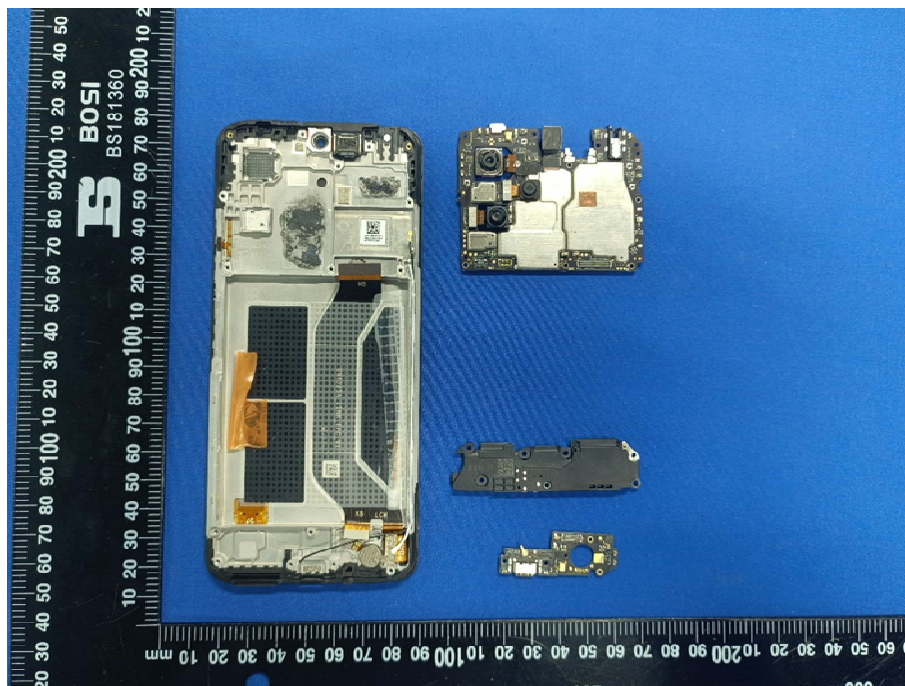

EUT INTERNAL PHOTOS

EUT UNCOVER VIEW

EUT UNCOVER VIEW

ANTENNA 1:
GSM 850/900/1800/1900
WCDMA 1/2/4/5/8
LTE B1/3/4/7/66/38/40/41
SA n1/3/5/7/8/20/28/38/40/41
NSA n1/3/5/7/8/20/28/38/40/41

ANTENNA 2:
LTE B1/2/3/4/5/7/8/20/28/38/40/41
SA n1/3/7/38/40/41/77/78
NSA n1/3/7/28/38/40/41

ANTENNA 3:
SA/NSA n77/78

ANTENNA 4:
GSM 850/900/1800/1900
WCDMA 1/2/4/5/8
LTE B1/3/4/7/8/20/28/66/38/40/41
SA/NSA n1/3/5/7/8/20/28/38/40/41

ANTENNA 5:
LTE B1/3/7/38/40/41
SA/NSA n1/3/7/38/40/41/77/78

ANTENNA 6:
SA n77/78
NSA 1/3/7/38/40/41

ANTENNA 7:
WIFI 2.4G/5G, BT

EUT UNCOVER VIEW

EUT UNCOVER VIEW

MAIN BOARD TOP VIEW (WITH SHIELDING)

MAIN BOARD REAR VIEW (WITH SHIELDING)

MAIN BOARD TOP VIEW (WITHOUT SHIELDING)

MAIN BOARD REAR VIEW (WITHOUT SHIELDING)