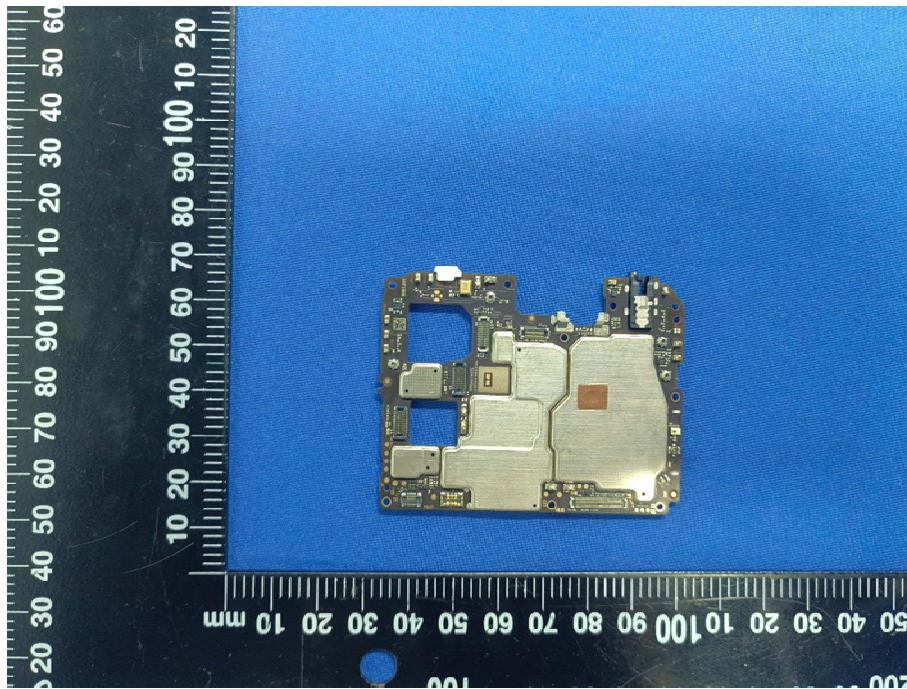

ANTENNA 3:
SA/NSA n77/78

ANTENNA 4:
GSM 850/900/1800/1900
WCDMA 1/2/4/5/8
LTE B1/3/4/7/8/20/28/66/38/40/41
SA/NSA n1/3/5/7/8/20/28/38/40/41

ANTENNA 5:
LTE B1/3/7/38/40/41
SA/NSA n1/3/7/38/40/41/77/78

ANTENNA 6:
SA n77/78
NSA 1/3/7/38/40/41

ANTENNA 7:
WIFI 2.4G/5G, BT

EUT UNCOVER VIEW

EUT UNCOVER VIEW

MAIN BOARD TOP VIEW (WITH SHIELDING)

MAIN BOARD REAR VIEW (WITH SHIELDING)

MAIN BOARD TOP VIEW (WITHOUT SHIELDING)

MAIN BOARD REAR VIEW (WITHOUT SHIELDING)