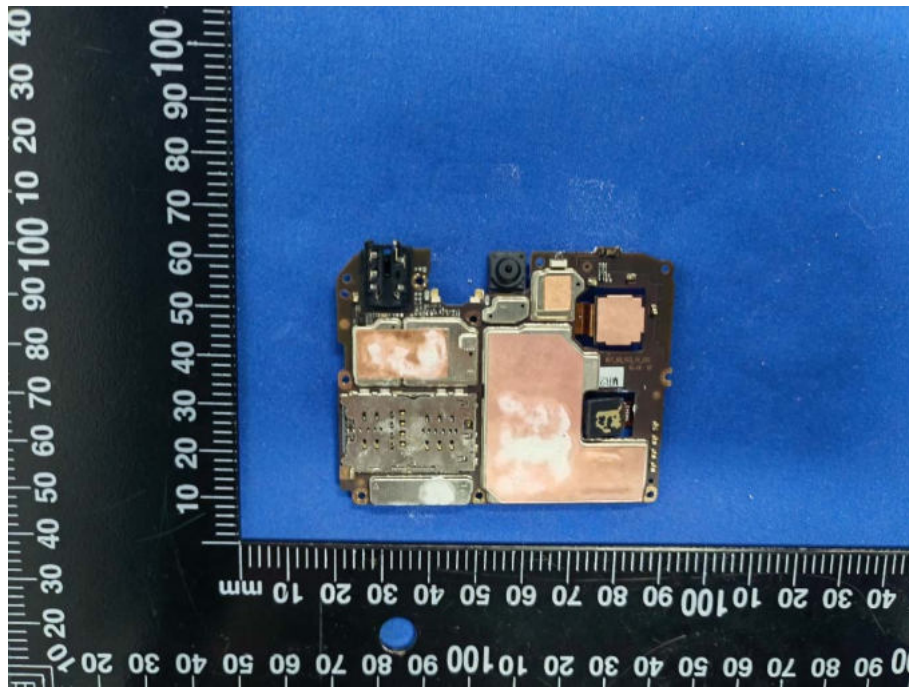

EUT INTERNAL PHOTOS

EUT UNCOVER VIEW

ANTENNA3:
SA/NSA n77/78

ANTENNA 7:
WIFI 2.4G/5G, BT

EUT UNCOVER VIEW

ANTENNA 4:
GSM 850/900/1800/1900
WCDMA 1/2/4/5/8
LTE B1/3/4/7/8/20/28/38/40/41
SA/NSA n1/3/5/7/8/20/28/38/40/41

ANTENNA 2:
LTE B1/2/3/4/5/7/8/20/28/38/40/41
SA n1/3/7/38/40/41/77/78
NSA n1/3/7/28/38/40/41

ANTENNA 6:
SA n77/78
NSA 1/3/7/38/40/41

ANTENNA 5:
LTE B1/3/7/38/40/41
SA/NSA n1/3/7/38/40/41/77/78

ANTENNA1:
GSM 850/900/1800/1900
WCDMA 1/2/4/5/8
LTE B1/3/4/7/38/40/41
SA n1/3/5/7/8/20/28/38/40/41
NSA n1/3/5/7/8/20/28/38/40/41

EUT UNCOVER VIEW

EUT UNCOVER VIEW

MAIN BOARD TOP VIEW (WITH SHIELDING)

MAIN BOARD REAR VIEW (WITH SHIELDING)

MAIN BOARD TOP VIEW (WITHOUT SHIELDING)

MAIN BOARD REAR VIEW (WITHOUT SHIELDING)

SUB BOARD TOP VIEW

SUB BOARD REAR VIEW

Battery 1 Photo (TOP)

Battery Photo 1 (REAR)

MAIN ANT 1 CLOSE VIEW

MAIN ANT 2 CLOSE VIEW

MAIN ANT 3 CLOSE VIEW

MAIN ANT 4 CLOSE VIEW

MAIN ANT 5 CLOSE VIEW