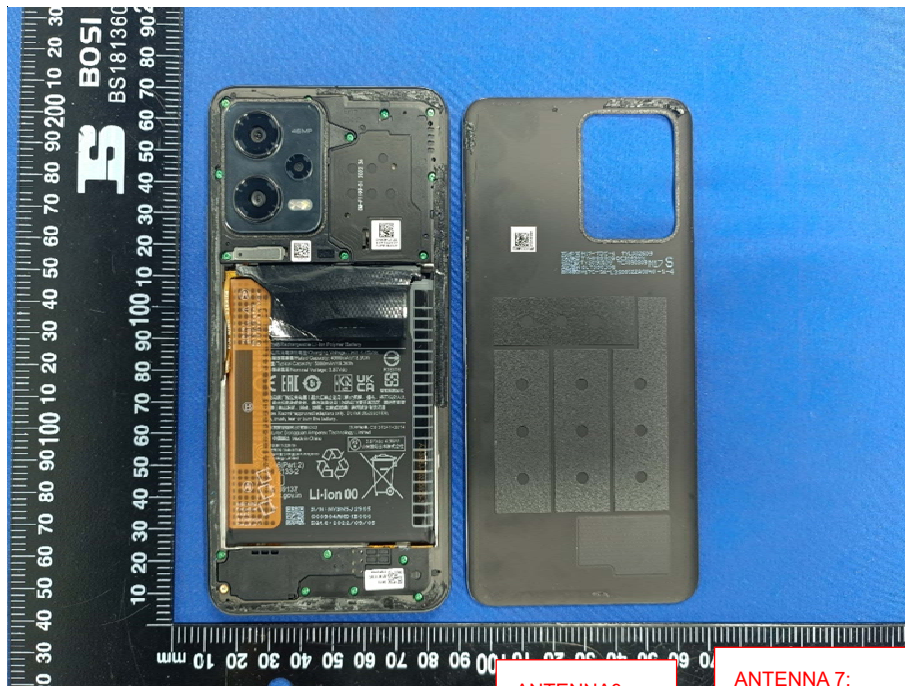

EUT INTERNAL PHOTOS

EUT UNCOVER VIEW

ANTENNA3:
SA/NSA n77/78

ANTENNA 7:
WIFI 2.4G/5G, BT

EUT UNCOVER VIEW

ANTENNA 4:
GSM 850/900/1800/1900
WCDMA 1/2/4/5/8
LTE B1/3/4/7/8/20/28/38/40/41
SA/NSA n1/3/5/7/8/20/28/38/40/41

ANTENNA 2:
LTE B1/2/3/4/5/7/8/20/28/38/40/41
SA n1/3/7/38/40/41/77/78
NSA n1/3/7/28/38/40/41

ANTENNA 6:
SA n77/78
NSA 1/3/7/38/40/41

ANTENNA 5:
LTE B1/3/7/38/40/41
SA/NSA n1/3/7/38/40/41/77/78

ANTENNA1:
GSM 850/900/1800/1900
WCDMA 1/2/4/5/8
LTE B1/3/4/7/38/40/41
SA n1/3/5/7/8/20/28/38/40/41
NSA n1/3/5/7/8/20/28/38/40/41