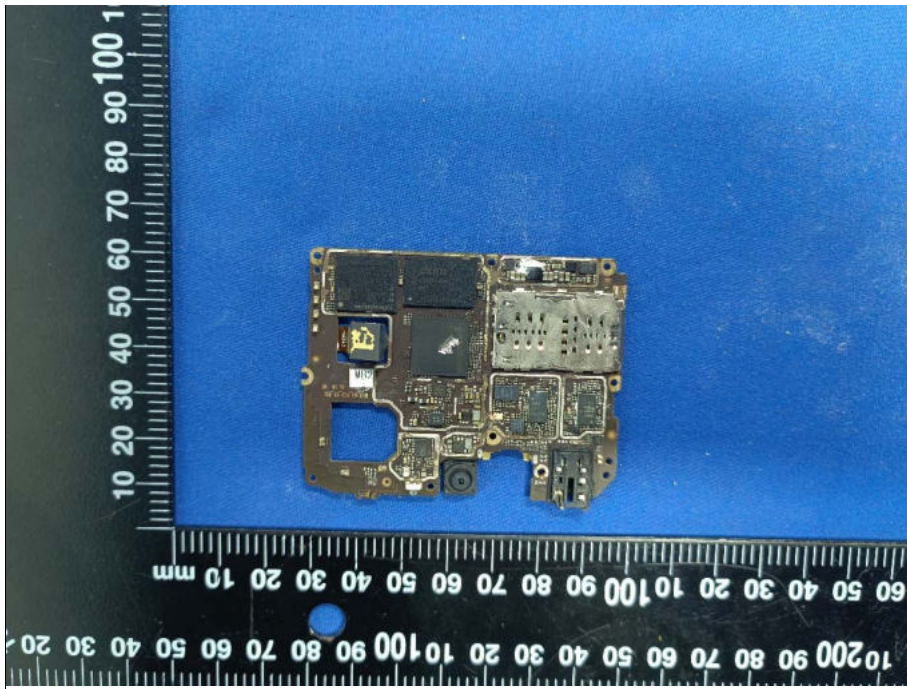

ANTENNA 2:
LTE B1/2/3/4/5/7/8/20/28/38/40/41
SA n1/3/7/38/40/41/77/78
NSA n1/3/7/28/38/40/41

ANTENNA 6:
SA n77/78
NSA 1/3/7/38/40/41

ANTENNA 5:
LTE B1/3/7/38/40/41
SA/NSA n1/3/7/38/40/41/77/78

ANTENNA1:
GSM 850/900/1800/1900
WCDMA 1/2/4/5/8
LTE B1/3/4/7/38/40/41
SA n1/3/5/7/8/20/28/38/40/41
NSA n1/3/5/7/8/20/28/38/40/41

EUT UNCOVER VIEW

EUT UNCOVER VIEW

MAIN BOARD TOP VIEW (WITH SHIELDING)

MAIN BOARD REAR VIEW (WITH SHIELDING)

MAIN BOARD TOP VIEW (WITHOUT SHIELDING)

MAIN BOARD REAR VIEW (WITHOUT SHIELDING)

SUB BOARD TOP VIEW

SUB BOARD REAR VIEW

Battery 1 Photo (TOP)

Battery Photo 1 (REAR)

MAIN ANT 1 CLOSE VIEW

MAIN ANT 2 CLOSE VIEW

MAIN ANT 3 CLOSE VIEW

MAIN ANT 4 CLOSE VIEW

MAIN ANT 5 CLOSE VIEW