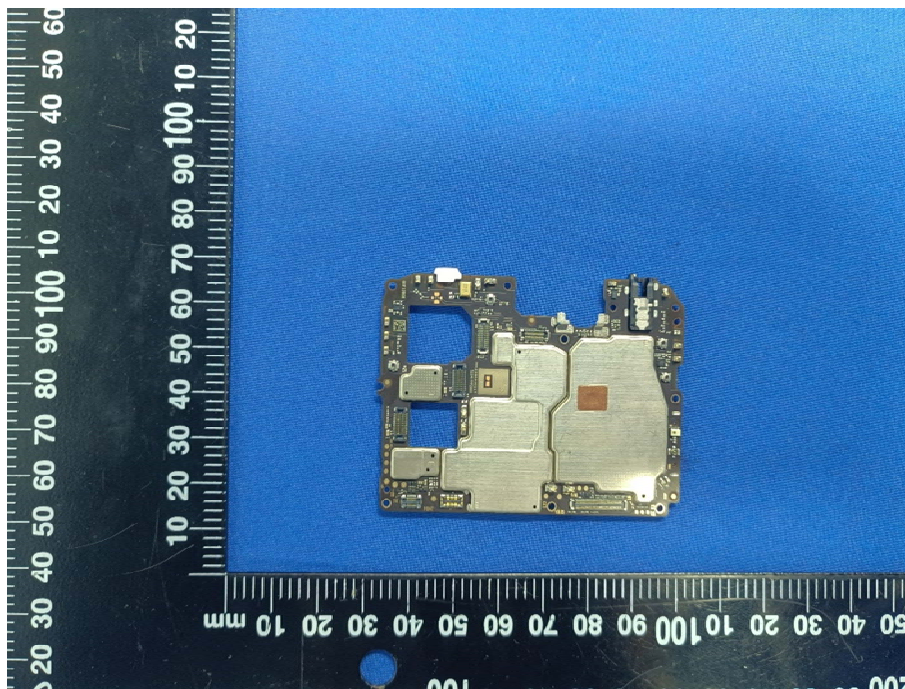

ANTENNA 2:
LTE B1/2/3/4/5/7/8/20/28/38/40/41
SA n1/3/7/38/40/41/77/78
NSA n1/3/7/28/38/40/41

ANTENNA 6:
SA n77/78
NSA 1/3/7/38/40/41

ANTENNA 5:
LTE B1/3/7/38/40/41
SA/NSA n1/3/7/38/40/41/77/78

ANTENNA1:
GSM 850/900/1800/1900
WCDMA 1/2/4/5/8
LTE B1/3/4/7/38/40/41
SA n1/3/5/7/8/20/28/38/40/41
NSA n1/3/5/7/8/20/28/38/40/41

EUT UNCOVER VIEW

EUT UNCOVER VIEW

MAIN BOARD TOP VIEW (WITH SHIELDING)

MAIN BOARD REAR VIEW (WITH SHIELDING)

MAIN BOARD TOP VIEW (WITHOUT SHIELDING)

MAIN BOARD REAR VIEW (WITHOUT SHIELDING)

SUB BOARD TOP VIEW

SUB BOARD REAR VIEW

Battery 1 Photo (TOP)

Battery Photo 1 (REAR)

MAIN ANT 1 CLOSE VIEW

MAIN ANT 2 CLOSE VIEW

MAIN ANT 3 CLOSE VIEW

MAIN ANT 4 CLOSE VIEW

MAIN ANT 5 CLOSE VIEW