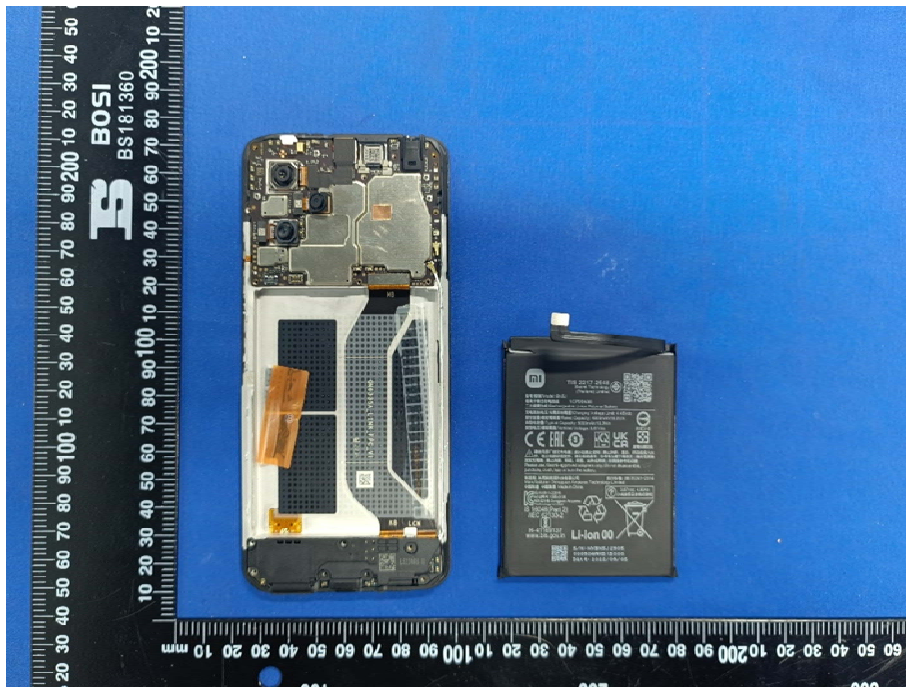

EUT UNCOVER VIEW