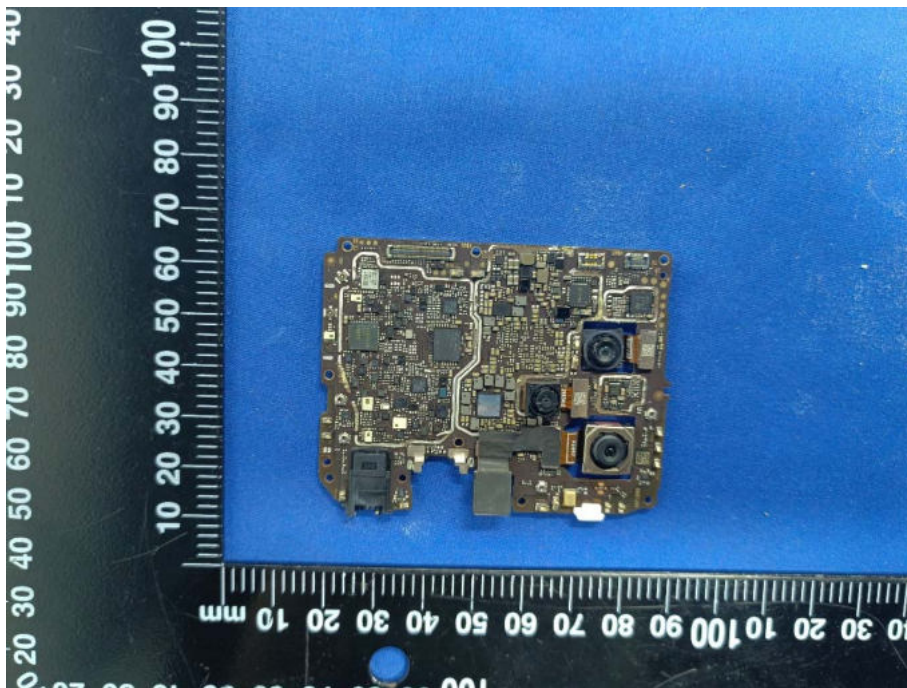

ANTENNA 2:
LTE B1/2/3/4/5/7/8/20/28/38/40/41
SA n1/3/7/38/40/41/77/78
NSA n1/3/7/28/38/40/41

ANTENNA 6:
SA n77/78
NSA 1/3/7/38/40/41

ANTENNA 5:
LTE B1/3/7/38/40/41
SA/NSA n1/3/7/38/40/41/77/78

ANTENNA1:
GSM 850/900/1800/1900
WCDMA 1/2/4/5/8
LTE B1/3/4/7/38/40/41
SA n1/3/5/7/8/20/28/38/40/41
NSA n1/3/5/7/8/20/28/38/40/41

EUT UNCOVER VIEW

EUT UNCOVER VIEW

MAIN BOARD TOP VIEW (WITH SHIELDING)

MAIN BOARD REAR VIEW (WITH SHIELDING)

MAIN BOARD TOP VIEW (WITHOUT SHIELDING)

MAIN BOARD REAR VIEW (WITHOUT SHIELDING)

SUB BOARD TOP VIEW

SUB BOARD REAR VIEW

Battery 1 Photo (TOP)

Battery Photo 1 (REAR)

MAIN ANT 1 CLOSE VIEW

MAIN ANT 2 CLOSE VIEW

MAIN ANT 3 CLOSE VIEW

MAIN ANT 4 CLOSE VIEW

MAIN ANT 5 CLOSE VIEW