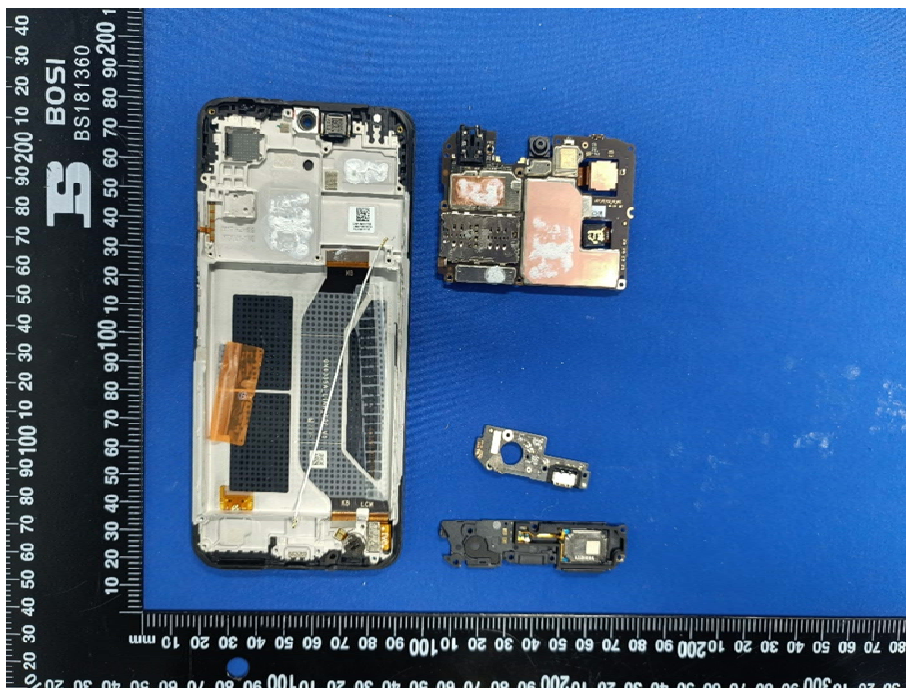

EUT INTERNAL PHOTOS

EUT UNCOVER VIEW

ANTENNA3:
SA/NSA n77/78

ANTENNA 7:
WIFI 2.4G/5G, BT

EUT UNCOVER VIEW

ANTENNA 4:
GSM 850/900/1800/1900
WCDMA 1/2/4/5/8
LTE B1/3/4/7/8/20/28/38/40/41
SA/NSA n1/3/5/7/8/20/28/38/40/41

ANTENNA 2:
LTE B1/2/3/4/5/7/8/20/28/38/40/41
SA n1/3/7/38/40/41/77/78
NSA n1/3/7/28/38/40/41

ANTENNA 6:
SA n77/78
NSA 1/3/7/38/40/41

ANTENNA 5:
LTE B1/3/7/38/40/41
SA/NSA n1/3/7/38/40/41/77/78

ANTENNA1:
GSM 850/900/1800/1900
WCDMA 1/2/4/5/8
LTE B1/3/4/7/38/40/41
SA n1/3/5/7/8/20/28/38/40/41
NSA n1/3/5/7/8/20/28/38/40/41

EUT UNCOVER VIEW

EUT UNCOVER VIEW

MAIN BOARD TOP VIEW (WITH SHIELDING)

MAIN BOARD REAR VIEW (WITH SHIELDING)

MAIN BOARD TOP VIEW (WITHOUT SHIELDING)

MAIN BOARD REAR VIEW (WITHOUT SHIELDING)

SUB BOARD TOP VIEW

SUB BOARD REAR VIEW

Battery 1 Photo (TOP)

Battery Photo 1 (REAR)

MAIN ANT 1 CLOSE VIEW

MAIN ANT 2 CLOSE VIEW

MAIN ANT 3 CLOSE VIEW

MAIN ANT 4 CLOSE VIEW

MAIN ANT 5 CLOSE VIEW