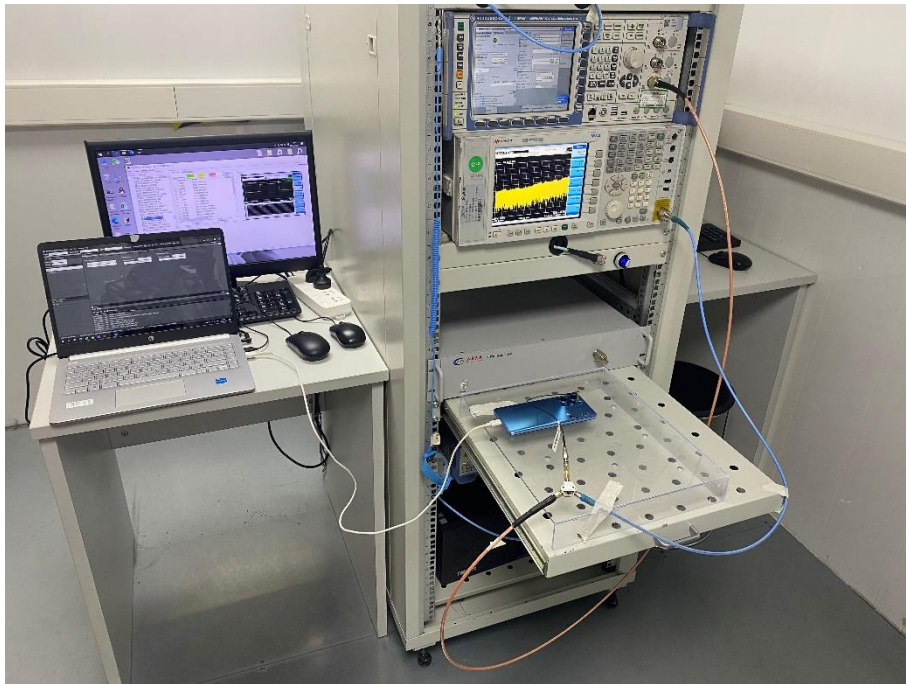

TEST SETUP PHOTOS

1 Radiated Test Photo

30MHz-1GHz-RF

Above 1GHz-RF

Close-up-RF

Below 30MHz-BT/WIFI

Close-up-BT/WIFI

30MHz-1GHz-BT/WIFI

Close-up-BT/WIFI

Above 1GHz-BT/WIFI

Close-up-BT/WIFI

2 Conducted Test Photo

Conducted Test-RF

Conducted Test-BT3.0

Conducted Test-BLE

Conducted Test-2.4G WIFI

Conducted Test-5G WIFI

DFS

3 Conducted Emissions

Test Photo 1

Test Photo 2