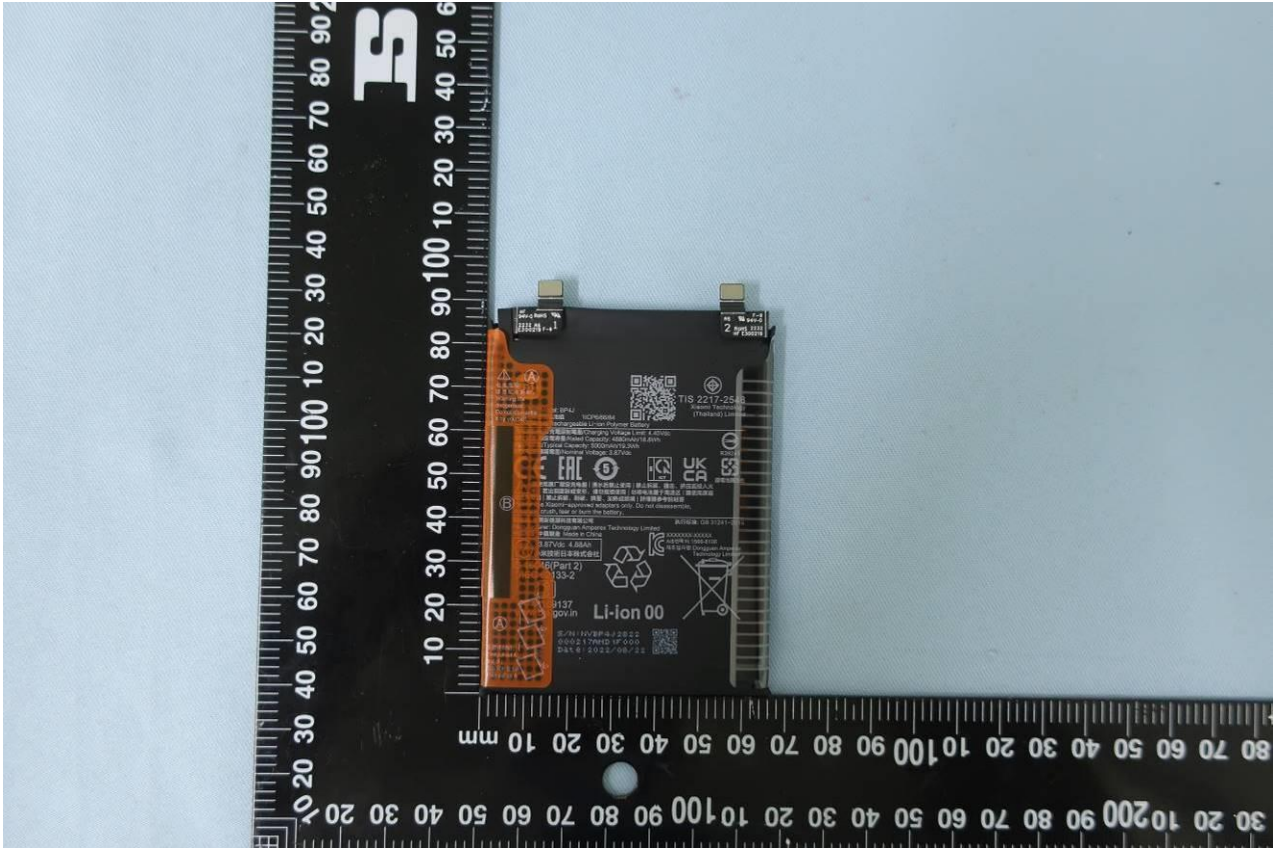

Brand Name: Redmi / Model Name: 22101316UG