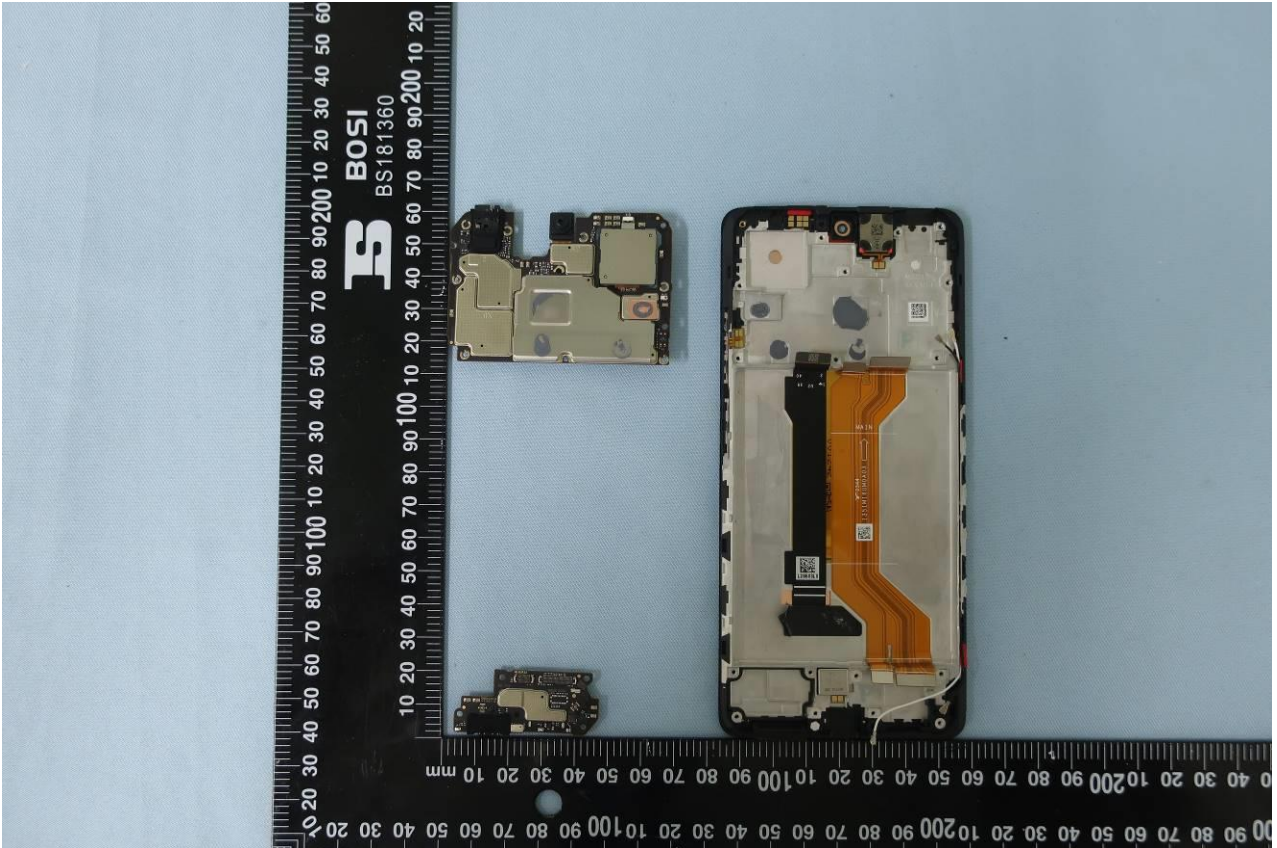

**3. Internal Photograph of EUT**

**Brand Name: Redmi / Model Name: 22101316UG**

Brand Name: Redmi / Model Name: 22101316UG

Brand Name: Redmi / Model Name: 22101316UG

Brand Name: Redmi / Model Name: 22101316UG

Brand Name: Redmi / Model Name: 22101316UG

Brand Name: Redmi / Model Name: 22101316UG

Brand Name: Redmi / Model Name: 22101316UG

Brand Name: Redmi / Model Name: 22101316UG

Brand Name: Redmi / Model Name: 22101316UG