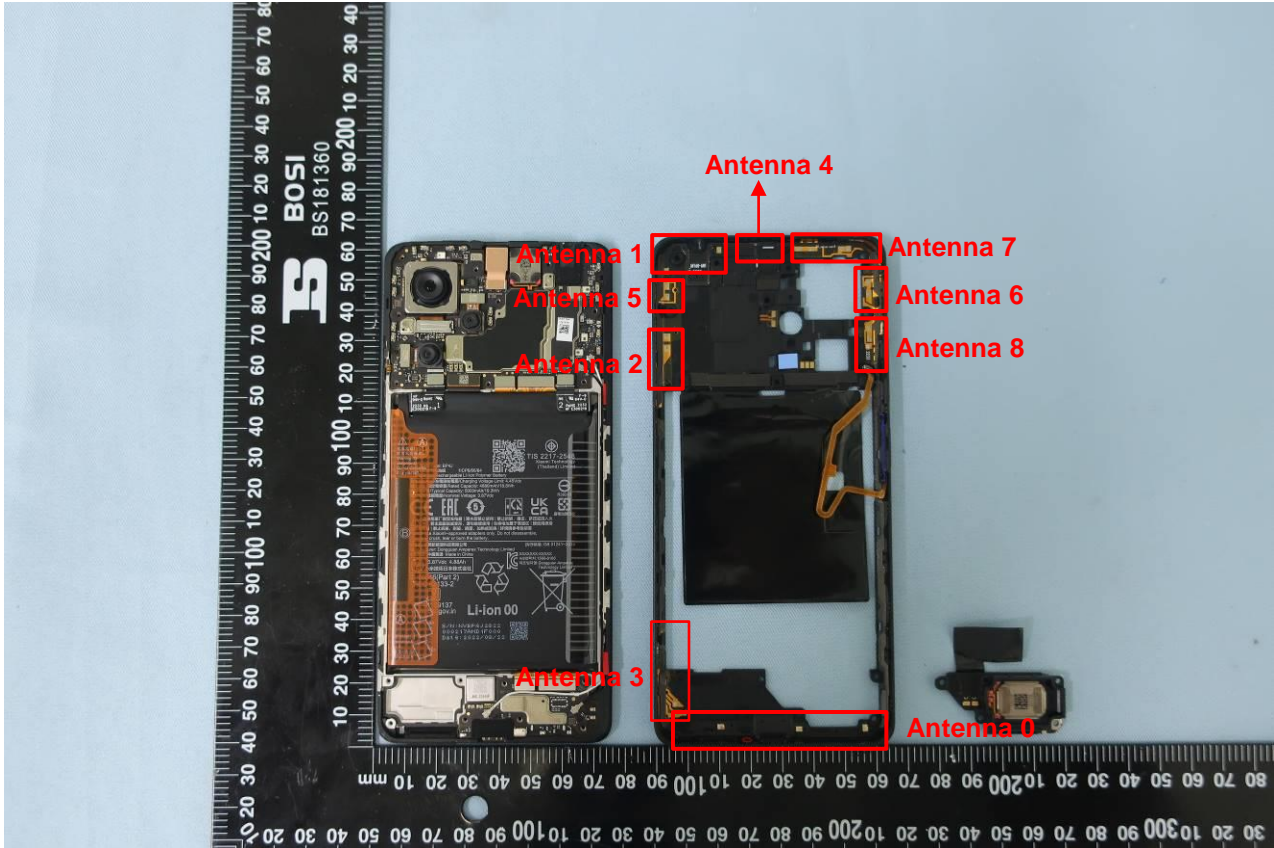

**3. Internal Photograph of EUT**

**Brand Name: Redmi / Model Name: 22101316UG**

Brand Name: Redmi / Model Name: 22101316UG

Brand Name: Redmi / Model Name: 22101316UG

Brand Name: Redmi / Model Name: 22101316UG

Brand Name: Redmi / Model Name: 22101316UG

Brand Name: Redmi / Model Name: 22101316UG

Brand Name: Redmi / Model Name: 22101316UG

Brand Name: Redmi / Model Name: 22101316UG

Brand Name: Redmi / Model Name: 22101316UG