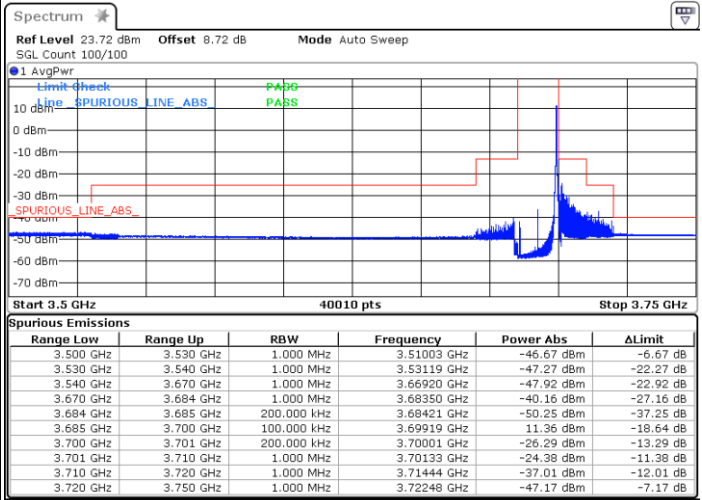

Lowest Channel / 1RB0

Lowest Channel / 1RBmax

Date: 14.NOV.2021 16:40:45

Date: 16.NOV.2021 03:12:54

Lowest Channel / Full RB

N/A

Date: 14.NOV.2021 16:54:30

LTE Band 48 / 15MHz

256QAM

Middle Channel / 1RB0

Middle Channel / 1RBmax

Date: 14.NOV.2021 16:16:04

Date: 14.NOV.2021 16:31:03

Middle Channel / Full RB

N/A

Date: 14.NOV.2021 16:15:05

LTE Band 48 / 15MHz

256QAM

Highest Channel / 1RB0

Highest Channel / 1RBmax

Date: 14.NOV.2021 17:28:35

Date: 14.NOV.2021 17:31:11

Highest Channel / Full RB

N/A