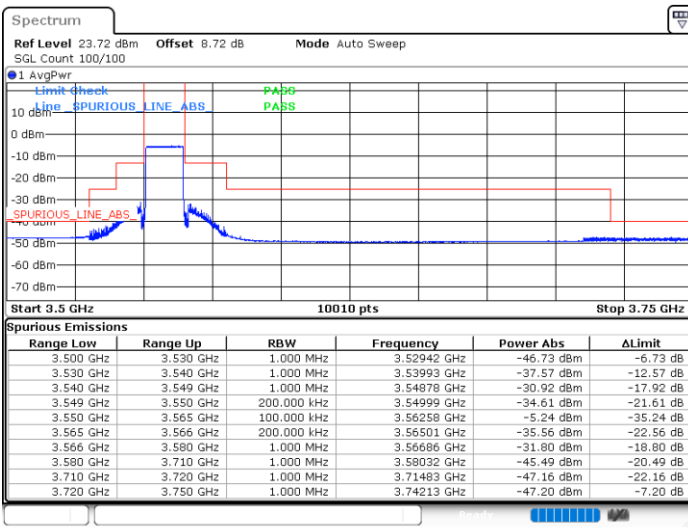

Highest Channel / 1RBmax

Date: 13 NOV 2021 00:11:36

Date: 13 NOV 2021 00:14:19

Highest Channel / Full RB

N/A

Date: 13 NOV 2021 00:37:02

LTE Band 48 / 15MHz

256QAM

Lowest Channel / 1RB0

Lowest Channel / 1RBmax

Date: 14.NOV.2021 16:40:45

Date: 16.NOV.2021 03:12:54

Lowest Channel / Full RB

N/A

Date: 14.NOV.2021 16:54:30

LTE Band 48 / 15MHz

LTE Band 48 / 15MHz

256QAM

Highest Channel / 1RB0

Highest Channel / 1RBmax

Date: 14.NOV.2021 17:28:35

Date: 14.NOV.2021 17:31:11

Highest Channel / Full RB

N/A