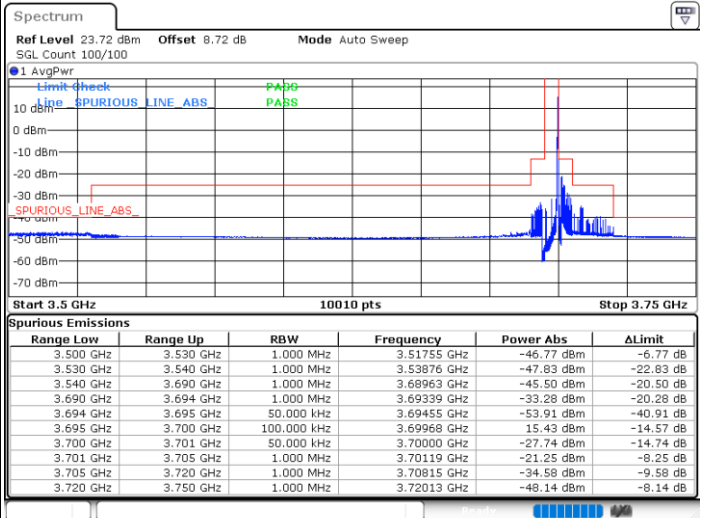

N/A

Date: 14.NOV.2021 13:54:45

LTE Band 48 / 5MHz

256QAM

Highest Channel / 1RB0

Highest Channel / 1RBmax

Date: 14.NOV.2021 15:13:16

Date: 14.NOV.2021 14:56:34

Highest Channel / Full RB

N/A

Date: 14.NOV.2021 15:15:32

LTE Band 48 / 10MHz

256QAM

Lowest Channel / 1RB0

Lowest Channel / 1RBmax

Date: 12 NOV 2021 23:50:02