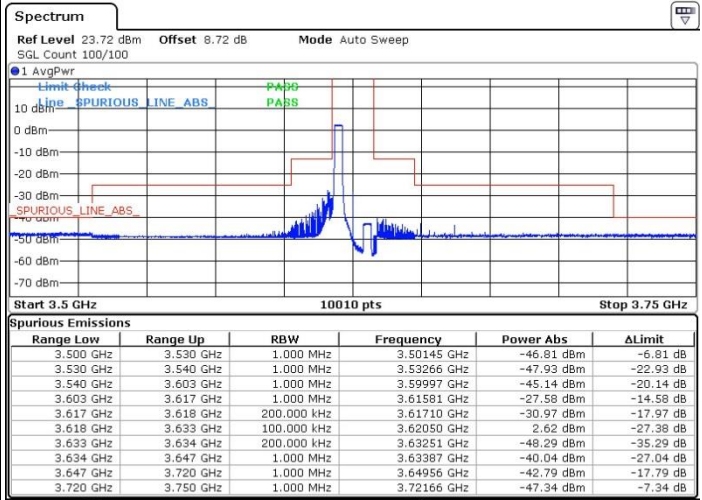

Date: 14.NOV.2021 17:01:46

LTE Band 48 / 15MHz

256QAM

Lowest Channel / 1RB7

Lowest Channel / 16RB0

Date: 17.DEC.2021 06:39:23

Date: 17.DEC.2021 06:40:33

Lowest Channel / 45RB15

N/A

Date: 17.DEC.2021 06:50:19

LTE Band 48 / 15MHz

256QAM

Middle Channel / 1RB7

Middle Channel / 16RB0

Date: 17.DEC.2021 06:09:24

Date: 17.DEC.2021 06:10:21

Middle Channel / 45RB15

N/A

Date: 17.DEC.2021 06:18:52

LTE Band 48 / 15MHz

256QAM

Highest Channel / 1RB7

Highest Channel / 16RB0

Date: 17.DEC.2021 07:12:34