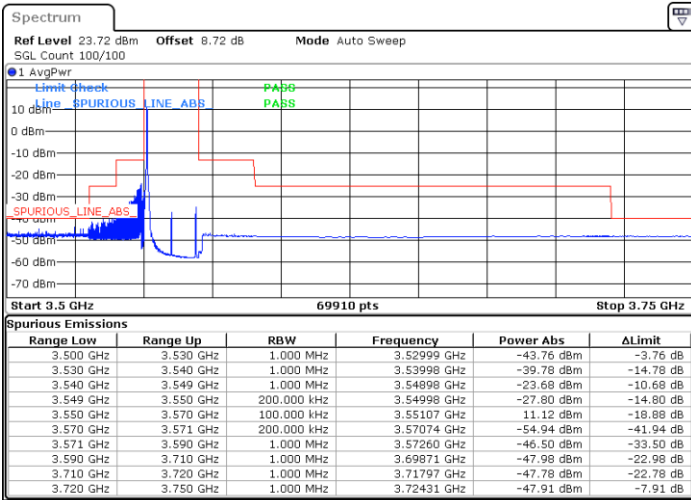

Date: 17.DEC.2021 07:13:50

Highest Channel / 45RB15

N/A

Date: 17.DEC.2021 07:23:54

LTE Band 48 / 15MHz

256QAM

Lowest Channel / 16RB59

Lowest Channel / 1RB67

LTE Band 48 / 15MHz

256QAM

Middle Channel / 16RB59

Middle Channel / 1RB67

LTE Band 48 / 20MHz

256QAM

Lowest Channel / 1RB0

Lowest Channel / 1RBmax

Date: 14.NOV.2021 19:05:22

Date: 14.NOV.2021 19:01:50

Lowest Channel / Full RB

N/A

Date: 14.NOV.2021 19:23:41

LTE Band 48 / 20MHz

256QAM

Middle Channel / 1RB0