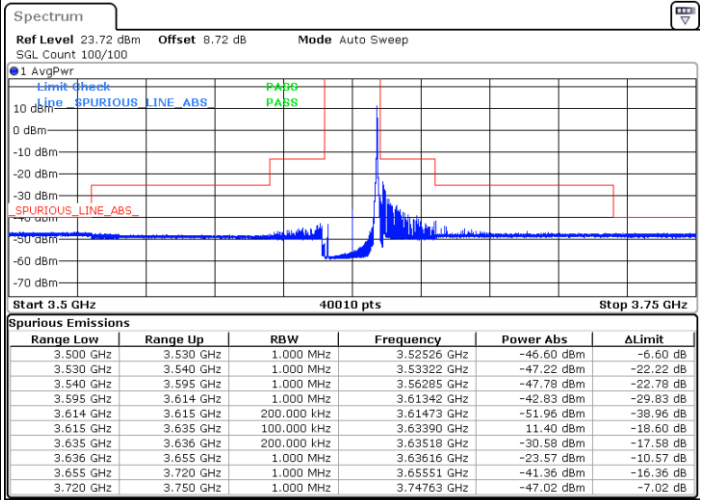

LTE Band 48 / 15MHz

256QAM

Middle Channel / 16RB59

Middle Channel / 1RB67

LTE Band 48 / 20MHz

256QAM

Lowest Channel / 1RB0

Lowest Channel / 1RBmax

Date: 14.NOV.2021 19:05:22

Date: 14.NOV.2021 19:01:50

Lowest Channel / Full RB

N/A

Date: 14.NOV.2021 19:23:41

LTE Band 48 / 20MHz

256QAM

Middle Channel / 1RB0

Middle Channel / 1RBmax

Date: 14.NOV.2021 18:40:11

Date: 14.NOV.2021 18:42:54

Middle Channel / Full RB

N/A

Date: 14.NOV.2021 18:27:35

LTE Band 48 / 20MHz

256QAM

Highest Channel / 1RB0

Highest Channel / 1RBmax

Date: 14.NOV.2021 19:40:43

Date: 14.NOV.2021 19:56:34

Highest Channel / Full RB

N/A

Date: 14.NOV.2021 19:37:32

LTE Band 48 / 20MHz