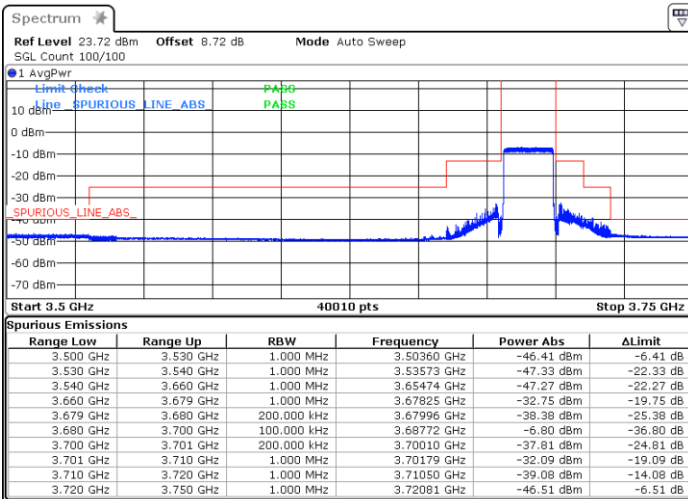

Middle Channel / 1RBmax

Date: 14.NOV.2021 18:40:11

Date: 14.NOV.2021 18:42:54

Middle Channel / Full RB

N/A

Date: 14.NOV.2021 18:27:35

LTE Band 48 / 20MHz

256QAM

Highest Channel / 1RB0

Highest Channel / 1RBmax

Date: 14.NOV.2021 19:40:43

Date: 14.NOV.2021 19:56:34

Highest Channel / Full RB

N/A

Date: 14.NOV.2021 19:37:32

LTE Band 48 / 20MHz

256QAM

Lowest Channel / 1RB13

Lowest Channel / 1RB16

Date: 17.DEC.2021 03:17:09

Date: 17.DEC.2021 03:18:39

Lowest Channel / 54RB24

N/A

Date: 17.DEC.2021 03:30:10

LTE Band 48 / 20MHz

256QAM

Middle Channel / 1RB13

Middle Channel / 1RB16

Middle Channel / 54RB24

N/A

LTE Band 48 / 20MHz

256QAM