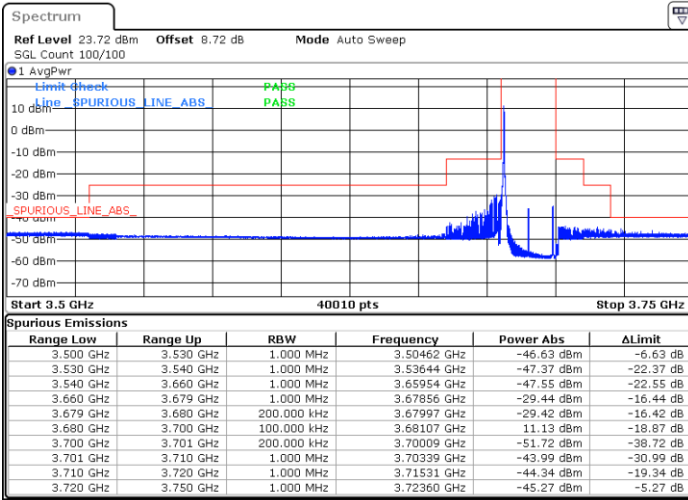

Date: 14.NOV.2021 19:05:22

Date: 14.NOV.2021 19:01:50

Lowest Channel / Full RB

N/A

Date: 14.NOV.2021 19:23:41

LTE Band 48 / 20MHz

256QAM

Middle Channel / 1RB0

Middle Channel / 1RBmax

Date: 14.NOV.2021 18:40:11

Date: 14.NOV.2021 18:42:54

Middle Channel / Full RB

N/A

Date: 14.NOV.2021 18:27:35

LTE Band 48 / 20MHz

256QAM

Highest Channel / 1RB0

Highest Channel / 1RBmax

Date: 14.NOV.2021 19:40:43

Date: 14.NOV.2021 19:56:34

Highest Channel / Full RB

N/A

Date: 14.NOV.2021 19:37:32

LTE Band 48 / 20MHz