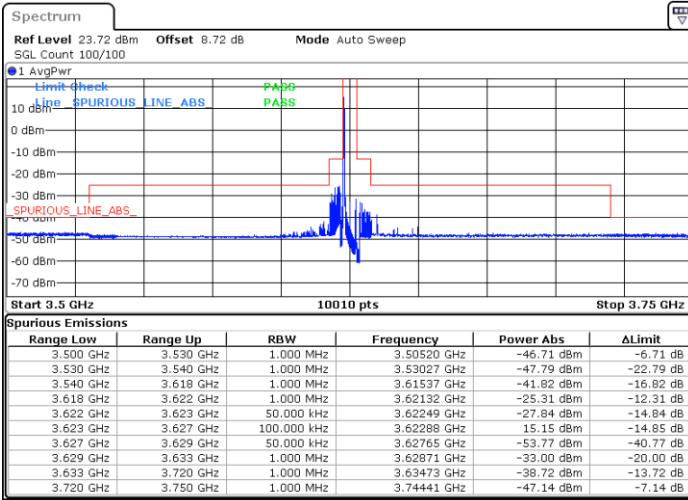

Date: 14.NOV.2021 14:15:28

LTE Band 48 / 5MHz

256QAM

Middle Channel / 1RB0

Middle Channel / 1RBmax

Date: 14.NOV.2021 13:29:55

Date: 14.NOV.2021 13:30:49

Middle Channel / Full RB

N/A

Date: 14.NOV.2021 13:54:45

LTE Band 48 / 5MHz

256QAM

Highest Channel / 1RB0

Highest Channel / 1RBmax

Date: 14.NOV.2021 15:13:16

Date: 14.NOV.2021 14:56:34

Highest Channel / Full RB

N/A

Date: 14.NOV.2021 15:15:32

LTE Band 48 / 10MHz

256QAM

Lowest Channel / 1RB0

Lowest Channel / 1RBmax

Date: 12 NOV 2021 23:50:02