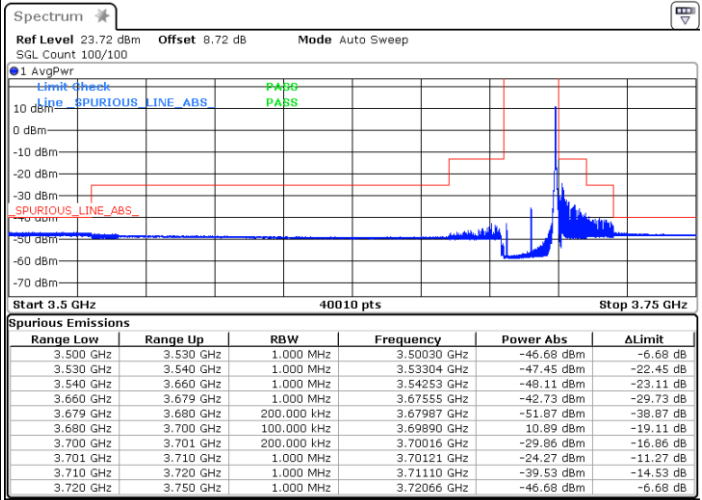

Date: 14.NOV.2021 19:05:22

Date: 14.NOV.2021 19:01:50

Lowest Channel / Full RB

N/A

Date: 14.NOV.2021 19:23:41

LTE Band 48 / 20MHz

256QAM

Middle Channel / 1RB0

Middle Channel / 1RBmax

Date: 14.NOV.2021 18:40:11

Date: 14.NOV.2021 18:42:54

Middle Channel / Full RB

N/A

Date: 14.NOV.2021 18:27:35

LTE Band 48 / 20MHz

256QAM

Highest Channel / 1RB0

Highest Channel / 1RBmax

Date: 14.NOV.2021 19:40:43

Date: 14.NOV.2021 19:56:34

Highest Channel / Full RB

N/A

Date: 14.NOV.2021 19:37:32

LTE Band 48 / 20MHz