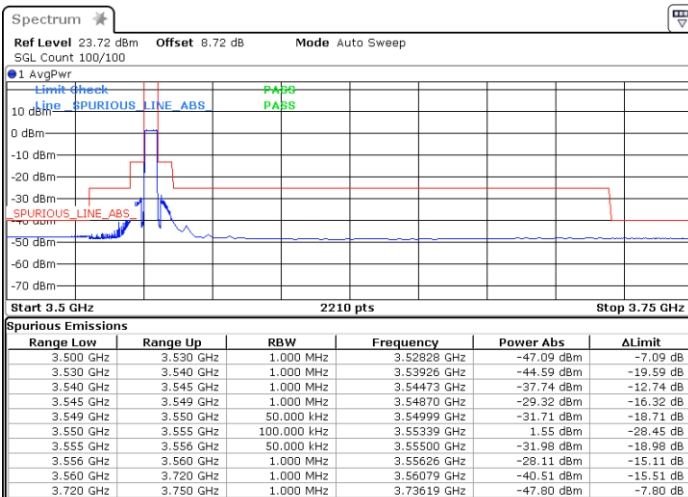

LTE Band 48 / 5MHz

256QAM

Lowest Channel / 1RB0

Lowest Channel / 1RBmax

Date: 14.NOV.2021 14:21:09

Date: 14.NOV.2021 14:44:23

Lowest Channel / Full RB

N/A

Date: 14.NOV.2021 14:15:28

LTE Band 48 / 5MHz

256QAM

Middle Channel / 1RB0

Middle Channel / 1RBmax

Date: 14.NOV.2021 13:29:55

Date: 14.NOV.2021 13:30:49

Middle Channel / Full RB

N/A

Date: 14.NOV.2021 13:54:45

LTE Band 48 / 5MHz

256QAM

Highest Channel / 1RB0

Highest Channel / 1RBmax

Date: 14.NOV.2021 15:13:16

Date: 14.NOV.2021 14:56:34