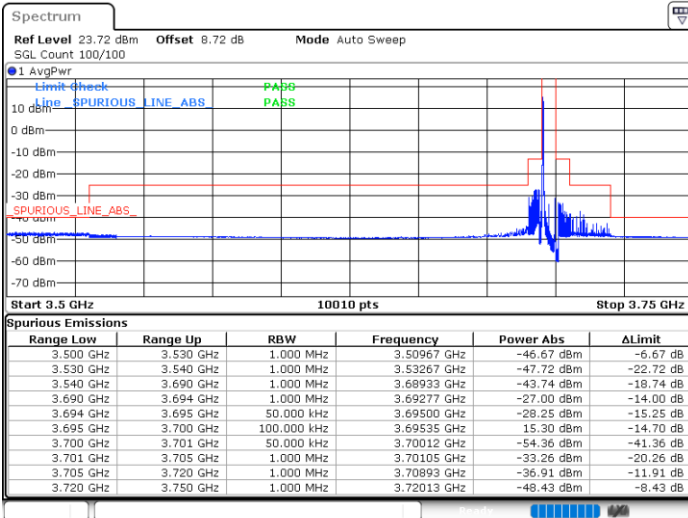

N/A

Date: 14.NOV.2021 13:54:45

LTE Band 48 / 5MHz

256QAM

Highest Channel / 1RB0

Highest Channel / 1RBmax

Date: 14.NOV.2021 15:13:16

Date: 14.NOV.2021 14:56:34

Highest Channel / Full RB

N/A

Date: 14.NOV.2021 15:15:32

LTE Band 48 / 10MHz

256QAM

Lowest Channel / 1RB0

Lowest Channel / 1RBmax

Date: 12 NOV 2021 23:50:02

Date: 12 NOV 2021 23:40:55

Lowest Channel / Full RB

N/A

Date: 12 NOV 2021 23:47:59

LTE Band 48 / 10MHz

256QAM

MiddleChannel / 1RB0

Middle Channel / 1RBmax