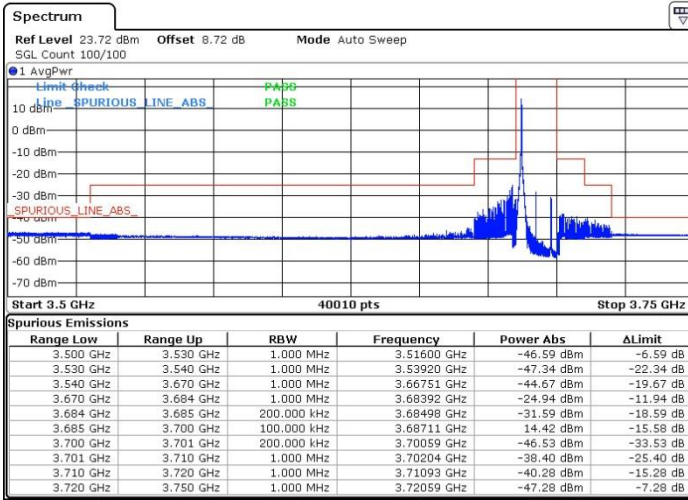

Middle Channel / 45RB15

N/A

Date: 17.DEC.2021 06:18:52

LTE Band 48 / 15MHz

256QAM

Highest Channel / 1RB7

Highest Channel / 16RB0

Date: 17.DEC.2021 07:12:34

Date: 17.DEC.2021 07:13:50

Highest Channel / 45RB15

N/A

Date: 17.DEC.2021 07:23:54

LTE Band 48 / 15MHz

256QAM

Lowest Channel / 16RB59

Lowest Channel / 1RB67