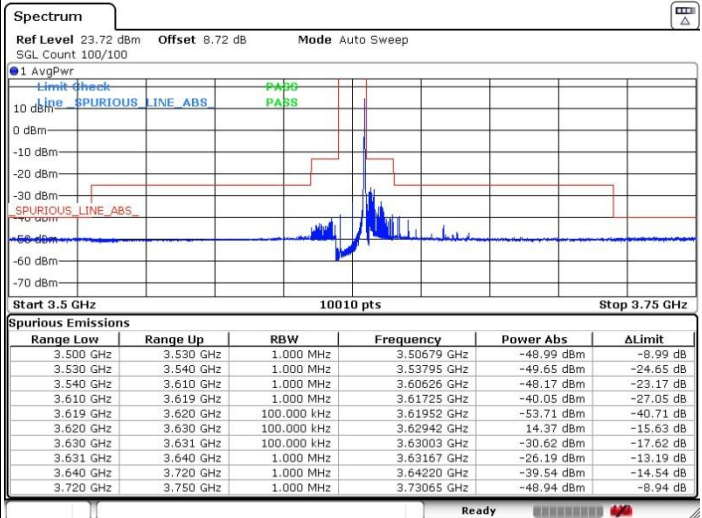

Highest Channel / Full RB

N/A

Date: 14.NOV.2021 15:15:32

LTE Band 48 / 10MHz

256QAM

Lowest Channel / 1RB0

Lowest Channel / 1RBmax

Date: 12 NOV 2021 23:50:02

Date: 12 NOV 2021 23:40:55

Lowest Channel / Full RB

N/A

Date: 12 NOV 2021 23:47:59

LTE Band 48 / 10MHz

256QAM

MiddleChannel / 1RB0

Middle Channel / 1RBmax

Date: 12 NOV 2021 23:33:32

Date: 12 NOV 2021 23:39:29

Middle Channel / Full RB

N/A

Date: 12 NOV 2021 23:32:46

LTE Band 48 / 10MHz

256QAM

Highest Channel / 1RB0

Highest Channel / 1RBmax

Date: 13 NOV 2021 00:11:36

Date: 13 NOV 2021 00:14:19

Highest Channel / Full RB

N/A

Date: 13 NOV 2021 00:37:02

LTE Band 48 / 15MHz

256QAM