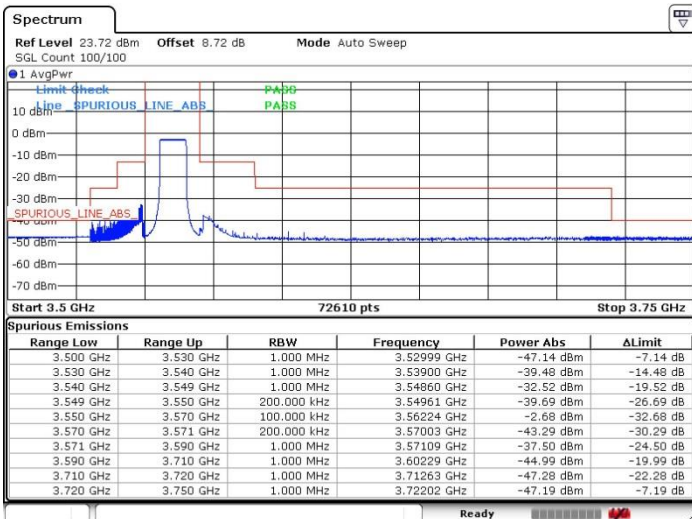

Highest Channel / 1RB0

Highest Channel / 1RBmax

Date: 14.NOV.2021 19:40:43

Date: 14.NOV.2021 19:56:34

Highest Channel / Full RB

N/A

Date: 14.NOV.2021 19:37:32

LTE Band 48 / 20MHz

256QAM

Lowest Channel / 1RB13

Lowest Channel / 1RB16

Date: 17.DEC.2021 03:17:09

Date: 17.DEC.2021 03:18:39

Lowest Channel / 54RB24

N/A

Date: 17.DEC.2021 03:30:10

LTE Band 48 / 20MHz

256QAM

Middle Channel / 1RB13

Middle Channel / 1RB16

Middle Channel / 54RB24

N/A

LTE Band 48 / 20MHz

256QAM

Highest Channel / 1RB13

Highest Channel / 1RB16

Date: 17.DEC.2021 04:10:57

Date: 17.DEC.2021 04:12:36

Highest Channel / 54RB24

N/A

Date: 17.DEC.2021 04:23:56

LTE Band 48 / 20MHz