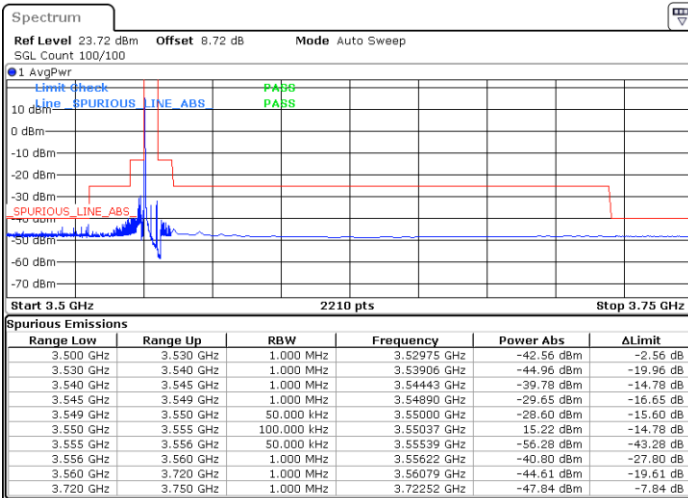

LTE Band 48 / 5MHz

256QAM

Lowest Channel / 1RB0

Lowest Channel / 1RBmax

Date: 14.NOV.2021 14:21:09

Date: 14.NOV.2021 14:44:23

Lowest Channel / Full RB

N/A

Date: 14.NOV.2021 14:15:28

LTE Band 48 / 5MHz

256QAM

Middle Channel / 1RB0

Middle Channel / 1RBmax

Date: 14.NOV.2021 13:29:55

Date: 14.NOV.2021 13:30:49

Middle Channel / Full RB