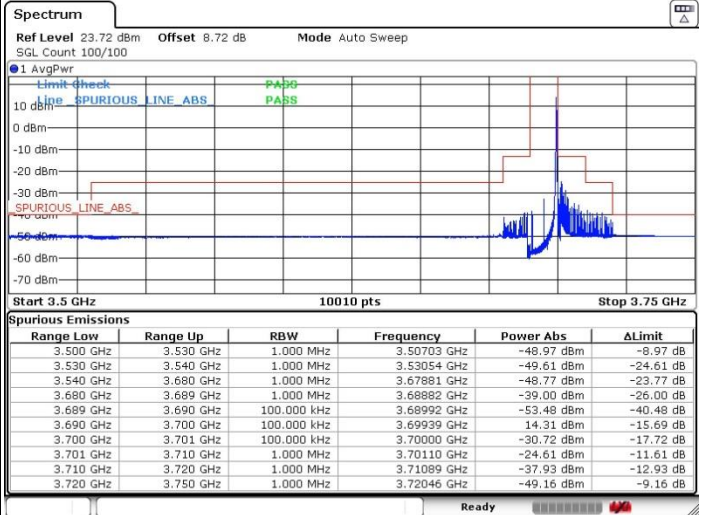

Date: 12 NOV 2021 23:40:55

Lowest Channel / Full RB

N/A

Date: 12 NOV 2021 23:47:59

LTE Band 48 / 10MHz

256QAM

MiddleChannel / 1RB0

Middle Channel / 1RBmax

Date: 12 NOV 2021 23:33:32

Date: 12 NOV 2021 23:39:29

Middle Channel / Full RB

N/A

Date: 12 NOV 2021 23:32:46

LTE Band 48 / 10MHz

256QAM

Highest Channel / 1RB0

Highest Channel / 1RBmax

Date: 13 NOV 2021 00:11:36

Date: 13 NOV 2021 00:14:19

Highest Channel / Full RB

N/A

Date: 13 NOV 2021 00:37:02

LTE Band 48 / 15MHz

256QAM

Lowest Channel / 1RB0

Lowest Channel / 1RBmax

Date: 14.NOV.2021 16:40:45

Date: 16.NOV.2021 03:12:54

Lowest Channel / Full RB

N/A

Date: 14.NOV.2021 16:54:30

LTE Band 48 / 15MHz