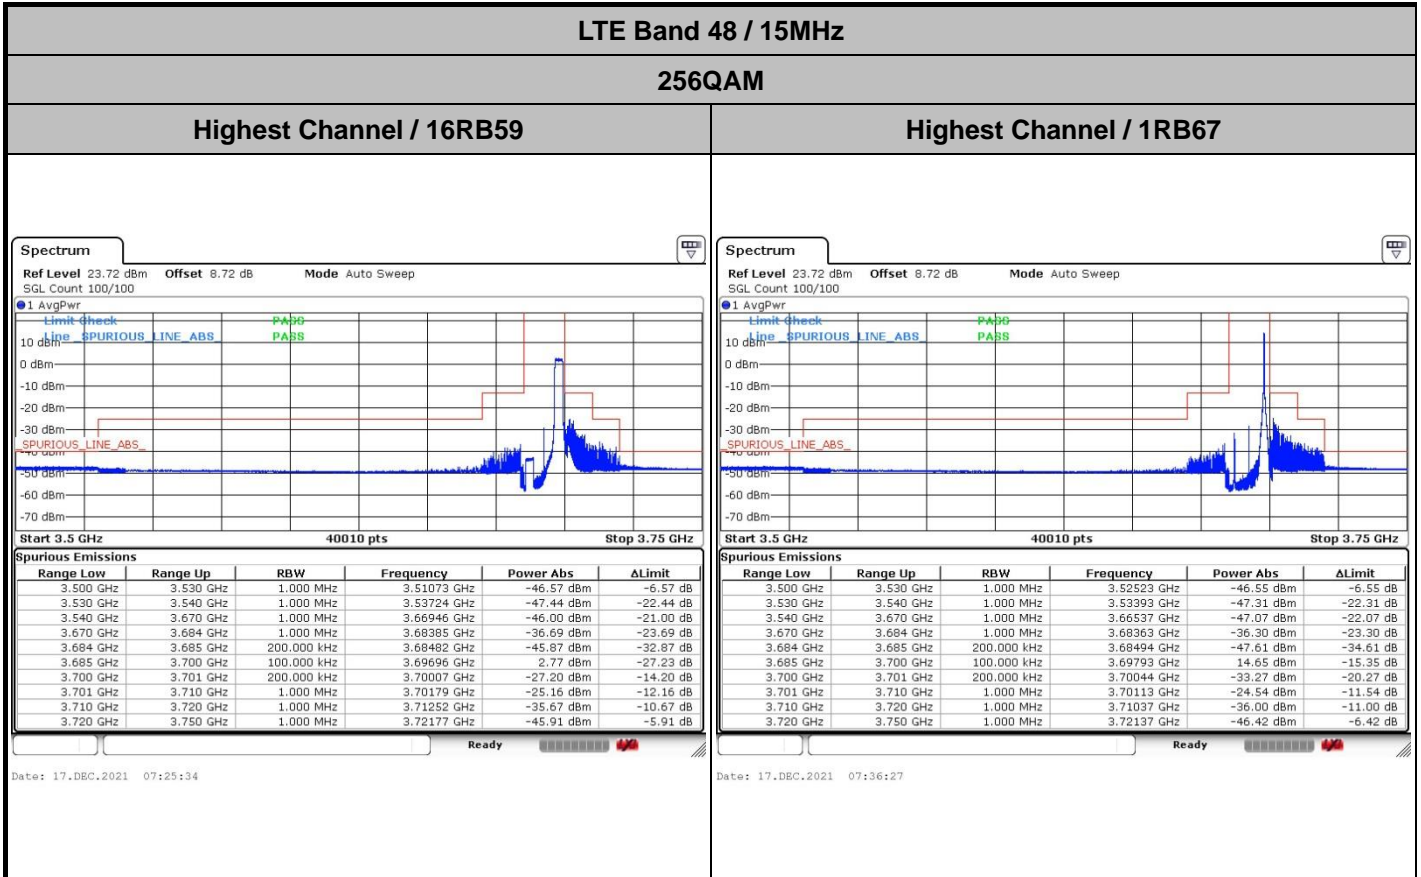

Middle Channel / 45RB15

N/A

Date: 17.DEC.2021 06:18:52

LTE Band 48 / 15MHz

256QAM

Highest Channel / 1RB7

Highest Channel / 16RB0

Date: 17.DEC.2021 07:12:34

Date: 17.DEC.2021 07:13:50

Highest Channel / 45RB15

N/A

Date: 17.DEC.2021 07:23:54

LTE Band 48 / 15MHz

256QAM

Lowest Channel / 16RB59

Lowest Channel / 1RB67

LTE Band 48 / 15MHz

256QAM

Middle Channel / 16RB59

Middle Channel / 1RB67

LTE Band 48 / 20MHz

256QAM

Lowest Channel / 1RB0

Lowest Channel / 1RBmax

Date: 14.NOV.2021 19:05:22

Date: 14.NOV.2021 19:01:50

Lowest Channel / Full RB

N/A

Date: 14.NOV.2021 19:23:41

LTE Band 48 / 20MHz

256QAM

Middle Channel / 1RB0