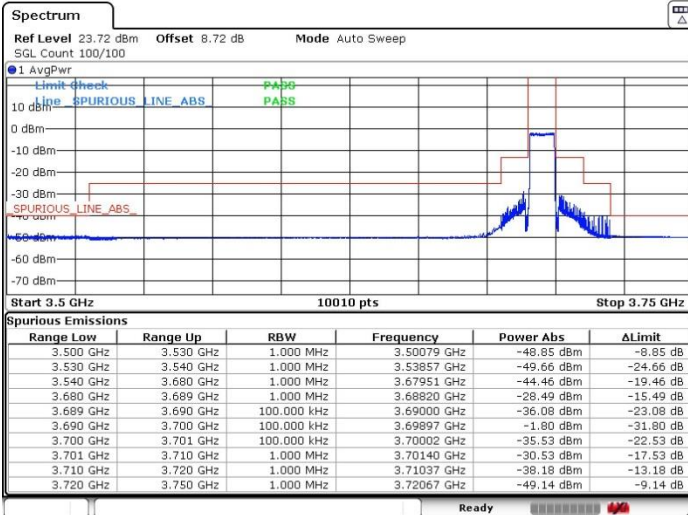

Date: 12 NOV 2021 23:33:32

Date: 12 NOV 2021 23:39:29

Middle Channel / Full RB

N/A

Date: 12 NOV 2021 23:32:46

LTE Band 48 / 10MHz

256QAM

Highest Channel / 1RB0

Highest Channel / 1RBmax

Date: 13 NOV 2021 00:11:36

Date: 13 NOV 2021 00:14:19

Highest Channel / Full RB

N/A

Date: 13 NOV 2021 00:37:02

LTE Band 48 / 15MHz

256QAM

Lowest Channel / 1RB0

Lowest Channel / 1RBmax

Date: 14.NOV.2021 16:40:45

Date: 16.NOV.2021 03:12:54

Lowest Channel / Full RB

N/A

Date: 14.NOV.2021 16:54:30

LTE Band 48 / 15MHz