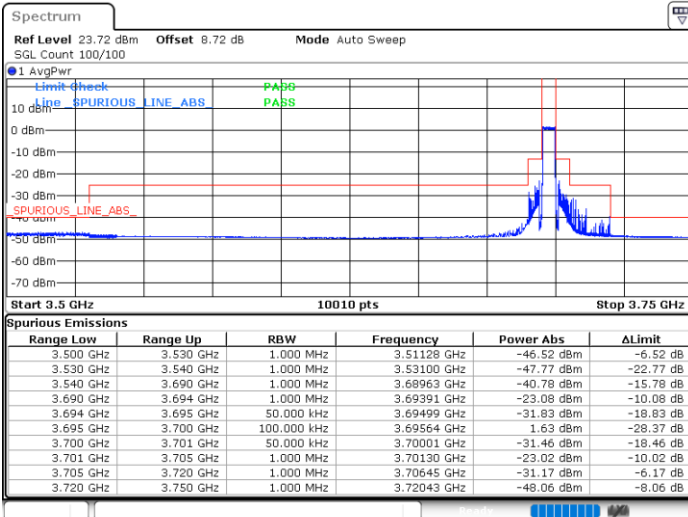

N/A

Date: 14.NOV.2021 13:54:45

LTE Band 48 / 5MHz

256QAM

Highest Channel / 1RB0

Highest Channel / 1RBmax

Date: 14.NOV.2021 15:13:16

Date: 14.NOV.2021 14:56:34

Highest Channel / Full RB

N/A

Date: 14.NOV.2021 15:15:32

LTE Band 48 / 10MHz

256QAM

Lowest Channel / 1RB0

Lowest Channel / 1RBmax

Date: 12 NOV 2021 23:50:02

Date: 12 NOV 2021 23:40:55

Lowest Channel / Full RB

N/A

Date: 12 NOV 2021 23:47:59

LTE Band 48 / 10MHz

256QAM

MiddleChannel / 1RB0

Middle Channel / 1RBmax