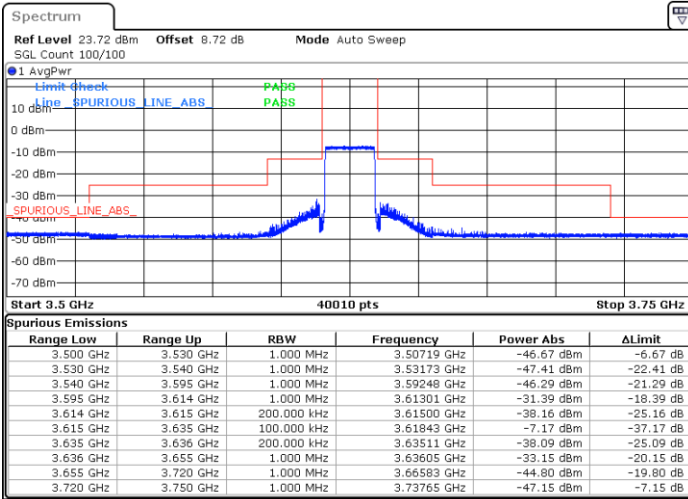

Date: 14.NOV.2021 19:05:22

Date: 14.NOV.2021 19:01:50

Lowest Channel / Full RB

N/A

Date: 14.NOV.2021 19:23:41

LTE Band 48 / 20MHz

256QAM

Middle Channel / 1RB0

Middle Channel / 1RBmax

Date: 14.NOV.2021 18:40:11

Date: 14.NOV.2021 18:42:54

Middle Channel / Full RB

N/A

Date: 14.NOV.2021 18:27:35

LTE Band 48 / 20MHz

256QAM

Highest Channel / 1RB0

Highest Channel / 1RBmax

Date: 14.NOV.2021 19:40:43

Date: 14.NOV.2021 19:56:34

Highest Channel / Full RB

N/A

Date: 14.NOV.2021 19:37:32

LTE Band 48 / 20MHz