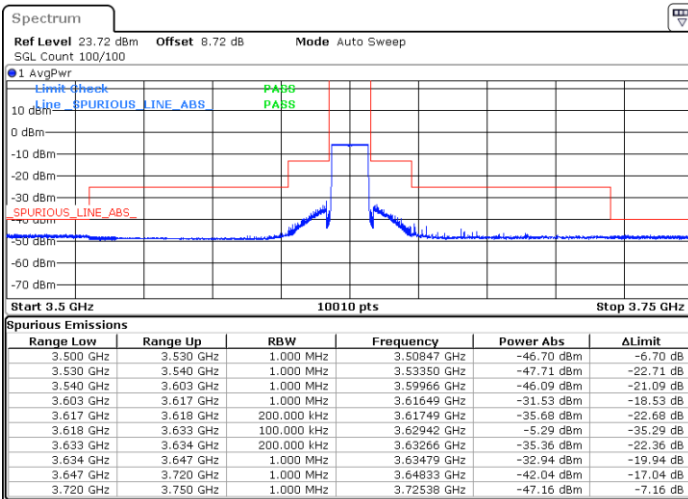

Lowest Channel / 1RB0

Lowest Channel / 1RBmax

Date: 14.NOV.2021 16:40:45

Date: 16.NOV.2021 03:12:54

Lowest Channel / Full RB

N/A

Date: 14.NOV.2021 16:54:30

LTE Band 48 / 15MHz

256QAM

Middle Channel / 1RB0

Middle Channel / 1RBmax

Date: 14.NOV.2021 16:16:04

Date: 14.NOV.2021 16:31:03

Middle Channel / Full RB

N/A

Date: 14.NOV.2021 16:15:05

LTE Band 48 / 15MHz

256QAM

Highest Channel / 1RB0

Highest Channel / 1RBmax

Date: 14.NOV.2021 17:28:35

Date: 14.NOV.2021 17:31:11

Highest Channel / Full RB

N/A