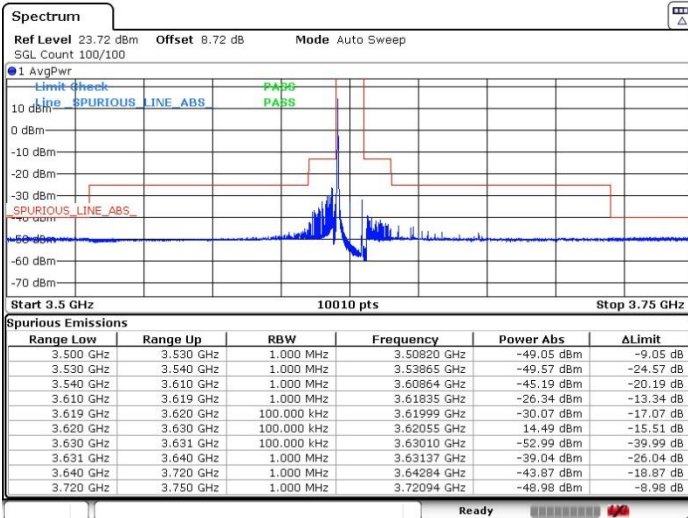

Highest Channel / Full RB

N/A

Date: 14.NOV.2021 15:15:32

LTE Band 48 / 10MHz

256QAM

Lowest Channel / 1RB0

Lowest Channel / 1RBmax

Date: 12 NOV 2021 23:50:02

Date: 12 NOV 2021 23:40:55

Lowest Channel / Full RB

N/A

Date: 12 NOV 2021 23:47:59

LTE Band 48 / 10MHz

256QAM

MiddleChannel / 1RB0

Middle Channel / 1RBmax

Date: 12 NOV 2021 23:33:32

Date: 12 NOV 2021 23:39:29

Middle Channel / Full RB

N/A

Date: 12 NOV 2021 23:32:46

LTE Band 48 / 10MHz

256QAM

Highest Channel / 1RB0

Highest Channel / 1RBmax

Date: 13 NOV 2021 00:11:36

Date: 13 NOV 2021 00:14:19

Highest Channel / Full RB

N/A

Date: 13 NOV 2021 00:37:02

LTE Band 48 / 15MHz

256QAM