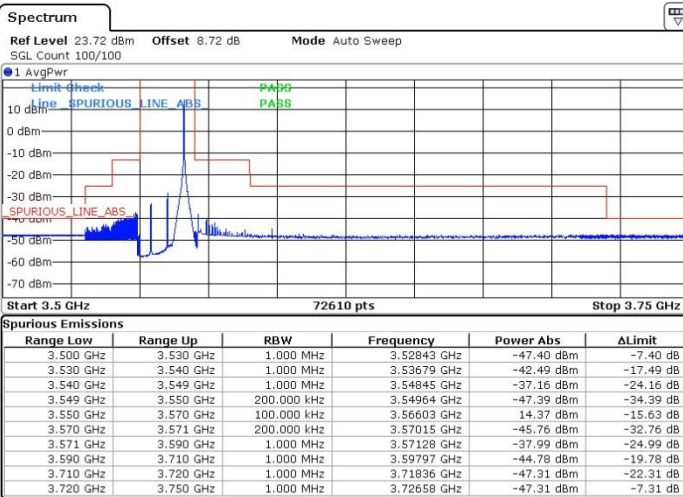

Highest Channel / 1RB13

Highest Channel / 1RB16

Date: 17.DEC.2021 04:10:57

Date: 17.DEC.2021 04:12:36

Highest Channel / 54RB24

N/A

Date: 17.DEC.2021 04:23:56

LTE Band 48 / 20MHz

256QAM

Lowest Channel / 24RB0

Lowest Channel / 24RB76

Date: 17.DEC.2021 03:31:53

Date: 17.DEC.2021 03:45:00

Lowest Channel /1RB83

N/A

Date: 17.DEC.2021 03:51:46