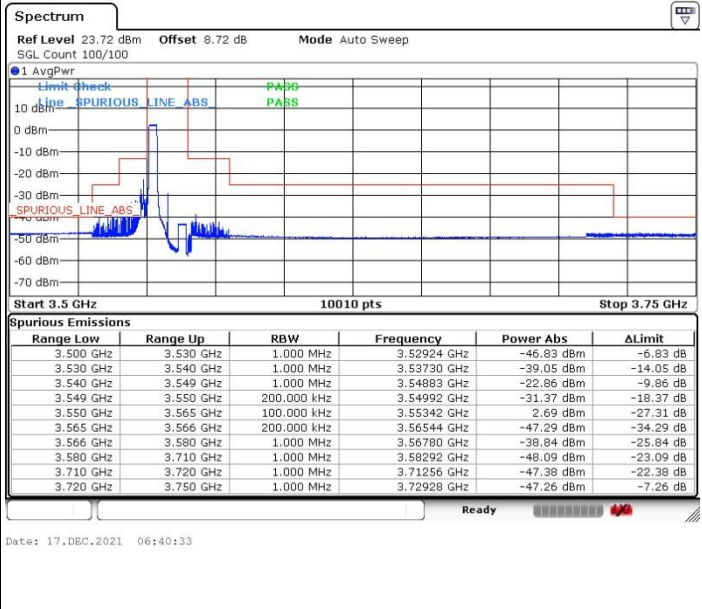

Middle Channel / 45RB15

N/A

Date: 17.DEC.2021 06:18:52

LTE Band 48 / 15MHz

256QAM

Highest Channel / 1RB7

Highest Channel / 16RB0

Date: 17.DEC.2021 07:12:34

Date: 17.DEC.2021 07:13:50

Highest Channel / 45RB15

N/A

Date: 17.DEC.2021 07:23:54

LTE Band 48 / 15MHz

256QAM

Lowest Channel / 16RB59

Lowest Channel / 1RB67

LTE Band 48 / 15MHz

256QAM

Middle Channel / 16RB59

Middle Channel / 1RB67

LTE Band 48 / 20MHz

256QAM

Lowest Channel / 1RB0

Lowest Channel / 1RBmax

Date: 14.NOV.2021 19:05:22

Date: 14.NOV.2021 19:01:50

Lowest Channel / Full RB

N/A

Date: 14.NOV.2021 19:23:41

LTE Band 48 / 20MHz

256QAM

Middle Channel / 1RB0