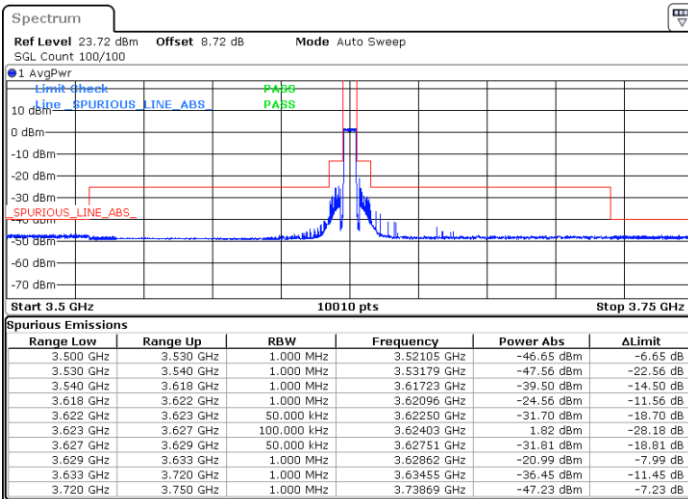

Date: 14.NOV.2021 14:15:28

LTE Band 48 / 5MHz

256QAM

Middle Channel / 1RB0

Middle Channel / 1RBmax

Date: 14.NOV.2021 13:29:55

Date: 14.NOV.2021 13:30:49

Middle Channel / Full RB

N/A

Date: 14.NOV.2021 13:54:45

LTE Band 48 / 5MHz

256QAM

Highest Channel / 1RB0

Highest Channel / 1RBmax

Date: 14.NOV.2021 15:13:16

Date: 14.NOV.2021 14:56:34

Highest Channel / Full RB

N/A

Date: 14.NOV.2021 15:15:32

LTE Band 48 / 10MHz

256QAM

Lowest Channel / 1RB0

Lowest Channel / 1RBmax

Date: 12 NOV 2021 23:50:02