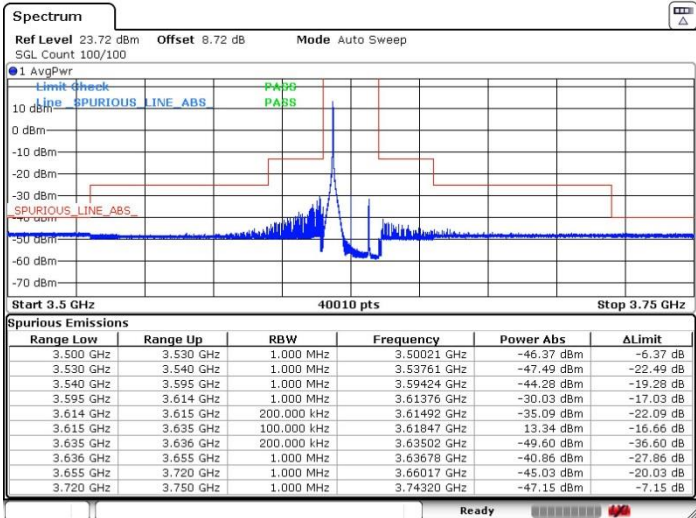

Highest Channel / 1RB0

Highest Channel / 1RBmax

Date: 14.NOV.2021 19:40:43

Date: 14.NOV.2021 19:56:34

Highest Channel / Full RB

N/A

Date: 14.NOV.2021 19:37:32

LTE Band 48 / 20MHz

256QAM

Lowest Channel / 1RB13

Lowest Channel / 1RB16

Date: 17.DEC.2021 03:17:09

Date: 17.DEC.2021 03:18:39

Lowest Channel / 54RB24

N/A

Date: 17.DEC.2021 03:30:10

LTE Band 48 / 20MHz

256QAM

Middle Channel / 1RB13

Middle Channel / 1RB16

Middle Channel / 54RB24

N/A

LTE Band 48 / 20MHz

256QAM

Highest Channel / 1RB13

Highest Channel / 1RB16

Date: 17.DEC.2021 04:10:57

Date: 17.DEC.2021 04:12:36

Highest Channel / 54RB24

N/A

Date: 17.DEC.2021 04:23:56

LTE Band 48 / 20MHz