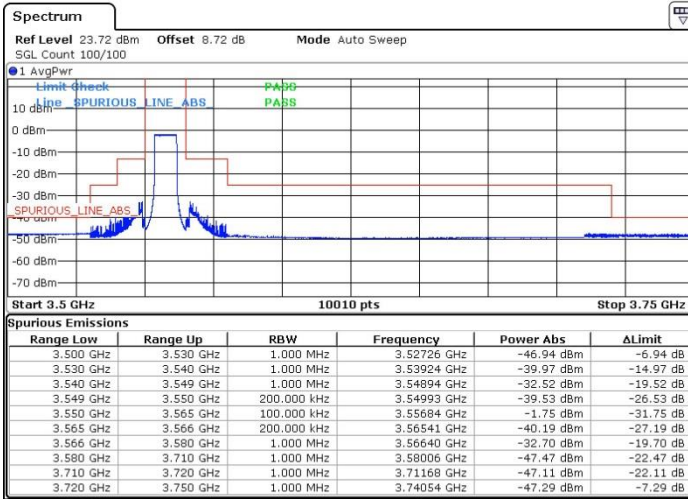

LTE Band 48 / 15MHz

256QAM

Highest Channel / 1RB0

Highest Channel / 1RBmax

Date: 14.NOV.2021 17:28:35

Date: 14.NOV.2021 17:31:11

Highest Channel / Full RB

N/A

Date: 14.NOV.2021 17:01:46

LTE Band 48 / 15MHz

256QAM

Lowest Channel / 1RB7

Lowest Channel / 16RB0

Date: 17.DEC.2021 06:39:23

Date: 17.DEC.2021 06:40:33

Lowest Channel / 45RB15

N/A

Date: 17.DEC.2021 06:50:19

LTE Band 48 / 15MHz

256QAM

Middle Channel / 1RB7

Middle Channel / 16RB0

Date: 17.DEC.2021 06:09:24

Date: 17.DEC.2021 06:10:21