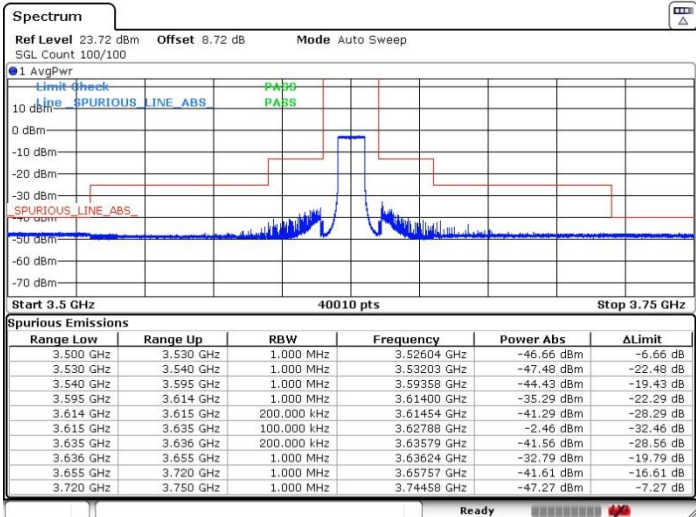

LTE Band 48 / 20MHz

256QAM

Middle Channel / 1RB13

Middle Channel / 1RB16

Middle Channel / 54RB24

N/A

LTE Band 48 / 20MHz

256QAM

Highest Channel / 1RB13

Highest Channel / 1RB16

Date: 17.DEC.2021 04:10:57

Date: 17.DEC.2021 04:12:36

Highest Channel / 54RB24

N/A

Date: 17.DEC.2021 04:23:56

LTE Band 48 / 20MHz