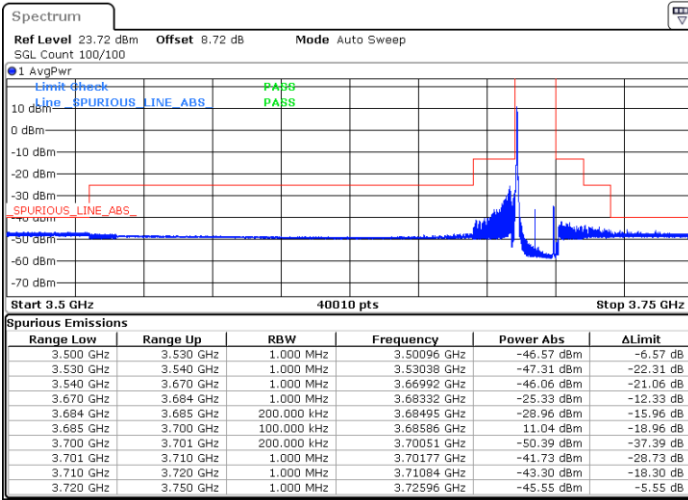

Lowest Channel / 1RB0

Lowest Channel / 1RBmax

Date: 14.NOV.2021 16:40:45

Date: 16.NOV.2021 03:12:54

Lowest Channel / Full RB

N/A

Date: 14.NOV.2021 16:54:30

LTE Band 48 / 15MHz

256QAM

Middle Channel / 1RB0

Middle Channel / 1RBmax

Date: 14.NOV.2021 16:16:04

Date: 14.NOV.2021 16:31:03

Middle Channel / Full RB

N/A

Date: 14.NOV.2021 16:15:05

LTE Band 48 / 15MHz

256QAM

Highest Channel / 1RB0

Highest Channel / 1RBmax

Date: 14.NOV.2021 17:28:35

Date: 14.NOV.2021 17:31:11

Highest Channel / Full RB

N/A