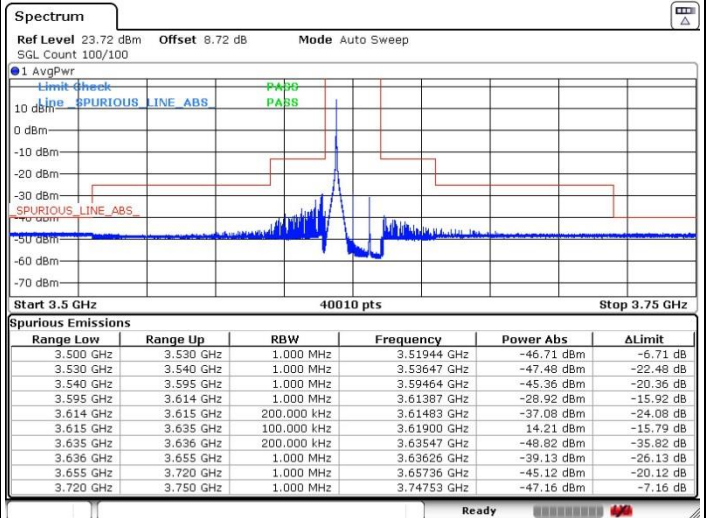

Highest Channel / 1RB0

Highest Channel / 1RBmax

Date: 14.NOV.2021 19:40:43

Date: 14.NOV.2021 19:56:34

Highest Channel / Full RB

N/A

Date: 14.NOV.2021 19:37:32

LTE Band 48 / 20MHz

256QAM

Lowest Channel / 1RB13

Lowest Channel / 1RB16

Date: 17.DEC.2021 03:17:09

Date: 17.DEC.2021 03:18:39

Lowest Channel / 54RB24

N/A

Date: 17.DEC.2021 03:30:10

LTE Band 48 / 20MHz

256QAM

Middle Channel / 1RB13

Middle Channel / 1RB16

Middle Channel / 54RB24

N/A

LTE Band 48 / 20MHz

256QAM

Highest Channel / 1RB13

Highest Channel / 1RB16

Date: 17.DEC.2021 04:10:57

Date: 17.DEC.2021 04:12:36

Highest Channel / 54RB24

N/A

Date: 17.DEC.2021 04:23:56

LTE Band 48 / 20MHz