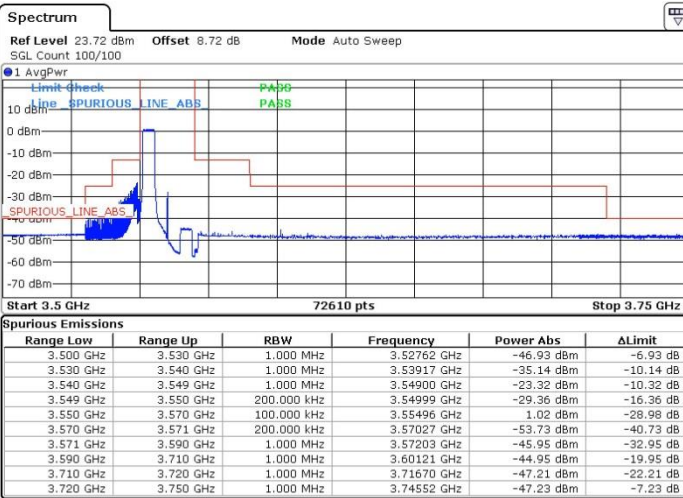

LTE Band 48 / 20MHz

256QAM

Middle Channel / 1RB13

Middle Channel / 1RB16

Middle Channel / 54RB24

N/A

LTE Band 48 / 20MHz

256QAM

Highest Channel / 1RB13

Highest Channel / 1RB16

Date: 17.DEC.2021 04:10:57

Date: 17.DEC.2021 04:12:36

Highest Channel / 54RB24

N/A

Date: 17.DEC.2021 04:23:56

LTE Band 48 / 20MHz

256QAM

Lowest Channel / 24RB0

Lowest Channel / 24RB76

Date: 17.DEC.2021 03:31:53

Date: 17.DEC.2021 03:45:00

Lowest Channel /1RB83

N/A

Date: 17.DEC.2021 03:51:46