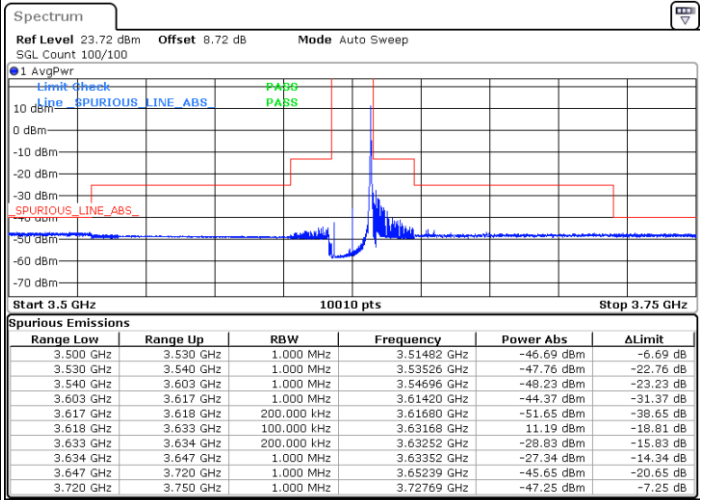

Date: 14.NOV.2021 16:31:03