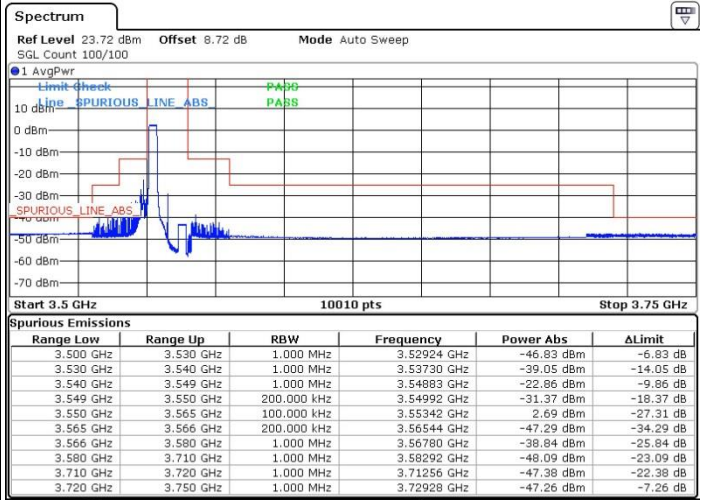

LTE Band 48 / 15MHz

256QAM

Highest Channel / 1RB0

Highest Channel / 1RBmax

Date: 14.NOV.2021 17:28:35

Date: 14.NOV.2021 17:31:11

Highest Channel / Full RB

N/A

Date: 14.NOV.2021 17:01:46

LTE Band 48 / 15MHz

256QAM

Lowest Channel / 1RB7

Lowest Channel / 16RB0

Date: 17.DEC.2021 06:39:23

Date: 17.DEC.2021 06:40:33

Lowest Channel / 45RB15

N/A

Date: 17.DEC.2021 06:50:19

LTE Band 48 / 15MHz

256QAM

Middle Channel / 1RB7

Middle Channel / 16RB0

Date: 17.DEC.2021 06:09:24

Date: 17.DEC.2021 06:10:21