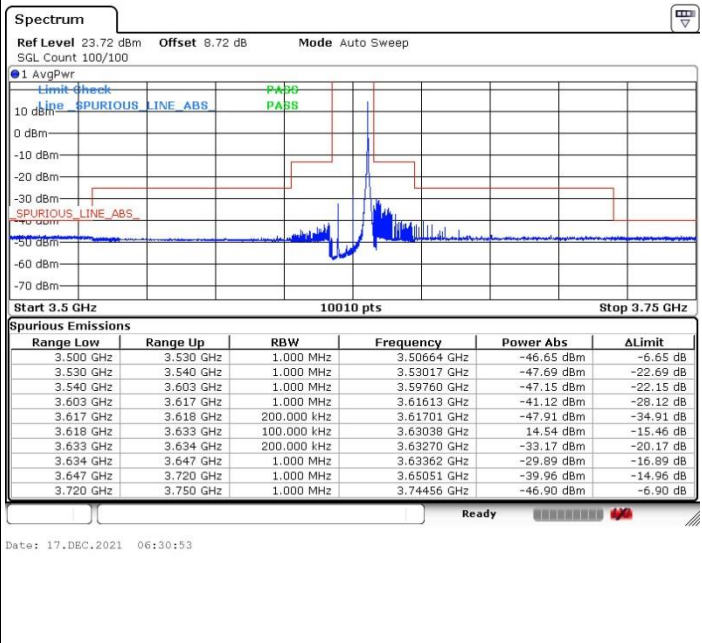

Date: 17.DEC.2021 07:13:50

Highest Channel / 45RB15

N/A

Date: 17.DEC.2021 07:23:54

LTE Band 48 / 15MHz

256QAM

Lowest Channel / 16RB59

Lowest Channel / 1RB67

LTE Band 48 / 15MHz

256QAM

Middle Channel / 16RB59

Middle Channel / 1RB67

LTE Band 48 / 20MHz

256QAM

Lowest Channel / 1RB0

Lowest Channel / 1RBmax

Date: 14.NOV.2021 19:05:22

Date: 14.NOV.2021 19:01:50

Lowest Channel / Full RB

N/A

Date: 14.NOV.2021 19:23:41

LTE Band 48 / 20MHz

256QAM

Middle Channel / 1RB0