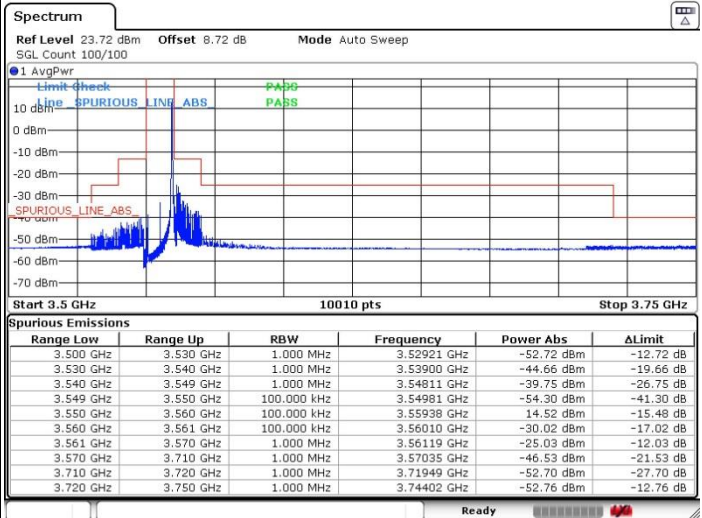

Highest Channel / Full RB

N/A

Date: 14.NOV.2021 15:15:32

LTE Band 48 / 10MHz

256QAM

Lowest Channel / 1RB0

Lowest Channel / 1RBmax

Date: 12 NOV 2021 23:50:02

Date: 12 NOV 2021 23:40:55

Lowest Channel / Full RB

N/A

Date: 12 NOV 2021 23:47:59

LTE Band 48 / 10MHz

256QAM

MiddleChannel / 1RB0

Middle Channel / 1RBmax