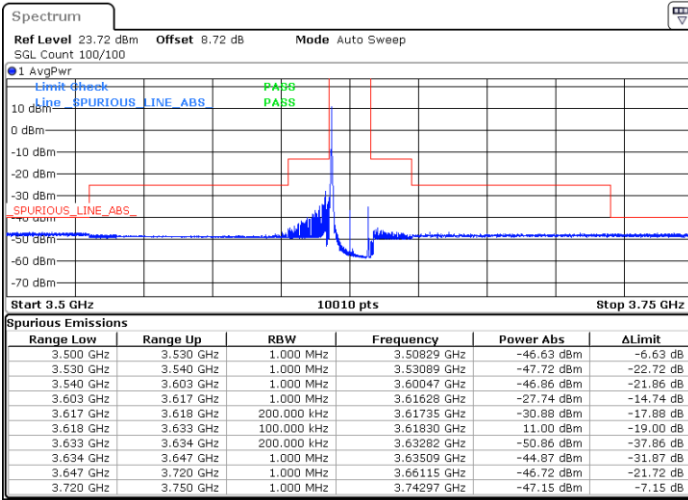

LTE Band 48 / 15MHz

256QAM

Middle Channel / 1RB0

Middle Channel / 1RBmax

Date: 14.NOV.2021 16:16:04