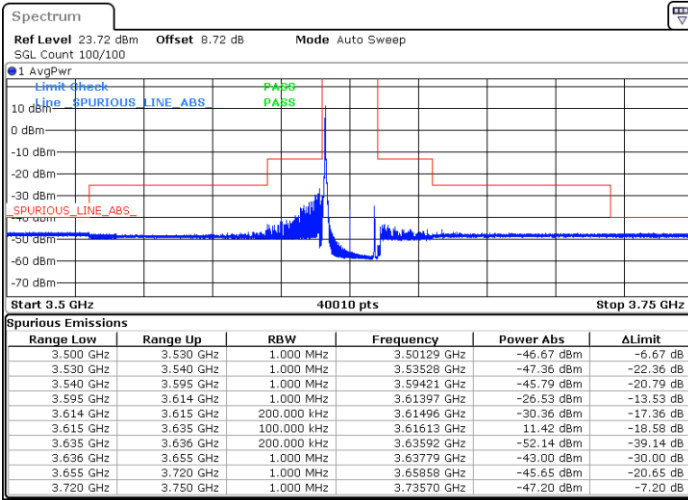

LTE Band 48 / 15MHz

256QAM

Middle Channel / 16RB59

Middle Channel / 1RB67

LTE Band 48 / 20MHz

256QAM

Lowest Channel / 1RB0

Lowest Channel / 1RBmax

Date: 14.NOV.2021 19:05:22

Date: 14.NOV.2021 19:01:50

Lowest Channel / Full RB

N/A

Date: 14.NOV.2021 19:23:41

LTE Band 48 / 20MHz

256QAM

Middle Channel / 1RB0

Middle Channel / 1RBmax

Date: 14.NOV.2021 18:40:11

Date: 14.NOV.2021 18:42:54

Middle Channel / Full RB

N/A

Date: 14.NOV.2021 18:27:35

LTE Band 48 / 20MHz

256QAM

Highest Channel / 1RB0

Highest Channel / 1RBmax

Date: 14.NOV.2021 19:40:43

Date: 14.NOV.2021 19:56:34

Highest Channel / Full RB

N/A

Date: 14.NOV.2021 19:37:32

LTE Band 48 / 20MHz