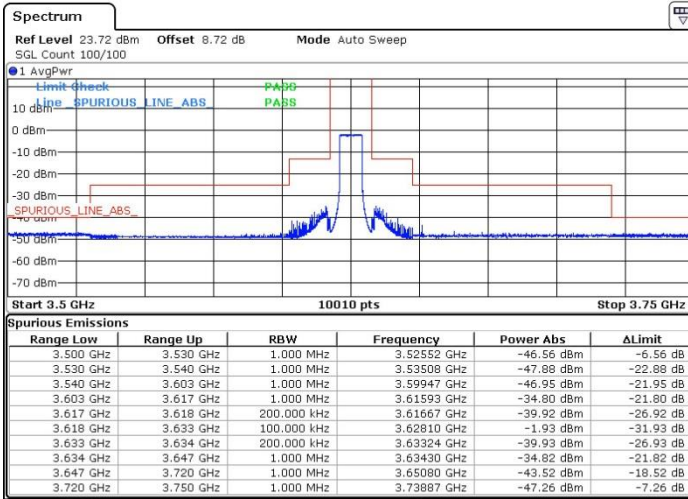

Date: 14.NOV.2021 17:01:46

LTE Band 48 / 15MHz

256QAM

Lowest Channel / 1RB7

Lowest Channel / 16RB0

Date: 17.DEC.2021 06:39:23

Date: 17.DEC.2021 06:40:33

Lowest Channel / 45RB15

N/A

Date: 17.DEC.2021 06:50:19

LTE Band 48 / 15MHz

256QAM

Middle Channel / 1RB7

Middle Channel / 16RB0

Date: 17.DEC.2021 06:09:24

Date: 17.DEC.2021 06:10:21

Middle Channel / 45RB15

N/A

Date: 17.DEC.2021 06:18:52

LTE Band 48 / 15MHz

256QAM

Highest Channel / 1RB7

Highest Channel / 16RB0

Date: 17.DEC.2021 07:12:34