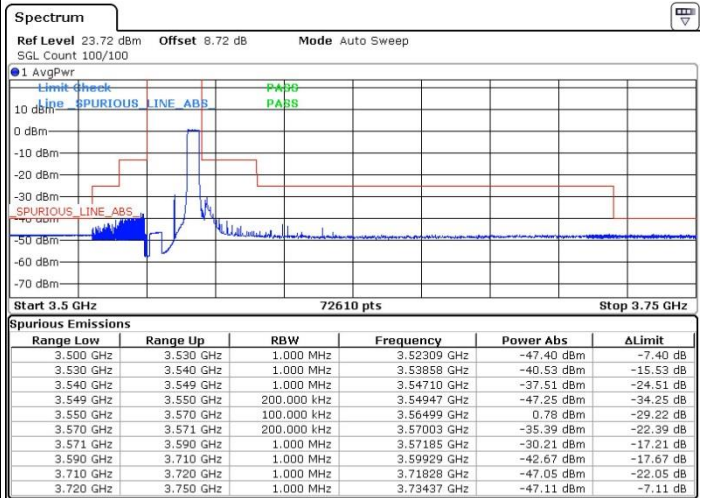

LTE Band 48 / 20MHz

256QAM

Middle Channel / 1RB13

Middle Channel / 1RB16

Middle Channel / 54RB24

N/A

LTE Band 48 / 20MHz

256QAM

Highest Channel / 1RB13

Highest Channel / 1RB16

Date: 17.DEC.2021 04:10:57

Date: 17.DEC.2021 04:12:36

Highest Channel / 54RB24

N/A

Date: 17.DEC.2021 04:23:56

LTE Band 48 / 20MHz

256QAM

Lowest Channel / 24RB0

Lowest Channel / 24RB76

Date: 17.DEC.2021 03:31:53

Date: 17.DEC.2021 03:45:00

Lowest Channel /1RB83

N/A

Date: 17.DEC.2021 03:51:46