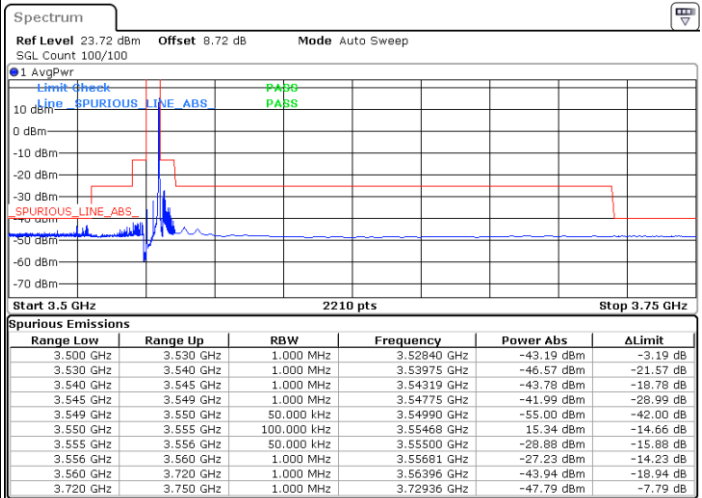

LTE Band 48 / 5MHz

256QAM

Lowest Channel / 1RB0

Lowest Channel / 1RBmax

Date: 14.NOV.2021 14:21:09

Date: 14.NOV.2021 14:44:23

Lowest Channel / Full RB

N/A

Date: 14.NOV.2021 14:15:28

LTE Band 48 / 5MHz

256QAM

Middle Channel / 1RB0

Middle Channel / 1RBmax

Date: 14.NOV.2021 13:29:55

Date: 14.NOV.2021 13:30:49

Middle Channel / Full RB

N/A

Date: 14.NOV.2021 13:54:45

LTE Band 48 / 5MHz

256QAM

Highest Channel / 1RB0

Highest Channel / 1RBmax

Date: 14.NOV.2021 15:13:16

Date: 14.NOV.2021 14:56:34