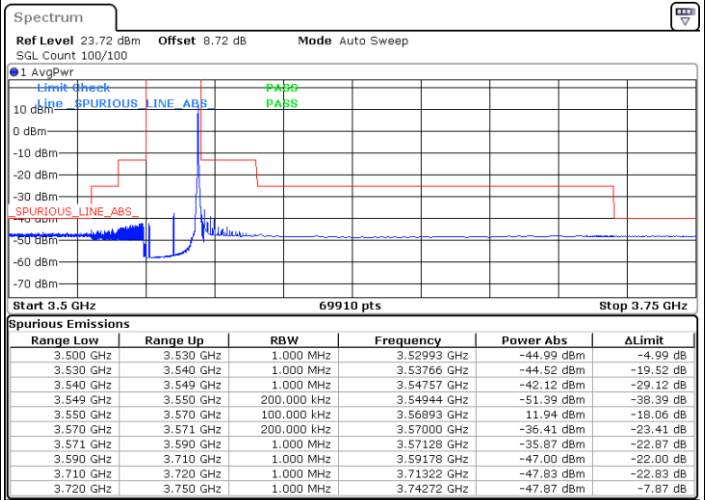

Date: 17.DEC.2021 07:13:50

Highest Channel / 45RB15

N/A

Date: 17.DEC.2021 07:23:54

LTE Band 48 / 15MHz

256QAM

Lowest Channel / 16RB59

Lowest Channel / 1RB67

LTE Band 48 / 15MHz

256QAM

Middle Channel / 16RB59

Middle Channel / 1RB67

LTE Band 48 / 20MHz

256QAM

Lowest Channel / 1RB0

Lowest Channel / 1RBmax

Date: 14.NOV.2021 19:05:22

Date: 14.NOV.2021 19:01:50

Lowest Channel / Full RB

N/A

Date: 14.NOV.2021 19:23:41

LTE Band 48 / 20MHz

256QAM

Middle Channel / 1RB0