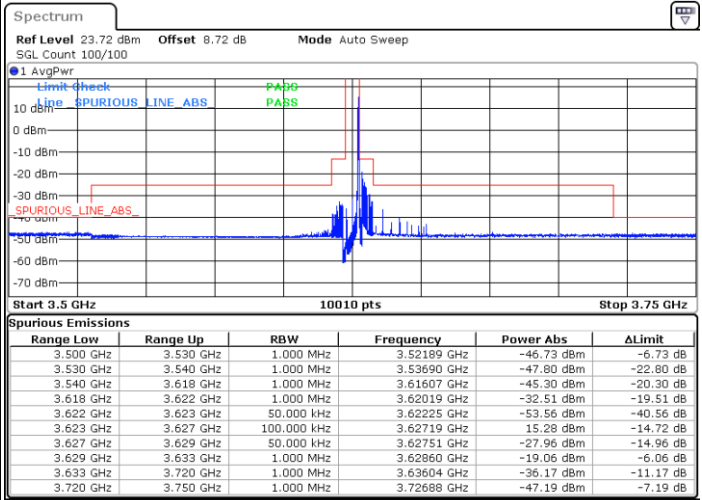

Date: 14.NOV.2021 14:15:28

LTE Band 48 / 5MHz

256QAM

Middle Channel / 1RB0

Middle Channel / 1RBmax

Date: 14.NOV.2021 13:29:55

Date: 14.NOV.2021 13:30:49

Middle Channel / Full RB

N/A

Date: 14.NOV.2021 13:54:45

LTE Band 48 / 5MHz

256QAM

Highest Channel / 1RB0

Highest Channel / 1RBmax

Date: 14.NOV.2021 15:13:16

Date: 14.NOV.2021 14:56:34

Highest Channel / Full RB

N/A

Date: 14.NOV.2021 15:15:32

LTE Band 48 / 10MHz

256QAM

Lowest Channel / 1RB0

Lowest Channel / 1RBmax

Date: 12 NOV 2021 23:50:02