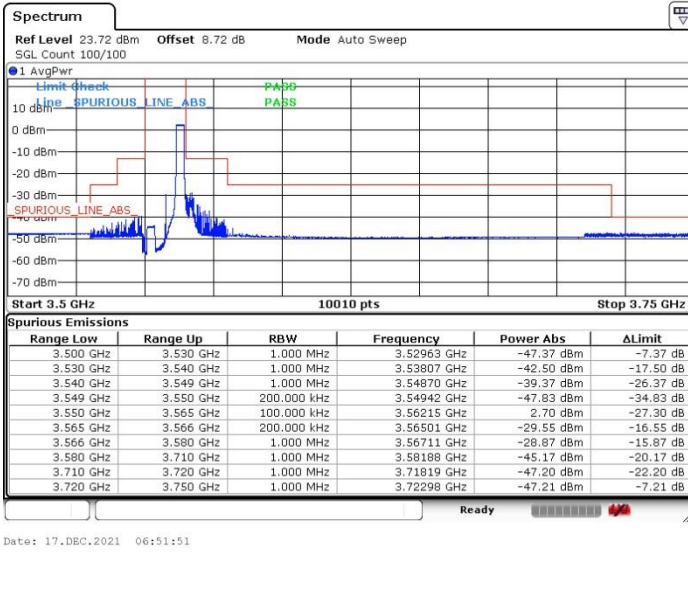

Date: 17.DEC.2021 07:13:50

Highest Channel / 45RB15

N/A

Date: 17.DEC.2021 07:23:54

LTE Band 48 / 15MHz

256QAM

Lowest Channel / 16RB59

Lowest Channel / 1RB67

LTE Band 48 / 15MHz

256QAM

Middle Channel / 16RB59

Middle Channel / 1RB67

LTE Band 48 / 20MHz

256QAM

Lowest Channel / 1RB0

Lowest Channel / 1RBmax

Date: 14.NOV.2021 19:05:22

Date: 14.NOV.2021 19:01:50

Lowest Channel / Full RB

N/A

Date: 14.NOV.2021 19:23:41

LTE Band 48 / 20MHz

256QAM

Middle Channel / 1RB0