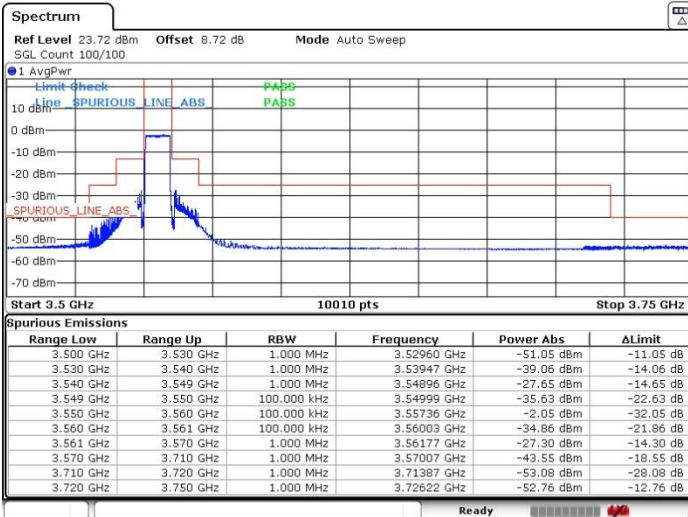

N/A

Date: 14.NOV.2021 13:54:45

LTE Band 48 / 5MHz

256QAM

Highest Channel / 1RB0

Highest Channel / 1RBmax

Date: 14.NOV.2021 15:13:16

Date: 14.NOV.2021 14:56:34

Highest Channel / Full RB

N/A

Date: 14.NOV.2021 15:15:32

LTE Band 48 / 10MHz

256QAM

Lowest Channel / 1RB0

Lowest Channel / 1RBmax

Date: 12 NOV 2021 23:50:02

Date: 12 NOV 2021 23:40:55

Lowest Channel / Full RB

N/A

Date: 12 NOV 2021 23:47:59

LTE Band 48 / 10MHz

256QAM

MiddleChannel / 1RB0

Middle Channel / 1RBmax

Date: 12 NOV 2021 23:33:32

Date: 12 NOV 2021 23:39:29

Middle Channel / Full RB

N/A

Date: 12 NOV 2021 23:32:46

LTE Band 48 / 10MHz

256QAM

Highest Channel / 1RB0