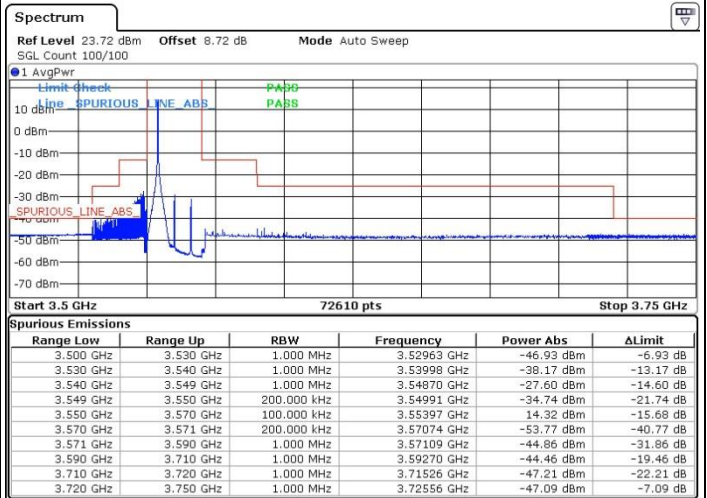

Middle Channel / 1RBmax

Date: 14.NOV.2021 18:40:11

Date: 14.NOV.2021 18:42:54

Middle Channel / Full RB

N/A

Date: 14.NOV.2021 18:27:35

LTE Band 48 / 20MHz

256QAM

Highest Channel / 1RB0

Highest Channel / 1RBmax

Date: 14.NOV.2021 19:40:43

Date: 14.NOV.2021 19:56:34

Highest Channel / Full RB

N/A

Date: 14.NOV.2021 19:37:32

LTE Band 48 / 20MHz

256QAM

Lowest Channel / 1RB13

Lowest Channel / 1RB16

Date: 17.DEC.2021 03:17:09

Date: 17.DEC.2021 03:18:39

Lowest Channel / 54RB24

N/A

Date: 17.DEC.2021 03:30:10