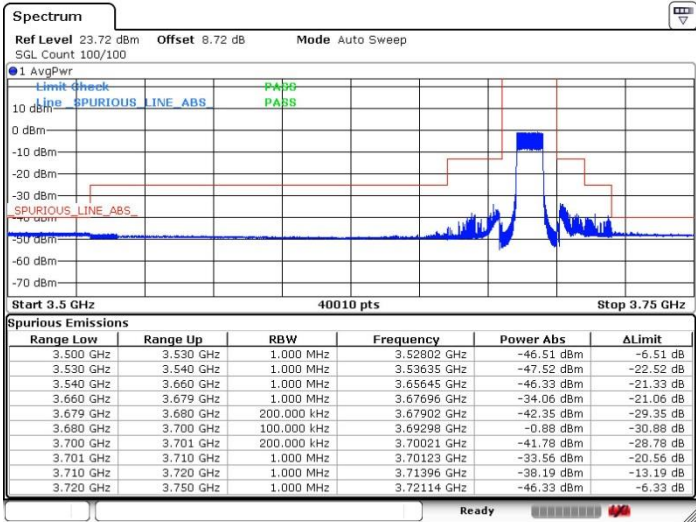

LTE Band 48 / 20MHz

256QAM

Middle Channel / 1RB13

Middle Channel / 1RB16

Middle Channel / 54RB24

N/A

LTE Band 48 / 20MHz

256QAM

Highest Channel / 1RB13

Highest Channel / 1RB16

Date: 17.DEC.2021 04:10:57

Date: 17.DEC.2021 04:12:36

Highest Channel / 54RB24

N/A

Date: 17.DEC.2021 04:23:56

LTE Band 48 / 20MHz

256QAM

Lowest Channel / 24RB0

Lowest Channel / 24RB76

Date: 17.DEC.2021 03:31:53

Date: 17.DEC.2021 03:45:00

Lowest Channel /1RB83

N/A

Date: 17.DEC.2021 03:51:46