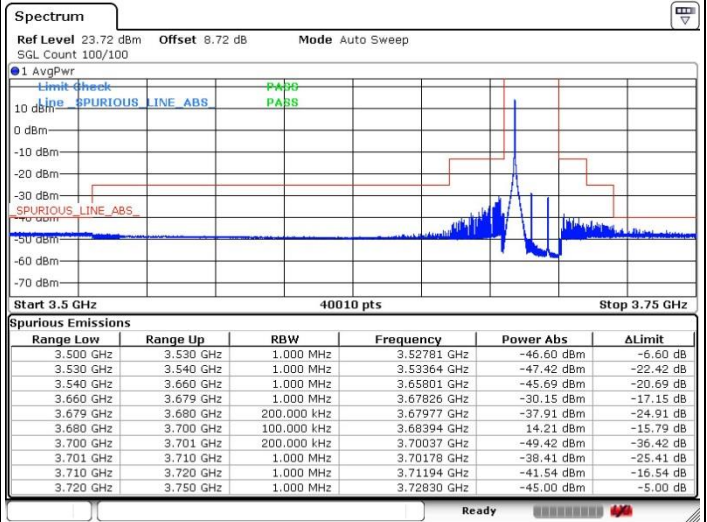

Highest Channel / 1RB0

Highest Channel / 1RBmax

Date: 14.NOV.2021 19:40:43

Date: 14.NOV.2021 19:56:34

Highest Channel / Full RB

N/A

Date: 14.NOV.2021 19:37:32

LTE Band 48 / 20MHz

256QAM

Lowest Channel / 1RB13

Lowest Channel / 1RB16

Date: 17.DEC.2021 03:17:09

Date: 17.DEC.2021 03:18:39

Lowest Channel / 54RB24

N/A

Date: 17.DEC.2021 03:30:10

LTE Band 48 / 20MHz

256QAM

Middle Channel / 1RB13

Middle Channel / 1RB16

Middle Channel / 54RB24

N/A

LTE Band 48 / 20MHz

256QAM

Highest Channel / 1RB13

Highest Channel / 1RB16

Date: 17.DEC.2021 04:10:57

Date: 17.DEC.2021 04:12:36

Highest Channel / 54RB24

N/A

Date: 17.DEC.2021 04:23:56

LTE Band 48 / 20MHz