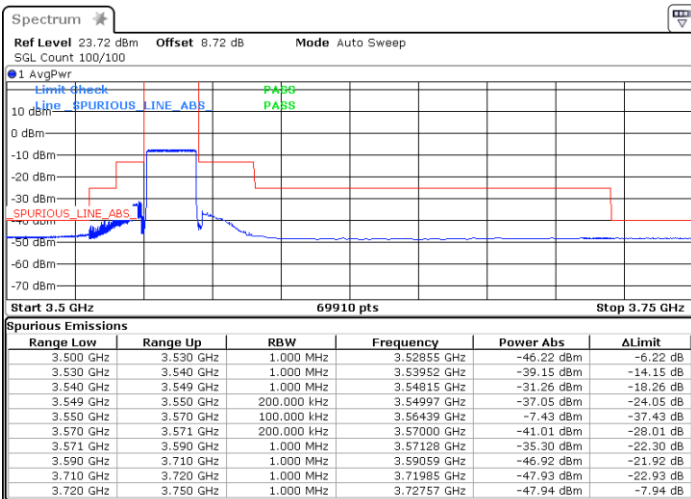

Date: 17.DEC.2021 07:13:50

Highest Channel / 45RB15

N/A

Date: 17.DEC.2021 07:23:54

LTE Band 48 / 15MHz

256QAM

Lowest Channel / 16RB59

Lowest Channel / 1RB67

LTE Band 48 / 15MHz

256QAM

Middle Channel / 16RB59

Middle Channel / 1RB67

LTE Band 48 / 20MHz

256QAM

Lowest Channel / 1RB0

Lowest Channel / 1RBmax

Date: 14.NOV.2021 19:05:22

Date: 14.NOV.2021 19:01:50

Lowest Channel / Full RB

N/A

Date: 14.NOV.2021 19:23:41

LTE Band 48 / 20MHz

256QAM

Middle Channel / 1RB0