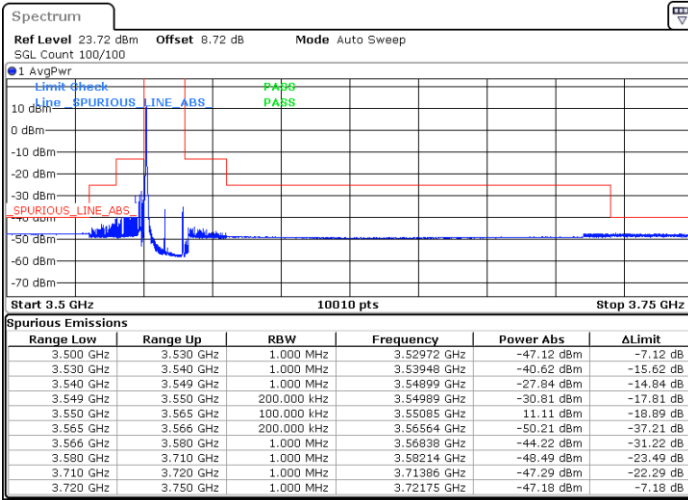

Date: 12 NOV 2021 23:33:32

Date: 12 NOV 2021 23:39:29

Middle Channel / Full RB

N/A

Date: 12 NOV 2021 23:32:46

LTE Band 48 / 10MHz

256QAM

Highest Channel / 1RB0

Highest Channel / 1RBmax

Date: 13 NOV 2021 00:11:36

Date: 13 NOV 2021 00:14:19

Highest Channel / Full RB

N/A

Date: 13 NOV 2021 00:37:02

LTE Band 48 / 15MHz

256QAM

Lowest Channel / 1RB0

Lowest Channel / 1RBmax

Date: 14.NOV.2021 16:40:45

Date: 16.NOV.2021 03:12:54

Lowest Channel / Full RB

N/A

Date: 14.NOV.2021 16:54:30

LTE Band 48 / 15MHz