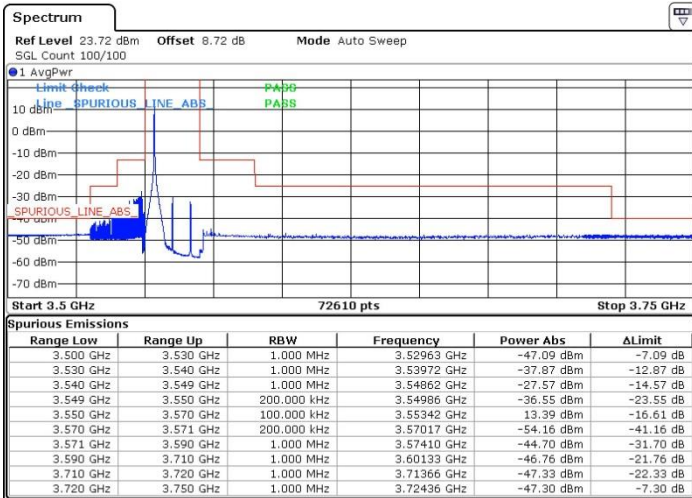

Middle Channel / 1RBmax

Date: 14.NOV.2021 18:40:11

Date: 14.NOV.2021 18:42:54

Middle Channel / Full RB

N/A

Date: 14.NOV.2021 18:27:35

LTE Band 48 / 20MHz

256QAM

Highest Channel / 1RB0

Highest Channel / 1RBmax

Date: 14.NOV.2021 19:40:43

Date: 14.NOV.2021 19:56:34

Highest Channel / Full RB

N/A

Date: 14.NOV.2021 19:37:32

LTE Band 48 / 20MHz

256QAM

Lowest Channel / 1RB13

Lowest Channel / 1RB16

Date: 17.DEC.2021 03:17:09

Date: 17.DEC.2021 03:18:39

Lowest Channel / 54RB24

N/A

Date: 17.DEC.2021 03:30:10