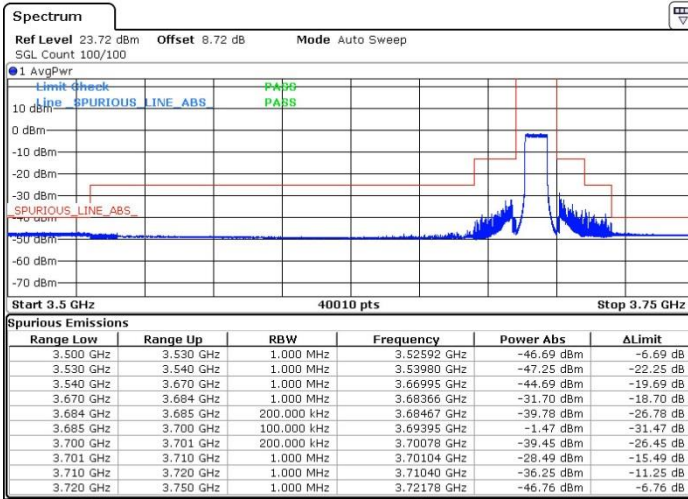

Middle Channel / 45RB15

N/A

Date: 17.DEC.2021 06:18:52

LTE Band 48 / 15MHz

256QAM

Highest Channel / 1RB7

Highest Channel / 16RB0

Date: 17.DEC.2021 07:12:34

Date: 17.DEC.2021 07:13:50

Highest Channel / 45RB15

N/A

Date: 17.DEC.2021 07:23:54

LTE Band 48 / 15MHz

256QAM

Lowest Channel / 16RB59

Lowest Channel / 1RB67