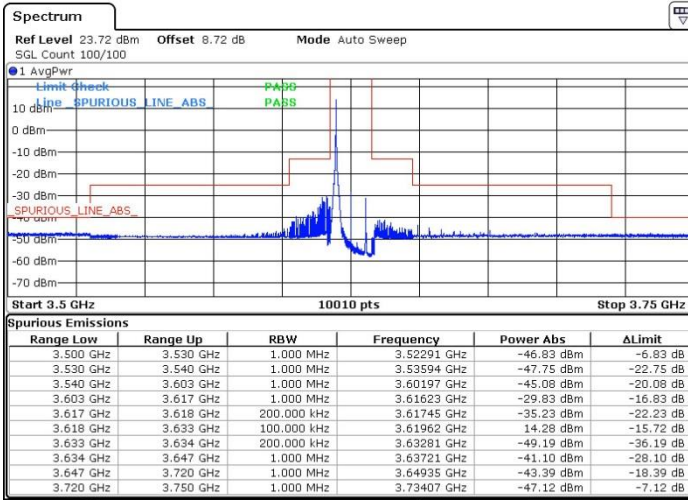

Date: 14.NOV.2021 17:01:46

LTE Band 48 / 15MHz

256QAM

Lowest Channel / 1RB7

Lowest Channel / 16RB0

Date: 17.DEC.2021 06:39:23

Date: 17.DEC.2021 06:40:33

Lowest Channel / 45RB15

N/A

Date: 17.DEC.2021 06:50:19

LTE Band 48 / 15MHz

256QAM

Middle Channel / 1RB7

Middle Channel / 16RB0

Date: 17.DEC.2021 06:09:24

Date: 17.DEC.2021 06:10:21

Middle Channel / 45RB15

N/A

Date: 17.DEC.2021 06:18:52

LTE Band 48 / 15MHz

256QAM

Highest Channel / 1RB7

Highest Channel / 16RB0

Date: 17.DEC.2021 07:12:34