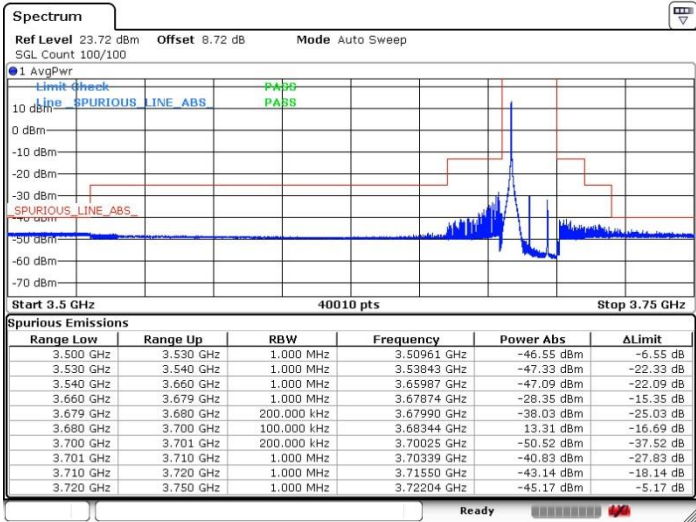

Highest Channel / 1RB0

Highest Channel / 1RBmax

Date: 14.NOV.2021 19:40:43

Date: 14.NOV.2021 19:56:34

Highest Channel / Full RB

N/A

Date: 14.NOV.2021 19:37:32

LTE Band 48 / 20MHz

256QAM

Lowest Channel / 1RB13

Lowest Channel / 1RB16

Date: 17.DEC.2021 03:17:09

Date: 17.DEC.2021 03:18:39

Lowest Channel / 54RB24

N/A

Date: 17.DEC.2021 03:30:10

LTE Band 48 / 20MHz

256QAM

Middle Channel / 1RB13

Middle Channel / 1RB16

Middle Channel / 54RB24

N/A

LTE Band 48 / 20MHz

256QAM

Highest Channel / 1RB13

Highest Channel / 1RB16

Date: 17.DEC.2021 04:10:57

Date: 17.DEC.2021 04:12:36

Highest Channel / 54RB24

N/A

Date: 17.DEC.2021 04:23:56

LTE Band 48 / 20MHz