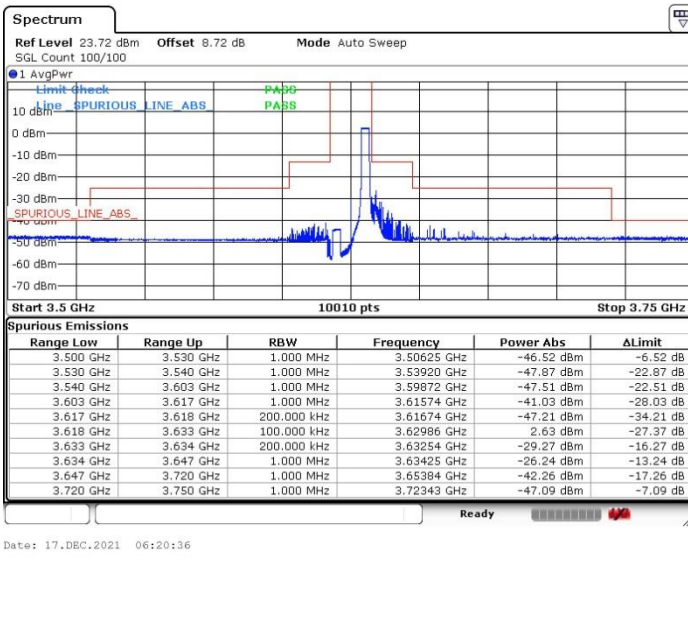

Middle Channel / 45RB15

N/A

Date: 17.DEC.2021 06:18:52

LTE Band 48 / 15MHz

256QAM

Highest Channel / 1RB7

Highest Channel / 16RB0

Date: 17.DEC.2021 07:12:34

Date: 17.DEC.2021 07:13:50

Highest Channel / 45RB15

N/A

Date: 17.DEC.2021 07:23:54

LTE Band 48 / 15MHz

256QAM

Lowest Channel / 16RB59

Lowest Channel / 1RB67

LTE Band 48 / 15MHz

256QAM

Middle Channel / 16RB59

Middle Channel / 1RB67

LTE Band 48 / 20MHz

256QAM

Lowest Channel / 1RB0

Lowest Channel / 1RBmax

Date: 14.NOV.2021 19:05:22

Date: 14.NOV.2021 19:01:50

Lowest Channel / Full RB

N/A

Date: 14.NOV.2021 19:23:41

LTE Band 48 / 20MHz

256QAM

Middle Channel / 1RB0