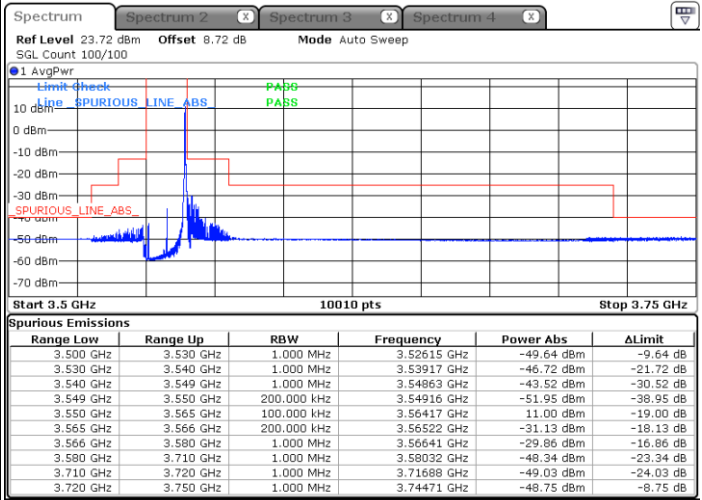

Date: 12 NOV 2021 23:33:32

Date: 12 NOV 2021 23:39:29

Middle Channel / Full RB

N/A

Date: 12 NOV 2021 23:32:46

LTE Band 48 / 10MHz

256QAM

Highest Channel / 1RB0

Highest Channel / 1RBmax

Date: 13 NOV 2021 00:11:36

Date: 13 NOV 2021 00:14:19

Highest Channel / Full RB

N/A

Date: 13 NOV 2021 00:37:02

LTE Band 48 / 15MHz

256QAM

Lowest Channel / 1RB0

Lowest Channel / 1RBmax

Date: 14.NOV.2021 16:40:45

Date: 16.NOV.2021 03:12:54

Lowest Channel / Full RB

N/A

Date: 14.NOV.2021 16:54:30

LTE Band 48 / 15MHz