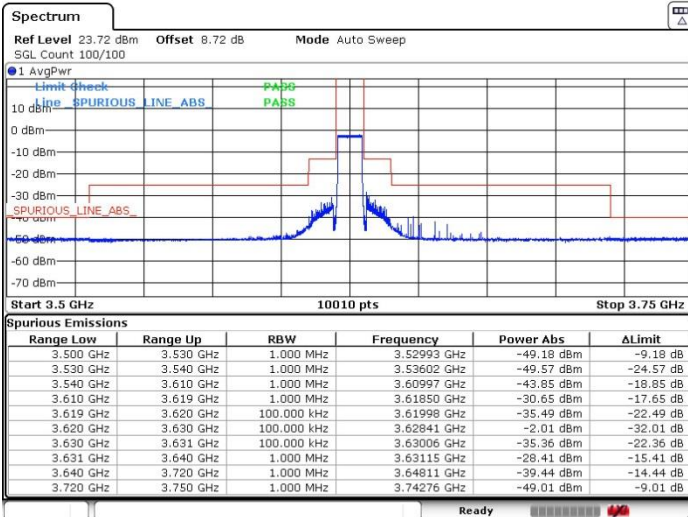

Highest Channel / Full RB

N/A

Date: 14.NOV.2021 15:15:32

LTE Band 48 / 10MHz

256QAM

Lowest Channel / 1RB0

Lowest Channel / 1RBmax

Date: 12 NOV 2021 23:50:02

Date: 12 NOV 2021 23:40:55

Lowest Channel / Full RB

N/A

Date: 12 NOV 2021 23:47:59

LTE Band 48 / 10MHz

256QAM

MiddleChannel / 1RB0

Middle Channel / 1RBmax

Date: 12 NOV 2021 23:33:32

Date: 12 NOV 2021 23:39:29

Middle Channel / Full RB

N/A

Date: 12 NOV 2021 23:32:46

LTE Band 48 / 10MHz

256QAM

Highest Channel / 1RB0

Highest Channel / 1RBmax

Date: 13 NOV 2021 00:11:36

Date: 13 NOV 2021 00:14:19

Highest Channel / Full RB

N/A

Date: 13 NOV 2021 00:37:02

LTE Band 48 / 15MHz

256QAM