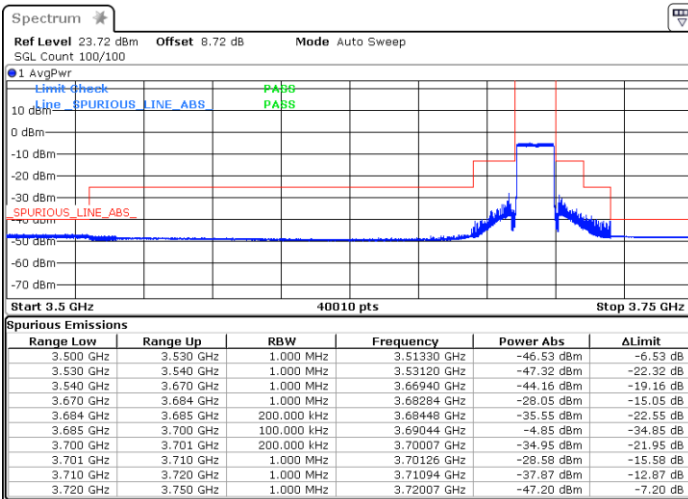

LTE Band 48 / 15MHz

256QAM

Highest Channel / 1RB0

Highest Channel / 1RBmax

Date: 14.NOV.2021 17:28:35

Date: 14.NOV.2021 17:31:11

Highest Channel / Full RB

N/A

Date: 14.NOV.2021 17:01:46

LTE Band 48 / 15MHz

256QAM

Lowest Channel / 1RB7

Lowest Channel / 16RB0

Date: 17.DEC.2021 06:39:23

Date: 17.DEC.2021 06:40:33

Lowest Channel / 45RB15