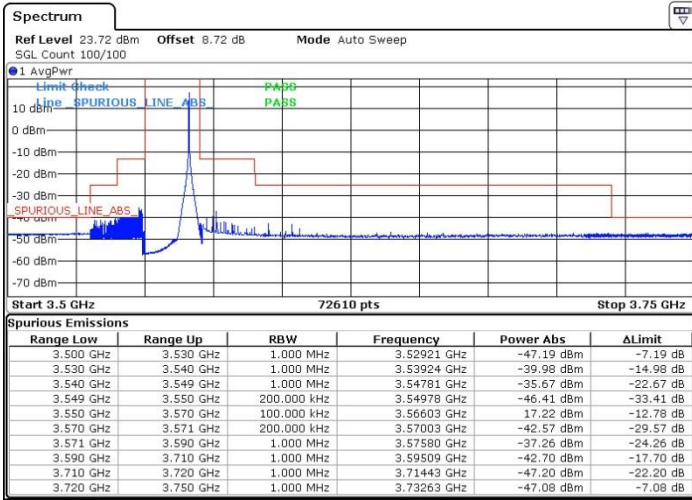

Date: 17.DEC.2021 02:31:21

Date: 17.DEC.2021 02:40:53

Middle Channel /1RB83

N/A

Date: 17.DEC.2021 02:44:56

LTE Band 48 / 20MHz

64QAM

Highest Channel / 24RB0

Highest Channel / 24RB76

Date: 17.DEC.2021 04:27:06

Date: 17.DEC.2021 04:35:03

Highest Channel / 1RB83

N/A

Date: 17.DEC.2021 05:51:48

LTE Band 48 / 20MHz

64QAM

Lowest Channel / 1RB86

Middle Channel / 1RB86

Highest Channel / 1RB86

N/A