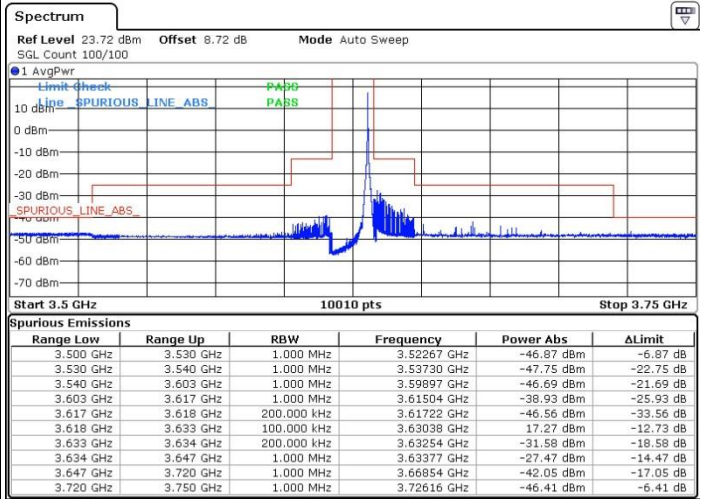

LTE Band 48 / 15MHz

64QAM

Highest Channel / 1RB7

Highest Channel / 16RB0

Date: 17.DEC.2021 07:11:13

Date: 17.DEC.2021 07:15:06

Highest Channel / 45RB15

N/A

Date: 17.DEC.2021 07:22:34

LTE Band 48 / 15MHz

64QAM

Lowest Channel / 16RB59

Lowest Channel / 1RB67

Date: 17.DEC.2021 06:52:58

Date: 17.DEC.2021 06:59:28

LTE Band 48 / 15MHz

64QAM

Middle Channel / 16RB59

Middle Channel / 1RB67

Date: 17.DEC.2021 06:21:57

Date: 17.DEC.2021 06:29:53

LTE Band 48 / 20MHz

64QAM

Lowest Channel / 1RB0

Lowest Channel / 1RBmax

Date: 14.NOV.2021 19:07:21

Date: 14.NOV.2021 19:00:20

Lowest Channel / Full RB

N/A

Date: 14.NOV.2021 19:22:18

LTE Band 48 / 20MHz

64QAM