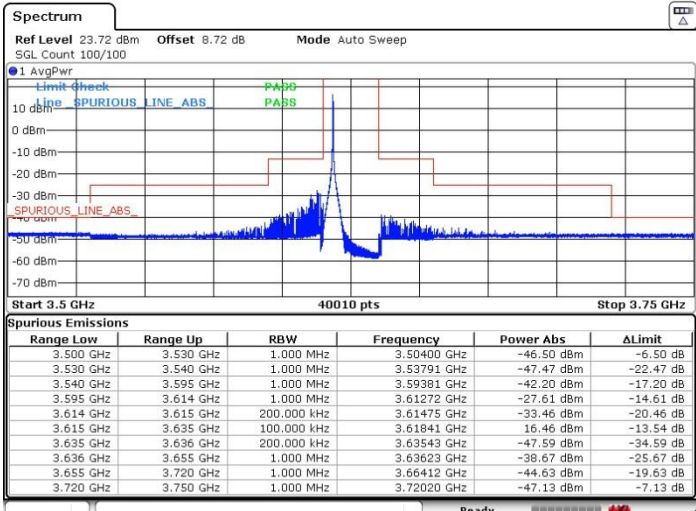

LTE Band 48 / 20MHz

64QAM

Lowest Channel / 1RB13

Lowest Channel / 1RB16

Date: 17.DEC.2021 03:13:50

Date: 17.DEC.2021 03:20:25

Lowest Channel / 54RB24

N/A

Date: 17.DEC.2021 03:28:46

LTE Band 48 / 20MHz

64QAM

Middle Channel / 1RB13

Middle Channel / 1RB16

Date: 17.DEC.2021 02:13:16

Date: 17.DEC.2021 02:17:46

Middle Channel / 54RB24

N/A

Date: 17.DEC.2021 02:25:15

LTE Band 48 / 20MHz

64QAM

Highest Channel / 1RB13

Highest Channel / 1RB16

Date: 17.DEC.2021 04:09:41

Date: 17.DEC.2021 04:13:54

Highest Channel / 54RB24

N/A

Date: 17.DEC.2021 04:22:38

LTE Band 48 / 20MHz

64QAM

Lowest Channel / 24RB0

Lowest Channel / 24RB76

Date: 17.DEC.2021 04:27:06