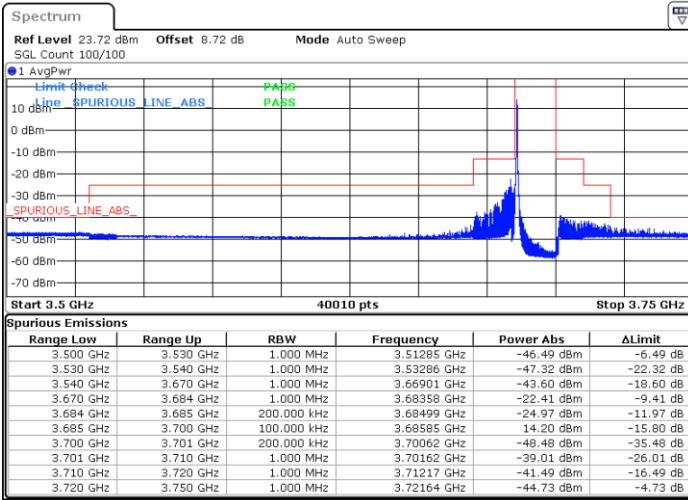

Date: 16.NOV.2021 03:19:56

Lowest Channel / Full RB

N/A

Date: 14.NOV.2021 16:56:59

LTE Band 48 / 15MHz

64QAM

Middle Channel / 1RB0

Middle Channel / 1RBmax

Date: 14.NOV.2021 16:19:28

Date: 14.NOV.2021 16:27:25

Middle Channel / Full RB

N/A

Date: 14.NOV.2021 16:13:04

LTE Band 48 / 15MHz

64QAM

Highest Channel / 1RB0

Highest Channel / 1RBmax

Date: 14.NOV.2021 17:27:34

Date: 14.NOV.2021 17:32:46

Highest Channel / Full RB

N/A

Date: 14.NOV.2021 17:13:48

LTE Band 48 / 15MHz

64QAM

Lowest Channel / 1RB7

Lowest Channel / 16RB0

Date: 17.DEC.2021 06:38:18

Date: 17.DEC.2021 06:41:54

Lowest Channel / 45RB15

N/A

Date: 17.DEC.2021 06:49:05

LTE Band 48 / 15MHz