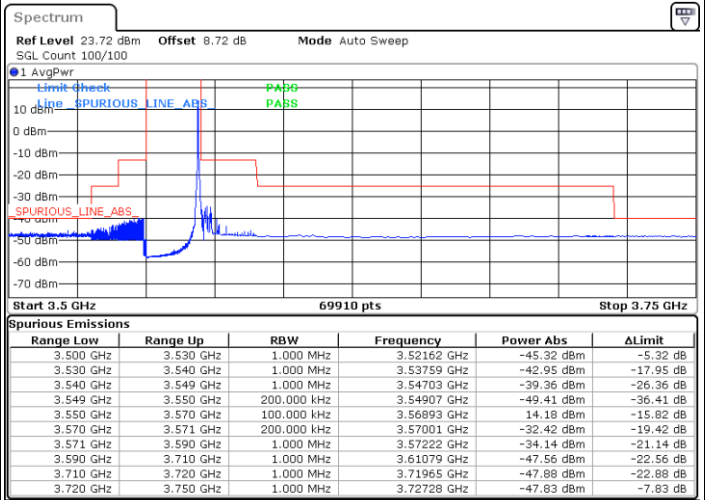

Date: 17.DEC.2021 07:22:34

LTE Band 48 / 15MHz

64QAM

Lowest Channel / 16RB59

Lowest Channel / 1RB67

Date: 17.DEC.2021 06:52:58

Date: 17.DEC.2021 06:59:28

LTE Band 48 / 15MHz

64QAM

Middle Channel / 16RB59

Middle Channel / 1RB67

Date: 17.DEC.2021 06:21:57

Date: 17.DEC.2021 06:29:53

LTE Band 48 / 20MHz

64QAM

Lowest Channel / 1RB0

Lowest Channel / 1RBmax

Date: 14.NOV.2021 19:07:21

Date: 14.NOV.2021 19:00:20

Lowest Channel / Full RB

N/A

Date: 14.NOV.2021 19:22:18

LTE Band 48 / 20MHz

64QAM

Middle Channel / 1RB0

Middle Channel / 1RBmax

Date: 14.NOV.2021 18:29:13

Date: 14.NOV.2021 18:44:29

Middle Channel / Full RB

N/A

Date: 14.NOV.2021 18:24:15

LTE Band 48 / 20MHz