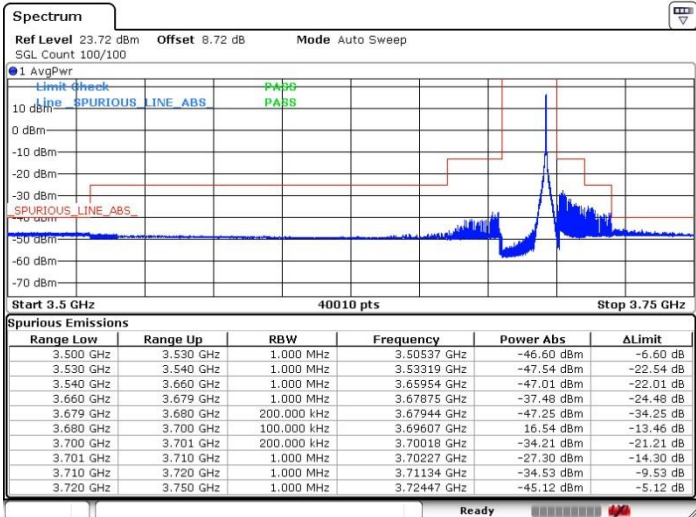

Date: 17.DEC.2021 02:31:21

Date: 17.DEC.2021 02:40:53

Middle Channel /1RB83

N/A

Date: 17.DEC.2021 02:44:56

LTE Band 48 / 20MHz

64QAM

Highest Channel / 24RB0

Highest Channel / 24RB76

Date: 17.DEC.2021 04:27:06

Date: 17.DEC.2021 04:35:03

Highest Channel / 1RB83

N/A

Date: 17.DEC.2021 05:51:48

LTE Band 48 / 20MHz

64QAM

Lowest Channel / 1RB86

Middle Channel / 1RB86

Highest Channel / 1RB86

N/A