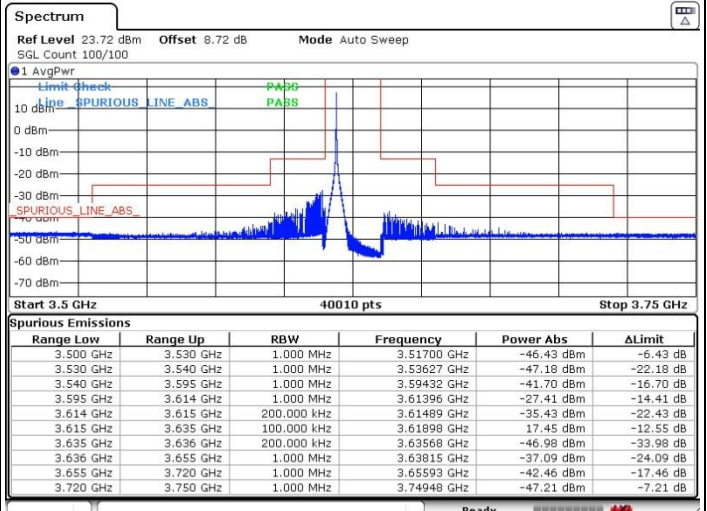

LTE Band 48 / 20MHz

64QAM

Lowest Channel / 1RB13

Lowest Channel / 1RB16

Date: 17.DEC.2021 03:13:50

Date: 17.DEC.2021 03:20:25

Lowest Channel / 54RB24

N/A

Date: 17.DEC.2021 03:28:46

LTE Band 48 / 20MHz

64QAM

Middle Channel / 1RB13

Middle Channel / 1RB16

Date: 17.DEC.2021 02:13:16

Date: 17.DEC.2021 02:17:46

Middle Channel / 54RB24

N/A

Date: 17.DEC.2021 02:25:15

LTE Band 48 / 20MHz

64QAM

Highest Channel / 1RB13

Highest Channel / 1RB16

Date: 17.DEC.2021 04:09:41

Date: 17.DEC.2021 04:13:54

Highest Channel / 54RB24

N/A

Date: 17.DEC.2021 04:22:38

LTE Band 48 / 20MHz

64QAM

Lowest Channel / 24RB0

Lowest Channel / 24RB76

Date: 17.DEC.2021 04:27:06