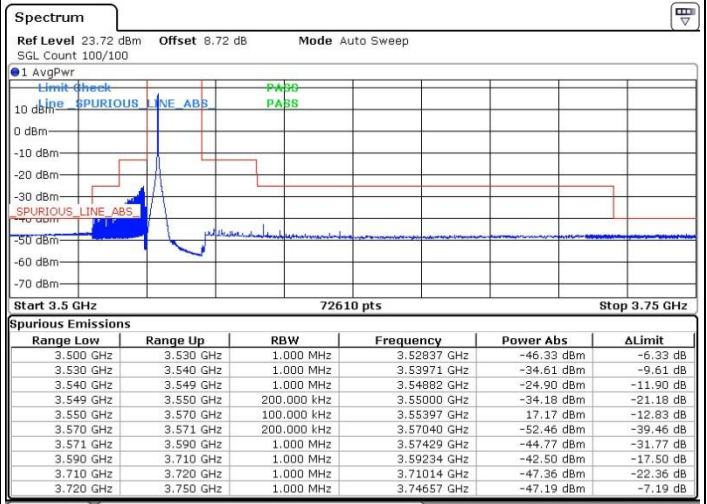

Lowest Channel / 1RBmax

Date: 14.NOV.2021 19:07:21

Date: 14.NOV.2021 19:00:20

Lowest Channel / Full RB

N/A

Date: 14.NOV.2021 19:22:18

LTE Band 48 / 20MHz

64QAM

Middle Channel / 1RB0

Middle Channel / 1RBmax

Date: 14.NOV.2021 18:29:13

Date: 14.NOV.2021 18:44:29

Middle Channel / Full RB

N/A

Date: 14.NOV.2021 18:24:15

LTE Band 48 / 20MHz

64QAM

Highest Channel / 1RB0

Highest Channel / 1RBmax

Date: 14.NOV.2021 19:42:18

Date: 14.NOV.2021 19:54:44

Highest Channel / Full RB

N/A

Date: 14.NOV.2021 19:34:26

LTE Band 48 / 20MHz

64QAM

Lowest Channel / 1RB13

Lowest Channel / 1RB16

Date: 17.DEC.2021 03:13:50

Date: 17.DEC.2021 03:20:25

Lowest Channel / 54RB24

N/A