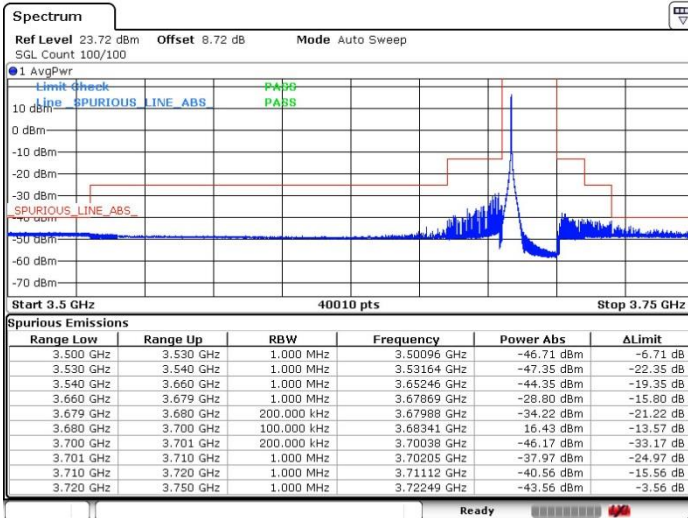

Date: 17.DEC.2021 03:28:46

LTE Band 48 / 20MHz

64QAM

Middle Channel / 1RB13

Middle Channel / 1RB16

Date: 17.DEC.2021 02:13:16

Date: 17.DEC.2021 02:17:46

Middle Channel / 54RB24

N/A

Date: 17.DEC.2021 02:25:15

LTE Band 48 / 20MHz

64QAM

Highest Channel / 1RB13

Highest Channel / 1RB16

Date: 17.DEC.2021 04:09:41

Date: 17.DEC.2021 04:13:54

Highest Channel / 54RB24

N/A

Date: 17.DEC.2021 04:22:38

LTE Band 48 / 20MHz

64QAM

Lowest Channel / 24RB0

Lowest Channel / 24RB76

Date: 17.DEC.2021 04:27:06