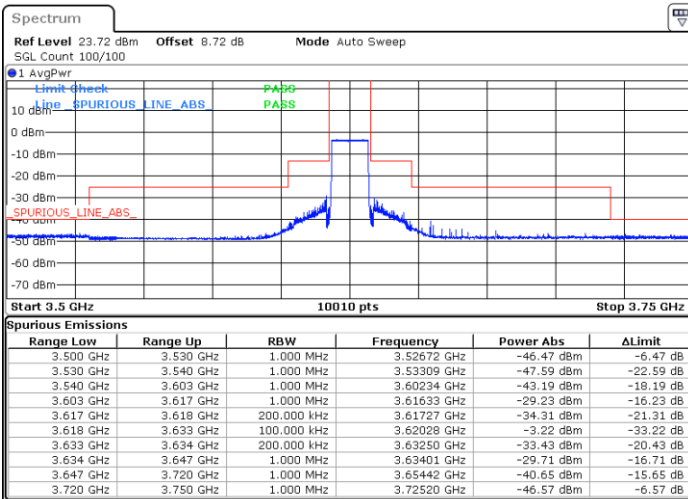

Highest Channel / Full RB

N/A

Date: 13 NOV 2021 00:33:54

LTE Band 48 / 15MHz

64QAM

Lowest Channel / 1RB0

Lowest Channel / 1RBmax

Date: 14.NOV.2021 16:42:55

Date: 16.NOV.2021 03:19:56

Lowest Channel / Full RB

N/A

Date: 14.NOV.2021 16:56:59

LTE Band 48 / 15MHz

64QAM

Middle Channel / 1RB0

Middle Channel / 1RBmax

Date: 14.NOV.2021 16:19:28

Date: 14.NOV.2021 16:27:25

Middle Channel / Full RB

N/A

Date: 14.NOV.2021 16:13:04

LTE Band 48 / 15MHz

64QAM

Highest Channel / 1RB0

Highest Channel / 1RBmax

Date: 14.NOV.2021 17:27:34

Date: 14.NOV.2021 17:32:46

Highest Channel / Full RB

N/A

Date: 14.NOV.2021 17:13:48

LTE Band 48 / 15MHz

64QAM