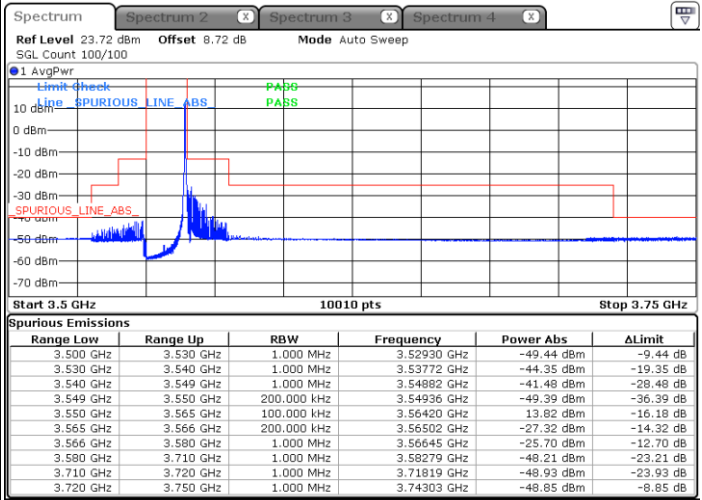

N/A

Date: 12 NOV 2021 23:31:51

LTE Band 48 / 10MHz

64QAM

Highest Channel / 1RB0

Highest Channel / 1RBmax

Date: 13 NOV 2021 00:08:39

Date: 13 NOV 2021 00:20:11

Highest Channel / Full RB

N/A

Date: 13 NOV 2021 00:33:54

LTE Band 48 / 15MHz

64QAM

Lowest Channel / 1RB0

Lowest Channel / 1RBmax

Date: 14.NOV.2021 16:42:55

Date: 16.NOV.2021 03:19:56

Lowest Channel / Full RB

N/A

Date: 14.NOV.2021 16:56:59

LTE Band 48 / 15MHz

64QAM

Middle Channel / 1RB0

Middle Channel / 1RBmax