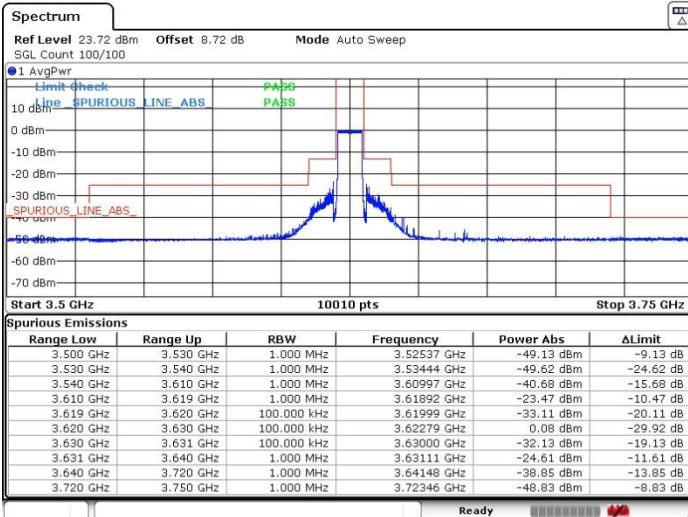

Date: 12 NOV 2021 23:47:05

LTE Band 48 / 10MHz

64QAM

MiddleChannel / 1RB0

Middle Channel / 1RBmax

Date: 12 NOV 2021 23:34:22

Date: 12 NOV 2021 23:38:38

Middle Channel / Full RB

N/A

Date: 12 NOV 2021 23:31:51

LTE Band 48 / 10MHz

64QAM

Highest Channel / 1RB0

Highest Channel / 1RBmax

Date: 13 NOV 2021 00:08:39

Date: 13 NOV 2021 00:20:11

Highest Channel / Full RB

N/A

Date: 13 NOV 2021 00:33:54

LTE Band 48 / 15MHz

64QAM

Lowest Channel / 1RB0

Lowest Channel / 1RBmax

Date: 14.NOV.2021 16:42:55