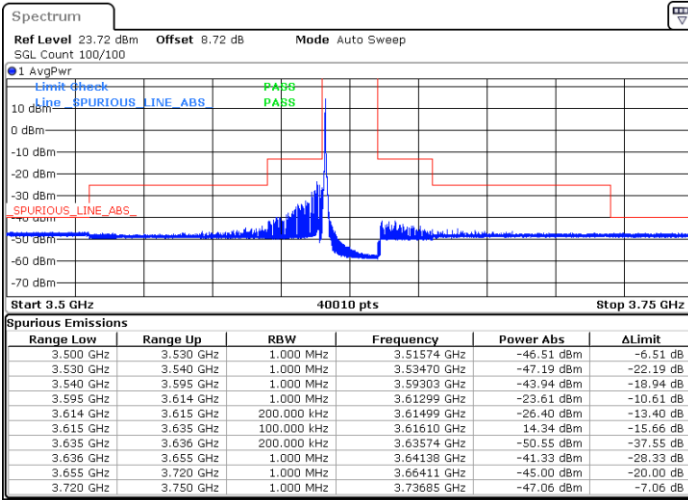

64QAM

Middle Channel / 16RB59

Middle Channel / 1RB67

Date: 17.DEC.2021 06:21:57

Date: 17.DEC.2021 06:29:53

LTE Band 48 / 20MHz

64QAM

Lowest Channel / 1RB0

Lowest Channel / 1RBmax

Date: 14.NOV.2021 19:07:21

Date: 14.NOV.2021 19:00:20

Lowest Channel / Full RB

N/A

Date: 14.NOV.2021 19:22:18

LTE Band 48 / 20MHz

64QAM

Middle Channel / 1RB0

Middle Channel / 1RBmax

Date: 14.NOV.2021 18:29:13

Date: 14.NOV.2021 18:44:29

Middle Channel / Full RB

N/A

Date: 14.NOV.2021 18:24:15

LTE Band 48 / 20MHz