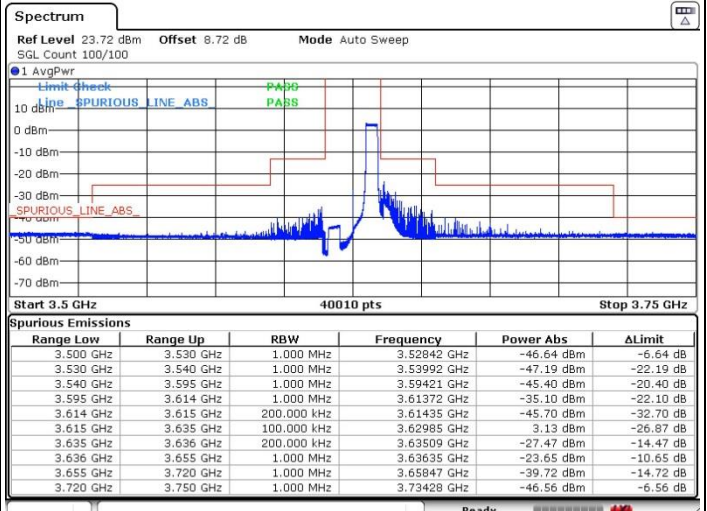

Highest Channel / 54RB24

N/A

Date: 17.DEC.2021 04:22:38

LTE Band 48 / 20MHz

64QAM

Lowest Channel / 24RB0

Lowest Channel / 24RB76

Date: 17.DEC.2021 04:27:06

Date: 17.DEC.2021 04:35:03

Lowest Channel / 1RB83

N/A

Date: 17.DEC.2021 05:51:48

LTE Band 48 / 20MHz

64QAM

Middle Channel / 24RB0

Middle Channel / 24RB76

Date: 17.DEC.2021 02:31:21

Date: 17.DEC.2021 02:40:53

Middle Channel /1RB83

N/A

Date: 17.DEC.2021 02:44:56

LTE Band 48 / 20MHz

64QAM

Highest Channel / 24RB0

Highest Channel / 24RB76

Date: 17.DEC.2021 04:27:06

Date: 17.DEC.2021 04:35:03

Highest Channel / 1RB83

N/A

Date: 17.DEC.2021 05:51:48

LTE Band 48 / 20MHz

64QAM