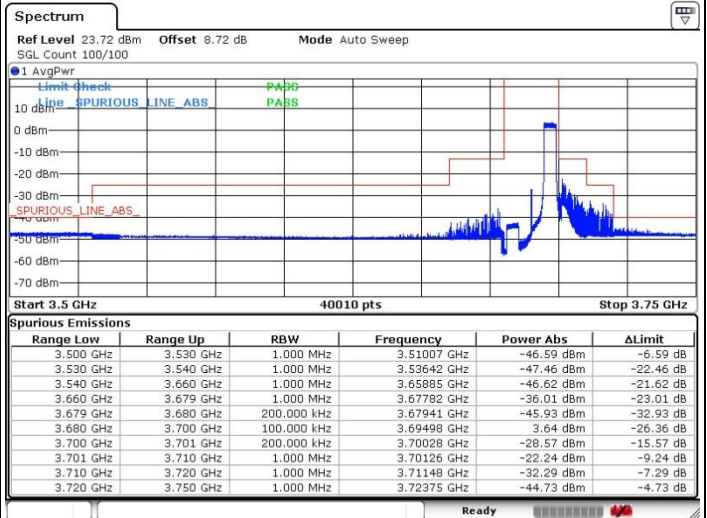

Highest Channel / 54RB24

N/A

Date: 17.DEC.2021 04:22:38

LTE Band 48 / 20MHz

64QAM

Lowest Channel / 24RB0

Lowest Channel / 24RB76

Date: 17.DEC.2021 04:27:06

Date: 17.DEC.2021 04:35:03

Lowest Channel / 1RB83

N/A

Date: 17.DEC.2021 05:51:48

LTE Band 48 / 20MHz

64QAM

Middle Channel / 24RB0

Middle Channel / 24RB76

Date: 17.DEC.2021 02:31:21

Date: 17.DEC.2021 02:40:53

Middle Channel /1RB83

N/A

Date: 17.DEC.2021 02:44:56

LTE Band 48 / 20MHz

64QAM

Highest Channel / 24RB0

Highest Channel / 24RB76

Date: 17.DEC.2021 04:27:06

Date: 17.DEC.2021 04:35:03

Highest Channel / 1RB83

N/A

Date: 17.DEC.2021 05:51:48

LTE Band 48 / 20MHz

64QAM