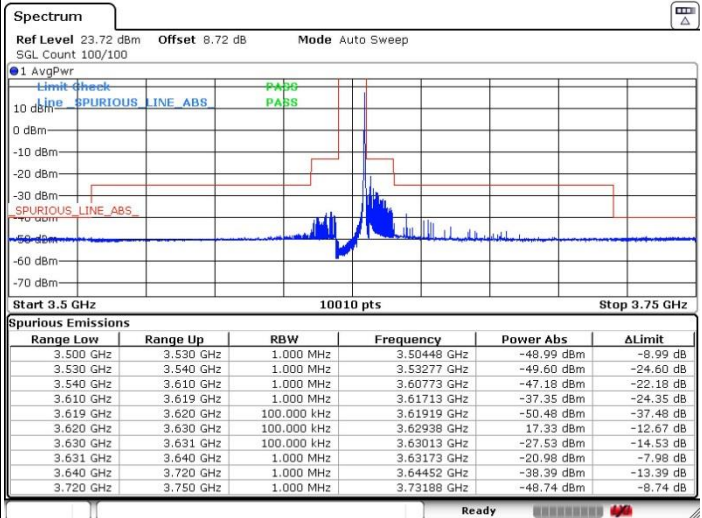

LTE Band 48 / 10MHz

64QAM

Lowest Channel / 1RB0

Lowest Channel / 1RBmax

Date: 12 NOV 2021 23:54:57

Date: 12 NOV 2021 23:41:54

Lowest Channel / Full RB

N/A

Date: 12 NOV 2021 23:47:05

LTE Band 48 / 10MHz

64QAM

MiddleChannel / 1RB0

Middle Channel / 1RBmax

Date: 12 NOV 2021 23:34:22

Date: 12 NOV 2021 23:38:38

Middle Channel / Full RB

N/A

Date: 12 NOV 2021 23:31:51

LTE Band 48 / 10MHz

64QAM

Highest Channel / 1RB0

Highest Channel / 1RBmax

Date: 13 NOV 2021 00:08:39

Date: 13 NOV 2021 00:20:11

Highest Channel / Full RB

N/A

Date: 13 NOV 2021 00:33:54

LTE Band 48 / 15MHz

64QAM

Lowest Channel / 1RB0

Lowest Channel / 1RBmax

Date: 14.NOV.2021 16:42:55