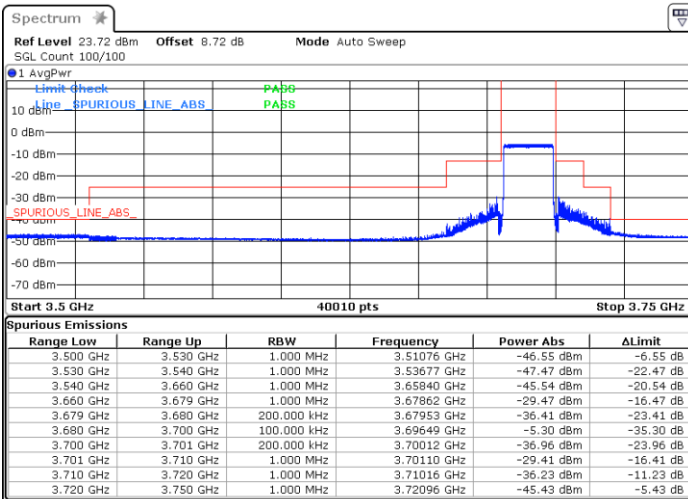

Lowest Channel / 1RBmax

Date: 14.NOV.2021 19:07:21

Date: 14.NOV.2021 19:00:20

Lowest Channel / Full RB

N/A

Date: 14.NOV.2021 19:22:18

LTE Band 48 / 20MHz

64QAM

Middle Channel / 1RB0

Middle Channel / 1RBmax

Date: 14.NOV.2021 18:29:13

Date: 14.NOV.2021 18:44:29

Middle Channel / Full RB

N/A

Date: 14.NOV.2021 18:24:15

LTE Band 48 / 20MHz

64QAM

Highest Channel / 1RB0

Highest Channel / 1RBmax

Date: 14.NOV.2021 19:42:18

Date: 14.NOV.2021 19:54:44

Highest Channel / Full RB

N/A

Date: 14.NOV.2021 19:34:26

LTE Band 48 / 20MHz

64QAM

Lowest Channel / 1RB13

Lowest Channel / 1RB16

Date: 17.DEC.2021 03:13:50

Date: 17.DEC.2021 03:20:25

Lowest Channel / 54RB24

N/A