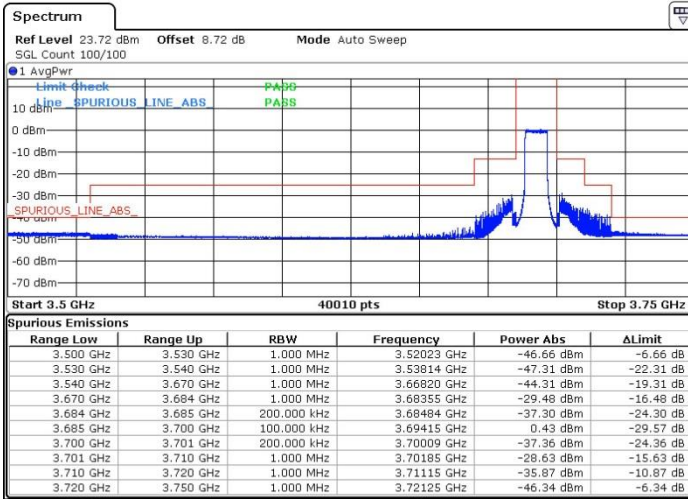

LTE Band 48 / 15MHz

64QAM

Highest Channel / 1RB7

Highest Channel / 16RB0

Date: 17.DEC.2021 07:11:13

Date: 17.DEC.2021 07:15:06

Highest Channel / 45RB15

N/A

Date: 17.DEC.2021 07:22:34

LTE Band 48 / 15MHz

64QAM

Lowest Channel / 16RB59

Lowest Channel / 1RB67

Date: 17.DEC.2021 06:52:58

Date: 17.DEC.2021 06:59:28

LTE Band 48 / 15MHz