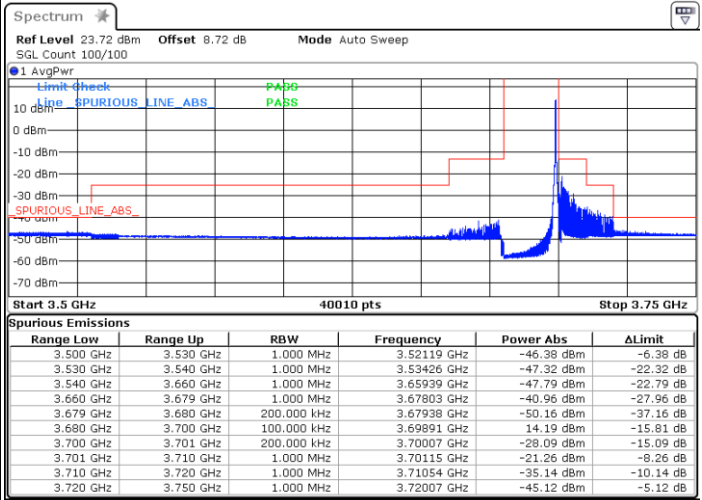

Lowest Channel / 1RBmax

Date: 14.NOV.2021 19:07:21

Date: 14.NOV.2021 19:00:20

Lowest Channel / Full RB

N/A

Date: 14.NOV.2021 19:22:18

LTE Band 48 / 20MHz

64QAM

Middle Channel / 1RB0

Middle Channel / 1RBmax

Date: 14.NOV.2021 18:29:13

Date: 14.NOV.2021 18:44:29

Middle Channel / Full RB

N/A

Date: 14.NOV.2021 18:24:15

LTE Band 48 / 20MHz

64QAM

Highest Channel / 1RB0

Highest Channel / 1RBmax

Date: 14.NOV.2021 19:42:18

Date: 14.NOV.2021 19:54:44

Highest Channel / Full RB

N/A

Date: 14.NOV.2021 19:34:26

LTE Band 48 / 20MHz

64QAM

Lowest Channel / 1RB13

Lowest Channel / 1RB16

Date: 17.DEC.2021 03:13:50

Date: 17.DEC.2021 03:20:25

Lowest Channel / 54RB24

N/A