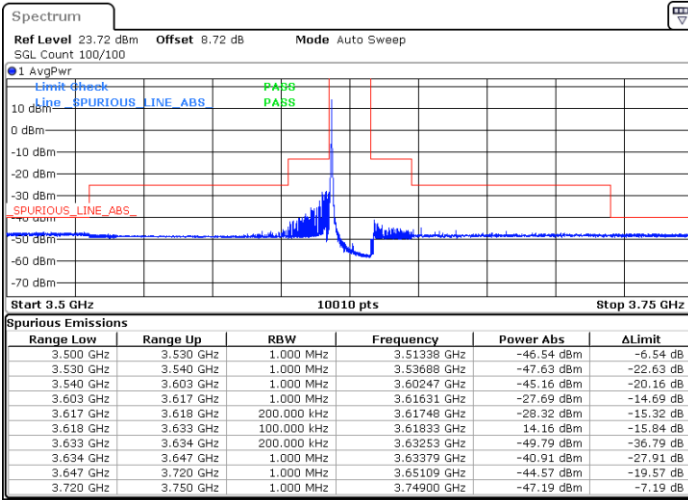

Highest Channel / Full RB

N/A

Date: 13 NOV 2021 00:33:54

LTE Band 48 / 15MHz

64QAM

Lowest Channel / 1RB0

Lowest Channel / 1RBmax

Date: 14.NOV.2021 16:42:55

Date: 16.NOV.2021 03:19:56

Lowest Channel / Full RB

N/A

Date: 14.NOV.2021 16:56:59

LTE Band 48 / 15MHz

64QAM

Middle Channel / 1RB0

Middle Channel / 1RBmax

Date: 14.NOV.2021 16:19:28

Date: 14.NOV.2021 16:27:25

Middle Channel / Full RB

N/A

Date: 14.NOV.2021 16:13:04

LTE Band 48 / 15MHz

64QAM

Highest Channel / 1RB0

Highest Channel / 1RBmax

Date: 14.NOV.2021 17:27:34

Date: 14.NOV.2021 17:32:46

Highest Channel / Full RB

N/A

Date: 14.NOV.2021 17:13:48

LTE Band 48 / 15MHz

64QAM