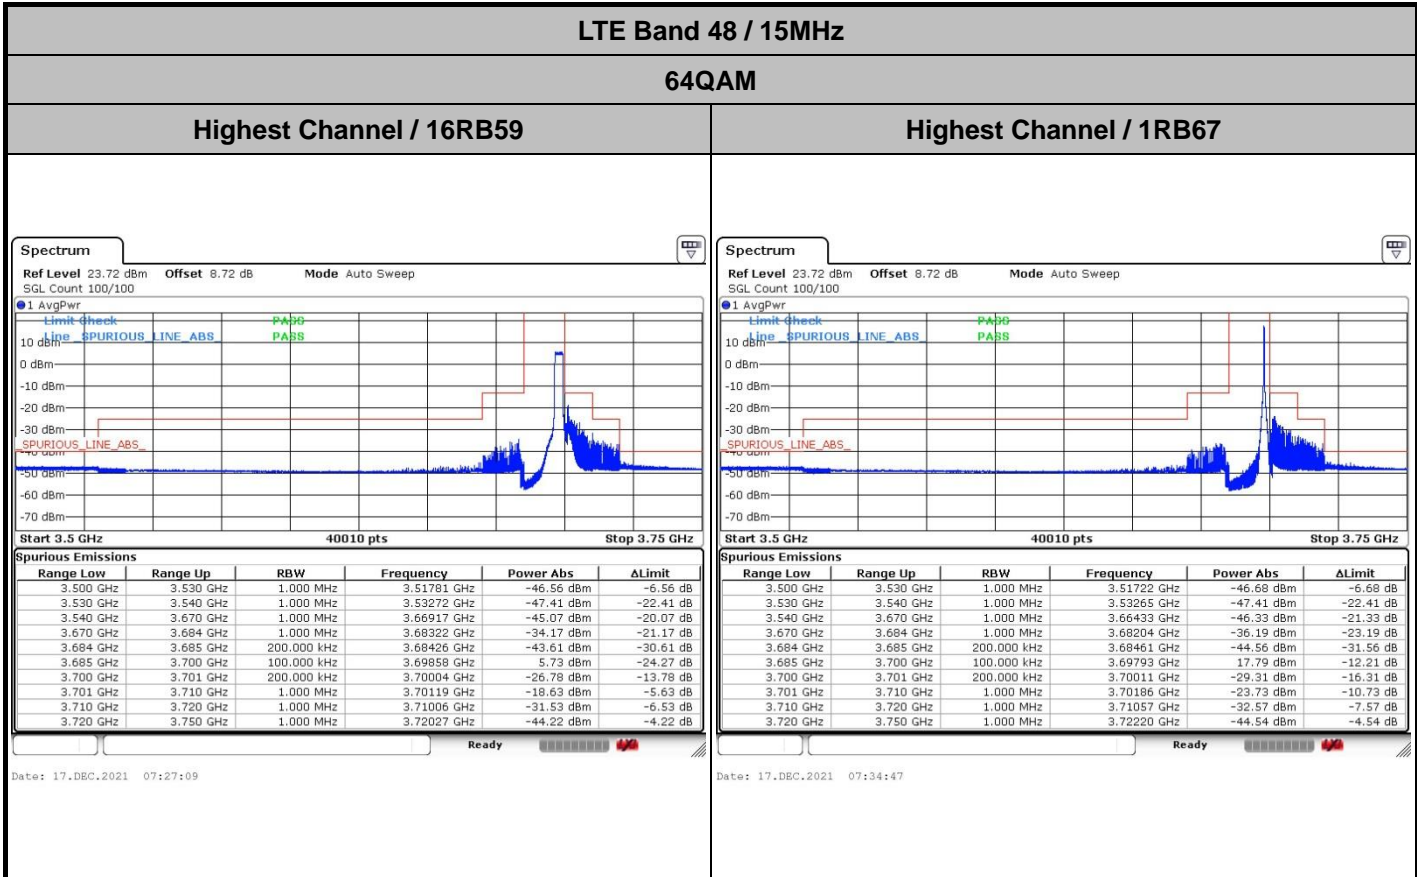

Date: 17.DEC.2021 07:22:34

LTE Band 48 / 15MHz

64QAM

Lowest Channel / 16RB59

Lowest Channel / 1RB67

Date: 17.DEC.2021 06:52:58

Date: 17.DEC.2021 06:59:28

LTE Band 48 / 15MHz

64QAM

Middle Channel / 16RB59

Middle Channel / 1RB67

Date: 17.DEC.2021 06:21:57

Date: 17.DEC.2021 06:29:53

LTE Band 48 / 20MHz

64QAM

Lowest Channel / 1RB0

Lowest Channel / 1RBmax

Date: 14.NOV.2021 19:07:21

Date: 14.NOV.2021 19:00:20

Lowest Channel / Full RB

N/A

Date: 14.NOV.2021 19:22:18

LTE Band 48 / 20MHz

64QAM

Middle Channel / 1RB0

Middle Channel / 1RBmax

Date: 14.NOV.2021 18:29:13

Date: 14.NOV.2021 18:44:29

Middle Channel / Full RB

N/A

Date: 14.NOV.2021 18:24:15

LTE Band 48 / 20MHz