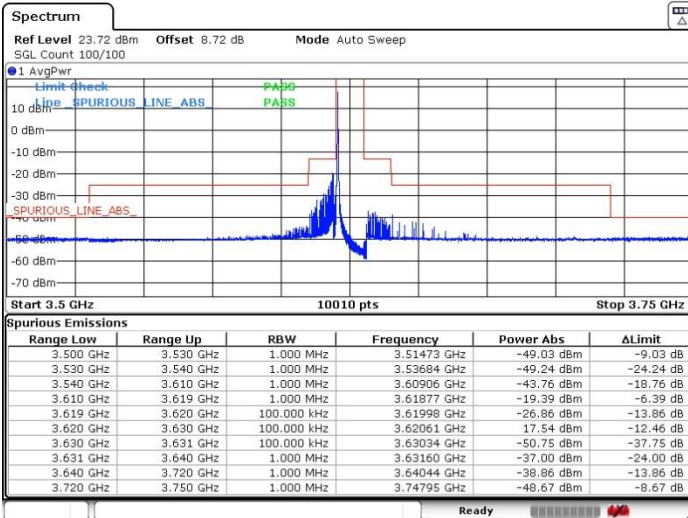

LTE Band 48 / 10MHz

64QAM

Lowest Channel / 1RB0

Lowest Channel / 1RBmax

Date: 12 NOV 2021 23:54:57

Date: 12 NOV 2021 23:41:54

Lowest Channel / Full RB

N/A

Date: 12 NOV 2021 23:47:05

LTE Band 48 / 10MHz

64QAM

MiddleChannel / 1RB0

Middle Channel / 1RBmax

Date: 12 NOV 2021 23:34:22

Date: 12 NOV 2021 23:38:38

Middle Channel / Full RB

N/A

Date: 12 NOV 2021 23:31:51

LTE Band 48 / 10MHz

64QAM

Highest Channel / 1RB0

Highest Channel / 1RBmax

Date: 13 NOV 2021 00:08:39

Date: 13 NOV 2021 00:20:11

Highest Channel / Full RB

N/A

Date: 13 NOV 2021 00:33:54

LTE Band 48 / 15MHz

64QAM

Lowest Channel / 1RB0

Lowest Channel / 1RBmax

Date: 14.NOV.2021 16:42:55