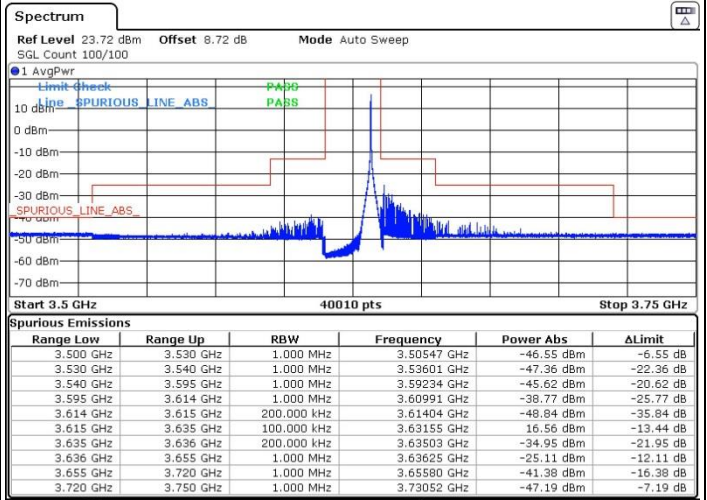

Date: 17.DEC.2021 02:31:21

Date: 17.DEC.2021 02:40:53

Middle Channel /1RB83

N/A

Date: 17.DEC.2021 02:44:56

LTE Band 48 / 20MHz

64QAM

Highest Channel / 24RB0

Highest Channel / 24RB76

Date: 17.DEC.2021 04:27:06

Date: 17.DEC.2021 04:35:03

Highest Channel / 1RB83

N/A

Date: 17.DEC.2021 05:51:48

LTE Band 48 / 20MHz

64QAM

Lowest Channel / 1RB86

Middle Channel / 1RB86

Highest Channel / 1RB86

N/A