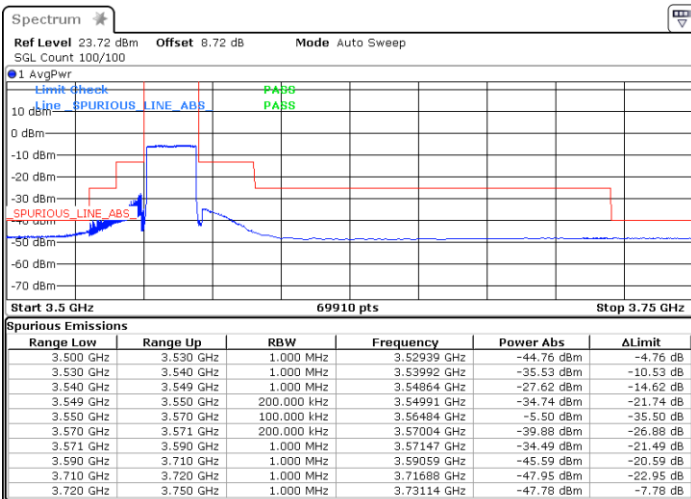

64QAM

Middle Channel / 16RB59

Middle Channel / 1RB67

Date: 17.DEC.2021 06:21:57

Date: 17.DEC.2021 06:29:53

LTE Band 48 / 20MHz

64QAM

Lowest Channel / 1RB0

Lowest Channel / 1RBmax

Date: 14.NOV.2021 19:07:21

Date: 14.NOV.2021 19:00:20

Lowest Channel / Full RB

N/A

Date: 14.NOV.2021 19:22:18

LTE Band 48 / 20MHz

64QAM

Middle Channel / 1RB0

Middle Channel / 1RBmax

Date: 14.NOV.2021 18:29:13

Date: 14.NOV.2021 18:44:29

Middle Channel / Full RB

N/A

Date: 14.NOV.2021 18:24:15

LTE Band 48 / 20MHz