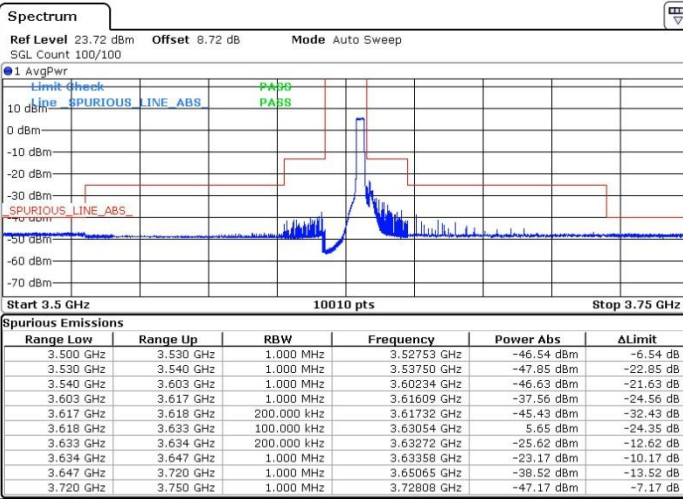

LTE Band 48 / 15MHz

64QAM

Highest Channel / 1RB7

Highest Channel / 16RB0

Date: 17.DEC.2021 07:11:13

Date: 17.DEC.2021 07:15:06

Highest Channel / 45RB15

N/A

Date: 17.DEC.2021 07:22:34

LTE Band 48 / 15MHz

64QAM

Lowest Channel / 16RB59

Lowest Channel / 1RB67

Date: 17.DEC.2021 06:52:58

Date: 17.DEC.2021 06:59:28

LTE Band 48 / 15MHz

64QAM

Middle Channel / 16RB59

Middle Channel / 1RB67

Date: 17.DEC.2021 06:21:57

Date: 17.DEC.2021 06:29:53

LTE Band 48 / 20MHz

64QAM

Lowest Channel / 1RB0

Lowest Channel / 1RBmax

Date: 14.NOV.2021 19:07:21

Date: 14.NOV.2021 19:00:20

Lowest Channel / Full RB

N/A

Date: 14.NOV.2021 19:22:18

LTE Band 48 / 20MHz

64QAM