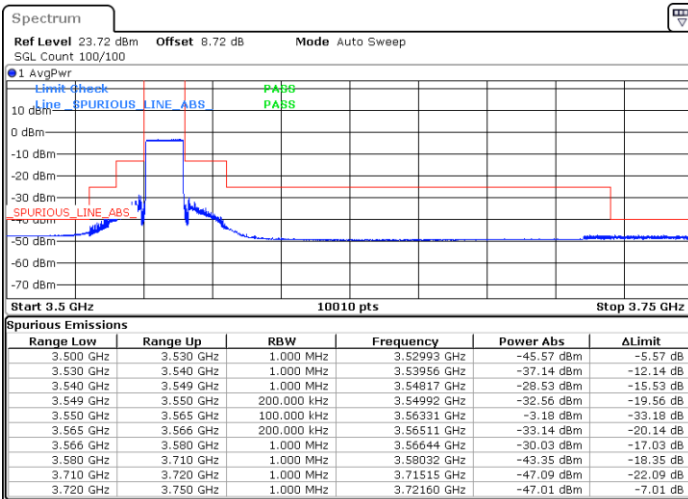

N/A

Date: 12 NOV 2021 23:31:51

LTE Band 48 / 10MHz

64QAM

Highest Channel / 1RB0

Highest Channel / 1RBmax

Date: 13 NOV 2021 00:08:39

Date: 13 NOV 2021 00:20:11

Highest Channel / Full RB

N/A

Date: 13 NOV 2021 00:33:54

LTE Band 48 / 15MHz

64QAM

Lowest Channel / 1RB0

Lowest Channel / 1RBmax

Date: 14.NOV.2021 16:42:55

Date: 16.NOV.2021 03:19:56

Lowest Channel / Full RB

N/A

Date: 14.NOV.2021 16:56:59

LTE Band 48 / 15MHz

64QAM

Middle Channel / 1RB0

Middle Channel / 1RBmax