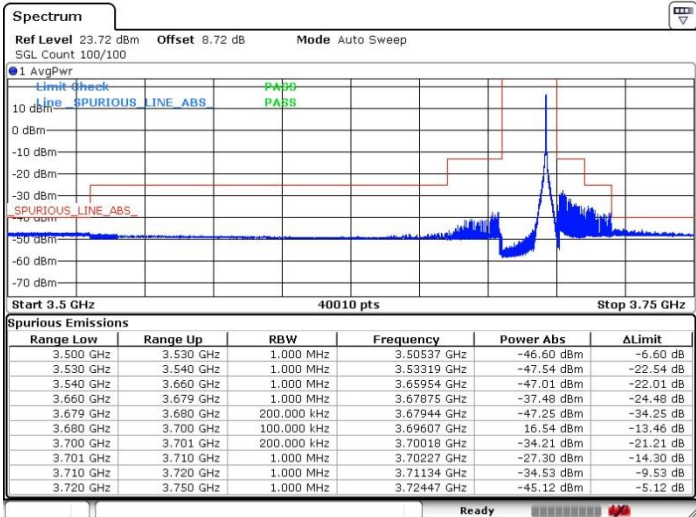

N/A

Date: 17.DEC.2021 02:25:15

LTE Band 48 / 20MHz

64QAM

Highest Channel / 1RB13

Highest Channel / 1RB16

Date: 17.DEC.2021 04:09:41

Date: 17.DEC.2021 04:13:54

Highest Channel / 54RB24

N/A

Date: 17.DEC.2021 04:22:38

LTE Band 48 / 20MHz

64QAM

Lowest Channel / 24RB0

Lowest Channel / 24RB76

Date: 17.DEC.2021 04:27:06

Date: 17.DEC.2021 04:35:03

Lowest Channel / 1RB83

N/A

Date: 17.DEC.2021 05:51:48

LTE Band 48 / 20MHz

64QAM

Middle Channel / 24RB0

Middle Channel / 24RB76

Date: 17.DEC.2021 02:31:21

Date: 17.DEC.2021 02:40:53

Middle Channel /1RB83

N/A

Date: 17.DEC.2021 02:44:56

LTE Band 48 / 20MHz

64QAM

Highest Channel / 24RB0