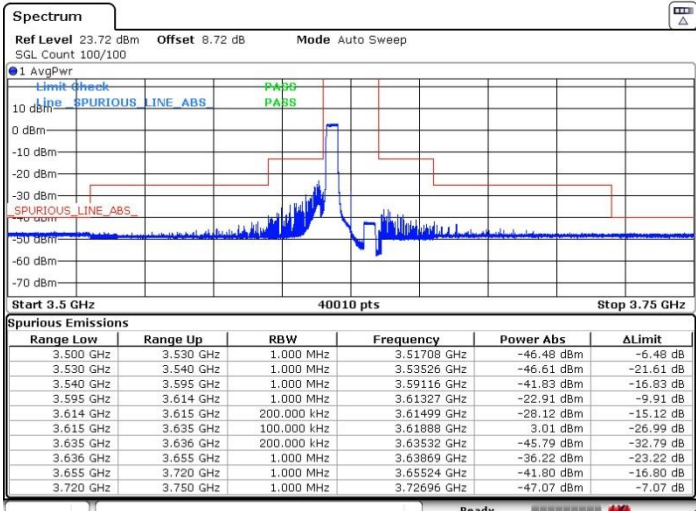

Highest Channel / 54RB24

N/A

Date: 17.DEC.2021 04:22:38

LTE Band 48 / 20MHz

64QAM

Lowest Channel / 24RB0

Lowest Channel / 24RB76

Date: 17.DEC.2021 04:27:06

Date: 17.DEC.2021 04:35:03

Lowest Channel / 1RB83

N/A

Date: 17.DEC.2021 05:51:48

LTE Band 48 / 20MHz

64QAM

Middle Channel / 24RB0

Middle Channel / 24RB76

Date: 17.DEC.2021 02:31:21

Date: 17.DEC.2021 02:40:53

Middle Channel /1RB83

N/A

Date: 17.DEC.2021 02:44:56

LTE Band 48 / 20MHz

64QAM

Highest Channel / 24RB0

Highest Channel / 24RB76

Date: 17.DEC.2021 04:27:06

Date: 17.DEC.2021 04:35:03

Highest Channel / 1RB83

N/A

Date: 17.DEC.2021 05:51:48

LTE Band 48 / 20MHz

64QAM