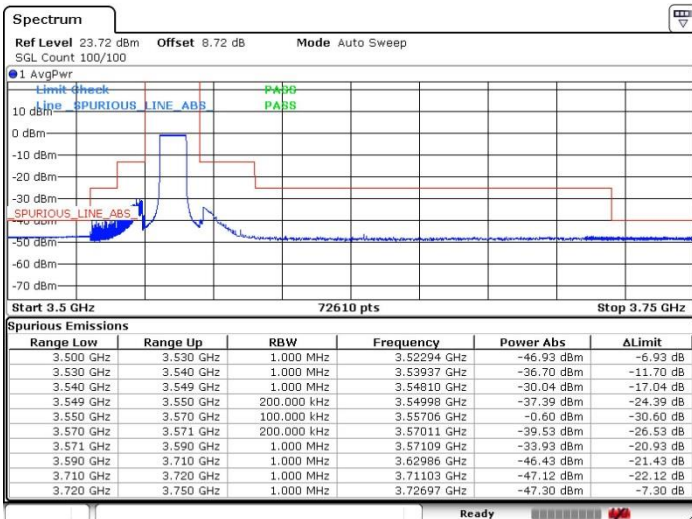

64QAM

Highest Channel / 1RB0

Highest Channel / 1RBmax

Date: 14.NOV.2021 19:42:18

Date: 14.NOV.2021 19:54:44

Highest Channel / Full RB

N/A

Date: 14.NOV.2021 19:34:26

LTE Band 48 / 20MHz

64QAM

Lowest Channel / 1RB13

Lowest Channel / 1RB16

Date: 17.DEC.2021 03:13:50

Date: 17.DEC.2021 03:20:25

Lowest Channel / 54RB24

N/A

Date: 17.DEC.2021 03:28:46

LTE Band 48 / 20MHz

64QAM

Middle Channel / 1RB13

Middle Channel / 1RB16

Date: 17.DEC.2021 02:13:16

Date: 17.DEC.2021 02:17:46

Middle Channel / 54RB24

N/A

Date: 17.DEC.2021 02:25:15

LTE Band 48 / 20MHz

64QAM

Highest Channel / 1RB13

Highest Channel / 1RB16

Date: 17.DEC.2021 04:09:41

Date: 17.DEC.2021 04:13:54