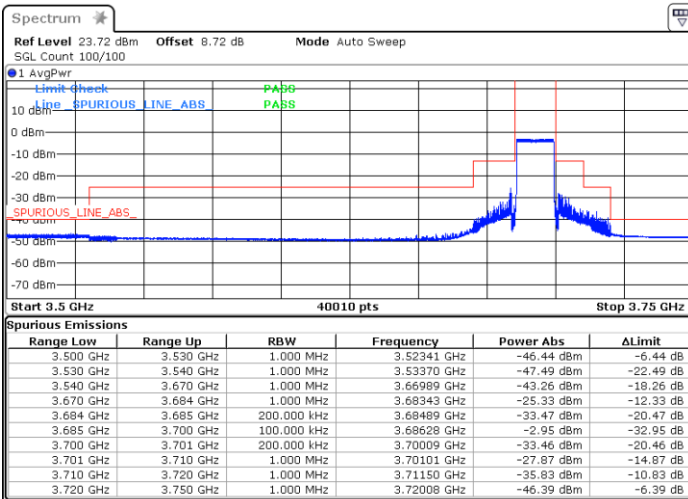

Date: 14.NOV.2021 16:19:28

Date: 14.NOV.2021 16:27:25

Middle Channel / Full RB

N/A

Date: 14.NOV.2021 16:13:04

LTE Band 48 / 15MHz

64QAM

Highest Channel / 1RB0

Highest Channel / 1RBmax

Date: 14.NOV.2021 17:27:34

Date: 14.NOV.2021 17:32:46

Highest Channel / Full RB

N/A

Date: 14.NOV.2021 17:13:48

LTE Band 48 / 15MHz

64QAM

Lowest Channel / 1RB7

Lowest Channel / 16RB0

Date: 17.DEC.2021 06:38:18

Date: 17.DEC.2021 06:41:54

Lowest Channel / 45RB15

N/A

Date: 17.DEC.2021 06:49:05

LTE Band 48 / 15MHz