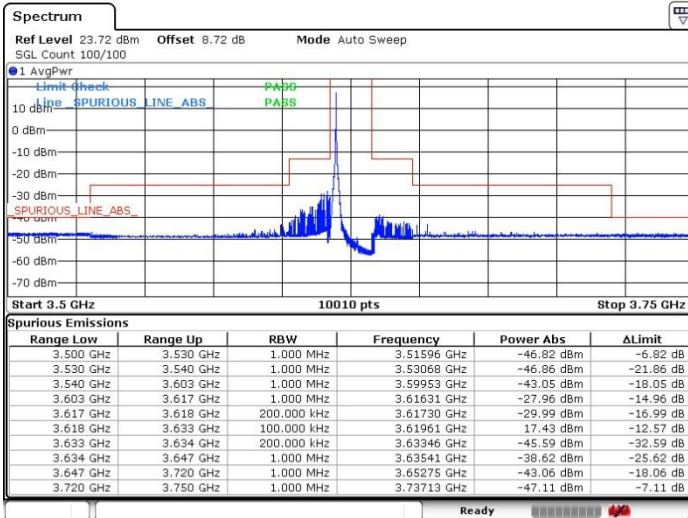

LTE Band 48 / 15MHz

64QAM

Middle Channel / 1RB7

Middle Channel / 16RB0

Date: 17.DEC.2021 06:08:22

Date: 17.DEC.2021 06:11:21