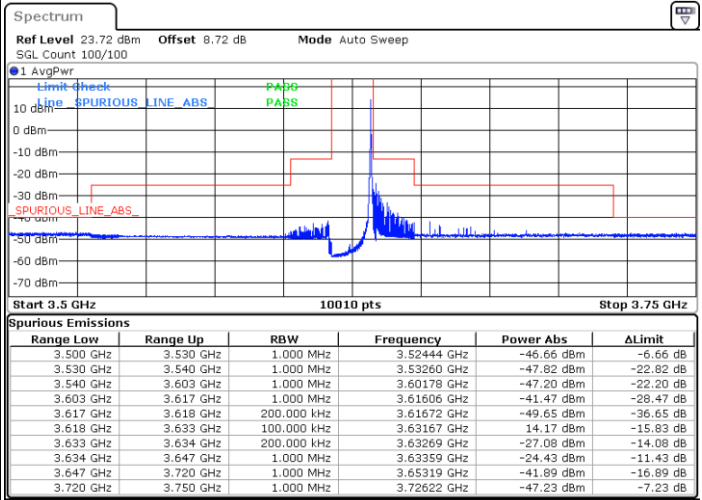

Highest Channel / Full RB

N/A

Date: 13 NOV 2021 00:33:54

LTE Band 48 / 15MHz

64QAM

Lowest Channel / 1RB0

Lowest Channel / 1RBmax

Date: 14.NOV.2021 16:42:55

Date: 16.NOV.2021 03:19:56

Lowest Channel / Full RB

N/A

Date: 14.NOV.2021 16:56:59

LTE Band 48 / 15MHz

64QAM

Middle Channel / 1RB0

Middle Channel / 1RBmax

Date: 14.NOV.2021 16:19:28

Date: 14.NOV.2021 16:27:25

Middle Channel / Full RB

N/A

Date: 14.NOV.2021 16:13:04

LTE Band 48 / 15MHz

64QAM

Highest Channel / 1RB0

Highest Channel / 1RBmax

Date: 14.NOV.2021 17:27:34

Date: 14.NOV.2021 17:32:46

Highest Channel / Full RB

N/A

Date: 14.NOV.2021 17:13:48

LTE Band 48 / 15MHz

64QAM