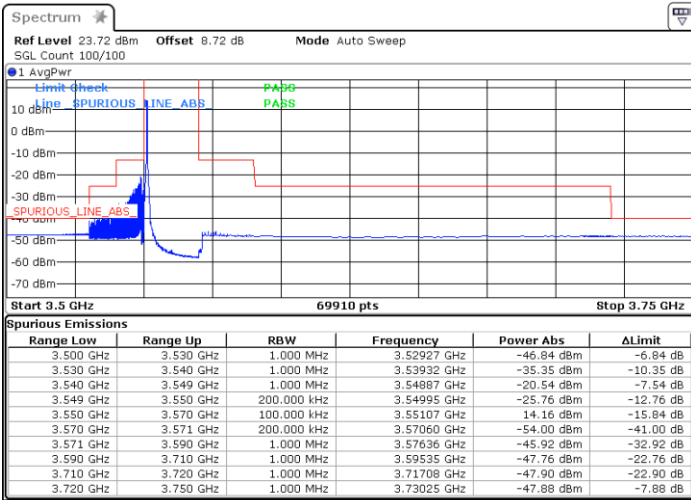

Date: 17.DEC.2021 07:22:34

LTE Band 48 / 15MHz

64QAM

Lowest Channel / 16RB59

Lowest Channel / 1RB67

Date: 17.DEC.2021 06:52:58

Date: 17.DEC.2021 06:59:28

LTE Band 48 / 15MHz

64QAM

Middle Channel / 16RB59

Middle Channel / 1RB67

Date: 17.DEC.2021 06:21:57

Date: 17.DEC.2021 06:29:53

LTE Band 48 / 20MHz

64QAM

Lowest Channel / 1RB0

Lowest Channel / 1RBmax

Date: 14.NOV.2021 19:07:21

Date: 14.NOV.2021 19:00:20

Lowest Channel / Full RB

N/A

Date: 14.NOV.2021 19:22:18

LTE Band 48 / 20MHz

64QAM

Middle Channel / 1RB0

Middle Channel / 1RBmax

Date: 14.NOV.2021 18:29:13

Date: 14.NOV.2021 18:44:29

Middle Channel / Full RB

N/A

Date: 14.NOV.2021 18:24:15

LTE Band 48 / 20MHz