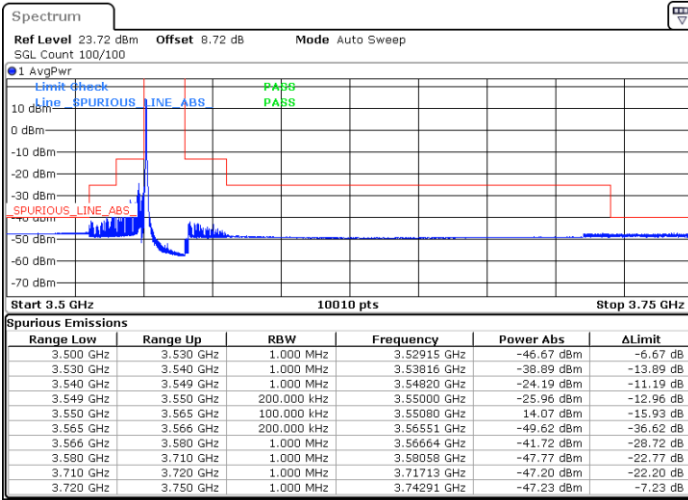

N/A

Date: 12 NOV 2021 23:31:51

LTE Band 48 / 10MHz

64QAM

Highest Channel / 1RB0

Highest Channel / 1RBmax

Date: 13 NOV 2021 00:08:39

Date: 13 NOV 2021 00:20:11

Highest Channel / Full RB

N/A

Date: 13 NOV 2021 00:33:54

LTE Band 48 / 15MHz

64QAM

Lowest Channel / 1RB0

Lowest Channel / 1RBmax

Date: 14.NOV.2021 16:42:55

Date: 16.NOV.2021 03:19:56

Lowest Channel / Full RB

N/A

Date: 14.NOV.2021 16:56:59

LTE Band 48 / 15MHz

64QAM

Middle Channel / 1RB0

Middle Channel / 1RBmax