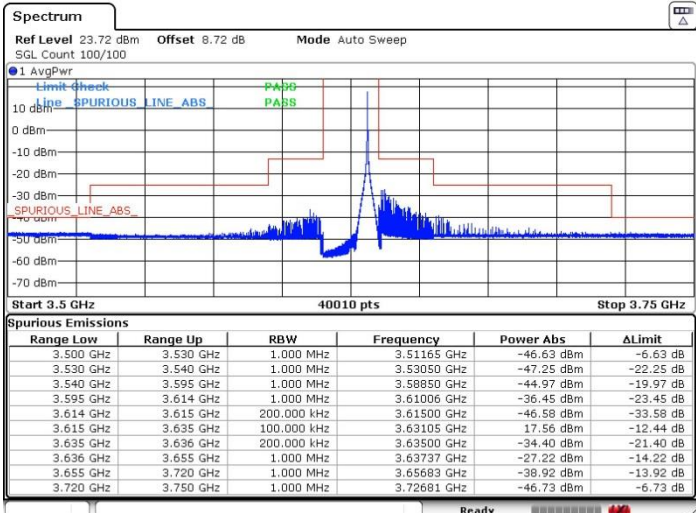

Highest Channel / 54RB24

N/A

Date: 17.DEC.2021 04:22:38

LTE Band 48 / 20MHz

64QAM

Lowest Channel / 24RB0

Lowest Channel / 24RB76

Date: 17.DEC.2021 04:27:06

Date: 17.DEC.2021 04:35:03

Lowest Channel / 1RB83

N/A

Date: 17.DEC.2021 05:51:48

LTE Band 48 / 20MHz

64QAM

Middle Channel / 24RB0

Middle Channel / 24RB76

Date: 17.DEC.2021 02:31:21

Date: 17.DEC.2021 02:40:53

Middle Channel /1RB83

N/A

Date: 17.DEC.2021 02:44:56

LTE Band 48 / 20MHz

64QAM

Highest Channel / 24RB0

Highest Channel / 24RB76

Date: 17.DEC.2021 04:27:06

Date: 17.DEC.2021 04:35:03

Highest Channel / 1RB83

N/A

Date: 17.DEC.2021 05:51:48

LTE Band 48 / 20MHz

64QAM