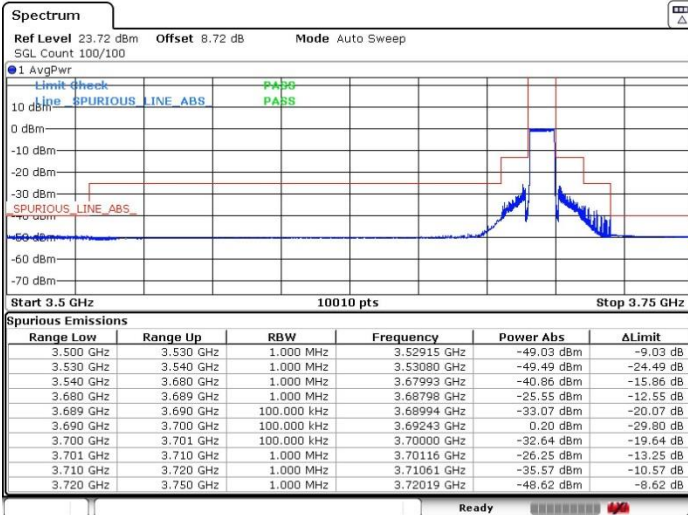

N/A

Date: 12 NOV 2021 23:31:51

LTE Band 48 / 10MHz

64QAM

Highest Channel / 1RB0

Highest Channel / 1RBmax

Date: 13 NOV 2021 00:08:39

Date: 13 NOV 2021 00:20:11

Highest Channel / Full RB

N/A

Date: 13 NOV 2021 00:33:54

LTE Band 48 / 15MHz

64QAM

Lowest Channel / 1RB0

Lowest Channel / 1RBmax

Date: 14.NOV.2021 16:42:55