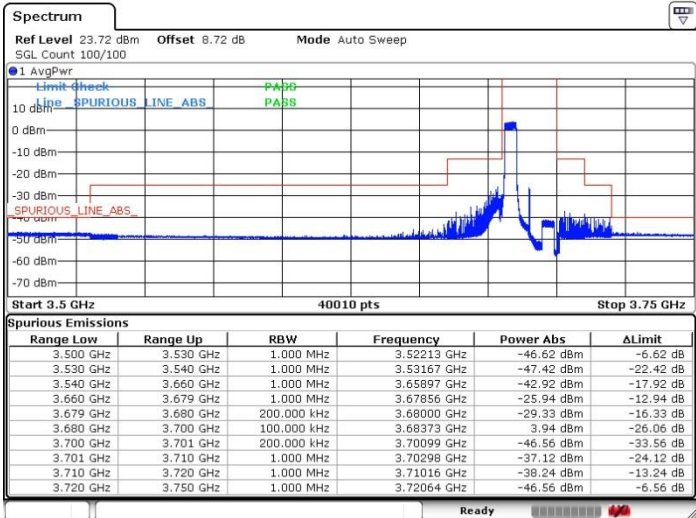

N/A

Date: 17.DEC.2021 02:25:15

LTE Band 48 / 20MHz

64QAM

Highest Channel / 1RB13

Highest Channel / 1RB16

Date: 17.DEC.2021 04:09:41

Date: 17.DEC.2021 04:13:54

Highest Channel / 54RB24

N/A

Date: 17.DEC.2021 04:22:38

LTE Band 48 / 20MHz

64QAM

Lowest Channel / 24RB0

Lowest Channel / 24RB76

Date: 17.DEC.2021 04:27:06

Date: 17.DEC.2021 04:35:03

Lowest Channel / 1RB83

N/A

Date: 17.DEC.2021 05:51:48

LTE Band 48 / 20MHz

64QAM

Middle Channel / 24RB0

Middle Channel / 24RB76

Date: 17.DEC.2021 02:31:21

Date: 17.DEC.2021 02:40:53

Middle Channel /1RB83

N/A

Date: 17.DEC.2021 02:44:56

LTE Band 48 / 20MHz

64QAM

Highest Channel / 24RB0