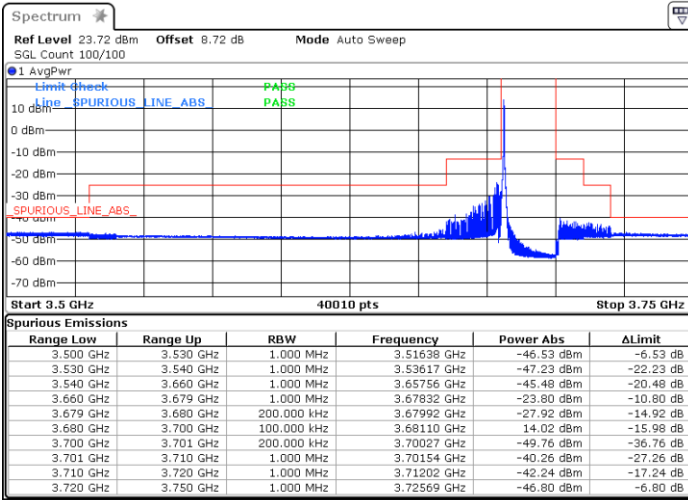

Lowest Channel / 1RBmax

Date: 14.NOV.2021 19:07:21

Date: 14.NOV.2021 19:00:20

Lowest Channel / Full RB

N/A

Date: 14.NOV.2021 19:22:18

LTE Band 48 / 20MHz

64QAM

Middle Channel / 1RB0

Middle Channel / 1RBmax

Date: 14.NOV.2021 18:29:13

Date: 14.NOV.2021 18:44:29

Middle Channel / Full RB

N/A

Date: 14.NOV.2021 18:24:15

LTE Band 48 / 20MHz

64QAM

Highest Channel / 1RB0

Highest Channel / 1RBmax

Date: 14.NOV.2021 19:42:18

Date: 14.NOV.2021 19:54:44

Highest Channel / Full RB

N/A

Date: 14.NOV.2021 19:34:26

LTE Band 48 / 20MHz

64QAM

Lowest Channel / 1RB13

Lowest Channel / 1RB16

Date: 17.DEC.2021 03:13:50

Date: 17.DEC.2021 03:20:25

Lowest Channel / 54RB24

N/A