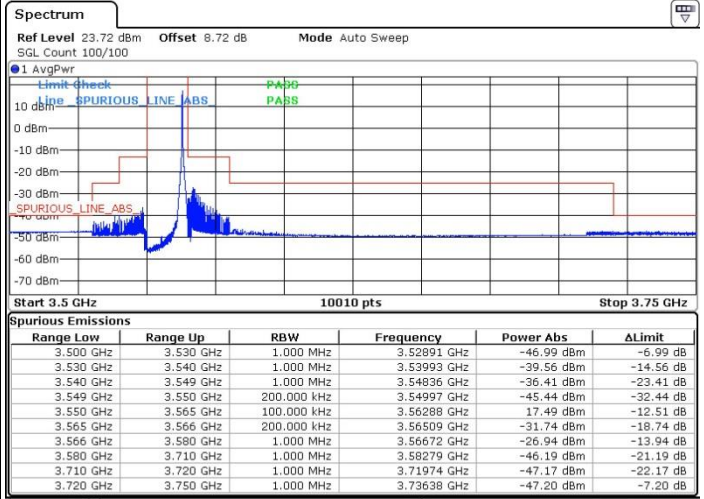

LTE Band 48 / 15MHz

64QAM

Highest Channel / 1RB7

Highest Channel / 16RB0

Date: 17.DEC.2021 07:11:13

Date: 17.DEC.2021 07:15:06

Highest Channel / 45RB15

N/A

Date: 17.DEC.2021 07:22:34

LTE Band 48 / 15MHz

64QAM

Lowest Channel / 16RB59

Lowest Channel / 1RB67

Date: 17.DEC.2021 06:52:58

Date: 17.DEC.2021 06:59:28

LTE Band 48 / 15MHz

64QAM

Middle Channel / 16RB59

Middle Channel / 1RB67

Date: 17.DEC.2021 06:21:57

Date: 17.DEC.2021 06:29:53

LTE Band 48 / 20MHz

64QAM

Lowest Channel / 1RB0

Lowest Channel / 1RBmax

Date: 14.NOV.2021 19:07:21

Date: 14.NOV.2021 19:00:20

Lowest Channel / Full RB

N/A

Date: 14.NOV.2021 19:22:18

LTE Band 48 / 20MHz

64QAM