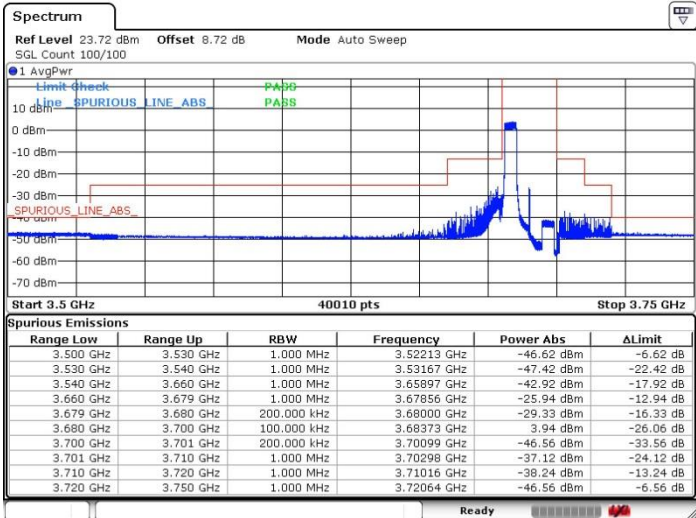

Highest Channel / 54RB24

N/A

Date: 17.DEC.2021 04:22:38

LTE Band 48 / 20MHz

64QAM

Lowest Channel / 24RB0

Lowest Channel / 24RB76

Date: 17.DEC.2021 04:27:06

Date: 17.DEC.2021 04:35:03

Lowest Channel / 1RB83

N/A

Date: 17.DEC.2021 05:51:48

LTE Band 48 / 20MHz

64QAM

Middle Channel / 24RB0

Middle Channel / 24RB76

Date: 17.DEC.2021 02:31:21

Date: 17.DEC.2021 02:40:53

Middle Channel /1RB83

N/A

Date: 17.DEC.2021 02:44:56

LTE Band 48 / 20MHz

64QAM

Highest Channel / 24RB0

Highest Channel / 24RB76

Date: 17.DEC.2021 04:27:06

Date: 17.DEC.2021 04:35:03

Highest Channel / 1RB83

N/A

Date: 17.DEC.2021 05:51:48

LTE Band 48 / 20MHz

64QAM