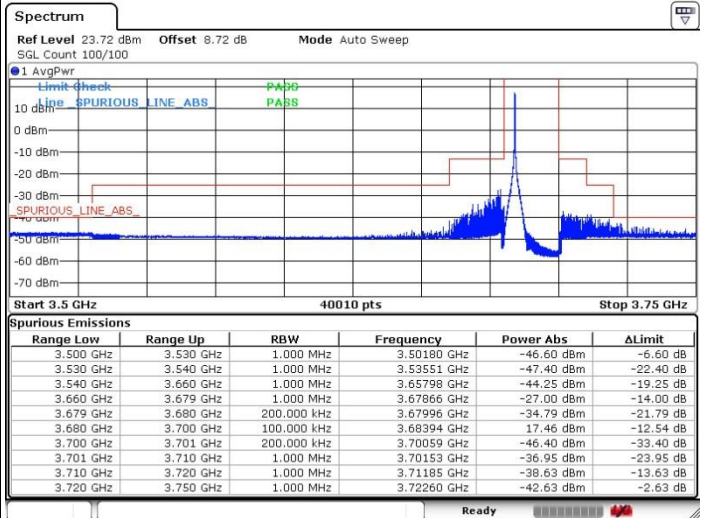

Date: 17.DEC.2021 03:28:46

LTE Band 48 / 20MHz

64QAM

Middle Channel / 1RB13

Middle Channel / 1RB16

Date: 17.DEC.2021 02:13:16

Date: 17.DEC.2021 02:17:46

Middle Channel / 54RB24

N/A

Date: 17.DEC.2021 02:25:15

LTE Band 48 / 20MHz

64QAM

Highest Channel / 1RB13

Highest Channel / 1RB16

Date: 17.DEC.2021 04:09:41

Date: 17.DEC.2021 04:13:54

Highest Channel / 54RB24

N/A

Date: 17.DEC.2021 04:22:38

LTE Band 48 / 20MHz

64QAM

Lowest Channel / 24RB0

Lowest Channel / 24RB76

Date: 17.DEC.2021 04:27:06