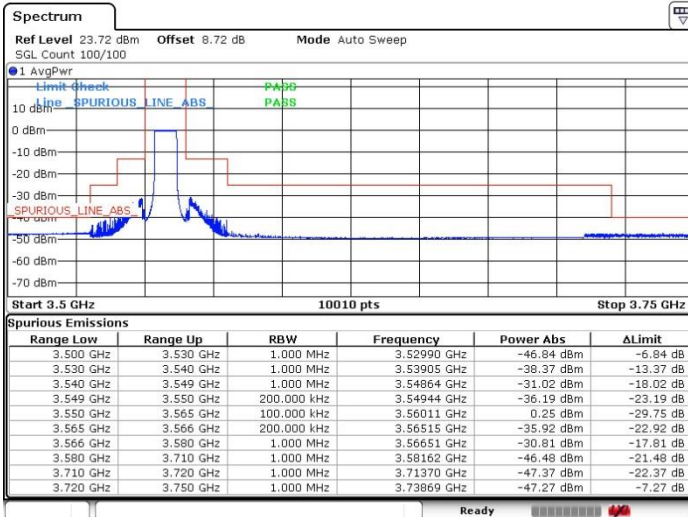

Highest Channel / 1RBmax

Date: 14.NOV.2021 17:27:34

Date: 14.NOV.2021 17:32:46

Highest Channel / Full RB

N/A

Date: 14.NOV.2021 17:13:48

LTE Band 48 / 15MHz

64QAM

Lowest Channel / 1RB7

Lowest Channel / 16RB0

Date: 17.DEC.2021 06:38:18

Date: 17.DEC.2021 06:41:54

Lowest Channel / 45RB15

N/A

Date: 17.DEC.2021 06:49:05

LTE Band 48 / 15MHz