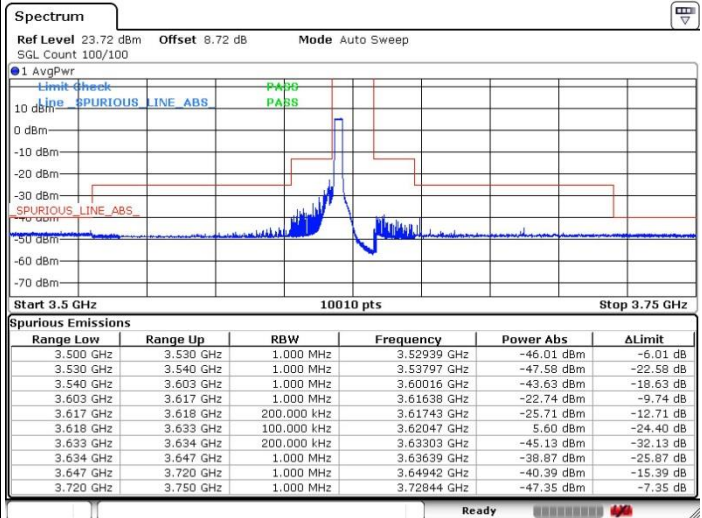

LTE Band 48 / 15MHz

64QAM

Middle Channel / 1RB7

Middle Channel / 16RB0

Date: 17.DEC.2021 06:08:22

Date: 17.DEC.2021 06:11:21