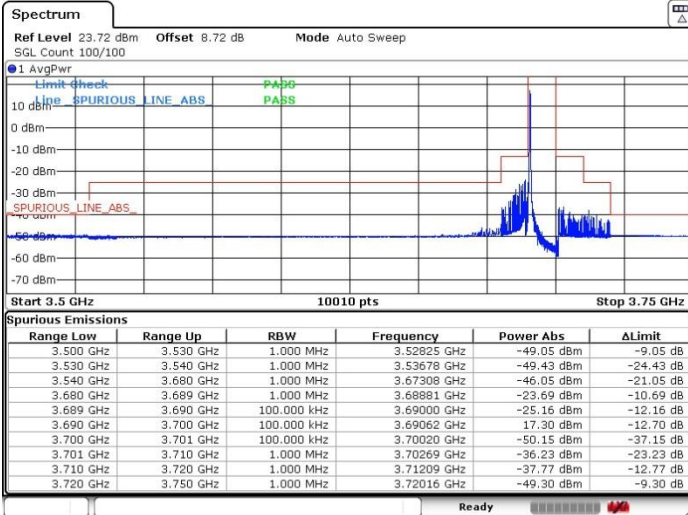

N/A

Date: 12 NOV 2021 23:31:51

LTE Band 48 / 10MHz

64QAM

Highest Channel / 1RB0

Highest Channel / 1RBmax

Date: 13 NOV 2021 00:08:39

Date: 13 NOV 2021 00:20:11

Highest Channel / Full RB

N/A

Date: 13 NOV 2021 00:33:54

LTE Band 48 / 15MHz

64QAM

Lowest Channel / 1RB0

Lowest Channel / 1RBmax

Date: 14.NOV.2021 16:42:55