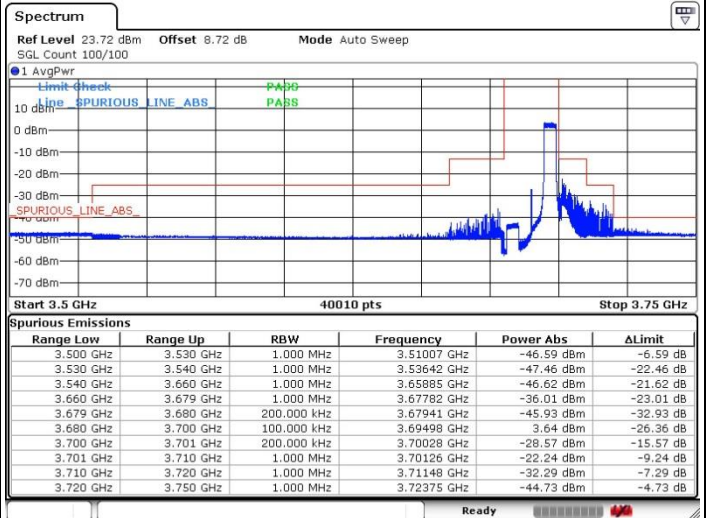

N/A

Date: 17.DEC.2021 02:25:15

LTE Band 48 / 20MHz

64QAM

Highest Channel / 1RB13

Highest Channel / 1RB16

Date: 17.DEC.2021 04:09:41

Date: 17.DEC.2021 04:13:54

Highest Channel / 54RB24

N/A

Date: 17.DEC.2021 04:22:38

LTE Band 48 / 20MHz

64QAM

Lowest Channel / 24RB0

Lowest Channel / 24RB76

Date: 17.DEC.2021 04:27:06

Date: 17.DEC.2021 04:35:03

Lowest Channel / 1RB83

N/A

Date: 17.DEC.2021 05:51:48

LTE Band 48 / 20MHz

64QAM

Middle Channel / 24RB0

Middle Channel / 24RB76

Date: 17.DEC.2021 02:31:21

Date: 17.DEC.2021 02:40:53

Middle Channel /1RB83

N/A

Date: 17.DEC.2021 02:44:56

LTE Band 48 / 20MHz

64QAM

Highest Channel / 24RB0