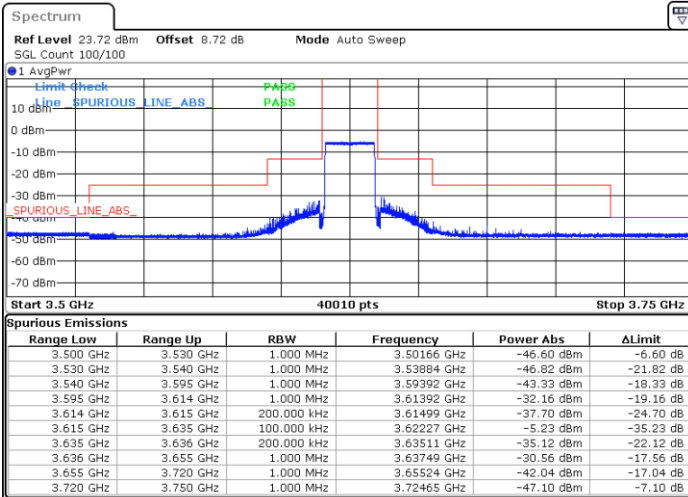

Lowest Channel / 1RBmax

Date: 14.NOV.2021 19:07:21

Date: 14.NOV.2021 19:00:20

Lowest Channel / Full RB

N/A

Date: 14.NOV.2021 19:22:18

LTE Band 48 / 20MHz

64QAM

Middle Channel / 1RB0

Middle Channel / 1RBmax

Date: 14.NOV.2021 18:29:13

Date: 14.NOV.2021 18:44:29

Middle Channel / Full RB

N/A

Date: 14.NOV.2021 18:24:15

LTE Band 48 / 20MHz

64QAM

Highest Channel / 1RB0

Highest Channel / 1RBmax

Date: 14.NOV.2021 19:42:18

Date: 14.NOV.2021 19:54:44

Highest Channel / Full RB

N/A

Date: 14.NOV.2021 19:34:26

LTE Band 48 / 20MHz

64QAM

Lowest Channel / 1RB13

Lowest Channel / 1RB16

Date: 17.DEC.2021 03:13:50

Date: 17.DEC.2021 03:20:25

Lowest Channel / 54RB24

N/A