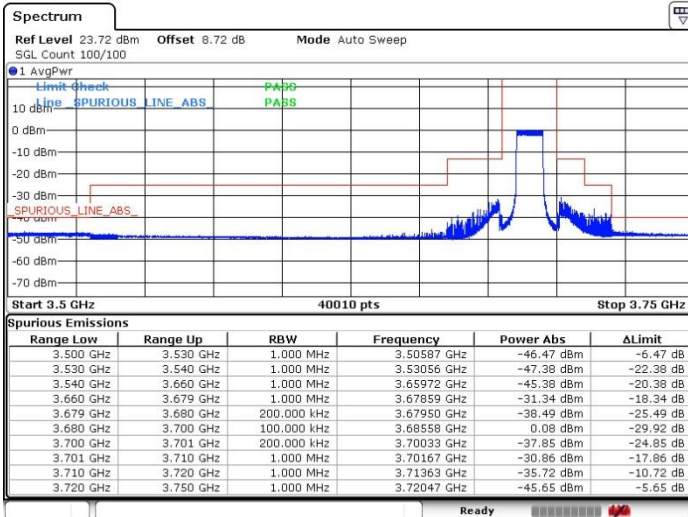

Date: 17.DEC.2021 03:28:46

LTE Band 48 / 20MHz

64QAM

Middle Channel / 1RB13

Middle Channel / 1RB16

Date: 17.DEC.2021 02:13:16

Date: 17.DEC.2021 02:17:46

Middle Channel / 54RB24

N/A

Date: 17.DEC.2021 02:25:15

LTE Band 48 / 20MHz

64QAM

Highest Channel / 1RB13

Highest Channel / 1RB16

Date: 17.DEC.2021 04:09:41

Date: 17.DEC.2021 04:13:54

Highest Channel / 54RB24

N/A

Date: 17.DEC.2021 04:22:38

LTE Band 48 / 20MHz

64QAM

Lowest Channel / 24RB0

Lowest Channel / 24RB76

Date: 17.DEC.2021 04:27:06