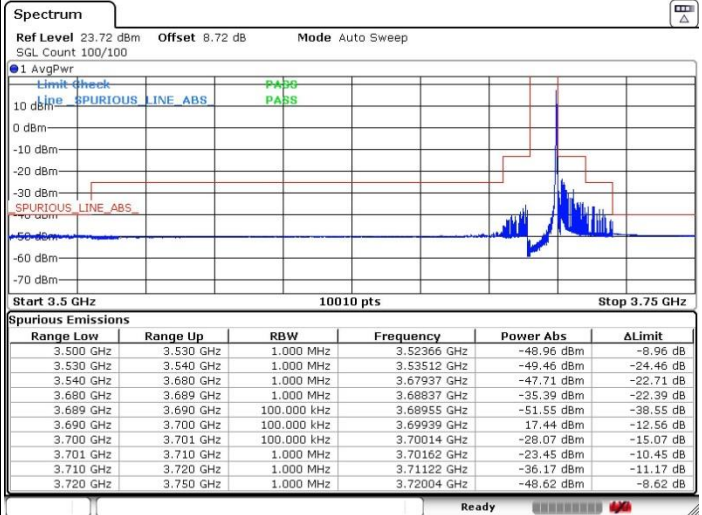

N/A

Date: 12 NOV 2021 23:31:51

LTE Band 48 / 10MHz

64QAM

Highest Channel / 1RB0

Highest Channel / 1RBmax

Date: 13 NOV 2021 00:08:39

Date: 13 NOV 2021 00:20:11

Highest Channel / Full RB

N/A

Date: 13 NOV 2021 00:33:54

LTE Band 48 / 15MHz

64QAM

Lowest Channel / 1RB0

Lowest Channel / 1RBmax

Date: 14.NOV.2021 16:42:55