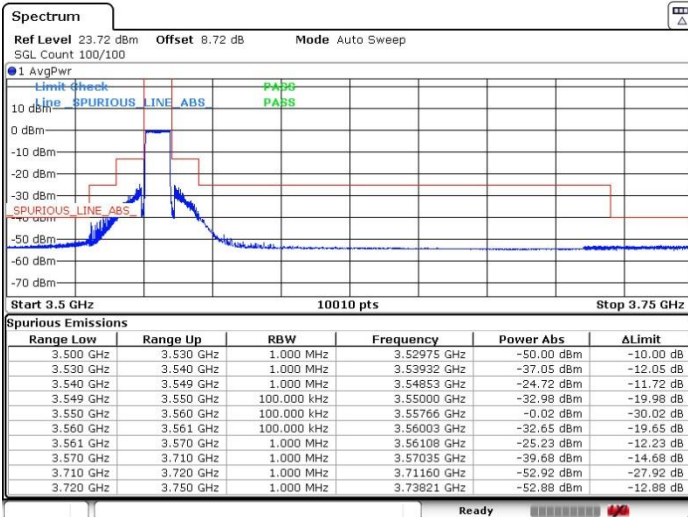

LTE Band 48 / 10MHz

64QAM

Lowest Channel / 1RB0

Lowest Channel / 1RBmax

Date: 12 NOV 2021 23:54:57

Date: 12 NOV 2021 23:41:54

Lowest Channel / Full RB

N/A

Date: 12 NOV 2021 23:47:05

LTE Band 48 / 10MHz

64QAM

MiddleChannel / 1RB0

Middle Channel / 1RBmax

Date: 12 NOV 2021 23:34:22

Date: 12 NOV 2021 23:38:38

Middle Channel / Full RB

N/A

Date: 12 NOV 2021 23:31:51

LTE Band 48 / 10MHz

64QAM

Highest Channel / 1RB0

Highest Channel / 1RBmax

Date: 13 NOV 2021 00:08:39

Date: 13 NOV 2021 00:20:11