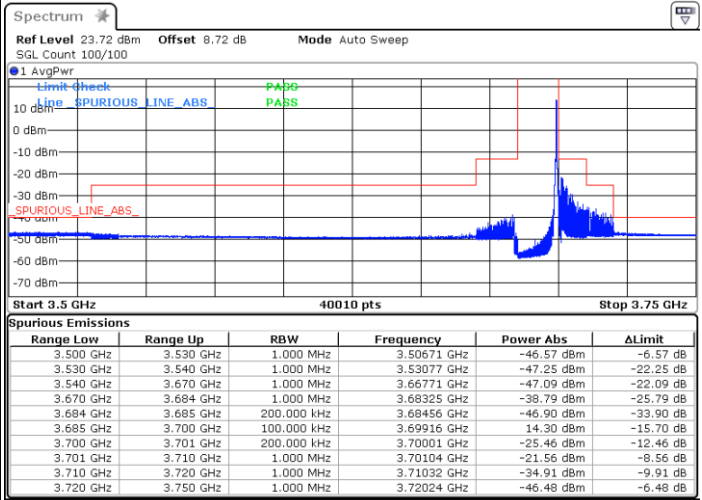

Date: 16.NOV.2021 03:19:56

Lowest Channel / Full RB

N/A

Date: 14.NOV.2021 16:56:59

LTE Band 48 / 15MHz

64QAM

Middle Channel / 1RB0

Middle Channel / 1RBmax

Date: 14.NOV.2021 16:19:28

Date: 14.NOV.2021 16:27:25

Middle Channel / Full RB

N/A

Date: 14.NOV.2021 16:13:04

LTE Band 48 / 15MHz

64QAM

Highest Channel / 1RB0

Highest Channel / 1RBmax

Date: 14.NOV.2021 17:27:34

Date: 14.NOV.2021 17:32:46

Highest Channel / Full RB

N/A

Date: 14.NOV.2021 17:13:48

LTE Band 48 / 15MHz

64QAM

Lowest Channel / 1RB7

Lowest Channel / 16RB0

Date: 17.DEC.2021 06:38:18

Date: 17.DEC.2021 06:41:54

Lowest Channel / 45RB15

N/A

Date: 17.DEC.2021 06:49:05

LTE Band 48 / 15MHz