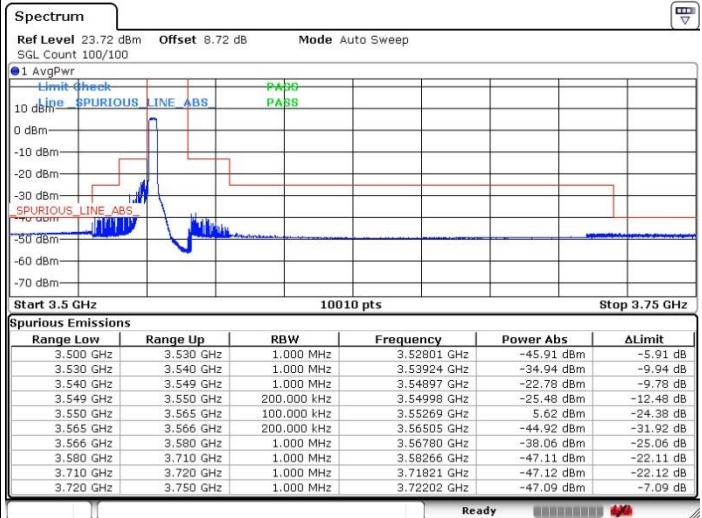

Highest Channel / 1RBmax

Date: 14.NOV.2021 17:27:34

Date: 14.NOV.2021 17:32:46

Highest Channel / Full RB

N/A

Date: 14.NOV.2021 17:13:48

LTE Band 48 / 15MHz

64QAM

Lowest Channel / 1RB7

Lowest Channel / 16RB0

Date: 17.DEC.2021 06:38:18

Date: 17.DEC.2021 06:41:54

Lowest Channel / 45RB15

N/A

Date: 17.DEC.2021 06:49:05

LTE Band 48 / 15MHz