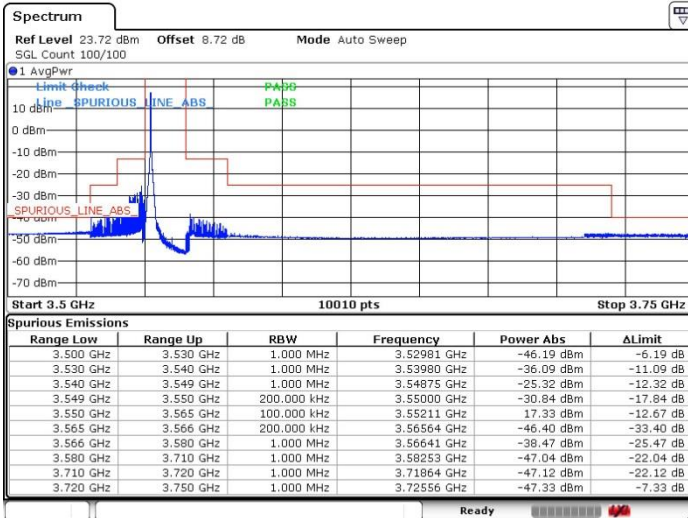

Highest Channel / 1RBmax

Date: 14.NOV.2021 17:27:34

Date: 14.NOV.2021 17:32:46

Highest Channel / Full RB

N/A

Date: 14.NOV.2021 17:13:48

LTE Band 48 / 15MHz

64QAM

Lowest Channel / 1RB7

Lowest Channel / 16RB0

Date: 17.DEC.2021 06:38:18

Date: 17.DEC.2021 06:41:54

Lowest Channel / 45RB15

N/A

Date: 17.DEC.2021 06:49:05

LTE Band 48 / 15MHz