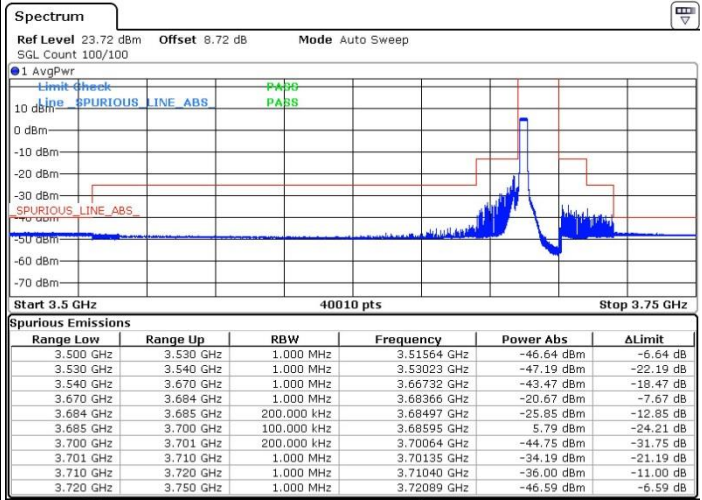

Lowest Channel / 1RB7

Lowest Channel / 16RB0

Date: 17.DEC.2021 06:38:18

Date: 17.DEC.2021 06:41:54

Lowest Channel / 45RB15

N/A

Date: 17.DEC.2021 06:49:05

LTE Band 48 / 15MHz

LTE Band 48 / 15MHz

64QAM

Highest Channel / 1RB7

Highest Channel / 16RB0

Date: 17.DEC.2021 07:11:13

Date: 17.DEC.2021 07:15:06

Highest Channel / 45RB15

N/A