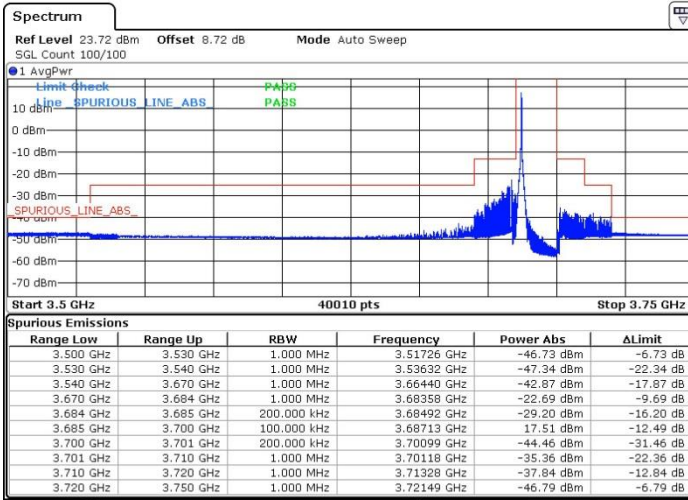

Lowest Channel / 1RB7

Lowest Channel / 16RB0

Date: 17.DEC.2021 06:38:18

Date: 17.DEC.2021 06:41:54

Lowest Channel / 45RB15

N/A

Date: 17.DEC.2021 06:49:05

LTE Band 48 / 15MHz

LTE Band 48 / 15MHz

64QAM

Highest Channel / 1RB7

Highest Channel / 16RB0

Date: 17.DEC.2021 07:11:13

Date: 17.DEC.2021 07:15:06

Highest Channel / 45RB15

N/A