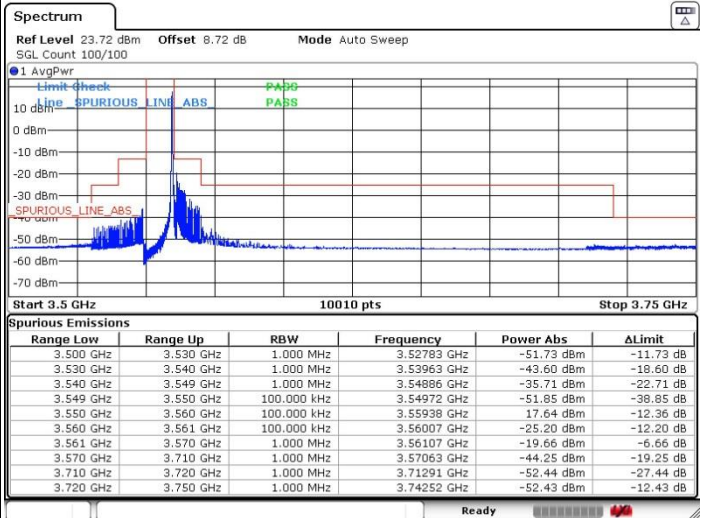

LTE Band 48 / 10MHz

64QAM

Lowest Channel / 1RB0

Lowest Channel / 1RBmax

Date: 12 NOV 2021 23:54:57

Date: 12 NOV 2021 23:41:54

Lowest Channel / Full RB

N/A

Date: 12 NOV 2021 23:47:05

LTE Band 48 / 10MHz

64QAM

MiddleChannel / 1RB0

Middle Channel / 1RBmax

Date: 12 NOV 2021 23:34:22

Date: 12 NOV 2021 23:38:38

Middle Channel / Full RB

N/A

Date: 12 NOV 2021 23:31:51

LTE Band 48 / 10MHz

64QAM

Highest Channel / 1RB0

Highest Channel / 1RBmax

Date: 13 NOV 2021 00:08:39

Date: 13 NOV 2021 00:20:11