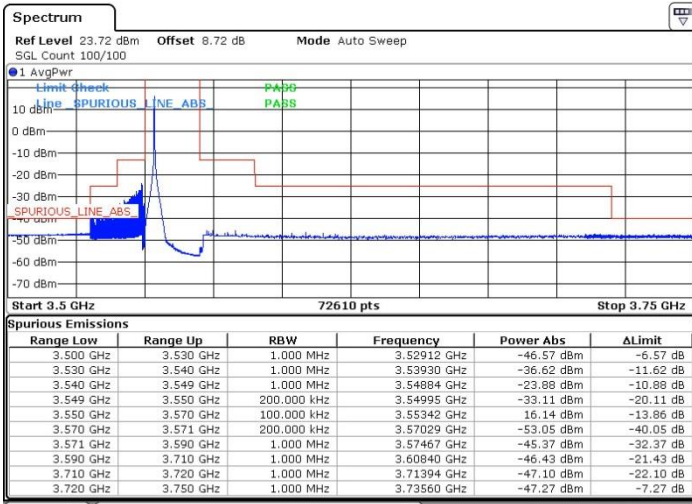

Lowest Channel / 1RBmax

Date: 14.NOV.2021 19:07:21

Date: 14.NOV.2021 19:00:20

Lowest Channel / Full RB

N/A

Date: 14.NOV.2021 19:22:18

LTE Band 48 / 20MHz

64QAM

Middle Channel / 1RB0

Middle Channel / 1RBmax

Date: 14.NOV.2021 18:29:13

Date: 14.NOV.2021 18:44:29

Middle Channel / Full RB

N/A

Date: 14.NOV.2021 18:24:15

LTE Band 48 / 20MHz

64QAM

Highest Channel / 1RB0

Highest Channel / 1RBmax

Date: 14.NOV.2021 19:42:18

Date: 14.NOV.2021 19:54:44

Highest Channel / Full RB

N/A

Date: 14.NOV.2021 19:34:26

LTE Band 48 / 20MHz

64QAM

Lowest Channel / 1RB13

Lowest Channel / 1RB16

Date: 17.DEC.2021 03:13:50

Date: 17.DEC.2021 03:20:25

Lowest Channel / 54RB24

N/A