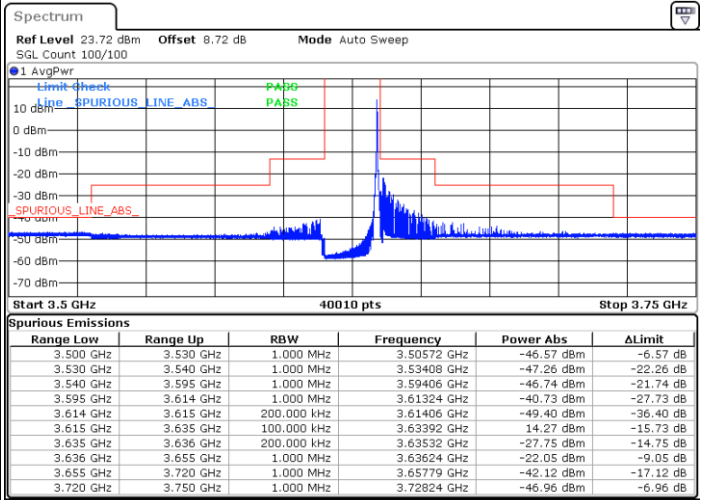

64QAM

Middle Channel / 16RB59

Middle Channel / 1RB67

Date: 17.DEC.2021 06:21:57

Date: 17.DEC.2021 06:29:53

LTE Band 48 / 20MHz

64QAM

Lowest Channel / 1RB0

Lowest Channel / 1RBmax

Date: 14.NOV.2021 19:07:21

Date: 14.NOV.2021 19:00:20

Lowest Channel / Full RB

N/A

Date: 14.NOV.2021 19:22:18

LTE Band 48 / 20MHz

64QAM

Middle Channel / 1RB0

Middle Channel / 1RBmax

Date: 14.NOV.2021 18:29:13

Date: 14.NOV.2021 18:44:29

Middle Channel / Full RB

N/A

Date: 14.NOV.2021 18:24:15

LTE Band 48 / 20MHz