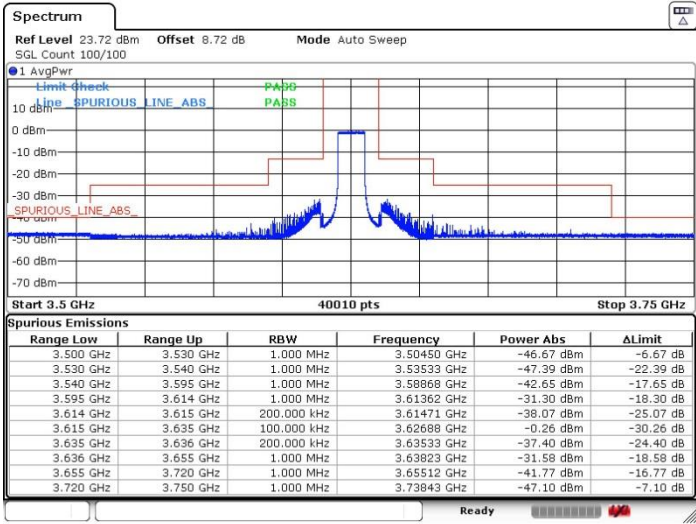

LTE Band 48 / 20MHz

64QAM

Lowest Channel / 1RB13

Lowest Channel / 1RB16

Date: 17.DEC.2021 03:13:50

Date: 17.DEC.2021 03:20:25

Lowest Channel / 54RB24

N/A

Date: 17.DEC.2021 03:28:46

LTE Band 48 / 20MHz

64QAM

Middle Channel / 1RB13

Middle Channel / 1RB16

Date: 17.DEC.2021 02:13:16

Date: 17.DEC.2021 02:17:46

Middle Channel / 54RB24

N/A

Date: 17.DEC.2021 02:25:15

LTE Band 48 / 20MHz

64QAM

Highest Channel / 1RB13

Highest Channel / 1RB16

Date: 17.DEC.2021 04:09:41

Date: 17.DEC.2021 04:13:54

Highest Channel / 54RB24

N/A

Date: 17.DEC.2021 04:22:38

LTE Band 48 / 20MHz

64QAM

Lowest Channel / 24RB0

Lowest Channel / 24RB76

Date: 17.DEC.2021 04:27:06