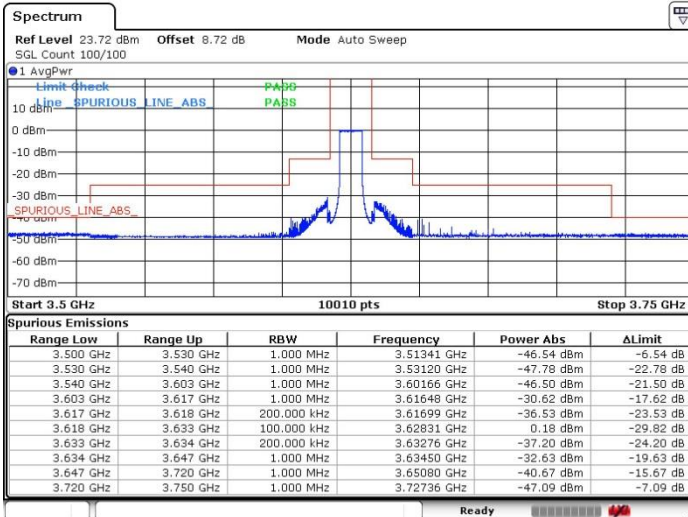

Middle Channel / 45RB15

N/A

Date: 17.DEC.2021 06:16:58