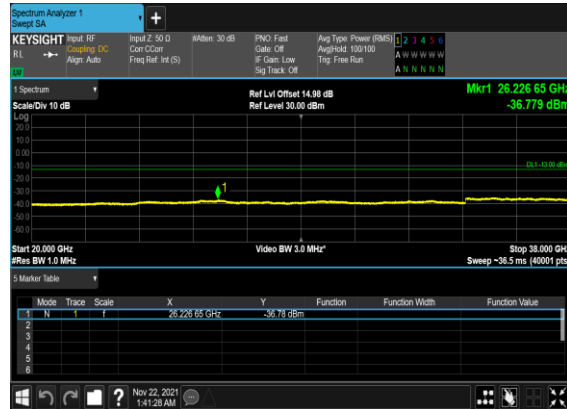

N78(20M)_CP-
OFDM_QPSK_Edge_1RB_Left_Low_CH

N78(20M)_CP-
OFDM_QPSK_Edge_1RB_Left_Low_CH

N78(20M)_CP-
OFDM_QPSK_Edge_1RB_Left_Mid_CH

N78(20M)_CP-
OFDM_QPSK_Edge_1RB_Left_Mid_CH

N78(20M)_CP-
OFDM_QPSK_Edge_1RB_Left_High_CH