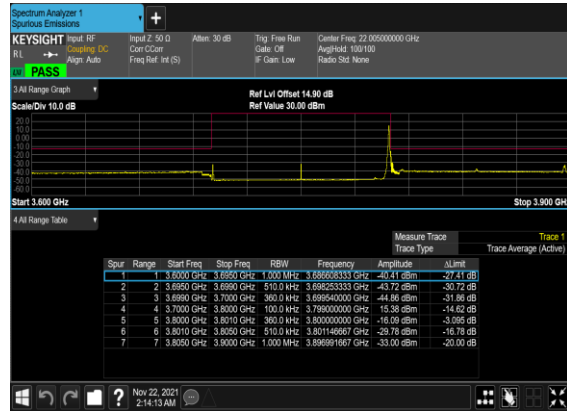

N78(100M)_CP- OFDM_QPSK_Edge_1RB_Right_Mid_CH