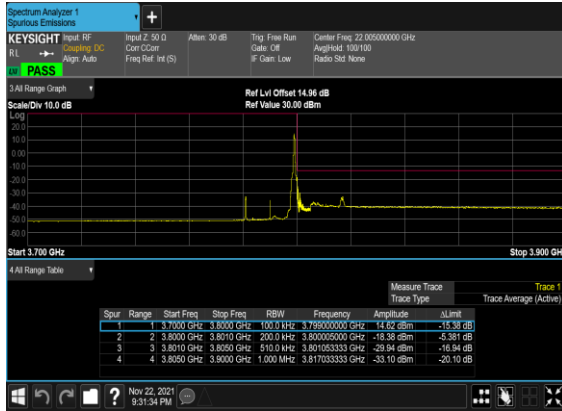

N78(20M)_CP-
OFDM_QPSK_Edge_1RB_Right_High_CH