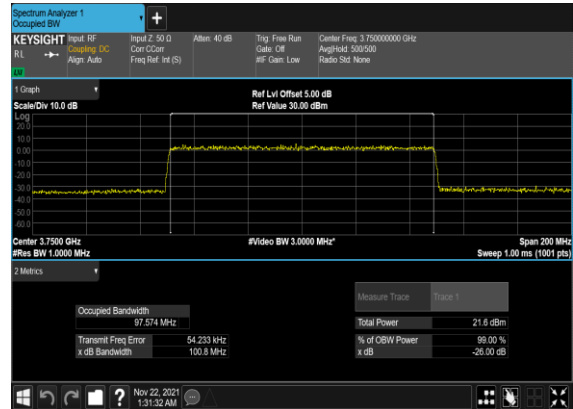

Conducted Spurious Emissions

NR Band	SCS (kHz)	Bandwidth (MHz)	Arfcn	Freq (MHz)	Modulation	RB	Result	Verdict
78	30	20	647334	3710.01	CP-OFDM QPSK	1@0	see graph	---
78	30	20	647334	3710.01	CP-OFDM QPSK	1@0	see graph	PASS
78	30	20	647334	3710.01	CP-OFDM QPSK	1@0	see graph	PASS
78	30	20	650000	3750.0	CP-OFDM QPSK	1@0	see graph	---
78	30	20	650000	3750.0	CP-OFDM QPSK	1@0	see graph	PASS
78	30	20	650000	3750.0	CP-OFDM QPSK	1@0	see graph	PASS
78	30	20	652666	3789.99	CP-OFDM QPSK	1@0	see graph	---
78	30	20	652666	3789.99	CP-OFDM QPSK	1@0	see graph	PASS
78	30	20	652666	3789.99	CP-OFDM QPSK	1@0	see graph	PASS
78	30	60	648668	3730.02	CP-OFDM QPSK	1@0	see graph	---
78	30	60	648668	3730.02	CP-OFDM QPSK	1@0	see graph	PASS
78	30	60	648668	3730.02	CP-OFDM QPSK	1@0	see graph	PASS
78	30	60	650000	3750.0	CP-OFDM QPSK	1@0	see graph	---
78	30	60	650000	3750.0	CP-OFDM QPSK	1@0	see graph	PASS
78	30	60	650000	3750.0	CP-OFDM QPSK	1@0	see graph	PASS
78	30	60	651332	3769.98	CP-OFDM QPSK	1@0	see graph	---
78	30	60	651332	3769.98	CP-OFDM QPSK	1@0	see graph	PASS
78	30	60	651332	3769.98	CP-OFDM QPSK	1@0	see graph	PASS
78	30	100	650000	3750.0	CP-OFDM QPSK	1@0	see graph	---
78	30	100	650000	3750.0	CP-OFDM QPSK	1@0	see graph	PASS
78	30	100	650000	3750.0	CP-OFDM QPSK	1@0	see graph	PASS