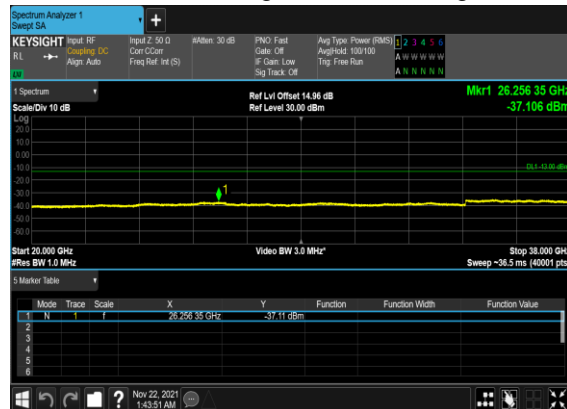

N78(20M)_CP-
OFDM_QPSK_Edge_1RB_Left_High_CH