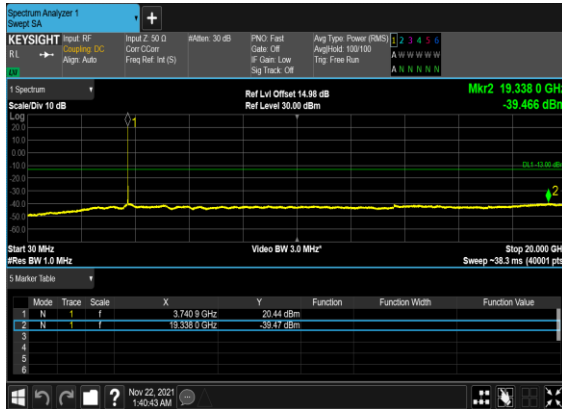

N78(20M)_CP-
OFDM_QPSK_Edge_1RB_Left_Mid_CH