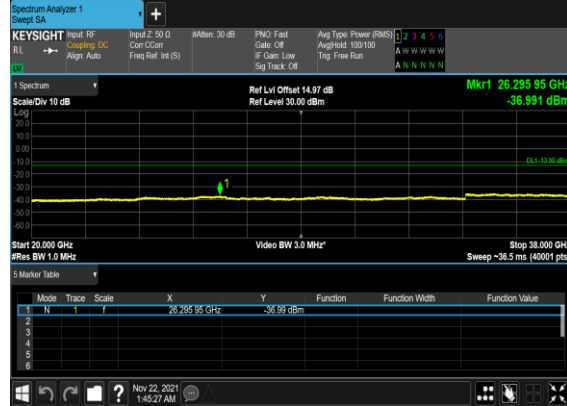

N78(60M)_CP-
OFDM_QPSK_Edge_1RB_Left_Low_CH