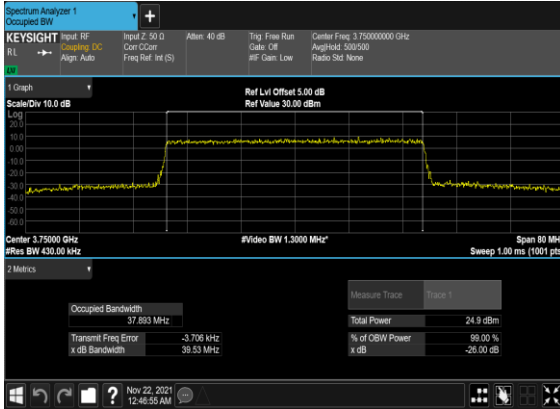

N78(30M)_CP-OFDM_64 QAM_Outer_Full_Mid_CH

N78(30M)_CP-OFDM_256 QAM_Outer_Full_Mid_CH

N78(40M)_CP-OFDM_QPSK_Outer_Full_Mid_CH

N78(40M)_CP-OFDM_16 QAM_Outer_Full_Mid_CH

N78(40M)_CP-OFDM_64 QAM_Outer_Full_Mid_CH