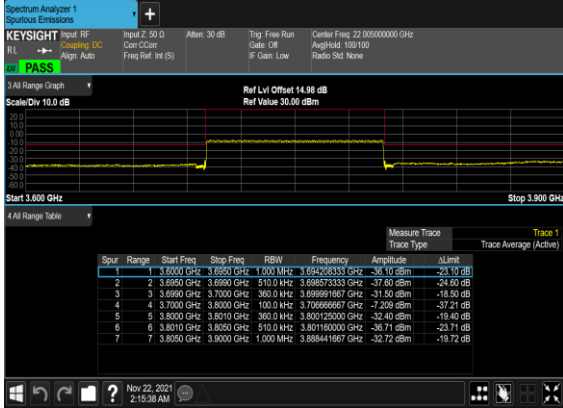

N78(60M)_CP-
OFDM_QPSK_Edge_1RB_Left_Low_CH
_CHP_PASS

N78(60M)_CP- OFDM_QPSK_Outer_Full_Low_CH

N78(60M)_CP- OFDM_QPSK_Edge_1RB_Right_High_CH

N78(60M)_CP- OFDM_QPSK_Edge_1RB_Right_High_CH _CHP_PASS

N78(60M)_CP- OFDM_QPSK_Outer_Full_High_CH

N78(100M)_CP- OFDM_QPSK_Edge_1RB_Left_Mid_CH

N78(100M)_CP- OFDM_QPSK_Edge_1RB_Right_Mid_CH

N78(100M)_CP- OFDM_QPSK_Outer_Full_Mid_CH

FR1 N78 MIMO-ANT11

Frequency Stability

NR Band	SCS (kHz)	Bandwidth (MHz)	Arfcn	Freq (MHz)	Modulation	RB	Deviation (ppm)	Verdict	Environment
78	30	20	650000	3750.0	CP-OFDM QPSK	51@0	-0.00363	PASS	NV
78	30	20	650000	3750.0	CP-OFDM QPSK	51@0	-0.00386	PASS	LV
78	30	20	650000	3750.0	CP-OFDM QPSK	51@0	-0.00531	PASS	HV
78	30	20	650000	3750.0	CP-OFDM QPSK	51@0	-0.00428	PASS	-30°C
78	30	20	650000	3750.0	CP-OFDM QPSK	51@0	-0.00675	PASS	-20°C
78	30	20	650000	3750.0	CP-OFDM QPSK	51@0	-0.00626	PASS	-10°C
78	30	20	650000	3750.0	CP-OFDM QPSK	51@0	-0.00455	PASS	0°C
78	30	20	650000	3750.0	CP-OFDM QPSK	51@0	-0.00306	PASS	10°C
78	30	20	650000	3750.0	CP-OFDM QPSK	51@0	-0.00513	PASS	20°C
78	30	20	650000	3750.0	CP-OFDM QPSK	51@0	-0.0036	PASS	30°C
78	30	20	650000	3750.0	CP-OFDM QPSK	51@0	-0.0043	PASS	40°C
78	30	20	650000	3750.0	CP-OFDM QPSK	51@0	-0.00357	PASS	50°C