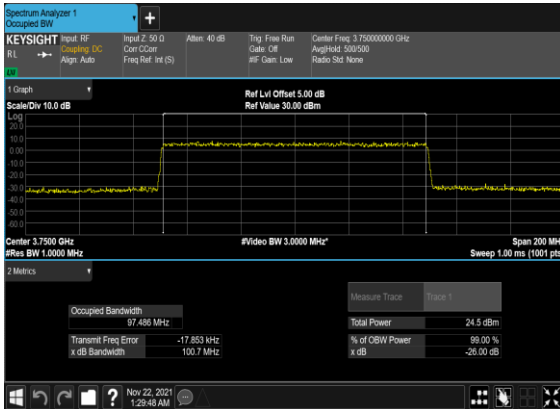

N78(100M)_CP-OFDM_64
QAM_Outer_Full_Mid_CH