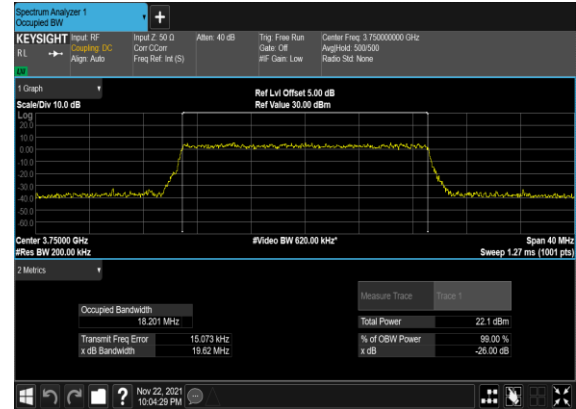

N78(20M)_CP-OFDM_256QAM_Outer_Full_Mid_CH