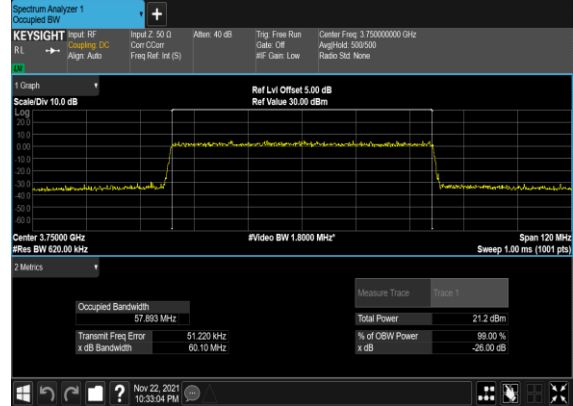

N78(60M)_CP-OFDM_QPSK_Outer_Full_Mid_CH

N78(60M)_CP-OFDM_16QAM_Outer_Full_Mid_CH

N78(60M)_CP-OFDM_64
QAM_Outer_Full_Mid_CH

N78(60M)_CP-OFDM_256
QAM_Outer_Full_Mid_CH

N78(70M)_CP-OFDM_QPSK_Outer_Full_Mid_CH