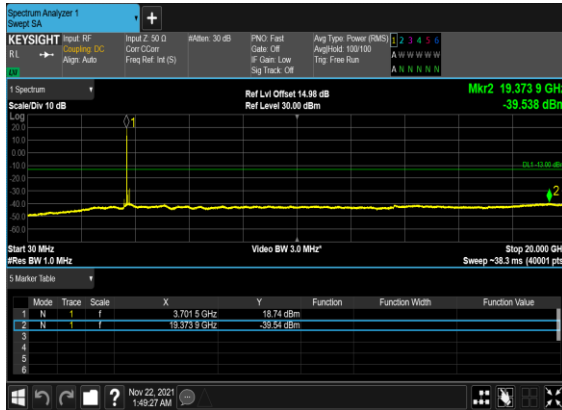

N78(100M)_CP- OFDM_QPSK_Edge_1RB_Left_Mid_CH