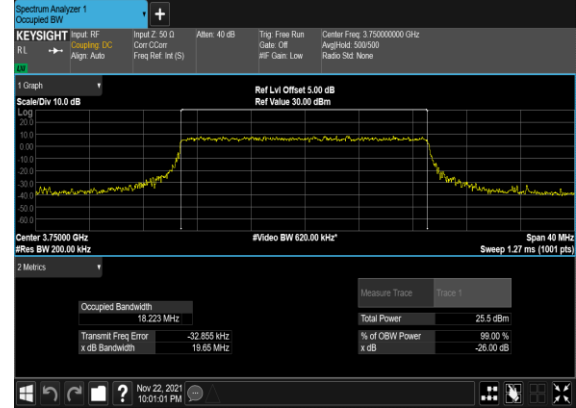

N78(20M)_CP-OFDM_16QAM_Outer_Full_Mid_CH