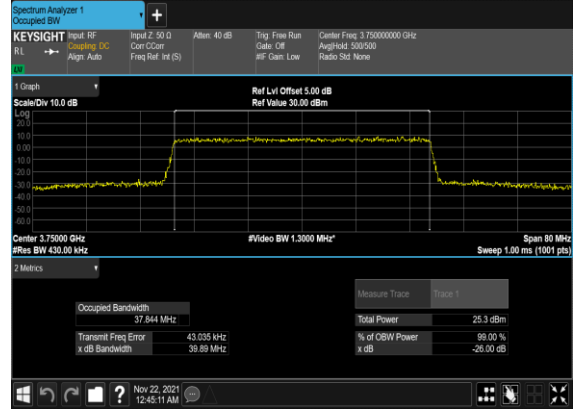

N78(30M)_CP-OFDM_64 QAM_Outer_Full_Mid_CH

N78(30M)_CP-OFDM_256 QAM_Outer_Full_Mid_CH

N78(40M)_CP-OFDM_QPSK_Outer_Full_Mid_CH

N78(40M)_CP-OFDM_16 QAM_Outer_Full_Mid_CH

N78(40M)_CP-OFDM_64 QAM_Outer_Full_Mid_CH