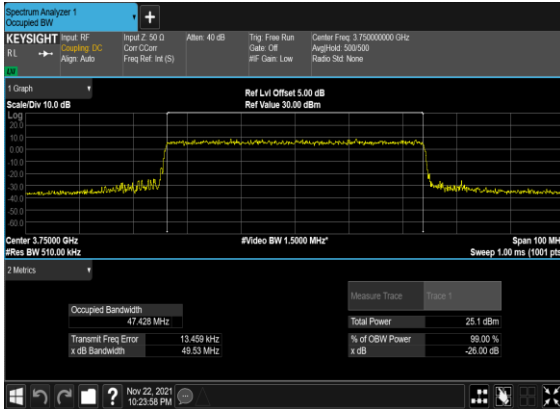

N78(40M)_CP-OFDM_256 QAM_Outer_Full_Mid_CH

N78(50M)_CP-OFDM_QPSK_Outer_Full_Mid_CH

N78(50M)_CP-OFDM_16QAM_Outer_Full_Mid_CH

N78(50M)_CP-OFDM_64QAM_Outer_Full_Mid_CH

N78(50M)_CP-OFDM_256QAM_Outer_Full_Mid_CH