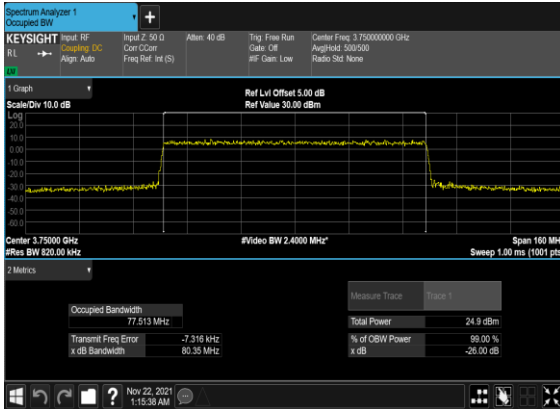

N78(80M)_CP-OFDM_64 QAM_Outer_Full_Mid_CH