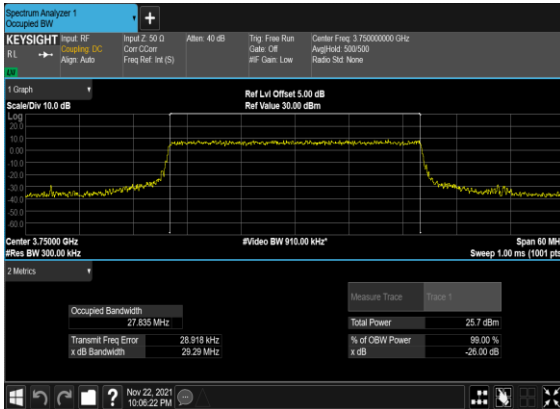

N78(20M)_CP-OFDM_QPSK_Outer_Full_Mid_CH

N78(20M)_CP-OFDM_16QAM_Outer_Full_Mid_CH

N78(20M)_CP-OFDM_64QAM_Outer_Full_Mid_CH

N78(20M)_CP-OFDM_256QAM_Outer_Full_Mid_CH

N78(30M)_CP-OFDM_QPSK_Outer_Full_Mid_CH

N78(30M)_CP-OFDM_16QAM_Outer_Full_Mid_CH