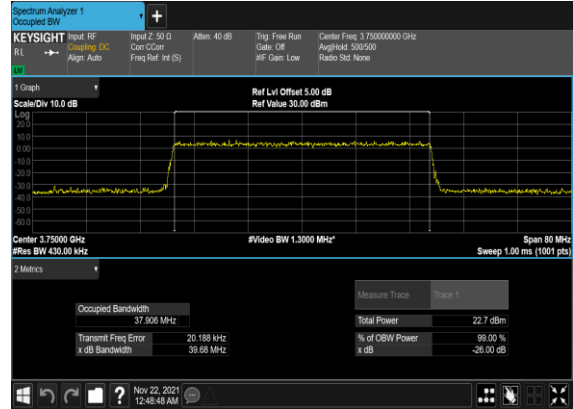

N78(40M)_CP-OFDM_256 QAM_Outer_Full_Mid_CH