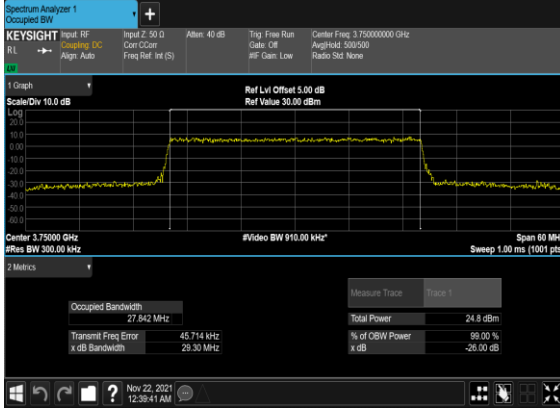

N78(30M)_CP-OFDM_64 QAM_Outer_Full_Mid_CH