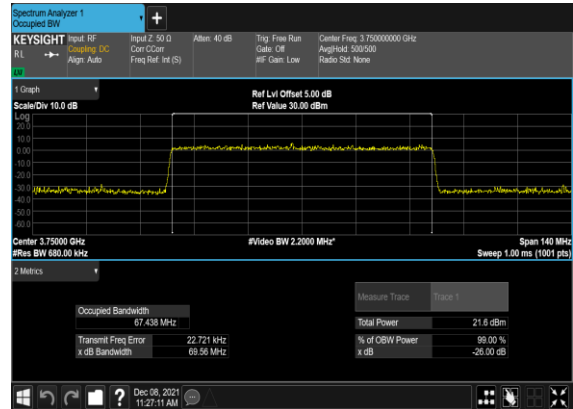

N78(70M)_CP-OFDM_256 QAM_Outer_Full_Mid_CH