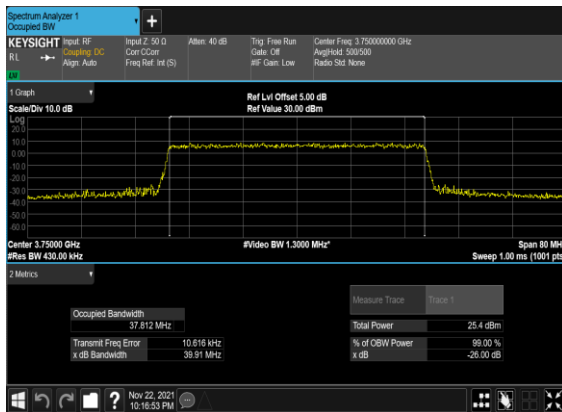

N78(30M)_CP-OFDM_64 QAM_Outer_Full_Mid_CH

N78(30M)_CP-OFDM_256 QAM_Outer_Full_Mid_CH

N78(40M)_CP-OFDM_QPSK_Outer_Full_Mid_CH

N78(40M)_CP-OFDM_16 QAM_Outer_Full_Mid_CH

N78(40M)_CP-OFDM_64 QAM_Outer_Full_Mid_CH