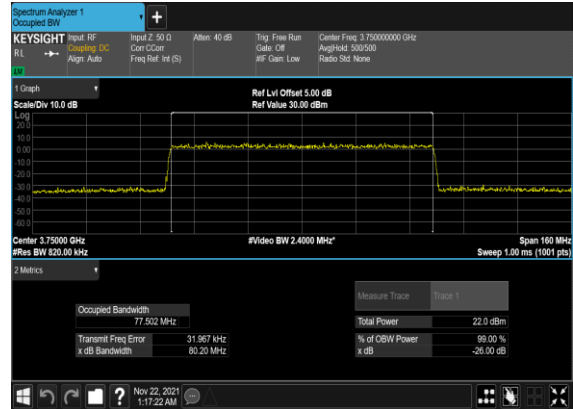

N78(80M)_CP-OFDM_256 QAM_Outer_Full_Mid_CH