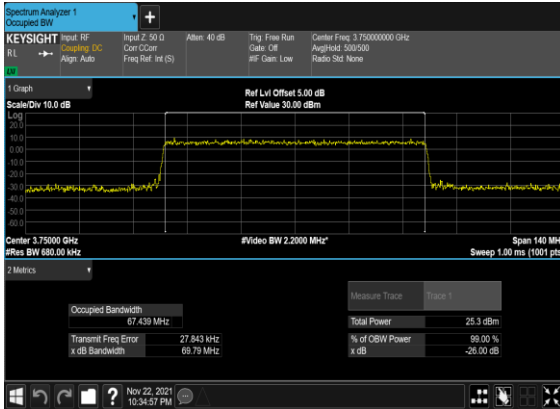

N78(60M)_CP-OFDM_QPSK_Outer_Full_Mid_CH

N78(60M)_CP-OFDM_16QAM_Outer_Full_Mid_CH

N78(60M)_CP-OFDM_64
QAM_Outer_Full_Mid_CH

N78(60M)_CP-OFDM_256
QAM_Outer_Full_Mid_CH

N78(70M)_CP-OFDM_QPSK_Outer_Full_Mid_CH