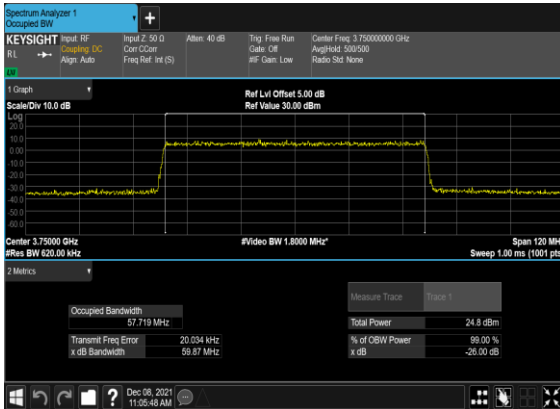

N78(60M)_CP-OFDM_QPSK_Outer_Full_Mid_CH