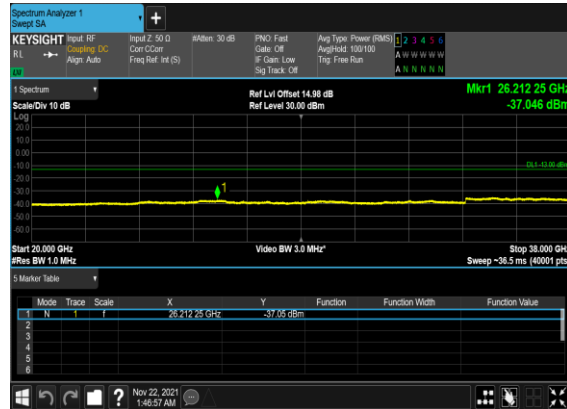

N78(20M)_CP-
OFDM_QPSK_Edge_1RB_Left_High_CH

N78(60M)_CP-
OFDM_QPSK_Edge_1RB_Left_Low_CH

N78(60M)_CP-
OFDM_QPSK_Edge_1RB_Left_Low_CH

N78(60M)_CP-
OFDM_QPSK_Edge_1RB_Left_Mid_CH

N78(60M)_CP-
OFDM_QPSK_Edge_1RB_Left_Mid_CH