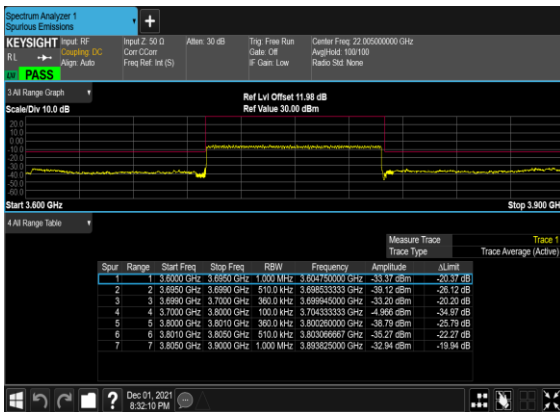

N78(60M)_DFT-s-OFDM_QPSK_Edge_1RB_Right_High_CH

N78(60M)_DFT-s-OFDM_QPSK_Outer_Full_High_CH

N78(100M)_DFT-s-OFDM_QPSK_Edge_1RB_Left_Mid_CH

N78(100M)_DFT-s-OFDM_QPSK_Edge_1RB_Right_Mid_CH

N78(100M)_DFT-s-OFDM_QPSK_Outer_Full_Mid_CH