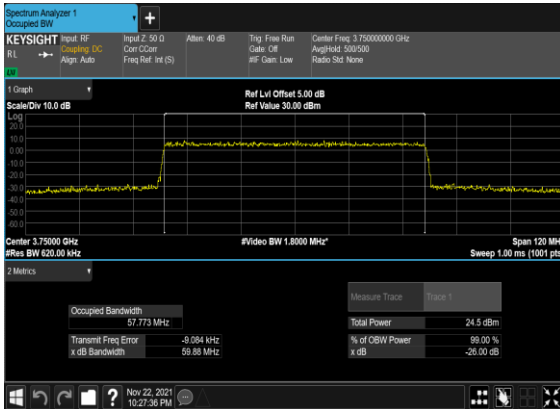

N78(60M)_CP-OFDM_64
QAM_Outer_Full_Mid_CH

N78(60M)_CP-OFDM_QPSK_Outer_Full_Mid_CH