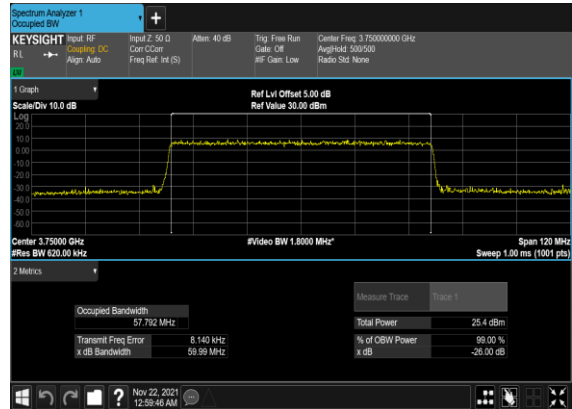

N78(60M)_CP-OFDM_16 QAM_Outer_Full_Mid_CH