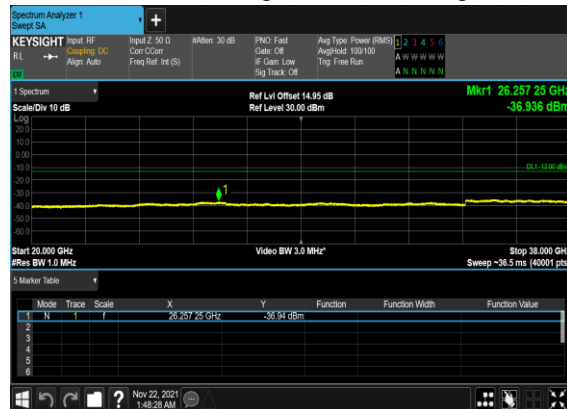

N78(60M)_CP-
OFDM_QPSK_Edge_1RB_Left_High_CH