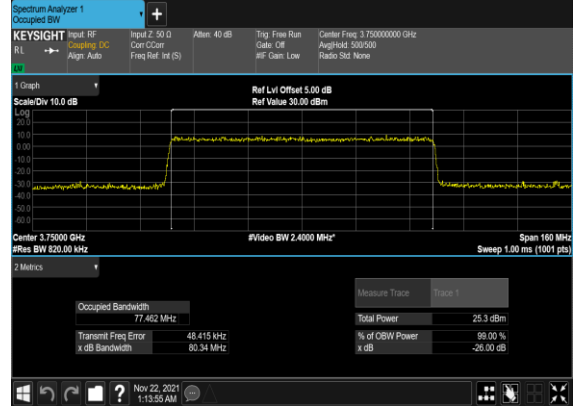

N78(70M)_CP-OFDM_16 QAM_Outer_Full_Mid_CH

N78(70M)_CP-OFDM_64 QAM_Outer_Full_Mid_CH

N78(70M)_CP-OFDM_256 QAM_Outer_Full_Mid_CH

N78(80M)_CP-OFDM_QPSK_Outer_Full_Mid_CH

N78(80M)_CP-OFDM_16 QAM_Outer_Full_Mid_CH