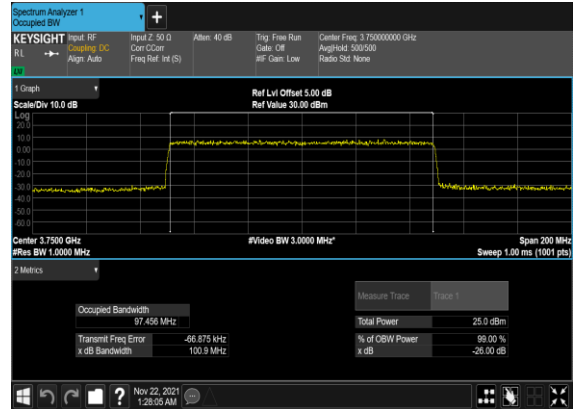

N78(100M)_CP-OFDM_16
QAM_Outer_Full_Mid_CH