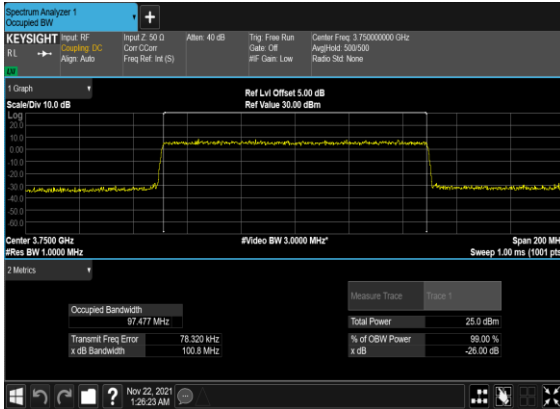

N78(100M)_CP-
OFDM_QPSK_Outer_Full_Mid_CH