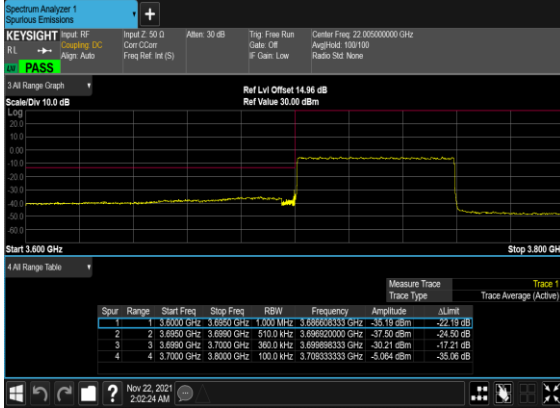

N78(60M)_CP- OFDM_QPSK_Outer_Full_Low_CH