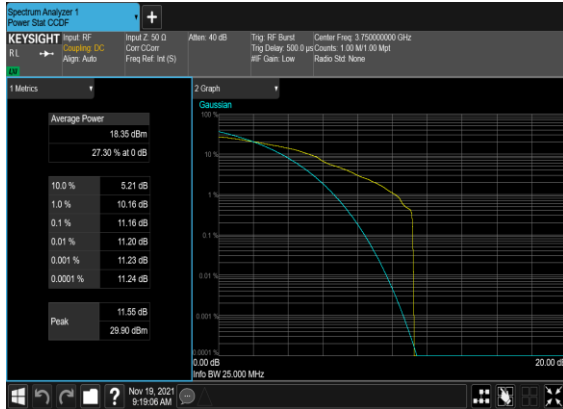

N78(20M)_CP-
OFDM_QPSK_Outer_Full_Low_CH

N78(20M)_CP-
OFDM_QPSK_Edge_1RB_Left_Low_CH

N78(20M)_CP-
OFDM_QPSK_Outer_Full_Mid_CH

N78(20M)_CP-
OFDM_QPSK_Edge_1RB_Left_Mid_CH

N78(20M)_CP-
OFDM_QPSK_Outer_Full_High_CH