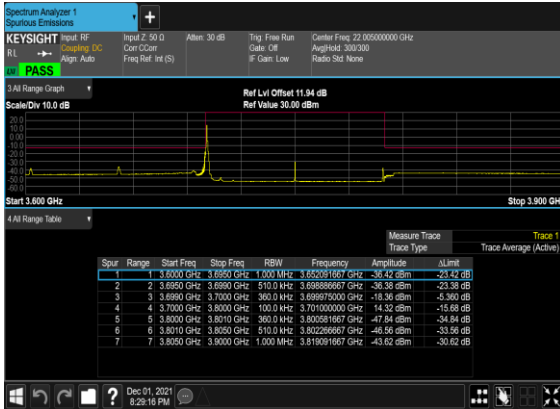

N78(60M)_DFT-s-OFDM_QPSK_Edge_1RB_Right_High_CH

N78(60M)_DFT-s-OFDM_QPSK_Outer_Full_High_CH

N78(100M)_DFT-s-OFDM_QPSK_Edge_1RB_Left_Mid_CH

N78(100M)_DFT-s-OFDM_QPSK_Edge_1RB_Right_Mid_CH

N78(100M)_DFT-s-OFDM_QPSK_Outer_Full_Mid_CH