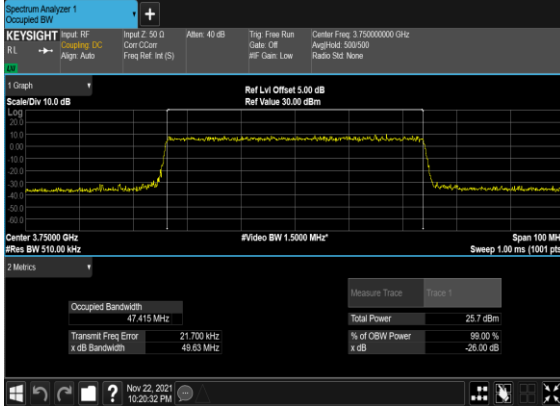

N78(50M)_CP-OFDM_QPSK_Outer_Full_Mid_CH