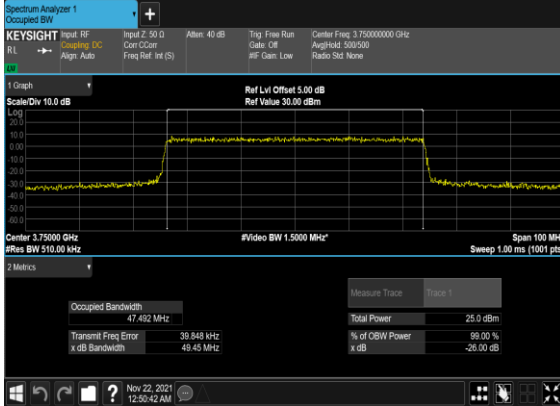

N78(50M)_CP-OFDM_QPSK_Outer_Full_Mid_CH