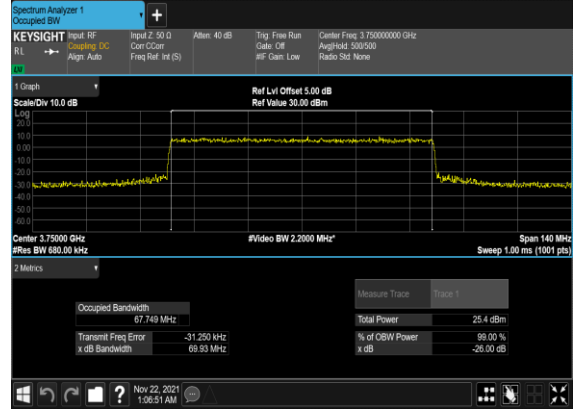

N78(70M)_CP-OFDM_16 QAM_Outer_Full_Mid_CH