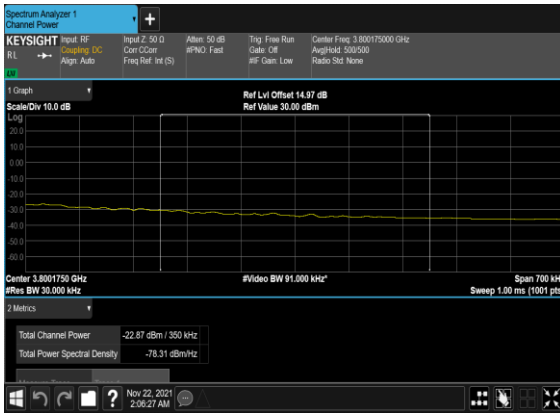

N78(60M)_CP-
OFDM_QPSK_Edge_1RB_Left_Low_CH
_CHP_PASS

N78(60M)_CP- OFDM_QPSK_Outer_Full_Low_CH

N78(60M)_CP- OFDM_QPSK_Edge_1RB_Right_High_CH

N78(60M)_CP- OFDM_QPSK_Edge_1RB_Right_High_CH _CHP_PASS

N78(60M)_CP- OFDM_QPSK_Outer_Full_High_CH

N78(100M)_CP- OFDM_QPSK_Edge_1RB_Left_Mid_CH

N78(100M)_CP- OFDM_QPSK_Edge_1RB_Right_Mid_CH

N78(100M)_CP- OFDM_QPSK_Outer_Full_Mid_CH

FR1 N78 MIMO-ANT11

Frequency Stability

NR Band	SCS (kHz)	Bandwidth (MHz)	Arfcn	Freq (MHz)	Modulation	RB	Deviation (ppm)	Verdict	Environment
78	30	20	650000	3750.0	CP-OFDM QPSK	51@0	-0.00363	PASS	NV
78	30	20	650000	3750.0	CP-OFDM QPSK	51@0	-0.00386	PASS	LV
78	30	20	650000	3750.0	CP-OFDM QPSK	51@0	-0.00531	PASS	HV
78	30	20	650000	3750.0	CP-OFDM QPSK	51@0	-0.00428	PASS	-30°C
78	30	20	650000	3750.0	CP-OFDM QPSK	51@0	-0.00675	PASS	-20°C
78	30	20	650000	3750.0	CP-OFDM QPSK	51@0	-0.00626	PASS	-10°C
78	30	20	650000	3750.0	CP-OFDM QPSK	51@0	-0.00455	PASS	0°C
78	30	20	650000	3750.0	CP-OFDM QPSK	51@0	-0.00306	PASS	10°C
78	30	20	650000	3750.0	CP-OFDM QPSK	51@0	-0.00513	PASS	20°C
78	30	20	650000	3750.0	CP-OFDM QPSK	51@0	-0.0036	PASS	30°C
78	30	20	650000	3750.0	CP-OFDM QPSK	51@0	-0.0043	PASS	40°C
78	30	20	650000	3750.0	CP-OFDM QPSK	51@0	-0.00357	PASS	50°C