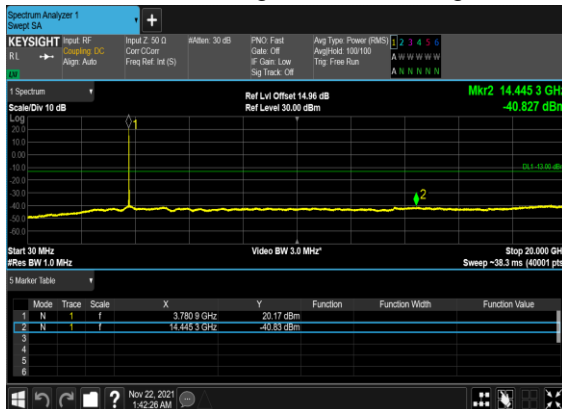

N78(20M)_CP-
OFDM_QPSK_Edge_1RB_Left_Low_CH

N78(20M)_CP-
OFDM_QPSK_Edge_1RB_Left_Low_CH

N78(20M)_CP-
OFDM_QPSK_Edge_1RB_Left_Mid_CH

N78(20M)_CP-
OFDM_QPSK_Edge_1RB_Left_Mid_CH

N78(20M)_CP-
OFDM_QPSK_Edge_1RB_Left_High_CH