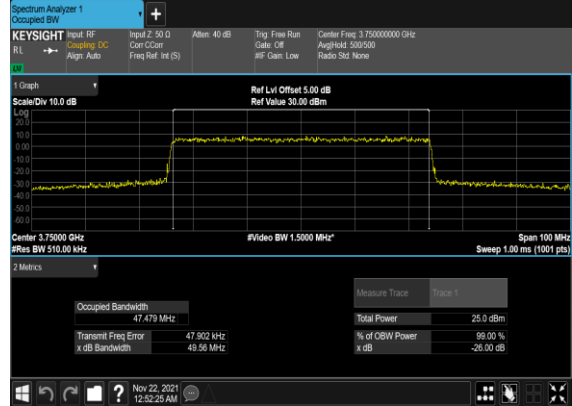

N78(50M)_CP-OFDM_16 QAM_Outer_Full_Mid_CH