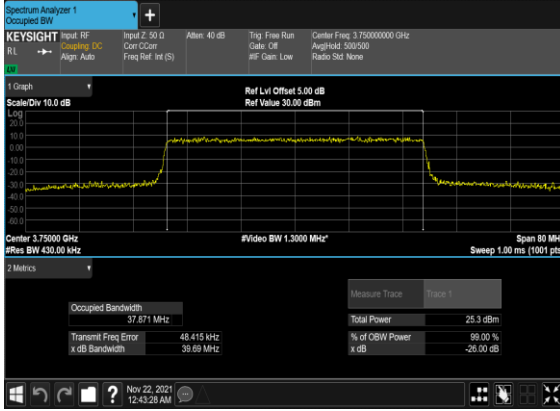

N78(40M)_CP-OFDM_QPSK_Outer_Full_Mid_CH