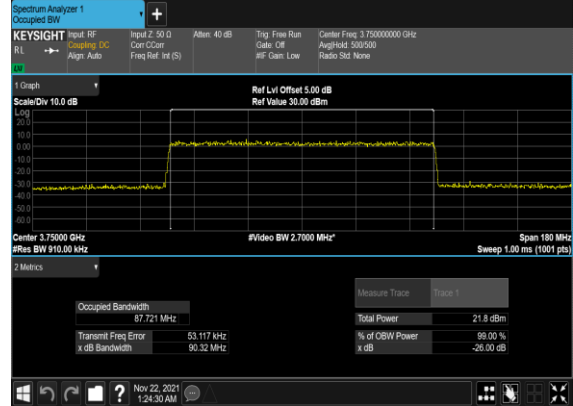

N78(90M)_CP-OFDM_256
QAM_Outer_Full_Mid_CH