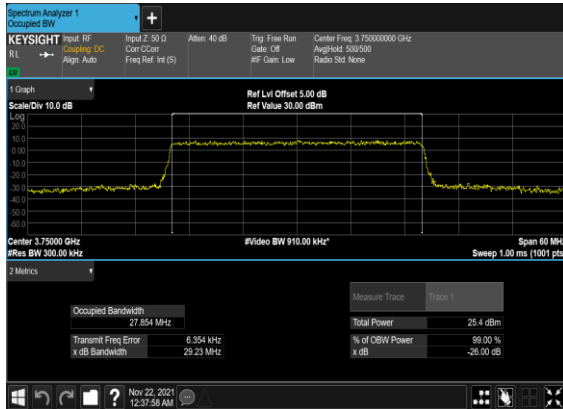

N78(20M)_CP-OFDM_QPSK_Outer_Full_Mid_CH

N78(20M)_CP-OFDM_16QAM_Outer_Full_Mid_CH

N78(20M)_CP-OFDM_64QAM_Outer_Full_Mid_CH

N78(20M)_CP-OFDM_256QAM_Outer_Full_Mid_CH

N78(30M)_CP-OFDM_QPSK_Outer_Full_Mid_CH

N78(30M)_CP-OFDM_16QAM_Outer_Full_Mid_CH