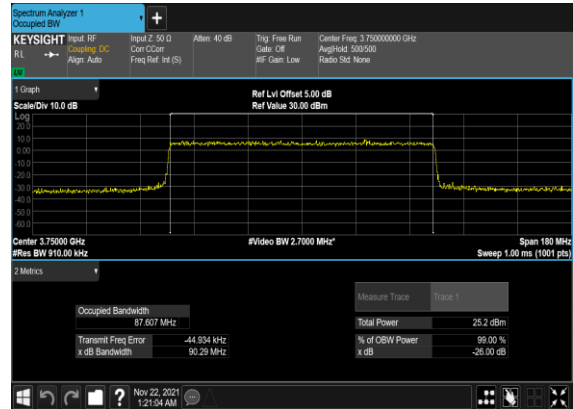

N78(80M)_CP-OFDM_64 QAM_Outer_Full_Mid_CH

N78(80M)_CP-OFDM_256 QAM_Outer_Full_Mid_CH

N78(90M)_CP-OFDM_QPSK_Outer_Full_Mid_CH

N78(90M)_CP-OFDM_16 QAM_Outer_Full_Mid_CH

N78(90M)_CP-OFDM_64
QAM_Outer_Full_Mid_CH