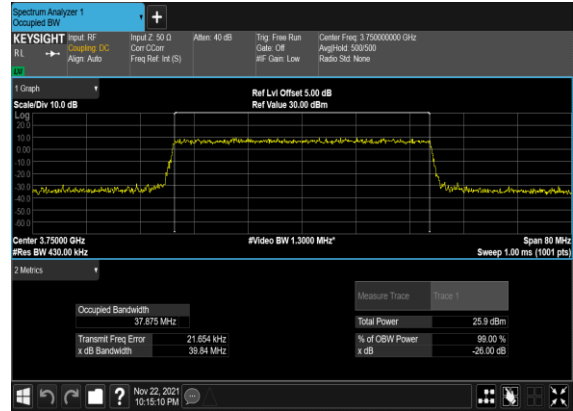

N78(30M)_CP-OFDM_64 QAM_Outer_Full_Mid_CH

N78(30M)_CP-OFDM_256 QAM_Outer_Full_Mid_CH

N78(40M)_CP-OFDM_QPSK_Outer_Full_Mid_CH

N78(40M)_CP-OFDM_16 QAM_Outer_Full_Mid_CH

N78(40M)_CP-OFDM_64 QAM_Outer_Full_Mid_CH