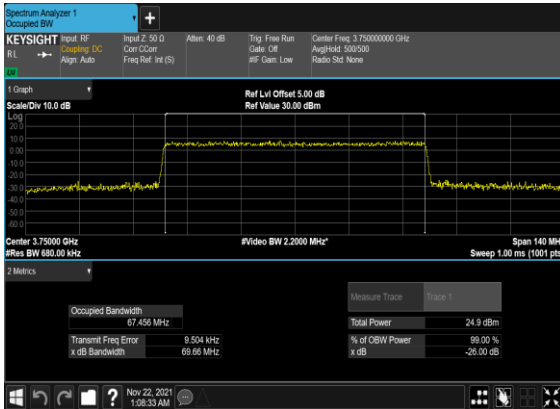

N78(70M)_CP-OFDM_64 QAM_Outer_Full_Mid_CH