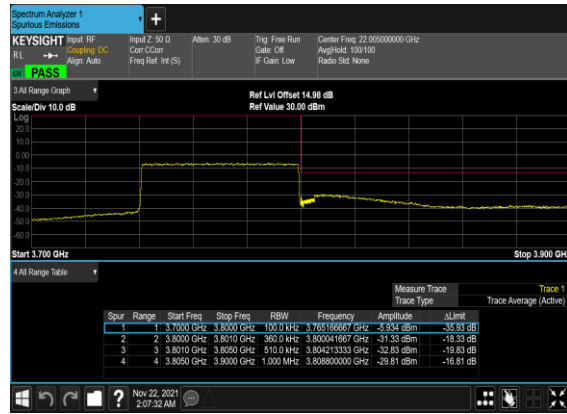

N78(60M)_CP-
OFDM_QPSK_Edge_1RB_Left_Low_CH
_CHP_PASS

N78(60M)_CP- OFDM_QPSK_Outer_Full_Low_CH

N78(60M)_CP- OFDM_QPSK_Edge_1RB_Right_High_CH

N78(60M)_CP- OFDM_QPSK_Edge_1RB_Right_High_CH _CHP_PASS

N78(60M)_CP- OFDM_QPSK_Outer_Full_High_CH

N78(100M)_CP- OFDM_QPSK_Edge_1RB_Left_Mid_CH

N78(100M)_CP- OFDM_QPSK_Edge_1RB_Right_Mid_CH

N78(100M)_CP- OFDM_QPSK_Outer_Full_Mid_CH

FR1 N78 MIMO-ANT11

Frequency Stability

NR Band	SCS (kHz)	Bandwidth (MHz)	Arfcn	Freq (MHz)	Modulation	RB	Deviation (ppm)	Verdict	Environment
78	30	20	650000	3750.0	CP-OFDM QPSK	51@0	-0.00363	PASS	NV
78	30	20	650000	3750.0	CP-OFDM QPSK	51@0	-0.00386	PASS	LV
78	30	20	650000	3750.0	CP-OFDM QPSK	51@0	-0.00531	PASS	HV
78	30	20	650000	3750.0	CP-OFDM QPSK	51@0	-0.00428	PASS	-30°C
78	30	20	650000	3750.0	CP-OFDM QPSK	51@0	-0.00675	PASS	-20°C
78	30	20	650000	3750.0	CP-OFDM QPSK	51@0	-0.00626	PASS	-10°C
78	30	20	650000	3750.0	CP-OFDM QPSK	51@0	-0.00455	PASS	0°C
78	30	20	650000	3750.0	CP-OFDM QPSK	51@0	-0.00306	PASS	10°C
78	30	20	650000	3750.0	CP-OFDM QPSK	51@0	-0.00513	PASS	20°C
78	30	20	650000	3750.0	CP-OFDM QPSK	51@0	-0.0036	PASS	30°C
78	30	20	650000	3750.0	CP-OFDM QPSK	51@0	-0.0043	PASS	40°C
78	30	20	650000	3750.0	CP-OFDM QPSK	51@0	-0.00357	PASS	50°C