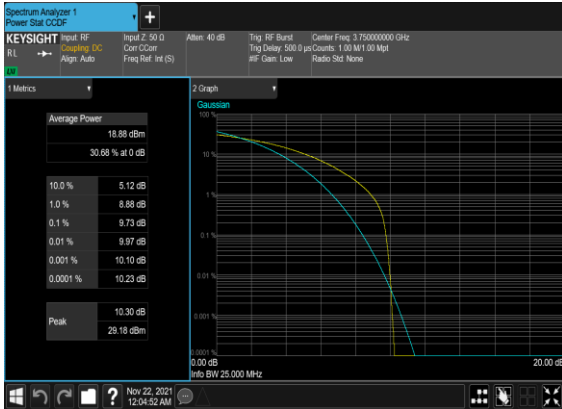

N78(20M)_CP-
OFDM_QPSK_Outer_Full_Mid_CH