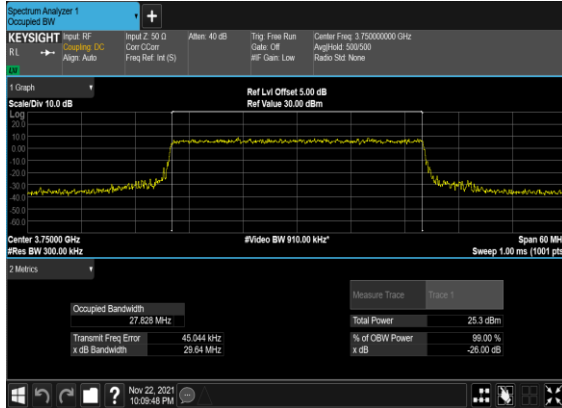

N78(30M)_CP-OFDM_64 QAM_Outer_Full_Mid_CH