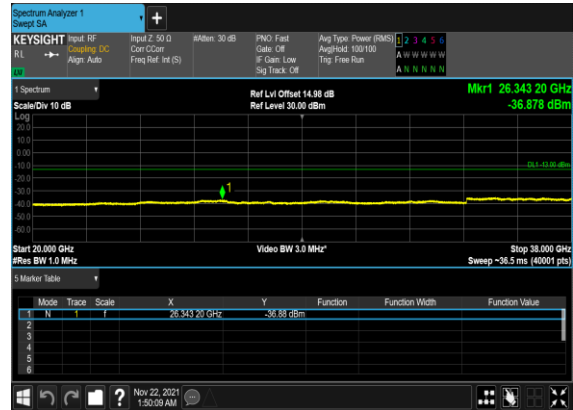

N78(60M)_CP-
OFDM_QPSK_Edge_1RB_Left_High_CH

N78(60M)_CP-
OFDM_QPSK_Edge_1RB_Left_High_CH

N78(100M)_CP- OFDM_QPSK_Edge_1RB_Left_Mid_CH

N78(100M)_CP- OFDM_QPSK_Edge_1RB_Left_Mid_CH

Conducted Band Edge

NR Band	SCS (kHz)	Bandwidth (MHz)	Arfcn	Freq (MHz)	Modulation	RB	Result	Verdict
78	30	20	647334	3710.01	CP-OFDM QPSK	1@0	see graph	PASS
78	30	20	647334	3710.01	CP-OFDM QPSK	51@0	see graph	PASS
78	30	20	652666	3789.99	CP-OFDM QPSK	1@50	see graph	PASS
78	30	20	652666	3789.99	CP-OFDM QPSK	51@0	see graph	PASS
78	30	60	648668	3730.02	CP-OFDM QPSK	1@0	see graph	PASS
78	30	60	648668	3730.02	CP-OFDM QPSK	162@0	see graph	PASS
78	30	60	651332	3769.98	CP-OFDM QPSK	1@161	see graph	PASS
78	30	60	651332	3769.98	CP-OFDM QPSK	162@0	see graph	PASS
78	30	100	650000	3750.0	CP-OFDM QPSK	1@0	see graph	PASS
78	30	100	650000	3750.0	CP-OFDM QPSK	1@272	see graph	PASS
78	30	100	650000	3750.0	CP-OFDM QPSK	273@0	see graph	PASS