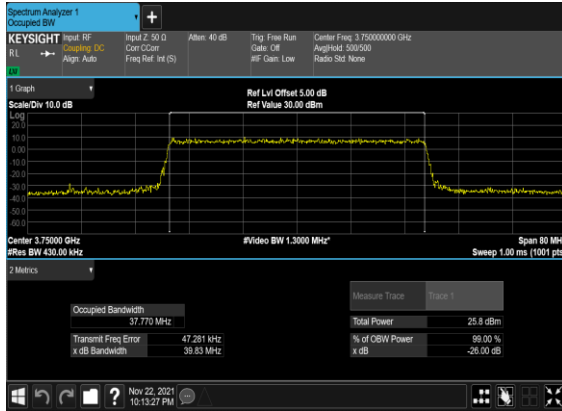

N78(40M)_CP-OFDM_QPSK_Outer_Full_Mid_CH