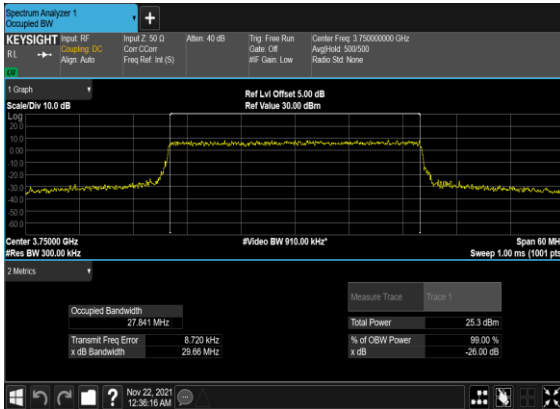

N78(30M)_CP-OFDM_QPSK_Outer_Full_Mid_CH