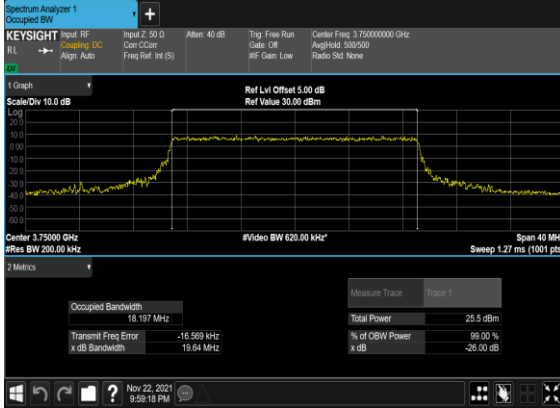

N78(20M)_CP-OFDM_QPSK_Outer_Full_Mid_CH