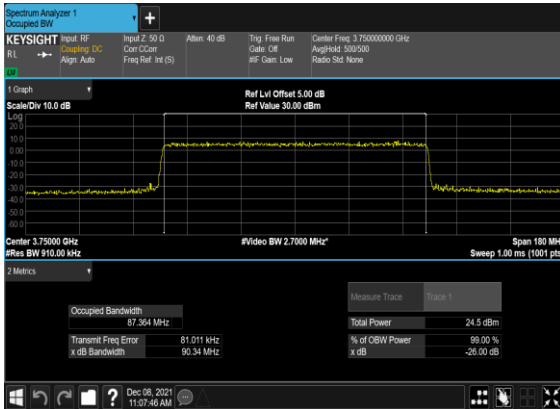

N78(90M)_CP-OFDM_QPSK_Outer_Full_Mid_CH