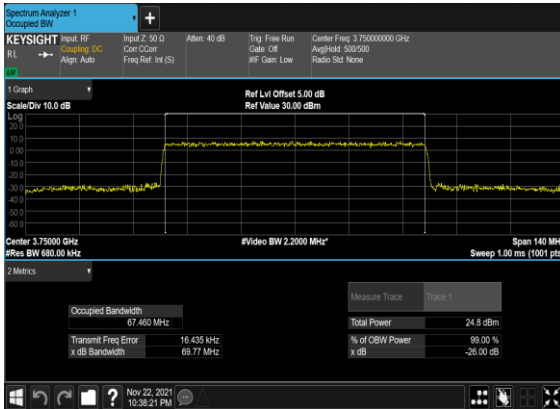

N78(70M)_CP-OFDM_64
QAM_Outer_Full_Mid_CH