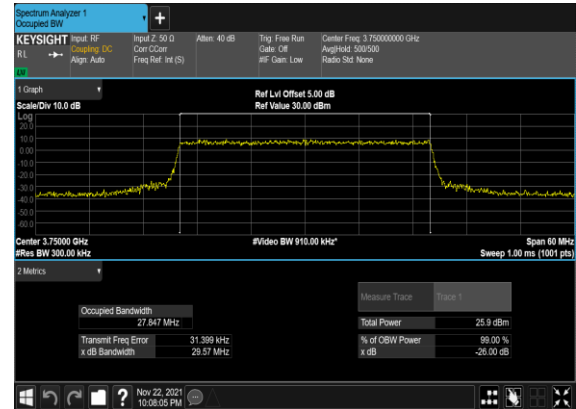

N78(30M)_CP-OFDM_16QAM_Outer_Full_Mid_CH