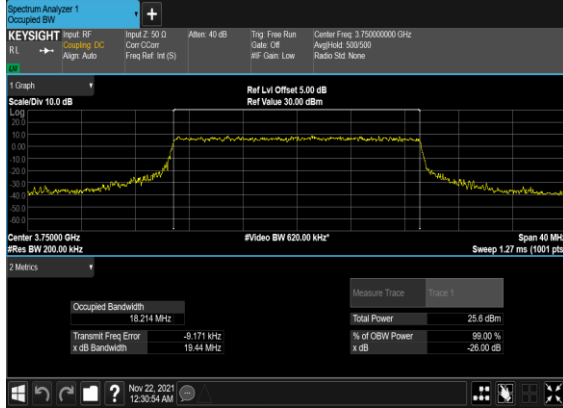

N78(20M)_CP-OFDM_16QAM_Outer_Full_Mid_CH