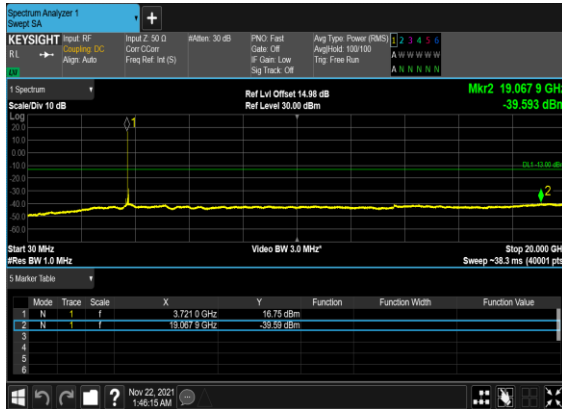

N78(20M)_CP-
OFDM_QPSK_Edge_1RB_Left_High_CH

N78(60M)_CP-
OFDM_QPSK_Edge_1RB_Left_Low_CH

N78(60M)_CP-
OFDM_QPSK_Edge_1RB_Left_Low_CH

N78(60M)_CP-
OFDM_QPSK_Edge_1RB_Left_Mid_CH

N78(60M)_CP-
OFDM_QPSK_Edge_1RB_Left_Mid_CH