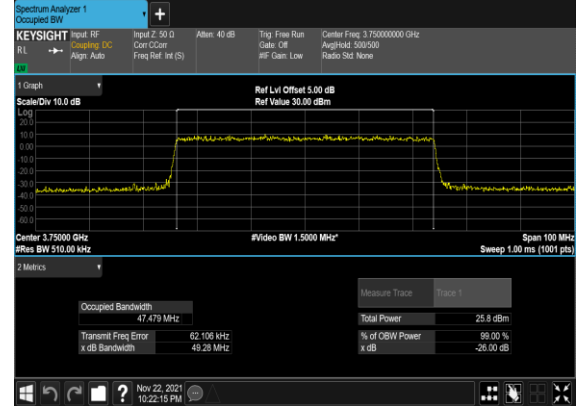

N78(50M)_CP-OFDM_16QAM_Outer_Full_Mid_CH