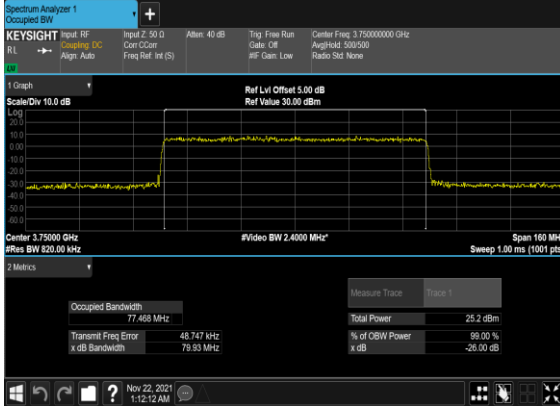

N78(70M)_CP-OFDM_16 QAM_Outer_Full_Mid_CH

N78(70M)_CP-OFDM_64 QAM_Outer_Full_Mid_CH

N78(70M)_CP-OFDM_256 QAM_Outer_Full_Mid_CH

N78(80M)_CP-OFDM_QPSK_Outer_Full_Mid_CH

N78(80M)_CP-OFDM_16 QAM_Outer_Full_Mid_CH