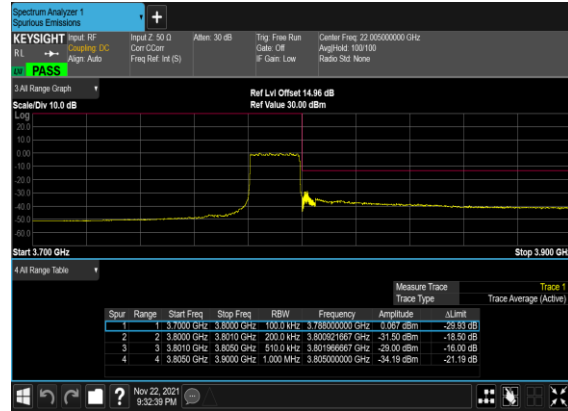

N78(60M)_CP-
OFDM_QPSK_Edge_1RB_Left_High_CH

N78(60M)_CP-
OFDM_QPSK_Edge_1RB_Left_High_CH

N78(100M)_CP- OFDM_QPSK_Edge_1RB_Left_Mid_CH

N78(100M)_CP- OFDM_QPSK_Edge_1RB_Left_Mid_CH

Conducted Band Edge

NR Band	SCS (kHz)	Bandwidth (MHz)	Arfcn	Freq (MHz)	Modulation	RB	Result	Verdict
78	30	20	647334	3710.01	CP-OFDM QPSK	1@0	see graph	PASS
78	30	20	647334	3710.01	CP-OFDM QPSK	51@0	see graph	PASS
78	30	20	652666	3789.99	CP-OFDM QPSK	1@50	see graph	PASS
78	30	20	652666	3789.99	CP-OFDM QPSK	51@0	see graph	PASS
78	30	60	648668	3730.02	CP-OFDM QPSK	1@0	see graph	PASS
78	30	60	648668	3730.02	CP-OFDM QPSK	162@0	see graph	PASS
78	30	60	651332	3769.98	CP-OFDM QPSK	1@161	see graph	PASS
78	30	60	651332	3769.98	CP-OFDM QPSK	162@0	see graph	PASS
78	30	100	650000	3750.0	CP-OFDM QPSK	1@0	see graph	PASS
78	30	100	650000	3750.0	CP-OFDM QPSK	1@272	see graph	PASS
78	30	100	650000	3750.0	CP-OFDM QPSK	273@0	see graph	PASS

N78(20M)_CP-
OFDM_QPSK_Edge_1RB_Left_Low_CH

N78(20M)_CP-
OFDM_QPSK_Outer_Full_Low_CH

N78(20M)_CP-
OFDM_QPSK_Edge_1RB_Right_High_CH

N78(20M)_CP-
OFDM_QPSK_Outer_Full_High_CH

N78(60M)_CP-
OFDM_QPSK_Edge_1RB_Left_Low_CH