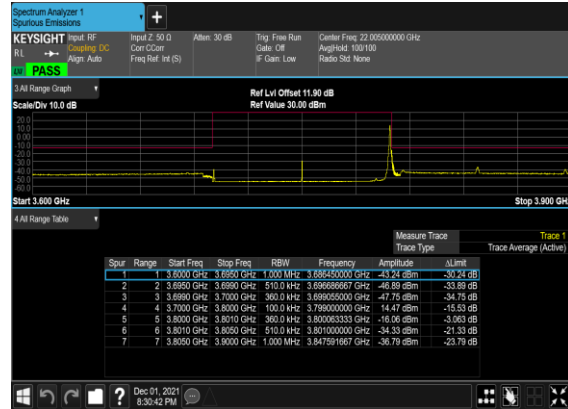

N78(60M)_DFT-s-OFDM_QPSK_Edge_1RB_Right_High_CH

N78(60M)_DFT-s-OFDM_QPSK_Outer_Full_High_CH

N78(100M)_DFT-s-OFDM_QPSK_Edge_1RB_Left_Mid_CH

N78(100M)_DFT-s-OFDM_QPSK_Edge_1RB_Right_Mid_CH

N78(100M)_DFT-s-OFDM_QPSK_Outer_Full_Mid_CH