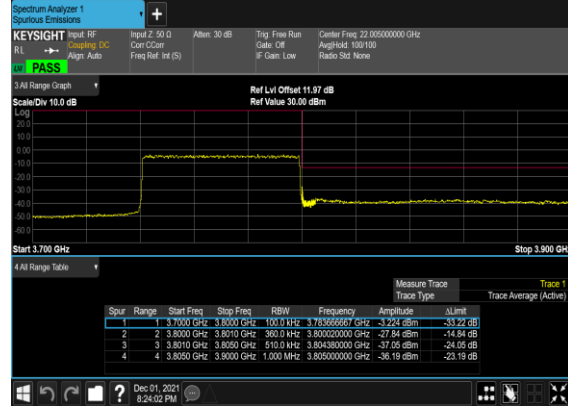

N78(60M)_DFT-s-OFDM_QPSK_Edge_1RB_Right_High_CH

N78(60M)_DFT-s-OFDM_QPSK_Outer_Full_High_CH

N78(100M)_DFT-s-OFDM_QPSK_Edge_1RB_Left_Mid_CH

N78(100M)_DFT-s-OFDM_QPSK_Edge_1RB_Right_Mid_CH

N78(100M)_DFT-s-OFDM_QPSK_Outer_Full_Mid_CH