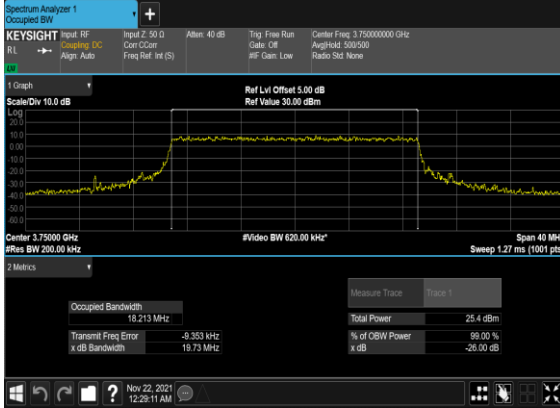

N78(20M)_CP-OFDM_QPSK_Outer_Full_Mid_CH