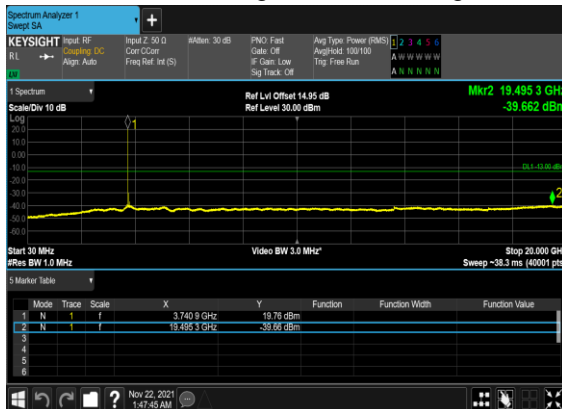

N78(60M)_CP-
OFDM_QPSK_Edge_1RB_Left_High_CH