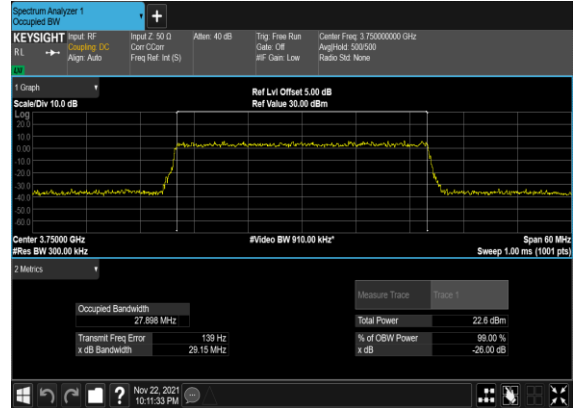

N78(30M)_CP-OFDM_256 QAM_Outer_Full_Mid_CH