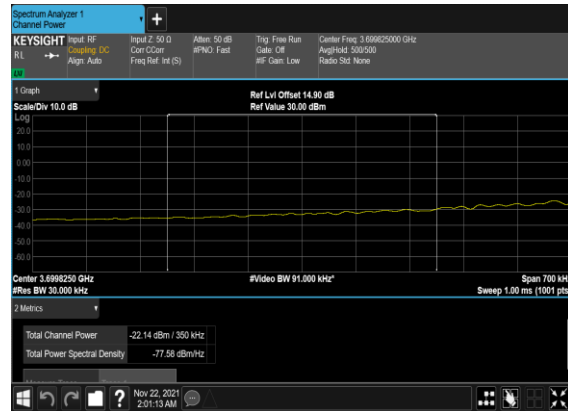

N78(60M)_CP-
OFDM_QPSK_Edge_1RB_Left_Low_CH
_CHP_PASS