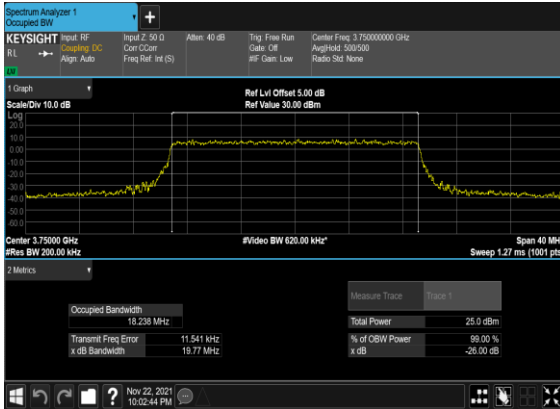

N78(20M)_CP-OFDM_64QAM_Outer_Full_Mid_CH