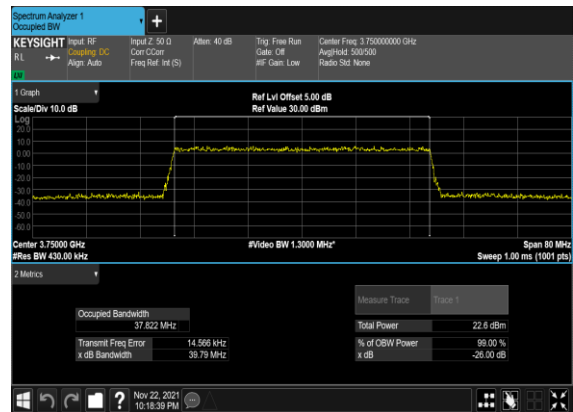

N78(40M)_CP-OFDM_256 QAM_Outer_Full_Mid_CH