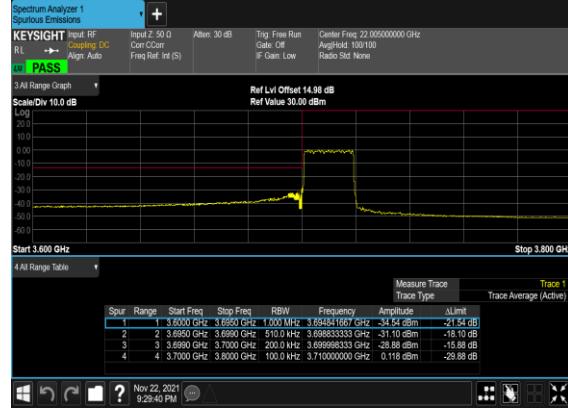

N78(60M)_CP-
OFDM_QPSK_Edge_1RB_Left_High_CH

N78(60M)_CP-
OFDM_QPSK_Edge_1RB_Left_High_CH

N78(100M)_CP- OFDM_QPSK_Edge_1RB_Left_Mid_CH

N78(100M)_CP- OFDM_QPSK_Edge_1RB_Left_Mid_CH

Conducted Band Edge

NR Band	SCS (kHz)	Bandwidth (MHz)	Arfcn	Freq (MHz)	Modulation	RB	Result	Verdict
78	30	20	647334	3710.01	CP-OFDM QPSK	1@0	see graph	PASS
78	30	20	647334	3710.01	CP-OFDM QPSK	51@0	see graph	PASS
78	30	20	652666	3789.99	CP-OFDM QPSK	1@50	see graph	PASS
78	30	20	652666	3789.99	CP-OFDM QPSK	51@0	see graph	PASS
78	30	60	648668	3730.02	CP-OFDM QPSK	1@0	see graph	PASS
78	30	60	648668	3730.02	CP-OFDM QPSK	162@0	see graph	PASS
78	30	60	651332	3769.98	CP-OFDM QPSK	1@161	see graph	PASS
78	30	60	651332	3769.98	CP-OFDM QPSK	162@0	see graph	PASS
78	30	100	650000	3750.0	CP-OFDM QPSK	1@0	see graph	PASS
78	30	100	650000	3750.0	CP-OFDM QPSK	1@272	see graph	PASS
78	30	100	650000	3750.0	CP-OFDM QPSK	273@0	see graph	PASS

N78(20M)_CP-
OFDM_QPSK_Edge_1RB_Left_Low_CH

N78(20M)_CP-
OFDM_QPSK_Outer_Full_Low_CH

N78(20M)_CP-
OFDM_QPSK_Edge_1RB_Right_High_CH

N78(20M)_CP-
OFDM_QPSK_Outer_Full_High_CH

N78(60M)_CP-
OFDM_QPSK_Edge_1RB_Left_Low_CH