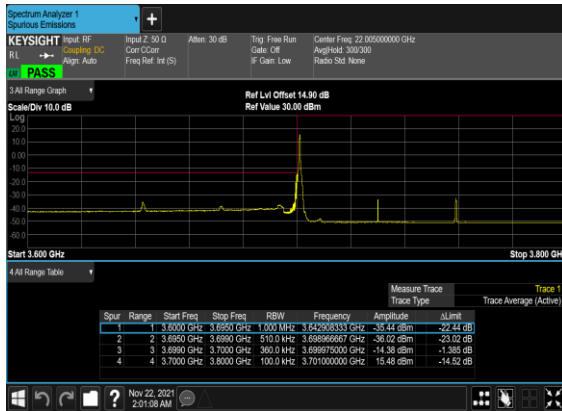

N78(20M)_CP-
OFDM_QPSK_Edge_1RB_Left_Low_CH

N78(20M)_CP-
OFDM_QPSK_Outer_Full_Low_CH

N78(20M)_CP-
OFDM_QPSK_Edge_1RB_Right_High_CH

N78(20M)_CP-
OFDM_QPSK_Outer_Full_High_CH

N78(60M)_CP-
OFDM_QPSK_Edge_1RB_Left_Low_CH