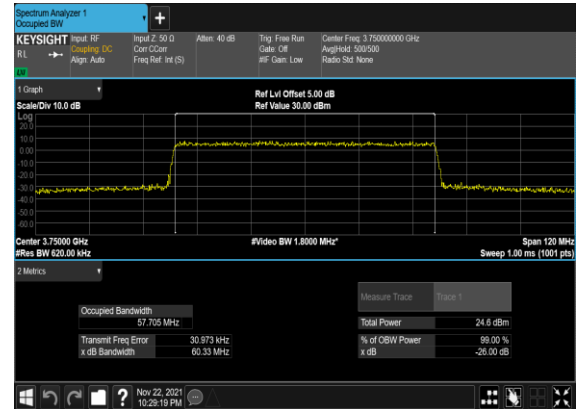

N78(60M)_CP-OFDM_256
QAM_Outer_Full_Mid_CH

N78(60M)_CP-OFDM_16QAM_Outer_Full_Mid_CH