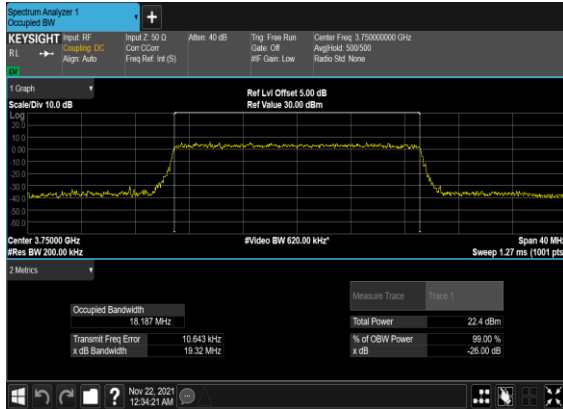

N78(20M)_CP-OFDM_256QAM_Outer_Full_Mid_CH