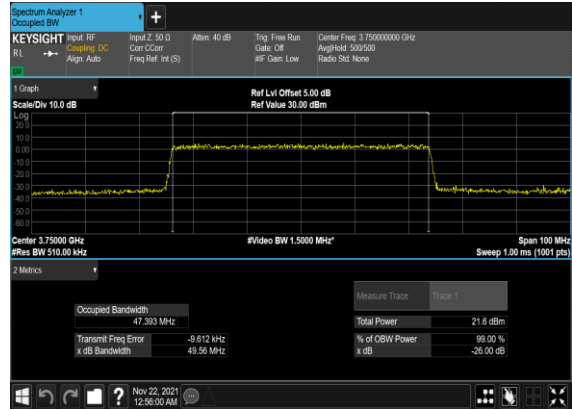

N78(40M)_CP-OFDM_256 QAM_Outer_Full_Mid_CH

N78(50M)_CP-OFDM_QPSK_Outer_Full_Mid_CH

N78(50M)_CP-OFDM_16 QAM_Outer_Full_Mid_CH

N78(50M)_CP-OFDM_64 QAM_Outer_Full_Mid_CH

N78(50M)_CP-OFDM_256 QAM_Outer_Full_Mid_CH