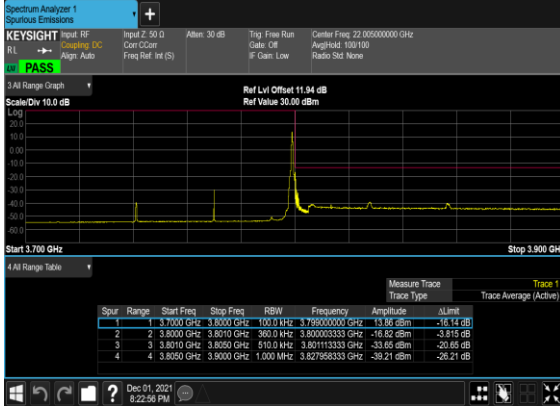

N78(60M)_DFT-s-OFDM_QPSK_Edge_1RB_Right_High_CH

N78(60M)_DFT-s-OFDM_QPSK_Outer_Full_High_CH

N78(100M)_DFT-s-OFDM_QPSK_Edge_1RB_Left_Mid_CH

N78(100M)_DFT-s-OFDM_QPSK_Edge_1RB_Right_Mid_CH

N78(100M)_DFT-s-OFDM_QPSK_Outer_Full_Mid_CH