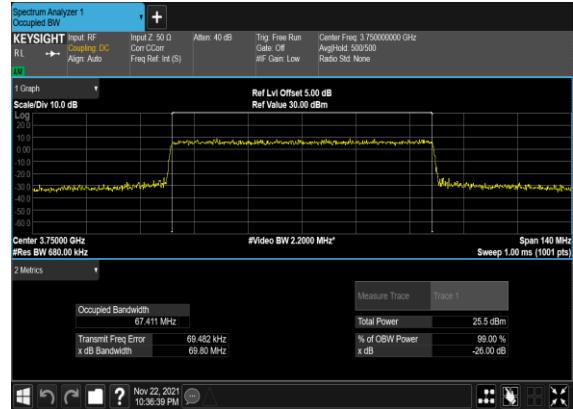

N78(70M)_CP-OFDM_16
QAM_Outer_Full_Mid_CH