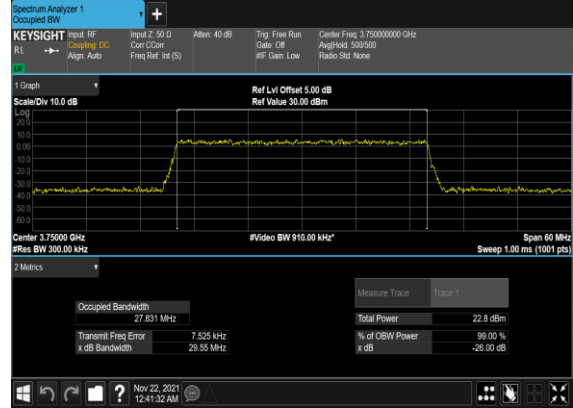

N78(30M)_CP-OFDM_256 QAM_Outer_Full_Mid_CH