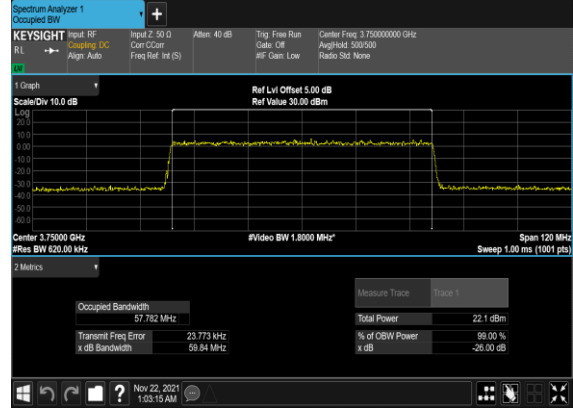

N78(60M)_CP-OFDM_QPSK_Outer_Full_Mid_CH

N78(60M)_CP-OFDM_16 QAM_Outer_Full_Mid_CH

N78(60M)_CP-OFDM_64 QAM_Outer_Full_Mid_CH

N78(60M)_CP-OFDM_256 QAM_Outer_Full_Mid_CH

N78(70M)_CP-OFDM_QPSK_Outer_Full_Mid_CH