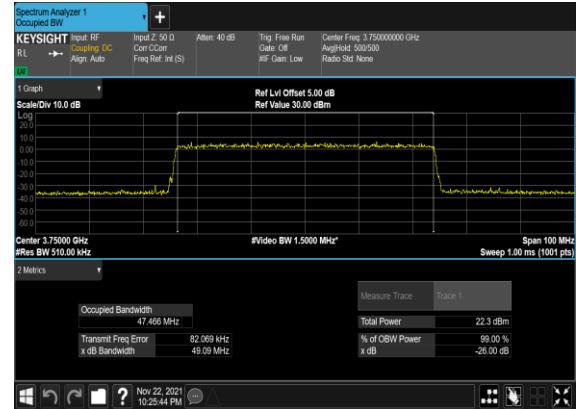

N78(40M)_CP-OFDM_256 QAM_Outer_Full_Mid_CH

N78(50M)_CP-OFDM_QPSK_Outer_Full_Mid_CH

N78(50M)_CP-OFDM_16QAM_Outer_Full_Mid_CH

N78(50M)_CP-OFDM_64QAM_Outer_Full_Mid_CH

N78(50M)_CP-OFDM_256QAM_Outer_Full_Mid_CH