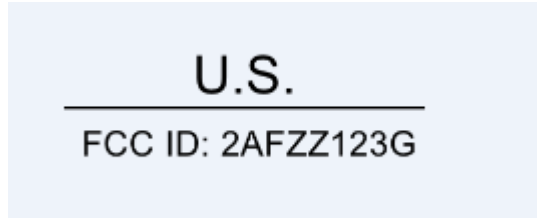

# FCC E-Label Information

A. Images of the e-label screen are provided below:

B. Access to the required information on the e-label

Users are able to access the information in no more than three steps in a device's menu.