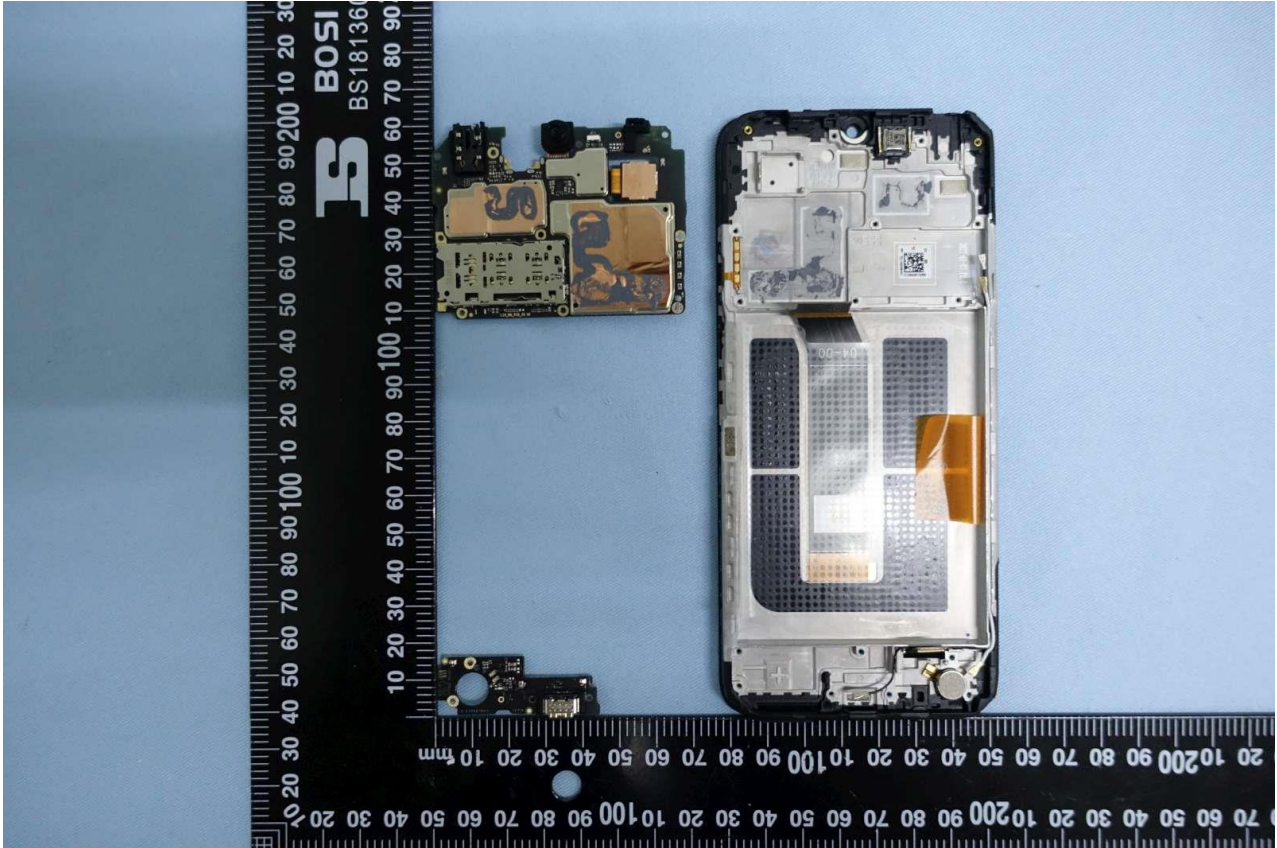

3. Internal Photograph of EUT

Brand Name: Redmi / Model Name: 22041219G

Brand Name: Redmi / Model Name: 22041219G

Brand Name: Redmi / Model Name: 22041219G

Brand Name: Redmi / Model Name: 22041219G

Brand Name: Redmi / Model Name: 22041219G

Brand Name: Redmi / Model Name: 22041219G

Brand Name: Redmi / Model Name: 22041219G

Brand Name: Redmi / Model Name: 22041219G

Brand Name: Redmi / Model Name: 22041219G

Brand Name: Redmi / Model Name: 22041219G