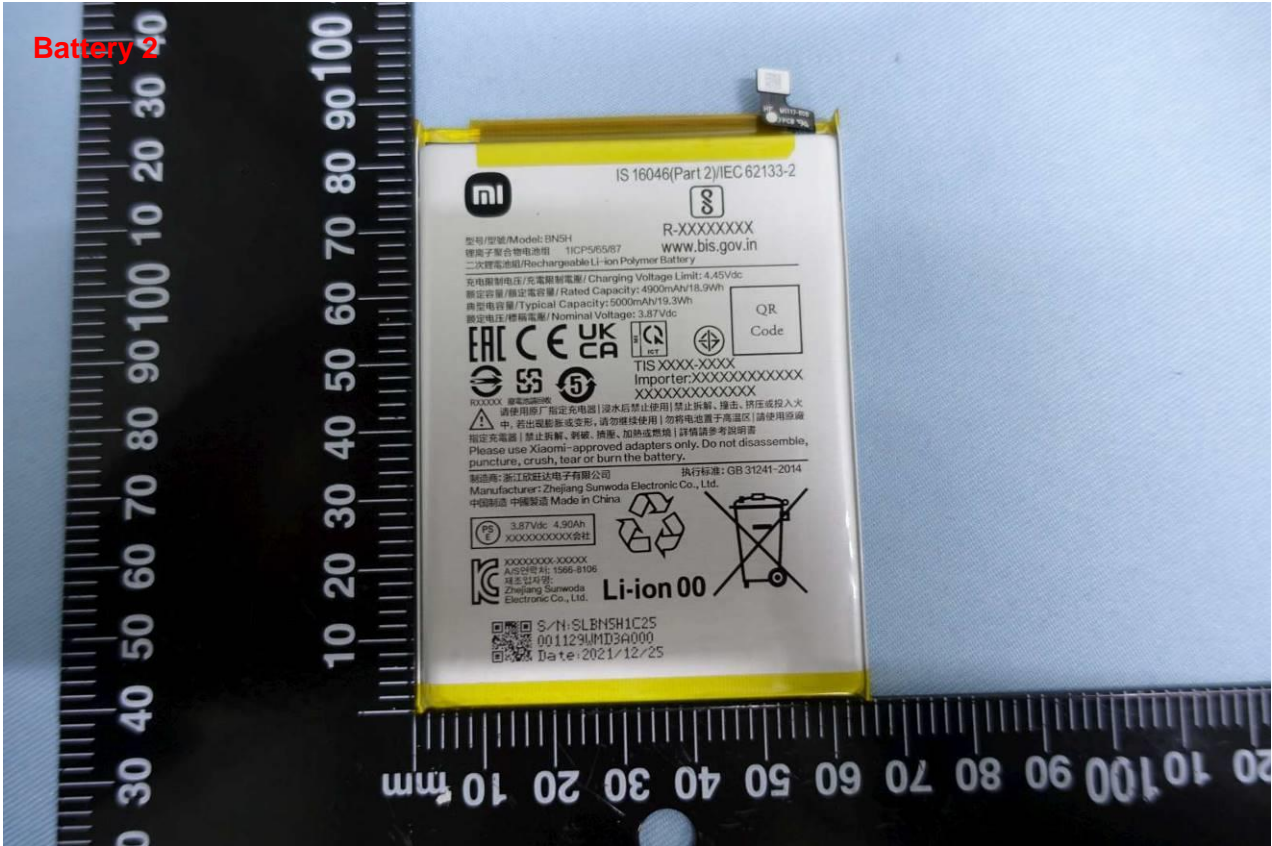

Brand Name: Redmi / Model Name: 22041219G