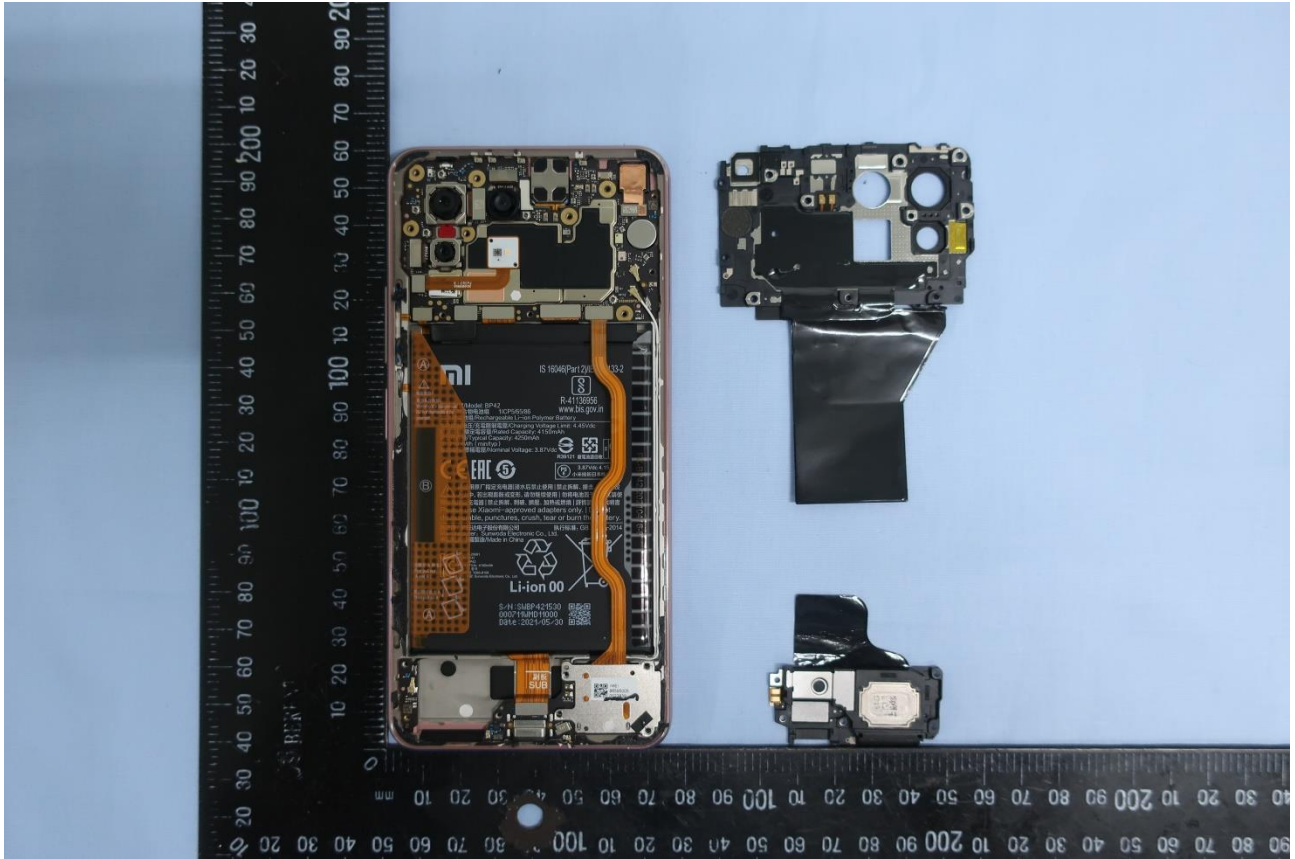

3. Internal Photograph of EUT

Brand Name: XIAOMI / Model Name: 2109119DG

Brand Name: XIAOMI / Model Name: 2109119DG

Brand Name: XIAOMI / Model Name: 2109119DG

Brand Name: XIAOMI / Model Name: 2109119DG

Brand Name: XIAOMI / Model Name: 2109119DG

Brand Name: XIAOMI / Model Name: 2109119DG

Brand Name: XIAOMI / Model Name: 2109119DG

Brand Name: XIAOMI / Model Name: 2109119DG

Brand Name: XIAOMI / Model Name: 2109119DG

Brand Name: XIAOMI / Model Name: 2109119DG