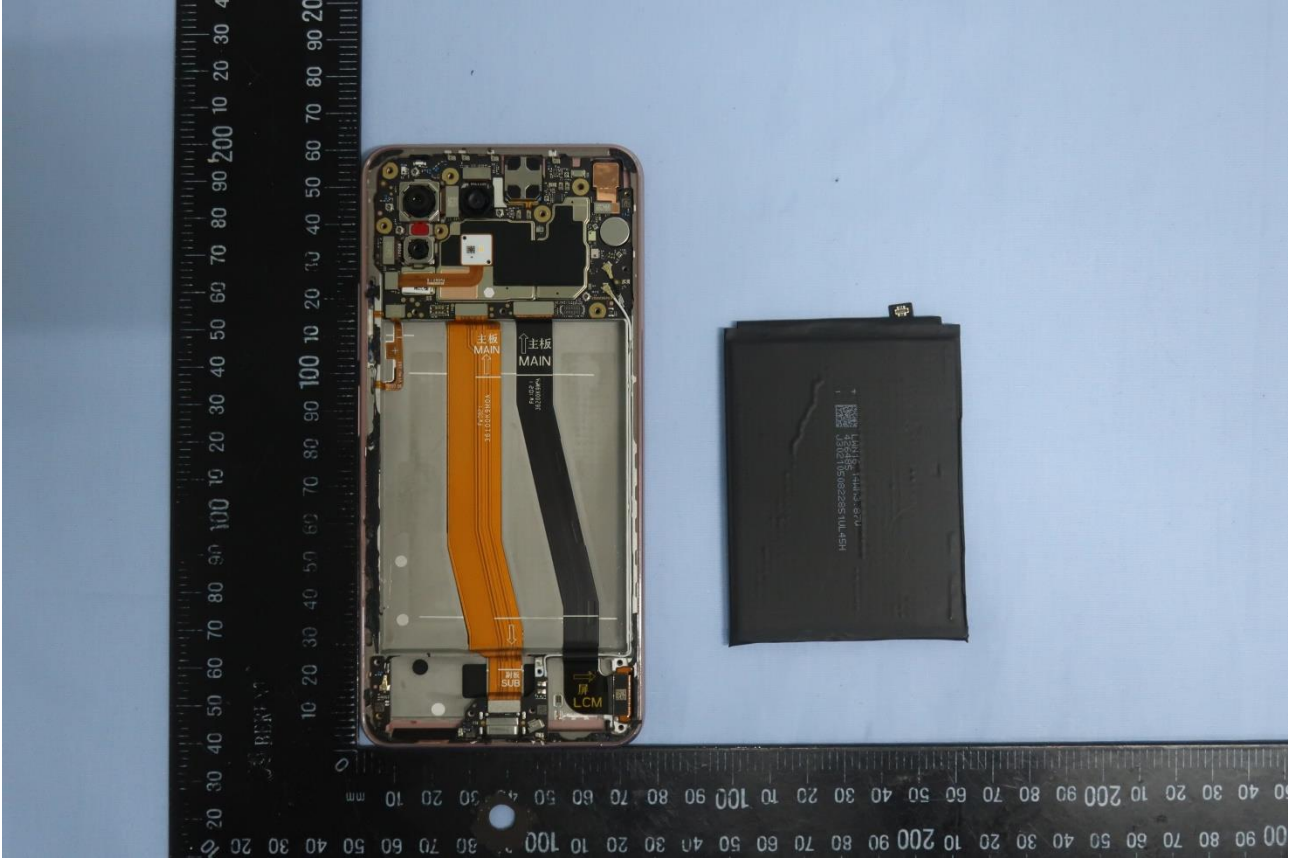

3. Internal Photograph of EUT

Brand Name: XIAOMI / Model Name: 2109119DG

Brand Name: XIAOMI / Model Name: 2109119DG

Brand Name: XIAOMI / Model Name: 2109119DG

Brand Name: XIAOMI / Model Name: 2109119DG

Brand Name: XIAOMI / Model Name: 2109119DG

Brand Name: XIAOMI / Model Name: 2109119DG

Brand Name: XIAOMI / Model Name: 2109119DG

Brand Name: XIAOMI / Model Name: 2109119DG

Brand Name: XIAOMI / Model Name: 2109119DG

Brand Name: XIAOMI / Model Name: 2109119DG