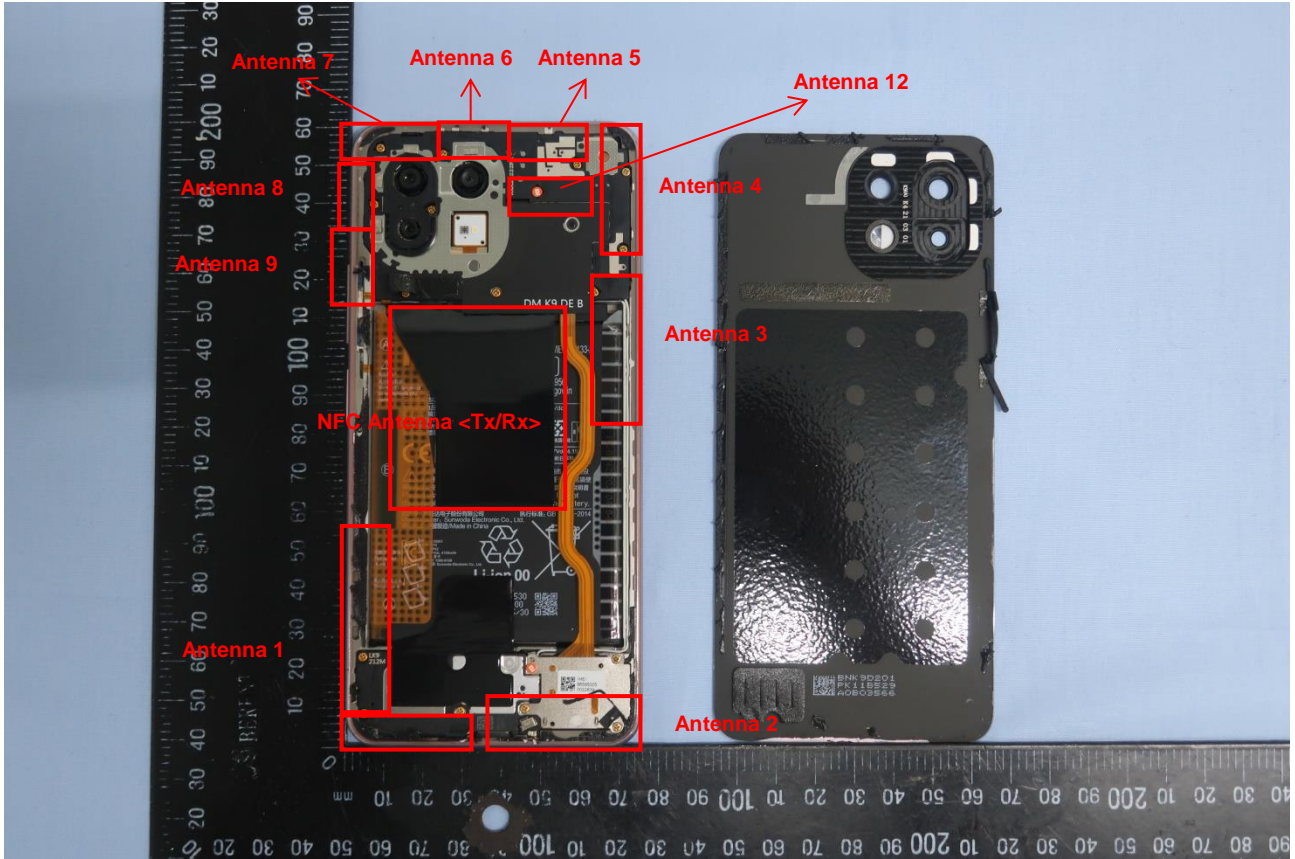

3. Internal Photograph of EUT

Brand Name: XIAOMI / Model Name: 2109119DG

Brand Name: XIAOMI / Model Name: 2109119DG

Brand Name: XIAOMI / Model Name: 2109119DG

Brand Name: XIAOMI / Model Name: 2109119DG

Brand Name: XIAOMI / Model Name: 2109119DG

Brand Name: XIAOMI / Model Name: 2109119DG

Brand Name: XIAOMI / Model Name: 2109119DG

Brand Name: XIAOMI / Model Name: 2109119DG

Brand Name: XIAOMI / Model Name: 2109119DG

Brand Name: XIAOMI / Model Name: 2109119DG