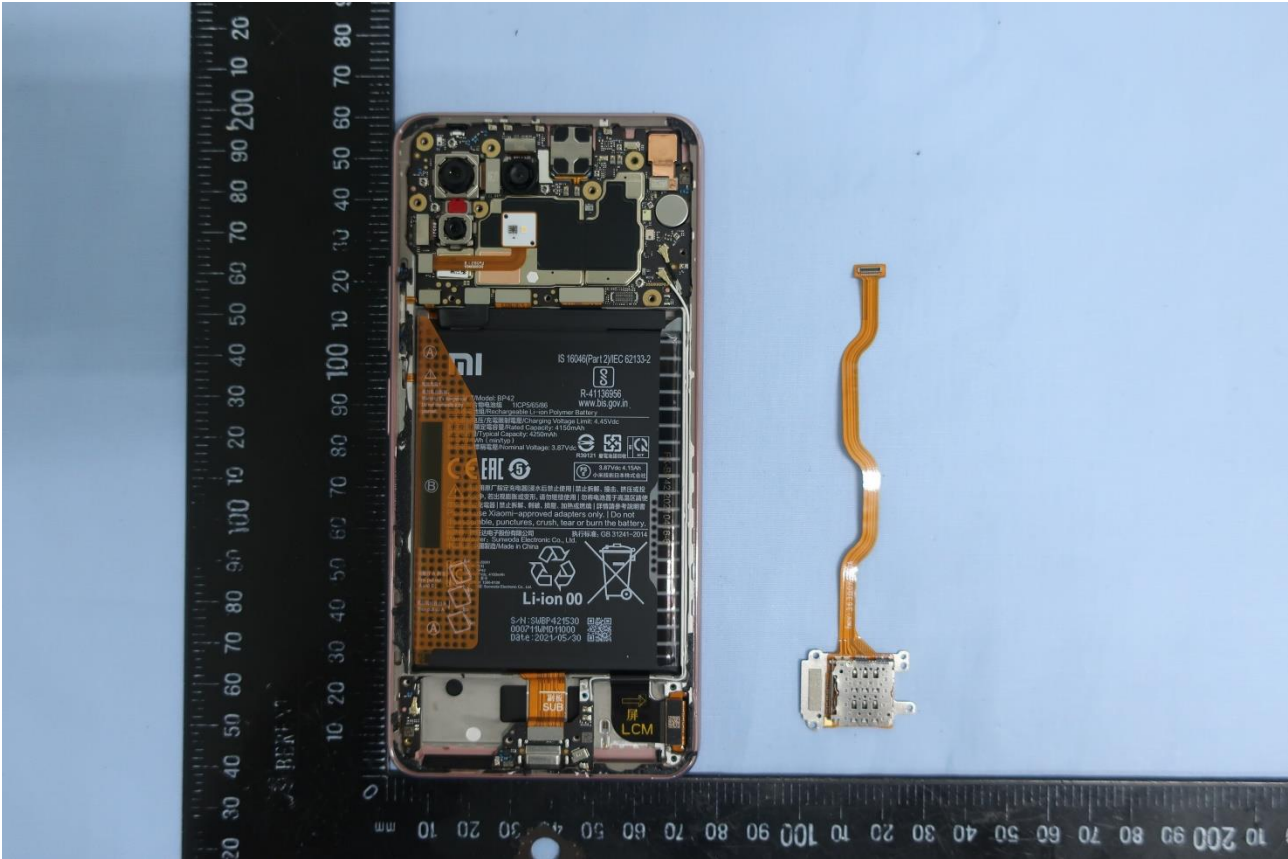

3. Internal Photograph of EUT

Brand Name: XIAOMI / Model Name: 2109119DG

Brand Name: XIAOMI / Model Name: 2109119DG

Brand Name: XIAOMI / Model Name: 2109119DG

Brand Name: XIAOMI / Model Name: 2109119DG

Brand Name: XIAOMI / Model Name: 2109119DG

Brand Name: XIAOMI / Model Name: 2109119DG

Brand Name: XIAOMI / Model Name: 2109119DG

Brand Name: XIAOMI / Model Name: 2109119DG

Brand Name: XIAOMI / Model Name: 2109119DG

Brand Name: XIAOMI / Model Name: 2109119DG