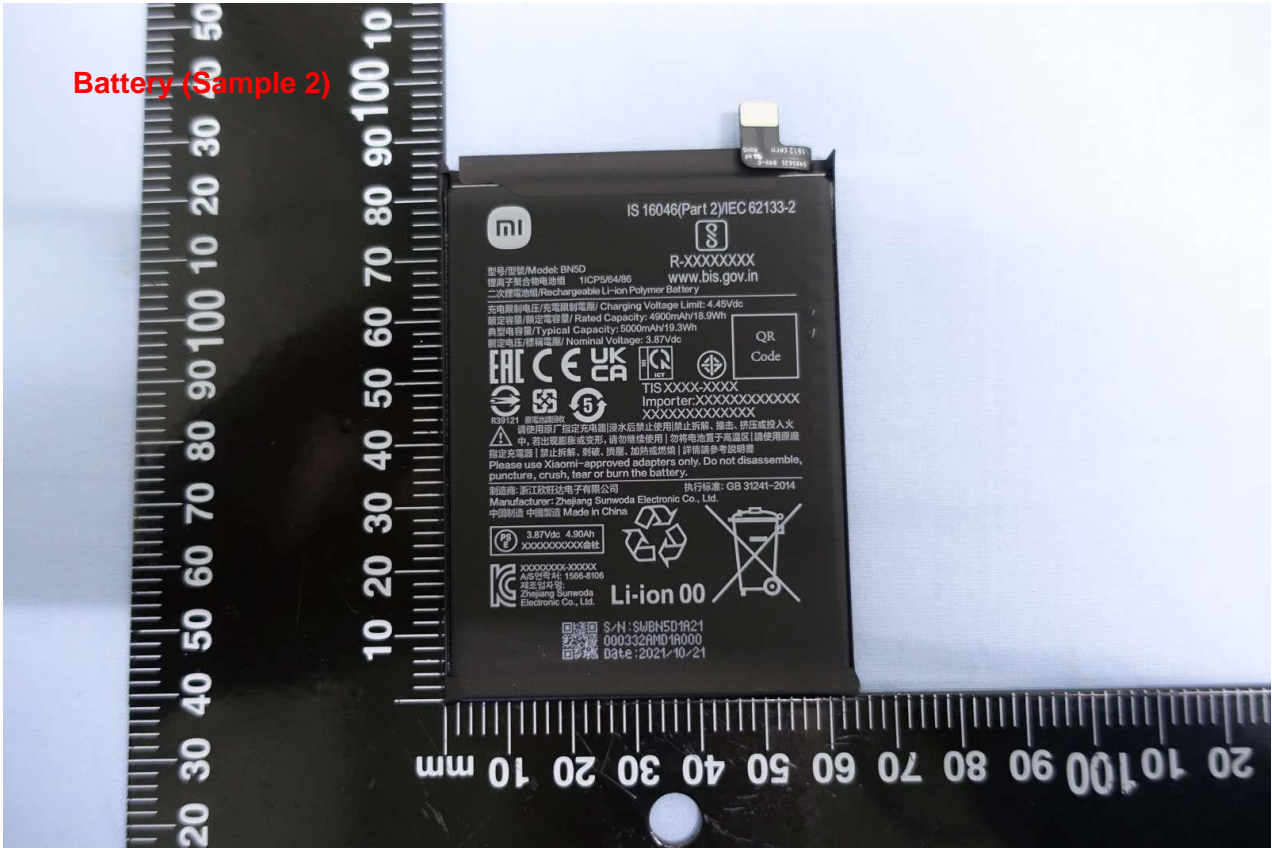

Brand Name: Redmi / Model Name: 2201117TY

Battery (Sample 2)