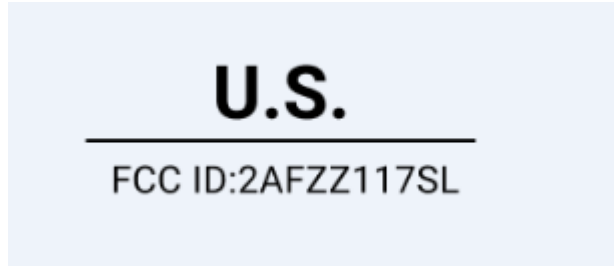

# FCC E-Label Information

A. Images of the e-label screen are provided below:

B. Access to the required information on the e-label

Users are able to access the information in no more than three steps in a device's menu.