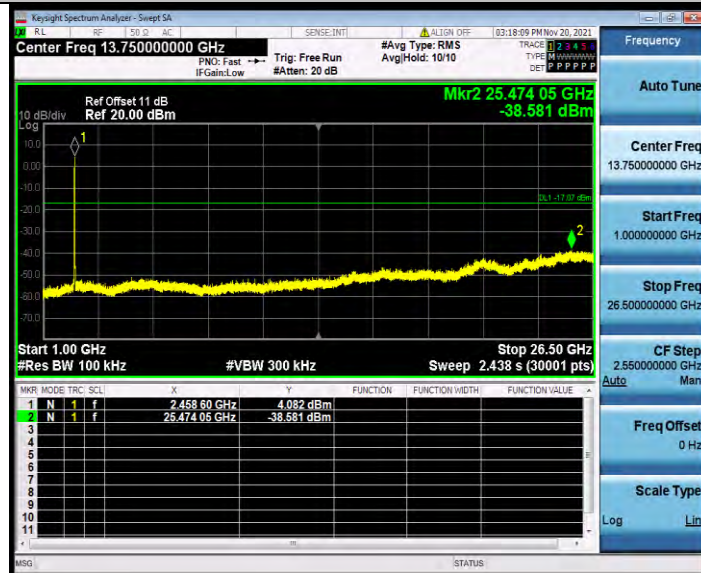

11N20SISO\_Ant1\_2412\_0~Reference

**BUREAU  
VERITAS**

**Test Report No.: W7L-P21100026RF11**

11N20SISO\_Ant1\_2412\_30~1000

11N20SISO\_Ant1\_2412\_1000~26500

**BUREAU  
VERITAS**

**Test Report No.: W7L-P21100026RF11**