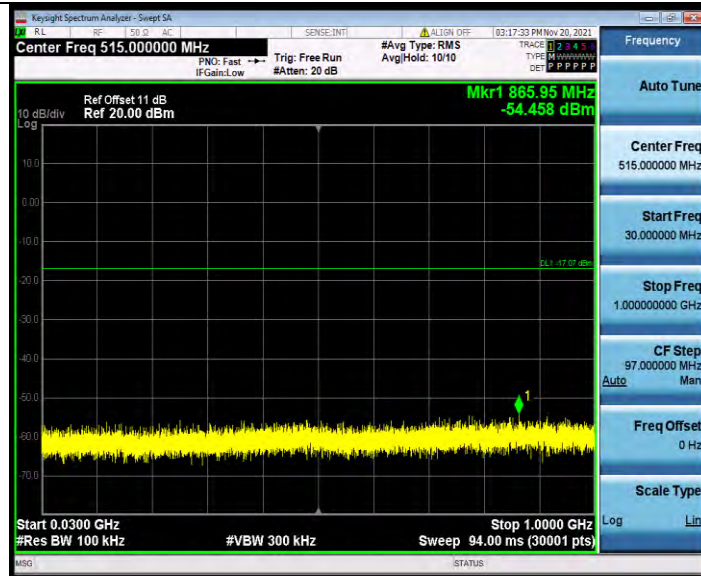

**BUREAU
VERITAS**

Test Report No.: W7L-P21100026RF11

11G_Ant1_2462_1000~26500