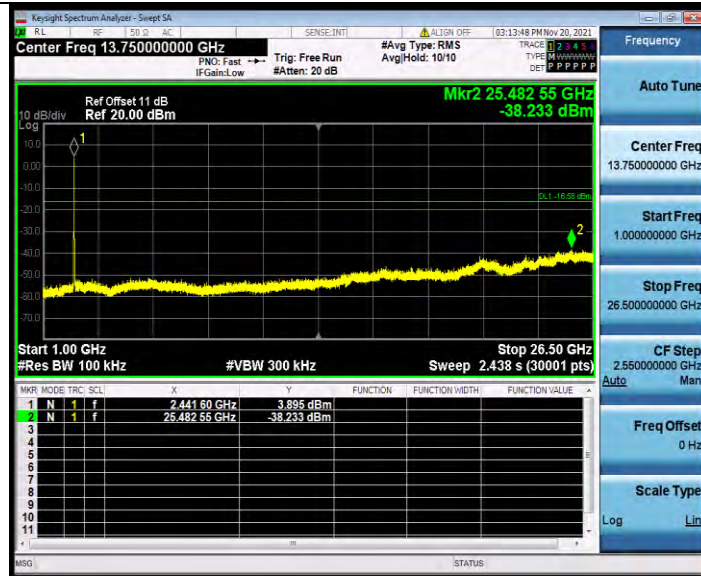

**BUREAU
VERITAS**

Test Report No.: W7L-P21100026RF11

11G_Ant1_2462_0~Reference