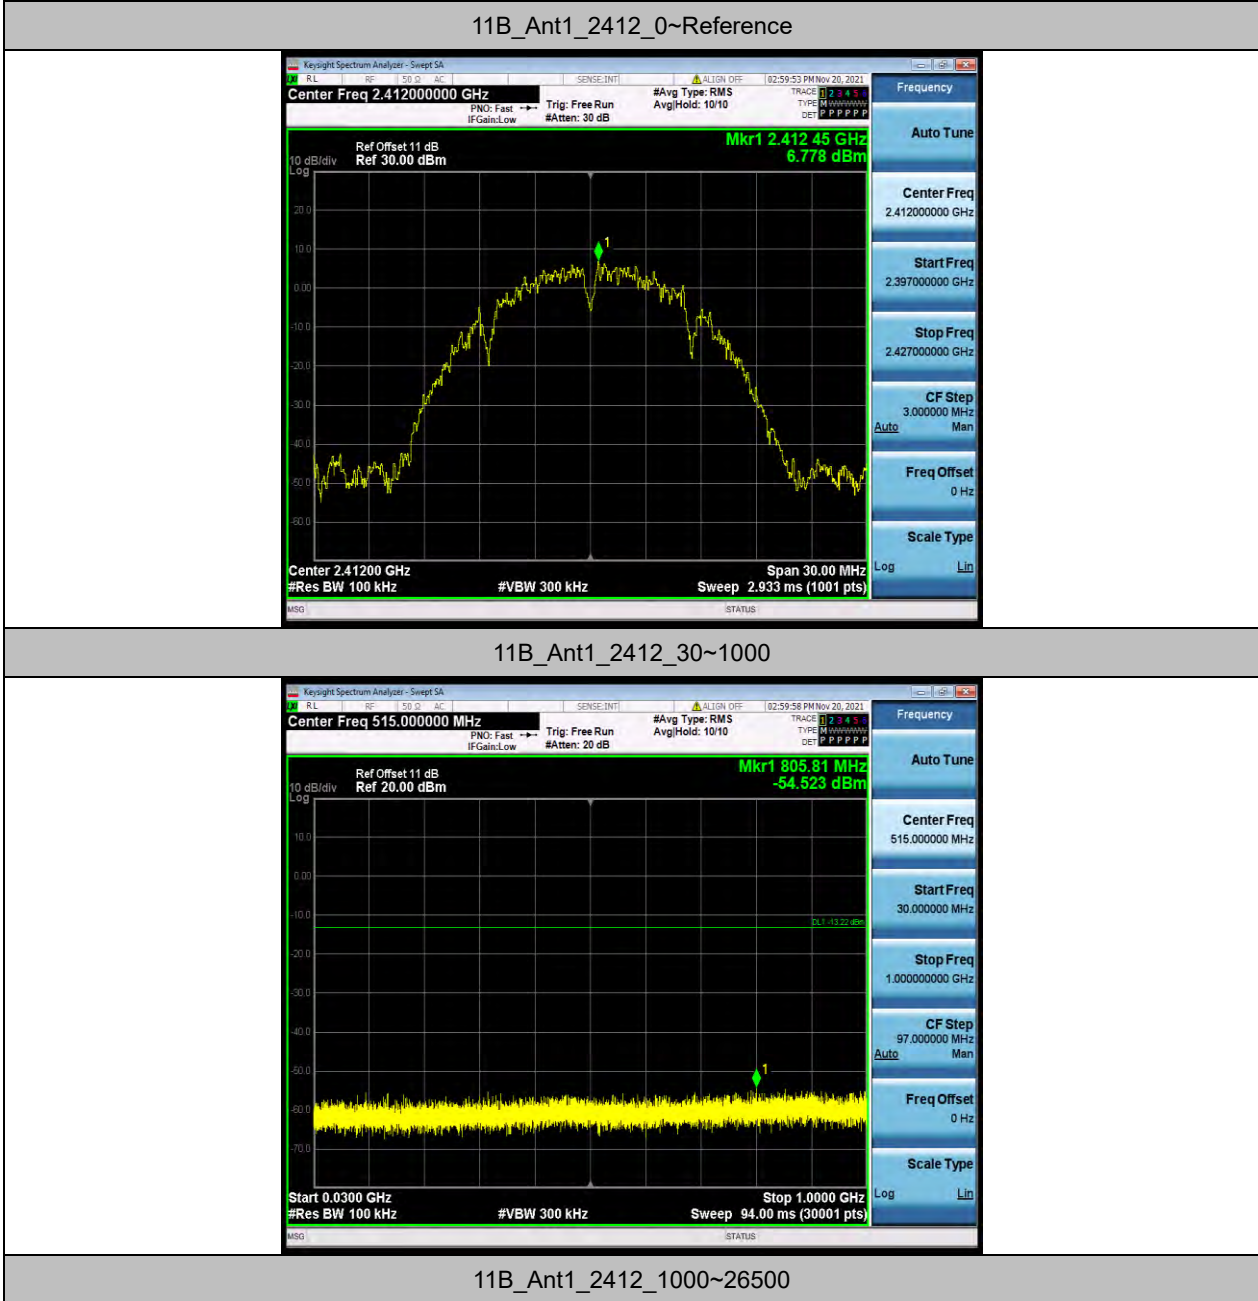

TEST GRAPHS