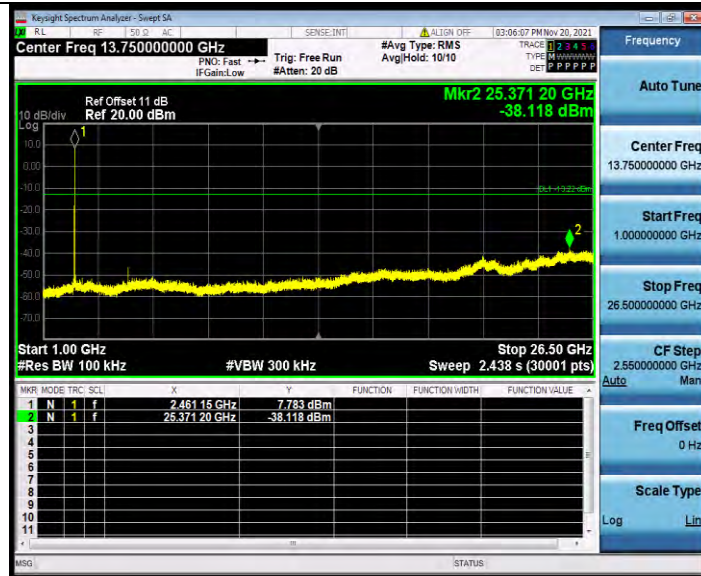

### Test Report No.: W7L-P21100026RF11

11B\_Ant1\_2462\_30~1000

11B\_Ant1\_2462\_1000~26500

BUREAU VERITAS

Test Report No.: W7L-P21100026RF11

11G\_Ant1\_2412\_0~Reference

11G\_Ant1\_2412\_30~1000

BV 7Layers Communications Technology (Shenzhen) Co. Ltd