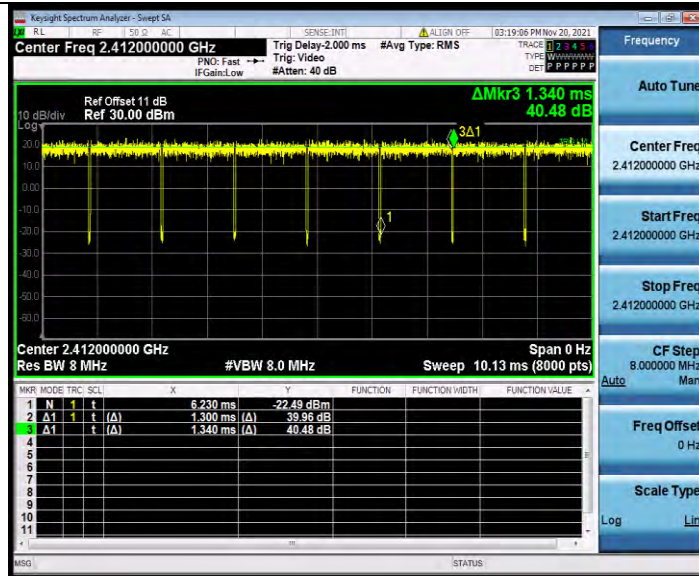

BUREAU VERITAS

Test Report No.: W7L-P21100026RF11

11N20SISO_Ant1_2437