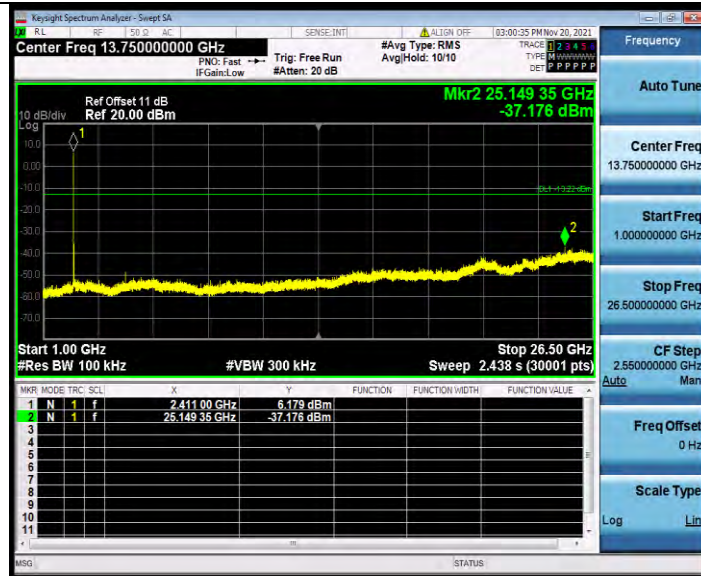

# CONDUCTED SPURIOUS EMISSION TEST RESULT

TestMode	Antenna	Channel	FreqRange [Mhz]	RefLevel [dBm]	Result [dBm]	Limit [dBm]	Verdict
11B	Ant1	2412	Reference	6.78	6.78	---	PASS
			30~1000	6.78	-54.52	≤-13.22	PASS
			1000~26500	6.78	-37.18	≤-13.22	PASS
		2437	Reference	7.97	7.97	---	PASS
			30~1000	7.97	-53.84	≤-12.03	PASS
			1000~26500	7.97	-38.28	≤-12.03	PASS
		2462	Reference	6.78	6.78	---	PASS
			30~1000	6.78	-53.26	≤-13.22	PASS
			1000~26500	6.78	-38.12	≤-13.22	PASS
11G	Ant1	2412	Reference	3.71	3.71	---	PASS
			30~1000	3.71	-54.28	≤-16.29	PASS
			1000~26500	3.71	-38.62	≤-16.29	PASS
		2437	Reference	3.43	3.43	---	PASS
			30~1000	3.43	-54.19	≤-16.58	PASS
			1000~26500	3.43	-38.23	≤-16.58	PASS
		2462	Reference	2.93	2.93	---	PASS
			30~1000	2.93	-54.46	≤-17.07	PASS
			1000~26500	2.93	-38.58	≤-17.07	PASS
11N20SISO	Ant1	2412	Reference	1.92	1.92	---	PASS
			30~1000	1.92	-54.2	≤-18.08	PASS
			1000~26500	1.92	-37.84	≤-18.08	PASS
		2437	Reference	5.05	5.05	---	PASS
			30~1000	5.05	-54.74	≤-14.95	PASS
			1000~26500	5.05	-37.79	≤-14.95	PASS
		2462	Reference	4.17	4.17	---	PASS
			30~1000	4.17	-54.53	≤-15.83	PASS
			1000~26500	4.17	-37.56	≤-15.83	PASS

**BUREAU  
VERITAS**

**Test Report No.: W7L-P21100026RF11**

# TEST GRAPHS

**BUREAU  
VERITAS**

**Test Report No.: W7L-P21100026RF11**

11B\_Ant1\_2437\_0~Reference

11B\_Ant1\_2437\_30~1000

**BUREAU  
VERITAS**

**Test Report No.: W7L-P21100026RF11**

11B\_Ant1\_2437\_1000~26500