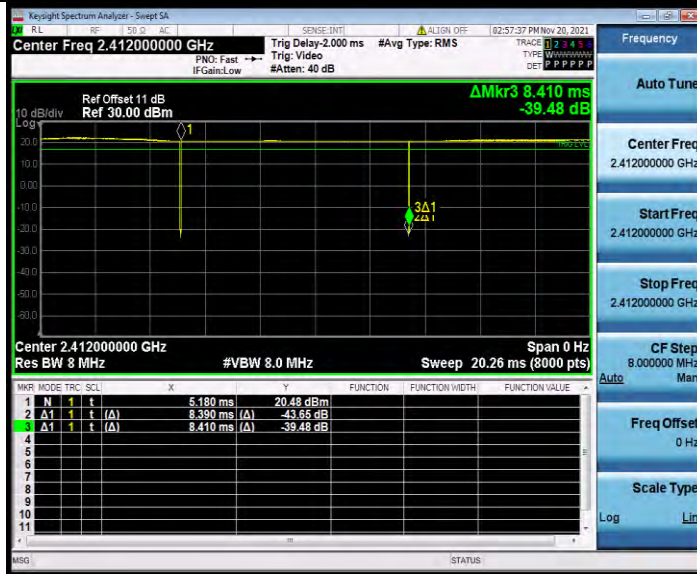

BUREAU VERITAS

Test Report No.: W7L-P21100026RF11

TEST GRAPHS

11B_Ant1_2412

11B_Ant1_2437