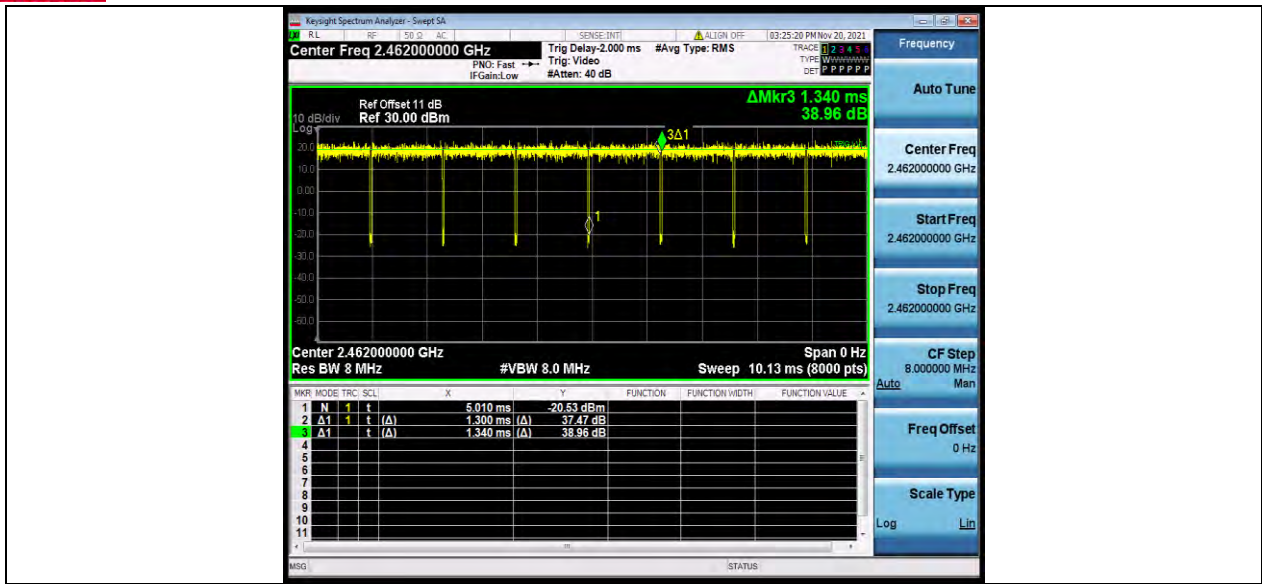

# Test Report No.: W7L-P21100026RF11

11N20SISO\_Ant1\_2437

11N20SISO\_Ant1\_2462

BUREAU VERITAS

Test Report No.: W7L-P21100026RF11

---END---