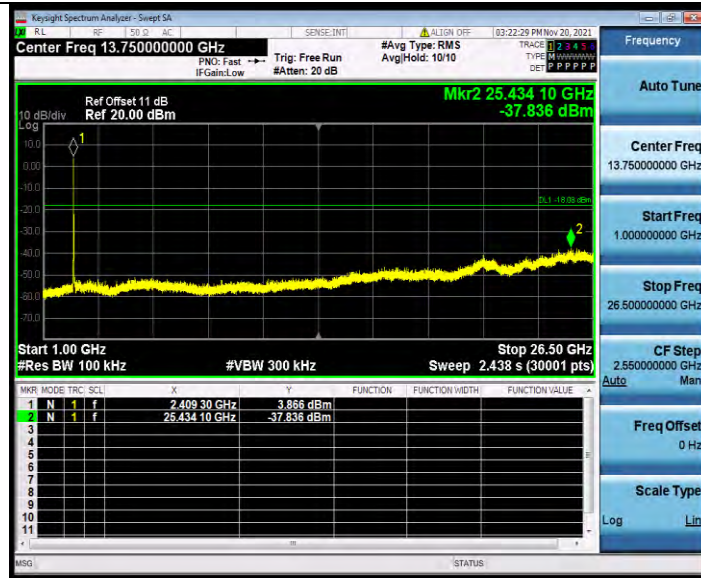

11N20SISO\_Ant1\_2412\_0~Reference

**BUREAU  
VERITAS**

**Test Report No.: W7L-P21100026RF11**

11N20SISO\_Ant1\_2412\_30~1000

11N20SISO\_Ant1\_2412\_1000~26500

**BUREAU  
VERITAS**

**Test Report No.: W7L-P21100026RF11**