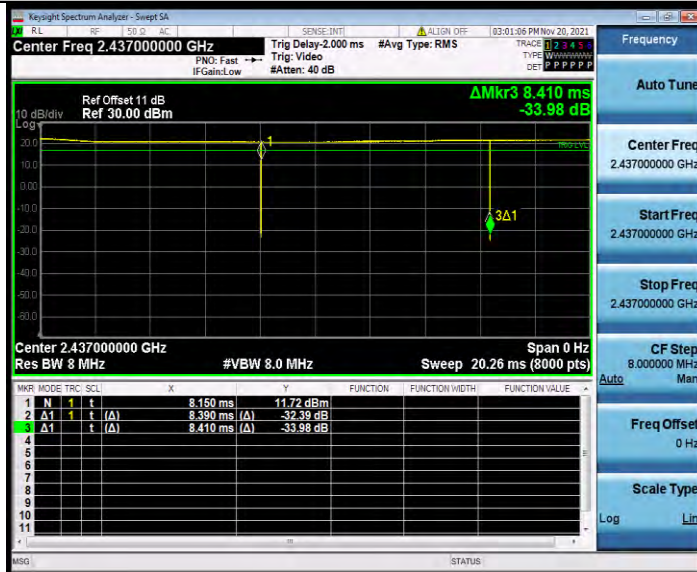

11B_Ant1_2462