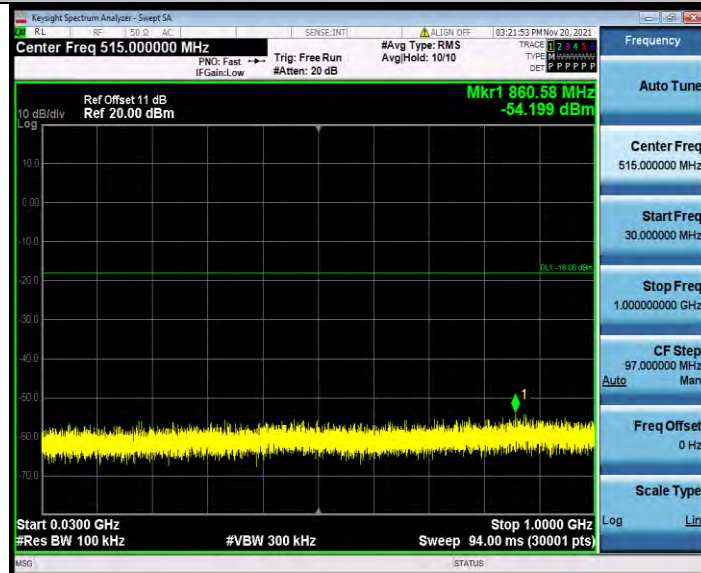

11N20SISO\_Ant1\_2412\_0~Reference

**BUREAU  
VERITAS**

**Test Report No.: W7L-P21100026RF11**

11N20SISO\_Ant1\_2412\_30~1000

11N20SISO\_Ant1\_2412\_1000~26500

**BUREAU  
VERITAS**

**Test Report No.: W7L-P21100026RF11**