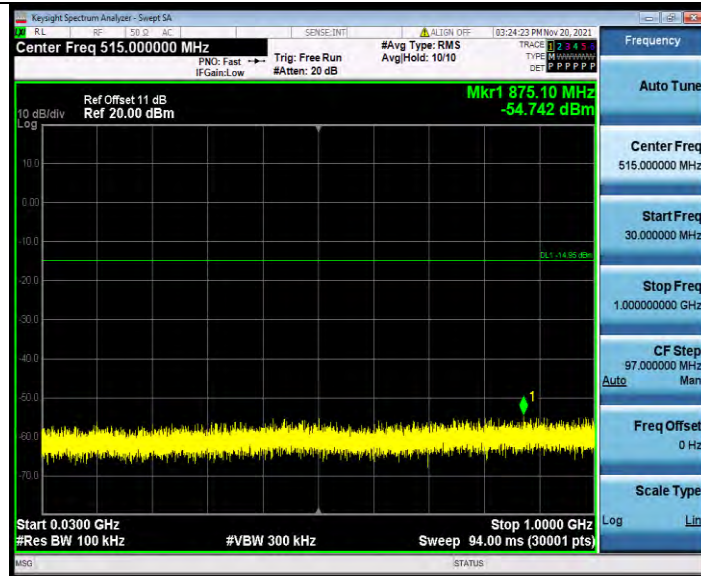

BUREAU VERITAS

Test Report No.: W7L-P21100026RF11

11N20SISO_Ant1_2437_1000~26500