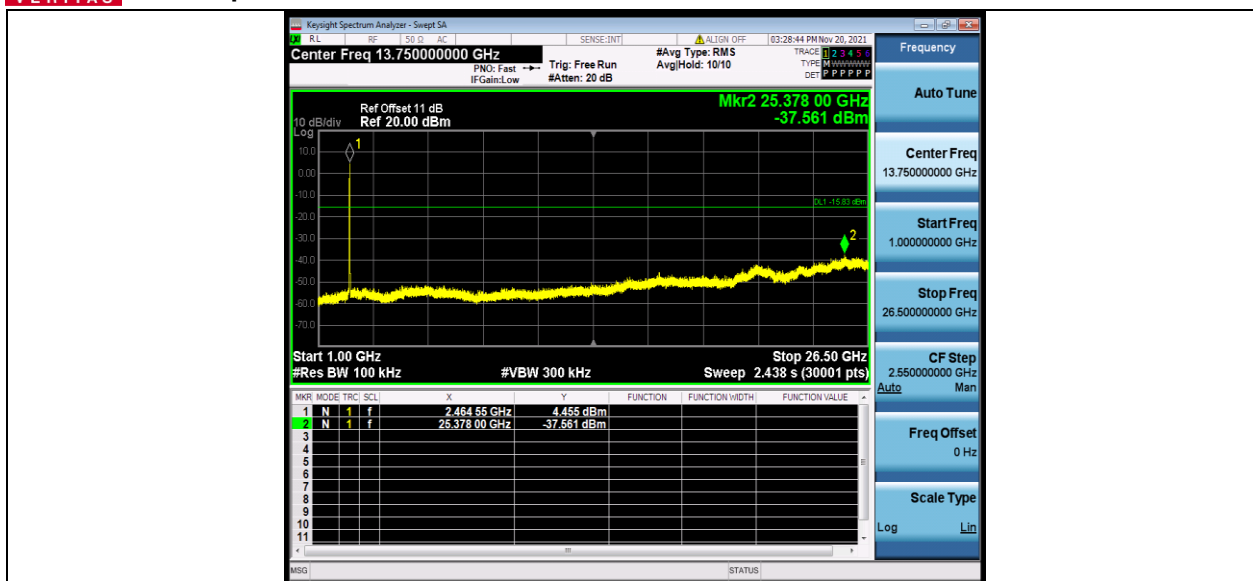

DUTY CYCLE TEST RESULT

TestMode	Antenna	Channel	Transmission Duration [ms]	Transmission Period [ms]	Duty Cycle [%]	Limit	Verdict
11B	Ant1	2412	30.00	30.00	100.00	---	PASS
		2437	30.00	30.00	100.00	---	PASS
		2462	30.00	30.00	100.00	---	PASS
11G	Ant1	2412	1.39	1.43	97.20	---	PASS
		2437	1.39	1.43	97.20	---	PASS
		2462	1.39	1.43	97.20	---	PASS
11N20SISO	Ant1	2412	1.30	1.34	97.01	---	PASS
		2437	1.30	1.34	97.01	---	PASS
		2462	1.30	1.34	97.01	---	PASS