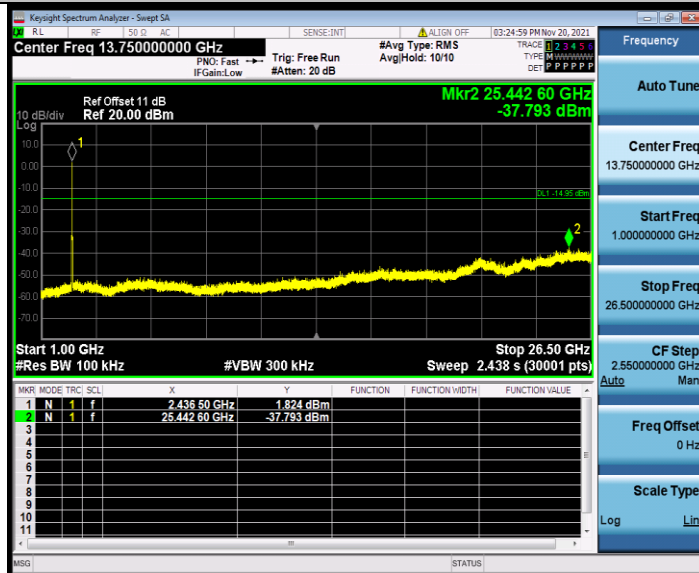

11N20SISO\_Ant1\_2462\_0~Reference

**BUREAU  
VERITAS**

**Test Report No.: W7L-P21100027RF12**

11N20SISO\_Ant1\_2462\_30~1000

11N20SISO\_Ant1\_2462\_1000~26500

BV 7Layers Communications Technology  
(Shenzhen) Co. Ltd