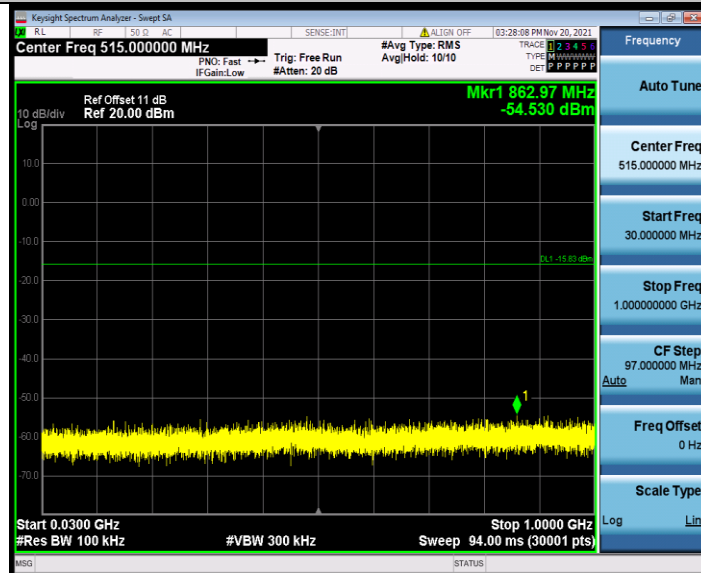

11N20SISO\_Ant1\_2462\_0~Reference

**BUREAU  
VERITAS**

**Test Report No.: W7L-P21100027RF12**

11N20SISO\_Ant1\_2462\_30~1000

11N20SISO\_Ant1\_2462\_1000~26500

BV 7Layers Communications Technology  
(Shenzhen) Co. Ltd