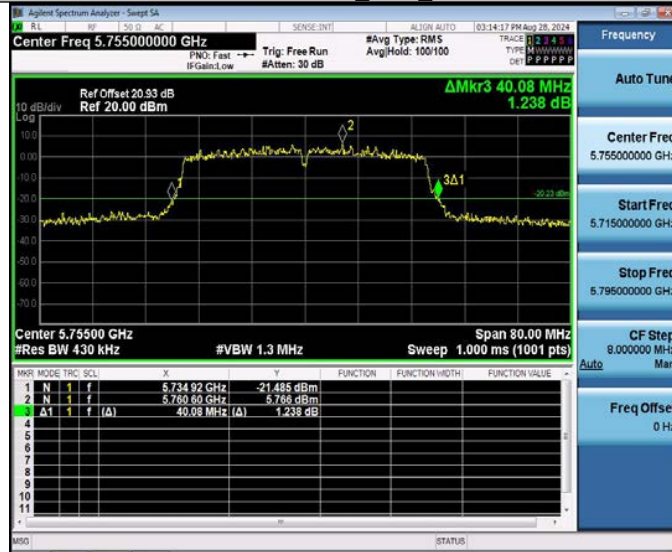

11AC40MIMO Ant2 5755