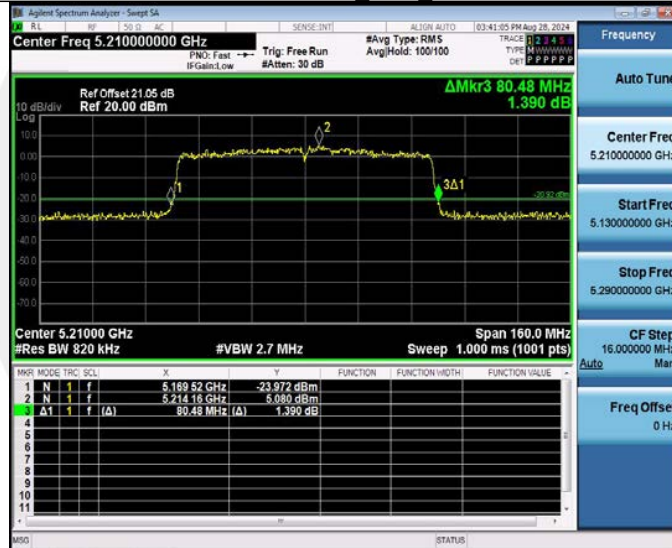

11AC80MIMO Ant2 5210