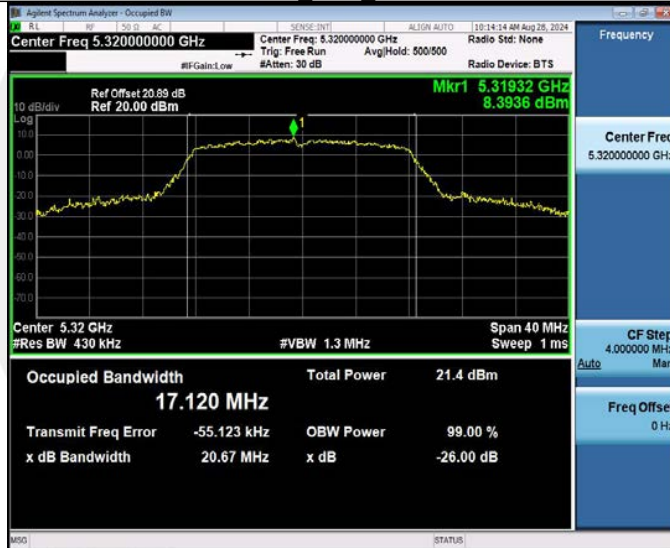

11A_Ant1_5320