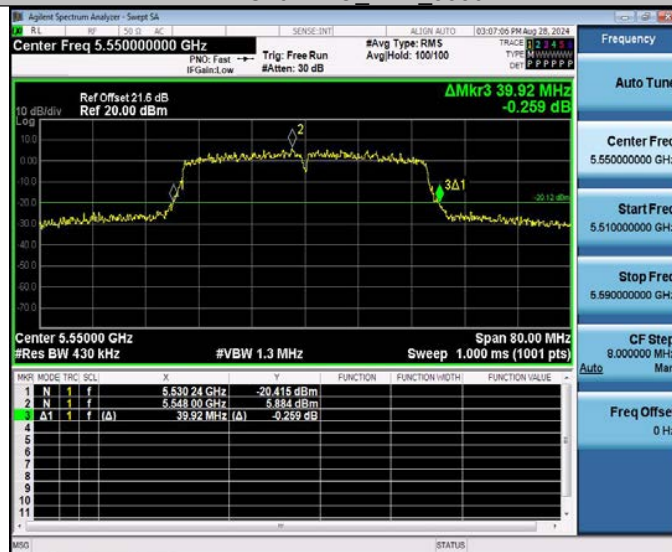

11AC40MIMO Ant2 5550