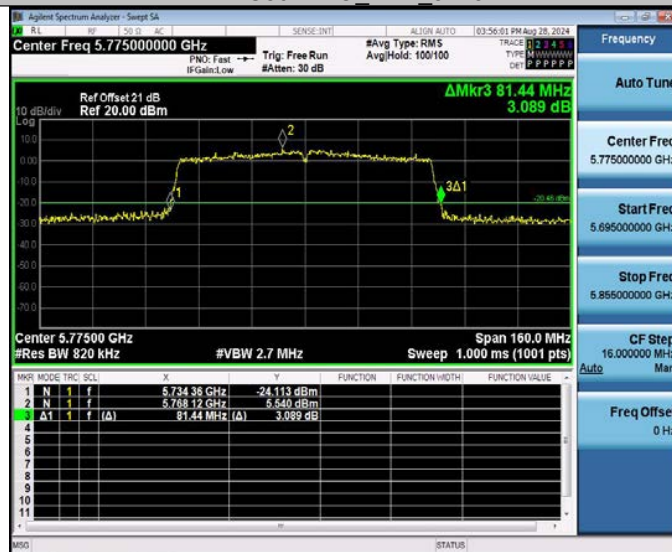

Occupied channel bandwidth

TestMode	Antenna	Frequency [MHz]	OCB [MHz]	FL[MHz]	FH[MHz]	Limit[MHz]	Verdict
11A	Ant1	5180	17.527	5171.2586	5188.7856	---	---
	Ant2	5180	17.327	5171.3392	5188.6662	---	---
	Ant1	5200	17.371	5191.2713	5208.6423	---	---
	Ant2	5200	17.296	5191.2947	5208.5907	---	---
	Ant1	5240	17.226	5231.3604	5248.5864	---	---
	Ant2	5240	17.141	5231.3936	5248.5346	---	---
	Ant1	5260	17.259	5251.3477	5268.6067	---	---
	Ant2	5260	17.045	5251.4176	5268.4626	---	---
	Ant1	5280	17.190	5271.3863	5288.5763	---	---
	Ant2	5280	17.077	5271.4186	5288.4956	---	---
	Ant1	5320	17.120	5311.3849	5328.5049	---	---
	Ant2	5320	17.066	5311.4030	5328.4690	---	---
	Ant1	5500	17.145	5491.3636	5508.5086	---	---
	Ant2	5500	17.127	5491.3576	5508.4846	---	---
	Ant1	5580	17.027	5571.4324	5588.4594	---	---
	Ant2	5580	17.058	5571.4018	5588.4598	---	---
	Ant1	5700	17.008	5691.4477	5708.4557	---	---
	Ant2	5700	17.019	5691.3952	5708.4142	---	---
	Ant1	5745	16.966	5736.4221	5753.3881	---	---
	Ant2	5745	16.999	5736.4342	5753.4332	---	---
	Ant1	5785	16.983	5776.4429	5793.4259	---	---
	Ant2	5785	16.926	5776.4404	5793.3664	---	---
	Ant1	5825	17.017	5816.4561	5833.4731	---	---
	Ant2	5825	17.003	5816.4636	5833.4666	---	---
11N20MIMO	Ant1	5180	18.016	5170.9778	5188.9938	---	---
	Ant2	5180	17.866	5171.0371	5188.9031	---	---
	Ant1	5200	18.213	5190.9075	5209.1205	---	---
	Ant2	5200	17.830	5191.0261	5208.8561	---	---
	Ant1	5240	18.107	5230.9386	5249.0456	---	---
	Ant2	5240	17.757	5231.0794	5248.8364	---	---
	Ant1	5260	18.078	5250.9646	5269.0426	---	---
	Ant2	5260	17.738	5251.0988	5268.8368	---	---
	Ant1	5280	18.013	5270.9928	5289.0058	---	---
	Ant2	5280	17.710	5271.1118	5288.8218	---	---
	Ant1	5320	18.006	5310.9884	5328.9944	---	---
	Ant2	5320	17.675	5311.1248	5328.7998	---	---
	Ant1	5500	17.999	5490.9802	5508.9792	---	---
	Ant2	5500	17.748	5491.0666	5508.8146	---	---
	Ant1	5580	17.932	5571.0152	5588.9472	---	---
	Ant2	5580	17.700	5571.1091	5588.8091	---	---
	Ant1	5700	17.871	5691.0438	5708.9148	---	---
	Ant2	5700	17.668	5691.1202	5708.7882	---	---
	Ant1	5745	17.881	5736.0429	5753.9239	---	---
	Ant2	5745	17.633	5736.1473	5753.7803	---	---
	Ant1	5785	17.883	5776.0056	5793.8886	---	---
	Ant2	5785	17.684	5776.1083	5793.7923	---	---
	Ant1	5825	17.858	5816.0703	5833.9283	---	---
	Ant2	5825	17.673	5816.1293	5833.8023	---	---
11N40MIMO	Ant1	5190	36.697	5171.6776	5208.3746	---	---
	Ant2	5190	36.580	5171.7421	5208.3221	---	---
	Ant1	5230	36.452	5211.7513	5248.2033	---	---
	Ant2	5230	36.449	5211.8061	5248.2551	---	---