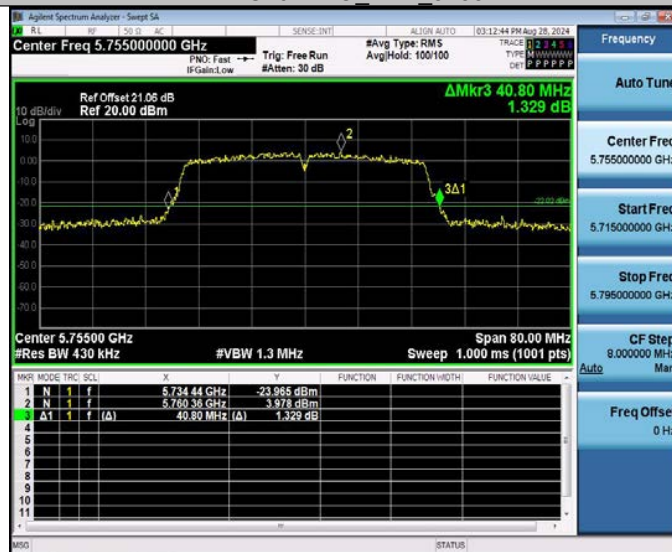

11AC40MIMO Ant1 5755