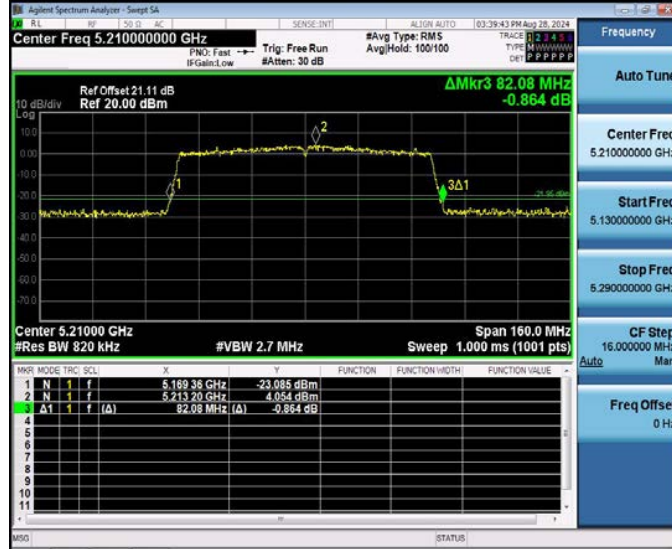

11AC80MIMO Ant1 5210