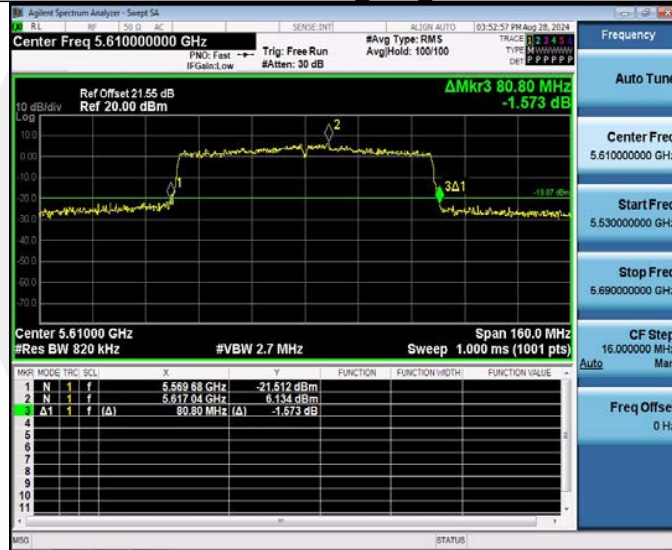

11AC80MIMO Ant2 5610