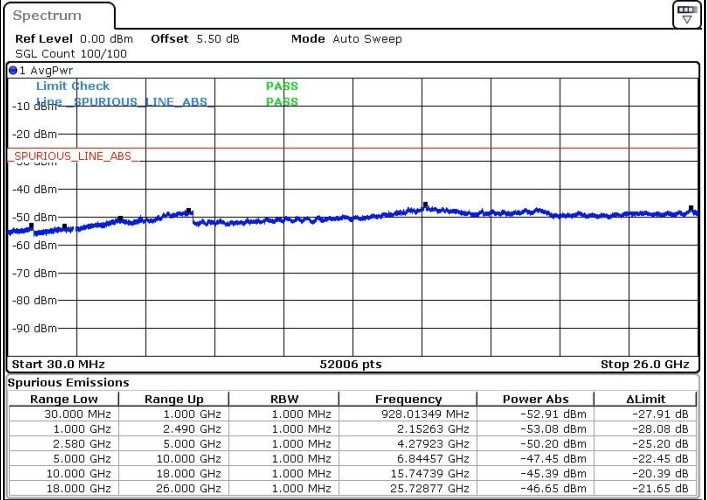

Middle Channel / 64QAM

Date: 7 JUN 2019 18:59:57

LTE Band 7 / 15MHz+10MHz

Highest Channel / QPSK

Highest Channel / 16QAM

Date: 7 JUN 2019 19:05:49

Date: 7 JUN 2019 19:04:29

Highest Channel / 64QAM

Date: 7 JUN 2019 19:01:59

LTE Band 7 / 15MHz+15MHz

Lowest Channel / QPSK

Lowest Channel / 16QAM

Date: 7 JUN 2019 13:43:22

Date: 7 JUN 2019 13:41:29

Lowest Channel / 64QAM

Date: 7 JUN 2019 13:40:02

Highest Channel / QPSK

Highest Channel / 16QAM

Date: 7 JUN 2019 14:16:03

Date: 7 JUN 2019 14:14:38

Highest Channel / 64QAM

Date: 7 JUN 2019 14:12:13

LTE Band 7 / 15MHz+20MHz

Lowest Channel / QPSK