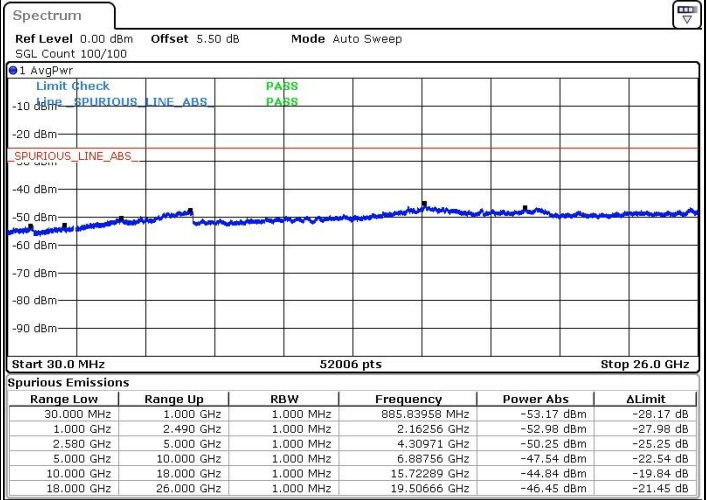

Highest Channel / QPSK

Highest Channel / 16QAM

Date: 7 JUN 2019 14:16:03

Date: 7 JUN 2019 14:14:38

Highest Channel / 64QAM

Date: 7 JUN 2019 14:12:13

LTE Band 7 / 15MHz+20MHz

Lowest Channel / QPSK

Lowest Channel / 16QAM

Date: 7 JUN 2019 14:34:12

Date: 7 JUN 2019 14:35:38

Lowest Channel / 64QAM

Date: 7 JUN 2019 14:37:37

LTE Band 7 / 15MHz+20MHz

Middle Channel / QPSK

Middle Channel / 16QAM

Date: 7 JUN 2019 14:44:49

Date: 7 JUN 2019 14:43:11

Middle Channel / 64QAM

Date: 7 JUN 2019 14:42:02

LTE Band 7 / 15MHz+20MHz

Highest Channel / QPSK

Highest Channel / 16QAM

Date: 7 JUN 2019 15:03:50