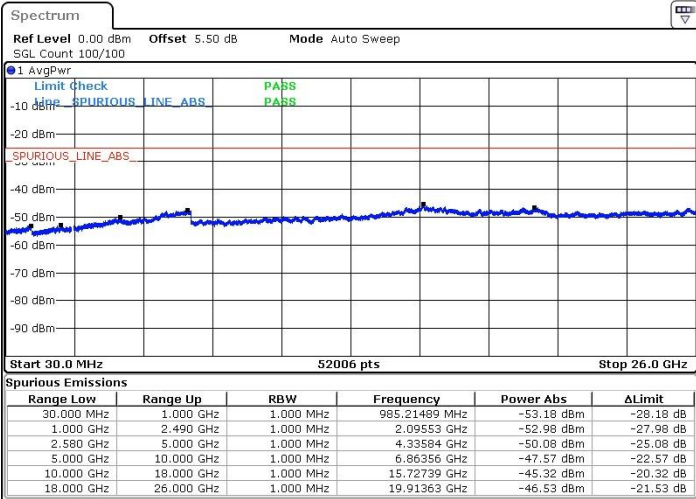

Date: 7 JUN 2019 18:48:43

Lowest Channel / 64QAM

Date: 7 JUN 2019 18:50:05

LTE Band 7 / 15MHz+10MHz

Middle Channel / QPSK

Middle Channel / 16QAM

Date: 7 JUN 2019 18:57:24

Date: 7 JUN 2019 18:58:31

Middle Channel / 64QAM

Date: 7 JUN 2019 18:59:57

LTE Band 7 / 15MHz+10MHz

Highest Channel / QPSK

Highest Channel / 16QAM

Date: 7 JUN 2019 19:05:49

Date: 7 JUN 2019 19:04:29

Highest Channel / 64QAM

Date: 7 JUN 2019 19:01:59

LTE Band 7 / 15MHz+15MHz

Lowest Channel / QPSK

Lowest Channel / 16QAM

Date: 7 JUN 2019 13:43:22

Date: 7 JUN 2019 13:41:29

Lowest Channel / 64QAM

Date: 7 JUN 2019 13:40:02