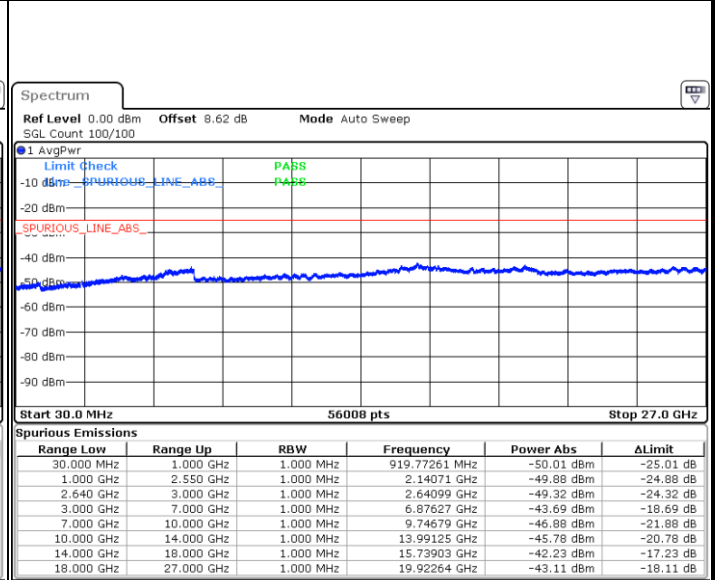

Lowest Channel / 16QAM

Date: 6 JUN 2019 06:19:17

LTE Band 38 / 20MHz

Middle Channel / QPSK

Middle Channel / 16QAM

Date: 6 JUN 2019 06:20:12

Date: 6 JUN 2019 06:21:07

Highest Channel / QPSK

Highest Channel / 16QAM

Date: 6 JUN 2019 06:22:02

Date: 6 JUN 2019 06:22:57

LTE Band 38 / 5MHz

Lowest Channel / 64QAM

Date: 6 JUN 2019 06:23:52

Middle Channel / 64QAM

Date: 6 JUN 2019 06:24:47

Highest Channel / 64QAM

Date: 6 JUN 2019 06:25:41

LTE Band 38 / 10MHz

Lowest Channel / 64QAM

Date: 6 JUN 2019 06:26:36

Middle Channel / 64QAM

Date: 6 JUN 2019 06:27:31

Highest Channel / 64QAM