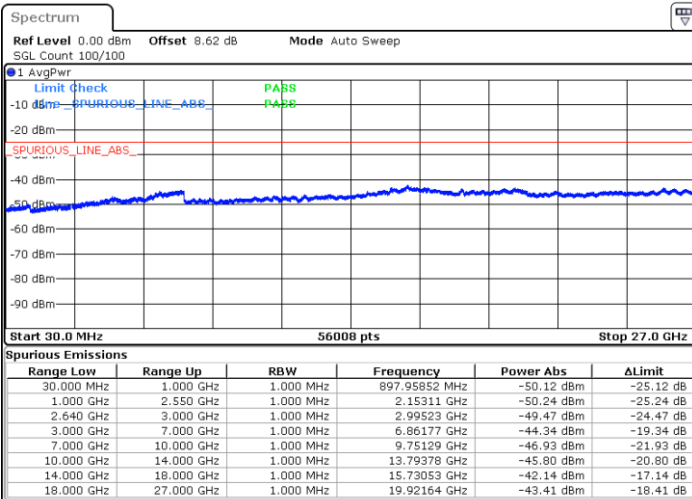

Lowest Channel / 16QAM

Date: 6 JUN 2019 06:19:17

LTE Band 38 / 20MHz

Middle Channel / QPSK

Middle Channel / 16QAM

Date: 6 JUN 2019 06:20:12

Date: 6 JUN 2019 06:21:07

Highest Channel / QPSK

Highest Channel / 16QAM

Date: 6 JUN 2019 06:22:02

Date: 6 JUN 2019 06:22:57

LTE Band 38 / 5MHz

Lowest Channel / 64QAM

Date: 6 JUN 2019 06:23:52

Middle Channel / 64QAM

Date: 6 JUN 2019 06:24:47