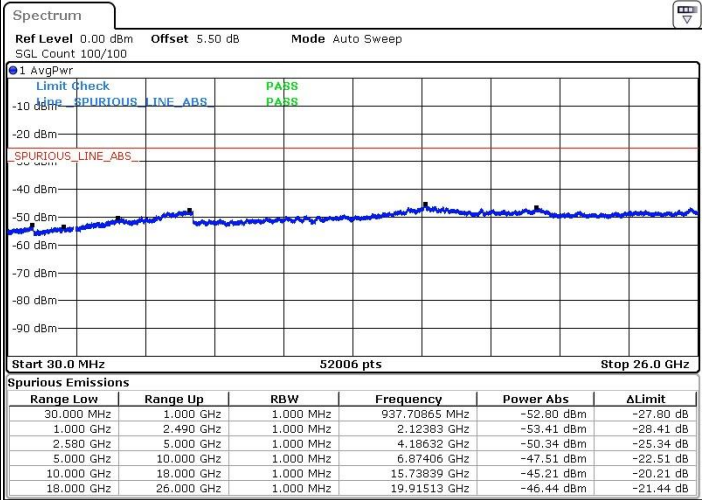

Date: 7 JUN 2019 11:24:46

Date: 7 JUN 2019 11:26:33

Highest Channel / 64QAM

Date: 7 JUN 2019 11:27:40

LTE Band 7 / 15MHz+10MHz

Lowest Channel / QPSK

Date: 7 JUN 2019 18:46:57

Lowest Channel / 16QAM

Date: 7 JUN 2019 18:48:43

Lowest Channel / 64QAM

Date: 7 JUN 2019 18:50:05

LTE Band 7 / 15MHz+10MHz

Middle Channel / QPSK

Middle Channel / 16QAM

Date: 7 JUN 2019 18:57:24

Date: 7 JUN 2019 18:58:31

Middle Channel / 64QAM

Date: 7 JUN 2019 18:59:57

LTE Band 7 / 15MHz+10MHz

Highest Channel / QPSK

Highest Channel / 16QAM

Date: 7 JUN 2019 19:05:49

Date: 7 JUN 2019 19:04:29

Highest Channel / 64QAM