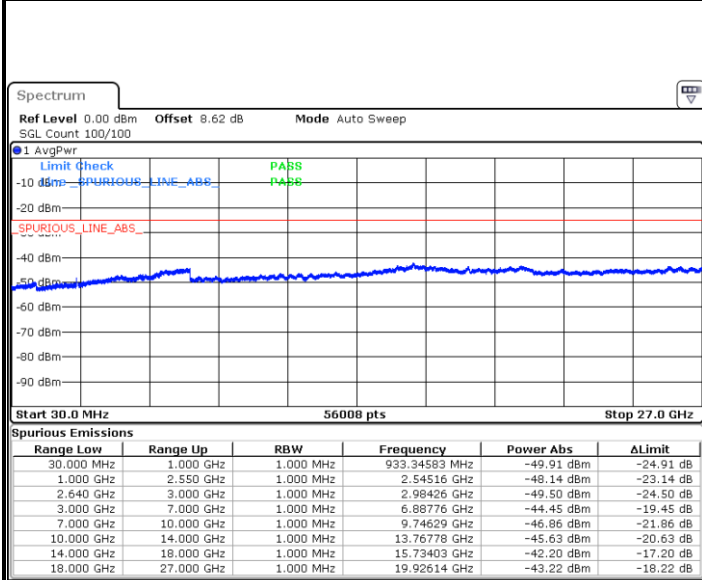

Lowest Channel / 16QAM

Date: 6 JUN 2019 06:19:17

LTE Band 38 / 20MHz

Middle Channel / QPSK

Middle Channel / 16QAM

Date: 6 JUN 2019 06:20:12

Date: 6 JUN 2019 06:21:07

Highest Channel / QPSK

Highest Channel / 16QAM

Date: 6 JUN 2019 06:22:02

Date: 6 JUN 2019 06:22:57

LTE Band 38 / 5MHz

Lowest Channel / 64QAM

Date: 6 JUN 2019 06:23:52

Middle Channel / 64QAM

Date: 6 JUN 2019 06:24:47

Highest Channel / 64QAM

Date: 6 JUN 2019 06:25:41

LTE Band 38 / 10MHz

Lowest Channel / 64QAM

Date: 6 JUN 2019 06:26:36

Middle Channel / 64QAM

Date: 6 JUN 2019 06:27:31

Highest Channel / 64QAM