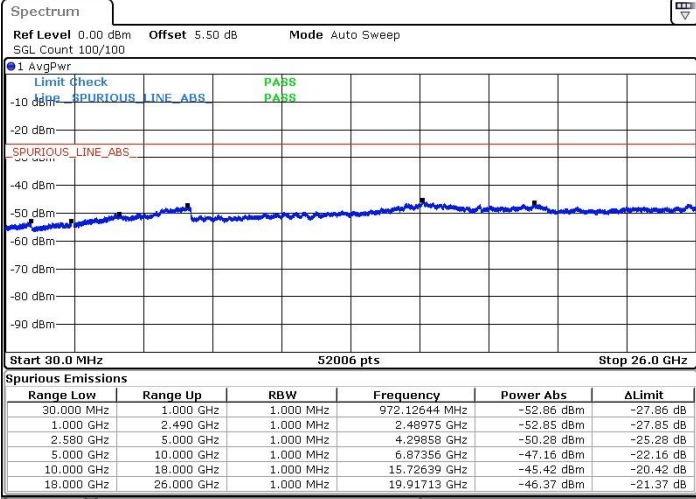

Date: 6 JUN 2019 06:28:26

LTE Band 38 / 15MHz

Lowest Channel / 64QAM

Middle Channel / 64QAM

Date: 6 JUN 2019 06:29:21

Date: 6 JUN 2019 06:30:16

Highest Channel / 64QAM

Date: 6 JUN 2019 06:31:10

LTE Band 38 / 20MHz

Lowest Channel / 64QAM

Middle Channel / 64QAM

Date: 6 JUN 2019 06:32:05

Date: 6 JUN 2019 06:33:00

Highest Channel / 64QAM

Date: 6 JUN 2019 06:33:55

LTE Band 7 / 10MHz+20MHz

Lowest Channel / QPSK

Lowest Channel / 16QAM

Date: 7 JUN 2019 10:58:26

Date: 7 JUN 2019 10:59:57

Lowest Channel / 64QAM

Date: 7 JUN 2019 11:02:27

LTE Band 7 / 10MHz+20MHz

Middle Channel / QPSK

Middle Channel / 16QAM

Date: 7 JUN 2019 11:12:52

Date: 7 JUN 2019 11:11:49

Middle Channel / 64QAM

Date: 7 JUN 2019 11:10:43

LTE Band 7 / 10MHz+20MHz

Highest Channel / QPSK

Highest Channel / 16QAM