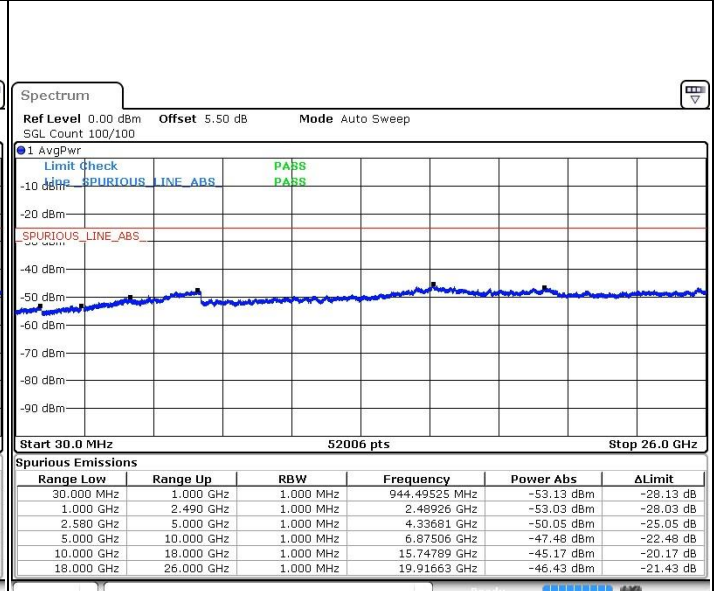

Middle Channel / 16QAM

Date: 7 JUN 2019 11:12:52

Date: 7 JUN 2019 11:11:49

Middle Channel / 64QAM

Date: 7 JUN 2019 11:10:43

LTE Band 7 / 10MHz+20MHz

Highest Channel / QPSK

Highest Channel / 16QAM

Date: 7 JUN 2019 11:24:46

Date: 7 JUN 2019 11:26:33

Highest Channel / 64QAM

Date: 7 JUN 2019 11:27:40

LTE Band 7 / 15MHz+10MHz

Lowest Channel / QPSK

Date: 7 JUN 2019 18:46:57

Lowest Channel / 16QAM

Date: 7 JUN 2019 18:48:43

Lowest Channel / 64QAM

Date: 7 JUN 2019 18:50:05

LTE Band 7 / 15MHz+10MHz

Middle Channel / QPSK

Middle Channel / 16QAM

Date: 7 JUN 2019 18:57:24

Date: 7 JUN 2019 18:58:31

Middle Channel / 64QAM

Date: 7 JUN 2019 18:59:57

LTE Band 7 / 15MHz+10MHz

Highest Channel / QPSK

Highest Channel / 16QAM

Date: 7 JUN 2019 19:05:49

Date: 7 JUN 2019 19:04:29

Highest Channel / 64QAM