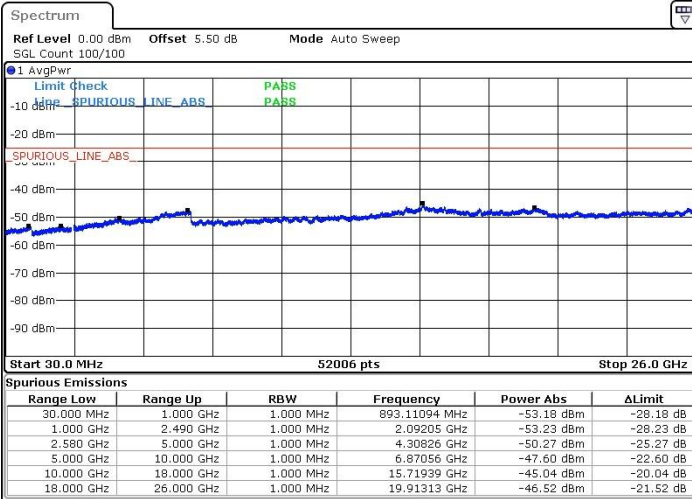

Lowest Channel / QPSK

Lowest Channel / 16QAM

Date: 7 JUN 2019 10:58:26

Date: 7 JUN 2019 10:59:57

Lowest Channel / 64QAM

Date: 7 JUN 2019 11:02:27

LTE Band 7 / 10MHz+20MHz

Middle Channel / QPSK

Middle Channel / 16QAM

Date: 7 JUN 2019 11:12:52

Date: 7 JUN 2019 11:11:49

Middle Channel / 64QAM

Date: 7 JUN 2019 11:10:43

LTE Band 7 / 10MHz+20MHz

Highest Channel / QPSK

Highest Channel / 16QAM

Date: 7 JUN 2019 11:24:46

Date: 7 JUN 2019 11:26:33

Highest Channel / 64QAM

Date: 7 JUN 2019 11:27:40

LTE Band 7 / 15MHz+10MHz

Lowest Channel / QPSK

Date: 7 JUN 2019 18:46:57

Lowest Channel / 16QAM