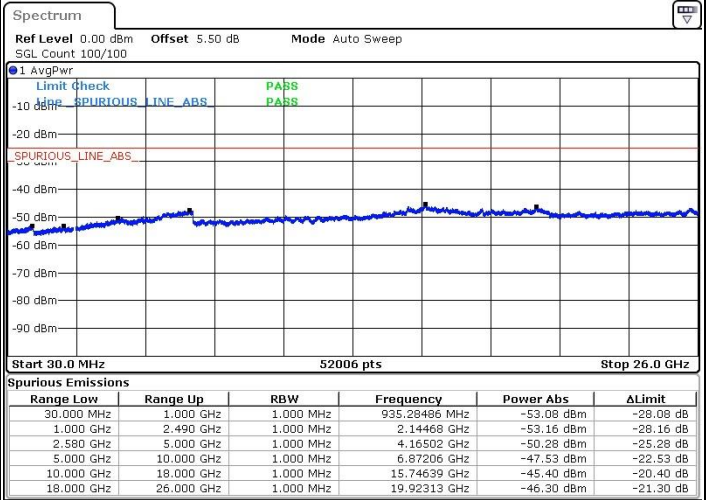

Date: 7 JUN 2019 19:01:59

LTE Band 7 / 15MHz+15MHz

Lowest Channel / QPSK

Lowest Channel / 16QAM

Date: 7 JUN 2019 13:43:22

Date: 7 JUN 2019 13:41:29

Lowest Channel / 64QAM

Date: 7 JUN 2019 13:40:02

LTE Band 7 / 15MHz+15MHz

Middle Channel / QPSK

Date: 7 JUN 2019 13:54:31

Middle Channel / 16QAM

Date: 7 JUN 2019 13:55:39

Middle Channel / 64QAM

Date: 7 JUN 2019 13:56:47

LTE Band 7 / 15MHz+15MHz

Highest Channel / QPSK

Highest Channel / 16QAM

Date: 7 JUN 2019 14:16:03

Date: 7 JUN 2019 14:14:38

Highest Channel / 64QAM

Date: 7 JUN 2019 14:12:13

LTE Band 7 / 15MHz+20MHz

Lowest Channel / QPSK