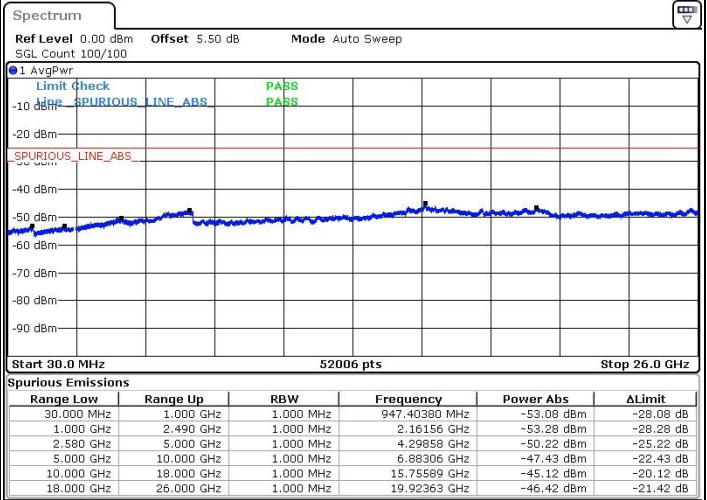

Lowest Channel / QPSK

Lowest Channel / 16QAM

Date: 7 JUN 2019 10:58:26

Date: 7 JUN 2019 10:59:57

Lowest Channel / 64QAM

Date: 7 JUN 2019 11:02:27

LTE Band 7 / 10MHz+20MHz

Middle Channel / QPSK

Middle Channel / 16QAM

Date: 7 JUN 2019 11:12:52

Date: 7 JUN 2019 11:11:49

Middle Channel / 64QAM

Date: 7 JUN 2019 11:10:43

LTE Band 7 / 10MHz+20MHz

Highest Channel / QPSK

Highest Channel / 16QAM

Date: 7 JUN 2019 11:24:46

Date: 7 JUN 2019 11:26:33

Highest Channel / 64QAM

Date: 7 JUN 2019 11:27:40

LTE Band 7 / 15MHz+10MHz

Lowest Channel / QPSK

Date: 7 JUN 2019 18:46:57

Lowest Channel / 16QAM