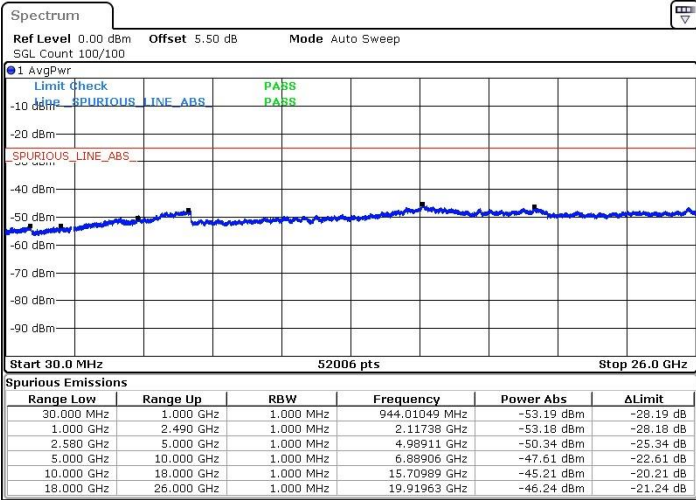

LTE Band 7 / 15MHz+15MHz

Middle Channel / QPSK

Date: 7 JUN 2019 13:54:31

Middle Channel / 16QAM

Date: 7 JUN 2019 13:55:39

Middle Channel / 64QAM

Date: 7 JUN 2019 13:56:47

LTE Band 7 / 15MHz+15MHz

Highest Channel / QPSK

Highest Channel / 16QAM

Date: 7 JUN 2019 14:16:03

Date: 7 JUN 2019 14:14:38

Highest Channel / 64QAM

Date: 7 JUN 2019 14:12:13

LTE Band 7 / 15MHz+20MHz

Lowest Channel / QPSK

Lowest Channel / 16QAM

Date: 7 JUN 2019 14:34:12

Date: 7 JUN 2019 14:35:38

Lowest Channel / 64QAM

Date: 7 JUN 2019 14:37:37

LTE Band 7 / 15MHz+20MHz

Middle Channel / QPSK

Middle Channel / 16QAM

Date: 7 JUN 2019 14:44:49

Date: 7 JUN 2019 14:43:11

Middle Channel / 64QAM

Date: 7 JUN 2019 14:42:02

LTE Band 7 / 15MHz+20MHz

Highest Channel / QPSK

Highest Channel / 16QAM

Date: 7 JUN 2019 15:03:50