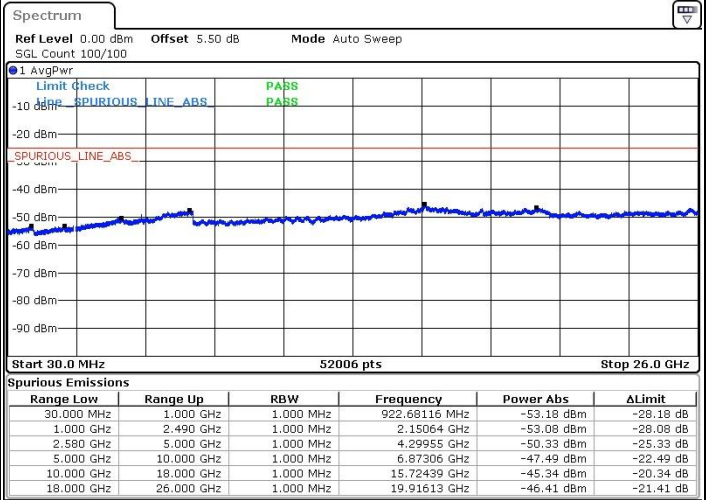

LTE Band 38 / 20MHz

Lowest Channel / 64QAM

Middle Channel / 64QAM

Date: 6 JUN 2019 06:32:05

Date: 6 JUN 2019 06:33:00

Highest Channel / 64QAM

Date: 6 JUN 2019 06:33:55

LTE Band 7 / 10MHz+20MHz

Lowest Channel / QPSK

Lowest Channel / 16QAM

Date: 7 JUN 2019 10:58:26

Date: 7 JUN 2019 10:59:57

Lowest Channel / 64QAM

Date: 7 JUN 2019 11:02:27

LTE Band 7 / 10MHz+20MHz

Middle Channel / QPSK

Middle Channel / 16QAM

Date: 7 JUN 2019 11:12:52

Date: 7 JUN 2019 11:11:49

Middle Channel / 64QAM

Date: 7 JUN 2019 11:10:43

LTE Band 7 / 10MHz+20MHz

Highest Channel / QPSK

Highest Channel / 16QAM