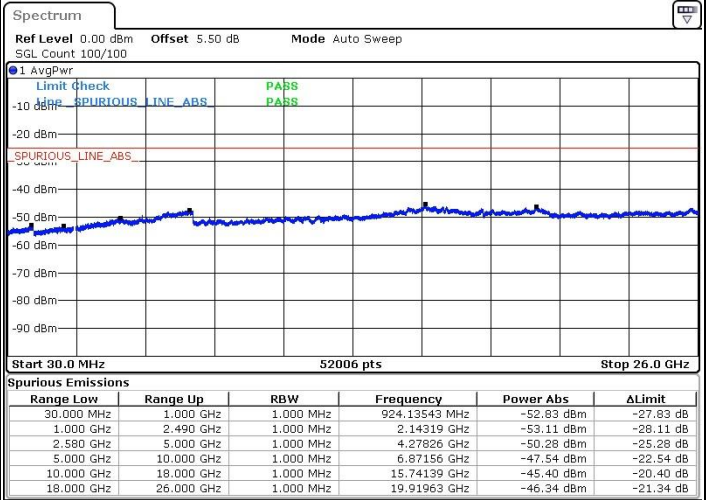

Date: 7 JUN 2019 15:05:23

Highest Channel / 64QAM

Date: 7 JUN 2019 15:06:58

LTE Band 7 / 20MHz+10MHz

Lowest Channel / QPSK

Lowest Channel / 16QAM

Date: 7 JUN 2019 12:49:02

Date: 7 JUN 2019 12:50:04

Lowest Channel / 64QAM

Date: 7 JUN 2019 12:51:05

LTE Band 7 / 20MHz+10MHz

Middle Channel / QPSK

Middle Channel / 16QAM

Date: 7 JUN 2019 12:56:57

Date: 7 JUN 2019 12:55:46

Middle Channel / 64QAM