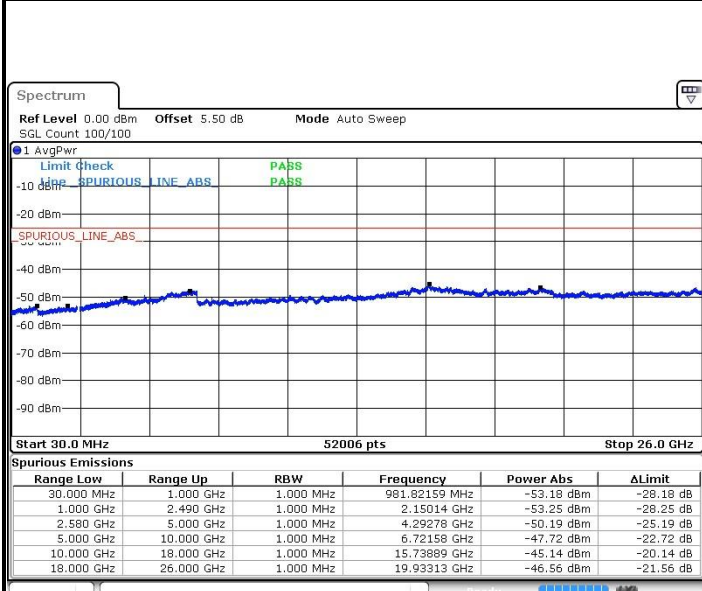

Middle Channel / 16QAM

Date: 7 JUN 2019 11:12:52

Date: 7 JUN 2019 11:11:49

Middle Channel / 64QAM

Date: 7 JUN 2019 11:10:43

LTE Band 7 / 10MHz+20MHz

Highest Channel / QPSK

Highest Channel / 16QAM

Date: 7 JUN 2019 11:24:46

Date: 7 JUN 2019 11:26:33

Highest Channel / 64QAM

Date: 7 JUN 2019 11:27:40

LTE Band 7 / 15MHz+10MHz

Lowest Channel / QPSK

Date: 7 JUN 2019 18:46:57

Lowest Channel / 16QAM

Date: 7 JUN 2019 18:48:43

Lowest Channel / 64QAM

Date: 7 JUN 2019 18:50:05

LTE Band 7 / 15MHz+10MHz

Middle Channel / QPSK

Middle Channel / 16QAM

Date: 7 JUN 2019 18:57:24

Date: 7 JUN 2019 18:58:31

Middle Channel / 64QAM

Date: 7 JUN 2019 18:59:57

LTE Band 7 / 15MHz+10MHz

Highest Channel / QPSK

Highest Channel / 16QAM

Date: 7 JUN 2019 19:05:49

Date: 7 JUN 2019 19:04:29

Highest Channel / 64QAM