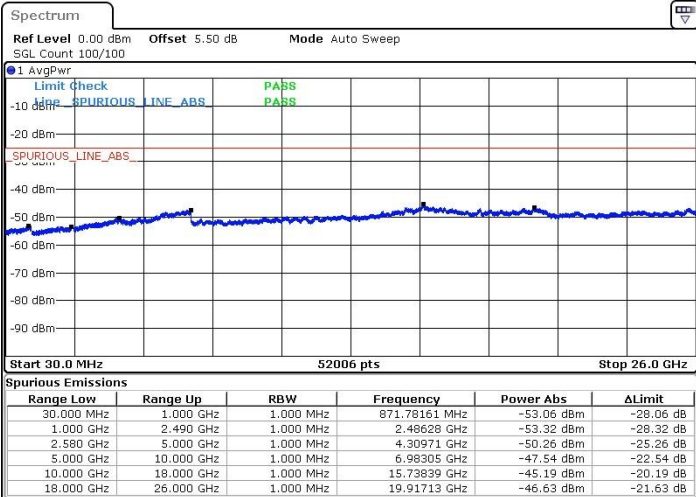

Middle Channel / 64QAM

Date: 7 JUN 2019 18:59:57

LTE Band 7 / 15MHz+10MHz

Highest Channel / QPSK

Highest Channel / 16QAM

Date: 7 JUN 2019 19:05:49

Date: 7 JUN 2019 19:04:29

Highest Channel / 64QAM

Date: 7 JUN 2019 19:01:59

LTE Band 7 / 15MHz+15MHz

Lowest Channel / QPSK

Lowest Channel / 16QAM

Date: 7 JUN 2019 13:43:22

Date: 7 JUN 2019 13:41:29

Lowest Channel / 64QAM

Date: 7 JUN 2019 13:40:02

LTE Band 7 / 15MHz+15MHz

Middle Channel / QPSK

Date: 7 JUN 2019 13:54:31

Middle Channel / 16QAM

Date: 7 JUN 2019 13:55:39

Middle Channel / 64QAM

Date: 7 JUN 2019 13:56:47

LTE Band 7 / 15MHz+15MHz

Highest Channel / QPSK

Highest Channel / 16QAM

Date: 7 JUN 2019 14:16:03

Date: 7 JUN 2019 14:14:38

Highest Channel / 64QAM

Date: 7 JUN 2019 14:12:13

LTE Band 7 / 15MHz+20MHz

Lowest Channel / QPSK