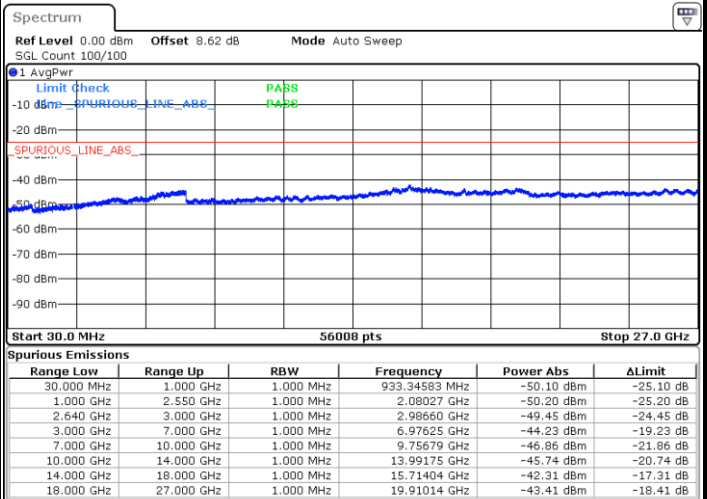

LTE Band 38 / 15MHz

Highest Channel / QPSK

Date: 6 JUN 2019 06:16:33

Highest Channel / 16QAM

Date: 6 JUN 2019 06:17:28

LTE Band 38 / 20MHz

Lowest Channel / QPSK

Date: 6 JUN 2019 06:18:23

Lowest Channel / 16QAM

Date: 6 JUN 2019 06:19:17

LTE Band 38 / 20MHz

Middle Channel / QPSK

Middle Channel / 16QAM

Date: 6 JUN 2019 06:20:12

Date: 6 JUN 2019 06:21:07

Highest Channel / QPSK

Highest Channel / 16QAM

Date: 6 JUN 2019 06:22:02

Date: 6 JUN 2019 06:22:57

LTE Band 38 / 5MHz

Lowest Channel / 64QAM

Date: 6 JUN 2019 06:23:52

Middle Channel / 64QAM

Date: 6 JUN 2019 06:24:47

Highest Channel / 64QAM

Date: 6 JUN 2019 06:25:41

LTE Band 38 / 10MHz

Lowest Channel / 64QAM

Date: 6 JUN 2019 06:26:36

Middle Channel / 64QAM

Date: 6 JUN 2019 06:27:31

Highest Channel / 64QAM