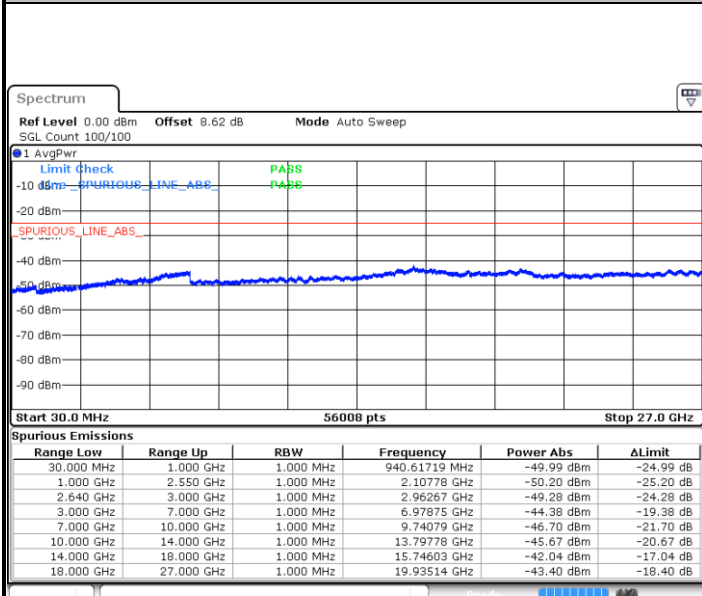

Highest Channel / 16QAM

Date: 6 JUN 2019 06:22:02

Date: 6 JUN 2019 06:22:57

LTE Band 38 / 5MHz

Lowest Channel / 64QAM

Date: 6 JUN 2019 06:23:52

Middle Channel / 64QAM

Date: 6 JUN 2019 06:24:47

Highest Channel / 64QAM

Date: 6 JUN 2019 06:25:41

LTE Band 38 / 10MHz

Lowest Channel / 64QAM

Date: 6 JUN 2019 06:26:36

Middle Channel / 64QAM

Date: 6 JUN 2019 06:27:31

Highest Channel / 64QAM

Date: 6 JUN 2019 06:28:26

LTE Band 38 / 15MHz

Lowest Channel / 64QAM

Middle Channel / 64QAM

Date: 6 JUN 2019 06:29:21

Date: 6 JUN 2019 06:30:16

Highest Channel / 64QAM

Date: 6 JUN 2019 06:31:10

LTE Band 38 / 20MHz

Lowest Channel / 64QAM

Middle Channel / 64QAM

Date: 6 JUN 2019 06:32:05

Date: 6 JUN 2019 06:33:00

Highest Channel / 64QAM

Date: 6 JUN 2019 06:33:55

LTE Band 7 / 10MHz+20MHz