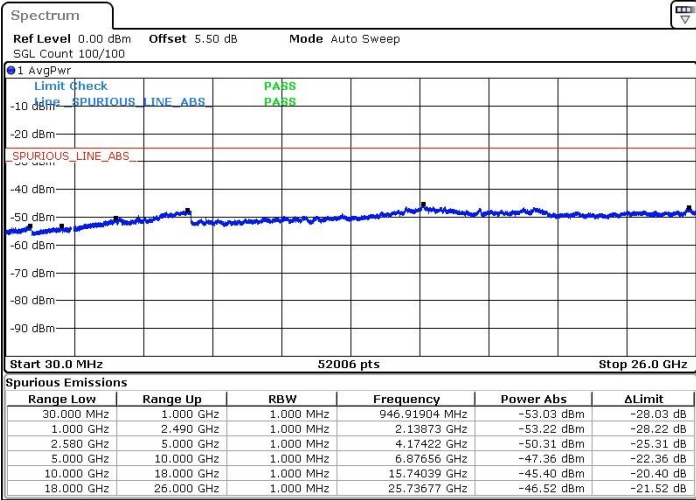

Date: 7 JUN 2019 18:48:43

Lowest Channel / 64QAM

Date: 7 JUN 2019 18:50:05

LTE Band 7 / 15MHz+10MHz

Middle Channel / QPSK

Middle Channel / 16QAM

Date: 7 JUN 2019 18:57:24

Date: 7 JUN 2019 18:58:31

Middle Channel / 64QAM

Date: 7 JUN 2019 18:59:57

LTE Band 7 / 15MHz+10MHz

Highest Channel / QPSK

Highest Channel / 16QAM

Date: 7 JUN 2019 19:05:49

Date: 7 JUN 2019 19:04:29

Highest Channel / 64QAM

Date: 7 JUN 2019 19:01:59

LTE Band 7 / 15MHz+15MHz

Lowest Channel / QPSK

Lowest Channel / 16QAM

Date: 7 JUN 2019 13:43:22

Date: 7 JUN 2019 13:41:29

Lowest Channel / 64QAM

Date: 7 JUN 2019 13:40:02