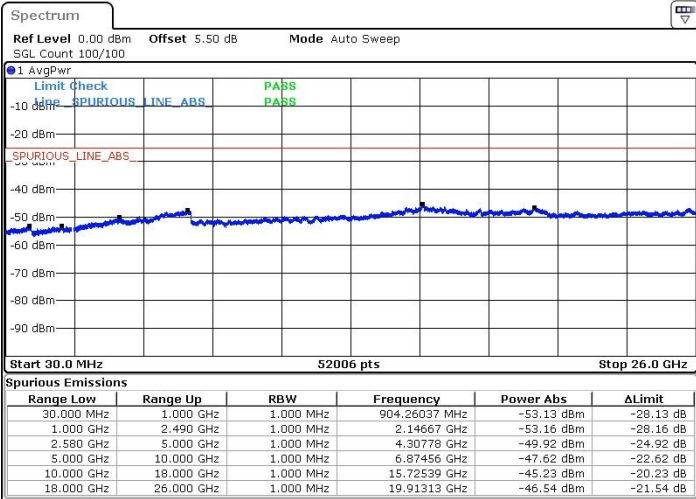

Date: 7 JUN 2019 11:24:46

Date: 7 JUN 2019 11:26:33

Highest Channel / 64QAM

Date: 7 JUN 2019 11:27:40

LTE Band 7 / 15MHz+10MHz

Lowest Channel / QPSK

Date: 7 JUN 2019 18:46:57

Lowest Channel / 16QAM

Date: 7 JUN 2019 18:48:43

Lowest Channel / 64QAM

Date: 7 JUN 2019 18:50:05

LTE Band 7 / 15MHz+10MHz

Middle Channel / QPSK

Middle Channel / 16QAM

Date: 7 JUN 2019 18:57:24

Date: 7 JUN 2019 18:58:31

Middle Channel / 64QAM

Date: 7 JUN 2019 18:59:57

LTE Band 7 / 15MHz+10MHz

Highest Channel / QPSK

Highest Channel / 16QAM

Date: 7 JUN 2019 19:05:49

Date: 7 JUN 2019 19:04:29

Highest Channel / 64QAM