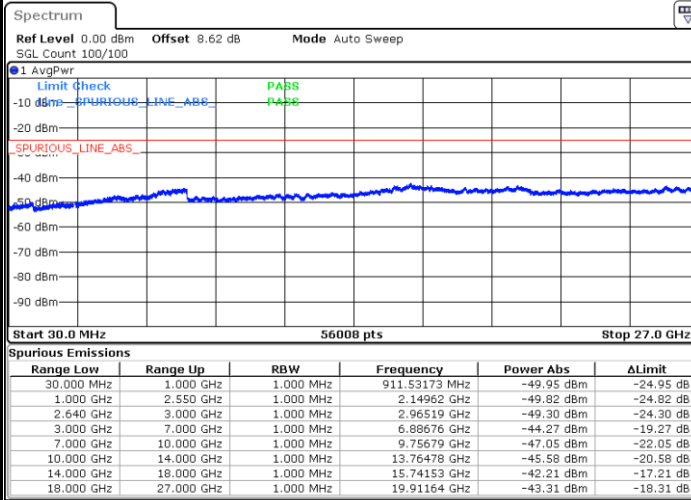

LTE Band 38 / 15MHz

Highest Channel / QPSK

Date: 6 JUN 2019 06:16:33

Highest Channel / 16QAM

Date: 6 JUN 2019 06:17:28

LTE Band 38 / 20MHz

Lowest Channel / QPSK

Date: 6 JUN 2019 06:18:23

Lowest Channel / 16QAM

Date: 6 JUN 2019 06:19:17

LTE Band 38 / 20MHz

Middle Channel / QPSK

Middle Channel / 16QAM

Date: 6 JUN 2019 06:20:12

Date: 6 JUN 2019 06:21:07

Highest Channel / QPSK

Highest Channel / 16QAM

Date: 6 JUN 2019 06:22:02

Date: 6 JUN 2019 06:22:57

LTE Band 38 / 5MHz

Lowest Channel / 64QAM

Date: 6 JUN 2019 06:23:52

Middle Channel / 64QAM

Date: 6 JUN 2019 06:24:47