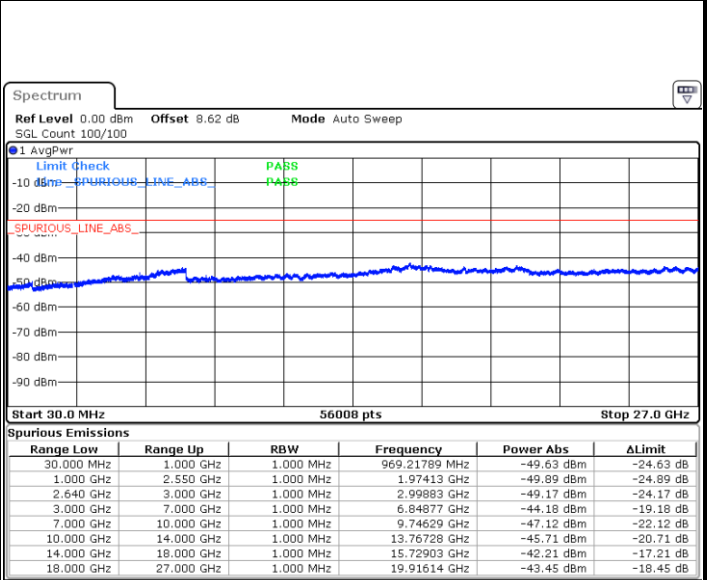

Highest Channel / 16QAM

Date: 6 JUN 2019 06:22:02

Date: 6 JUN 2019 06:22:57

LTE Band 38 / 5MHz

Lowest Channel / 64QAM

Date: 6 JUN 2019 06:23:52

Middle Channel / 64QAM

Date: 6 JUN 2019 06:24:47

Highest Channel / 64QAM

Date: 6 JUN 2019 06:25:41

LTE Band 38 / 10MHz

Lowest Channel / 64QAM

Date: 6 JUN 2019 06:26:36

Middle Channel / 64QAM

Date: 6 JUN 2019 06:27:31

Highest Channel / 64QAM

Date: 6 JUN 2019 06:28:26

LTE Band 38 / 15MHz

Lowest Channel / 64QAM

Middle Channel / 64QAM

Date: 6 JUN 2019 06:29:21

Date: 6 JUN 2019 06:30:16

Highest Channel / 64QAM

Date: 6 JUN 2019 06:31:10

LTE Band 38 / 20MHz

Lowest Channel / 64QAM

Middle Channel / 64QAM

Date: 6 JUN 2019 06:32:05

Date: 6 JUN 2019 06:33:00

Highest Channel / 64QAM

Date: 6 JUN 2019 06:33:55

LTE Band 7 / 10MHz+20MHz