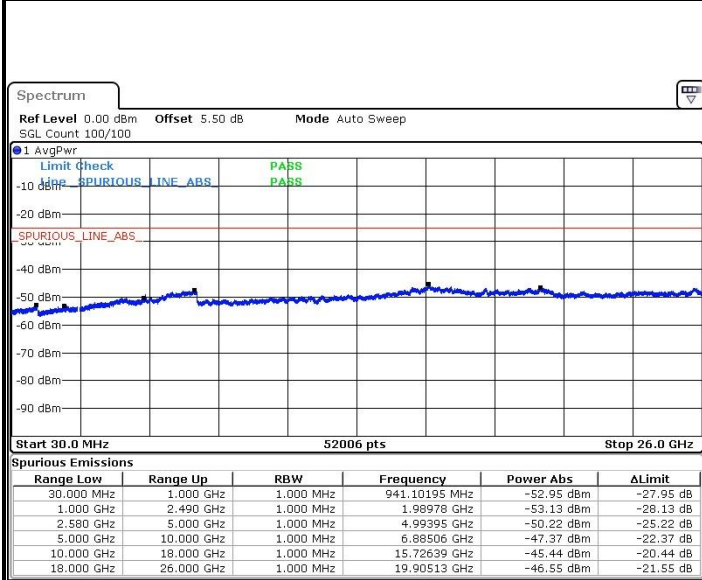

Middle Channel / 64QAM

Date: 7 JUN 2019 18:59:57

LTE Band 7 / 15MHz+10MHz

Highest Channel / QPSK

Highest Channel / 16QAM

Date: 7 JUN 2019 19:05:49

Date: 7 JUN 2019 19:04:29

Highest Channel / 64QAM

Date: 7 JUN 2019 19:01:59

LTE Band 7 / 15MHz+15MHz

Lowest Channel / QPSK

Lowest Channel / 16QAM

Date: 7 JUN 2019 13:43:22

Date: 7 JUN 2019 13:41:29

Lowest Channel / 64QAM

Date: 7 JUN 2019 13:40:02

LTE Band 7 / 15MHz+15MHz

Middle Channel / QPSK

Date: 7 JUN 2019 13:54:31

Middle Channel / 16QAM

Date: 7 JUN 2019 13:55:39

Middle Channel / 64QAM

Date: 7 JUN 2019 13:56:47

LTE Band 7 / 15MHz+15MHz

Highest Channel / QPSK

Highest Channel / 16QAM

Date: 7 JUN 2019 14:16:03

Date: 7 JUN 2019 14:14:38

Highest Channel / 64QAM

Date: 7 JUN 2019 14:12:13

LTE Band 7 / 15MHz+20MHz

Lowest Channel / QPSK