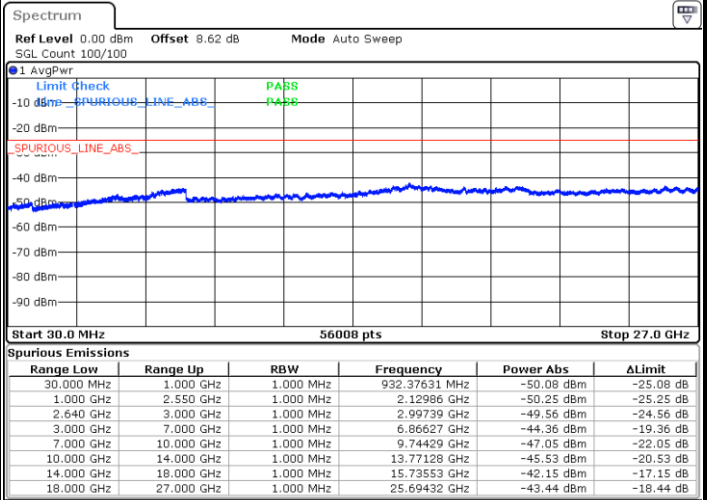

Highest Channel / 16QAM

Date: 6 JUN 2019 06:22:02

Date: 6 JUN 2019 06:22:57

LTE Band 38 / 5MHz

Lowest Channel / 64QAM

Date: 6 JUN 2019 06:23:52

Middle Channel / 64QAM

Date: 6 JUN 2019 06:24:47

Highest Channel / 64QAM

Date: 6 JUN 2019 06:25:41

LTE Band 38 / 10MHz

Lowest Channel / 64QAM

Date: 6 JUN 2019 06:26:36

Middle Channel / 64QAM

Date: 6 JUN 2019 06:27:31

Highest Channel / 64QAM

Date: 6 JUN 2019 06:28:26

LTE Band 38 / 15MHz

Lowest Channel / 64QAM

Middle Channel / 64QAM

Date: 6 JUN 2019 06:29:21

Date: 6 JUN 2019 06:30:16

Highest Channel / 64QAM

Date: 6 JUN 2019 06:31:10

LTE Band 38 / 20MHz

Lowest Channel / 64QAM

Middle Channel / 64QAM

Date: 6 JUN 2019 06:32:05

Date: 6 JUN 2019 06:33:00

Highest Channel / 64QAM

Date: 6 JUN 2019 06:33:55

LTE Band 7 / 10MHz+20MHz