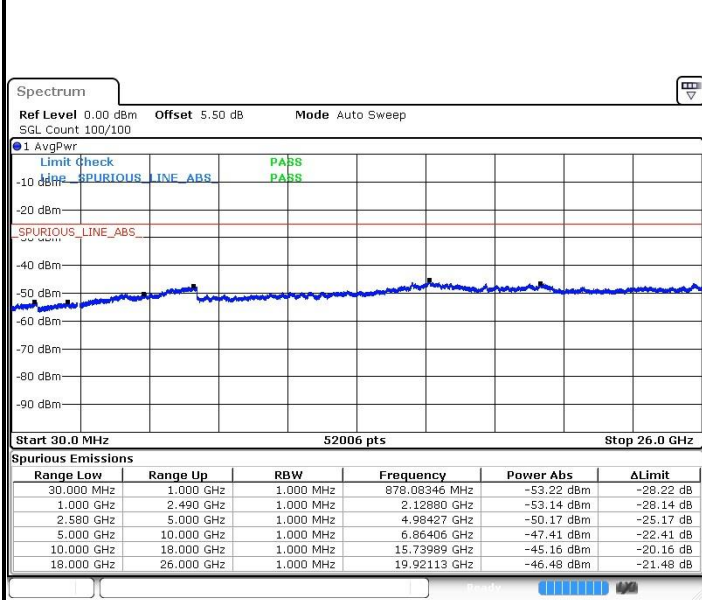

Middle Channel / 16QAM

Date: 7 JUN 2019 11:12:52

Date: 7 JUN 2019 11:11:49

Middle Channel / 64QAM

Date: 7 JUN 2019 11:10:43

LTE Band 7 / 10MHz+20MHz

Highest Channel / QPSK

Highest Channel / 16QAM

Date: 7 JUN 2019 11:24:46

Date: 7 JUN 2019 11:26:33

Highest Channel / 64QAM

Date: 7 JUN 2019 11:27:40

LTE Band 7 / 15MHz+10MHz

Lowest Channel / QPSK

Date: 7 JUN 2019 18:46:57

Lowest Channel / 16QAM

Date: 7 JUN 2019 18:48:43

Lowest Channel / 64QAM

Date: 7 JUN 2019 18:50:05

LTE Band 7 / 15MHz+10MHz

Middle Channel / QPSK

Middle Channel / 16QAM

Date: 7 JUN 2019 18:57:24

Date: 7 JUN 2019 18:58:31

Middle Channel / 64QAM

Date: 7 JUN 2019 18:59:57

LTE Band 7 / 15MHz+10MHz

Highest Channel / QPSK

Highest Channel / 16QAM

Date: 7 JUN 2019 19:05:49

Date: 7 JUN 2019 19:04:29

Highest Channel / 64QAM