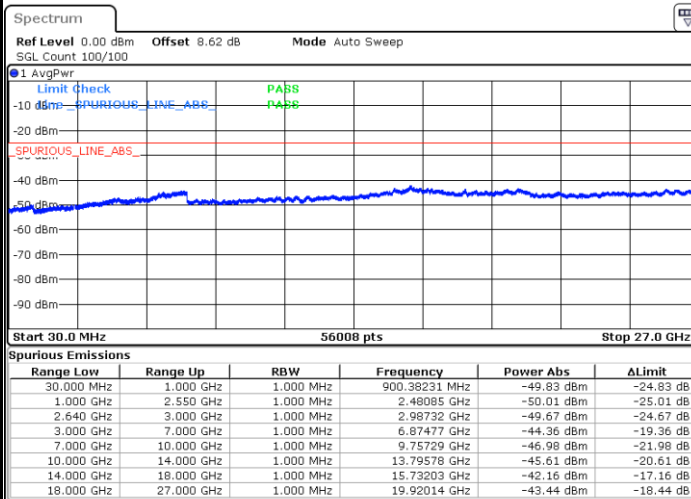

LTE Band 38 / 15MHz

Highest Channel / QPSK

Date: 6 JUN 2019 06:16:33

Highest Channel / 16QAM

Date: 6 JUN 2019 06:17:28

LTE Band 38 / 20MHz

Lowest Channel / QPSK

Date: 6 JUN 2019 06:18:23

Lowest Channel / 16QAM

Date: 6 JUN 2019 06:19:17

LTE Band 38 / 20MHz

Middle Channel / QPSK

Middle Channel / 16QAM

Date: 6 JUN 2019 06:20:12

Date: 6 JUN 2019 06:21:07

Highest Channel / QPSK

Highest Channel / 16QAM

Date: 6 JUN 2019 06:22:02

Date: 6 JUN 2019 06:22:57

LTE Band 38 / 5MHz

Lowest Channel / 64QAM

Date: 6 JUN 2019 06:23:52

Middle Channel / 64QAM

Date: 6 JUN 2019 06:24:47