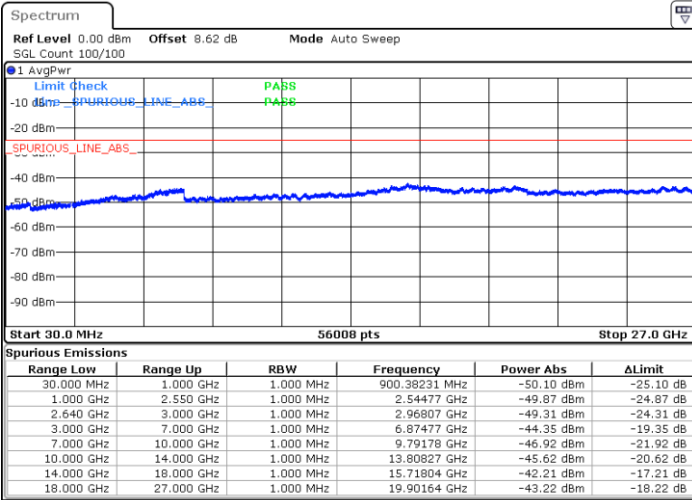

Highest Channel / 64QAM

Date: 6 JUN 2019 06:25:41

LTE Band 38 / 10MHz

Lowest Channel / 64QAM

Date: 6 JUN 2019 06:26:36

Middle Channel / 64QAM

Date: 6 JUN 2019 06:27:31

Highest Channel / 64QAM

Date: 6 JUN 2019 06:28:26

LTE Band 38 / 15MHz

Lowest Channel / 64QAM

Middle Channel / 64QAM

Date: 6 JUN 2019 06:29:21

Date: 6 JUN 2019 06:30:16

Highest Channel / 64QAM

Date: 6 JUN 2019 06:31:10

LTE Band 38 / 20MHz

Lowest Channel / 64QAM

Middle Channel / 64QAM

Date: 6 JUN 2019 06:32:05

Date: 6 JUN 2019 06:33:00

Highest Channel / 64QAM

Date: 6 JUN 2019 06:33:55

LTE Band 7 / 10MHz+20MHz

Lowest Channel / QPSK

Lowest Channel / 16QAM

Date: 7 JUN 2019 10:58:26

Date: 7 JUN 2019 10:59:57

Lowest Channel / 64QAM

Date: 7 JUN 2019 11:02:27

LTE Band 7 / 10MHz+20MHz

Middle Channel / QPSK