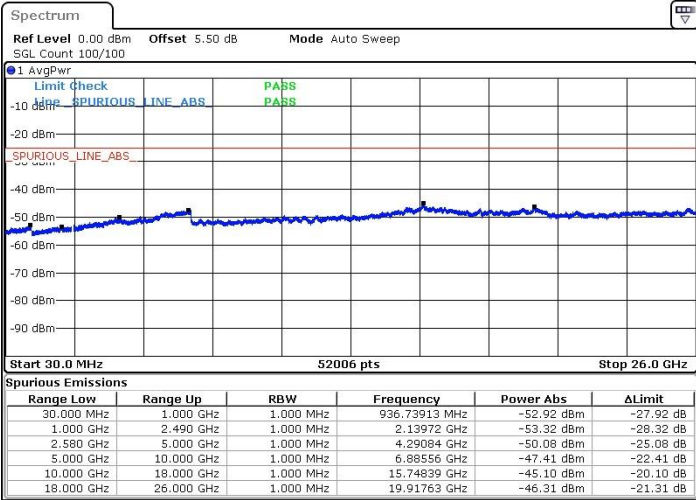

Date: 7 JUN 2019 19:01:59

LTE Band 7 / 15MHz+15MHz

Lowest Channel / QPSK

Lowest Channel / 16QAM

Date: 7 JUN 2019 13:43:22

Date: 7 JUN 2019 13:41:29

Lowest Channel / 64QAM

Date: 7 JUN 2019 13:40:02

LTE Band 7 / 15MHz+15MHz

Middle Channel / QPSK

Date: 7 JUN 2019 13:54:31

Middle Channel / 16QAM

Date: 7 JUN 2019 13:55:39

Middle Channel / 64QAM

Date: 7 JUN 2019 13:56:47

LTE Band 7 / 15MHz+15MHz

Highest Channel / QPSK

Highest Channel / 16QAM

Date: 7 JUN 2019 14:16:03

Date: 7 JUN 2019 14:14:38

Highest Channel / 64QAM

Date: 7 JUN 2019 14:12:13

LTE Band 7 / 15MHz+20MHz

Lowest Channel / QPSK