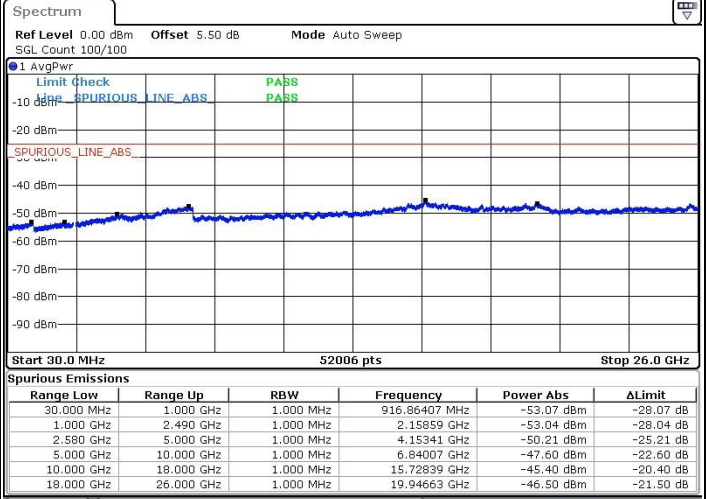

LTE Band 38 / 20MHz

Lowest Channel / 64QAM

Middle Channel / 64QAM

Date: 6 JUN 2019 06:32:05

Date: 6 JUN 2019 06:33:00

Highest Channel / 64QAM

Date: 6 JUN 2019 06:33:55

LTE Band 7 / 10MHz+20MHz

Lowest Channel / QPSK

Lowest Channel / 16QAM

Date: 7 JUN 2019 10:58:26

Date: 7 JUN 2019 10:59:57

Lowest Channel / 64QAM

Date: 7 JUN 2019 11:02:27

LTE Band 7 / 10MHz+20MHz

Middle Channel / QPSK