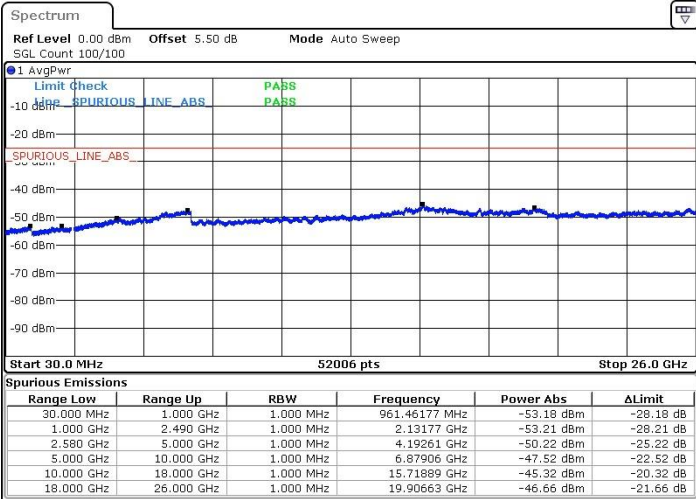

Date: 7 JUN 2019 15:05:23

Highest Channel / 64QAM

Date: 7 JUN 2019 15:06:58

LTE Band 7 / 20MHz+10MHz

Lowest Channel / QPSK

Lowest Channel / 16QAM

Date: 7 JUN 2019 12:49:02

Date: 7 JUN 2019 12:50:04

Lowest Channel / 64QAM

Date: 7 JUN 2019 12:51:05

LTE Band 7 / 20MHz+10MHz

Middle Channel / QPSK

Middle Channel / 16QAM

Date: 7 JUN 2019 12:56:57

Date: 7 JUN 2019 12:55:46

Middle Channel / 64QAM