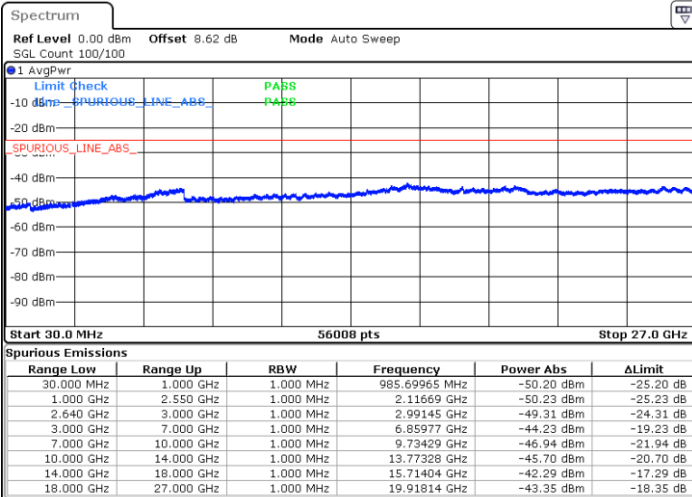

LTE Band 38 / 20MHz

Lowest Channel / 64QAM

Middle Channel / 64QAM

Date: 6 JUN 2019 06:32:05

Date: 6 JUN 2019 06:33:00

Highest Channel / 64QAM

Date: 6 JUN 2019 06:33:55

LTE Band 7 / 10MHz+20MHz

Lowest Channel / QPSK

Lowest Channel / 16QAM

Date: 7 JUN 2019 10:58:26

Date: 7 JUN 2019 10:59:57

Lowest Channel / 64QAM

Date: 7 JUN 2019 11:02:27

LTE Band 7 / 10MHz+20MHz

Middle Channel / QPSK

Middle Channel / 16QAM

Date: 7 JUN 2019 11:12:52

Date: 7 JUN 2019 11:11:49

Middle Channel / 64QAM

Date: 7 JUN 2019 11:10:43

LTE Band 7 / 10MHz+20MHz

Highest Channel / QPSK

Highest Channel / 16QAM