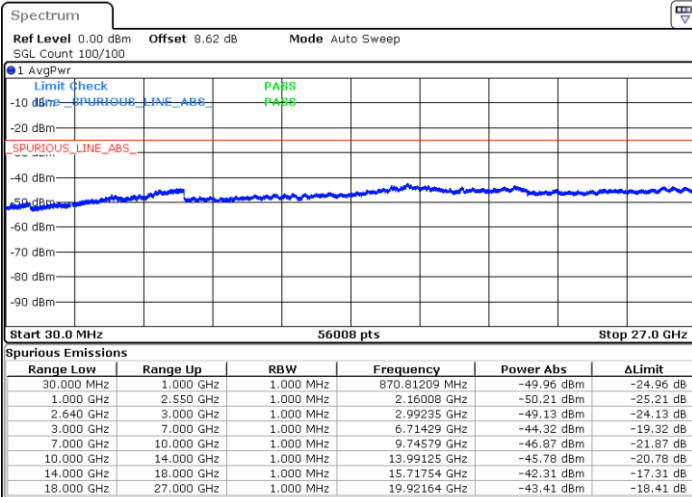

Highest Channel / 64QAM

Date: 6 JUN 2019 06:25:41

LTE Band 38 / 10MHz

Lowest Channel / 64QAM

Date: 6 JUN 2019 06:26:36

Middle Channel / 64QAM

Date: 6 JUN 2019 06:27:31

Highest Channel / 64QAM

Date: 6 JUN 2019 06:28:26

LTE Band 38 / 15MHz

Lowest Channel / 64QAM

Middle Channel / 64QAM

Date: 6 JUN 2019 06:29:21

Date: 6 JUN 2019 06:30:16

Highest Channel / 64QAM

Date: 6 JUN 2019 06:31:10

LTE Band 38 / 20MHz

Lowest Channel / 64QAM

Middle Channel / 64QAM

Date: 6 JUN 2019 06:32:05

Date: 6 JUN 2019 06:33:00

Highest Channel / 64QAM

Date: 6 JUN 2019 06:33:55

LTE Band 7 / 10MHz+20MHz

Lowest Channel / QPSK

Lowest Channel / 16QAM

Date: 7 JUN 2019 10:58:26

Date: 7 JUN 2019 10:59:57

Lowest Channel / 64QAM

Date: 7 JUN 2019 11:02:27

LTE Band 7 / 10MHz+20MHz

Middle Channel / QPSK