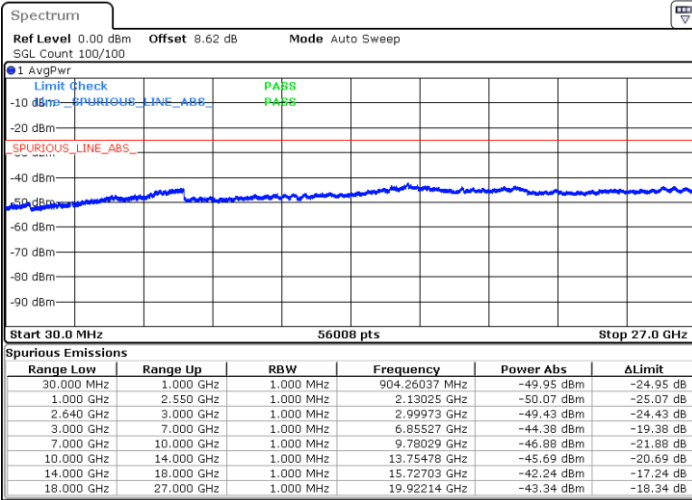

Highest Channel / 16QAM

Date: 6 JUN 2019 06:22:02

Date: 6 JUN 2019 06:22:57

LTE Band 38 / 5MHz

Lowest Channel / 64QAM

Date: 6 JUN 2019 06:23:52

Middle Channel / 64QAM

Date: 6 JUN 2019 06:24:47

Highest Channel / 64QAM

Date: 6 JUN 2019 06:25:41

LTE Band 38 / 10MHz

Lowest Channel / 64QAM

Date: 6 JUN 2019 06:26:36

Middle Channel / 64QAM

Date: 6 JUN 2019 06:27:31

Highest Channel / 64QAM

Date: 6 JUN 2019 06:28:26

LTE Band 38 / 15MHz

Lowest Channel / 64QAM

Middle Channel / 64QAM

Date: 6 JUN 2019 06:29:21

Date: 6 JUN 2019 06:30:16

Highest Channel / 64QAM

Date: 6 JUN 2019 06:31:10

LTE Band 38 / 20MHz

Lowest Channel / 64QAM

Middle Channel / 64QAM

Date: 6 JUN 2019 06:32:05

Date: 6 JUN 2019 06:33:00

Highest Channel / 64QAM

Date: 6 JUN 2019 06:33:55

LTE Band 7 / 10MHz+20MHz