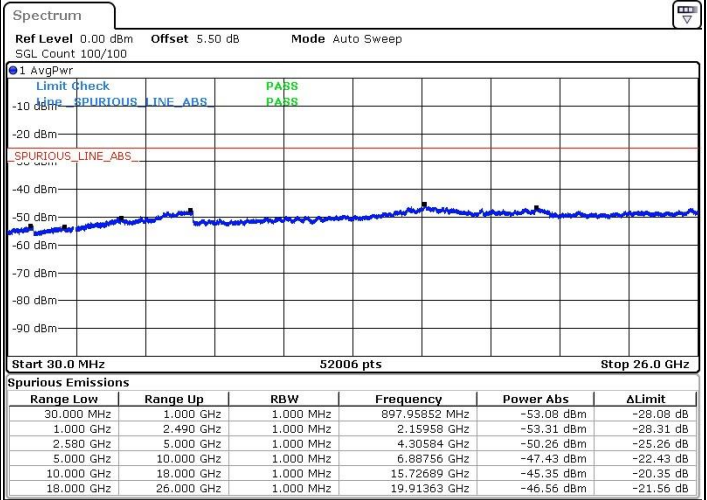

Date: 7 JUN 2019 14:44:49

Date: 7 JUN 2019 14:43:11

Middle Channel / 64QAM

Date: 7 JUN 2019 14:42:02

LTE Band 7 / 15MHz+20MHz

Highest Channel / QPSK

Highest Channel / 16QAM

Date: 7 JUN 2019 15:03:50

Date: 7 JUN 2019 15:05:23

Highest Channel / 64QAM

Date: 7 JUN 2019 15:06:58

LTE Band 7 / 20MHz+10MHz

Lowest Channel / QPSK

Lowest Channel / 16QAM

Date: 7 JUN 2019 12:49:02

Date: 7 JUN 2019 12:50:04

Lowest Channel / 64QAM

Date: 7 JUN 2019 12:51:05

LTE Band 7 / 20MHz+10MHz

Middle Channel / QPSK

Middle Channel / 16QAM

Date: 7 JUN 2019 12:56:57

Date: 7 JUN 2019 12:55:46

Middle Channel / 64QAM