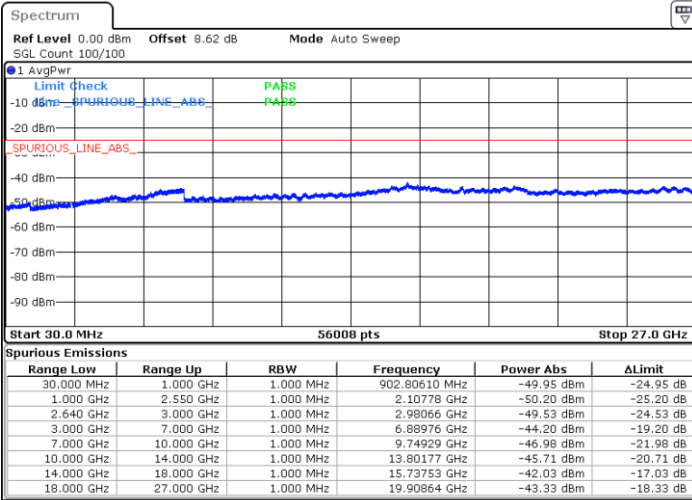

Lowest Channel / 16QAM

Date: 6 JUN 2019 06:19:17

LTE Band 38 / 20MHz

Middle Channel / QPSK

Middle Channel / 16QAM

Date: 6 JUN 2019 06:20:12

Date: 6 JUN 2019 06:21:07

Highest Channel / QPSK

Highest Channel / 16QAM

Date: 6 JUN 2019 06:22:02

Date: 6 JUN 2019 06:22:57

LTE Band 38 / 5MHz

Lowest Channel / 64QAM

Date: 6 JUN 2019 06:23:52

Middle Channel / 64QAM

Date: 6 JUN 2019 06:24:47