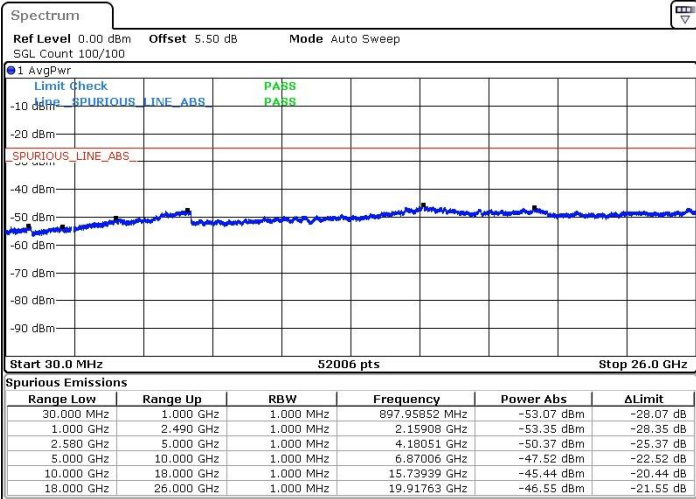

Highest Channel / QPSK

Highest Channel / 16QAM

Date: 7 JUN 2019 14:16:03

Date: 7 JUN 2019 14:14:38

Highest Channel / 64QAM

Date: 7 JUN 2019 14:12:13

LTE Band 7 / 15MHz+20MHz

Lowest Channel / QPSK

Lowest Channel / 16QAM

Date: 7 JUN 2019 14:34:12

Date: 7 JUN 2019 14:35:38

Lowest Channel / 64QAM

Date: 7 JUN 2019 14:37:37

LTE Band 7 / 15MHz+20MHz

Middle Channel / QPSK

Middle Channel / 16QAM

Date: 7 JUN 2019 14:44:49

Date: 7 JUN 2019 14:43:11

Middle Channel / 64QAM

Date: 7 JUN 2019 14:42:02

LTE Band 7 / 15MHz+20MHz

Highest Channel / QPSK

Highest Channel / 16QAM

Date: 7 JUN 2019 15:03:50

Date: 7 JUN 2019 15:05:23

Highest Channel / 64QAM

Date: 7 JUN 2019 15:06:58

LTE Band 7 / 20MHz+10MHz

Lowest Channel / QPSK

Lowest Channel / 16QAM

Date: 7 JUN 2019 12:49:02

Date: 7 JUN 2019 12:50:04