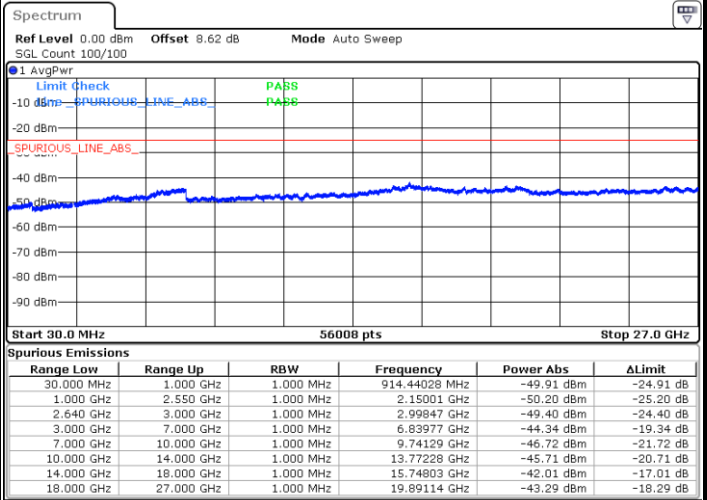

LTE Band 38 / 15MHz

Highest Channel / QPSK

Date: 6 JUN 2019 06:16:33

Highest Channel / 16QAM

Date: 6 JUN 2019 06:17:28

LTE Band 38 / 20MHz

Lowest Channel / QPSK

Date: 6 JUN 2019 06:18:23

Lowest Channel / 16QAM

Date: 6 JUN 2019 06:19:17

LTE Band 38 / 20MHz

Middle Channel / QPSK

Middle Channel / 16QAM

Date: 6 JUN 2019 06:20:12

Date: 6 JUN 2019 06:21:07

Highest Channel / QPSK

Highest Channel / 16QAM

Date: 6 JUN 2019 06:22:02

Date: 6 JUN 2019 06:22:57

LTE Band 38 / 5MHz

Lowest Channel / 64QAM

Date: 6 JUN 2019 06:23:52

Middle Channel / 64QAM

Date: 6 JUN 2019 06:24:47