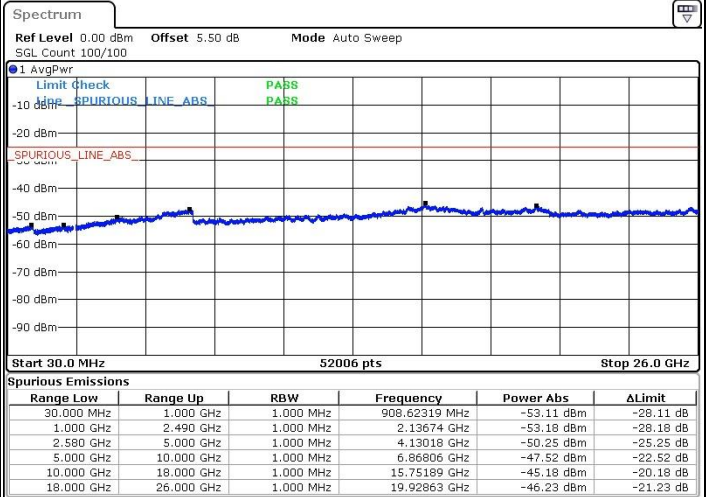

Lowest Channel / 16QAM

Date: 7 JUN 2019 14:34:12

Date: 7 JUN 2019 14:35:38

Lowest Channel / 64QAM

Date: 7 JUN 2019 14:37:37

LTE Band 7 / 15MHz+20MHz

Middle Channel / QPSK

Middle Channel / 16QAM

Date: 7 JUN 2019 14:44:49

Date: 7 JUN 2019 14:43:11

Middle Channel / 64QAM

Date: 7 JUN 2019 14:42:02

LTE Band 7 / 15MHz+20MHz

Highest Channel / QPSK

Highest Channel / 16QAM

Date: 7 JUN 2019 15:03:50

Date: 7 JUN 2019 15:05:23

Highest Channel / 64QAM

Date: 7 JUN 2019 15:06:58

LTE Band 7 / 20MHz+10MHz

Lowest Channel / QPSK

Lowest Channel / 16QAM

Date: 7 JUN 2019 12:49:02

Date: 7 JUN 2019 12:50:04