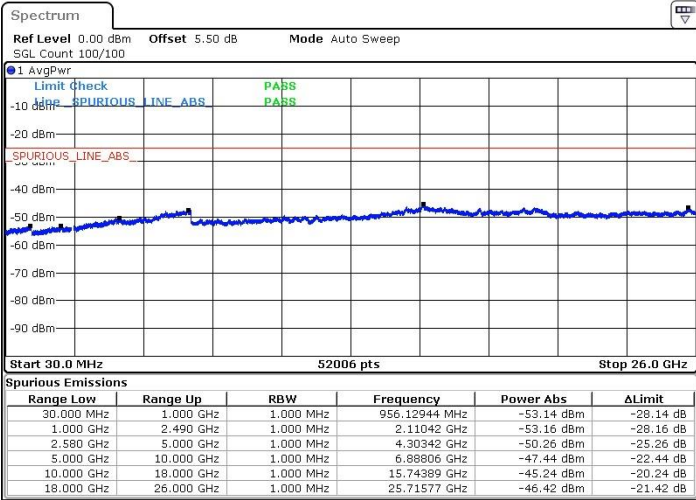

Date: 7 JUN 2019 18:48:43

Lowest Channel / 64QAM

Date: 7 JUN 2019 18:50:05

LTE Band 7 / 15MHz+10MHz

Middle Channel / QPSK

Middle Channel / 16QAM

Date: 7 JUN 2019 18:57:24

Date: 7 JUN 2019 18:58:31

Middle Channel / 64QAM

Date: 7 JUN 2019 18:59:57

LTE Band 7 / 15MHz+10MHz

Highest Channel / QPSK

Highest Channel / 16QAM

Date: 7 JUN 2019 19:05:49

Date: 7 JUN 2019 19:04:29

Highest Channel / 64QAM

Date: 7 JUN 2019 19:01:59

LTE Band 7 / 15MHz+15MHz

Lowest Channel / QPSK

Lowest Channel / 16QAM

Date: 7 JUN 2019 13:43:22

Date: 7 JUN 2019 13:41:29

Lowest Channel / 64QAM

Date: 7 JUN 2019 13:40:02