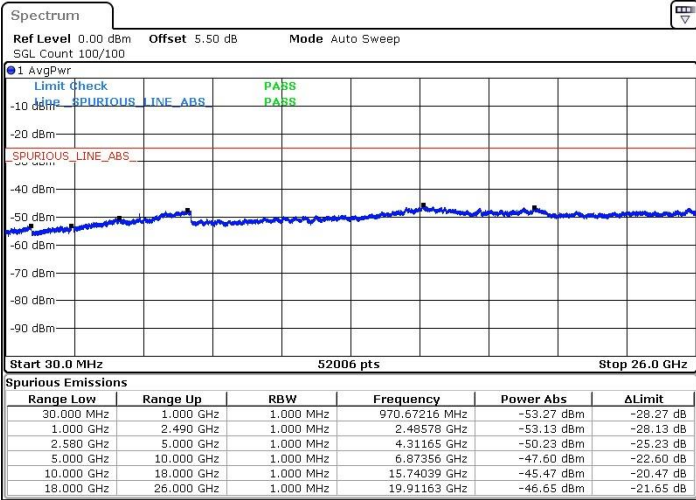

LTE Band 38 / 20MHz

Lowest Channel / 64QAM

Middle Channel / 64QAM

Date: 6 JUN 2019 06:32:05

Date: 6 JUN 2019 06:33:00

Highest Channel / 64QAM

Date: 6 JUN 2019 06:33:55

LTE Band 7 / 10MHz+20MHz

Lowest Channel / QPSK

Lowest Channel / 16QAM

Date: 7 JUN 2019 10:58:26

Date: 7 JUN 2019 10:59:57

Lowest Channel / 64QAM

Date: 7 JUN 2019 11:02:27

LTE Band 7 / 10MHz+20MHz

Middle Channel / QPSK

Middle Channel / 16QAM

Date: 7 JUN 2019 11:12:52

Date: 7 JUN 2019 11:11:49

Middle Channel / 64QAM

Date: 7 JUN 2019 11:10:43

LTE Band 7 / 10MHz+20MHz

Highest Channel / QPSK

Highest Channel / 16QAM

Date: 7 JUN 2019 11:24:46

Date: 7 JUN 2019 11:26:33

Highest Channel / 64QAM

Date: 7 JUN 2019 11:27:40

LTE Band 7 / 15MHz+10MHz

Lowest Channel / QPSK

Date: 7 JUN 2019 18:46:57

Lowest Channel / 16QAM