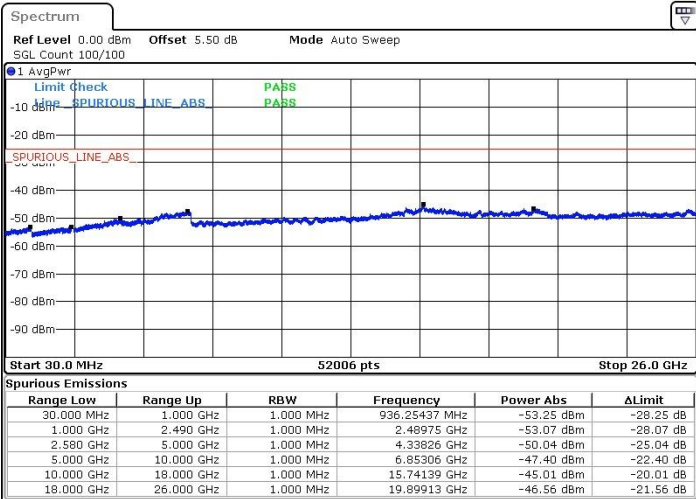

LTE Band 38 / 20MHz

Lowest Channel / 64QAM

Middle Channel / 64QAM

Date: 6 JUN 2019 06:32:05

Date: 6 JUN 2019 06:33:00

Highest Channel / 64QAM

Date: 6 JUN 2019 06:33:55

LTE Band 7 / 10MHz+20MHz

Lowest Channel / QPSK

Lowest Channel / 16QAM

Date: 7 JUN 2019 10:58:26

Date: 7 JUN 2019 10:59:57

Lowest Channel / 64QAM

Date: 7 JUN 2019 11:02:27

LTE Band 7 / 10MHz+20MHz

Middle Channel / QPSK

Middle Channel / 16QAM

Date: 7 JUN 2019 11:12:52

Date: 7 JUN 2019 11:11:49

Middle Channel / 64QAM

Date: 7 JUN 2019 11:10:43

LTE Band 7 / 10MHz+20MHz

Highest Channel / QPSK

Highest Channel / 16QAM

Date: 7 JUN 2019 11:24:46

Date: 7 JUN 2019 11:26:33

Highest Channel / 64QAM

Date: 7 JUN 2019 11:27:40

LTE Band 7 / 15MHz+10MHz

Lowest Channel / QPSK

Date: 7 JUN 2019 18:46:57

Lowest Channel / 16QAM