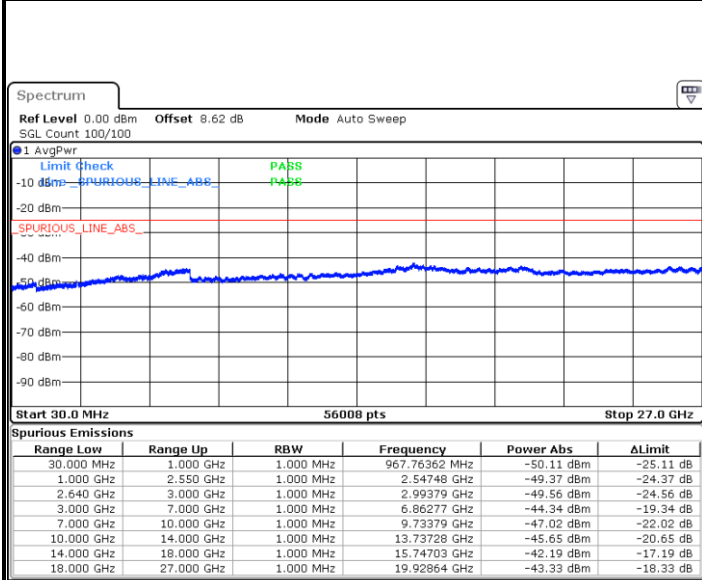

Highest Channel / 16QAM

Date: 6 JUN 2019 06:22:02

Date: 6 JUN 2019 06:22:57

LTE Band 38 / 5MHz

Lowest Channel / 64QAM

Date: 6 JUN 2019 06:23:52

Middle Channel / 64QAM

Date: 6 JUN 2019 06:24:47

Highest Channel / 64QAM

Date: 6 JUN 2019 06:25:41

LTE Band 38 / 10MHz

Lowest Channel / 64QAM

Date: 6 JUN 2019 06:26:36

Middle Channel / 64QAM

Date: 6 JUN 2019 06:27:31

Highest Channel / 64QAM

Date: 6 JUN 2019 06:28:26

LTE Band 38 / 15MHz

Lowest Channel / 64QAM

Middle Channel / 64QAM

Date: 6 JUN 2019 06:29:21

Date: 6 JUN 2019 06:30:16

Highest Channel / 64QAM

Date: 6 JUN 2019 06:31:10

LTE Band 38 / 20MHz

Lowest Channel / 64QAM

Middle Channel / 64QAM

Date: 6 JUN 2019 06:32:05

Date: 6 JUN 2019 06:33:00

Highest Channel / 64QAM

Date: 6 JUN 2019 06:33:55

LTE Band 7 / 10MHz+20MHz