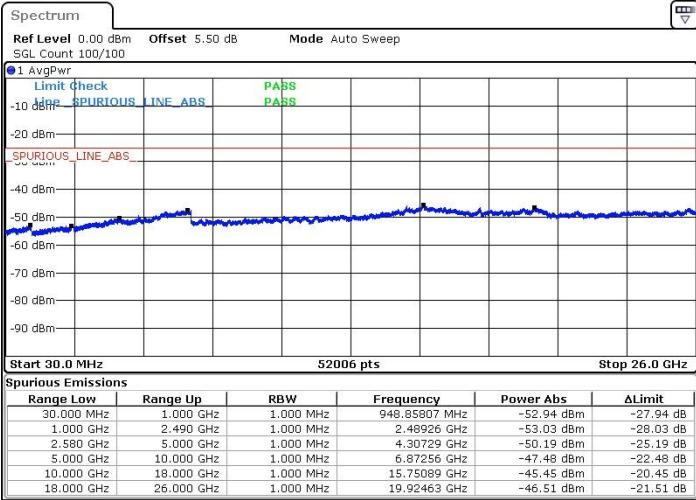

Date: 7 JUN 2019 14:44:49

Date: 7 JUN 2019 14:43:11

Middle Channel / 64QAM

Date: 7 JUN 2019 14:42:02

LTE Band 7 / 15MHz+20MHz

Highest Channel / QPSK

Highest Channel / 16QAM

Date: 7 JUN 2019 15:03:50

Date: 7 JUN 2019 15:05:23

Highest Channel / 64QAM

Date: 7 JUN 2019 15:06:58

LTE Band 7 / 20MHz+10MHz

Lowest Channel / QPSK

Lowest Channel / 16QAM

Date: 7 JUN 2019 12:49:02

Date: 7 JUN 2019 12:50:04

Lowest Channel / 64QAM

Date: 7 JUN 2019 12:51:05

LTE Band 7 / 20MHz+10MHz

Middle Channel / QPSK

Middle Channel / 16QAM

Date: 7 JUN 2019 12:56:57

Date: 7 JUN 2019 12:55:46

Middle Channel / 64QAM