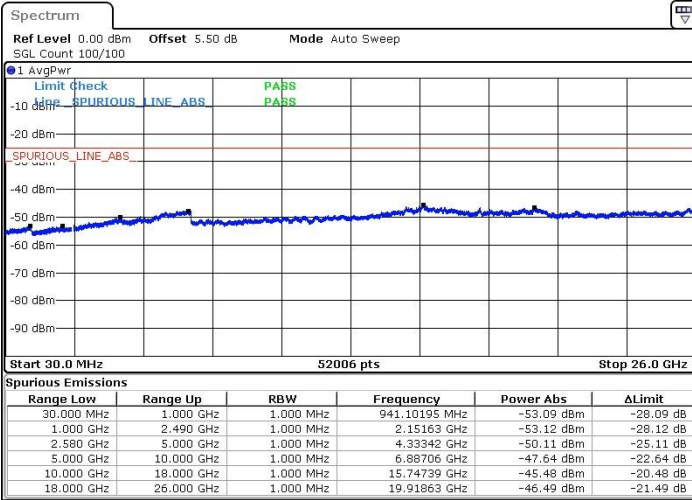

Lowest Channel / QPSK

Lowest Channel / 16QAM

Date: 7 JUN 2019 10:58:26

Date: 7 JUN 2019 10:59:57

Lowest Channel / 64QAM

Date: 7 JUN 2019 11:02:27

LTE Band 7 / 10MHz+20MHz

Middle Channel / QPSK

Middle Channel / 16QAM

Date: 7 JUN 2019 11:12:52

Date: 7 JUN 2019 11:11:49

Middle Channel / 64QAM

Date: 7 JUN 2019 11:10:43

LTE Band 7 / 10MHz+20MHz

Highest Channel / QPSK

Highest Channel / 16QAM

Date: 7 JUN 2019 11:24:46

Date: 7 JUN 2019 11:26:33

Highest Channel / 64QAM

Date: 7 JUN 2019 11:27:40

LTE Band 7 / 15MHz+10MHz

Lowest Channel / QPSK

Date: 7 JUN 2019 18:46:57

Lowest Channel / 16QAM