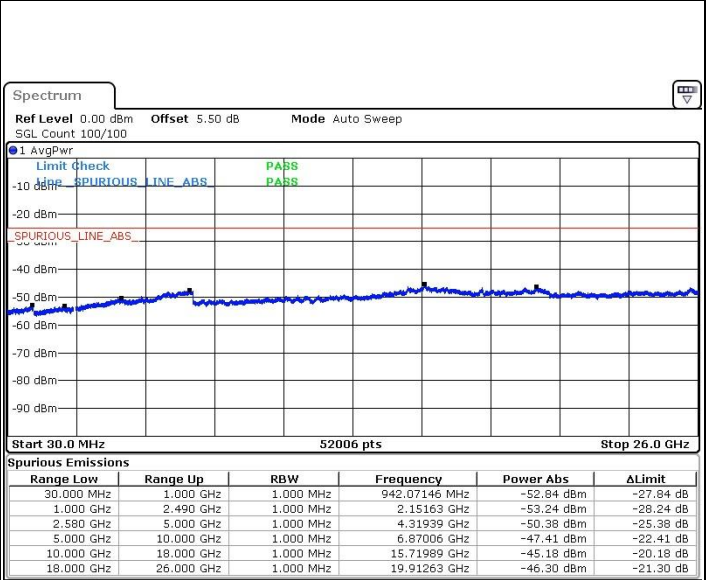

Middle Channel / 64QAM

Date: 7 JUN 2019 18:59:57

LTE Band 7 / 15MHz+10MHz

Highest Channel / QPSK

Highest Channel / 16QAM

Date: 7 JUN 2019 19:05:49

Date: 7 JUN 2019 19:04:29

Highest Channel / 64QAM

Date: 7 JUN 2019 19:01:59

LTE Band 7 / 15MHz+15MHz

Lowest Channel / QPSK

Lowest Channel / 16QAM

Date: 7 JUN 2019 13:43:22

Date: 7 JUN 2019 13:41:29

Lowest Channel / 64QAM

Date: 7 JUN 2019 13:40:02

LTE Band 7 / 15MHz+15MHz

Middle Channel / QPSK

Date: 7 JUN 2019 13:54:31

Middle Channel / 16QAM

Date: 7 JUN 2019 13:55:39

Middle Channel / 64QAM

Date: 7 JUN 2019 13:56:47

LTE Band 7 / 15MHz+15MHz

Highest Channel / QPSK

Highest Channel / 16QAM

Date: 7 JUN 2019 14:16:03

Date: 7 JUN 2019 14:14:38

Highest Channel / 64QAM

Date: 7 JUN 2019 14:12:13

LTE Band 7 / 15MHz+20MHz

Lowest Channel / QPSK