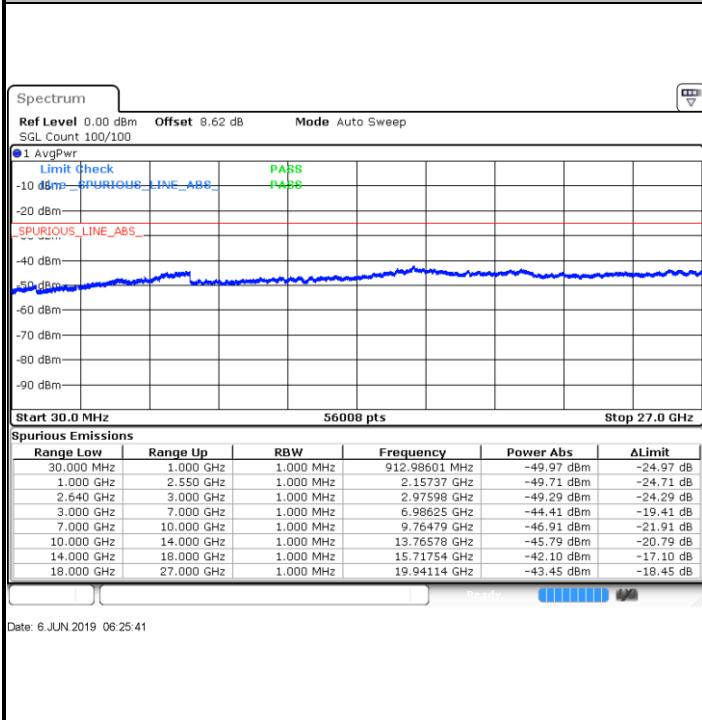

Lowest Channel / 16QAM

Date: 6 JUN 2019 06:19:17

LTE Band 38 / 20MHz

Middle Channel / QPSK

Middle Channel / 16QAM

Date: 6 JUN 2019 06:20:12

Date: 6 JUN 2019 06:21:07

Highest Channel / QPSK

Highest Channel / 16QAM

Date: 6 JUN 2019 06:22:02

Date: 6 JUN 2019 06:22:57

LTE Band 38 / 5MHz

Lowest Channel / 64QAM

Date: 6 JUN 2019 06:23:52

Middle Channel / 64QAM

Date: 6 JUN 2019 06:24:47

Highest Channel / 64QAM

Date: 6 JUN 2019 06:25:41

LTE Band 38 / 10MHz

Lowest Channel / 64QAM

Date: 6 JUN 2019 06:26:36

Middle Channel / 64QAM

Date: 6 JUN 2019 06:27:31

Highest Channel / 64QAM

Date: 6 JUN 2019 06:28:26

LTE Band 38 / 15MHz

Lowest Channel / 64QAM

Middle Channel / 64QAM

Date: 6 JUN 2019 06:29:21

Date: 6 JUN 2019 06:30:16

Highest Channel / 64QAM

Date: 6 JUN 2019 06:31:10