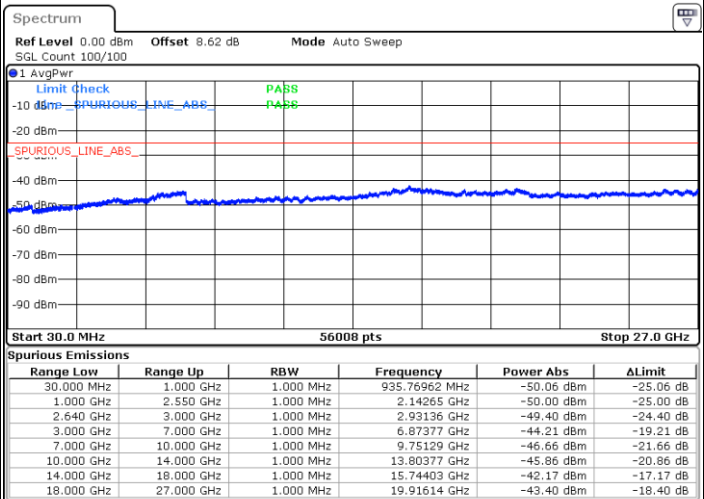

LTE Band 38 / 15MHz

Highest Channel / QPSK

Date: 6 JUN 2019 06:16:33

Highest Channel / 16QAM

Date: 6 JUN 2019 06:17:28

LTE Band 38 / 20MHz

Lowest Channel / QPSK

Date: 6 JUN 2019 06:18:23

Lowest Channel / 16QAM

Date: 6 JUN 2019 06:19:17

LTE Band 38 / 20MHz

Middle Channel / QPSK

Middle Channel / 16QAM

Date: 6 JUN 2019 06:20:12

Date: 6 JUN 2019 06:21:07

Highest Channel / QPSK

Highest Channel / 16QAM

Date: 6 JUN 2019 06:22:02

Date: 6 JUN 2019 06:22:57

LTE Band 38 / 5MHz

Lowest Channel / 64QAM

Date: 6 JUN 2019 06:23:52

Middle Channel / 64QAM

Date: 6 JUN 2019 06:24:47