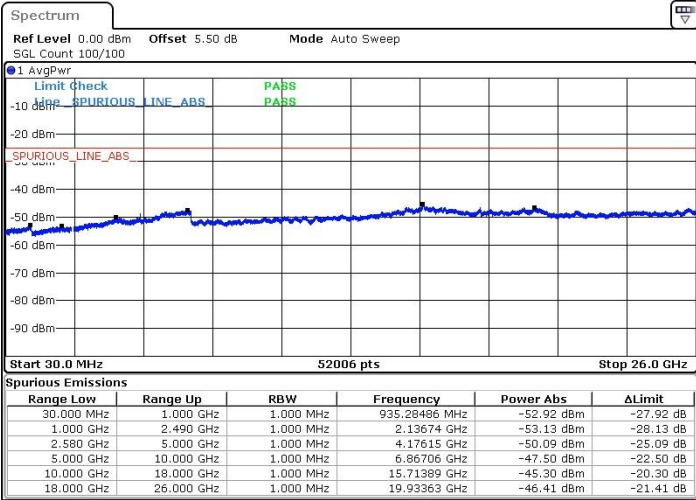

Date: 7 JUN 2019 14:44:49

Date: 7 JUN 2019 14:43:11

Middle Channel / 64QAM

Date: 7 JUN 2019 14:42:02

LTE Band 7 / 15MHz+20MHz

Highest Channel / QPSK

Highest Channel / 16QAM

Date: 7 JUN 2019 15:03:50

Date: 7 JUN 2019 15:05:23

Highest Channel / 64QAM

Date: 7 JUN 2019 15:06:58

LTE Band 7 / 20MHz+10MHz

Lowest Channel / QPSK

Lowest Channel / 16QAM

Date: 7 JUN 2019 12:49:02

Date: 7 JUN 2019 12:50:04

Lowest Channel / 64QAM

Date: 7 JUN 2019 12:51:05

LTE Band 7 / 20MHz+10MHz

Middle Channel / QPSK

Middle Channel / 16QAM

Date: 7 JUN 2019 12:56:57

Date: 7 JUN 2019 12:55:46

Middle Channel / 64QAM