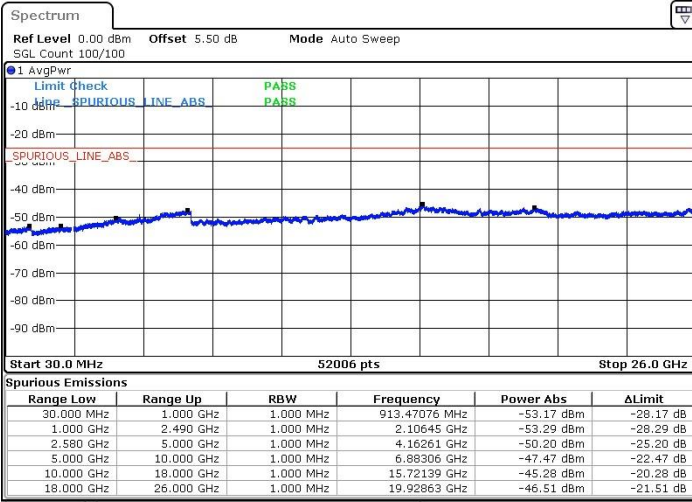

Highest Channel / QPSK

Highest Channel / 16QAM

Date: 7 JUN 2019 14:16:03

Date: 7 JUN 2019 14:14:38

Highest Channel / 64QAM

Date: 7 JUN 2019 14:12:13

LTE Band 7 / 15MHz+20MHz

Lowest Channel / QPSK

Lowest Channel / 16QAM

Date: 7 JUN 2019 14:34:12

Date: 7 JUN 2019 14:35:38

Lowest Channel / 64QAM

Date: 7 JUN 2019 14:37:37

LTE Band 7 / 15MHz+20MHz

Middle Channel / QPSK

Middle Channel / 16QAM

Date: 7 JUN 2019 14:44:49

Date: 7 JUN 2019 14:43:11

Middle Channel / 64QAM

Date: 7 JUN 2019 14:42:02

LTE Band 7 / 15MHz+20MHz

Highest Channel / QPSK

Highest Channel / 16QAM

Date: 7 JUN 2019 15:03:50

Date: 7 JUN 2019 15:05:23

Highest Channel / 64QAM

Date: 7 JUN 2019 15:06:58

LTE Band 7 / 20MHz+10MHz

Lowest Channel / QPSK

Lowest Channel / 16QAM

Date: 7 JUN 2019 12:49:02

Date: 7 JUN 2019 12:50:04