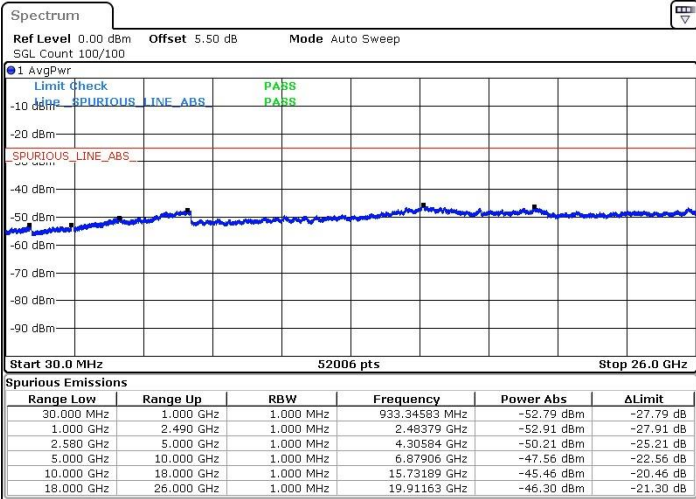

Date: 7 JUN 2019 14:44:49

Date: 7 JUN 2019 14:43:11

Middle Channel / 64QAM

Date: 7 JUN 2019 14:42:02

LTE Band 7 / 15MHz+20MHz

Highest Channel / QPSK

Highest Channel / 16QAM

Date: 7 JUN 2019 15:03:50

Date: 7 JUN 2019 15:05:23

Highest Channel / 64QAM

Date: 7 JUN 2019 15:06:58

LTE Band 7 / 20MHz+10MHz

Lowest Channel / QPSK

Lowest Channel / 16QAM

Date: 7 JUN 2019 12:49:02

Date: 7 JUN 2019 12:50:04

Lowest Channel / 64QAM

Date: 7 JUN 2019 12:51:05

LTE Band 7 / 20MHz+10MHz

Middle Channel / QPSK

Middle Channel / 16QAM

Date: 7 JUN 2019 12:56:57

Date: 7 JUN 2019 12:55:46

Middle Channel / 64QAM