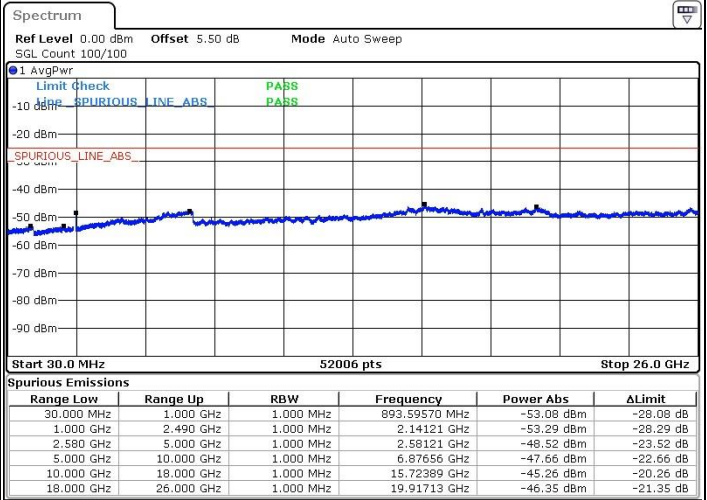

Middle Channel / 64QAM

Date: 7 JUN 2019 18:59:57

LTE Band 7 / 15MHz+10MHz

Highest Channel / QPSK

Highest Channel / 16QAM

Date: 7 JUN 2019 19:05:49

Date: 7 JUN 2019 19:04:29

Highest Channel / 64QAM

Date: 7 JUN 2019 19:01:59

LTE Band 7 / 15MHz+15MHz

Lowest Channel / QPSK

Lowest Channel / 16QAM

Date: 7 JUN 2019 13:43:22

Date: 7 JUN 2019 13:41:29

Lowest Channel / 64QAM

Date: 7 JUN 2019 13:40:02