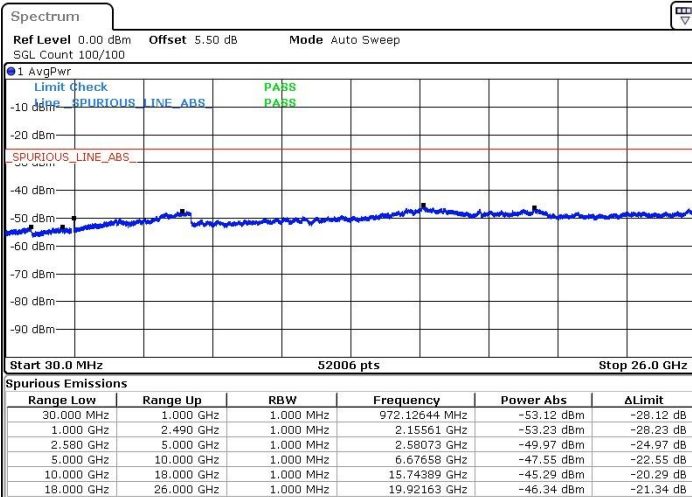

Highest Channel / QPSK

Highest Channel / 16QAM

Date: 7 JUN 2019 14:16:03

Date: 7 JUN 2019 14:14:38

Highest Channel / 64QAM

Date: 7 JUN 2019 14:12:13

LTE Band 7 / 15MHz+20MHz

Lowest Channel / QPSK

Lowest Channel / 16QAM

Date: 7 JUN 2019 14:34:12

Date: 7 JUN 2019 14:35:38

Lowest Channel / 64QAM

Date: 7 JUN 2019 14:37:37

LTE Band 7 / 15MHz+20MHz

Middle Channel / QPSK

Middle Channel / 16QAM

Date: 7 JUN 2019 14:44:49

Date: 7 JUN 2019 14:43:11

Middle Channel / 64QAM

Date: 7 JUN 2019 14:42:02

LTE Band 7 / 15MHz+20MHz

Highest Channel / QPSK

Highest Channel / 16QAM

Date: 7 JUN 2019 15:03:50

Date: 7 JUN 2019 15:05:23

Highest Channel / 64QAM

Date: 7 JUN 2019 15:06:58

LTE Band 7 / 20MHz+10MHz

Lowest Channel / QPSK

Lowest Channel / 16QAM

Date: 7 JUN 2019 12:49:02

Date: 7 JUN 2019 12:50:04