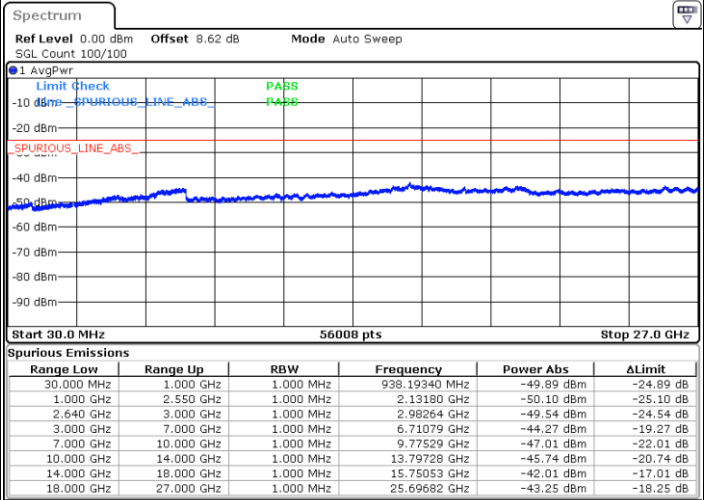

LTE Band 38 / 15MHz

Highest Channel / QPSK

Date: 6 JUN 2019 06:16:33

Highest Channel / 16QAM

Date: 6 JUN 2019 06:17:28

LTE Band 38 / 20MHz

Lowest Channel / QPSK

Date: 6 JUN 2019 06:18:23

Lowest Channel / 16QAM

Date: 6 JUN 2019 06:19:17

LTE Band 38 / 20MHz

Middle Channel / QPSK

Middle Channel / 16QAM

Date: 6 JUN 2019 06:20:12

Date: 6 JUN 2019 06:21:07

Highest Channel / QPSK

Highest Channel / 16QAM

Date: 6 JUN 2019 06:22:02

Date: 6 JUN 2019 06:22:57

LTE Band 38 / 5MHz

Lowest Channel / 64QAM

Date: 6 JUN 2019 06:23:52

Middle Channel / 64QAM

Date: 6 JUN 2019 06:24:47