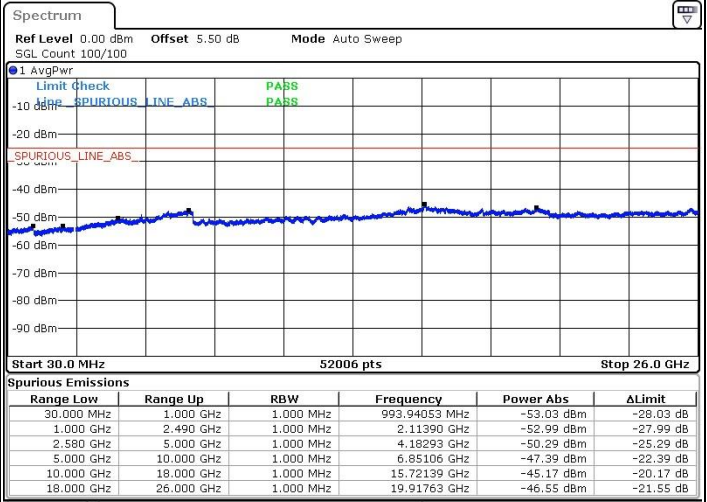

Highest Channel / QPSK

Highest Channel / 16QAM

Date: 7 JUN 2019 14:16:03

Date: 7 JUN 2019 14:14:38

Highest Channel / 64QAM

Date: 7 JUN 2019 14:12:13

LTE Band 7 / 15MHz+20MHz

Lowest Channel / QPSK

Lowest Channel / 16QAM

Date: 7 JUN 2019 14:34:12

Date: 7 JUN 2019 14:35:38

Lowest Channel / 64QAM

Date: 7 JUN 2019 14:37:37

LTE Band 7 / 15MHz+20MHz

Middle Channel / QPSK

Middle Channel / 16QAM

Date: 7 JUN 2019 14:44:49

Date: 7 JUN 2019 14:43:11

Middle Channel / 64QAM

Date: 7 JUN 2019 14:42:02

LTE Band 7 / 15MHz+20MHz

Highest Channel / QPSK

Highest Channel / 16QAM

Date: 7 JUN 2019 15:03:50

Date: 7 JUN 2019 15:05:23

Highest Channel / 64QAM

Date: 7 JUN 2019 15:06:58

LTE Band 7 / 20MHz+10MHz

Lowest Channel / QPSK

Lowest Channel / 16QAM

Date: 7 JUN 2019 12:49:02

Date: 7 JUN 2019 12:50:04