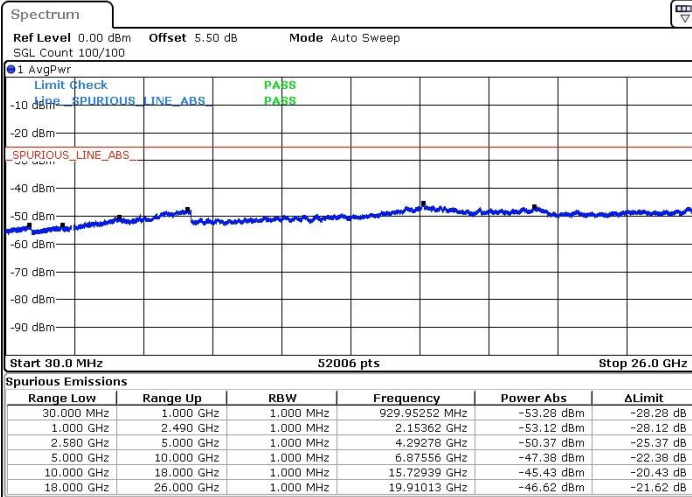

Lowest Channel / 16QAM

Date: 7 JUN 2019 14:34:12

Date: 7 JUN 2019 14:35:38

Lowest Channel / 64QAM

Date: 7 JUN 2019 14:37:37

LTE Band 7 / 15MHz+20MHz

Middle Channel / QPSK

Middle Channel / 16QAM

Date: 7 JUN 2019 14:44:49

Date: 7 JUN 2019 14:43:11

Middle Channel / 64QAM

Date: 7 JUN 2019 14:42:02

LTE Band 7 / 15MHz+20MHz

Highest Channel / QPSK

Highest Channel / 16QAM

Date: 7 JUN 2019 15:03:50

Date: 7 JUN 2019 15:05:23

Highest Channel / 64QAM

Date: 7 JUN 2019 15:06:58

LTE Band 7 / 20MHz+10MHz

Lowest Channel / QPSK

Lowest Channel / 16QAM

Date: 7 JUN 2019 12:49:02

Date: 7 JUN 2019 12:50:04