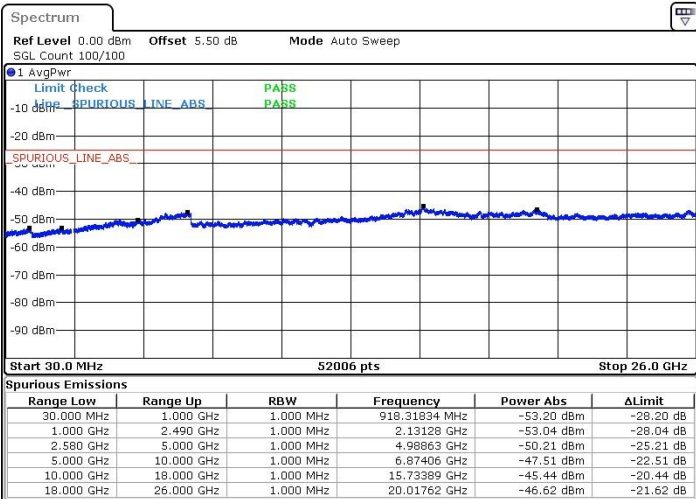

Highest Channel / QPSK

Highest Channel / 16QAM

Date: 7 JUN 2019 14:16:03

Date: 7 JUN 2019 14:14:38

Highest Channel / 64QAM

Date: 7 JUN 2019 14:12:13

LTE Band 7 / 15MHz+20MHz

Lowest Channel / QPSK

Lowest Channel / 16QAM

Date: 7 JUN 2019 14:34:12

Date: 7 JUN 2019 14:35:38

Lowest Channel / 64QAM

Date: 7 JUN 2019 14:37:37

LTE Band 7 / 15MHz+20MHz

Middle Channel / QPSK

Middle Channel / 16QAM

Date: 7 JUN 2019 14:44:49

Date: 7 JUN 2019 14:43:11

Middle Channel / 64QAM

Date: 7 JUN 2019 14:42:02

LTE Band 7 / 15MHz+20MHz

Highest Channel / QPSK

Highest Channel / 16QAM

Date: 7 JUN 2019 15:03:50