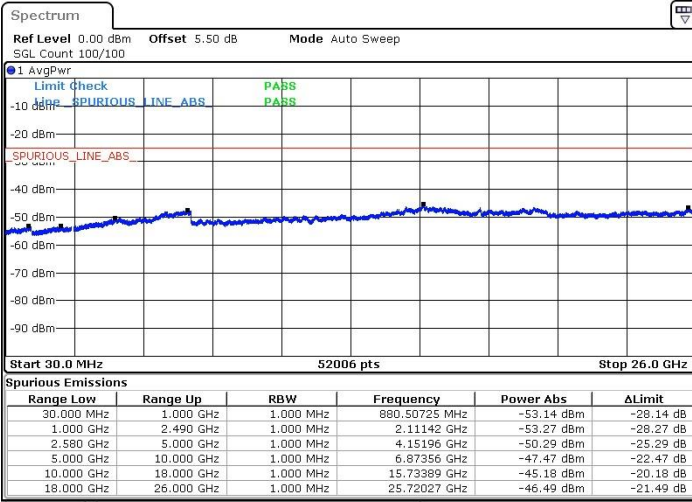

Highest Channel / QPSK

Highest Channel / 16QAM

Date: 7 JUN 2019 14:16:03

Date: 7 JUN 2019 14:14:38

Highest Channel / 64QAM

Date: 7 JUN 2019 14:12:13

LTE Band 7 / 15MHz+20MHz

Lowest Channel / QPSK

Lowest Channel / 16QAM

Date: 7 JUN 2019 14:34:12

Date: 7 JUN 2019 14:35:38

Lowest Channel / 64QAM

Date: 7 JUN 2019 14:37:37

LTE Band 7 / 15MHz+20MHz

Middle Channel / QPSK

Middle Channel / 16QAM

Date: 7 JUN 2019 14:44:49

Date: 7 JUN 2019 14:43:11

Middle Channel / 64QAM

Date: 7 JUN 2019 14:42:02

LTE Band 7 / 15MHz+20MHz

Highest Channel / QPSK

Highest Channel / 16QAM

Date: 7 JUN 2019 15:03:50

Date: 7 JUN 2019 15:05:23

Highest Channel / 64QAM

Date: 7 JUN 2019 15:06:58

LTE Band 7 / 20MHz+10MHz

Lowest Channel / QPSK

Lowest Channel / 16QAM

Date: 7 JUN 2019 12:49:02

Date: 7 JUN 2019 12:50:04