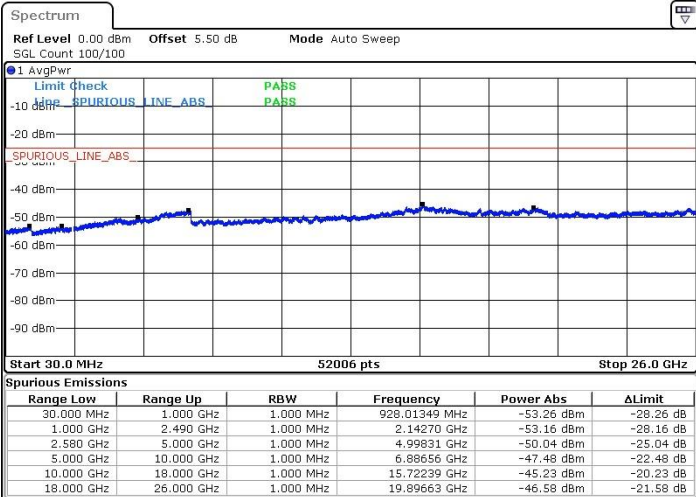

Lowest Channel / QPSK

Lowest Channel / 16QAM

Date: 7 JUN 2019 10:58:26

Date: 7 JUN 2019 10:59:57

Lowest Channel / 64QAM

Date: 7 JUN 2019 11:02:27

LTE Band 7 / 10MHz+20MHz

Middle Channel / QPSK

Middle Channel / 16QAM

Date: 7 JUN 2019 11:12:52

Date: 7 JUN 2019 11:11:49

Middle Channel / 64QAM

Date: 7 JUN 2019 11:10:43

LTE Band 7 / 10MHz+20MHz

Highest Channel / QPSK

Highest Channel / 16QAM

Date: 7 JUN 2019 11:24:46

Date: 7 JUN 2019 11:26:33

Highest Channel / 64QAM

Date: 7 JUN 2019 11:27:40

LTE Band 7 / 15MHz+10MHz

Lowest Channel / QPSK

Date: 7 JUN 2019 18:46:57

Lowest Channel / 16QAM