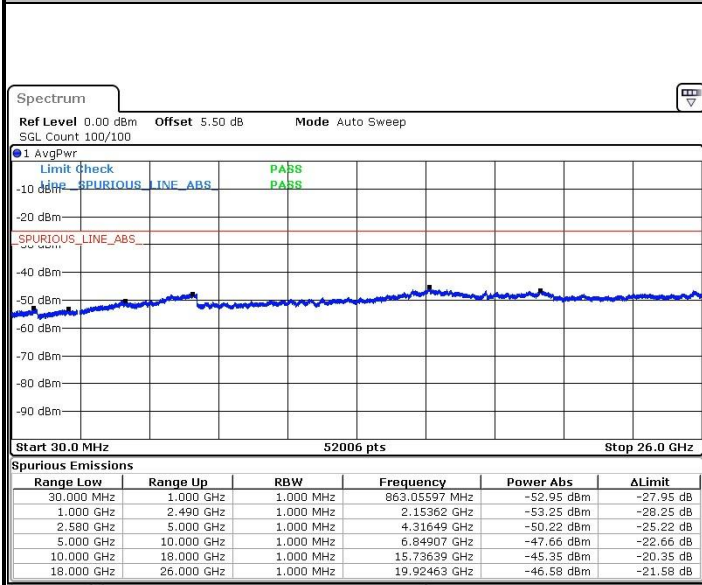

Date: 7 JUN 2019 19:01:59

LTE Band 7 / 15MHz+15MHz

Lowest Channel / QPSK

Lowest Channel / 16QAM

Date: 7 JUN 2019 13:43:22

Date: 7 JUN 2019 13:41:29

Lowest Channel / 64QAM

Date: 7 JUN 2019 13:40:02

LTE Band 7 / 15MHz+15MHz

Middle Channel / QPSK

Date: 7 JUN 2019 13:54:31

Middle Channel / 16QAM

Date: 7 JUN 2019 13:55:39

Middle Channel / 64QAM

Date: 7 JUN 2019 13:56:47

LTE Band 7 / 15MHz+15MHz

Highest Channel / QPSK

Highest Channel / 16QAM

Date: 7 JUN 2019 14:16:03

Date: 7 JUN 2019 14:14:38

Highest Channel / 64QAM

Date: 7 JUN 2019 14:12:13

LTE Band 7 / 15MHz+20MHz

Lowest Channel / QPSK