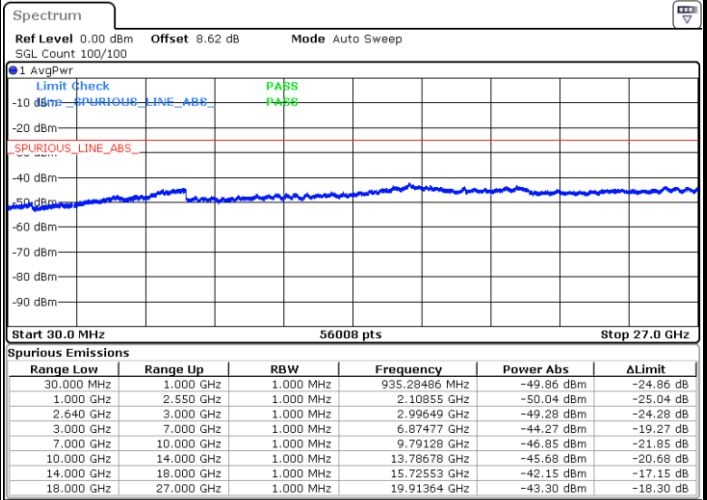

Highest Channel / 64QAM

Date: 6 JUN 2019 06:25:41

LTE Band 38 / 10MHz

Lowest Channel / 64QAM

Date: 6 JUN 2019 06:26:36

Middle Channel / 64QAM

Date: 6 JUN 2019 06:27:31

Highest Channel / 64QAM

Date: 6 JUN 2019 06:28:26

LTE Band 38 / 15MHz

Lowest Channel / 64QAM

Middle Channel / 64QAM

Date: 6 JUN 2019 06:29:21

Date: 6 JUN 2019 06:30:16

Highest Channel / 64QAM

Date: 6 JUN 2019 06:31:10

LTE Band 38 / 20MHz

Lowest Channel / 64QAM

Middle Channel / 64QAM

Date: 6 JUN 2019 06:32:05

Date: 6 JUN 2019 06:33:00

Highest Channel / 64QAM

Date: 6 JUN 2019 06:33:55

LTE Band 7 / 10MHz+20MHz

Lowest Channel / QPSK

Lowest Channel / 16QAM

Date: 7 JUN 2019 10:58:26

Date: 7 JUN 2019 10:59:57

Lowest Channel / 64QAM

Date: 7 JUN 2019 11:02:27

LTE Band 7 / 10MHz+20MHz

Middle Channel / QPSK