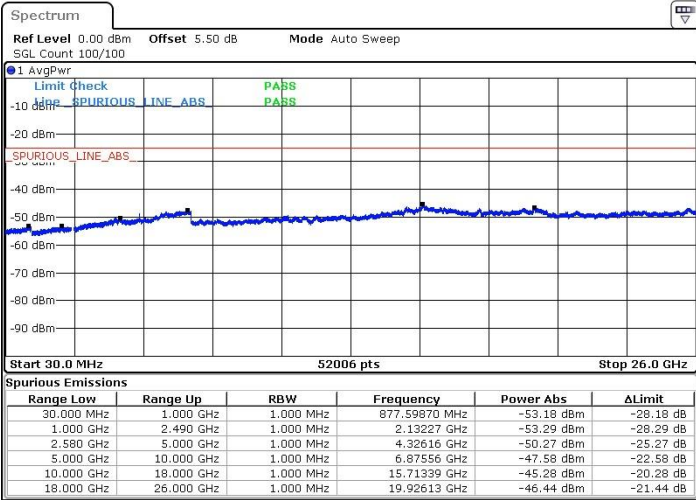

Date: 7 JUN 2019 11:24:46

Date: 7 JUN 2019 11:26:33

Highest Channel / 64QAM

Date: 7 JUN 2019 11:27:40

LTE Band 7 / 15MHz+10MHz

Lowest Channel / QPSK

Date: 7 JUN 2019 18:46:57

Lowest Channel / 16QAM

Date: 7 JUN 2019 18:48:43

Lowest Channel / 64QAM

Date: 7 JUN 2019 18:50:05

LTE Band 7 / 15MHz+10MHz

Middle Channel / QPSK

Middle Channel / 16QAM

Date: 7 JUN 2019 18:57:24

Date: 7 JUN 2019 18:58:31

Middle Channel / 64QAM

Date: 7 JUN 2019 18:59:57

LTE Band 7 / 15MHz+10MHz

Highest Channel / QPSK

Highest Channel / 16QAM

Date: 7 JUN 2019 19:05:49

Date: 7 JUN 2019 19:04:29

Highest Channel / 64QAM