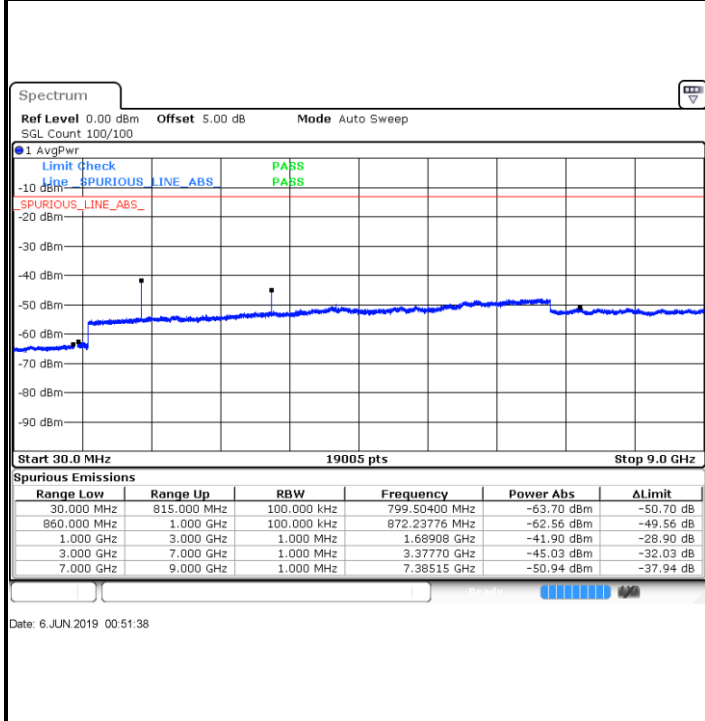

Highest Channel / QPSK

Highest Channel / 16QAM

Date: 6 JUN 2019 03:04:09

Date: 6 JUN 2019 03:05:03

LTE Band 5 / 5MHz

Lowest Channel / QPSK

Date: 6 JUN 2019 03:16:16

Lowest Channel / 16QAM

Date: 6 JUN 2019 03:17:11

Middle Channel / QPSK

Date: 6 JUN 2019 03:18:45

Middle Channel / 16QAM

Date: 6 JUN 2019 03:19:40

LTE Band 5 / 5MHz

Highest Channel / QPSK

Highest Channel / 16QAM

LTE Band 5 / 10MHz

Lowest Channel / QPSK

Lowest Channel / 16QAM

LTE Band 5 / 10MHz

Middle Channel / QPSK

Middle Channel / 16QAM

Date: 6 JUN 2019 01:03:07

Date: 6 JUN 2019 01:04:02

Highest Channel / QPSK

Highest Channel / 16QAM

Date: 6 JUN 2019 01:12:08

Date: 6 JUN 2019 01:55:36

LTE Band 5 / 1.4MHz

Lowest Channel / 64QAM

Middle Channel / 64QAM

Date: 6 JUN 2019 02:00:06