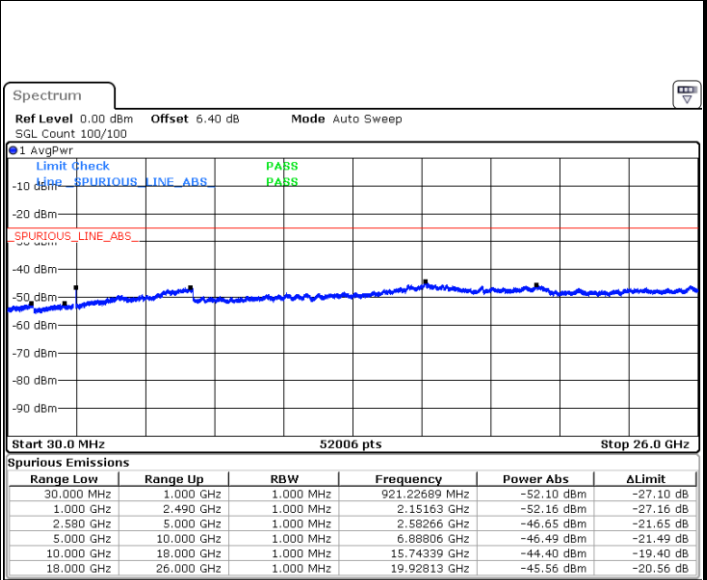

Highest Channel / QPSK

Highest Channel / 16QAM

Date: 6 JUN 2019 04:15:53

Date: 6 JUN 2019 04:16:47

LTE Band 7 / 15MHz

Lowest Channel / QPSK

Lowest Channel / 16QAM

Date: 6 JUN 2019 04:28:49

Date: 6 JUN 2019 04:29:43

Middle Channel / QPSK

Middle Channel / 16QAM

Date: 6 JUN 2019 04:31:31

Date: 6 JUN 2019 04:30:37

LTE Band 7 / 15MHz

Highest Channel / QPSK

Date: 6 JUN 2019 04:32:24

Highest Channel / 16QAM

Date: 6 JUN 2019 04:33:18

LTE Band 7 / 20MHz

Lowest Channel / QPSK

Date: 6 JUN 2019 04:45:20

Lowest Channel / 16QAM

Date: 6 JUN 2019 04:46:14

LTE Band 7 / 20MHz