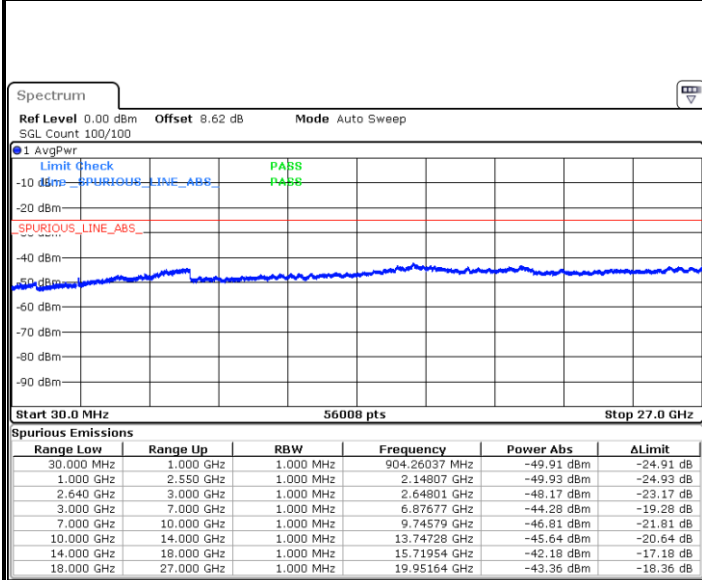

Date: 6 JUN 2019 05:21:05

Date: 6 JUN 2019 05:21:59

Highest Channel / 64QAM

Date: 6 JUN 2019 05:22:52

LTE Band 38 / 5MHz

Lowest Channel / QPSK

Date: 6 JUN 2019 06:01:55

Lowest Channel / 16QAM

Date: 6 JUN 2019 06:02:50

Middle Channel / QPSK

Date: 6 JUN 2019 06:03:45

Middle Channel / 16QAM

Date: 6 JUN 2019 06:04:40

LTE Band 38 / 5MHz

Highest Channel / QPSK

Date: 6 JUN 2019 06:05:35

Highest Channel / 16QAM

Date: 6 JUN 2019 06:06:29

LTE Band 38 / 10MHz

Lowest Channel / QPSK

Date: 6 JUN 2019 06:07:24

Lowest Channel / 16QAM

Date: 6 JUN 2019 06:08:19

LTE Band 38 / 10MHz