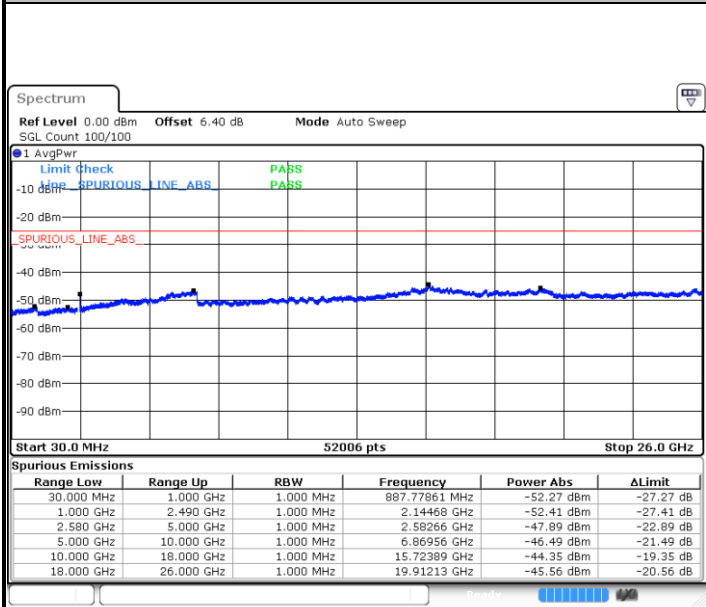

LTE Band 7 / 5MHz

Lowest Channel / 64QAM

Middle Channel / 64QAM

Date: 6 JUN 2019 04:51:44

Date: 6 JUN 2019 04:52:38

Highest Channel / 64QAM

Date: 6 JUN 2019 04:53:32

LTE Band 7 / 10MHz

Lowest Channel / 64QAM

Middle Channel / 64QAM

Date: 6 JUN 2019 05:00:00

Date: 6 JUN 2019 05:00:54

Highest Channel / 64QAM

Date: 6 JUN 2019 05:01:48

LTE Band 7 / 15MHz

Lowest Channel / 64QAM

Date: 6 JUN 2019 05:12:49

Middle Channel / 64QAM

Date: 6 JUN 2019 05:13:42

Highest Channel / 64QAM

Date: 6 JUN 2019 05:14:36

LTE Band 7 / 20MHz

Lowest Channel / 64QAM

Middle Channel / 64QAM

Date: 6 JUN 2019 05:21:05

Date: 6 JUN 2019 05:21:59

Highest Channel / 64QAM

Date: 6 JUN 2019 05:22:52

LTE Band 38 / 5MHz

Lowest Channel / QPSK

Date: 6 JUN 2019 06:01:55

Lowest Channel / 16QAM