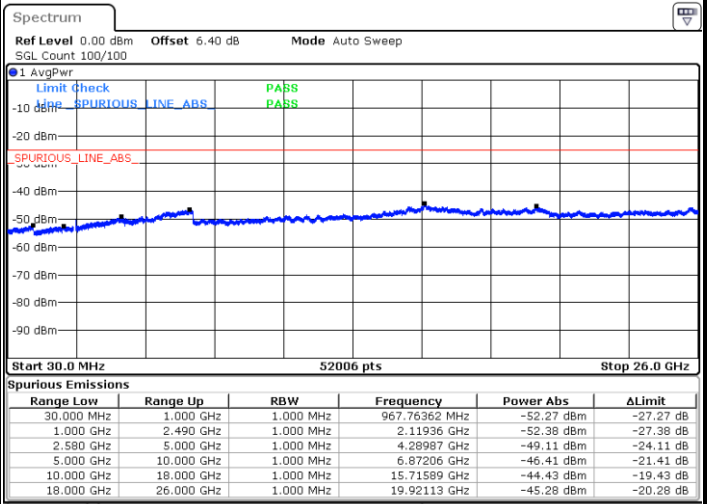

Highest Channel / 16QAM

Date: 6 JUN 2019 04:33:18

LTE Band 7 / 20MHz

Lowest Channel / QPSK

Date: 6 JUN 2019 04:45:20

Lowest Channel / 16QAM

Date: 6 JUN 2019 04:46:14

LTE Band 7 / 20MHz

Middle Channel / QPSK

Middle Channel / 16QAM

Date: 6 JUN 2019 04:48:02

Date: 6 JUN 2019 04:47:08

Highest Channel / QPSK

Highest Channel / 16QAM

Date: 6 JUN 2019 04:48:56

Date: 6 JUN 2019 04:49:50

LTE Band 7 / 5MHz

Lowest Channel / 64QAM

Middle Channel / 64QAM

Date: 6 JUN 2019 04:51:44

Date: 6 JUN 2019 04:52:38

Highest Channel / 64QAM

Date: 6 JUN 2019 04:53:32

LTE Band 7 / 10MHz

Lowest Channel / 64QAM

Middle Channel / 64QAM

Date: 6 JUN 2019 05:00:00

Date: 6 JUN 2019 05:00:54

Highest Channel / 64QAM

Date: 6 JUN 2019 05:01:48

LTE Band 7 / 15MHz

Lowest Channel / 64QAM