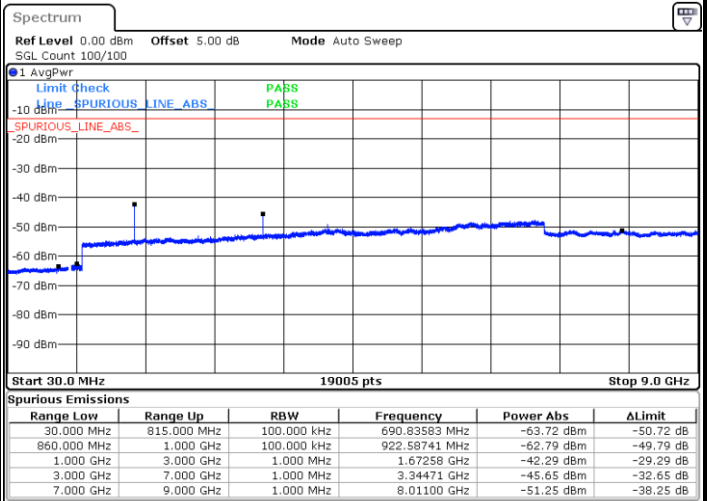

LTE Band 5 / 1.4MHz

Lowest Channel / QPSK

Lowest Channel / 16QAM

Date: 6 JUN 2019 00:25:29

Date: 6 JUN 2019 00:28:00

Middle Channel / QPSK

Middle Channel / 16QAM

Date: 6 JUN 2019 00:29:35

Date: 6 JUN 2019 00:30:29

LTE Band 5 / 1.4MHz

Highest Channel / QPSK

Highest Channel / 16QAM

Date: 6 JUN 2019 00:38:34

Date: 6 JUN 2019 00:39:28

LTE Band 5 / 3MHz

Lowest Channel / QPSK