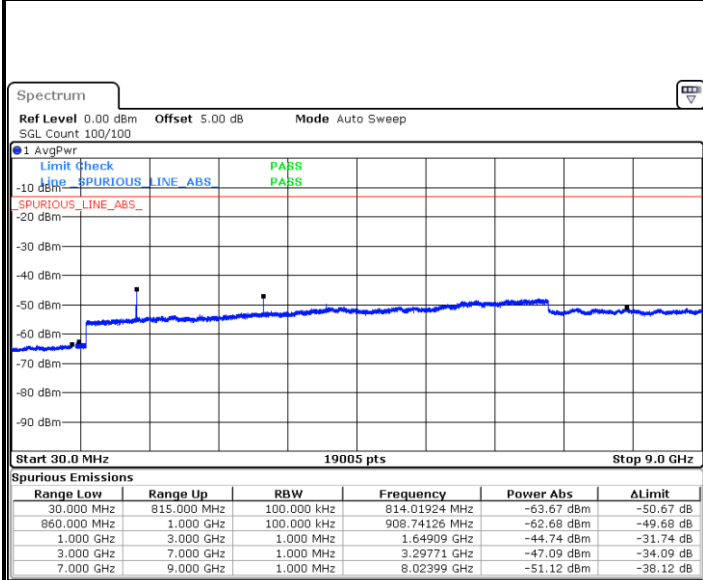

Highest Channel / QPSK

Highest Channel / 16QAM

Date: 6 JUN 2019 01:12:08

Date: 6 JUN 2019 01:55:36

LTE Band 5 / 1.4MHz

Lowest Channel / 64QAM

Middle Channel / 64QAM

Date: 6 JUN 2019 02:00:06

Date: 6 JUN 2019 02:01:01

Highest Channel / 64QAM

Date: 6 JUN 2019 02:05:51

LTE Band 5 / 3MHz

Lowest Channel / 64QAM

Middle Channel / 64QAM

Date: 6 JUN 2019 02:10:21

Date: 6 JUN 2019 02:11:15

Highest Channel / 64QAM

Date: 6 JUN 2019 02:16:05

LTE Band 5 / 5MHz

Lowest Channel / 64QAM

Date: 6 JUN 2019 02:20:35

Middle Channel / 64QAM

Date: 6 JUN 2019 02:21:30

Highest Channel / 64QAM

Date: 6 JUN 2019 02:26:20

LTE Band 5 / 10MHz

Lowest Channel / 64QAM

Middle Channel / 64QAM

Date: 6 JUN 2019 02:30:50

Date: 6 JUN 2019 02:31:44

Highest Channel / 64QAM

Date: 6 JUN 2019 02:36:34