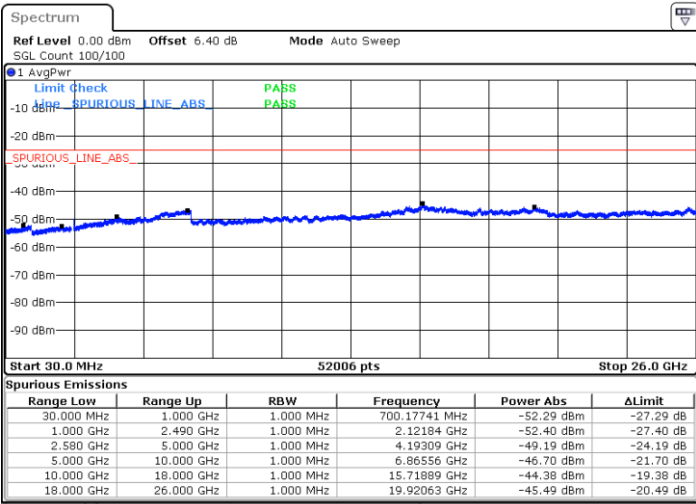

Highest Channel / 16QAM

Date: 6 JUN 2019 04:33:18

LTE Band 7 / 20MHz

Lowest Channel / QPSK

Date: 6 JUN 2019 04:45:20

Lowest Channel / 16QAM

Date: 6 JUN 2019 04:46:14

LTE Band 7 / 20MHz

Middle Channel / QPSK

Middle Channel / 16QAM

Date: 6 JUN 2019 04:48:02

Date: 6 JUN 2019 04:47:08

Highest Channel / QPSK

Highest Channel / 16QAM

Date: 6 JUN 2019 04:48:56

Date: 6 JUN 2019 04:49:50

LTE Band 7 / 5MHz

Lowest Channel / 64QAM

Middle Channel / 64QAM

Date: 6 JUN 2019 04:51:44

Date: 6 JUN 2019 04:52:38

Highest Channel / 64QAM

Date: 6 JUN 2019 04:53:32

LTE Band 7 / 10MHz