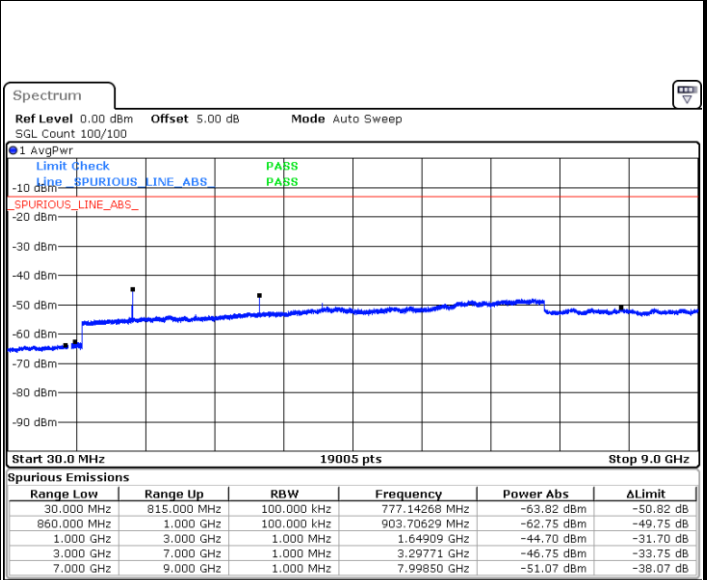

Highest Channel / QPSK

Highest Channel / 16QAM

Date: 6 JUN 2019 03:04:09

Date: 6 JUN 2019 03:05:03

LTE Band 5 / 5MHz

Lowest Channel / QPSK

Date: 6 JUN 2019 03:16:16

Lowest Channel / 16QAM

Date: 6 JUN 2019 03:17:11

Middle Channel / QPSK

Date: 6 JUN 2019 03:18:45

Middle Channel / 16QAM

Date: 6 JUN 2019 03:19:40

LTE Band 5 / 5MHz

Highest Channel / QPSK

Highest Channel / 16QAM