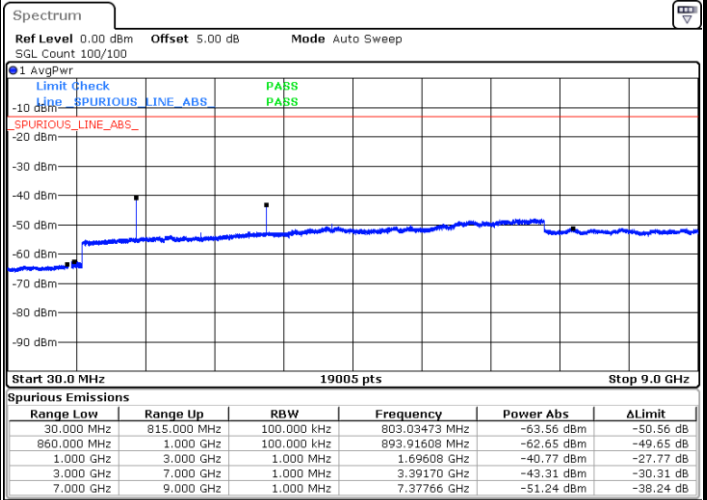

LTE Band 5 / 1.4MHz

Lowest Channel / QPSK

Lowest Channel / 16QAM

Date: 6 JUN 2019 00:25:29

Date: 6 JUN 2019 00:28:00

Middle Channel / QPSK

Middle Channel / 16QAM

Date: 6 JUN 2019 00:29:35

Date: 6 JUN 2019 00:30:29

LTE Band 5 / 1.4MHz

Highest Channel / QPSK

Highest Channel / 16QAM

Date: 6 JUN 2019 00:38:34

Date: 6 JUN 2019 00:39:28

LTE Band 5 / 3MHz

Lowest Channel / QPSK