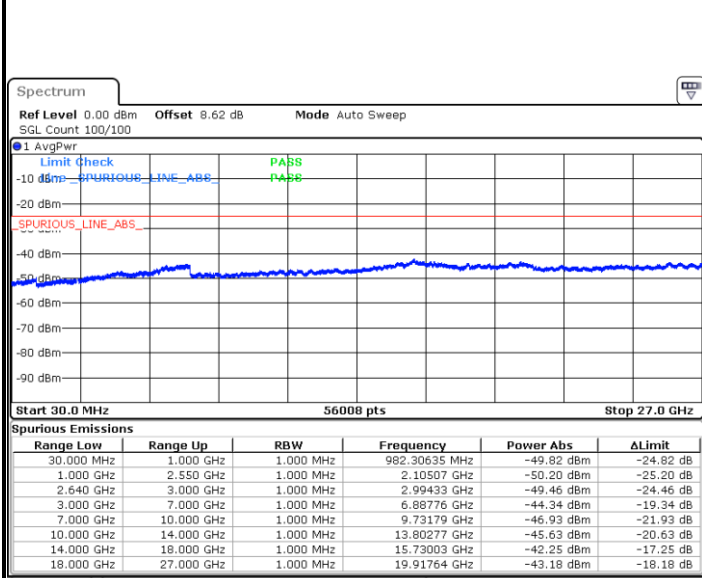

Date: 6 JUN 2019 05:12:49

Middle Channel / 64QAM

Date: 6 JUN 2019 05:13:42

Highest Channel / 64QAM

Date: 6 JUN 2019 05:14:36

LTE Band 7 / 20MHz

Lowest Channel / 64QAM

Middle Channel / 64QAM

Date: 6 JUN 2019 05:21:05

Date: 6 JUN 2019 05:21:59

Highest Channel / 64QAM

Date: 6 JUN 2019 05:22:52

LTE Band 38 / 5MHz

Lowest Channel / QPSK

Date: 6 JUN 2019 06:01:55

Lowest Channel / 16QAM

Date: 6 JUN 2019 06:02:50

Middle Channel / QPSK

Date: 6 JUN 2019 06:03:45

Middle Channel / 16QAM

Date: 6 JUN 2019 06:04:40

LTE Band 38 / 5MHz

Highest Channel / QPSK

Date: 6 JUN 2019 06:05:35

Highest Channel / 16QAM

Date: 6 JUN 2019 06:06:29

LTE Band 38 / 10MHz

Lowest Channel / QPSK

Date: 6 JUN 2019 06:07:24

Lowest Channel / 16QAM

Date: 6 JUN 2019 06:08:19

LTE Band 38 / 10MHz