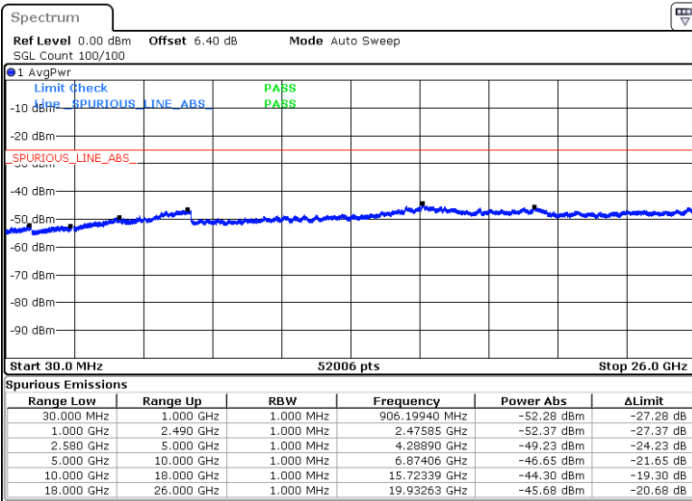

Date: 6 JUN 2019 02:26:20

LTE Band 5 / 10MHz

Lowest Channel / 64QAM

Middle Channel / 64QAM

Date: 6 JUN 2019 02:30:50

Date: 6 JUN 2019 02:31:44

Highest Channel / 64QAM

Date: 6 JUN 2019 02:36:34

LTE Band 7 / 5MHz

Lowest Channel / QPSK

Lowest Channel / 16QAM

Date: 6 JUN 2019 03:55:47

Date: 6 JUN 2019 03:56:41

Middle Channel / QPSK

Middle Channel / 16QAM

Date: 6 JUN 2019 03:58:29

Date: 6 JUN 2019 03:57:35

LTE Band 7 / 5MHz

Highest Channel / QPSK

Date: 6 JUN 2019 03:59:23

Highest Channel / 16QAM

Date: 6 JUN 2019 04:00:17

LTE Band 7 / 10MHz

Lowest Channel / QPSK