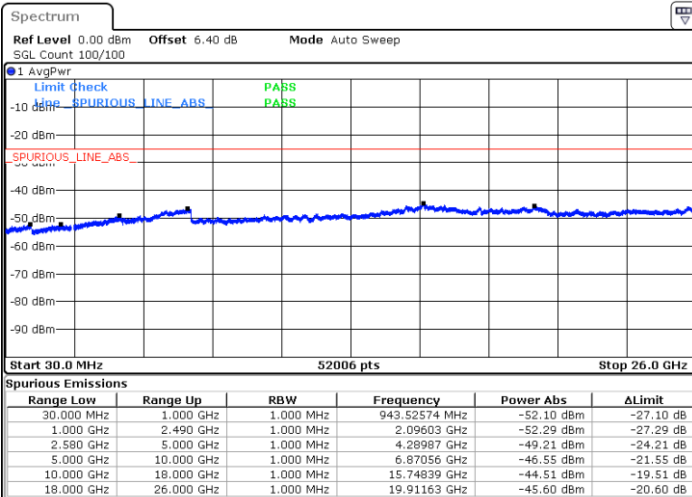

LTE Band 7 / 5MHz

Lowest Channel / 64QAM

Middle Channel / 64QAM

Date: 6 JUN 2019 04:51:44

Date: 6 JUN 2019 04:52:38

Highest Channel / 64QAM

Date: 6 JUN 2019 04:53:32

LTE Band 7 / 10MHz

Lowest Channel / 64QAM

Middle Channel / 64QAM

Date: 6 JUN 2019 05:00:00

Date: 6 JUN 2019 05:00:54

Highest Channel / 64QAM

Date: 6 JUN 2019 05:01:48

LTE Band 7 / 15MHz

Lowest Channel / 64QAM

Date: 6 JUN 2019 05:12:49

Middle Channel / 64QAM

Date: 6 JUN 2019 05:13:42

Highest Channel / 64QAM

Date: 6 JUN 2019 05:14:36

LTE Band 7 / 20MHz

Lowest Channel / 64QAM

Middle Channel / 64QAM