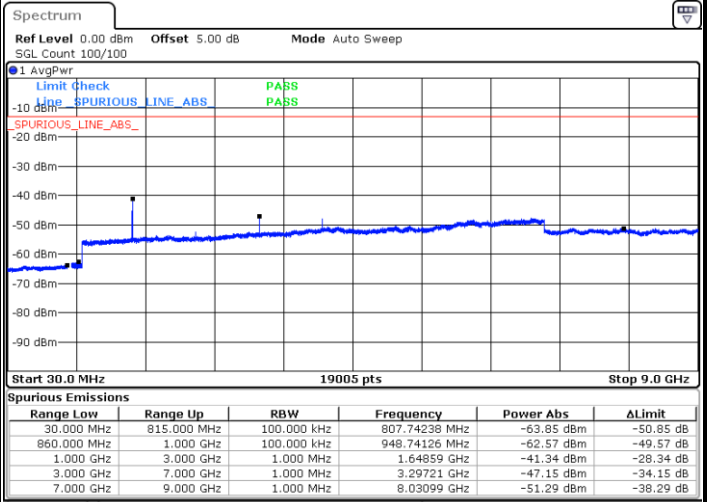

LTE Band 5 / 1.4MHz

Lowest Channel / QPSK

Lowest Channel / 16QAM

Date: 6 JUN 2019 00:25:29

Date: 6 JUN 2019 00:28:00

Middle Channel / QPSK

Middle Channel / 16QAM

Date: 6 JUN 2019 00:29:35

Date: 6 JUN 2019 00:30:29

LTE Band 5 / 1.4MHz

Highest Channel / QPSK

Highest Channel / 16QAM

Date: 6 JUN 2019 00:38:34

Date: 6 JUN 2019 00:39:28

LTE Band 5 / 3MHz

Lowest Channel / QPSK