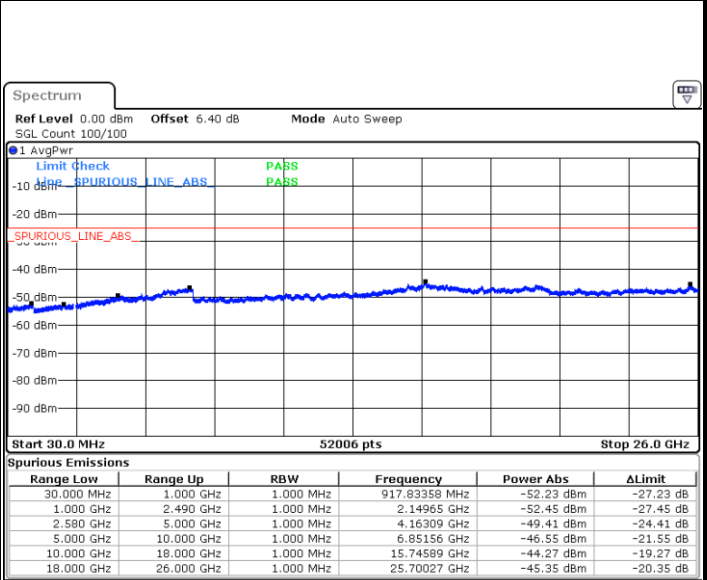

LTE Band 7 / 5MHz

Lowest Channel / 64QAM

Middle Channel / 64QAM

Date: 6 JUN 2019 04:51:44

Date: 6 JUN 2019 04:52:38

Highest Channel / 64QAM

Date: 6 JUN 2019 04:53:32

LTE Band 7 / 10MHz

Lowest Channel / 64QAM

Middle Channel / 64QAM

Date: 6 JUN 2019 05:00:00

Date: 6 JUN 2019 05:00:54

Highest Channel / 64QAM

Date: 6 JUN 2019 05:01:48

LTE Band 7 / 15MHz

Lowest Channel / 64QAM

Date: 6 JUN 2019 05:12:49

Middle Channel / 64QAM

Date: 6 JUN 2019 05:13:42

Highest Channel / 64QAM

Date: 6 JUN 2019 05:14:36

LTE Band 7 / 20MHz

Lowest Channel / 64QAM

Middle Channel / 64QAM

Date: 6 JUN 2019 05:21:05

Date: 6 JUN 2019 05:21:59

Highest Channel / 64QAM

Date: 6 JUN 2019 05:22:52

LTE Band 38 / 5MHz

Lowest Channel / QPSK

Date: 6 JUN 2019 06:01:55

Lowest Channel / 16QAM