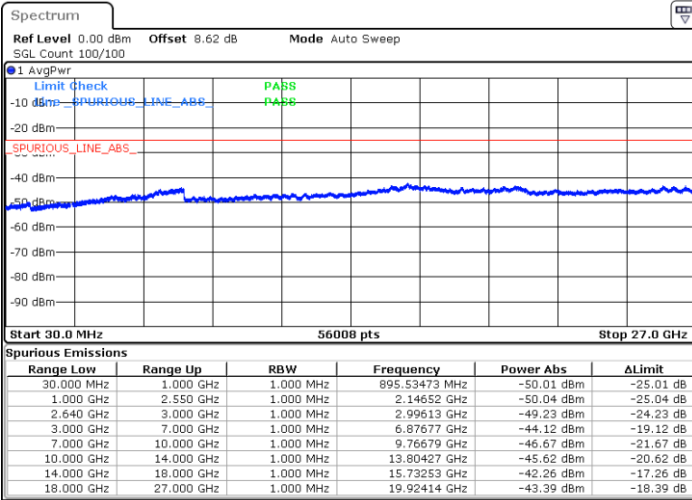

Date: 6 JUN 2019 06:02:50

Middle Channel / QPSK

Date: 6 JUN 2019 06:03:45

Middle Channel / 16QAM

Date: 6 JUN 2019 06:04:40

LTE Band 38 / 5MHz

Highest Channel / QPSK

Date: 6 JUN 2019 06:05:35

Highest Channel / 16QAM

Date: 6 JUN 2019 06:06:29

LTE Band 38 / 10MHz

Lowest Channel / QPSK

Date: 6 JUN 2019 06:07:24

Lowest Channel / 16QAM

Date: 6 JUN 2019 06:08:19

LTE Band 38 / 10MHz

Middle Channel / QPSK

Middle Channel / 16QAM

Date: 6 JUN 2019 06:09:14

Date: 6 JUN 2019 06:10:09

Highest Channel / QPSK

Highest Channel / 16QAM

Date: 6 JUN 2019 06:11:04

Date: 6 JUN 2019 06:11:59