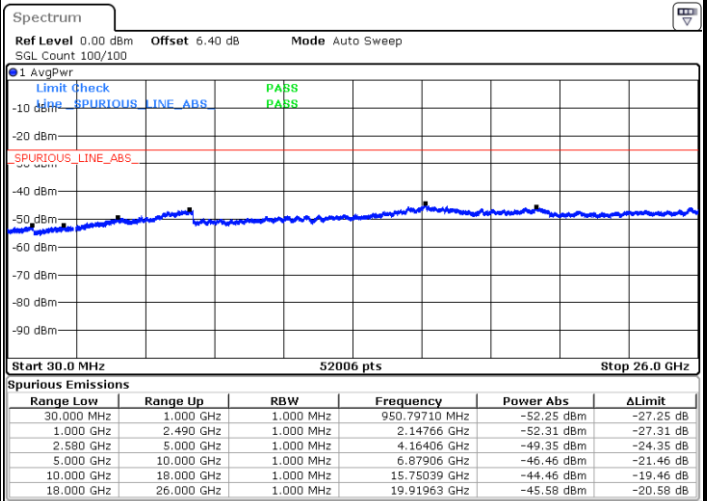

Date: 6 JUN 2019 02:26:20

LTE Band 5 / 10MHz

Lowest Channel / 64QAM

Middle Channel / 64QAM

Date: 6 JUN 2019 02:30:50

Date: 6 JUN 2019 02:31:44

Highest Channel / 64QAM

Date: 6 JUN 2019 02:36:34

LTE Band 7 / 5MHz

Lowest Channel / QPSK

Lowest Channel / 16QAM

Date: 6 JUN 2019 03:55:47

Date: 6 JUN 2019 03:56:41

Middle Channel / QPSK

Middle Channel / 16QAM

Date: 6 JUN 2019 03:58:29

Date: 6 JUN 2019 03:57:35

LTE Band 7 / 5MHz

Highest Channel / QPSK

Date: 6 JUN 2019 03:59:23

Highest Channel / 16QAM

Date: 6 JUN 2019 04:00:17

LTE Band 7 / 10MHz

Lowest Channel / QPSK