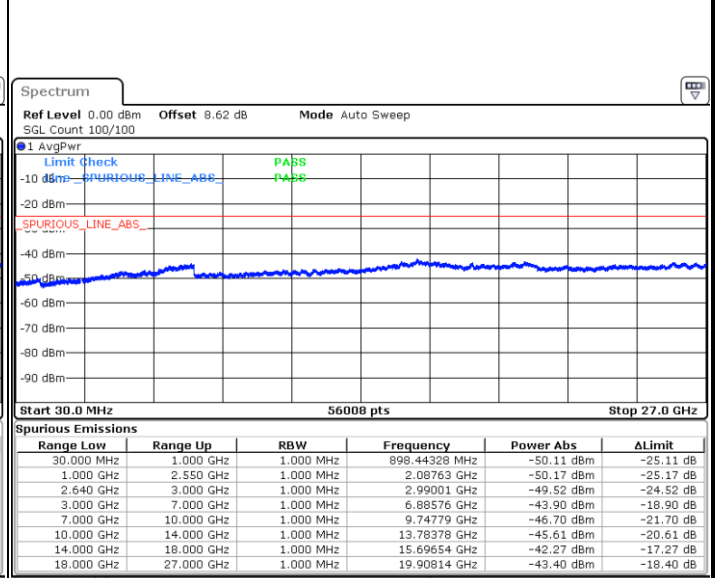

Date: 6 JUN 2019 05:12:49

Middle Channel / 64QAM

Date: 6 JUN 2019 05:13:42

Highest Channel / 64QAM

Date: 6 JUN 2019 05:14:36

LTE Band 7 / 20MHz

Lowest Channel / 64QAM

Middle Channel / 64QAM

Date: 6 JUN 2019 05:21:05

Date: 6 JUN 2019 05:21:59

Highest Channel / 64QAM

Date: 6 JUN 2019 05:22:52

LTE Band 38 / 5MHz

Lowest Channel / QPSK

Date: 6 JUN 2019 06:01:55

Lowest Channel / 16QAM

Date: 6 JUN 2019 06:02:50

Middle Channel / QPSK

Date: 6 JUN 2019 06:03:45

Middle Channel / 16QAM

Date: 6 JUN 2019 06:04:40

LTE Band 38 / 5MHz

Highest Channel / QPSK

Date: 6 JUN 2019 06:05:35

Highest Channel / 16QAM

Date: 6 JUN 2019 06:06:29

LTE Band 38 / 10MHz

Lowest Channel / QPSK

Date: 6 JUN 2019 06:07:24

Lowest Channel / 16QAM

Date: 6 JUN 2019 06:08:19

LTE Band 38 / 10MHz