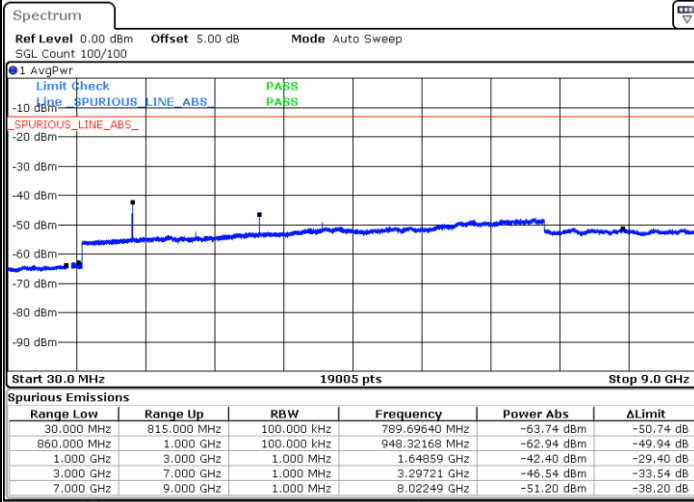

Highest Channel / QPSK

Highest Channel / 16QAM

Date: 6 JUN 2019 01:12:08

Date: 6 JUN 2019 01:55:36

LTE Band 5 / 1.4MHz

Lowest Channel / 64QAM

Middle Channel / 64QAM

Date: 6 JUN 2019 02:00:06

Date: 6 JUN 2019 02:01:01

Highest Channel / 64QAM

Date: 6 JUN 2019 02:05:51

LTE Band 5 / 3MHz

Lowest Channel / 64QAM

Middle Channel / 64QAM

Date: 6 JUN 2019 02:10:21

Date: 6 JUN 2019 02:11:15

Highest Channel / 64QAM

Date: 6 JUN 2019 02:16:05

LTE Band 5 / 5MHz

Lowest Channel / 64QAM

Date: 6 JUN 2019 02:20:35

Middle Channel / 64QAM

Date: 6 JUN 2019 02:21:30

Highest Channel / 64QAM