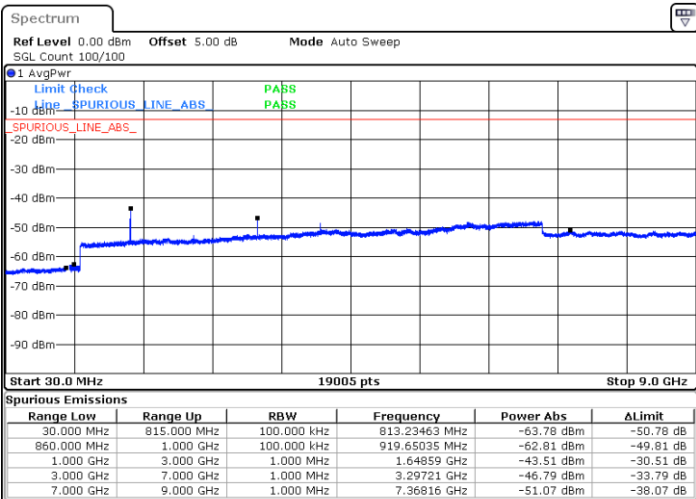

Date: 6 JUN 2019 00:30:29

LTE Band 5 / 1.4MHz

Highest Channel / QPSK

Highest Channel / 16QAM

Date: 6 JUN 2019 00:38:34

Date: 6 JUN 2019 00:39:28

LTE Band 5 / 3MHz

Lowest Channel / QPSK

Lowest Channel / 16QAM

Date: 6 JUN 2019 02:52:40

Date: 6 JUN 2019 02:53:34

LTE Band 5 / 3MHz

Middle Channel / QPSK

Middle Channel / 16QAM

Date: 6 JUN 2019 02:55:09

Date: 6 JUN 2019 02:56:04