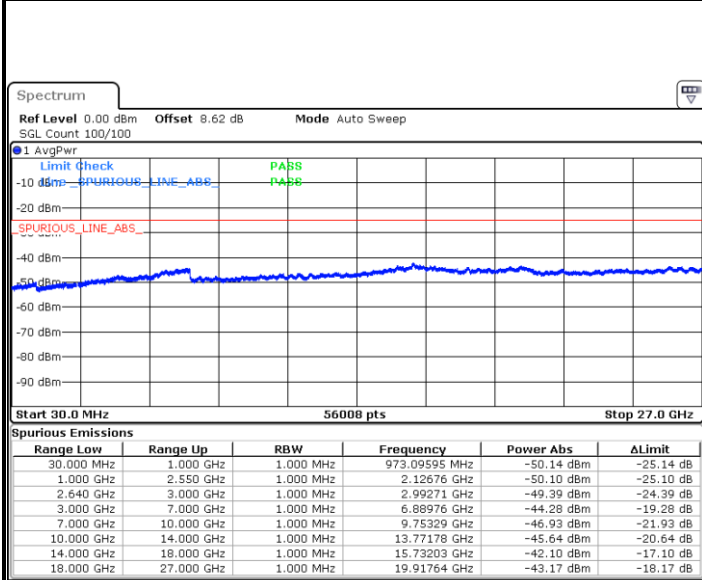

Date: 6 JUN 2019 05:12:49

Middle Channel / 64QAM

Date: 6 JUN 2019 05:13:42

Highest Channel / 64QAM

Date: 6 JUN 2019 05:14:36

LTE Band 7 / 20MHz

Lowest Channel / 64QAM

Middle Channel / 64QAM

Date: 6 JUN 2019 05:21:05

Date: 6 JUN 2019 05:21:59

Highest Channel / 64QAM

Date: 6 JUN 2019 05:22:52

LTE Band 38 / 5MHz

Lowest Channel / QPSK

Date: 6 JUN 2019 06:01:55

Lowest Channel / 16QAM

Date: 6 JUN 2019 06:02:50

Middle Channel / QPSK

Date: 6 JUN 2019 06:03:45

Middle Channel / 16QAM

Date: 6 JUN 2019 06:04:40

LTE Band 38 / 5MHz

Highest Channel / QPSK

Date: 6 JUN 2019 06:05:35

Highest Channel / 16QAM

Date: 6 JUN 2019 06:06:29

LTE Band 38 / 10MHz

Lowest Channel / QPSK

Date: 6 JUN 2019 06:07:24

Lowest Channel / 16QAM

Date: 6 JUN 2019 06:08:19

LTE Band 38 / 10MHz