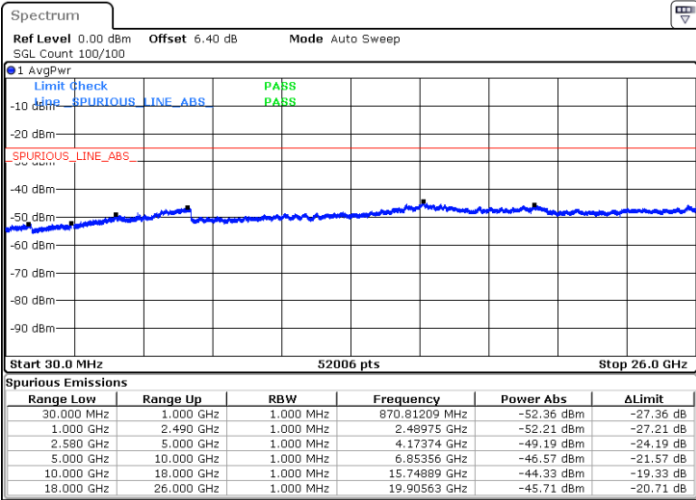

LTE Band 7 / 5MHz

Lowest Channel / 64QAM

Middle Channel / 64QAM

Date: 6 JUN 2019 04:51:44

Date: 6 JUN 2019 04:52:38

Highest Channel / 64QAM

Date: 6 JUN 2019 04:53:32

LTE Band 7 / 10MHz

Lowest Channel / 64QAM

Middle Channel / 64QAM

Date: 6 JUN 2019 05:00:00

Date: 6 JUN 2019 05:00:54

Highest Channel / 64QAM

Date: 6 JUN 2019 05:01:48

LTE Band 7 / 15MHz

Lowest Channel / 64QAM

Date: 6 JUN 2019 05:12:49

Middle Channel / 64QAM

Date: 6 JUN 2019 05:13:42

Highest Channel / 64QAM

Date: 6 JUN 2019 05:14:36

LTE Band 7 / 20MHz

Lowest Channel / 64QAM

Middle Channel / 64QAM