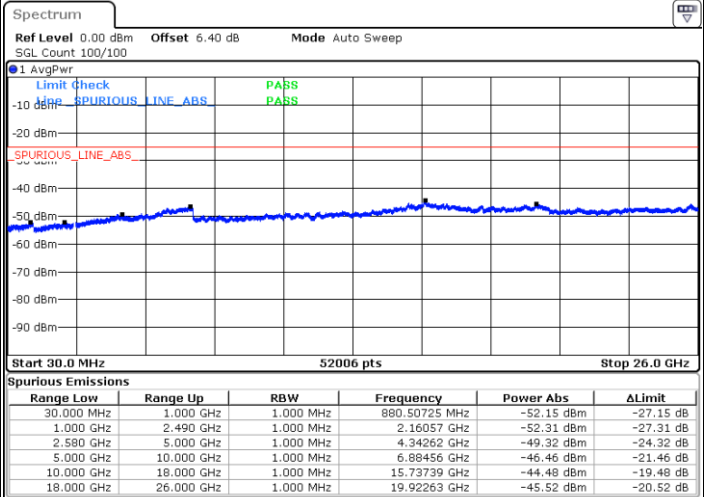

Highest Channel / 16QAM

Date: 6 JUN 2019 04:33:18

LTE Band 7 / 20MHz

Lowest Channel / QPSK

Date: 6 JUN 2019 04:45:20

Lowest Channel / 16QAM

Date: 6 JUN 2019 04:46:14

LTE Band 7 / 20MHz

Middle Channel / QPSK

Middle Channel / 16QAM

Date: 6 JUN 2019 04:48:02

Date: 6 JUN 2019 04:47:08

Highest Channel / QPSK

Highest Channel / 16QAM

Date: 6 JUN 2019 04:48:56

Date: 6 JUN 2019 04:49:50

LTE Band 7 / 5MHz

Lowest Channel / 64QAM

Middle Channel / 64QAM

Date: 6 JUN 2019 04:51:44

Date: 6 JUN 2019 04:52:38

Highest Channel / 64QAM

Date: 6 JUN 2019 04:53:32

LTE Band 7 / 10MHz