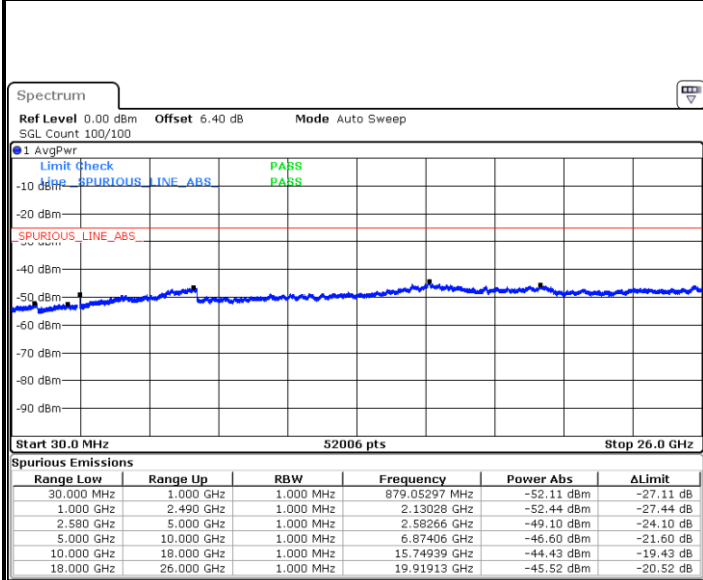

Highest Channel / QPSK

Highest Channel / 16QAM

Date: 6 JUN 2019 04:15:53

Date: 6 JUN 2019 04:16:47

LTE Band 7 / 15MHz

Lowest Channel / QPSK

Lowest Channel / 16QAM

Date: 6 JUN 2019 04:28:49

Date: 6 JUN 2019 04:29:43

Middle Channel / QPSK

Middle Channel / 16QAM

Date: 6 JUN 2019 04:31:31

Date: 6 JUN 2019 04:30:37

LTE Band 7 / 15MHz

Highest Channel / QPSK

Date: 6 JUN 2019 04:32:24

Highest Channel / 16QAM

Date: 6 JUN 2019 04:33:18

LTE Band 7 / 20MHz

Lowest Channel / QPSK

Date: 6 JUN 2019 04:45:20

Lowest Channel / 16QAM

Date: 6 JUN 2019 04:46:14

LTE Band 7 / 20MHz