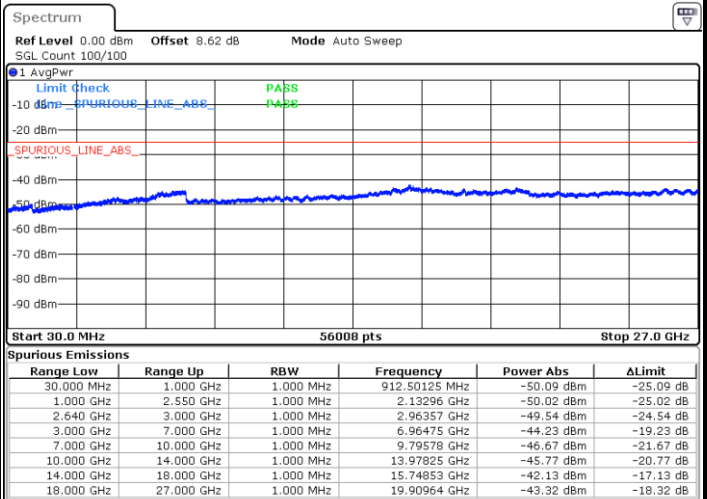

Highest Channel / 16QAM

Date: 6 JUN 2019 06:06:29

LTE Band 38 / 10MHz

Lowest Channel / QPSK

Date: 6 JUN 2019 06:07:24

Lowest Channel / 16QAM

Date: 6 JUN 2019 06:08:19

LTE Band 38 / 10MHz

Middle Channel / QPSK

Middle Channel / 16QAM

Date: 6 JUN 2019 06:09:14

Date: 6 JUN 2019 06:10:09

Highest Channel / QPSK

Highest Channel / 16QAM

Date: 6 JUN 2019 06:11:04

Date: 6 JUN 2019 06:11:59

LTE Band 38 / 15MHz

Lowest Channel / QPSK

Lowest Channel / 16QAM

Date: 6 JUN 2019 06:12:53

Date: 6 JUN 2019 06:13:48

Middle Channel / QPSK

Middle Channel / 16QAM

Date: 6 JUN 2019 06:14:43