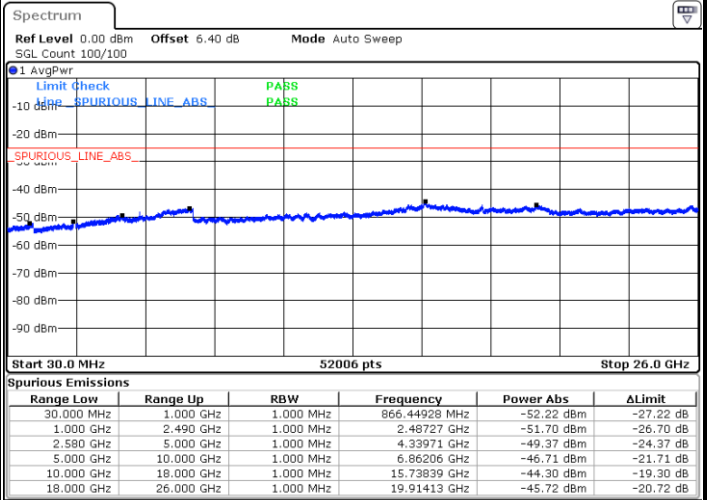

Highest Channel / QPSK

Highest Channel / 16QAM

Date: 6 JUN 2019 04:15:53

Date: 6 JUN 2019 04:16:47

LTE Band 7 / 15MHz

Lowest Channel / QPSK

Lowest Channel / 16QAM

Date: 6 JUN 2019 04:28:49

Date: 6 JUN 2019 04:29:43

Middle Channel / QPSK

Middle Channel / 16QAM

Date: 6 JUN 2019 04:31:31

Date: 6 JUN 2019 04:30:37

LTE Band 7 / 15MHz

Highest Channel / QPSK

Date: 6 JUN 2019 04:32:24