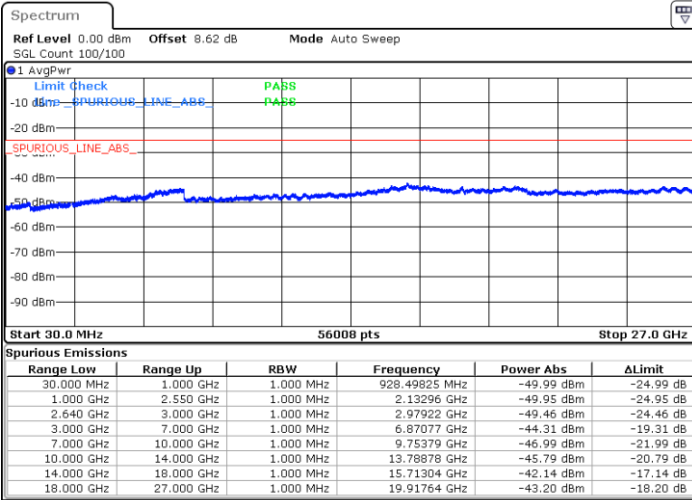

Highest Channel / 16QAM

Date: 6 JUN 2019 06:06:29

LTE Band 38 / 10MHz

Lowest Channel / QPSK

Date: 6 JUN 2019 06:07:24

Lowest Channel / 16QAM

Date: 6 JUN 2019 06:08:19

LTE Band 38 / 10MHz

Middle Channel / QPSK

Middle Channel / 16QAM

Date: 6 JUN 2019 06:09:14

Date: 6 JUN 2019 06:10:09

Highest Channel / QPSK

Highest Channel / 16QAM

Date: 6 JUN 2019 06:11:04

Date: 6 JUN 2019 06:11:59

LTE Band 38 / 15MHz

Lowest Channel / QPSK

Lowest Channel / 16QAM

Date: 6 JUN 2019 06:12:53

Date: 6 JUN 2019 06:13:48

Middle Channel / QPSK

Middle Channel / 16QAM

Date: 6 JUN 2019 06:14:43