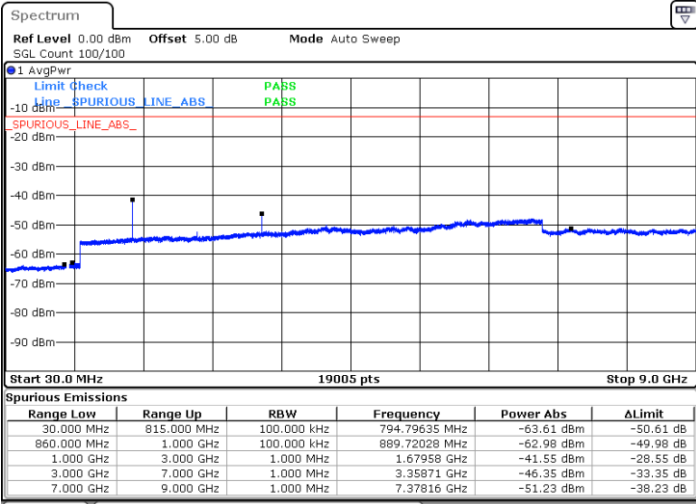

LTE Band 5 / 10MHz

Lowest Channel / QPSK

Lowest Channel / 16QAM

LTE Band 5 / 10MHz

Middle Channel / QPSK

Middle Channel / 16QAM

Date: 6 JUN 2019 01:03:07

Date: 6 JUN 2019 01:04:02

Highest Channel / QPSK

Highest Channel / 16QAM

Date: 6 JUN 2019 01:12:08

Date: 6 JUN 2019 01:55:36

LTE Band 5 / 1.4MHz

Lowest Channel / 64QAM

Middle Channel / 64QAM

Date: 6 JUN 2019 02:00:06