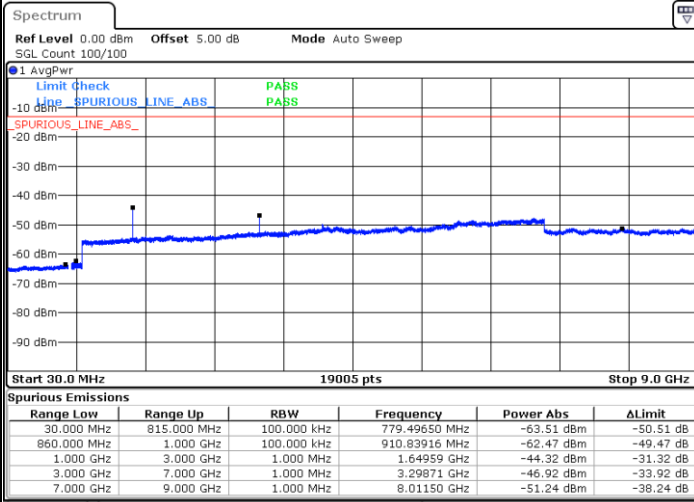

Highest Channel / 64QAM

Date: 6 JUN 2019 02:16:05

LTE Band 5 / 5MHz

Lowest Channel / 64QAM

Date: 6 JUN 2019 02:20:35

Middle Channel / 64QAM

Date: 6 JUN 2019 02:21:30

Highest Channel / 64QAM

Date: 6 JUN 2019 02:26:20

LTE Band 5 / 10MHz

Lowest Channel / 64QAM

Middle Channel / 64QAM

Date: 6 JUN 2019 02:30:50

Date: 6 JUN 2019 02:31:44

Highest Channel / 64QAM

Date: 6 JUN 2019 02:36:34