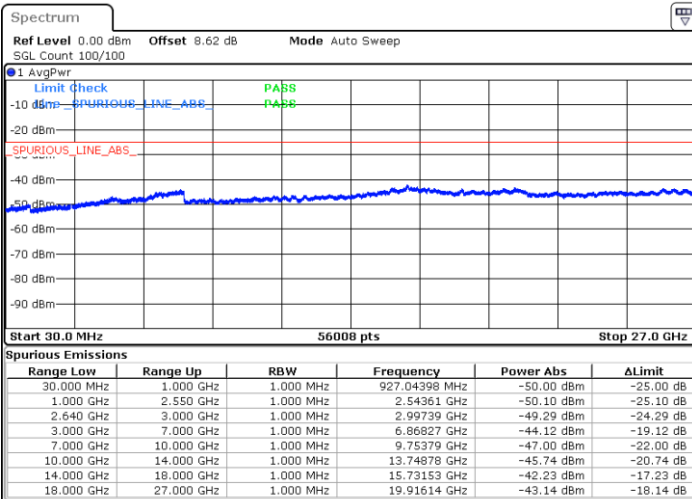

Highest Channel / 16QAM

Date: 6 JUN 2019 06:06:29

LTE Band 38 / 10MHz

Lowest Channel / QPSK

Date: 6 JUN 2019 06:07:24

Lowest Channel / 16QAM

Date: 6 JUN 2019 06:08:19

LTE Band 38 / 10MHz

Middle Channel / QPSK

Middle Channel / 16QAM

Date: 6 JUN 2019 06:09:14

Date: 6 JUN 2019 06:10:09

Highest Channel / QPSK

Highest Channel / 16QAM

Date: 6 JUN 2019 06:11:04

Date: 6 JUN 2019 06:11:59

LTE Band 38 / 15MHz

Lowest Channel / QPSK

Lowest Channel / 16QAM

Date: 6 JUN 2019 06:12:53

Date: 6 JUN 2019 06:13:48

Middle Channel / QPSK

Middle Channel / 16QAM

Date: 6 JUN 2019 06:14:43