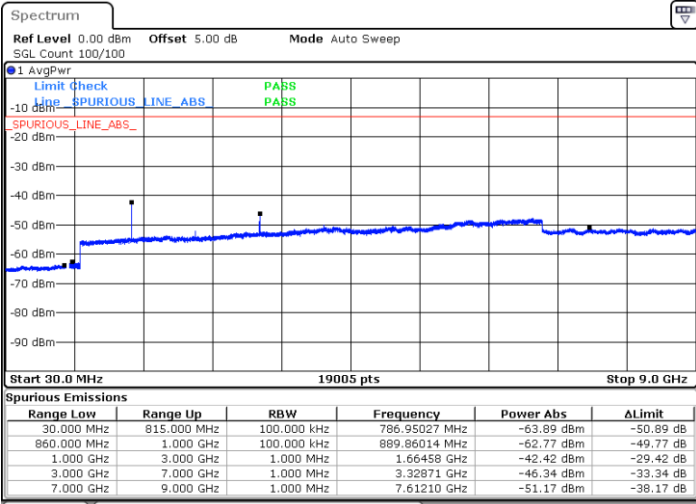

LTE Band 5 / 10MHz

Lowest Channel / QPSK

Lowest Channel / 16QAM

LTE Band 5 / 10MHz

Middle Channel / QPSK

Middle Channel / 16QAM

Date: 6 JUN 2019 01:03:07

Date: 6 JUN 2019 01:04:02

Highest Channel / QPSK

Highest Channel / 16QAM

Date: 6 JUN 2019 01:12:08

Date: 6 JUN 2019 01:55:36

LTE Band 5 / 1.4MHz

Lowest Channel / 64QAM

Middle Channel / 64QAM

Date: 6 JUN 2019 02:00:06