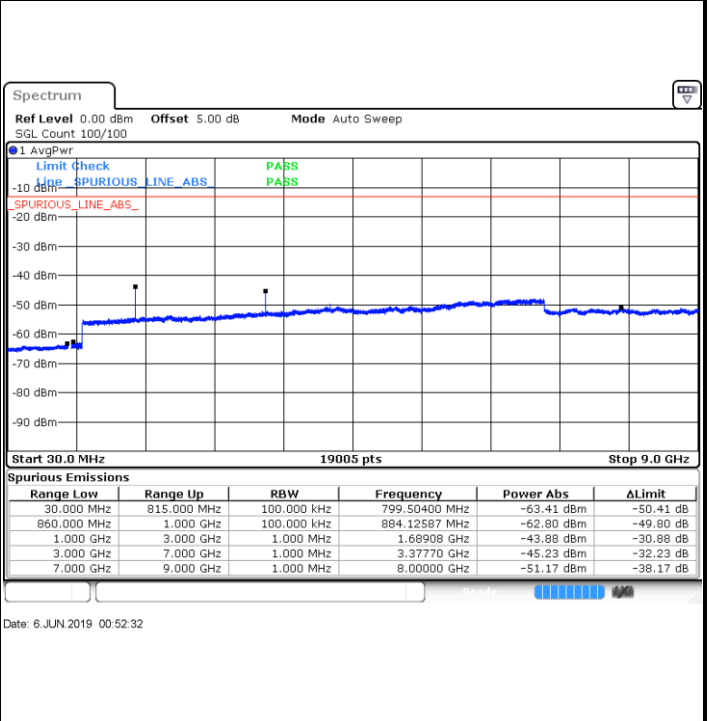

Highest Channel / QPSK

Highest Channel / 16QAM

Date: 6 JUN 2019 03:04:09

Date: 6 JUN 2019 03:05:03

LTE Band 5 / 5MHz

Lowest Channel / QPSK

Date: 6 JUN 2019 03:16:16

Lowest Channel / 16QAM

Date: 6 JUN 2019 03:17:11

Middle Channel / QPSK

Date: 6 JUN 2019 03:18:45

Middle Channel / 16QAM

Date: 6 JUN 2019 03:19:40

LTE Band 5 / 5MHz

Highest Channel / QPSK

Highest Channel / 16QAM

LTE Band 5 / 10MHz

Lowest Channel / QPSK

Lowest Channel / 16QAM

LTE Band 5 / 10MHz

Middle Channel / QPSK

Middle Channel / 16QAM

Date: 6 JUN 2019 01:03:07

Date: 6 JUN 2019 01:04:02

Highest Channel / QPSK

Highest Channel / 16QAM

Date: 6 JUN 2019 01:12:08

Date: 6 JUN 2019 01:55:36

LTE Band 5 / 1.4MHz

Lowest Channel / 64QAM

Middle Channel / 64QAM

Date: 6 JUN 2019 02:00:06