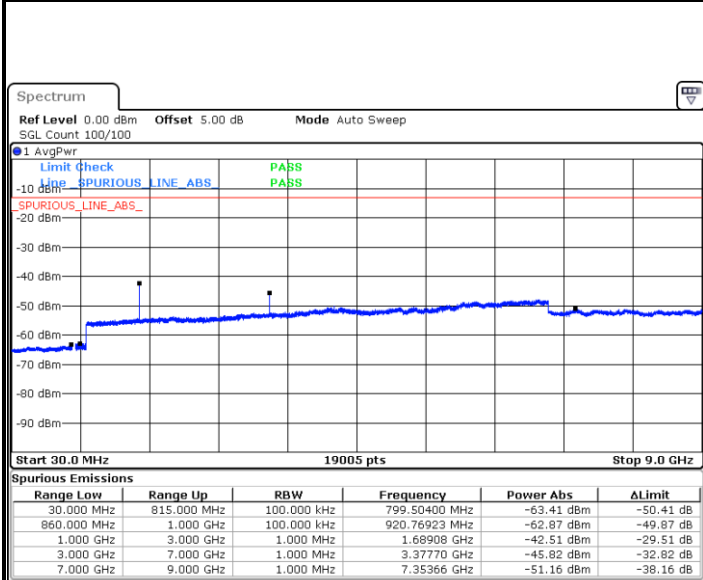

Highest Channel / 64QAM

Date: 6 JUN 2019 02:16:05

LTE Band 5 / 5MHz

Lowest Channel / 64QAM

Date: 6 JUN 2019 02:20:35

Middle Channel / 64QAM

Date: 6 JUN 2019 02:21:30

Highest Channel / 64QAM

Date: 6 JUN 2019 02:26:20

LTE Band 5 / 10MHz

Lowest Channel / 64QAM

Middle Channel / 64QAM

Date: 6 JUN 2019 02:30:50

Date: 6 JUN 2019 02:31:44

Highest Channel / 64QAM

Date: 6 JUN 2019 02:36:34