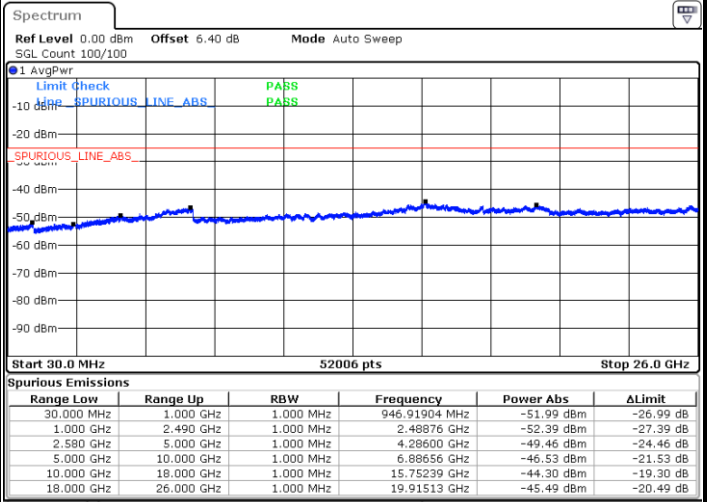

Highest Channel / 64QAM

Date: 6 JUN 2019 02:16:05

LTE Band 5 / 5MHz

Lowest Channel / 64QAM

Date: 6 JUN 2019 02:20:35

Middle Channel / 64QAM

Date: 6 JUN 2019 02:21:30

Highest Channel / 64QAM

Date: 6 JUN 2019 02:26:20

LTE Band 5 / 10MHz

Lowest Channel / 64QAM

Middle Channel / 64QAM

Date: 6 JUN 2019 02:30:50

Date: 6 JUN 2019 02:31:44

Highest Channel / 64QAM

Date: 6 JUN 2019 02:36:34

LTE Band 7 / 5MHz

Lowest Channel / QPSK

Lowest Channel / 16QAM

Date: 6 JUN 2019 03:55:47

Date: 6 JUN 2019 03:56:41

Middle Channel / QPSK

Middle Channel / 16QAM

Date: 6 JUN 2019 03:58:29