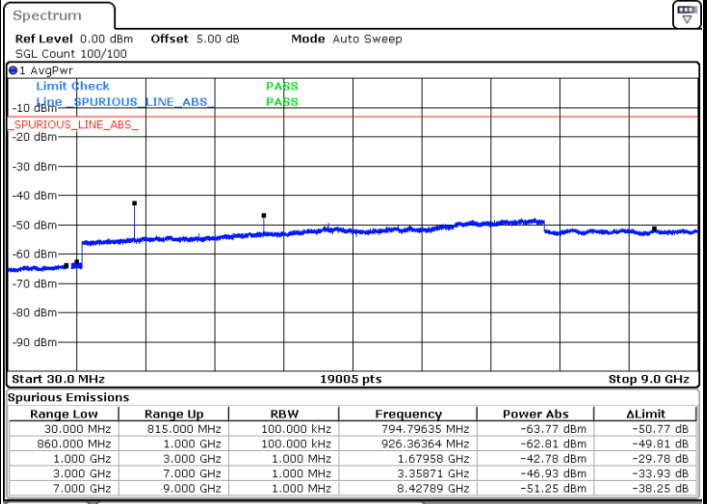

LTE Band 5 / 10MHz

Lowest Channel / QPSK

Lowest Channel / 16QAM

LTE Band 5 / 10MHz

Middle Channel / QPSK

Middle Channel / 16QAM

Date: 6 JUN 2019 01:03:07

Date: 6 JUN 2019 01:04:02

Highest Channel / QPSK

Highest Channel / 16QAM

Date: 6 JUN 2019 01:12:08

Date: 6 JUN 2019 01:55:36

LTE Band 5 / 1.4MHz

Lowest Channel / 64QAM

Middle Channel / 64QAM

Date: 6 JUN 2019 02:00:06