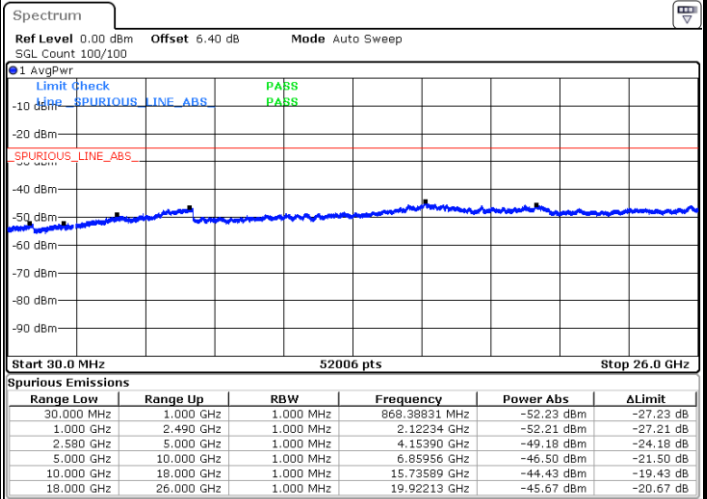

Date: 6 JUN 2019 03:57:35

LTE Band 7 / 5MHz

Highest Channel / QPSK

Date: 6 JUN 2019 03:59:23

Highest Channel / 16QAM

Date: 6 JUN 2019 04:00:17

LTE Band 7 / 10MHz

Lowest Channel / QPSK

Date: 6 JUN 2019 04:12:18

Lowest Channel / 16QAM

Date: 6 JUN 2019 04:13:11

LTE Band 7 / 10MHz

Middle Channel / QPSK

Middle Channel / 16QAM

Date: 6 JUN 2019 04:14:59

Date: 6 JUN 2019 04:14:05

Highest Channel / QPSK

Highest Channel / 16QAM

Date: 6 JUN 2019 04:15:53

Date: 6 JUN 2019 04:16:47

LTE Band 7 / 15MHz

Lowest Channel / QPSK

Lowest Channel / 16QAM

Date: 6 JUN 2019 04:28:49