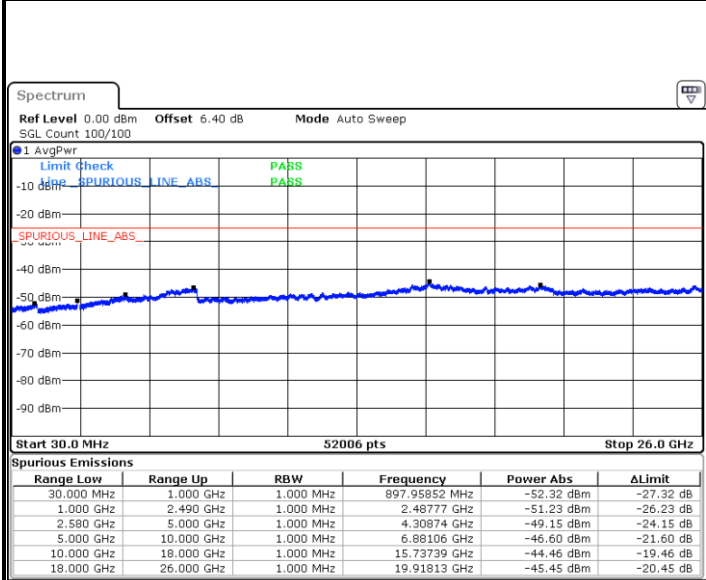

LTE Band 7 / 5MHz

Lowest Channel / 64QAM

Middle Channel / 64QAM

Date: 6 JUN 2019 04:51:44

Date: 6 JUN 2019 04:52:38

Highest Channel / 64QAM

Date: 6 JUN 2019 04:53:32

LTE Band 7 / 10MHz

Lowest Channel / 64QAM

Middle Channel / 64QAM

Date: 6 JUN 2019 05:00:00

Date: 6 JUN 2019 05:00:54

Highest Channel / 64QAM

Date: 6 JUN 2019 05:01:48

LTE Band 7 / 15MHz

Lowest Channel / 64QAM

Date: 6 JUN 2019 05:12:49

Middle Channel / 64QAM

Date: 6 JUN 2019 05:13:42

Highest Channel / 64QAM

Date: 6 JUN 2019 05:14:36

LTE Band 7 / 20MHz

Lowest Channel / 64QAM

Middle Channel / 64QAM

Date: 6 JUN 2019 05:21:05

Date: 6 JUN 2019 05:21:59

Highest Channel / 64QAM

Date: 6 JUN 2019 05:22:52

LTE Band 38 / 5MHz

Lowest Channel / QPSK

Date: 6 JUN 2019 06:01:55

Lowest Channel / 16QAM