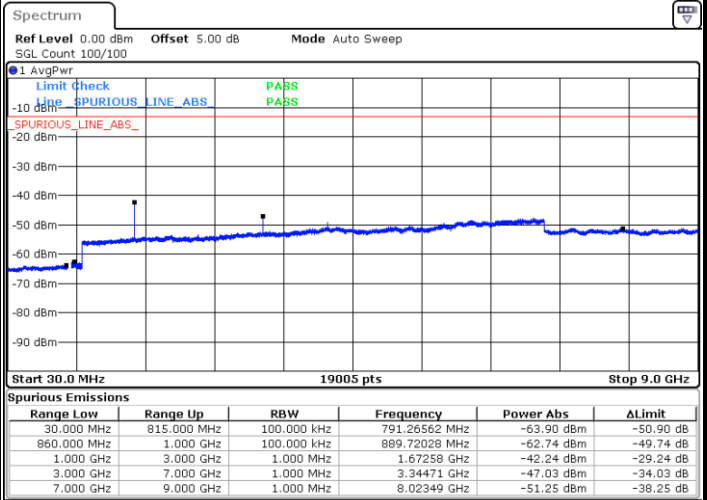

LTE Band 5 / 10MHz

Lowest Channel / QPSK

Lowest Channel / 16QAM

LTE Band 5 / 10MHz

Middle Channel / QPSK

Middle Channel / 16QAM

Date: 6 JUN 2019 01:03:07

Date: 6 JUN 2019 01:04:02

Highest Channel / QPSK

Highest Channel / 16QAM

Date: 6 JUN 2019 01:12:08

Date: 6 JUN 2019 01:55:36

LTE Band 5 / 1.4MHz

Lowest Channel / 64QAM

Middle Channel / 64QAM

Date: 6 JUN 2019 02:00:06

Date: 6 JUN 2019 02:01:01

Highest Channel / 64QAM

Date: 6 JUN 2019 02:05:51

LTE Band 5 / 3MHz

Lowest Channel / 64QAM

Middle Channel / 64QAM

Date: 6 JUN 2019 02:10:21

Date: 6 JUN 2019 02:11:15