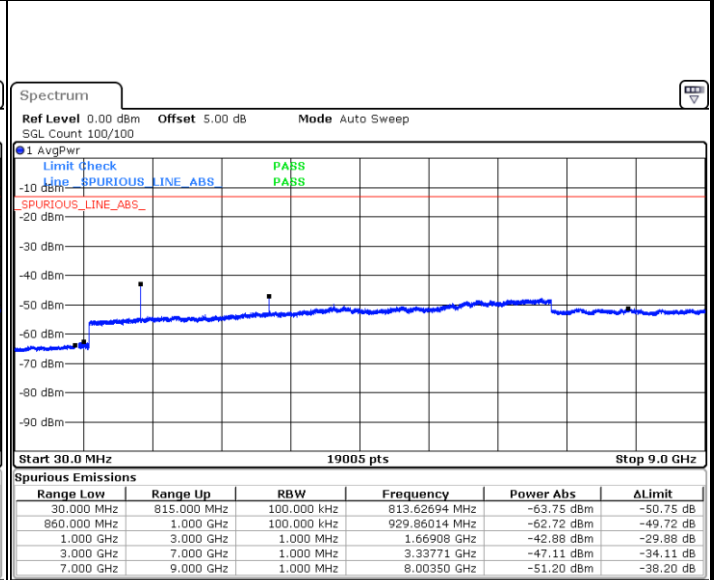

Date: 6 JUN 2019 02:01:01

Highest Channel / 64QAM

Date: 6 JUN 2019 02:05:51

LTE Band 5 / 3MHz

Lowest Channel / 64QAM

Middle Channel / 64QAM

Date: 6 JUN 2019 02:10:21

Date: 6 JUN 2019 02:11:15

Highest Channel / 64QAM

Date: 6 JUN 2019 02:16:05

LTE Band 5 / 5MHz

Lowest Channel / 64QAM

Date: 6 JUN 2019 02:20:35

Middle Channel / 64QAM

Date: 6 JUN 2019 02:21:30

Highest Channel / 64QAM

Date: 6 JUN 2019 02:26:20

LTE Band 5 / 10MHz

Lowest Channel / 64QAM

Middle Channel / 64QAM

Date: 6 JUN 2019 02:30:50

Date: 6 JUN 2019 02:31:44

Highest Channel / 64QAM

Date: 6 JUN 2019 02:36:34