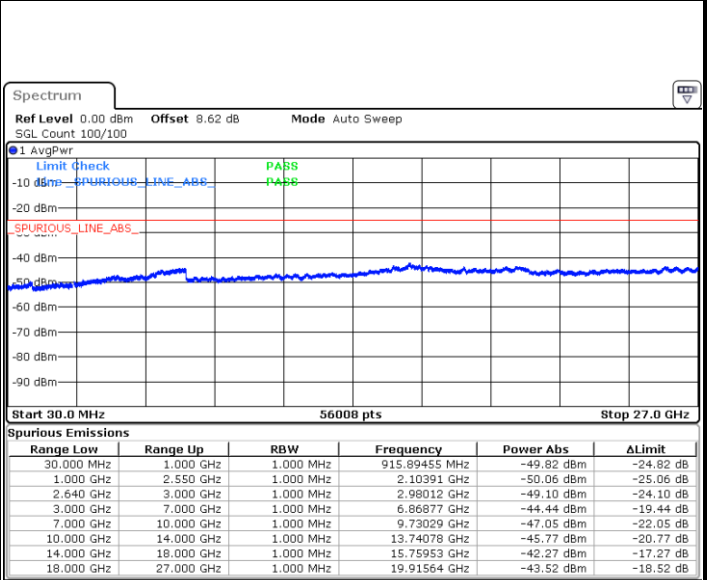

Date: 6 JUN 2019 05:21:05

Date: 6 JUN 2019 05:21:59

Highest Channel / 64QAM

Date: 6 JUN 2019 05:22:52

LTE Band 38 / 5MHz

Lowest Channel / QPSK

Date: 6 JUN 2019 06:01:55

Lowest Channel / 16QAM

Date: 6 JUN 2019 06:02:50

Middle Channel / QPSK

Date: 6 JUN 2019 06:03:45

Middle Channel / 16QAM

Date: 6 JUN 2019 06:04:40

LTE Band 38 / 5MHz

Highest Channel / QPSK

Date: 6 JUN 2019 06:05:35

Highest Channel / 16QAM

Date: 6 JUN 2019 06:06:29

LTE Band 38 / 10MHz

Lowest Channel / QPSK

Date: 6 JUN 2019 06:07:24

Lowest Channel / 16QAM

Date: 6 JUN 2019 06:08:19

LTE Band 38 / 10MHz