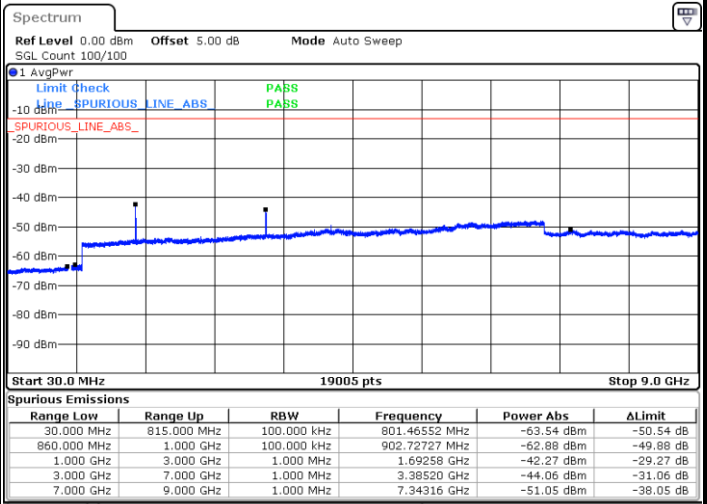

Lowest Channel / 16QAM

Date: 6 JUN 2019 02:52:40

Date: 6 JUN 2019 02:53:34

LTE Band 5 / 3MHz

Middle Channel / QPSK

Middle Channel / 16QAM

Date: 6 JUN 2019 02:55:09

Date: 6 JUN 2019 02:56:04

Highest Channel / QPSK

Highest Channel / 16QAM

Date: 6 JUN 2019 03:04:09

Date: 6 JUN 2019 03:05:03

LTE Band 5 / 5MHz

Lowest Channel / QPSK

Date: 6 JUN 2019 03:16:16

Lowest Channel / 16QAM