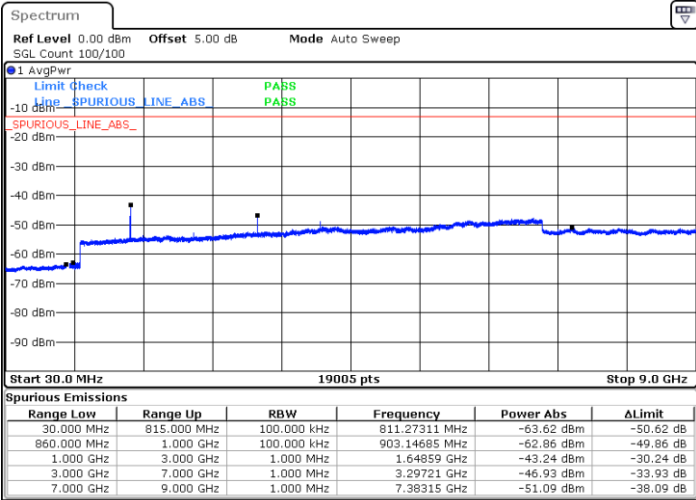

LTE Band 5 / 10MHz

Lowest Channel / QPSK

Lowest Channel / 16QAM

LTE Band 5 / 10MHz

Middle Channel / QPSK

Middle Channel / 16QAM

Date: 6 JUN 2019 01:03:07

Date: 6 JUN 2019 01:04:02

Highest Channel / QPSK

Highest Channel / 16QAM

Date: 6 JUN 2019 01:12:08

Date: 6 JUN 2019 01:55:36

LTE Band 5 / 1.4MHz

Lowest Channel / 64QAM

Middle Channel / 64QAM

Date: 6 JUN 2019 02:00:06

Date: 6 JUN 2019 02:01:01

Highest Channel / 64QAM

Date: 6 JUN 2019 02:05:51

LTE Band 5 / 3MHz

Lowest Channel / 64QAM

Middle Channel / 64QAM

Date: 6 JUN 2019 02:10:21

Date: 6 JUN 2019 02:11:15