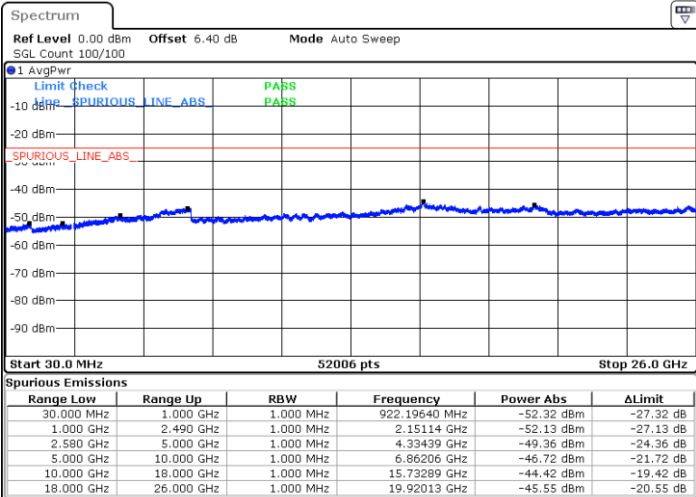

LTE Band 7 / 5MHz

Lowest Channel / 64QAM

Middle Channel / 64QAM

Date: 6 JUN 2019 04:51:44

Date: 6 JUN 2019 04:52:38

Highest Channel / 64QAM

Date: 6 JUN 2019 04:53:32

LTE Band 7 / 10MHz

Lowest Channel / 64QAM

Middle Channel / 64QAM

Date: 6 JUN 2019 05:00:00

Date: 6 JUN 2019 05:00:54

Highest Channel / 64QAM

Date: 6 JUN 2019 05:01:48

LTE Band 7 / 15MHz

Lowest Channel / 64QAM

Date: 6 JUN 2019 05:12:49

Middle Channel / 64QAM

Date: 6 JUN 2019 05:13:42

Highest Channel / 64QAM

Date: 6 JUN 2019 05:14:36

LTE Band 7 / 20MHz

Lowest Channel / 64QAM

Middle Channel / 64QAM

Date: 6 JUN 2019 05:21:05

Date: 6 JUN 2019 05:21:59

Highest Channel / 64QAM

Date: 6 JUN 2019 05:22:52

LTE Band 38 / 5MHz

Lowest Channel / QPSK

Date: 6 JUN 2019 06:01:55

Lowest Channel / 16QAM