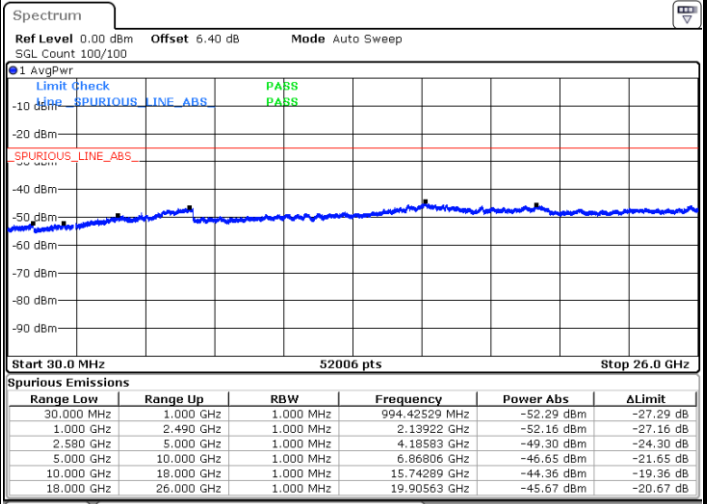

Date: 6 JUN 2019 04:29:43

Middle Channel / QPSK

Middle Channel / 16QAM

Date: 6 JUN 2019 04:31:31

Date: 6 JUN 2019 04:30:37

LTE Band 7 / 15MHz

Highest Channel / QPSK

Date: 6 JUN 2019 04:32:24

Highest Channel / 16QAM

Date: 6 JUN 2019 04:33:18

LTE Band 7 / 20MHz

Lowest Channel / QPSK

Date: 6 JUN 2019 04:45:20

Lowest Channel / 16QAM

Date: 6 JUN 2019 04:46:14

LTE Band 7 / 20MHz

Middle Channel / QPSK

Middle Channel / 16QAM

Date: 6 JUN 2019 04:48:02

Date: 6 JUN 2019 04:47:08

Highest Channel / QPSK

Highest Channel / 16QAM

Date: 6 JUN 2019 04:48:56

Date: 6 JUN 2019 04:49:50

LTE Band 7 / 5MHz

Lowest Channel / 64QAM

Middle Channel / 64QAM

Date: 6 JUN 2019 04:51:44

Date: 6 JUN 2019 04:52:38

Highest Channel / 64QAM

Date: 6 JUN 2019 04:53:32

LTE Band 7 / 10MHz