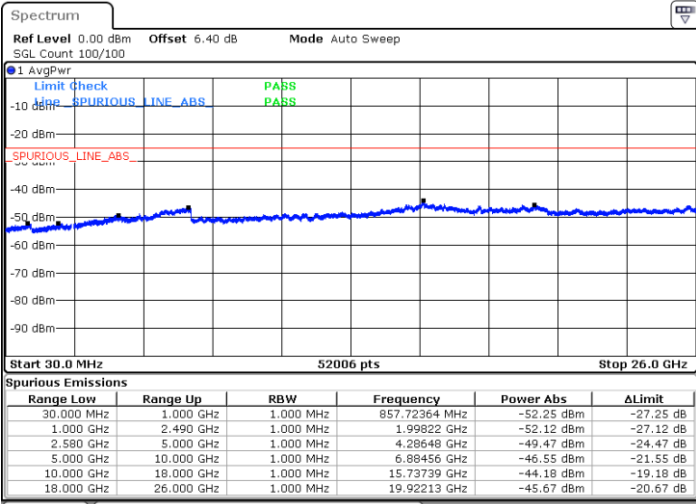

Date: 6 JUN 2019 04:29:43

Middle Channel / QPSK

Middle Channel / 16QAM

Date: 6 JUN 2019 04:31:31

Date: 6 JUN 2019 04:30:37

LTE Band 7 / 15MHz

Highest Channel / QPSK

Date: 6 JUN 2019 04:32:24

Highest Channel / 16QAM

Date: 6 JUN 2019 04:33:18

LTE Band 7 / 20MHz

Lowest Channel / QPSK

Date: 6 JUN 2019 04:45:20

Lowest Channel / 16QAM

Date: 6 JUN 2019 04:46:14

LTE Band 7 / 20MHz

Middle Channel / QPSK

Middle Channel / 16QAM

Date: 6 JUN 2019 04:48:02

Date: 6 JUN 2019 04:47:08

Highest Channel / QPSK

Highest Channel / 16QAM

Date: 6 JUN 2019 04:48:56

Date: 6 JUN 2019 04:49:50

LTE Band 7 / 5MHz

Lowest Channel / 64QAM

Middle Channel / 64QAM

Date: 6 JUN 2019 04:51:44

Date: 6 JUN 2019 04:52:38

Highest Channel / 64QAM

Date: 6 JUN 2019 04:53:32

LTE Band 7 / 10MHz