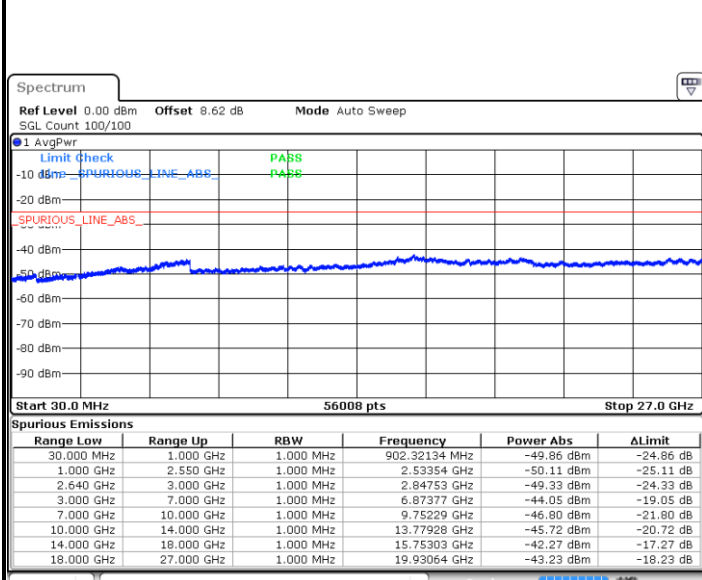

Date: 6 JUN 2019 05:21:05

Date: 6 JUN 2019 05:21:59

Highest Channel / 64QAM

Date: 6 JUN 2019 05:22:52

LTE Band 38 / 5MHz

Lowest Channel / QPSK

Date: 6 JUN 2019 06:01:55

Lowest Channel / 16QAM

Date: 6 JUN 2019 06:02:50

Middle Channel / QPSK

Date: 6 JUN 2019 06:03:45

Middle Channel / 16QAM

Date: 6 JUN 2019 06:04:40

LTE Band 38 / 5MHz

Highest Channel / QPSK

Date: 6 JUN 2019 06:05:35

Highest Channel / 16QAM

Date: 6 JUN 2019 06:06:29

LTE Band 38 / 10MHz

Lowest Channel / QPSK

Date: 6 JUN 2019 06:07:24

Lowest Channel / 16QAM

Date: 6 JUN 2019 06:08:19

LTE Band 38 / 10MHz