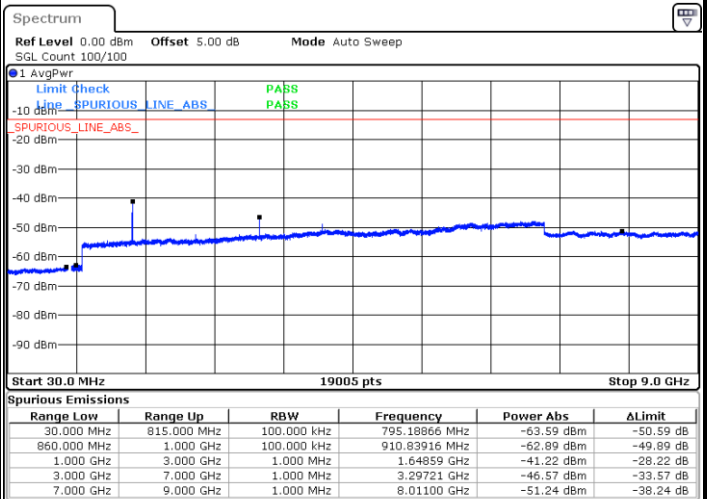

LTE Band 5 / 3MHz

Lowest Channel / QPSK

Lowest Channel / 16QAM

Date: 6 JUN 2019 02:52:40

Date: 6 JUN 2019 02:53:34