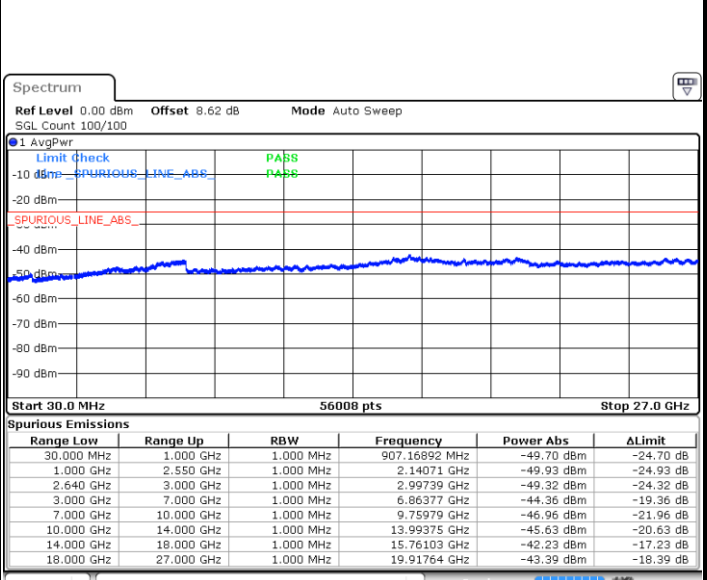

Date: 6 JUN 2019 05:21:05

Date: 6 JUN 2019 05:21:59

Highest Channel / 64QAM

Date: 6 JUN 2019 05:22:52

LTE Band 38 / 5MHz

Lowest Channel / QPSK

Date: 6 JUN 2019 06:01:55

Lowest Channel / 16QAM

Date: 6 JUN 2019 06:02:50

Middle Channel / QPSK

Date: 6 JUN 2019 06:03:45

Middle Channel / 16QAM

Date: 6 JUN 2019 06:04:40

LTE Band 38 / 5MHz

Highest Channel / QPSK

Date: 6 JUN 2019 06:05:35

Highest Channel / 16QAM

Date: 6 JUN 2019 06:06:29

LTE Band 38 / 10MHz

Lowest Channel / QPSK

Date: 6 JUN 2019 06:07:24

Lowest Channel / 16QAM

Date: 6 JUN 2019 06:08:19

LTE Band 38 / 10MHz

Middle Channel / QPSK

Middle Channel / 16QAM

Date: 6 JUN 2019 06:09:14

Date: 6 JUN 2019 06:10:09

Highest Channel / QPSK

Highest Channel / 16QAM

Date: 6 JUN 2019 06:11:04

Date: 6 JUN 2019 06:11:59