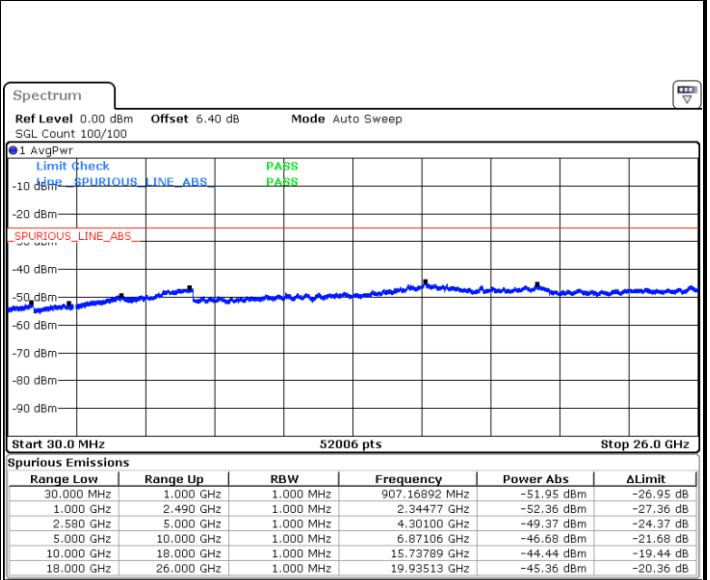

LTE Band 7 / 5MHz

Lowest Channel / QPSK

Lowest Channel / 16QAM

Date: 6 JUN 2019 03:55:47

Date: 6 JUN 2019 03:56:41

Middle Channel / QPSK

Middle Channel / 16QAM

Date: 6 JUN 2019 03:58:29

Date: 6 JUN 2019 03:57:35

LTE Band 7 / 5MHz

Highest Channel / QPSK

Date: 6 JUN 2019 03:59:23

Highest Channel / 16QAM

Date: 6 JUN 2019 04:00:17

LTE Band 7 / 10MHz

Lowest Channel / QPSK

Date: 6 JUN 2019 04:12:18

Lowest Channel / 16QAM

Date: 6 JUN 2019 04:13:11

LTE Band 7 / 10MHz

Middle Channel / QPSK

Middle Channel / 16QAM

Date: 6 JUN 2019 04:14:59

Date: 6 JUN 2019 04:14:05