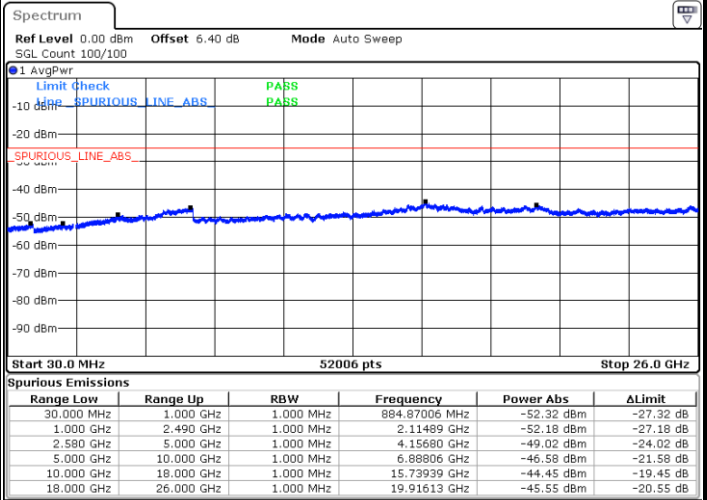

Lowest Channel / 64QAM

Middle Channel / 64QAM

Date: 6 JUN 2019 05:00:00

Date: 6 JUN 2019 05:00:54

Highest Channel / 64QAM

Date: 6 JUN 2019 05:01:48

LTE Band 7 / 15MHz

Lowest Channel / 64QAM

Date: 6 JUN 2019 05:12:49

Middle Channel / 64QAM

Date: 6 JUN 2019 05:13:42

Highest Channel / 64QAM

Date: 6 JUN 2019 05:14:36

LTE Band 7 / 20MHz

Lowest Channel / 64QAM

Middle Channel / 64QAM

Date: 6 JUN 2019 05:21:05

Date: 6 JUN 2019 05:21:59

Highest Channel / 64QAM

Date: 6 JUN 2019 05:22:52

LTE Band 38 / 5MHz

Lowest Channel / QPSK

Date: 6 JUN 2019 06:01:55

Lowest Channel / 16QAM