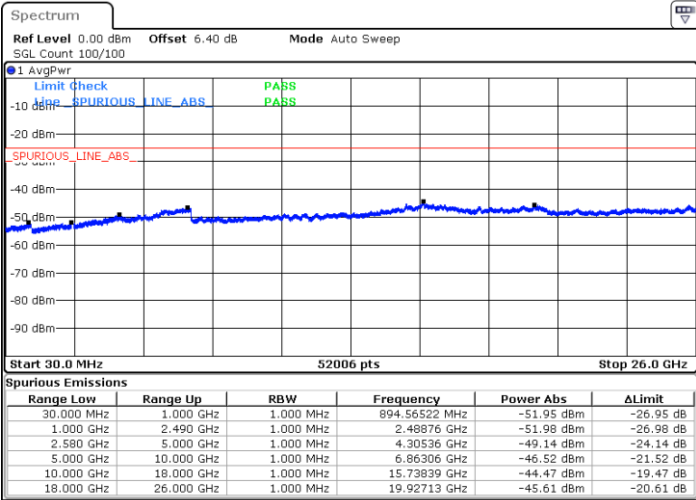

LTE Band 7 / 5MHz

Lowest Channel / 64QAM

Middle Channel / 64QAM

Date: 6 JUN 2019 04:51:44

Date: 6 JUN 2019 04:52:38

Highest Channel / 64QAM

Date: 6 JUN 2019 04:53:32

LTE Band 7 / 10MHz

Lowest Channel / 64QAM

Middle Channel / 64QAM

Date: 6 JUN 2019 05:00:00

Date: 6 JUN 2019 05:00:54

Highest Channel / 64QAM

Date: 6 JUN 2019 05:01:48

LTE Band 7 / 15MHz

Lowest Channel / 64QAM

Date: 6 JUN 2019 05:12:49

Middle Channel / 64QAM

Date: 6 JUN 2019 05:13:42

Highest Channel / 64QAM

Date: 6 JUN 2019 05:14:36

LTE Band 7 / 20MHz

Lowest Channel / 64QAM

Middle Channel / 64QAM

Date: 6 JUN 2019 05:21:05

Date: 6 JUN 2019 05:21:59

Highest Channel / 64QAM

Date: 6 JUN 2019 05:22:52

LTE Band 38 / 5MHz

Lowest Channel / QPSK

Date: 6 JUN 2019 06:01:55

Lowest Channel / 16QAM