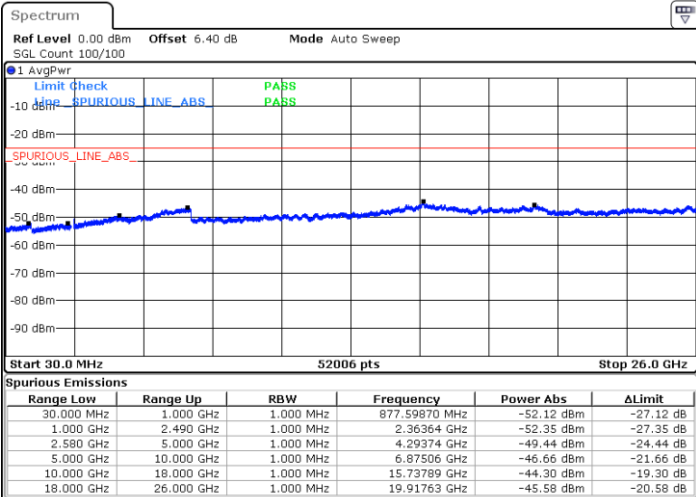

LTE Band 7 / 5MHz

Lowest Channel / 64QAM

Middle Channel / 64QAM

Date: 6 JUN 2019 04:51:44

Date: 6 JUN 2019 04:52:38

Highest Channel / 64QAM

Date: 6 JUN 2019 04:53:32

LTE Band 7 / 10MHz

Lowest Channel / 64QAM

Middle Channel / 64QAM

Date: 6 JUN 2019 05:00:00

Date: 6 JUN 2019 05:00:54

Highest Channel / 64QAM

Date: 6 JUN 2019 05:01:48

LTE Band 7 / 15MHz

Lowest Channel / 64QAM

Date: 6 JUN 2019 05:12:49

Middle Channel / 64QAM

Date: 6 JUN 2019 05:13:42

Highest Channel / 64QAM

Date: 6 JUN 2019 05:14:36

LTE Band 7 / 20MHz

Lowest Channel / 64QAM

Middle Channel / 64QAM

Date: 6 JUN 2019 05:21:05

Date: 6 JUN 2019 05:21:59

Highest Channel / 64QAM

Date: 6 JUN 2019 05:22:52

LTE Band 38 / 5MHz

Lowest Channel / QPSK

Date: 6 JUN 2019 06:01:55

Lowest Channel / 16QAM