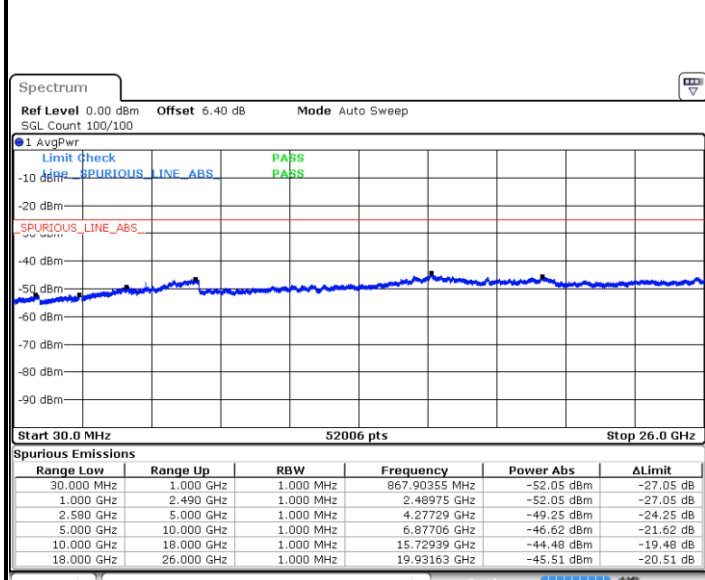

LTE Band 7 / 5MHz

Lowest Channel / QPSK

Lowest Channel / 16QAM

Date: 6 JUN 2019 03:55:47

Date: 6 JUN 2019 03:56:41

Middle Channel / QPSK

Middle Channel / 16QAM

Date: 6 JUN 2019 03:58:29

Date: 6 JUN 2019 03:57:35

LTE Band 7 / 5MHz

Highest Channel / QPSK

Date: 6 JUN 2019 03:59:23

Highest Channel / 16QAM

Date: 6 JUN 2019 04:00:17

LTE Band 7 / 10MHz

Lowest Channel / QPSK

Date: 6 JUN 2019 04:12:18

Lowest Channel / 16QAM

Date: 6 JUN 2019 04:13:11

LTE Band 7 / 10MHz

Middle Channel / QPSK

Middle Channel / 16QAM

Date: 6 JUN 2019 04:14:59

Date: 6 JUN 2019 04:14:05

Highest Channel / QPSK

Highest Channel / 16QAM

Date: 6 JUN 2019 04:15:53

Date: 6 JUN 2019 04:16:47

LTE Band 7 / 15MHz

Lowest Channel / QPSK

Lowest Channel / 16QAM

Date: 6 JUN 2019 04:28:49