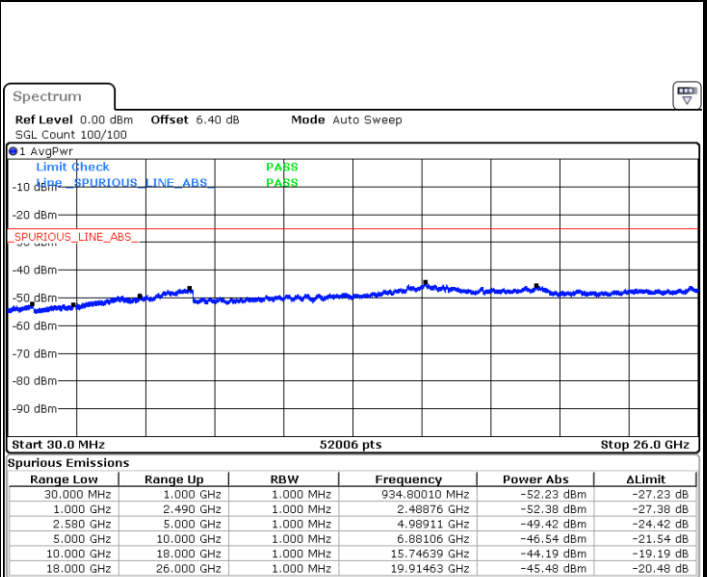

Date: 6 JUN 2019 04:29:43

Middle Channel / QPSK

Middle Channel / 16QAM

Date: 6 JUN 2019 04:31:31

Date: 6 JUN 2019 04:30:37

LTE Band 7 / 15MHz

Highest Channel / QPSK

Date: 6 JUN 2019 04:32:24

Highest Channel / 16QAM

Date: 6 JUN 2019 04:33:18

LTE Band 7 / 20MHz

Lowest Channel / QPSK

Date: 6 JUN 2019 04:45:20

Lowest Channel / 16QAM

Date: 6 JUN 2019 04:46:14

LTE Band 7 / 20MHz

Middle Channel / QPSK

Middle Channel / 16QAM

Date: 6 JUN 2019 04:48:02

Date: 6 JUN 2019 04:47:08

Highest Channel / QPSK

Highest Channel / 16QAM

Date: 6 JUN 2019 04:48:56

Date: 6 JUN 2019 04:49:50

LTE Band 7 / 5MHz

Lowest Channel / 64QAM

Middle Channel / 64QAM

Date: 6 JUN 2019 04:51:44

Date: 6 JUN 2019 04:52:38

Highest Channel / 64QAM

Date: 6 JUN 2019 04:53:32

LTE Band 7 / 10MHz