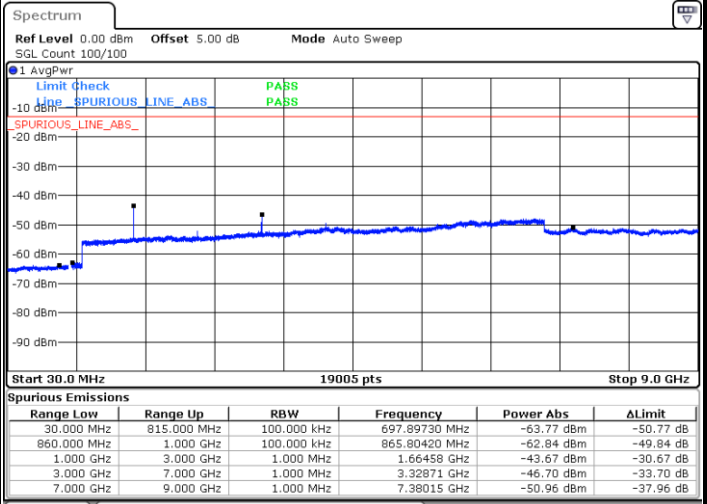

LTE Band 5 / 10MHz

Lowest Channel / QPSK

Lowest Channel / 16QAM

LTE Band 5 / 10MHz

Middle Channel / QPSK

Middle Channel / 16QAM

Date: 6 JUN 2019 01:03:07

Date: 6 JUN 2019 01:04:02

Highest Channel / QPSK

Highest Channel / 16QAM

Date: 6 JUN 2019 01:12:08

Date: 6 JUN 2019 01:55:36

LTE Band 5 / 1.4MHz

Lowest Channel / 64QAM

Middle Channel / 64QAM

Date: 6 JUN 2019 02:00:06