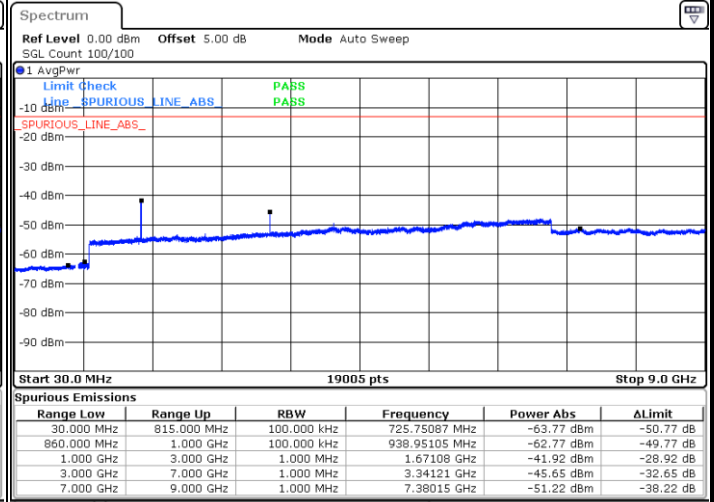

Highest Channel / QPSK

Highest Channel / 16QAM

Date: 6 JUN 2019 01:12:08

Date: 6 JUN 2019 01:55:36

LTE Band 5 / 1.4MHz

Lowest Channel / 64QAM

Middle Channel / 64QAM

Date: 6 JUN 2019 02:00:06

Date: 6 JUN 2019 02:01:01

Highest Channel / 64QAM

Date: 6 JUN 2019 02:05:51

LTE Band 5 / 3MHz

Lowest Channel / 64QAM

Middle Channel / 64QAM

Date: 6 JUN 2019 02:10:21

Date: 6 JUN 2019 02:11:15

Highest Channel / 64QAM

Date: 6 JUN 2019 02:16:05

LTE Band 5 / 5MHz

Lowest Channel / 64QAM

Date: 6 JUN 2019 02:20:35

Middle Channel / 64QAM

Date: 6 JUN 2019 02:21:30

Highest Channel / 64QAM