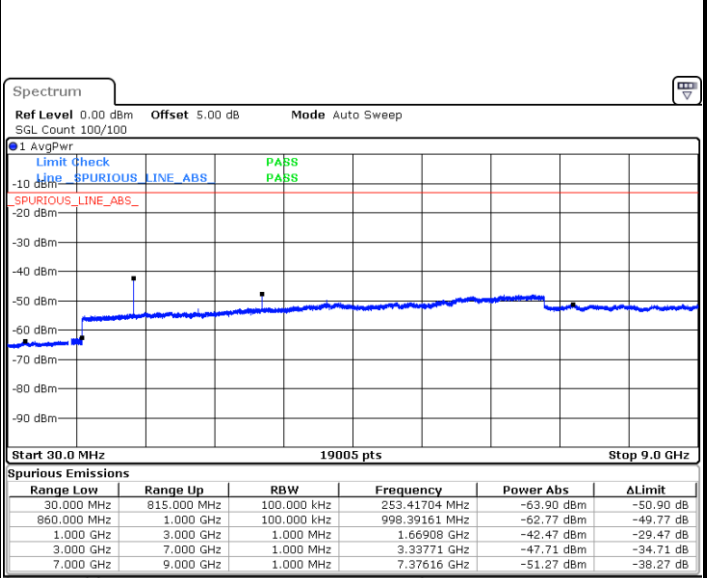

Highest Channel / QPSK

Highest Channel / 16QAM

Date: 6 JUN 2019 03:04:09

Date: 6 JUN 2019 03:05:03

LTE Band 5 / 5MHz

Lowest Channel / QPSK

Date: 6 JUN 2019 03:16:16

Lowest Channel / 16QAM

Date: 6 JUN 2019 03:17:11

Middle Channel / QPSK

Date: 6 JUN 2019 03:18:45

Middle Channel / 16QAM

Date: 6 JUN 2019 03:19:40

LTE Band 5 / 5MHz

Highest Channel / QPSK

Highest Channel / 16QAM

LTE Band 5 / 10MHz

Lowest Channel / QPSK

Lowest Channel / 16QAM

LTE Band 5 / 10MHz

Middle Channel / QPSK

Middle Channel / 16QAM

Date: 6 JUN 2019 01:03:07

Date: 6 JUN 2019 01:04:02