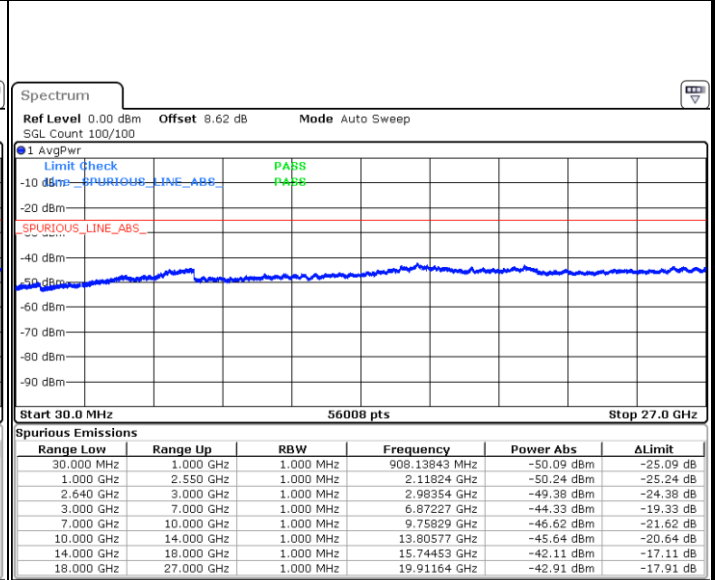

Date: 6 JUN 2019 05:12:49

Middle Channel / 64QAM

Date: 6 JUN 2019 05:13:42

Highest Channel / 64QAM

Date: 6 JUN 2019 05:14:36

LTE Band 7 / 20MHz

Lowest Channel / 64QAM

Middle Channel / 64QAM

Date: 6 JUN 2019 05:21:05

Date: 6 JUN 2019 05:21:59

Highest Channel / 64QAM

Date: 6 JUN 2019 05:22:52

LTE Band 38 / 5MHz

Lowest Channel / QPSK

Date: 6 JUN 2019 06:01:55

Lowest Channel / 16QAM

Date: 6 JUN 2019 06:02:50

Middle Channel / QPSK

Date: 6 JUN 2019 06:03:45

Middle Channel / 16QAM

Date: 6 JUN 2019 06:04:40

LTE Band 38 / 5MHz

Highest Channel / QPSK

Date: 6 JUN 2019 06:05:35

Highest Channel / 16QAM

Date: 6 JUN 2019 06:06:29

LTE Band 38 / 10MHz

Lowest Channel / QPSK

Date: 6 JUN 2019 06:07:24

Lowest Channel / 16QAM

Date: 6 JUN 2019 06:08:19

LTE Band 38 / 10MHz