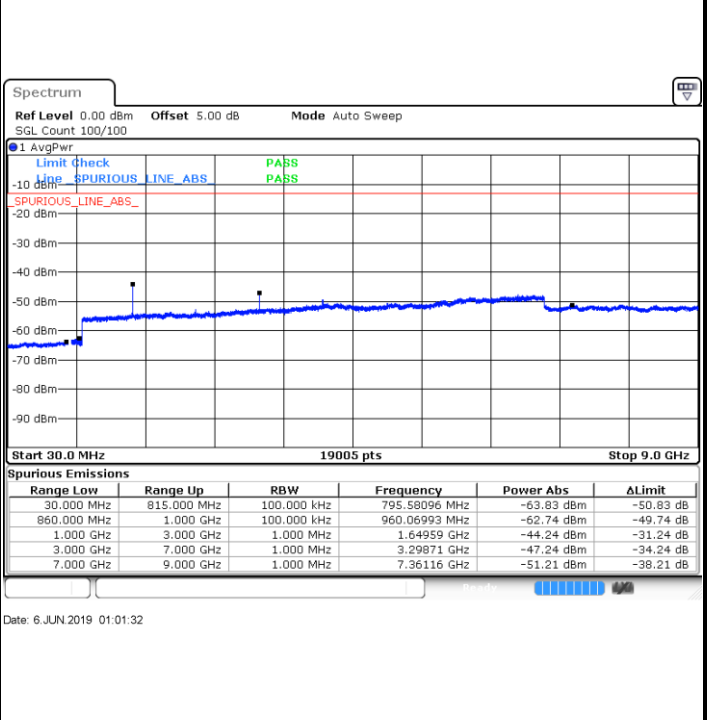

Highest Channel / QPSK

Highest Channel / 16QAM

Date: 6 JUN 2019 03:04:09

Date: 6 JUN 2019 03:05:03

LTE Band 5 / 5MHz

Lowest Channel / QPSK

Date: 6 JUN 2019 03:16:16

Lowest Channel / 16QAM

Date: 6 JUN 2019 03:17:11

Middle Channel / QPSK

Date: 6 JUN 2019 03:18:45

Middle Channel / 16QAM

Date: 6 JUN 2019 03:19:40

LTE Band 5 / 5MHz

Highest Channel / QPSK

Highest Channel / 16QAM

LTE Band 5 / 10MHz

Lowest Channel / QPSK

Lowest Channel / 16QAM

LTE Band 5 / 10MHz

Middle Channel / QPSK

Middle Channel / 16QAM

Date: 6 JUN 2019 01:03:07

Date: 6 JUN 2019 01:04:02

Highest Channel / QPSK

Highest Channel / 16QAM

Date: 6 JUN 2019 01:12:08

Date: 6 JUN 2019 01:55:36

LTE Band 5 / 1.4MHz

Lowest Channel / 64QAM

Middle Channel / 64QAM

Date: 6 JUN 2019 02:00:06