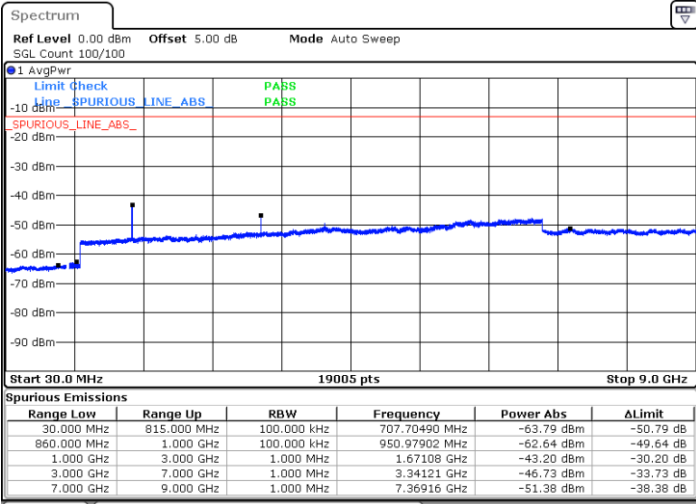

Lowest Channel / 16QAM

Date: 6 JUN 2019 02:52:40

Date: 6 JUN 2019 02:53:34

LTE Band 5 / 3MHz

Middle Channel / QPSK

Middle Channel / 16QAM

Date: 6 JUN 2019 02:55:09

Date: 6 JUN 2019 02:56:04

Highest Channel / QPSK

Highest Channel / 16QAM

Date: 6 JUN 2019 03:04:09

Date: 6 JUN 2019 03:05:03

LTE Band 5 / 5MHz

Lowest Channel / QPSK

Date: 6 JUN 2019 03:16:16

Lowest Channel / 16QAM