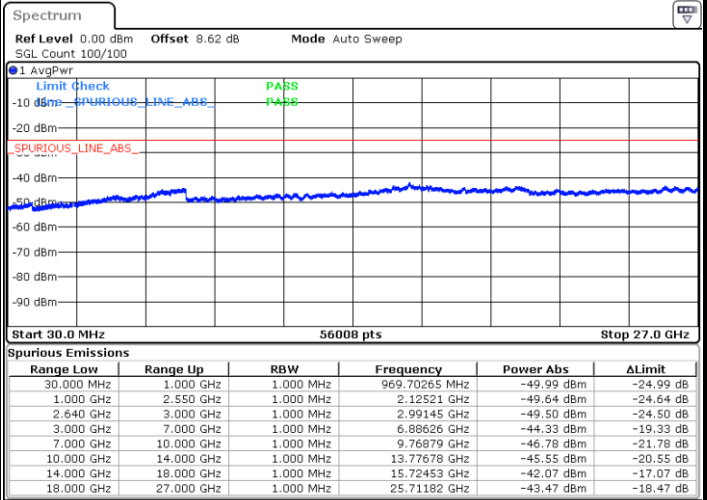

Highest Channel / 16QAM

Date: 6 JUN 2019 06:06:29

LTE Band 38 / 10MHz

Lowest Channel / QPSK

Date: 6 JUN 2019 06:07:24

Lowest Channel / 16QAM

Date: 6 JUN 2019 06:08:19

LTE Band 38 / 10MHz

Middle Channel / QPSK

Middle Channel / 16QAM

Date: 6 JUN 2019 06:09:14

Date: 6 JUN 2019 06:10:09

Highest Channel / QPSK

Highest Channel / 16QAM

Date: 6 JUN 2019 06:11:04

Date: 6 JUN 2019 06:11:59

LTE Band 38 / 15MHz

Lowest Channel / QPSK

Lowest Channel / 16QAM

Date: 6 JUN 2019 06:12:53

Date: 6 JUN 2019 06:13:48

Middle Channel / QPSK

Middle Channel / 16QAM

Date: 6 JUN 2019 06:14:43