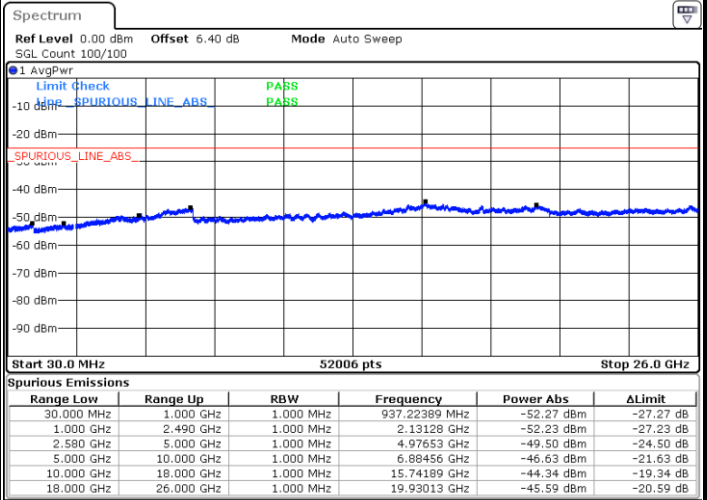

LTE Band 7 / 5MHz

Lowest Channel / 64QAM

Middle Channel / 64QAM

Date: 6 JUN 2019 04:51:44

Date: 6 JUN 2019 04:52:38

Highest Channel / 64QAM

Date: 6 JUN 2019 04:53:32

LTE Band 7 / 10MHz

Lowest Channel / 64QAM

Middle Channel / 64QAM

Date: 6 JUN 2019 05:00:00

Date: 6 JUN 2019 05:00:54

Highest Channel / 64QAM

Date: 6 JUN 2019 05:01:48

LTE Band 7 / 15MHz

Lowest Channel / 64QAM