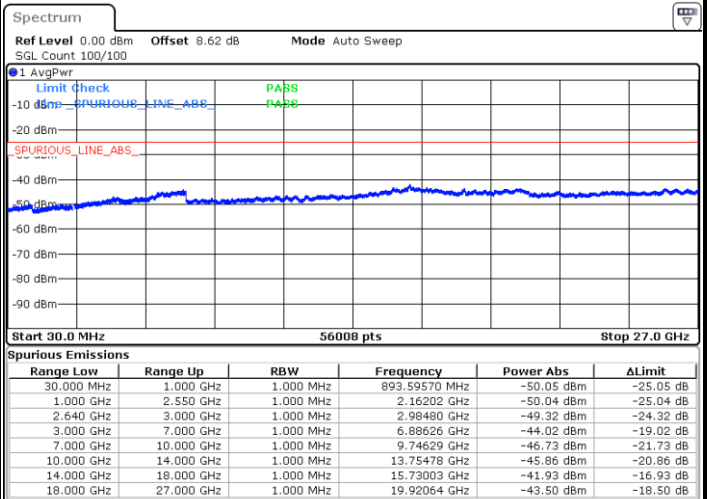

Highest Channel / 16QAM

Date: 6 JUN 2019 06:06:29

LTE Band 38 / 10MHz

Lowest Channel / QPSK

Date: 6 JUN 2019 06:07:24

Lowest Channel / 16QAM

Date: 6 JUN 2019 06:08:19

LTE Band 38 / 10MHz

Middle Channel / QPSK

Middle Channel / 16QAM

Date: 6 JUN 2019 06:09:14

Date: 6 JUN 2019 06:10:09

Highest Channel / QPSK

Highest Channel / 16QAM

Date: 6 JUN 2019 06:11:04

Date: 6 JUN 2019 06:11:59

LTE Band 38 / 15MHz

Lowest Channel / QPSK

Lowest Channel / 16QAM

Date: 6 JUN 2019 06:12:53

Date: 6 JUN 2019 06:13:48

Middle Channel / QPSK

Middle Channel / 16QAM

Date: 6 JUN 2019 06:14:43