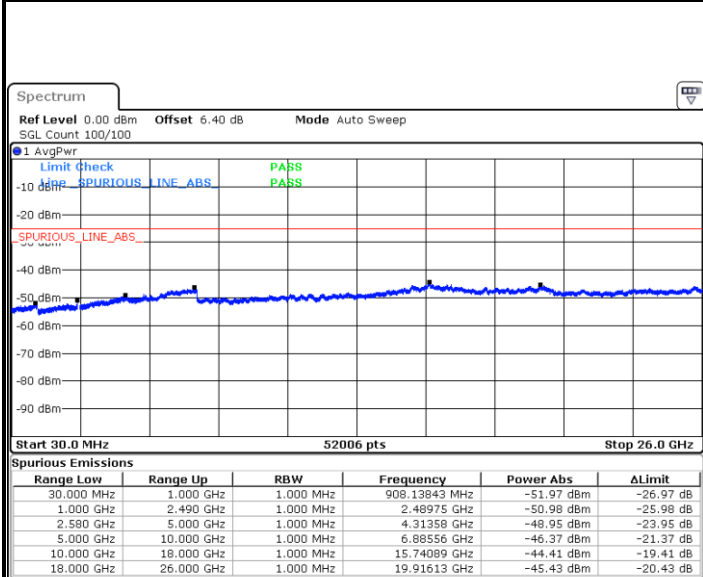

Highest Channel / QPSK

Highest Channel / 16QAM

Date: 6 JUN 2019 04:15:53

Date: 6 JUN 2019 04:16:47

LTE Band 7 / 15MHz

Lowest Channel / QPSK

Lowest Channel / 16QAM

Date: 6 JUN 2019 04:28:49

Date: 6 JUN 2019 04:29:43

Middle Channel / QPSK

Middle Channel / 16QAM

Date: 6 JUN 2019 04:31:31

Date: 6 JUN 2019 04:30:37

LTE Band 7 / 15MHz

Highest Channel / QPSK

Date: 6 JUN 2019 04:32:24

Highest Channel / 16QAM

Date: 6 JUN 2019 04:33:18

LTE Band 7 / 20MHz

Lowest Channel / QPSK

Date: 6 JUN 2019 04:45:20

Lowest Channel / 16QAM

Date: 6 JUN 2019 04:46:14

LTE Band 7 / 20MHz