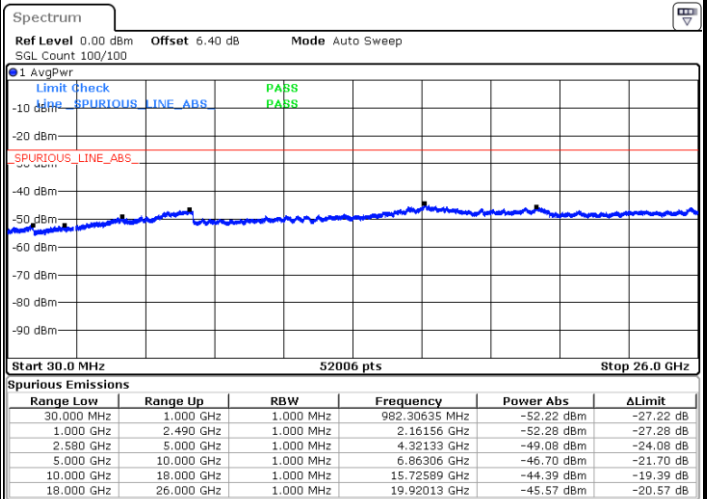

Date: 6 JUN 2019 04:12:18

Lowest Channel / 16QAM

Date: 6 JUN 2019 04:13:11

LTE Band 7 / 10MHz

Middle Channel / QPSK

Middle Channel / 16QAM

Date: 6 JUN 2019 04:14:59

Date: 6 JUN 2019 04:14:05

Highest Channel / QPSK

Highest Channel / 16QAM

Date: 6 JUN 2019 04:15:53

Date: 6 JUN 2019 04:16:47

LTE Band 7 / 15MHz

Lowest Channel / QPSK

Lowest Channel / 16QAM

Date: 6 JUN 2019 04:28:49

Date: 6 JUN 2019 04:29:43

Middle Channel / QPSK

Middle Channel / 16QAM

Date: 6 JUN 2019 04:31:31

Date: 6 JUN 2019 04:30:37

LTE Band 7 / 15MHz

Highest Channel / QPSK

Date: 6 JUN 2019 04:32:24

Highest Channel / 16QAM

Date: 6 JUN 2019 04:33:18

LTE Band 7 / 20MHz

Lowest Channel / QPSK

Date: 6 JUN 2019 04:45:20

Lowest Channel / 16QAM

Date: 6 JUN 2019 04:46:14

LTE Band 7 / 20MHz