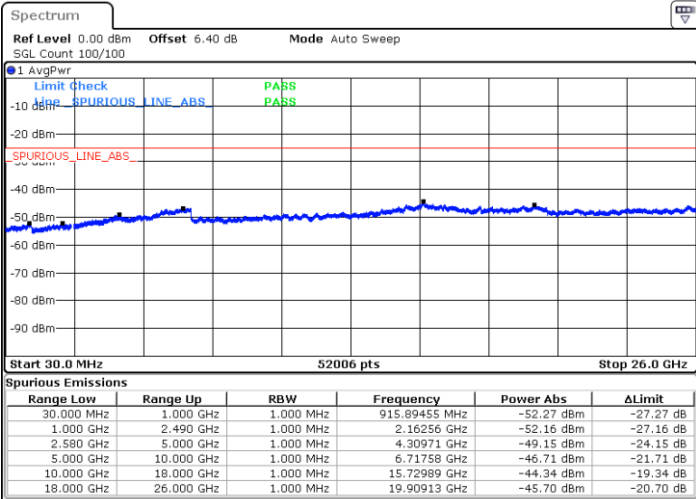

Date: 6 JUN 2019 03:57:35

LTE Band 7 / 5MHz

Highest Channel / QPSK

Date: 6 JUN 2019 03:59:23

Highest Channel / 16QAM

Date: 6 JUN 2019 04:00:17

LTE Band 7 / 10MHz

Lowest Channel / QPSK

Date: 6 JUN 2019 04:12:18

Lowest Channel / 16QAM

Date: 6 JUN 2019 04:13:11

LTE Band 7 / 10MHz

Middle Channel / QPSK

Middle Channel / 16QAM

Date: 6 JUN 2019 04:14:59

Date: 6 JUN 2019 04:14:05

Highest Channel / QPSK

Highest Channel / 16QAM

Date: 6 JUN 2019 04:15:53

Date: 6 JUN 2019 04:16:47

LTE Band 7 / 15MHz

Lowest Channel / QPSK

Lowest Channel / 16QAM

Date: 6 JUN 2019 04:28:49