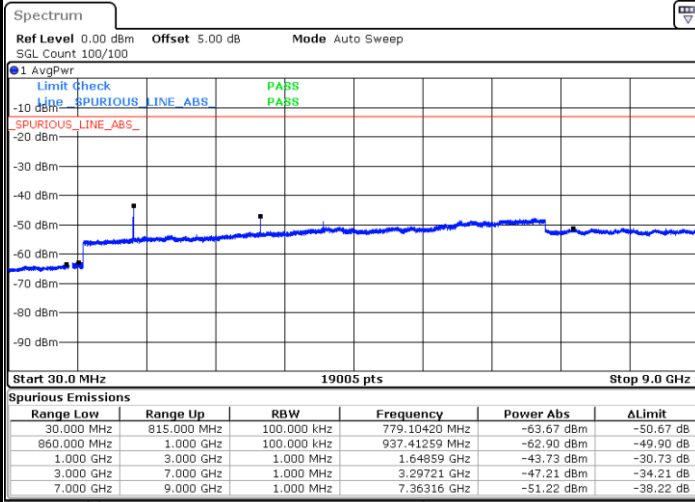

LTE Band 5 / 1.4MHz

Lowest Channel / QPSK

Lowest Channel / 16QAM

Date: 6 JUN 2019 00:25:29

Date: 6 JUN 2019 00:28:00

Middle Channel / QPSK

Middle Channel / 16QAM

Date: 6 JUN 2019 00:29:35

Date: 6 JUN 2019 00:30:29

LTE Band 5 / 1.4MHz

Highest Channel / QPSK

Highest Channel / 16QAM

Date: 6 JUN 2019 00:38:34

Date: 6 JUN 2019 00:39:28

LTE Band 5 / 3MHz

Lowest Channel / QPSK