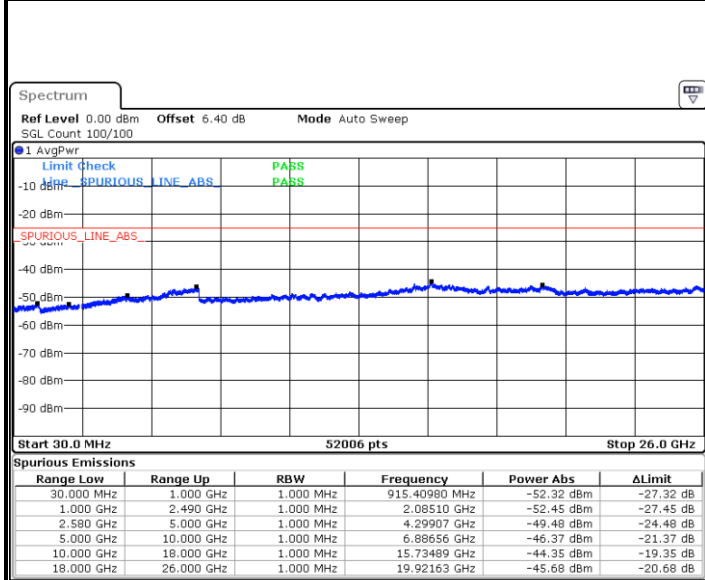

Date: 6 JUN 2019 02:26:20

LTE Band 5 / 10MHz

Lowest Channel / 64QAM

Middle Channel / 64QAM

Date: 6 JUN 2019 02:30:50

Date: 6 JUN 2019 02:31:44

Highest Channel / 64QAM

Date: 6 JUN 2019 02:36:34

LTE Band 7 / 5MHz

Lowest Channel / QPSK

Lowest Channel / 16QAM

Date: 6 JUN 2019 03:55:47

Date: 6 JUN 2019 03:56:41

Middle Channel / QPSK

Middle Channel / 16QAM

Date: 6 JUN 2019 03:58:29

Date: 6 JUN 2019 03:57:35

LTE Band 7 / 5MHz

Highest Channel / QPSK

Date: 6 JUN 2019 03:59:23

Highest Channel / 16QAM

Date: 6 JUN 2019 04:00:17

LTE Band 7 / 10MHz

Lowest Channel / QPSK