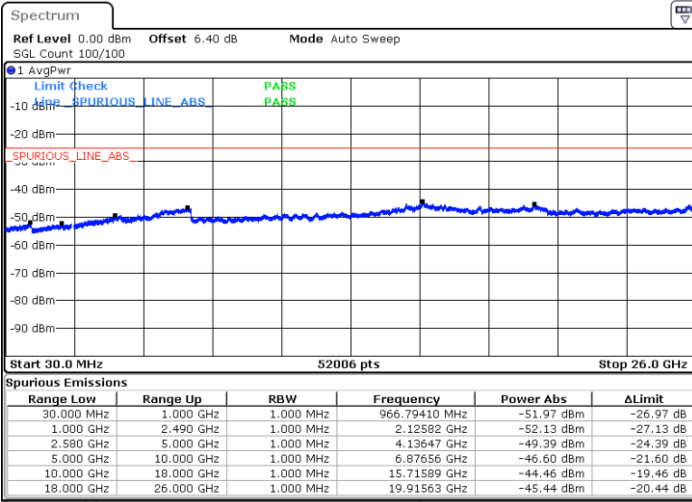

Date: 6 JUN 2019 02:26:20

LTE Band 5 / 10MHz

Lowest Channel / 64QAM

Middle Channel / 64QAM

Date: 6 JUN 2019 02:30:50

Date: 6 JUN 2019 02:31:44

Highest Channel / 64QAM

Date: 6 JUN 2019 02:36:34

LTE Band 7 / 5MHz

Lowest Channel / QPSK

Lowest Channel / 16QAM

Date: 6 JUN 2019 03:55:47

Date: 6 JUN 2019 03:56:41

Middle Channel / QPSK

Middle Channel / 16QAM

Date: 6 JUN 2019 03:58:29