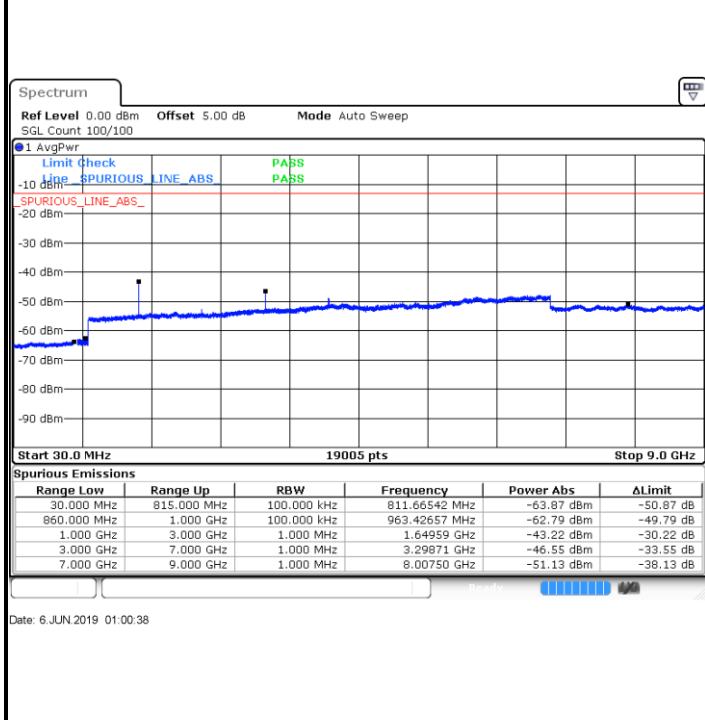

Highest Channel / QPSK

Highest Channel / 16QAM

Date: 6 JUN 2019 03:04:09

Date: 6 JUN 2019 03:05:03

LTE Band 5 / 5MHz

Lowest Channel / QPSK

Date: 6 JUN 2019 03:16:16

Lowest Channel / 16QAM

Date: 6 JUN 2019 03:17:11

Middle Channel / QPSK

Date: 6 JUN 2019 03:18:45

Middle Channel / 16QAM

Date: 6 JUN 2019 03:19:40

LTE Band 5 / 5MHz

Highest Channel / QPSK

Highest Channel / 16QAM

LTE Band 5 / 10MHz

Lowest Channel / QPSK

Lowest Channel / 16QAM

LTE Band 5 / 10MHz

Middle Channel / QPSK

Middle Channel / 16QAM

Date: 6 JUN 2019 01:03:07

Date: 6 JUN 2019 01:04:02

Highest Channel / QPSK

Highest Channel / 16QAM

Date: 6 JUN 2019 01:12:08

Date: 6 JUN 2019 01:55:36

LTE Band 5 / 1.4MHz

Lowest Channel / 64QAM

Middle Channel / 64QAM

Date: 6 JUN 2019 02:00:06