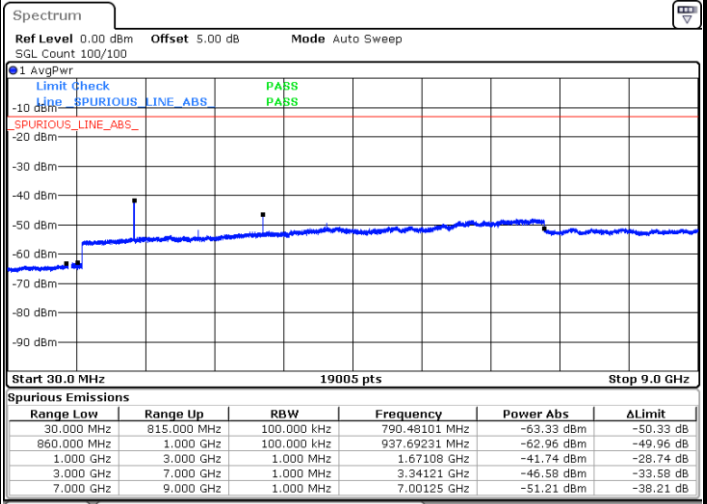

Lowest Channel / 16QAM

Date: 6 JUN 2019 02:52:40

Date: 6 JUN 2019 02:53:34

LTE Band 5 / 3MHz

Middle Channel / QPSK

Middle Channel / 16QAM

Date: 6 JUN 2019 02:55:09

Date: 6 JUN 2019 02:56:04

Highest Channel / QPSK

Highest Channel / 16QAM

Date: 6 JUN 2019 03:04:09

Date: 6 JUN 2019 03:05:03

LTE Band 5 / 5MHz

Lowest Channel / QPSK

Date: 6 JUN 2019 03:16:16

Lowest Channel / 16QAM