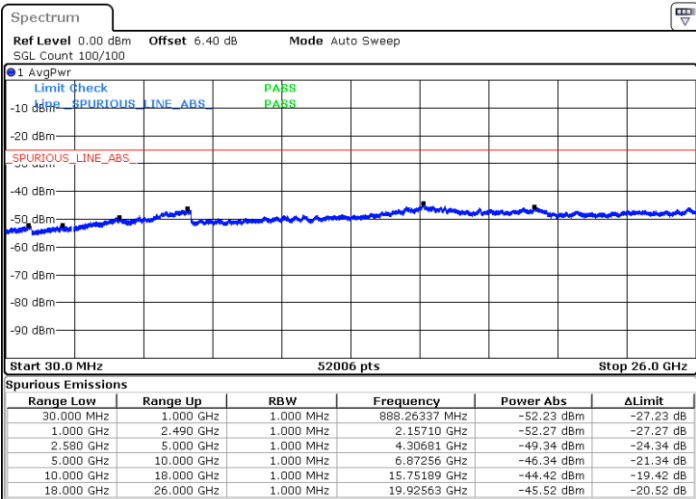

Date: 6 JUN 2019 04:12:18

Lowest Channel / 16QAM

Date: 6 JUN 2019 04:13:11

LTE Band 7 / 10MHz

Middle Channel / QPSK

Middle Channel / 16QAM

Date: 6 JUN 2019 04:14:59

Date: 6 JUN 2019 04:14:05

Highest Channel / QPSK

Highest Channel / 16QAM

Date: 6 JUN 2019 04:15:53

Date: 6 JUN 2019 04:16:47

LTE Band 7 / 15MHz

Lowest Channel / QPSK

Lowest Channel / 16QAM

Date: 6 JUN 2019 04:28:49

Date: 6 JUN 2019 04:29:43

Middle Channel / QPSK

Middle Channel / 16QAM

Date: 6 JUN 2019 04:31:31

Date: 6 JUN 2019 04:30:37

LTE Band 7 / 15MHz

Highest Channel / QPSK

Date: 6 JUN 2019 04:32:24

Highest Channel / 16QAM

Date: 6 JUN 2019 04:33:18

LTE Band 7 / 20MHz

Lowest Channel / QPSK

Date: 6 JUN 2019 04:45:20

Lowest Channel / 16QAM

Date: 6 JUN 2019 04:46:14

LTE Band 7 / 20MHz