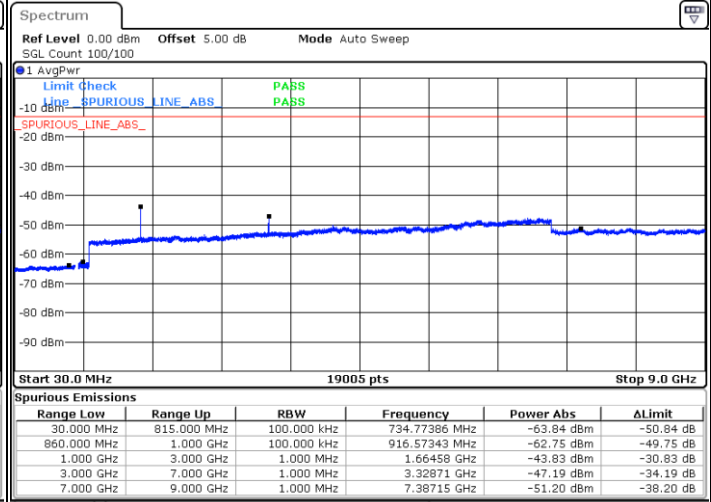

Highest Channel / 64QAM

Date: 6 JUN 2019 02:16:05

LTE Band 5 / 5MHz

Lowest Channel / 64QAM

Date: 6 JUN 2019 02:20:35

Middle Channel / 64QAM

Date: 6 JUN 2019 02:21:30

Highest Channel / 64QAM

Date: 6 JUN 2019 02:26:20

LTE Band 5 / 10MHz

Lowest Channel / 64QAM

Middle Channel / 64QAM

Date: 6 JUN 2019 02:30:50

Date: 6 JUN 2019 02:31:44

Highest Channel / 64QAM

Date: 6 JUN 2019 02:36:34

LTE Band 7 / 5MHz

Lowest Channel / QPSK

Lowest Channel / 16QAM

Date: 6 JUN 2019 03:55:47

Date: 6 JUN 2019 03:56:41

Middle Channel / QPSK

Middle Channel / 16QAM

Date: 6 JUN 2019 03:58:29

Date: 6 JUN 2019 03:57:35

LTE Band 7 / 5MHz

Highest Channel / QPSK

Date: 6 JUN 2019 03:59:23

Highest Channel / 16QAM

Date: 6 JUN 2019 04:00:17

LTE Band 7 / 10MHz

Lowest Channel / QPSK