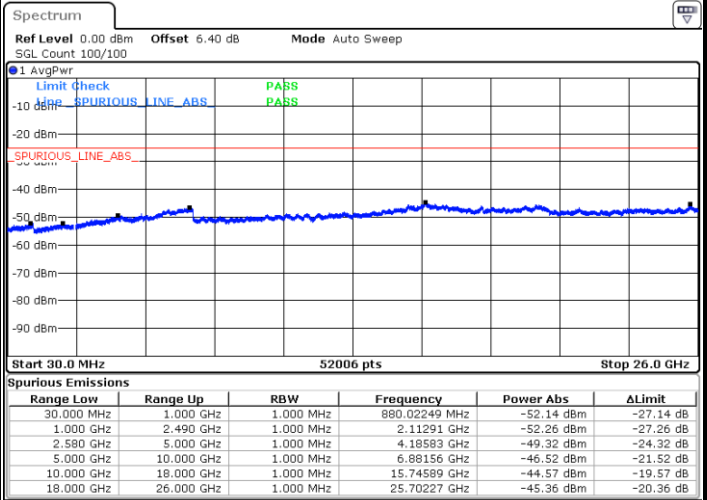

Date: 6 JUN 2019 03:57:35

LTE Band 7 / 5MHz

Highest Channel / QPSK

Date: 6 JUN 2019 03:59:23

Highest Channel / 16QAM

Date: 6 JUN 2019 04:00:17

LTE Band 7 / 10MHz

Lowest Channel / QPSK

Date: 6 JUN 2019 04:12:18

Lowest Channel / 16QAM

Date: 6 JUN 2019 04:13:11

LTE Band 7 / 10MHz

Middle Channel / QPSK

Middle Channel / 16QAM

Date: 6 JUN 2019 04:14:59

Date: 6 JUN 2019 04:14:05

Highest Channel / QPSK

Highest Channel / 16QAM

Date: 6 JUN 2019 04:15:53

Date: 6 JUN 2019 04:16:47

LTE Band 7 / 15MHz

Lowest Channel / QPSK

Lowest Channel / 16QAM

Date: 6 JUN 2019 04:28:49