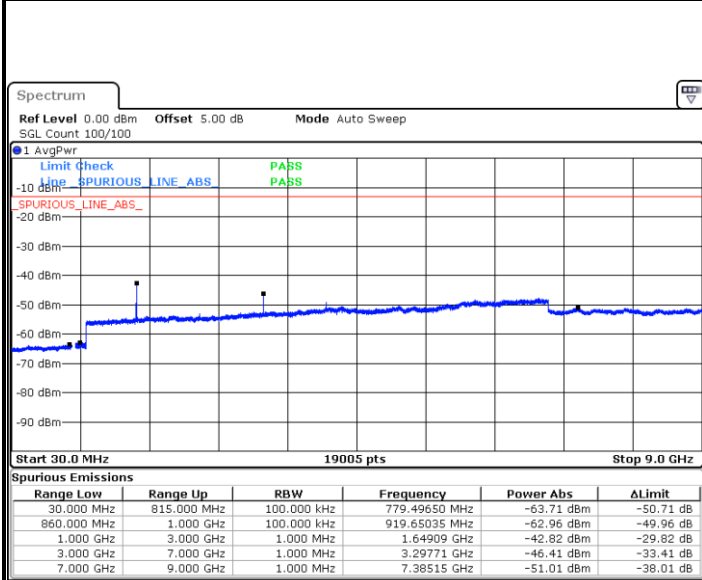

Highest Channel / QPSK

Highest Channel / 16QAM

Date: 6 JUN 2019 03:04:09

Date: 6 JUN 2019 03:05:03

LTE Band 5 / 5MHz

Lowest Channel / QPSK

Date: 6 JUN 2019 03:16:16

Lowest Channel / 16QAM

Date: 6 JUN 2019 03:17:11

Middle Channel / QPSK

Date: 6 JUN 2019 03:18:45

Middle Channel / 16QAM

Date: 6 JUN 2019 03:19:40

LTE Band 5 / 5MHz

Highest Channel / QPSK

Highest Channel / 16QAM

LTE Band 5 / 10MHz

Lowest Channel / QPSK

Lowest Channel / 16QAM

LTE Band 5 / 10MHz

Middle Channel / QPSK

Middle Channel / 16QAM

Date: 6 JUN 2019 01:03:07

Date: 6 JUN 2019 01:04:02