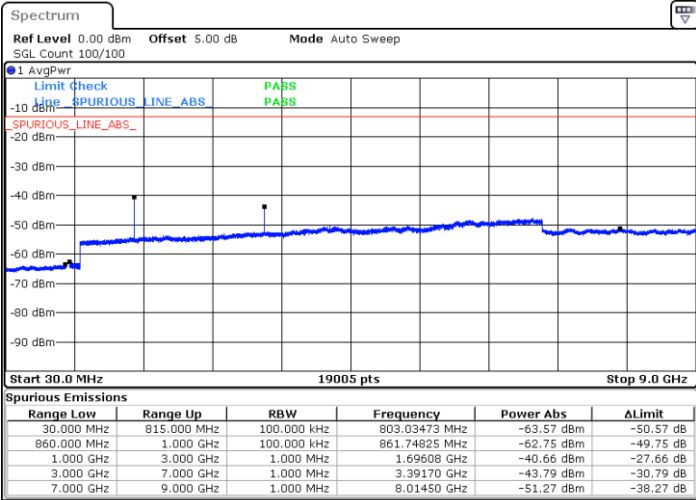

LTE Band 5 / 1.4MHz

Lowest Channel / QPSK

Lowest Channel / 16QAM

Date: 6 JUN 2019 00:25:29

Date: 6 JUN 2019 00:28:00

Middle Channel / QPSK

Middle Channel / 16QAM

Date: 6 JUN 2019 00:29:35

Date: 6 JUN 2019 00:30:29

LTE Band 5 / 1.4MHz

Highest Channel / QPSK

Highest Channel / 16QAM

Date: 6 JUN 2019 00:38:34

Date: 6 JUN 2019 00:39:28

LTE Band 5 / 3MHz

Lowest Channel / QPSK