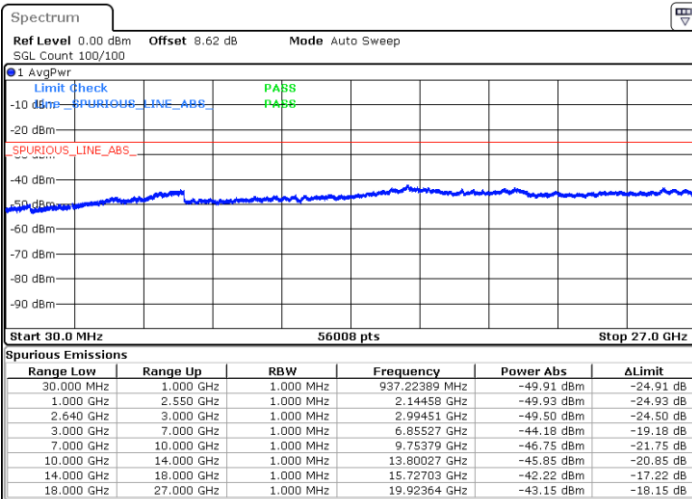

Highest Channel / 16QAM

Date: 6 JUN 2019 06:06:29

LTE Band 38 / 10MHz

Lowest Channel / QPSK

Date: 6 JUN 2019 06:07:24

Lowest Channel / 16QAM

Date: 6 JUN 2019 06:08:19

LTE Band 38 / 10MHz

Middle Channel / QPSK

Middle Channel / 16QAM

Date: 6 JUN 2019 06:09:14

Date: 6 JUN 2019 06:10:09

Highest Channel / QPSK

Highest Channel / 16QAM

Date: 6 JUN 2019 06:11:04

Date: 6 JUN 2019 06:11:59

LTE Band 38 / 15MHz

Lowest Channel / QPSK

Lowest Channel / 16QAM

Date: 6 JUN 2019 06:12:53

Date: 6 JUN 2019 06:13:48

Middle Channel / QPSK

Middle Channel / 16QAM

Date: 6 JUN 2019 06:14:43