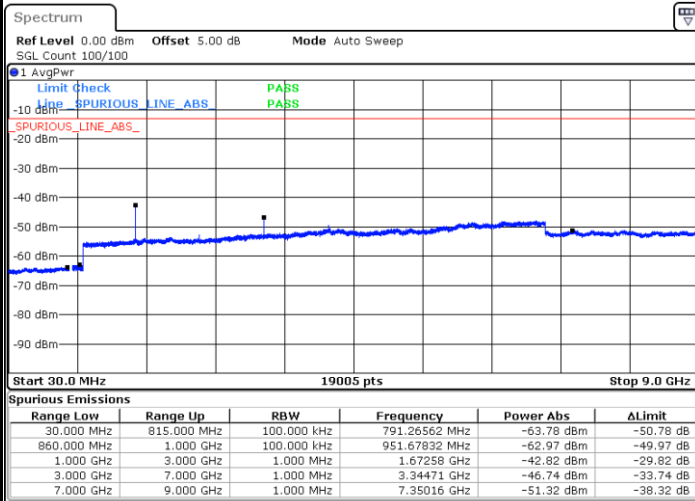

LTE Band 5 / 1.4MHz

Lowest Channel / QPSK

Lowest Channel / 16QAM

Date: 6 JUN 2019 00:25:29

Date: 6 JUN 2019 00:28:00

Middle Channel / QPSK

Middle Channel / 16QAM

Date: 6 JUN 2019 00:29:35

Date: 6 JUN 2019 00:30:29

LTE Band 5 / 1.4MHz

Highest Channel / QPSK

Highest Channel / 16QAM

Date: 6 JUN 2019 00:38:34

Date: 6 JUN 2019 00:39:28

LTE Band 5 / 3MHz

Lowest Channel / QPSK