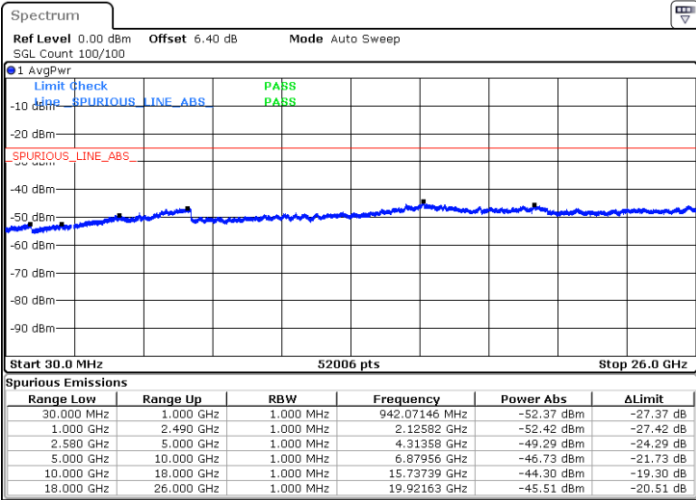

Date: 6 JUN 2019 03:57:35

LTE Band 7 / 5MHz

Highest Channel / QPSK

Date: 6 JUN 2019 03:59:23

Highest Channel / 16QAM

Date: 6 JUN 2019 04:00:17

LTE Band 7 / 10MHz

Lowest Channel / QPSK

Date: 6 JUN 2019 04:12:18

Lowest Channel / 16QAM

Date: 6 JUN 2019 04:13:11

LTE Band 7 / 10MHz

Middle Channel / QPSK

Middle Channel / 16QAM

Date: 6 JUN 2019 04:14:59

Date: 6 JUN 2019 04:14:05

Highest Channel / QPSK

Highest Channel / 16QAM

Date: 6 JUN 2019 04:15:53

Date: 6 JUN 2019 04:16:47

LTE Band 7 / 15MHz

Lowest Channel / QPSK

Lowest Channel / 16QAM

Date: 6 JUN 2019 04:28:49