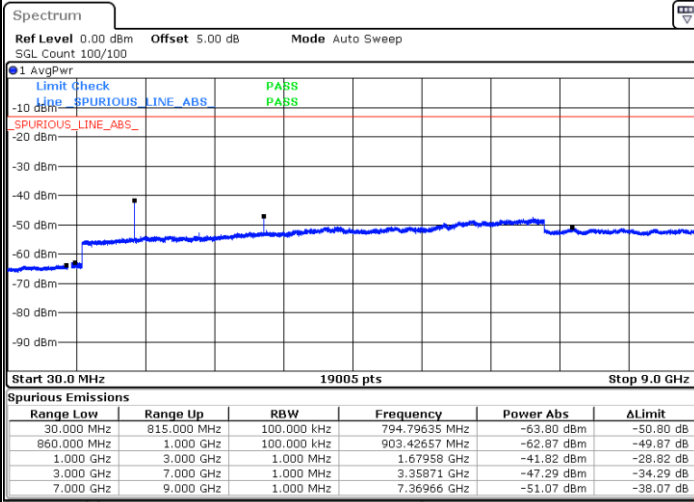

Highest Channel / 64QAM

Date: 6 JUN 2019 02:16:05

LTE Band 5 / 5MHz

Lowest Channel / 64QAM

Date: 6 JUN 2019 02:20:35

Middle Channel / 64QAM

Date: 6 JUN 2019 02:21:30

Highest Channel / 64QAM

Date: 6 JUN 2019 02:26:20

LTE Band 5 / 10MHz

Lowest Channel / 64QAM

Middle Channel / 64QAM

Date: 6 JUN 2019 02:30:50

Date: 6 JUN 2019 02:31:44

Highest Channel / 64QAM

Date: 6 JUN 2019 02:36:34

LTE Band 7 / 5MHz

Lowest Channel / QPSK

Lowest Channel / 16QAM

Date: 6 JUN 2019 03:55:47

Date: 6 JUN 2019 03:56:41

Middle Channel / QPSK

Middle Channel / 16QAM

Date: 6 JUN 2019 03:58:29