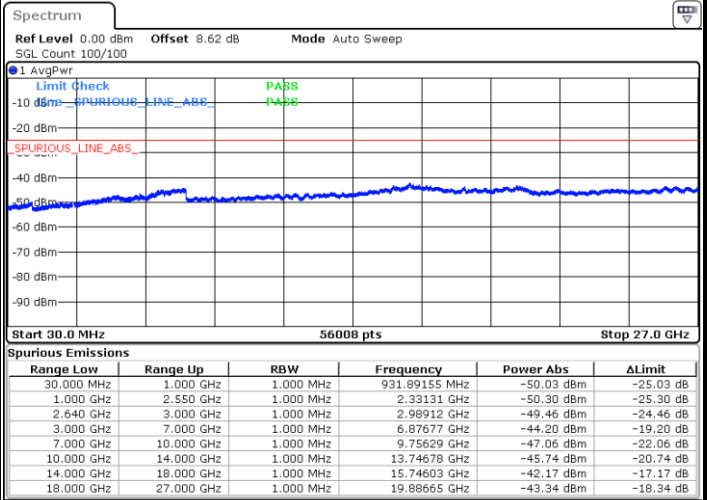

LTE Band 38 / 10MHz

Middle Channel / QPSK

Middle Channel / 16QAM

Date: 6 JUN 2019 06:09:14

Date: 6 JUN 2019 06:10:09