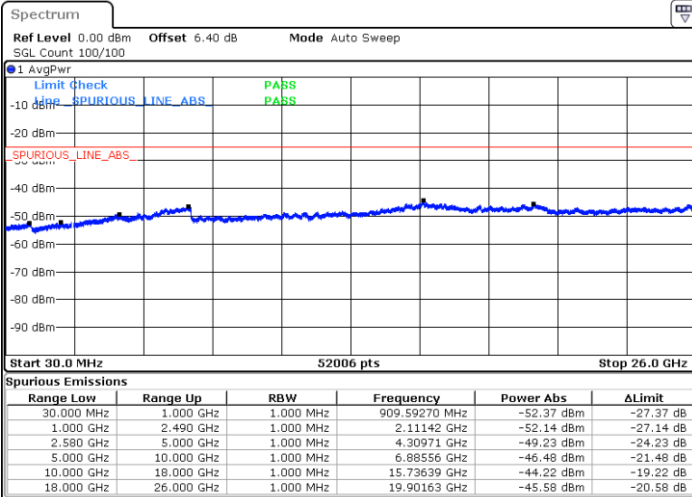

Highest Channel / 16QAM

Date: 6 JUN 2019 04:33:18

LTE Band 7 / 20MHz

Lowest Channel / QPSK

Date: 6 JUN 2019 04:45:20

Lowest Channel / 16QAM

Date: 6 JUN 2019 04:46:14

LTE Band 7 / 20MHz

Middle Channel / QPSK

Middle Channel / 16QAM

Date: 6 JUN 2019 04:48:02

Date: 6 JUN 2019 04:47:08

Highest Channel / QPSK

Highest Channel / 16QAM

Date: 6 JUN 2019 04:48:56

Date: 6 JUN 2019 04:49:50

LTE Band 7 / 5MHz

Lowest Channel / 64QAM

Middle Channel / 64QAM

Date: 6 JUN 2019 04:51:44

Date: 6 JUN 2019 04:52:38

Highest Channel / 64QAM

Date: 6 JUN 2019 04:53:32

LTE Band 7 / 10MHz