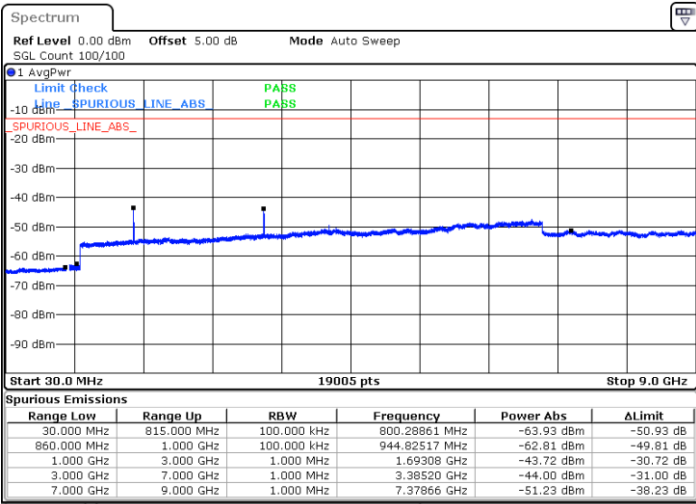

Lowest Channel / 16QAM

Date: 6 JUN 2019 02:52:40

Date: 6 JUN 2019 02:53:34

LTE Band 5 / 3MHz

Middle Channel / QPSK

Middle Channel / 16QAM

Date: 6 JUN 2019 02:55:09

Date: 6 JUN 2019 02:56:04

Highest Channel / QPSK

Highest Channel / 16QAM

Date: 6 JUN 2019 03:04:09

Date: 6 JUN 2019 03:05:03

LTE Band 5 / 5MHz

Lowest Channel / QPSK

Date: 6 JUN 2019 03:16:16

Lowest Channel / 16QAM