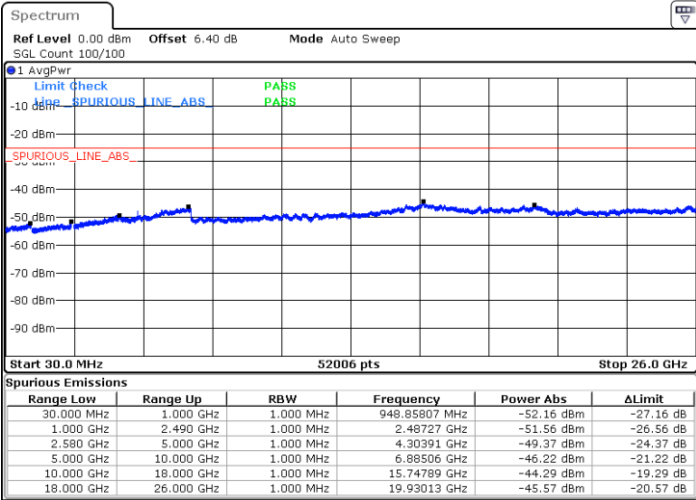

Date: 6 JUN 2019 04:12:18

Lowest Channel / 16QAM

Date: 6 JUN 2019 04:13:11

LTE Band 7 / 10MHz

Middle Channel / QPSK

Middle Channel / 16QAM

Date: 6 JUN 2019 04:14:59

Date: 6 JUN 2019 04:14:05

Highest Channel / QPSK

Highest Channel / 16QAM

Date: 6 JUN 2019 04:15:53

Date: 6 JUN 2019 04:16:47

LTE Band 7 / 15MHz

Lowest Channel / QPSK

Lowest Channel / 16QAM

Date: 6 JUN 2019 04:28:49

Date: 6 JUN 2019 04:29:43

Middle Channel / QPSK

Middle Channel / 16QAM

Date: 6 JUN 2019 04:31:31

Date: 6 JUN 2019 04:30:37

LTE Band 7 / 15MHz

Highest Channel / QPSK

Date: 6 JUN 2019 04:32:24

Highest Channel / 16QAM

Date: 6 JUN 2019 04:33:18

LTE Band 7 / 20MHz

Lowest Channel / QPSK

Date: 6 JUN 2019 04:45:20

Lowest Channel / 16QAM

Date: 6 JUN 2019 04:46:14

LTE Band 7 / 20MHz