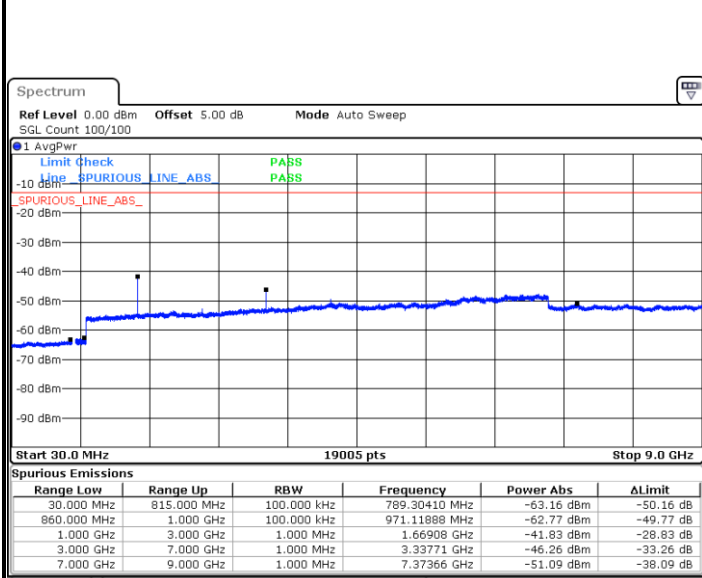

Lowest Channel / 16QAM

Date: 6 JUN 2019 02:52:40

Date: 6 JUN 2019 02:53:34

LTE Band 5 / 3MHz

Middle Channel / QPSK

Middle Channel / 16QAM

Date: 6 JUN 2019 02:55:09

Date: 6 JUN 2019 02:56:04

Highest Channel / QPSK

Highest Channel / 16QAM

Date: 6 JUN 2019 03:04:09

Date: 6 JUN 2019 03:05:03

LTE Band 5 / 5MHz

Lowest Channel / QPSK

Date: 6 JUN 2019 03:16:16

Lowest Channel / 16QAM

Date: 6 JUN 2019 03:17:11

Middle Channel / QPSK

Date: 6 JUN 2019 03:18:45

Middle Channel / 16QAM

Date: 6 JUN 2019 03:19:40

LTE Band 5 / 5MHz

Highest Channel / QPSK

Highest Channel / 16QAM

LTE Band 5 / 10MHz

Lowest Channel / QPSK

Lowest Channel / 16QAM

LTE Band 5 / 10MHz

Middle Channel / QPSK

Middle Channel / 16QAM

Date: 6 JUN 2019 01:03:07

Date: 6 JUN 2019 01:04:02