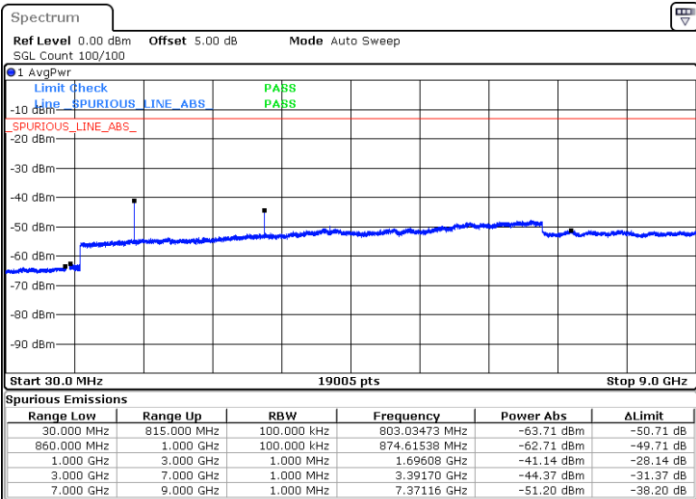

LTE Band 5 / 10MHz

Lowest Channel / QPSK

Lowest Channel / 16QAM

LTE Band 5 / 10MHz

Middle Channel / QPSK

Middle Channel / 16QAM

Date: 6 JUN 2019 01:03:07

Date: 6 JUN 2019 01:04:02

Highest Channel / QPSK

Highest Channel / 16QAM

Date: 6 JUN 2019 01:12:08

Date: 6 JUN 2019 01:55:36

LTE Band 5 / 1.4MHz

Lowest Channel / 64QAM

Middle Channel / 64QAM

Date: 6 JUN 2019 02:00:06

Date: 6 JUN 2019 02:01:01

Highest Channel / 64QAM

Date: 6 JUN 2019 02:05:51

LTE Band 5 / 3MHz

Lowest Channel / 64QAM

Middle Channel / 64QAM

Date: 6 JUN 2019 02:10:21

Date: 6 JUN 2019 02:11:15