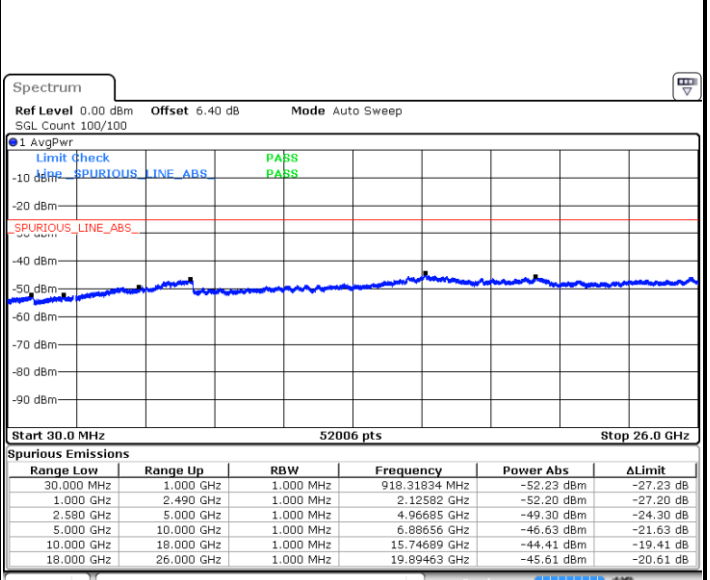

LTE Band 7 / 5MHz

Lowest Channel / QPSK

Lowest Channel / 16QAM

Date: 6 JUN 2019 03:55:47

Date: 6 JUN 2019 03:56:41

Middle Channel / QPSK

Middle Channel / 16QAM

Date: 6 JUN 2019 03:58:29

Date: 6 JUN 2019 03:57:35

LTE Band 7 / 5MHz

Highest Channel / QPSK

Date: 6 JUN 2019 03:59:23

Highest Channel / 16QAM

Date: 6 JUN 2019 04:00:17

LTE Band 7 / 10MHz

Lowest Channel / QPSK

Date: 6 JUN 2019 04:12:18

Lowest Channel / 16QAM

Date: 6 JUN 2019 04:13:11

LTE Band 7 / 10MHz

Middle Channel / QPSK

Middle Channel / 16QAM

Date: 6 JUN 2019 04:14:59

Date: 6 JUN 2019 04:14:05