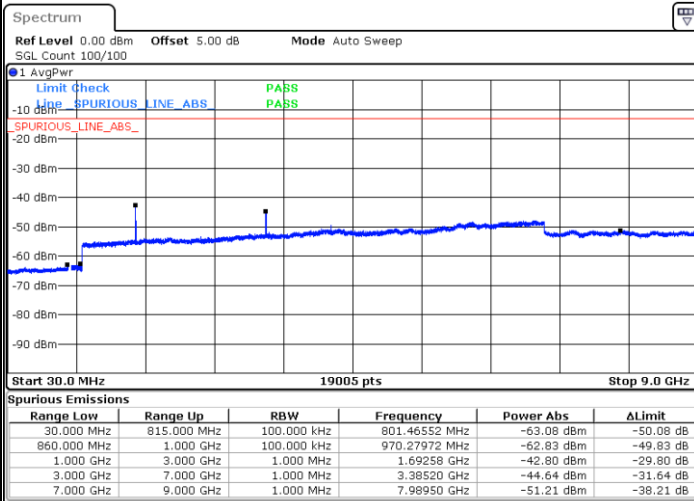

Highest Channel / QPSK

Highest Channel / 16QAM

Date: 6 JUN 2019 01:12:08

Date: 6 JUN 2019 01:55:36

LTE Band 5 / 1.4MHz

Lowest Channel / 64QAM

Middle Channel / 64QAM

Date: 6 JUN 2019 02:00:06

Date: 6 JUN 2019 02:01:01

Highest Channel / 64QAM

Date: 6 JUN 2019 02:05:51

LTE Band 5 / 3MHz

Lowest Channel / 64QAM

Middle Channel / 64QAM

Date: 6 JUN 2019 02:10:21

Date: 6 JUN 2019 02:11:15

Highest Channel / 64QAM

Date: 6 JUN 2019 02:16:05

LTE Band 5 / 5MHz

Lowest Channel / 64QAM

Date: 6 JUN 2019 02:20:35

Middle Channel / 64QAM

Date: 6 JUN 2019 02:21:30

Highest Channel / 64QAM