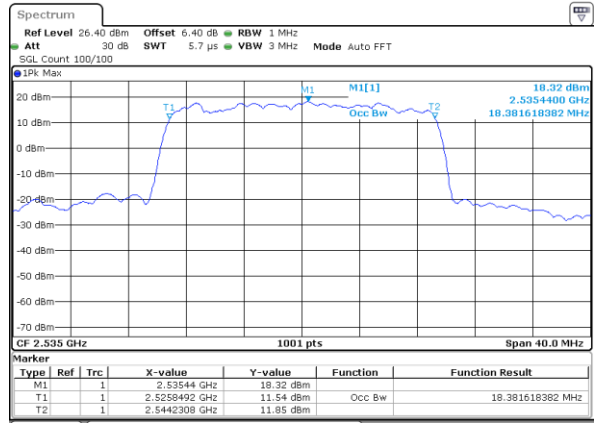

Middle Channel / 15MHz / 16QAM

Date: 6 JUN 2019 04:17:58

Highest Channel / 15MHz / QPSK

Date: 6 JUN 2019 04:18:39

Highest Channel / 15MHz / 16QAM

Date: 6 JUN 2019 04:18:19

LTE Band 7

Lowest Channel / 20MHz / QPSK

Date: 6 JUN 2019 04:33:50

Lowest Channel / 20MHz / 16QAM

Date: 6 JUN 2019 04:33:29

Middle Channel / 20MHz / QPSK

Date: 6 JUN 2019 04:34:10

Middle Channel / 20MHz / 16QAM

Date: 6 JUN 2019 04:34:30

Highest Channel / 20MHz / QPSK

Date: 6 JUN 2019 04:35:10

Highest Channel / 20MHz / 16QAM

Date: 6 JUN 2019 04:34:50

LTE Band 7

Lowest Channel / 5MHz / 64QAM

Date: 6 JUN 2019 04:50:01

Lowest Channel / 10MHz / 64QAM

Date: 6 JUN 2019 04:58:17