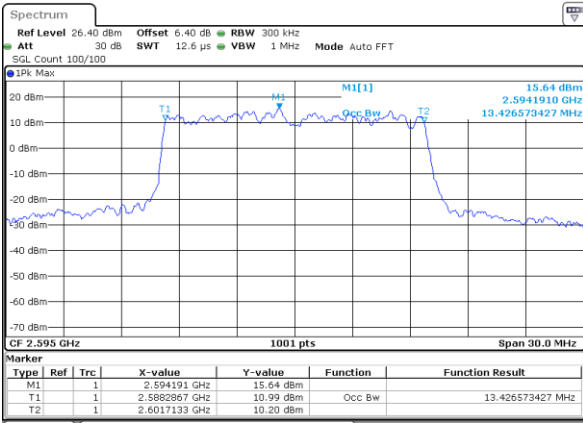

Date: 6 JUN 2019 05:31:42

Middle Channel / 10MHz / 16QAM

Date: 6 JUN 2019 05:31:53

Highest Channel / 10MHz / QPSK

Date: 6 JUN 2019 05:32:23

Highest Channel / 10MHz / 16QAM

Date: 6 JUN 2019 05:32:33

LTE Band 38

Lowest Channel / 15MHz / QPSK

Date: 6 JUN 2019 05:33:03

Lowest Channel / 15MHz / 16QAM

Date: 6 JUN 2019 05:33:13

Middle Channel / 15MHz / QPSK

Date: 6 JUN 2019 05:33:43

Middle Channel / 15MHz / 16QAM

Date: 6 JUN 2019 05:33:54

Highest Channel / 15MHz / QPSK

Date: 6 JUN 2019 05:34:24

Highest Channel / 15MHz / 16QAM

Date: 6 JUN 2019 05:34:34