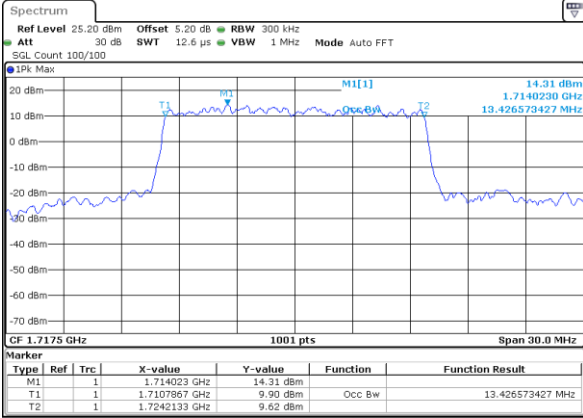

Date: 25 MAY 2019 12:04:57

Highest Channel / 10MHz / 64QAM

Date: 25 MAY 2019 12:13:12

LTE Band 4

Lowest Channel / 15MHz / 64QAM

Date: 25 MAY 2019 12:16:41

Lowest Channel / 20MHz / 64QAM

Date: 25 MAY 2019 12:24:56