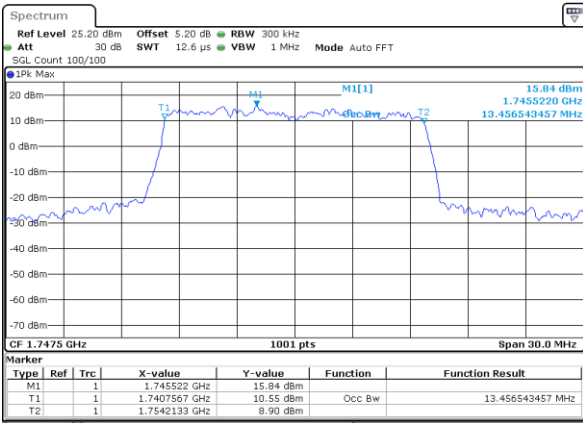

Date: 25 MAY 2019 11:01:18

Middle Channel / 10MHz / 16QAM

Date: 25 MAY 2019 11:01:28

Highest Channel / 10MHz / QPSK

Date: 25 MAY 2019 11:03:48

Highest Channel / 10MHz / 16QAM

Date: 25 MAY 2019 11:03:58

LTE Band 4

Lowest Channel / 15MHz / QPSK

Date: 25 MAY 2019 11:10:47

Lowest Channel / 15MHz / 16QAM

Date: 25 MAY 2019 11:10:57

Middle Channel / 15MHz / QPSK

Date: 25 MAY 2019 11:17:47

Middle Channel / 15MHz / 16QAM

Date: 25 MAY 2019 11:17:57

Highest Channel / 15MHz / QPSK

Date: 25 MAY 2019 11:20:16

Highest Channel / 15MHz / 16QAM

Date: 25 MAY 2019 11:20:26

LTE Band 4

Lowest Channel / 20MHz / QPSK

Date: 25 MAY 2019 11:27:15

Lowest Channel / 20MHz / 16QAM