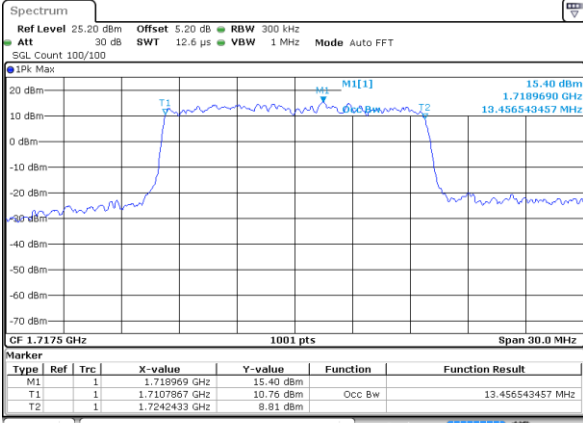

LTE Band 4

Lowest Channel / 15MHz / QPSK

Date: 25 MAY 2019 11:10:47