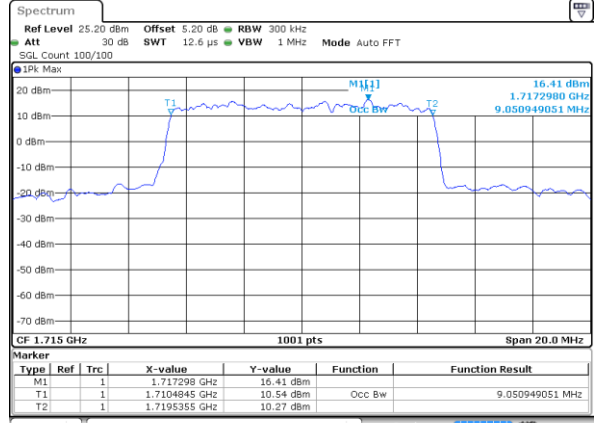

Middle Channel / 3MHz / 64QAM

Date: 25 MAY 2019 11:55:28

Highest Channel / 1.4MHz / 64QAM

Date: 25 MAY 2019 11:48:29

Highest Channel / 3MHz / 64QAM

Date: 25 MAY 2019 11:56:43

LTE Band 4

Lowest Channel / 5MHz / 64QAM

Date: 25 MAY 2019 12:00:13

Lowest Channel / 10MHz / 64QAM

Date: 25 MAY 2019 12:08:27

Middle Channel / 5MHz / 64QAM

Date: 25 MAY 2019 12:03:42

Middle Channel / 10MHz / 64QAM

Date: 25 MAY 2019 12:11:57

Highest Channel / 5MHz / 64QAM