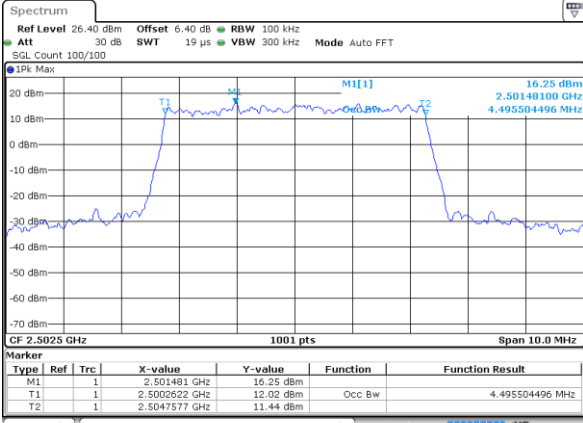

LTE Band 7

Lowest Channel / 5MHz / QPSK

Date: 6 JUN 2019 03:43:56