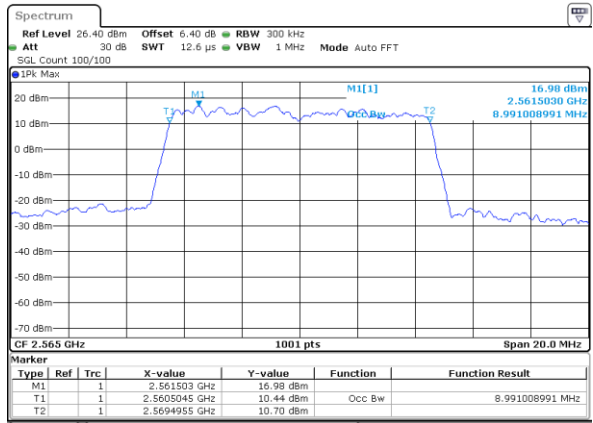

Date: 6 JUN 2019 04:35:10

Highest Channel / 20MHz / 16QAM

Date: 6 JUN 2019 04:34:50

LTE Band 7

Lowest Channel / 5MHz / 64QAM

Date: 6 JUN 2019 04:50:01

Lowest Channel / 10MHz / 64QAM

Date: 6 JUN 2019 04:58:17

Middle Channel / 5MHz / 64QAM

Date: 6 JUN 2019 04:50:11

Middle Channel / 10MHz / 64QAM

Date: 6 JUN 2019 04:58:27

Highest Channel / 5MHz / 64QAM

Date: 6 JUN 2019 04:50:21

Highest Channel / 10MHz / 64QAM

Date: 6 JUN 2019 04:58:37