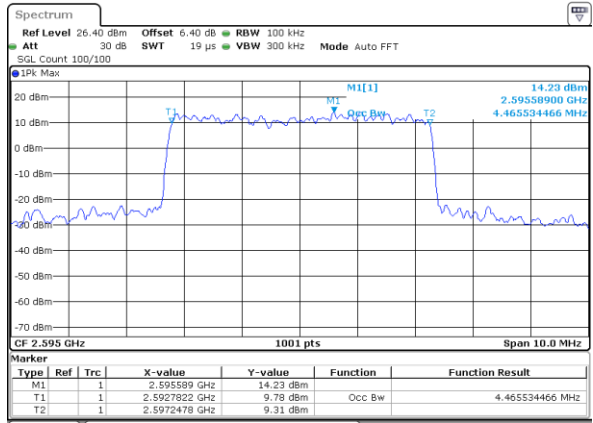

Date: 6 JUN 2019 05:14:58

Highest Channel / 15MHz / 64QAM

Date: 6 JUN 2019 05:06:52

Highest Channel / 20MHz / 64QAM

Date: 6 JUN 2019 05:15:08

LTE Band 38

Lowest Channel / 5MHz / QPSK

Date: 6 JUN 2019 05:29:01

Lowest Channel / 5MHz / 16QAM

Date: 6 JUN 2019 05:29:11

Middle Channel / 5MHz / QPSK

Date: 6 JUN 2019 05:29:42

Middle Channel / 5MHz / 16QAM

Date: 6 JUN 2019 05:29:52

Highest Channel / 5MHz / QPSK

Date: 6 JUN 2019 05:30:22

Highest Channel / 5MHz / 16QAM

Date: 6 JUN 2019 05:30:32

LTE Band 38

Lowest Channel / 10MHz / QPSK

Date: 6 JUN 2019 05:31:02

Lowest Channel / 10MHz / 16QAM

Date: 6 JUN 2019 05:31:12

Middle Channel / 10MHz / QPSK