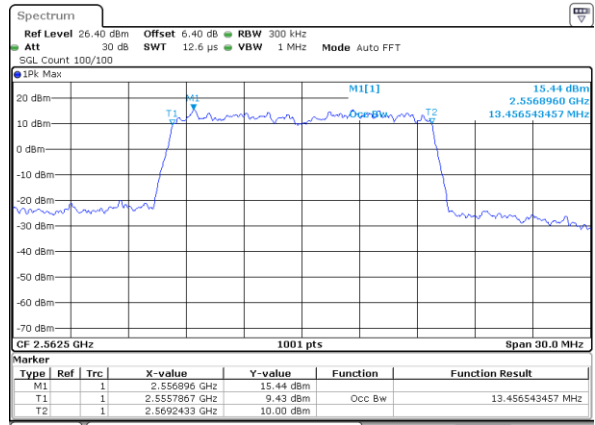

Date: 6 JUN 2019 04:02:09

LTE Band 7

Lowest Channel / 15MHz / QPSK

Date: 6 JUN 2019 04:17:18

Lowest Channel / 15MHz / 16QAM

Date: 6 JUN 2019 04:16:58

Middle Channel / 15MHz / QPSK

Date: 6 JUN 2019 04:17:38

Middle Channel / 15MHz / 16QAM

Date: 6 JUN 2019 04:17:58

Highest Channel / 15MHz / QPSK

Date: 6 JUN 2019 04:18:39

Highest Channel / 15MHz / 16QAM

Date: 6 JUN 2019 04:18:19

LTE Band 7

Lowest Channel / 20MHz / QPSK