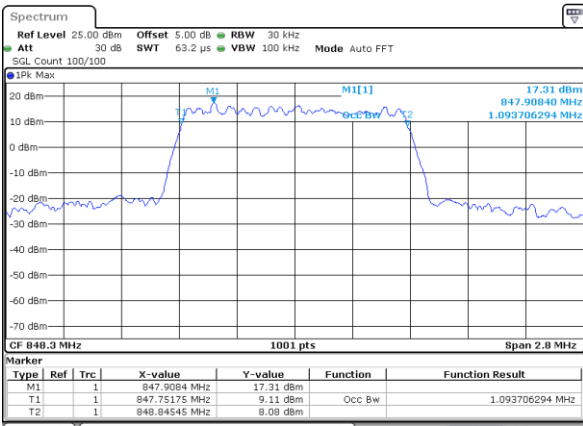

Date: 6 JUN 2019 01:01:53

Highest Channel / 10MHz / QPSK

Date: 6 JUN 2019 01:04:12

Highest Channel / 10MHz / 16QAM

Date: 6 JUN 2019 01:04:22

LTE Band 5

Lowest Channel / 1.4MHz / 64QAM

Date: 6 JUN 2019 01:55:47

Lowest Channel / 3MHz / 64QAM

Date: 6 JUN 2019 02:06:01

Middle Channel / 1.4MHz / 64QAM

Date: 6 JUN 2019 02:01:11

Middle Channel / 3MHz / 64QAM

Date: 6 JUN 2019 02:11:26

Highest Channel / 1.4MHz / 64QAM

Date: 6 JUN 2019 02:01:32

Highest Channel / 3MHz / 64QAM

Date: 6 JUN 2019 02:11:46

LTE Band 5

Lowest Channel / 5MHz / 64QAM

Date: 6 JUN 2019 02:16:16

Lowest Channel / 10MHz / 64QAM

Date: 6 JUN 2019 02:26:30

Middle Channel / 5MHz / 64QAM