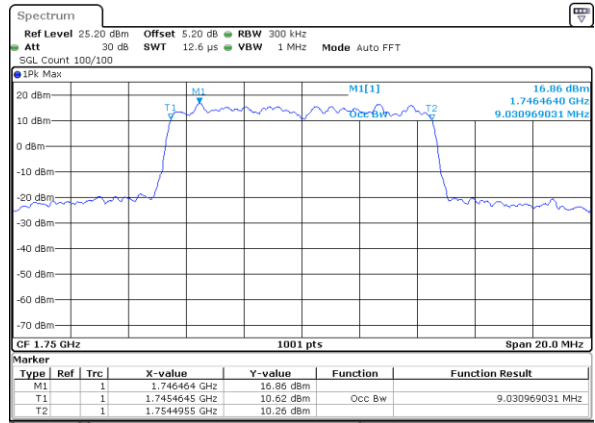

Highest Channel / 5MHz / 16QAM

Date: 25 MAY 2019 10:47:29

LTE Band 4

Lowest Channel / 10MHz / QPSK

Date: 25 MAY 2019 10:54:19

Lowest Channel / 10MHz / 16QAM

Date: 25 MAY 2019 10:54:29

Middle Channel / 10MHz / QPSK

Date: 25 MAY 2019 11:01:18

Middle Channel / 10MHz / 16QAM

Date: 25 MAY 2019 11:01:28

Highest Channel / 10MHz / QPSK

Date: 25 MAY 2019 11:03:48

Highest Channel / 10MHz / 16QAM

Date: 25 MAY 2019 11:03:58

LTE Band 4