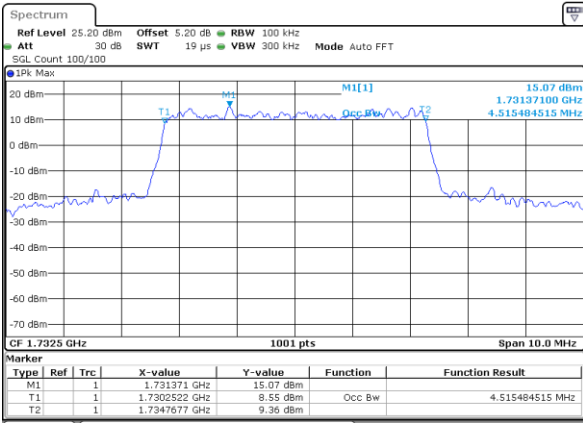

Middle Channel / 5MHz / 64QAM

Date: 25 MAY 2019 12:03:42