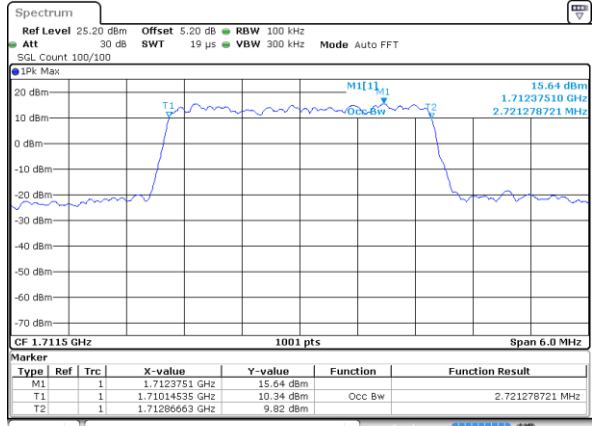

Date: 25 MAY 2019 11:36:54

LTE Band 4

Lowest Channel / 1.4MHz / 64QAM

Date: 25 MAY 2019 11:43:44

Lowest Channel / 3MHz / 64QAM

Date: 25 MAY 2019 11:51:59

Middle Channel / 1.4MHz / 64QAM

Date: 25 MAY 2019 11:47:14

Middle Channel / 3MHz / 64QAM

Date: 25 MAY 2019 11:55:28

Highest Channel / 1.4MHz / 64QAM

Date: 25 MAY 2019 11:48:29

Highest Channel / 3MHz / 64QAM

Date: 25 MAY 2019 11:56:43

LTE Band 4

Lowest Channel / 5MHz / 64QAM