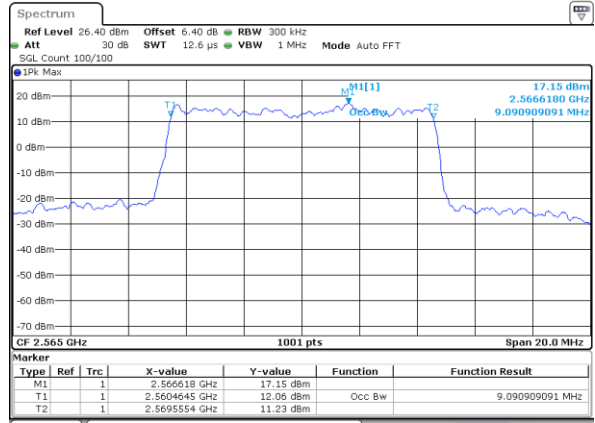

Highest Channel / 5MHz / QPSK

Date: 6 JUN 2019 03:45:17

Highest Channel / 5MHz / 16QAM

Date: 6 JUN 2019 03:45:37

LTE Band 7

Lowest Channel / 10MHz / QPSK

Date: 6 JUN 2019 04:00:28

Lowest Channel / 10MHz / 16QAM

Date: 6 JUN 2019 04:00:48

Middle Channel / 10MHz / QPSK

Date: 6 JUN 2019 04:01:29

Middle Channel / 10MHz / 16QAM

Date: 6 JUN 2019 04:01:08

Highest Channel / 10MHz / QPSK

Date: 6 JUN 2019 04:01:49

Highest Channel / 10MHz / 16QAM