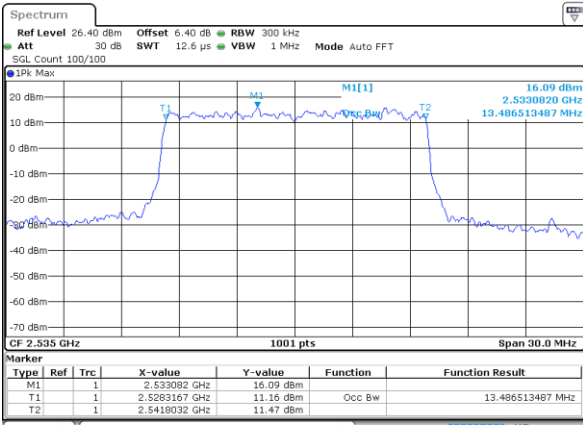

Date: 6 JUN 2019 04:02:09

LTE Band 7

Lowest Channel / 15MHz / QPSK

Date: 6 JUN 2019 04:17:18

Lowest Channel / 15MHz / 16QAM

Date: 6 JUN 2019 04:16:58

Middle Channel / 15MHz / QPSK

Date: 6 JUN 2019 04:17:38

Middle Channel / 15MHz / 16QAM

Date: 6 JUN 2019 04:17:58

Highest Channel / 15MHz / QPSK

Date: 6 JUN 2019 04:18:39

Highest Channel / 15MHz / 16QAM

Date: 6 JUN 2019 04:18:19

LTE Band 7

Lowest Channel / 20MHz / QPSK