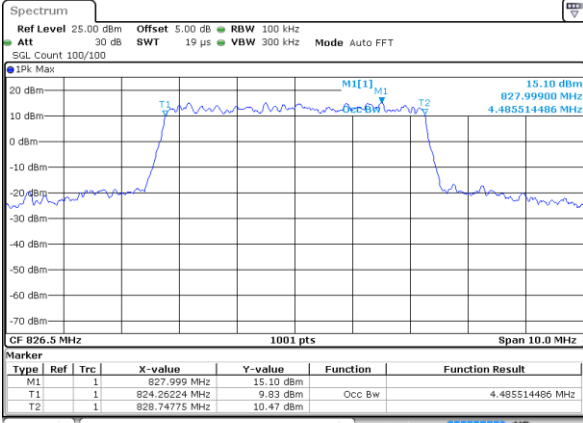

Date: 6 JUN 2019 02:56:14

Highest Channel / 3MHz / 16QAM

Date: 6 JUN 2019 02:56:24

LTE Band 5

Lowest Channel / 5MHz / QPSK

Date: 6 JUN 2019 03:08:21

Lowest Channel / 5MHz / 16QAM

Date: 6 JUN 2019 03:08:31