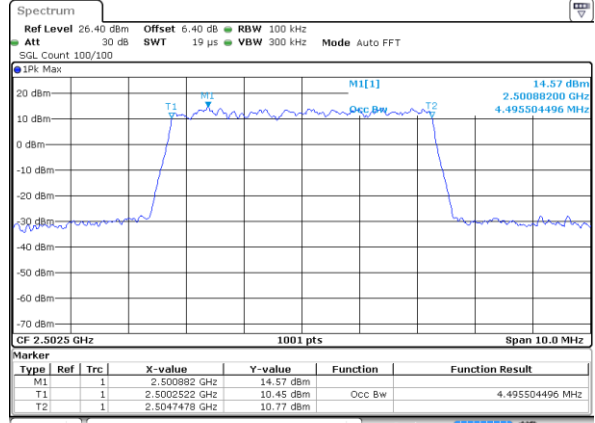

Lowest Channel / 5MHz / 16QAM

Date: 6 JUN 2019 03:44:16