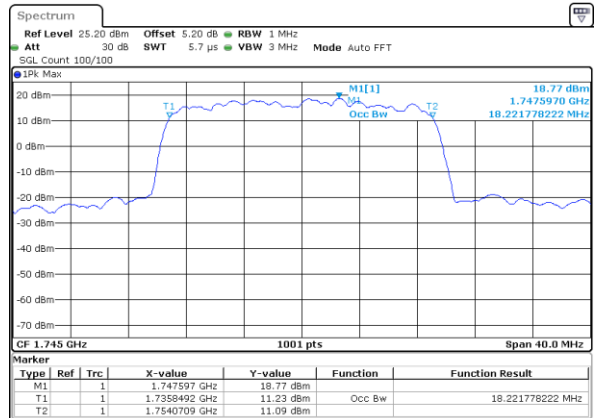

Date: 25 MAY 2019 12:04:57

Highest Channel / 10MHz / 64QAM

Date: 25 MAY 2019 12:13:12

LTE Band 4

Lowest Channel / 15MHz / 64QAM

Date: 25 MAY 2019 12:16:41

Lowest Channel / 20MHz / 64QAM

Date: 25 MAY 2019 12:24:56

Middle Channel / 15MHz / 64QAM

Date: 25 MAY 2019 12:20:11

Middle Channel / 20MHz / 64QAM

Date: 25 MAY 2019 12:28:26

Highest Channel / 15MHz / 64QAM

Date: 25 MAY 2019 12:21:26

Highest Channel / 20MHz / 64QAM

Date: 25 MAY 2019 12:29:40

LTE Band 5

Lowest Channel / 1.4MHz / QPSK

Date: 6 JUN 2019 00:17:33

Lowest Channel / 1.4MHz / 16QAM

Date: 6 JUN 2019 00:17:43

Middle Channel / 1.4MHz / QPSK

Date: 6 JUN 2019 00:28:10