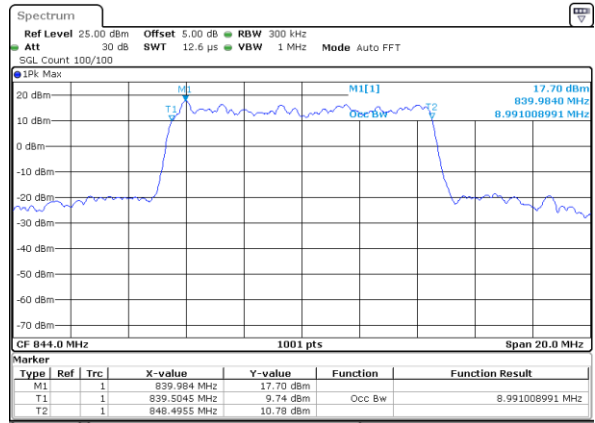

LTE Band 5

Lowest Channel / 10MHz / QPSK

Date: 6 JUN 2019 00:52:43

Lowest Channel / 10MHz / 16QAM

Date: 6 JUN 2019 00:52:53

Middle Channel / 10MHz / QPSK

Date: 6 JUN 2019 01:01:43

Middle Channel / 10MHz / 16QAM

Date: 6 JUN 2019 01:01:53

Highest Channel / 10MHz / QPSK

Date: 6 JUN 2019 01:04:12

Highest Channel / 10MHz / 16QAM

Date: 6 JUN 2019 01:04:22

LTE Band 5

Lowest Channel / 1.4MHz / 64QAM

Date: 6 JUN 2019 01:55:47