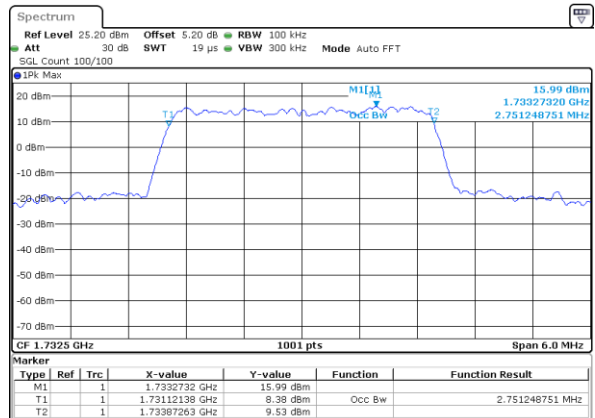

LTE Band 4

Lowest Channel / 3MHz / QPSK

Date: 25 MAY 2019 10:08:16

Lowest Channel / 3MHz / 16QAM

Date: 25 MAY 2019 10:08:26

Middle Channel / 3MHz / QPSK

Date: 25 MAY 2019 10:15:15

Middle Channel / 3MHz / 16QAM

Date: 25 MAY 2019 10:15:25

Highest Channel / 3MHz / QPSK

Date: 25 MAY 2019 10:17:45

Highest Channel / 3MHz / 16QAM

Date: 25 MAY 2019 10:17:55

LTE Band 4

Lowest Channel / 5MHz / QPSK

Date: 25 MAY 2019 10:37:50