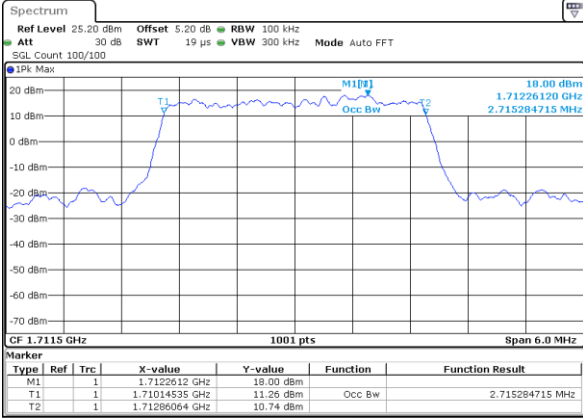

LTE Band 4

Lowest Channel / 3MHz / QPSK

Date: 25 MAY 2019 10:08:16

Lowest Channel / 3MHz / 16QAM

Date: 25 MAY 2019 10:08:26

Middle Channel / 3MHz / QPSK

Date: 25 MAY 2019 10:15:15

Middle Channel / 3MHz / 16QAM

Date: 25 MAY 2019 10:15:25

Highest Channel / 3MHz / QPSK

Date: 25 MAY 2019 10:17:45

Highest Channel / 3MHz / 16QAM

Date: 25 MAY 2019 10:17:55

LTE Band 4

Lowest Channel / 5MHz / QPSK

Date: 25 MAY 2019 10:37:50