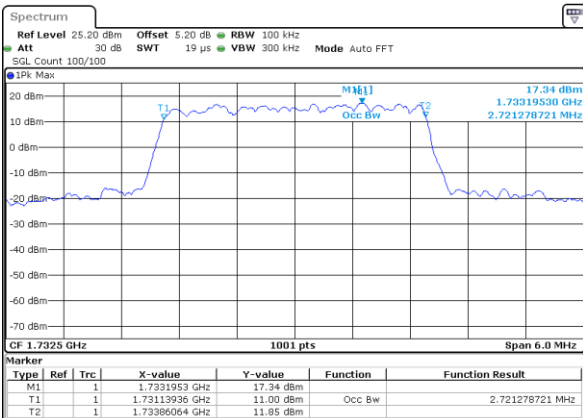

LTE Band 4

Lowest Channel / 3MHz / QPSK

Date: 25 MAY 2019 10:08:16

Lowest Channel / 3MHz / 16QAM

Date: 25 MAY 2019 10:08:26

Middle Channel / 3MHz / QPSK

Date: 25 MAY 2019 10:15:15

Middle Channel / 3MHz / 16QAM

Date: 25 MAY 2019 10:15:25

Highest Channel / 3MHz / QPSK

Date: 25 MAY 2019 10:17:45

Highest Channel / 3MHz / 16QAM

Date: 25 MAY 2019 10:17:55

LTE Band 4

Lowest Channel / 5MHz / QPSK

Date: 25 MAY 2019 10:37:50