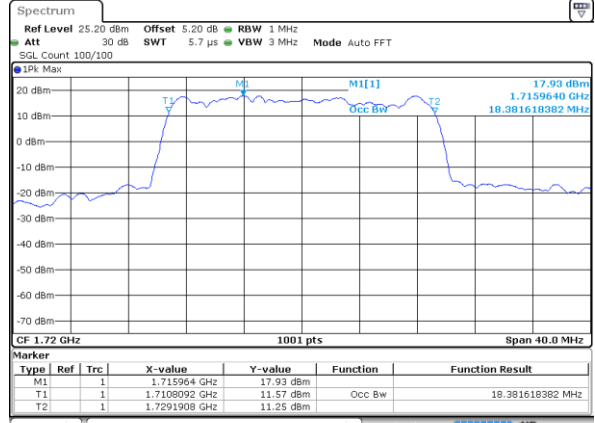

Highest Channel / 15MHz / QPSK

Date: 25 MAY 2019 11:20:16

Highest Channel / 15MHz / 16QAM

Date: 25 MAY 2019 11:20:26

LTE Band 4

Lowest Channel / 20MHz / QPSK

Date: 25 MAY 2019 11:27:15

Lowest Channel / 20MHz / 16QAM