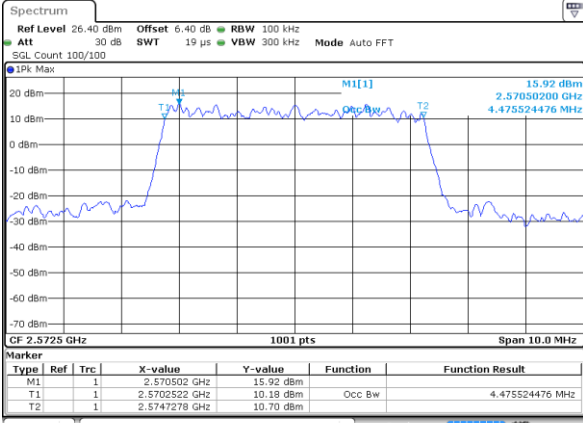

LTE Band 7

Lowest Channel / 15MHz / 64QAM

Date: 6 JUN 2019 05:06:32

Lowest Channel / 20MHz / 64QAM

Date: 6 JUN 2019 05:14:47

Middle Channel / 15MHz / 64QAM

Date: 6 JUN 2019 05:06:42

Middle Channel / 20MHz / 64QAM

Date: 6 JUN 2019 05:14:58

Highest Channel / 15MHz / 64QAM

Date: 6 JUN 2019 05:06:52

Highest Channel / 20MHz / 64QAM

Date: 6 JUN 2019 05:15:08

LTE Band 38

Lowest Channel / 5MHz / QPSK

Date: 6 JUN 2019 05:29:01