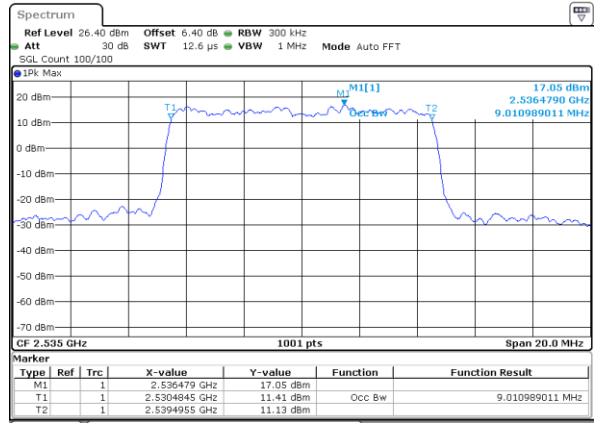

Middle Channel / 10MHz / 16QAM

Date: 6 JUN 2019 04:01:08