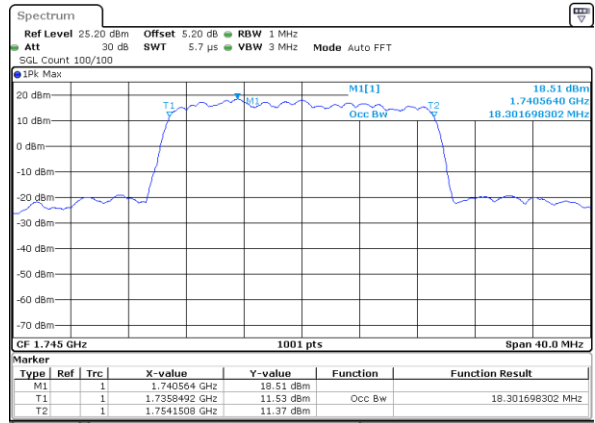

Highest Channel / 15MHz / QPSK

Date: 25 MAY 2019 11:20:16

Highest Channel / 15MHz / 16QAM

Date: 25 MAY 2019 11:20:26

LTE Band 4

Lowest Channel / 20MHz / QPSK

Date: 25 MAY 2019 11:27:15

Lowest Channel / 20MHz / 16QAM

Date: 25 MAY 2019 11:27:25

Middle Channel / 20MHz / QPSK

Date: 25 MAY 2019 11:34:15

Middle Channel / 20MHz / 16QAM

Date: 25 MAY 2019 11:34:25

Highest Channel / 20MHz / QPSK

Date: 25 MAY 2019 11:36:44

Highest Channel / 20MHz / 16QAM

Date: 25 MAY 2019 11:36:54

LTE Band 4

Lowest Channel / 1.4MHz / 64QAM

Date: 25 MAY 2019 11:43:44

Lowest Channel / 3MHz / 64QAM

Date: 25 MAY 2019 11:51:59

Middle Channel / 1.4MHz / 64QAM

Date: 25 MAY 2019 11:47:14

Middle Channel / 3MHz / 64QAM

Date: 25 MAY 2019 11:55:28

Highest Channel / 1.4MHz / 64QAM

Date: 25 MAY 2019 11:48:29

Highest Channel / 3MHz / 64QAM

Date: 25 MAY 2019 11:56:43

LTE Band 4

Lowest Channel / 5MHz / 64QAM