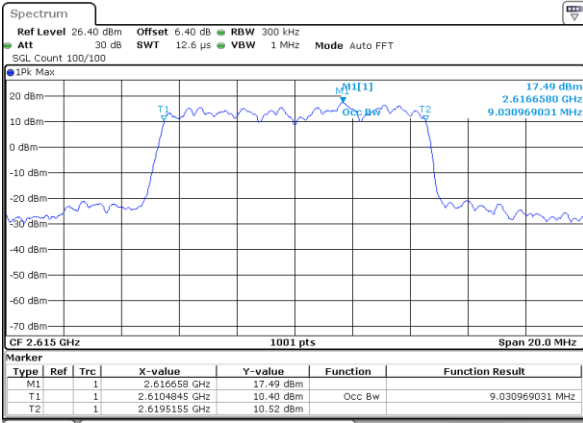

Highest Channel / 5MHz / 16QAM

Date: 6 JUN 2019 05:30:32

LTE Band 38

Lowest Channel / 10MHz / QPSK

Date: 6 JUN 2019 05:31:02

Lowest Channel / 10MHz / 16QAM

Date: 6 JUN 2019 05:31:12

Middle Channel / 10MHz / QPSK

Date: 6 JUN 2019 05:31:42

Middle Channel / 10MHz / 16QAM

Date: 6 JUN 2019 05:31:53

Highest Channel / 10MHz / QPSK

Date: 6 JUN 2019 05:32:23

Highest Channel / 10MHz / 16QAM

Date: 6 JUN 2019 05:32:33

LTE Band 38