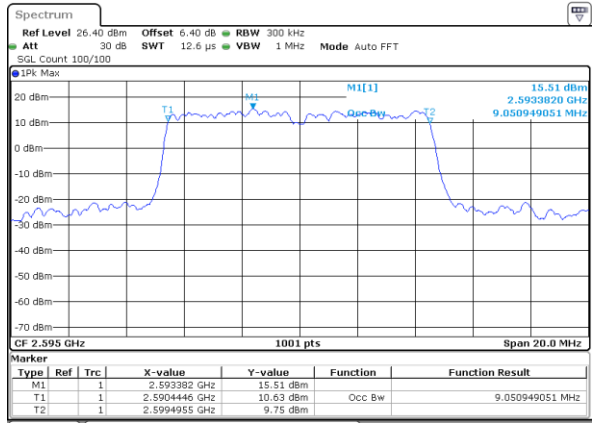

Highest Channel / 5MHz / 16QAM

Date: 6 JUN 2019 05:30:32

LTE Band 38

Lowest Channel / 10MHz / QPSK

Date: 6 JUN 2019 05:31:02

Lowest Channel / 10MHz / 16QAM

Date: 6 JUN 2019 05:31:12

Middle Channel / 10MHz / QPSK

Date: 6 JUN 2019 05:31:42

Middle Channel / 10MHz / 16QAM

Date: 6 JUN 2019 05:31:53

Highest Channel / 10MHz / QPSK

Date: 6 JUN 2019 05:32:23

Highest Channel / 10MHz / 16QAM

Date: 6 JUN 2019 05:32:33

LTE Band 38