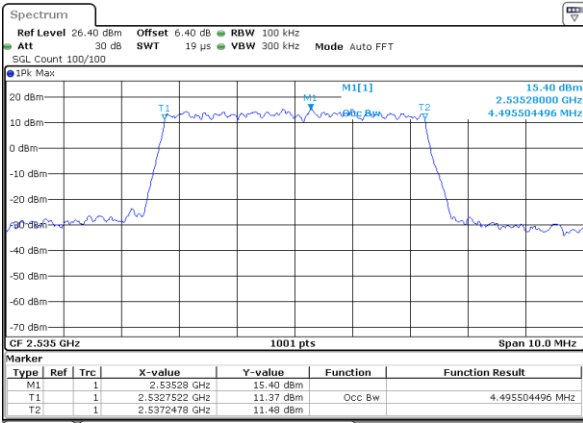

Date: 6 JUN 2019 02:21:40

Middle Channel / 10MHz / 64QAM

Date: 6 JUN 2019 02:31:55

Highest Channel / 5MHz / 64QAM

Date: 6 JUN 2019 02:22:01

Highest Channel / 10MHz / 64QAM

Date: 6 JUN 2019 02:32:15

LTE Band 7

Lowest Channel / 5MHz / QPSK

Date: 6 JUN 2019 03:43:56

Lowest Channel / 5MHz / 16QAM

Date: 6 JUN 2019 03:44:16

Middle Channel / 5MHz / QPSK

Date: 6 JUN 2019 03:44:57

Middle Channel / 5MHz / 16QAM

Date: 6 JUN 2019 03:44:37

Highest Channel / 5MHz / QPSK

Date: 6 JUN 2019 03:45:17

Highest Channel / 5MHz / 16QAM

Date: 6 JUN 2019 03:45:37

LTE Band 7

Lowest Channel / 10MHz / QPSK

Date: 6 JUN 2019 04:00:28

Lowest Channel / 10MHz / 16QAM