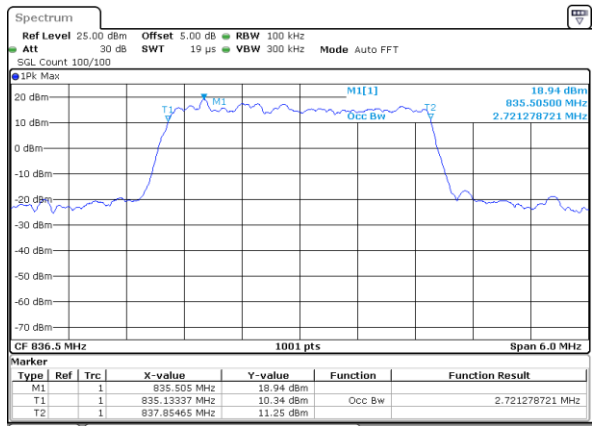

Date: 6 JUN 2019 01:01:53

Highest Channel / 10MHz / QPSK

Date: 6 JUN 2019 01:04:12

Highest Channel / 10MHz / 16QAM

Date: 6 JUN 2019 01:04:22

LTE Band 5

Lowest Channel / 1.4MHz / 64QAM

Date: 6 JUN 2019 01:55:47

Lowest Channel / 3MHz / 64QAM

Date: 6 JUN 2019 02:06:01

Middle Channel / 1.4MHz / 64QAM

Date: 6 JUN 2019 02:01:11

Middle Channel / 3MHz / 64QAM

Date: 6 JUN 2019 02:11:26

Highest Channel / 1.4MHz / 64QAM

Date: 6 JUN 2019 02:01:32

Highest Channel / 3MHz / 64QAM

Date: 6 JUN 2019 02:11:46

LTE Band 5

Lowest Channel / 5MHz / 64QAM

Date: 6 JUN 2019 02:16:16

Lowest Channel / 10MHz / 64QAM

Date: 6 JUN 2019 02:26:30

Middle Channel / 5MHz / 64QAM