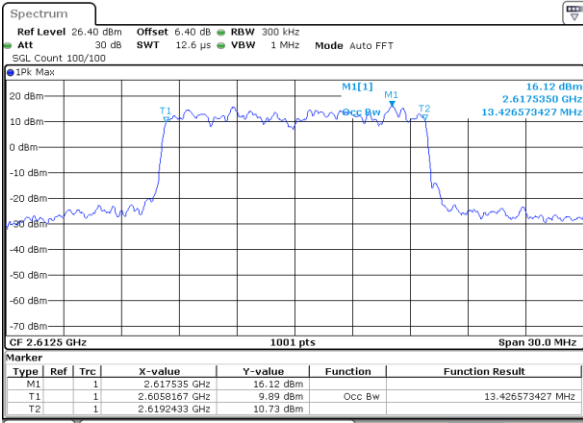

Date: 6 JUN 2019 05:31:42

Middle Channel / 10MHz / 16QAM

Date: 6 JUN 2019 05:31:53

Highest Channel / 10MHz / QPSK

Date: 6 JUN 2019 05:32:23

Highest Channel / 10MHz / 16QAM

Date: 6 JUN 2019 05:32:33

LTE Band 38

Lowest Channel / 15MHz / QPSK

Date: 6 JUN 2019 05:33:03

Lowest Channel / 15MHz / 16QAM

Date: 6 JUN 2019 05:33:13

Middle Channel / 15MHz / QPSK

Date: 6 JUN 2019 05:33:43

Middle Channel / 15MHz / 16QAM

Date: 6 JUN 2019 05:33:54

Highest Channel / 15MHz / QPSK

Date: 6 JUN 2019 05:34:24

Highest Channel / 15MHz / 16QAM

Date: 6 JUN 2019 05:34:34