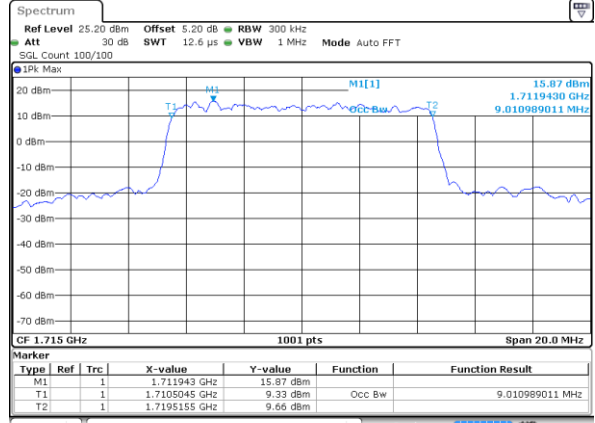

Highest Channel / 5MHz / 16QAM

Date: 25 MAY 2019 10:47:29

LTE Band 4

Lowest Channel / 10MHz / QPSK

Date: 25 MAY 2019 10:54:19

Lowest Channel / 10MHz / 16QAM

Date: 25 MAY 2019 10:54:29

Middle Channel / 10MHz / QPSK

Date: 25 MAY 2019 11:01:18

Middle Channel / 10MHz / 16QAM

Date: 25 MAY 2019 11:01:28

Highest Channel / 10MHz / QPSK

Date: 25 MAY 2019 11:03:48

Highest Channel / 10MHz / 16QAM

Date: 25 MAY 2019 11:03:58

LTE Band 4