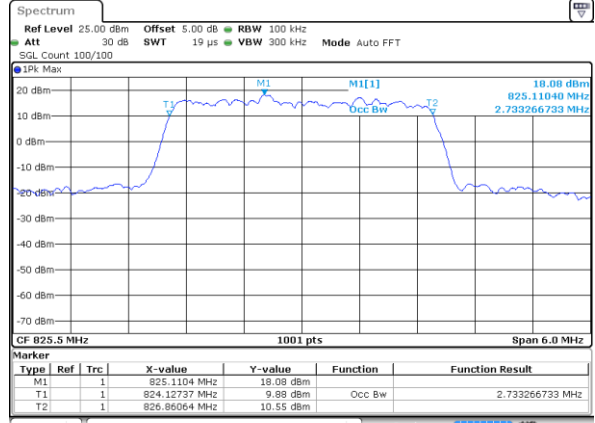

Lowest Channel / 3MHz / 16QAM

Date: 6 JUN 2019 02:44:55