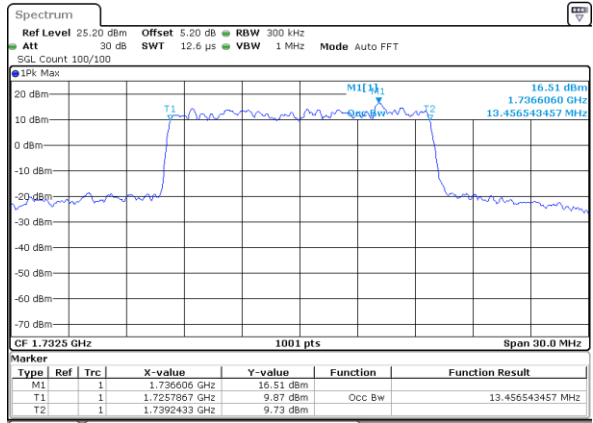

Date: 25 MAY 2019 11:01:18

Middle Channel / 10MHz / 16QAM

Date: 25 MAY 2019 11:01:28

Highest Channel / 10MHz / QPSK

Date: 25 MAY 2019 11:03:48

Highest Channel / 10MHz / 16QAM

Date: 25 MAY 2019 11:03:58

LTE Band 4

Lowest Channel / 15MHz / QPSK

Date: 25 MAY 2019 11:10:47

Lowest Channel / 15MHz / 16QAM

Date: 25 MAY 2019 11:10:57

Middle Channel / 15MHz / QPSK

Date: 25 MAY 2019 11:17:47

Middle Channel / 15MHz / 16QAM

Date: 25 MAY 2019 11:17:57

Highest Channel / 15MHz / QPSK

Date: 25 MAY 2019 11:20:16

Highest Channel / 15MHz / 16QAM

Date: 25 MAY 2019 11:20:26

LTE Band 4

Lowest Channel / 20MHz / QPSK

Date: 25 MAY 2019 11:27:15

Lowest Channel / 20MHz / 16QAM