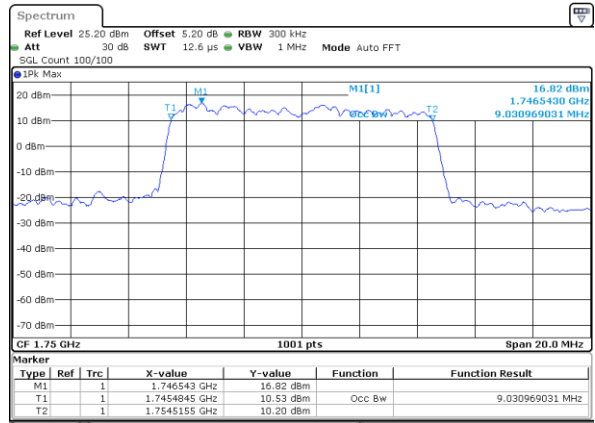

Middle Channel / 3MHz / 64QAM

Date: 25 MAY 2019 11:55:28

Highest Channel / 1.4MHz / 64QAM

Date: 25 MAY 2019 11:48:29

Highest Channel / 3MHz / 64QAM

Date: 25 MAY 2019 11:56:43

LTE Band 4

Lowest Channel / 5MHz / 64QAM

Date: 25 MAY 2019 12:00:13

Lowest Channel / 10MHz / 64QAM

Date: 25 MAY 2019 12:08:27

Middle Channel / 5MHz / 64QAM

Date: 25 MAY 2019 12:03:42

Middle Channel / 10MHz / 64QAM

Date: 25 MAY 2019 12:11:57

Highest Channel / 5MHz / 64QAM

Date: 25 MAY 2019 12:04:57

Highest Channel / 10MHz / 64QAM

Date: 25 MAY 2019 12:13:12

LTE Band 4

Lowest Channel / 15MHz / 64QAM

Date: 25 MAY 2019 12:16:41

Lowest Channel / 20MHz / 64QAM

Date: 25 MAY 2019 12:24:56