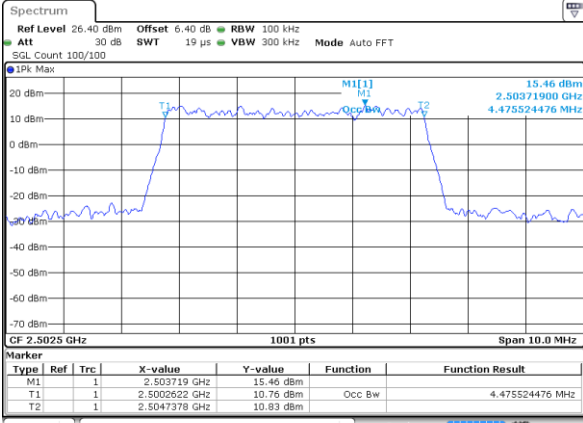

Date: 6 JUN 2019 04:35:10

Highest Channel / 20MHz / 16QAM

Date: 6 JUN 2019 04:34:50

LTE Band 7

Lowest Channel / 5MHz / 64QAM

Date: 6 JUN 2019 04:50:01

Lowest Channel / 10MHz / 64QAM

Date: 6 JUN 2019 04:58:17

Middle Channel / 5MHz / 64QAM

Date: 6 JUN 2019 04:50:11

Middle Channel / 10MHz / 64QAM

Date: 6 JUN 2019 04:58:27

Highest Channel / 5MHz / 64QAM

Date: 6 JUN 2019 04:50:21

Highest Channel / 10MHz / 64QAM

Date: 6 JUN 2019 04:58:37