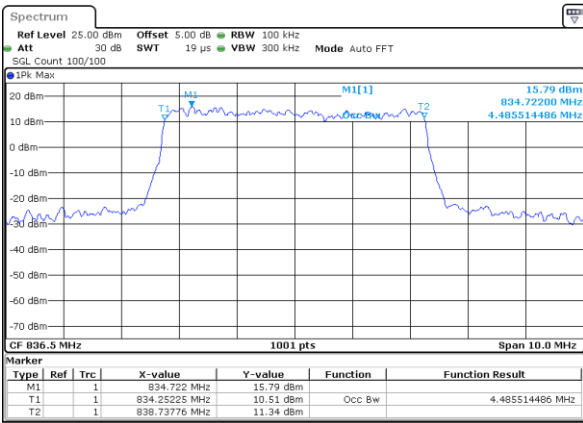

Middle Channel / 5MHz / QPSK

Date: 6 JUN 2019 03:17:21