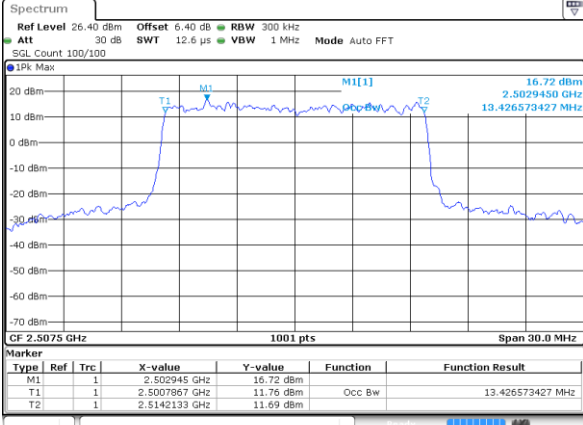

LTE Band 7

Lowest Channel / 15MHz / QPSK

Date: 6 JUN 2019 04:17:18