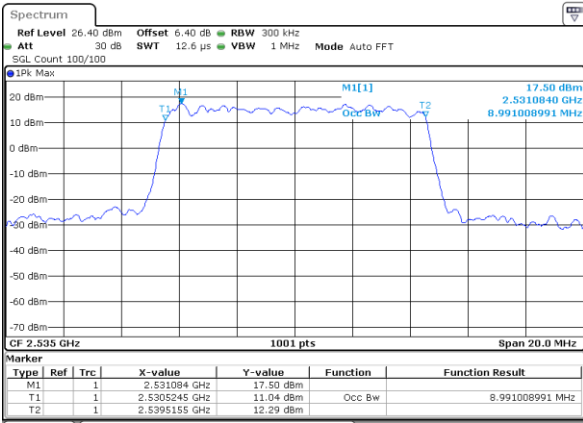

Middle Channel / 10MHz / QPSK

Date: 6 JUN 2019 04:01:29