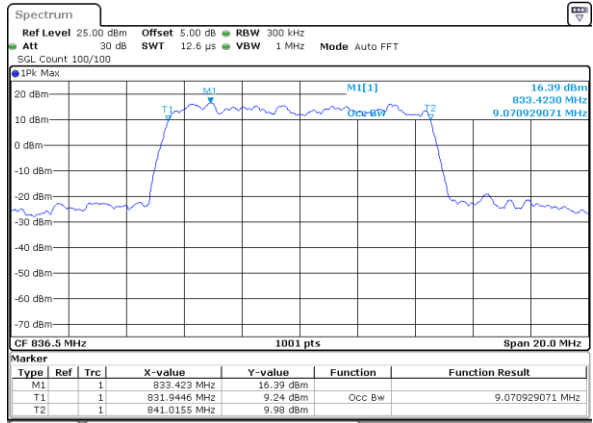

Lowest Channel / 3MHz / 64QAM

Date: 6 JUN 2019 02:06:01

Middle Channel / 1.4MHz / 64QAM

Date: 6 JUN 2019 02:01:11

Middle Channel / 3MHz / 64QAM

Date: 6 JUN 2019 02:11:26

Highest Channel / 1.4MHz / 64QAM

Date: 6 JUN 2019 02:01:32

Highest Channel / 3MHz / 64QAM

Date: 6 JUN 2019 02:11:46

LTE Band 5

Lowest Channel / 5MHz / 64QAM

Date: 6 JUN 2019 02:16:16

Lowest Channel / 10MHz / 64QAM

Date: 6 JUN 2019 02:26:30

Middle Channel / 5MHz / 64QAM

Date: 6 JUN 2019 02:21:40

Middle Channel / 10MHz / 64QAM

Date: 6 JUN 2019 02:31:55

Highest Channel / 5MHz / 64QAM

Date: 6 JUN 2019 02:22:01

Highest Channel / 10MHz / 64QAM

Date: 6 JUN 2019 02:32:15

LTE Band 7