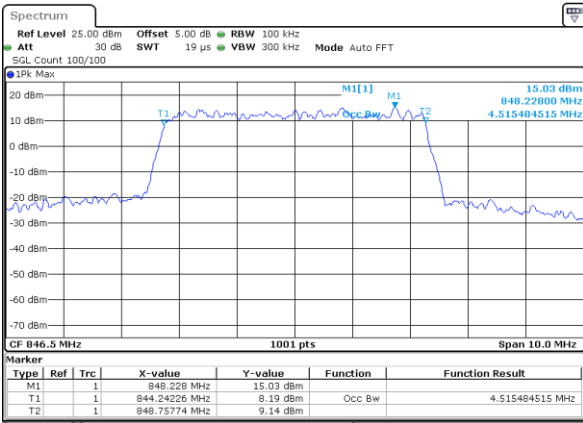

Highest Channel / 3MHz / 64QAM

Date: 6 JUN 2019 02:11:46

LTE Band 5

Lowest Channel / 5MHz / 64QAM

Date: 6 JUN 2019 02:16:16

Lowest Channel / 10MHz / 64QAM

Date: 6 JUN 2019 02:26:30

Middle Channel / 5MHz / 64QAM

Date: 6 JUN 2019 02:21:40

Middle Channel / 10MHz / 64QAM

Date: 6 JUN 2019 02:31:55

Highest Channel / 5MHz / 64QAM

Date: 6 JUN 2019 02:22:01

Highest Channel / 10MHz / 64QAM

Date: 6 JUN 2019 02:32:15

LTE Band 7