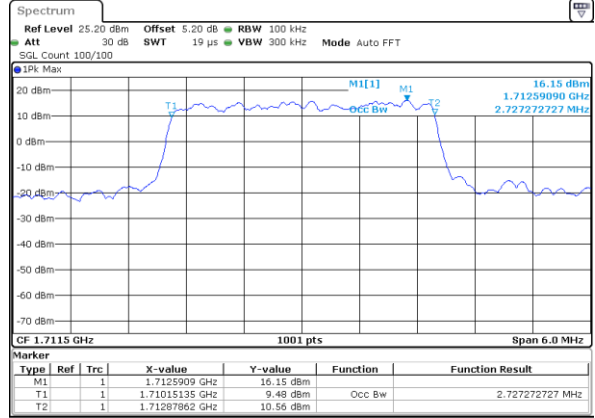

LTE Band 4

Lowest Channel / 3MHz / QPSK

Date: 25 MAY 2019 10:08:16

Lowest Channel / 3MHz / 16QAM

Date: 25 MAY 2019 10:08:26

Middle Channel / 3MHz / QPSK

Date: 25 MAY 2019 10:15:15

Middle Channel / 3MHz / 16QAM

Date: 25 MAY 2019 10:15:25

Highest Channel / 3MHz / QPSK

Date: 25 MAY 2019 10:17:45

Highest Channel / 3MHz / 16QAM

Date: 25 MAY 2019 10:17:55

LTE Band 4

Lowest Channel / 5MHz / QPSK

Date: 25 MAY 2019 10:37:50