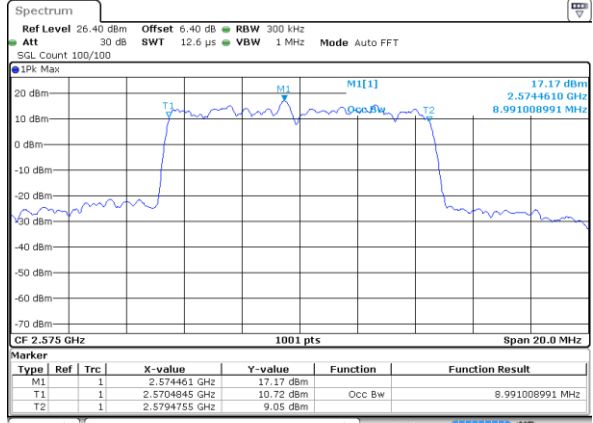

Highest Channel / 5MHz / 16QAM

Date: 6 JUN 2019 05:30:32

LTE Band 38

Lowest Channel / 10MHz / QPSK

Date: 6 JUN 2019 05:31:02

Lowest Channel / 10MHz / 16QAM

Date: 6 JUN 2019 05:31:12

Middle Channel / 10MHz / QPSK

Date: 6 JUN 2019 05:31:42

Middle Channel / 10MHz / 16QAM

Date: 6 JUN 2019 05:31:53

Highest Channel / 10MHz / QPSK

Date: 6 JUN 2019 05:32:23

Highest Channel / 10MHz / 16QAM

Date: 6 JUN 2019 05:32:33

LTE Band 38