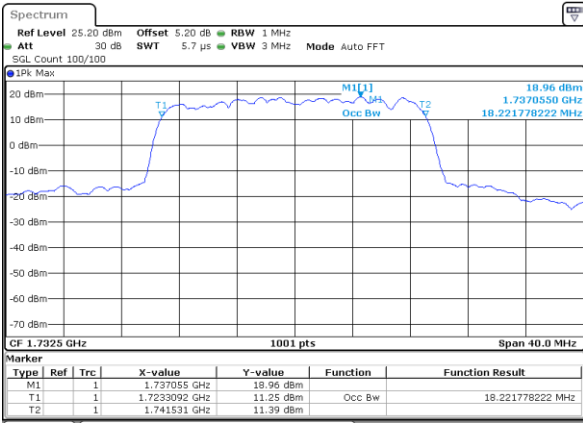

Middle Channel / 20MHz / QPSK

Date: 25 MAY 2019 11:34:15