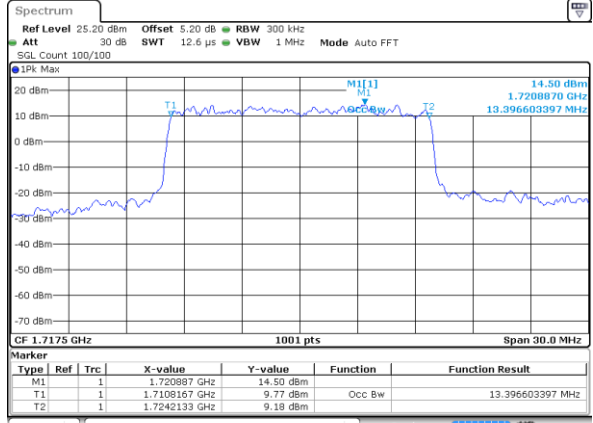

Lowest Channel / 15MHz / 16QAM

Date: 25 MAY 2019 11:10:57