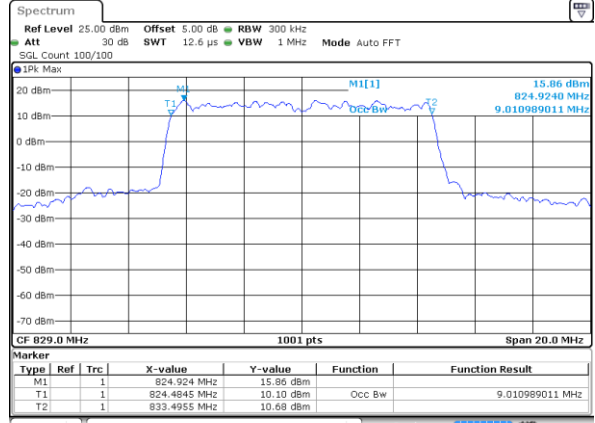

Date: 6 JUN 2019 02:56:14

Highest Channel / 3MHz / 16QAM

Date: 6 JUN 2019 02:56:24

LTE Band 5

Lowest Channel / 5MHz / QPSK

Date: 6 JUN 2019 03:08:21

Lowest Channel / 5MHz / 16QAM

Date: 6 JUN 2019 03:08:31

Middle Channel / 5MHz / QPSK

Date: 6 JUN 2019 03:17:21

Middle Channel / 5MHz / 16QAM

Date: 6 JUN 2019 03:17:31

Highest Channel / 5MHz / QPSK

Date: 6 JUN 2019 03:19:51

Highest Channel / 5MHz / 16QAM

Date: 6 JUN 2019 03:20:01

LTE Band 5

Lowest Channel / 10MHz / QPSK

Date: 6 JUN 2019 00:52:43

Lowest Channel / 10MHz / 16QAM

Date: 6 JUN 2019 00:52:53

Middle Channel / 10MHz / QPSK

Date: 6 JUN 2019 01:01:43

Middle Channel / 10MHz / 16QAM

Date: 6 JUN 2019 01:01:53

Highest Channel / 10MHz / QPSK

Date: 6 JUN 2019 01:04:12

Highest Channel / 10MHz / 16QAM

Date: 6 JUN 2019 01:04:22

LTE Band 5

Lowest Channel / 1.4MHz / 64QAM

Date: 6 JUN 2019 01:55:47