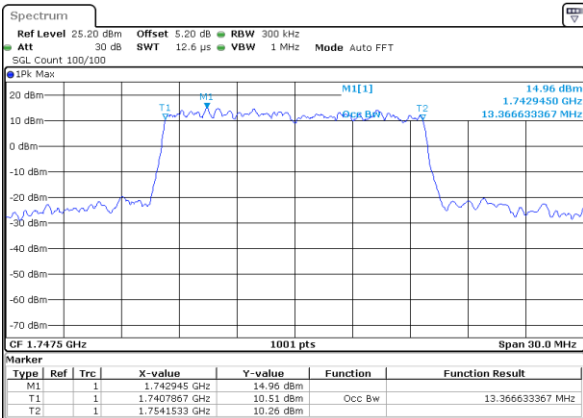

Date: 25 MAY 2019 12:04:57

Highest Channel / 10MHz / 64QAM

Date: 25 MAY 2019 12:13:12

LTE Band 4

Lowest Channel / 15MHz / 64QAM

Date: 25 MAY 2019 12:16:41

Lowest Channel / 20MHz / 64QAM

Date: 25 MAY 2019 12:24:56

Middle Channel / 15MHz / 64QAM

Date: 25 MAY 2019 12:20:11

Middle Channel / 20MHz / 64QAM

Date: 25 MAY 2019 12:28:26

Highest Channel / 15MHz / 64QAM

Date: 25 MAY 2019 12:21:26

Highest Channel / 20MHz / 64QAM

Date: 25 MAY 2019 12:29:40

LTE Band 5

Lowest Channel / 1.4MHz / QPSK

Date: 6 JUN 2019 00:17:33

Lowest Channel / 1.4MHz / 16QAM

Date: 6 JUN 2019 00:17:43

Middle Channel / 1.4MHz / QPSK

Date: 6 JUN 2019 00:28:10