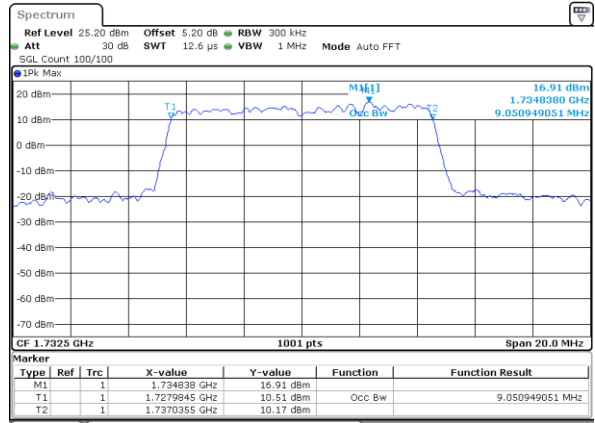

Middle Channel / 3MHz / 64QAM

Date: 25 MAY 2019 11:55:28

Highest Channel / 1.4MHz / 64QAM

Date: 25 MAY 2019 11:48:29

Highest Channel / 3MHz / 64QAM

Date: 25 MAY 2019 11:56:43

LTE Band 4

Lowest Channel / 5MHz / 64QAM

Date: 25 MAY 2019 12:00:13

Lowest Channel / 10MHz / 64QAM

Date: 25 MAY 2019 12:08:27

Middle Channel / 5MHz / 64QAM

Date: 25 MAY 2019 12:03:42

Middle Channel / 10MHz / 64QAM

Date: 25 MAY 2019 12:11:57

Highest Channel / 5MHz / 64QAM

Date: 25 MAY 2019 12:04:57

Highest Channel / 10MHz / 64QAM

Date: 25 MAY 2019 12:13:12

LTE Band 4

Lowest Channel / 15MHz / 64QAM

Date: 25 MAY 2019 12:16:41

Lowest Channel / 20MHz / 64QAM

Date: 25 MAY 2019 12:24:56