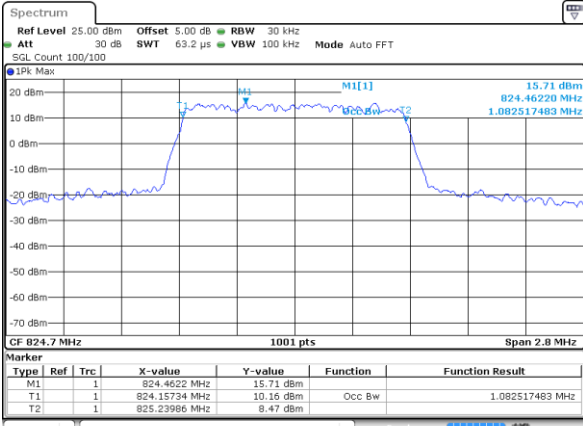

Date: 6 JUN 2019 01:01:53

Highest Channel / 10MHz / QPSK

Date: 6 JUN 2019 01:04:12

Highest Channel / 10MHz / 16QAM

Date: 6 JUN 2019 01:04:22

LTE Band 5

Lowest Channel / 1.4MHz / 64QAM

Date: 6 JUN 2019 01:55:47