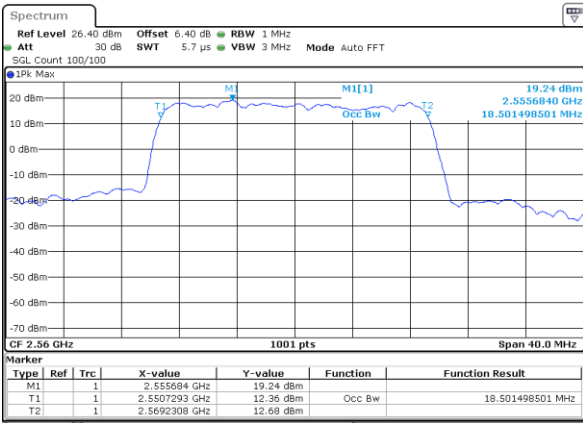

Middle Channel / 15MHz / 16QAM

Date: 6 JUN 2019 04:17:58

Highest Channel / 15MHz / QPSK

Date: 6 JUN 2019 04:18:39

Highest Channel / 15MHz / 16QAM

Date: 6 JUN 2019 04:18:19

LTE Band 7

Lowest Channel / 20MHz / QPSK

Date: 6 JUN 2019 04:33:50

Lowest Channel / 20MHz / 16QAM

Date: 6 JUN 2019 04:33:29

Middle Channel / 20MHz / QPSK

Date: 6 JUN 2019 04:34:10

Middle Channel / 20MHz / 16QAM

Date: 6 JUN 2019 04:34:30

Highest Channel / 20MHz / QPSK

Date: 6 JUN 2019 04:35:10

Highest Channel / 20MHz / 16QAM

Date: 6 JUN 2019 04:34:50

LTE Band 7

Lowest Channel / 5MHz / 64QAM

Date: 6 JUN 2019 04:50:01

Lowest Channel / 10MHz / 64QAM

Date: 6 JUN 2019 04:58:17