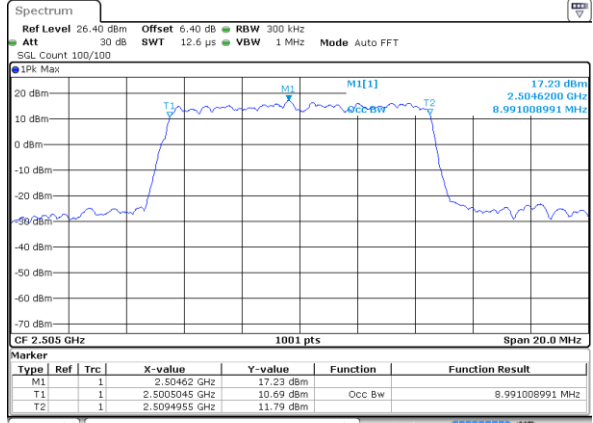

Date: 6 JUN 2019 04:35:10

Highest Channel / 20MHz / 16QAM

Date: 6 JUN 2019 04:34:50

LTE Band 7

Lowest Channel / 5MHz / 64QAM

Date: 6 JUN 2019 04:50:01

Lowest Channel / 10MHz / 64QAM

Date: 6 JUN 2019 04:58:17

Middle Channel / 5MHz / 64QAM

Date: 6 JUN 2019 04:50:11

Middle Channel / 10MHz / 64QAM

Date: 6 JUN 2019 04:58:27

Highest Channel / 5MHz / 64QAM

Date: 6 JUN 2019 04:50:21

Highest Channel / 10MHz / 64QAM

Date: 6 JUN 2019 04:58:37