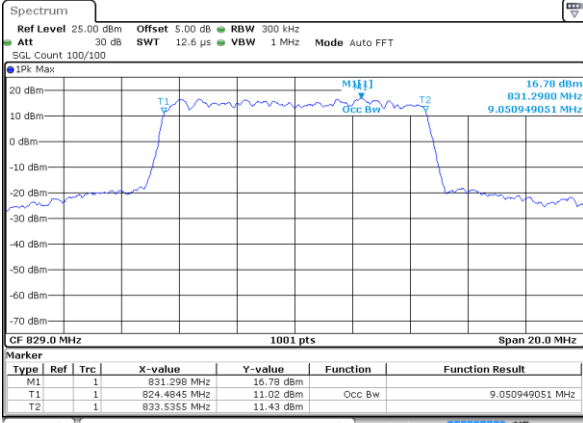

Date: 6 JUN 2019 02:56:14

Highest Channel / 3MHz / 16QAM

Date: 6 JUN 2019 02:56:24

LTE Band 5

Lowest Channel / 5MHz / QPSK

Date: 6 JUN 2019 03:08:21

Lowest Channel / 5MHz / 16QAM

Date: 6 JUN 2019 03:08:31

Middle Channel / 5MHz / QPSK

Date: 6 JUN 2019 03:17:21

Middle Channel / 5MHz / 16QAM

Date: 6 JUN 2019 03:17:31

Highest Channel / 5MHz / QPSK

Date: 6 JUN 2019 03:19:51

Highest Channel / 5MHz / 16QAM

Date: 6 JUN 2019 03:20:01

LTE Band 5

Lowest Channel / 10MHz / QPSK

Date: 6 JUN 2019 00:52:43

Lowest Channel / 10MHz / 16QAM

Date: 6 JUN 2019 00:52:53

Middle Channel / 10MHz / QPSK

Date: 6 JUN 2019 01:01:43

Middle Channel / 10MHz / 16QAM

Date: 6 JUN 2019 01:01:53

Highest Channel / 10MHz / QPSK

Date: 6 JUN 2019 01:04:12

Highest Channel / 10MHz / 16QAM

Date: 6 JUN 2019 01:04:22

LTE Band 5

Lowest Channel / 1.4MHz / 64QAM

Date: 6 JUN 2019 01:55:47