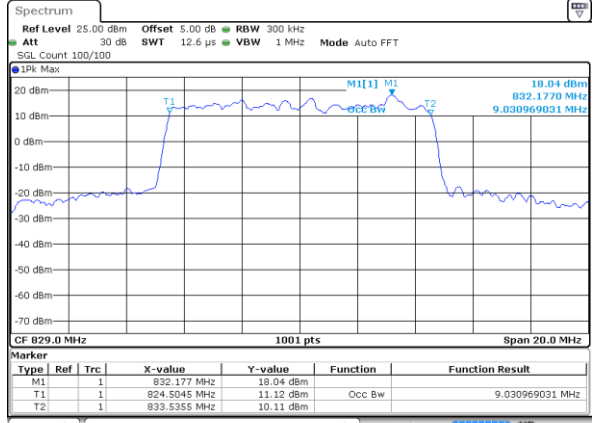

Highest Channel / 3MHz / 64QAM

Date: 6 JUN 2019 02:11:46

LTE Band 5

Lowest Channel / 5MHz / 64QAM

Date: 6 JUN 2019 02:16:16

Lowest Channel / 10MHz / 64QAM

Date: 6 JUN 2019 02:26:30

Middle Channel / 5MHz / 64QAM

Date: 6 JUN 2019 02:21:40

Middle Channel / 10MHz / 64QAM

Date: 6 JUN 2019 02:31:55

Highest Channel / 5MHz / 64QAM

Date: 6 JUN 2019 02:22:01

Highest Channel / 10MHz / 64QAM

Date: 6 JUN 2019 02:32:15

LTE Band 7