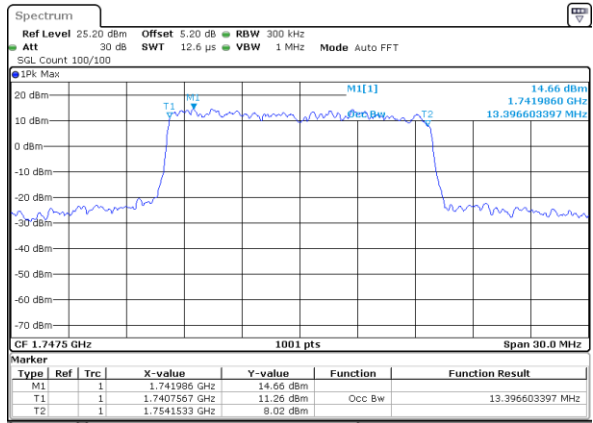

Lowest Channel / 15MHz / QPSK

Date: 25 MAY 2019 11:10:47

Lowest Channel / 15MHz / 16QAM

Date: 25 MAY 2019 11:10:57

Middle Channel / 15MHz / QPSK

Date: 25 MAY 2019 11:17:47

Middle Channel / 15MHz / 16QAM

Date: 25 MAY 2019 11:17:57

Highest Channel / 15MHz / QPSK

Date: 25 MAY 2019 11:20:16

Highest Channel / 15MHz / 16QAM

Date: 25 MAY 2019 11:20:26

LTE Band 4

Lowest Channel / 20MHz / QPSK

Date: 25 MAY 2019 11:27:15

Lowest Channel / 20MHz / 16QAM