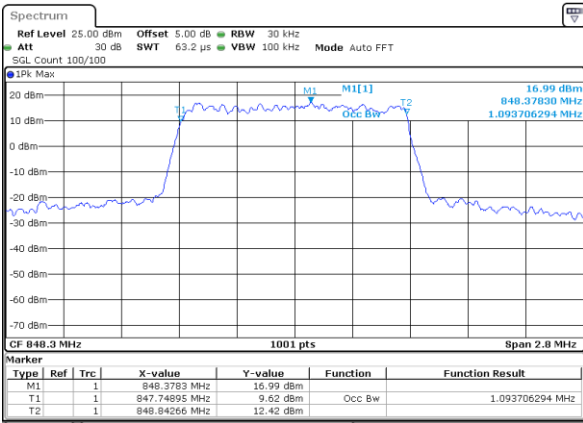

Date: 25 MAY 2019 12:29:40

LTE Band 5

Lowest Channel / 1.4MHz / QPSK

Date: 6 JUN 2019 00:17:33

Lowest Channel / 1.4MHz / 16QAM

Date: 6 JUN 2019 00:17:43

Middle Channel / 1.4MHz / QPSK

Date: 6 JUN 2019 00:28:10

Middle Channel / 1.4MHz / 16QAM

Date: 6 JUN 2019 00:28:20

Highest Channel / 1.4MHz / QPSK

Date: 6 JUN 2019 00:30:40

Highest Channel / 1.4MHz / 16QAM

Date: 6 JUN 2019 00:30:50

LTE Band 5

Lowest Channel / 3MHz / QPSK