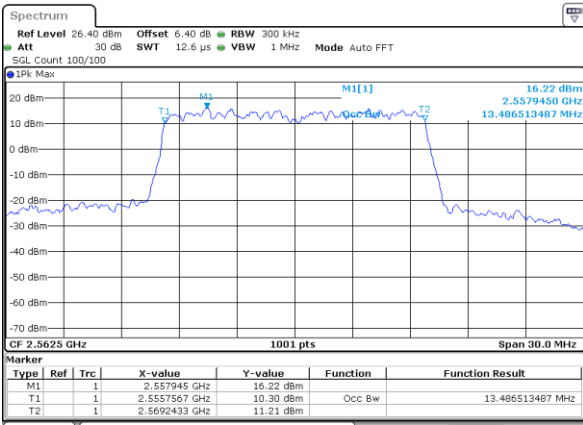

Date: 6 JUN 2019 04:02:09

LTE Band 7

Lowest Channel / 15MHz / QPSK

Date: 6 JUN 2019 04:17:18

Lowest Channel / 15MHz / 16QAM

Date: 6 JUN 2019 04:16:58

Middle Channel / 15MHz / QPSK

Date: 6 JUN 2019 04:17:38

Middle Channel / 15MHz / 16QAM

Date: 6 JUN 2019 04:17:58

Highest Channel / 15MHz / QPSK

Date: 6 JUN 2019 04:18:39

Highest Channel / 15MHz / 16QAM

Date: 6 JUN 2019 04:18:19

LTE Band 7

Lowest Channel / 20MHz / QPSK