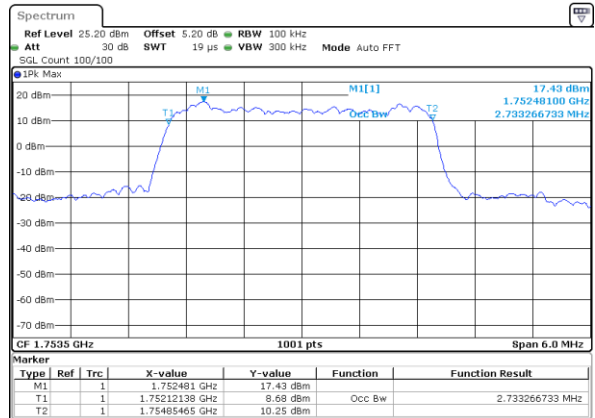

LTE Band 4

Lowest Channel / 3MHz / QPSK

Date: 25 MAY 2019 10:08:16

Lowest Channel / 3MHz / 16QAM

Date: 25 MAY 2019 10:08:26

Middle Channel / 3MHz / QPSK

Date: 25 MAY 2019 10:15:15

Middle Channel / 3MHz / 16QAM

Date: 25 MAY 2019 10:15:25

Highest Channel / 3MHz / QPSK

Date: 25 MAY 2019 10:17:45

Highest Channel / 3MHz / 16QAM

Date: 25 MAY 2019 10:17:55

LTE Band 4

Lowest Channel / 5MHz / QPSK

Date: 25 MAY 2019 10:37:50