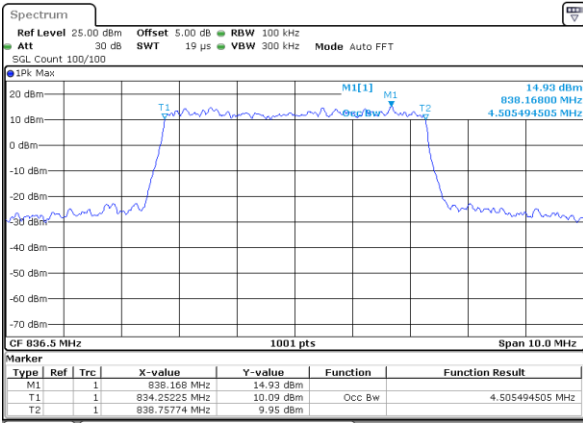

Date: 6 JUN 2019 01:01:53

Highest Channel / 10MHz / QPSK

Date: 6 JUN 2019 01:04:12

Highest Channel / 10MHz / 16QAM

Date: 6 JUN 2019 01:04:22

LTE Band 5

Lowest Channel / 1.4MHz / 64QAM

Date: 6 JUN 2019 01:55:47

Lowest Channel / 3MHz / 64QAM

Date: 6 JUN 2019 02:06:01

Middle Channel / 1.4MHz / 64QAM

Date: 6 JUN 2019 02:01:11

Middle Channel / 3MHz / 64QAM

Date: 6 JUN 2019 02:11:26

Highest Channel / 1.4MHz / 64QAM

Date: 6 JUN 2019 02:01:32

Highest Channel / 3MHz / 64QAM

Date: 6 JUN 2019 02:11:46

LTE Band 5

Lowest Channel / 5MHz / 64QAM

Date: 6 JUN 2019 02:16:16

Lowest Channel / 10MHz / 64QAM

Date: 6 JUN 2019 02:26:30

Middle Channel / 5MHz / 64QAM

Date: 6 JUN 2019 02:21:40

Middle Channel / 10MHz / 64QAM

Date: 6 JUN 2019 02:31:55

Highest Channel / 5MHz / 64QAM

Date: 6 JUN 2019 02:22:01

Highest Channel / 10MHz / 64QAM

Date: 6 JUN 2019 02:32:15

LTE Band 7