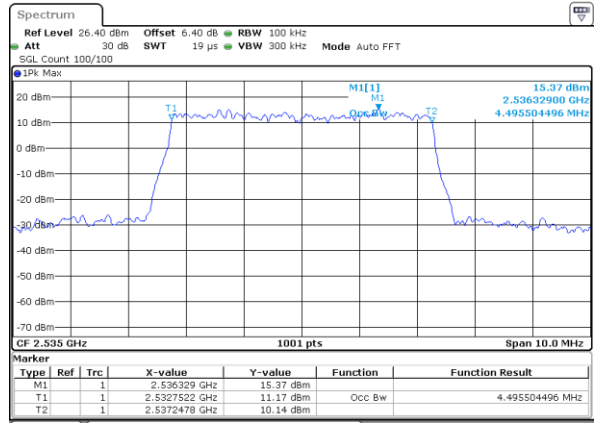

Date: 6 JUN 2019 02:21:40

Middle Channel / 10MHz / 64QAM

Date: 6 JUN 2019 02:31:55

Highest Channel / 5MHz / 64QAM

Date: 6 JUN 2019 02:22:01

Highest Channel / 10MHz / 64QAM

Date: 6 JUN 2019 02:32:15

LTE Band 7

Lowest Channel / 5MHz / QPSK

Date: 6 JUN 2019 03:43:56

Lowest Channel / 5MHz / 16QAM

Date: 6 JUN 2019 03:44:16

Middle Channel / 5MHz / QPSK

Date: 6 JUN 2019 03:44:57

Middle Channel / 5MHz / 16QAM

Date: 6 JUN 2019 03:44:37

Highest Channel / 5MHz / QPSK

Date: 6 JUN 2019 03:45:17

Highest Channel / 5MHz / 16QAM

Date: 6 JUN 2019 03:45:37

LTE Band 7

Lowest Channel / 10MHz / QPSK

Date: 6 JUN 2019 04:00:28

Lowest Channel / 10MHz / 16QAM