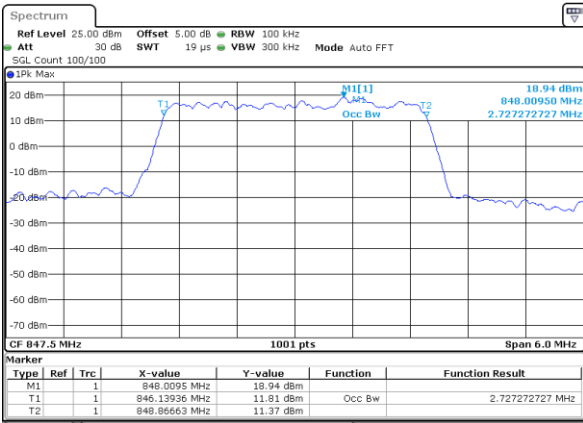

Middle Channel / 1.4MHz / 16QAM

Date: 6 JUN 2019 00:28:20

Highest Channel / 1.4MHz / QPSK

Date: 6 JUN 2019 00:30:40

Highest Channel / 1.4MHz / 16QAM

Date: 6 JUN 2019 00:30:50

LTE Band 5

Lowest Channel / 3MHz / QPSK

Date: 6 JUN 2019 02:44:45

Lowest Channel / 3MHz / 16QAM

Date: 6 JUN 2019 02:44:55

Middle Channel / 3MHz / QPSK

Date: 6 JUN 2019 02:53:45

Middle Channel / 3MHz / 16QAM

Date: 6 JUN 2019 02:53:55

Highest Channel / 3MHz / QPSK

Date: 6 JUN 2019 02:56:14

Highest Channel / 3MHz / 16QAM

Date: 6 JUN 2019 02:56:24

LTE Band 5

Lowest Channel / 5MHz / QPSK

Date: 6 JUN 2019 03:08:21

Lowest Channel / 5MHz / 16QAM

Date: 6 JUN 2019 03:08:31