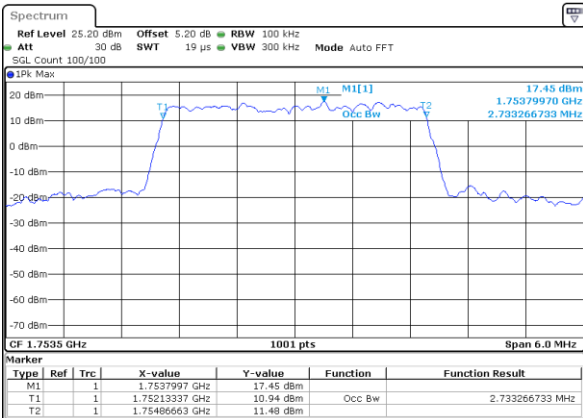

LTE Band 4

Lowest Channel / 3MHz / QPSK

Date: 25 MAY 2019 10:08:16

Lowest Channel / 3MHz / 16QAM

Date: 25 MAY 2019 10:08:26

Middle Channel / 3MHz / QPSK

Date: 25 MAY 2019 10:15:15

Middle Channel / 3MHz / 16QAM

Date: 25 MAY 2019 10:15:25

Highest Channel / 3MHz / QPSK

Date: 25 MAY 2019 10:17:45

Highest Channel / 3MHz / 16QAM

Date: 25 MAY 2019 10:17:55

LTE Band 4

Lowest Channel / 5MHz / QPSK

Date: 25 MAY 2019 10:37:50