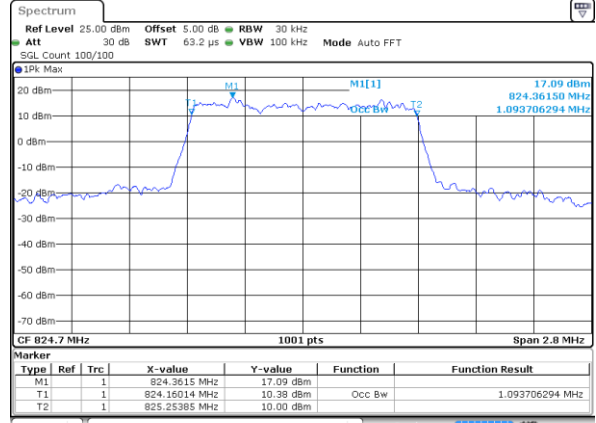

Date: 25 MAY 2019 12:29:40

LTE Band 5

Lowest Channel / 1.4MHz / QPSK

Date: 6 JUN 2019 00:17:33

Lowest Channel / 1.4MHz / 16QAM

Date: 6 JUN 2019 00:17:43

Middle Channel / 1.4MHz / QPSK

Date: 6 JUN 2019 00:28:10

Middle Channel / 1.4MHz / 16QAM

Date: 6 JUN 2019 00:28:20

Highest Channel / 1.4MHz / QPSK

Date: 6 JUN 2019 00:30:40

Highest Channel / 1.4MHz / 16QAM

Date: 6 JUN 2019 00:30:50

LTE Band 5

Lowest Channel / 3MHz / QPSK