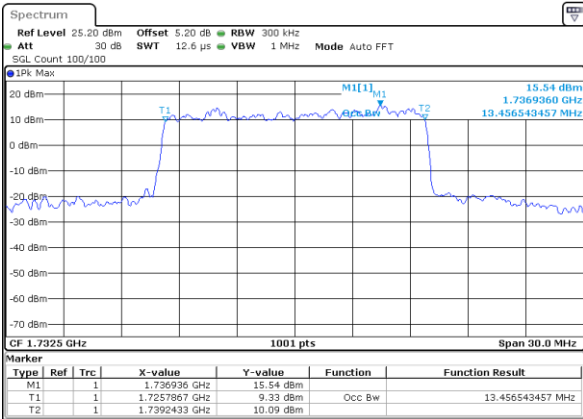

Date: 25 MAY 2019 12:04:57

Highest Channel / 10MHz / 64QAM

Date: 25 MAY 2019 12:13:12

LTE Band 4

Lowest Channel / 15MHz / 64QAM

Date: 25 MAY 2019 12:16:41

Lowest Channel / 20MHz / 64QAM

Date: 25 MAY 2019 12:24:56

Middle Channel / 15MHz / 64QAM

Date: 25 MAY 2019 12:20:11

Middle Channel / 20MHz / 64QAM

Date: 25 MAY 2019 12:28:26

Highest Channel / 15MHz / 64QAM

Date: 25 MAY 2019 12:21:26

Highest Channel / 20MHz / 64QAM