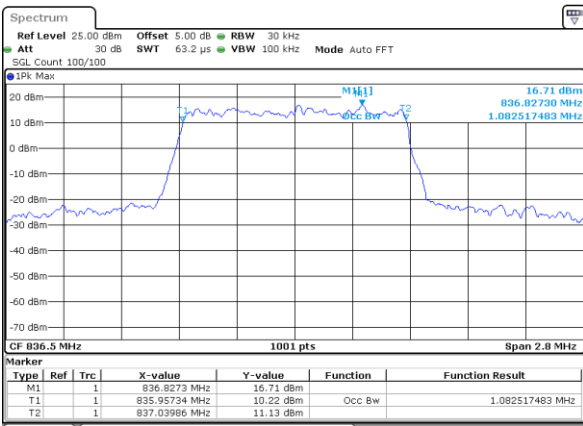

Date: 6 JUN 2019 01:01:53

Highest Channel / 10MHz / QPSK

Date: 6 JUN 2019 01:04:12

Highest Channel / 10MHz / 16QAM

Date: 6 JUN 2019 01:04:22

LTE Band 5

Lowest Channel / 1.4MHz / 64QAM

Date: 6 JUN 2019 01:55:47

Lowest Channel / 3MHz / 64QAM

Date: 6 JUN 2019 02:06:01

Middle Channel / 1.4MHz / 64QAM

Date: 6 JUN 2019 02:01:11

Middle Channel / 3MHz / 64QAM

Date: 6 JUN 2019 02:11:26

Highest Channel / 1.4MHz / 64QAM

Date: 6 JUN 2019 02:01:32