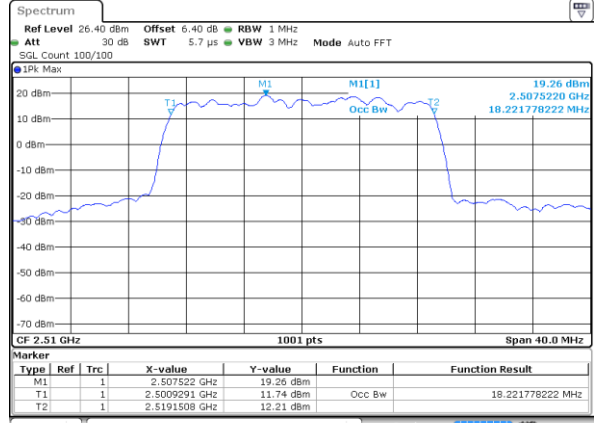

Lowest Channel / 20MHz / 16QAM

Date: 6 JUN 2019 04:33:29