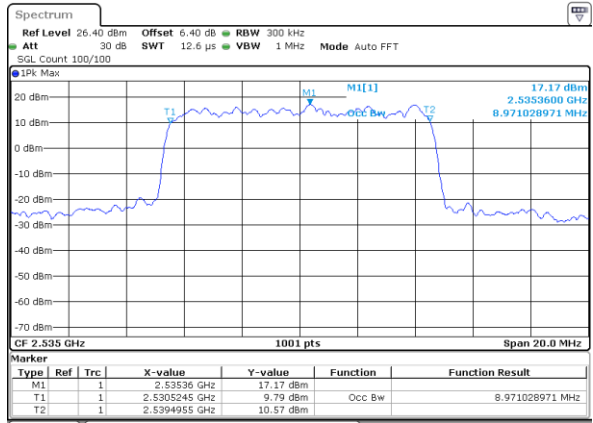

Date: 6 JUN 2019 04:35:10

Highest Channel / 20MHz / 16QAM

Date: 6 JUN 2019 04:34:50

LTE Band 7

Lowest Channel / 5MHz / 64QAM

Date: 6 JUN 2019 04:50:01

Lowest Channel / 10MHz / 64QAM

Date: 6 JUN 2019 04:58:17

Middle Channel / 5MHz / 64QAM

Date: 6 JUN 2019 04:50:11

Middle Channel / 10MHz / 64QAM

Date: 6 JUN 2019 04:58:27

Highest Channel / 5MHz / 64QAM

Date: 6 JUN 2019 04:50:21

Highest Channel / 10MHz / 64QAM

Date: 6 JUN 2019 04:58:37