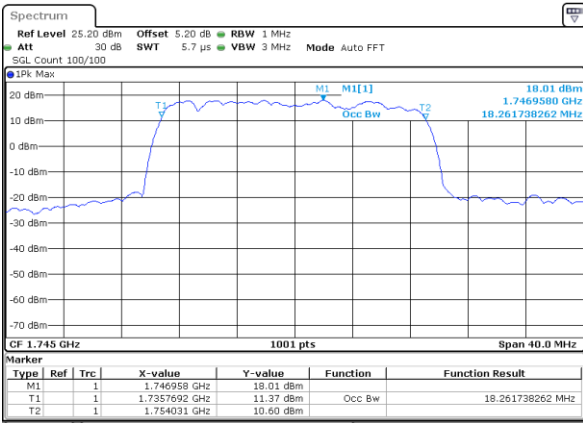

Highest Channel / 15MHz / QPSK

Date: 25 MAY 2019 11:20:16

Highest Channel / 15MHz / 16QAM

Date: 25 MAY 2019 11:20:26

LTE Band 4

Lowest Channel / 20MHz / QPSK

Date: 25 MAY 2019 11:27:15

Lowest Channel / 20MHz / 16QAM

Date: 25 MAY 2019 11:27:25

Middle Channel / 20MHz / QPSK

Date: 25 MAY 2019 11:34:15

Middle Channel / 20MHz / 16QAM

Date: 25 MAY 2019 11:34:25

Highest Channel / 20MHz / QPSK

Date: 25 MAY 2019 11:36:44

Highest Channel / 20MHz / 16QAM

Date: 25 MAY 2019 11:36:54

LTE Band 4

Lowest Channel / 1.4MHz / 64QAM

Date: 25 MAY 2019 11:43:44

Lowest Channel / 3MHz / 64QAM

Date: 25 MAY 2019 11:51:59

Middle Channel / 1.4MHz / 64QAM

Date: 25 MAY 2019 11:47:14