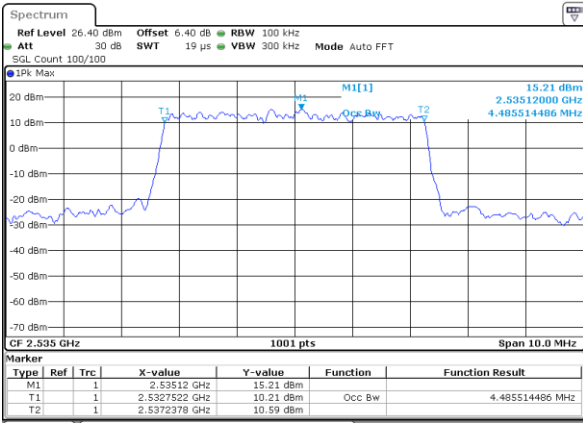

Date: 6 JUN 2019 04:35:10

Highest Channel / 20MHz / 16QAM

Date: 6 JUN 2019 04:34:50

LTE Band 7

Lowest Channel / 5MHz / 64QAM

Date: 6 JUN 2019 04:50:01

Lowest Channel / 10MHz / 64QAM

Date: 6 JUN 2019 04:58:17

Middle Channel / 5MHz / 64QAM

Date: 6 JUN 2019 04:50:11

Middle Channel / 10MHz / 64QAM

Date: 6 JUN 2019 04:58:27

Highest Channel / 5MHz / 64QAM

Date: 6 JUN 2019 04:50:21

Highest Channel / 10MHz / 64QAM

Date: 6 JUN 2019 04:58:37