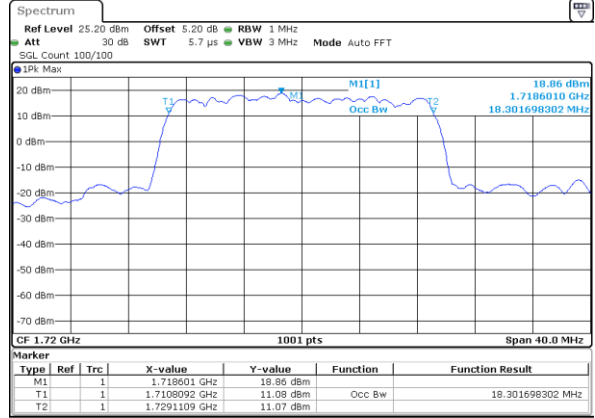

Date: 25 MAY 2019 12:04:57

Highest Channel / 10MHz / 64QAM

Date: 25 MAY 2019 12:13:12

LTE Band 4

Lowest Channel / 15MHz / 64QAM

Date: 25 MAY 2019 12:16:41

Lowest Channel / 20MHz / 64QAM

Date: 25 MAY 2019 12:24:56