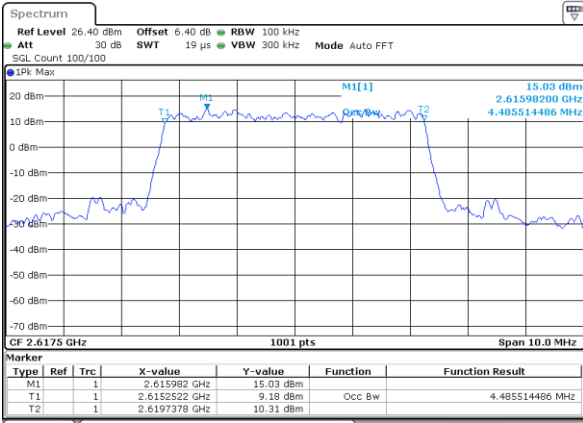

Date: 6 JUN 2019 05:14:58

Highest Channel / 15MHz / 64QAM

Date: 6 JUN 2019 05:06:52

Highest Channel / 20MHz / 64QAM

Date: 6 JUN 2019 05:15:08

LTE Band 38

Lowest Channel / 5MHz / QPSK

Date: 6 JUN 2019 05:29:01

Lowest Channel / 5MHz / 16QAM

Date: 6 JUN 2019 05:29:11

Middle Channel / 5MHz / QPSK

Date: 6 JUN 2019 05:29:42

Middle Channel / 5MHz / 16QAM

Date: 6 JUN 2019 05:29:52

Highest Channel / 5MHz / QPSK

Date: 6 JUN 2019 05:30:22

Highest Channel / 5MHz / 16QAM

Date: 6 JUN 2019 05:30:32

LTE Band 38

Lowest Channel / 10MHz / QPSK

Date: 6 JUN 2019 05:31:02

Lowest Channel / 10MHz / 16QAM

Date: 6 JUN 2019 05:31:12

Middle Channel / 10MHz / QPSK