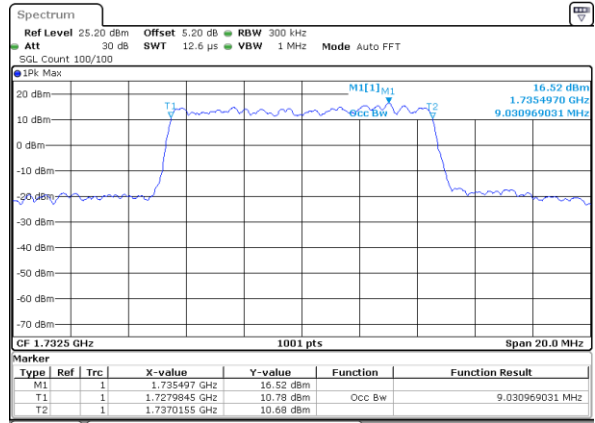

Highest Channel / 5MHz / 16QAM

Date: 25 MAY 2019 10:47:29

LTE Band 4

Lowest Channel / 10MHz / QPSK

Date: 25 MAY 2019 10:54:19

Lowest Channel / 10MHz / 16QAM

Date: 25 MAY 2019 10:54:29

Middle Channel / 10MHz / QPSK

Date: 25 MAY 2019 11:01:18

Middle Channel / 10MHz / 16QAM

Date: 25 MAY 2019 11:01:28

Highest Channel / 10MHz / QPSK

Date: 25 MAY 2019 11:03:48

Highest Channel / 10MHz / 16QAM

Date: 25 MAY 2019 11:03:58

LTE Band 4