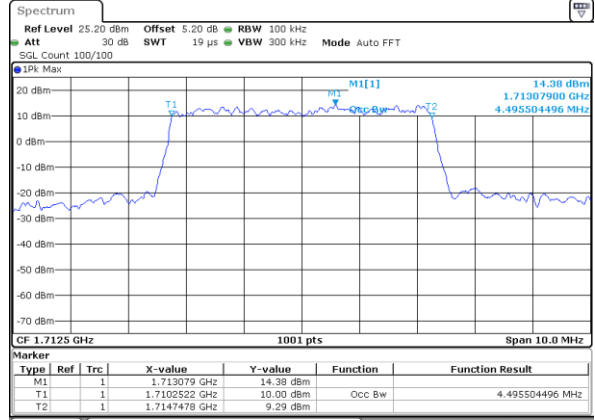

Lowest Channel / 5MHz / 16QAM

Date: 25 MAY 2019 10:38:00