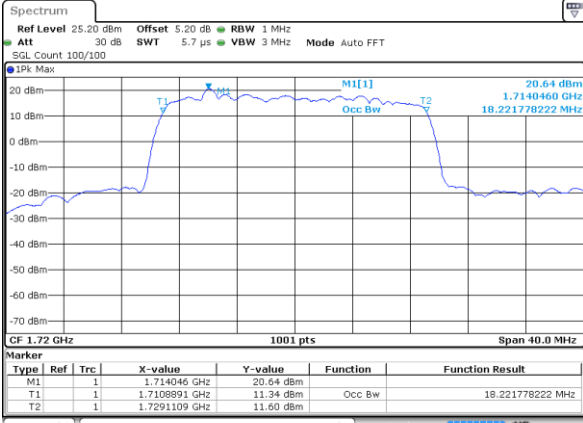

Highest Channel / 15MHz / QPSK

Date: 25 MAY 2019 11:20:16

Highest Channel / 15MHz / 16QAM

Date: 25 MAY 2019 11:20:26

LTE Band 4

Lowest Channel / 20MHz / QPSK

Date: 25 MAY 2019 11:27:15

Lowest Channel / 20MHz / 16QAM