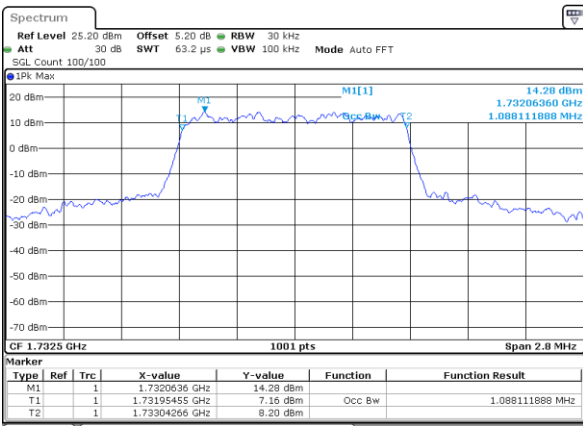

Date: 25 MAY 2019 11:36:54

LTE Band 4

Lowest Channel / 1.4MHz / 64QAM

Date: 25 MAY 2019 11:43:44

Lowest Channel / 3MHz / 64QAM

Date: 25 MAY 2019 11:51:59

Middle Channel / 1.4MHz / 64QAM

Date: 25 MAY 2019 11:47:14

Middle Channel / 3MHz / 64QAM

Date: 25 MAY 2019 11:55:28

Highest Channel / 1.4MHz / 64QAM

Date: 25 MAY 2019 11:48:29

Highest Channel / 3MHz / 64QAM

Date: 25 MAY 2019 11:56:43

LTE Band 4

Lowest Channel / 5MHz / 64QAM