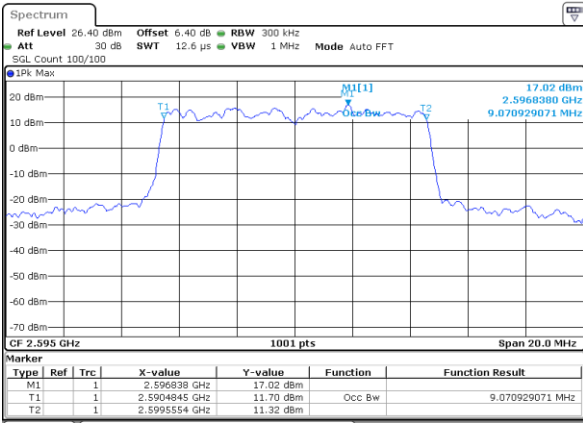

Date: 6 JUN 2019 05:14:58

Highest Channel / 15MHz / 64QAM

Date: 6 JUN 2019 05:06:52

Highest Channel / 20MHz / 64QAM

Date: 6 JUN 2019 05:15:08

LTE Band 38

Lowest Channel / 5MHz / QPSK

Date: 6 JUN 2019 05:29:01

Lowest Channel / 5MHz / 16QAM

Date: 6 JUN 2019 05:29:11

Middle Channel / 5MHz / QPSK

Date: 6 JUN 2019 05:29:42

Middle Channel / 5MHz / 16QAM

Date: 6 JUN 2019 05:29:52

Highest Channel / 5MHz / QPSK

Date: 6 JUN 2019 05:30:22

Highest Channel / 5MHz / 16QAM

Date: 6 JUN 2019 05:30:32

LTE Band 38

Lowest Channel / 10MHz / QPSK

Date: 6 JUN 2019 05:31:02

Lowest Channel / 10MHz / 16QAM

Date: 6 JUN 2019 05:31:12

Middle Channel / 10MHz / QPSK

Date: 6 JUN 2019 05:31:42

Middle Channel / 10MHz / 16QAM

Date: 6 JUN 2019 05:31:53

Highest Channel / 10MHz / QPSK

Date: 6 JUN 2019 05:32:23

Highest Channel / 10MHz / 16QAM

Date: 6 JUN 2019 05:32:33

LTE Band 38