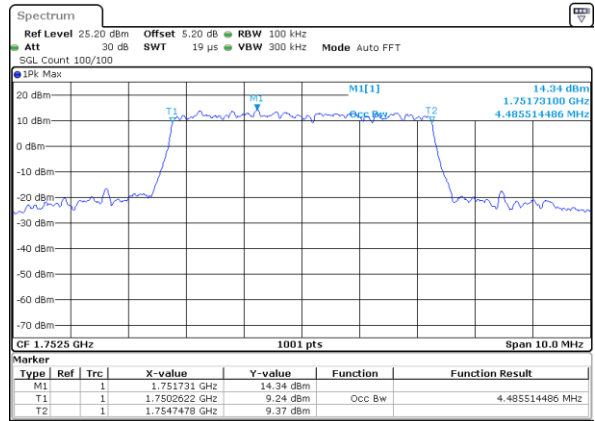

Highest Channel / 5MHz / 16QAM

Date: 25 MAY 2019 10:47:29

LTE Band 4

Lowest Channel / 10MHz / QPSK

Date: 25 MAY 2019 10:54:19

Lowest Channel / 10MHz / 16QAM

Date: 25 MAY 2019 10:54:29

Middle Channel / 10MHz / QPSK