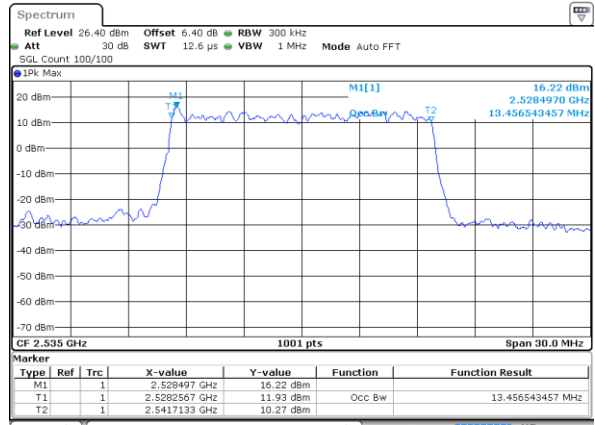

Date: 6 JUN 2019 04:02:09

LTE Band 7

Lowest Channel / 15MHz / QPSK

Date: 6 JUN 2019 04:17:18

Lowest Channel / 15MHz / 16QAM

Date: 6 JUN 2019 04:16:58

Middle Channel / 15MHz / QPSK

Date: 6 JUN 2019 04:17:38

Middle Channel / 15MHz / 16QAM

Date: 6 JUN 2019 04:17:58

Highest Channel / 15MHz / QPSK

Date: 6 JUN 2019 04:18:39

Highest Channel / 15MHz / 16QAM

Date: 6 JUN 2019 04:18:19

LTE Band 7

Lowest Channel / 20MHz / QPSK