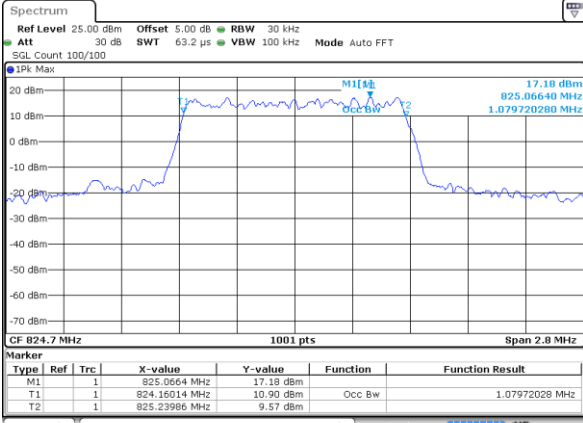

Date: 25 MAY 2019 12:04:57

Highest Channel / 10MHz / 64QAM

Date: 25 MAY 2019 12:13:12

LTE Band 4

Lowest Channel / 15MHz / 64QAM

Date: 25 MAY 2019 12:16:41

Lowest Channel / 20MHz / 64QAM

Date: 25 MAY 2019 12:24:56

Middle Channel / 15MHz / 64QAM

Date: 25 MAY 2019 12:20:11

Middle Channel / 20MHz / 64QAM

Date: 25 MAY 2019 12:28:26

Highest Channel / 15MHz / 64QAM

Date: 25 MAY 2019 12:21:26

Highest Channel / 20MHz / 64QAM

Date: 25 MAY 2019 12:29:40

LTE Band 5

Lowest Channel / 1.4MHz / QPSK

Date: 6 JUN 2019 00:17:33

Lowest Channel / 1.4MHz / 16QAM

Date: 6 JUN 2019 00:17:43

Middle Channel / 1.4MHz / QPSK

Date: 6 JUN 2019 00:28:10