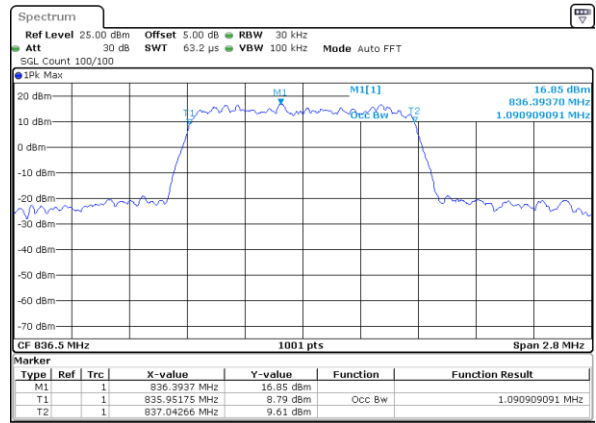

Date: 25 MAY 2019 12:29:40

LTE Band 5

Lowest Channel / 1.4MHz / QPSK

Date: 6 JUN 2019 00:17:33

Lowest Channel / 1.4MHz / 16QAM

Date: 6 JUN 2019 00:17:43

Middle Channel / 1.4MHz / QPSK

Date: 6 JUN 2019 00:28:10

Middle Channel / 1.4MHz / 16QAM

Date: 6 JUN 2019 00:28:20

Highest Channel / 1.4MHz / QPSK

Date: 6 JUN 2019 00:30:40

Highest Channel / 1.4MHz / 16QAM

Date: 6 JUN 2019 00:30:50

LTE Band 5

Lowest Channel / 3MHz / QPSK