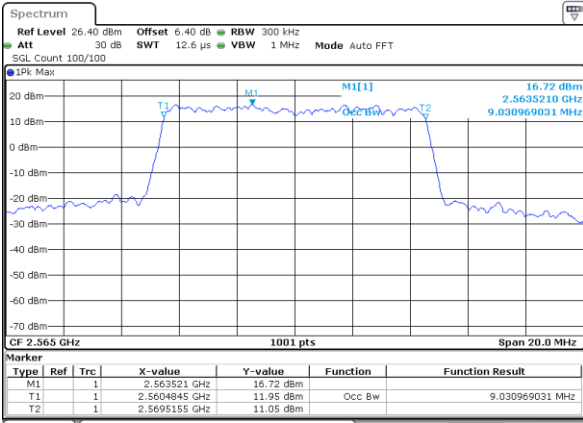

Highest Channel / 5MHz / QPSK

Date: 6 JUN 2019 03:45:17

Highest Channel / 5MHz / 16QAM

Date: 6 JUN 2019 03:45:37

LTE Band 7

Lowest Channel / 10MHz / QPSK

Date: 6 JUN 2019 04:00:28

Lowest Channel / 10MHz / 16QAM

Date: 6 JUN 2019 04:00:48

Middle Channel / 10MHz / QPSK

Date: 6 JUN 2019 04:01:29

Middle Channel / 10MHz / 16QAM

Date: 6 JUN 2019 04:01:08

Highest Channel / 10MHz / QPSK

Date: 6 JUN 2019 04:01:49

Highest Channel / 10MHz / 16QAM

Date: 6 JUN 2019 04:02:09

LTE Band 7

Lowest Channel / 15MHz / QPSK

Date: 6 JUN 2019 04:17:18

Lowest Channel / 15MHz / 16QAM

Date: 6 JUN 2019 04:16:58

Middle Channel / 15MHz / QPSK

Date: 6 JUN 2019 04:17:38