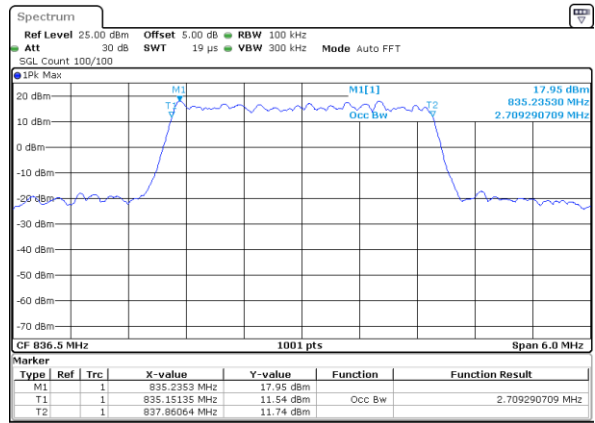

Middle Channel / 1.4MHz / 16QAM

Date: 6 JUN 2019 00:28:20

Highest Channel / 1.4MHz / QPSK

Date: 6 JUN 2019 00:30:40

Highest Channel / 1.4MHz / 16QAM

Date: 6 JUN 2019 00:30:50

LTE Band 5

Lowest Channel / 3MHz / QPSK

Date: 6 JUN 2019 02:44:45

Lowest Channel / 3MHz / 16QAM

Date: 6 JUN 2019 02:44:55

Middle Channel / 3MHz / QPSK

Date: 6 JUN 2019 02:53:45

Middle Channel / 3MHz / 16QAM

Date: 6 JUN 2019 02:53:55

Highest Channel / 3MHz / QPSK

Date: 6 JUN 2019 02:56:14

Highest Channel / 3MHz / 16QAM

Date: 6 JUN 2019 02:56:24

LTE Band 5

Lowest Channel / 5MHz / QPSK

Date: 6 JUN 2019 03:08:21

Lowest Channel / 5MHz / 16QAM

Date: 6 JUN 2019 03:08:31