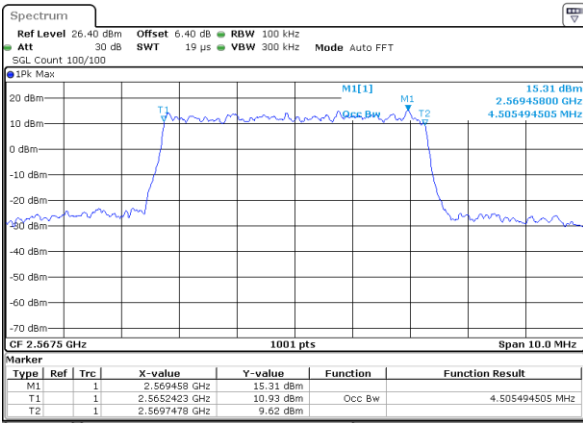

Date: 6 JUN 2019 04:35:10

Highest Channel / 20MHz / 16QAM

Date: 6 JUN 2019 04:34:50

LTE Band 7

Lowest Channel / 5MHz / 64QAM

Date: 6 JUN 2019 04:50:01

Lowest Channel / 10MHz / 64QAM

Date: 6 JUN 2019 04:58:17

Middle Channel / 5MHz / 64QAM

Date: 6 JUN 2019 04:50:11

Middle Channel / 10MHz / 64QAM

Date: 6 JUN 2019 04:58:27

Highest Channel / 5MHz / 64QAM

Date: 6 JUN 2019 04:50:21

Highest Channel / 10MHz / 64QAM

Date: 6 JUN 2019 04:58:37

LTE Band 7

Lowest Channel / 15MHz / 64QAM

Date: 6 JUN 2019 05:06:32

Lowest Channel / 20MHz / 64QAM

Date: 6 JUN 2019 05:14:47

Middle Channel / 15MHz / 64QAM

Date: 6 JUN 2019 05:06:42

Middle Channel / 20MHz / 64QAM