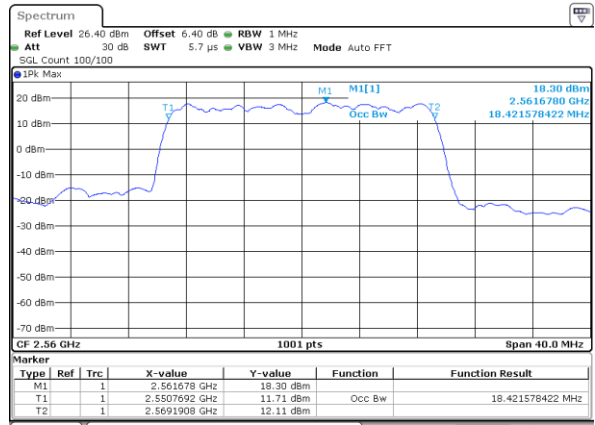

Middle Channel / 5MHz / 64QAM

Date: 6 JUN 2019 04:50:11

Middle Channel / 10MHz / 64QAM

Date: 6 JUN 2019 04:58:27

Highest Channel / 5MHz / 64QAM

Date: 6 JUN 2019 04:50:21

Highest Channel / 10MHz / 64QAM

Date: 6 JUN 2019 04:58:37

LTE Band 7

Lowest Channel / 15MHz / 64QAM

Date: 6 JUN 2019 05:06:32

Lowest Channel / 20MHz / 64QAM

Date: 6 JUN 2019 05:14:47

Middle Channel / 15MHz / 64QAM

Date: 6 JUN 2019 05:06:42

Middle Channel / 20MHz / 64QAM

Date: 6 JUN 2019 05:14:58

Highest Channel / 15MHz / 64QAM

Date: 6 JUN 2019 05:06:52

Highest Channel / 20MHz / 64QAM

Date: 6 JUN 2019 05:15:08

LTE Band 38

Lowest Channel / 5MHz / QPSK

Date: 6 JUN 2019 05:29:01