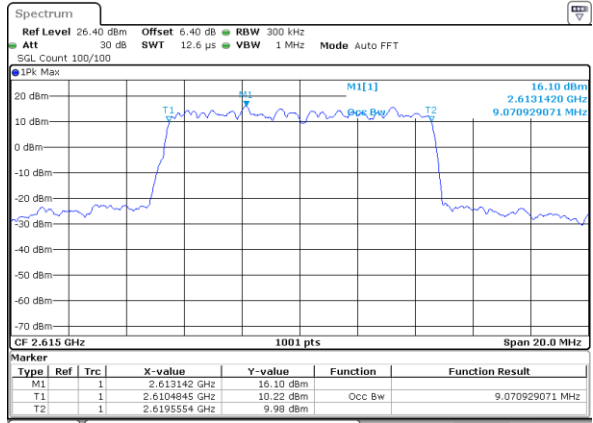

Highest Channel / 5MHz / 16QAM

Date: 6 JUN 2019 05:30:32

LTE Band 38

Lowest Channel / 10MHz / QPSK

Date: 6 JUN 2019 05:31:02

Lowest Channel / 10MHz / 16QAM

Date: 6 JUN 2019 05:31:12

Middle Channel / 10MHz / QPSK

Date: 6 JUN 2019 05:31:42

Middle Channel / 10MHz / 16QAM

Date: 6 JUN 2019 05:31:53

Highest Channel / 10MHz / QPSK

Date: 6 JUN 2019 05:32:23

Highest Channel / 10MHz / 16QAM

Date: 6 JUN 2019 05:32:33

LTE Band 38