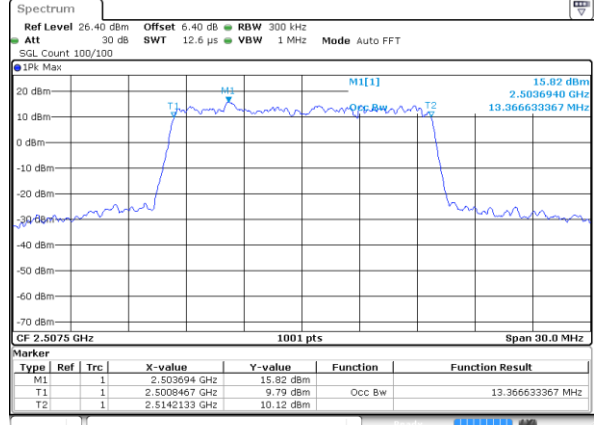

Date: 6 JUN 2019 04:02:09

LTE Band 7

Lowest Channel / 15MHz / QPSK

Date: 6 JUN 2019 04:17:18

Lowest Channel / 15MHz / 16QAM

Date: 6 JUN 2019 04:16:58

Middle Channel / 15MHz / QPSK

Date: 6 JUN 2019 04:17:38

Middle Channel / 15MHz / 16QAM

Date: 6 JUN 2019 04:17:58

Highest Channel / 15MHz / QPSK

Date: 6 JUN 2019 04:18:39

Highest Channel / 15MHz / 16QAM

Date: 6 JUN 2019 04:18:19

LTE Band 7

Lowest Channel / 20MHz / QPSK