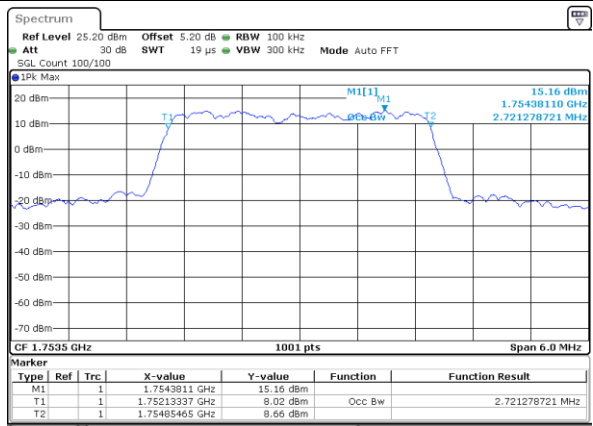

Middle Channel / 3MHz / 64QAM

Date: 25 MAY 2019 11:55:28

Highest Channel / 1.4MHz / 64QAM

Date: 25 MAY 2019 11:48:29

Highest Channel / 3MHz / 64QAM

Date: 25 MAY 2019 11:56:43

LTE Band 4

Lowest Channel / 5MHz / 64QAM