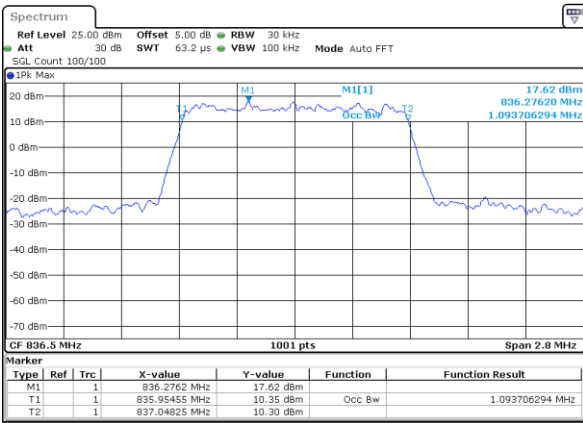

Date: 25 MAY 2019 12:29:40

LTE Band 5

Lowest Channel / 1.4MHz / QPSK

Date: 6 JUN 2019 00:17:33

Lowest Channel / 1.4MHz / 16QAM

Date: 6 JUN 2019 00:17:43

Middle Channel / 1.4MHz / QPSK

Date: 6 JUN 2019 00:28:10

Middle Channel / 1.4MHz / 16QAM

Date: 6 JUN 2019 00:28:20

Highest Channel / 1.4MHz / QPSK

Date: 6 JUN 2019 00:30:40

Highest Channel / 1.4MHz / 16QAM

Date: 6 JUN 2019 00:30:50

LTE Band 5

Lowest Channel / 3MHz / QPSK