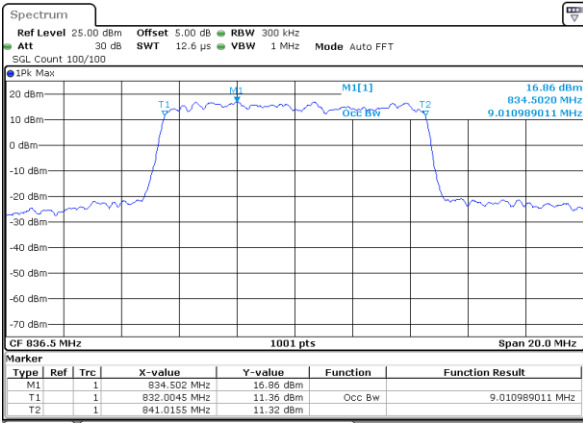

LTE Band 5

Lowest Channel / 10MHz / QPSK

Date: 6 JUN 2019 00:52:43

Lowest Channel / 10MHz / 16QAM

Date: 6 JUN 2019 00:52:53

Middle Channel / 10MHz / QPSK

Date: 6 JUN 2019 01:01:43

Middle Channel / 10MHz / 16QAM

Date: 6 JUN 2019 01:01:53

Highest Channel / 10MHz / QPSK

Date: 6 JUN 2019 01:04:12

Highest Channel / 10MHz / 16QAM

Date: 6 JUN 2019 01:04:22

LTE Band 5

Lowest Channel / 1.4MHz / 64QAM

Date: 6 JUN 2019 01:55:47