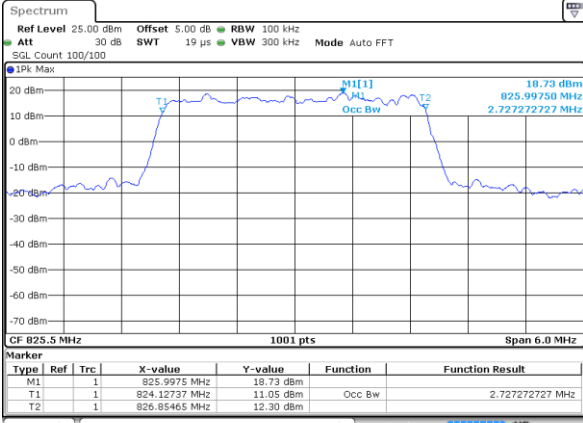

Date: 25 MAY 2019 12:29:40

LTE Band 5

Lowest Channel / 1.4MHz / QPSK

Date: 6 JUN 2019 00:17:33

Lowest Channel / 1.4MHz / 16QAM

Date: 6 JUN 2019 00:17:43

Middle Channel / 1.4MHz / QPSK

Date: 6 JUN 2019 00:28:10

Middle Channel / 1.4MHz / 16QAM

Date: 6 JUN 2019 00:28:20

Highest Channel / 1.4MHz / QPSK

Date: 6 JUN 2019 00:30:40

Highest Channel / 1.4MHz / 16QAM

Date: 6 JUN 2019 00:30:50

LTE Band 5

Lowest Channel / 3MHz / QPSK