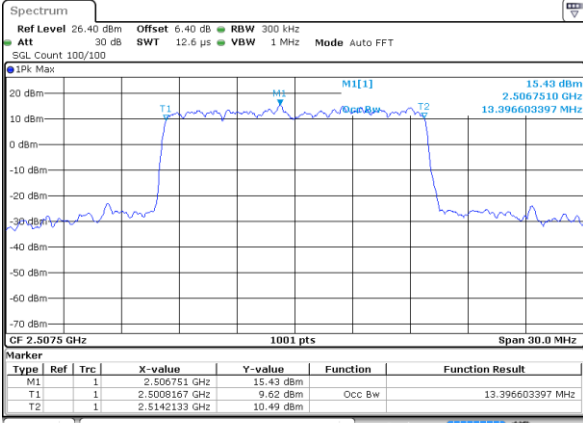

LTE Band 7

Lowest Channel / 15MHz / 64QAM

Date: 6 JUN 2019 05:06:32