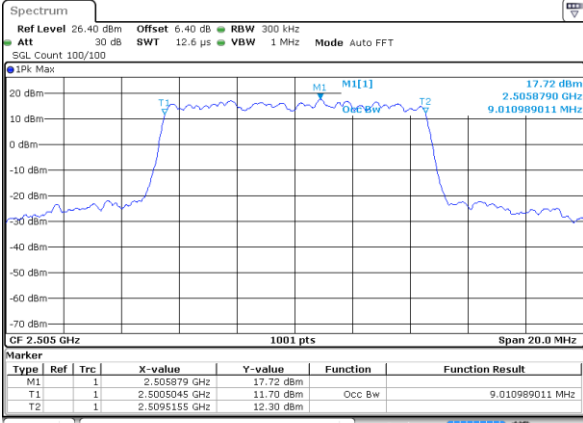

Highest Channel / 5MHz / QPSK

Date: 6 JUN 2019 03:45:17

Highest Channel / 5MHz / 16QAM

Date: 6 JUN 2019 03:45:37

LTE Band 7

Lowest Channel / 10MHz / QPSK

Date: 6 JUN 2019 04:00:28

Lowest Channel / 10MHz / 16QAM