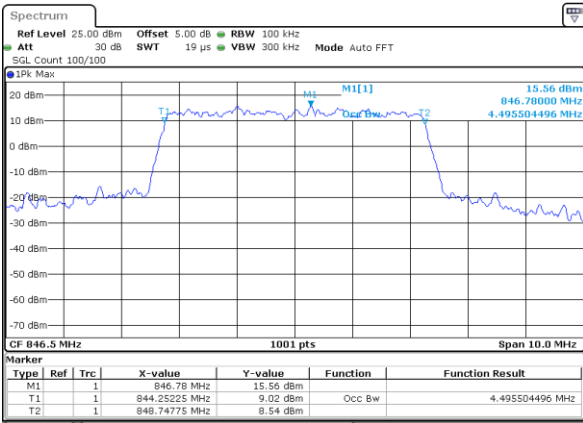

Date: 6 JUN 2019 02:56:14

Highest Channel / 3MHz / 16QAM

Date: 6 JUN 2019 02:56:24

LTE Band 5

Lowest Channel / 5MHz / QPSK

Date: 6 JUN 2019 03:08:21

Lowest Channel / 5MHz / 16QAM

Date: 6 JUN 2019 03:08:31

Middle Channel / 5MHz / QPSK

Date: 6 JUN 2019 03:17:21

Middle Channel / 5MHz / 16QAM

Date: 6 JUN 2019 03:17:31

Highest Channel / 5MHz / QPSK

Date: 6 JUN 2019 03:19:51

Highest Channel / 5MHz / 16QAM

Date: 6 JUN 2019 03:20:01

LTE Band 5

Lowest Channel / 10MHz / QPSK

Date: 6 JUN 2019 00:52:43

Lowest Channel / 10MHz / 16QAM

Date: 6 JUN 2019 00:52:53

Middle Channel / 10MHz / QPSK

Date: 6 JUN 2019 01:01:43

Middle Channel / 10MHz / 16QAM

Date: 6 JUN 2019 01:01:53

Highest Channel / 10MHz / QPSK

Date: 6 JUN 2019 01:04:12

Highest Channel / 10MHz / 16QAM

Date: 6 JUN 2019 01:04:22

LTE Band 5

Lowest Channel / 1.4MHz / 64QAM

Date: 6 JUN 2019 01:55:47