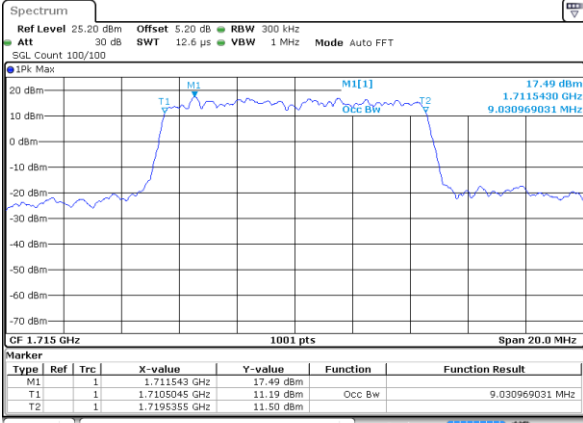

Highest Channel / 5MHz / 16QAM

Date: 25 MAY 2019 10:47:29

LTE Band 4

Lowest Channel / 10MHz / QPSK

Date: 25 MAY 2019 10:54:19

Lowest Channel / 10MHz / 16QAM

Date: 25 MAY 2019 10:54:29

Middle Channel / 10MHz / QPSK

Date: 25 MAY 2019 11:01:18

Middle Channel / 10MHz / 16QAM

Date: 25 MAY 2019 11:01:28

Highest Channel / 10MHz / QPSK

Date: 25 MAY 2019 11:03:48

Highest Channel / 10MHz / 16QAM

Date: 25 MAY 2019 11:03:58

LTE Band 4