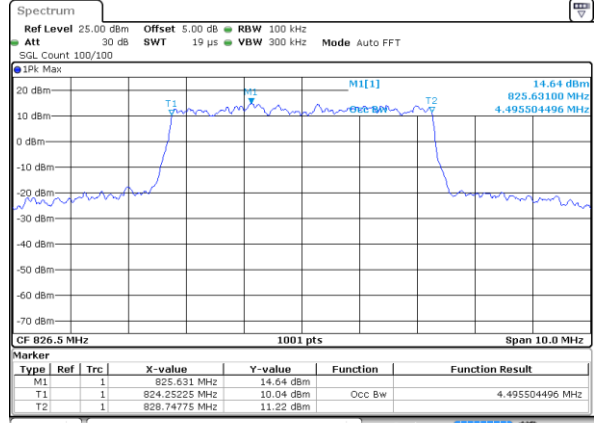

Date: 6 JUN 2019 02:56:14

Highest Channel / 3MHz / 16QAM

Date: 6 JUN 2019 02:56:24

LTE Band 5

Lowest Channel / 5MHz / QPSK

Date: 6 JUN 2019 03:08:21

Lowest Channel / 5MHz / 16QAM

Date: 6 JUN 2019 03:08:31