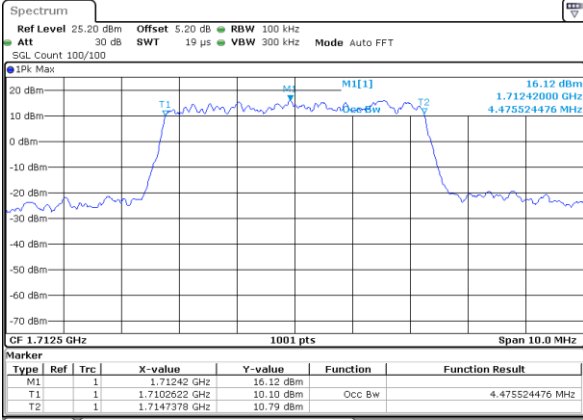

Date: 25 MAY 2019 10:15:25

Highest Channel / 3MHz / QPSK

Date: 25 MAY 2019 10:17:45

Highest Channel / 3MHz / 16QAM

Date: 25 MAY 2019 10:17:55

LTE Band 4

Lowest Channel / 5MHz / QPSK

Date: 25 MAY 2019 10:37:50