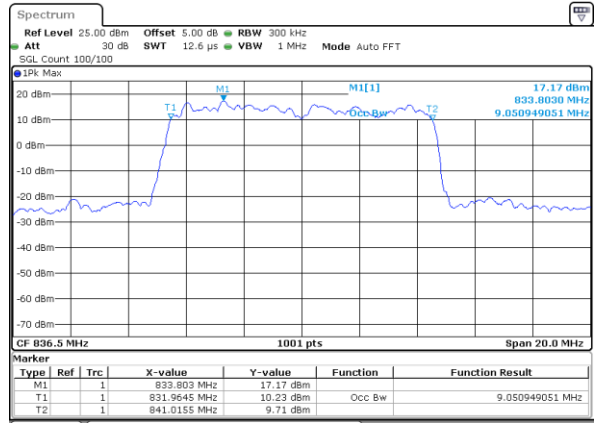

LTE Band 5

Lowest Channel / 10MHz / QPSK

Date: 6 JUN 2019 00:52:43

Lowest Channel / 10MHz / 16QAM

Date: 6 JUN 2019 00:52:53

Middle Channel / 10MHz / QPSK

Date: 6 JUN 2019 01:01:43

Middle Channel / 10MHz / 16QAM

Date: 6 JUN 2019 01:01:53

Highest Channel / 10MHz / QPSK

Date: 6 JUN 2019 01:04:12

Highest Channel / 10MHz / 16QAM

Date: 6 JUN 2019 01:04:22

LTE Band 5

Lowest Channel / 1.4MHz / 64QAM

Date: 6 JUN 2019 01:55:47