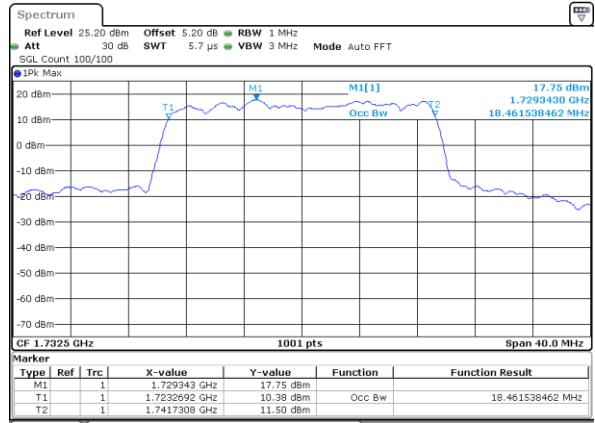

Middle Channel / 20MHz / 16QAM

Date: 25 MAY 2019 11:34:25