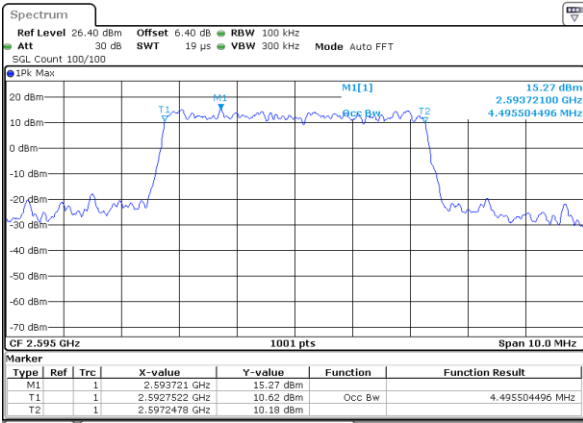

LTE Band 7

Lowest Channel / 15MHz / 64QAM

Date: 6 JUN 2019 05:06:32

Lowest Channel / 20MHz / 64QAM

Date: 6 JUN 2019 05:14:47

Middle Channel / 15MHz / 64QAM

Date: 6 JUN 2019 05:06:42

Middle Channel / 20MHz / 64QAM

Date: 6 JUN 2019 05:14:58

Highest Channel / 15MHz / 64QAM

Date: 6 JUN 2019 05:06:52

Highest Channel / 20MHz / 64QAM

Date: 6 JUN 2019 05:15:08

LTE Band 38

Lowest Channel / 5MHz / QPSK

Date: 6 JUN 2019 05:29:01

Lowest Channel / 5MHz / 16QAM

Date: 6 JUN 2019 05:29:11

Middle Channel / 5MHz / QPSK

Date: 6 JUN 2019 05:29:42

Middle Channel / 5MHz / 16QAM

Date: 6 JUN 2019 05:29:52

Highest Channel / 5MHz / QPSK

Date: 6 JUN 2019 05:30:22