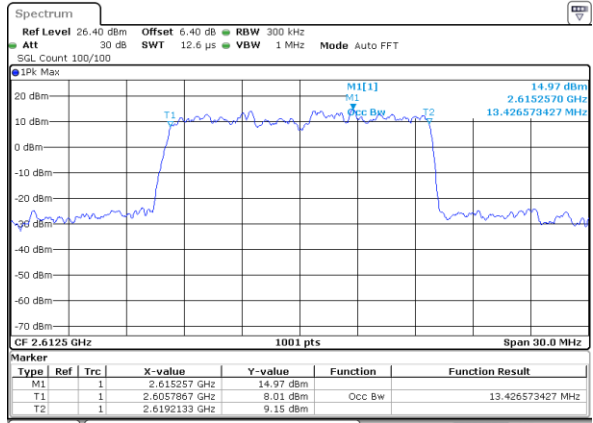

Date: 6 JUN 2019 05:31:42

Middle Channel / 10MHz / 16QAM

Date: 6 JUN 2019 05:31:53

Highest Channel / 10MHz / QPSK

Date: 6 JUN 2019 05:32:23

Highest Channel / 10MHz / 16QAM

Date: 6 JUN 2019 05:32:33

LTE Band 38

Lowest Channel / 15MHz / QPSK

Date: 6 JUN 2019 05:33:03

Lowest Channel / 15MHz / 16QAM

Date: 6 JUN 2019 05:33:13

Middle Channel / 15MHz / QPSK

Date: 6 JUN 2019 05:33:43

Middle Channel / 15MHz / 16QAM

Date: 6 JUN 2019 05:33:54

Highest Channel / 15MHz / QPSK

Date: 6 JUN 2019 05:34:24

Highest Channel / 15MHz / 16QAM

Date: 6 JUN 2019 05:34:34