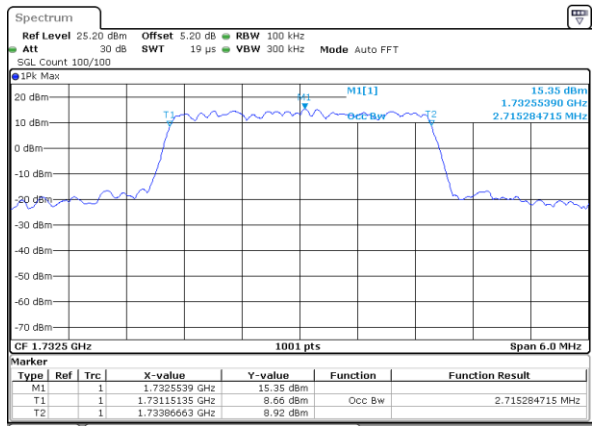

Date: 25 MAY 2019 11:36:54

LTE Band 4

Lowest Channel / 1.4MHz / 64QAM

Date: 25 MAY 2019 11:43:44

Lowest Channel / 3MHz / 64QAM

Date: 25 MAY 2019 11:51:59

Middle Channel / 1.4MHz / 64QAM

Date: 25 MAY 2019 11:47:14

Middle Channel / 3MHz / 64QAM

Date: 25 MAY 2019 11:55:28

Highest Channel / 1.4MHz / 64QAM

Date: 25 MAY 2019 11:48:29

Highest Channel / 3MHz / 64QAM

Date: 25 MAY 2019 11:56:43

LTE Band 4

Lowest Channel / 5MHz / 64QAM