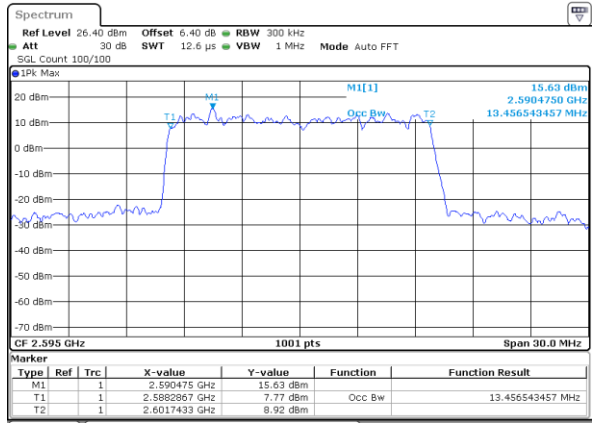

Date: 6 JUN 2019 05:31:42

Middle Channel / 10MHz / 16QAM

Date: 6 JUN 2019 05:31:53

Highest Channel / 10MHz / QPSK

Date: 6 JUN 2019 05:32:23

Highest Channel / 10MHz / 16QAM

Date: 6 JUN 2019 05:32:33

LTE Band 38

Lowest Channel / 15MHz / QPSK

Date: 6 JUN 2019 05:33:03

Lowest Channel / 15MHz / 16QAM

Date: 6 JUN 2019 05:33:13

Middle Channel / 15MHz / QPSK

Date: 6 JUN 2019 05:33:43

Middle Channel / 15MHz / 16QAM

Date: 6 JUN 2019 05:33:54

Highest Channel / 15MHz / QPSK

Date: 6 JUN 2019 05:34:24

Highest Channel / 15MHz / 16QAM

Date: 6 JUN 2019 05:34:34