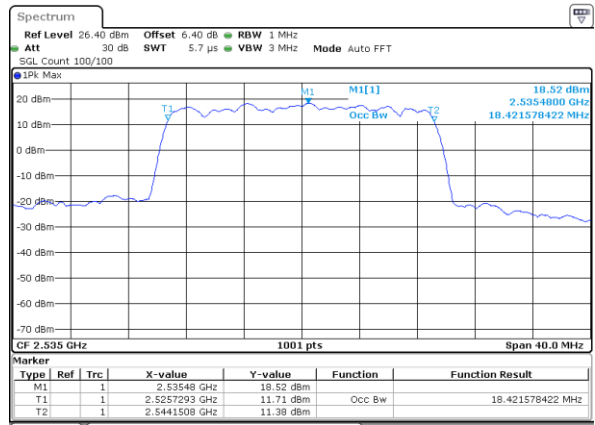

Middle Channel / 5MHz / 64QAM

Date: 6 JUN 2019 04:50:11

Middle Channel / 10MHz / 64QAM

Date: 6 JUN 2019 04:58:27

Highest Channel / 5MHz / 64QAM

Date: 6 JUN 2019 04:50:21

Highest Channel / 10MHz / 64QAM

Date: 6 JUN 2019 04:58:37

LTE Band 7

Lowest Channel / 15MHz / 64QAM

Date: 6 JUN 2019 05:06:32

Lowest Channel / 20MHz / 64QAM

Date: 6 JUN 2019 05:14:47

Middle Channel / 15MHz / 64QAM

Date: 6 JUN 2019 05:06:42

Middle Channel / 20MHz / 64QAM

Date: 6 JUN 2019 05:14:58

Highest Channel / 15MHz / 64QAM

Date: 6 JUN 2019 05:06:52

Highest Channel / 20MHz / 64QAM

Date: 6 JUN 2019 05:15:08

LTE Band 38

Lowest Channel / 5MHz / QPSK

Date: 6 JUN 2019 05:29:01