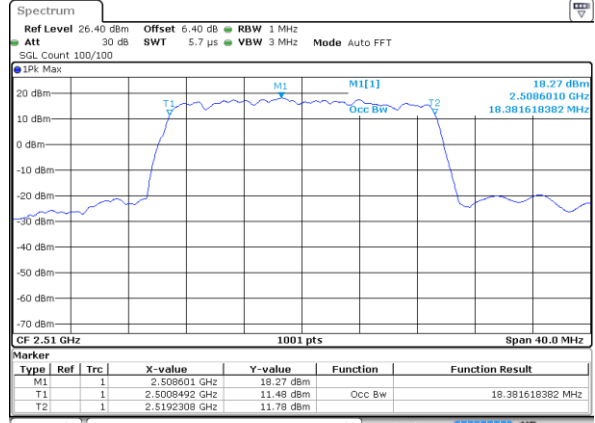

Lowest Channel / 20MHz / 64QAM

Date: 6 JUN 2019 05:14:47