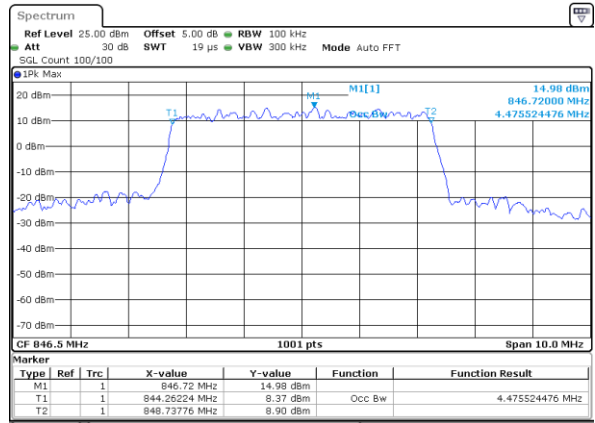

Middle Channel / 5MHz / QPSK

Date: 6 JUN 2019 03:17:21

Middle Channel / 5MHz / 16QAM

Date: 6 JUN 2019 03:17:31

Highest Channel / 5MHz / QPSK

Date: 6 JUN 2019 03:19:51

Highest Channel / 5MHz / 16QAM

Date: 6 JUN 2019 03:20:01