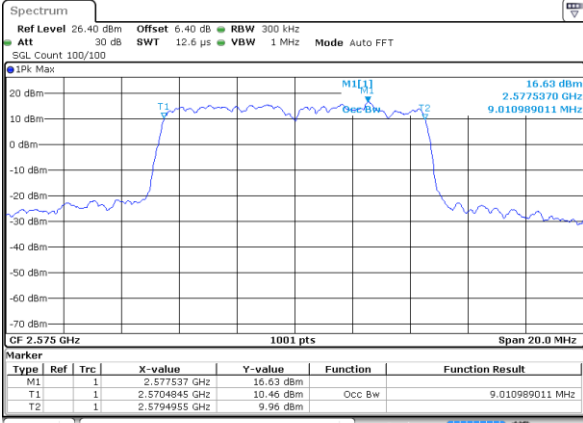

Highest Channel / 5MHz / 16QAM

Date: 6 JUN 2019 05:30:32

LTE Band 38

Lowest Channel / 10MHz / QPSK

Date: 6 JUN 2019 05:31:02

Lowest Channel / 10MHz / 16QAM

Date: 6 JUN 2019 05:31:12

Middle Channel / 10MHz / QPSK

Date: 6 JUN 2019 05:31:42

Middle Channel / 10MHz / 16QAM

Date: 6 JUN 2019 05:31:53

Highest Channel / 10MHz / QPSK

Date: 6 JUN 2019 05:32:23

Highest Channel / 10MHz / 16QAM

Date: 6 JUN 2019 05:32:33

LTE Band 38