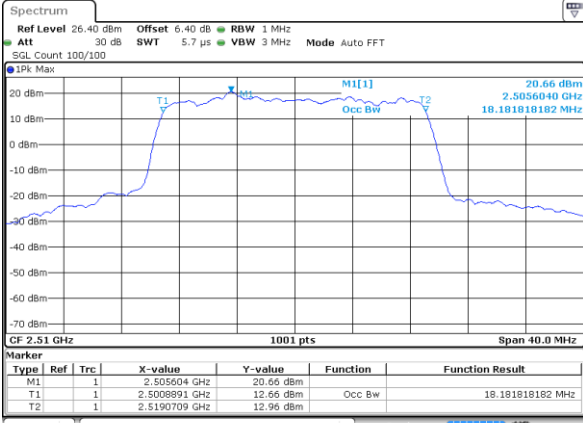

Date: 6 JUN 2019 04:02:09

LTE Band 7

Lowest Channel / 15MHz / QPSK

Date: 6 JUN 2019 04:17:18

Lowest Channel / 15MHz / 16QAM

Date: 6 JUN 2019 04:16:58

Middle Channel / 15MHz / QPSK

Date: 6 JUN 2019 04:17:38

Middle Channel / 15MHz / 16QAM

Date: 6 JUN 2019 04:17:58

Highest Channel / 15MHz / QPSK

Date: 6 JUN 2019 04:18:39

Highest Channel / 15MHz / 16QAM

Date: 6 JUN 2019 04:18:19

LTE Band 7

Lowest Channel / 20MHz / QPSK

Date: 6 JUN 2019 04:33:50

Lowest Channel / 20MHz / 16QAM

Date: 6 JUN 2019 04:33:29

Middle Channel / 20MHz / QPSK

Date: 6 JUN 2019 04:34:10

Middle Channel / 20MHz / 16QAM

Date: 6 JUN 2019 04:34:30

Highest Channel / 20MHz / QPSK

Date: 6 JUN 2019 04:35:10

Highest Channel / 20MHz / 16QAM

Date: 6 JUN 2019 04:34:50

LTE Band 7

Lowest Channel / 5MHz / 64QAM

Date: 6 JUN 2019 04:50:01

Lowest Channel / 10MHz / 64QAM

Date: 6 JUN 2019 04:58:17