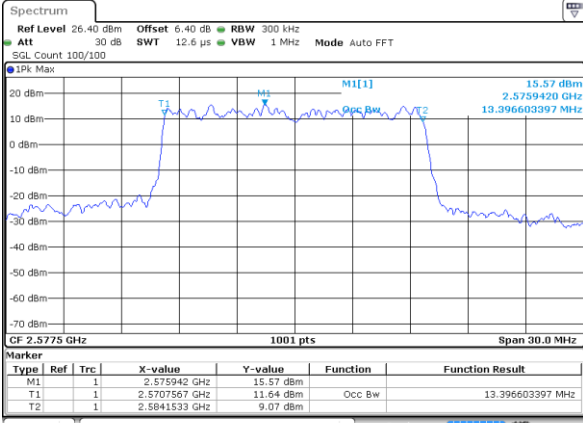

LTE Band 38

Lowest Channel / 15MHz / QPSK

Date: 6 JUN 2019 05:33:03