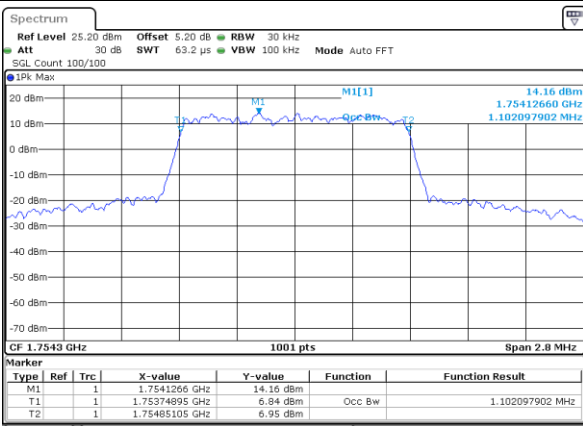

Date: 25 MAY 2019 11:36:54

LTE Band 4

Lowest Channel / 1.4MHz / 64QAM

Date: 25 MAY 2019 11:43:44

Lowest Channel / 3MHz / 64QAM

Date: 25 MAY 2019 11:51:59

Middle Channel / 1.4MHz / 64QAM

Date: 25 MAY 2019 11:47:14

Middle Channel / 3MHz / 64QAM

Date: 25 MAY 2019 11:55:28

Highest Channel / 1.4MHz / 64QAM

Date: 25 MAY 2019 11:48:29

Highest Channel / 3MHz / 64QAM

Date: 25 MAY 2019 11:56:43

LTE Band 4

Lowest Channel / 5MHz / 64QAM