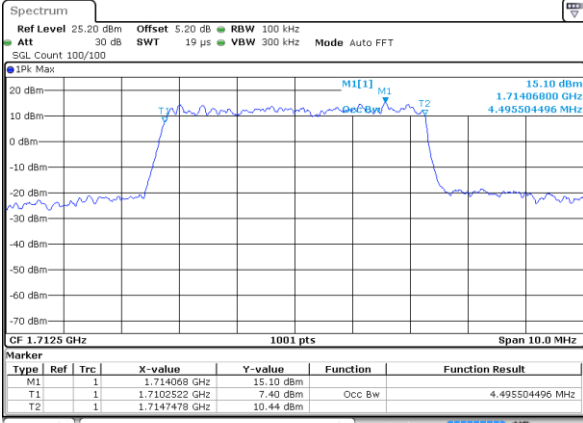

Date: 25 MAY 2019 11:36:54

LTE Band 4

Lowest Channel / 1.4MHz / 64QAM

Date: 25 MAY 2019 11:43:44

Lowest Channel / 3MHz / 64QAM

Date: 25 MAY 2019 11:51:59

Middle Channel / 1.4MHz / 64QAM

Date: 25 MAY 2019 11:47:14

Middle Channel / 3MHz / 64QAM

Date: 25 MAY 2019 11:55:28

Highest Channel / 1.4MHz / 64QAM

Date: 25 MAY 2019 11:48:29

Highest Channel / 3MHz / 64QAM

Date: 25 MAY 2019 11:56:43

LTE Band 4

Lowest Channel / 5MHz / 64QAM

Date: 25 MAY 2019 12:00:13

Lowest Channel / 10MHz / 64QAM

Date: 25 MAY 2019 12:08:27

Middle Channel / 5MHz / 64QAM

Date: 25 MAY 2019 12:03:42

Middle Channel / 10MHz / 64QAM

Date: 25 MAY 2019 12:11:57

Highest Channel / 5MHz / 64QAM