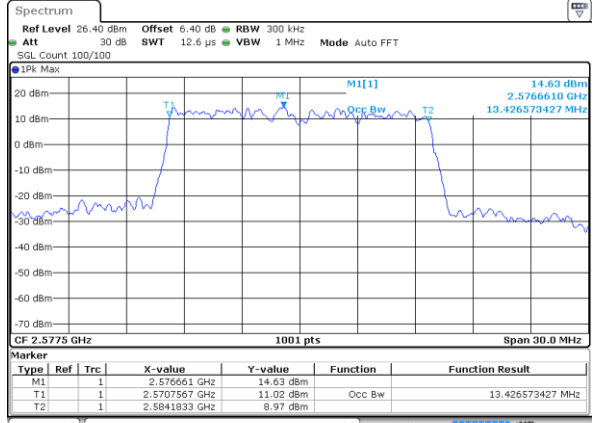

Lowest Channel / 15MHz / 16QAM

Date: 6 JUN 2019 05:33:13