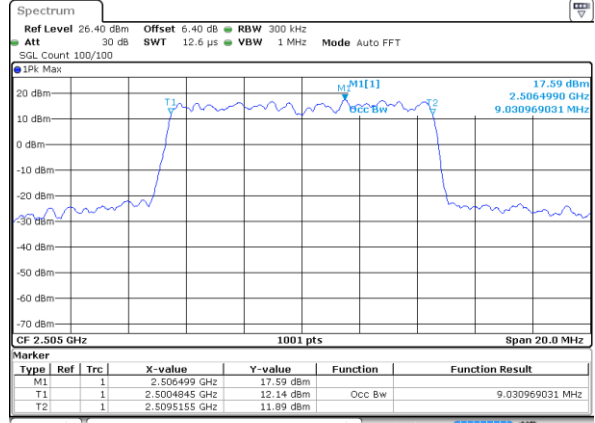

Highest Channel / 5MHz / QPSK

Date: 6 JUN 2019 03:45:17

Highest Channel / 5MHz / 16QAM

Date: 6 JUN 2019 03:45:37

LTE Band 7

Lowest Channel / 10MHz / QPSK

Date: 6 JUN 2019 04:00:28

Lowest Channel / 10MHz / 16QAM