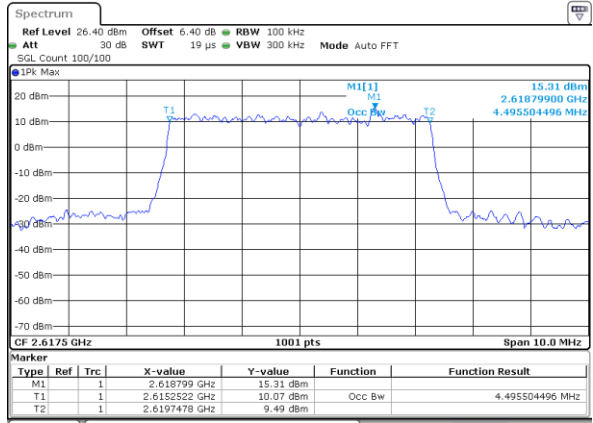

Date: 6 JUN 2019 05:14:58

Highest Channel / 15MHz / 64QAM

Date: 6 JUN 2019 05:06:52

Highest Channel / 20MHz / 64QAM

Date: 6 JUN 2019 05:15:08

LTE Band 38

Lowest Channel / 5MHz / QPSK

Date: 6 JUN 2019 05:29:01

Lowest Channel / 5MHz / 16QAM

Date: 6 JUN 2019 05:29:11

Middle Channel / 5MHz / QPSK

Date: 6 JUN 2019 05:29:42

Middle Channel / 5MHz / 16QAM

Date: 6 JUN 2019 05:29:52

Highest Channel / 5MHz / QPSK

Date: 6 JUN 2019 05:30:22

Highest Channel / 5MHz / 16QAM

Date: 6 JUN 2019 05:30:32

LTE Band 38

Lowest Channel / 10MHz / QPSK

Date: 6 JUN 2019 05:31:02

Lowest Channel / 10MHz / 16QAM

Date: 6 JUN 2019 05:31:12

Middle Channel / 10MHz / QPSK