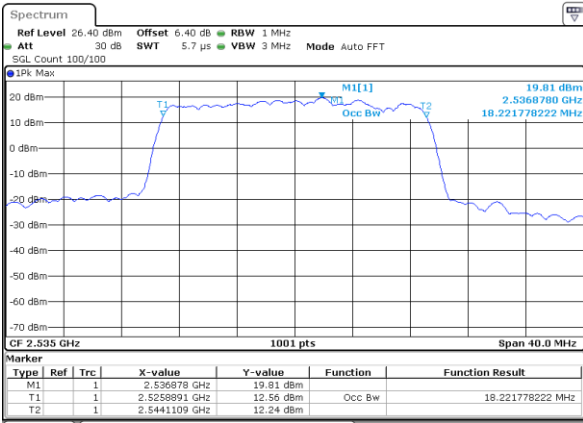

Date: 6 JUN 2019 04:02:09

LTE Band 7

Lowest Channel / 15MHz / QPSK

Date: 6 JUN 2019 04:17:18

Lowest Channel / 15MHz / 16QAM

Date: 6 JUN 2019 04:16:58

Middle Channel / 15MHz / QPSK

Date: 6 JUN 2019 04:17:38

Middle Channel / 15MHz / 16QAM

Date: 6 JUN 2019 04:17:58

Highest Channel / 15MHz / QPSK

Date: 6 JUN 2019 04:18:39

Highest Channel / 15MHz / 16QAM

Date: 6 JUN 2019 04:18:19

LTE Band 7

Lowest Channel / 20MHz / QPSK

Date: 6 JUN 2019 04:33:50

Lowest Channel / 20MHz / 16QAM

Date: 6 JUN 2019 04:33:29

Middle Channel / 20MHz / QPSK

Date: 6 JUN 2019 04:34:10

Middle Channel / 20MHz / 16QAM

Date: 6 JUN 2019 04:34:30

Highest Channel / 20MHz / QPSK

Date: 6 JUN 2019 04:35:10

Highest Channel / 20MHz / 16QAM

Date: 6 JUN 2019 04:34:50

LTE Band 7

Lowest Channel / 5MHz / 64QAM

Date: 6 JUN 2019 04:50:01

Lowest Channel / 10MHz / 64QAM

Date: 6 JUN 2019 04:58:17