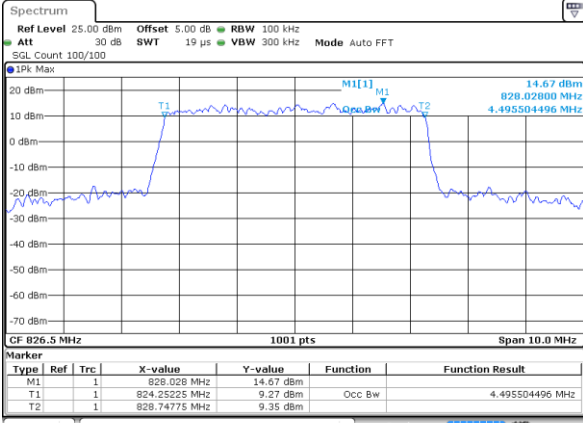

Highest Channel / 3MHz / 64QAM

Date: 6 JUN 2019 02:11:46

LTE Band 5

Lowest Channel / 5MHz / 64QAM

Date: 6 JUN 2019 02:16:16

Lowest Channel / 10MHz / 64QAM

Date: 6 JUN 2019 02:26:30

Middle Channel / 5MHz / 64QAM

Date: 6 JUN 2019 02:21:40

Middle Channel / 10MHz / 64QAM

Date: 6 JUN 2019 02:31:55

Highest Channel / 5MHz / 64QAM

Date: 6 JUN 2019 02:22:01

Highest Channel / 10MHz / 64QAM

Date: 6 JUN 2019 02:32:15

LTE Band 7