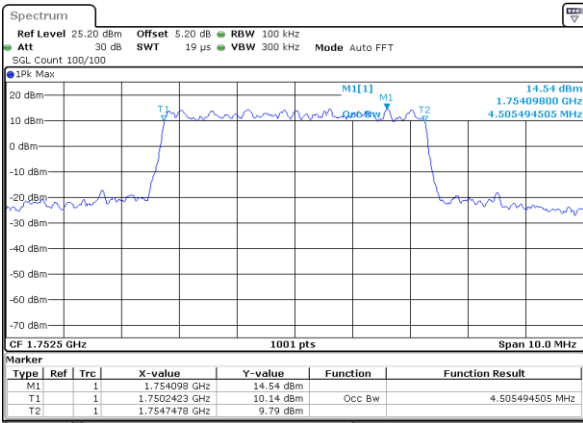

Middle Channel / 3MHz / 64QAM

Date: 25 MAY 2019 11:55:28

Highest Channel / 1.4MHz / 64QAM

Date: 25 MAY 2019 11:48:29

Highest Channel / 3MHz / 64QAM

Date: 25 MAY 2019 11:56:43

LTE Band 4

Lowest Channel / 5MHz / 64QAM

Date: 25 MAY 2019 12:00:13

Lowest Channel / 10MHz / 64QAM

Date: 25 MAY 2019 12:08:27

Middle Channel / 5MHz / 64QAM

Date: 25 MAY 2019 12:03:42

Middle Channel / 10MHz / 64QAM

Date: 25 MAY 2019 12:11:57

Highest Channel / 5MHz / 64QAM

Date: 25 MAY 2019 12:04:57

Highest Channel / 10MHz / 64QAM

Date: 25 MAY 2019 12:13:12

LTE Band 4

Lowest Channel / 15MHz / 64QAM

Date: 25 MAY 2019 12:16:41

Lowest Channel / 20MHz / 64QAM

Date: 25 MAY 2019 12:24:56