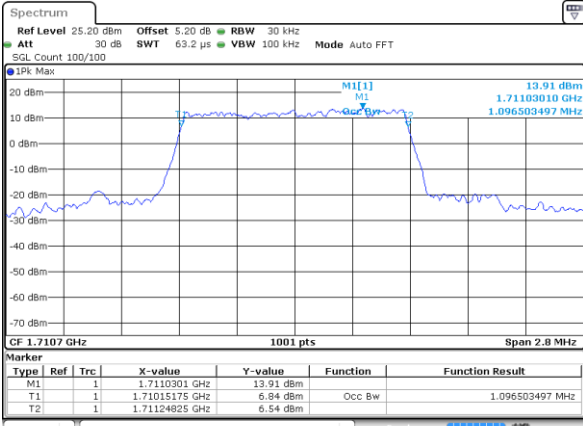

Date: 25 MAY 2019 11:36:54

LTE Band 4

Lowest Channel / 1.4MHz / 64QAM

Date: 25 MAY 2019 11:43:44

Lowest Channel / 3MHz / 64QAM

Date: 25 MAY 2019 11:51:59

Middle Channel / 1.4MHz / 64QAM

Date: 25 MAY 2019 11:47:14