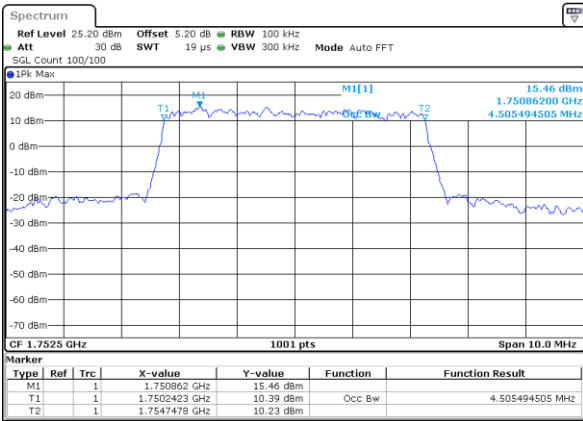

Date: 25 MAY 2019 10:15:25

Highest Channel / 3MHz / QPSK

Date: 25 MAY 2019 10:17:45

Highest Channel / 3MHz / 16QAM

Date: 25 MAY 2019 10:17:55

LTE Band 4

Lowest Channel / 5MHz / QPSK

Date: 25 MAY 2019 10:37:50

Lowest Channel / 5MHz / 16QAM

Date: 25 MAY 2019 10:38:00

Middle Channel / 5MHz / QPSK

Date: 25 MAY 2019 10:44:50

Middle Channel / 5MHz / 16QAM

Date: 25 MAY 2019 10:45:00

Highest Channel / 5MHz / QPSK

Date: 25 MAY 2019 10:47:19

Highest Channel / 5MHz / 16QAM

Date: 25 MAY 2019 10:47:29

LTE Band 4

Lowest Channel / 10MHz / QPSK

Date: 25 MAY 2019 10:54:19

Lowest Channel / 10MHz / 16QAM

Date: 25 MAY 2019 10:54:29

Middle Channel / 10MHz / QPSK