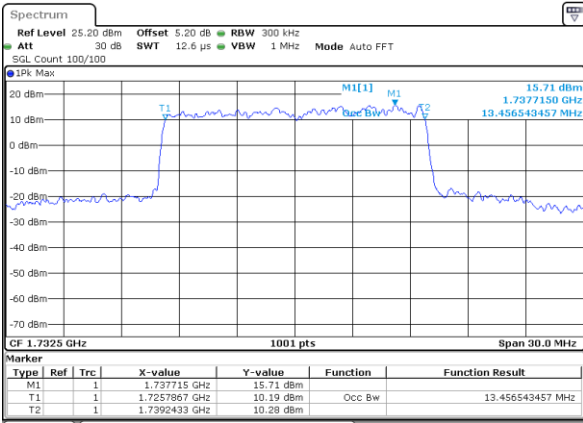

Date: 25 MAY 2019 11:01:18

Middle Channel / 10MHz / 16QAM

Date: 25 MAY 2019 11:01:28

Highest Channel / 10MHz / QPSK

Date: 25 MAY 2019 11:03:48

Highest Channel / 10MHz / 16QAM

Date: 25 MAY 2019 11:03:58

LTE Band 4

Lowest Channel / 15MHz / QPSK

Date: 25 MAY 2019 11:10:47

Lowest Channel / 15MHz / 16QAM

Date: 25 MAY 2019 11:10:57

Middle Channel / 15MHz / QPSK

Date: 25 MAY 2019 11:17:47

Middle Channel / 15MHz / 16QAM

Date: 25 MAY 2019 11:17:57

Highest Channel / 15MHz / QPSK

Date: 25 MAY 2019 11:20:16

Highest Channel / 15MHz / 16QAM

Date: 25 MAY 2019 11:20:26

LTE Band 4

Lowest Channel / 20MHz / QPSK

Date: 25 MAY 2019 11:27:15

Lowest Channel / 20MHz / 16QAM