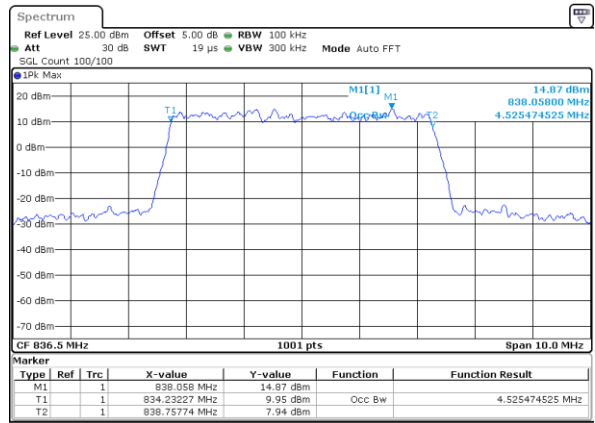

Middle Channel / 5MHz / 16QAM

Date: 6 JUN 2019 03:17:31