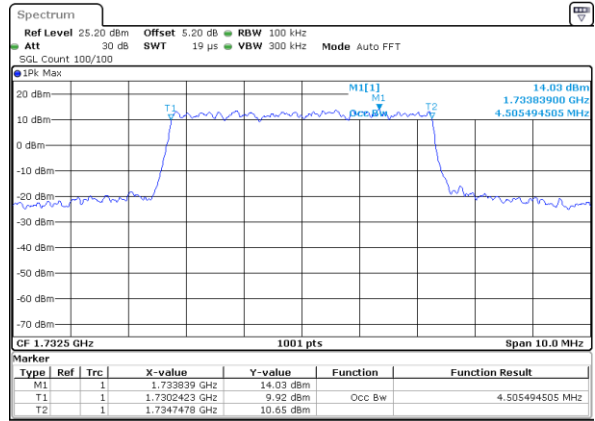

Middle Channel / 5MHz / 16QAM

Date: 25 MAY 2019 10:45:00