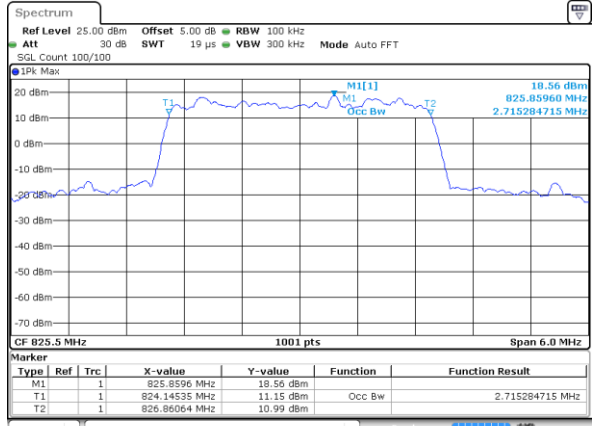

LTE Band 5

Lowest Channel / 10MHz / QPSK

Date: 6 JUN 2019 00:52:43

Lowest Channel / 10MHz / 16QAM

Date: 6 JUN 2019 00:52:53

Middle Channel / 10MHz / QPSK

Date: 6 JUN 2019 01:01:43

Middle Channel / 10MHz / 16QAM

Date: 6 JUN 2019 01:01:53

Highest Channel / 10MHz / QPSK

Date: 6 JUN 2019 01:04:12

Highest Channel / 10MHz / 16QAM

Date: 6 JUN 2019 01:04:22

LTE Band 5

Lowest Channel / 1.4MHz / 64QAM

Date: 6 JUN 2019 01:55:47

Lowest Channel / 3MHz / 64QAM

Date: 6 JUN 2019 02:06:01

Middle Channel / 1.4MHz / 64QAM

Date: 6 JUN 2019 02:01:11

Middle Channel / 3MHz / 64QAM

Date: 6 JUN 2019 02:11:26

Highest Channel / 1.4MHz / 64QAM

Date: 6 JUN 2019 02:01:32