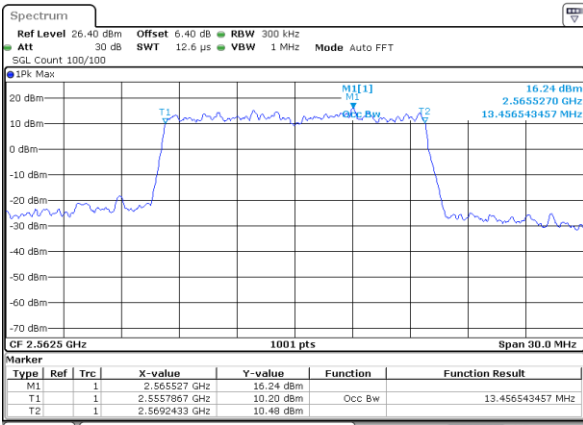

LTE Band 7

Lowest Channel / 15MHz / 64QAM

Date: 6 JUN 2019 05:06:32

Lowest Channel / 20MHz / 64QAM

Date: 6 JUN 2019 05:14:47

Middle Channel / 15MHz / 64QAM

Date: 6 JUN 2019 05:06:42

Middle Channel / 20MHz / 64QAM

Date: 6 JUN 2019 05:14:58

Highest Channel / 15MHz / 64QAM

Date: 6 JUN 2019 05:06:52

Highest Channel / 20MHz / 64QAM

Date: 6 JUN 2019 05:15:08

LTE Band 38

Lowest Channel / 5MHz / QPSK

Date: 6 JUN 2019 05:29:01