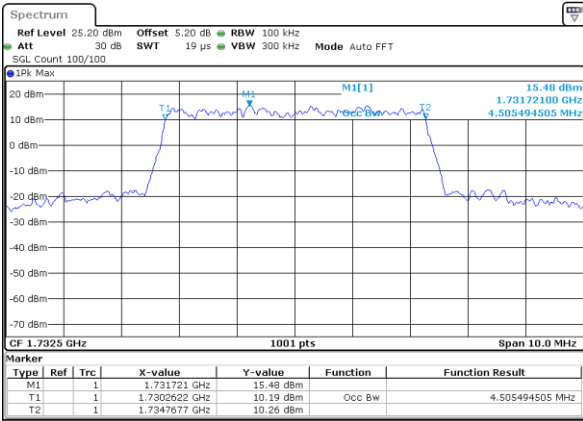

Middle Channel / 5MHz / QPSK

Date: 25 MAY 2019 10:44:50