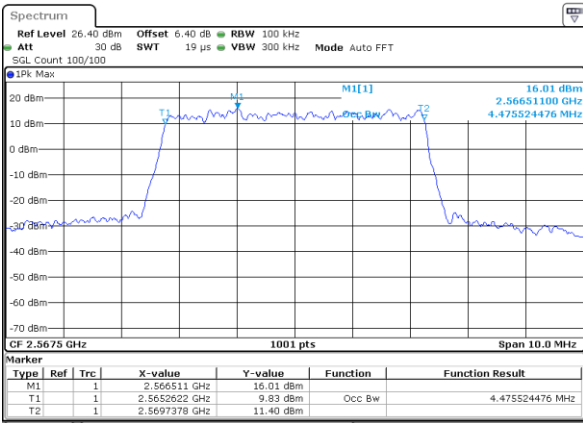

Date: 6 JUN 2019 02:21:40

Middle Channel / 10MHz / 64QAM

Date: 6 JUN 2019 02:31:55

Highest Channel / 5MHz / 64QAM

Date: 6 JUN 2019 02:22:01

Highest Channel / 10MHz / 64QAM

Date: 6 JUN 2019 02:32:15

LTE Band 7

Lowest Channel / 5MHz / QPSK

Date: 6 JUN 2019 03:43:56

Lowest Channel / 5MHz / 16QAM

Date: 6 JUN 2019 03:44:16

Middle Channel / 5MHz / QPSK

Date: 6 JUN 2019 03:44:57

Middle Channel / 5MHz / 16QAM

Date: 6 JUN 2019 03:44:37

Highest Channel / 5MHz / QPSK

Date: 6 JUN 2019 03:45:17

Highest Channel / 5MHz / 16QAM

Date: 6 JUN 2019 03:45:37

LTE Band 7

Lowest Channel / 10MHz / QPSK

Date: 6 JUN 2019 04:00:28

Lowest Channel / 10MHz / 16QAM