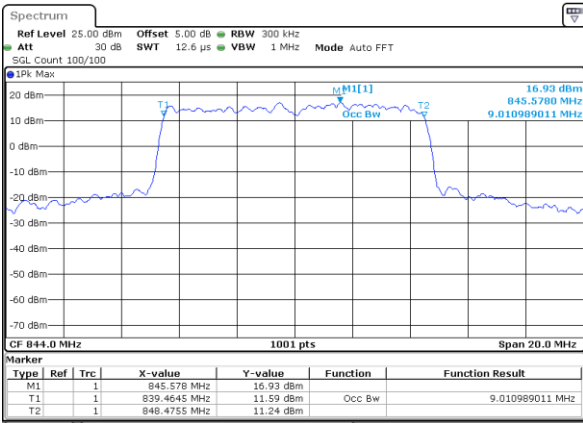

LTE Band 5

Lowest Channel / 10MHz / QPSK

Date: 6 JUN 2019 00:52:43

Lowest Channel / 10MHz / 16QAM

Date: 6 JUN 2019 00:52:53

Middle Channel / 10MHz / QPSK

Date: 6 JUN 2019 01:01:43

Middle Channel / 10MHz / 16QAM

Date: 6 JUN 2019 01:01:53

Highest Channel / 10MHz / QPSK

Date: 6 JUN 2019 01:04:12

Highest Channel / 10MHz / 16QAM

Date: 6 JUN 2019 01:04:22

LTE Band 5

Lowest Channel / 1.4MHz / 64QAM

Date: 6 JUN 2019 01:55:47