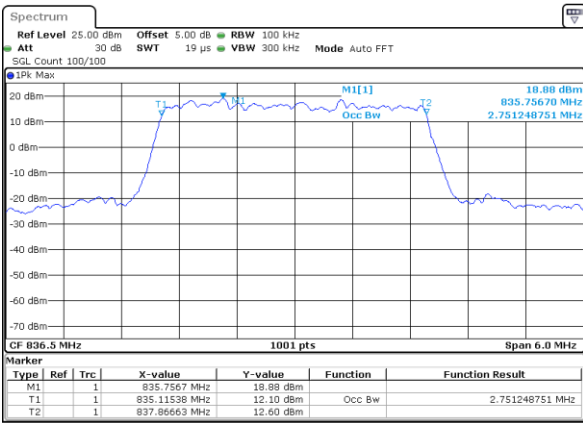

Middle Channel / 3MHz / QPSK

Date: 6 JUN 2019 02:53:45