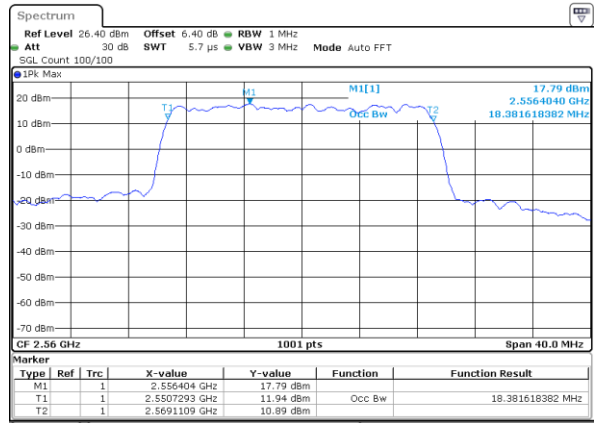

Middle Channel / 15MHz / 16QAM

Date: 6 JUN 2019 04:17:58

Highest Channel / 15MHz / QPSK

Date: 6 JUN 2019 04:18:39

Highest Channel / 15MHz / 16QAM

Date: 6 JUN 2019 04:18:19

LTE Band 7

Lowest Channel / 20MHz / QPSK

Date: 6 JUN 2019 04:33:50

Lowest Channel / 20MHz / 16QAM

Date: 6 JUN 2019 04:33:29

Middle Channel / 20MHz / QPSK

Date: 6 JUN 2019 04:34:10

Middle Channel / 20MHz / 16QAM

Date: 6 JUN 2019 04:34:30

Highest Channel / 20MHz / QPSK

Date: 6 JUN 2019 04:35:10

Highest Channel / 20MHz / 16QAM

Date: 6 JUN 2019 04:34:50

LTE Band 7

Lowest Channel / 5MHz / 64QAM

Date: 6 JUN 2019 04:50:01

Lowest Channel / 10MHz / 64QAM

Date: 6 JUN 2019 04:58:17