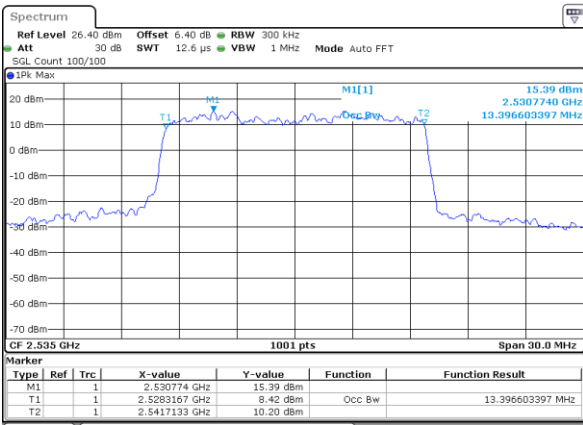

Middle Channel / 5MHz / 64QAM

Date: 6 JUN 2019 04:50:11

Middle Channel / 10MHz / 64QAM

Date: 6 JUN 2019 04:58:27

Highest Channel / 5MHz / 64QAM

Date: 6 JUN 2019 04:50:21

Highest Channel / 10MHz / 64QAM

Date: 6 JUN 2019 04:58:37

LTE Band 7

Lowest Channel / 15MHz / 64QAM

Date: 6 JUN 2019 05:06:32

Lowest Channel / 20MHz / 64QAM

Date: 6 JUN 2019 05:14:47

Middle Channel / 15MHz / 64QAM

Date: 6 JUN 2019 05:06:42

Middle Channel / 20MHz / 64QAM

Date: 6 JUN 2019 05:14:58

Highest Channel / 15MHz / 64QAM

Date: 6 JUN 2019 05:06:52

Highest Channel / 20MHz / 64QAM

Date: 6 JUN 2019 05:15:08

LTE Band 38

Lowest Channel / 5MHz / QPSK

Date: 6 JUN 2019 05:29:01