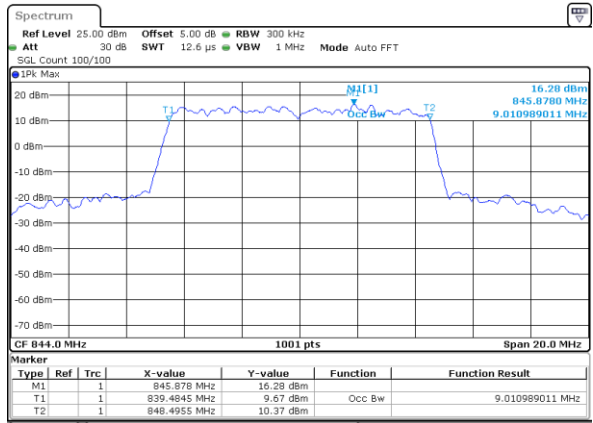

Highest Channel / 3MHz / 64QAM

Date: 6 JUN 2019 02:11:46

LTE Band 5

Lowest Channel / 5MHz / 64QAM

Date: 6 JUN 2019 02:16:16

Lowest Channel / 10MHz / 64QAM

Date: 6 JUN 2019 02:26:30

Middle Channel / 5MHz / 64QAM

Date: 6 JUN 2019 02:21:40

Middle Channel / 10MHz / 64QAM

Date: 6 JUN 2019 02:31:55

Highest Channel / 5MHz / 64QAM

Date: 6 JUN 2019 02:22:01

Highest Channel / 10MHz / 64QAM

Date: 6 JUN 2019 02:32:15

LTE Band 7