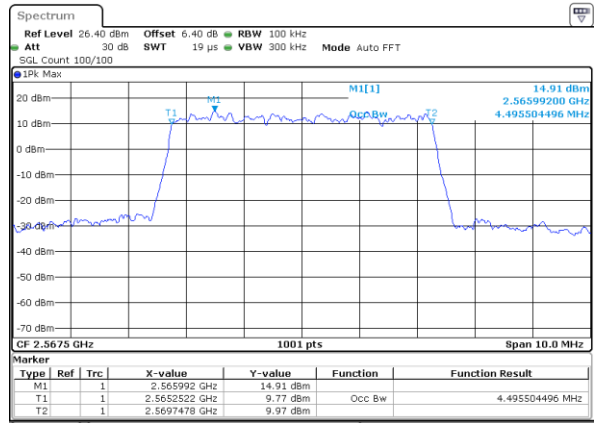

Date: 6 JUN 2019 02:21:40

Middle Channel / 10MHz / 64QAM

Date: 6 JUN 2019 02:31:55

Highest Channel / 5MHz / 64QAM

Date: 6 JUN 2019 02:22:01

Highest Channel / 10MHz / 64QAM

Date: 6 JUN 2019 02:32:15

LTE Band 7

Lowest Channel / 5MHz / QPSK

Date: 6 JUN 2019 03:43:56

Lowest Channel / 5MHz / 16QAM

Date: 6 JUN 2019 03:44:16

Middle Channel / 5MHz / QPSK

Date: 6 JUN 2019 03:44:57

Middle Channel / 5MHz / 16QAM

Date: 6 JUN 2019 03:44:37

Highest Channel / 5MHz / QPSK

Date: 6 JUN 2019 03:45:17

Highest Channel / 5MHz / 16QAM

Date: 6 JUN 2019 03:45:37

LTE Band 7

Lowest Channel / 10MHz / QPSK

Date: 6 JUN 2019 04:00:28

Lowest Channel / 10MHz / 16QAM