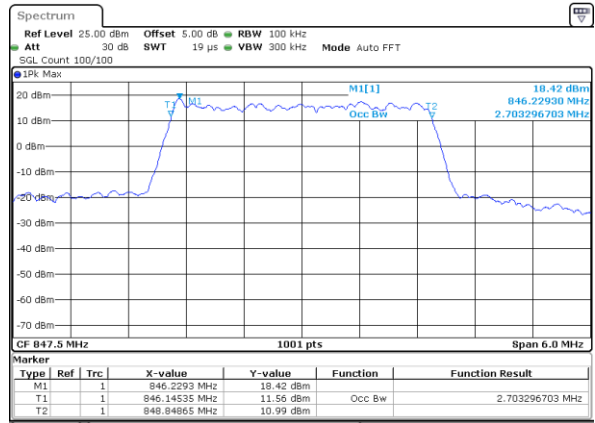

Middle Channel / 1.4MHz / 16QAM

Date: 6 JUN 2019 00:28:20

Highest Channel / 1.4MHz / QPSK

Date: 6 JUN 2019 00:30:40

Highest Channel / 1.4MHz / 16QAM

Date: 6 JUN 2019 00:30:50

LTE Band 5

Lowest Channel / 3MHz / QPSK

Date: 6 JUN 2019 02:44:45

Lowest Channel / 3MHz / 16QAM

Date: 6 JUN 2019 02:44:55

Middle Channel / 3MHz / QPSK

Date: 6 JUN 2019 02:53:45

Middle Channel / 3MHz / 16QAM

Date: 6 JUN 2019 02:53:55

Highest Channel / 3MHz / QPSK

Date: 6 JUN 2019 02:56:14

Highest Channel / 3MHz / 16QAM

Date: 6 JUN 2019 02:56:24

LTE Band 5

Lowest Channel / 5MHz / QPSK

Date: 6 JUN 2019 03:08:21

Lowest Channel / 5MHz / 16QAM

Date: 6 JUN 2019 03:08:31