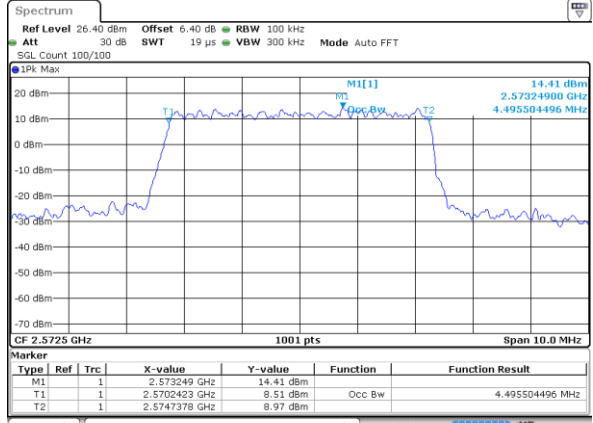

Lowest Channel / 5MHz / 16QAM

Date: 6 JUN 2019 05:29:11