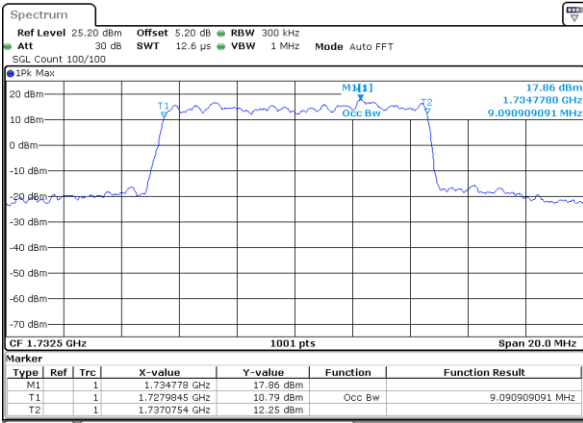

Highest Channel / 5MHz / 16QAM

Date: 25 MAY 2019 10:47:29

LTE Band 4

Lowest Channel / 10MHz / QPSK

Date: 25 MAY 2019 10:54:19

Lowest Channel / 10MHz / 16QAM

Date: 25 MAY 2019 10:54:29

Middle Channel / 10MHz / QPSK

Date: 25 MAY 2019 11:01:18

Middle Channel / 10MHz / 16QAM

Date: 25 MAY 2019 11:01:28

Highest Channel / 10MHz / QPSK

Date: 25 MAY 2019 11:03:48

Highest Channel / 10MHz / 16QAM

Date: 25 MAY 2019 11:03:58

LTE Band 4