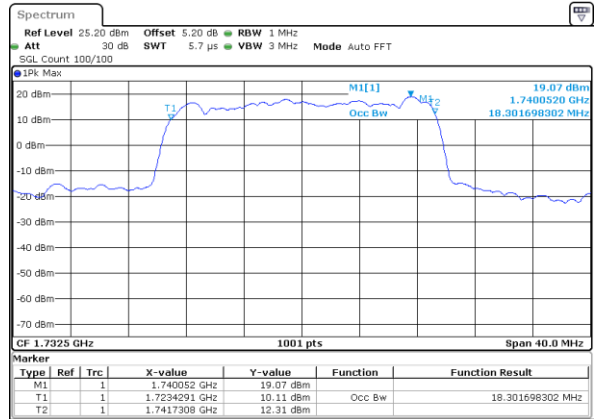

Date: 25 MAY 2019 12:04:57

Highest Channel / 10MHz / 64QAM

Date: 25 MAY 2019 12:13:12

LTE Band 4

Lowest Channel / 15MHz / 64QAM

Date: 25 MAY 2019 12:16:41

Lowest Channel / 20MHz / 64QAM

Date: 25 MAY 2019 12:24:56

Middle Channel / 15MHz / 64QAM

Date: 25 MAY 2019 12:20:11

Middle Channel / 20MHz / 64QAM

Date: 25 MAY 2019 12:28:26

Highest Channel / 15MHz / 64QAM

Date: 25 MAY 2019 12:21:26

Highest Channel / 20MHz / 64QAM