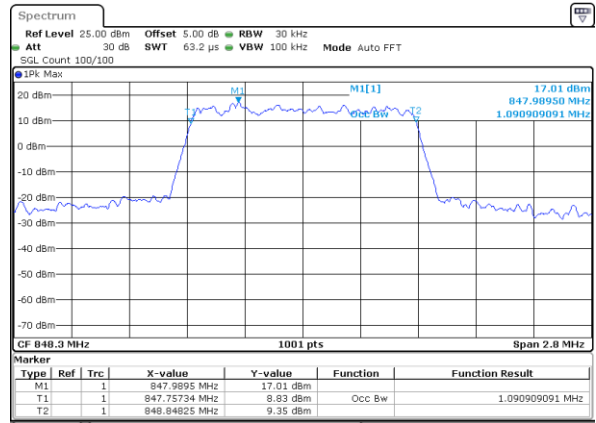

Date: 25 MAY 2019 12:29:40

LTE Band 5

Lowest Channel / 1.4MHz / QPSK

Date: 6 JUN 2019 00:17:33

Lowest Channel / 1.4MHz / 16QAM

Date: 6 JUN 2019 00:17:43

Middle Channel / 1.4MHz / QPSK

Date: 6 JUN 2019 00:28:10

Middle Channel / 1.4MHz / 16QAM

Date: 6 JUN 2019 00:28:20

Highest Channel / 1.4MHz / QPSK

Date: 6 JUN 2019 00:30:40

Highest Channel / 1.4MHz / 16QAM

Date: 6 JUN 2019 00:30:50

LTE Band 5

Lowest Channel / 3MHz / QPSK