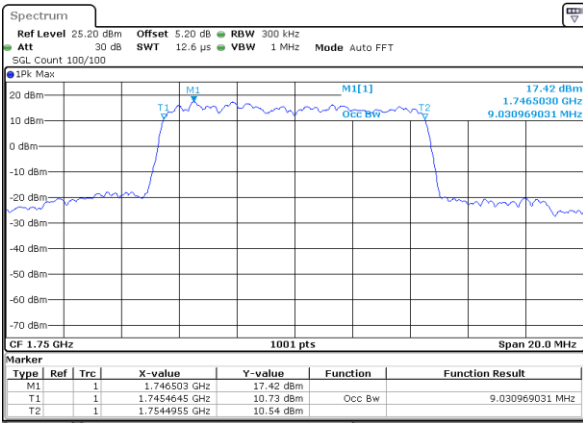

Highest Channel / 5MHz / 16QAM

Date: 25 MAY 2019 10:47:29

LTE Band 4

Lowest Channel / 10MHz / QPSK

Date: 25 MAY 2019 10:54:19

Lowest Channel / 10MHz / 16QAM

Date: 25 MAY 2019 10:54:29

Middle Channel / 10MHz / QPSK

Date: 25 MAY 2019 11:01:18

Middle Channel / 10MHz / 16QAM

Date: 25 MAY 2019 11:01:28

Highest Channel / 10MHz / QPSK

Date: 25 MAY 2019 11:03:48

Highest Channel / 10MHz / 16QAM

Date: 25 MAY 2019 11:03:58

LTE Band 4