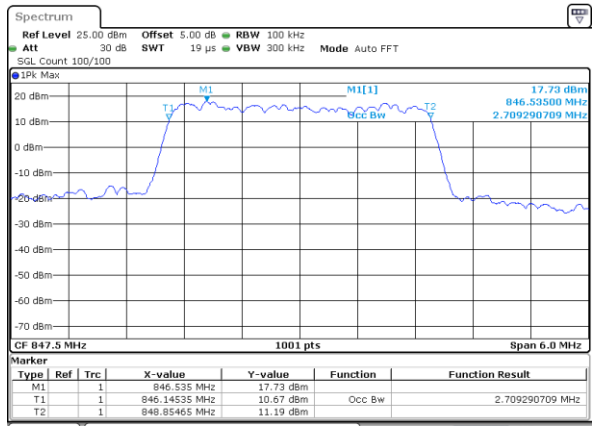

Date: 6 JUN 2019 01:01:53

Highest Channel / 10MHz / QPSK

Date: 6 JUN 2019 01:04:12

Highest Channel / 10MHz / 16QAM

Date: 6 JUN 2019 01:04:22

LTE Band 5

Lowest Channel / 1.4MHz / 64QAM

Date: 6 JUN 2019 01:55:47

Lowest Channel / 3MHz / 64QAM

Date: 6 JUN 2019 02:06:01

Middle Channel / 1.4MHz / 64QAM

Date: 6 JUN 2019 02:01:11

Middle Channel / 3MHz / 64QAM

Date: 6 JUN 2019 02:11:26

Highest Channel / 1.4MHz / 64QAM

Date: 6 JUN 2019 02:01:32

Highest Channel / 3MHz / 64QAM

Date: 6 JUN 2019 02:11:46

LTE Band 5

Lowest Channel / 5MHz / 64QAM

Date: 6 JUN 2019 02:16:16

Lowest Channel / 10MHz / 64QAM

Date: 6 JUN 2019 02:26:30

Middle Channel / 5MHz / 64QAM