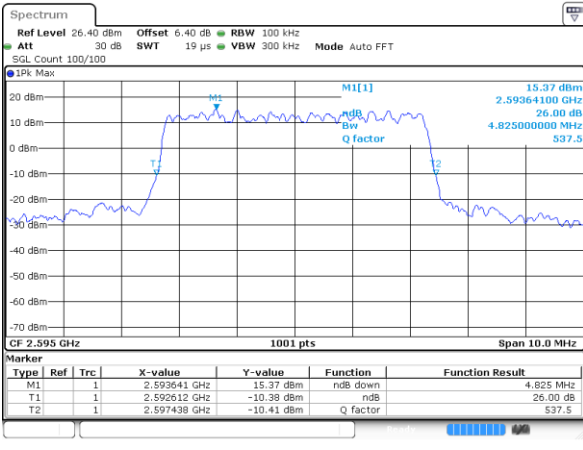

Middle Channel / 5MHz / QPSK

Date: 6 JUN 2019 05:30:02