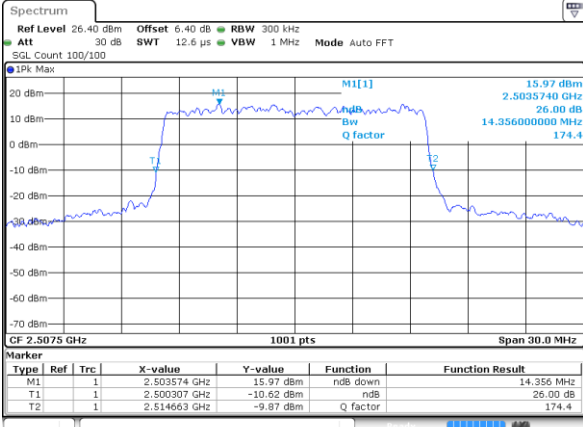

Highest Channel / 5MHz / QPSK

Date: 6 JUN 2019 03:45:27

Highest Channel / 5MHz / 16QAM

Date: 6 JUN 2019 03:45:47

LTE Band 7

Lowest Channel / 10MHz / QPSK

Date: 6 JUN 2019 04:00:38

Lowest Channel / 10MHz / 16QAM

Date: 6 JUN 2019 04:02:19

LTE Band 7

Lowest Channel / 15MHz / QPSK

Date: 6 JUN 2019 04:17:28

Lowest Channel / 15MHz / 16QAM

Date: 6 JUN 2019 04:17:08

Middle Channel / 15MHz / QPSK

Date: 6 JUN 2019 04:17:48