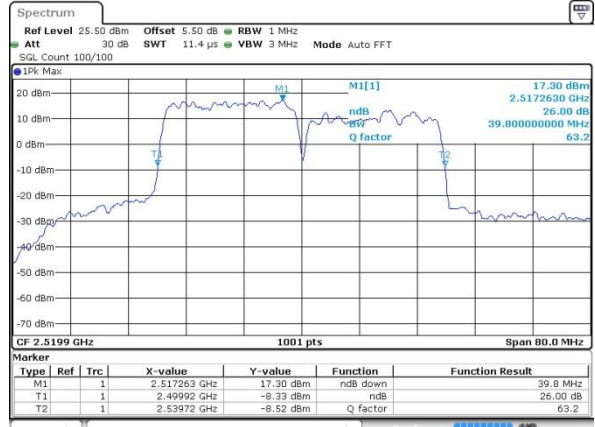

Date: 7 JUN 2019 14:01:56

LTE Band 7

QPSK

Lowest Channel / 15MHz+20MHz

Date: 7 JUN 2019 14:20:24

Lowest Channel / 20MHz+10MHz

Date: 7 JUN 2019 11:59:57

Middle Channel / 15MHz+20MHz

Date: 7 JUN 2019 14:46:05

Middle Channel / 20MHz+10MHz

Date: 7 JUN 2019 12:58:40

Highest Channel / 15MHz+20MHz

Date: 7 JUN 2019 14:53:05

Highest Channel / 20MHz+10MHz

Date: 7 JUN 2019 13:04:10

LTE Band 7

QPSK

Lowest Channel / 20MHz+15MHz

Date: 7 JUN 2019 15:34:16

Lowest Channel / 20MHz+20MHz

Date: 7 JUN 2019 16:22:43

Middle Channel / 20MHz+15MHz

Date: 7 JUN 2019 15:56:35

Middle Channel / 20MHz+20MHz

Date: 7 JUN 2019 16:28:39

Highest Channel / 20MHz+15MHz

Date: 7 JUN 2019 16:01:00

Highest Channel / 20MHz+20MHz

Date: 7 JUN 2019 16:29:58

LTE Band 7

16QAM

Lowest Channel / 10MHz+20MHz