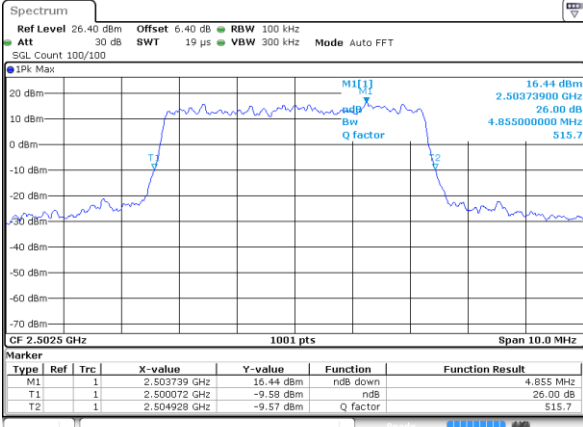

LTE Band 7

Lowest Channel / 5MHz / QPSK

Date: 6 JUN 2019 05:27:03