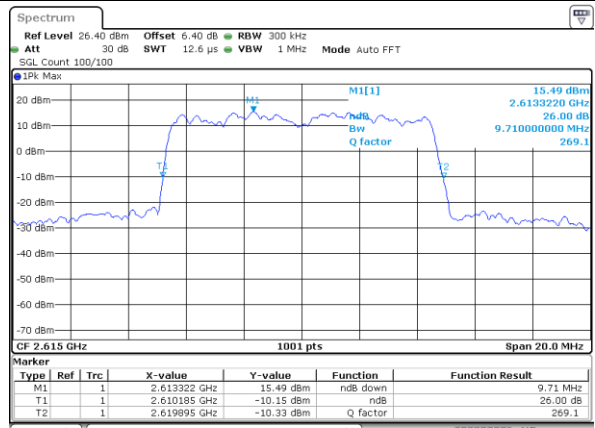

Date: 6 JUN 2019 05:36:55

LTE Band 38

Lowest Channel / 5MHz / 64QAM

Date: 6 JUN 2019 05:37:15

Lowest Channel / 10MHz / 64QAM

Date: 6 JUN 2019 05:38:16

Middle Channel / 5MHz / 64QAM

Date: 6 JUN 2019 05:37:36

Middle Channel / 10MHz / 64QAM

Date: 6 JUN 2019 05:38:36

Highest Channel / 5MHz / 64QAM

Date: 6 JUN 2019 05:37:56

Highest Channel / 10MHz / 64QAM

Date: 6 JUN 2019 05:38:56

LTE Band 38

Lowest Channel / 15MHz / 64QAM

Date: 6 JUN 2019 05:39:17

Lowest Channel / 20MHz / 64QAM

Date: 6 JUN 2019 05:40:17

Middle Channel / 15MHz / 64QAM

Date: 6 JUN 2019 05:39:37

Middle Channel / 20MHz / 64QAM

Date: 6 JUN 2019 05:40:37

Highest Channel / 15MHz / 64QAM

Date: 6 JUN 2019 05:39:57

Highest Channel / 20MHz / 64QAM

Date: 6 JUN 2019 05:40:58

LTE Band 7

QPSK

Lowest Channel / 10MHz+20MHz

Date: 7 JUN 2019 10:21:44

Middle Channel / 10MHz+20MHz