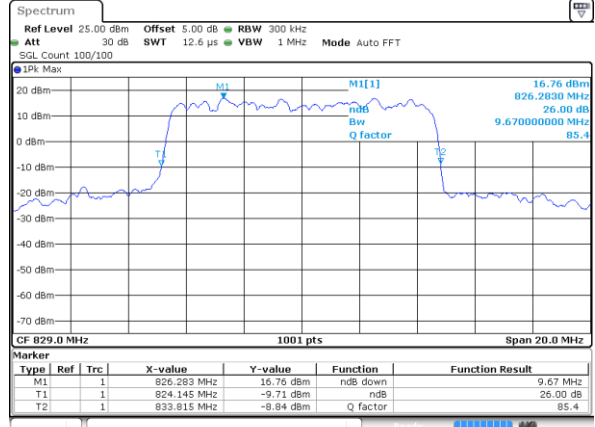

LTE Band 5

Lowest Channel / 10MHz / QPSK

Date: 6 JUN 2019 00:53:03

Lowest Channel / 10MHz / 16QAM

Date: 6 JUN 2019 00:53:13

Middle Channel / 10MHz / QPSK

Date: 6 JUN 2019 01:02:03

Middle Channel / 10MHz / 16QAM

Date: 6 JUN 2019 01:02:13

Highest Channel / 10MHz / QPSK

Date: 6 JUN 2019 01:04:32

Highest Channel / 10MHz / 16QAM

Date: 6 JUN 2019 01:04:42

LTE Band 5

Lowest Channel / 1.4MHz / 64QAM

Date: 6 JUN 2019 01:55:57