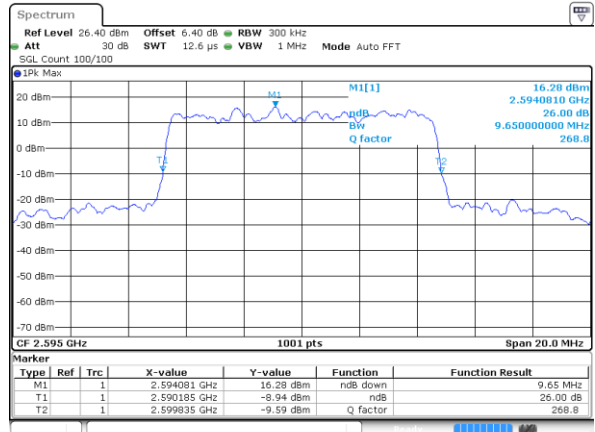

Highest Channel / 5MHz / 16QAM

Date: 6 JUN 2019 05:30:52

LTE Band 38

Lowest Channel / 10MHz / QPSK

Date: 6 JUN 2019 05:31:22

Lowest Channel / 10MHz / 16QAM

Date: 6 JUN 2019 05:31:32

Middle Channel / 10MHz / QPSK

Date: 6 JUN 2019 05:32:03

Middle Channel / 10MHz / 16QAM

Date: 6 JUN 2019 05:32:13

Highest Channel / 10MHz / QPSK

Date: 6 JUN 2019 05:32:43

Highest Channel / 10MHz / 16QAM

Date: 6 JUN 2019 05:32:53

LTE Band 38