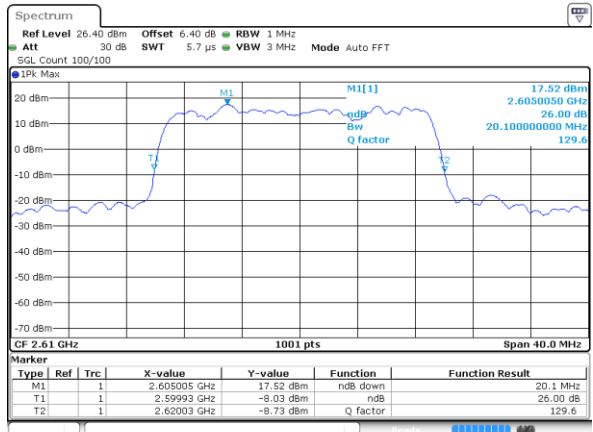

Highest Channel / 15MHz / QPSK

Date: 6 JUN 2019 05:34:44

Highest Channel / 15MHz / 16QAM

Date: 6 JUN 2019 05:34:54

LTE Band 38

Lowest Channel / 20MHz / QPSK

Date: 6 JUN 2019 05:35:25

Lowest Channel / 20MHz / 16QAM

Date: 6 JUN 2019 05:35:35

Middle Channel / 20MHz / QPSK

Date: 6 JUN 2019 05:36:05

Middle Channel / 20MHz / 16QAM

Date: 6 JUN 2019 05:36:15

Highest Channel / 20MHz / QPSK

Date: 6 JUN 2019 05:36:45

Highest Channel / 20MHz / 16QAM

Date: 6 JUN 2019 05:36:55

LTE Band 38

Lowest Channel / 5MHz / 64QAM

Date: 6 JUN 2019 05:37:15

Lowest Channel / 10MHz / 64QAM

Date: 6 JUN 2019 05:38:16

Middle Channel / 5MHz / 64QAM

Date: 6 JUN 2019 05:37:36