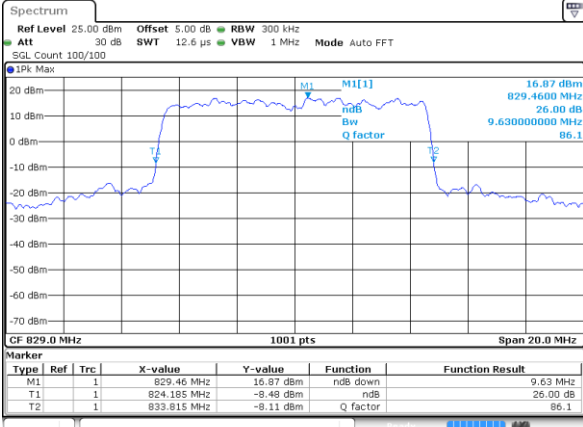

LTE Band 5

Lowest Channel / 10MHz / QPSK

Date: 6 JUN 2019 00:53:03

Lowest Channel / 10MHz / 16QAM

Date: 6 JUN 2019 00:53:13

Middle Channel / 10MHz / QPSK

Date: 6 JUN 2019 01:02:03

Middle Channel / 10MHz / 16QAM

Date: 6 JUN 2019 01:02:13

Highest Channel / 10MHz / QPSK

Date: 6 JUN 2019 01:04:32

Highest Channel / 10MHz / 16QAM

Date: 6 JUN 2019 01:04:42

LTE Band 5

Lowest Channel / 1.4MHz / 64QAM

Date: 6 JUN 2019 01:55:57