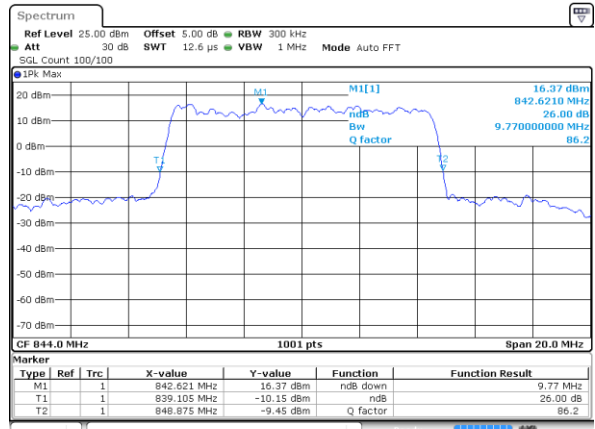

LTE Band 5

Lowest Channel / 10MHz / QPSK

Date: 6 JUN 2019 00:53:03

Lowest Channel / 10MHz / 16QAM

Date: 6 JUN 2019 00:53:13

Middle Channel / 10MHz / QPSK

Date: 6 JUN 2019 01:02:03

Middle Channel / 10MHz / 16QAM

Date: 6 JUN 2019 01:02:13

Highest Channel / 10MHz / QPSK

Date: 6 JUN 2019 01:04:32

Highest Channel / 10MHz / 16QAM

Date: 6 JUN 2019 01:04:42

LTE Band 5

Lowest Channel / 1.4MHz / 64QAM

Date: 6 JUN 2019 01:55:57