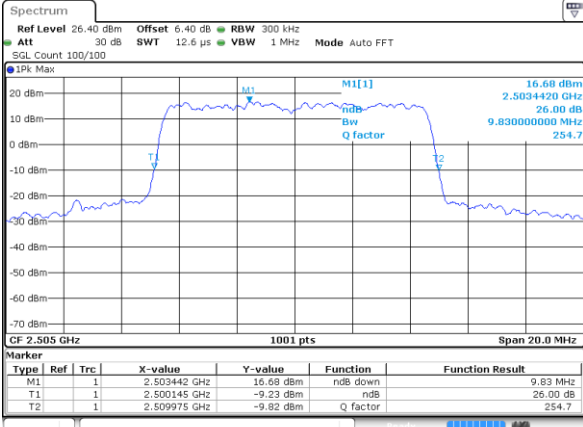

Highest Channel / 5MHz / QPSK

Date: 6 JUN 2019 03:45:27

Highest Channel / 5MHz / 16QAM

Date: 6 JUN 2019 03:45:47

LTE Band 7

Lowest Channel / 10MHz / QPSK

Date: 6 JUN 2019 04:00:38

Lowest Channel / 10MHz / 16QAM