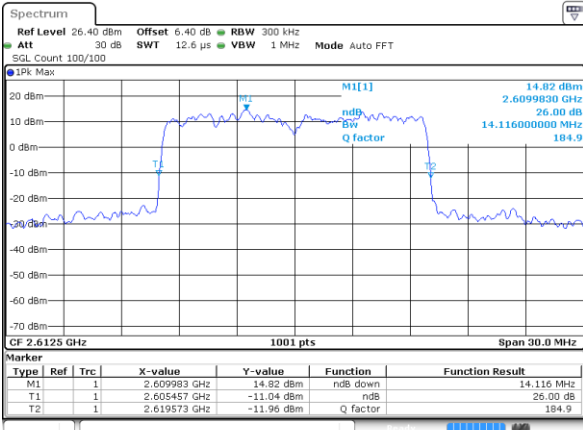

Middle Channel / 10MHz / 64QAM

Date: 6 JUN 2019 05:38:36

Highest Channel / 5MHz / 64QAM

Date: 6 JUN 2019 05:37:56

Highest Channel / 10MHz / 64QAM

Date: 6 JUN 2019 05:38:56

LTE Band 38

Lowest Channel / 15MHz / 64QAM

Date: 6 JUN 2019 05:39:17

Lowest Channel / 20MHz / 64QAM

Date: 6 JUN 2019 05:40:17

Middle Channel / 15MHz / 64QAM

Date: 6 JUN 2019 05:39:37

Middle Channel / 20MHz / 64QAM

Date: 6 JUN 2019 05:40:37

Highest Channel / 15MHz / 64QAM

Date: 6 JUN 2019 05:39:57

Highest Channel / 20MHz / 64QAM

Date: 6 JUN 2019 05:40:58

LTE Band 7

QPSK

Lowest Channel / 10MHz+20MHz

Date: 7 JUN 2019 10:21:44

Middle Channel / 10MHz+20MHz