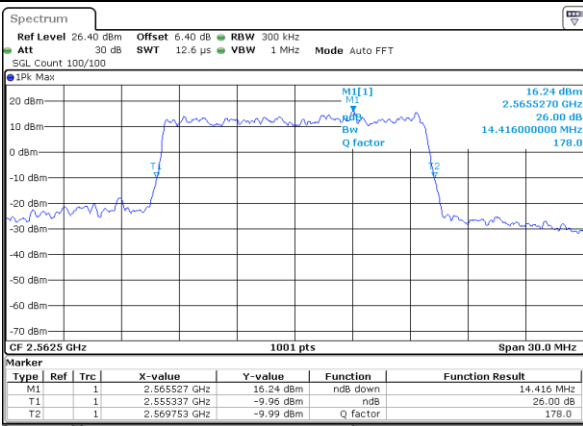

LTE Band 7

Lowest Channel / 15MHz / 64QAM

Date: 6 JUN 2019 05:07:02

Lowest Channel / 20MHz / 64QAM

Date: 6 JUN 2019 05:15:18

Middle Channel / 15MHz / 64QAM

Date: 6 JUN 2019 05:07:12

Middle Channel / 20MHz / 64QAM

Date: 6 JUN 2019 05:15:28

Highest Channel / 15MHz / 64QAM

Date: 6 JUN 2019 05:07:22

Highest Channel / 20MHz / 64QAM

Date: 6 JUN 2019 05:15:38

LTE Band 38

Lowest Channel / 5MHz / QPSK

Date: 6 JUN 2019 05:29:21