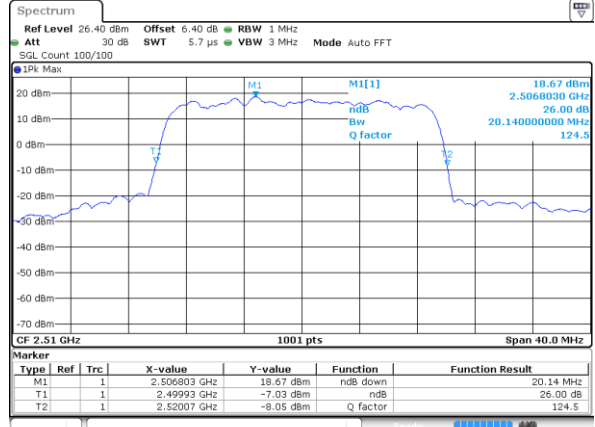

Lowest Channel / 20MHz / 16QAM

Date: 6 JUN 2019 04:33:39