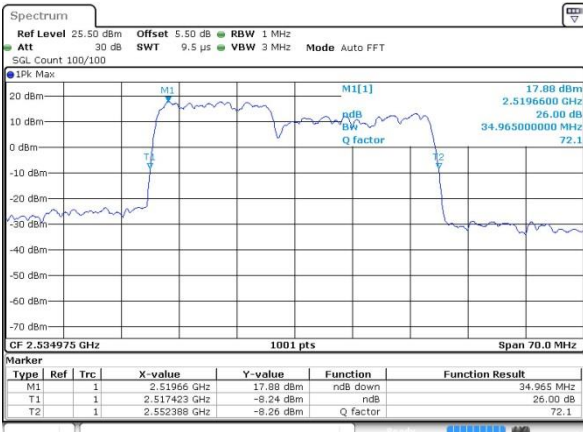

Date: 7 JUN 2019 14:01:56

LTE Band 7

QPSK

Lowest Channel / 15MHz+20MHz

Date: 7 JUN 2019 14:20:24

Lowest Channel / 20MHz+10MHz

Date: 7 JUN 2019 11:59:57

Middle Channel / 15MHz+20MHz

Date: 7 JUN 2019 14:46:05

Middle Channel / 20MHz+10MHz

Date: 7 JUN 2019 12:58:40

Highest Channel / 15MHz+20MHz

Date: 7 JUN 2019 14:53:05

Highest Channel / 20MHz+10MHz

Date: 7 JUN 2019 13:04:10

LTE Band 7