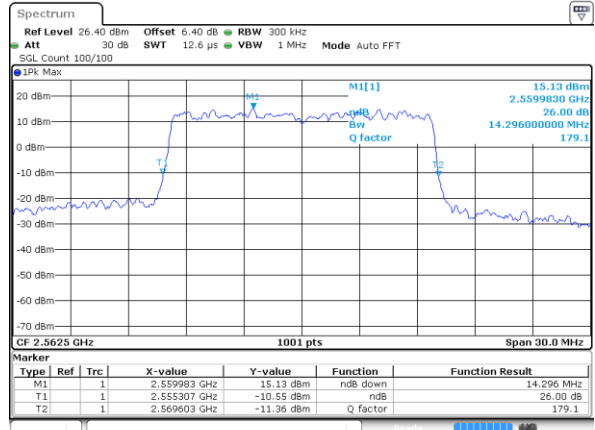

Middle Channel / 15MHz / 16QAM

Date: 6 JUN 2019 04:18:08

Highest Channel / 15MHz / QPSK

Date: 6 JUN 2019 04:18:49

Highest Channel / 15MHz / 16QAM

Date: 6 JUN 2019 04:18:29

LTE Band 7

Lowest Channel / 20MHz / QPSK