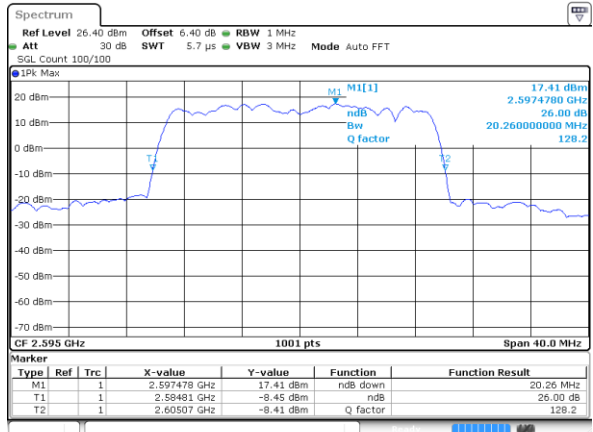

Middle Channel / 20MHz / 16QAM

Date: 6 JUN 2019 05:36:15