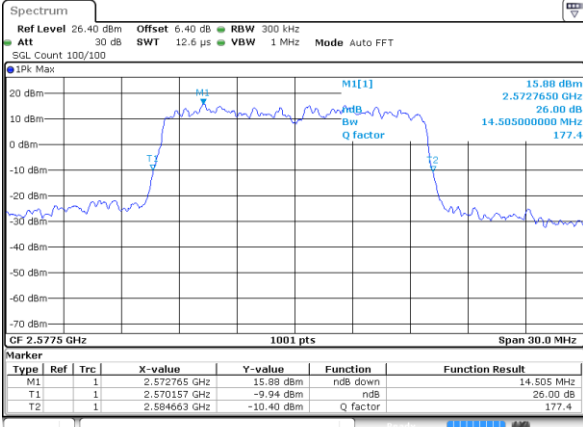

LTE Band 38

Lowest Channel / 15MHz / QPSK

Date: 6 JUN 2019 05:33:23