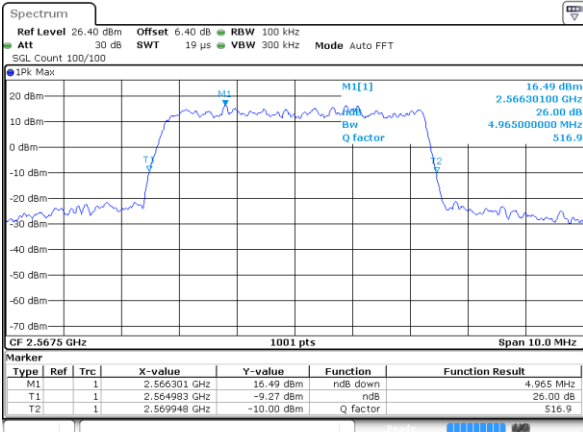

Highest Channel / 5MHz / QPSK

Date: 6 JUN 2019 03:45:27

Highest Channel / 5MHz / 16QAM

Date: 6 JUN 2019 03:45:47

LTE Band 7

Lowest Channel / 10MHz / QPSK

Date: 6 JUN 2019 04:00:38

Lowest Channel / 10MHz / 16QAM