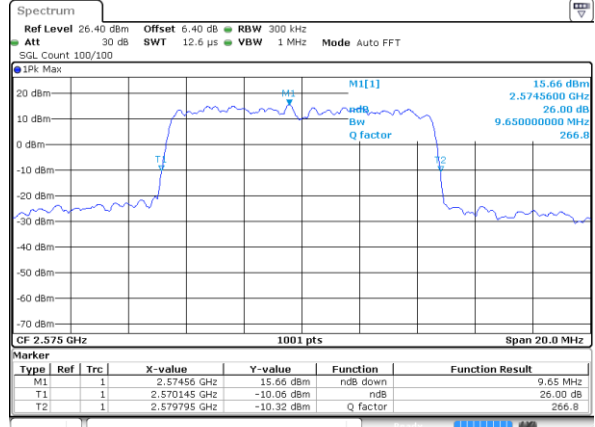

Highest Channel / 5MHz / 16QAM

Date: 6 JUN 2019 05:30:52

LTE Band 38

Lowest Channel / 10MHz / QPSK

Date: 6 JUN 2019 05:31:22

Lowest Channel / 10MHz / 16QAM

Date: 6 JUN 2019 05:31:32

Middle Channel / 10MHz / QPSK

Date: 6 JUN 2019 05:32:03

Middle Channel / 10MHz / 16QAM

Date: 6 JUN 2019 05:32:13

Highest Channel / 10MHz / QPSK

Date: 6 JUN 2019 05:32:43

Highest Channel / 10MHz / 16QAM

Date: 6 JUN 2019 05:32:53

LTE Band 38