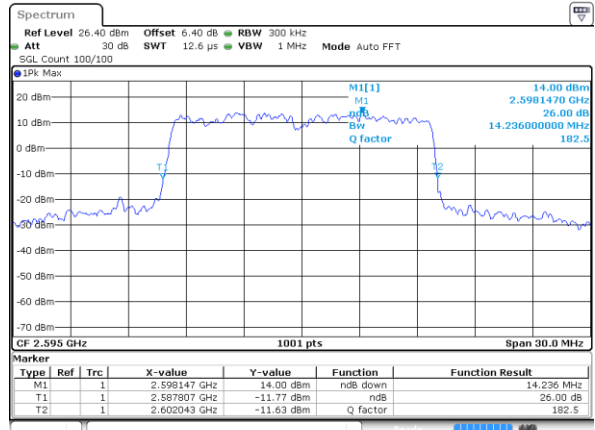

Date: 6 JUN 2019 05:32:03

Middle Channel / 10MHz / 16QAM

Date: 6 JUN 2019 05:32:13

Highest Channel / 10MHz / QPSK

Date: 6 JUN 2019 05:32:43

Highest Channel / 10MHz / 16QAM

Date: 6 JUN 2019 05:32:53

LTE Band 38

Lowest Channel / 15MHz / QPSK

Date: 6 JUN 2019 05:33:23

Lowest Channel / 15MHz / 16QAM

Date: 6 JUN 2019 05:33:33

Middle Channel / 15MHz / QPSK

Date: 6 JUN 2019 05:34:04

Middle Channel / 15MHz / 16QAM

Date: 6 JUN 2019 05:34:14

Highest Channel / 15MHz / QPSK

Date: 6 JUN 2019 05:34:44

Highest Channel / 15MHz / 16QAM

Date: 6 JUN 2019 05:34:54

LTE Band 38

Lowest Channel / 20MHz / QPSK

Date: 6 JUN 2019 05:35:25

Lowest Channel / 20MHz / 16QAM