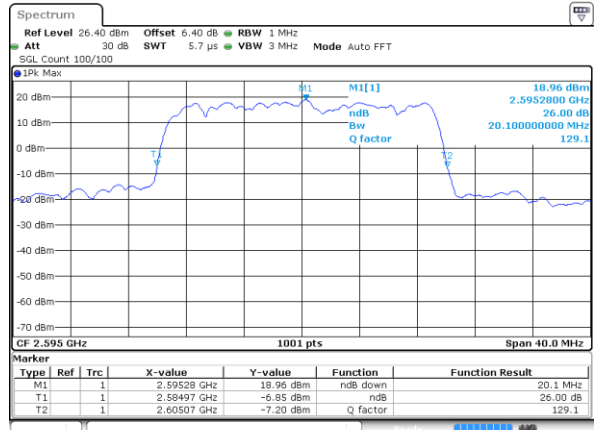

Middle Channel / 10MHz / 64QAM

Date: 6 JUN 2019 05:38:36

Highest Channel / 5MHz / 64QAM

Date: 6 JUN 2019 05:37:56

Highest Channel / 10MHz / 64QAM

Date: 6 JUN 2019 05:38:56

LTE Band 38

Lowest Channel / 15MHz / 64QAM

Date: 6 JUN 2019 05:39:17

Lowest Channel / 20MHz / 64QAM

Date: 6 JUN 2019 05:40:17

Middle Channel / 15MHz / 64QAM

Date: 6 JUN 2019 05:39:37

Middle Channel / 20MHz / 64QAM

Date: 6 JUN 2019 05:40:37

Highest Channel / 15MHz / 64QAM

Date: 6 JUN 2019 05:39:57

Highest Channel / 20MHz / 64QAM

Date: 6 JUN 2019 05:40:58

LTE Band 7

QPSK

Lowest Channel / 10MHz+20MHz

Date: 7 JUN 2019 10:21:44

Middle Channel / 10MHz+20MHz

Date: 7 JUN 2019 11:15:29

Highest Channel / 10MHz+20MHz

Date: 7 JUN 2019 11:22:35

LTE Band 7

QPSK

Lowest Channel / 15MHz+10MHz

Date: 7 JUN 2019 17:11:16

Lowest Channel / 15MHz+15MHz