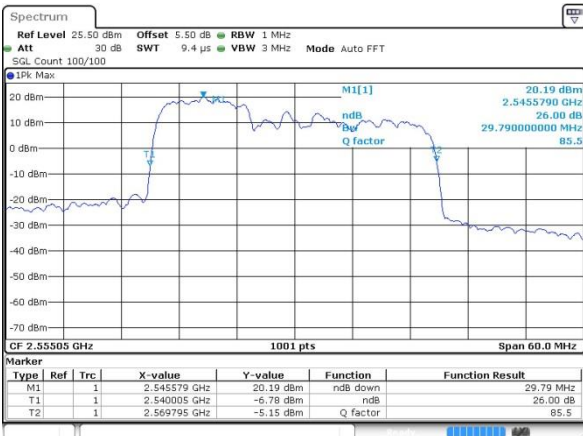

Date: 6 JUN 2019 05:39:57

Highest Channel / 20MHz / 64QAM

Date: 6 JUN 2019 05:40:58

LTE Band 7

QPSK

Lowest Channel / 10MHz+20MHz

Date: 7 JUN 2019 10:21:44

Middle Channel / 10MHz+20MHz

Date: 7 JUN 2019 11:15:29

Highest Channel / 10MHz+20MHz

Date: 7 JUN 2019 11:22:35

LTE Band 7

QPSK

Lowest Channel / 15MHz+10MHz

Date: 7 JUN 2019 17:11:16

Lowest Channel / 15MHz+15MHz