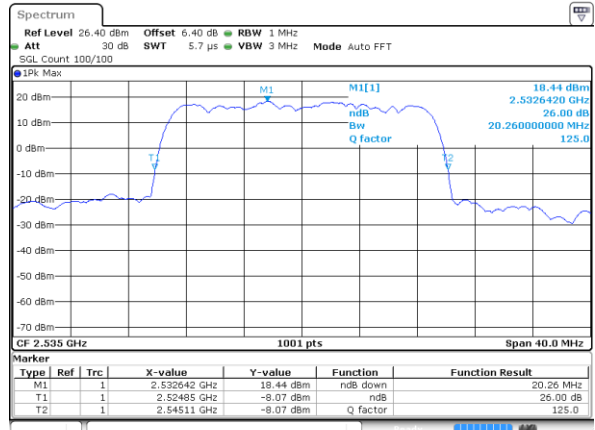

Middle Channel / 15MHz / 16QAM

Date: 6 JUN 2019 04:18:08

Highest Channel / 15MHz / QPSK

Date: 6 JUN 2019 04:18:49

Highest Channel / 15MHz / 16QAM

Date: 6 JUN 2019 04:18:29

LTE Band 7

Lowest Channel / 20MHz / QPSK

Date: 6 JUN 2019 04:34:00

Lowest Channel / 20MHz / 16QAM

Date: 6 JUN 2019 04:33:39

Middle Channel / 20MHz / QPSK

Date: 6 JUN 2019 04:34:20

Middle Channel / 20MHz / 16QAM

Date: 6 JUN 2019 04:34:40

Highest Channel / 20MHz / QPSK

Date: 6 JUN 2019 04:35:20

Highest Channel / 20MHz / 16QAM

Date: 6 JUN 2019 04:35:00

LTE Band 7

Lowest Channel / 5MHz / 64QAM

Date: 6 JUN 2019 04:50:31

Lowest Channel / 10MHz / 64QAM

Date: 6 JUN 2019 04:58:47