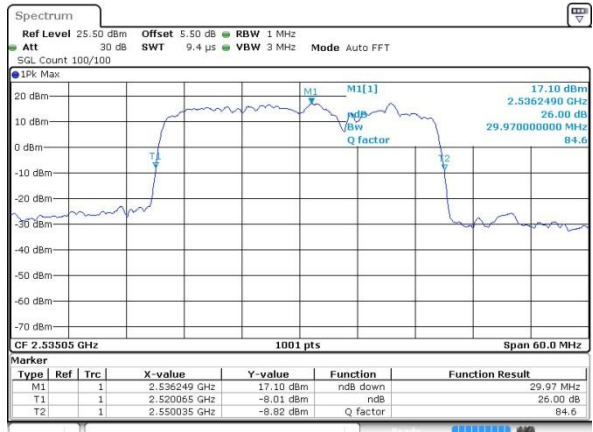

Date: 7 JUN 2019 14:01:56

LTE Band 7

QPSK

Lowest Channel / 15MHz+20MHz

Date: 7 JUN 2019 14:20:24

Lowest Channel / 20MHz+10MHz

Date: 7 JUN 2019 11:59:57

Middle Channel / 15MHz+20MHz

Date: 7 JUN 2019 14:46:05

Middle Channel / 20MHz+10MHz

Date: 7 JUN 2019 12:58:40

Highest Channel / 15MHz+20MHz

Date: 7 JUN 2019 14:53:05

Highest Channel / 20MHz+10MHz

Date: 7 JUN 2019 13:04:10

LTE Band 7