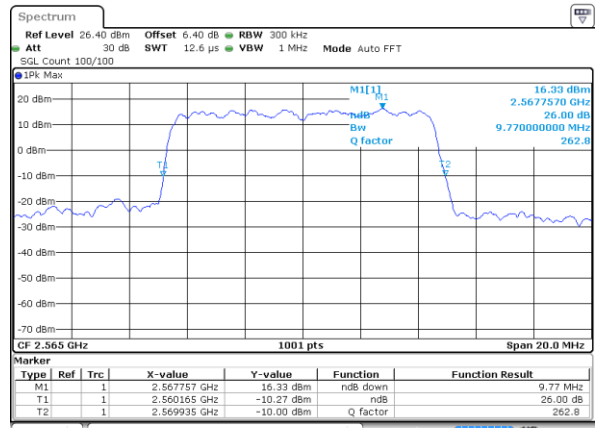

Date: 6 JUN 2019 04:35:20

Highest Channel / 20MHz / 16QAM

Date: 6 JUN 2019 04:35:00

LTE Band 7

Lowest Channel / 5MHz / 64QAM

Date: 6 JUN 2019 04:50:31

Lowest Channel / 10MHz / 64QAM

Date: 6 JUN 2019 04:58:47

Middle Channel / 5MHz / 64QAM

Date: 6 JUN 2019 04:50:41

Middle Channel / 10MHz / 64QAM

Date: 6 JUN 2019 04:58:57

Highest Channel / 5MHz / 64QAM

Date: 6 JUN 2019 04:50:51

Highest Channel / 10MHz / 64QAM

Date: 6 JUN 2019 04:59:07