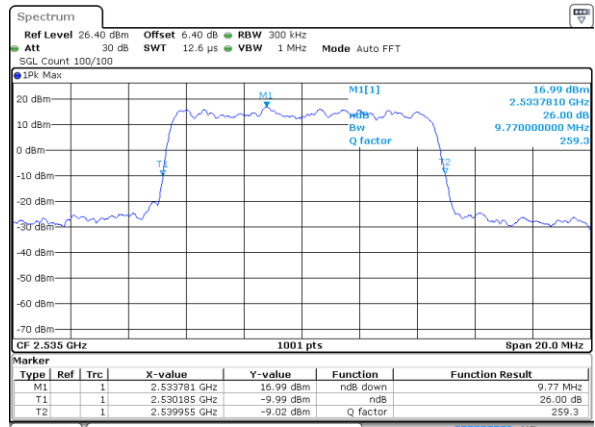

Middle Channel / 10MHz / 16QAM

Date: 6 JUN 2019 04:01:18