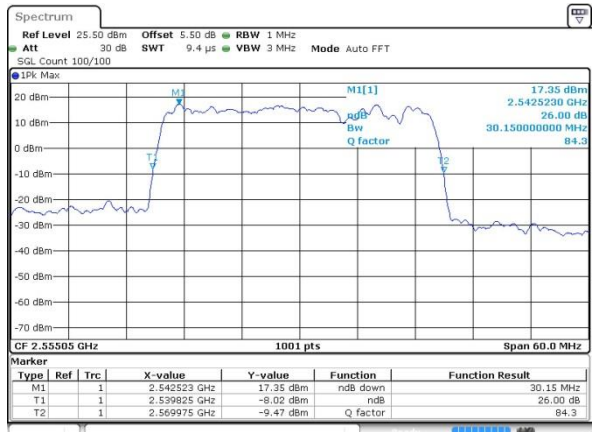

Date: 7 JUN 2019 14:01:56

LTE Band 7

QPSK

Lowest Channel / 15MHz+20MHz

Date: 7 JUN 2019 14:20:24

Lowest Channel / 20MHz+10MHz

Date: 7 JUN 2019 11:59:57

Middle Channel / 15MHz+20MHz

Date: 7 JUN 2019 14:46:05

Middle Channel / 20MHz+10MHz

Date: 7 JUN 2019 12:58:40

Highest Channel / 15MHz+20MHz

Date: 7 JUN 2019 14:53:05

Highest Channel / 20MHz+10MHz

Date: 7 JUN 2019 13:04:10

LTE Band 7

QPSK

Lowest Channel / 20MHz+15MHz

Date: 7 JUN 2019 15:34:16

Lowest Channel / 20MHz+20MHz

Date: 7 JUN 2019 16:22:43

Middle Channel / 20MHz+15MHz

Date: 7 JUN 2019 15:56:35

Middle Channel / 20MHz+20MHz