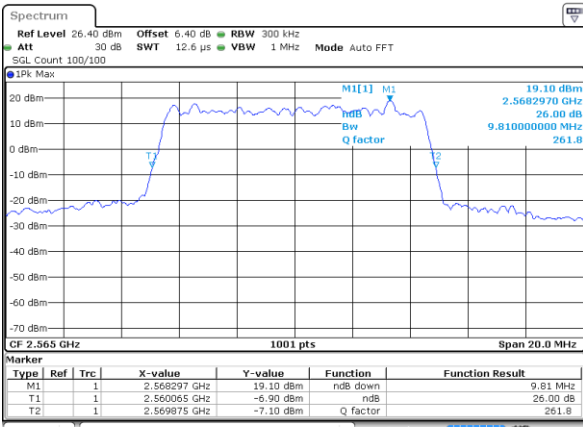

Highest Channel / 10MHz / QPSK

Date: 6 JUN 2019 04:01:59