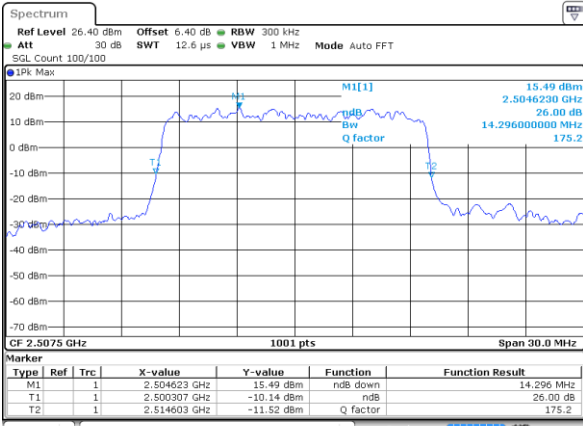

LTE Band 7

Lowest Channel / 15MHz / 64QAM

Date: 6 JUN 2019 05:07:02