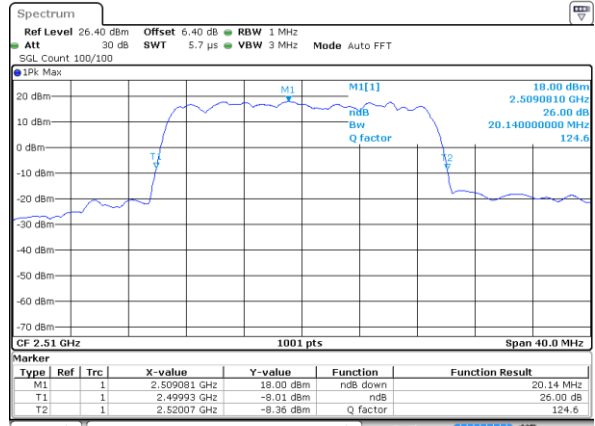

Lowest Channel / 20MHz / 64QAM

Date: 6 JUN 2019 05:15:18