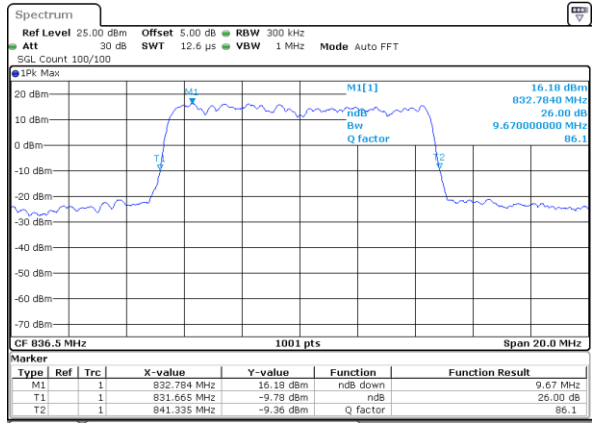

Highest Channel / 3MHz / 64QAM

Date: 6 JUN 2019 02:11:56

LTE Band 5

Lowest Channel / 5MHz / 64QAM

Date: 6 JUN 2019 02:16:26

Lowest Channel / 10MHz / 64QAM

Date: 6 JUN 2019 02:26:41

Middle Channel / 5MHz / 64QAM

Date: 6 JUN 2019 02:21:50

Middle Channel / 10MHz / 64QAM

Date: 6 JUN 2019 02:32:05

Highest Channel / 5MHz / 64QAM

Date: 6 JUN 2019 02:22:11

Highest Channel / 10MHz / 64QAM

Date: 6 JUN 2019 02:32:25

LTE Band 7