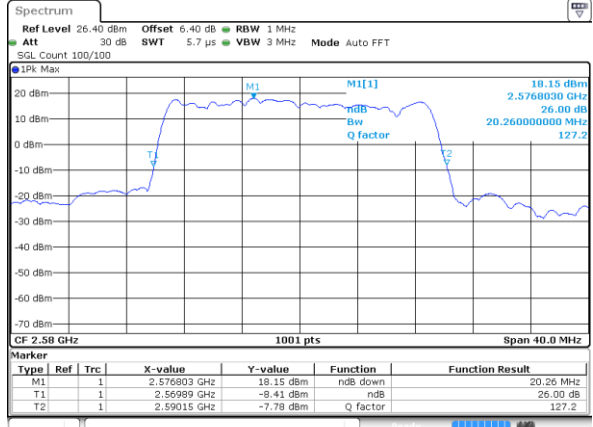

Highest Channel / 15MHz / QPSK

Date: 6 JUN 2019 05:34:44

Highest Channel / 15MHz / 16QAM

Date: 6 JUN 2019 05:34:54

LTE Band 38

Lowest Channel / 20MHz / QPSK

Date: 6 JUN 2019 05:35:25

Lowest Channel / 20MHz / 16QAM