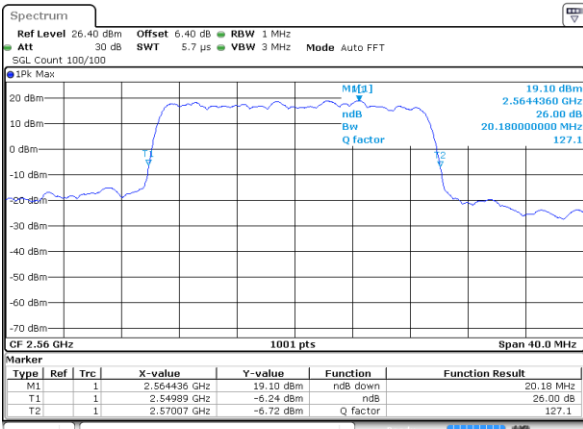

Date: 6 JUN 2019 04:35:20

Highest Channel / 20MHz / 16QAM

Date: 6 JUN 2019 04:35:00

LTE Band 7

Lowest Channel / 5MHz / 64QAM

Date: 6 JUN 2019 04:50:31

Lowest Channel / 10MHz / 64QAM

Date: 6 JUN 2019 04:58:47