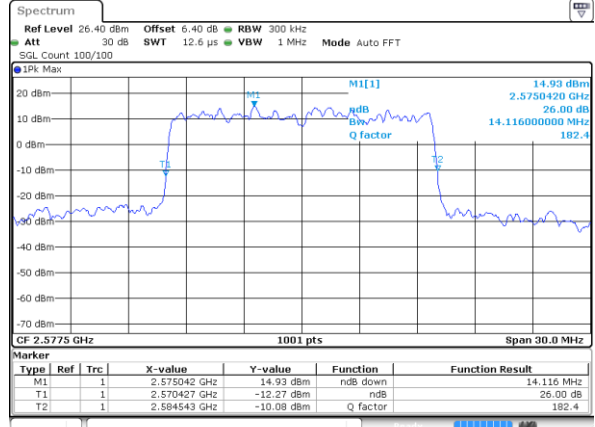

Lowest Channel / 15MHz / 16QAM

Date: 6 JUN 2019 05:33:33