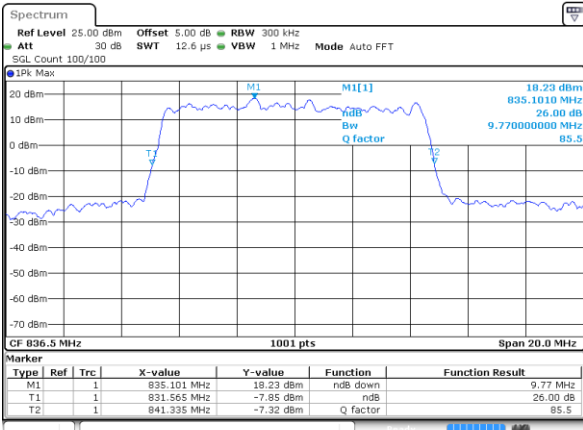

LTE Band 5

Lowest Channel / 10MHz / QPSK

Date: 6 JUN 2019 00:53:03

Lowest Channel / 10MHz / 16QAM

Date: 6 JUN 2019 00:53:13

Middle Channel / 10MHz / QPSK

Date: 6 JUN 2019 01:02:03

Middle Channel / 10MHz / 16QAM

Date: 6 JUN 2019 01:02:13

Highest Channel / 10MHz / QPSK

Date: 6 JUN 2019 01:04:32

Highest Channel / 10MHz / 16QAM

Date: 6 JUN 2019 01:04:42

LTE Band 5

Lowest Channel / 1.4MHz / 64QAM

Date: 6 JUN 2019 01:55:57