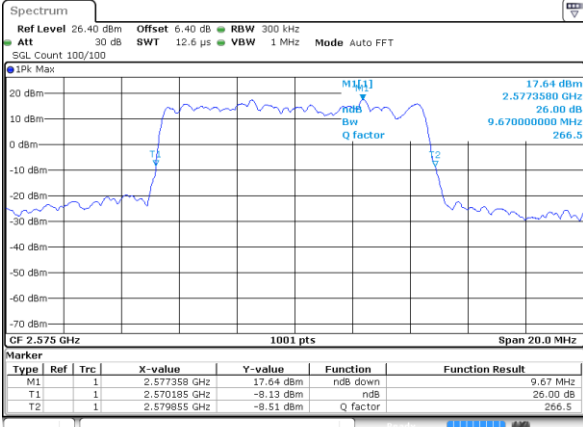

Highest Channel / 5MHz / 16QAM

Date: 6 JUN 2019 05:30:52

LTE Band 38

Lowest Channel / 10MHz / QPSK

Date: 6 JUN 2019 05:31:22

Lowest Channel / 10MHz / 16QAM

Date: 6 JUN 2019 05:31:32

Middle Channel / 10MHz / QPSK

Date: 6 JUN 2019 05:32:03

Middle Channel / 10MHz / 16QAM

Date: 6 JUN 2019 05:32:13

Highest Channel / 10MHz / QPSK

Date: 6 JUN 2019 05:32:43

Highest Channel / 10MHz / 16QAM

Date: 6 JUN 2019 05:32:53

LTE Band 38