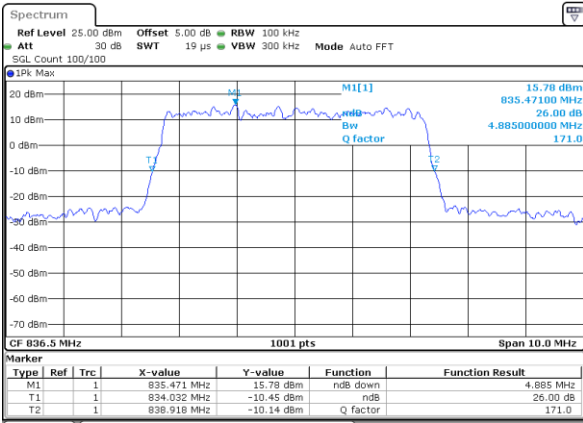

Highest Channel / 3MHz / 64QAM

Date: 6 JUN 2019 02:11:56

LTE Band 5

Lowest Channel / 5MHz / 64QAM

Date: 6 JUN 2019 02:16:26

Lowest Channel / 10MHz / 64QAM

Date: 6 JUN 2019 02:26:41

Middle Channel / 5MHz / 64QAM

Date: 6 JUN 2019 02:21:50

Middle Channel / 10MHz / 64QAM

Date: 6 JUN 2019 02:32:05

Highest Channel / 5MHz / 64QAM

Date: 6 JUN 2019 02:22:11

Highest Channel / 10MHz / 64QAM

Date: 6 JUN 2019 02:32:25

LTE Band 7