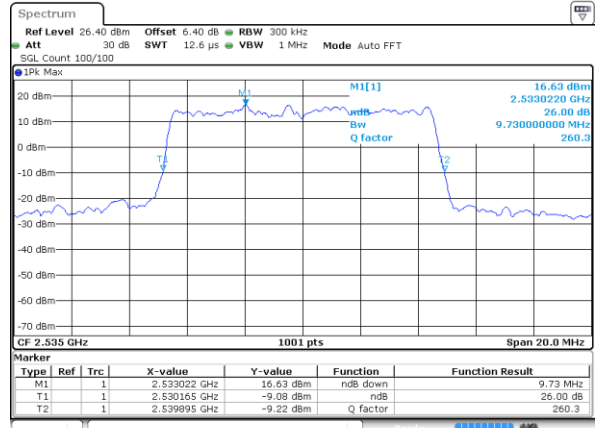

Middle Channel / 10MHz / 64QAM

Date: 6 JUN 2019 04:58:57