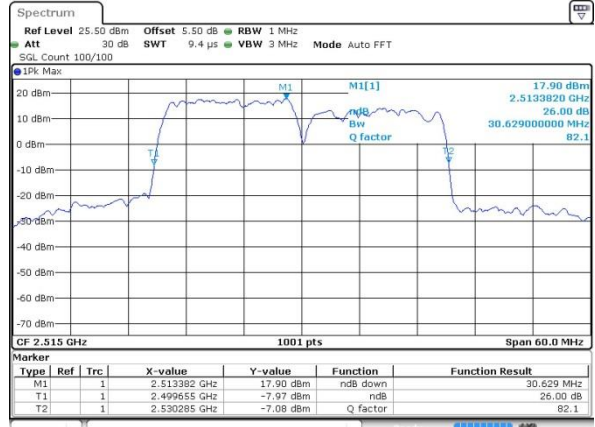

Date: 6 JUN 2019 05:39:57

Highest Channel / 20MHz / 64QAM

Date: 6 JUN 2019 05:40:58

LTE Band 7

QPSK

Lowest Channel / 10MHz+20MHz

Date: 7 JUN 2019 10:21:44

Middle Channel / 10MHz+20MHz

Date: 7 JUN 2019 11:15:29

Highest Channel / 10MHz+20MHz

Date: 7 JUN 2019 11:22:35

LTE Band 7

QPSK

Lowest Channel / 15MHz+10MHz

Date: 7 JUN 2019 17:11:16

Lowest Channel / 15MHz+15MHz