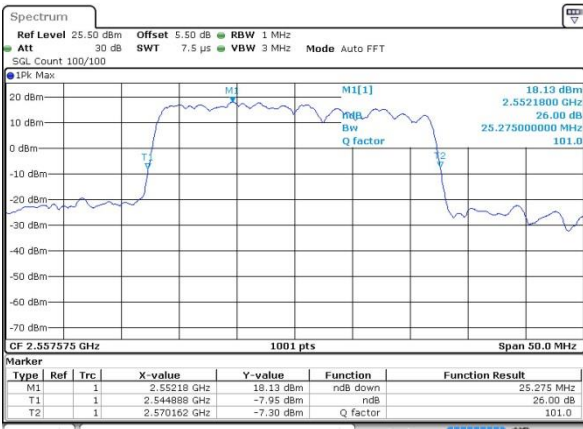

Date: 7 JUN 2019 11:15:29

Highest Channel / 10MHz+20MHz

Date: 7 JUN 2019 11:22:35

LTE Band 7

QPSK

Lowest Channel / 15MHz+10MHz

Date: 7 JUN 2019 17:11:16

Lowest Channel / 15MHz+15MHz

Date: 7 JUN 2019 13:29:06

Middle Channel / 15MHz+10MHz

Date: 7 JUN 2019 17:15:14

Middle Channel / 15MHz+15MHz

Date: 7 JUN 2019 13:59:49

Highest Channel / 15MHz+10MHz

Date: 7 JUN 2019 17:16:54

Highest Channel / 15MHz+15MHz

Date: 7 JUN 2019 14:01:56

LTE Band 7

QPSK

Lowest Channel / 15MHz+20MHz

Date: 7 JUN 2019 14:20:24

Lowest Channel / 20MHz+10MHz

Date: 7 JUN 2019 11:59:57

Middle Channel / 15MHz+20MHz