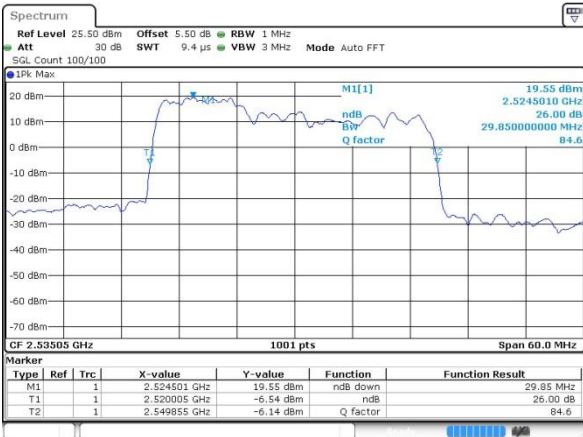

Date: 6 JUN 2019 05:39:57

Highest Channel / 20MHz / 64QAM

Date: 6 JUN 2019 05:40:58

LTE Band 7

QPSK

Lowest Channel / 10MHz+20MHz

Date: 7 JUN 2019 10:21:44

Middle Channel / 10MHz+20MHz

Date: 7 JUN 2019 11:15:29

Highest Channel / 10MHz+20MHz

Date: 7 JUN 2019 11:22:35

LTE Band 7

QPSK

Lowest Channel / 15MHz+10MHz

Date: 7 JUN 2019 17:11:16

Lowest Channel / 15MHz+15MHz