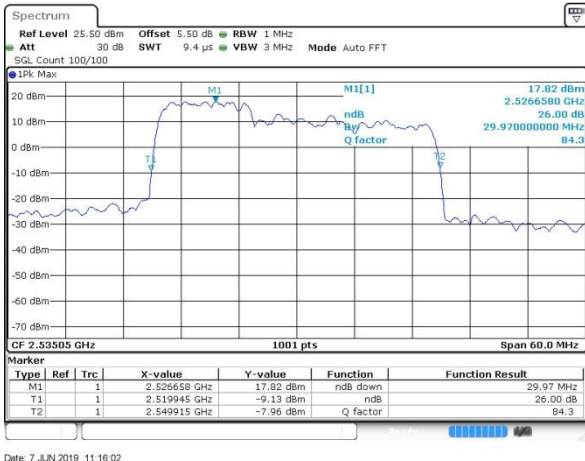

QPSK

Lowest Channel / 20MHz+15MHz

Date: 7 JUN 2019 15:34:16

Lowest Channel / 20MHz+20MHz

Date: 7 JUN 2019 16:22:43

Middle Channel / 20MHz+15MHz

Date: 7 JUN 2019 15:56:35

Middle Channel / 20MHz+20MHz

Date: 7 JUN 2019 16:28:39

Highest Channel / 20MHz+15MHz

Date: 7 JUN 2019 16:01:00

Highest Channel / 20MHz+20MHz

Date: 7 JUN 2019 16:29:58

LTE Band 7

16QAM

Lowest Channel / 10MHz+20MHz

Date: 7 JUN 2019 10:25:17

Middle Channel / 10MHz+20MHz

Date: 7 JUN 2019 11:16:02

Highest Channel / 10MHz+20MHz

Date: 7 JUN 2019 11:21:59

LTE Band 7

16QAM

Lowest Channel / 15MHz+10MHz