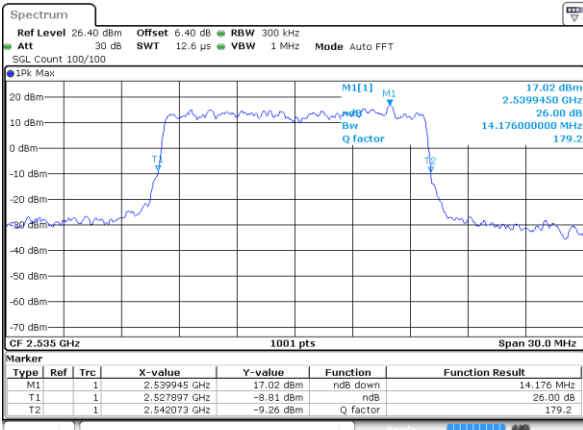

Date: 6 JUN 2019 04:02:19

LTE Band 7

Lowest Channel / 15MHz / QPSK

Date: 6 JUN 2019 04:17:28

Lowest Channel / 15MHz / 16QAM

Date: 6 JUN 2019 04:17:08

Middle Channel / 15MHz / QPSK

Date: 6 JUN 2019 04:17:48

Middle Channel / 15MHz / 16QAM

Date: 6 JUN 2019 04:18:08

Highest Channel / 15MHz / QPSK

Date: 6 JUN 2019 04:18:49

Highest Channel / 15MHz / 16QAM

Date: 6 JUN 2019 04:18:29

LTE Band 7

Lowest Channel / 20MHz / QPSK