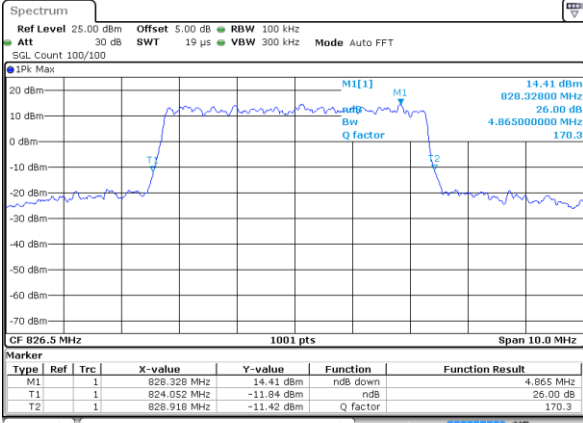

Highest Channel / 3MHz / 64QAM

Date: 6 JUN 2019 02:11:56

LTE Band 5

Lowest Channel / 5MHz / 64QAM

Date: 6 JUN 2019 02:16:26

Lowest Channel / 10MHz / 64QAM

Date: 6 JUN 2019 02:26:41

Middle Channel / 5MHz / 64QAM

Date: 6 JUN 2019 02:21:50

Middle Channel / 10MHz / 64QAM

Date: 6 JUN 2019 02:32:05

Highest Channel / 5MHz / 64QAM

Date: 6 JUN 2019 02:22:11

Highest Channel / 10MHz / 64QAM

Date: 6 JUN 2019 02:32:25

LTE Band 7