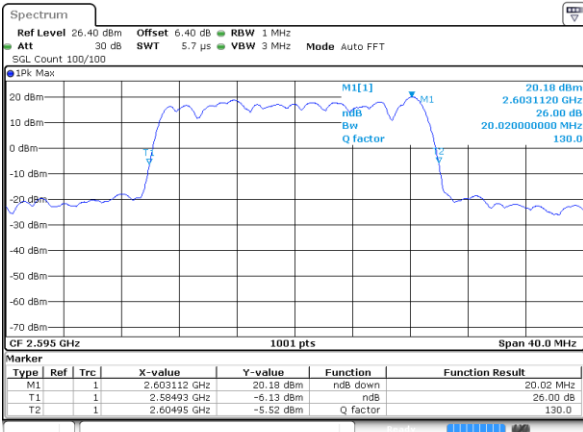

Middle Channel / 20MHz / QPSK

Date: 6 JUN 2019 05:36:05