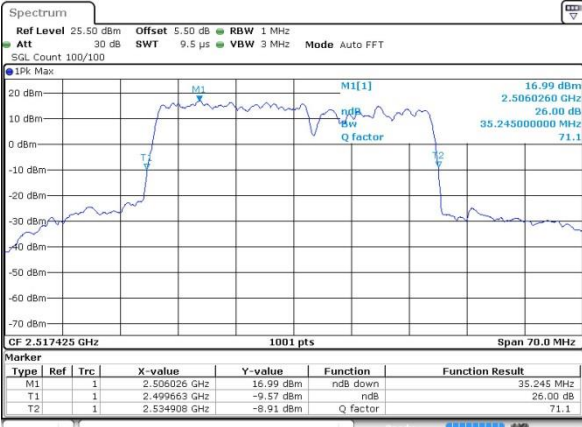

LTE Band 7

QPSK

Lowest Channel / 20MHz+15MHz

Date: 7 JUN 2019 15:34:16