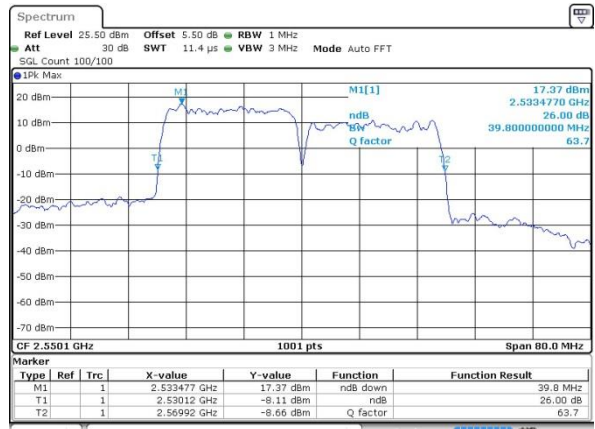

Date: 7 JUN 2019 14:46:05

Middle Channel / 20MHz+10MHz

Date: 7 JUN 2019 12:58:40

Highest Channel / 15MHz+20MHz

Date: 7 JUN 2019 14:53:05

Highest Channel / 20MHz+10MHz

Date: 7 JUN 2019 13:04:10

LTE Band 7

QPSK

Lowest Channel / 20MHz+15MHz

Date: 7 JUN 2019 15:34:16

Lowest Channel / 20MHz+20MHz

Date: 7 JUN 2019 16:22:43

Middle Channel / 20MHz+15MHz

Date: 7 JUN 2019 15:56:35

Middle Channel / 20MHz+20MHz

Date: 7 JUN 2019 16:28:39

Highest Channel / 20MHz+15MHz

Date: 7 JUN 2019 16:01:00

Highest Channel / 20MHz+20MHz

Date: 7 JUN 2019 16:29:58

LTE Band 7

16QAM

Lowest Channel / 10MHz+20MHz