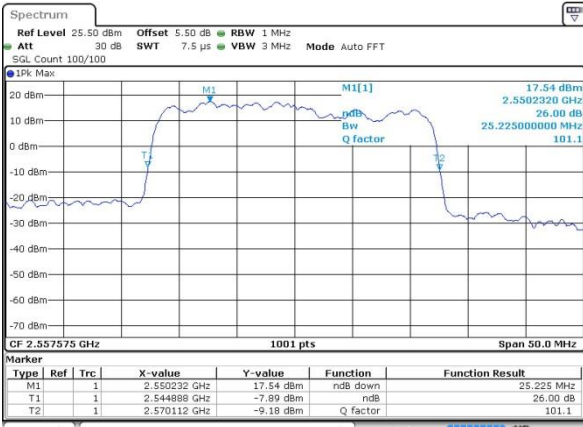

Date: 7 JUN 2019 16:28:39

Highest Channel / 20MHz+15MHz

Date: 7 JUN 2019 16:01:00

Highest Channel / 20MHz+20MHz

Date: 7 JUN 2019 16:29:58

LTE Band 7

16QAM

Lowest Channel / 10MHz+20MHz

Date: 7 JUN 2019 10:25:17

Middle Channel / 10MHz+20MHz

Date: 7 JUN 2019 11:16:02

Highest Channel / 10MHz+20MHz

Date: 7 JUN 2019 11:21:59

LTE Band 7

16QAM

Lowest Channel / 15MHz+10MHz

Date: 7 JUN 2019 17:11:55

Lowest Channel / 15MHz+15MHz

Date: 7 JUN 2019 13:29:52

Middle Channel / 15MHz+10MHz

Date: 7 JUN 2019 17:14:43

Middle Channel / 15MHz+15MHz

Date: 7 JUN 2019 13:59:02

Highest Channel / 15MHz+10MHz

Date: 7 JUN 2019 17:17:36

Highest Channel / 15MHz+15MHz

Date: 7 JUN 2019 14:02:45