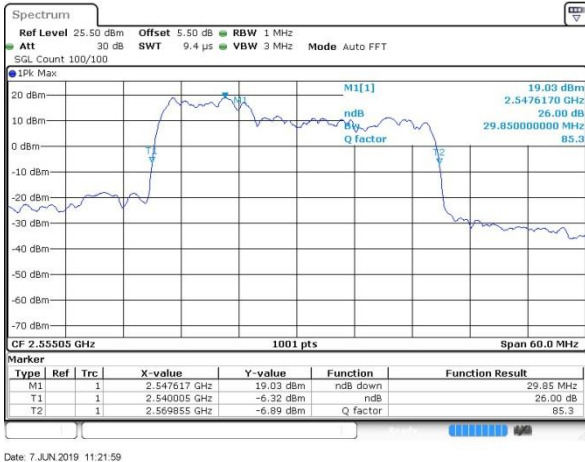

QPSK

Lowest Channel / 20MHz+15MHz

Date: 7 JUN 2019 15:34:16

Lowest Channel / 20MHz+20MHz

Date: 7 JUN 2019 16:22:43

Middle Channel / 20MHz+15MHz

Date: 7 JUN 2019 15:56:35

Middle Channel / 20MHz+20MHz

Date: 7 JUN 2019 16:28:39

Highest Channel / 20MHz+15MHz

Date: 7 JUN 2019 16:01:00

Highest Channel / 20MHz+20MHz

Date: 7 JUN 2019 16:29:58

LTE Band 7

16QAM

Lowest Channel / 10MHz+20MHz

Date: 7 JUN 2019 10:25:17

Middle Channel / 10MHz+20MHz

Date: 7 JUN 2019 11:16:02

Highest Channel / 10MHz+20MHz

Date: 7 JUN 2019 11:21:59

LTE Band 7

16QAM

Lowest Channel / 15MHz+10MHz