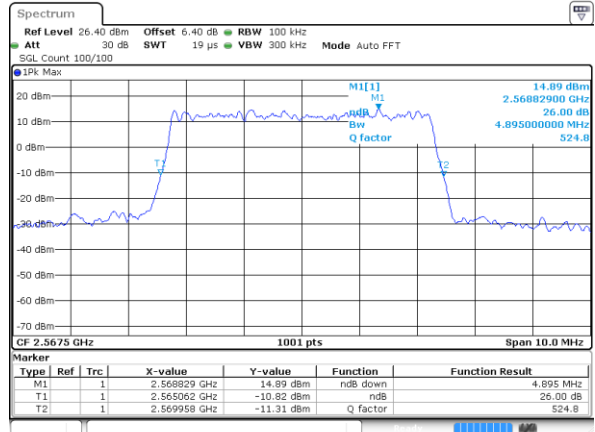

Highest Channel / 5MHz / QPSK

Date: 6 JUN 2019 03:45:27

Highest Channel / 5MHz / 16QAM

Date: 6 JUN 2019 03:45:47

LTE Band 7

Lowest Channel / 10MHz / QPSK

Date: 6 JUN 2019 04:00:38

Lowest Channel / 10MHz / 16QAM