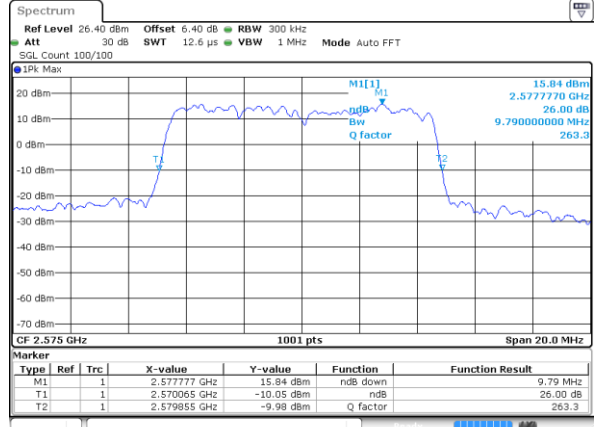

Date: 6 JUN 2019 05:36:55

LTE Band 38

Lowest Channel / 5MHz / 64QAM

Date: 6 JUN 2019 05:37:15

Lowest Channel / 10MHz / 64QAM

Date: 6 JUN 2019 05:38:16

Middle Channel / 5MHz / 64QAM

Date: 6 JUN 2019 05:37:36

Middle Channel / 10MHz / 64QAM

Date: 6 JUN 2019 05:38:36

Highest Channel / 5MHz / 64QAM

Date: 6 JUN 2019 05:37:56

Highest Channel / 10MHz / 64QAM

Date: 6 JUN 2019 05:38:56

LTE Band 38

Lowest Channel / 15MHz / 64QAM