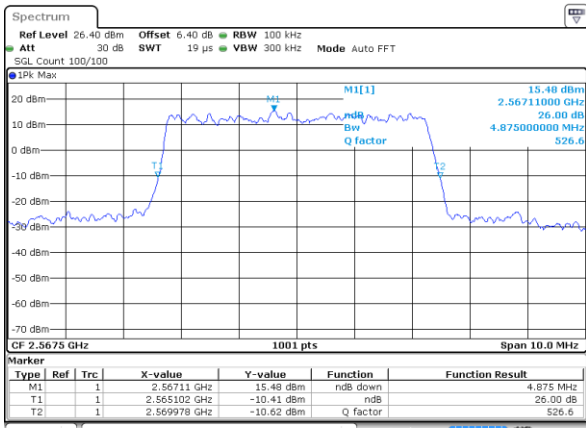

Middle Channel / 5MHz / 64QAM

Date: 6 JUN 2019 04:50:41

Middle Channel / 10MHz / 64QAM

Date: 6 JUN 2019 04:58:57

Highest Channel / 5MHz / 64QAM

Date: 6 JUN 2019 04:50:51

Highest Channel / 10MHz / 64QAM

Date: 6 JUN 2019 04:59:07