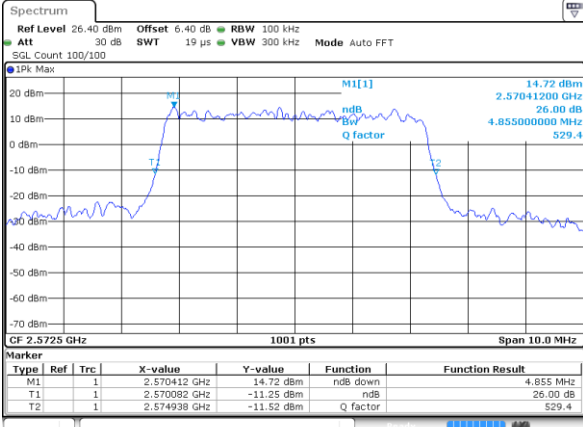

Highest Channel / 15MHz / QPSK

Date: 6 JUN 2019 05:34:44

Highest Channel / 15MHz / 16QAM

Date: 6 JUN 2019 05:34:54

LTE Band 38

Lowest Channel / 20MHz / QPSK

Date: 6 JUN 2019 05:35:25

Lowest Channel / 20MHz / 16QAM

Date: 6 JUN 2019 05:35:35

Middle Channel / 20MHz / QPSK

Date: 6 JUN 2019 05:36:05

Middle Channel / 20MHz / 16QAM

Date: 6 JUN 2019 05:36:15

Highest Channel / 20MHz / QPSK

Date: 6 JUN 2019 05:36:45

Highest Channel / 20MHz / 16QAM

Date: 6 JUN 2019 05:36:55

LTE Band 38

Lowest Channel / 5MHz / 64QAM

Date: 6 JUN 2019 05:37:15

Lowest Channel / 10MHz / 64QAM

Date: 6 JUN 2019 05:38:16

Middle Channel / 5MHz / 64QAM

Date: 6 JUN 2019 05:37:36