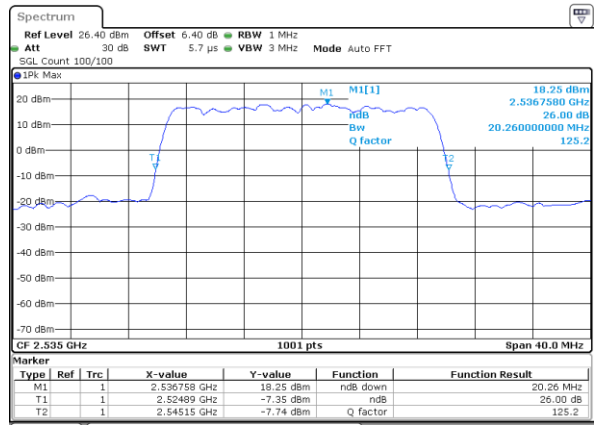

LTE Band 7

Lowest Channel / 15MHz / 64QAM

Date: 6 JUN 2019 05:07:02

Lowest Channel / 20MHz / 64QAM

Date: 6 JUN 2019 05:15:18

Middle Channel / 15MHz / 64QAM

Date: 6 JUN 2019 05:07:12

Middle Channel / 20MHz / 64QAM

Date: 6 JUN 2019 05:15:28

Highest Channel / 15MHz / 64QAM

Date: 6 JUN 2019 05:07:22

Highest Channel / 20MHz / 64QAM

Date: 6 JUN 2019 05:15:38

LTE Band 38

Lowest Channel / 5MHz / QPSK

Date: 6 JUN 2019 05:29:21