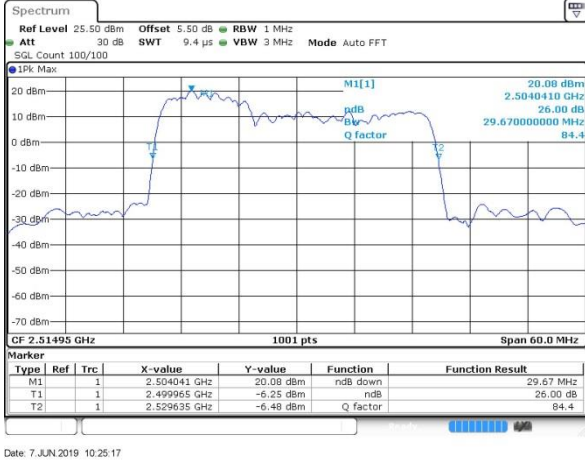

Date: 7 JUN 2019 16:28:39

Highest Channel / 20MHz+15MHz

Date: 7 JUN 2019 16:01:00

Highest Channel / 20MHz+20MHz

Date: 7 JUN 2019 16:29:58

LTE Band 7

16QAM

Lowest Channel / 10MHz+20MHz

Date: 7 JUN 2019 10:25:17

Middle Channel / 10MHz+20MHz

Date: 7 JUN 2019 11:16:02

Highest Channel / 10MHz+20MHz

Date: 7 JUN 2019 11:21:59

LTE Band 7

16QAM

Lowest Channel / 15MHz+10MHz