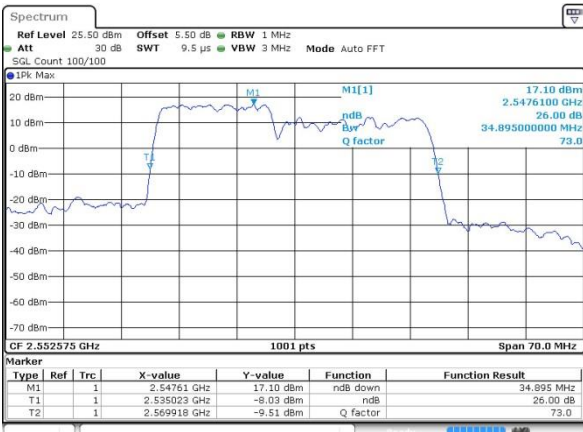

Date: 7 JUN 2019 14:01:56

LTE Band 7

QPSK

Lowest Channel / 15MHz+20MHz

Date: 7 JUN 2019 14:20:24

Lowest Channel / 20MHz+10MHz

Date: 7 JUN 2019 11:59:57

Middle Channel / 15MHz+20MHz

Date: 7 JUN 2019 14:46:05

Middle Channel / 20MHz+10MHz

Date: 7 JUN 2019 12:58:40

Highest Channel / 15MHz+20MHz

Date: 7 JUN 2019 14:53:05

Highest Channel / 20MHz+10MHz

Date: 7 JUN 2019 13:04:10

LTE Band 7