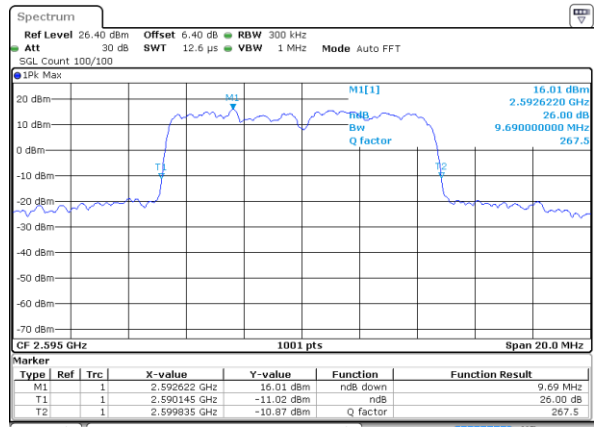

Date: 6 JUN 2019 05:36:55

LTE Band 38

Lowest Channel / 5MHz / 64QAM

Date: 6 JUN 2019 05:37:15

Lowest Channel / 10MHz / 64QAM

Date: 6 JUN 2019 05:38:16

Middle Channel / 5MHz / 64QAM

Date: 6 JUN 2019 05:37:36

Middle Channel / 10MHz / 64QAM

Date: 6 JUN 2019 05:38:36

Highest Channel / 5MHz / 64QAM

Date: 6 JUN 2019 05:37:56

Highest Channel / 10MHz / 64QAM

Date: 6 JUN 2019 05:38:56

LTE Band 38

Lowest Channel / 15MHz / 64QAM