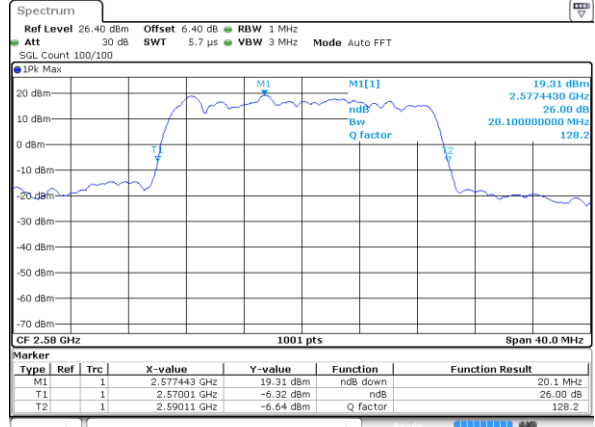

Date: 6 JUN 2019 05:36:55

LTE Band 38

Lowest Channel / 5MHz / 64QAM

Date: 6 JUN 2019 05:37:15

Lowest Channel / 10MHz / 64QAM

Date: 6 JUN 2019 05:38:16

Middle Channel / 5MHz / 64QAM

Date: 6 JUN 2019 05:37:36

Middle Channel / 10MHz / 64QAM

Date: 6 JUN 2019 05:38:36

Highest Channel / 5MHz / 64QAM

Date: 6 JUN 2019 05:37:56

Highest Channel / 10MHz / 64QAM

Date: 6 JUN 2019 05:38:56

LTE Band 38

Lowest Channel / 15MHz / 64QAM

Date: 6 JUN 2019 05:39:17

Lowest Channel / 20MHz / 64QAM

Date: 6 JUN 2019 05:40:17

Middle Channel / 15MHz / 64QAM

Date: 6 JUN 2019 05:39:37

Middle Channel / 20MHz / 64QAM

Date: 6 JUN 2019 05:40:37

Highest Channel / 15MHz / 64QAM

Date: 6 JUN 2019 05:39:57

Highest Channel / 20MHz / 64QAM

Date: 6 JUN 2019 05:40:58

LTE Band 7

QPSK

Lowest Channel / 10MHz+20MHz

Date: 7 JUN 2019 10:21:44

Middle Channel / 10MHz+20MHz