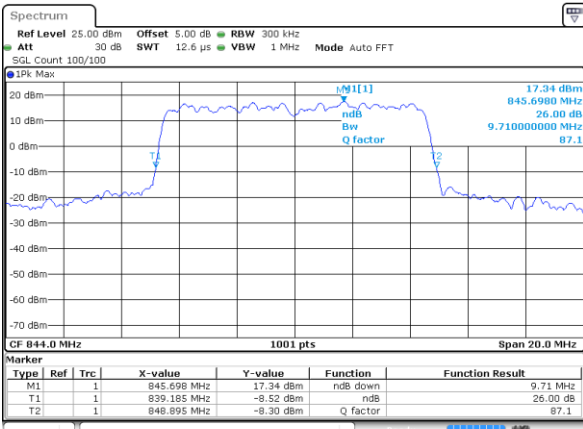

LTE Band 5

Lowest Channel / 10MHz / QPSK

Date: 6 JUN 2019 00:53:03

Lowest Channel / 10MHz / 16QAM

Date: 6 JUN 2019 00:53:13

Middle Channel / 10MHz / QPSK

Date: 6 JUN 2019 01:02:03

Middle Channel / 10MHz / 16QAM

Date: 6 JUN 2019 01:02:13

Highest Channel / 10MHz / QPSK

Date: 6 JUN 2019 01:04:32

Highest Channel / 10MHz / 16QAM

Date: 6 JUN 2019 01:04:42

LTE Band 5

Lowest Channel / 1.4MHz / 64QAM

Date: 6 JUN 2019 01:55:57