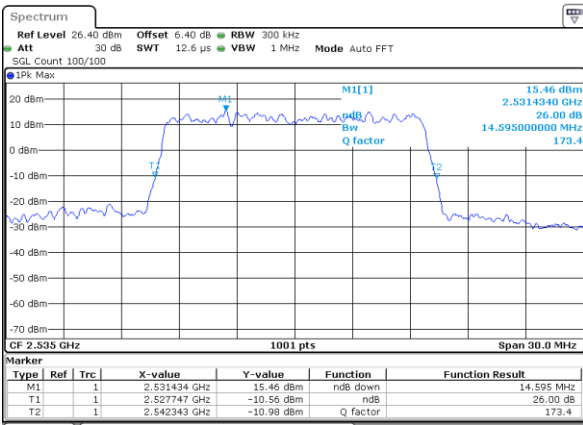

LTE Band 7

Lowest Channel / 15MHz / 64QAM

Date: 6 JUN 2019 05:07:02

Lowest Channel / 20MHz / 64QAM

Date: 6 JUN 2019 05:15:18

Middle Channel / 15MHz / 64QAM

Date: 6 JUN 2019 05:07:12

Middle Channel / 20MHz / 64QAM

Date: 6 JUN 2019 05:15:28

Highest Channel / 15MHz / 64QAM

Date: 6 JUN 2019 05:07:22

Highest Channel / 20MHz / 64QAM

Date: 6 JUN 2019 05:15:38

LTE Band 38

Lowest Channel / 5MHz / QPSK

Date: 6 JUN 2019 05:29:21