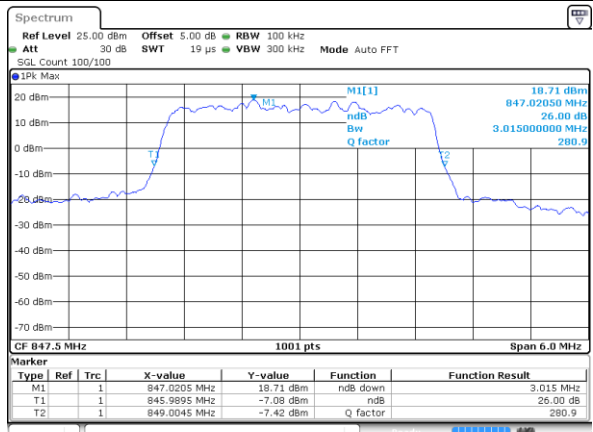

Date: 6 JUN 2019 01:02:13

Highest Channel / 10MHz / QPSK

Date: 6 JUN 2019 01:04:32

Highest Channel / 10MHz / 16QAM

Date: 6 JUN 2019 01:04:42

LTE Band 5

Lowest Channel / 1.4MHz / 64QAM

Date: 6 JUN 2019 01:55:57

Lowest Channel / 3MHz / 64QAM

Date: 6 JUN 2019 02:06:11

Middle Channel / 1.4MHz / 64QAM

Date: 6 JUN 2019 02:01:21

Middle Channel / 3MHz / 64QAM

Date: 6 JUN 2019 02:11:36

Highest Channel / 1.4MHz / 64QAM

Date: 6 JUN 2019 02:01:42

Highest Channel / 3MHz / 64QAM

Date: 6 JUN 2019 02:11:56

LTE Band 5

Lowest Channel / 5MHz / 64QAM

Date: 6 JUN 2019 02:16:26

Lowest Channel / 10MHz / 64QAM

Date: 6 JUN 2019 02:26:41

Middle Channel / 5MHz / 64QAM