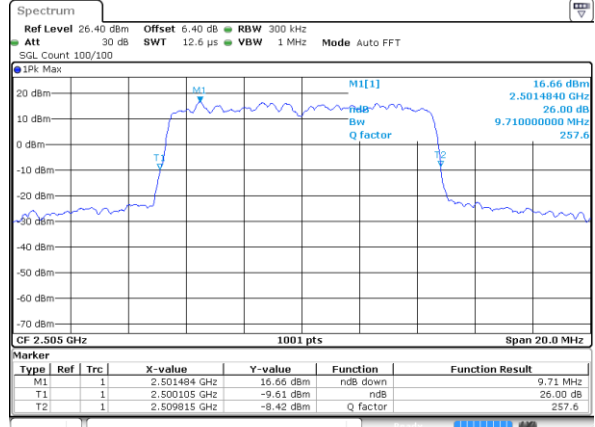

Highest Channel / 5MHz / QPSK

Date: 6 JUN 2019 03:45:27

Highest Channel / 5MHz / 16QAM

Date: 6 JUN 2019 03:45:47

LTE Band 7

Lowest Channel / 10MHz / QPSK

Date: 6 JUN 2019 04:00:38

Lowest Channel / 10MHz / 16QAM