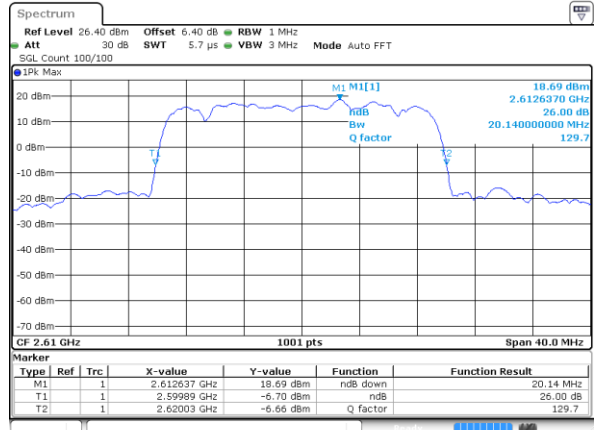

Middle Channel / 10MHz / 64QAM

Date: 6 JUN 2019 05:38:36

Highest Channel / 5MHz / 64QAM

Date: 6 JUN 2019 05:37:56

Highest Channel / 10MHz / 64QAM

Date: 6 JUN 2019 05:38:56

LTE Band 38

Lowest Channel / 15MHz / 64QAM

Date: 6 JUN 2019 05:39:17

Lowest Channel / 20MHz / 64QAM

Date: 6 JUN 2019 05:40:17

Middle Channel / 15MHz / 64QAM

Date: 6 JUN 2019 05:39:37

Middle Channel / 20MHz / 64QAM

Date: 6 JUN 2019 05:40:37

Highest Channel / 15MHz / 64QAM

Date: 6 JUN 2019 05:39:57

Highest Channel / 20MHz / 64QAM

Date: 6 JUN 2019 05:40:58

LTE Band 7

QPSK

Lowest Channel / 10MHz+20MHz

Date: 7 JUN 2019 10:21:44

Middle Channel / 10MHz+20MHz

Date: 7 JUN 2019 11:15:29

Highest Channel / 10MHz+20MHz

Date: 7 JUN 2019 11:22:35

LTE Band 7

QPSK

Lowest Channel / 15MHz+10MHz

Date: 7 JUN 2019 17:11:16

Lowest Channel / 15MHz+15MHz