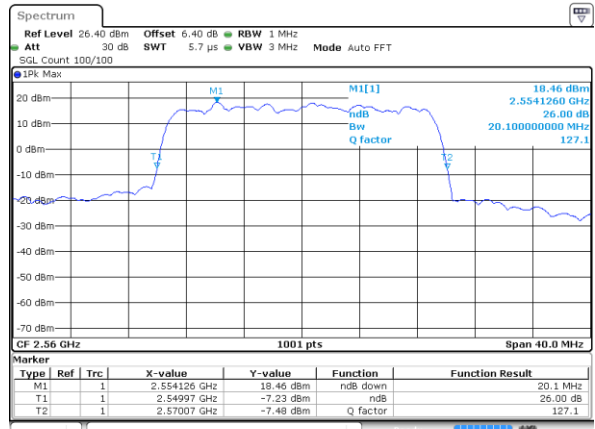

Middle Channel / 15MHz / 16QAM

Date: 6 JUN 2019 04:18:08

Highest Channel / 15MHz / QPSK

Date: 6 JUN 2019 04:18:49

Highest Channel / 15MHz / 16QAM

Date: 6 JUN 2019 04:18:29

LTE Band 7

Lowest Channel / 20MHz / QPSK

Date: 6 JUN 2019 04:34:00

Lowest Channel / 20MHz / 16QAM

Date: 6 JUN 2019 04:33:39

Middle Channel / 20MHz / QPSK

Date: 6 JUN 2019 04:34:20

Middle Channel / 20MHz / 16QAM

Date: 6 JUN 2019 04:34:40

Highest Channel / 20MHz / QPSK

Date: 6 JUN 2019 04:35:20

Highest Channel / 20MHz / 16QAM

Date: 6 JUN 2019 04:35:00

LTE Band 7

Lowest Channel / 5MHz / 64QAM

Date: 6 JUN 2019 04:50:31

Lowest Channel / 10MHz / 64QAM

Date: 6 JUN 2019 04:58:47