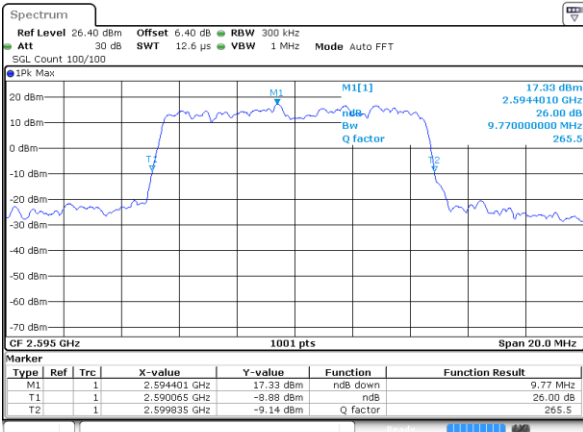

Highest Channel / 5MHz / 16QAM

Date: 6 JUN 2019 05:30:52

LTE Band 38

Lowest Channel / 10MHz / QPSK

Date: 6 JUN 2019 05:31:22

Lowest Channel / 10MHz / 16QAM

Date: 6 JUN 2019 05:31:32

Middle Channel / 10MHz / QPSK

Date: 6 JUN 2019 05:32:03

Middle Channel / 10MHz / 16QAM

Date: 6 JUN 2019 05:32:13

Highest Channel / 10MHz / QPSK

Date: 6 JUN 2019 05:32:43

Highest Channel / 10MHz / 16QAM

Date: 6 JUN 2019 05:32:53

LTE Band 38