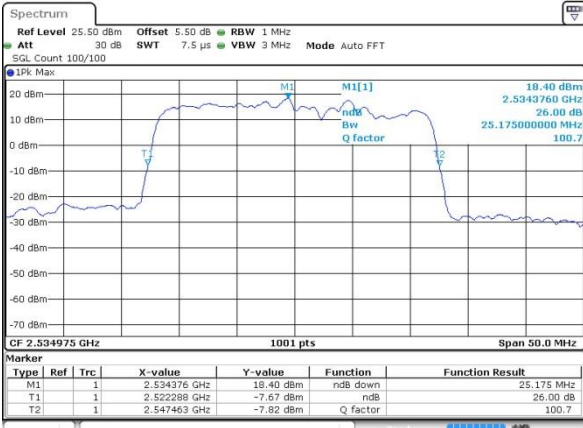

Date: 7 JUN 2019 16:28:39

Highest Channel / 20MHz+15MHz

Date: 7 JUN 2019 16:01:00

Highest Channel / 20MHz+20MHz

Date: 7 JUN 2019 16:29:58

LTE Band 7

16QAM

Lowest Channel / 10MHz+20MHz

Date: 7 JUN 2019 10:25:17

Middle Channel / 10MHz+20MHz

Date: 7 JUN 2019 11:16:02

Highest Channel / 10MHz+20MHz

Date: 7 JUN 2019 11:21:59

LTE Band 7

16QAM

Lowest Channel / 15MHz+10MHz

Date: 7 JUN 2019 17:11:55

Lowest Channel / 15MHz+15MHz

Date: 7 JUN 2019 13:29:52

Middle Channel / 15MHz+10MHz

Date: 7 JUN 2019 17:14:43

Middle Channel / 15MHz+15MHz

Date: 7 JUN 2019 13:59:02

Highest Channel / 15MHz+10MHz