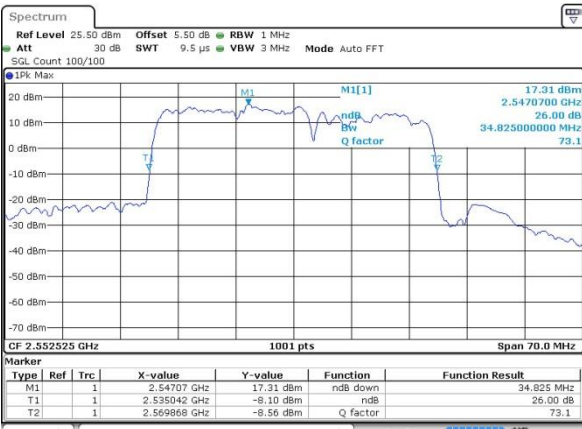

Date: 7 JUN 2019 14:46:05

Middle Channel / 20MHz+10MHz

Date: 7 JUN 2019 12:58:40

Highest Channel / 15MHz+20MHz

Date: 7 JUN 2019 14:53:05

Highest Channel / 20MHz+10MHz

Date: 7 JUN 2019 13:04:10

LTE Band 7

QPSK

Lowest Channel / 20MHz+15MHz

Date: 7 JUN 2019 15:34:16

Lowest Channel / 20MHz+20MHz

Date: 7 JUN 2019 16:22:43

Middle Channel / 20MHz+15MHz

Date: 7 JUN 2019 15:56:35

Middle Channel / 20MHz+20MHz

Date: 7 JUN 2019 16:28:39

Highest Channel / 20MHz+15MHz

Date: 7 JUN 2019 16:01:00

Highest Channel / 20MHz+20MHz

Date: 7 JUN 2019 16:29:58

LTE Band 7

16QAM

Lowest Channel / 10MHz+20MHz