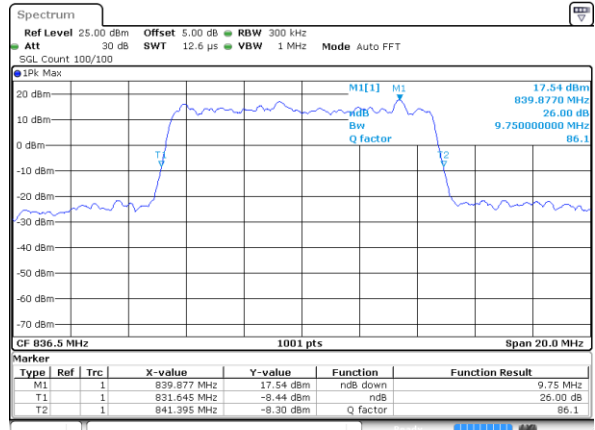

LTE Band 5

Lowest Channel / 10MHz / QPSK

Date: 6 JUN 2019 00:53:03

Lowest Channel / 10MHz / 16QAM

Date: 6 JUN 2019 00:53:13

Middle Channel / 10MHz / QPSK

Date: 6 JUN 2019 01:02:03

Middle Channel / 10MHz / 16QAM

Date: 6 JUN 2019 01:02:13

Highest Channel / 10MHz / QPSK

Date: 6 JUN 2019 01:04:32

Highest Channel / 10MHz / 16QAM

Date: 6 JUN 2019 01:04:42

LTE Band 5

Lowest Channel / 1.4MHz / 64QAM

Date: 6 JUN 2019 01:55:57