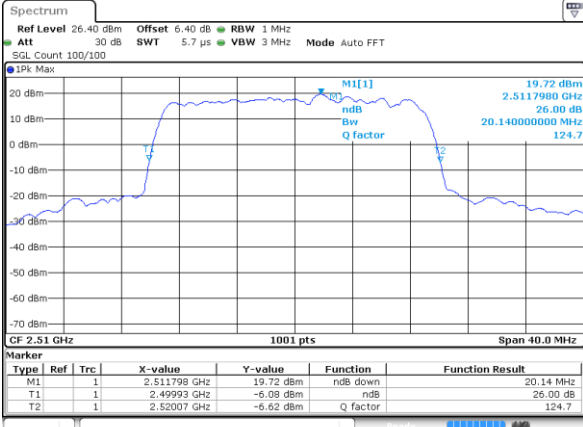

Middle Channel / 15MHz / 16QAM

Date: 6 JUN 2019 04:18:08

Highest Channel / 15MHz / QPSK

Date: 6 JUN 2019 04:18:49

Highest Channel / 15MHz / 16QAM

Date: 6 JUN 2019 04:18:29

LTE Band 7

Lowest Channel / 20MHz / QPSK