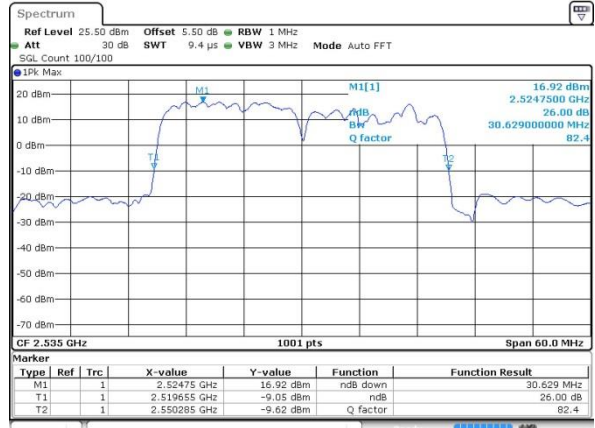

Date: 7 JUN 2019 10:25:17

Middle Channel / 10MHz+20MHz

Date: 7 JUN 2019 11:16:02

Highest Channel / 10MHz+20MHz

Date: 7 JUN 2019 11:21:59

LTE Band 7

16QAM

Lowest Channel / 15MHz+10MHz

Date: 7 JUN 2019 17:11:55

Lowest Channel / 15MHz+15MHz

Date: 7 JUN 2019 13:29:52

Middle Channel / 15MHz+10MHz

Date: 7 JUN 2019 17:14:43

Middle Channel / 15MHz+15MHz

Date: 7 JUN 2019 13:59:02

Highest Channel / 15MHz+10MHz

Date: 7 JUN 2019 17:17:36

Highest Channel / 15MHz+15MHz

Date: 7 JUN 2019 14:02:45