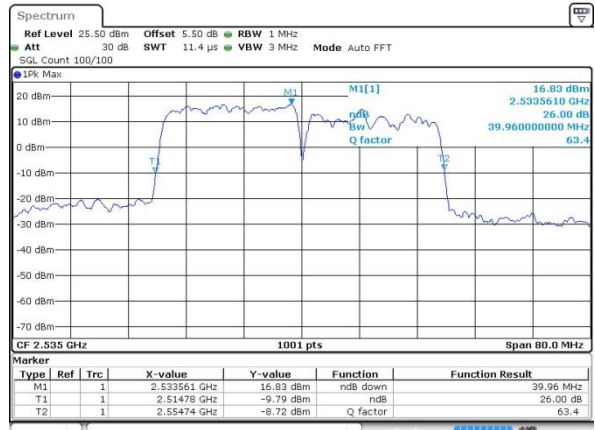

Date: 7 JUN 2019 14:46:05

Middle Channel / 20MHz+10MHz

Date: 7 JUN 2019 12:58:40

Highest Channel / 15MHz+20MHz

Date: 7 JUN 2019 14:53:05

Highest Channel / 20MHz+10MHz

Date: 7 JUN 2019 13:04:10

LTE Band 7

QPSK

Lowest Channel / 20MHz+15MHz

Date: 7 JUN 2019 15:34:16

Lowest Channel / 20MHz+20MHz

Date: 7 JUN 2019 16:22:43

Middle Channel / 20MHz+15MHz

Date: 7 JUN 2019 15:56:35

Middle Channel / 20MHz+20MHz

Date: 7 JUN 2019 16:28:39

Highest Channel / 20MHz+15MHz

Date: 7 JUN 2019 16:01:00

Highest Channel / 20MHz+20MHz

Date: 7 JUN 2019 16:29:58

LTE Band 7

16QAM

Lowest Channel / 10MHz+20MHz

Date: 7 JUN 2019 10:25:17

Middle Channel / 10MHz+20MHz

Date: 7 JUN 2019 11:16:02

Highest Channel / 10MHz+20MHz

Date: 7 JUN 2019 11:21:59

LTE Band 7

16QAM

Lowest Channel / 15MHz+10MHz