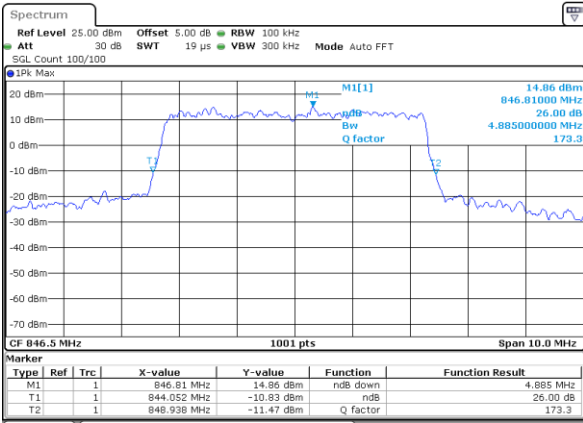

Highest Channel / 3MHz / 64QAM

Date: 6 JUN 2019 02:11:56

LTE Band 5

Lowest Channel / 5MHz / 64QAM

Date: 6 JUN 2019 02:16:26

Lowest Channel / 10MHz / 64QAM

Date: 6 JUN 2019 02:26:41

Middle Channel / 5MHz / 64QAM

Date: 6 JUN 2019 02:21:50

Middle Channel / 10MHz / 64QAM

Date: 6 JUN 2019 02:32:05

Highest Channel / 5MHz / 64QAM

Date: 6 JUN 2019 02:22:11

Highest Channel / 10MHz / 64QAM

Date: 6 JUN 2019 02:32:25

LTE Band 7