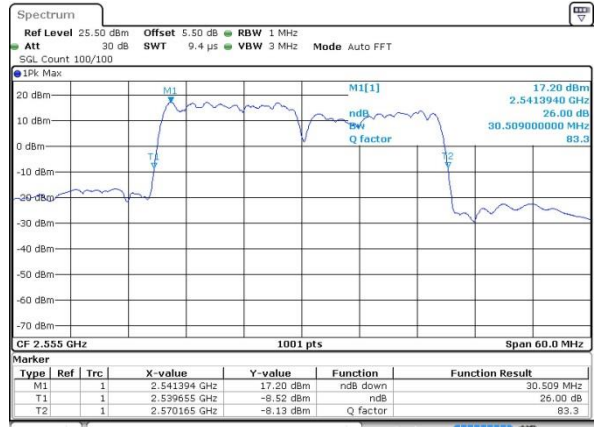

Date: 7 JUN 2019 16:28:39

Highest Channel / 20MHz+15MHz

Date: 7 JUN 2019 16:01:00

Highest Channel / 20MHz+20MHz

Date: 7 JUN 2019 16:29:58

LTE Band 7

16QAM

Lowest Channel / 10MHz+20MHz

Date: 7 JUN 2019 10:25:17

Middle Channel / 10MHz+20MHz

Date: 7 JUN 2019 11:16:02

Highest Channel / 10MHz+20MHz

Date: 7 JUN 2019 11:21:59

LTE Band 7

16QAM

Lowest Channel / 15MHz+10MHz

Date: 7 JUN 2019 17:11:55

Lowest Channel / 15MHz+15MHz

Date: 7 JUN 2019 13:29:52

Middle Channel / 15MHz+10MHz

Date: 7 JUN 2019 17:14:43

Middle Channel / 15MHz+15MHz

Date: 7 JUN 2019 13:59:02

Highest Channel / 15MHz+10MHz

Date: 7 JUN 2019 17:17:36

Highest Channel / 15MHz+15MHz

Date: 7 JUN 2019 14:02:45