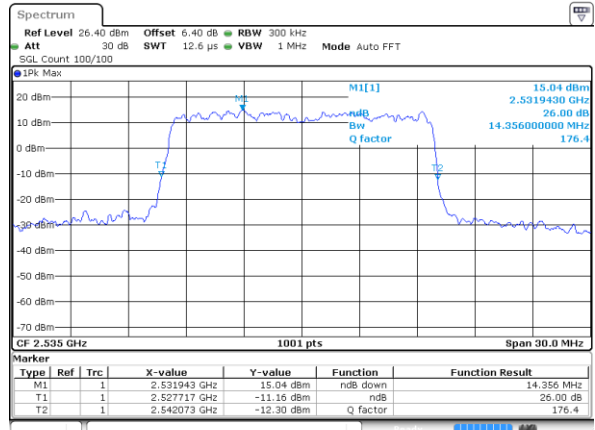

Date: 6 JUN 2019 04:02:19

LTE Band 7

Lowest Channel / 15MHz / QPSK

Date: 6 JUN 2019 04:17:28

Lowest Channel / 15MHz / 16QAM

Date: 6 JUN 2019 04:17:08

Middle Channel / 15MHz / QPSK

Date: 6 JUN 2019 04:17:48

Middle Channel / 15MHz / 16QAM

Date: 6 JUN 2019 04:18:08

Highest Channel / 15MHz / QPSK

Date: 6 JUN 2019 04:18:49

Highest Channel / 15MHz / 16QAM

Date: 6 JUN 2019 04:18:29

LTE Band 7

Lowest Channel / 20MHz / QPSK