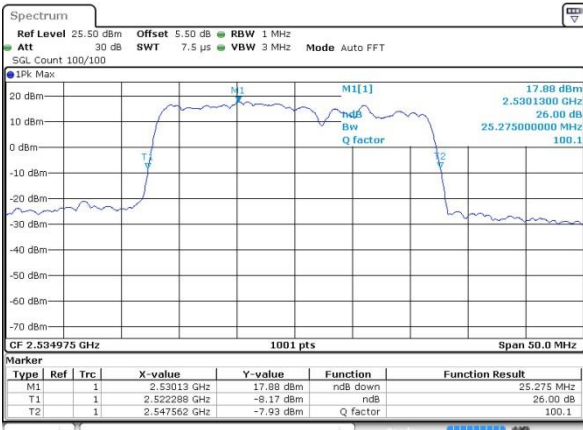

Middle Channel / 15MHz+10MHz

Date: 7 JUN 2019 17:15:14