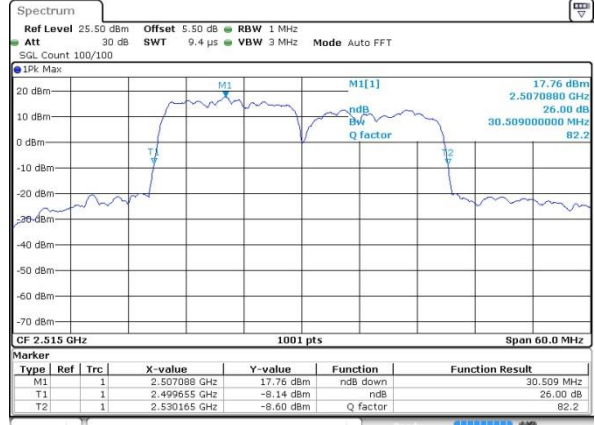

Date: 7 JUN 2019 16:28:39

Highest Channel / 20MHz+15MHz

Date: 7 JUN 2019 16:01:00

Highest Channel / 20MHz+20MHz

Date: 7 JUN 2019 16:29:58

LTE Band 7

16QAM

Lowest Channel / 10MHz+20MHz

Date: 7 JUN 2019 10:25:17

Middle Channel / 10MHz+20MHz

Date: 7 JUN 2019 11:16:02

Highest Channel / 10MHz+20MHz

Date: 7 JUN 2019 11:21:59

LTE Band 7

16QAM

Lowest Channel / 15MHz+10MHz

Date: 7 JUN 2019 17:11:55

Lowest Channel / 15MHz+15MHz

Date: 7 JUN 2019 13:29:52

Middle Channel / 15MHz+10MHz

Date: 7 JUN 2019 17:14:43

Middle Channel / 15MHz+15MHz

Date: 7 JUN 2019 13:59:02

Highest Channel / 15MHz+10MHz