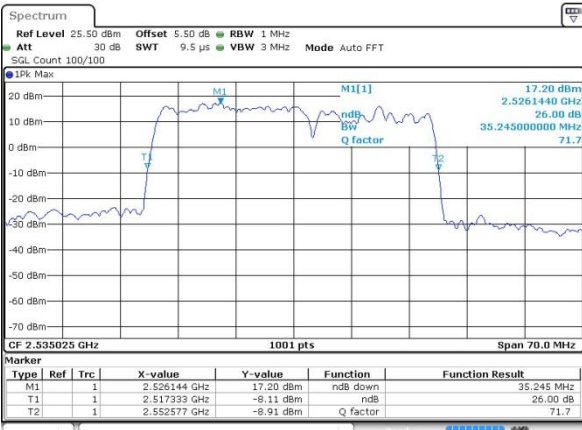

Date: 7 JUN 2019 14:46:05

Middle Channel / 20MHz+10MHz

Date: 7 JUN 2019 12:58:40

Highest Channel / 15MHz+20MHz

Date: 7 JUN 2019 14:53:05

Highest Channel / 20MHz+10MHz

Date: 7 JUN 2019 13:04:10

LTE Band 7

QPSK

Lowest Channel / 20MHz+15MHz

Date: 7 JUN 2019 15:34:16

Lowest Channel / 20MHz+20MHz

Date: 7 JUN 2019 16:22:43

Middle Channel / 20MHz+15MHz

Date: 7 JUN 2019 15:56:35

Middle Channel / 20MHz+20MHz

Date: 7 JUN 2019 16:28:39

Highest Channel / 20MHz+15MHz

Date: 7 JUN 2019 16:01:00

Highest Channel / 20MHz+20MHz

Date: 7 JUN 2019 16:29:58

LTE Band 7

16QAM

Lowest Channel / 10MHz+20MHz