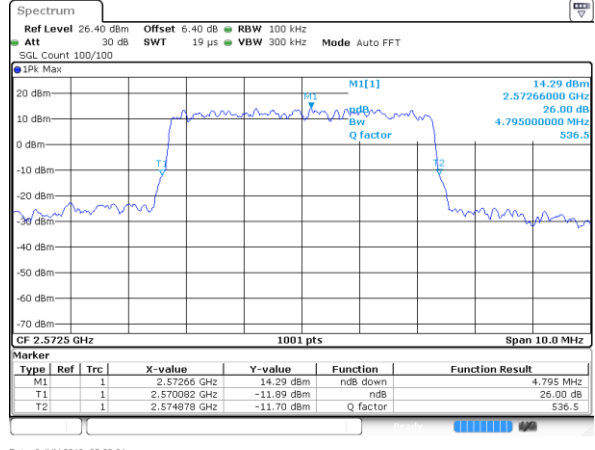

Lowest Channel / 5MHz / 16QAM

Date: 6 JUN 2019 05:29:31