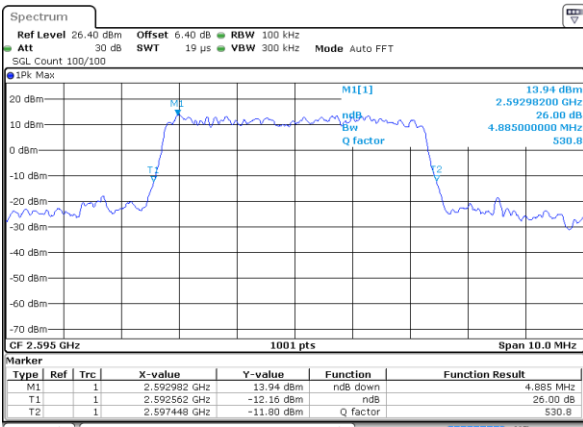

Date: 6 JUN 2019 05:36:55

LTE Band 38

Lowest Channel / 5MHz / 64QAM

Date: 6 JUN 2019 05:37:15

Lowest Channel / 10MHz / 64QAM

Date: 6 JUN 2019 05:38:16

Middle Channel / 5MHz / 64QAM

Date: 6 JUN 2019 05:37:36

Middle Channel / 10MHz / 64QAM

Date: 6 JUN 2019 05:38:36

Highest Channel / 5MHz / 64QAM

Date: 6 JUN 2019 05:37:56

Highest Channel / 10MHz / 64QAM

Date: 6 JUN 2019 05:38:56

LTE Band 38

Lowest Channel / 15MHz / 64QAM