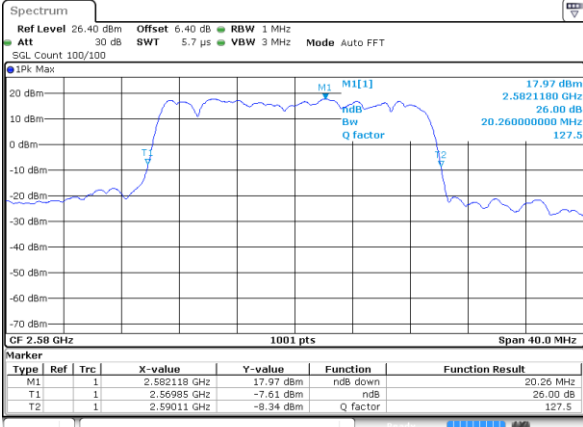

Highest Channel / 15MHz / QPSK

Date: 6 JUN 2019 05:34:44

Highest Channel / 15MHz / 16QAM

Date: 6 JUN 2019 05:34:54

LTE Band 38

Lowest Channel / 20MHz / QPSK

Date: 6 JUN 2019 05:35:25

Lowest Channel / 20MHz / 16QAM