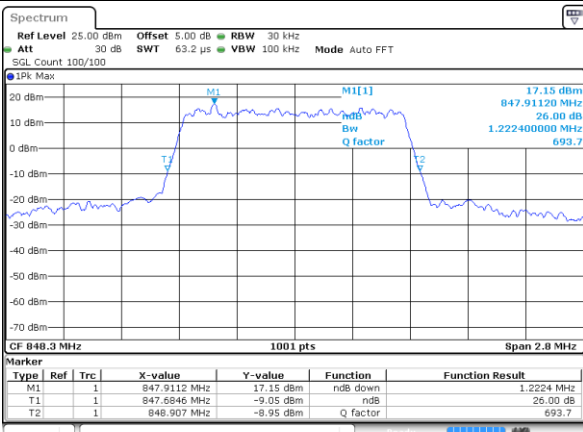

Date: 6 JUN 2019 01:02:13

Highest Channel / 10MHz / QPSK

Date: 6 JUN 2019 01:04:32

Highest Channel / 10MHz / 16QAM

Date: 6 JUN 2019 01:04:42

LTE Band 5

Lowest Channel / 1.4MHz / 64QAM

Date: 6 JUN 2019 01:55:57

Lowest Channel / 3MHz / 64QAM

Date: 6 JUN 2019 02:06:11

Middle Channel / 1.4MHz / 64QAM

Date: 6 JUN 2019 02:01:21

Middle Channel / 3MHz / 64QAM

Date: 6 JUN 2019 02:11:36

Highest Channel / 1.4MHz / 64QAM

Date: 6 JUN 2019 02:01:42

Highest Channel / 3MHz / 64QAM

Date: 6 JUN 2019 02:11:56

LTE Band 5

Lowest Channel / 5MHz / 64QAM

Date: 6 JUN 2019 02:16:26

Lowest Channel / 10MHz / 64QAM

Date: 6 JUN 2019 02:26:41

Middle Channel / 5MHz / 64QAM