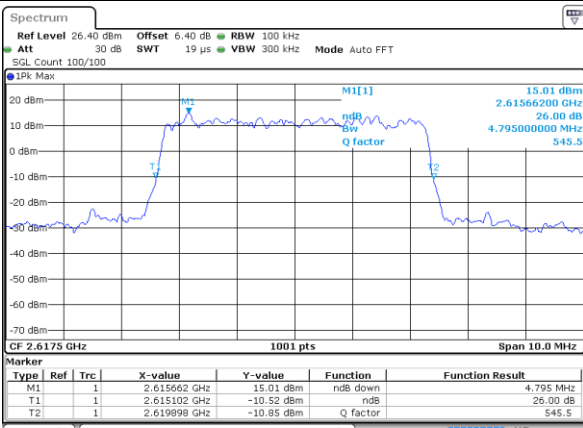

Date: 6 JUN 2019 05:36:55

LTE Band 38

Lowest Channel / 5MHz / 64QAM

Date: 6 JUN 2019 05:37:15

Lowest Channel / 10MHz / 64QAM

Date: 6 JUN 2019 05:38:16

Middle Channel / 5MHz / 64QAM

Date: 6 JUN 2019 05:37:36

Middle Channel / 10MHz / 64QAM

Date: 6 JUN 2019 05:38:36

Highest Channel / 5MHz / 64QAM

Date: 6 JUN 2019 05:37:56

Highest Channel / 10MHz / 64QAM

Date: 6 JUN 2019 05:38:56

LTE Band 38

Lowest Channel / 15MHz / 64QAM