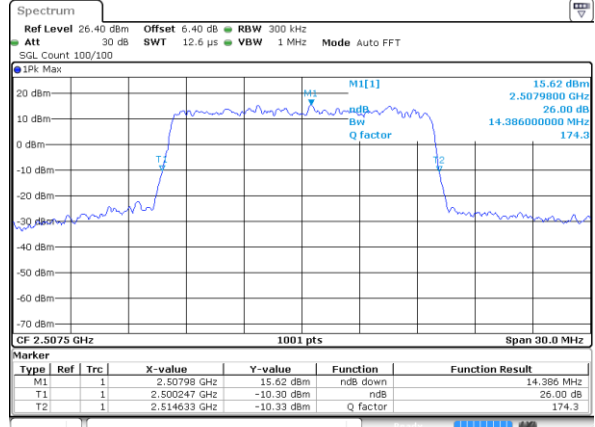

Date: 6 JUN 2019 04:02:19

LTE Band 7

Lowest Channel / 15MHz / QPSK

Date: 6 JUN 2019 04:17:28

Lowest Channel / 15MHz / 16QAM

Date: 6 JUN 2019 04:17:08

Middle Channel / 15MHz / QPSK

Date: 6 JUN 2019 04:17:48

Middle Channel / 15MHz / 16QAM

Date: 6 JUN 2019 04:18:08

Highest Channel / 15MHz / QPSK

Date: 6 JUN 2019 04:18:49

Highest Channel / 15MHz / 16QAM

Date: 6 JUN 2019 04:18:29

LTE Band 7

Lowest Channel / 20MHz / QPSK