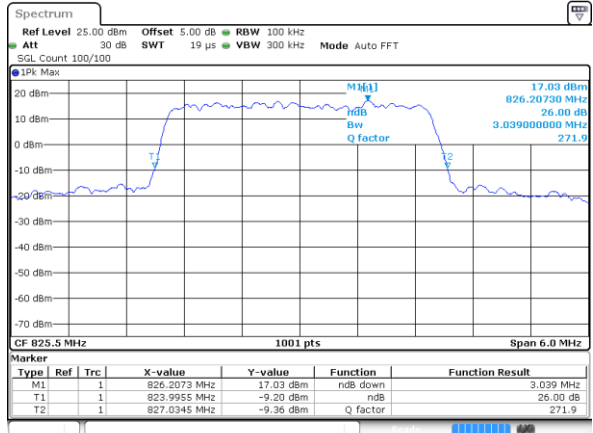

Lowest Channel / 3MHz / 64QAM

Date: 6 JUN 2019 02:06:11