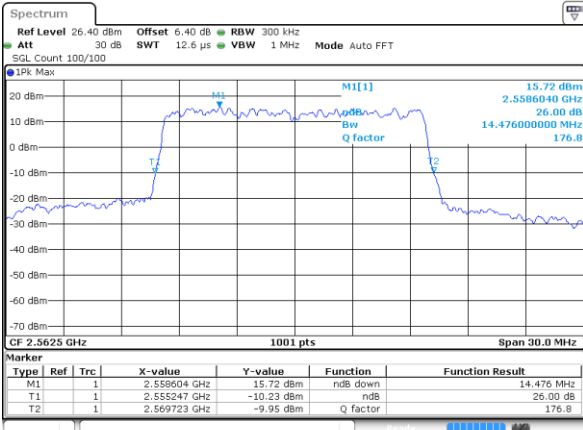

Highest Channel / 15MHz / QPSK

Date: 6 JUN 2019 04:18:49