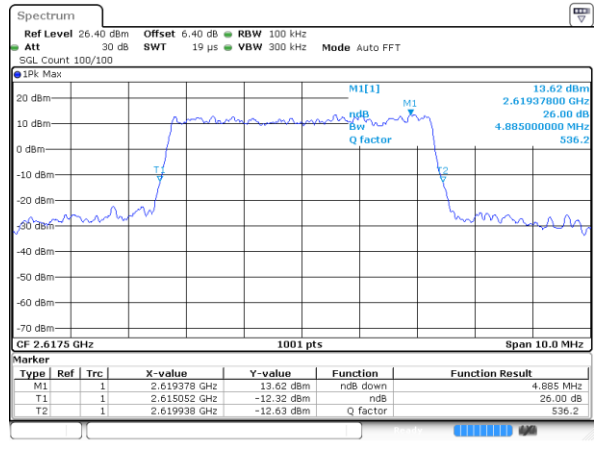

Date: 6 JUN 2019 05:15:28

Highest Channel / 15MHz / 64QAM

Date: 6 JUN 2019 05:07:22

Highest Channel / 20MHz / 64QAM

Date: 6 JUN 2019 05:15:38

LTE Band 38

Lowest Channel / 5MHz / QPSK

Date: 6 JUN 2019 05:29:21

Lowest Channel / 5MHz / 16QAM

Date: 6 JUN 2019 05:29:31

Middle Channel / 5MHz / QPSK

Date: 6 JUN 2019 05:30:02

Middle Channel / 5MHz / 16QAM

Date: 6 JUN 2019 05:30:12

Highest Channel / 5MHz / QPSK

Date: 6 JUN 2019 05:30:42

Highest Channel / 5MHz / 16QAM

Date: 6 JUN 2019 05:30:52

LTE Band 38

Lowest Channel / 10MHz / QPSK

Date: 6 JUN 2019 05:31:22

Lowest Channel / 10MHz / 16QAM

Date: 6 JUN 2019 05:31:32

Middle Channel / 10MHz / QPSK