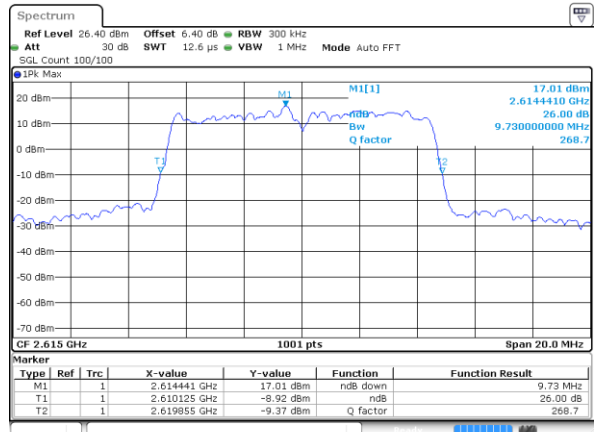

Highest Channel / 5MHz / 16QAM

Date: 6 JUN 2019 05:30:52

LTE Band 38

Lowest Channel / 10MHz / QPSK

Date: 6 JUN 2019 05:31:22

Lowest Channel / 10MHz / 16QAM

Date: 6 JUN 2019 05:31:32

Middle Channel / 10MHz / QPSK

Date: 6 JUN 2019 05:32:03

Middle Channel / 10MHz / 16QAM

Date: 6 JUN 2019 05:32:13

Highest Channel / 10MHz / QPSK

Date: 6 JUN 2019 05:32:43

Highest Channel / 10MHz / 16QAM

Date: 6 JUN 2019 05:32:53

LTE Band 38