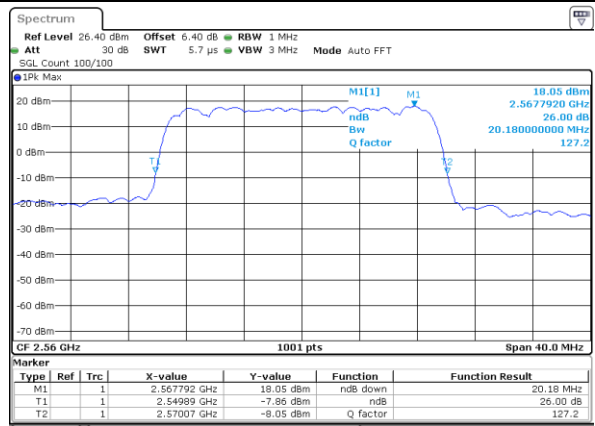

LTE Band 7

Lowest Channel / 15MHz / 64QAM

Date: 6 JUN 2019 05:07:02

Lowest Channel / 20MHz / 64QAM

Date: 6 JUN 2019 05:15:18

Middle Channel / 15MHz / 64QAM

Date: 6 JUN 2019 05:07:12

Middle Channel / 20MHz / 64QAM

Date: 6 JUN 2019 05:15:28

Highest Channel / 15MHz / 64QAM

Date: 6 JUN 2019 05:07:22

Highest Channel / 20MHz / 64QAM

Date: 6 JUN 2019 05:15:38

LTE Band 38

Lowest Channel / 5MHz / QPSK

Date: 6 JUN 2019 05:29:21