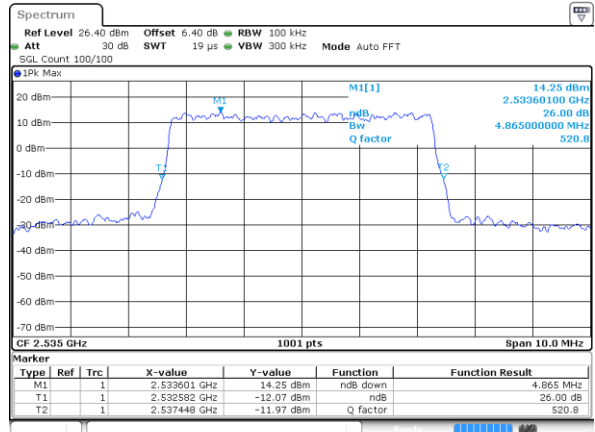

Middle Channel / 5MHz / 16QAM

Date: 6 JUN 2019 03:44:47