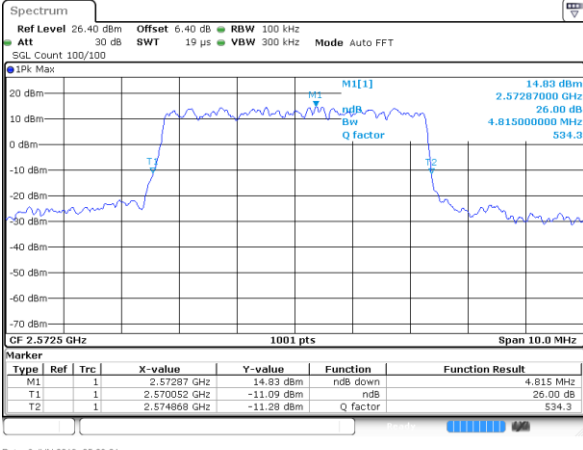

Date: 6 JUN 2019 05:15:28

Highest Channel / 15MHz / 64QAM

Date: 6 JUN 2019 05:07:22

Highest Channel / 20MHz / 64QAM

Date: 6 JUN 2019 05:15:38

LTE Band 38

Lowest Channel / 5MHz / QPSK

Date: 6 JUN 2019 05:29:21