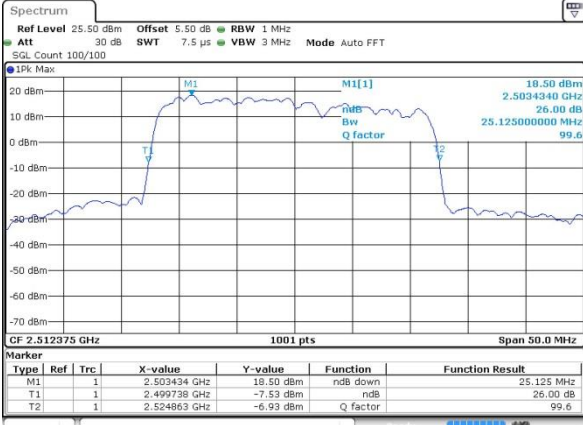

Date: 7 JUN 2019 16:28:39

Highest Channel / 20MHz+15MHz

Date: 7 JUN 2019 16:01:00

Highest Channel / 20MHz+20MHz

Date: 7 JUN 2019 16:29:58

LTE Band 7

16QAM

Lowest Channel / 10MHz+20MHz

Date: 7 JUN 2019 10:25:17

Middle Channel / 10MHz+20MHz

Date: 7 JUN 2019 11:16:02

Highest Channel / 10MHz+20MHz

Date: 7 JUN 2019 11:21:59

LTE Band 7

16QAM

Lowest Channel / 15MHz+10MHz

Date: 7 JUN 2019 17:11:55

Lowest Channel / 15MHz+15MHz

Date: 7 JUN 2019 13:29:52

Middle Channel / 15MHz+10MHz

Date: 7 JUN 2019 17:14:43

Middle Channel / 15MHz+15MHz

Date: 7 JUN 2019 13:59:02

Highest Channel / 15MHz+10MHz