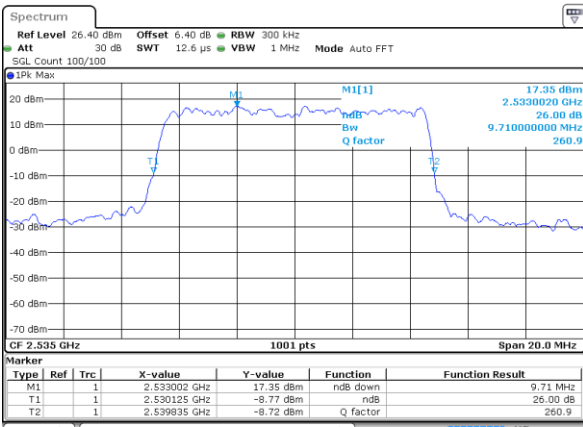

Middle Channel / 10MHz / QPSK

Date: 6 JUN 2019 04:01:39