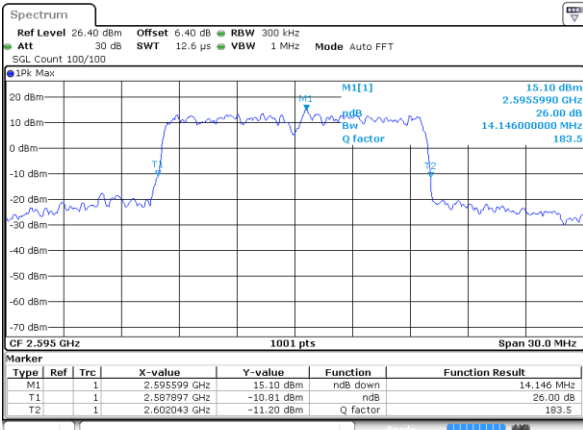

Middle Channel / 10MHz / 64QAM

Date: 6 JUN 2019 05:38:36

Highest Channel / 5MHz / 64QAM

Date: 6 JUN 2019 05:37:56

Highest Channel / 10MHz / 64QAM

Date: 6 JUN 2019 05:38:56

LTE Band 38

Lowest Channel / 15MHz / 64QAM

Date: 6 JUN 2019 05:39:17

Lowest Channel / 20MHz / 64QAM

Date: 6 JUN 2019 05:40:17

Middle Channel / 15MHz / 64QAM

Date: 6 JUN 2019 05:39:37

Middle Channel / 20MHz / 64QAM

Date: 6 JUN 2019 05:40:37

Highest Channel / 15MHz / 64QAM