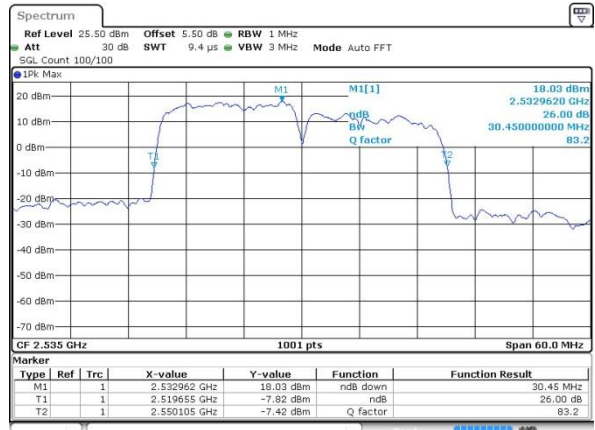

Date: 6 JUN 2019 05:39:57

Highest Channel / 20MHz / 64QAM

Date: 6 JUN 2019 05:40:58

LTE Band 7

QPSK

Lowest Channel / 10MHz+20MHz

Date: 7 JUN 2019 10:21:44

Middle Channel / 10MHz+20MHz

Date: 7 JUN 2019 11:15:29

Highest Channel / 10MHz+20MHz

Date: 7 JUN 2019 11:22:35

LTE Band 7

QPSK

Lowest Channel / 15MHz+10MHz

Date: 7 JUN 2019 17:11:16

Lowest Channel / 15MHz+15MHz

Date: 7 JUN 2019 13:29:06

Middle Channel / 15MHz+10MHz

Date: 7 JUN 2019 17:15:14

Middle Channel / 15MHz+15MHz

Date: 7 JUN 2019 13:59:49

Highest Channel / 15MHz+10MHz

Date: 7 JUN 2019 17:16:54

Highest Channel / 15MHz+15MHz