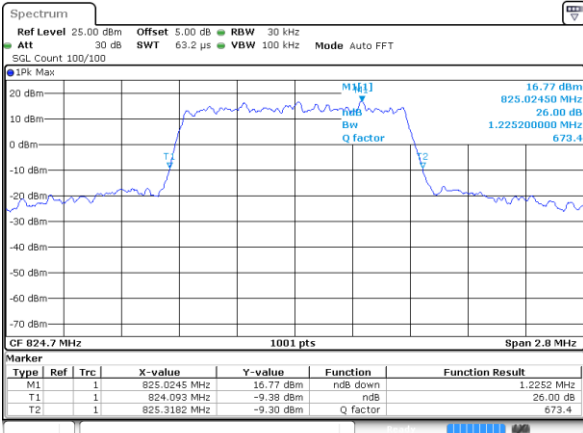

Date: 6 JUN 2019 01:02:13

Highest Channel / 10MHz / QPSK

Date: 6 JUN 2019 01:04:32

Highest Channel / 10MHz / 16QAM

Date: 6 JUN 2019 01:04:42

LTE Band 5

Lowest Channel / 1.4MHz / 64QAM

Date: 6 JUN 2019 01:55:57