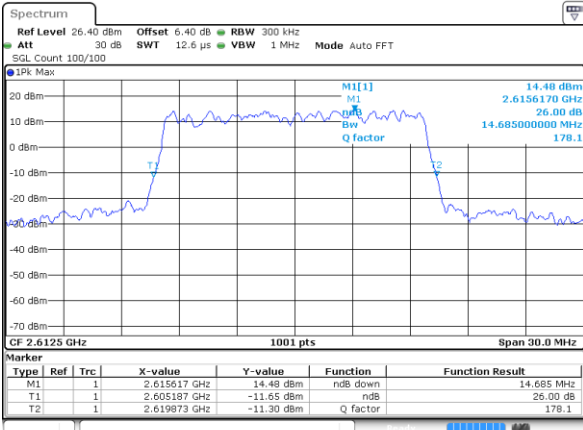

Lowest Channel / 15MHz / QPSK

Date: 6 JUN 2019 05:33:23

Lowest Channel / 15MHz / 16QAM

Date: 6 JUN 2019 05:33:33

Middle Channel / 15MHz / QPSK

Date: 6 JUN 2019 05:34:04

Middle Channel / 15MHz / 16QAM

Date: 6 JUN 2019 05:34:14

Highest Channel / 15MHz / QPSK

Date: 6 JUN 2019 05:34:44

Highest Channel / 15MHz / 16QAM

Date: 6 JUN 2019 05:34:54

LTE Band 38

Lowest Channel / 20MHz / QPSK

Date: 6 JUN 2019 05:35:25

Lowest Channel / 20MHz / 16QAM