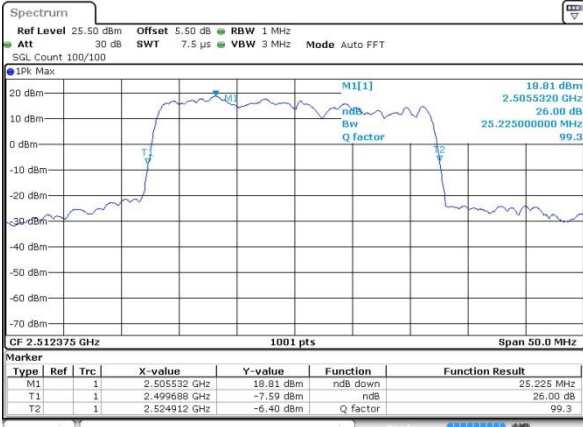

Date: 6 JUN 2019 05:39:57

Highest Channel / 20MHz / 64QAM

Date: 6 JUN 2019 05:40:58

LTE Band 7

QPSK

Lowest Channel / 10MHz+20MHz

Date: 7 JUN 2019 10:21:44

Middle Channel / 10MHz+20MHz

Date: 7 JUN 2019 11:15:29

Highest Channel / 10MHz+20MHz

Date: 7 JUN 2019 11:22:35

LTE Band 7

QPSK

Lowest Channel / 15MHz+10MHz

Date: 7 JUN 2019 17:11:16

Lowest Channel / 15MHz+15MHz