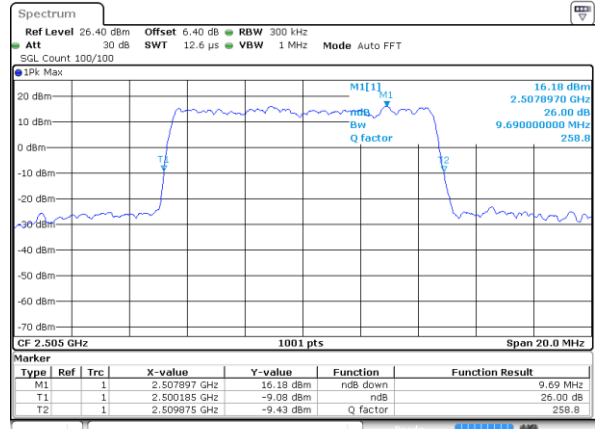

Date: 6 JUN 2019 04:35:20

Highest Channel / 20MHz / 16QAM

Date: 6 JUN 2019 04:35:00

LTE Band 7

Lowest Channel / 5MHz / 64QAM

Date: 6 JUN 2019 04:50:31

Lowest Channel / 10MHz / 64QAM

Date: 6 JUN 2019 04:58:47