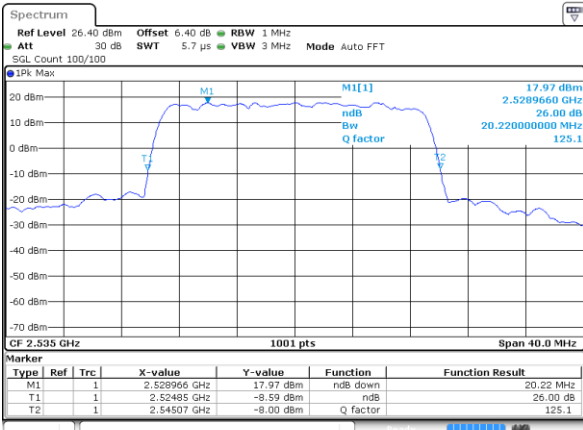

Middle Channel / 20MHz / QPSK

Date: 6 JUN 2019 04:34:20