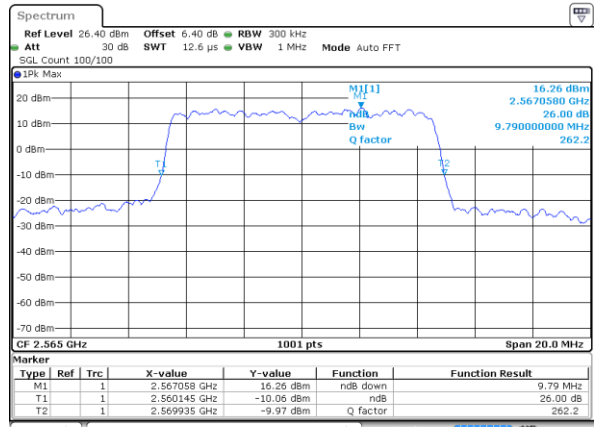

Highest Channel / 5MHz / QPSK

Date: 6 JUN 2019 03:45:27

Highest Channel / 5MHz / 16QAM

Date: 6 JUN 2019 03:45:47

LTE Band 7

Lowest Channel / 10MHz / QPSK

Date: 6 JUN 2019 04:00:38

Lowest Channel / 10MHz / 16QAM

Date: 6 JUN 2019 04:00:58

Middle Channel / 10MHz / QPSK

Date: 6 JUN 2019 04:01:39

Middle Channel / 10MHz / 16QAM

Date: 6 JUN 2019 04:01:18

Highest Channel / 10MHz / QPSK

Date: 6 JUN 2019 04:01:59

Highest Channel / 10MHz / 16QAM

Date: 6 JUN 2019 04:02:19

LTE Band 7

Lowest Channel / 15MHz / QPSK

Date: 6 JUN 2019 04:17:28

Lowest Channel / 15MHz / 16QAM

Date: 6 JUN 2019 04:17:08

Middle Channel / 15MHz / QPSK

Date: 6 JUN 2019 04:17:48