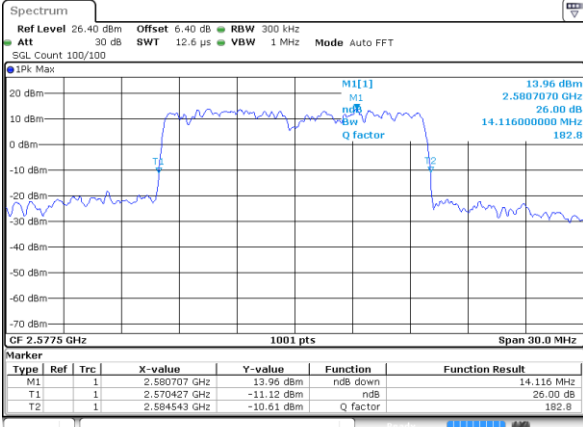

Middle Channel / 10MHz / 64QAM

Date: 6 JUN 2019 05:38:36

Highest Channel / 5MHz / 64QAM

Date: 6 JUN 2019 05:37:56

Highest Channel / 10MHz / 64QAM

Date: 6 JUN 2019 05:38:56

LTE Band 38

Lowest Channel / 15MHz / 64QAM

Date: 6 JUN 2019 05:39:17

Lowest Channel / 20MHz / 64QAM

Date: 6 JUN 2019 05:40:17

Middle Channel / 15MHz / 64QAM

Date: 6 JUN 2019 05:39:37

Middle Channel / 20MHz / 64QAM

Date: 6 JUN 2019 05:40:37

Highest Channel / 15MHz / 64QAM