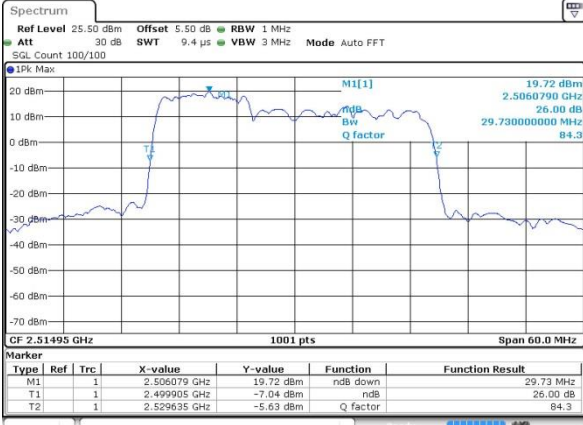

Date: 6 JUN 2019 05:39:57

Highest Channel / 20MHz / 64QAM

Date: 6 JUN 2019 05:40:58

LTE Band 7

QPSK

Lowest Channel / 10MHz+20MHz

Date: 7 JUN 2019 10:21:44

Middle Channel / 10MHz+20MHz

Date: 7 JUN 2019 11:15:29

Highest Channel / 10MHz+20MHz

Date: 7 JUN 2019 11:22:35

LTE Band 7

QPSK

Lowest Channel / 15MHz+10MHz

Date: 7 JUN 2019 17:11:16

Lowest Channel / 15MHz+15MHz