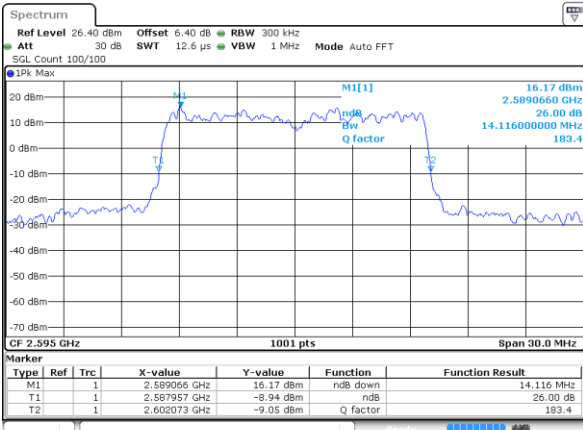

Date: 6 JUN 2019 05:32:03

Middle Channel / 10MHz / 16QAM

Date: 6 JUN 2019 05:32:13

Highest Channel / 10MHz / QPSK

Date: 6 JUN 2019 05:32:43

Highest Channel / 10MHz / 16QAM

Date: 6 JUN 2019 05:32:53

LTE Band 38

Lowest Channel / 15MHz / QPSK

Date: 6 JUN 2019 05:33:23

Lowest Channel / 15MHz / 16QAM

Date: 6 JUN 2019 05:33:33

Middle Channel / 15MHz / QPSK

Date: 6 JUN 2019 05:34:04

Middle Channel / 15MHz / 16QAM

Date: 6 JUN 2019 05:34:14

Highest Channel / 15MHz / QPSK

Date: 6 JUN 2019 05:34:44

Highest Channel / 15MHz / 16QAM

Date: 6 JUN 2019 05:34:54

LTE Band 38

Lowest Channel / 20MHz / QPSK

Date: 6 JUN 2019 05:35:25

Lowest Channel / 20MHz / 16QAM