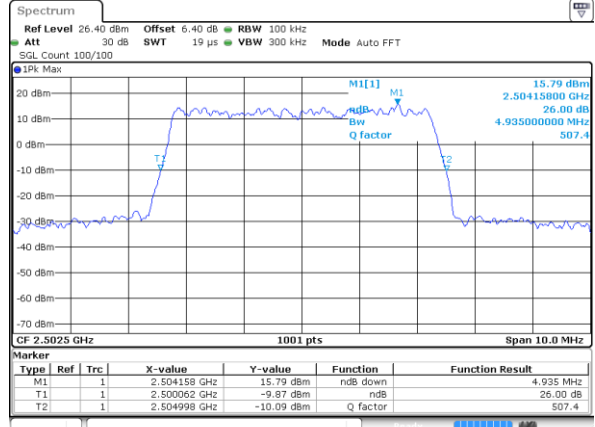

Lowest Channel / 5MHz / 16QAM

Date: 6 JUN 2019 03:44:26