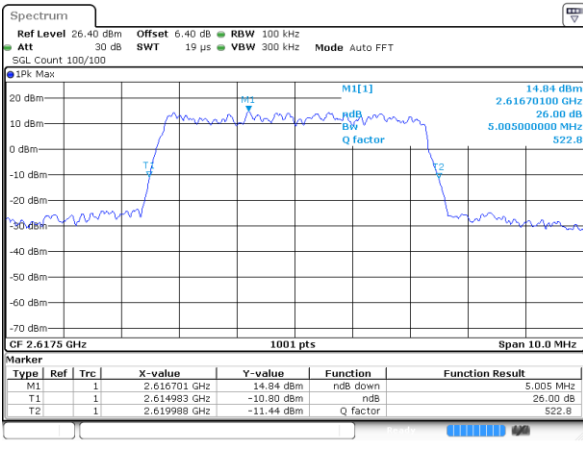

Date: 6 JUN 2019 05:15:28

Highest Channel / 15MHz / 64QAM

Date: 6 JUN 2019 05:07:22

Highest Channel / 20MHz / 64QAM

Date: 6 JUN 2019 05:15:38

LTE Band 38

Lowest Channel / 5MHz / QPSK

Date: 6 JUN 2019 05:29:21

Lowest Channel / 5MHz / 16QAM

Date: 6 JUN 2019 05:29:31

Middle Channel / 5MHz / QPSK

Date: 6 JUN 2019 05:30:02

Middle Channel / 5MHz / 16QAM

Date: 6 JUN 2019 05:30:12

Highest Channel / 5MHz / QPSK

Date: 6 JUN 2019 05:30:42

Highest Channel / 5MHz / 16QAM

Date: 6 JUN 2019 05:30:52

LTE Band 38

Lowest Channel / 10MHz / QPSK

Date: 6 JUN 2019 05:31:22

Lowest Channel / 10MHz / 16QAM

Date: 6 JUN 2019 05:31:32

Middle Channel / 10MHz / QPSK