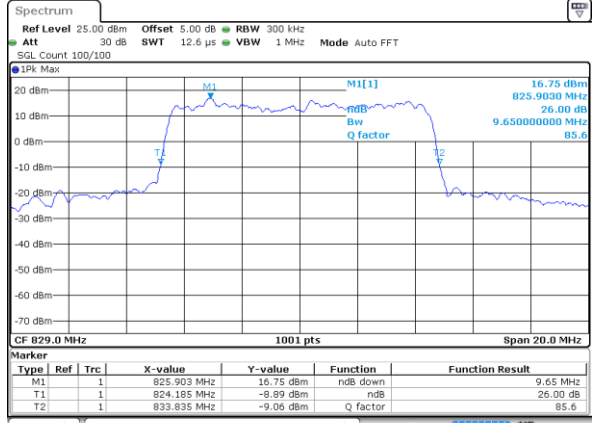

Highest Channel / 3MHz / 64QAM

Date: 6 JUN 2019 02:11:56

LTE Band 5

Lowest Channel / 5MHz / 64QAM

Date: 6 JUN 2019 02:16:26

Lowest Channel / 10MHz / 64QAM

Date: 6 JUN 2019 02:26:41

Middle Channel / 5MHz / 64QAM

Date: 6 JUN 2019 02:21:50

Middle Channel / 10MHz / 64QAM

Date: 6 JUN 2019 02:32:05

Highest Channel / 5MHz / 64QAM

Date: 6 JUN 2019 02:22:11

Highest Channel / 10MHz / 64QAM

Date: 6 JUN 2019 02:32:25

LTE Band 7