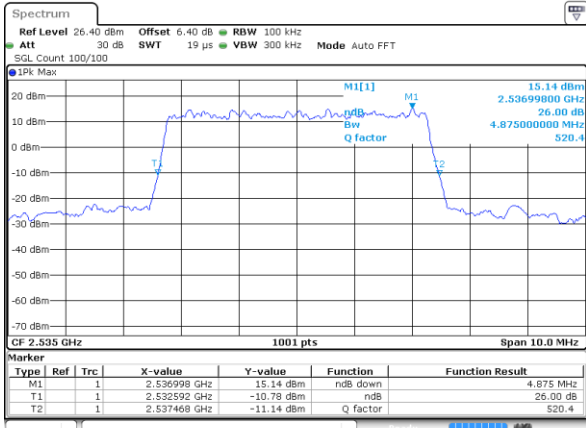

Middle Channel / 5MHz / 64QAM

Date: 6 JUN 2019 04:50:41