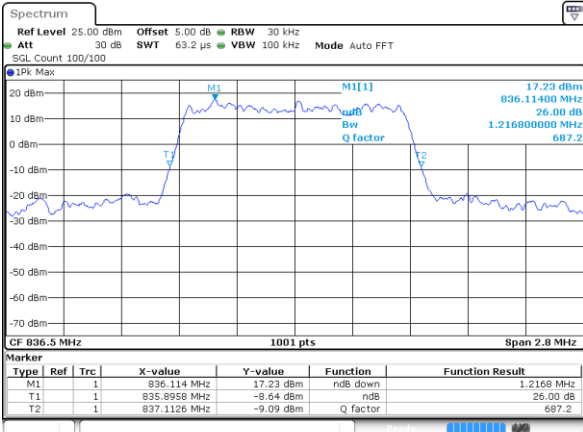

Middle Channel / 1.4MHz / 64QAM

Date: 6 JUN 2019 02:01:21