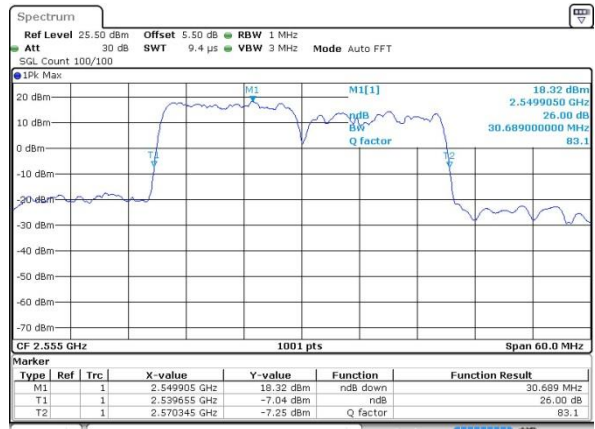

Date: 7 JUN 2019 11:15:29

Highest Channel / 10MHz+20MHz

Date: 7 JUN 2019 11:22:35

LTE Band 7

QPSK

Lowest Channel / 15MHz+10MHz

Date: 7 JUN 2019 17:11:16

Lowest Channel / 15MHz+15MHz

Date: 7 JUN 2019 13:29:06

Middle Channel / 15MHz+10MHz

Date: 7 JUN 2019 17:15:14

Middle Channel / 15MHz+15MHz

Date: 7 JUN 2019 13:59:49

Highest Channel / 15MHz+10MHz

Date: 7 JUN 2019 17:16:54

Highest Channel / 15MHz+15MHz

Date: 7 JUN 2019 14:01:56

LTE Band 7

QPSK

Lowest Channel / 15MHz+20MHz

Date: 7 JUN 2019 14:20:24

Lowest Channel / 20MHz+10MHz

Date: 7 JUN 2019 11:59:57

Middle Channel / 15MHz+20MHz