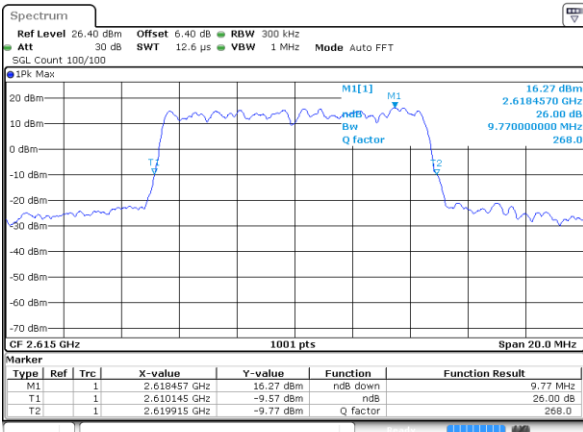

Highest Channel / 5MHz / 16QAM

Date: 6 JUN 2019 05:30:52

LTE Band 38

Lowest Channel / 10MHz / QPSK

Date: 6 JUN 2019 05:31:22

Lowest Channel / 10MHz / 16QAM

Date: 6 JUN 2019 05:31:32

Middle Channel / 10MHz / QPSK

Date: 6 JUN 2019 05:32:03

Middle Channel / 10MHz / 16QAM

Date: 6 JUN 2019 05:32:13

Highest Channel / 10MHz / QPSK

Date: 6 JUN 2019 05:32:43

Highest Channel / 10MHz / 16QAM

Date: 6 JUN 2019 05:32:53

LTE Band 38