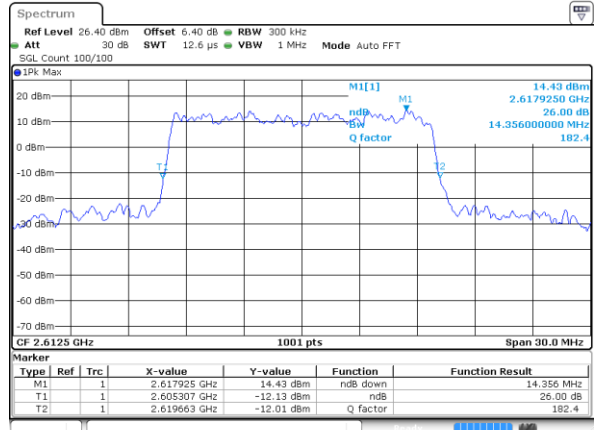

Date: 6 JUN 2019 05:32:03

Middle Channel / 10MHz / 16QAM

Date: 6 JUN 2019 05:32:13

Highest Channel / 10MHz / QPSK

Date: 6 JUN 2019 05:32:43

Highest Channel / 10MHz / 16QAM

Date: 6 JUN 2019 05:32:53

LTE Band 38

Lowest Channel / 15MHz / QPSK

Date: 6 JUN 2019 05:33:23

Lowest Channel / 15MHz / 16QAM

Date: 6 JUN 2019 05:33:33

Middle Channel / 15MHz / QPSK

Date: 6 JUN 2019 05:34:04

Middle Channel / 15MHz / 16QAM

Date: 6 JUN 2019 05:34:14

Highest Channel / 15MHz / QPSK

Date: 6 JUN 2019 05:34:44

Highest Channel / 15MHz / 16QAM

Date: 6 JUN 2019 05:34:54

LTE Band 38

Lowest Channel / 20MHz / QPSK

Date: 6 JUN 2019 05:35:25

Lowest Channel / 20MHz / 16QAM