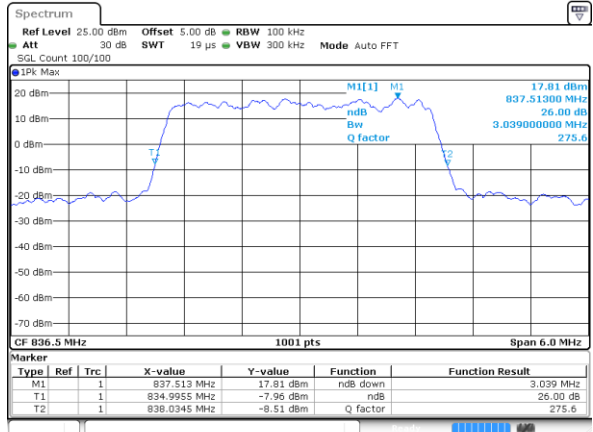

Date: 6 JUN 2019 01:02:13

Highest Channel / 10MHz / QPSK

Date: 6 JUN 2019 01:04:32

Highest Channel / 10MHz / 16QAM

Date: 6 JUN 2019 01:04:42

LTE Band 5

Lowest Channel / 1.4MHz / 64QAM

Date: 6 JUN 2019 01:55:57

Lowest Channel / 3MHz / 64QAM

Date: 6 JUN 2019 02:06:11

Middle Channel / 1.4MHz / 64QAM

Date: 6 JUN 2019 02:01:21

Middle Channel / 3MHz / 64QAM

Date: 6 JUN 2019 02:11:36

Highest Channel / 1.4MHz / 64QAM

Date: 6 JUN 2019 02:01:42

Highest Channel / 3MHz / 64QAM

Date: 6 JUN 2019 02:11:56

LTE Band 5

Lowest Channel / 5MHz / 64QAM

Date: 6 JUN 2019 02:16:26

Lowest Channel / 10MHz / 64QAM

Date: 6 JUN 2019 02:26:41

Middle Channel / 5MHz / 64QAM