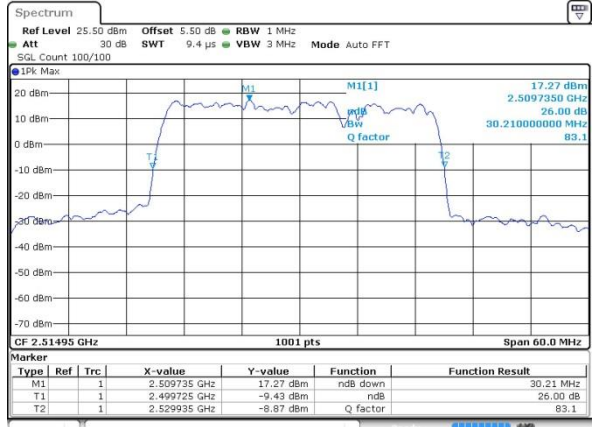

Date: 7 JUN 2019 14:01:56

LTE Band 7

QPSK

Lowest Channel / 15MHz+20MHz

Date: 7 JUN 2019 14:20:24

Lowest Channel / 20MHz+10MHz

Date: 7 JUN 2019 11:59:57

Middle Channel / 15MHz+20MHz

Date: 7 JUN 2019 14:46:05

Middle Channel / 20MHz+10MHz

Date: 7 JUN 2019 12:58:40

Highest Channel / 15MHz+20MHz

Date: 7 JUN 2019 14:53:05

Highest Channel / 20MHz+10MHz

Date: 7 JUN 2019 13:04:10

LTE Band 7