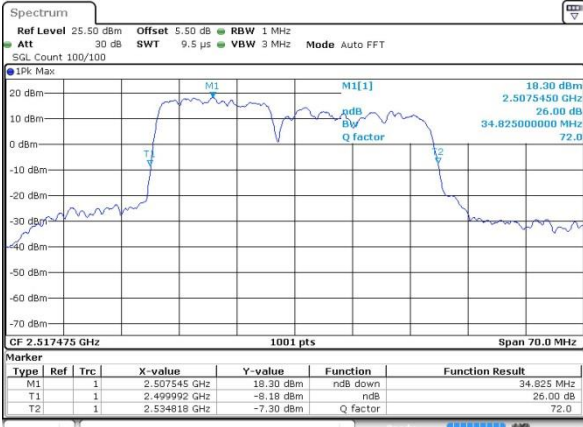

Date: 7 JUN 2019 11:15:29

Highest Channel / 10MHz+20MHz

Date: 7 JUN 2019 11:22:35

LTE Band 7

QPSK

Lowest Channel / 15MHz+10MHz

Date: 7 JUN 2019 17:11:16

Lowest Channel / 15MHz+15MHz

Date: 7 JUN 2019 13:29:06

Middle Channel / 15MHz+10MHz

Date: 7 JUN 2019 17:15:14

Middle Channel / 15MHz+15MHz

Date: 7 JUN 2019 13:59:49

Highest Channel / 15MHz+10MHz

Date: 7 JUN 2019 17:16:54

Highest Channel / 15MHz+15MHz

Date: 7 JUN 2019 14:01:56

LTE Band 7

QPSK

Lowest Channel / 15MHz+20MHz

Date: 7 JUN 2019 14:20:24

Lowest Channel / 20MHz+10MHz

Date: 7 JUN 2019 11:59:57

Middle Channel / 15MHz+20MHz