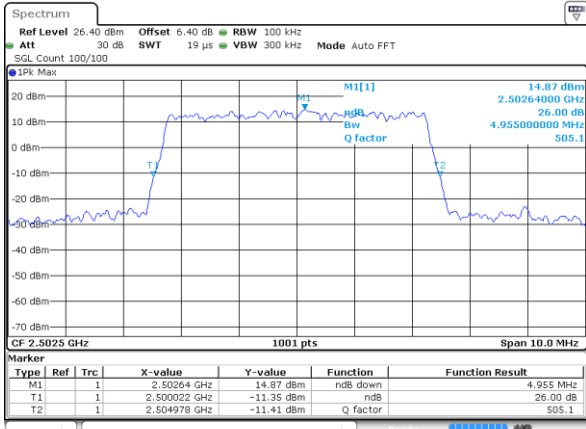

Date: 6 JUN 2019 04:35:20

Highest Channel / 20MHz / 16QAM

Date: 6 JUN 2019 04:35:00

LTE Band 7

Lowest Channel / 5MHz / 64QAM

Date: 6 JUN 2019 04:50:31

Lowest Channel / 10MHz / 64QAM

Date: 6 JUN 2019 04:58:47