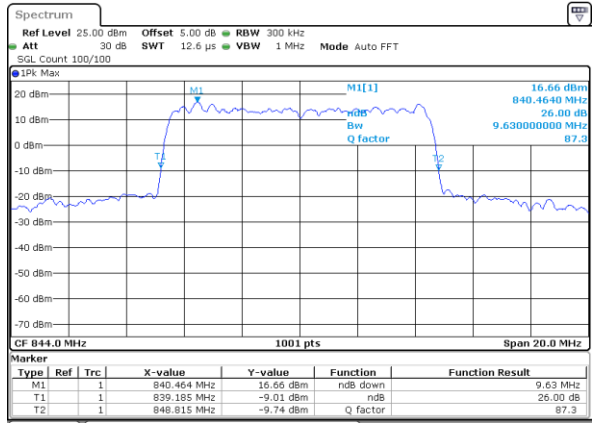

Highest Channel / 3MHz / 64QAM

Date: 6 JUN 2019 02:11:56

LTE Band 5

Lowest Channel / 5MHz / 64QAM

Date: 6 JUN 2019 02:16:26

Lowest Channel / 10MHz / 64QAM

Date: 6 JUN 2019 02:26:41

Middle Channel / 5MHz / 64QAM

Date: 6 JUN 2019 02:21:50

Middle Channel / 10MHz / 64QAM

Date: 6 JUN 2019 02:32:05

Highest Channel / 5MHz / 64QAM

Date: 6 JUN 2019 02:22:11

Highest Channel / 10MHz / 64QAM

Date: 6 JUN 2019 02:32:25

LTE Band 7