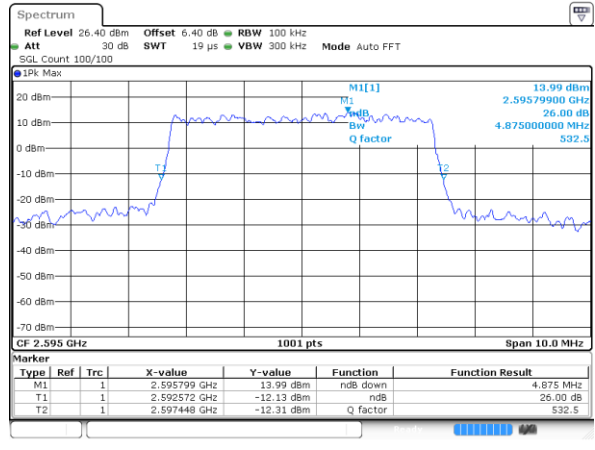

Date: 6 JUN 2019 05:15:28

Highest Channel / 15MHz / 64QAM

Date: 6 JUN 2019 05:07:22

Highest Channel / 20MHz / 64QAM

Date: 6 JUN 2019 05:15:38

LTE Band 38

Lowest Channel / 5MHz / QPSK

Date: 6 JUN 2019 05:29:21

Lowest Channel / 5MHz / 16QAM

Date: 6 JUN 2019 05:29:31

Middle Channel / 5MHz / QPSK

Date: 6 JUN 2019 05:30:02

Middle Channel / 5MHz / 16QAM

Date: 6 JUN 2019 05:30:12

Highest Channel / 5MHz / QPSK

Date: 6 JUN 2019 05:30:42

Highest Channel / 5MHz / 16QAM

Date: 6 JUN 2019 05:30:52

LTE Band 38

Lowest Channel / 10MHz / QPSK

Date: 6 JUN 2019 05:31:22

Lowest Channel / 10MHz / 16QAM

Date: 6 JUN 2019 05:31:32

Middle Channel / 10MHz / QPSK