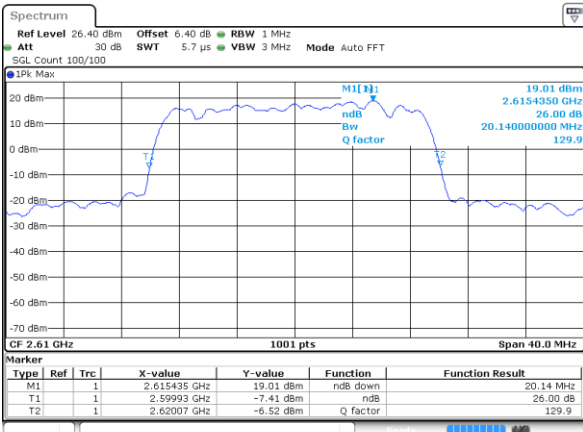

Highest Channel / 15MHz / QPSK

Date: 6 JUN 2019 05:34:44

Highest Channel / 15MHz / 16QAM

Date: 6 JUN 2019 05:34:54

LTE Band 38

Lowest Channel / 20MHz / QPSK

Date: 6 JUN 2019 05:35:25

Lowest Channel / 20MHz / 16QAM

Date: 6 JUN 2019 05:35:35

Middle Channel / 20MHz / QPSK

Date: 6 JUN 2019 05:36:05

Middle Channel / 20MHz / 16QAM

Date: 6 JUN 2019 05:36:15

Highest Channel / 20MHz / QPSK

Date: 6 JUN 2019 05:36:45

Highest Channel / 20MHz / 16QAM

Date: 6 JUN 2019 05:36:55

LTE Band 38

Lowest Channel / 5MHz / 64QAM

Date: 6 JUN 2019 05:37:15

Lowest Channel / 10MHz / 64QAM

Date: 6 JUN 2019 05:38:16

Middle Channel / 5MHz / 64QAM

Date: 6 JUN 2019 05:37:36