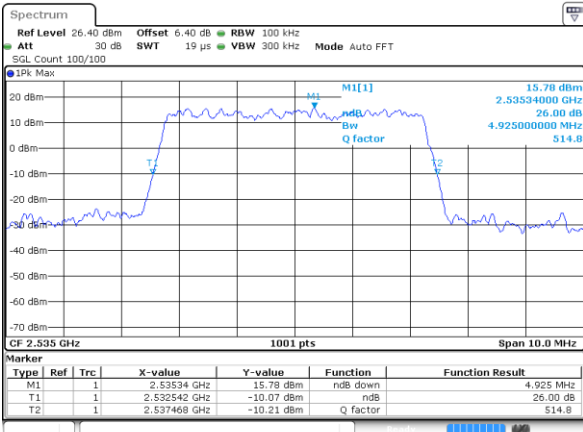

Middle Channel / 5MHz / QPSK

Date: 6 JUN 2019 03:45:07