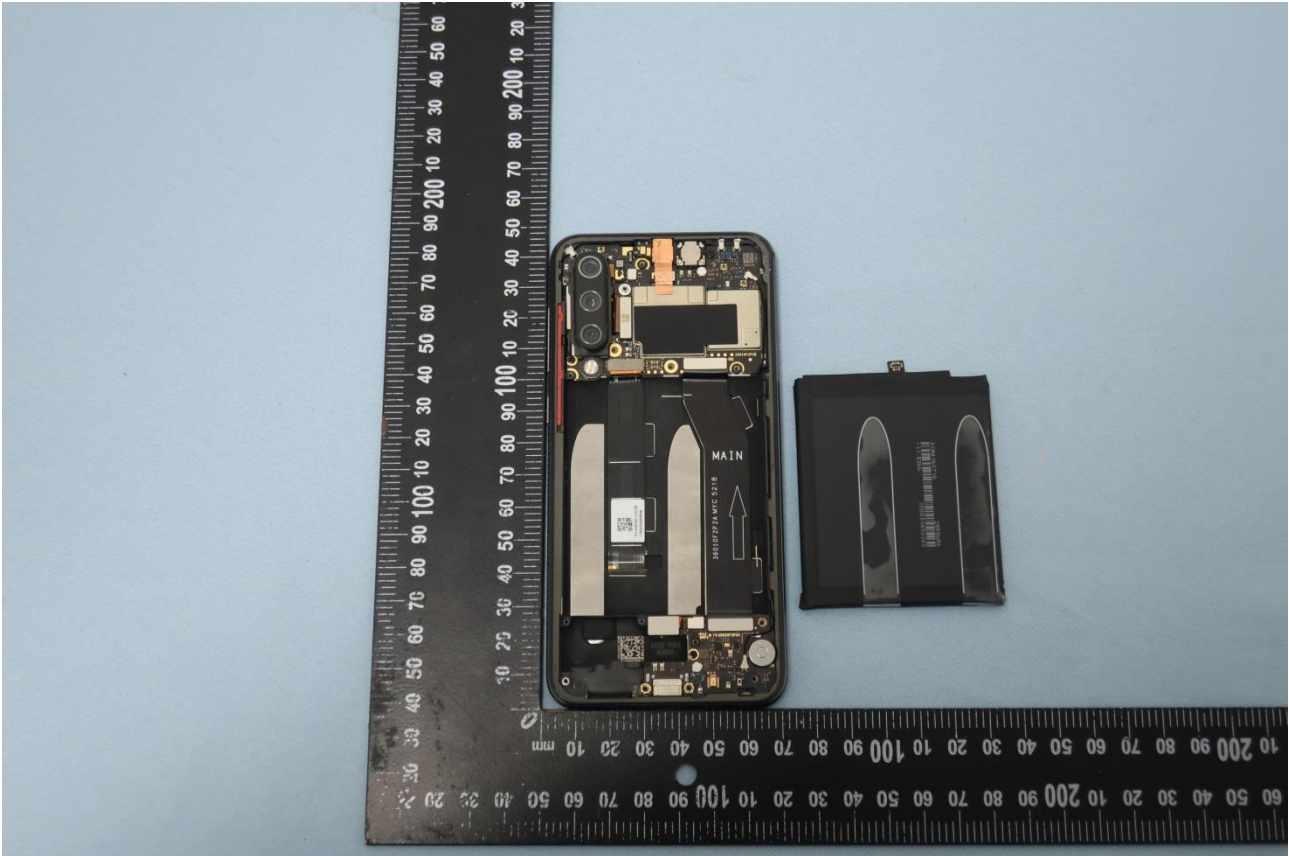

3. Internal Photograph of EUT

Brand Name: MI / Model Name: M1903F2G

Brand Name: MI / Model Name: M1903F2G

Brand Name: MI / Model Name: M1903F2G

Brand Name: MI / Model Name: M1903F2G

Brand Name: MI / Model Name: M1903F2G

Brand Name: MI / Model Name: M1903F2G

Brand Name: MI / Model Name: M1903F2G

Brand Name: MI / Model Name: M1903F2G

Brand Name: MI / Model Name: M1903F2G

Brand Name: MI / Model Name: M1903F2G

Brand Name: MI / Model Name: M1903F2G