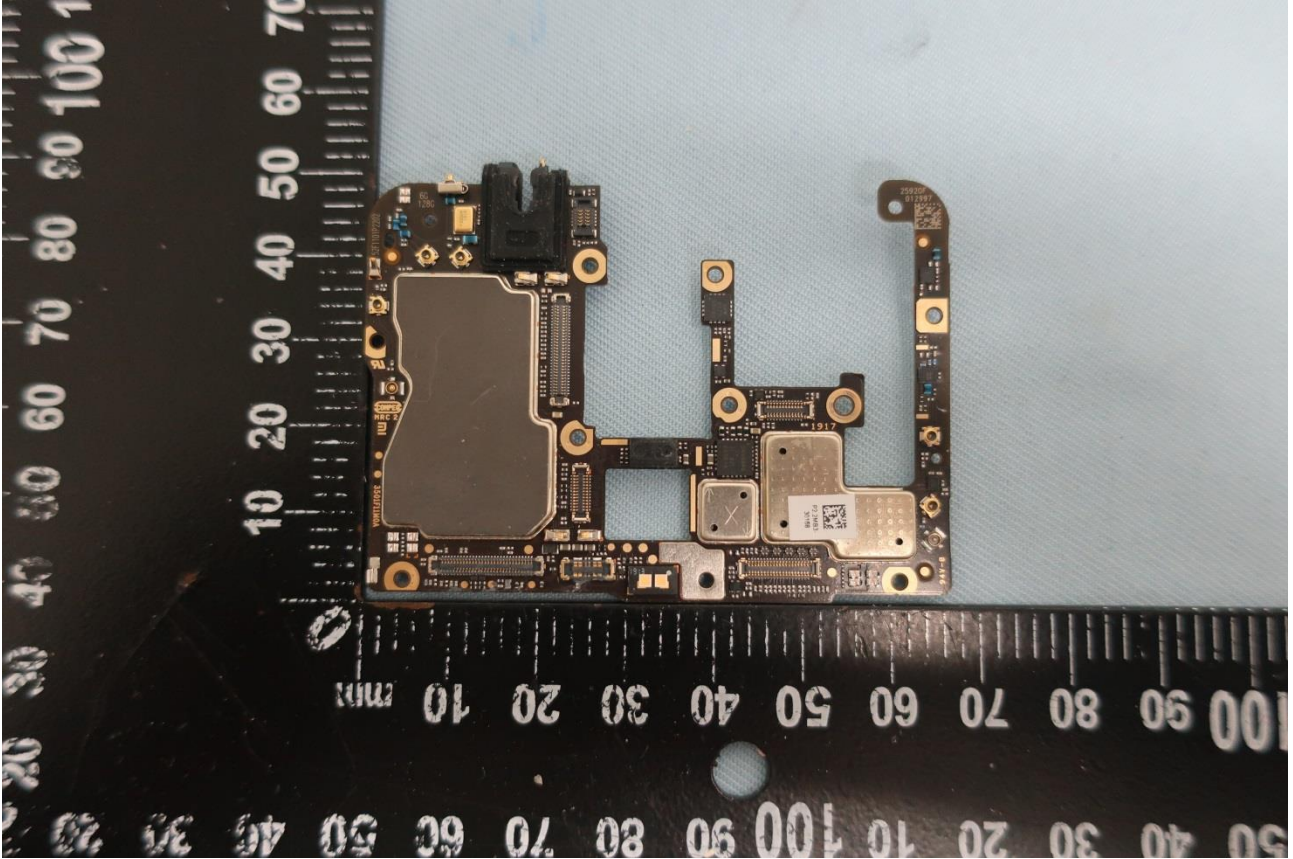

3. Internal Photograph of EUT

Brand Name: MI / Model Name: M1903F11G

Brand Name: MI / Model Name: M1903F11G

Brand Name: MI / Model Name: M1903F11G

Brand Name: MI / Model Name: M1903F11G

GNSS Antenna Description:

GNSS Antenna 1: 1559MHz~1610MHz

GNSS Antenna 2: 1164MHz~1215MHz

Brand Name: MI / Model Name: M1903F11G

Brand Name: MI / Model Name: M1903F11G

Brand Name: MI / Model Name: M1903F11G

Brand Name: MI / Model Name: M1903F11G

Brand Name: MI / Model Name: M1903F11G

Brand Name: MI / Model Name: M1903F11G

Brand Name: MI / Model Name: M1903F11G

Brand Name: MI / Model Name: M1903F11G

Brand Name: MI / Model Name: M1903F11G

Brand Name: MI / Model Name: M1903F11G