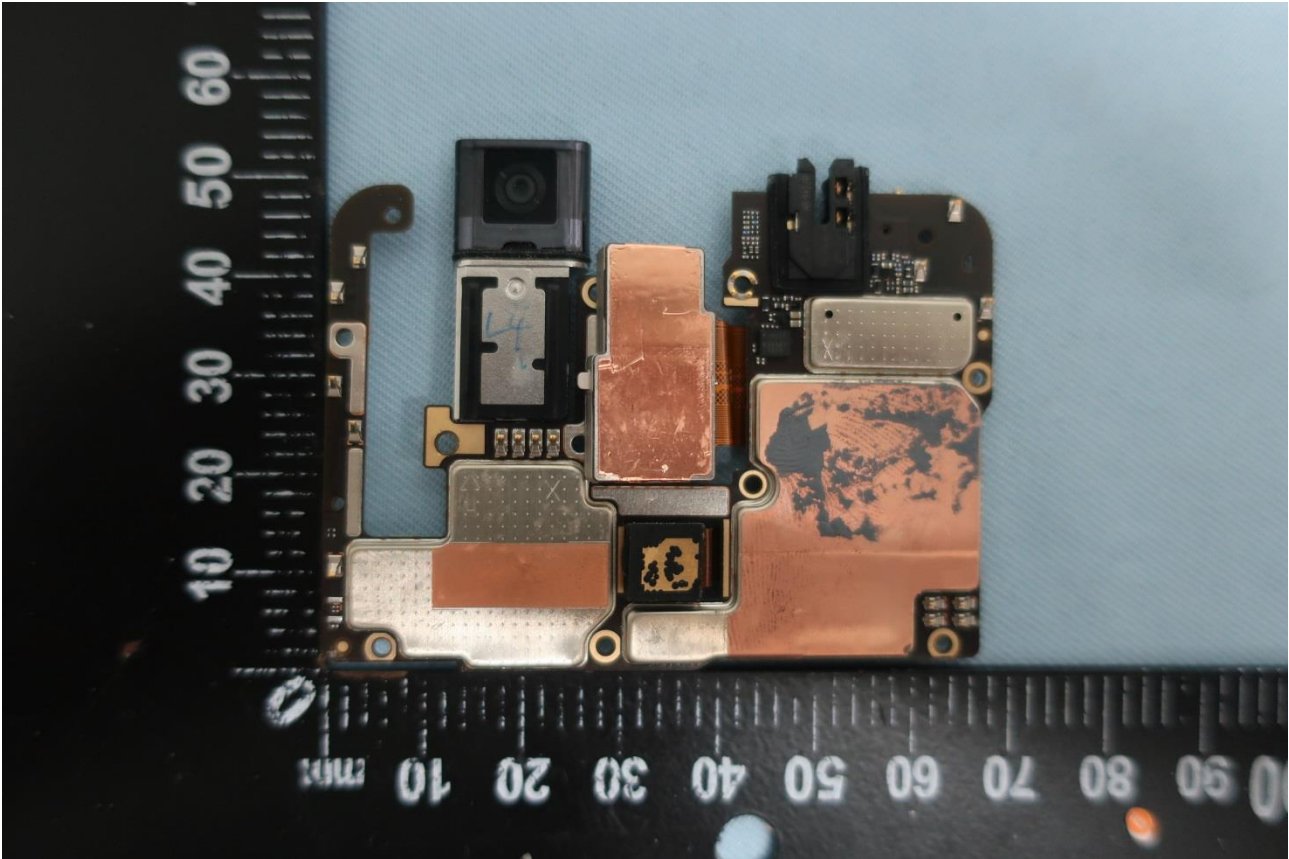

3. Internal Photograph of EUT

Brand Name: MI / Model Name: M1903F11G

Brand Name: MI / Model Name: M1903F11G

Brand Name: MI / Model Name: M1903F11G

Brand Name: MI / Model Name: M1903F11G

GNSS Antenna Description:

GNSS Antenna 1: 1559MHz~1610MHz

GNSS Antenna 2: 1164MHz~1215MHz

Brand Name: MI / Model Name: M1903F11G

Brand Name: MI / Model Name: M1903F11G

Brand Name: MI / Model Name: M1903F11G

Brand Name: MI / Model Name: M1903F11G

Brand Name: MI / Model Name: M1903F11G

Brand Name: MI / Model Name: M1903F11G

Brand Name: MI / Model Name: M1903F11G

Brand Name: MI / Model Name: M1903F11G

Brand Name: MI / Model Name: M1903F11G

Brand Name: MI / Model Name: M1903F11G