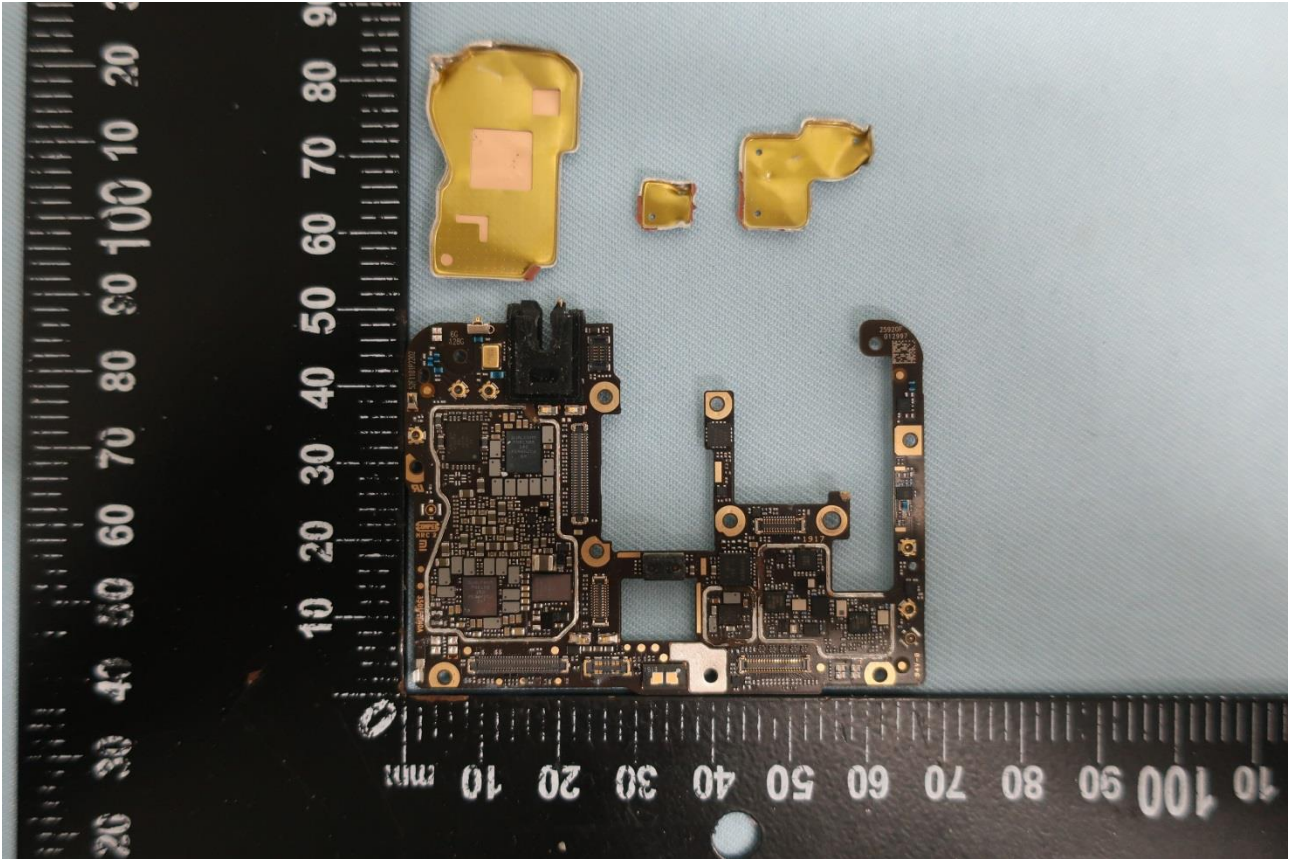

3. Internal Photograph of EUT

Brand Name: MI / Model Name: M1903F11G

Brand Name: MI / Model Name: M1903F11G

Brand Name: MI / Model Name: M1903F11G

Brand Name: MI / Model Name: M1903F11G

GNSS Antenna Description:

GNSS Antenna 1: 1559MHz~1610MHz

GNSS Antenna 2: 1164MHz~1215MHz

Brand Name: MI / Model Name: M1903F11G

Brand Name: MI / Model Name: M1903F11G

Brand Name: MI / Model Name: M1903F11G

Brand Name: MI / Model Name: M1903F11G

Brand Name: MI / Model Name: M1903F11G

Brand Name: MI / Model Name: M1903F11G

Brand Name: MI / Model Name: M1903F11G

Brand Name: MI / Model Name: M1903F11G

Brand Name: MI / Model Name: M1903F11G

Brand Name: MI / Model Name: M1903F11G