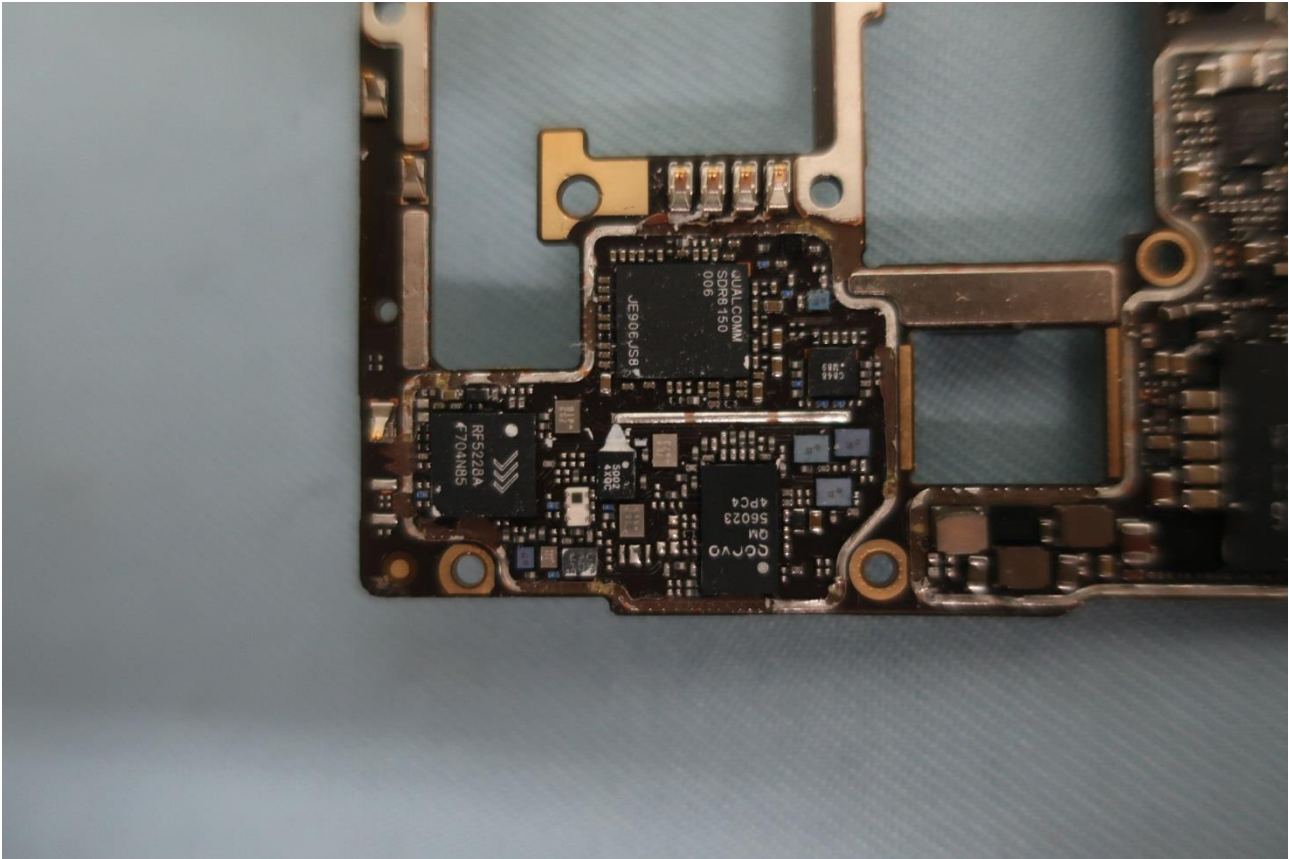

3. Internal Photograph of EUT

Brand Name: MI / Model Name: M1903F11G

Brand Name: MI / Model Name: M1903F11G

Brand Name: MI / Model Name: M1903F11G

Brand Name: MI / Model Name: M1903F11G

GNSS Antenna Description:

Brand Name: MI / Model Name: M1903F11G

Brand Name: MI / Model Name: M1903F11G

Brand Name: MI / Model Name: M1903F11G

Brand Name: MI / Model Name: M1903F11G

Brand Name: MI / Model Name: M1903F11G

Brand Name: MI / Model Name: M1903F11G