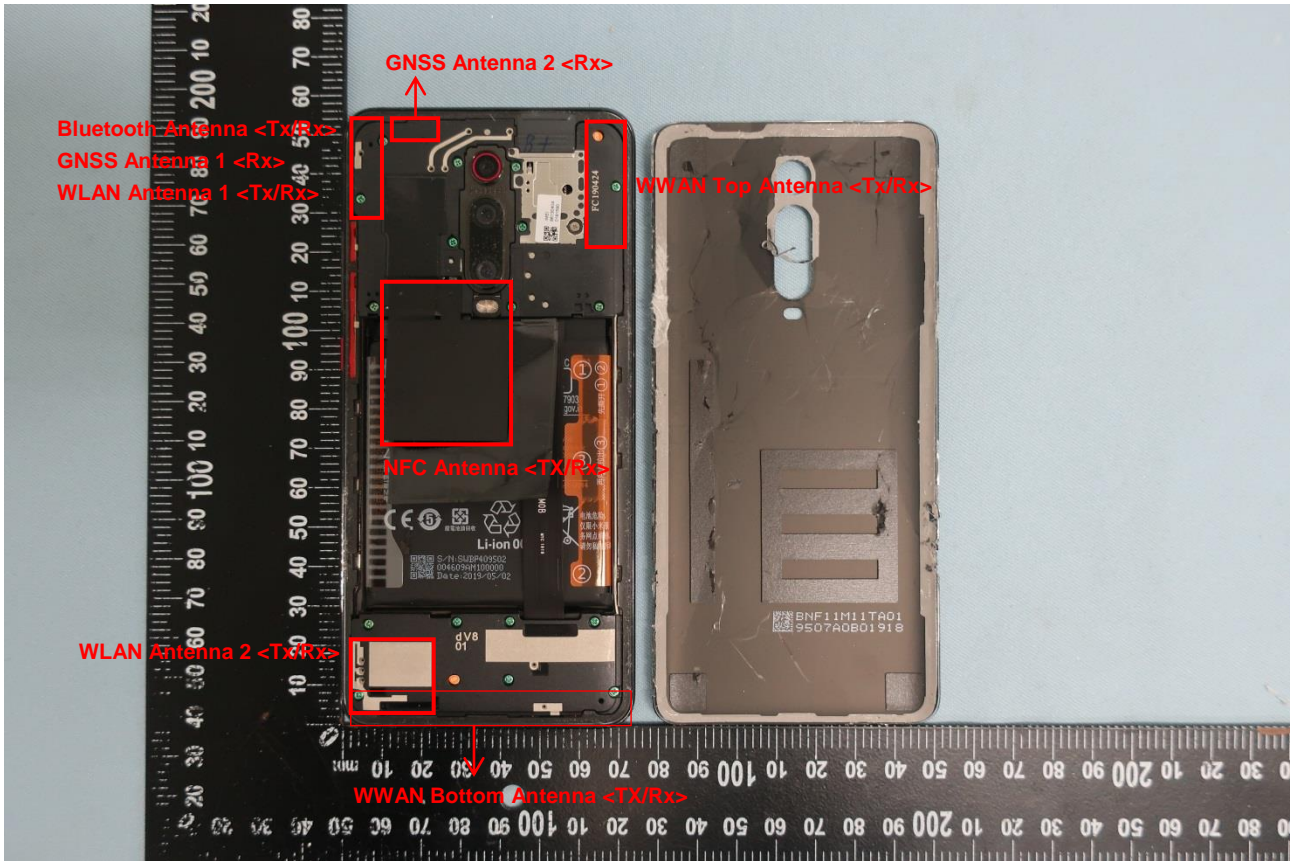

3. Internal Photograph of EUT

Brand Name: MI / Model Name: M1903F11G

Brand Name: MI / Model Name: M1903F11G

Brand Name: MI / Model Name: M1903F11G

Brand Name: MI / Model Name: M1903F11G

GNSS Antenna Description:

GNSS Antenna 1: 1559MHz~1610MHz

GNSS Antenna 2: 1164MHz~1215MHz

Brand Name: MI / Model Name: M1903F11G

Brand Name: MI / Model Name: M1903F11G

Brand Name: MI / Model Name: M1903F11G

Brand Name: MI / Model Name: M1903F11G