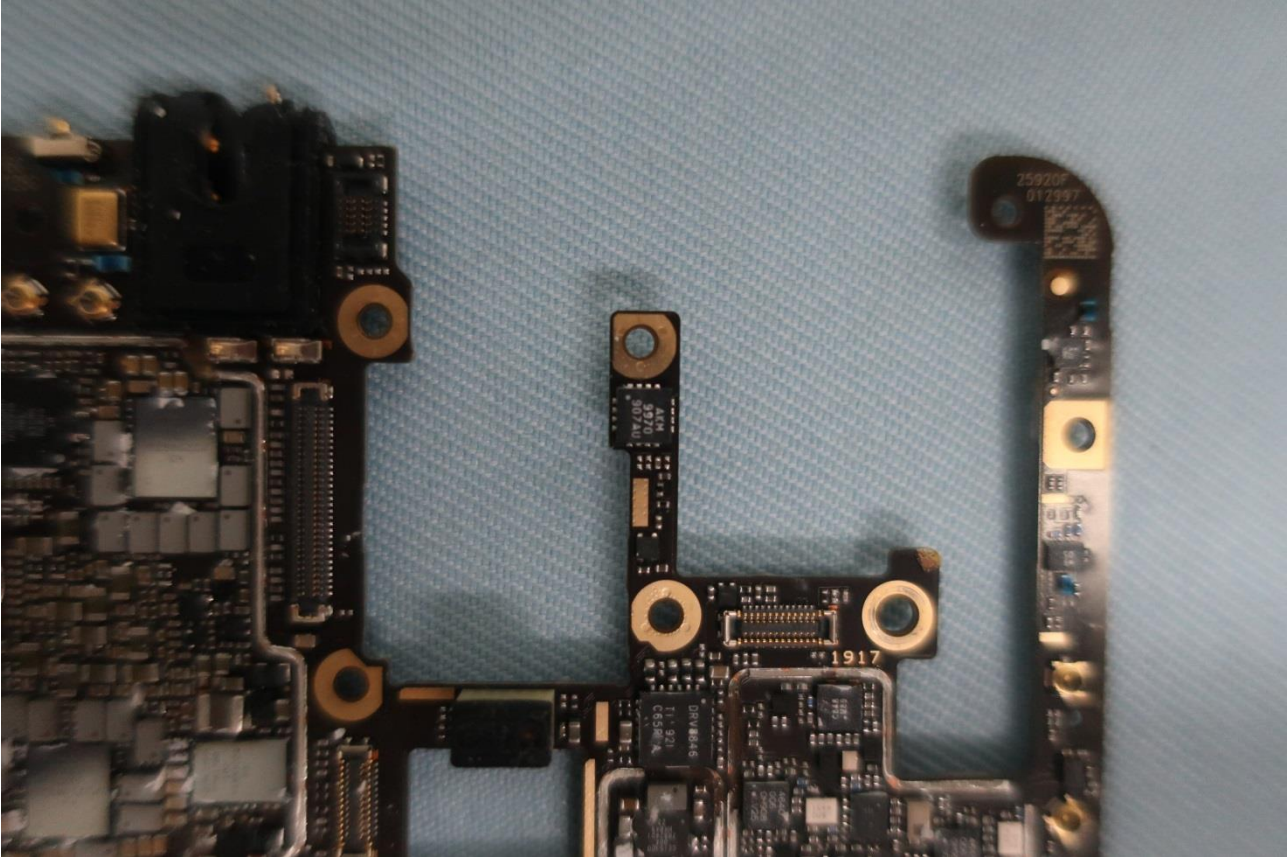

3. Internal Photograph of EUT

Brand Name: MI / Model Name: M1903F11G

Brand Name: MI / Model Name: M1903F11G

Brand Name: MI / Model Name: M1903F11G

Brand Name: MI / Model Name: M1903F11G

GNSS Antenna Description:

Brand Name: MI / Model Name: M1903F11G

Brand Name: MI / Model Name: M1903F11G

Brand Name: MI / Model Name: M1903F11G

Brand Name: MI / Model Name: M1903F11G

Brand Name: MI / Model Name: M1903F11G

Brand Name: MI / Model Name: M1903F11G