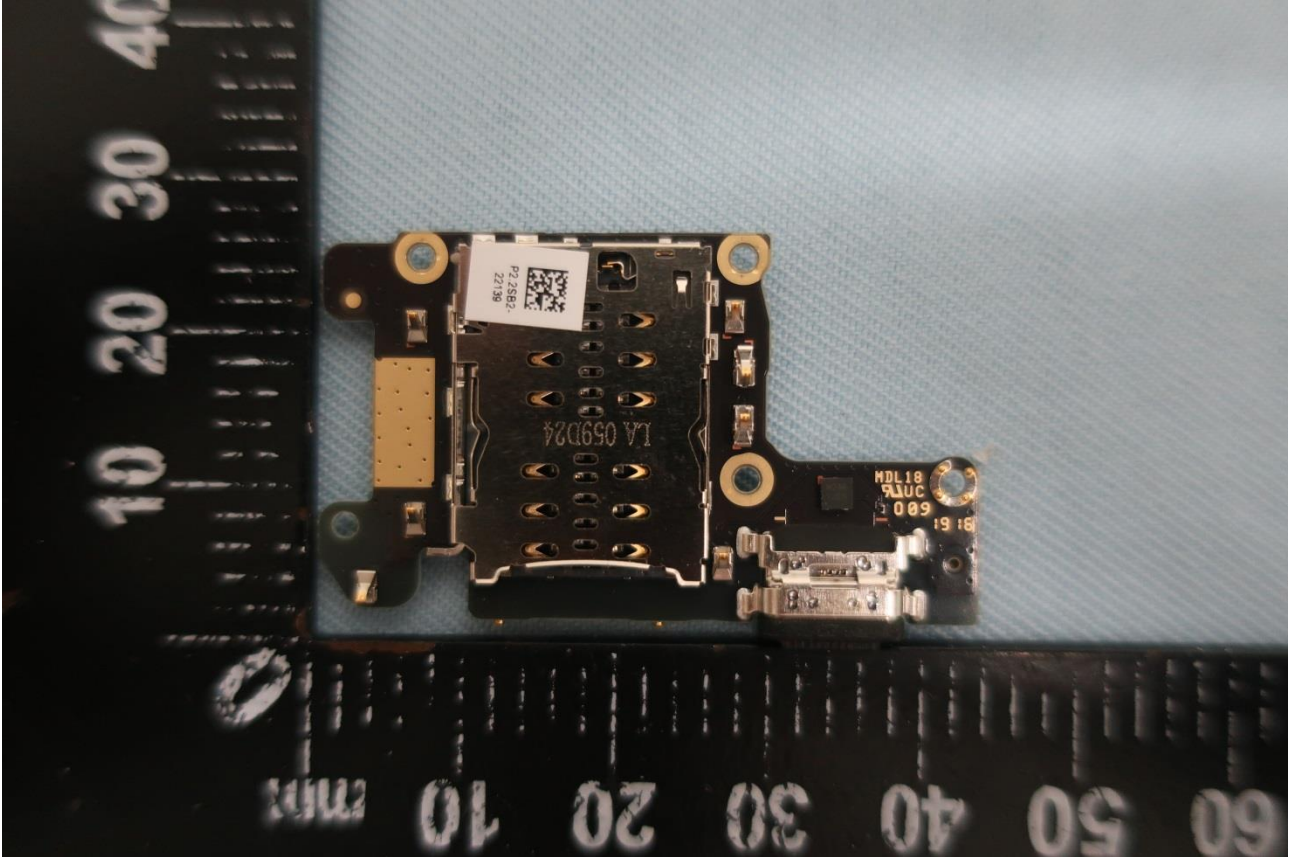

3. Internal Photograph of EUT

Brand Name: MI / Model Name: M1903F11G

Brand Name: MI / Model Name: M1903F11G

Brand Name: MI / Model Name: M1903F11G

Brand Name: MI / Model Name: M1903F11G

GNSS Antenna Description:

GNSS Antenna 1: 1559MHz~1610MHz

GNSS Antenna 2: 1164MHz~1215MHz

Brand Name: MI / Model Name: M1903F11G

Brand Name: MI / Model Name: M1903F11G

Brand Name: MI / Model Name: M1903F11G

Brand Name: MI / Model Name: M1903F11G

Brand Name: MI / Model Name: M1903F11G

Brand Name: MI / Model Name: M1903F11G

Brand Name: MI / Model Name: M1903F11G

Brand Name: MI / Model Name: M1903F11G

Brand Name: MI / Model Name: M1903F11G

Brand Name: MI / Model Name: M1903F11G