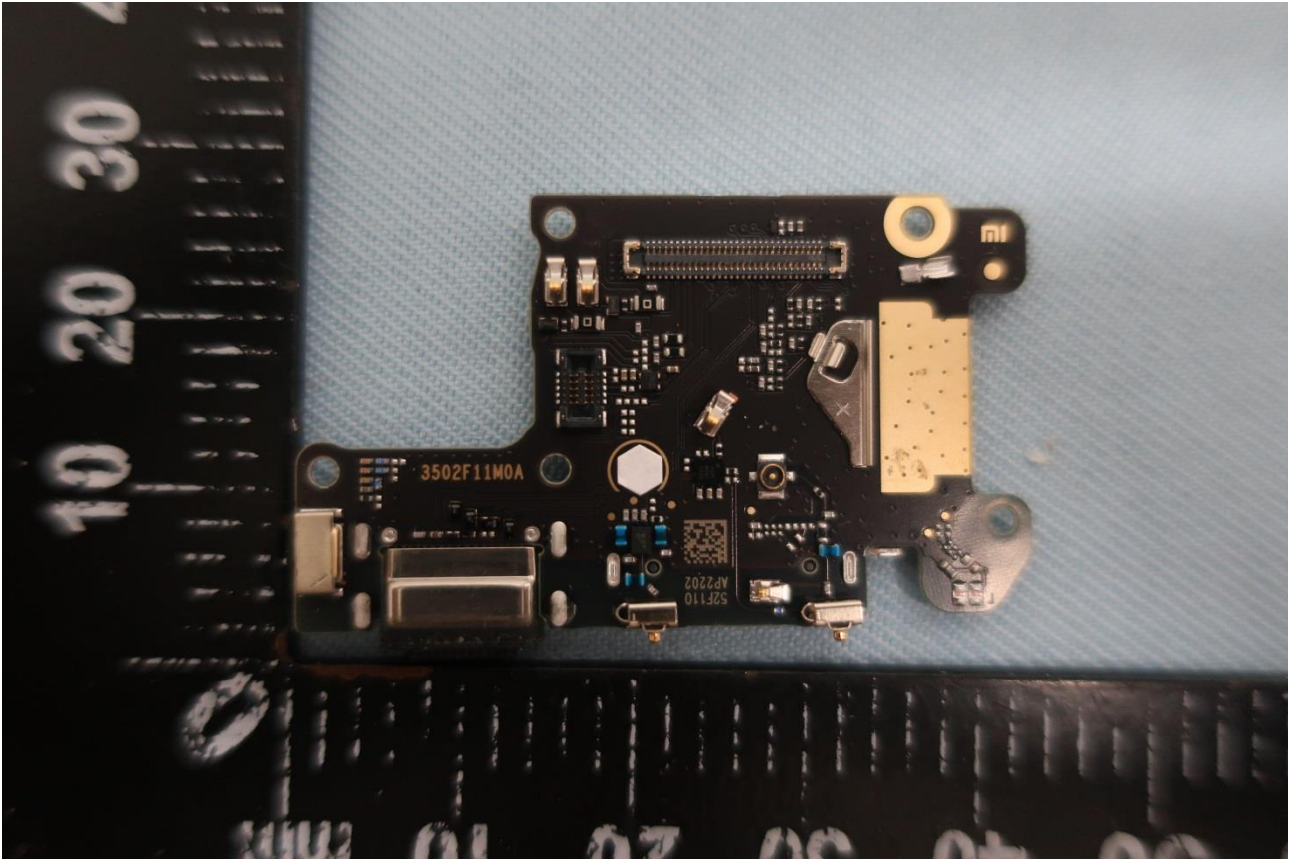

3. Internal Photograph of EUT

Brand Name: MI / Model Name: M1903F11G

Brand Name: MI / Model Name: M1903F11G

Brand Name: MI / Model Name: M1903F11G

Brand Name: MI / Model Name: M1903F11G

GNSS Antenna Description:

GNSS Antenna 1: 1559MHz~1610MHz

GNSS Antenna 2: 1164MHz~1215MHz

Brand Name: MI / Model Name: M1903F11G

Brand Name: MI / Model Name: M1903F11G

Brand Name: MI / Model Name: M1903F11G

Brand Name: MI / Model Name: M1903F11G

Brand Name: MI / Model Name: M1903F11G

Brand Name: MI / Model Name: M1903F11G

Brand Name: MI / Model Name: M1903F11G

Brand Name: MI / Model Name: M1903F11G

Brand Name: MI / Model Name: M1903F11G

Brand Name: MI / Model Name: M1903F11G