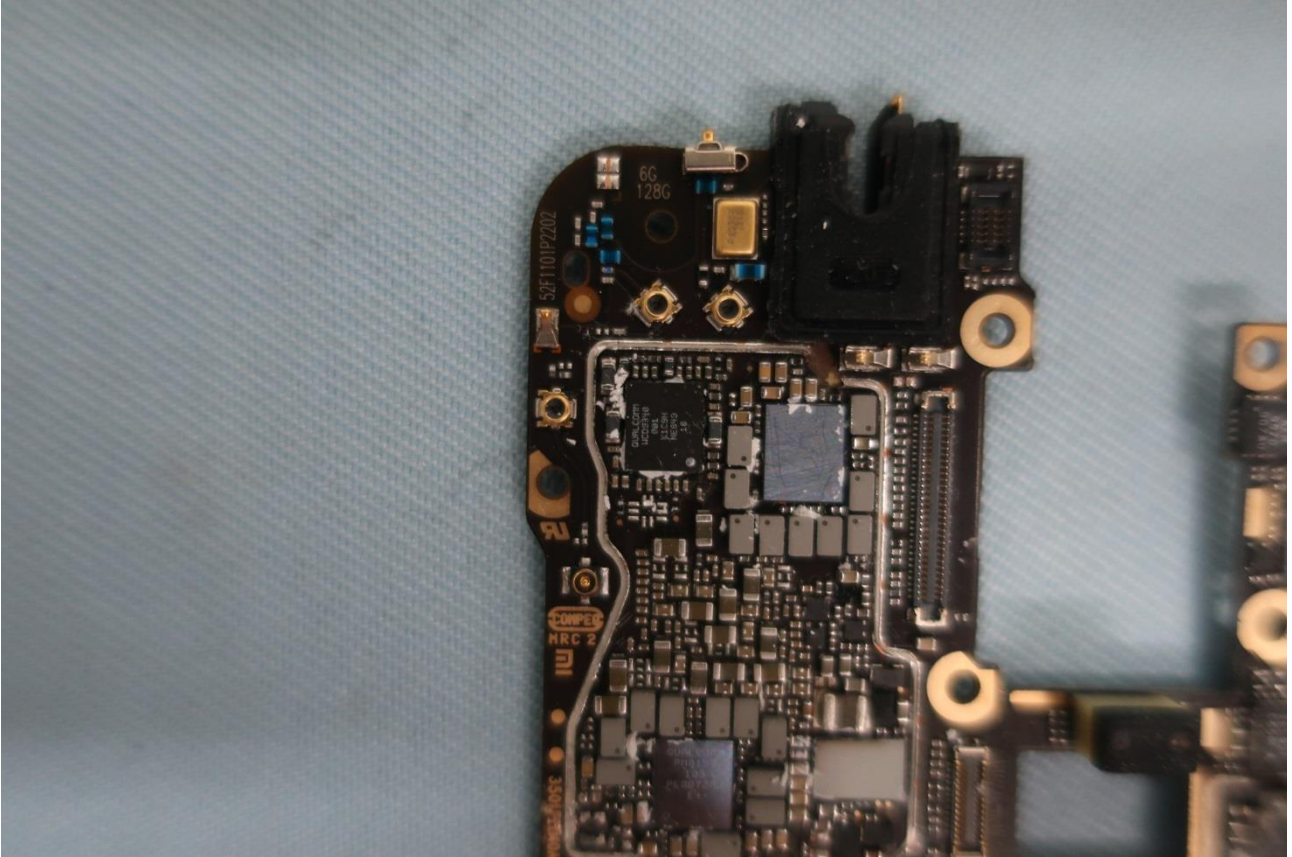

3. Internal Photograph of EUT

Brand Name: MI / Model Name: M1903F11G

Brand Name: MI / Model Name: M1903F11G

Brand Name: MI / Model Name: M1903F11G

Brand Name: MI / Model Name: M1903F11G

GNSS Antenna Description:

GNSS Antenna 1: 1559MHz~1610MHz

GNSS Antenna 2: 1164MHz~1215MHz

Brand Name: MI / Model Name: M1903F11G

Brand Name: MI / Model Name: M1903F11G

Brand Name: MI / Model Name: M1903F11G

Brand Name: MI / Model Name: M1903F11G

Brand Name: MI / Model Name: M1903F11G

Brand Name: MI / Model Name: M1903F11G

Brand Name: MI / Model Name: M1903F11G

Brand Name: MI / Model Name: M1903F11G

Brand Name: MI / Model Name: M1903F11G

Brand Name: MI / Model Name: M1903F11G