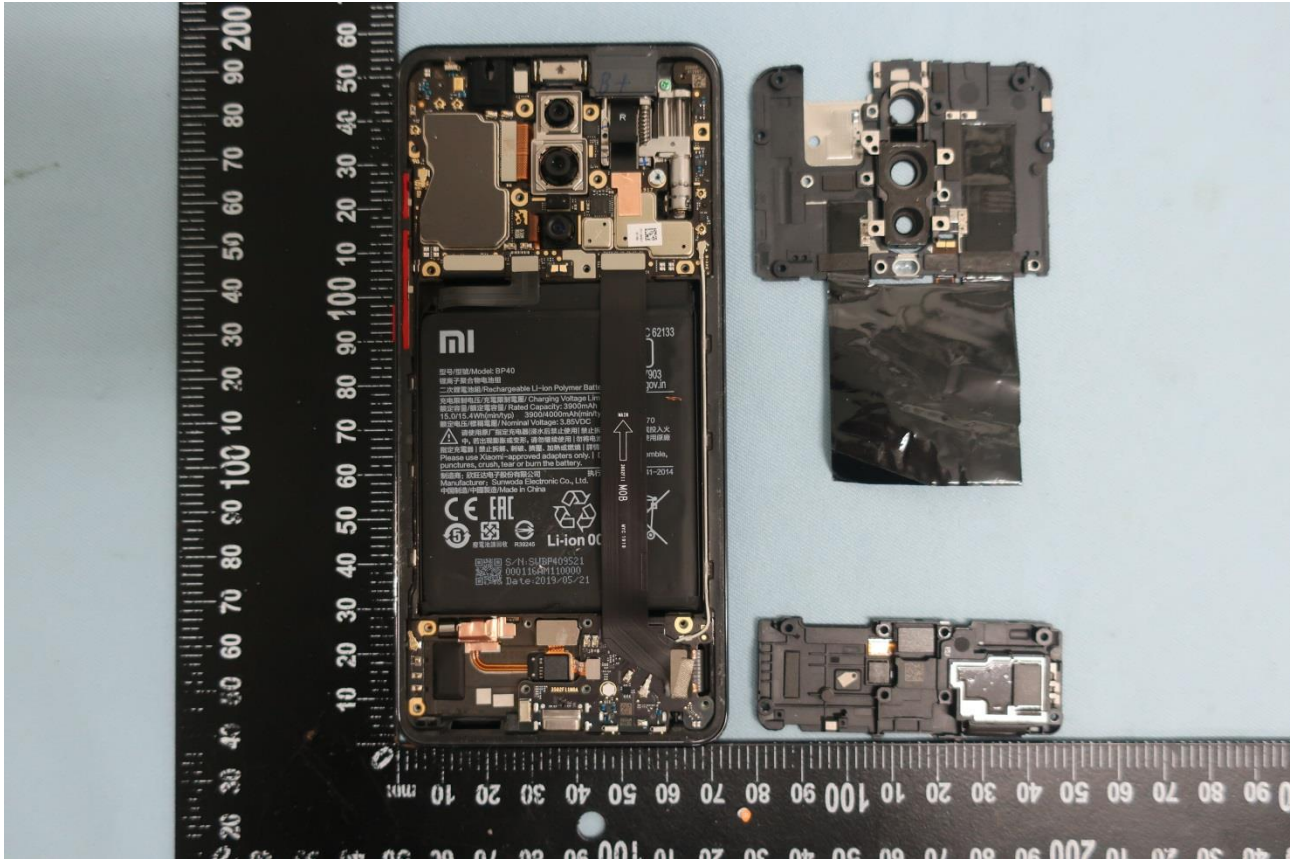

3. Internal Photograph of EUT

Brand Name: MI / Model Name: M1903F11G

Brand Name: MI / Model Name: M1903F11G

Brand Name: MI / Model Name: M1903F11G

Brand Name: MI / Model Name: M1903F11G

GNSS Antenna Description:

GNSS Antenna 1: 1559MHz~1610MHz

GNSS Antenna 2: 1164MHz~1215MHz

Brand Name: MI / Model Name: M1903F11G

Brand Name: MI / Model Name: M1903F11G

Brand Name: MI / Model Name: M1903F11G

Brand Name: MI / Model Name: M1903F11G