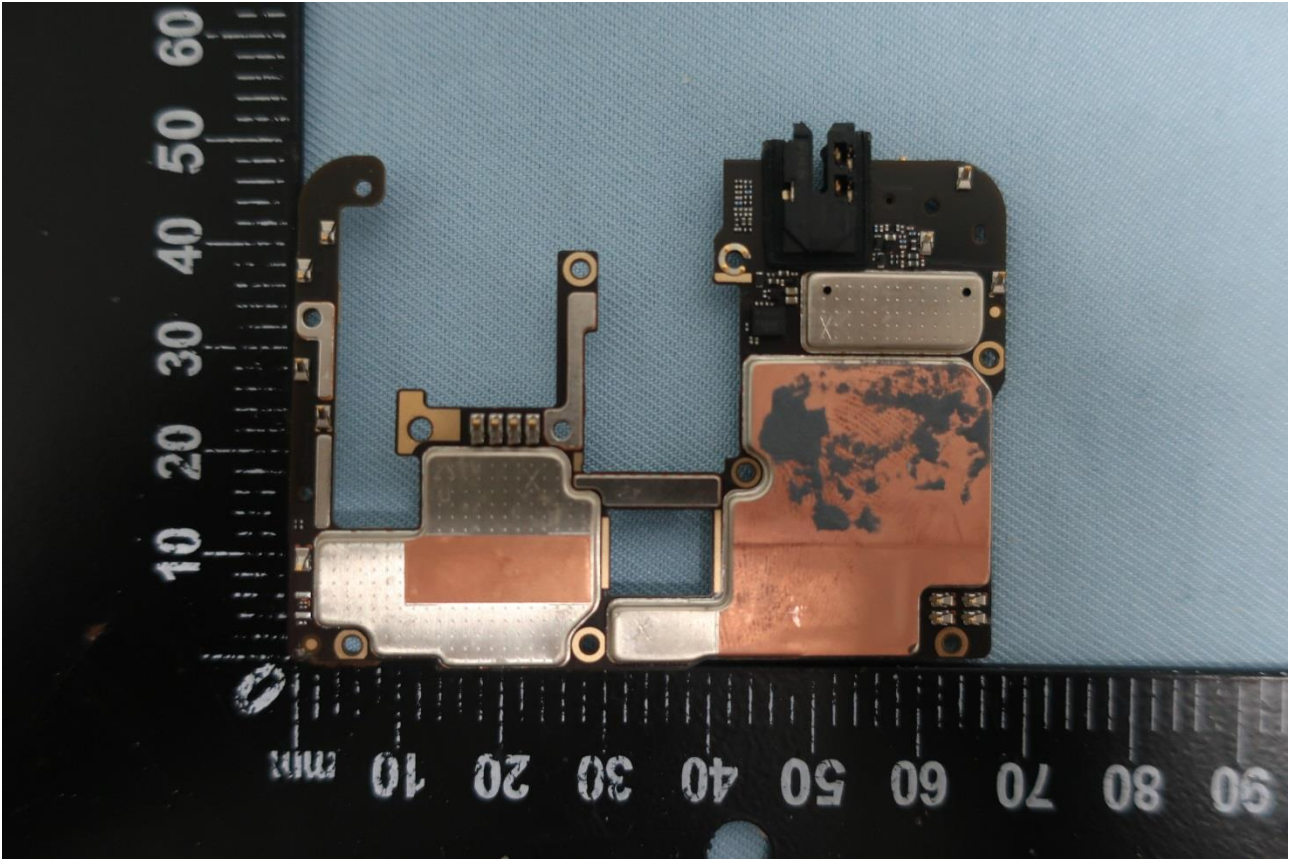

3. Internal Photograph of EUT

Brand Name: MI / Model Name: M1903F11G

Brand Name: MI / Model Name: M1903F11G

Brand Name: MI / Model Name: M1903F11G

Brand Name: MI / Model Name: M1903F11G

GNSS Antenna Description:

GNSS Antenna 1: 1559MHz~1610MHz

GNSS Antenna 2: 1164MHz~1215MHz

Brand Name: MI / Model Name: M1903F11G

Brand Name: MI / Model Name: M1903F11G

Brand Name: MI / Model Name: M1903F11G

Brand Name: MI / Model Name: M1903F11G

Brand Name: MI / Model Name: M1903F11G

Brand Name: MI / Model Name: M1903F11G

Brand Name: MI / Model Name: M1903F11G

Brand Name: MI / Model Name: M1903F11G

Brand Name: MI / Model Name: M1903F11G

Brand Name: MI / Model Name: M1903F11G