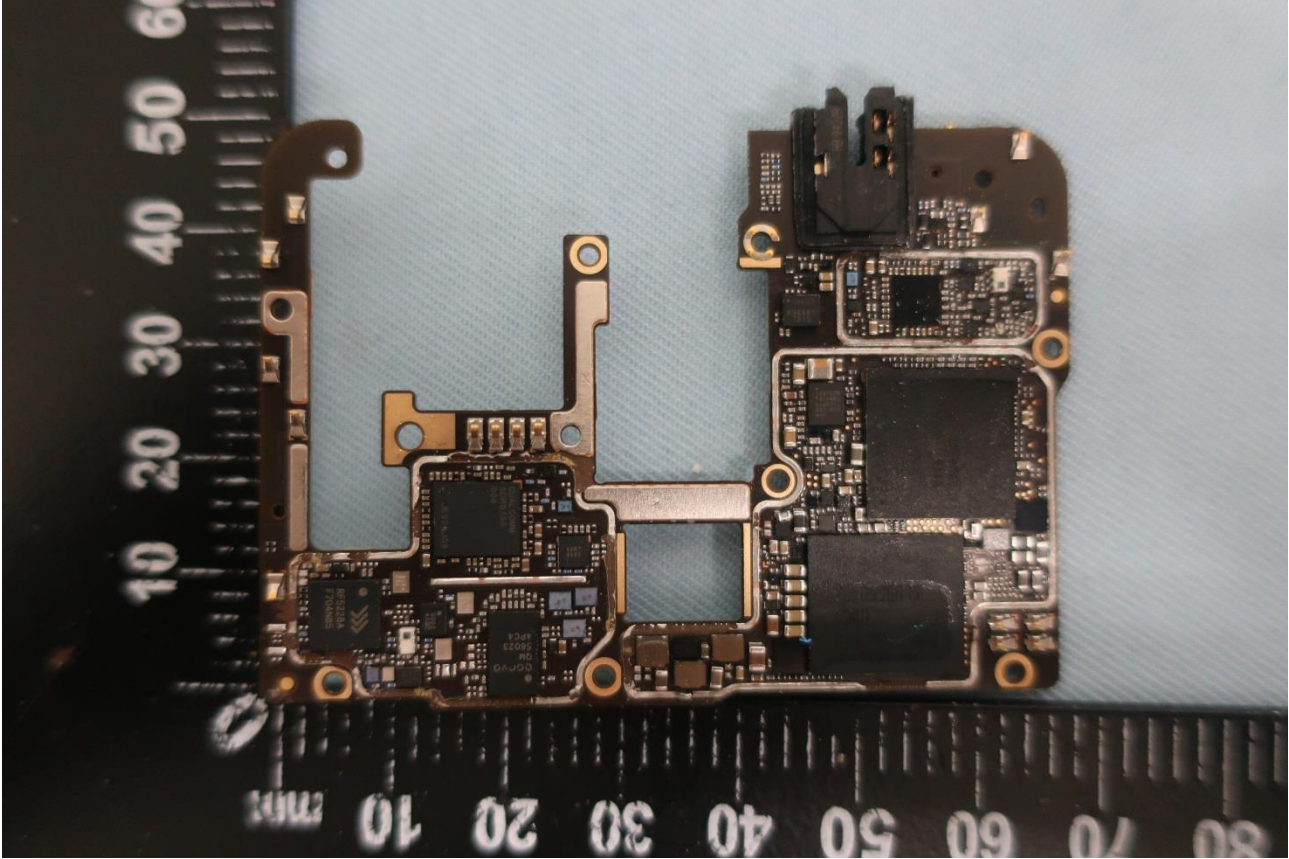

3. Internal Photograph of EUT

Brand Name: MI / Model Name: M1903F11G

Brand Name: MI / Model Name: M1903F11G

Brand Name: MI / Model Name: M1903F11G

Brand Name: MI / Model Name: M1903F11G

GNSS Antenna Description:

Brand Name: MI / Model Name: M1903F11G

Brand Name: MI / Model Name: M1903F11G

Brand Name: MI / Model Name: M1903F11G

Brand Name: MI / Model Name: M1903F11G

Brand Name: MI / Model Name: M1903F11G

Brand Name: MI / Model Name: M1903F11G