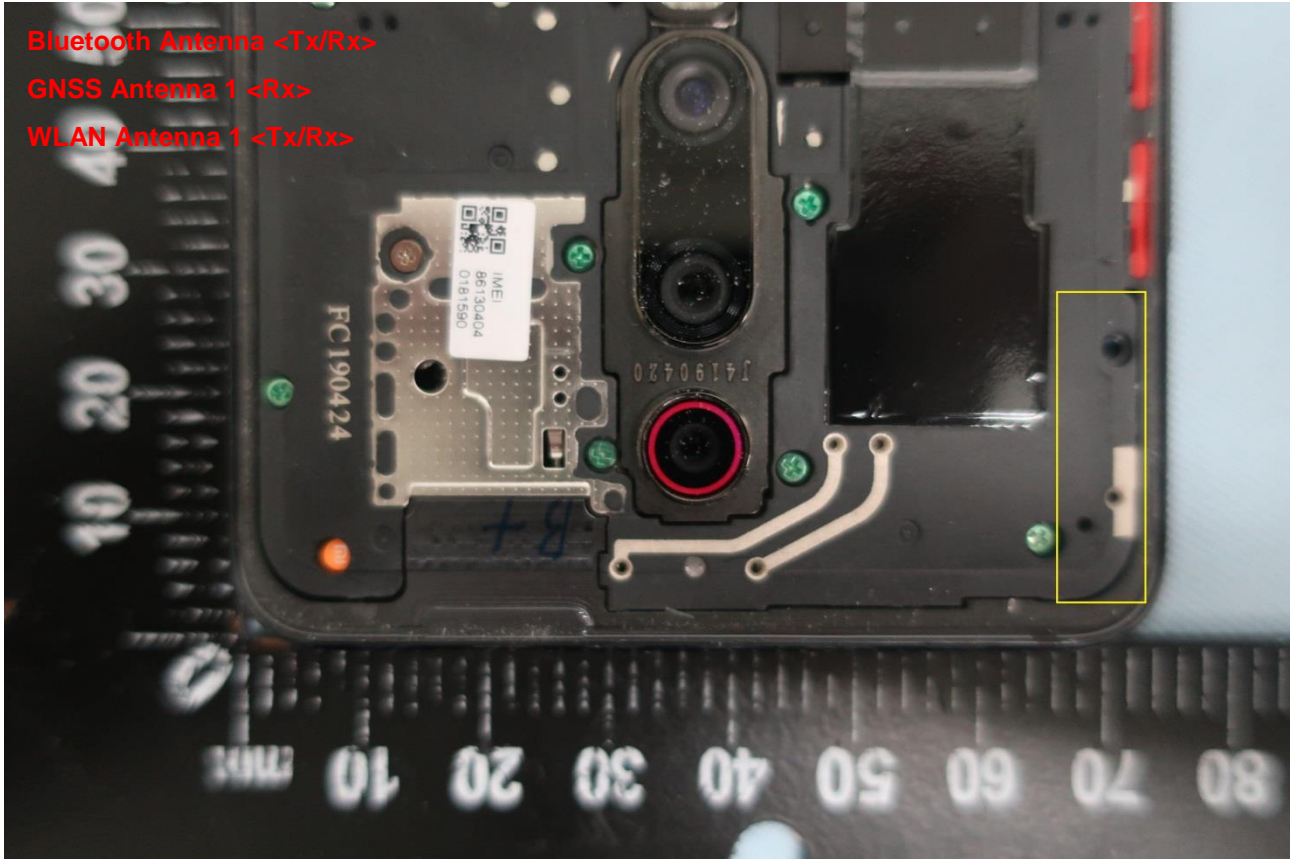

3. Internal Photograph of EUT

Brand Name: MI / Model Name: M1903F11G

Brand Name: MI / Model Name: M1903F11G

Brand Name: MI / Model Name: M1903F11G

Brand Name: MI / Model Name: M1903F11G

GNSS Antenna Description:

Brand Name: MI / Model Name: M1903F11G

Brand Name: MI / Model Name: M1903F11G

Brand Name: MI / Model Name: M1903F11G

Brand Name: MI / Model Name: M1903F11G

Brand Name: MI / Model Name: M1903F11G

Brand Name: MI / Model Name: M1903F11G