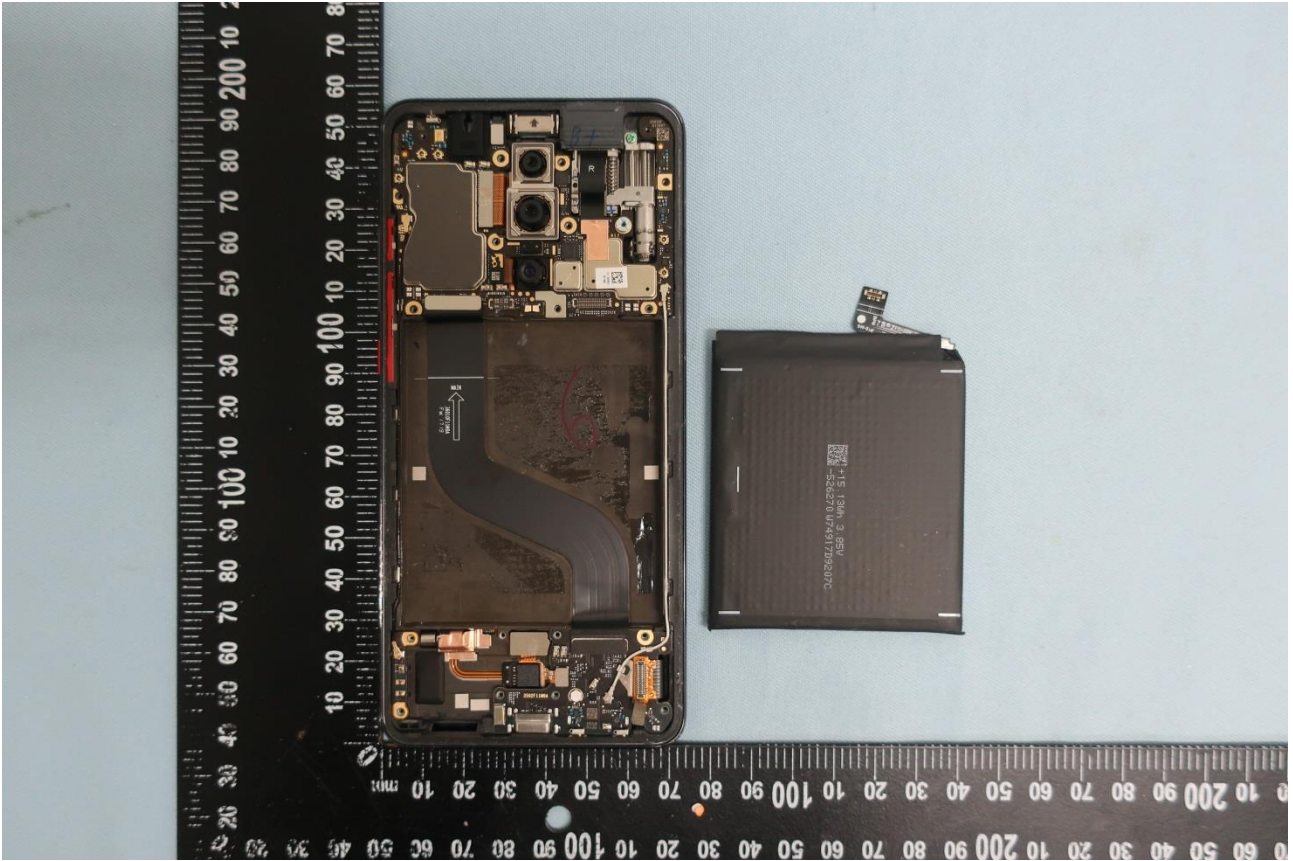

3. Internal Photograph of EUT

Brand Name: MI / Model Name: M1903F11G

Brand Name: MI / Model Name: M1903F11G

Brand Name: MI / Model Name: M1903F11G

Brand Name: MI / Model Name: M1903F11G

GNSS Antenna Description:

GNSS Antenna 1: 1559MHz~1610MHz

GNSS Antenna 2: 1164MHz~1215MHz

Brand Name: MI / Model Name: M1903F11G

Brand Name: MI / Model Name: M1903F11G

Brand Name: MI / Model Name: M1903F11G

Brand Name: MI / Model Name: M1903F11G