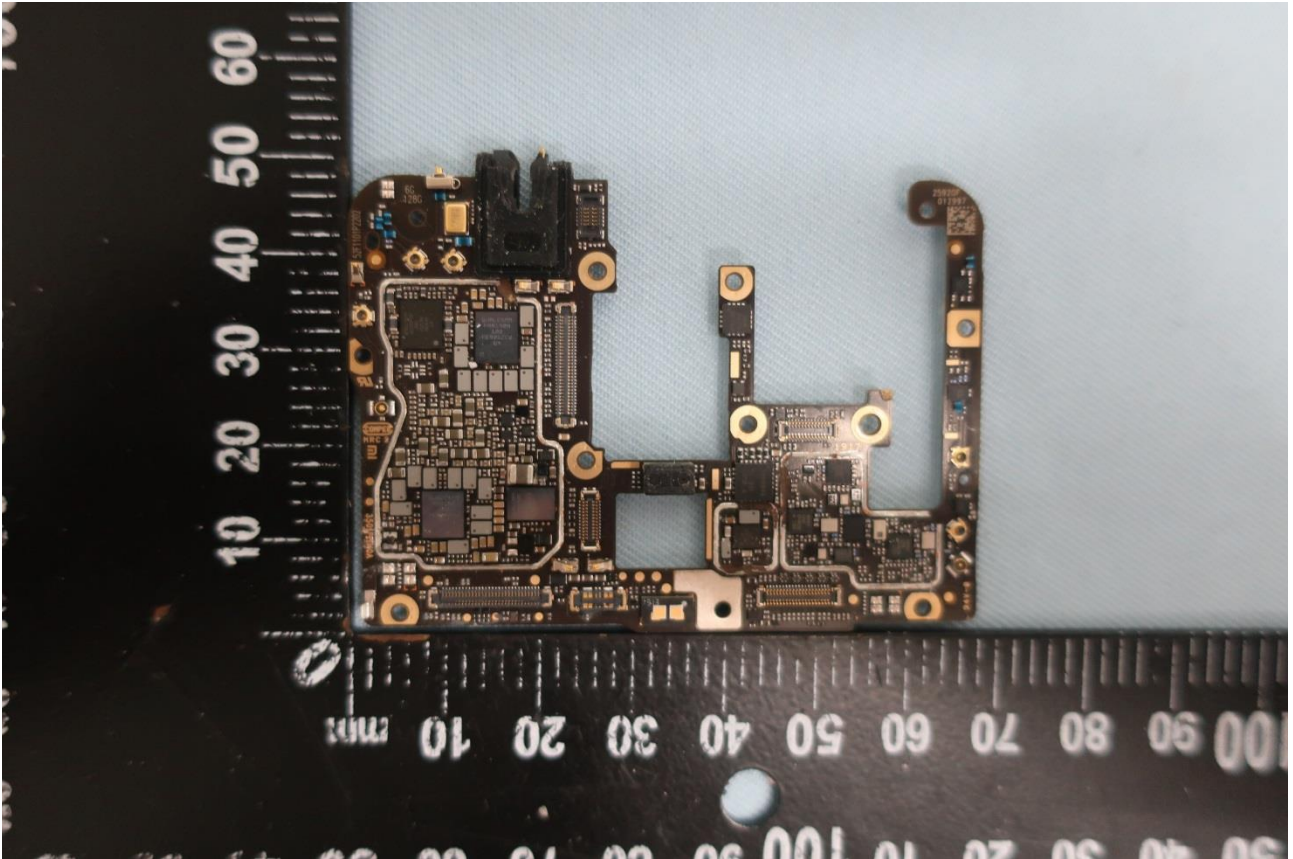

3. Internal Photograph of EUT

Brand Name: MI / Model Name: M1903F11G

Brand Name: MI / Model Name: M1903F11G

Brand Name: MI / Model Name: M1903F11G

Brand Name: MI / Model Name: M1903F11G

GNSS Antenna Description:

GNSS Antenna 1: 1559MHz~1610MHz

GNSS Antenna 2: 1164MHz~1215MHz

Brand Name: MI / Model Name: M1903F11G

Brand Name: MI / Model Name: M1903F11G

Brand Name: MI / Model Name: M1903F11G

Brand Name: MI / Model Name: M1903F11G

Brand Name: MI / Model Name: M1903F11G

Brand Name: MI / Model Name: M1903F11G

Brand Name: MI / Model Name: M1903F11G

Brand Name: MI / Model Name: M1903F11G

Brand Name: MI / Model Name: M1903F11G

Brand Name: MI / Model Name: M1903F11G