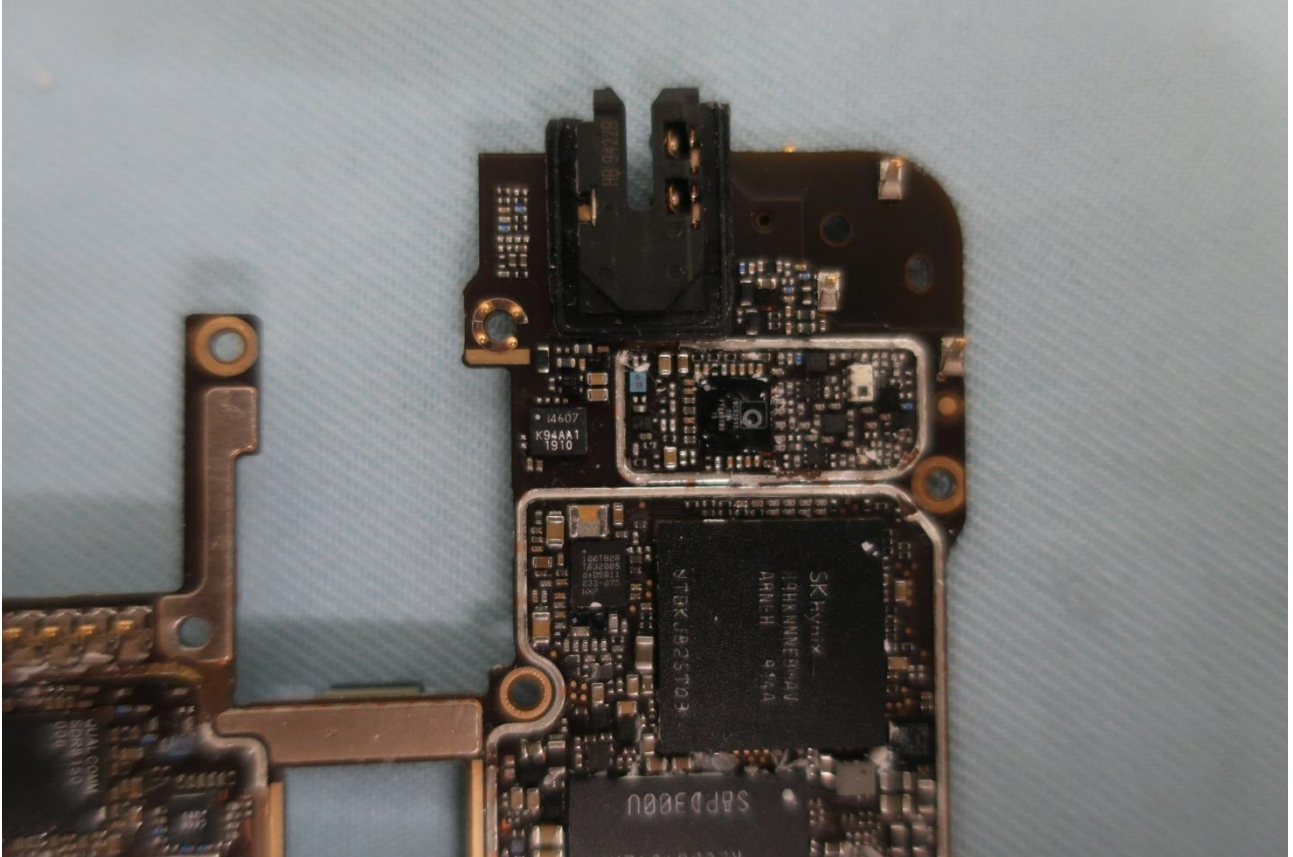

3. Internal Photograph of EUT

Brand Name: MI / Model Name: M1903F11G

Brand Name: MI / Model Name: M1903F11G

Brand Name: MI / Model Name: M1903F11G

Brand Name: MI / Model Name: M1903F11G

GNSS Antenna Description:

Brand Name: MI / Model Name: M1903F11G

Brand Name: MI / Model Name: M1903F11G

Brand Name: MI / Model Name: M1903F11G

Brand Name: MI / Model Name: M1903F11G

Brand Name: MI / Model Name: M1903F11G

Brand Name: MI / Model Name: M1903F11G