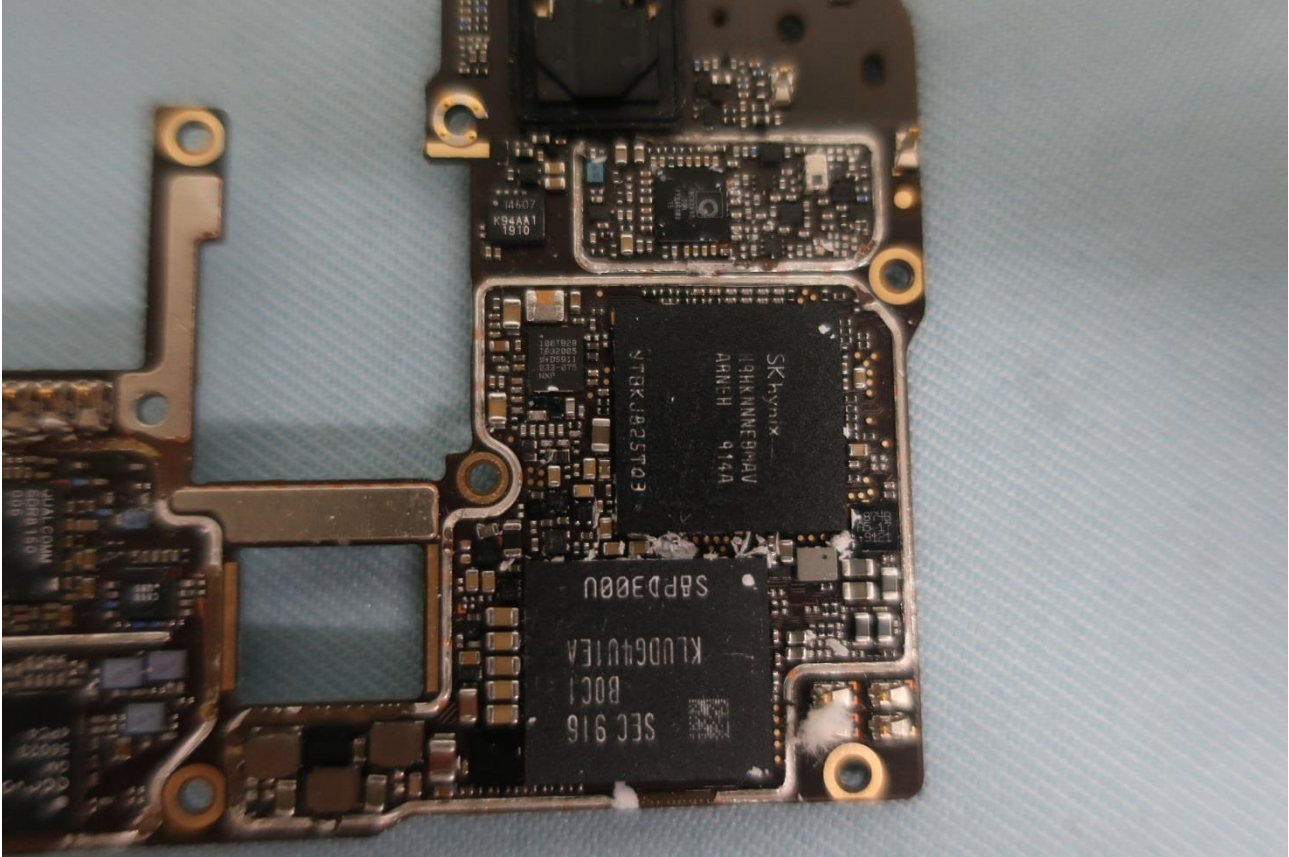

3. Internal Photograph of EUT

Brand Name: MI / Model Name: M1903F11G

Brand Name: MI / Model Name: M1903F11G

Brand Name: MI / Model Name: M1903F11G

Brand Name: MI / Model Name: M1903F11G

GNSS Antenna Description:

Brand Name: MI / Model Name: M1903F11G

Brand Name: MI / Model Name: M1903F11G

Brand Name: MI / Model Name: M1903F11G

Brand Name: MI / Model Name: M1903F11G

Brand Name: MI / Model Name: M1903F11G

Brand Name: MI / Model Name: M1903F11G