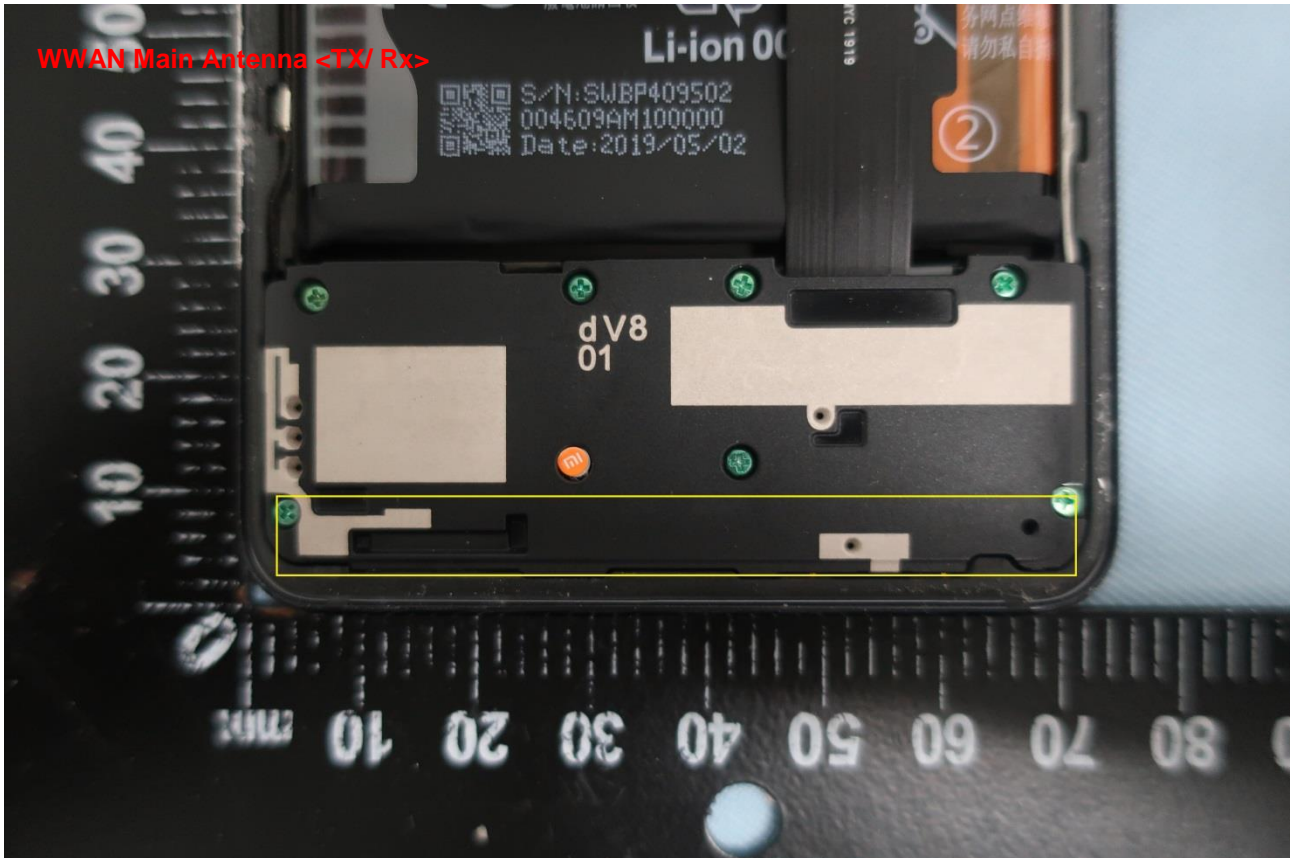

3. Internal Photograph of EUT

Brand Name: MI / Model Name: M1903F11G

Brand Name: MI / Model Name: M1903F11G

Brand Name: MI / Model Name: M1903F11G

Brand Name: MI / Model Name: M1903F11G

GNSS Antenna Description:

Brand Name: MI / Model Name: M1903F11G

Brand Name: MI / Model Name: M1903F11G

Brand Name: MI / Model Name: M1903F11G

Brand Name: MI / Model Name: M1903F11G

Brand Name: MI / Model Name: M1903F11G