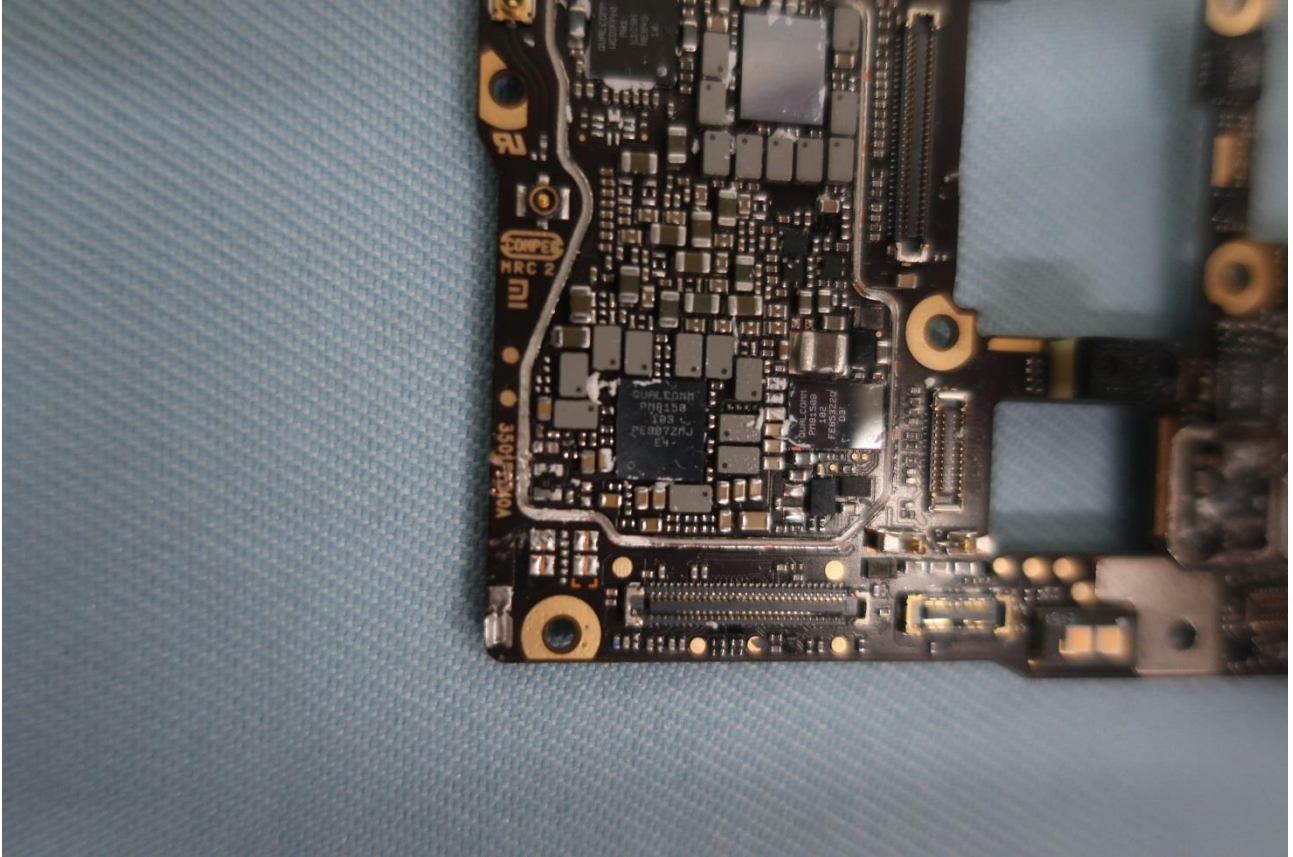

3. Internal Photograph of EUT

Brand Name: MI / Model Name: M1903F11G

Brand Name: MI / Model Name: M1903F11G

Brand Name: MI / Model Name: M1903F11G

Brand Name: MI / Model Name: M1903F11G

GNSS Antenna Description:

GNSS Antenna 1: 1559MHz~1610MHz

GNSS Antenna 2: 1164MHz~1215MHz

Brand Name: MI / Model Name: M1903F11G

Brand Name: MI / Model Name: M1903F11G

Brand Name: MI / Model Name: M1903F11G

Brand Name: MI / Model Name: M1903F11G

Brand Name: MI / Model Name: M1903F11G

Brand Name: MI / Model Name: M1903F11G

Brand Name: MI / Model Name: M1903F11G

Brand Name: MI / Model Name: M1903F11G

Brand Name: MI / Model Name: M1903F11G

Brand Name: MI / Model Name: M1903F11G