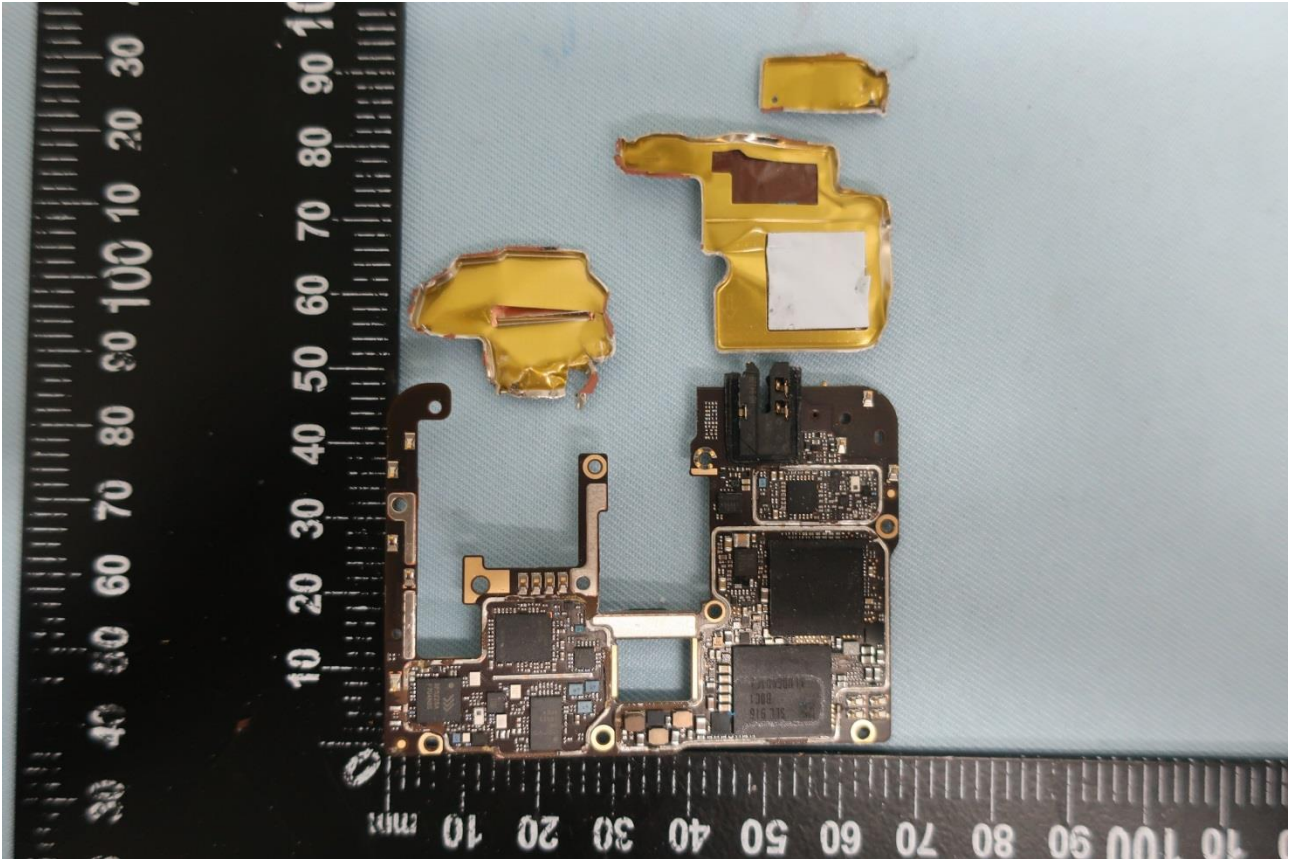

3. Internal Photograph of EUT

Brand Name: MI / Model Name: M1903F11G

Brand Name: MI / Model Name: M1903F11G

Brand Name: MI / Model Name: M1903F11G

Brand Name: MI / Model Name: M1903F11G

GNSS Antenna Description:

Brand Name: MI / Model Name: M1903F11G

Brand Name: MI / Model Name: M1903F11G

Brand Name: MI / Model Name: M1903F11G

Brand Name: MI / Model Name: M1903F11G

Brand Name: MI / Model Name: M1903F11G

Brand Name: MI / Model Name: M1903F11G