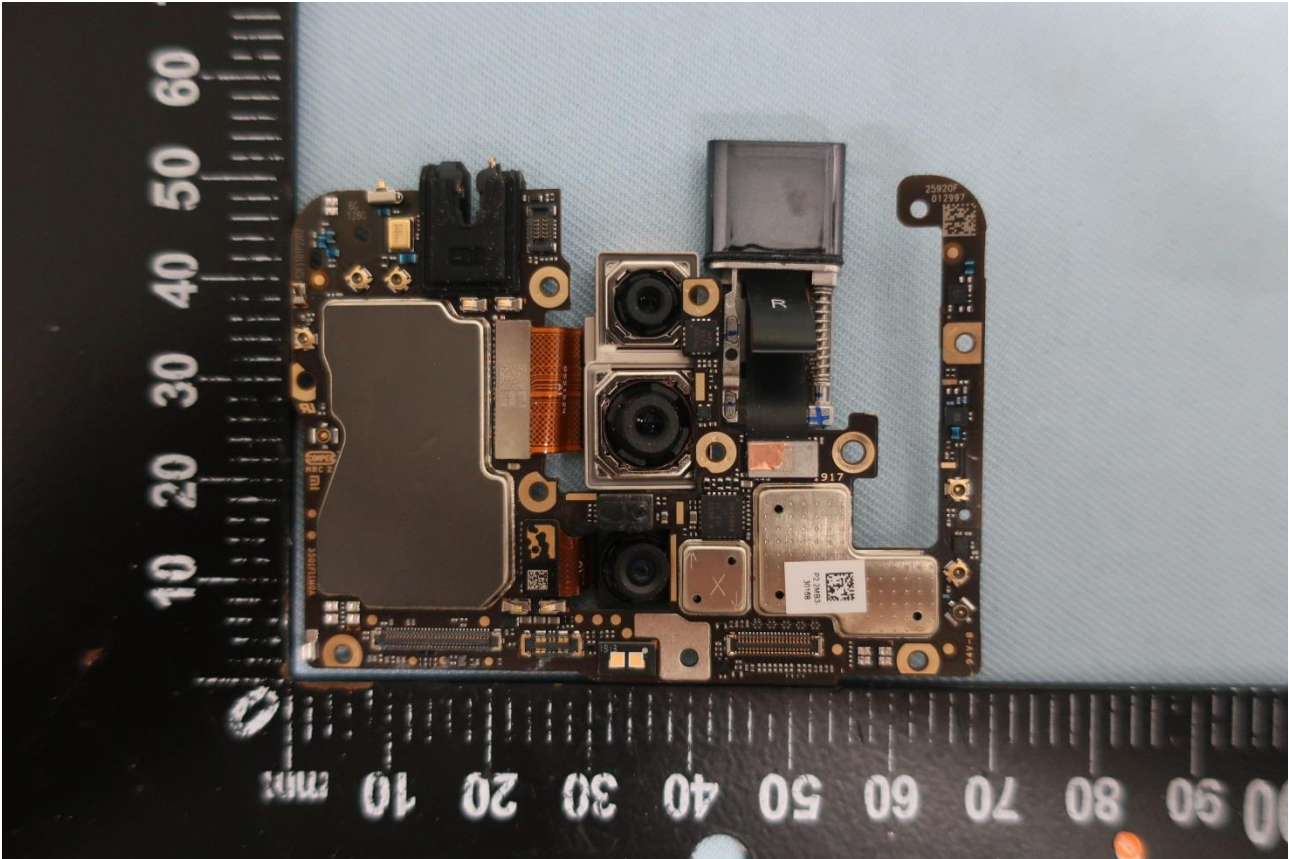

3. Internal Photograph of EUT

Brand Name: MI / Model Name: M1903F11G

Brand Name: MI / Model Name: M1903F11G

Brand Name: MI / Model Name: M1903F11G

Brand Name: MI / Model Name: M1903F11G

GNSS Antenna Description:

GNSS Antenna 1: 1559MHz~1610MHz

GNSS Antenna 2: 1164MHz~1215MHz

Brand Name: MI / Model Name: M1903F11G

Brand Name: MI / Model Name: M1903F11G

Brand Name: MI / Model Name: M1903F11G

Brand Name: MI / Model Name: M1903F11G

Brand Name: MI / Model Name: M1903F11G

Brand Name: MI / Model Name: M1903F11G

Brand Name: MI / Model Name: M1903F11G

Brand Name: MI / Model Name: M1903F11G

Brand Name: MI / Model Name: M1903F11G

Brand Name: MI / Model Name: M1903F11G