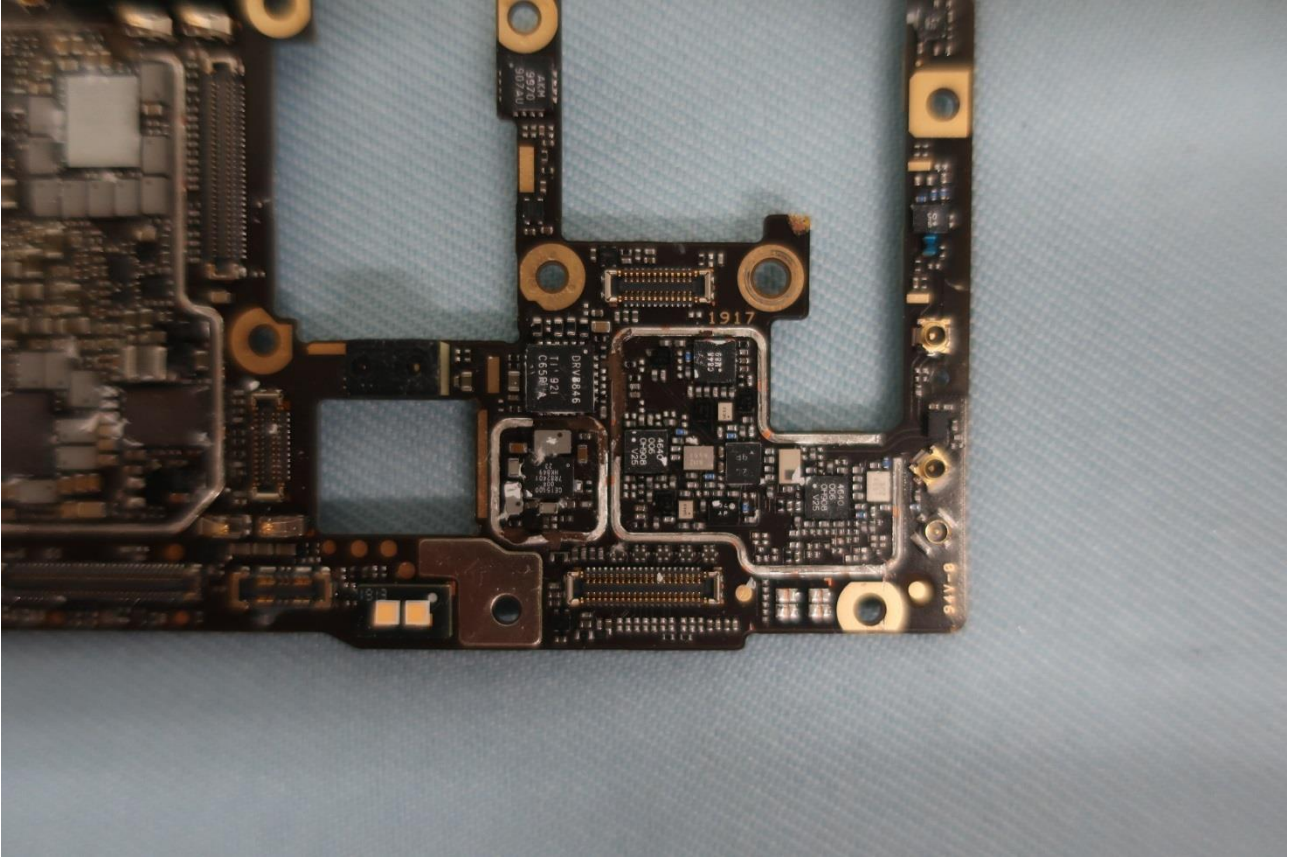

3. Internal Photograph of EUT

Brand Name: MI / Model Name: M1903F11G

Brand Name: MI / Model Name: M1903F11G

Brand Name: MI / Model Name: M1903F11G

Brand Name: MI / Model Name: M1903F11G

GNSS Antenna Description:

Brand Name: MI / Model Name: M1903F11G

Brand Name: MI / Model Name: M1903F11G

Brand Name: MI / Model Name: M1903F11G

Brand Name: MI / Model Name: M1903F11G

Brand Name: MI / Model Name: M1903F11G

Brand Name: MI / Model Name: M1903F11G