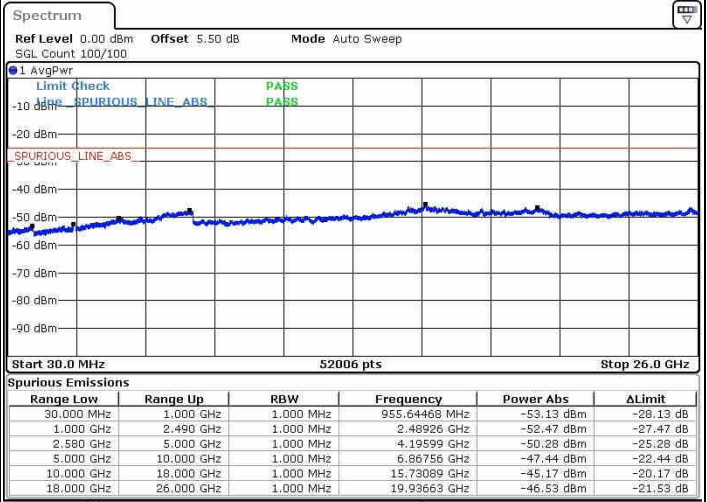

Date: 13 JUN 2019 11:21:21

Middle Channel / 64QAM

Date: 13 JUN 2019 11:22:16

Highest Channel / 64QAM

Date: 13 JUN 2019 11:23:11

LTE Band 38 / 20MHz

Lowest Channel / 64QAM

Middle Channel / 64QAM

Date: 13 JUN 2019 11:24:06

Date: 13 JUN 2019 11:25:01

Highest Channel / 64QAM

Date: 13 JUN 2019 11:25:56

For CA

LTE Band 7 / 10MHz+20MHz

Lowest Channel / QPSK

Lowest Channel / 16QAM

Date: 13 JUN 2019 19:37:30

Date: 13 JUN 2019 19:38:22

Lowest Channel / 64QAM

Date: 13 JUN 2019 19:39:14

LTE Band 7 / 10MHz+20MHz

Middle Channel / QPSK

Middle Channel / 16QAM

Date: 13 JUN 2019 19:35:59