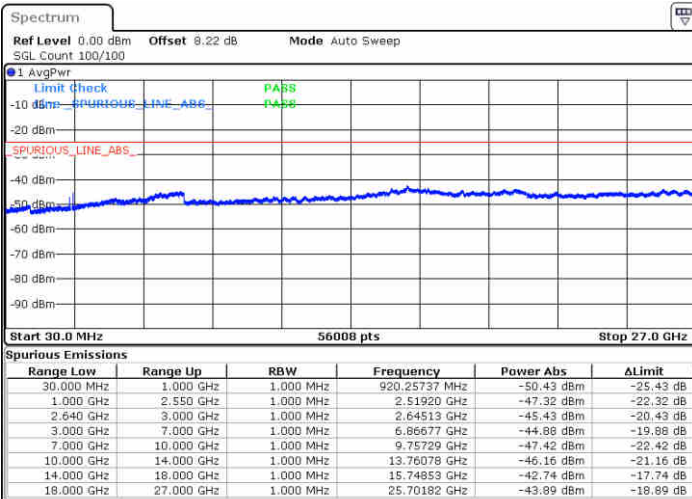

Highest Channel / QPSK

Highest Channel / 16QAM

Date: 13 JUN 2019 11:03:02

Date: 13 JUN 2019 11:03:57

LTE Band 38 / 15MHz

Lowest Channel / QPSK

Lowest Channel / 16QAM

Date: 13 JUN 2019 11:04:52

Date: 13 JUN 2019 11:05:47

Middle Channel / QPSK

Middle Channel / 16QAM

Date: 13 JUN 2019 11:06:42

Date: 13 JUN 2019 11:07:37

LTE Band 38 / 15MHz

Highest Channel / QPSK

Date: 13 JUN 2019 11:08:32