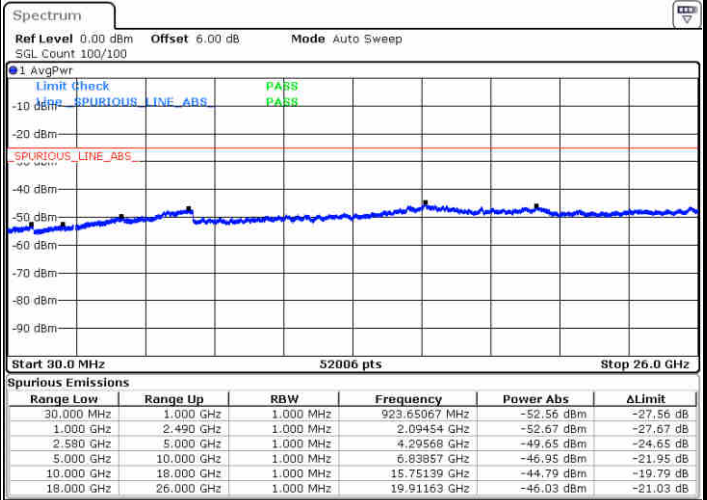

Date: 13 JUN 2019 12:06:46