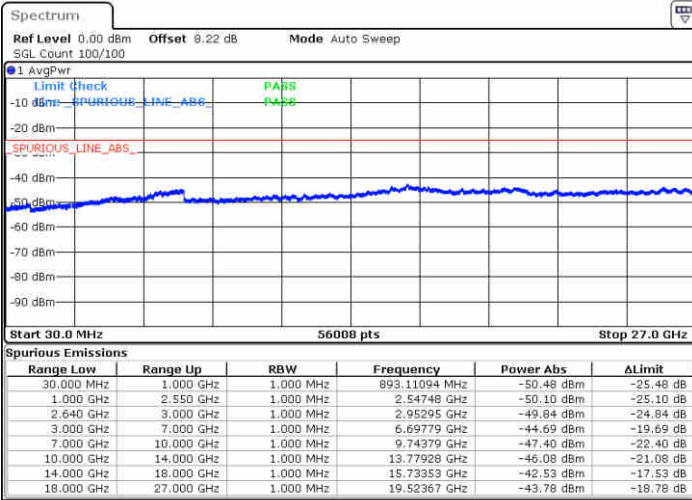

LTE Band 38 / 5MHz

Lowest Channel / 64QAM

Date: 13 JUN 2019 11:15:51

Middle Channel / 64QAM

Date: 13 JUN 2019 11:16:46

Highest Channel / 64QAM

Date: 13 JUN 2019 11:17:41

LTE Band 38 / 10MHz

Lowest Channel / 64QAM

Middle Channel / 64QAM

Date: 13 JUN 2019 11:18:36

Date: 13 JUN 2019 11:19:31

Highest Channel / 64QAM

Date: 13 JUN 2019 11:20:26

LTE Band 38 / 15MHz

Lowest Channel / 64QAM