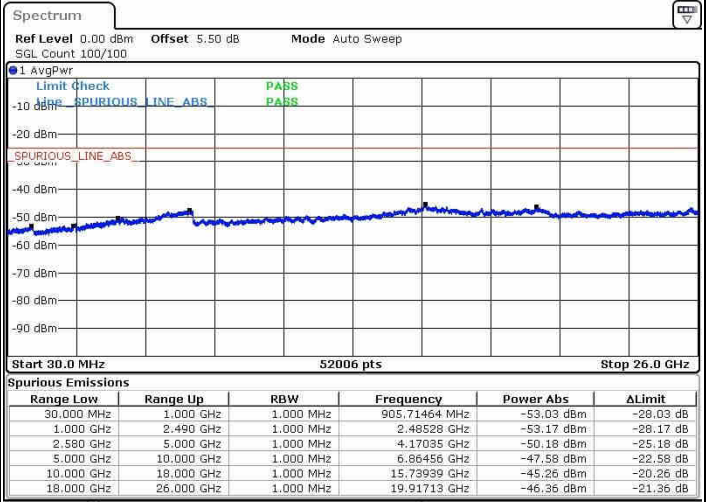

Lowest Channel / QPSK

Lowest Channel / 16QAM

Date: 13 JUN 2019 20:26:22

Date: 13 JUN 2019 20:25:34

Lowest Channel / 64QAM

Date: 13 JUN 2019 20:24:44

LTE Band 7 / 15MHz+15MHz

Middle Channel / QPSK

Date: 13 JUN 2019 20:21:33

Middle Channel / 16QAM

Date: 13 JUN 2019 20:22:28

Middle Channel / 64QAM

Date: 13 JUN 2019 20:23:24

LTE Band 7 / 15MHz+15MHz

Highest Channel / QPSK

Highest Channel / 16QAM

Date: 13 JUN 2019 20:20:24

Date: 13 JUN 2019 20:19:32

Highest Channel / 64QAM

Date: 13 JUN 2019 20:18:22