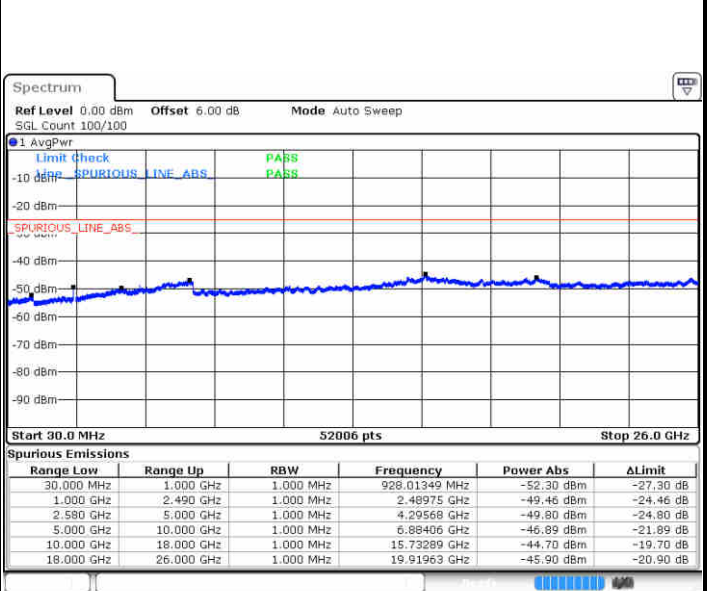

LTE Band 7 / 15MHz

Lowest Channel / QPSK

Lowest Channel / 16QAM

Date: 13 JUN 2019 12:21:29

Date: 13 JUN 2019 12:22:23

Middle Channel / QPSK

Middle Channel / 16QAM

Date: 13 JUN 2019 12:24:11

Date: 13 JUN 2019 12:23:17

LTE Band 7 / 15MHz

Highest Channel / QPSK

Date: 13 JUN 2019 12:25:05

Highest Channel / 16QAM

Date: 13 JUN 2019 12:25:59

LTE Band 7 / 20MHz

Lowest Channel / QPSK

Date: 13 JUN 2019 13:52:23

Lowest Channel / 16QAM

Date: 13 JUN 2019 13:53:17

LTE Band 7 / 20MHz

Middle Channel / QPSK

Middle Channel / 16QAM

Date: 13 JUN 2019 13:55:06

Date: 13 JUN 2019 13:54:11

Highest Channel / QPSK

Highest Channel / 16QAM

Date: 13 JUN 2019 13:56:00

Date: 13 JUN 2019 13:56:54

LTE Band 7 / 5MHz

Lowest Channel / 64QAM

Middle Channel / 64QAM

Date: 13 JUN 2019 14:01:25