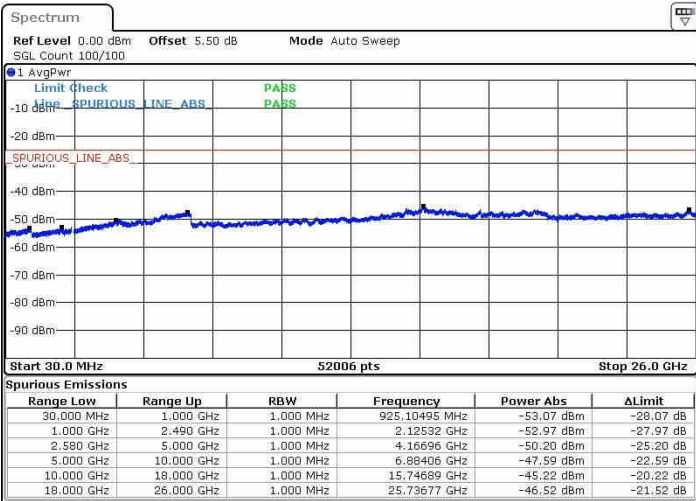

Date: 13 JUN 2019 19:34:40

Middle Channel / 64QAM

Date: 13 JUN 2019 19:33:42

LTE Band 7 / 10MHz+20MHz

Highest Channel / QPSK

Highest Channel / 16QAM

Date: 13 JUN 2019 19:30:05

Date: 13 JUN 2019 19:30:58

Highest Channel / 64QAM

Date: 13 JUN 2019 19:32:03

LTE Band 7 / 15MHz+10MHz

Lowest Channel / QPSK

Lowest Channel / 16QAM

Date: 13 JUN 2019 22:00:52

Date: 13 JUN 2019 22:01:40

Lowest Channel / 64QAM

Date: 13 JUN 2019 22:02:29

LTE Band 7 / 15MHz+10MHz

Middle Channel / QPSK

Middle Channel / 16QAM

Date: 13 JUN 2019 21:58:42

Date: 13 JUN 2019 21:58:49

Middle Channel / 64QAM

Date: 13 JUN 2019 21:57:59

LTE Band 7 / 15MHz+10MHz

Highest Channel / QPSK

Highest Channel / 16QAM

Date: 13 JUN 2019 21:55:06

Date: 13 JUN 2019 21:55:54

Highest Channel / 64QAM

Date: 13 JUN 2019 21:56:44

LTE Band 7 / 15MHz+15MHz