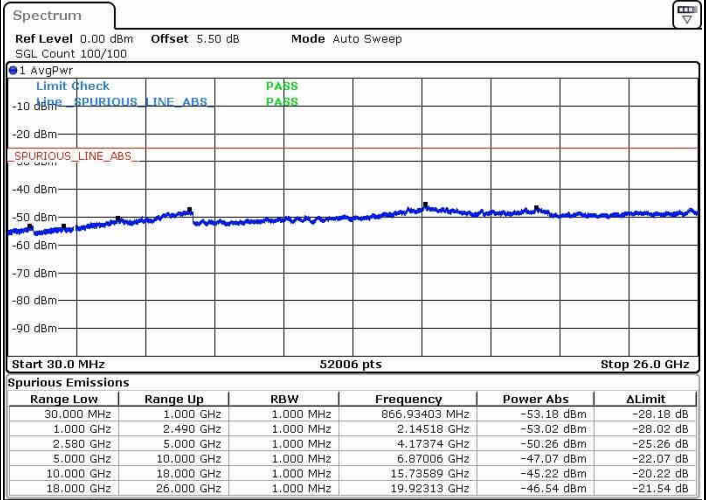

Date: 13 JUN 2019 19:37:30

Date: 13 JUN 2019 19:38:22

Lowest Channel / 64QAM

Date: 13 JUN 2019 19:39:14

LTE Band 7 / 10MHz+20MHz

Middle Channel / QPSK

Middle Channel / 16QAM

Date: 13 JUN 2019 19:35:59

Date: 13 JUN 2019 19:34:40

Middle Channel / 64QAM

Date: 13 JUN 2019 19:33:42

LTE Band 7 / 10MHz+20MHz

Highest Channel / QPSK

Highest Channel / 16QAM

Date: 13 JUN 2019 19:30:05

Date: 13 JUN 2019 19:30:58

Highest Channel / 64QAM

Date: 13 JUN 2019 19:32:03

LTE Band 7 / 15MHz+10MHz

Lowest Channel / QPSK

Lowest Channel / 16QAM

Date: 13 JUN 2019 22:00:52

Date: 13 JUN 2019 22:01:40

Lowest Channel / 64QAM