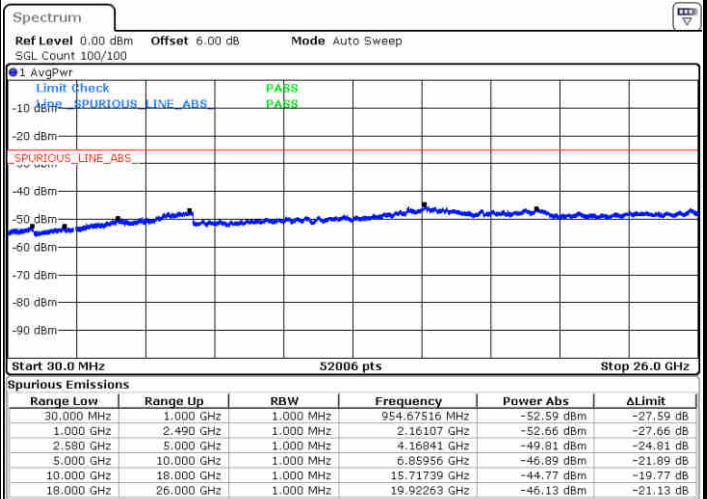

Date: 13 JUN 2019 12:23:17

LTE Band 7 / 15MHz

Highest Channel / QPSK

Date: 13 JUN 2019 12:25:05

Highest Channel / 16QAM

Date: 13 JUN 2019 12:25:59

LTE Band 7 / 20MHz

Lowest Channel / QPSK

Date: 13 JUN 2019 13:52:23

Lowest Channel / 16QAM

Date: 13 JUN 2019 13:53:17

LTE Band 7 / 20MHz

Middle Channel / QPSK

Middle Channel / 16QAM

Date: 13 JUN 2019 13:55:06

Date: 13 JUN 2019 13:54:11

Highest Channel / QPSK

Highest Channel / 16QAM

Date: 13 JUN 2019 13:56:00

Date: 13 JUN 2019 13:56:54

LTE Band 7 / 5MHz

Lowest Channel / 64QAM

Middle Channel / 64QAM

Date: 13 JUN 2019 14:01:25