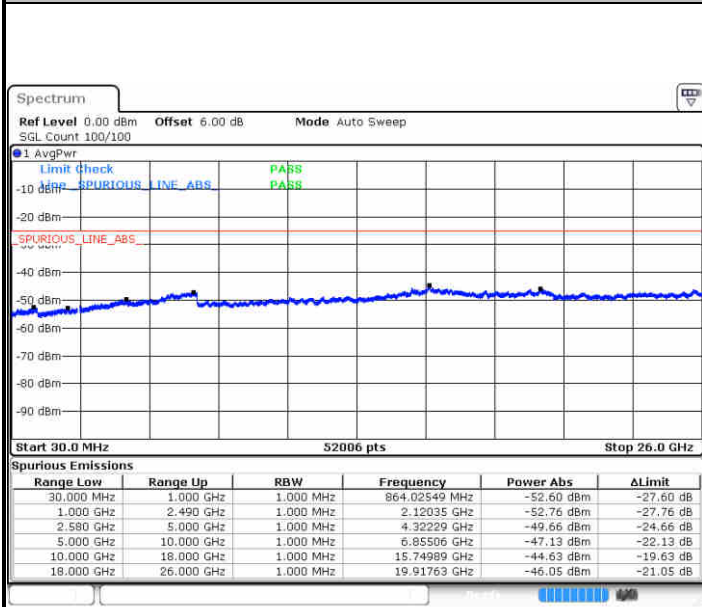

Highest Channel / QPSK

Highest Channel / 16QAM

Date: 13 JUN 2019 13:56:00

Date: 13 JUN 2019 13:56:54

LTE Band 7 / 5MHz

Lowest Channel / 64QAM

Middle Channel / 64QAM

Date: 13 JUN 2019 14:01:25

Date: 13 JUN 2019 14:02:19

Highest Channel / 64QAM

Date: 13 JUN 2019 14:03:13

LTE Band 7 / 10MHz

Lowest Channel / 64QAM

Date: 13 JUN 2019 14:07:24

Middle Channel / 64QAM

Date: 13 JUN 2019 14:08:18

Highest Channel / 64QAM

Date: 13 JUN 2019 14:09:12

LTE Band 7 / 15MHz

Lowest Channel / 64QAM

Middle Channel / 64QAM

Date: 13 JUN 2019 14:15:38

Date: 13 JUN 2019 14:16:32

Highest Channel / 64QAM