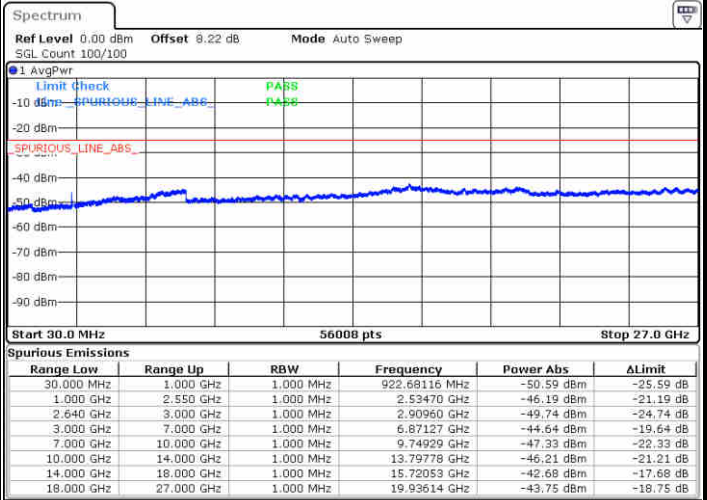

Highest Channel / QPSK

Highest Channel / 16QAM

Date: 13 JUN 2019 11:03:02

Date: 13 JUN 2019 11:03:57

LTE Band 38 / 15MHz

Lowest Channel / QPSK

Lowest Channel / 16QAM

Date: 13 JUN 2019 11:04:52

Date: 13 JUN 2019 11:05:47

Middle Channel / QPSK

Middle Channel / 16QAM

Date: 13 JUN 2019 11:06:42

Date: 13 JUN 2019 11:07:37

LTE Band 38 / 15MHz

Highest Channel / QPSK

Date: 13 JUN 2019 11:08:32