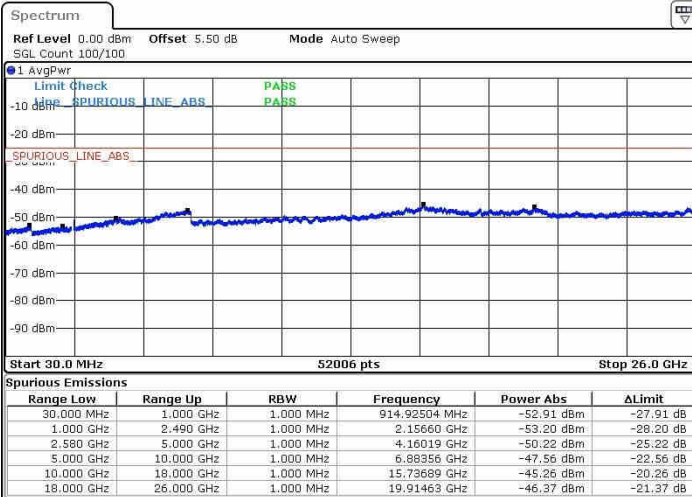

LTE Band 7 / 15MHz+10MHz

Highest Channel / QPSK

Highest Channel / 16QAM

Date: 13 JUN 2019 21:55:06

Date: 13 JUN 2019 21:55:54

Highest Channel / 64QAM

Date: 13 JUN 2019 21:56:44

LTE Band 7 / 15MHz+15MHz

Lowest Channel / QPSK

Lowest Channel / 16QAM

Date: 13 JUN 2019 20:26:22

Date: 13 JUN 2019 20:25:34

Lowest Channel / 64QAM

Date: 13 JUN 2019 20:24:44

LTE Band 7 / 15MHz+15MHz

Middle Channel / QPSK