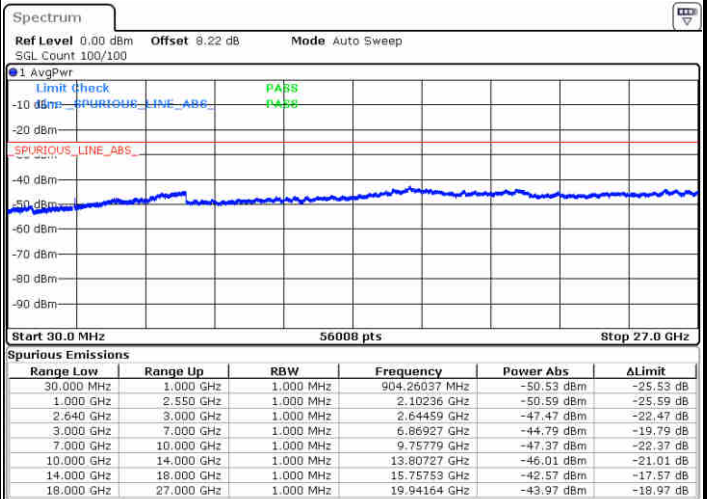

Highest Channel / 16QAM

Date: 13 JUN 2019 11:09:27

LTE Band 38 / 20MHz

Lowest Channel / QPSK

Date: 13 JUN 2019 11:10:22

Lowest Channel / 16QAM

Date: 13 JUN 2019 11:11:17

LTE Band 38 / 20MHz

Middle Channel / QPSK

Middle Channel / 16QAM

Date: 13 JUN 2019 11:12:11

Date: 13 JUN 2019 11:13:06

Highest Channel / QPSK

Highest Channel / 16QAM

Date: 13 JUN 2019 11:14:01

Date: 13 JUN 2019 11:14:56

LTE Band 38 / 5MHz

Lowest Channel / 64QAM

Date: 13 JUN 2019 11:15:51

Middle Channel / 64QAM

Date: 13 JUN 2019 11:16:46

Highest Channel / 64QAM

Date: 13 JUN 2019 11:17:41

LTE Band 38 / 10MHz