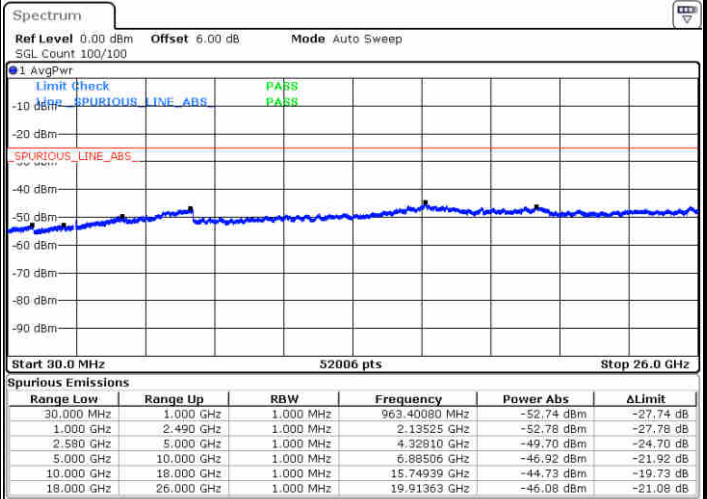

Highest Channel / 16QAM

Date: 13 JUN 2019 11:52:58

LTE Band 7 / 10MHz

Lowest Channel / QPSK

Date: 13 JUN 2019 12:04:58

Lowest Channel / 16QAM

Date: 13 JUN 2019 12:05:52

LTE Band 7 / 10MHz

Middle Channel / QPSK

Middle Channel / 16QAM

Date: 13 JUN 2019 12:07:40

Date: 13 JUN 2019 12:06:46

Highest Channel / QPSK

Highest Channel / 16QAM

Date: 13 JUN 2019 12:08:34

Date: 13 JUN 2019 12:09:28

LTE Band 7 / 15MHz

Lowest Channel / QPSK

Lowest Channel / 16QAM

Date: 13 JUN 2019 12:21:29

Date: 13 JUN 2019 12:22:23

Middle Channel / QPSK

Middle Channel / 16QAM

Date: 13 JUN 2019 12:24:11