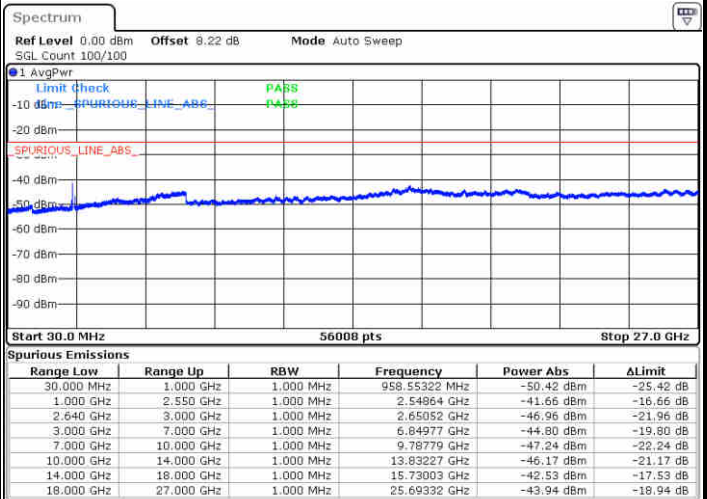

Highest Channel / QPSK

Highest Channel / 16QAM

Date: 13 JUN 2019 11:03:02

Date: 13 JUN 2019 11:03:57

LTE Band 38 / 15MHz

Lowest Channel / QPSK

Lowest Channel / 16QAM

Date: 13 JUN 2019 11:04:52

Date: 13 JUN 2019 11:05:47

Middle Channel / QPSK

Middle Channel / 16QAM

Date: 13 JUN 2019 11:06:42

Date: 13 JUN 2019 11:07:37

LTE Band 38 / 15MHz

Highest Channel / QPSK

Date: 13 JUN 2019 11:08:32