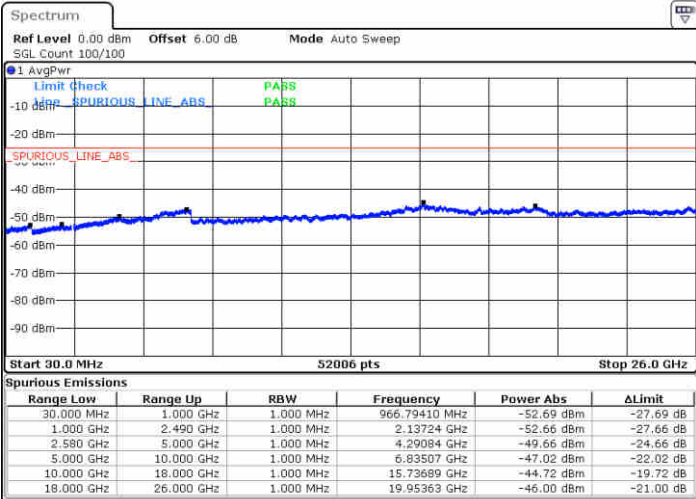

Date: 13 JUN 2019 14:02:19

Highest Channel / 64QAM

Date: 13 JUN 2019 14:03:13

LTE Band 7 / 10MHz

Lowest Channel / 64QAM

Date: 13 JUN 2019 14:07:24

Middle Channel / 64QAM

Date: 13 JUN 2019 14:08:18

Highest Channel / 64QAM

Date: 13 JUN 2019 14:09:12

LTE Band 7 / 15MHz

Lowest Channel / 64QAM

Middle Channel / 64QAM

Date: 13 JUN 2019 14:15:38

Date: 13 JUN 2019 14:16:32

Highest Channel / 64QAM

Date: 13 JUN 2019 14:17:27

LTE Band 7 / 20MHz

Lowest Channel / 64QAM

Middle Channel / 64QAM

Date: 13 JUN 2019 14:21:37

Date: 13 JUN 2019 14:22:31

Highest Channel / 64QAM

Date: 13 JUN 2019 14:23:25