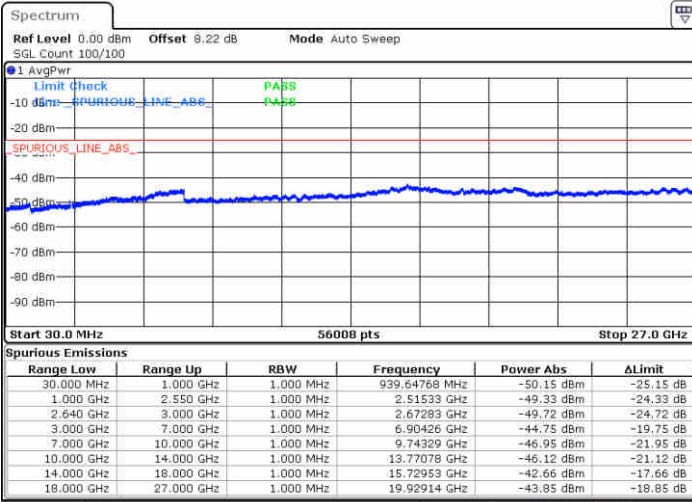

Date: 13 JUN 2019 10:56:37

LTE Band 38 / 5MHz

Highest Channel / QPSK

Date: 13 JUN 2019 10:57:32

Highest Channel / 16QAM

Date: 13 JUN 2019 10:58:27

LTE Band 38 / 10MHz

Lowest Channel / QPSK

Date: 13 JUN 2019 10:59:22

Lowest Channel / 16QAM

Date: 13 JUN 2019 11:00:17

LTE Band 38 / 10MHz

Middle Channel / QPSK

Middle Channel / 16QAM

Date: 13 JUN 2019 11:01:12

Date: 13 JUN 2019 11:02:07

Highest Channel / QPSK

Highest Channel / 16QAM

Date: 13 JUN 2019 11:03:02

Date: 13 JUN 2019 11:03:57

LTE Band 38 / 15MHz

Lowest Channel / QPSK

Lowest Channel / 16QAM

Date: 13 JUN 2019 11:04:52