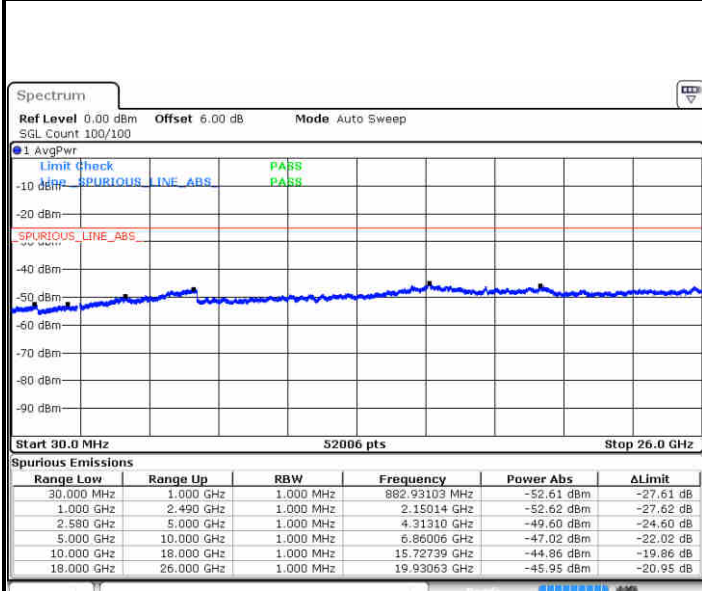

LTE Band 7 / 15MHz

Lowest Channel / QPSK

Lowest Channel / 16QAM

Date: 13 JUN 2019 12:21:29

Date: 13 JUN 2019 12:22:23

Middle Channel / QPSK

Middle Channel / 16QAM

Date: 13 JUN 2019 12:24:11

Date: 13 JUN 2019 12:23:17

LTE Band 7 / 15MHz

Highest Channel / QPSK

Date: 13 JUN 2019 12:25:05

Highest Channel / 16QAM

Date: 13 JUN 2019 12:25:59

LTE Band 7 / 20MHz

Lowest Channel / QPSK