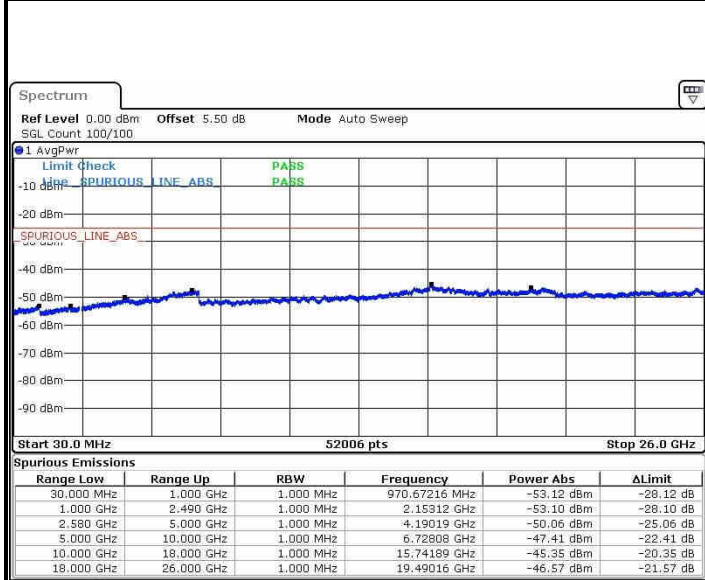

LTE Band 7 / 15MHz+10MHz

Highest Channel / QPSK

Highest Channel / 16QAM

Date: 13 JUN 2019 21:55:06

Date: 13 JUN 2019 21:55:54

Highest Channel / 64QAM

Date: 13 JUN 2019 21:56:44

LTE Band 7 / 15MHz+15MHz

Lowest Channel / QPSK

Lowest Channel / 16QAM

Date: 13 JUN 2019 20:26:22

Date: 13 JUN 2019 20:25:34

Lowest Channel / 64QAM

Date: 13 JUN 2019 20:24:44

LTE Band 7 / 15MHz+15MHz

Middle Channel / QPSK

Date: 13 JUN 2019 20:21:33

Middle Channel / 16QAM

Date: 13 JUN 2019 20:22:28

Middle Channel / 64QAM

Date: 13 JUN 2019 20:23:24

LTE Band 7 / 15MHz+15MHz

Highest Channel / QPSK

Highest Channel / 16QAM