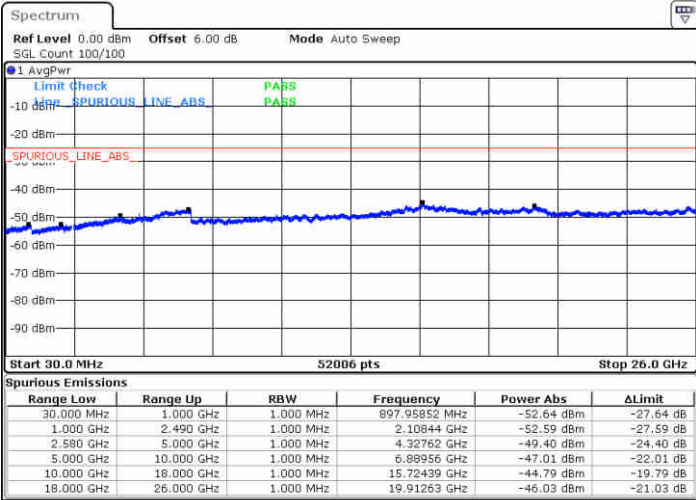

LTE Band 7 / 10MHz

Middle Channel / QPSK

Middle Channel / 16QAM

Date: 13 JUN 2019 12:07:40