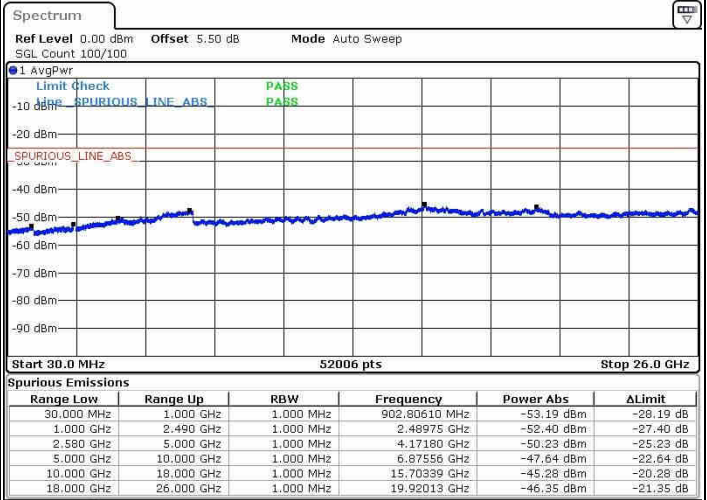

Highest Channel / 64QAM

Date: 13 JUN 2019 19:32:03

LTE Band 7 / 15MHz+10MHz

Lowest Channel / QPSK

Lowest Channel / 16QAM

Date: 13 JUN 2019 22:00:52

Date: 13 JUN 2019 22:01:40

Lowest Channel / 64QAM

Date: 13 JUN 2019 22:02:29

LTE Band 7 / 15MHz+10MHz

Middle Channel / QPSK

Middle Channel / 16QAM

Date: 13 JUN 2019 21:58:42

Date: 13 JUN 2019 21:58:49

Middle Channel / 64QAM

Date: 13 JUN 2019 21:57:59

LTE Band 7 / 15MHz+10MHz

Highest Channel / QPSK

Highest Channel / 16QAM

Date: 13 JUN 2019 21:55:06

Date: 13 JUN 2019 21:55:54

Highest Channel / 64QAM

Date: 13 JUN 2019 21:56:44

LTE Band 7 / 15MHz+15MHz

Lowest Channel / QPSK

Lowest Channel / 16QAM

Date: 13 JUN 2019 20:26:22

Date: 13 JUN 2019 20:25:34

Lowest Channel / 64QAM

Date: 13 JUN 2019 20:24:44

LTE Band 7 / 15MHz+15MHz

Middle Channel / QPSK