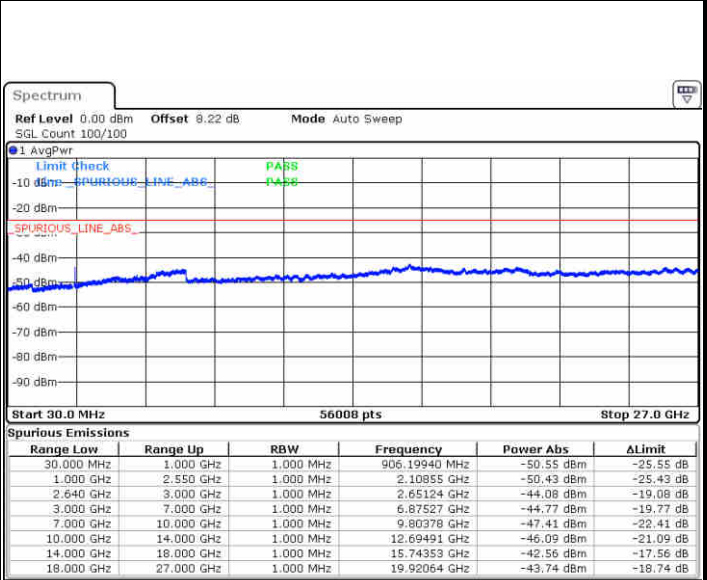

Highest Channel / QPSK

Highest Channel / 16QAM

Date: 13 JUN 2019 11:03:02

Date: 13 JUN 2019 11:03:57

LTE Band 38 / 15MHz

Lowest Channel / QPSK

Lowest Channel / 16QAM

Date: 13 JUN 2019 11:04:52

Date: 13 JUN 2019 11:05:47

Middle Channel / QPSK

Middle Channel / 16QAM

Date: 13 JUN 2019 11:06:42

Date: 13 JUN 2019 11:07:37

LTE Band 38 / 15MHz

Highest Channel / QPSK

Date: 13 JUN 2019 11:08:32

Highest Channel / 16QAM

Date: 13 JUN 2019 11:09:27

LTE Band 38 / 20MHz

Lowest Channel / QPSK

Date: 13 JUN 2019 11:10:22

Lowest Channel / 16QAM

Date: 13 JUN 2019 11:11:17

LTE Band 38 / 20MHz