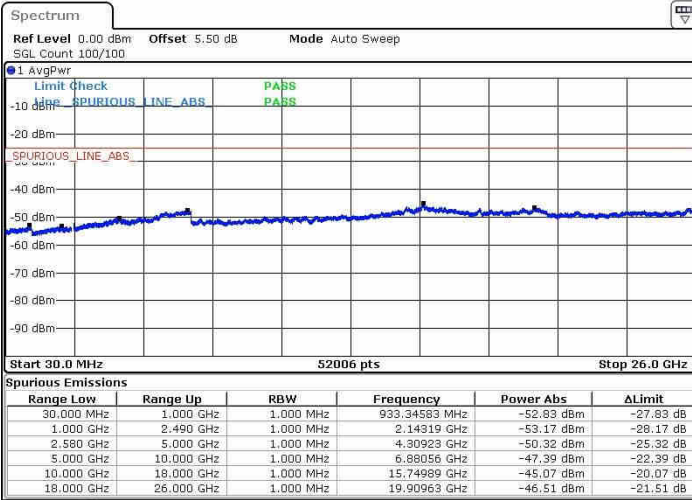

Highest Channel / 64QAM

Date: 13 JUN 2019 19:32:03

LTE Band 7 / 15MHz+10MHz

Lowest Channel / QPSK

Lowest Channel / 16QAM

Date: 13 JUN 2019 22:00:52

Date: 13 JUN 2019 22:01:40

Lowest Channel / 64QAM

Date: 13 JUN 2019 22:02:29

LTE Band 7 / 15MHz+10MHz

Middle Channel / QPSK

Middle Channel / 16QAM

Date: 13 JUN 2019 21:58:42

Date: 13 JUN 2019 21:58:49

Middle Channel / 64QAM

Date: 13 JUN 2019 21:57:59

LTE Band 7 / 15MHz+10MHz

Highest Channel / QPSK

Highest Channel / 16QAM

Date: 13 JUN 2019 21:55:06

Date: 13 JUN 2019 21:55:54

Highest Channel / 64QAM

Date: 13 JUN 2019 21:56:44

LTE Band 7 / 15MHz+15MHz