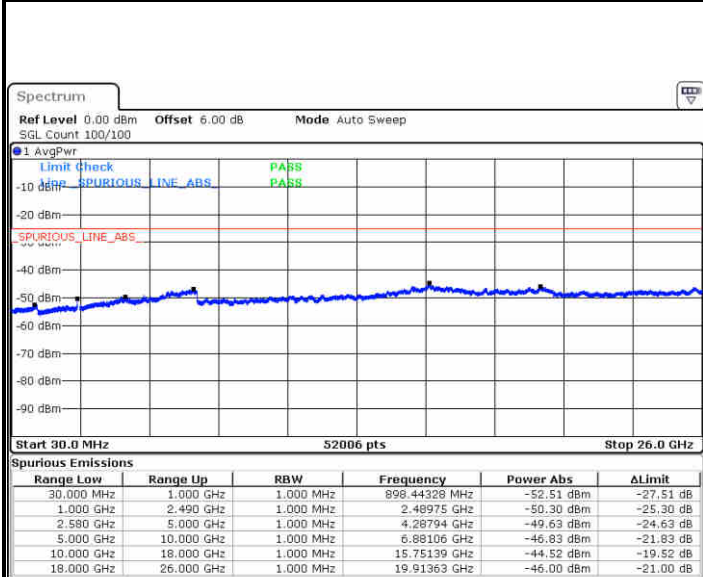

Date: 8 JUN 2019 04:04:44

Date: 8 JUN 2019 04:05:38

Highest Channel / 64QAM

Date: 8 JUN 2019 04:10:27

LTE Band 7 / 5MHz

Lowest Channel / QPSK

Date: 13 JUN 2019 11:48:28

Lowest Channel / 16QAM

Date: 13 JUN 2019 11:49:22

Middle Channel / QPSK

Date: 13 JUN 2019 11:51:10

Middle Channel / 16QAM

Date: 13 JUN 2019 11:50:15

LTE Band 7 / 5MHz

Highest Channel / QPSK

Date: 13 JUN 2019 11:52:04

Highest Channel / 16QAM

Date: 13 JUN 2019 11:52:58

LTE Band 7 / 10MHz

Lowest Channel / QPSK

Date: 13 JUN 2019 12:04:58

Lowest Channel / 16QAM

Date: 13 JUN 2019 12:05:52

LTE Band 7 / 10MHz