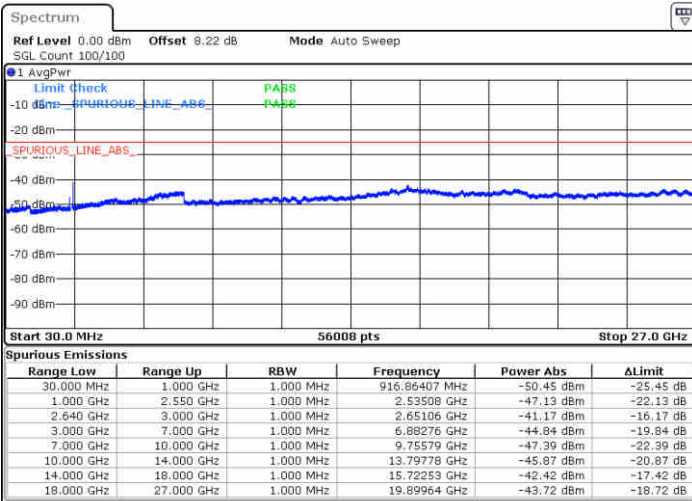

Date: 13 JUN 2019 10:56:37

LTE Band 38 / 5MHz

Highest Channel / QPSK

Date: 13 JUN 2019 10:57:32

Highest Channel / 16QAM

Date: 13 JUN 2019 10:58:27

LTE Band 38 / 10MHz

Lowest Channel / QPSK

Date: 13 JUN 2019 10:59:22

Lowest Channel / 16QAM

Date: 13 JUN 2019 11:00:17

LTE Band 38 / 10MHz

Middle Channel / QPSK

Middle Channel / 16QAM

Date: 13 JUN 2019 11:01:12

Date: 13 JUN 2019 11:02:07

Highest Channel / QPSK

Highest Channel / 16QAM

Date: 13 JUN 2019 11:03:02

Date: 13 JUN 2019 11:03:57

LTE Band 38 / 15MHz

Lowest Channel / QPSK

Lowest Channel / 16QAM

Date: 13 JUN 2019 11:04:52