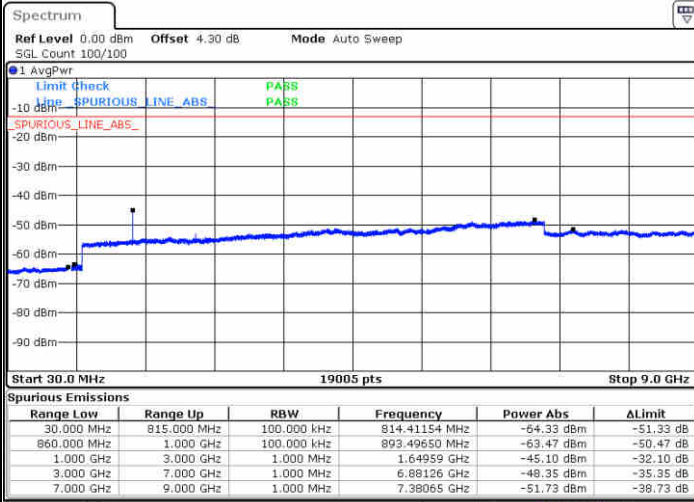

Middle Channel / 64QAM

Date: 8 JUN 2019 03:54:32

Date: 8 JUN 2019 03:55:26

Highest Channel / 64QAM

Date: 8 JUN 2019 04:00:15

LTE Band 5 / 10MHz

Lowest Channel / 64QAM

Middle Channel / 64QAM

Date: 8 JUN 2019 04:04:44

Date: 8 JUN 2019 04:05:38

Highest Channel / 64QAM

Date: 8 JUN 2019 04:10:27

LTE Band 7 / 5MHz

Lowest Channel / QPSK

Date: 13 JUN 2019 11:48:28

Lowest Channel / 16QAM