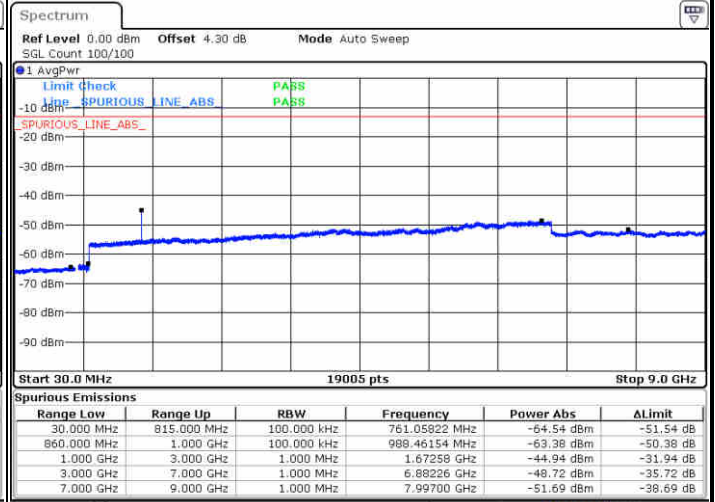

LTE Band 5 / 1.4MHz

Lowest Channel / 64QAM

Middle Channel / 64QAM

Date: 8 JUN 2019 03:34:07

Date: 8 JUN 2019 03:35:01

Highest Channel / 64QAM

Date: 8 JUN 2019 03:39:50

LTE Band 5 / 3MHz

Lowest Channel / 64QAM

Date: 8 JUN 2019 03:44:19

Middle Channel / 64QAM

Date: 8 JUN 2019 03:45:14

Highest Channel / 64QAM

Date: 8 JUN 2019 03:50:03

LTE Band 5 / 5MHz

Lowest Channel / 64QAM