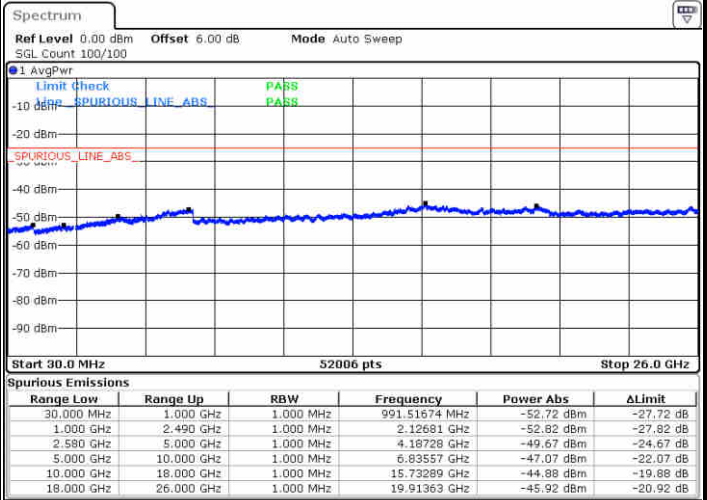

Date: 13 JUN 2019 14:02:19

Highest Channel / 64QAM

Date: 13 JUN 2019 14:03:13

LTE Band 7 / 10MHz

Lowest Channel / 64QAM

Date: 13 JUN 2019 14:07:24

Middle Channel / 64QAM

Date: 13 JUN 2019 14:08:18

Highest Channel / 64QAM

Date: 13 JUN 2019 14:09:12

LTE Band 7 / 15MHz

Lowest Channel / 64QAM

Middle Channel / 64QAM

Date: 13 JUN 2019 14:15:38

Date: 13 JUN 2019 14:16:32

Highest Channel / 64QAM

Date: 13 JUN 2019 14:17:27

LTE Band 7 / 20MHz

Lowest Channel / 64QAM

Middle Channel / 64QAM

Date: 13 JUN 2019 14:21:37

Date: 13 JUN 2019 14:22:31

Highest Channel / 64QAM

Date: 13 JUN 2019 14:23:25