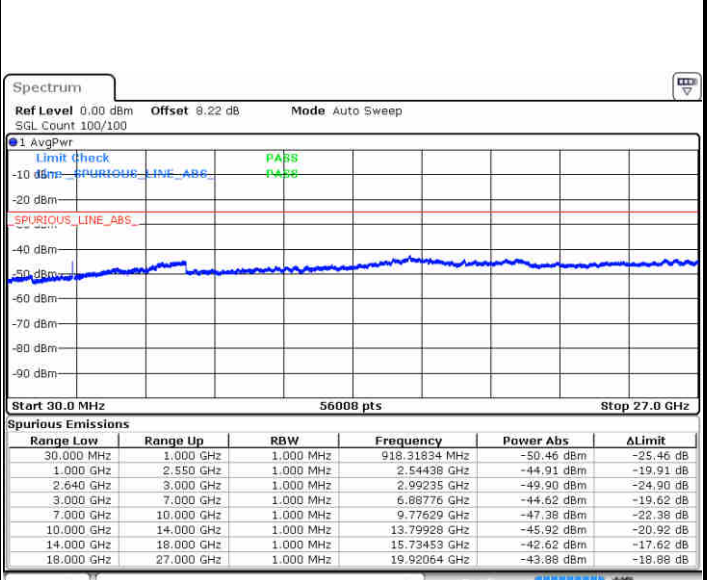

Date: 13 JUN 2019 11:05:47

Middle Channel / QPSK

Middle Channel / 16QAM

Date: 13 JUN 2019 11:06:42

Date: 13 JUN 2019 11:07:37

LTE Band 38 / 15MHz

Highest Channel / QPSK

Date: 13 JUN 2019 11:08:32

Highest Channel / 16QAM

Date: 13 JUN 2019 11:09:27

LTE Band 38 / 20MHz

Lowest Channel / QPSK

Date: 13 JUN 2019 11:10:22

Lowest Channel / 16QAM

Date: 13 JUN 2019 11:11:17

LTE Band 38 / 20MHz

Middle Channel / QPSK

Middle Channel / 16QAM

Date: 13 JUN 2019 11:12:11

Date: 13 JUN 2019 11:13:06

Highest Channel / QPSK

Highest Channel / 16QAM

Date: 13 JUN 2019 11:14:01

Date: 13 JUN 2019 11:14:56

LTE Band 38 / 5MHz

Lowest Channel / 64QAM

Date: 13 JUN 2019 11:15:51

Middle Channel / 64QAM

Date: 13 JUN 2019 11:16:46

Highest Channel / 64QAM

Date: 13 JUN 2019 11:17:41

LTE Band 38 / 10MHz