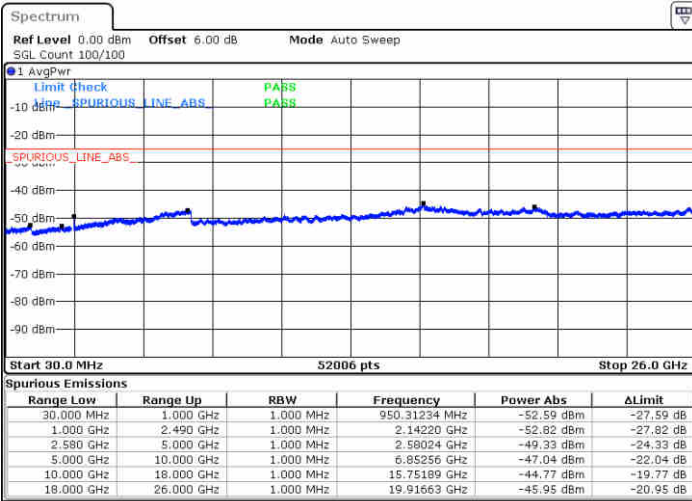

Highest Channel / QPSK

Highest Channel / 16QAM

Date: 13 JUN 2019 13:56:00

Date: 13 JUN 2019 13:56:54

LTE Band 7 / 5MHz

Lowest Channel / 64QAM

Middle Channel / 64QAM

Date: 13 JUN 2019 14:01:25

Date: 13 JUN 2019 14:02:19

Highest Channel / 64QAM

Date: 13 JUN 2019 14:03:13

LTE Band 7 / 10MHz

Lowest Channel / 64QAM

Date: 13 JUN 2019 14:07:24

Middle Channel / 64QAM

Date: 13 JUN 2019 14:08:18