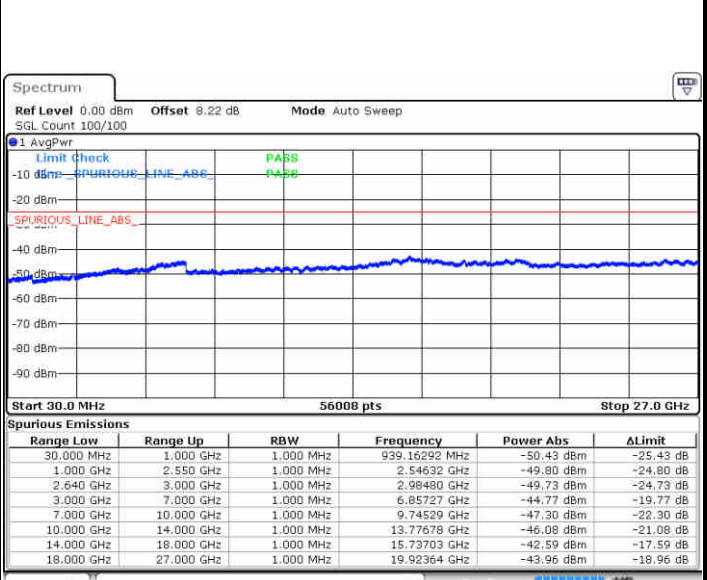

LTE Band 38 / 5MHz

Lowest Channel / QPSK

Date: 13 JUN 2019 10:53:52

Lowest Channel / 16QAM

Date: 13 JUN 2019 10:54:47

Middle Channel / QPSK

Date: 13 JUN 2019 10:55:42

Middle Channel / 16QAM

Date: 13 JUN 2019 10:56:37

LTE Band 38 / 5MHz

Highest Channel / QPSK

Date: 13 JUN 2019 10:57:32

Highest Channel / 16QAM

Date: 13 JUN 2019 10:58:27

LTE Band 38 / 10MHz

Lowest Channel / QPSK

Date: 13 JUN 2019 10:59:22

Lowest Channel / 16QAM

Date: 13 JUN 2019 11:00:17

LTE Band 38 / 10MHz

Middle Channel / QPSK

Middle Channel / 16QAM

Date: 13 JUN 2019 11:01:12

Date: 13 JUN 2019 11:02:07