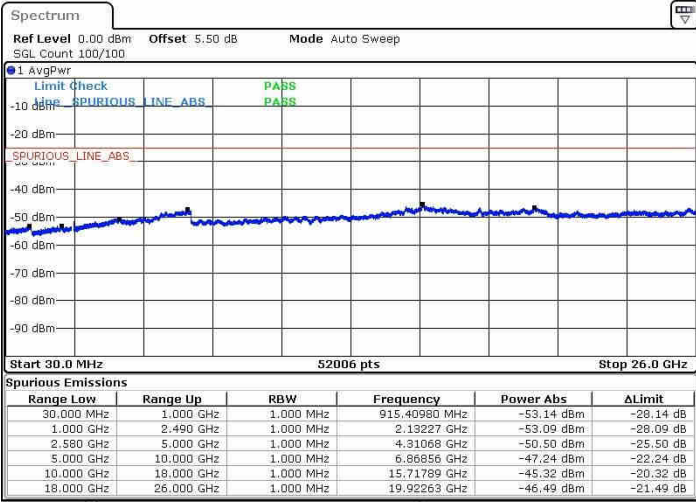

Lowest Channel / QPSK

Lowest Channel / 16QAM

Date: 13 JUN 2019 20:26:22

Date: 13 JUN 2019 20:25:34

Lowest Channel / 64QAM

Date: 13 JUN 2019 20:24:44

LTE Band 7 / 15MHz+15MHz

Middle Channel / QPSK

Date: 13 JUN 2019 20:21:33

Middle Channel / 16QAM

Date: 13 JUN 2019 20:22:28

Middle Channel / 64QAM

Date: 13 JUN 2019 20:23:24

LTE Band 7 / 15MHz+15MHz

Highest Channel / QPSK

Highest Channel / 16QAM