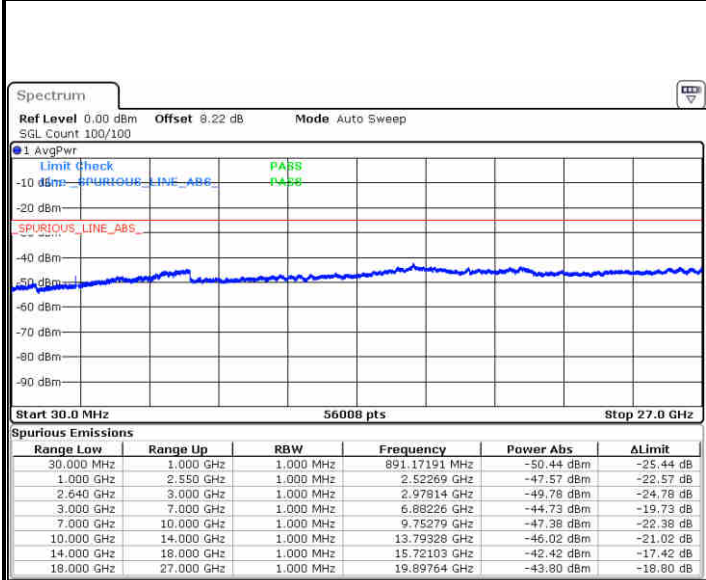

Highest Channel / 16QAM

Date: 13 JUN 2019 11:09:27

LTE Band 38 / 20MHz

Lowest Channel / QPSK

Date: 13 JUN 2019 11:10:22

Lowest Channel / 16QAM

Date: 13 JUN 2019 11:11:17

LTE Band 38 / 20MHz

Middle Channel / QPSK

Middle Channel / 16QAM

Date: 13 JUN 2019 11:12:11

Date: 13 JUN 2019 11:13:06

Highest Channel / QPSK

Highest Channel / 16QAM

Date: 13 JUN 2019 11:14:01

Date: 13 JUN 2019 11:14:56

LTE Band 38 / 5MHz

Lowest Channel / 64QAM

Date: 13 JUN 2019 11:15:51

Middle Channel / 64QAM

Date: 13 JUN 2019 11:16:46

Highest Channel / 64QAM

Date: 13 JUN 2019 11:17:41

LTE Band 38 / 10MHz