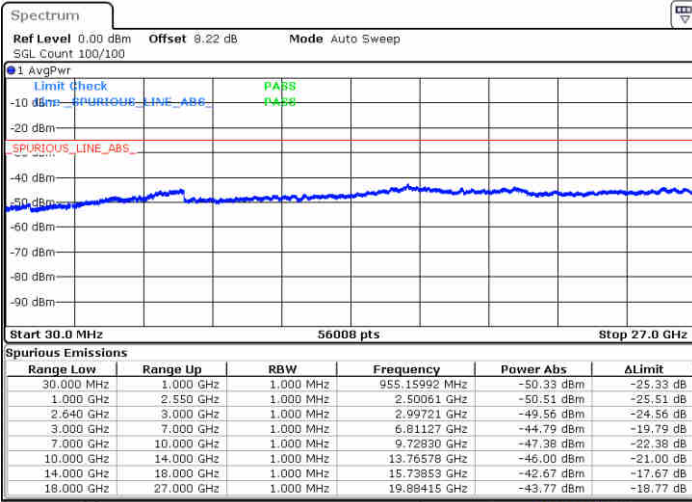

Lowest Channel / 64QAM

Middle Channel / 64QAM

Date: 13 JUN 2019 11:18:36

Date: 13 JUN 2019 11:19:31

Highest Channel / 64QAM

Date: 13 JUN 2019 11:20:26

LTE Band 38 / 15MHz

Lowest Channel / 64QAM

Date: 13 JUN 2019 11:21:21

Middle Channel / 64QAM

Date: 13 JUN 2019 11:22:16

Highest Channel / 64QAM

Date: 13 JUN 2019 11:23:11

LTE Band 38 / 20MHz

Lowest Channel / 64QAM

Middle Channel / 64QAM

Date: 13 JUN 2019 11:24:06

Date: 13 JUN 2019 11:25:01

Highest Channel / 64QAM

Date: 13 JUN 2019 11:25:56

For CA

LTE Band 7 / 10MHz+20MHz

Lowest Channel / QPSK

Lowest Channel / 16QAM