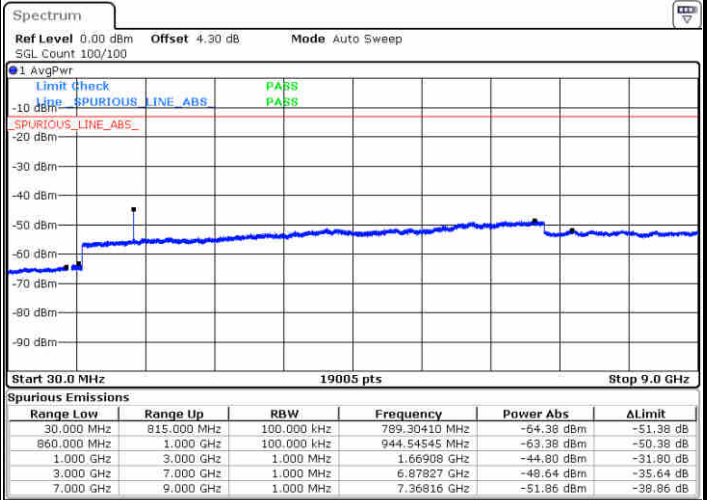

Lowest Channel / 64QAM

Date: 8 JUN 2019 03:44:19

Middle Channel / 64QAM

Date: 8 JUN 2019 03:45:14

Highest Channel / 64QAM

Date: 8 JUN 2019 03:50:03

LTE Band 5 / 5MHz

Lowest Channel / 64QAM

Middle Channel / 64QAM

Date: 8 JUN 2019 03:54:32

Date: 8 JUN 2019 03:55:26

Highest Channel / 64QAM

Date: 8 JUN 2019 04:00:15

LTE Band 5 / 10MHz

Lowest Channel / 64QAM

Middle Channel / 64QAM