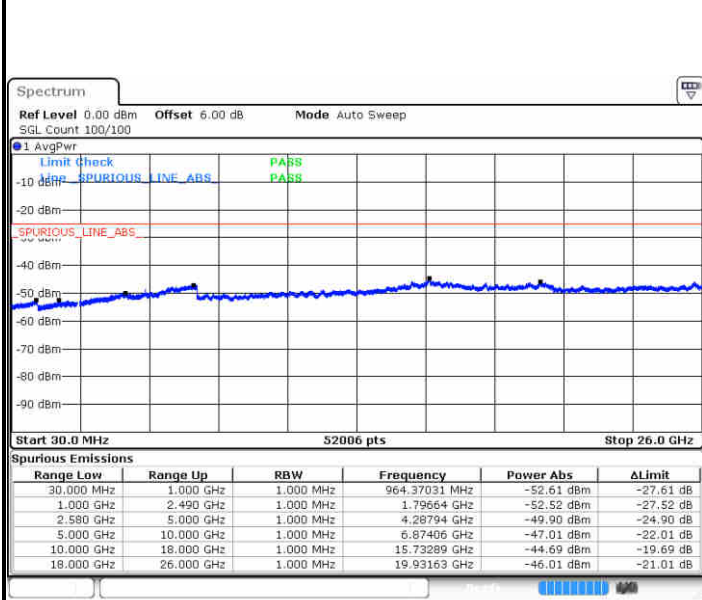

Middle Channel / 64QAM

Date: 8 JUN 2019 03:54:32

Date: 8 JUN 2019 03:55:26

Highest Channel / 64QAM

Date: 8 JUN 2019 04:00:15

LTE Band 5 / 10MHz

Lowest Channel / 64QAM

Middle Channel / 64QAM

Date: 8 JUN 2019 04:04:44

Date: 8 JUN 2019 04:05:38

Highest Channel / 64QAM

Date: 8 JUN 2019 04:10:27

LTE Band 7 / 5MHz

Lowest Channel / QPSK

Date: 13 JUN 2019 11:48:28

Lowest Channel / 16QAM

Date: 13 JUN 2019 11:49:22

Middle Channel / QPSK

Date: 13 JUN 2019 11:51:10

Middle Channel / 16QAM

Date: 13 JUN 2019 11:50:15

LTE Band 7 / 5MHz

Highest Channel / QPSK

Date: 13 JUN 2019 11:52:04

Highest Channel / 16QAM

Date: 13 JUN 2019 11:52:58

LTE Band 7 / 10MHz

Lowest Channel / QPSK

Date: 13 JUN 2019 12:04:58

Lowest Channel / 16QAM

Date: 13 JUN 2019 12:05:52

LTE Band 7 / 10MHz