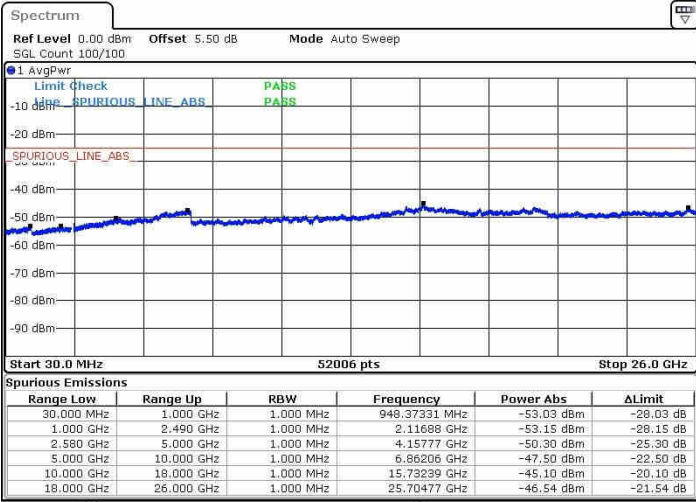

Highest Channel / 64QAM

Date: 13 JUN 2019 20:18:22