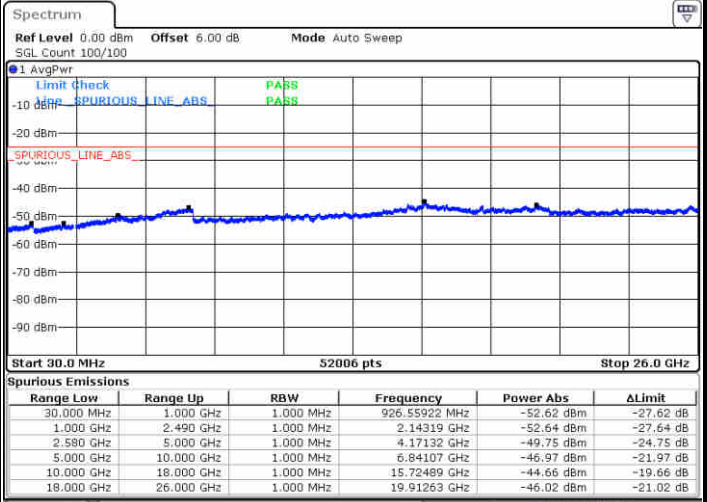

Date: 13 JUN 2019 13:52:23

Lowest Channel / 16QAM

Date: 13 JUN 2019 13:53:17

LTE Band 7 / 20MHz

Middle Channel / QPSK

Middle Channel / 16QAM

Date: 13 JUN 2019 13:55:06

Date: 13 JUN 2019 13:54:11

Highest Channel / QPSK

Highest Channel / 16QAM

Date: 13 JUN 2019 13:56:00

Date: 13 JUN 2019 13:56:54

LTE Band 7 / 5MHz

Lowest Channel / 64QAM

Middle Channel / 64QAM

Date: 13 JUN 2019 14:01:25

Date: 13 JUN 2019 14:02:19

Highest Channel / 64QAM

Date: 13 JUN 2019 14:03:13

LTE Band 7 / 10MHz

Lowest Channel / 64QAM

Date: 13 JUN 2019 14:07:24

Middle Channel / 64QAM

Date: 13 JUN 2019 14:08:18