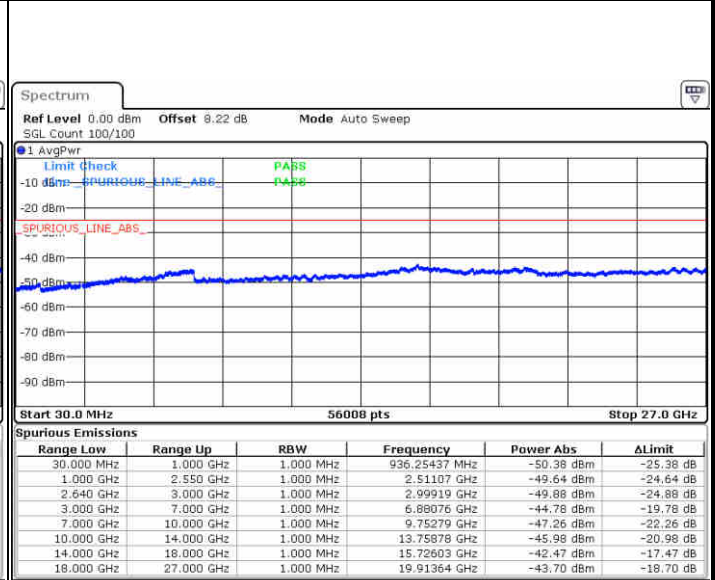

Highest Channel / 64QAM

Date: 13 JUN 2019 14:09:12

LTE Band 7 / 15MHz

Lowest Channel / 64QAM

Middle Channel / 64QAM

Date: 13 JUN 2019 14:15:38

Date: 13 JUN 2019 14:16:32

Highest Channel / 64QAM

Date: 13 JUN 2019 14:17:27

LTE Band 7 / 20MHz

Lowest Channel / 64QAM

Middle Channel / 64QAM

Date: 13 JUN 2019 14:21:37

Date: 13 JUN 2019 14:22:31

Highest Channel / 64QAM

Date: 13 JUN 2019 14:23:25

LTE Band 38 / 5MHz

Lowest Channel / QPSK

Date: 13 JUN 2019 10:53:52

Lowest Channel / 16QAM

Date: 13 JUN 2019 10:54:47

Middle Channel / QPSK

Date: 13 JUN 2019 10:55:42

Middle Channel / 16QAM