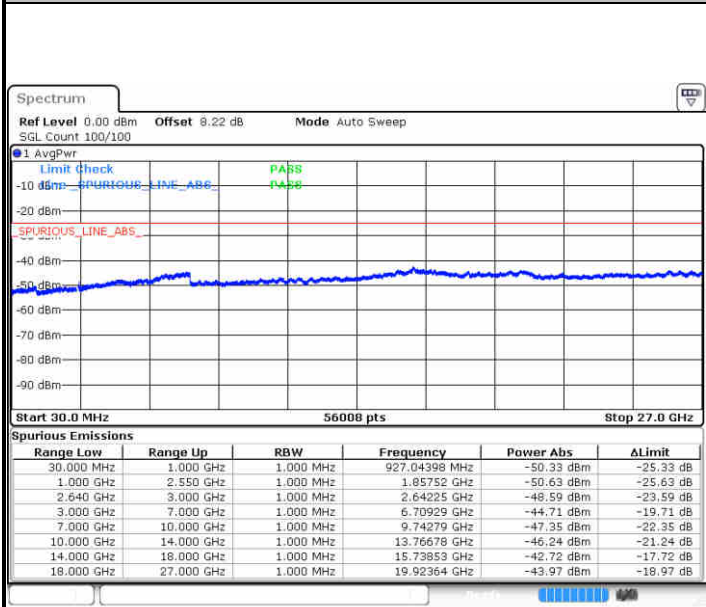

LTE Band 38 / 5MHz

Lowest Channel / 64QAM

Date: 13 JUN 2019 11:15:51

Middle Channel / 64QAM

Date: 13 JUN 2019 11:16:46

Highest Channel / 64QAM

Date: 13 JUN 2019 11:17:41

LTE Band 38 / 10MHz

Lowest Channel / 64QAM

Middle Channel / 64QAM

Date: 13 JUN 2019 11:18:36

Date: 13 JUN 2019 11:19:31

Highest Channel / 64QAM

Date: 13 JUN 2019 11:20:26

LTE Band 38 / 15MHz

Lowest Channel / 64QAM