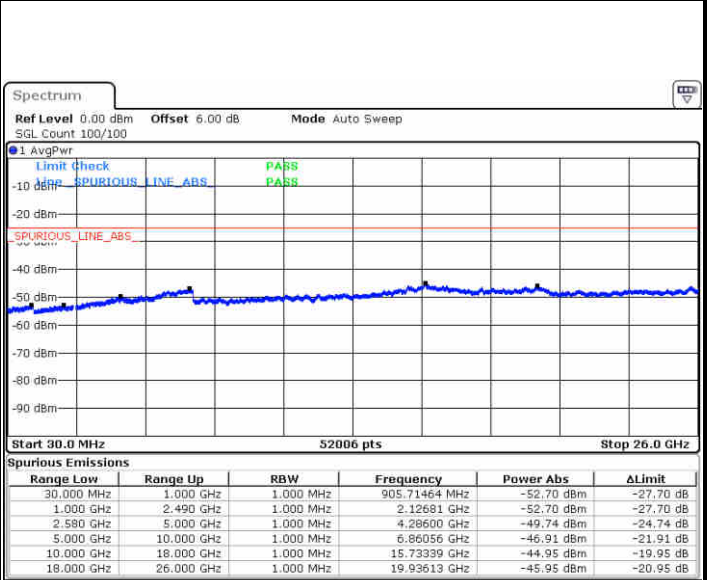

Highest Channel / QPSK

Highest Channel / 16QAM

Date: 13 JUN 2019 13:56:00

Date: 13 JUN 2019 13:56:54

LTE Band 7 / 5MHz

Lowest Channel / 64QAM

Middle Channel / 64QAM

Date: 13 JUN 2019 14:01:25

Date: 13 JUN 2019 14:02:19

Highest Channel / 64QAM

Date: 13 JUN 2019 14:03:13

LTE Band 7 / 10MHz

Lowest Channel / 64QAM

Date: 13 JUN 2019 14:07:24

Middle Channel / 64QAM

Date: 13 JUN 2019 14:08:18

Highest Channel / 64QAM

Date: 13 JUN 2019 14:09:12

LTE Band 7 / 15MHz

Lowest Channel / 64QAM

Middle Channel / 64QAM

Date: 13 JUN 2019 14:15:38

Date: 13 JUN 2019 14:16:32

Highest Channel / 64QAM