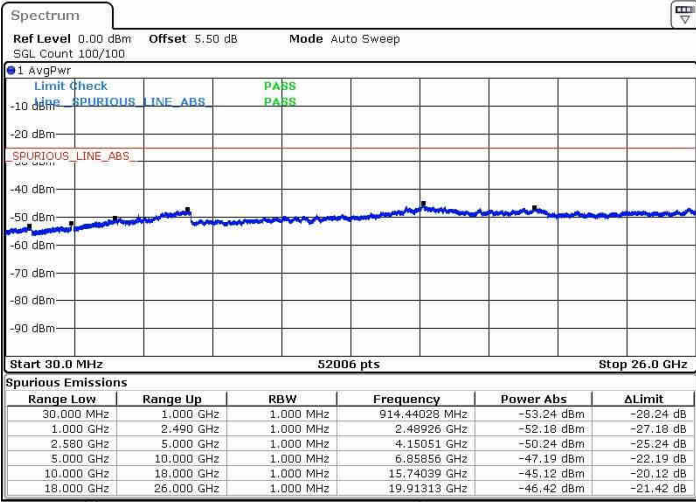

Date: 13 JUN 2019 19:34:40

Middle Channel / 64QAM

Date: 13 JUN 2019 19:33:42

LTE Band 7 / 10MHz+20MHz

Highest Channel / QPSK

Highest Channel / 16QAM

Date: 13 JUN 2019 19:30:05

Date: 13 JUN 2019 19:30:58

Highest Channel / 64QAM

Date: 13 JUN 2019 19:32:03

LTE Band 7 / 15MHz+10MHz

Lowest Channel / QPSK

Lowest Channel / 16QAM

Date: 13 JUN 2019 22:00:52

Date: 13 JUN 2019 22:01:40

Lowest Channel / 64QAM