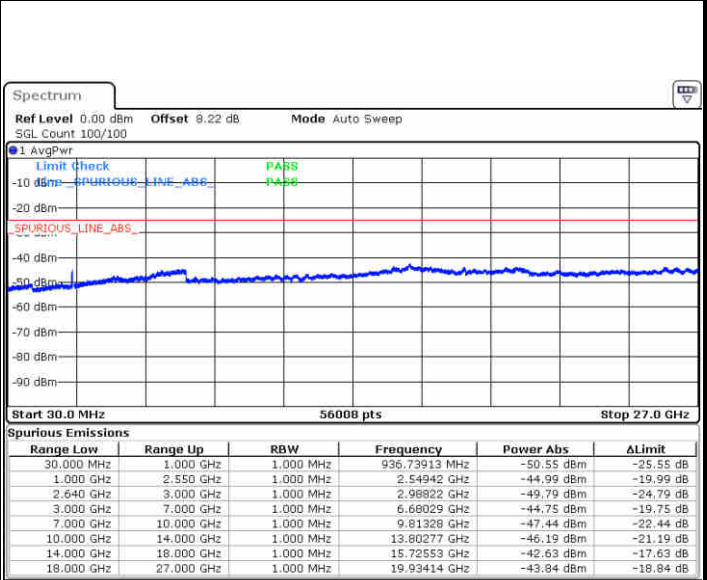

LTE Band 38 / 5MHz

Lowest Channel / 64QAM

Date: 13 JUN 2019 11:15:51

Middle Channel / 64QAM

Date: 13 JUN 2019 11:16:46

Highest Channel / 64QAM

Date: 13 JUN 2019 11:17:41

LTE Band 38 / 10MHz

Lowest Channel / 64QAM

Middle Channel / 64QAM

Date: 13 JUN 2019 11:18:36

Date: 13 JUN 2019 11:19:31

Highest Channel / 64QAM

Date: 13 JUN 2019 11:20:26

LTE Band 38 / 15MHz

Lowest Channel / 64QAM

Date: 13 JUN 2019 11:21:21

Middle Channel / 64QAM

Date: 13 JUN 2019 11:22:16

Highest Channel / 64QAM

Date: 13 JUN 2019 11:23:11

LTE Band 38 / 20MHz

Lowest Channel / 64QAM

Middle Channel / 64QAM