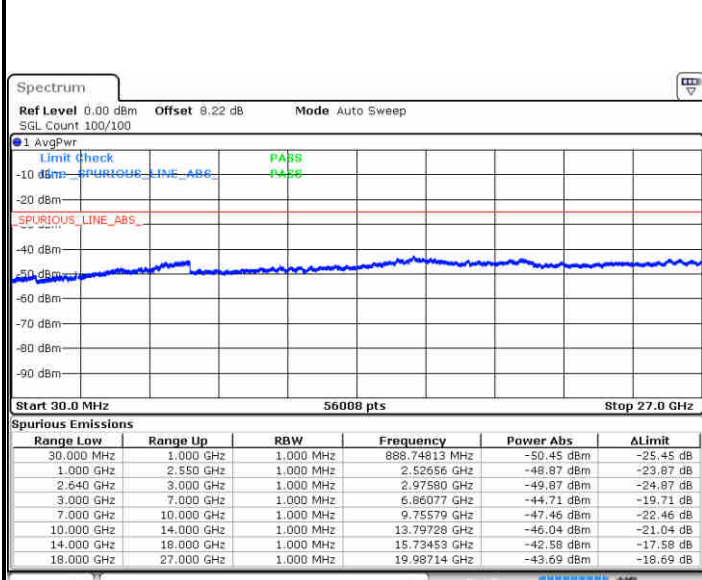

Highest Channel / QPSK

Highest Channel / 16QAM

Date: 13 JUN 2019 11:03:02

Date: 13 JUN 2019 11:03:57

LTE Band 38 / 15MHz

Lowest Channel / QPSK

Lowest Channel / 16QAM

Date: 13 JUN 2019 11:04:52

Date: 13 JUN 2019 11:05:47

Middle Channel / QPSK

Middle Channel / 16QAM

Date: 13 JUN 2019 11:06:42

Date: 13 JUN 2019 11:07:37

LTE Band 38 / 15MHz

Highest Channel / QPSK

Date: 13 JUN 2019 11:08:32

Highest Channel / 16QAM

Date: 13 JUN 2019 11:09:27

LTE Band 38 / 20MHz

Lowest Channel / QPSK

Date: 13 JUN 2019 11:10:22

Lowest Channel / 16QAM

Date: 13 JUN 2019 11:11:17

LTE Band 38 / 20MHz