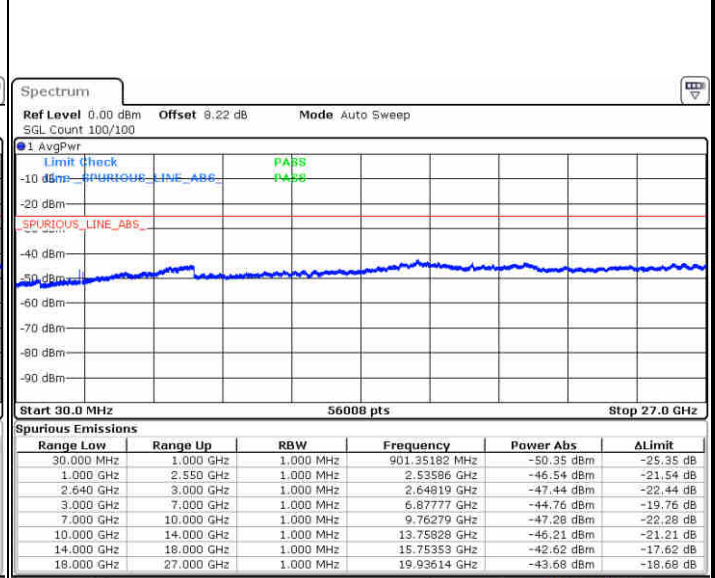

Date: 13 JUN 2019 14:17:27

LTE Band 7 / 20MHz

Lowest Channel / 64QAM

Middle Channel / 64QAM

Date: 13 JUN 2019 14:21:37

Date: 13 JUN 2019 14:22:31

Highest Channel / 64QAM

Date: 13 JUN 2019 14:23:25

LTE Band 38 / 5MHz

Lowest Channel / QPSK

Date: 13 JUN 2019 10:53:52

Lowest Channel / 16QAM

Date: 13 JUN 2019 10:54:47

Middle Channel / QPSK

Date: 13 JUN 2019 10:55:42

Middle Channel / 16QAM

Date: 13 JUN 2019 10:56:37

LTE Band 38 / 5MHz

Highest Channel / QPSK

Date: 13 JUN 2019 10:57:32

Highest Channel / 16QAM

Date: 13 JUN 2019 10:58:27

LTE Band 38 / 10MHz

Lowest Channel / QPSK