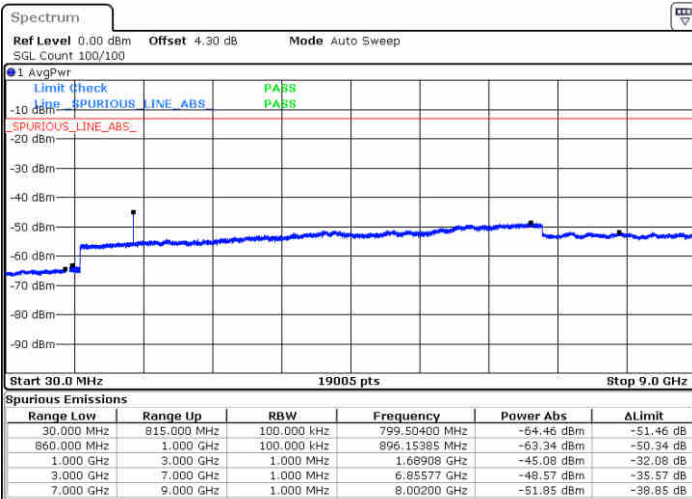

Lowest Channel / 64QAM

Date: 8 JUN 2019 03:44:19

Middle Channel / 64QAM

Date: 8 JUN 2019 03:45:14

Highest Channel / 64QAM

Date: 8 JUN 2019 03:50:03

LTE Band 5 / 5MHz

Lowest Channel / 64QAM

Middle Channel / 64QAM

Date: 8 JUN 2019 03:54:32

Date: 8 JUN 2019 03:55:26

Highest Channel / 64QAM

Date: 8 JUN 2019 04:00:15

LTE Band 5 / 10MHz

Lowest Channel / 64QAM

Middle Channel / 64QAM