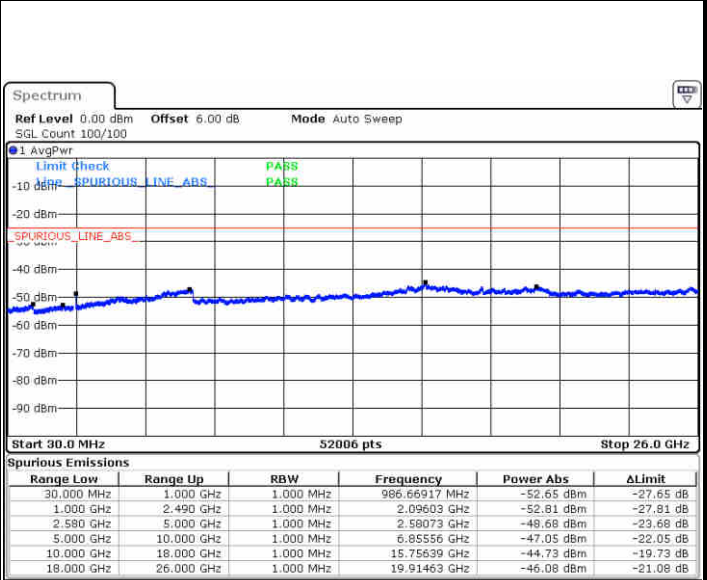

Date: 8 JUN 2019 04:04:44

Date: 8 JUN 2019 04:05:38

Highest Channel / 64QAM

Date: 8 JUN 2019 04:10:27

LTE Band 7 / 5MHz

Lowest Channel / QPSK

Date: 13 JUN 2019 11:48:28

Lowest Channel / 16QAM

Date: 13 JUN 2019 11:49:22

Middle Channel / QPSK

Date: 13 JUN 2019 11:51:10

Middle Channel / 16QAM

Date: 13 JUN 2019 11:50:15

LTE Band 7 / 5MHz

Highest Channel / QPSK

Date: 13 JUN 2019 11:52:04

Highest Channel / 16QAM

Date: 13 JUN 2019 11:52:58

LTE Band 7 / 10MHz

Lowest Channel / QPSK

Date: 13 JUN 2019 12:04:58

Lowest Channel / 16QAM

Date: 13 JUN 2019 12:05:52

LTE Band 7 / 10MHz