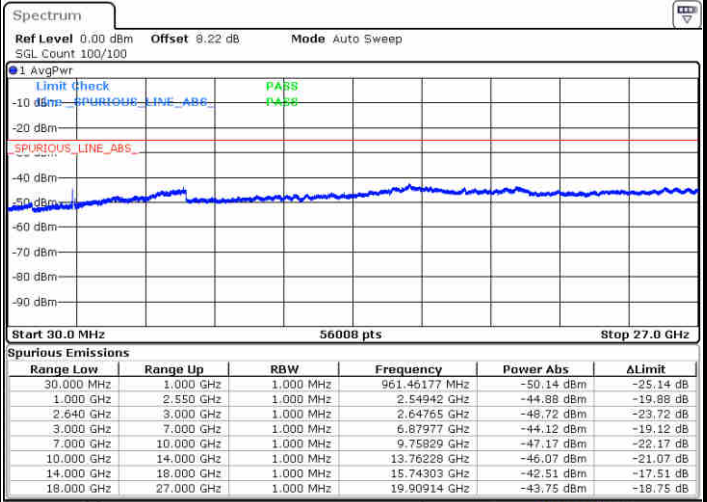

Date: 13 JUN 2019 10:56:37

LTE Band 38 / 5MHz

Highest Channel / QPSK

Date: 13 JUN 2019 10:57:32

Highest Channel / 16QAM

Date: 13 JUN 2019 10:58:27

LTE Band 38 / 10MHz

Lowest Channel / QPSK

Date: 13 JUN 2019 10:59:22

Lowest Channel / 16QAM

Date: 13 JUN 2019 11:00:17

LTE Band 38 / 10MHz

Middle Channel / QPSK

Middle Channel / 16QAM

Date: 13 JUN 2019 11:01:12

Date: 13 JUN 2019 11:02:07

Highest Channel / QPSK

Highest Channel / 16QAM

Date: 13 JUN 2019 11:03:02

Date: 13 JUN 2019 11:03:57

LTE Band 38 / 15MHz

Lowest Channel / QPSK

Lowest Channel / 16QAM

Date: 13 JUN 2019 11:04:52