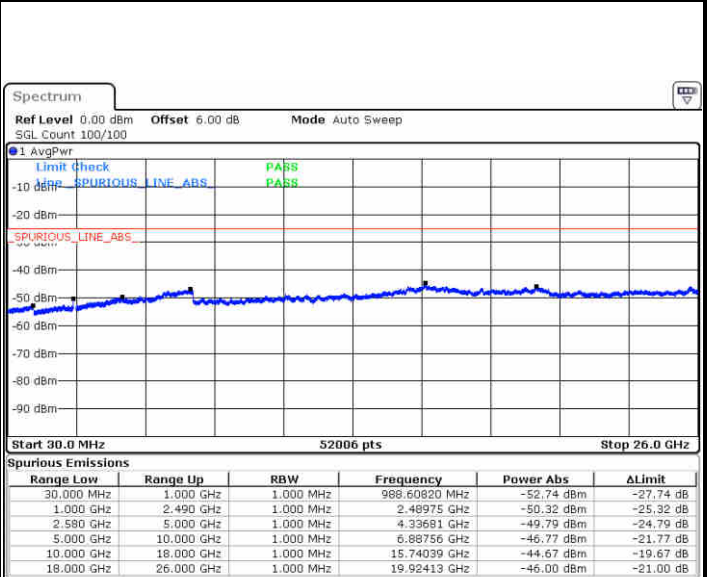

Highest Channel / 16QAM

Date: 13 JUN 2019 11:52:58

LTE Band 7 / 10MHz

Lowest Channel / QPSK

Date: 13 JUN 2019 12:04:58

Lowest Channel / 16QAM

Date: 13 JUN 2019 12:05:52

LTE Band 7 / 10MHz