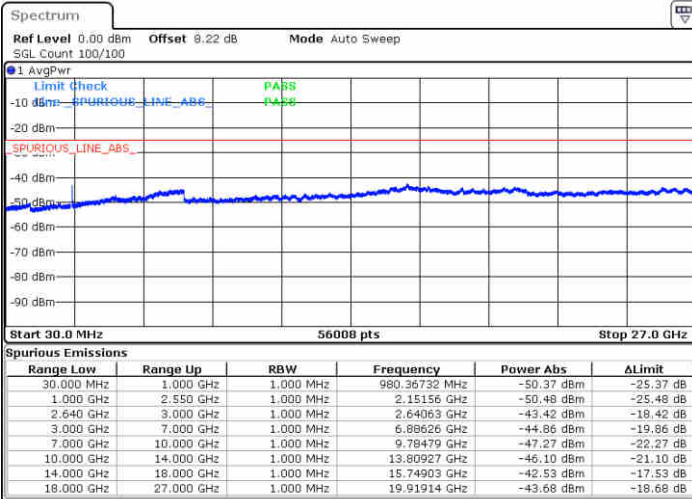

Lowest Channel / 64QAM

Middle Channel / 64QAM

Date: 13 JUN 2019 11:18:36

Date: 13 JUN 2019 11:19:31

Highest Channel / 64QAM

Date: 13 JUN 2019 11:20:26

LTE Band 38 / 15MHz

Lowest Channel / 64QAM

Date: 13 JUN 2019 11:21:21

Middle Channel / 64QAM

Date: 13 JUN 2019 11:22:16

Highest Channel / 64QAM

Date: 13 JUN 2019 11:23:11

LTE Band 38 / 20MHz

Lowest Channel / 64QAM

Middle Channel / 64QAM

Date: 13 JUN 2019 11:24:06

Date: 13 JUN 2019 11:25:01

Highest Channel / 64QAM

Date: 13 JUN 2019 11:25:56

For CA

LTE Band 7 / 10MHz+20MHz

Lowest Channel / QPSK

Lowest Channel / 16QAM