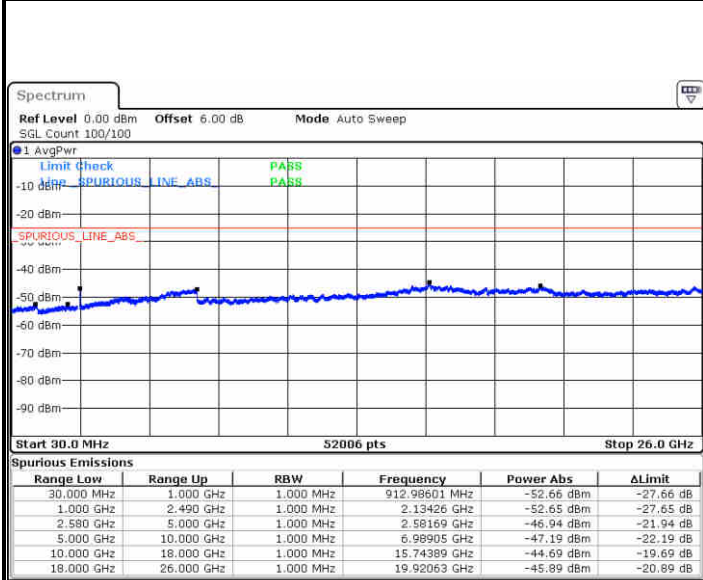

Date: 8 JUN 2019 04:04:44

Date: 8 JUN 2019 04:05:38

Highest Channel / 64QAM

Date: 8 JUN 2019 04:10:27

LTE Band 7 / 5MHz

Lowest Channel / QPSK

Date: 13 JUN 2019 11:48:28

Lowest Channel / 16QAM

Date: 13 JUN 2019 11:49:22

Middle Channel / QPSK

Date: 13 JUN 2019 11:51:10

Middle Channel / 16QAM

Date: 13 JUN 2019 11:50:15

LTE Band 7 / 5MHz

Highest Channel / QPSK

Date: 13 JUN 2019 11:52:04

Highest Channel / 16QAM

Date: 13 JUN 2019 11:52:58

LTE Band 7 / 10MHz

Lowest Channel / QPSK

Date: 13 JUN 2019 12:04:58

Lowest Channel / 16QAM

Date: 13 JUN 2019 12:05:52

LTE Band 7 / 10MHz