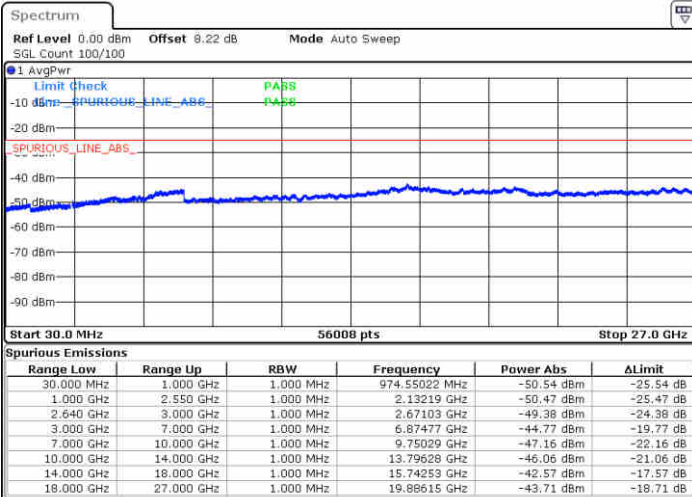

LTE Band 38 / 5MHz

Lowest Channel / 64QAM

Date: 13 JUN 2019 11:15:51

Middle Channel / 64QAM

Date: 13 JUN 2019 11:16:46

Highest Channel / 64QAM

Date: 13 JUN 2019 11:17:41

LTE Band 38 / 10MHz

Lowest Channel / 64QAM

Middle Channel / 64QAM

Date: 13 JUN 2019 11:18:36

Date: 13 JUN 2019 11:19:31

Highest Channel / 64QAM

Date: 13 JUN 2019 11:20:26

LTE Band 38 / 15MHz

Lowest Channel / 64QAM

Date: 13 JUN 2019 11:21:21

Middle Channel / 64QAM

Date: 13 JUN 2019 11:22:16

Highest Channel / 64QAM

Date: 13 JUN 2019 11:23:11

LTE Band 38 / 20MHz

Lowest Channel / 64QAM

Middle Channel / 64QAM