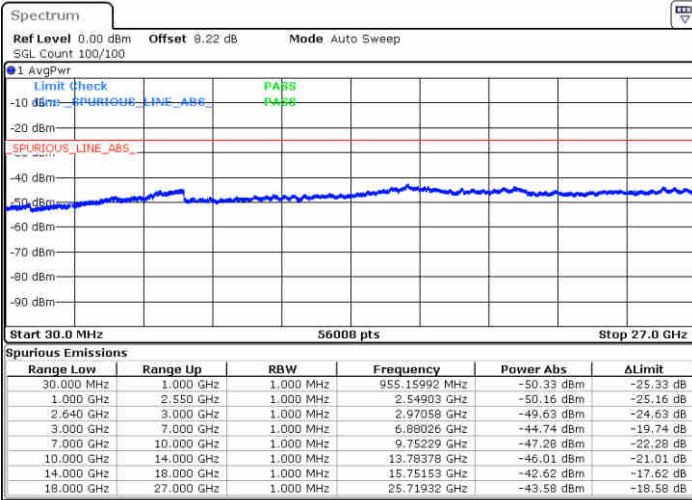

Highest Channel / QPSK

Highest Channel / 16QAM

Date: 13 JUN 2019 11:03:02

Date: 13 JUN 2019 11:03:57

LTE Band 38 / 15MHz

Lowest Channel / QPSK

Lowest Channel / 16QAM

Date: 13 JUN 2019 11:04:52

Date: 13 JUN 2019 11:05:47

Middle Channel / QPSK

Middle Channel / 16QAM

Date: 13 JUN 2019 11:06:42

Date: 13 JUN 2019 11:07:37

LTE Band 38 / 15MHz

Highest Channel / QPSK

Date: 13 JUN 2019 11:08:32