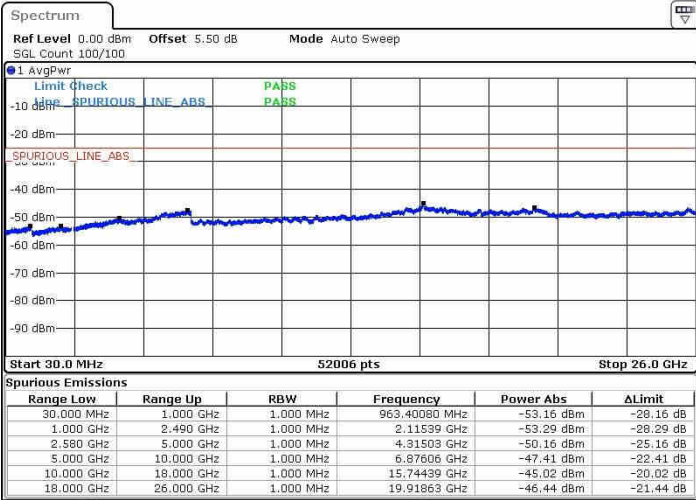

Date: 13 JUN 2019 19:34:40

Middle Channel / 64QAM

Date: 13 JUN 2019 19:33:42

LTE Band 7 / 10MHz+20MHz

Highest Channel / QPSK

Highest Channel / 16QAM

Date: 13 JUN 2019 19:30:05

Date: 13 JUN 2019 19:30:58

Highest Channel / 64QAM

Date: 13 JUN 2019 19:32:03

LTE Band 7 / 15MHz+10MHz

Lowest Channel / QPSK

Lowest Channel / 16QAM

Date: 13 JUN 2019 22:00:52

Date: 13 JUN 2019 22:01:40

Lowest Channel / 64QAM

Date: 13 JUN 2019 22:02:29

LTE Band 7 / 15MHz+10MHz

Middle Channel / QPSK

Middle Channel / 16QAM

Date: 13 JUN 2019 21:58:42

Date: 13 JUN 2019 21:58:49

Middle Channel / 64QAM

Date: 13 JUN 2019 21:57:59