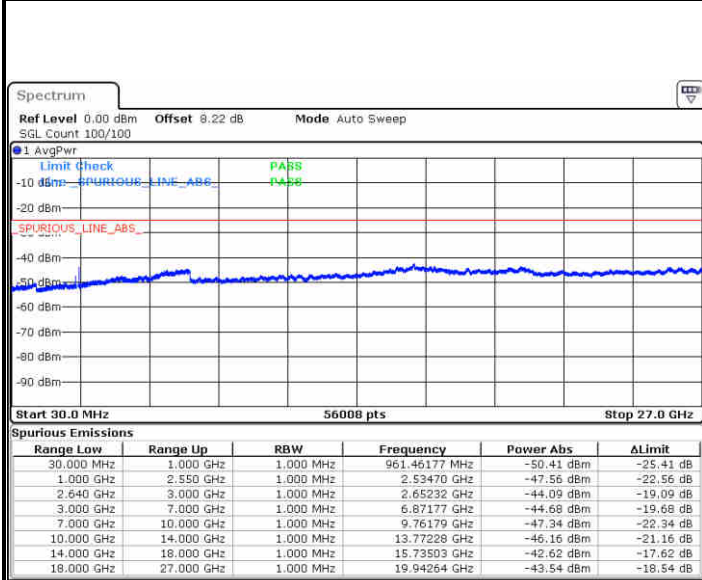

Highest Channel / QPSK

Highest Channel / 16QAM

Date: 13 JUN 2019 11:03:02

Date: 13 JUN 2019 11:03:57

LTE Band 38 / 15MHz

Lowest Channel / QPSK

Lowest Channel / 16QAM

Date: 13 JUN 2019 11:04:52

Date: 13 JUN 2019 11:05:47

Middle Channel / QPSK

Middle Channel / 16QAM

Date: 13 JUN 2019 11:06:42

Date: 13 JUN 2019 11:07:37

LTE Band 38 / 15MHz

Highest Channel / QPSK

Date: 13 JUN 2019 11:08:32

Highest Channel / 16QAM

Date: 13 JUN 2019 11:09:27

LTE Band 38 / 20MHz

Lowest Channel / QPSK

Date: 13 JUN 2019 11:10:22

Lowest Channel / 16QAM

Date: 13 JUN 2019 11:11:17

LTE Band 38 / 20MHz