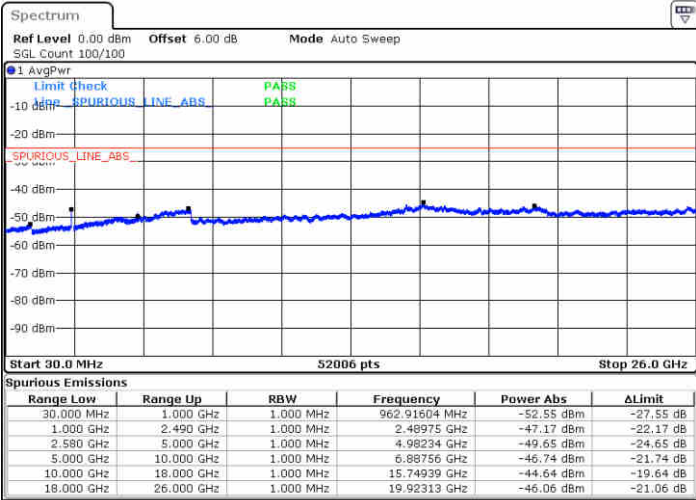

Highest Channel / 16QAM

Date: 13 JUN 2019 11:52:58

LTE Band 7 / 10MHz

Lowest Channel / QPSK

Date: 13 JUN 2019 12:04:58

Lowest Channel / 16QAM

Date: 13 JUN 2019 12:05:52

LTE Band 7 / 10MHz

Middle Channel / QPSK

Middle Channel / 16QAM

Date: 13 JUN 2019 12:07:40

Date: 13 JUN 2019 12:06:46

Highest Channel / QPSK

Highest Channel / 16QAM

Date: 13 JUN 2019 12:08:34

Date: 13 JUN 2019 12:09:28

LTE Band 7 / 15MHz

Lowest Channel / QPSK

Lowest Channel / 16QAM

Date: 13 JUN 2019 12:21:29

Date: 13 JUN 2019 12:22:23

Middle Channel / QPSK

Middle Channel / 16QAM

Date: 13 JUN 2019 12:24:11