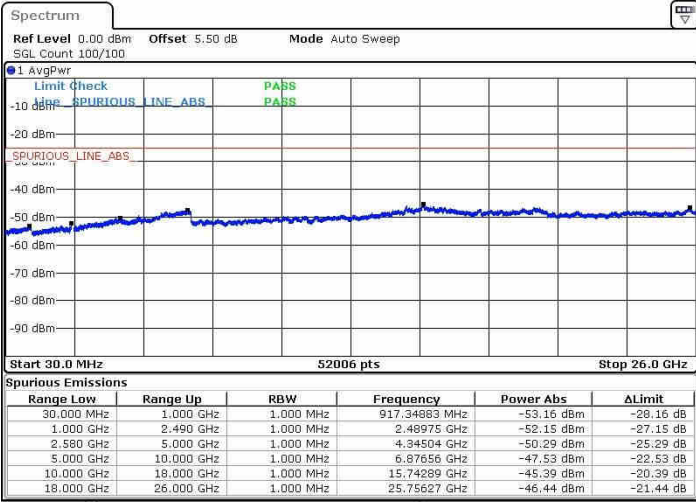

Date: 13 JUN 2019 11:21:21

Middle Channel / 64QAM

Date: 13 JUN 2019 11:22:16

Highest Channel / 64QAM

Date: 13 JUN 2019 11:23:11

LTE Band 38 / 20MHz

Lowest Channel / 64QAM

Middle Channel / 64QAM

Date: 13 JUN 2019 11:24:06

Date: 13 JUN 2019 11:25:01

Highest Channel / 64QAM

Date: 13 JUN 2019 11:25:56

For CA

LTE Band 7 / 10MHz+20MHz

Lowest Channel / QPSK

Lowest Channel / 16QAM

Date: 13 JUN 2019 19:37:30

Date: 13 JUN 2019 19:38:22

Lowest Channel / 64QAM

Date: 13 JUN 2019 19:39:14

LTE Band 7 / 10MHz+20MHz

Middle Channel / QPSK

Middle Channel / 16QAM

Date: 13 JUN 2019 19:35:59