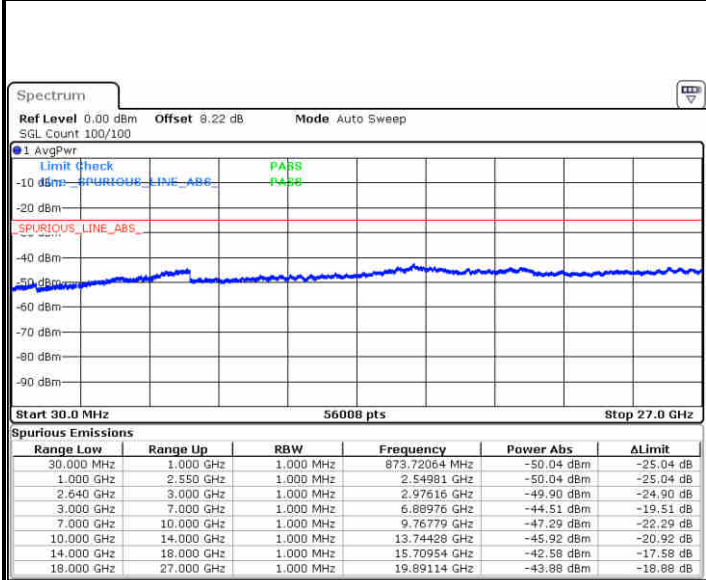

LTE Band 38 / 5MHz

Lowest Channel / 64QAM

Date: 13 JUN 2019 11:15:51

Middle Channel / 64QAM

Date: 13 JUN 2019 11:16:46

Highest Channel / 64QAM

Date: 13 JUN 2019 11:17:41

LTE Band 38 / 10MHz

Lowest Channel / 64QAM

Middle Channel / 64QAM

Date: 13 JUN 2019 11:18:36

Date: 13 JUN 2019 11:19:31

Highest Channel / 64QAM

Date: 13 JUN 2019 11:20:26

LTE Band 38 / 15MHz

Lowest Channel / 64QAM

Date: 13 JUN 2019 11:21:21

Middle Channel / 64QAM

Date: 13 JUN 2019 11:22:16

Highest Channel / 64QAM

Date: 13 JUN 2019 11:23:11

LTE Band 38 / 20MHz

Lowest Channel / 64QAM

Middle Channel / 64QAM