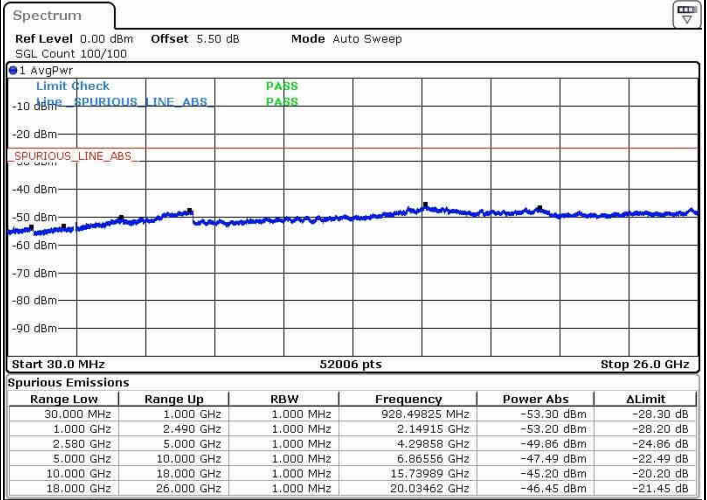

Highest Channel / 64QAM

Date: 13 JUN 2019 19:32:03

LTE Band 7 / 15MHz+10MHz

Lowest Channel / QPSK

Lowest Channel / 16QAM

Date: 13 JUN 2019 22:00:52

Date: 13 JUN 2019 22:01:40

Lowest Channel / 64QAM

Date: 13 JUN 2019 22:02:29

LTE Band 7 / 15MHz+10MHz

Middle Channel / QPSK

Middle Channel / 16QAM

Date: 13 JUN 2019 21:58:42

Date: 13 JUN 2019 21:58:49

Middle Channel / 64QAM

Date: 13 JUN 2019 21:57:59

LTE Band 7 / 15MHz+10MHz

Highest Channel / QPSK

Highest Channel / 16QAM

Date: 13 JUN 2019 21:55:06

Date: 13 JUN 2019 21:55:54

Highest Channel / 64QAM

Date: 13 JUN 2019 21:56:44

LTE Band 7 / 15MHz+15MHz