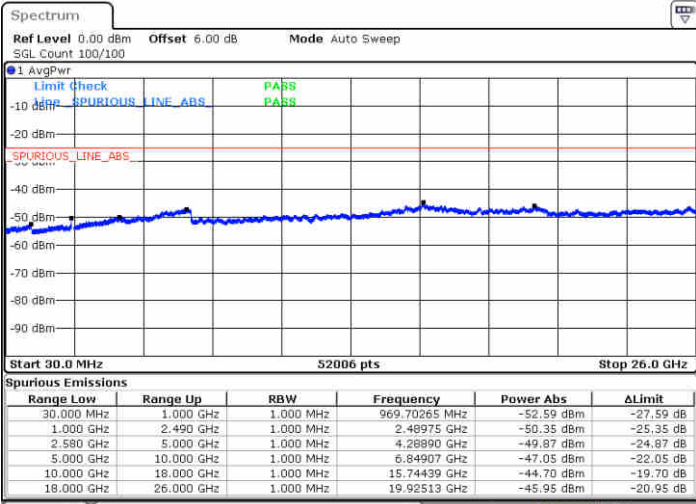

Date: 13 JUN 2019 14:02:19

Highest Channel / 64QAM

Date: 13 JUN 2019 14:03:13

LTE Band 7 / 10MHz

Lowest Channel / 64QAM

Date: 13 JUN 2019 14:07:24

Middle Channel / 64QAM

Date: 13 JUN 2019 14:08:18

Highest Channel / 64QAM

Date: 13 JUN 2019 14:09:12

LTE Band 7 / 15MHz

Lowest Channel / 64QAM

Middle Channel / 64QAM

Date: 13 JUN 2019 14:15:38

Date: 13 JUN 2019 14:16:32

Highest Channel / 64QAM

Date: 13 JUN 2019 14:17:27

LTE Band 7 / 20MHz

Lowest Channel / 64QAM

Middle Channel / 64QAM

Date: 13 JUN 2019 14:21:37

Date: 13 JUN 2019 14:22:31

Highest Channel / 64QAM

Date: 13 JUN 2019 14:23:25