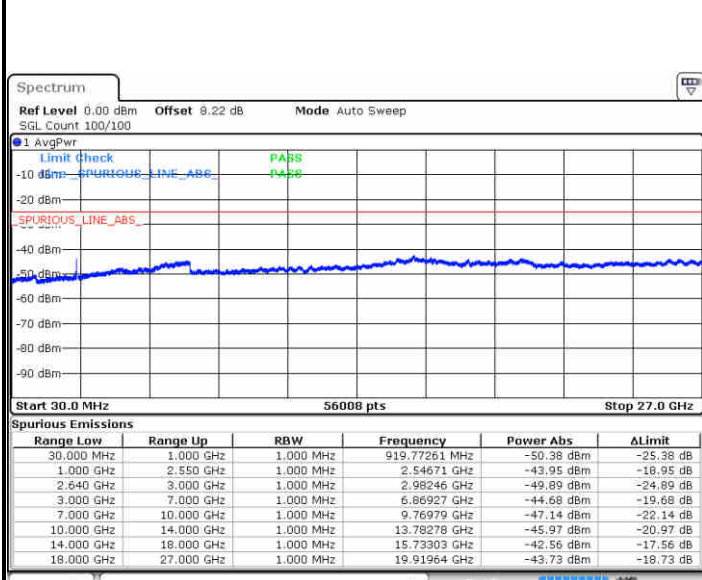

LTE Band 38 / 5MHz

Lowest Channel / QPSK

Date: 13 JUN 2019 10:53:52

Lowest Channel / 16QAM

Date: 13 JUN 2019 10:54:47

Middle Channel / QPSK

Date: 13 JUN 2019 10:55:42

Middle Channel / 16QAM

Date: 13 JUN 2019 10:56:37

LTE Band 38 / 5MHz

Highest Channel / QPSK

Date: 13 JUN 2019 10:57:32

Highest Channel / 16QAM

Date: 13 JUN 2019 10:58:27

LTE Band 38 / 10MHz

Lowest Channel / QPSK

Date: 13 JUN 2019 10:59:22

Lowest Channel / 16QAM

Date: 13 JUN 2019 11:00:17

LTE Band 38 / 10MHz

Middle Channel / QPSK

Middle Channel / 16QAM

Date: 13 JUN 2019 11:01:12

Date: 13 JUN 2019 11:02:07

Highest Channel / QPSK

Highest Channel / 16QAM

Date: 13 JUN 2019 11:03:02

Date: 13 JUN 2019 11:03:57

LTE Band 38 / 15MHz

Lowest Channel / QPSK

Lowest Channel / 16QAM

Date: 13 JUN 2019 11:04:52