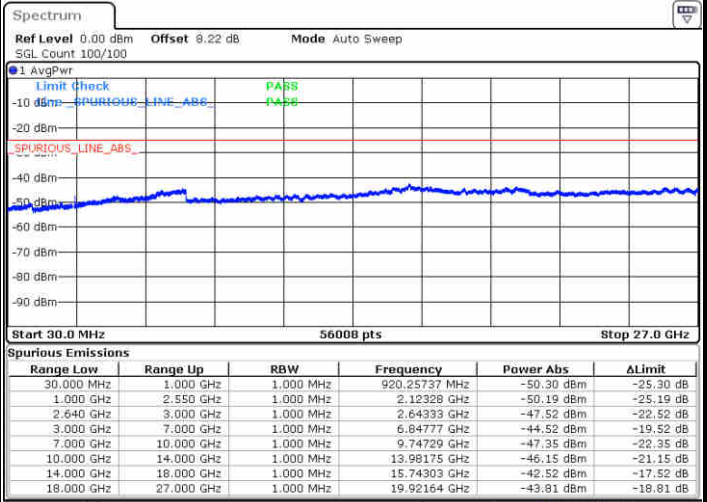

Lowest Channel / 64QAM

Middle Channel / 64QAM

Date: 13 JUN 2019 11:18:36

Date: 13 JUN 2019 11:19:31

Highest Channel / 64QAM

Date: 13 JUN 2019 11:20:26

LTE Band 38 / 15MHz

Lowest Channel / 64QAM

Date: 13 JUN 2019 11:21:21

Middle Channel / 64QAM

Date: 13 JUN 2019 11:22:16

Highest Channel / 64QAM

Date: 13 JUN 2019 11:23:11

LTE Band 38 / 20MHz

Lowest Channel / 64QAM

Middle Channel / 64QAM

Date: 13 JUN 2019 11:24:06

Date: 13 JUN 2019 11:25:01

Highest Channel / 64QAM

Date: 13 JUN 2019 11:25:56

For CA

LTE Band 7 / 10MHz+20MHz

Lowest Channel / QPSK

Lowest Channel / 16QAM