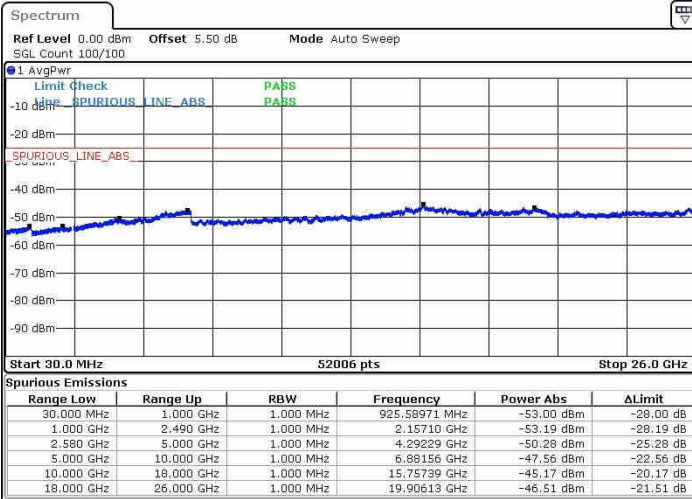

Date: 13 JUN 2019 19:37:30

Date: 13 JUN 2019 19:38:22

Lowest Channel / 64QAM

Date: 13 JUN 2019 19:39:14

LTE Band 7 / 10MHz+20MHz

Middle Channel / QPSK

Middle Channel / 16QAM

Date: 13 JUN 2019 19:35:59

Date: 13 JUN 2019 19:34:40

Middle Channel / 64QAM

Date: 13 JUN 2019 19:33:42

LTE Band 7 / 10MHz+20MHz

Highest Channel / QPSK

Highest Channel / 16QAM

Date: 13 JUN 2019 19:30:05

Date: 13 JUN 2019 19:30:58

Highest Channel / 64QAM

Date: 13 JUN 2019 19:32:03

LTE Band 7 / 15MHz+10MHz

Lowest Channel / QPSK

Lowest Channel / 16QAM

Date: 13 JUN 2019 22:00:52

Date: 13 JUN 2019 22:01:40

Lowest Channel / 64QAM