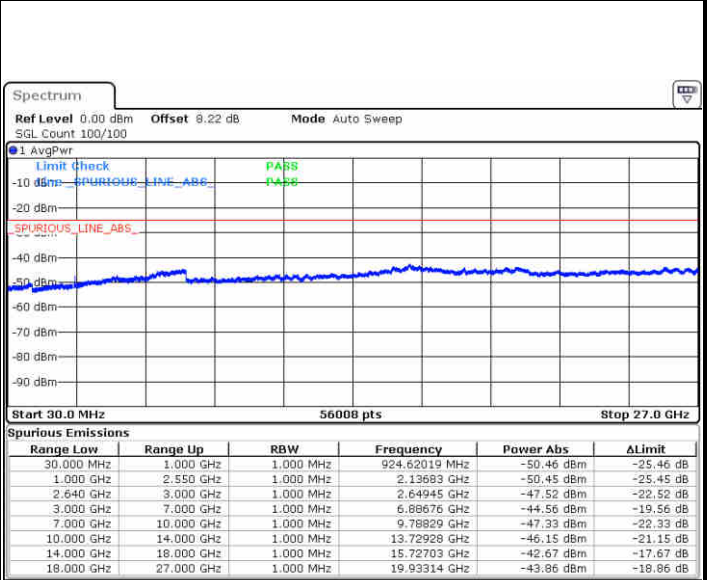

Highest Channel / 16QAM

Date: 13 JUN 2019 11:09:27

LTE Band 38 / 20MHz

Lowest Channel / QPSK

Date: 13 JUN 2019 11:10:22

Lowest Channel / 16QAM

Date: 13 JUN 2019 11:11:17

LTE Band 38 / 20MHz

Middle Channel / QPSK

Middle Channel / 16QAM

Date: 13 JUN 2019 11:12:11

Date: 13 JUN 2019 11:13:06

Highest Channel / QPSK

Highest Channel / 16QAM

Date: 13 JUN 2019 11:14:01

Date: 13 JUN 2019 11:14:56

LTE Band 38 / 5MHz

Lowest Channel / 64QAM

Date: 13 JUN 2019 11:15:51

Middle Channel / 64QAM

Date: 13 JUN 2019 11:16:46

Highest Channel / 64QAM

Date: 13 JUN 2019 11:17:41

LTE Band 38 / 10MHz