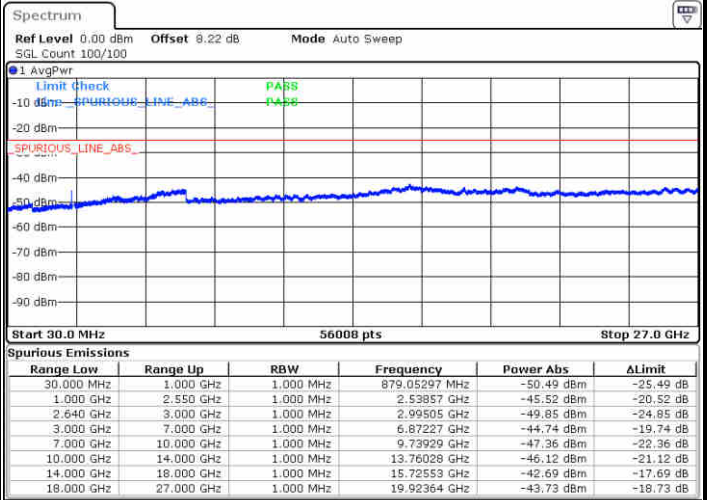

LTE Band 38 / 5MHz

Lowest Channel / 64QAM

Date: 13 JUN 2019 11:15:51

Middle Channel / 64QAM

Date: 13 JUN 2019 11:16:46

Highest Channel / 64QAM

Date: 13 JUN 2019 11:17:41

LTE Band 38 / 10MHz

Lowest Channel / 64QAM

Middle Channel / 64QAM

Date: 13 JUN 2019 11:18:36

Date: 13 JUN 2019 11:19:31

Highest Channel / 64QAM

Date: 13 JUN 2019 11:20:26

LTE Band 38 / 15MHz

Lowest Channel / 64QAM