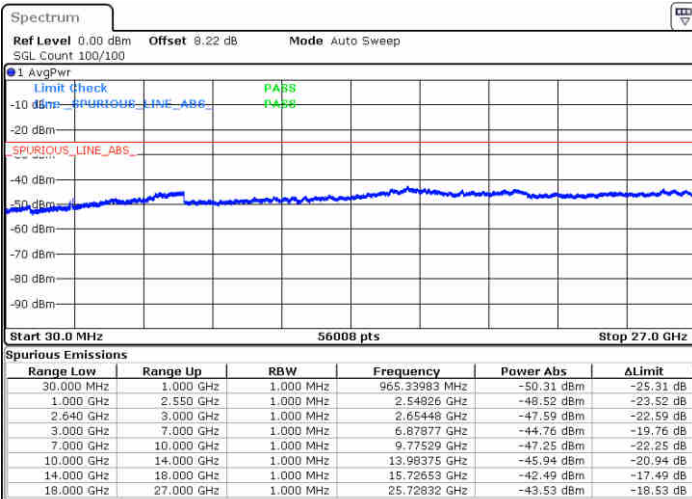

Highest Channel / 16QAM

Date: 13 JUN 2019 11:09:27

LTE Band 38 / 20MHz

Lowest Channel / QPSK

Date: 13 JUN 2019 11:10:22

Lowest Channel / 16QAM

Date: 13 JUN 2019 11:11:17

LTE Band 38 / 20MHz

Middle Channel / QPSK

Middle Channel / 16QAM

Date: 13 JUN 2019 11:12:11

Date: 13 JUN 2019 11:13:06

Highest Channel / QPSK

Highest Channel / 16QAM

Date: 13 JUN 2019 11:14:01

Date: 13 JUN 2019 11:14:56

LTE Band 38 / 5MHz

Lowest Channel / 64QAM

Date: 13 JUN 2019 11:15:51

Middle Channel / 64QAM

Date: 13 JUN 2019 11:16:46

Highest Channel / 64QAM

Date: 13 JUN 2019 11:17:41

LTE Band 38 / 10MHz