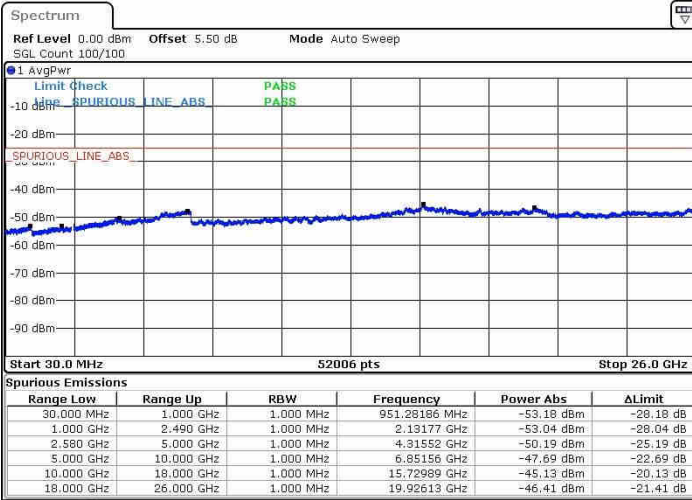

Date: 13 JUN 2019 19:37:30

Date: 13 JUN 2019 19:38:22

Lowest Channel / 64QAM

Date: 13 JUN 2019 19:39:14

LTE Band 7 / 10MHz+20MHz

Middle Channel / QPSK

Middle Channel / 16QAM

Date: 13 JUN 2019 19:35:59

Date: 13 JUN 2019 19:34:40

Middle Channel / 64QAM

Date: 13 JUN 2019 19:33:42

LTE Band 7 / 10MHz+20MHz

Highest Channel / QPSK

Highest Channel / 16QAM

Date: 13 JUN 2019 19:30:05

Date: 13 JUN 2019 19:30:58

Highest Channel / 64QAM

Date: 13 JUN 2019 19:32:03

LTE Band 7 / 15MHz+10MHz

Lowest Channel / QPSK

Lowest Channel / 16QAM

Date: 13 JUN 2019 22:00:52

Date: 13 JUN 2019 22:01:40

Lowest Channel / 64QAM