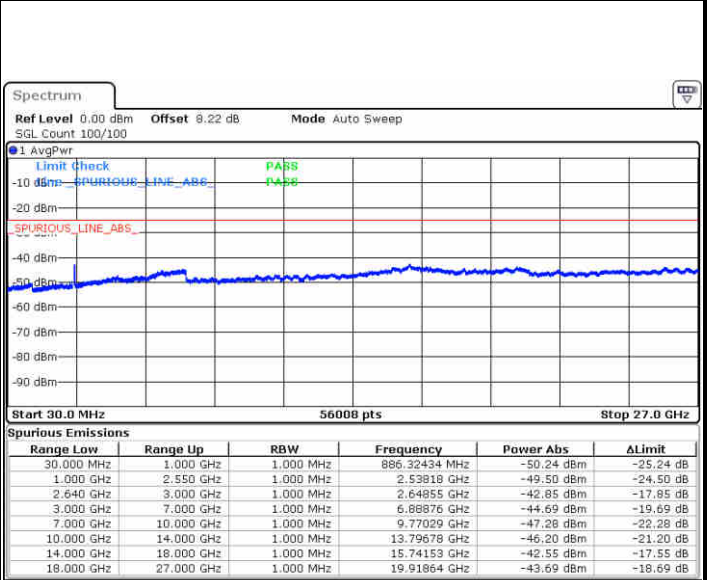

Date: 13 JUN 2019 10:56:37

LTE Band 38 / 5MHz

Highest Channel / QPSK

Date: 13 JUN 2019 10:57:32

Highest Channel / 16QAM

Date: 13 JUN 2019 10:58:27

LTE Band 38 / 10MHz

Lowest Channel / QPSK

Date: 13 JUN 2019 10:59:22

Lowest Channel / 16QAM

Date: 13 JUN 2019 11:00:17

LTE Band 38 / 10MHz

Middle Channel / QPSK

Middle Channel / 16QAM

Date: 13 JUN 2019 11:01:12

Date: 13 JUN 2019 11:02:07