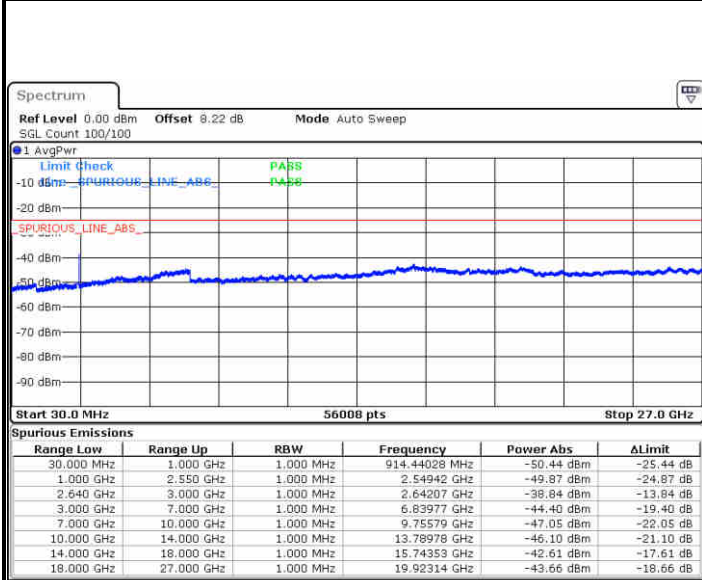

Date: 13 JUN 2019 14:17:27

LTE Band 7 / 20MHz

Lowest Channel / 64QAM

Middle Channel / 64QAM

Date: 13 JUN 2019 14:21:37

Date: 13 JUN 2019 14:22:31

Highest Channel / 64QAM

Date: 13 JUN 2019 14:23:25

LTE Band 38 / 5MHz

Lowest Channel / QPSK

Date: 13 JUN 2019 10:53:52

Lowest Channel / 16QAM

Date: 13 JUN 2019 10:54:47

Middle Channel / QPSK

Date: 13 JUN 2019 10:55:42

Middle Channel / 16QAM

Date: 13 JUN 2019 10:56:37

LTE Band 38 / 5MHz

Highest Channel / QPSK

Date: 13 JUN 2019 10:57:32

Highest Channel / 16QAM

Date: 13 JUN 2019 10:58:27

LTE Band 38 / 10MHz

Lowest Channel / QPSK