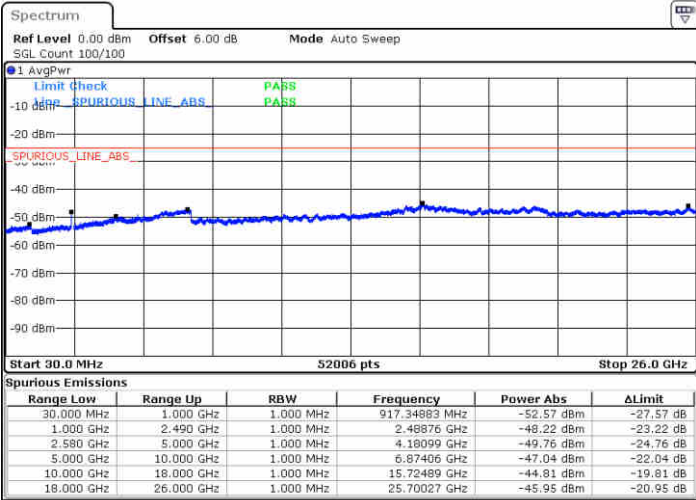

Date: 13 JUN 2019 14:02:19

Highest Channel / 64QAM

Date: 13 JUN 2019 14:03:13

LTE Band 7 / 10MHz

Lowest Channel / 64QAM

Date: 13 JUN 2019 14:07:24

Middle Channel / 64QAM

Date: 13 JUN 2019 14:08:18

Highest Channel / 64QAM

Date: 13 JUN 2019 14:09:12

LTE Band 7 / 15MHz

Lowest Channel / 64QAM

Middle Channel / 64QAM

Date: 13 JUN 2019 14:15:38

Date: 13 JUN 2019 14:16:32

Highest Channel / 64QAM

Date: 13 JUN 2019 14:17:27

LTE Band 7 / 20MHz

Lowest Channel / 64QAM

Middle Channel / 64QAM

Date: 13 JUN 2019 14:21:37

Date: 13 JUN 2019 14:22:31

Highest Channel / 64QAM

Date: 13 JUN 2019 14:23:25