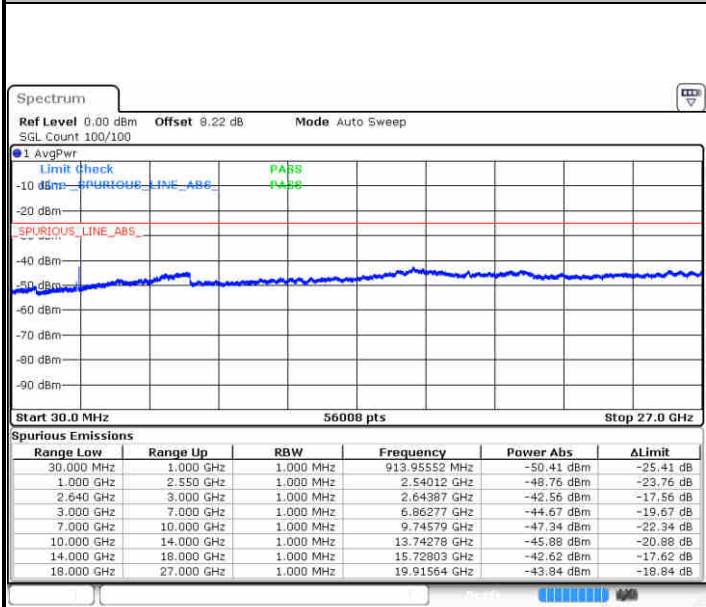

LTE Band 38 / 5MHz

Lowest Channel / 64QAM

Date: 13 JUN 2019 11:15:51

Middle Channel / 64QAM

Date: 13 JUN 2019 11:16:46

Highest Channel / 64QAM

Date: 13 JUN 2019 11:17:41

LTE Band 38 / 10MHz

Lowest Channel / 64QAM

Middle Channel / 64QAM

Date: 13 JUN 2019 11:18:36

Date: 13 JUN 2019 11:19:31

Highest Channel / 64QAM

Date: 13 JUN 2019 11:20:26

LTE Band 38 / 15MHz

Lowest Channel / 64QAM

Date: 13 JUN 2019 11:21:21

Middle Channel / 64QAM

Date: 13 JUN 2019 11:22:16

Highest Channel / 64QAM

Date: 13 JUN 2019 11:23:11

LTE Band 38 / 20MHz

Lowest Channel / 64QAM

Middle Channel / 64QAM