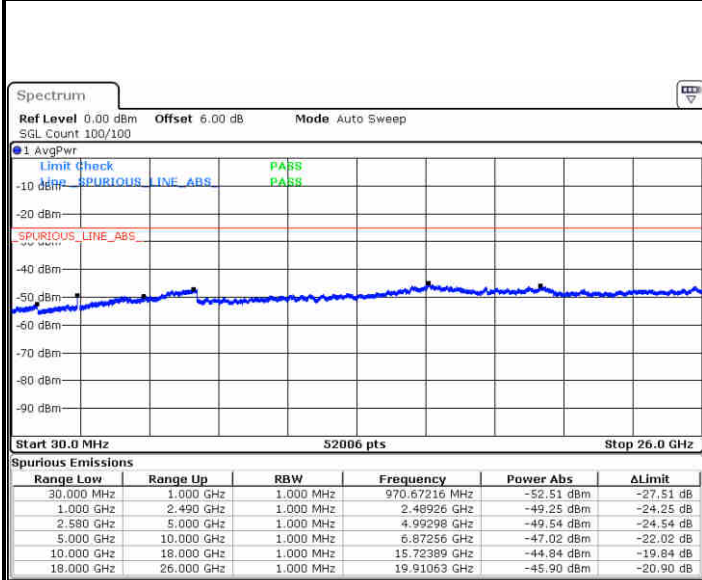

Highest Channel / QPSK

Highest Channel / 16QAM

Date: 13 JUN 2019 13:56:00

Date: 13 JUN 2019 13:56:54

LTE Band 7 / 5MHz

Lowest Channel / 64QAM

Middle Channel / 64QAM

Date: 13 JUN 2019 14:01:25

Date: 13 JUN 2019 14:02:19

Highest Channel / 64QAM

Date: 13 JUN 2019 14:03:13

LTE Band 7 / 10MHz

Lowest Channel / 64QAM

Date: 13 JUN 2019 14:07:24

Middle Channel / 64QAM

Date: 13 JUN 2019 14:08:18

Highest Channel / 64QAM

Date: 13 JUN 2019 14:09:12

LTE Band 7 / 15MHz

Lowest Channel / 64QAM

Middle Channel / 64QAM

Date: 13 JUN 2019 14:15:38

Date: 13 JUN 2019 14:16:32

Highest Channel / 64QAM