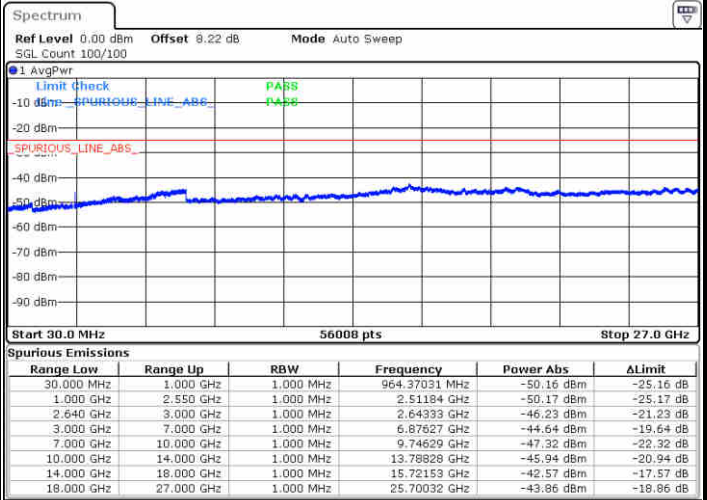

LTE Band 38 / 20MHz

Middle Channel / QPSK

Middle Channel / 16QAM

Date: 13 JUN 2019 11:12:11

Date: 13 JUN 2019 11:13:06