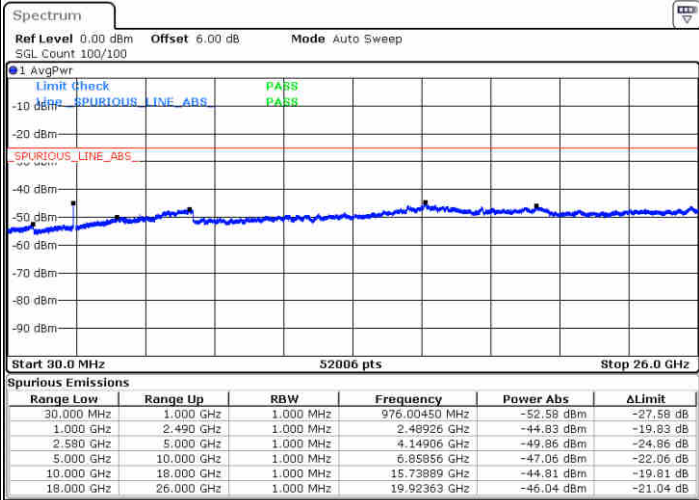

Highest Channel / 16QAM

Date: 13 JUN 2019 11:52:58

LTE Band 7 / 10MHz

Lowest Channel / QPSK

Date: 13 JUN 2019 12:04:58

Lowest Channel / 16QAM

Date: 13 JUN 2019 12:05:52

LTE Band 7 / 10MHz

Middle Channel / QPSK

Middle Channel / 16QAM

Date: 13 JUN 2019 12:07:40

Date: 13 JUN 2019 12:06:46

Highest Channel / QPSK

Highest Channel / 16QAM

Date: 13 JUN 2019 12:08:34

Date: 13 JUN 2019 12:09:28

LTE Band 7 / 15MHz

Lowest Channel / QPSK

Lowest Channel / 16QAM

Date: 13 JUN 2019 12:21:29

Date: 13 JUN 2019 12:22:23

Middle Channel / QPSK

Middle Channel / 16QAM

Date: 13 JUN 2019 12:24:11