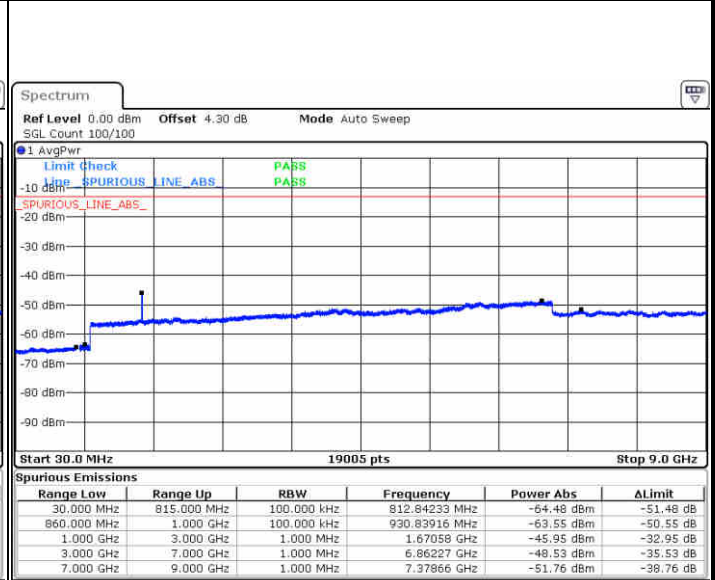

LTE Band 5 / 1.4MHz

Lowest Channel / 64QAM

Middle Channel / 64QAM

Date: 8 JUN 2019 03:34:07

Date: 8 JUN 2019 03:35:01

Highest Channel / 64QAM

Date: 8 JUN 2019 03:39:50

LTE Band 5 / 3MHz

Lowest Channel / 64QAM

Date: 8 JUN 2019 03:44:19

Middle Channel / 64QAM

Date: 8 JUN 2019 03:45:14

Highest Channel / 64QAM

Date: 8 JUN 2019 03:50:03

LTE Band 5 / 5MHz

Lowest Channel / 64QAM