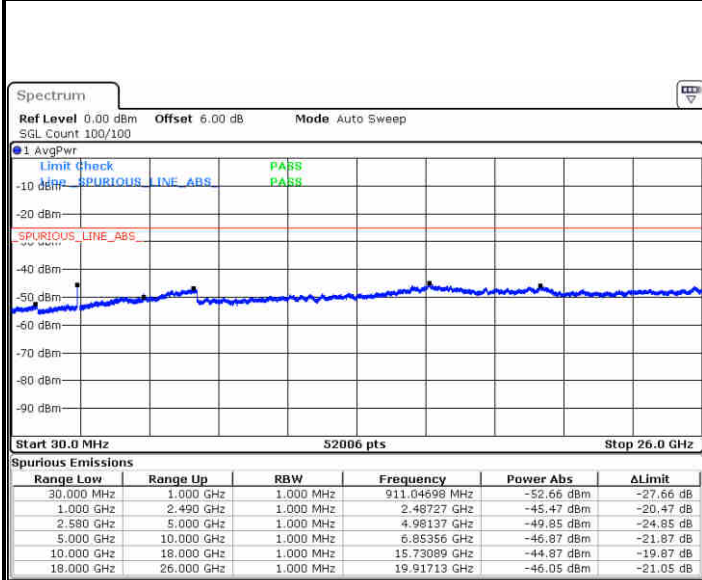

Middle Channel / 64QAM

Date: 8 JUN 2019 03:54:32

Date: 8 JUN 2019 03:55:26

Highest Channel / 64QAM

Date: 8 JUN 2019 04:00:15

LTE Band 5 / 10MHz

Lowest Channel / 64QAM

Middle Channel / 64QAM

Date: 8 JUN 2019 04:04:44

Date: 8 JUN 2019 04:05:38

Highest Channel / 64QAM

Date: 8 JUN 2019 04:10:27

LTE Band 7 / 5MHz

Lowest Channel / QPSK

Date: 13 JUN 2019 11:48:28

Lowest Channel / 16QAM

Date: 13 JUN 2019 11:49:22

Middle Channel / QPSK

Date: 13 JUN 2019 11:51:10

Middle Channel / 16QAM

Date: 13 JUN 2019 11:50:15

LTE Band 7 / 5MHz

Highest Channel / QPSK

Date: 13 JUN 2019 11:52:04

Highest Channel / 16QAM

Date: 13 JUN 2019 11:52:58

LTE Band 7 / 10MHz

Lowest Channel / QPSK

Date: 13 JUN 2019 12:04:58

Lowest Channel / 16QAM

Date: 13 JUN 2019 12:05:52

LTE Band 7 / 10MHz