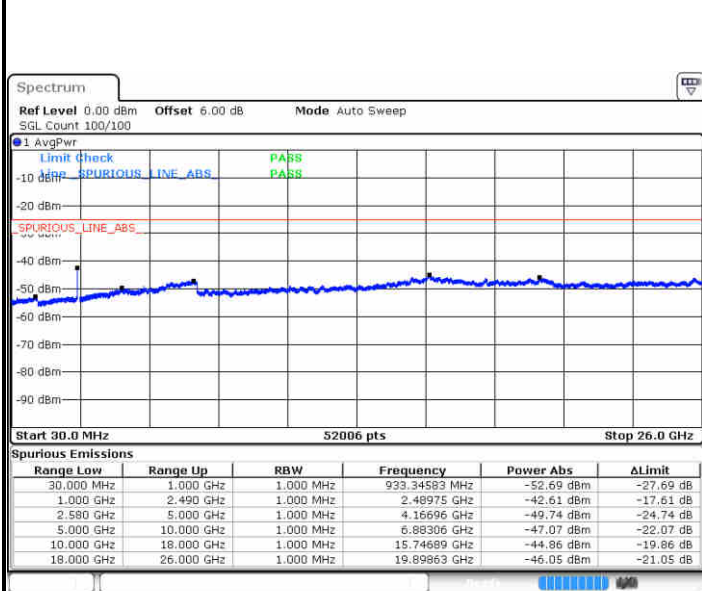

LTE Band 7 / 15MHz

Lowest Channel / QPSK

Lowest Channel / 16QAM

Date: 13 JUN 2019 12:21:29

Date: 13 JUN 2019 12:22:23

Middle Channel / QPSK

Middle Channel / 16QAM

Date: 13 JUN 2019 12:24:11

Date: 13 JUN 2019 12:23:17

LTE Band 7 / 15MHz

Highest Channel / QPSK

Date: 13 JUN 2019 12:25:05

Highest Channel / 16QAM

Date: 13 JUN 2019 12:25:59

LTE Band 7 / 20MHz

Lowest Channel / QPSK

Date: 13 JUN 2019 13:52:23

Lowest Channel / 16QAM

Date: 13 JUN 2019 13:53:17

LTE Band 7 / 20MHz

Middle Channel / QPSK

Middle Channel / 16QAM

Date: 13 JUN 2019 13:55:06

Date: 13 JUN 2019 13:54:11

Highest Channel / QPSK

Highest Channel / 16QAM

Date: 13 JUN 2019 13:56:00

Date: 13 JUN 2019 13:56:54

LTE Band 7 / 5MHz

Lowest Channel / 64QAM

Middle Channel / 64QAM

Date: 13 JUN 2019 14:01:25