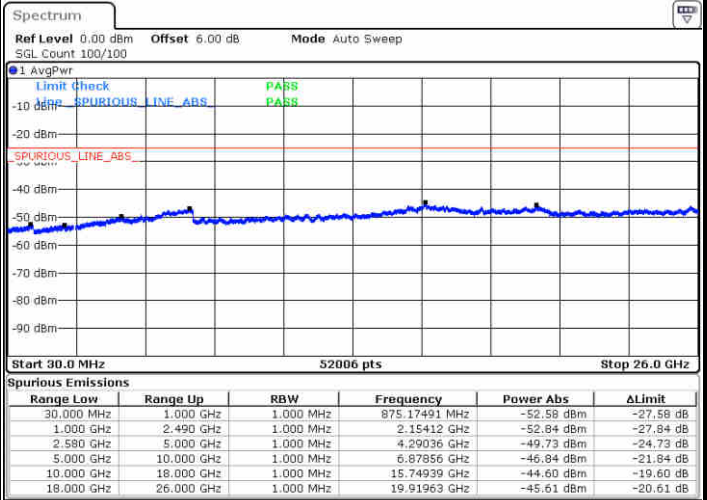

Date: 13 JUN 2019 12:23:17

LTE Band 7 / 15MHz

Highest Channel / QPSK

Date: 13 JUN 2019 12:25:05

Highest Channel / 16QAM

Date: 13 JUN 2019 12:25:59

LTE Band 7 / 20MHz

Lowest Channel / QPSK

Date: 13 JUN 2019 13:52:23

Lowest Channel / 16QAM

Date: 13 JUN 2019 13:53:17

LTE Band 7 / 20MHz

Middle Channel / QPSK

Middle Channel / 16QAM

Date: 13 JUN 2019 13:55:06

Date: 13 JUN 2019 13:54:11

Highest Channel / QPSK

Highest Channel / 16QAM

Date: 13 JUN 2019 13:56:00

Date: 13 JUN 2019 13:56:54

LTE Band 7 / 5MHz

Lowest Channel / 64QAM

Middle Channel / 64QAM

Date: 13 JUN 2019 14:01:25