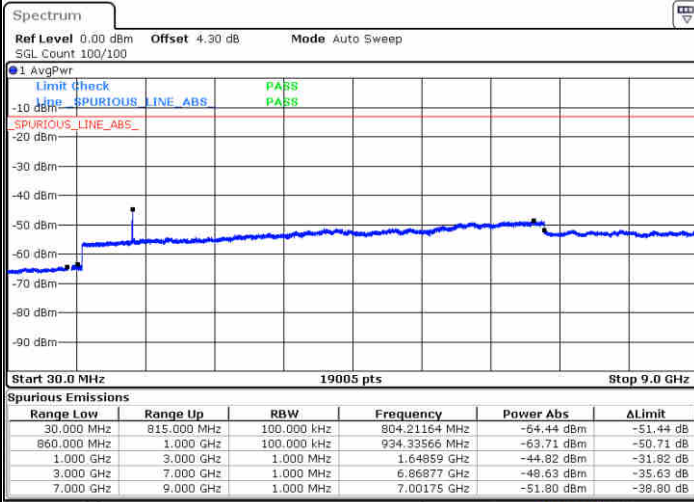

LTE Band 5 / 1.4MHz

Lowest Channel / 64QAM

Middle Channel / 64QAM

Date: 8 JUN 2019 03:34:07

Date: 8 JUN 2019 03:35:01

Highest Channel / 64QAM

Date: 8 JUN 2019 03:39:50

LTE Band 5 / 3MHz

Lowest Channel / 64QAM

Date: 8 JUN 2019 03:44:19

Middle Channel / 64QAM

Date: 8 JUN 2019 03:45:14

Highest Channel / 64QAM

Date: 8 JUN 2019 03:50:03

LTE Band 5 / 5MHz

Lowest Channel / 64QAM