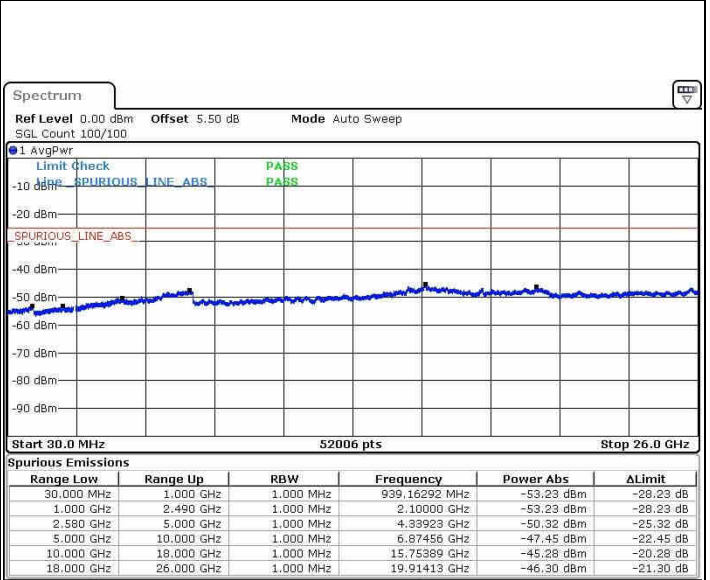

LTE Band 7 / 15MHz+10MHz

Highest Channel / QPSK

Highest Channel / 16QAM

Date: 13 JUN 2019 21:55:06

Date: 13 JUN 2019 21:55:54

Highest Channel / 64QAM

Date: 13 JUN 2019 21:56:44

LTE Band 7 / 15MHz+15MHz

Lowest Channel / QPSK

Lowest Channel / 16QAM

Date: 13 JUN 2019 20:26:22

Date: 13 JUN 2019 20:25:34

Lowest Channel / 64QAM

Date: 13 JUN 2019 20:24:44

LTE Band 7 / 15MHz+15MHz

Middle Channel / QPSK

Date: 13 JUN 2019 20:21:33

Middle Channel / 16QAM

Date: 13 JUN 2019 20:22:28

Middle Channel / 64QAM

Date: 13 JUN 2019 20:23:24

LTE Band 7 / 15MHz+15MHz

Highest Channel / QPSK

Highest Channel / 16QAM