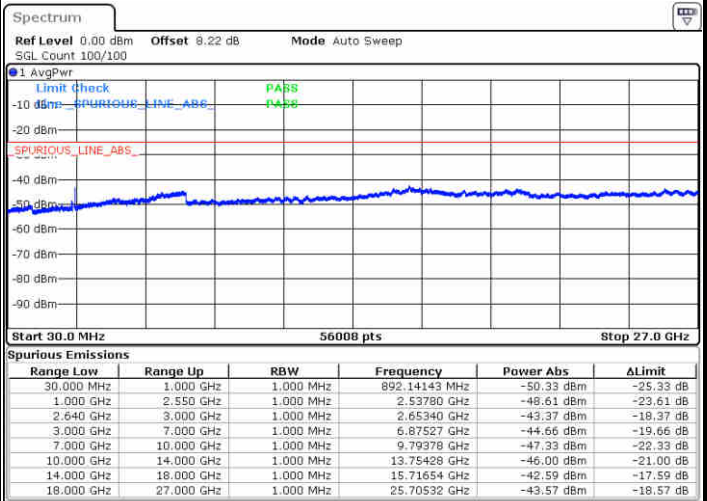

Date: 13 JUN 2019 10:56:37

LTE Band 38 / 5MHz

Highest Channel / QPSK

Date: 13 JUN 2019 10:57:32

Highest Channel / 16QAM

Date: 13 JUN 2019 10:58:27

LTE Band 38 / 10MHz

Lowest Channel / QPSK

Date: 13 JUN 2019 10:59:22

Lowest Channel / 16QAM

Date: 13 JUN 2019 11:00:17

LTE Band 38 / 10MHz

Middle Channel / QPSK

Middle Channel / 16QAM

Date: 13 JUN 2019 11:01:12

Date: 13 JUN 2019 11:02:07

Highest Channel / QPSK

Highest Channel / 16QAM

Date: 13 JUN 2019 11:03:02

Date: 13 JUN 2019 11:03:57

LTE Band 38 / 15MHz

Lowest Channel / QPSK

Lowest Channel / 16QAM

Date: 13 JUN 2019 11:04:52