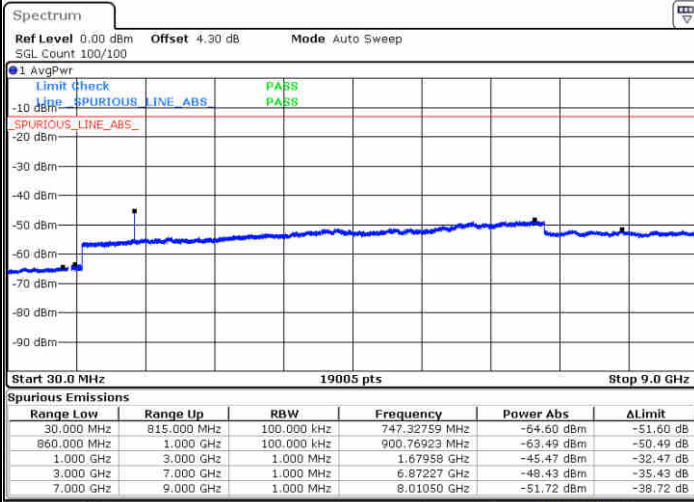

Middle Channel / 64QAM

Date: 8 JUN 2019 03:54:32

Date: 8 JUN 2019 03:55:26

Highest Channel / 64QAM

Date: 8 JUN 2019 04:00:15

LTE Band 5 / 10MHz

Lowest Channel / 64QAM

Middle Channel / 64QAM

Date: 8 JUN 2019 04:04:44

Date: 8 JUN 2019 04:05:38

Highest Channel / 64QAM

Date: 8 JUN 2019 04:10:27

LTE Band 7 / 5MHz

Lowest Channel / QPSK

Date: 13 JUN 2019 11:48:28

Lowest Channel / 16QAM