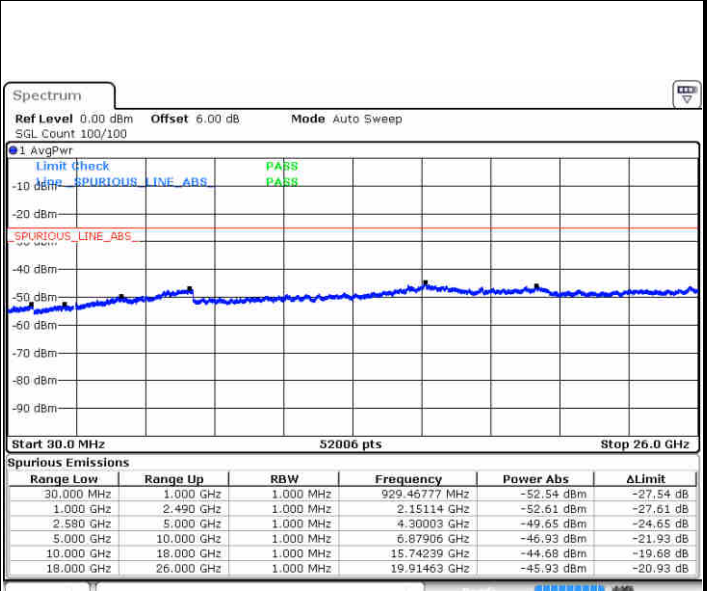

LTE Band 7 / 15MHz

Lowest Channel / QPSK

Lowest Channel / 16QAM

Date: 13 JUN 2019 12:21:29

Date: 13 JUN 2019 12:22:23

Middle Channel / QPSK

Middle Channel / 16QAM

Date: 13 JUN 2019 12:24:11

Date: 13 JUN 2019 12:23:17

LTE Band 7 / 15MHz

Highest Channel / QPSK

Date: 13 JUN 2019 12:25:05

Highest Channel / 16QAM

Date: 13 JUN 2019 12:25:59

LTE Band 7 / 20MHz

Lowest Channel / QPSK

Date: 13 JUN 2019 13:52:23

Lowest Channel / 16QAM

Date: 13 JUN 2019 13:53:17

LTE Band 7 / 20MHz

Middle Channel / QPSK

Middle Channel / 16QAM

Date: 13 JUN 2019 13:55:06

Date: 13 JUN 2019 13:54:11

Highest Channel / QPSK

Highest Channel / 16QAM

Date: 13 JUN 2019 13:56:00

Date: 13 JUN 2019 13:56:54

LTE Band 7 / 5MHz

Lowest Channel / 64QAM

Middle Channel / 64QAM

Date: 13 JUN 2019 14:01:25