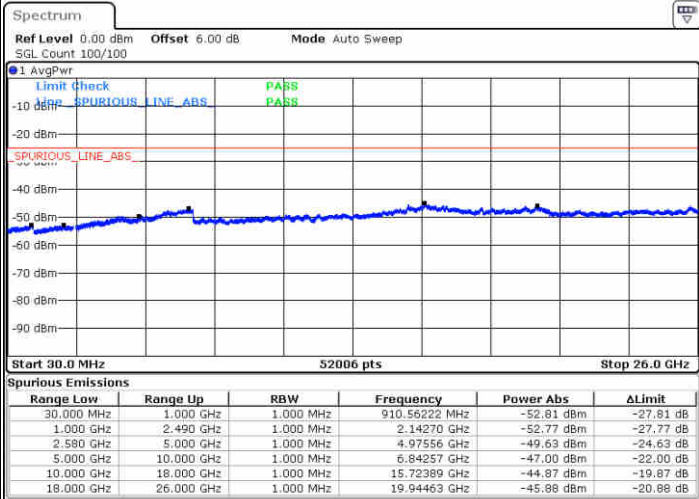

LTE Band 7 / 15MHz

Lowest Channel / QPSK

Lowest Channel / 16QAM

Date: 13 JUN 2019 12:21:29

Date: 13 JUN 2019 12:22:23

Middle Channel / QPSK

Middle Channel / 16QAM

Date: 13 JUN 2019 12:24:11

Date: 13 JUN 2019 12:23:17

LTE Band 7 / 15MHz

Highest Channel / QPSK

Date: 13 JUN 2019 12:25:05

Highest Channel / 16QAM

Date: 13 JUN 2019 12:25:59

LTE Band 7 / 20MHz

Lowest Channel / QPSK