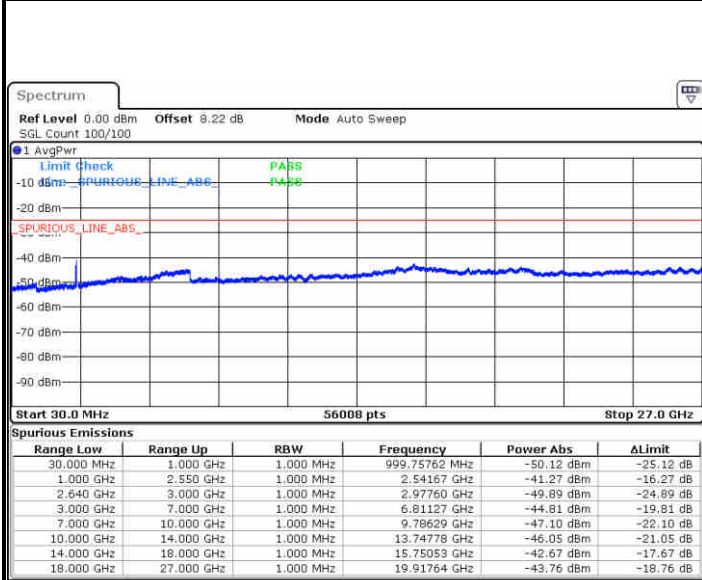

Highest Channel / 64QAM

Date: 13 JUN 2019 14:09:12

LTE Band 7 / 15MHz

Lowest Channel / 64QAM

Middle Channel / 64QAM

Date: 13 JUN 2019 14:15:38

Date: 13 JUN 2019 14:16:32

Highest Channel / 64QAM

Date: 13 JUN 2019 14:17:27

LTE Band 7 / 20MHz

Lowest Channel / 64QAM

Middle Channel / 64QAM

Date: 13 JUN 2019 14:21:37

Date: 13 JUN 2019 14:22:31

Highest Channel / 64QAM

Date: 13 JUN 2019 14:23:25

LTE Band 38 / 5MHz

Lowest Channel / QPSK

Date: 13 JUN 2019 10:53:52

Lowest Channel / 16QAM

Date: 13 JUN 2019 10:54:47

Middle Channel / QPSK

Date: 13 JUN 2019 10:55:42

Middle Channel / 16QAM

Date: 13 JUN 2019 10:56:37

LTE Band 38 / 5MHz

Highest Channel / QPSK

Date: 13 JUN 2019 10:57:32

Highest Channel / 16QAM

Date: 13 JUN 2019 10:58:27

LTE Band 38 / 10MHz

Lowest Channel / QPSK