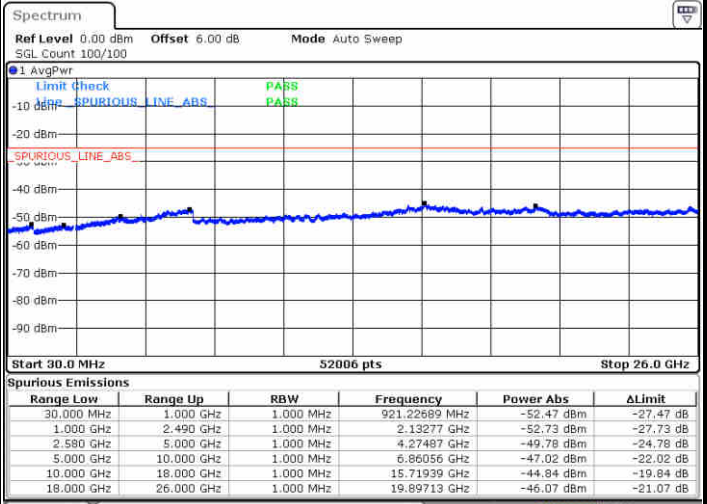

Date: 13 JUN 2019 14:02:19

Highest Channel / 64QAM

Date: 13 JUN 2019 14:03:13

LTE Band 7 / 10MHz

Lowest Channel / 64QAM

Date: 13 JUN 2019 14:07:24

Middle Channel / 64QAM

Date: 13 JUN 2019 14:08:18

Highest Channel / 64QAM

Date: 13 JUN 2019 14:09:12

LTE Band 7 / 15MHz

Lowest Channel / 64QAM

Middle Channel / 64QAM

Date: 13 JUN 2019 14:15:38

Date: 13 JUN 2019 14:16:32

Highest Channel / 64QAM

Date: 13 JUN 2019 14:17:27

LTE Band 7 / 20MHz

Lowest Channel / 64QAM

Middle Channel / 64QAM

Date: 13 JUN 2019 14:21:37

Date: 13 JUN 2019 14:22:31

Highest Channel / 64QAM

Date: 13 JUN 2019 14:23:25