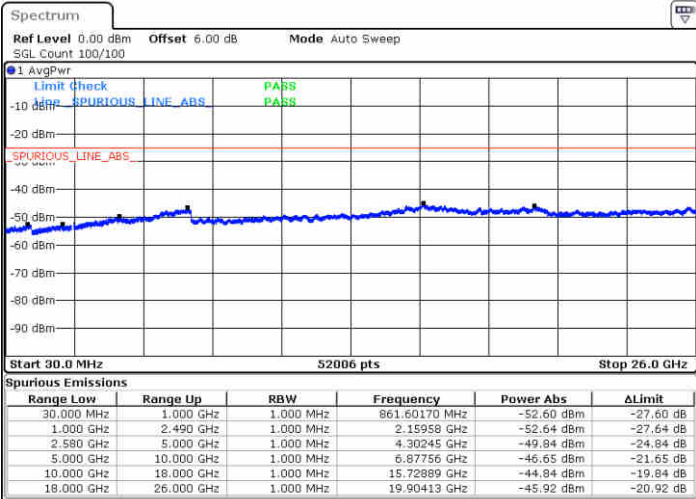

Highest Channel / 16QAM

Date: 13 JUN 2019 11:52:58

LTE Band 7 / 10MHz

Lowest Channel / QPSK

Date: 13 JUN 2019 12:04:58

Lowest Channel / 16QAM

Date: 13 JUN 2019 12:05:52

LTE Band 7 / 10MHz

Middle Channel / QPSK

Middle Channel / 16QAM

Date: 13 JUN 2019 12:07:40

Date: 13 JUN 2019 12:06:46

Highest Channel / QPSK

Highest Channel / 16QAM

Date: 13 JUN 2019 12:08:34

Date: 13 JUN 2019 12:09:28

LTE Band 7 / 15MHz

Lowest Channel / QPSK

Lowest Channel / 16QAM

Date: 13 JUN 2019 12:21:29

Date: 13 JUN 2019 12:22:23

Middle Channel / QPSK

Middle Channel / 16QAM

Date: 13 JUN 2019 12:24:11