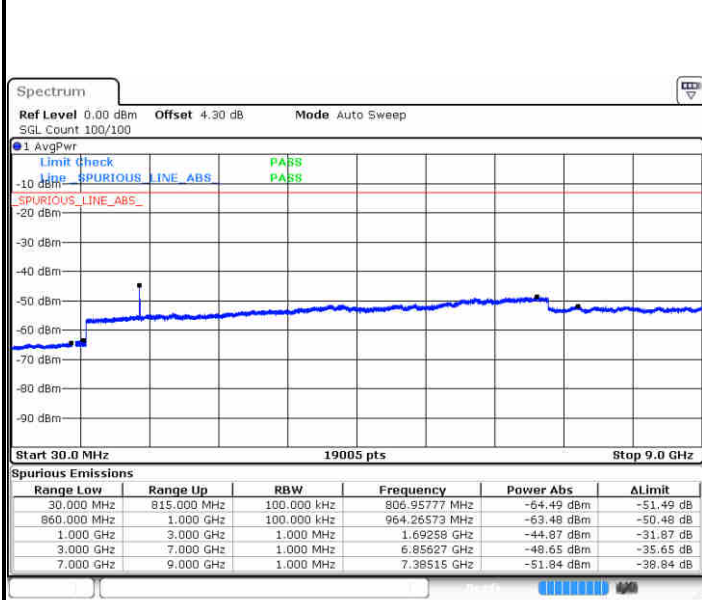

LTE Band 5 / 1.4MHz

Lowest Channel / 64QAM

Middle Channel / 64QAM

Date: 8 JUN 2019 03:34:07

Date: 8 JUN 2019 03:35:01

Highest Channel / 64QAM

Date: 8 JUN 2019 03:39:50

LTE Band 5 / 3MHz

Lowest Channel / 64QAM

Date: 8 JUN 2019 03:44:19

Middle Channel / 64QAM

Date: 8 JUN 2019 03:45:14

Highest Channel / 64QAM

Date: 8 JUN 2019 03:50:03

LTE Band 5 / 5MHz

Lowest Channel / 64QAM

Middle Channel / 64QAM

Date: 8 JUN 2019 03:54:32

Date: 8 JUN 2019 03:55:26

Highest Channel / 64QAM

Date: 8 JUN 2019 04:00:15

LTE Band 5 / 10MHz

Lowest Channel / 64QAM

Middle Channel / 64QAM

Date: 8 JUN 2019 04:04:44

Date: 8 JUN 2019 04:05:38

Highest Channel / 64QAM

Date: 8 JUN 2019 04:10:27

LTE Band 7 / 5MHz

Lowest Channel / QPSK

Date: 13 JUN 2019 11:48:28

Lowest Channel / 16QAM