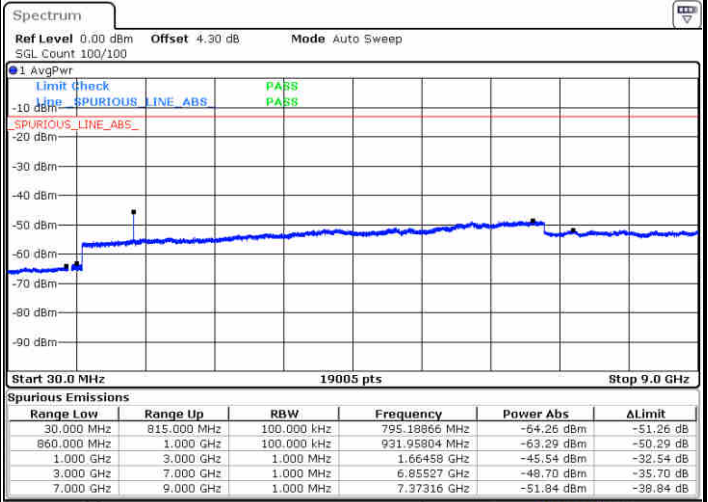

Middle Channel / 64QAM

Date: 8 JUN 2019 03:54:32

Date: 8 JUN 2019 03:55:26

Highest Channel / 64QAM

Date: 8 JUN 2019 04:00:15

LTE Band 5 / 10MHz

Lowest Channel / 64QAM

Middle Channel / 64QAM

Date: 8 JUN 2019 04:04:44

Date: 8 JUN 2019 04:05:38

Highest Channel / 64QAM

Date: 8 JUN 2019 04:10:27

LTE Band 7 / 5MHz

Lowest Channel / QPSK

Date: 13 JUN 2019 11:48:28

Lowest Channel / 16QAM