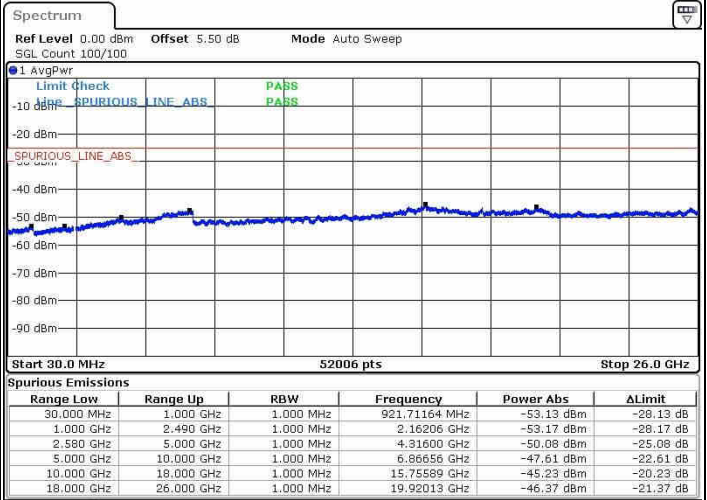

Date: 13 JUN 2019 11:24:06

Date: 13 JUN 2019 11:25:01

Highest Channel / 64QAM

Date: 13 JUN 2019 11:25:56

For CA

LTE Band 7 / 10MHz+20MHz

Lowest Channel / QPSK

Lowest Channel / 16QAM

Date: 13 JUN 2019 19:37:30

Date: 13 JUN 2019 19:38:22

Lowest Channel / 64QAM

Date: 13 JUN 2019 19:39:14

LTE Band 7 / 10MHz+20MHz

Middle Channel / QPSK

Middle Channel / 16QAM

Date: 13 JUN 2019 19:35:59

Date: 13 JUN 2019 19:34:40

Middle Channel / 64QAM

Date: 13 JUN 2019 19:33:42

LTE Band 7 / 10MHz+20MHz

Highest Channel / QPSK

Highest Channel / 16QAM

Date: 13 JUN 2019 19:30:05

Date: 13 JUN 2019 19:30:58