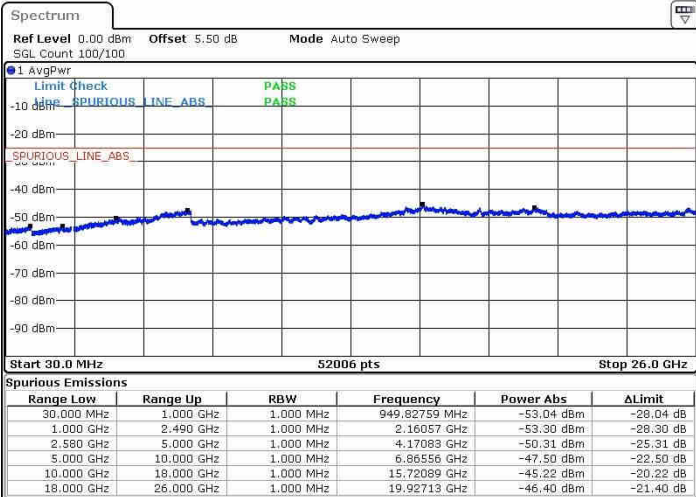

Highest Channel / 64QAM

Date: 13 JUN 2019 19:32:03

LTE Band 7 / 15MHz+10MHz

Lowest Channel / QPSK

Lowest Channel / 16QAM

Date: 13 JUN 2019 22:00:52

Date: 13 JUN 2019 22:01:40

Lowest Channel / 64QAM

Date: 13 JUN 2019 22:02:29

LTE Band 7 / 15MHz+10MHz

Middle Channel / QPSK

Middle Channel / 16QAM

Date: 13 JUN 2019 21:58:42

Date: 13 JUN 2019 21:58:49

Middle Channel / 64QAM

Date: 13 JUN 2019 21:57:59

LTE Band 7 / 15MHz+10MHz

Highest Channel / QPSK

Highest Channel / 16QAM

Date: 13 JUN 2019 21:55:06

Date: 13 JUN 2019 21:55:54

Highest Channel / 64QAM

Date: 13 JUN 2019 21:56:44

LTE Band 7 / 15MHz+15MHz