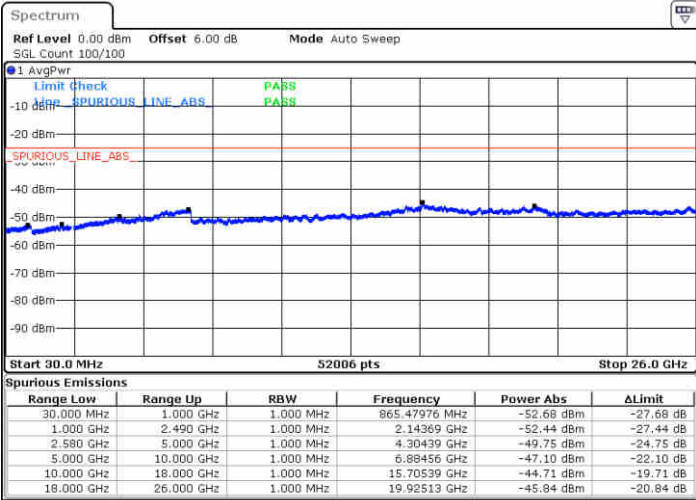

Date: 13 JUN 2019 12:23:17

LTE Band 7 / 15MHz

Highest Channel / QPSK

Date: 13 JUN 2019 12:25:05

Highest Channel / 16QAM

Date: 13 JUN 2019 12:25:59

LTE Band 7 / 20MHz

Lowest Channel / QPSK

Date: 13 JUN 2019 13:52:23

Lowest Channel / 16QAM

Date: 13 JUN 2019 13:53:17

LTE Band 7 / 20MHz

Middle Channel / QPSK

Middle Channel / 16QAM

Date: 13 JUN 2019 13:55:06

Date: 13 JUN 2019 13:54:11

Highest Channel / QPSK

Highest Channel / 16QAM

Date: 13 JUN 2019 13:56:00

Date: 13 JUN 2019 13:56:54

LTE Band 7 / 5MHz

Lowest Channel / 64QAM

Middle Channel / 64QAM

Date: 13 JUN 2019 14:01:25