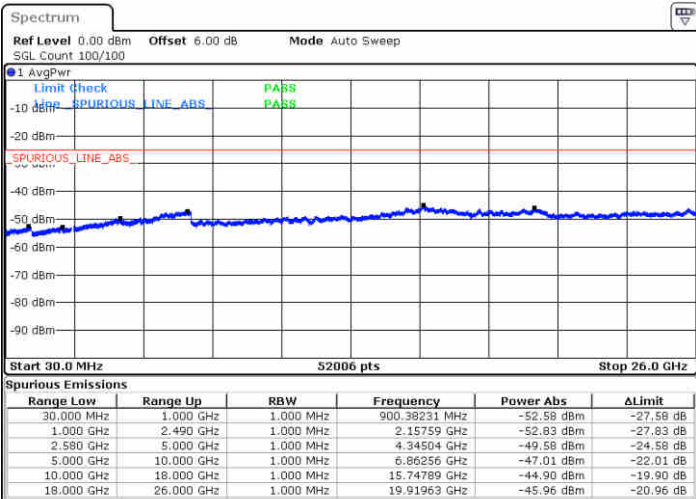

Date: 13 JUN 2019 12:23:17

LTE Band 7 / 15MHz

Highest Channel / QPSK

Date: 13 JUN 2019 12:25:05

Highest Channel / 16QAM

Date: 13 JUN 2019 12:25:59

LTE Band 7 / 20MHz

Lowest Channel / QPSK

Date: 13 JUN 2019 13:52:23

Lowest Channel / 16QAM

Date: 13 JUN 2019 13:53:17

LTE Band 7 / 20MHz

Middle Channel / QPSK

Middle Channel / 16QAM

Date: 13 JUN 2019 13:55:06

Date: 13 JUN 2019 13:54:11

Highest Channel / QPSK

Highest Channel / 16QAM

Date: 13 JUN 2019 13:56:00

Date: 13 JUN 2019 13:56:54

LTE Band 7 / 5MHz

Lowest Channel / 64QAM

Middle Channel / 64QAM

Date: 13 JUN 2019 14:01:25