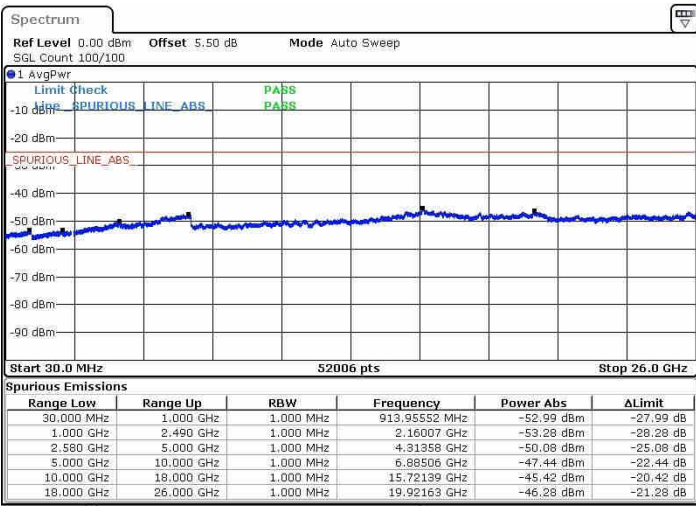

Date: 13 JUN 2019 11:24:06

Date: 13 JUN 2019 11:25:01

Highest Channel / 64QAM

Date: 13 JUN 2019 11:25:56

For CA

LTE Band 7 / 10MHz+20MHz

Lowest Channel / QPSK

Lowest Channel / 16QAM

Date: 13 JUN 2019 19:37:30

Date: 13 JUN 2019 19:38:22

Lowest Channel / 64QAM

Date: 13 JUN 2019 19:39:14

LTE Band 7 / 10MHz+20MHz

Middle Channel / QPSK

Middle Channel / 16QAM

Date: 13 JUN 2019 19:35:59

Date: 13 JUN 2019 19:34:40

Middle Channel / 64QAM

Date: 13 JUN 2019 19:33:42

LTE Band 7 / 10MHz+20MHz

Highest Channel / QPSK

Highest Channel / 16QAM

Date: 13 JUN 2019 19:30:05

Date: 13 JUN 2019 19:30:58