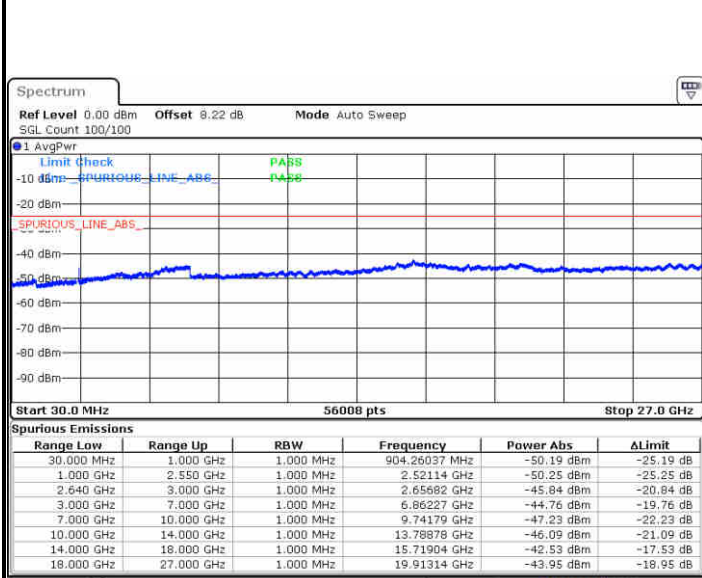

Date: 13 JUN 2019 14:17:27

LTE Band 7 / 20MHz

Lowest Channel / 64QAM

Middle Channel / 64QAM

Date: 13 JUN 2019 14:21:37

Date: 13 JUN 2019 14:22:31

Highest Channel / 64QAM

Date: 13 JUN 2019 14:23:25

LTE Band 38 / 5MHz

Lowest Channel / QPSK

Date: 13 JUN 2019 10:53:52

Lowest Channel / 16QAM

Date: 13 JUN 2019 10:54:47

Middle Channel / QPSK

Date: 13 JUN 2019 10:55:42

Middle Channel / 16QAM

Date: 13 JUN 2019 10:56:37

LTE Band 38 / 5MHz

Highest Channel / QPSK

Date: 13 JUN 2019 10:57:32

Highest Channel / 16QAM

Date: 13 JUN 2019 10:58:27

LTE Band 38 / 10MHz

Lowest Channel / QPSK