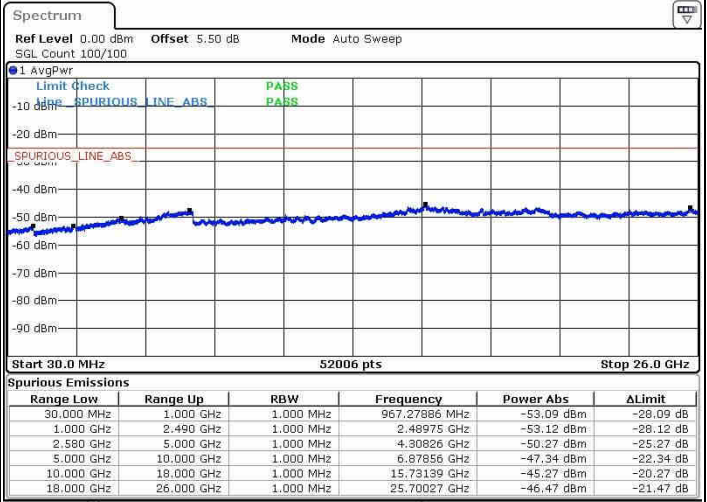

Date: 13 JUN 2019 19:34:40

Middle Channel / 64QAM

Date: 13 JUN 2019 19:33:42

LTE Band 7 / 10MHz+20MHz

Highest Channel / QPSK

Highest Channel / 16QAM

Date: 13 JUN 2019 19:30:05

Date: 13 JUN 2019 19:30:58

Highest Channel / 64QAM

Date: 13 JUN 2019 19:32:03

LTE Band 7 / 15MHz+10MHz

Lowest Channel / QPSK

Lowest Channel / 16QAM

Date: 13 JUN 2019 22:00:52

Date: 13 JUN 2019 22:01:40

Lowest Channel / 64QAM

Date: 13 JUN 2019 22:02:29

LTE Band 7 / 15MHz+10MHz

Middle Channel / QPSK

Middle Channel / 16QAM

Date: 13 JUN 2019 21:58:42

Date: 13 JUN 2019 21:58:49

Middle Channel / 64QAM

Date: 13 JUN 2019 21:57:59