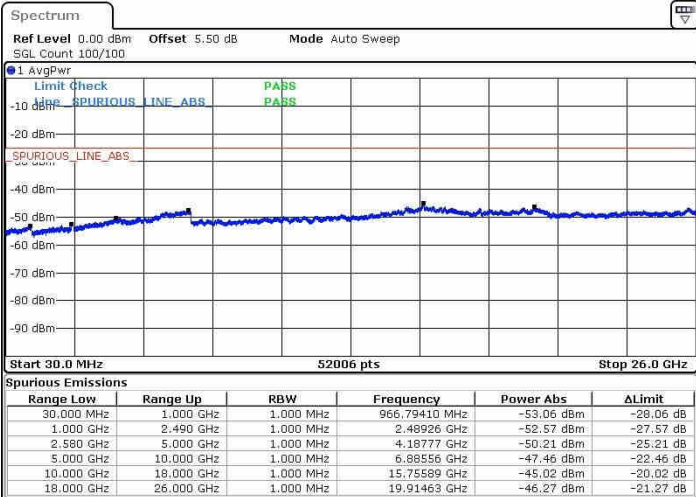

LTE Band 7 / 15MHz+10MHz

Highest Channel / QPSK

Highest Channel / 16QAM

Date: 13 JUN 2019 21:55:06

Date: 13 JUN 2019 21:55:54

Highest Channel / 64QAM

Date: 13 JUN 2019 21:56:44

LTE Band 7 / 15MHz+15MHz

Lowest Channel / QPSK

Lowest Channel / 16QAM

Date: 13 JUN 2019 20:26:22

Date: 13 JUN 2019 20:25:34

Lowest Channel / 64QAM

Date: 13 JUN 2019 20:24:44

LTE Band 7 / 15MHz+15MHz

Middle Channel / QPSK

Date: 13 JUN 2019 20:21:33

Middle Channel / 16QAM

Date: 13 JUN 2019 20:22:28

Middle Channel / 64QAM

Date: 13 JUN 2019 20:23:24

LTE Band 7 / 15MHz+15MHz

Highest Channel / QPSK

Highest Channel / 16QAM