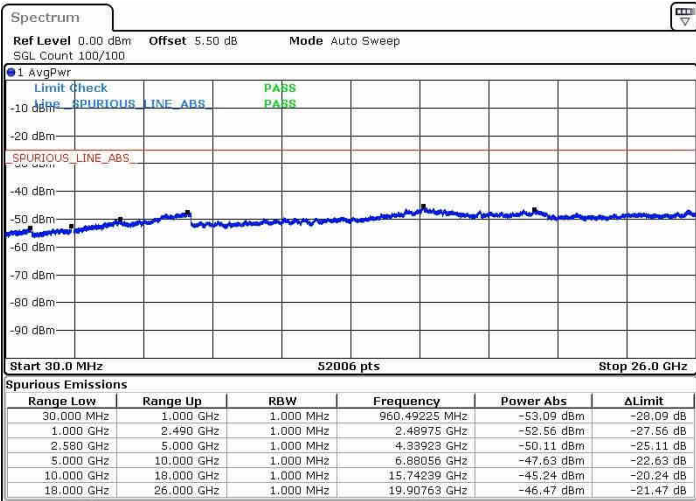

Date: 13 JUN 2019 11:21:21

Middle Channel / 64QAM

Date: 13 JUN 2019 11:22:16

Highest Channel / 64QAM

Date: 13 JUN 2019 11:23:11

LTE Band 38 / 20MHz

Lowest Channel / 64QAM

Middle Channel / 64QAM

Date: 13 JUN 2019 11:24:06

Date: 13 JUN 2019 11:25:01

Highest Channel / 64QAM

Date: 13 JUN 2019 11:25:56

For CA

LTE Band 7 / 10MHz+20MHz

Lowest Channel / QPSK

Lowest Channel / 16QAM

Date: 13 JUN 2019 19:37:30

Date: 13 JUN 2019 19:38:22

Lowest Channel / 64QAM

Date: 13 JUN 2019 19:39:14

LTE Band 7 / 10MHz+20MHz

Middle Channel / QPSK

Middle Channel / 16QAM

Date: 13 JUN 2019 19:35:59

Date: 13 JUN 2019 19:34:40

Middle Channel / 64QAM

Date: 13 JUN 2019 19:33:42

LTE Band 7 / 10MHz+20MHz

Highest Channel / QPSK

Highest Channel / 16QAM

Date: 13 JUN 2019 19:30:05

Date: 13 JUN 2019 19:30:58