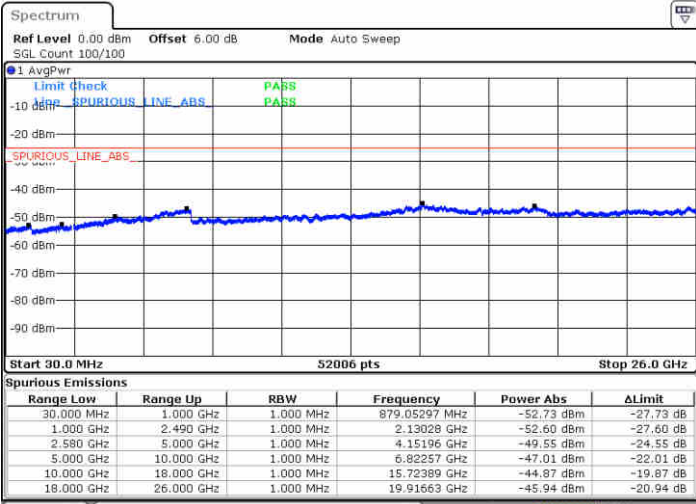

Highest Channel / 64QAM

Date: 13 JUN 2019 14:09:12

LTE Band 7 / 15MHz

Lowest Channel / 64QAM

Middle Channel / 64QAM

Date: 13 JUN 2019 14:15:38

Date: 13 JUN 2019 14:16:32

Highest Channel / 64QAM

Date: 13 JUN 2019 14:17:27

LTE Band 7 / 20MHz

Lowest Channel / 64QAM

Middle Channel / 64QAM

Date: 13 JUN 2019 14:21:37

Date: 13 JUN 2019 14:22:31

Highest Channel / 64QAM

Date: 13 JUN 2019 14:23:25

LTE Band 38 / 5MHz

Lowest Channel / QPSK

Date: 13 JUN 2019 10:53:52

Lowest Channel / 16QAM

Date: 13 JUN 2019 10:54:47

Middle Channel / QPSK

Date: 13 JUN 2019 10:55:42

Middle Channel / 16QAM