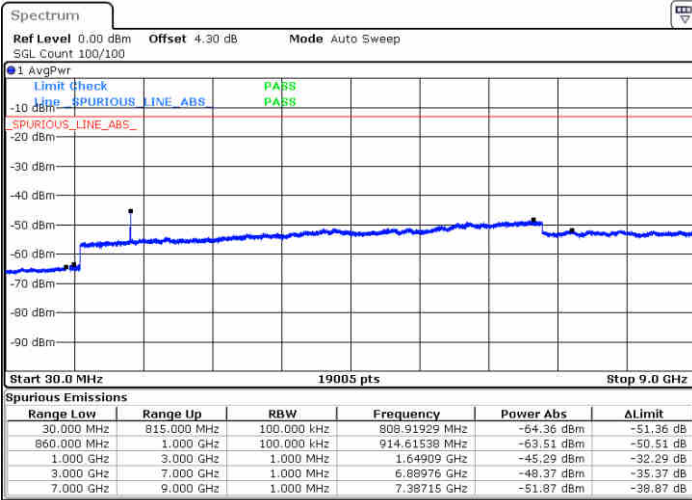

Lowest Channel / 64QAM

Date: 8 JUN 2019 03:44:19

Middle Channel / 64QAM

Date: 8 JUN 2019 03:45:14

Highest Channel / 64QAM

Date: 8 JUN 2019 03:50:03

LTE Band 5 / 5MHz

Lowest Channel / 64QAM

Middle Channel / 64QAM

Date: 8 JUN 2019 03:54:32

Date: 8 JUN 2019 03:55:26

Highest Channel / 64QAM

Date: 8 JUN 2019 04:00:15

LTE Band 5 / 10MHz

Lowest Channel / 64QAM

Middle Channel / 64QAM