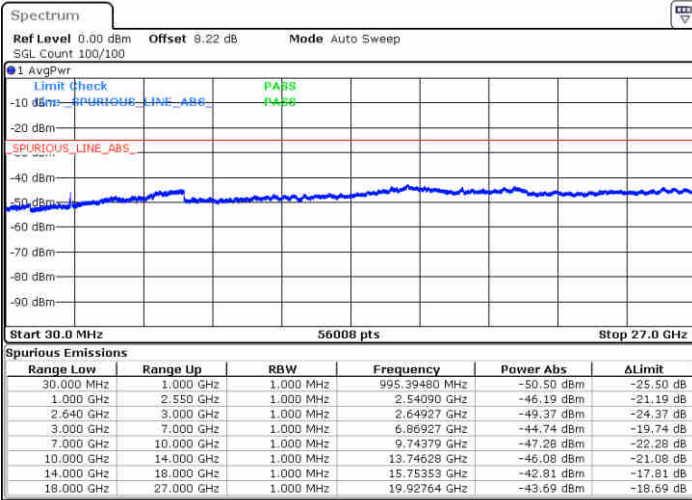

LTE Band 38 / 20MHz

Middle Channel / QPSK

Middle Channel / 16QAM

Date: 13 JUN 2019 11:12:11

Date: 13 JUN 2019 11:13:06