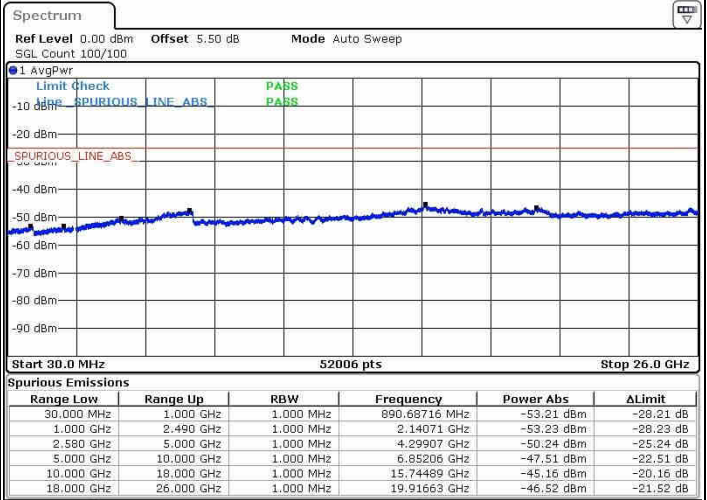

Highest Channel / 64QAM

Date: 13 JUN 2019 19:32:03

LTE Band 7 / 15MHz+10MHz

Lowest Channel / QPSK

Lowest Channel / 16QAM

Date: 13 JUN 2019 22:00:52

Date: 13 JUN 2019 22:01:40

Lowest Channel / 64QAM

Date: 13 JUN 2019 22:02:29

LTE Band 7 / 15MHz+10MHz

Middle Channel / QPSK

Middle Channel / 16QAM

Date: 13 JUN 2019 21:58:42

Date: 13 JUN 2019 21:58:49

Middle Channel / 64QAM

Date: 13 JUN 2019 21:57:59

LTE Band 7 / 15MHz+10MHz

Highest Channel / QPSK

Highest Channel / 16QAM

Date: 13 JUN 2019 21:55:06

Date: 13 JUN 2019 21:55:54

Highest Channel / 64QAM

Date: 13 JUN 2019 21:56:44

LTE Band 7 / 15MHz+15MHz