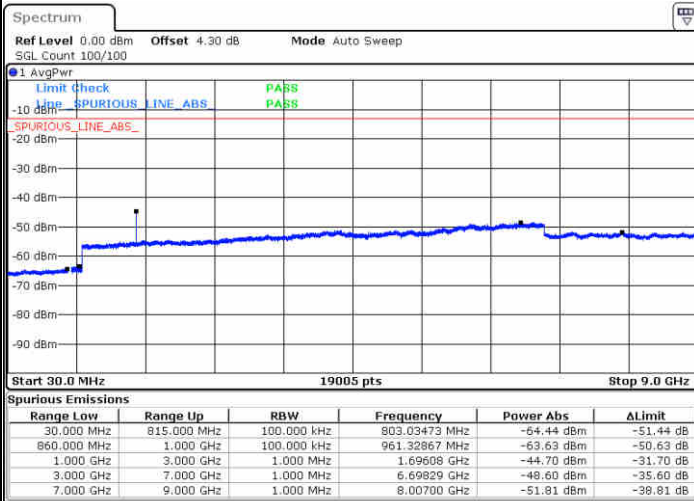

LTE Band 5 / 1.4MHz

Lowest Channel / 64QAM

Middle Channel / 64QAM

Date: 8 JUN 2019 03:34:07

Date: 8 JUN 2019 03:35:01

Highest Channel / 64QAM

Date: 8 JUN 2019 03:39:50

LTE Band 5 / 3MHz

Lowest Channel / 64QAM

Date: 8 JUN 2019 03:44:19

Middle Channel / 64QAM

Date: 8 JUN 2019 03:45:14

Highest Channel / 64QAM

Date: 8 JUN 2019 03:50:03

LTE Band 5 / 5MHz

Lowest Channel / 64QAM