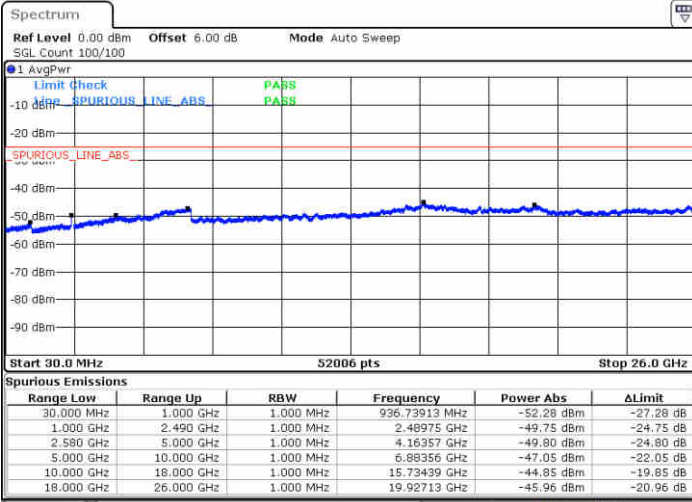

Date: 13 JUN 2019 13:52:23

Lowest Channel / 16QAM

Date: 13 JUN 2019 13:53:17

LTE Band 7 / 20MHz

Middle Channel / QPSK

Middle Channel / 16QAM

Date: 13 JUN 2019 13:55:06

Date: 13 JUN 2019 13:54:11

Highest Channel / QPSK

Highest Channel / 16QAM

Date: 13 JUN 2019 13:56:00

Date: 13 JUN 2019 13:56:54

LTE Band 7 / 5MHz

Lowest Channel / 64QAM

Middle Channel / 64QAM

Date: 13 JUN 2019 14:01:25

Date: 13 JUN 2019 14:02:19

Highest Channel / 64QAM

Date: 13 JUN 2019 14:03:13

LTE Band 7 / 10MHz

Lowest Channel / 64QAM

Date: 13 JUN 2019 14:07:24

Middle Channel / 64QAM

Date: 13 JUN 2019 14:08:18