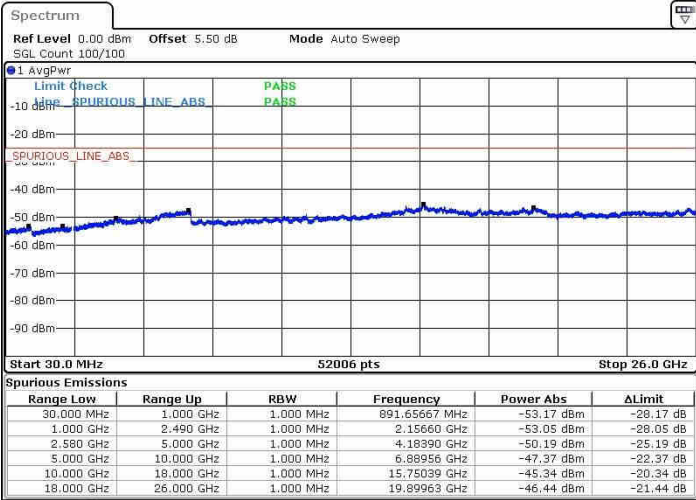

Date: 13 JUN 2019 11:24:06

Date: 13 JUN 2019 11:25:01

Highest Channel / 64QAM

Date: 13 JUN 2019 11:25:56

For CA

LTE Band 7 / 10MHz+20MHz

Lowest Channel / QPSK

Lowest Channel / 16QAM

Date: 13 JUN 2019 19:37:30

Date: 13 JUN 2019 19:38:22

Lowest Channel / 64QAM

Date: 13 JUN 2019 19:39:14

LTE Band 7 / 10MHz+20MHz

Middle Channel / QPSK

Middle Channel / 16QAM

Date: 13 JUN 2019 19:35:59

Date: 13 JUN 2019 19:34:40

Middle Channel / 64QAM

Date: 13 JUN 2019 19:33:42

LTE Band 7 / 10MHz+20MHz

Highest Channel / QPSK

Highest Channel / 16QAM

Date: 13 JUN 2019 19:30:05

Date: 13 JUN 2019 19:30:58

Highest Channel / 64QAM

Date: 13 JUN 2019 19:32:03

LTE Band 7 / 15MHz+10MHz

Lowest Channel / QPSK

Lowest Channel / 16QAM

Date: 13 JUN 2019 22:00:52

Date: 13 JUN 2019 22:01:40

Lowest Channel / 64QAM