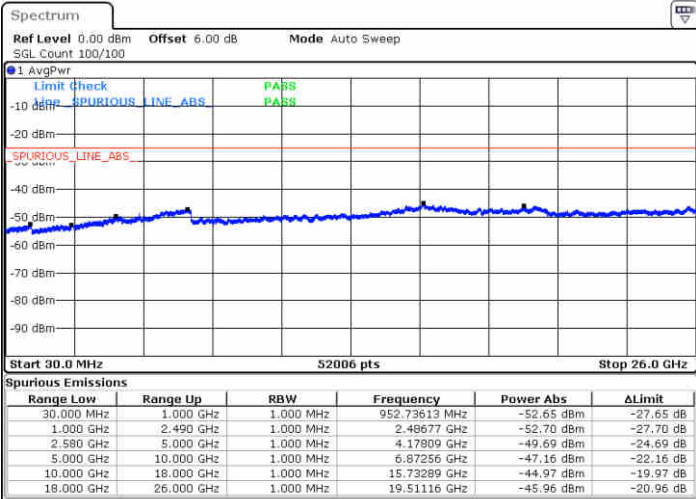

LTE Band 7 / 15MHz

Lowest Channel / QPSK

Lowest Channel / 16QAM

Date: 13 JUN 2019 12:21:29

Date: 13 JUN 2019 12:22:23

Middle Channel / QPSK

Middle Channel / 16QAM

Date: 13 JUN 2019 12:24:11

Date: 13 JUN 2019 12:23:17

LTE Band 7 / 15MHz

Highest Channel / QPSK

Date: 13 JUN 2019 12:25:05

Highest Channel / 16QAM

Date: 13 JUN 2019 12:25:59

LTE Band 7 / 20MHz

Lowest Channel / QPSK