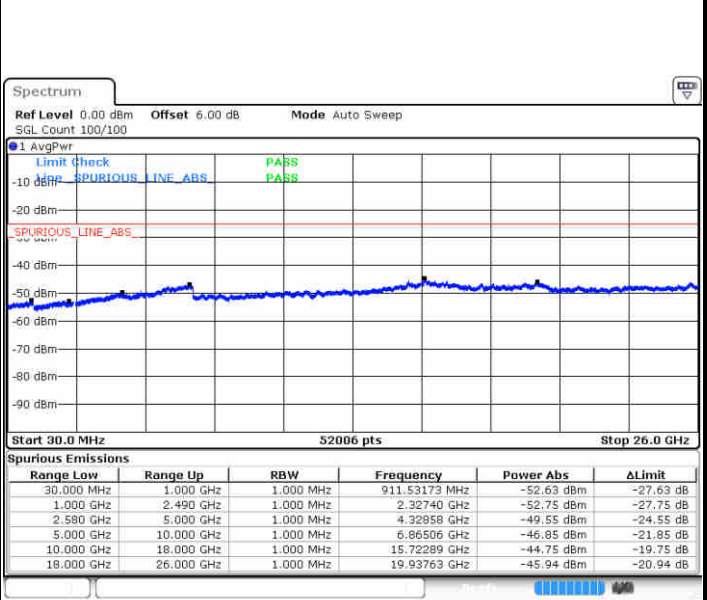

Middle Channel / 64QAM

Date: 8 JUN 2019 03:54:32

Date: 8 JUN 2019 03:55:26

Highest Channel / 64QAM

Date: 8 JUN 2019 04:00:15

LTE Band 5 / 10MHz

Lowest Channel / 64QAM

Middle Channel / 64QAM

Date: 8 JUN 2019 04:04:44

Date: 8 JUN 2019 04:05:38

Highest Channel / 64QAM

Date: 8 JUN 2019 04:10:27

LTE Band 7 / 5MHz

Lowest Channel / QPSK

Date: 13 JUN 2019 11:48:28

Lowest Channel / 16QAM

Date: 13 JUN 2019 11:49:22

Middle Channel / QPSK

Date: 13 JUN 2019 11:51:10

Middle Channel / 16QAM

Date: 13 JUN 2019 11:50:15

LTE Band 7 / 5MHz

Highest Channel / QPSK

Date: 13 JUN 2019 11:52:04

Highest Channel / 16QAM

Date: 13 JUN 2019 11:52:58

LTE Band 7 / 10MHz

Lowest Channel / QPSK

Date: 13 JUN 2019 12:04:58

Lowest Channel / 16QAM

Date: 13 JUN 2019 12:05:52

LTE Band 7 / 10MHz