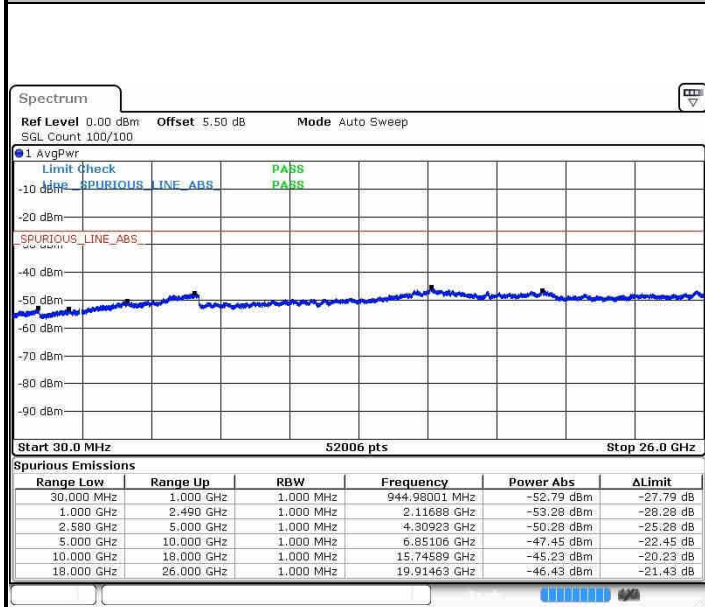

LTE Band 7 / 15MHz+10MHz

Highest Channel / QPSK

Highest Channel / 16QAM

Date: 13 JUN 2019 21:55:06

Date: 13 JUN 2019 21:55:54

Highest Channel / 64QAM

Date: 13 JUN 2019 21:56:44

LTE Band 7 / 15MHz+15MHz

Lowest Channel / QPSK

Lowest Channel / 16QAM

Date: 13 JUN 2019 20:26:22

Date: 13 JUN 2019 20:25:34

Lowest Channel / 64QAM

Date: 13 JUN 2019 20:24:44

LTE Band 7 / 15MHz+15MHz

Middle Channel / QPSK

Date: 13 JUN 2019 20:21:33

Middle Channel / 16QAM

Date: 13 JUN 2019 20:22:28

Middle Channel / 64QAM

Date: 13 JUN 2019 20:23:24

LTE Band 7 / 15MHz+15MHz

Highest Channel / QPSK

Highest Channel / 16QAM