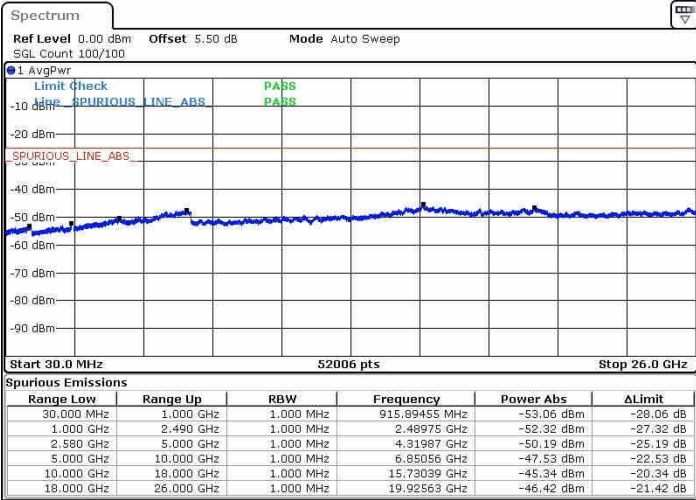

Highest Channel / 64QAM

Date: 13 JUN 2019 19:32:03

LTE Band 7 / 15MHz+10MHz

Lowest Channel / QPSK

Lowest Channel / 16QAM

Date: 13 JUN 2019 22:00:52

Date: 13 JUN 2019 22:01:40

Lowest Channel / 64QAM

Date: 13 JUN 2019 22:02:29

LTE Band 7 / 15MHz+10MHz

Middle Channel / QPSK

Middle Channel / 16QAM

Date: 13 JUN 2019 21:58:42

Date: 13 JUN 2019 21:58:49

Middle Channel / 64QAM

Date: 13 JUN 2019 21:57:59

LTE Band 7 / 15MHz+10MHz

Highest Channel / QPSK

Highest Channel / 16QAM

Date: 13 JUN 2019 21:55:06

Date: 13 JUN 2019 21:55:54

Highest Channel / 64QAM

Date: 13 JUN 2019 21:56:44

LTE Band 7 / 15MHz+15MHz

Lowest Channel / QPSK

Lowest Channel / 16QAM

Date: 13 JUN 2019 20:26:22

Date: 13 JUN 2019 20:25:34

Lowest Channel / 64QAM

Date: 13 JUN 2019 20:24:44

LTE Band 7 / 15MHz+15MHz

Middle Channel / QPSK