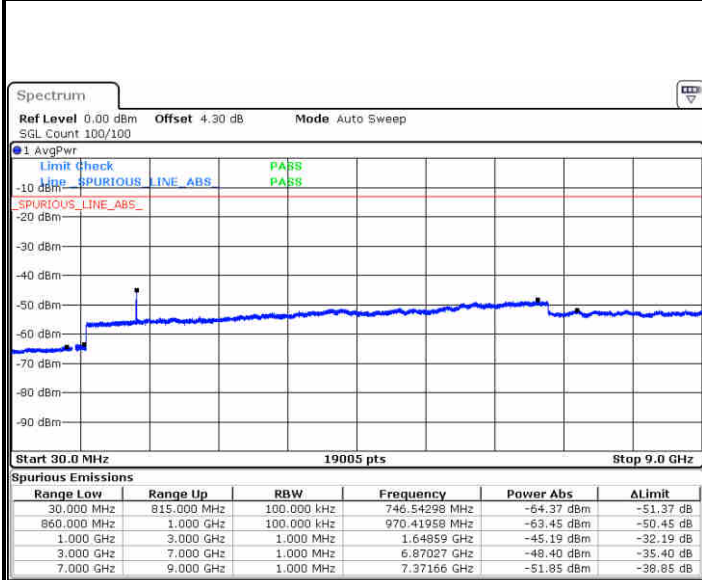

LTE Band 5 / 1.4MHz

Lowest Channel / 64QAM

Middle Channel / 64QAM

Date: 8 JUN 2019 03:34:07

Date: 8 JUN 2019 03:35:01

Highest Channel / 64QAM

Date: 8 JUN 2019 03:39:50

LTE Band 5 / 3MHz

Lowest Channel / 64QAM

Date: 8 JUN 2019 03:44:19

Middle Channel / 64QAM

Date: 8 JUN 2019 03:45:14

Highest Channel / 64QAM

Date: 8 JUN 2019 03:50:03

LTE Band 5 / 5MHz

Lowest Channel / 64QAM