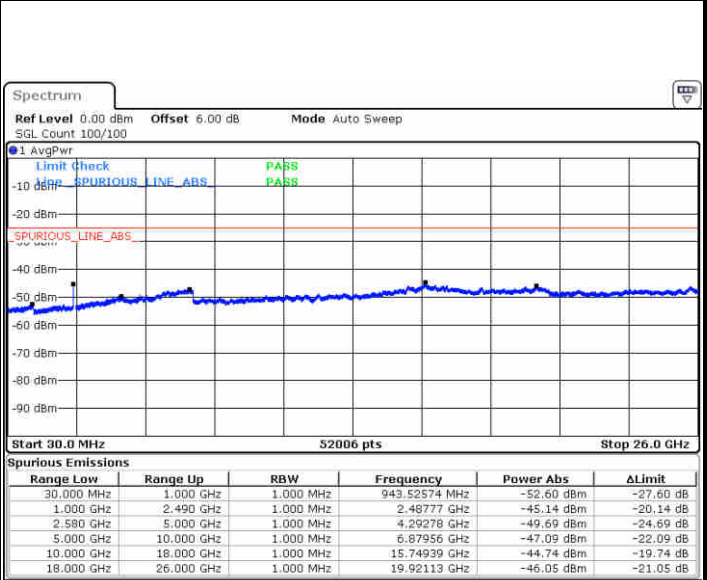

Middle Channel / 64QAM

Date: 8 JUN 2019 03:54:32

Date: 8 JUN 2019 03:55:26

Highest Channel / 64QAM

Date: 8 JUN 2019 04:00:15

LTE Band 5 / 10MHz

Lowest Channel / 64QAM

Middle Channel / 64QAM

Date: 8 JUN 2019 04:04:44

Date: 8 JUN 2019 04:05:38

Highest Channel / 64QAM

Date: 8 JUN 2019 04:10:27

LTE Band 7 / 5MHz

Lowest Channel / QPSK

Date: 13 JUN 2019 11:48:28

Lowest Channel / 16QAM

Date: 13 JUN 2019 11:49:22

Middle Channel / QPSK

Date: 13 JUN 2019 11:51:10

Middle Channel / 16QAM

Date: 13 JUN 2019 11:50:15

LTE Band 7 / 5MHz

Highest Channel / QPSK

Date: 13 JUN 2019 11:52:04

Highest Channel / 16QAM

Date: 13 JUN 2019 11:52:58

LTE Band 7 / 10MHz

Lowest Channel / QPSK

Date: 13 JUN 2019 12:04:58

Lowest Channel / 16QAM

Date: 13 JUN 2019 12:05:52

LTE Band 7 / 10MHz