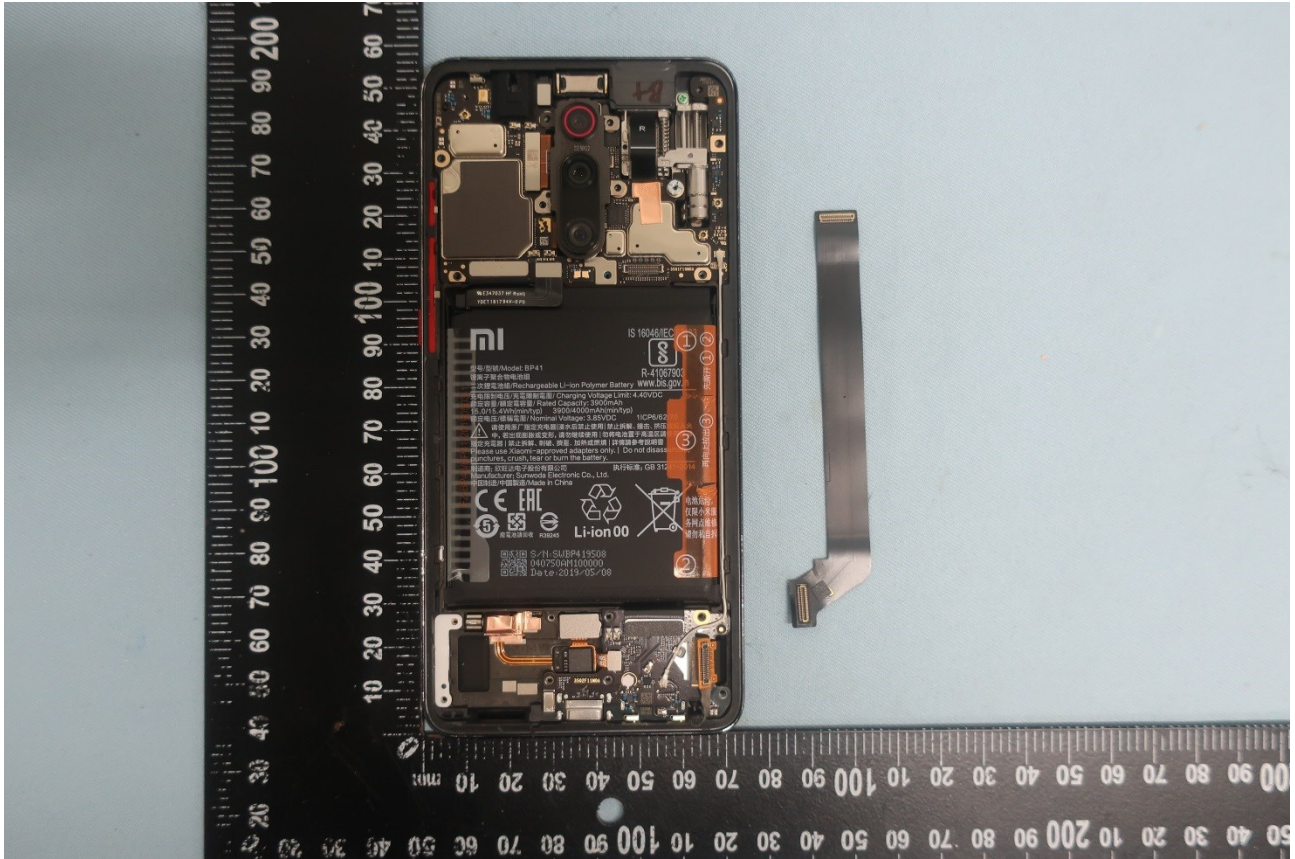

3. Internal Photograph of EUT

Brand Name: MI / Model Name: M1903F10G

Brand Name: MI / Model Name: M1903F10G

Brand Name: MI / Model Name: M1903F10G

Brand Name: MI / Model Name: M1903F10G

Brand Name: MI / Model Name: M1903F10G

Brand Name: MI / Model Name: M1903F10G

Brand Name: MI / Model Name: M1903F10G

Brand Name: MI / Model Name: M1903F10G

Brand Name: MI / Model Name: M1903F10G

Brand Name: MI / Model Name: M1903F10G

Brand Name: MI / Model Name: M1903F10G