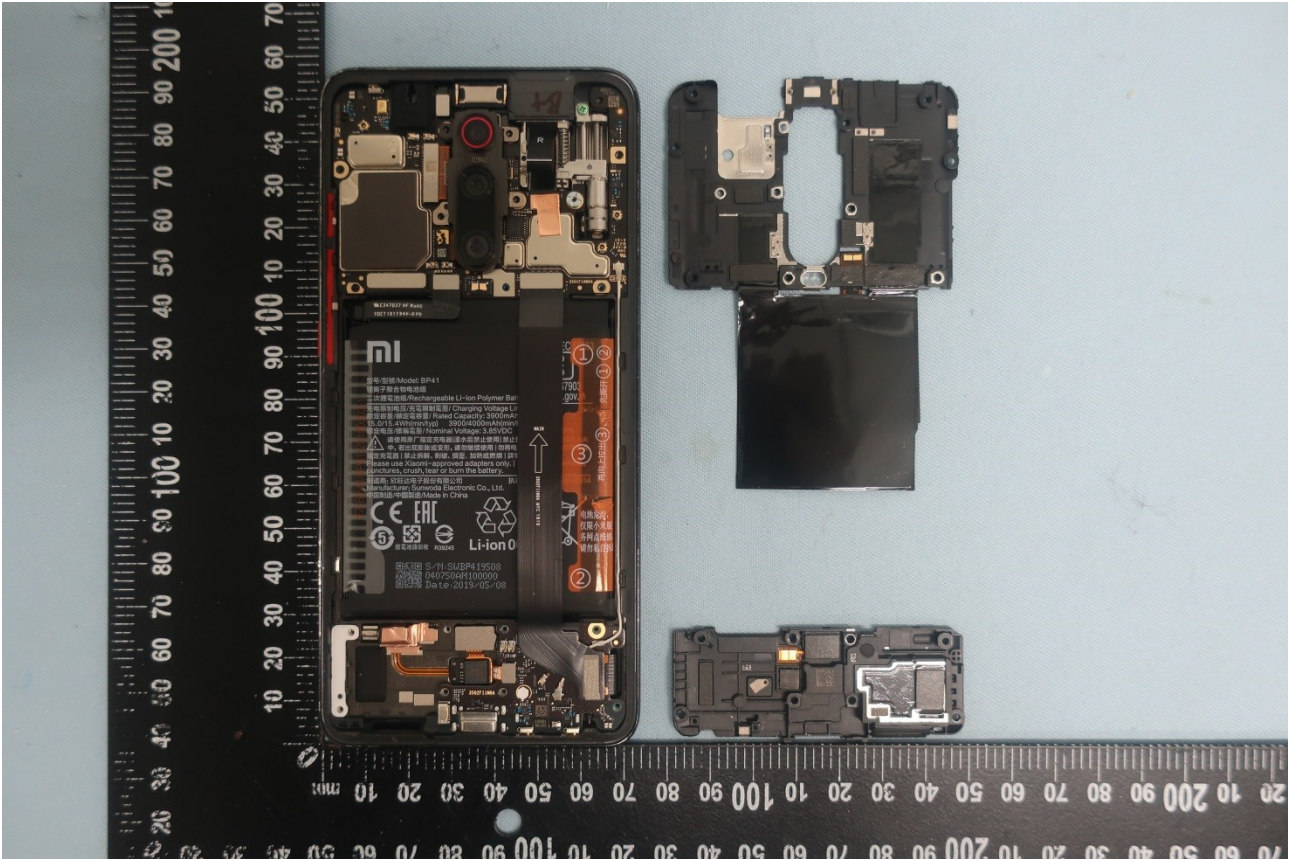

3. Internal Photograph of EUT

Brand Name: MI / Model Name: M1903F10G

Brand Name: MI / Model Name: M1903F10G

Brand Name: MI / Model Name: M1903F10G

Brand Name: MI / Model Name: M1903F10G

Brand Name: MI / Model Name: M1903F10G

Brand Name: MI / Model Name: M1903F10G

Brand Name: MI / Model Name: M1903F10G

Brand Name: MI / Model Name: M1903F10G

Brand Name: MI / Model Name: M1903F10G

Brand Name: MI / Model Name: M1903F10G

Brand Name: MI / Model Name: M1903F10G