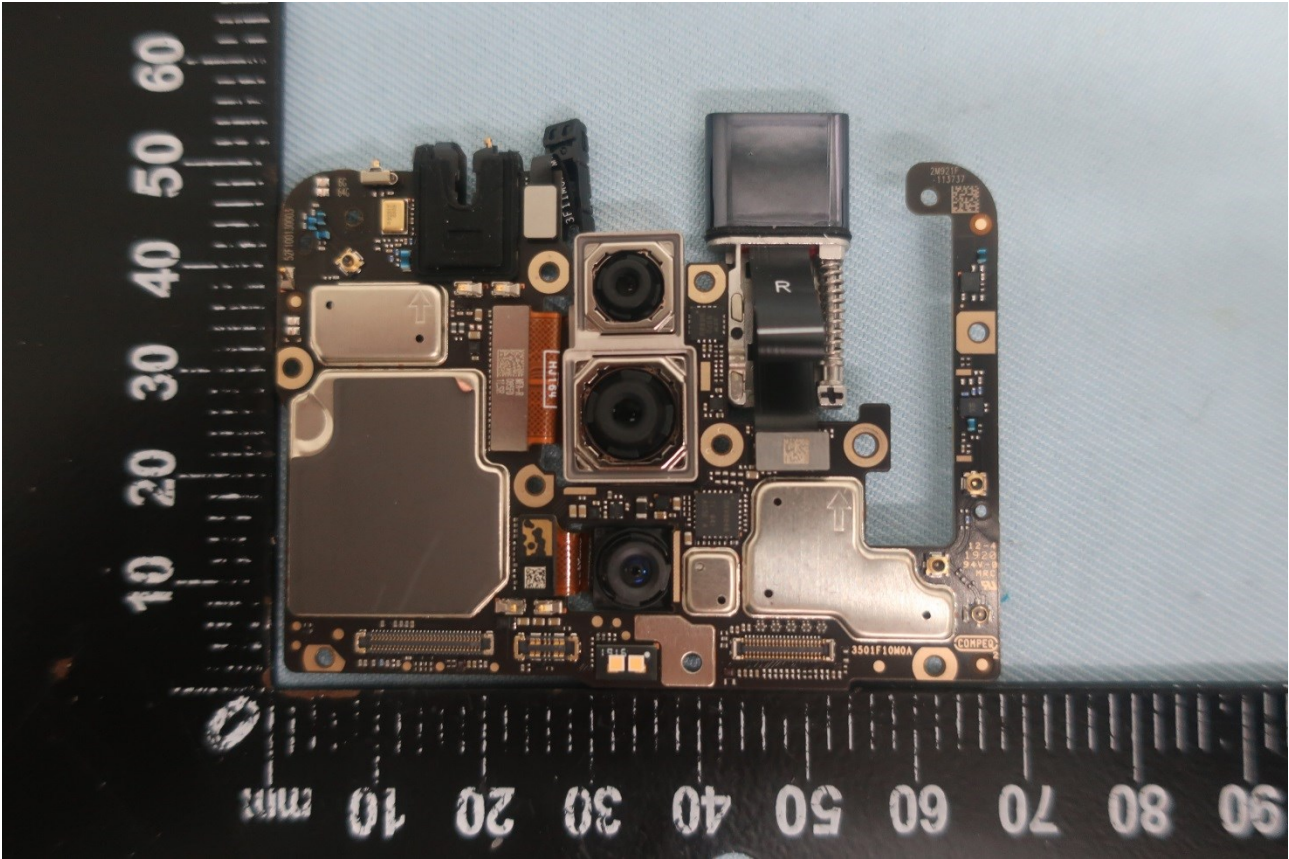

3. Internal Photograph of EUT

Brand Name: MI / Model Name: M1903F10G

Brand Name: MI / Model Name: M1903F10G

Brand Name: MI / Model Name: M1903F10G

Brand Name: MI / Model Name: M1903F10G

Brand Name: MI / Model Name: M1903F10G

Brand Name: MI / Model Name: M1903F10G

Brand Name: MI / Model Name: M1903F10G

Brand Name: MI / Model Name: M1903F10G

Brand Name: MI / Model Name: M1903F10G

Brand Name: MI / Model Name: M1903F10G

Brand Name: MI / Model Name: M1903F10G