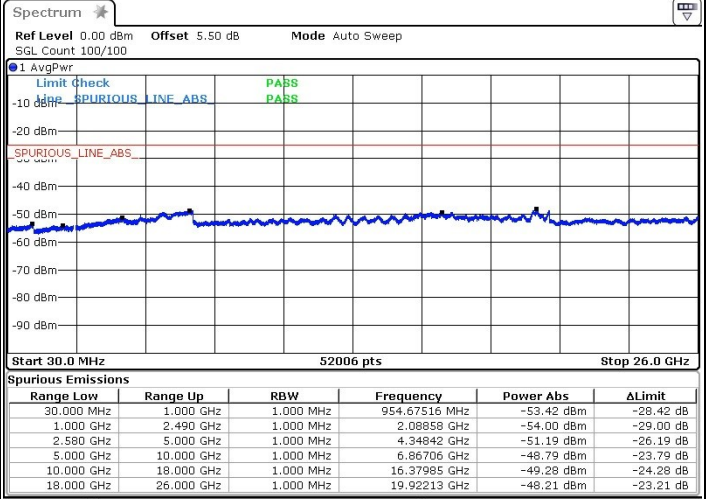

Date: 27.MAR.2019 09:05:12

Date: 27.MAR.2019 09:07:20

Middle Channel / 64QAM

Date: 27.MAR.2019 09:08:32

LTE Band 7 / 10MHz+20MHz

Highest Channel / QPSK

Highest Channel / 16QAM

Date: 27.MAR.2019 09:13:44

Date: 27.MAR.2019 09:12:44

Highest Channel / 64QAM

Date: 27.MAR.2019 09:11:39

LTE Band 7 / 15MHz+10MHz

Lowest Channel / QPSK

Lowest Channel / 16QAM

Date: 27.MAR.2019 11:48:30

Date: 27.MAR.2019 11:47:42

Lowest Channel / 64QAM

Date: 27.MAR.2019 11:46:39

LTE Band 7 / 15MHz+10MHz

Middle Channel / QPSK

Middle Channel / 16QAM

Date: 27.MAR.2019 11:49:55

Date: 27.MAR.2019 12:19:52

Middle Channel / 64QAM