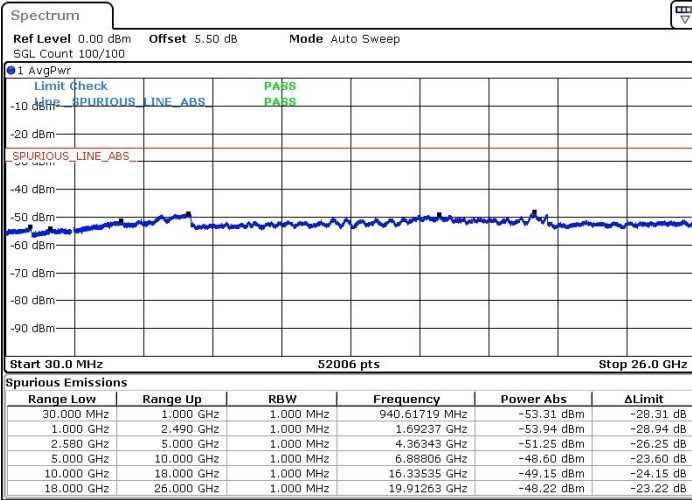

Date: 27.MAR.2019 09:12:44

Highest Channel / 64QAM

Date: 27.MAR.2019 09:11:39

LTE Band 7 / 15MHz+10MHz

Lowest Channel / QPSK

Lowest Channel / 16QAM

Date: 27.MAR.2019 11:48:30

Date: 27.MAR.2019 11:47:42

Lowest Channel / 64QAM

Date: 27.MAR.2019 11:46:39

LTE Band 7 / 15MHz+10MHz

Middle Channel / QPSK

Middle Channel / 16QAM

Date: 27.MAR.2019 11:49:55

Date: 27.MAR.2019 12:19:52

Middle Channel / 64QAM

Date: 27.MAR.2019 12:20:56

LTE Band 7 / 15MHz+10MHz

Highest Channel / QPSK

Highest Channel / 16QAM

Date: 27.MAR.2019 12:31:22

Date: 27.MAR.2019 12:32:20

Highest Channel / 64QAM

Date: 27.MAR.2019 12:33:35