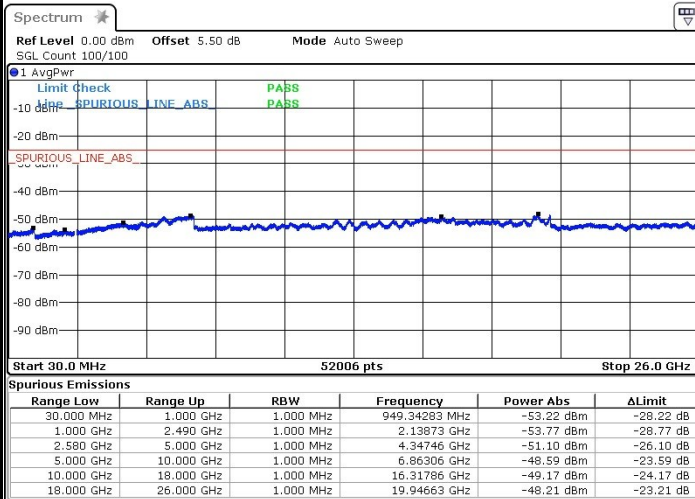

Lowest Channel / 16QAM

Date: 27.MAR.2019 08:54:45

Date: 27.MAR.2019 08:56:38

Lowest Channel / 64QAM

Date: 27.MAR.2019 08:57:57

LTE Band 7 / 10MHz+20MHz

Middle Channel / QPSK

Middle Channel / 16QAM

Date: 27.MAR.2019 09:05:12

Date: 27.MAR.2019 09:07:20

Middle Channel / 64QAM

Date: 27.MAR.2019 09:08:32

LTE Band 7 / 10MHz+20MHz

Highest Channel / QPSK

Highest Channel / 16QAM

Date: 27.MAR.2019 09:13:44