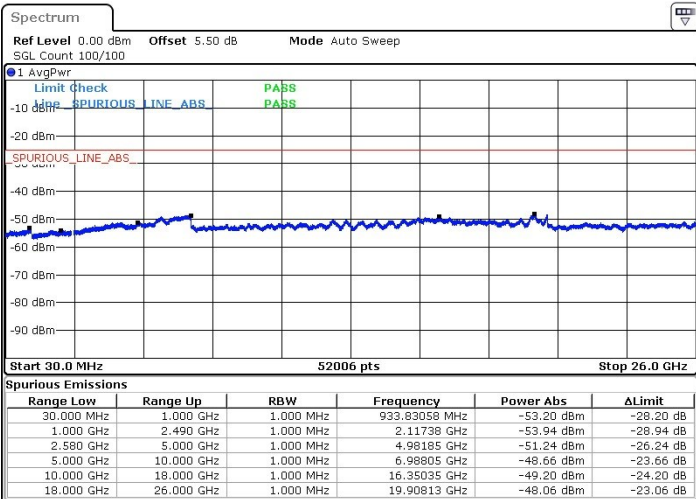

Lowest Channel / 16QAM

Date: 27.MAR.2019 08:54:45

Date: 27.MAR.2019 08:56:38

Lowest Channel / 64QAM

Date: 27.MAR.2019 08:57:57

LTE Band 7 / 10MHz+20MHz

Middle Channel / QPSK

Middle Channel / 16QAM

Date: 27.MAR.2019 09:05:12

Date: 27.MAR.2019 09:07:20

Middle Channel / 64QAM

Date: 27.MAR.2019 09:08:32

LTE Band 7 / 10MHz+20MHz

Highest Channel / QPSK

Highest Channel / 16QAM

Date: 27.MAR.2019 09:13:44