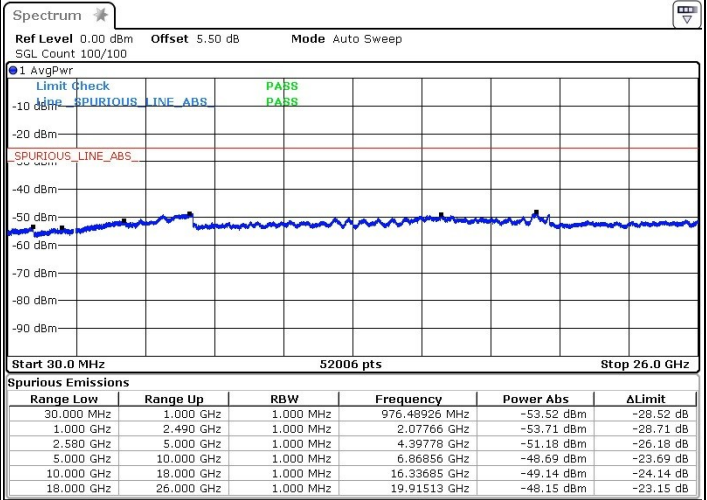

Middle Channel / QPSK

Middle Channel / 16QAM

Date: 27.MAR.2019 10:26:59

Date: 27.MAR.2019 10:26:08

Middle Channel / 64QAM

Date: 27.MAR.2019 10:24:44

LTE Band 7 / 15MHz+15MHz

Highest Channel / QPSK

Highest Channel / 16QAM

Date: 27.MAR.2019 10:28:34

Date: 27.MAR.2019 10:29:44

Highest Channel / 64QAM

Date: 27.MAR.2019 10:32:06

LTE Band 7 / 15MHz+20MHz

Lowest Channel / QPSK

Lowest Channel / 16QAM

Date: 27.MAR.2019 10:44:32

Date: 27.MAR.2019 10:43:23

Lowest Channel / 64QAM

Date: 27.MAR.2019 10:42:14

LTE Band 7 / 15MHz+20MHz

Middle Channel / QPSK

Middle Channel / 16QAM

Date: 27.MAR.2019 10:45:56