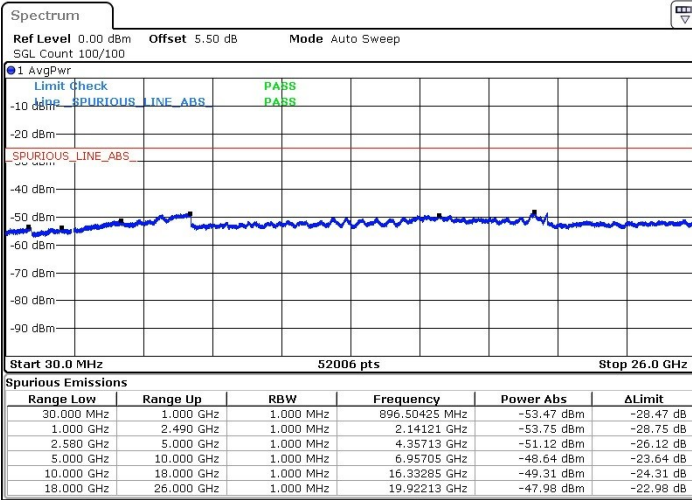

Lowest Channel / 16QAM

Date: 27.MAR.2019 08:54:45

Date: 27.MAR.2019 08:56:38

Lowest Channel / 64QAM

Date: 27.MAR.2019 08:57:57

LTE Band 7 / 10MHz+20MHz

Middle Channel / QPSK

Middle Channel / 16QAM

Date: 27.MAR.2019 09:05:12

Date: 27.MAR.2019 09:07:20

Middle Channel / 64QAM

Date: 27.MAR.2019 09:08:32

LTE Band 7 / 10MHz+20MHz

Highest Channel / QPSK

Highest Channel / 16QAM

Date: 27.MAR.2019 09:13:44

Date: 27.MAR.2019 09:12:44

Highest Channel / 64QAM

Date: 27.MAR.2019 09:11:39

LTE Band 7 / 15MHz+10MHz

Lowest Channel / QPSK

Lowest Channel / 16QAM

Date: 27.MAR.2019 11:48:30

Date: 27.MAR.2019 11:47:42