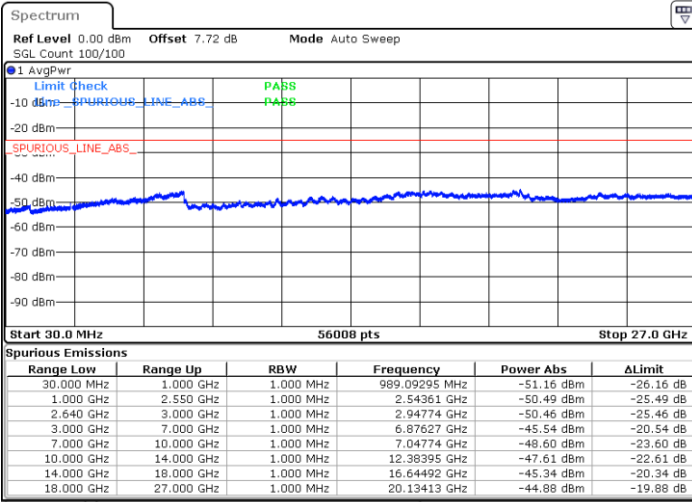

LTE Band 38 / 20MHz

Middle Channel / QPSK

Middle Channel / 16QAM

Date: 24 MAR 2019 20:51:47

Date: 24 MAR 2019 20:52:41

Highest Channel / QPSK

Highest Channel / 16QAM

Date: 24 MAR 2019 20:53:36

Date: 24 MAR 2019 20:54:31

LTE Band 38 / 5MHz

Lowest Channel / 64QAM

Middle Channel / 64QAM

Date: 24 MAR 2019 20:55:25

Date: 24 MAR 2019 20:56:20

Highest Channel / 64QAM

Date: 24 MAR 2019 20:57:15