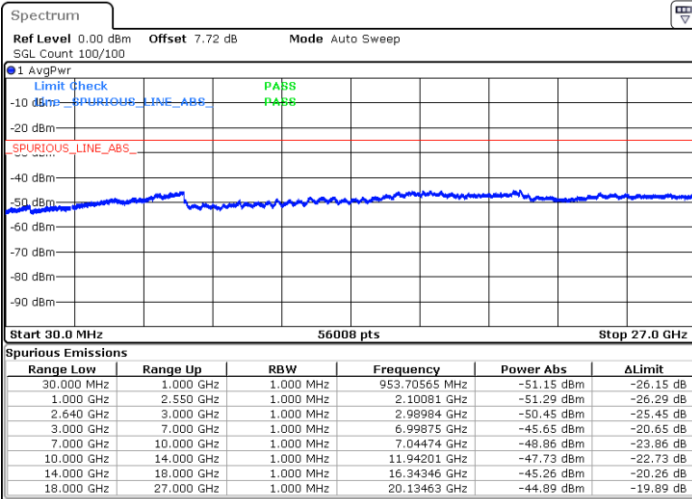

Date: 24 MAR 2019 20:54:31

LTE Band 38 / 5MHz

Lowest Channel / 64QAM

Middle Channel / 64QAM

Date: 24 MAR 2019 20:55:25

Date: 24 MAR 2019 20:56:20

Highest Channel / 64QAM

Date: 24 MAR 2019 20:57:15

LTE Band 38 / 10MHz

Lowest Channel / 64QAM

Date: 24 MAR 2019 20:58:10

Middle Channel / 64QAM

Date: 24 MAR 2019 20:59:04

Highest Channel / 64QAM

Date: 24 MAR 2019 20:59:59

LTE Band 38 / 15MHz