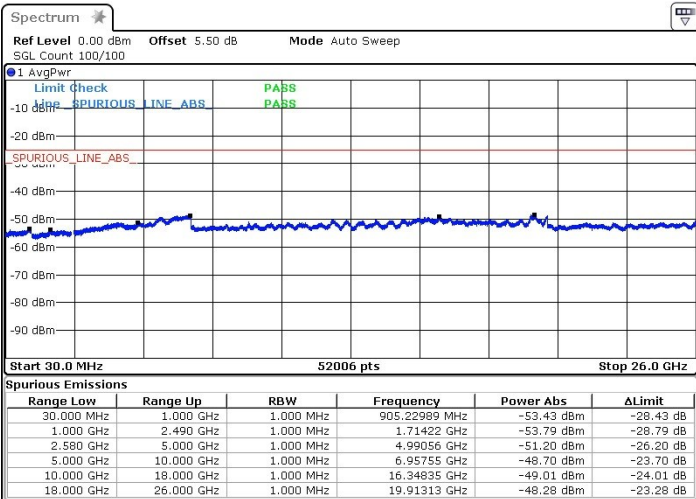

Middle Channel / 64QAM

Date: 27.MAR.2019 10:47:57