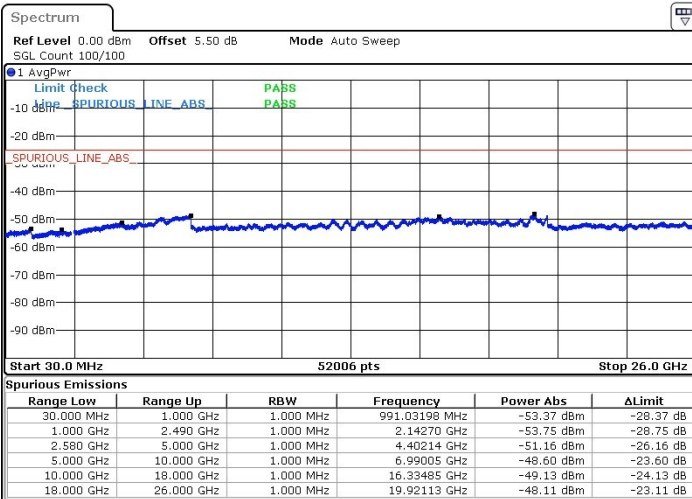

Lowest Channel / 16QAM

Date: 27.MAR.2019 08:54:45

Date: 27.MAR.2019 08:56:38

Lowest Channel / 64QAM

Date: 27.MAR.2019 08:57:57

LTE Band 7 / 10MHz+20MHz

Middle Channel / QPSK

Middle Channel / 16QAM

Date: 27.MAR.2019 09:05:12

Date: 27.MAR.2019 09:07:20

Middle Channel / 64QAM

Date: 27.MAR.2019 09:08:32

LTE Band 7 / 10MHz+20MHz

Highest Channel / QPSK

Highest Channel / 16QAM

Date: 27.MAR.2019 09:13:44

Date: 27.MAR.2019 09:12:44

Highest Channel / 64QAM

Date: 27.MAR.2019 09:11:39

LTE Band 7 / 15MHz+10MHz

Lowest Channel / QPSK

Lowest Channel / 16QAM

Date: 27.MAR.2019 11:48:30

Date: 27.MAR.2019 11:47:42