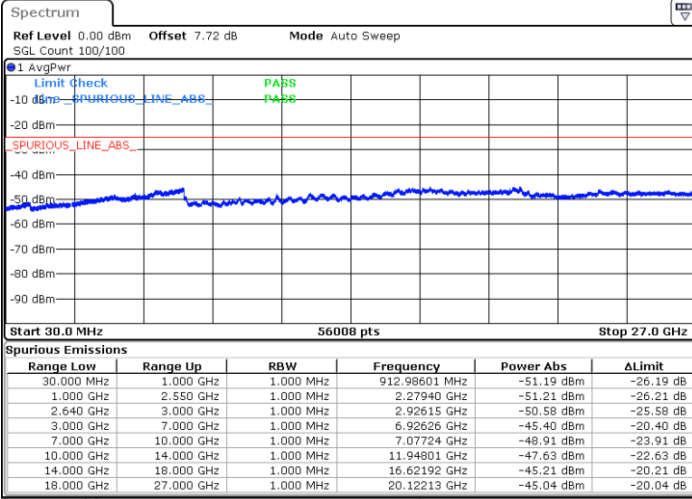

LTE Band 38 / 10MHz

Lowest Channel / 64QAM

Date: 24 MAR 2019 20:58:10

Middle Channel / 64QAM

Date: 24 MAR 2019 20:59:04

Highest Channel / 64QAM

Date: 24 MAR 2019 20:59:59

LTE Band 38 / 15MHz

Lowest Channel / 64QAM

Middle Channel / 64QAM

Date: 24 MAR 2019 21:00:54

Date: 24 MAR 2019 21:01:49

Highest Channel / 64QAM

Date: 24 MAR 2019 21:02:44

LTE Band 38 / 20MHz

Lowest Channel / 64QAM