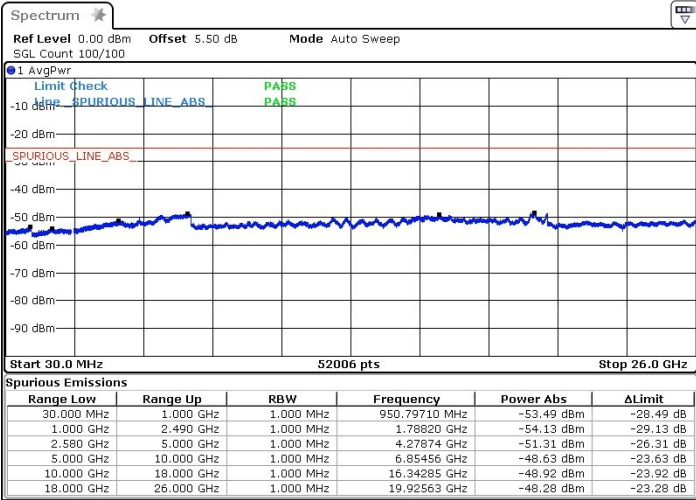

Date: 27.MAR.2019 09:12:44

Highest Channel / 64QAM

Date: 27.MAR.2019 09:11:39

LTE Band 7 / 15MHz+10MHz

Lowest Channel / QPSK

Lowest Channel / 16QAM

Date: 27.MAR.2019 11:48:30

Date: 27.MAR.2019 11:47:42

Lowest Channel / 64QAM

Date: 27.MAR.2019 11:46:39

LTE Band 7 / 15MHz+10MHz

Middle Channel / QPSK

Middle Channel / 16QAM

Date: 27.MAR.2019 11:49:55

Date: 27.MAR.2019 12:19:52

Middle Channel / 64QAM

Date: 27.MAR.2019 12:20:56

LTE Band 7 / 15MHz+10MHz

Highest Channel / QPSK

Highest Channel / 16QAM

Date: 27.MAR.2019 12:31:22

Date: 27.MAR.2019 12:32:20

Highest Channel / 64QAM

Date: 27.MAR.2019 12:33:35