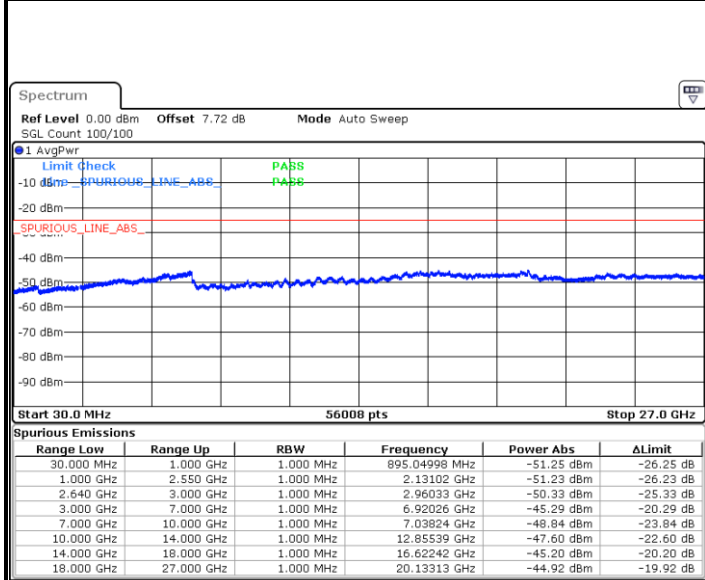

LTE Band 38 / 20MHz

Middle Channel / QPSK

Middle Channel / 16QAM

Date: 24 MAR 2019 20:51:47

Date: 24 MAR 2019 20:52:41

Highest Channel / QPSK

Highest Channel / 16QAM

Date: 24 MAR 2019 20:53:36

Date: 24 MAR 2019 20:54:31

LTE Band 38 / 5MHz

Lowest Channel / 64QAM

Middle Channel / 64QAM

Date: 24 MAR 2019 20:55:25

Date: 24 MAR 2019 20:56:20

Highest Channel / 64QAM

Date: 24 MAR 2019 20:57:15

LTE Band 38 / 10MHz

Lowest Channel / 64QAM

Date: 24 MAR 2019 20:58:10

Middle Channel / 64QAM

Date: 24 MAR 2019 20:59:04

Highest Channel / 64QAM

Date: 24 MAR 2019 20:59:59

LTE Band 38 / 15MHz

Lowest Channel / 64QAM

Middle Channel / 64QAM

Date: 24 MAR 2019 21:00:54

Date: 24 MAR 2019 21:01:49

Highest Channel / 64QAM

Date: 24 MAR 2019 21:02:44

LTE Band 38 / 20MHz

Lowest Channel / 64QAM