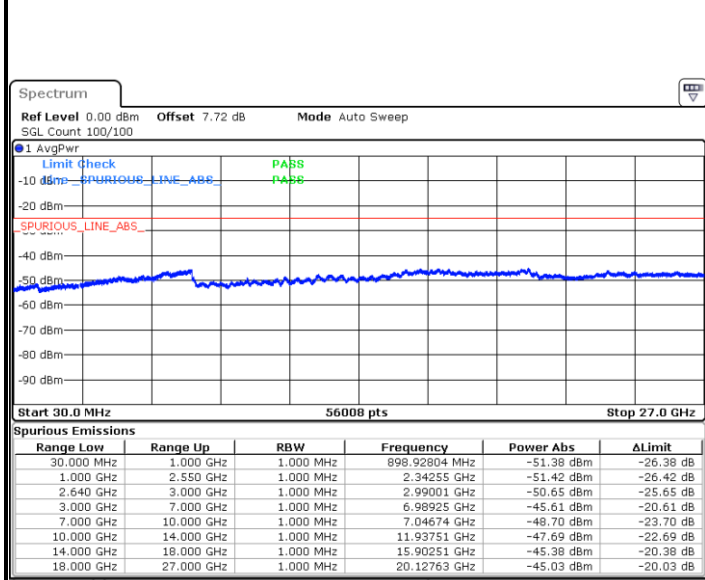

LTE Band 38 / 10MHz

Lowest Channel / 64QAM

Date: 24 MAR 2019 20:58:10

Middle Channel / 64QAM

Date: 24 MAR 2019 20:59:04

Highest Channel / 64QAM

Date: 24 MAR 2019 20:59:59

LTE Band 38 / 15MHz

Lowest Channel / 64QAM

Middle Channel / 64QAM

Date: 24 MAR 2019 21:00:54

Date: 24 MAR 2019 21:01:49

Highest Channel / 64QAM

Date: 24 MAR 2019 21:02:44

LTE Band 38 / 20MHz

Lowest Channel / 64QAM

Date: 24 MAR 2019 21:03:39

Middle Channel / 64QAM

Date: 24 MAR 2019 21:04:33

Highest Channel / 64QAM

Date: 24 MAR 2019 21:05:28

For CA

LTE Band 7 / 10MHz+20MHz

Lowest Channel / QPSK

Lowest Channel / 16QAM

Date: 27.MAR.2019 08:54:45

Date: 27.MAR.2019 08:56:38

Lowest Channel / 64QAM

Date: 27.MAR.2019 08:57:57

LTE Band 7 / 10MHz+20MHz

Middle Channel / QPSK

Middle Channel / 16QAM