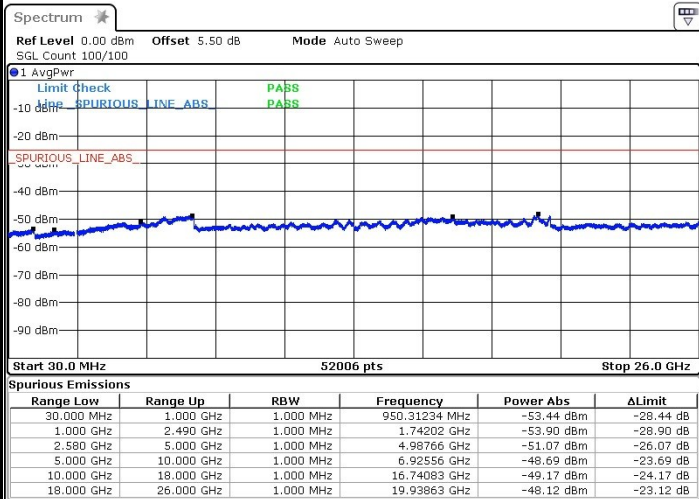

Middle Channel / QPSK

Middle Channel / 16QAM

Date: 27.MAR.2019 10:26:59

Date: 27.MAR.2019 10:26:08

Middle Channel / 64QAM

Date: 27.MAR.2019 10:24:44

LTE Band 7 / 15MHz+15MHz

Highest Channel / QPSK

Highest Channel / 16QAM

Date: 27.MAR.2019 10:28:34

Date: 27.MAR.2019 10:29:44

Highest Channel / 64QAM

Date: 27.MAR.2019 10:32:06

LTE Band 7 / 15MHz+20MHz

Lowest Channel / QPSK

Lowest Channel / 16QAM

Date: 27.MAR.2019 10:44:32

Date: 27.MAR.2019 10:43:23

Lowest Channel / 64QAM

Date: 27.MAR.2019 10:42:14

LTE Band 7 / 15MHz+20MHz

Middle Channel / QPSK

Middle Channel / 16QAM

Date: 27.MAR.2019 10:45:56