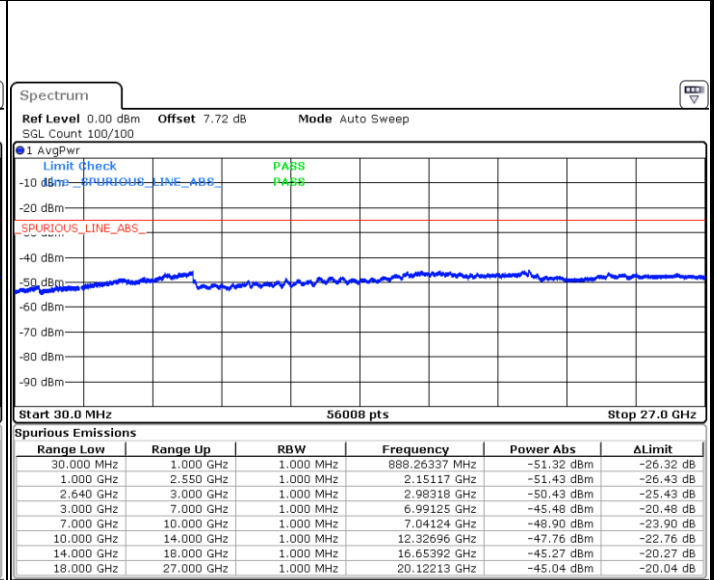

Lowest Channel / 64QAM

Middle Channel / 64QAM

Date: 24 MAR 2019 21:00:54

Date: 24 MAR 2019 21:01:49

Highest Channel / 64QAM

Date: 24 MAR 2019 21:02:44

LTE Band 38 / 20MHz

Lowest Channel / 64QAM

Date: 24 MAR 2019 21:03:39

Middle Channel / 64QAM

Date: 24 MAR 2019 21:04:33

Highest Channel / 64QAM

Date: 24 MAR 2019 21:05:28

For CA

LTE Band 7 / 10MHz+20MHz

Lowest Channel / QPSK

Lowest Channel / 16QAM

Date: 27.MAR.2019 08:54:45

Date: 27.MAR.2019 08:56:38

Lowest Channel / 64QAM

Date: 27.MAR.2019 08:57:57

LTE Band 7 / 10MHz+20MHz

Middle Channel / QPSK

Middle Channel / 16QAM