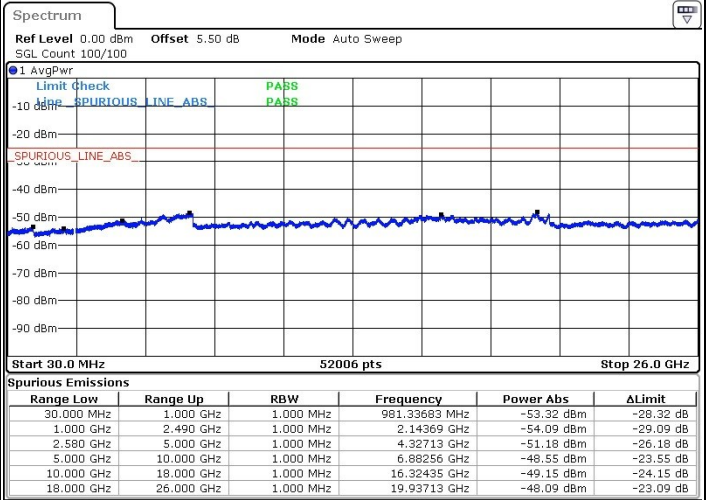

Lowest Channel / 16QAM

Date: 27.MAR.2019 08:54:45

Date: 27.MAR.2019 08:56:38

Lowest Channel / 64QAM

Date: 27.MAR.2019 08:57:57

LTE Band 7 / 10MHz+20MHz

Middle Channel / QPSK

Middle Channel / 16QAM

Date: 27.MAR.2019 09:05:12

Date: 27.MAR.2019 09:07:20

Middle Channel / 64QAM

Date: 27.MAR.2019 09:08:32

LTE Band 7 / 10MHz+20MHz

Highest Channel / QPSK

Highest Channel / 16QAM

Date: 27.MAR.2019 09:13:44