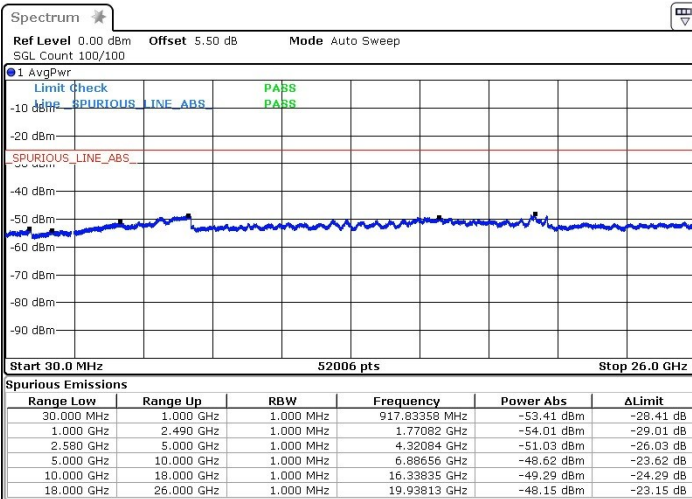

Date: 27.MAR.2019 09:05:12

Date: 27.MAR.2019 09:07:20

Middle Channel / 64QAM

Date: 27.MAR.2019 09:08:32

LTE Band 7 / 10MHz+20MHz

Highest Channel / QPSK

Highest Channel / 16QAM

Date: 27.MAR.2019 09:13:44

Date: 27.MAR.2019 09:12:44

Highest Channel / 64QAM

Date: 27.MAR.2019 09:11:39

LTE Band 7 / 15MHz+10MHz

Lowest Channel / QPSK

Lowest Channel / 16QAM

Date: 27.MAR.2019 11:48:30

Date: 27.MAR.2019 11:47:42

Lowest Channel / 64QAM

Date: 27.MAR.2019 11:46:39

LTE Band 7 / 15MHz+10MHz

Middle Channel / QPSK

Middle Channel / 16QAM

Date: 27.MAR.2019 11:49:55

Date: 27.MAR.2019 12:19:52

Middle Channel / 64QAM