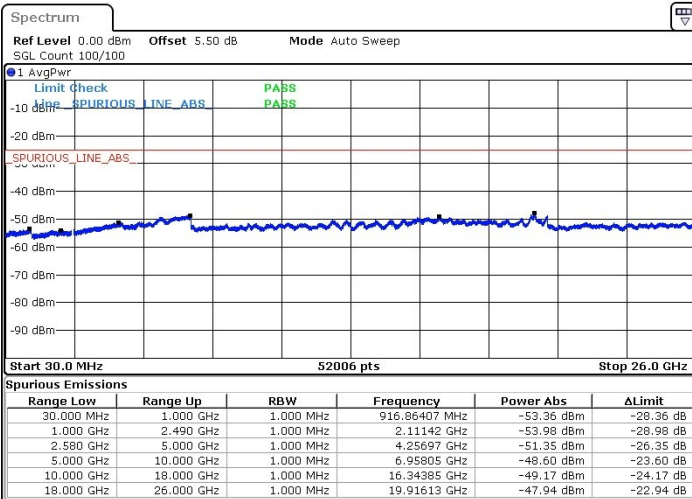

Date: 27.MAR.2019 12:20:56

LTE Band 7 / 15MHz+10MHz

Highest Channel / QPSK

Highest Channel / 16QAM

Date: 27.MAR.2019 12:31:22

Date: 27.MAR.2019 12:32:20

Highest Channel / 64QAM

Date: 27.MAR.2019 12:33:35

LTE Band 7 / 15MHz+15MHz

Lowest Channel / QPSK

Lowest Channel / 16QAM

Date: 27.MAR.2019 10:17:10

Date: 27.MAR.2019 10:18:09

Lowest Channel / 64QAM

Date: 27.MAR.2019 10:20:04

LTE Band 7 / 15MHz+15MHz