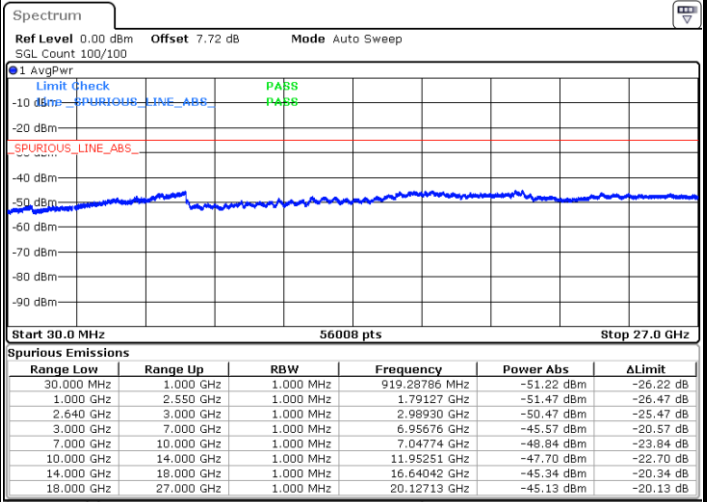

LTE Band 38 / 20MHz

Middle Channel / QPSK

Middle Channel / 16QAM

Date: 24 MAR 2019 20:51:47

Date: 24 MAR 2019 20:52:41

Highest Channel / QPSK

Highest Channel / 16QAM

Date: 24 MAR 2019 20:53:36

Date: 24 MAR 2019 20:54:31

LTE Band 38 / 5MHz

Lowest Channel / 64QAM

Middle Channel / 64QAM

Date: 24 MAR 2019 20:55:25

Date: 24 MAR 2019 20:56:20

Highest Channel / 64QAM

Date: 24 MAR 2019 20:57:15