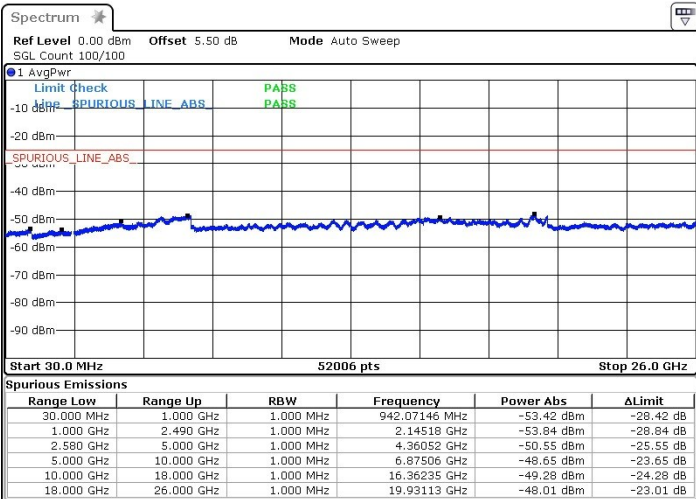

Middle Channel / QPSK

Middle Channel / 16QAM

Date: 27.MAR.2019 10:26:59

Date: 27.MAR.2019 10:26:08

Middle Channel / 64QAM

Date: 27.MAR.2019 10:24:44

LTE Band 7 / 15MHz+15MHz

Highest Channel / QPSK

Highest Channel / 16QAM

Date: 27.MAR.2019 10:28:34

Date: 27.MAR.2019 10:29:44

Highest Channel / 64QAM

Date: 27.MAR.2019 10:32:06

LTE Band 7 / 15MHz+20MHz

Lowest Channel / QPSK

Lowest Channel / 16QAM

Date: 27.MAR.2019 10:44:32

Date: 27.MAR.2019 10:43:23

Lowest Channel / 64QAM

Date: 27.MAR.2019 10:42:14

LTE Band 7 / 15MHz+20MHz

Middle Channel / QPSK

Middle Channel / 16QAM

Date: 27.MAR.2019 10:45:56