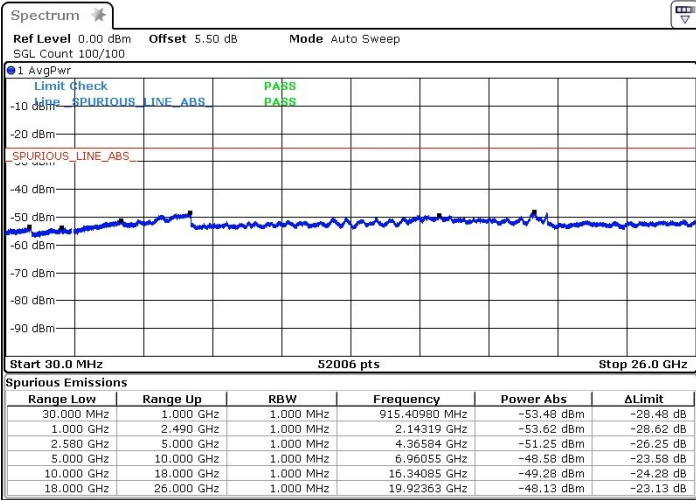

Middle Channel / QPSK

Middle Channel / 16QAM

Date: 27.MAR.2019 10:26:59

Date: 27.MAR.2019 10:26:08

Middle Channel / 64QAM

Date: 27.MAR.2019 10:24:44

LTE Band 7 / 15MHz+15MHz

Highest Channel / QPSK

Highest Channel / 16QAM

Date: 27.MAR.2019 10:28:34

Date: 27.MAR.2019 10:29:44

Highest Channel / 64QAM

Date: 27.MAR.2019 10:32:06

LTE Band 7 / 15MHz+20MHz

Lowest Channel / QPSK

Lowest Channel / 16QAM

Date: 27.MAR.2019 10:44:32

Date: 27.MAR.2019 10:43:23

Lowest Channel / 64QAM

Date: 27.MAR.2019 10:42:14

LTE Band 7 / 15MHz+20MHz

Middle Channel / QPSK

Middle Channel / 16QAM

Date: 27.MAR.2019 10:45:56