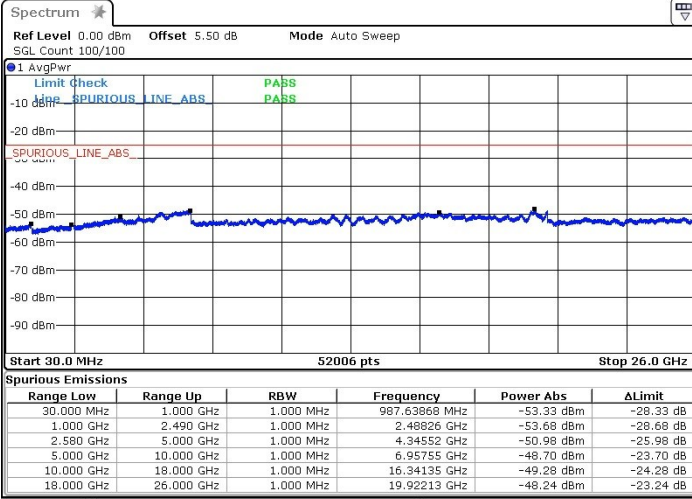

Date: 27.MAR.2019 09:05:12

Date: 27.MAR.2019 09:07:20

Middle Channel / 64QAM

Date: 27.MAR.2019 09:08:32

LTE Band 7 / 10MHz+20MHz

Highest Channel / QPSK

Highest Channel / 16QAM

Date: 27.MAR.2019 09:13:44

Date: 27.MAR.2019 09:12:44

Highest Channel / 64QAM

Date: 27.MAR.2019 09:11:39

LTE Band 7 / 15MHz+10MHz

Lowest Channel / QPSK

Lowest Channel / 16QAM

Date: 27.MAR.2019 11:48:30

Date: 27.MAR.2019 11:47:42

Lowest Channel / 64QAM

Date: 27.MAR.2019 11:46:39

LTE Band 7 / 15MHz+10MHz

Middle Channel / QPSK

Middle Channel / 16QAM

Date: 27.MAR.2019 11:49:55

Date: 27.MAR.2019 12:19:52

Middle Channel / 64QAM