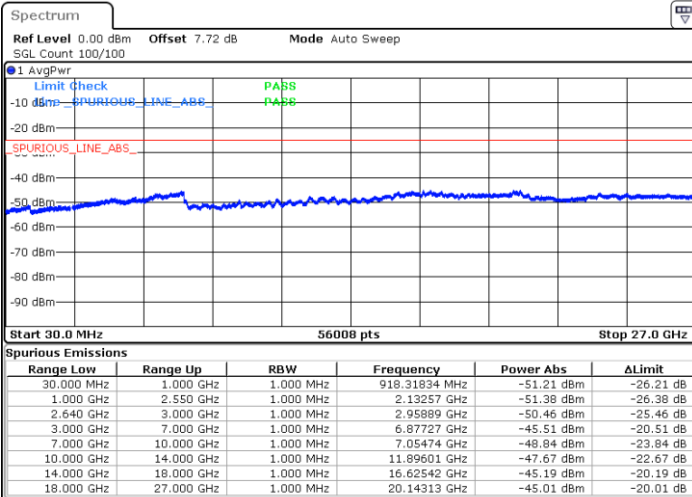

Lowest Channel / 64QAM

Middle Channel / 64QAM

Date: 24 MAR 2019 21:00:54

Date: 24 MAR 2019 21:01:49

Highest Channel / 64QAM

Date: 24 MAR 2019 21:02:44

LTE Band 38 / 20MHz

Lowest Channel / 64QAM

Date: 24 MAR 2019 21:03:39

Middle Channel / 64QAM

Date: 24 MAR 2019 21:04:33

Highest Channel / 64QAM

Date: 24 MAR 2019 21:05:28

For CA

LTE Band 7 / 10MHz+20MHz

Lowest Channel / QPSK