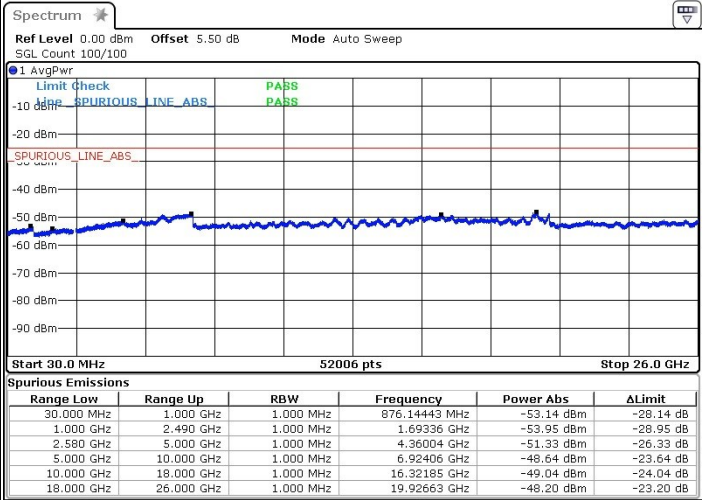

Date: 27.MAR.2019 09:12:44

Highest Channel / 64QAM

Date: 27.MAR.2019 09:11:39

LTE Band 7 / 15MHz+10MHz

Lowest Channel / QPSK

Lowest Channel / 16QAM

Date: 27.MAR.2019 11:48:30

Date: 27.MAR.2019 11:47:42

Lowest Channel / 64QAM

Date: 27.MAR.2019 11:46:39

LTE Band 7 / 15MHz+10MHz

Middle Channel / QPSK

Middle Channel / 16QAM

Date: 27.MAR.2019 11:49:55

Date: 27.MAR.2019 12:19:52

Middle Channel / 64QAM

Date: 27.MAR.2019 12:20:56

LTE Band 7 / 15MHz+10MHz

Highest Channel / QPSK

Highest Channel / 16QAM

Date: 27.MAR.2019 12:31:22

Date: 27.MAR.2019 12:32:20

Highest Channel / 64QAM

Date: 27.MAR.2019 12:33:35