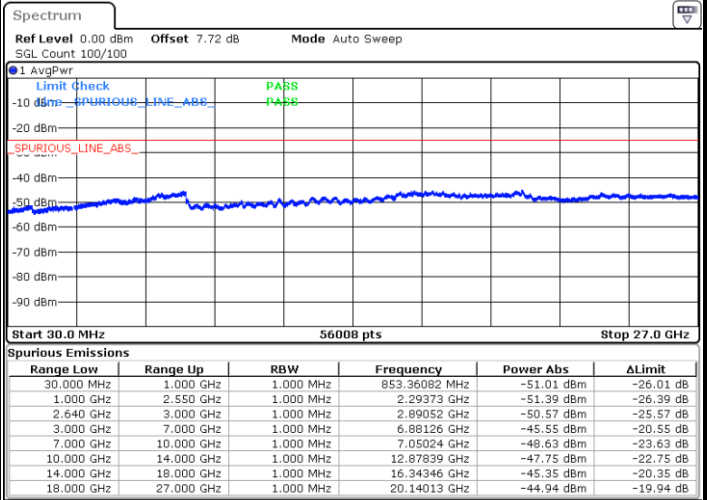

LTE Band 38 / 20MHz

Middle Channel / QPSK

Middle Channel / 16QAM

Date: 24 MAR 2019 20:51:47

Date: 24 MAR 2019 20:52:41

Highest Channel / QPSK

Highest Channel / 16QAM

Date: 24 MAR 2019 20:53:36

Date: 24 MAR 2019 20:54:31

LTE Band 38 / 5MHz

Lowest Channel / 64QAM

Middle Channel / 64QAM

Date: 24 MAR 2019 20:55:25

Date: 24 MAR 2019 20:56:20

Highest Channel / 64QAM

Date: 24 MAR 2019 20:57:15