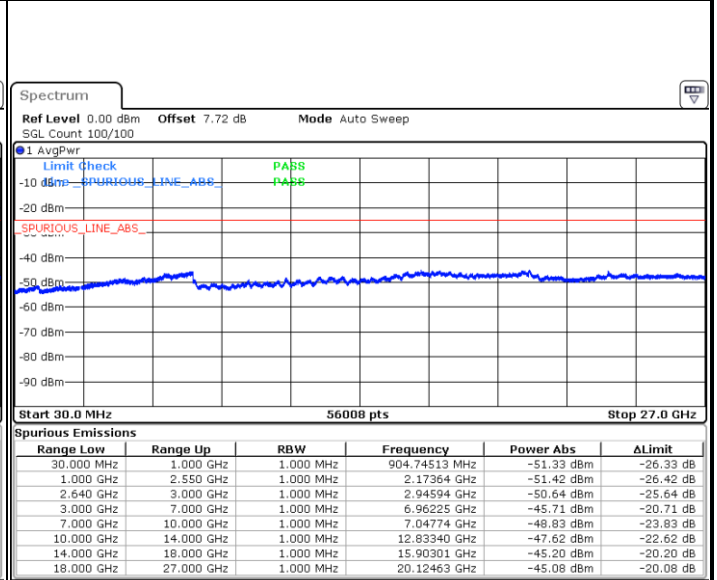

Date: 24 MAR 2019 20:54:31

LTE Band 38 / 5MHz

Lowest Channel / 64QAM

Middle Channel / 64QAM

Date: 24 MAR 2019 20:55:25

Date: 24 MAR 2019 20:56:20

Highest Channel / 64QAM

Date: 24 MAR 2019 20:57:15

LTE Band 38 / 10MHz

Lowest Channel / 64QAM

Date: 24 MAR 2019 20:58:10

Middle Channel / 64QAM

Date: 24 MAR 2019 20:59:04

Highest Channel / 64QAM

Date: 24 MAR 2019 20:59:59

LTE Band 38 / 15MHz

Lowest Channel / 64QAM

Middle Channel / 64QAM

Date: 24 MAR 2019 21:00:54

Date: 24 MAR 2019 21:01:49

Highest Channel / 64QAM

Date: 24 MAR 2019 21:02:44

LTE Band 38 / 20MHz

Lowest Channel / 64QAM