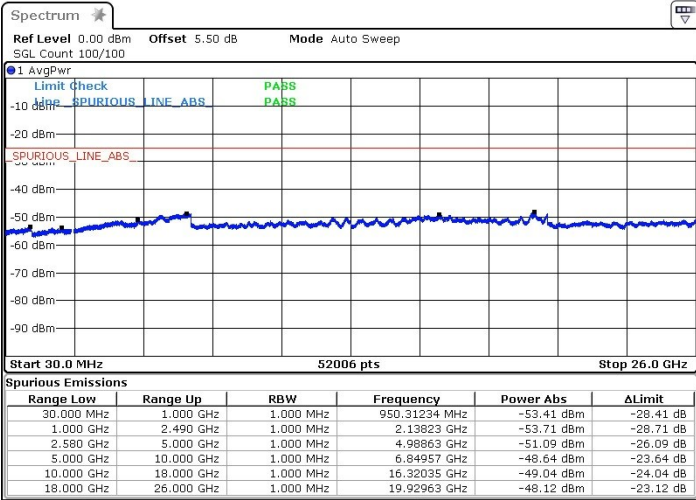

Date: 24 MAR 2019 21:03:39

Middle Channel / 64QAM

Date: 24 MAR 2019 21:04:33

Highest Channel / 64QAM

Date: 24 MAR 2019 21:05:28

For CA

LTE Band 7 / 10MHz+20MHz

Lowest Channel / QPSK

Lowest Channel / 16QAM

Date: 27.MAR.2019 08:54:45

Date: 27.MAR.2019 08:56:38

Lowest Channel / 64QAM

Date: 27.MAR.2019 08:57:57

LTE Band 7 / 10MHz+20MHz

Middle Channel / QPSK

Middle Channel / 16QAM

Date: 27.MAR.2019 09:05:12

Date: 27.MAR.2019 09:07:20

Middle Channel / 64QAM

Date: 27.MAR.2019 09:08:32

LTE Band 7 / 10MHz+20MHz

Highest Channel / QPSK

Highest Channel / 16QAM

Date: 27.MAR.2019 09:13:44

Date: 27.MAR.2019 09:12:44

Highest Channel / 64QAM

Date: 27.MAR.2019 09:11:39

LTE Band 7 / 15MHz+10MHz

Lowest Channel / QPSK

Lowest Channel / 16QAM

Date: 27.MAR.2019 11:48:30

Date: 27.MAR.2019 11:47:42