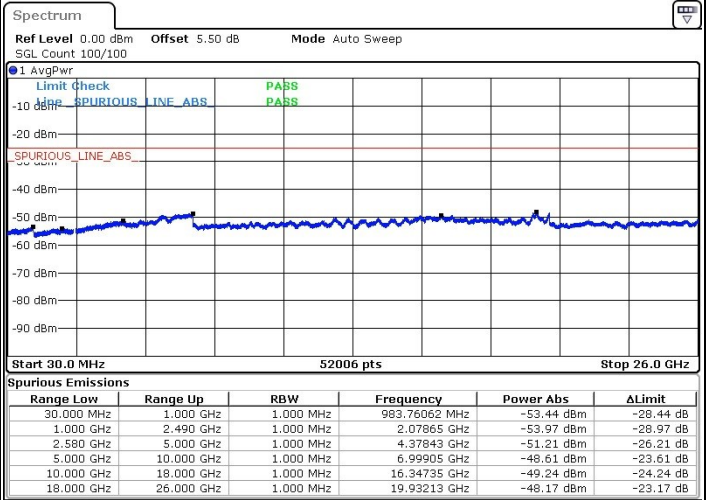

Date: 27.MAR.2019 09:12:44

Highest Channel / 64QAM

Date: 27.MAR.2019 09:11:39

LTE Band 7 / 15MHz+10MHz

Lowest Channel / QPSK

Lowest Channel / 16QAM

Date: 27.MAR.2019 11:48:30

Date: 27.MAR.2019 11:47:42

Lowest Channel / 64QAM

Date: 27.MAR.2019 11:46:39

LTE Band 7 / 15MHz+10MHz

Middle Channel / QPSK

Middle Channel / 16QAM

Date: 27.MAR.2019 11:49:55

Date: 27.MAR.2019 12:19:52

Middle Channel / 64QAM

Date: 27.MAR.2019 12:20:56

LTE Band 7 / 15MHz+10MHz

Highest Channel / QPSK

Highest Channel / 16QAM

Date: 27.MAR.2019 12:31:22

Date: 27.MAR.2019 12:32:20

Highest Channel / 64QAM

Date: 27.MAR.2019 12:33:35