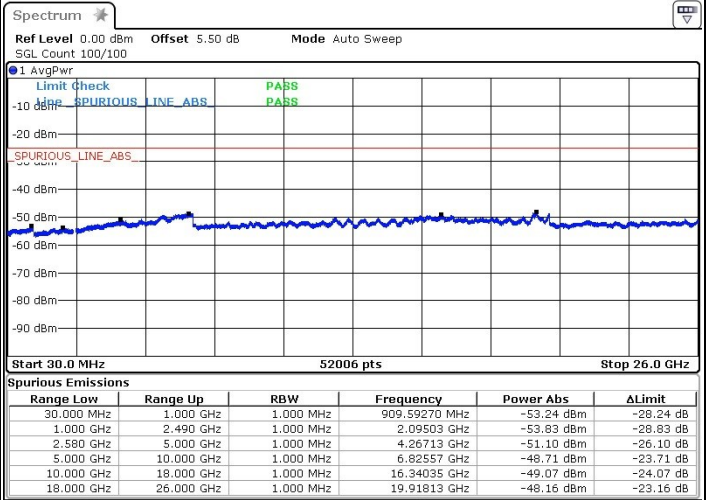

Date: 27.MAR.2019 12:20:56

LTE Band 7 / 15MHz+10MHz

Highest Channel / QPSK

Highest Channel / 16QAM

Date: 27.MAR.2019 12:31:22

Date: 27.MAR.2019 12:32:20

Highest Channel / 64QAM

Date: 27.MAR.2019 12:33:35

LTE Band 7 / 15MHz+15MHz

Lowest Channel / QPSK

Lowest Channel / 16QAM

Date: 27.MAR.2019 10:17:10

Date: 27.MAR.2019 10:18:09

Lowest Channel / 64QAM

Date: 27.MAR.2019 10:20:04

LTE Band 7 / 15MHz+15MHz

Middle Channel / QPSK

Middle Channel / 16QAM

Date: 27.MAR.2019 10:26:59

Date: 27.MAR.2019 10:26:08

Middle Channel / 64QAM

Date: 27.MAR.2019 10:24:44

LTE Band 7 / 15MHz+15MHz

Highest Channel / QPSK

Highest Channel / 16QAM

Date: 27.MAR.2019 10:28:34

Date: 27.MAR.2019 10:29:44

Highest Channel / 64QAM

Date: 27.MAR.2019 10:32:06

LTE Band 7 / 15MHz+20MHz

Lowest Channel / QPSK

Lowest Channel / 16QAM