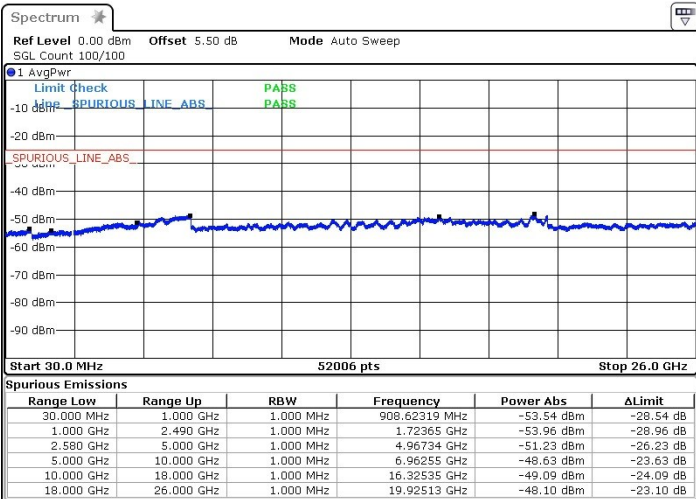

LTE Band 7 / 15MHz+15MHz

Lowest Channel / QPSK

Lowest Channel / 16QAM

Date: 27.MAR.2019 10:17:10

Date: 27.MAR.2019 10:18:09

Lowest Channel / 64QAM

Date: 27.MAR.2019 10:20:04

LTE Band 7 / 15MHz+15MHz

Middle Channel / QPSK

Middle Channel / 16QAM

Date: 27.MAR.2019 10:26:59

Date: 27.MAR.2019 10:26:08

Middle Channel / 64QAM

Date: 27.MAR.2019 10:24:44

LTE Band 7 / 15MHz+15MHz

Highest Channel / QPSK

Highest Channel / 16QAM

Date: 27.MAR.2019 10:28:34

Date: 27.MAR.2019 10:29:44

Highest Channel / 64QAM

Date: 27.MAR.2019 10:32:06

LTE Band 7 / 15MHz+20MHz

Lowest Channel / QPSK

Lowest Channel / 16QAM