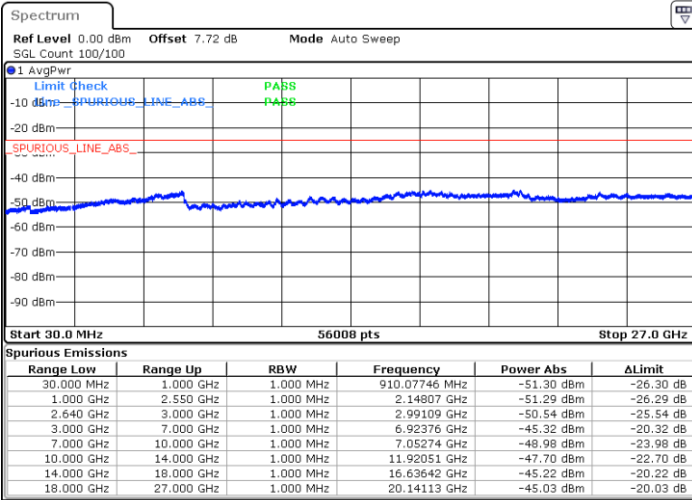

LTE Band 38 / 20MHz

Middle Channel / QPSK

Middle Channel / 16QAM

Date: 24 MAR 2019 20:51:47

Date: 24 MAR 2019 20:52:41

Highest Channel / QPSK

Highest Channel / 16QAM

Date: 24 MAR 2019 20:53:36

Date: 24 MAR 2019 20:54:31

LTE Band 38 / 5MHz

Lowest Channel / 64QAM

Middle Channel / 64QAM

Date: 24 MAR 2019 20:55:25

Date: 24 MAR 2019 20:56:20

Highest Channel / 64QAM

Date: 24 MAR 2019 20:57:15