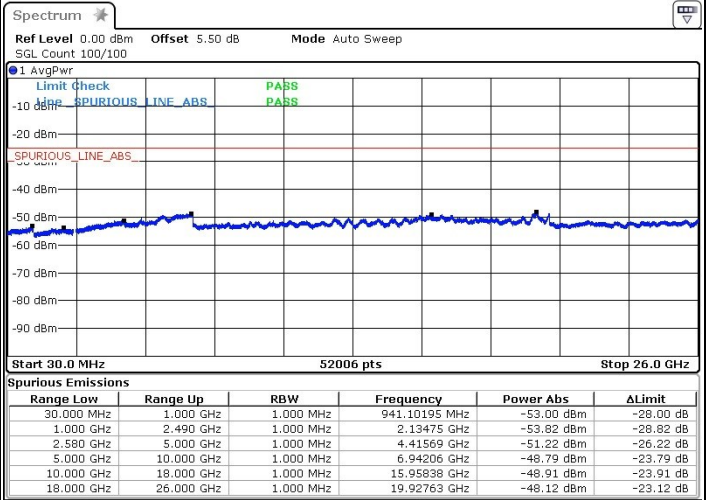

Highest Channel / 16QAM

Date: 27.MAR.2019 10:28:34

Date: 27.MAR.2019 10:29:44

Highest Channel / 64QAM

Date: 27.MAR.2019 10:32:06

LTE Band 7 / 15MHz+20MHz

Lowest Channel / QPSK

Lowest Channel / 16QAM

Date: 27.MAR.2019 10:44:32

Date: 27.MAR.2019 10:43:23

Lowest Channel / 64QAM

Date: 27.MAR.2019 10:42:14

LTE Band 7 / 15MHz+20MHz

Middle Channel / QPSK

Middle Channel / 16QAM

Date: 27.MAR.2019 10:45:56