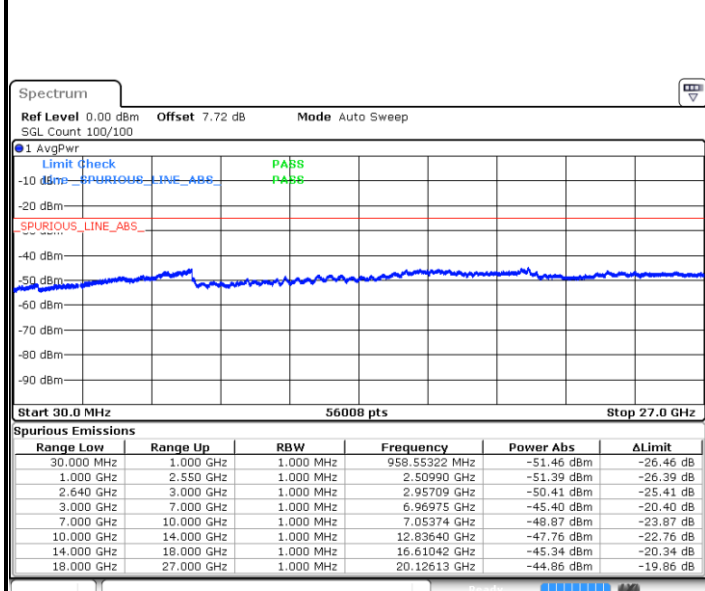

Date: 24 MAR 2019 20:54:31

LTE Band 38 / 5MHz

Lowest Channel / 64QAM

Middle Channel / 64QAM

Date: 24 MAR 2019 20:55:25

Date: 24 MAR 2019 20:56:20

Highest Channel / 64QAM

Date: 24 MAR 2019 20:57:15

LTE Band 38 / 10MHz

Lowest Channel / 64QAM

Date: 24 MAR 2019 20:58:10

Middle Channel / 64QAM

Date: 24 MAR 2019 20:59:04

Highest Channel / 64QAM

Date: 24 MAR 2019 20:59:59

LTE Band 38 / 15MHz

Lowest Channel / 64QAM

Middle Channel / 64QAM

Date: 24 MAR 2019 21:00:54

Date: 24 MAR 2019 21:01:49

Highest Channel / 64QAM

Date: 24 MAR 2019 21:02:44

LTE Band 38 / 20MHz

Lowest Channel / 64QAM

Date: 24 MAR 2019 21:03:39

Middle Channel / 64QAM

Date: 24 MAR 2019 21:04:33

Highest Channel / 64QAM

Date: 24 MAR 2019 21:05:28

For CA

LTE Band 7 / 10MHz+20MHz

Lowest Channel / QPSK