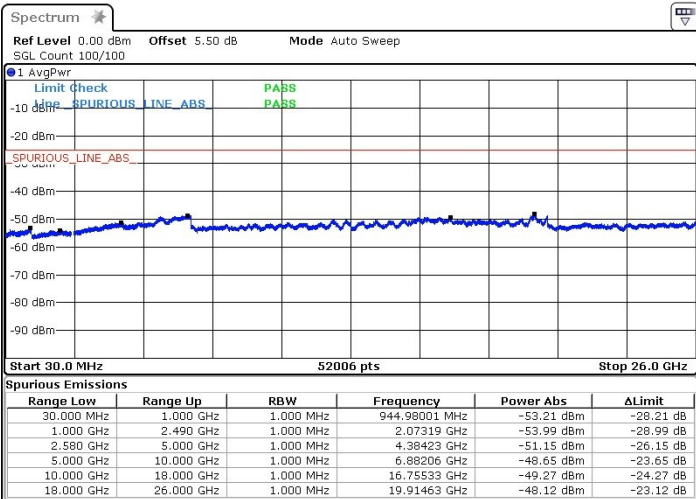

Date: 27.MAR.2019 09:12:44

Highest Channel / 64QAM

Date: 27.MAR.2019 09:11:39

LTE Band 7 / 15MHz+10MHz

Lowest Channel / QPSK

Lowest Channel / 16QAM

Date: 27.MAR.2019 11:48:30

Date: 27.MAR.2019 11:47:42

Lowest Channel / 64QAM

Date: 27.MAR.2019 11:46:39

LTE Band 7 / 15MHz+10MHz

Middle Channel / QPSK

Middle Channel / 16QAM

Date: 27.MAR.2019 11:49:55

Date: 27.MAR.2019 12:19:52

Middle Channel / 64QAM

Date: 27.MAR.2019 12:20:56

LTE Band 7 / 15MHz+10MHz

Highest Channel / QPSK

Highest Channel / 16QAM

Date: 27.MAR.2019 12:31:22

Date: 27.MAR.2019 12:32:20

Highest Channel / 64QAM

Date: 27.MAR.2019 12:33:35