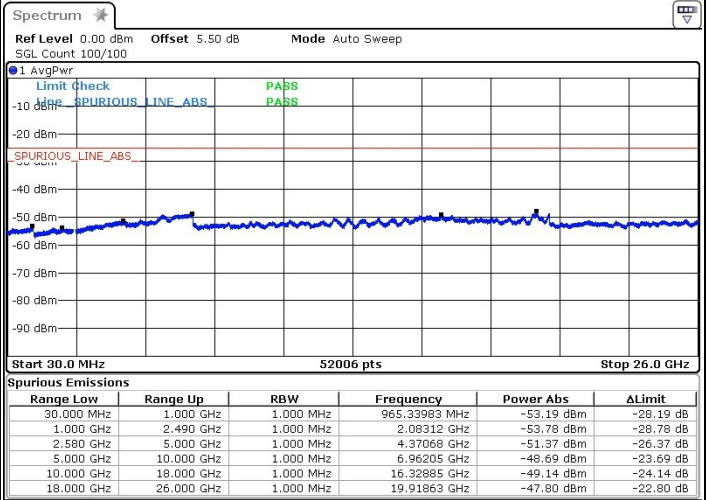

Date: 27.MAR.2019 12:20:56

LTE Band 7 / 15MHz+10MHz

Highest Channel / QPSK

Highest Channel / 16QAM

Date: 27.MAR.2019 12:31:22

Date: 27.MAR.2019 12:32:20

Highest Channel / 64QAM

Date: 27.MAR.2019 12:33:35

LTE Band 7 / 15MHz+15MHz

Lowest Channel / QPSK

Lowest Channel / 16QAM

Date: 27.MAR.2019 10:17:10

Date: 27.MAR.2019 10:18:09

Lowest Channel / 64QAM

Date: 27.MAR.2019 10:20:04

LTE Band 7 / 15MHz+15MHz