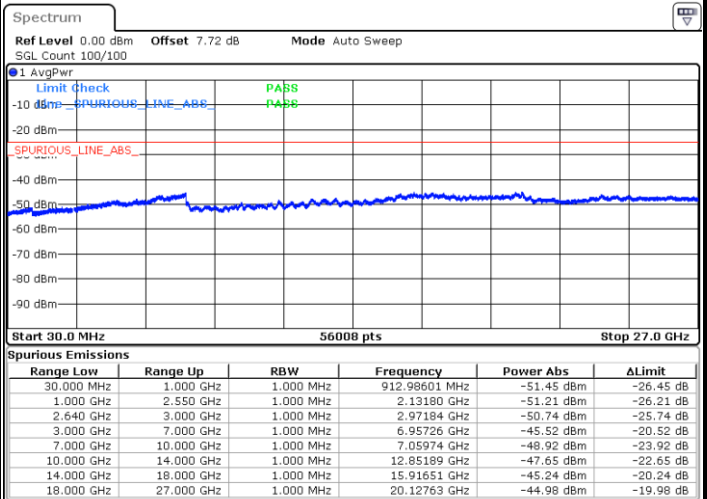

LTE Band 38 / 20MHz

Middle Channel / QPSK

Middle Channel / 16QAM

Date: 24 MAR 2019 20:51:47

Date: 24 MAR 2019 20:52:41

Highest Channel / QPSK

Highest Channel / 16QAM

Date: 24 MAR 2019 20:53:36

Date: 24 MAR 2019 20:54:31

LTE Band 38 / 5MHz

Lowest Channel / 64QAM

Middle Channel / 64QAM

Date: 24 MAR 2019 20:55:25

Date: 24 MAR 2019 20:56:20

Highest Channel / 64QAM

Date: 24 MAR 2019 20:57:15