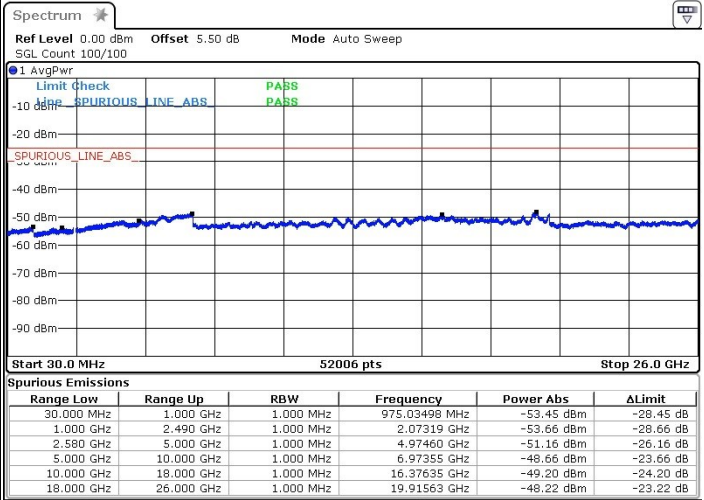

Date: 24 MAR 2019 21:03:39

Middle Channel / 64QAM

Date: 24 MAR 2019 21:04:33

Highest Channel / 64QAM

Date: 24 MAR 2019 21:05:28

For CA

LTE Band 7 / 10MHz+20MHz

Lowest Channel / QPSK

Lowest Channel / 16QAM

Date: 27.MAR.2019 08:54:45

Date: 27.MAR.2019 08:56:38

Lowest Channel / 64QAM

Date: 27.MAR.2019 08:57:57

LTE Band 7 / 10MHz+20MHz

Middle Channel / QPSK

Middle Channel / 16QAM