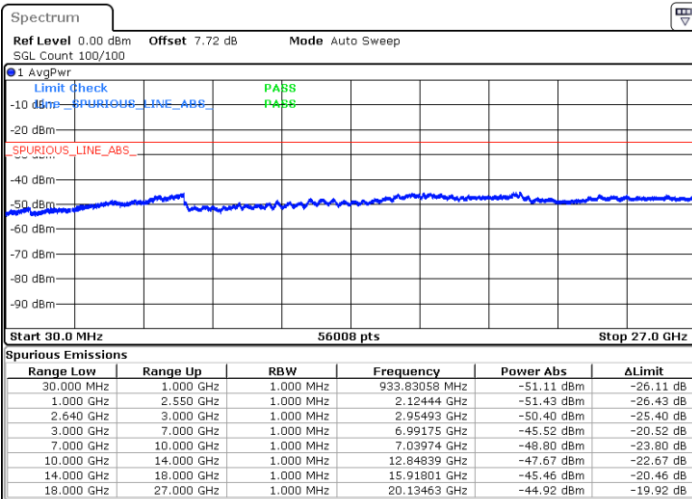

LTE Band 38 / 20MHz

Middle Channel / QPSK

Middle Channel / 16QAM

Date: 24 MAR 2019 20:51:47

Date: 24 MAR 2019 20:52:41

Highest Channel / QPSK

Highest Channel / 16QAM

Date: 24 MAR 2019 20:53:36

Date: 24 MAR 2019 20:54:31

LTE Band 38 / 5MHz

Lowest Channel / 64QAM

Middle Channel / 64QAM

Date: 24 MAR 2019 20:55:25

Date: 24 MAR 2019 20:56:20

Highest Channel / 64QAM

Date: 24 MAR 2019 20:57:15