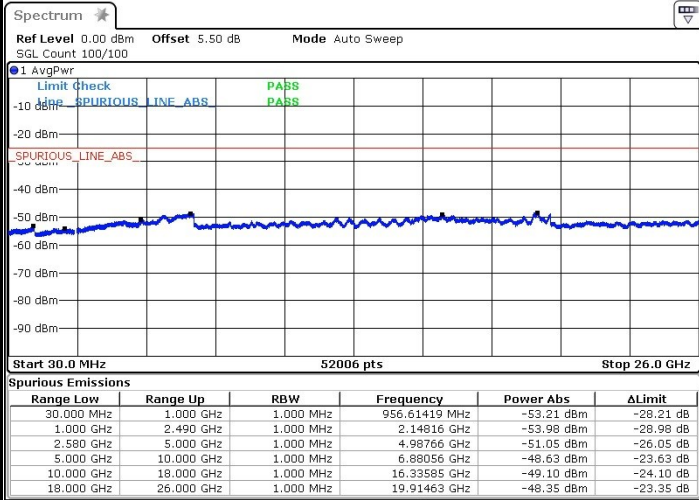

LTE Band 7 / 15MHz+15MHz

Lowest Channel / QPSK

Lowest Channel / 16QAM

Date: 27.MAR.2019 10:17:10

Date: 27.MAR.2019 10:18:09

Lowest Channel / 64QAM

Date: 27.MAR.2019 10:20:04

LTE Band 7 / 15MHz+15MHz

Middle Channel / QPSK

Middle Channel / 16QAM

Date: 27.MAR.2019 10:26:59

Date: 27.MAR.2019 10:26:08

Middle Channel / 64QAM

Date: 27.MAR.2019 10:24:44

LTE Band 7 / 15MHz+15MHz

Highest Channel / QPSK

Highest Channel / 16QAM

Date: 27.MAR.2019 10:28:34

Date: 27.MAR.2019 10:29:44

Highest Channel / 64QAM

Date: 27.MAR.2019 10:32:06

LTE Band 7 / 15MHz+20MHz

Lowest Channel / QPSK

Lowest Channel / 16QAM