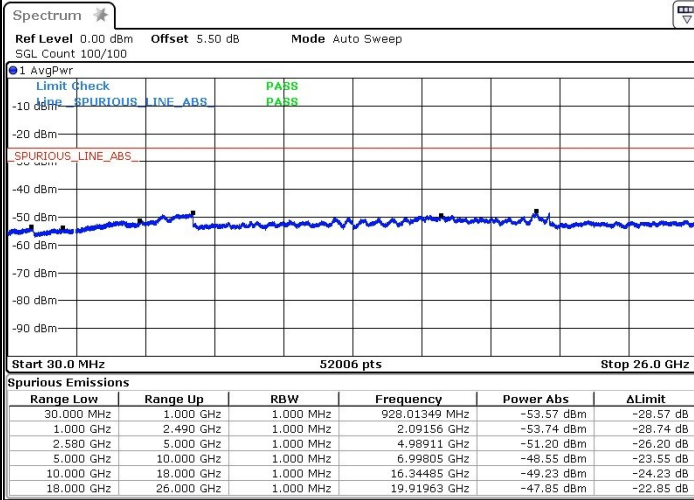

Date: 27.MAR.2019 12:20:56

LTE Band 7 / 15MHz+10MHz

Highest Channel / QPSK

Highest Channel / 16QAM

Date: 27.MAR.2019 12:31:22

Date: 27.MAR.2019 12:32:20

Highest Channel / 64QAM

Date: 27.MAR.2019 12:33:35

LTE Band 7 / 15MHz+15MHz

Lowest Channel / QPSK

Lowest Channel / 16QAM

Date: 27.MAR.2019 10:17:10

Date: 27.MAR.2019 10:18:09

Lowest Channel / 64QAM

Date: 27.MAR.2019 10:20:04

LTE Band 7 / 15MHz+15MHz