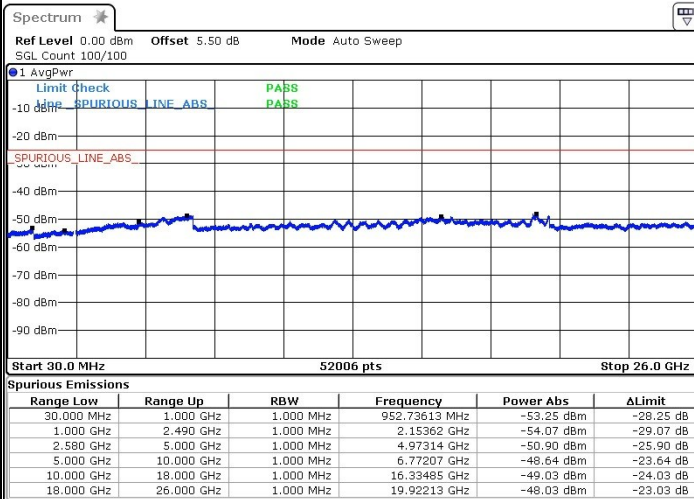

Date: 27.MAR.2019 12:20:56

LTE Band 7 / 15MHz+10MHz

Highest Channel / QPSK

Highest Channel / 16QAM

Date: 27.MAR.2019 12:31:22

Date: 27.MAR.2019 12:32:20

Highest Channel / 64QAM

Date: 27.MAR.2019 12:33:35

LTE Band 7 / 15MHz+15MHz

Lowest Channel / QPSK

Lowest Channel / 16QAM

Date: 27.MAR.2019 10:17:10

Date: 27.MAR.2019 10:18:09

Lowest Channel / 64QAM

Date: 27.MAR.2019 10:20:04

LTE Band 7 / 15MHz+15MHz

Middle Channel / QPSK

Middle Channel / 16QAM

Date: 27.MAR.2019 10:26:59

Date: 27.MAR.2019 10:26:08

Middle Channel / 64QAM

Date: 27.MAR.2019 10:24:44

LTE Band 7 / 15MHz+15MHz

Highest Channel / QPSK

Highest Channel / 16QAM

Date: 27.MAR.2019 10:28:34

Date: 27.MAR.2019 10:29:44

Highest Channel / 64QAM

Date: 27.MAR.2019 10:32:06

LTE Band 7 / 15MHz+20MHz

Lowest Channel / QPSK

Lowest Channel / 16QAM