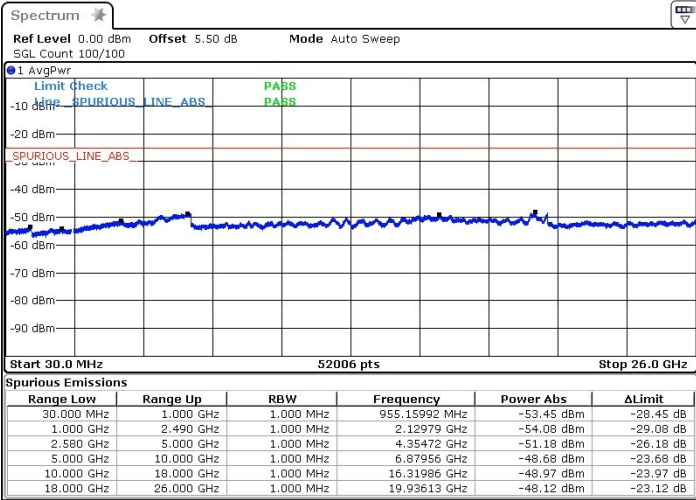

Date: 27.MAR.2019 12:20:56

LTE Band 7 / 15MHz+10MHz

Highest Channel / QPSK

Highest Channel / 16QAM

Date: 27.MAR.2019 12:31:22

Date: 27.MAR.2019 12:32:20

Highest Channel / 64QAM

Date: 27.MAR.2019 12:33:35

LTE Band 7 / 15MHz+15MHz

Lowest Channel / QPSK

Lowest Channel / 16QAM

Date: 27.MAR.2019 10:17:10

Date: 27.MAR.2019 10:18:09

Lowest Channel / 64QAM

Date: 27.MAR.2019 10:20:04

LTE Band 7 / 15MHz+15MHz

Middle Channel / QPSK

Middle Channel / 16QAM

Date: 27.MAR.2019 10:26:59

Date: 27.MAR.2019 10:26:08

Middle Channel / 64QAM

Date: 27.MAR.2019 10:24:44

LTE Band 7 / 15MHz+15MHz

Highest Channel / QPSK

Highest Channel / 16QAM

Date: 27.MAR.2019 10:28:34

Date: 27.MAR.2019 10:29:44

Highest Channel / 64QAM

Date: 27.MAR.2019 10:32:06

LTE Band 7 / 15MHz+20MHz

Lowest Channel / QPSK

Lowest Channel / 16QAM