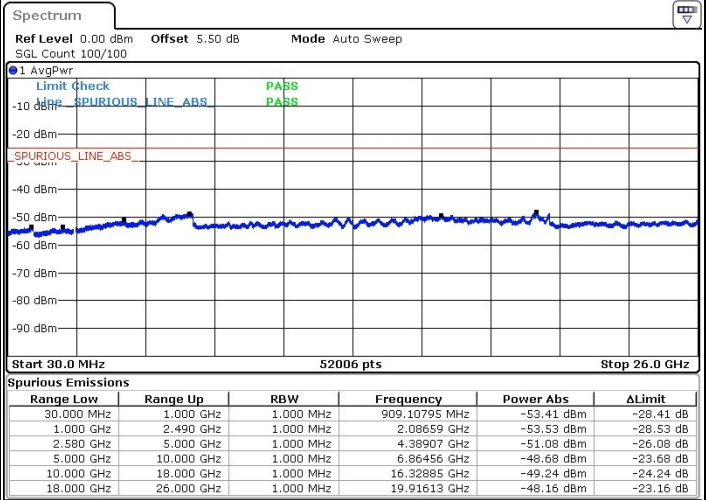

Lowest Channel / 16QAM

Date: 27.MAR.2019 08:54:45

Date: 27.MAR.2019 08:56:38

Lowest Channel / 64QAM

Date: 27.MAR.2019 08:57:57

LTE Band 7 / 10MHz+20MHz

Middle Channel / QPSK

Middle Channel / 16QAM

Date: 27.MAR.2019 09:05:12

Date: 27.MAR.2019 09:07:20

Middle Channel / 64QAM

Date: 27.MAR.2019 09:08:32

LTE Band 7 / 10MHz+20MHz

Highest Channel / QPSK

Highest Channel / 16QAM

Date: 27.MAR.2019 09:13:44

Date: 27.MAR.2019 09:12:44

Highest Channel / 64QAM

Date: 27.MAR.2019 09:11:39

LTE Band 7 / 15MHz+10MHz

Lowest Channel / QPSK

Lowest Channel / 16QAM

Date: 27.MAR.2019 11:48:30

Date: 27.MAR.2019 11:47:42