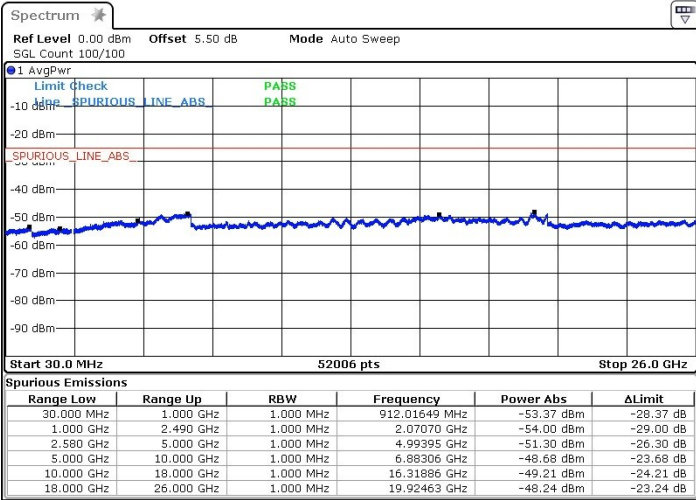

Highest Channel / 16QAM

Date: 27.MAR.2019 10:28:34

Date: 27.MAR.2019 10:29:44

Highest Channel / 64QAM

Date: 27.MAR.2019 10:32:06

LTE Band 7 / 15MHz+20MHz

Lowest Channel / QPSK

Lowest Channel / 16QAM

Date: 27.MAR.2019 10:44:32

Date: 27.MAR.2019 10:43:23

Lowest Channel / 64QAM

Date: 27.MAR.2019 10:42:14

LTE Band 7 / 15MHz+20MHz

Middle Channel / QPSK

Middle Channel / 16QAM

Date: 27.MAR.2019 10:45:56