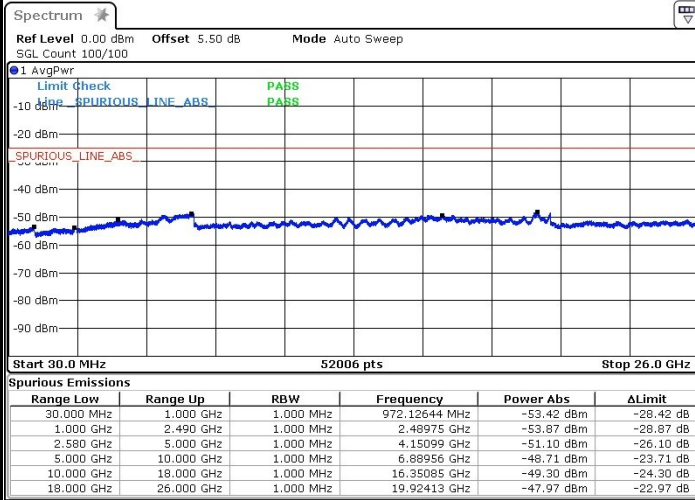

Date: 24 MAR 2019 21:03:39

Middle Channel / 64QAM

Date: 24 MAR 2019 21:04:33

Highest Channel / 64QAM

Date: 24 MAR 2019 21:05:28

For CA

LTE Band 7 / 10MHz+20MHz

Lowest Channel / QPSK

Lowest Channel / 16QAM

Date: 27.MAR.2019 08:54:45

Date: 27.MAR.2019 08:56:38

Lowest Channel / 64QAM

Date: 27.MAR.2019 08:57:57

LTE Band 7 / 10MHz+20MHz

Middle Channel / QPSK

Middle Channel / 16QAM