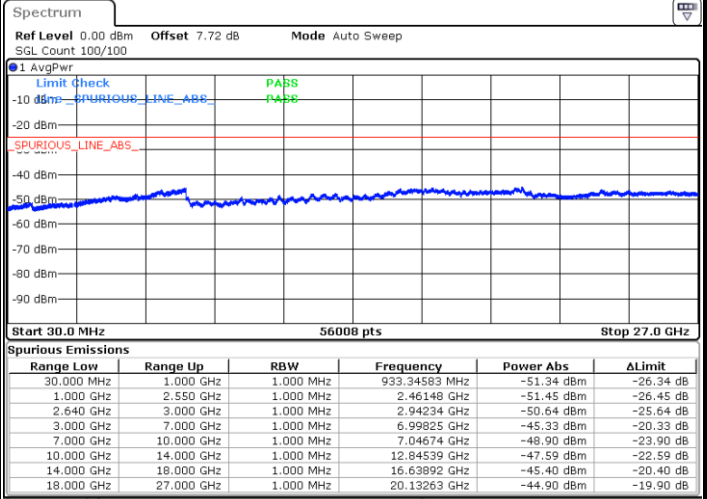

LTE Band 38 / 10MHz

Lowest Channel / 64QAM

Date: 24 MAR 2019 20:58:10

Middle Channel / 64QAM

Date: 24 MAR 2019 20:59:04

Highest Channel / 64QAM

Date: 24 MAR 2019 20:59:59

LTE Band 38 / 15MHz

Lowest Channel / 64QAM

Middle Channel / 64QAM

Date: 24 MAR 2019 21:00:54

Date: 24 MAR 2019 21:01:49

Highest Channel / 64QAM

Date: 24 MAR 2019 21:02:44

LTE Band 38 / 20MHz

Lowest Channel / 64QAM