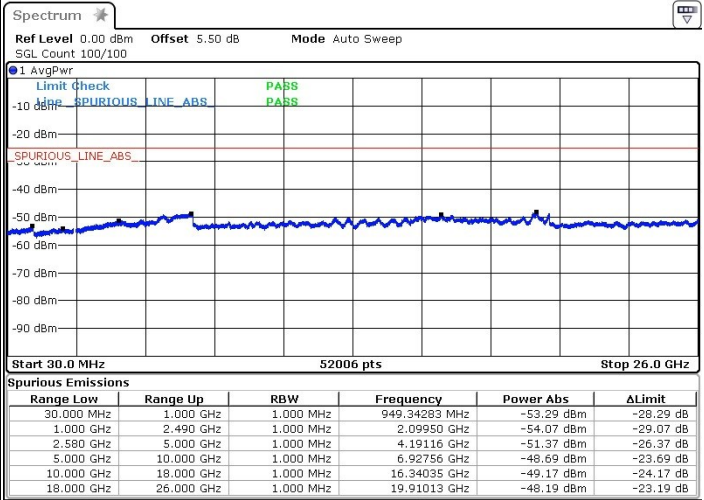

LTE Band 7 / 15MHz+15MHz

Lowest Channel / QPSK

Lowest Channel / 16QAM

Date: 27.MAR.2019 10:17:10

Date: 27.MAR.2019 10:18:09

Lowest Channel / 64QAM

Date: 27.MAR.2019 10:20:04

LTE Band 7 / 15MHz+15MHz

Middle Channel / QPSK

Middle Channel / 16QAM

Date: 27.MAR.2019 10:26:59

Date: 27.MAR.2019 10:26:08

Middle Channel / 64QAM

Date: 27.MAR.2019 10:24:44

LTE Band 7 / 15MHz+15MHz

Highest Channel / QPSK

Highest Channel / 16QAM

Date: 27.MAR.2019 10:28:34

Date: 27.MAR.2019 10:29:44

Highest Channel / 64QAM

Date: 27.MAR.2019 10:32:06

LTE Band 7 / 15MHz+20MHz

Lowest Channel / QPSK

Lowest Channel / 16QAM