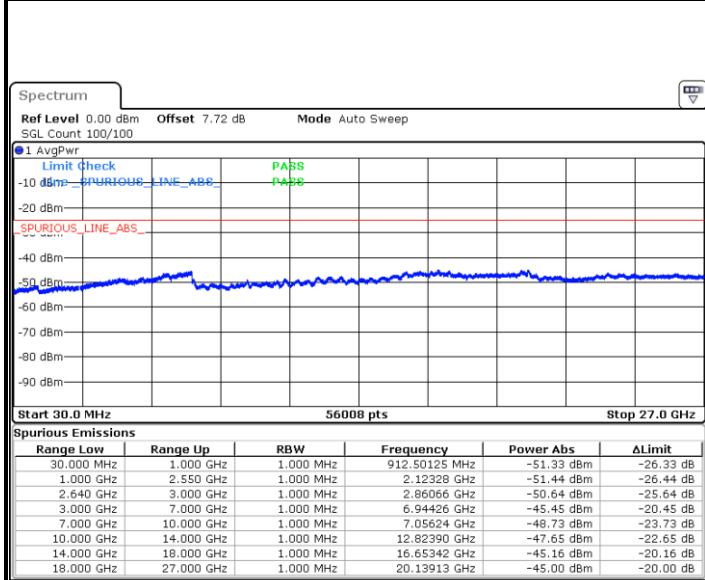

LTE Band 38 / 10MHz

Lowest Channel / 64QAM

Date: 24 MAR 2019 20:58:10

Middle Channel / 64QAM

Date: 24 MAR 2019 20:59:04

Highest Channel / 64QAM

Date: 24 MAR 2019 20:59:59

LTE Band 38 / 15MHz

Lowest Channel / 64QAM

Middle Channel / 64QAM

Date: 24 MAR 2019 21:00:54

Date: 24 MAR 2019 21:01:49

Highest Channel / 64QAM

Date: 24 MAR 2019 21:02:44

LTE Band 38 / 20MHz

Lowest Channel / 64QAM

Date: 24 MAR 2019 21:03:39

Middle Channel / 64QAM

Date: 24 MAR 2019 21:04:33

Highest Channel / 64QAM

Date: 24 MAR 2019 21:05:28

For CA

LTE Band 7 / 10MHz+20MHz

Lowest Channel / QPSK

Lowest Channel / 16QAM

Date: 27.MAR.2019 08:54:45

Date: 27.MAR.2019 08:56:38

Lowest Channel / 64QAM

Date: 27.MAR.2019 08:57:57

LTE Band 7 / 10MHz+20MHz

Middle Channel / QPSK

Middle Channel / 16QAM