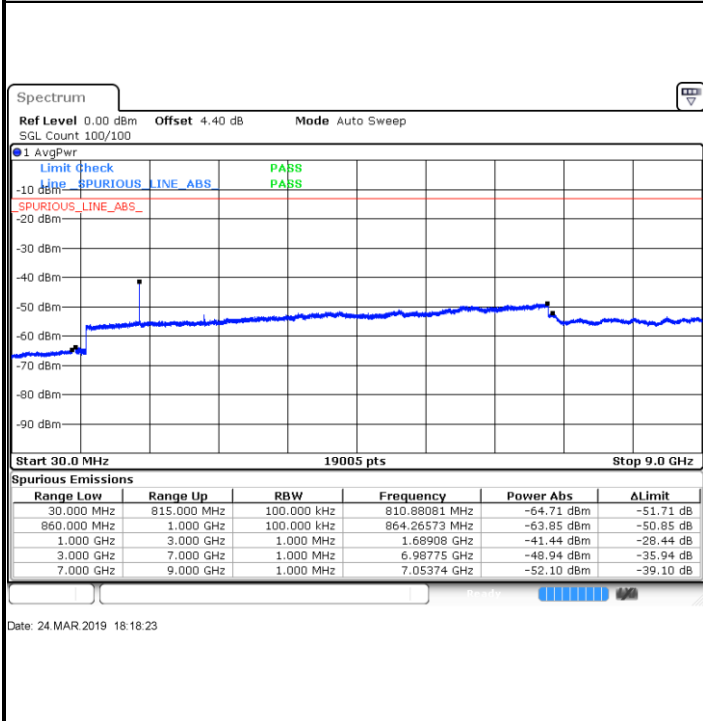

LTE Band 5 / 3MHz

Middle Channel / QPSK

Middle Channel / 16QAM

Date: 25 MAR 2019 16:54:29

Date: 25 MAR 2019 16:55:02

Highest Channel / QPSK

Highest Channel / 16QAM

Date: 25 MAR 2019 16:53:57

Date: 24 MAR 2019 20:27:09

LTE Band 5 / 5MHz

Lowest Channel / QPSK

Lowest Channel / 16QAM

Date: 24 MAR 2019 20:30:46

Date: 24 MAR 2019 18:07:39

Middle Channel / QPSK

Middle Channel / 16QAM

Date: 24 MAR 2019 18:09:19

Date: 24 MAR 2019 18:10:14

LTE Band 5 / 5MHz

Highest Channel / QPSK

Highest Channel / 16QAM

LTE Band 5 / 10MHz

Lowest Channel / QPSK

Lowest Channel / 16QAM

**LTE Band 5 / 10MHz**

LTE Band 5 / 1.4MHz

Lowest Channel / 64QAM

Middle Channel / 64QAM

Date: 24 MAR 2019 18:43:50

Date: 24 MAR 2019 18:44:44

Highest Channel / 64QAM

Date: 24 MAR 2019 18:56:05