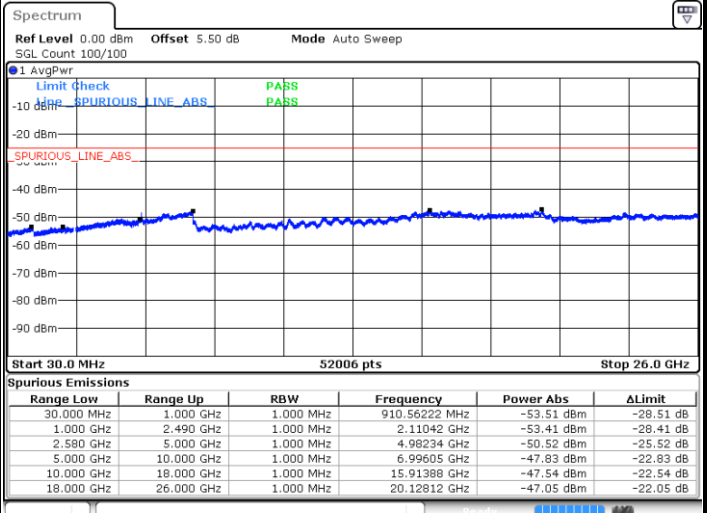

LTE Band 7 / 10MHz

Middle Channel / QPSK

Middle Channel / 16QAM

Date: 24 MAR 2019 16:47:41

Date: 24 MAR 2019 16:46:47

Highest Channel / QPSK

Highest Channel / 16QAM

Date: 24 MAR 2019 16:48:35

Date: 24 MAR 2019 16:49:30

LTE Band 7 / 15MHz

Lowest Channel / QPSK

Lowest Channel / 16QAM

Date: 24.MAR.2019 16:52:41

Date: 24.MAR.2019 16:53:35

Middle Channel / QPSK

Middle Channel / 16QAM

Date: 24.MAR.2019 16:55:24

Date: 24.MAR.2019 16:54:30

LTE Band7 / 15MHz

Highest Channel / QPSK

Date: 24 MAR 2019 16:56:19

Highest Channel / 16QAM

Date: 24 MAR 2019 16:57:14

LTE Band 7 / 20MHz