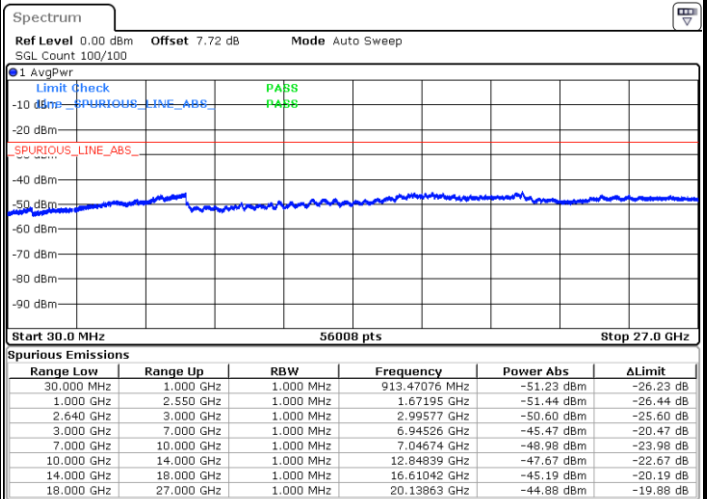

Date: 24 MAR 2019 17:16:13

Highest Channel / 64QAM

Date: 24 MAR 2019 17:17:08

**LTE Band 7 / 20MHz**

**Lowest Channel / 64QAM**

Date: 24 MAR 2019 17:19:09

**Middle Channel / 64QAM**

Date: 24 MAR 2019 17:20:04

**Highest Channel / 64QAM**

Date: 24 MAR 2019 17:20:58

LTE Band 38 / 5MHz

Lowest Channel / QPSK

Lowest Channel / 16QAM

Date: 24 MAR 2019 20:33:28

Date: 24 MAR 2019 20:34:22

Middle Channel / QPSK

Middle Channel / 16QAM

Date: 24 MAR 2019 20:35:17

Date: 24 MAR 2019 20:36:12

LTE Band 38 / 5MHz

Highest Channel / QPSK

Date: 24 MAR 2019 20:37:07

Highest Channel / 16QAM

Date: 24 MAR 2019 20:38:01