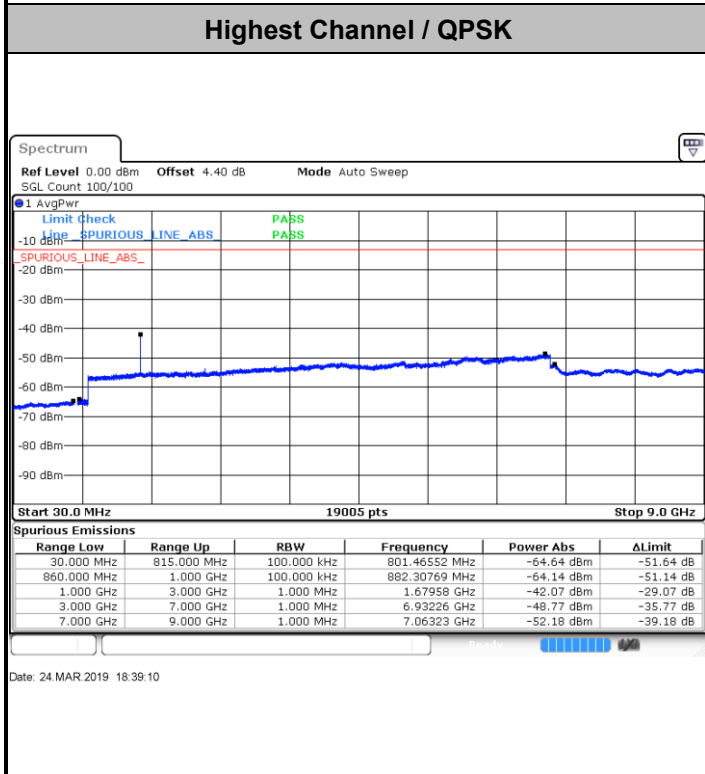

Date: 24 MAR 2019 20:27:09

LTE Band 5 / 5MHz

Lowest Channel / QPSK

Lowest Channel / 16QAM

Date: 24 MAR 2019 20:30:46

Date: 24 MAR 2019 18:07:39

Middle Channel / QPSK

Middle Channel / 16QAM

Date: 24 MAR 2019 18:09:19

Date: 24 MAR 2019 18:10:14

LTE Band 5 / 5MHz

Highest Channel / QPSK

Highest Channel / 16QAM

LTE Band 5 / 10MHz

Lowest Channel / QPSK

Lowest Channel / 16QAM

**LTE Band 5 / 10MHz**

LTE Band 5 / 1.4MHz

Lowest Channel / 64QAM

Middle Channel / 64QAM

Date: 24 MAR 2019 18:43:50

Date: 24 MAR 2019 18:44:44

Highest Channel / 64QAM

Date: 24 MAR 2019 18:56:05

**LTE Band 5 / 3MHz**

**Lowest Channel / 64QAM**

Date: 24 MAR 2019 19:02:21

**Middle Channel / 64QAM**

Date: 24 MAR 2019 19:03:16

**Highest Channel / 64QAM**

Date: 24 MAR 2019 19:08:21

**LTE Band 5 / 5MHz**