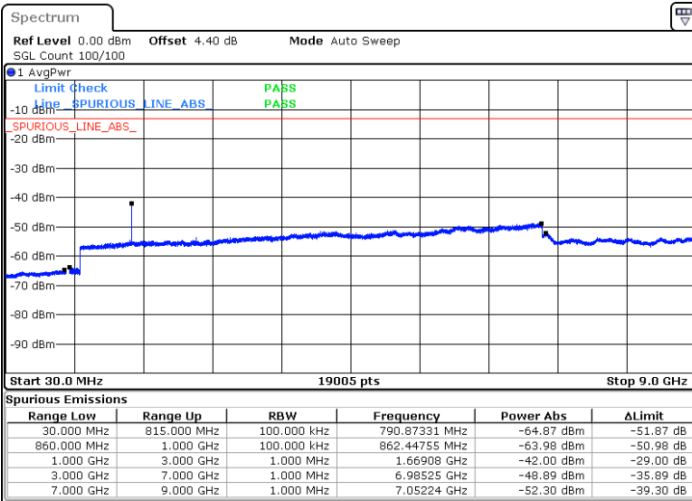

Date: 24 MAR 2019 20:27:09

LTE Band 5 / 5MHz

Lowest Channel / QPSK

Lowest Channel / 16QAM

Date: 24 MAR 2019 20:30:46

Date: 24 MAR 2019 18:07:39

Middle Channel / QPSK

Middle Channel / 16QAM

Date: 24 MAR 2019 18:09:19

Date: 24 MAR 2019 18:10:14

LTE Band 5 / 5MHz

Highest Channel / QPSK

Highest Channel / 16QAM

LTE Band 5 / 10MHz

Lowest Channel / QPSK

Lowest Channel / 16QAM