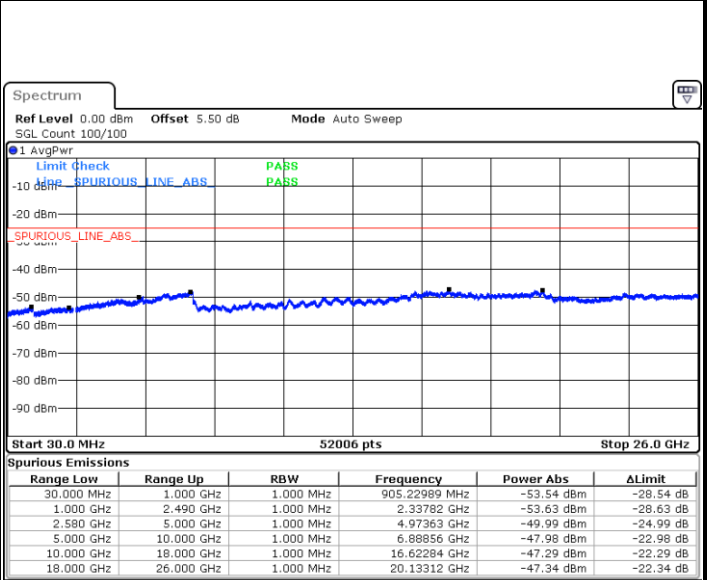

Date: 24 MAR 2019 19:23:30

**Middle Channel / 64QAM**

Date: 24 MAR 2019 19:24:24

**Highest Channel / 64QAM**

Date: 24 MAR 2019 19:29:34

LTE Band 7 / 5MHz

Lowest Channel / QPSK

Lowest Channel / 16QAM

Date: 24 MAR 2019 20:21:27

Date: 24 MAR 2019 16:38:01

Middle Channel / QPSK

Middle Channel / 16QAM

Date: 24 MAR 2019 16:39:55

Date: 24 MAR 2019 16:39:01

LTE Band 7 / 5MHz

Highest Channel / QPSK

Date: 24 MAR 2019 16:40:50

Highest Channel / 16QAM

Date: 24 MAR 2019 16:41:44

LTE Band 7 / 10MHz

Lowest Channel / QPSK

Date: 24 MAR 2019 16:44:52

Lowest Channel / 16QAM

Date: 24 MAR 2019 16:45:47