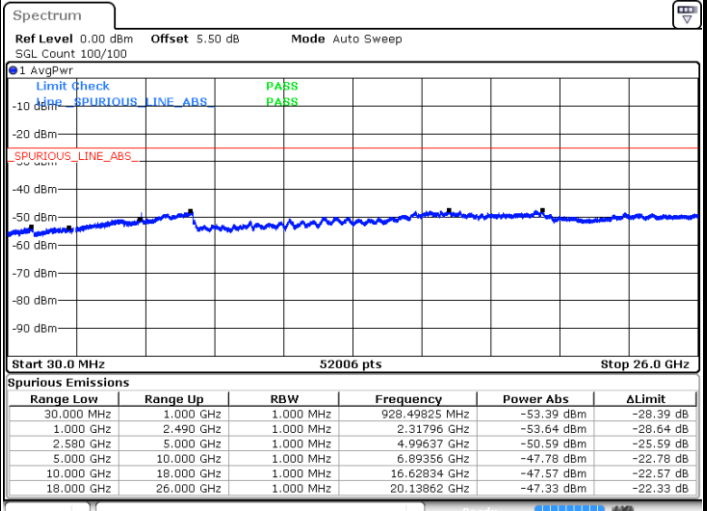

Date: 24 MAR 2019 20:21:27

Date: 24 MAR 2019 16:38:01

Middle Channel / QPSK

Middle Channel / 16QAM

Date: 24 MAR 2019 16:39:55

Date: 24 MAR 2019 16:39:01

LTE Band 7 / 5MHz

Highest Channel / QPSK

Date: 24 MAR 2019 16:40:50

Highest Channel / 16QAM

Date: 24 MAR 2019 16:41:44

LTE Band 7 / 10MHz

Lowest Channel / QPSK

Date: 24 MAR 2019 16:44:52

Lowest Channel / 16QAM

Date: 24 MAR 2019 16:45:47

LTE Band 7 / 10MHz

Middle Channel / QPSK

Middle Channel / 16QAM

Date: 24 MAR 2019 16:47:41

Date: 24 MAR 2019 16:46:47

Highest Channel / QPSK

Highest Channel / 16QAM

Date: 24 MAR 2019 16:48:35