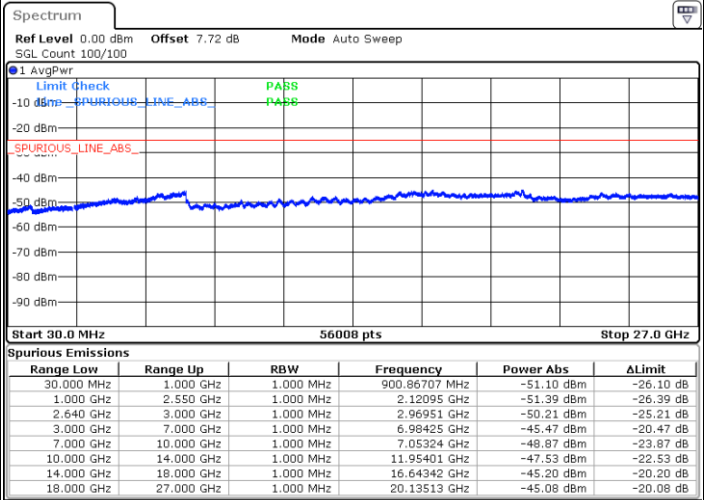

Date: 24 MAR 2019 20:40:49

Date: 24 MAR 2019 20:41:44

Highest Channel / QPSK

Highest Channel / 16QAM

Date: 24 MAR 2019 20:42:38

Date: 24 MAR 2019 20:43:33

LTE Band 38 / 15MHz

Lowest Channel / QPSK

Lowest Channel / 16QAM

Date: 24 MAR 2019 20:44:28

Date: 24 MAR 2019 20:45:23

Middle Channel / QPSK

Middle Channel / 16QAM

Date: 24 MAR 2019 20:46:18

Date: 24 MAR 2019 20:47:13

LTE Band 38 / 15MHz

Highest Channel / QPSK

Date: 24 MAR 2019 20:48:07

Highest Channel / 16QAM

Date: 24 MAR 2019 20:49:02

LTE Band 38 / 20MHz

Lowest Channel / QPSK

Date: 24 MAR 2019 20:49:57

Lowest Channel / 16QAM