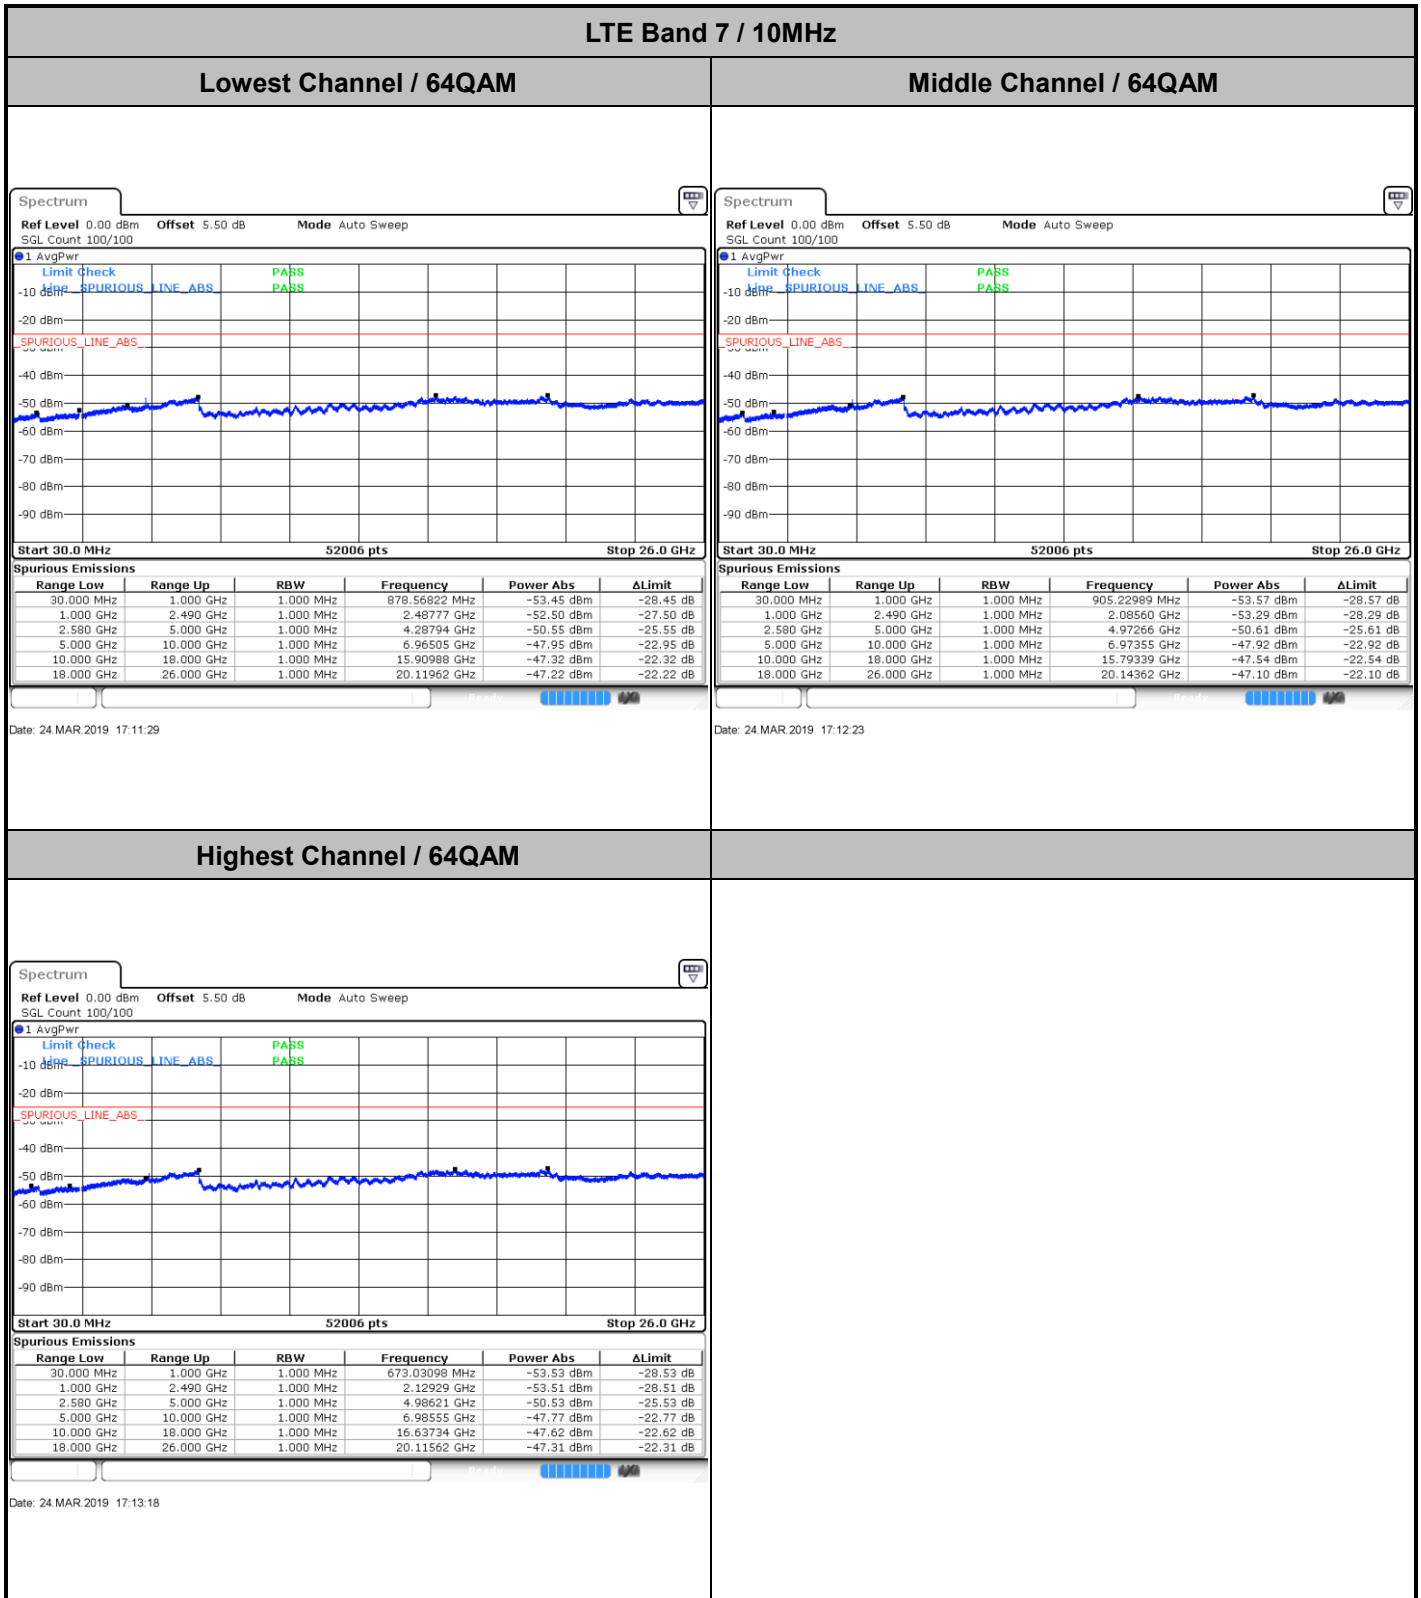

Date: 24 MAR 2019 17:02:39

Highest Channel / QPSK

Highest Channel / 16QAM

Date: 24 MAR 2019 17:04:28

Date: 24 MAR 2019 17:05:27

LTE Band 7 / 5MHz

Lowest Channel / 64QAM

Middle Channel / 64QAM

Date: 24 MAR 2019 17:07:35

Date: 24 MAR 2019 17:08:31

Highest Channel / 64QAM

Date: 24 MAR 2019 17:09:26

LTE Band 7 / 15MHz

Lowest Channel / 64QAM

Middle Channel / 64QAM

Date: 24 MAR 2019 17:15:19

Date: 24 MAR 2019 17:16:13

Highest Channel / 64QAM

Date: 24 MAR 2019 17:17:08

**LTE Band 7 / 20MHz**

**Lowest Channel / 64QAM**

Date: 24 MAR 2019 17:19:09

**Middle Channel / 64QAM**

Date: 24 MAR 2019 17:20:04