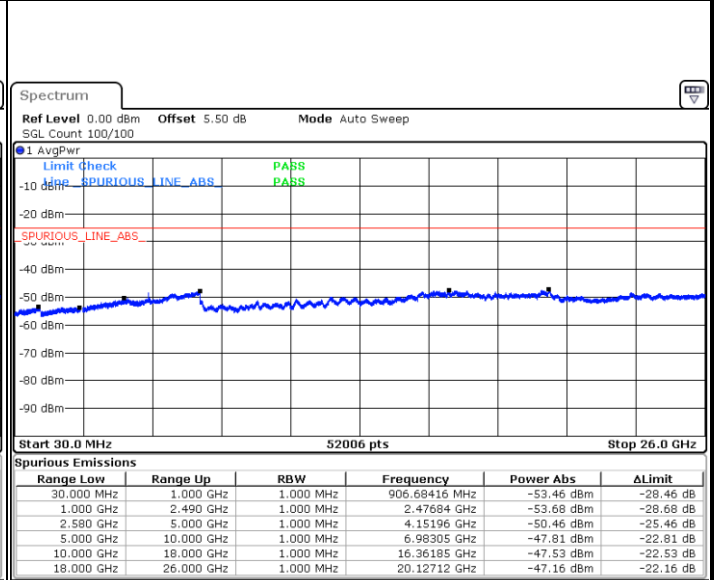

Date: 24 MAR 2019 17:07:35

Date: 24 MAR 2019 17:08:31

Highest Channel / 64QAM

Date: 24 MAR 2019 17:09:26

LTE Band 7 / 15MHz

Lowest Channel / 64QAM

Middle Channel / 64QAM

Date: 24 MAR 2019 17:15:19

Date: 24 MAR 2019 17:16:13

Highest Channel / 64QAM

Date: 24 MAR 2019 17:17:08

**LTE Band 7 / 20MHz**

**Lowest Channel / 64QAM**

Date: 24 MAR 2019 17:19:09

**Middle Channel / 64QAM**

Date: 24 MAR 2019 17:20:04

**Highest Channel / 64QAM**

Date: 24 MAR 2019 17:20:58

LTE Band 38 / 5MHz

Lowest Channel / QPSK

Lowest Channel / 16QAM

Date: 24 MAR 2019 20:33:28

Date: 24 MAR 2019 20:34:22

Middle Channel / QPSK