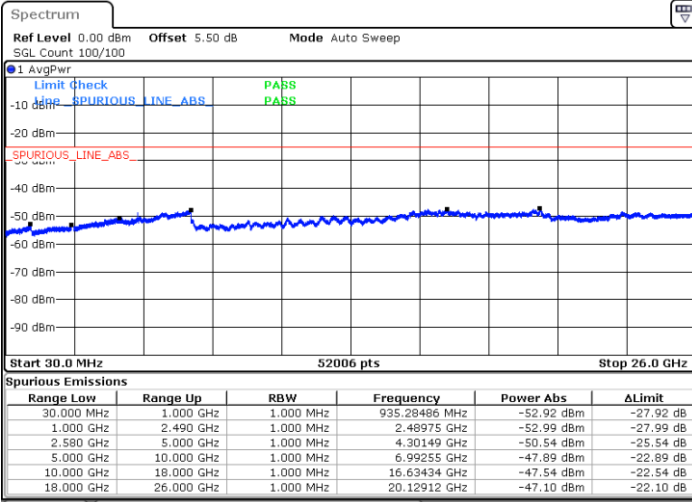

Lowest Channel / QPSK

Date: 24 MAR 2019 17:00:43

Lowest Channel / 16QAM

Date: 24 MAR 2019 17:01:38

LTE Band 7 / 20MHz

Middle Channel / QPSK

Middle Channel / 16QAM

Date: 24 MAR 2019 17:03:33

Date: 24 MAR 2019 17:02:39

Highest Channel / QPSK

Highest Channel / 16QAM

Date: 24 MAR 2019 17:04:28

Date: 24 MAR 2019 17:05:27

LTE Band 7 / 5MHz

Lowest Channel / 64QAM

Middle Channel / 64QAM

Date: 24 MAR 2019 17:07:35

Date: 24 MAR 2019 17:08:31

Highest Channel / 64QAM

Date: 24 MAR 2019 17:09:26

LTE Band 7 / 15MHz

Lowest Channel / 64QAM

Middle Channel / 64QAM

Date: 24 MAR 2019 17:15:19