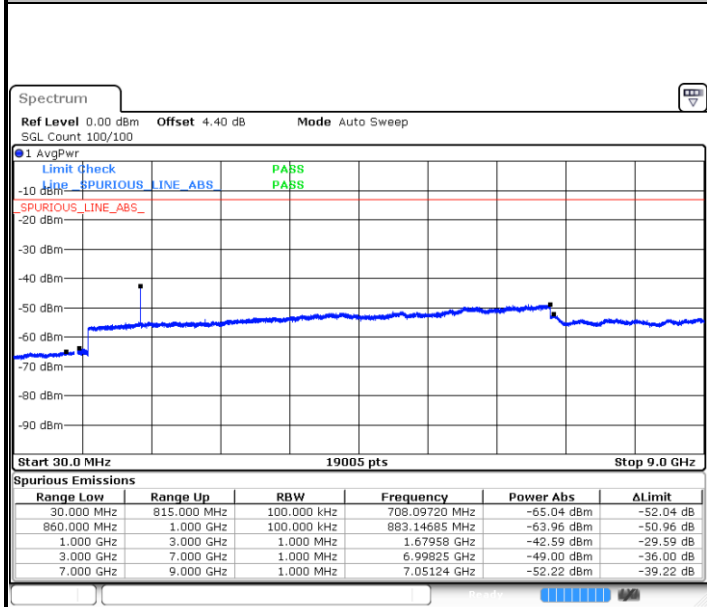

**LTE Band 5 / 3MHz**

**Lowest Channel / 64QAM**

Date: 24 MAR 2019 19:02:21

**Middle Channel / 64QAM**

Date: 24 MAR 2019 19:03:16

**Highest Channel / 64QAM**

Date: 24 MAR 2019 19:08:21

**LTE Band 5 / 5MHz**

**Lowest Channel / 64QAM**

Date: 24 MAR 2019 19:12:58

**Middle Channel / 64QAM**

Date: 24 MAR 2019 19:13:53

**Highest Channel / 64QAM**

Date: 24 MAR 2019 19:18:48

**LTE Band 5 / 10MHz**

**Lowest Channel / 64QAM**

Date: 24 MAR 2019 19:23:30

**Middle Channel / 64QAM**

Date: 24 MAR 2019 19:24:24

**Highest Channel / 64QAM**

Date: 24 MAR 2019 19:29:34

LTE Band 7 / 5MHz

Lowest Channel / QPSK

Lowest Channel / 16QAM

Date: 24 MAR 2019 20:21:27

Date: 24 MAR 2019 16:38:01

Middle Channel / QPSK

Middle Channel / 16QAM

Date: 24 MAR 2019 16:39:55

Date: 24 MAR 2019 16:39:01

LTE Band 7 / 5MHz

Highest Channel / QPSK