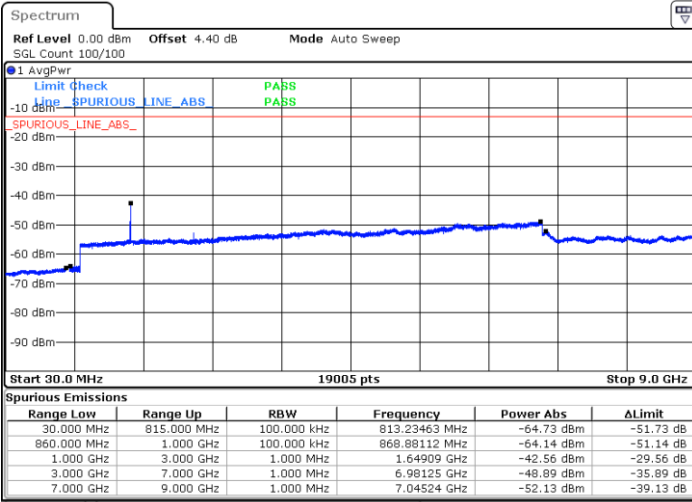

LTE Band 5 / 3MHz

Middle Channel / QPSK

Middle Channel / 16QAM

Date: 25 MAR 2019 16:54:29

Date: 25 MAR 2019 16:55:02

Highest Channel / QPSK

Highest Channel / 16QAM

Date: 25 MAR 2019 16:53:57

Date: 24 MAR 2019 20:27:09

LTE Band 5 / 5MHz

Lowest Channel / QPSK

Lowest Channel / 16QAM

Date: 24 MAR 2019 20:30:46

Date: 24 MAR 2019 18:07:39

Middle Channel / QPSK

Middle Channel / 16QAM

Date: 24 MAR 2019 18:09:19

Date: 24 MAR 2019 18:10:14

LTE Band 5 / 5MHz

Highest Channel / QPSK

Highest Channel / 16QAM

LTE Band 5 / 10MHz

Lowest Channel / QPSK

Lowest Channel / 16QAM