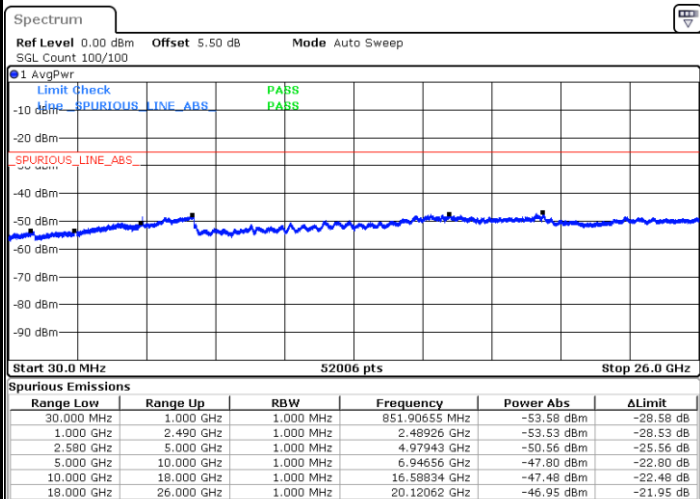

**Lowest Channel / 64QAM**

Date: 24 MAR 2019 19:12:58

**Middle Channel / 64QAM**

Date: 24 MAR 2019 19:13:53

**Highest Channel / 64QAM**

Date: 24 MAR 2019 19:18:48

**LTE Band 5 / 10MHz**

**Lowest Channel / 64QAM**

Date: 24 MAR 2019 19:23:30

**Middle Channel / 64QAM**

Date: 24 MAR 2019 19:24:24

**Highest Channel / 64QAM**

Date: 24 MAR 2019 19:29:34

LTE Band 7 / 5MHz

Lowest Channel / QPSK

Lowest Channel / 16QAM

Date: 24 MAR 2019 20:21:27

Date: 24 MAR 2019 16:38:01

Middle Channel / QPSK

Middle Channel / 16QAM

Date: 24 MAR 2019 16:39:55

Date: 24 MAR 2019 16:39:01

LTE Band 7 / 5MHz

Highest Channel / QPSK