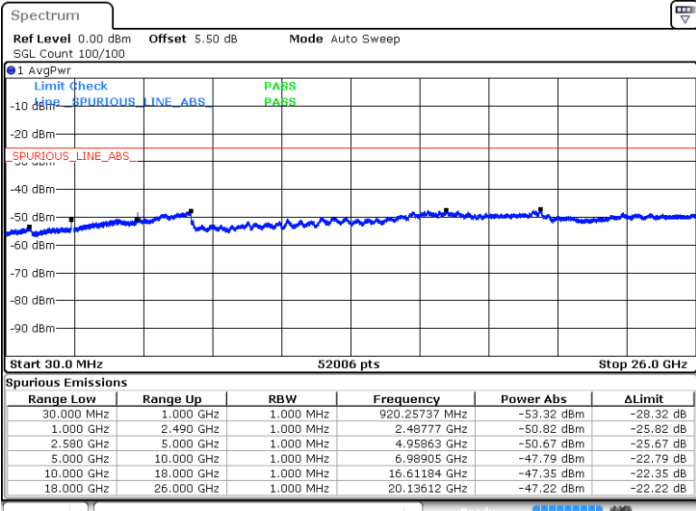

LTE Band 7 / 15MHz

Lowest Channel / QPSK

Lowest Channel / 16QAM

Date: 24.MAR.2019 16:52:41

Date: 24.MAR.2019 16:53:35