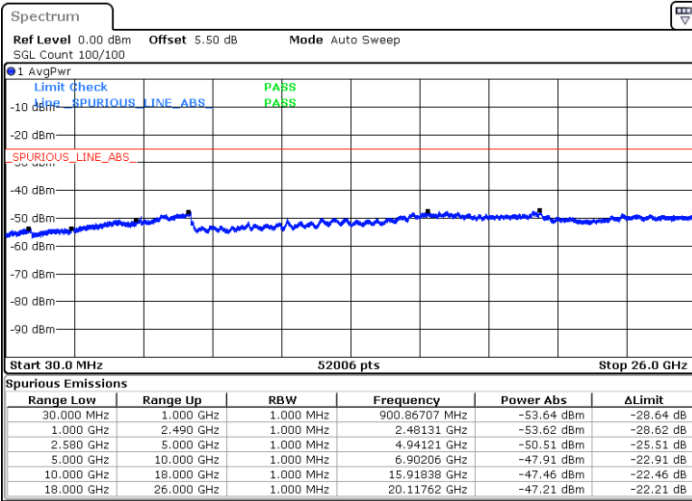

Date: 24 MAR 2019 17:02:39

Highest Channel / QPSK

Highest Channel / 16QAM

Date: 24 MAR 2019 17:04:28

Date: 24 MAR 2019 17:05:27

LTE Band 7 / 5MHz

Lowest Channel / 64QAM

Middle Channel / 64QAM

Date: 24 MAR 2019 17:07:35

Date: 24 MAR 2019 17:08:31

Highest Channel / 64QAM

Date: 24 MAR 2019 17:09:26

LTE Band 7 / 15MHz

Lowest Channel / 64QAM

Middle Channel / 64QAM

Date: 24 MAR 2019 17:15:19