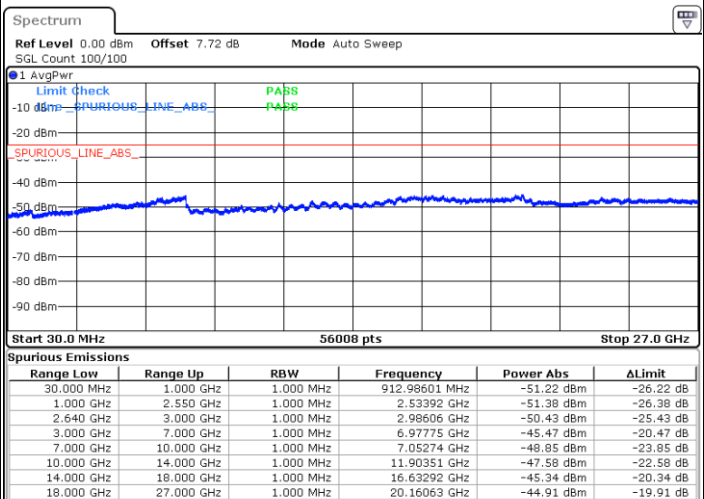

**Highest Channel / 64QAM**

Date: 24 MAR 2019 17:20:58

LTE Band 38 / 5MHz

Lowest Channel / QPSK

Lowest Channel / 16QAM

Date: 24 MAR 2019 20:33:28

Date: 24 MAR 2019 20:34:22

Middle Channel / QPSK

Middle Channel / 16QAM

Date: 24 MAR 2019 20:35:17

Date: 24 MAR 2019 20:36:12

LTE Band 38 / 5MHz

Highest Channel / QPSK

Date: 24 MAR 2019 20:37:07

Highest Channel / 16QAM

Date: 24 MAR 2019 20:38:01

LTE Band 38 / 10MHz

Lowest Channel / QPSK

Date: 24 MAR 2019 20:38:56

Lowest Channel / 16QAM

Date: 24 MAR 2019 20:39:51

LTE Band 38 / 10MHz

Middle Channel / QPSK

Middle Channel / 16QAM

Date: 24 MAR 2019 20:40:49

Date: 24 MAR 2019 20:41:44

Highest Channel / QPSK

Highest Channel / 16QAM

Date: 24 MAR 2019 20:42:38

Date: 24 MAR 2019 20:43:33

LTE Band 38 / 15MHz

Lowest Channel / QPSK