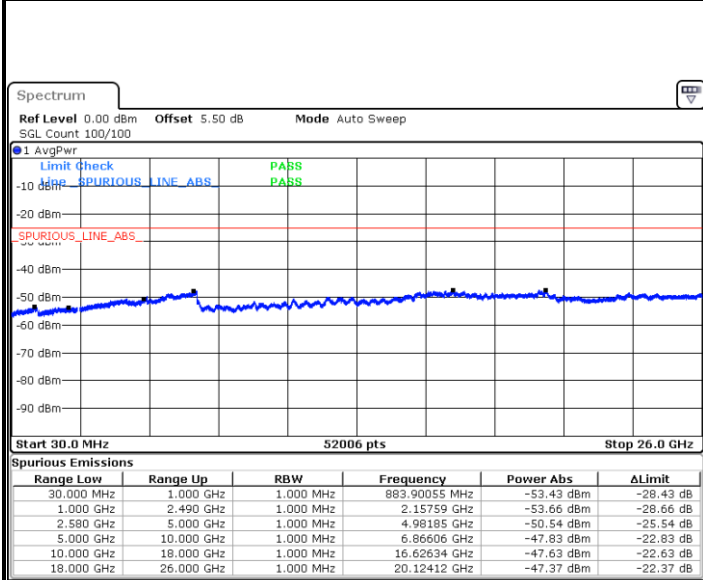

Date: 24 MAR 2019 19:23:30

**Middle Channel / 64QAM**

Date: 24 MAR 2019 19:24:24

**Highest Channel / 64QAM**

Date: 24 MAR 2019 19:29:34

LTE Band 7 / 5MHz

Lowest Channel / QPSK

Lowest Channel / 16QAM

Date: 24 MAR 2019 20:21:27

Date: 24 MAR 2019 16:38:01

Middle Channel / QPSK

Middle Channel / 16QAM

Date: 24 MAR 2019 16:39:55

Date: 24 MAR 2019 16:39:01

LTE Band 7 / 5MHz

Highest Channel / QPSK

Date: 24 MAR 2019 16:40:50

Highest Channel / 16QAM

Date: 24 MAR 2019 16:41:44

LTE Band 7 / 10MHz

Lowest Channel / QPSK

Date: 24 MAR 2019 16:44:52

Lowest Channel / 16QAM

Date: 24 MAR 2019 16:45:47

LTE Band 7 / 10MHz

Middle Channel / QPSK

Middle Channel / 16QAM

Date: 24 MAR 2019 16:47:41

Date: 24 MAR 2019 16:46:47

Highest Channel / QPSK

Highest Channel / 16QAM

Date: 24 MAR 2019 16:48:35