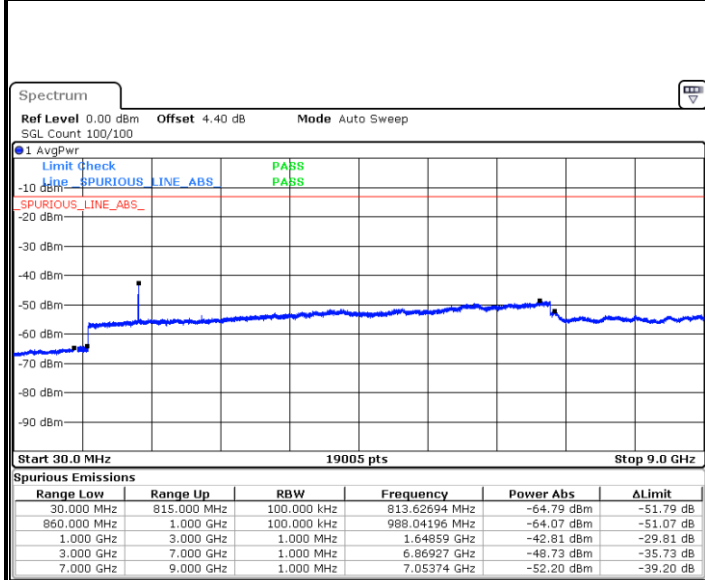

Date: 24 MAR 2019 18:09:19

Date: 24 MAR 2019 18:10:14

LTE Band 5 / 5MHz

Highest Channel / QPSK

Highest Channel / 16QAM

LTE Band 5 / 10MHz

Lowest Channel / QPSK

Lowest Channel / 16QAM

**LTE Band 5 / 10MHz**

LTE Band 5 / 1.4MHz

Lowest Channel / 64QAM

Middle Channel / 64QAM

Date: 24 MAR 2019 18:43:50

Date: 24 MAR 2019 18:44:44

Highest Channel / 64QAM

Date: 24 MAR 2019 18:56:05

**LTE Band 5 / 3MHz**

**Lowest Channel / 64QAM**

Date: 24 MAR 2019 19:02:21

**Middle Channel / 64QAM**

Date: 24 MAR 2019 19:03:16

**Highest Channel / 64QAM**

Date: 24 MAR 2019 19:08:21

**LTE Band 5 / 5MHz**

**Lowest Channel / 64QAM**

Date: 24 MAR 2019 19:12:58

**Middle Channel / 64QAM**

Date: 24 MAR 2019 19:13:53

**Highest Channel / 64QAM**

Date: 24 MAR 2019 19:18:48

**LTE Band 5 / 10MHz**

**Lowest Channel / 64QAM**