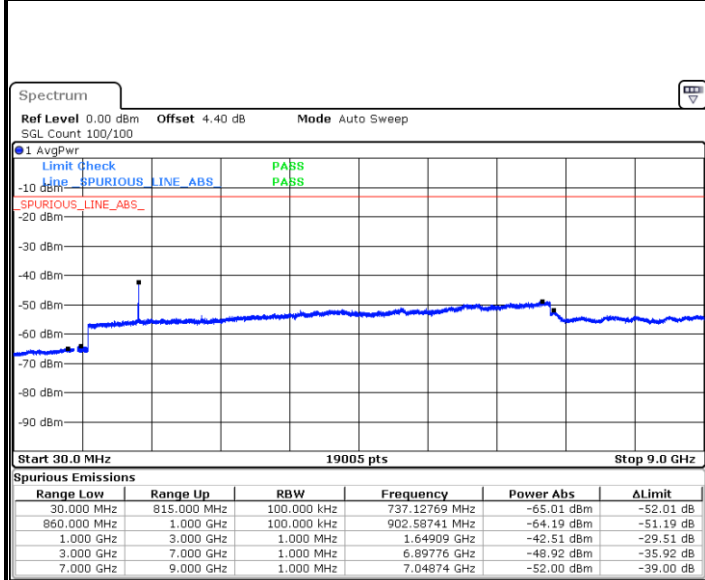

**LTE Band 5 / 10MHz**

LTE Band 5 / 1.4MHz

Lowest Channel / 64QAM

Middle Channel / 64QAM

Date: 24 MAR 2019 18:43:50

Date: 24 MAR 2019 18:44:44

Highest Channel / 64QAM

Date: 24 MAR 2019 18:56:05

**LTE Band 5 / 3MHz**

**Lowest Channel / 64QAM**

Date: 24 MAR 2019 19:02:21

**Middle Channel / 64QAM**

Date: 24 MAR 2019 19:03:16

**Highest Channel / 64QAM**

Date: 24 MAR 2019 19:08:21

**LTE Band 5 / 5MHz**

**Lowest Channel / 64QAM**

Date: 24 MAR 2019 19:12:58

**Middle Channel / 64QAM**

Date: 24 MAR 2019 19:13:53

**Highest Channel / 64QAM**

Date: 24 MAR 2019 19:18:48

**LTE Band 5 / 10MHz**

**Lowest Channel / 64QAM**