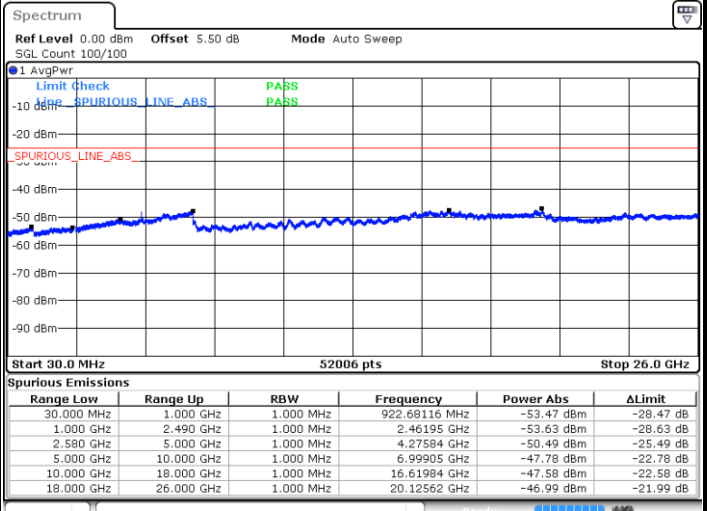

Date: 24.MAR.2019 16:55:24

Date: 24.MAR.2019 16:54:30

LTE Band7 / 15MHz

Highest Channel / QPSK

Date: 24 MAR 2019 16:56:19

Highest Channel / 16QAM

Date: 24 MAR 2019 16:57:14

LTE Band 7 / 20MHz

Lowest Channel / QPSK

Date: 24 MAR 2019 17:00:43

Lowest Channel / 16QAM

Date: 24 MAR 2019 17:01:38

LTE Band 7 / 20MHz

Middle Channel / QPSK

Middle Channel / 16QAM

Date: 24 MAR 2019 17:03:33

Date: 24 MAR 2019 17:02:39

Highest Channel / QPSK

Highest Channel / 16QAM

Date: 24 MAR 2019 17:04:28

Date: 24 MAR 2019 17:05:27

LTE Band 7 / 5MHz

Lowest Channel / 64QAM

Middle Channel / 64QAM