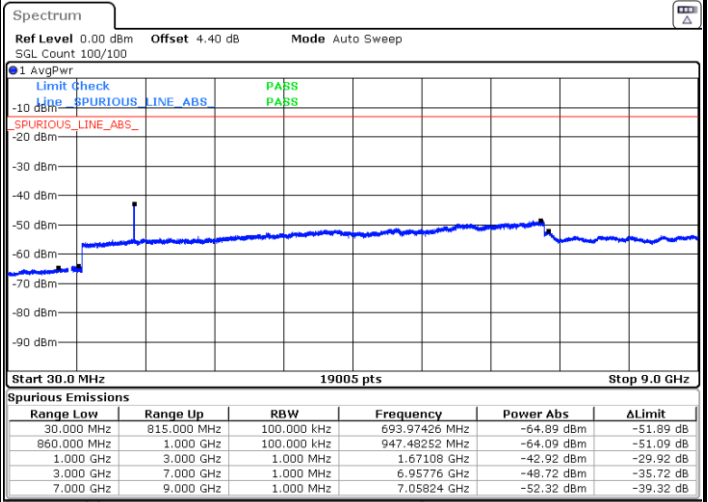

LTE Band 5 / 3MHz

Middle Channel / QPSK

Middle Channel / 16QAM

Date: 25 MAR 2019 16:54:29

Date: 25 MAR 2019 16:55:02

Highest Channel / QPSK

Highest Channel / 16QAM

Date: 25 MAR 2019 16:53:57

Date: 24 MAR 2019 20:27:09

LTE Band 5 / 5MHz

Lowest Channel / QPSK

Lowest Channel / 16QAM

Date: 24 MAR 2019 20:30:46

Date: 24 MAR 2019 18:07:39

Middle Channel / QPSK

Middle Channel / 16QAM

Date: 24 MAR 2019 18:09:19

Date: 24 MAR 2019 18:10:14

LTE Band 5 / 5MHz

Highest Channel / QPSK

Highest Channel / 16QAM

LTE Band 5 / 10MHz

Lowest Channel / QPSK

Lowest Channel / 16QAM