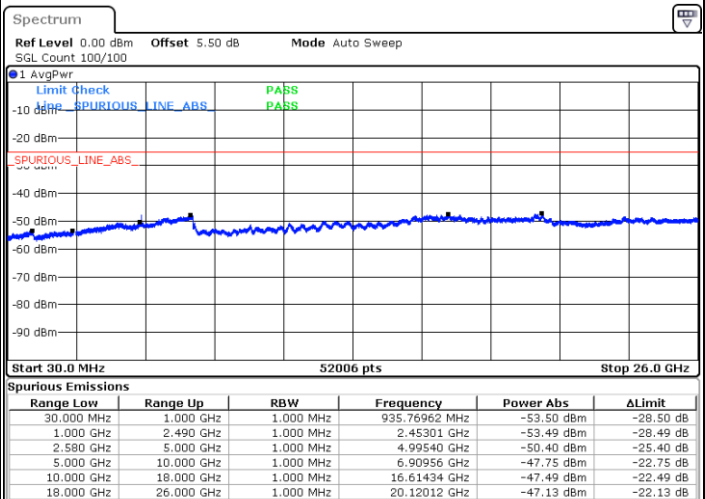

**Lowest Channel / 64QAM**

Date: 24 MAR 2019 19:12:58

**Middle Channel / 64QAM**

Date: 24 MAR 2019 19:13:53

**Highest Channel / 64QAM**

Date: 24 MAR 2019 19:18:48

**LTE Band 5 / 10MHz**

**Lowest Channel / 64QAM**

Date: 24 MAR 2019 19:23:30

**Middle Channel / 64QAM**

Date: 24 MAR 2019 19:24:24

**Highest Channel / 64QAM**

Date: 24 MAR 2019 19:29:34

LTE Band 7 / 5MHz

Lowest Channel / QPSK

Lowest Channel / 16QAM

Date: 24 MAR 2019 20:21:27

Date: 24 MAR 2019 16:38:01

Middle Channel / QPSK

Middle Channel / 16QAM

Date: 24 MAR 2019 16:39:55

Date: 24 MAR 2019 16:39:01

LTE Band 7 / 5MHz

Highest Channel / QPSK