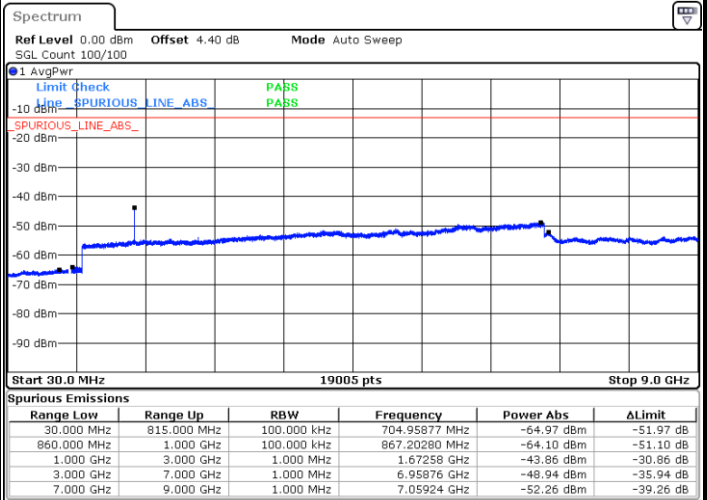

Date: 24 MAR 2019 18:09:19

Date: 24 MAR 2019 18:10:14

LTE Band 5 / 5MHz

Highest Channel / QPSK

Highest Channel / 16QAM

LTE Band 5 / 10MHz

Lowest Channel / QPSK

Lowest Channel / 16QAM

**LTE Band 5 / 10MHz**

LTE Band 5 / 1.4MHz

Lowest Channel / 64QAM

Middle Channel / 64QAM

Date: 24 MAR 2019 18:43:50

Date: 24 MAR 2019 18:44:44

Highest Channel / 64QAM

Date: 24 MAR 2019 18:56:05

**LTE Band 5 / 3MHz**

**Lowest Channel / 64QAM**

Date: 24 MAR 2019 19:02:21

**Middle Channel / 64QAM**

Date: 24 MAR 2019 19:03:16

**Highest Channel / 64QAM**

Date: 24 MAR 2019 19:08:21

**LTE Band 5 / 5MHz**