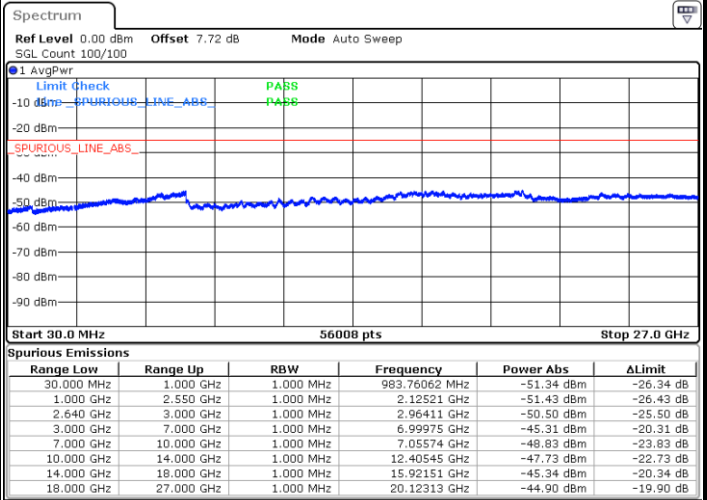

LTE Band 38 / 10MHz

Lowest Channel / QPSK

Date: 24 MAR 2019 20:38:56

Lowest Channel / 16QAM

Date: 24 MAR 2019 20:39:51

LTE Band 38 / 10MHz

Middle Channel / QPSK

Middle Channel / 16QAM

Date: 24 MAR 2019 20:40:49

Date: 24 MAR 2019 20:41:44

Highest Channel / QPSK

Highest Channel / 16QAM

Date: 24 MAR 2019 20:42:38

Date: 24 MAR 2019 20:43:33

LTE Band 38 / 15MHz

Lowest Channel / QPSK

Lowest Channel / 16QAM

Date: 24 MAR 2019 20:44:28

Date: 24 MAR 2019 20:45:23

Middle Channel / QPSK

Middle Channel / 16QAM

Date: 24 MAR 2019 20:46:18

Date: 24 MAR 2019 20:47:13

LTE Band 38 / 15MHz

Highest Channel / QPSK

Date: 24 MAR 2019 20:48:07

Highest Channel / 16QAM

Date: 24 MAR 2019 20:49:02

LTE Band 38 / 20MHz

Lowest Channel / QPSK

Date: 24 MAR 2019 20:49:57

Lowest Channel / 16QAM