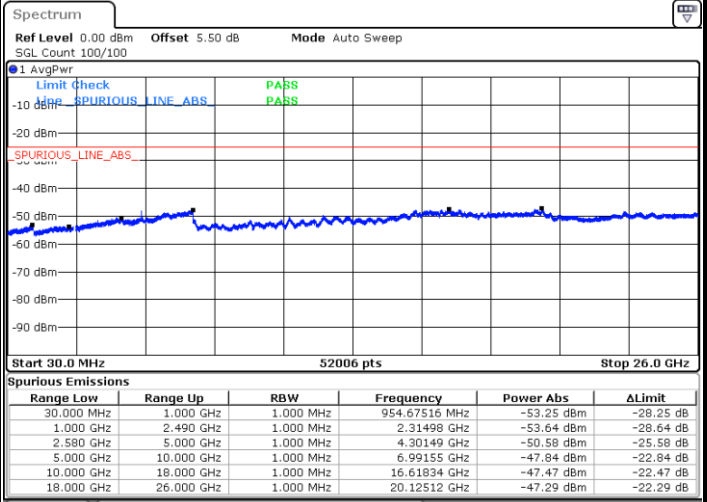

Lowest Channel / QPSK

Date: 24 MAR 2019 17:00:43

Lowest Channel / 16QAM

Date: 24 MAR 2019 17:01:38

LTE Band 7 / 20MHz

Middle Channel / QPSK

Middle Channel / 16QAM

Date: 24 MAR 2019 17:03:33

Date: 24 MAR 2019 17:02:39

Highest Channel / QPSK

Highest Channel / 16QAM

Date: 24 MAR 2019 17:04:28

Date: 24 MAR 2019 17:05:27

LTE Band 7 / 5MHz

Lowest Channel / 64QAM

Middle Channel / 64QAM

Date: 24 MAR 2019 17:07:35

Date: 24 MAR 2019 17:08:31

Highest Channel / 64QAM

Date: 24 MAR 2019 17:09:26

LTE Band 7 / 15MHz

Lowest Channel / 64QAM

Middle Channel / 64QAM

Date: 24 MAR 2019 17:15:19