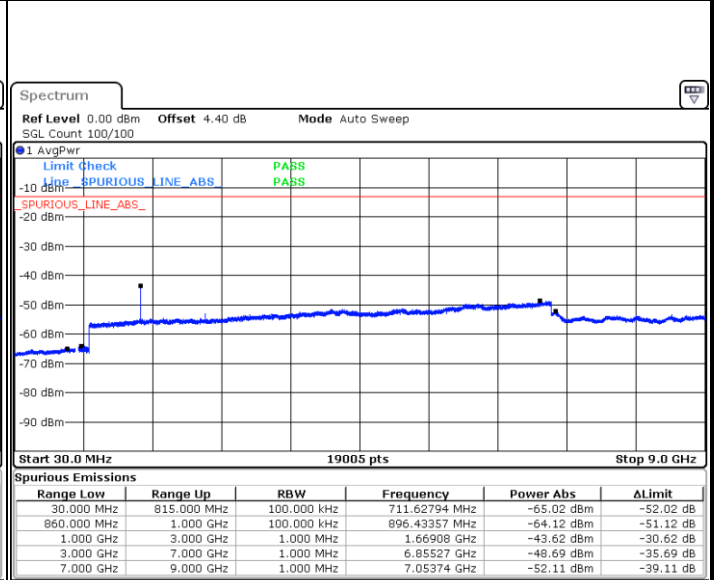

**LTE Band 5 / 10MHz**

LTE Band 5 / 1.4MHz

Lowest Channel / 64QAM

Middle Channel / 64QAM

Date: 24 MAR 2019 18:43:50

Date: 24 MAR 2019 18:44:44

Highest Channel / 64QAM

Date: 24 MAR 2019 18:56:05

**LTE Band 5 / 3MHz**

**Lowest Channel / 64QAM**

Date: 24 MAR 2019 19:02:21

**Middle Channel / 64QAM**

Date: 24 MAR 2019 19:03:16

**Highest Channel / 64QAM**

Date: 24 MAR 2019 19:08:21

**LTE Band 5 / 5MHz**

**Lowest Channel / 64QAM**

Date: 24 MAR 2019 19:12:58

**Middle Channel / 64QAM**

Date: 24 MAR 2019 19:13:53

**Highest Channel / 64QAM**

Date: 24 MAR 2019 19:18:48

**LTE Band 5 / 10MHz**

**Lowest Channel / 64QAM**