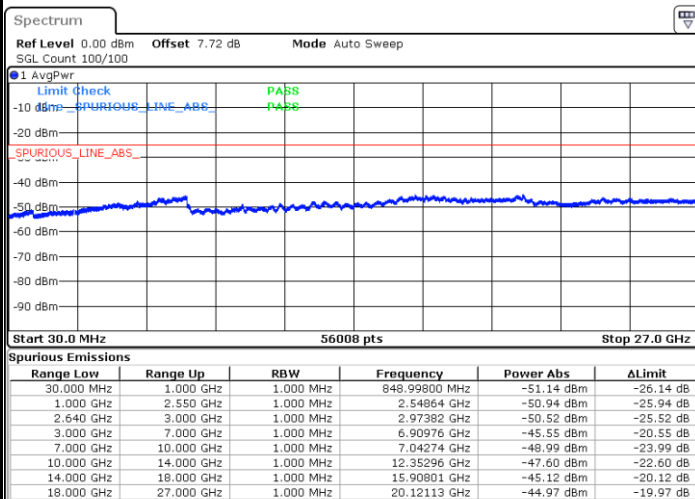

**Highest Channel / 64QAM**

Date: 24 MAR 2019 17:20:58

LTE Band 38 / 5MHz

Lowest Channel / QPSK

Lowest Channel / 16QAM

Date: 24 MAR 2019 20:33:28

Date: 24 MAR 2019 20:34:22

Middle Channel / QPSK

Middle Channel / 16QAM

Date: 24 MAR 2019 20:35:17

Date: 24 MAR 2019 20:36:12

LTE Band 38 / 5MHz

Highest Channel / QPSK

Date: 24 MAR 2019 20:37:07

Highest Channel / 16QAM

Date: 24 MAR 2019 20:38:01

LTE Band 38 / 10MHz

Lowest Channel / QPSK

Date: 24 MAR 2019 20:38:56

Lowest Channel / 16QAM

Date: 24 MAR 2019 20:39:51

LTE Band 38 / 10MHz

Middle Channel / QPSK

Middle Channel / 16QAM