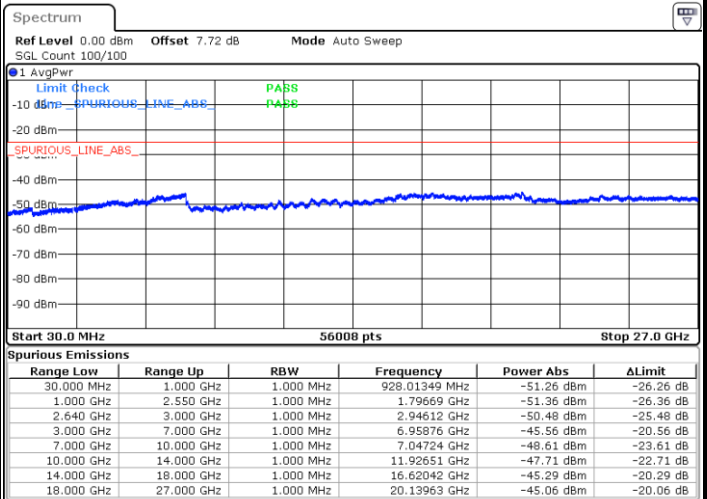

Date: 24 MAR 2019 20:40:49

Date: 24 MAR 2019 20:41:44

Highest Channel / QPSK

Highest Channel / 16QAM

Date: 24 MAR 2019 20:42:38

Date: 24 MAR 2019 20:43:33

LTE Band 38 / 15MHz

Lowest Channel / QPSK

Lowest Channel / 16QAM

Date: 24 MAR 2019 20:44:28

Date: 24 MAR 2019 20:45:23

Middle Channel / QPSK

Middle Channel / 16QAM

Date: 24 MAR 2019 20:46:18

Date: 24 MAR 2019 20:47:13

LTE Band 38 / 15MHz

Highest Channel / QPSK

Date: 24 MAR 2019 20:48:07

Highest Channel / 16QAM

Date: 24 MAR 2019 20:49:02

LTE Band 38 / 20MHz

Lowest Channel / QPSK

Date: 24 MAR 2019 20:49:57

Lowest Channel / 16QAM