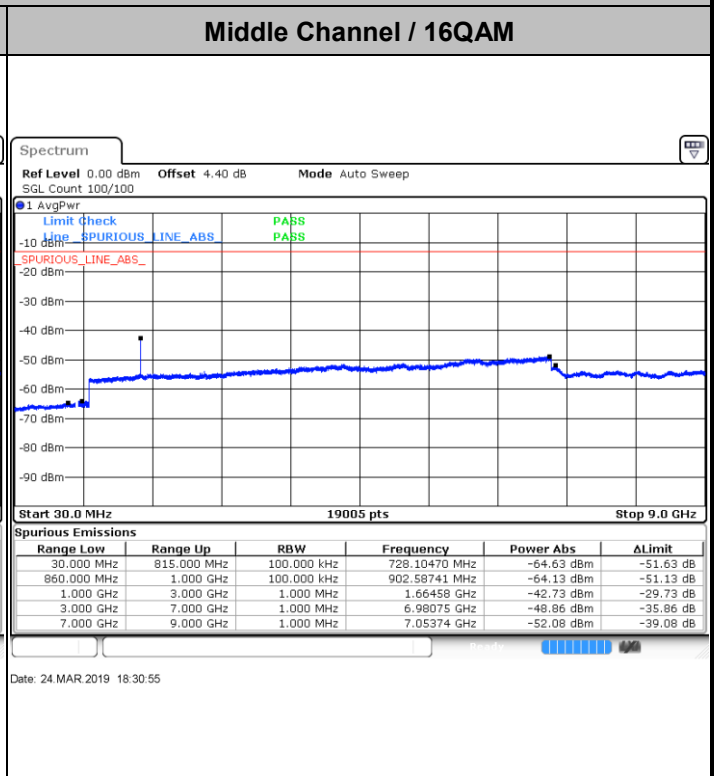

Date: 24 MAR 2019 20:27:09

LTE Band 5 / 5MHz

Lowest Channel / QPSK

Lowest Channel / 16QAM

Date: 24 MAR 2019 20:30:46

Date: 24 MAR 2019 18:07:39

Middle Channel / QPSK

Middle Channel / 16QAM

Date: 24 MAR 2019 18:09:19

Date: 24 MAR 2019 18:10:14

LTE Band 5 / 5MHz

Highest Channel / QPSK

Highest Channel / 16QAM

LTE Band 5 / 10MHz

Lowest Channel / QPSK

Lowest Channel / 16QAM

**LTE Band 5 / 10MHz**

LTE Band 5 / 1.4MHz

Lowest Channel / 64QAM

Middle Channel / 64QAM

Date: 24 MAR 2019 18:43:50

Date: 24 MAR 2019 18:44:44

Highest Channel / 64QAM

Date: 24 MAR 2019 18:56:05

**LTE Band 5 / 3MHz**

**Lowest Channel / 64QAM**

Date: 24 MAR 2019 19:02:21

**Middle Channel / 64QAM**

Date: 24 MAR 2019 19:03:16

**Highest Channel / 64QAM**

Date: 24 MAR 2019 19:08:21

**LTE Band 5 / 5MHz**