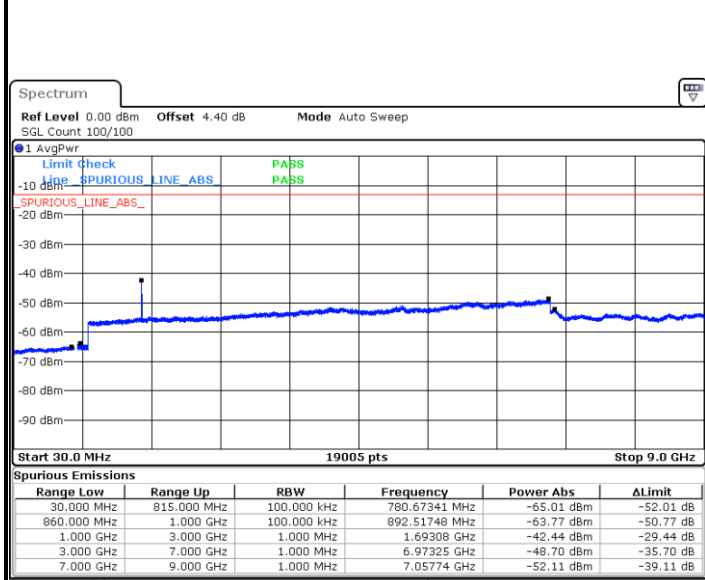

**LTE Band 5 / 10MHz**

LTE Band 5 / 1.4MHz

Lowest Channel / 64QAM

Middle Channel / 64QAM

Date: 24 MAR 2019 18:43:50

Date: 24 MAR 2019 18:44:44

Highest Channel / 64QAM

Date: 24 MAR 2019 18:56:05

**LTE Band 5 / 3MHz**

**Lowest Channel / 64QAM**

Date: 24 MAR 2019 19:02:21

**Middle Channel / 64QAM**

Date: 24 MAR 2019 19:03:16

**Highest Channel / 64QAM**

Date: 24 MAR 2019 19:08:21

**LTE Band 5 / 5MHz**

**Lowest Channel / 64QAM**

Date: 24 MAR 2019 19:12:58

**Middle Channel / 64QAM**

Date: 24 MAR 2019 19:13:53

**Highest Channel / 64QAM**

Date: 24 MAR 2019 19:18:48

**LTE Band 5 / 10MHz**

**Lowest Channel / 64QAM**

Date: 24 MAR 2019 19:23:30

**Middle Channel / 64QAM**

Date: 24 MAR 2019 19:24:24

**Highest Channel / 64QAM**

Date: 24 MAR 2019 19:29:34

LTE Band 7 / 5MHz

Lowest Channel / QPSK

Lowest Channel / 16QAM