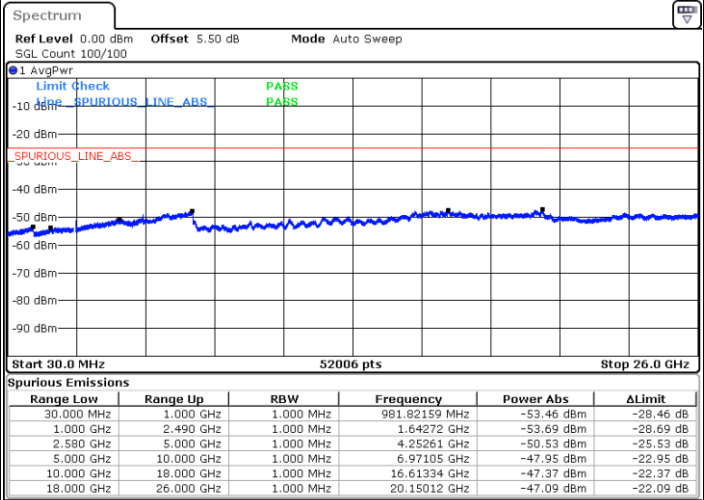

Date: 24.MAR.2019 16:55:24

Date: 24.MAR.2019 16:54:30

LTE Band7 / 15MHz

Highest Channel / QPSK

Date: 24 MAR 2019 16:56:19

Highest Channel / 16QAM

Date: 24 MAR 2019 16:57:14

LTE Band 7 / 20MHz

Lowest Channel / QPSK

Date: 24 MAR 2019 17:00:43

Lowest Channel / 16QAM

Date: 24 MAR 2019 17:01:38

LTE Band 7 / 20MHz

Middle Channel / QPSK

Middle Channel / 16QAM

Date: 24 MAR 2019 17:03:33