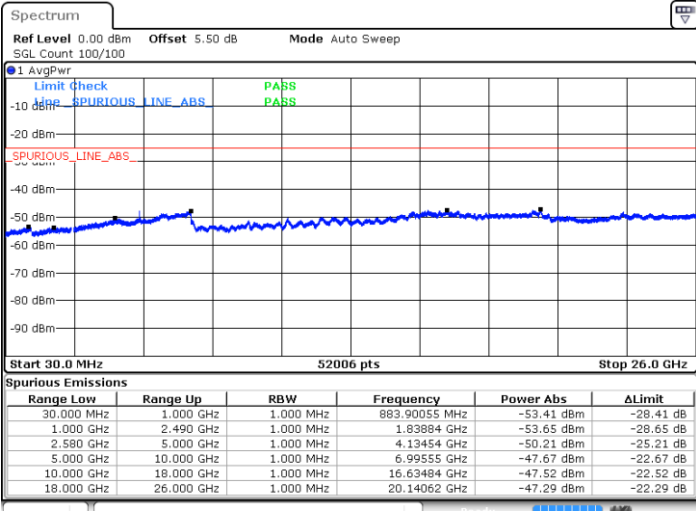

Lowest Channel / QPSK

Date: 24 MAR 2019 17:00:43

Lowest Channel / 16QAM

Date: 24 MAR 2019 17:01:38

LTE Band 7 / 20MHz

Middle Channel / QPSK

Middle Channel / 16QAM

Date: 24 MAR 2019 17:03:33

Date: 24 MAR 2019 17:02:39

Highest Channel / QPSK

Highest Channel / 16QAM

Date: 24 MAR 2019 17:04:28

Date: 24 MAR 2019 17:05:27

LTE Band 7 / 5MHz

Lowest Channel / 64QAM

Middle Channel / 64QAM