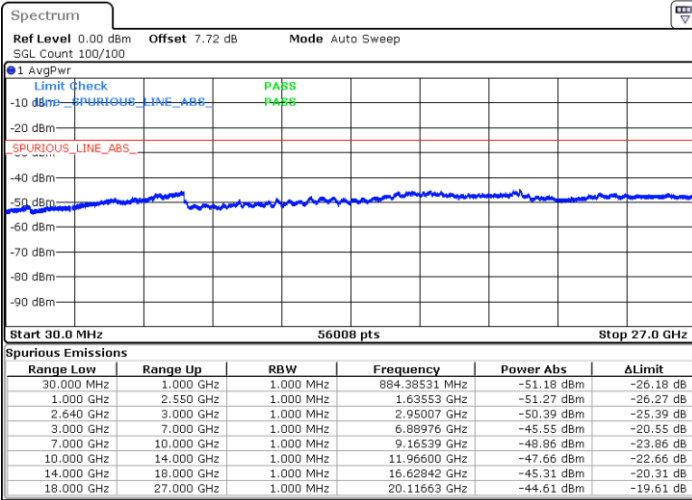

Date: 24 MAR 2019 17:16:13

Highest Channel / 64QAM

Date: 24 MAR 2019 17:17:08

**LTE Band 7 / 20MHz**

**Lowest Channel / 64QAM**

Date: 24 MAR 2019 17:19:09

**Middle Channel / 64QAM**

Date: 24 MAR 2019 17:20:04

**Highest Channel / 64QAM**

Date: 24 MAR 2019 17:20:58

LTE Band 38 / 5MHz

Lowest Channel / QPSK

Lowest Channel / 16QAM

Date: 24 MAR 2019 20:33:28

Date: 24 MAR 2019 20:34:22

Middle Channel / QPSK

Middle Channel / 16QAM

Date: 24 MAR 2019 20:35:17

Date: 24 MAR 2019 20:36:12

LTE Band 38 / 5MHz

Highest Channel / QPSK

Date: 24 MAR 2019 20:37:07

Highest Channel / 16QAM

Date: 24 MAR 2019 20:38:01