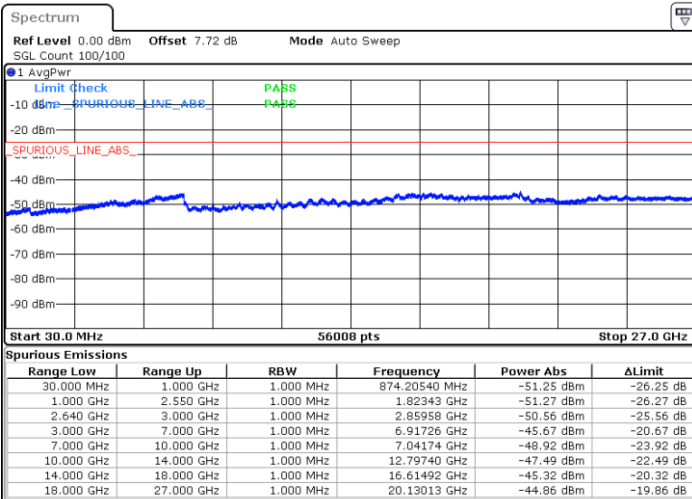

Date: 24 MAR 2019 17:16:13

Highest Channel / 64QAM

Date: 24 MAR 2019 17:17:08

**LTE Band 7 / 20MHz**

**Lowest Channel / 64QAM**

Date: 24 MAR 2019 17:19:09

**Middle Channel / 64QAM**

Date: 24 MAR 2019 17:20:04

**Highest Channel / 64QAM**

Date: 24 MAR 2019 17:20:58

LTE Band 38 / 5MHz

Lowest Channel / QPSK

Lowest Channel / 16QAM

Date: 24 MAR 2019 20:33:28

Date: 24 MAR 2019 20:34:22

Middle Channel / QPSK

Middle Channel / 16QAM

Date: 24 MAR 2019 20:35:17

Date: 24 MAR 2019 20:36:12

LTE Band 38 / 5MHz

Highest Channel / QPSK

Date: 24 MAR 2019 20:37:07

Highest Channel / 16QAM

Date: 24 MAR 2019 20:38:01