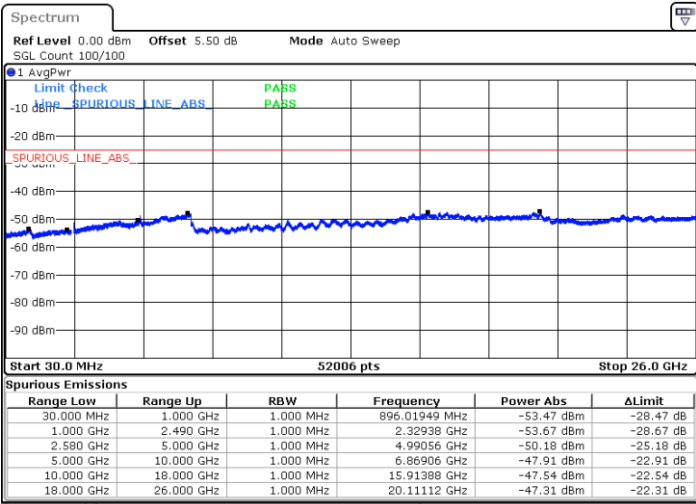

Lowest Channel / QPSK

Date: 24 MAR 2019 17:00:43

Lowest Channel / 16QAM

Date: 24 MAR 2019 17:01:38

LTE Band 7 / 20MHz

Middle Channel / QPSK

Middle Channel / 16QAM

Date: 24 MAR 2019 17:03:33

Date: 24 MAR 2019 17:02:39

Highest Channel / QPSK

Highest Channel / 16QAM

Date: 24 MAR 2019 17:04:28

Date: 24 MAR 2019 17:05:27

LTE Band 7 / 5MHz

Lowest Channel / 64QAM

Middle Channel / 64QAM