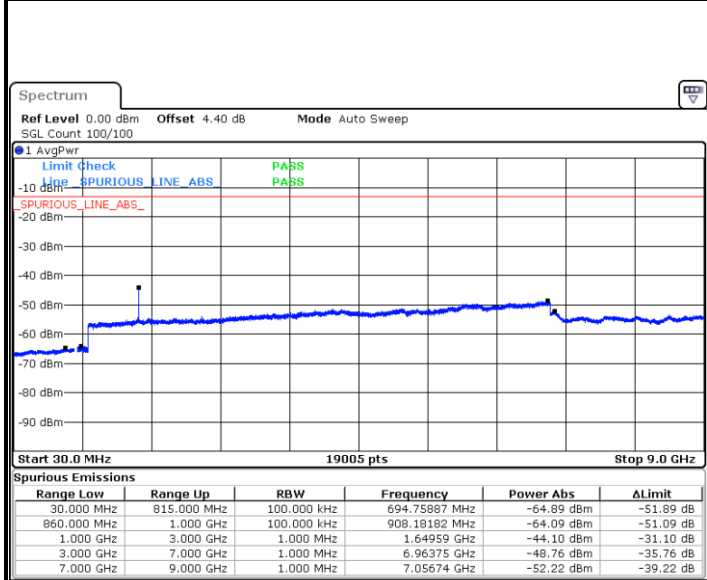

**LTE Band 5 / 3MHz**

**Lowest Channel / 64QAM**

Date: 24 MAR 2019 19:02:21

**Middle Channel / 64QAM**

Date: 24 MAR 2019 19:03:16

**Highest Channel / 64QAM**

Date: 24 MAR 2019 19:08:21

**LTE Band 5 / 5MHz**

**Lowest Channel / 64QAM**

Date: 24 MAR 2019 19:12:58

**Middle Channel / 64QAM**

Date: 24 MAR 2019 19:13:53

**Highest Channel / 64QAM**

Date: 24 MAR 2019 19:18:48

**LTE Band 5 / 10MHz**

**Lowest Channel / 64QAM**

Date: 24 MAR 2019 19:23:30

**Middle Channel / 64QAM**

Date: 24 MAR 2019 19:24:24

**Highest Channel / 64QAM**

Date: 24 MAR 2019 19:29:34

LTE Band 7 / 5MHz

Lowest Channel / QPSK

Lowest Channel / 16QAM