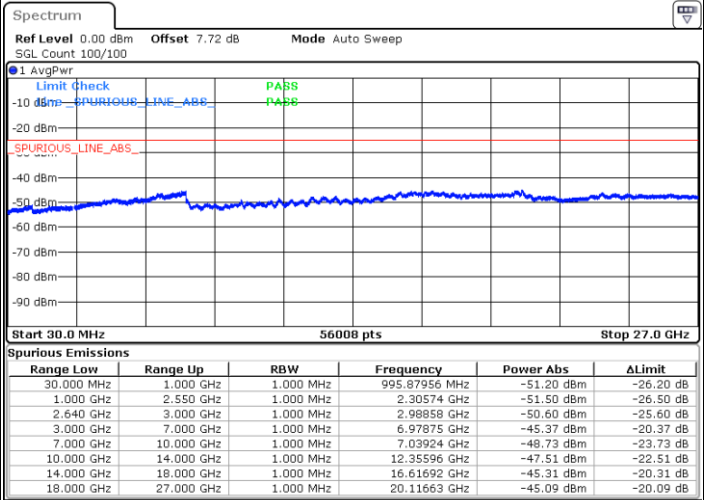

**Highest Channel / 64QAM**

Date: 24 MAR 2019 17:20:58

LTE Band 38 / 5MHz

Lowest Channel / QPSK

Lowest Channel / 16QAM

Date: 24 MAR 2019 20:33:28

Date: 24 MAR 2019 20:34:22

Middle Channel / QPSK

Middle Channel / 16QAM

Date: 24 MAR 2019 20:35:17

Date: 24 MAR 2019 20:36:12

LTE Band 38 / 5MHz

Highest Channel / QPSK

Date: 24 MAR 2019 20:37:07

Highest Channel / 16QAM

Date: 24 MAR 2019 20:38:01

LTE Band 38 / 10MHz

Lowest Channel / QPSK

Date: 24 MAR 2019 20:38:56

Lowest Channel / 16QAM

Date: 24 MAR 2019 20:39:51

LTE Band 38 / 10MHz

Middle Channel / QPSK

Middle Channel / 16QAM