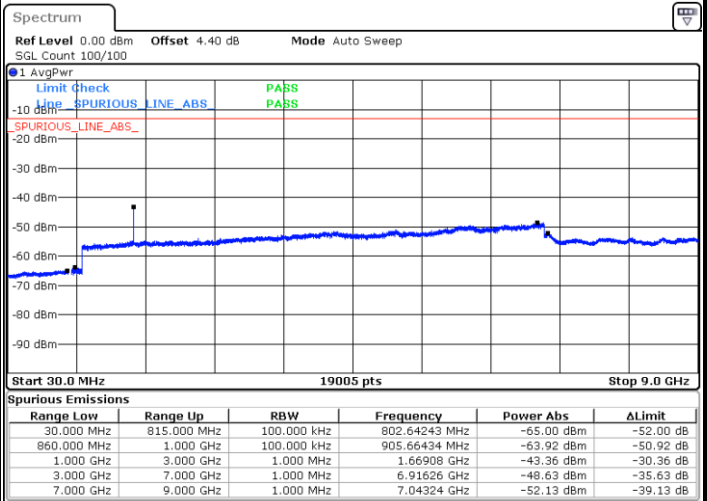

Date: 24 MAR 2019 20:27:09

LTE Band 5 / 5MHz

Lowest Channel / QPSK

Lowest Channel / 16QAM

Date: 24 MAR 2019 20:30:46

Date: 24 MAR 2019 18:07:39

Middle Channel / QPSK

Middle Channel / 16QAM

Date: 24 MAR 2019 18:09:19

Date: 24 MAR 2019 18:10:14

LTE Band 5 / 5MHz

Highest Channel / QPSK

Highest Channel / 16QAM

LTE Band 5 / 10MHz

Lowest Channel / QPSK

Lowest Channel / 16QAM

**LTE Band 5 / 10MHz**

LTE Band 5 / 1.4MHz

Lowest Channel / 64QAM

Middle Channel / 64QAM

Date: 24 MAR 2019 18:43:50

Date: 24 MAR 2019 18:44:44

Highest Channel / 64QAM

Date: 24 MAR 2019 18:56:05