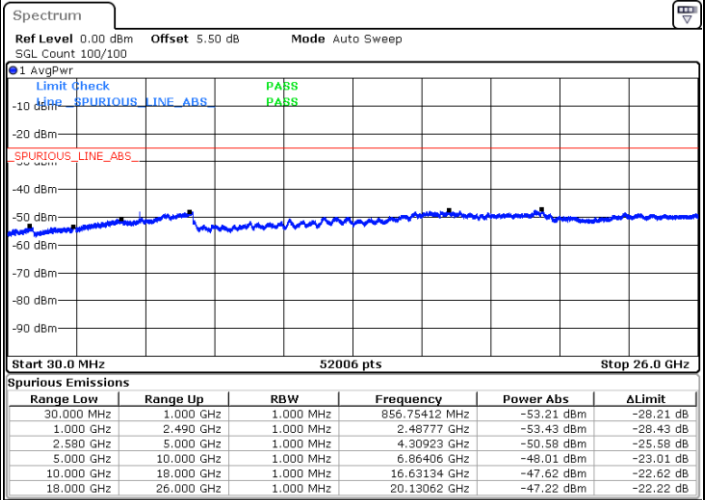

**Lowest Channel / 64QAM**

Date: 24 MAR 2019 19:12:58

**Middle Channel / 64QAM**

Date: 24 MAR 2019 19:13:53

**Highest Channel / 64QAM**

Date: 24 MAR 2019 19:18:48

**LTE Band 5 / 10MHz**

**Lowest Channel / 64QAM**

Date: 24 MAR 2019 19:23:30

**Middle Channel / 64QAM**

Date: 24 MAR 2019 19:24:24

**Highest Channel / 64QAM**

Date: 24 MAR 2019 19:29:34

LTE Band 7 / 5MHz

Lowest Channel / QPSK

Lowest Channel / 16QAM

Date: 24 MAR 2019 20:21:27

Date: 24 MAR 2019 16:38:01

Middle Channel / QPSK

Middle Channel / 16QAM

Date: 24 MAR 2019 16:39:55

Date: 24 MAR 2019 16:39:01

LTE Band 7 / 5MHz

Highest Channel / QPSK