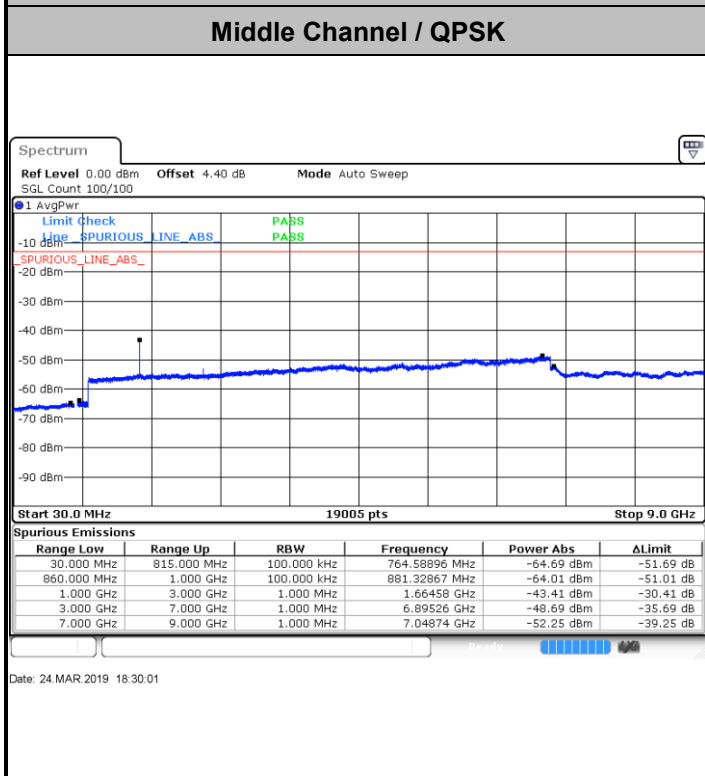

Date: 24 MAR 2019 18:09:19

Date: 24 MAR 2019 18:10:14

LTE Band 5 / 5MHz

Highest Channel / QPSK

Highest Channel / 16QAM

LTE Band 5 / 10MHz

Lowest Channel / QPSK

Lowest Channel / 16QAM

**LTE Band 5 / 10MHz**

LTE Band 5 / 1.4MHz

Lowest Channel / 64QAM

Middle Channel / 64QAM

Date: 24 MAR 2019 18:43:50

Date: 24 MAR 2019 18:44:44

Highest Channel / 64QAM

Date: 24 MAR 2019 18:56:05

**LTE Band 5 / 3MHz**

**Lowest Channel / 64QAM**

Date: 24 MAR 2019 19:02:21

**Middle Channel / 64QAM**

Date: 24 MAR 2019 19:03:16

**Highest Channel / 64QAM**

Date: 24 MAR 2019 19:08:21

**LTE Band 5 / 5MHz**