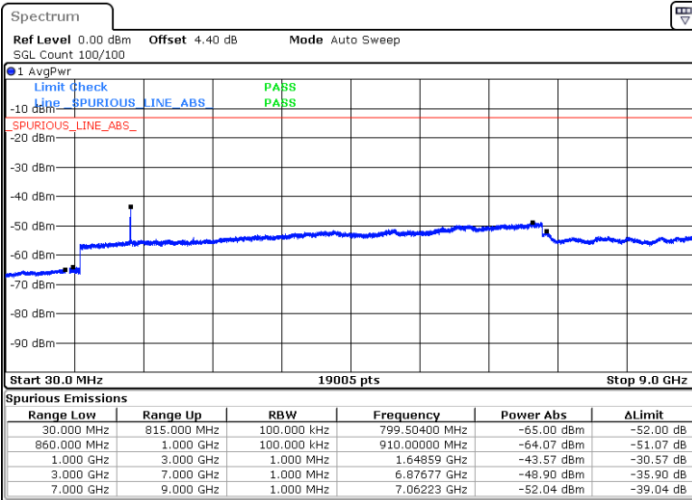

Date: 24 MAR 2019 18:09:19

Date: 24 MAR 2019 18:10:14

LTE Band 5 / 5MHz

Highest Channel / QPSK

Highest Channel / 16QAM

LTE Band 5 / 10MHz

Lowest Channel / QPSK

Lowest Channel / 16QAM

**LTE Band 5 / 10MHz**

LTE Band 5 / 1.4MHz

Lowest Channel / 64QAM

Middle Channel / 64QAM

Date: 24 MAR 2019 18:43:50

Date: 24 MAR 2019 18:44:44

Highest Channel / 64QAM

Date: 24 MAR 2019 18:56:05

**LTE Band 5 / 3MHz**

**Lowest Channel / 64QAM**

Date: 24 MAR 2019 19:02:21

**Middle Channel / 64QAM**

Date: 24 MAR 2019 19:03:16

**Highest Channel / 64QAM**

Date: 24 MAR 2019 19:08:21

**LTE Band 5 / 5MHz**