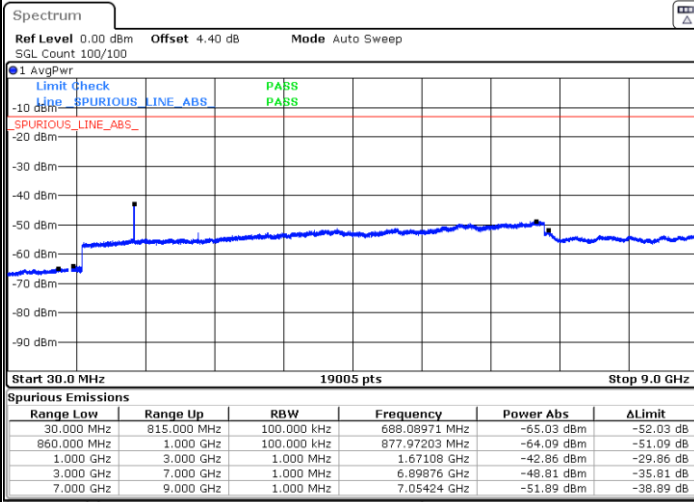

LTE Band 5 / 3MHz

Middle Channel / QPSK

Middle Channel / 16QAM

Date: 25 MAR 2019 16:54:29

Date: 25 MAR 2019 16:55:02

Highest Channel / QPSK

Highest Channel / 16QAM

Date: 25 MAR 2019 16:53:57

Date: 24 MAR 2019 20:27:09

LTE Band 5 / 5MHz

Lowest Channel / QPSK

Lowest Channel / 16QAM

Date: 24 MAR 2019 20:30:46

Date: 24 MAR 2019 18:07:39

Middle Channel / QPSK

Middle Channel / 16QAM

Date: 24 MAR 2019 18:09:19

Date: 24 MAR 2019 18:10:14

LTE Band 5 / 5MHz

Highest Channel / QPSK

Highest Channel / 16QAM

LTE Band 5 / 10MHz

Lowest Channel / QPSK

Lowest Channel / 16QAM