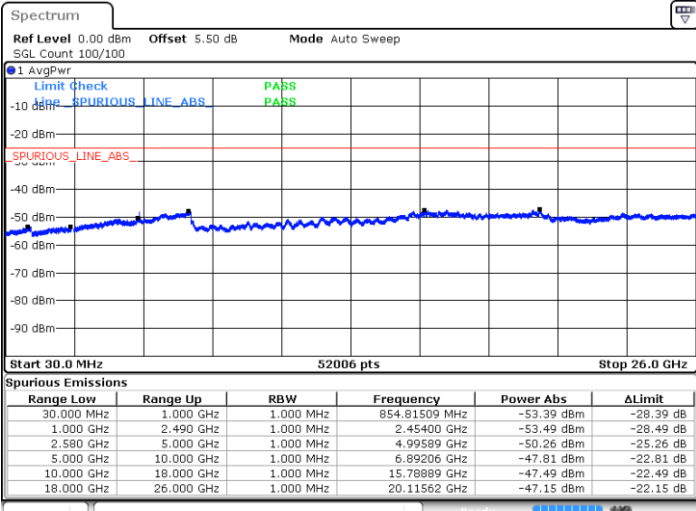

Date: 24 MAR 2019 16:40:50

Highest Channel / 16QAM

Date: 24 MAR 2019 16:41:44

LTE Band 7 / 10MHz

Lowest Channel / QPSK

Date: 24 MAR 2019 16:44:52

Lowest Channel / 16QAM

Date: 24 MAR 2019 16:45:47

LTE Band 7 / 10MHz

Middle Channel / QPSK

Middle Channel / 16QAM

Date: 24 MAR 2019 16:47:41

Date: 24 MAR 2019 16:46:47

Highest Channel / QPSK

Highest Channel / 16QAM

Date: 24 MAR 2019 16:48:35