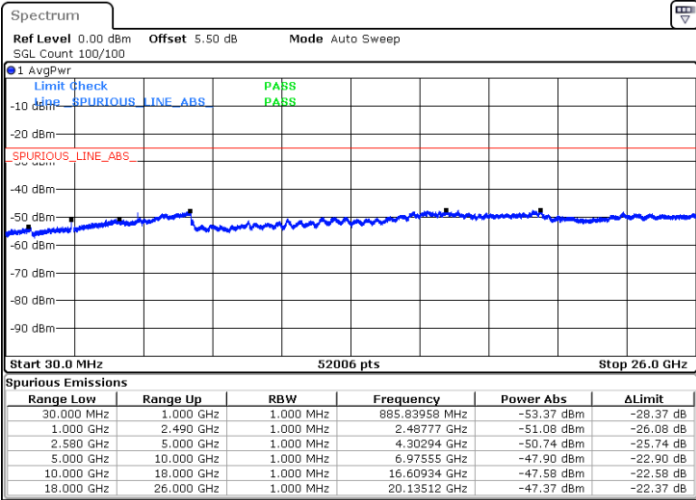

Date: 24 MAR 2019 17:02:39

Highest Channel / QPSK

Highest Channel / 16QAM

Date: 24 MAR 2019 17:04:28

Date: 24 MAR 2019 17:05:27

LTE Band 7 / 5MHz

Lowest Channel / 64QAM

Middle Channel / 64QAM

Date: 24 MAR 2019 17:07:35

Date: 24 MAR 2019 17:08:31

Highest Channel / 64QAM

Date: 24 MAR 2019 17:09:26

LTE Band 7 / 15MHz

Lowest Channel / 64QAM

Middle Channel / 64QAM

Date: 24 MAR 2019 17:15:19

Date: 24 MAR 2019 17:16:13

Highest Channel / 64QAM

Date: 24 MAR 2019 17:17:08

**LTE Band 7 / 20MHz**

**Lowest Channel / 64QAM**

Date: 24 MAR 2019 17:19:09

**Middle Channel / 64QAM**

Date: 24 MAR 2019 17:20:04

**Highest Channel / 64QAM**

Date: 24 MAR 2019 17:20:58

LTE Band 38 / 5MHz

Lowest Channel / QPSK

Lowest Channel / 16QAM

Date: 24 MAR 2019 20:33:28

Date: 24 MAR 2019 20:34:22

Middle Channel / QPSK