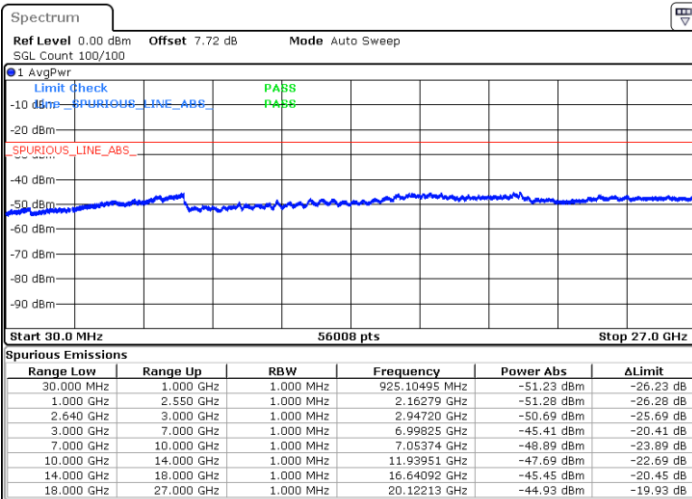

Middle Channel / 16QAM

Date: 24 MAR 2019 20:35:17

Date: 24 MAR 2019 20:36:12

LTE Band 38 / 5MHz

Highest Channel / QPSK

Date: 24 MAR 2019 20:37:07

Highest Channel / 16QAM

Date: 24 MAR 2019 20:38:01

LTE Band 38 / 10MHz

Lowest Channel / QPSK

Date: 24 MAR 2019 20:38:56

Lowest Channel / 16QAM

Date: 24 MAR 2019 20:39:51

LTE Band 38 / 10MHz

Middle Channel / QPSK

Middle Channel / 16QAM

Date: 24 MAR 2019 20:40:49

Date: 24 MAR 2019 20:41:44

Highest Channel / QPSK

Highest Channel / 16QAM

Date: 24 MAR 2019 20:42:38

Date: 24 MAR 2019 20:43:33

LTE Band 38 / 15MHz

Lowest Channel / QPSK