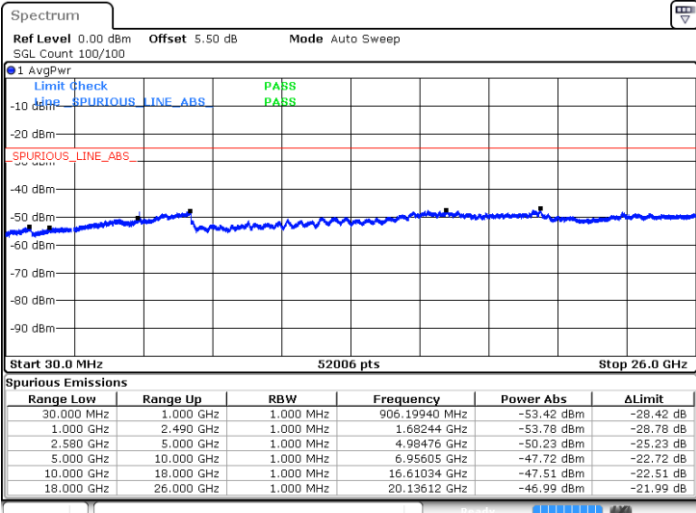

Date: 24 MAR 2019 16:49:30

LTE Band 7 / 15MHz

Lowest Channel / QPSK

Lowest Channel / 16QAM

Date: 24.MAR.2019 16:52:41

Date: 24.MAR.2019 16:53:35

Middle Channel / QPSK

Middle Channel / 16QAM