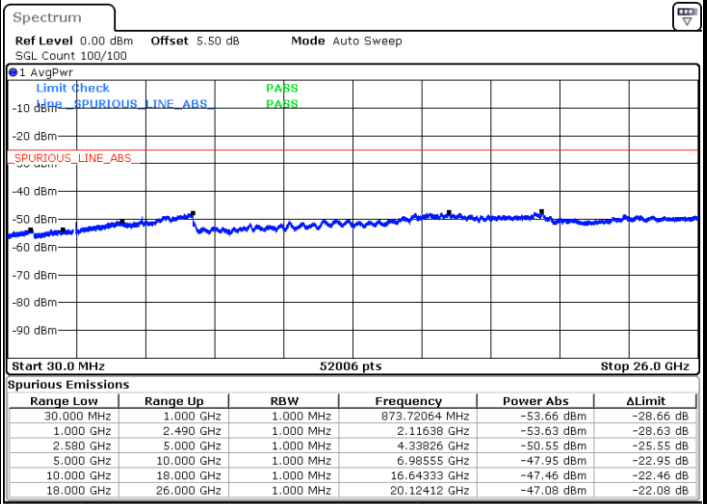

Date: 24.MAR.2019 16:55:24

Date: 24.MAR.2019 16:54:30

LTE Band7 / 15MHz

Highest Channel / QPSK

Date: 24 MAR 2019 16:56:19

Highest Channel / 16QAM

Date: 24 MAR 2019 16:57:14

LTE Band 7 / 20MHz

Lowest Channel / QPSK

Date: 24 MAR 2019 17:00:43

Lowest Channel / 16QAM

Date: 24 MAR 2019 17:01:38

LTE Band 7 / 20MHz

Middle Channel / QPSK

Middle Channel / 16QAM

Date: 24 MAR 2019 17:03:33

Date: 24 MAR 2019 17:02:39

Highest Channel / QPSK

Highest Channel / 16QAM

Date: 24 MAR 2019 17:04:28

Date: 24 MAR 2019 17:05:27

LTE Band 7 / 5MHz

Lowest Channel / 64QAM

Middle Channel / 64QAM