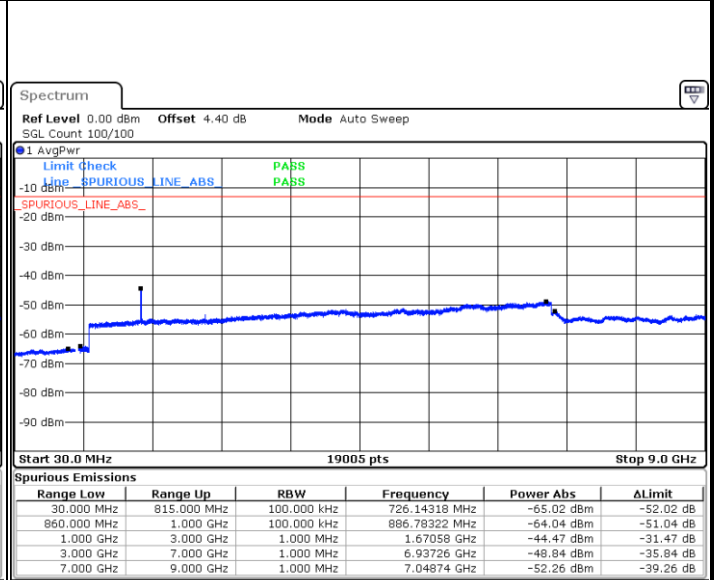

Date: 24 MAR 2019 18:09:19

Date: 24 MAR 2019 18:10:14

LTE Band 5 / 5MHz

Highest Channel / QPSK

Highest Channel / 16QAM

LTE Band 5 / 10MHz

Lowest Channel / QPSK

Lowest Channel / 16QAM

**LTE Band 5 / 10MHz**

LTE Band 5 / 1.4MHz

Lowest Channel / 64QAM

Middle Channel / 64QAM

Date: 24 MAR 2019 18:43:50

Date: 24 MAR 2019 18:44:44

Highest Channel / 64QAM

Date: 24 MAR 2019 18:56:05

**LTE Band 5 / 3MHz**

**Lowest Channel / 64QAM**

Date: 24 MAR 2019 19:02:21

**Middle Channel / 64QAM**

Date: 24 MAR 2019 19:03:16

**Highest Channel / 64QAM**

Date: 24 MAR 2019 19:08:21

**LTE Band 5 / 5MHz**

**Lowest Channel / 64QAM**

Date: 24 MAR 2019 19:12:58

**Middle Channel / 64QAM**

Date: 24 MAR 2019 19:13:53

**Highest Channel / 64QAM**

Date: 24 MAR 2019 19:18:48

**LTE Band 5 / 10MHz**

**Lowest Channel / 64QAM**