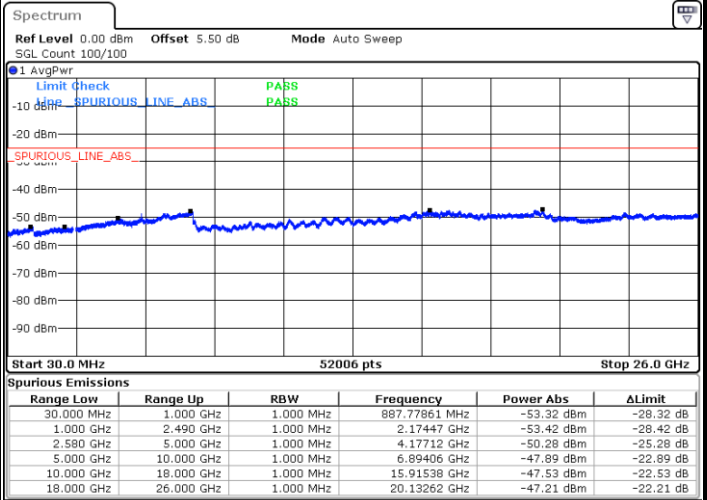

Date: 24 MAR 2019 17:02:39

Highest Channel / QPSK

Highest Channel / 16QAM

Date: 24 MAR 2019 17:04:28

Date: 24 MAR 2019 17:05:27

LTE Band 7 / 5MHz

Lowest Channel / 64QAM

Middle Channel / 64QAM

Date: 24 MAR 2019 17:07:35

Date: 24 MAR 2019 17:08:31

Highest Channel / 64QAM

Date: 24 MAR 2019 17:09:26

LTE Band 7 / 15MHz

Lowest Channel / 64QAM

Middle Channel / 64QAM

Date: 24 MAR 2019 17:15:19

Date: 24 MAR 2019 17:16:13

Highest Channel / 64QAM

Date: 24 MAR 2019 17:17:08

**LTE Band 7 / 20MHz**

**Lowest Channel / 64QAM**

Date: 24 MAR 2019 17:19:09

**Middle Channel / 64QAM**

Date: 24 MAR 2019 17:20:04