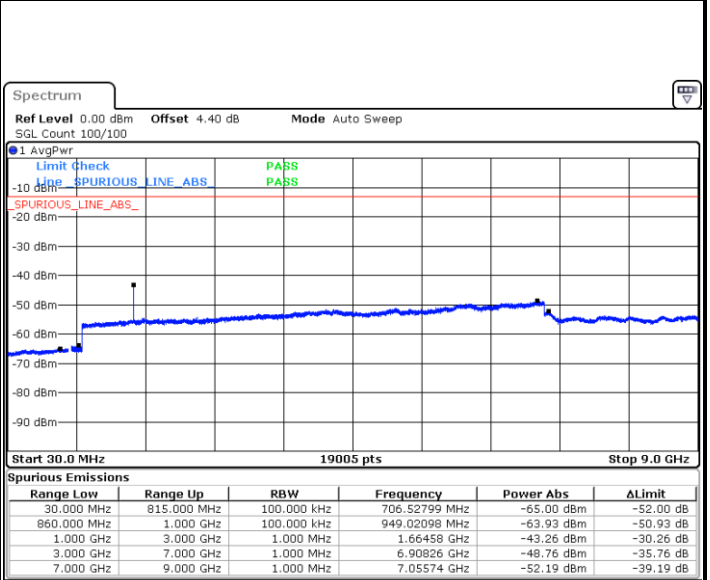

**LTE Band 5 / 3MHz**

**Lowest Channel / 64QAM**

Date: 24 MAR 2019 19:02:21

**Middle Channel / 64QAM**

Date: 24 MAR 2019 19:03:16

**Highest Channel / 64QAM**

Date: 24 MAR 2019 19:08:21

**LTE Band 5 / 5MHz**

**Lowest Channel / 64QAM**

Date: 24 MAR 2019 19:12:58

**Middle Channel / 64QAM**

Date: 24 MAR 2019 19:13:53

**Highest Channel / 64QAM**

Date: 24 MAR 2019 19:18:48

**LTE Band 5 / 10MHz**

**Lowest Channel / 64QAM**

Date: 24 MAR 2019 19:23:30

**Middle Channel / 64QAM**

Date: 24 MAR 2019 19:24:24

**Highest Channel / 64QAM**

Date: 24 MAR 2019 19:29:34

LTE Band 7 / 5MHz

Lowest Channel / QPSK

Lowest Channel / 16QAM