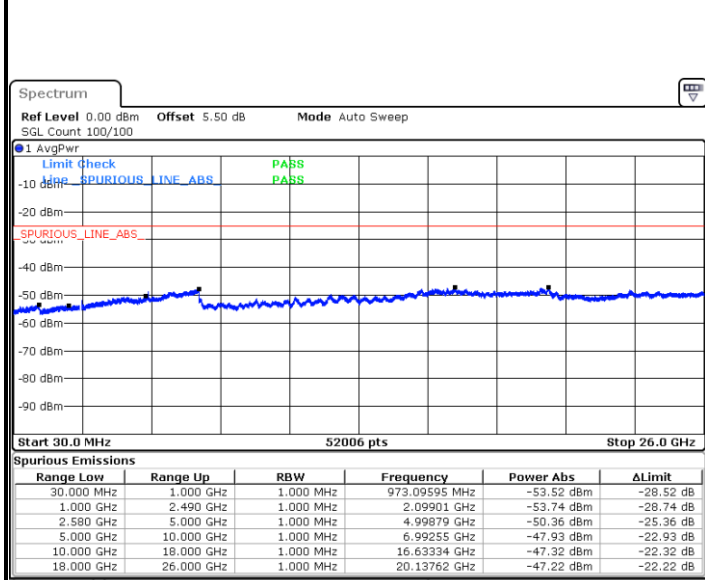

Date: 24 MAR 2019 17:07:35

Date: 24 MAR 2019 17:08:31

Highest Channel / 64QAM

Date: 24 MAR 2019 17:09:26

LTE Band 7 / 15MHz

Lowest Channel / 64QAM

Middle Channel / 64QAM

Date: 24 MAR 2019 17:15:19

Date: 24 MAR 2019 17:16:13

Highest Channel / 64QAM

Date: 24 MAR 2019 17:17:08

**LTE Band 7 / 20MHz**

**Lowest Channel / 64QAM**

Date: 24 MAR 2019 17:19:09

**Middle Channel / 64QAM**

Date: 24 MAR 2019 17:20:04

**Highest Channel / 64QAM**

Date: 24 MAR 2019 17:20:58

LTE Band 38 / 5MHz

Lowest Channel / QPSK

Lowest Channel / 16QAM

Date: 24 MAR 2019 20:33:28

Date: 24 MAR 2019 20:34:22

Middle Channel / QPSK

Middle Channel / 16QAM

Date: 24 MAR 2019 20:35:17

Date: 24 MAR 2019 20:36:12

LTE Band 38 / 5MHz

Highest Channel / QPSK

Date: 24 MAR 2019 20:37:07

Highest Channel / 16QAM

Date: 24 MAR 2019 20:38:01