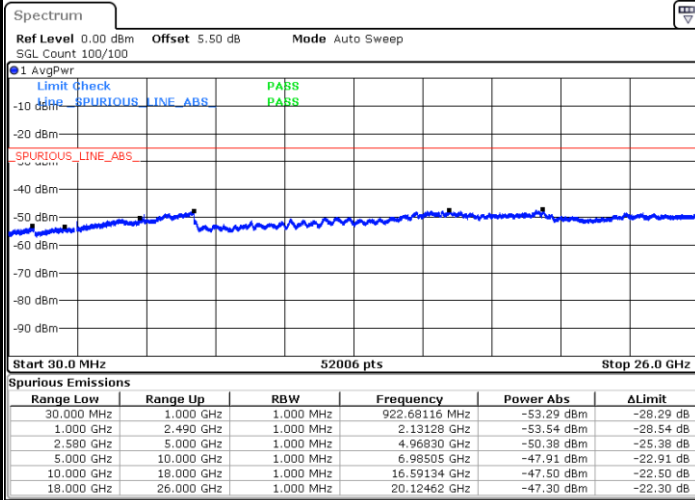

LTE Band 7 / 10MHz

Middle Channel / QPSK

Middle Channel / 16QAM

Date: 24 MAR 2019 16:47:41

Date: 24 MAR 2019 16:46:47

Highest Channel / QPSK

Highest Channel / 16QAM

Date: 24 MAR 2019 16:48:35

Date: 24 MAR 2019 16:49:30

LTE Band 7 / 15MHz

Lowest Channel / QPSK

Lowest Channel / 16QAM

Date: 24.MAR.2019 16:52:41

Date: 24.MAR.2019 16:53:35

Middle Channel / QPSK

Middle Channel / 16QAM

Date: 24.MAR.2019 16:55:24

Date: 24.MAR.2019 16:54:30

LTE Band7 / 15MHz

Highest Channel / QPSK

Date: 24 MAR 2019 16:56:19

Highest Channel / 16QAM

Date: 24 MAR 2019 16:57:14

LTE Band 7 / 20MHz