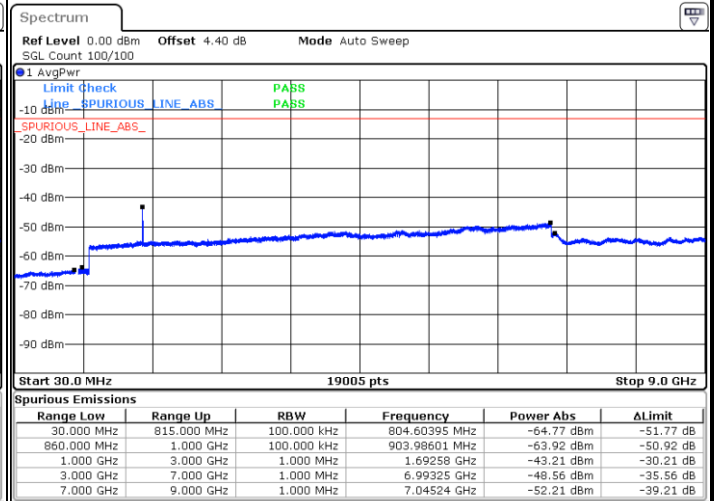

LTE Band 5 / 3MHz

Middle Channel / QPSK

Middle Channel / 16QAM

Date: 25 MAR 2019 16:54:29

Date: 25 MAR 2019 16:55:02

Highest Channel / QPSK

Highest Channel / 16QAM

Date: 25 MAR 2019 16:53:57

Date: 24 MAR 2019 20:27:09

LTE Band 5 / 5MHz

Lowest Channel / QPSK

Lowest Channel / 16QAM

Date: 24 MAR 2019 20:30:46

Date: 24 MAR 2019 18:07:39

Middle Channel / QPSK

Middle Channel / 16QAM

Date: 24 MAR 2019 18:09:19

Date: 24 MAR 2019 18:10:14

LTE Band 5 / 5MHz

Highest Channel / QPSK

Highest Channel / 16QAM

LTE Band 5 / 10MHz

Lowest Channel / QPSK

Lowest Channel / 16QAM