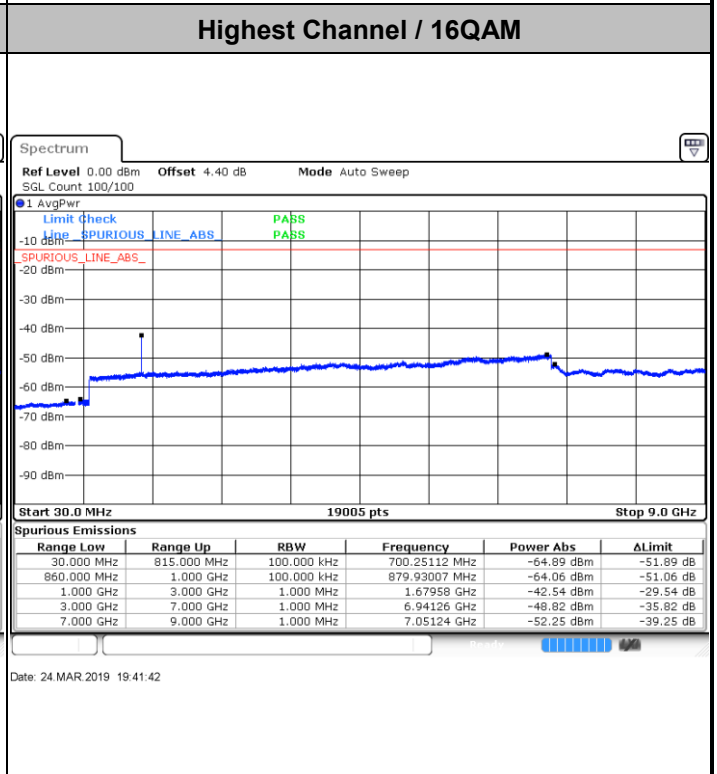

Date: 24 MAR 2019 20:27:09

LTE Band 5 / 5MHz

Lowest Channel / QPSK

Lowest Channel / 16QAM

Date: 24 MAR 2019 20:30:46

Date: 24 MAR 2019 18:07:39

Middle Channel / QPSK

Middle Channel / 16QAM

Date: 24 MAR 2019 18:09:19

Date: 24 MAR 2019 18:10:14

LTE Band 5 / 5MHz

Highest Channel / QPSK

Highest Channel / 16QAM

LTE Band 5 / 10MHz

Lowest Channel / QPSK

Lowest Channel / 16QAM

**LTE Band 5 / 10MHz**

LTE Band 5 / 1.4MHz

Lowest Channel / 64QAM

Middle Channel / 64QAM

Date: 24 MAR 2019 18:43:50

Date: 24 MAR 2019 18:44:44

Highest Channel / 64QAM

Date: 24 MAR 2019 18:56:05

**LTE Band 5 / 3MHz**

**Lowest Channel / 64QAM**

Date: 24 MAR 2019 19:02:21

**Middle Channel / 64QAM**

Date: 24 MAR 2019 19:03:16

**Highest Channel / 64QAM**

Date: 24 MAR 2019 19:08:21

**LTE Band 5 / 5MHz**