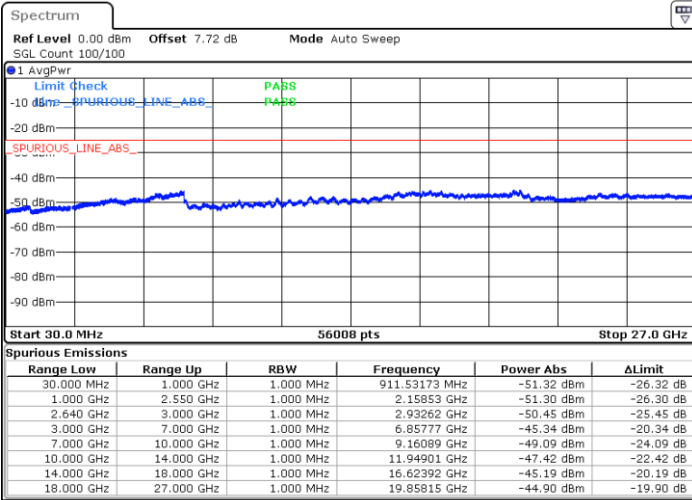

Middle Channel / 16QAM

Date: 24 MAR 2019 20:35:17

Date: 24 MAR 2019 20:36:12

LTE Band 38 / 5MHz

Highest Channel / QPSK

Date: 24 MAR 2019 20:37:07

Highest Channel / 16QAM

Date: 24 MAR 2019 20:38:01

LTE Band 38 / 10MHz

Lowest Channel / QPSK

Date: 24 MAR 2019 20:38:56

Lowest Channel / 16QAM

Date: 24 MAR 2019 20:39:51

LTE Band 38 / 10MHz

Middle Channel / QPSK

Middle Channel / 16QAM

Date: 24 MAR 2019 20:40:49

Date: 24 MAR 2019 20:41:44

Highest Channel / QPSK

Highest Channel / 16QAM

Date: 24 MAR 2019 20:42:38

Date: 24 MAR 2019 20:43:33

LTE Band 38 / 15MHz

Lowest Channel / QPSK