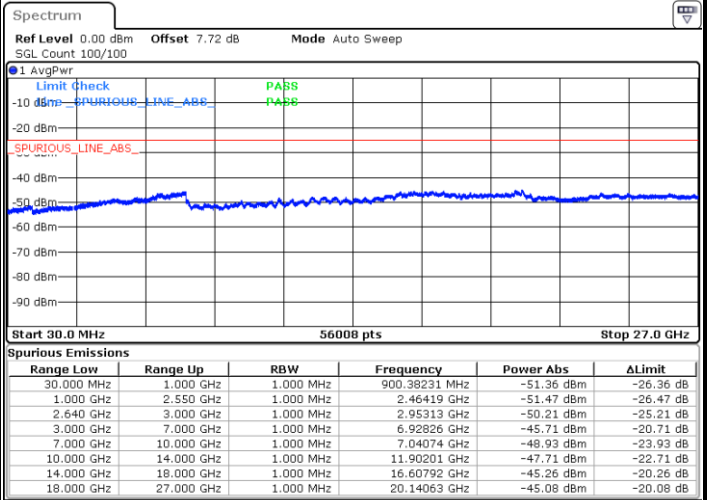

Date: 24 MAR 2019 17:16:13

Highest Channel / 64QAM

Date: 24 MAR 2019 17:17:08

**LTE Band 7 / 20MHz**

**Lowest Channel / 64QAM**

Date: 24 MAR 2019 17:19:09

**Middle Channel / 64QAM**

Date: 24 MAR 2019 17:20:04

**Highest Channel / 64QAM**

Date: 24 MAR 2019 17:20:58

LTE Band 38 / 5MHz

Lowest Channel / QPSK

Lowest Channel / 16QAM

Date: 24 MAR 2019 20:33:28

Date: 24 MAR 2019 20:34:22

Middle Channel / QPSK

Middle Channel / 16QAM

Date: 24 MAR 2019 20:35:17

Date: 24 MAR 2019 20:36:12

LTE Band 38 / 5MHz

Highest Channel / QPSK

Date: 24 MAR 2019 20:37:07

Highest Channel / 16QAM

Date: 24 MAR 2019 20:38:01