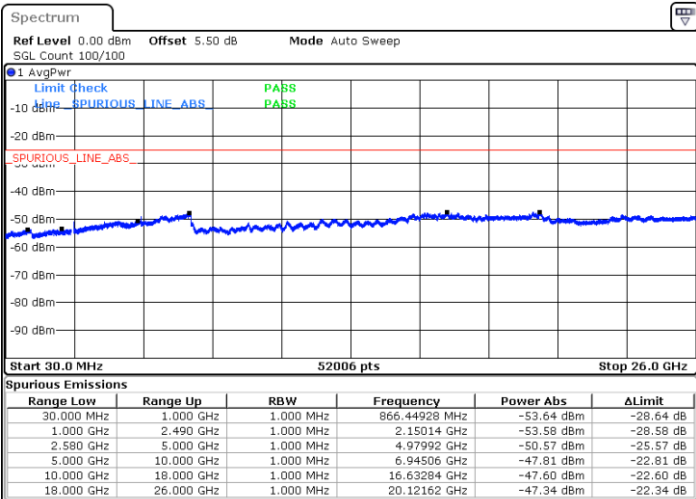

Date: 24 MAR 2019 17:02:39

Highest Channel / QPSK

Highest Channel / 16QAM

Date: 24 MAR 2019 17:04:28

Date: 24 MAR 2019 17:05:27

LTE Band 7 / 5MHz

Lowest Channel / 64QAM

Middle Channel / 64QAM

Date: 24 MAR 2019 17:07:35

Date: 24 MAR 2019 17:08:31

Highest Channel / 64QAM

Date: 24 MAR 2019 17:09:26

LTE Band 7 / 15MHz

Lowest Channel / 64QAM

Middle Channel / 64QAM

Date: 24 MAR 2019 17:15:19

Date: 24 MAR 2019 17:16:13

Highest Channel / 64QAM

Date: 24 MAR 2019 17:17:08

**LTE Band 7 / 20MHz**

**Lowest Channel / 64QAM**

Date: 24 MAR 2019 17:19:09

**Middle Channel / 64QAM**

Date: 24 MAR 2019 17:20:04

**Highest Channel / 64QAM**

Date: 24 MAR 2019 17:20:58

LTE Band 38 / 5MHz

Lowest Channel / QPSK

Lowest Channel / 16QAM

Date: 24 MAR 2019 20:33:28

Date: 24 MAR 2019 20:34:22

Middle Channel / QPSK