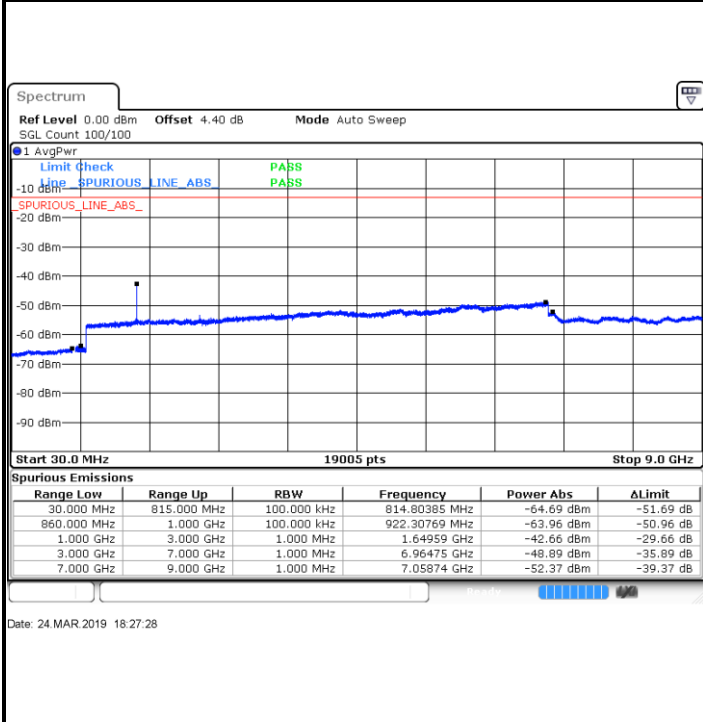

Date: 24 MAR 2019 20:27:09

LTE Band 5 / 5MHz

Lowest Channel / QPSK

Lowest Channel / 16QAM

Date: 24 MAR 2019 20:30:46

Date: 24 MAR 2019 18:07:39

Middle Channel / QPSK

Middle Channel / 16QAM

Date: 24 MAR 2019 18:09:19

Date: 24 MAR 2019 18:10:14

LTE Band 5 / 5MHz

Highest Channel / QPSK

Highest Channel / 16QAM

LTE Band 5 / 10MHz

Lowest Channel / QPSK

Lowest Channel / 16QAM

**LTE Band 5 / 10MHz**

LTE Band 5 / 1.4MHz

Lowest Channel / 64QAM

Middle Channel / 64QAM

Date: 24 MAR 2019 18:43:50

Date: 24 MAR 2019 18:44:44

Highest Channel / 64QAM

Date: 24 MAR 2019 18:56:05

**LTE Band 5 / 3MHz**

**Lowest Channel / 64QAM**

Date: 24 MAR 2019 19:02:21

**Middle Channel / 64QAM**

Date: 24 MAR 2019 19:03:16

**Highest Channel / 64QAM**

Date: 24 MAR 2019 19:08:21

**LTE Band 5 / 5MHz**