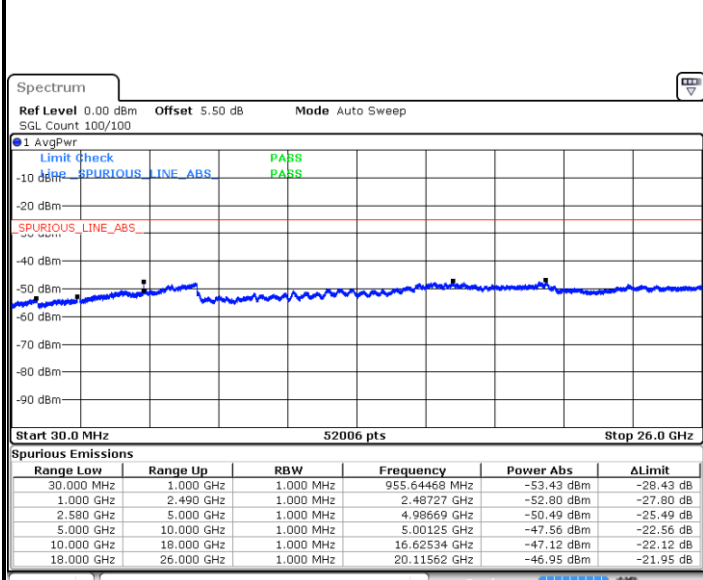

Date: 24 MAR 2019 20:21:27

Date: 24 MAR 2019 16:38:01

Middle Channel / QPSK

Middle Channel / 16QAM

Date: 24 MAR 2019 16:39:55

Date: 24 MAR 2019 16:39:01

LTE Band 7 / 5MHz

Highest Channel / QPSK

Date: 24 MAR 2019 16:40:50

Highest Channel / 16QAM

Date: 24 MAR 2019 16:41:44

LTE Band 7 / 10MHz

Lowest Channel / QPSK

Date: 24 MAR 2019 16:44:52

Lowest Channel / 16QAM

Date: 24 MAR 2019 16:45:47

LTE Band 7 / 10MHz

Middle Channel / QPSK

Middle Channel / 16QAM

Date: 24 MAR 2019 16:47:41

Date: 24 MAR 2019 16:46:47

Highest Channel / QPSK

Highest Channel / 16QAM

Date: 24 MAR 2019 16:48:35