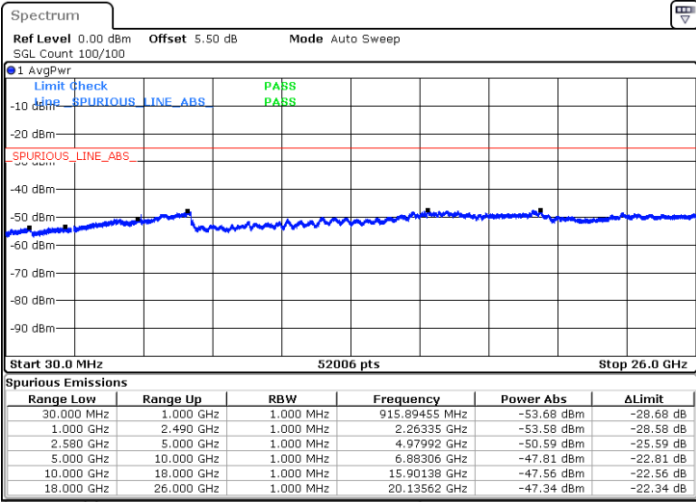

LTE Band 7 / 10MHz

Middle Channel / QPSK

Middle Channel / 16QAM

Date: 24 MAR 2019 16:47:41

Date: 24 MAR 2019 16:46:47

Highest Channel / QPSK

Highest Channel / 16QAM

Date: 24 MAR 2019 16:48:35

Date: 24 MAR 2019 16:49:30

LTE Band 7 / 15MHz

Lowest Channel / QPSK

Lowest Channel / 16QAM

Date: 24.MAR.2019 16:52:41

Date: 24.MAR.2019 16:53:35

Middle Channel / QPSK

Middle Channel / 16QAM