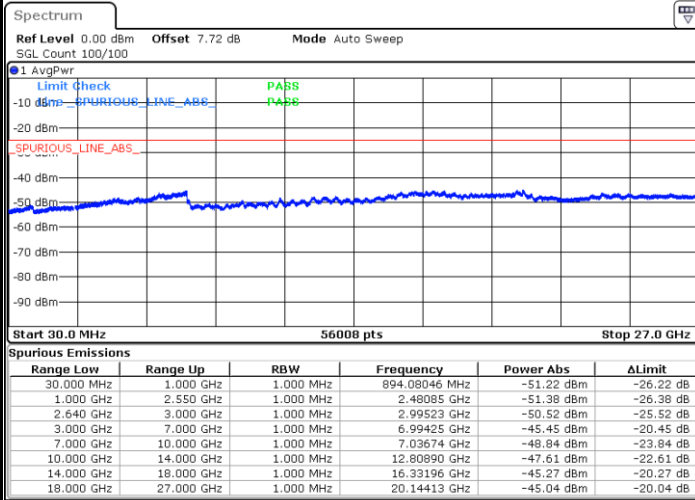

Date: 24 MAR 2019 20:40:49

Date: 24 MAR 2019 20:41:44

Highest Channel / QPSK

Highest Channel / 16QAM

Date: 24 MAR 2019 20:42:38

Date: 24 MAR 2019 20:43:33

LTE Band 38 / 15MHz

Lowest Channel / QPSK

Lowest Channel / 16QAM

Date: 24 MAR 2019 20:44:28

Date: 24 MAR 2019 20:45:23

Middle Channel / QPSK

Middle Channel / 16QAM

Date: 24 MAR 2019 20:46:18

Date: 24 MAR 2019 20:47:13

LTE Band 38 / 15MHz

Highest Channel / QPSK

Date: 24 MAR 2019 20:48:07

Highest Channel / 16QAM

Date: 24 MAR 2019 20:49:02

LTE Band 38 / 20MHz

Lowest Channel / QPSK

Date: 24 MAR 2019 20:49:57

Lowest Channel / 16QAM