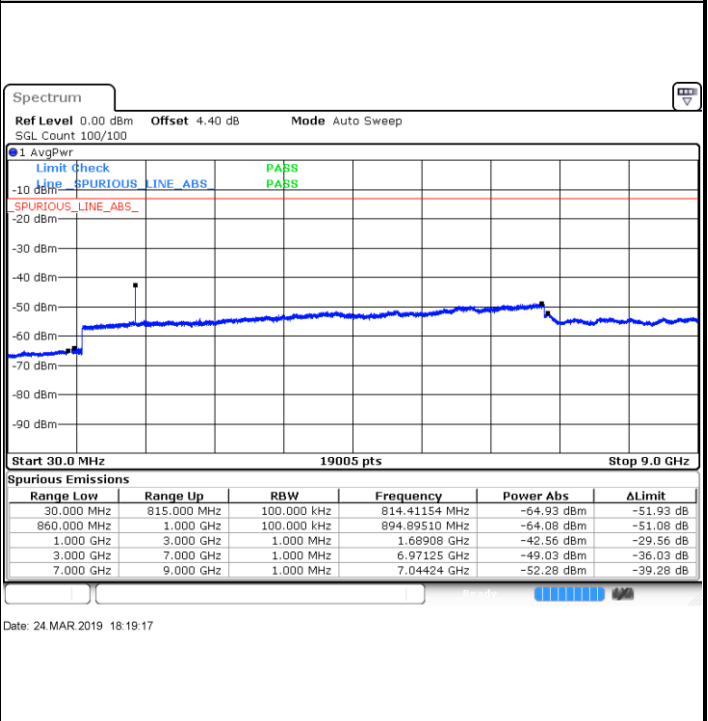

Date: 24 MAR 2019 20:27:09

LTE Band 5 / 5MHz

Lowest Channel / QPSK

Lowest Channel / 16QAM

Date: 24 MAR 2019 20:30:46

Date: 24 MAR 2019 18:07:39

Middle Channel / QPSK

Middle Channel / 16QAM

Date: 24 MAR 2019 18:09:19

Date: 24 MAR 2019 18:10:14

LTE Band 5 / 5MHz

Highest Channel / QPSK

Highest Channel / 16QAM

LTE Band 5 / 10MHz

Lowest Channel / QPSK

Lowest Channel / 16QAM

**LTE Band 5 / 10MHz**

LTE Band 5 / 1.4MHz

Lowest Channel / 64QAM

Middle Channel / 64QAM

Date: 24 MAR 2019 18:43:50

Date: 24 MAR 2019 18:44:44

Highest Channel / 64QAM

Date: 24 MAR 2019 18:56:05