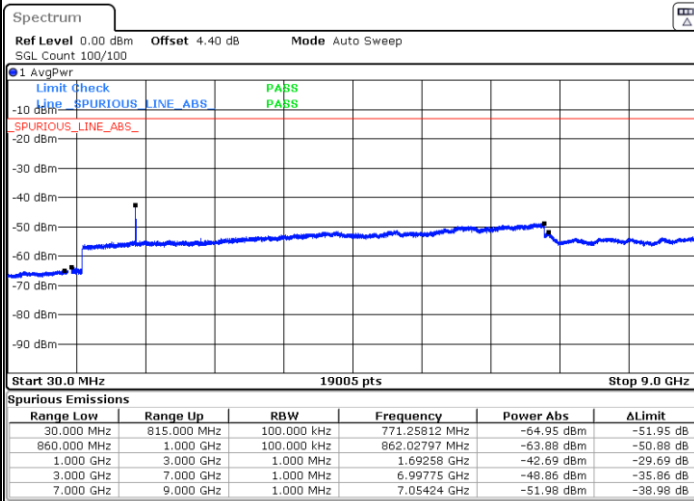

LTE Band 5 / 3MHz

Middle Channel / QPSK

Middle Channel / 16QAM

Date: 25 MAR 2019 16:54:29

Date: 25 MAR 2019 16:55:02

Highest Channel / QPSK

Highest Channel / 16QAM

Date: 25 MAR 2019 16:53:57

Date: 24 MAR 2019 20:27:09

LTE Band 5 / 5MHz

Lowest Channel / QPSK

Lowest Channel / 16QAM

Date: 24 MAR 2019 20:30:46

Date: 24 MAR 2019 18:07:39

Middle Channel / QPSK

Middle Channel / 16QAM

Date: 24 MAR 2019 18:09:19

Date: 24 MAR 2019 18:10:14

LTE Band 5 / 5MHz

Highest Channel / QPSK

Highest Channel / 16QAM

LTE Band 5 / 10MHz

Lowest Channel / QPSK

Lowest Channel / 16QAM