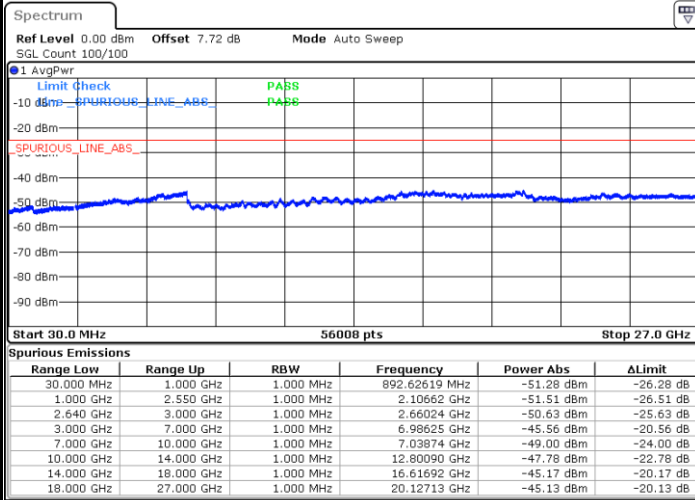

**Highest Channel / 64QAM**

Date: 24 MAR 2019 17:20:58

LTE Band 38 / 5MHz

Lowest Channel / QPSK

Lowest Channel / 16QAM

Date: 24 MAR 2019 20:33:28

Date: 24 MAR 2019 20:34:22

Middle Channel / QPSK

Middle Channel / 16QAM

Date: 24 MAR 2019 20:35:17

Date: 24 MAR 2019 20:36:12

LTE Band 38 / 5MHz

Highest Channel / QPSK

Date: 24 MAR 2019 20:37:07

Highest Channel / 16QAM

Date: 24 MAR 2019 20:38:01

LTE Band 38 / 10MHz

Lowest Channel / QPSK

Date: 24 MAR 2019 20:38:56

Lowest Channel / 16QAM

Date: 24 MAR 2019 20:39:51

LTE Band 38 / 10MHz

Middle Channel / QPSK

Middle Channel / 16QAM