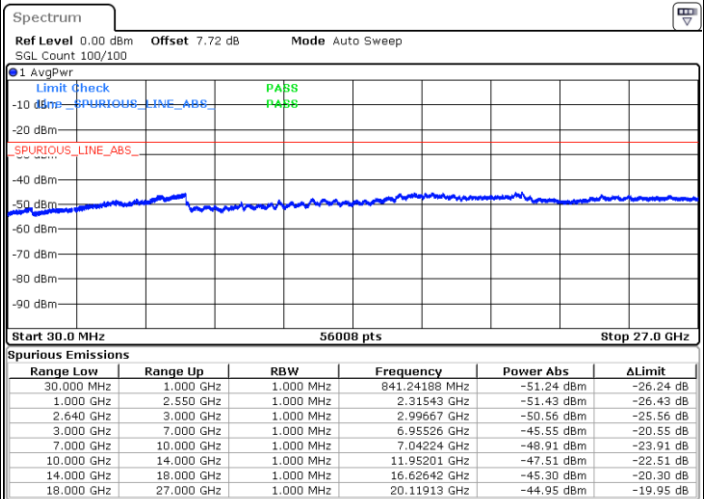

Middle Channel / 16QAM

Date: 24 MAR 2019 20:35:17

Date: 24 MAR 2019 20:36:12

LTE Band 38 / 5MHz

Highest Channel / QPSK

Date: 24 MAR 2019 20:37:07

Highest Channel / 16QAM

Date: 24 MAR 2019 20:38:01

LTE Band 38 / 10MHz

Lowest Channel / QPSK

Date: 24 MAR 2019 20:38:56

Lowest Channel / 16QAM

Date: 24 MAR 2019 20:39:51

LTE Band 38 / 10MHz

Middle Channel / QPSK

Middle Channel / 16QAM

Date: 24 MAR 2019 20:40:49

Date: 24 MAR 2019 20:41:44

Highest Channel / QPSK

Highest Channel / 16QAM

Date: 24 MAR 2019 20:42:38

Date: 24 MAR 2019 20:43:33

LTE Band 38 / 15MHz

Lowest Channel / QPSK