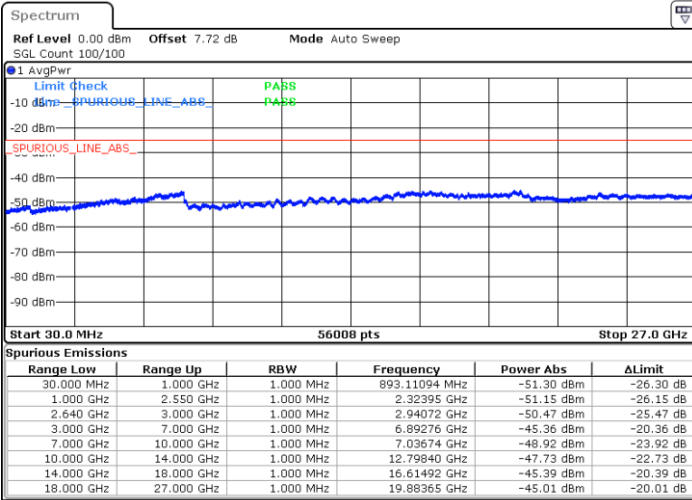

LTE Band 38 / 10MHz

Lowest Channel / QPSK

Date: 24 MAR 2019 20:38:56

Lowest Channel / 16QAM

Date: 24 MAR 2019 20:39:51

LTE Band 38 / 10MHz

Middle Channel / QPSK

Middle Channel / 16QAM

Date: 24 MAR 2019 20:40:49

Date: 24 MAR 2019 20:41:44

Highest Channel / QPSK

Highest Channel / 16QAM

Date: 24 MAR 2019 20:42:38

Date: 24 MAR 2019 20:43:33

LTE Band 38 / 15MHz

Lowest Channel / QPSK

Lowest Channel / 16QAM

Date: 24 MAR 2019 20:44:28

Date: 24 MAR 2019 20:45:23

Middle Channel / QPSK

Middle Channel / 16QAM

Date: 24 MAR 2019 20:46:18

Date: 24 MAR 2019 20:47:13

LTE Band 38 / 15MHz

Highest Channel / QPSK

Date: 24 MAR 2019 20:48:07

Highest Channel / 16QAM

Date: 24 MAR 2019 20:49:02

LTE Band 38 / 20MHz

Lowest Channel / QPSK

Date: 24 MAR 2019 20:49:57

Lowest Channel / 16QAM