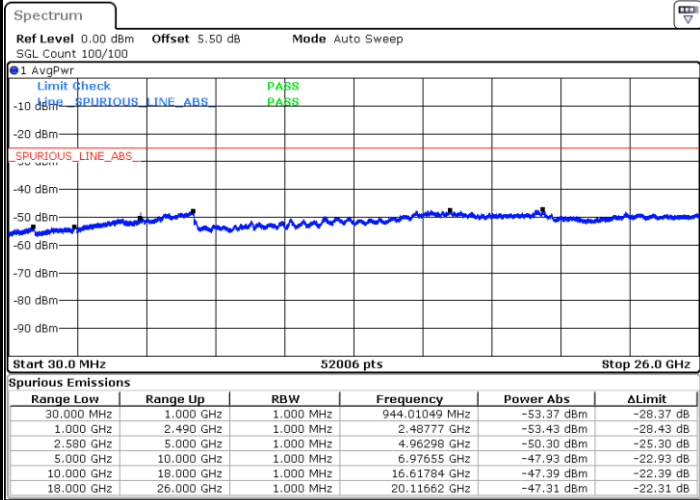

**Lowest Channel / 64QAM**

Date: 24 MAR 2019 19:12:58

**Middle Channel / 64QAM**

Date: 24 MAR 2019 19:13:53

**Highest Channel / 64QAM**

Date: 24 MAR 2019 19:18:48

**LTE Band 5 / 10MHz**

**Lowest Channel / 64QAM**

Date: 24 MAR 2019 19:23:30

**Middle Channel / 64QAM**

Date: 24 MAR 2019 19:24:24

**Highest Channel / 64QAM**

Date: 24 MAR 2019 19:29:34

LTE Band 7 / 5MHz

Lowest Channel / QPSK

Lowest Channel / 16QAM

Date: 24 MAR 2019 20:21:27

Date: 24 MAR 2019 16:38:01

Middle Channel / QPSK

Middle Channel / 16QAM

Date: 24 MAR 2019 16:39:55

Date: 24 MAR 2019 16:39:01

LTE Band 7 / 5MHz

Highest Channel / QPSK