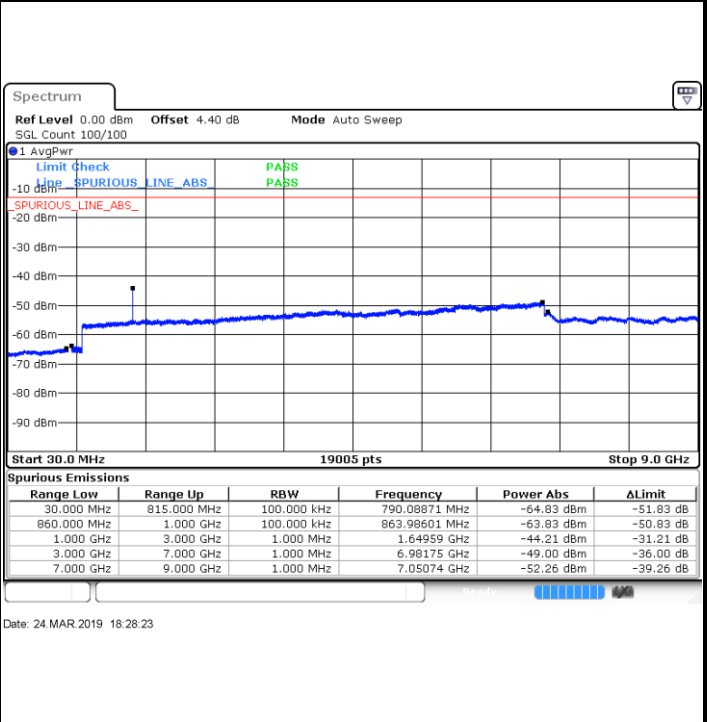

Date: 24 MAR 2019 20:27:09

LTE Band 5 / 5MHz

Lowest Channel / QPSK

Lowest Channel / 16QAM

Date: 24 MAR 2019 20:30:46

Date: 24 MAR 2019 18:07:39

Middle Channel / QPSK

Middle Channel / 16QAM

Date: 24 MAR 2019 18:09:19

Date: 24 MAR 2019 18:10:14

LTE Band 5 / 5MHz

Highest Channel / QPSK

Highest Channel / 16QAM

LTE Band 5 / 10MHz

Lowest Channel / QPSK

Lowest Channel / 16QAM

**LTE Band 5 / 10MHz**

LTE Band 5 / 1.4MHz

Lowest Channel / 64QAM

Middle Channel / 64QAM

Date: 24 MAR 2019 18:43:50

Date: 24 MAR 2019 18:44:44

Highest Channel / 64QAM

Date: 24 MAR 2019 18:56:05

**LTE Band 5 / 3MHz**

**Lowest Channel / 64QAM**

Date: 24 MAR 2019 19:02:21

**Middle Channel / 64QAM**

Date: 24 MAR 2019 19:03:16

**Highest Channel / 64QAM**

Date: 24 MAR 2019 19:08:21

**LTE Band 5 / 5MHz**