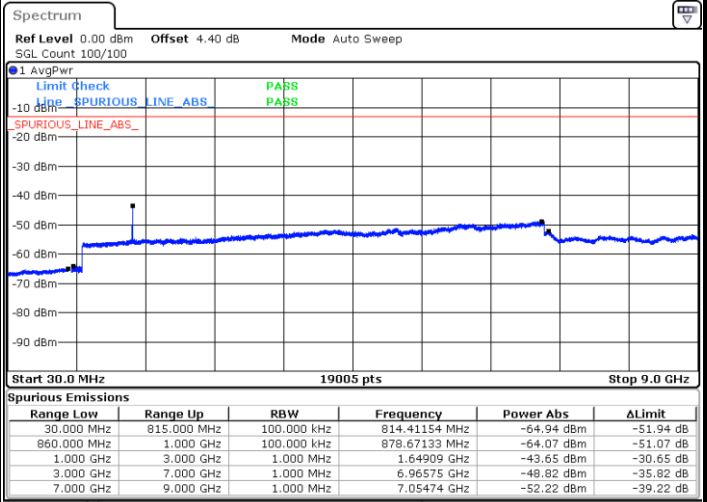

LTE Band 5 / 3MHz

Middle Channel / QPSK

Middle Channel / 16QAM

Date: 25 MAR 2019 16:54:29

Date: 25 MAR 2019 16:55:02

Highest Channel / QPSK

Highest Channel / 16QAM

Date: 25 MAR 2019 16:53:57

Date: 24 MAR 2019 20:27:09

LTE Band 5 / 5MHz

Lowest Channel / QPSK

Lowest Channel / 16QAM

Date: 24 MAR 2019 20:30:46

Date: 24 MAR 2019 18:07:39

Middle Channel / QPSK

Middle Channel / 16QAM

Date: 24 MAR 2019 18:09:19

Date: 24 MAR 2019 18:10:14

LTE Band 5 / 5MHz

Highest Channel / QPSK

Highest Channel / 16QAM

LTE Band 5 / 10MHz

Lowest Channel / QPSK

Lowest Channel / 16QAM