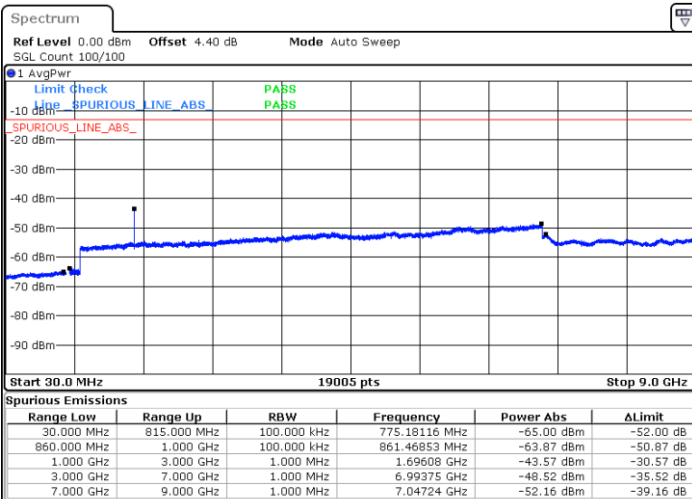

Date: 24 MAR 2019 18:09:19

Date: 24 MAR 2019 18:10:14

LTE Band 5 / 5MHz

Highest Channel / QPSK

Highest Channel / 16QAM

LTE Band 5 / 10MHz

Lowest Channel / QPSK

Lowest Channel / 16QAM

**LTE Band 5 / 10MHz**

LTE Band 5 / 1.4MHz

Lowest Channel / 64QAM

Middle Channel / 64QAM

Date: 24 MAR 2019 18:43:50

Date: 24 MAR 2019 18:44:44

Highest Channel / 64QAM

Date: 24 MAR 2019 18:56:05

**LTE Band 5 / 3MHz**

**Lowest Channel / 64QAM**

Date: 24 MAR 2019 19:02:21

**Middle Channel / 64QAM**

Date: 24 MAR 2019 19:03:16

**Highest Channel / 64QAM**

Date: 24 MAR 2019 19:08:21

**LTE Band 5 / 5MHz**