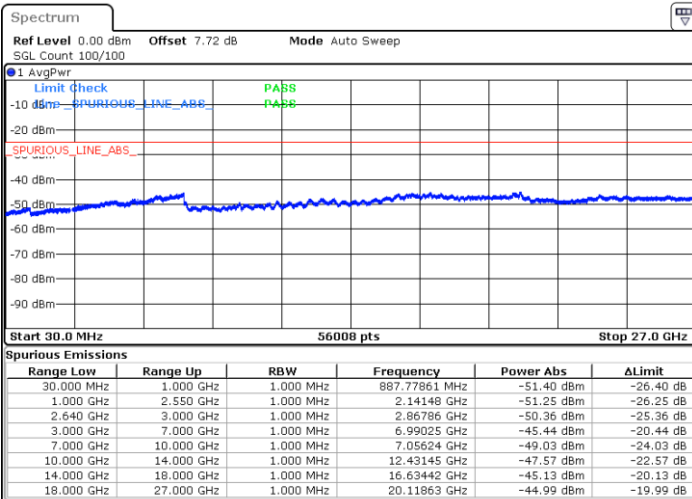

Date: 24 MAR 2019 20:40:49

Date: 24 MAR 2019 20:41:44

Highest Channel / QPSK

Highest Channel / 16QAM

Date: 24 MAR 2019 20:42:38

Date: 24 MAR 2019 20:43:33

LTE Band 38 / 15MHz

Lowest Channel / QPSK

Lowest Channel / 16QAM

Date: 24 MAR 2019 20:44:28

Date: 24 MAR 2019 20:45:23

Middle Channel / QPSK

Middle Channel / 16QAM

Date: 24 MAR 2019 20:46:18

Date: 24 MAR 2019 20:47:13

LTE Band 38 / 15MHz

Highest Channel / QPSK

Date: 24 MAR 2019 20:48:07

Highest Channel / 16QAM

Date: 24 MAR 2019 20:49:02

LTE Band 38 / 20MHz

Lowest Channel / QPSK

Date: 24 MAR 2019 20:49:57

Lowest Channel / 16QAM