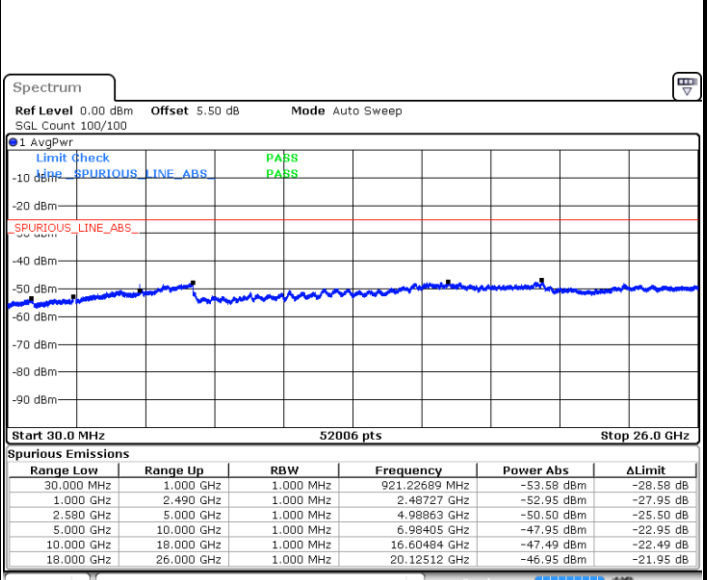

Date: 24 MAR 2019 20:21:27

Date: 24 MAR 2019 16:38:01

Middle Channel / QPSK

Middle Channel / 16QAM

Date: 24 MAR 2019 16:39:55

Date: 24 MAR 2019 16:39:01

LTE Band 7 / 5MHz

Highest Channel / QPSK

Date: 24 MAR 2019 16:40:50

Highest Channel / 16QAM

Date: 24 MAR 2019 16:41:44

LTE Band 7 / 10MHz

Lowest Channel / QPSK

Date: 24 MAR 2019 16:44:52

Lowest Channel / 16QAM

Date: 24 MAR 2019 16:45:47

LTE Band 7 / 10MHz

Middle Channel / QPSK

Middle Channel / 16QAM

Date: 24 MAR 2019 16:47:41

Date: 24 MAR 2019 16:46:47

Highest Channel / QPSK

Highest Channel / 16QAM

Date: 24 MAR 2019 16:48:35