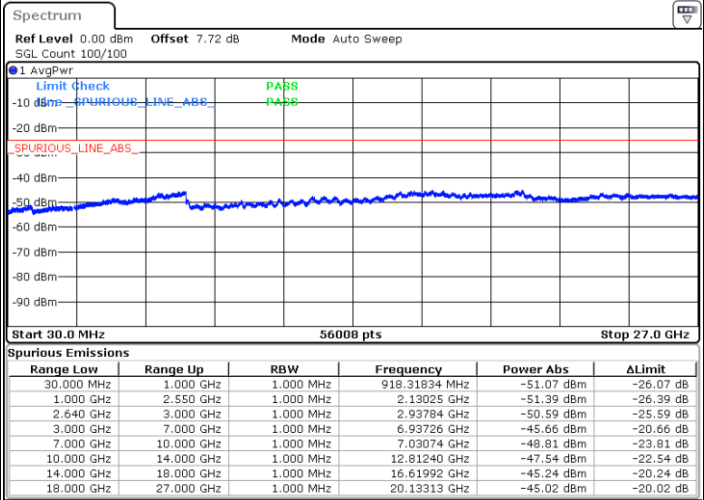

Middle Channel / 16QAM

Date: 24 MAR 2019 20:35:17

Date: 24 MAR 2019 20:36:12

LTE Band 38 / 5MHz

Highest Channel / QPSK

Date: 24 MAR 2019 20:37:07

Highest Channel / 16QAM

Date: 24 MAR 2019 20:38:01

LTE Band 38 / 10MHz

Lowest Channel / QPSK

Date: 24 MAR 2019 20:38:56

Lowest Channel / 16QAM

Date: 24 MAR 2019 20:39:51

LTE Band 38 / 10MHz

Middle Channel / QPSK

Middle Channel / 16QAM

Date: 24 MAR 2019 20:40:49

Date: 24 MAR 2019 20:41:44

Highest Channel / QPSK

Highest Channel / 16QAM

Date: 24 MAR 2019 20:42:38

Date: 24 MAR 2019 20:43:33

LTE Band 38 / 15MHz

Lowest Channel / QPSK