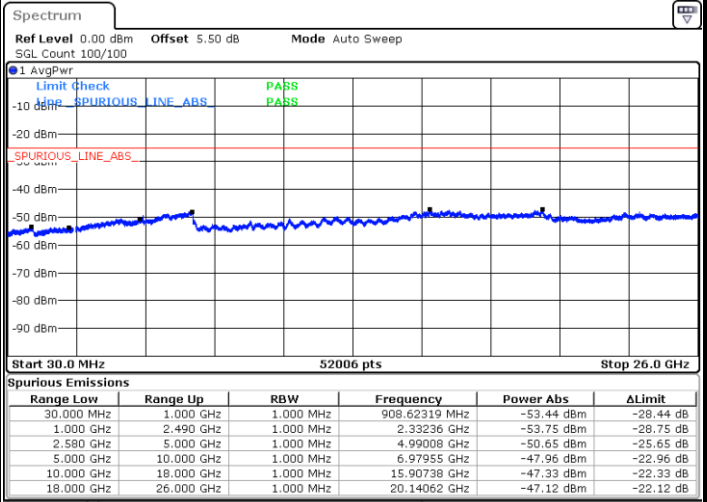

LTE Band 7 / 10MHz

Middle Channel / QPSK

Middle Channel / 16QAM

Date: 24 MAR 2019 16:47:41

Date: 24 MAR 2019 16:46:47

Highest Channel / QPSK

Highest Channel / 16QAM

Date: 24 MAR 2019 16:48:35

Date: 24 MAR 2019 16:49:30

LTE Band 7 / 15MHz

Lowest Channel / QPSK

Lowest Channel / 16QAM

Date: 24.MAR.2019 16:52:41

Date: 24.MAR.2019 16:53:35

Middle Channel / QPSK

Middle Channel / 16QAM