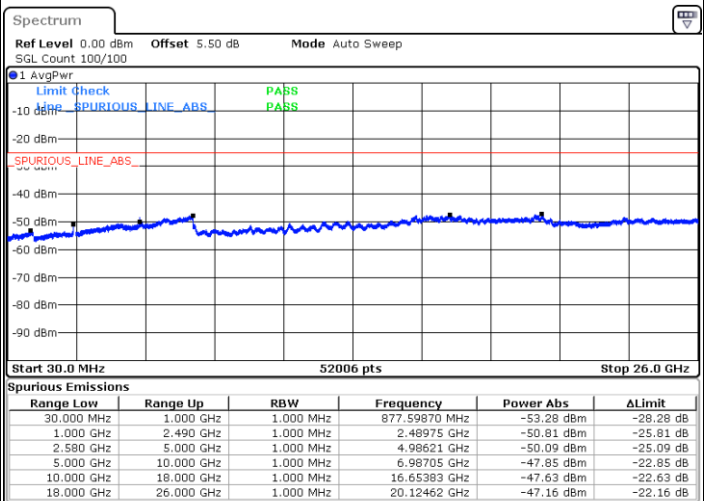

Date: 24 MAR 2019 16:49:30

LTE Band 7 / 15MHz

Lowest Channel / QPSK

Lowest Channel / 16QAM

Date: 24.MAR.2019 16:52:41

Date: 24.MAR.2019 16:53:35

Middle Channel / QPSK

Middle Channel / 16QAM

Date: 24.MAR.2019 16:55:24

Date: 24.MAR.2019 16:54:30

LTE Band7 / 15MHz

Highest Channel / QPSK

Date: 24 MAR 2019 16:56:19

Highest Channel / 16QAM

Date: 24 MAR 2019 16:57:14

LTE Band 7 / 20MHz

Lowest Channel / QPSK

Date: 24 MAR 2019 17:00:43

Lowest Channel / 16QAM

Date: 24 MAR 2019 17:01:38

LTE Band 7 / 20MHz

Middle Channel / QPSK

Middle Channel / 16QAM

Date: 24 MAR 2019 17:03:33

Date: 24 MAR 2019 17:02:39

Highest Channel / QPSK

Highest Channel / 16QAM

Date: 24 MAR 2019 17:04:28

Date: 24 MAR 2019 17:05:27

LTE Band 7 / 5MHz

Lowest Channel / 64QAM

Middle Channel / 64QAM