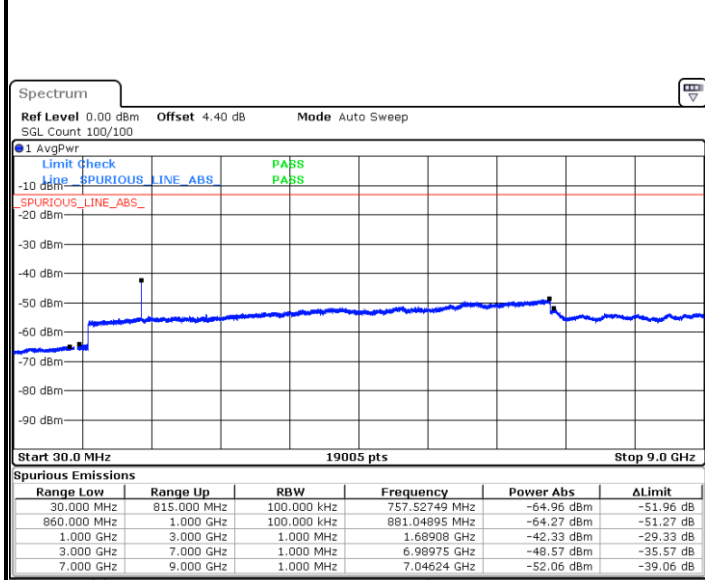

**LTE Band 5 / 3MHz**

**Lowest Channel / 64QAM**

Date: 24 MAR 2019 19:02:21

**Middle Channel / 64QAM**

Date: 24 MAR 2019 19:03:16

**Highest Channel / 64QAM**

Date: 24 MAR 2019 19:08:21

**LTE Band 5 / 5MHz**

**Lowest Channel / 64QAM**

Date: 24 MAR 2019 19:12:58

**Middle Channel / 64QAM**

Date: 24 MAR 2019 19:13:53

**Highest Channel / 64QAM**

Date: 24 MAR 2019 19:18:48

**LTE Band 5 / 10MHz**

**Lowest Channel / 64QAM**

Date: 24 MAR 2019 19:23:30

**Middle Channel / 64QAM**

Date: 24 MAR 2019 19:24:24

**Highest Channel / 64QAM**

Date: 24 MAR 2019 19:29:34

LTE Band 7 / 5MHz

Lowest Channel / QPSK

Lowest Channel / 16QAM