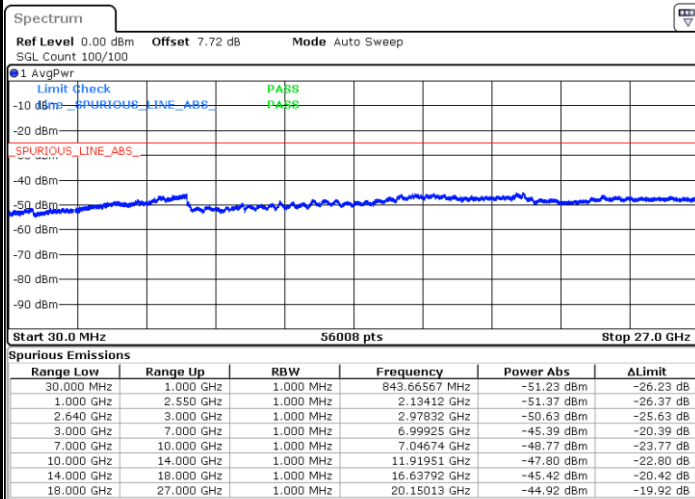

Lowest Channel / 16QAM

Date: 24 MAR 2019 20:44:28

Date: 24 MAR 2019 20:45:23

Middle Channel / QPSK

Middle Channel / 16QAM

Date: 24 MAR 2019 20:46:18

Date: 24 MAR 2019 20:47:13

LTE Band 38 / 15MHz

Highest Channel / QPSK

Date: 24 MAR 2019 20:48:07

Highest Channel / 16QAM

Date: 24 MAR 2019 20:49:02

LTE Band 38 / 20MHz

Lowest Channel / QPSK

Date: 24 MAR 2019 20:49:57

Lowest Channel / 16QAM