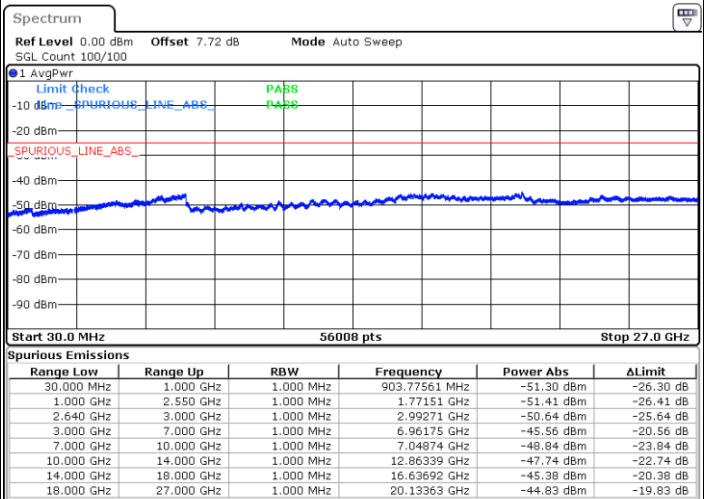

Lowest Channel / 16QAM

Date: 24 MAR 2019 20:44:28

Date: 24 MAR 2019 20:45:23

Middle Channel / QPSK

Middle Channel / 16QAM

Date: 24 MAR 2019 20:46:18

Date: 24 MAR 2019 20:47:13

LTE Band 38 / 15MHz

Highest Channel / QPSK

Date: 24 MAR 2019 20:48:07

Highest Channel / 16QAM

Date: 24 MAR 2019 20:49:02

LTE Band 38 / 20MHz

Lowest Channel / QPSK

Date: 24 MAR 2019 20:49:57

Lowest Channel / 16QAM