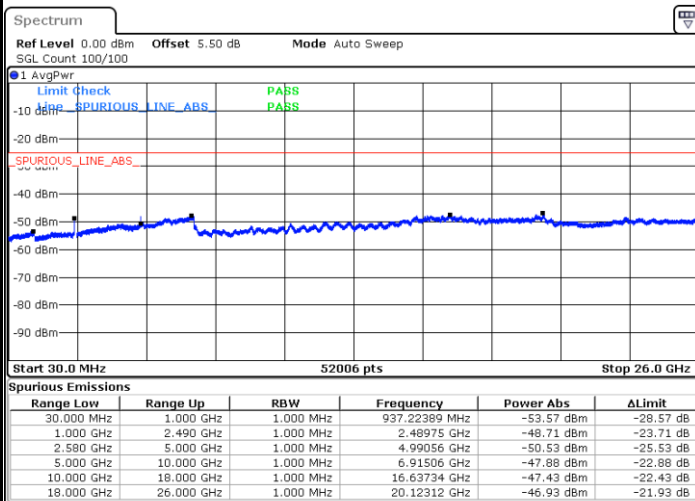

Date: 24 MAR 2019 16:49:30

LTE Band 7 / 15MHz

Lowest Channel / QPSK

Lowest Channel / 16QAM

Date: 24.MAR.2019 16:52:41

Date: 24.MAR.2019 16:53:35

Middle Channel / QPSK

Middle Channel / 16QAM

Date: 24.MAR.2019 16:55:24

Date: 24.MAR.2019 16:54:30

LTE Band7 / 15MHz

Highest Channel / QPSK

Date: 24 MAR 2019 16:56:19

Highest Channel / 16QAM

Date: 24 MAR 2019 16:57:14

LTE Band 7 / 20MHz

Lowest Channel / QPSK

Date: 24 MAR 2019 17:00:43

Lowest Channel / 16QAM

Date: 24 MAR 2019 17:01:38

LTE Band 7 / 20MHz

Middle Channel / QPSK

Middle Channel / 16QAM

Date: 24 MAR 2019 17:03:33

Date: 24 MAR 2019 17:02:39

Highest Channel / QPSK

Highest Channel / 16QAM

Date: 24 MAR 2019 17:04:28

Date: 24 MAR 2019 17:05:27

LTE Band 7 / 5MHz

Lowest Channel / 64QAM

Middle Channel / 64QAM