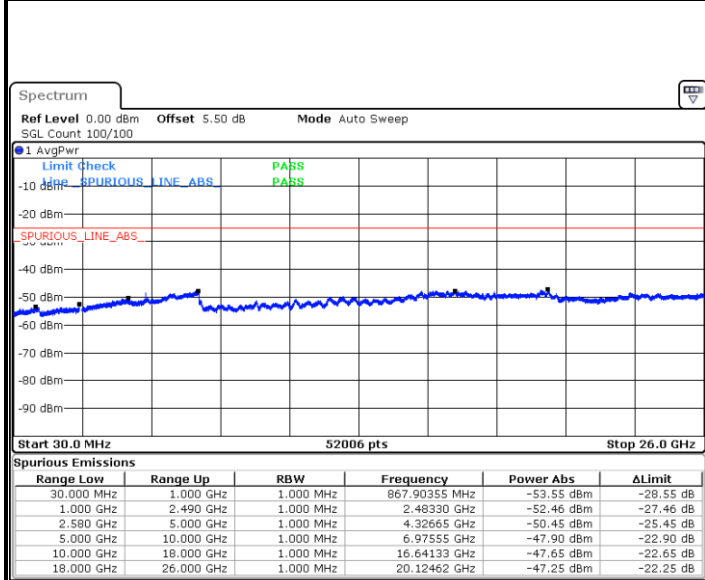

Date: 24 MAR 2019 17:07:35

Date: 24 MAR 2019 17:08:31

Highest Channel / 64QAM

Date: 24 MAR 2019 17:09:26

LTE Band 7 / 15MHz

Lowest Channel / 64QAM

Middle Channel / 64QAM

Date: 24 MAR 2019 17:15:19

Date: 24 MAR 2019 17:16:13

Highest Channel / 64QAM

Date: 24 MAR 2019 17:17:08

**LTE Band 7 / 20MHz**

**Lowest Channel / 64QAM**

Date: 24 MAR 2019 17:19:09

**Middle Channel / 64QAM**

Date: 24 MAR 2019 17:20:04

**Highest Channel / 64QAM**

Date: 24 MAR 2019 17:20:58

LTE Band 38 / 5MHz

Lowest Channel / QPSK

Lowest Channel / 16QAM

Date: 24 MAR 2019 20:33:28

Date: 24 MAR 2019 20:34:22

Middle Channel / QPSK

Middle Channel / 16QAM

Date: 24 MAR 2019 20:35:17

Date: 24 MAR 2019 20:36:12

LTE Band 38 / 5MHz

Highest Channel / QPSK

Date: 24 MAR 2019 20:37:07

Highest Channel / 16QAM

Date: 24 MAR 2019 20:38:01