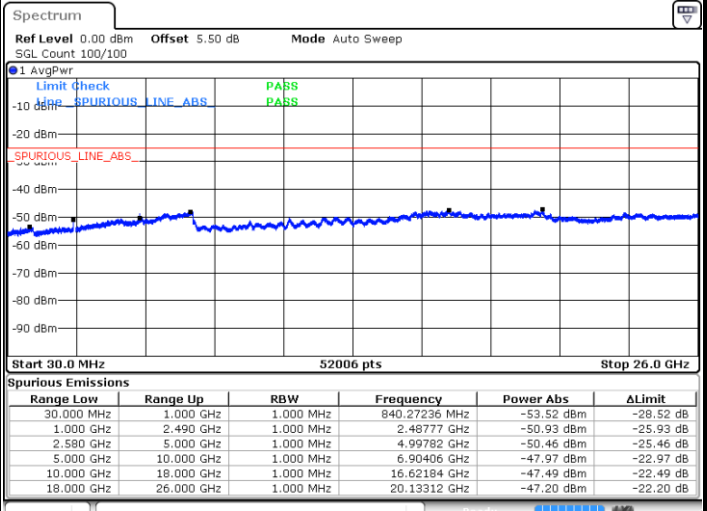

Date: 24 MAR 2019 16:40:50

Highest Channel / 16QAM

Date: 24 MAR 2019 16:41:44

LTE Band 7 / 10MHz

Lowest Channel / QPSK

Date: 24 MAR 2019 16:44:52

Lowest Channel / 16QAM

Date: 24 MAR 2019 16:45:47

LTE Band 7 / 10MHz

Middle Channel / QPSK

Middle Channel / 16QAM

Date: 24 MAR 2019 16:47:41

Date: 24 MAR 2019 16:46:47

Highest Channel / QPSK

Highest Channel / 16QAM

Date: 24 MAR 2019 16:48:35

Date: 24 MAR 2019 16:49:30

LTE Band 7 / 15MHz

Lowest Channel / QPSK

Lowest Channel / 16QAM

Date: 24.MAR.2019 16:52:41

Date: 24.MAR.2019 16:53:35

Middle Channel / QPSK

Middle Channel / 16QAM