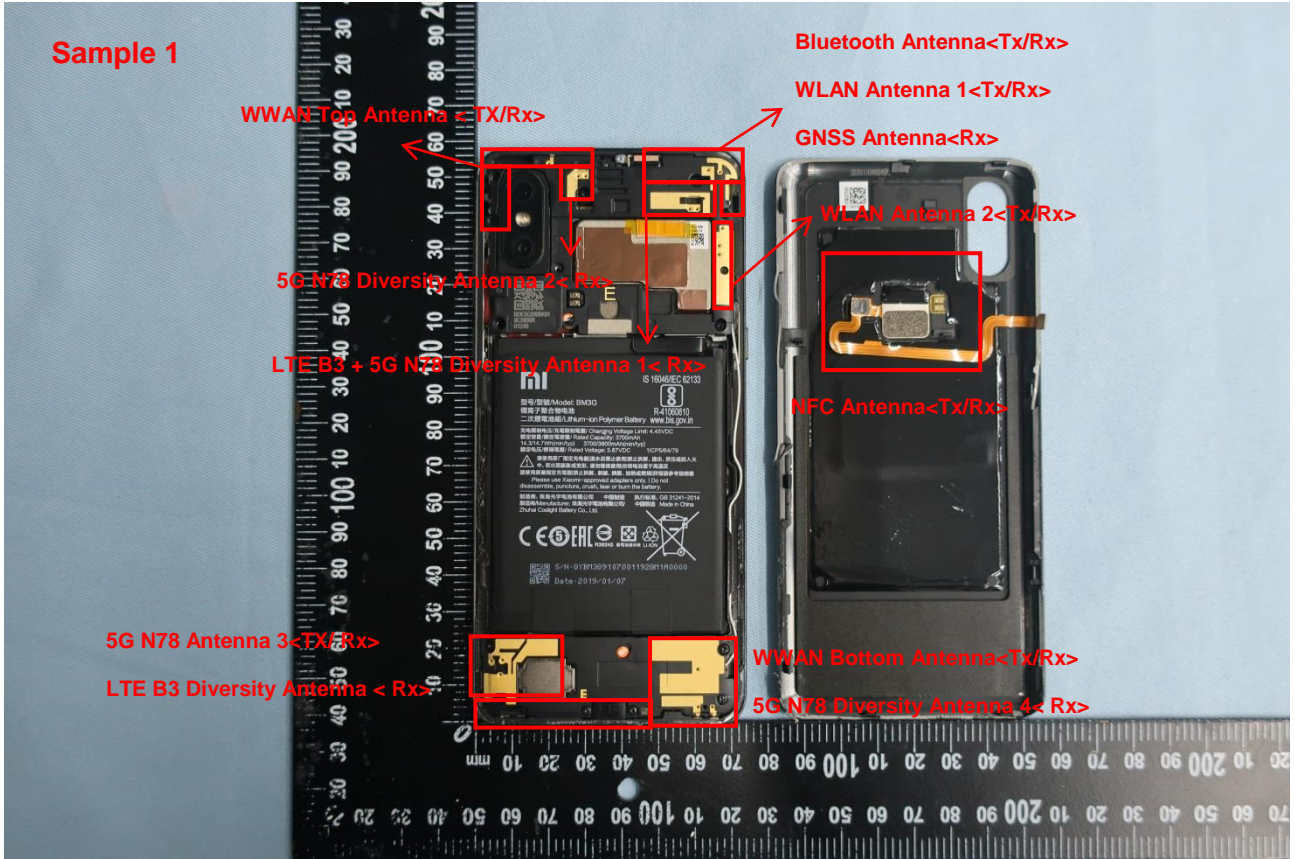

3. Internal Photograph of EUT

Brand Name: Xiaomi / Model Name: M1810E5GG

Brand Name: Xiaomi / Model Name: M1810E5GG

Brand Name: Xiaomi / Model Name: M1810E5GG

Brand Name: Xiaomi / Model Name: M1810E5GG

Brand Name: Xiaomi / Model Name: M1810E5GG

Brand Name: Xiaomi / Model Name: M1810E5GG

Brand Name: Xiaomi / Model Name: M1810E5GG

Brand Name: Xiaomi / Model Name: M1810E5GG

Brand Name: Xiaomi / Model Name: M1810E5GG

Brand Name: Xiaomi / Model Name: M1810E5GG