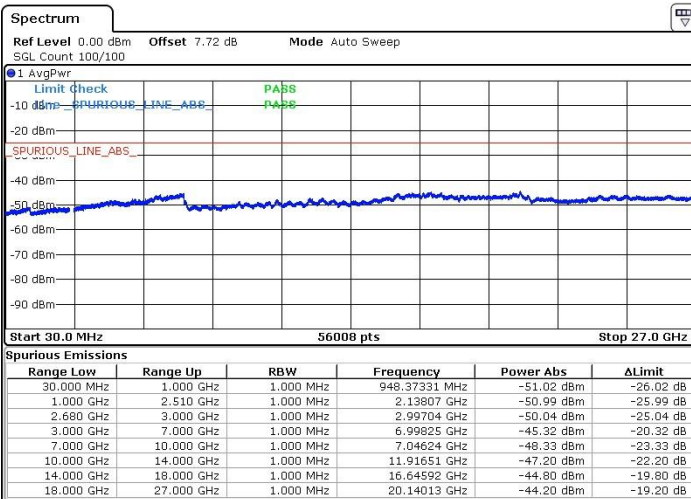

Date: 16.MAY.2018 23:06:57

Date: 16.MAY.2018 23:07:51

Highest Channel / 64QAM

Date: 16.MAY.2018 23:08:46

LTE Band 41 / 5MHz

Lowest Channel / QPSK

Lowest Channel / 16QAM

Date: 21.MAY.2018 17:01:18

Date: 21.MAY.2018 17:00:33

Middle Channel / QPSK

Middle Channel / 16QAM

Date: 21.MAY.2018 17:02:22

Date: 21.MAY.2018 17:03:26

LTE Band 41 / 5MHz

Highest Channel / QPSK

Highest Channel / 16QAM

Date: 21.MAY.2018 17:08:47

Date: 21.MAY.2018 17:07:20

LTE Band 7 / 10MHz

Lowest Channel / QPSK

Lowest Channel / 16QAM

Date: 21.MAY.2018 17:10:18

Date: 21.MAY.2018 17:11:18

LTE Band 41 / 10MHz