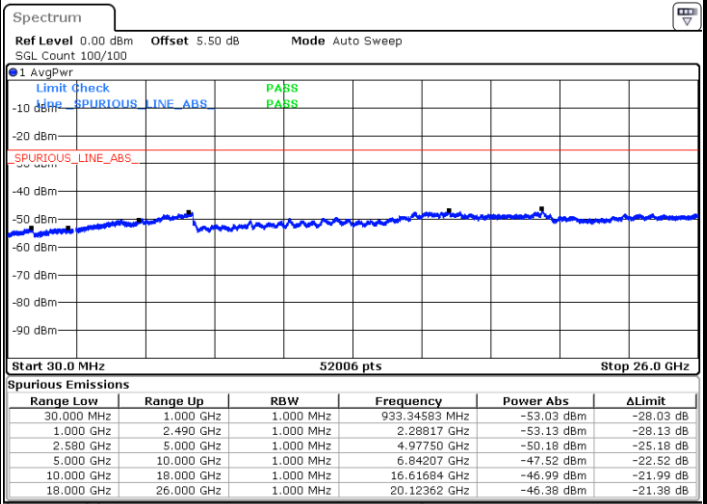

Date: 16.MAY.2018 21:44:22

LTE Band 7 / 5MHz

Highest Channel / QPSK

Date: 16.MAY.2018 21:52:11

Highest Channel / 16QAM

Date: 16.MAY.2018 21:51:17

LTE Band 7 / 10MHz

Lowest Channel / QPSK

Date: 16.MAY.2018 21:59:21

Lowest Channel / 16QAM

Date: 16.MAY.2018 21:58:26

LTE Band 7 / 10MHz

Middle Channel / QPSK

Middle Channel / 16QAM

Date: 16.MAY.2018 22:00:15

Date: 16.MAY.2018 22:01:10

Highest Channel / QPSK

Highest Channel / 16QAM

Date: 16.MAY.2018 22:08:59

Date: 16.MAY.2018 22:08:04

LTE Band 7 / 15MHz

Lowest Channel / QPSK

Lowest Channel / 16QAM

Date: 16.MAY.2018 22:16:08