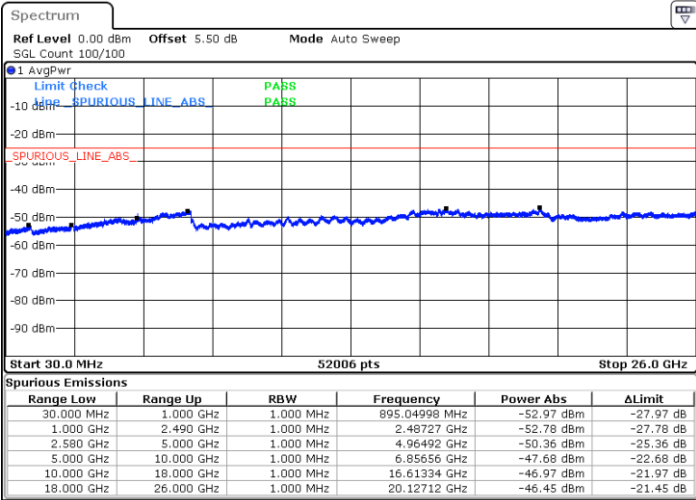

Date: 16.MAY.2018 21:59:21

Lowest Channel / 16QAM

Date: 16.MAY.2018 21:58:26

LTE Band 7 / 10MHz

Middle Channel / QPSK

Middle Channel / 16QAM

Date: 16.MAY.2018 22:00:15

Date: 16.MAY.2018 22:01:10

Highest Channel / QPSK

Highest Channel / 16QAM

Date: 16.MAY.2018 22:08:59

Date: 16.MAY.2018 22:08:04

LTE Band 7 / 15MHz

Lowest Channel / QPSK

Lowest Channel / 16QAM

Date: 16.MAY.2018 22:16:08

Date: 16.MAY.2018 22:15:13

Middle Channel / QPSK

Middle Channel / 16QAM

Date: 16.MAY.2018 22:17:02

Date: 16.MAY.2018 22:17:57

LTE Band7 / 15MHz

Highest Channel / QPSK

Date: 16.MAY.2018 22:25:46

Highest Channel / 16QAM

Date: 16.MAY.2018 22:24:52

LTE Band 7 / 20MHz

Lowest Channel / QPSK

Date: 16.MAY.2018 22:32:56

Lowest Channel / 16QAM

Date: 16.MAY.2018 22:32:01

LTE Band 7 / 20MHz