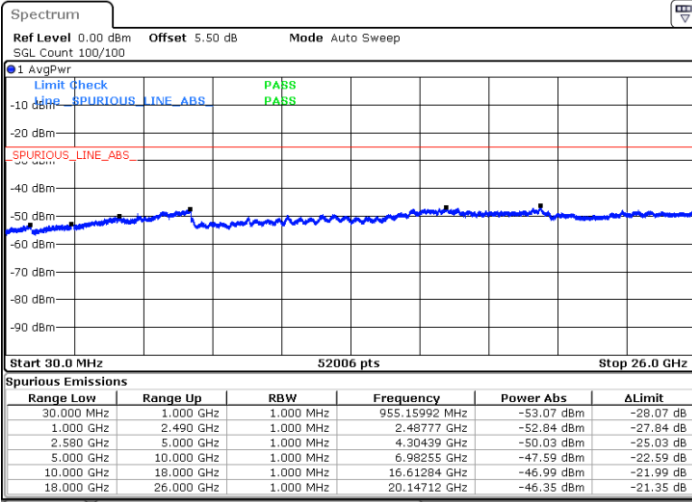

LTE Band 7 / 5MHz

Lowest Channel / 64QAM

Middle Channel / 64QAM

Date: 16.MAY.2018 23:28:57

Date: 16.MAY.2018 23:29:51

Highest Channel / 64QAM

Date: 16.MAY.2018 23:30:46

LTE Band 7 / 10MHz

Lowest Channel / 64QAM

Middle Channel / 64QAM

Date: 16.MAY.2018 23:17:00

Date: 16.MAY.2018 23:17:55

Highest Channel / 64QAM

Date: 16.MAY.2018 23:18:50

LTE Band 7 / 15MHz

Lowest Channel / 64QAM