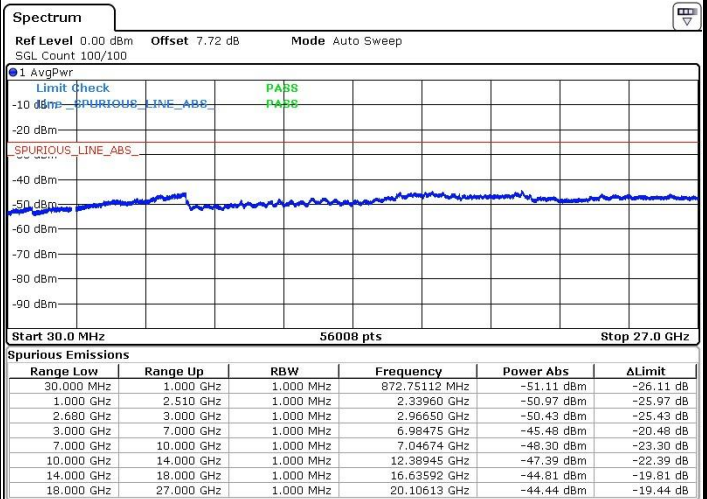

Date: 21.MAY.2018 17:08:47

Date: 21.MAY.2018 17:07:20

LTE Band 7 / 10MHz

Lowest Channel / QPSK

Lowest Channel / 16QAM

Date: 21.MAY.2018 17:10:18

Date: 21.MAY.2018 17:11:18

LTE Band 41 / 10MHz

Middle Channel / QPSK

Middle Channel / 16QAM

Date: 21.MAY.2018 17:22:17

Date: 21.MAY.2018 17:21:26

Highest Channel / QPSK

Highest Channel / 16QAM

Date: 21.MAY.2018 17:23:19

Date: 21.MAY.2018 17:26:02