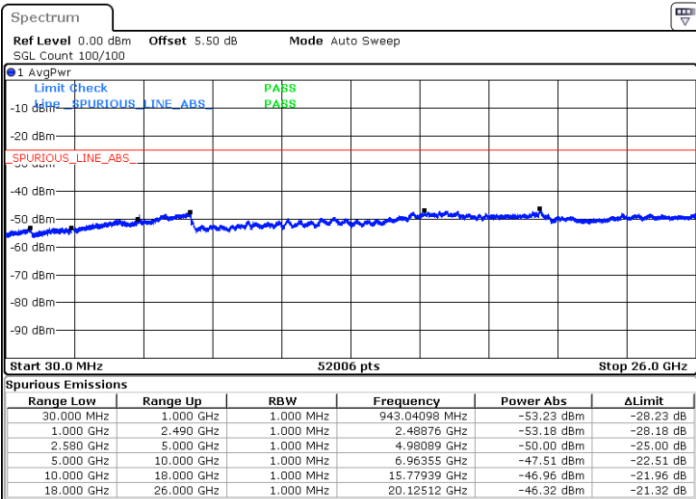

Date: 16.MAY.2018 21:59:21

Lowest Channel / 16QAM

Date: 16.MAY.2018 21:58:26

LTE Band 7 / 10MHz

Middle Channel / QPSK

Middle Channel / 16QAM

Date: 16.MAY.2018 22:00:15

Date: 16.MAY.2018 22:01:10

Highest Channel / QPSK

Highest Channel / 16QAM

Date: 16.MAY.2018 22:08:59

Date: 16.MAY.2018 22:08:04

LTE Band 7 / 15MHz

Lowest Channel / QPSK

Lowest Channel / 16QAM

Date: 16.MAY.2018 22:16:08

Date: 16.MAY.2018 22:15:13

Middle Channel / QPSK

Middle Channel / 16QAM

Date: 16.MAY.2018 22:17:02

Date: 16.MAY.2018 22:17:57

LTE Band7 / 15MHz

Highest Channel / QPSK

Date: 16.MAY.2018 22:25:46

Highest Channel / 16QAM

Date: 16.MAY.2018 22:24:52

LTE Band 7 / 20MHz

Lowest Channel / QPSK

Date: 16.MAY.2018 22:32:56

Lowest Channel / 16QAM

Date: 16.MAY.2018 22:32:01

LTE Band 7 / 20MHz