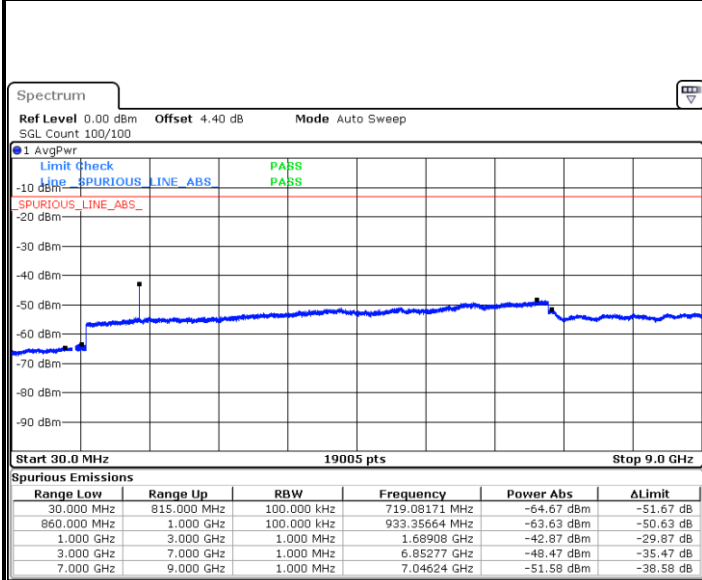

LTE Band 5 / 5MHz

Lowest Channel / QPSK

Lowest Channel / 16QAM

Date: 16.MAY.2018 20:08:34

Date: 16.MAY.2018 20:09:29

Middle Channel / QPSK

Middle Channel / 16QAM

Date: 16.MAY.2018 20:11:07

Date: 16.MAY.2018 20:12:02

LTE Band 5 / 5MHz

Highest Channel / QPSK

Date: 16 MAY 2018 20:20:12

Highest Channel / 16QAM

Date: 16 MAY 2018 20:21:08

LTE Band 5 / 10MHz

Lowest Channel / QPSK

Date: 16 MAY 2018 20:29:18

Lowest Channel / 16QAM

Date: 16 MAY 2018 20:30:13

LTE Band 5 / 10MHz

Middle Channel / QPSK

Middle Channel / 16QAM

Date: 16.MAY.2018 20:31:51

Date: 16.MAY.2018 20:32:46

Highest Channel / QPSK

Highest Channel / 16QAM

Date: 16.MAY.2018 20:40:57

Date: 16.MAY.2018 20:41:52

LTE Band 5 / 1.4MHz

Lowest Channel / 64QAM

Middle Channel / 64QAM

Date: 16.MAY.2018 20:48:42