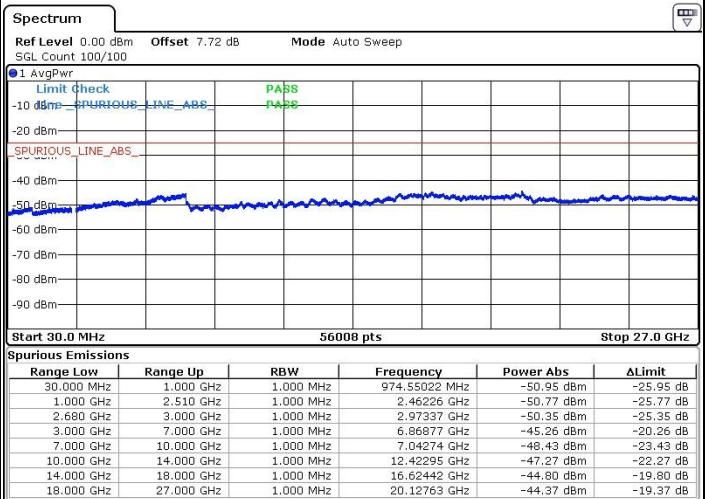

Date: 16.MAY.2018 23:06:57

Date: 16.MAY.2018 23:07:51

Highest Channel / 64QAM

Date: 16.MAY.2018 23:08:46

LTE Band 41 / 5MHz

Lowest Channel / QPSK

Lowest Channel / 16QAM

Date: 21.MAY.2018 17:01:18

Date: 21.MAY.2018 17:00:33

Middle Channel / QPSK

Middle Channel / 16QAM

Date: 21.MAY.2018 17:02:22

Date: 21.MAY.2018 17:03:26

LTE Band 41 / 5MHz

Highest Channel / QPSK

Highest Channel / 16QAM

Date: 21.MAY.2018 17:08:47

Date: 21.MAY.2018 17:07:20

LTE Band 7 / 10MHz

Lowest Channel / QPSK

Lowest Channel / 16QAM

Date: 21.MAY.2018 17:10:18

Date: 21.MAY.2018 17:11:18

LTE Band 41 / 10MHz