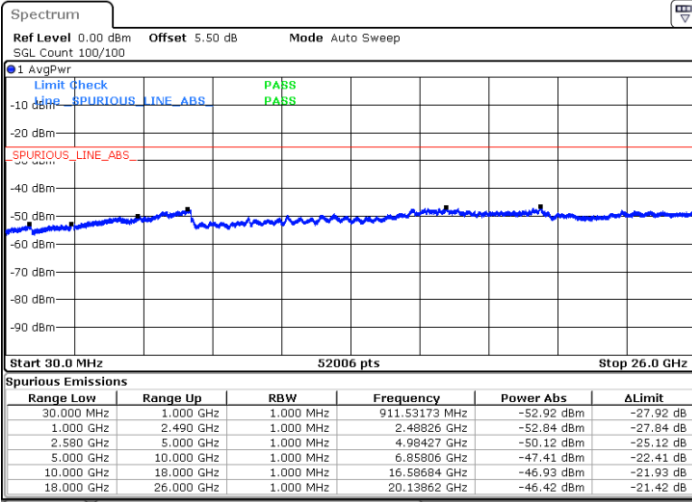

LTE Band 7 / 5MHz

Lowest Channel / 64QAM

Middle Channel / 64QAM

Date: 16.MAY.2018 23:28:57

Date: 16.MAY.2018 23:29:51

Highest Channel / 64QAM

Date: 16.MAY.2018 23:30:46

LTE Band 7 / 10MHz

Lowest Channel / 64QAM

Middle Channel / 64QAM

Date: 16.MAY.2018 23:17:00

Date: 16.MAY.2018 23:17:55

Highest Channel / 64QAM

Date: 16.MAY.2018 23:18:50

LTE Band 7 / 15MHz

Lowest Channel / 64QAM

Middle Channel / 64QAM

Date: 16.MAY.2018 23:14:17

Date: 16.MAY.2018 23:15:11

Highest Channel / 64QAM

Date: 16.MAY.2018 23:16:06

LTE Band 7 / 20MHz

Lowest Channel / 64QAM

Middle Channel / 64QAM