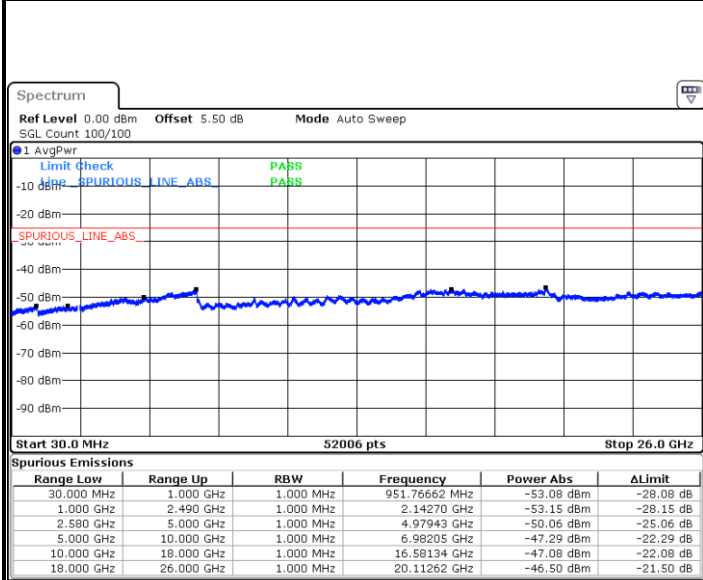

Date: 16.MAY.2018 21:15:15

LTE Band 5 / 10MHz

Lowest Channel / 64QAM

Middle Channel / 64QAM

Date: 16.MAY.2018 21:19:48

Date: 16.MAY.2018 21:21:04

Highest Channel / 64QAM

Date: 16.MAY.2018 21:25:37

LTE Band 7 / 5MHz

Lowest Channel / QPSK

Lowest Channel / 16QAM

Date: 16.MAY.2018 21:42:33

Date: 16.MAY.2018 21:41:39

Middle Channel / QPSK

Middle Channel / 16QAM

Date: 16.MAY.2018 21:43:28

Date: 16.MAY.2018 21:44:22

LTE Band 7 / 5MHz

Highest Channel / QPSK

Date: 16.MAY.2018 21:52:11

Highest Channel / 16QAM

Date: 16.MAY.2018 21:51:17

LTE Band 7 / 10MHz

Lowest Channel / QPSK