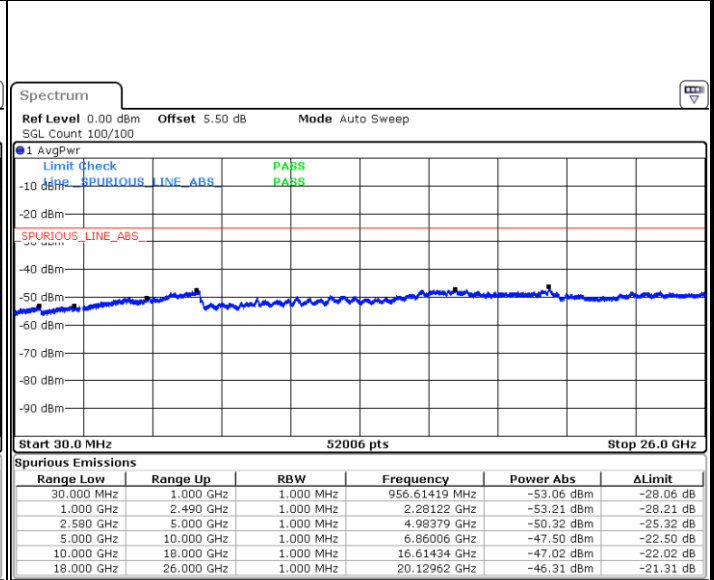

LTE Band 7 / 5MHz

Lowest Channel / QPSK

Lowest Channel / 16QAM

Date: 16.MAY.2018 21:42:33

Date: 16.MAY.2018 21:41:39

Middle Channel / QPSK

Middle Channel / 16QAM

Date: 16.MAY.2018 21:43:28

Date: 16.MAY.2018 21:44:22

LTE Band 7 / 5MHz

Highest Channel / QPSK

Date: 16.MAY.2018 21:52:11

Highest Channel / 16QAM

Date: 16.MAY.2018 21:51:17

LTE Band 7 / 10MHz

Lowest Channel / QPSK

Date: 16.MAY.2018 21:59:21

Lowest Channel / 16QAM

Date: 16.MAY.2018 21:58:26

LTE Band 7 / 10MHz

Middle Channel / QPSK

Middle Channel / 16QAM

Date: 16.MAY.2018 22:00:15

Date: 16.MAY.2018 22:01:10

Highest Channel / QPSK

Highest Channel / 16QAM

Date: 16.MAY.2018 22:08:59

Date: 16.MAY.2018 22:08:04

LTE Band 7 / 15MHz

Lowest Channel / QPSK

Lowest Channel / 16QAM

Date: 16.MAY.2018 22:16:08