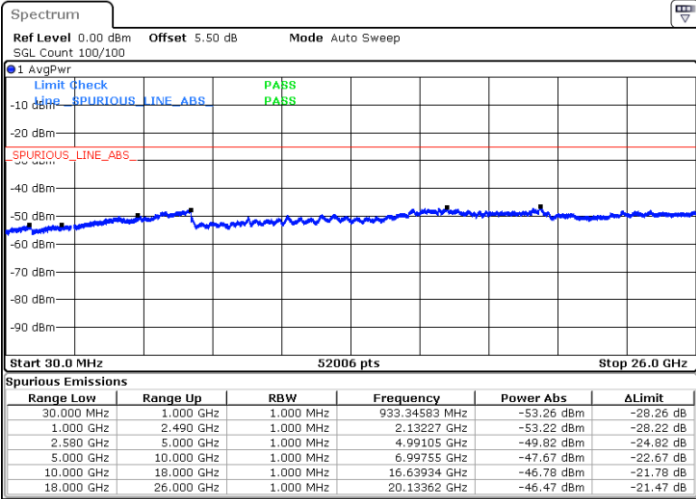

LTE Band 7 / 5MHz

Lowest Channel / 64QAM

Middle Channel / 64QAM

Date: 16.MAY.2018 23:28:57

Date: 16.MAY.2018 23:29:51

Highest Channel / 64QAM

Date: 16.MAY.2018 23:30:46

LTE Band 7 / 10MHz

Lowest Channel / 64QAM

Middle Channel / 64QAM

Date: 16.MAY.2018 23:17:00

Date: 16.MAY.2018 23:17:55

Highest Channel / 64QAM

Date: 16.MAY.2018 23:18:50

LTE Band 7 / 15MHz

Lowest Channel / 64QAM

Middle Channel / 64QAM

Date: 16.MAY.2018 23:14:17

Date: 16.MAY.2018 23:15:11

Highest Channel / 64QAM

Date: 16.MAY.2018 23:16:06

LTE Band 7 / 20MHz

Lowest Channel / 64QAM

Middle Channel / 64QAM