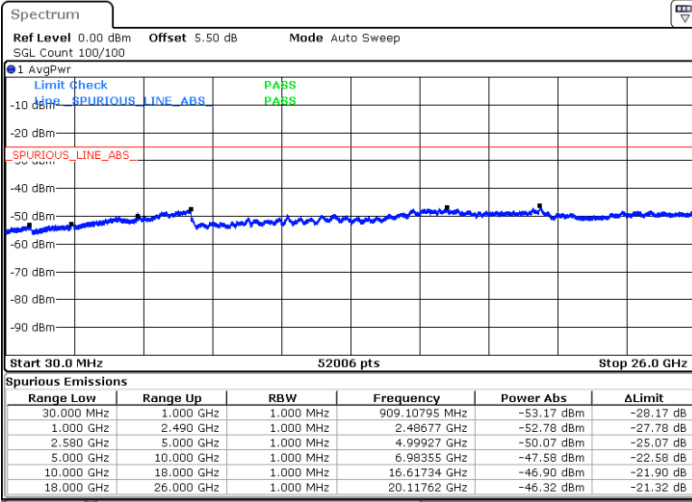

Highest Channel / 64QAM

Date: 16.MAY.2018 21:04:53

LTE Band 5 / 5MHz

Lowest Channel / 64QAM

Middle Channel / 64QAM

Date: 16.MAY.2018 21:09:26

Date: 16.MAY.2018 21:10:42

Highest Channel / 64QAM

Date: 16.MAY.2018 21:15:15

LTE Band 5 / 10MHz

Lowest Channel / 64QAM

Middle Channel / 64QAM

Date: 16.MAY.2018 21:19:48

Date: 16.MAY.2018 21:21:04

Highest Channel / 64QAM

Date: 16.MAY.2018 21:25:37

LTE Band 7 / 5MHz

Lowest Channel / QPSK

Lowest Channel / 16QAM

Date: 16.MAY.2018 21:42:33

Date: 16.MAY.2018 21:41:39

Middle Channel / QPSK

Middle Channel / 16QAM

Date: 16.MAY.2018 21:43:28