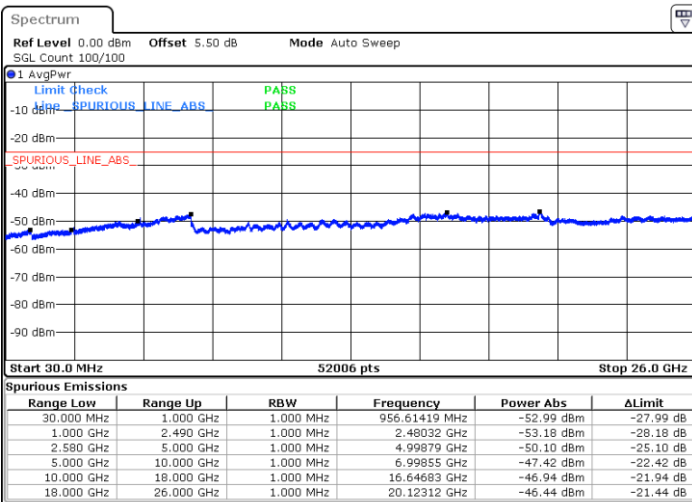

LTE Band 7 / 5MHz

Lowest Channel / 64QAM

Middle Channel / 64QAM

Date: 16.MAY.2018 23:28:57

Date: 16.MAY.2018 23:29:51

Highest Channel / 64QAM

Date: 16.MAY.2018 23:30:46

LTE Band 7 / 10MHz

Lowest Channel / 64QAM

Middle Channel / 64QAM

Date: 16.MAY.2018 23:17:00

Date: 16.MAY.2018 23:17:55

Highest Channel / 64QAM

Date: 16.MAY.2018 23:18:50

LTE Band 7 / 15MHz

Lowest Channel / 64QAM

Middle Channel / 64QAM

Date: 16.MAY.2018 23:14:17

Date: 16.MAY.2018 23:15:11

Highest Channel / 64QAM

Date: 16.MAY.2018 23:16:06

LTE Band 7 / 20MHz

Lowest Channel / 64QAM

Middle Channel / 64QAM

Date: 16.MAY.2018 23:06:57

Date: 16.MAY.2018 23:07:51

Highest Channel / 64QAM

Date: 16.MAY.2018 23:08:46

LTE Band 41 / 5MHz

Lowest Channel / QPSK

Lowest Channel / 16QAM

Date: 21.MAY.2018 17:01:18