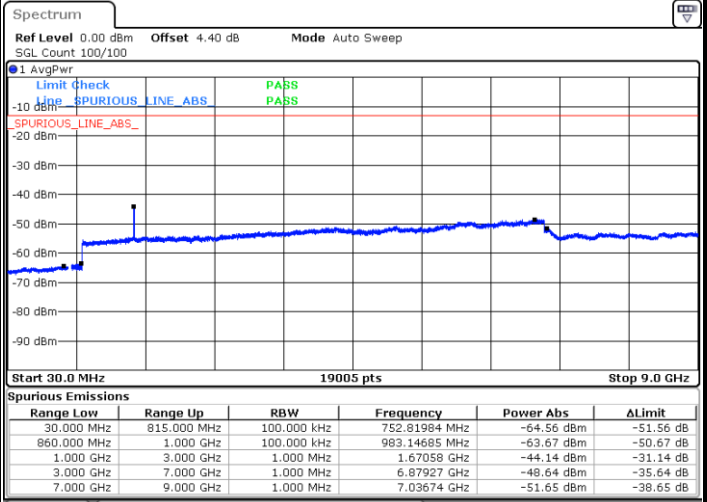

Highest Channel / QPSK

Highest Channel / 16QAM

Date: 16.MAY.2018 20:40:57

Date: 16.MAY.2018 20:41:52

LTE Band 5 / 1.4MHz

Lowest Channel / 64QAM

Middle Channel / 64QAM

Date: 16.MAY.2018 20:48:42

Date: 16.MAY.2018 20:49:58

Highest Channel / 64QAM

Date: 16.MAY.2018 20:54:31

LTE Band 5 / 3MHz

Lowest Channel / 64QAM

Middle Channel / 64QAM

Date: 16.MAY.2018 20:59:04

Date: 16.MAY.2018 21:00:20

Highest Channel / 64QAM

Date: 16.MAY.2018 21:04:53

LTE Band 5 / 5MHz

Lowest Channel / 64QAM

Middle Channel / 64QAM

Date: 16.MAY.2018 21:09:26

Date: 16.MAY.2018 21:10:42

Highest Channel / 64QAM

Date: 16.MAY.2018 21:15:15

LTE Band 5 / 10MHz

Lowest Channel / 64QAM

Middle Channel / 64QAM

Date: 16.MAY.2018 21:19:48

Date: 16.MAY.2018 21:21:04

Highest Channel / 64QAM

Date: 16.MAY.2018 21:25:37