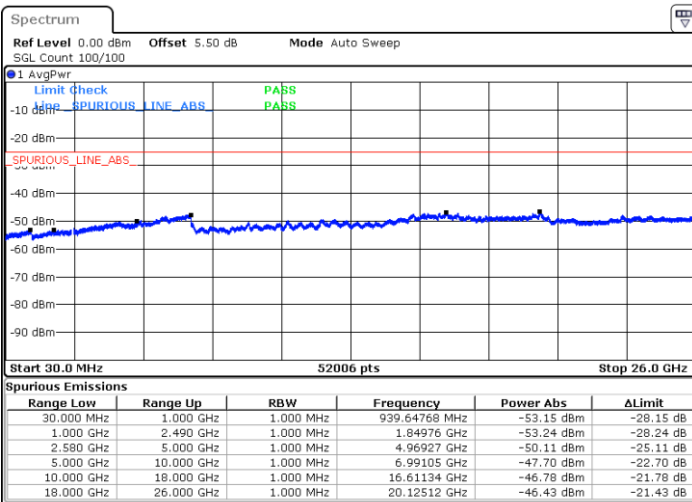

LTE Band 7 / 5MHz

Lowest Channel / 64QAM

Middle Channel / 64QAM

Date: 16.MAY.2018 23:28:57

Date: 16.MAY.2018 23:29:51

Highest Channel / 64QAM

Date: 16.MAY.2018 23:30:46

LTE Band 7 / 10MHz

Lowest Channel / 64QAM

Middle Channel / 64QAM

Date: 16.MAY.2018 23:17:00

Date: 16.MAY.2018 23:17:55

Highest Channel / 64QAM

Date: 16.MAY.2018 23:18:50

LTE Band 7 / 15MHz

Lowest Channel / 64QAM

Middle Channel / 64QAM

Date: 16.MAY.2018 23:14:17

Date: 16.MAY.2018 23:15:11

Highest Channel / 64QAM

Date: 16.MAY.2018 23:16:06

LTE Band 7 / 20MHz

Lowest Channel / 64QAM

Middle Channel / 64QAM

Date: 16.MAY.2018 23:06:57

Date: 16.MAY.2018 23:07:51

Highest Channel / 64QAM

Date: 16.MAY.2018 23:08:46

LTE Band 41 / 5MHz

Lowest Channel / QPSK

Lowest Channel / 16QAM

Date: 21.MAY.2018 17:01:18