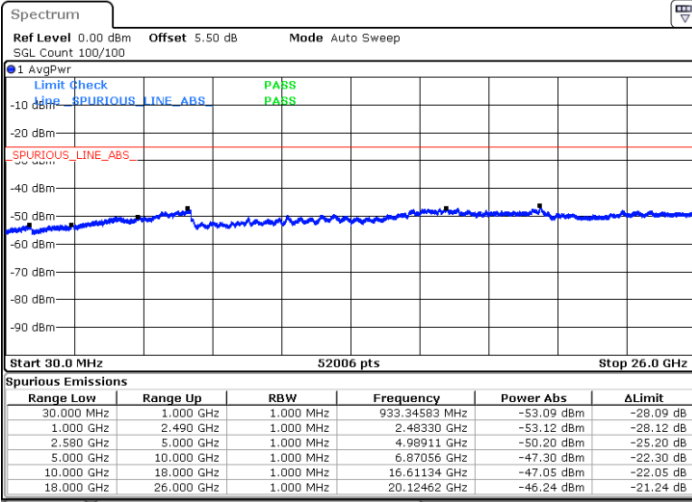

LTE Band 7 / 5MHz

Lowest Channel / 64QAM

Middle Channel / 64QAM

Date: 16.MAY.2018 23:28:57

Date: 16.MAY.2018 23:29:51

Highest Channel / 64QAM

Date: 16.MAY.2018 23:30:46

LTE Band 7 / 10MHz

Lowest Channel / 64QAM

Middle Channel / 64QAM

Date: 16.MAY.2018 23:17:00

Date: 16.MAY.2018 23:17:55

Highest Channel / 64QAM

Date: 16.MAY.2018 23:18:50

LTE Band 7 / 15MHz

Lowest Channel / 64QAM

Middle Channel / 64QAM

Date: 16.MAY.2018 23:14:17

Date: 16.MAY.2018 23:15:11

Highest Channel / 64QAM

Date: 16.MAY.2018 23:16:06

LTE Band 7 / 20MHz

Lowest Channel / 64QAM

Middle Channel / 64QAM

Date: 16.MAY.2018 23:06:57

Date: 16.MAY.2018 23:07:51

Highest Channel / 64QAM

Date: 16.MAY.2018 23:08:46

LTE Band 41 / 5MHz

Lowest Channel / QPSK

Lowest Channel / 16QAM

Date: 21.MAY.2018 17:01:18