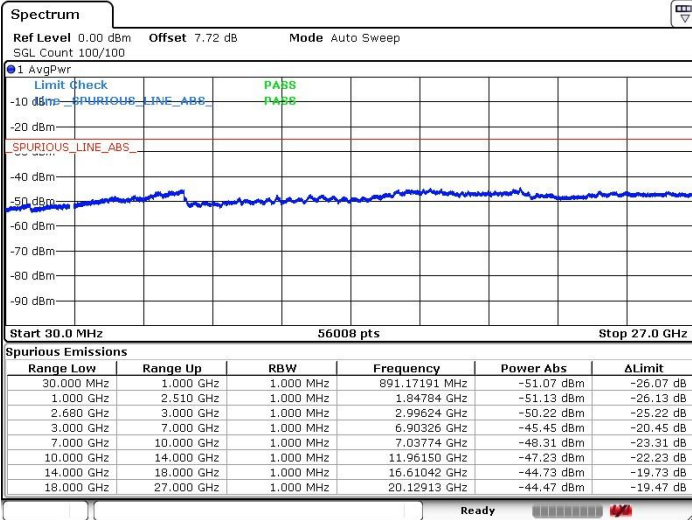

Middle Channel / 64QAM

Date: 16.MAY.2018 23:14:17

Date: 16.MAY.2018 23:15:11

Highest Channel / 64QAM

Date: 16.MAY.2018 23:16:06

LTE Band 7 / 20MHz

Lowest Channel / 64QAM

Middle Channel / 64QAM

Date: 16.MAY.2018 23:06:57

Date: 16.MAY.2018 23:07:51

Highest Channel / 64QAM

Date: 16.MAY.2018 23:08:46

LTE Band 41 / 5MHz

Lowest Channel / QPSK

Lowest Channel / 16QAM

Date: 21.MAY.2018 17:01:18

Date: 21.MAY.2018 17:00:33

Middle Channel / QPSK

Middle Channel / 16QAM

Date: 21.MAY.2018 17:02:22

Date: 21.MAY.2018 17:03:26

LTE Band 41 / 5MHz

Highest Channel / QPSK

Highest Channel / 16QAM