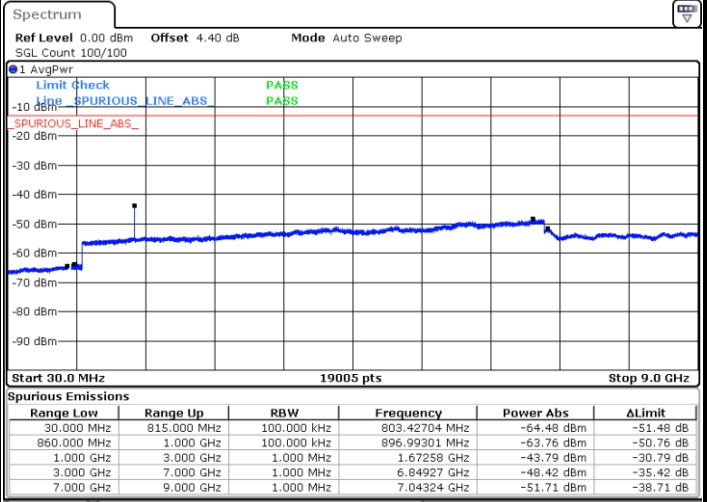

Date: 16 MAY 2018 20:29:18

Lowest Channel / 16QAM

Date: 16 MAY 2018 20:30:13

LTE Band 5 / 10MHz

Middle Channel / QPSK

Middle Channel / 16QAM

Date: 16.MAY.2018 20:31:51

Date: 16.MAY.2018 20:32:46

Highest Channel / QPSK

Highest Channel / 16QAM

Date: 16.MAY.2018 20:40:57

Date: 16.MAY.2018 20:41:52

LTE Band 5 / 1.4MHz

Lowest Channel / 64QAM

Middle Channel / 64QAM

Date: 16.MAY.2018 20:48:42

Date: 16.MAY.2018 20:49:58

Highest Channel / 64QAM

Date: 16.MAY.2018 20:54:31

LTE Band 5 / 3MHz

Lowest Channel / 64QAM

Middle Channel / 64QAM

Date: 16.MAY.2018 20:59:04

Date: 16.MAY.2018 21:00:20

Highest Channel / 64QAM

Date: 16.MAY.2018 21:04:53

LTE Band 5 / 5MHz

Lowest Channel / 64QAM

Middle Channel / 64QAM

Date: 16.MAY.2018 21:09:26

Date: 16.MAY.2018 21:10:42

Highest Channel / 64QAM