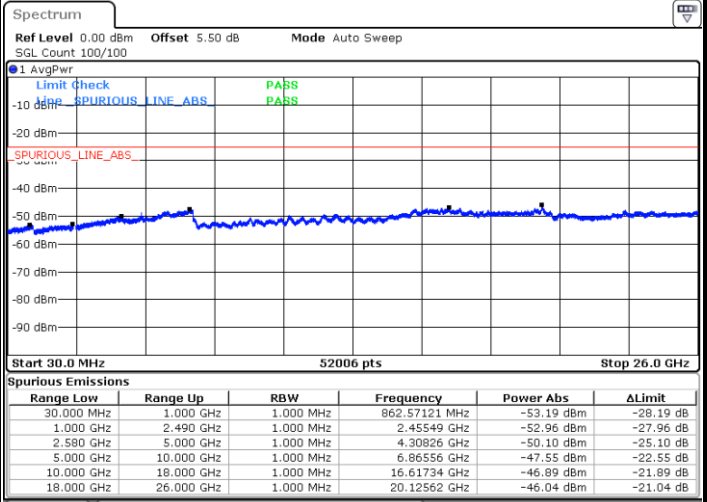

LTE Band 7 / 5MHz

Lowest Channel / 64QAM

Middle Channel / 64QAM

Date: 16.MAY.2018 23:28:57

Date: 16.MAY.2018 23:29:51

Highest Channel / 64QAM

Date: 16.MAY.2018 23:30:46

LTE Band 7 / 10MHz

Lowest Channel / 64QAM

Middle Channel / 64QAM

Date: 16.MAY.2018 23:17:00

Date: 16.MAY.2018 23:17:55

Highest Channel / 64QAM

Date: 16.MAY.2018 23:18:50

LTE Band 7 / 15MHz

Lowest Channel / 64QAM

Middle Channel / 64QAM

Date: 16.MAY.2018 23:14:17

Date: 16.MAY.2018 23:15:11

Highest Channel / 64QAM

Date: 16.MAY.2018 23:16:06

LTE Band 7 / 20MHz

Lowest Channel / 64QAM

Middle Channel / 64QAM

Date: 16.MAY.2018 23:06:57

Date: 16.MAY.2018 23:07:51

Highest Channel / 64QAM

Date: 16.MAY.2018 23:08:46

LTE Band 41 / 5MHz

Lowest Channel / QPSK

Lowest Channel / 16QAM

Date: 21.MAY.2018 17:01:18