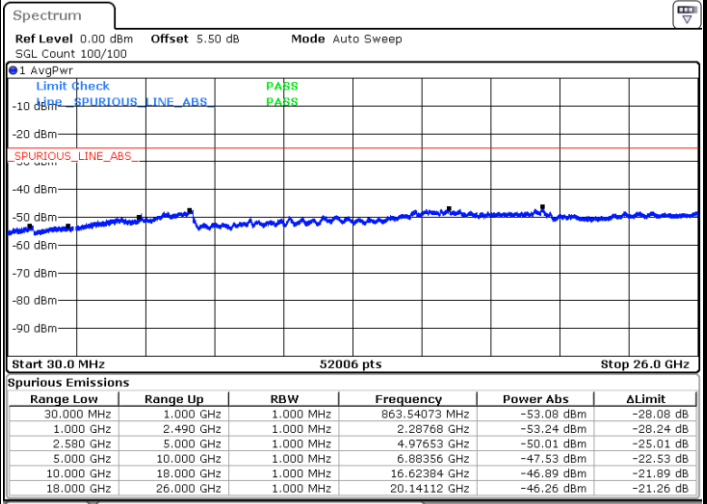

Date: 16.MAY.2018 21:44:22

LTE Band 7 / 5MHz

Highest Channel / QPSK

Date: 16.MAY.2018 21:52:11

Highest Channel / 16QAM

Date: 16.MAY.2018 21:51:17

LTE Band 7 / 10MHz

Lowest Channel / QPSK

Date: 16.MAY.2018 21:59:21

Lowest Channel / 16QAM

Date: 16.MAY.2018 21:58:26

LTE Band 7 / 10MHz

Middle Channel / QPSK

Middle Channel / 16QAM

Date: 16.MAY.2018 22:00:15

Date: 16.MAY.2018 22:01:10

Highest Channel / QPSK

Highest Channel / 16QAM

Date: 16.MAY.2018 22:08:59

Date: 16.MAY.2018 22:08:04

LTE Band 7 / 15MHz

Lowest Channel / QPSK

Lowest Channel / 16QAM

Date: 16.MAY.2018 22:16:08