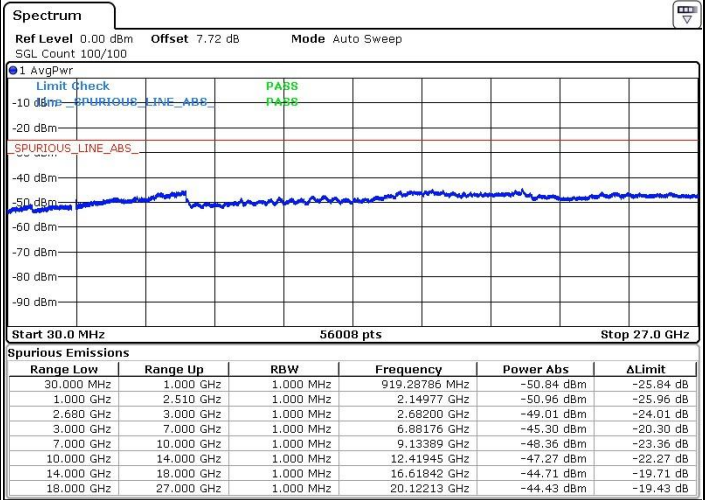

Date: 16.MAY.2018 23:06:57

Date: 16.MAY.2018 23:07:51

Highest Channel / 64QAM

Date: 16.MAY.2018 23:08:46

LTE Band 41 / 5MHz

Lowest Channel / QPSK

Lowest Channel / 16QAM

Date: 21.MAY.2018 17:01:18

Date: 21.MAY.2018 17:00:33

Middle Channel / QPSK

Middle Channel / 16QAM

Date: 21.MAY.2018 17:02:22

Date: 21.MAY.2018 17:03:26

LTE Band 41 / 5MHz

Highest Channel / QPSK

Highest Channel / 16QAM

Date: 21.MAY.2018 17:08:47

Date: 21.MAY.2018 17:07:20

LTE Band 7 / 10MHz

Lowest Channel / QPSK

Lowest Channel / 16QAM

Date: 21.MAY.2018 17:10:18

Date: 21.MAY.2018 17:11:18

LTE Band 41 / 10MHz