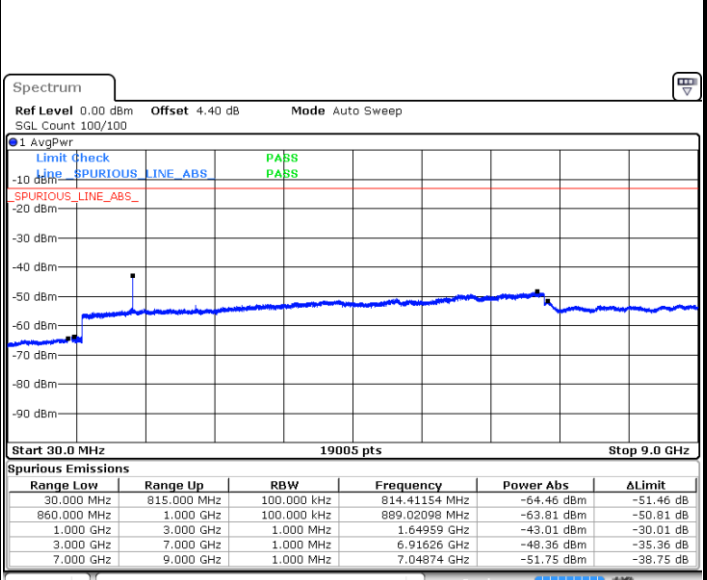

LTE Band 5 / 5MHz

Lowest Channel / QPSK

Lowest Channel / 16QAM

Date: 16.MAY.2018 20:08:34

Date: 16.MAY.2018 20:09:29

Middle Channel / QPSK

Middle Channel / 16QAM

Date: 16.MAY.2018 20:11:07

Date: 16.MAY.2018 20:12:02

LTE Band 5 / 5MHz

Highest Channel / QPSK

Date: 16 MAY 2018 20:20:12

Highest Channel / 16QAM

Date: 16 MAY 2018 20:21:08

LTE Band 5 / 10MHz

Lowest Channel / QPSK

Date: 16 MAY 2018 20:29:18

Lowest Channel / 16QAM

Date: 16 MAY 2018 20:30:13

LTE Band 5 / 10MHz

Middle Channel / QPSK

Middle Channel / 16QAM

Date: 16.MAY.2018 20:31:51

Date: 16.MAY.2018 20:32:46

Highest Channel / QPSK

Highest Channel / 16QAM

Date: 16.MAY.2018 20:40:57

Date: 16.MAY.2018 20:41:52

LTE Band 5 / 1.4MHz

Lowest Channel / 64QAM

Middle Channel / 64QAM

Date: 16.MAY.2018 20:48:42