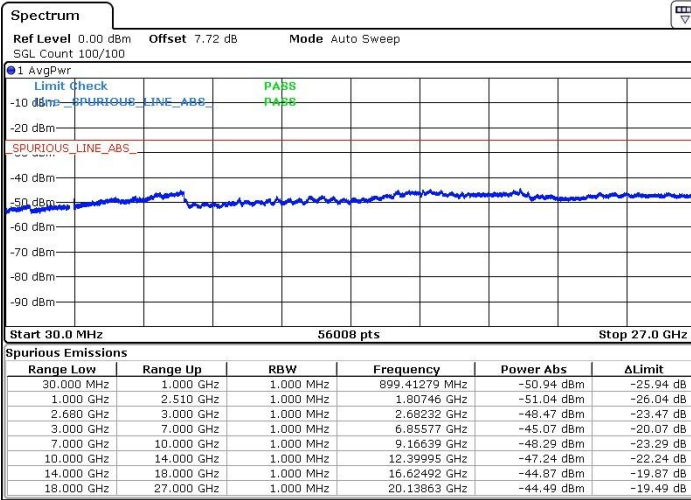

Date: 16.MAY.2018 23:06:57

Date: 16.MAY.2018 23:07:51

Highest Channel / 64QAM

Date: 16.MAY.2018 23:08:46

LTE Band 41 / 5MHz

Lowest Channel / QPSK

Lowest Channel / 16QAM

Date: 21.MAY.2018 17:01:18

Date: 21.MAY.2018 17:00:33

Middle Channel / QPSK

Middle Channel / 16QAM

Date: 21.MAY.2018 17:02:22

Date: 21.MAY.2018 17:03:26

LTE Band 41 / 5MHz

Highest Channel / QPSK

Highest Channel / 16QAM

Date: 21.MAY.2018 17:08:47

Date: 21.MAY.2018 17:07:20

LTE Band 7 / 10MHz

Lowest Channel / QPSK

Lowest Channel / 16QAM

Date: 21.MAY.2018 17:10:18

Date: 21.MAY.2018 17:11:18

LTE Band 41 / 10MHz