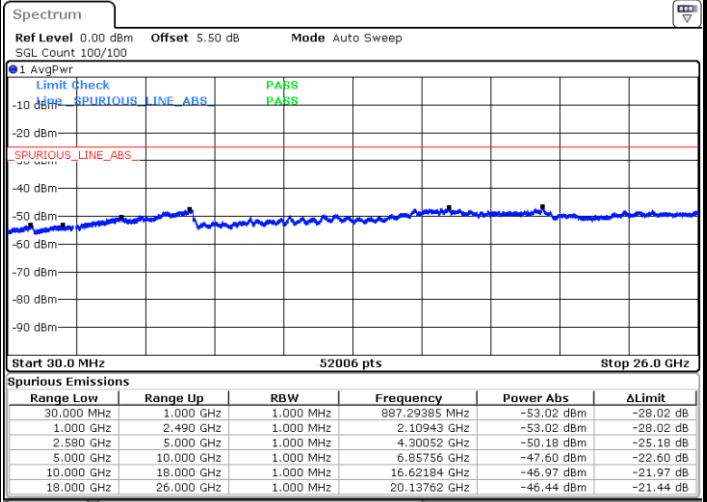

Highest Channel / 64QAM

Date: 16.MAY.2018 21:04:53

LTE Band 5 / 5MHz

Lowest Channel / 64QAM

Middle Channel / 64QAM

Date: 16.MAY.2018 21:09:26

Date: 16.MAY.2018 21:10:42

Highest Channel / 64QAM

Date: 16.MAY.2018 21:15:15

LTE Band 5 / 10MHz

Lowest Channel / 64QAM

Middle Channel / 64QAM

Date: 16.MAY.2018 21:19:48

Date: 16.MAY.2018 21:21:04

Highest Channel / 64QAM

Date: 16.MAY.2018 21:25:37

LTE Band 7 / 5MHz

Lowest Channel / QPSK

Lowest Channel / 16QAM

Date: 16.MAY.2018 21:42:33

Date: 16.MAY.2018 21:41:39

Middle Channel / QPSK

Middle Channel / 16QAM

Date: 16.MAY.2018 21:43:28

Date: 16.MAY.2018 21:44:22

LTE Band 7 / 5MHz

Highest Channel / QPSK

Date: 16.MAY.2018 21:52:11

Highest Channel / 16QAM

Date: 16.MAY.2018 21:51:17

LTE Band 7 / 10MHz

Lowest Channel / QPSK