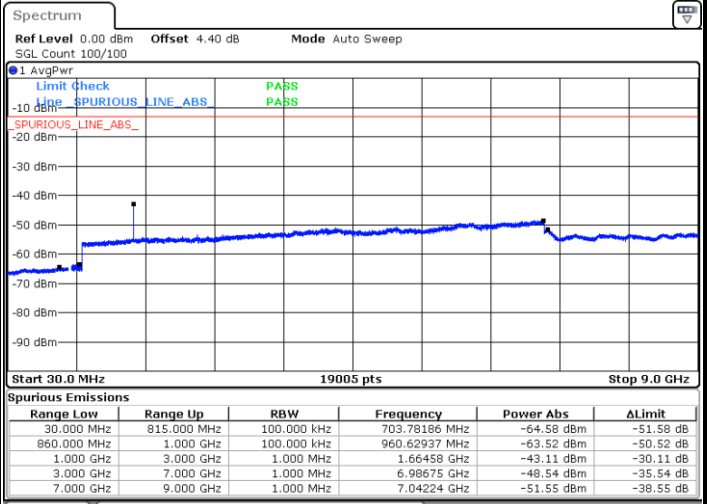

Date: 16 MAY 2018 20:29:18

Lowest Channel / 16QAM

Date: 16 MAY 2018 20:30:13

LTE Band 5 / 10MHz

Middle Channel / QPSK

Middle Channel / 16QAM

Date: 16.MAY.2018 20:31:51

Date: 16.MAY.2018 20:32:46

Highest Channel / QPSK

Highest Channel / 16QAM

Date: 16.MAY.2018 20:40:57

Date: 16.MAY.2018 20:41:52

LTE Band 5 / 1.4MHz

Lowest Channel / 64QAM

Middle Channel / 64QAM

Date: 16.MAY.2018 20:48:42