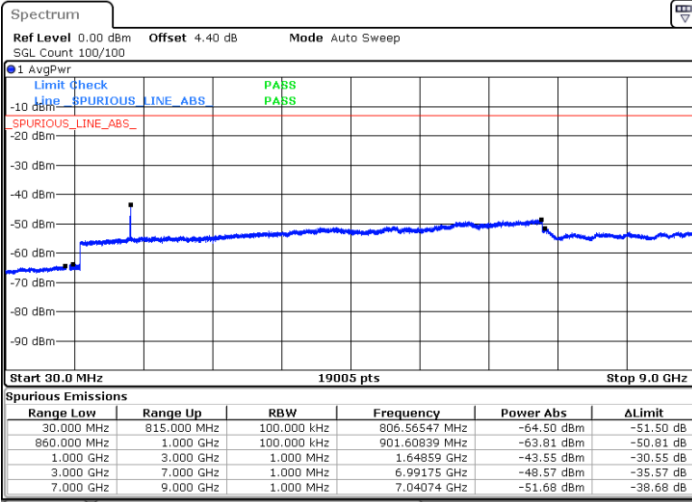

Highest Channel / QPSK

Highest Channel / 16QAM

Date: 16.MAY.2018 20:40:57

Date: 16.MAY.2018 20:41:52

LTE Band 5 / 1.4MHz

Lowest Channel / 64QAM

Middle Channel / 64QAM

Date: 16.MAY.2018 20:48:42

Date: 16.MAY.2018 20:49:58

Highest Channel / 64QAM

Date: 16.MAY.2018 20:54:31

LTE Band 5 / 3MHz

Lowest Channel / 64QAM

Middle Channel / 64QAM

Date: 16.MAY.2018 20:59:04

Date: 16.MAY.2018 21:00:20