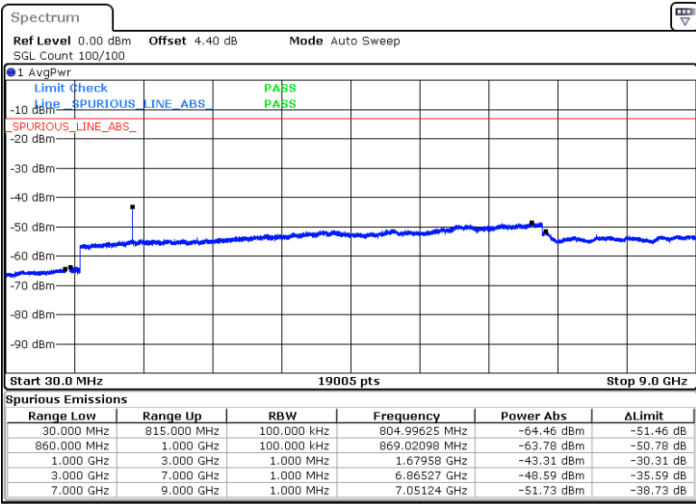

Date: 16 MAY 2018 20:29:18

Lowest Channel / 16QAM

Date: 16 MAY 2018 20:30:13

LTE Band 5 / 10MHz

Middle Channel / QPSK

Middle Channel / 16QAM

Date: 16.MAY.2018 20:31:51

Date: 16.MAY.2018 20:32:46

Highest Channel / QPSK

Highest Channel / 16QAM

Date: 16.MAY.2018 20:40:57

Date: 16.MAY.2018 20:41:52

LTE Band 5 / 1.4MHz

Lowest Channel / 64QAM

Middle Channel / 64QAM

Date: 16.MAY.2018 20:48:42