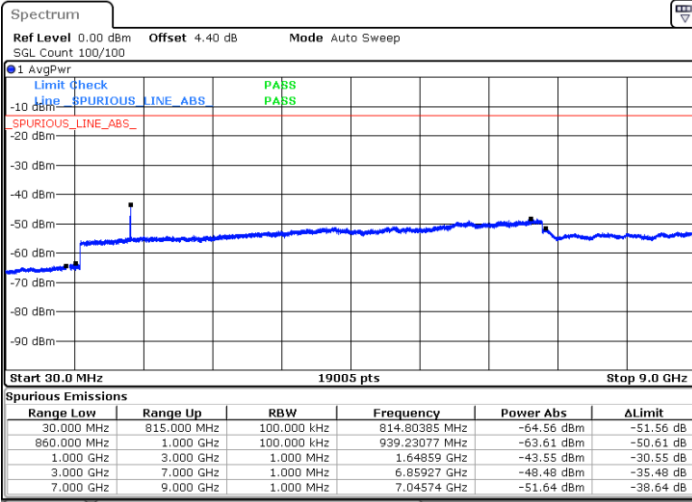

Highest Channel / QPSK

Highest Channel / 16QAM

Date: 16.MAY.2018 20:40:57

Date: 16.MAY.2018 20:41:52

LTE Band 5 / 1.4MHz

Lowest Channel / 64QAM

Middle Channel / 64QAM

Date: 16.MAY.2018 20:48:42

Date: 16.MAY.2018 20:49:58

Highest Channel / 64QAM

Date: 16.MAY.2018 20:54:31

LTE Band 5 / 3MHz

Lowest Channel / 64QAM

Middle Channel / 64QAM

Date: 16.MAY.2018 20:59:04

Date: 16.MAY.2018 21:00:20

Highest Channel / 64QAM

Date: 16.MAY.2018 21:04:53

LTE Band 5 / 5MHz

Lowest Channel / 64QAM

Middle Channel / 64QAM

Date: 16.MAY.2018 21:09:26

Date: 16.MAY.2018 21:10:42

Highest Channel / 64QAM

Date: 16.MAY.2018 21:15:15

LTE Band 5 / 10MHz

Lowest Channel / 64QAM

Middle Channel / 64QAM

Date: 16.MAY.2018 21:19:48

Date: 16.MAY.2018 21:21:04

Highest Channel / 64QAM

Date: 16.MAY.2018 21:25:37