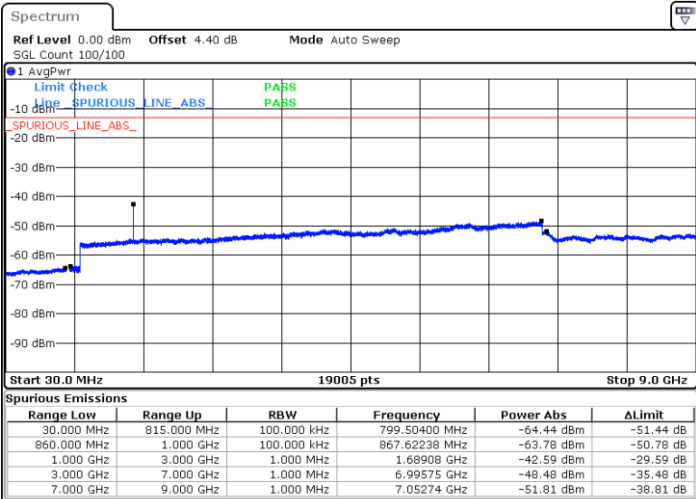

Date: 16.MAY.2018 20:49:58

Highest Channel / 64QAM

Date: 16.MAY.2018 20:54:31

LTE Band 5 / 3MHz

Lowest Channel / 64QAM

Middle Channel / 64QAM

Date: 16.MAY.2018 20:59:04

Date: 16.MAY.2018 21:00:20

Highest Channel / 64QAM

Date: 16.MAY.2018 21:04:53

LTE Band 5 / 5MHz

Lowest Channel / 64QAM

Middle Channel / 64QAM

Date: 16.MAY.2018 21:09:26

Date: 16.MAY.2018 21:10:42

Highest Channel / 64QAM

Date: 16.MAY.2018 21:15:15

LTE Band 5 / 10MHz

Lowest Channel / 64QAM

Middle Channel / 64QAM

Date: 16.MAY.2018 21:19:48

Date: 16.MAY.2018 21:21:04

Highest Channel / 64QAM

Date: 16.MAY.2018 21:25:37