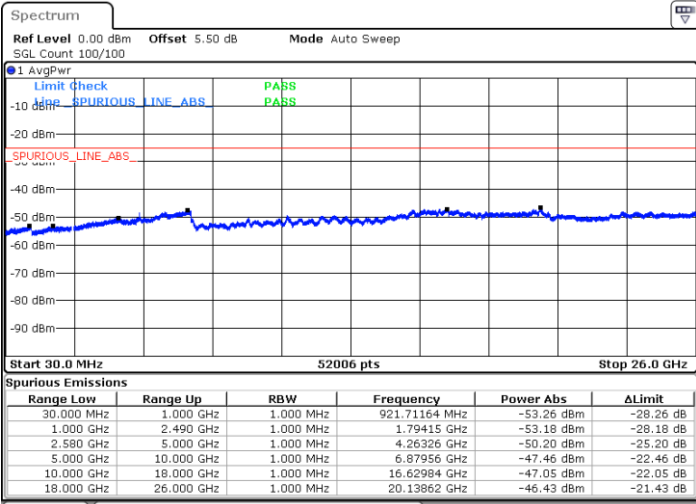

Date: 16.MAY.2018 21:44:22

LTE Band 7 / 5MHz

Highest Channel / QPSK

Date: 16.MAY.2018 21:52:11

Highest Channel / 16QAM

Date: 16.MAY.2018 21:51:17

LTE Band 7 / 10MHz

Lowest Channel / QPSK

Date: 16.MAY.2018 21:59:21

Lowest Channel / 16QAM

Date: 16.MAY.2018 21:58:26

LTE Band 7 / 10MHz

Middle Channel / QPSK

Middle Channel / 16QAM

Date: 16.MAY.2018 22:00:15

Date: 16.MAY.2018 22:01:10

Highest Channel / QPSK

Highest Channel / 16QAM

Date: 16.MAY.2018 22:08:59

Date: 16.MAY.2018 22:08:04

LTE Band 7 / 15MHz

Lowest Channel / QPSK

Lowest Channel / 16QAM

Date: 16.MAY.2018 22:16:08