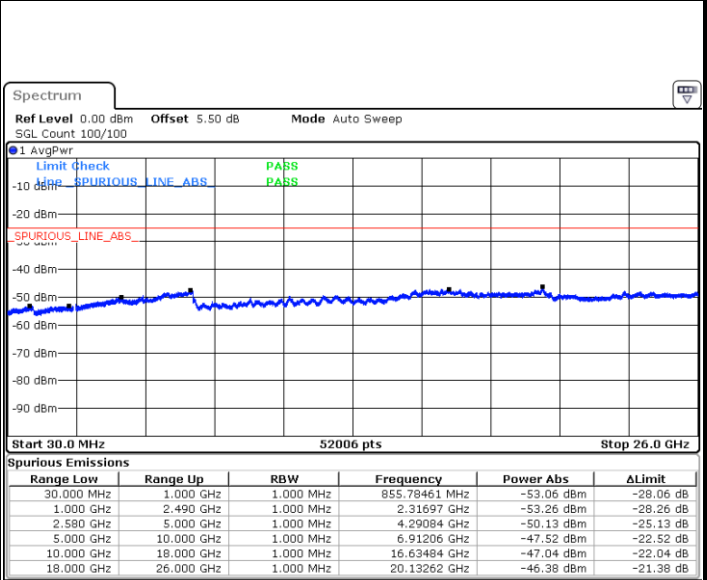

Highest Channel / QPSK

Highest Channel / 16QAM

Date: 16.MAY.2018 22:08:59

Date: 16.MAY.2018 22:08:04

LTE Band 7 / 15MHz

Lowest Channel / QPSK

Lowest Channel / 16QAM

Date: 16.MAY.2018 22:16:08

Date: 16.MAY.2018 22:15:13

Middle Channel / QPSK

Middle Channel / 16QAM

Date: 16.MAY.2018 22:17:02

Date: 16.MAY.2018 22:17:57

LTE Band7 / 15MHz

Highest Channel / QPSK

Date: 16.MAY.2018 22:25:46

Highest Channel / 16QAM

Date: 16.MAY.2018 22:24:52

LTE Band 7 / 20MHz

Lowest Channel / QPSK

Date: 16.MAY.2018 22:32:56

Lowest Channel / 16QAM

Date: 16.MAY.2018 22:32:01

LTE Band 7 / 20MHz