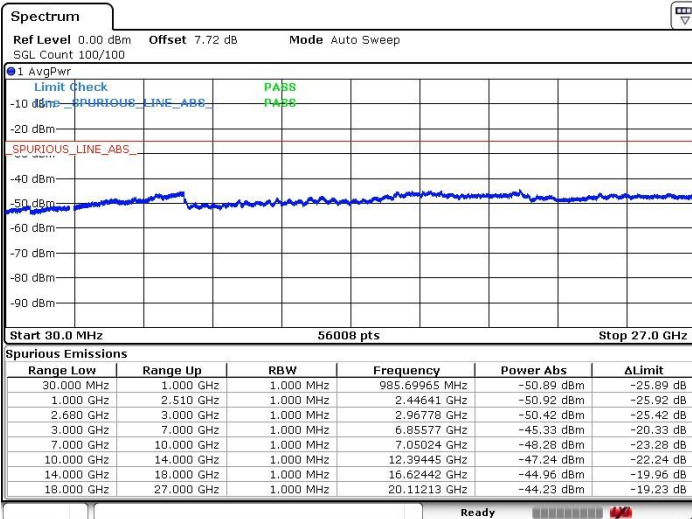

Middle Channel / 64QAM

Date: 16.MAY.2018 23:14:17

Date: 16.MAY.2018 23:15:11

Highest Channel / 64QAM

Date: 16.MAY.2018 23:16:06

LTE Band 7 / 20MHz

Lowest Channel / 64QAM

Middle Channel / 64QAM

Date: 16.MAY.2018 23:06:57

Date: 16.MAY.2018 23:07:51

Highest Channel / 64QAM

Date: 16.MAY.2018 23:08:46

LTE Band 41 / 5MHz

Lowest Channel / QPSK

Lowest Channel / 16QAM

Date: 21.MAY.2018 17:01:18

Date: 21.MAY.2018 17:00:33

Middle Channel / QPSK

Middle Channel / 16QAM

Date: 21.MAY.2018 17:02:22

Date: 21.MAY.2018 17:03:26

LTE Band 41 / 5MHz

Highest Channel / QPSK

Highest Channel / 16QAM