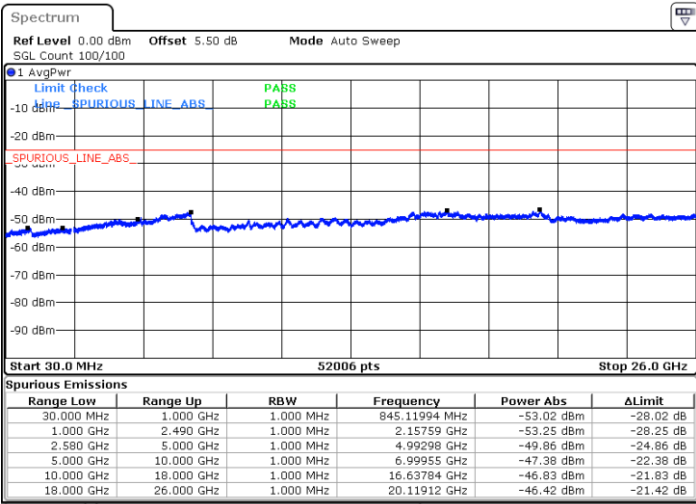

Date: 16.MAY.2018 21:44:22

LTE Band 7 / 5MHz

Highest Channel / QPSK

Date: 16.MAY.2018 21:52:11

Highest Channel / 16QAM

Date: 16.MAY.2018 21:51:17

LTE Band 7 / 10MHz

Lowest Channel / QPSK

Date: 16.MAY.2018 21:59:21

Lowest Channel / 16QAM

Date: 16.MAY.2018 21:58:26

LTE Band 7 / 10MHz

Middle Channel / QPSK

Middle Channel / 16QAM

Date: 16.MAY.2018 22:00:15

Date: 16.MAY.2018 22:01:10

Highest Channel / QPSK

Highest Channel / 16QAM

Date: 16.MAY.2018 22:08:59

Date: 16.MAY.2018 22:08:04

LTE Band 7 / 15MHz

Lowest Channel / QPSK

Lowest Channel / 16QAM

Date: 16.MAY.2018 22:16:08