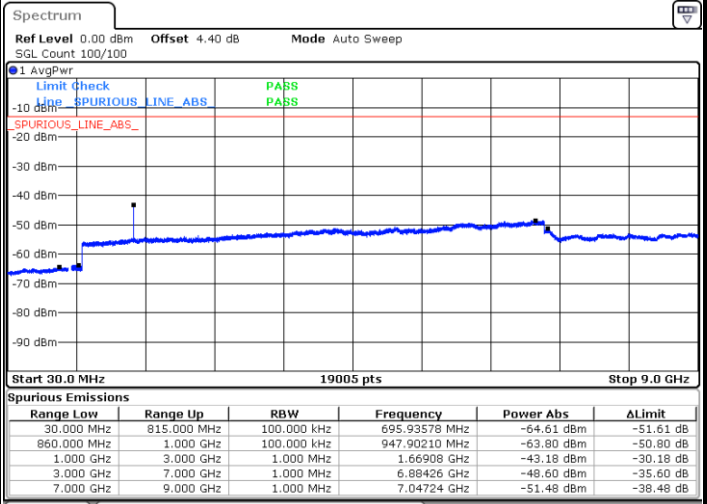

LTE Band 5 / 5MHz

Lowest Channel / QPSK

Lowest Channel / 16QAM

Date: 16.MAY.2018 20:08:34

Date: 16.MAY.2018 20:09:29

Middle Channel / QPSK

Middle Channel / 16QAM

Date: 16.MAY.2018 20:11:07

Date: 16.MAY.2018 20:12:02

LTE Band 5 / 5MHz

Highest Channel / QPSK

Date: 16 MAY 2018 20:20:12

Highest Channel / 16QAM

Date: 16 MAY 2018 20:21:08

LTE Band 5 / 10MHz

Lowest Channel / QPSK