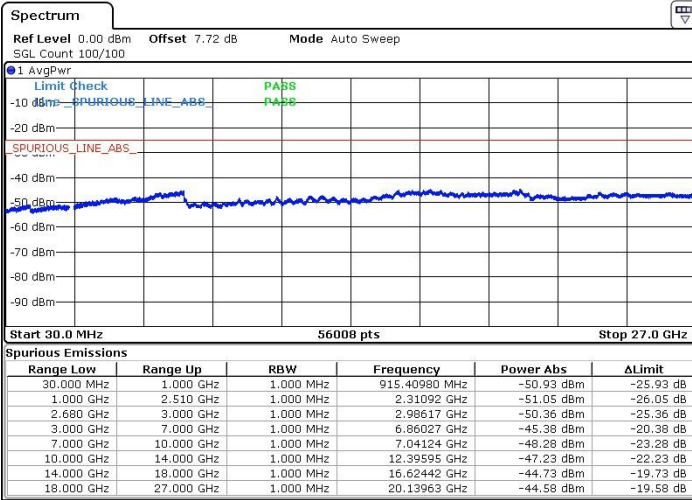

LTE Band 41 / 10MHz

Middle Channel / QPSK

Middle Channel / 16QAM

Date: 21.MAY.2018 17:22:17

Date: 21.MAY.2018 17:21:26