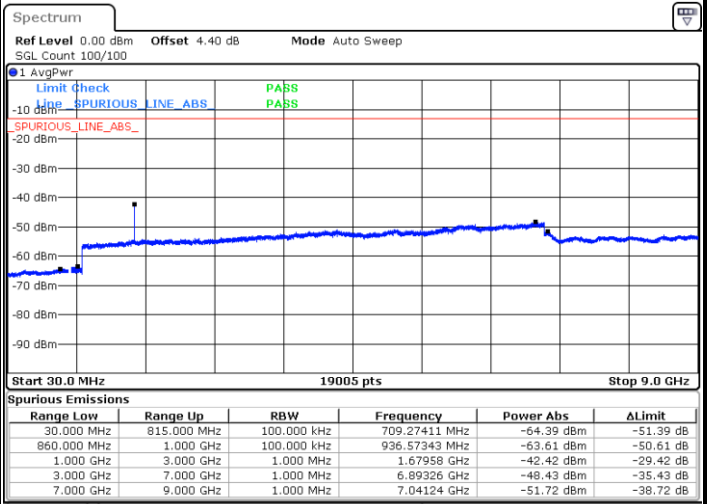

Date: 16.MAY.2018 20:12:02

LTE Band 5 / 5MHz

Highest Channel / QPSK

Date: 16 MAY 2018 20:20:12

Highest Channel / 16QAM

Date: 16 MAY 2018 20:21:08

LTE Band 5 / 10MHz

Lowest Channel / QPSK

Date: 16 MAY 2018 20:29:18

Lowest Channel / 16QAM

Date: 16 MAY 2018 20:30:13

LTE Band 5 / 10MHz

Middle Channel / QPSK

Middle Channel / 16QAM

Date: 16.MAY.2018 20:31:51

Date: 16.MAY.2018 20:32:46

Highest Channel / QPSK

Highest Channel / 16QAM

Date: 16.MAY.2018 20:40:57

Date: 16.MAY.2018 20:41:52

LTE Band 5 / 1.4MHz

Lowest Channel / 64QAM

Middle Channel / 64QAM

Date: 16.MAY.2018 20:48:42

Date: 16.MAY.2018 20:49:58

Highest Channel / 64QAM

Date: 16.MAY.2018 20:54:31

LTE Band 5 / 3MHz

Lowest Channel / 64QAM

Middle Channel / 64QAM

Date: 16.MAY.2018 20:59:04

Date: 16.MAY.2018 21:00:20