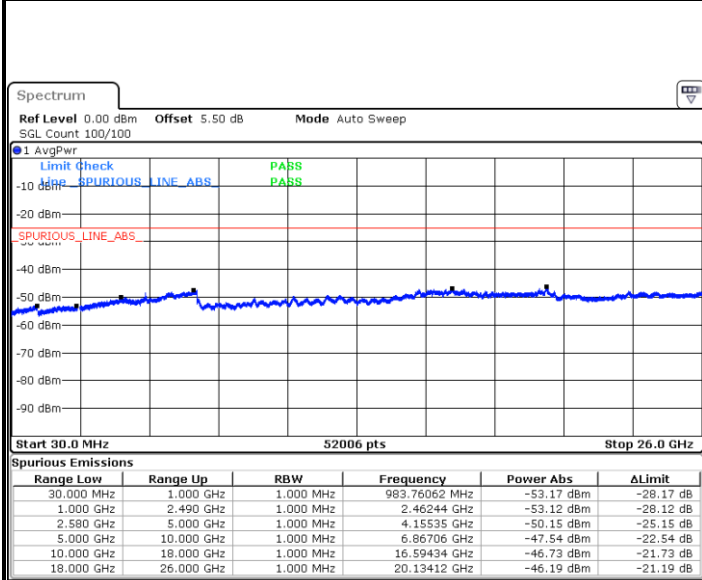

Date: 16.MAY.2018 22:15:13

Middle Channel / QPSK

Middle Channel / 16QAM

Date: 16.MAY.2018 22:17:02

Date: 16.MAY.2018 22:17:57

LTE Band7 / 15MHz

Highest Channel / QPSK

Date: 16.MAY.2018 22:25:46

Highest Channel / 16QAM

Date: 16.MAY.2018 22:24:52

LTE Band 7 / 20MHz

Lowest Channel / QPSK

Date: 16.MAY.2018 22:32:56

Lowest Channel / 16QAM

Date: 16.MAY.2018 22:32:01

LTE Band 7 / 20MHz

Middle Channel / QPSK

Date: 16.MAY.2018 22:33:50

Middle Channel / 16QAM

Date: 16.MAY.2018 22:34:45

Highest Channel / QPSK

Date: 16.MAY.2018 22:42:34

Highest Channel / 16QAM

Date: 16.MAY.2018 22:41:39

LTE Band 7 / 5MHz

Lowest Channel / 64QAM

Middle Channel / 64QAM

Date: 16.MAY.2018 23:28:57

Date: 16.MAY.2018 23:29:51

Highest Channel / 64QAM

Date: 16.MAY.2018 23:30:46

LTE Band 7 / 10MHz