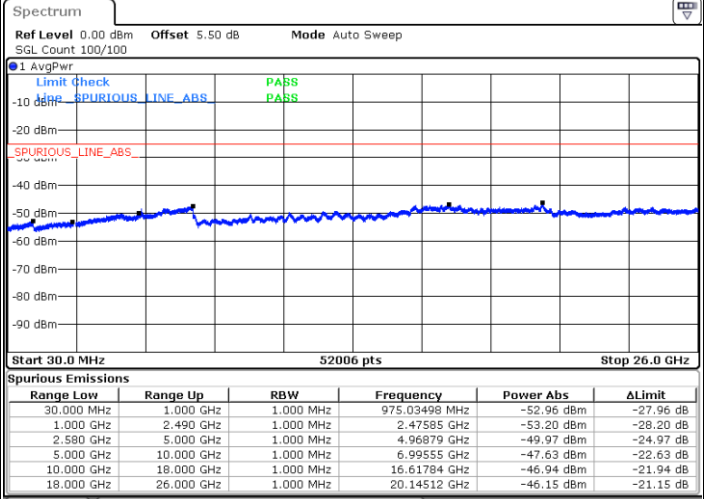

Highest Channel / 16QAM

Date: 16.MAY.2018 22:24:52

LTE Band 7 / 20MHz

Lowest Channel / QPSK

Date: 16.MAY.2018 22:32:56

Lowest Channel / 16QAM

Date: 16.MAY.2018 22:32:01

LTE Band 7 / 20MHz

Middle Channel / QPSK

Date: 16.MAY.2018 22:33:50

Middle Channel / 16QAM

Date: 16.MAY.2018 22:34:45

Highest Channel / QPSK

Date: 16.MAY.2018 22:42:34

Highest Channel / 16QAM

Date: 16.MAY.2018 22:41:39

LTE Band 7 / 5MHz

Lowest Channel / 64QAM

Middle Channel / 64QAM

Date: 16.MAY.2018 23:28:57

Date: 16.MAY.2018 23:29:51

Highest Channel / 64QAM

Date: 16.MAY.2018 23:30:46

LTE Band 7 / 10MHz

Lowest Channel / 64QAM

Middle Channel / 64QAM

Date: 16.MAY.2018 23:17:00

Date: 16.MAY.2018 23:17:55

Highest Channel / 64QAM

Date: 16.MAY.2018 23:18:50

LTE Band 7 / 15MHz

Lowest Channel / 64QAM