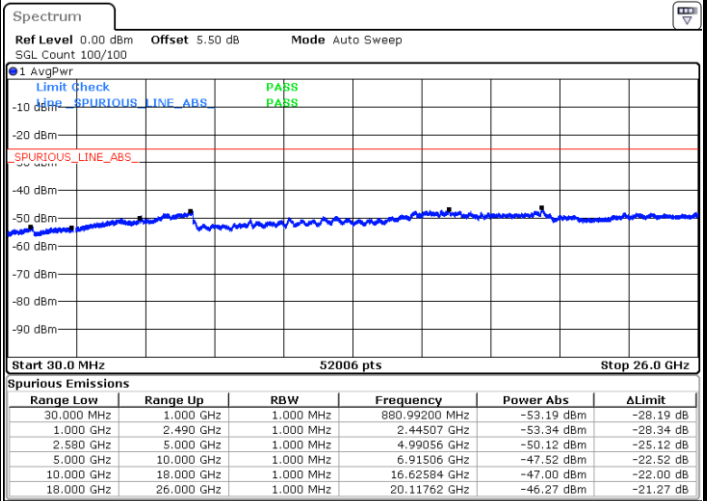

Date: 16.MAY.2018 21:15:15

LTE Band 5 / 10MHz

Lowest Channel / 64QAM

Middle Channel / 64QAM

Date: 16.MAY.2018 21:19:48

Date: 16.MAY.2018 21:21:04

Highest Channel / 64QAM

Date: 16.MAY.2018 21:25:37

LTE Band 7 / 5MHz

Lowest Channel / QPSK

Lowest Channel / 16QAM

Date: 16.MAY.2018 21:42:33

Date: 16.MAY.2018 21:41:39

Middle Channel / QPSK

Middle Channel / 16QAM

Date: 16.MAY.2018 21:43:28

Date: 16.MAY.2018 21:44:22

LTE Band 7 / 5MHz

Highest Channel / QPSK

Date: 16.MAY.2018 21:52:11

Highest Channel / 16QAM

Date: 16.MAY.2018 21:51:17

LTE Band 7 / 10MHz

Lowest Channel / QPSK