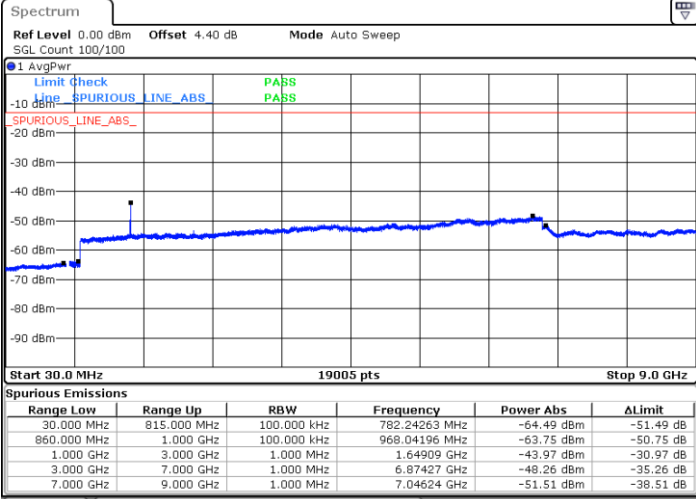

Date: 16.MAY.2018 20:49:58

Highest Channel / 64QAM

Date: 16.MAY.2018 20:54:31

LTE Band 5 / 3MHz

Lowest Channel / 64QAM

Middle Channel / 64QAM

Date: 16.MAY.2018 20:59:04

Date: 16.MAY.2018 21:00:20

Highest Channel / 64QAM

Date: 16.MAY.2018 21:04:53

LTE Band 5 / 5MHz

Lowest Channel / 64QAM

Middle Channel / 64QAM

Date: 16.MAY.2018 21:09:26

Date: 16.MAY.2018 21:10:42

Highest Channel / 64QAM

Date: 16.MAY.2018 21:15:15

LTE Band 5 / 10MHz

Lowest Channel / 64QAM

Middle Channel / 64QAM

Date: 16.MAY.2018 21:19:48

Date: 16.MAY.2018 21:21:04

Highest Channel / 64QAM

Date: 16.MAY.2018 21:25:37

LTE Band 7 / 5MHz

Lowest Channel / QPSK

Lowest Channel / 16QAM

Date: 16.MAY.2018 21:42:33

Date: 16.MAY.2018 21:41:39

Middle Channel / QPSK

Middle Channel / 16QAM

Date: 16.MAY.2018 21:43:28