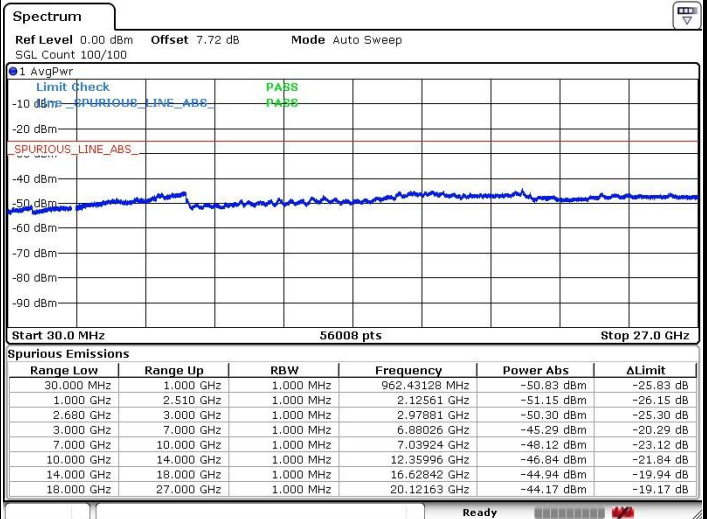

Middle Channel / 64QAM

Date: 16.MAY.2018 23:14:17

Date: 16.MAY.2018 23:15:11

Highest Channel / 64QAM

Date: 16.MAY.2018 23:16:06

LTE Band 7 / 20MHz

Lowest Channel / 64QAM

Middle Channel / 64QAM

Date: 16.MAY.2018 23:06:57

Date: 16.MAY.2018 23:07:51

Highest Channel / 64QAM

Date: 16.MAY.2018 23:08:46

LTE Band 41 / 5MHz

Lowest Channel / QPSK

Lowest Channel / 16QAM

Date: 21.MAY.2018 17:01:18

Date: 21.MAY.2018 17:00:33

Middle Channel / QPSK

Middle Channel / 16QAM

Date: 21.MAY.2018 17:02:22

Date: 21.MAY.2018 17:03:26

LTE Band 41 / 5MHz

Highest Channel / QPSK

Highest Channel / 16QAM