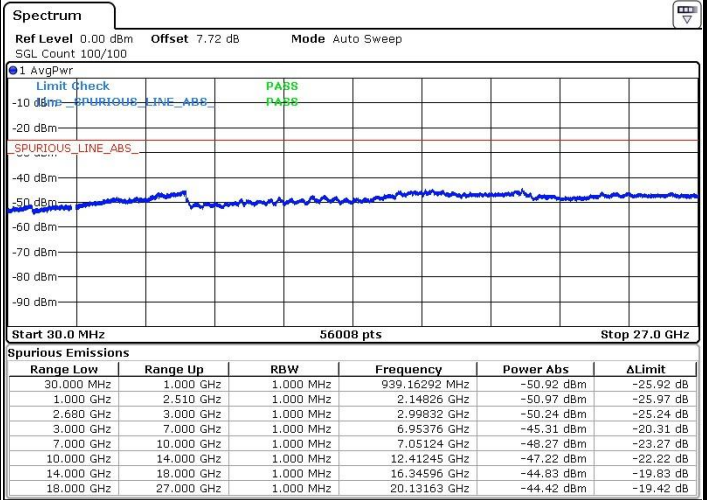

Date: 21.MAY.2018 17:00:33

Middle Channel / QPSK

Middle Channel / 16QAM

Date: 21.MAY.2018 17:02:22

Date: 21.MAY.2018 17:03:26

LTE Band 41 / 5MHz

Highest Channel / QPSK

Highest Channel / 16QAM

Date: 21.MAY.2018 17:08:47

Date: 21.MAY.2018 17:07:20

LTE Band 7 / 10MHz

Lowest Channel / QPSK

Lowest Channel / 16QAM

Date: 21.MAY.2018 17:10:18

Date: 21.MAY.2018 17:11:18

LTE Band 41 / 10MHz

Middle Channel / QPSK

Middle Channel / 16QAM

Date: 21.MAY.2018 17:22:17

Date: 21.MAY.2018 17:21:26

Highest Channel / QPSK

Highest Channel / 16QAM

Date: 21.MAY.2018 17:23:19

Date: 21.MAY.2018 17:26:02