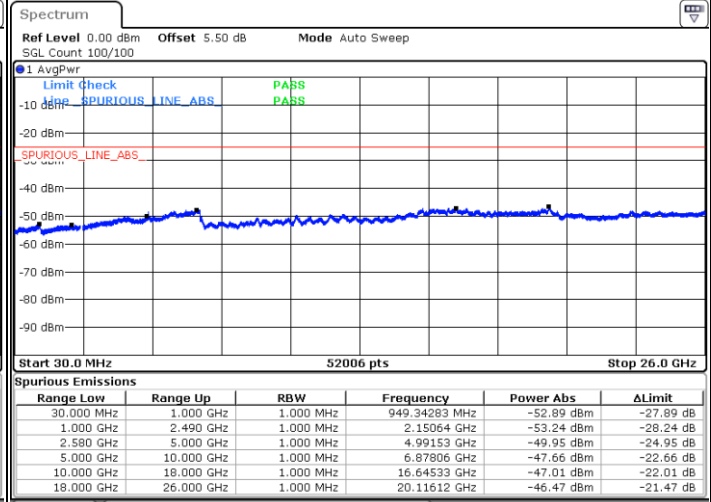

LTE Band 7 / 5MHz

Lowest Channel / 64QAM

Middle Channel / 64QAM

Date: 16.MAY.2018 23:28:57

Date: 16.MAY.2018 23:29:51

Highest Channel / 64QAM

Date: 16.MAY.2018 23:30:46

LTE Band 7 / 10MHz

Lowest Channel / 64QAM

Middle Channel / 64QAM

Date: 16.MAY.2018 23:17:00

Date: 16.MAY.2018 23:17:55

Highest Channel / 64QAM

Date: 16.MAY.2018 23:18:50

LTE Band 7 / 15MHz

Lowest Channel / 64QAM

Middle Channel / 64QAM

Date: 16.MAY.2018 23:14:17

Date: 16.MAY.2018 23:15:11

Highest Channel / 64QAM

Date: 16.MAY.2018 23:16:06

LTE Band 7 / 20MHz

Lowest Channel / 64QAM

Middle Channel / 64QAM