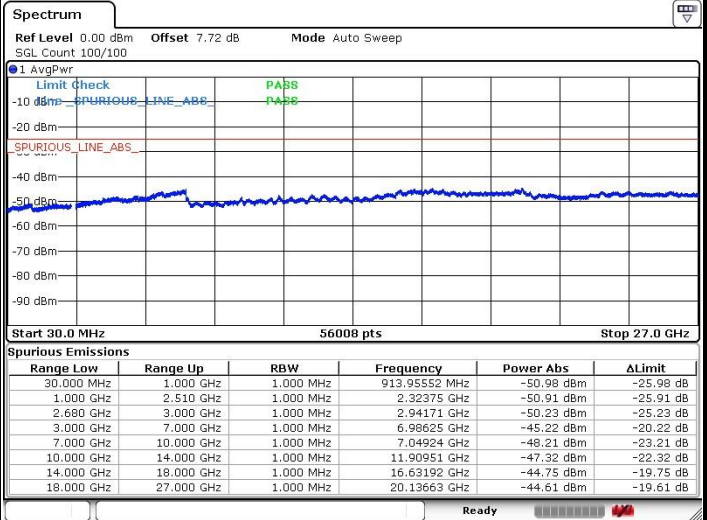

Middle Channel / 64QAM

Date: 16.MAY.2018 23:14:17

Date: 16.MAY.2018 23:15:11

Highest Channel / 64QAM

Date: 16.MAY.2018 23:16:06

LTE Band 7 / 20MHz

Lowest Channel / 64QAM

Middle Channel / 64QAM

Date: 16.MAY.2018 23:06:57

Date: 16.MAY.2018 23:07:51

Highest Channel / 64QAM

Date: 16.MAY.2018 23:08:46

LTE Band 41 / 5MHz

Lowest Channel / QPSK

Lowest Channel / 16QAM

Date: 21.MAY.2018 17:01:18

Date: 21.MAY.2018 17:00:33

Middle Channel / QPSK

Middle Channel / 16QAM

Date: 21.MAY.2018 17:02:22

Date: 21.MAY.2018 17:03:26

LTE Band 41 / 5MHz

Highest Channel / QPSK

Highest Channel / 16QAM