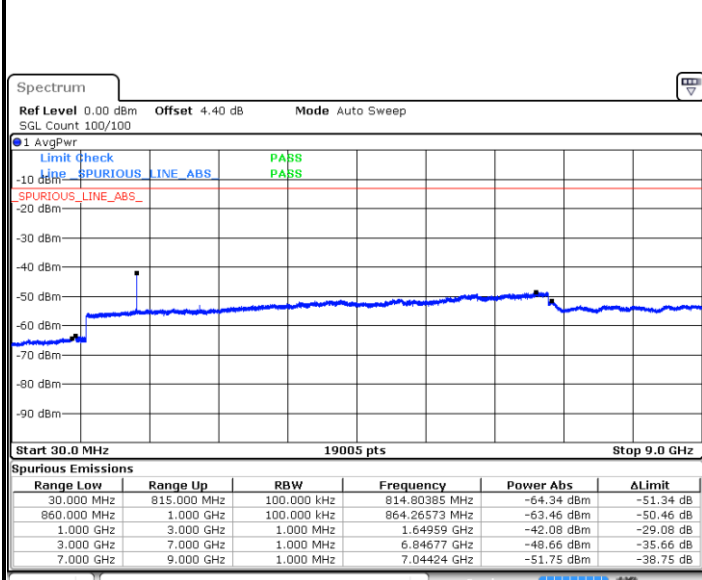

LTE Band 5 / 5MHz

Lowest Channel / QPSK

Lowest Channel / 16QAM

Date: 16.MAY.2018 20:08:34

Date: 16.MAY.2018 20:09:29

Middle Channel / QPSK

Middle Channel / 16QAM

Date: 16.MAY.2018 20:11:07

Date: 16.MAY.2018 20:12:02

LTE Band 5 / 5MHz

Highest Channel / QPSK

Date: 16 MAY 2018 20:20:12

Highest Channel / 16QAM

Date: 16 MAY 2018 20:21:08

LTE Band 5 / 10MHz

Lowest Channel / QPSK

Date: 16 MAY 2018 20:29:18

Lowest Channel / 16QAM

Date: 16 MAY 2018 20:30:13

LTE Band 5 / 10MHz

Middle Channel / QPSK

Middle Channel / 16QAM

Date: 16.MAY.2018 20:31:51

Date: 16.MAY.2018 20:32:46

Highest Channel / QPSK

Highest Channel / 16QAM

Date: 16.MAY.2018 20:40:57

Date: 16.MAY.2018 20:41:52

LTE Band 5 / 1.4MHz

Lowest Channel / 64QAM

Middle Channel / 64QAM

Date: 16.MAY.2018 20:48:42