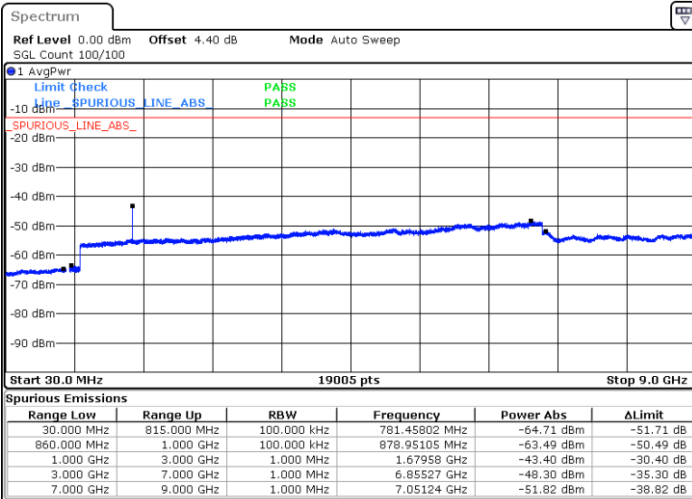

Highest Channel / 64QAM

Date: 16.MAY.2018 21:04:53

LTE Band 5 / 5MHz

Lowest Channel / 64QAM

Middle Channel / 64QAM

Date: 16.MAY.2018 21:09:26

Date: 16.MAY.2018 21:10:42

Highest Channel / 64QAM

Date: 16.MAY.2018 21:15:15

LTE Band 5 / 10MHz

Lowest Channel / 64QAM

Middle Channel / 64QAM

Date: 16.MAY.2018 21:19:48

Date: 16.MAY.2018 21:21:04

Highest Channel / 64QAM

Date: 16.MAY.2018 21:25:37

LTE Band 7 / 5MHz

Lowest Channel / QPSK

Lowest Channel / 16QAM

Date: 16.MAY.2018 21:42:33

Date: 16.MAY.2018 21:41:39

Middle Channel / QPSK

Middle Channel / 16QAM

Date: 16.MAY.2018 21:43:28