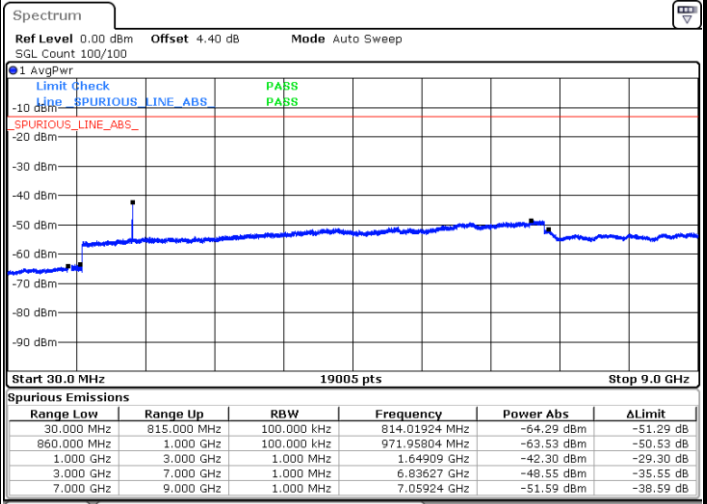

LTE Band 5 / 5MHz

Lowest Channel / QPSK

Lowest Channel / 16QAM

Date: 16.MAY.2018 20:08:34

Date: 16.MAY.2018 20:09:29

Middle Channel / QPSK

Middle Channel / 16QAM

Date: 16.MAY.2018 20:11:07

Date: 16.MAY.2018 20:12:02

LTE Band 5 / 5MHz

Highest Channel / QPSK

Date: 16 MAY 2018 20:20:12

Highest Channel / 16QAM

Date: 16 MAY 2018 20:21:08

LTE Band 5 / 10MHz

Lowest Channel / QPSK