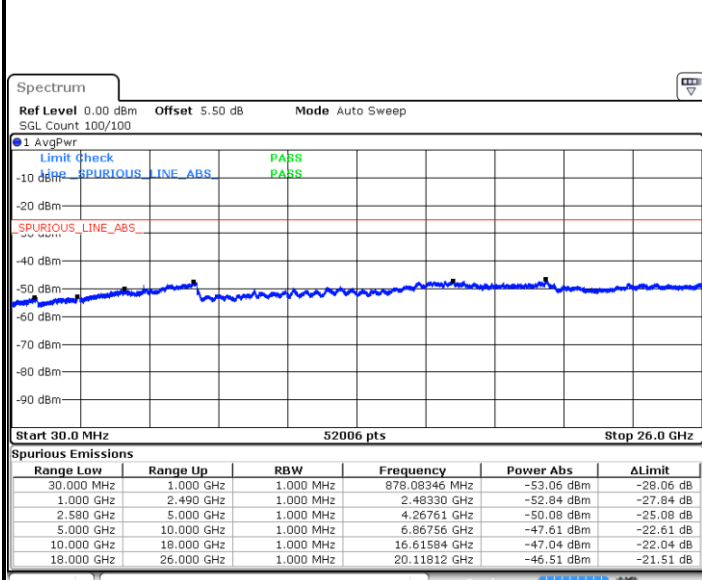

Highest Channel / QPSK

Highest Channel / 16QAM

Date: 16.MAY.2018 22:08:59

Date: 16.MAY.2018 22:08:04

LTE Band 7 / 15MHz

Lowest Channel / QPSK

Lowest Channel / 16QAM

Date: 16.MAY.2018 22:16:08

Date: 16.MAY.2018 22:15:13

Middle Channel / QPSK

Middle Channel / 16QAM

Date: 16.MAY.2018 22:17:02

Date: 16.MAY.2018 22:17:57

LTE Band7 / 15MHz

Highest Channel / QPSK

Date: 16.MAY.2018 22:25:46

Highest Channel / 16QAM

Date: 16.MAY.2018 22:24:52

LTE Band 7 / 20MHz

Lowest Channel / QPSK

Date: 16.MAY.2018 22:32:56

Lowest Channel / 16QAM

Date: 16.MAY.2018 22:32:01

LTE Band 7 / 20MHz