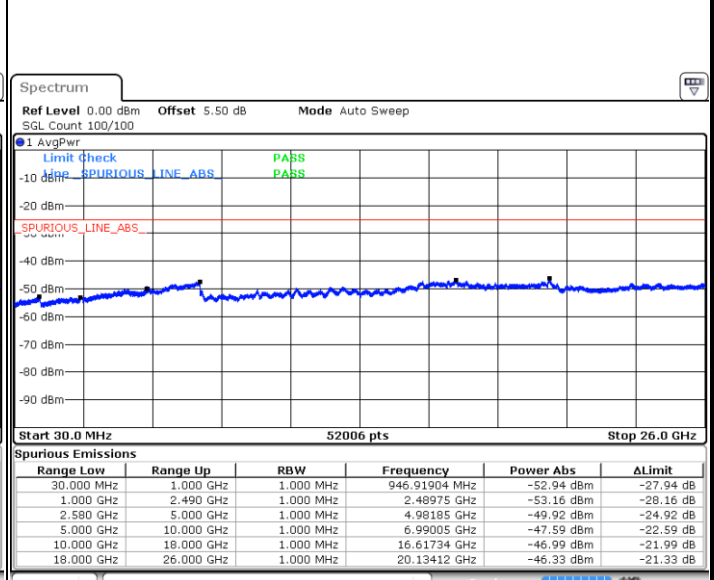

LTE Band 7 / 5MHz

Lowest Channel / QPSK

Lowest Channel / 16QAM

Date: 16.MAY.2018 21:42:33

Date: 16.MAY.2018 21:41:39

Middle Channel / QPSK

Middle Channel / 16QAM

Date: 16.MAY.2018 21:43:28

Date: 16.MAY.2018 21:44:22

LTE Band 7 / 5MHz

Highest Channel / QPSK

Date: 16.MAY.2018 21:52:11

Highest Channel / 16QAM

Date: 16.MAY.2018 21:51:17

LTE Band 7 / 10MHz

Lowest Channel / QPSK

Date: 16.MAY.2018 21:59:21

Lowest Channel / 16QAM

Date: 16.MAY.2018 21:58:26

LTE Band 7 / 10MHz

Middle Channel / QPSK

Middle Channel / 16QAM

Date: 16.MAY.2018 22:00:15

Date: 16.MAY.2018 22:01:10

Highest Channel / QPSK

Highest Channel / 16QAM

Date: 16.MAY.2018 22:08:59

Date: 16.MAY.2018 22:08:04

LTE Band 7 / 15MHz

Lowest Channel / QPSK

Lowest Channel / 16QAM

Date: 16.MAY.2018 22:16:08