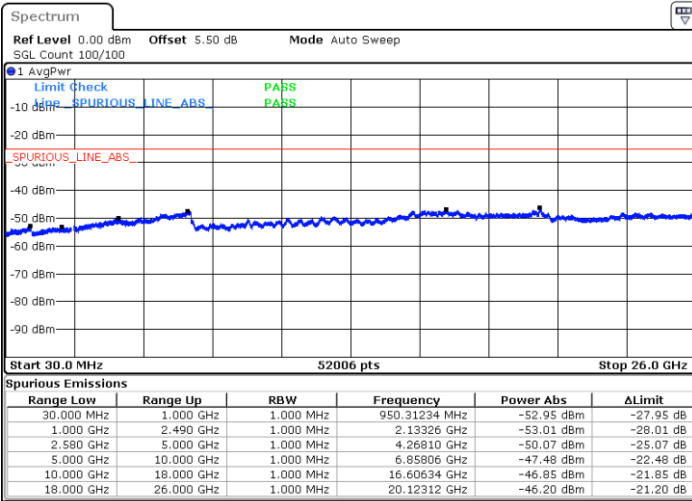

LTE Band 7 / 5MHz

Lowest Channel / 64QAM

Middle Channel / 64QAM

Date: 16.MAY.2018 23:28:57

Date: 16.MAY.2018 23:29:51

Highest Channel / 64QAM

Date: 16.MAY.2018 23:30:46

LTE Band 7 / 10MHz

Lowest Channel / 64QAM

Middle Channel / 64QAM

Date: 16.MAY.2018 23:17:00

Date: 16.MAY.2018 23:17:55

Highest Channel / 64QAM

Date: 16.MAY.2018 23:18:50

LTE Band 7 / 15MHz

Lowest Channel / 64QAM

Middle Channel / 64QAM

Date: 16.MAY.2018 23:14:17

Date: 16.MAY.2018 23:15:11

Highest Channel / 64QAM

Date: 16.MAY.2018 23:16:06

LTE Band 7 / 20MHz

Lowest Channel / 64QAM

Middle Channel / 64QAM