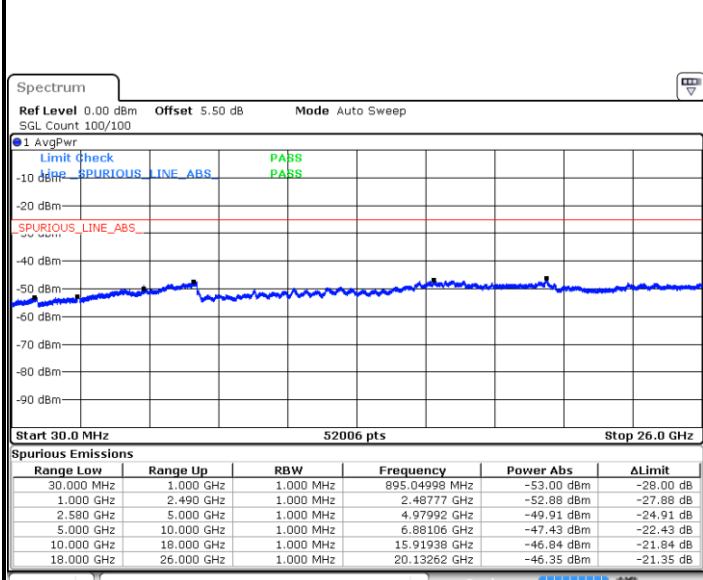

LTE Band 7 / 5MHz

Lowest Channel / QPSK

Lowest Channel / 16QAM

Date: 16.MAY.2018 21:42:33

Date: 16.MAY.2018 21:41:39

Middle Channel / QPSK

Middle Channel / 16QAM

Date: 16.MAY.2018 21:43:28

Date: 16.MAY.2018 21:44:22

LTE Band 7 / 5MHz

Highest Channel / QPSK

Date: 16.MAY.2018 21:52:11

Highest Channel / 16QAM

Date: 16.MAY.2018 21:51:17

LTE Band 7 / 10MHz

Lowest Channel / QPSK

Date: 16.MAY.2018 21:59:21

Lowest Channel / 16QAM

Date: 16.MAY.2018 21:58:26

LTE Band 7 / 10MHz

Middle Channel / QPSK

Middle Channel / 16QAM

Date: 16.MAY.2018 22:00:15

Date: 16.MAY.2018 22:01:10

Highest Channel / QPSK

Highest Channel / 16QAM

Date: 16.MAY.2018 22:08:59

Date: 16.MAY.2018 22:08:04

LTE Band 7 / 15MHz

Lowest Channel / QPSK

Lowest Channel / 16QAM

Date: 16.MAY.2018 22:16:08