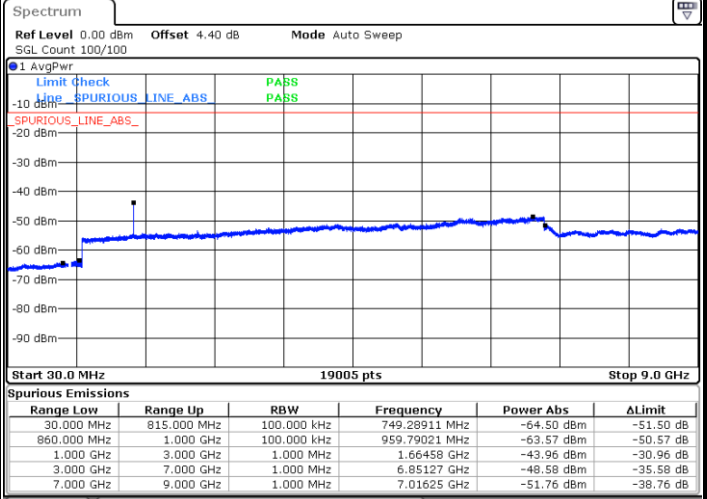

Date: 16.MAY.2018 20:49:58

Highest Channel / 64QAM

Date: 16.MAY.2018 20:54:31

LTE Band 5 / 3MHz

Lowest Channel / 64QAM

Middle Channel / 64QAM

Date: 16.MAY.2018 20:59:04

Date: 16.MAY.2018 21:00:20

Highest Channel / 64QAM

Date: 16.MAY.2018 21:04:53

LTE Band 5 / 5MHz

Lowest Channel / 64QAM

Middle Channel / 64QAM

Date: 16.MAY.2018 21:09:26

Date: 16.MAY.2018 21:10:42

Highest Channel / 64QAM

Date: 16.MAY.2018 21:15:15

LTE Band 5 / 10MHz

Lowest Channel / 64QAM

Middle Channel / 64QAM

Date: 16.MAY.2018 21:19:48

Date: 16.MAY.2018 21:21:04

Highest Channel / 64QAM

Date: 16.MAY.2018 21:25:37

LTE Band 7 / 5MHz

Lowest Channel / QPSK

Lowest Channel / 16QAM

Date: 16.MAY.2018 21:42:33

Date: 16.MAY.2018 21:41:39

Middle Channel / QPSK

Middle Channel / 16QAM

Date: 16.MAY.2018 21:43:28