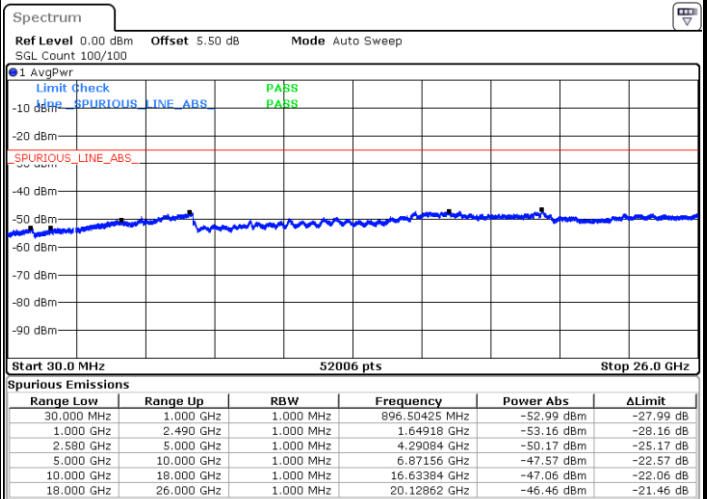

Date: 16.MAY.2018 21:59:21

Lowest Channel / 16QAM

Date: 16.MAY.2018 21:58:26

LTE Band 7 / 10MHz

Middle Channel / QPSK

Middle Channel / 16QAM

Date: 16.MAY.2018 22:00:15

Date: 16.MAY.2018 22:01:10

Highest Channel / QPSK

Highest Channel / 16QAM

Date: 16.MAY.2018 22:08:59

Date: 16.MAY.2018 22:08:04

LTE Band 7 / 15MHz

Lowest Channel / QPSK

Lowest Channel / 16QAM

Date: 16.MAY.2018 22:16:08

Date: 16.MAY.2018 22:15:13

Middle Channel / QPSK

Middle Channel / 16QAM

Date: 16.MAY.2018 22:17:02

Date: 16.MAY.2018 22:17:57

LTE Band7 / 15MHz

Highest Channel / QPSK

Date: 16.MAY.2018 22:25:46

Highest Channel / 16QAM

Date: 16.MAY.2018 22:24:52

LTE Band 7 / 20MHz

Lowest Channel / QPSK

Date: 16.MAY.2018 22:32:56

Lowest Channel / 16QAM

Date: 16.MAY.2018 22:32:01

LTE Band 7 / 20MHz