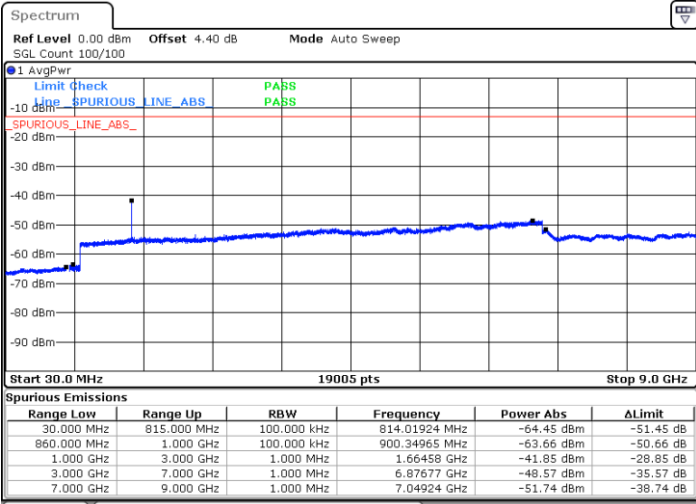

Date: 16 MAY 2018 20:29:18

Lowest Channel / 16QAM

Date: 16 MAY 2018 20:30:13

LTE Band 5 / 10MHz

Middle Channel / QPSK

Middle Channel / 16QAM

Date: 16.MAY.2018 20:31:51

Date: 16.MAY.2018 20:32:46

Highest Channel / QPSK

Highest Channel / 16QAM

Date: 16.MAY.2018 20:40:57

Date: 16.MAY.2018 20:41:52

LTE Band 5 / 1.4MHz

Lowest Channel / 64QAM

Middle Channel / 64QAM

Date: 16.MAY.2018 20:48:42