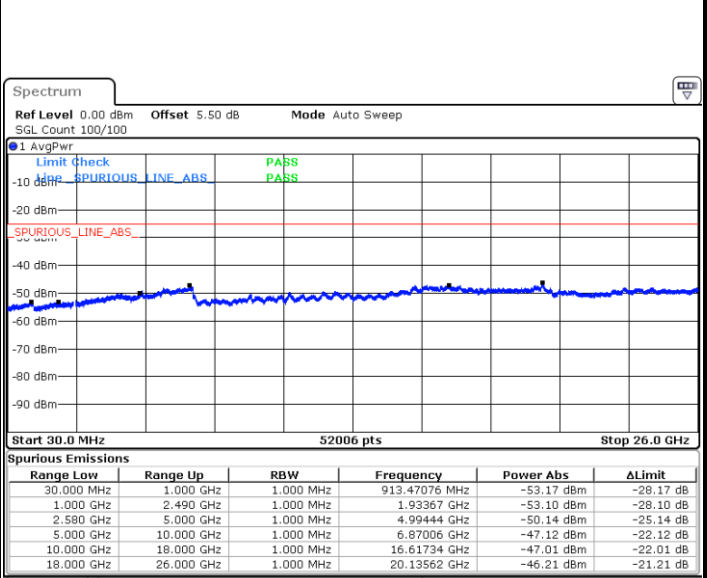

Highest Channel / 16QAM

Date: 16.MAY.2018 22:24:52

LTE Band 7 / 20MHz

Lowest Channel / QPSK

Date: 16.MAY.2018 22:32:56

Lowest Channel / 16QAM

Date: 16.MAY.2018 22:32:01

LTE Band 7 / 20MHz

Middle Channel / QPSK

Date: 16.MAY.2018 22:33:50

Middle Channel / 16QAM

Date: 16.MAY.2018 22:34:45

Highest Channel / QPSK

Date: 16.MAY.2018 22:42:34

Highest Channel / 16QAM

Date: 16.MAY.2018 22:41:39

LTE Band 7 / 5MHz

Lowest Channel / 64QAM

Middle Channel / 64QAM

Date: 16.MAY.2018 23:28:57

Date: 16.MAY.2018 23:29:51

Highest Channel / 64QAM

Date: 16.MAY.2018 23:30:46

LTE Band 7 / 10MHz

Lowest Channel / 64QAM

Middle Channel / 64QAM

Date: 16.MAY.2018 23:17:00

Date: 16.MAY.2018 23:17:55

Highest Channel / 64QAM

Date: 16.MAY.2018 23:18:50

LTE Band 7 / 15MHz

Lowest Channel / 64QAM