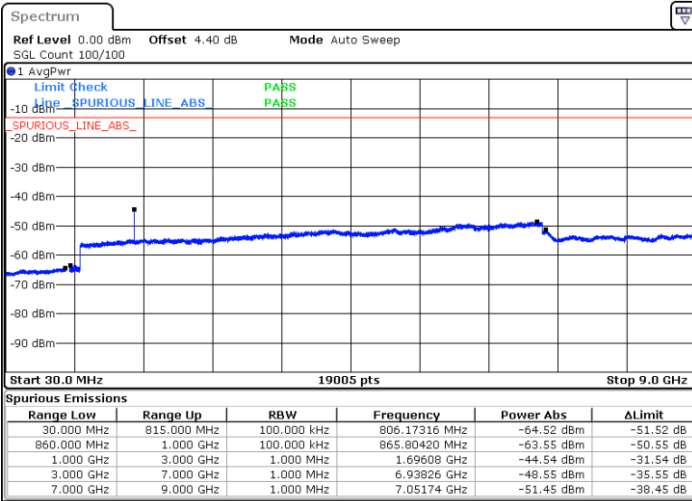

Highest Channel / QPSK

Highest Channel / 16QAM

Date: 16.MAY.2018 20:40:57

Date: 16.MAY.2018 20:41:52

LTE Band 5 / 1.4MHz

Lowest Channel / 64QAM

Middle Channel / 64QAM

Date: 16.MAY.2018 20:48:42

Date: 16.MAY.2018 20:49:58

Highest Channel / 64QAM

Date: 16.MAY.2018 20:54:31

LTE Band 5 / 3MHz

Lowest Channel / 64QAM

Middle Channel / 64QAM

Date: 16.MAY.2018 20:59:04

Date: 16.MAY.2018 21:00:20