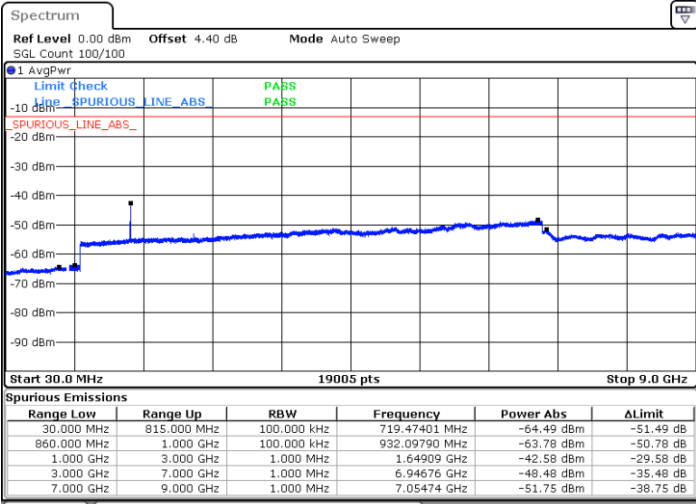

LTE Band 5 / 5MHz

Lowest Channel / QPSK

Lowest Channel / 16QAM

Date: 16.MAY.2018 20:08:34

Date: 16.MAY.2018 20:09:29

Middle Channel / QPSK

Middle Channel / 16QAM

Date: 16.MAY.2018 20:11:07

Date: 16.MAY.2018 20:12:02

LTE Band 5 / 5MHz

Highest Channel / QPSK

Date: 16 MAY 2018 20:20:12

Highest Channel / 16QAM

Date: 16 MAY 2018 20:21:08

LTE Band 5 / 10MHz

Lowest Channel / QPSK