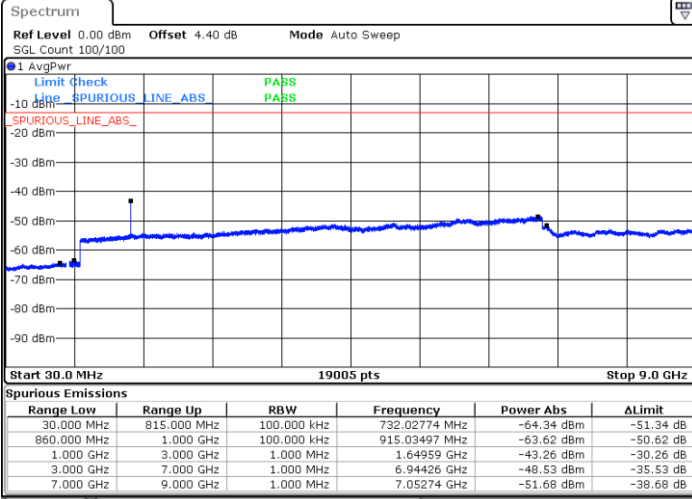

Date: 16.MAY.2018 20:49:58

Highest Channel / 64QAM

Date: 16.MAY.2018 20:54:31

LTE Band 5 / 3MHz

Lowest Channel / 64QAM

Middle Channel / 64QAM

Date: 16.MAY.2018 20:59:04

Date: 16.MAY.2018 21:00:20

Highest Channel / 64QAM

Date: 16.MAY.2018 21:04:53

LTE Band 5 / 5MHz

Lowest Channel / 64QAM

Middle Channel / 64QAM

Date: 16.MAY.2018 21:09:26

Date: 16.MAY.2018 21:10:42

Highest Channel / 64QAM

Date: 16.MAY.2018 21:15:15

LTE Band 5 / 10MHz

Lowest Channel / 64QAM

Middle Channel / 64QAM

Date: 16.MAY.2018 21:19:48

Date: 16.MAY.2018 21:21:04

Highest Channel / 64QAM

Date: 16.MAY.2018 21:25:37

LTE Band 7 / 5MHz

Lowest Channel / QPSK

Lowest Channel / 16QAM

Date: 16.MAY.2018 21:42:33

Date: 16.MAY.2018 21:41:39

Middle Channel / QPSK

Middle Channel / 16QAM

Date: 16.MAY.2018 21:43:28