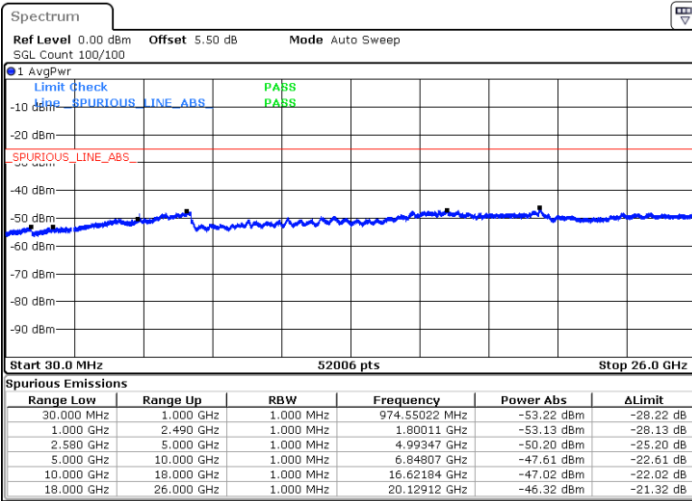

Date: 16.MAY.2018 21:15:15

LTE Band 5 / 10MHz

Lowest Channel / 64QAM

Middle Channel / 64QAM

Date: 16.MAY.2018 21:19:48

Date: 16.MAY.2018 21:21:04

Highest Channel / 64QAM

Date: 16.MAY.2018 21:25:37

LTE Band 7 / 5MHz

Lowest Channel / QPSK

Lowest Channel / 16QAM

Date: 16.MAY.2018 21:42:33

Date: 16.MAY.2018 21:41:39

Middle Channel / QPSK

Middle Channel / 16QAM

Date: 16.MAY.2018 21:43:28

Date: 16.MAY.2018 21:44:22

LTE Band 7 / 5MHz

Highest Channel / QPSK

Date: 16.MAY.2018 21:52:11

Highest Channel / 16QAM

Date: 16.MAY.2018 21:51:17

LTE Band 7 / 10MHz

Lowest Channel / QPSK