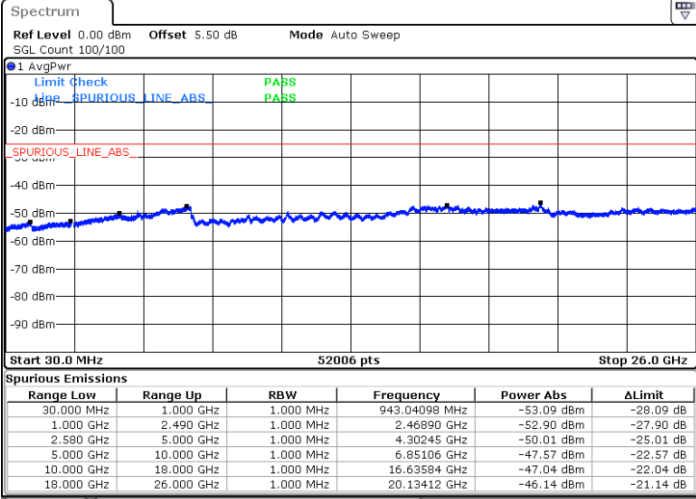

Highest Channel / 16QAM

Date: 16.MAY.2018 22:24:52

LTE Band 7 / 20MHz

Lowest Channel / QPSK

Date: 16.MAY.2018 22:32:56

Lowest Channel / 16QAM

Date: 16.MAY.2018 22:32:01

LTE Band 7 / 20MHz

Middle Channel / QPSK

Date: 16.MAY.2018 22:33:50

Middle Channel / 16QAM

Date: 16.MAY.2018 22:34:45

Highest Channel / QPSK

Date: 16.MAY.2018 22:42:34

Highest Channel / 16QAM

Date: 16.MAY.2018 22:41:39

LTE Band 7 / 5MHz

Lowest Channel / 64QAM

Middle Channel / 64QAM

Date: 16.MAY.2018 23:28:57

Date: 16.MAY.2018 23:29:51

Highest Channel / 64QAM

Date: 16.MAY.2018 23:30:46

LTE Band 7 / 10MHz

Lowest Channel / 64QAM

Middle Channel / 64QAM

Date: 16.MAY.2018 23:17:00

Date: 16.MAY.2018 23:17:55

Highest Channel / 64QAM

Date: 16.MAY.2018 23:18:50

LTE Band 7 / 15MHz

Lowest Channel / 64QAM