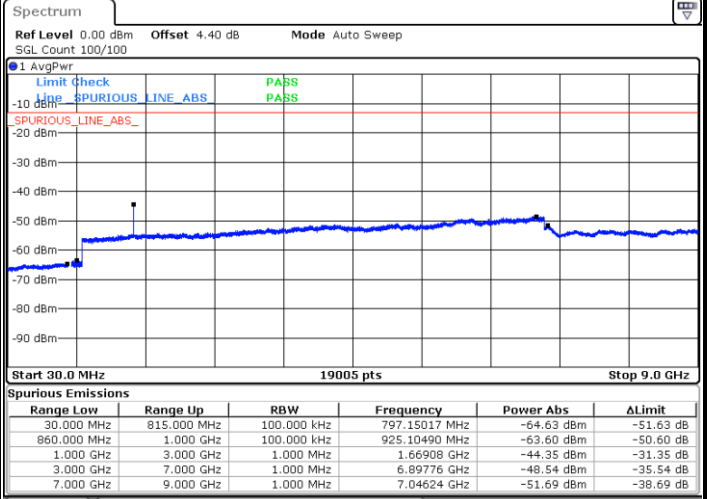

Date: 16.MAY.2018 20:49:58

Highest Channel / 64QAM

Date: 16.MAY.2018 20:54:31

LTE Band 5 / 3MHz

Lowest Channel / 64QAM

Middle Channel / 64QAM

Date: 16.MAY.2018 20:59:04

Date: 16.MAY.2018 21:00:20

Highest Channel / 64QAM

Date: 16.MAY.2018 21:04:53

LTE Band 5 / 5MHz

Lowest Channel / 64QAM

Middle Channel / 64QAM

Date: 16.MAY.2018 21:09:26

Date: 16.MAY.2018 21:10:42

Highest Channel / 64QAM

Date: 16.MAY.2018 21:15:15

LTE Band 5 / 10MHz

Lowest Channel / 64QAM

Middle Channel / 64QAM

Date: 16.MAY.2018 21:19:48

Date: 16.MAY.2018 21:21:04

Highest Channel / 64QAM

Date: 16.MAY.2018 21:25:37