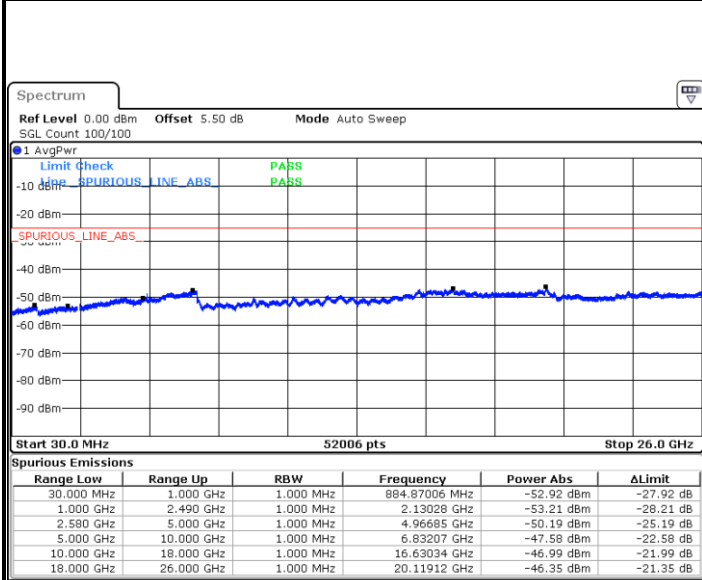

Highest Channel / QPSK

Highest Channel / 16QAM

Date: 16.MAY.2018 22:08:59

Date: 16.MAY.2018 22:08:04

LTE Band 7 / 15MHz

Lowest Channel / QPSK

Lowest Channel / 16QAM

Date: 16.MAY.2018 22:16:08

Date: 16.MAY.2018 22:15:13

Middle Channel / QPSK

Middle Channel / 16QAM

Date: 16.MAY.2018 22:17:02

Date: 16.MAY.2018 22:17:57

LTE Band7 / 15MHz

Highest Channel / QPSK

Date: 16.MAY.2018 22:25:46

Highest Channel / 16QAM

Date: 16.MAY.2018 22:24:52

LTE Band 7 / 20MHz

Lowest Channel / QPSK

Date: 16.MAY.2018 22:32:56

Lowest Channel / 16QAM

Date: 16.MAY.2018 22:32:01

LTE Band 7 / 20MHz