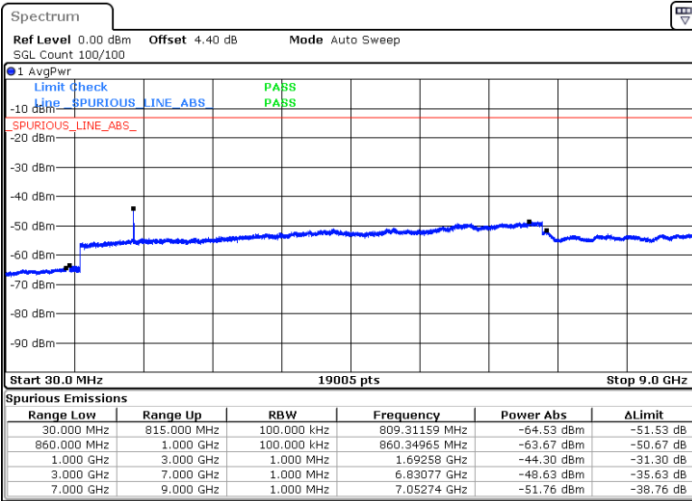

Highest Channel / QPSK

Highest Channel / 16QAM

Date: 16.MAY.2018 20:40:57

Date: 16.MAY.2018 20:41:52

LTE Band 5 / 1.4MHz

Lowest Channel / 64QAM

Middle Channel / 64QAM

Date: 16.MAY.2018 20:48:42

Date: 16.MAY.2018 20:49:58

Highest Channel / 64QAM

Date: 16.MAY.2018 20:54:31

LTE Band 5 / 3MHz

Lowest Channel / 64QAM

Middle Channel / 64QAM

Date: 16.MAY.2018 20:59:04

Date: 16.MAY.2018 21:00:20

Highest Channel / 64QAM

Date: 16.MAY.2018 21:04:53

LTE Band 5 / 5MHz

Lowest Channel / 64QAM

Middle Channel / 64QAM

Date: 16.MAY.2018 21:09:26

Date: 16.MAY.2018 21:10:42

Highest Channel / 64QAM