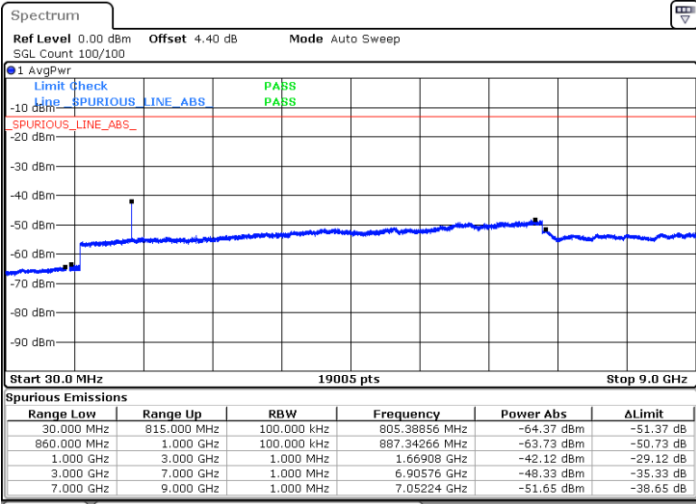

LTE Band 5 / 5MHz

Lowest Channel / QPSK

Lowest Channel / 16QAM

Date: 16.MAY.2018 20:08:34

Date: 16.MAY.2018 20:09:29

Middle Channel / QPSK

Middle Channel / 16QAM

Date: 16.MAY.2018 20:11:07

Date: 16.MAY.2018 20:12:02

LTE Band 5 / 5MHz

Highest Channel / QPSK

Date: 16 MAY 2018 20:20:12

Highest Channel / 16QAM

Date: 16 MAY 2018 20:21:08

LTE Band 5 / 10MHz

Lowest Channel / QPSK