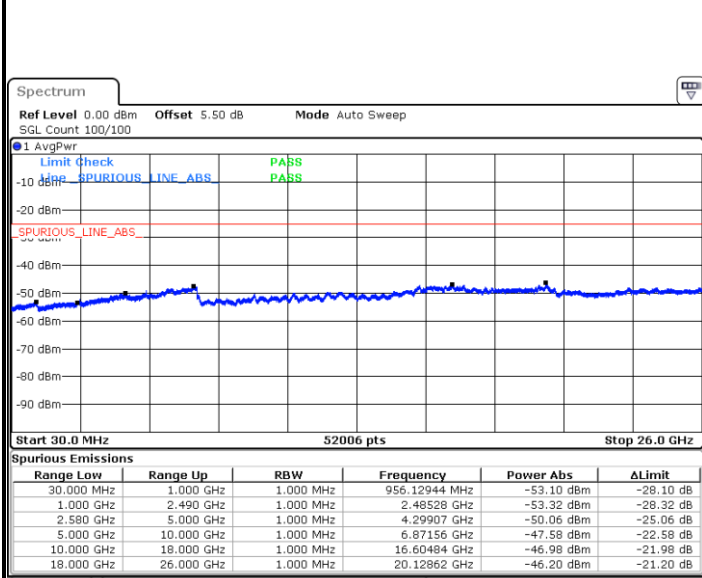

Highest Channel / 16QAM

Date: 16.MAY.2018 22:24:52

LTE Band 7 / 20MHz

Lowest Channel / QPSK

Date: 16.MAY.2018 22:32:56

Lowest Channel / 16QAM

Date: 16.MAY.2018 22:32:01

LTE Band 7 / 20MHz

Middle Channel / QPSK

Date: 16.MAY.2018 22:33:50

Middle Channel / 16QAM

Date: 16.MAY.2018 22:34:45

Highest Channel / QPSK

Date: 16.MAY.2018 22:42:34

Highest Channel / 16QAM

Date: 16.MAY.2018 22:41:39

LTE Band 7 / 5MHz

Lowest Channel / 64QAM

Middle Channel / 64QAM

Date: 16.MAY.2018 23:28:57

Date: 16.MAY.2018 23:29:51

Highest Channel / 64QAM

Date: 16.MAY.2018 23:30:46

LTE Band 7 / 10MHz

Lowest Channel / 64QAM

Middle Channel / 64QAM

Date: 16.MAY.2018 23:17:00

Date: 16.MAY.2018 23:17:55

Highest Channel / 64QAM

Date: 16.MAY.2018 23:18:50

LTE Band 7 / 15MHz

Lowest Channel / 64QAM