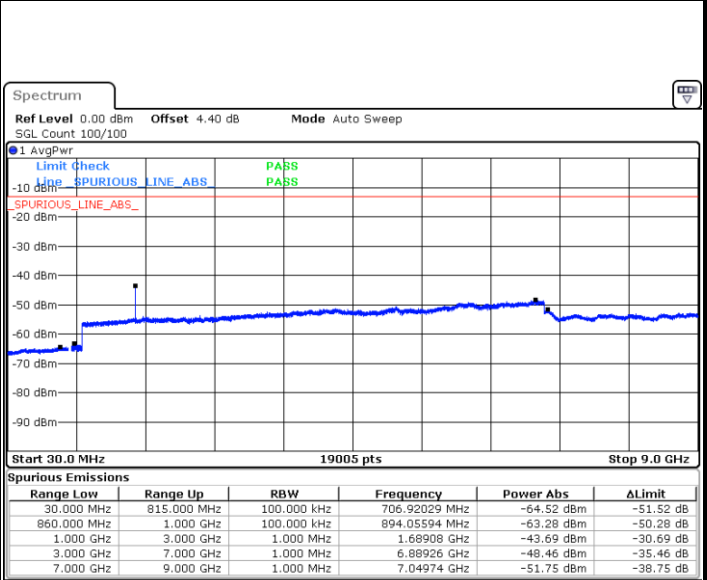

LTE Band 5 / 5MHz

Lowest Channel / QPSK

Lowest Channel / 16QAM

Date: 16.MAY.2018 20:08:34

Date: 16.MAY.2018 20:09:29

Middle Channel / QPSK

Middle Channel / 16QAM

Date: 16.MAY.2018 20:11:07

Date: 16.MAY.2018 20:12:02

LTE Band 5 / 5MHz

Highest Channel / QPSK

Date: 16 MAY 2018 20:20:12

Highest Channel / 16QAM

Date: 16 MAY 2018 20:21:08

LTE Band 5 / 10MHz

Lowest Channel / QPSK

Date: 16 MAY 2018 20:29:18

Lowest Channel / 16QAM

Date: 16 MAY 2018 20:30:13

LTE Band 5 / 10MHz

Middle Channel / QPSK

Middle Channel / 16QAM

Date: 16.MAY.2018 20:31:51

Date: 16.MAY.2018 20:32:46

Highest Channel / QPSK

Highest Channel / 16QAM

Date: 16.MAY.2018 20:40:57

Date: 16.MAY.2018 20:41:52

LTE Band 5 / 1.4MHz

Lowest Channel / 64QAM

Middle Channel / 64QAM

Date: 16.MAY.2018 20:48:42