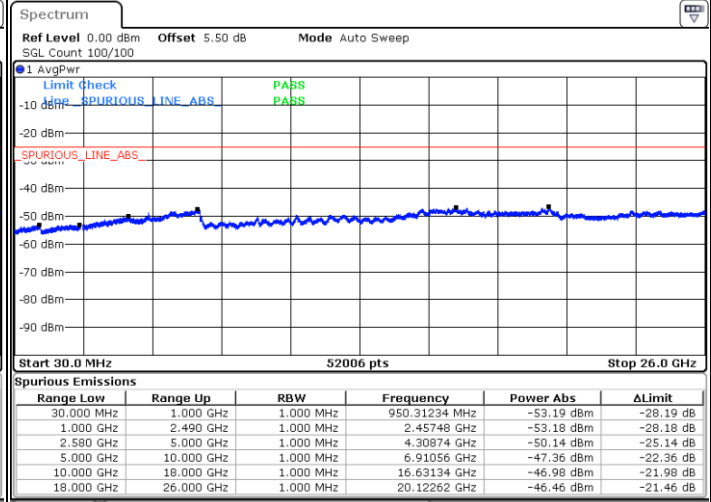

LTE Band 7 / 5MHz

Lowest Channel / 64QAM

Middle Channel / 64QAM

Date: 16.MAY.2018 23:28:57

Date: 16.MAY.2018 23:29:51

Highest Channel / 64QAM

Date: 16.MAY.2018 23:30:46

LTE Band 7 / 10MHz

Lowest Channel / 64QAM

Middle Channel / 64QAM

Date: 16.MAY.2018 23:17:00

Date: 16.MAY.2018 23:17:55

Highest Channel / 64QAM

Date: 16.MAY.2018 23:18:50

LTE Band 7 / 15MHz

Lowest Channel / 64QAM

Middle Channel / 64QAM

Date: 16.MAY.2018 23:14:17

Date: 16.MAY.2018 23:15:11

Highest Channel / 64QAM

Date: 16.MAY.2018 23:16:06

LTE Band 7 / 20MHz

Lowest Channel / 64QAM

Middle Channel / 64QAM

Date: 16.MAY.2018 23:06:57

Date: 16.MAY.2018 23:07:51

Highest Channel / 64QAM

Date: 16.MAY.2018 23:08:46

LTE Band 41 / 5MHz

Lowest Channel / QPSK

Lowest Channel / 16QAM

Date: 21.MAY.2018 17:01:18