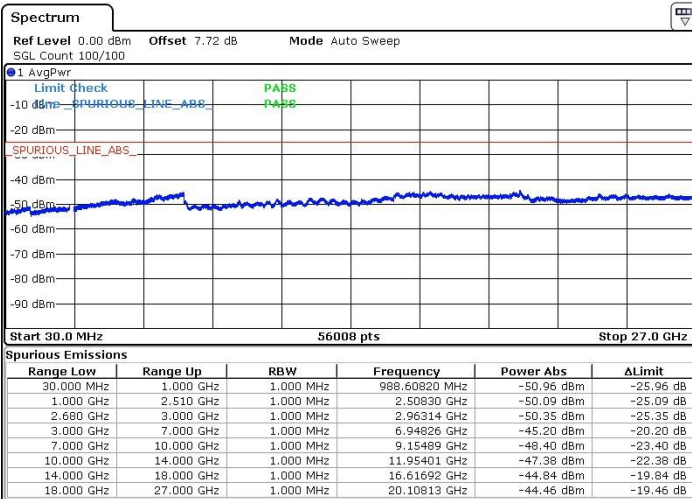

Date: 21.MAY.2018 17:08:47

Date: 21.MAY.2018 17:07:20

LTE Band 7 / 10MHz

Lowest Channel / QPSK

Lowest Channel / 16QAM

Date: 21.MAY.2018 17:10:18

Date: 21.MAY.2018 17:11:18

LTE Band 41 / 10MHz

Middle Channel / QPSK

Middle Channel / 16QAM

Date: 21.MAY.2018 17:22:17

Date: 21.MAY.2018 17:21:26

Highest Channel / QPSK

Highest Channel / 16QAM

Date: 21.MAY.2018 17:23:19

Date: 21.MAY.2018 17:26:02