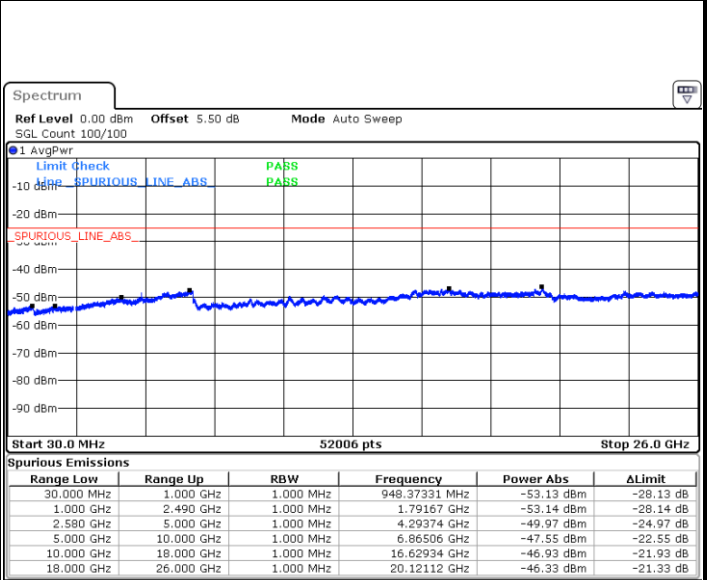

Date: 16.MAY.2018 22:15:13

Middle Channel / QPSK

Middle Channel / 16QAM

Date: 16.MAY.2018 22:17:02

Date: 16.MAY.2018 22:17:57

LTE Band7 / 15MHz

Highest Channel / QPSK

Date: 16.MAY.2018 22:25:46

Highest Channel / 16QAM

Date: 16.MAY.2018 22:24:52

LTE Band 7 / 20MHz

Lowest Channel / QPSK

Date: 16.MAY.2018 22:32:56

Lowest Channel / 16QAM

Date: 16.MAY.2018 22:32:01

LTE Band 7 / 20MHz

Middle Channel / QPSK

Date: 16.MAY.2018 22:33:50

Middle Channel / 16QAM

Date: 16.MAY.2018 22:34:45

Highest Channel / QPSK

Date: 16.MAY.2018 22:42:34

Highest Channel / 16QAM

Date: 16.MAY.2018 22:41:39

LTE Band 7 / 5MHz

Lowest Channel / 64QAM

Middle Channel / 64QAM

Date: 16.MAY.2018 23:28:57

Date: 16.MAY.2018 23:29:51

Highest Channel / 64QAM

Date: 16.MAY.2018 23:30:46

LTE Band 7 / 10MHz