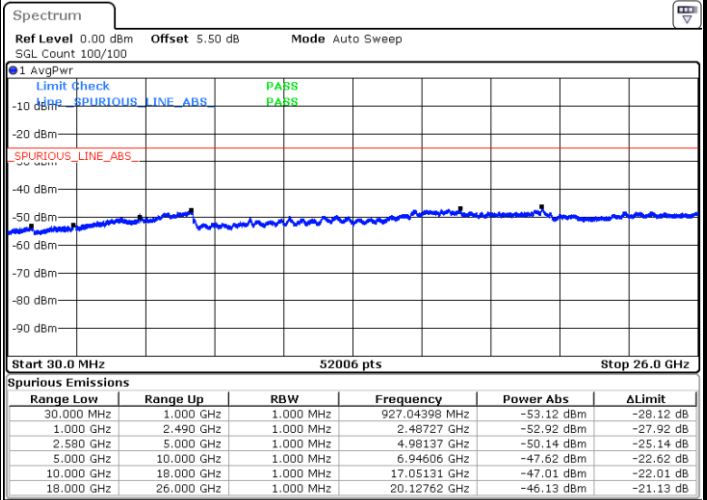

Date: 16.MAY.2018 21:59:21

Lowest Channel / 16QAM

Date: 16.MAY.2018 21:58:26

LTE Band 7 / 10MHz

Middle Channel / QPSK

Middle Channel / 16QAM

Date: 16.MAY.2018 22:00:15

Date: 16.MAY.2018 22:01:10

Highest Channel / QPSK

Highest Channel / 16QAM

Date: 16.MAY.2018 22:08:59

Date: 16.MAY.2018 22:08:04

LTE Band 7 / 15MHz

Lowest Channel / QPSK

Lowest Channel / 16QAM

Date: 16.MAY.2018 22:16:08

Date: 16.MAY.2018 22:15:13

Middle Channel / QPSK

Middle Channel / 16QAM

Date: 16.MAY.2018 22:17:02

Date: 16.MAY.2018 22:17:57

LTE Band7 / 15MHz

Highest Channel / QPSK

Date: 16.MAY.2018 22:25:46

Highest Channel / 16QAM

Date: 16.MAY.2018 22:24:52

LTE Band 7 / 20MHz

Lowest Channel / QPSK

Date: 16.MAY.2018 22:32:56

Lowest Channel / 16QAM

Date: 16.MAY.2018 22:32:01

LTE Band 7 / 20MHz