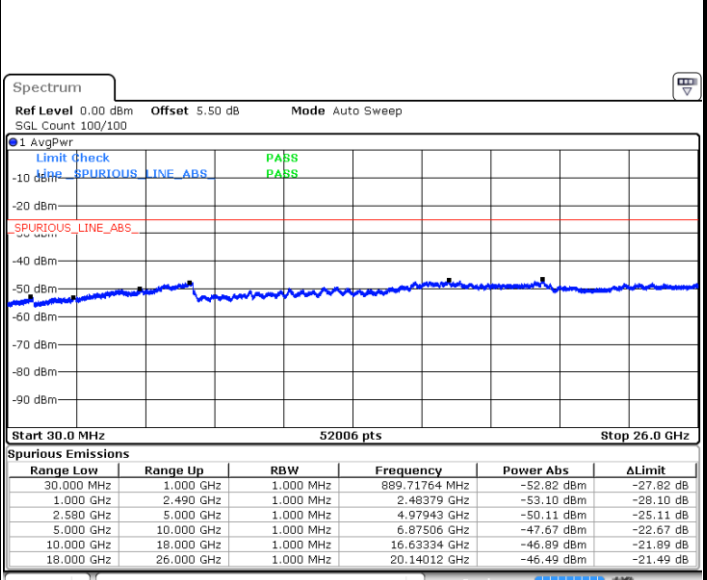

Date: 16.MAY.2018 22:15:13

Middle Channel / QPSK

Middle Channel / 16QAM

Date: 16.MAY.2018 22:17:02

Date: 16.MAY.2018 22:17:57

LTE Band7 / 15MHz

Highest Channel / QPSK

Date: 16.MAY.2018 22:25:46

Highest Channel / 16QAM

Date: 16.MAY.2018 22:24:52

LTE Band 7 / 20MHz

Lowest Channel / QPSK

Date: 16.MAY.2018 22:32:56

Lowest Channel / 16QAM

Date: 16.MAY.2018 22:32:01

LTE Band 7 / 20MHz

Middle Channel / QPSK

Date: 16.MAY.2018 22:33:50

Middle Channel / 16QAM

Date: 16.MAY.2018 22:34:45

Highest Channel / QPSK

Date: 16.MAY.2018 22:42:34

Highest Channel / 16QAM

Date: 16.MAY.2018 22:41:39

LTE Band 7 / 5MHz

Lowest Channel / 64QAM

Middle Channel / 64QAM

Date: 16.MAY.2018 23:28:57

Date: 16.MAY.2018 23:29:51

Highest Channel / 64QAM

Date: 16.MAY.2018 23:30:46

LTE Band 7 / 10MHz