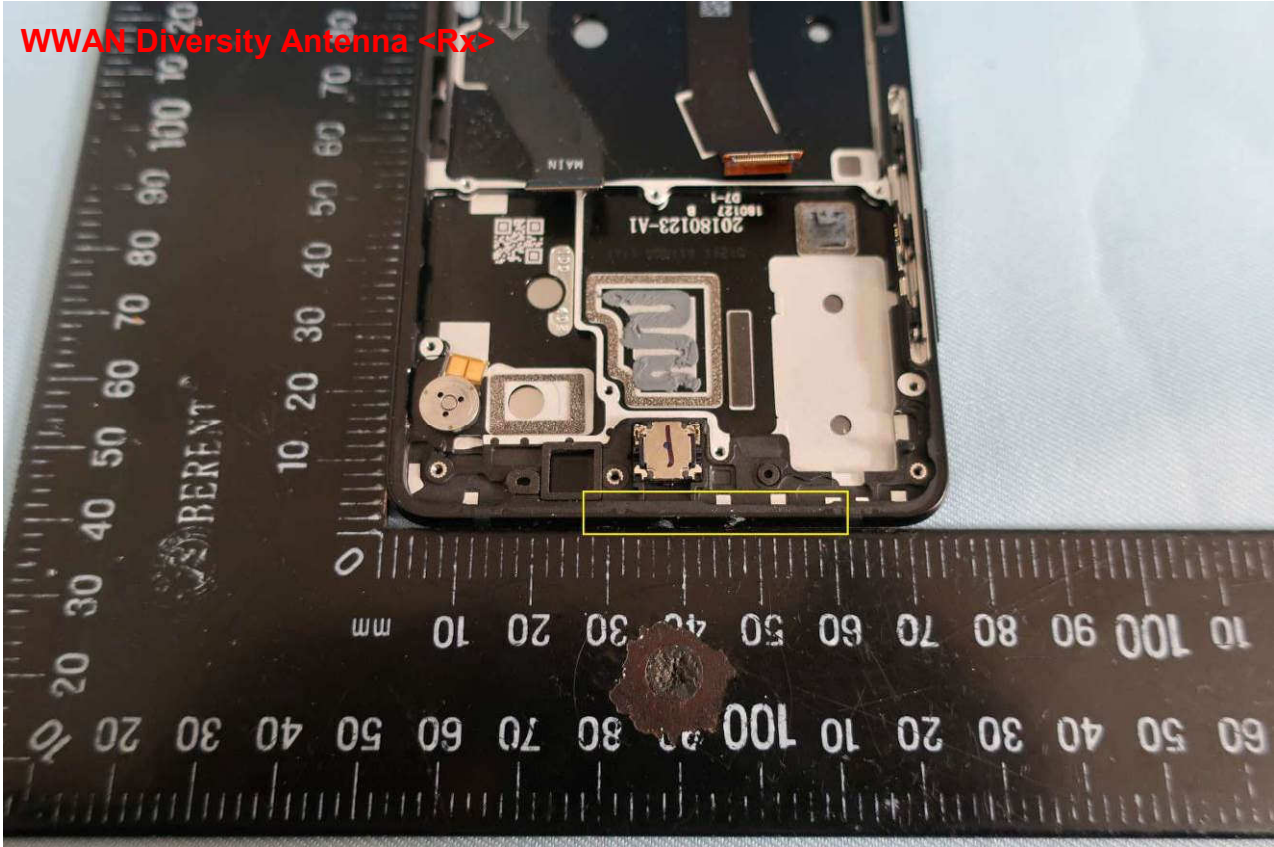

Brand Name: MI; Model Name: M1803D5XA;

Brand Name: MI; Model Name: M1803D5XA;

Brand Name: MI; Model Name: M1803D5XA;

Brand Name: MI; Model Name: M1803D5XA;

Brand Name: MI; Model Name: M1803D5XA;

Brand Name: MI; Model Name: M1803D5XA;

LTE B41 Diversity Antenna 2<Rx>