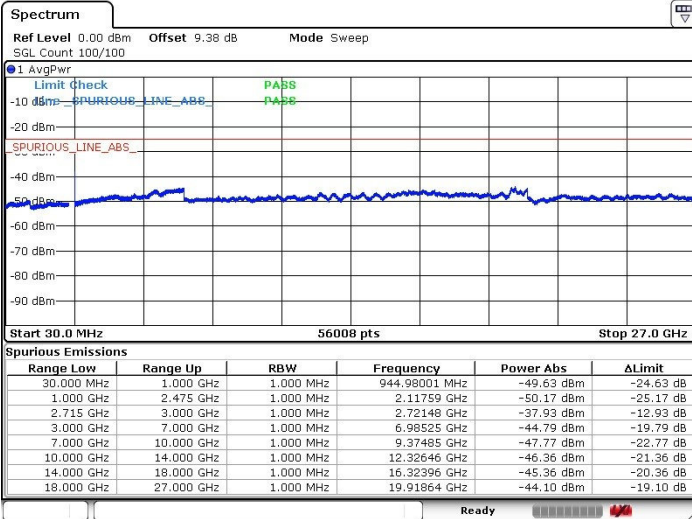

Date: 17.MAR.2018 02:04:43

Date: 17.MAR.2018 02:03:19

Highest Channel / 64QAM

N/A

Date: 17.MAR.2018 02:02:13

LTE Band 41 / 20MHz+5MHz

Lowest Channel / QPSK

Lowest Channel / 16QAM

Date: 17.MAR.2018 12:09:37

Date: 17.MAR.2018 12:10:56

Lowest Channel / 64QAM

N/A

Date: 17.MAR.2018 12:12:02

LTE Band 41 / 20MHz+5MHz

Middle Channel / QPSK

Middle Channel / 16QAM

Date: 17.MAR.2018 12:15:35

Date: 17.MAR.2018 12:14:37

Middle Channel / 64QAM

N/A

Date: 17.MAR.2018 12:13:33

LTE Band 41 / 20MHz+5MHz

Highest Channel / QPSK

Highest Channel / 16QAM

Date: 17.MAR.2018 12:17:05

Date: 17.MAR.2018 12:18:12

Highest Channel / 64QAM

N/A

Date: 17.MAR.2018 12:19:17