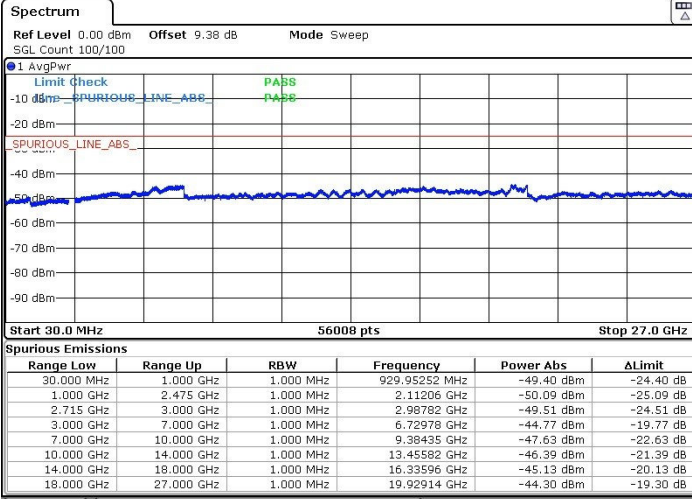

Date: 17.MAR.2018 02:17:16

Date: 17.MAR.2018 02:14:26

Middle Channel / 64QAM

N/A

Date: 17.MAR.2018 02:13:23

LTE Band 41 / 15MHz+15MHz

Highest Channel / QPSK

Highest Channel / 16QAM

Date: 17.MAR.2018 02:20:28

Date: 17.MAR.2018 02:22:36

Highest Channel / 64QAM

N/A

Date: 17.MAR.2018 02:25:07

LTE Band 41 / 15MHz+20MHz

Lowest Channel / QPSK

Lowest Channel / 16QAM

Date: 17.MAR.2018 01:55:26

Date: 17.MAR.2018 01:54:19

Lowest Channel / 64QAM

N/A

Date: 17.MAR.2018 01:52:46

LTE Band 41 / 15MHz+20MHz

Middle Channel / QPSK

Middle Channel / 16QAM

Date: 17.MAR.2018 01:57:28

Date: 17.MAR.2018 01:58:42

Middle Channel / 64QAM

N/A

Date: 17.MAR.2018 01:59:53

LTE Band 41 / 15MHz+20MHz

Highest Channel / QPSK

Highest Channel / 16QAM