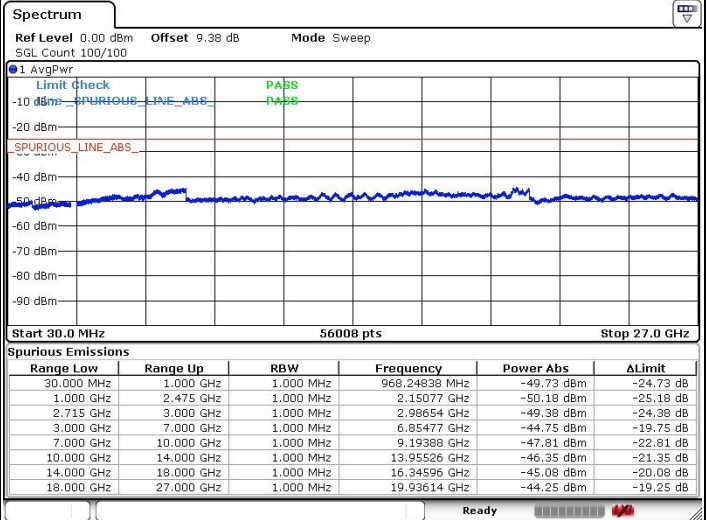

Date: 17.MAR.2018 02:04:43

Date: 17.MAR.2018 02:03:19

Highest Channel / 64QAM

N/A

Date: 17.MAR.2018 02:02:13

LTE Band 41 / 20MHz+5MHz

Lowest Channel / QPSK

Lowest Channel / 16QAM

Date: 17.MAR.2018 12:09:37

Date: 17.MAR.2018 12:10:56

Lowest Channel / 64QAM

N/A

Date: 17.MAR.2018 12:12:02

LTE Band 41 / 20MHz+5MHz

Middle Channel / QPSK

Middle Channel / 16QAM

Date: 17.MAR.2018 12:15:35

Date: 17.MAR.2018 12:14:37

Middle Channel / 64QAM

N/A

Date: 17.MAR.2018 12:13:33

LTE Band 41 / 20MHz+5MHz

Highest Channel / QPSK

Highest Channel / 16QAM