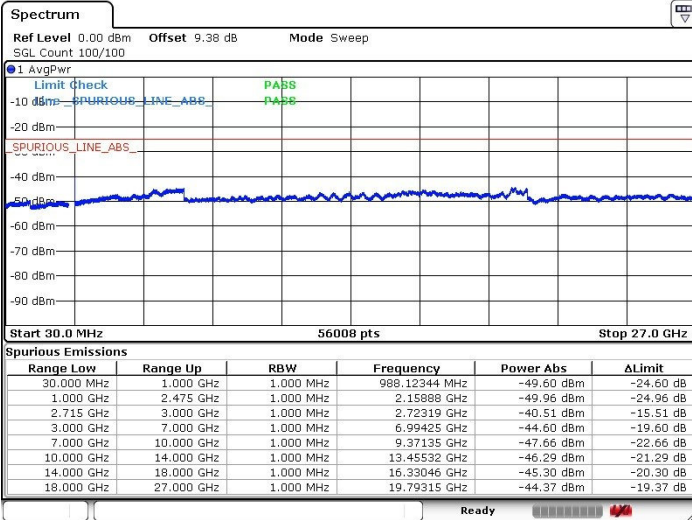

**LTE Band 41 / 15MHz+10MHz**

**Lowest Channel / QPSK**

**Lowest Channel / 16QAM**

**Lowest Channel / 64QAM**

**N/A**

LTE Band 41 / 15MHz+10MHz

Middle Channel / QPSK

Middle Channel / 16QAM

Date: 17.MAR.2018 13:09:46

Date: 17.MAR.2018 13:08:16

Middle Channel / 64QAM

N/A

Date: 17.MAR.2018 13:07:01

LTE Band 41 / 15MHz+10MHz

Highest Channel / QPSK

Highest Channel / 16QAM

Date: 17.MAR.2018 13:11:37

Date: 17.MAR.2018 13:13:04

Highest Channel / 64QAM

N/A

Date: 17.MAR.2018 13:14:05

LTE Band 41 / 15MHz+15MHz

Lowest Channel / QPSK

Lowest Channel / 16QAM