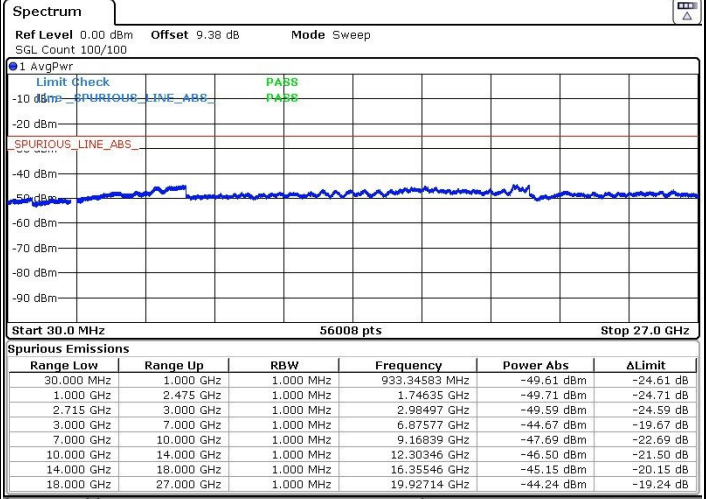

Date: 17.MAR.2018 13:09:46

Date: 17.MAR.2018 13:08:16

Middle Channel / 64QAM

N/A

Date: 17.MAR.2018 13:07:01

LTE Band 41 / 15MHz+10MHz

Highest Channel / QPSK

Highest Channel / 16QAM

Date: 17.MAR.2018 13:11:37

Date: 17.MAR.2018 13:13:04

Highest Channel / 64QAM

N/A

Date: 17.MAR.2018 13:14:05

LTE Band 41 / 15MHz+15MHz

Lowest Channel / QPSK

Lowest Channel / 16QAM

Date: 17.MAR.2018 02:07:35

Date: 17.MAR.2018 02:09:03

Lowest Channel / 64QAM

N/A

Date: 17.MAR.2018 02:10:09

LTE Band 41 / 15MHz+15MHz

Middle Channel / QPSK

Middle Channel / 16QAM