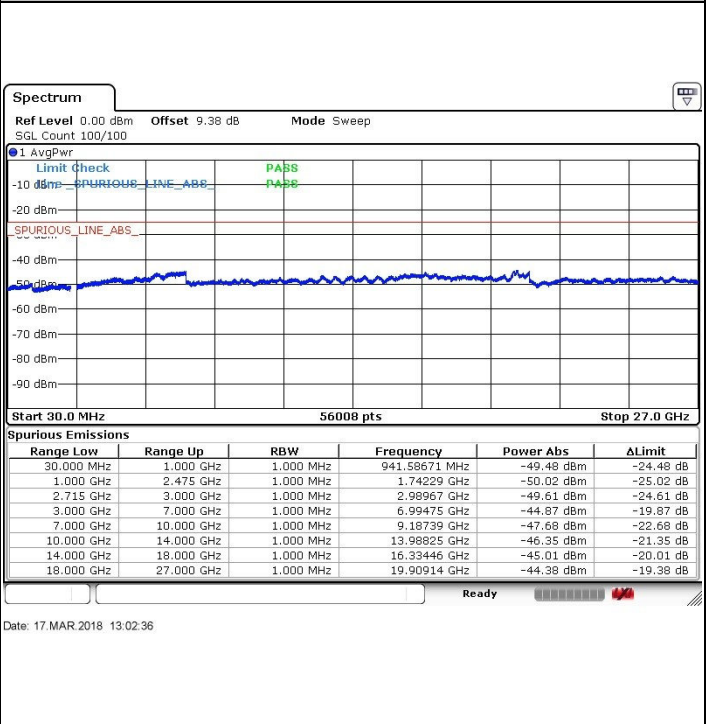

LTE Band 41 / 10MHz+20MHz

Middle Channel / QPSK

Middle Channel / 16QAM

Date: 17.MAR.2018 12:00:35

Date: 17.MAR.2018 11:59:24

Middle Channel / 64QAM

N/A

Date: 17.MAR.2018 11:58:21

LTE Band 41 / 10MHz+20MHz

Highest Channel / QPSK

Highest Channel / 16QAM

Date: 17.MAR.2018 12:02:55

Date: 17.MAR.2018 12:04:01

Highest Channel / 64QAM

N/A

Date: 17.MAR.2018 12:05:01

**LTE Band 41 / 15MHz+10MHz**

**Lowest Channel / QPSK**

**Lowest Channel / 16QAM**

**Lowest Channel / 64QAM**

**N/A**

LTE Band 41 / 15MHz+10MHz

Middle Channel / QPSK

Middle Channel / 16QAM

Date: 17.MAR.2018 13:09:46

Date: 17.MAR.2018 13:08:16

Middle Channel / 64QAM

N/A

Date: 17.MAR.2018 13:07:01

LTE Band 41 / 15MHz+10MHz

Highest Channel / QPSK

Highest Channel / 16QAM