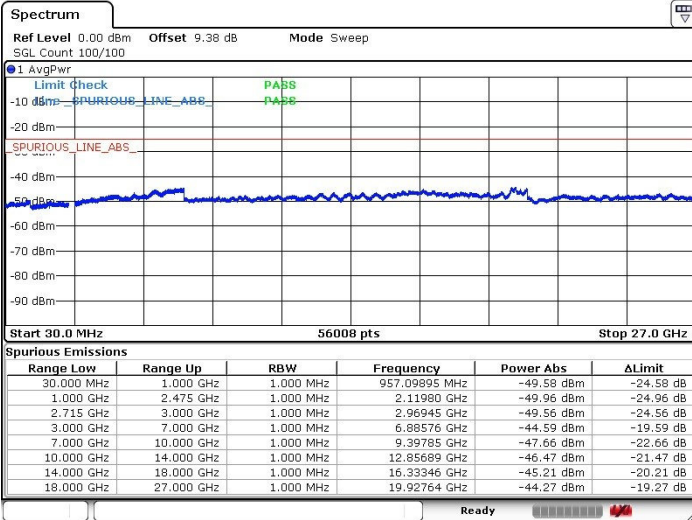

LTE Band 41 / 10MHz+20MHz

Middle Channel / QPSK

Middle Channel / 16QAM

Date: 17.MAR.2018 12:00:35

Date: 17.MAR.2018 11:59:24

Middle Channel / 64QAM

N/A

Date: 17.MAR.2018 11:58:21

LTE Band 41 / 10MHz+20MHz

Highest Channel / QPSK

Highest Channel / 16QAM

Date: 17.MAR.2018 12:02:55

Date: 17.MAR.2018 12:04:01

Highest Channel / 64QAM

N/A

Date: 17.MAR.2018 12:05:01