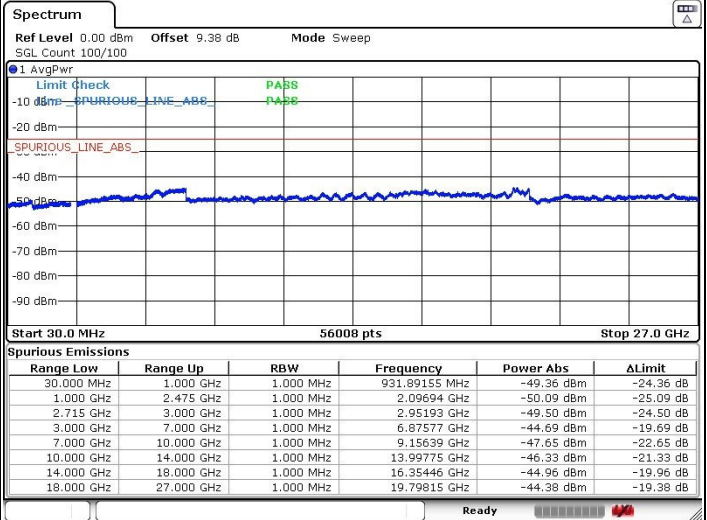

Date: 17.MAR.2018 02:07:35

Date: 17.MAR.2018 02:09:03

Lowest Channel / 64QAM

N/A

Date: 17.MAR.2018 02:10:09

LTE Band 41 / 15MHz+15MHz

Middle Channel / QPSK

Middle Channel / 16QAM

Date: 17.MAR.2018 02:17:16

Date: 17.MAR.2018 02:14:26

Middle Channel / 64QAM

N/A

Date: 17.MAR.2018 02:13:23

LTE Band 41 / 15MHz+15MHz

Highest Channel / QPSK

Highest Channel / 16QAM