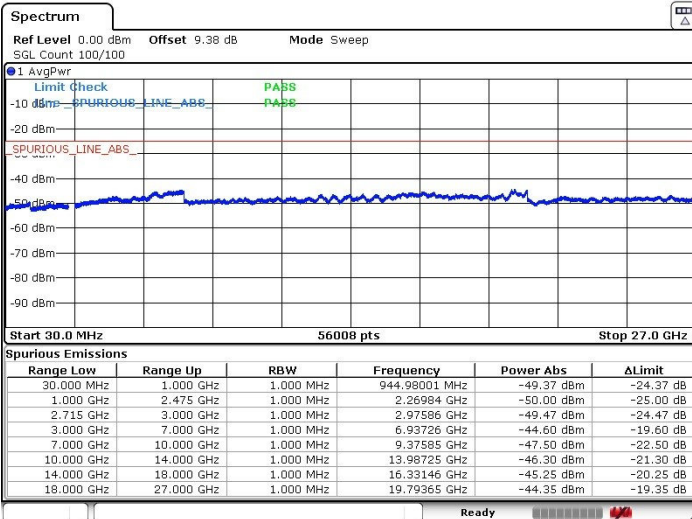

Date: 17.MAR.2018 02:20:28

Date: 17.MAR.2018 02:22:36

Highest Channel / 64QAM

N/A

Date: 17.MAR.2018 02:25:07

LTE Band 41 / 15MHz+20MHz

Lowest Channel / QPSK

Lowest Channel / 16QAM

Date: 17.MAR.2018 01:55:26

Date: 17.MAR.2018 01:54:19

Lowest Channel / 64QAM

N/A

Date: 17.MAR.2018 01:52:46

LTE Band 41 / 15MHz+20MHz

Middle Channel / QPSK

Middle Channel / 16QAM

Date: 17.MAR.2018 01:57:28

Date: 17.MAR.2018 01:58:42

Middle Channel / 64QAM

N/A

Date: 17.MAR.2018 01:59:53

LTE Band 41 / 15MHz+20MHz

Highest Channel / QPSK

Highest Channel / 16QAM