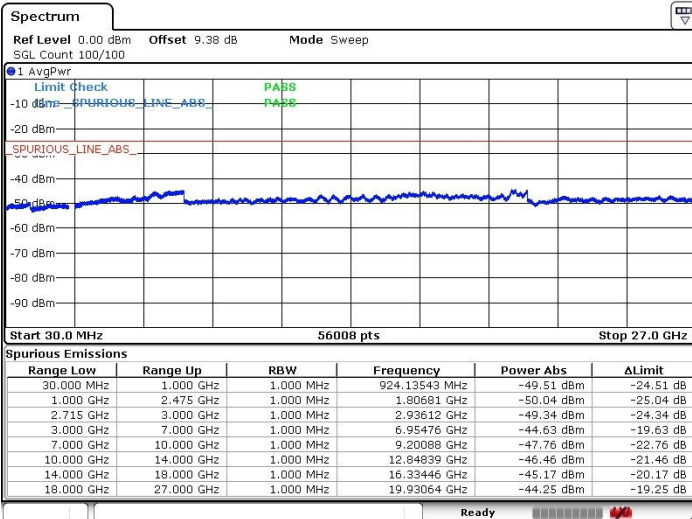

Date: 17.MAR.2018 02:04:43

Date: 17.MAR.2018 02:03:19

Highest Channel / 64QAM

N/A

Date: 17.MAR.2018 02:02:13

LTE Band 41 / 20MHz+5MHz

Lowest Channel / QPSK

Lowest Channel / 16QAM

Date: 17.MAR.2018 12:09:37

Date: 17.MAR.2018 12:10:56

Lowest Channel / 64QAM

N/A

Date: 17.MAR.2018 12:12:02

LTE Band 41 / 20MHz+5MHz

Middle Channel / QPSK

Middle Channel / 16QAM

Date: 17.MAR.2018 12:15:35

Date: 17.MAR.2018 12:14:37

Middle Channel / 64QAM

N/A

Date: 17.MAR.2018 12:13:33

LTE Band 41 / 20MHz+5MHz

Highest Channel / QPSK

Highest Channel / 16QAM