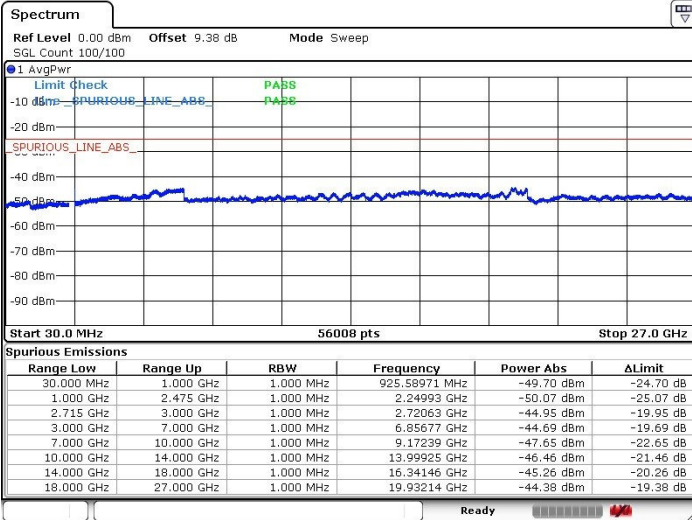

LTE Band 41 / 10MHz+20MHz

Middle Channel / QPSK

Middle Channel / 16QAM

Date: 17.MAR.2018 12:00:35

Date: 17.MAR.2018 11:59:24

Middle Channel / 64QAM

N/A

Date: 17.MAR.2018 11:58:21

LTE Band 41 / 10MHz+20MHz

Highest Channel / QPSK

Highest Channel / 16QAM

Date: 17.MAR.2018 12:02:55

Date: 17.MAR.2018 12:04:01

Highest Channel / 64QAM

N/A

Date: 17.MAR.2018 12:05:01