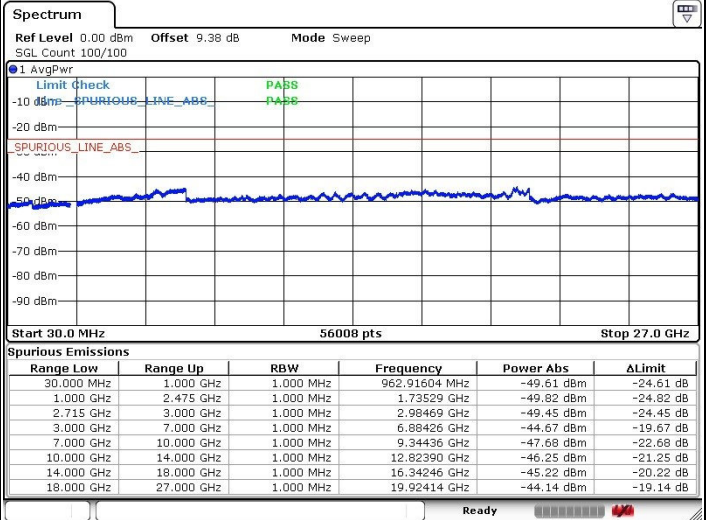

LTE Band 41 / 10MHz+20MHz

Middle Channel / QPSK

Middle Channel / 16QAM

Date: 17.MAR.2018 12:00:35

Date: 17.MAR.2018 11:59:24

Middle Channel / 64QAM

N/A

Date: 17.MAR.2018 11:58:21

LTE Band 41 / 10MHz+20MHz

Highest Channel / QPSK

Highest Channel / 16QAM

Date: 17.MAR.2018 12:02:55

Date: 17.MAR.2018 12:04:01

Highest Channel / 64QAM

N/A

Date: 17.MAR.2018 12:05:01