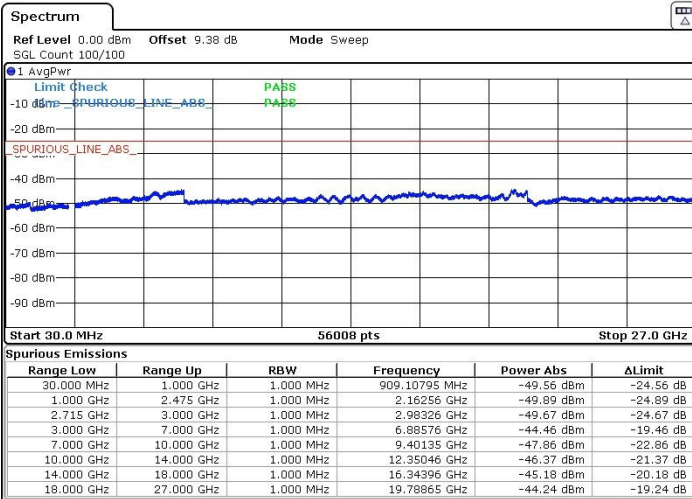

Date: 17.MAR.2018 13:09:46

Date: 17.MAR.2018 13:08:16

Middle Channel / 64QAM

N/A

Date: 17.MAR.2018 13:07:01

LTE Band 41 / 15MHz+10MHz

Highest Channel / QPSK

Highest Channel / 16QAM

Date: 17.MAR.2018 13:11:37

Date: 17.MAR.2018 13:13:04

Highest Channel / 64QAM

N/A

Date: 17.MAR.2018 13:14:05

LTE Band 41 / 15MHz+15MHz

Lowest Channel / QPSK

Lowest Channel / 16QAM

Date: 17.MAR.2018 02:07:35

Date: 17.MAR.2018 02:09:03

Lowest Channel / 64QAM

N/A

Date: 17.MAR.2018 02:10:09

LTE Band 41 / 15MHz+15MHz

Middle Channel / QPSK

Middle Channel / 16QAM

Date: 17.MAR.2018 02:17:16

Date: 17.MAR.2018 02:14:26

Middle Channel / 64QAM

N/A

Date: 17.MAR.2018 02:13:23

LTE Band 41 / 15MHz+15MHz

Highest Channel / QPSK

Highest Channel / 16QAM