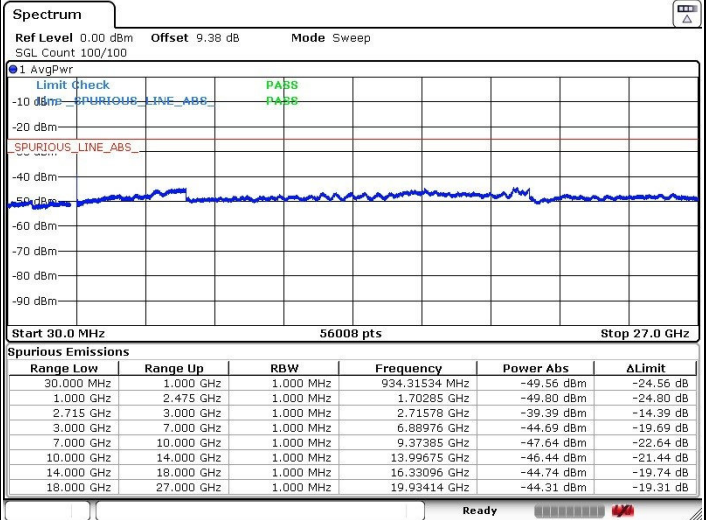

Date: 17.MAR.2018 01:55:26

Date: 17.MAR.2018 01:54:19

Lowest Channel / 64QAM

N/A

Date: 17.MAR.2018 01:52:46

LTE Band 41 / 15MHz+20MHz

Middle Channel / QPSK

Middle Channel / 16QAM

Date: 17.MAR.2018 01:57:28

Date: 17.MAR.2018 01:58:42

Middle Channel / 64QAM

N/A

Date: 17.MAR.2018 01:59:53

LTE Band 41 / 15MHz+20MHz

Highest Channel / QPSK

Highest Channel / 16QAM

Date: 17.MAR.2018 02:04:43

Date: 17.MAR.2018 02:03:19

Highest Channel / 64QAM

N/A

Date: 17.MAR.2018 02:02:13

LTE Band 41 / 20MHz+5MHz

Lowest Channel / QPSK

Lowest Channel / 16QAM