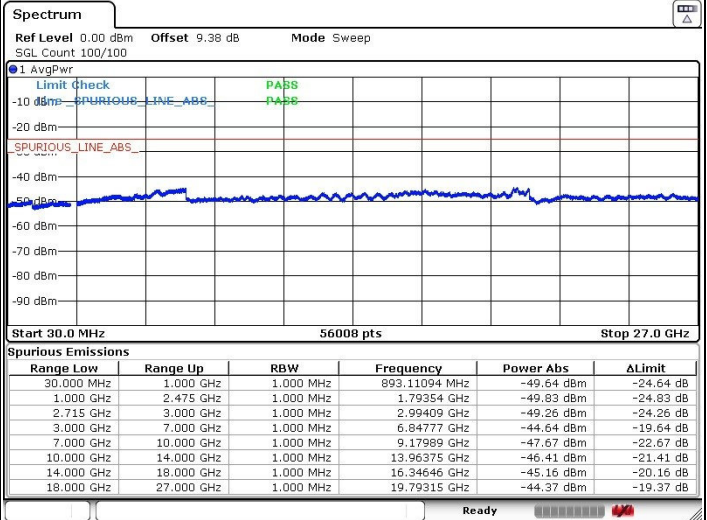

Date: 17.MAR.2018 02:20:28

Date: 17.MAR.2018 02:22:36

Highest Channel / 64QAM

N/A

Date: 17.MAR.2018 02:25:07

LTE Band 41 / 15MHz+20MHz

Lowest Channel / QPSK

Lowest Channel / 16QAM

Date: 17.MAR.2018 01:55:26

Date: 17.MAR.2018 01:54:19

Lowest Channel / 64QAM

N/A

Date: 17.MAR.2018 01:52:46

LTE Band 41 / 15MHz+20MHz

Middle Channel / QPSK

Middle Channel / 16QAM

Date: 17.MAR.2018 01:57:28

Date: 17.MAR.2018 01:58:42

Middle Channel / 64QAM

N/A

Date: 17.MAR.2018 01:59:53

LTE Band 41 / 15MHz+20MHz

Highest Channel / QPSK

Highest Channel / 16QAM