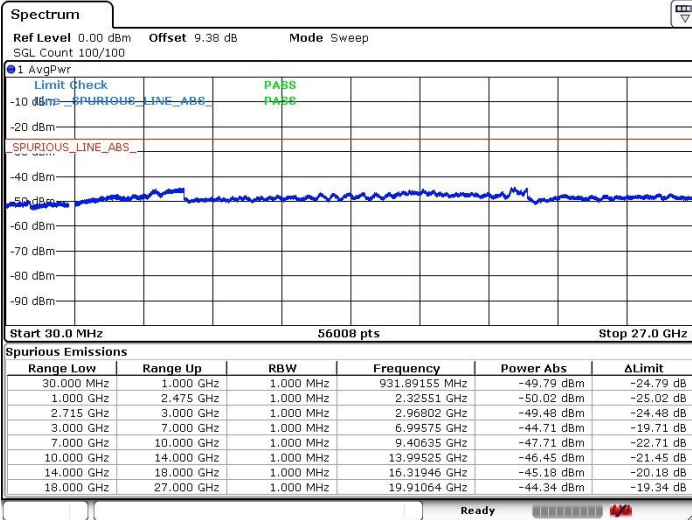

Date: 17.MAR.2018 02:04:43

Date: 17.MAR.2018 02:03:19

Highest Channel / 64QAM

N/A

Date: 17.MAR.2018 02:02:13

LTE Band 41 / 20MHz+5MHz

Lowest Channel / QPSK

Lowest Channel / 16QAM

Date: 17.MAR.2018 12:09:37

Date: 17.MAR.2018 12:10:56

Lowest Channel / 64QAM

N/A

Date: 17.MAR.2018 12:12:02

LTE Band 41 / 20MHz+5MHz

Middle Channel / QPSK

Middle Channel / 16QAM

Date: 17.MAR.2018 12:15:35

Date: 17.MAR.2018 12:14:37

Middle Channel / 64QAM

N/A

Date: 17.MAR.2018 12:13:33

LTE Band 41 / 20MHz+5MHz

Highest Channel / QPSK

Highest Channel / 16QAM