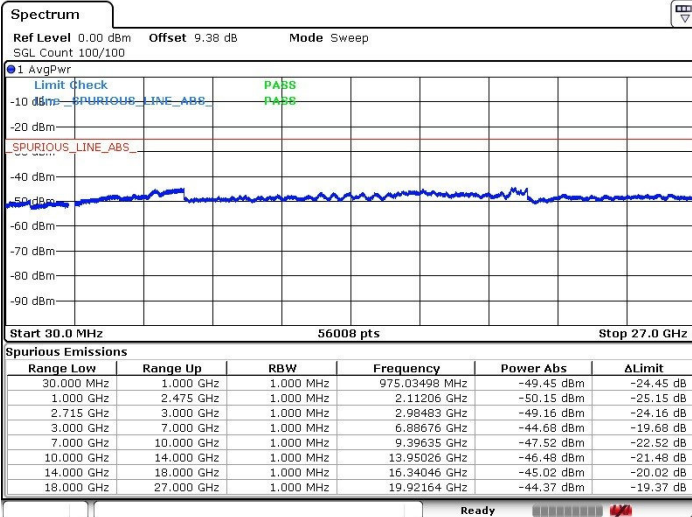

LTE Band 41 / 10MHz+20MHz

Highest Channel / QPSK

Highest Channel / 16QAM

Date: 17.MAR.2018 12:02:55

Date: 17.MAR.2018 12:04:01

Highest Channel / 64QAM

N/A

Date: 17.MAR.2018 12:05:01

**LTE Band 41 / 15MHz+10MHz**

**Lowest Channel / QPSK**

**Lowest Channel / 16QAM**

**Lowest Channel / 64QAM**

**N/A**

LTE Band 41 / 15MHz+10MHz

Middle Channel / QPSK

Middle Channel / 16QAM

Date: 17.MAR.2018 13:09:46

Date: 17.MAR.2018 13:08:16

Middle Channel / 64QAM

N/A

Date: 17.MAR.2018 13:07:01

LTE Band 41 / 15MHz+10MHz

Highest Channel / QPSK

Highest Channel / 16QAM