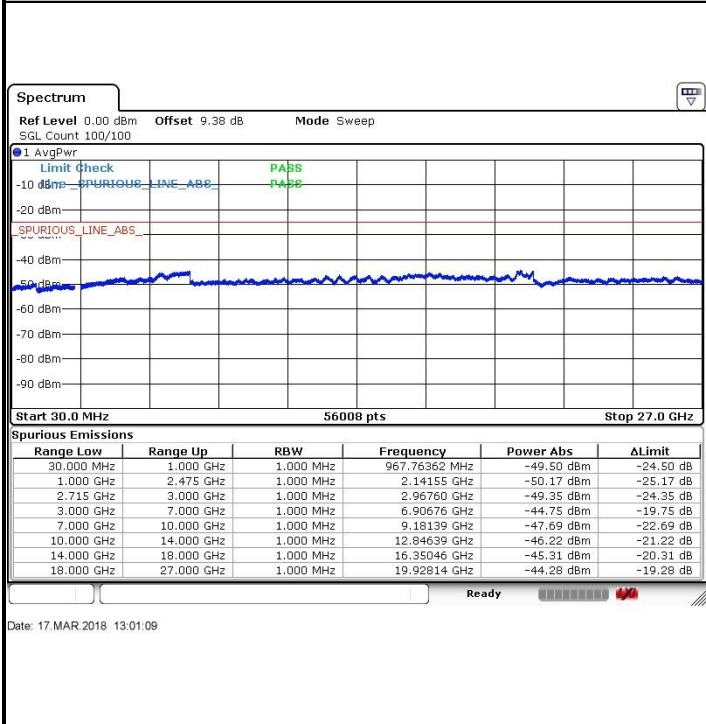

LTE Band 41 / 10MHz+20MHz

Middle Channel / QPSK

Middle Channel / 16QAM

Date: 17.MAR.2018 12:00:35

Date: 17.MAR.2018 11:59:24

Middle Channel / 64QAM

N/A

Date: 17.MAR.2018 11:58:21

LTE Band 41 / 10MHz+20MHz

Highest Channel / QPSK

Highest Channel / 16QAM

Date: 17.MAR.2018 12:02:55

Date: 17.MAR.2018 12:04:01

Highest Channel / 64QAM

N/A

Date: 17.MAR.2018 12:05:01

**LTE Band 41 / 15MHz+10MHz**

**Lowest Channel / QPSK**

**Lowest Channel / 16QAM**

**Lowest Channel / 64QAM**

**N/A**

LTE Band 41 / 15MHz+10MHz

Middle Channel / QPSK

Middle Channel / 16QAM

Date: 17.MAR.2018 13:09:46

Date: 17.MAR.2018 13:08:16

Middle Channel / 64QAM

N/A

Date: 17.MAR.2018 13:07:01

LTE Band 41 / 15MHz+10MHz

Highest Channel / QPSK

Highest Channel / 16QAM