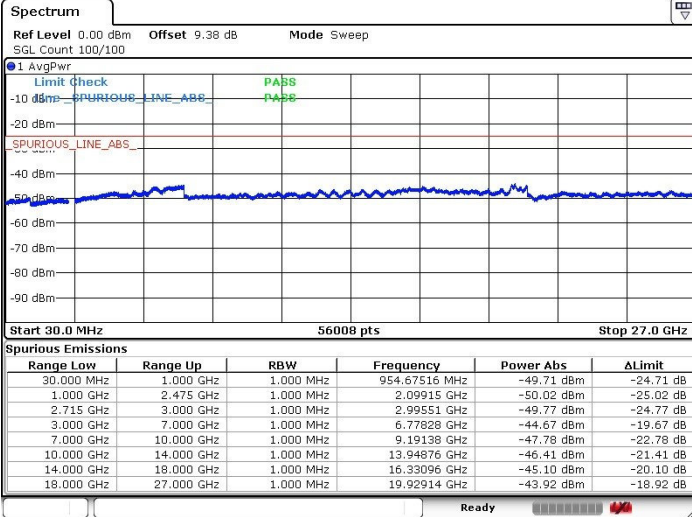

LTE Band 41 / 10MHz+20MHz

Highest Channel / QPSK

Highest Channel / 16QAM

Date: 17.MAR.2018 12:02:55

Date: 17.MAR.2018 12:04:01

Highest Channel / 64QAM

N/A

Date: 17.MAR.2018 12:05:01

**LTE Band 41 / 15MHz+10MHz**

**Lowest Channel / QPSK**

**Lowest Channel / 16QAM**

**Lowest Channel / 64QAM**

**N/A**

LTE Band 41 / 15MHz+10MHz

Middle Channel / QPSK

Middle Channel / 16QAM

Date: 17.MAR.2018 13:09:46

Date: 17.MAR.2018 13:08:16

Middle Channel / 64QAM

N/A

Date: 17.MAR.2018 13:07:01

LTE Band 41 / 15MHz+10MHz

Highest Channel / QPSK

Highest Channel / 16QAM

Date: 17.MAR.2018 13:11:37

Date: 17.MAR.2018 13:13:04

Highest Channel / 64QAM

N/A

Date: 17.MAR.2018 13:14:05

LTE Band 41 / 15MHz+15MHz

Lowest Channel / QPSK

Lowest Channel / 16QAM