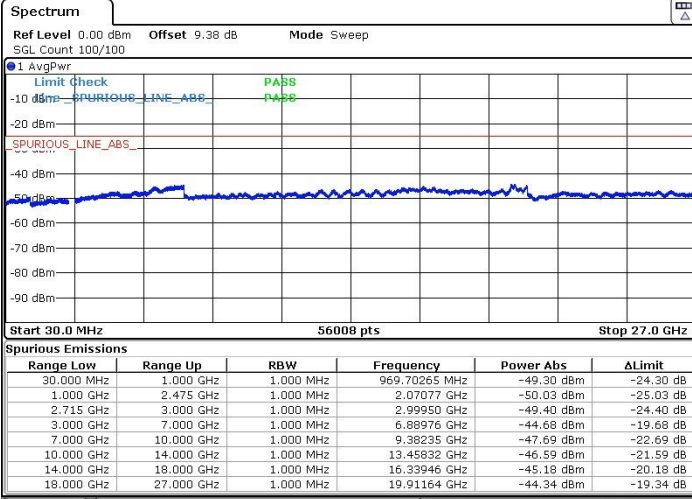

Date: 17.MAR.2018 13:09:46

Date: 17.MAR.2018 13:08:16

Middle Channel / 64QAM

N/A

Date: 17.MAR.2018 13:07:01

LTE Band 41 / 15MHz+10MHz

Highest Channel / QPSK

Highest Channel / 16QAM

Date: 17.MAR.2018 13:11:37

Date: 17.MAR.2018 13:13:04

Highest Channel / 64QAM

N/A

Date: 17.MAR.2018 13:14:05

LTE Band 41 / 15MHz+15MHz

Lowest Channel / QPSK

Lowest Channel / 16QAM

Date: 17.MAR.2018 02:07:35

Date: 17.MAR.2018 02:09:03

Lowest Channel / 64QAM

N/A

Date: 17.MAR.2018 02:10:09

LTE Band 41 / 15MHz+15MHz

Middle Channel / QPSK

Middle Channel / 16QAM

Date: 17.MAR.2018 02:17:16

Date: 17.MAR.2018 02:14:26

Middle Channel / 64QAM

N/A

Date: 17.MAR.2018 02:13:23

LTE Band 41 / 15MHz+15MHz

Highest Channel / QPSK

Highest Channel / 16QAM