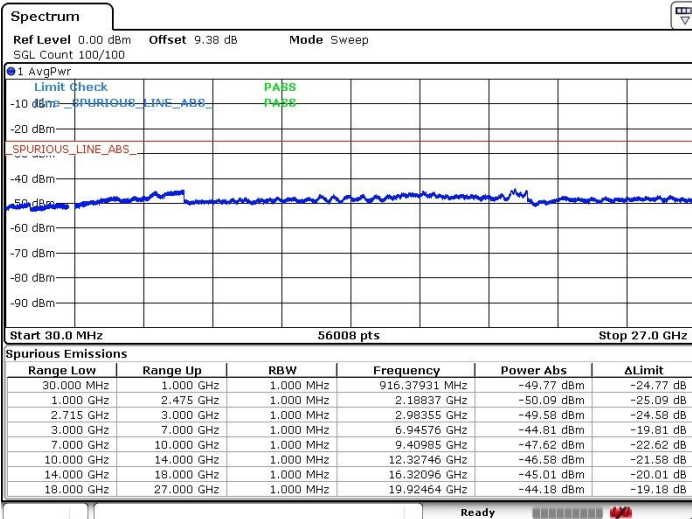

LTE Band 41 / 10MHz+20MHz

Middle Channel / QPSK

Middle Channel / 16QAM

Date: 17.MAR.2018 12:00:35

Date: 17.MAR.2018 11:59:24

Middle Channel / 64QAM

N/A

Date: 17.MAR.2018 11:58:21

LTE Band 41 / 10MHz+20MHz

Highest Channel / QPSK

Highest Channel / 16QAM

Date: 17.MAR.2018 12:02:55

Date: 17.MAR.2018 12:04:01

Highest Channel / 64QAM

N/A

Date: 17.MAR.2018 12:05:01

**LTE Band 41 / 15MHz+10MHz**

**Lowest Channel / QPSK**

**Lowest Channel / 16QAM**

**Lowest Channel / 64QAM**

**N/A**

LTE Band 41 / 15MHz+10MHz

Middle Channel / QPSK

Middle Channel / 16QAM