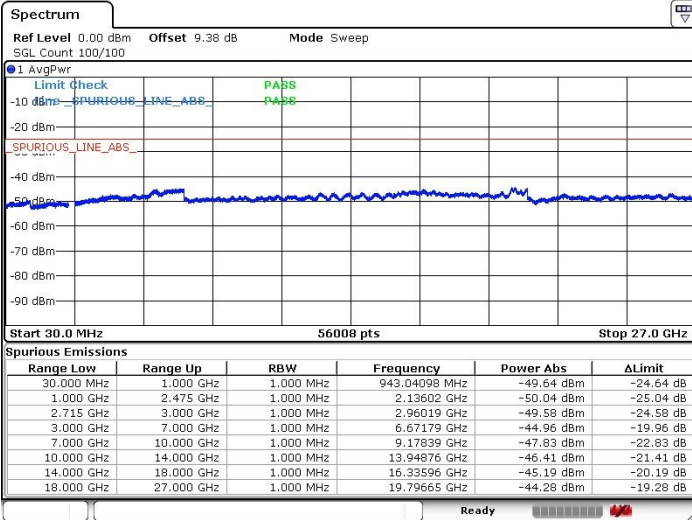

Date: 17.MAR.2018 01:57:28

Date: 17.MAR.2018 01:58:42

Middle Channel / 64QAM

N/A

Date: 17.MAR.2018 01:59:53

LTE Band 41 / 15MHz+20MHz

Highest Channel / QPSK

Highest Channel / 16QAM

Date: 17.MAR.2018 02:04:43

Date: 17.MAR.2018 02:03:19

Highest Channel / 64QAM

N/A

Date: 17.MAR.2018 02:02:13

LTE Band 41 / 20MHz+5MHz

Lowest Channel / QPSK

Lowest Channel / 16QAM

Date: 17.MAR.2018 12:09:37

Date: 17.MAR.2018 12:10:56

Lowest Channel / 64QAM

N/A

Date: 17.MAR.2018 12:12:02

LTE Band 41 / 20MHz+5MHz

Middle Channel / QPSK

Middle Channel / 16QAM

Date: 17.MAR.2018 12:15:35

Date: 17.MAR.2018 12:14:37

Middle Channel / 64QAM

N/A

Date: 17.MAR.2018 12:13:33

LTE Band 41 / 20MHz+5MHz

Highest Channel / QPSK

Highest Channel / 16QAM