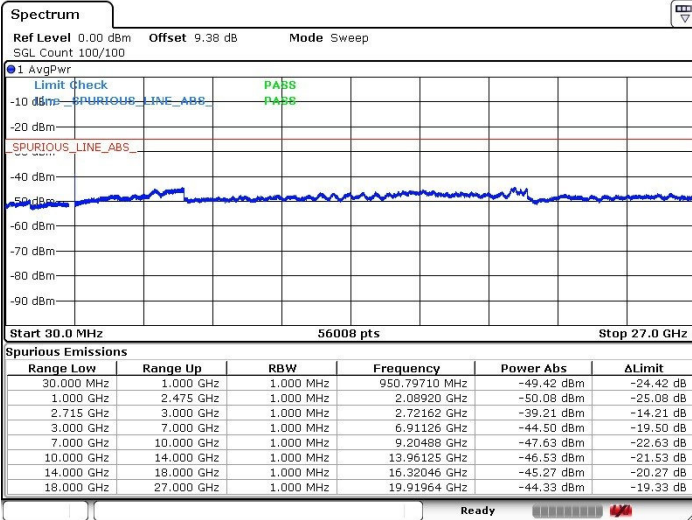

Date: 17.MAR.2018 12:09:37

Date: 17.MAR.2018 12:10:56

Lowest Channel / 64QAM

N/A

Date: 17.MAR.2018 12:12:02

LTE Band 41 / 20MHz+5MHz

Middle Channel / QPSK

Middle Channel / 16QAM

Date: 17.MAR.2018 12:15:35

Date: 17.MAR.2018 12:14:37

Middle Channel / 64QAM

N/A

Date: 17.MAR.2018 12:13:33

LTE Band 41 / 20MHz+5MHz

Highest Channel / QPSK

Highest Channel / 16QAM

Date: 17.MAR.2018 12:17:05

Date: 17.MAR.2018 12:18:12

Highest Channel / 64QAM

N/A

Date: 17.MAR.2018 12:19:17