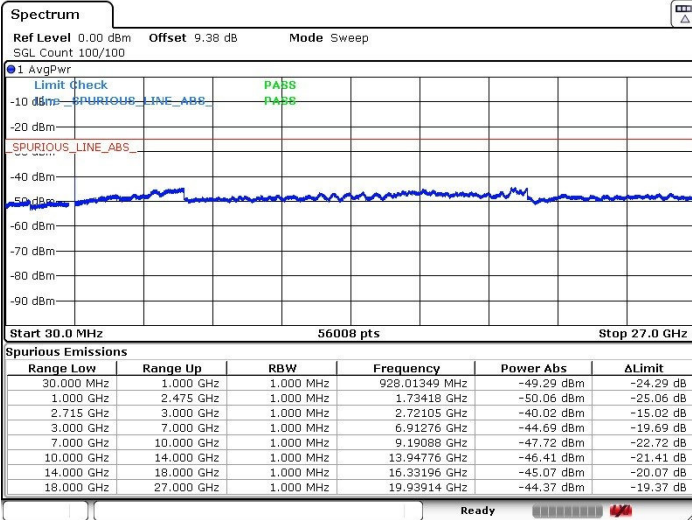

Date: 17.MAR.2018 02:17:16

Date: 17.MAR.2018 02:14:26

Middle Channel / 64QAM

N/A

Date: 17.MAR.2018 02:13:23

LTE Band 41 / 15MHz+15MHz

Highest Channel / QPSK

Highest Channel / 16QAM

Date: 17.MAR.2018 02:20:28

Date: 17.MAR.2018 02:22:36

Highest Channel / 64QAM

N/A

Date: 17.MAR.2018 02:25:07

LTE Band 41 / 15MHz+20MHz

Lowest Channel / QPSK

Lowest Channel / 16QAM