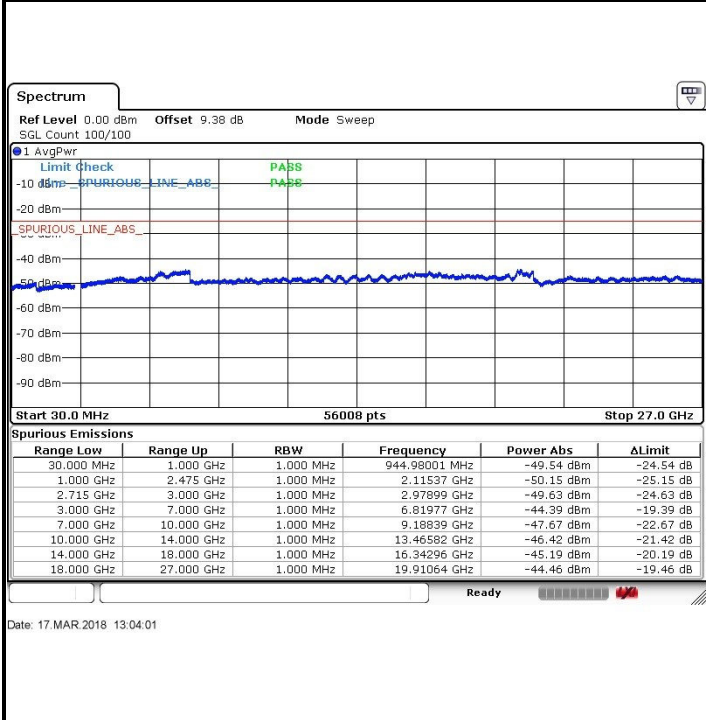

LTE Band 41 / 10MHz+20MHz

Highest Channel / QPSK

Highest Channel / 16QAM

Date: 17.MAR.2018 12:02:55

Date: 17.MAR.2018 12:04:01

Highest Channel / 64QAM

N/A

Date: 17.MAR.2018 12:05:01

**LTE Band 41 / 15MHz+10MHz**

**Lowest Channel / QPSK**

**Lowest Channel / 16QAM**

**Lowest Channel / 64QAM**

**N/A**

LTE Band 41 / 15MHz+10MHz

Middle Channel / QPSK

Middle Channel / 16QAM

Date: 17.MAR.2018 13:09:46

Date: 17.MAR.2018 13:08:16

Middle Channel / 64QAM

N/A

Date: 17.MAR.2018 13:07:01

LTE Band 41 / 15MHz+10MHz

Highest Channel / QPSK

Highest Channel / 16QAM

Date: 17.MAR.2018 13:11:37

Date: 17.MAR.2018 13:13:04

Highest Channel / 64QAM

N/A

Date: 17.MAR.2018 13:14:05

LTE Band 41 / 15MHz+15MHz

Lowest Channel / QPSK

Lowest Channel / 16QAM