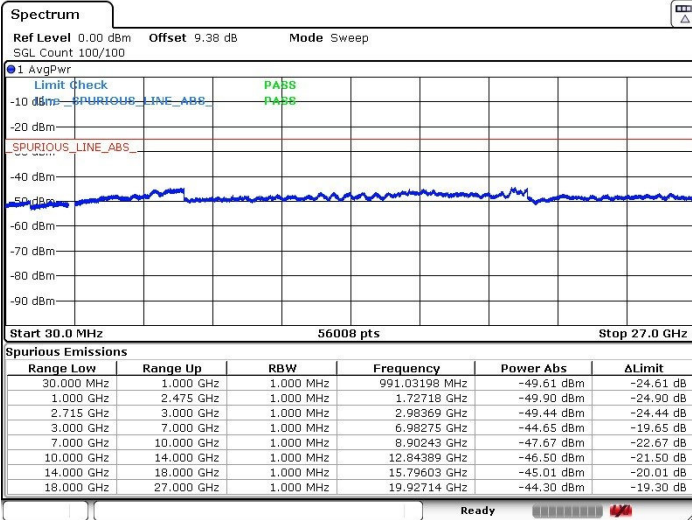

Date: 17.MAR.2018 02:20:28

Date: 17.MAR.2018 02:22:36

Highest Channel / 64QAM

N/A

Date: 17.MAR.2018 02:25:07

LTE Band 41 / 15MHz+20MHz

Lowest Channel / QPSK

Lowest Channel / 16QAM

Date: 17.MAR.2018 01:55:26

Date: 17.MAR.2018 01:54:19

Lowest Channel / 64QAM

N/A

Date: 17.MAR.2018 01:52:46

LTE Band 41 / 15MHz+20MHz

Middle Channel / QPSK

Middle Channel / 16QAM

Date: 17.MAR.2018 01:57:28

Date: 17.MAR.2018 01:58:42

Middle Channel / 64QAM

N/A

Date: 17.MAR.2018 01:59:53

LTE Band 41 / 15MHz+20MHz

Highest Channel / QPSK

Highest Channel / 16QAM

Date: 17.MAR.2018 02:04:43

Date: 17.MAR.2018 02:03:19

Highest Channel / 64QAM

N/A

Date: 17.MAR.2018 02:02:13

LTE Band 41 / 20MHz+5MHz

Lowest Channel / QPSK

Lowest Channel / 16QAM