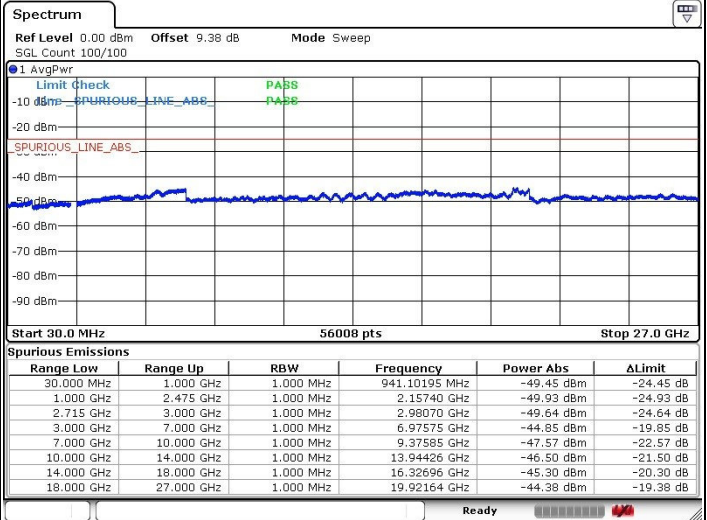

Date: 17.MAR.2018 01:57:28

Date: 17.MAR.2018 01:58:42

Middle Channel / 64QAM

N/A

Date: 17.MAR.2018 01:59:53

LTE Band 41 / 15MHz+20MHz

Highest Channel / QPSK

Highest Channel / 16QAM

Date: 17.MAR.2018 02:04:43

Date: 17.MAR.2018 02:03:19

Highest Channel / 64QAM

N/A

Date: 17.MAR.2018 02:02:13

LTE Band 41 / 20MHz+5MHz

Lowest Channel / QPSK

Lowest Channel / 16QAM

Date: 17.MAR.2018 12:09:37

Date: 17.MAR.2018 12:10:56

Lowest Channel / 64QAM

N/A

Date: 17.MAR.2018 12:12:02

LTE Band 41 / 20MHz+5MHz

Middle Channel / QPSK

Middle Channel / 16QAM

Date: 17.MAR.2018 12:15:35

Date: 17.MAR.2018 12:14:37

Middle Channel / 64QAM

N/A

Date: 17.MAR.2018 12:13:33

LTE Band 41 / 20MHz+5MHz

Highest Channel / QPSK

Highest Channel / 16QAM