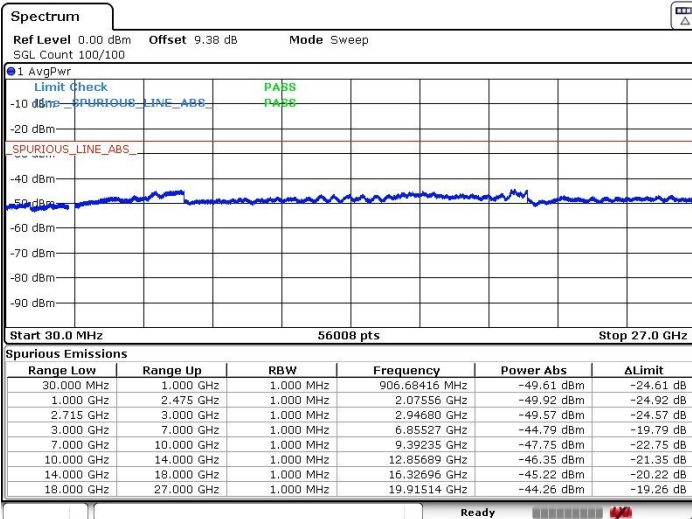

Date: 17.MAR.2018 13:11:37

Date: 17.MAR.2018 13:13:04

Highest Channel / 64QAM

N/A

Date: 17.MAR.2018 13:14:05

LTE Band 41 / 15MHz+15MHz

Lowest Channel / QPSK

Lowest Channel / 16QAM

Date: 17.MAR.2018 02:07:35

Date: 17.MAR.2018 02:09:03

Lowest Channel / 64QAM

N/A

Date: 17.MAR.2018 02:10:09

LTE Band 41 / 15MHz+15MHz

Middle Channel / QPSK

Middle Channel / 16QAM

Date: 17.MAR.2018 02:17:16

Date: 17.MAR.2018 02:14:26

Middle Channel / 64QAM

N/A

Date: 17.MAR.2018 02:13:23

LTE Band 41 / 15MHz+15MHz

Highest Channel / QPSK

Highest Channel / 16QAM