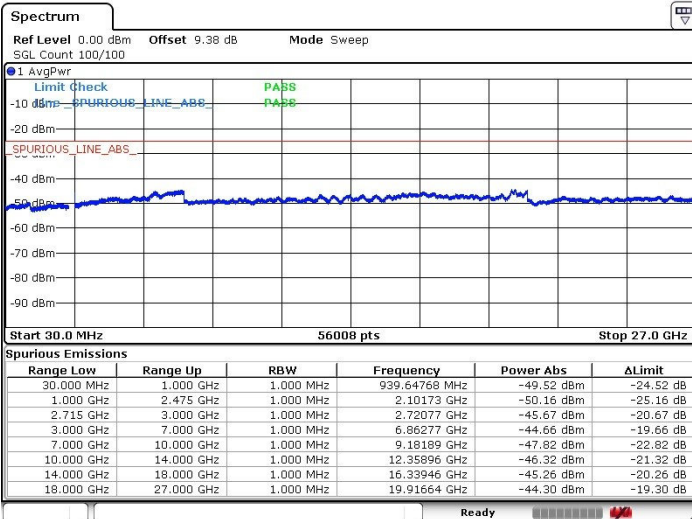

LTE Band 41 / 10MHz+20MHz

Highest Channel / QPSK

Highest Channel / 16QAM

Date: 17.MAR.2018 12:02:55

Date: 17.MAR.2018 12:04:01

Highest Channel / 64QAM

N/A

Date: 17.MAR.2018 12:05:01

**LTE Band 41 / 15MHz+10MHz**

**Lowest Channel / QPSK**

**Lowest Channel / 16QAM**

**Lowest Channel / 64QAM**

**N/A**

LTE Band 41 / 15MHz+10MHz

Middle Channel / QPSK

Middle Channel / 16QAM

Date: 17.MAR.2018 13:09:46

Date: 17.MAR.2018 13:08:16

Middle Channel / 64QAM

N/A

Date: 17.MAR.2018 13:07:01

LTE Band 41 / 15MHz+10MHz

Highest Channel / QPSK

Highest Channel / 16QAM