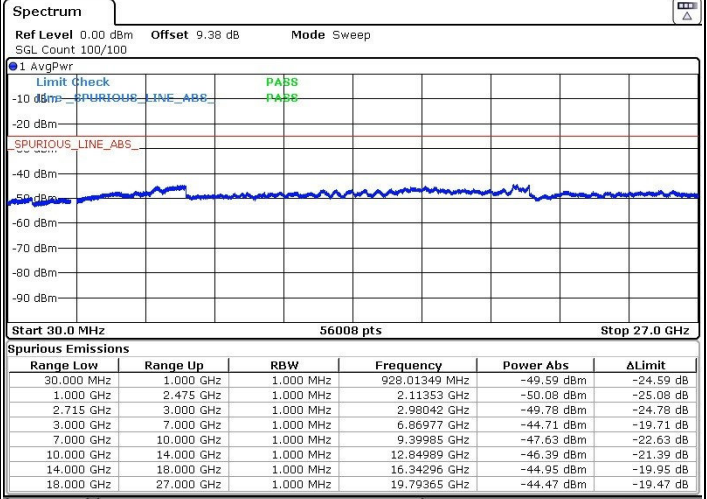

Date: 17.MAR.2018 02:17:16

Date: 17.MAR.2018 02:14:26

Middle Channel / 64QAM

N/A

Date: 17.MAR.2018 02:13:23

LTE Band 41 / 15MHz+15MHz

Highest Channel / QPSK

Highest Channel / 16QAM

Date: 17.MAR.2018 02:20:28

Date: 17.MAR.2018 02:22:36

Highest Channel / 64QAM

N/A

Date: 17.MAR.2018 02:25:07

LTE Band 41 / 15MHz+20MHz

Lowest Channel / QPSK

Lowest Channel / 16QAM

Date: 17.MAR.2018 01:55:26

Date: 17.MAR.2018 01:54:19

Lowest Channel / 64QAM

N/A

Date: 17.MAR.2018 01:52:46

LTE Band 41 / 15MHz+20MHz

Middle Channel / QPSK

Middle Channel / 16QAM

Date: 17.MAR.2018 01:57:28

Date: 17.MAR.2018 01:58:42

Middle Channel / 64QAM

N/A

Date: 17.MAR.2018 01:59:53

LTE Band 41 / 15MHz+20MHz

Highest Channel / QPSK

Highest Channel / 16QAM