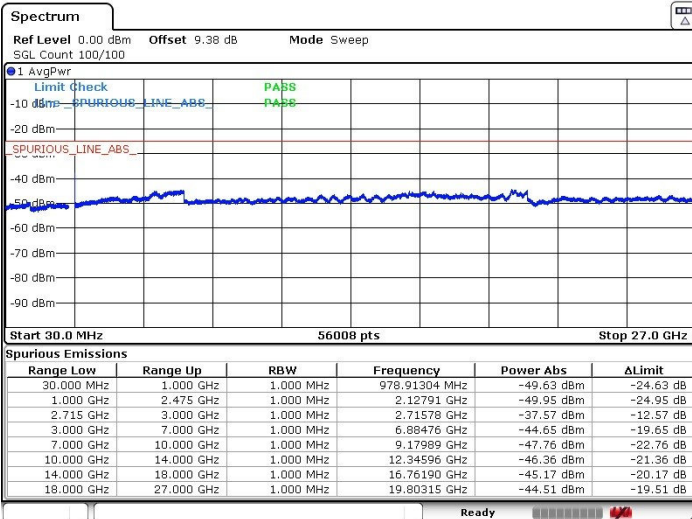

Date: 17.MAR.2018 01:55:26

Date: 17.MAR.2018 01:54:19

Lowest Channel / 64QAM

N/A

Date: 17.MAR.2018 01:52:46

LTE Band 41 / 15MHz+20MHz

Middle Channel / QPSK

Middle Channel / 16QAM

Date: 17.MAR.2018 01:57:28

Date: 17.MAR.2018 01:58:42

Middle Channel / 64QAM

N/A

Date: 17.MAR.2018 01:59:53

LTE Band 41 / 15MHz+20MHz

Highest Channel / QPSK

Highest Channel / 16QAM

Date: 17.MAR.2018 02:04:43

Date: 17.MAR.2018 02:03:19

Highest Channel / 64QAM

N/A

Date: 17.MAR.2018 02:02:13

LTE Band 41 / 20MHz+5MHz

Lowest Channel / QPSK

Lowest Channel / 16QAM