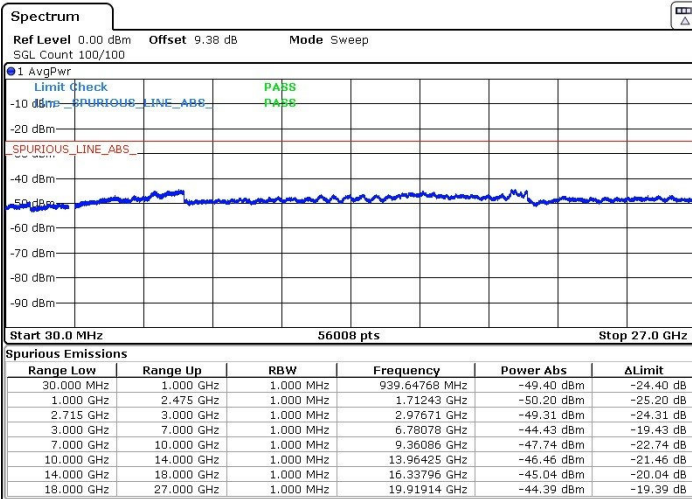

Date: 17.MAR.2018 02:17:16

Date: 17.MAR.2018 02:14:26

Middle Channel / 64QAM

N/A

Date: 17.MAR.2018 02:13:23

LTE Band 41 / 15MHz+15MHz

Highest Channel / QPSK

Highest Channel / 16QAM

Date: 17.MAR.2018 02:20:28

Date: 17.MAR.2018 02:22:36

Highest Channel / 64QAM

N/A

Date: 17.MAR.2018 02:25:07

LTE Band 41 / 15MHz+20MHz

Lowest Channel / QPSK

Lowest Channel / 16QAM

Date: 17.MAR.2018 01:55:26

Date: 17.MAR.2018 01:54:19

Lowest Channel / 64QAM

N/A

Date: 17.MAR.2018 01:52:46

LTE Band 41 / 15MHz+20MHz

Middle Channel / QPSK

Middle Channel / 16QAM

Date: 17.MAR.2018 01:57:28

Date: 17.MAR.2018 01:58:42

Middle Channel / 64QAM

N/A

Date: 17.MAR.2018 01:59:53

LTE Band 41 / 15MHz+20MHz

Highest Channel / QPSK

Highest Channel / 16QAM