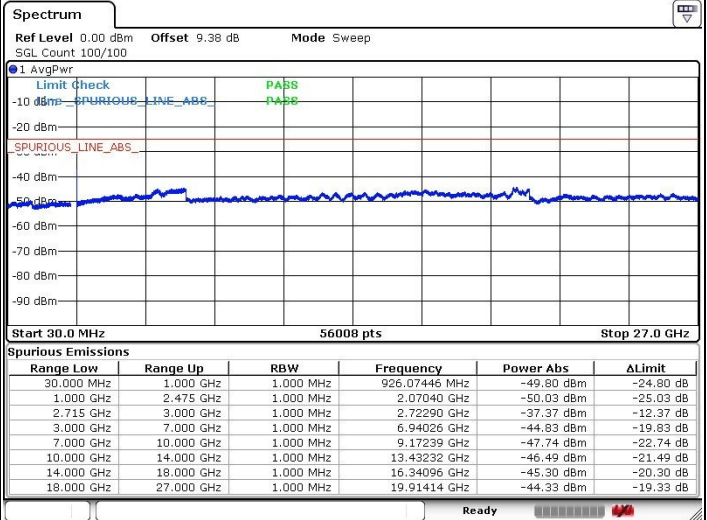

**LTE Band 41 / 15MHz+10MHz**

**Lowest Channel / QPSK**

**Lowest Channel / 16QAM**

**Lowest Channel / 64QAM**

**N/A**

LTE Band 41 / 15MHz+10MHz

Middle Channel / QPSK

Middle Channel / 16QAM

Date: 17.MAR.2018 13:09:46

Date: 17.MAR.2018 13:08:16

Middle Channel / 64QAM

N/A

Date: 17.MAR.2018 13:07:01

LTE Band 41 / 15MHz+10MHz

Highest Channel / QPSK

Highest Channel / 16QAM

Date: 17.MAR.2018 13:11:37

Date: 17.MAR.2018 13:13:04

Highest Channel / 64QAM

N/A

Date: 17.MAR.2018 13:14:05

LTE Band 41 / 15MHz+15MHz

Lowest Channel / QPSK

Lowest Channel / 16QAM