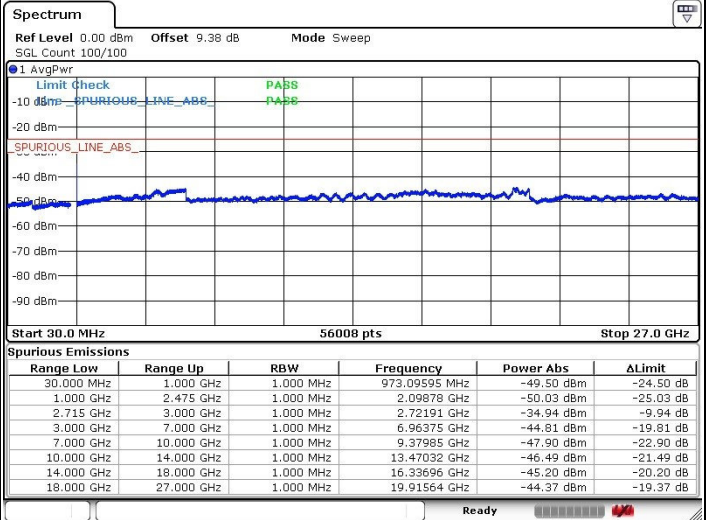

Date: 17.MAR.2018 12:09:37

Date: 17.MAR.2018 12:10:56

Lowest Channel / 64QAM

N/A

Date: 17.MAR.2018 12:12:02

LTE Band 41 / 20MHz+5MHz

Middle Channel / QPSK

Middle Channel / 16QAM

Date: 17.MAR.2018 12:15:35

Date: 17.MAR.2018 12:14:37

Middle Channel / 64QAM

N/A

Date: 17.MAR.2018 12:13:33

LTE Band 41 / 20MHz+5MHz

Highest Channel / QPSK

Highest Channel / 16QAM

Date: 17.MAR.2018 12:17:05

Date: 17.MAR.2018 12:18:12

Highest Channel / 64QAM

N/A

Date: 17.MAR.2018 12:19:17