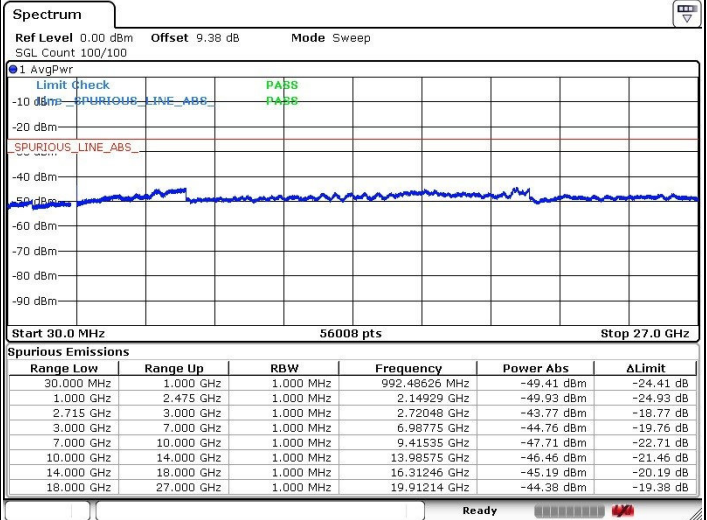

LTE Band 41 / 10MHz+20MHz

Middle Channel / QPSK

Middle Channel / 16QAM

Date: 17.MAR.2018 12:00:35

Date: 17.MAR.2018 11:59:24

Middle Channel / 64QAM

N/A

Date: 17.MAR.2018 11:58:21

LTE Band 41 / 10MHz+20MHz

Highest Channel / QPSK

Highest Channel / 16QAM

Date: 17.MAR.2018 12:02:55

Date: 17.MAR.2018 12:04:01

Highest Channel / 64QAM

N/A

Date: 17.MAR.2018 12:05:01