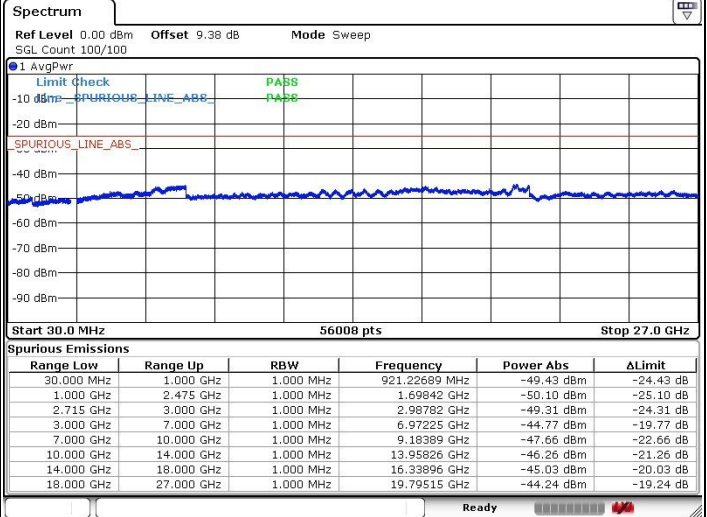

**LTE Band 41 / 15MHz+10MHz**

**Lowest Channel / QPSK**

**Lowest Channel / 16QAM**

**Lowest Channel / 64QAM**

**N/A**

LTE Band 41 / 15MHz+10MHz

Middle Channel / QPSK

Middle Channel / 16QAM

Date: 17.MAR.2018 13:09:46

Date: 17.MAR.2018 13:08:16

Middle Channel / 64QAM

N/A

Date: 17.MAR.2018 13:07:01

LTE Band 41 / 15MHz+10MHz

Highest Channel / QPSK

Highest Channel / 16QAM