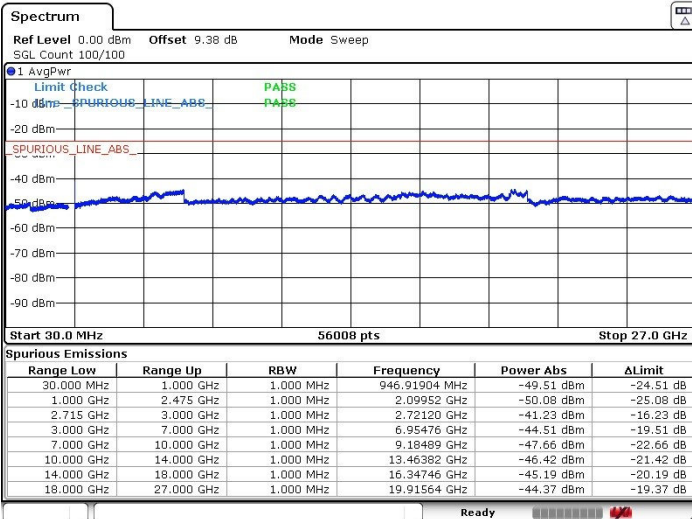

Date: 17.MAR.2018 02:17:16

Date: 17.MAR.2018 02:14:26

Middle Channel / 64QAM

N/A

Date: 17.MAR.2018 02:13:23

LTE Band 41 / 15MHz+15MHz

Highest Channel / QPSK

Highest Channel / 16QAM

Date: 17.MAR.2018 02:20:28

Date: 17.MAR.2018 02:22:36

Highest Channel / 64QAM

N/A

Date: 17.MAR.2018 02:25:07

LTE Band 41 / 15MHz+20MHz

Lowest Channel / QPSK

Lowest Channel / 16QAM