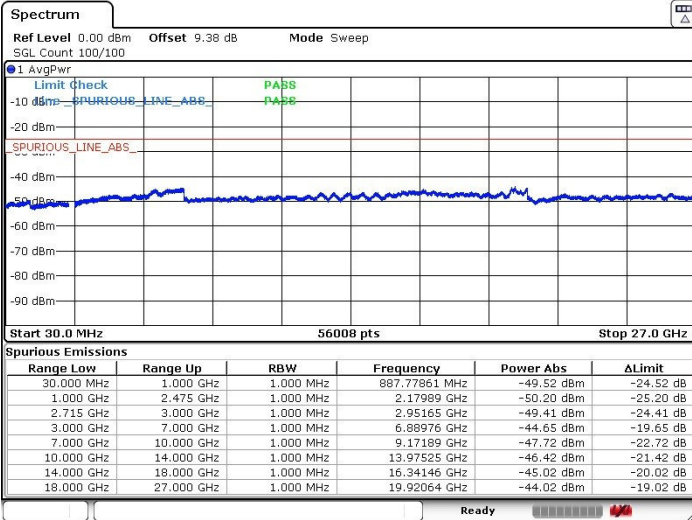

Date: 17.MAR.2018 02:07:35

Date: 17.MAR.2018 02:09:03

Lowest Channel / 64QAM

N/A

Date: 17.MAR.2018 02:10:09

LTE Band 41 / 15MHz+15MHz

Middle Channel / QPSK

Middle Channel / 16QAM

Date: 17.MAR.2018 02:17:16

Date: 17.MAR.2018 02:14:26

Middle Channel / 64QAM

N/A

Date: 17.MAR.2018 02:13:23

LTE Band 41 / 15MHz+15MHz

Highest Channel / QPSK

Highest Channel / 16QAM