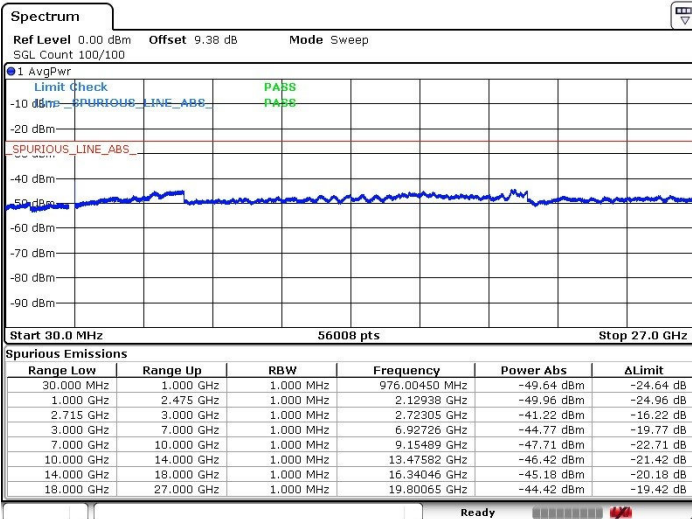

**LTE Band 41 / 15MHz+10MHz**

**Lowest Channel / QPSK**

**Lowest Channel / 16QAM**

**Lowest Channel / 64QAM**

**N/A**

LTE Band 41 / 15MHz+10MHz

Middle Channel / QPSK

Middle Channel / 16QAM

Date: 17.MAR.2018 13:09:46

Date: 17.MAR.2018 13:08:16

Middle Channel / 64QAM

N/A

Date: 17.MAR.2018 13:07:01

LTE Band 41 / 15MHz+10MHz

Highest Channel / QPSK

Highest Channel / 16QAM

Date: 17.MAR.2018 13:11:37

Date: 17.MAR.2018 13:13:04

Highest Channel / 64QAM

N/A

Date: 17.MAR.2018 13:14:05

LTE Band 41 / 15MHz+15MHz

Lowest Channel / QPSK

Lowest Channel / 16QAM