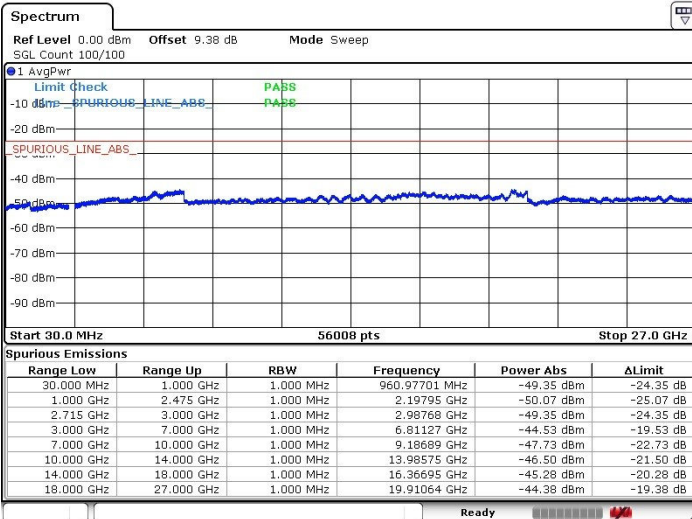

Date: 17.MAR.2018 01:57:28

Date: 17.MAR.2018 01:58:42

Middle Channel / 64QAM

N/A

Date: 17.MAR.2018 01:59:53

LTE Band 41 / 15MHz+20MHz

Highest Channel / QPSK

Highest Channel / 16QAM

Date: 17.MAR.2018 02:04:43

Date: 17.MAR.2018 02:03:19

Highest Channel / 64QAM

N/A

Date: 17.MAR.2018 02:02:13

LTE Band 41 / 20MHz+5MHz

Lowest Channel / QPSK

Lowest Channel / 16QAM

Date: 17.MAR.2018 12:09:37

Date: 17.MAR.2018 12:10:56

Lowest Channel / 64QAM

N/A

Date: 17.MAR.2018 12:12:02

LTE Band 41 / 20MHz+5MHz

Middle Channel / QPSK

Middle Channel / 16QAM

Date: 17.MAR.2018 12:15:35

Date: 17.MAR.2018 12:14:37

Middle Channel / 64QAM

N/A

Date: 17.MAR.2018 12:13:33

LTE Band 41 / 20MHz+5MHz

Highest Channel / QPSK

Highest Channel / 16QAM