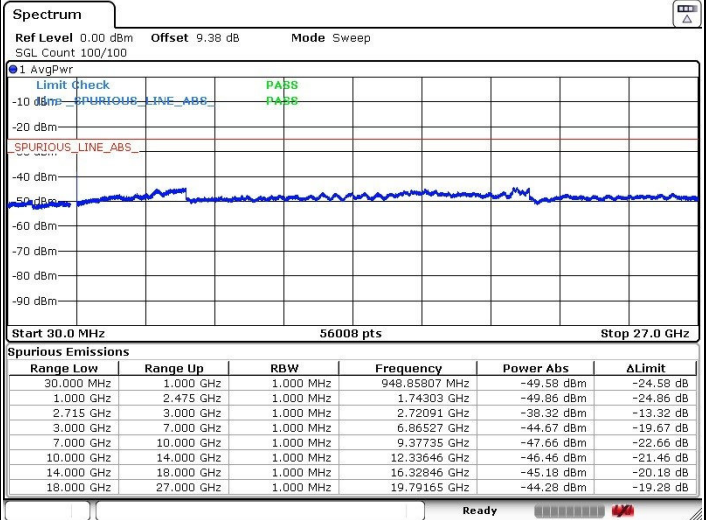

Date: 17.MAR.2018 02:17:16

Date: 17.MAR.2018 02:14:26

Middle Channel / 64QAM

N/A

Date: 17.MAR.2018 02:13:23

LTE Band 41 / 15MHz+15MHz

Highest Channel / QPSK

Highest Channel / 16QAM

Date: 17.MAR.2018 02:20:28

Date: 17.MAR.2018 02:22:36

Highest Channel / 64QAM

N/A

Date: 17.MAR.2018 02:25:07

LTE Band 41 / 15MHz+20MHz

Lowest Channel / QPSK

Lowest Channel / 16QAM