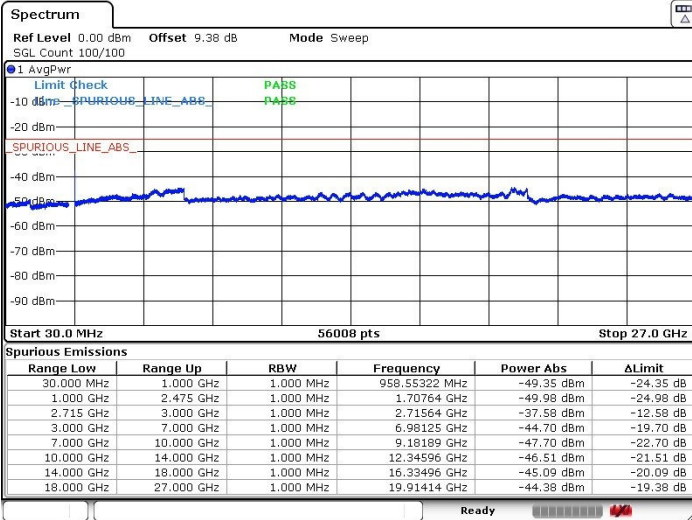

Date: 17.MAR.2018 01:55:26

Date: 17.MAR.2018 01:54:19

Lowest Channel / 64QAM

N/A

Date: 17.MAR.2018 01:52:46

LTE Band 41 / 15MHz+20MHz

Middle Channel / QPSK

Middle Channel / 16QAM

Date: 17.MAR.2018 01:57:28

Date: 17.MAR.2018 01:58:42

Middle Channel / 64QAM

N/A

Date: 17.MAR.2018 01:59:53

LTE Band 41 / 15MHz+20MHz

Highest Channel / QPSK

Highest Channel / 16QAM

Date: 17.MAR.2018 02:04:43

Date: 17.MAR.2018 02:03:19

Highest Channel / 64QAM

N/A

Date: 17.MAR.2018 02:02:13

LTE Band 41 / 20MHz+5MHz

Lowest Channel / QPSK

Lowest Channel / 16QAM