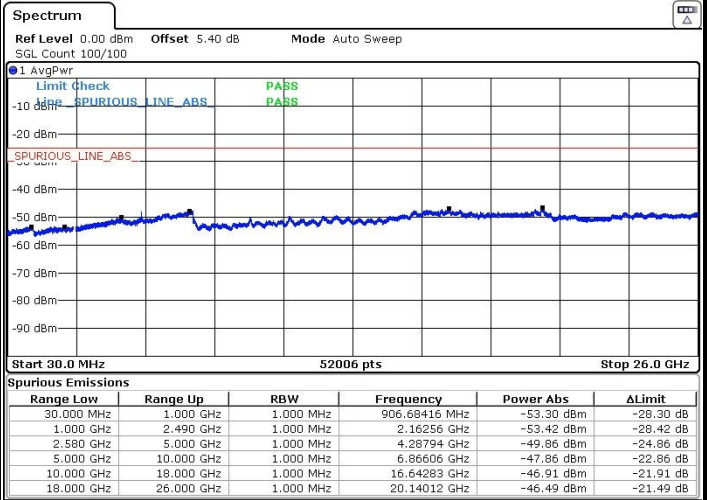

LTE Band 7 / 10MHz+20MHz

Middle Channel / QPSK

Middle Channel / 16QAM

Date: 20.MAR.2018 02:20:17

Date: 20.MAR.2018 02:19:16

Middle Channel / 64QAM

Date: 20.MAR.2018 02:16:57

LTE Band 7 / 10MHz+20MHz

Highest Channel / QPSK

Highest Channel / 16QAM

Date: 20.MAR.2018 02:21:41

Date: 20.MAR.2018 02:22:39

Highest Channel / 64QAM

Date: 20.MAR.2018 02:23:37

LTE Band 7 / 15MHz+10MHz

Lowest Channel / QPSK

Lowest Channel / 16QAM

Date: 20.MAR.2018 01:12:33

Date: 20.MAR.2018 01:11:33

Lowest Channel / 64QAM

Date: 20.MAR.2018 00:56:20

LTE Band 7 / 15MHz+10MHz

Middle Channel / QPSK

Middle Channel / 16QAM