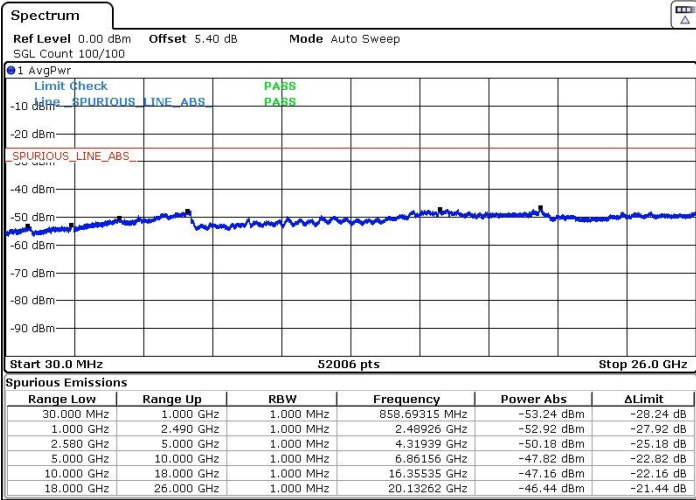

Middle Channel / 16QAM

Date: 20.MAR.2018 01:37:52

Date: 20.MAR.2018 01:38:56

Middle Channel / 64QAM

Date: 20.MAR.2018 01:39:52

LTE Band 7 / 15MHz+20MHz

Highest Channel / QPSK

Highest Channel / 16QAM

Date: 20.MAR.2018 01:43:20

Date: 20.MAR.2018 01:42:26

Highest Channel / 64QAM

Date: 20.MAR.2018 01:41:28

LTE Band 7 / 20MHz+10MHz

Lowest Channel / QPSK

Lowest Channel / 16QAM

Date: 20.MAR.2018 02:03:42

Date: 20.MAR.2018 02:02:41

Lowest Channel / 64QAM

Date: 20.MAR.2018 02:01:33

LTE Band 7 / 20MHz+10MHz

Middle Channel / QPSK

Middle Channel / 16QAM

Date: 20.MAR.2018 02:05:28

Date: 20.MAR.2018 02:06:24