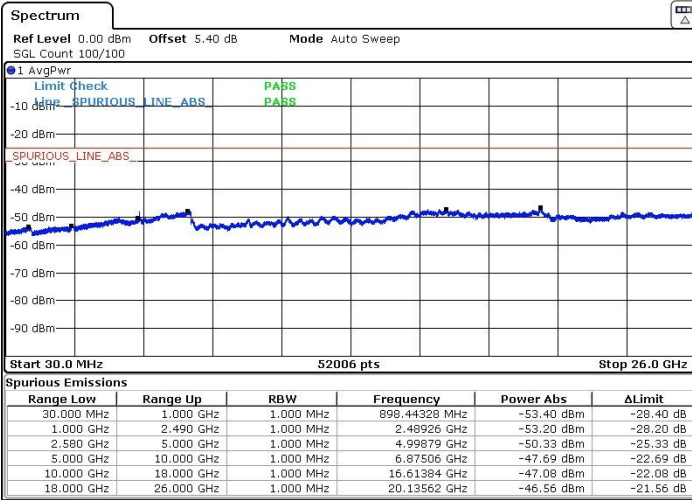

LTE Band 7 / 10MHz+20MHz

Middle Channel / QPSK

Middle Channel / 16QAM

Date: 20.MAR.2018 02:20:17

Date: 20.MAR.2018 02:19:16

Middle Channel / 64QAM

Date: 20.MAR.2018 02:16:57

LTE Band 7 / 10MHz+20MHz

Highest Channel / QPSK

Highest Channel / 16QAM

Date: 20.MAR.2018 02:21:41

Date: 20.MAR.2018 02:22:39

Highest Channel / 64QAM

Date: 20.MAR.2018 02:23:37

LTE Band 7 / 15MHz+10MHz

Lowest Channel / QPSK

Lowest Channel / 16QAM

Date: 20.MAR.2018 01:12:33

Date: 20.MAR.2018 01:11:33

Lowest Channel / 64QAM

Date: 20.MAR.2018 00:56:20

LTE Band 7 / 15MHz+10MHz

Middle Channel / QPSK

Middle Channel / 16QAM