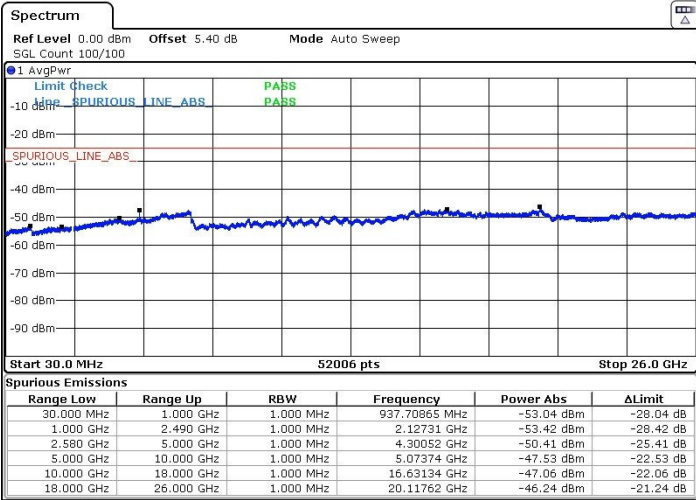

Highest Channel / QPSK

Highest Channel / 16QAM

Date: 20.MAR.2018 02:21:41

Date: 20.MAR.2018 02:22:39

Highest Channel / 64QAM

Date: 20.MAR.2018 02:23:37

LTE Band 7 / 15MHz+10MHz

Lowest Channel / QPSK

Lowest Channel / 16QAM

Date: 20.MAR.2018 01:12:33

Date: 20.MAR.2018 01:11:33

Lowest Channel / 64QAM

Date: 20.MAR.2018 00:56:20

LTE Band 7 / 15MHz+10MHz

Middle Channel / QPSK

Middle Channel / 16QAM

Date: 20.MAR.2018 01:14:00

Date: 20.MAR.2018 01:15:02

Middle Channel / 64QAM

Date: 20.MAR.2018 01:16:20

LTE Band 7 / 15MHz+10MHz

Highest Channel / QPSK

Highest Channel / 16QAM

Date: 20.MAR.2018 01:20:27

Date: 20.MAR.2018 01:19:28

Highest Channel / 64QAM

Date: 20.MAR.2018 01:18:04

LTE Band 7 / 15MHz+15MHz

Lowest Channel / QPSK

Lowest Channel / 16QAM

Range Low	Range Up	RBW	Frequency	Power Abs	ΔLimit
30.000 MHz	1.000 GHz	1.000 MHz	888.26337 MHz	-53.29 dBm	-28.29 dB
1.000 GHz	2.490 GHz	1.000 MHz	2.48926 GHz	-53.13 dBm	-28.13 dB
2.580 GHz	5.000 GHz	1.000 MHz	4.97266 GHz	-50.20 dBm	-25.20 dB
5.000 GHz	10.000 GHz	1.000 MHz	6.98305 GHz	-47.78 dBm	-22.78 dB
10.000 GHz	18.000 GHz	1.000 MHz	16.63134 GHz	-47.16 dBm	-22.16 dB
18.000 GHz	26.000 GHz	1.000 MHz	20.13012 GHz	-46.25 dBm	-21.25 dB