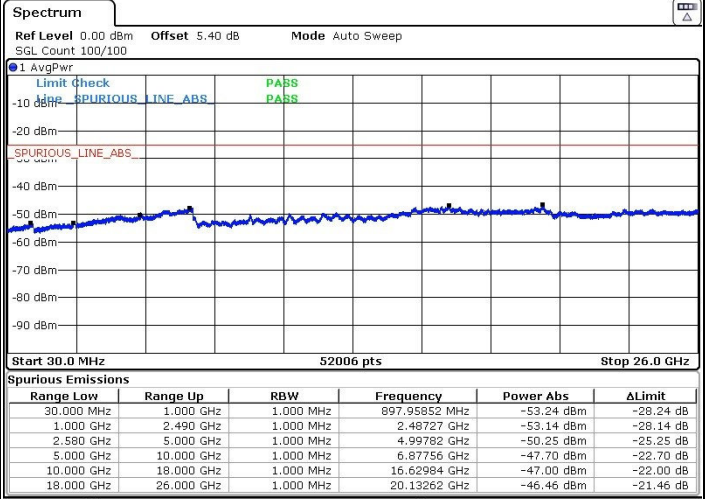

LTE Band 7 / 10MHz+20MHz

Middle Channel / QPSK

Middle Channel / 16QAM

Date: 20.MAR.2018 02:20:17

Date: 20.MAR.2018 02:19:16

Middle Channel / 64QAM

Date: 20.MAR.2018 02:16:57

LTE Band 7 / 10MHz+20MHz

Highest Channel / QPSK

Highest Channel / 16QAM

Date: 20.MAR.2018 02:21:41

Date: 20.MAR.2018 02:22:39

Highest Channel / 64QAM

Date: 20.MAR.2018 02:23:37

LTE Band 7 / 15MHz+10MHz

Lowest Channel / QPSK

Lowest Channel / 16QAM

Date: 20.MAR.2018 01:12:33

Date: 20.MAR.2018 01:11:33

Lowest Channel / 64QAM

Date: 20.MAR.2018 00:56:20

LTE Band 7 / 15MHz+10MHz

Middle Channel / QPSK

Middle Channel / 16QAM

Date: 20.MAR.2018 01:14:00

Date: 20.MAR.2018 01:15:02

Middle Channel / 64QAM

Date: 20.MAR.2018 01:16:20

LTE Band 7 / 15MHz+10MHz

Highest Channel / QPSK

Highest Channel / 16QAM

Date: 20.MAR.2018 01:20:27