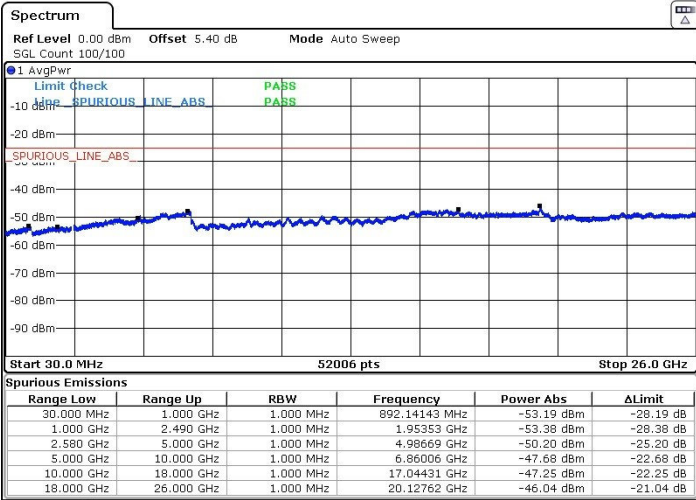

LTE Band 7 / 10MHz+20MHz

Middle Channel / QPSK

Middle Channel / 16QAM

Date: 20.MAR.2018 02:20:17

Date: 20.MAR.2018 02:19:16

Middle Channel / 64QAM

Date: 20.MAR.2018 02:16:57

LTE Band 7 / 10MHz+20MHz

Highest Channel / QPSK

Highest Channel / 16QAM

Date: 20.MAR.2018 02:21:41

Date: 20.MAR.2018 02:22:39

Highest Channel / 64QAM

Date: 20.MAR.2018 02:23:37

LTE Band 7 / 15MHz+10MHz

Lowest Channel / QPSK

Lowest Channel / 16QAM

Date: 20.MAR.2018 01:12:33

Date: 20.MAR.2018 01:11:33

Lowest Channel / 64QAM

Date: 20.MAR.2018 00:56:20

LTE Band 7 / 15MHz+10MHz

Middle Channel / QPSK

Middle Channel / 16QAM