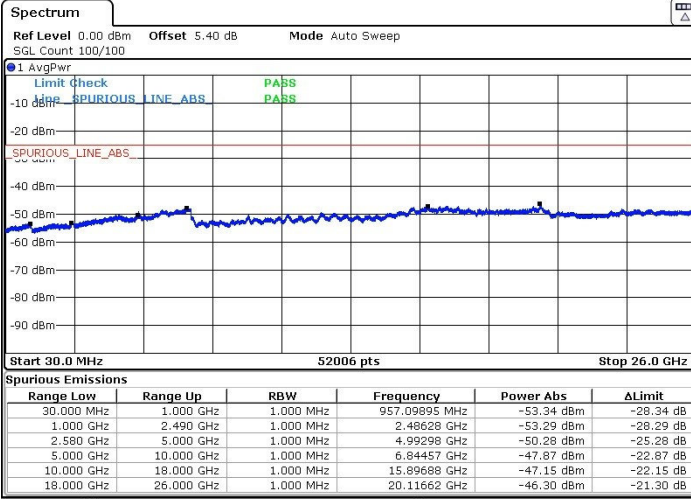

LTE Band 7 / 10MHz+20MHz

Middle Channel / QPSK

Middle Channel / 16QAM

Date: 20.MAR.2018 02:20:17

Date: 20.MAR.2018 02:19:16

Middle Channel / 64QAM

Date: 20.MAR.2018 02:16:57

LTE Band 7 / 10MHz+20MHz

Highest Channel / QPSK

Highest Channel / 16QAM

Date: 20.MAR.2018 02:21:41

Date: 20.MAR.2018 02:22:39

Highest Channel / 64QAM

Date: 20.MAR.2018 02:23:37

LTE Band 7 / 15MHz+10MHz

Lowest Channel / QPSK

Lowest Channel / 16QAM

Date: 20.MAR.2018 01:12:33

Date: 20.MAR.2018 01:11:33

Lowest Channel / 64QAM

Date: 20.MAR.2018 00:56:20

LTE Band 7 / 15MHz+10MHz

Middle Channel / QPSK

Middle Channel / 16QAM

Date: 20.MAR.2018 01:14:00

Date: 20.MAR.2018 01:15:02

Middle Channel / 64QAM

Date: 20.MAR.2018 01:16:20

LTE Band 7 / 15MHz+10MHz

Highest Channel / QPSK

Highest Channel / 16QAM

Date: 20.MAR.2018 01:20:27