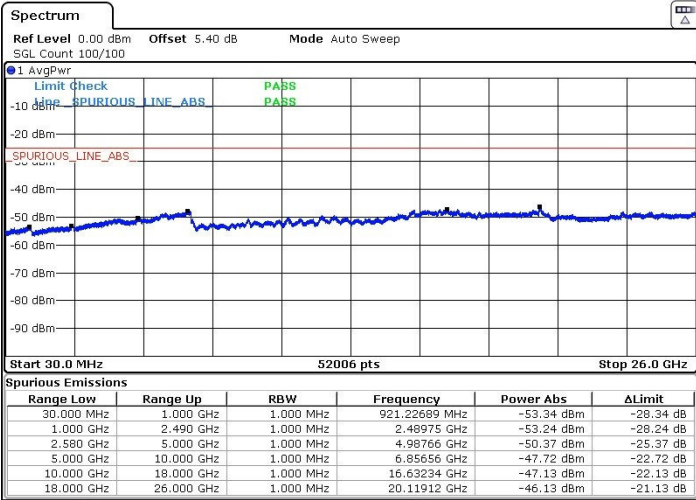

Date: 20.MAR.2018 01:49:03

LTE Band 7 / 15MHz+15MHz

Middle Channel / QPSK

Date: 20.MAR.2018 01:52:40

Middle Channel / 16QAM

Date: 20.MAR.2018 01:51:42

Middle Channel / 64QAM

Date: 20.MAR.2018 01:50:44

LTE Band 7 / 15MHz+15MHz

Highest Channel / QPSK

Highest Channel / 16QAM

Date: 20.MAR.2018 01:54:13

Date: 20.MAR.2018 01:58:01

Highest Channel / 64QAM

Date: 20.MAR.2018 01:59:22

LTE Band 7 / 15MHz+20MHz

Lowest Channel / QPSK

Lowest Channel / 16QAM

Date: 20.MAR.2018 01:36:32

Date: 20.MAR.2018 01:35:35

Lowest Channel / 64QAM

Date: 20.MAR.2018 01:34:25

LTE Band 7 / 15MHz+20MHz

Middle Channel / QPSK

Middle Channel / 16QAM

Date: 20.MAR.2018 01:37:52

Date: 20.MAR.2018 01:38:56

Middle Channel / 64QAM

Date: 20.MAR.2018 01:39:52

LTE Band 7 / 15MHz+20MHz

Highest Channel / QPSK

Highest Channel / 16QAM