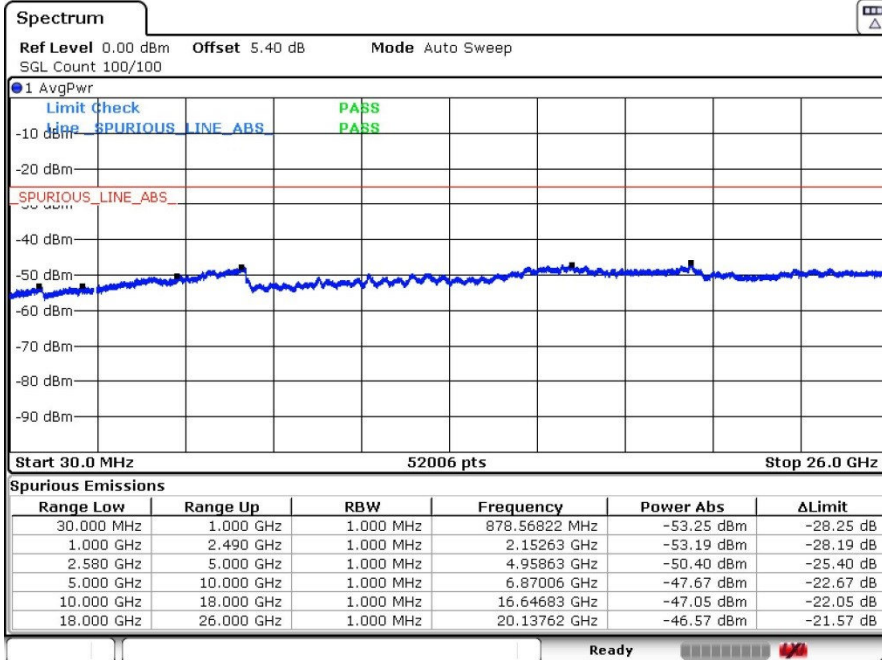

LTE Band 7 / 15MHz+15MHz

Highest Channel / QPSK

Highest Channel / 16QAM

Date: 20.MAR.2018 01:54:13

Date: 20.MAR.2018 01:58:01

Highest Channel / 64QAM

Date: 20.MAR.2018 01:59:22

LTE Band 7 / 15MHz+20MHz

Lowest Channel / QPSK

Lowest Channel / 16QAM

Date: 20.MAR.2018 01:36:32

Date: 20.MAR.2018 01:35:35

Lowest Channel / 64QAM

Date: 20.MAR.2018 01:34:25

LTE Band 7 / 15MHz+20MHz

Middle Channel / QPSK

Middle Channel / 16QAM

Date: 20.MAR.2018 01:37:52

Date: 20.MAR.2018 01:38:56

Middle Channel / 64QAM

Date: 20.MAR.2018 01:39:52

LTE Band 7 / 15MHz+20MHz

Highest Channel / QPSK

Highest Channel / 16QAM