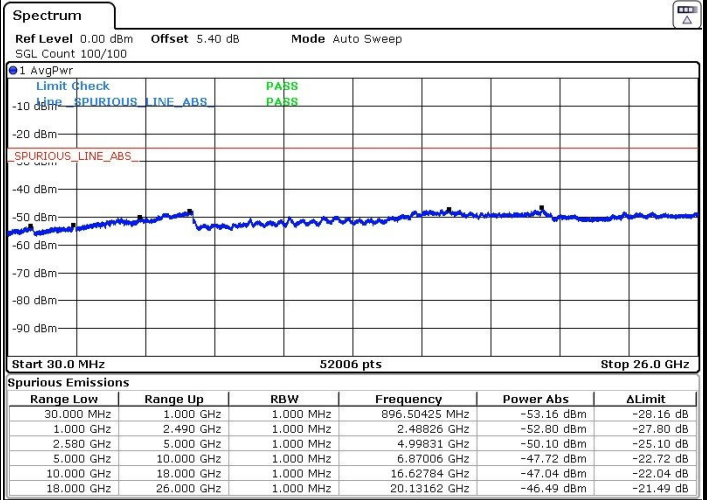

LTE Band 7 / 15MHz+15MHz

Highest Channel / QPSK

Highest Channel / 16QAM

Date: 20.MAR.2018 01:54:13

Date: 20.MAR.2018 01:58:01

Highest Channel / 64QAM

Date: 20.MAR.2018 01:59:22

LTE Band 7 / 15MHz+20MHz

Lowest Channel / QPSK

Lowest Channel / 16QAM

Date: 20.MAR.2018 01:36:32

Date: 20.MAR.2018 01:35:35

Lowest Channel / 64QAM

Date: 20.MAR.2018 01:34:25

LTE Band 7 / 15MHz+20MHz

Middle Channel / QPSK

Middle Channel / 16QAM

Date: 20.MAR.2018 01:37:52

Date: 20.MAR.2018 01:38:56

Middle Channel / 64QAM

Date: 20.MAR.2018 01:39:52

LTE Band 7 / 15MHz+20MHz

Highest Channel / QPSK

Highest Channel / 16QAM