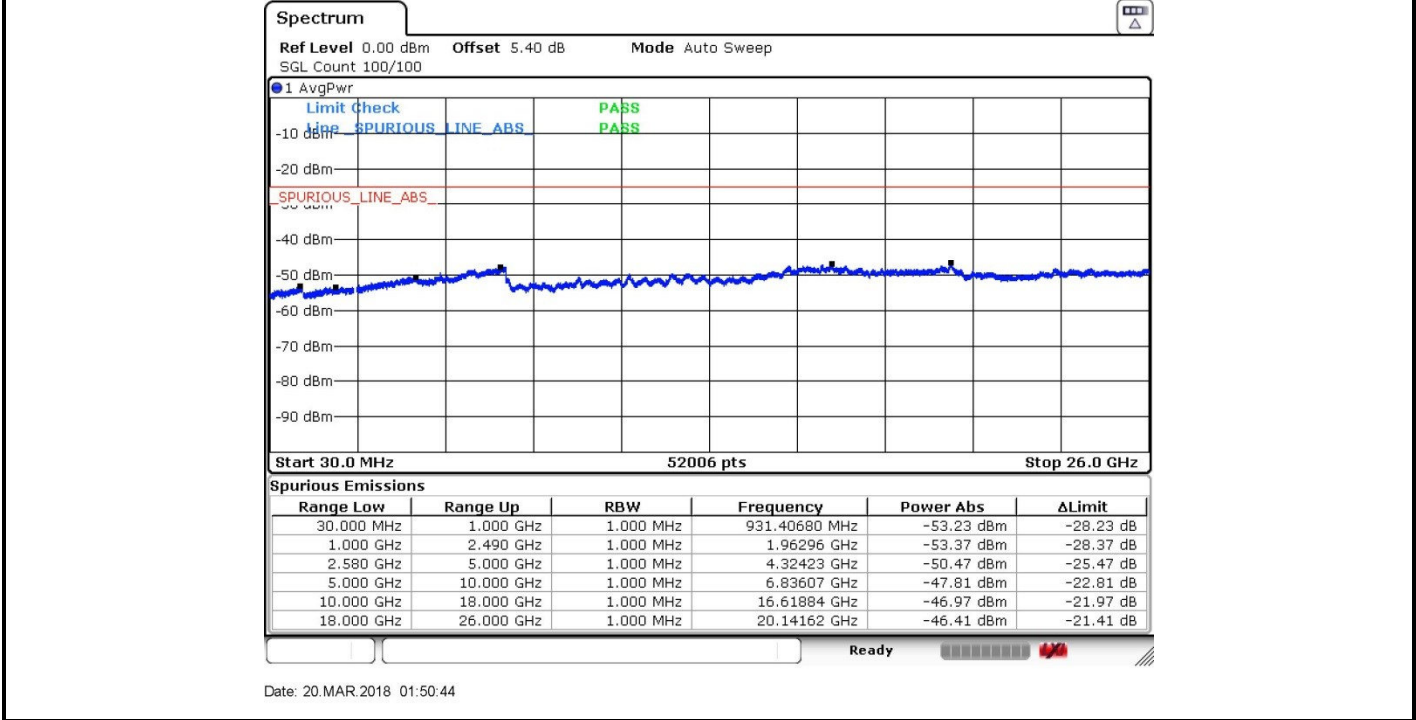

Date: 20.MAR.2018 01:47:26

Lowest Channel / 64QAM

Range Low	Range Up	RBW	Frequency	Power Abs	ΔLimit
30.000 MHz	1.000 GHz	1.000 MHz	989.57771 MHz	-53.28 dBm	-28.28 dB
1.000 GHz	2.490 GHz	1.000 MHz	1.79713 GHz	-53.15 dBm	-28.15 dB
2.580 GHz	5.000 GHz	1.000 MHz	4.98766 GHz	-50.39 dBm	-25.39 dB
5.000 GHz	10.000 GHz	1.000 MHz	6.94806 GHz	-47.85 dBm	-22.85 dB
10.000 GHz	18.000 GHz	1.000 MHz	16.62384 GHz	-46.99 dBm	-21.99 dB
18.000 GHz	26.000 GHz	1.000 MHz	20.13812 GHz	-46.37 dBm	-21.37 dB

Date: 20.MAR.2018 01:49:03

LTE Band 7 / 15MHz+15MHz

Middle Channel / QPSK

Date: 20.MAR.2018 01:52:40

Middle Channel / 16QAM

Date: 20.MAR.2018 01:51:42

Middle Channel / 64QAM

Date: 20.MAR.2018 01:50:44

LTE Band 7 / 15MHz+15MHz

Highest Channel / QPSK

Highest Channel / 16QAM

Date: 20.MAR.2018 01:54:13

Date: 20.MAR.2018 01:58:01

Highest Channel / 64QAM

Date: 20.MAR.2018 01:59:22

LTE Band 7 / 15MHz+20MHz

Lowest Channel / QPSK

Lowest Channel / 16QAM

Date: 20.MAR.2018 01:36:32

Date: 20.MAR.2018 01:35:35

Lowest Channel / 64QAM

Date: 20.MAR.2018 01:34:25

LTE Band 7 / 15MHz+20MHz

Middle Channel / QPSK