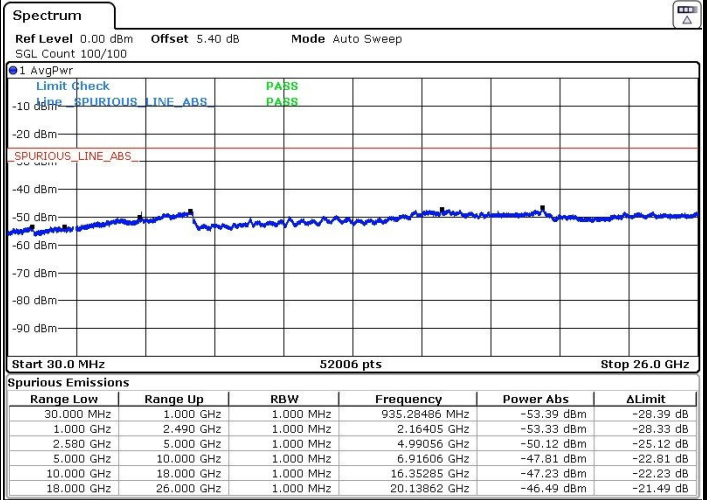

LTE Band 7 / 15MHz+15MHz

Highest Channel / QPSK

Highest Channel / 16QAM

Date: 20.MAR.2018 01:54:13

Date: 20.MAR.2018 01:58:01

Highest Channel / 64QAM

Date: 20.MAR.2018 01:59:22

LTE Band 7 / 15MHz+20MHz

Lowest Channel / QPSK

Lowest Channel / 16QAM

Date: 20.MAR.2018 01:36:32

Date: 20.MAR.2018 01:35:35

Lowest Channel / 64QAM

Date: 20.MAR.2018 01:34:25

LTE Band 7 / 15MHz+20MHz

Middle Channel / QPSK

Middle Channel / 16QAM

Date: 20.MAR.2018 01:37:52

Date: 20.MAR.2018 01:38:56

Middle Channel / 64QAM

Date: 20.MAR.2018 01:39:52

LTE Band 7 / 15MHz+20MHz

Highest Channel / QPSK

Highest Channel / 16QAM

Date: 20.MAR.2018 01:43:20

Date: 20.MAR.2018 01:42:26

Highest Channel / 64QAM

Date: 20.MAR.2018 01:41:28

LTE Band 7 / 20MHz+10MHz

Lowest Channel / QPSK

Lowest Channel / 16QAM

Date: 20.MAR.2018 02:03:42