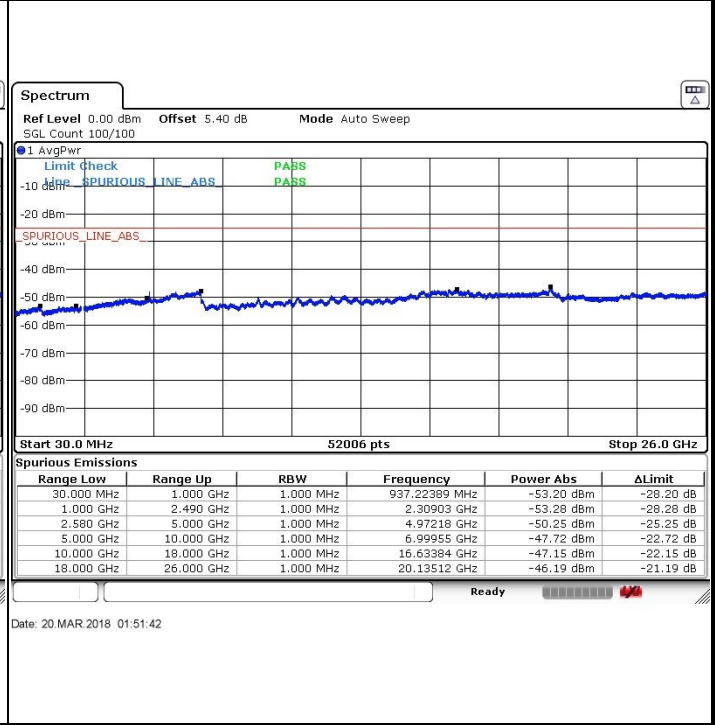

Date: 20.MAR.2018 01:47:26

Lowest Channel / 64QAM

Range Low	Range Up	RBW	Frequency	Power Abs	ΔLimit
30.000 MHz	1.000 GHz	1.000 MHz	989.57771 MHz	-53.28 dBm	-28.28 dB
1.000 GHz	2.490 GHz	1.000 MHz	1.79713 GHz	-53.15 dBm	-28.15 dB
2.580 GHz	5.000 GHz	1.000 MHz	4.98766 GHz	-50.39 dBm	-25.39 dB
5.000 GHz	10.000 GHz	1.000 MHz	6.94806 GHz	-47.85 dBm	-22.85 dB
10.000 GHz	18.000 GHz	1.000 MHz	16.62384 GHz	-46.99 dBm	-21.99 dB
18.000 GHz	26.000 GHz	1.000 MHz	20.13812 GHz	-46.37 dBm	-21.37 dB

Date: 20.MAR.2018 01:49:03

LTE Band 7 / 15MHz+15MHz

Middle Channel / QPSK

Date: 20.MAR.2018 01:52:40

Middle Channel / 16QAM

Date: 20.MAR.2018 01:51:42

Middle Channel / 64QAM

Date: 20.MAR.2018 01:50:44

LTE Band 7 / 15MHz+15MHz

Highest Channel / QPSK

Highest Channel / 16QAM

Date: 20.MAR.2018 01:54:13

Date: 20.MAR.2018 01:58:01

Highest Channel / 64QAM

Date: 20.MAR.2018 01:59:22

LTE Band 7 / 15MHz+20MHz

Lowest Channel / QPSK

Lowest Channel / 16QAM

Date: 20.MAR.2018 01:36:32

Date: 20.MAR.2018 01:35:35

Lowest Channel / 64QAM

Date: 20.MAR.2018 01:34:25

LTE Band 7 / 15MHz+20MHz

Middle Channel / QPSK