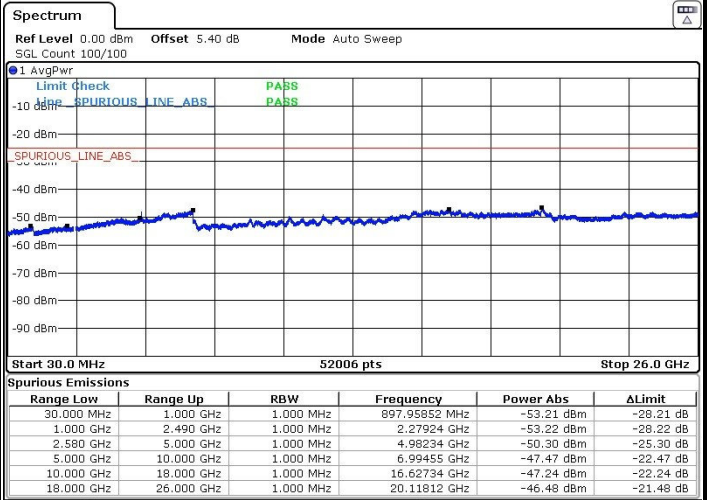

Highest Channel / QPSK

Highest Channel / 16QAM

Date: 20.MAR.2018 02:21:41

Date: 20.MAR.2018 02:22:39

Highest Channel / 64QAM

Date: 20.MAR.2018 02:23:37

LTE Band 7 / 15MHz+10MHz

Lowest Channel / QPSK

Lowest Channel / 16QAM

Date: 20.MAR.2018 01:12:33

Date: 20.MAR.2018 01:11:33

Lowest Channel / 64QAM

Date: 20.MAR.2018 00:56:20

LTE Band 7 / 15MHz+10MHz

Middle Channel / QPSK

Middle Channel / 16QAM

Date: 20.MAR.2018 01:14:00

Date: 20.MAR.2018 01:15:02

Middle Channel / 64QAM

Date: 20.MAR.2018 01:16:20

LTE Band 7 / 15MHz+10MHz

Highest Channel / QPSK

Highest Channel / 16QAM

Date: 20.MAR.2018 01:20:27

Date: 20.MAR.2018 01:19:28

Highest Channel / 64QAM

Date: 20.MAR.2018 01:18:04

LTE Band 7 / 15MHz+15MHz

Lowest Channel / QPSK

Lowest Channel / 16QAM

Range Low	Range Up	RBW	Frequency	Power Abs	ΔLimit
30.000 MHz	1.000 GHz	1.000 MHz	888.26337 MHz	-53.29 dBm	-28.29 dB
1.000 GHz	2.490 GHz	1.000 MHz	2.48926 GHz	-53.13 dBm	-28.13 dB
2.580 GHz	5.000 GHz	1.000 MHz	4.97266 GHz	-50.20 dBm	-25.20 dB
5.000 GHz	10.000 GHz	1.000 MHz	6.98305 GHz	-47.78 dBm	-22.78 dB
10.000 GHz	18.000 GHz	1.000 MHz	16.63134 GHz	-47.16 dBm	-22.16 dB
18.000 GHz	26.000 GHz	1.000 MHz	20.13012 GHz	-46.25 dBm	-21.25 dB