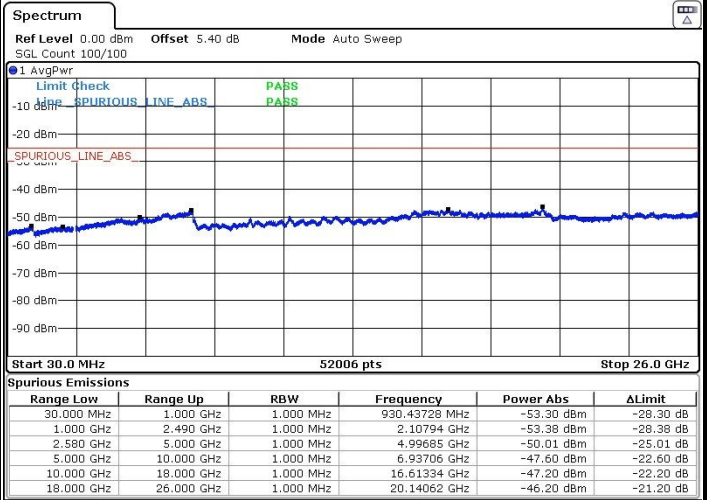

Date: 20.MAR.2018 01:47:26

Lowest Channel / 64QAM

Range Low	Range Up	RBW	Frequency	Power Abs	ΔLimit
30.000 MHz	1.000 GHz	1.000 MHz	989.57771 MHz	-53.28 dBm	-28.28 dB
1.000 GHz	2.490 GHz	1.000 MHz	1.79713 GHz	-53.15 dBm	-28.15 dB
2.580 GHz	5.000 GHz	1.000 MHz	4.98766 GHz	-50.39 dBm	-25.39 dB
5.000 GHz	10.000 GHz	1.000 MHz	6.94806 GHz	-47.85 dBm	-22.85 dB
10.000 GHz	18.000 GHz	1.000 MHz	16.62384 GHz	-46.99 dBm	-21.99 dB
18.000 GHz	26.000 GHz	1.000 MHz	20.13812 GHz	-46.37 dBm	-21.37 dB

Date: 20.MAR.2018 01:49:03

LTE Band 7 / 15MHz+15MHz

Middle Channel / QPSK

Date: 20.MAR.2018 01:52:40

Middle Channel / 16QAM

Date: 20.MAR.2018 01:51:42

Middle Channel / 64QAM

Date: 20.MAR.2018 01:50:44

LTE Band 7 / 15MHz+15MHz

Highest Channel / QPSK

Highest Channel / 16QAM

Date: 20.MAR.2018 01:54:13

Date: 20.MAR.2018 01:58:01

Highest Channel / 64QAM

Date: 20.MAR.2018 01:59:22

LTE Band 7 / 15MHz+20MHz