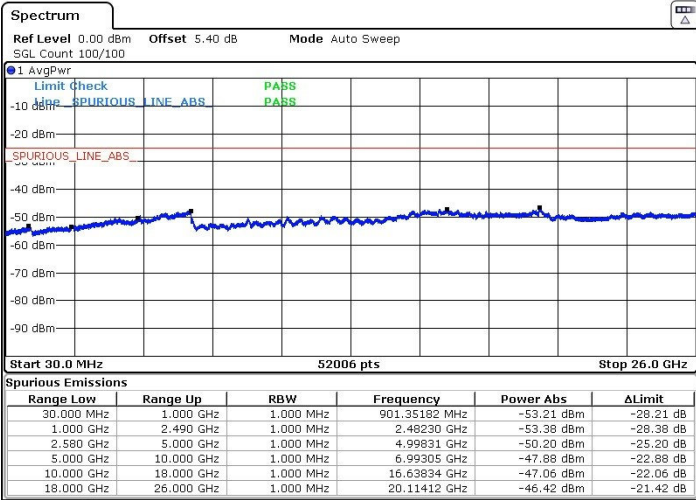

Lowest Channel / QPSK

Lowest Channel / 16QAM

Date: 20.MAR.2018 01:36:32

Date: 20.MAR.2018 01:35:35

Lowest Channel / 64QAM

Date: 20.MAR.2018 01:34:25

LTE Band 7 / 15MHz+20MHz

Middle Channel / QPSK

Middle Channel / 16QAM

Date: 20.MAR.2018 01:37:52

Date: 20.MAR.2018 01:38:56

Middle Channel / 64QAM

Date: 20.MAR.2018 01:39:52

LTE Band 7 / 15MHz+20MHz

Highest Channel / QPSK

Highest Channel / 16QAM

Date: 20.MAR.2018 01:43:20

Date: 20.MAR.2018 01:42:26

Highest Channel / 64QAM

Date: 20.MAR.2018 01:41:28

LTE Band 7 / 20MHz+10MHz

Lowest Channel / QPSK

Lowest Channel / 16QAM

Date: 20.MAR.2018 02:03:42

Date: 20.MAR.2018 02:02:41

Lowest Channel / 64QAM

Date: 20.MAR.2018 02:01:33

LTE Band 7 / 20MHz+10MHz

Middle Channel / QPSK

Middle Channel / 16QAM

Date: 20.MAR.2018 02:05:28

Date: 20.MAR.2018 02:06:24