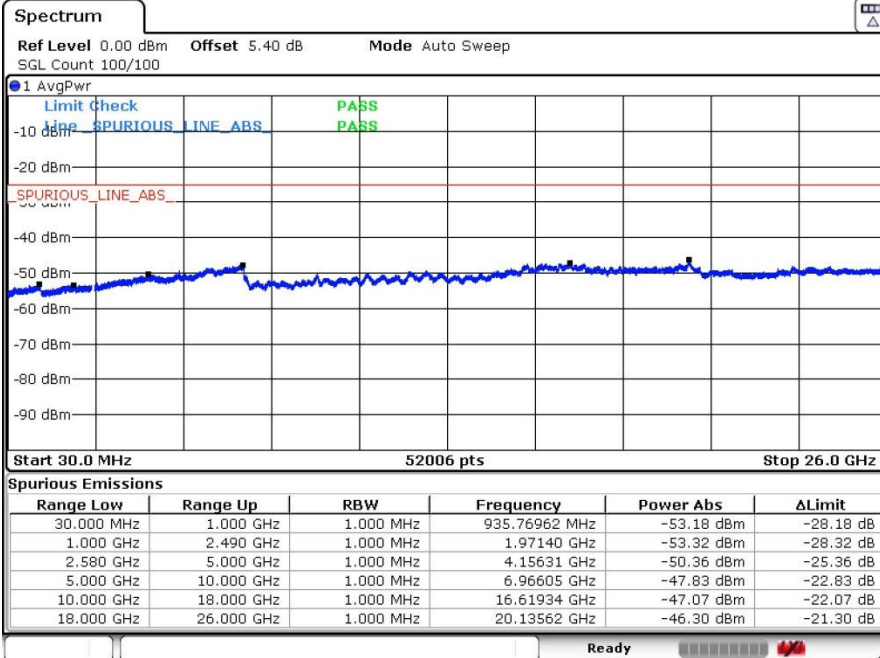

Date: 20.MAR.2018 01:43:20

Date: 20.MAR.2018 01:42:26

Highest Channel / 64QAM

Date: 20.MAR.2018 01:41:28

LTE Band 7 / 20MHz+10MHz

Lowest Channel / QPSK

Lowest Channel / 16QAM

Date: 20.MAR.2018 02:03:42

Date: 20.MAR.2018 02:02:41

Lowest Channel / 64QAM

Date: 20.MAR.2018 02:01:33

LTE Band 7 / 20MHz+10MHz

Middle Channel / QPSK

Middle Channel / 16QAM

Date: 20.MAR.2018 02:05:28

Date: 20.MAR.2018 02:06:24

Middle Channel / 64QAM

Date: 20.MAR.2018 02:07:25