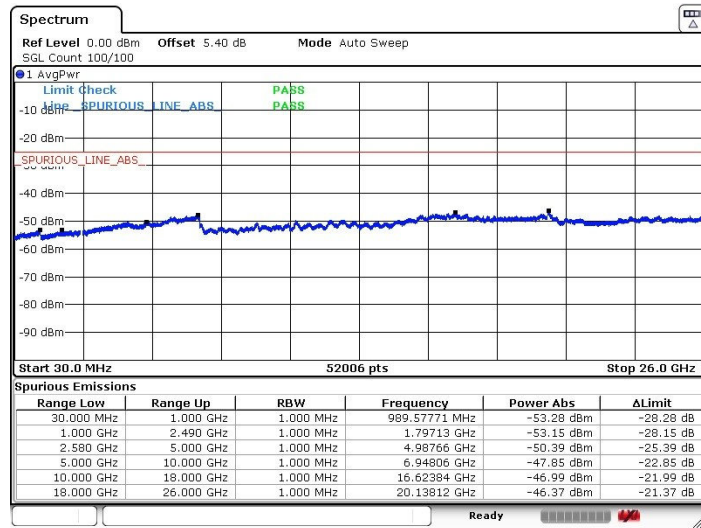

Lowest Channel / 64QAM

Date: 20.MAR.2018 01:49:03