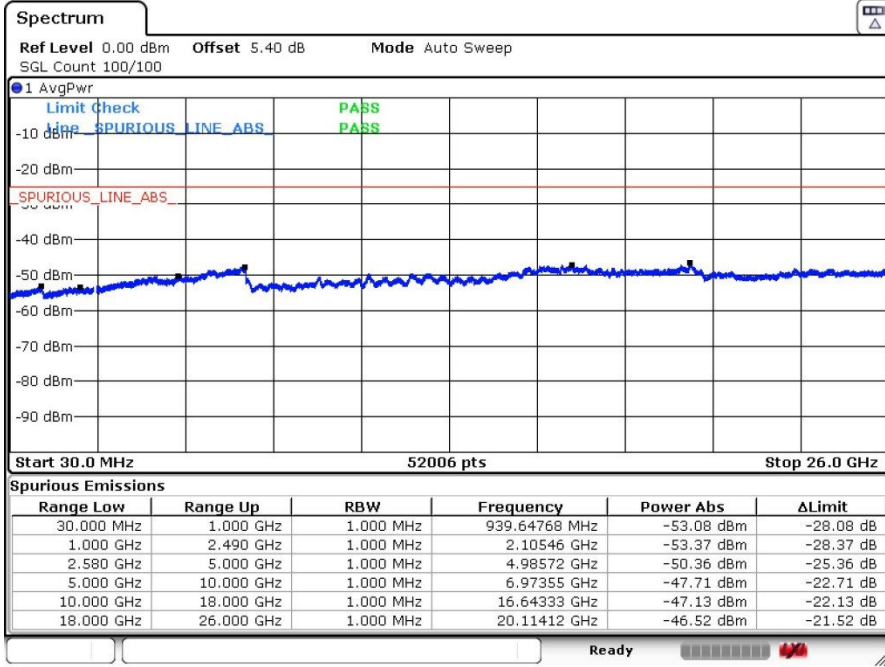

Lowest Channel / QPSK

Lowest Channel / 16QAM

Date: 20.MAR.2018 01:36:32

Date: 20.MAR.2018 01:35:35

Lowest Channel / 64QAM

Date: 20.MAR.2018 01:34:25

LTE Band 7 / 15MHz+20MHz

Middle Channel / QPSK

Middle Channel / 16QAM

Date: 20.MAR.2018 01:37:52

Date: 20.MAR.2018 01:38:56

Middle Channel / 64QAM

Date: 20.MAR.2018 01:39:52

LTE Band 7 / 15MHz+20MHz

Highest Channel / QPSK

Highest Channel / 16QAM

Date: 20.MAR.2018 01:43:20

Date: 20.MAR.2018 01:42:26

Highest Channel / 64QAM

Date: 20.MAR.2018 01:41:28

LTE Band 7 / 20MHz+10MHz

Lowest Channel / QPSK

Lowest Channel / 16QAM

Date: 20.MAR.2018 02:03:42

Date: 20.MAR.2018 02:02:41

Lowest Channel / 64QAM

Date: 20.MAR.2018 02:01:33

LTE Band 7 / 20MHz+10MHz

Middle Channel / QPSK

Middle Channel / 16QAM

Date: 20.MAR.2018 02:05:28

Date: 20.MAR.2018 02:06:24