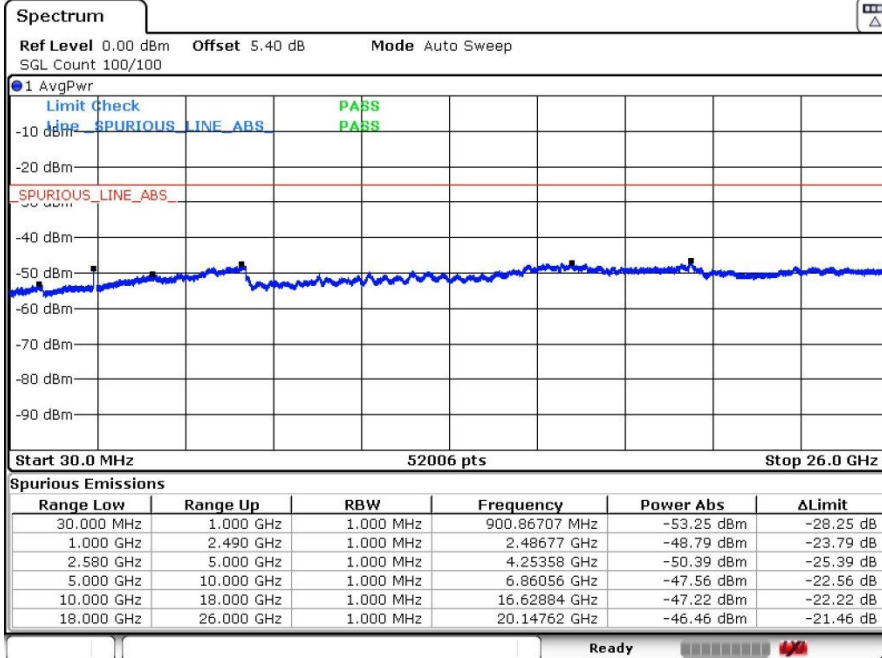

LTE Band 7 / 10MHz+20MHz

Middle Channel / QPSK

Middle Channel / 16QAM

Date: 20.MAR.2018 02:20:17

Date: 20.MAR.2018 02:19:16

Middle Channel / 64QAM

Date: 20.MAR.2018 02:16:57

LTE Band 7 / 10MHz+20MHz

Highest Channel / QPSK

Highest Channel / 16QAM

Date: 20.MAR.2018 02:21:41

Date: 20.MAR.2018 02:22:39

Highest Channel / 64QAM

Date: 20.MAR.2018 02:23:37

LTE Band 7 / 15MHz+10MHz

Lowest Channel / QPSK

Lowest Channel / 16QAM

Date: 20.MAR.2018 01:12:33

Date: 20.MAR.2018 01:11:33

Lowest Channel / 64QAM

Date: 20.MAR.2018 00:56:20

LTE Band 7 / 15MHz+10MHz

Middle Channel / QPSK

Middle Channel / 16QAM

Date: 20.MAR.2018 01:14:00

Date: 20.MAR.2018 01:15:02

Middle Channel / 64QAM

Date: 20.MAR.2018 01:16:20

LTE Band 7 / 15MHz+10MHz

Highest Channel / QPSK

Highest Channel / 16QAM

Date: 20.MAR.2018 01:20:27