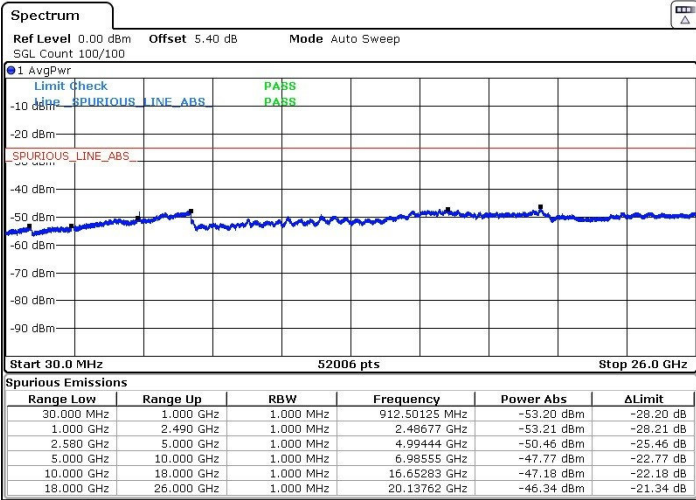

LTE Band 7 / 15MHz+15MHz

Highest Channel / QPSK

Highest Channel / 16QAM

Date: 20.MAR.2018 01:54:13

Date: 20.MAR.2018 01:58:01

Highest Channel / 64QAM

Date: 20.MAR.2018 01:59:22

LTE Band 7 / 15MHz+20MHz

Lowest Channel / QPSK

Lowest Channel / 16QAM

Date: 20.MAR.2018 01:36:32

Date: 20.MAR.2018 01:35:35

Lowest Channel / 64QAM

Date: 20.MAR.2018 01:34:25

LTE Band 7 / 15MHz+20MHz

Middle Channel / QPSK

Middle Channel / 16QAM

Date: 20.MAR.2018 01:37:52

Date: 20.MAR.2018 01:38:56

Middle Channel / 64QAM

Date: 20.MAR.2018 01:39:52

LTE Band 7 / 15MHz+20MHz

Highest Channel / QPSK

Highest Channel / 16QAM

Date: 20.MAR.2018 01:43:20

Date: 20.MAR.2018 01:42:26

Highest Channel / 64QAM

Date: 20.MAR.2018 01:41:28

LTE Band 7 / 20MHz+10MHz

Lowest Channel / QPSK

Lowest Channel / 16QAM

Date: 20.MAR.2018 02:03:42