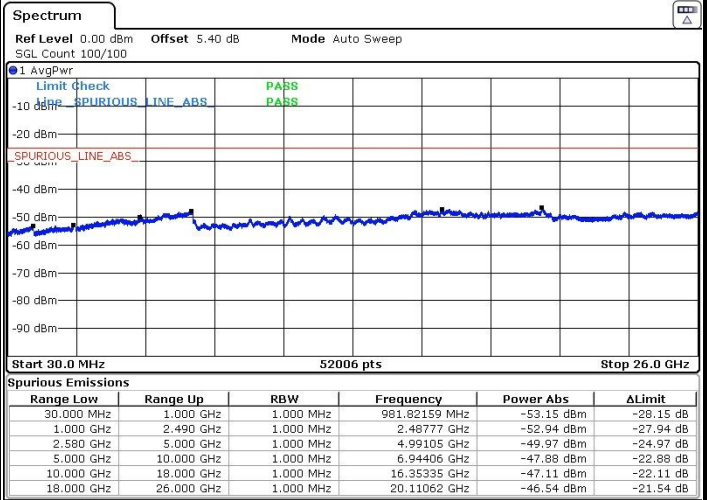

Middle Channel / 16QAM

Date: 20.MAR.2018 01:37:52

Date: 20.MAR.2018 01:38:56

Middle Channel / 64QAM

Date: 20.MAR.2018 01:39:52

LTE Band 7 / 15MHz+20MHz

Highest Channel / QPSK

Highest Channel / 16QAM

Date: 20.MAR.2018 01:43:20

Date: 20.MAR.2018 01:42:26

Highest Channel / 64QAM

Date: 20.MAR.2018 01:41:28

LTE Band 7 / 20MHz+10MHz

Lowest Channel / QPSK

Lowest Channel / 16QAM

Date: 20.MAR.2018 02:03:42

Date: 20.MAR.2018 02:02:41

Lowest Channel / 64QAM

Date: 20.MAR.2018 02:01:33

LTE Band 7 / 20MHz+10MHz

Middle Channel / QPSK

Middle Channel / 16QAM

Date: 20.MAR.2018 02:05:28

Date: 20.MAR.2018 02:06:24