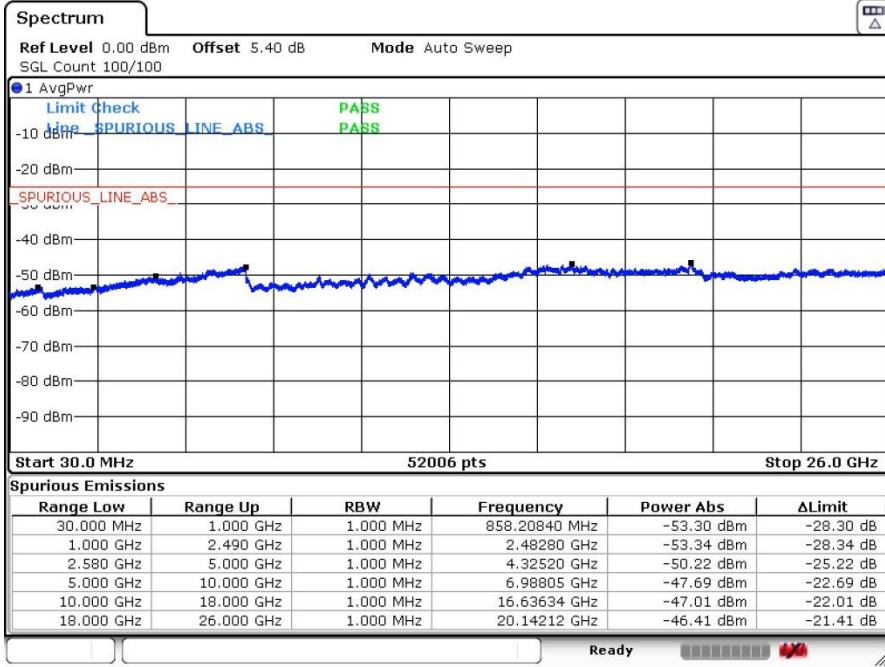

Highest Channel / QPSK

Highest Channel / 16QAM

Date: 20.MAR.2018 02:21:41

Date: 20.MAR.2018 02:22:39

Highest Channel / 64QAM

Date: 20.MAR.2018 02:23:37

LTE Band 7 / 15MHz+10MHz

Lowest Channel / QPSK

Lowest Channel / 16QAM

Date: 20.MAR.2018 01:12:33

Date: 20.MAR.2018 01:11:33

Lowest Channel / 64QAM

Date: 20.MAR.2018 00:56:20

LTE Band 7 / 15MHz+10MHz

Middle Channel / QPSK

Middle Channel / 16QAM

Date: 20.MAR.2018 01:14:00

Date: 20.MAR.2018 01:15:02

Middle Channel / 64QAM

Date: 20.MAR.2018 01:16:20

LTE Band 7 / 15MHz+10MHz

Highest Channel / QPSK

Highest Channel / 16QAM

Date: 20.MAR.2018 01:20:27

Date: 20.MAR.2018 01:19:28

Highest Channel / 64QAM

Date: 20.MAR.2018 01:18:04

LTE Band 7 / 15MHz+15MHz

Lowest Channel / QPSK

Lowest Channel / 16QAM

Range Low	Range Up	RBW	Frequency	Power Abs	ΔLimit
30.000 MHz	1.000 GHz	1.000 MHz	888.26337 MHz	-53.29 dBm	-28.29 dB
1.000 GHz	2.490 GHz	1.000 MHz	2.48926 GHz	-53.13 dBm	-28.13 dB
2.580 GHz	5.000 GHz	1.000 MHz	4.97266 GHz	-50.20 dBm	-25.20 dB
5.000 GHz	10.000 GHz	1.000 MHz	6.98305 GHz	-47.78 dBm	-22.78 dB
10.000 GHz	18.000 GHz	1.000 MHz	16.63134 GHz	-47.16 dBm	-22.16 dB
18.000 GHz	26.000 GHz	1.000 MHz	20.13012 GHz	-46.25 dBm	-21.25 dB