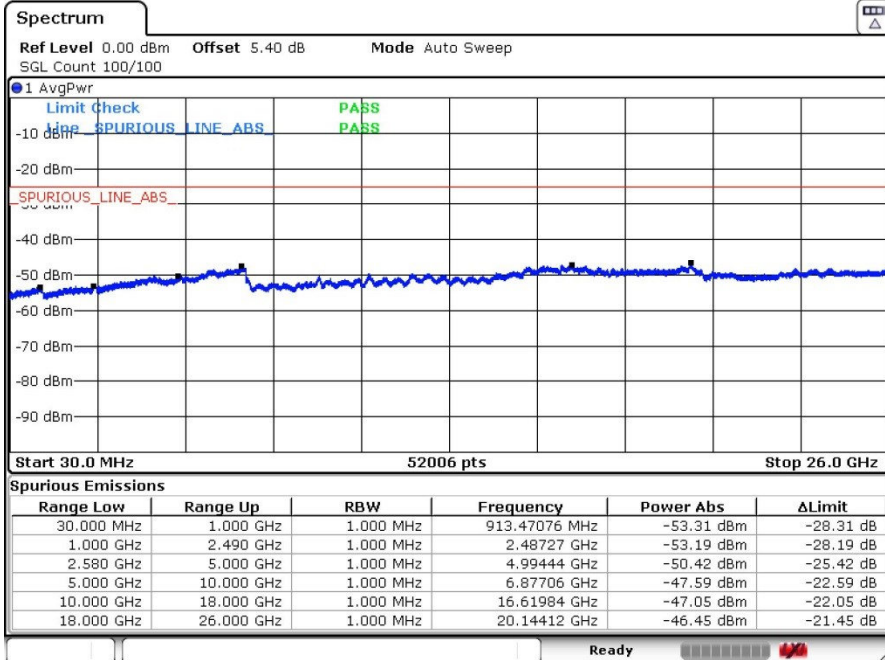

LTE Band 7 / 15MHz+15MHz

Highest Channel / QPSK

Highest Channel / 16QAM

Date: 20.MAR.2018 01:54:13

Date: 20.MAR.2018 01:58:01

Highest Channel / 64QAM

Date: 20.MAR.2018 01:59:22

LTE Band 7 / 15MHz+20MHz

Lowest Channel / QPSK

Lowest Channel / 16QAM

Date: 20.MAR.2018 01:36:32

Date: 20.MAR.2018 01:35:35

Lowest Channel / 64QAM

Date: 20.MAR.2018 01:34:25

LTE Band 7 / 15MHz+20MHz

Middle Channel / QPSK

Middle Channel / 16QAM

Date: 20.MAR.2018 01:37:52

Date: 20.MAR.2018 01:38:56

Middle Channel / 64QAM

Date: 20.MAR.2018 01:39:52

LTE Band 7 / 15MHz+20MHz

Highest Channel / QPSK

Highest Channel / 16QAM

Date: 20.MAR.2018 01:43:20

Date: 20.MAR.2018 01:42:26

Highest Channel / 64QAM

Date: 20.MAR.2018 01:41:28

LTE Band 7 / 20MHz+10MHz

Lowest Channel / QPSK

Lowest Channel / 16QAM

Date: 20.MAR.2018 02:03:42