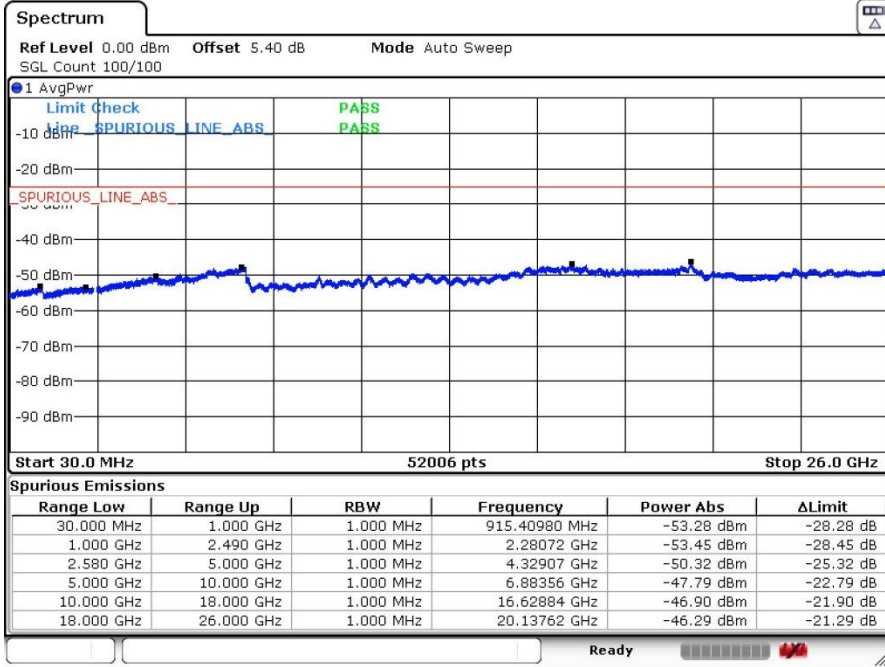

LTE Band 7 / 15MHz+15MHz

Highest Channel / QPSK

Highest Channel / 16QAM

Date: 20.MAR.2018 01:54:13

Date: 20.MAR.2018 01:58:01

Highest Channel / 64QAM

Date: 20.MAR.2018 01:59:22

LTE Band 7 / 15MHz+20MHz

Lowest Channel / QPSK

Lowest Channel / 16QAM

Date: 20.MAR.2018 01:36:32

Date: 20.MAR.2018 01:35:35

Lowest Channel / 64QAM

Date: 20.MAR.2018 01:34:25

LTE Band 7 / 15MHz+20MHz

Middle Channel / QPSK

Middle Channel / 16QAM

Date: 20.MAR.2018 01:37:52

Date: 20.MAR.2018 01:38:56

Middle Channel / 64QAM

Date: 20.MAR.2018 01:39:52

LTE Band 7 / 15MHz+20MHz

Highest Channel / QPSK

Highest Channel / 16QAM

Date: 20.MAR.2018 01:43:20

Date: 20.MAR.2018 01:42:26

Highest Channel / 64QAM

Date: 20.MAR.2018 01:41:28

LTE Band 7 / 20MHz+10MHz

Lowest Channel / QPSK

Lowest Channel / 16QAM

Date: 20.MAR.2018 02:03:42