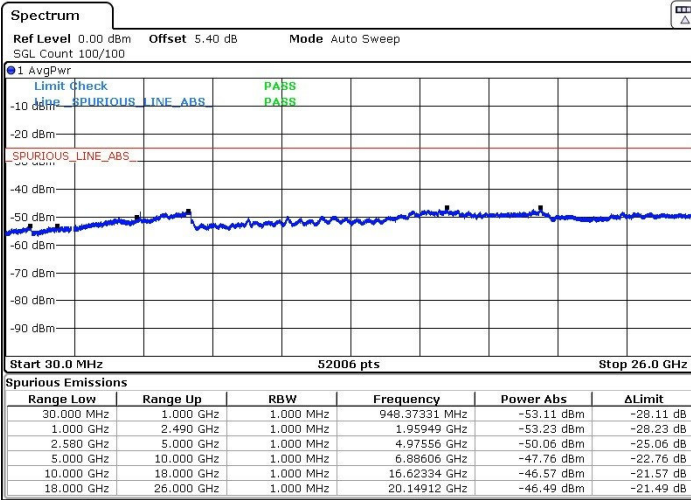

Date: 20.MAR.2018 01:43:20

Date: 20.MAR.2018 01:42:26

Highest Channel / 64QAM

Date: 20.MAR.2018 01:41:28

LTE Band 7 / 20MHz+10MHz

Lowest Channel / QPSK

Lowest Channel / 16QAM

Date: 20.MAR.2018 02:03:42

Date: 20.MAR.2018 02:02:41

Lowest Channel / 64QAM

Date: 20.MAR.2018 02:01:33

LTE Band 7 / 20MHz+10MHz

Middle Channel / QPSK

Middle Channel / 16QAM

Date: 20.MAR.2018 02:05:28

Date: 20.MAR.2018 02:06:24

Middle Channel / 64QAM

Date: 20.MAR.2018 02:07:25