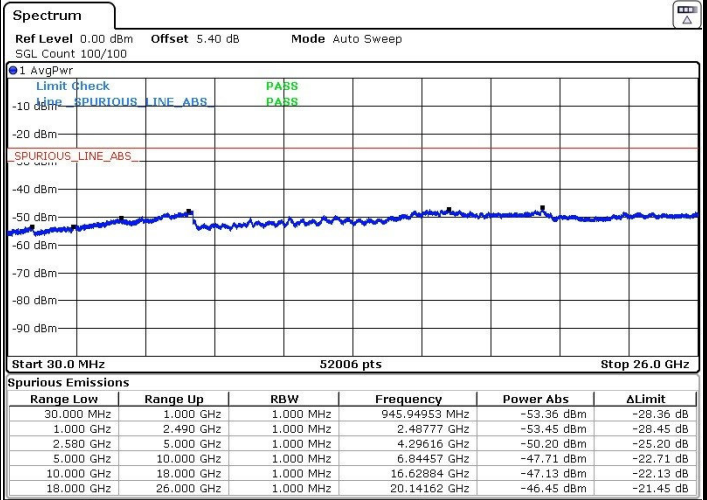

LTE Band 7 / 10MHz+20MHz

Middle Channel / QPSK

Middle Channel / 16QAM

Date: 20.MAR.2018 02:20:17

Date: 20.MAR.2018 02:19:16

Middle Channel / 64QAM

Date: 20.MAR.2018 02:16:57

LTE Band 7 / 10MHz+20MHz

Highest Channel / QPSK

Highest Channel / 16QAM

Date: 20.MAR.2018 02:21:41

Date: 20.MAR.2018 02:22:39

Highest Channel / 64QAM

Date: 20.MAR.2018 02:23:37

LTE Band 7 / 15MHz+10MHz

Lowest Channel / QPSK

Lowest Channel / 16QAM

Date: 20.MAR.2018 01:12:33

Date: 20.MAR.2018 01:11:33

Lowest Channel / 64QAM

Date: 20.MAR.2018 00:56:20

LTE Band 7 / 15MHz+10MHz

Middle Channel / QPSK

Middle Channel / 16QAM