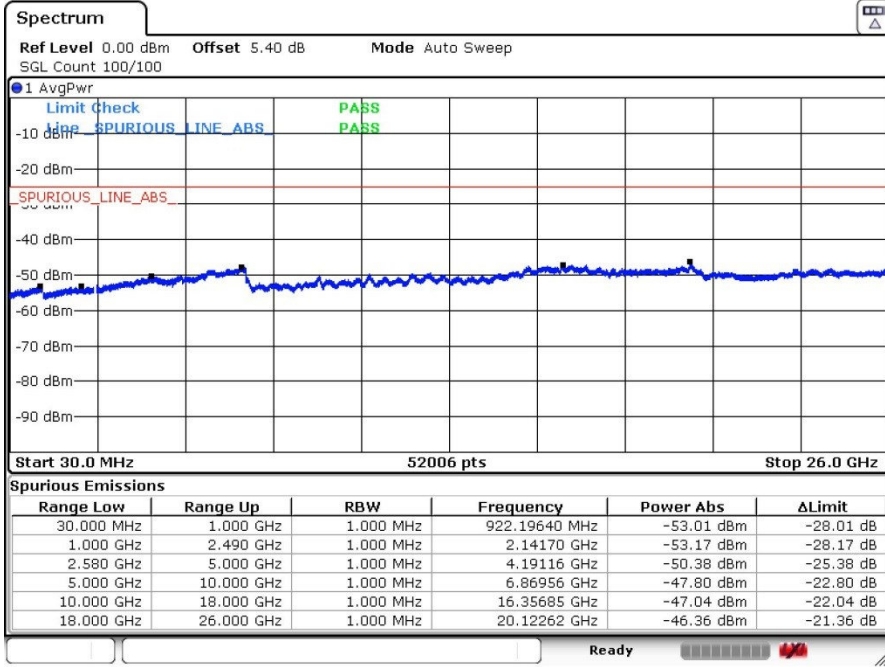

LTE Band 7 / 10MHz+20MHz

Middle Channel / QPSK

Middle Channel / 16QAM

Date: 20.MAR.2018 02:20:17

Date: 20.MAR.2018 02:19:16

Middle Channel / 64QAM

Date: 20.MAR.2018 02:16:57

LTE Band 7 / 10MHz+20MHz

Highest Channel / QPSK

Highest Channel / 16QAM

Date: 20.MAR.2018 02:21:41

Date: 20.MAR.2018 02:22:39

Highest Channel / 64QAM

Date: 20.MAR.2018 02:23:37

LTE Band 7 / 15MHz+10MHz

Lowest Channel / QPSK

Lowest Channel / 16QAM

Date: 20.MAR.2018 01:12:33

Date: 20.MAR.2018 01:11:33

Lowest Channel / 64QAM

Date: 20.MAR.2018 00:56:20

LTE Band 7 / 15MHz+10MHz

Middle Channel / QPSK

Middle Channel / 16QAM

Date: 20.MAR.2018 01:14:00

Date: 20.MAR.2018 01:15:02

Middle Channel / 64QAM

Date: 20.MAR.2018 01:16:20

LTE Band 7 / 15MHz+10MHz

Highest Channel / QPSK

Highest Channel / 16QAM

Date: 20.MAR.2018 01:20:27