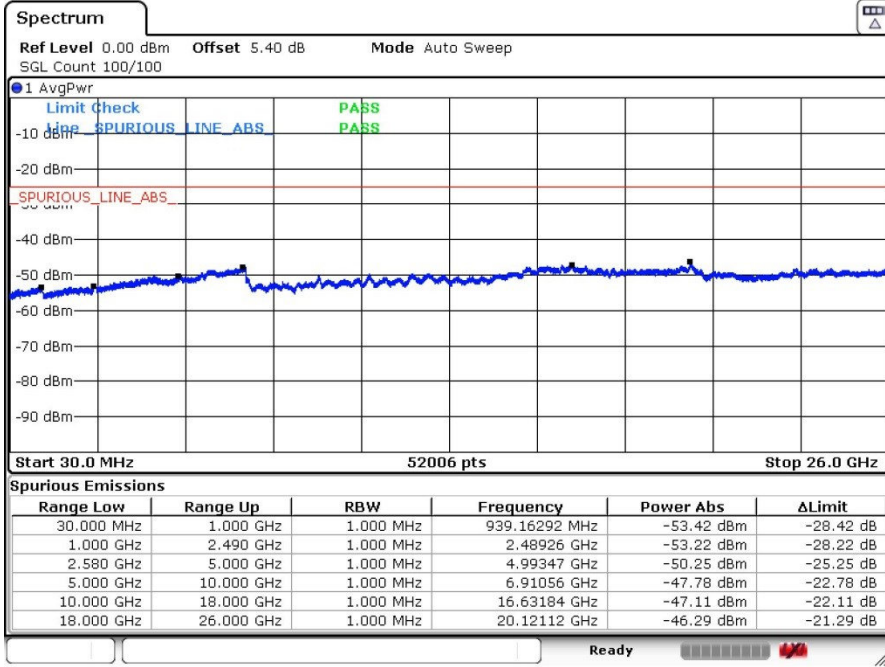

Middle Channel / 16QAM

Date: 20.MAR.2018 01:37:52

Date: 20.MAR.2018 01:38:56

Middle Channel / 64QAM

Date: 20.MAR.2018 01:39:52

LTE Band 7 / 15MHz+20MHz

Highest Channel / QPSK

Highest Channel / 16QAM

Date: 20.MAR.2018 01:43:20

Date: 20.MAR.2018 01:42:26

Highest Channel / 64QAM

Date: 20.MAR.2018 01:41:28

LTE Band 7 / 20MHz+10MHz

Lowest Channel / QPSK

Lowest Channel / 16QAM

Date: 20.MAR.2018 02:03:42

Date: 20.MAR.2018 02:02:41

Lowest Channel / 64QAM

Date: 20.MAR.2018 02:01:33

LTE Band 7 / 20MHz+10MHz

Middle Channel / QPSK

Middle Channel / 16QAM

Date: 20.MAR.2018 02:05:28

Date: 20.MAR.2018 02:06:24