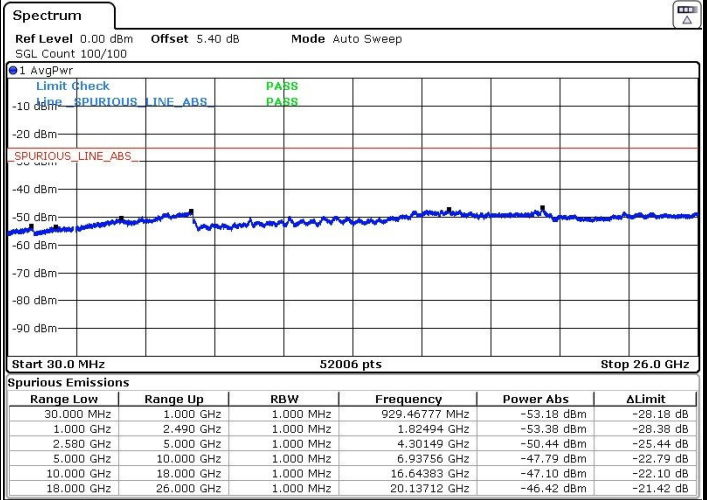

Lowest Channel / QPSK

Lowest Channel / 16QAM

Date: 20.MAR.2018 01:36:32

Date: 20.MAR.2018 01:35:35

Lowest Channel / 64QAM

Date: 20.MAR.2018 01:34:25

LTE Band 7 / 15MHz+20MHz

Middle Channel / QPSK

Middle Channel / 16QAM

Date: 20.MAR.2018 01:37:52

Date: 20.MAR.2018 01:38:56

Middle Channel / 64QAM

Date: 20.MAR.2018 01:39:52

LTE Band 7 / 15MHz+20MHz

Highest Channel / QPSK

Highest Channel / 16QAM

Date: 20.MAR.2018 01:43:20

Date: 20.MAR.2018 01:42:26

Highest Channel / 64QAM

Date: 20.MAR.2018 01:41:28

LTE Band 7 / 20MHz+10MHz

Lowest Channel / QPSK

Lowest Channel / 16QAM

Date: 20.MAR.2018 02:03:42