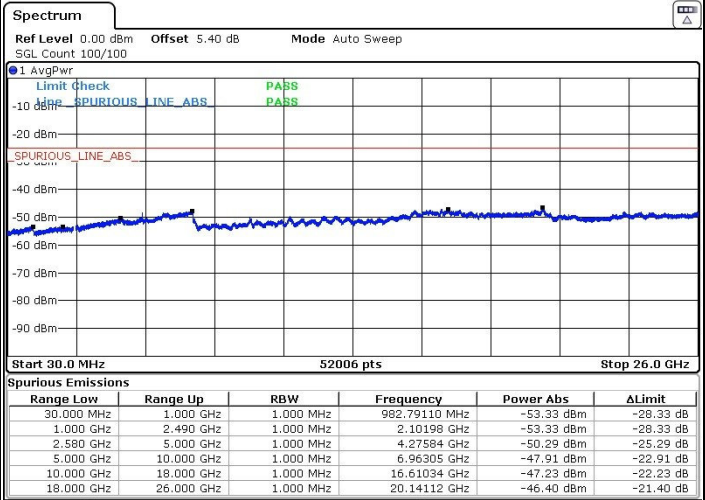

Date: 20.MAR.2018 01:43:20

Date: 20.MAR.2018 01:42:26

Highest Channel / 64QAM

Date: 20.MAR.2018 01:41:28

LTE Band 7 / 20MHz+10MHz

Lowest Channel / QPSK

Lowest Channel / 16QAM

Date: 20.MAR.2018 02:03:42

Date: 20.MAR.2018 02:02:41

Lowest Channel / 64QAM

Date: 20.MAR.2018 02:01:33

LTE Band 7 / 20MHz+10MHz

Middle Channel / QPSK

Middle Channel / 16QAM

Date: 20.MAR.2018 02:05:28

Date: 20.MAR.2018 02:06:24

Middle Channel / 64QAM

Date: 20.MAR.2018 02:07:25