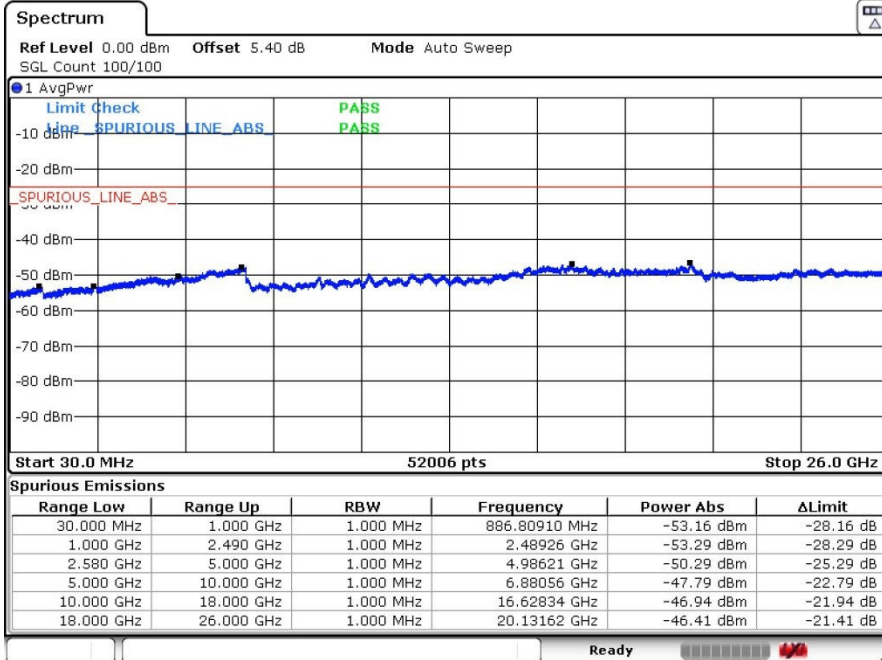

LTE Band 7 / 10MHz+20MHz

Middle Channel / QPSK

Middle Channel / 16QAM

Date: 20.MAR.2018 02:20:17

Date: 20.MAR.2018 02:19:16

Middle Channel / 64QAM

Date: 20.MAR.2018 02:16:57

LTE Band 7 / 10MHz+20MHz

Highest Channel / QPSK

Highest Channel / 16QAM

Date: 20.MAR.2018 02:21:41

Date: 20.MAR.2018 02:22:39

Highest Channel / 64QAM

Date: 20.MAR.2018 02:23:37

LTE Band 7 / 15MHz+10MHz

Lowest Channel / QPSK

Lowest Channel / 16QAM

Date: 20.MAR.2018 01:12:33

Date: 20.MAR.2018 01:11:33

Lowest Channel / 64QAM

Date: 20.MAR.2018 00:56:20

LTE Band 7 / 15MHz+10MHz

Middle Channel / QPSK

Middle Channel / 16QAM