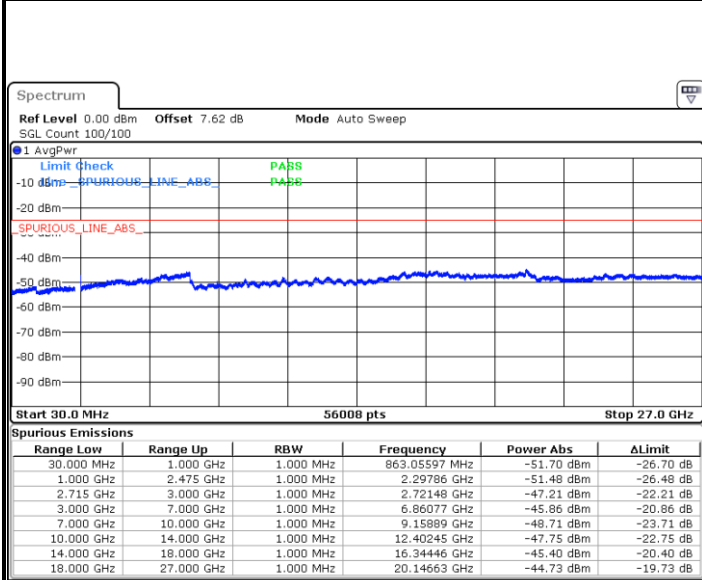

Lowest Channel / 16QAM

Date: 22 MAR 2018 18:44:33

Middle Channel / QPSK

Date: 22 MAR 2018 18:48:15

Middle Channel / 16QAM

Date: 22 MAR 2018 18:47:20

LTE Band 41 / 5MHz

Highest Channel / QPSK

Date: 22 MAR 2018 18:49:11

Highest Channel / 16QAM

Date: 22 MAR 2018 18:50:07

LTE Band 41 / 10MHz

Lowest Channel / QPSK

Date: 22 MAR 2018 18:53:49

Lowest Channel / 16QAM

Date: 22 MAR 2018 18:52:53

LTE Band 41 / 10MHz

Middle Channel / QPSK

Middle Channel / 16QAM

Date: 22 MAR 2018 18:54:44

Date: 22 MAR 2018 18:55:40

Highest Channel / QPSK

Highest Channel / 16QAM

Date: 22 MAR 2018 18:59:22