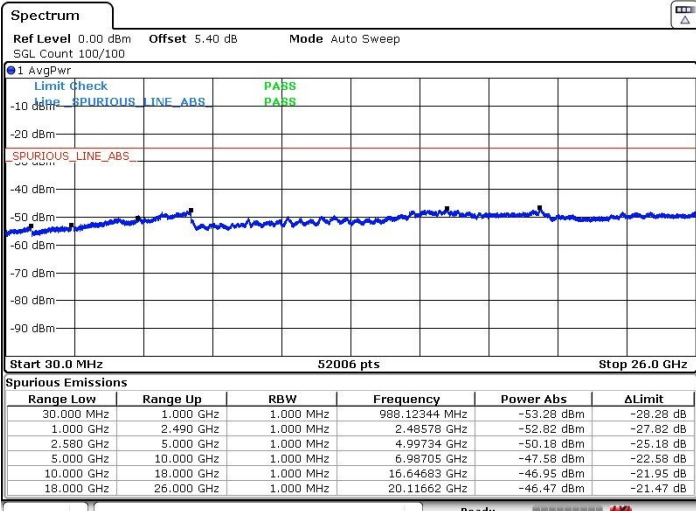

Highest Channel / 64QAM

LTE Band 41 / 10MHz

Lowest Channel / 64QAM

Middle Channel / 64QAM

Date: 22.MAR.2018 18:51:58

Date: 22.MAR.2018 18:56:35

Highest Channel / 64QAM

Date: 22.MAR.2018 18:57:31

LTE Band 41 / 15MHz

Highest Channel / 64QAM

LTE Band 41 / 20MHz

Lowest Channel / 64QAM

Middle Channel / 64QAM

Highest Channel / 64QAM

For CA

LTE Band 7 / 10MHz+20MHz

Lowest Channel / QPSK

Lowest Channel / 16QAM

Date: 20.MAR.2018 02:13:18

Date: 20.MAR.2018 02:14:29

Lowest Channel / 64QAM

Date: 20.MAR.2018 02:15:25