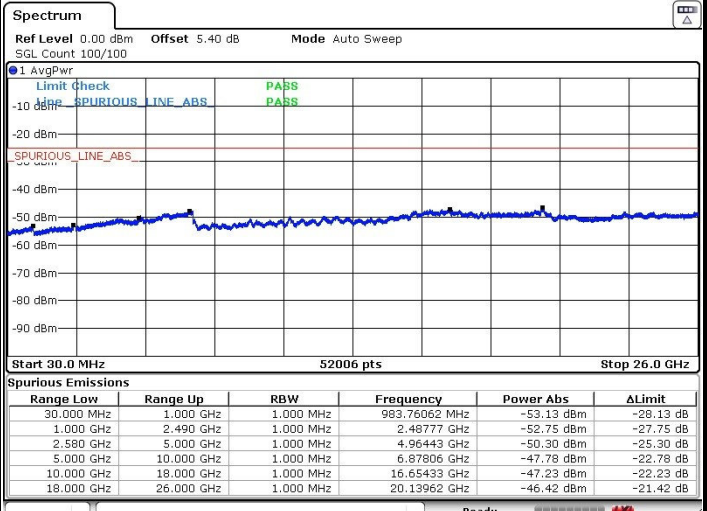

Highest Channel / 64QAM

LTE Band 41 / 10MHz

Lowest Channel / 64QAM

Middle Channel / 64QAM

Date: 22.MAR.2018 18:51:58

Date: 22.MAR.2018 18:56:35

Highest Channel / 64QAM

Date: 22.MAR.2018 18:57:31

LTE Band 41 / 15MHz

Highest Channel / 64QAM

LTE Band 41 / 20MHz

Lowest Channel / 64QAM

Middle Channel / 64QAM

Highest Channel / 64QAM

For CA

LTE Band 7 / 10MHz+20MHz

Lowest Channel / QPSK

Lowest Channel / 16QAM

Date: 20.MAR.2018 02:13:18

Date: 20.MAR.2018 02:14:29

Lowest Channel / 64QAM

Date: 20.MAR.2018 02:15:25