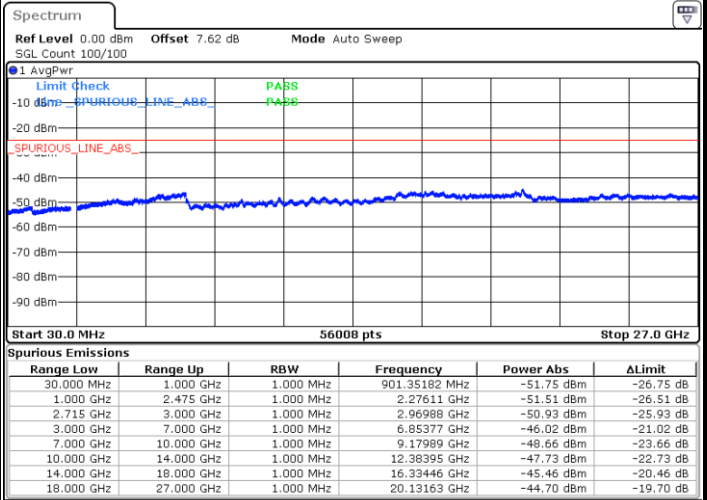

Date: 22 MAR 2018 19:14:39

Highest Channel / QPSK

Highest Channel / 16QAM

Date: 22 MAR 2018 19:18:21

Date: 22 MAR 2018 19:17:25

LTE Band 41 / 5MHz

Lowest Channel / 64QAM

Middle Channel / 64QAM

Highest Channel / 64QAM

LTE Band 41 / 10MHz

Lowest Channel / 64QAM

Middle Channel / 64QAM

Date: 22.MAR.2018 18:51:58

Date: 22.MAR.2018 18:56:35

Highest Channel / 64QAM

Date: 22.MAR.2018 18:57:31

Lowest Channel / QPSK

Lowest Channel / 16QAM

Date: 20.MAR.2018 02:13:18

Date: 20.MAR.2018 02:14:29

Lowest Channel / 64QAM

Date: 20.MAR.2018 02:15:25