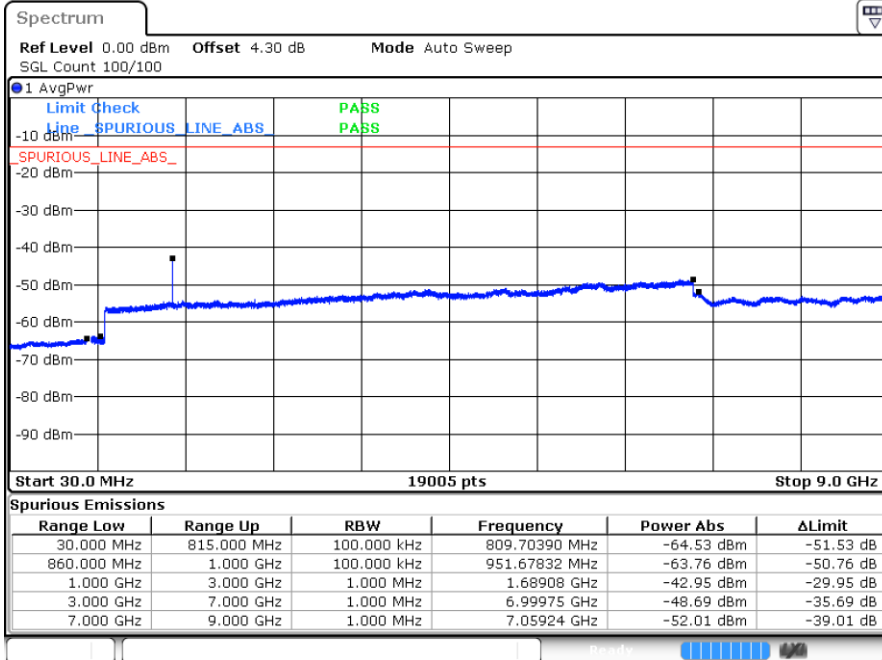

Date: 15.MAR.2018 22:39:50

LTE Band 26 / 3MHz

Lowest Channel / 64QAM

Middle Channel / 64QAM

Date: 15.MAR.2018 23:05:12

Date: 15.MAR.2018 23:04:47

Highest Channel / 64QAM

Date: 15.MAR.2018 23:02:31

LTE Band 26 / 5MHz

Lowest Channel / 64QAM

Middle Channel / 64QAM

Date: 15.MAR.2018 23:25:28

Date: 15.MAR.2018 23:25:03

Highest Channel / 64QAM

Date: 15.MAR.2018 23:22:57

LTE Band 26 / 10MHz

Lowest Channel / 64QAM

Middle Channel / 64QAM

Date: 16.MAR.2018 00:13:05

Date: 16.MAR.2018 00:12:38

Highest Channel / 64QAM

Date: 16.MAR.2018 00:09:34

LTE Band 26

CH26765 / QPSK