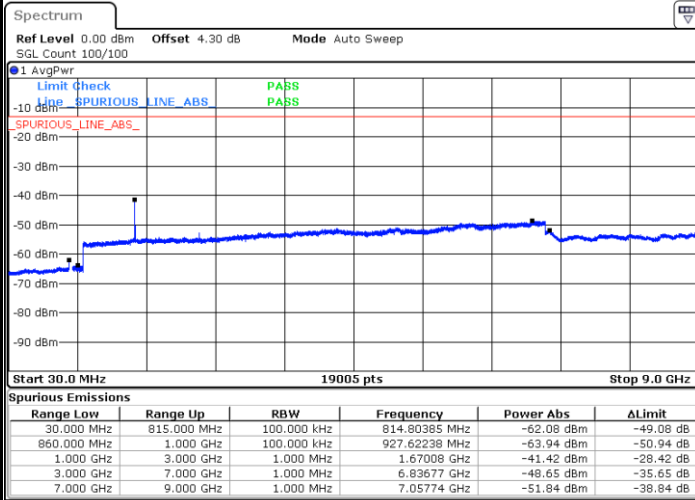

Highest Channel / QPSK

Highest Channel / 16QAM

Date: 16.MAR.2018 00:11:22

Date: 16.MAR.2018 00:10:54

LTE Band 26 / 15MHz

Lowest Channel / QPSK

Lowest Channel / 16QAM

Date: 16.MAR.2018 00:28:17

Date: 16.MAR.2018 00:27:53

Middle Channel / QPSK

Middle Channel / 16QAM

Date: 16.MAR.2018 00:25:59

Date: 16.MAR.2018 00:26:36

LTE Band 26 / 15MHz

Highest Channel / QPSK

Highest Channel / 16QAM

Date: 16.MAR.2018 00:25:33

Date: 16.MAR.2018 00:25:09

LTE Band 26 / 1.4MHz

Lowest Channel / 64QAM

Middle Channel / 64QAM

Date: 15.MAR.2018 22:37:11

Date: 15.MAR.2018 22:37:37

Highest Channel / 64QAM