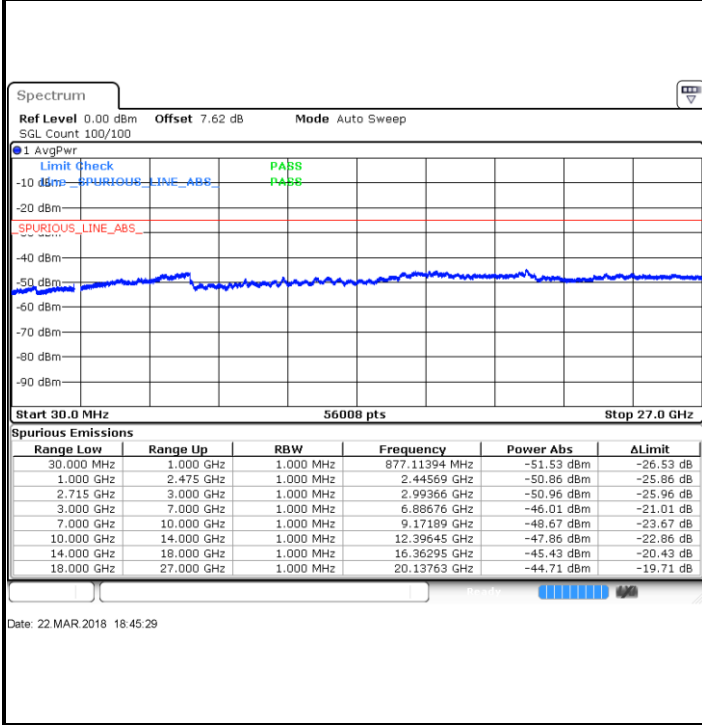

Lowest Channel / QPSK

Date: 22 MAR 2018 19:12:48

Lowest Channel / 16QAM

Date: 22 MAR 2018 19:11:52

LTE Band 41 / 20MHz

Middle Channel / QPSK

Middle Channel / 16QAM

Date: 22 MAR 2018 19:13:43

Date: 22 MAR 2018 19:14:39

Highest Channel / QPSK

Highest Channel / 16QAM

Date: 22 MAR 2018 19:18:21

Date: 22 MAR 2018 19:17:25

LTE Band 41 / 5MHz

Lowest Channel / 64QAM

Middle Channel / 64QAM

Highest Channel / 64QAM

LTE Band 41 / 10MHz

Lowest Channel / 64QAM

Middle Channel / 64QAM

Date: 22.MAR.2018 18:51:58

Date: 22.MAR.2018 18:56:35

Highest Channel / 64QAM

Date: 22.MAR.2018 18:57:31