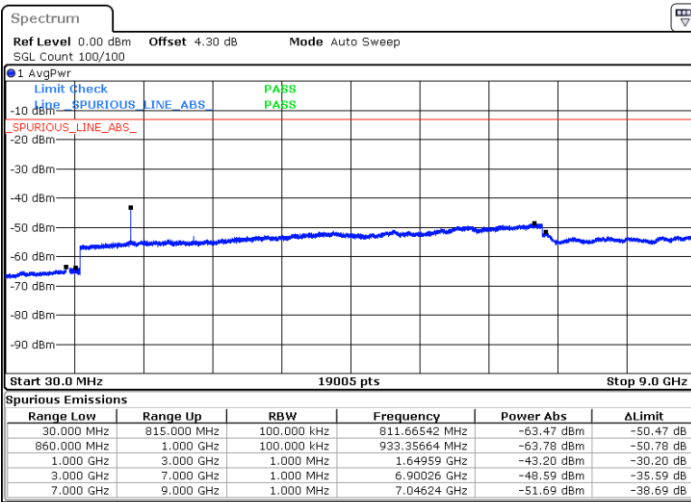

LTE Band 26 / 5MHz

Lowest Channel / QPSK

Lowest Channel / 16QAM

Date: 15.MAR.2018 23:26:17

Date: 15.MAR.2018 23:25:52

Middle Channel / QPSK

Middle Channel / 16QAM

Date: 15.MAR.2018 23:24:14

Date: 15.MAR.2018 23:24:39

LTE Band 26 / 5MHz

Highest Channel / QPSK

Highest Channel / 16QAM

Date: 15.MAR.2018 23:23:48

Date: 15.MAR.2018 23:23:24

LTE Band 26 / 10MHz

Lowest Channel / QPSK

Lowest Channel / 16QAM

Date: 16.MAR.2018 00:14:00

Date: 16.MAR.2018 00:13:29

LTE Band 26 / 10MHz

Middle Channel / QPSK

Middle Channel / 16QAM

Date: 16.MAR.2018 00:11:47

Date: 16.MAR.2018 00:12:12

Highest Channel / QPSK

Highest Channel / 16QAM

Date: 16.MAR.2018 00:11:22

Date: 16.MAR.2018 00:10:54

LTE Band 26 / 15MHz

Lowest Channel / QPSK

Lowest Channel / 16QAM

Date: 16.MAR.2018 00:28:17