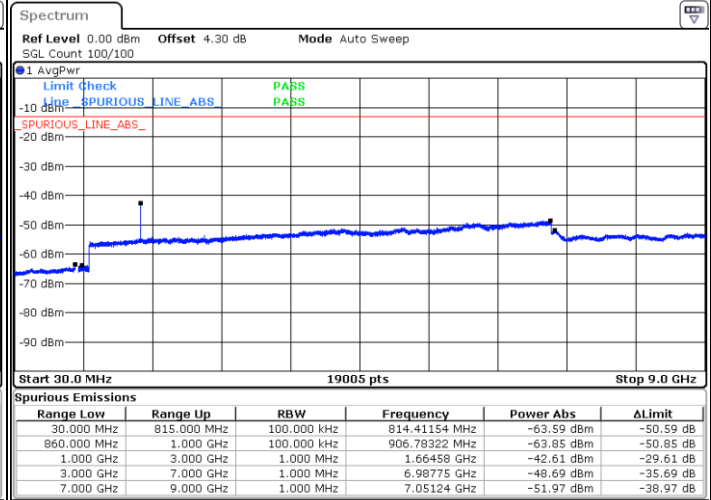

Date: 15.MAR.2018 22:39:50

LTE Band 26 / 3MHz

Lowest Channel / 64QAM

Middle Channel / 64QAM

Date: 15.MAR.2018 23:05:12

Date: 15.MAR.2018 23:04:47

Highest Channel / 64QAM

Date: 15.MAR.2018 23:02:31

LTE Band 26 / 5MHz

Lowest Channel / 64QAM

Middle Channel / 64QAM

Date: 15.MAR.2018 23:25:28

Date: 15.MAR.2018 23:25:03

Highest Channel / 64QAM

Date: 15.MAR.2018 23:22:57

LTE Band 26 / 10MHz

Lowest Channel / 64QAM

Middle Channel / 64QAM

Date: 16.MAR.2018 00:13:05

Date: 16.MAR.2018 00:12:38

Highest Channel / 64QAM

Date: 16.MAR.2018 00:09:34

LTE Band 26

CH26765 / QPSK