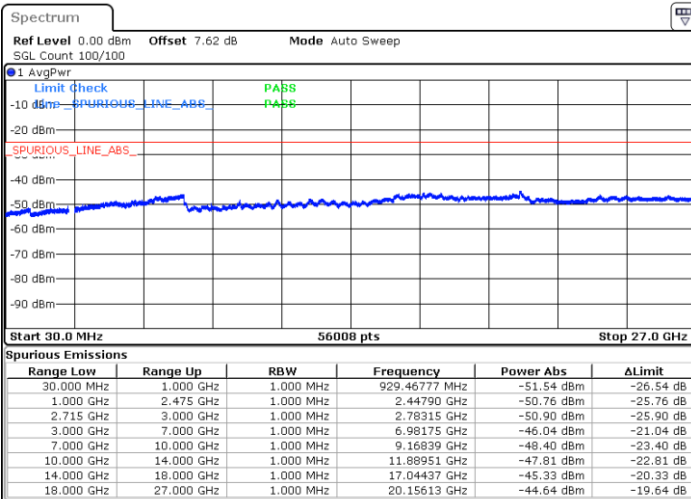

Date: 22 MAR 2018 18:49:11

Highest Channel / 16QAM

Date: 22 MAR 2018 18:50:07

LTE Band 41 / 10MHz

Lowest Channel / QPSK

Date: 22 MAR 2018 18:53:49

Lowest Channel / 16QAM

Date: 22 MAR 2018 18:52:53

LTE Band 41 / 10MHz

Middle Channel / QPSK

Middle Channel / 16QAM

Date: 22 MAR 2018 18:54:44

Date: 22 MAR 2018 18:55:40

Highest Channel / QPSK

Highest Channel / 16QAM

Date: 22 MAR 2018 18:59:22

Date: 22 MAR 2018 18:58:26

LTE Band 41 / 15MHz

Lowest Channel / QPSK

Lowest Channel / 16QAM

Date: 22 MAR 2018 19:02:36

Date: 22 MAR 2018 19:03:32

Middle Channel / QPSK

Middle Channel / 16QAM

Date: 22 MAR 2018 19:07:15

Date: 22 MAR 2018 19:06:19

LTE Band 41 / 15MHz

Highest Channel / QPSK

Date: 22 MAR 2018 19:08:10

Highest Channel / 16QAM

Date: 22 MAR 2018 19:09:06

LTE Band 41 / 20MHz