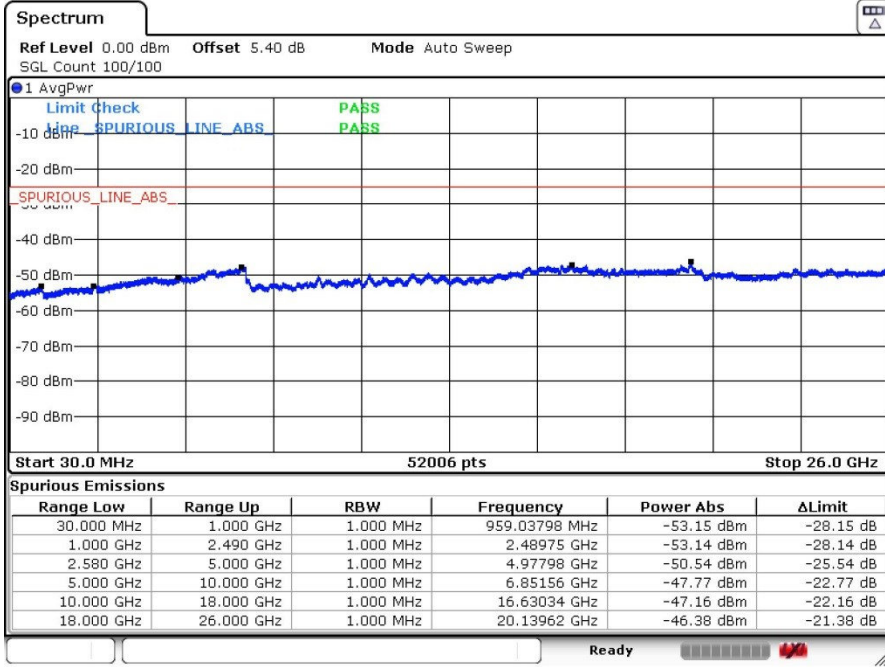

Highest Channel / 64QAM

LTE Band 41 / 10MHz

Lowest Channel / 64QAM

Middle Channel / 64QAM

Date: 22.MAR.2018 18:51:58

Date: 22.MAR.2018 18:56:35

Highest Channel / 64QAM

Date: 22.MAR.2018 18:57:31

Lowest Channel / QPSK

Lowest Channel / 16QAM

Date: 20.MAR.2018 02:13:18

Date: 20.MAR.2018 02:14:29

Lowest Channel / 64QAM

Date: 20.MAR.2018 02:15:25