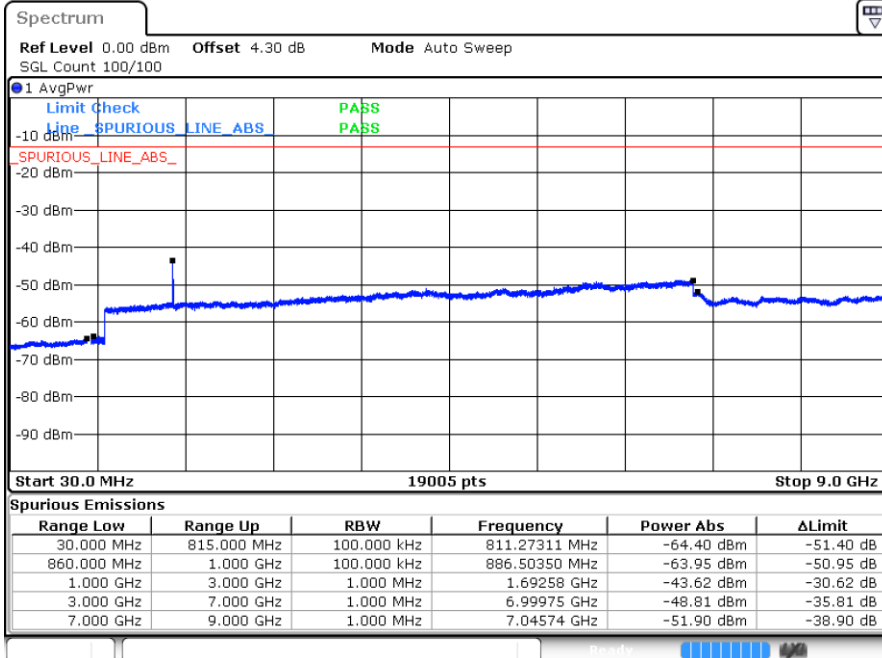

Date: 16.MAR.2018 00:25:33

Date: 16.MAR.2018 00:25:09

LTE Band 26 / 1.4MHz

Lowest Channel / 64QAM

Middle Channel / 64QAM

Date: 15.MAR.2018 22:37:11

Date: 15.MAR.2018 22:37:37

Highest Channel / 64QAM

Date: 15.MAR.2018 22:39:50

LTE Band 26 / 3MHz

Lowest Channel / 64QAM

Middle Channel / 64QAM

Date: 15.MAR.2018 23:05:12

Date: 15.MAR.2018 23:04:47

Highest Channel / 64QAM

Date: 15.MAR.2018 23:02:31

LTE Band 26 / 5MHz

Lowest Channel / 64QAM

Middle Channel / 64QAM

Date: 15.MAR.2018 23:25:28

Date: 15.MAR.2018 23:25:03

Highest Channel / 64QAM

Date: 15.MAR.2018 23:22:57

LTE Band 26 / 10MHz