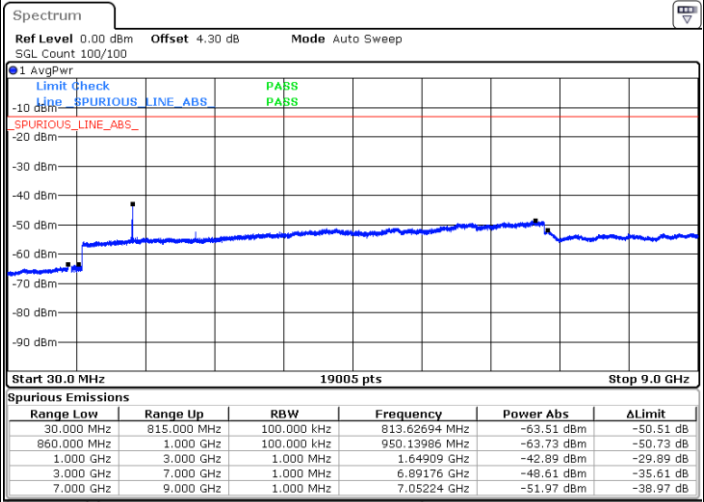

LTE Band 26 / 5MHz

Lowest Channel / QPSK

Lowest Channel / 16QAM

Date: 15.MAR.2018 23:26:17

Date: 15.MAR.2018 23:25:52

Middle Channel / QPSK

Middle Channel / 16QAM

Date: 15.MAR.2018 23:24:14

Date: 15.MAR.2018 23:24:39

LTE Band 26 / 5MHz

Highest Channel / QPSK

Highest Channel / 16QAM

Date: 15.MAR.2018 23:23:48

Date: 15.MAR.2018 23:23:24

LTE Band 26 / 10MHz

Lowest Channel / QPSK

Lowest Channel / 16QAM

Date: 16.MAR.2018 00:14:00

Date: 16.MAR.2018 00:13:29

LTE Band 26 / 10MHz

Middle Channel / QPSK

Middle Channel / 16QAM

Date: 16.MAR.2018 00:11:47

Date: 16.MAR.2018 00:12:12