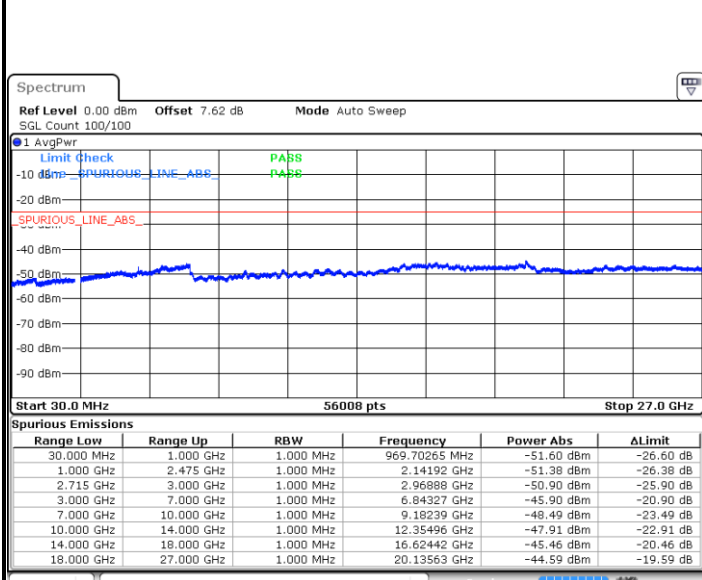

Lowest Channel / 16QAM

Date: 22 MAR 2018 18:44:33

Middle Channel / QPSK

Date: 22 MAR 2018 18:48:15

Middle Channel / 16QAM

Date: 22 MAR 2018 18:47:20

LTE Band 41 / 5MHz

Highest Channel / QPSK

Date: 22 MAR 2018 18:49:11

Highest Channel / 16QAM

Date: 22 MAR 2018 18:50:07

LTE Band 41 / 10MHz

Lowest Channel / QPSK

Date: 22 MAR 2018 18:53:49

Lowest Channel / 16QAM

Date: 22 MAR 2018 18:52:53

LTE Band 41 / 10MHz

Middle Channel / QPSK

Middle Channel / 16QAM

Date: 22 MAR 2018 18:54:44

Date: 22 MAR 2018 18:55:40

Highest Channel / QPSK

Highest Channel / 16QAM

Date: 22 MAR 2018 18:59:22