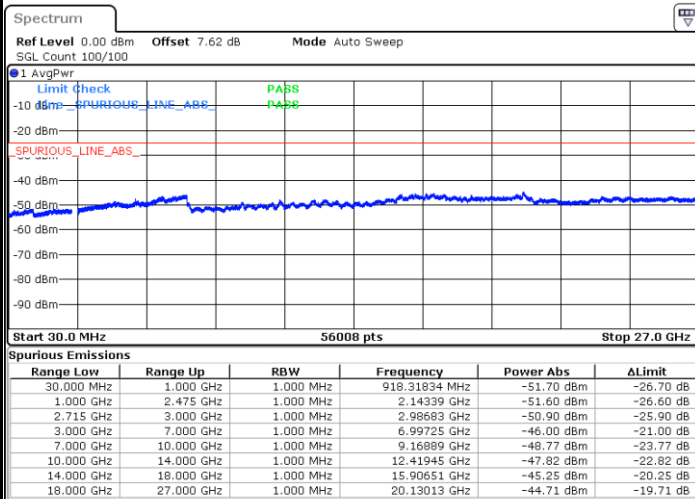

Date: 22 MAR 2018 18:58:26

LTE Band 41 / 15MHz

Lowest Channel / QPSK

Lowest Channel / 16QAM

Date: 22 MAR 2018 19:02:36

Date: 22 MAR 2018 19:03:32

Middle Channel / QPSK

Middle Channel / 16QAM

Date: 22 MAR 2018 19:07:15

Date: 22 MAR 2018 19:06:19

LTE Band 41 / 15MHz

Highest Channel / QPSK

Date: 22 MAR 2018 19:08:10

Highest Channel / 16QAM

Date: 22 MAR 2018 19:09:06

LTE Band 41 / 20MHz

Lowest Channel / QPSK

Date: 22 MAR 2018 19:12:48

Lowest Channel / 16QAM

Date: 22 MAR 2018 19:11:52

LTE Band 41 / 20MHz

Middle Channel / QPSK

Middle Channel / 16QAM

Date: 22 MAR 2018 19:13:43

Date: 22 MAR 2018 19:14:39

Highest Channel / QPSK

Highest Channel / 16QAM

Date: 22 MAR 2018 19:18:21

Date: 22 MAR 2018 19:17:25

LTE Band 41 / 5MHz

Lowest Channel / 64QAM

Middle Channel / 64QAM