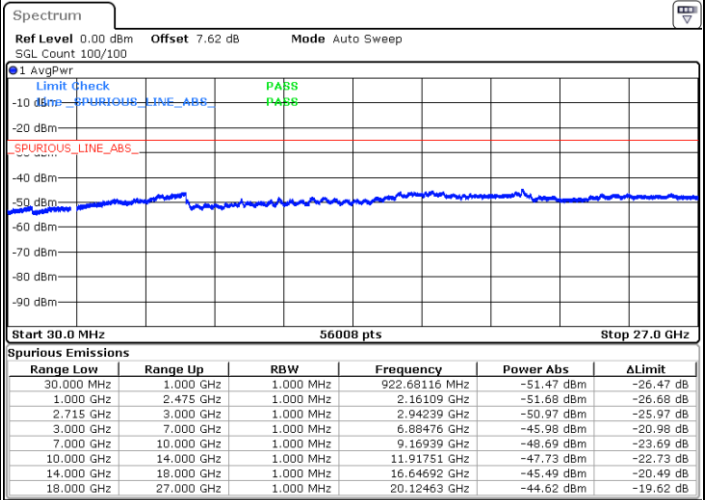

Lowest Channel / 16QAM

Date: 22 MAR 2018 18:44:33

Middle Channel / QPSK

Date: 22 MAR 2018 18:48:15

Middle Channel / 16QAM

Date: 22 MAR 2018 18:47:20

LTE Band 41 / 5MHz

Highest Channel / QPSK

Date: 22 MAR 2018 18:49:11

Highest Channel / 16QAM

Date: 22 MAR 2018 18:50:07

LTE Band 41 / 10MHz

Lowest Channel / QPSK

Date: 22 MAR 2018 18:53:49

Lowest Channel / 16QAM

Date: 22 MAR 2018 18:52:53

LTE Band 41 / 10MHz

Middle Channel / QPSK

Middle Channel / 16QAM

Date: 22 MAR 2018 18:54:44

Date: 22 MAR 2018 18:55:40

Highest Channel / QPSK

Highest Channel / 16QAM

Date: 22 MAR 2018 18:59:22