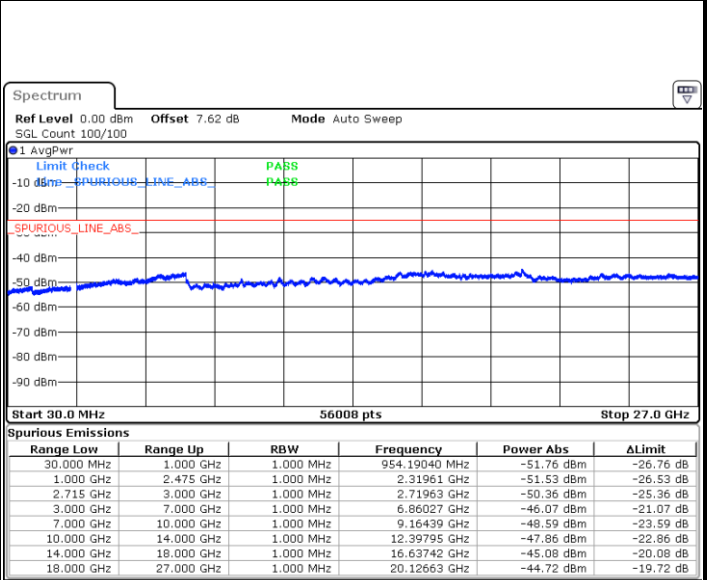

Lowest Channel / 16QAM

Date: 22 MAR 2018 18:44:33

Middle Channel / QPSK

Date: 22 MAR 2018 18:48:15

Middle Channel / 16QAM

Date: 22 MAR 2018 18:47:20

LTE Band 41 / 5MHz

Highest Channel / QPSK

Date: 22 MAR 2018 18:49:11

Highest Channel / 16QAM

Date: 22 MAR 2018 18:50:07

LTE Band 41 / 10MHz

Lowest Channel / QPSK

Date: 22 MAR 2018 18:53:49

Lowest Channel / 16QAM

Date: 22 MAR 2018 18:52:53