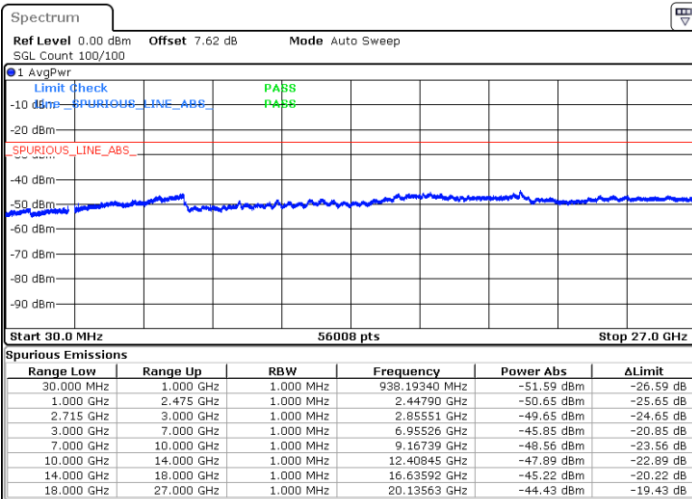

Date: 22 MAR 2018 19:07:15

Date: 22 MAR 2018 19:06:19

LTE Band 41 / 15MHz

Highest Channel / QPSK

Date: 22 MAR 2018 19:08:10

Highest Channel / 16QAM

Date: 22 MAR 2018 19:09:06

LTE Band 41 / 20MHz

Lowest Channel / QPSK

Date: 22 MAR 2018 19:12:48

Lowest Channel / 16QAM

Date: 22 MAR 2018 19:11:52

LTE Band 41 / 20MHz

Middle Channel / QPSK

Middle Channel / 16QAM

Date: 22 MAR 2018 19:13:43

Date: 22 MAR 2018 19:14:39

Highest Channel / QPSK

Highest Channel / 16QAM

Date: 22 MAR 2018 19:18:21

Date: 22 MAR 2018 19:17:25

LTE Band 41 / 5MHz

Lowest Channel / 64QAM

Middle Channel / 64QAM

Highest Channel / 64QAM

LTE Band 41 / 10MHz

Lowest Channel / 64QAM

Middle Channel / 64QAM

Date: 22.MAR.2018 18:51:58

Date: 22.MAR.2018 18:56:35

Highest Channel / 64QAM

Date: 22.MAR.2018 18:57:31