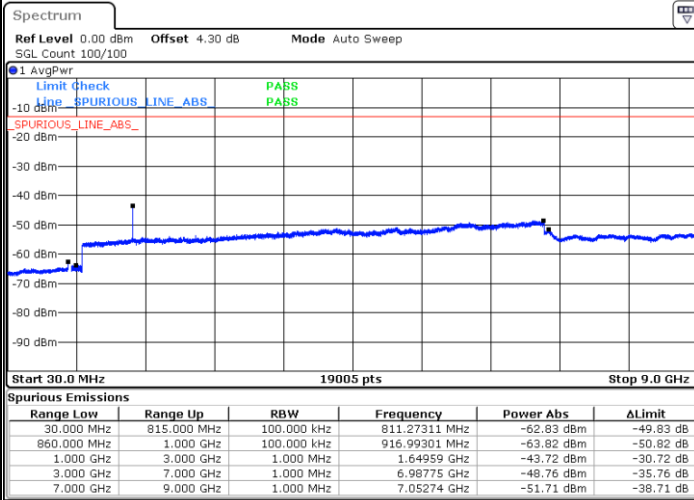

Date: 15.MAR.2018 22:39:50

LTE Band 26 / 3MHz

Lowest Channel / 64QAM

Middle Channel / 64QAM

Date: 15.MAR.2018 23:05:12

Date: 15.MAR.2018 23:04:47

Highest Channel / 64QAM

Date: 15.MAR.2018 23:02:31

LTE Band 26 / 5MHz

Lowest Channel / 64QAM

Middle Channel / 64QAM

Date: 15.MAR.2018 23:25:28

Date: 15.MAR.2018 23:25:03

Highest Channel / 64QAM

Date: 15.MAR.2018 23:22:57

LTE Band 26 / 10MHz

Lowest Channel / 64QAM

Middle Channel / 64QAM

Date: 16.MAR.2018 00:13:05

Date: 16.MAR.2018 00:12:38

Highest Channel / 64QAM

Date: 16.MAR.2018 00:09:34

LTE Band 26

CH26765 / QPSK