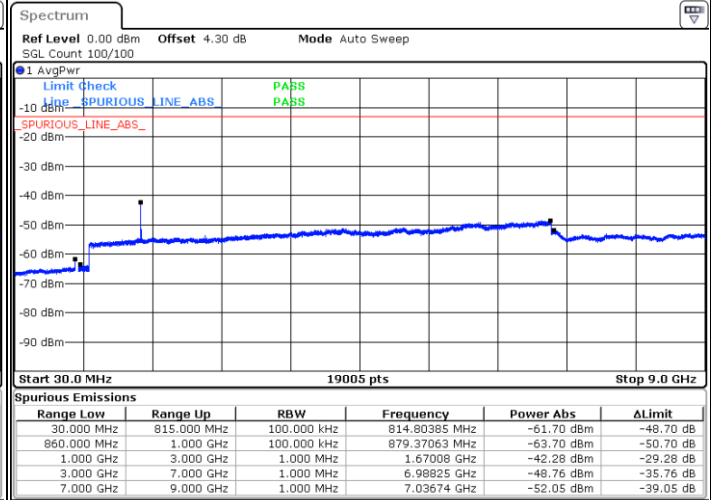

Highest Channel / QPSK

Highest Channel / 16QAM

Date: 16.MAR.2018 00:11:22

Date: 16.MAR.2018 00:10:54

LTE Band 26 / 15MHz

Lowest Channel / QPSK

Lowest Channel / 16QAM

Date: 16.MAR.2018 00:28:17

Date: 16.MAR.2018 00:27:53

Middle Channel / QPSK

Middle Channel / 16QAM

Date: 16.MAR.2018 00:25:59

Date: 16.MAR.2018 00:26:36

LTE Band 26 / 15MHz

Highest Channel / QPSK

Highest Channel / 16QAM

Date: 16.MAR.2018 00:25:33

Date: 16.MAR.2018 00:25:09

LTE Band 26 / 1.4MHz

Lowest Channel / 64QAM

Middle Channel / 64QAM

Date: 15.MAR.2018 22:37:11

Date: 15.MAR.2018 22:37:37

Highest Channel / 64QAM

Date: 15.MAR.2018 22:39:50

LTE Band 26 / 3MHz

Lowest Channel / 64QAM

Middle Channel / 64QAM

Date: 15.MAR.2018 23:05:12

Date: 15.MAR.2018 23:04:47

Highest Channel / 64QAM

Date: 15.MAR.2018 23:02:31