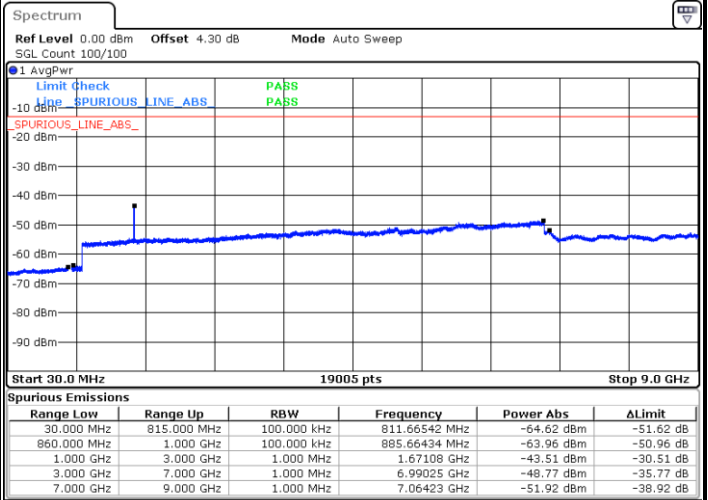

Date: 16.MAR.2018 00:27:53

Middle Channel / QPSK

Middle Channel / 16QAM

Date: 16.MAR.2018 00:25:59

Date: 16.MAR.2018 00:26:36

LTE Band 26 / 15MHz

Highest Channel / QPSK

Highest Channel / 16QAM

Date: 16.MAR.2018 00:25:33

Date: 16.MAR.2018 00:25:09

LTE Band 26 / 1.4MHz

Lowest Channel / 64QAM

Middle Channel / 64QAM

Date: 15.MAR.2018 22:37:11

Date: 15.MAR.2018 22:37:37

Highest Channel / 64QAM

Date: 15.MAR.2018 22:39:50

LTE Band 26 / 3MHz

Lowest Channel / 64QAM

Middle Channel / 64QAM

Date: 15.MAR.2018 23:05:12

Date: 15.MAR.2018 23:04:47

Highest Channel / 64QAM

Date: 15.MAR.2018 23:02:31

LTE Band 26 / 5MHz

Lowest Channel / 64QAM

Middle Channel / 64QAM

Date: 15.MAR.2018 23:25:28

Date: 15.MAR.2018 23:25:03

Highest Channel / 64QAM

Date: 15.MAR.2018 23:22:57

LTE Band 26 / 10MHz