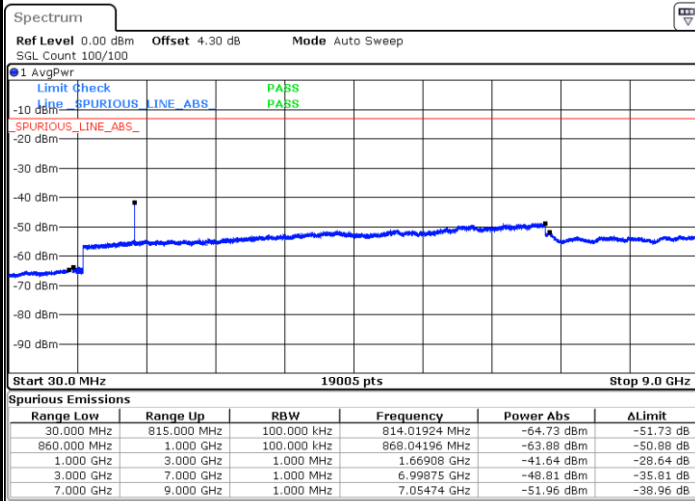

LTE Band 26 / 5MHz

Lowest Channel / QPSK

Lowest Channel / 16QAM

Date: 15.MAR.2018 23:26:17

Date: 15.MAR.2018 23:25:52

Middle Channel / QPSK

Middle Channel / 16QAM

Date: 15.MAR.2018 23:24:14

Date: 15.MAR.2018 23:24:39

LTE Band 26 / 5MHz

Highest Channel / QPSK

Highest Channel / 16QAM

Date: 15.MAR.2018 23:23:48

Date: 15.MAR.2018 23:23:24

LTE Band 26 / 10MHz

Lowest Channel / QPSK

Lowest Channel / 16QAM

Date: 16.MAR.2018 00:14:00

Date: 16.MAR.2018 00:13:29

LTE Band 26 / 10MHz

Middle Channel / QPSK

Middle Channel / 16QAM

Date: 16.MAR.2018 00:11:47

Date: 16.MAR.2018 00:12:12