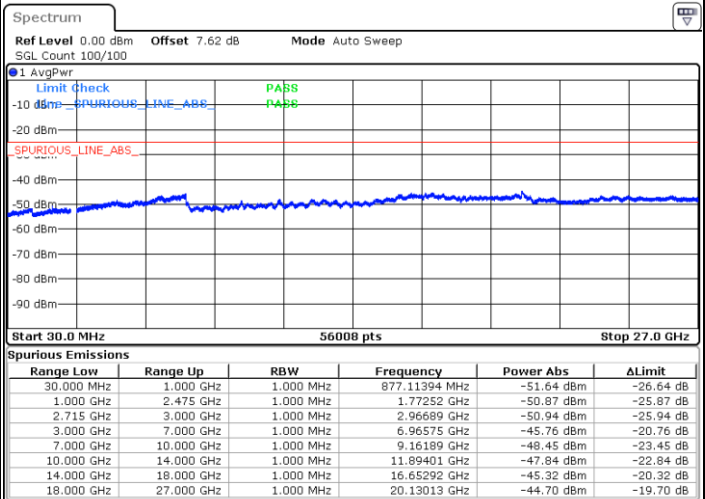

Date: 22 MAR 2018 18:49:11

Highest Channel / 16QAM

Date: 22 MAR 2018 18:50:07

LTE Band 41 / 10MHz

Lowest Channel / QPSK

Date: 22 MAR 2018 18:53:49

Lowest Channel / 16QAM

Date: 22 MAR 2018 18:52:53

LTE Band 41 / 10MHz

Middle Channel / QPSK

Middle Channel / 16QAM

Date: 22 MAR 2018 18:54:44

Date: 22 MAR 2018 18:55:40

Highest Channel / QPSK

Highest Channel / 16QAM

Date: 22 MAR 2018 18:59:22

Date: 22 MAR 2018 18:58:26

LTE Band 41 / 15MHz

Lowest Channel / QPSK

Lowest Channel / 16QAM

Date: 22 MAR 2018 19:02:36

Date: 22 MAR 2018 19:03:32

Middle Channel / QPSK

Middle Channel / 16QAM

Date: 22 MAR 2018 19:07:15

Date: 22 MAR 2018 19:06:19

LTE Band 41 / 15MHz

Highest Channel / QPSK

Date: 22 MAR 2018 19:08:10

Highest Channel / 16QAM

Date: 22 MAR 2018 19:09:06

LTE Band 41 / 20MHz