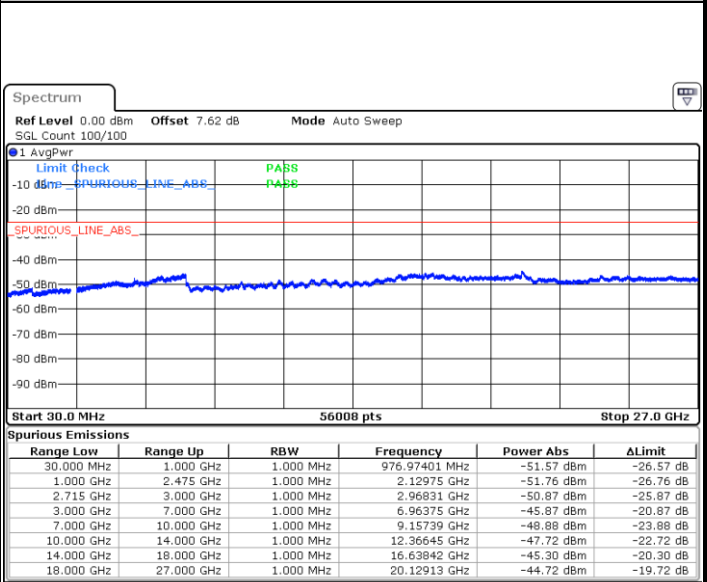

CH26765 / 64QAM

Date: 16.MAR.2018 22:46:13

Date: 16.MAR.2018 22:45:44

CH26765 / 16QAM

Date: 16.MAR.2018 22:45:09

LTE Band 41 / 5MHz

Lowest Channel / QPSK

Date: 22 MAR 2018 18:43:38

Lowest Channel / 16QAM

Date: 22 MAR 2018 18:44:33

Middle Channel / QPSK

Date: 22 MAR 2018 18:48:15

Middle Channel / 16QAM

Date: 22 MAR 2018 18:47:20

LTE Band 41 / 5MHz

Highest Channel / QPSK