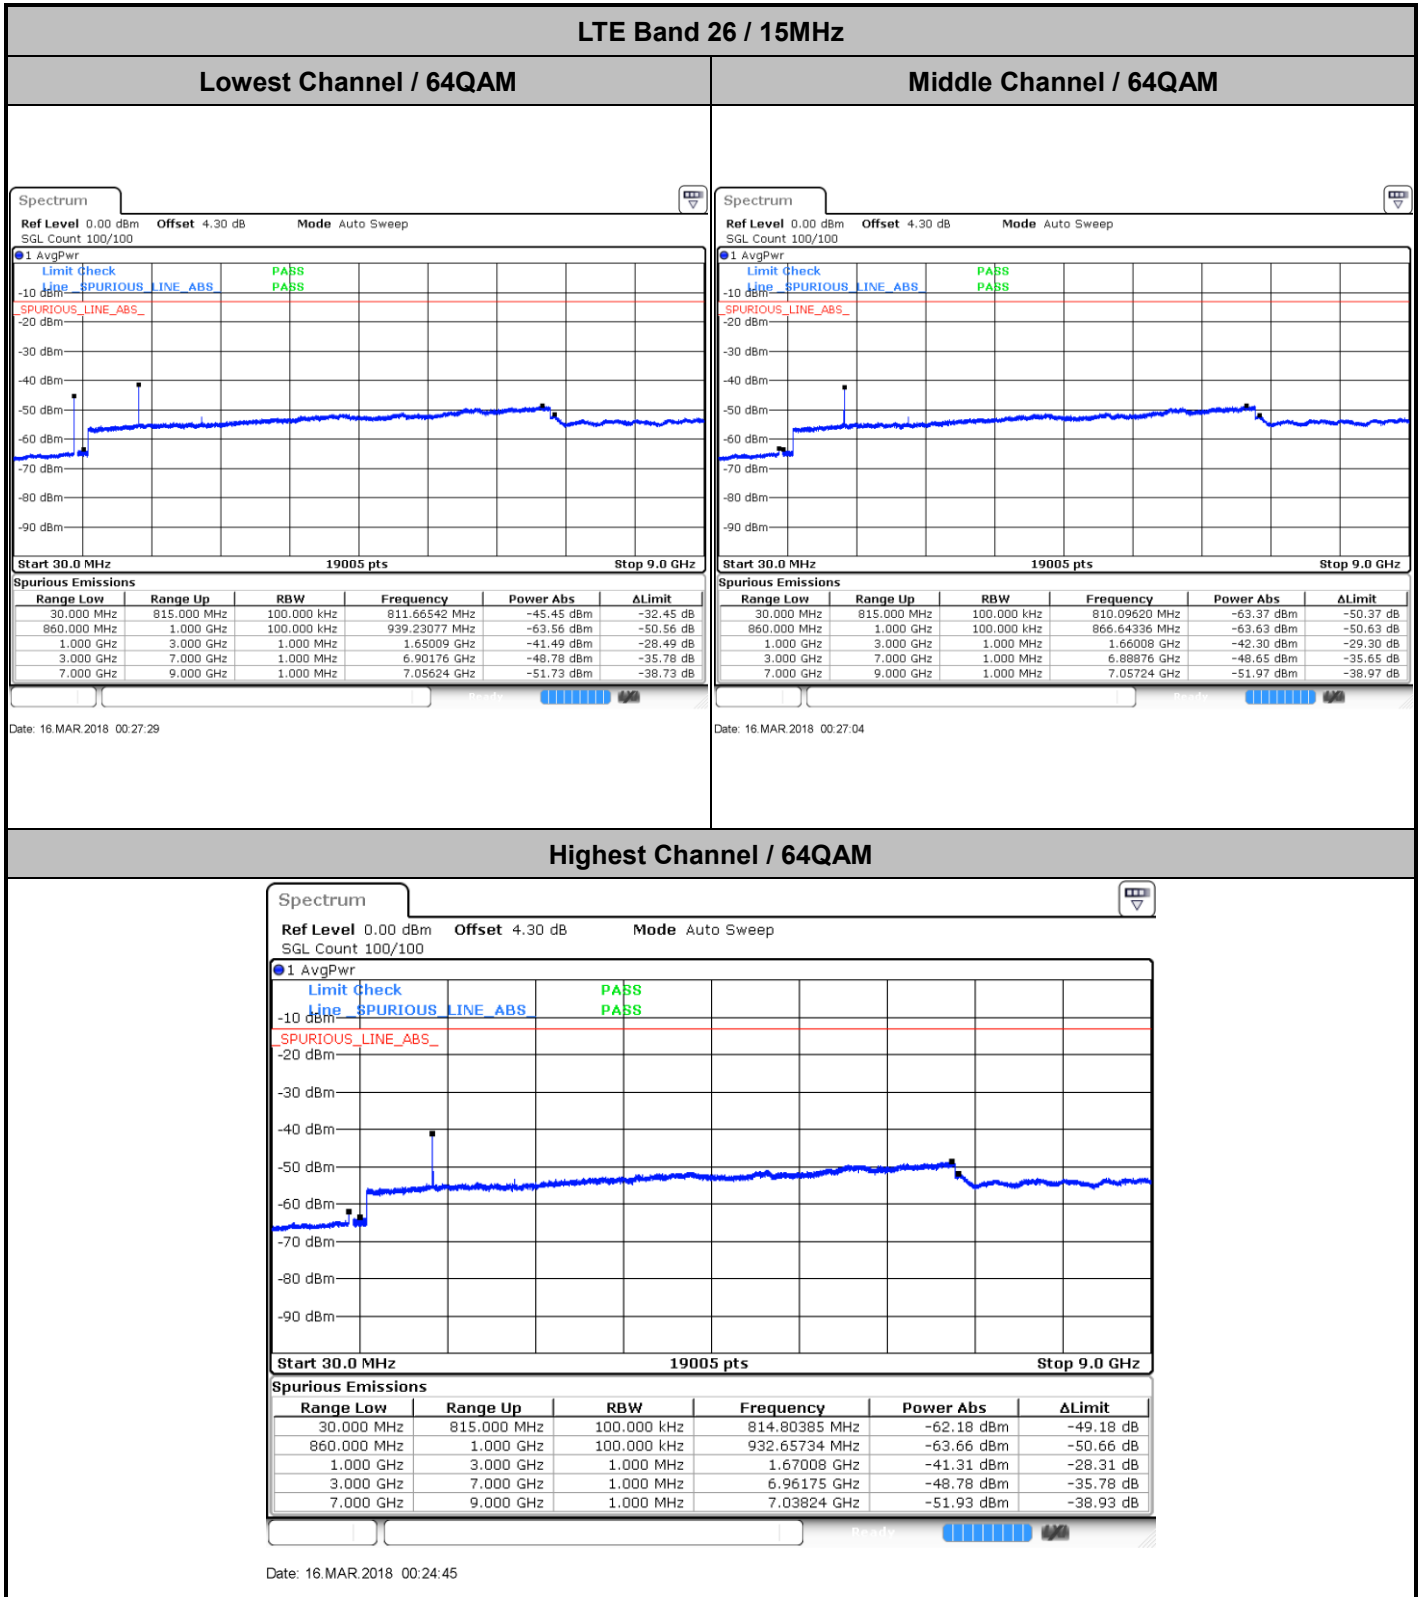

LTE Band 26 / 5MHz

Lowest Channel / 64QAM

Middle Channel / 64QAM

Date: 15.MAR.2018 23:25:28

Date: 15.MAR.2018 23:25:03

Highest Channel / 64QAM

Date: 15.MAR.2018 23:22:57

LTE Band 26 / 10MHz

Lowest Channel / 64QAM

Middle Channel / 64QAM

Date: 16.MAR.2018 00:13:05

Date: 16.MAR.2018 00:12:38

Highest Channel / 64QAM

Date: 16.MAR.2018 00:09:34

LTE Band 26

CH26765 / QPSK

Lowest Channel / 16QAM

Date: 22 MAR 2018 18:44:33

Middle Channel / QPSK

Date: 22 MAR 2018 18:48:15

Middle Channel / 16QAM

Date: 22 MAR 2018 18:47:20

LTE Band 41 / 5MHz

Highest Channel / QPSK