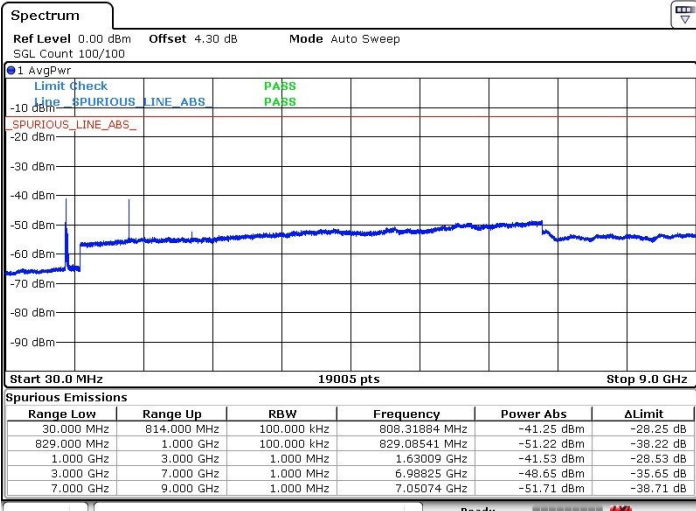

LTE Band 26

CH26765 / QPSK

CH26765 / 64QAM

Date: 16.MAR.2018 22:46:13

Date: 16.MAR.2018 22:45:44