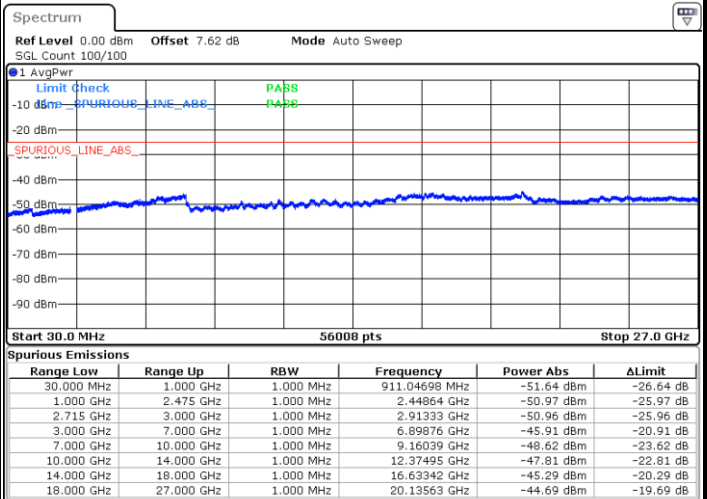

LTE Band 41 / 10MHz

Middle Channel / QPSK

Middle Channel / 16QAM

Date: 22 MAR 2018 18:54:44

Date: 22 MAR 2018 18:55:40

Highest Channel / QPSK

Highest Channel / 16QAM

Date: 22 MAR 2018 18:59:22

Date: 22 MAR 2018 18:58:26

LTE Band 41 / 15MHz

Lowest Channel / QPSK

Lowest Channel / 16QAM

Date: 22 MAR 2018 19:02:36

Date: 22 MAR 2018 19:03:32

Middle Channel / QPSK

Middle Channel / 16QAM

Date: 22 MAR 2018 19:07:15

Date: 22 MAR 2018 19:06:19

LTE Band 41 / 15MHz

Highest Channel / QPSK

Date: 22 MAR 2018 19:08:10

Highest Channel / 16QAM

Date: 22 MAR 2018 19:09:06

LTE Band 41 / 20MHz