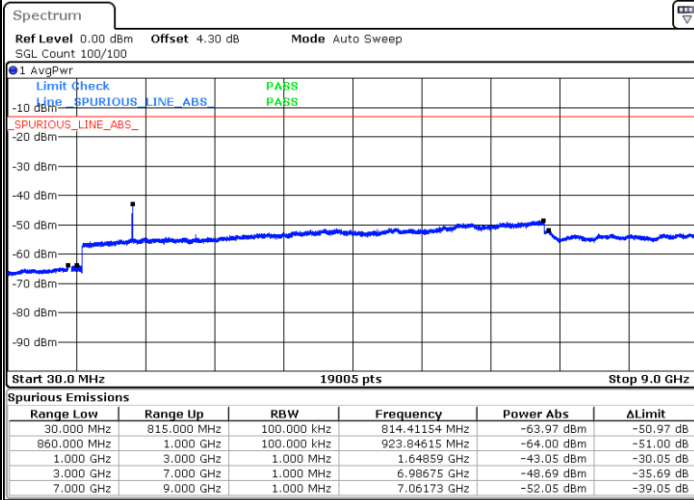

Date: 16.MAR.2018 00:27:53

Middle Channel / QPSK

Middle Channel / 16QAM

Date: 16.MAR.2018 00:25:59

Date: 16.MAR.2018 00:26:36

LTE Band 26 / 15MHz

Highest Channel / QPSK

Highest Channel / 16QAM

Date: 16.MAR.2018 00:25:33

Date: 16.MAR.2018 00:25:09

LTE Band 26 / 1.4MHz

Lowest Channel / 64QAM

Middle Channel / 64QAM

Date: 15.MAR.2018 22:37:11

Date: 15.MAR.2018 22:37:37

Highest Channel / 64QAM

Date: 15.MAR.2018 22:39:50

LTE Band 26 / 3MHz

Lowest Channel / 64QAM

Middle Channel / 64QAM

Date: 15.MAR.2018 23:05:12

Date: 15.MAR.2018 23:04:47

Highest Channel / 64QAM

Date: 15.MAR.2018 23:02:31

LTE Band 26 / 5MHz

Lowest Channel / 64QAM

Middle Channel / 64QAM

Date: 15.MAR.2018 23:25:28

Date: 15.MAR.2018 23:25:03

Highest Channel / 64QAM

Date: 15.MAR.2018 23:22:57

LTE Band 26 / 10MHz