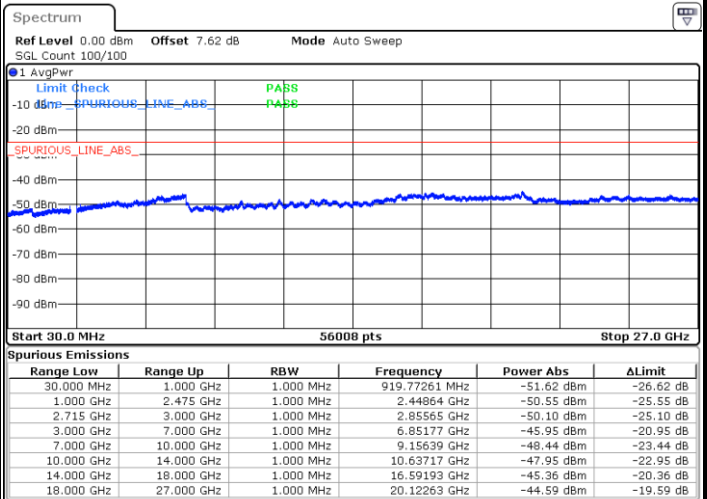

Date: 22 MAR 2018 19:07:15

Date: 22 MAR 2018 19:06:19

LTE Band 41 / 15MHz

Highest Channel / QPSK

Date: 22 MAR 2018 19:08:10

Highest Channel / 16QAM

Date: 22 MAR 2018 19:09:06

LTE Band 41 / 20MHz

Lowest Channel / QPSK

Date: 22 MAR 2018 19:12:48

Lowest Channel / 16QAM

Date: 22 MAR 2018 19:11:52

LTE Band 41 / 20MHz

Middle Channel / QPSK

Middle Channel / 16QAM

Date: 22 MAR 2018 19:13:43

Date: 22 MAR 2018 19:14:39

Highest Channel / QPSK

Highest Channel / 16QAM

Date: 22 MAR 2018 19:18:21

Date: 22 MAR 2018 19:17:25

LTE Band 41 / 5MHz

Lowest Channel / 64QAM

Middle Channel / 64QAM

Highest Channel / 64QAM

LTE Band 41 / 10MHz

Lowest Channel / 64QAM

Middle Channel / 64QAM

Date: 22.MAR.2018 18:51:58

Date: 22.MAR.2018 18:56:35

Highest Channel / 64QAM

Date: 22.MAR.2018 18:57:31