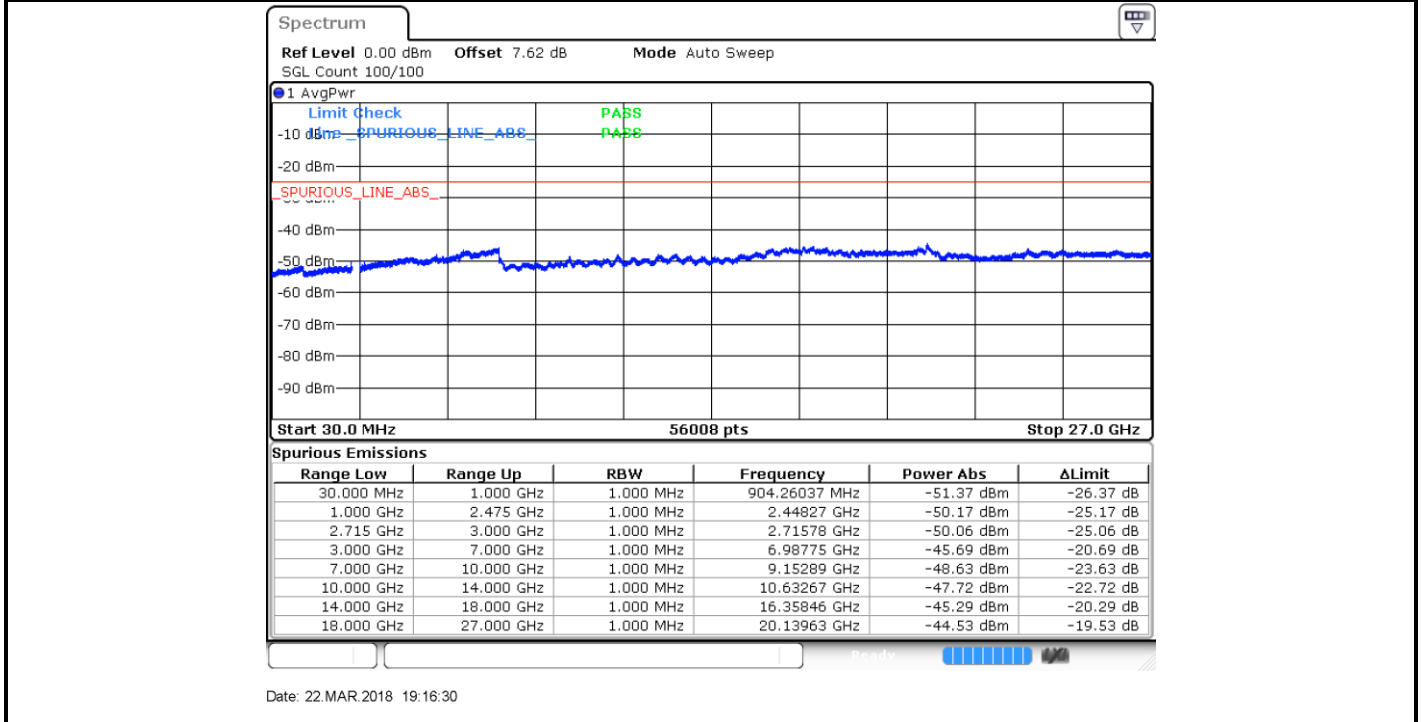

Date: 22 MAR 2018 19:14:39

Highest Channel / QPSK

Highest Channel / 16QAM

Date: 22 MAR 2018 19:18:21

Date: 22 MAR 2018 19:17:25

LTE Band 41 / 5MHz

Lowest Channel / 64QAM

Middle Channel / 64QAM

Highest Channel / 64QAM

LTE Band 41 / 10MHz

Lowest Channel / 64QAM

Middle Channel / 64QAM

Date: 22.MAR.2018 18:51:58

Date: 22.MAR.2018 18:56:35

Highest Channel / 64QAM

Date: 22.MAR.2018 18:57:31

LTE Band 41 / 15MHz

Highest Channel / 64QAM

LTE Band 41 / 20MHz

Lowest Channel / 64QAM

Middle Channel / 64QAM

Highest Channel / 64QAM

For CA

LTE Band 7 / 10MHz+20MHz

Lowest Channel / QPSK

Lowest Channel / 16QAM

Date: 20.MAR.2018 02:13:18

Date: 20.MAR.2018 02:14:29

Lowest Channel / 64QAM

Date: 20.MAR.2018 02:15:25