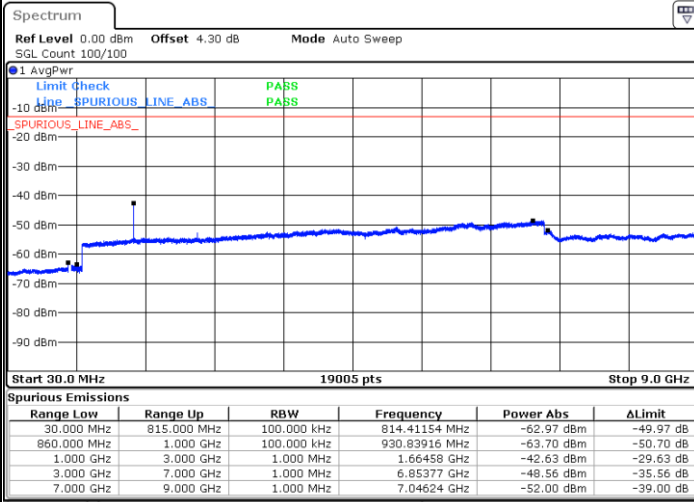

Date: 15.MAR.2018 23:24:39

LTE Band 26 / 5MHz

Highest Channel / QPSK

Highest Channel / 16QAM

Date: 15.MAR.2018 23:23:48

Date: 15.MAR.2018 23:23:24

LTE Band 26 / 10MHz

Lowest Channel / QPSK

Lowest Channel / 16QAM

Date: 16.MAR.2018 00:14:00

Date: 16.MAR.2018 00:13:29

LTE Band 26 / 10MHz

Middle Channel / QPSK

Middle Channel / 16QAM

Date: 16.MAR.2018 00:11:47

Date: 16.MAR.2018 00:12:12

Highest Channel / QPSK

Highest Channel / 16QAM

Date: 16.MAR.2018 00:11:22

Date: 16.MAR.2018 00:10:54

LTE Band 26 / 15MHz

Lowest Channel / QPSK

Lowest Channel / 16QAM

Date: 16.MAR.2018 00:28:17

Date: 16.MAR.2018 00:27:53

Middle Channel / QPSK

Middle Channel / 16QAM

Date: 16.MAR.2018 00:25:59

Date: 16.MAR.2018 00:26:36

LTE Band 26 / 15MHz

Highest Channel / QPSK

Highest Channel / 16QAM