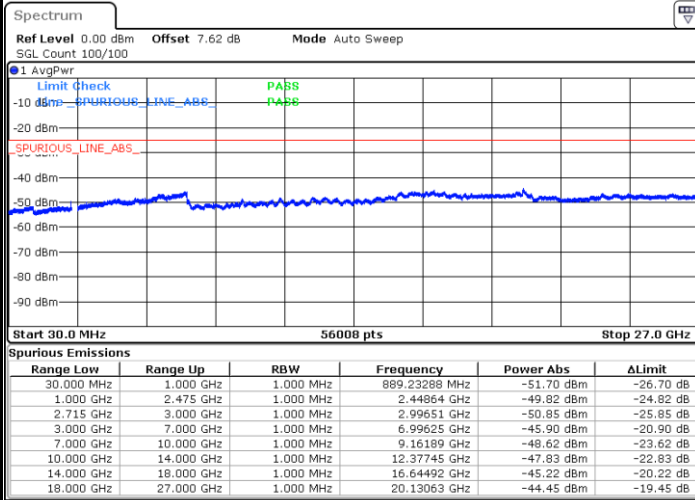

LTE Band 41 / 10MHz

Middle Channel / QPSK

Middle Channel / 16QAM

Date: 22 MAR 2018 18:54:44

Date: 22 MAR 2018 18:55:40

Highest Channel / QPSK

Highest Channel / 16QAM

Date: 22 MAR 2018 18:59:22

Date: 22 MAR 2018 18:58:26

LTE Band 41 / 15MHz

Lowest Channel / QPSK

Lowest Channel / 16QAM

Date: 22 MAR 2018 19:02:36

Date: 22 MAR 2018 19:03:32

Middle Channel / QPSK

Middle Channel / 16QAM

Date: 22 MAR 2018 19:07:15

Date: 22 MAR 2018 19:06:19

LTE Band 41 / 15MHz

Highest Channel / QPSK

Date: 22 MAR 2018 19:08:10

Highest Channel / 16QAM

Date: 22 MAR 2018 19:09:06

LTE Band 41 / 20MHz