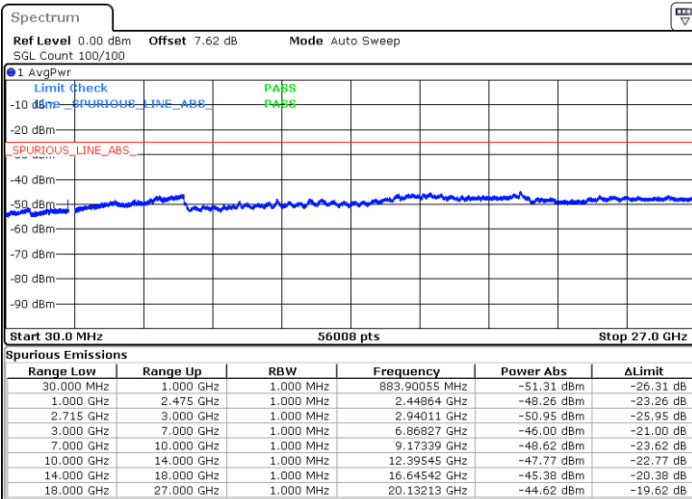

LTE Band 41 / 10MHz

Middle Channel / QPSK

Middle Channel / 16QAM

Date: 22 MAR 2018 18:54:44

Date: 22 MAR 2018 18:55:40

Highest Channel / QPSK

Highest Channel / 16QAM

Date: 22 MAR 2018 18:59:22

Date: 22 MAR 2018 18:58:26

LTE Band 41 / 15MHz

Lowest Channel / QPSK

Lowest Channel / 16QAM

Date: 22 MAR 2018 19:02:36

Date: 22 MAR 2018 19:03:32

Middle Channel / QPSK

Middle Channel / 16QAM

Date: 22 MAR 2018 19:07:15

Date: 22 MAR 2018 19:06:19

LTE Band 41 / 15MHz

Highest Channel / QPSK

Date: 22 MAR 2018 19:08:10

Highest Channel / 16QAM

Date: 22 MAR 2018 19:09:06

LTE Band 41 / 20MHz