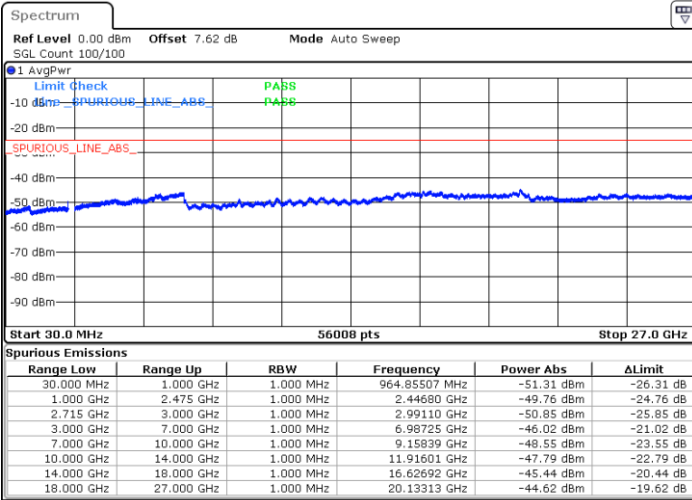

Date: 22 MAR 2018 19:07:15

Date: 22 MAR 2018 19:06:19

LTE Band 41 / 15MHz

Highest Channel / QPSK

Date: 22 MAR 2018 19:08:10

Highest Channel / 16QAM

Date: 22 MAR 2018 19:09:06

LTE Band 41 / 20MHz

Lowest Channel / QPSK

Date: 22 MAR 2018 19:12:48

Lowest Channel / 16QAM

Date: 22 MAR 2018 19:11:52

LTE Band 41 / 20MHz

Middle Channel / QPSK

Middle Channel / 16QAM

Date: 22 MAR 2018 19:13:43

Date: 22 MAR 2018 19:14:39

Highest Channel / QPSK

Highest Channel / 16QAM

Date: 22 MAR 2018 19:18:21

Date: 22 MAR 2018 19:17:25

LTE Band 41 / 5MHz

Lowest Channel / 64QAM

Middle Channel / 64QAM

Highest Channel / 64QAM

LTE Band 41 / 10MHz

Lowest Channel / 64QAM

Middle Channel / 64QAM

Date: 22.MAR.2018 18:51:58

Date: 22.MAR.2018 18:56:35

Highest Channel / 64QAM

Date: 22.MAR.2018 18:57:31