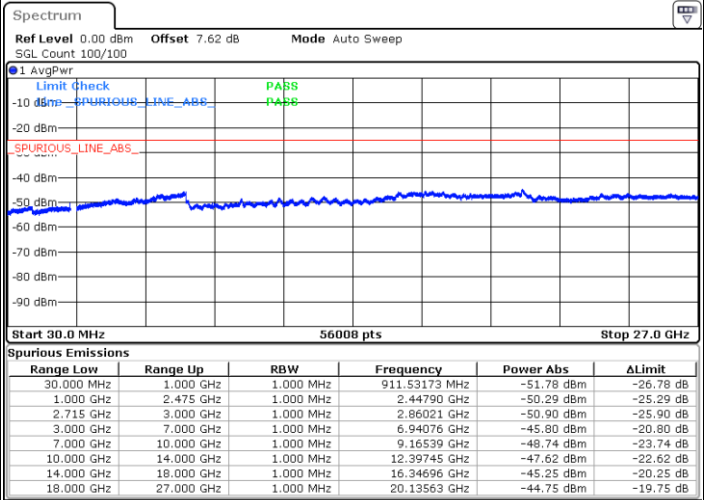

Date: 22 MAR 2018 18:58:26

LTE Band 41 / 15MHz

Lowest Channel / QPSK

Lowest Channel / 16QAM

Date: 22 MAR 2018 19:02:36

Date: 22 MAR 2018 19:03:32

Middle Channel / QPSK

Middle Channel / 16QAM

Date: 22 MAR 2018 19:07:15

Date: 22 MAR 2018 19:06:19

LTE Band 41 / 15MHz

Highest Channel / QPSK

Date: 22 MAR 2018 19:08:10

Highest Channel / 16QAM

Date: 22 MAR 2018 19:09:06

LTE Band 41 / 20MHz

Lowest Channel / QPSK

Date: 22 MAR 2018 19:12:48

Lowest Channel / 16QAM

Date: 22 MAR 2018 19:11:52

LTE Band 41 / 20MHz

Middle Channel / QPSK

Middle Channel / 16QAM

Date: 22 MAR 2018 19:13:43

Date: 22 MAR 2018 19:14:39

Highest Channel / QPSK

Highest Channel / 16QAM

Date: 22 MAR 2018 19:18:21

Date: 22 MAR 2018 19:17:25

LTE Band 41 / 5MHz

Lowest Channel / 64QAM

Middle Channel / 64QAM