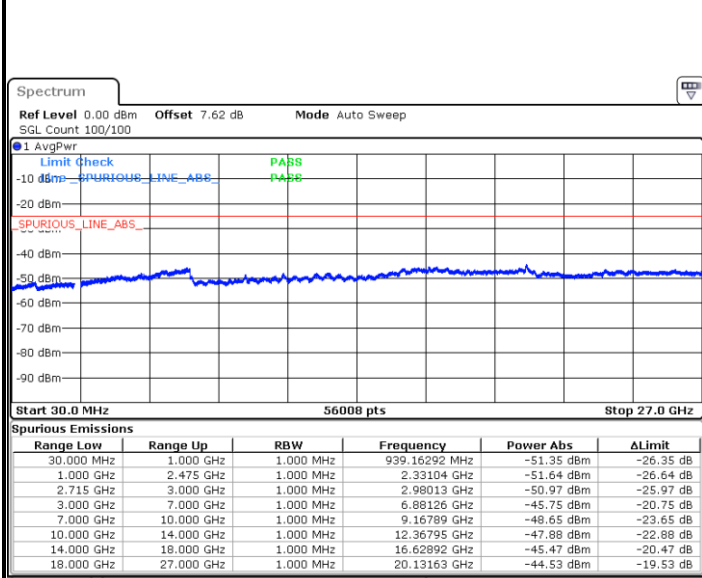

Lowest Channel / 64QAM

Middle Channel / 64QAM

Date: 16.MAR.2018 00:13:05

Date: 16.MAR.2018 00:12:38

Highest Channel / 64QAM

Date: 16.MAR.2018 00:09:34

LTE Band 26

CH26765 / QPSK

CH26765 / 64QAM

Date: 16.MAR.2018 22:46:13

Date: 16.MAR.2018 22:45:44

CH26765 / 16QAM

Date: 16.MAR.2018 22:45:09

LTE Band 41 / 5MHz

Lowest Channel / QPSK

Date: 22 MAR 2018 18:43:38

Lowest Channel / 16QAM

Date: 22 MAR 2018 18:44:33

Middle Channel / QPSK

Date: 22 MAR 2018 18:48:15

Middle Channel / 16QAM

Date: 22 MAR 2018 18:47:20

LTE Band 41 / 5MHz

Highest Channel / QPSK

Date: 22 MAR 2018 18:49:11

Highest Channel / 16QAM

Date: 22 MAR 2018 18:50:07

LTE Band 41 / 10MHz

Lowest Channel / QPSK

Date: 22 MAR 2018 18:53:49

Lowest Channel / 16QAM

Date: 22 MAR 2018 18:52:53