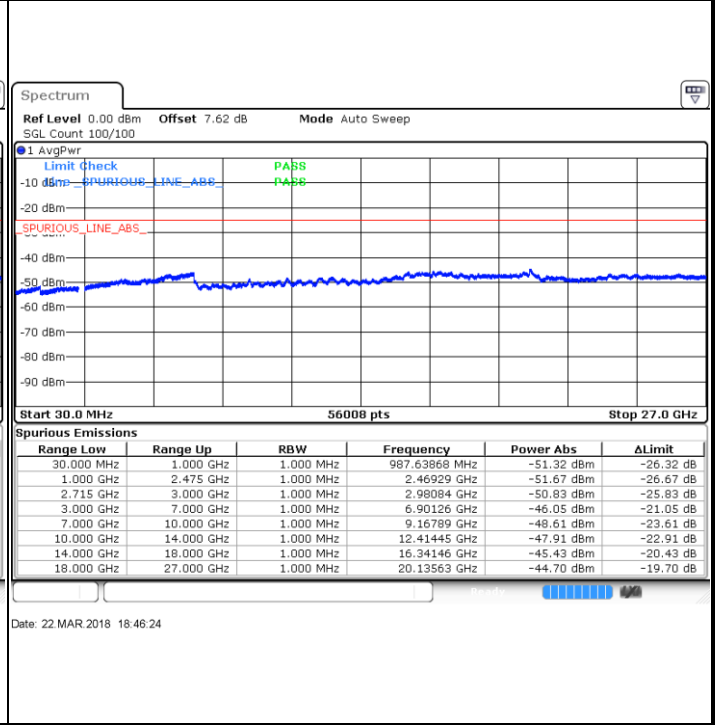

Lowest Channel / QPSK

Date: 22 MAR 2018 19:12:48

Lowest Channel / 16QAM

Date: 22 MAR 2018 19:11:52

LTE Band 41 / 20MHz

Middle Channel / QPSK

Middle Channel / 16QAM

Date: 22 MAR 2018 19:13:43

Date: 22 MAR 2018 19:14:39

Highest Channel / QPSK

Highest Channel / 16QAM

Date: 22 MAR 2018 19:18:21

Date: 22 MAR 2018 19:17:25

LTE Band 41 / 5MHz

Lowest Channel / 64QAM

Middle Channel / 64QAM

Highest Channel / 64QAM

LTE Band 41 / 10MHz

Lowest Channel / 64QAM

Middle Channel / 64QAM

Date: 22.MAR.2018 18:51:58

Date: 22.MAR.2018 18:56:35

Highest Channel / 64QAM

Date: 22.MAR.2018 18:57:31