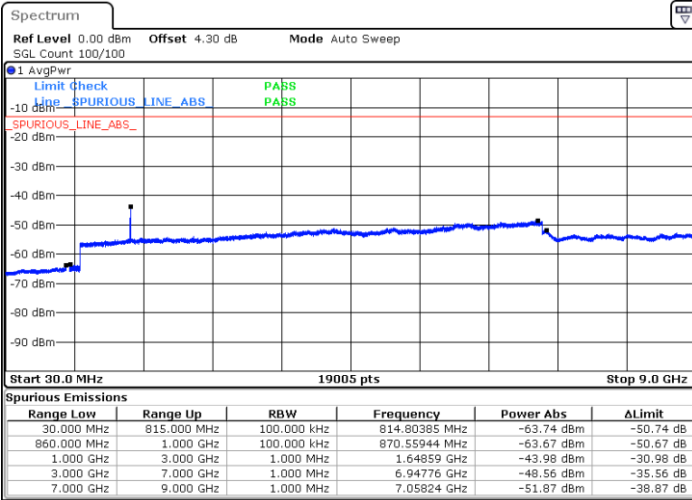

Date: 16.MAR.2018 00:27:53

Middle Channel / QPSK

Middle Channel / 16QAM

Date: 16.MAR.2018 00:25:59

Date: 16.MAR.2018 00:26:36

LTE Band 26 / 15MHz

Highest Channel / QPSK

Highest Channel / 16QAM

Date: 16.MAR.2018 00:25:33

Date: 16.MAR.2018 00:25:09

LTE Band 26 / 1.4MHz

Lowest Channel / 64QAM

Middle Channel / 64QAM

Date: 15.MAR.2018 22:37:11

Date: 15.MAR.2018 22:37:37

Highest Channel / 64QAM

Date: 15.MAR.2018 22:39:50

LTE Band 26 / 3MHz

Lowest Channel / 64QAM

Middle Channel / 64QAM

Date: 15.MAR.2018 23:05:12

Date: 15.MAR.2018 23:04:47

Highest Channel / 64QAM

Date: 15.MAR.2018 23:02:31

LTE Band 26 / 5MHz

Lowest Channel / 64QAM

Middle Channel / 64QAM

Date: 15.MAR.2018 23:25:28

Date: 15.MAR.2018 23:25:03

Highest Channel / 64QAM

Date: 15.MAR.2018 23:22:57

LTE Band 26 / 10MHz