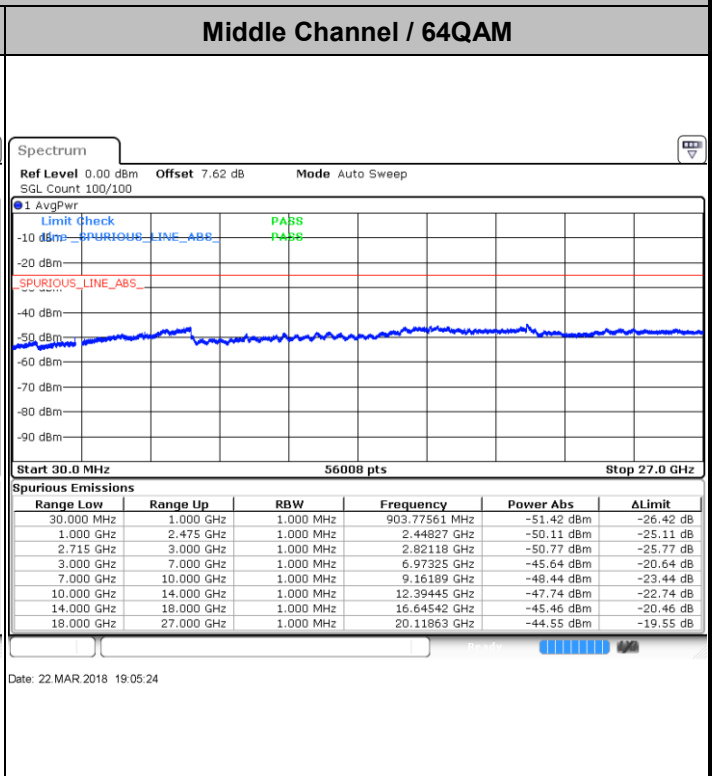

Date: 22 MAR 2018 19:14:39

Highest Channel / QPSK

Highest Channel / 16QAM

Date: 22 MAR 2018 19:18:21

Date: 22 MAR 2018 19:17:25

LTE Band 41 / 5MHz

Lowest Channel / 64QAM

Middle Channel / 64QAM

Highest Channel / 64QAM

LTE Band 41 / 10MHz

Lowest Channel / 64QAM

Middle Channel / 64QAM

Date: 22.MAR.2018 18:51:58

Date: 22.MAR.2018 18:56:35

Highest Channel / 64QAM

Date: 22.MAR.2018 18:57:31

LTE Band 41 / 15MHz

Highest Channel / 64QAM

LTE Band 41 / 20MHz

Lowest Channel / 64QAM

Middle Channel / 64QAM

Highest Channel / 64QAM

For CA

LTE Band 7 / 10MHz+20MHz

Lowest Channel / QPSK

Lowest Channel / 16QAM

Date: 20.MAR.2018 02:13:18

Date: 20.MAR.2018 02:14:29

Lowest Channel / 64QAM

Date: 20.MAR.2018 02:15:25