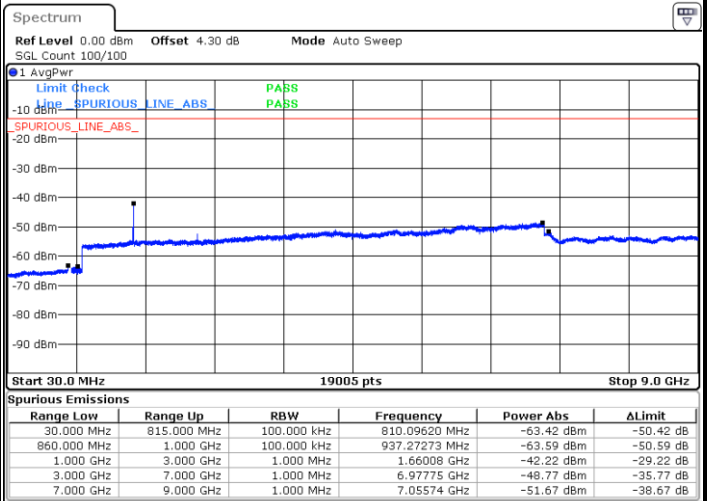

Lowest Channel / 16QAM

Date: 16.MAR.2018 00:14:00

Date: 16.MAR.2018 00:13:29

LTE Band 26 / 10MHz

Middle Channel / QPSK

Middle Channel / 16QAM

Date: 16.MAR.2018 00:11:47

Date: 16.MAR.2018 00:12:12

Highest Channel / QPSK

Highest Channel / 16QAM

Date: 16.MAR.2018 00:11:22

Date: 16.MAR.2018 00:10:54

LTE Band 26 / 15MHz

Lowest Channel / QPSK

Lowest Channel / 16QAM

Date: 16.MAR.2018 00:28:17

Date: 16.MAR.2018 00:27:53

Middle Channel / QPSK

Middle Channel / 16QAM

Date: 16.MAR.2018 00:25:59

Date: 16.MAR.2018 00:26:36

LTE Band 26 / 15MHz

Highest Channel / QPSK

Highest Channel / 16QAM

Date: 16.MAR.2018 00:25:33

Date: 16.MAR.2018 00:25:09

LTE Band 26 / 1.4MHz

Lowest Channel / 64QAM

Middle Channel / 64QAM

Date: 15.MAR.2018 22:37:11

Date: 15.MAR.2018 22:37:37

Highest Channel / 64QAM