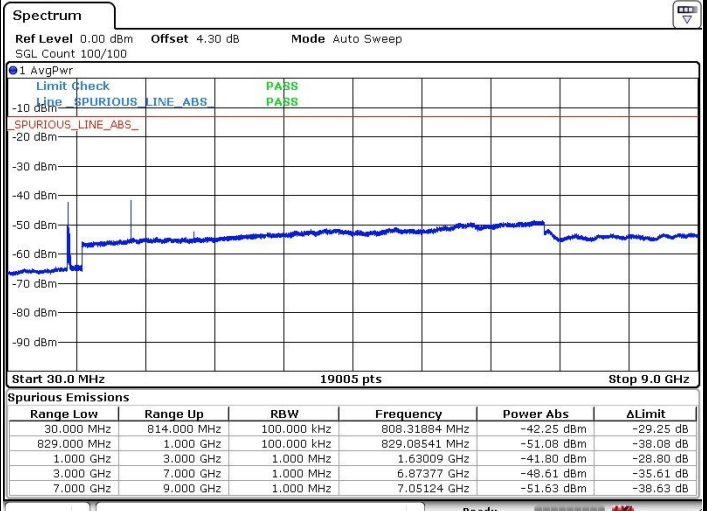

LTE Band 26

CH26765 / QPSK

CH26765 / 64QAM

Date: 16.MAR.2018 22:46:13

Date: 16.MAR.2018 22:45:44