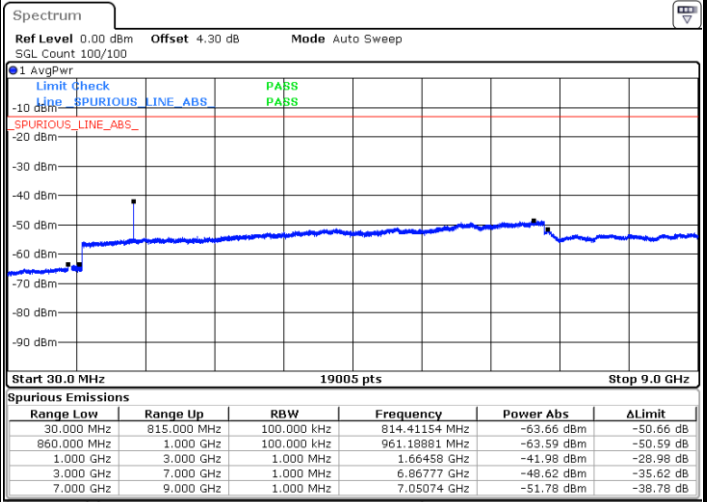

Date: 15.MAR.2018 23:24:39

LTE Band 26 / 5MHz

Highest Channel / QPSK

Highest Channel / 16QAM

Date: 15.MAR.2018 23:23:48

Date: 15.MAR.2018 23:23:24

LTE Band 26 / 10MHz

Lowest Channel / QPSK

Lowest Channel / 16QAM

Date: 16.MAR.2018 00:14:00

Date: 16.MAR.2018 00:13:29

LTE Band 26 / 10MHz

Middle Channel / QPSK

Middle Channel / 16QAM

Date: 16.MAR.2018 00:11:47

Date: 16.MAR.2018 00:12:12

Highest Channel / QPSK

Highest Channel / 16QAM

Date: 16.MAR.2018 00:11:22

Date: 16.MAR.2018 00:10:54

LTE Band 26 / 15MHz

Lowest Channel / QPSK

Lowest Channel / 16QAM

Date: 16.MAR.2018 00:28:17

Date: 16.MAR.2018 00:27:53

Middle Channel / QPSK

Middle Channel / 16QAM

Date: 16.MAR.2018 00:25:59

Date: 16.MAR.2018 00:26:36

LTE Band 26 / 15MHz

Highest Channel / QPSK

Highest Channel / 16QAM