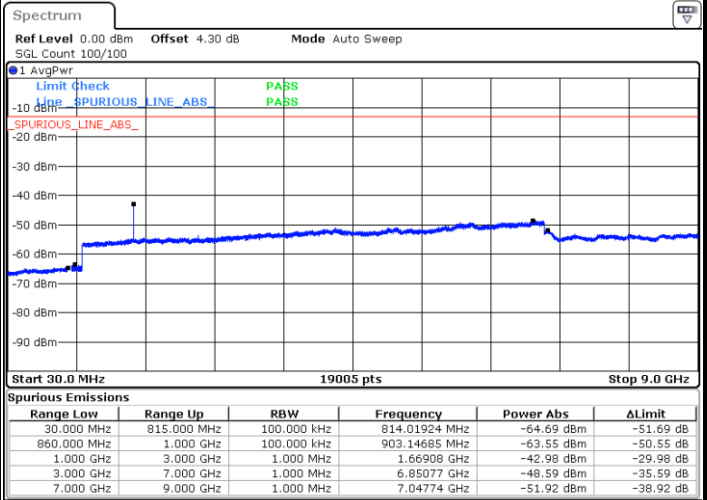

Date: 16.MAR.2018 00:25:33

Date: 16.MAR.2018 00:25:09

LTE Band 26 / 1.4MHz

Lowest Channel / 64QAM

Middle Channel / 64QAM

Date: 15.MAR.2018 22:37:11

Date: 15.MAR.2018 22:37:37

Highest Channel / 64QAM

Date: 15.MAR.2018 22:39:50

LTE Band 26 / 3MHz

Lowest Channel / 64QAM

Middle Channel / 64QAM

Date: 15.MAR.2018 23:05:12

Date: 15.MAR.2018 23:04:47

Highest Channel / 64QAM

Date: 15.MAR.2018 23:02:31

LTE Band 26 / 5MHz

Lowest Channel / 64QAM

Middle Channel / 64QAM

Date: 15.MAR.2018 23:25:28

Date: 15.MAR.2018 23:25:03

Highest Channel / 64QAM

Date: 15.MAR.2018 23:22:57

LTE Band 26 / 10MHz