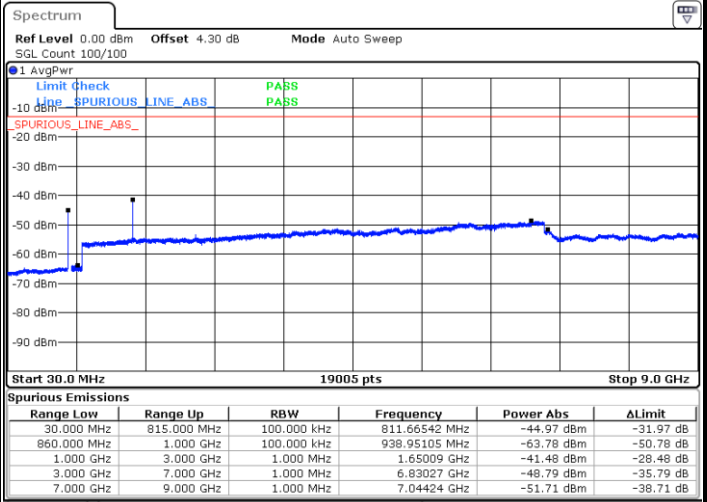

Lowest Channel / 16QAM

Date: 16.MAR.2018 00:14:00

Date: 16.MAR.2018 00:13:29

LTE Band 26 / 10MHz

Middle Channel / QPSK

Middle Channel / 16QAM

Date: 16.MAR.2018 00:11:47

Date: 16.MAR.2018 00:12:12

Highest Channel / QPSK

Highest Channel / 16QAM

Date: 16.MAR.2018 00:11:22

Date: 16.MAR.2018 00:10:54

LTE Band 26 / 15MHz

Lowest Channel / QPSK

Lowest Channel / 16QAM

Date: 16.MAR.2018 00:28:17

Date: 16.MAR.2018 00:27:53

Middle Channel / QPSK

Middle Channel / 16QAM

Date: 16.MAR.2018 00:25:59

Date: 16.MAR.2018 00:26:36

LTE Band 26 / 15MHz

Highest Channel / QPSK

Highest Channel / 16QAM