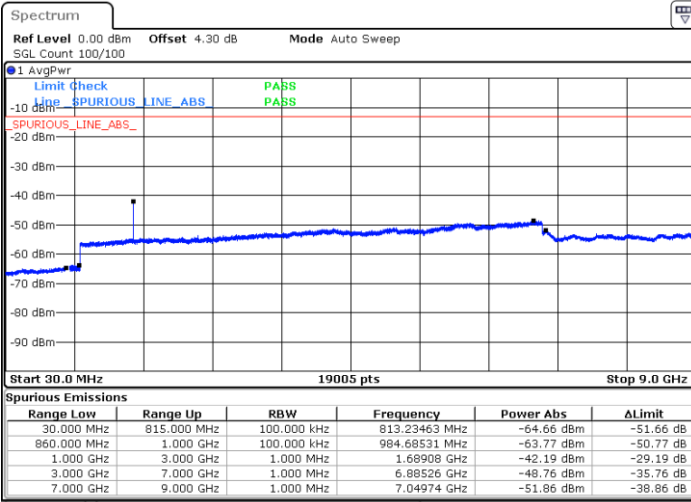

LTE Band 26 / 5MHz

Lowest Channel / QPSK

Lowest Channel / 16QAM

Date: 15.MAR.2018 23:26:17

Date: 15.MAR.2018 23:25:52

Middle Channel / QPSK

Middle Channel / 16QAM

Date: 15.MAR.2018 23:24:14

Date: 15.MAR.2018 23:24:39

LTE Band 26 / 5MHz

Highest Channel / QPSK

Highest Channel / 16QAM

Date: 15.MAR.2018 23:23:48

Date: 15.MAR.2018 23:23:24

LTE Band 26 / 10MHz

Lowest Channel / QPSK

Lowest Channel / 16QAM

Date: 16.MAR.2018 00:14:00

Date: 16.MAR.2018 00:13:29

LTE Band 26 / 10MHz

Middle Channel / QPSK

Middle Channel / 16QAM

Date: 16.MAR.2018 00:11:47

Date: 16.MAR.2018 00:12:12