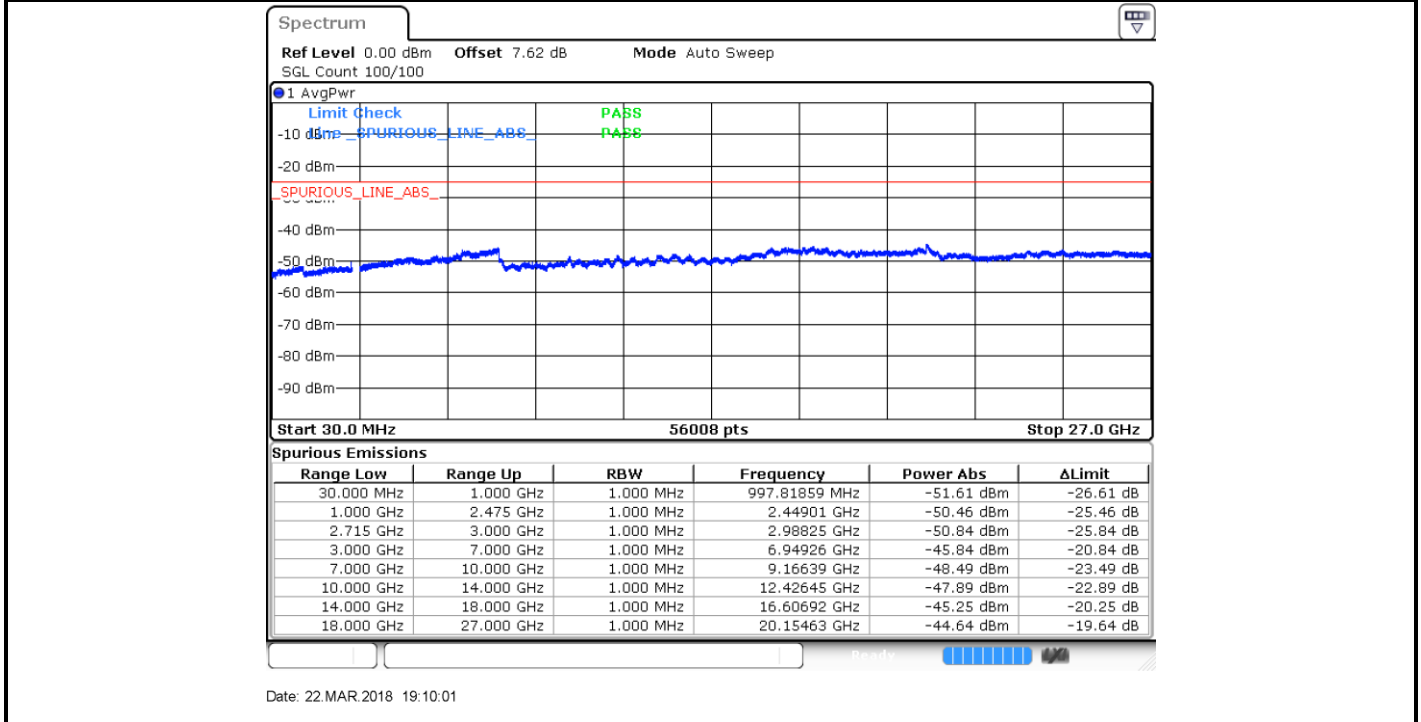

Highest Channel / 64QAM