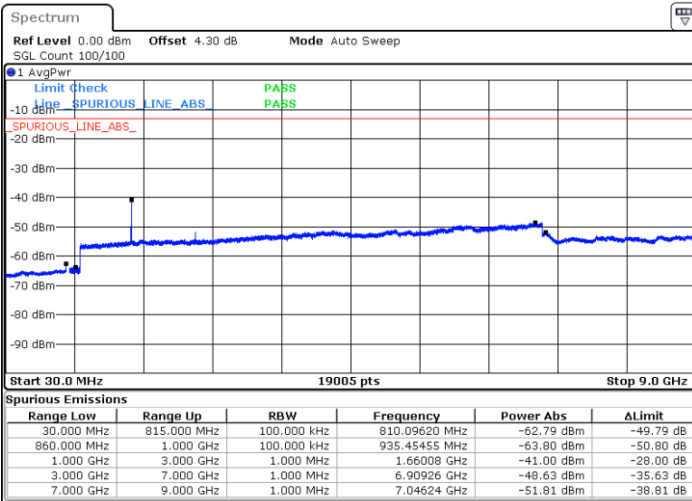

Lowest Channel / 16QAM

Date: 16.MAR.2018 00:14:00

Date: 16.MAR.2018 00:13:29

LTE Band 26 / 10MHz

Middle Channel / QPSK

Middle Channel / 16QAM

Date: 16.MAR.2018 00:11:47

Date: 16.MAR.2018 00:12:12

Highest Channel / QPSK

Highest Channel / 16QAM

Date: 16.MAR.2018 00:11:22

Date: 16.MAR.2018 00:10:54

LTE Band 26 / 15MHz

Lowest Channel / QPSK

Lowest Channel / 16QAM

Date: 16.MAR.2018 00:28:17

Date: 16.MAR.2018 00:27:53

Middle Channel / QPSK

Middle Channel / 16QAM

Date: 16.MAR.2018 00:25:59

Date: 16.MAR.2018 00:26:36

LTE Band 26 / 15MHz

Highest Channel / QPSK

Highest Channel / 16QAM