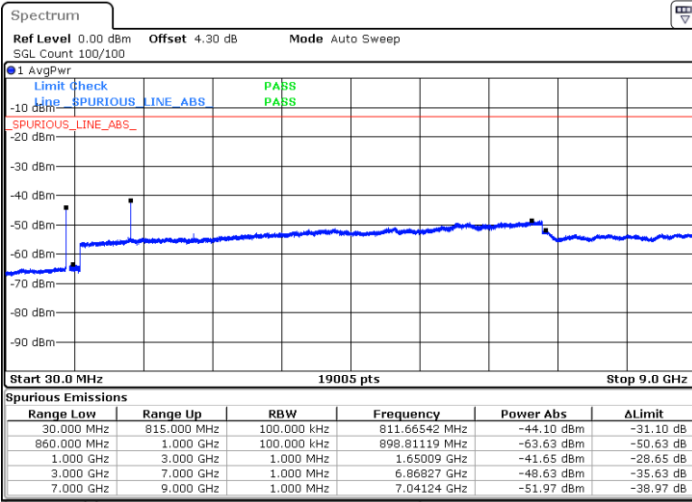

Lowest Channel / 16QAM

Date: 16.MAR.2018 00:14:00

Date: 16.MAR.2018 00:13:29

LTE Band 26 / 10MHz

Middle Channel / QPSK

Middle Channel / 16QAM

Date: 16.MAR.2018 00:11:47

Date: 16.MAR.2018 00:12:12

Highest Channel / QPSK

Highest Channel / 16QAM

Date: 16.MAR.2018 00:11:22

Date: 16.MAR.2018 00:10:54

LTE Band 26 / 15MHz

Lowest Channel / QPSK

Lowest Channel / 16QAM

Date: 16.MAR.2018 00:28:17

Date: 16.MAR.2018 00:27:53

Middle Channel / QPSK

Middle Channel / 16QAM

Date: 16.MAR.2018 00:25:59

Date: 16.MAR.2018 00:26:36

LTE Band 26 / 15MHz

Highest Channel / QPSK

Highest Channel / 16QAM

Date: 16.MAR.2018 00:25:33

Date: 16.MAR.2018 00:25:09

LTE Band 26 / 1.4MHz

Lowest Channel / 64QAM

Middle Channel / 64QAM

Date: 15.MAR.2018 22:37:11

Date: 15.MAR.2018 22:37:37

Highest Channel / 64QAM