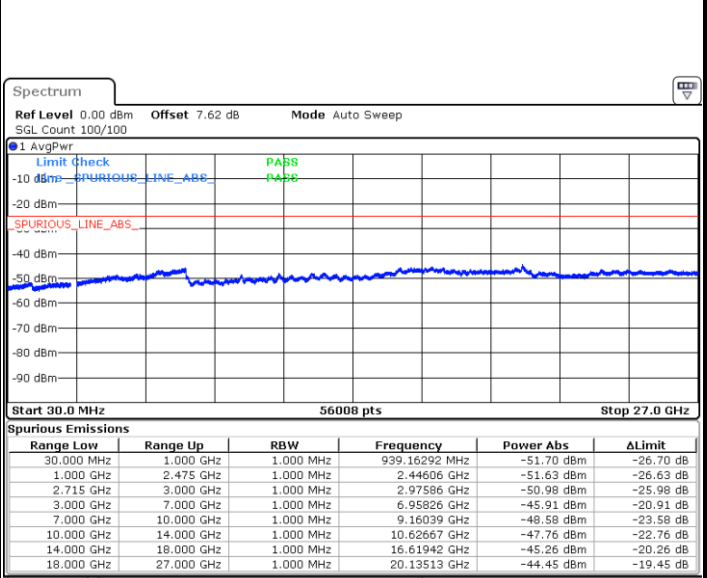

Lowest Channel / 16QAM

Date: 22 MAR 2018 18:44:33

Middle Channel / QPSK

Date: 22 MAR 2018 18:48:15

Middle Channel / 16QAM

Date: 22 MAR 2018 18:47:20

LTE Band 41 / 5MHz

Highest Channel / QPSK

Date: 22 MAR 2018 18:49:11

Highest Channel / 16QAM

Date: 22 MAR 2018 18:50:07

LTE Band 41 / 10MHz

Lowest Channel / QPSK

Date: 22 MAR 2018 18:53:49

Lowest Channel / 16QAM

Date: 22 MAR 2018 18:52:53