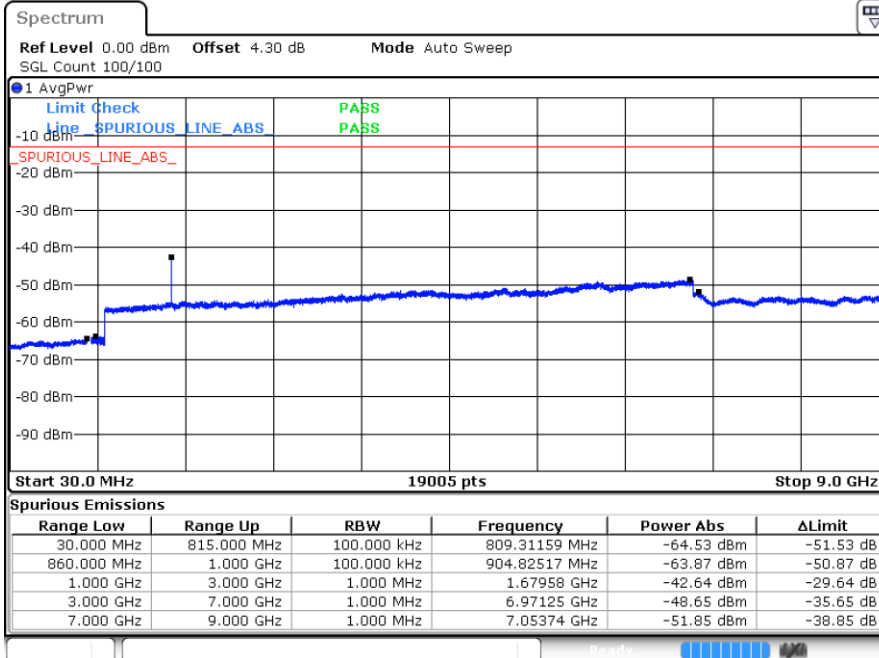

LTE Band 26 / 5MHz

Lowest Channel / 64QAM

Middle Channel / 64QAM

Date: 15.MAR.2018 23:25:28

Date: 15.MAR.2018 23:25:03

Highest Channel / 64QAM

Date: 15.MAR.2018 23:22:57

LTE Band 26 / 10MHz

Lowest Channel / 64QAM

Middle Channel / 64QAM

Date: 16.MAR.2018 00:13:05

Date: 16.MAR.2018 00:12:38

Highest Channel / 64QAM

Date: 16.MAR.2018 00:09:34

LTE Band 26

CH26765 / QPSK