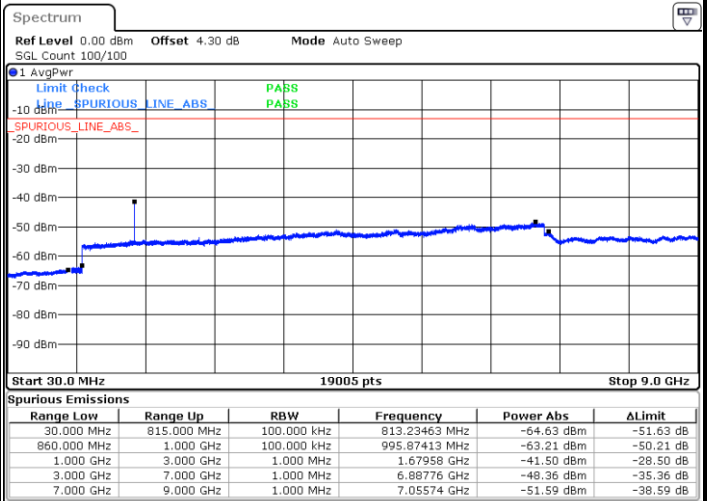

Date: 15.MAR.2018 23:24:39

LTE Band 26 / 5MHz

Highest Channel / QPSK

Highest Channel / 16QAM

Date: 15.MAR.2018 23:23:48

Date: 15.MAR.2018 23:23:24

LTE Band 26 / 10MHz

Lowest Channel / QPSK

Lowest Channel / 16QAM

Date: 16.MAR.2018 00:14:00

Date: 16.MAR.2018 00:13:29

LTE Band 26 / 10MHz

Middle Channel / QPSK

Middle Channel / 16QAM

Date: 16.MAR.2018 00:11:47

Date: 16.MAR.2018 00:12:12

Highest Channel / QPSK

Highest Channel / 16QAM

Date: 16.MAR.2018 00:11:22

Date: 16.MAR.2018 00:10:54

LTE Band 26 / 15MHz

Lowest Channel / QPSK

Lowest Channel / 16QAM

Date: 16.MAR.2018 00:28:17

Date: 16.MAR.2018 00:27:53

Middle Channel / QPSK

Middle Channel / 16QAM

Date: 16.MAR.2018 00:25:59

Date: 16.MAR.2018 00:26:36

LTE Band 26 / 15MHz

Highest Channel / QPSK

Highest Channel / 16QAM