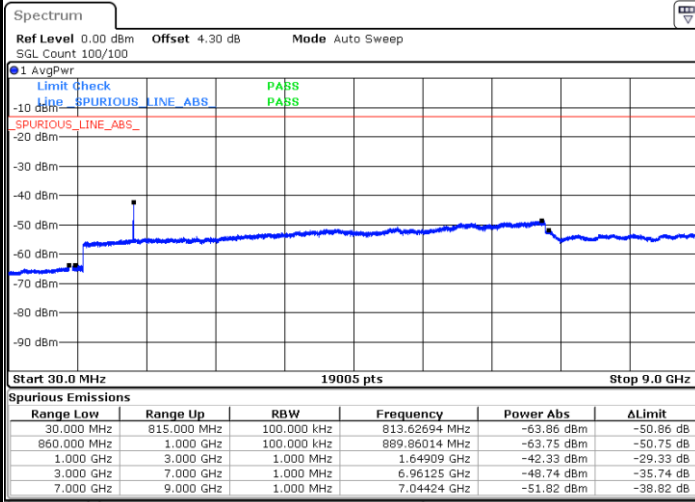

LTE Band 26 / 5MHz

Lowest Channel / QPSK

Lowest Channel / 16QAM

Date: 15.MAR.2018 23:26:17

Date: 15.MAR.2018 23:25:52

Middle Channel / QPSK

Middle Channel / 16QAM

Date: 15.MAR.2018 23:24:14

Date: 15.MAR.2018 23:24:39

LTE Band 26 / 5MHz

Highest Channel / QPSK

Highest Channel / 16QAM

Date: 15.MAR.2018 23:23:48

Date: 15.MAR.2018 23:23:24

LTE Band 26 / 10MHz

Lowest Channel / QPSK

Lowest Channel / 16QAM

Date: 16.MAR.2018 00:14:00

Date: 16.MAR.2018 00:13:29

LTE Band 26 / 10MHz

Middle Channel / QPSK

Middle Channel / 16QAM

Date: 16.MAR.2018 00:11:47

Date: 16.MAR.2018 00:12:12