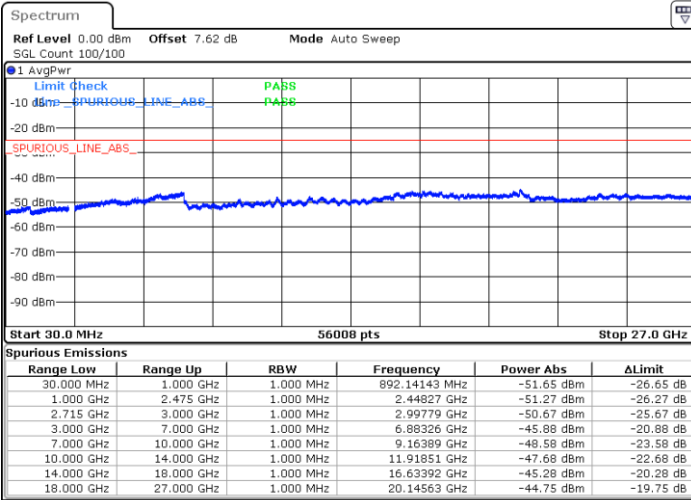

Lowest Channel / 16QAM

Date: 22 MAR 2018 18:44:33

Middle Channel / QPSK

Date: 22 MAR 2018 18:48:15

Middle Channel / 16QAM

Date: 22 MAR 2018 18:47:20

LTE Band 41 / 5MHz

Highest Channel / QPSK

Date: 22 MAR 2018 18:49:11

Highest Channel / 16QAM

Date: 22 MAR 2018 18:50:07

LTE Band 41 / 10MHz

Lowest Channel / QPSK

Date: 22 MAR 2018 18:53:49

Lowest Channel / 16QAM

Date: 22 MAR 2018 18:52:53

LTE Band 41 / 10MHz

Middle Channel / QPSK

Middle Channel / 16QAM

Date: 22 MAR 2018 18:54:44

Date: 22 MAR 2018 18:55:40

Highest Channel / QPSK

Highest Channel / 16QAM

Date: 22 MAR 2018 18:59:22