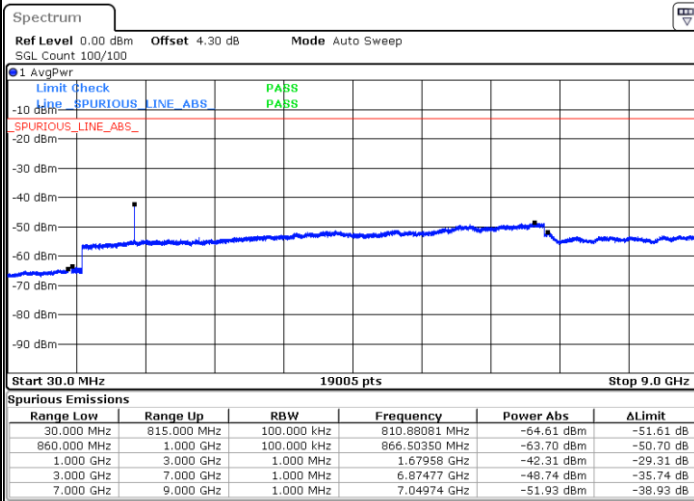

Date: 15.MAR.2018 23:24:39

LTE Band 26 / 5MHz

Highest Channel / QPSK

Highest Channel / 16QAM

Date: 15.MAR.2018 23:23:48

Date: 15.MAR.2018 23:23:24

LTE Band 26 / 10MHz

Lowest Channel / QPSK

Lowest Channel / 16QAM

Date: 16.MAR.2018 00:14:00

Date: 16.MAR.2018 00:13:29

LTE Band 26 / 10MHz

Middle Channel / QPSK

Middle Channel / 16QAM

Date: 16.MAR.2018 00:11:47

Date: 16.MAR.2018 00:12:12

Highest Channel / QPSK

Highest Channel / 16QAM

Date: 16.MAR.2018 00:11:22

Date: 16.MAR.2018 00:10:54

LTE Band 26 / 15MHz

Lowest Channel / QPSK

Lowest Channel / 16QAM

Date: 16.MAR.2018 00:28:17

Date: 16.MAR.2018 00:27:53

Middle Channel / QPSK

Middle Channel / 16QAM

Date: 16.MAR.2018 00:25:59

Date: 16.MAR.2018 00:26:36

LTE Band 26 / 15MHz

Highest Channel / QPSK

Highest Channel / 16QAM