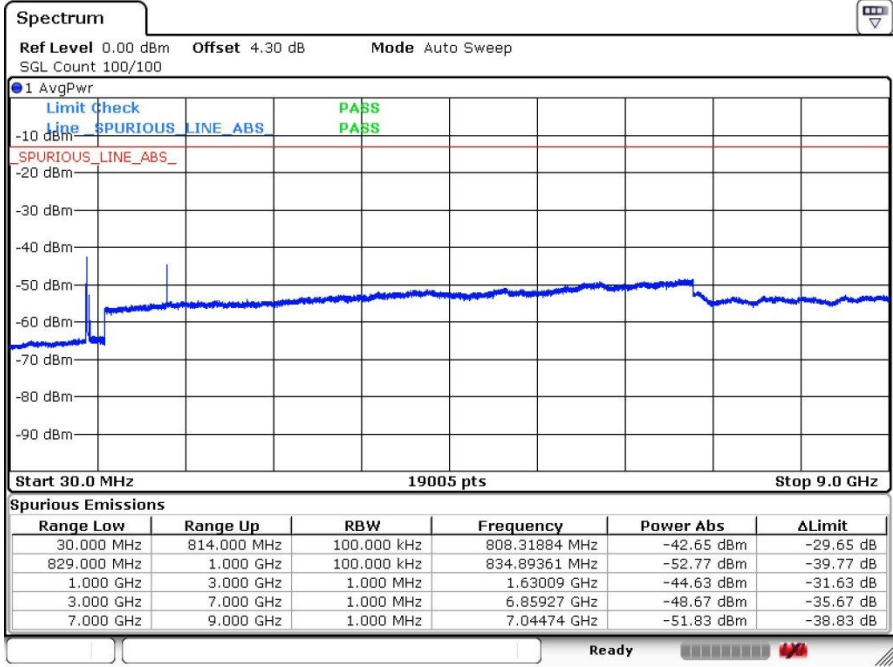

CH26765 / 16QAM

Date: 16.MAR.2018 22:45:09