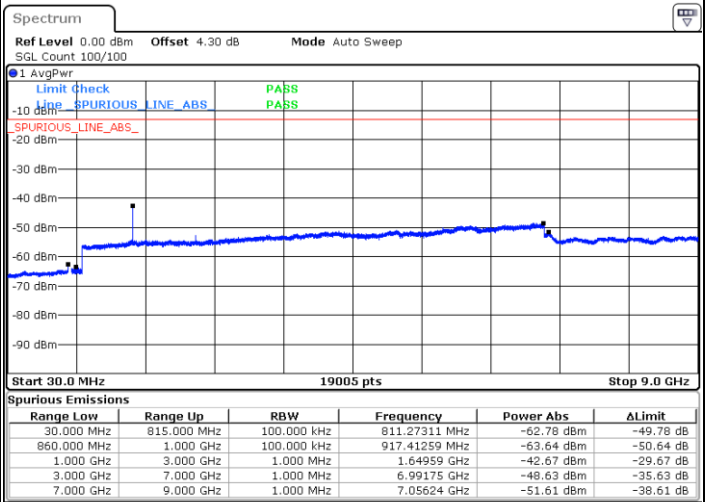

LTE Band 26 / 5MHz

Lowest Channel / QPSK

Lowest Channel / 16QAM

Date: 15.MAR.2018 23:26:17

Date: 15.MAR.2018 23:25:52

Middle Channel / QPSK

Middle Channel / 16QAM

Date: 15.MAR.2018 23:24:14

Date: 15.MAR.2018 23:24:39

LTE Band 26 / 5MHz

Highest Channel / QPSK

Highest Channel / 16QAM

Date: 15.MAR.2018 23:23:48

Date: 15.MAR.2018 23:23:24

LTE Band 26 / 10MHz

Lowest Channel / QPSK

Lowest Channel / 16QAM

Date: 16.MAR.2018 00:14:00

Date: 16.MAR.2018 00:13:29

LTE Band 26 / 10MHz

Middle Channel / QPSK

Middle Channel / 16QAM

Date: 16.MAR.2018 00:11:47

Date: 16.MAR.2018 00:12:12

Highest Channel / QPSK

Highest Channel / 16QAM

Date: 16.MAR.2018 00:11:22

Date: 16.MAR.2018 00:10:54

LTE Band 26 / 15MHz

Lowest Channel / QPSK

Lowest Channel / 16QAM

Date: 16.MAR.2018 00:28:17