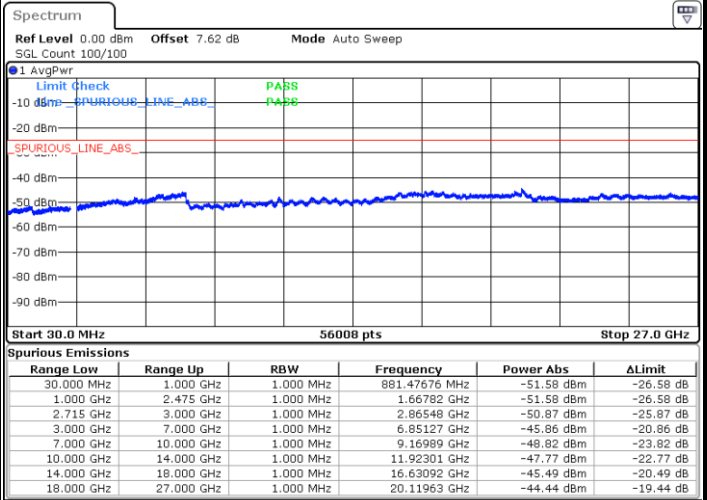

Date: 22 MAR 2018 18:49:11

Highest Channel / 16QAM

Date: 22 MAR 2018 18:50:07

LTE Band 41 / 10MHz

Lowest Channel / QPSK

Date: 22 MAR 2018 18:53:49

Lowest Channel / 16QAM

Date: 22 MAR 2018 18:52:53

LTE Band 41 / 10MHz

Middle Channel / QPSK

Middle Channel / 16QAM

Date: 22 MAR 2018 18:54:44

Date: 22 MAR 2018 18:55:40

Highest Channel / QPSK

Highest Channel / 16QAM

Date: 22 MAR 2018 18:59:22

Date: 22 MAR 2018 18:58:26

LTE Band 41 / 15MHz

Lowest Channel / QPSK

Lowest Channel / 16QAM

Date: 22 MAR 2018 19:02:36

Date: 22 MAR 2018 19:03:32

Middle Channel / QPSK

Middle Channel / 16QAM