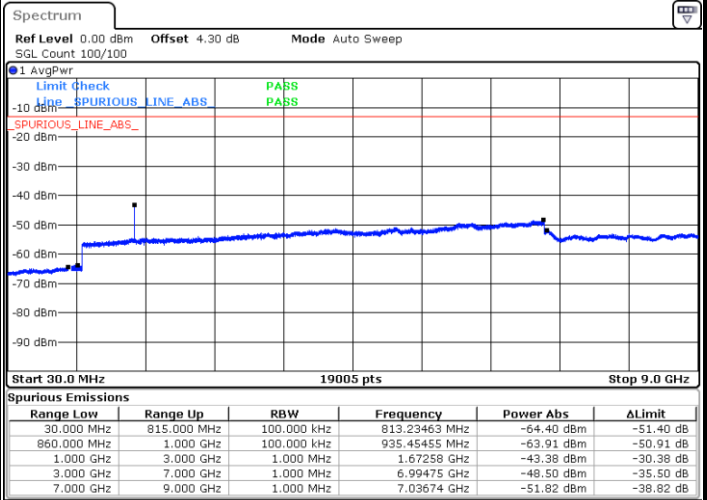

Date: 16.MAR.2018 00:27:53

Middle Channel / QPSK

Middle Channel / 16QAM

Date: 16.MAR.2018 00:25:59

Date: 16.MAR.2018 00:26:36

LTE Band 26 / 15MHz

Highest Channel / QPSK

Highest Channel / 16QAM

Date: 16.MAR.2018 00:25:33

Date: 16.MAR.2018 00:25:09

LTE Band 26 / 1.4MHz

Lowest Channel / 64QAM

Middle Channel / 64QAM

Date: 15.MAR.2018 22:37:11

Date: 15.MAR.2018 22:37:37

Highest Channel / 64QAM

Date: 15.MAR.2018 22:39:50

LTE Band 26 / 3MHz

Lowest Channel / 64QAM

Middle Channel / 64QAM

Date: 15.MAR.2018 23:05:12

Date: 15.MAR.2018 23:04:47

Highest Channel / 64QAM

Date: 15.MAR.2018 23:02:31

LTE Band 26 / 5MHz

Lowest Channel / 64QAM

Middle Channel / 64QAM

Date: 15.MAR.2018 23:25:28

Date: 15.MAR.2018 23:25:03

Highest Channel / 64QAM

Date: 15.MAR.2018 23:22:57

LTE Band 26 / 10MHz