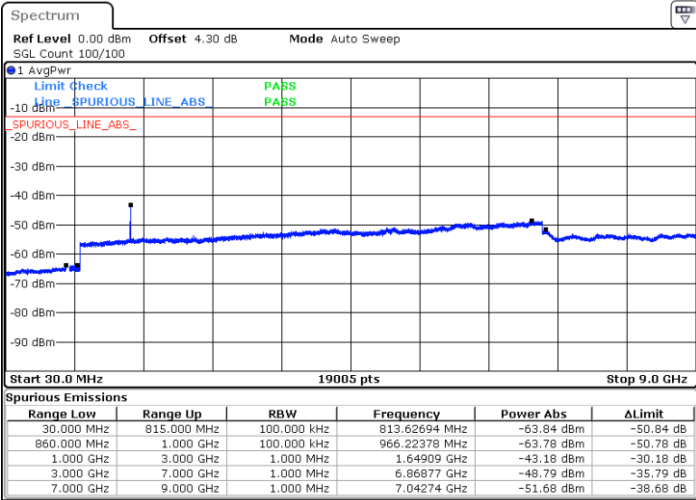

Date: 16.MAR.2018 00:25:33

Date: 16.MAR.2018 00:25:09

LTE Band 26 / 1.4MHz

Lowest Channel / 64QAM

Middle Channel / 64QAM

Date: 15.MAR.2018 22:37:11

Date: 15.MAR.2018 22:37:37

Highest Channel / 64QAM

Date: 15.MAR.2018 22:39:50

LTE Band 26 / 3MHz

Lowest Channel / 64QAM

Middle Channel / 64QAM

Date: 15.MAR.2018 23:05:12

Date: 15.MAR.2018 23:04:47

Highest Channel / 64QAM

Date: 15.MAR.2018 23:02:31

LTE Band 26 / 5MHz

Lowest Channel / 64QAM

Middle Channel / 64QAM

Date: 15.MAR.2018 23:25:28

Date: 15.MAR.2018 23:25:03

Highest Channel / 64QAM

Date: 15.MAR.2018 23:22:57

LTE Band 26 / 10MHz