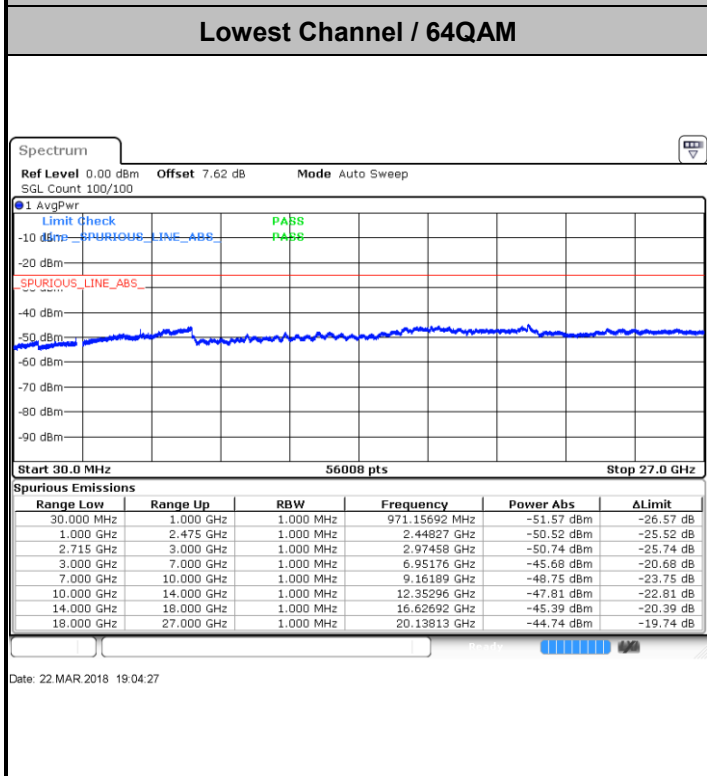

Date: 22 MAR 2018 19:14:39

Highest Channel / QPSK

Highest Channel / 16QAM

Date: 22 MAR 2018 19:18:21

Date: 22 MAR 2018 19:17:25

LTE Band 41 / 5MHz

Lowest Channel / 64QAM

Middle Channel / 64QAM

Highest Channel / 64QAM

LTE Band 41 / 10MHz

Lowest Channel / 64QAM

Middle Channel / 64QAM

Date: 22.MAR.2018 18:51:58

Date: 22.MAR.2018 18:56:35

Highest Channel / 64QAM

Date: 22.MAR.2018 18:57:31

LTE Band 41 / 15MHz

Highest Channel / 64QAM

LTE Band 41 / 20MHz

Lowest Channel / 64QAM

Middle Channel / 64QAM

Highest Channel / 64QAM

For CA

LTE Band 7 / 10MHz+20MHz

Lowest Channel / QPSK

Lowest Channel / 16QAM

Date: 20.MAR.2018 02:13:18

Date: 20.MAR.2018 02:14:29

Lowest Channel / 64QAM

Date: 20.MAR.2018 02:15:25