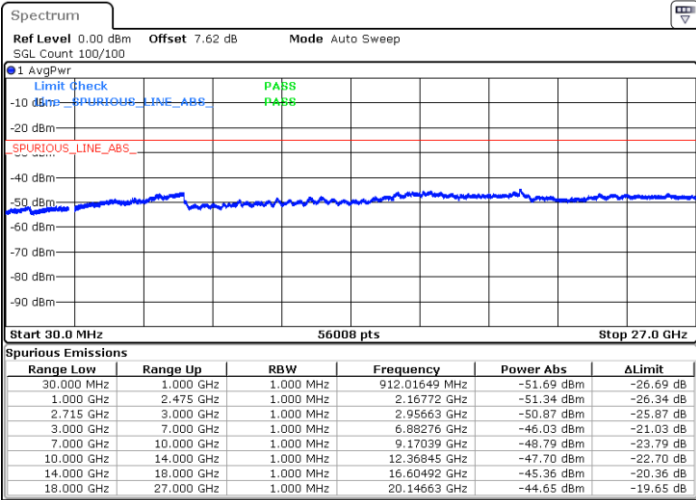

Date: 22 MAR 2018 19:14:39

Highest Channel / QPSK

Highest Channel / 16QAM

Date: 22 MAR 2018 19:18:21

Date: 22 MAR 2018 19:17:25

LTE Band 41 / 5MHz

Lowest Channel / 64QAM

Middle Channel / 64QAM

Highest Channel / 64QAM

LTE Band 41 / 10MHz

Lowest Channel / 64QAM

Middle Channel / 64QAM

Date: 22.MAR.2018 18:51:58

Date: 22.MAR.2018 18:56:35

Highest Channel / 64QAM

Date: 22.MAR.2018 18:57:31

Lowest Channel / QPSK

Lowest Channel / 16QAM

Date: 20.MAR.2018 02:13:18

Date: 20.MAR.2018 02:14:29

Lowest Channel / 64QAM

Date: 20.MAR.2018 02:15:25