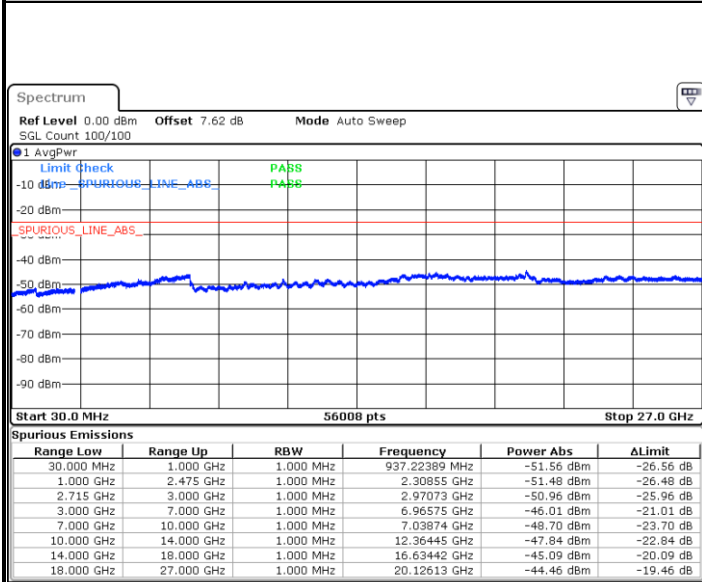

CH26765 / 64QAM

Date: 16.MAR.2018 22:46:13

Date: 16.MAR.2018 22:45:44

CH26765 / 16QAM

Date: 16.MAR.2018 22:45:09

LTE Band 41 / 5MHz

Lowest Channel / QPSK

Date: 22 MAR 2018 18:43:38

Lowest Channel / 16QAM

Date: 22 MAR 2018 18:44:33

Middle Channel / QPSK

Date: 22 MAR 2018 18:48:15

Middle Channel / 16QAM

Date: 22 MAR 2018 18:47:20

LTE Band 41 / 5MHz

Highest Channel / QPSK