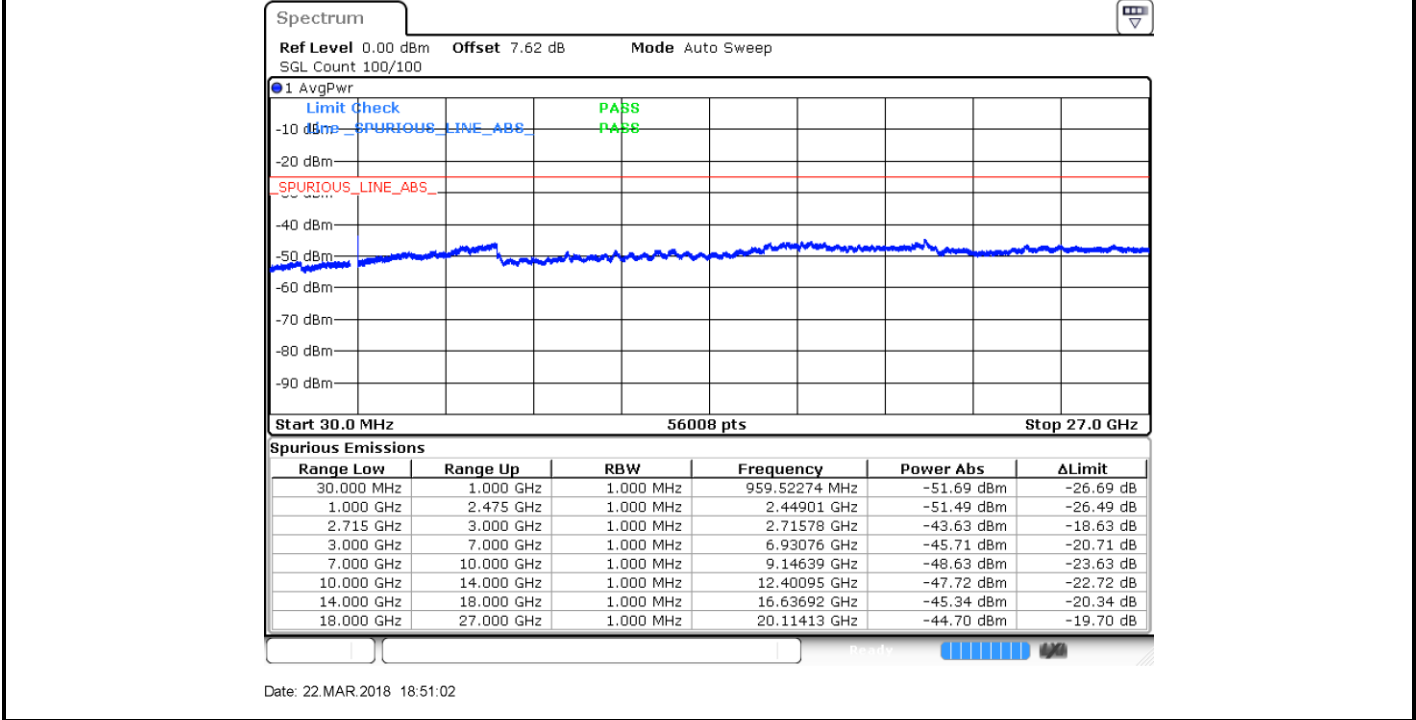

Date: 22 MAR 2018 19:07:15

Date: 22 MAR 2018 19:06:19

LTE Band 41 / 15MHz

Highest Channel / QPSK

Date: 22 MAR 2018 19:08:10

Highest Channel / 16QAM

Date: 22 MAR 2018 19:09:06

LTE Band 41 / 20MHz

Lowest Channel / QPSK

Date: 22 MAR 2018 19:12:48

Lowest Channel / 16QAM

Date: 22 MAR 2018 19:11:52

LTE Band 41 / 20MHz

Middle Channel / QPSK

Middle Channel / 16QAM

Date: 22 MAR 2018 19:13:43

Date: 22 MAR 2018 19:14:39

Highest Channel / QPSK

Highest Channel / 16QAM

Date: 22 MAR 2018 19:18:21

Date: 22 MAR 2018 19:17:25

LTE Band 41 / 5MHz

Lowest Channel / 64QAM

Middle Channel / 64QAM

Highest Channel / 64QAM

LTE Band 41 / 10MHz

Lowest Channel / 64QAM

Middle Channel / 64QAM

Date: 22.MAR.2018 18:51:58

Date: 22.MAR.2018 18:56:35

Highest Channel / 64QAM

Date: 22.MAR.2018 18:57:31