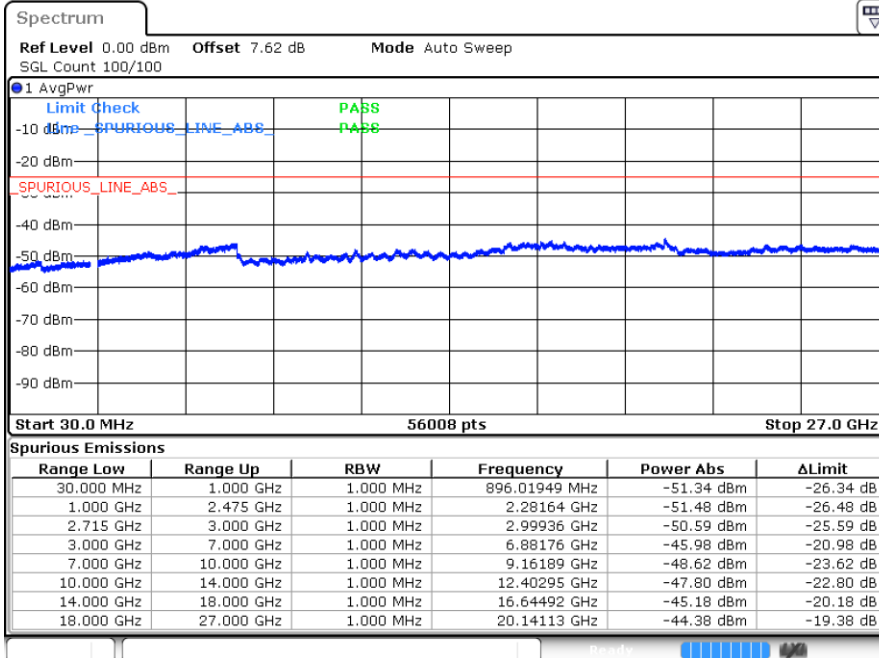

Date: 22 MAR 2018 19:14:39

Highest Channel / QPSK

Highest Channel / 16QAM

Date: 22 MAR 2018 19:18:21

Date: 22 MAR 2018 19:17:25

LTE Band 41 / 5MHz

Lowest Channel / 64QAM

Middle Channel / 64QAM

Highest Channel / 64QAM

LTE Band 41 / 10MHz

Lowest Channel / 64QAM

Middle Channel / 64QAM

Date: 22.MAR.2018 18:51:58

Date: 22.MAR.2018 18:56:35

Highest Channel / 64QAM

Date: 22.MAR.2018 18:57:31

LTE Band 41 / 15MHz

Highest Channel / 64QAM

LTE Band 41 / 20MHz

Lowest Channel / 64QAM

Middle Channel / 64QAM

Highest Channel / 64QAM

For CA

LTE Band 7 / 10MHz+20MHz

Lowest Channel / QPSK

Lowest Channel / 16QAM

Date: 20.MAR.2018 02:13:18

Date: 20.MAR.2018 02:14:29

Lowest Channel / 64QAM

Date: 20.MAR.2018 02:15:25