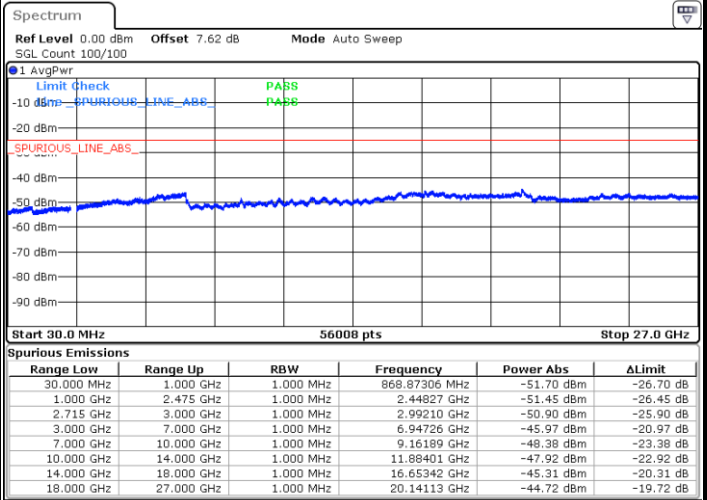

Date: 22 MAR 2018 19:07:15

Date: 22 MAR 2018 19:06:19

LTE Band 41 / 15MHz

Highest Channel / QPSK

Date: 22 MAR 2018 19:08:10

Highest Channel / 16QAM

Date: 22 MAR 2018 19:09:06

LTE Band 41 / 20MHz

Lowest Channel / QPSK

Date: 22 MAR 2018 19:12:48

Lowest Channel / 16QAM

Date: 22 MAR 2018 19:11:52

LTE Band 41 / 20MHz

Middle Channel / QPSK

Middle Channel / 16QAM

Date: 22 MAR 2018 19:13:43

Date: 22 MAR 2018 19:14:39

Highest Channel / QPSK

Highest Channel / 16QAM

Date: 22 MAR 2018 19:18:21

Date: 22 MAR 2018 19:17:25

LTE Band 41 / 5MHz

Lowest Channel / 64QAM

Middle Channel / 64QAM

Highest Channel / 64QAM

LTE Band 41 / 10MHz

Lowest Channel / 64QAM

Middle Channel / 64QAM

Date: 22.MAR.2018 18:51:58

Date: 22.MAR.2018 18:56:35

Highest Channel / 64QAM

Date: 22.MAR.2018 18:57:31