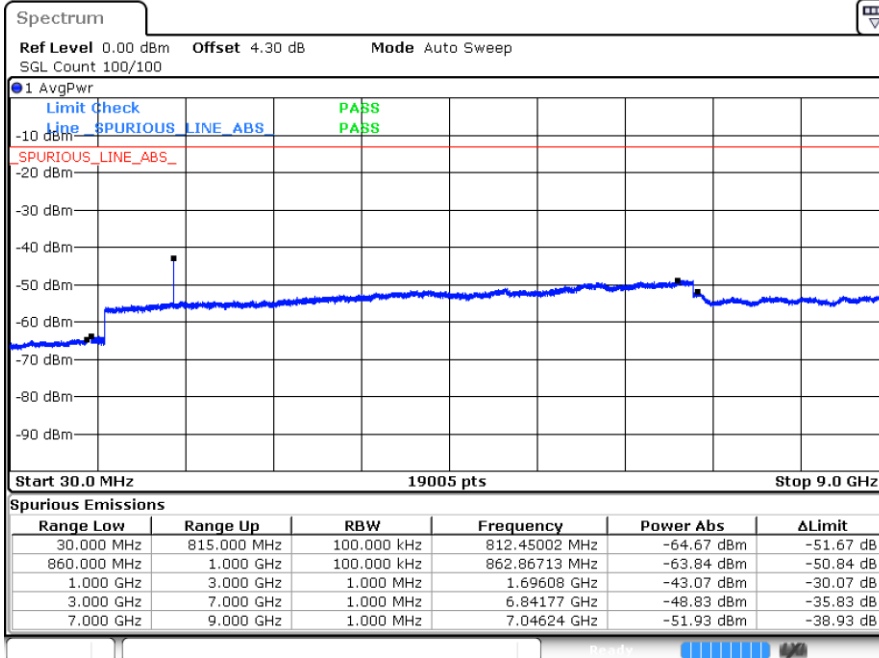

Date: 16.MAR.2018 00:27:53

Middle Channel / QPSK

Middle Channel / 16QAM

Date: 16.MAR.2018 00:25:59

Date: 16.MAR.2018 00:26:36

LTE Band 26 / 15MHz

Highest Channel / QPSK

Highest Channel / 16QAM

Date: 16.MAR.2018 00:25:33

Date: 16.MAR.2018 00:25:09

LTE Band 26 / 1.4MHz

Lowest Channel / 64QAM

Middle Channel / 64QAM

Date: 15.MAR.2018 22:37:11

Date: 15.MAR.2018 22:37:37

Highest Channel / 64QAM

Date: 15.MAR.2018 22:39:50

LTE Band 26 / 3MHz

Lowest Channel / 64QAM

Middle Channel / 64QAM

Date: 15.MAR.2018 23:05:12

Date: 15.MAR.2018 23:04:47

Highest Channel / 64QAM

Date: 15.MAR.2018 23:02:31

LTE Band 26 / 5MHz

Lowest Channel / 64QAM

Middle Channel / 64QAM

Date: 15.MAR.2018 23:25:28

Date: 15.MAR.2018 23:25:03

Highest Channel / 64QAM

Date: 15.MAR.2018 23:22:57

LTE Band 26 / 10MHz