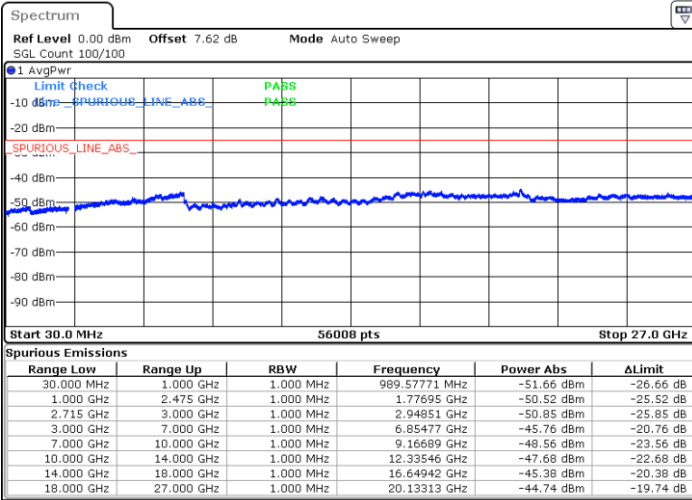

Date: 22 MAR 2018 18:49:11

Highest Channel / 16QAM

Date: 22 MAR 2018 18:50:07

LTE Band 41 / 10MHz

Lowest Channel / QPSK

Date: 22 MAR 2018 18:53:49

Lowest Channel / 16QAM

Date: 22 MAR 2018 18:52:53

LTE Band 41 / 10MHz

Middle Channel / QPSK

Middle Channel / 16QAM

Date: 22 MAR 2018 18:54:44

Date: 22 MAR 2018 18:55:40

Highest Channel / QPSK

Highest Channel / 16QAM

Date: 22 MAR 2018 18:59:22

Date: 22 MAR 2018 18:58:26

LTE Band 41 / 15MHz

Lowest Channel / QPSK

Lowest Channel / 16QAM

Date: 22 MAR 2018 19:02:36

Date: 22 MAR 2018 19:03:32

Middle Channel / QPSK

Middle Channel / 16QAM