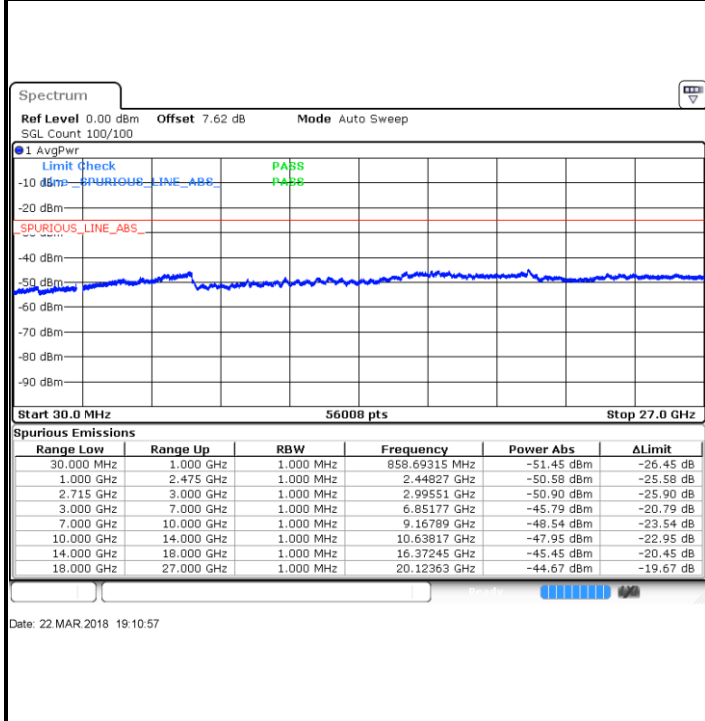

Date: 22 MAR 2018 19:14:39

Highest Channel / QPSK

Highest Channel / 16QAM

Date: 22 MAR 2018 19:18:21

Date: 22 MAR 2018 19:17:25

LTE Band 41 / 5MHz

Lowest Channel / 64QAM

Middle Channel / 64QAM

Highest Channel / 64QAM

LTE Band 41 / 10MHz

Lowest Channel / 64QAM

Middle Channel / 64QAM

Date: 22.MAR.2018 18:51:58

Date: 22.MAR.2018 18:56:35

Highest Channel / 64QAM

Date: 22.MAR.2018 18:57:31

LTE Band 41 / 15MHz

Highest Channel / 64QAM

LTE Band 41 / 20MHz

Lowest Channel / 64QAM

Middle Channel / 64QAM

Highest Channel / 64QAM

For CA

LTE Band 7 / 10MHz+20MHz

Lowest Channel / QPSK

Lowest Channel / 16QAM

Date: 20.MAR.2018 02:13:18

Date: 20.MAR.2018 02:14:29

Lowest Channel / 64QAM

Date: 20.MAR.2018 02:15:25