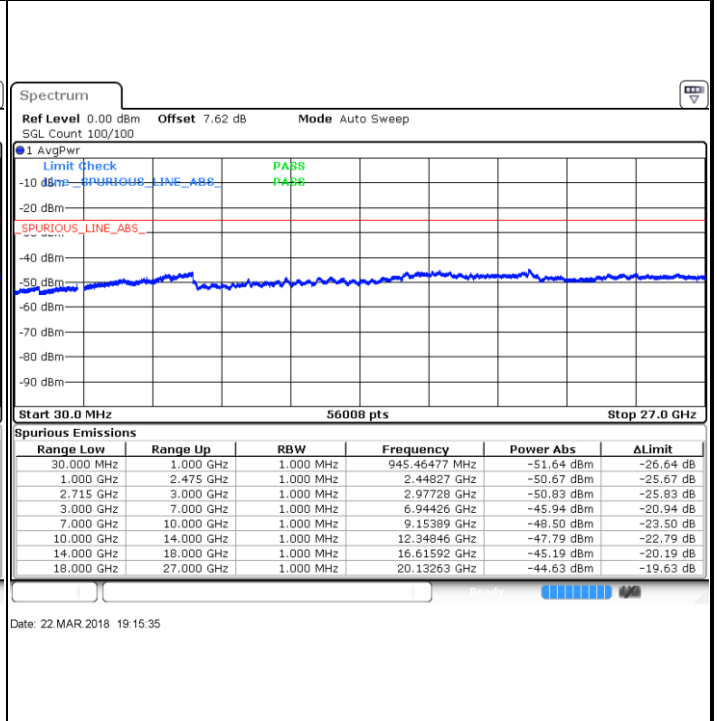

Highest Channel / 64QAM

LTE Band 41 / 10MHz

Lowest Channel / 64QAM

Middle Channel / 64QAM

Date: 22.MAR.2018 18:51:58

Date: 22.MAR.2018 18:56:35

Highest Channel / 64QAM

Date: 22.MAR.2018 18:57:31

LTE Band 41 / 15MHz

Highest Channel / 64QAM

LTE Band 41 / 20MHz

Lowest Channel / 64QAM

Middle Channel / 64QAM

Highest Channel / 64QAM

For CA

LTE Band 7 / 10MHz+20MHz

Lowest Channel / QPSK

Lowest Channel / 16QAM

Date: 20.MAR.2018 02:13:18

Date: 20.MAR.2018 02:14:29

Lowest Channel / 64QAM

Date: 20.MAR.2018 02:15:25