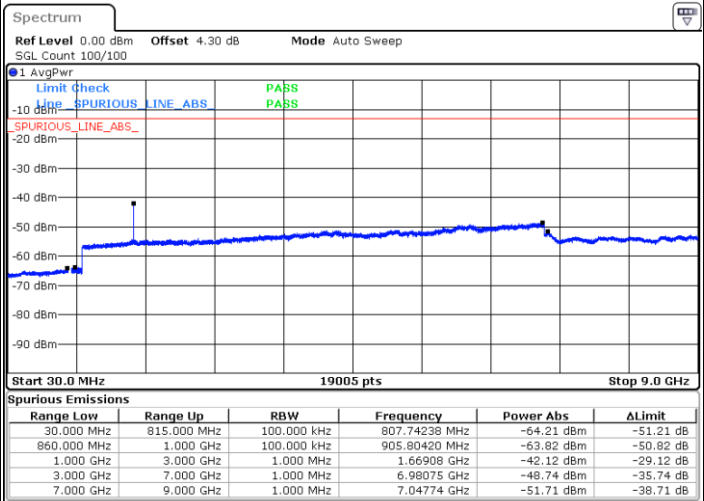

LTE Band 26 / 5MHz

Lowest Channel / QPSK

Lowest Channel / 16QAM

Date: 15.MAR.2018 23:26:17

Date: 15.MAR.2018 23:25:52

Middle Channel / QPSK

Middle Channel / 16QAM

Date: 15.MAR.2018 23:24:14

Date: 15.MAR.2018 23:24:39

LTE Band 26 / 5MHz

Highest Channel / QPSK

Highest Channel / 16QAM

Date: 15.MAR.2018 23:23:48

Date: 15.MAR.2018 23:23:24

LTE Band 26 / 10MHz

Lowest Channel / QPSK

Lowest Channel / 16QAM

Date: 16.MAR.2018 00:14:00

Date: 16.MAR.2018 00:13:29

LTE Band 26 / 10MHz

Middle Channel / QPSK

Middle Channel / 16QAM

Date: 16.MAR.2018 00:11:47

Date: 16.MAR.2018 00:12:12