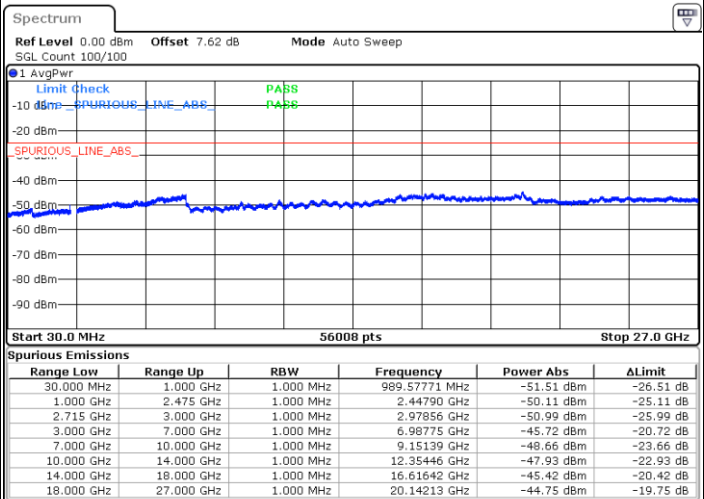

Date: 22 MAR 2018 18:58:26

LTE Band 41 / 15MHz

Lowest Channel / QPSK

Lowest Channel / 16QAM

Date: 22 MAR 2018 19:02:36

Date: 22 MAR 2018 19:03:32

Middle Channel / QPSK

Middle Channel / 16QAM

Date: 22 MAR 2018 19:07:15

Date: 22 MAR 2018 19:06:19

LTE Band 41 / 15MHz

Highest Channel / QPSK

Date: 22 MAR 2018 19:08:10

Highest Channel / 16QAM

Date: 22 MAR 2018 19:09:06

LTE Band 41 / 20MHz

Lowest Channel / QPSK

Date: 22 MAR 2018 19:12:48

Lowest Channel / 16QAM

Date: 22 MAR 2018 19:11:52

LTE Band 41 / 20MHz

Middle Channel / QPSK

Middle Channel / 16QAM

Date: 22 MAR 2018 19:13:43

Date: 22 MAR 2018 19:14:39

Highest Channel / QPSK

Highest Channel / 16QAM

Date: 22 MAR 2018 19:18:21

Date: 22 MAR 2018 19:17:25

LTE Band 41 / 5MHz

Lowest Channel / 64QAM

Middle Channel / 64QAM