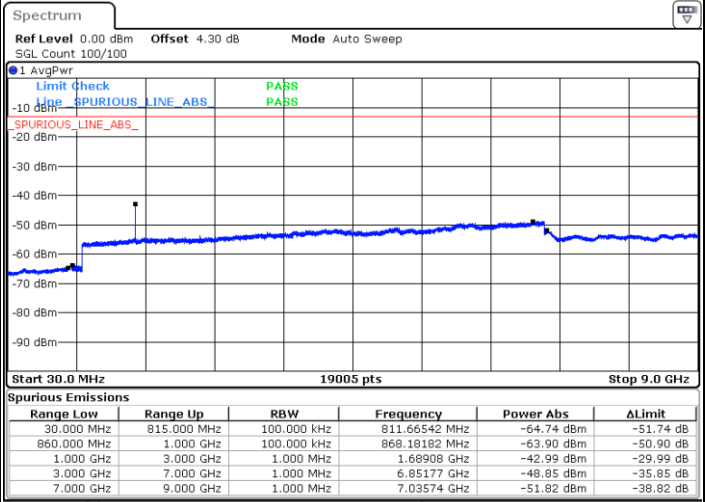

LTE Band 26 / 5MHz

Lowest Channel / QPSK

Lowest Channel / 16QAM

Date: 15.MAR.2018 23:26:17

Date: 15.MAR.2018 23:25:52

Middle Channel / QPSK

Middle Channel / 16QAM

Date: 15.MAR.2018 23:24:14

Date: 15.MAR.2018 23:24:39

LTE Band 26 / 5MHz

Highest Channel / QPSK

Highest Channel / 16QAM

Date: 15.MAR.2018 23:23:48

Date: 15.MAR.2018 23:23:24

LTE Band 26 / 10MHz

Lowest Channel / QPSK

Lowest Channel / 16QAM

Date: 16.MAR.2018 00:14:00

Date: 16.MAR.2018 00:13:29

LTE Band 26 / 10MHz

Middle Channel / QPSK

Middle Channel / 16QAM

Date: 16.MAR.2018 00:11:47

Date: 16.MAR.2018 00:12:12

Highest Channel / QPSK

Highest Channel / 16QAM

Date: 16.MAR.2018 00:11:22

Date: 16.MAR.2018 00:10:54

LTE Band 26 / 15MHz

Lowest Channel / QPSK

Lowest Channel / 16QAM

Date: 16.MAR.2018 00:28:17