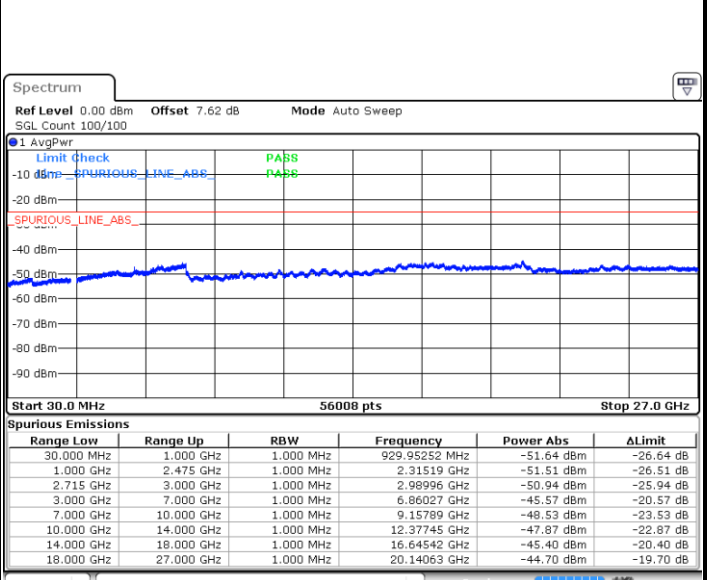

Lowest Channel / 16QAM

Date: 22 MAR 2018 18:44:33

Middle Channel / QPSK

Date: 22 MAR 2018 18:48:15

Middle Channel / 16QAM

Date: 22 MAR 2018 18:47:20

LTE Band 41 / 5MHz

Highest Channel / QPSK

Date: 22 MAR 2018 18:49:11

Highest Channel / 16QAM

Date: 22 MAR 2018 18:50:07

LTE Band 41 / 10MHz

Lowest Channel / QPSK

Date: 22 MAR 2018 18:53:49

Lowest Channel / 16QAM

Date: 22 MAR 2018 18:52:53

LTE Band 41 / 10MHz

Middle Channel / QPSK

Middle Channel / 16QAM

Date: 22 MAR 2018 18:54:44

Date: 22 MAR 2018 18:55:40

Highest Channel / QPSK

Highest Channel / 16QAM

Date: 22 MAR 2018 18:59:22