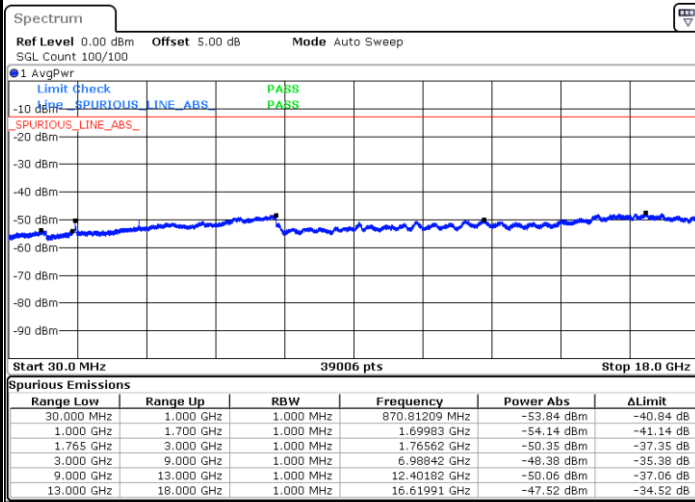

Date: 4 APR 2018 13:11:57

LTE Band 4 / 15MHz

Highest Channel / QPSK

Date: 4 APR 2018 13:18:03

Highest Channel / 16QAM

Date: 4 APR 2018 13:18:57

LTE Band 4 / 20MHz

Lowest Channel / QPSK

Date: 4 APR 2018 13:25:03

Lowest Channel / 16QAM

Date: 4 APR 2018 13:25:58

LTE Band 4 / 20MHz

Middle Channel / QPSK

Middle Channel / 16QAM

Date: 4 APR 2018 13:27:32

Date: 4 APR 2018 13:28:27

Highest Channel / QPSK

Highest Channel / 16QAM

Date: 4 APR 2018 13:34:32

Date: 4 APR 2018 13:35:27

LTE Band 4 / 1.4MHz

Lowest Channel / 64QAM

Middle Channel / 64QAM

Date: 4 APR 2018 14:27:48