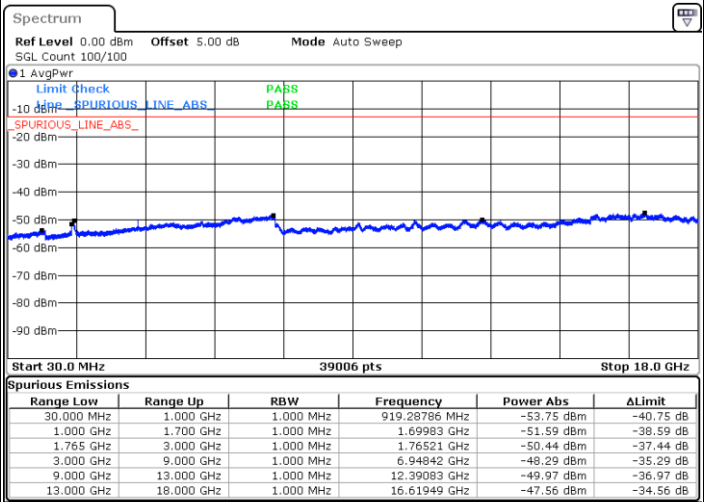

Date: 4 APR 2018 13:11:57

LTE Band 4 / 15MHz

Highest Channel / QPSK

Date: 4 APR 2018 13:18:03

Highest Channel / 16QAM

Date: 4 APR 2018 13:18:57

LTE Band 4 / 20MHz

Lowest Channel / QPSK

Date: 4 APR 2018 13:25:03

Lowest Channel / 16QAM

Date: 4 APR 2018 13:25:58

LTE Band 4 / 20MHz

Middle Channel / QPSK

Middle Channel / 16QAM

Date: 4 APR 2018 13:27:32

Date: 4 APR 2018 13:28:27

Highest Channel / QPSK

Highest Channel / 16QAM

Date: 4 APR 2018 13:34:32

Date: 4 APR 2018 13:35:27

LTE Band 4 / 1.4MHz

Lowest Channel / 64QAM

Middle Channel / 64QAM

Date: 4 APR 2018 14:27:48