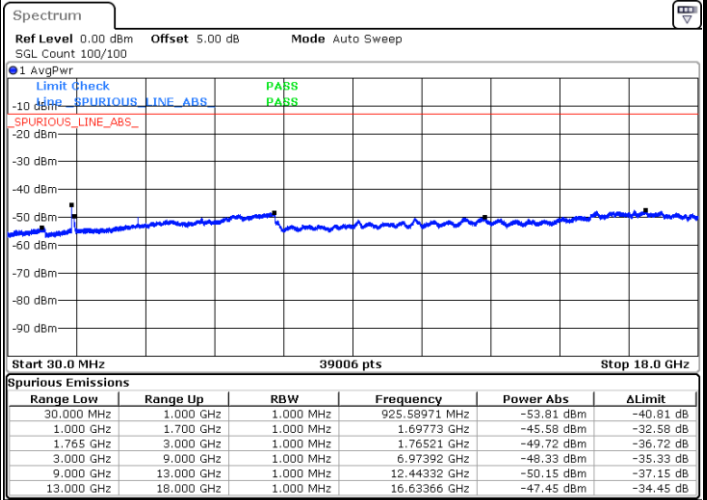

LTE Band 4 / 15MHz

Lowest Channel / QPSK

Lowest Channel / 16QAM

Date: 4 APR 2018 13:08:33

Date: 4 APR 2018 13:09:28

Middle Channel / QPSK

Middle Channel / 16QAM

Date: 4 APR 2018 13:11:03

Date: 4 APR 2018 13:11:57

LTE Band 4 / 15MHz

Highest Channel / QPSK

Date: 4 APR 2018 13:18:03

Highest Channel / 16QAM

Date: 4 APR 2018 13:18:57

LTE Band 4 / 20MHz

Lowest Channel / QPSK