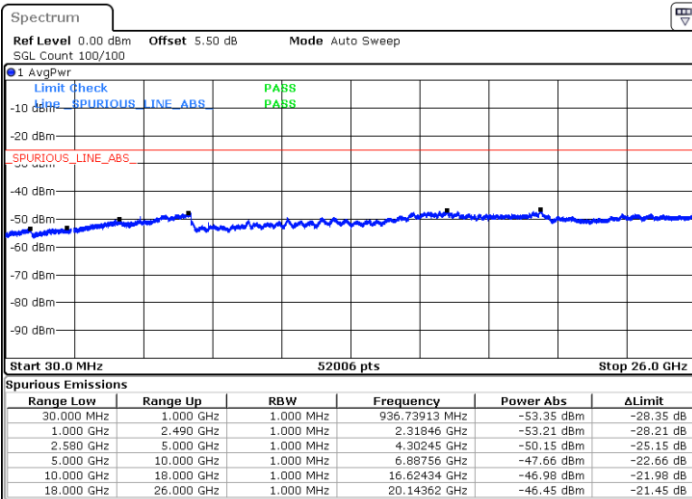

Middle Channel / 16QAM

Date: 14.MAR.2018 18:22:02

Date: 14.MAR.2018 18:21:08

LTE Band7 / 15MHz

Highest Channel / QPSK

Date: 14.MAR.2018 18:22:56

Highest Channel / 16QAM

Date: 14.MAR.2018 18:23:50

LTE Band 7 / 20MHz

Lowest Channel / QPSK

Date: 14.MAR.2018 18:31:19

Lowest Channel / 16QAM

Date: 14.MAR.2018 18:32:13

LTE Band 7 / 20MHz

Middle Channel / QPSK

Middle Channel / 16QAM

Date: 14.MAR.2018 18:34:01

Date: 14.MAR.2018 18:33:07

Highest Channel / QPSK

Highest Channel / 16QAM

Date: 14.MAR.2018 18:34:55

Date: 14.MAR.2018 18:35:49

LTE Band 7 / 5MHz

Lowest Channel / 64QAM