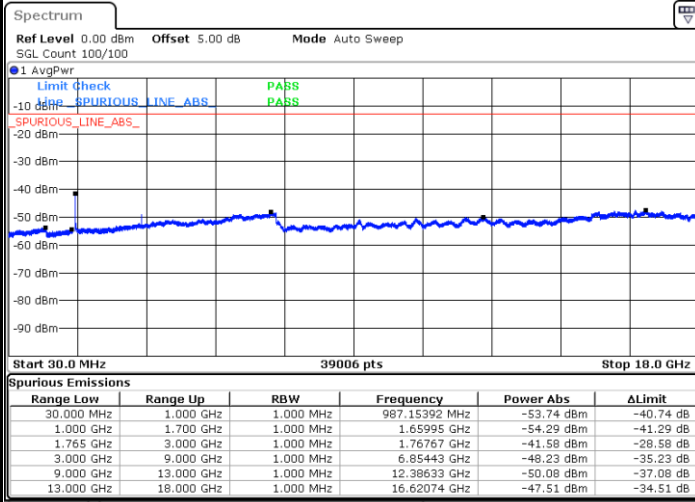

LTE Band 4 / 15MHz

Lowest Channel / QPSK

Lowest Channel / 16QAM

Date: 4 APR 2018 13:08:33

Date: 4 APR 2018 13:09:28

Middle Channel / QPSK

Middle Channel / 16QAM

Date: 4 APR 2018 13:11:03

Date: 4 APR 2018 13:11:57

LTE Band 4 / 15MHz

Highest Channel / QPSK

Date: 4 APR 2018 13:18:03

Highest Channel / 16QAM

Date: 4 APR 2018 13:18:57

LTE Band 4 / 20MHz

Lowest Channel / QPSK