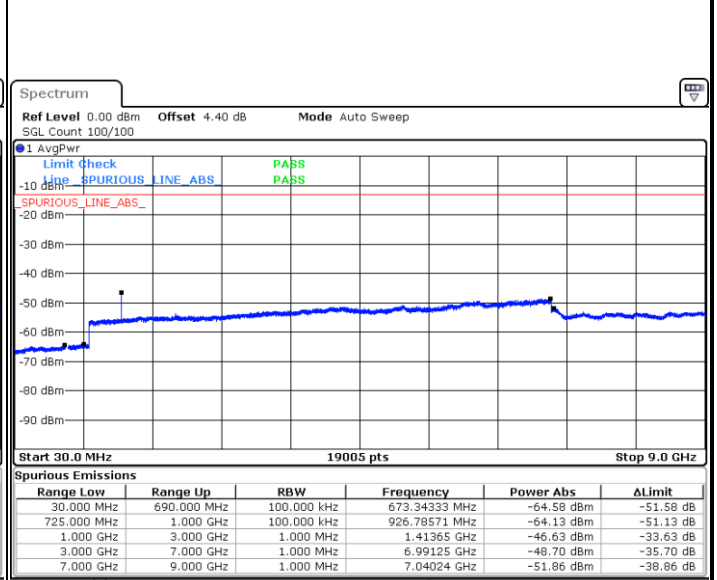

Date: 5.MAR.2018 18:43:59

Date: 5.MAR.2018 18:44:54

LTE Band 12 / 10MHz

Lowest Channel / QPSK

Lowest Channel / 16QAM

Date: 5.MAR.2018 18:54:49

Date: 5.MAR.2018 18:55:43

LTE Band 12 / 10MHz

Middle Channel / QPSK

Date: 5.MAR.2018 18:57:32

Middle Channel / 16QAM

Date: 5.MAR.2018 18:56:38

Highest Channel / QPSK

Date: 5.MAR.2018 18:58:27

Highest Channel / 16QAM

Date: 5.MAR.2018 18:59:21