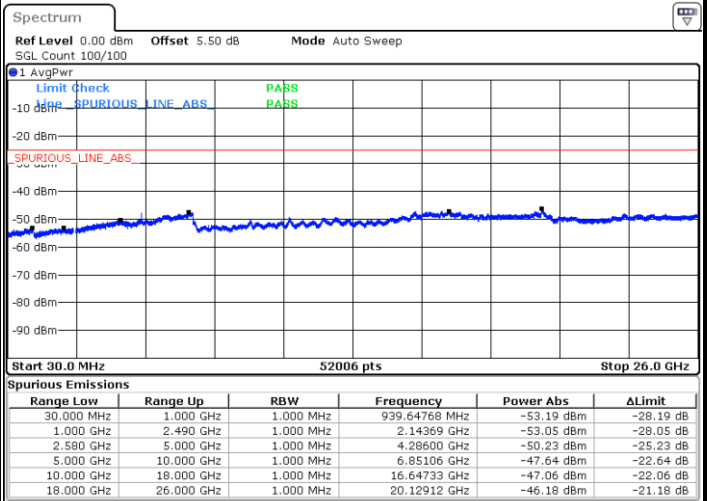

Lowest Channel / 64QAM

Middle Channel / 64QAM

Date: 4 APR 2018 14:41:29

Date: 4 APR 2018 14:42:24

Highest Channel / 64QAM

Date: 4 APR 2018 15:38:36

LTE Band 7 / 5MHz

Lowest Channel / QPSK

Lowest Channel / 16QAM

Date: 14.MAR.2018 17:55:22

Date: 14.MAR.2018 17:56:16

Middle Channel / QPSK

Middle Channel / 16QAM

Date: 14.MAR.2018 17:58:04

Date: 14.MAR.2018 17:57:10

LTE Band 7 / 5MHz

Highest Channel / QPSK

Date: 14.MAR.2018 17:58:59

Highest Channel / 16QAM

Date: 14.MAR.2018 17:59:53

LTE Band 7 / 10MHz

Lowest Channel / QPSK

Date: 14.MAR.2018 18:07:21

Lowest Channel / 16QAM

Date: 14.MAR.2018 18:08:15

LTE Band 7 / 10MHz

Middle Channel / QPSK

Middle Channel / 16QAM

Date: 14.MAR.2018 18:10:03

Date: 14.MAR.2018 18:09:09

Highest Channel / QPSK

Highest Channel / 16QAM