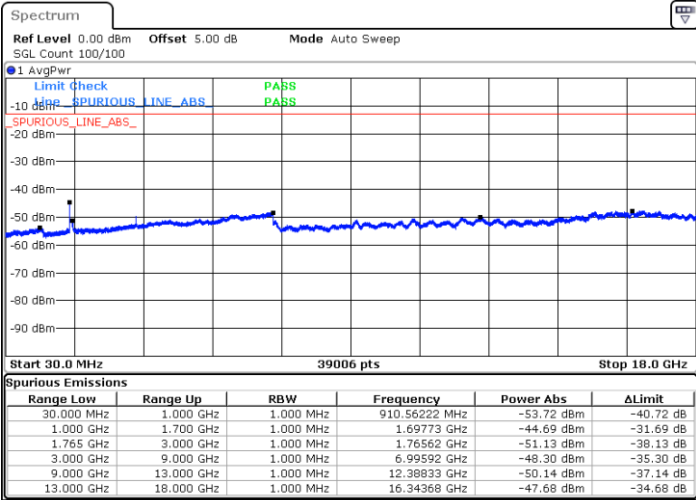

LTE Band 4 / 15MHz

Lowest Channel / QPSK

Lowest Channel / 16QAM

Date: 4 APR 2018 13:08:33

Date: 4 APR 2018 13:09:28

Middle Channel / QPSK

Middle Channel / 16QAM

Date: 4 APR 2018 13:11:03

Date: 4 APR 2018 13:11:57

LTE Band 4 / 15MHz

Highest Channel / QPSK

Date: 4 APR 2018 13:18:03

Highest Channel / 16QAM

Date: 4 APR 2018 13:18:57

LTE Band 4 / 20MHz

Lowest Channel / QPSK

Date: 4 APR 2018 13:25:03

Lowest Channel / 16QAM

Date: 4 APR 2018 13:25:58

LTE Band 4 / 20MHz

Middle Channel / QPSK

Middle Channel / 16QAM

Date: 4 APR 2018 13:27:32

Date: 4 APR 2018 13:28:27