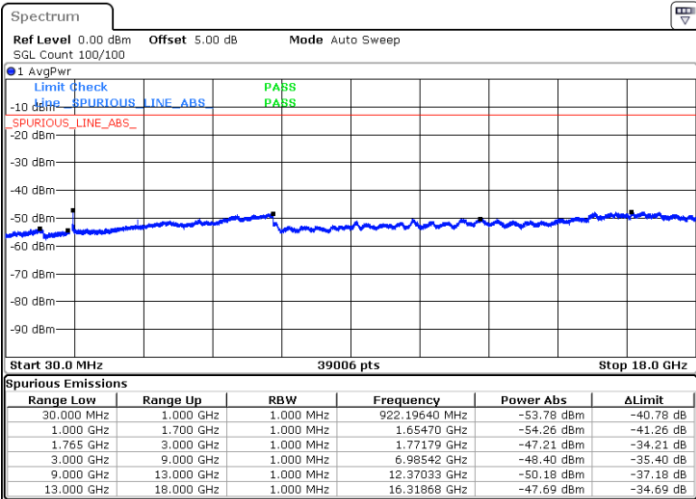

LTE Band 4 / 15MHz

Lowest Channel / 64QAM

Middle Channel / 64QAM

Date: 4 APR 2018 14:38:45

Date: 4 APR 2018 14:39:40

Highest Channel / 64QAM

Date: 4 APR 2018 14:40:34

LTE Band 4 / 20MHz

Lowest Channel / 64QAM

Middle Channel / 64QAM

Date: 4 APR 2018 14:41:29

Date: 4 APR 2018 14:42:24

Highest Channel / 64QAM

Date: 4 APR 2018 15:38:36

LTE Band 7 / 5MHz

Lowest Channel / QPSK

Lowest Channel / 16QAM

Date: 14.MAR.2018 17:55:22

Date: 14.MAR.2018 17:56:16

Middle Channel / QPSK

Middle Channel / 16QAM

Date: 14.MAR.2018 17:58:04

Date: 14.MAR.2018 17:57:10

LTE Band 7 / 5MHz