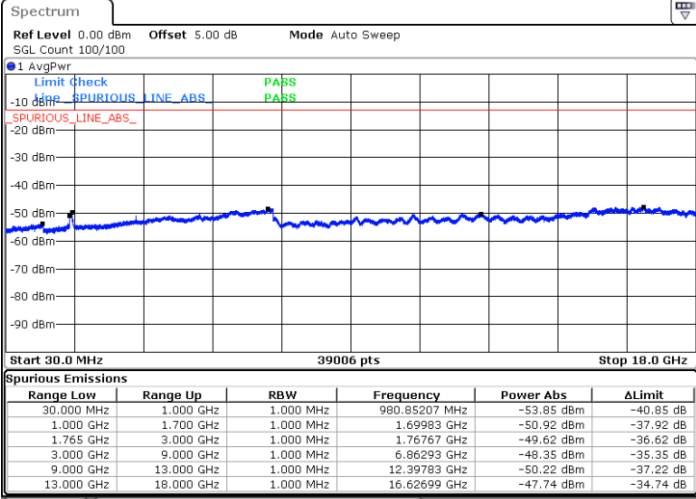

Date: 4 APR 2018 14:35:06

LTE Band 4 / 10MHz

Lowest Channel / 64QAM

Middle Channel / 64QAM

Date: 4 APR 2018 14:36:01

Date: 4 APR 2018 14:36:55

Highest Channel / 64QAM

Date: 4 APR 2018 14:37:50

LTE Band 4 / 15MHz

Lowest Channel / 64QAM

Middle Channel / 64QAM

Date: 4 APR 2018 14:38:45

Date: 4 APR 2018 14:39:40

Highest Channel / 64QAM

Date: 4 APR 2018 14:40:34

LTE Band 4 / 20MHz

Lowest Channel / 64QAM

Middle Channel / 64QAM

Date: 4 APR 2018 14:41:29

Date: 4 APR 2018 14:42:24

Highest Channel / 64QAM

Date: 4 APR 2018 15:38:36

LTE Band 7 / 5MHz

Lowest Channel / QPSK