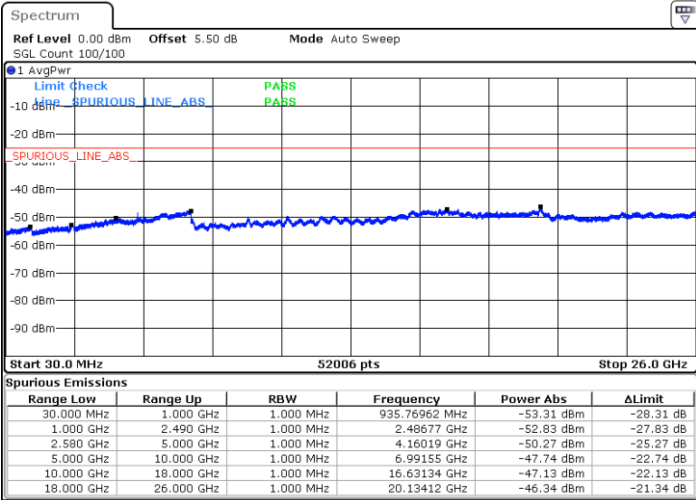

LTE Band 7 / 20MHz

Lowest Channel / QPSK

Date: 14.MAR.2018 18:31:19

Lowest Channel / 16QAM

Date: 14.MAR.2018 18:32:13

LTE Band 7 / 20MHz

Middle Channel / QPSK

Middle Channel / 16QAM

Date: 14.MAR.2018 18:34:01

Date: 14.MAR.2018 18:33:07

Highest Channel / QPSK

Highest Channel / 16QAM

Date: 14.MAR.2018 18:34:55

Date: 14.MAR.2018 18:35:49

LTE Band 7 / 5MHz

Lowest Channel / 64QAM

Middle Channel / 64QAM

Date: 14.MAR.2018 19:05:56

Date: 14.MAR.2018 19:06:50

Highest Channel / 64QAM

Date: 14.MAR.2018 19:07:44

LTE Band 7 / 10MHz

Lowest Channel / 64QAM

Middle Channel / 64QAM

Date: 14.MAR.2018 19:11:55

Date: 14.MAR.2018 19:12:49

Highest Channel / 64QAM

Date: 14.MAR.2018 19:13:43

LTE Band 12 / 1.4MHz

Lowest Channel / QPSK

Date: 5.MAR.2018 18:11:24

Lowest Channel / 16QAM