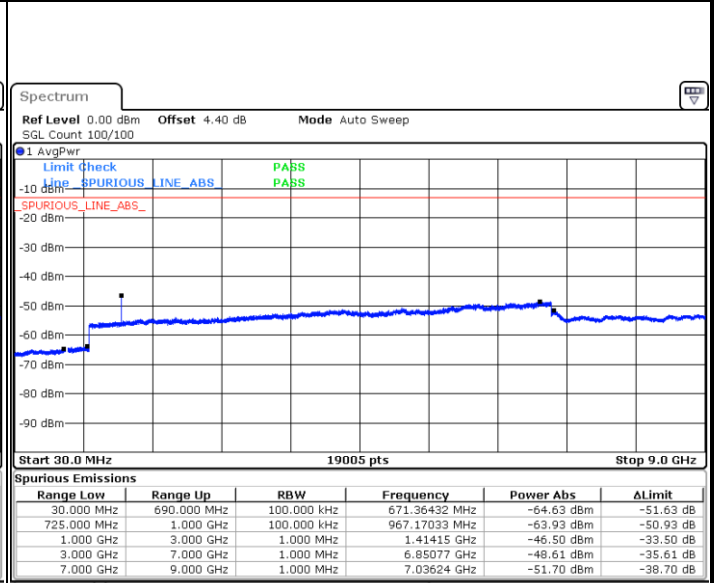

Date: 14.MAR.2018 18:34:01

Date: 14.MAR.2018 18:33:07

Highest Channel / QPSK

Highest Channel / 16QAM

Date: 14.MAR.2018 18:34:55

Date: 14.MAR.2018 18:35:49

LTE Band 7 / 5MHz

Lowest Channel / 64QAM

Middle Channel / 64QAM

Date: 14.MAR.2018 19:05:56

Date: 14.MAR.2018 19:06:50

Highest Channel / 64QAM

Date: 14.MAR.2018 19:07:44

LTE Band 7 / 10MHz

Lowest Channel / 64QAM

Middle Channel / 64QAM

Date: 14.MAR.2018 19:11:55

Date: 14.MAR.2018 19:12:49

Highest Channel / 64QAM

Date: 14.MAR.2018 19:13:43

LTE Band 12 / 1.4MHz

Lowest Channel / QPSK

Date: 5.MAR.2018 18:11:24

Lowest Channel / 16QAM

Date: 5.MAR.2018 18:12:19

Middle Channel / QPSK

Date: 5.MAR.2018 18:14:09

Middle Channel / 16QAM

Date: 5.MAR.2018 18:13:14

LTE Band 12 / 1.4MHz

Highest Channel / QPSK

Highest Channel / 16QAM