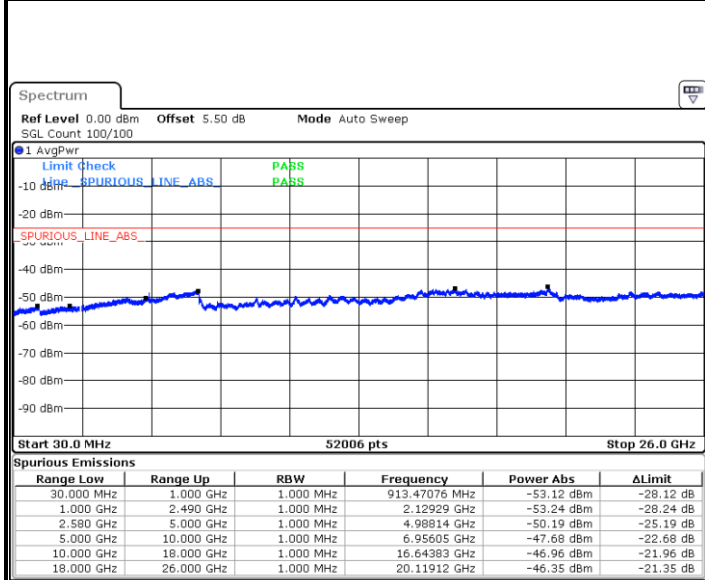

Lowest Channel / 64QAM

Middle Channel / 64QAM

Date: 4 APR 2018 14:41:29

Date: 4 APR 2018 14:42:24

Highest Channel / 64QAM

Date: 4 APR 2018 15:38:36

LTE Band 7 / 5MHz

Lowest Channel / QPSK

Lowest Channel / 16QAM

Date: 14.MAR.2018 17:55:22

Date: 14.MAR.2018 17:56:16

Middle Channel / QPSK

Middle Channel / 16QAM

Date: 14.MAR.2018 17:58:04

Date: 14.MAR.2018 17:57:10

LTE Band 7 / 5MHz

Highest Channel / QPSK

Date: 14.MAR.2018 17:58:59

Highest Channel / 16QAM

Date: 14.MAR.2018 17:59:53

LTE Band 7 / 10MHz

Lowest Channel / QPSK

Date: 14.MAR.2018 18:07:21

Lowest Channel / 16QAM

Date: 14.MAR.2018 18:08:15

LTE Band 7 / 10MHz

Middle Channel / QPSK

Middle Channel / 16QAM

Date: 14.MAR.2018 18:10:03

Date: 14.MAR.2018 18:09:09

Highest Channel / QPSK

Highest Channel / 16QAM