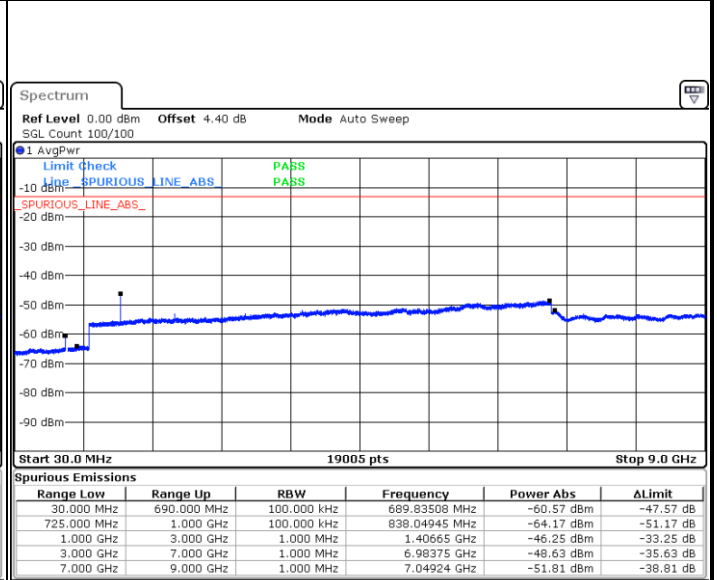

Highest Channel / QPSK

Highest Channel / 16QAM

Date: 5.MAR.2018 18:29:31

Date: 5.MAR.2018 18:30:26

LTE Band 12 / 5MHz

Lowest Channel / QPSK

Lowest Channel / 16QAM

Date: 5.MAR.2018 18:40:21

Date: 5.MAR.2018 18:41:15

Middle Channel / QPSK

Middle Channel / 16QAM

Date: 5.MAR.2018 18:43:04

Date: 5.MAR.2018 18:42:10

LTE Band 12 / 5MHz

Highest Channel / QPSK

Highest Channel / 16QAM

Date: 5.MAR.2018 18:43:59

Date: 5.MAR.2018 18:44:54

LTE Band 12 / 10MHz

Lowest Channel / QPSK

Lowest Channel / 16QAM

Date: 5.MAR.2018 18:54:49

Date: 5.MAR.2018 18:55:43

LTE Band 12 / 10MHz

Middle Channel / QPSK

Date: 5.MAR.2018 18:57:32

Middle Channel / 16QAM

Date: 5.MAR.2018 18:56:38

Highest Channel / QPSK

Date: 5.MAR.2018 18:58:27

Highest Channel / 16QAM

Date: 5.MAR.2018 18:59:21