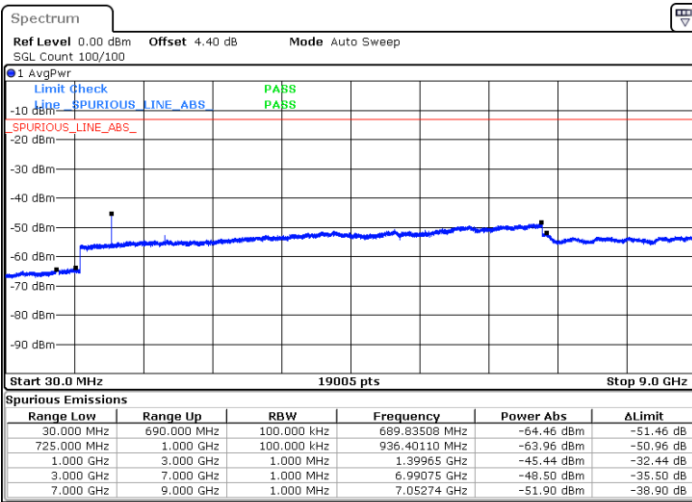

Highest Channel / QPSK

Highest Channel / 16QAM

Date: 5.MAR.2018 18:29:31

Date: 5.MAR.2018 18:30:26

LTE Band 12 / 5MHz

Lowest Channel / QPSK

Lowest Channel / 16QAM

Date: 5.MAR.2018 18:40:21

Date: 5.MAR.2018 18:41:15

Middle Channel / QPSK

Middle Channel / 16QAM

Date: 5.MAR.2018 18:43:04

Date: 5.MAR.2018 18:42:10

LTE Band 12 / 5MHz

Highest Channel / QPSK

Highest Channel / 16QAM

Date: 5.MAR.2018 18:43:59

Date: 5.MAR.2018 18:44:54

LTE Band 12 / 10MHz

Lowest Channel / QPSK

Lowest Channel / 16QAM

Date: 5.MAR.2018 18:54:49

Date: 5.MAR.2018 18:55:43

LTE Band 12 / 10MHz