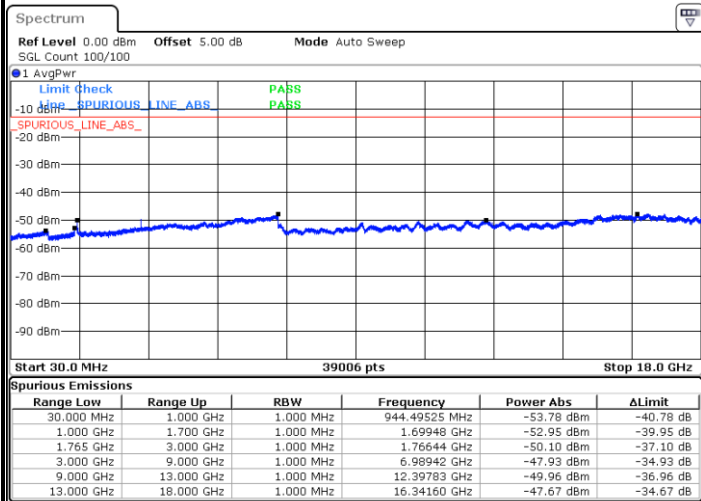

Highest Channel / QPSK

Highest Channel / 16QAM

Date: 4 APR 2018 13:34:32

Date: 4 APR 2018 13:35:27

LTE Band 4 / 1.4MHz

Lowest Channel / 64QAM

Middle Channel / 64QAM

Date: 4 APR 2018 14:27:48

Date: 4 APR 2018 14:28:43

Highest Channel / 64QAM

Date: 4 APR 2018 14:29:38

LTE Band 4 / 3MHz

Lowest Channel / 64QAM

Date: 4 APR 2018 14:30:32

Middle Channel / 64QAM

Date: 4 APR 2018 14:31:27

Highest Channel / 64QAM

Date: 4 APR 2018 14:32:22

LTE Band 4 / 5MHz

Lowest Channel / 64QAM

Middle Channel / 64QAM

Date: 4 APR 2018 14:33:16

Date: 4 APR 2018 14:34:11

Highest Channel / 64QAM

Date: 4 APR 2018 14:35:06

LTE Band 4 / 10MHz

Lowest Channel / 64QAM

Middle Channel / 64QAM

Date: 4 APR 2018 14:36:01

Date: 4 APR 2018 14:36:55

Highest Channel / 64QAM

Date: 4 APR 2018 14:37:50