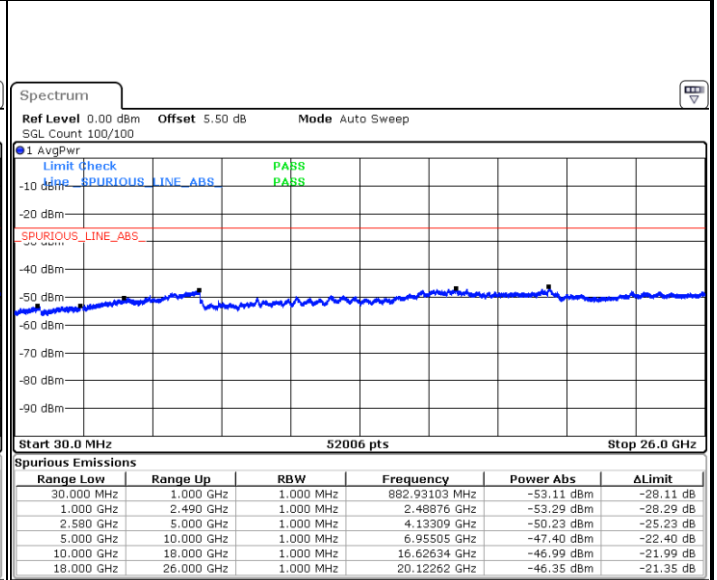

Lowest Channel / 64QAM

Middle Channel / 64QAM

Date: 4 APR 2018 14:41:29

Date: 4 APR 2018 14:42:24

Highest Channel / 64QAM

Date: 4 APR 2018 15:38:36

LTE Band 7 / 5MHz

Lowest Channel / QPSK

Lowest Channel / 16QAM

Date: 14.MAR.2018 17:55:22

Date: 14.MAR.2018 17:56:16

Middle Channel / QPSK

Middle Channel / 16QAM

Date: 14.MAR.2018 17:58:04

Date: 14.MAR.2018 17:57:10

LTE Band 7 / 5MHz

Highest Channel / QPSK

Date: 14.MAR.2018 17:58:59

Highest Channel / 16QAM

Date: 14.MAR.2018 17:59:53

LTE Band 7 / 10MHz

Lowest Channel / QPSK

Date: 14.MAR.2018 18:07:21

Lowest Channel / 16QAM

Date: 14.MAR.2018 18:08:15

LTE Band 7 / 10MHz

Middle Channel / QPSK

Middle Channel / 16QAM

Date: 14.MAR.2018 18:10:03

Date: 14.MAR.2018 18:09:09

Highest Channel / QPSK

Highest Channel / 16QAM