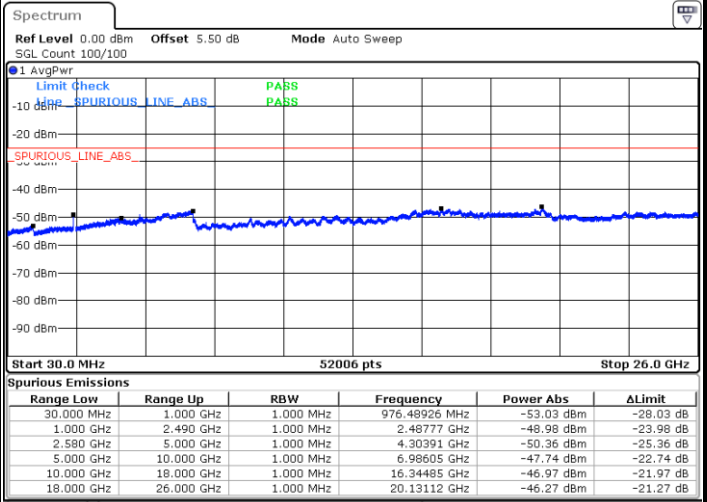

Date: 14.MAR.2018 18:08:15

LTE Band 7 / 10MHz

Middle Channel / QPSK

Middle Channel / 16QAM

Date: 14.MAR.2018 18:10:03

Date: 14.MAR.2018 18:09:09

Highest Channel / QPSK

Highest Channel / 16QAM

Date: 14.MAR.2018 18:10:57

Date: 14.MAR.2018 18:11:51

LTE Band 7 / 15MHz

Lowest Channel / QPSK

Lowest Channel / 16QAM

Date: 14.MAR.2018 18:19:20

Date: 14.MAR.2018 18:20:14

Middle Channel / QPSK

Middle Channel / 16QAM

Date: 14.MAR.2018 18:22:02

Date: 14.MAR.2018 18:21:08

LTE Band7 / 15MHz

Highest Channel / QPSK

Date: 14.MAR.2018 18:22:56

Highest Channel / 16QAM

Date: 14.MAR.2018 18:23:50