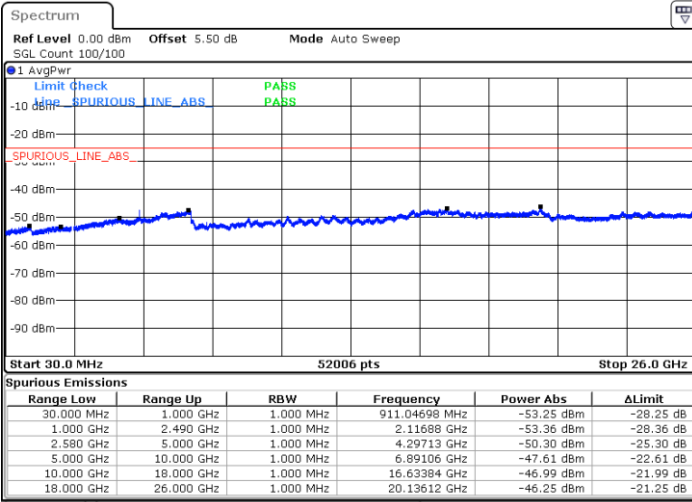

Middle Channel / 16QAM

Date: 14.MAR.2018 18:22:02

Date: 14.MAR.2018 18:21:08

LTE Band7 / 15MHz

Highest Channel / QPSK

Date: 14.MAR.2018 18:22:56

Highest Channel / 16QAM

Date: 14.MAR.2018 18:23:50

LTE Band 7 / 20MHz

Lowest Channel / QPSK

Date: 14.MAR.2018 18:31:19

Lowest Channel / 16QAM

Date: 14.MAR.2018 18:32:13

LTE Band 7 / 20MHz

Middle Channel / QPSK

Middle Channel / 16QAM

Date: 14.MAR.2018 18:34:01

Date: 14.MAR.2018 18:33:07

Highest Channel / QPSK

Highest Channel / 16QAM

Date: 14.MAR.2018 18:34:55

Date: 14.MAR.2018 18:35:49

LTE Band 7 / 5MHz

Lowest Channel / 64QAM