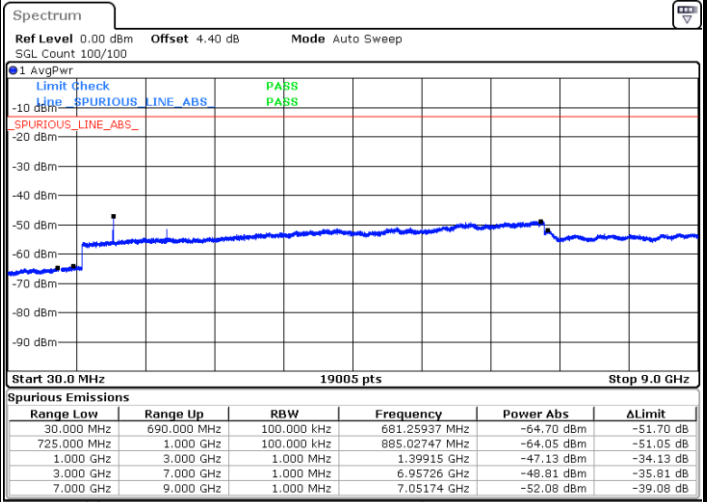

LTE Band 12 / 3MHz

Lowest Channel / QPSK

Lowest Channel / 16QAM

LTE Band 12 / 3MHz

Middle Channel / QPSK

Middle Channel / 16QAM

Date: 5.MAR.2018 18:28:37

Date: 5.MAR.2018 18:27:42

Highest Channel / QPSK

Highest Channel / 16QAM

Date: 5.MAR.2018 18:29:31

Date: 5.MAR.2018 18:30:26

LTE Band 12 / 5MHz

Lowest Channel / QPSK

Lowest Channel / 16QAM

Date: 5.MAR.2018 18:40:21

Date: 5.MAR.2018 18:41:15

Middle Channel / QPSK

Middle Channel / 16QAM

Date: 5.MAR.2018 18:43:04

Date: 5.MAR.2018 18:42:10

LTE Band 12 / 5MHz

Highest Channel / QPSK

Highest Channel / 16QAM

Date: 5.MAR.2018 18:43:59

Date: 5.MAR.2018 18:44:54

LTE Band 12 / 10MHz

Lowest Channel / QPSK

Lowest Channel / 16QAM

Date: 5.MAR.2018 18:54:49

Date: 5.MAR.2018 18:55:43

LTE Band 12 / 10MHz