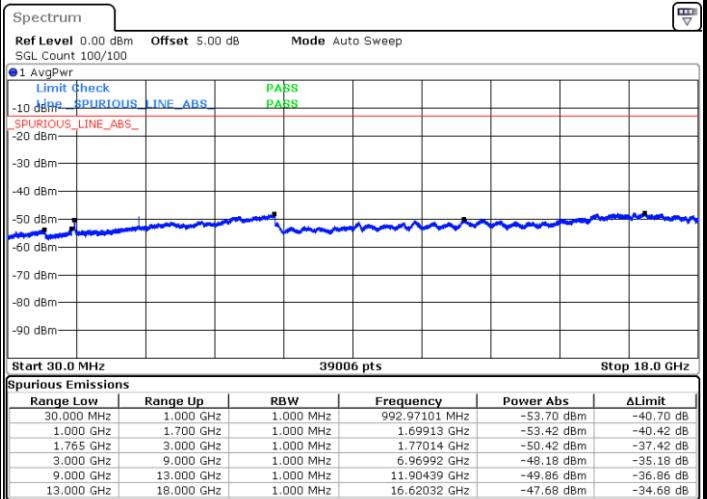

LTE Band 4 / 15MHz

Lowest Channel / QPSK

Lowest Channel / 16QAM

Date: 4 APR 2018 13:08:33

Date: 4 APR 2018 13:09:28

Middle Channel / QPSK

Middle Channel / 16QAM

Date: 4 APR 2018 13:11:03

Date: 4 APR 2018 13:11:57

LTE Band 4 / 15MHz

Highest Channel / QPSK

Date: 4 APR 2018 13:18:03

Highest Channel / 16QAM

Date: 4 APR 2018 13:18:57

LTE Band 4 / 20MHz

Lowest Channel / QPSK