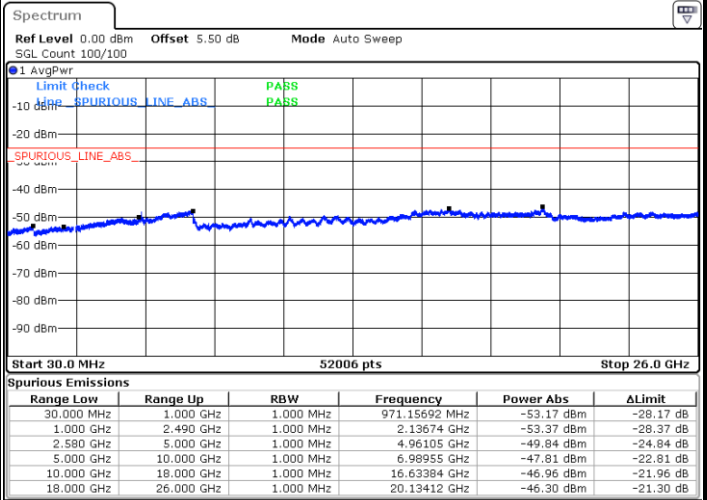

LTE Band 7 / 20MHz

Lowest Channel / QPSK

Date: 14.MAR.2018 18:31:19

Lowest Channel / 16QAM

Date: 14.MAR.2018 18:32:13

LTE Band 7 / 20MHz

Middle Channel / QPSK

Middle Channel / 16QAM

Date: 14.MAR.2018 18:34:01

Date: 14.MAR.2018 18:33:07

Highest Channel / QPSK

Highest Channel / 16QAM

Date: 14.MAR.2018 18:34:55

Date: 14.MAR.2018 18:35:49

LTE Band 7 / 5MHz

Lowest Channel / 64QAM

Middle Channel / 64QAM

Date: 14.MAR.2018 19:05:56

Date: 14.MAR.2018 19:06:50

Highest Channel / 64QAM

Date: 14.MAR.2018 19:07:44

LTE Band 7 / 10MHz

Lowest Channel / 64QAM

Middle Channel / 64QAM

Date: 14.MAR.2018 19:11:55

Date: 14.MAR.2018 19:12:49

Highest Channel / 64QAM

Date: 14.MAR.2018 19:13:43

LTE Band 12 / 1.4MHz

Lowest Channel / QPSK

Date: 5.MAR.2018 18:11:24

Lowest Channel / 16QAM