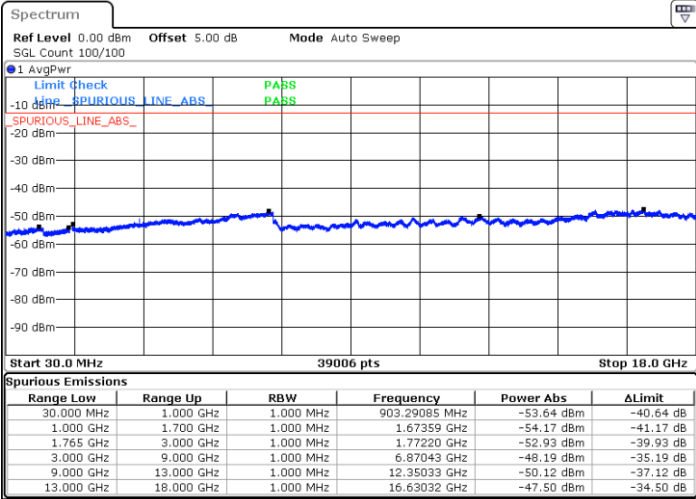

Date: 4 APR 2018 14:28:43

Highest Channel / 64QAM

Date: 4 APR 2018 14:29:38

LTE Band 4 / 3MHz

Lowest Channel / 64QAM

Date: 4 APR 2018 14:30:32

Middle Channel / 64QAM

Date: 4 APR 2018 14:31:27

Highest Channel / 64QAM

Date: 4 APR 2018 14:32:22

LTE Band 4 / 5MHz

Lowest Channel / 64QAM

Middle Channel / 64QAM

Date: 4 APR 2018 14:33:16

Date: 4 APR 2018 14:34:11

Highest Channel / 64QAM

Date: 4 APR 2018 14:35:06

LTE Band 4 / 10MHz

Lowest Channel / 64QAM

Middle Channel / 64QAM

Date: 4 APR 2018 14:36:01

Date: 4 APR 2018 14:36:55

Highest Channel / 64QAM

Date: 4 APR 2018 14:37:50

LTE Band 4 / 15MHz

Lowest Channel / 64QAM

Middle Channel / 64QAM

Date: 4 APR 2018 14:38:45

Date: 4 APR 2018 14:39:40

Highest Channel / 64QAM

Date: 4 APR 2018 14:40:34

LTE Band 4 / 20MHz