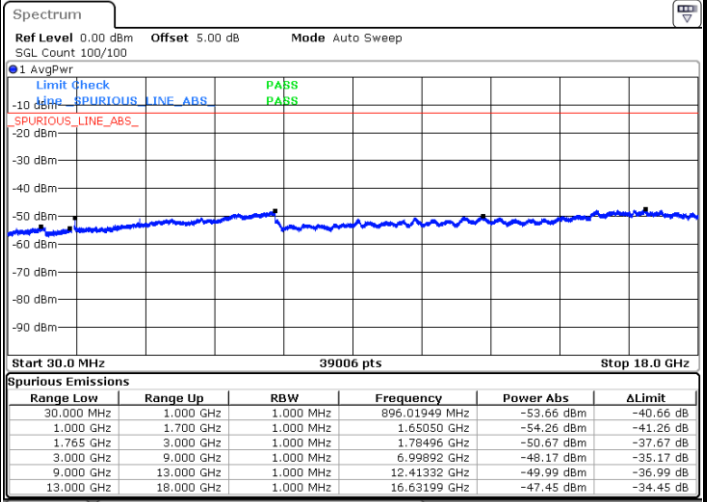

Date: 4 APR 2018 14:28:43

Highest Channel / 64QAM

Date: 4 APR 2018 14:29:38

LTE Band 4 / 3MHz

Lowest Channel / 64QAM

Date: 4 APR 2018 14:30:32

Middle Channel / 64QAM

Date: 4 APR 2018 14:31:27

Highest Channel / 64QAM

Date: 4 APR 2018 14:32:22

LTE Band 4 / 5MHz

Lowest Channel / 64QAM

Middle Channel / 64QAM

Date: 4 APR 2018 14:33:16

Date: 4 APR 2018 14:34:11

Highest Channel / 64QAM

Date: 4 APR 2018 14:35:06

LTE Band 4 / 10MHz

Lowest Channel / 64QAM

Middle Channel / 64QAM

Date: 4 APR 2018 14:36:01

Date: 4 APR 2018 14:36:55

Highest Channel / 64QAM

Date: 4 APR 2018 14:37:50

LTE Band 4 / 15MHz

Lowest Channel / 64QAM

Middle Channel / 64QAM

Date: 4 APR 2018 14:38:45

Date: 4 APR 2018 14:39:40

Highest Channel / 64QAM

Date: 4 APR 2018 14:40:34

LTE Band 4 / 20MHz