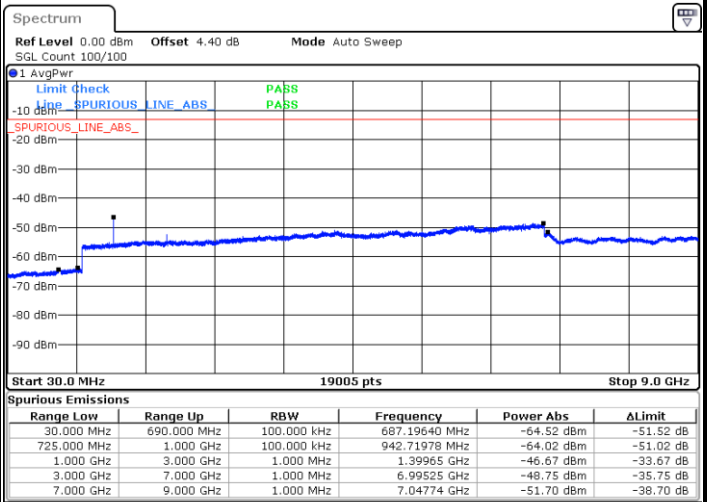

Highest Channel / QPSK

Highest Channel / 16QAM

Date: 5.MAR.2018 18:29:31

Date: 5.MAR.2018 18:30:26

LTE Band 12 / 5MHz

Lowest Channel / QPSK

Lowest Channel / 16QAM

Date: 5.MAR.2018 18:40:21

Date: 5.MAR.2018 18:41:15

Middle Channel / QPSK

Middle Channel / 16QAM

Date: 5.MAR.2018 18:43:04

Date: 5.MAR.2018 18:42:10

LTE Band 12 / 5MHz

Highest Channel / QPSK

Highest Channel / 16QAM

Date: 5.MAR.2018 18:43:59

Date: 5.MAR.2018 18:44:54

LTE Band 12 / 10MHz

Lowest Channel / QPSK

Lowest Channel / 16QAM

Date: 5.MAR.2018 18:54:49

Date: 5.MAR.2018 18:55:43

LTE Band 12 / 10MHz