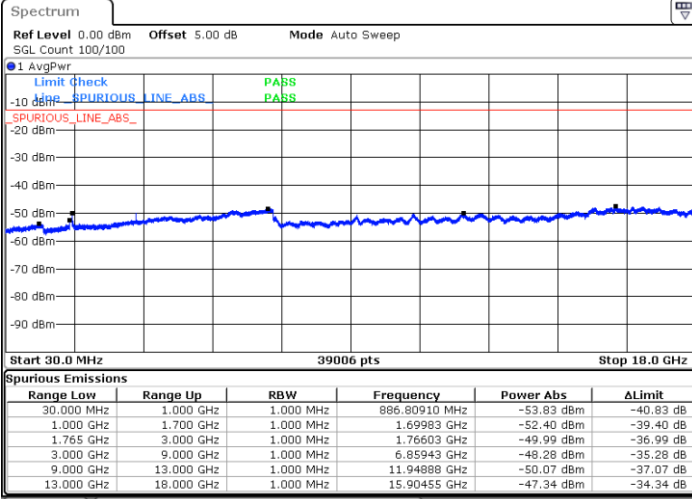

Date: 4 APR 2018 13:25:03

Lowest Channel / 16QAM

Date: 4 APR 2018 13:25:58

LTE Band 4 / 20MHz

Middle Channel / QPSK

Middle Channel / 16QAM

Date: 4 APR 2018 13:27:32

Date: 4 APR 2018 13:28:27

Highest Channel / QPSK

Highest Channel / 16QAM

Date: 4 APR 2018 13:34:32

Date: 4 APR 2018 13:35:27

LTE Band 4 / 1.4MHz

Lowest Channel / 64QAM

Middle Channel / 64QAM

Date: 4 APR 2018 14:27:48

Date: 4 APR 2018 14:28:43

Highest Channel / 64QAM

Date: 4 APR 2018 14:29:38

LTE Band 4 / 3MHz

Lowest Channel / 64QAM

Date: 4 APR 2018 14:30:32

Middle Channel / 64QAM

Date: 4 APR 2018 14:31:27

Highest Channel / 64QAM

Date: 4 APR 2018 14:32:22

LTE Band 4 / 5MHz

Lowest Channel / 64QAM

Middle Channel / 64QAM

Date: 4 APR 2018 14:33:16

Date: 4 APR 2018 14:34:11

Highest Channel / 64QAM