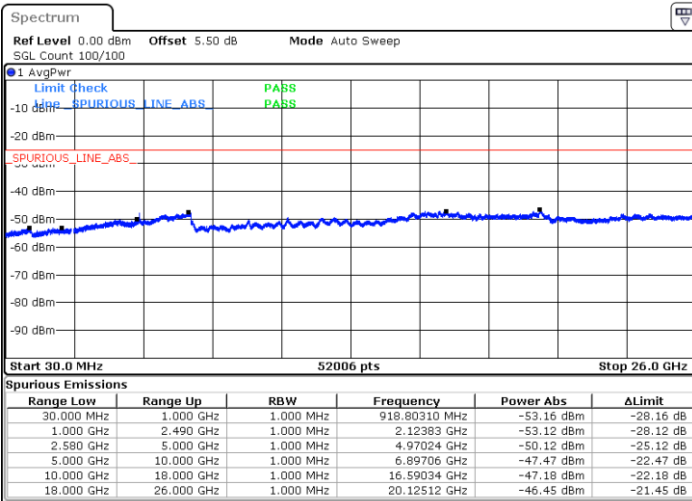

Date: 14.MAR.2018 18:08:15

LTE Band 7 / 10MHz

Middle Channel / QPSK

Middle Channel / 16QAM

Date: 14.MAR.2018 18:10:03

Date: 14.MAR.2018 18:09:09

Highest Channel / QPSK

Highest Channel / 16QAM

Date: 14.MAR.2018 18:10:57

Date: 14.MAR.2018 18:11:51

LTE Band 7 / 15MHz

Lowest Channel / QPSK

Lowest Channel / 16QAM

Date: 14.MAR.2018 18:19:20

Date: 14.MAR.2018 18:20:14

Middle Channel / QPSK

Middle Channel / 16QAM

Date: 14.MAR.2018 18:22:02

Date: 14.MAR.2018 18:21:08

LTE Band7 / 15MHz

Highest Channel / QPSK

Date: 14.MAR.2018 18:22:56

Highest Channel / 16QAM

Date: 14.MAR.2018 18:23:50