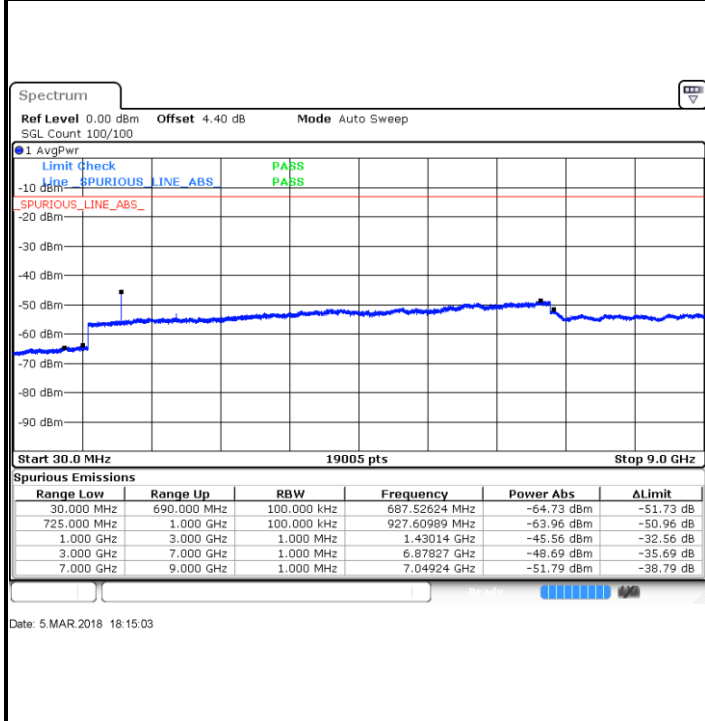

Date: 14.MAR.2018 19:11:55

Date: 14.MAR.2018 19:12:49

Highest Channel / 64QAM

Date: 14.MAR.2018 19:13:43

LTE Band 12 / 1.4MHz

Lowest Channel / QPSK

Date: 5.MAR.2018 18:11:24

Lowest Channel / 16QAM

Date: 5.MAR.2018 18:12:19

Middle Channel / QPSK

Date: 5.MAR.2018 18:14:09

Middle Channel / 16QAM

Date: 5.MAR.2018 18:13:14

LTE Band 12 / 1.4MHz

Highest Channel / QPSK

Highest Channel / 16QAM

LTE Band 12 / 3MHz

Lowest Channel / QPSK

Lowest Channel / 16QAM

LTE Band 12 / 3MHz

Middle Channel / QPSK

Middle Channel / 16QAM

Date: 5.MAR.2018 18:28:37

Date: 5.MAR.2018 18:27:42

Highest Channel / QPSK

Highest Channel / 16QAM

Date: 5.MAR.2018 18:29:31

Date: 5.MAR.2018 18:30:26

LTE Band 12 / 5MHz

Lowest Channel / QPSK

Lowest Channel / 16QAM

Date: 5.MAR.2018 18:40:21