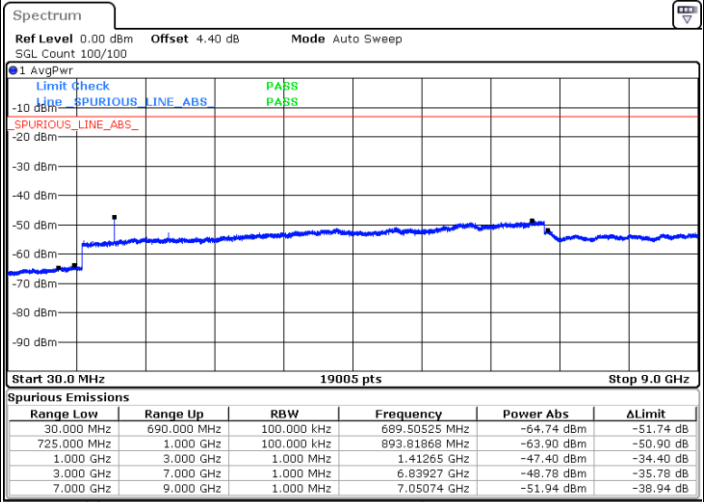

Date: 14.MAR.2018 19:11:55

Date: 14.MAR.2018 19:12:49

Highest Channel / 64QAM

Date: 14.MAR.2018 19:13:43

LTE Band 12 / 1.4MHz

Lowest Channel / QPSK

Date: 5.MAR.2018 18:11:24

Lowest Channel / 16QAM

Date: 5.MAR.2018 18:12:19

Middle Channel / QPSK

Date: 5.MAR.2018 18:14:09

Middle Channel / 16QAM

Date: 5.MAR.2018 18:13:14

LTE Band 12 / 1.4MHz

Highest Channel / QPSK

Highest Channel / 16QAM

LTE Band 12 / 3MHz

Lowest Channel / QPSK

Lowest Channel / 16QAM

LTE Band 12 / 3MHz

Middle Channel / QPSK

Middle Channel / 16QAM

Date: 5.MAR.2018 18:28:37

Date: 5.MAR.2018 18:27:42

Highest Channel / QPSK

Highest Channel / 16QAM

Date: 5.MAR.2018 18:29:31

Date: 5.MAR.2018 18:30:26

LTE Band 12 / 5MHz

Lowest Channel / QPSK

Lowest Channel / 16QAM

Date: 5.MAR.2018 18:40:21