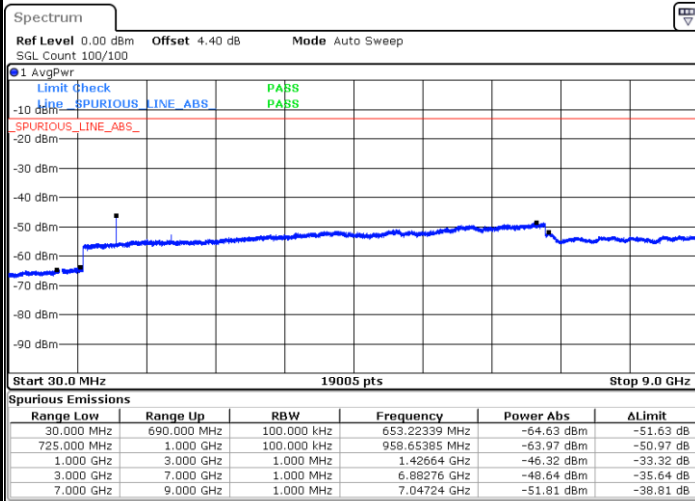

Date: 14.MAR.2018 19:11:55

Date: 14.MAR.2018 19:12:49

Highest Channel / 64QAM

Date: 14.MAR.2018 19:13:43

LTE Band 12 / 1.4MHz

Lowest Channel / QPSK

Date: 5.MAR.2018 18:11:24

Lowest Channel / 16QAM

Date: 5.MAR.2018 18:12:19

Middle Channel / QPSK

Date: 5.MAR.2018 18:14:09

Middle Channel / 16QAM

Date: 5.MAR.2018 18:13:14

LTE Band 12 / 1.4MHz

Highest Channel / QPSK

Highest Channel / 16QAM

LTE Band 12 / 3MHz

Lowest Channel / QPSK

Lowest Channel / 16QAM

LTE Band 12 / 3MHz

Middle Channel / QPSK

Middle Channel / 16QAM

Date: 5.MAR.2018 18:28:37

Date: 5.MAR.2018 18:27:42

Highest Channel / QPSK

Highest Channel / 16QAM

Date: 5.MAR.2018 18:29:31

Date: 5.MAR.2018 18:30:26

LTE Band 12 / 5MHz

Lowest Channel / QPSK

Lowest Channel / 16QAM

Date: 5.MAR.2018 18:40:21