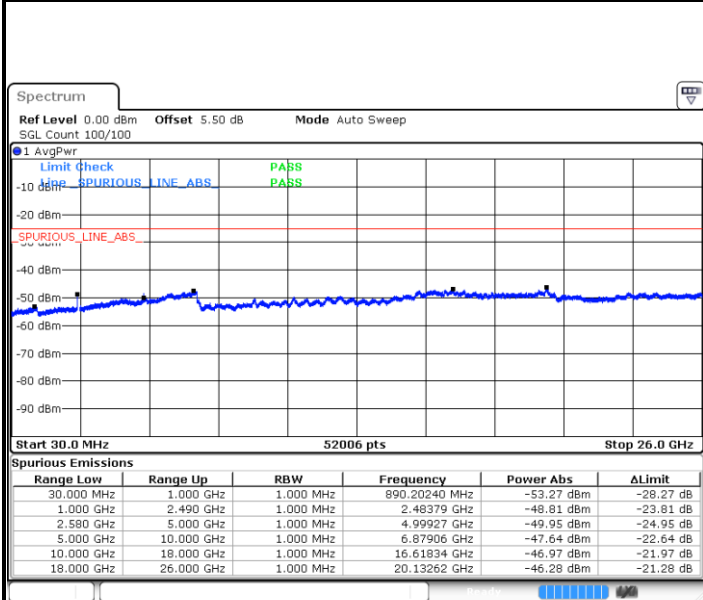

Date: 14.MAR.2018 18:10:57

Date: 14.MAR.2018 18:11:51

LTE Band 7 / 15MHz

Lowest Channel / QPSK

Lowest Channel / 16QAM

Date: 14.MAR.2018 18:19:20

Date: 14.MAR.2018 18:20:14

Middle Channel / QPSK

Middle Channel / 16QAM

Date: 14.MAR.2018 18:22:02

Date: 14.MAR.2018 18:21:08

LTE Band7 / 15MHz

Highest Channel / QPSK

Date: 14.MAR.2018 18:22:56

Highest Channel / 16QAM

Date: 14.MAR.2018 18:23:50

LTE Band 7 / 20MHz

Lowest Channel / QPSK

Date: 14.MAR.2018 18:31:19

Lowest Channel / 16QAM

Date: 14.MAR.2018 18:32:13

LTE Band 7 / 20MHz

Middle Channel / QPSK

Middle Channel / 16QAM

Date: 14.MAR.2018 18:34:01

Date: 14.MAR.2018 18:33:07

Highest Channel / QPSK

Highest Channel / 16QAM

Date: 14.MAR.2018 18:34:55

Date: 14.MAR.2018 18:35:49

LTE Band 7 / 5MHz

Lowest Channel / 64QAM