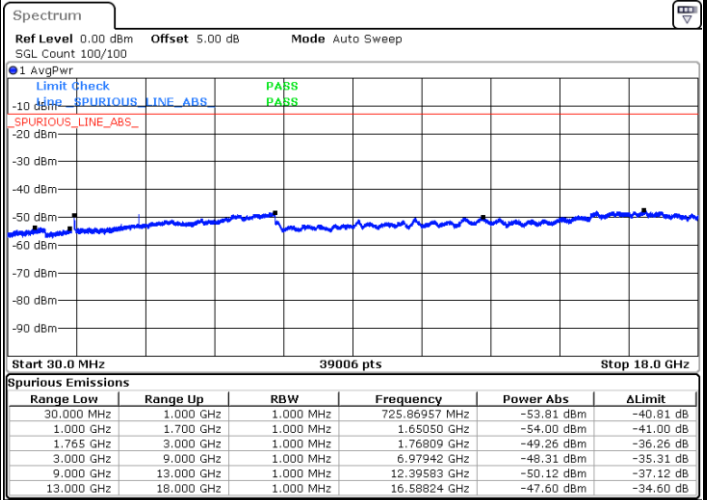

Date: 4 APR 2018 13:11:57

LTE Band 4 / 15MHz

Highest Channel / QPSK

Date: 4 APR 2018 13:18:03

Highest Channel / 16QAM

Date: 4 APR 2018 13:18:57

LTE Band 4 / 20MHz

Lowest Channel / QPSK

Date: 4 APR 2018 13:25:03

Lowest Channel / 16QAM

Date: 4 APR 2018 13:25:58

LTE Band 4 / 20MHz

Middle Channel / QPSK

Middle Channel / 16QAM

Date: 4 APR 2018 13:27:32

Date: 4 APR 2018 13:28:27

Highest Channel / QPSK

Highest Channel / 16QAM

Date: 4 APR 2018 13:34:32

Date: 4 APR 2018 13:35:27

LTE Band 4 / 1.4MHz

Lowest Channel / 64QAM

Middle Channel / 64QAM

Date: 4 APR 2018 14:27:48