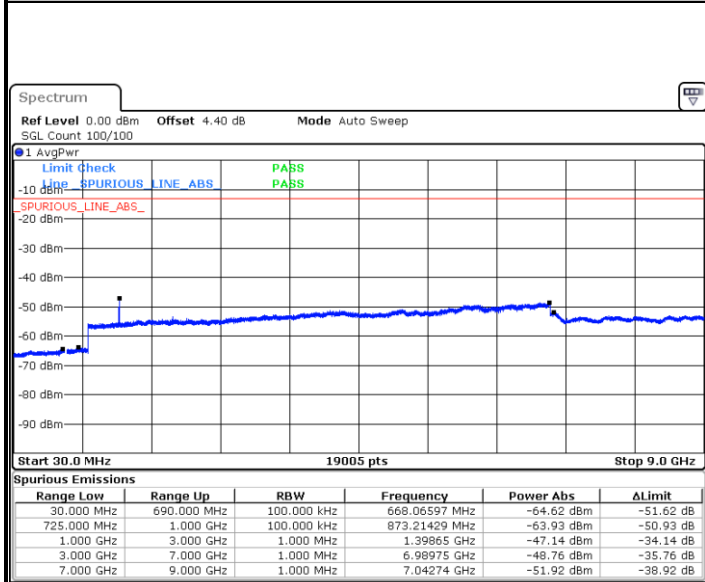

Date: 14.MAR.2018 18:34:01

Date: 14.MAR.2018 18:33:07

Highest Channel / QPSK

Highest Channel / 16QAM

Date: 14.MAR.2018 18:34:55

Date: 14.MAR.2018 18:35:49

LTE Band 7 / 5MHz

Lowest Channel / 64QAM

Middle Channel / 64QAM

Date: 14.MAR.2018 19:05:56

Date: 14.MAR.2018 19:06:50

Highest Channel / 64QAM

Date: 14.MAR.2018 19:07:44

LTE Band 7 / 10MHz

Lowest Channel / 64QAM

Middle Channel / 64QAM

Date: 14.MAR.2018 19:11:55

Date: 14.MAR.2018 19:12:49

Highest Channel / 64QAM

Date: 14.MAR.2018 19:13:43

LTE Band 12 / 1.4MHz

Lowest Channel / QPSK

Date: 5.MAR.2018 18:11:24

Lowest Channel / 16QAM

Date: 5.MAR.2018 18:12:19

Middle Channel / QPSK

Date: 5.MAR.2018 18:14:09

Middle Channel / 16QAM

Date: 5.MAR.2018 18:13:14

LTE Band 12 / 1.4MHz

Highest Channel / QPSK

Highest Channel / 16QAM