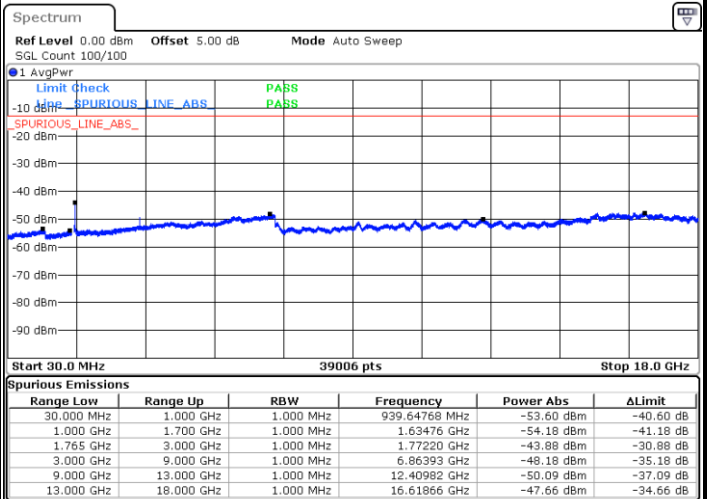

Date: 4 APR 2018 13:11:57

LTE Band 4 / 15MHz

Highest Channel / QPSK

Date: 4 APR 2018 13:18:03

Highest Channel / 16QAM

Date: 4 APR 2018 13:18:57

LTE Band 4 / 20MHz

Lowest Channel / QPSK

Date: 4 APR 2018 13:25:03

Lowest Channel / 16QAM

Date: 4 APR 2018 13:25:58

LTE Band 4 / 20MHz

Middle Channel / QPSK

Middle Channel / 16QAM

Date: 4 APR 2018 13:27:32

Date: 4 APR 2018 13:28:27

Highest Channel / QPSK

Highest Channel / 16QAM

Date: 4 APR 2018 13:34:32

Date: 4 APR 2018 13:35:27

LTE Band 4 / 1.4MHz

Lowest Channel / 64QAM

Middle Channel / 64QAM

Date: 4 APR 2018 14:27:48