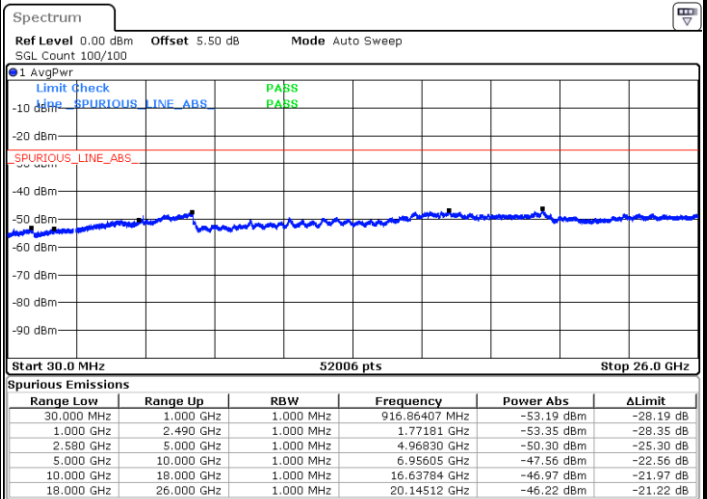

Highest Channel / QPSK

Date: 14.MAR.2018 17:58:59

Highest Channel / 16QAM

Date: 14.MAR.2018 17:59:53

LTE Band 7 / 10MHz

Lowest Channel / QPSK

Date: 14.MAR.2018 18:07:21

Lowest Channel / 16QAM

Date: 14.MAR.2018 18:08:15

LTE Band 7 / 10MHz

Middle Channel / QPSK

Middle Channel / 16QAM

Date: 14.MAR.2018 18:10:03

Date: 14.MAR.2018 18:09:09

Highest Channel / QPSK

Highest Channel / 16QAM

Date: 14.MAR.2018 18:10:57

Date: 14.MAR.2018 18:11:51

LTE Band 7 / 15MHz

Lowest Channel / QPSK

Lowest Channel / 16QAM

Date: 14.MAR.2018 18:19:20

Date: 14.MAR.2018 18:20:14

Middle Channel / QPSK

Middle Channel / 16QAM

Date: 14.MAR.2018 18:22:02

Date: 14.MAR.2018 18:21:08

LTE Band7 / 15MHz

Highest Channel / QPSK

Date: 14.MAR.2018 18:22:56

Highest Channel / 16QAM

Date: 14.MAR.2018 18:23:50