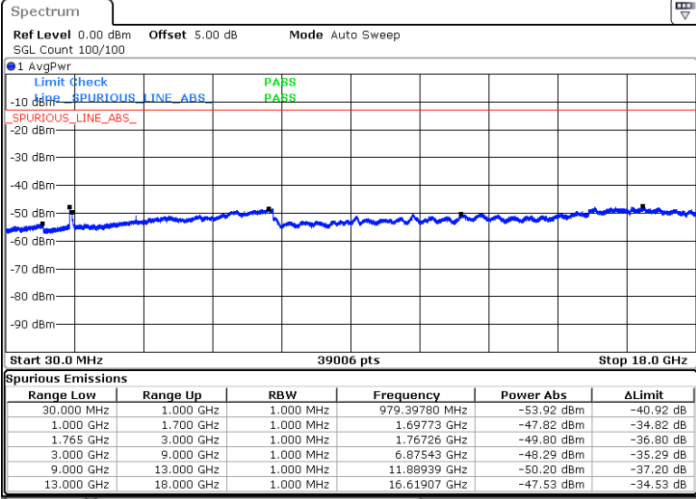

Highest Channel / 64QAM

Date: 4 APR 2018 14:32:22

LTE Band 4 / 5MHz

Lowest Channel / 64QAM

Middle Channel / 64QAM

Date: 4 APR 2018 14:33:16

Date: 4 APR 2018 14:34:11

Highest Channel / 64QAM

Date: 4 APR 2018 14:35:06

LTE Band 4 / 10MHz

Lowest Channel / 64QAM

Middle Channel / 64QAM

Date: 4 APR 2018 14:36:01

Date: 4 APR 2018 14:36:55

Highest Channel / 64QAM

Date: 4 APR 2018 14:37:50

LTE Band 4 / 15MHz

Lowest Channel / 64QAM

Middle Channel / 64QAM

Date: 4 APR 2018 14:38:45

Date: 4 APR 2018 14:39:40

Highest Channel / 64QAM

Date: 4 APR 2018 14:40:34

LTE Band 4 / 20MHz