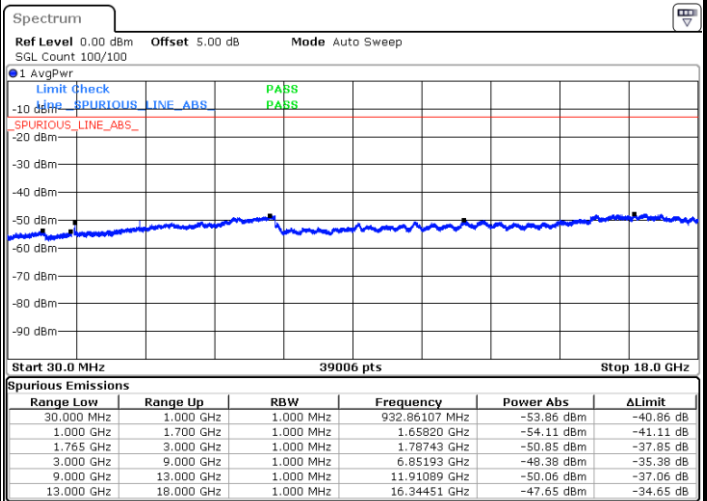

Highest Channel / QPSK

Highest Channel / 16QAM

Date: 4 APR 2018 13:34:32

Date: 4 APR 2018 13:35:27

LTE Band 4 / 1.4MHz

Lowest Channel / 64QAM

Middle Channel / 64QAM

Date: 4 APR 2018 14:27:48

Date: 4 APR 2018 14:28:43

Highest Channel / 64QAM

Date: 4 APR 2018 14:29:38

LTE Band 4 / 3MHz

Lowest Channel / 64QAM

Date: 4 APR 2018 14:30:32

Middle Channel / 64QAM

Date: 4 APR 2018 14:31:27

Highest Channel / 64QAM

Date: 4 APR 2018 14:32:22

LTE Band 4 / 5MHz

Lowest Channel / 64QAM

Middle Channel / 64QAM

Date: 4 APR 2018 14:33:16

Date: 4 APR 2018 14:34:11

Highest Channel / 64QAM