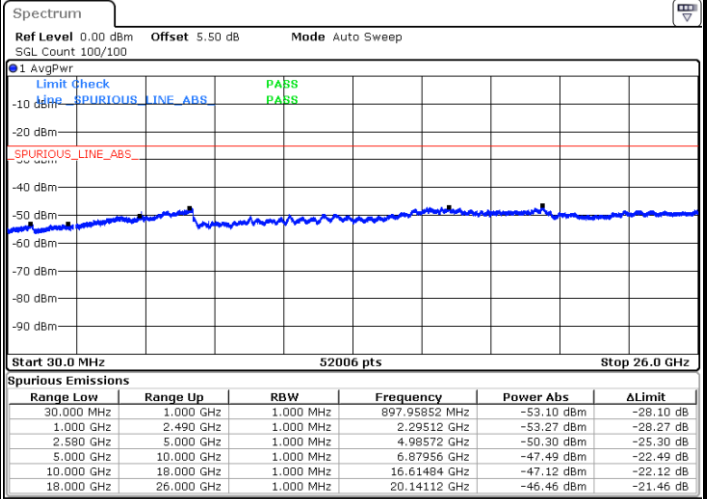

Date: 14.MAR.2018 18:34:01

Date: 14.MAR.2018 18:33:07

Highest Channel / QPSK

Highest Channel / 16QAM

Date: 14.MAR.2018 18:34:55

Date: 14.MAR.2018 18:35:49

LTE Band 7 / 5MHz

Lowest Channel / 64QAM

Middle Channel / 64QAM

Date: 14.MAR.2018 19:05:56

Date: 14.MAR.2018 19:06:50

Highest Channel / 64QAM

Date: 14.MAR.2018 19:07:44

LTE Band 7 / 10MHz

Lowest Channel / 64QAM

Middle Channel / 64QAM

Date: 14.MAR.2018 19:11:55

Date: 14.MAR.2018 19:12:49

Highest Channel / 64QAM

Date: 14.MAR.2018 19:13:43

LTE Band 12 / 1.4MHz

Lowest Channel / QPSK

Date: 5.MAR.2018 18:11:24

Lowest Channel / 16QAM