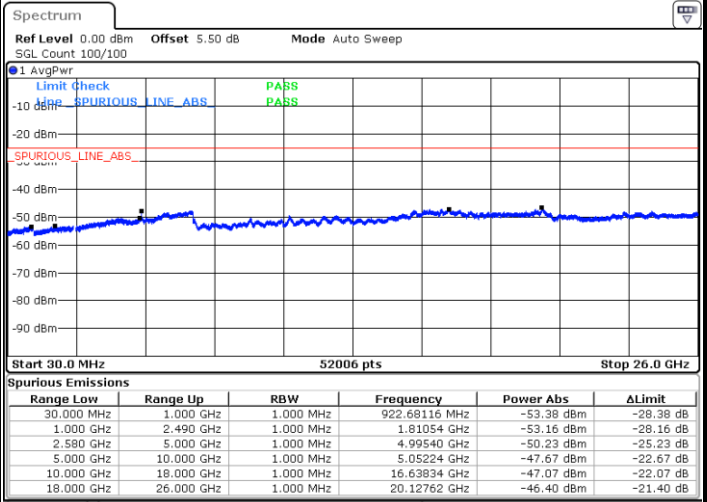

Middle Channel / 16QAM

Date: 14.MAR.2018 18:22:02

Date: 14.MAR.2018 18:21:08

LTE Band7 / 15MHz

Highest Channel / QPSK

Date: 14.MAR.2018 18:22:56

Highest Channel / 16QAM

Date: 14.MAR.2018 18:23:50

LTE Band 7 / 20MHz

Lowest Channel / QPSK

Date: 14.MAR.2018 18:31:19

Lowest Channel / 16QAM

Date: 14.MAR.2018 18:32:13

LTE Band 7 / 20MHz

Middle Channel / QPSK

Middle Channel / 16QAM

Date: 14.MAR.2018 18:34:01

Date: 14.MAR.2018 18:33:07

Highest Channel / QPSK

Highest Channel / 16QAM

Date: 14.MAR.2018 18:34:55

Date: 14.MAR.2018 18:35:49

LTE Band 7 / 5MHz

Lowest Channel / 64QAM

Middle Channel / 64QAM

Date: 14.MAR.2018 19:05:56

Date: 14.MAR.2018 19:06:50

Highest Channel / 64QAM

Date: 14.MAR.2018 19:07:44

LTE Band 7 / 10MHz

Lowest Channel / 64QAM

Middle Channel / 64QAM