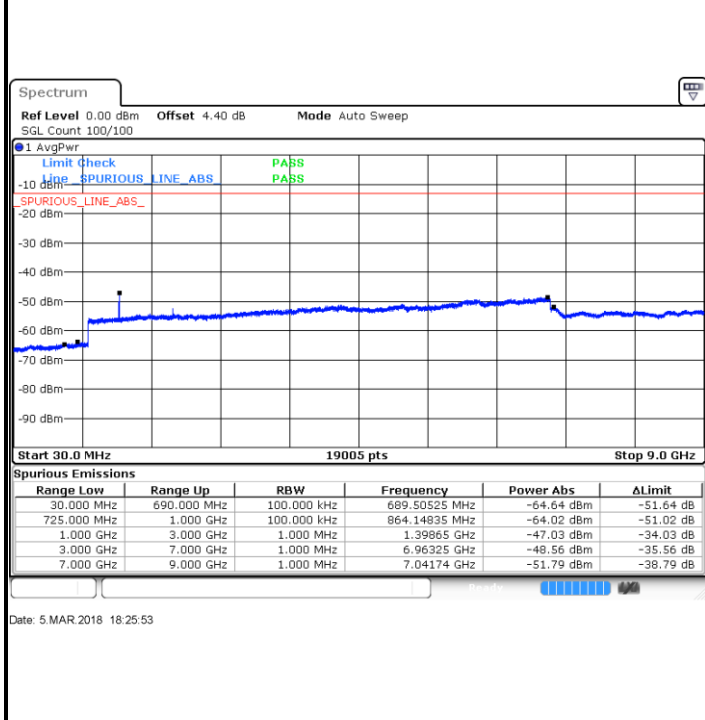

Date: 14.MAR.2018 19:11:55

Date: 14.MAR.2018 19:12:49

Highest Channel / 64QAM

Date: 14.MAR.2018 19:13:43

LTE Band 12 / 1.4MHz

Lowest Channel / QPSK

Date: 5.MAR.2018 18:11:24

Lowest Channel / 16QAM

Date: 5.MAR.2018 18:12:19

Middle Channel / QPSK

Date: 5.MAR.2018 18:14:09

Middle Channel / 16QAM

Date: 5.MAR.2018 18:13:14

LTE Band 12 / 1.4MHz

Highest Channel / QPSK

Highest Channel / 16QAM

LTE Band 12 / 3MHz

Lowest Channel / QPSK

Lowest Channel / 16QAM

LTE Band 12 / 3MHz

Middle Channel / QPSK

Middle Channel / 16QAM

Date: 5.MAR.2018 18:28:37

Date: 5.MAR.2018 18:27:42

Highest Channel / QPSK

Highest Channel / 16QAM

Date: 5.MAR.2018 18:29:31

Date: 5.MAR.2018 18:30:26

LTE Band 12 / 5MHz

Lowest Channel / QPSK

Lowest Channel / 16QAM

Date: 5.MAR.2018 18:40:21