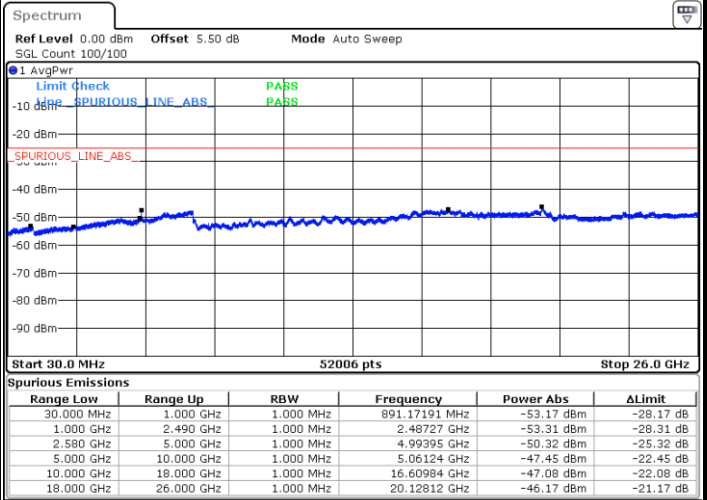

Lowest Channel / 16QAM

Date: 14.MAR.2018 17:55:22

Date: 14.MAR.2018 17:56:16

Middle Channel / QPSK

Middle Channel / 16QAM

Date: 14.MAR.2018 17:58:04

Date: 14.MAR.2018 17:57:10

LTE Band 7 / 5MHz

Highest Channel / QPSK

Date: 14.MAR.2018 17:58:59

Highest Channel / 16QAM

Date: 14.MAR.2018 17:59:53

LTE Band 7 / 10MHz

Lowest Channel / QPSK

Date: 14.MAR.2018 18:07:21

Lowest Channel / 16QAM

Date: 14.MAR.2018 18:08:15

LTE Band 7 / 10MHz

Middle Channel / QPSK

Middle Channel / 16QAM

Date: 14.MAR.2018 18:10:03

Date: 14.MAR.2018 18:09:09

Highest Channel / QPSK

Highest Channel / 16QAM