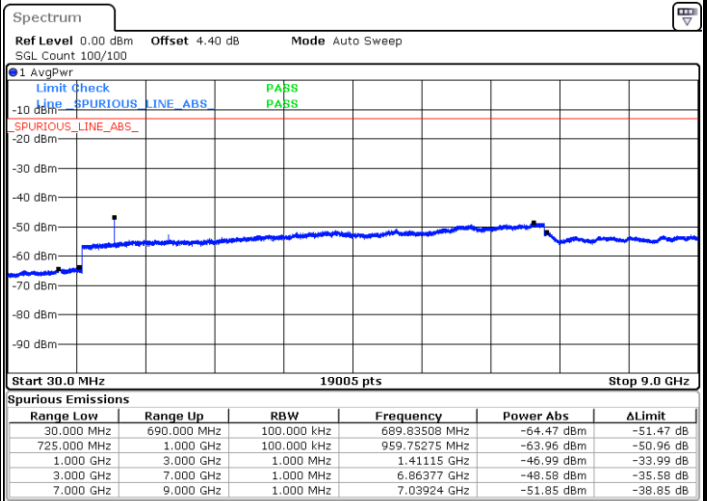

LTE Band 12 / 3MHz

Lowest Channel / QPSK

Lowest Channel / 16QAM

LTE Band 12 / 3MHz

Middle Channel / QPSK

Middle Channel / 16QAM

Date: 5.MAR.2018 18:28:37

Date: 5.MAR.2018 18:27:42

Highest Channel / QPSK

Highest Channel / 16QAM

Date: 5.MAR.2018 18:29:31

Date: 5.MAR.2018 18:30:26

LTE Band 12 / 5MHz

Lowest Channel / QPSK

Lowest Channel / 16QAM

Date: 5.MAR.2018 18:40:21

Date: 5.MAR.2018 18:41:15

Middle Channel / QPSK

Middle Channel / 16QAM

Date: 5.MAR.2018 18:43:04

Date: 5.MAR.2018 18:42:10

LTE Band 12 / 5MHz

Highest Channel / QPSK

Highest Channel / 16QAM

Date: 5.MAR.2018 18:43:59

Date: 5.MAR.2018 18:44:54

LTE Band 12 / 10MHz

Lowest Channel / QPSK

Lowest Channel / 16QAM

Date: 5.MAR.2018 18:54:49

Date: 5.MAR.2018 18:55:43

LTE Band 12 / 10MHz