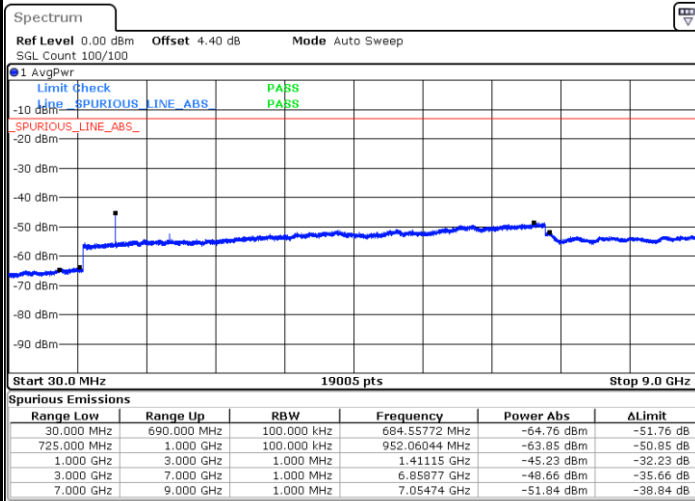

LTE Band 12 / 3MHz

Lowest Channel / QPSK

Lowest Channel / 16QAM

LTE Band 12 / 3MHz

Middle Channel / QPSK

Middle Channel / 16QAM

Date: 5.MAR.2018 18:28:37

Date: 5.MAR.2018 18:27:42

Highest Channel / QPSK

Highest Channel / 16QAM

Date: 5.MAR.2018 18:29:31

Date: 5.MAR.2018 18:30:26

LTE Band 12 / 5MHz

Lowest Channel / QPSK

Lowest Channel / 16QAM

Date: 5.MAR.2018 18:40:21

Date: 5.MAR.2018 18:41:15

Middle Channel / QPSK

Middle Channel / 16QAM

Date: 5.MAR.2018 18:43:04

Date: 5.MAR.2018 18:42:10

LTE Band 12 / 5MHz

Highest Channel / QPSK

Highest Channel / 16QAM

Date: 5.MAR.2018 18:43:59

Date: 5.MAR.2018 18:44:54

LTE Band 12 / 10MHz

Lowest Channel / QPSK

Lowest Channel / 16QAM

Date: 5.MAR.2018 18:54:49

Date: 5.MAR.2018 18:55:43

LTE Band 12 / 10MHz