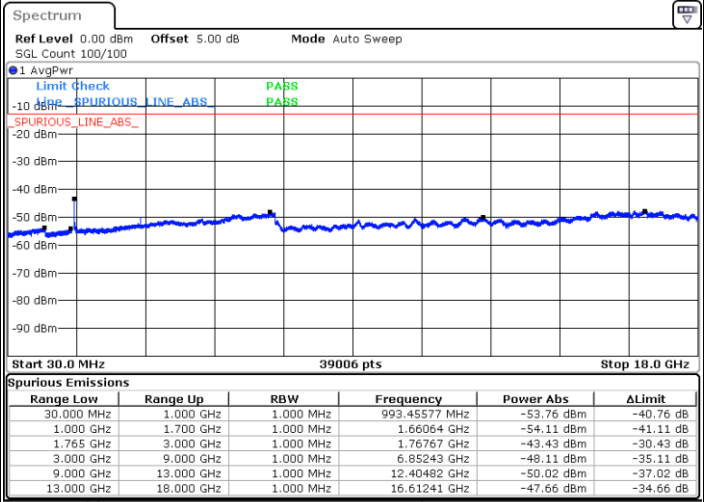

LTE Band 4 / 15MHz

Lowest Channel / QPSK

Lowest Channel / 16QAM

Date: 4 APR 2018 13:08:33

Date: 4 APR 2018 13:09:28

Middle Channel / QPSK

Middle Channel / 16QAM

Date: 4 APR 2018 13:11:03

Date: 4 APR 2018 13:11:57

LTE Band 4 / 15MHz

Highest Channel / QPSK

Date: 4 APR 2018 13:18:03

Highest Channel / 16QAM

Date: 4 APR 2018 13:18:57

LTE Band 4 / 20MHz

Lowest Channel / QPSK

Date: 4 APR 2018 13:25:03

Lowest Channel / 16QAM

Date: 4 APR 2018 13:25:58

LTE Band 4 / 20MHz

Middle Channel / QPSK

Middle Channel / 16QAM

Date: 4 APR 2018 13:27:32

Date: 4 APR 2018 13:28:27

Highest Channel / QPSK

Highest Channel / 16QAM

Date: 4 APR 2018 13:34:32

Date: 4 APR 2018 13:35:27

LTE Band 4 / 1.4MHz

Lowest Channel / 64QAM

Middle Channel / 64QAM

Date: 4 APR 2018 14:27:48