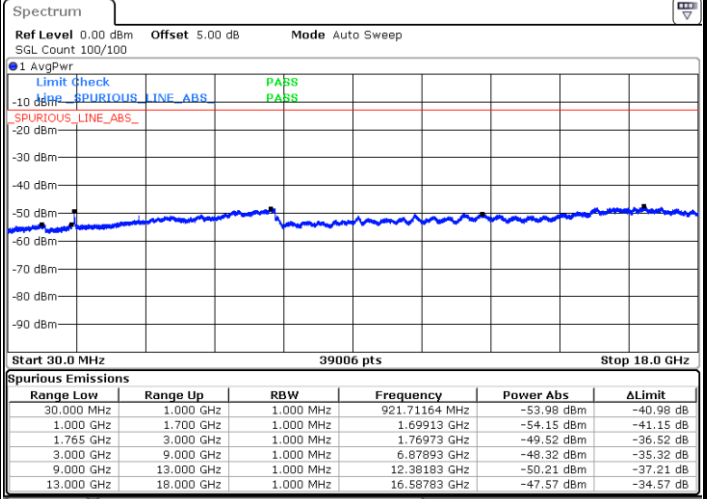

Date: 4 APR 2018 14:35:06

LTE Band 4 / 10MHz

Lowest Channel / 64QAM

Middle Channel / 64QAM

Date: 4 APR 2018 14:36:01

Date: 4 APR 2018 14:36:55

Highest Channel / 64QAM

Date: 4 APR 2018 14:37:50

LTE Band 4 / 15MHz

Lowest Channel / 64QAM

Middle Channel / 64QAM

Date: 4 APR 2018 14:38:45

Date: 4 APR 2018 14:39:40

Highest Channel / 64QAM

Date: 4 APR 2018 14:40:34

LTE Band 4 / 20MHz

Lowest Channel / 64QAM

Middle Channel / 64QAM

Date: 4 APR 2018 14:41:29

Date: 4 APR 2018 14:42:24

Highest Channel / 64QAM

Date: 4 APR 2018 15:38:36

LTE Band 7 / 5MHz

Lowest Channel / QPSK