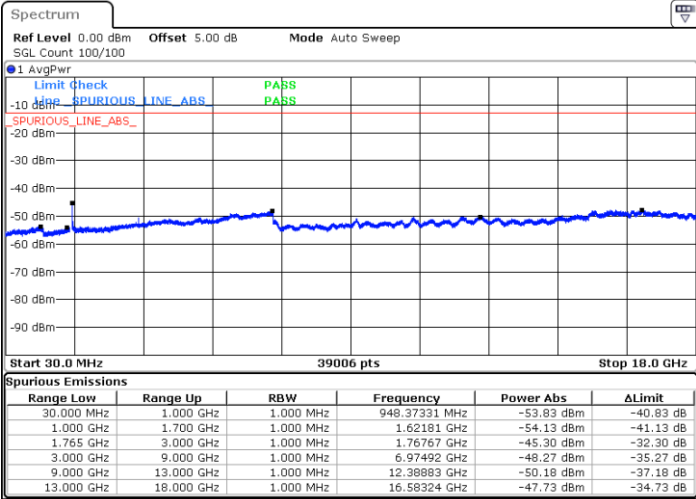

Date: 4 APR 2018 14:35:06

LTE Band 4 / 10MHz

Lowest Channel / 64QAM

Middle Channel / 64QAM

Date: 4 APR 2018 14:36:01

Date: 4 APR 2018 14:36:55

Highest Channel / 64QAM

Date: 4 APR 2018 14:37:50

LTE Band 4 / 15MHz

Lowest Channel / 64QAM

Middle Channel / 64QAM

Date: 4 APR 2018 14:38:45

Date: 4 APR 2018 14:39:40

Highest Channel / 64QAM

Date: 4 APR 2018 14:40:34

LTE Band 4 / 20MHz

Lowest Channel / 64QAM

Middle Channel / 64QAM

Date: 4 APR 2018 14:41:29

Date: 4 APR 2018 14:42:24

Highest Channel / 64QAM

Date: 4 APR 2018 15:38:36

LTE Band 7 / 5MHz

Lowest Channel / QPSK