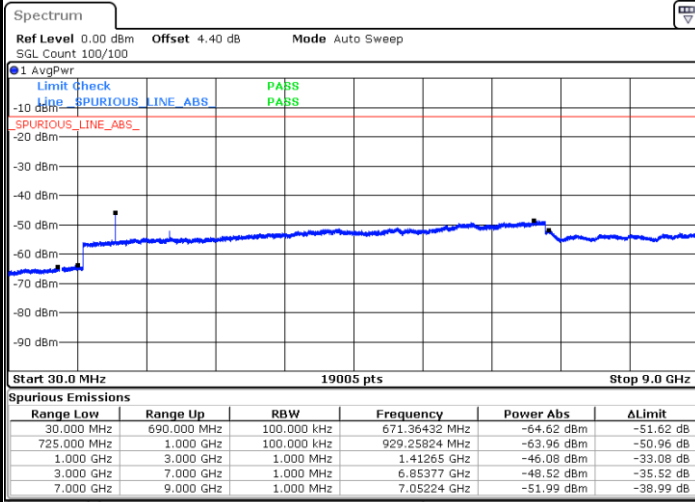

Date: 14.MAR.2018 19:11:55

Date: 14.MAR.2018 19:12:49

Highest Channel / 64QAM

Date: 14.MAR.2018 19:13:43

LTE Band 12 / 1.4MHz

Lowest Channel / QPSK

Date: 5.MAR.2018 18:11:24

Lowest Channel / 16QAM

Date: 5.MAR.2018 18:12:19

Middle Channel / QPSK

Date: 5.MAR.2018 18:14:09

Middle Channel / 16QAM

Date: 5.MAR.2018 18:13:14

LTE Band 12 / 1.4MHz

Highest Channel / QPSK

Highest Channel / 16QAM

LTE Band 12 / 3MHz

Lowest Channel / QPSK

Lowest Channel / 16QAM

LTE Band 12 / 3MHz

Middle Channel / QPSK

Middle Channel / 16QAM

Date: 5.MAR.2018 18:28:37

Date: 5.MAR.2018 18:27:42

Highest Channel / QPSK

Highest Channel / 16QAM

Date: 5.MAR.2018 18:29:31

Date: 5.MAR.2018 18:30:26

LTE Band 12 / 5MHz

Lowest Channel / QPSK

Lowest Channel / 16QAM

Date: 5.MAR.2018 18:40:21