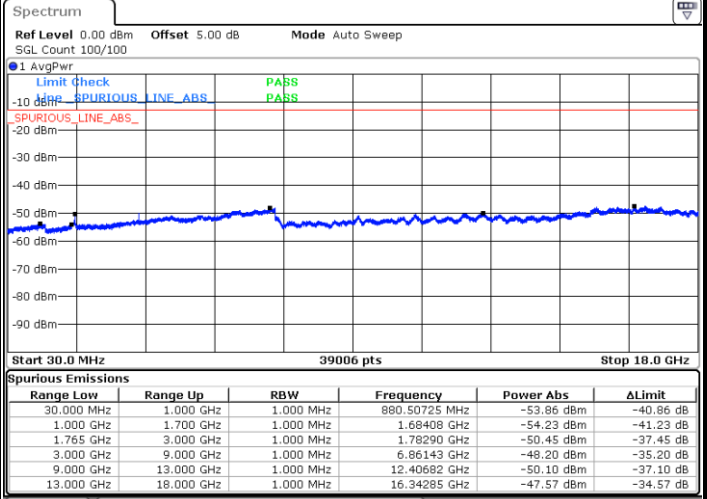

Highest Channel / 64QAM

Date: 4 APR 2018 14:32:22

LTE Band 4 / 5MHz

Lowest Channel / 64QAM

Middle Channel / 64QAM

Date: 4 APR 2018 14:33:16

Date: 4 APR 2018 14:34:11

Highest Channel / 64QAM

Date: 4 APR 2018 14:35:06

LTE Band 4 / 10MHz

Lowest Channel / 64QAM

Middle Channel / 64QAM

Date: 4 APR 2018 14:36:01

Date: 4 APR 2018 14:36:55

Highest Channel / 64QAM

Date: 4 APR 2018 14:37:50

LTE Band 4 / 15MHz

Lowest Channel / 64QAM

Middle Channel / 64QAM

Date: 4 APR 2018 14:38:45

Date: 4 APR 2018 14:39:40

Highest Channel / 64QAM

Date: 4 APR 2018 14:40:34

LTE Band 4 / 20MHz