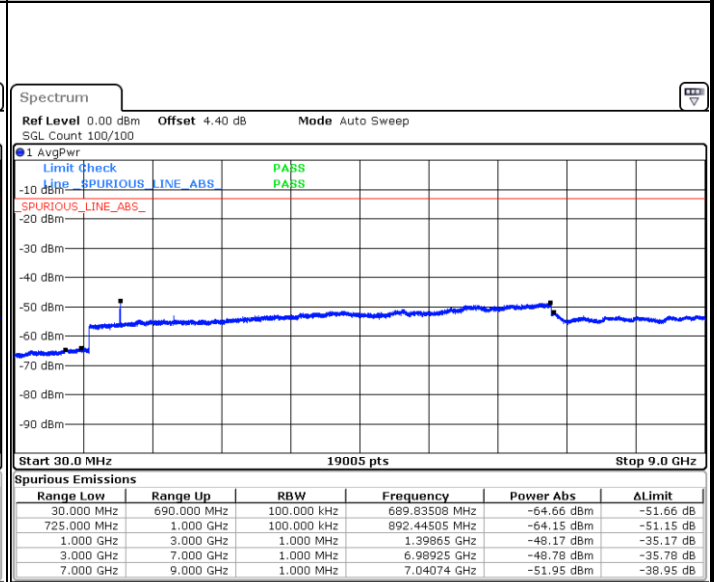

Date: 14.MAR.2018 18:34:01

Date: 14.MAR.2018 18:33:07

Highest Channel / QPSK

Highest Channel / 16QAM

Date: 14.MAR.2018 18:34:55

Date: 14.MAR.2018 18:35:49

LTE Band 7 / 5MHz

Lowest Channel / 64QAM

Middle Channel / 64QAM

Date: 14.MAR.2018 19:05:56

Date: 14.MAR.2018 19:06:50

Highest Channel / 64QAM

Date: 14.MAR.2018 19:07:44

LTE Band 7 / 10MHz

Lowest Channel / 64QAM

Middle Channel / 64QAM

Date: 14.MAR.2018 19:11:55

Date: 14.MAR.2018 19:12:49

Highest Channel / 64QAM

Date: 14.MAR.2018 19:13:43

LTE Band 12 / 1.4MHz

Lowest Channel / QPSK

Date: 5.MAR.2018 18:11:24

Lowest Channel / 16QAM

Date: 5.MAR.2018 18:12:19

Middle Channel / QPSK

Date: 5.MAR.2018 18:14:09

Middle Channel / 16QAM

Date: 5.MAR.2018 18:13:14

LTE Band 12 / 1.4MHz

Highest Channel / QPSK

Highest Channel / 16QAM