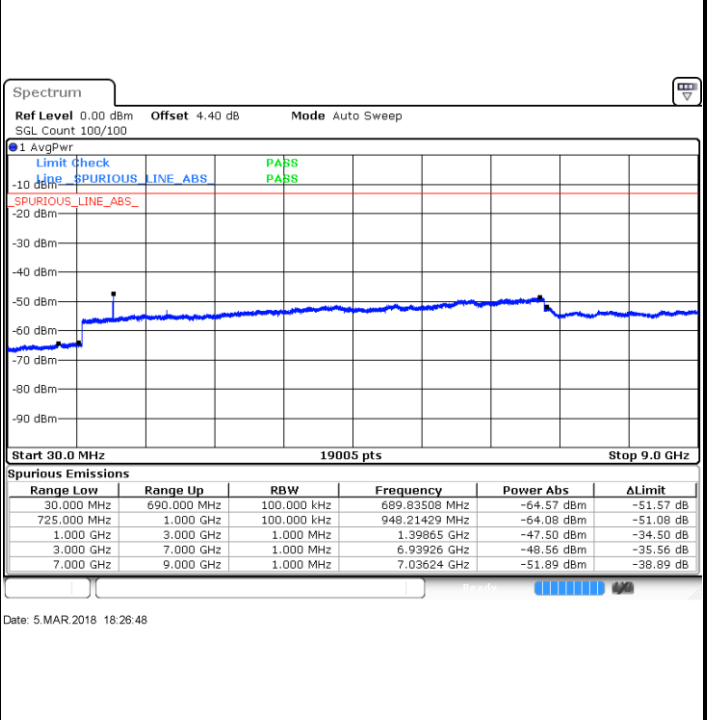

Date: 14.MAR.2018 19:11:55

Date: 14.MAR.2018 19:12:49

Highest Channel / 64QAM

Date: 14.MAR.2018 19:13:43

LTE Band 12 / 1.4MHz

Lowest Channel / QPSK

Date: 5.MAR.2018 18:11:24

Lowest Channel / 16QAM

Date: 5.MAR.2018 18:12:19

Middle Channel / QPSK

Date: 5.MAR.2018 18:14:09

Middle Channel / 16QAM

Date: 5.MAR.2018 18:13:14

LTE Band 12 / 1.4MHz

Highest Channel / QPSK

Highest Channel / 16QAM

LTE Band 12 / 3MHz

Lowest Channel / QPSK

Lowest Channel / 16QAM

LTE Band 12 / 3MHz

Middle Channel / QPSK

Middle Channel / 16QAM

Date: 5.MAR.2018 18:28:37

Date: 5.MAR.2018 18:27:42

Highest Channel / QPSK

Highest Channel / 16QAM

Date: 5.MAR.2018 18:29:31

Date: 5.MAR.2018 18:30:26

LTE Band 12 / 5MHz

Lowest Channel / QPSK

Lowest Channel / 16QAM

Date: 5.MAR.2018 18:40:21