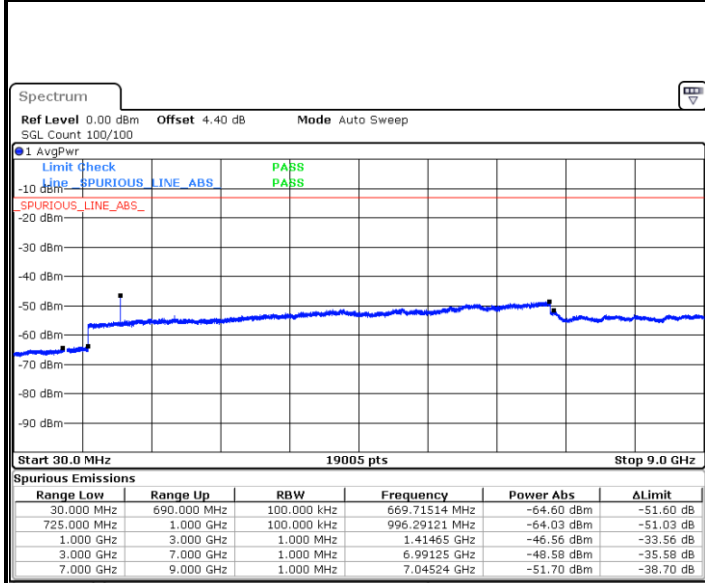

Date: 14.MAR.2018 18:34:01

Date: 14.MAR.2018 18:33:07

Highest Channel / QPSK

Highest Channel / 16QAM

Date: 14.MAR.2018 18:34:55

Date: 14.MAR.2018 18:35:49

LTE Band 7 / 5MHz

Lowest Channel / 64QAM

Middle Channel / 64QAM

Date: 14.MAR.2018 19:05:56

Date: 14.MAR.2018 19:06:50

Highest Channel / 64QAM

Date: 14.MAR.2018 19:07:44

LTE Band 7 / 10MHz

Lowest Channel / 64QAM

Middle Channel / 64QAM

Date: 14.MAR.2018 19:11:55

Date: 14.MAR.2018 19:12:49

Highest Channel / 64QAM

Date: 14.MAR.2018 19:13:43

LTE Band 12 / 1.4MHz

Lowest Channel / QPSK

Date: 5.MAR.2018 18:11:24

Lowest Channel / 16QAM

Date: 5.MAR.2018 18:12:19

Middle Channel / QPSK

Date: 5.MAR.2018 18:14:09

Middle Channel / 16QAM

Date: 5.MAR.2018 18:13:14

LTE Band 12 / 1.4MHz

Highest Channel / QPSK

Highest Channel / 16QAM