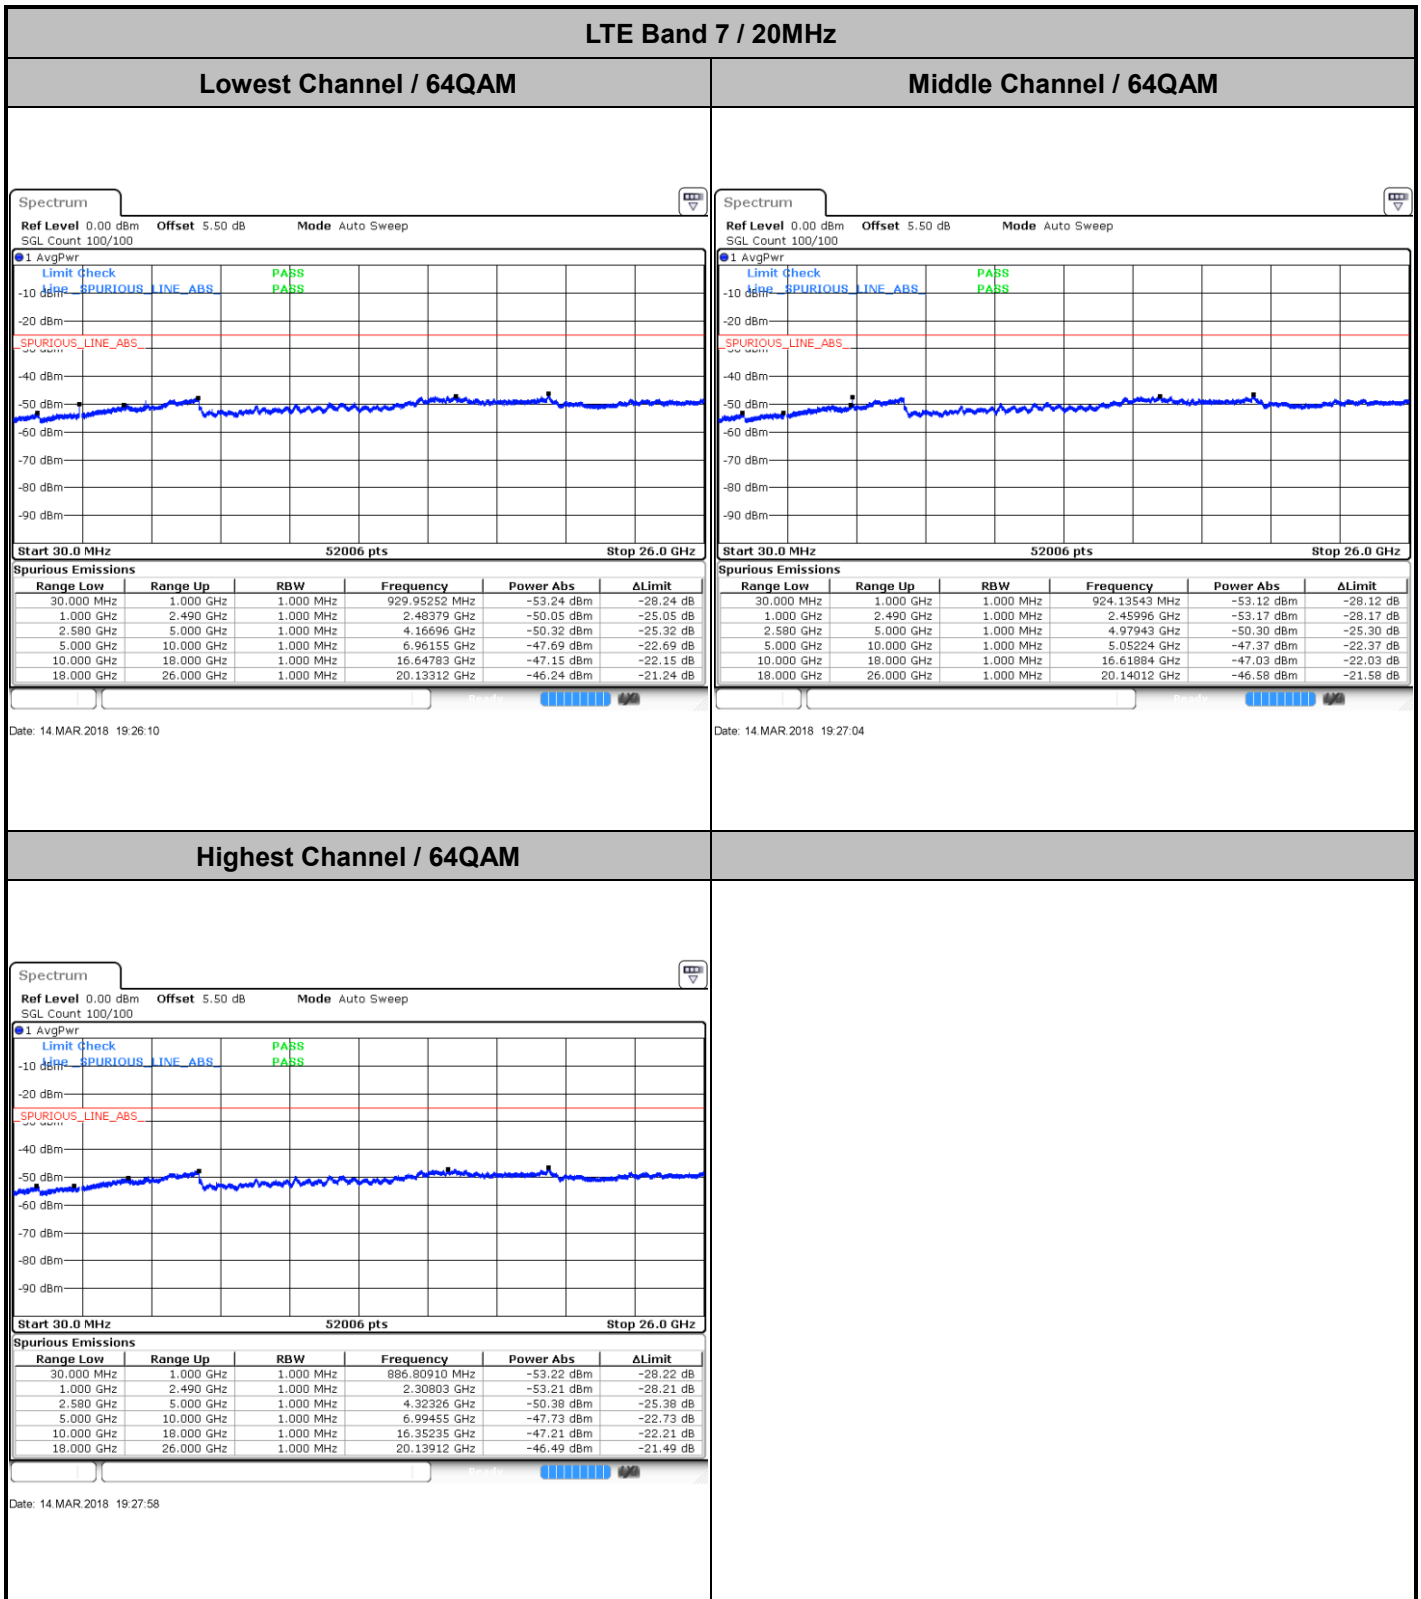

Middle Channel / 64QAM

Date: 14.MAR.2018 19:05:56

Date: 14.MAR.2018 19:06:50

Highest Channel / 64QAM

Date: 14.MAR.2018 19:07:44

LTE Band 7 / 10MHz

Lowest Channel / 64QAM

Middle Channel / 64QAM

Date: 14.MAR.2018 19:11:55

Date: 14.MAR.2018 19:12:49

Highest Channel / 64QAM

Date: 14.MAR.2018 19:13:43

LTE Band 12 / 1.4MHz

Lowest Channel / QPSK

Date: 5.MAR.2018 18:11:24

Lowest Channel / 16QAM

Date: 5.MAR.2018 18:12:19

Middle Channel / QPSK

Date: 5.MAR.2018 18:14:09

Middle Channel / 16QAM

Date: 5.MAR.2018 18:13:14

LTE Band 12 / 1.4MHz

Highest Channel / QPSK

Highest Channel / 16QAM