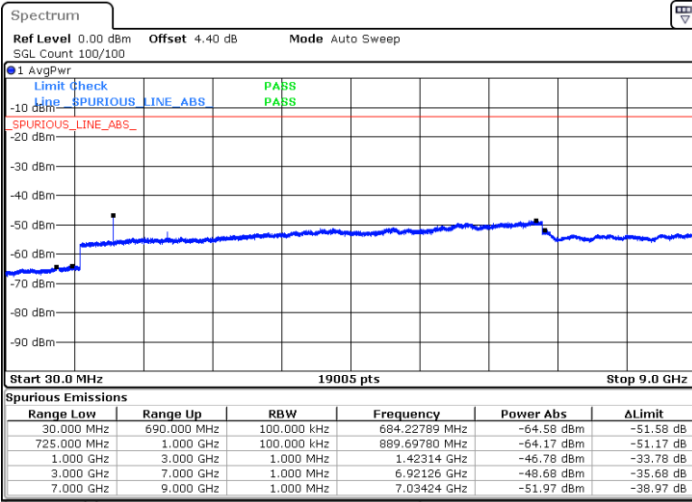

Highest Channel / QPSK

Highest Channel / 16QAM

Date: 5.MAR.2018 18:29:31

Date: 5.MAR.2018 18:30:26

LTE Band 12 / 5MHz

Lowest Channel / QPSK

Lowest Channel / 16QAM

Date: 5.MAR.2018 18:40:21

Date: 5.MAR.2018 18:41:15

Middle Channel / QPSK

Middle Channel / 16QAM

Date: 5.MAR.2018 18:43:04

Date: 5.MAR.2018 18:42:10

LTE Band 12 / 5MHz

Highest Channel / QPSK

Highest Channel / 16QAM

Date: 5.MAR.2018 18:43:59

Date: 5.MAR.2018 18:44:54

LTE Band 12 / 10MHz

Lowest Channel / QPSK

Lowest Channel / 16QAM

Date: 5.MAR.2018 18:54:49

Date: 5.MAR.2018 18:55:43

LTE Band 12 / 10MHz