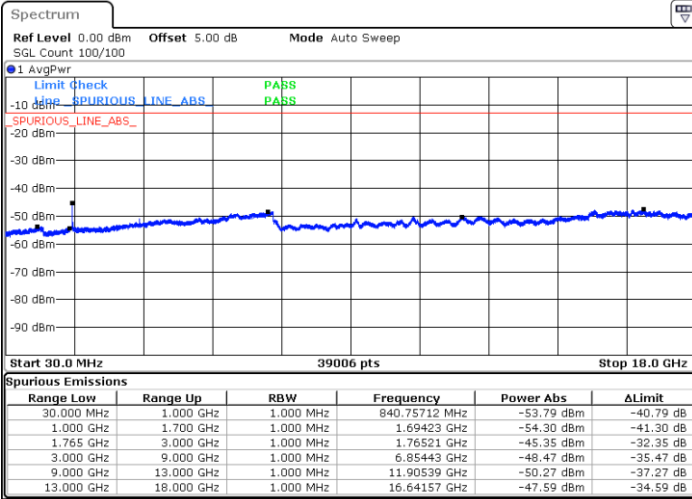

Date: 4 APR 2018 13:25:03

Lowest Channel / 16QAM

Date: 4 APR 2018 13:25:58

LTE Band 4 / 20MHz

Middle Channel / QPSK

Middle Channel / 16QAM

Date: 4 APR 2018 13:27:32

Date: 4 APR 2018 13:28:27

Highest Channel / QPSK

Highest Channel / 16QAM

Date: 4 APR 2018 13:34:32

Date: 4 APR 2018 13:35:27

LTE Band 4 / 1.4MHz

Lowest Channel / 64QAM

Middle Channel / 64QAM

Date: 4 APR 2018 14:27:48

Date: 4 APR 2018 14:28:43

Highest Channel / 64QAM

Date: 4 APR 2018 14:29:38

LTE Band 4 / 3MHz

Lowest Channel / 64QAM

Date: 4 APR 2018 14:30:32

Middle Channel / 64QAM

Date: 4 APR 2018 14:31:27

Highest Channel / 64QAM

Date: 4 APR 2018 14:32:22

LTE Band 4 / 5MHz

Lowest Channel / 64QAM

Middle Channel / 64QAM

Date: 4 APR 2018 14:33:16

Date: 4 APR 2018 14:34:11

Highest Channel / 64QAM