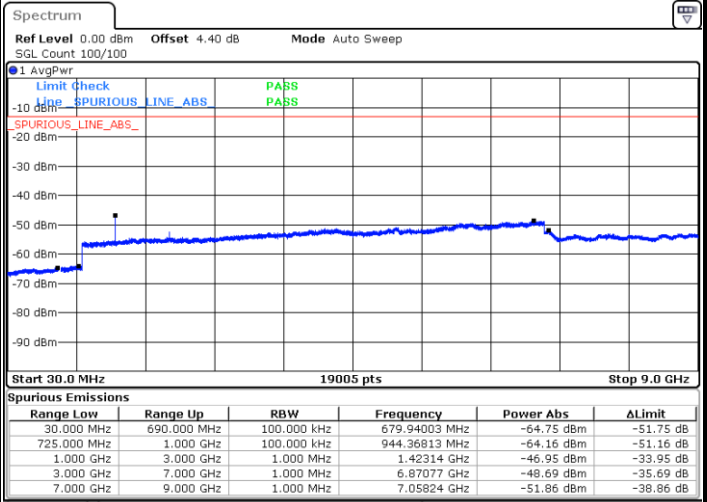

Highest Channel / QPSK

Highest Channel / 16QAM

Date: 5.MAR.2018 18:29:31

Date: 5.MAR.2018 18:30:26

LTE Band 12 / 5MHz

Lowest Channel / QPSK

Lowest Channel / 16QAM

Date: 5.MAR.2018 18:40:21

Date: 5.MAR.2018 18:41:15

Middle Channel / QPSK

Middle Channel / 16QAM

Date: 5.MAR.2018 18:43:04

Date: 5.MAR.2018 18:42:10

LTE Band 12 / 5MHz

Highest Channel / QPSK

Highest Channel / 16QAM

Date: 5.MAR.2018 18:43:59

Date: 5.MAR.2018 18:44:54

LTE Band 12 / 10MHz

Lowest Channel / QPSK

Lowest Channel / 16QAM

Date: 5.MAR.2018 18:54:49

Date: 5.MAR.2018 18:55:43

LTE Band 12 / 10MHz