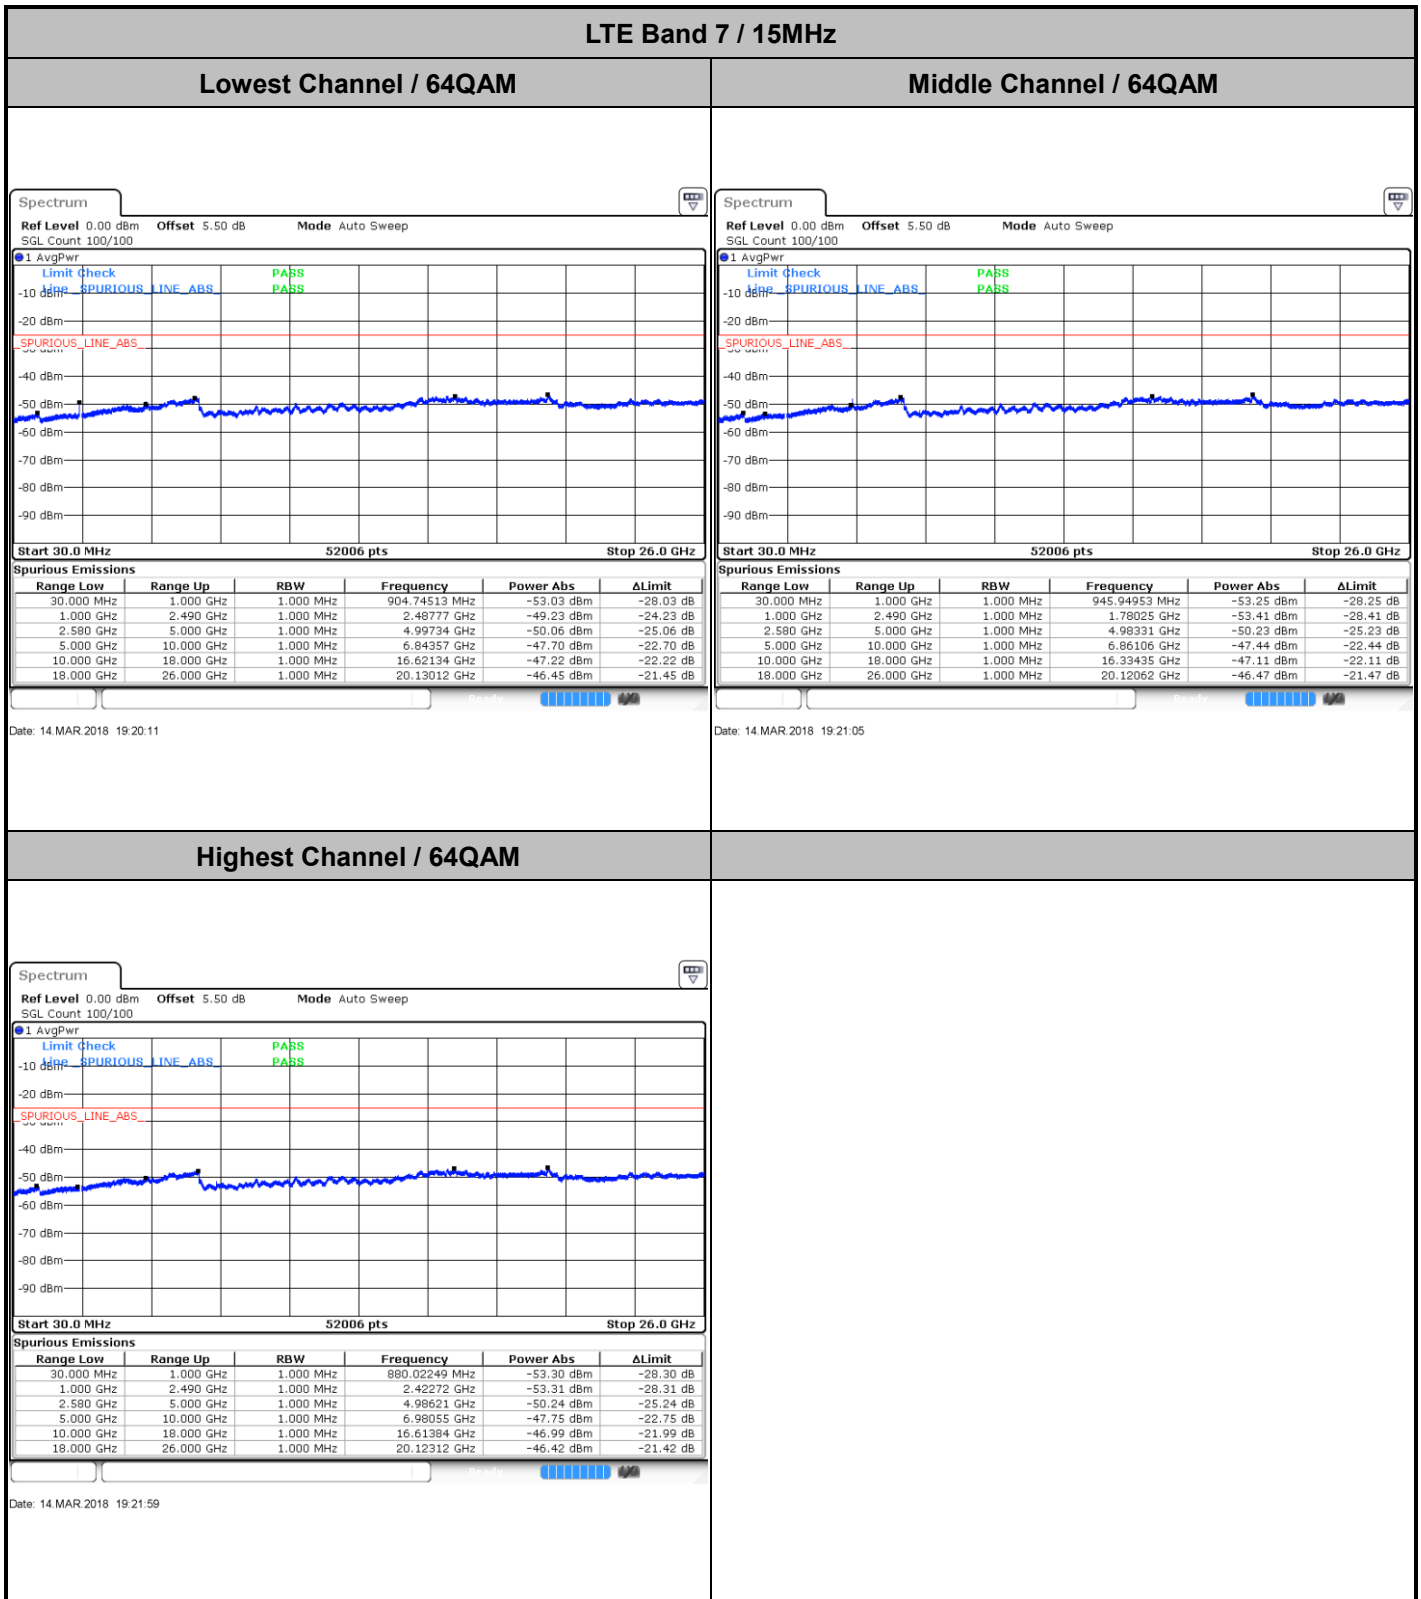

Middle Channel / 64QAM

Date: 14.MAR.2018 19:05:56

Date: 14.MAR.2018 19:06:50

Highest Channel / 64QAM

Date: 14.MAR.2018 19:07:44

LTE Band 7 / 10MHz

Lowest Channel / 64QAM

Middle Channel / 64QAM

Date: 14.MAR.2018 19:11:55

Date: 14.MAR.2018 19:12:49

Highest Channel / 64QAM

Date: 14.MAR.2018 19:13:43

LTE Band 12 / 1.4MHz

Lowest Channel / QPSK

Date: 5.MAR.2018 18:11:24

Lowest Channel / 16QAM

Date: 5.MAR.2018 18:12:19

Middle Channel / QPSK

Date: 5.MAR.2018 18:14:09

Middle Channel / 16QAM

Date: 5.MAR.2018 18:13:14

LTE Band 12 / 1.4MHz

Highest Channel / QPSK

Highest Channel / 16QAM