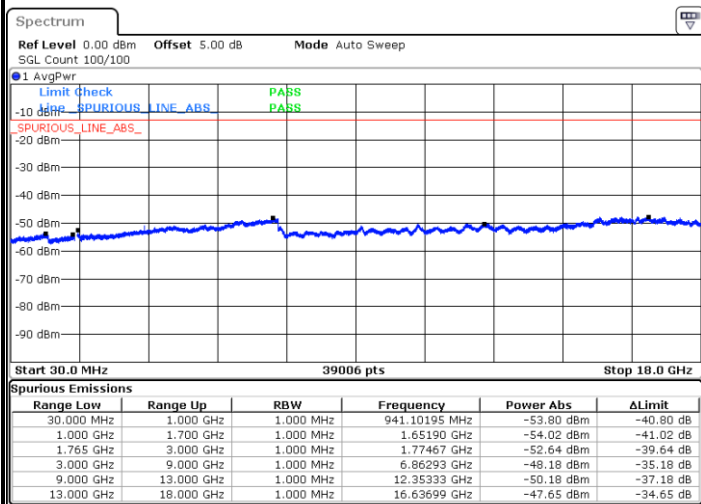

Highest Channel / QPSK

Highest Channel / 16QAM

Date: 4 APR 2018 13:34:32

Date: 4 APR 2018 13:35:27

LTE Band 4 / 1.4MHz

Lowest Channel / 64QAM

Middle Channel / 64QAM

Date: 4 APR 2018 14:27:48

Date: 4 APR 2018 14:28:43

Highest Channel / 64QAM

Date: 4 APR 2018 14:29:38

LTE Band 4 / 3MHz

Lowest Channel / 64QAM

Date: 4 APR 2018 14:30:32

Middle Channel / 64QAM

Date: 4 APR 2018 14:31:27

Highest Channel / 64QAM

Date: 4 APR 2018 14:32:22

LTE Band 4 / 5MHz

Lowest Channel / 64QAM

Middle Channel / 64QAM

Date: 4 APR 2018 14:33:16

Date: 4 APR 2018 14:34:11

Highest Channel / 64QAM

Date: 4 APR 2018 14:35:06

LTE Band 4 / 10MHz

Lowest Channel / 64QAM

Middle Channel / 64QAM

Date: 4 APR 2018 14:36:01

Date: 4 APR 2018 14:36:55

Highest Channel / 64QAM

Date: 4 APR 2018 14:37:50