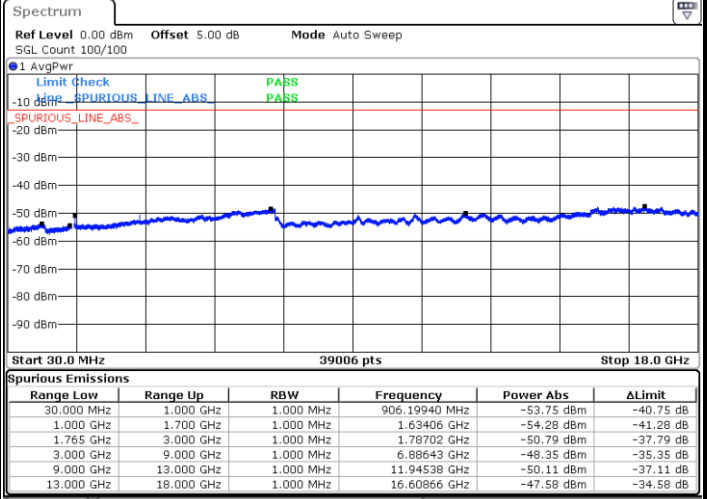

Date: 4 APR 2018 14:28:43

Highest Channel / 64QAM

Date: 4 APR 2018 14:29:38

LTE Band 4 / 3MHz

Lowest Channel / 64QAM

Date: 4 APR 2018 14:30:32

Middle Channel / 64QAM

Date: 4 APR 2018 14:31:27

Highest Channel / 64QAM

Date: 4 APR 2018 14:32:22

LTE Band 4 / 5MHz

Lowest Channel / 64QAM

Middle Channel / 64QAM

Date: 4 APR 2018 14:33:16

Date: 4 APR 2018 14:34:11

Highest Channel / 64QAM

Date: 4 APR 2018 14:35:06

LTE Band 4 / 10MHz

Lowest Channel / 64QAM

Middle Channel / 64QAM

Date: 4 APR 2018 14:36:01

Date: 4 APR 2018 14:36:55

Highest Channel / 64QAM

Date: 4 APR 2018 14:37:50

LTE Band 4 / 15MHz

Lowest Channel / 64QAM

Middle Channel / 64QAM

Date: 4 APR 2018 14:38:45

Date: 4 APR 2018 14:39:40

Highest Channel / 64QAM

Date: 4 APR 2018 14:40:34

LTE Band 4 / 20MHz