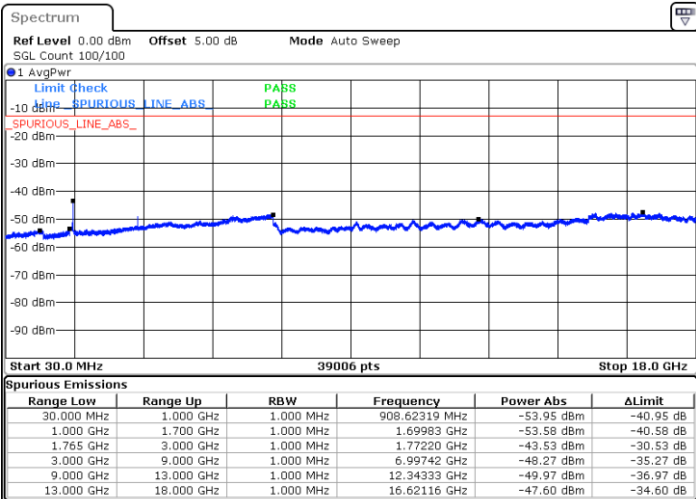

Date: 4 APR 2018 13:25:03

Lowest Channel / 16QAM

Date: 4 APR 2018 13:25:58

LTE Band 4 / 20MHz

Middle Channel / QPSK

Middle Channel / 16QAM

Date: 4 APR 2018 13:27:32

Date: 4 APR 2018 13:28:27

Highest Channel / QPSK

Highest Channel / 16QAM

Date: 4 APR 2018 13:34:32

Date: 4 APR 2018 13:35:27

LTE Band 4 / 1.4MHz

Lowest Channel / 64QAM

Middle Channel / 64QAM

Date: 4 APR 2018 14:27:48