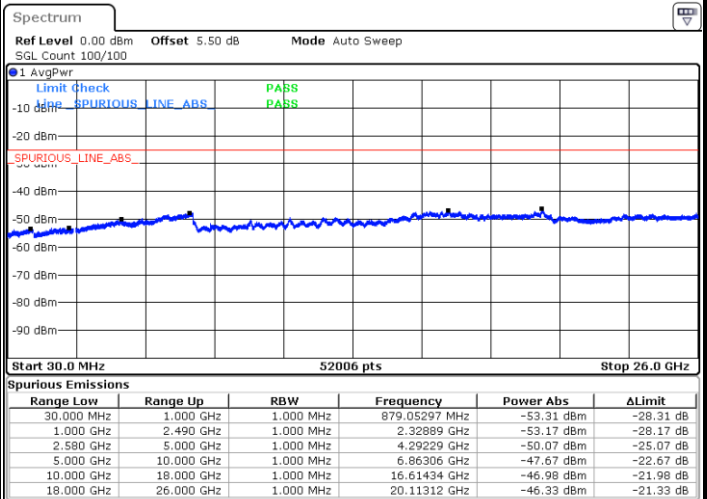

Middle Channel / 16QAM

Date: 14.MAR.2018 18:22:02

Date: 14.MAR.2018 18:21:08

LTE Band7 / 15MHz

Highest Channel / QPSK

Date: 14.MAR.2018 18:22:56

Highest Channel / 16QAM

Date: 14.MAR.2018 18:23:50

LTE Band 7 / 20MHz

Lowest Channel / QPSK

Date: 14.MAR.2018 18:31:19

Lowest Channel / 16QAM

Date: 14.MAR.2018 18:32:13

LTE Band 7 / 20MHz

Middle Channel / QPSK

Middle Channel / 16QAM

Date: 14.MAR.2018 18:34:01

Date: 14.MAR.2018 18:33:07

Highest Channel / QPSK

Highest Channel / 16QAM

Date: 14.MAR.2018 18:34:55

Date: 14.MAR.2018 18:35:49

LTE Band 7 / 5MHz

Lowest Channel / 64QAM

Middle Channel / 64QAM

Date: 14.MAR.2018 19:05:56

Date: 14.MAR.2018 19:06:50

Highest Channel / 64QAM

Date: 14.MAR.2018 19:07:44

LTE Band 7 / 10MHz

Lowest Channel / 64QAM

Middle Channel / 64QAM