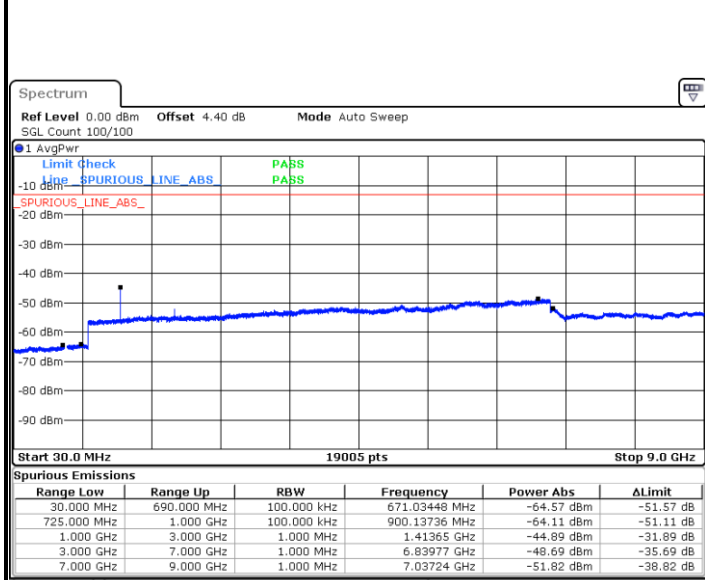

Date: 5.MAR.2018 18:43:59

Date: 5.MAR.2018 18:44:54

LTE Band 12 / 10MHz

Lowest Channel / QPSK

Lowest Channel / 16QAM

Date: 5.MAR.2018 18:54:49

Date: 5.MAR.2018 18:55:43

LTE Band 12 / 10MHz

Middle Channel / QPSK

Date: 5.MAR.2018 18:57:32

Middle Channel / 16QAM

Date: 5.MAR.2018 18:56:38

Highest Channel / QPSK

Date: 5.MAR.2018 18:58:27

Highest Channel / 16QAM

Date: 5.MAR.2018 18:59:21