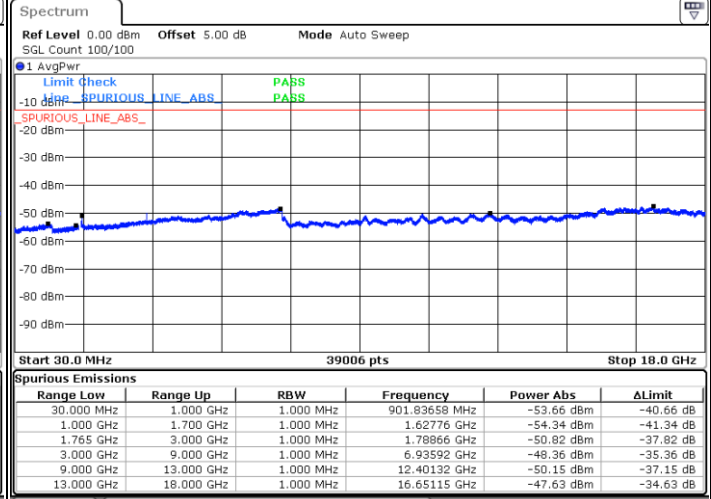

Date: 4 APR 2018 13:25:03

Lowest Channel / 16QAM

Date: 4 APR 2018 13:25:58

LTE Band 4 / 20MHz

Middle Channel / QPSK

Middle Channel / 16QAM

Date: 4 APR 2018 13:27:32

Date: 4 APR 2018 13:28:27

Highest Channel / QPSK

Highest Channel / 16QAM

Date: 4 APR 2018 13:34:32

Date: 4 APR 2018 13:35:27

LTE Band 4 / 1.4MHz

Lowest Channel / 64QAM

Middle Channel / 64QAM

Date: 4 APR 2018 14:27:48

Date: 4 APR 2018 14:28:43

Highest Channel / 64QAM

Date: 4 APR 2018 14:29:38

LTE Band 4 / 3MHz

Lowest Channel / 64QAM

Date: 4 APR 2018 14:30:32

Middle Channel / 64QAM

Date: 4 APR 2018 14:31:27

Highest Channel / 64QAM

Date: 4 APR 2018 14:32:22

LTE Band 4 / 5MHz

Lowest Channel / 64QAM

Middle Channel / 64QAM

Date: 4 APR 2018 14:33:16

Date: 4 APR 2018 14:34:11

Highest Channel / 64QAM