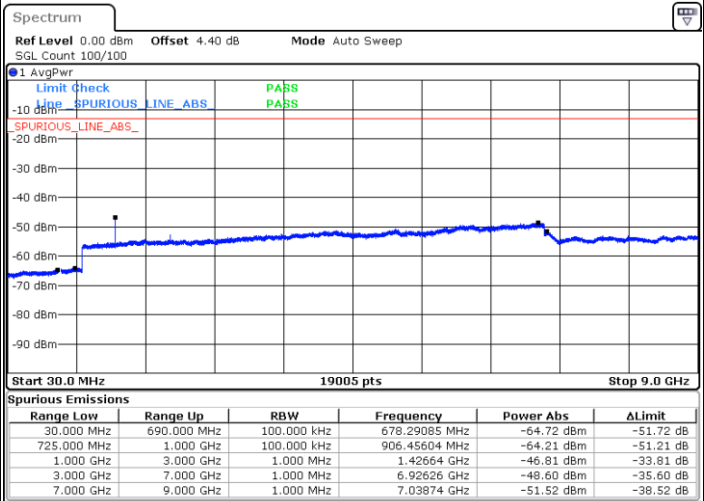

Date: 14.MAR.2018 19:11:55

Date: 14.MAR.2018 19:12:49

Highest Channel / 64QAM

Date: 14.MAR.2018 19:13:43

LTE Band 12 / 1.4MHz

Lowest Channel / QPSK

Date: 5.MAR.2018 18:11:24

Lowest Channel / 16QAM

Date: 5.MAR.2018 18:12:19

Middle Channel / QPSK

Date: 5.MAR.2018 18:14:09

Middle Channel / 16QAM

Date: 5.MAR.2018 18:13:14

LTE Band 12 / 1.4MHz

Highest Channel / QPSK

Highest Channel / 16QAM

LTE Band 12 / 3MHz

Lowest Channel / QPSK

Lowest Channel / 16QAM

LTE Band 12 / 3MHz

Middle Channel / QPSK

Middle Channel / 16QAM

Date: 5.MAR.2018 18:28:37

Date: 5.MAR.2018 18:27:42

Highest Channel / QPSK

Highest Channel / 16QAM

Date: 5.MAR.2018 18:29:31

Date: 5.MAR.2018 18:30:26

LTE Band 12 / 5MHz

Lowest Channel / QPSK

Lowest Channel / 16QAM

Date: 5.MAR.2018 18:40:21