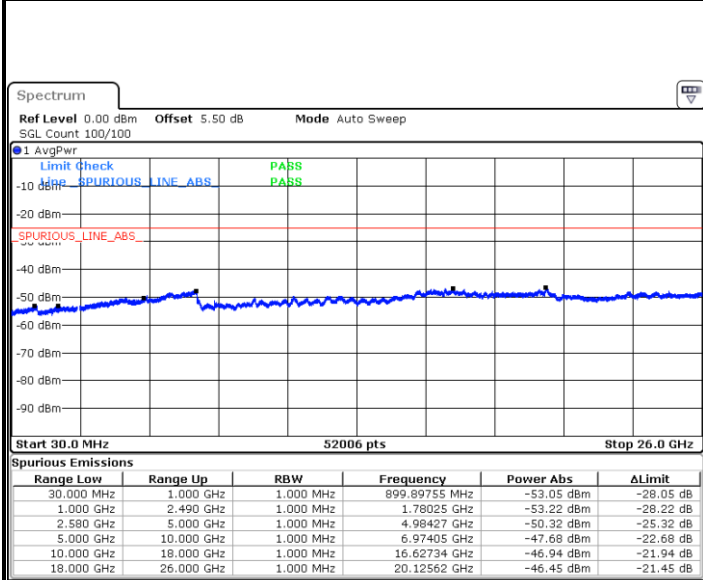

Date: 14.MAR.2018 18:10:57

Date: 14.MAR.2018 18:11:51

LTE Band 7 / 15MHz

Lowest Channel / QPSK

Lowest Channel / 16QAM

Date: 14.MAR.2018 18:19:20

Date: 14.MAR.2018 18:20:14

Middle Channel / QPSK

Middle Channel / 16QAM

Date: 14.MAR.2018 18:22:02

Date: 14.MAR.2018 18:21:08

LTE Band7 / 15MHz

Highest Channel / QPSK

Date: 14.MAR.2018 18:22:56

Highest Channel / 16QAM

Date: 14.MAR.2018 18:23:50

LTE Band 7 / 20MHz

Lowest Channel / QPSK

Date: 14.MAR.2018 18:31:19

Lowest Channel / 16QAM

Date: 14.MAR.2018 18:32:13

LTE Band 7 / 20MHz

Middle Channel / QPSK

Middle Channel / 16QAM

Date: 14.MAR.2018 18:34:01

Date: 14.MAR.2018 18:33:07

Highest Channel / QPSK

Highest Channel / 16QAM

Date: 14.MAR.2018 18:34:55

Date: 14.MAR.2018 18:35:49

LTE Band 7 / 5MHz

Lowest Channel / 64QAM