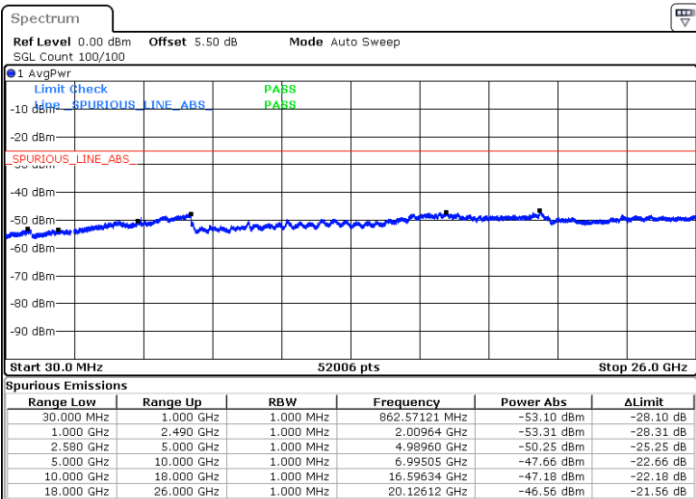

Date: 14.MAR.2018 18:34:01

Date: 14.MAR.2018 18:33:07

Highest Channel / QPSK

Highest Channel / 16QAM

Date: 14.MAR.2018 18:34:55

Date: 14.MAR.2018 18:35:49

LTE Band 7 / 5MHz

Lowest Channel / 64QAM

Middle Channel / 64QAM

Date: 14.MAR.2018 19:05:56

Date: 14.MAR.2018 19:06:50

Highest Channel / 64QAM

Date: 14.MAR.2018 19:07:44

LTE Band 7 / 10MHz

Lowest Channel / 64QAM

Middle Channel / 64QAM

Date: 14.MAR.2018 19:11:55

Date: 14.MAR.2018 19:12:49

Highest Channel / 64QAM

Date: 14.MAR.2018 19:13:43

LTE Band 12 / 1.4MHz

Lowest Channel / QPSK

Date: 5.MAR.2018 18:11:24

Lowest Channel / 16QAM

Date: 5.MAR.2018 18:12:19

Middle Channel / QPSK

Date: 5.MAR.2018 18:14:09

Middle Channel / 16QAM

Date: 5.MAR.2018 18:13:14

LTE Band 12 / 1.4MHz

Highest Channel / QPSK

Highest Channel / 16QAM