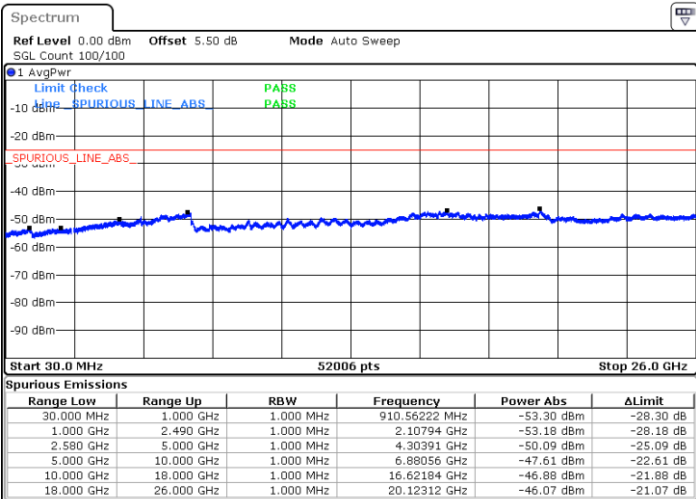

Highest Channel / QPSK

Date: 14.MAR.2018 17:58:59

Highest Channel / 16QAM

Date: 14.MAR.2018 17:59:53

LTE Band 7 / 10MHz

Lowest Channel / QPSK

Date: 14.MAR.2018 18:07:21

Lowest Channel / 16QAM

Date: 14.MAR.2018 18:08:15

LTE Band 7 / 10MHz

Middle Channel / QPSK

Middle Channel / 16QAM

Date: 14.MAR.2018 18:10:03

Date: 14.MAR.2018 18:09:09

Highest Channel / QPSK

Highest Channel / 16QAM

Date: 14.MAR.2018 18:10:57

Date: 14.MAR.2018 18:11:51

LTE Band 7 / 15MHz

Lowest Channel / QPSK

Lowest Channel / 16QAM

Date: 14.MAR.2018 18:19:20

Date: 14.MAR.2018 18:20:14

Middle Channel / QPSK

Middle Channel / 16QAM

Date: 14.MAR.2018 18:22:02

Date: 14.MAR.2018 18:21:08

LTE Band7 / 15MHz

Highest Channel / QPSK

Date: 14.MAR.2018 18:22:56

Highest Channel / 16QAM

Date: 14.MAR.2018 18:23:50