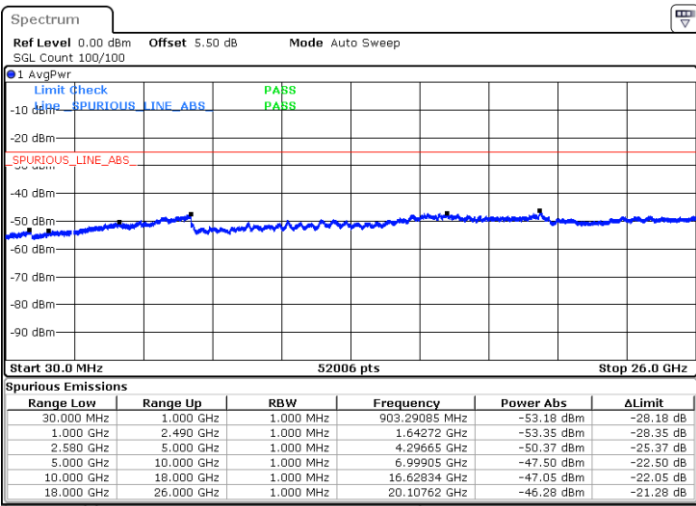

LTE Band 7 / 20MHz

Lowest Channel / QPSK

Date: 14.MAR.2018 18:31:19

Lowest Channel / 16QAM

Date: 14.MAR.2018 18:32:13

LTE Band 7 / 20MHz

Middle Channel / QPSK

Middle Channel / 16QAM

Date: 14.MAR.2018 18:34:01

Date: 14.MAR.2018 18:33:07

Highest Channel / QPSK

Highest Channel / 16QAM

Date: 14.MAR.2018 18:34:55

Date: 14.MAR.2018 18:35:49

LTE Band 7 / 5MHz

Lowest Channel / 64QAM

Middle Channel / 64QAM

Date: 14.MAR.2018 19:05:56

Date: 14.MAR.2018 19:06:50

Highest Channel / 64QAM

Date: 14.MAR.2018 19:07:44

LTE Band 7 / 10MHz

Lowest Channel / 64QAM

Middle Channel / 64QAM

Date: 14.MAR.2018 19:11:55

Date: 14.MAR.2018 19:12:49

Highest Channel / 64QAM

Date: 14.MAR.2018 19:13:43

LTE Band 12 / 1.4MHz

Lowest Channel / QPSK

Date: 5.MAR.2018 18:11:24

Lowest Channel / 16QAM