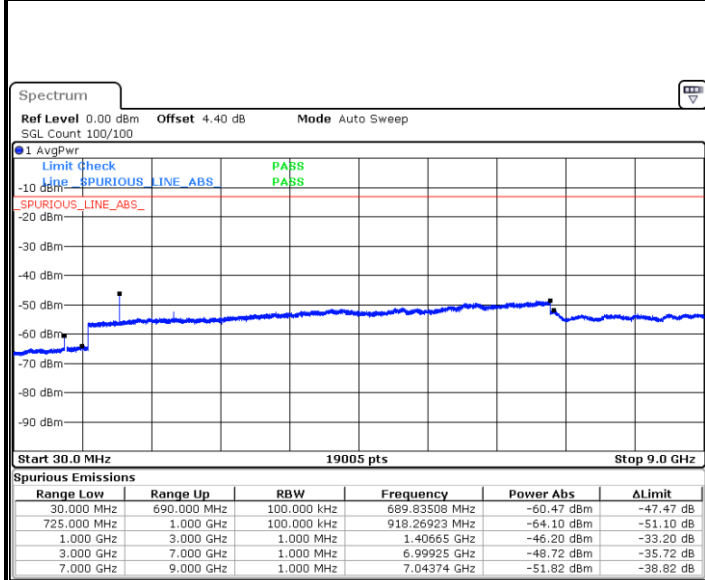

Highest Channel / QPSK

Highest Channel / 16QAM

Date: 5.MAR.2018 18:29:31

Date: 5.MAR.2018 18:30:26

LTE Band 12 / 5MHz

Lowest Channel / QPSK

Lowest Channel / 16QAM

Date: 5.MAR.2018 18:40:21

Date: 5.MAR.2018 18:41:15

Middle Channel / QPSK

Middle Channel / 16QAM

Date: 5.MAR.2018 18:43:04

Date: 5.MAR.2018 18:42:10

LTE Band 12 / 5MHz

Highest Channel / QPSK

Highest Channel / 16QAM

Date: 5.MAR.2018 18:43:59

Date: 5.MAR.2018 18:44:54

LTE Band 12 / 10MHz

Lowest Channel / QPSK

Lowest Channel / 16QAM

Date: 5.MAR.2018 18:54:49

Date: 5.MAR.2018 18:55:43

LTE Band 12 / 10MHz

Middle Channel / QPSK

Date: 5.MAR.2018 18:57:32

Middle Channel / 16QAM

Date: 5.MAR.2018 18:56:38

Highest Channel / QPSK

Date: 5.MAR.2018 18:58:27

Highest Channel / 16QAM

Date: 5.MAR.2018 18:59:21