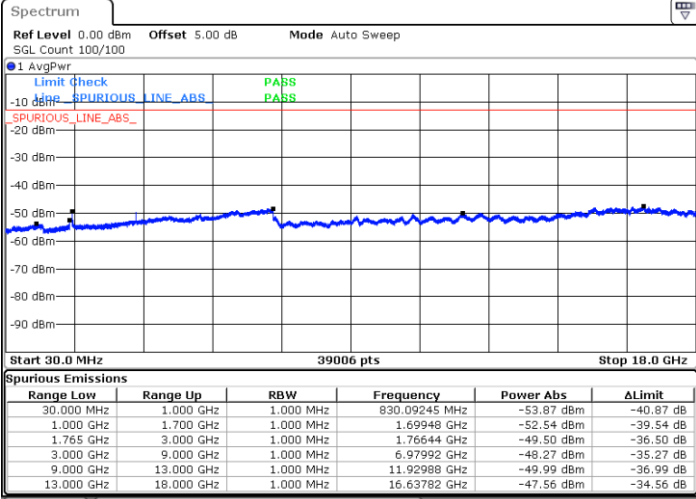

Date: 4 APR 2018 14:28:43

Highest Channel / 64QAM

Date: 4 APR 2018 14:29:38

LTE Band 4 / 3MHz

Lowest Channel / 64QAM

Date: 4 APR 2018 14:30:32

Middle Channel / 64QAM

Date: 4 APR 2018 14:31:27

Highest Channel / 64QAM

Date: 4 APR 2018 14:32:22

LTE Band 4 / 5MHz

Lowest Channel / 64QAM

Middle Channel / 64QAM

Date: 4 APR 2018 14:33:16

Date: 4 APR 2018 14:34:11

Highest Channel / 64QAM

Date: 4 APR 2018 14:35:06

LTE Band 4 / 10MHz

Lowest Channel / 64QAM

Middle Channel / 64QAM

Date: 4 APR 2018 14:36:01

Date: 4 APR 2018 14:36:55

Highest Channel / 64QAM

Date: 4 APR 2018 14:37:50

LTE Band 4 / 15MHz

Lowest Channel / 64QAM

Middle Channel / 64QAM

Date: 4 APR 2018 14:38:45

Date: 4 APR 2018 14:39:40

Highest Channel / 64QAM

Date: 4 APR 2018 14:40:34

LTE Band 4 / 20MHz