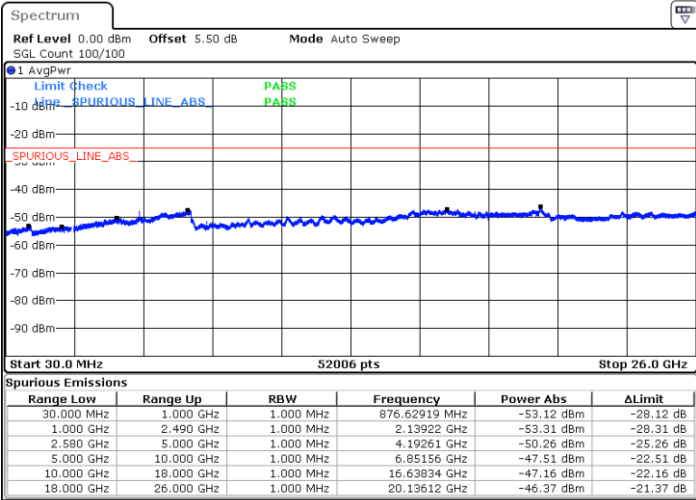

Lowest Channel / 16QAM

Date: 14.MAR.2018 17:55:22

Date: 14.MAR.2018 17:56:16

Middle Channel / QPSK

Middle Channel / 16QAM

Date: 14.MAR.2018 17:58:04

Date: 14.MAR.2018 17:57:10

LTE Band 7 / 5MHz

Highest Channel / QPSK

Date: 14.MAR.2018 17:58:59

Highest Channel / 16QAM

Date: 14.MAR.2018 17:59:53

LTE Band 7 / 10MHz

Lowest Channel / QPSK

Date: 14.MAR.2018 18:07:21

Lowest Channel / 16QAM

Date: 14.MAR.2018 18:08:15

LTE Band 7 / 10MHz

Middle Channel / QPSK

Middle Channel / 16QAM

Date: 14.MAR.2018 18:10:03

Date: 14.MAR.2018 18:09:09

Highest Channel / QPSK

Highest Channel / 16QAM

Date: 14.MAR.2018 18:10:57

Date: 14.MAR.2018 18:11:51

LTE Band 7 / 15MHz

Lowest Channel / QPSK

Lowest Channel / 16QAM

Date: 14.MAR.2018 18:19:20

Date: 14.MAR.2018 18:20:14

Middle Channel / QPSK