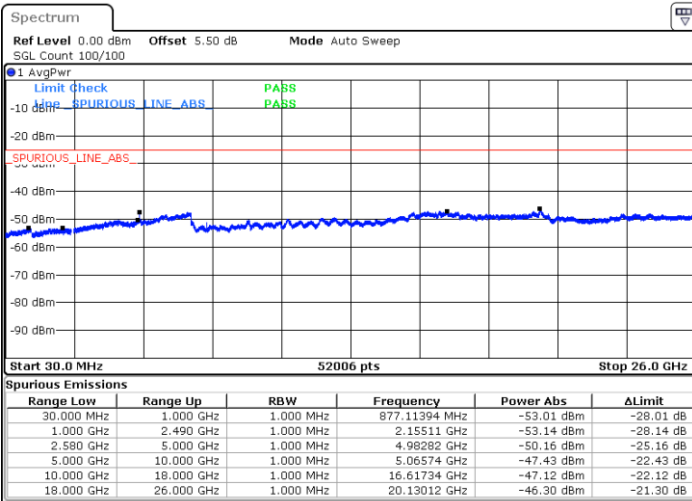

Lowest Channel / 64QAM

Middle Channel / 64QAM

Date: 4 APR 2018 14:41:29

Date: 4 APR 2018 14:42:24

Highest Channel / 64QAM

Date: 4 APR 2018 15:38:36

LTE Band 7 / 5MHz

Lowest Channel / QPSK

Lowest Channel / 16QAM

Date: 14.MAR.2018 17:55:22

Date: 14.MAR.2018 17:56:16

Middle Channel / QPSK

Middle Channel / 16QAM

Date: 14.MAR.2018 17:58:04

Date: 14.MAR.2018 17:57:10

LTE Band 7 / 5MHz

Highest Channel / QPSK

Date: 14.MAR.2018 17:58:59

Highest Channel / 16QAM

Date: 14.MAR.2018 17:59:53

LTE Band 7 / 10MHz

Lowest Channel / QPSK

Date: 14.MAR.2018 18:07:21

Lowest Channel / 16QAM

Date: 14.MAR.2018 18:08:15

LTE Band 7 / 10MHz

Middle Channel / QPSK

Middle Channel / 16QAM

Date: 14.MAR.2018 18:10:03

Date: 14.MAR.2018 18:09:09

Highest Channel / QPSK

Highest Channel / 16QAM