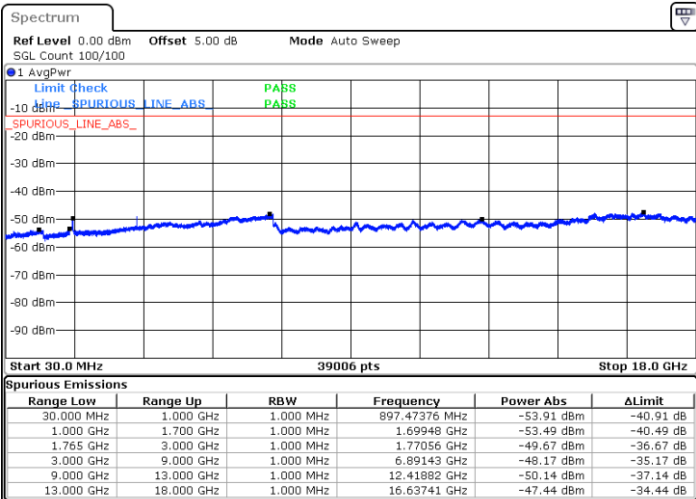

LTE Band 4 / 15MHz

Lowest Channel / QPSK

Lowest Channel / 16QAM

Date: 4 APR 2018 13:08:33

Date: 4 APR 2018 13:09:28

Middle Channel / QPSK

Middle Channel / 16QAM

Date: 4 APR 2018 13:11:03

Date: 4 APR 2018 13:11:57

LTE Band 4 / 15MHz

Highest Channel / QPSK

Date: 4 APR 2018 13:18:03

Highest Channel / 16QAM

Date: 4 APR 2018 13:18:57

LTE Band 4 / 20MHz

Lowest Channel / QPSK