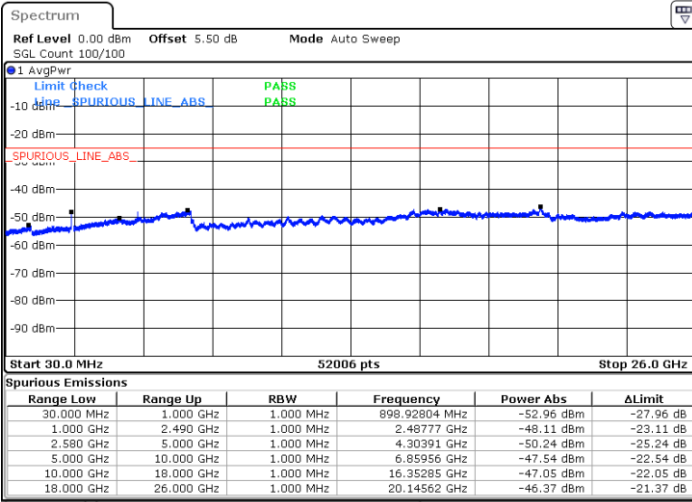

Date: 14.MAR.2018 18:08:15

LTE Band 7 / 10MHz

Middle Channel / QPSK

Middle Channel / 16QAM

Date: 14.MAR.2018 18:10:03

Date: 14.MAR.2018 18:09:09

Highest Channel / QPSK

Highest Channel / 16QAM

Date: 14.MAR.2018 18:10:57

Date: 14.MAR.2018 18:11:51

LTE Band 7 / 15MHz

Lowest Channel / QPSK

Lowest Channel / 16QAM

Date: 14.MAR.2018 18:19:20

Date: 14.MAR.2018 18:20:14

Middle Channel / QPSK

Middle Channel / 16QAM

Date: 14.MAR.2018 18:22:02

Date: 14.MAR.2018 18:21:08

LTE Band7 / 15MHz

Highest Channel / QPSK

Date: 14.MAR.2018 18:22:56

Highest Channel / 16QAM

Date: 14.MAR.2018 18:23:50