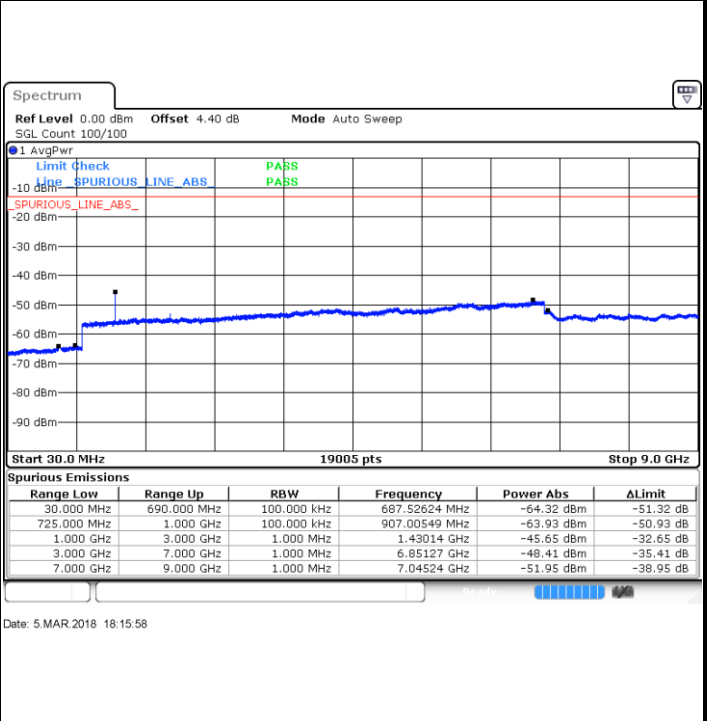

Date: 14.MAR.2018 19:11:55

Date: 14.MAR.2018 19:12:49

Highest Channel / 64QAM

Date: 14.MAR.2018 19:13:43

LTE Band 12 / 1.4MHz

Lowest Channel / QPSK

Date: 5.MAR.2018 18:11:24

Lowest Channel / 16QAM

Date: 5.MAR.2018 18:12:19

Middle Channel / QPSK

Date: 5.MAR.2018 18:14:09

Middle Channel / 16QAM

Date: 5.MAR.2018 18:13:14

LTE Band 12 / 1.4MHz

Highest Channel / QPSK

Highest Channel / 16QAM

LTE Band 12 / 3MHz

Lowest Channel / QPSK

Lowest Channel / 16QAM

LTE Band 12 / 3MHz

Middle Channel / QPSK

Middle Channel / 16QAM

Date: 5.MAR.2018 18:28:37

Date: 5.MAR.2018 18:27:42

Highest Channel / QPSK

Highest Channel / 16QAM

Date: 5.MAR.2018 18:29:31

Date: 5.MAR.2018 18:30:26

LTE Band 12 / 5MHz

Lowest Channel / QPSK

Lowest Channel / 16QAM

Date: 5.MAR.2018 18:40:21