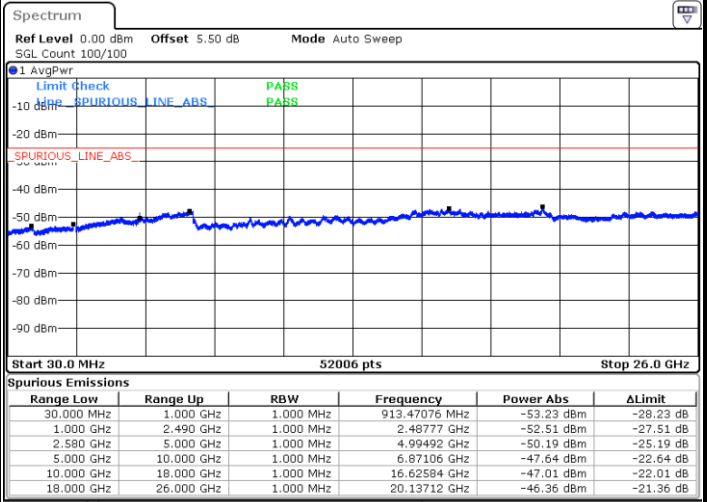

LTE Band 4 / 15MHz

Lowest Channel / 64QAM

Middle Channel / 64QAM

Date: 4 APR 2018 14:38:45

Date: 4 APR 2018 14:39:40

Highest Channel / 64QAM

Date: 4 APR 2018 14:40:34

LTE Band 4 / 20MHz

Lowest Channel / 64QAM

Middle Channel / 64QAM

Date: 4 APR 2018 14:41:29

Date: 4 APR 2018 14:42:24

Highest Channel / 64QAM

Date: 4 APR 2018 15:38:36

LTE Band 7 / 5MHz

Lowest Channel / QPSK

Lowest Channel / 16QAM

Date: 14.MAR.2018 17:55:22

Date: 14.MAR.2018 17:56:16

Middle Channel / QPSK

Middle Channel / 16QAM

Date: 14.MAR.2018 17:58:04

Date: 14.MAR.2018 17:57:10

LTE Band 7 / 5MHz

Highest Channel / QPSK

Date: 14.MAR.2018 17:58:59

Highest Channel / 16QAM

Date: 14.MAR.2018 17:59:53

LTE Band 7 / 10MHz

Lowest Channel / QPSK

Date: 14.MAR.2018 18:07:21

Lowest Channel / 16QAM