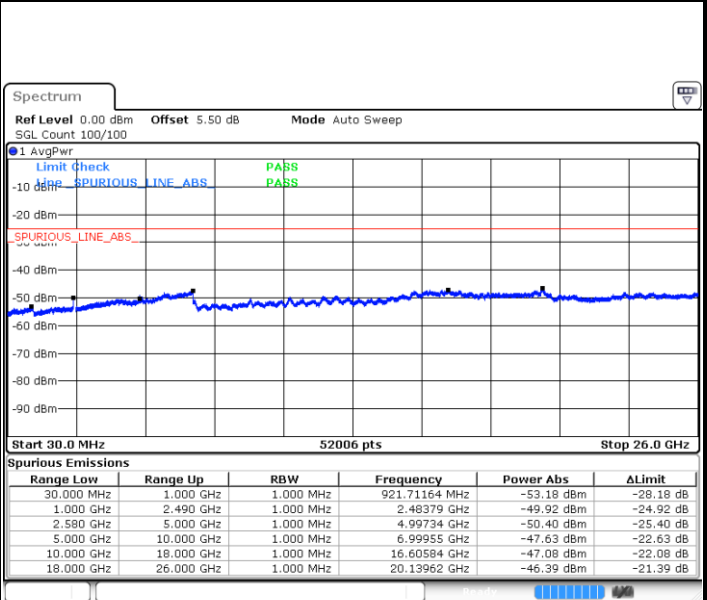

Date: 14.MAR.2018 18:10:57

Date: 14.MAR.2018 18:11:51

LTE Band 7 / 15MHz

Lowest Channel / QPSK

Lowest Channel / 16QAM

Date: 14.MAR.2018 18:19:20

Date: 14.MAR.2018 18:20:14

Middle Channel / QPSK

Middle Channel / 16QAM

Date: 14.MAR.2018 18:22:02

Date: 14.MAR.2018 18:21:08

LTE Band7 / 15MHz

Highest Channel / QPSK

Date: 14.MAR.2018 18:22:56

Highest Channel / 16QAM

Date: 14.MAR.2018 18:23:50

LTE Band 7 / 20MHz

Lowest Channel / QPSK

Date: 14.MAR.2018 18:31:19

Lowest Channel / 16QAM

Date: 14.MAR.2018 18:32:13

LTE Band 7 / 20MHz

Middle Channel / QPSK

Middle Channel / 16QAM

Date: 14.MAR.2018 18:34:01

Date: 14.MAR.2018 18:33:07

Highest Channel / QPSK

Highest Channel / 16QAM

Date: 14.MAR.2018 18:34:55

Date: 14.MAR.2018 18:35:49

LTE Band 7 / 5MHz

Lowest Channel / 64QAM