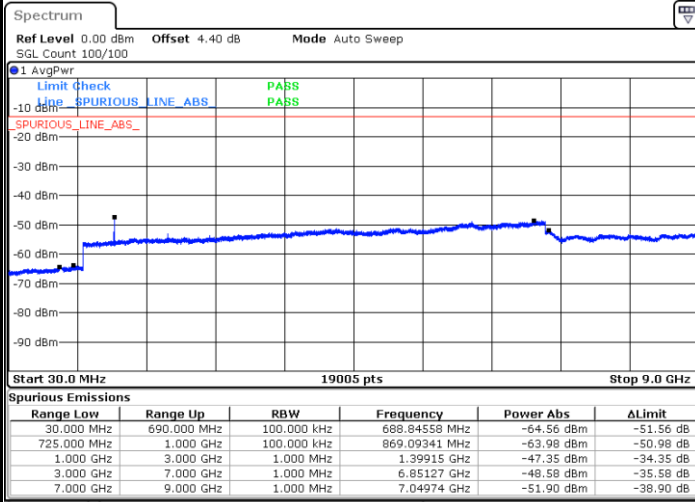

LTE Band 12 / 3MHz

Lowest Channel / QPSK

Lowest Channel / 16QAM

LTE Band 12 / 3MHz

Middle Channel / QPSK

Middle Channel / 16QAM

Date: 5.MAR.2018 18:28:37

Date: 5.MAR.2018 18:27:42

Highest Channel / QPSK

Highest Channel / 16QAM

Date: 5.MAR.2018 18:29:31

Date: 5.MAR.2018 18:30:26

LTE Band 12 / 5MHz

Lowest Channel / QPSK

Lowest Channel / 16QAM

Date: 5.MAR.2018 18:40:21

Date: 5.MAR.2018 18:41:15

Middle Channel / QPSK

Middle Channel / 16QAM

Date: 5.MAR.2018 18:43:04

Date: 5.MAR.2018 18:42:10

LTE Band 12 / 5MHz

Highest Channel / QPSK

Highest Channel / 16QAM

Date: 5.MAR.2018 18:43:59

Date: 5.MAR.2018 18:44:54

LTE Band 12 / 10MHz

Lowest Channel / QPSK

Lowest Channel / 16QAM

Date: 5.MAR.2018 18:54:49

Date: 5.MAR.2018 18:55:43

LTE Band 12 / 10MHz