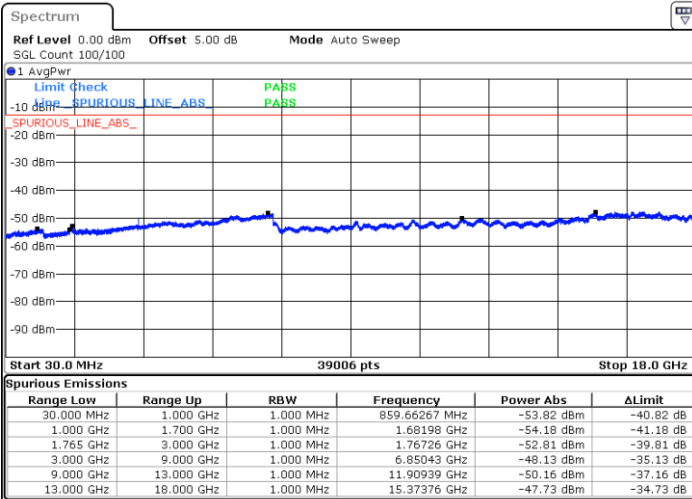

Highest Channel / 64QAM

Date: 4 APR 2018 14:32:22

LTE Band 4 / 5MHz

Lowest Channel / 64QAM

Middle Channel / 64QAM

Date: 4 APR 2018 14:33:16

Date: 4 APR 2018 14:34:11

Highest Channel / 64QAM

Date: 4 APR 2018 14:35:06

LTE Band 4 / 10MHz

Lowest Channel / 64QAM

Middle Channel / 64QAM

Date: 4 APR 2018 14:36:01

Date: 4 APR 2018 14:36:55

Highest Channel / 64QAM

Date: 4 APR 2018 14:37:50

LTE Band 4 / 15MHz

Lowest Channel / 64QAM

Middle Channel / 64QAM

Date: 4 APR 2018 14:38:45

Date: 4 APR 2018 14:39:40

Highest Channel / 64QAM

Date: 4 APR 2018 14:40:34

LTE Band 4 / 20MHz