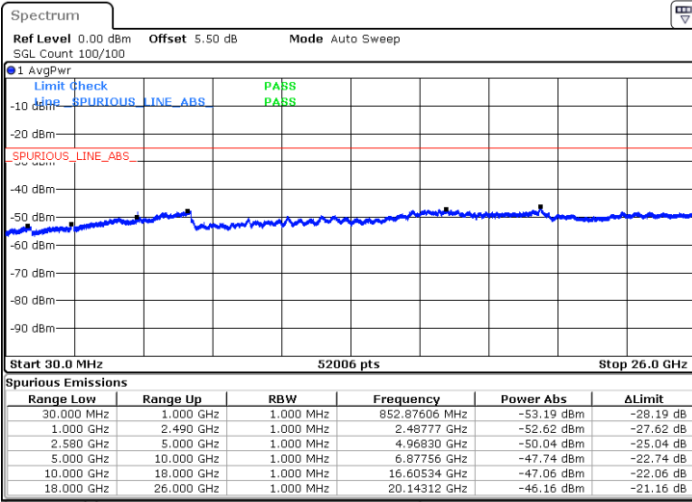

LTE Band 4 / 15MHz

Lowest Channel / 64QAM

Middle Channel / 64QAM

Date: 4 APR 2018 14:38:45

Date: 4 APR 2018 14:39:40

Highest Channel / 64QAM

Date: 4 APR 2018 14:40:34

LTE Band 4 / 20MHz

Lowest Channel / 64QAM

Middle Channel / 64QAM

Date: 4 APR 2018 14:41:29

Date: 4 APR 2018 14:42:24

Highest Channel / 64QAM

Date: 4 APR 2018 15:38:36

LTE Band 7 / 5MHz

Lowest Channel / QPSK

Lowest Channel / 16QAM

Date: 14.MAR.2018 17:55:22

Date: 14.MAR.2018 17:56:16

Middle Channel / QPSK

Middle Channel / 16QAM

Date: 14.MAR.2018 17:58:04

Date: 14.MAR.2018 17:57:10

LTE Band 7 / 5MHz