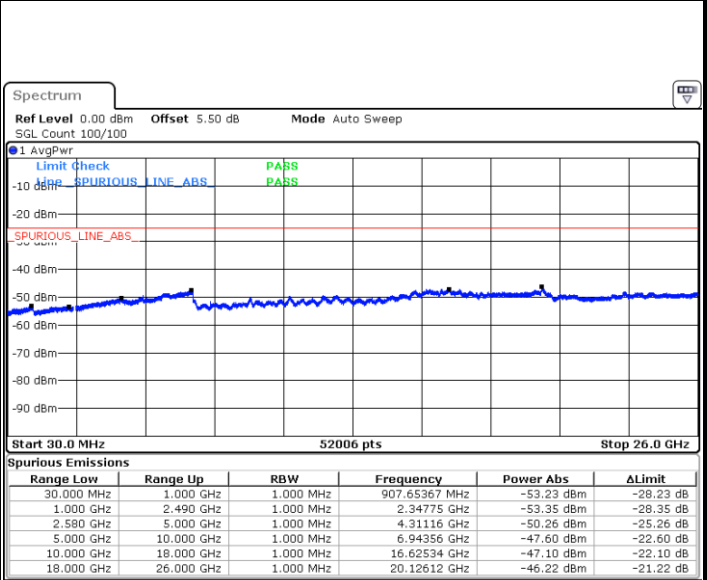

Date: 14.MAR.2018 18:10:57

Date: 14.MAR.2018 18:11:51

LTE Band 7 / 15MHz

Lowest Channel / QPSK

Lowest Channel / 16QAM

Date: 14.MAR.2018 18:19:20

Date: 14.MAR.2018 18:20:14

Middle Channel / QPSK

Middle Channel / 16QAM

Date: 14.MAR.2018 18:22:02

Date: 14.MAR.2018 18:21:08

LTE Band7 / 15MHz

Highest Channel / QPSK

Date: 14.MAR.2018 18:22:56

Highest Channel / 16QAM

Date: 14.MAR.2018 18:23:50

LTE Band 7 / 20MHz

Lowest Channel / QPSK

Date: 14.MAR.2018 18:31:19

Lowest Channel / 16QAM

Date: 14.MAR.2018 18:32:13

LTE Band 7 / 20MHz

Middle Channel / QPSK

Middle Channel / 16QAM

Date: 14.MAR.2018 18:34:01

Date: 14.MAR.2018 18:33:07

Highest Channel / QPSK

Highest Channel / 16QAM

Date: 14.MAR.2018 18:34:55

Date: 14.MAR.2018 18:35:49

LTE Band 7 / 5MHz

Lowest Channel / 64QAM