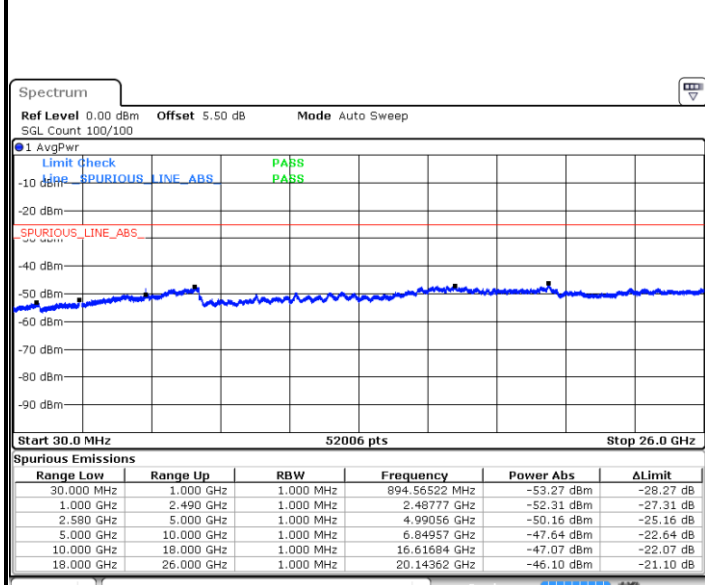

Lowest Channel / 16QAM

Date: 14.MAR.2018 17:55:22

Date: 14.MAR.2018 17:56:16

Middle Channel / QPSK

Middle Channel / 16QAM

Date: 14.MAR.2018 17:58:04

Date: 14.MAR.2018 17:57:10

LTE Band 7 / 5MHz

Highest Channel / QPSK

Date: 14.MAR.2018 17:58:59

Highest Channel / 16QAM

Date: 14.MAR.2018 17:59:53

LTE Band 7 / 10MHz

Lowest Channel / QPSK

Date: 14.MAR.2018 18:07:21

Lowest Channel / 16QAM

Date: 14.MAR.2018 18:08:15

LTE Band 7 / 10MHz

Middle Channel / QPSK

Middle Channel / 16QAM

Date: 14.MAR.2018 18:10:03

Date: 14.MAR.2018 18:09:09

Highest Channel / QPSK

Highest Channel / 16QAM

Date: 14.MAR.2018 18:10:57

Date: 14.MAR.2018 18:11:51

LTE Band 7 / 15MHz

Lowest Channel / QPSK

Lowest Channel / 16QAM

Date: 14.MAR.2018 18:19:20

Date: 14.MAR.2018 18:20:14

Middle Channel / QPSK