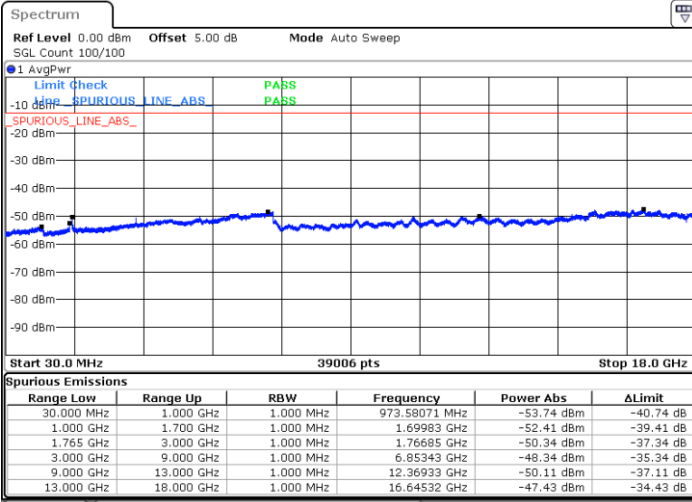

Date: 4 APR 2018 14:28:43

Highest Channel / 64QAM

Date: 4 APR 2018 14:29:38

LTE Band 4 / 3MHz

Lowest Channel / 64QAM

Date: 4 APR 2018 14:30:32

Middle Channel / 64QAM

Date: 4 APR 2018 14:31:27

Highest Channel / 64QAM

Date: 4 APR 2018 14:32:22

LTE Band 4 / 5MHz

Lowest Channel / 64QAM

Middle Channel / 64QAM

Date: 4 APR 2018 14:33:16

Date: 4 APR 2018 14:34:11

Highest Channel / 64QAM

Date: 4 APR 2018 14:35:06

LTE Band 4 / 10MHz

Lowest Channel / 64QAM

Middle Channel / 64QAM

Date: 4 APR 2018 14:36:01

Date: 4 APR 2018 14:36:55

Highest Channel / 64QAM

Date: 4 APR 2018 14:37:50

LTE Band 4 / 15MHz

Lowest Channel / 64QAM

Middle Channel / 64QAM

Date: 4 APR 2018 14:38:45

Date: 4 APR 2018 14:39:40

Highest Channel / 64QAM

Date: 4 APR 2018 14:40:34

LTE Band 4 / 20MHz