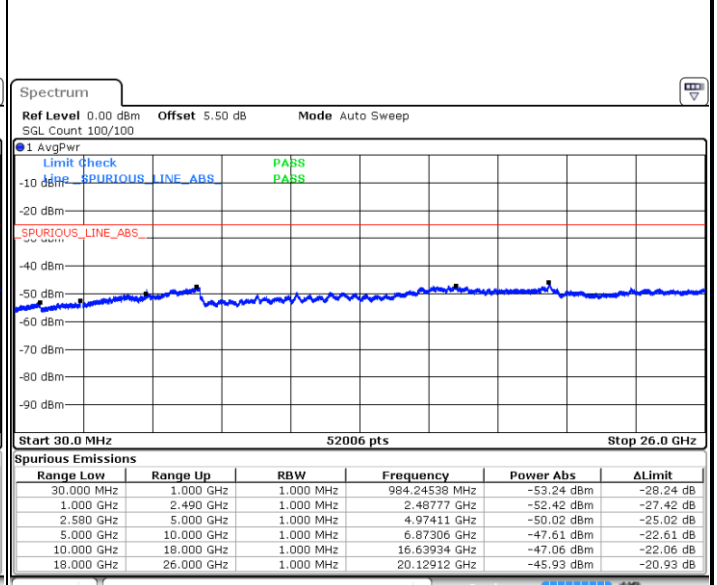

Lowest Channel / 16QAM

Date: 14.MAR.2018 17:55:22

Date: 14.MAR.2018 17:56:16

Middle Channel / QPSK

Middle Channel / 16QAM

Date: 14.MAR.2018 17:58:04

Date: 14.MAR.2018 17:57:10

LTE Band 7 / 5MHz

Highest Channel / QPSK

Date: 14.MAR.2018 17:58:59

Highest Channel / 16QAM

Date: 14.MAR.2018 17:59:53

LTE Band 7 / 10MHz

Lowest Channel / QPSK

Date: 14.MAR.2018 18:07:21

Lowest Channel / 16QAM

Date: 14.MAR.2018 18:08:15

LTE Band 7 / 10MHz

Middle Channel / QPSK

Middle Channel / 16QAM

Date: 14.MAR.2018 18:10:03

Date: 14.MAR.2018 18:09:09

Highest Channel / QPSK

Highest Channel / 16QAM

Date: 14.MAR.2018 18:10:57

Date: 14.MAR.2018 18:11:51

LTE Band 7 / 15MHz

Lowest Channel / QPSK

Lowest Channel / 16QAM

Date: 14.MAR.2018 18:19:20

Date: 14.MAR.2018 18:20:14

Middle Channel / QPSK