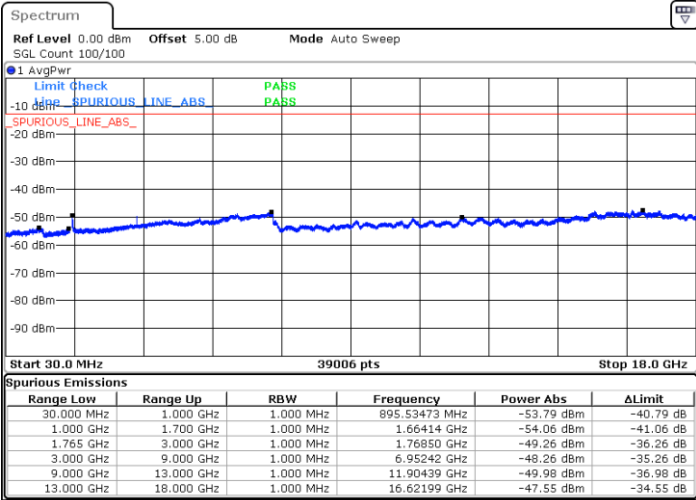

Date: 4 APR 2018 13:11:57

LTE Band 4 / 15MHz

Highest Channel / QPSK

Date: 4 APR 2018 13:18:03

Highest Channel / 16QAM

Date: 4 APR 2018 13:18:57

LTE Band 4 / 20MHz

Lowest Channel / QPSK

Date: 4 APR 2018 13:25:03

Lowest Channel / 16QAM

Date: 4 APR 2018 13:25:58

LTE Band 4 / 20MHz

Middle Channel / QPSK

Middle Channel / 16QAM

Date: 4 APR 2018 13:27:32

Date: 4 APR 2018 13:28:27

Highest Channel / QPSK

Highest Channel / 16QAM

Date: 4 APR 2018 13:34:32

Date: 4 APR 2018 13:35:27

LTE Band 4 / 1.4MHz

Lowest Channel / 64QAM

Middle Channel / 64QAM

Date: 4 APR 2018 14:27:48

Date: 4 APR 2018 14:28:43

Highest Channel / 64QAM

Date: 4 APR 2018 14:29:38

LTE Band 4 / 3MHz

Lowest Channel / 64QAM

Date: 4 APR 2018 14:30:32

Middle Channel / 64QAM

Date: 4 APR 2018 14:31:27