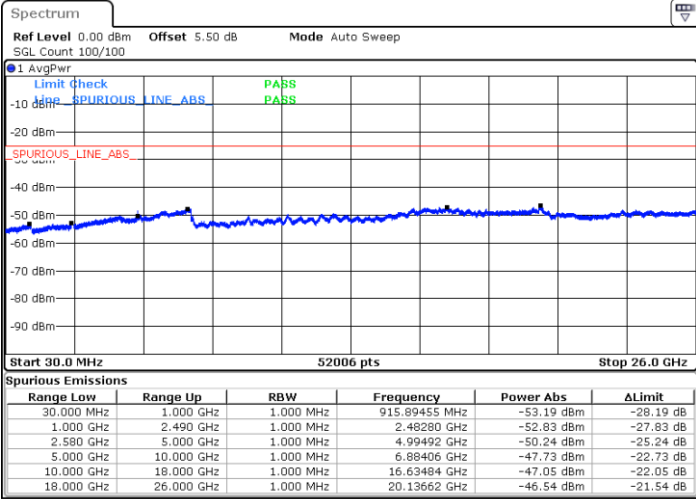

Date: 14.MAR.2018 18:34:01

Date: 14.MAR.2018 18:33:07

Highest Channel / QPSK

Highest Channel / 16QAM

Date: 14.MAR.2018 18:34:55

Date: 14.MAR.2018 18:35:49

LTE Band 7 / 5MHz

Lowest Channel / 64QAM

Middle Channel / 64QAM

Date: 14.MAR.2018 19:05:56

Date: 14.MAR.2018 19:06:50

Highest Channel / 64QAM

Date: 14.MAR.2018 19:07:44

LTE Band 7 / 10MHz

Lowest Channel / 64QAM

Middle Channel / 64QAM

Date: 14.MAR.2018 19:11:55

Date: 14.MAR.2018 19:12:49

Highest Channel / 64QAM

Date: 14.MAR.2018 19:13:43

LTE Band 12 / 1.4MHz

Lowest Channel / QPSK

Date: 5.MAR.2018 18:11:24

Lowest Channel / 16QAM

Date: 5.MAR.2018 18:12:19

Middle Channel / QPSK

Date: 5.MAR.2018 18:14:09

Middle Channel / 16QAM

Date: 5.MAR.2018 18:13:14

LTE Band 12 / 1.4MHz

Highest Channel / QPSK

Highest Channel / 16QAM