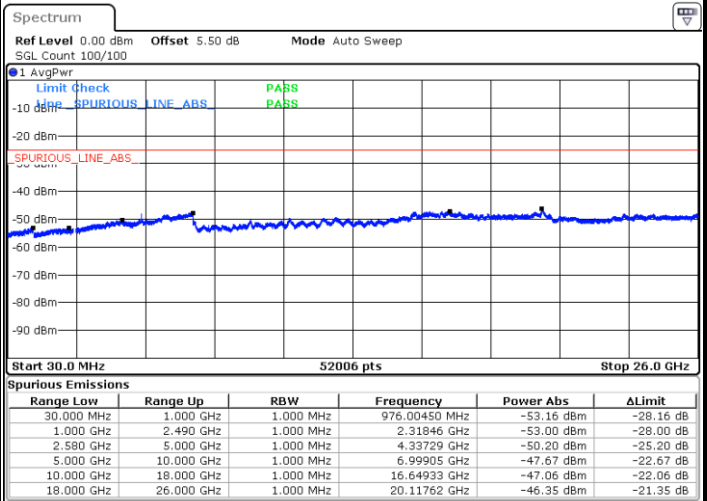

Date: 14.MAR.2018 18:08:15

LTE Band 7 / 10MHz

Middle Channel / QPSK

Middle Channel / 16QAM

Date: 14.MAR.2018 18:10:03

Date: 14.MAR.2018 18:09:09

Highest Channel / QPSK

Highest Channel / 16QAM

Date: 14.MAR.2018 18:10:57

Date: 14.MAR.2018 18:11:51

LTE Band 7 / 15MHz

Lowest Channel / QPSK

Lowest Channel / 16QAM

Date: 14.MAR.2018 18:19:20

Date: 14.MAR.2018 18:20:14

Middle Channel / QPSK

Middle Channel / 16QAM

Date: 14.MAR.2018 18:22:02

Date: 14.MAR.2018 18:21:08

LTE Band7 / 15MHz

Highest Channel / QPSK

Date: 14.MAR.2018 18:22:56

Highest Channel / 16QAM

Date: 14.MAR.2018 18:23:50