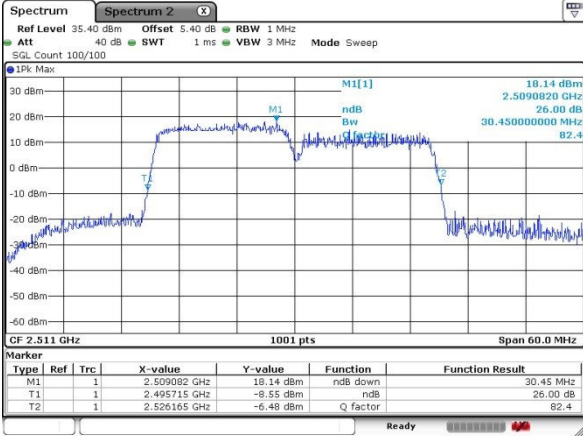

LTE Band 41

16QAM

Lowest Channel / 15MHz+15MHz

Date: 17.MAR.2018 14:48:07

Lowest Channel / 15MHz+20MHz

Date: 17.MAR.2018 15:24:07

Middle Channel / 15MHz+15MHz

Date: 17.MAR.2018 15:06:35