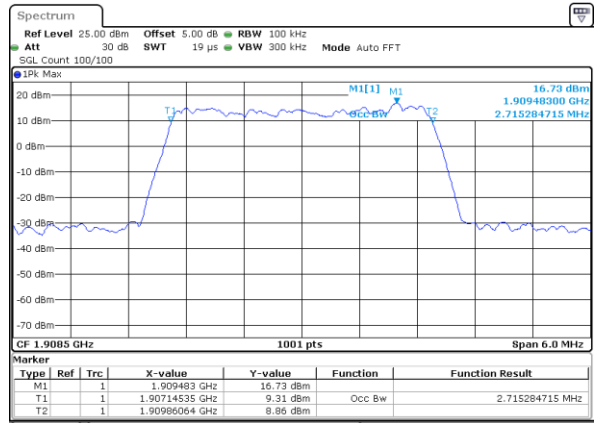

LTE Band 2

Lowest Channel / 1.4MHz / 64QAM

Date: 5 MAR 2018 20:44:58

Lowest Channel / 3MHz / 64QAM

Date: 5 MAR 2018 20:45:30

Middle Channel / 1.4MHz / 64QAM

Date: 5 MAR 2018 20:45:08

Middle Channel / 3MHz / 64QAM

Date: 5 MAR 2018 20:45:41

Highest Channel / 1.4MHz / 64QAM

Date: 5 MAR 2018 20:45:19

Highest Channel / 3MHz / 64QAM

Date: 5 MAR 2018 20:45:51