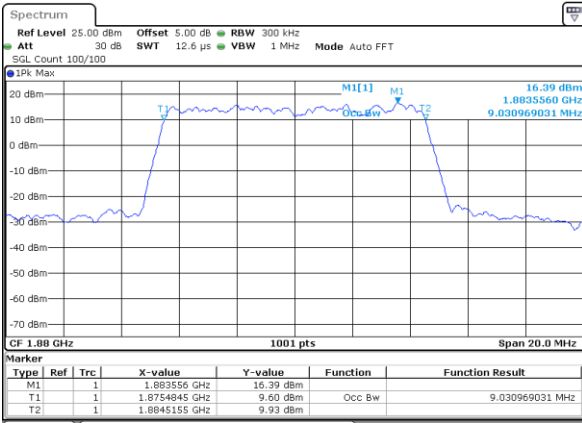

Date: 5 MAR 2018 20:41:34

LTE Band 2

Lowest Channel / 10MHz / QPSK

Date: 5 MAR 2018 20:41:45

Lowest Channel / 10MHz / 16QAM

Date: 5 MAR 2018 20:41:56

Middle Channel / 10MHz / QPSK

Date: 5 MAR 2018 20:42:06

Middle Channel / 10MHz / 16QAM

Date: 5 MAR 2018 20:42:17

Highest Channel / 10MHz / QPSK

Date: 5 MAR 2018 20:42:28

Highest Channel / 10MHz / 16QAM

Date: 5 MAR 2018 20:42:39

LTE Band 2

Lowest Channel / 15MHz / QPSK