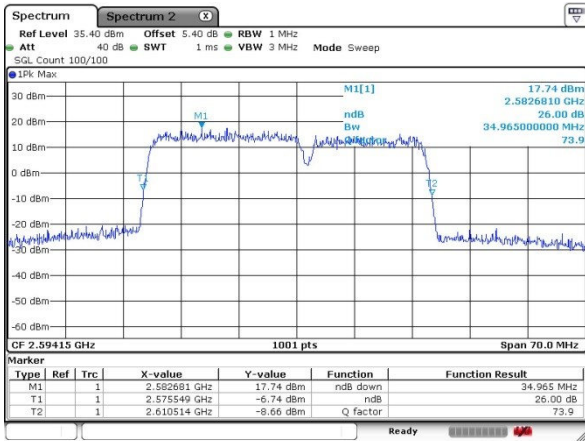

Highest Channel / 20MHz+10MHz

Date: 17.MAR.2018 16:43:30

LTE Band 41

64QAM

Lowest Channel / 20MHz+15MHz

Date: 17.MAR.2018 16:50:36

Lowest Channel / 20MHz+20MHz

Date: 17.MAR.2018 17:33:44

Middle Channel / 20MHz+15MHz

Date: 17.MAR.2018 17:18:19

Middle Channel / 20MHz+20MHz

Date: 17.MAR.2018 17:36:34

Highest Channel / 20MHz+15MHz

Date: 17.MAR.2018 17:28:17

Highest Channel / 20MHz+20MHz

Date: 17.MAR.2018 17:41:36