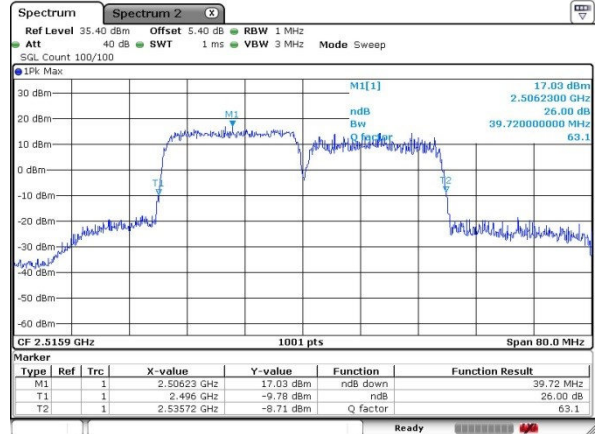

Highest Channel / 20MHz+5MHz

Date: 17.MAR.2018 16:18:25

Highest Channel / 20MHz+10MHz

Date: 17.MAR.2018 16:42:41

LTE Band 41

16QAM

Lowest Channel / 20MHz+15MHz

Date: 17.MAR.2018 16:49:14

Lowest Channel / 20MHz+20MHz

Date: 17.MAR.2018 17:33:15

Middle Channel / 20MHz+15MHz

Date: 17.MAR.2018 17:20:03

Middle Channel / 20MHz+20MHz

Date: 17.MAR.2018 17:37:10

Highest Channel / 20MHz+15MHz

Date: 17.MAR.2018 17:27:10