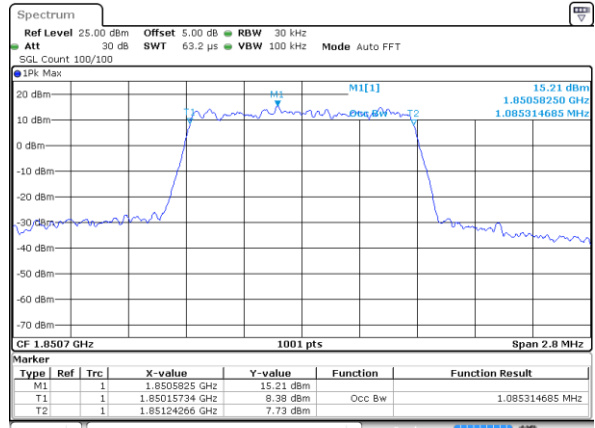

Mode	LTE Band 41 : 99%OBW(MHz)				
64QAM					
BW	5MHz+20MHz	10MHz+15MHz	10MHz+20MHz	15MHz+10MHz	15MHz+15MHz
Lowest CH	23.28	23.43	27.99	23.53	28.41
Middle CH	23.23	23.38	27.99	23.53	28.53
Highest CH	23.28	23.43	27.99	23.43	28.41
BW	15MHz+20MHz	20MHz+5MHz	20MHz+10MHz	20MHz+15MHz	20MHz+20MHz
Lowest CH	32.73	23.23	27.93	32.80	37.56
Middle CH	32.66	23.28	27.99	32.73	37.64
Highest CH	32.73	23.28	28.05	32.80	37.64

LTE Band 2

Lowest Channel / 1.4MHz / QPSK

Lowest Channel / 1.4MHz / 16QAM

Middle Channel / 1.4MHz / QPSK

Middle Channel / 1.4MHz / 16QAM

Highest Channel / 1.4MHz / QPSK

Highest Channel / 1.4MHz / 16QAM

LTE Band 2