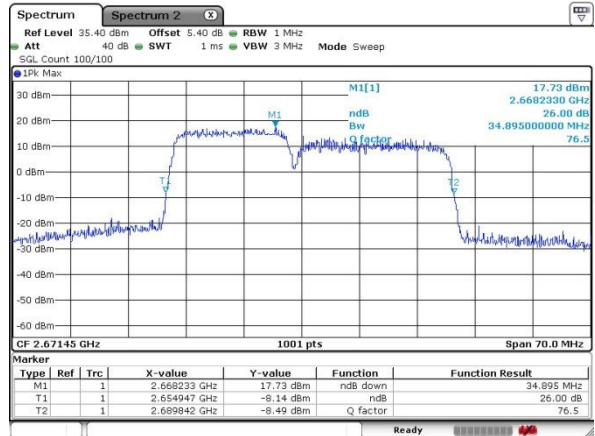

Middle Channel / 15MHz+20MHz

Date: 17.MAR.2018 15:28:20

Highest Channel / 15MHz+15MHz

Date: 17.MAR.2018 15:11:01

Highest Channel / 15MHz+20MHz

Date: 17.MAR.2018 15:33:12

LTE Band 41

16QAM