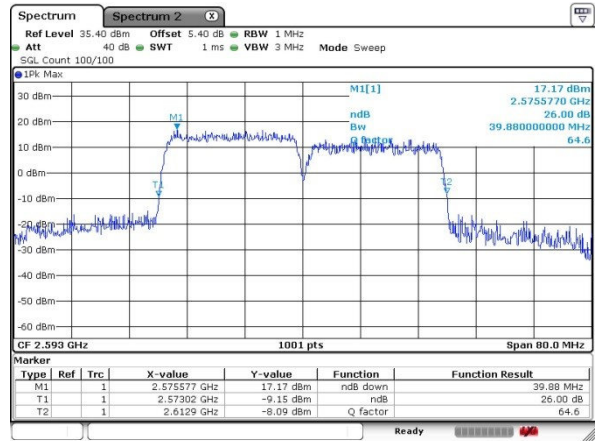

Lowest Channel / 20MHz+10MHz

Date: 17.MAR.2018 16:35:57

Middle Channel / 20MHz+5MHz

Date: 17.MAR.2018 16:11:56

Middle Channel / 20MHz+10MHz

Date: 17.MAR.2018 16:38:14

Highest Channel / 20MHz+5MHz

Date: 17.MAR.2018 16:14:40

Highest Channel / 20MHz+10MHz

Date: 17.MAR.2018 16:43:30

LTE Band 41

64QAM

Lowest Channel / 20MHz+15MHz

Date: 17.MAR.2018 16:50:36

Lowest Channel / 20MHz+20MHz

Date: 17.MAR.2018 17:33:44

Middle Channel / 20MHz+15MHz

Date: 17.MAR.2018 17:18:19

Middle Channel / 20MHz+20MHz

Date: 17.MAR.2018 17:36:34

Highest Channel / 20MHz+15MHz

Date: 17.MAR.2018 17:28:17

Highest Channel / 20MHz+20MHz

Date: 17.MAR.2018 17:41:36