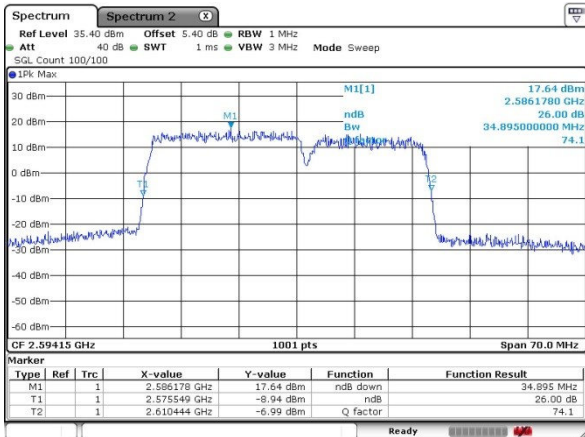

Highest Channel / 20MHz+5MHz

Date: 17.MAR.2018 16:18:25

Highest Channel / 20MHz+10MHz

Date: 17.MAR.2018 16:42:41

LTE Band 41

16QAM

Lowest Channel / 20MHz+15MHz

Date: 17.MAR.2018 16:49:14

Lowest Channel / 20MHz+20MHz

Date: 17.MAR.2018 17:33:15

Middle Channel / 20MHz+15MHz

Date: 17.MAR.2018 17:20:03

Middle Channel / 20MHz+20MHz

Date: 17.MAR.2018 17:37:10

Highest Channel / 20MHz+15MHz

Date: 17.MAR.2018 17:27:10