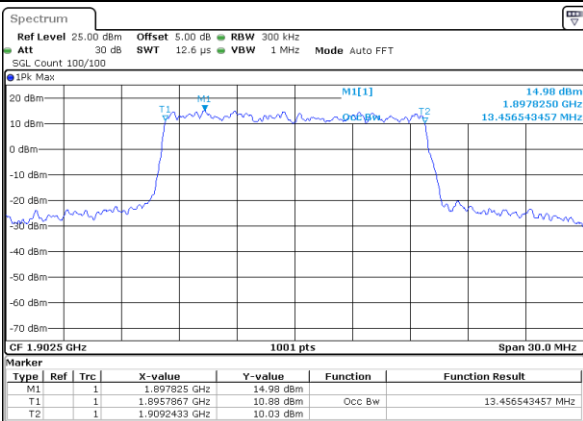

Middle Channel / 10MHz / 16QAM

Date: 5 MAR 2018 20:42:17

Highest Channel / 10MHz / QPSK

Date: 5 MAR 2018 20:42:28

Highest Channel / 10MHz / 16QAM

Date: 5 MAR 2018 20:42:39

LTE Band 2

Lowest Channel / 15MHz / QPSK

Date: 5 MAR 2018 20:42:49

Lowest Channel / 15MHz / 16QAM

Date: 5 MAR 2018 20:43:00

Middle Channel / 15MHz / QPSK

Date: 5 MAR 2018 20:43:11

Middle Channel / 15MHz / 16QAM

Date: 5 MAR 2018 20:43:21

Highest Channel / 15MHz / QPSK

Date: 5 MAR 2018 20:43:32

Highest Channel / 15MHz / 16QAM

Date: 5 MAR 2018 20:43:43

LTE Band 2

Lowest Channel / 20MHz / QPSK

Date: 5 MAR 2018 20:43:53

Lowest Channel / 20MHz / 16QAM

Date: 5 MAR 2018 20:44:04