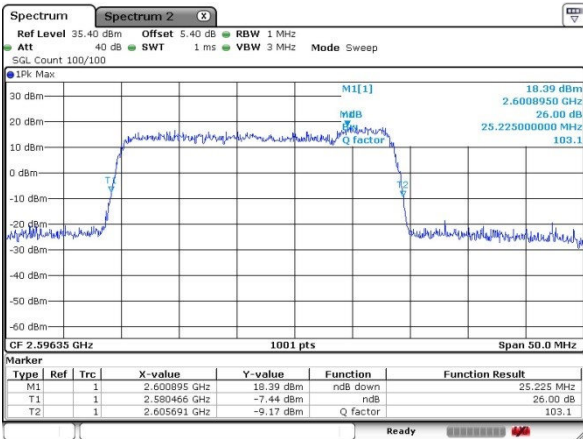

Lowest Channel / 20MHz+5MHz

Date: 17.MAR.2018 16:01:51

Lowest Channel / 20MHz+10MHz

Date: 17.MAR.2018 16:35:29

Middle Channel / 20MHz+5MHz

Date: 17.MAR.2018 16:10:44

Middle Channel / 20MHz+10MHz

Date: 17.MAR.2018 16:38:47

Highest Channel / 20MHz+5MHz

Date: 17.MAR.2018 16:18:25

Highest Channel / 20MHz+10MHz

Date: 17.MAR.2018 16:42:41

LTE Band 41

16QAM

Lowest Channel / 20MHz+15MHz

Date: 17.MAR.2018 16:49:14