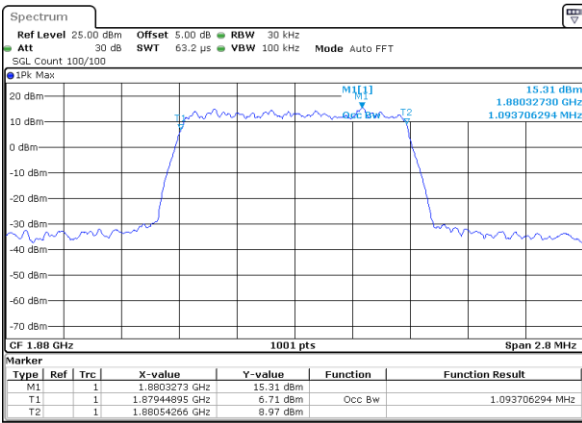

LTE Band 2

Lowest Channel / 1.4MHz / 64QAM

Date: 5 MAR 2018 20:44:58

Lowest Channel / 3MHz / 64QAM

Date: 5 MAR 2018 20:45:30

Middle Channel / 1.4MHz / 64QAM

Date: 5 MAR 2018 20:45:08

Middle Channel / 3MHz / 64QAM

Date: 5 MAR 2018 20:45:41

Highest Channel / 1.4MHz / 64QAM

Date: 5 MAR 2018 20:45:19

Highest Channel / 3MHz / 64QAM

Date: 5 MAR 2018 20:45:51