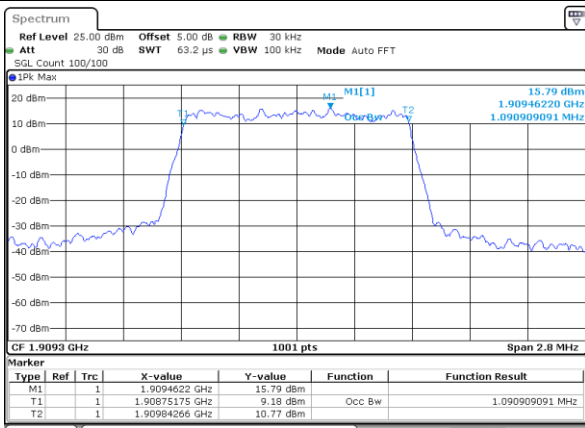

LTE Band 2

Lowest Channel / 1.4MHz / QPSK

Lowest Channel / 1.4MHz / 16QAM

Middle Channel / 1.4MHz / QPSK

Middle Channel / 1.4MHz / 16QAM

Highest Channel / 1.4MHz / QPSK

Highest Channel / 1.4MHz / 16QAM

LTE Band 2