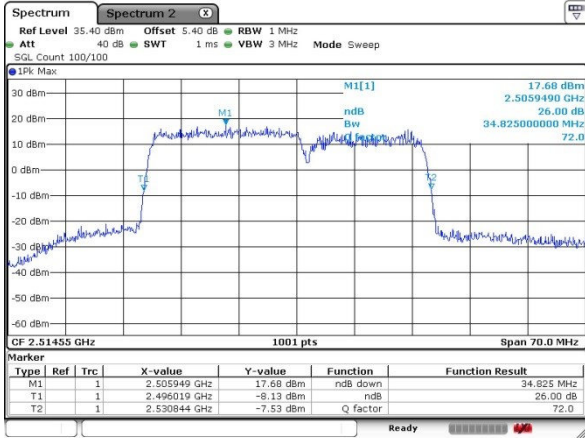

Lowest Channel / 20MHz+10MHz

Date: 17.MAR.2018 16:35:57

Middle Channel / 20MHz+5MHz

Date: 17.MAR.2018 16:11:56

Middle Channel / 20MHz+10MHz

Date: 17.MAR.2018 16:38:14

Highest Channel / 20MHz+5MHz

Date: 17.MAR.2018 16:14:40

Highest Channel / 20MHz+10MHz

Date: 17.MAR.2018 16:43:30

LTE Band 41

64QAM

Lowest Channel / 20MHz+15MHz

Date: 17.MAR.2018 16:50:36

Lowest Channel / 20MHz+20MHz

Date: 17.MAR.2018 17:33:44

Middle Channel / 20MHz+15MHz

Date: 17.MAR.2018 17:18:19

Middle Channel / 20MHz+20MHz

Date: 17.MAR.2018 17:36:34

Highest Channel / 20MHz+15MHz

Date: 17.MAR.2018 17:28:17

Highest Channel / 20MHz+20MHz

Date: 17.MAR.2018 17:41:36