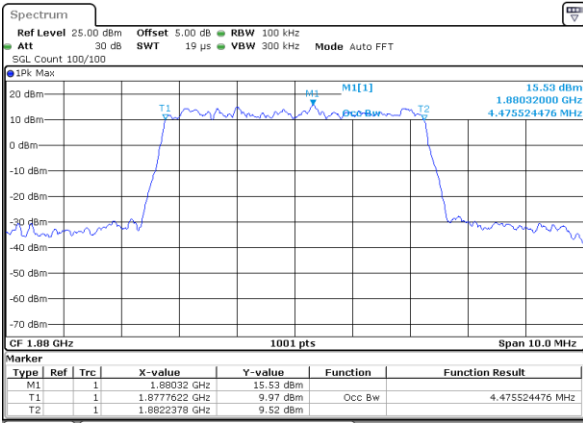

Lowest Channel / 3MHz / QPSK

Date: 5 MAR 2018 20:39:37

Lowest Channel / 3MHz / 16QAM

Date: 5 MAR 2018 20:39:48

Middle Channel / 3MHz / QPSK

Date: 5 MAR 2018 20:39:58

Middle Channel / 3MHz / 16QAM

Date: 5 MAR 2018 20:40:09

Highest Channel / 3MHz / QPSK

Date: 5 MAR 2018 20:40:20

Highest Channel / 3MHz / 16QAM

Date: 5 MAR 2018 20:40:30

LTE Band 2

Lowest Channel / 5MHz / QPSK

Date: 5 MAR 2018 20:40:41

Lowest Channel / 5MHz / 16QAM

Date: 5 MAR 2018 20:40:52

Middle Channel / 5MHz / QPSK

Date: 5 MAR 2018 20:41:02

Middle Channel / 5MHz / 16QAM

Date: 5 MAR 2018 20:41:13

Highest Channel / 5MHz / QPSK

Date: 5 MAR 2018 20:41:24

Highest Channel / 5MHz / 16QAM