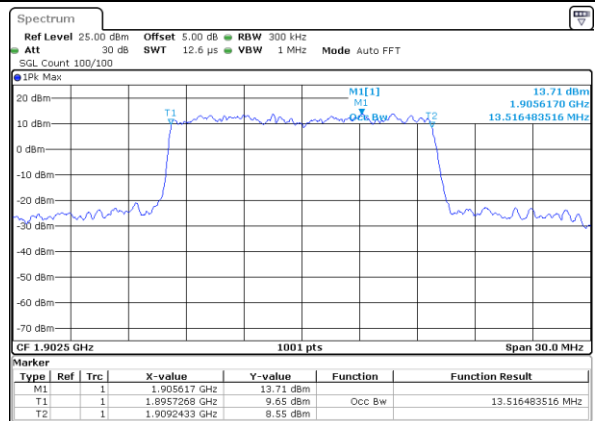

Middle Channel / 10MHz / 16QAM

Date: 5 MAR 2018 20:42:17

Highest Channel / 10MHz / QPSK

Date: 5 MAR 2018 20:42:28

Highest Channel / 10MHz / 16QAM

Date: 5 MAR 2018 20:42:39

LTE Band 2

Lowest Channel / 15MHz / QPSK

Date: 5 MAR 2018 20:42:49

Lowest Channel / 15MHz / 16QAM

Date: 5 MAR 2018 20:43:00

Middle Channel / 15MHz / QPSK

Date: 5 MAR 2018 20:43:11

Middle Channel / 15MHz / 16QAM

Date: 5 MAR 2018 20:43:21

Highest Channel / 15MHz / QPSK

Date: 5 MAR 2018 20:43:32

Highest Channel / 15MHz / 16QAM

Date: 5 MAR 2018 20:43:43

LTE Band 2

Lowest Channel / 20MHz / QPSK

Date: 5 MAR 2018 20:43:53

Lowest Channel / 20MHz / 16QAM

Date: 5 MAR 2018 20:44:04