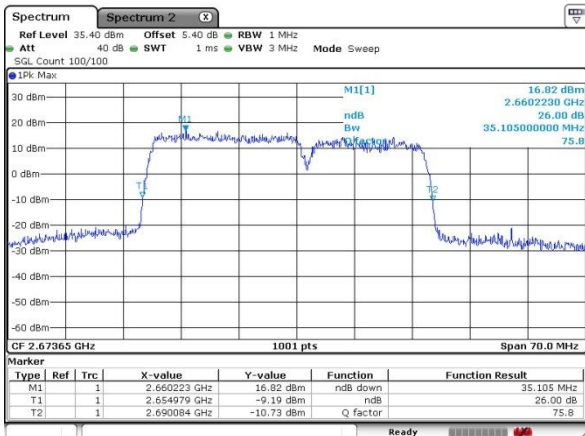

Lowest Channel / 20MHz+20MHz

Date: 17.MAR.2018 17:33:15

Middle Channel / 20MHz+15MHz

Date: 17.MAR.2018 17:20:03

Middle Channel / 20MHz+20MHz

Date: 17.MAR.2018 17:37:10

Highest Channel / 20MHz+15MHz

Date: 17.MAR.2018 17:27:10