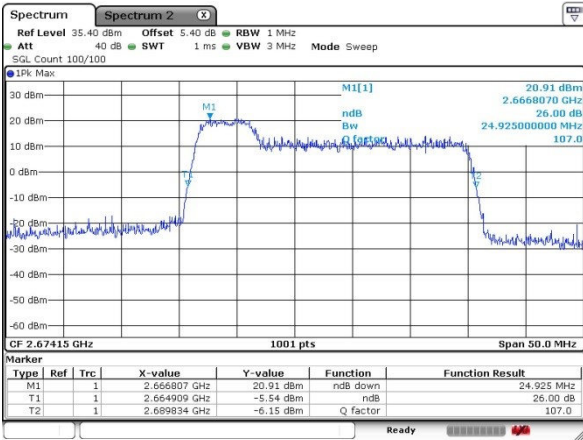

Middle Channel / 5MHz+20MHz

Date: 17.MAR.2018 13:50:50

Middle Channel / 10MHz+15MHz

Date: 17.MAR.2018 18:00:38

Highest Channel / 5MHz+20MHz

Date: 17.MAR.2018 13:57:15

Highest Channel / 10MHz+15MHz

Date: 17.MAR.2018 18:03:55