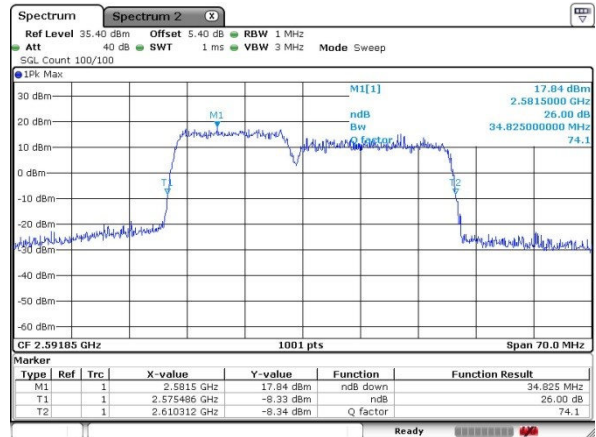

Lowest Channel / 15MHz+15MHz

Date: 17.MAR.2018 14:40:11

Lowest Channel / 15MHz+20MHz

Date: 17.MAR.2018 15:24:36

Middle Channel / 15MHz+15MHz

Date: 17.MAR.2018 15:07:56

Middle Channel / 15MHz+20MHz

Date: 17.MAR.2018 15:27:54

Highest Channel / 15MHz+15MHz

Date: 17.MAR.2018 15:09:45

Highest Channel / 15MHz+20MHz

Date: 17.MAR.2018 15:33:40

LTE Band 41

64QAM

Lowest Channel / 20MHz+5MHz

Date: 17.MAR.2018 16:01:24