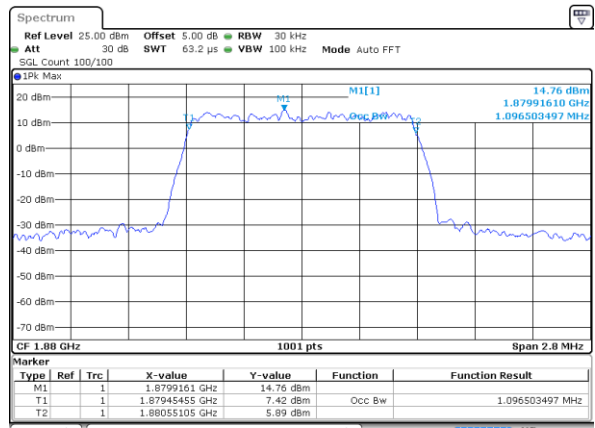

LTE Band 2

Lowest Channel / 1.4MHz / QPSK

Lowest Channel / 1.4MHz / 16QAM

Middle Channel / 1.4MHz / QPSK

Middle Channel / 1.4MHz / 16QAM

Highest Channel / 1.4MHz / QPSK

Highest Channel / 1.4MHz / 16QAM

LTE Band 2