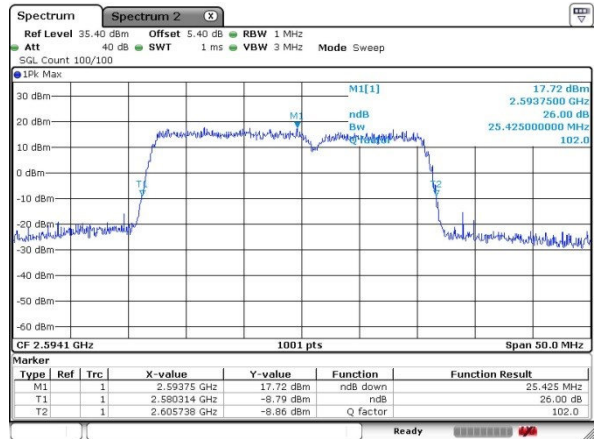

Middle Channel / 15MHz+10MHz

Date: 17.MAR.2018 18:16:54