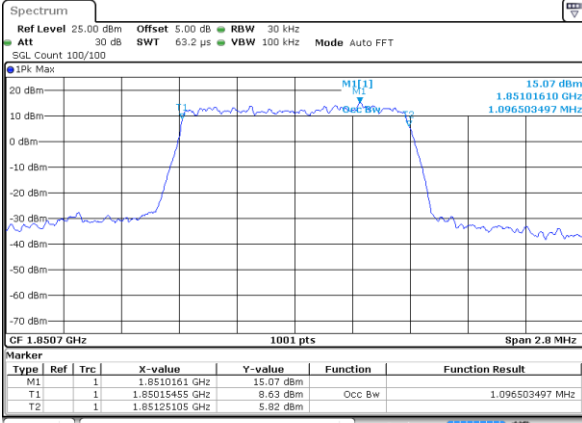

LTE Band 2

Lowest Channel / 1.4MHz / 64QAM

Date: 5 MAR 2018 20:44:58