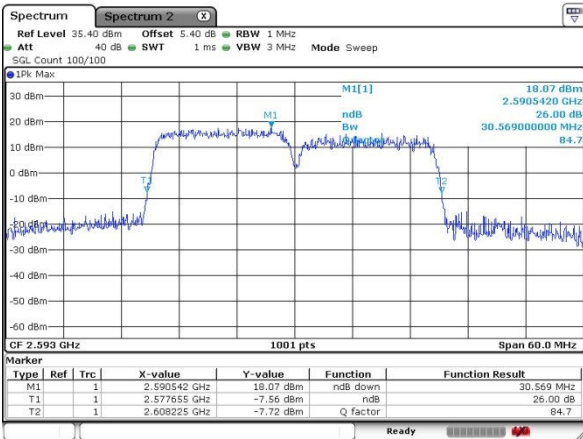

LTE Band 41

16QAM

Lowest Channel / 15MHz+15MHz

Date: 17.MAR.2018 14:48:07

Lowest Channel / 15MHz+20MHz

Date: 17.MAR.2018 15:24:07

Middle Channel / 15MHz+15MHz

Date: 17.MAR.2018 15:06:35