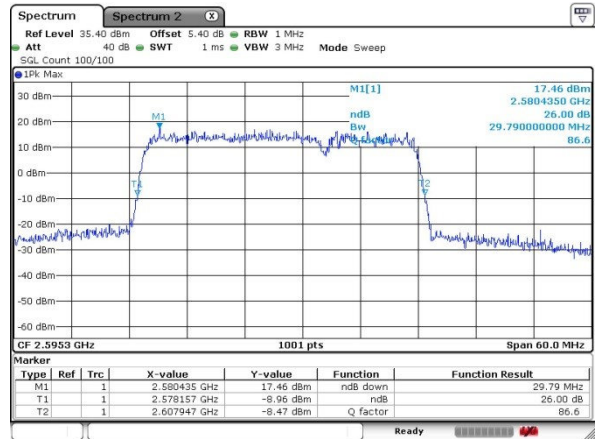

Lowest Channel / 20MHz+10MHz

Date: 17.MAR.2018 16:35:57

Middle Channel / 20MHz+5MHz

Date: 17.MAR.2018 16:11:56

Middle Channel / 20MHz+10MHz

Date: 17.MAR.2018 16:38:14

Highest Channel / 20MHz+5MHz

Date: 17.MAR.2018 16:14:40