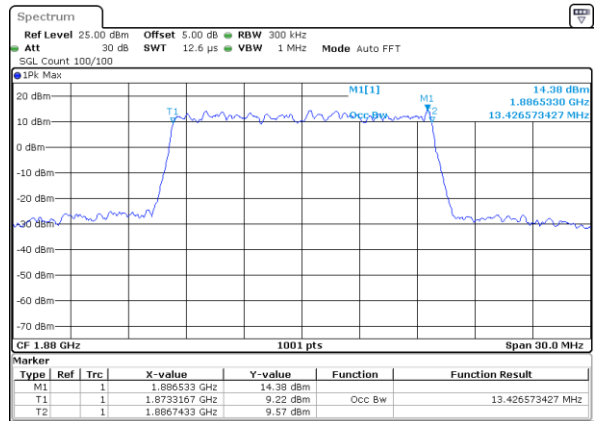

Middle Channel / 10MHz / 16QAM

Date: 5 MAR 2018 20:42:17

Highest Channel / 10MHz / QPSK

Date: 5 MAR 2018 20:42:28

Highest Channel / 10MHz / 16QAM

Date: 5 MAR 2018 20:42:39

LTE Band 2

Lowest Channel / 15MHz / QPSK

Date: 5 MAR 2018 20:42:49

Lowest Channel / 15MHz / 16QAM

Date: 5 MAR 2018 20:43:00

Middle Channel / 15MHz / QPSK

Date: 5 MAR 2018 20:43:11

Middle Channel / 15MHz / 16QAM

Date: 5 MAR 2018 20:43:21

Highest Channel / 15MHz / QPSK

Date: 5 MAR 2018 20:43:32

Highest Channel / 15MHz / 16QAM

Date: 5 MAR 2018 20:43:43

LTE Band 2

Lowest Channel / 20MHz / QPSK

Date: 5 MAR 2018 20:43:53

Lowest Channel / 20MHz / 16QAM

Date: 5 MAR 2018 20:44:04