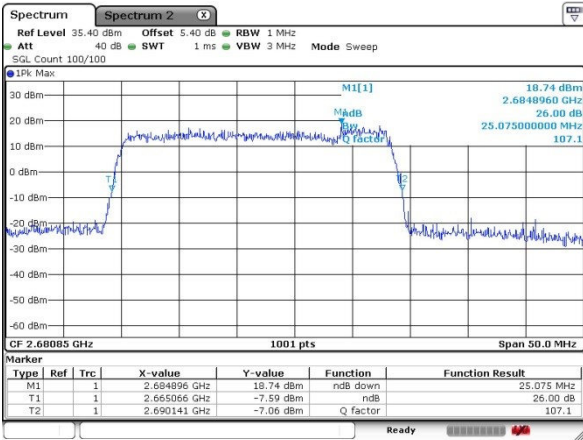

Lowest Channel / 20MHz+10MHz

Date: 17.MAR.2018 16:35:57

Middle Channel / 20MHz+5MHz

Date: 17.MAR.2018 16:11:56

Middle Channel / 20MHz+10MHz

Date: 17.MAR.2018 16:38:14

Highest Channel / 20MHz+5MHz

Date: 17.MAR.2018 16:14:40