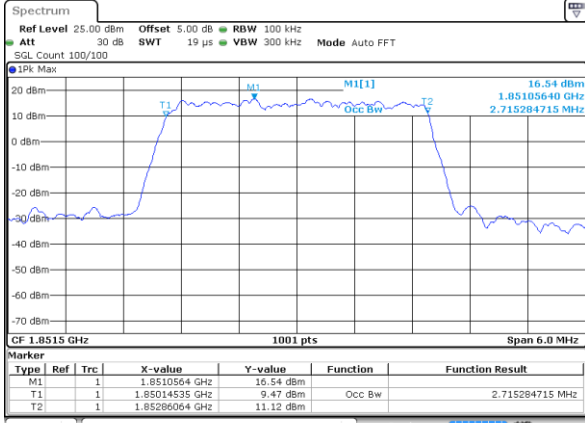

LTE Band 2

Lowest Channel / 1.4MHz / QPSK

Lowest Channel / 1.4MHz / 16QAM

Middle Channel / 1.4MHz / QPSK

Middle Channel / 1.4MHz / 16QAM

Highest Channel / 1.4MHz / QPSK

Highest Channel / 1.4MHz / 16QAM

LTE Band 2

Lowest Channel / 3MHz / QPSK

Date: 5 MAR 2018 20:39:37

Lowest Channel / 3MHz / 16QAM

Date: 5 MAR 2018 20:39:48

Middle Channel / 3MHz / QPSK

Date: 5 MAR 2018 20:39:58

Middle Channel / 3MHz / 16QAM

Date: 5 MAR 2018 20:40:09