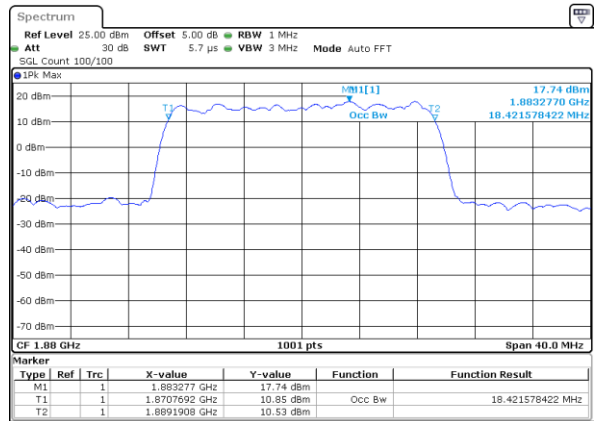

Middle Channel / 20MHz / 16QAM

Date: 5 MAR 2018 20:44:25