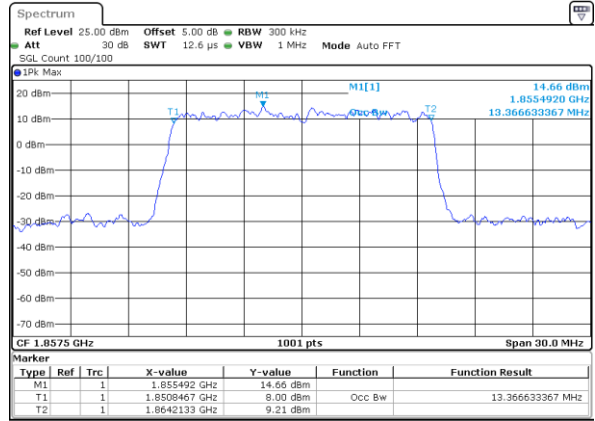

Date: 5 MAR 2018 20:41:34

LTE Band 2

Lowest Channel / 10MHz / QPSK

Date: 5 MAR 2018 20:41:45

Lowest Channel / 10MHz / 16QAM

Date: 5 MAR 2018 20:41:56

Middle Channel / 10MHz / QPSK

Date: 5 MAR 2018 20:42:06

Middle Channel / 10MHz / 16QAM

Date: 5 MAR 2018 20:42:17

Highest Channel / 10MHz / QPSK

Date: 5 MAR 2018 20:42:28

Highest Channel / 10MHz / 16QAM

Date: 5 MAR 2018 20:42:39

LTE Band 2

Lowest Channel / 15MHz / QPSK

Date: 5 MAR 2018 20:42:49

Lowest Channel / 15MHz / 16QAM

Date: 5 MAR 2018 20:43:00

Middle Channel / 15MHz / QPSK

Date: 5 MAR 2018 20:43:11

Middle Channel / 15MHz / 16QAM

Date: 5 MAR 2018 20:43:21

Highest Channel / 15MHz / QPSK