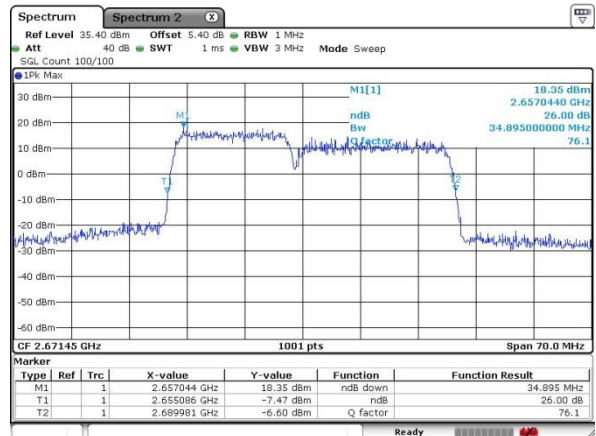

Highest Channel / 15MHz+20MHz

Date: 17.MAR.2018 15:33:40