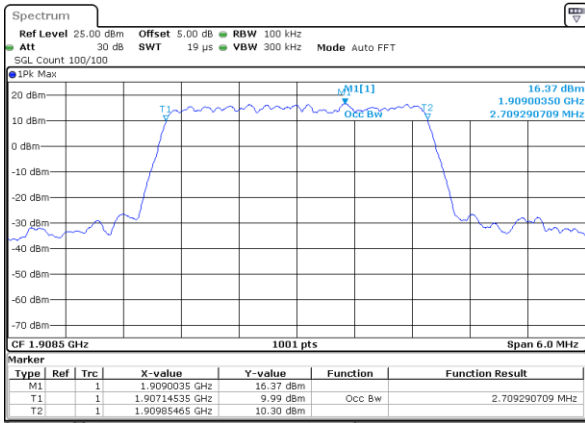

LTE Band 2

Lowest Channel / 1.4MHz / QPSK

Lowest Channel / 1.4MHz / 16QAM

Middle Channel / 1.4MHz / QPSK

Middle Channel / 1.4MHz / 16QAM

Highest Channel / 1.4MHz / QPSK

Highest Channel / 1.4MHz / 16QAM

LTE Band 2

Lowest Channel / 3MHz / QPSK

Date: 5 MAR 2018 20:39:37

Lowest Channel / 3MHz / 16QAM

Date: 5 MAR 2018 20:39:48

Middle Channel / 3MHz / QPSK

Date: 5 MAR 2018 20:39:58

Middle Channel / 3MHz / 16QAM

Date: 5 MAR 2018 20:40:09

Highest Channel / 3MHz / QPSK

Date: 5 MAR 2018 20:40:20

Highest Channel / 3MHz / 16QAM

Date: 5 MAR 2018 20:40:30

LTE Band 2

Lowest Channel / 5MHz / QPSK

Date: 5 MAR 2018 20:40:41

Lowest Channel / 5MHz / 16QAM