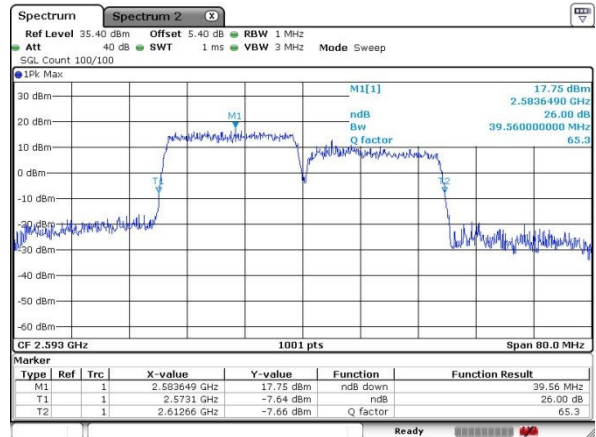

Lowest Channel / 20MHz+20MHz

Date: 17.MAR.2018 17:33:15

Middle Channel / 20MHz+15MHz

Date: 17.MAR.2018 17:20:03

Middle Channel / 20MHz+20MHz

Date: 17.MAR.2018 17:37:10

Highest Channel / 20MHz+15MHz

Date: 17.MAR.2018 17:27:10