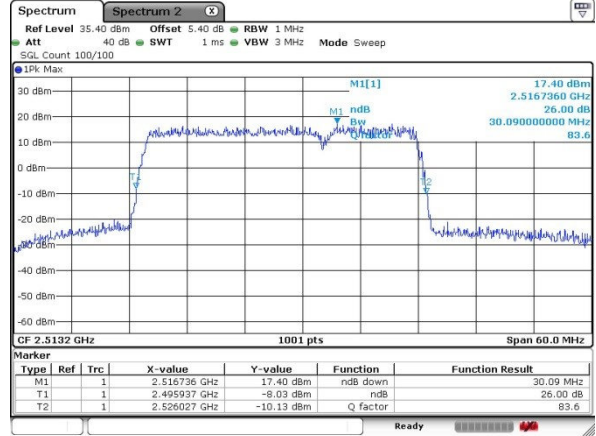

Highest Channel / 15MHz+15MHz

Date: 17.MAR.2018 15:09:45

Highest Channel / 15MHz+20MHz

Date: 17.MAR.2018 15:33:40

LTE Band 41

64QAM

Lowest Channel / 20MHz+5MHz

Date: 17.MAR.2018 16:01:24

Lowest Channel / 20MHz+10MHz

Date: 17.MAR.2018 16:35:57

Middle Channel / 20MHz+5MHz

Date: 17.MAR.2018 16:11:56

Middle Channel / 20MHz+10MHz

Date: 17.MAR.2018 16:38:14

Highest Channel / 20MHz+5MHz

Date: 17.MAR.2018 16:14:40