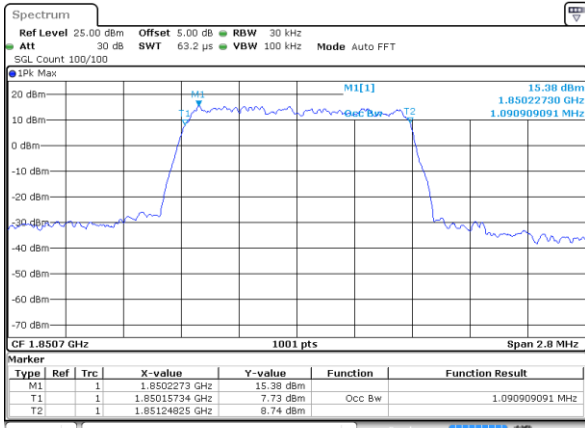

LTE Band 2

Lowest Channel / 1.4MHz / QPSK