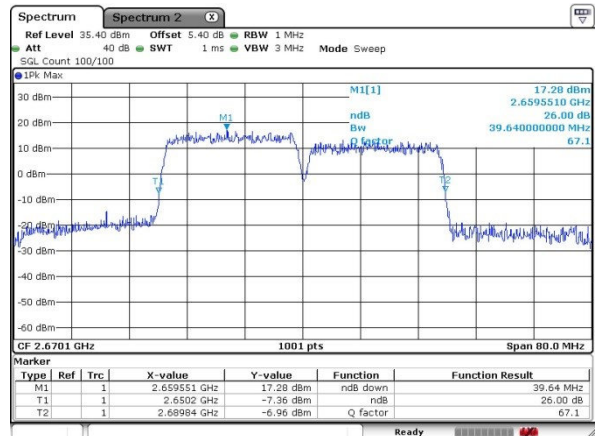

Highest Channel / 20MHz+20MHz

Date: 17.MAR.2018 17:41:11