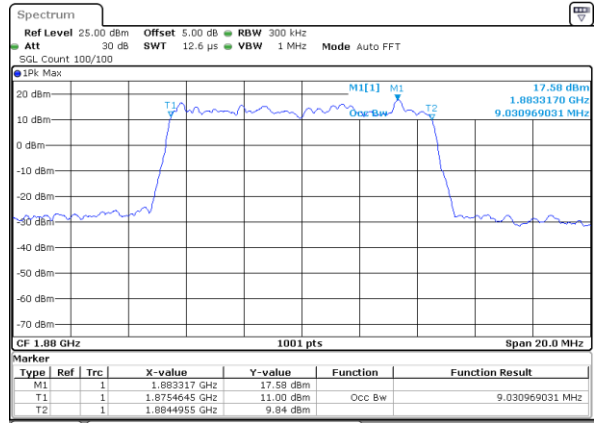

Date: 5 MAR 2018 20:40:52

Middle Channel / 5MHz / QPSK

Date: 5 MAR 2018 20:41:02

Middle Channel / 5MHz / 16QAM

Date: 5 MAR 2018 20:41:13

Highest Channel / 5MHz / QPSK

Date: 5 MAR 2018 20:41:24

Highest Channel / 5MHz / 16QAM

Date: 5 MAR 2018 20:41:34

LTE Band 2

Lowest Channel / 10MHz / QPSK

Date: 5 MAR 2018 20:41:45

Lowest Channel / 10MHz / 16QAM

Date: 5 MAR 2018 20:41:56

Middle Channel / 10MHz / QPSK

Date: 5 MAR 2018 20:42:06

Middle Channel / 10MHz / 16QAM

Date: 5 MAR 2018 20:42:17

Highest Channel / 10MHz / QPSK

Date: 5 MAR 2018 20:42:28

Highest Channel / 10MHz / 16QAM

Date: 5 MAR 2018 20:42:39

LTE Band 2

Lowest Channel / 15MHz / QPSK