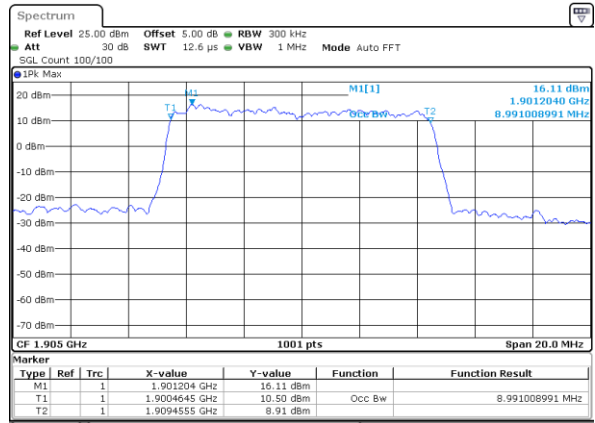

Date: 5 MAR 2018 20:41:34

LTE Band 2

Lowest Channel / 10MHz / QPSK

Date: 5 MAR 2018 20:41:45

Lowest Channel / 10MHz / 16QAM

Date: 5 MAR 2018 20:41:56

Middle Channel / 10MHz / QPSK

Date: 5 MAR 2018 20:42:06

Middle Channel / 10MHz / 16QAM

Date: 5 MAR 2018 20:42:17

Highest Channel / 10MHz / QPSK

Date: 5 MAR 2018 20:42:28

Highest Channel / 10MHz / 16QAM

Date: 5 MAR 2018 20:42:39

LTE Band 2

Lowest Channel / 15MHz / QPSK

Date: 5 MAR 2018 20:42:49

Lowest Channel / 15MHz / 16QAM

Date: 5 MAR 2018 20:43:00

Middle Channel / 15MHz / QPSK

Date: 5 MAR 2018 20:43:11

Middle Channel / 15MHz / 16QAM

Date: 5 MAR 2018 20:43:21

Highest Channel / 15MHz / QPSK