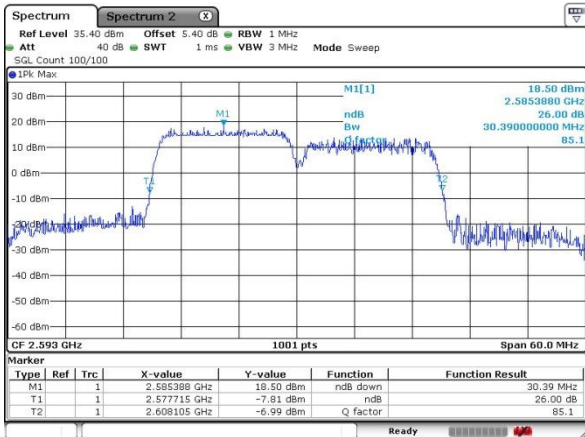

Lowest Channel / 15MHz+15MHz

Date: 17.MAR.2018 14:40:11

Lowest Channel / 15MHz+20MHz

Date: 17.MAR.2018 15:24:36

Middle Channel / 15MHz+15MHz

Date: 17.MAR.2018 15:07:56

Middle Channel / 15MHz+20MHz

Date: 17.MAR.2018 15:27:54