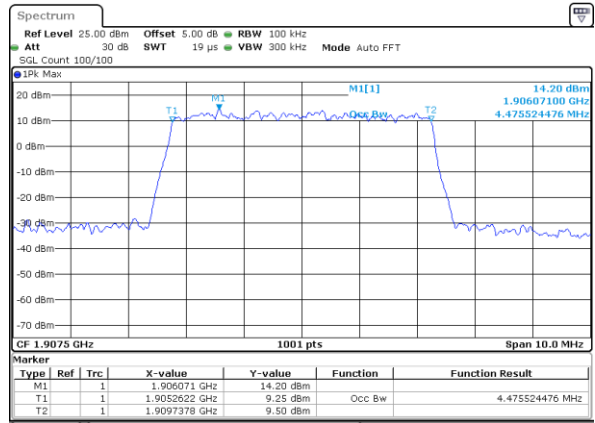

Highest Channel / 3MHz / QPSK

Date: 5 MAR 2018 20:40:20

Highest Channel / 3MHz / 16QAM

Date: 5 MAR 2018 20:40:30

LTE Band 2

Lowest Channel / 5MHz / QPSK

Date: 5 MAR 2018 20:40:41

Lowest Channel / 5MHz / 16QAM

Date: 5 MAR 2018 20:40:52

Middle Channel / 5MHz / QPSK

Date: 5 MAR 2018 20:41:02

Middle Channel / 5MHz / 16QAM

Date: 5 MAR 2018 20:41:13

Highest Channel / 5MHz / QPSK

Date: 5 MAR 2018 20:41:24

Highest Channel / 5MHz / 16QAM

Date: 5 MAR 2018 20:41:34

LTE Band 2

Lowest Channel / 10MHz / QPSK

Date: 5 MAR 2018 20:41:45

Lowest Channel / 10MHz / 16QAM

Date: 5 MAR 2018 20:41:56

Middle Channel / 10MHz / QPSK

Date: 5 MAR 2018 20:42:06