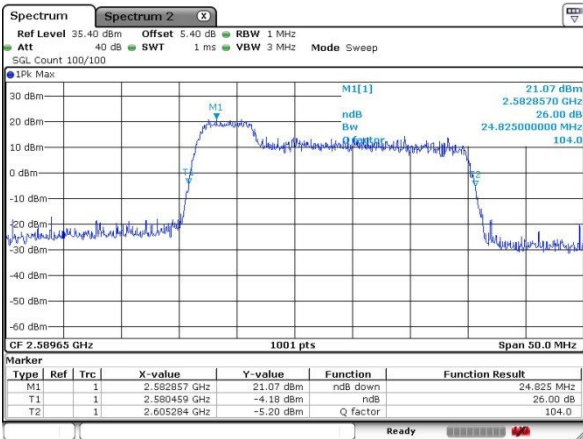

Highest Channel / 20MHz+20MHz

Date: 17.MAR.2018 17:41:11

LTE Band 41

64QAM

Lowest Channel / 5MHz+20MHz

Date: 17.MAR.2018 13:48:38

Lowest Channel / 10MHz+15MHz

Date: 17.MAR.2018 17:56:20

Middle Channel / 5MHz+20MHz

Date: 17.MAR.2018 13:50:50

Middle Channel / 10MHz+15MHz

Date: 17.MAR.2018 18:00:38

Highest Channel / 5MHz+20MHz

Date: 17.MAR.2018 13:57:15

Highest Channel / 10MHz+15MHz

Date: 17.MAR.2018 18:03:55