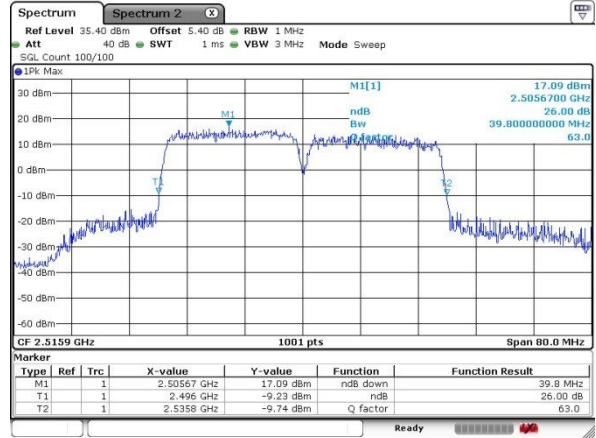

Highest Channel / 20MHz+10MHz

Date: 17.MAR.2018 16:43:30

LTE Band 41

64QAM

Lowest Channel / 20MHz+15MHz

Date: 17.MAR.2018 16:50:36

Lowest Channel / 20MHz+20MHz

Date: 17.MAR.2018 17:33:44

Middle Channel / 20MHz+15MHz

Date: 17.MAR.2018 17:18:19

Middle Channel / 20MHz+20MHz

Date: 17.MAR.2018 17:36:34

Highest Channel / 20MHz+15MHz

Date: 17.MAR.2018 17:28:17

Highest Channel / 20MHz+20MHz

Date: 17.MAR.2018 17:41:36