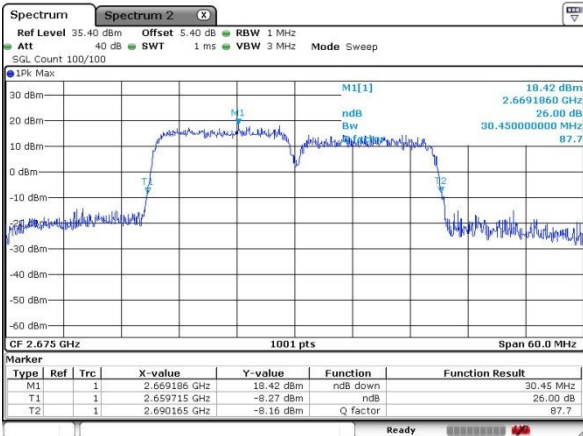

Highest Channel / 15MHz+15MHz

Date: 17.MAR.2018 15:11:01