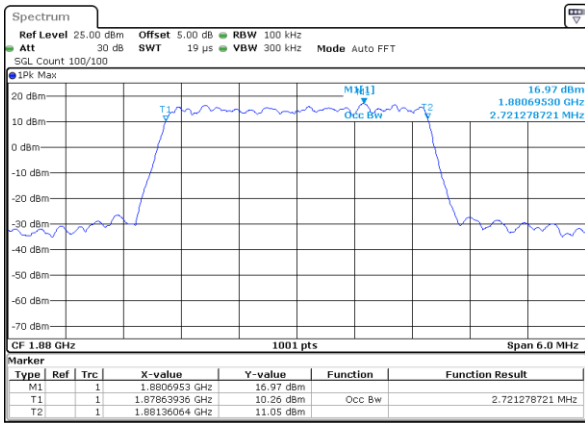

LTE Band 2

Lowest Channel / 1.4MHz / QPSK

Lowest Channel / 1.4MHz / 16QAM

Middle Channel / 1.4MHz / QPSK

Middle Channel / 1.4MHz / 16QAM

Highest Channel / 1.4MHz / QPSK

Highest Channel / 1.4MHz / 16QAM

LTE Band 2

Lowest Channel / 3MHz / QPSK

Date: 5 MAR 2018 20:39:37

Lowest Channel / 3MHz / 16QAM

Date: 5 MAR 2018 20:39:48

Middle Channel / 3MHz / QPSK

Date: 5 MAR 2018 20:39:58

Middle Channel / 3MHz / 16QAM

Date: 5 MAR 2018 20:40:09

Highest Channel / 3MHz / QPSK

Date: 5 MAR 2018 20:40:20

Highest Channel / 3MHz / 16QAM

Date: 5 MAR 2018 20:40:30

LTE Band 2

Lowest Channel / 5MHz / QPSK

Date: 5 MAR 2018 20:40:41

Lowest Channel / 5MHz / 16QAM