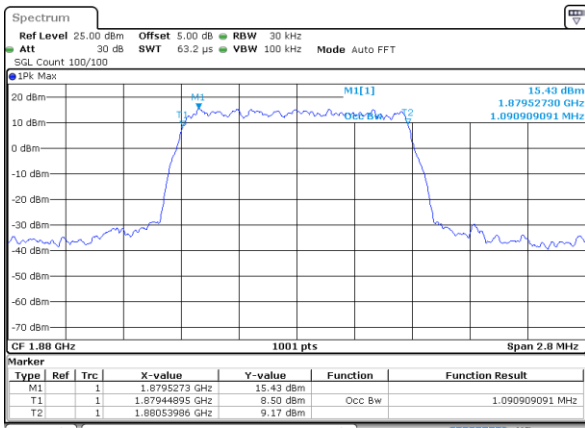

LTE Band 2

Lowest Channel / 1.4MHz / QPSK

Lowest Channel / 1.4MHz / 16QAM

Middle Channel / 1.4MHz / QPSK

Middle Channel / 1.4MHz / 16QAM

Highest Channel / 1.4MHz / QPSK

Highest Channel / 1.4MHz / 16QAM

LTE Band 2