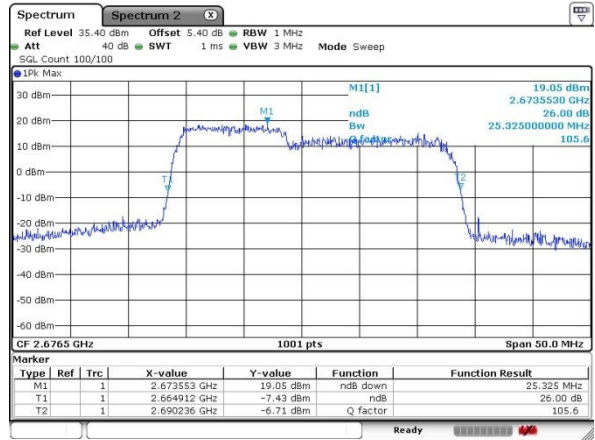

Middle Channel / 5MHz+20MHz

Date: 17.MAR.2018 13:50:50

Middle Channel / 10MHz+15MHz

Date: 17.MAR.2018 18:00:38

Highest Channel / 5MHz+20MHz

Date: 17.MAR.2018 13:57:15

Highest Channel / 10MHz+15MHz

Date: 17.MAR.2018 18:03:55