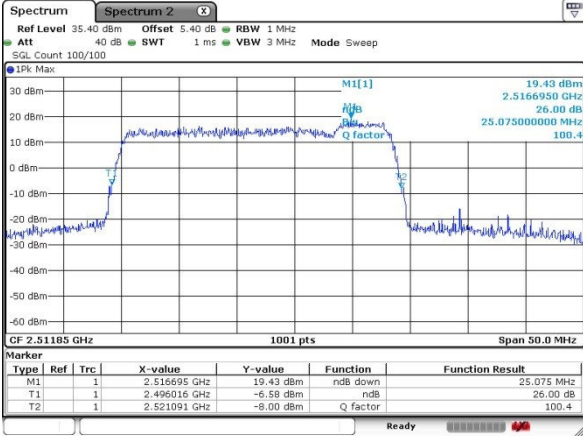

Highest Channel / 15MHz+15MHz

Date: 17.MAR.2018 15:09:45

Highest Channel / 15MHz+20MHz

Date: 17.MAR.2018 15:33:40

LTE Band 41

64QAM

Lowest Channel / 20MHz+5MHz

Date: 17.MAR.2018 16:01:24

Lowest Channel / 20MHz+10MHz

Date: 17.MAR.2018 16:35:57

Middle Channel / 20MHz+5MHz

Date: 17.MAR.2018 16:11:56

Middle Channel / 20MHz+10MHz

Date: 17.MAR.2018 16:38:14

Highest Channel / 20MHz+5MHz

Date: 17.MAR.2018 16:14:40