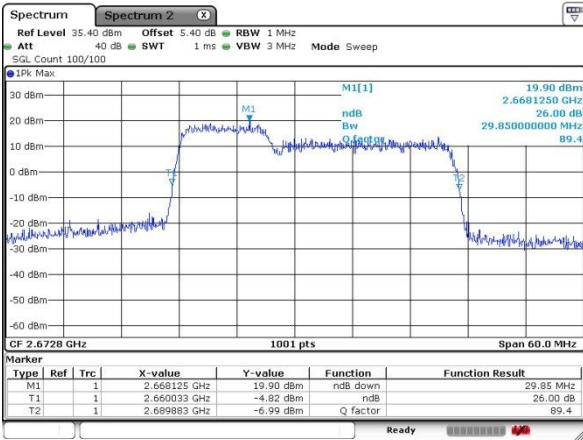

Highest Channel / 10MHz+20MHz

Date: 17.MAR.2018 14:38:18