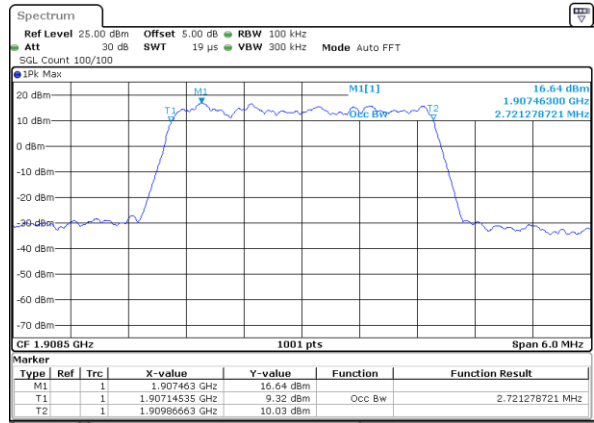

LTE Band 2

Lowest Channel / 1.4MHz / QPSK

Lowest Channel / 1.4MHz / 16QAM

Middle Channel / 1.4MHz / QPSK

Middle Channel / 1.4MHz / 16QAM

Highest Channel / 1.4MHz / QPSK

Highest Channel / 1.4MHz / 16QAM

LTE Band 2

Lowest Channel / 3MHz / QPSK

Date: 5 MAR 2018 20:39:37

Lowest Channel / 3MHz / 16QAM

Date: 5 MAR 2018 20:39:48

Middle Channel / 3MHz / QPSK

Date: 5 MAR 2018 20:39:58

Middle Channel / 3MHz / 16QAM

Date: 5 MAR 2018 20:40:09

Highest Channel / 3MHz / QPSK

Date: 5 MAR 2018 20:40:20

Highest Channel / 3MHz / 16QAM

Date: 5 MAR 2018 20:40:30

LTE Band 2

Lowest Channel / 5MHz / QPSK

Date: 5 MAR 2018 20:40:41

Lowest Channel / 5MHz / 16QAM