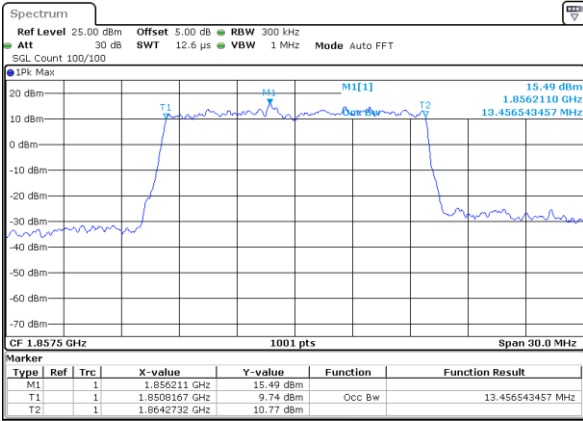

Date: 5 MAR 2018 20:41:34

LTE Band 2

Lowest Channel / 10MHz / QPSK

Date: 5 MAR 2018 20:41:45

Lowest Channel / 10MHz / 16QAM

Date: 5 MAR 2018 20:41:56

Middle Channel / 10MHz / QPSK

Date: 5 MAR 2018 20:42:06

Middle Channel / 10MHz / 16QAM

Date: 5 MAR 2018 20:42:17

Highest Channel / 10MHz / QPSK

Date: 5 MAR 2018 20:42:28

Highest Channel / 10MHz / 16QAM

Date: 5 MAR 2018 20:42:39

LTE Band 2

Lowest Channel / 15MHz / QPSK

Date: 5 MAR 2018 20:42:49

Lowest Channel / 15MHz / 16QAM

Date: 5 MAR 2018 20:43:00

Middle Channel / 15MHz / QPSK

Date: 5 MAR 2018 20:43:11

Middle Channel / 15MHz / 16QAM

Date: 5 MAR 2018 20:43:21

Highest Channel / 15MHz / QPSK