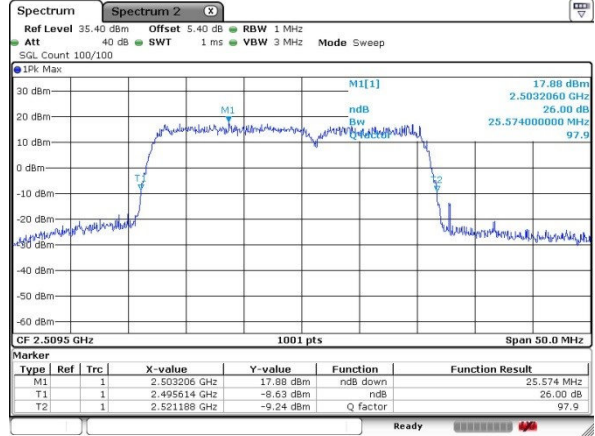

LTE Band 41

64QAM

Lowest Channel / 10MHz+20MHz

Date: 17.MAR.2018 14:25:48

Lowest Channel / 15MHz+10MHz

Date: 17.MAR.2018 18:11:55

Middle Channel / 10MHz+20MHz

Date: 17.MAR.2018 14:29:25

Middle Channel / 15MHz+10MHz

Date: 17.MAR.2018 18:16:54

Highest Channel / 10MHz+20MHz

Date: 17.MAR.2018 14:38:18

Highest Channel / 15MHz+10MHz

Date: 17.MAR.2018 18:54:27

LTE Band 41

64QAM