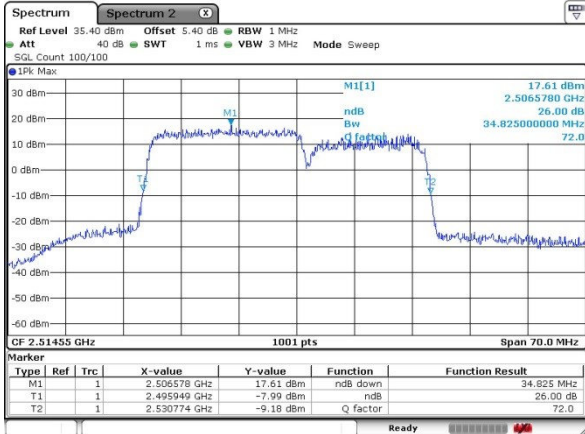

Highest Channel / 20MHz+5MHz

Date: 17.MAR.2018 16:18:25

Highest Channel / 20MHz+10MHz

Date: 17.MAR.2018 16:42:41

LTE Band 41

16QAM

Lowest Channel / 20MHz+15MHz

Date: 17.MAR.2018 16:49:14

Lowest Channel / 20MHz+20MHz

Date: 17.MAR.2018 17:33:15

Middle Channel / 20MHz+15MHz

Date: 17.MAR.2018 17:20:03

Middle Channel / 20MHz+20MHz

Date: 17.MAR.2018 17:37:10

Highest Channel / 20MHz+15MHz

Date: 17.MAR.2018 17:27:10