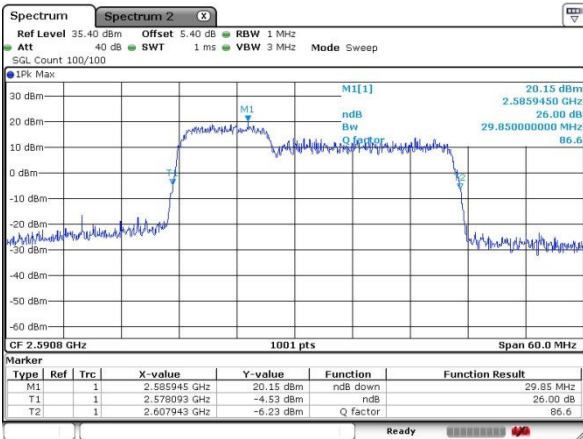

LTE Band 41

64QAM

Lowest Channel / 10MHz+20MHz

Date: 17.MAR.2018 14:25:48

Lowest Channel / 15MHz+10MHz

Date: 17.MAR.2018 18:11:55

Middle Channel / 10MHz+20MHz

Date: 17.MAR.2018 14:29:25