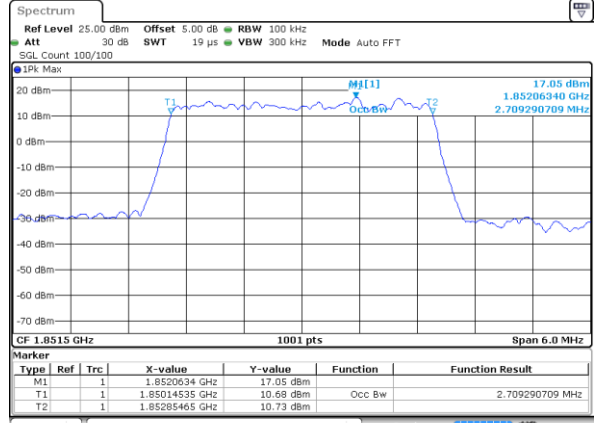

Lowest Channel / 3MHz / 64QAM

Date: 5 MAR 2018 20:45:30