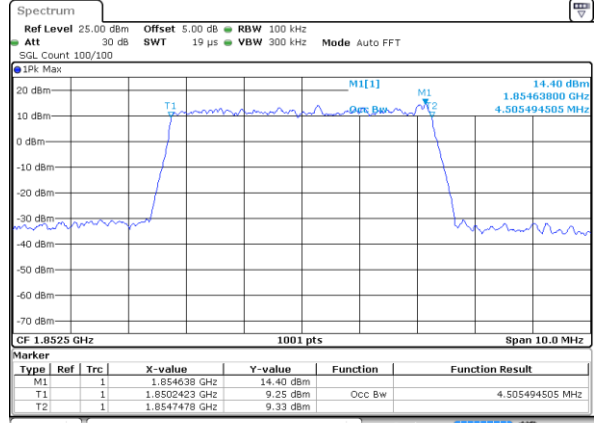

Highest Channel / 3MHz / QPSK

Date: 5 MAR 2018 20:40:20

Highest Channel / 3MHz / 16QAM

Date: 5 MAR 2018 20:40:30

LTE Band 2

Lowest Channel / 5MHz / QPSK

Date: 5 MAR 2018 20:40:41

Lowest Channel / 5MHz / 16QAM

Date: 5 MAR 2018 20:40:52

Middle Channel / 5MHz / QPSK

Date: 5 MAR 2018 20:41:02

Middle Channel / 5MHz / 16QAM

Date: 5 MAR 2018 20:41:13

Highest Channel / 5MHz / QPSK

Date: 5 MAR 2018 20:41:24

Highest Channel / 5MHz / 16QAM