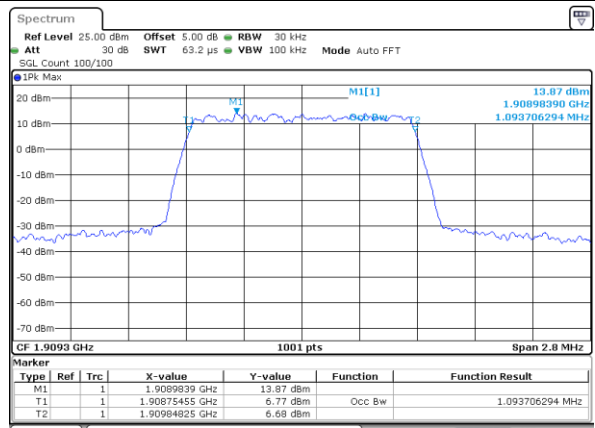

LTE Band 2

Lowest Channel / 1.4MHz / QPSK

Lowest Channel / 1.4MHz / 16QAM

Middle Channel / 1.4MHz / QPSK

Middle Channel / 1.4MHz / 16QAM

Highest Channel / 1.4MHz / QPSK

Highest Channel / 1.4MHz / 16QAM

LTE Band 2