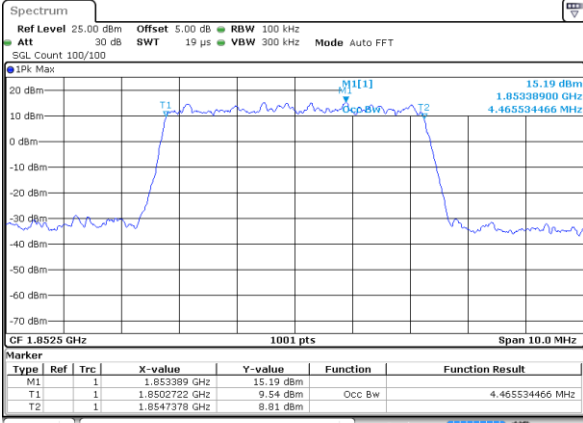

Highest Channel / 3MHz / QPSK

Date: 5 MAR 2018 20:40:20

Highest Channel / 3MHz / 16QAM

Date: 5 MAR 2018 20:40:30

LTE Band 2

Lowest Channel / 5MHz / QPSK

Date: 5 MAR 2018 20:40:41

Lowest Channel / 5MHz / 16QAM

Date: 5 MAR 2018 20:40:52

Middle Channel / 5MHz / QPSK

Date: 5 MAR 2018 20:41:02

Middle Channel / 5MHz / 16QAM

Date: 5 MAR 2018 20:41:13

Highest Channel / 5MHz / QPSK

Date: 5 MAR 2018 20:41:24

Highest Channel / 5MHz / 16QAM