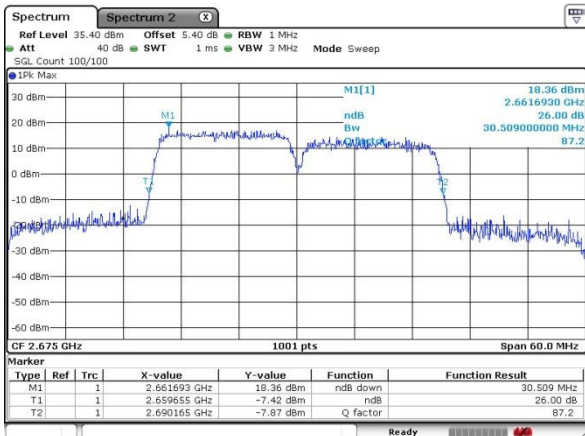

Highest Channel / 15MHz+15MHz

Date: 17.MAR.2018 15:09:45