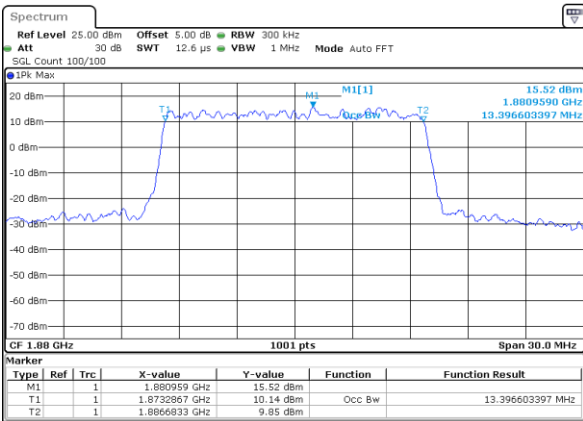

Date: 5 MAR 2018 20:41:34

LTE Band 2

Lowest Channel / 10MHz / QPSK

Date: 5 MAR 2018 20:41:45

Lowest Channel / 10MHz / 16QAM

Date: 5 MAR 2018 20:41:56

Middle Channel / 10MHz / QPSK

Date: 5 MAR 2018 20:42:06

Middle Channel / 10MHz / 16QAM

Date: 5 MAR 2018 20:42:17

Highest Channel / 10MHz / QPSK

Date: 5 MAR 2018 20:42:28

Highest Channel / 10MHz / 16QAM

Date: 5 MAR 2018 20:42:39

LTE Band 2

Lowest Channel / 15MHz / QPSK

Date: 5 MAR 2018 20:42:49

Lowest Channel / 15MHz / 16QAM

Date: 5 MAR 2018 20:43:00

Middle Channel / 15MHz / QPSK

Date: 5 MAR 2018 20:43:11

Middle Channel / 15MHz / 16QAM

Date: 5 MAR 2018 20:43:21

Highest Channel / 15MHz / QPSK