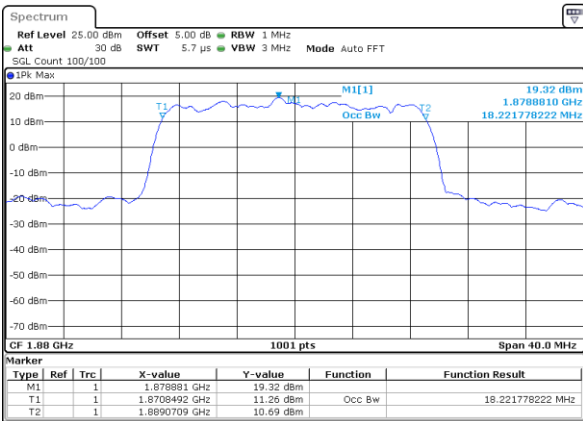

Middle Channel / 20MHz / QPSK

Date: 5 MAR 2018 20:44:15