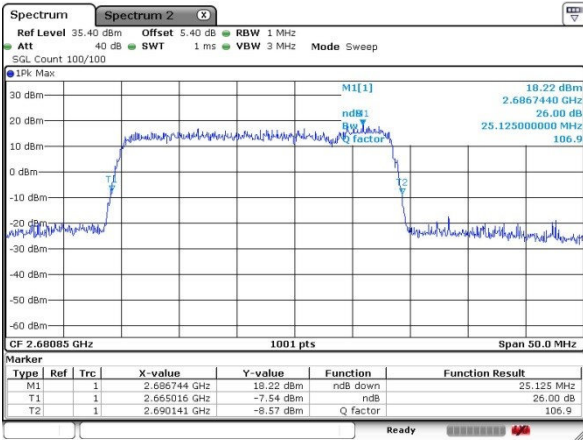

Lowest Channel / 20MHz+5MHz

Date: 17.MAR.2018 16:01:51

Lowest Channel / 20MHz+10MHz

Date: 17.MAR.2018 16:35:29

Middle Channel / 20MHz+5MHz

Date: 17.MAR.2018 16:10:44

Middle Channel / 20MHz+10MHz

Date: 17.MAR.2018 16:38:47

Highest Channel / 20MHz+5MHz

Date: 17.MAR.2018 16:18:25

Highest Channel / 20MHz+10MHz

Date: 17.MAR.2018 16:42:41

LTE Band 41

16QAM

Lowest Channel / 20MHz+15MHz

Date: 17.MAR.2018 16:49:14