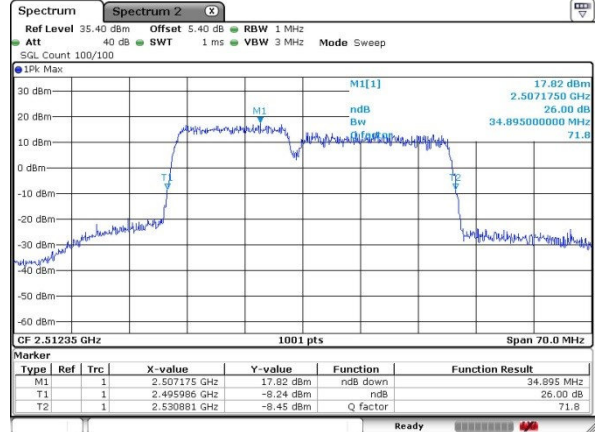

Lowest Channel / 15MHz+20MHz

Date: 17.MAR.2018 15:24:36