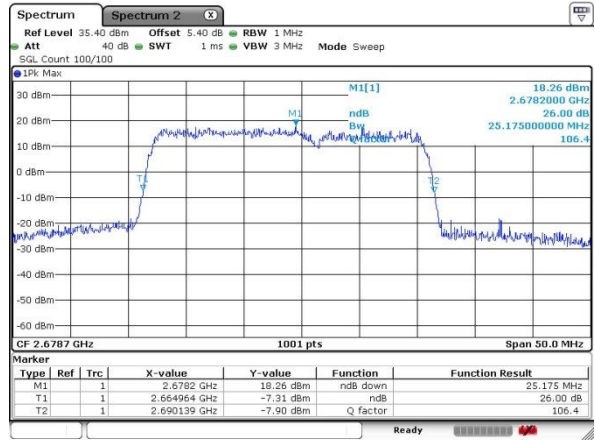

Middle Channel / 15MHz+10MHz

Date: 17.MAR.2018 18:16:54

Highest Channel / 10MHz+20MHz

Date: 17.MAR.2018 14:38:18

Highest Channel / 15MHz+10MHz

Date: 17.MAR.2018 18:54:27

LTE Band 41

64QAM

Lowest Channel / 15MHz+15MHz

Date: 17.MAR.2018 14:40:11

Lowest Channel / 15MHz+20MHz

Date: 17.MAR.2018 15:24:36

Middle Channel / 15MHz+15MHz

Date: 17.MAR.2018 15:07:56

Middle Channel / 15MHz+20MHz

Date: 17.MAR.2018 15:27:54