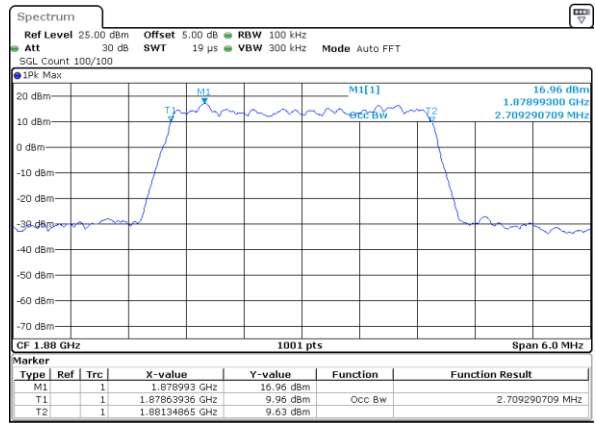

LTE Band 2

Lowest Channel / 1.4MHz / 64QAM

Date: 5 MAR 2018 20:44:58

Lowest Channel / 3MHz / 64QAM

Date: 5 MAR 2018 20:45:30

Middle Channel / 1.4MHz / 64QAM

Date: 5 MAR 2018 20:45:08

Middle Channel / 3MHz / 64QAM

Date: 5 MAR 2018 20:45:41

Highest Channel / 1.4MHz / 64QAM

Date: 5 MAR 2018 20:45:19

Highest Channel / 3MHz / 64QAM

Date: 5 MAR 2018 20:45:51