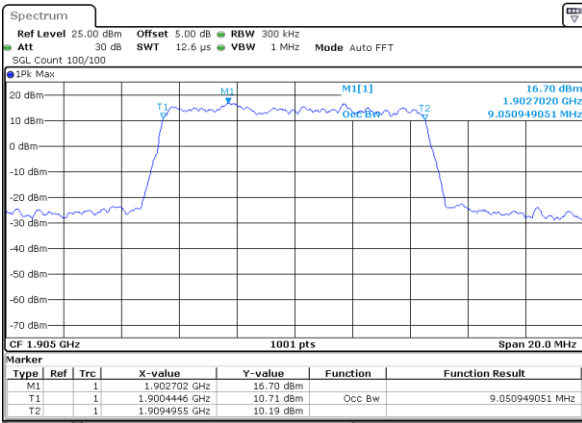

Date: 5 MAR 2018 20:41:34

LTE Band 2

Lowest Channel / 10MHz / QPSK

Date: 5 MAR 2018 20:41:45

Lowest Channel / 10MHz / 16QAM

Date: 5 MAR 2018 20:41:56

Middle Channel / 10MHz / QPSK

Date: 5 MAR 2018 20:42:06

Middle Channel / 10MHz / 16QAM

Date: 5 MAR 2018 20:42:17

Highest Channel / 10MHz / QPSK

Date: 5 MAR 2018 20:42:28

Highest Channel / 10MHz / 16QAM

Date: 5 MAR 2018 20:42:39

LTE Band 2

Lowest Channel / 15MHz / QPSK