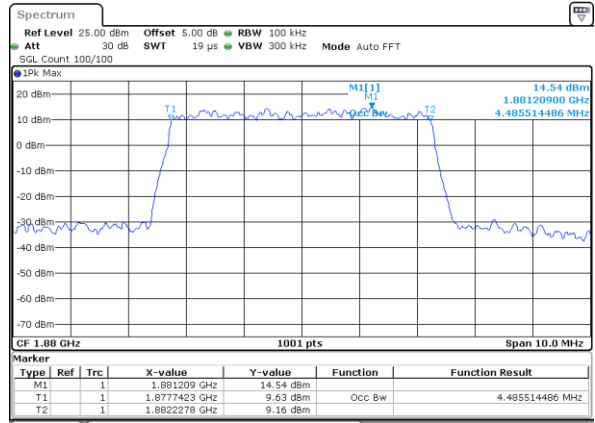

Highest Channel / 3MHz / QPSK

Date: 5 MAR 2018 20:40:20

Highest Channel / 3MHz / 16QAM

Date: 5 MAR 2018 20:40:30

LTE Band 2

Lowest Channel / 5MHz / QPSK

Date: 5 MAR 2018 20:40:41

Lowest Channel / 5MHz / 16QAM

Date: 5 MAR 2018 20:40:52

Middle Channel / 5MHz / QPSK

Date: 5 MAR 2018 20:41:02

Middle Channel / 5MHz / 16QAM

Date: 5 MAR 2018 20:41:13

Highest Channel / 5MHz / QPSK

Date: 5 MAR 2018 20:41:24

Highest Channel / 5MHz / 16QAM