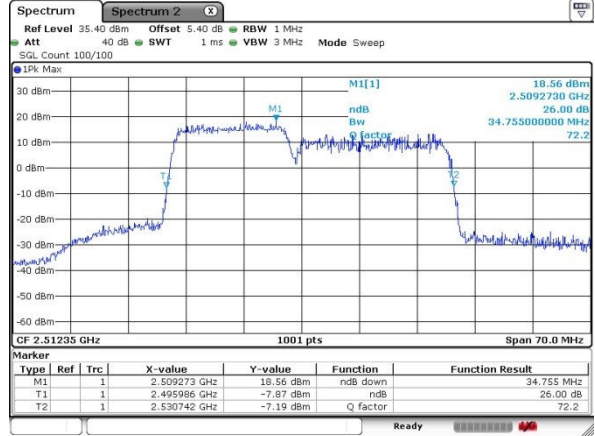

LTE Band 41

16QAM

Lowest Channel / 15MHz+15MHz

Date: 17.MAR.2018 14:48:07

Lowest Channel / 15MHz+20MHz

Date: 17.MAR.2018 15:24:07

Middle Channel / 15MHz+15MHz

Date: 17.MAR.2018 15:06:35

Middle Channel / 15MHz+20MHz

Date: 17.MAR.2018 15:28:20

Highest Channel / 15MHz+15MHz

Date: 17.MAR.2018 15:11:01

Highest Channel / 15MHz+20MHz

Date: 17.MAR.2018 15:33:12

LTE Band 41

16QAM