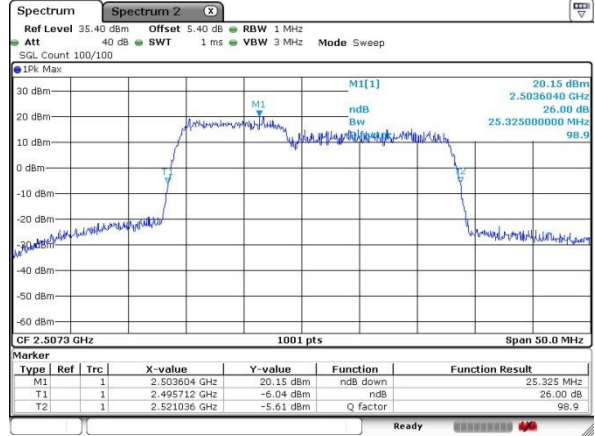

Highest Channel / 20MHz+20MHz

Date: 17.MAR.2018 17:41:11

LTE Band 41

64QAM

Lowest Channel / 5MHz+20MHz

Date: 17.MAR.2018 13:48:38

Lowest Channel / 10MHz+15MHz

Date: 17.MAR.2018 17:56:20

Middle Channel / 5MHz+20MHz

Date: 17.MAR.2018 13:50:50

Middle Channel / 10MHz+15MHz

Date: 17.MAR.2018 18:00:38

Highest Channel / 5MHz+20MHz

Date: 17.MAR.2018 13:57:15

Highest Channel / 10MHz+15MHz

Date: 17.MAR.2018 18:03:55