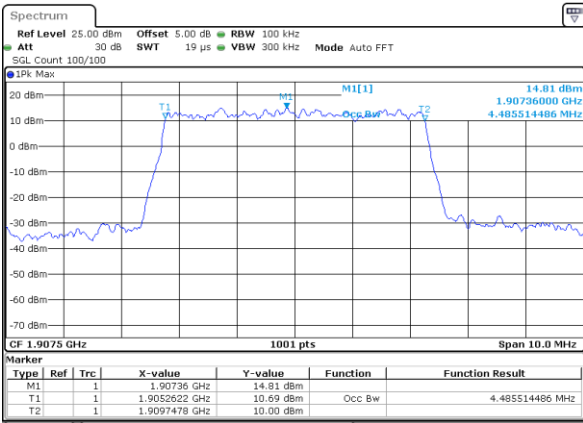

Highest Channel / 3MHz / QPSK

Date: 5 MAR 2018 20:40:20

Highest Channel / 3MHz / 16QAM

Date: 5 MAR 2018 20:40:30

LTE Band 2

Lowest Channel / 5MHz / QPSK

Date: 5 MAR 2018 20:40:41

Lowest Channel / 5MHz / 16QAM

Date: 5 MAR 2018 20:40:52

Middle Channel / 5MHz / QPSK

Date: 5 MAR 2018 20:41:02

Middle Channel / 5MHz / 16QAM

Date: 5 MAR 2018 20:41:13

Highest Channel / 5MHz / QPSK

Date: 5 MAR 2018 20:41:24

Highest Channel / 5MHz / 16QAM

Date: 5 MAR 2018 20:41:34

LTE Band 2

Lowest Channel / 10MHz / QPSK

Date: 5 MAR 2018 20:41:45

Lowest Channel / 10MHz / 16QAM

Date: 5 MAR 2018 20:41:56

Middle Channel / 10MHz / QPSK

Date: 5 MAR 2018 20:42:06