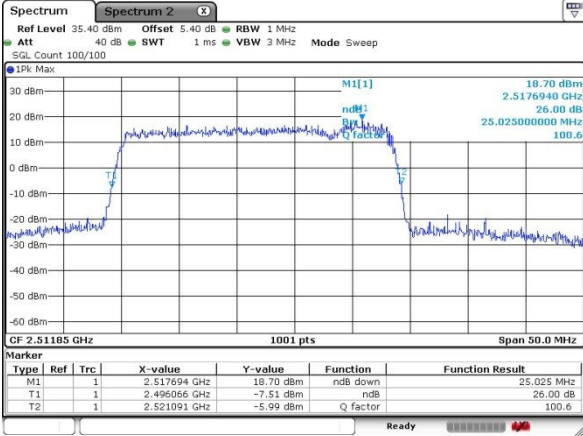

LTE Band 41

16QAM

Lowest Channel / 20MHz+5MHz

Date: 17.MAR.2018 16:01:51