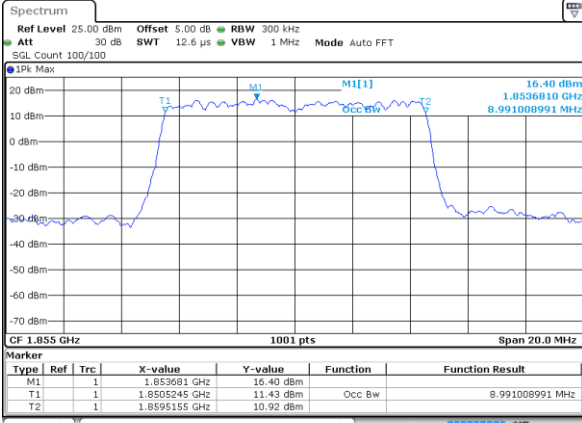

Highest Channel / 3MHz / QPSK

Date: 5 MAR 2018 20:40:20

Highest Channel / 3MHz / 16QAM

Date: 5 MAR 2018 20:40:30

LTE Band 2

Lowest Channel / 5MHz / QPSK

Date: 5 MAR 2018 20:40:41

Lowest Channel / 5MHz / 16QAM

Date: 5 MAR 2018 20:40:52

Middle Channel / 5MHz / QPSK

Date: 5 MAR 2018 20:41:02

Middle Channel / 5MHz / 16QAM

Date: 5 MAR 2018 20:41:13

Highest Channel / 5MHz / QPSK

Date: 5 MAR 2018 20:41:24

Highest Channel / 5MHz / 16QAM

Date: 5 MAR 2018 20:41:34

LTE Band 2

Lowest Channel / 10MHz / QPSK

Date: 5 MAR 2018 20:41:45

Lowest Channel / 10MHz / 16QAM

Date: 5 MAR 2018 20:41:56

Middle Channel / 10MHz / QPSK

Date: 5 MAR 2018 20:42:06