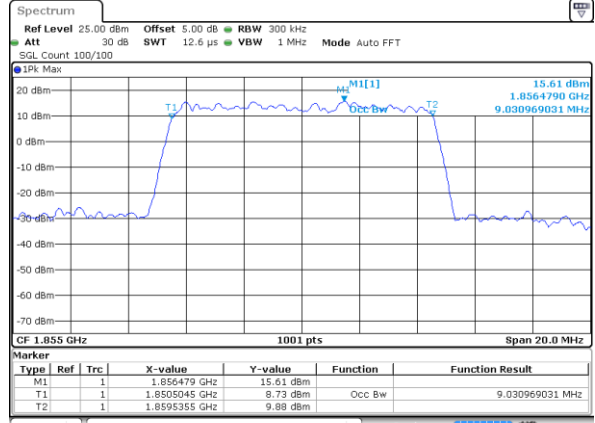

Date: 5 MAR 2018 20:41:34

LTE Band 2

Lowest Channel / 10MHz / QPSK

Date: 5 MAR 2018 20:41:45

Lowest Channel / 10MHz / 16QAM

Date: 5 MAR 2018 20:41:56

Middle Channel / 10MHz / QPSK

Date: 5 MAR 2018 20:42:06

Middle Channel / 10MHz / 16QAM

Date: 5 MAR 2018 20:42:17

Highest Channel / 10MHz / QPSK

Date: 5 MAR 2018 20:42:28

Highest Channel / 10MHz / 16QAM

Date: 5 MAR 2018 20:42:39

LTE Band 2

Lowest Channel / 15MHz / QPSK