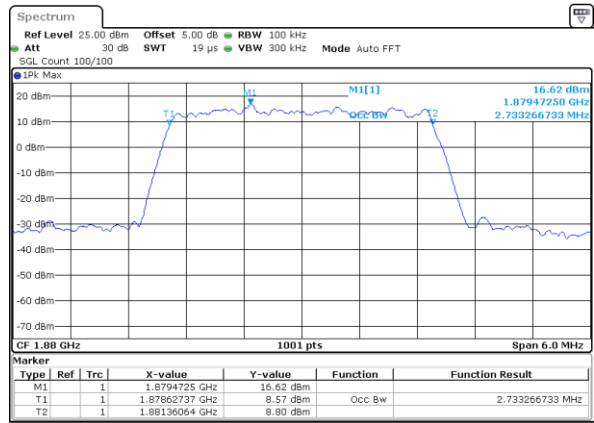

Lowest Channel / 3MHz / QPSK

Date: 5 MAR 2018 20:39:37

Lowest Channel / 3MHz / 16QAM

Date: 5 MAR 2018 20:39:48

Middle Channel / 3MHz / QPSK

Date: 5 MAR 2018 20:39:58

Middle Channel / 3MHz / 16QAM

Date: 5 MAR 2018 20:40:09

Highest Channel / 3MHz / QPSK

Date: 5 MAR 2018 20:40:20

Highest Channel / 3MHz / 16QAM

Date: 5 MAR 2018 20:40:30

LTE Band 2

Lowest Channel / 5MHz / QPSK

Date: 5 MAR 2018 20:40:41

Lowest Channel / 5MHz / 16QAM