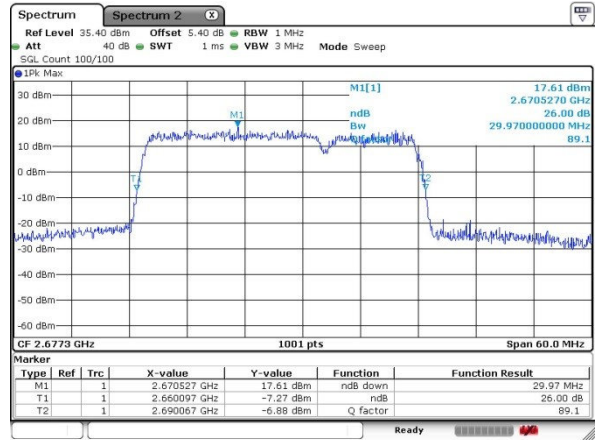

Highest Channel / 20MHz+10MHz

Date: 17.MAR.2018 16:42:41