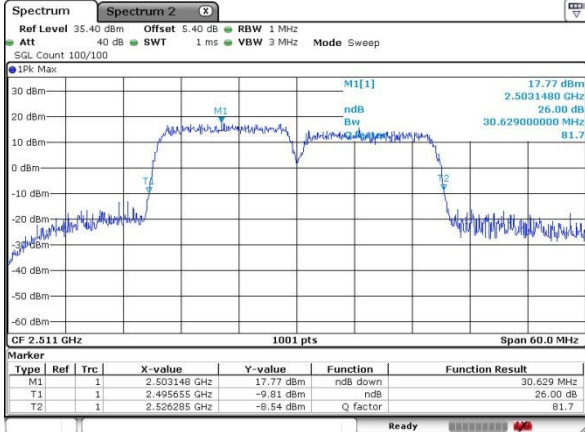

Middle Channel / 15MHz+10MHz

Date: 17.MAR.2018 18:16:54

Highest Channel / 10MHz+20MHz

Date: 17.MAR.2018 14:38:18

Highest Channel / 15MHz+10MHz

Date: 17.MAR.2018 18:54:27

LTE Band 41

64QAM

Lowest Channel / 15MHz+15MHz

Date: 17.MAR.2018 14:40:11

Lowest Channel / 15MHz+20MHz

Date: 17.MAR.2018 15:24:36

Middle Channel / 15MHz+15MHz

Date: 17.MAR.2018 15:07:56

Middle Channel / 15MHz+20MHz

Date: 17.MAR.2018 15:27:54