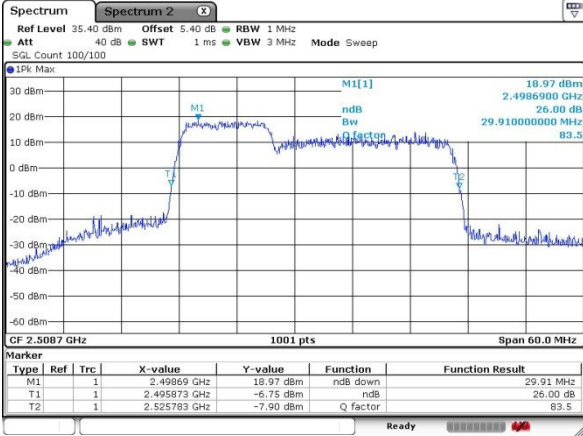

LTE Band 41

64QAM

Lowest Channel / 10MHz+20MHz

Date: 17.MAR.2018 14:25:48