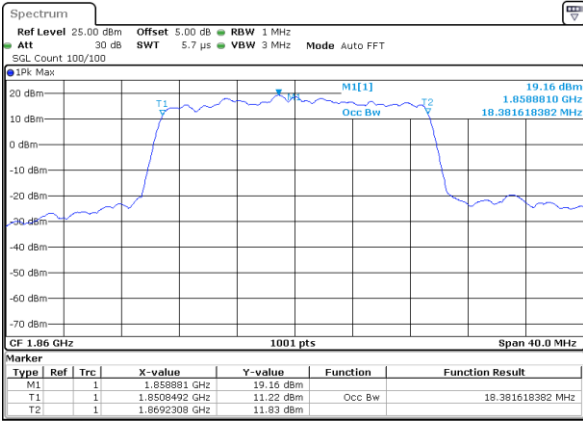

Middle Channel / 10MHz / 16QAM

Date: 5 MAR 2018 20:42:17

Highest Channel / 10MHz / QPSK

Date: 5 MAR 2018 20:42:28

Highest Channel / 10MHz / 16QAM

Date: 5 MAR 2018 20:42:39

LTE Band 2

Lowest Channel / 15MHz / QPSK

Date: 5 MAR 2018 20:42:49

Lowest Channel / 15MHz / 16QAM

Date: 5 MAR 2018 20:43:00

Middle Channel / 15MHz / QPSK

Date: 5 MAR 2018 20:43:11

Middle Channel / 15MHz / 16QAM

Date: 5 MAR 2018 20:43:21

Highest Channel / 15MHz / QPSK

Date: 5 MAR 2018 20:43:32

Highest Channel / 15MHz / 16QAM

Date: 5 MAR 2018 20:43:43

LTE Band 2

Lowest Channel / 20MHz / QPSK

Date: 5 MAR 2018 20:43:53

Lowest Channel / 20MHz / 16QAM

Date: 5 MAR 2018 20:44:04

Middle Channel / 20MHz / QPSK

Date: 5 MAR 2018 20:44:15

Middle Channel / 20MHz / 16QAM

Date: 5 MAR 2018 20:44:25

Highest Channel / 20MHz / QPSK

Date: 5 MAR 2018 20:44:36

Highest Channel / 20MHz / 16QAM

Date: 5 MAR 2018 20:44:47