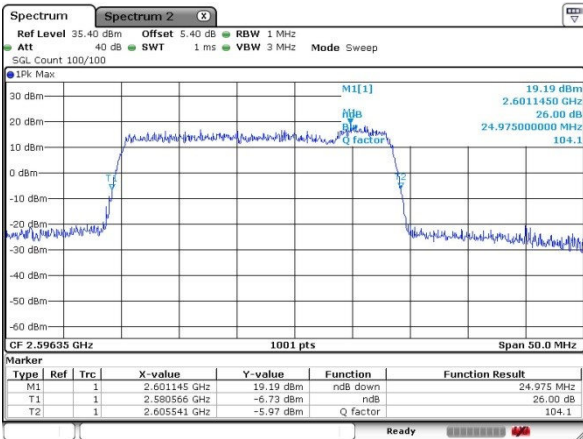

Highest Channel / 15MHz+15MHz

Date: 17.MAR.2018 15:09:45

Highest Channel / 15MHz+20MHz

Date: 17.MAR.2018 15:33:40

LTE Band 41

64QAM

Lowest Channel / 20MHz+5MHz

Date: 17.MAR.2018 16:01:24

Lowest Channel / 20MHz+10MHz

Date: 17.MAR.2018 16:35:57

Middle Channel / 20MHz+5MHz

Date: 17.MAR.2018 16:11:56

Middle Channel / 20MHz+10MHz

Date: 17.MAR.2018 16:38:14

Highest Channel / 20MHz+5MHz

Date: 17.MAR.2018 16:14:40