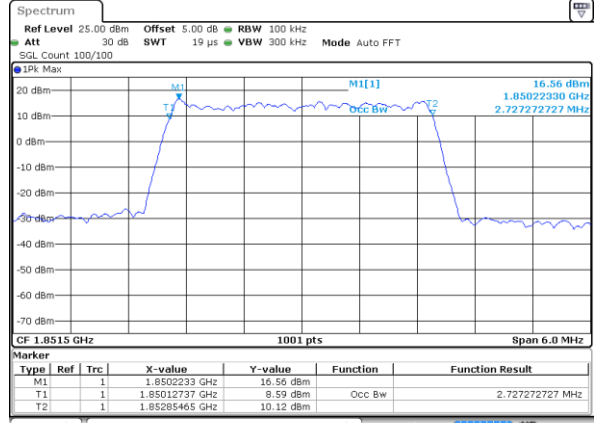

Lowest Channel / 3MHz / 16QAM

Date: 5 MAR 2018 20:39:48