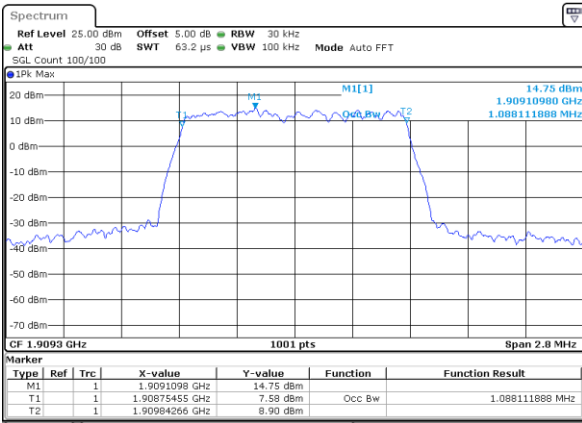

LTE Band 2

Lowest Channel / 1.4MHz / 64QAM

Date: 5 MAR 2018 20:44:58

Lowest Channel / 3MHz / 64QAM

Date: 5 MAR 2018 20:45:30

Middle Channel / 1.4MHz / 64QAM

Date: 5 MAR 2018 20:45:08

Middle Channel / 3MHz / 64QAM

Date: 5 MAR 2018 20:45:41

Highest Channel / 1.4MHz / 64QAM

Date: 5 MAR 2018 20:45:19

Highest Channel / 3MHz / 64QAM

Date: 5 MAR 2018 20:45:51