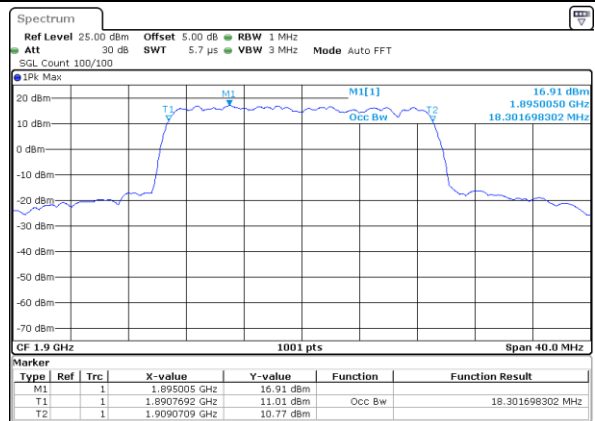

Date: 5 MAR 2018 20:43:32

Highest Channel / 15MHz / 16QAM

Date: 5 MAR 2018 20:43:43

LTE Band 2

Lowest Channel / 20MHz / QPSK

Date: 5 MAR 2018 20:43:53

Lowest Channel / 20MHz / 16QAM

Date: 5 MAR 2018 20:44:04

Middle Channel / 20MHz / QPSK

Date: 5 MAR 2018 20:44:15

Middle Channel / 20MHz / 16QAM

Date: 5 MAR 2018 20:44:25

Highest Channel / 20MHz / QPSK

Date: 5 MAR 2018 20:44:36

Highest Channel / 20MHz / 16QAM

Date: 5 MAR 2018 20:44:47