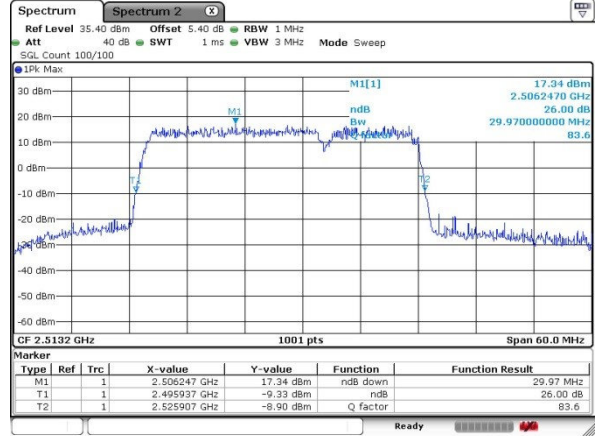

Lowest Channel / 20MHz+10MHz

Date: 17.MAR.2018 16:35:29