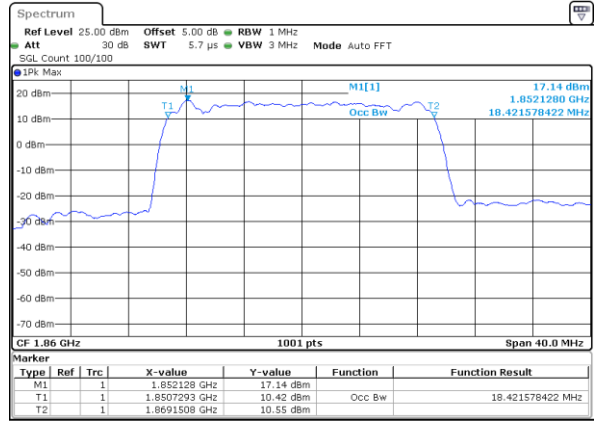

Date: 5 MAR 2018 20:42:49

Lowest Channel / 15MHz / 16QAM

Date: 5 MAR 2018 20:43:00

Middle Channel / 15MHz / QPSK

Date: 5 MAR 2018 20:43:11

Middle Channel / 15MHz / 16QAM

Date: 5 MAR 2018 20:43:21

Highest Channel / 15MHz / QPSK

Date: 5 MAR 2018 20:43:32

Highest Channel / 15MHz / 16QAM

Date: 5 MAR 2018 20:43:43

LTE Band 2

Lowest Channel / 20MHz / QPSK

Date: 5 MAR 2018 20:43:53

Lowest Channel / 20MHz / 16QAM

Date: 5 MAR 2018 20:44:04