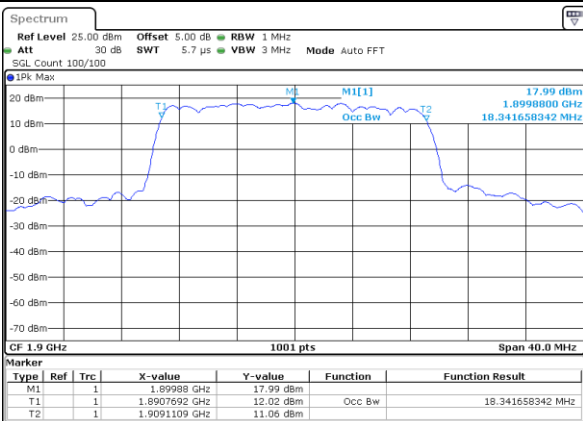

Date: 5 MAR 2018 20:43:32

Highest Channel / 15MHz / 16QAM

Date: 5 MAR 2018 20:43:43

LTE Band 2

Lowest Channel / 20MHz / QPSK

Date: 5 MAR 2018 20:43:53

Lowest Channel / 20MHz / 16QAM

Date: 5 MAR 2018 20:44:04

Middle Channel / 20MHz / QPSK

Date: 5 MAR 2018 20:44:15

Middle Channel / 20MHz / 16QAM

Date: 5 MAR 2018 20:44:25

Highest Channel / 20MHz / QPSK

Date: 5 MAR 2018 20:44:36

Highest Channel / 20MHz / 16QAM

Date: 5 MAR 2018 20:44:47