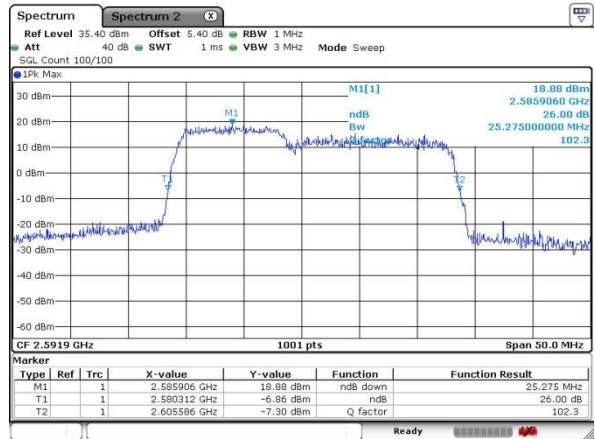

Highest Channel / 20MHz+20MHz

Date: 17.MAR.2018 17:41:11

LTE Band 41

64QAM

Lowest Channel / 5MHz+20MHz

Date: 17.MAR.2018 13:48:38

Lowest Channel / 10MHz+15MHz

Date: 17.MAR.2018 17:56:20

Middle Channel / 5MHz+20MHz

Date: 17.MAR.2018 13:50:50

Middle Channel / 10MHz+15MHz

Date: 17.MAR.2018 18:00:38

Highest Channel / 5MHz+20MHz

Date: 17.MAR.2018 13:57:15

Highest Channel / 10MHz+15MHz

Date: 17.MAR.2018 18:03:55