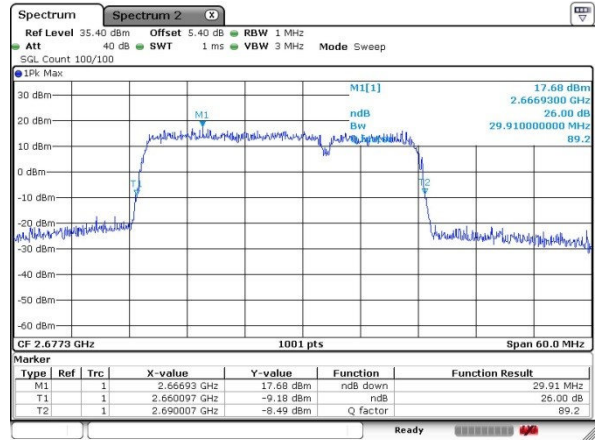

Highest Channel / 20MHz+10MHz

Date: 17.MAR.2018 16:43:30