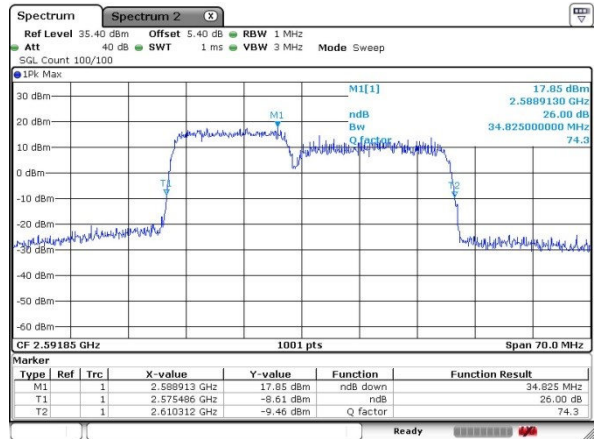

Middle Channel / 15MHz+20MHz

Date: 17.MAR.2018 15:28:20