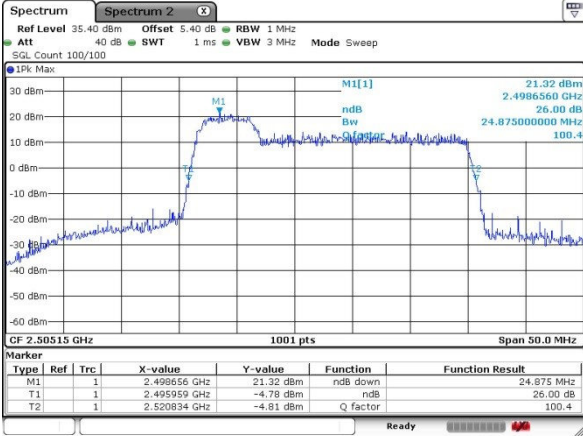

Highest Channel / 20MHz+20MHz

Date: 17.MAR.2018 17:41:11

LTE Band 41

64QAM

Lowest Channel / 5MHz+20MHz

Date: 17.MAR.2018 13:48:38

Lowest Channel / 10MHz+15MHz

Date: 17.MAR.2018 17:56:20

Middle Channel / 5MHz+20MHz

Date: 17.MAR.2018 13:50:50

Middle Channel / 10MHz+15MHz

Date: 17.MAR.2018 18:00:38

Highest Channel / 5MHz+20MHz

Date: 17.MAR.2018 13:57:15

Highest Channel / 10MHz+15MHz

Date: 17.MAR.2018 18:03:55