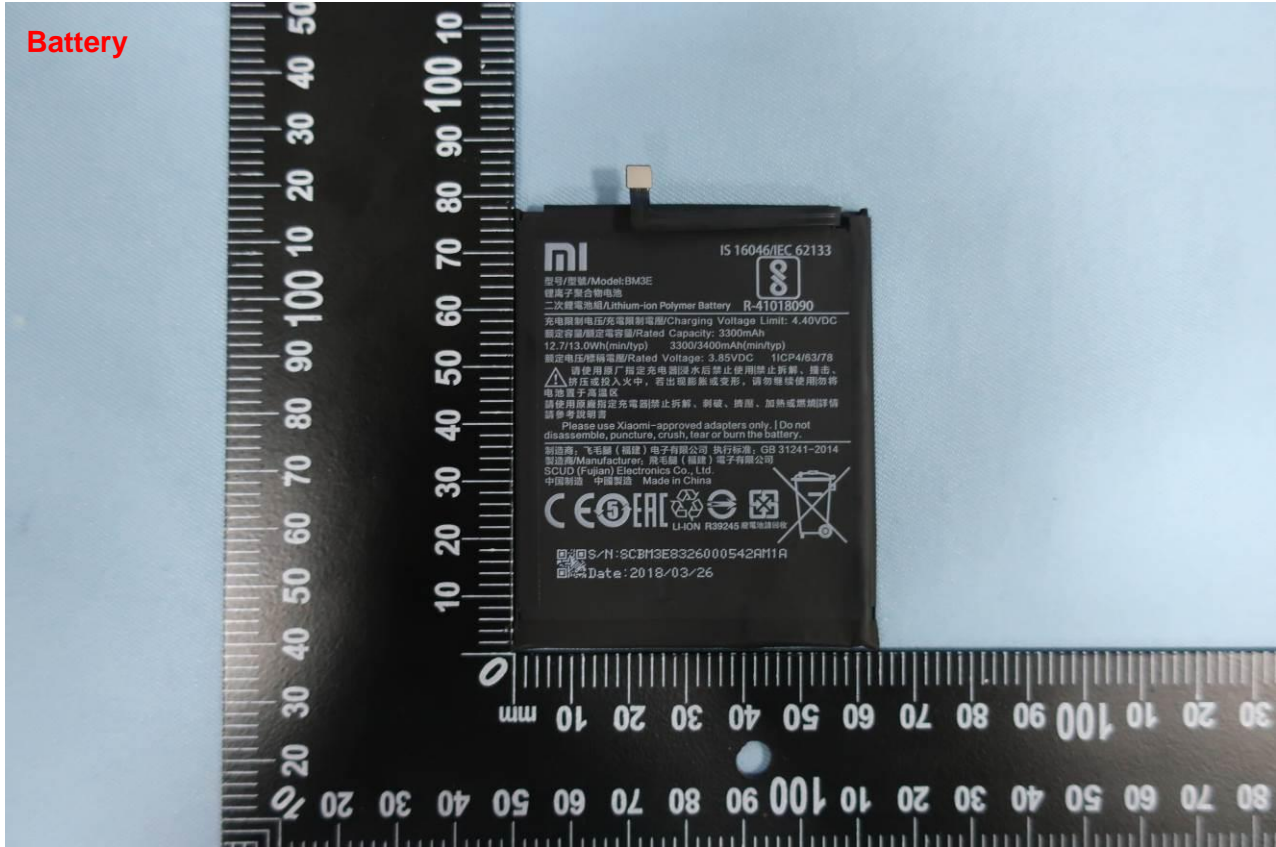

Brand Name: MI; Model Name: M1803E1A