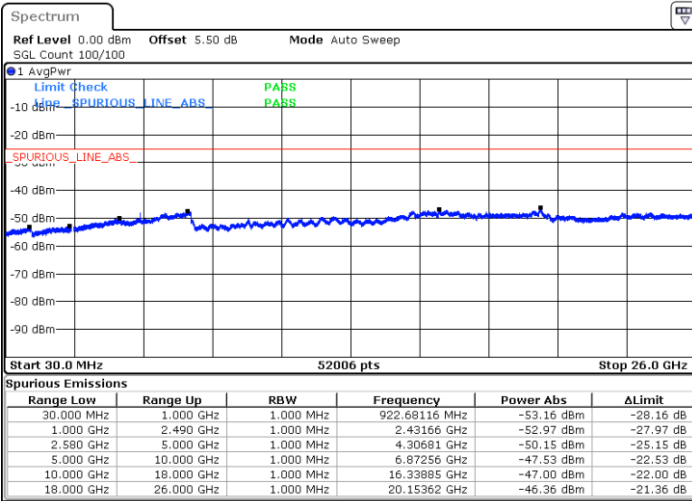

Highest Channel / 64QAM

Date: 11.MAY.2018 23:27:55