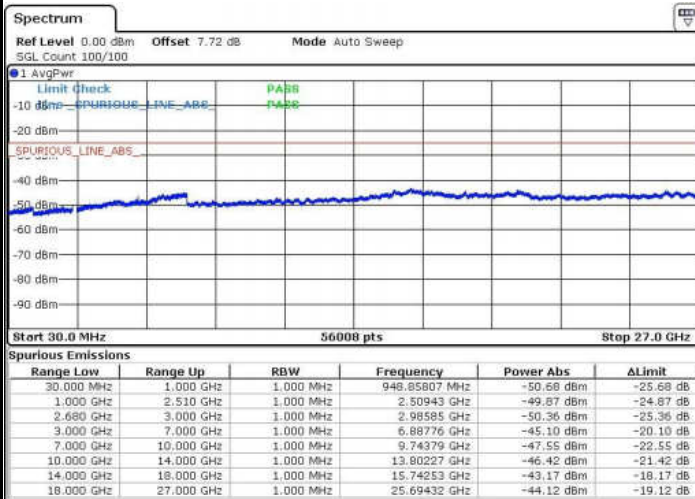

Date: 15.MAY.2018 14:42:05

Date: 15.MAY.2018 14:41:16

LTE Band 41 / 5MHz

Highest Channel / QPSK

Date: 15.MAY.2018 14:43:04

Highest Channel / 16QAM

Date: 15.MAY.2018 14:43:51

LTE Band 7 / 10MHz

Lowest Channel / QPSK

Date: 15.MAY.2018 14:47:38

Lowest Channel / 16QAM

Date: 15.MAY.2018 14:48:49

LTE Band 41 / 10MHz

Middle Channel / QPSK

Middle Channel / 16QAM

Date: 15 MAY 2018 14:48:37