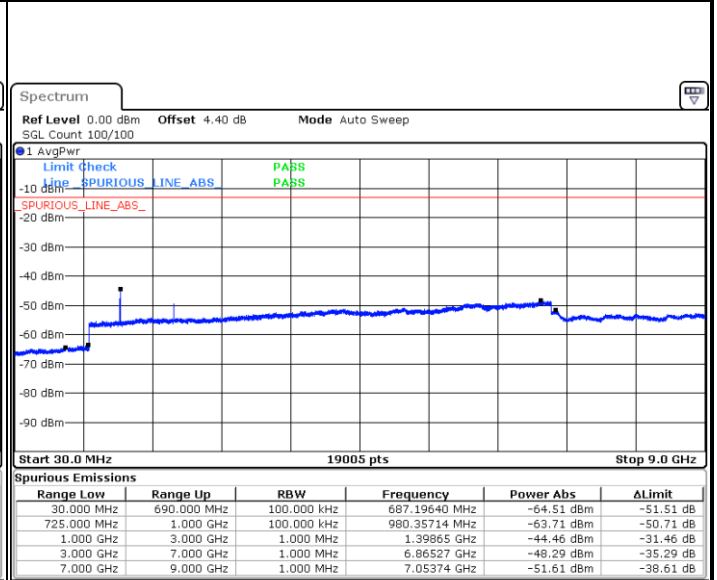

Lowest Channel / 16QAM

Date: 11.MAY.2018 09:14:30

Middle Channel / QPSK

Date: 11.MAY.2018 09:16:20

Middle Channel / 16QAM

Date: 11.MAY.2018 09:15:25

LTE Band 12 / 1.4MHz

Highest Channel / QPSK

Date: 11.MAY.2018 09:17:15

Highest Channel / 16QAM

Date: 11.MAY.2018 09:18:11

LTE Band 12 / 3MHz

Lowest Channel / QPSK

Date: 11.MAY.2018 09:30:18

Lowest Channel / 16QAM

Date: 11.MAY.2018 09:31:13

LTE Band 12 / 3MHz

Middle Channel / QPSK

Date: 11.MAY.2018 09:33:04

Middle Channel / 16QAM

Date: 11.MAY.2018 09:32:09

Highest Channel / QPSK

Date: 11.MAY.2018 09:33:59

Highest Channel / 16QAM