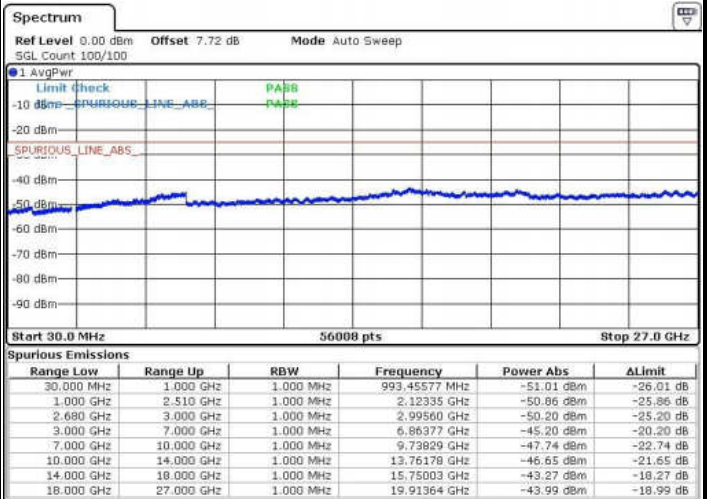

**LTE Band 41 / 20MHz**

<b>Lowest Channel / QPSK</b>	<b>Lowest Channel / 16QAM</b>
------------------------------	-------------------------------

LTE Band 41 / 20MHz

Middle Channel / QPSK

Middle Channel / 16QAM

Date: 15.MAY.2018 15:06:16

Date: 15.MAY.2018 15:07:07

Highest Channel / QPSK

Highest Channel / 16QAM

Date: 15.MAY.2018 14:52:17

Date: 15.MAY.2018 15:09:49

LTE Band 41 / 5MHz

Lowest Channel / 64QAM