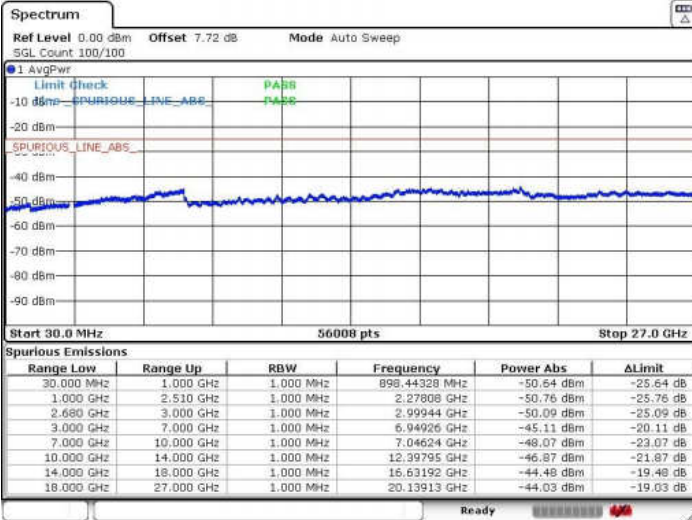

Highest Channel / 64QAM

Date: 15.MAY.2018 15:08:52

For CA

LTE Band 41 / 5MHz+20MHz

Lowest Channel / QPSK

Lowest Channel / 16QAM

Date: 31 MAY 2018 23:08:07

Date: 31 MAY 2018 23:10:29

Lowest Channel 64QAM

Date: 31 MAY 2018 23:11:26

LTE Band 41 / 5MHz+20MHz

Middle Channel / QPSK

Middle Channel /16QAM

Date: 31 MAY 2018 23:19:26

Date: 31 MAY 2018 23:18:20

Middle Channel / 64QAM

Date: 31 MAY 2018 23:17:25

LTE Band 41 / 5MHz+20MHz

Highest Channel / QPSK

Highest Channel / 16QAM

Date: 31 MAY 2018 23:20:56

Date: 31 MAY 2018 23:21:48

Highest Channel / 64QAM

Date: 31 MAY 2018 23:22:40