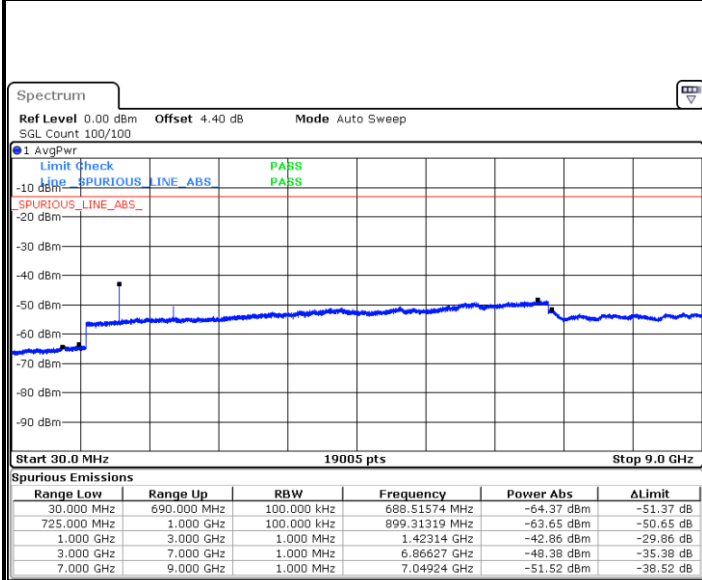

Date: 11.MAY.2018 09:34:54

LTE Band 12 / 5MHz

Lowest Channel / QPSK

Date: 11.MAY.2018 09:47:02

Lowest Channel / 16QAM

Date: 11.MAY.2018 09:47:58

Middle Channel / QPSK

Date: 11.MAY.2018 09:49:48

Middle Channel / 16QAM

Date: 11.MAY.2018 09:48:53

LTE Band 12 / 5MHz

Highest Channel / QPSK

Date: 11.MAY.2018 09:50:43

Highest Channel / 16QAM

Date: 11.MAY.2018 09:51:38

LTE Band 12 / 10MHz

Lowest Channel / QPSK

Date: 11.MAY.2018 10:03:46

Lowest Channel / 16QAM

Date: 11.MAY.2018 10:04:41

LTE Band 12 / 10MHz

Middle Channel / QPSK

Date: 11.MAY.2018 10:06:31

Middle Channel / 16QAM

Date: 11.MAY.2018 10:05:36

Highest Channel / QPSK

Date: 11.MAY.2018 10:07:27

Highest Channel / 16QAM

Date: 11.MAY.2018 10:08:22

LTE Band 12 / 1.4MHz

Lowest Channel / 64QAM

Middle Channel / 64QAM