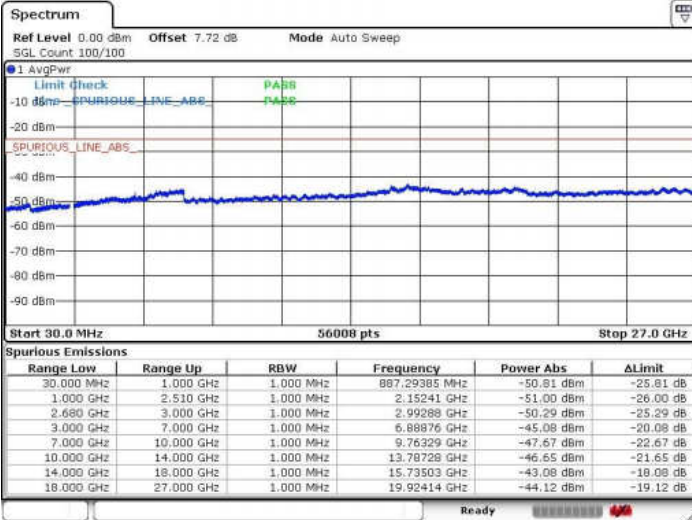

Middle Channel / 64QAM

Date: 15.MAY.2018 14:39:18

Date: 15.MAY.2018 14:40:24

Highest Channel / 64QAM

Date: 15.MAY.2018 14:44:39

LTE Band 41 / 10MHz

Lowest Channel / 64QAM

Middle Channel / 64QAM

Date: 15.MAY.2018 14:45:50

Date: 15.MAY.2018 14:50:20

Highest Channel / 64QAM

Date: 15.MAY.2018 14:51:29

LTE Band 41 / 15MHz

Lowest Channel / 64QAM

Middle Channel / 64QAM

Date: 15.MAY.2018 14:56:47

Date: 15.MAY.2018 14:58:05

Highest Channel / 64QAM

Date: 15.MAY.2018 15:02:22

LTE Band 41 / 20MHz

Lowest Channel / 64QAM

Middle Channel / 64QAM

Date: 15.MAY.2018 15:03:20

Date: 15.MAY.2018 15:07:57