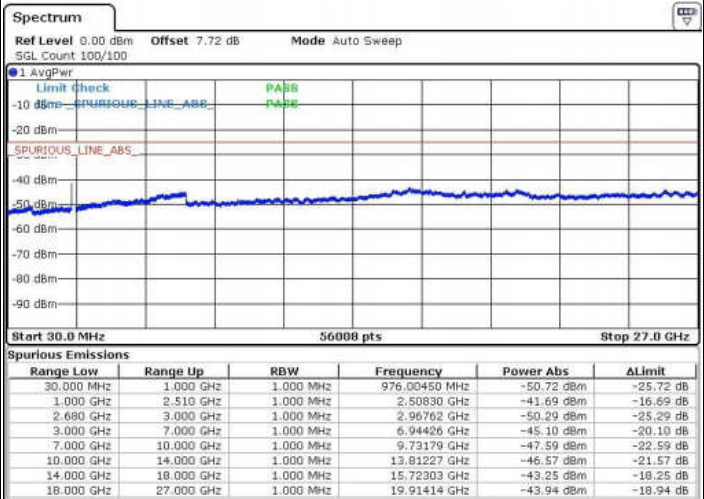

Date: 15.MAY.2018 14:42:05

Date: 15.MAY.2018 14:41:16

LTE Band 41 / 5MHz

Highest Channel / QPSK

Date: 15.MAY.2018 14:43:04

Highest Channel / 16QAM

Date: 15.MAY.2018 14:43:51

LTE Band 7 / 10MHz

Lowest Channel / QPSK

Date: 15.MAY.2018 14:47:38

Lowest Channel / 16QAM

Date: 15.MAY.2018 14:48:49

LTE Band 41 / 10MHz

Middle Channel / QPSK

Middle Channel / 16QAM

Date: 15 MAY 2018 14:48:37

Date: 15 MAY 2018 14:49:30

Highest Channel / QPSK

Highest Channel / 16QAM

Date: 15 MAY 2018 14:53:20

Date: 15 MAY 2018 14:52:33

LTE Band 41 / 15MHz

Lowest Channel / QPSK

Lowest Channel / 16QAM