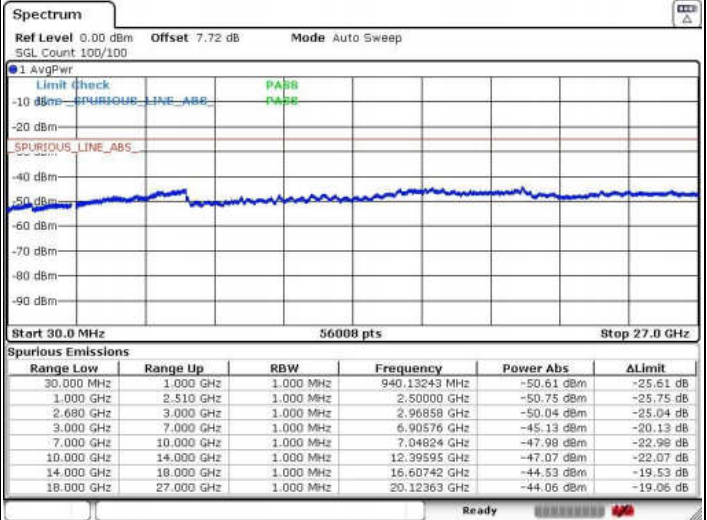

Date: 31 MAY 2018 23:45:50

Middle Channel / 64QAM

Date: 31 MAY 2018 23:42:56

LTE Band 41 / 10MHz+20MHz

Highest Channel / QPSK

Highest Channel / 16QAM

Date: 31 MAY 2018 23:46:01

Date: 31 MAY 2018 23:46:52

Highest Channel / 64QAM

Date: 31 MAY 2018 23:47:43

LTE Band 41 / 15MHz+10MHz

Lowest Channel / QPSK

Lowest Channel / 16QAM

Date: 1 JUN 2018 01:05:38

Date: 1 JUN 2018 01:06:37

Lowest Channel / 64QAM

Date: 1 JUN 2018 01:07:31

LTE Band 41 / 15MHz+10MHz

Middle Channel / QPSK

Middle Channel / 16QAM

Date: 1 JUN 2018 01:10:28

Date: 1 JUN 2018 01:09:38

Middle Channel / 64QAM

Date: 1 JUN 2018 01:08:47