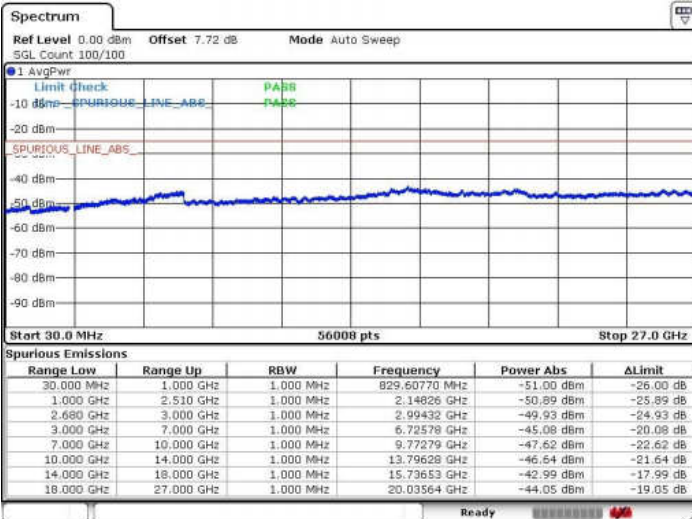

Middle Channel / 64QAM

Date: 15.MAY.2018 14:39:18

Date: 15.MAY.2018 14:40:24

Highest Channel / 64QAM

Date: 15.MAY.2018 14:44:39

LTE Band 41 / 10MHz

Lowest Channel / 64QAM

Middle Channel / 64QAM

Date: 15.MAY.2018 14:45:50

Date: 15.MAY.2018 14:50:20

Highest Channel / 64QAM

Date: 15.MAY.2018 14:51:29

LTE Band 41 / 15MHz

Lowest Channel / 64QAM

Middle Channel / 64QAM

Date: 15.MAY.2018 14:56:47

Date: 15.MAY.2018 14:58:05

Highest Channel / 64QAM

Date: 15.MAY.2018 15:02:22

LTE Band 41 / 20MHz

Lowest Channel / 64QAM

Middle Channel / 64QAM

Date: 15.MAY.2018 15:03:20

Date: 15.MAY.2018 15:07:57