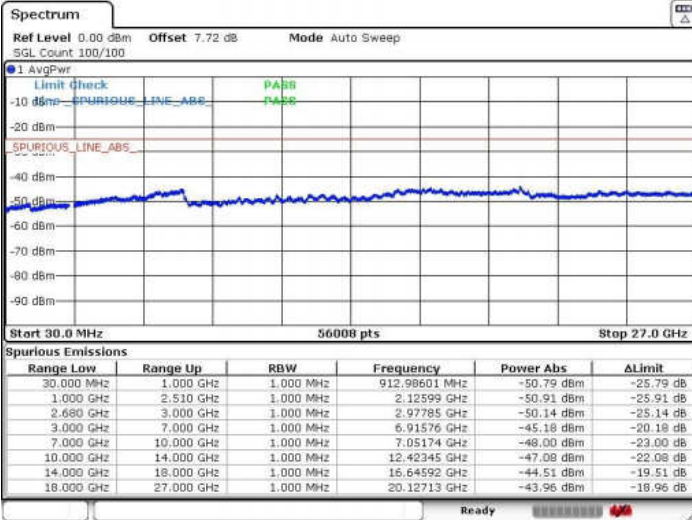

Date: 31 MAY 2018 23:45:50

Middle Channel / 64QAM

Date: 31 MAY 2018 23:42:56

LTE Band 41 / 10MHz+20MHz

Highest Channel / QPSK

Highest Channel / 16QAM

Date: 31 MAY 2018 23:46:01

Date: 31 MAY 2018 23:46:52

Highest Channel / 64QAM

Date: 31 MAY 2018 23:47:43

LTE Band 41 / 15MHz+10MHz

Lowest Channel / QPSK

Lowest Channel / 16QAM

Date: 1 JUN 2018 01:05:38

Date: 1 JUN 2018 01:06:37

Lowest Channel / 64QAM

Date: 1 JUN 2018 01:07:31

LTE Band 41 / 15MHz+10MHz

Middle Channel / QPSK

Middle Channel / 16QAM

Date: 1 JUN 2018 01:10:28

Date: 1 JUN 2018 01:09:38

Middle Channel / 64QAM

Date: 1 JUN 2018 01:08:47

LTE Band 41 / 15MHz+10MHz

Highest Channel / QPSK

Highest Channel / 16QAM

Date: 1 JUN 2018 01:11:38

Date: 1 JUN 2018 01:12:30

Highest Channel / 64QAM

Date: 1 JUN 2018 01:13:20

LTE Band 41 / 15MHz+15MHz