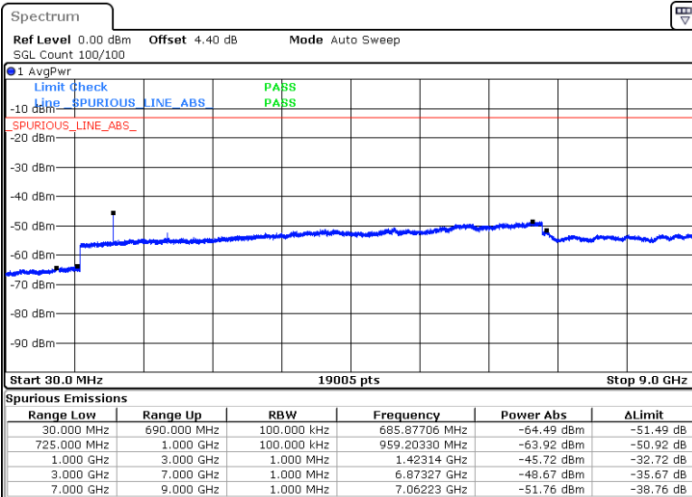

Date: 11.MAY.2018 11:12:44

Highest Channel / 64QAM

Date: 11.MAY.2018 11:13:39

LTE Band 12 / 5MHz

Lowest Channel / 64QAM

Middle Channel / 64QAM

Date: 11.MAY.2018 11:14:34

Date: 11.MAY.2018 11:15:29

Highest Channel / 64QAM

Date: 11.MAY.2018 11:16:25

LTE Band 12 / 10MHz

Lowest Channel / 64QAM

Middle Channel / 64QAM

Date: 11.MAY.2018 11:17:20

Date: 11.MAY.2018 11:18:15

Highest Channel / 64QAM