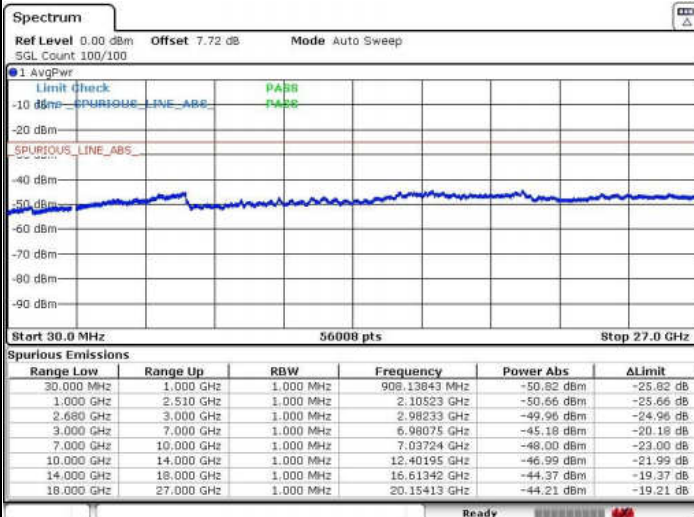

Date: 15.MAY.2018 14:58:05

Highest Channel / 64QAM

Date: 15.MAY.2018 15:02:22

LTE Band 41 / 20MHz

Lowest Channel / 64QAM

Middle Channel / 64QAM

Date: 15.MAY.2018 15:03:20

Date: 15.MAY.2018 15:07:57

Highest Channel / 64QAM

Date: 15.MAY.2018 15:08:52

For CA

LTE Band 41 / 5MHz+20MHz

Lowest Channel / QPSK

Lowest Channel / 16QAM

Date: 31 MAY 2018 23:08:07

Date: 31 MAY 2018 23:10:29

Lowest Channel 64QAM

Date: 31 MAY 2018 23:11:26

LTE Band 41 / 5MHz+20MHz

Middle Channel / QPSK

Middle Channel /16QAM

Date: 31 MAY 2018 23:19:26

Date: 31 MAY 2018 23:18:20

Middle Channel / 64QAM