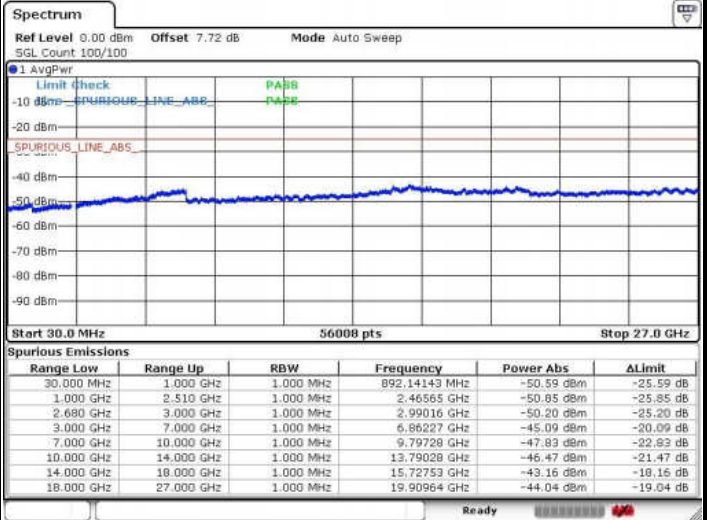

**LTE Band 41 / 20MHz**

<b>Lowest Channel / QPSK</b>	<b>Lowest Channel / 16QAM</b>
------------------------------	-------------------------------

LTE Band 41 / 20MHz

Middle Channel / QPSK

Middle Channel / 16QAM

Date: 15.MAY.2018 15:06:16

Date: 15.MAY.2018 15:07:07

Highest Channel / QPSK

Highest Channel / 16QAM

Date: 15.MAY.2018 14:52:17

Date: 15.MAY.2018 15:09:49

LTE Band 41 / 5MHz

Lowest Channel / 64QAM

Middle Channel / 64QAM

Date: 15.MAY.2018 14:39:18

Date: 15.MAY.2018 14:40:24

Highest Channel / 64QAM

Date: 15.MAY.2018 14:44:39

LTE Band 41 / 10MHz

Lowest Channel / 64QAM

Middle Channel / 64QAM