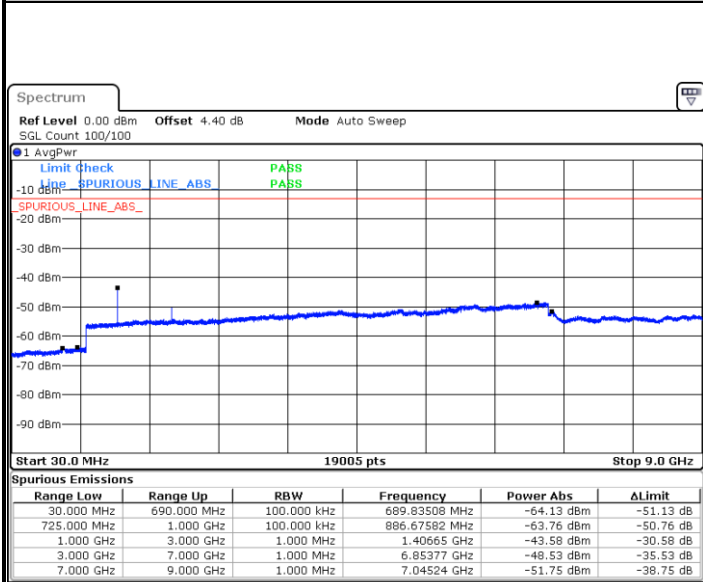

Middle Channel / 16QAM

Date: 11.MAY.2018 09:48:53

LTE Band 12 / 5MHz

Highest Channel / QPSK

Date: 11.MAY.2018 09:50:43

Highest Channel / 16QAM

Date: 11.MAY.2018 09:51:38

LTE Band 12 / 10MHz

Lowest Channel / QPSK

Date: 11.MAY.2018 10:03:46

Lowest Channel / 16QAM

Date: 11.MAY.2018 10:04:41

LTE Band 12 / 10MHz

Middle Channel / QPSK

Date: 11.MAY.2018 10:06:31

Middle Channel / 16QAM

Date: 11.MAY.2018 10:05:36

Highest Channel / QPSK

Date: 11.MAY.2018 10:07:27

Highest Channel / 16QAM

Date: 11.MAY.2018 10:08:22

LTE Band 12 / 1.4MHz

Lowest Channel / 64QAM

Middle Channel / 64QAM