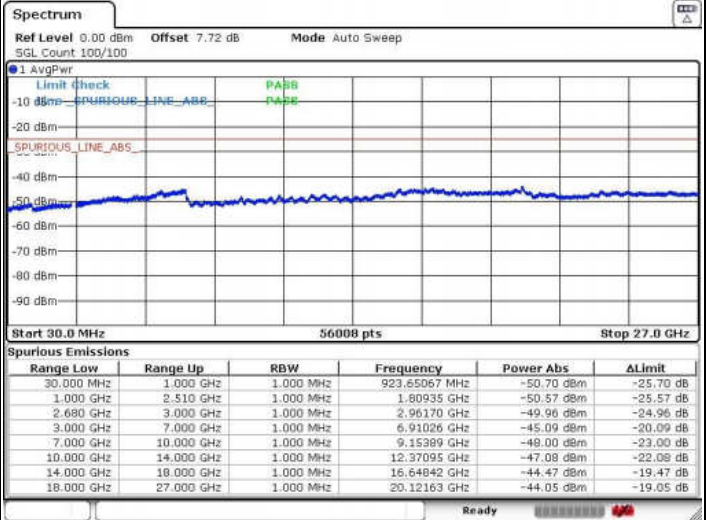

Highest Channel / 64QAM

Date: 31 MAY 2018 23:47:43

LTE Band 41 / 15MHz+10MHz

Lowest Channel / QPSK

Lowest Channel / 16QAM

Date: 1 JUN 2018 01:05:38

Date: 1 JUN 2018 01:06:37

Lowest Channel / 64QAM

Date: 1 JUN 2018 01:07:31

LTE Band 41 / 15MHz+10MHz

Middle Channel / QPSK

Middle Channel / 16QAM

Date: 1 JUN 2018 01:10:28

Date: 1 JUN 2018 01:09:38

Middle Channel / 64QAM

Date: 1 JUN 2018 01:08:47

LTE Band 41 / 15MHz+10MHz

Highest Channel / QPSK

Highest Channel / 16QAM

Date: 1 JUN 2018 01:11:38

Date: 1 JUN 2018 01:12:30

Highest Channel / 64QAM

Date: 1 JUN 2018 01:13:20

LTE Band 41 / 15MHz+15MHz

Lowest Channel / QPSK

Lowest Channel / 16QAM

Date: 31 MAY 2018 22:55:19

Date: 31 MAY 2018 22:54:15

Lowest Channel / 64QAM

Date: 31 MAY 2018 22:52:50

LTE Band 41 / 15MHz+15MHz

Middle Channel / QPSK