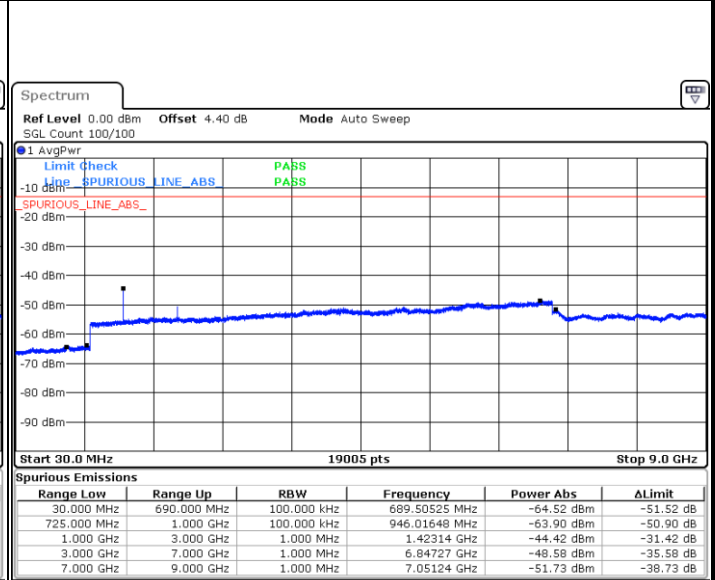

Date: 11.MAY.2018 09:34:54

LTE Band 12 / 5MHz

Lowest Channel / QPSK

Date: 11.MAY.2018 09:47:02

Lowest Channel / 16QAM

Date: 11.MAY.2018 09:47:58

Middle Channel / QPSK

Date: 11.MAY.2018 09:49:48

Middle Channel / 16QAM

Date: 11.MAY.2018 09:48:53

LTE Band 12 / 5MHz

Highest Channel / QPSK

Date: 11.MAY.2018 09:50:43

Highest Channel / 16QAM

Date: 11.MAY.2018 09:51:38

LTE Band 12 / 10MHz

Lowest Channel / QPSK

Date: 11.MAY.2018 10:03:46

Lowest Channel / 16QAM

Date: 11.MAY.2018 10:04:41

LTE Band 12 / 10MHz

Middle Channel / QPSK

Date: 11.MAY.2018 10:06:31

Middle Channel / 16QAM

Date: 11.MAY.2018 10:05:36

Highest Channel / QPSK

Date: 11.MAY.2018 10:07:27

Highest Channel / 16QAM

Date: 11.MAY.2018 10:08:22

LTE Band 12 / 1.4MHz

Lowest Channel / 64QAM

Middle Channel / 64QAM