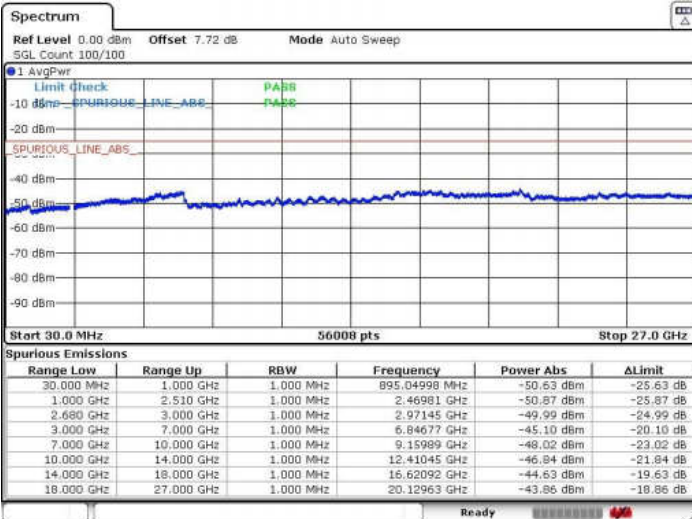

Date: 31 MAY 2018 23:39:05

Date: 31 MAY 2018 23:40:04

Lowest Channel / 64QAM

Date: 31 MAY 2018 23:41:29

LTE Band 41 / 10MHz+20MHz

Middle Channel / QPSK

Middle Channel / 16QAM

Date: 31 MAY 2018 23:44:47

Date: 31 MAY 2018 23:45:50

Middle Channel / 64QAM

Date: 31 MAY 2018 23:42:56

LTE Band 41 / 10MHz+20MHz

Highest Channel / QPSK

Highest Channel / 16QAM

Date: 31 MAY 2018 23:46:01

Date: 31 MAY 2018 23:46:52

Highest Channel / 64QAM

Date: 31 MAY 2018 23:47:43

LTE Band 41 / 15MHz+10MHz

Lowest Channel / QPSK

Lowest Channel / 16QAM

Date: 1 JUN 2018 01:05:38

Date: 1 JUN 2018 01:06:37

Lowest Channel / 64QAM