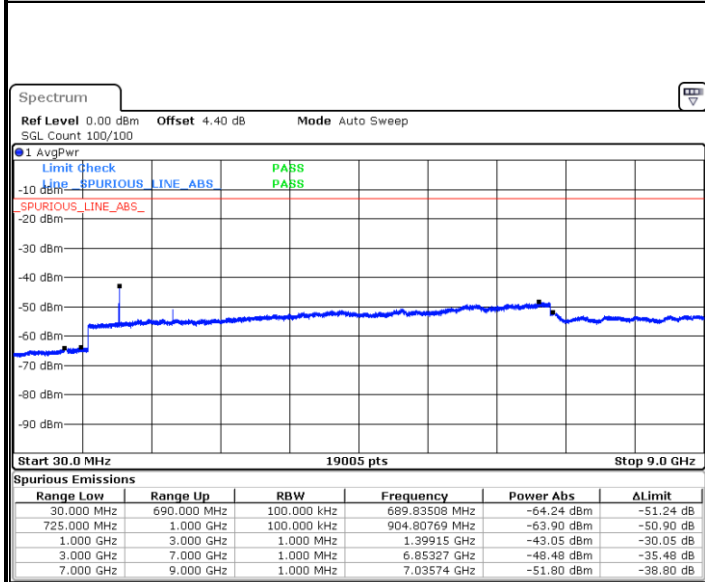

Date: 11.MAY.2018 09:17:15

Highest Channel / 16QAM

Date: 11.MAY.2018 09:18:11

LTE Band 12 / 3MHz

Lowest Channel / QPSK

Date: 11.MAY.2018 09:30:18

Lowest Channel / 16QAM

Date: 11.MAY.2018 09:31:13

LTE Band 12 / 3MHz

Middle Channel / QPSK

Date: 11.MAY.2018 09:33:04

Middle Channel / 16QAM

Date: 11.MAY.2018 09:32:09

Highest Channel / QPSK

Date: 11.MAY.2018 09:33:59

Highest Channel / 16QAM

Date: 11.MAY.2018 09:34:54

LTE Band 12 / 5MHz

Lowest Channel / QPSK

Date: 11.MAY.2018 09:47:02

Lowest Channel / 16QAM

Date: 11.MAY.2018 09:47:58

Middle Channel / QPSK

Date: 11.MAY.2018 09:49:48

Middle Channel / 16QAM

Date: 11.MAY.2018 09:48:53

LTE Band 12 / 5MHz

Highest Channel / QPSK

Date: 11.MAY.2018 09:50:43

Highest Channel / 16QAM

Date: 11.MAY.2018 09:51:38

LTE Band 12 / 10MHz