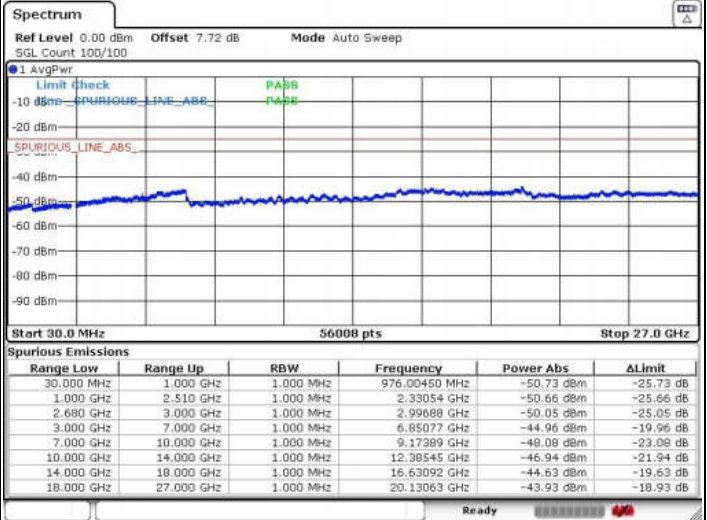

Lowest Channel 64QAM

Date: 31 MAY 2018 23:11:26

LTE Band 41 / 5MHz+20MHz

Middle Channel / QPSK

Middle Channel /16QAM

Date: 31 MAY 2018 23:19:26

Date: 31 MAY 2018 23:18:20

Middle Channel / 64QAM

Date: 31 MAY 2018 23:17:25

LTE Band 41 / 5MHz+20MHz

Highest Channel / QPSK

Highest Channel / 16QAM

Date: 31 MAY 2018 23:20:56

Date: 31 MAY 2018 23:21:48

Highest Channel / 64QAM

Date: 31 MAY 2018 23:22:40