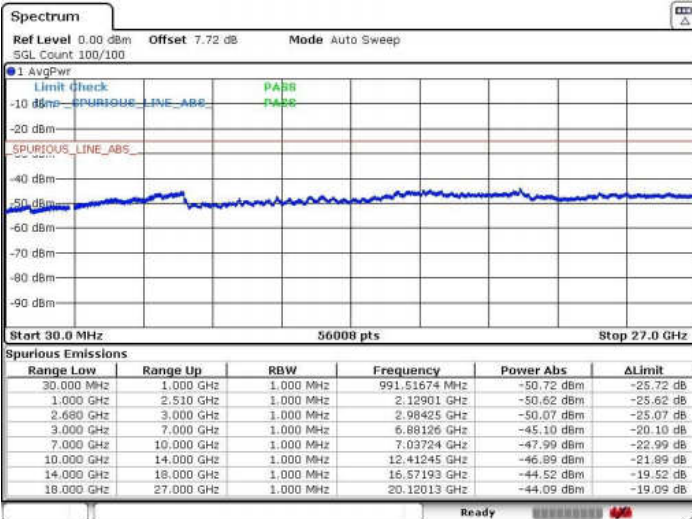

Date: 31 MAY 2018 23:45:50

Middle Channel / 64QAM

Date: 31 MAY 2018 23:42:56

LTE Band 41 / 10MHz+20MHz

Highest Channel / QPSK

Highest Channel / 16QAM

Date: 31 MAY 2018 23:46:01

Date: 31 MAY 2018 23:46:52

Highest Channel / 64QAM

Date: 31 MAY 2018 23:47:43

LTE Band 41 / 15MHz+10MHz

Lowest Channel / QPSK

Lowest Channel / 16QAM

Date: 1 JUN 2018 01:05:38

Date: 1 JUN 2018 01:06:37

Lowest Channel / 64QAM

Date: 1 JUN 2018 01:07:31

LTE Band 41 / 15MHz+10MHz

Middle Channel / QPSK

Middle Channel / 16QAM

Date: 1 JUN 2018 01:10:28

Date: 1 JUN 2018 01:09:38

Middle Channel / 64QAM

Date: 1 JUN 2018 01:08:47

LTE Band 41 / 15MHz+10MHz

Highest Channel / QPSK

Highest Channel / 16QAM

Date: 1 JUN 2018 01:11:38

Date: 1 JUN 2018 01:12:30

Highest Channel / 64QAM

Date: 1 JUN 2018 01:13:20

LTE Band 41 / 15MHz+15MHz