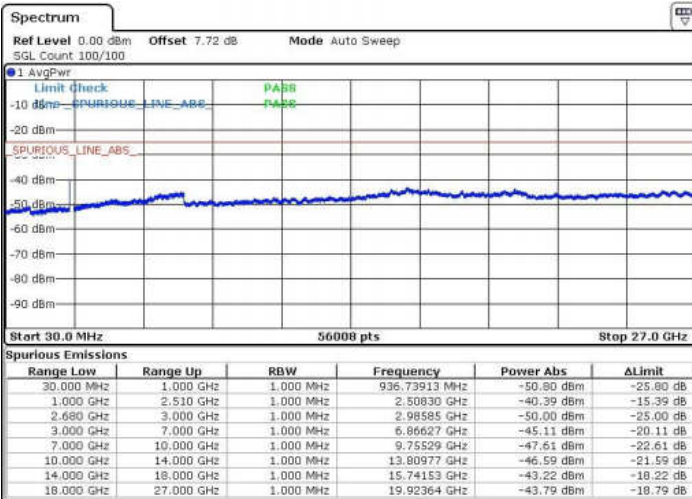

Date: 15.MAY.2018 14:42:05

Date: 15.MAY.2018 14:41:16

LTE Band 41 / 5MHz

Highest Channel / QPSK

Date: 15.MAY.2018 14:43:04

Highest Channel / 16QAM

Date: 15.MAY.2018 14:43:51

LTE Band 7 / 10MHz

Lowest Channel / QPSK

Date: 15.MAY.2018 14:47:38

Lowest Channel / 16QAM

Date: 15.MAY.2018 14:48:49

LTE Band 41 / 10MHz

Middle Channel / QPSK

Middle Channel / 16QAM

Date: 15 MAY 2018 14:48:37

Date: 15 MAY 2018 14:49:30

Highest Channel / QPSK

Highest Channel / 16QAM

Date: 15 MAY 2018 14:53:20

Date: 15 MAY 2018 14:52:33

LTE Band 41 / 15MHz

Lowest Channel / QPSK

Lowest Channel / 16QAM