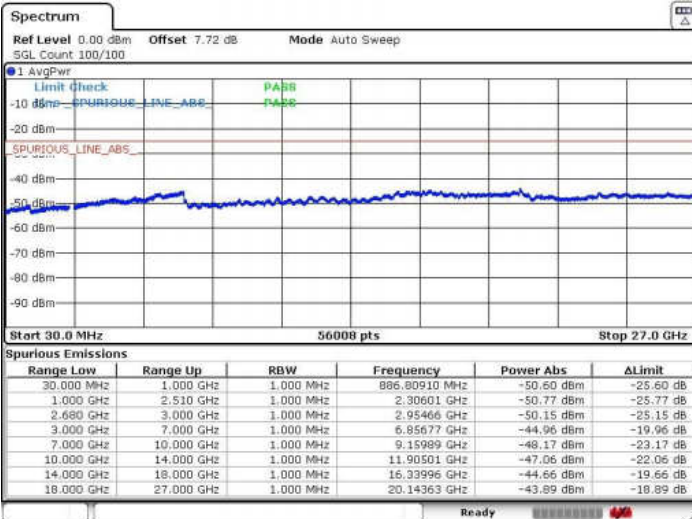

Highest Channel / 16QAM

Date: 1 JUN 2018 01:03:10

Date: 1 JUN 2018 01:01:10

Highest Channel / 64QAM

Date: 1 JUN 2018 01:00:20

LTE Band 41 / 10MHz+20MHz

Lowest Channel / QPSK

Lowest Channel / 16QAM

Date: 31 MAY 2018 23:39:05

Date: 31 MAY 2018 23:40:04

Lowest Channel / 64QAM

Date: 31 MAY 2018 23:41:29

LTE Band 41 / 10MHz+20MHz

Middle Channel / QPSK

Middle Channel / 16QAM

Date: 31 MAY 2018 23:44:47

Date: 31 MAY 2018 23:45:50

Middle Channel / 64QAM

Date: 31 MAY 2018 23:42:56

LTE Band 41 / 10MHz+20MHz

Highest Channel / QPSK

Highest Channel / 16QAM

Date: 31 MAY 2018 23:46:01

Date: 31 MAY 2018 23:46:52

Highest Channel / 64QAM

Date: 31 MAY 2018 23:47:43

LTE Band 41 / 15MHz+10MHz

Lowest Channel / QPSK

Lowest Channel / 16QAM

Date: 1 JUN 2018 01:05:38

Date: 1 JUN 2018 01:06:37

Lowest Channel / 64QAM