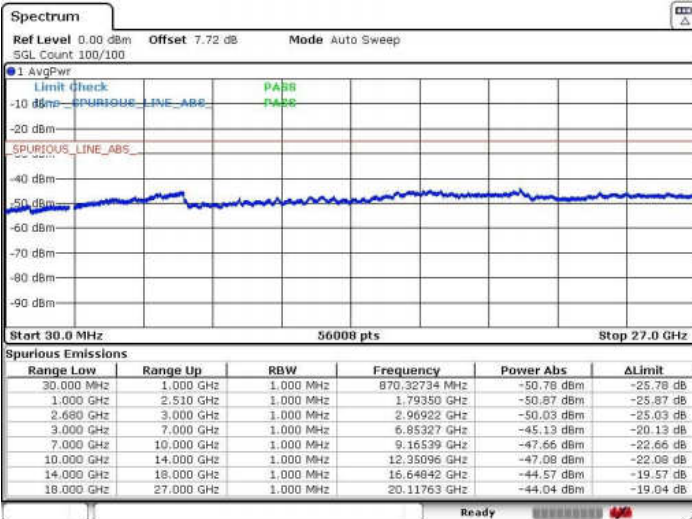

Lowest Channel / QPSK

Lowest Channel / 16QAM

Date: 31 MAY 2018 22:55:19

Date: 31 MAY 2018 22:54:15

Lowest Channel / 64QAM

Date: 31 MAY 2018 22:52:50

LTE Band 41 / 15MHz+15MHz

Middle Channel / QPSK

Middle Channel / 16QAM

Date: 31 MAY 2018 22:48:08

Date: 31 MAY 2018 22:49:37

Middle Channel / 64QAM

Date: 31 MAY 2018 22:50:54