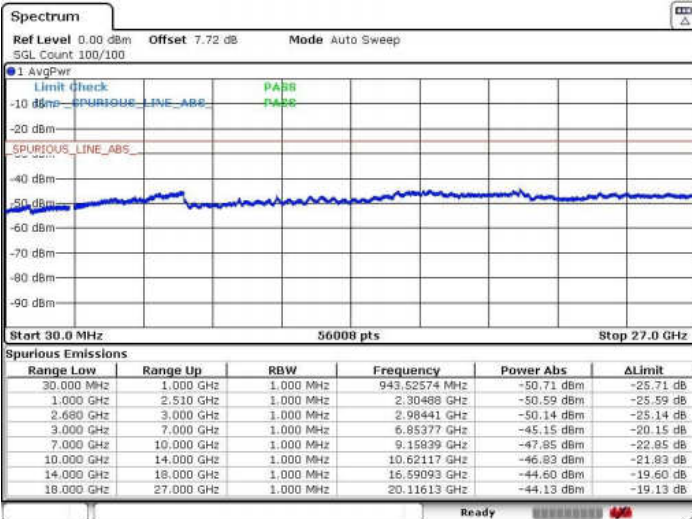

Lowest Channel 64QAM

Date: 31 MAY 2018 23:11:26

LTE Band 41 / 5MHz+20MHz

Middle Channel / QPSK

Middle Channel /16QAM

Date: 31 MAY 2018 23:19:26

Date: 31 MAY 2018 23:18:20

Middle Channel / 64QAM

Date: 31 MAY 2018 23:17:25

LTE Band 41 / 5MHz+20MHz

Highest Channel / QPSK

Highest Channel / 16QAM

Date: 31 MAY 2018 23:20:56

Date: 31 MAY 2018 23:21:48

Highest Channel / 64QAM

Date: 31 MAY 2018 23:22:40