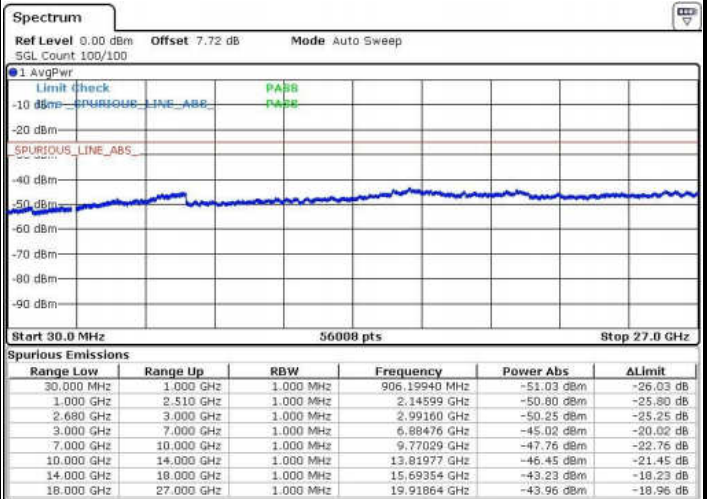

Date: 11.MAY.2018 11:19:11

LTE Band 41 / 5MHz

Lowest Channel / QPSK

Lowest Channel / 16QAM

Date: 15.MAY.2018 14:37:42

Date: 15.MAY.2018 14:38:31

Middle Channel / QPSK

Middle Channel / 16QAM

Date: 15.MAY.2018 14:42:05

Date: 15.MAY.2018 14:41:16

LTE Band 41 / 5MHz

Highest Channel / QPSK

Date: 15.MAY.2018 14:43:04

Highest Channel / 16QAM

Date: 15.MAY.2018 14:43:51

LTE Band 7 / 10MHz