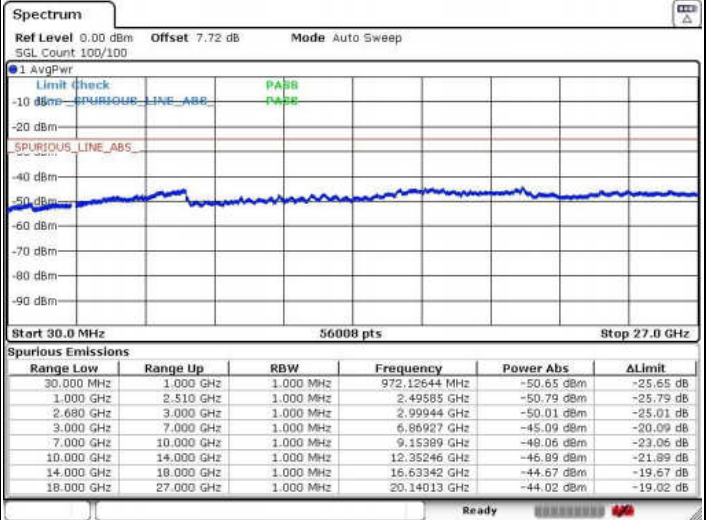

Date: 31 MAY 2018 23:45:50

Middle Channel / 64QAM

Date: 31 MAY 2018 23:42:56

LTE Band 41 / 10MHz+20MHz

Highest Channel / QPSK

Highest Channel / 16QAM

Date: 31 MAY 2018 23:46:01

Date: 31 MAY 2018 23:46:52

Highest Channel / 64QAM

Date: 31 MAY 2018 23:47:43

LTE Band 41 / 15MHz+10MHz

Lowest Channel / QPSK

Lowest Channel / 16QAM

Date: 1 JUN 2018 01:05:38

Date: 1 JUN 2018 01:06:37

Lowest Channel / 64QAM

Date: 1 JUN 2018 01:07:31

LTE Band 41 / 15MHz+10MHz

Middle Channel / QPSK

Middle Channel / 16QAM

Date: 1 JUN 2018 01:10:28

Date: 1 JUN 2018 01:09:38

Middle Channel / 64QAM

Date: 1 JUN 2018 01:08:47

LTE Band 41 / 15MHz+10MHz

Highest Channel / QPSK

Highest Channel / 16QAM

Date: 1 JUN 2018 01:11:38

Date: 1 JUN 2018 01:12:30

Highest Channel / 64QAM

Date: 1 JUN 2018 01:13:20

LTE Band 41 / 15MHz+15MHz