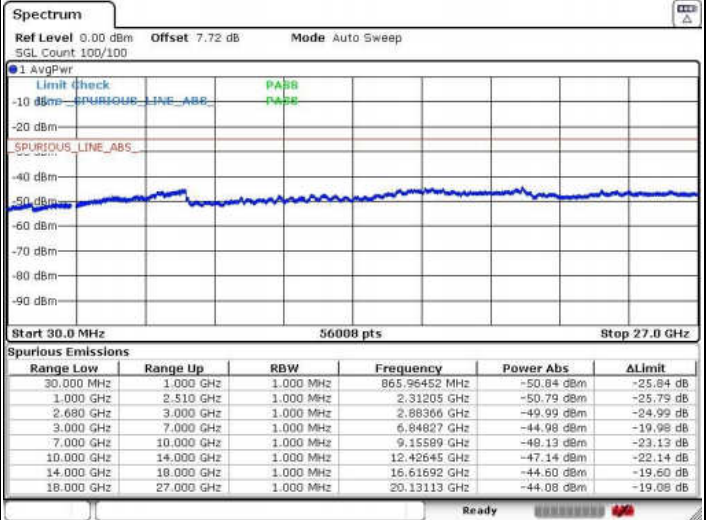

Lowest Channel 64QAM

Date: 31 MAY 2018 23:11:26

LTE Band 41 / 5MHz+20MHz

Middle Channel / QPSK

Middle Channel /16QAM

Date: 31 MAY 2018 23:19:26

Date: 31 MAY 2018 23:18:20

Middle Channel / 64QAM

Date: 31 MAY 2018 23:17:25

LTE Band 41 / 5MHz+20MHz

Highest Channel / QPSK

Highest Channel / 16QAM

Date: 31 MAY 2018 23:20:56

Date: 31 MAY 2018 23:21:48

Highest Channel / 64QAM

Date: 31 MAY 2018 23:22:40