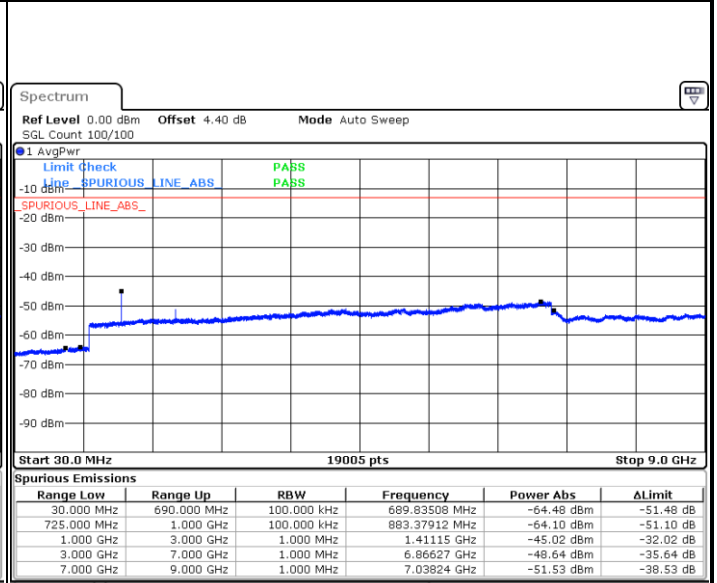

Date: 11.MAY.2018 09:34:54

LTE Band 12 / 5MHz

Lowest Channel / QPSK

Date: 11.MAY.2018 09:47:02

Lowest Channel / 16QAM

Date: 11.MAY.2018 09:47:58

Middle Channel / QPSK

Date: 11.MAY.2018 09:49:48

Middle Channel / 16QAM

Date: 11.MAY.2018 09:48:53

LTE Band 12 / 5MHz

Highest Channel / QPSK

Date: 11.MAY.2018 09:50:43

Highest Channel / 16QAM

Date: 11.MAY.2018 09:51:38

LTE Band 12 / 10MHz