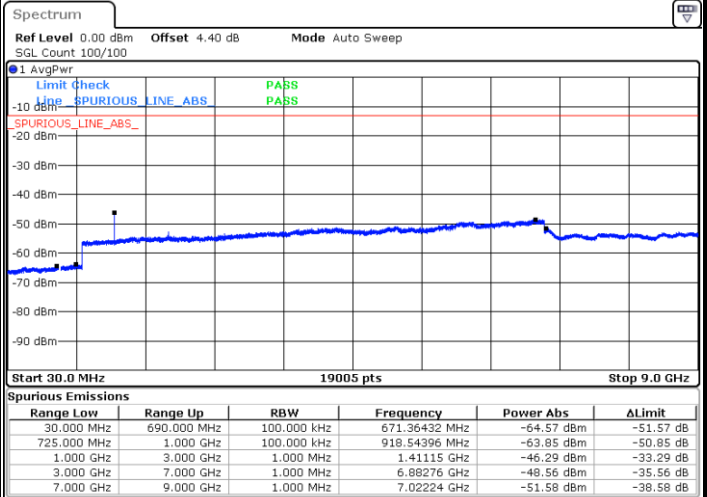

Date: 11.MAY.2018 11:12:44

Highest Channel / 64QAM

Date: 11.MAY.2018 11:13:39

LTE Band 12 / 5MHz

Lowest Channel / 64QAM

Middle Channel / 64QAM

Date: 11.MAY.2018 11:14:34

Date: 11.MAY.2018 11:15:29

Highest Channel / 64QAM

Date: 11.MAY.2018 11:16:25

LTE Band 12 / 10MHz

Lowest Channel / 64QAM

Middle Channel / 64QAM

Date: 11.MAY.2018 11:17:20

Date: 11.MAY.2018 11:18:15

Highest Channel / 64QAM