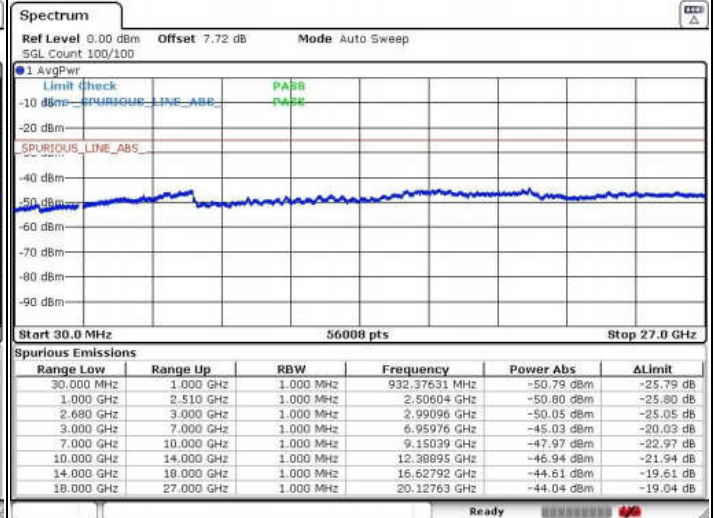

Date: 15.MAY.2018 14:58:05

Highest Channel / 64QAM

Date: 15.MAY.2018 15:02:22

LTE Band 41 / 20MHz

Lowest Channel / 64QAM

Middle Channel / 64QAM

Date: 15.MAY.2018 15:03:20

Date: 15.MAY.2018 15:07:57

Highest Channel / 64QAM

Date: 15.MAY.2018 15:08:52

For CA

LTE Band 41 / 5MHz+20MHz

Lowest Channel / QPSK

Lowest Channel / 16QAM

Date: 31 MAY 2018 23:08:07

Date: 31 MAY 2018 23:10:29

Lowest Channel 64QAM

Date: 31 MAY 2018 23:11:26

LTE Band 41 / 5MHz+20MHz

Middle Channel / QPSK

Middle Channel /16QAM

Date: 31 MAY 2018 23:19:26

Date: 31 MAY 2018 23:18:20

Middle Channel / 64QAM

Date: 31 MAY 2018 23:17:25

LTE Band 41 / 5MHz+20MHz

Highest Channel / QPSK

Highest Channel / 16QAM

Date: 31 MAY 2018 23:20:56

Date: 31 MAY 2018 23:21:48

Highest Channel / 64QAM

Date: 31 MAY 2018 23:22:40