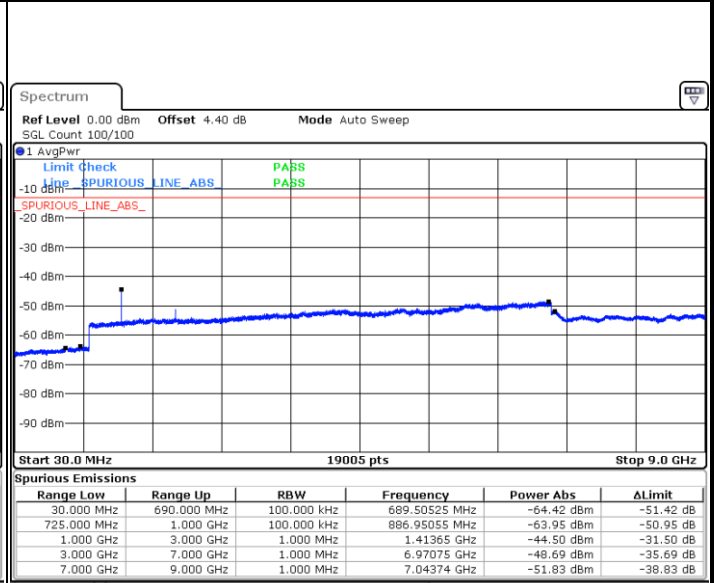

Middle Channel / 16QAM

Date: 11.MAY.2018 09:48:53

LTE Band 12 / 5MHz

Highest Channel / QPSK

Date: 11.MAY.2018 09:50:43

Highest Channel / 16QAM

Date: 11.MAY.2018 09:51:38

LTE Band 12 / 10MHz

Lowest Channel / QPSK

Date: 11.MAY.2018 10:03:46

Lowest Channel / 16QAM

Date: 11.MAY.2018 10:04:41

LTE Band 12 / 10MHz

Middle Channel / QPSK

Date: 11.MAY.2018 10:06:31

Middle Channel / 16QAM

Date: 11.MAY.2018 10:05:36

Highest Channel / QPSK

Date: 11.MAY.2018 10:07:27

Highest Channel / 16QAM

Date: 11.MAY.2018 10:08:22

LTE Band 12 / 1.4MHz

Lowest Channel / 64QAM

Middle Channel / 64QAM