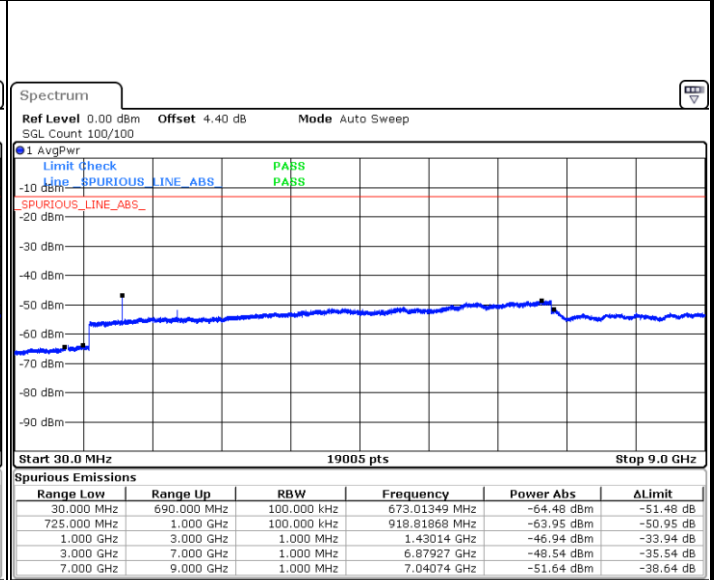

Middle Channel / 64QAM

Date: 11.MAY.2018 23:26:06

Date: 11.MAY.2018 23:27:00

Highest Channel / 64QAM

Date: 11.MAY.2018 23:27:55

LTE Band 12 / 1.4MHz

Lowest Channel / QPSK

Date: 11.MAY.2018 09:13:35

Lowest Channel / 16QAM

Date: 11.MAY.2018 09:14:30

Middle Channel / QPSK

Date: 11.MAY.2018 09:16:20

Middle Channel / 16QAM

Date: 11.MAY.2018 09:15:25

LTE Band 12 / 1.4MHz

Highest Channel / QPSK

Date: 11.MAY.2018 09:17:15

Highest Channel / 16QAM

Date: 11.MAY.2018 09:18:11

LTE Band 12 / 3MHz

Lowest Channel / QPSK

Date: 11.MAY.2018 09:30:18

Lowest Channel / 16QAM

Date: 11.MAY.2018 09:31:13