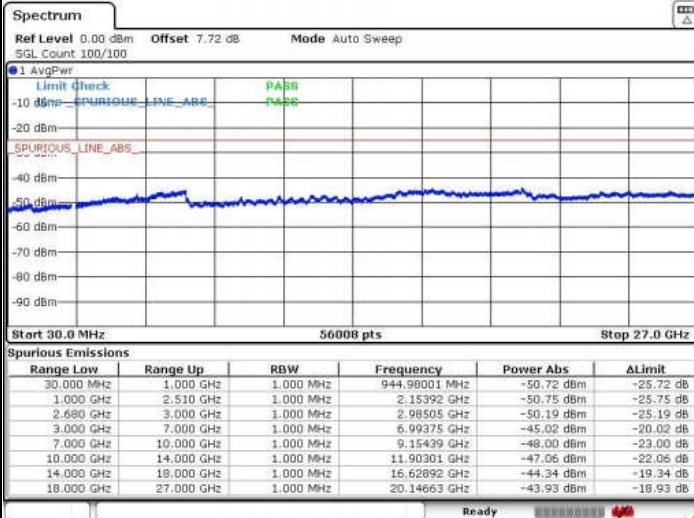

Date: 15.MAY.2018 14:58:05

Highest Channel / 64QAM

Date: 15.MAY.2018 15:02:22

LTE Band 41 / 20MHz

Lowest Channel / 64QAM

Middle Channel / 64QAM

Date: 15.MAY.2018 15:03:20

Date: 15.MAY.2018 15:07:57

Highest Channel / 64QAM

Date: 15.MAY.2018 15:08:52

For CA

LTE Band 41 / 5MHz+20MHz

Lowest Channel / QPSK

Lowest Channel / 16QAM

Date: 31 MAY 2018 23:08:07

Date: 31 MAY 2018 23:10:29

Lowest Channel 64QAM

Date: 31 MAY 2018 23:11:26

LTE Band 41 / 5MHz+20MHz

Middle Channel / QPSK

Middle Channel /16QAM

Date: 31 MAY 2018 23:19:26

Date: 31 MAY 2018 23:18:20

Middle Channel / 64QAM