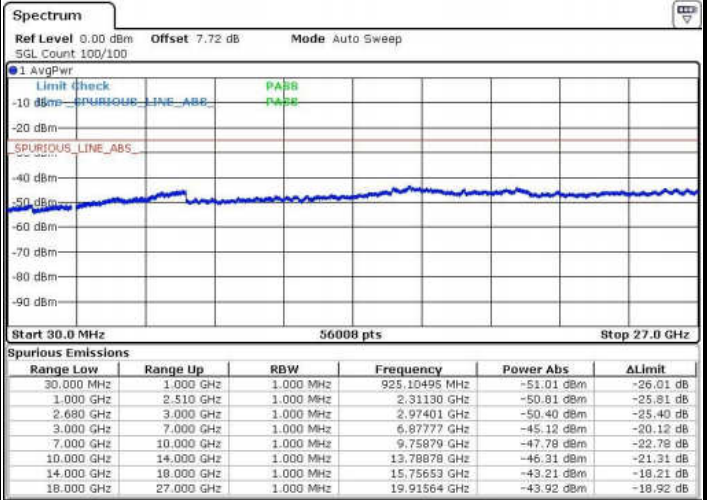

**LTE Band 41 / 20MHz**

<b>Lowest Channel / QPSK</b>	<b>Lowest Channel / 16QAM</b>
------------------------------	-------------------------------

LTE Band 41 / 20MHz

Middle Channel / QPSK

Middle Channel / 16QAM

Date: 15.MAY.2018 15:06:16

Date: 15.MAY.2018 15:07:07

Highest Channel / QPSK

Highest Channel / 16QAM

Date: 15.MAY.2018 14:52:17

Date: 15.MAY.2018 15:09:49

LTE Band 41 / 5MHz

Lowest Channel / 64QAM