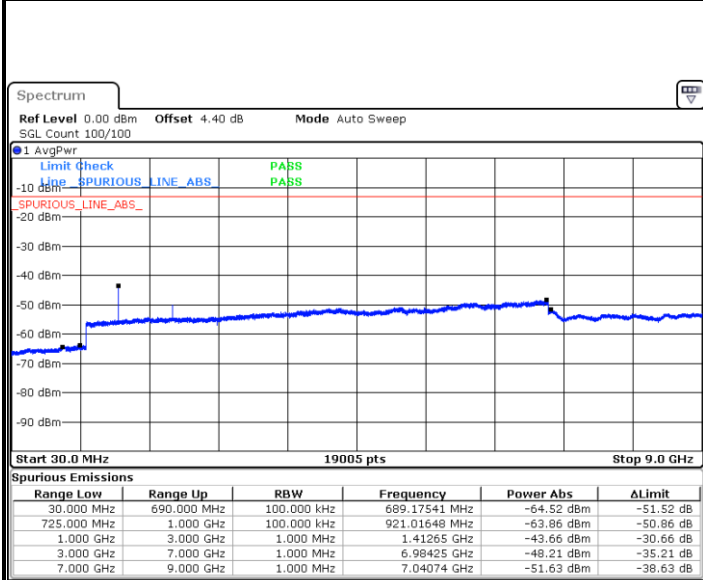

Lowest Channel / 16QAM

Date: 11.MAY.2018 09:14:30

Middle Channel / QPSK

Date: 11.MAY.2018 09:16:20

Middle Channel / 16QAM

Date: 11.MAY.2018 09:15:25

LTE Band 12 / 1.4MHz

Highest Channel / QPSK

Date: 11.MAY.2018 09:17:15

Highest Channel / 16QAM

Date: 11.MAY.2018 09:18:11

LTE Band 12 / 3MHz

Lowest Channel / QPSK

Date: 11.MAY.2018 09:30:18

Lowest Channel / 16QAM

Date: 11.MAY.2018 09:31:13

LTE Band 12 / 3MHz

Middle Channel / QPSK

Date: 11.MAY.2018 09:33:04

Middle Channel / 16QAM

Date: 11.MAY.2018 09:32:09

Highest Channel / QPSK

Date: 11.MAY.2018 09:33:59

Highest Channel / 16QAM