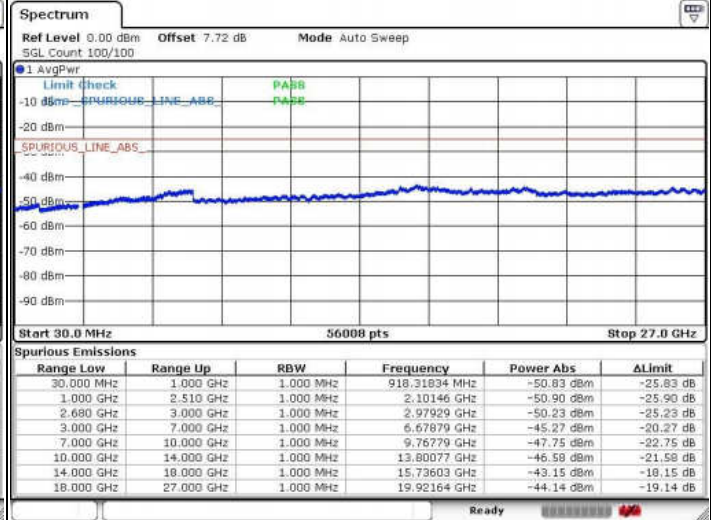

Date: 15.MAY.2018 14:45:50

Date: 15.MAY.2018 14:50:20

Highest Channel / 64QAM

Date: 15.MAY.2018 14:51:29

LTE Band 41 / 15MHz

Lowest Channel / 64QAM

Middle Channel / 64QAM

Date: 15.MAY.2018 14:56:47

Date: 15.MAY.2018 14:58:05

Highest Channel / 64QAM

Date: 15.MAY.2018 15:02:22

LTE Band 41 / 20MHz

Lowest Channel / 64QAM

Middle Channel / 64QAM

Date: 15.MAY.2018 15:03:20

Date: 15.MAY.2018 15:07:57