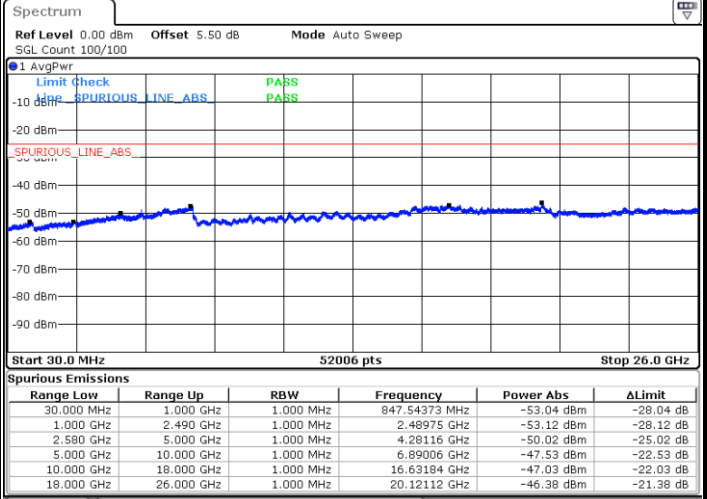

LTE Band 7 / 10MHz

Lowest Channel / 64QAM

Middle Channel / 64QAM

Date: 11.MAY.2018 23:36:09

Date: 11.MAY.2018 23:37:03

Highest Channel / 64QAM

Date: 11.MAY.2018 23:37:58

LTE Band 7 / 15MHz

Lowest Channel / 64QAM

Middle Channel / 64QAM

Date: 11.MAY.2018 23:33:25

Date: 11.MAY.2018 23:34:20

Highest Channel / 64QAM

Date: 11.MAY.2018 23:35:14

LTE Band 7 / 20MHz

Lowest Channel / 64QAM