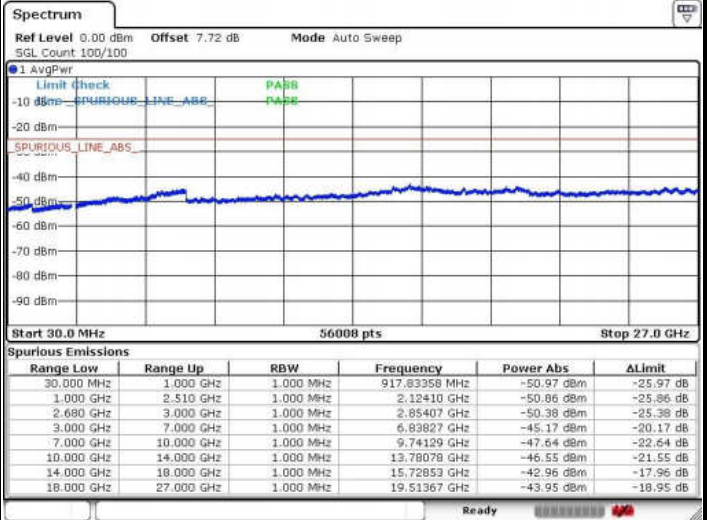

Date: 15.MAY.2018 14:45:50

Date: 15.MAY.2018 14:50:20

Highest Channel / 64QAM

Date: 15.MAY.2018 14:51:29

LTE Band 41 / 15MHz

Lowest Channel / 64QAM

Middle Channel / 64QAM

Date: 15.MAY.2018 14:56:47

Date: 15.MAY.2018 14:58:05

Highest Channel / 64QAM

Date: 15.MAY.2018 15:02:22

LTE Band 41 / 20MHz

Lowest Channel / 64QAM

Middle Channel / 64QAM

Date: 15.MAY.2018 15:03:20

Date: 15.MAY.2018 15:07:57

Highest Channel / 64QAM

Date: 15.MAY.2018 15:08:52

For CA

LTE Band 41 / 5MHz+20MHz

Lowest Channel / QPSK

Lowest Channel / 16QAM

Date: 31 MAY 2018 23:08:07

Date: 31 MAY 2018 23:10:29