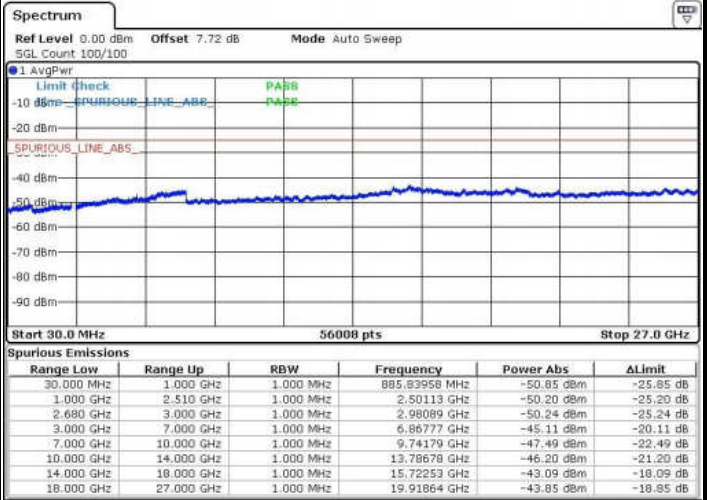

Date: 11.MAY.2018 11:12:44

Highest Channel / 64QAM

Date: 11.MAY.2018 11:13:39

LTE Band 12 / 5MHz

Lowest Channel / 64QAM

Middle Channel / 64QAM

Date: 11.MAY.2018 11:14:34

Date: 11.MAY.2018 11:15:29

Highest Channel / 64QAM

Date: 11.MAY.2018 11:16:25

LTE Band 12 / 10MHz

Lowest Channel / 64QAM

Middle Channel / 64QAM

Date: 11.MAY.2018 11:17:20

Date: 11.MAY.2018 11:18:15

Highest Channel / 64QAM

Date: 11.MAY.2018 11:19:11

LTE Band 41 / 5MHz

Lowest Channel / QPSK

Lowest Channel / 16QAM

Date: 15.MAY.2018 14:37:42

Date: 15.MAY.2018 14:38:31

Middle Channel / QPSK

Middle Channel / 16QAM