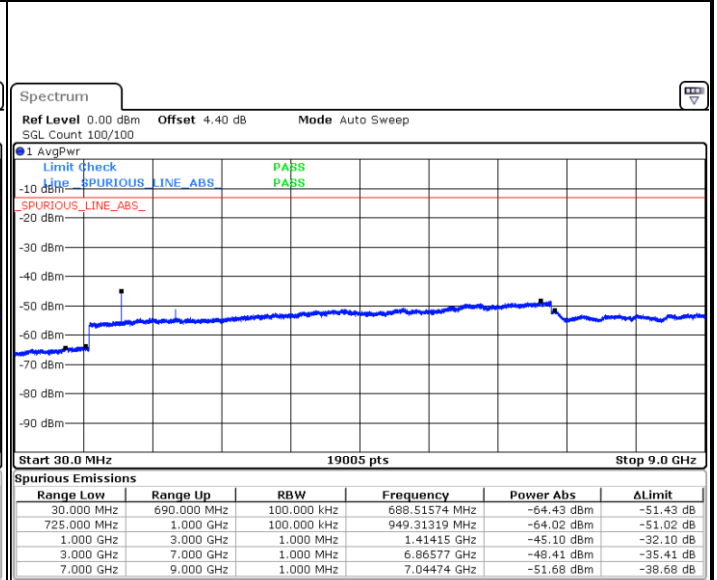

Middle Channel / 64QAM

Date: 11.MAY.2018 23:26:06

Date: 11.MAY.2018 23:27:00

Highest Channel / 64QAM

Date: 11.MAY.2018 23:27:55

LTE Band 12 / 1.4MHz

Lowest Channel / QPSK

Date: 11.MAY.2018 09:13:35

Lowest Channel / 16QAM

Date: 11.MAY.2018 09:14:30

Middle Channel / QPSK

Date: 11.MAY.2018 09:16:20

Middle Channel / 16QAM

Date: 11.MAY.2018 09:15:25

LTE Band 12 / 1.4MHz

Highest Channel / QPSK

Date: 11.MAY.2018 09:17:15

Highest Channel / 16QAM

Date: 11.MAY.2018 09:18:11

LTE Band 12 / 3MHz

Lowest Channel / QPSK

Date: 11.MAY.2018 09:30:18

Lowest Channel / 16QAM

Date: 11.MAY.2018 09:31:13