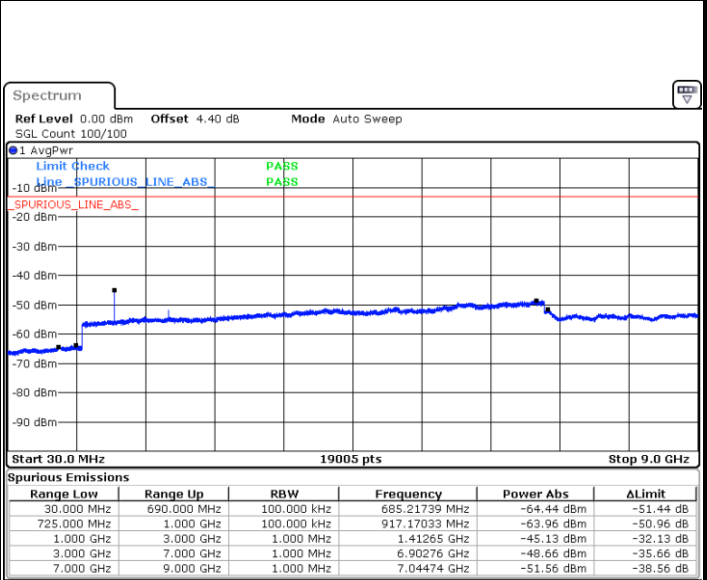

Lowest Channel / 16QAM

Date: 11.MAY.2018 09:14:30

Middle Channel / QPSK

Date: 11.MAY.2018 09:16:20

Middle Channel / 16QAM

Date: 11.MAY.2018 09:15:25

LTE Band 12 / 1.4MHz

Highest Channel / QPSK

Date: 11.MAY.2018 09:17:15

Highest Channel / 16QAM

Date: 11.MAY.2018 09:18:11

LTE Band 12 / 3MHz

Lowest Channel / QPSK

Date: 11.MAY.2018 09:30:18

Lowest Channel / 16QAM

Date: 11.MAY.2018 09:31:13

LTE Band 12 / 3MHz

Middle Channel / QPSK

Date: 11.MAY.2018 09:33:04

Middle Channel / 16QAM

Date: 11.MAY.2018 09:32:09

Highest Channel / QPSK

Date: 11.MAY.2018 09:33:59

Highest Channel / 16QAM