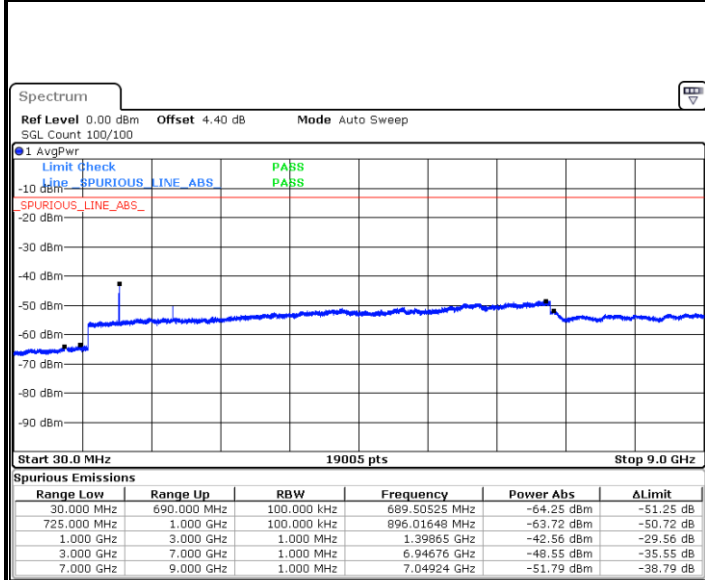

Lowest Channel / 16QAM

Date: 11.MAY.2018 09:14:30

Middle Channel / QPSK

Date: 11.MAY.2018 09:16:20

Middle Channel / 16QAM

Date: 11.MAY.2018 09:15:25

LTE Band 12 / 1.4MHz

Highest Channel / QPSK

Date: 11.MAY.2018 09:17:15

Highest Channel / 16QAM

Date: 11.MAY.2018 09:18:11

LTE Band 12 / 3MHz

Lowest Channel / QPSK

Date: 11.MAY.2018 09:30:18

Lowest Channel / 16QAM

Date: 11.MAY.2018 09:31:13

LTE Band 12 / 3MHz

Middle Channel / QPSK

Date: 11.MAY.2018 09:33:04

Middle Channel / 16QAM

Date: 11.MAY.2018 09:32:09

Highest Channel / QPSK

Date: 11.MAY.2018 09:33:59

Highest Channel / 16QAM