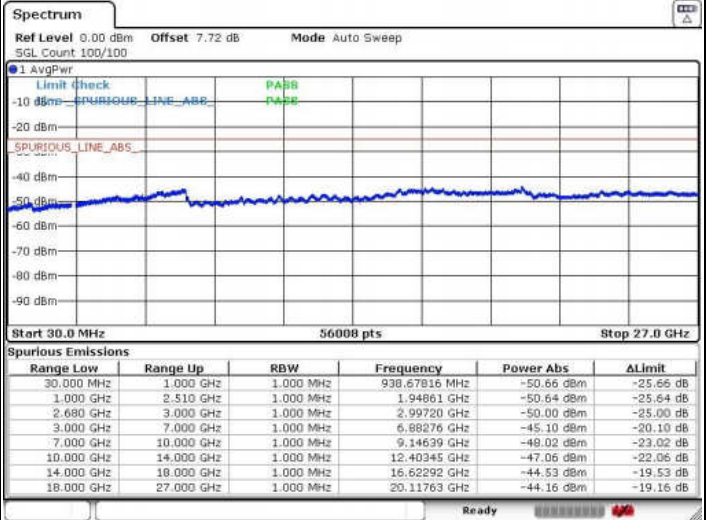

Highest Channel / 16QAM

Date: 1 JUN 2018 01:03:10

Date: 1 JUN 2018 01:01:10

Highest Channel / 64QAM

Date: 1 JUN 2018 01:00:20

LTE Band 41 / 10MHz+20MHz

Lowest Channel / QPSK

Lowest Channel / 16QAM

Date: 31 MAY 2018 23:39:05

Date: 31 MAY 2018 23:40:04

Lowest Channel / 64QAM

Date: 31 MAY 2018 23:41:29

LTE Band 41 / 10MHz+20MHz

Middle Channel / QPSK

Middle Channel / 16QAM

Date: 31 MAY 2018 23:44:47

Date: 31 MAY 2018 23:45:50

Middle Channel / 64QAM

Date: 31 MAY 2018 23:42:56

LTE Band 41 / 10MHz+20MHz

Highest Channel / QPSK

Highest Channel / 16QAM

Date: 31 MAY 2018 23:46:01

Date: 31 MAY 2018 23:46:52

Highest Channel / 64QAM

Date: 31 MAY 2018 23:47:43

LTE Band 41 / 15MHz+10MHz

Lowest Channel / QPSK

Lowest Channel / 16QAM

Date: 1 JUN 2018 01:05:38

Date: 1 JUN 2018 01:06:37

Lowest Channel / 64QAM