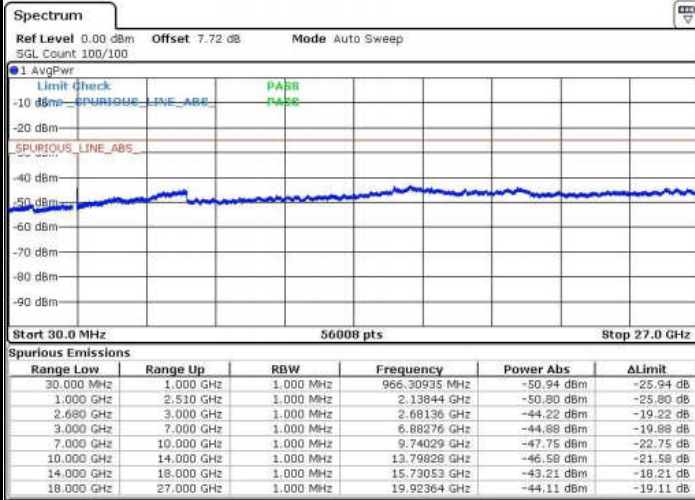

Date: 15.MAY.2018 14:42:05

Date: 15.MAY.2018 14:41:16

LTE Band 41 / 5MHz

Highest Channel / QPSK

Date: 15.MAY.2018 14:43:04

Highest Channel / 16QAM

Date: 15.MAY.2018 14:43:51

LTE Band 7 / 10MHz

Lowest Channel / QPSK

Date: 15.MAY.2018 14:47:38

Lowest Channel / 16QAM

Date: 15.MAY.2018 14:48:49

LTE Band 41 / 10MHz

Middle Channel / QPSK

Middle Channel / 16QAM

Date: 15 MAY 2018 14:48:37