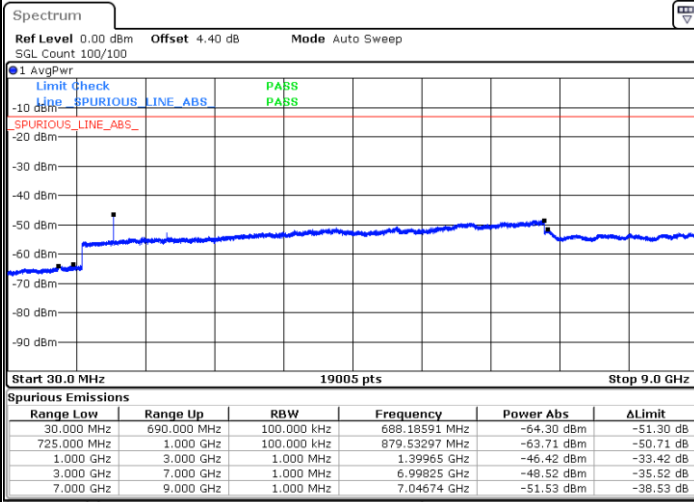

Date: 11.MAY.2018 11:12:44

Highest Channel / 64QAM

Date: 11.MAY.2018 11:13:39

LTE Band 12 / 5MHz

Lowest Channel / 64QAM

Middle Channel / 64QAM

Date: 11.MAY.2018 11:14:34

Date: 11.MAY.2018 11:15:29

Highest Channel / 64QAM

Date: 11.MAY.2018 11:16:25

LTE Band 12 / 10MHz

Lowest Channel / 64QAM

Middle Channel / 64QAM

Date: 11.MAY.2018 11:17:20

Date: 11.MAY.2018 11:18:15

Highest Channel / 64QAM

Date: 11.MAY.2018 11:19:11

LTE Band 41 / 5MHz

Lowest Channel / QPSK

Lowest Channel / 16QAM

Date: 15.MAY.2018 14:37:42

Date: 15.MAY.2018 14:38:31

Middle Channel / QPSK

Middle Channel / 16QAM