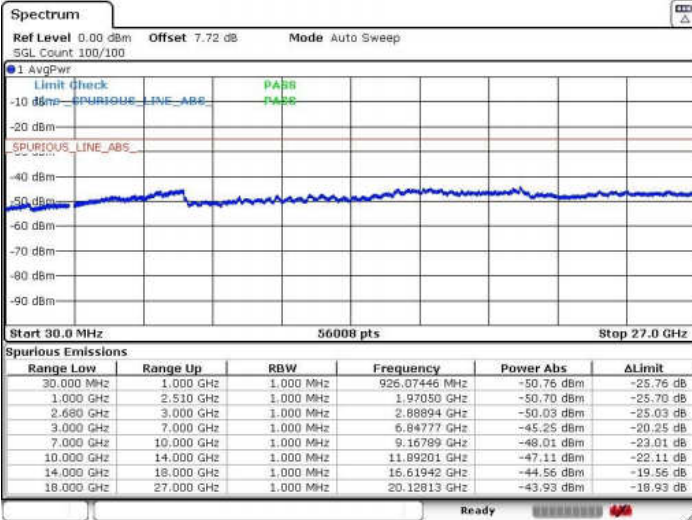

Highest Channel / 16QAM

Date: 1 JUN 2018 01:03:10

Date: 1 JUN 2018 01:01:10

Highest Channel / 64QAM

Date: 1 JUN 2018 01:00:20

LTE Band 41 / 10MHz+20MHz

Lowest Channel / QPSK

Lowest Channel / 16QAM

Date: 31 MAY 2018 23:39:05

Date: 31 MAY 2018 23:40:04

Lowest Channel / 64QAM

Date: 31 MAY 2018 23:41:29

LTE Band 41 / 10MHz+20MHz

Middle Channel / QPSK

Middle Channel / 16QAM

Date: 31 MAY 2018 23:44:47

Date: 31 MAY 2018 23:45:50

Middle Channel / 64QAM

Date: 31 MAY 2018 23:42:56

LTE Band 41 / 10MHz+20MHz

Highest Channel / QPSK

Highest Channel / 16QAM

Date: 31 MAY 2018 23:46:01

Date: 31 MAY 2018 23:46:52

Highest Channel / 64QAM

Date: 31 MAY 2018 23:47:43

LTE Band 41 / 15MHz+10MHz

Lowest Channel / QPSK

Lowest Channel / 16QAM

Date: 1 JUN 2018 01:05:38

Date: 1 JUN 2018 01:06:37

Lowest Channel / 64QAM