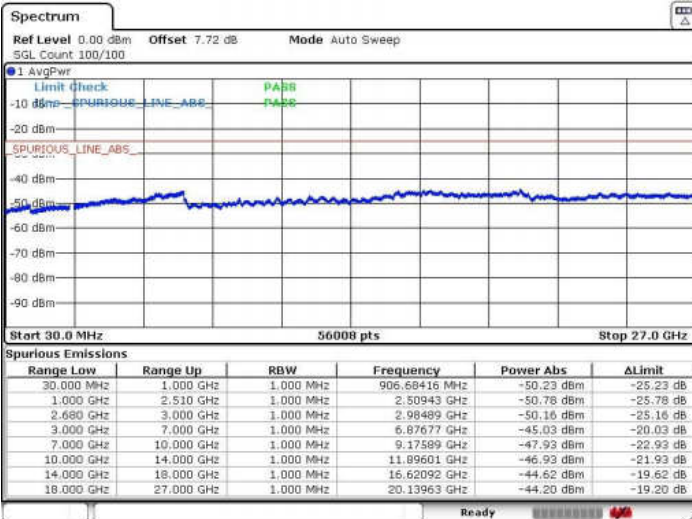

LTE Band 41 / 10MHz+15MHz

Lowest Channel / QPSK

Lowest Channel / 16QAM

Date: 1 JUN 2018 00:55:45

Date: 1 JUN 2018 00:54:51

Lowest Channel / 64QAM

Date: 1 JUN 2018 00:53:50

LTE Band 41 / 10MHz+15MHz

MiddleChannel / QPSK

Middle Channel / 16QAM

Date: 1 JUN 2018 00:57:06

Date: 1 JUN 2018 00:58:04

Middle Channel / 64QAM

Date: 1 JUN 2018 00:58:58

LTE Band 41 / 10MHz+15MHz

Highest Channel / QPSK

Highest Channel / 16QAM

Date: 1 JUN 2018 01:03:10

Date: 1 JUN 2018 01:01:10

Highest Channel / 64QAM

Date: 1 JUN 2018 01:00:20

LTE Band 41 / 10MHz+20MHz

Lowest Channel / QPSK

Lowest Channel / 16QAM