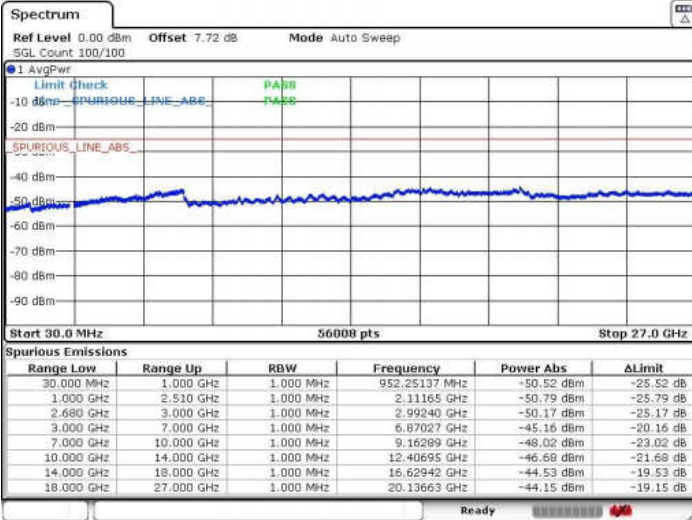

Date: 31 MAY 2018 23:17:25

LTE Band 41 / 5MHz+20MHz

Highest Channel / QPSK

Highest Channel / 16QAM

Date: 31 MAY 2018 23:20:56

Date: 31 MAY 2018 23:21:48

Highest Channel / 64QAM

Date: 31 MAY 2018 23:22:40

LTE Band 41 / 10MHz+15MHz

Lowest Channel / QPSK

Lowest Channel / 16QAM

Date: 1 JUN 2018 00:55:45

Date: 1 JUN 2018 00:54:51

Lowest Channel / 64QAM

Date: 1 JUN 2018 00:53:50

LTE Band 41 / 10MHz+15MHz

MiddleChannel / QPSK

Middle Channel / 16QAM

Date: 1 JUN 2018 00:57:06

Date: 1 JUN 2018 00:58:04

Middle Channel / 64QAM

Date: 1 JUN 2018 00:58:58

LTE Band 41 / 10MHz+15MHz

Highest Channel / QPSK

Highest Channel / 16QAM

Date: 1 JUN 2018 01:03:10

Date: 1 JUN 2018 01:01:10

Highest Channel / 64QAM

Date: 1 JUN 2018 01:00:20

LTE Band 41 / 10MHz+20MHz

Lowest Channel / QPSK

Lowest Channel / 16QAM