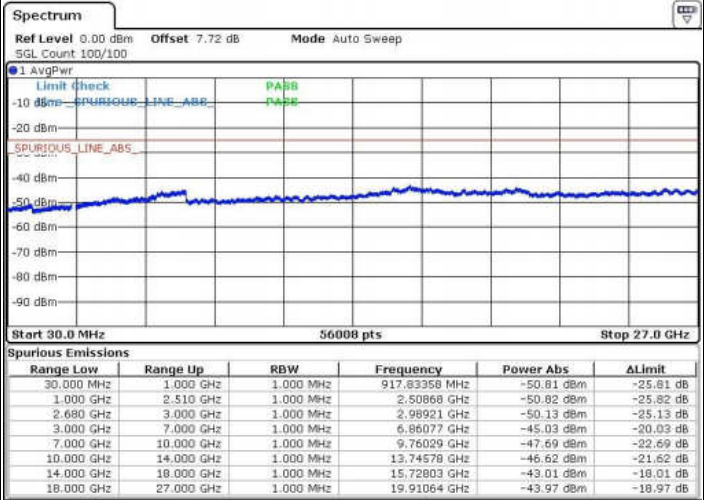

Date: 15.MAY.2018 14:42:05

Date: 15.MAY.2018 14:41:16

LTE Band 41 / 5MHz

Highest Channel / QPSK

Date: 15.MAY.2018 14:43:04

Highest Channel / 16QAM

Date: 15.MAY.2018 14:43:51

LTE Band 7 / 10MHz

Lowest Channel / QPSK

Date: 15.MAY.2018 14:47:38

Lowest Channel / 16QAM

Date: 15.MAY.2018 14:48:49

LTE Band 41 / 10MHz

Middle Channel / QPSK

Middle Channel / 16QAM

Date: 15 MAY 2018 14:48:37

Date: 15 MAY 2018 14:49:30

Highest Channel / QPSK

Highest Channel / 16QAM

Date: 15 MAY 2018 14:53:20

Date: 15 MAY 2018 14:52:33

LTE Band 41 / 15MHz

Lowest Channel / QPSK

Lowest Channel / 16QAM