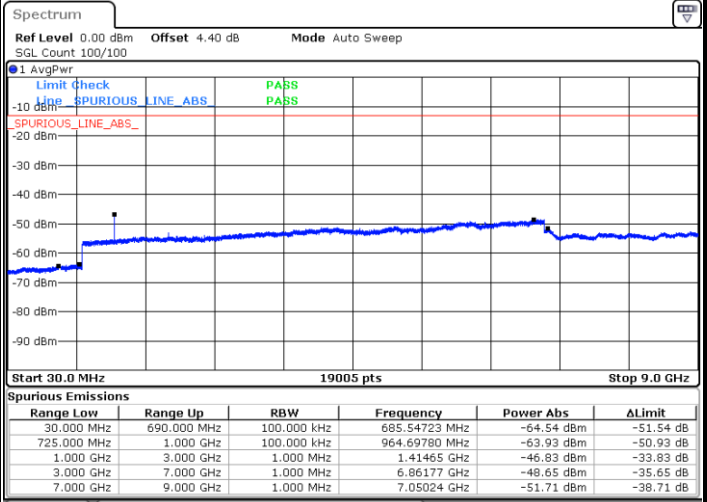

Lowest Channel / QPSK

Date: 11.MAY.2018 10:03:46

Lowest Channel / 16QAM

Date: 11.MAY.2018 10:04:41

LTE Band 12 / 10MHz

Middle Channel / QPSK

Date: 11.MAY.2018 10:06:31

Middle Channel / 16QAM

Date: 11.MAY.2018 10:05:36

Highest Channel / QPSK

Date: 11.MAY.2018 10:07:27

Highest Channel / 16QAM

Date: 11.MAY.2018 10:08:22

LTE Band 12 / 1.4MHz

Lowest Channel / 64QAM

Middle Channel / 64QAM

Date: 11.MAY.2018 11:36:25

Date: 11.MAY.2018 11:09:58

Highest Channel / 64QAM

Date: 11.MAY.2018 11:10:53

LTE Band 12 / 3MHz

Lowest Channel / 64QAM

Middle Channel / 64QAM

Date: 11.MAY.2018 11:11:48