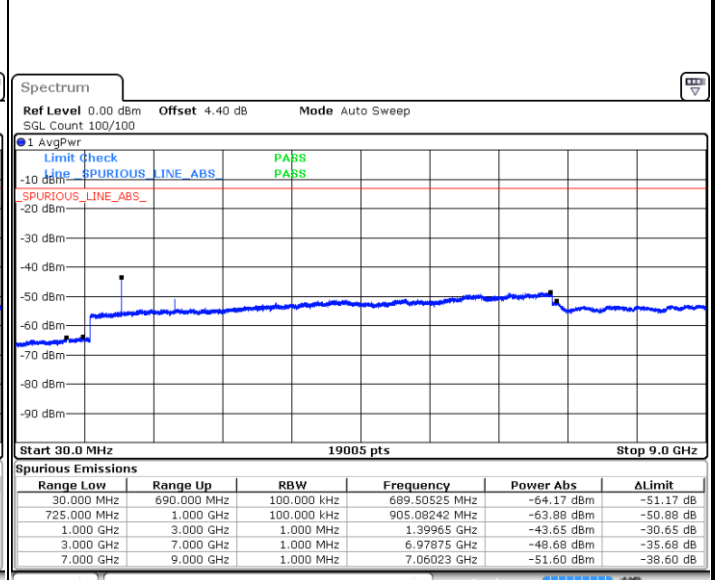

Date: 11.MAY.2018 09:34:54

LTE Band 12 / 5MHz

Lowest Channel / QPSK

Date: 11.MAY.2018 09:47:02

Lowest Channel / 16QAM

Date: 11.MAY.2018 09:47:58

Middle Channel / QPSK

Date: 11.MAY.2018 09:49:48

Middle Channel / 16QAM

Date: 11.MAY.2018 09:48:53

LTE Band 12 / 5MHz

Highest Channel / QPSK

Date: 11.MAY.2018 09:50:43

Highest Channel / 16QAM

Date: 11.MAY.2018 09:51:38

LTE Band 12 / 10MHz

Lowest Channel / QPSK

Date: 11.MAY.2018 10:03:46

Lowest Channel / 16QAM

Date: 11.MAY.2018 10:04:41

LTE Band 12 / 10MHz

Middle Channel / QPSK

Date: 11.MAY.2018 10:06:31

Middle Channel / 16QAM

Date: 11.MAY.2018 10:05:36

Highest Channel / QPSK

Date: 11.MAY.2018 10:07:27

Highest Channel / 16QAM

Date: 11.MAY.2018 10:08:22

LTE Band 12 / 1.4MHz

Lowest Channel / 64QAM

Middle Channel / 64QAM