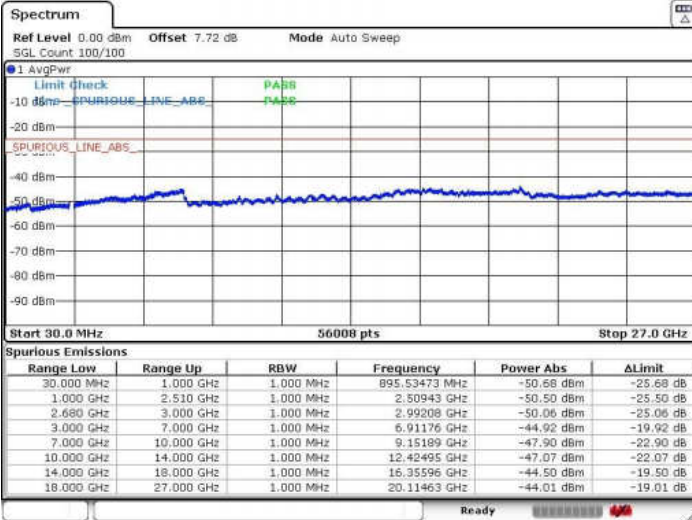

Lowest Channel 64QAM

Date: 31 MAY 2018 23:11:26

LTE Band 41 / 5MHz+20MHz

Middle Channel / QPSK

Middle Channel /16QAM

Date: 31 MAY 2018 23:19:26

Date: 31 MAY 2018 23:18:20

Middle Channel / 64QAM

Date: 31 MAY 2018 23:17:25

LTE Band 41 / 5MHz+20MHz

Highest Channel / QPSK

Highest Channel / 16QAM

Date: 31 MAY 2018 23:20:56

Date: 31 MAY 2018 23:21:48

Highest Channel / 64QAM

Date: 31 MAY 2018 23:22:40

LTE Band 41 / 10MHz+15MHz

Lowest Channel / QPSK

Lowest Channel / 16QAM

Date: 1 JUN 2018 00:55:45

Date: 1 JUN 2018 00:54:51

Lowest Channel / 64QAM

Date: 1 JUN 2018 00:53:50

LTE Band 41 / 10MHz+15MHz