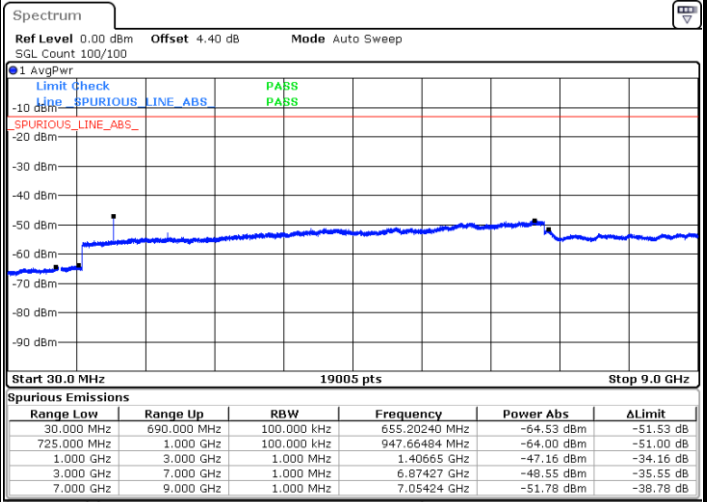

Date: 11.MAY.2018 11:12:44

Highest Channel / 64QAM

Date: 11.MAY.2018 11:13:39

LTE Band 12 / 5MHz

Lowest Channel / 64QAM

Middle Channel / 64QAM

Date: 11.MAY.2018 11:14:34

Date: 11.MAY.2018 11:15:29

Highest Channel / 64QAM

Date: 11.MAY.2018 11:16:25

LTE Band 12 / 10MHz

Lowest Channel / 64QAM

Middle Channel / 64QAM

Date: 11.MAY.2018 11:17:20

Date: 11.MAY.2018 11:18:15

Highest Channel / 64QAM

Date: 11.MAY.2018 11:19:11

LTE Band 41 / 5MHz

Lowest Channel / QPSK

Lowest Channel / 16QAM

Date: 15.MAY.2018 14:37:42

Date: 15.MAY.2018 14:38:31

Middle Channel / QPSK

Middle Channel / 16QAM