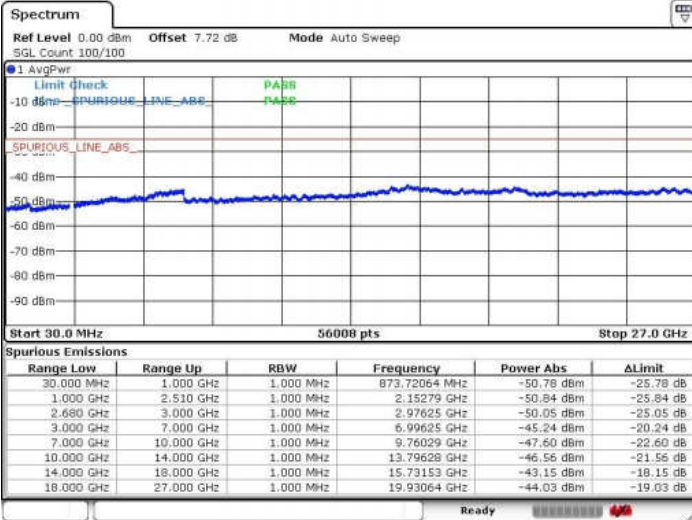

Date: 15.MAY.2018 14:45:50

Date: 15.MAY.2018 14:50:20

Highest Channel / 64QAM

Date: 15.MAY.2018 14:51:29

LTE Band 41 / 15MHz

Lowest Channel / 64QAM

Middle Channel / 64QAM

Date: 15.MAY.2018 14:56:47

Date: 15.MAY.2018 14:58:05

Highest Channel / 64QAM

Date: 15.MAY.2018 15:02:22

LTE Band 41 / 20MHz

Lowest Channel / 64QAM

Middle Channel / 64QAM

Date: 15.MAY.2018 15:03:20

Date: 15.MAY.2018 15:07:57

Highest Channel / 64QAM

Date: 15.MAY.2018 15:08:52

For CA

LTE Band 41 / 5MHz+20MHz

Lowest Channel / QPSK

Lowest Channel / 16QAM

Date: 31 MAY 2018 23:08:07

Date: 31 MAY 2018 23:10:29