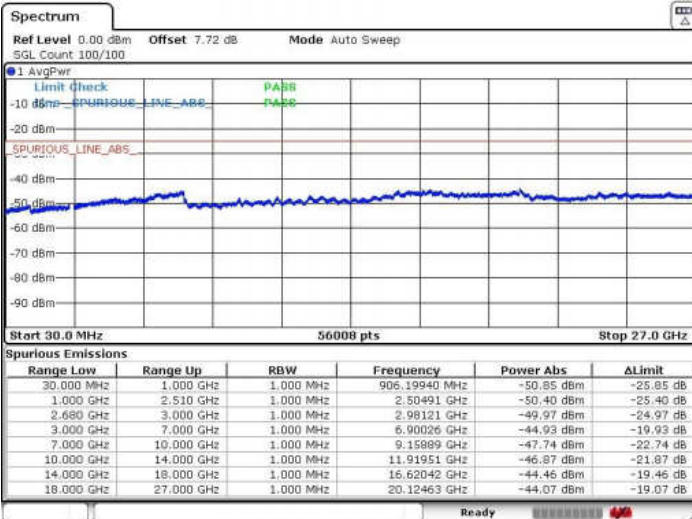

MiddleChannel / QPSK

Middle Channel / 16QAM

Date: 1 JUN 2018 00:57:06

Date: 1 JUN 2018 00:58:04

Middle Channel / 64QAM

Date: 1 JUN 2018 00:58:58

LTE Band 41 / 10MHz+15MHz

Highest Channel / QPSK

Highest Channel / 16QAM

Date: 1 JUN 2018 01:03:10

Date: 1 JUN 2018 01:01:10

Highest Channel / 64QAM

Date: 1 JUN 2018 01:00:20

LTE Band 41 / 10MHz+20MHz

Lowest Channel / QPSK

Lowest Channel / 16QAM

Date: 31 MAY 2018 23:39:05

Date: 31 MAY 2018 23:40:04

Lowest Channel / 64QAM

Date: 31 MAY 2018 23:41:29

LTE Band 41 / 10MHz+20MHz

Middle Channel / QPSK

Middle Channel / 16QAM

Date: 31 MAY 2018 23:44:47

Date: 31 MAY 2018 23:45:50

Middle Channel / 64QAM

Date: 31 MAY 2018 23:42:56

LTE Band 41 / 10MHz+20MHz

Highest Channel / QPSK

Highest Channel / 16QAM

Date: 31 MAY 2018 23:46:01

Date: 31 MAY 2018 23:46:52