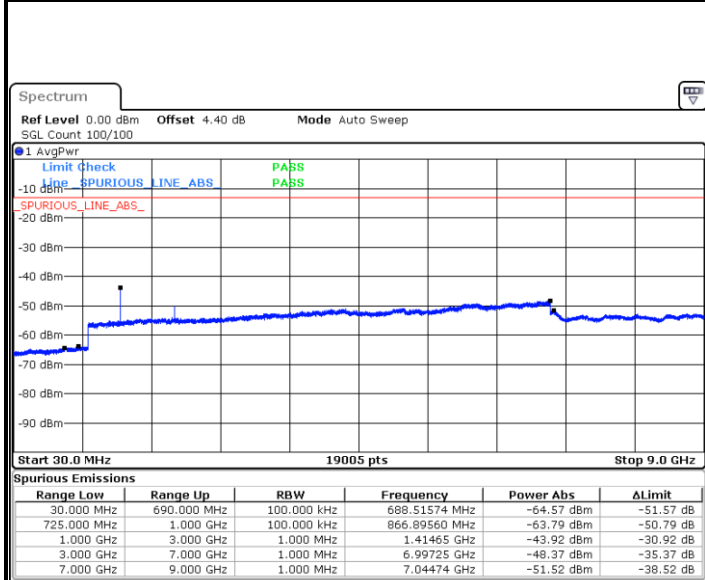

Lowest Channel / 64QAM

Middle Channel / 64QAM

Date: 11.MAY.2018 23:33:25

Date: 11.MAY.2018 23:34:20

Highest Channel / 64QAM

Date: 11.MAY.2018 23:35:14

LTE Band 7 / 20MHz

Lowest Channel / 64QAM

Middle Channel / 64QAM

Date: 11.MAY.2018 23:26:06

Date: 11.MAY.2018 23:27:00

Highest Channel / 64QAM

Date: 11.MAY.2018 23:27:55

LTE Band 12 / 1.4MHz

Lowest Channel / QPSK

Date: 11.MAY.2018 09:13:35

Lowest Channel / 16QAM

Date: 11.MAY.2018 09:14:30

Middle Channel / QPSK

Date: 11.MAY.2018 09:16:20

Middle Channel / 16QAM

Date: 11.MAY.2018 09:15:25

LTE Band 12 / 1.4MHz

Highest Channel / QPSK