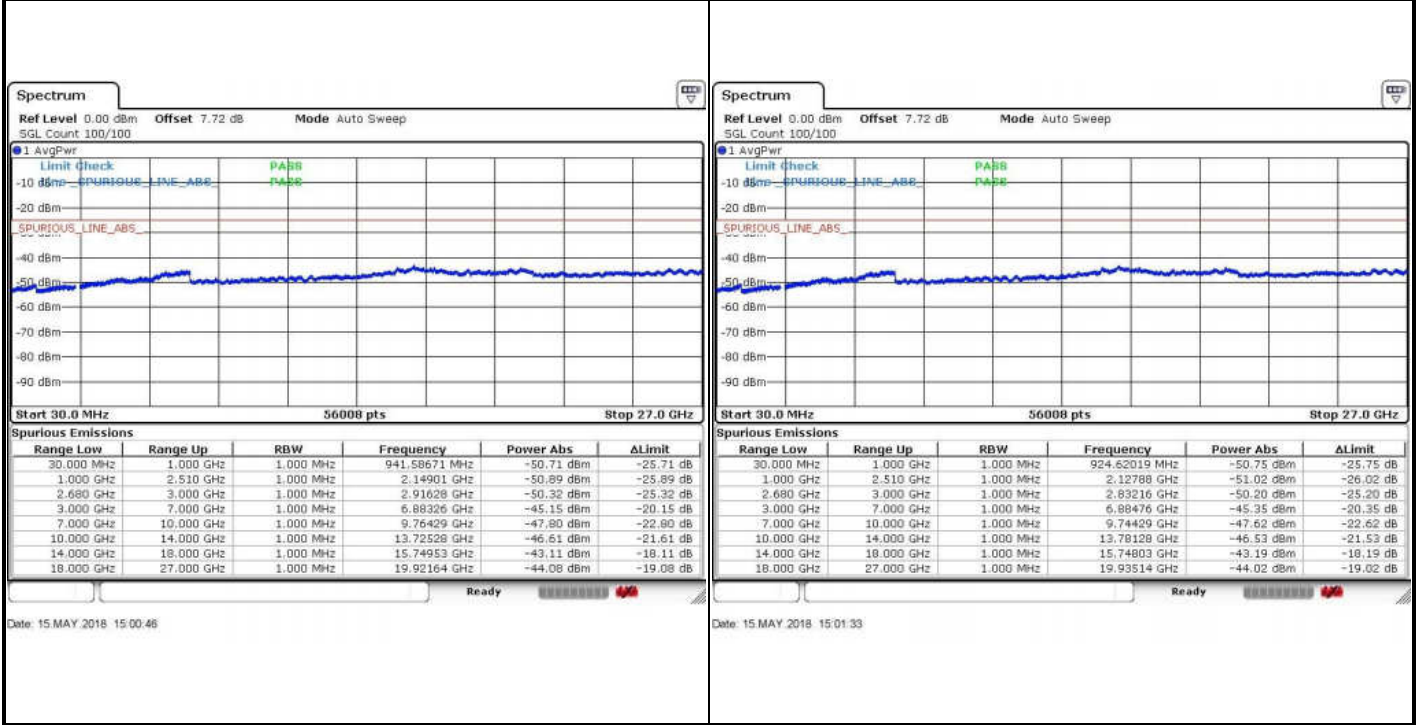

Date: 15.MAY.2018 14:55:00

Date: 15.MAY.2018 14:55:57

Middle Channel / QPSK

Middle Channel / 16QAM

Date: 15.MAY.2018 14:58:44

Date: 15.MAY.2018 14:58:55

<b>Highest Channel / QPSK</b>	<b>Highest Channel / 16QAM</b>
-------------------------------	--------------------------------