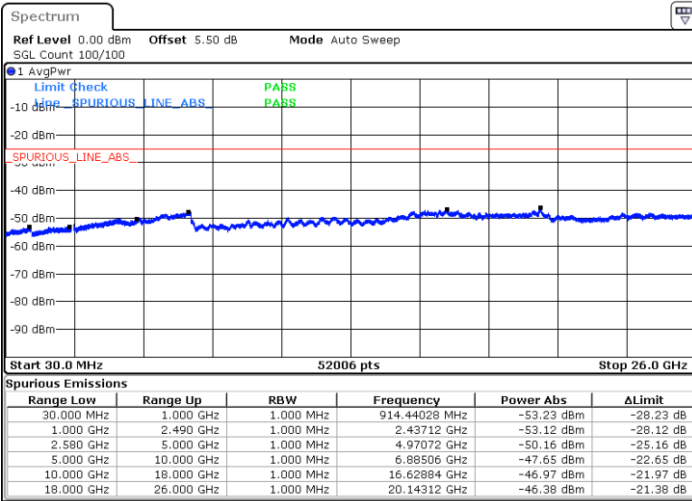

LTE Band 7 / 10MHz

Lowest Channel / 64QAM

Middle Channel / 64QAM

Date: 11.MAY.2018 23:36:09

Date: 11.MAY.2018 23:37:03

Highest Channel / 64QAM

Date: 11.MAY.2018 23:37:58

LTE Band 7 / 15MHz

Lowest Channel / 64QAM

Middle Channel / 64QAM

Date: 11.MAY.2018 23:33:25

Date: 11.MAY.2018 23:34:20

Highest Channel / 64QAM

Date: 11.MAY.2018 23:35:14

LTE Band 7 / 20MHz

Lowest Channel / 64QAM