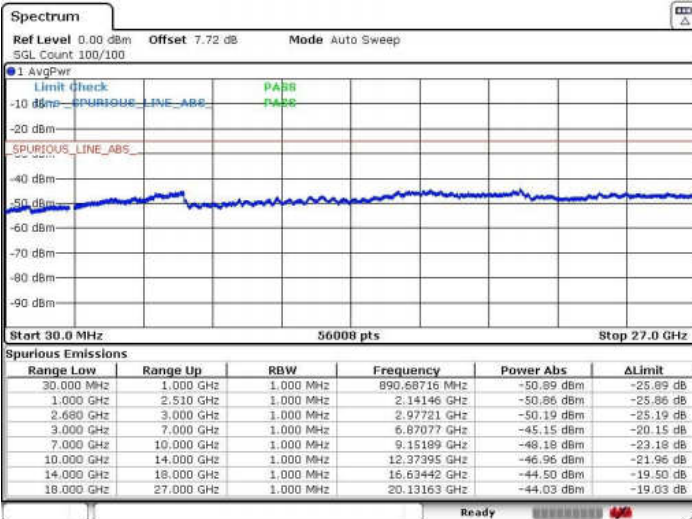

Highest Channel / 64QAM

Date: 31 MAY 2018 23:47:43

LTE Band 41 / 15MHz+10MHz

Lowest Channel / QPSK

Lowest Channel / 16QAM

Date: 1 JUN 2018 01:05:38

Date: 1 JUN 2018 01:06:37

Lowest Channel / 64QAM

Date: 1 JUN 2018 01:07:31

LTE Band 41 / 15MHz+10MHz

Middle Channel / QPSK

Middle Channel / 16QAM

Date: 1 JUN 2018 01:10:28

Date: 1 JUN 2018 01:09:38

Middle Channel / 64QAM

Date: 1 JUN 2018 01:08:47

LTE Band 41 / 15MHz+10MHz

Highest Channel / QPSK

Highest Channel / 16QAM

Date: 1 JUN 2018 01:11:38

Date: 1 JUN 2018 01:12:30

Highest Channel / 64QAM

Date: 1 JUN 2018 01:13:20

LTE Band 41 / 15MHz+15MHz

Lowest Channel / QPSK

Lowest Channel / 16QAM

Date: 31 MAY 2018 22:55:19

Date: 31 MAY 2018 22:54:15

Lowest Channel / 64QAM

Date: 31 MAY 2018 22:52:50

LTE Band 41 / 15MHz+15MHz

Middle Channel / QPSK