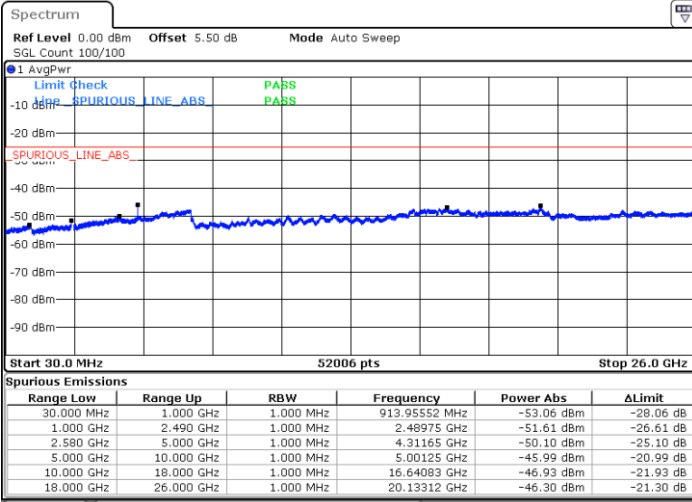

LTE Band 7 / 10MHz

Lowest Channel / 64QAM

Middle Channel / 64QAM

Date: 11.MAY.2018 23:36:09

Date: 11.MAY.2018 23:37:03

Highest Channel / 64QAM

Date: 11.MAY.2018 23:37:58

LTE Band 7 / 15MHz

Lowest Channel / 64QAM

Middle Channel / 64QAM

Date: 11.MAY.2018 23:33:25

Date: 11.MAY.2018 23:34:20

Highest Channel / 64QAM

Date: 11.MAY.2018 23:35:14

LTE Band 7 / 20MHz

Lowest Channel / 64QAM