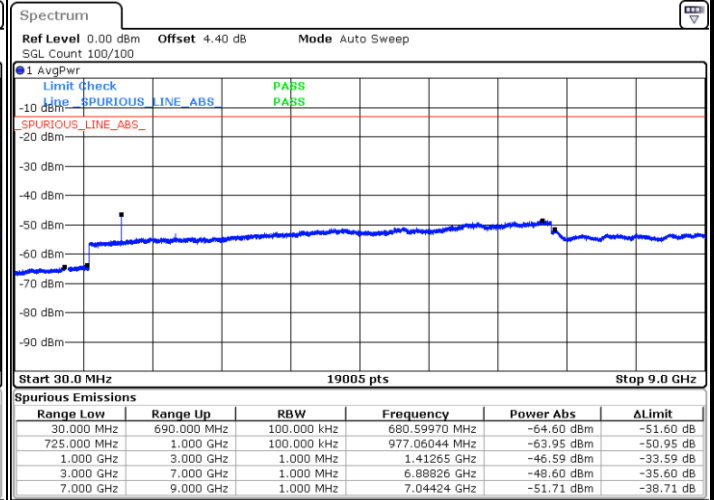

Date: 11.MAY.2018 10:05:36

Highest Channel / QPSK

Date: 11.MAY.2018 10:07:27

Highest Channel / 16QAM

Date: 11.MAY.2018 10:08:22

LTE Band 12 / 1.4MHz

Lowest Channel / 64QAM

Middle Channel / 64QAM

Date: 11.MAY.2018 11:36:25

Date: 11.MAY.2018 11:09:58

Highest Channel / 64QAM

Date: 11.MAY.2018 11:10:53

LTE Band 12 / 3MHz

Lowest Channel / 64QAM

Middle Channel / 64QAM

Date: 11.MAY.2018 11:11:48

Date: 11.MAY.2018 11:12:44

Highest Channel / 64QAM

Date: 11.MAY.2018 11:13:39

LTE Band 12 / 5MHz

Lowest Channel / 64QAM

Middle Channel / 64QAM

Date: 11.MAY.2018 11:14:34

Date: 11.MAY.2018 11:15:29