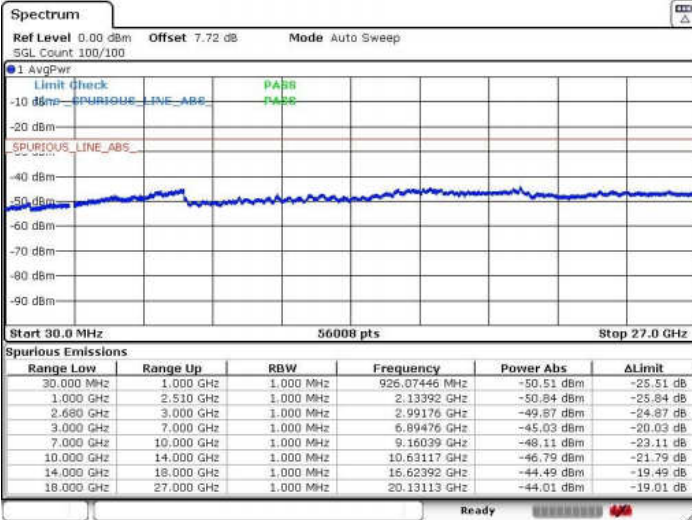

LTE Band 41 / 10MHz+15MHz

Lowest Channel / QPSK

Lowest Channel / 16QAM

Date: 1 JUN 2018 00:55:45

Date: 1 JUN 2018 00:54:51

Lowest Channel / 64QAM

Date: 1 JUN 2018 00:53:50

LTE Band 41 / 10MHz+15MHz

MiddleChannel / QPSK

Middle Channel / 16QAM

Date: 1 JUN 2018 00:57:06

Date: 1 JUN 2018 00:58:04

Middle Channel / 64QAM

Date: 1 JUN 2018 00:58:58

LTE Band 41 / 10MHz+15MHz

Highest Channel / QPSK

Highest Channel / 16QAM

Date: 1 JUN 2018 01:03:10

Date: 1 JUN 2018 01:01:10

Highest Channel / 64QAM

Date: 1 JUN 2018 01:00:20

LTE Band 41 / 10MHz+20MHz

Lowest Channel / QPSK

Lowest Channel / 16QAM