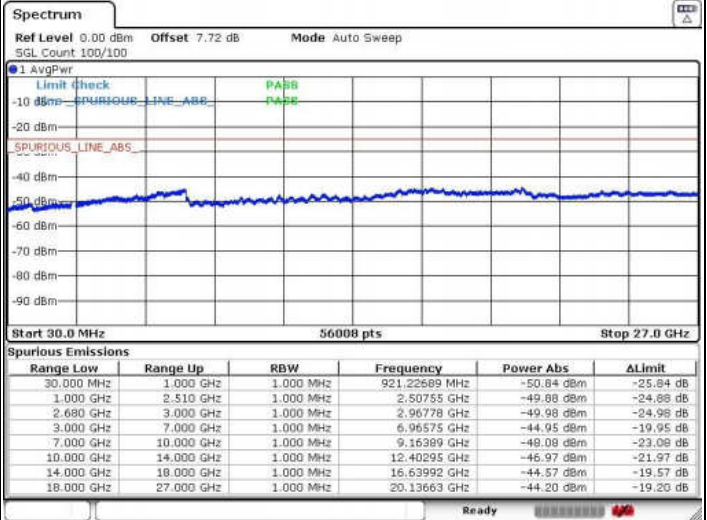

MiddleChannel / QPSK

Middle Channel / 16QAM

Date: 1 JUN 2018 00:57:06

Date: 1 JUN 2018 00:58:04

Middle Channel / 64QAM

Date: 1 JUN 2018 00:58:58

LTE Band 41 / 10MHz+15MHz

Highest Channel / QPSK

Highest Channel / 16QAM

Date: 1 JUN 2018 01:03:10

Date: 1 JUN 2018 01:01:10

Highest Channel / 64QAM

Date: 1 JUN 2018 01:00:20

LTE Band 41 / 10MHz+20MHz

Lowest Channel / QPSK

Lowest Channel / 16QAM

Date: 31 MAY 2018 23:39:05

Date: 31 MAY 2018 23:40:04

Lowest Channel / 64QAM

Date: 31 MAY 2018 23:41:29

LTE Band 41 / 10MHz+20MHz

Middle Channel / QPSK

Middle Channel / 16QAM

Date: 31 MAY 2018 23:44:47

Date: 31 MAY 2018 23:45:50

Middle Channel / 64QAM

Date: 31 MAY 2018 23:42:56

LTE Band 41 / 10MHz+20MHz

Highest Channel / QPSK

Highest Channel / 16QAM

Date: 31 MAY 2018 23:46:01

Date: 31 MAY 2018 23:46:52