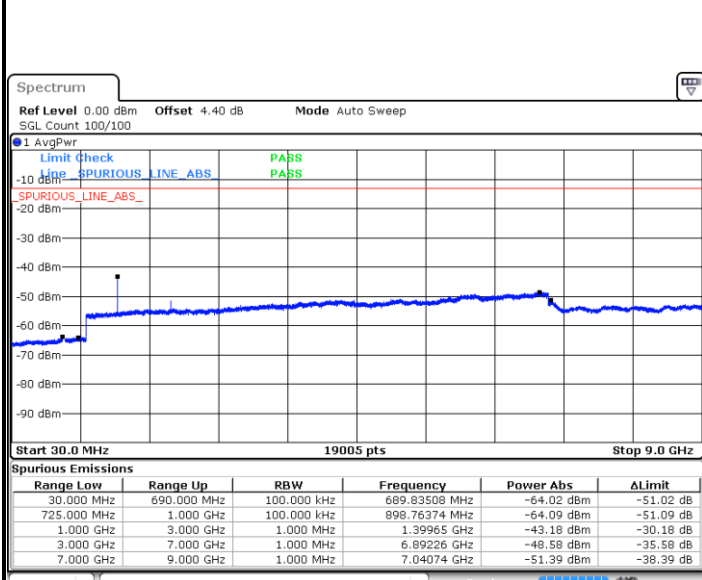

Date: 11.MAY.2018 09:34:54

LTE Band 12 / 5MHz

Lowest Channel / QPSK

Date: 11.MAY.2018 09:47:02

Lowest Channel / 16QAM

Date: 11.MAY.2018 09:47:58

Middle Channel / QPSK

Date: 11.MAY.2018 09:49:48

Middle Channel / 16QAM

Date: 11.MAY.2018 09:48:53

LTE Band 12 / 5MHz

Highest Channel / QPSK

Date: 11.MAY.2018 09:50:43

Highest Channel / 16QAM

Date: 11.MAY.2018 09:51:38

LTE Band 12 / 10MHz

Lowest Channel / QPSK

Date: 11.MAY.2018 10:03:46

Lowest Channel / 16QAM

Date: 11.MAY.2018 10:04:41

LTE Band 12 / 10MHz

Middle Channel / QPSK

Date: 11.MAY.2018 10:06:31

Middle Channel / 16QAM

Date: 11.MAY.2018 10:05:36

Highest Channel / QPSK

Date: 11.MAY.2018 10:07:27

Highest Channel / 16QAM

Date: 11.MAY.2018 10:08:22

LTE Band 12 / 1.4MHz

Lowest Channel / 64QAM

Middle Channel / 64QAM