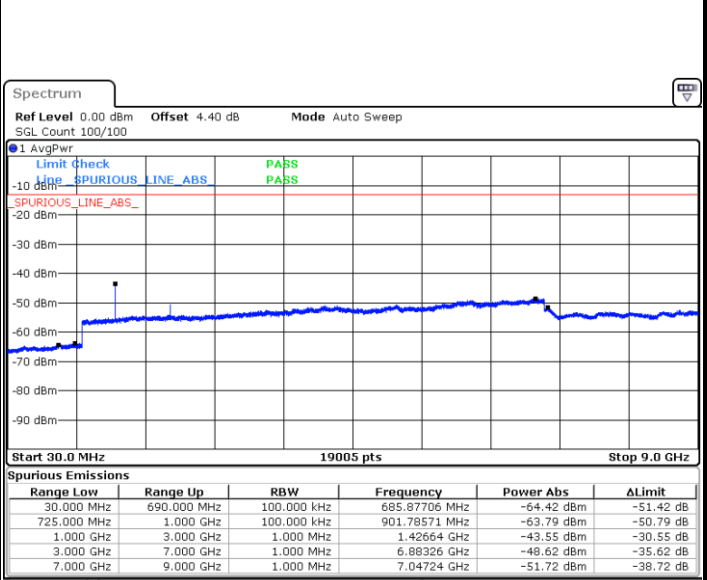

Date: 11.MAY.2018 09:17:15

Highest Channel / 16QAM

Date: 11.MAY.2018 09:18:11

LTE Band 12 / 3MHz

Lowest Channel / QPSK

Date: 11.MAY.2018 09:30:18

Lowest Channel / 16QAM

Date: 11.MAY.2018 09:31:13

LTE Band 12 / 3MHz

Middle Channel / QPSK

Date: 11.MAY.2018 09:33:04

Middle Channel / 16QAM

Date: 11.MAY.2018 09:32:09

Highest Channel / QPSK

Date: 11.MAY.2018 09:33:59

Highest Channel / 16QAM

Date: 11.MAY.2018 09:34:54

LTE Band 12 / 5MHz

Lowest Channel / QPSK

Date: 11.MAY.2018 09:47:02

Lowest Channel / 16QAM

Date: 11.MAY.2018 09:47:58

Middle Channel / QPSK

Date: 11.MAY.2018 09:49:48

Middle Channel / 16QAM

Date: 11.MAY.2018 09:48:53

LTE Band 12 / 5MHz

Highest Channel / QPSK

Date: 11.MAY.2018 09:50:43

Highest Channel / 16QAM

Date: 11.MAY.2018 09:51:38

LTE Band 12 / 10MHz