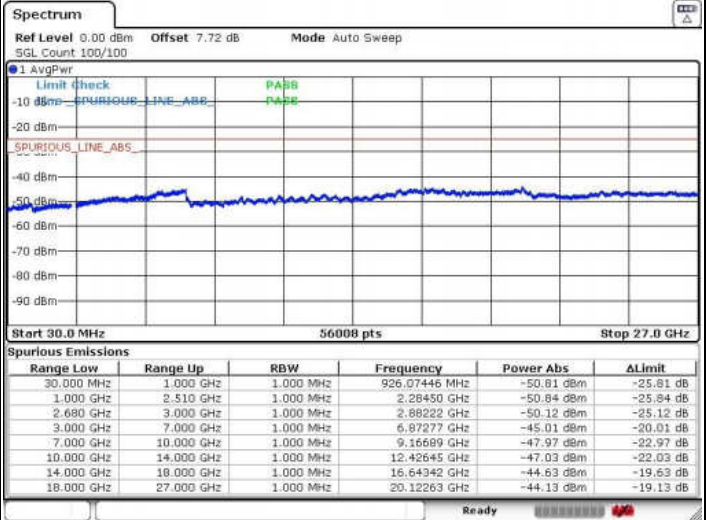

Highest Channel / 16QAM

Date: 1 JUN 2018 01:03:10

Date: 1 JUN 2018 01:01:10

Highest Channel / 64QAM

Date: 1 JUN 2018 01:00:20

LTE Band 41 / 10MHz+20MHz

Lowest Channel / QPSK

Lowest Channel / 16QAM

Date: 31 MAY 2018 23:39:05

Date: 31 MAY 2018 23:40:04

Lowest Channel / 64QAM

Date: 31 MAY 2018 23:41:29

LTE Band 41 / 10MHz+20MHz

Middle Channel / QPSK

Middle Channel / 16QAM

Date: 31 MAY 2018 23:44:47

Date: 31 MAY 2018 23:45:50

Middle Channel / 64QAM

Date: 31 MAY 2018 23:42:56

LTE Band 41 / 10MHz+20MHz

Highest Channel / QPSK

Highest Channel / 16QAM

Date: 31 MAY 2018 23:46:01

Date: 31 MAY 2018 23:46:52

Highest Channel / 64QAM

Date: 31 MAY 2018 23:47:43

LTE Band 41 / 15MHz+10MHz

Lowest Channel / QPSK

Lowest Channel / 16QAM

Date: 1 JUN 2018 01:05:38

Date: 1 JUN 2018 01:06:37

Lowest Channel / 64QAM