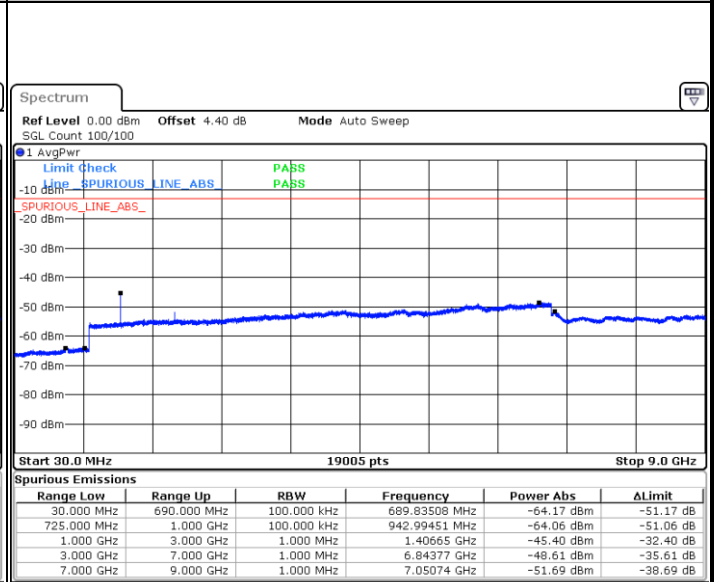

Middle Channel / 16QAM

Date: 11.MAY.2018 09:48:53

LTE Band 12 / 5MHz

Highest Channel / QPSK

Date: 11.MAY.2018 09:50:43

Highest Channel / 16QAM

Date: 11.MAY.2018 09:51:38

LTE Band 12 / 10MHz

Lowest Channel / QPSK

Date: 11.MAY.2018 10:03:46

Lowest Channel / 16QAM

Date: 11.MAY.2018 10:04:41

LTE Band 12 / 10MHz

Middle Channel / QPSK

Date: 11.MAY.2018 10:06:31

Middle Channel / 16QAM

Date: 11.MAY.2018 10:05:36

Highest Channel / QPSK

Date: 11.MAY.2018 10:07:27

Highest Channel / 16QAM

Date: 11.MAY.2018 10:08:22

LTE Band 12 / 1.4MHz

Lowest Channel / 64QAM

Middle Channel / 64QAM