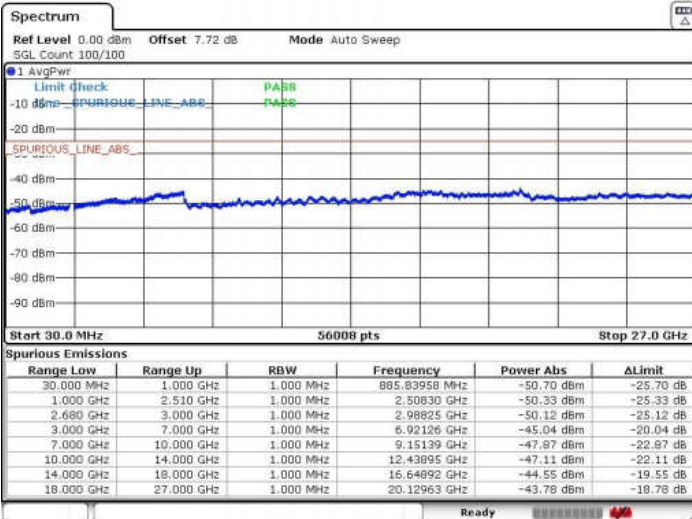

Date: 31 MAY 2018 23:17:25

LTE Band 41 / 5MHz+20MHz

Highest Channel / QPSK

Highest Channel / 16QAM

Date: 31 MAY 2018 23:20:56

Date: 31 MAY 2018 23:21:48

Highest Channel / 64QAM

Date: 31 MAY 2018 23:22:40

LTE Band 41 / 10MHz+15MHz

Lowest Channel / QPSK

Lowest Channel / 16QAM

Date: 1 JUN 2018 00:55:45

Date: 1 JUN 2018 00:54:51

Lowest Channel / 64QAM

Date: 1 JUN 2018 00:53:50

LTE Band 41 / 10MHz+15MHz

MiddleChannel / QPSK

Middle Channel / 16QAM

Date: 1 JUN 2018 00:57:06

Date: 1 JUN 2018 00:58:04

Middle Channel / 64QAM

Date: 1 JUN 2018 00:58:58

LTE Band 41 / 10MHz+15MHz

Highest Channel / QPSK