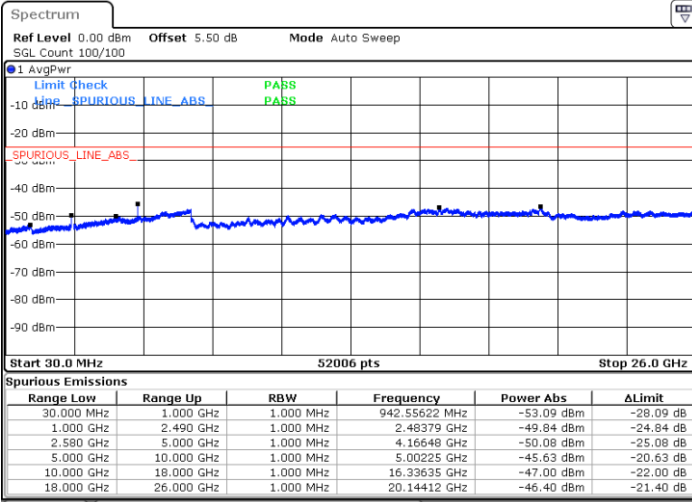

LTE Band 7 / 10MHz

Lowest Channel / 64QAM

Middle Channel / 64QAM

Date: 11.MAY.2018 23:36:09

Date: 11.MAY.2018 23:37:03

Highest Channel / 64QAM

Date: 11.MAY.2018 23:37:58

LTE Band 7 / 15MHz

Lowest Channel / 64QAM

Middle Channel / 64QAM

Date: 11.MAY.2018 23:33:25

Date: 11.MAY.2018 23:34:20

Highest Channel / 64QAM

Date: 11.MAY.2018 23:35:14

LTE Band 7 / 20MHz

Lowest Channel / 64QAM

Middle Channel / 64QAM

Date: 11.MAY.2018 23:26:06

Date: 11.MAY.2018 23:27:00

Highest Channel / 64QAM

Date: 11.MAY.2018 23:27:55

LTE Band 12 / 1.4MHz

Lowest Channel / QPSK

Date: 11.MAY.2018 09:13:35