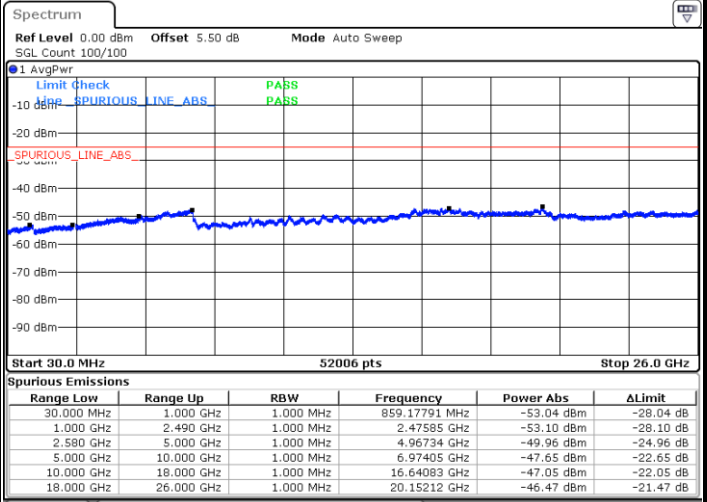

LTE Band 7 / 10MHz

Lowest Channel / 64QAM

Middle Channel / 64QAM

Date: 11.MAY.2018 23:36:09

Date: 11.MAY.2018 23:37:03

Highest Channel / 64QAM

Date: 11.MAY.2018 23:37:58

LTE Band 7 / 15MHz

Lowest Channel / 64QAM

Middle Channel / 64QAM

Date: 11.MAY.2018 23:33:25

Date: 11.MAY.2018 23:34:20

Highest Channel / 64QAM

Date: 11.MAY.2018 23:35:14

LTE Band 7 / 20MHz

Lowest Channel / 64QAM

Middle Channel / 64QAM

Date: 11.MAY.2018 23:26:06

Date: 11.MAY.2018 23:27:00

Highest Channel / 64QAM

Date: 11.MAY.2018 23:27:55

LTE Band 12 / 1.4MHz

Lowest Channel / QPSK

Date: 11.MAY.2018 09:13:35