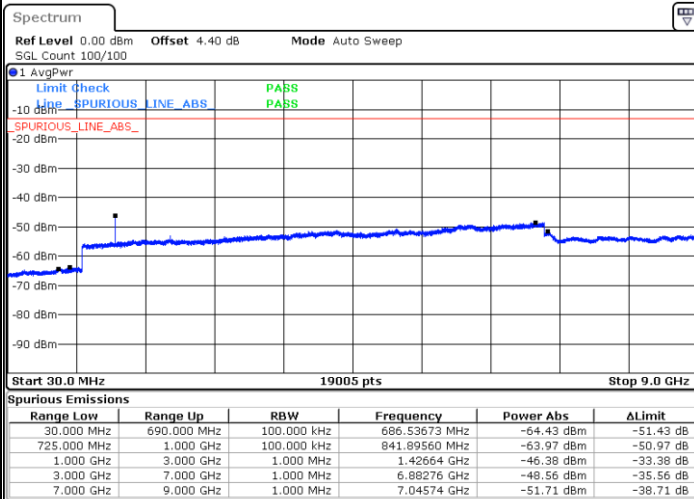

Date: 11.MAY.2018 10:05:36

Highest Channel / QPSK

Date: 11.MAY.2018 10:07:27

Highest Channel / 16QAM

Date: 11.MAY.2018 10:08:22

LTE Band 12 / 1.4MHz

Lowest Channel / 64QAM

Middle Channel / 64QAM

Date: 11.MAY.2018 11:36:25

Date: 11.MAY.2018 11:09:58

Highest Channel / 64QAM

Date: 11.MAY.2018 11:10:53

LTE Band 12 / 3MHz

Lowest Channel / 64QAM

Middle Channel / 64QAM

Date: 11.MAY.2018 11:11:48

Date: 11.MAY.2018 11:12:44

Highest Channel / 64QAM

Date: 11.MAY.2018 11:13:39

LTE Band 12 / 5MHz

Lowest Channel / 64QAM

Middle Channel / 64QAM

Date: 11.MAY.2018 11:14:34

Date: 11.MAY.2018 11:15:29