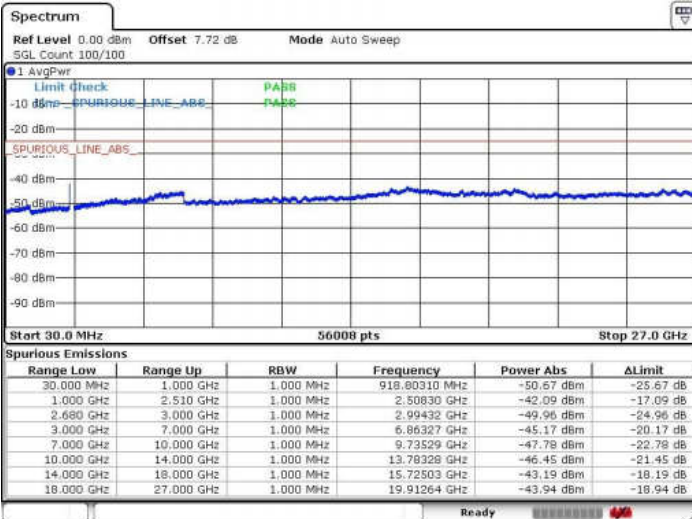

Date: 15.MAY.2018 15:06:16

Date: 15.MAY.2018 15:07:07

Highest Channel / QPSK

Highest Channel / 16QAM

Date: 15.MAY.2018 14:52:17

Date: 15.MAY.2018 15:09:49

LTE Band 41 / 5MHz

Lowest Channel / 64QAM

Middle Channel / 64QAM

Date: 15.MAY.2018 14:39:18

Date: 15.MAY.2018 14:40:24

Highest Channel / 64QAM

Date: 15.MAY.2018 14:44:39

LTE Band 41 / 10MHz

Lowest Channel / 64QAM

Middle Channel / 64QAM

Date: 15.MAY.2018 14:45:50

Date: 15.MAY.2018 14:50:20

Highest Channel / 64QAM

Date: 15.MAY.2018 14:51:29

LTE Band 41 / 15MHz

Lowest Channel / 64QAM

Middle Channel / 64QAM

Date: 15.MAY.2018 14:56:47