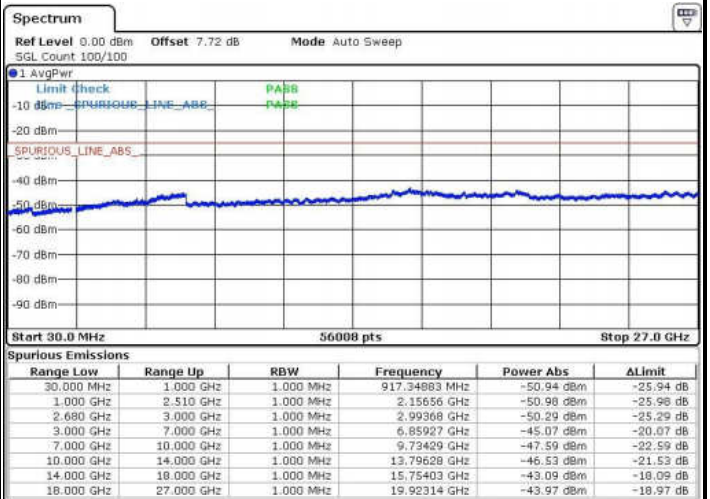

Date: 15.MAY.2018 14:42:05

Date: 15.MAY.2018 14:41:16

LTE Band 41 / 5MHz

Highest Channel / QPSK

Date: 15.MAY.2018 14:43:04

Highest Channel / 16QAM

Date: 15.MAY.2018 14:43:51

LTE Band 7 / 10MHz

Lowest Channel / QPSK

Date: 15.MAY.2018 14:47:38

Lowest Channel / 16QAM

Date: 15.MAY.2018 14:48:49

LTE Band 41 / 10MHz

Middle Channel / QPSK

Middle Channel / 16QAM

Date: 15 MAY 2018 14:48:37