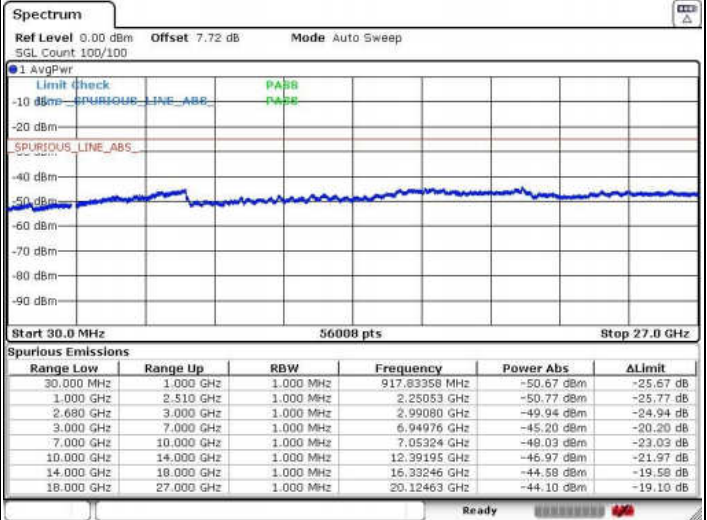

Date: 31 MAY 2018 23:17:25

LTE Band 41 / 5MHz+20MHz

Highest Channel / QPSK

Highest Channel / 16QAM

Date: 31 MAY 2018 23:20:56

Date: 31 MAY 2018 23:21:48

Highest Channel / 64QAM

Date: 31 MAY 2018 23:22:40

LTE Band 41 / 10MHz+15MHz

Lowest Channel / QPSK

Lowest Channel / 16QAM

Date: 1 JUN 2018 00:55:45

Date: 1 JUN 2018 00:54:51

Lowest Channel / 64QAM

Date: 1 JUN 2018 00:53:50

LTE Band 41 / 10MHz+15MHz

MiddleChannel / QPSK

Middle Channel / 16QAM

Date: 1 JUN 2018 00:57:06

Date: 1 JUN 2018 00:58:04

Middle Channel / 64QAM

Date: 1 JUN 2018 00:58:58

LTE Band 41 / 10MHz+15MHz

Highest Channel / QPSK

Highest Channel / 16QAM

Date: 1 JUN 2018 01:03:10

Date: 1 JUN 2018 01:01:10

Highest Channel / 64QAM

Date: 1 JUN 2018 01:00:20

LTE Band 41 / 10MHz+20MHz

Lowest Channel / QPSK

Lowest Channel / 16QAM