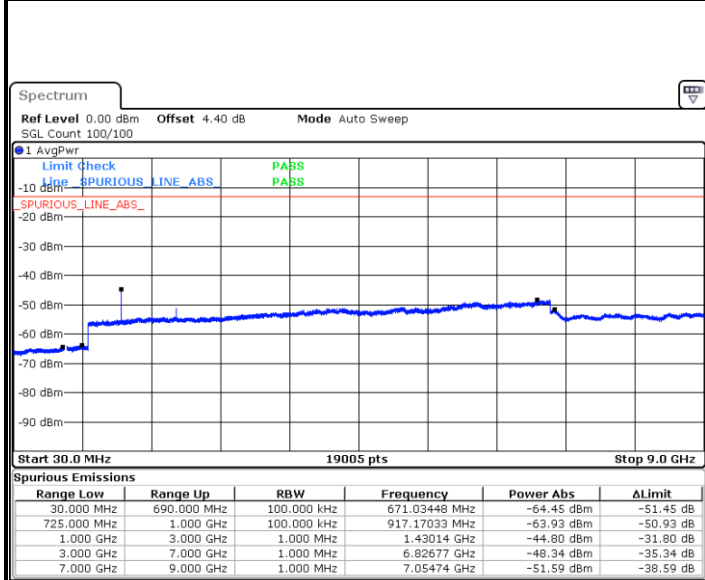

Middle Channel / 64QAM

Date: 11.MAY.2018 23:26:06

Date: 11.MAY.2018 23:27:00

Highest Channel / 64QAM

Date: 11.MAY.2018 23:27:55

LTE Band 12 / 1.4MHz

Lowest Channel / QPSK

Date: 11.MAY.2018 09:13:35

Lowest Channel / 16QAM

Date: 11.MAY.2018 09:14:30

Middle Channel / QPSK

Date: 11.MAY.2018 09:16:20

Middle Channel / 16QAM

Date: 11.MAY.2018 09:15:25

LTE Band 12 / 1.4MHz

Highest Channel / QPSK

Date: 11.MAY.2018 09:17:15

Highest Channel / 16QAM

Date: 11.MAY.2018 09:18:11

LTE Band 12 / 3MHz

Lowest Channel / QPSK

Date: 11.MAY.2018 09:30:18

Lowest Channel / 16QAM

Date: 11.MAY.2018 09:31:13