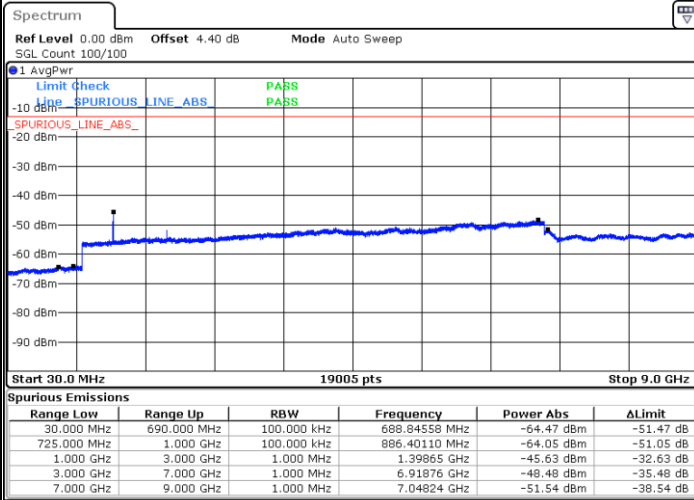

Date: 11.MAY.2018 10:05:36

Highest Channel / QPSK

Date: 11.MAY.2018 10:07:27

Highest Channel / 16QAM

Date: 11.MAY.2018 10:08:22

LTE Band 12 / 1.4MHz

Lowest Channel / 64QAM

Middle Channel / 64QAM

Date: 11.MAY.2018 11:36:25

Date: 11.MAY.2018 11:09:58

Highest Channel / 64QAM

Date: 11.MAY.2018 11:10:53

LTE Band 12 / 3MHz

Lowest Channel / 64QAM

Middle Channel / 64QAM

Date: 11.MAY.2018 11:11:48

Date: 11.MAY.2018 11:12:44

Highest Channel / 64QAM

Date: 11.MAY.2018 11:13:39

LTE Band 12 / 5MHz

Lowest Channel / 64QAM

Middle Channel / 64QAM

Date: 11.MAY.2018 11:14:34

Date: 11.MAY.2018 11:15:29