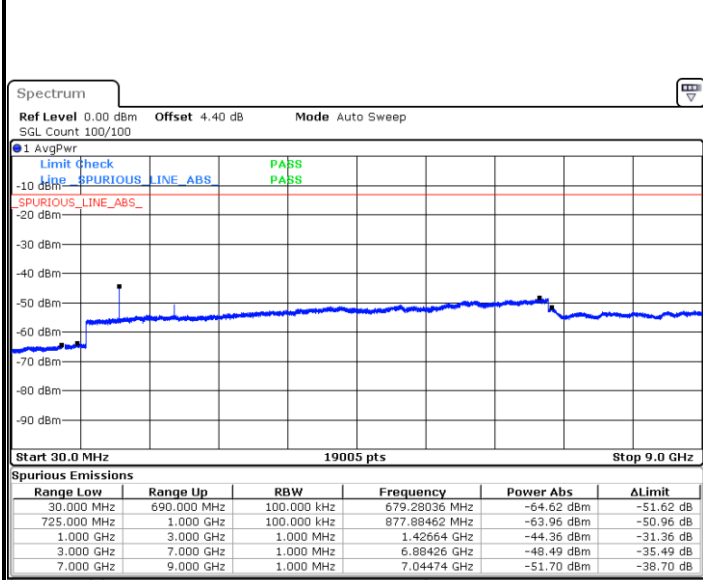

Date: 11.MAY.2018 09:17:15

Highest Channel / 16QAM

Date: 11.MAY.2018 09:18:11

LTE Band 12 / 3MHz

Lowest Channel / QPSK

Date: 11.MAY.2018 09:30:18

Lowest Channel / 16QAM

Date: 11.MAY.2018 09:31:13

LTE Band 12 / 3MHz

Middle Channel / QPSK

Date: 11.MAY.2018 09:33:04

Middle Channel / 16QAM

Date: 11.MAY.2018 09:32:09

Highest Channel / QPSK

Date: 11.MAY.2018 09:33:59

Highest Channel / 16QAM

Date: 11.MAY.2018 09:34:54

LTE Band 12 / 5MHz

Lowest Channel / QPSK

Date: 11.MAY.2018 09:47:02

Lowest Channel / 16QAM

Date: 11.MAY.2018 09:47:58

Middle Channel / QPSK

Date: 11.MAY.2018 09:49:48

Middle Channel / 16QAM

Date: 11.MAY.2018 09:48:53

LTE Band 12 / 5MHz

Highest Channel / QPSK

Date: 11.MAY.2018 09:50:43

Highest Channel / 16QAM

Date: 11.MAY.2018 09:51:38

LTE Band 12 / 10MHz