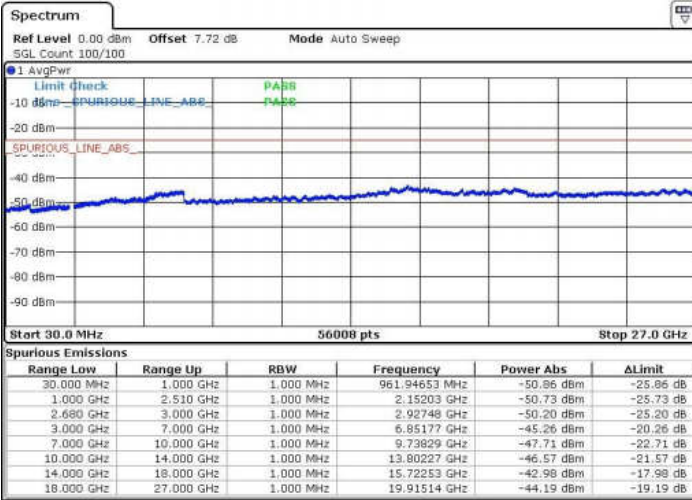

**LTE Band 41 / 20MHz**

<b>Lowest Channel / QPSK</b>	<b>Lowest Channel / 16QAM</b>
------------------------------	-------------------------------

LTE Band 41 / 20MHz

Middle Channel / QPSK

Middle Channel / 16QAM

Date: 15.MAY.2018 15:06:16

Date: 15.MAY.2018 15:07:07

Highest Channel / QPSK

Highest Channel / 16QAM

Date: 15.MAY.2018 14:52:17

Date: 15.MAY.2018 15:09:49

LTE Band 41 / 5MHz

Lowest Channel / 64QAM