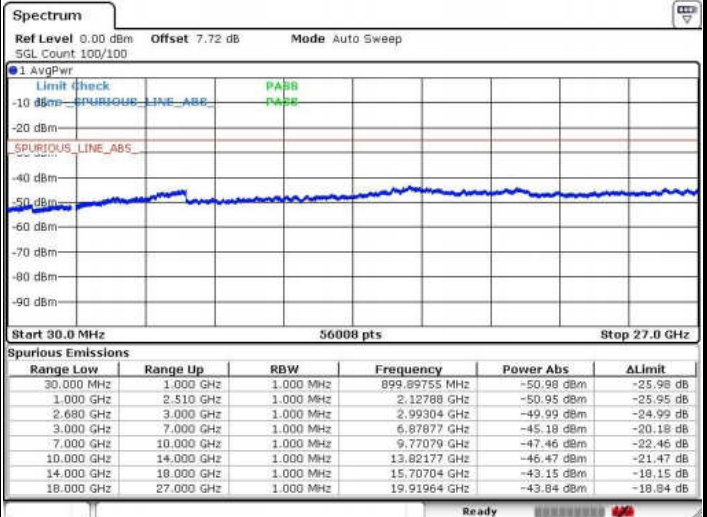

Middle Channel / QPSK

Middle Channel / 16QAM

Date: 15.MAY.2018 14:58:44

Date: 15.MAY.2018 14:58:55