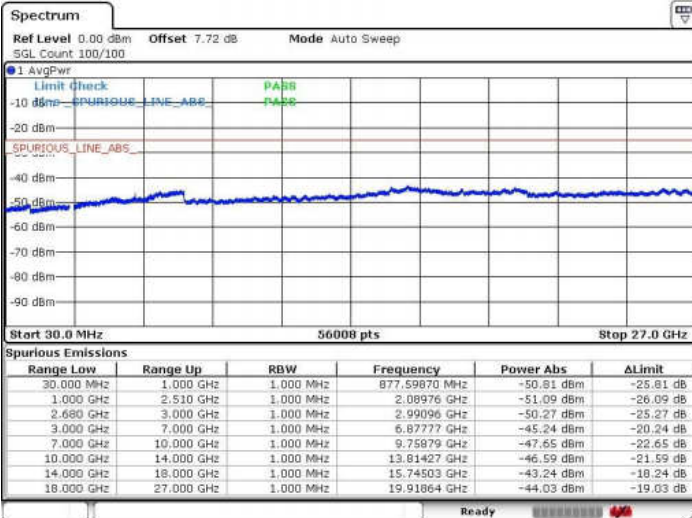

Lowest Channel / QPSK

Date: 15.MAY.2018 14:47:38

Lowest Channel / 16QAM

Date: 15.MAY.2018 14:48:49

LTE Band 41 / 10MHz

Middle Channel / QPSK

Middle Channel / 16QAM

Date: 15 MAY 2018 14:48:37

Date: 15 MAY 2018 14:49:30

Highest Channel / QPSK

Highest Channel / 16QAM

Date: 15 MAY 2018 14:53:20

Date: 15 MAY 2018 14:52:33

LTE Band 41 / 15MHz

Lowest Channel / QPSK

Lowest Channel / 16QAM