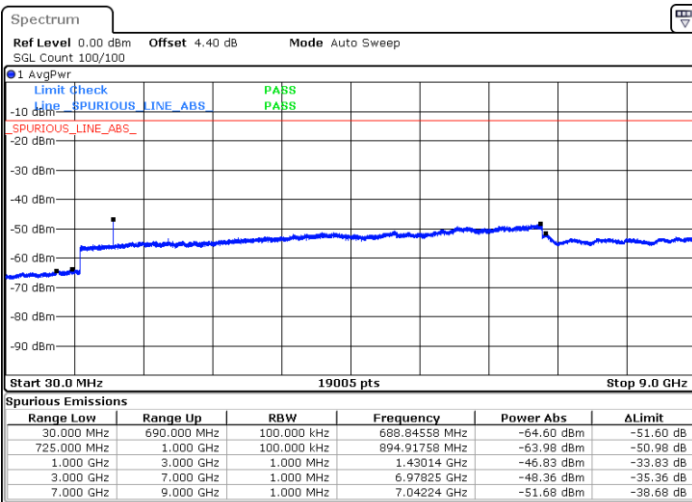

Date: 11.MAY.2018 10:05:36

Highest Channel / QPSK

Date: 11.MAY.2018 10:07:27

Highest Channel / 16QAM

Date: 11.MAY.2018 10:08:22

LTE Band 12 / 1.4MHz

Lowest Channel / 64QAM

Middle Channel / 64QAM

Date: 11.MAY.2018 11:36:25

Date: 11.MAY.2018 11:09:58

Highest Channel / 64QAM

Date: 11.MAY.2018 11:10:53

LTE Band 12 / 3MHz

Lowest Channel / 64QAM

Middle Channel / 64QAM

Date: 11.MAY.2018 11:11:48