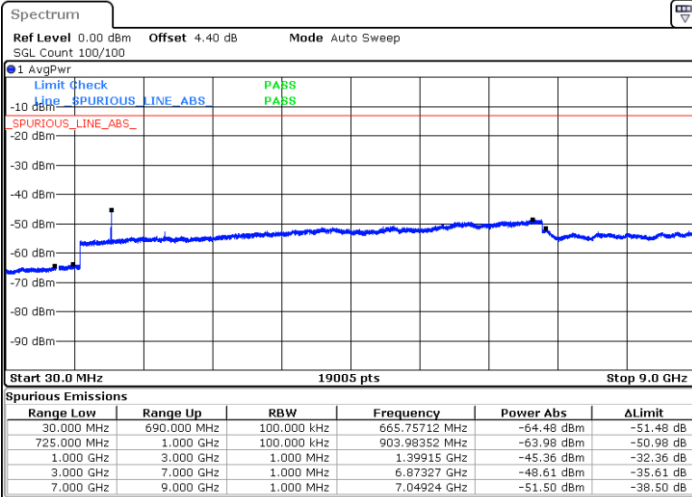

Date: 11.MAY.2018 11:12:44

Highest Channel / 64QAM

Date: 11.MAY.2018 11:13:39

LTE Band 12 / 5MHz

Lowest Channel / 64QAM

Middle Channel / 64QAM

Date: 11.MAY.2018 11:14:34

Date: 11.MAY.2018 11:15:29

Highest Channel / 64QAM

Date: 11.MAY.2018 11:16:25

LTE Band 12 / 10MHz

Lowest Channel / 64QAM

Middle Channel / 64QAM

Date: 11.MAY.2018 11:17:20

Date: 11.MAY.2018 11:18:15

Highest Channel / 64QAM