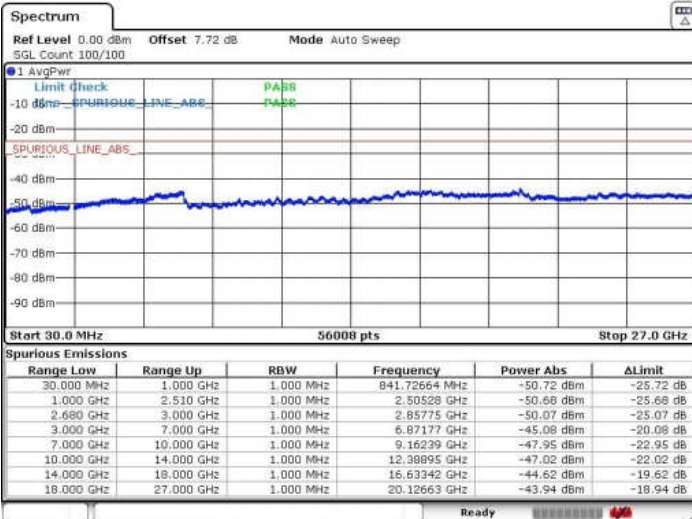

Date: 31 MAY 2018 23:45:50

Middle Channel / 64QAM

Date: 31 MAY 2018 23:42:56

LTE Band 41 / 10MHz+20MHz

Highest Channel / QPSK

Highest Channel / 16QAM

Date: 31 MAY 2018 23:46:01

Date: 31 MAY 2018 23:46:52

Highest Channel / 64QAM

Date: 31 MAY 2018 23:47:43

LTE Band 41 / 15MHz+10MHz

Lowest Channel / QPSK

Lowest Channel / 16QAM

Date: 1 JUN 2018 01:05:38

Date: 1 JUN 2018 01:06:37

Lowest Channel / 64QAM

Date: 1 JUN 2018 01:07:31

LTE Band 41 / 15MHz+10MHz

Middle Channel / QPSK

Middle Channel / 16QAM

Date: 1 JUN 2018 01:10:28

Date: 1 JUN 2018 01:09:38

Middle Channel / 64QAM

Date: 1 JUN 2018 01:08:47