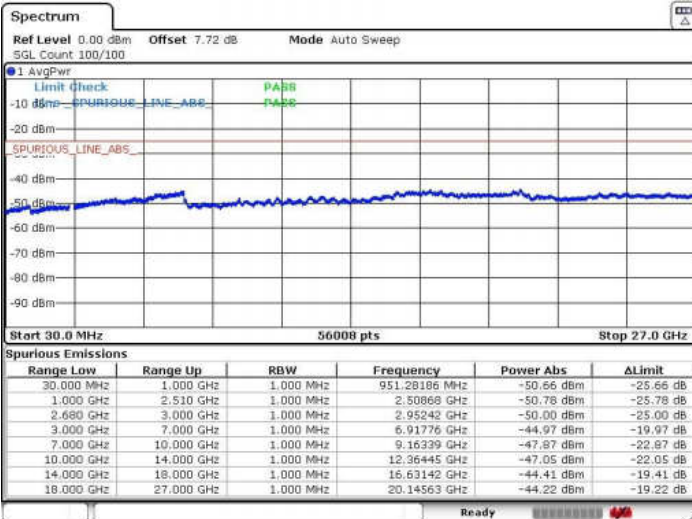

LTE Band 41 / 15MHz+10MHz

Highest Channel / QPSK

Highest Channel / 16QAM

Date: 1 JUN 2018 01:11:38

Date: 1 JUN 2018 01:12:30

Highest Channel / 64QAM

Date: 1 JUN 2018 01:13:20

LTE Band 41 / 15MHz+15MHz

Lowest Channel / QPSK

Lowest Channel / 16QAM

Date: 31 MAY 2018 22:55:19

Date: 31 MAY 2018 22:54:15

Lowest Channel / 64QAM

Date: 31 MAY 2018 22:52:50

LTE Band 41 / 15MHz+15MHz

Middle Channel / QPSK