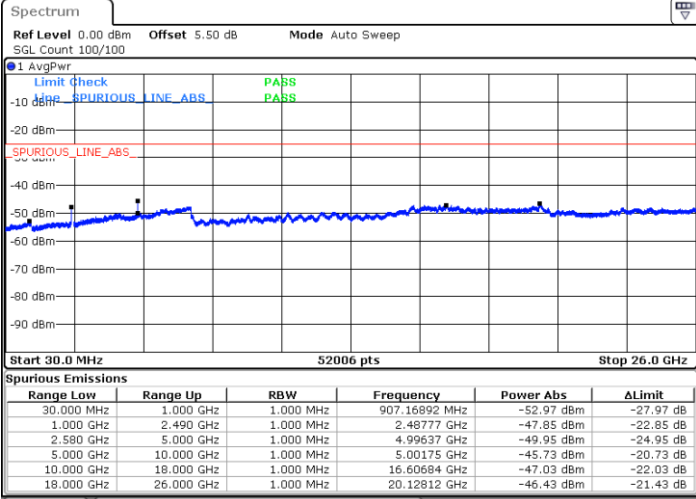

LTE Band 7 / 10MHz

Lowest Channel / 64QAM

Middle Channel / 64QAM

Date: 11.MAY.2018 23:36:09

Date: 11.MAY.2018 23:37:03

Highest Channel / 64QAM

Date: 11.MAY.2018 23:37:58

LTE Band 7 / 15MHz

Lowest Channel / 64QAM

Middle Channel / 64QAM

Date: 11.MAY.2018 23:33:25

Date: 11.MAY.2018 23:34:20

Highest Channel / 64QAM

Date: 11.MAY.2018 23:35:14

LTE Band 7 / 20MHz

Lowest Channel / 64QAM