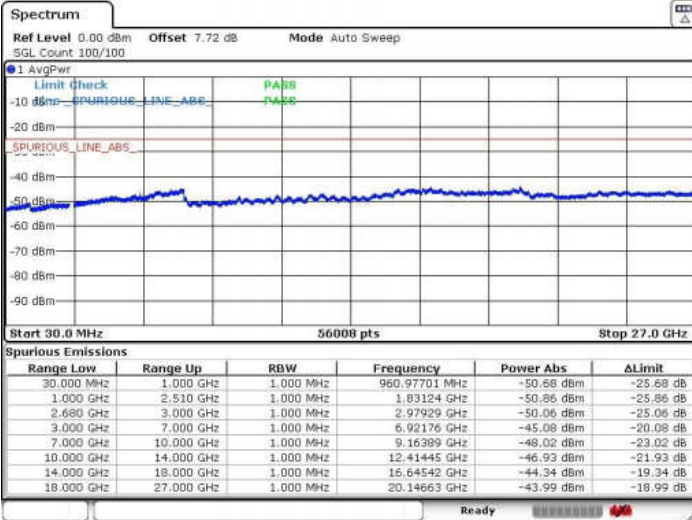

Highest Channel / 64QAM

Date: 15.MAY.2018 15:08:52

For CA

LTE Band 41 / 5MHz+20MHz

Lowest Channel / QPSK

Lowest Channel / 16QAM

Date: 31 MAY 2018 23:08:07

Date: 31 MAY 2018 23:10:29

Lowest Channel 64QAM

Date: 31 MAY 2018 23:11:26

LTE Band 41 / 5MHz+20MHz

Middle Channel / QPSK

Middle Channel /16QAM

Date: 31 MAY 2018 23:19:26

Date: 31 MAY 2018 23:18:20

Middle Channel / 64QAM

Date: 31 MAY 2018 23:17:25

LTE Band 41 / 5MHz+20MHz

Highest Channel / QPSK

Highest Channel / 16QAM

Date: 31 MAY 2018 23:20:56

Date: 31 MAY 2018 23:21:48

Highest Channel / 64QAM

Date: 31 MAY 2018 23:22:40