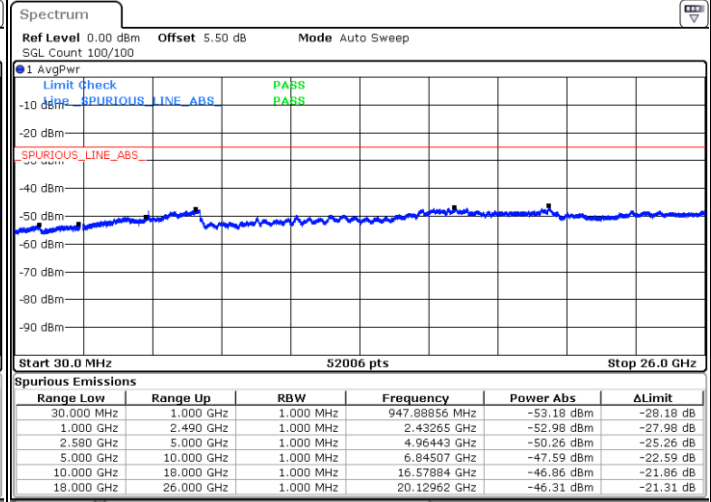

LTE Band 7 / 10MHz

Lowest Channel / 64QAM

Middle Channel / 64QAM

Date: 11.MAY.2018 23:36:09

Date: 11.MAY.2018 23:37:03

Highest Channel / 64QAM

Date: 11.MAY.2018 23:37:58

LTE Band 7 / 15MHz

Lowest Channel / 64QAM

Middle Channel / 64QAM

Date: 11.MAY.2018 23:33:25

Date: 11.MAY.2018 23:34:20

Highest Channel / 64QAM

Date: 11.MAY.2018 23:35:14

LTE Band 7 / 20MHz

Lowest Channel / 64QAM