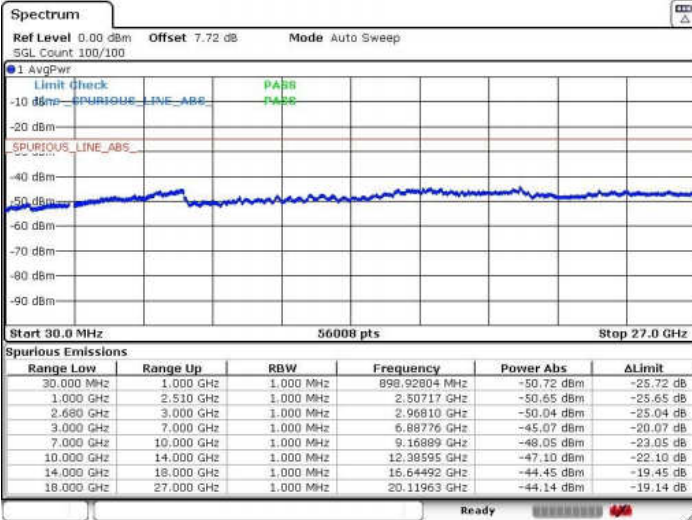

Date: 31 MAY 2018 23:45:50

Middle Channel / 64QAM

Date: 31 MAY 2018 23:42:56

LTE Band 41 / 10MHz+20MHz

Highest Channel / QPSK

Highest Channel / 16QAM

Date: 31 MAY 2018 23:46:01

Date: 31 MAY 2018 23:46:52

Highest Channel / 64QAM

Date: 31 MAY 2018 23:47:43

LTE Band 41 / 15MHz+10MHz

Lowest Channel / QPSK

Lowest Channel / 16QAM

Date: 1 JUN 2018 01:05:38

Date: 1 JUN 2018 01:06:37

Lowest Channel / 64QAM

Date: 1 JUN 2018 01:07:31

LTE Band 41 / 15MHz+10MHz

Middle Channel / QPSK

Middle Channel / 16QAM

Date: 1 JUN 2018 01:10:28

Date: 1 JUN 2018 01:09:38

Middle Channel / 64QAM

Date: 1 JUN 2018 01:08:47

LTE Band 41 / 15MHz+10MHz

Highest Channel / QPSK

Highest Channel / 16QAM

Date: 1 JUN 2018 01:11:38

Date: 1 JUN 2018 01:12:30

Highest Channel / 64QAM

Date: 1 JUN 2018 01:13:20

LTE Band 41 / 15MHz+15MHz