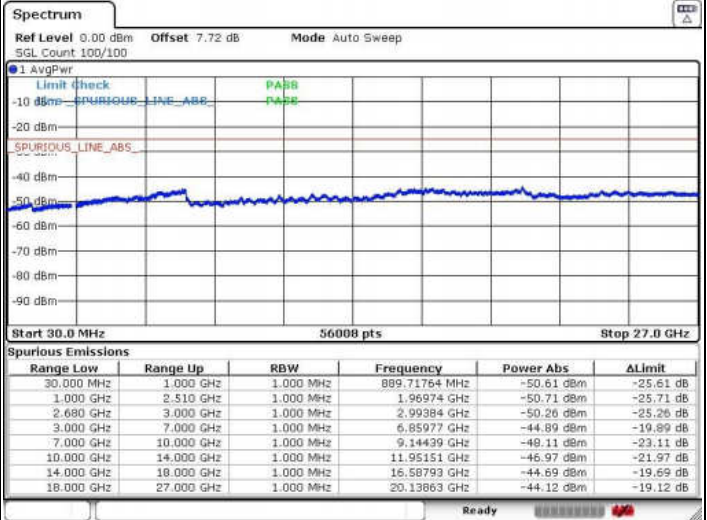

Date: 31 MAY 2018 22:49:37