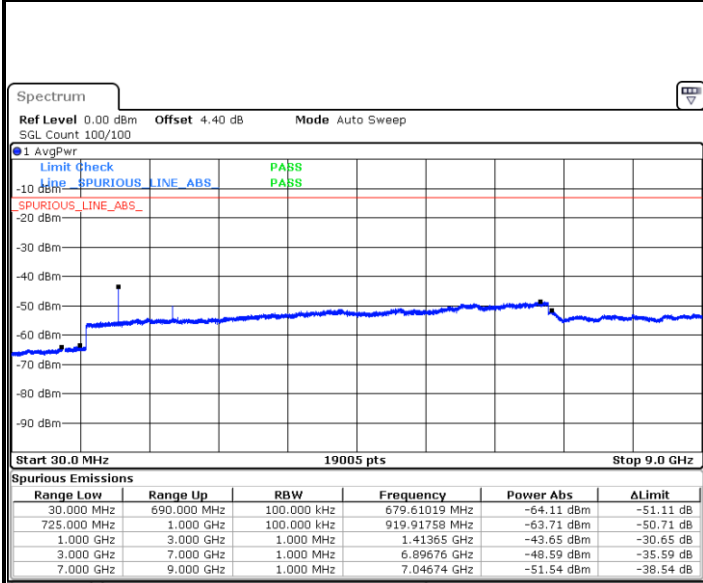

Middle Channel / 16QAM

Date: 11.MAY.2018 09:48:53

LTE Band 12 / 5MHz

Highest Channel / QPSK

Date: 11.MAY.2018 09:50:43

Highest Channel / 16QAM

Date: 11.MAY.2018 09:51:38

LTE Band 12 / 10MHz

Lowest Channel / QPSK

Date: 11.MAY.2018 10:03:46

Lowest Channel / 16QAM

Date: 11.MAY.2018 10:04:41

LTE Band 12 / 10MHz

Middle Channel / QPSK

Date: 11.MAY.2018 10:06:31

Middle Channel / 16QAM

Date: 11.MAY.2018 10:05:36

Highest Channel / QPSK

Date: 11.MAY.2018 10:07:27

Highest Channel / 16QAM

Date: 11.MAY.2018 10:08:22

LTE Band 12 / 1.4MHz

Lowest Channel / 64QAM

Middle Channel / 64QAM