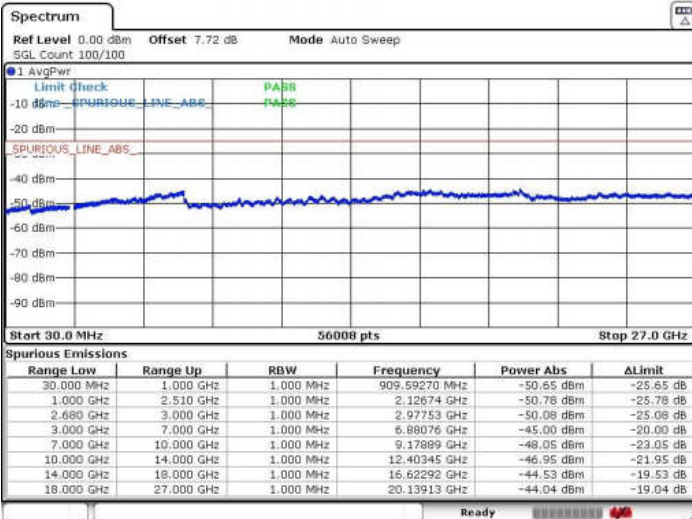

LTE Band 41 / 10MHz+15MHz

Lowest Channel / QPSK

Lowest Channel / 16QAM

Date: 1 JUN 2018 00:55:45

Date: 1 JUN 2018 00:54:51

Lowest Channel / 64QAM

Date: 1 JUN 2018 00:53:50

LTE Band 41 / 10MHz+15MHz

MiddleChannel / QPSK

Middle Channel / 16QAM

Date: 1 JUN 2018 00:57:06

Date: 1 JUN 2018 00:58:04

Middle Channel / 64QAM

Date: 1 JUN 2018 00:58:58

LTE Band 41 / 10MHz+15MHz

Highest Channel / QPSK

Highest Channel / 16QAM

Date: 1 JUN 2018 01:03:10

Date: 1 JUN 2018 01:01:10

Highest Channel / 64QAM

Date: 1 JUN 2018 01:00:20

LTE Band 41 / 10MHz+20MHz

Lowest Channel / QPSK

Lowest Channel / 16QAM