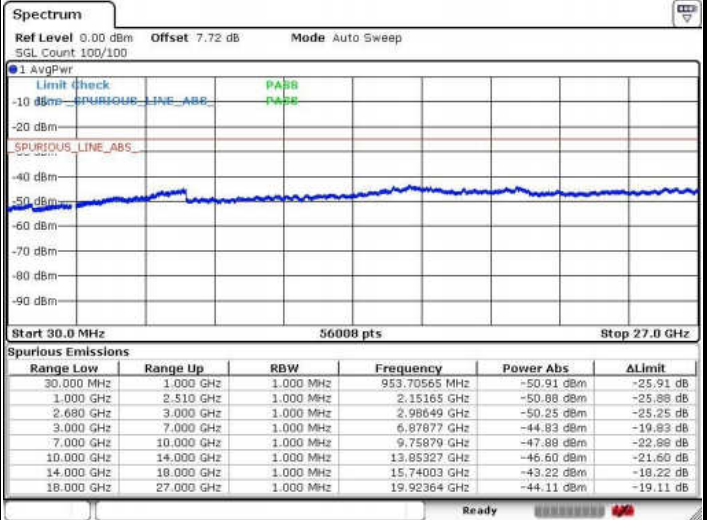

Date: 15.MAY.2018 15:06:16

Date: 15.MAY.2018 15:07:07

Highest Channel / QPSK

Highest Channel / 16QAM

Date: 15.MAY.2018 14:52:17

Date: 15.MAY.2018 15:09:49

LTE Band 41 / 5MHz

Lowest Channel / 64QAM

Middle Channel / 64QAM

Date: 15.MAY.2018 14:39:18

Date: 15.MAY.2018 14:40:24

Highest Channel / 64QAM

Date: 15.MAY.2018 14:44:39

LTE Band 41 / 10MHz

Lowest Channel / 64QAM

Middle Channel / 64QAM

Date: 15.MAY.2018 14:45:50

Date: 15.MAY.2018 14:50:20

Highest Channel / 64QAM

Date: 15.MAY.2018 14:51:29

LTE Band 41 / 15MHz

Lowest Channel / 64QAM

Middle Channel / 64QAM

Date: 15.MAY.2018 14:56:47