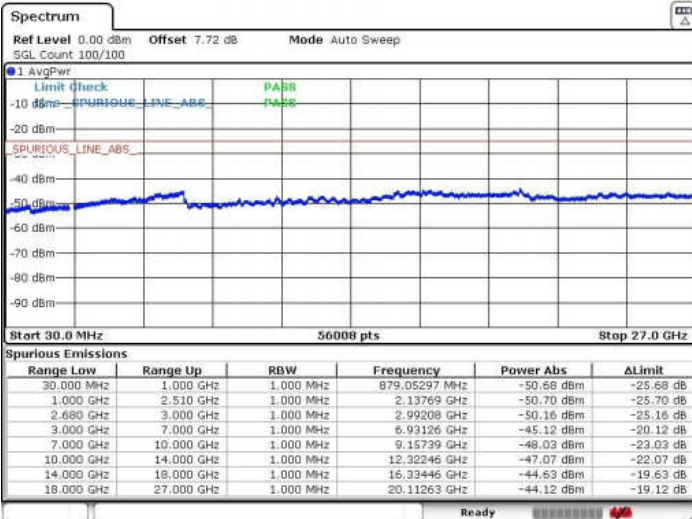

Lowest Channel 64QAM

Date: 31 MAY 2018 23:11:26

LTE Band 41 / 5MHz+20MHz

Middle Channel / QPSK

Middle Channel /16QAM

Date: 31 MAY 2018 23:19:26

Date: 31 MAY 2018 23:18:20

Middle Channel / 64QAM

Date: 31 MAY 2018 23:17:25

LTE Band 41 / 5MHz+20MHz

Highest Channel / QPSK

Highest Channel / 16QAM

Date: 31 MAY 2018 23:20:56

Date: 31 MAY 2018 23:21:48

Highest Channel / 64QAM

Date: 31 MAY 2018 23:22:40

LTE Band 41 / 10MHz+15MHz

Lowest Channel / QPSK

Lowest Channel / 16QAM

Date: 1 JUN 2018 00:55:45

Date: 1 JUN 2018 00:54:51

Lowest Channel / 64QAM

Date: 1 JUN 2018 00:53:50

LTE Band 41 / 10MHz+15MHz