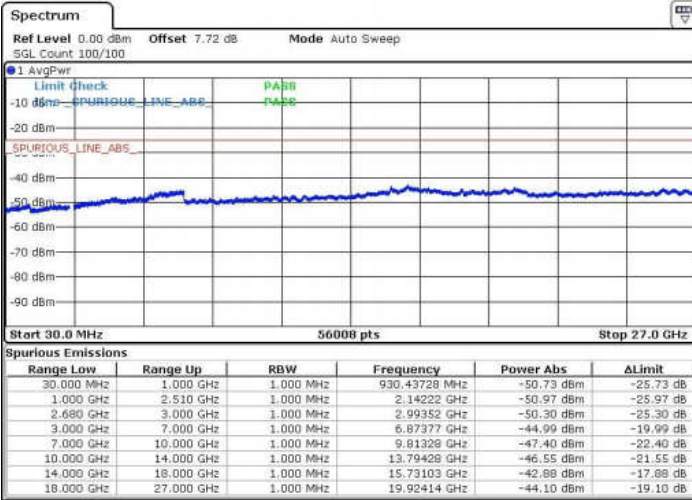

Date: 15.MAY.2018 14:42:05

Date: 15.MAY.2018 14:41:16

LTE Band 41 / 5MHz

Highest Channel / QPSK

Date: 15.MAY.2018 14:43:04

Highest Channel / 16QAM

Date: 15.MAY.2018 14:43:51

LTE Band 7 / 10MHz

Lowest Channel / QPSK

Date: 15.MAY.2018 14:47:38

Lowest Channel / 16QAM

Date: 15.MAY.2018 14:48:49

LTE Band 41 / 10MHz

Middle Channel / QPSK

Middle Channel / 16QAM

Date: 15 MAY 2018 14:48:37

Date: 15 MAY 2018 14:49:30

Highest Channel / QPSK

Highest Channel / 16QAM

Date: 15 MAY 2018 14:53:20

Date: 15 MAY 2018 14:52:33

LTE Band 41 / 15MHz

Lowest Channel / QPSK

Lowest Channel / 16QAM