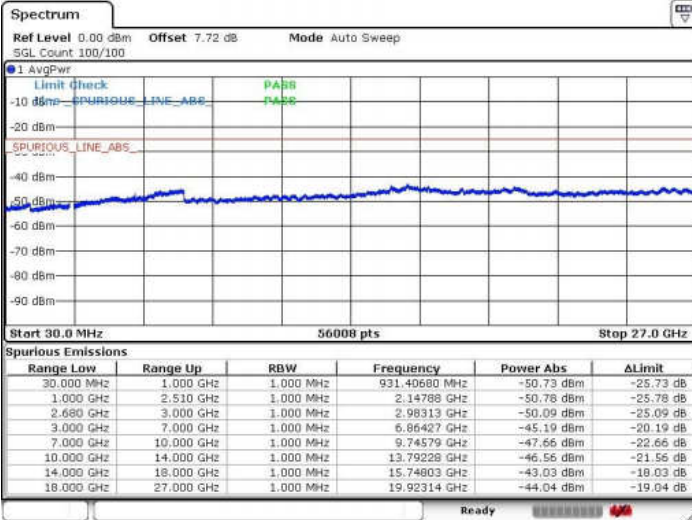

Date: 15.MAY.2018 15:06:16

Date: 15.MAY.2018 15:07:07

Highest Channel / QPSK

Highest Channel / 16QAM

Date: 15.MAY.2018 14:52:17

Date: 15.MAY.2018 15:09:49

LTE Band 41 / 5MHz

Lowest Channel / 64QAM

Middle Channel / 64QAM

Date: 15.MAY.2018 14:39:18

Date: 15.MAY.2018 14:40:24

Highest Channel / 64QAM

Date: 15.MAY.2018 14:44:39

LTE Band 41 / 10MHz

Lowest Channel / 64QAM

Middle Channel / 64QAM

Date: 15.MAY.2018 14:45:50

Date: 15.MAY.2018 14:50:20

Highest Channel / 64QAM

Date: 15.MAY.2018 14:51:29

LTE Band 41 / 15MHz

Lowest Channel / 64QAM

Middle Channel / 64QAM

Date: 15.MAY.2018 14:56:47