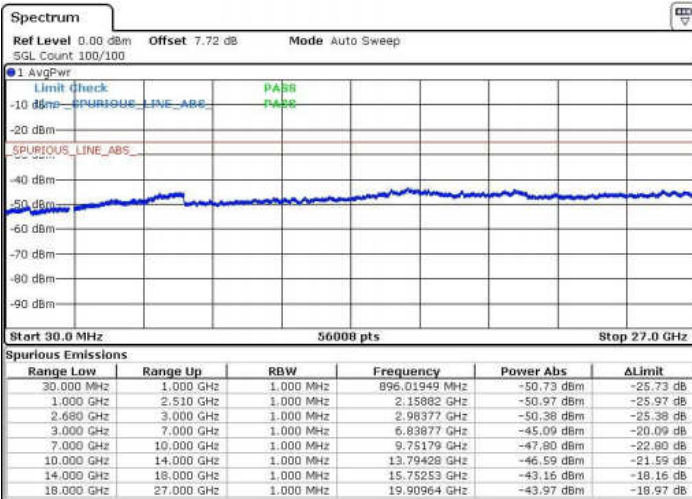

Highest Channel / 64QAM

Date: 11.MAY.2018 11:16:25

LTE Band 12 / 10MHz

Lowest Channel / 64QAM

Middle Channel / 64QAM

Date: 11.MAY.2018 11:17:20

Date: 11.MAY.2018 11:18:15

Highest Channel / 64QAM

Date: 11.MAY.2018 11:19:11

LTE Band 41 / 5MHz

Lowest Channel / QPSK

Lowest Channel / 16QAM

Date: 15.MAY.2018 14:37:42

Date: 15.MAY.2018 14:38:31

Middle Channel / QPSK

Middle Channel / 16QAM

Date: 15.MAY.2018 14:42:05

Date: 15.MAY.2018 14:41:16

LTE Band 41 / 5MHz

Highest Channel / QPSK

Date: 15.MAY.2018 14:43:04

Highest Channel / 16QAM

Date: 15.MAY.2018 14:43:51

LTE Band 7 / 10MHz