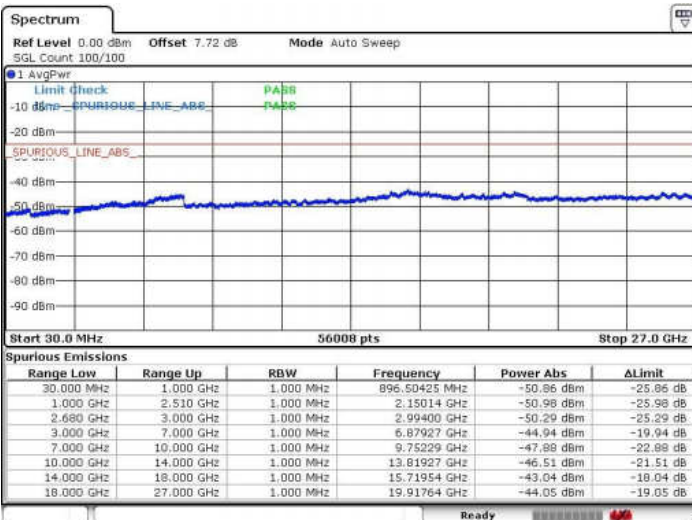

Highest Channel / 64QAM

Date: 15.MAY.2018 15:08:52