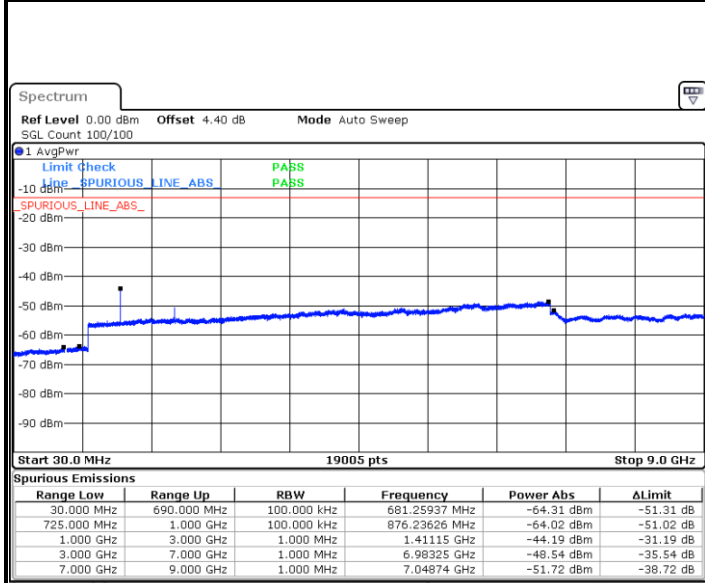

Date: 11.MAY.2018 09:34:54

LTE Band 12 / 5MHz

Lowest Channel / QPSK

Date: 11.MAY.2018 09:47:02

Lowest Channel / 16QAM

Date: 11.MAY.2018 09:47:58

Middle Channel / QPSK

Date: 11.MAY.2018 09:49:48

Middle Channel / 16QAM

Date: 11.MAY.2018 09:48:53

LTE Band 12 / 5MHz

Highest Channel / QPSK

Date: 11.MAY.2018 09:50:43

Highest Channel / 16QAM

Date: 11.MAY.2018 09:51:38

LTE Band 12 / 10MHz