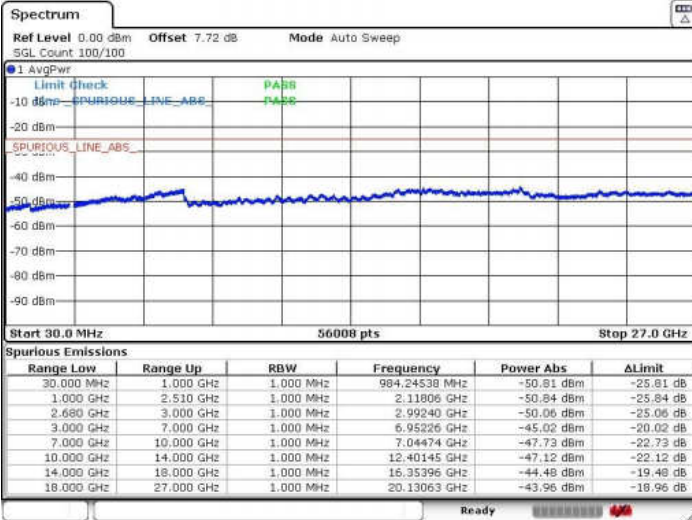

MiddleChannel / QPSK

Middle Channel / 16QAM

Date: 1 JUN 2018 00:57:06

Date: 1 JUN 2018 00:58:04

Middle Channel / 64QAM

Date: 1 JUN 2018 00:58:58

LTE Band 41 / 10MHz+15MHz

Highest Channel / QPSK

Highest Channel / 16QAM

Date: 1 JUN 2018 01:03:10

Date: 1 JUN 2018 01:01:10

Highest Channel / 64QAM

Date: 1 JUN 2018 01:00:20

LTE Band 41 / 10MHz+20MHz

Lowest Channel / QPSK

Lowest Channel / 16QAM

Date: 31 MAY 2018 23:39:05

Date: 31 MAY 2018 23:40:04

Lowest Channel / 64QAM

Date: 31 MAY 2018 23:41:29

LTE Band 41 / 10MHz+20MHz

Middle Channel / QPSK

Middle Channel / 16QAM

Date: 31 MAY 2018 23:44:47

Date: 31 MAY 2018 23:45:50

Middle Channel / 64QAM

Date: 31 MAY 2018 23:42:56

LTE Band 41 / 10MHz+20MHz

Highest Channel / QPSK

Highest Channel / 16QAM

Date: 31 MAY 2018 23:46:01

Date: 31 MAY 2018 23:46:52