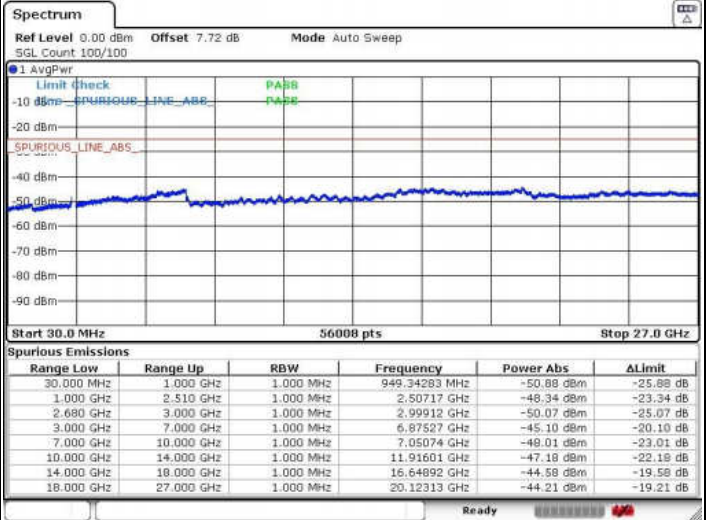

Lowest Channel 64QAM

Date: 31 MAY 2018 23:11:26

LTE Band 41 / 5MHz+20MHz

Middle Channel / QPSK

Middle Channel /16QAM

Date: 31 MAY 2018 23:19:26

Date: 31 MAY 2018 23:18:20

Middle Channel / 64QAM

Date: 31 MAY 2018 23:17:25

LTE Band 41 / 5MHz+20MHz

Highest Channel / QPSK

Highest Channel / 16QAM

Date: 31 MAY 2018 23:20:56

Date: 31 MAY 2018 23:21:48

Highest Channel / 64QAM

Date: 31 MAY 2018 23:22:40

LTE Band 41 / 10MHz+15MHz

Lowest Channel / QPSK

Lowest Channel / 16QAM

Date: 1 JUN 2018 00:55:45

Date: 1 JUN 2018 00:54:51

Lowest Channel / 64QAM

Date: 1 JUN 2018 00:53:50

LTE Band 41 / 10MHz+15MHz