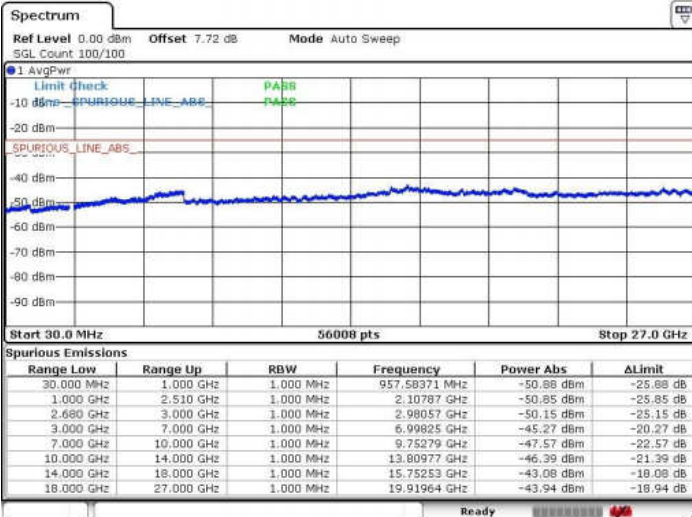

Middle Channel / QPSK

Middle Channel / 16QAM

Date: 15.MAY.2018 14:58:44

Date: 15.MAY.2018 14:58:55