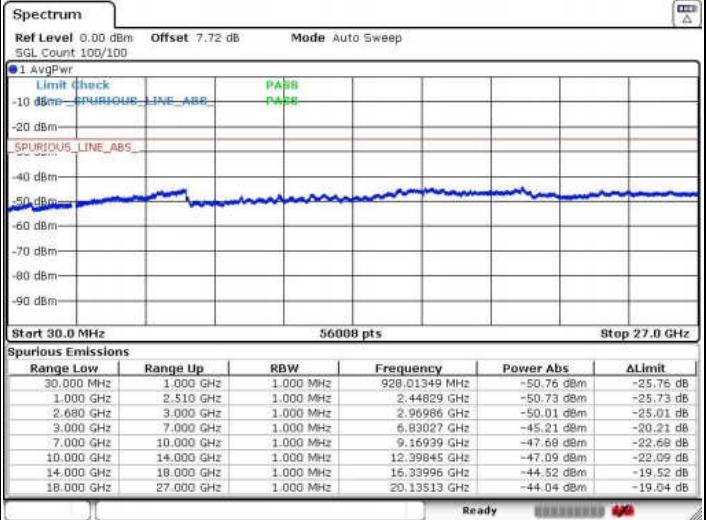

Date: 31 MAY 2018 23:45:50

Middle Channel / 64QAM

Date: 31 MAY 2018 23:42:56

LTE Band 41 / 10MHz+20MHz

Highest Channel / QPSK

Highest Channel / 16QAM

Date: 31 MAY 2018 23:46:01

Date: 31 MAY 2018 23:46:52

Highest Channel / 64QAM

Date: 31 MAY 2018 23:47:43

LTE Band 41 / 15MHz+10MHz

Lowest Channel / QPSK

Lowest Channel / 16QAM

Date: 1 JUN 2018 01:05:38

Date: 1 JUN 2018 01:06:37

Lowest Channel / 64QAM

Date: 1 JUN 2018 01:07:31

LTE Band 41 / 15MHz+10MHz

Middle Channel / QPSK

Middle Channel / 16QAM

Date: 1 JUN 2018 01:10:28

Date: 1 JUN 2018 01:09:38

Middle Channel / 64QAM

Date: 1 JUN 2018 01:08:47