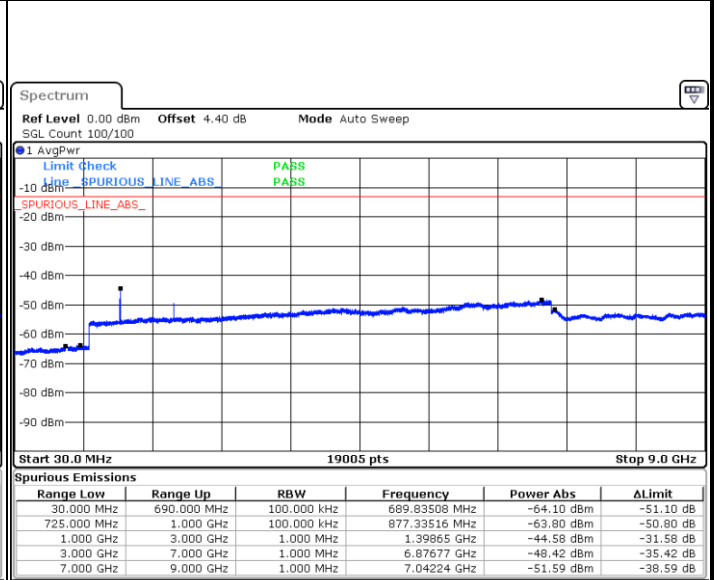

Lowest Channel / 64QAM

Middle Channel / 64QAM

Date: 11.MAY.2018 23:33:25

Date: 11.MAY.2018 23:34:20

Highest Channel / 64QAM

Date: 11.MAY.2018 23:35:14

LTE Band 7 / 20MHz

Lowest Channel / 64QAM

Middle Channel / 64QAM

Date: 11.MAY.2018 23:26:06

Date: 11.MAY.2018 23:27:00

Highest Channel / 64QAM

Date: 11.MAY.2018 23:27:55

LTE Band 12 / 1.4MHz

Lowest Channel / QPSK

Date: 11.MAY.2018 09:13:35

Lowest Channel / 16QAM

Date: 11.MAY.2018 09:14:30

Middle Channel / QPSK

Date: 11.MAY.2018 09:16:20

Middle Channel / 16QAM

Date: 11.MAY.2018 09:15:25

LTE Band 12 / 1.4MHz

Highest Channel / QPSK