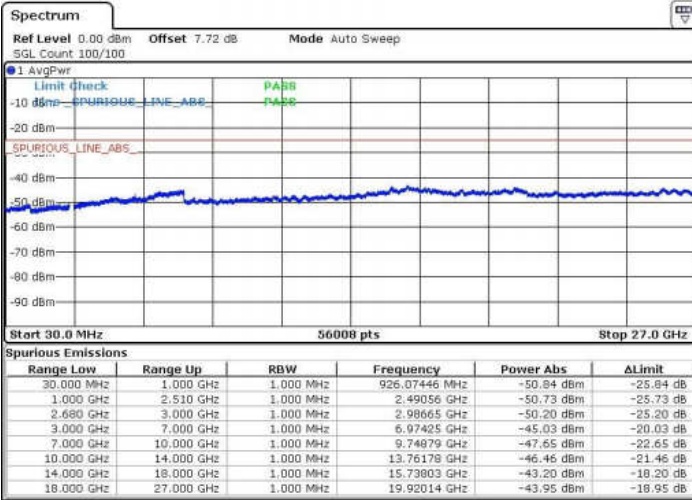

Highest Channel / 64QAM

Date: 11.MAY.2018 11:16:25

LTE Band 12 / 10MHz

Lowest Channel / 64QAM

Middle Channel / 64QAM

Date: 11.MAY.2018 11:17:20

Date: 11.MAY.2018 11:18:15

Highest Channel / 64QAM

Date: 11.MAY.2018 11:19:11

LTE Band 41 / 5MHz

Lowest Channel / QPSK

Lowest Channel / 16QAM

Date: 15.MAY.2018 14:37:42

Date: 15.MAY.2018 14:38:31

Middle Channel / QPSK

Middle Channel / 16QAM