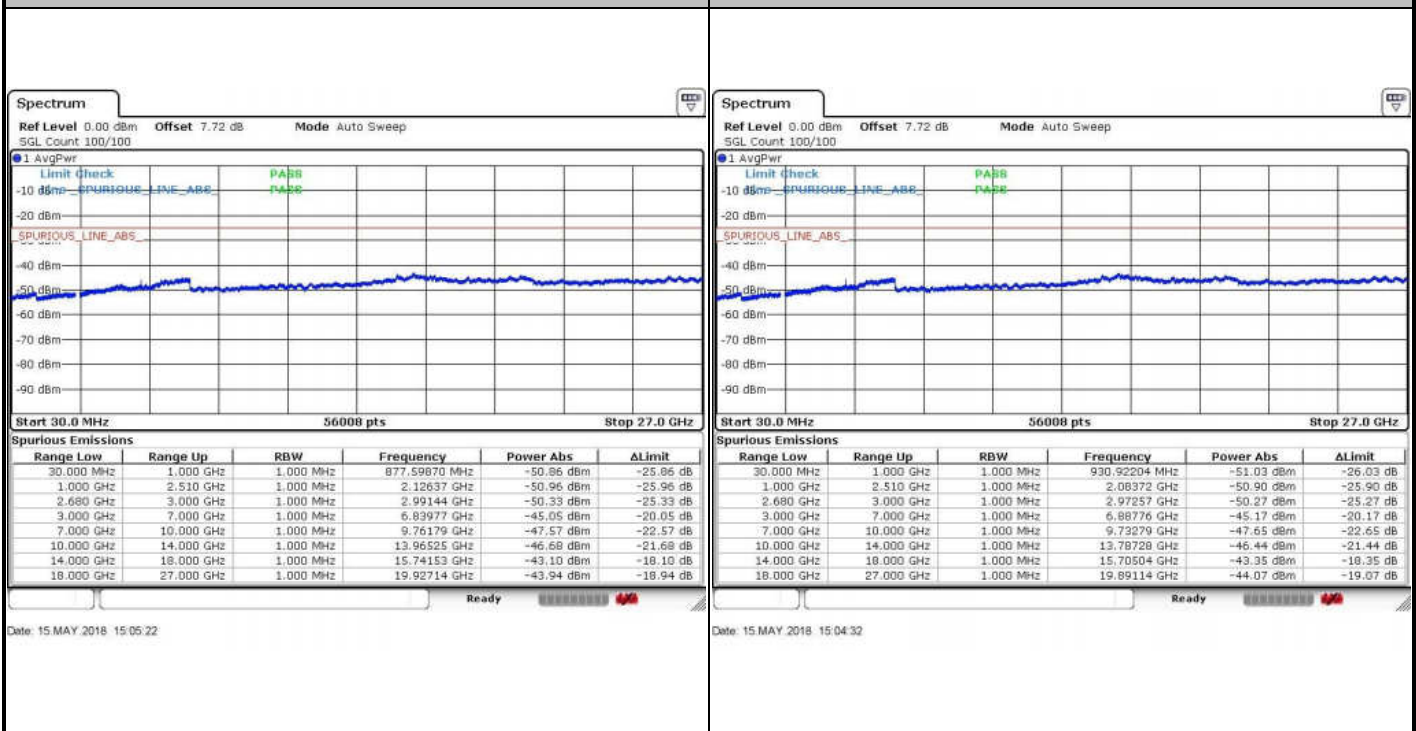

Date: 15 MAY 2018 14:49:30

Highest Channel / QPSK

Highest Channel / 16QAM

Date: 15 MAY 2018 14:53:20

Date: 15 MAY 2018 14:52:33

LTE Band 41 / 15MHz

Lowest Channel / QPSK

Lowest Channel / 16QAM

Date: 15.MAY.2018 14:55:00

Date: 15.MAY.2018 14:55:57

Middle Channel / QPSK

Middle Channel / 16QAM

Date: 15.MAY.2018 14:58:44

Date: 15.MAY.2018 14:58:55

<b>Highest Channel / QPSK</b>	<b>Highest Channel / 16QAM</b>
-------------------------------	--------------------------------

**LTE Band 41 / 20MHz**

<b>Lowest Channel / QPSK</b>	<b>Lowest Channel / 16QAM</b>
------------------------------	-------------------------------

LTE Band 41 / 20MHz

Middle Channel / QPSK

Middle Channel / 16QAM