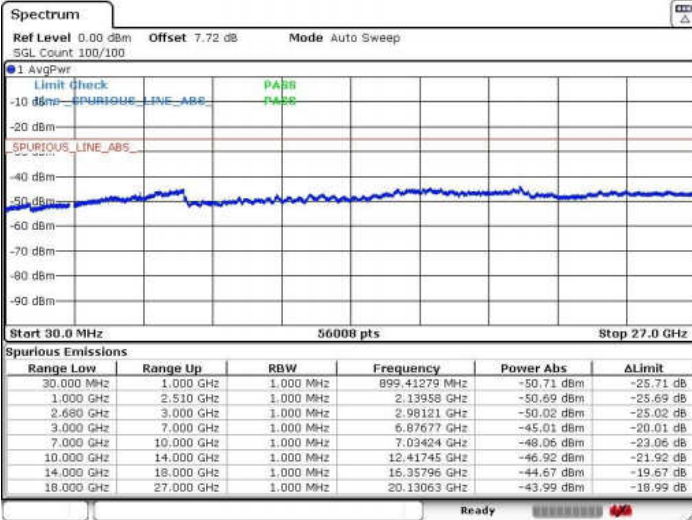

Highest Channel / 16QAM

Date: 1 JUN 2018 01:03:10

Date: 1 JUN 2018 01:01:10

Highest Channel / 64QAM

Date: 1 JUN 2018 01:00:20

LTE Band 41 / 10MHz+20MHz

Lowest Channel / QPSK

Lowest Channel / 16QAM

Date: 31 MAY 2018 23:39:05

Date: 31 MAY 2018 23:40:04

Lowest Channel / 64QAM

Date: 31 MAY 2018 23:41:29

LTE Band 41 / 10MHz+20MHz

Middle Channel / QPSK

Middle Channel / 16QAM

Date: 31 MAY 2018 23:44:47

Date: 31 MAY 2018 23:45:50

Middle Channel / 64QAM

Date: 31 MAY 2018 23:42:56

LTE Band 41 / 10MHz+20MHz

Highest Channel / QPSK

Highest Channel / 16QAM

Date: 31 MAY 2018 23:46:01

Date: 31 MAY 2018 23:46:52

Highest Channel / 64QAM

Date: 31 MAY 2018 23:47:43

LTE Band 41 / 15MHz+10MHz

Lowest Channel / QPSK

Lowest Channel / 16QAM

Date: 1 JUN 2018 01:05:38

Date: 1 JUN 2018 01:06:37

Lowest Channel / 64QAM