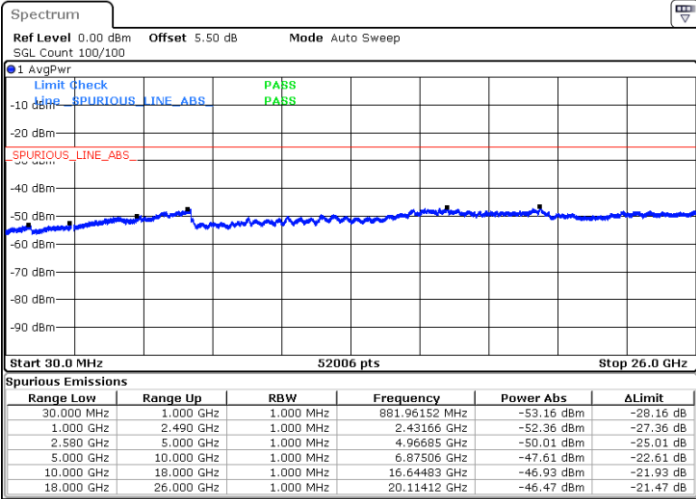

LTE Band 7 / 10MHz

Lowest Channel / 64QAM

Middle Channel / 64QAM

Date: 11.MAY.2018 23:36:09

Date: 11.MAY.2018 23:37:03

Highest Channel / 64QAM

Date: 11.MAY.2018 23:37:58

LTE Band 7 / 15MHz

Lowest Channel / 64QAM

Middle Channel / 64QAM

Date: 11.MAY.2018 23:33:25

Date: 11.MAY.2018 23:34:20

Highest Channel / 64QAM

Date: 11.MAY.2018 23:35:14

LTE Band 7 / 20MHz

Lowest Channel / 64QAM

Middle Channel / 64QAM

Date: 11.MAY.2018 23:26:06

Date: 11.MAY.2018 23:27:00

Highest Channel / 64QAM

Date: 11.MAY.2018 23:27:55

LTE Band 12 / 1.4MHz

Lowest Channel / QPSK

Date: 11.MAY.2018 09:13:35