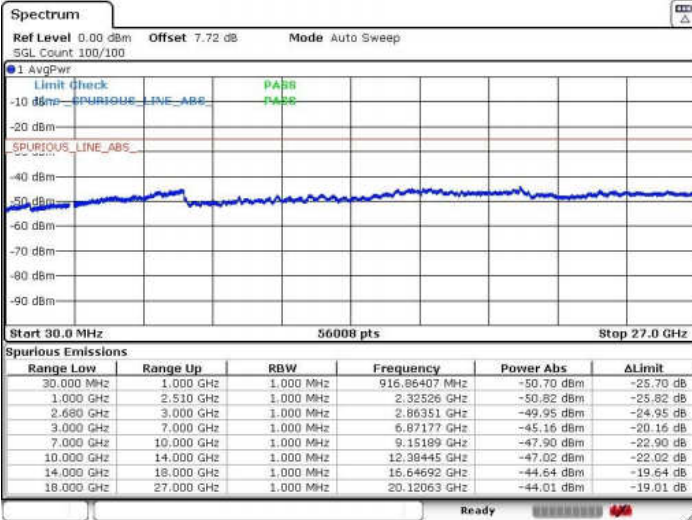

LTE Band 41 / 15MHz+15MHz

Middle Channel / QPSK

Middle Channel / 16QAM

Date: 31 MAY 2018 22:48:08