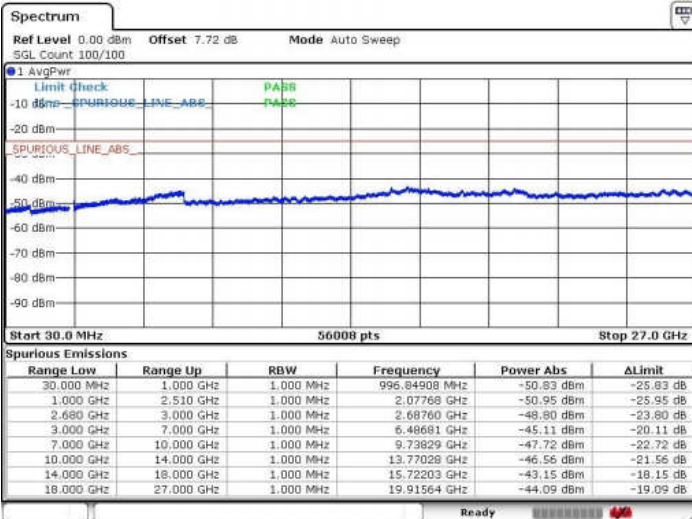

**LTE Band 41 / 20MHz**

<b>Lowest Channel / QPSK</b>	<b>Lowest Channel / 16QAM</b>
------------------------------	-------------------------------

LTE Band 41 / 20MHz

Middle Channel / QPSK

Middle Channel / 16QAM

Date: 15.MAY.2018 15:06:16

Date: 15.MAY.2018 15:07:07

Highest Channel / QPSK

Highest Channel / 16QAM

Date: 15.MAY.2018 14:52:17

Date: 15.MAY.2018 15:09:49

LTE Band 41 / 5MHz

Lowest Channel / 64QAM

Middle Channel / 64QAM

Date: 15.MAY.2018 14:39:18

Date: 15.MAY.2018 14:40:24

Highest Channel / 64QAM

Date: 15.MAY.2018 14:44:39

LTE Band 41 / 10MHz

Lowest Channel / 64QAM

Middle Channel / 64QAM