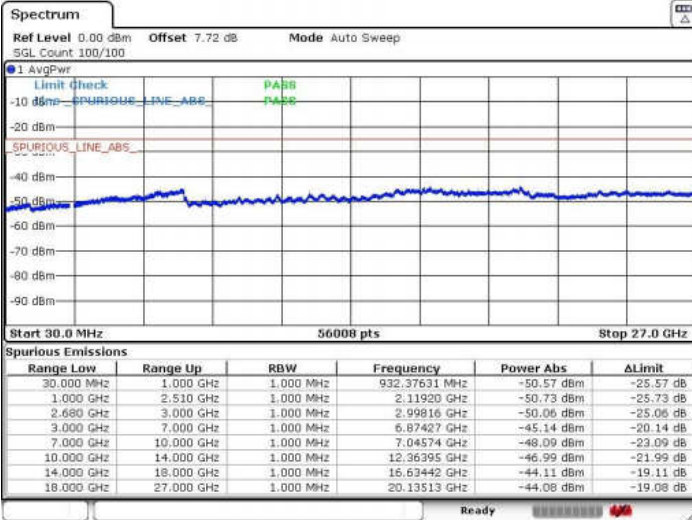

Date: 31 MAY 2018 23:45:50

Middle Channel / 64QAM

Date: 31 MAY 2018 23:42:56

LTE Band 41 / 10MHz+20MHz

Highest Channel / QPSK

Highest Channel / 16QAM

Date: 31 MAY 2018 23:46:01

Date: 31 MAY 2018 23:46:52

Highest Channel / 64QAM

Date: 31 MAY 2018 23:47:43

LTE Band 41 / 15MHz+10MHz

Lowest Channel / QPSK

Lowest Channel / 16QAM

Date: 1 JUN 2018 01:05:38

Date: 1 JUN 2018 01:06:37

Lowest Channel / 64QAM

Date: 1 JUN 2018 01:07:31

LTE Band 41 / 15MHz+10MHz

Middle Channel / QPSK

Middle Channel / 16QAM

Date: 1 JUN 2018 01:10:28

Date: 1 JUN 2018 01:09:38

Middle Channel / 64QAM

Date: 1 JUN 2018 01:08:47

LTE Band 41 / 15MHz+10MHz

Highest Channel / QPSK

Highest Channel / 16QAM

Date: 1 JUN 2018 01:11:38

Date: 1 JUN 2018 01:12:30

Highest Channel / 64QAM

Date: 1 JUN 2018 01:13:20

LTE Band 41 / 15MHz+15MHz