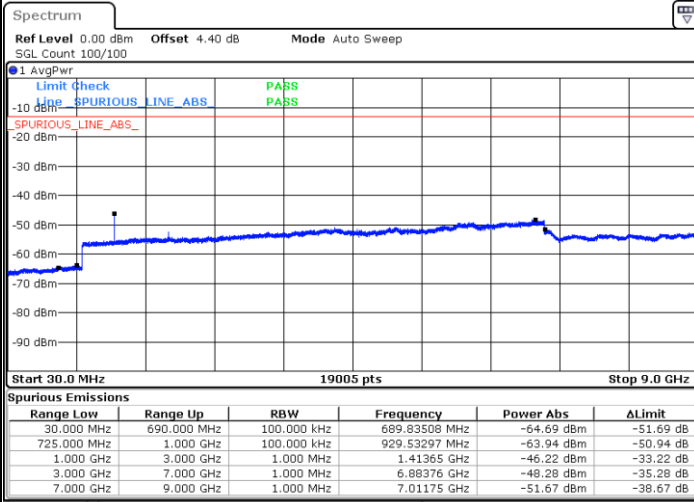

Date: 11.MAY.2018 11:12:44

Highest Channel / 64QAM

Date: 11.MAY.2018 11:13:39

LTE Band 12 / 5MHz

Lowest Channel / 64QAM

Middle Channel / 64QAM

Date: 11.MAY.2018 11:14:34

Date: 11.MAY.2018 11:15:29

Highest Channel / 64QAM

Date: 11.MAY.2018 11:16:25

LTE Band 12 / 10MHz

Lowest Channel / 64QAM

Middle Channel / 64QAM

Date: 11.MAY.2018 11:17:20

Date: 11.MAY.2018 11:18:15

Highest Channel / 64QAM

Date: 11.MAY.2018 11:19:11

LTE Band 41 / 5MHz

Lowest Channel / QPSK

Lowest Channel / 16QAM

Date: 15.MAY.2018 14:37:42

Date: 15.MAY.2018 14:38:31

Middle Channel / QPSK

Middle Channel / 16QAM