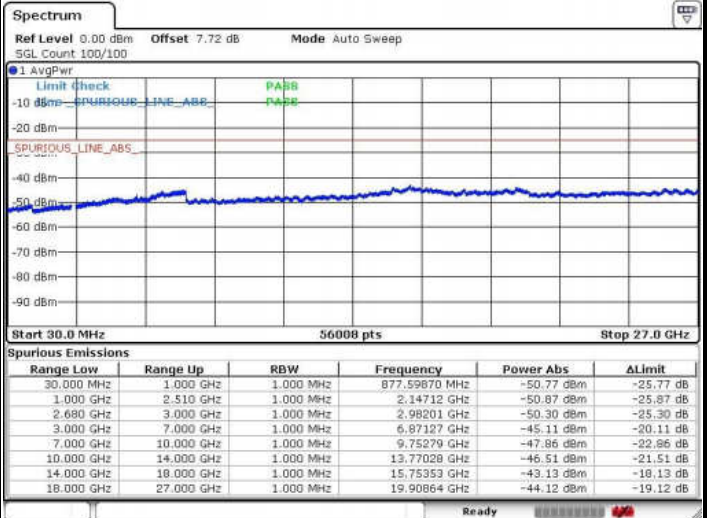

Date: 15 MAY 2018 14:49:30

Highest Channel / QPSK

Highest Channel / 16QAM

Date: 15 MAY 2018 14:53:20

Date: 15 MAY 2018 14:52:33

LTE Band 41 / 15MHz

Lowest Channel / QPSK

Lowest Channel / 16QAM