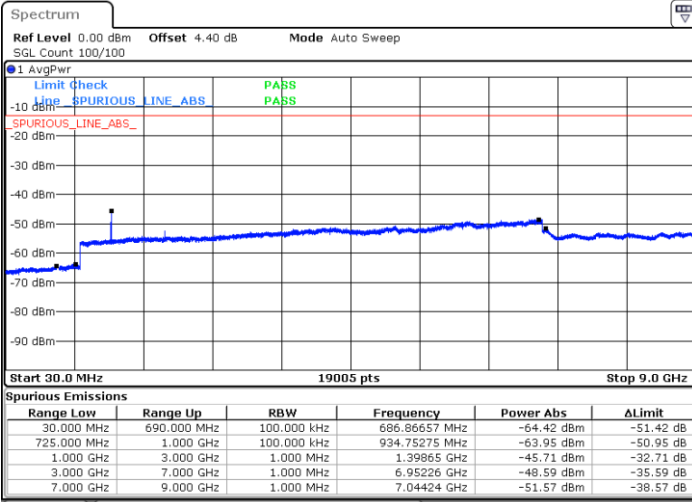

Lowest Channel / QPSK

Date: 11.MAY.2018 10:03:46

Lowest Channel / 16QAM

Date: 11.MAY.2018 10:04:41

LTE Band 12 / 10MHz

Middle Channel / QPSK

Date: 11.MAY.2018 10:06:31

Middle Channel / 16QAM

Date: 11.MAY.2018 10:05:36

Highest Channel / QPSK

Date: 11.MAY.2018 10:07:27

Highest Channel / 16QAM

Date: 11.MAY.2018 10:08:22

LTE Band 12 / 1.4MHz

Lowest Channel / 64QAM

Middle Channel / 64QAM

Date: 11.MAY.2018 11:36:25

Date: 11.MAY.2018 11:09:58

Highest Channel / 64QAM

Date: 11.MAY.2018 11:10:53

LTE Band 12 / 3MHz

Lowest Channel / 64QAM

Middle Channel / 64QAM

Date: 11.MAY.2018 11:11:48