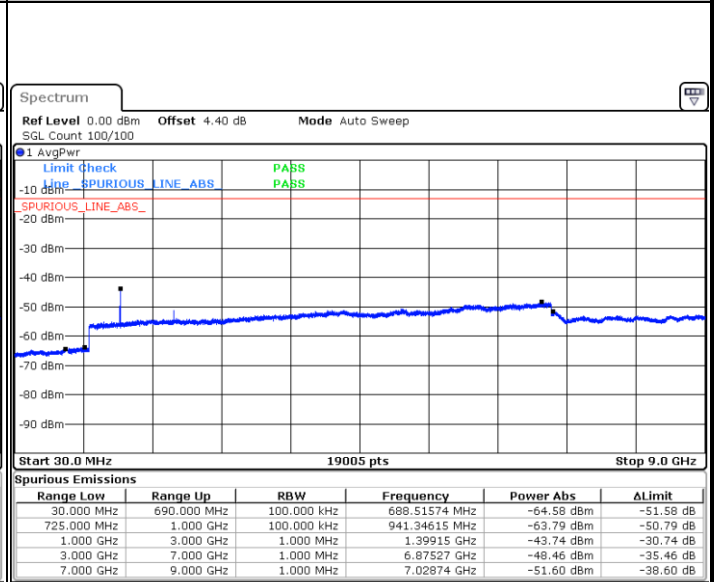

LTE Band 12 / 3MHz

Middle Channel / QPSK

Date: 11.MAY.2018 09:33:04

Middle Channel / 16QAM

Date: 11.MAY.2018 09:32:09

Highest Channel / QPSK

Date: 11.MAY.2018 09:33:59

Highest Channel / 16QAM

Date: 11.MAY.2018 09:34:54

LTE Band 12 / 5MHz

Lowest Channel / QPSK

Date: 11.MAY.2018 09:47:02

Lowest Channel / 16QAM

Date: 11.MAY.2018 09:47:58

Middle Channel / QPSK

Date: 11.MAY.2018 09:49:48

Middle Channel / 16QAM

Date: 11.MAY.2018 09:48:53

LTE Band 12 / 5MHz

Highest Channel / QPSK

Date: 11.MAY.2018 09:50:43

Highest Channel / 16QAM

Date: 11.MAY.2018 09:51:38

LTE Band 12 / 10MHz