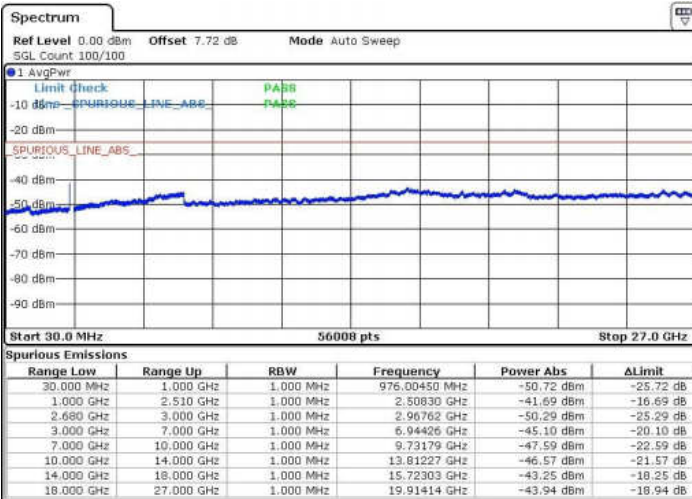

**LTE Band 41 / 20MHz**

<b>Lowest Channel / QPSK</b>	<b>Lowest Channel / 16QAM</b>
------------------------------	-------------------------------

LTE Band 41 / 20MHz

Middle Channel / QPSK

Middle Channel / 16QAM

Date: 15.MAY.2018 15:06:16

Date: 15.MAY.2018 15:07:07

Highest Channel / QPSK

Highest Channel / 16QAM

Date: 15.MAY.2018 14:52:17

Date: 15.MAY.2018 15:09:49

LTE Band 41 / 5MHz

Lowest Channel / 64QAM