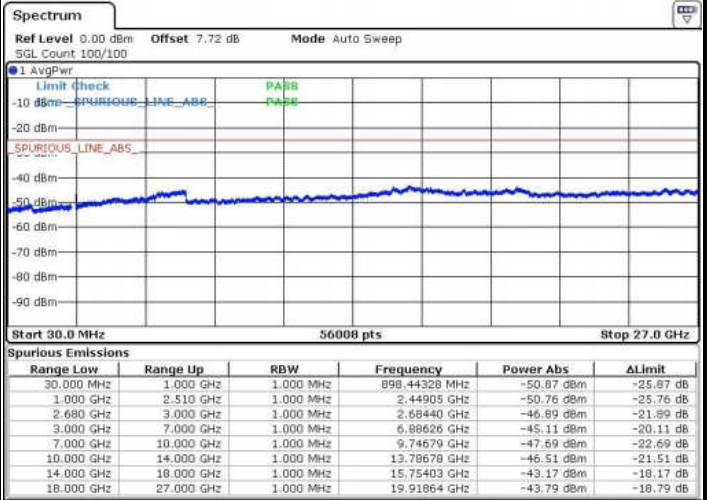

Date: 11.MAY.2018 11:19:11

LTE Band 41 / 5MHz

Lowest Channel / QPSK

Lowest Channel / 16QAM

Date: 15.MAY.2018 14:37:42

Date: 15.MAY.2018 14:38:31

Middle Channel / QPSK

Middle Channel / 16QAM

Date: 15.MAY.2018 14:42:05

Date: 15.MAY.2018 14:41:16

LTE Band 41 / 5MHz

Highest Channel / QPSK

Date: 15.MAY.2018 14:43:04

Highest Channel / 16QAM

Date: 15.MAY.2018 14:43:51

LTE Band 7 / 10MHz

Lowest Channel / QPSK

Date: 15.MAY.2018 14:47:38

Lowest Channel / 16QAM

Date: 15.MAY.2018 14:48:49

LTE Band 41 / 10MHz

Middle Channel / QPSK

Middle Channel / 16QAM

Date: 15 MAY 2018 14:48:37