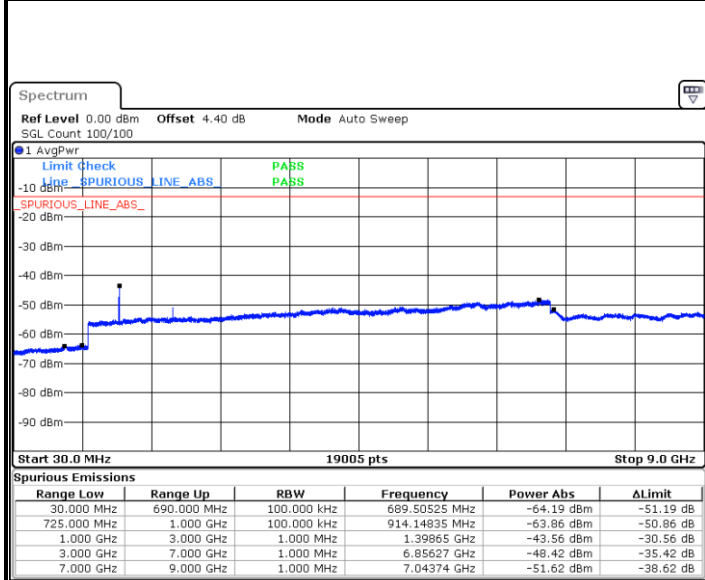

Lowest Channel / 64QAM

Middle Channel / 64QAM

Date: 11.MAY.2018 23:33:25

Date: 11.MAY.2018 23:34:20

Highest Channel / 64QAM

Date: 11.MAY.2018 23:35:14

LTE Band 7 / 20MHz

Lowest Channel / 64QAM

Middle Channel / 64QAM

Date: 11.MAY.2018 23:26:06

Date: 11.MAY.2018 23:27:00

Highest Channel / 64QAM

Date: 11.MAY.2018 23:27:55

LTE Band 12 / 1.4MHz

Lowest Channel / QPSK

Date: 11.MAY.2018 09:13:35

Lowest Channel / 16QAM

Date: 11.MAY.2018 09:14:30

Middle Channel / QPSK

Date: 11.MAY.2018 09:16:20

Middle Channel / 16QAM

Date: 11.MAY.2018 09:15:25

LTE Band 12 / 1.4MHz

Highest Channel / QPSK

Date: 11.MAY.2018 09:17:15

Highest Channel / 16QAM

Date: 11.MAY.2018 09:18:11

LTE Band 12 / 3MHz

Lowest Channel / QPSK

Date: 11.MAY.2018 09:30:18

Lowest Channel / 16QAM

Date: 11.MAY.2018 09:31:13