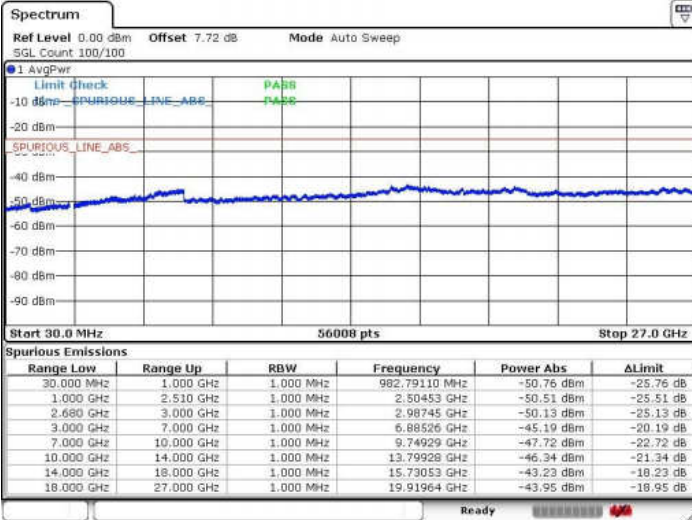

**LTE Band 41 / 20MHz**

<b>Lowest Channel / QPSK</b>	<b>Lowest Channel / 16QAM</b>
------------------------------	-------------------------------

LTE Band 41 / 20MHz

Middle Channel / QPSK

Middle Channel / 16QAM

Date: 15.MAY.2018 15:06:16

Date: 15.MAY.2018 15:07:07

Highest Channel / QPSK

Highest Channel / 16QAM

Date: 15.MAY.2018 14:52:17

Date: 15.MAY.2018 15:09:49

LTE Band 41 / 5MHz

Lowest Channel / 64QAM

Middle Channel / 64QAM

Date: 15.MAY.2018 14:39:18

Date: 15.MAY.2018 14:40:24

Highest Channel / 64QAM

Date: 15.MAY.2018 14:44:39

LTE Band 41 / 10MHz

Lowest Channel / 64QAM

Middle Channel / 64QAM