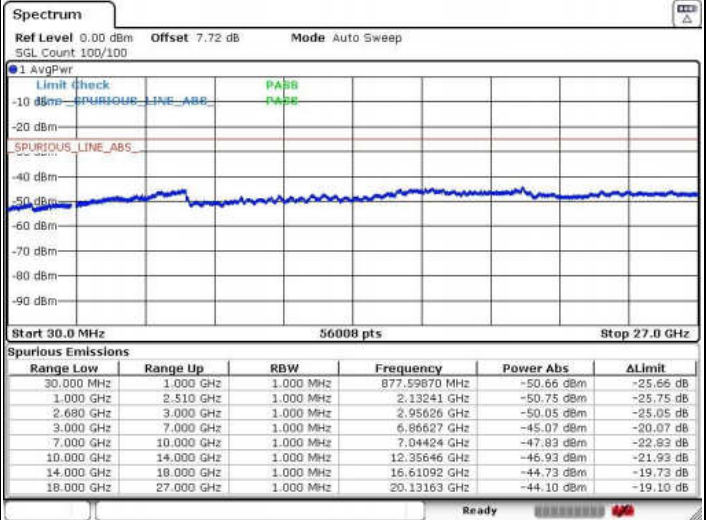

LTE Band 41 / 10MHz+15MHz

Lowest Channel / QPSK

Lowest Channel / 16QAM

Date: 1 JUN 2018 00:55:45

Date: 1 JUN 2018 00:54:51

Lowest Channel / 64QAM

Date: 1 JUN 2018 00:53:50

LTE Band 41 / 10MHz+15MHz

MiddleChannel / QPSK

Middle Channel / 16QAM

Date: 1 JUN 2018 00:57:06

Date: 1 JUN 2018 00:58:04

Middle Channel / 64QAM

Date: 1 JUN 2018 00:58:58

LTE Band 41 / 10MHz+15MHz

Highest Channel / QPSK

Highest Channel / 16QAM

Date: 1 JUN 2018 01:03:10

Date: 1 JUN 2018 01:01:10

Highest Channel / 64QAM

Date: 1 JUN 2018 01:00:20

LTE Band 41 / 10MHz+20MHz

Lowest Channel / QPSK

Lowest Channel / 16QAM