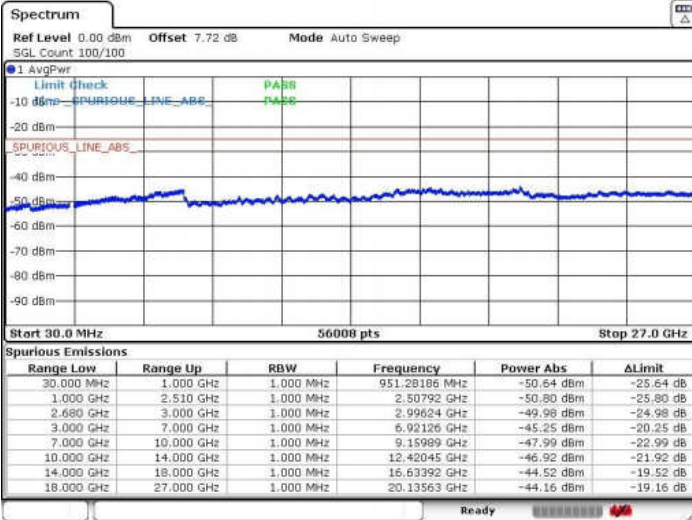

Highest Channel / 64QAM

Date: 31 MAY 2018 23:47:43

LTE Band 41 / 15MHz+10MHz

Lowest Channel / QPSK

Lowest Channel / 16QAM

Date: 1 JUN 2018 01:05:38

Date: 1 JUN 2018 01:06:37

Lowest Channel / 64QAM

Date: 1 JUN 2018 01:07:31

LTE Band 41 / 15MHz+10MHz

Middle Channel / QPSK

Middle Channel / 16QAM

Date: 1 JUN 2018 01:10:28

Date: 1 JUN 2018 01:09:38

Middle Channel / 64QAM

Date: 1 JUN 2018 01:08:47

LTE Band 41 / 15MHz+10MHz

Highest Channel / QPSK

Highest Channel / 16QAM

Date: 1 JUN 2018 01:11:38

Date: 1 JUN 2018 01:12:30

Highest Channel / 64QAM

Date: 1 JUN 2018 01:13:20

LTE Band 41 / 15MHz+15MHz

Lowest Channel / QPSK

Lowest Channel / 16QAM

Date: 31 MAY 2018 22:55:19

Date: 31 MAY 2018 22:54:15

Lowest Channel / 64QAM

Date: 31 MAY 2018 22:52:50

LTE Band 41 / 15MHz+15MHz

Middle Channel / QPSK