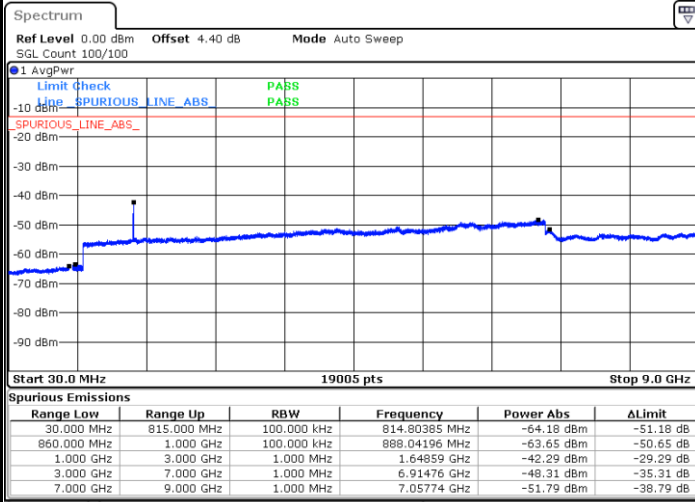

LTE Band 4 / 15MHz

Lowest Channel / 64QAM

Middle Channel / 64QAM

Date: 10.MAY.2018 20:23:43

Date: 10.MAY.2018 20:24:39

Highest Channel / 64QAM

Date: 10.MAY.2018 20:25:34

LTE Band 4 / 20MHz

Lowest Channel / 64QAM

Middle Channel / 64QAM

Date: 10.MAY.2018 20:26:30

Date: 10.MAY.2018 20:27:25

Highest Channel / 64QAM

Date: 10.MAY.2018 20:28:21

LTE Band 5 / 1.4MHz

Lowest Channel / QPSK

Lowest Channel / 16QAM

Date: 10.MAY.2018 15:03:14

Date: 10.MAY.2018 15:04:09

Middle Channel / QPSK

Middle Channel / 16QAM

Date: 10.MAY.2018 15:05:47

Date: 10.MAY.2018 15:06:42

LTE Band 5 / 1.4MHz