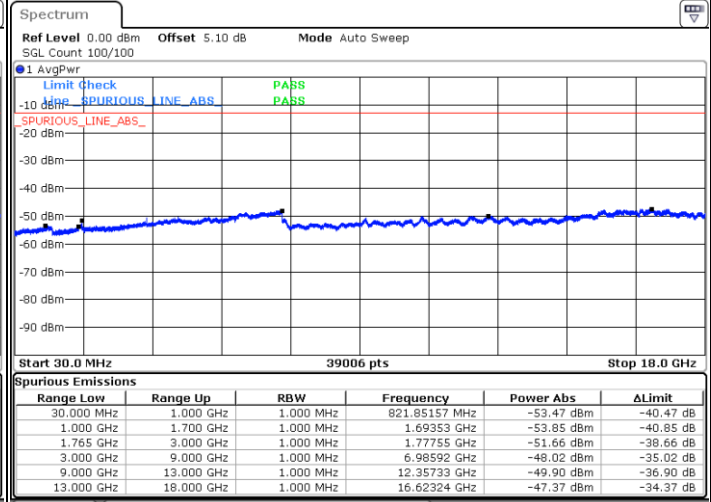

Highest Channel / 64QAM

Date: 10.MAY.2018 20:17:15

LTE Band 4 / 5MHz

Lowest Channel / 64QAM

Middle Channel / 64QAM

Date: 10.MAY.2018 20:18:11

Date: 10.MAY.2018 20:19:05

Highest Channel / 64QAM

Date: 10.MAY.2018 20:20:02

LTE Band 4 / 10MHz

Lowest Channel / 64QAM

Middle Channel / 64QAM

Date: 10.MAY.2018 20:20:57

Date: 10.MAY.2018 20:21:53

Highest Channel / 64QAM

Date: 10.MAY.2018 20:22:48

LTE Band 4 / 15MHz

Lowest Channel / 64QAM

Middle Channel / 64QAM

Date: 10.MAY.2018 20:23:43

Date: 10.MAY.2018 20:24:39

Highest Channel / 64QAM

Date: 10.MAY.2018 20:25:34

LTE Band 4 / 20MHz