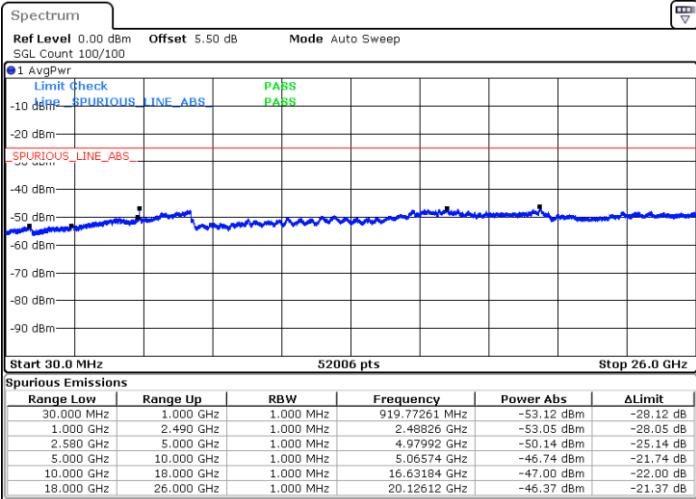

Date: 10.MAY.2018 16:44:37

Highest Channel / 64QAM

Date: 10.MAY.2018 16:49:10

LTE Band 5 / 10MHz

Lowest Channel / 64QAM

Middle Channel / 64QAM

Date: 10.MAY.2018 16:53:43

Date: 10.MAY.2018 16:55:00

Highest Channel / 64QAM

Date: 10.MAY.2018 16:59:33

LTE Band 7 / 5MHz

Lowest Channel / QPSK

Lowest Channel / 16QAM

Date: 11.MAY.2018 21:13:30

Date: 11.MAY.2018 21:12:36

Middle Channel / QPSK

Middle Channel / 16QAM

Date: 11.MAY.2018 21:14:25

Date: 11.MAY.2018 21:15:20

LTE Band 7 / 5MHz

Highest Channel / QPSK

Date: 11.MAY.2018 21:23:13

Highest Channel / 16QAM

Date: 11.MAY.2018 21:22:18