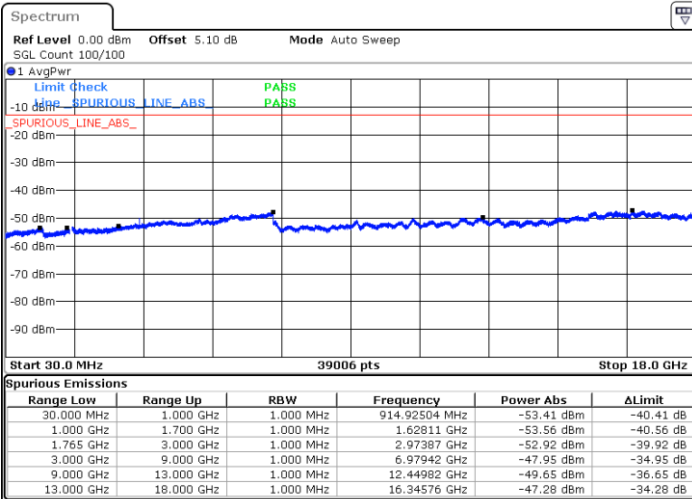

Date: 10.MAY.2018 20:13:33

Highest Channel / 64QAM

Date: 10.MAY.2018 20:14:29

LTE Band 4 / 3MHz

Lowest Channel / 64QAM

Middle Channel / 64QAM

Date: 10.MAY.2018 20:15:24

Date: 10.MAY.2018 20:16:20

Highest Channel / 64QAM

Date: 10.MAY.2018 20:17:15

LTE Band 4 / 5MHz

Lowest Channel / 64QAM

Middle Channel / 64QAM

Date: 10.MAY.2018 20:18:11

Date: 10.MAY.2018 20:19:05

Highest Channel / 64QAM

Date: 10.MAY.2018 20:20:02

LTE Band 4 / 10MHz

Lowest Channel / 64QAM

Middle Channel / 64QAM

Date: 10.MAY.2018 20:20:57

Date: 10.MAY.2018 20:21:53

Highest Channel / 64QAM

Date: 10.MAY.2018 20:22:48