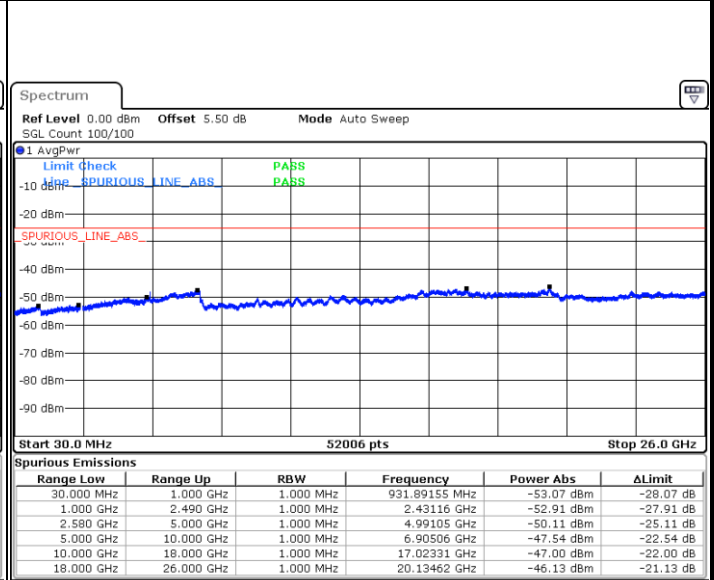

Date: 11.MAY.2018 21:31:17

Date: 11.MAY.2018 21:32:11

Highest Channel / QPSK

Highest Channel / 16QAM

Date: 11.MAY.2018 21:40:00

Date: 11.MAY.2018 21:39:06

LTE Band 7 / 15MHz

Lowest Channel / QPSK

Lowest Channel / 16QAM

Date: 11.MAY.2018 21:47:09

Date: 11.MAY.2018 21:46:15

Middle Channel / QPSK

Middle Channel / 16QAM

Date: 11.MAY.2018 21:48:04

Date: 11.MAY.2018 21:48:58

LTE Band 7 / 15MHz

Highest Channel / QPSK

Date: 11.MAY.2018 21:56:48

Highest Channel / 16QAM

Date: 11.MAY.2018 21:55:53

LTE Band 7 / 20MHz

Lowest Channel / QPSK

Date: 11.MAY.2018 22:03:57

Lowest Channel / 16QAM