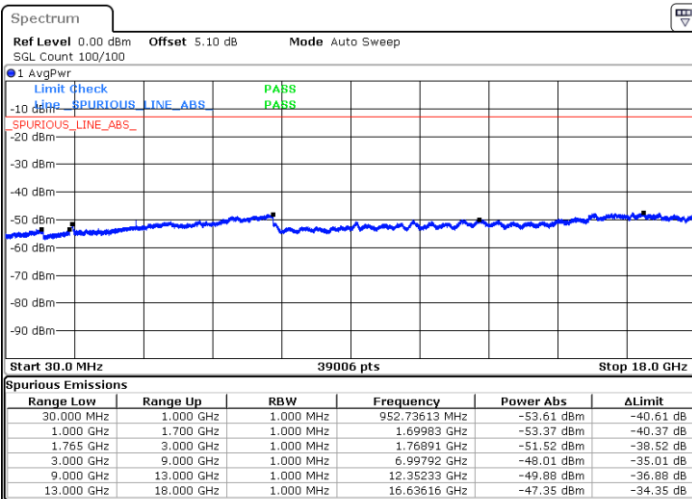

Date: 10.MAY.2018 18:59:38

LTE Band 4 / 15MHz

Highest Channel / QPSK

Highest Channel / 16QAM

Date: 10.MAY.2018 19:05:50

Date: 10.MAY.2018 19:06:45

LTE Band 4 / 20MHz

Lowest Channel / QPSK

Lowest Channel / 16QAM

Date: 10.MAY.2018 19:12:57

Date: 10.MAY.2018 19:13:53

LTE Band 4 / 20MHz

Middle Channel / QPSK

Middle Channel / 16QAM

Date: 10.MAY.2018 19:15:32

Date: 10.MAY.2018 19:16:27