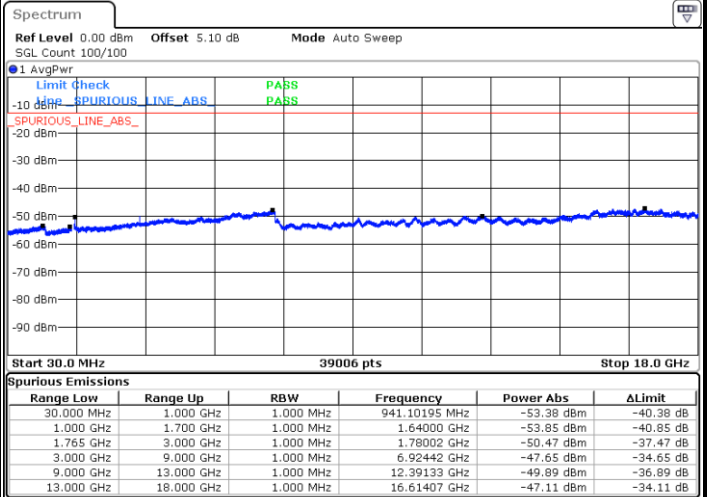

Highest Channel / 64QAM

Date: 10.MAY.2018 20:17:15

LTE Band 4 / 5MHz

Lowest Channel / 64QAM

Middle Channel / 64QAM

Date: 10.MAY.2018 20:18:11

Date: 10.MAY.2018 20:19:05

Highest Channel / 64QAM

Date: 10.MAY.2018 20:20:02

LTE Band 4 / 10MHz

Lowest Channel / 64QAM

Middle Channel / 64QAM

Date: 10.MAY.2018 20:20:57

Date: 10.MAY.2018 20:21:53

Highest Channel / 64QAM

Date: 10.MAY.2018 20:22:48