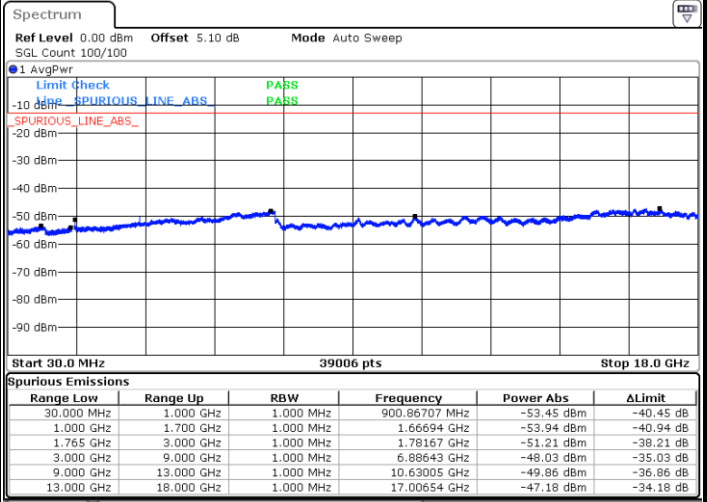

Lowest Channel / 16QAM

Date: 10.MAY.2018 19:12:57

Date: 10.MAY.2018 19:13:53

LTE Band 4 / 20MHz

Middle Channel / QPSK

Middle Channel / 16QAM

Date: 10.MAY.2018 19:15:32

Date: 10.MAY.2018 19:16:27

Highest Channel / QPSK

Highest Channel / 16QAM

Date: 10.MAY.2018 19:22:39

Date: 10.MAY.2018 19:23:34

LTE Band 4 / 1.4MHz

Lowest Channel / 64QAM

Middle Channel / 64QAM

Date: 10.MAY.2018 20:12:38

Date: 10.MAY.2018 20:13:33

Highest Channel / 64QAM

Date: 10.MAY.2018 20:14:29

LTE Band 4 / 3MHz

Lowest Channel / 64QAM

Middle Channel / 64QAM

Date: 10.MAY.2018 20:15:24

Date: 10.MAY.2018 20:16:20