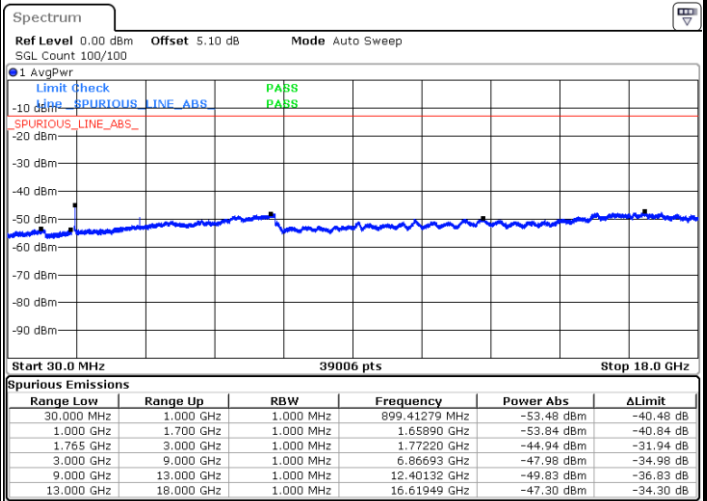

Date: 10.MAY.2018 18:59:38

LTE Band 4 / 15MHz

Highest Channel / QPSK

Highest Channel / 16QAM

Date: 10.MAY.2018 19:05:50

Date: 10.MAY.2018 19:06:45

LTE Band 4 / 20MHz

Lowest Channel / QPSK

Lowest Channel / 16QAM

Date: 10.MAY.2018 19:12:57

Date: 10.MAY.2018 19:13:53

LTE Band 4 / 20MHz

Middle Channel / QPSK

Middle Channel / 16QAM

Date: 10.MAY.2018 19:15:32

Date: 10.MAY.2018 19:16:27

Highest Channel / QPSK

Highest Channel / 16QAM

Date: 10.MAY.2018 19:22:39

Date: 10.MAY.2018 19:23:34

LTE Band 4 / 1.4MHz

Lowest Channel / 64QAM

Middle Channel / 64QAM

Date: 10.MAY.2018 20:12:38