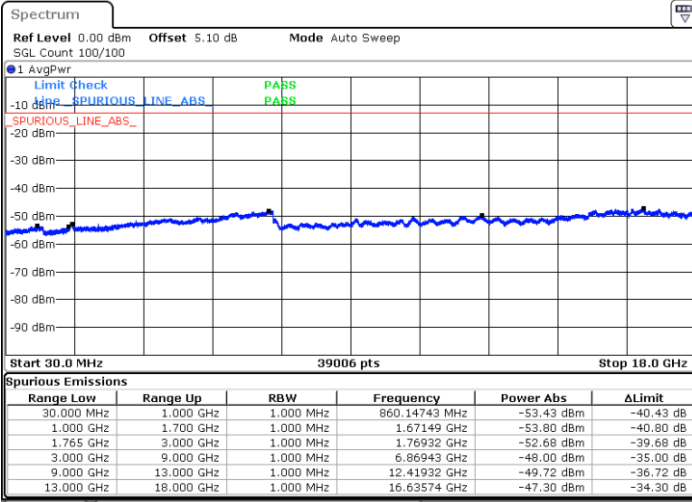

Lowest Channel / 16QAM

Date: 10.MAY.2018 19:12:57

Date: 10.MAY.2018 19:13:53

LTE Band 4 / 20MHz

Middle Channel / QPSK

Middle Channel / 16QAM

Date: 10.MAY.2018 19:15:32

Date: 10.MAY.2018 19:16:27

Highest Channel / QPSK

Highest Channel / 16QAM

Date: 10.MAY.2018 19:22:39

Date: 10.MAY.2018 19:23:34

LTE Band 4 / 1.4MHz

Lowest Channel / 64QAM

Middle Channel / 64QAM

Date: 10.MAY.2018 20:12:38

Date: 10.MAY.2018 20:13:33

Highest Channel / 64QAM

Date: 10.MAY.2018 20:14:29

LTE Band 4 / 3MHz

Lowest Channel / 64QAM

Middle Channel / 64QAM

Date: 10.MAY.2018 20:15:24

Date: 10.MAY.2018 20:16:20