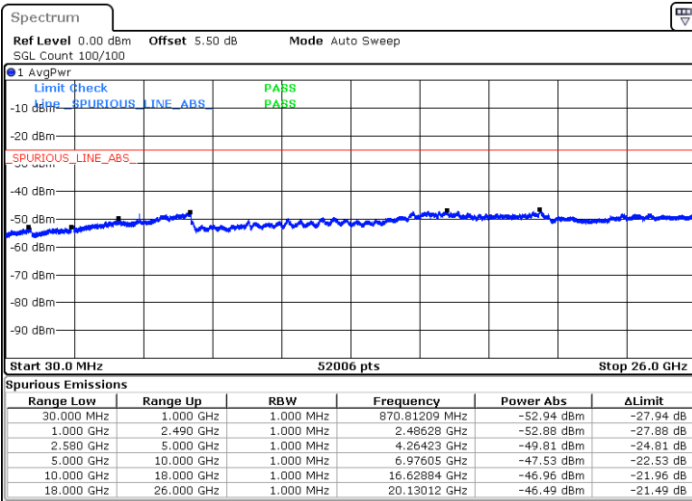

Date: 11.MAY.2018 21:31:17

Date: 11.MAY.2018 21:32:11

Highest Channel / QPSK

Highest Channel / 16QAM

Date: 11.MAY.2018 21:40:00

Date: 11.MAY.2018 21:39:06

LTE Band 7 / 15MHz

Lowest Channel / QPSK

Lowest Channel / 16QAM

Date: 11.MAY.2018 21:47:09

Date: 11.MAY.2018 21:46:15

Middle Channel / QPSK

Middle Channel / 16QAM

Date: 11.MAY.2018 21:48:04

Date: 11.MAY.2018 21:48:58

LTE Band 7 / 15MHz

Highest Channel / QPSK

Date: 11.MAY.2018 21:56:48

Highest Channel / 16QAM

Date: 11.MAY.2018 21:55:53

LTE Band 7 / 20MHz

Lowest Channel / QPSK

Date: 11.MAY.2018 22:03:57

Lowest Channel / 16QAM