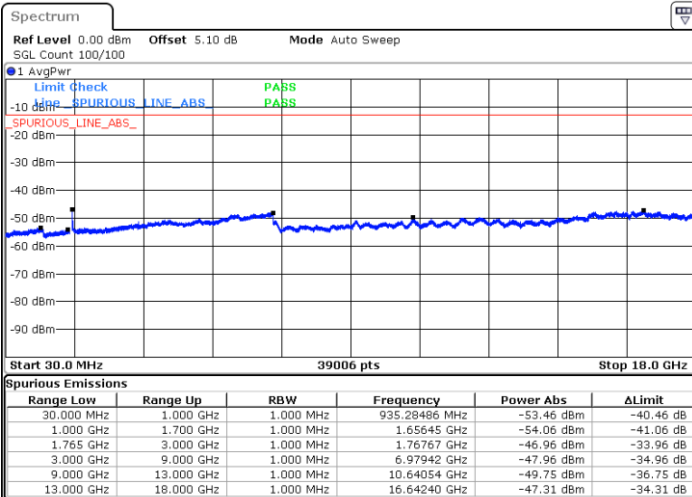

Date: 10.MAY.2018 20:20:02

LTE Band 4 / 10MHz

Lowest Channel / 64QAM

Middle Channel / 64QAM

Date: 10.MAY.2018 20:20:57

Date: 10.MAY.2018 20:21:53

Highest Channel / 64QAM

Date: 10.MAY.2018 20:22:48

LTE Band 4 / 15MHz

Lowest Channel / 64QAM

Middle Channel / 64QAM

Date: 10.MAY.2018 20:23:43

Date: 10.MAY.2018 20:24:39

Highest Channel / 64QAM

Date: 10.MAY.2018 20:25:34

LTE Band 4 / 20MHz

Lowest Channel / 64QAM

Middle Channel / 64QAM

Date: 10.MAY.2018 20:26:30

Date: 10.MAY.2018 20:27:25

Highest Channel / 64QAM

Date: 10.MAY.2018 20:28:21

LTE Band 5 / 1.4MHz

Lowest Channel / QPSK