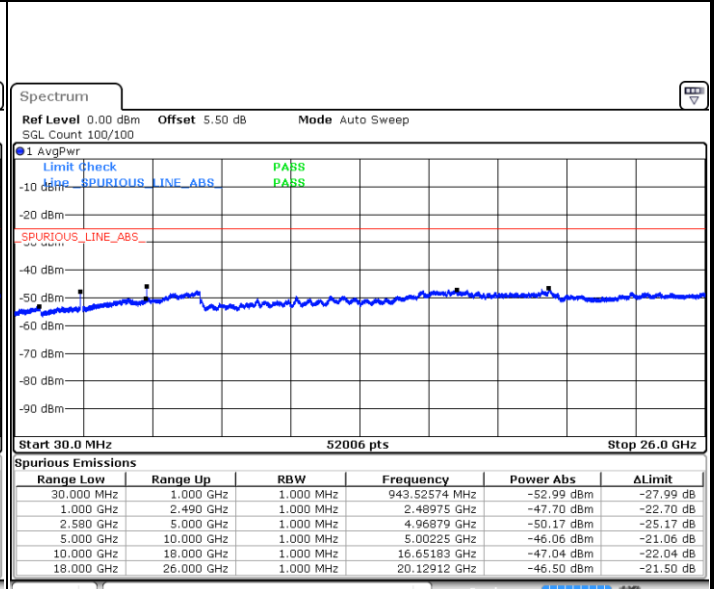

Date: 11.MAY.2018 21:31:17

Date: 11.MAY.2018 21:32:11

Highest Channel / QPSK

Highest Channel / 16QAM

Date: 11.MAY.2018 21:40:00

Date: 11.MAY.2018 21:39:06

LTE Band 7 / 15MHz

Lowest Channel / QPSK

Lowest Channel / 16QAM

Date: 11.MAY.2018 21:47:09

Date: 11.MAY.2018 21:46:15

Middle Channel / QPSK

Middle Channel / 16QAM

Date: 11.MAY.2018 21:48:04

Date: 11.MAY.2018 21:48:58

LTE Band 7 / 15MHz

Highest Channel / QPSK

Date: 11.MAY.2018 21:56:48

Highest Channel / 16QAM

Date: 11.MAY.2018 21:55:53

LTE Band 7 / 20MHz

Lowest Channel / QPSK

Date: 11.MAY.2018 22:03:57

Lowest Channel / 16QAM

Date: 11.MAY.2018 22:03:02

LTE Band 7 / 20MHz

Middle Channel / QPSK

Middle Channel / 16QAM

Date: 11.MAY.2018 22:04:51

Date: 11.MAY.2018 22:05:46

Highest Channel / QPSK

Highest Channel / 16QAM