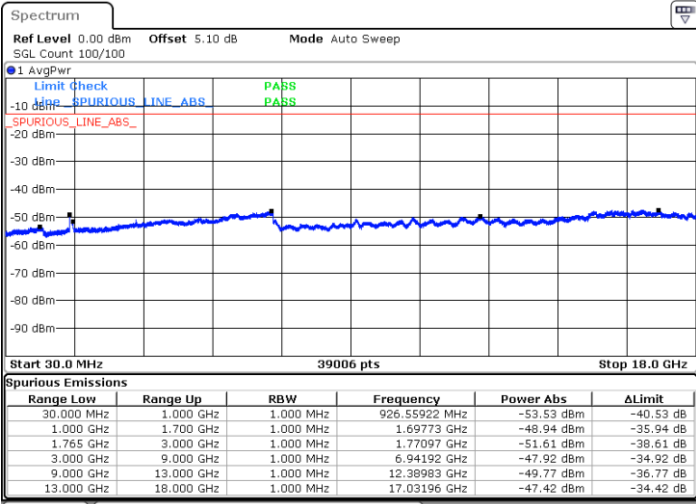

LTE Band 4 / 15MHz

Lowest Channel / QPSK

Lowest Channel / 16QAM

Date: 10.MAY.2018 18:56:08

Date: 10.MAY.2018 18:57:04

Middle Channel / QPSK

Middle Channel / 16QAM

Date: 10.MAY.2018 18:58:42

Date: 10.MAY.2018 18:59:38

LTE Band 4 / 15MHz

Highest Channel / QPSK

Highest Channel / 16QAM

Date: 10.MAY.2018 19:05:50

Date: 10.MAY.2018 19:06:45

LTE Band 4 / 20MHz

Lowest Channel / QPSK