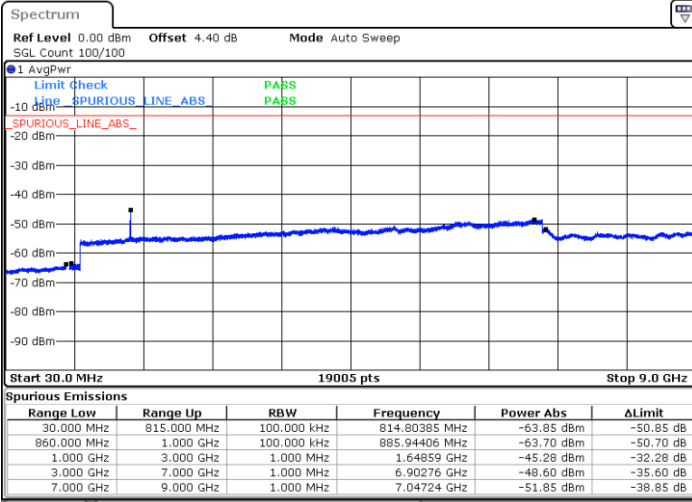

Middle Channel / 16QAM

Date: 10.MAY.2018 16:08:57

Highest Channel / QPSK

Date: 10.MAY.2018 16:17:07

Highest Channel / 16QAM

Date: 10.MAY.2018 16:18:02

LTE Band 5 / 1.4MHz

Lowest Channel / 64QAM

Middle Channel / 64QAM

Date: 10.MAY.2018 16:22:35

Date: 10.MAY.2018 16:23:52

Highest Channel / 64QAM

Date: 10.MAY.2018 16:28:25

LTE Band 5 / 3MHz

Lowest Channel / 64QAM

Middle Channel / 64QAM

Date: 10.MAY.2018 16:32:58

Date: 10.MAY.2018 16:34:15

Highest Channel / 64QAM

Date: 10.MAY.2018 16:38:48

LTE Band 5 / 5MHz

Lowest Channel / 64QAM

Middle Channel / 64QAM

Date: 10.MAY.2018 16:43:21

Date: 10.MAY.2018 16:44:37

Highest Channel / 64QAM

Date: 10.MAY.2018 16:49:10

LTE Band 5 / 10MHz

Lowest Channel / 64QAM

Middle Channel / 64QAM

Date: 10.MAY.2018 16:53:43

Date: 10.MAY.2018 16:55:00