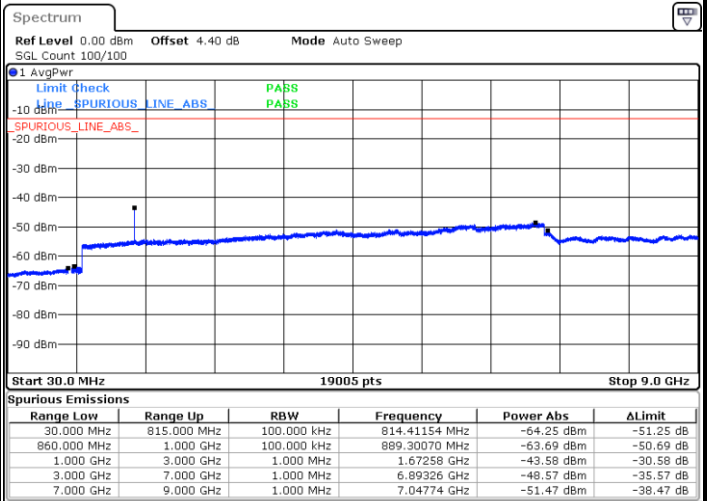

Lowest Channel / 64QAM

Middle Channel / 64QAM

Date: 10.MAY.2018 20:26:30

Date: 10.MAY.2018 20:27:25

Highest Channel / 64QAM

Date: 10.MAY.2018 20:28:21

LTE Band 5 / 1.4MHz

Lowest Channel / QPSK

Lowest Channel / 16QAM

Date: 10.MAY.2018 15:03:14

Date: 10.MAY.2018 15:04:09

Middle Channel / QPSK

Middle Channel / 16QAM

Date: 10.MAY.2018 15:05:47

Date: 10.MAY.2018 15:06:42

LTE Band 5 / 1.4MHz

Highest Channel / QPSK

Date: 10.MAY.2018 15:14:53

Highest Channel / 16QAM

Date: 10.MAY.2018 15:15:48

LTE Band 5 / 3MHz

Lowest Channel / QPSK

Date: 10.MAY.2018 15:23:59

Lowest Channel / 16QAM