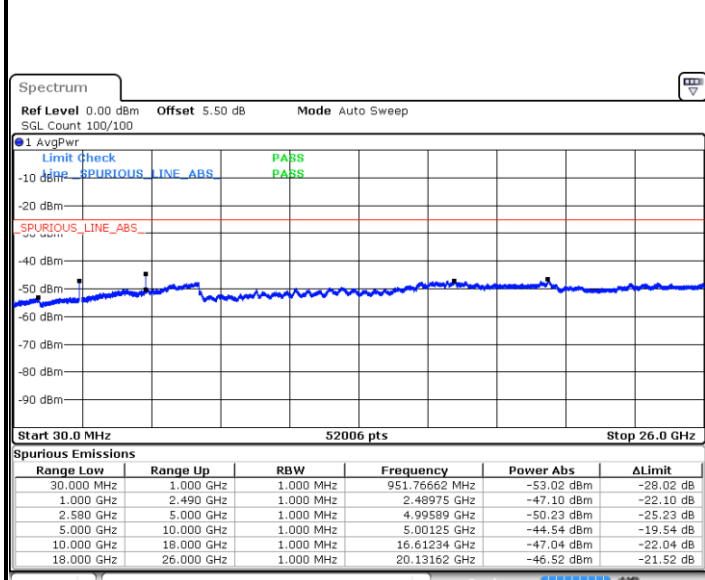

Highest Channel / 64QAM

Date: 10.MAY.2018 16:59:33

LTE Band 7 / 5MHz

Lowest Channel / QPSK

Lowest Channel / 16QAM

Date: 11.MAY.2018 21:13:30

Date: 11.MAY.2018 21:12:36

Middle Channel / QPSK

Middle Channel / 16QAM

Date: 11.MAY.2018 21:14:25

Date: 11.MAY.2018 21:15:20

LTE Band 7 / 5MHz

Highest Channel / QPSK

Date: 11.MAY.2018 21:23:13

Highest Channel / 16QAM

Date: 11.MAY.2018 21:22:18

LTE Band 7 / 10MHz

Lowest Channel / QPSK

Date: 11.MAY.2018 21:30:22

Lowest Channel / 16QAM

Date: 11.MAY.2018 21:29:28

LTE Band 7 / 10MHz

Middle Channel / QPSK

Middle Channel / 16QAM

Date: 11.MAY.2018 21:31:17

Date: 11.MAY.2018 21:32:11

Highest Channel / QPSK

Highest Channel / 16QAM

Date: 11.MAY.2018 21:40:00

Date: 11.MAY.2018 21:39:06

LTE Band 7 / 15MHz

Lowest Channel / QPSK