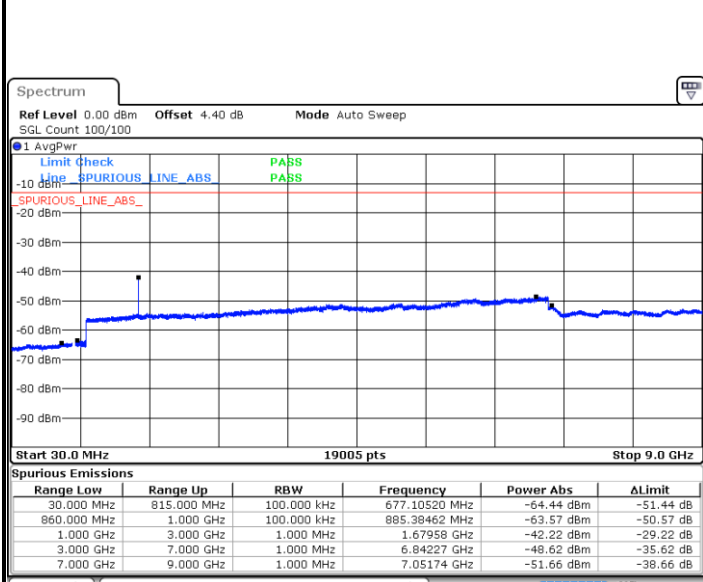

Middle Channel / 16QAM

Date: 10.MAY.2018 15:47:17

Date: 10.MAY.2018 15:48:12

LTE Band 5 / 5MHz

Highest Channel / QPSK

Date: 10.MAY.2018 15:56:22

Highest Channel / 16QAM

Date: 10.MAY.2018 15:57:18

LTE Band 5 / 10MHz

Lowest Channel / QPSK

Date: 10.MAY.2018 16:05:28

Lowest Channel / 16QAM

Date: 10.MAY.2018 16:06:23

LTE Band 5 / 10MHz

Middle Channel / QPSK

Date: 10.MAY.2018 16:08:01

Middle Channel / 16QAM

Date: 10.MAY.2018 16:08:57

Highest Channel / QPSK

Date: 10.MAY.2018 16:17:07

Highest Channel / 16QAM

Date: 10.MAY.2018 16:18:02

LTE Band 5 / 1.4MHz

Lowest Channel / 64QAM