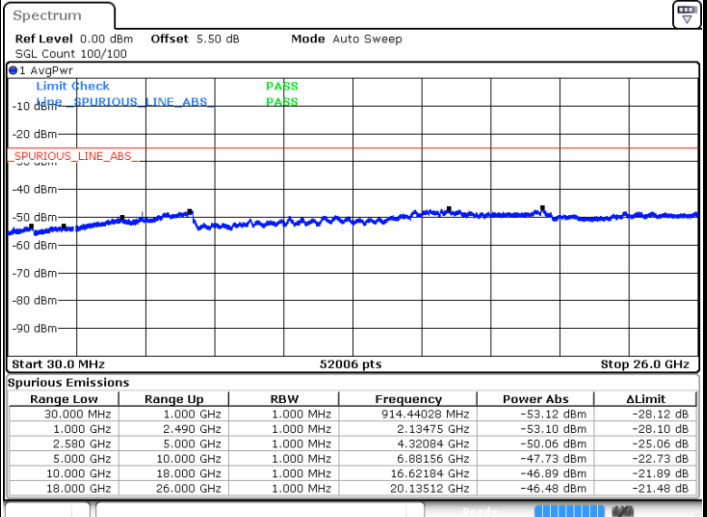

Highest Channel / QPSK

Date: 11.MAY.2018 21:56:48

Highest Channel / 16QAM

Date: 11.MAY.2018 21:55:53

LTE Band 7 / 20MHz

Lowest Channel / QPSK

Date: 11.MAY.2018 22:03:57

Lowest Channel / 16QAM

Date: 11.MAY.2018 22:03:02

LTE Band 7 / 20MHz

Middle Channel / QPSK

Middle Channel / 16QAM

Date: 11.MAY.2018 22:04:51

Date: 11.MAY.2018 22:05:46

Highest Channel / QPSK

Highest Channel / 16QAM

Date: 11.MAY.2018 22:13:35

Date: 11.MAY.2018 22:12:40

LTE Band 7 / 5MHz

Lowest Channel / 64QAM

Middle Channel / 64QAM

Date: 11.MAY.2018 23:48:05

Date: 11.MAY.2018 23:48:59

Highest Channel / 64QAM