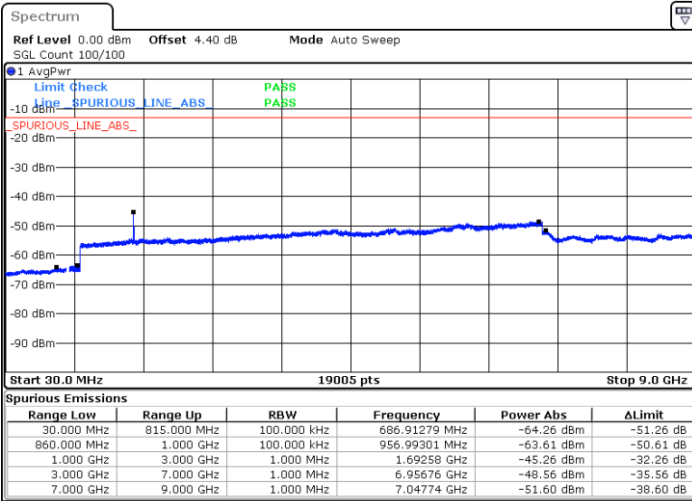

Middle Channel / 16QAM

Date: 10.MAY.2018 16:08:57

Highest Channel / QPSK

Date: 10.MAY.2018 16:17:07

Highest Channel / 16QAM

Date: 10.MAY.2018 16:18:02

LTE Band 5 / 1.4MHz

Lowest Channel / 64QAM

Middle Channel / 64QAM

Date: 10.MAY.2018 16:22:35

Date: 10.MAY.2018 16:23:52

Highest Channel / 64QAM

Date: 10.MAY.2018 16:28:25

LTE Band 5 / 3MHz

Lowest Channel / 64QAM

Middle Channel / 64QAM

Date: 10.MAY.2018 16:32:58

Date: 10.MAY.2018 16:34:15

Highest Channel / 64QAM

Date: 10.MAY.2018 16:38:48

LTE Band 5 / 5MHz

Lowest Channel / 64QAM

Middle Channel / 64QAM

Date: 10.MAY.2018 16:43:21

Date: 10.MAY.2018 16:44:37

Highest Channel / 64QAM

Date: 10.MAY.2018 16:49:10

LTE Band 5 / 10MHz

Lowest Channel / 64QAM

Middle Channel / 64QAM

Date: 10.MAY.2018 16:53:43

Date: 10.MAY.2018 16:55:00