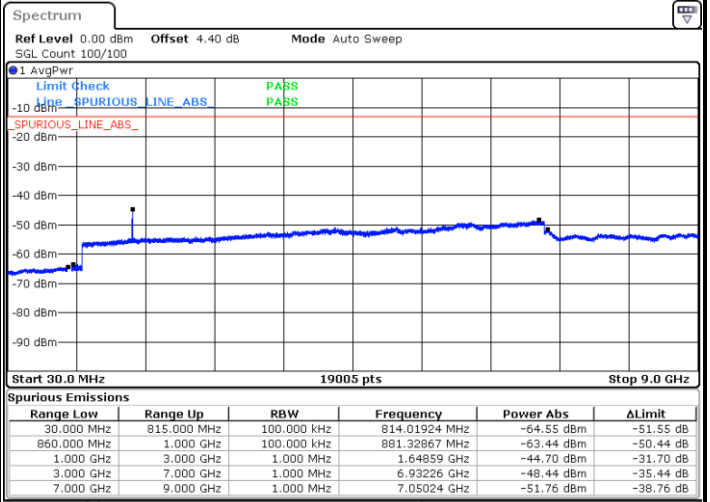

LTE Band 4 / 15MHz

Lowest Channel / 64QAM

Middle Channel / 64QAM

Date: 10.MAY.2018 20:23:43

Date: 10.MAY.2018 20:24:39

Highest Channel / 64QAM

Date: 10.MAY.2018 20:25:34

LTE Band 4 / 20MHz

Lowest Channel / 64QAM

Middle Channel / 64QAM

Date: 10.MAY.2018 20:26:30

Date: 10.MAY.2018 20:27:25

Highest Channel / 64QAM

Date: 10.MAY.2018 20:28:21

LTE Band 5 / 1.4MHz

Lowest Channel / QPSK

Lowest Channel / 16QAM

Date: 10.MAY.2018 15:03:14

Date: 10.MAY.2018 15:04:09

Middle Channel / QPSK

Middle Channel / 16QAM

Date: 10.MAY.2018 15:05:47

Date: 10.MAY.2018 15:06:42

LTE Band 5 / 1.4MHz