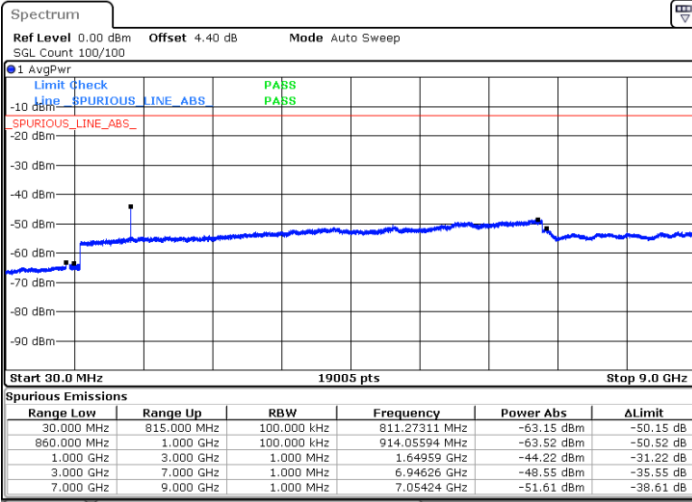

Date: 10.MAY.2018 16:32:58

Date: 10.MAY.2018 16:34:15

Highest Channel / 64QAM

Date: 10.MAY.2018 16:38:48

LTE Band 5 / 5MHz

Lowest Channel / 64QAM

Middle Channel / 64QAM

Date: 10.MAY.2018 16:43:21

Date: 10.MAY.2018 16:44:37

Highest Channel / 64QAM

Date: 10.MAY.2018 16:49:10

LTE Band 5 / 10MHz

Lowest Channel / 64QAM

Middle Channel / 64QAM

Date: 10.MAY.2018 16:53:43

Date: 10.MAY.2018 16:55:00

Highest Channel / 64QAM

Date: 10.MAY.2018 16:59:33

LTE Band 7 / 5MHz

Lowest Channel / QPSK

Lowest Channel / 16QAM

Date: 11.MAY.2018 21:13:30

Date: 11.MAY.2018 21:12:36

Middle Channel / QPSK