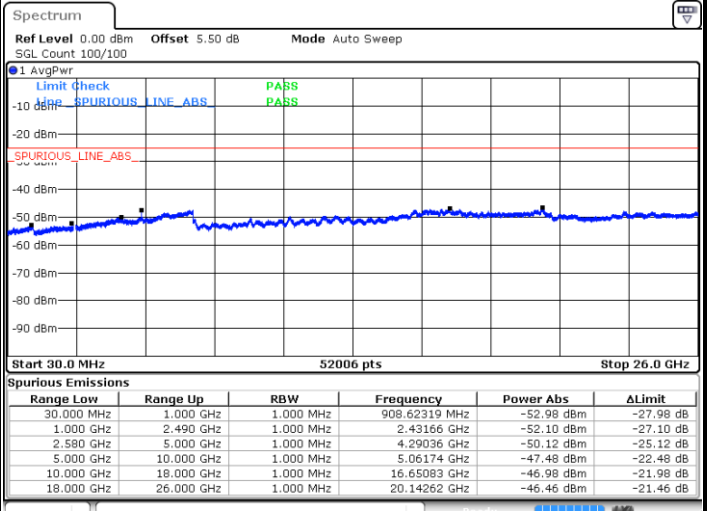

Highest Channel / 64QAM

Date: 10.MAY.2018 16:59:33

LTE Band 7 / 5MHz

Lowest Channel / QPSK

Lowest Channel / 16QAM

Date: 11.MAY.2018 21:13:30

Date: 11.MAY.2018 21:12:36

Middle Channel / QPSK

Middle Channel / 16QAM

Date: 11.MAY.2018 21:14:25

Date: 11.MAY.2018 21:15:20

LTE Band 7 / 5MHz

Highest Channel / QPSK

Date: 11.MAY.2018 21:23:13

Highest Channel / 16QAM

Date: 11.MAY.2018 21:22:18

LTE Band 7 / 10MHz

Lowest Channel / QPSK

Date: 11.MAY.2018 21:30:22

Lowest Channel / 16QAM

Date: 11.MAY.2018 21:29:28

LTE Band 7 / 10MHz

Middle Channel / QPSK

Middle Channel / 16QAM

Date: 11.MAY.2018 21:31:17

Date: 11.MAY.2018 21:32:11

Highest Channel / QPSK

Highest Channel / 16QAM

Date: 11.MAY.2018 21:40:00

Date: 11.MAY.2018 21:39:06

LTE Band 7 / 15MHz

Lowest Channel / QPSK