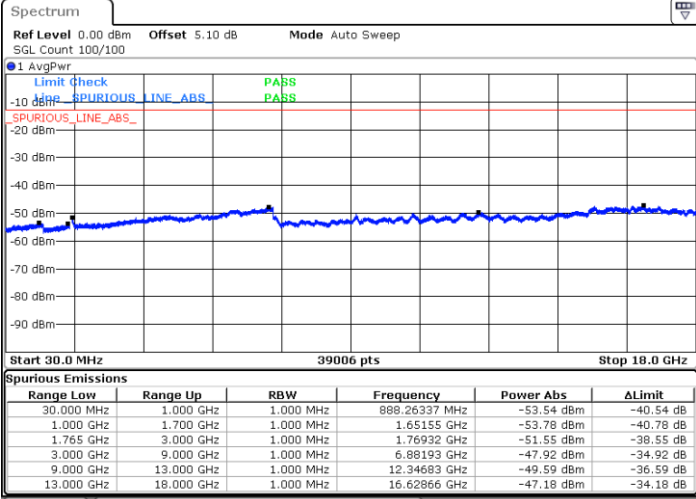

Date: 10.MAY.2018 20:20:02

LTE Band 4 / 10MHz

Lowest Channel / 64QAM

Middle Channel / 64QAM

Date: 10.MAY.2018 20:20:57

Date: 10.MAY.2018 20:21:53

Highest Channel / 64QAM

Date: 10.MAY.2018 20:22:48

LTE Band 4 / 15MHz

Lowest Channel / 64QAM

Middle Channel / 64QAM

Date: 10.MAY.2018 20:23:43

Date: 10.MAY.2018 20:24:39

Highest Channel / 64QAM

Date: 10.MAY.2018 20:25:34

LTE Band 4 / 20MHz

Lowest Channel / 64QAM

Middle Channel / 64QAM

Date: 10.MAY.2018 20:26:30

Date: 10.MAY.2018 20:27:25

Highest Channel / 64QAM

Date: 10.MAY.2018 20:28:21

LTE Band 5 / 1.4MHz

Lowest Channel / QPSK