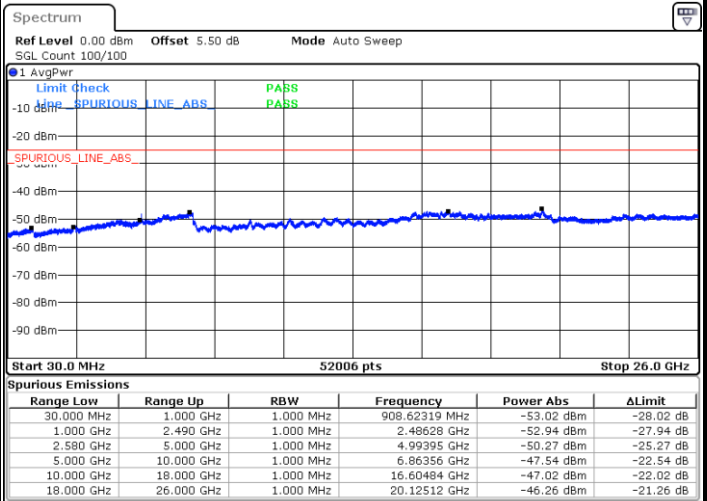

LTE Band 7 / 10MHz

Lowest Channel / QPSK

Date: 11.MAY.2018 21:30:22

Lowest Channel / 16QAM

Date: 11.MAY.2018 21:29:28

LTE Band 7 / 10MHz

Middle Channel / QPSK

Middle Channel / 16QAM

Date: 11.MAY.2018 21:31:17

Date: 11.MAY.2018 21:32:11

Highest Channel / QPSK

Highest Channel / 16QAM

Date: 11.MAY.2018 21:40:00

Date: 11.MAY.2018 21:39:06

LTE Band 7 / 15MHz

Lowest Channel / QPSK

Lowest Channel / 16QAM

Date: 11.MAY.2018 21:47:09

Date: 11.MAY.2018 21:46:15

Middle Channel / QPSK

Middle Channel / 16QAM

Date: 11.MAY.2018 21:48:04

Date: 11.MAY.2018 21:48:58

LTE Band 7 / 15MHz

Highest Channel / QPSK

Date: 11.MAY.2018 21:56:48

Highest Channel / 16QAM

Date: 11.MAY.2018 21:55:53

LTE Band 7 / 20MHz

Lowest Channel / QPSK

Date: 11.MAY.2018 22:03:57

Lowest Channel / 16QAM