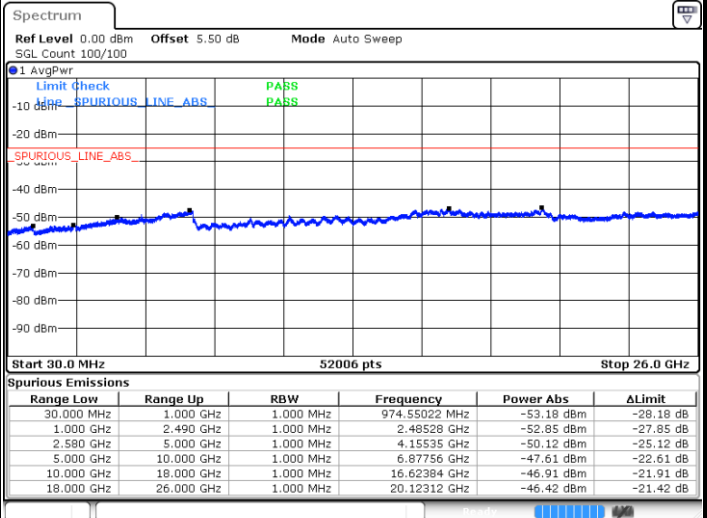

Highest Channel / QPSK

Date: 11.MAY.2018 21:56:48

Highest Channel / 16QAM

Date: 11.MAY.2018 21:55:53

LTE Band 7 / 20MHz

Lowest Channel / QPSK

Date: 11.MAY.2018 22:03:57

Lowest Channel / 16QAM

Date: 11.MAY.2018 22:03:02

LTE Band 7 / 20MHz

Middle Channel / QPSK

Middle Channel / 16QAM

Date: 11.MAY.2018 22:04:51

Date: 11.MAY.2018 22:05:46

Highest Channel / QPSK

Highest Channel / 16QAM

Date: 11.MAY.2018 22:13:35

Date: 11.MAY.2018 22:12:40

LTE Band 7 / 5MHz

Lowest Channel / 64QAM

Middle Channel / 64QAM

Date: 11.MAY.2018 23:48:05

Date: 11.MAY.2018 23:48:59

Highest Channel / 64QAM