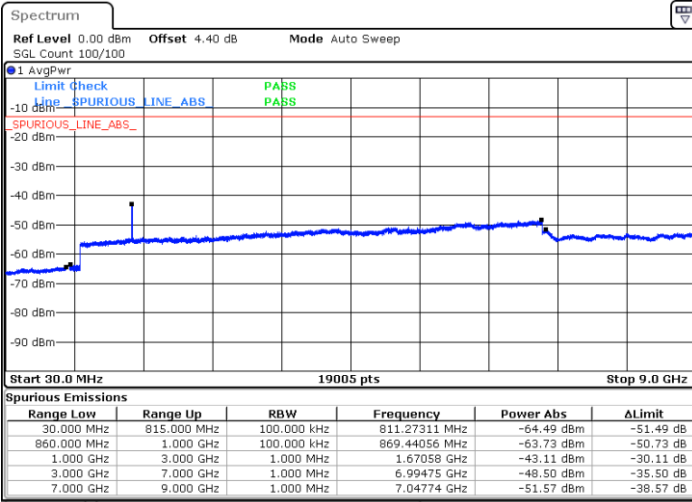

Lowest Channel / 16QAM

Date: 10.MAY.2018 15:03:14

Date: 10.MAY.2018 15:04:09

Middle Channel / QPSK

Middle Channel / 16QAM

Date: 10.MAY.2018 15:05:47

Date: 10.MAY.2018 15:06:42

LTE Band 5 / 1.4MHz

Highest Channel / QPSK

Date: 10.MAY.2018 15:14:53

Highest Channel / 16QAM

Date: 10.MAY.2018 15:15:48

LTE Band 5 / 3MHz

Lowest Channel / QPSK

Date: 10.MAY.2018 15:23:59

Lowest Channel / 16QAM

Date: 10.MAY.2018 15:24:54

LTE Band 5 / 3MHz

Middle Channel / QPSK

Middle Channel / 16QAM

Date: 10.MAY.2018 15:26:32

Date: 10.MAY.2018 15:27:27

Highest Channel / QPSK

Highest Channel / 16QAM