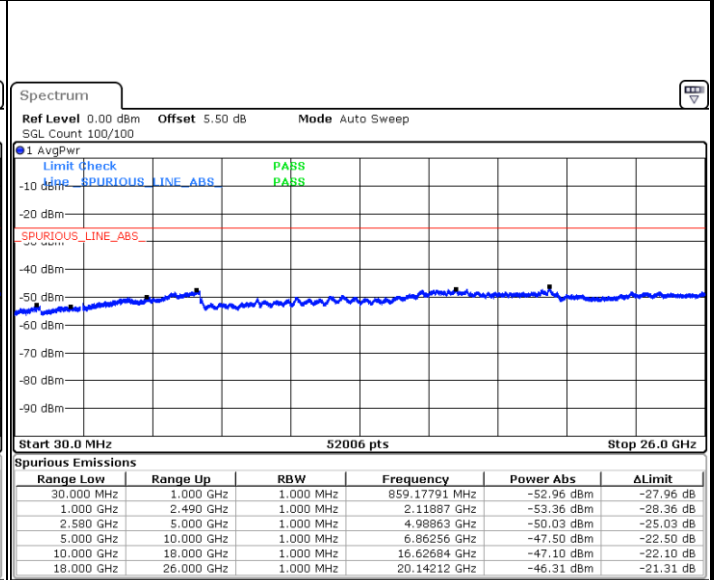

Highest Channel / 64QAM

Date: 10.MAY.2018 16:59:33

LTE Band 7 / 5MHz

Lowest Channel / QPSK

Lowest Channel / 16QAM

Date: 11.MAY.2018 21:13:30

Date: 11.MAY.2018 21:12:36

Middle Channel / QPSK

Middle Channel / 16QAM

Date: 11.MAY.2018 21:14:25

Date: 11.MAY.2018 21:15:20

LTE Band 7 / 5MHz

Highest Channel / QPSK

Date: 11.MAY.2018 21:23:13

Highest Channel / 16QAM

Date: 11.MAY.2018 21:22:18

LTE Band 7 / 10MHz

Lowest Channel / QPSK

Date: 11.MAY.2018 21:30:22

Lowest Channel / 16QAM

Date: 11.MAY.2018 21:29:28

LTE Band 7 / 10MHz

Middle Channel / QPSK

Middle Channel / 16QAM

Date: 11.MAY.2018 21:31:17

Date: 11.MAY.2018 21:32:11

Highest Channel / QPSK

Highest Channel / 16QAM

Date: 11.MAY.2018 21:40:00

Date: 11.MAY.2018 21:39:06

LTE Band 7 / 15MHz

Lowest Channel / QPSK