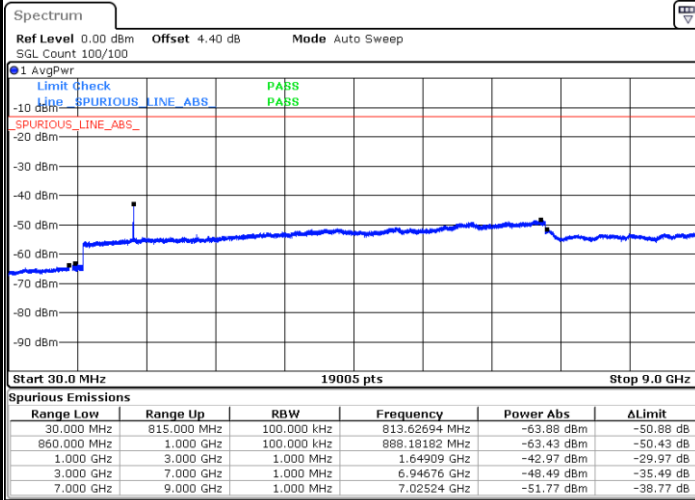

Date: 10.MAY.2018 15:24:54

LTE Band 5 / 3MHz

Middle Channel / QPSK

Middle Channel / 16QAM

Date: 10.MAY.2018 15:26:32

Date: 10.MAY.2018 15:27:27

Highest Channel / QPSK

Highest Channel / 16QAM

Date: 10.MAY.2018 15:35:38

Date: 10.MAY.2018 15:36:33

LTE Band 5 / 5MHz

Lowest Channel / QPSK

Lowest Channel / 16QAM

Date: 10.MAY.2018 15:44:43

Date: 10.MAY.2018 15:45:39

Middle Channel / QPSK

Middle Channel / 16QAM

Date: 10.MAY.2018 15:47:17

Date: 10.MAY.2018 15:48:12

LTE Band 5 / 5MHz

Highest Channel / QPSK

Date: 10.MAY.2018 15:56:22

Highest Channel / 16QAM

Date: 10.MAY.2018 15:57:18