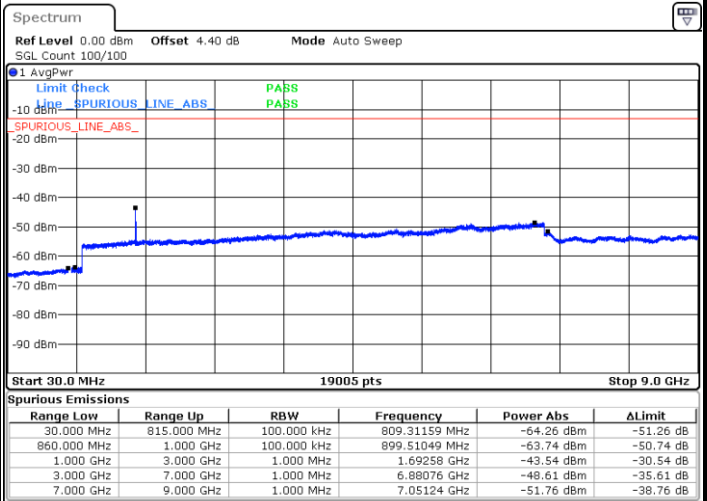

Highest Channel / QPSK

Date: 10.MAY.2018 15:14:53

Highest Channel / 16QAM

Date: 10.MAY.2018 15:15:48

LTE Band 5 / 3MHz

Lowest Channel / QPSK

Date: 10.MAY.2018 15:23:59

Lowest Channel / 16QAM

Date: 10.MAY.2018 15:24:54

LTE Band 5 / 3MHz

Middle Channel / QPSK

Middle Channel / 16QAM

Date: 10.MAY.2018 15:26:32

Date: 10.MAY.2018 15:27:27

Highest Channel / QPSK

Highest Channel / 16QAM

Date: 10.MAY.2018 15:35:38

Date: 10.MAY.2018 15:36:33

LTE Band 5 / 5MHz

Lowest Channel / QPSK

Lowest Channel / 16QAM

Date: 10.MAY.2018 15:44:43

Date: 10.MAY.2018 15:45:39

Middle Channel / QPSK