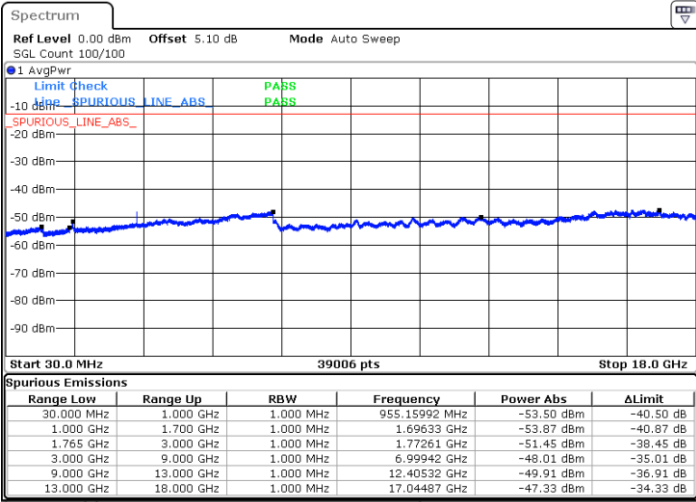

Date: 10.MAY.2018 18:59:38

LTE Band 4 / 15MHz

Highest Channel / QPSK

Highest Channel / 16QAM

Date: 10.MAY.2018 19:05:50

Date: 10.MAY.2018 19:06:45

LTE Band 4 / 20MHz

Lowest Channel / QPSK

Lowest Channel / 16QAM

Date: 10.MAY.2018 19:12:57

Date: 10.MAY.2018 19:13:53

LTE Band 4 / 20MHz

Middle Channel / QPSK

Middle Channel / 16QAM

Date: 10.MAY.2018 19:15:32

Date: 10.MAY.2018 19:16:27

Highest Channel / QPSK

Highest Channel / 16QAM

Date: 10.MAY.2018 19:22:39

Date: 10.MAY.2018 19:23:34

LTE Band 4 / 1.4MHz

Lowest Channel / 64QAM

Middle Channel / 64QAM

Date: 10.MAY.2018 20:12:38