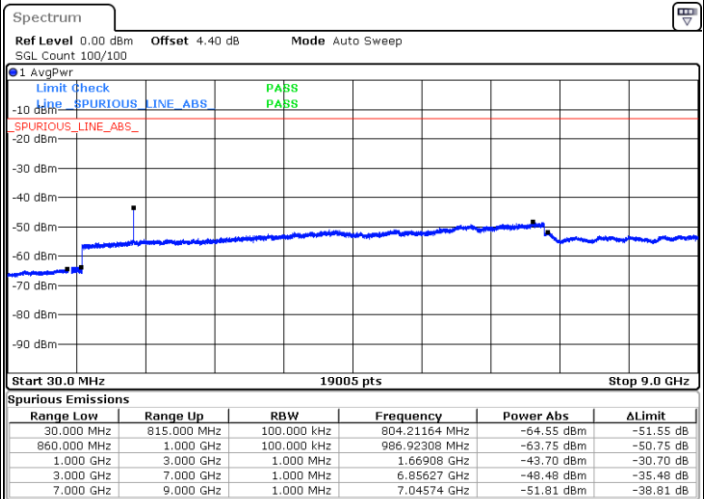

Date: 10.MAY.2018 15:24:54

LTE Band 5 / 3MHz

Middle Channel / QPSK

Middle Channel / 16QAM

Date: 10.MAY.2018 15:26:32

Date: 10.MAY.2018 15:27:27

Highest Channel / QPSK

Highest Channel / 16QAM

Date: 10.MAY.2018 15:35:38

Date: 10.MAY.2018 15:36:33

LTE Band 5 / 5MHz

Lowest Channel / QPSK

Lowest Channel / 16QAM

Date: 10.MAY.2018 15:44:43

Date: 10.MAY.2018 15:45:39

Middle Channel / QPSK

Middle Channel / 16QAM

Date: 10.MAY.2018 15:47:17

Date: 10.MAY.2018 15:48:12

LTE Band 5 / 5MHz

Highest Channel / QPSK

Date: 10.MAY.2018 15:56:22

Highest Channel / 16QAM

Date: 10.MAY.2018 15:57:18