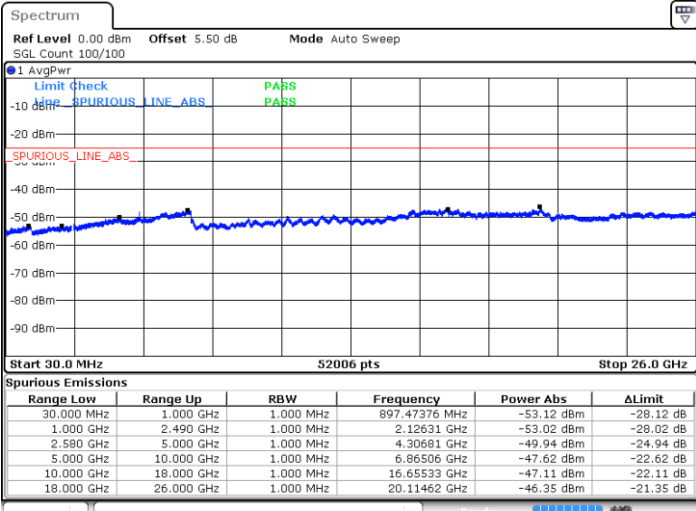

Middle Channel / 16QAM

Date: 11.MAY.2018 21:14:25

Date: 11.MAY.2018 21:15:20

LTE Band 7 / 5MHz

Highest Channel / QPSK

Date: 11.MAY.2018 21:23:13

Highest Channel / 16QAM

Date: 11.MAY.2018 21:22:18

LTE Band 7 / 10MHz

Lowest Channel / QPSK

Date: 11.MAY.2018 21:30:22

Lowest Channel / 16QAM

Date: 11.MAY.2018 21:29:28

LTE Band 7 / 10MHz

Middle Channel / QPSK

Middle Channel / 16QAM

Date: 11.MAY.2018 21:31:17

Date: 11.MAY.2018 21:32:11

Highest Channel / QPSK

Highest Channel / 16QAM

Date: 11.MAY.2018 21:40:00

Date: 11.MAY.2018 21:39:06

LTE Band 7 / 15MHz

Lowest Channel / QPSK