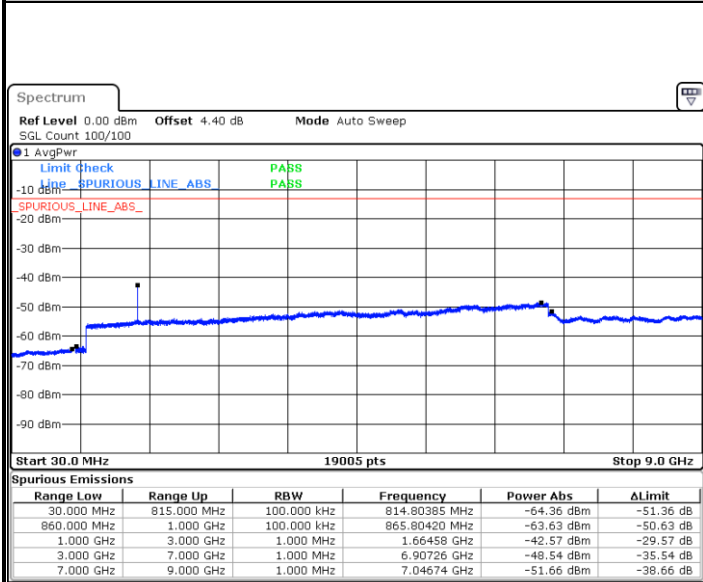

Middle Channel / 16QAM

Date: 10.MAY.2018 15:47:17

Date: 10.MAY.2018 15:48:12

LTE Band 5 / 5MHz

Highest Channel / QPSK

Date: 10.MAY.2018 15:56:22

Highest Channel / 16QAM

Date: 10.MAY.2018 15:57:18

LTE Band 5 / 10MHz

Lowest Channel / QPSK

Date: 10.MAY.2018 16:05:28

Lowest Channel / 16QAM

Date: 10.MAY.2018 16:06:23

LTE Band 5 / 10MHz

Middle Channel / QPSK

Date: 10.MAY.2018 16:08:01

Middle Channel / 16QAM

Date: 10.MAY.2018 16:08:57

Highest Channel / QPSK

Date: 10.MAY.2018 16:17:07

Highest Channel / 16QAM

Date: 10.MAY.2018 16:18:02

LTE Band 5 / 1.4MHz

Lowest Channel / 64QAM