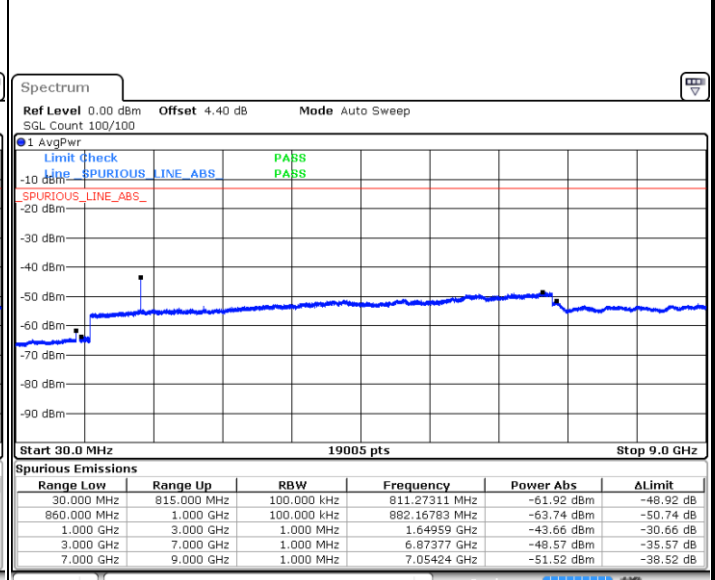

Date: 10.MAY.2018 15:35:38

Date: 10.MAY.2018 15:36:33

LTE Band 5 / 5MHz

Lowest Channel / QPSK

Lowest Channel / 16QAM

Date: 10.MAY.2018 15:44:43

Date: 10.MAY.2018 15:45:39

Middle Channel / QPSK

Middle Channel / 16QAM

Date: 10.MAY.2018 15:47:17

Date: 10.MAY.2018 15:48:12

LTE Band 5 / 5MHz

Highest Channel / QPSK

Date: 10.MAY.2018 15:56:22

Highest Channel / 16QAM

Date: 10.MAY.2018 15:57:18

LTE Band 5 / 10MHz

Lowest Channel / QPSK

Date: 10.MAY.2018 16:05:28

Lowest Channel / 16QAM

Date: 10.MAY.2018 16:06:23

LTE Band 5 / 10MHz

Middle Channel / QPSK

Date: 10.MAY.2018 16:08:01

Middle Channel / 16QAM

Date: 10.MAY.2018 16:08:57

Highest Channel / QPSK

Date: 10.MAY.2018 16:17:07

Highest Channel / 16QAM

Date: 10.MAY.2018 16:18:02

LTE Band 5 / 1.4MHz

Lowest Channel / 64QAM