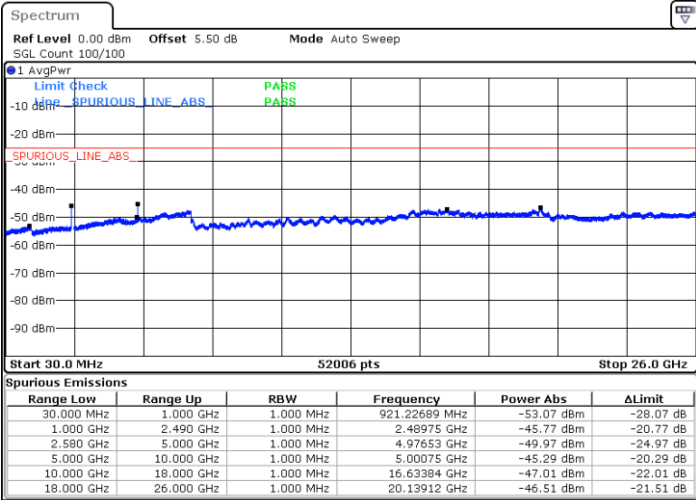

Date: 10.MAY.2018 16:44:37

Highest Channel / 64QAM

Date: 10.MAY.2018 16:49:10

LTE Band 5 / 10MHz

Lowest Channel / 64QAM

Middle Channel / 64QAM

Date: 10.MAY.2018 16:53:43

Date: 10.MAY.2018 16:55:00

Highest Channel / 64QAM

Date: 10.MAY.2018 16:59:33

LTE Band 7 / 5MHz

Lowest Channel / QPSK

Lowest Channel / 16QAM

Date: 11.MAY.2018 21:13:30

Date: 11.MAY.2018 21:12:36

Middle Channel / QPSK

Middle Channel / 16QAM

Date: 11.MAY.2018 21:14:25

Date: 11.MAY.2018 21:15:20

LTE Band 7 / 5MHz

Highest Channel / QPSK

Date: 11.MAY.2018 21:23:13

Highest Channel / 16QAM

Date: 11.MAY.2018 21:22:18