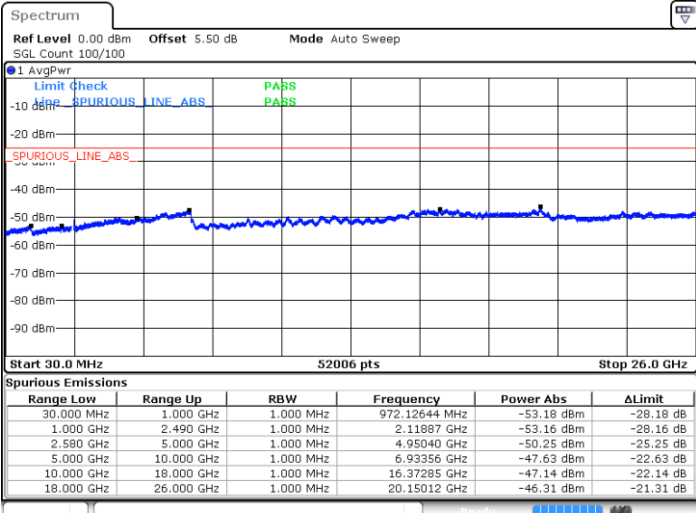

Middle Channel / 16QAM

Date: 11.MAY.2018 21:14:25

Date: 11.MAY.2018 21:15:20

LTE Band 7 / 5MHz

Highest Channel / QPSK

Date: 11.MAY.2018 21:23:13

Highest Channel / 16QAM

Date: 11.MAY.2018 21:22:18

LTE Band 7 / 10MHz

Lowest Channel / QPSK

Date: 11.MAY.2018 21:30:22

Lowest Channel / 16QAM

Date: 11.MAY.2018 21:29:28

LTE Band 7 / 10MHz

Middle Channel / QPSK

Middle Channel / 16QAM

Date: 11.MAY.2018 21:31:17

Date: 11.MAY.2018 21:32:11

Highest Channel / QPSK

Highest Channel / 16QAM

Date: 11.MAY.2018 21:40:00

Date: 11.MAY.2018 21:39:06

LTE Band 7 / 15MHz

Lowest Channel / QPSK