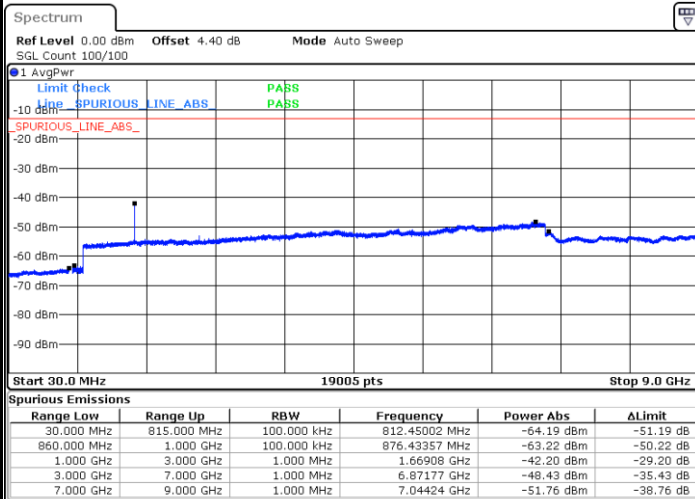

Date: 10.MAY.2018 15:24:54

LTE Band 5 / 3MHz

Middle Channel / QPSK

Middle Channel / 16QAM

Date: 10.MAY.2018 15:26:32

Date: 10.MAY.2018 15:27:27

Highest Channel / QPSK

Highest Channel / 16QAM

Date: 10.MAY.2018 15:35:38

Date: 10.MAY.2018 15:36:33

LTE Band 5 / 5MHz

Lowest Channel / QPSK

Lowest Channel / 16QAM

Date: 10.MAY.2018 15:44:43

Date: 10.MAY.2018 15:45:39

Middle Channel / QPSK

Middle Channel / 16QAM

Date: 10.MAY.2018 15:47:17

Date: 10.MAY.2018 15:48:12

LTE Band 5 / 5MHz

Highest Channel / QPSK

Date: 10.MAY.2018 15:56:22

Highest Channel / 16QAM

Date: 10.MAY.2018 15:57:18