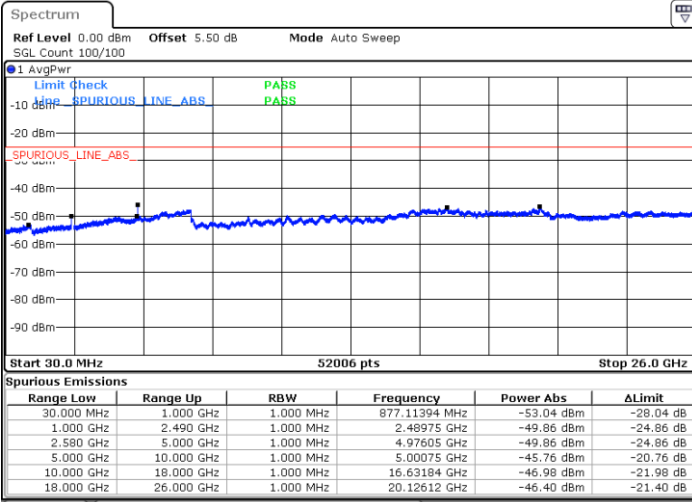

Highest Channel / QPSK

Date: 11.MAY.2018 21:56:48

Highest Channel / 16QAM

Date: 11.MAY.2018 21:55:53

LTE Band 7 / 20MHz

Lowest Channel / QPSK

Date: 11.MAY.2018 22:03:57

Lowest Channel / 16QAM

Date: 11.MAY.2018 22:03:02

LTE Band 7 / 20MHz

Middle Channel / QPSK

Middle Channel / 16QAM

Date: 11.MAY.2018 22:04:51

Date: 11.MAY.2018 22:05:46

Highest Channel / QPSK

Highest Channel / 16QAM

Date: 11.MAY.2018 22:13:35

Date: 11.MAY.2018 22:12:40

LTE Band 7 / 5MHz

Lowest Channel / 64QAM

Middle Channel / 64QAM

Date: 11.MAY.2018 23:48:05

Date: 11.MAY.2018 23:48:59

Highest Channel / 64QAM