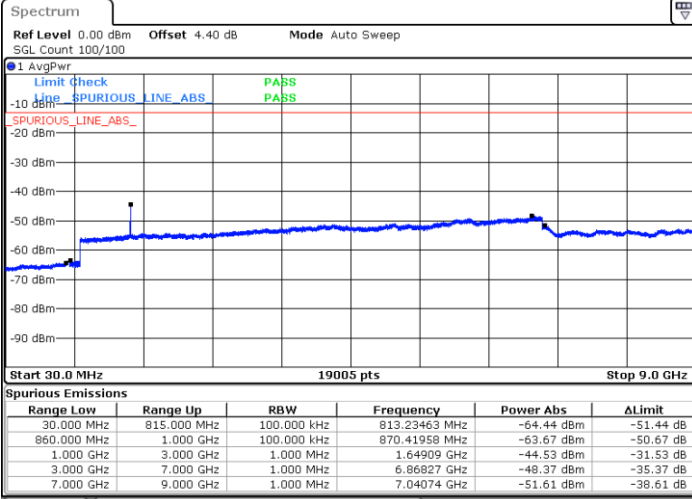

Middle Channel / 64QAM

Date: 10.MAY.2018 16:22:35

Date: 10.MAY.2018 16:23:52

Highest Channel / 64QAM

Date: 10.MAY.2018 16:28:25

LTE Band 5 / 3MHz

Lowest Channel / 64QAM

Middle Channel / 64QAM

Date: 10.MAY.2018 16:32:58

Date: 10.MAY.2018 16:34:15

Highest Channel / 64QAM

Date: 10.MAY.2018 16:38:48

LTE Band 5 / 5MHz

Lowest Channel / 64QAM

Middle Channel / 64QAM

Date: 10.MAY.2018 16:43:21

Date: 10.MAY.2018 16:44:37

Highest Channel / 64QAM

Date: 10.MAY.2018 16:49:10

LTE Band 5 / 10MHz

Lowest Channel / 64QAM

Middle Channel / 64QAM

Date: 10.MAY.2018 16:53:43

Date: 10.MAY.2018 16:55:00

Highest Channel / 64QAM

Date: 10.MAY.2018 16:59:33

LTE Band 7 / 5MHz

Lowest Channel / QPSK

Lowest Channel / 16QAM

Date: 11.MAY.2018 21:13:30

Date: 11.MAY.2018 21:12:36

Middle Channel / QPSK