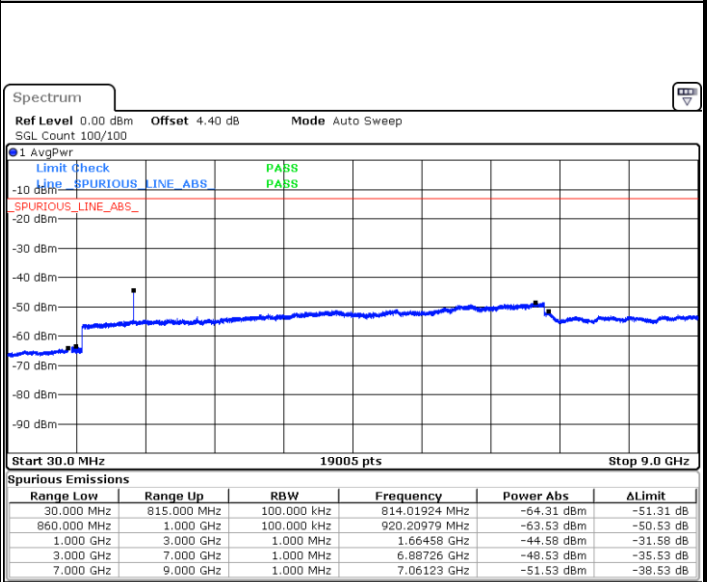

Middle Channel / 16QAM

Date: 10.MAY.2018 15:47:17

Date: 10.MAY.2018 15:48:12

LTE Band 5 / 5MHz

Highest Channel / QPSK

Date: 10.MAY.2018 15:56:22

Highest Channel / 16QAM

Date: 10.MAY.2018 15:57:18

LTE Band 5 / 10MHz

Lowest Channel / QPSK

Date: 10.MAY.2018 16:05:28

Lowest Channel / 16QAM

Date: 10.MAY.2018 16:06:23

LTE Band 5 / 10MHz

Middle Channel / QPSK

Date: 10.MAY.2018 16:08:01

Middle Channel / 16QAM

Date: 10.MAY.2018 16:08:57

Highest Channel / QPSK

Date: 10.MAY.2018 16:17:07

Highest Channel / 16QAM

Date: 10.MAY.2018 16:18:02

LTE Band 5 / 1.4MHz

Lowest Channel / 64QAM