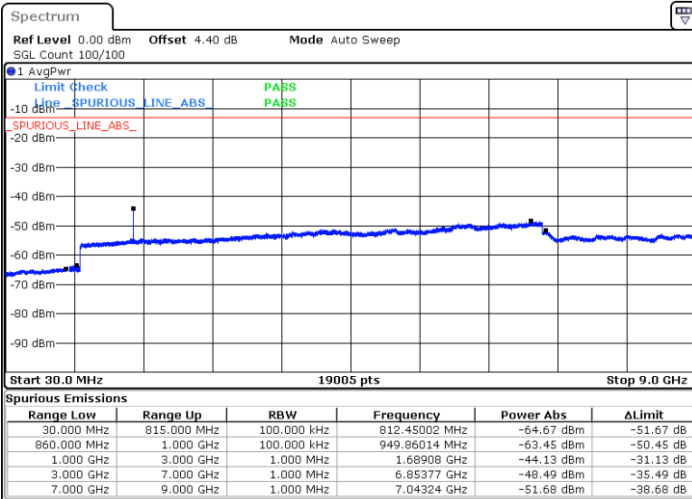

Middle Channel / 64QAM

Date: 10.MAY.2018 16:22:35

Date: 10.MAY.2018 16:23:52

Highest Channel / 64QAM

Date: 10.MAY.2018 16:28:25

LTE Band 5 / 3MHz

Lowest Channel / 64QAM

Middle Channel / 64QAM

Date: 10.MAY.2018 16:32:58

Date: 10.MAY.2018 16:34:15

Highest Channel / 64QAM

Date: 10.MAY.2018 16:38:48

LTE Band 5 / 5MHz

Lowest Channel / 64QAM

Middle Channel / 64QAM

Date: 10.MAY.2018 16:43:21

Date: 10.MAY.2018 16:44:37

Highest Channel / 64QAM

Date: 10.MAY.2018 16:49:10

LTE Band 5 / 10MHz

Lowest Channel / 64QAM

Middle Channel / 64QAM

Date: 10.MAY.2018 16:53:43

Date: 10.MAY.2018 16:55:00