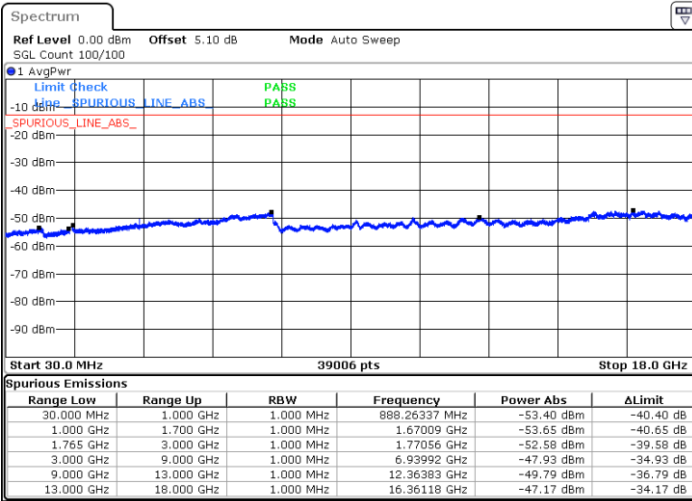

Highest Channel / QPSK

Highest Channel / 16QAM

Date: 10.MAY.2018 19:22:39

Date: 10.MAY.2018 19:23:34

LTE Band 4 / 1.4MHz

Lowest Channel / 64QAM

Middle Channel / 64QAM

Date: 10.MAY.2018 20:12:38

Date: 10.MAY.2018 20:13:33

Highest Channel / 64QAM

Date: 10.MAY.2018 20:14:29

LTE Band 4 / 3MHz

Lowest Channel / 64QAM

Middle Channel / 64QAM

Date: 10.MAY.2018 20:15:24

Date: 10.MAY.2018 20:16:20