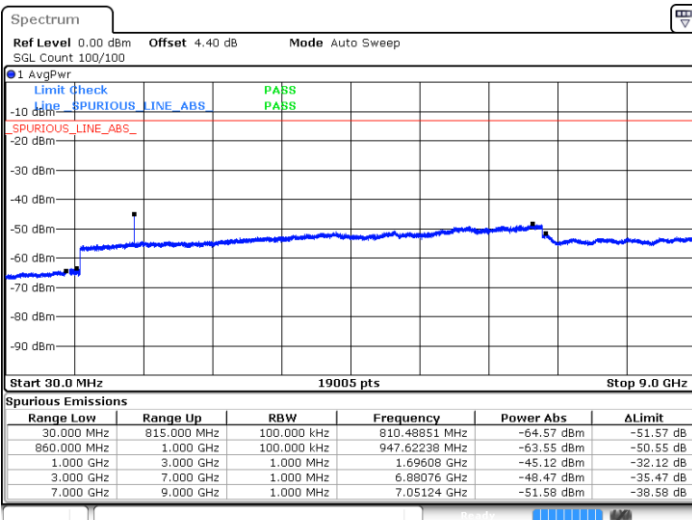

LTE Band 5 / 10MHz

Lowest Channel / QPSK

Date: 10.MAY.2018 16:05:28

Lowest Channel / 16QAM

Date: 10.MAY.2018 16:06:23

LTE Band 5 / 10MHz

Middle Channel / QPSK

Date: 10.MAY.2018 16:08:01

Middle Channel / 16QAM

Date: 10.MAY.2018 16:08:57

Highest Channel / QPSK

Date: 10.MAY.2018 16:17:07

Highest Channel / 16QAM

Date: 10.MAY.2018 16:18:02

LTE Band 5 / 1.4MHz

Lowest Channel / 64QAM

Middle Channel / 64QAM

Date: 10.MAY.2018 16:22:35

Date: 10.MAY.2018 16:23:52

Highest Channel / 64QAM

Date: 10.MAY.2018 16:28:25

LTE Band 5 / 3MHz

Lowest Channel / 64QAM

Middle Channel / 64QAM