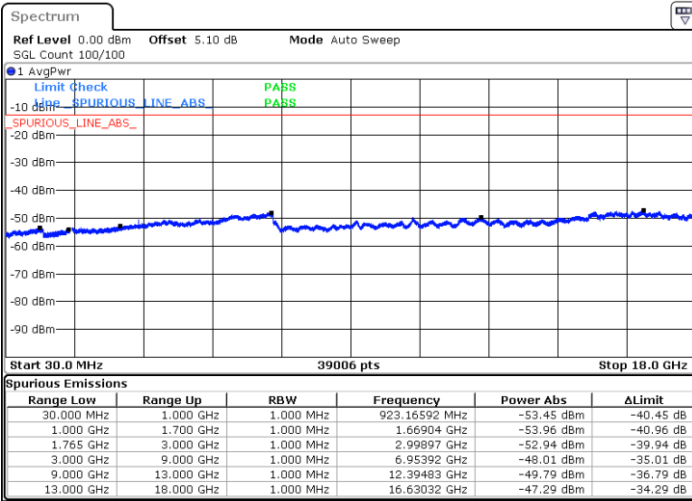

Highest Channel / 64QAM

Date: 10.MAY.2018 20:17:15

LTE Band 4 / 5MHz

Lowest Channel / 64QAM

Middle Channel / 64QAM

Date: 10.MAY.2018 20:18:11

Date: 10.MAY.2018 20:19:05

Highest Channel / 64QAM

Date: 10.MAY.2018 20:20:02

LTE Band 4 / 10MHz

Lowest Channel / 64QAM

Middle Channel / 64QAM

Date: 10.MAY.2018 20:20:57

Date: 10.MAY.2018 20:21:53

Highest Channel / 64QAM

Date: 10.MAY.2018 20:22:48

LTE Band 4 / 15MHz

Lowest Channel / 64QAM

Middle Channel / 64QAM

Date: 10.MAY.2018 20:23:43

Date: 10.MAY.2018 20:24:39

Highest Channel / 64QAM

Date: 10.MAY.2018 20:25:34

LTE Band 4 / 20MHz