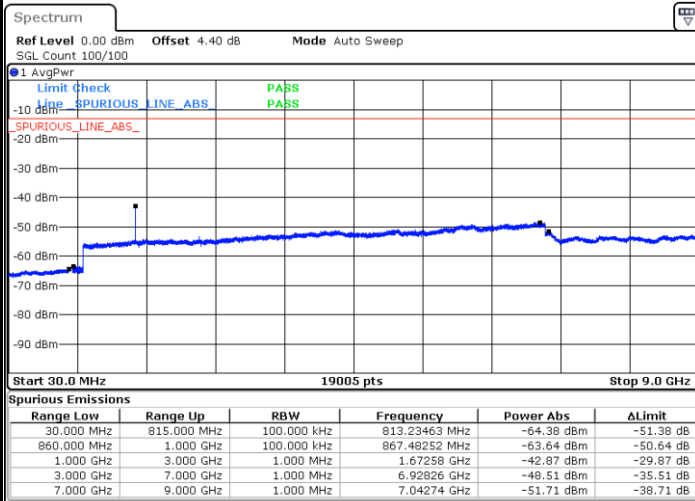

Lowest Channel / 64QAM

Middle Channel / 64QAM

Date: 10.MAY.2018 20:26:30

Date: 10.MAY.2018 20:27:25

Highest Channel / 64QAM

Date: 10.MAY.2018 20:28:21

LTE Band 5 / 1.4MHz

Lowest Channel / QPSK

Lowest Channel / 16QAM

Date: 10.MAY.2018 15:03:14

Date: 10.MAY.2018 15:04:09

Middle Channel / QPSK

Middle Channel / 16QAM

Date: 10.MAY.2018 15:05:47

Date: 10.MAY.2018 15:06:42

LTE Band 5 / 1.4MHz

Highest Channel / QPSK

Date: 10.MAY.2018 15:14:53

Highest Channel / 16QAM

Date: 10.MAY.2018 15:15:48

LTE Band 5 / 3MHz

Lowest Channel / QPSK

Date: 10.MAY.2018 15:23:59

Lowest Channel / 16QAM