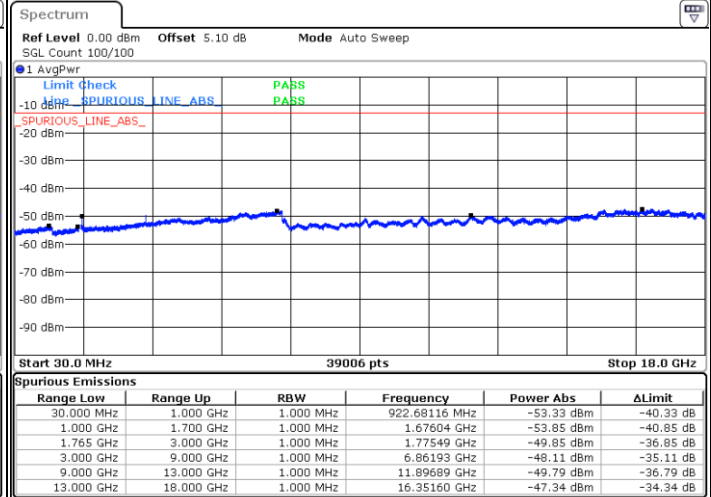

Highest Channel / 64QAM

Date: 10.MAY.2018 20:17:15

LTE Band 4 / 5MHz

Lowest Channel / 64QAM

Middle Channel / 64QAM

Date: 10.MAY.2018 20:18:11

Date: 10.MAY.2018 20:19:05

Highest Channel / 64QAM

Date: 10.MAY.2018 20:20:02

LTE Band 4 / 10MHz

Lowest Channel / 64QAM

Middle Channel / 64QAM

Date: 10.MAY.2018 20:20:57

Date: 10.MAY.2018 20:21:53

Highest Channel / 64QAM

Date: 10.MAY.2018 20:22:48

LTE Band 4 / 15MHz

Lowest Channel / 64QAM

Middle Channel / 64QAM

Date: 10.MAY.2018 20:23:43

Date: 10.MAY.2018 20:24:39

Highest Channel / 64QAM

Date: 10.MAY.2018 20:25:34

LTE Band 4 / 20MHz