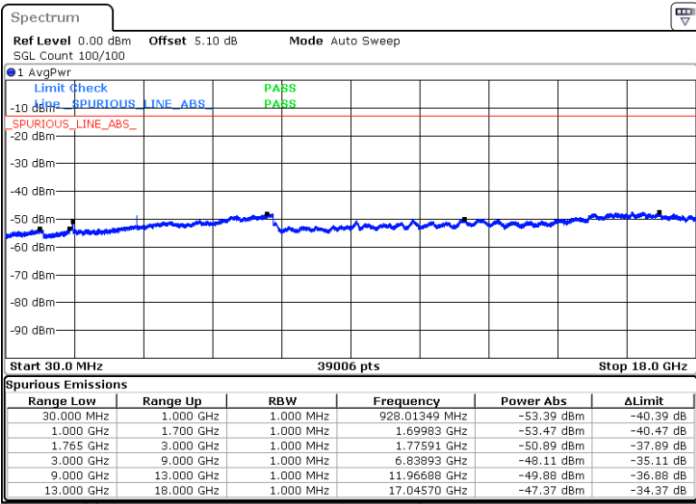

LTE Band 4 / 15MHz

Lowest Channel / QPSK

Lowest Channel / 16QAM

Date: 10.MAY.2018 18:56:08

Date: 10.MAY.2018 18:57:04

Middle Channel / QPSK

Middle Channel / 16QAM

Date: 10.MAY.2018 18:58:42

Date: 10.MAY.2018 18:59:38

LTE Band 4 / 15MHz

Highest Channel / QPSK

Highest Channel / 16QAM

Date: 10.MAY.2018 19:05:50

Date: 10.MAY.2018 19:06:45

LTE Band 4 / 20MHz

Lowest Channel / QPSK