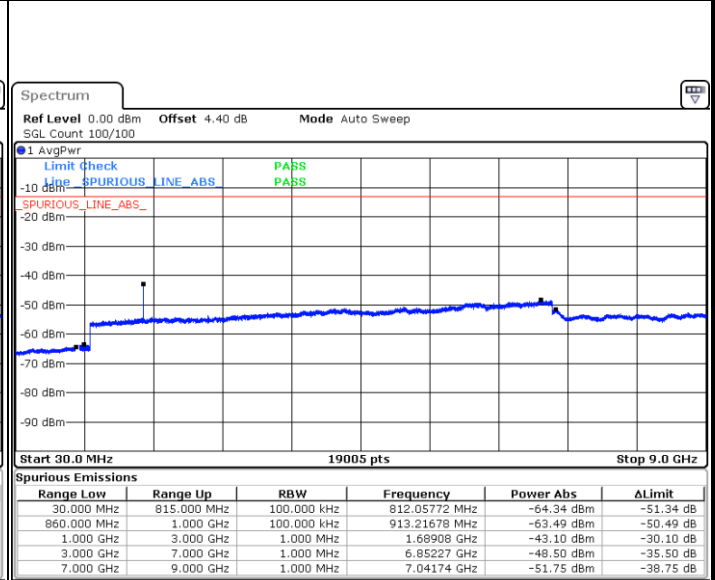

Date: 10.MAY.2018 15:35:38

Date: 10.MAY.2018 15:36:33

LTE Band 5 / 5MHz

Lowest Channel / QPSK

Lowest Channel / 16QAM

Date: 10.MAY.2018 15:44:43

Date: 10.MAY.2018 15:45:39

Middle Channel / QPSK

Middle Channel / 16QAM

Date: 10.MAY.2018 15:47:17

Date: 10.MAY.2018 15:48:12

LTE Band 5 / 5MHz

Highest Channel / QPSK

Date: 10.MAY.2018 15:56:22

Highest Channel / 16QAM

Date: 10.MAY.2018 15:57:18

LTE Band 5 / 10MHz

Lowest Channel / QPSK

Date: 10.MAY.2018 16:05:28

Lowest Channel / 16QAM

Date: 10.MAY.2018 16:06:23

LTE Band 5 / 10MHz

Middle Channel / QPSK

Date: 10.MAY.2018 16:08:01

Middle Channel / 16QAM

Date: 10.MAY.2018 16:08:57

Highest Channel / QPSK

Date: 10.MAY.2018 16:17:07

Highest Channel / 16QAM

Date: 10.MAY.2018 16:18:02

LTE Band 5 / 1.4MHz

Lowest Channel / 64QAM