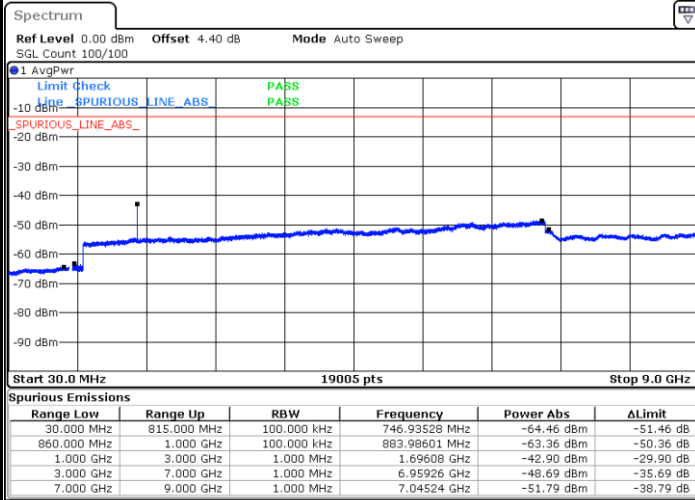

Lowest Channel / 64QAM

Middle Channel / 64QAM

Date: 10.MAY.2018 20:26:30

Date: 10.MAY.2018 20:27:25

Highest Channel / 64QAM

Date: 10.MAY.2018 20:28:21

LTE Band 5 / 1.4MHz

Lowest Channel / QPSK

Lowest Channel / 16QAM

Date: 10.MAY.2018 15:03:14

Date: 10.MAY.2018 15:04:09

Middle Channel / QPSK

Middle Channel / 16QAM

Date: 10.MAY.2018 15:05:47

Date: 10.MAY.2018 15:06:42

LTE Band 5 / 1.4MHz

Highest Channel / QPSK

Date: 10.MAY.2018 15:14:53

Highest Channel / 16QAM

Date: 10.MAY.2018 15:15:48

LTE Band 5 / 3MHz

Lowest Channel / QPSK

Date: 10.MAY.2018 15:23:59

Lowest Channel / 16QAM