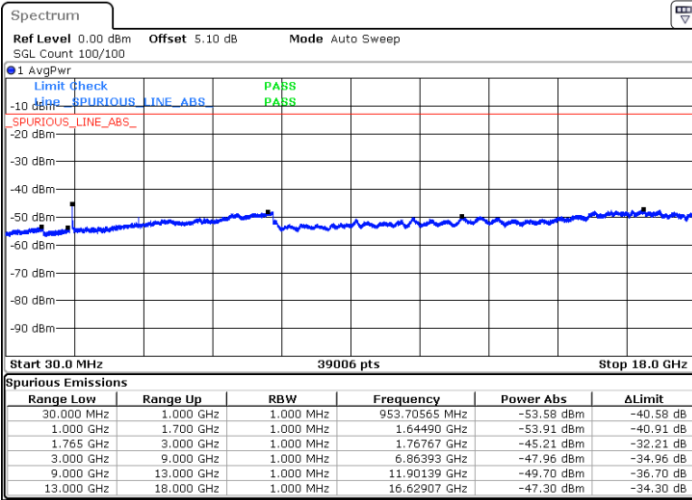

LTE Band 4 / 15MHz

Lowest Channel / QPSK

Lowest Channel / 16QAM

Date: 10.MAY.2018 18:56:08

Date: 10.MAY.2018 18:57:04

Middle Channel / QPSK

Middle Channel / 16QAM

Date: 10.MAY.2018 18:58:42

Date: 10.MAY.2018 18:59:38

LTE Band 4 / 15MHz

Highest Channel / QPSK

Highest Channel / 16QAM

Date: 10.MAY.2018 19:05:50

Date: 10.MAY.2018 19:06:45

LTE Band 4 / 20MHz

Lowest Channel / QPSK