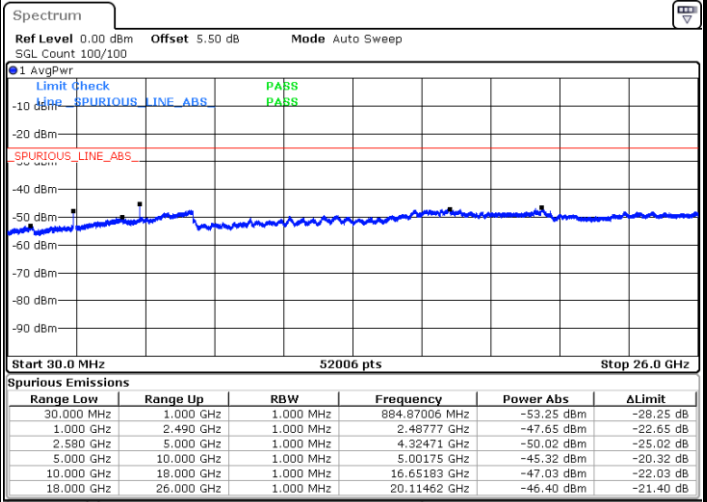

LTE Band 7 / 10MHz

Lowest Channel / QPSK

Date: 11.MAY.2018 21:30:22

Lowest Channel / 16QAM

Date: 11.MAY.2018 21:29:28

LTE Band 7 / 10MHz

Middle Channel / QPSK

Middle Channel / 16QAM

Date: 11.MAY.2018 21:31:17

Date: 11.MAY.2018 21:32:11

Highest Channel / QPSK

Highest Channel / 16QAM

Date: 11.MAY.2018 21:40:00

Date: 11.MAY.2018 21:39:06

LTE Band 7 / 15MHz

Lowest Channel / QPSK

Lowest Channel / 16QAM

Date: 11.MAY.2018 21:47:09

Date: 11.MAY.2018 21:46:15

Middle Channel / QPSK

Middle Channel / 16QAM

Date: 11.MAY.2018 21:48:04

Date: 11.MAY.2018 21:48:58

LTE Band 7 / 15MHz

Highest Channel / QPSK

Date: 11.MAY.2018 21:56:48

Highest Channel / 16QAM

Date: 11.MAY.2018 21:55:53

LTE Band 7 / 20MHz

Lowest Channel / QPSK

Date: 11.MAY.2018 22:03:57

Lowest Channel / 16QAM