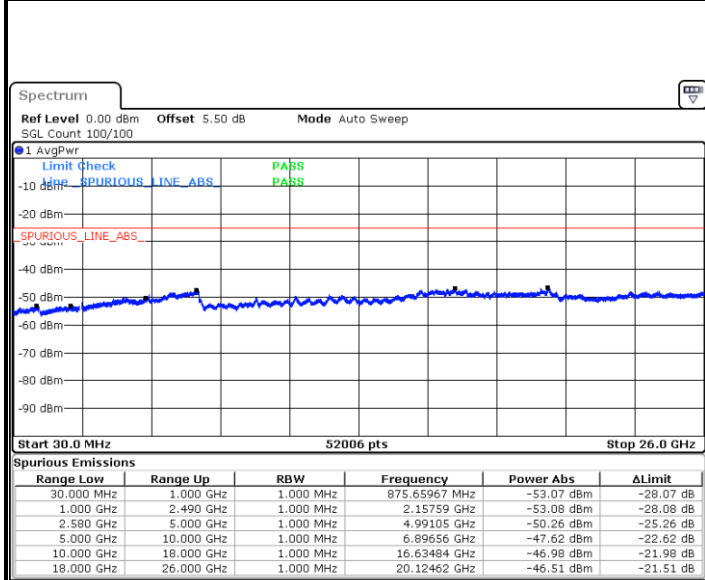

Highest Channel / 64QAM

Date: 10.MAY.2018 16:59:33

LTE Band 7 / 5MHz

Lowest Channel / QPSK

Lowest Channel / 16QAM

Date: 11.MAY.2018 21:13:30

Date: 11.MAY.2018 21:12:36

Middle Channel / QPSK

Middle Channel / 16QAM

Date: 11.MAY.2018 21:14:25

Date: 11.MAY.2018 21:15:20

LTE Band 7 / 5MHz

Highest Channel / QPSK

Date: 11.MAY.2018 21:23:13

Highest Channel / 16QAM

Date: 11.MAY.2018 21:22:18

LTE Band 7 / 10MHz

Lowest Channel / QPSK

Date: 11.MAY.2018 21:30:22

Lowest Channel / 16QAM

Date: 11.MAY.2018 21:29:28

LTE Band 7 / 10MHz

Middle Channel / QPSK

Middle Channel / 16QAM

Date: 11.MAY.2018 21:31:17

Date: 11.MAY.2018 21:32:11

Highest Channel / QPSK

Highest Channel / 16QAM

Date: 11.MAY.2018 21:40:00

Date: 11.MAY.2018 21:39:06

LTE Band 7 / 15MHz

Lowest Channel / QPSK