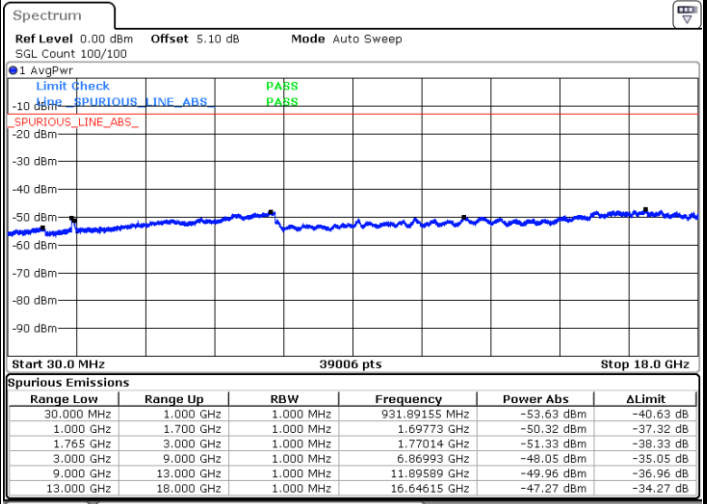

LTE Band 4 / 15MHz

Lowest Channel / QPSK

Lowest Channel / 16QAM

Date: 10.MAY.2018 18:56:08

Date: 10.MAY.2018 18:57:04

Middle Channel / QPSK

Middle Channel / 16QAM

Date: 10.MAY.2018 18:58:42

Date: 10.MAY.2018 18:59:38

LTE Band 4 / 15MHz

Highest Channel / QPSK

Highest Channel / 16QAM

Date: 10.MAY.2018 19:05:50

Date: 10.MAY.2018 19:06:45

LTE Band 4 / 20MHz

Lowest Channel / QPSK