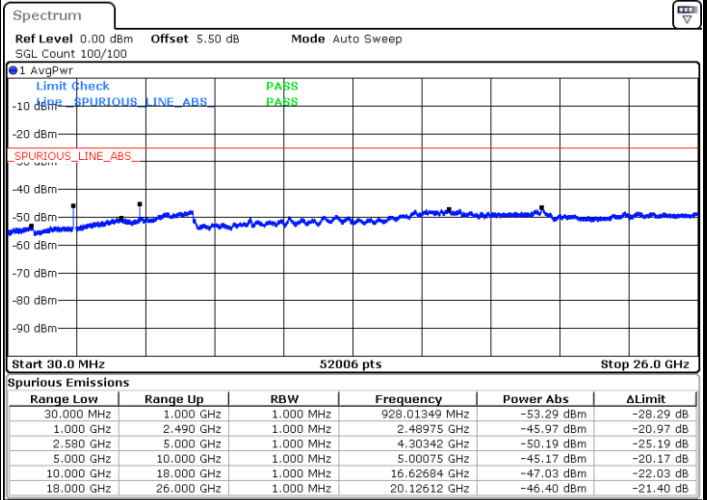

Date: 10.MAY.2018 16:44:37

Highest Channel / 64QAM

Date: 10.MAY.2018 16:49:10

LTE Band 5 / 10MHz

Lowest Channel / 64QAM

Middle Channel / 64QAM

Date: 10.MAY.2018 16:53:43

Date: 10.MAY.2018 16:55:00

Highest Channel / 64QAM

Date: 10.MAY.2018 16:59:33

LTE Band 7 / 5MHz

Lowest Channel / QPSK

Lowest Channel / 16QAM

Date: 11.MAY.2018 21:13:30

Date: 11.MAY.2018 21:12:36

Middle Channel / QPSK

Middle Channel / 16QAM

Date: 11.MAY.2018 21:14:25

Date: 11.MAY.2018 21:15:20

LTE Band 7 / 5MHz

Highest Channel / QPSK

Date: 11.MAY.2018 21:23:13

Highest Channel / 16QAM

Date: 11.MAY.2018 21:22:18