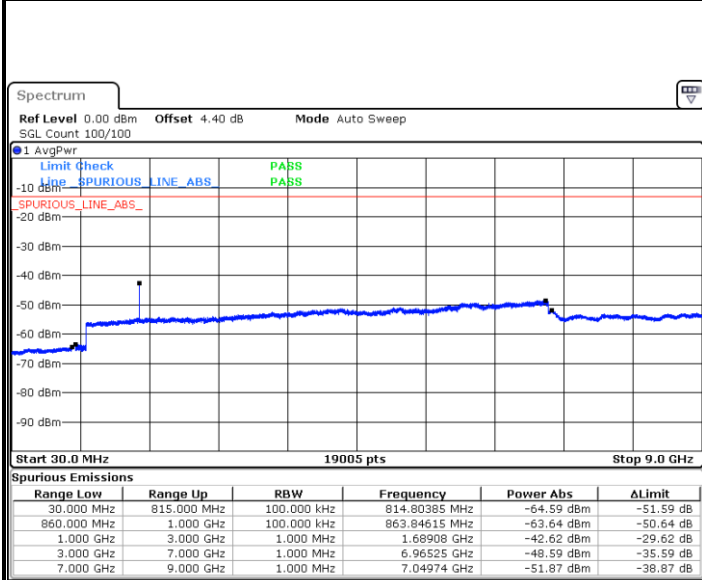

Date: 10.MAY.2018 15:35:38

Date: 10.MAY.2018 15:36:33

LTE Band 5 / 5MHz

Lowest Channel / QPSK

Lowest Channel / 16QAM

Date: 10.MAY.2018 15:44:43

Date: 10.MAY.2018 15:45:39

Middle Channel / QPSK

Middle Channel / 16QAM

Date: 10.MAY.2018 15:47:17

Date: 10.MAY.2018 15:48:12

LTE Band 5 / 5MHz

Highest Channel / QPSK

Date: 10.MAY.2018 15:56:22

Highest Channel / 16QAM

Date: 10.MAY.2018 15:57:18

LTE Band 5 / 10MHz

Lowest Channel / QPSK

Date: 10.MAY.2018 16:05:28

Lowest Channel / 16QAM

Date: 10.MAY.2018 16:06:23

LTE Band 5 / 10MHz

Middle Channel / QPSK

Date: 10.MAY.2018 16:08:01

Middle Channel / 16QAM

Date: 10.MAY.2018 16:08:57

Highest Channel / QPSK

Date: 10.MAY.2018 16:17:07

Highest Channel / 16QAM

Date: 10.MAY.2018 16:18:02

LTE Band 5 / 1.4MHz

Lowest Channel / 64QAM