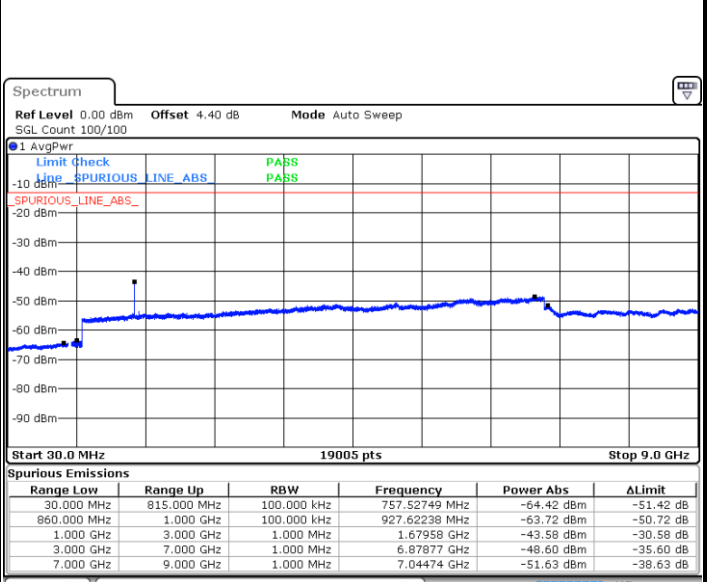

LTE Band 5 / 10MHz

Lowest Channel / QPSK

Date: 10.MAY.2018 16:05:28

Lowest Channel / 16QAM

Date: 10.MAY.2018 16:06:23

LTE Band 5 / 10MHz

Middle Channel / QPSK

Date: 10.MAY.2018 16:08:01

Middle Channel / 16QAM

Date: 10.MAY.2018 16:08:57

Highest Channel / QPSK

Date: 10.MAY.2018 16:17:07

Highest Channel / 16QAM

Date: 10.MAY.2018 16:18:02

LTE Band 5 / 1.4MHz

Lowest Channel / 64QAM

Middle Channel / 64QAM

Date: 10.MAY.2018 16:22:35

Date: 10.MAY.2018 16:23:52

Highest Channel / 64QAM

Date: 10.MAY.2018 16:28:25

LTE Band 5 / 3MHz

Lowest Channel / 64QAM

Middle Channel / 64QAM

Date: 10.MAY.2018 16:32:58

Date: 10.MAY.2018 16:34:15

Highest Channel / 64QAM

Date: 10.MAY.2018 16:38:48

LTE Band 5 / 5MHz

Lowest Channel / 64QAM

Middle Channel / 64QAM

Date: 10.MAY.2018 16:43:21