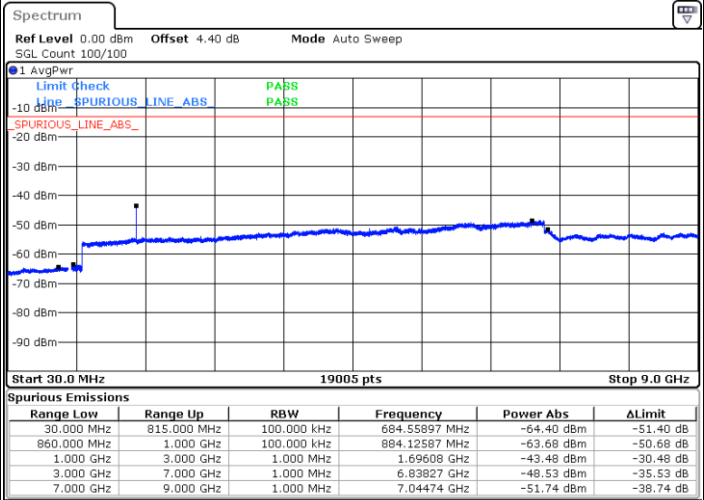

Lowest Channel / 64QAM

Middle Channel / 64QAM

Date: 10.MAY.2018 20:26:30

Date: 10.MAY.2018 20:27:25

Highest Channel / 64QAM

Date: 10.MAY.2018 20:28:21

LTE Band 5 / 1.4MHz

Lowest Channel / QPSK

Lowest Channel / 16QAM

Date: 10.MAY.2018 15:03:14

Date: 10.MAY.2018 15:04:09

Middle Channel / QPSK

Middle Channel / 16QAM

Date: 10.MAY.2018 15:05:47

Date: 10.MAY.2018 15:06:42

LTE Band 5 / 1.4MHz

Highest Channel / QPSK

Date: 10.MAY.2018 15:14:53

Highest Channel / 16QAM

Date: 10.MAY.2018 15:15:48

LTE Band 5 / 3MHz

Lowest Channel / QPSK

Date: 10.MAY.2018 15:23:59

Lowest Channel / 16QAM