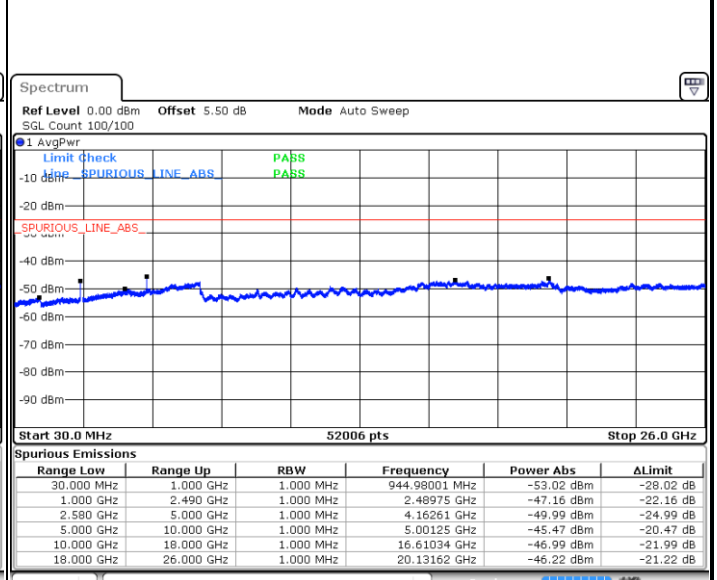

Highest Channel / 64QAM

Date: 10.MAY.2018 16:59:33

LTE Band 7 / 5MHz

Lowest Channel / QPSK

Lowest Channel / 16QAM

Date: 11.MAY.2018 21:13:30

Date: 11.MAY.2018 21:12:36

Middle Channel / QPSK

Middle Channel / 16QAM

Date: 11.MAY.2018 21:14:25

Date: 11.MAY.2018 21:15:20

LTE Band 7 / 5MHz

Highest Channel / QPSK

Date: 11.MAY.2018 21:23:13

Highest Channel / 16QAM

Date: 11.MAY.2018 21:22:18

LTE Band 7 / 10MHz

Lowest Channel / QPSK

Date: 11.MAY.2018 21:30:22

Lowest Channel / 16QAM

Date: 11.MAY.2018 21:29:28

LTE Band 7 / 10MHz

Middle Channel / QPSK

Middle Channel / 16QAM

Date: 11.MAY.2018 21:31:17

Date: 11.MAY.2018 21:32:11

Highest Channel / QPSK

Highest Channel / 16QAM

Date: 11.MAY.2018 21:40:00

Date: 11.MAY.2018 21:39:06

LTE Band 7 / 15MHz

Lowest Channel / QPSK