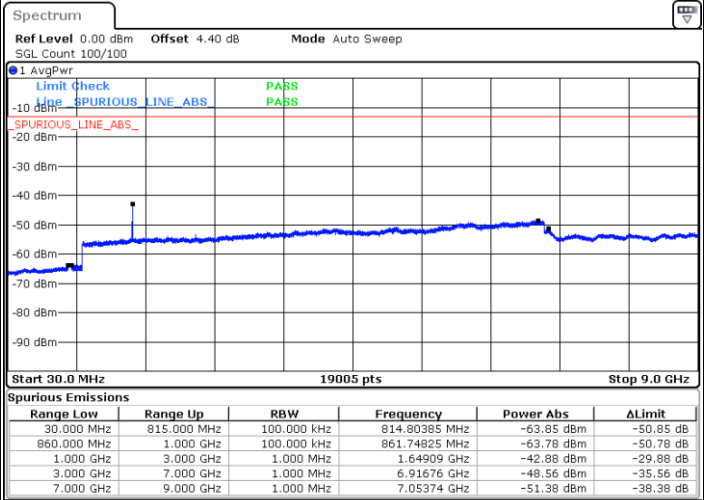

Date: 10.MAY.2018 15:24:54

LTE Band 5 / 3MHz

Middle Channel / QPSK

Middle Channel / 16QAM

Date: 10.MAY.2018 15:26:32

Date: 10.MAY.2018 15:27:27

Highest Channel / QPSK

Highest Channel / 16QAM

Date: 10.MAY.2018 15:35:38

Date: 10.MAY.2018 15:36:33

LTE Band 5 / 5MHz

Lowest Channel / QPSK

Lowest Channel / 16QAM

Date: 10.MAY.2018 15:44:43

Date: 10.MAY.2018 15:45:39

Middle Channel / QPSK

Middle Channel / 16QAM

Date: 10.MAY.2018 15:47:17

Date: 10.MAY.2018 15:48:12

LTE Band 5 / 5MHz

Highest Channel / QPSK

Date: 10.MAY.2018 15:56:22

Highest Channel / 16QAM

Date: 10.MAY.2018 15:57:18