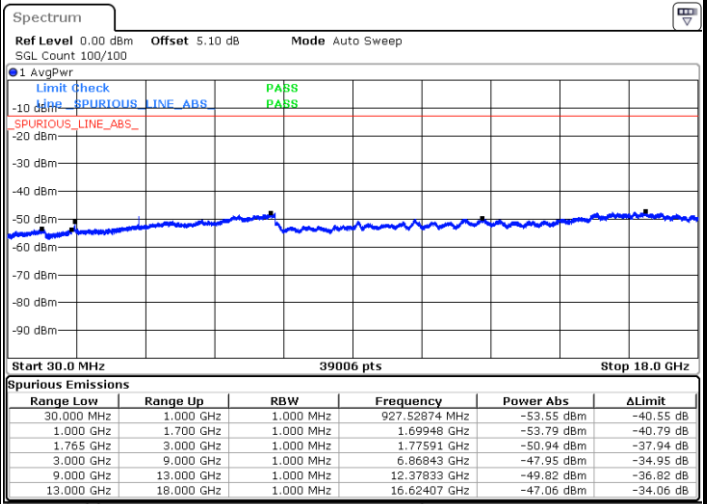

LTE Band 4 / 15MHz

Lowest Channel / QPSK

Lowest Channel / 16QAM

Date: 10.MAY.2018 18:56:08

Date: 10.MAY.2018 18:57:04

Middle Channel / QPSK

Middle Channel / 16QAM

Date: 10.MAY.2018 18:58:42

Date: 10.MAY.2018 18:59:38

LTE Band 4 / 15MHz

Highest Channel / QPSK

Highest Channel / 16QAM

Date: 10.MAY.2018 19:05:50

Date: 10.MAY.2018 19:06:45

LTE Band 4 / 20MHz

Lowest Channel / QPSK