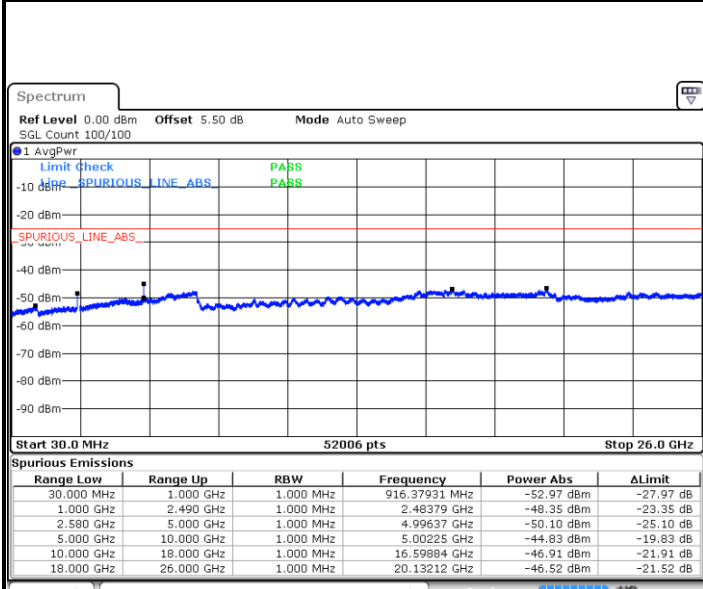

Date: 11.MAY.2018 21:31:17

Date: 11.MAY.2018 21:32:11

Highest Channel / QPSK

Highest Channel / 16QAM

Date: 11.MAY.2018 21:40:00

Date: 11.MAY.2018 21:39:06

LTE Band 7 / 15MHz

Lowest Channel / QPSK

Lowest Channel / 16QAM

Date: 11.MAY.2018 21:47:09

Date: 11.MAY.2018 21:46:15

Middle Channel / QPSK

Middle Channel / 16QAM

Date: 11.MAY.2018 21:48:04

Date: 11.MAY.2018 21:48:58

LTE Band 7 / 15MHz

Highest Channel / QPSK

Date: 11.MAY.2018 21:56:48

Highest Channel / 16QAM

Date: 11.MAY.2018 21:55:53

LTE Band 7 / 20MHz

Lowest Channel / QPSK

Date: 11.MAY.2018 22:03:57

Lowest Channel / 16QAM

Date: 11.MAY.2018 22:03:02

LTE Band 7 / 20MHz

Middle Channel / QPSK

Middle Channel / 16QAM

Date: 11.MAY.2018 22:04:51

Date: 11.MAY.2018 22:05:46

Highest Channel / QPSK

Highest Channel / 16QAM