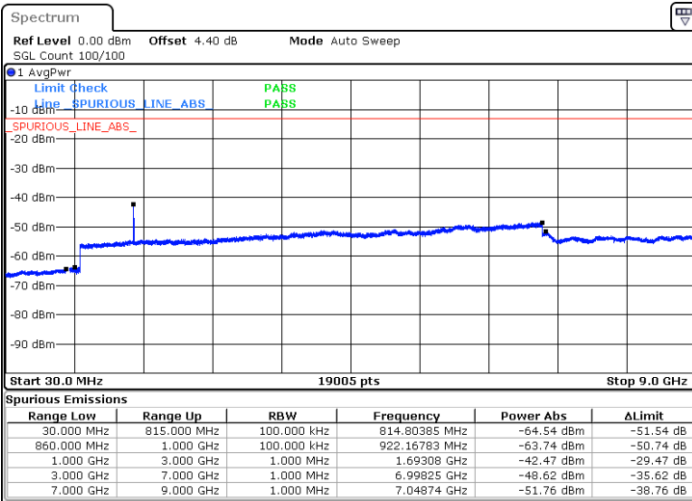

Highest Channel / QPSK

Date: 10.MAY.2018 15:14:53

Highest Channel / 16QAM

Date: 10.MAY.2018 15:15:48

LTE Band 5 / 3MHz

Lowest Channel / QPSK

Date: 10.MAY.2018 15:23:59

Lowest Channel / 16QAM

Date: 10.MAY.2018 15:24:54

LTE Band 5 / 3MHz

Middle Channel / QPSK

Middle Channel / 16QAM

Date: 10.MAY.2018 15:26:32

Date: 10.MAY.2018 15:27:27

Highest Channel / QPSK

Highest Channel / 16QAM

Date: 10.MAY.2018 15:35:38

Date: 10.MAY.2018 15:36:33

LTE Band 5 / 5MHz

Lowest Channel / QPSK

Lowest Channel / 16QAM

Date: 10.MAY.2018 15:44:43

Date: 10.MAY.2018 15:45:39

Middle Channel / QPSK