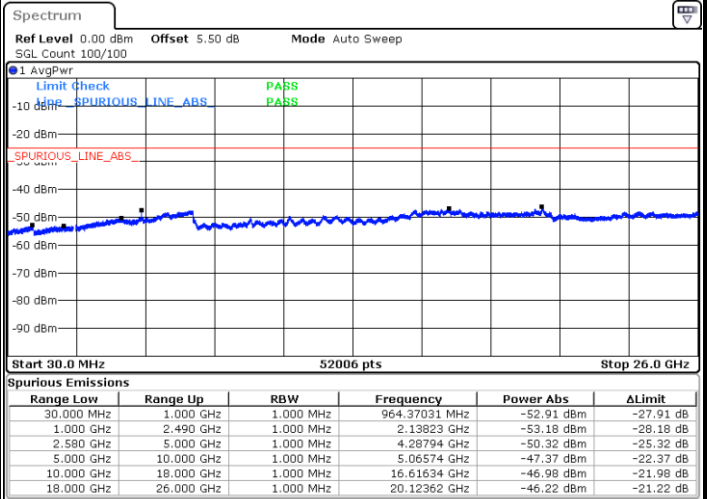

Date: 10.MAY.2018 16:44:37

Highest Channel / 64QAM

Date: 10.MAY.2018 16:49:10

LTE Band 5 / 10MHz

Lowest Channel / 64QAM

Middle Channel / 64QAM

Date: 10.MAY.2018 16:53:43

Date: 10.MAY.2018 16:55:00

Highest Channel / 64QAM

Date: 10.MAY.2018 16:59:33

LTE Band 7 / 5MHz

Lowest Channel / QPSK

Lowest Channel / 16QAM

Date: 11.MAY.2018 21:13:30

Date: 11.MAY.2018 21:12:36

Middle Channel / QPSK

Middle Channel / 16QAM

Date: 11.MAY.2018 21:14:25

Date: 11.MAY.2018 21:15:20

LTE Band 7 / 5MHz

Highest Channel / QPSK

Date: 11.MAY.2018 21:23:13

Highest Channel / 16QAM

Date: 11.MAY.2018 21:22:18