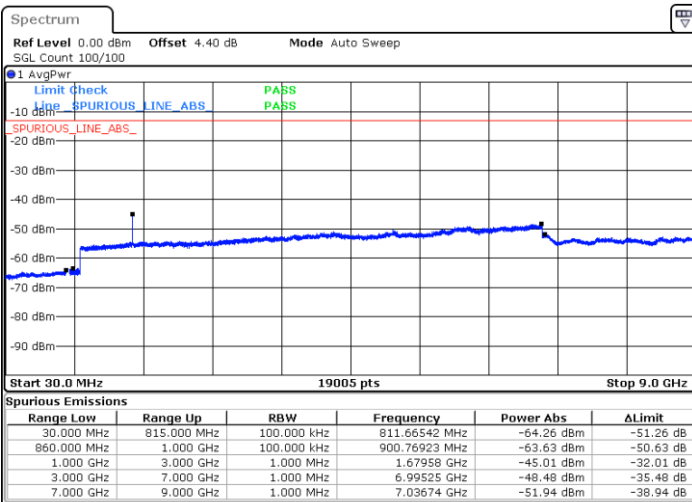

Date: 10.MAY.2018 16:32:58

Date: 10.MAY.2018 16:34:15

Highest Channel / 64QAM

Date: 10.MAY.2018 16:38:48

LTE Band 5 / 5MHz

Lowest Channel / 64QAM

Middle Channel / 64QAM

Date: 10.MAY.2018 16:43:21

Date: 10.MAY.2018 16:44:37

Highest Channel / 64QAM

Date: 10.MAY.2018 16:49:10

LTE Band 5 / 10MHz

Lowest Channel / 64QAM

Middle Channel / 64QAM

Date: 10.MAY.2018 16:53:43

Date: 10.MAY.2018 16:55:00

Highest Channel / 64QAM

Date: 10.MAY.2018 16:59:33

LTE Band 7 / 5MHz

Lowest Channel / QPSK

Lowest Channel / 16QAM

Date: 11.MAY.2018 21:13:30

Date: 11.MAY.2018 21:12:36

Middle Channel / QPSK