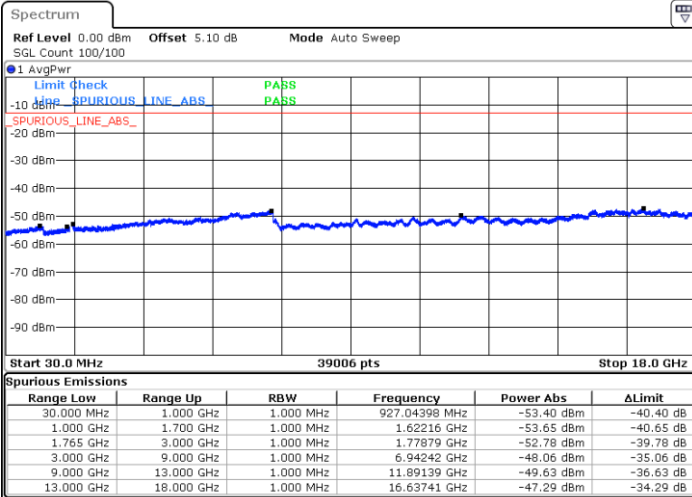

Highest Channel / 64QAM

Date: 10.MAY.2018 20:17:15

LTE Band 4 / 5MHz

Lowest Channel / 64QAM

Middle Channel / 64QAM

Date: 10.MAY.2018 20:18:11

Date: 10.MAY.2018 20:19:05

Highest Channel / 64QAM

Date: 10.MAY.2018 20:20:02

LTE Band 4 / 10MHz

Lowest Channel / 64QAM

Middle Channel / 64QAM

Date: 10.MAY.2018 20:20:57

Date: 10.MAY.2018 20:21:53

Highest Channel / 64QAM

Date: 10.MAY.2018 20:22:48