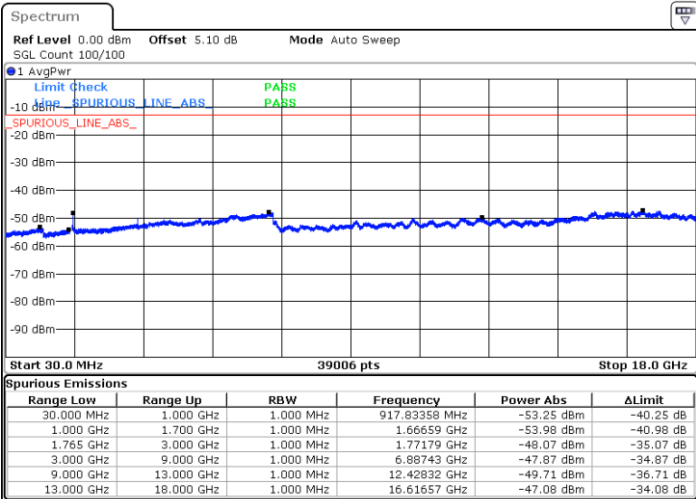

LTE Band 4 / 15MHz

Lowest Channel / 64QAM

Middle Channel / 64QAM

Date: 10.MAY.2018 20:23:43

Date: 10.MAY.2018 20:24:39

Highest Channel / 64QAM

Date: 10.MAY.2018 20:25:34

LTE Band 4 / 20MHz

Lowest Channel / 64QAM

Middle Channel / 64QAM

Date: 10.MAY.2018 20:26:30

Date: 10.MAY.2018 20:27:25

Highest Channel / 64QAM

Date: 10.MAY.2018 20:28:21

LTE Band 5 / 1.4MHz

Lowest Channel / QPSK

Lowest Channel / 16QAM

Date: 10.MAY.2018 15:03:14

Date: 10.MAY.2018 15:04:09

Middle Channel / QPSK

Middle Channel / 16QAM

Date: 10.MAY.2018 15:05:47

Date: 10.MAY.2018 15:06:42

LTE Band 5 / 1.4MHz