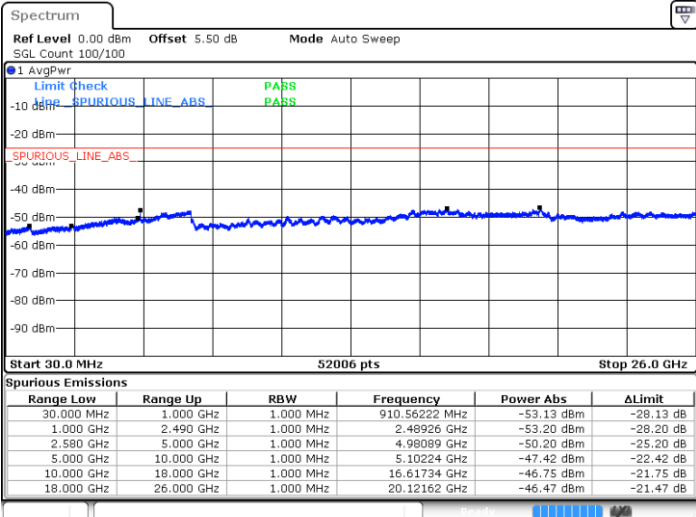

Highest Channel / QPSK

Date: 11.MAY.2018 21:56:48

Highest Channel / 16QAM

Date: 11.MAY.2018 21:55:53

LTE Band 7 / 20MHz

Lowest Channel / QPSK

Date: 11.MAY.2018 22:03:57

Lowest Channel / 16QAM

Date: 11.MAY.2018 22:03:02

LTE Band 7 / 20MHz

Middle Channel / QPSK

Middle Channel / 16QAM

Date: 11.MAY.2018 22:04:51

Date: 11.MAY.2018 22:05:46

Highest Channel / QPSK

Highest Channel / 16QAM

Date: 11.MAY.2018 22:13:35

Date: 11.MAY.2018 22:12:40

LTE Band 7 / 5MHz

Lowest Channel / 64QAM

Middle Channel / 64QAM

Date: 11.MAY.2018 23:48:05

Date: 11.MAY.2018 23:48:59

Highest Channel / 64QAM