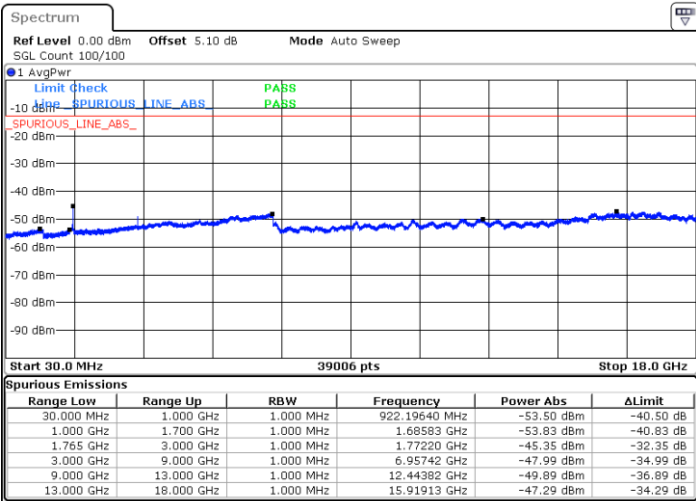

Date: 10.MAY.2018 18:59:38

LTE Band 4 / 15MHz

Highest Channel / QPSK

Highest Channel / 16QAM

Date: 10.MAY.2018 19:05:50

Date: 10.MAY.2018 19:06:45

LTE Band 4 / 20MHz

Lowest Channel / QPSK

Lowest Channel / 16QAM

Date: 10.MAY.2018 19:12:57

Date: 10.MAY.2018 19:13:53

LTE Band 4 / 20MHz

Middle Channel / QPSK

Middle Channel / 16QAM

Date: 10.MAY.2018 19:15:32

Date: 10.MAY.2018 19:16:27

Highest Channel / QPSK

Highest Channel / 16QAM

Date: 10.MAY.2018 19:22:39

Date: 10.MAY.2018 19:23:34

LTE Band 4 / 1.4MHz

Lowest Channel / 64QAM

Middle Channel / 64QAM

Date: 10.MAY.2018 20:12:38