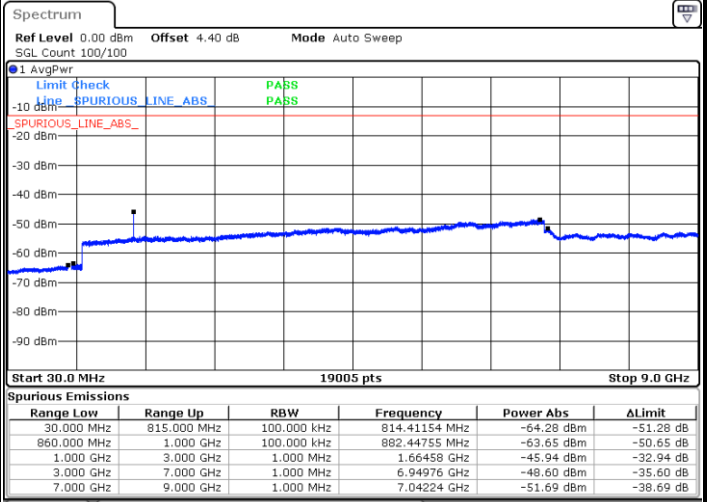

Date: 10.MAY.2018 16:32:58

Date: 10.MAY.2018 16:34:15

Highest Channel / 64QAM

Date: 10.MAY.2018 16:38:48

LTE Band 5 / 5MHz

Lowest Channel / 64QAM

Middle Channel / 64QAM

Date: 10.MAY.2018 16:43:21

Date: 10.MAY.2018 16:44:37

Highest Channel / 64QAM

Date: 10.MAY.2018 16:49:10

LTE Band 5 / 10MHz

Lowest Channel / 64QAM

Middle Channel / 64QAM

Date: 10.MAY.2018 16:53:43

Date: 10.MAY.2018 16:55:00

Highest Channel / 64QAM

Date: 10.MAY.2018 16:59:33

LTE Band 7 / 5MHz

Lowest Channel / QPSK

Lowest Channel / 16QAM

Date: 11.MAY.2018 21:13:30

Date: 11.MAY.2018 21:12:36

Middle Channel / QPSK