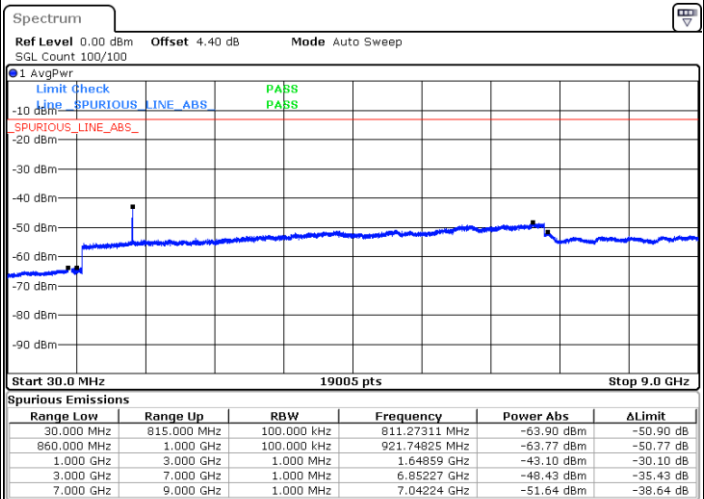

Lowest Channel / 16QAM

Date: 10.MAY.2018 15:03:14

Date: 10.MAY.2018 15:04:09

Middle Channel / QPSK

Middle Channel / 16QAM

Date: 10.MAY.2018 15:05:47

Date: 10.MAY.2018 15:06:42

LTE Band 5 / 1.4MHz

Highest Channel / QPSK

Date: 10.MAY.2018 15:14:53

Highest Channel / 16QAM

Date: 10.MAY.2018 15:15:48

LTE Band 5 / 3MHz

Lowest Channel / QPSK

Date: 10.MAY.2018 15:23:59

Lowest Channel / 16QAM

Date: 10.MAY.2018 15:24:54

LTE Band 5 / 3MHz

Middle Channel / QPSK

Middle Channel / 16QAM

Date: 10.MAY.2018 15:26:32

Date: 10.MAY.2018 15:27:27

Highest Channel / QPSK

Highest Channel / 16QAM