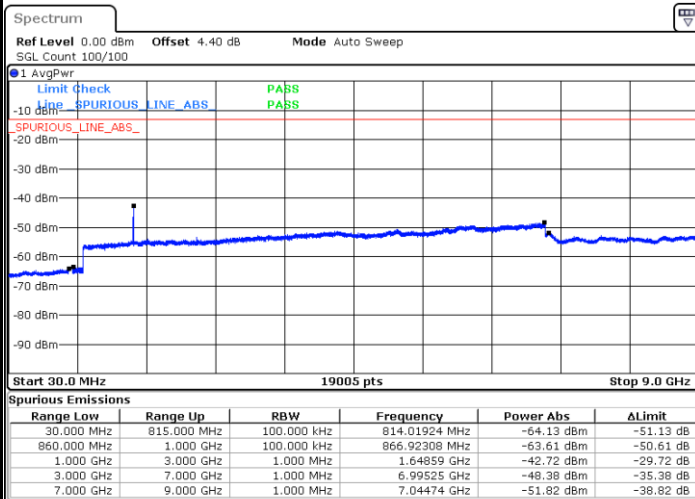

Lowest Channel / 16QAM

Date: 10.MAY.2018 15:03:14

Date: 10.MAY.2018 15:04:09

Middle Channel / QPSK

Middle Channel / 16QAM

Date: 10.MAY.2018 15:05:47

Date: 10.MAY.2018 15:06:42

LTE Band 5 / 1.4MHz

Highest Channel / QPSK

Date: 10.MAY.2018 15:14:53

Highest Channel / 16QAM

Date: 10.MAY.2018 15:15:48

LTE Band 5 / 3MHz

Lowest Channel / QPSK

Date: 10.MAY.2018 15:23:59

Lowest Channel / 16QAM

Date: 10.MAY.2018 15:24:54

LTE Band 5 / 3MHz

Middle Channel / QPSK

Middle Channel / 16QAM

Date: 10.MAY.2018 15:26:32

Date: 10.MAY.2018 15:27:27

Highest Channel / QPSK

Highest Channel / 16QAM