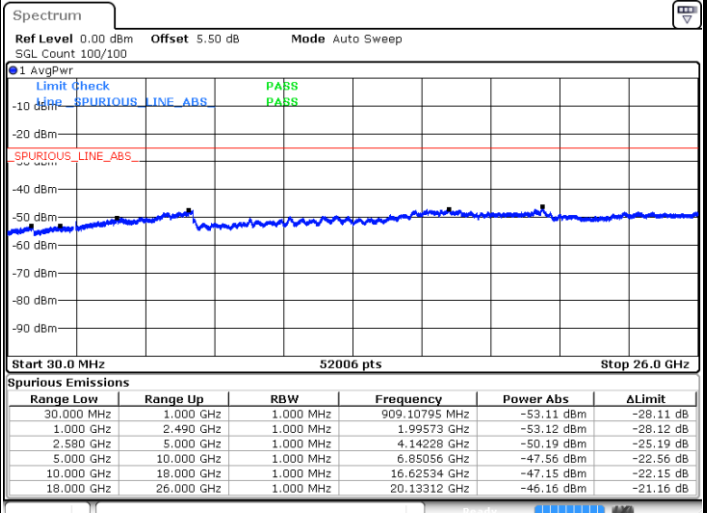

Middle Channel / 16QAM

Date: 11.MAY.2018 21:14:25

Date: 11.MAY.2018 21:15:20

LTE Band 7 / 5MHz

Highest Channel / QPSK

Date: 11.MAY.2018 21:23:13

Highest Channel / 16QAM

Date: 11.MAY.2018 21:22:18

LTE Band 7 / 10MHz

Lowest Channel / QPSK

Date: 11.MAY.2018 21:30:22

Lowest Channel / 16QAM

Date: 11.MAY.2018 21:29:28

LTE Band 7 / 10MHz

Middle Channel / QPSK

Middle Channel / 16QAM

Date: 11.MAY.2018 21:31:17

Date: 11.MAY.2018 21:32:11

Highest Channel / QPSK

Highest Channel / 16QAM

Date: 11.MAY.2018 21:40:00

Date: 11.MAY.2018 21:39:06

LTE Band 7 / 15MHz

Lowest Channel / QPSK