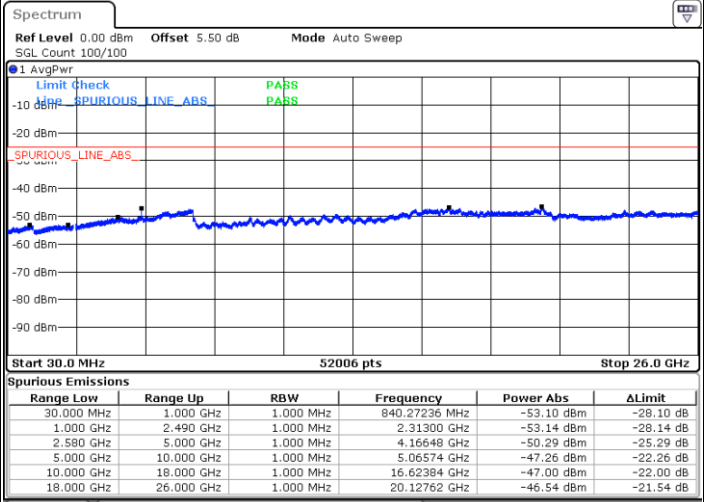

Highest Channel / QPSK

Date: 11.MAY.2018 21:56:48

Highest Channel / 16QAM

Date: 11.MAY.2018 21:55:53

LTE Band 7 / 20MHz

Lowest Channel / QPSK

Date: 11.MAY.2018 22:03:57

Lowest Channel / 16QAM

Date: 11.MAY.2018 22:03:02

LTE Band 7 / 20MHz

Middle Channel / QPSK

Middle Channel / 16QAM

Date: 11.MAY.2018 22:04:51

Date: 11.MAY.2018 22:05:46

Highest Channel / QPSK

Highest Channel / 16QAM

Date: 11.MAY.2018 22:13:35

Date: 11.MAY.2018 22:12:40

LTE Band 7 / 5MHz

Lowest Channel / 64QAM

Middle Channel / 64QAM

Date: 11.MAY.2018 23:48:05

Date: 11.MAY.2018 23:48:59

Highest Channel / 64QAM