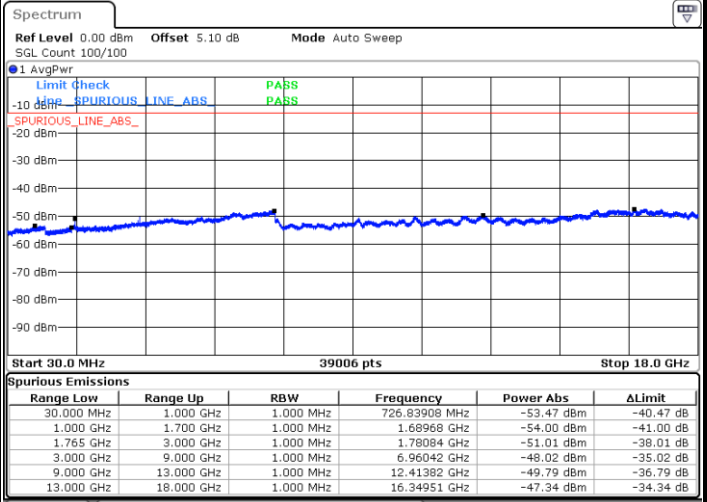

Highest Channel / QPSK

Highest Channel / 16QAM

Date: 10.MAY.2018 19:22:39

Date: 10.MAY.2018 19:23:34

LTE Band 4 / 1.4MHz

Lowest Channel / 64QAM

Middle Channel / 64QAM

Date: 10.MAY.2018 20:12:38

Date: 10.MAY.2018 20:13:33

Highest Channel / 64QAM

Date: 10.MAY.2018 20:14:29

LTE Band 4 / 3MHz

Lowest Channel / 64QAM

Middle Channel / 64QAM

Date: 10.MAY.2018 20:15:24

Date: 10.MAY.2018 20:16:20

Highest Channel / 64QAM

Date: 10.MAY.2018 20:17:15

LTE Band 4 / 5MHz

Lowest Channel / 64QAM

Middle Channel / 64QAM

Date: 10.MAY.2018 20:18:11

Date: 10.MAY.2018 20:19:05

Highest Channel / 64QAM