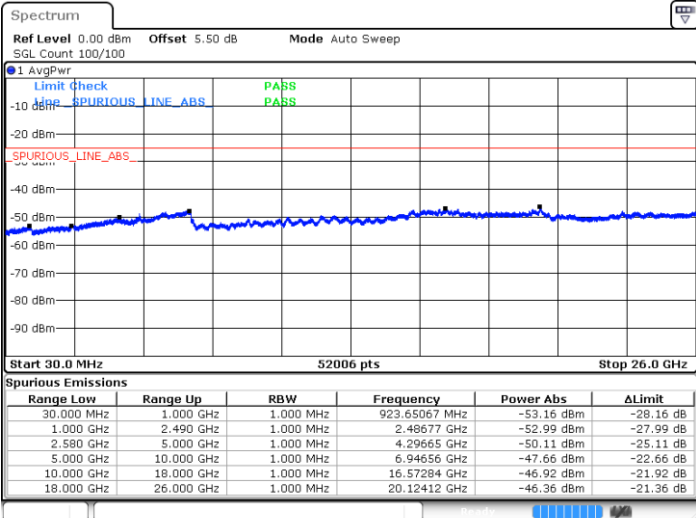

Highest Channel / QPSK

Date: 11.MAY.2018 21:56:48

Highest Channel / 16QAM

Date: 11.MAY.2018 21:55:53

LTE Band 7 / 20MHz

Lowest Channel / QPSK

Date: 11.MAY.2018 22:03:57

Lowest Channel / 16QAM

Date: 11.MAY.2018 22:03:02

LTE Band 7 / 20MHz

Middle Channel / QPSK

Middle Channel / 16QAM

Date: 11.MAY.2018 22:04:51

Date: 11.MAY.2018 22:05:46

Highest Channel / QPSK

Highest Channel / 16QAM

Date: 11.MAY.2018 22:13:35

Date: 11.MAY.2018 22:12:40

LTE Band 7 / 5MHz

Lowest Channel / 64QAM

Middle Channel / 64QAM

Date: 11.MAY.2018 23:48:05

Date: 11.MAY.2018 23:48:59

Highest Channel / 64QAM