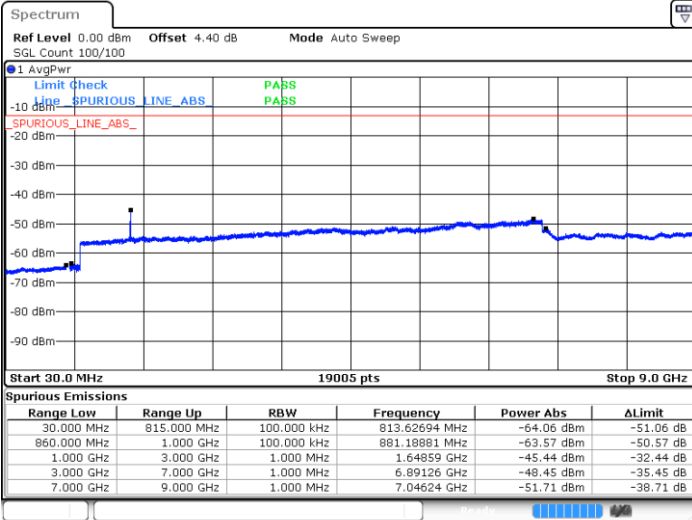

LTE Band 5 / 10MHz

Lowest Channel / QPSK

Date: 10.MAY.2018 16:05:28

Lowest Channel / 16QAM

Date: 10.MAY.2018 16:06:23

LTE Band 5 / 10MHz

Middle Channel / QPSK

Date: 10.MAY.2018 16:08:01

Middle Channel / 16QAM

Date: 10.MAY.2018 16:08:57

Highest Channel / QPSK

Date: 10.MAY.2018 16:17:07

Highest Channel / 16QAM

Date: 10.MAY.2018 16:18:02

LTE Band 5 / 1.4MHz

Lowest Channel / 64QAM

Middle Channel / 64QAM

Date: 10.MAY.2018 16:22:35

Date: 10.MAY.2018 16:23:52

Highest Channel / 64QAM

Date: 10.MAY.2018 16:28:25

LTE Band 5 / 3MHz

Lowest Channel / 64QAM

Middle Channel / 64QAM

Date: 10.MAY.2018 16:32:58

Date: 10.MAY.2018 16:34:15

Highest Channel / 64QAM

Date: 10.MAY.2018 16:38:48

LTE Band 5 / 5MHz

Lowest Channel / 64QAM

Middle Channel / 64QAM

Date: 10.MAY.2018 16:43:21