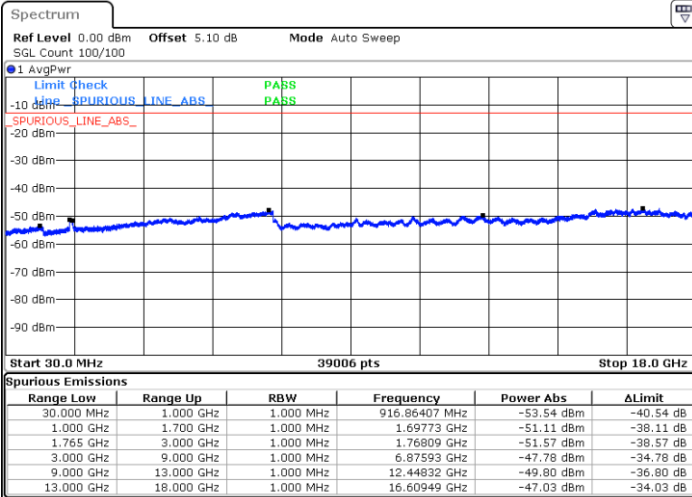

Highest Channel / 64QAM

Date: 10.MAY.2018 20:17:15

LTE Band 4 / 5MHz

Lowest Channel / 64QAM

Middle Channel / 64QAM

Date: 10.MAY.2018 20:18:11

Date: 10.MAY.2018 20:19:05

Highest Channel / 64QAM

Date: 10.MAY.2018 20:20:02

LTE Band 4 / 10MHz

Lowest Channel / 64QAM

Middle Channel / 64QAM

Date: 10.MAY.2018 20:20:57

Date: 10.MAY.2018 20:21:53

Highest Channel / 64QAM

Date: 10.MAY.2018 20:22:48

LTE Band 4 / 15MHz

Lowest Channel / 64QAM

Middle Channel / 64QAM

Date: 10.MAY.2018 20:23:43

Date: 10.MAY.2018 20:24:39

Highest Channel / 64QAM

Date: 10.MAY.2018 20:25:34

LTE Band 4 / 20MHz