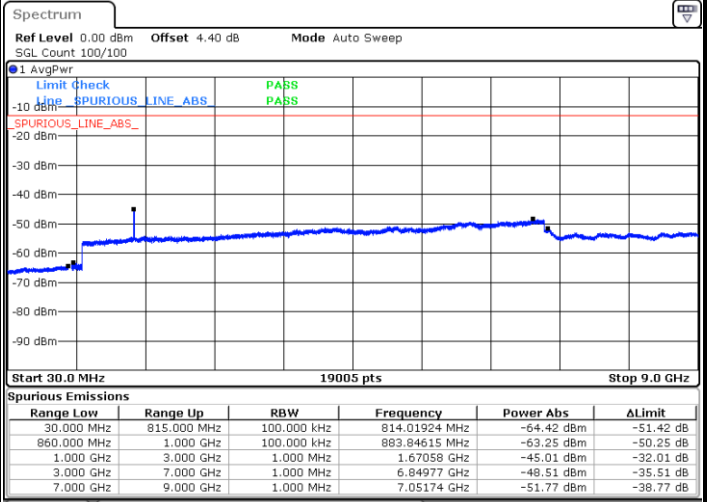

Middle Channel / 16QAM

Date: 10.MAY.2018 16:08:57

Highest Channel / QPSK

Date: 10.MAY.2018 16:17:07

Highest Channel / 16QAM

Date: 10.MAY.2018 16:18:02

LTE Band 5 / 1.4MHz

Lowest Channel / 64QAM

Middle Channel / 64QAM

Date: 10.MAY.2018 16:22:35

Date: 10.MAY.2018 16:23:52

Highest Channel / 64QAM

Date: 10.MAY.2018 16:28:25

LTE Band 5 / 3MHz

Lowest Channel / 64QAM

Middle Channel / 64QAM

Date: 10.MAY.2018 16:32:58

Date: 10.MAY.2018 16:34:15

Highest Channel / 64QAM

Date: 10.MAY.2018 16:38:48

LTE Band 5 / 5MHz

Lowest Channel / 64QAM

Middle Channel / 64QAM

Date: 10.MAY.2018 16:43:21

Date: 10.MAY.2018 16:44:37

Highest Channel / 64QAM

Date: 10.MAY.2018 16:49:10

LTE Band 5 / 10MHz

Lowest Channel / 64QAM

Middle Channel / 64QAM

Date: 10.MAY.2018 16:53:43

Date: 10.MAY.2018 16:55:00