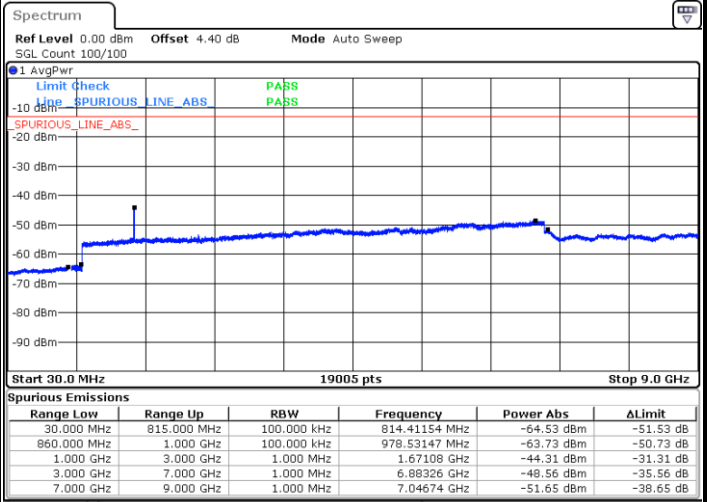

Lowest Channel / 16QAM

Date: 10.MAY.2018 15:03:14

Date: 10.MAY.2018 15:04:09

Middle Channel / QPSK

Middle Channel / 16QAM

Date: 10.MAY.2018 15:05:47

Date: 10.MAY.2018 15:06:42

LTE Band 5 / 1.4MHz

Highest Channel / QPSK

Date: 10.MAY.2018 15:14:53

Highest Channel / 16QAM

Date: 10.MAY.2018 15:15:48

LTE Band 5 / 3MHz

Lowest Channel / QPSK

Date: 10.MAY.2018 15:23:59

Lowest Channel / 16QAM

Date: 10.MAY.2018 15:24:54

LTE Band 5 / 3MHz

Middle Channel / QPSK

Middle Channel / 16QAM

Date: 10.MAY.2018 15:26:32

Date: 10.MAY.2018 15:27:27

Highest Channel / QPSK

Highest Channel / 16QAM