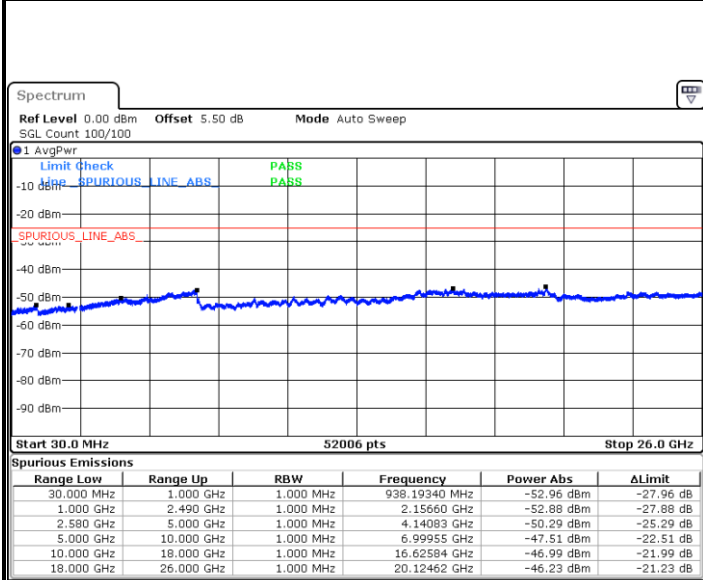

LTE Band 7 / 10MHz

Lowest Channel / QPSK

Date: 11.MAY.2018 21:30:22

Lowest Channel / 16QAM

Date: 11.MAY.2018 21:29:28

LTE Band 7 / 10MHz

Middle Channel / QPSK

Middle Channel / 16QAM

Date: 11.MAY.2018 21:31:17

Date: 11.MAY.2018 21:32:11

Highest Channel / QPSK

Highest Channel / 16QAM

Date: 11.MAY.2018 21:40:00

Date: 11.MAY.2018 21:39:06

LTE Band 7 / 15MHz

Lowest Channel / QPSK

Lowest Channel / 16QAM

Date: 11.MAY.2018 21:47:09

Date: 11.MAY.2018 21:46:15

Middle Channel / QPSK

Middle Channel / 16QAM

Date: 11.MAY.2018 21:48:04

Date: 11.MAY.2018 21:48:58

LTE Band 7 / 15MHz

Highest Channel / QPSK

Date: 11.MAY.2018 21:56:48

Highest Channel / 16QAM

Date: 11.MAY.2018 21:55:53

LTE Band 7 / 20MHz

Lowest Channel / QPSK

Date: 11.MAY.2018 22:03:57

Lowest Channel / 16QAM