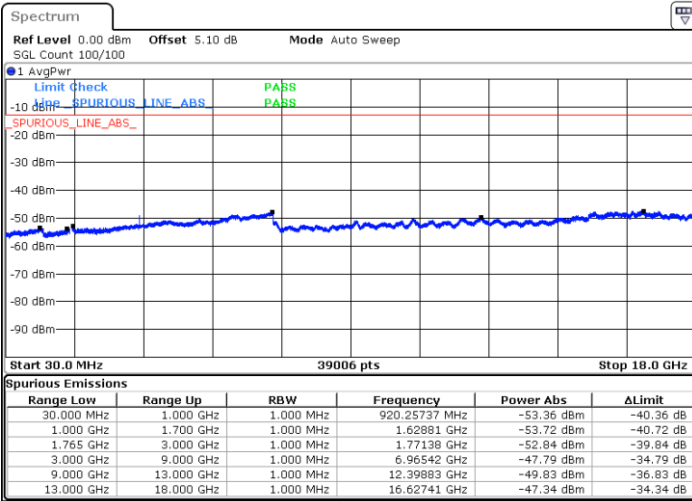

Highest Channel / QPSK

Highest Channel / 16QAM

Date: 10.MAY.2018 19:22:39

Date: 10.MAY.2018 19:23:34

LTE Band 4 / 1.4MHz

Lowest Channel / 64QAM

Middle Channel / 64QAM

Date: 10.MAY.2018 20:12:38

Date: 10.MAY.2018 20:13:33

Highest Channel / 64QAM

Date: 10.MAY.2018 20:14:29

LTE Band 4 / 3MHz

Lowest Channel / 64QAM

Middle Channel / 64QAM

Date: 10.MAY.2018 20:15:24

Date: 10.MAY.2018 20:16:20

Highest Channel / 64QAM

Date: 10.MAY.2018 20:17:15

LTE Band 4 / 5MHz

Lowest Channel / 64QAM

Middle Channel / 64QAM

Date: 10.MAY.2018 20:18:11

Date: 10.MAY.2018 20:19:05

Highest Channel / 64QAM