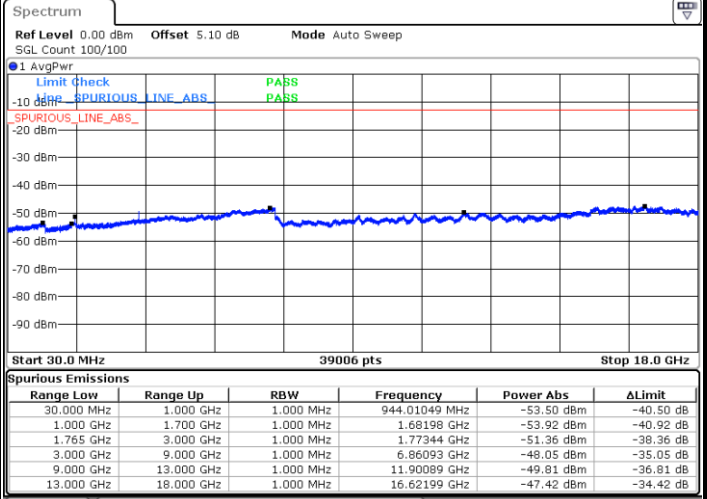

Date: 10.MAY.2018 20:20:02

LTE Band 4 / 10MHz

Lowest Channel / 64QAM

Middle Channel / 64QAM

Date: 10.MAY.2018 20:20:57

Date: 10.MAY.2018 20:21:53

Highest Channel / 64QAM

Date: 10.MAY.2018 20:22:48

LTE Band 4 / 15MHz

Lowest Channel / 64QAM

Middle Channel / 64QAM

Date: 10.MAY.2018 20:23:43

Date: 10.MAY.2018 20:24:39

Highest Channel / 64QAM

Date: 10.MAY.2018 20:25:34

LTE Band 4 / 20MHz

Lowest Channel / 64QAM

Middle Channel / 64QAM

Date: 10.MAY.2018 20:26:30

Date: 10.MAY.2018 20:27:25

Highest Channel / 64QAM

Date: 10.MAY.2018 20:28:21

LTE Band 5 / 1.4MHz

Lowest Channel / QPSK