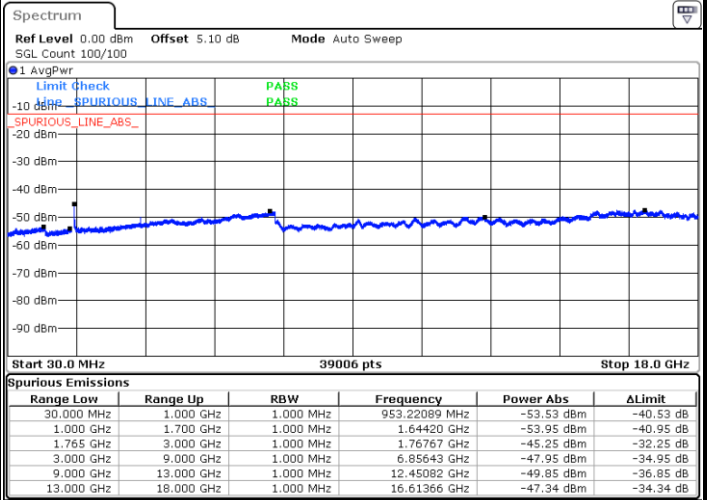

LTE Band 4 / 15MHz

Lowest Channel / QPSK

Lowest Channel / 16QAM

Date: 10.MAY.2018 18:56:08

Date: 10.MAY.2018 18:57:04

Middle Channel / QPSK

Middle Channel / 16QAM

Date: 10.MAY.2018 18:58:42

Date: 10.MAY.2018 18:59:38

LTE Band 4 / 15MHz

Highest Channel / QPSK

Highest Channel / 16QAM

Date: 10.MAY.2018 19:05:50

Date: 10.MAY.2018 19:06:45

LTE Band 4 / 20MHz

Lowest Channel / QPSK