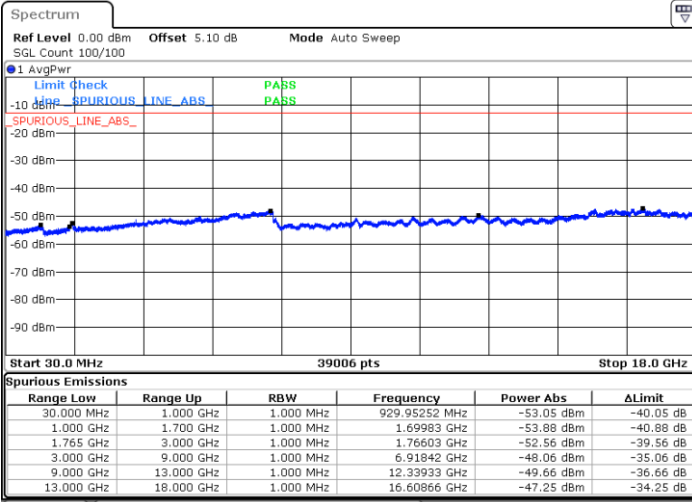

Highest Channel / QPSK

Highest Channel / 16QAM

Date: 10.MAY.2018 19:22:39

Date: 10.MAY.2018 19:23:34

LTE Band 4 / 1.4MHz

Lowest Channel / 64QAM

Middle Channel / 64QAM

Date: 10.MAY.2018 20:12:38

Date: 10.MAY.2018 20:13:33

Highest Channel / 64QAM

Date: 10.MAY.2018 20:14:29

LTE Band 4 / 3MHz

Lowest Channel / 64QAM

Middle Channel / 64QAM

Date: 10.MAY.2018 20:15:24

Date: 10.MAY.2018 20:16:20

Highest Channel / 64QAM

Date: 10.MAY.2018 20:17:15

LTE Band 4 / 5MHz

Lowest Channel / 64QAM

Middle Channel / 64QAM

Date: 10.MAY.2018 20:18:11

Date: 10.MAY.2018 20:19:05

Highest Channel / 64QAM