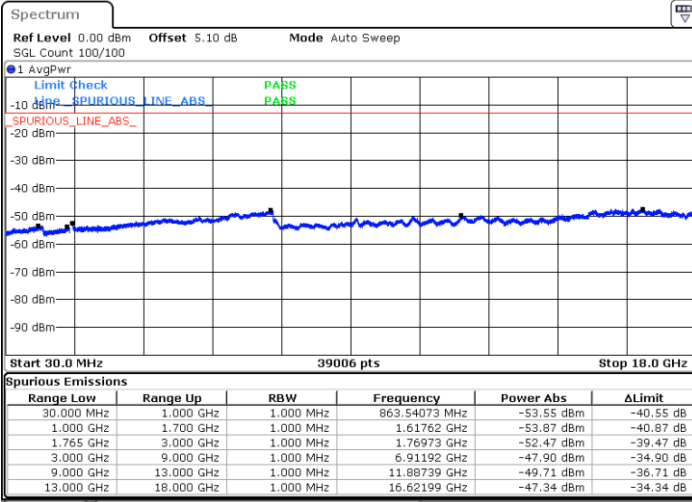

Date: 10.MAY.2018 20:13:33

Highest Channel / 64QAM

Date: 10.MAY.2018 20:14:29

LTE Band 4 / 3MHz

Lowest Channel / 64QAM

Middle Channel / 64QAM

Date: 10.MAY.2018 20:15:24

Date: 10.MAY.2018 20:16:20

Highest Channel / 64QAM

Date: 10.MAY.2018 20:17:15

LTE Band 4 / 5MHz

Lowest Channel / 64QAM

Middle Channel / 64QAM

Date: 10.MAY.2018 20:18:11

Date: 10.MAY.2018 20:19:05

Highest Channel / 64QAM

Date: 10.MAY.2018 20:20:02

LTE Band 4 / 10MHz

Lowest Channel / 64QAM

Middle Channel / 64QAM

Date: 10.MAY.2018 20:20:57

Date: 10.MAY.2018 20:21:53

Highest Channel / 64QAM

Date: 10.MAY.2018 20:22:48