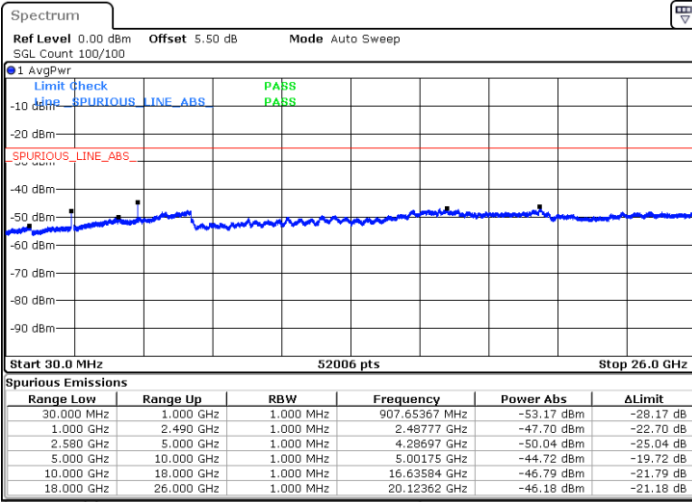

LTE Band 7 / 10MHz

Lowest Channel / QPSK

Date: 11.MAY.2018 21:30:22

Lowest Channel / 16QAM

Date: 11.MAY.2018 21:29:28

LTE Band 7 / 10MHz

Middle Channel / QPSK

Middle Channel / 16QAM

Date: 11.MAY.2018 21:31:17

Date: 11.MAY.2018 21:32:11

Highest Channel / QPSK

Highest Channel / 16QAM

Date: 11.MAY.2018 21:40:00

Date: 11.MAY.2018 21:39:06

LTE Band 7 / 15MHz

Lowest Channel / QPSK

Lowest Channel / 16QAM

Date: 11.MAY.2018 21:47:09

Date: 11.MAY.2018 21:46:15

Middle Channel / QPSK

Middle Channel / 16QAM

Date: 11.MAY.2018 21:48:04

Date: 11.MAY.2018 21:48:58

LTE Band 7 / 15MHz

Highest Channel / QPSK

Date: 11.MAY.2018 21:56:48

Highest Channel / 16QAM

Date: 11.MAY.2018 21:55:53

LTE Band 7 / 20MHz

Lowest Channel / QPSK

Date: 11.MAY.2018 22:03:57

Lowest Channel / 16QAM