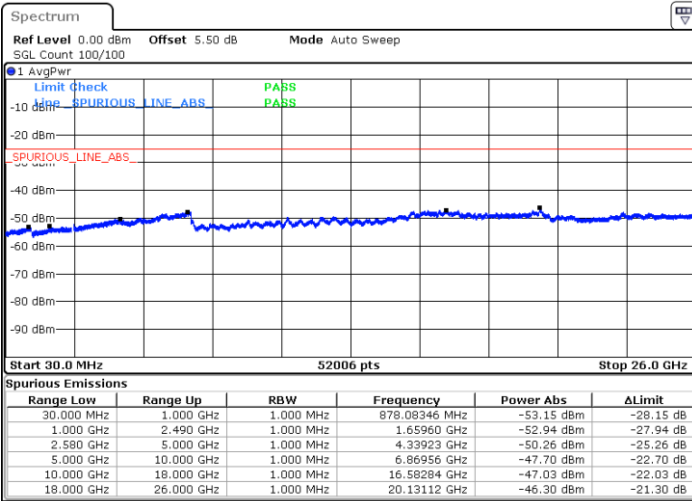

Highest Channel / QPSK

Date: 11.MAY.2018 21:56:48

Highest Channel / 16QAM

Date: 11.MAY.2018 21:55:53

LTE Band 7 / 20MHz

Lowest Channel / QPSK

Date: 11.MAY.2018 22:03:57

Lowest Channel / 16QAM

Date: 11.MAY.2018 22:03:02

LTE Band 7 / 20MHz

Middle Channel / QPSK

Middle Channel / 16QAM

Date: 11.MAY.2018 22:04:51

Date: 11.MAY.2018 22:05:46

Highest Channel / QPSK

Highest Channel / 16QAM

Date: 11.MAY.2018 22:13:35

Date: 11.MAY.2018 22:12:40

LTE Band 7 / 5MHz

Lowest Channel / 64QAM

Middle Channel / 64QAM

Date: 11.MAY.2018 23:48:05

Date: 11.MAY.2018 23:48:59

Highest Channel / 64QAM