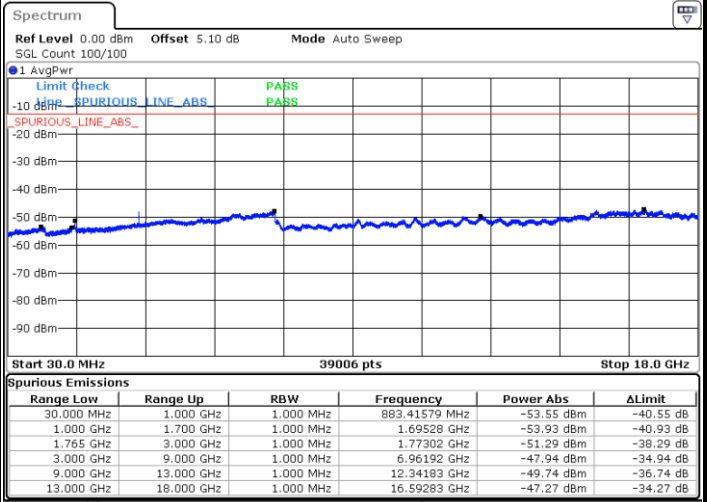

Date: 10.MAY.2018 18:59:38

LTE Band 4 / 15MHz

Highest Channel / QPSK

Highest Channel / 16QAM

Date: 10.MAY.2018 19:05:50

Date: 10.MAY.2018 19:06:45

LTE Band 4 / 20MHz

Lowest Channel / QPSK

Lowest Channel / 16QAM

Date: 10.MAY.2018 19:12:57

Date: 10.MAY.2018 19:13:53

LTE Band 4 / 20MHz

Middle Channel / QPSK

Middle Channel / 16QAM

Date: 10.MAY.2018 19:15:32

Date: 10.MAY.2018 19:16:27

Highest Channel / QPSK

Highest Channel / 16QAM

Date: 10.MAY.2018 19:22:39

Date: 10.MAY.2018 19:23:34

LTE Band 4 / 1.4MHz

Lowest Channel / 64QAM

Middle Channel / 64QAM

Date: 10.MAY.2018 20:12:38