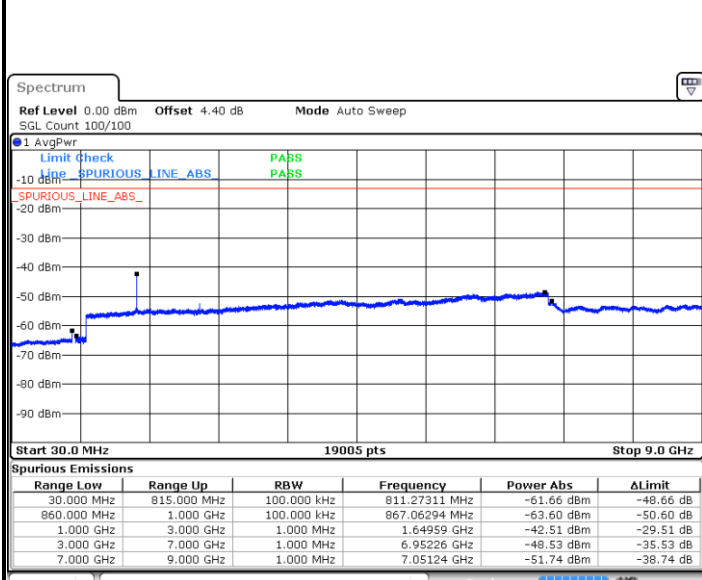

Date: 10.MAY.2018 15:35:38

Date: 10.MAY.2018 15:36:33

LTE Band 5 / 5MHz

Lowest Channel / QPSK

Lowest Channel / 16QAM

Date: 10.MAY.2018 15:44:43

Date: 10.MAY.2018 15:45:39

Middle Channel / QPSK

Middle Channel / 16QAM

Date: 10.MAY.2018 15:47:17

Date: 10.MAY.2018 15:48:12

LTE Band 5 / 5MHz

Highest Channel / QPSK

Date: 10.MAY.2018 15:56:22

Highest Channel / 16QAM

Date: 10.MAY.2018 15:57:18

LTE Band 5 / 10MHz

Lowest Channel / QPSK

Date: 10.MAY.2018 16:05:28

Lowest Channel / 16QAM

Date: 10.MAY.2018 16:06:23

LTE Band 5 / 10MHz

Middle Channel / QPSK

Date: 10.MAY.2018 16:08:01

Middle Channel / 16QAM

Date: 10.MAY.2018 16:08:57

Highest Channel / QPSK

Date: 10.MAY.2018 16:17:07

Highest Channel / 16QAM

Date: 10.MAY.2018 16:18:02

LTE Band 5 / 1.4MHz

Lowest Channel / 64QAM