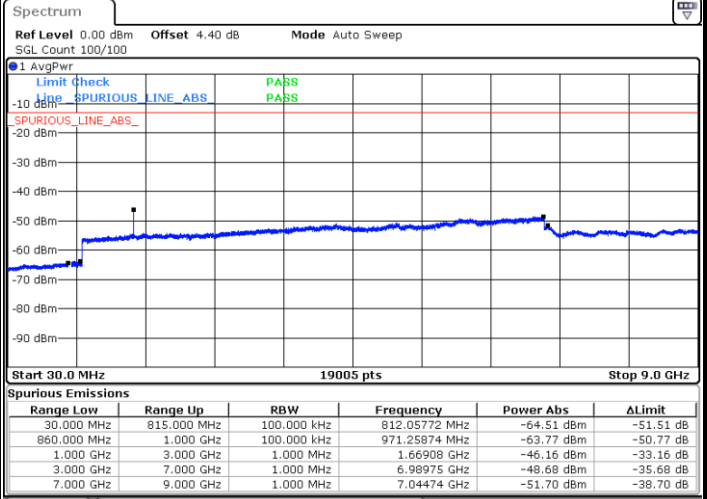

Middle Channel / 64QAM

Date: 10.MAY.2018 16:22:35

Date: 10.MAY.2018 16:23:52

Highest Channel / 64QAM

Date: 10.MAY.2018 16:28:25

LTE Band 5 / 3MHz

Lowest Channel / 64QAM

Middle Channel / 64QAM

Date: 10.MAY.2018 16:32:58

Date: 10.MAY.2018 16:34:15

Highest Channel / 64QAM

Date: 10.MAY.2018 16:38:48

LTE Band 5 / 5MHz

Lowest Channel / 64QAM

Middle Channel / 64QAM

Date: 10.MAY.2018 16:43:21

Date: 10.MAY.2018 16:44:37

Highest Channel / 64QAM

Date: 10.MAY.2018 16:49:10

LTE Band 5 / 10MHz

Lowest Channel / 64QAM

Middle Channel / 64QAM

Date: 10.MAY.2018 16:53:43

Date: 10.MAY.2018 16:55:00

Highest Channel / 64QAM

Date: 10.MAY.2018 16:59:33

LTE Band 7 / 5MHz

Lowest Channel / QPSK

Lowest Channel / 16QAM

Date: 11.MAY.2018 21:13:30

Date: 11.MAY.2018 21:12:36

Middle Channel / QPSK