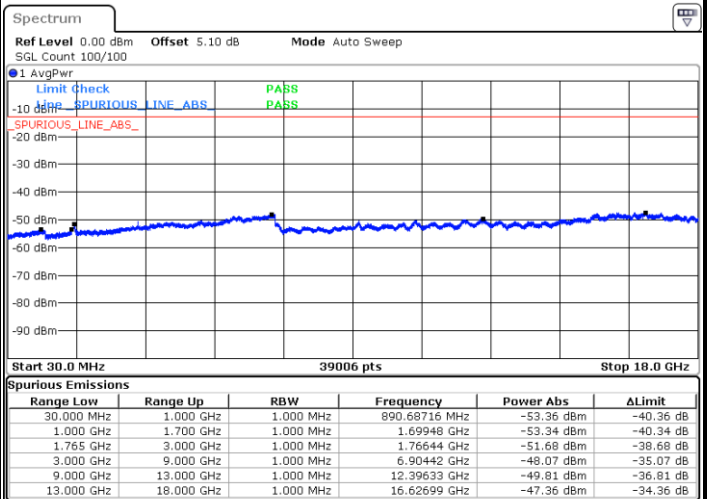

Date: 10.MAY.2018 18:59:38

LTE Band 4 / 15MHz

Highest Channel / QPSK

Highest Channel / 16QAM

Date: 10.MAY.2018 19:05:50

Date: 10.MAY.2018 19:06:45

LTE Band 4 / 20MHz

Lowest Channel / QPSK

Lowest Channel / 16QAM

Date: 10.MAY.2018 19:12:57

Date: 10.MAY.2018 19:13:53

LTE Band 4 / 20MHz

Middle Channel / QPSK

Middle Channel / 16QAM

Date: 10.MAY.2018 19:15:32

Date: 10.MAY.2018 19:16:27