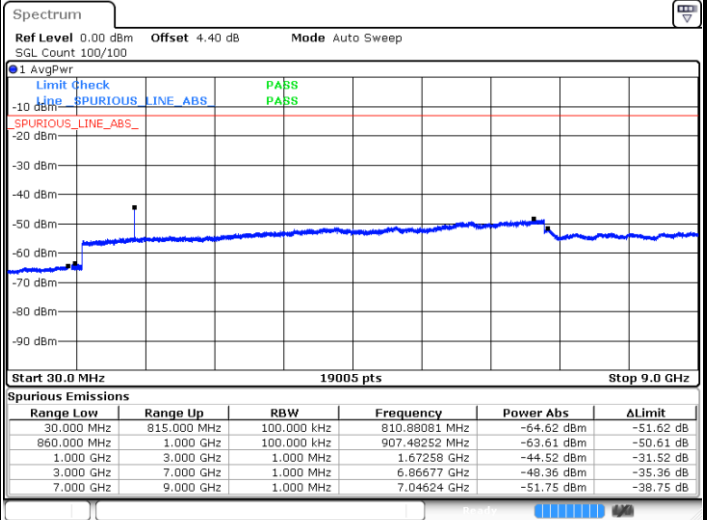

LTE Band 5 / 10MHz

Lowest Channel / QPSK

Date: 10.MAY.2018 16:05:28

Lowest Channel / 16QAM

Date: 10.MAY.2018 16:06:23

LTE Band 5 / 10MHz

Middle Channel / QPSK

Date: 10.MAY.2018 16:08:01

Middle Channel / 16QAM

Date: 10.MAY.2018 16:08:57

Highest Channel / QPSK

Date: 10.MAY.2018 16:17:07

Highest Channel / 16QAM

Date: 10.MAY.2018 16:18:02

LTE Band 5 / 1.4MHz

Lowest Channel / 64QAM

Middle Channel / 64QAM

Date: 10.MAY.2018 16:22:35

Date: 10.MAY.2018 16:23:52

Highest Channel / 64QAM

Date: 10.MAY.2018 16:28:25

LTE Band 5 / 3MHz

Lowest Channel / 64QAM

Middle Channel / 64QAM

Date: 10.MAY.2018 16:32:58

Date: 10.MAY.2018 16:34:15

Highest Channel / 64QAM

Date: 10.MAY.2018 16:38:48

LTE Band 5 / 5MHz

Lowest Channel / 64QAM

Middle Channel / 64QAM

Date: 10.MAY.2018 16:43:21