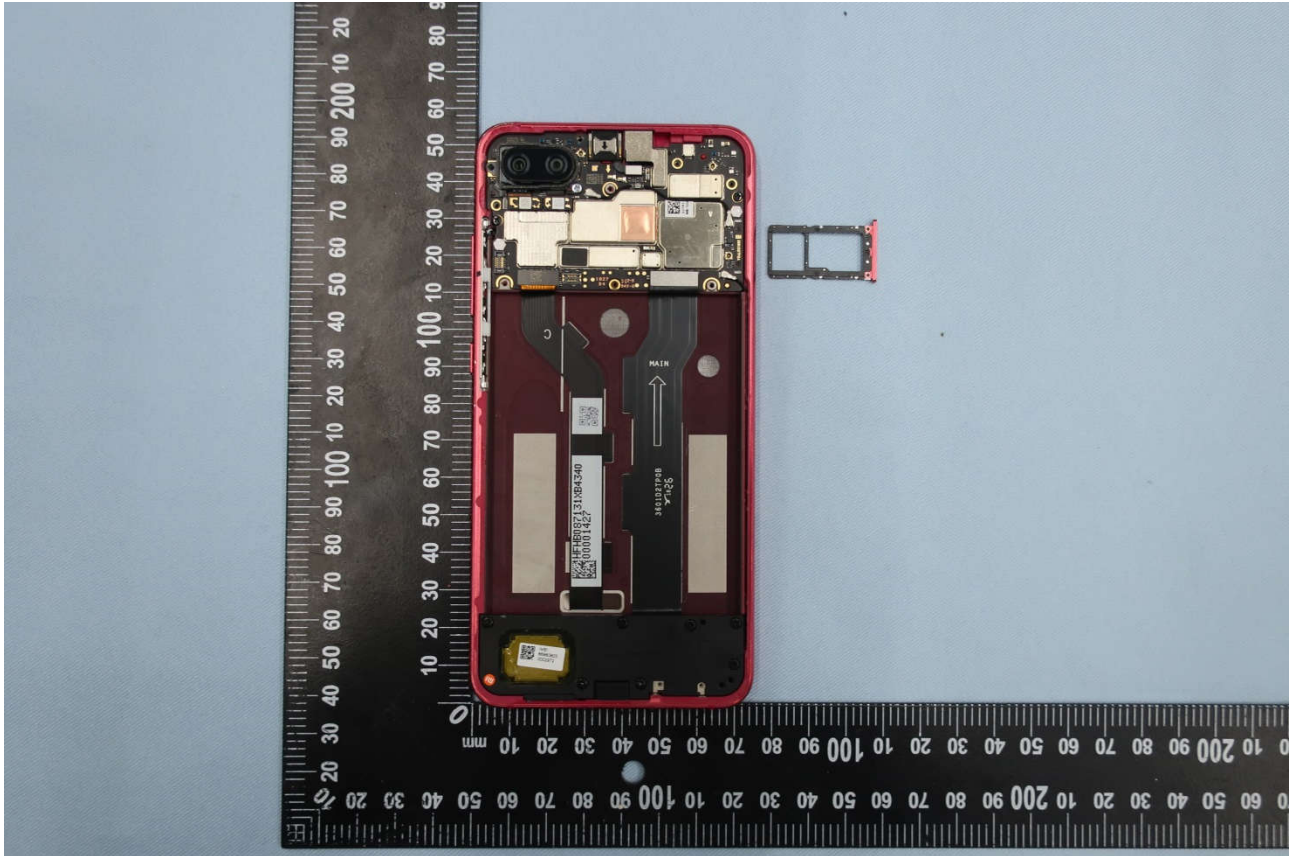

Brand Name: MI; Model Name: M1808D2TG