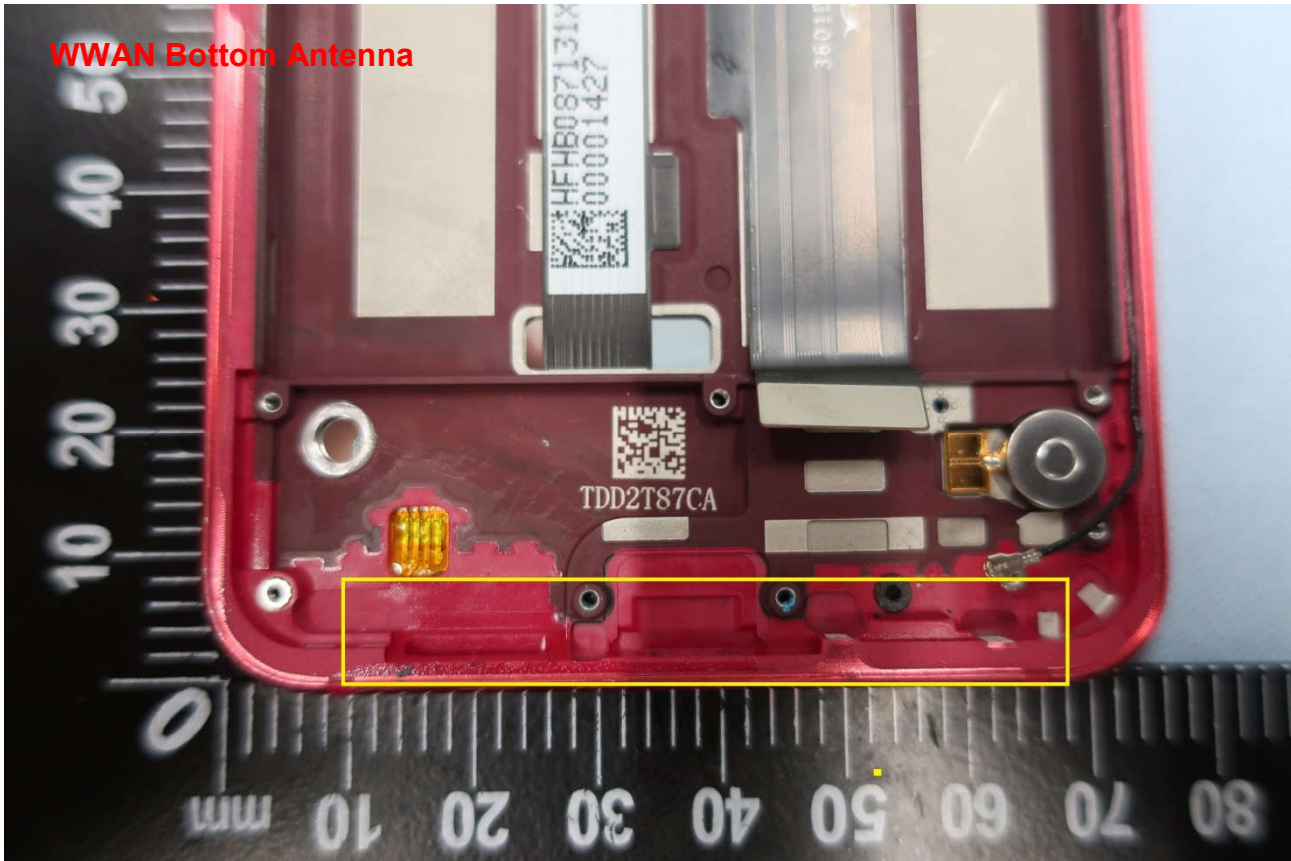

Brand Name: MI; Model Name: M1808D2TG

Brand Name: MI; Model Name: M1808D2TG

Brand Name: MI; Model Name: M1808D2TG

**Brand Name: MI; Model Name: M1808D2TG**

Brand Name: MI; Model Name: M1808D2TG

Brand Name: MI; Model Name: M1808D2TG

Brand Name: MI; Model Name: M1808D2TG

Bluetooth & WLAN Antenna <Tx / Rx>  
GNSS Antenna <Rx>

Brand Name: MI; Model Name: M1808D2TG

WWAN Top Antenna

Brand Name: MI; Model Name: M1808D2TG

WWAN Top Antenna: GSM <TX/RX>, WCDMA/LTE Band 2/4/5/7/38 <RX>  
 WWAN Bottom Antenna: GSM/WCDMA/LTE Band 2/4/5/7/38 <TX/Rx>  
 The Top Antenna and Bottom Antenna can't transmit simultaneously.