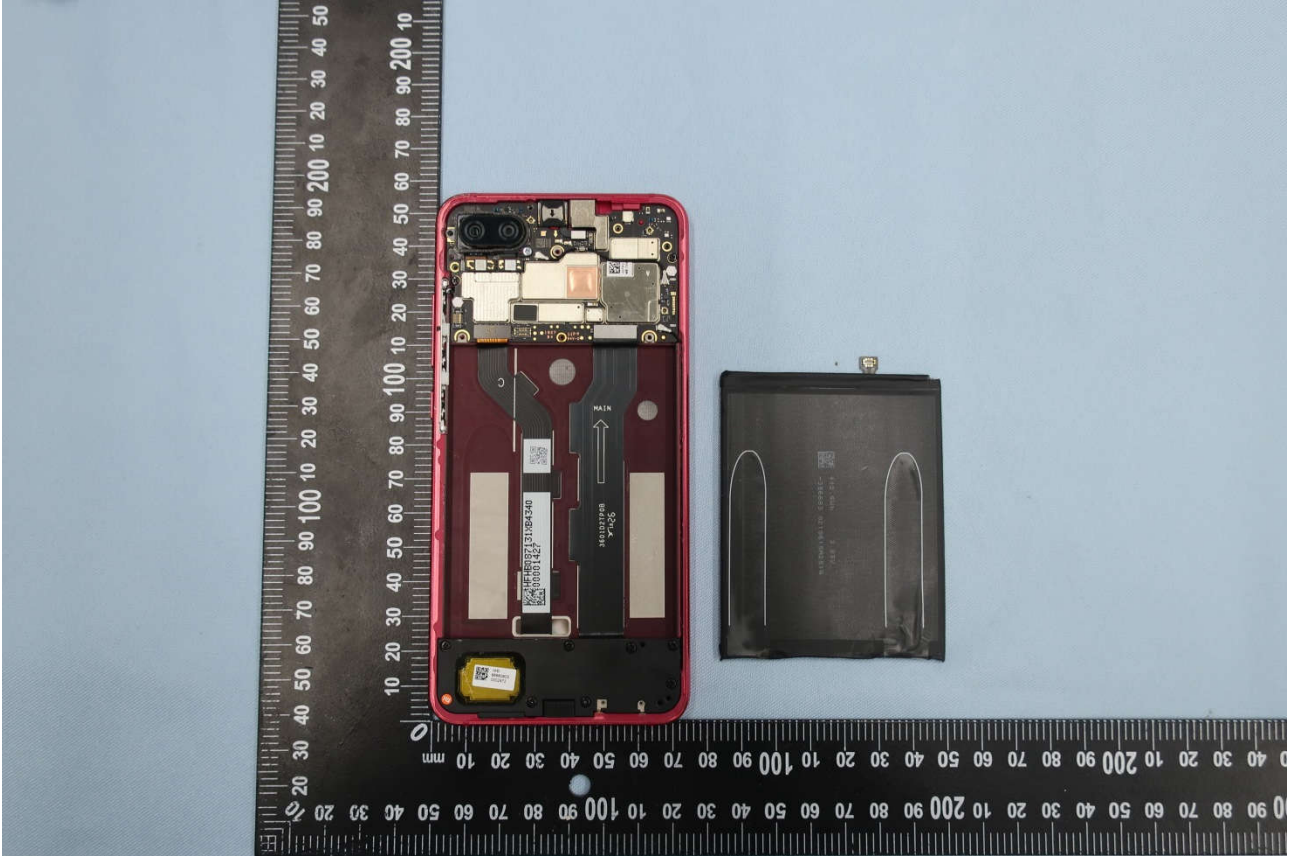

### 3. Internal Photograph of EUT

Brand Name: MI; Model Name: M1808D2TG

WWAN Top Antenna: GSM <TX/RX>, WCDMA/LTE Band 2/4/5/7/38<RX>

WWAN Bottom Antenna: GSM/WCDMA/LTE Band 2/4/5/7/38<TX/RX>

The Top Antenna and Bottom Antenna can't transmit simultaneously.

Brand Name: MI; Model Name: M1808D2TG

Brand Name: MI; Model Name: M1808D2TG

Brand Name: MI; Model Name: M1808D2TG

Brand Name: MI; Model Name: M1808D2TG

Brand Name: MI; Model Name: M1808D2TG

Brand Name: MI; Model Name: M1808D2TG