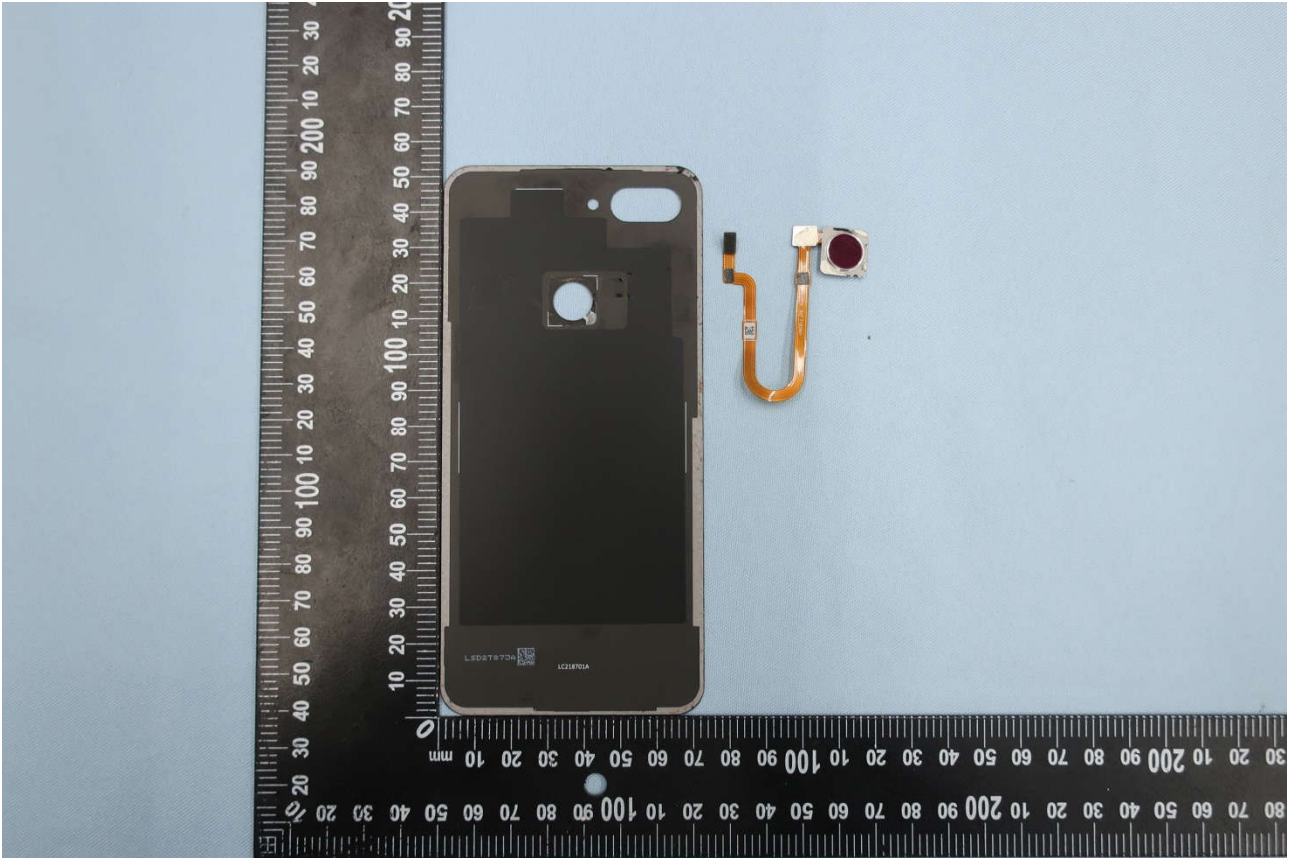

Brand Name: MI; Model Name: M1808D2TG