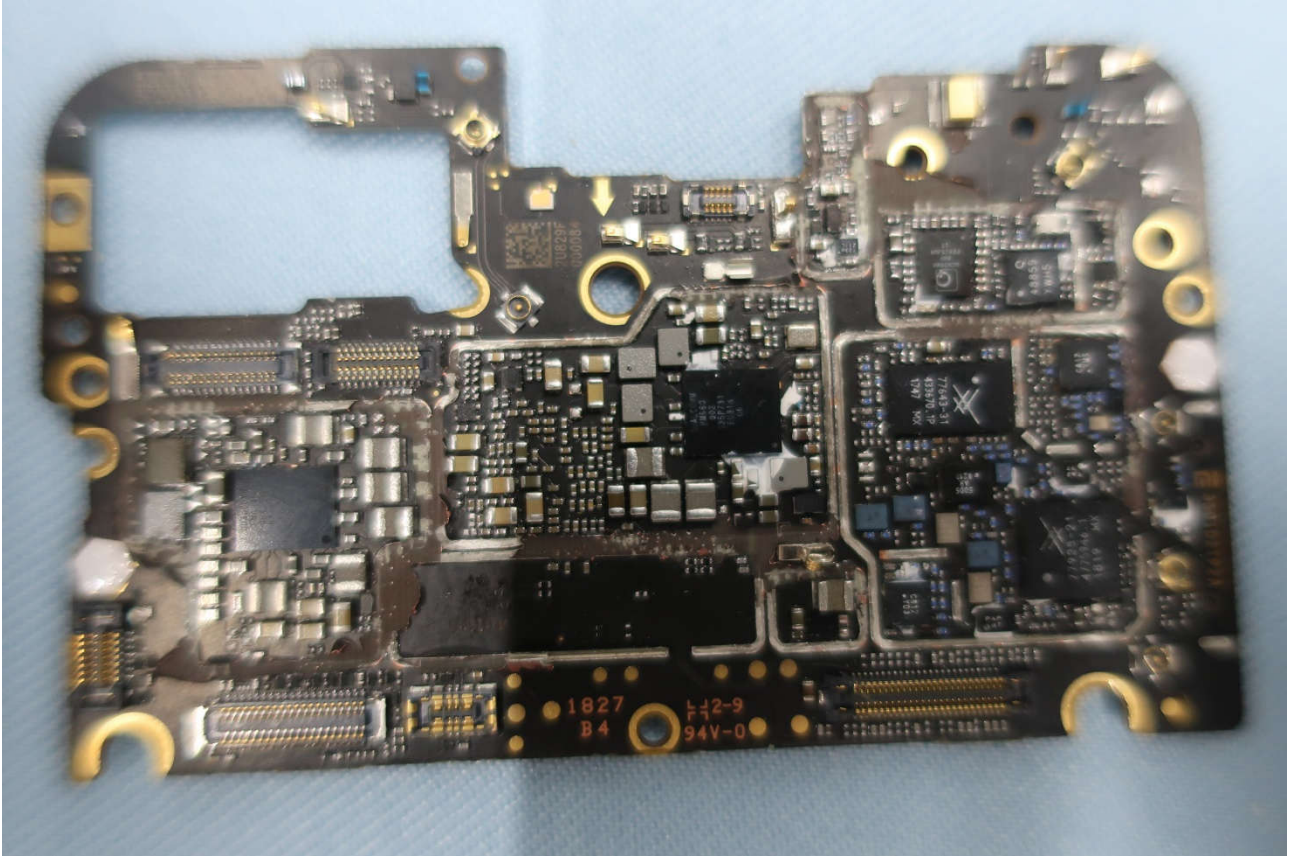

Brand Name: MI; Model Name: M1808D2TG

Brand Name: MI; Model Name: M1808D2TG

Brand Name: MI; Model Name: M1808D2TG

Brand Name: MI; Model Name: M1808D2TG

Brand Name: MI; Model Name: M1808D2TG

Brand Name: MI; Model Name: M1808D2TG

Brand Name: MI; Model Name: M1808D2TG

Brand Name: MI; Model Name: M1808D2TG

Brand Name: MI; Model Name: M1808D2TG

**Brand Name: MI; Model Name: M1808D2TG**

Brand Name: MI; Model Name: M1808D2TG

Brand Name: MI; Model Name: M1808D2TG

Brand Name: MI; Model Name: M1808D2TG

Bluetooth & WLAN Antenna <Tx / Rx>  
GNSS Antenna <Rx>

Brand Name: MI; Model Name: M1808D2TG

WWAN Top Antenna

Brand Name: MI; Model Name: M1808D2TG

WWAN Top Antenna: GSM <TX/RX>, WCDMA/LTE Band 2/4/5/7/38 <RX>  
 WWAN Bottom Antenna: GSM/WCDMA/LTE Band 2/4/5/7/38 <TX/Rx>  
 The Top Antenna and Bottom Antenna can't transmit simultaneously.