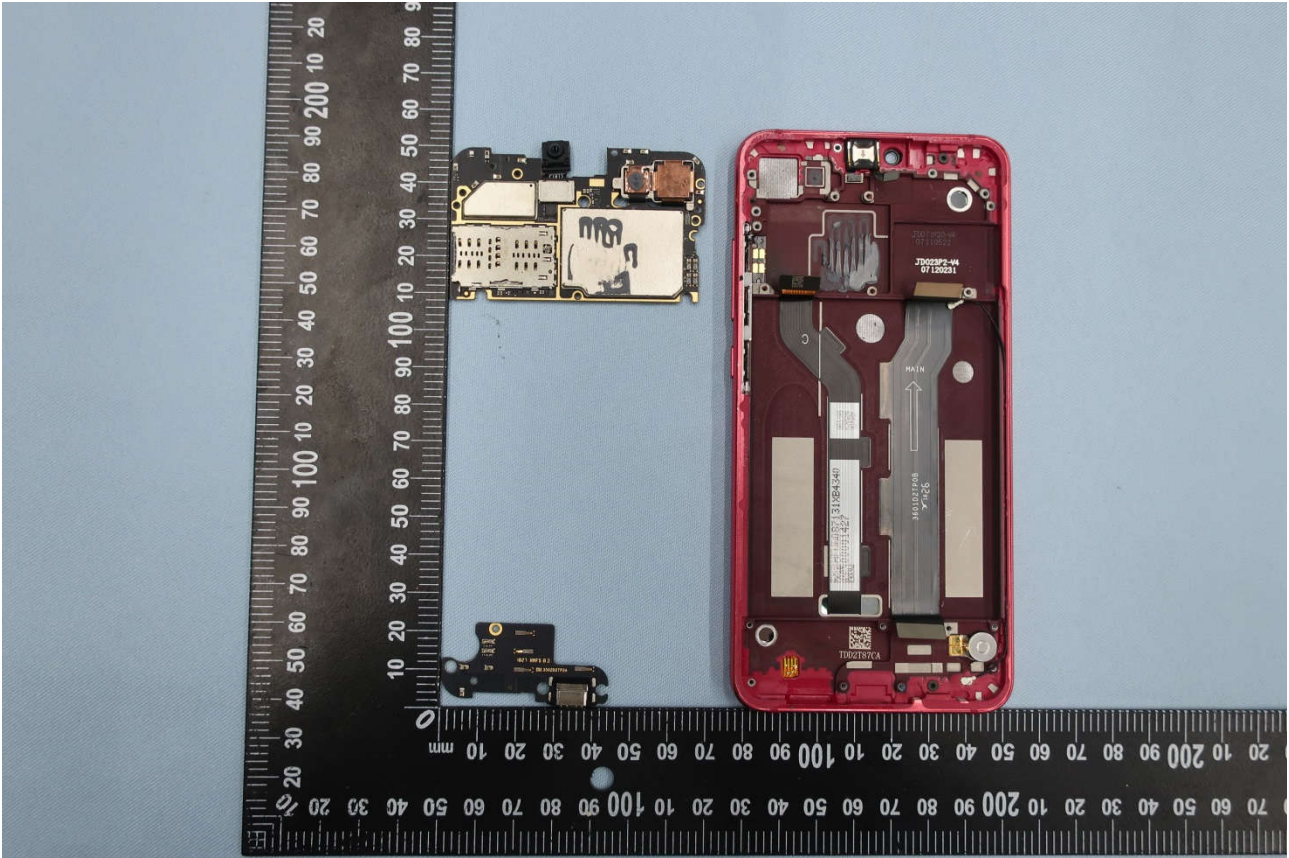

### 3. Internal Photograph of EUT

Brand Name: MI; Model Name: M1808D2TG

WWAN Top Antenna: GSM <TX/RX>, WCDMA/LTE Band 2/4/5/7/38<RX>

WWAN Bottom Antenna: GSM/WCDMA/LTE Band 2/4/5/7/38<TX/RX>

The Top Antenna and Bottom Antenna can't transmit simultaneously.

Brand Name: MI; Model Name: M1808D2TG

Brand Name: MI; Model Name: M1808D2TG

Brand Name: MI; Model Name: M1808D2TG

Brand Name: MI; Model Name: M1808D2TG

Brand Name: MI; Model Name: M1808D2TG

Brand Name: MI; Model Name: M1808D2TG