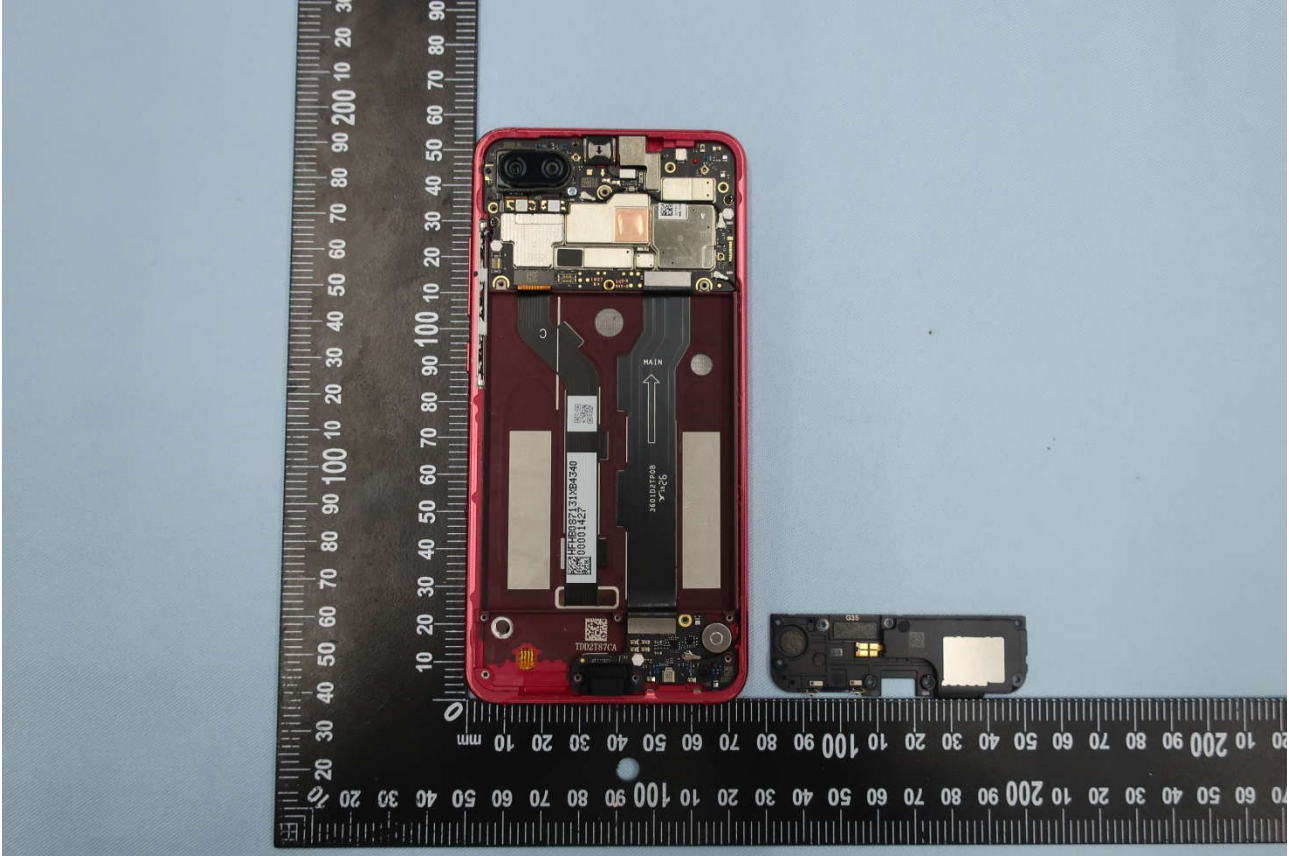

### 3. Internal Photograph of EUT

Brand Name: MI; Model Name: M1808D2TG

WWAN Top Antenna: GSM <TX/RX>, WCDMA/LTE Band 2/4/5/7/38<RX>

WWAN Bottom Antenna: GSM/WCDMA/LTE Band 2/4/5/7/38<TX/RX>

The Top Antenna and Bottom Antenna can't transmit simultaneously.

Brand Name: MI; Model Name: M1808D2TG

Brand Name: MI; Model Name: M1808D2TG

Brand Name: MI; Model Name: M1808D2TG

Brand Name: MI; Model Name: M1808D2TG

Brand Name: MI; Model Name: M1808D2TG

Brand Name: MI; Model Name: M1808D2TG