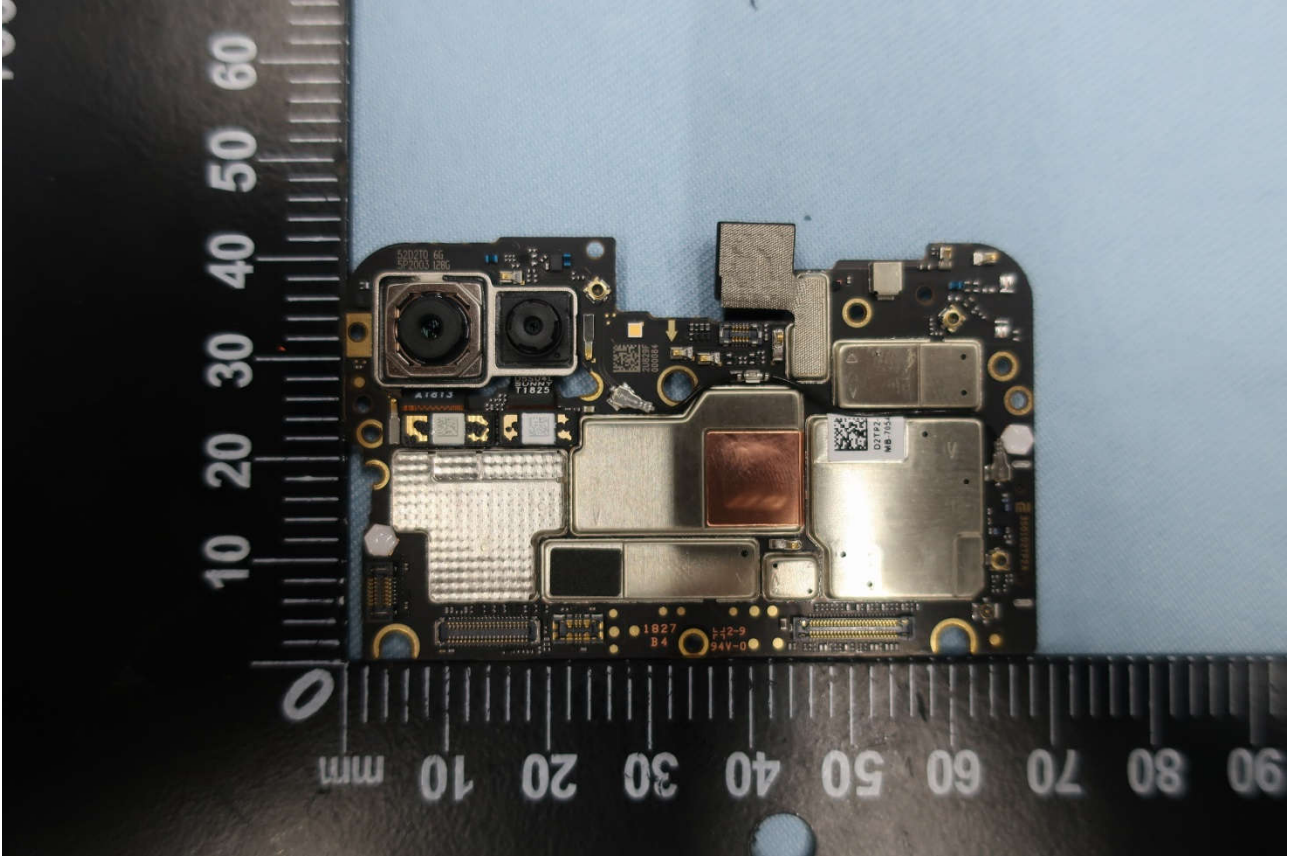

### 3. Internal Photograph of EUT

Brand Name: MI; Model Name: M1808D2TG

WWAN Top Antenna: GSM <TX/RX>, WCDMA/LTE Band 2/4/5/7/38<RX>

WWAN Bottom Antenna: GSM/WCDMA/LTE Band 2/4/5/7/38<TX/RX>

The Top Antenna and Bottom Antenna can't transmit simultaneously.

Brand Name: MI; Model Name: M1808D2TG

Brand Name: MI; Model Name: M1808D2TG

Brand Name: MI; Model Name: M1808D2TG

Brand Name: MI; Model Name: M1808D2TG

Brand Name: MI; Model Name: M1808D2TG

Brand Name: MI; Model Name: M1808D2TG