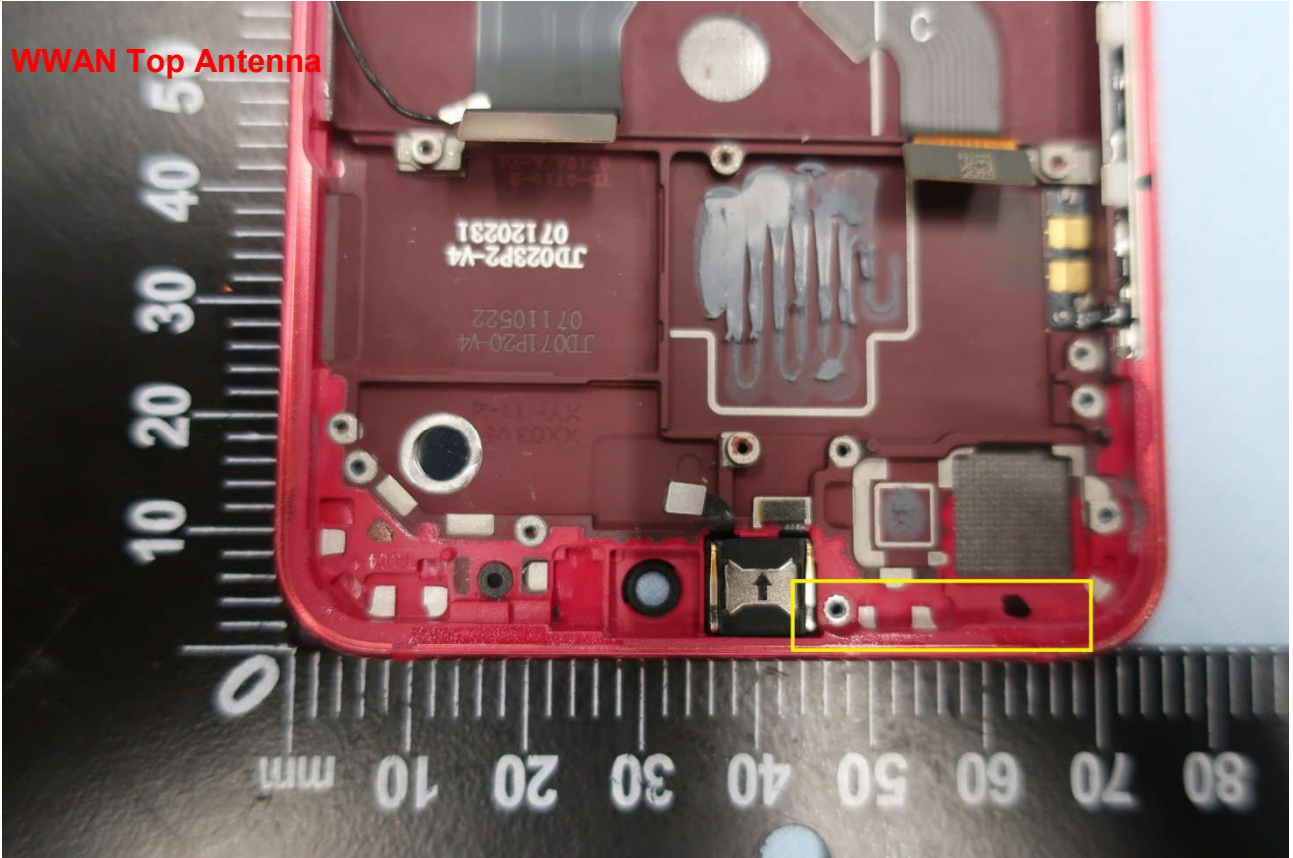

Brand Name: MI; Model Name: M1808D2TG

Brand Name: MI; Model Name: M1808D2TG

Brand Name: MI; Model Name: M1808D2TG

**Brand Name: MI; Model Name: M1808D2TG**

Brand Name: MI; Model Name: M1808D2TG

Brand Name: MI; Model Name: M1808D2TG

Brand Name: MI; Model Name: M1808D2TG

Bluetooth & WLAN Antenna <Tx / Rx>  
GNSS Antenna <Rx>

Brand Name: MI; Model Name: M1808D2TG

WWAN Top Antenna

Brand Name: MI; Model Name: M1808D2TG

WWAN Top Antenna: GSM <TX/RX>, WCDMA/LTE Band 2/4/5/7/38 <RX>  
 WWAN Bottom Antenna: GSM/WCDMA/LTE Band 2/4/5/7/38 <TX/Rx>  
 The Top Antenna and Bottom Antenna can't transmit simultaneously.