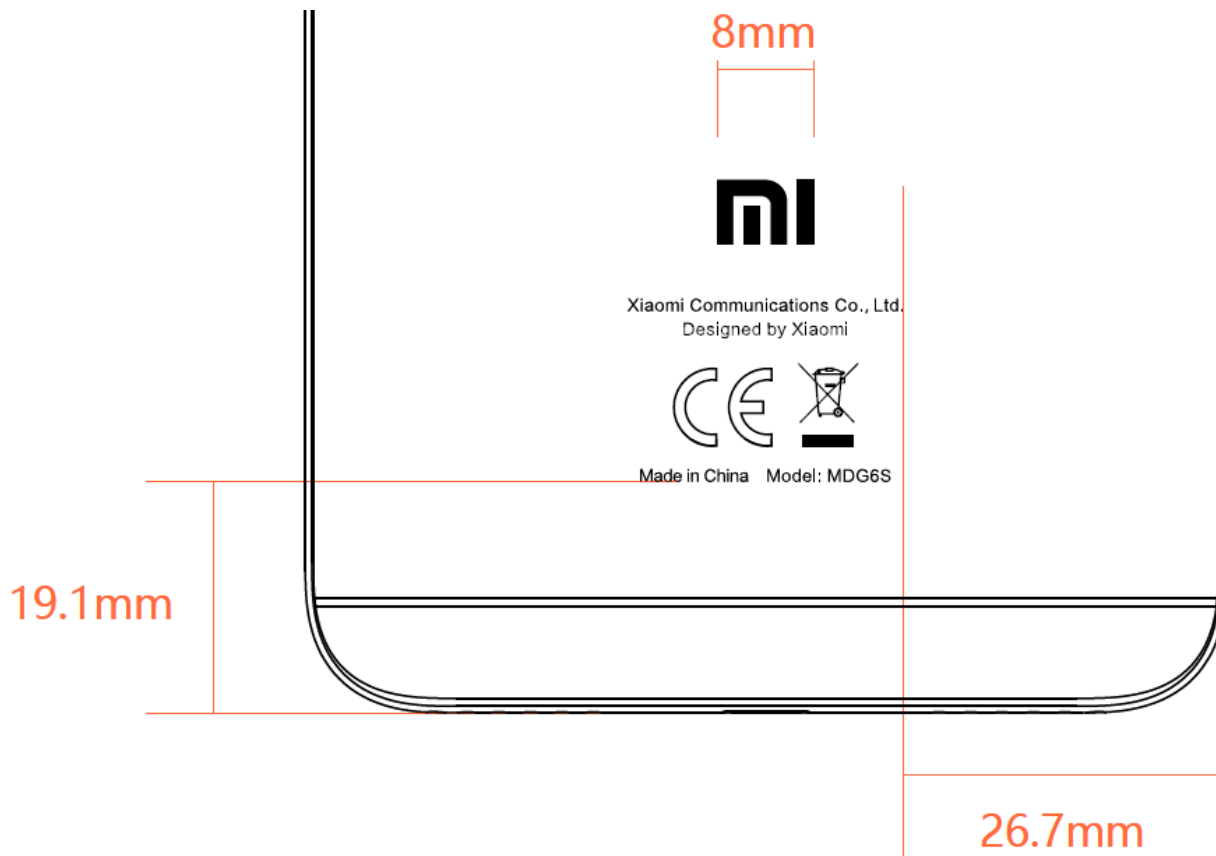

Laser carving label on the back side of the product:

Setting-About Phone-Verification, the e-label is a screen shot on the phone.

Model MDG6S

Europe

U.S.

FCC ID:2AFZZ-RMSG6S