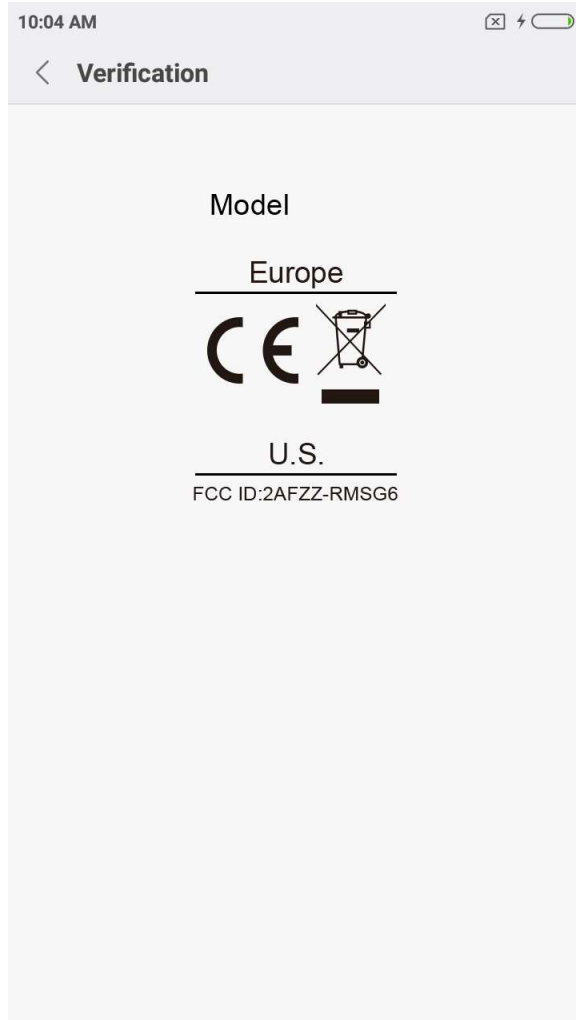

# FCC E-Label Information

**A.** Images of the E-label screen are provided below:

**B.** Access to the required information on the E-label

Users are able to access the information in no more than three steps in a device's menu.

The actual steps are: Settings > About Phone > Verification