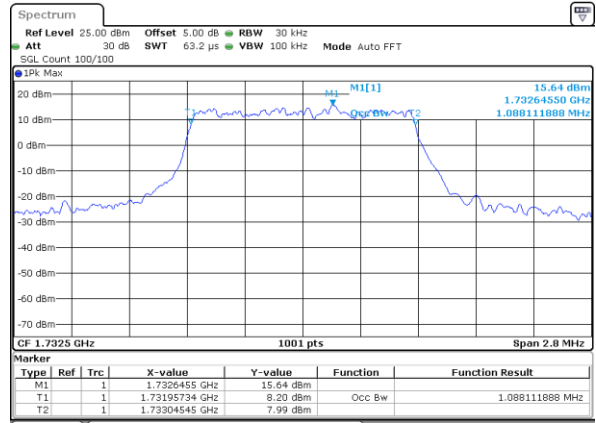

Mode	LTE Band 38 : 99%OBW(MHz)											
	1.4MHz		3MHz		5MHz		10MHz		15MHz		20MHz	
Mod.	QPSK	16QAM	QPSK	16QAM	QPSK	16QAM	QPSK	16QAM	QPSK	16QAM	QPSK	16QAM
Lowest CH	-	-	-	-	4.5	4.46	9.01	9.03	13.46	13.4	18.3	18.02
Middle CH	-	-	-	-	4.48	4.51	9.07	9.03	13.43	13.43	18.38	18.42
Highest CH	-	-	-	-	4.49	4.47	9.03	8.95	13.43	13.46	18.26	18.3

LTE Band 4

Lowest Channel / 1.4MHz / QPSK

Date: 1 JUL 2017 14:28:30

Lowest Channel / 1.4MHz / 16QAM

Date: 1 JUL 2017 14:28:40

Middle Channel / 1.4MHz / QPSK

Date: 1 JUL 2017 14:33:31

Middle Channel / 1.4MHz / 16QAM

Date: 1 JUL 2017 14:33:41

Highest Channel / 1.4MHz / QPSK

Date: 1 JUL 2017 14:36:00

Highest Channel / 1.4MHz / 16QAM

Date: 1 JUL 2017 14:36:10

LTE Band 4

Lowest Channel / 3MHz / QPSK

Date: 1 JUL 2017 14:43:00