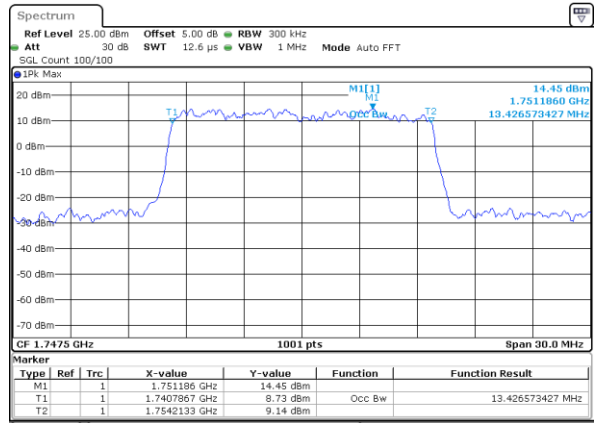

Highest Channel / 10MHz / QPSK

Date: 1 JUL 2017 15:25:29

Highest Channel / 10MHz / 16QAM

Date: 1 JUL 2017 15:25:39

LTE Band 4

Lowest Channel / 15MHz / QPSK

Date: 1 JUL 2017 15:32:29

Lowest Channel / 15MHz / 16QAM

Date: 1 JUL 2017 15:32:39

Middle Channel / 15MHz / QPSK

Date: 1 JUL 2017 15:39:28

Middle Channel / 15MHz / 16QAM

Date: 1 JUL 2017 15:39:38

Highest Channel / 15MHz / QPSK

Date: 1 JUL 2017 15:41:58

Highest Channel / 15MHz / 16QAM

Date: 1 JUL 2017 15:42:08

LTE Band 4

Lowest Channel / 20MHz / QPSK

Date: 1 JUL 2017 15:48:58

Lowest Channel / 20MHz / 16QAM

Date: 1 JUL 2017 15:49:08

Middle Channel / 20MHz / QPSK

Date: 1 JUL 2017 15:55:58