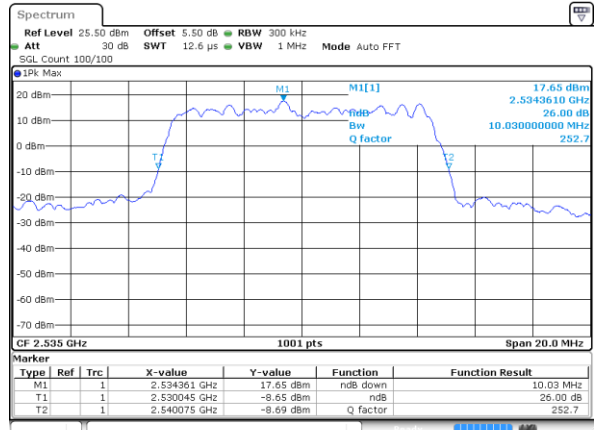

Highest Channel / 5MHz / 16QAM

Date: 2 JUL 2017 09:43:31

LTE Band 7

Lowest Channel / 10MHz / QPSK

Date: 2 JUL 2017 09:58:17

Lowest Channel / 10MHz / 16QAM

Date: 2 JUL 2017 09:58:37

Middle Channel / 10MHz / QPSK

Date: 2 JUL 2017 09:59:16

Middle Channel / 10MHz / 16QAM

Date: 2 JUL 2017 09:59:56

Highest Channel / 10MHz / QPSK

Date: 2 JUL 2017 09:59:36

Highest Channel / 10MHz / 16QAM

Date: 2 JUL 2017 09:59:56

LTE Band 7