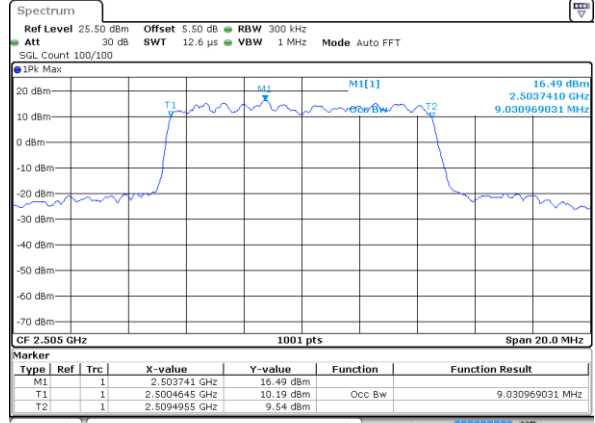

Lowest Channel / 10MHz / 16QAM

Date: 2 JUL 2017 09:58:27