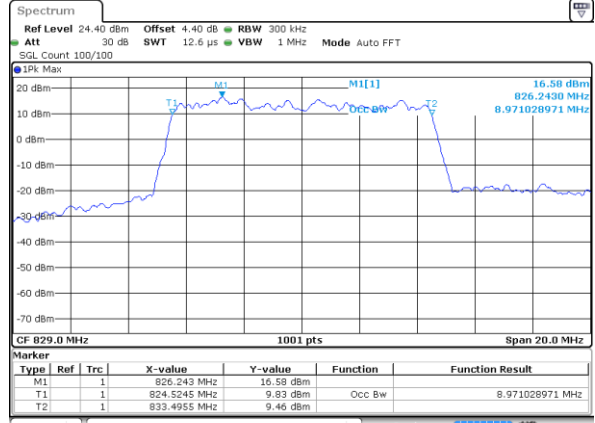

Lowest Channel / 10MHz / 16QAM

Date: 1 JUL 2017 18:12:41