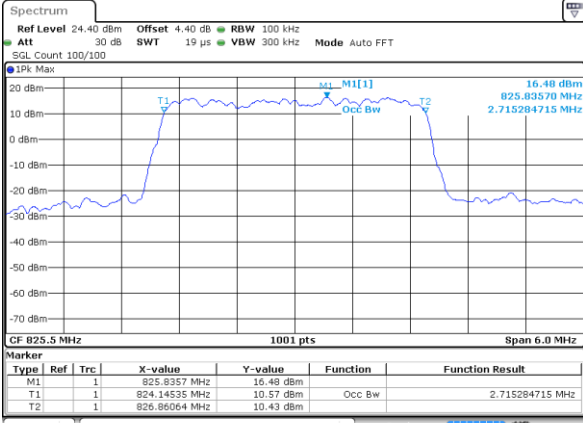

Date: 1 JUL 2017 17:11:07

Lowest Channel / 1.4MHz / 16QAM

Date: 1 JUL 2017 17:11:17

Middle Channel / 1.4MHz / QPSK

Date: 1 JUL 2017 17:20:07

Middle Channel / 1.4MHz / 16QAM

Date: 1 JUL 2017 17:20:17

Highest Channel / 1.4MHz / QPSK

Date: 1 JUL 2017 17:22:36

Highest Channel / 1.4MHz / 16QAM

Date: 1 JUL 2017 17:22:46

LTE Band 5

Lowest Channel / 3MHz / QPSK

Date: 1 JUL 2017 17:31:35

Lowest Channel / 3MHz / 16QAM

Date: 1 JUL 2017 17:31:45