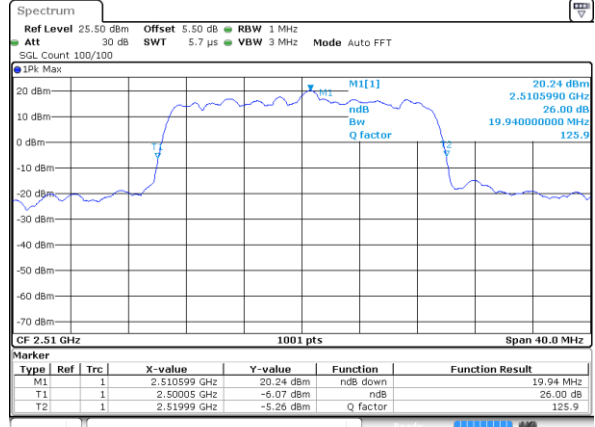

Highest Channel / 15MHz / QPSK

Date: 2 JUL 2017 10:16:20

Highest Channel / 15MHz / 16QAM

Date: 2 JUL 2017 10:16:00

LTE Band 7

Lowest Channel / 20MHz / QPSK

Date: 2 JUL 2017 10:31:25

Lowest Channel / 20MHz / 16QAM