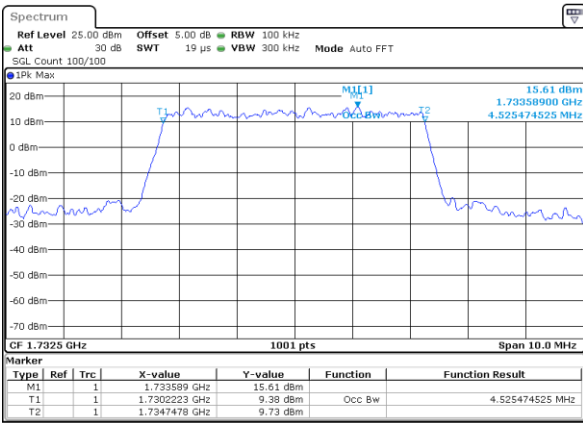

Date: 1 JUL 2017 14:33:41

Highest Channel / 1.4MHz / QPSK

Date: 1 JUL 2017 14:36:00

Highest Channel / 1.4MHz / 16QAM

Date: 1 JUL 2017 14:36:10

LTE Band 4

Lowest Channel / 3MHz / QPSK

Date: 1 JUL 2017 14:43:00

Lowest Channel / 3MHz / 16QAM

Date: 1 JUL 2017 14:43:10

Middle Channel / 3MHz / QPSK

Date: 1 JUL 2017 14:50:00

Middle Channel / 3MHz / 16QAM

Date: 1 JUL 2017 14:50:10

Highest Channel / 3MHz / QPSK

Date: 1 JUL 2017 14:52:30

Highest Channel / 3MHz / 16QAM

Date: 1 JUL 2017 14:52:40

LTE Band 4

Lowest Channel / 5MHz / QPSK

Date: 1 JUL 2017 14:59:30

Lowest Channel / 5MHz / 16QAM

Date: 1 JUL 2017 14:59:40

Middle Channel / 5MHz / QPSK

Date: 1 JUL 2017 15:06:30

Middle Channel / 5MHz / 16QAM

Date: 1 JUL 2017 15:06:40

Highest Channel / 5MHz / QPSK

Date: 1 JUL 2017 15:09:00

Highest Channel / 5MHz / 16QAM

Date: 1 JUL 2017 15:09:10

LTE Band 4