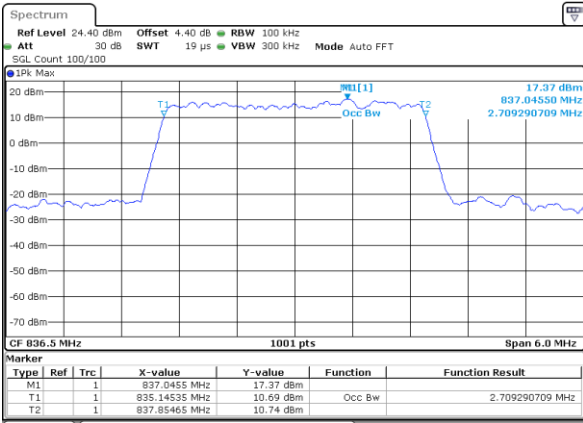

Middle Channel / 20MHz / 16QAM

Date: 1 JUL 2017 15:56:08

Highest Channel / 20MHz / QPSK

Date: 1 JUL 2017 15:58:28

Highest Channel / 20MHz / 16QAM

Date: 1 JUL 2017 15:58:38

LTE Band 5

Lowest Channel / 1.4MHz / QPSK

Date: 1 JUL 2017 17:11:07

Lowest Channel / 1.4MHz / 16QAM

Date: 1 JUL 2017 17:11:17

Middle Channel / 1.4MHz / QPSK

Date: 1 JUL 2017 17:20:07

Middle Channel / 1.4MHz / 16QAM

Date: 1 JUL 2017 17:20:17

Highest Channel / 1.4MHz / QPSK

Date: 1 JUL 2017 17:22:36

Highest Channel / 1.4MHz / 16QAM

Date: 1 JUL 2017 17:22:46

LTE Band 5

Lowest Channel / 3MHz / QPSK

Date: 1 JUL 2017 17:31:35

Lowest Channel / 3MHz / 16QAM

Date: 1 JUL 2017 17:31:45

Middle Channel / 3MHz / QPSK

Date: 1 JUL 2017 17:40:35

Middle Channel / 3MHz / 16QAM

Date: 1 JUL 2017 17:40:45

Highest Channel / 3MHz / QPSK

Date: 1 JUL 2017 17:43:04

Highest Channel / 3MHz / 16QAM

Date: 1 JUL 2017 17:43:14