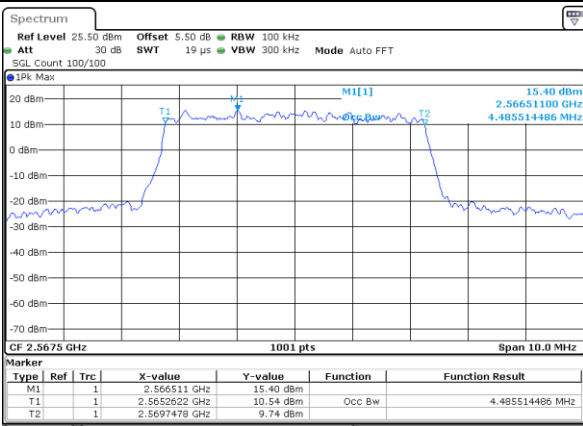

Highest Channel / 10MHz / 16QAM

Date: 1 JUL 2017 18:24:10

LTE Band 7

Lowest Channel / 5MHz / QPSK

Date: 2 JUL 2017 09:41:42

Lowest Channel / 5MHz / 16QAM

Date: 2 JUL 2017 09:42:02

Middle Channel / 5MHz / QPSK

Date: 2 JUL 2017 09:42:42

Middle Channel / 5MHz / 16QAM

Date: 2 JUL 2017 09:42:22

Highest Channel / 5MHz / QPSK

Date: 2 JUL 2017 09:43:01

Highest Channel / 5MHz / 16QAM

Date: 2 JUL 2017 09:43:21

LTE Band 7