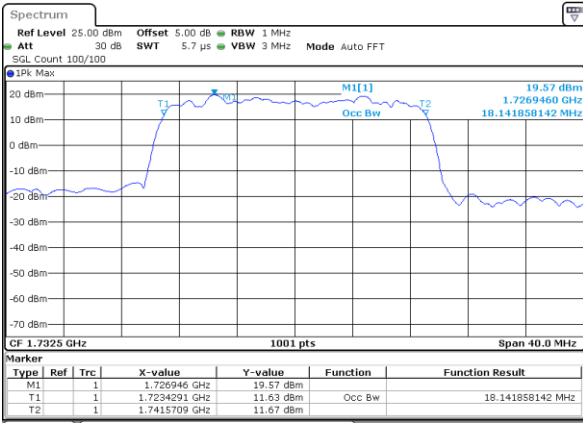

Highest Channel / 10MHz / QPSK

Date: 1 JUL 2017 15:25:29

Highest Channel / 10MHz / 16QAM

Date: 1 JUL 2017 15:25:39

LTE Band 4

Lowest Channel / 15MHz / QPSK

Date: 1 JUL 2017 15:32:29

Lowest Channel / 15MHz / 16QAM

Date: 1 JUL 2017 15:32:39

Middle Channel / 15MHz / QPSK

Date: 1 JUL 2017 15:39:28

Middle Channel / 15MHz / 16QAM

Date: 1 JUL 2017 15:39:38

Highest Channel / 15MHz / QPSK

Date: 1 JUL 2017 15:41:58

Highest Channel / 15MHz / 16QAM

Date: 1 JUL 2017 15:42:08

LTE Band 4

Lowest Channel / 20MHz / QPSK

Date: 1 JUL 2017 15:48:58

Lowest Channel / 20MHz / 16QAM

Date: 1 JUL 2017 15:49:08

Middle Channel / 20MHz / QPSK

Date: 1 JUL 2017 15:55:58

Middle Channel / 20MHz / 16QAM

Date: 1 JUL 2017 15:56:08

Highest Channel / 20MHz / QPSK

Date: 1 JUL 2017 15:58:28

Highest Channel / 20MHz / 16QAM

Date: 1 JUL 2017 15:58:38

LTE Band 5

Lowest Channel / 1.4MHz / QPSK