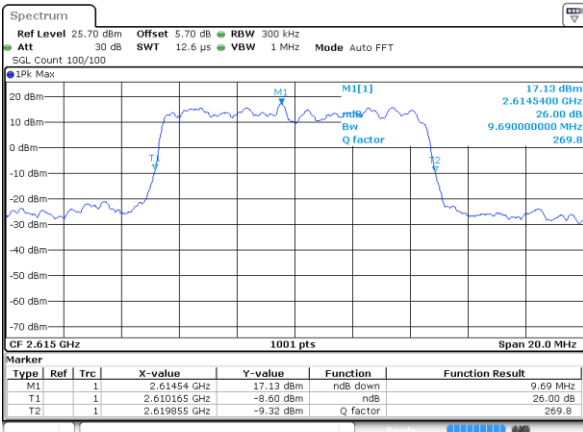

Middle Channel / 5MHz / 16QAM

Date: 3 JUL 2017 20:11:18

Highest Channel / 5MHz / QPSK

Date: 3 JUL 2017 20:10:48

Highest Channel / 5MHz / 16QAM

Date: 3 JUL 2017 20:10:57

LTE Band 38

Lowest Channel / 10MHz / QPSK

Date: 3 JUL 2017 20:11:27

Lowest Channel / 10MHz / 16QAM

Date: 3 JUL 2017 20:11:37

Middle Channel / 10MHz / QPSK

Date: 3 JUL 2017 20:12:07

Middle Channel / 10MHz / 16QAM

Date: 3 JUL 2017 20:12:17

Highest Channel / 10MHz / QPSK

Date: 3 JUL 2017 20:12:46

Highest Channel / 10MHz / 16QAM

Date: 3 JUL 2017 20:12:56

LTE Band 38

Lowest Channel / 15MHz / QPSK

Date: 3 JUL 2017 20:13:26

Lowest Channel / 15MHz / 16QAM

Date: 3 JUL 2017 20:13:36