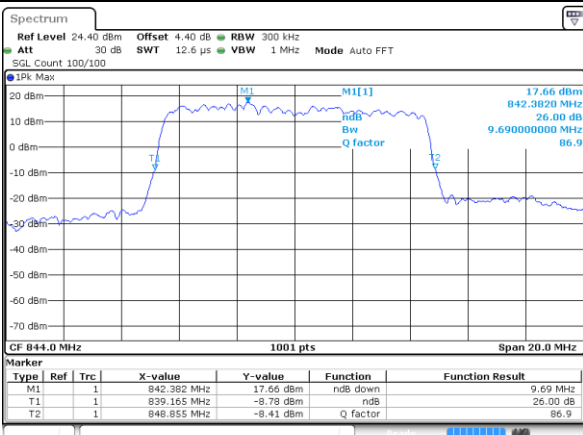

LTE Band 5

Lowest Channel / 10MHz / QPSK

Date: 1 JUL 2017 18:12:51

Lowest Channel / 10MHz / 16QAM

Date: 1 JUL 2017 18:13:01

Middle Channel / 10MHz / QPSK

Date: 1 JUL 2017 18:21:51

Middle Channel / 10MHz / 16QAM

Date: 1 JUL 2017 18:22:01

Highest Channel / 10MHz / QPSK

Date: 1 JUL 2017 18:24:20

Highest Channel / 10MHz / 16QAM

Date: 1 JUL 2017 18:24:30

LTE Band 7

Lowest Channel / 5MHz / QPSK

Date: 2 JUL 2017 09:41:52