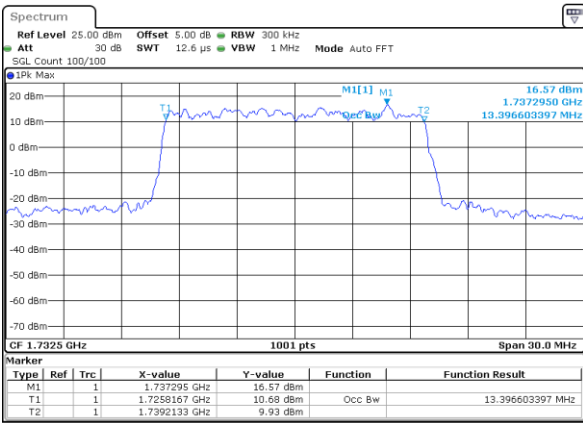

Lowest Channel / 10MHz / QPSK

Date: 1 JUL 2017 15:15:59

Lowest Channel / 10MHz / 16QAM

Date: 1 JUL 2017 15:16:09

Middle Channel / 10MHz / QPSK

Date: 1 JUL 2017 15:22:59

Middle Channel / 10MHz / 16QAM

Date: 1 JUL 2017 15:23:09

Highest Channel / 10MHz / QPSK

Date: 1 JUL 2017 15:25:29

Highest Channel / 10MHz / 16QAM

Date: 1 JUL 2017 15:25:39

LTE Band 4

Lowest Channel / 15MHz / QPSK

Date: 1 JUL 2017 15:32:29

Lowest Channel / 15MHz / 16QAM

Date: 1 JUL 2017 15:32:39

Middle Channel / 15MHz / QPSK

Date: 1 JUL 2017 15:39:28

Middle Channel / 15MHz / 16QAM

Date: 1 JUL 2017 15:39:38

Highest Channel / 15MHz / QPSK

Date: 1 JUL 2017 15:41:58

Highest Channel / 15MHz / 16QAM