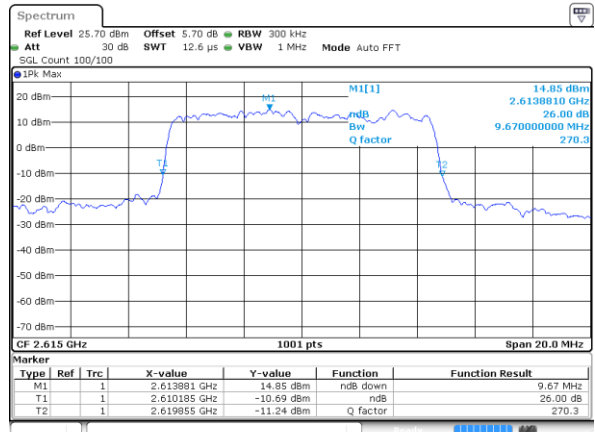

Middle Channel / 5MHz / 16QAM

Date: 3 JUL 2017 20:11:18

Highest Channel / 5MHz / QPSK

Date: 3 JUL 2017 20:10:48

Highest Channel / 5MHz / 16QAM

Date: 3 JUL 2017 20:10:57

LTE Band 38

Lowest Channel / 10MHz / QPSK

Date: 3 JUL 2017 20:11:27

Lowest Channel / 10MHz / 16QAM

Date: 3 JUL 2017 20:11:37

Middle Channel / 10MHz / QPSK

Date: 3 JUL 2017 20:12:07

Middle Channel / 10MHz / 16QAM

Date: 3 JUL 2017 20:12:17

Highest Channel / 10MHz / QPSK

Date: 3 JUL 2017 20:12:46

Highest Channel / 10MHz / 16QAM

Date: 3 JUL 2017 20:12:56

LTE Band 38

Lowest Channel / 15MHz / QPSK

Date: 3 JUL 2017 20:13:26

Lowest Channel / 15MHz / 16QAM

Date: 3 JUL 2017 20:13:36