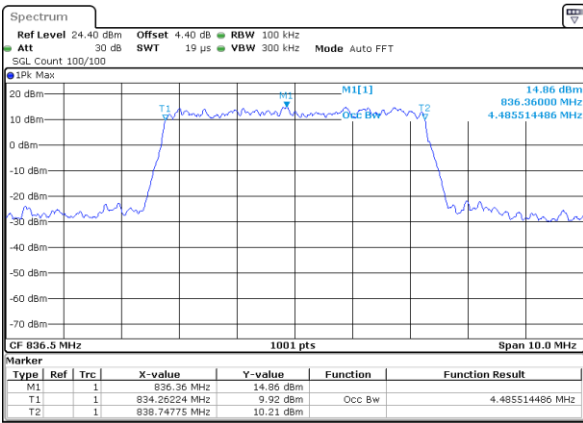

LTE Band 5

Lowest Channel / 5MHz / QPSK

Date: 1 JUL 2017 17:52:03

Lowest Channel / 5MHz / 16QAM

Date: 1 JUL 2017 17:52:13

Middle Channel / 5MHz / QPSK

Date: 1 JUL 2017 18:01:03

Middle Channel / 5MHz / 16QAM

Date: 1 JUL 2017 18:01:13

Highest Channel / 5MHz / QPSK

Date: 1 JUL 2017 18:03:32

Highest Channel / 5MHz / 16QAM

Date: 1 JUL 2017 18:03:42

LTE Band 5

Lowest Channel / 10MHz / QPSK

Date: 1 JUL 2017 18:12:31