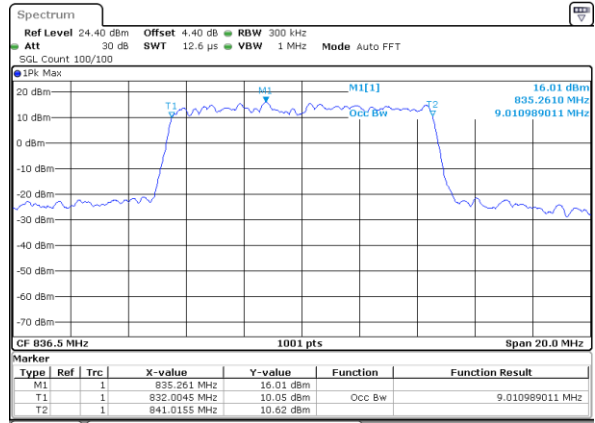

Date: 1 JUL 2017 18:01:13

Highest Channel / 5MHz / QPSK

Date: 1 JUL 2017 18:03:32

Highest Channel / 5MHz / 16QAM

Date: 1 JUL 2017 18:03:42

LTE Band 5

Lowest Channel / 10MHz / QPSK

Date: 1 JUL 2017 18:12:31

Lowest Channel / 10MHz / 16QAM

Date: 1 JUL 2017 18:12:41

Middle Channel / 10MHz / QPSK

Date: 1 JUL 2017 18:21:31

Middle Channel / 10MHz / 16QAM

Date: 1 JUL 2017 18:21:41

Highest Channel / 10MHz / QPSK

Date: 1 JUL 2017 18:24:00

Highest Channel / 10MHz / 16QAM

Date: 1 JUL 2017 18:24:10

LTE Band 7

Lowest Channel / 5MHz / QPSK

Date: 2 JUL 2017 09:41:42

Lowest Channel / 5MHz / 16QAM

Date: 2 JUL 2017 09:42:02

Middle Channel / 5MHz / QPSK