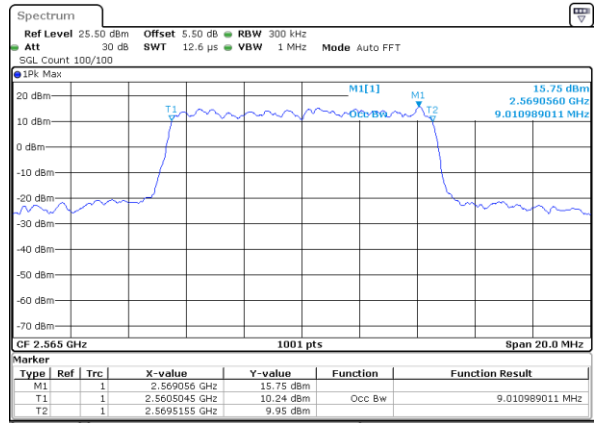

Date: 2 JUL 2017 09:42:42

Middle Channel / 5MHz / 16QAM

Date: 2 JUL 2017 09:42:22

Highest Channel / 5MHz / QPSK

Date: 2 JUL 2017 09:43:01

Highest Channel / 5MHz / 16QAM

Date: 2 JUL 2017 09:43:21

LTE Band 7

Lowest Channel / 10MHz / QPSK

Date: 2 JUL 2017 09:58:07

Lowest Channel / 10MHz / 16QAM

Date: 2 JUL 2017 09:58:27

Middle Channel / 10MHz / QPSK

Date: 2 JUL 2017 09:59:06

Middle Channel / 10MHz / 16QAM

Date: 2 JUL 2017 09:58:47

Highest Channel / 10MHz / QPSK

Date: 2 JUL 2017 09:59:26

Highest Channel / 10MHz / 16QAM

Date: 2 JUL 2017 09:59:46

LTE Band 7

Lowest Channel / 15MHz / QPSK

Date: 2 JUL 2017 10:14:51

Lowest Channel / 15MHz / 16QAM