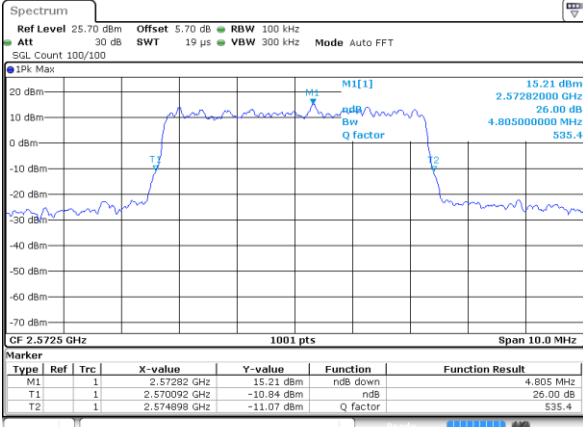

LTE Band 38

Lowest Channel / 5MHz / QPSK

Date: 3 JUL 2017 20:27:31