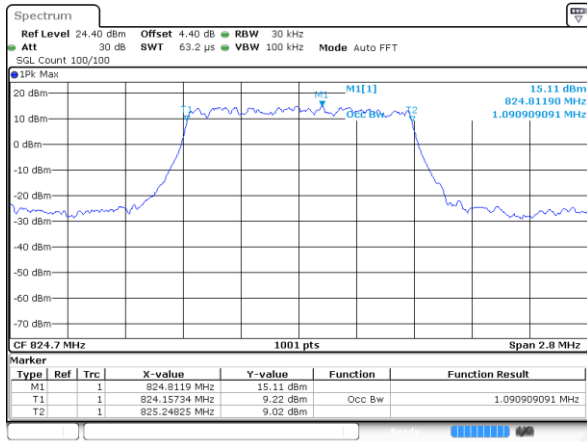

Date: 1 JUL 2017 15:42:08

LTE Band 4

Lowest Channel / 20MHz / QPSK

Date: 1 JUL 2017 15:48:58

Lowest Channel / 20MHz / 16QAM

Date: 1 JUL 2017 15:49:08

Middle Channel / 20MHz / QPSK

Date: 1 JUL 2017 15:55:58

Middle Channel / 20MHz / 16QAM

Date: 1 JUL 2017 15:56:08

Highest Channel / 20MHz / QPSK

Date: 1 JUL 2017 15:58:28

Highest Channel / 20MHz / 16QAM

Date: 1 JUL 2017 15:58:38

LTE Band 5

Lowest Channel / 1.4MHz / QPSK

Date: 1 JUL 2017 17:11:07

Lowest Channel / 1.4MHz / 16QAM

Date: 1 JUL 2017 17:11:17

Middle Channel / 1.4MHz / QPSK

Date: 1 JUL 2017 17:20:07

Middle Channel / 1.4MHz / 16QAM

Date: 1 JUL 2017 17:20:17

Highest Channel / 1.4MHz / QPSK