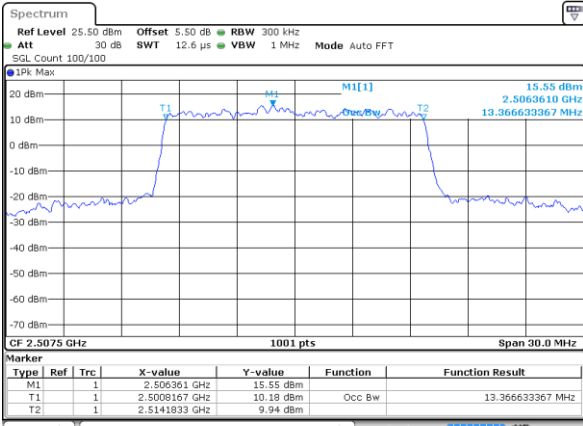

Highest Channel / 10MHz / QPSK

Date: 2 JUL 2017 09:59:26

Highest Channel / 10MHz / 16QAM

Date: 2 JUL 2017 09:59:46

LTE Band 7

Lowest Channel / 15MHz / QPSK

Date: 2 JUL 2017 10:14:51

Lowest Channel / 15MHz / 16QAM