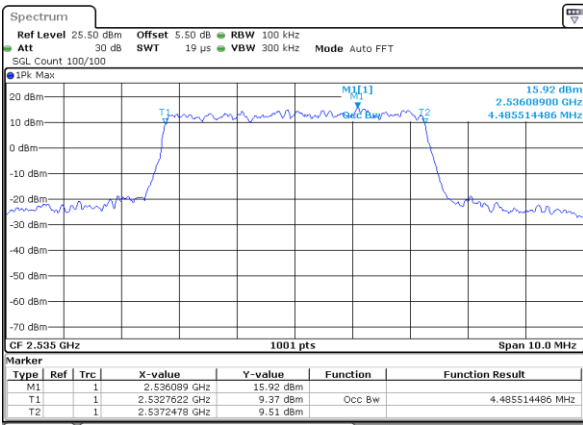

Highest Channel / 10MHz / 16QAM

Date: 1 JUL 2017 18:24:10

LTE Band 7

Lowest Channel / 5MHz / QPSK

Date: 2 JUL 2017 09:41:42

Lowest Channel / 5MHz / 16QAM

Date: 2 JUL 2017 09:42:02

Middle Channel / 5MHz / QPSK

Date: 2 JUL 2017 09:42:42

Middle Channel / 5MHz / 16QAM

Date: 2 JUL 2017 09:42:22

Highest Channel / 5MHz / QPSK

Date: 2 JUL 2017 09:43:01

Highest Channel / 5MHz / 16QAM

Date: 2 JUL 2017 09:43:21

LTE Band 7