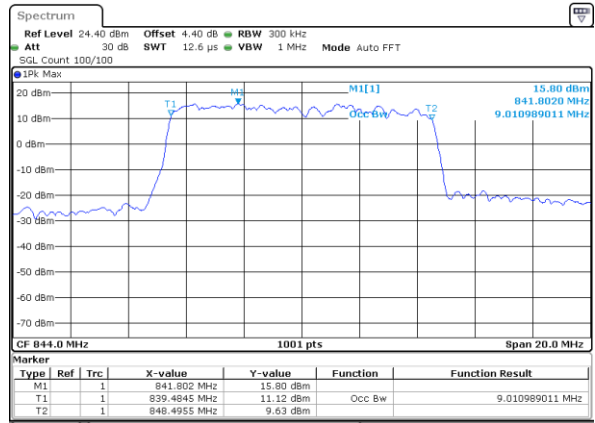

Date: 1 JUL 2017 18:01:13

Highest Channel / 5MHz / QPSK

Date: 1 JUL 2017 18:03:32

Highest Channel / 5MHz / 16QAM

Date: 1 JUL 2017 18:03:42

LTE Band 5

Lowest Channel / 10MHz / QPSK

Date: 1 JUL 2017 18:12:31

Lowest Channel / 10MHz / 16QAM

Date: 1 JUL 2017 18:12:41

Middle Channel / 10MHz / QPSK

Date: 1 JUL 2017 18:21:31

Middle Channel / 10MHz / 16QAM

Date: 1 JUL 2017 18:21:41

Highest Channel / 10MHz / QPSK

Date: 1 JUL 2017 18:24:00

Highest Channel / 10MHz / 16QAM

Date: 1 JUL 2017 18:24:10

LTE Band 7

Lowest Channel / 5MHz / QPSK

Date: 2 JUL 2017 09:41:42

Lowest Channel / 5MHz / 16QAM

Date: 2 JUL 2017 09:42:02

Middle Channel / 5MHz / QPSK