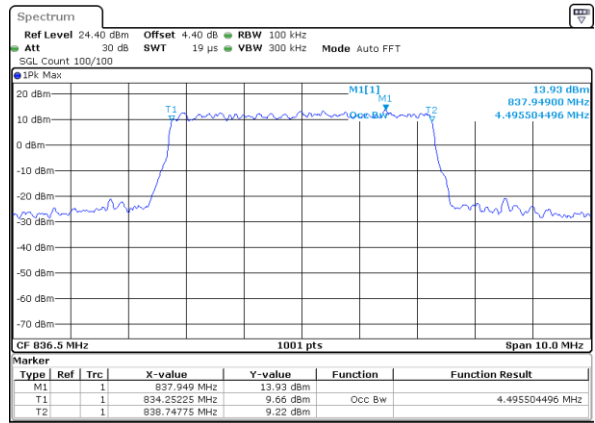

LTE Band 5

Lowest Channel / 5MHz / QPSK

Date: 1 JUL 2017 17:52:03

Lowest Channel / 5MHz / 16QAM

Date: 1 JUL 2017 17:52:13

Middle Channel / 5MHz / QPSK

Date: 1 JUL 2017 18:01:03

Middle Channel / 5MHz / 16QAM

Date: 1 JUL 2017 18:01:13

Highest Channel / 5MHz / QPSK

Date: 1 JUL 2017 18:03:32

Highest Channel / 5MHz / 16QAM

Date: 1 JUL 2017 18:03:42

LTE Band 5

Lowest Channel / 10MHz / QPSK

Date: 1 JUL 2017 18:12:31