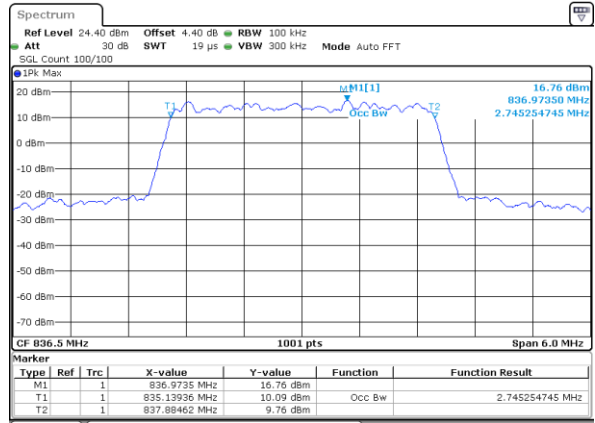

Middle Channel / 20MHz / 16QAM

Date: 1 JUL 2017 15:56:08

Highest Channel / 20MHz / QPSK

Date: 1 JUL 2017 15:58:28

Highest Channel / 20MHz / 16QAM

Date: 1 JUL 2017 15:58:38

LTE Band 5

Lowest Channel / 1.4MHz / QPSK

Date: 1 JUL 2017 17:11:07

Lowest Channel / 1.4MHz / 16QAM

Date: 1 JUL 2017 17:11:17

Middle Channel / 1.4MHz / QPSK

Date: 1 JUL 2017 17:20:07

Middle Channel / 1.4MHz / 16QAM

Date: 1 JUL 2017 17:20:17

Highest Channel / 1.4MHz / QPSK

Date: 1 JUL 2017 17:22:36

Highest Channel / 1.4MHz / 16QAM

Date: 1 JUL 2017 17:22:46

LTE Band 5

Lowest Channel / 3MHz / QPSK

Date: 1 JUL 2017 17:31:35

Lowest Channel / 3MHz / 16QAM

Date: 1 JUL 2017 17:31:45

Middle Channel / 3MHz / QPSK

Date: 1 JUL 2017 17:40:35

Middle Channel / 3MHz / 16QAM

Date: 1 JUL 2017 17:40:45

Highest Channel / 3MHz / QPSK

Date: 1 JUL 2017 17:43:04

Highest Channel / 3MHz / 16QAM

Date: 1 JUL 2017 17:43:14