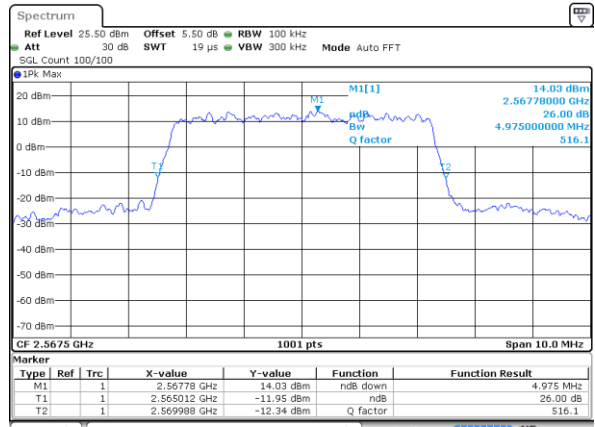

Date: 1 JUL 2017 18:22:01

Highest Channel / 10MHz / QPSK

Date: 1 JUL 2017 18:24:20

Highest Channel / 10MHz / 16QAM

Date: 1 JUL 2017 18:24:30

LTE Band 7

Lowest Channel / 5MHz / QPSK

Date: 2 JUL 2017 09:41:52

Lowest Channel / 5MHz / 16QAM

Date: 2 JUL 2017 09:42:12

Middle Channel / 5MHz / QPSK

Date: 2 JUL 2017 09:42:52

Middle Channel / 5MHz / 16QAM

Date: 2 JUL 2017 09:42:32

Highest Channel / 5MHz / QPSK

Date: 2 JUL 2017 09:43:11

Highest Channel / 5MHz / 16QAM

Date: 2 JUL 2017 09:43:31

LTE Band 7

Lowest Channel / 10MHz / QPSK

Date: 2 JUL 2017 09:58:17

Lowest Channel / 10MHz / 16QAM

Date: 2 JUL 2017 09:58:37

Middle Channel / 10MHz / QPSK

Date: 2 JUL 2017 09:59:16

Middle Channel / 10MHz / 16QAM

Date: 2 JUL 2017 09:59:56

Highest Channel / 10MHz / QPSK

Date: 2 JUL 2017 09:59:36

Highest Channel / 10MHz / 16QAM

Date: 2 JUL 2017 09:59:56

LTE Band 7