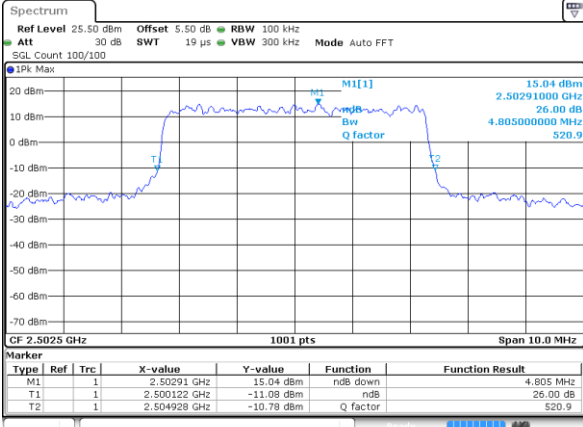

Date: 1 JUL 2017 18:22:01

Highest Channel / 10MHz / QPSK

Date: 1 JUL 2017 18:24:20

Highest Channel / 10MHz / 16QAM

Date: 1 JUL 2017 18:24:30

LTE Band 7

Lowest Channel / 5MHz / QPSK

Date: 2 JUL 2017 09:41:52