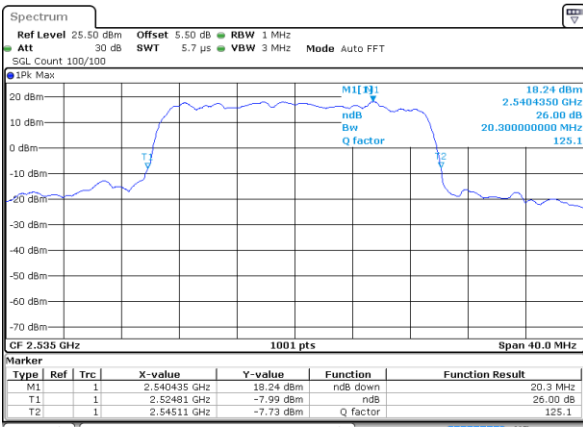

Middle Channel / 20MHz / QPSK

Date: 2 JUL 2017 10:31:45