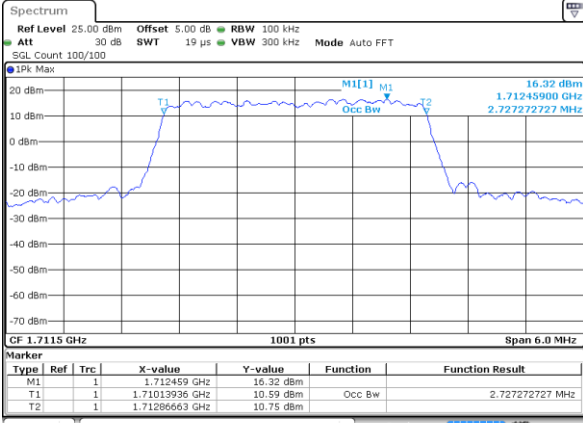

LTE Band 4

Lowest Channel / 1.4MHz / QPSK

Date: 1 JUL 2017 14:28:30

Lowest Channel / 1.4MHz / 16QAM

Date: 1 JUL 2017 14:28:40

Middle Channel / 1.4MHz / QPSK

Date: 1 JUL 2017 14:33:31

Middle Channel / 1.4MHz / 16QAM

Date: 1 JUL 2017 14:33:41

Highest Channel / 1.4MHz / QPSK

Date: 1 JUL 2017 14:36:00

Highest Channel / 1.4MHz / 16QAM

Date: 1 JUL 2017 14:36:10

LTE Band 4

Lowest Channel / 3MHz / QPSK

Date: 1 JUL 2017 14:43:00

Lowest Channel / 3MHz / 16QAM

Date: 1 JUL 2017 14:43:10

Middle Channel / 3MHz / QPSK

Date: 1 JUL 2017 14:50:00

Middle Channel / 3MHz / 16QAM

Date: 1 JUL 2017 14:50:10

Highest Channel / 3MHz / QPSK

Date: 1 JUL 2017 14:52:30