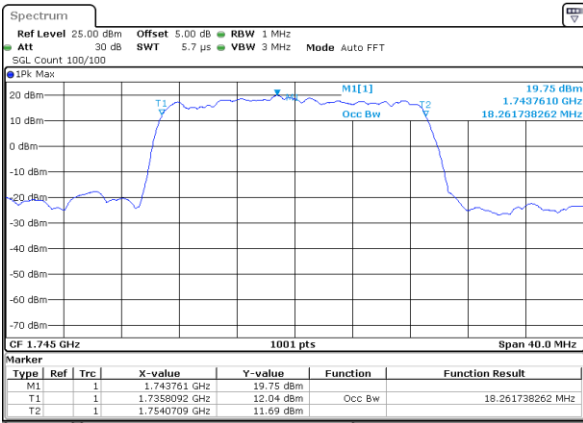

Date: 1 JUL 2017 15:42:08

LTE Band 4

Lowest Channel / 20MHz / QPSK

Date: 1 JUL 2017 15:48:58

Lowest Channel / 20MHz / 16QAM

Date: 1 JUL 2017 15:49:08

Middle Channel / 20MHz / QPSK

Date: 1 JUL 2017 15:55:58

Middle Channel / 20MHz / 16QAM

Date: 1 JUL 2017 15:56:08

Highest Channel / 20MHz / QPSK

Date: 1 JUL 2017 15:58:28

Highest Channel / 20MHz / 16QAM

Date: 1 JUL 2017 15:58:38

LTE Band 5

Lowest Channel / 1.4MHz / QPSK