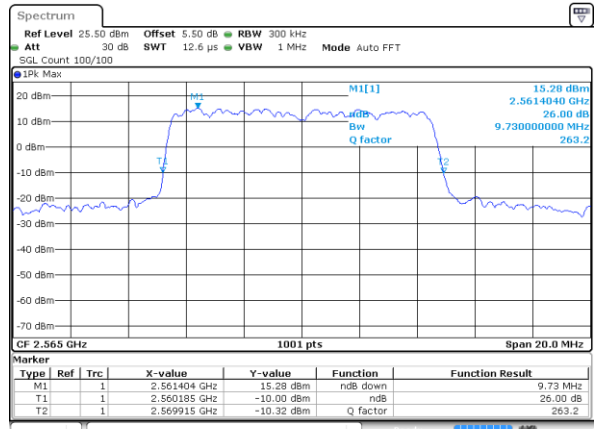

Highest Channel / 5MHz / 16QAM

Date: 2 JUL 2017 09:43:31

LTE Band 7

Lowest Channel / 10MHz / QPSK

Date: 2 JUL 2017 09:58:17

Lowest Channel / 10MHz / 16QAM

Date: 2 JUL 2017 09:58:37

Middle Channel / 10MHz / QPSK

Date: 2 JUL 2017 09:59:16

Middle Channel / 10MHz / 16QAM

Date: 2 JUL 2017 09:59:56

Highest Channel / 10MHz / QPSK

Date: 2 JUL 2017 09:59:36

Highest Channel / 10MHz / 16QAM

Date: 2 JUL 2017 09:59:56

LTE Band 7