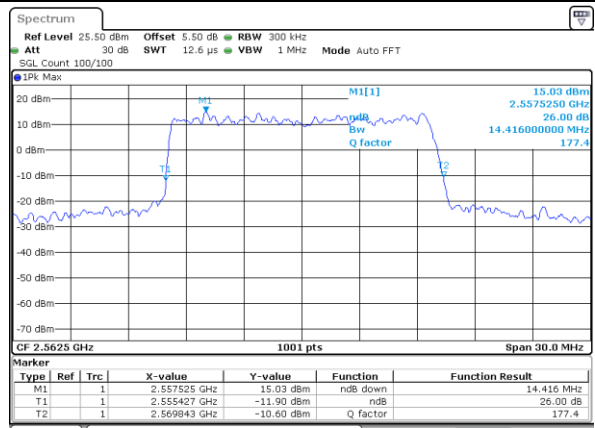

Lowest Channel / 15MHz / QPSK

Date: 2 JUL 2017 10:15:01

Lowest Channel / 15MHz / 16QAM

Date: 2 JUL 2017 10:14:41

Middle Channel / 15MHz / QPSK

Date: 2 JUL 2017 10:15:21

Middle Channel / 15MHz / 16QAM

Date: 2 JUL 2017 10:15:41

Highest Channel / 15MHz / QPSK

Date: 2 JUL 2017 10:16:20

Highest Channel / 15MHz / 16QAM

Date: 2 JUL 2017 10:16:00

LTE Band 7

Lowest Channel / 20MHz / QPSK

Date: 2 JUL 2017 10:31:25

Lowest Channel / 20MHz / 16QAM