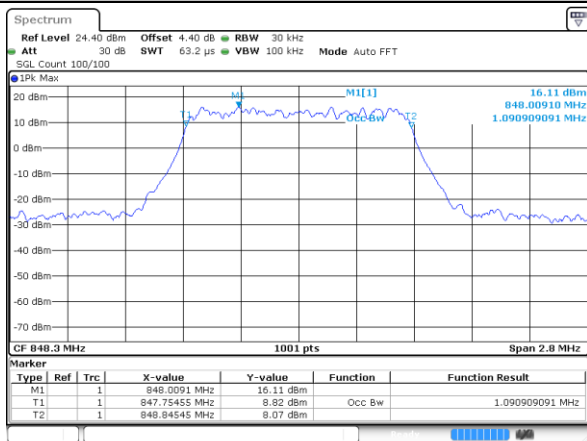

Middle Channel / 20MHz / 16QAM

Date: 1 JUL 2017 15:56:08

Highest Channel / 20MHz / QPSK

Date: 1 JUL 2017 15:58:28

Highest Channel / 20MHz / 16QAM

Date: 1 JUL 2017 15:58:38

LTE Band 5

Lowest Channel / 1.4MHz / QPSK

Date: 1 JUL 2017 17:11:07

Lowest Channel / 1.4MHz / 16QAM

Date: 1 JUL 2017 17:11:17

Middle Channel / 1.4MHz / QPSK

Date: 1 JUL 2017 17:20:07

Middle Channel / 1.4MHz / 16QAM

Date: 1 JUL 2017 17:20:17

Highest Channel / 1.4MHz / QPSK

Date: 1 JUL 2017 17:22:36

Highest Channel / 1.4MHz / 16QAM

Date: 1 JUL 2017 17:22:46

LTE Band 5

Lowest Channel / 3MHz / QPSK

Date: 1 JUL 2017 17:31:35

Lowest Channel / 3MHz / 16QAM

Date: 1 JUL 2017 17:31:45