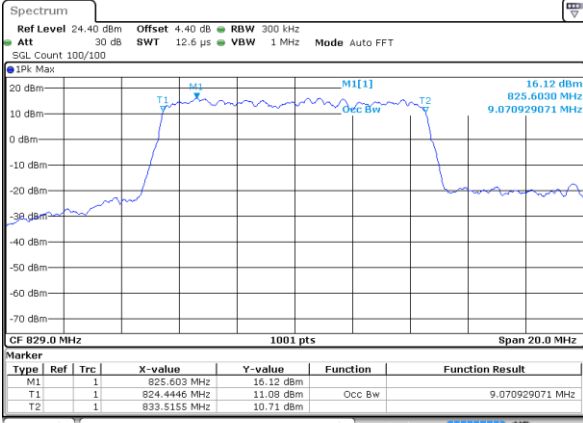

LTE Band 5

Lowest Channel / 5MHz / QPSK

Date: 1 JUL 2017 17:52:03

Lowest Channel / 5MHz / 16QAM

Date: 1 JUL 2017 17:52:13

Middle Channel / 5MHz / QPSK

Date: 1 JUL 2017 18:01:03

Middle Channel / 5MHz / 16QAM

Date: 1 JUL 2017 18:01:13

Highest Channel / 5MHz / QPSK

Date: 1 JUL 2017 18:03:32

Highest Channel / 5MHz / 16QAM

Date: 1 JUL 2017 18:03:42

LTE Band 5

Lowest Channel / 10MHz / QPSK

Date: 1 JUL 2017 18:12:31

Lowest Channel / 10MHz / 16QAM

Date: 1 JUL 2017 18:12:41

Middle Channel / 10MHz / QPSK

Date: 1 JUL 2017 18:21:31

Middle Channel / 10MHz / 16QAM

Date: 1 JUL 2017 18:21:41

Highest Channel / 10MHz / QPSK

Date: 1 JUL 2017 18:24:00