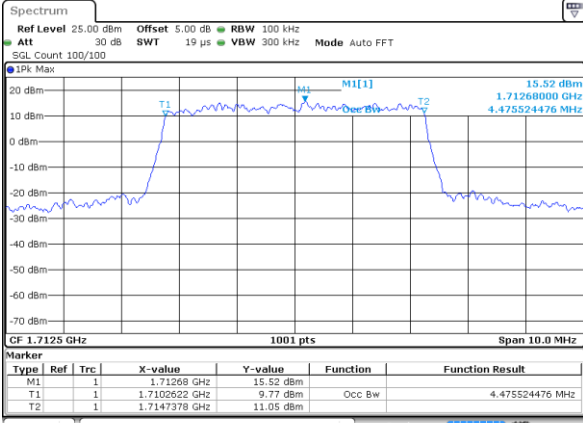

Lowest Channel / 3MHz / 16QAM

Date: 1 JUL 2017 14:43:10

Middle Channel / 3MHz / QPSK

Date: 1 JUL 2017 14:50:00

Middle Channel / 3MHz / 16QAM

Date: 1 JUL 2017 14:50:10

Highest Channel / 3MHz / QPSK

Date: 1 JUL 2017 14:52:30

Highest Channel / 3MHz / 16QAM

Date: 1 JUL 2017 14:52:40

LTE Band 4

Lowest Channel / 5MHz / QPSK

Date: 1 JUL 2017 14:59:30

Lowest Channel / 5MHz / 16QAM

Date: 1 JUL 2017 14:59:40

Middle Channel / 5MHz / QPSK

Date: 1 JUL 2017 15:06:30

Middle Channel / 5MHz / 16QAM

Date: 1 JUL 2017 15:06:40

Highest Channel / 5MHz / QPSK

Date: 1 JUL 2017 15:09:00

Highest Channel / 5MHz / 16QAM

Date: 1 JUL 2017 15:09:10

LTE Band 4