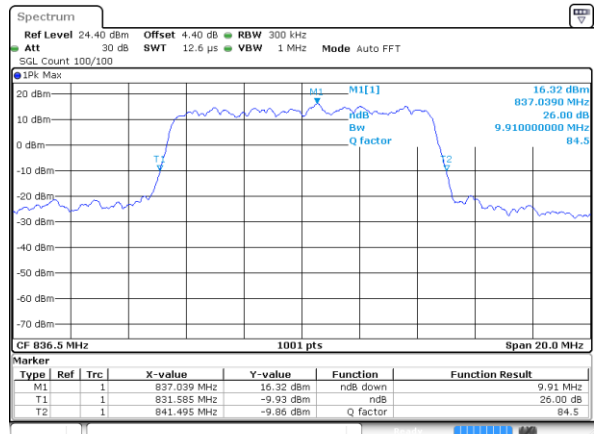

LTE Band 5

Lowest Channel / 10MHz / QPSK

Date: 1 JUL 2017 18:12:51

Lowest Channel / 10MHz / 16QAM

Date: 1 JUL 2017 18:13:01

Middle Channel / 10MHz / QPSK

Date: 1 JUL 2017 18:21:51

Middle Channel / 10MHz / 16QAM

Date: 1 JUL 2017 18:22:01

Highest Channel / 10MHz / QPSK

Date: 1 JUL 2017 18:24:20

Highest Channel / 10MHz / 16QAM

Date: 1 JUL 2017 18:24:30

LTE Band 7

Lowest Channel / 5MHz / QPSK

Date: 2 JUL 2017 09:41:52