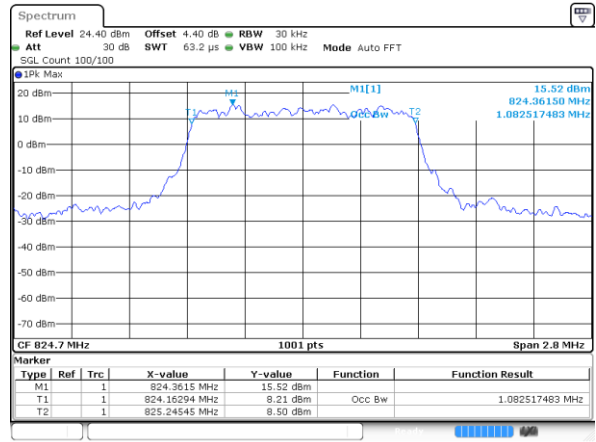

Date: 1 JUL 2017 15:42:08

LTE Band 4

Lowest Channel / 20MHz / QPSK

Date: 1 JUL 2017 15:48:58

Lowest Channel / 20MHz / 16QAM

Date: 1 JUL 2017 15:49:08

Middle Channel / 20MHz / QPSK

Date: 1 JUL 2017 15:55:58

Middle Channel / 20MHz / 16QAM

Date: 1 JUL 2017 15:56:08

Highest Channel / 20MHz / QPSK

Date: 1 JUL 2017 15:58:28

Highest Channel / 20MHz / 16QAM

Date: 1 JUL 2017 15:58:38

LTE Band 5

Lowest Channel / 1.4MHz / QPSK

Date: 1 JUL 2017 17:11:07

Lowest Channel / 1.4MHz / 16QAM

Date: 1 JUL 2017 17:11:17

Middle Channel / 1.4MHz / QPSK

Date: 1 JUL 2017 17:20:07

Middle Channel / 1.4MHz / 16QAM

Date: 1 JUL 2017 17:20:17

Highest Channel / 1.4MHz / QPSK

Date: 1 JUL 2017 17:22:36

Highest Channel / 1.4MHz / 16QAM

Date: 1 JUL 2017 17:22:46

LTE Band 5

Lowest Channel / 3MHz / QPSK

Date: 1 JUL 2017 17:31:35

Lowest Channel / 3MHz / 16QAM

Date: 1 JUL 2017 17:31:45