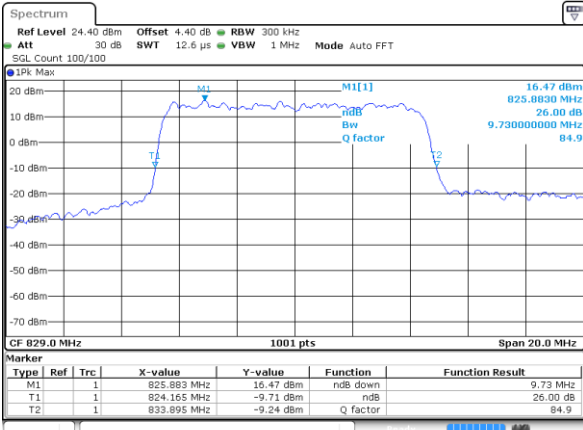

LTE Band 5

Lowest Channel / 10MHz / QPSK

Date: 1 JUL 2017 18:12:51

Lowest Channel / 10MHz / 16QAM

Date: 1 JUL 2017 18:13:01

Middle Channel / 10MHz / QPSK

Date: 1 JUL 2017 18:21:51

Middle Channel / 10MHz / 16QAM

Date: 1 JUL 2017 18:22:01

Highest Channel / 10MHz / QPSK

Date: 1 JUL 2017 18:24:20

Highest Channel / 10MHz / 16QAM

Date: 1 JUL 2017 18:24:30

LTE Band 7

Lowest Channel / 5MHz / QPSK

Date: 2 JUL 2017 09:41:52