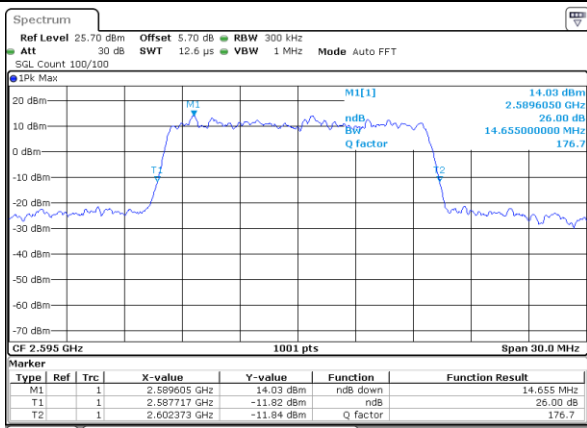

Middle Channel / 15MHz / 16QAM

Date: 3 JUL 2017 20:31:27