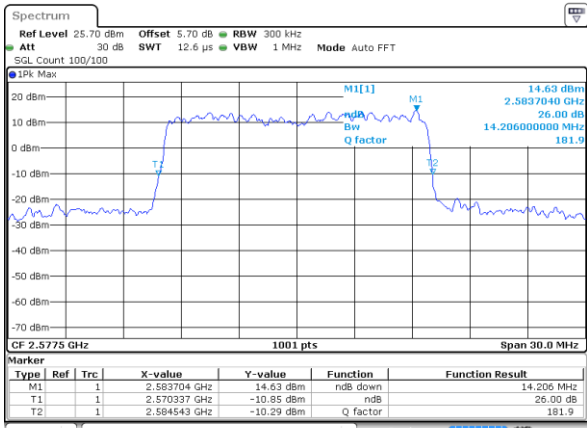

Date: 3 JUL 2017 20:12:46

Highest Channel / 10MHz / 16QAM

Date: 3 JUL 2017 20:12:56

LTE Band 38

Lowest Channel / 15MHz / QPSK

Date: 3 JUL 2017 20:13:26

Lowest Channel / 15MHz / 16QAM

Date: 3 JUL 2017 20:13:36