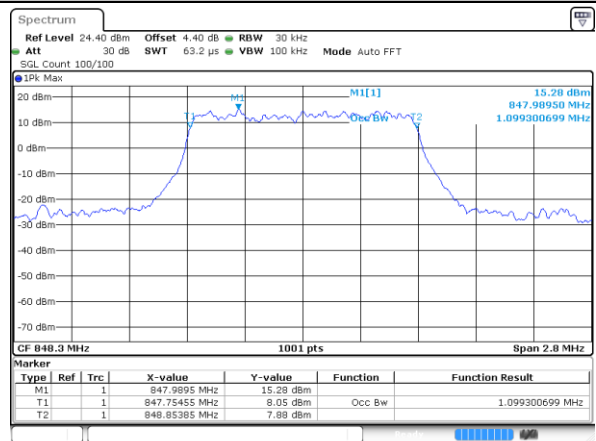

Middle Channel / 20MHz / 16QAM

Date: 1 JUL 2017 15:56:08

Highest Channel / 20MHz / QPSK

Date: 1 JUL 2017 15:58:28

Highest Channel / 20MHz / 16QAM

Date: 1 JUL 2017 15:58:38

LTE Band 5

Lowest Channel / 1.4MHz / QPSK

Date: 1 JUL 2017 17:11:07

Lowest Channel / 1.4MHz / 16QAM

Date: 1 JUL 2017 17:11:17

Middle Channel / 1.4MHz / QPSK

Date: 1 JUL 2017 17:20:07

Middle Channel / 1.4MHz / 16QAM

Date: 1 JUL 2017 17:20:17

Highest Channel / 1.4MHz / QPSK

Date: 1 JUL 2017 17:22:36

Highest Channel / 1.4MHz / 16QAM

Date: 1 JUL 2017 17:22:46

LTE Band 5

Lowest Channel / 3MHz / QPSK

Date: 1 JUL 2017 17:31:35

Lowest Channel / 3MHz / 16QAM

Date: 1 JUL 2017 17:31:45