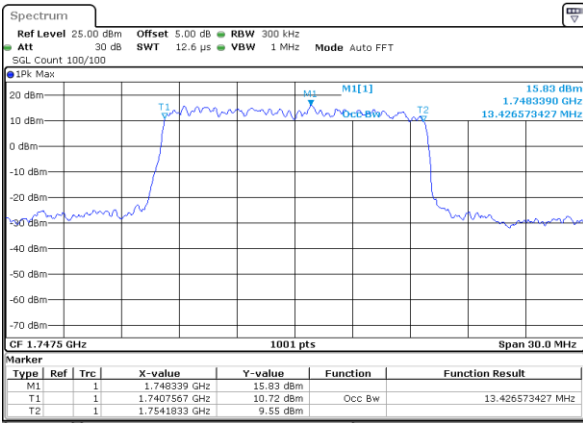

Highest Channel / 10MHz / QPSK

Date: 1 JUL 2017 15:25:29

Highest Channel / 10MHz / 16QAM

Date: 1 JUL 2017 15:25:39

LTE Band 4

Lowest Channel / 15MHz / QPSK

Date: 1 JUL 2017 15:32:29

Lowest Channel / 15MHz / 16QAM

Date: 1 JUL 2017 15:32:39

Middle Channel / 15MHz / QPSK

Date: 1 JUL 2017 15:39:28

Middle Channel / 15MHz / 16QAM

Date: 1 JUL 2017 15:39:38

Highest Channel / 15MHz / QPSK

Date: 1 JUL 2017 15:41:58

Highest Channel / 15MHz / 16QAM

Date: 1 JUL 2017 15:42:08

LTE Band 4

Lowest Channel / 20MHz / QPSK

Date: 1 JUL 2017 15:48:58

Lowest Channel / 20MHz / 16QAM

Date: 1 JUL 2017 15:49:08

Middle Channel / 20MHz / QPSK

Date: 1 JUL 2017 15:55:58