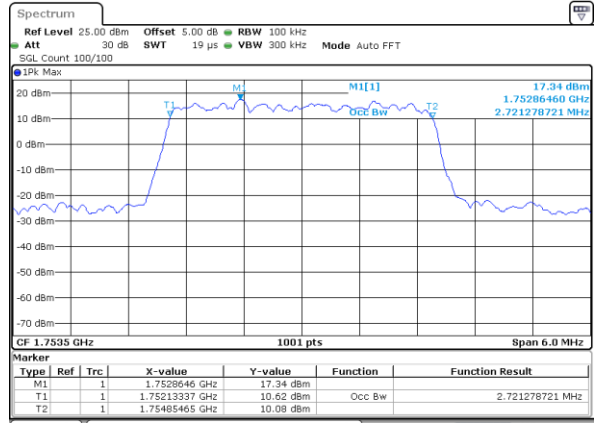

Date: 1 JUL 2017 14:33:41

Highest Channel / 1.4MHz / QPSK

Date: 1 JUL 2017 14:36:00

Highest Channel / 1.4MHz / 16QAM

Date: 1 JUL 2017 14:36:10

LTE Band 4

Lowest Channel / 3MHz / QPSK

Date: 1 JUL 2017 14:43:00

Lowest Channel / 3MHz / 16QAM

Date: 1 JUL 2017 14:43:10

Middle Channel / 3MHz / QPSK

Date: 1 JUL 2017 14:50:00

Middle Channel / 3MHz / 16QAM

Date: 1 JUL 2017 14:50:10

Highest Channel / 3MHz / QPSK

Date: 1 JUL 2017 14:52:30

Highest Channel / 3MHz / 16QAM

Date: 1 JUL 2017 14:52:40

LTE Band 4

Lowest Channel / 5MHz / QPSK

Date: 1 JUL 2017 14:59:30

Lowest Channel / 5MHz / 16QAM

Date: 1 JUL 2017 14:59:40

Middle Channel / 5MHz / QPSK