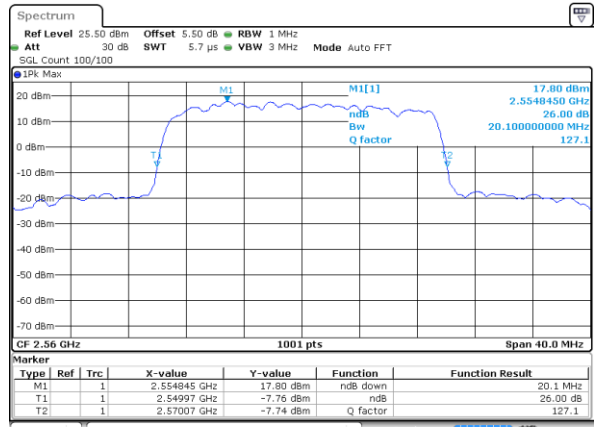

Highest Channel / 15MHz / QPSK

Date: 2 JUL 2017 10:16:20

Highest Channel / 15MHz / 16QAM

Date: 2 JUL 2017 10:16:00

LTE Band 7

Lowest Channel / 20MHz / QPSK

Date: 2 JUL 2017 10:31:25

Lowest Channel / 20MHz / 16QAM

Date: 2 JUL 2017 10:31:05

Middle Channel / 20MHz / QPSK

Date: 2 JUL 2017 10:31:45

Middle Channel / 20MHz / 16QAM

Date: 2 JUL 2017 10:32:05

Highest Channel / 20MHz / QPSK

Date: 2 JUL 2017 10:32:45

Highest Channel / 20MHz / 16QAM

Date: 2 JUL 2017 10:32:25

LTE Band 38

Lowest Channel / 5MHz / QPSK

Date: 3 JUL 2017 20:27:31

Lowest Channel / 5MHz / 16QAM

Date: 3 JUL 2017 20:09:38

Middle Channel / 5MHz / QPSK

Date: 3 JUL 2017 20:10:08