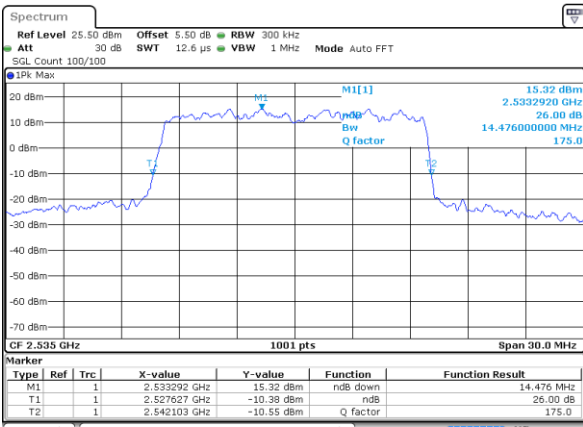

Date: 2 JUL 2017 09:59:16

Middle Channel / 10MHz / 16QAM

Date: 2 JUL 2017 09:59:56

Highest Channel / 10MHz / QPSK

Date: 2 JUL 2017 09:59:36

Highest Channel / 10MHz / 16QAM

Date: 2 JUL 2017 09:59:56

LTE Band 7

Lowest Channel / 15MHz / QPSK

Date: 2 JUL 2017 10:15:01

Lowest Channel / 15MHz / 16QAM

Date: 2 JUL 2017 10:14:41

Middle Channel / 15MHz / QPSK

Date: 2 JUL 2017 10:15:21

Middle Channel / 15MHz / 16QAM

Date: 2 JUL 2017 10:15:41

Highest Channel / 15MHz / QPSK

Date: 2 JUL 2017 10:16:20

Highest Channel / 15MHz / 16QAM

Date: 2 JUL 2017 10:16:00

LTE Band 7

Lowest Channel / 20MHz / QPSK

Date: 2 JUL 2017 10:31:25

Lowest Channel / 20MHz / 16QAM