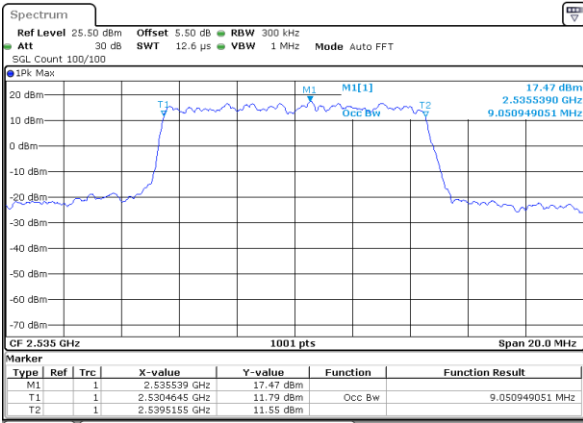

Date: 2 JUL 2017 09:42:42

Middle Channel / 5MHz / 16QAM

Date: 2 JUL 2017 09:42:22

Highest Channel / 5MHz / QPSK

Date: 2 JUL 2017 09:43:01

Highest Channel / 5MHz / 16QAM

Date: 2 JUL 2017 09:43:21

LTE Band 7

Lowest Channel / 10MHz / QPSK

Date: 2 JUL 2017 09:58:07

Lowest Channel / 10MHz / 16QAM

Date: 2 JUL 2017 09:58:27

Middle Channel / 10MHz / QPSK

Date: 2 JUL 2017 09:59:06

Middle Channel / 10MHz / 16QAM

Date: 2 JUL 2017 09:58:47

Highest Channel / 10MHz / QPSK

Date: 2 JUL 2017 09:59:26

Highest Channel / 10MHz / 16QAM

Date: 2 JUL 2017 09:59:46

LTE Band 7

Lowest Channel / 15MHz / QPSK

Date: 2 JUL 2017 10:14:51

Lowest Channel / 15MHz / 16QAM