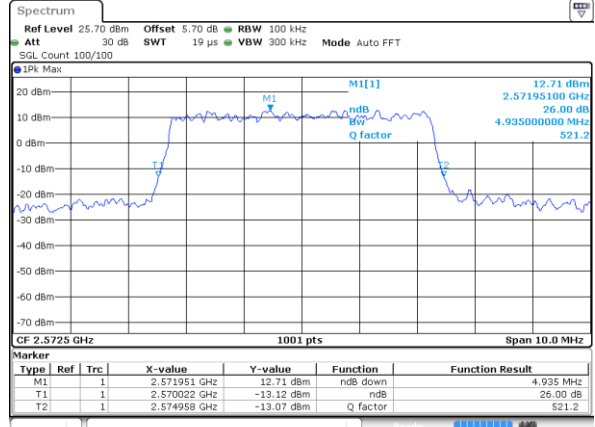

Date: 2 JUL 2017 10:32:25

LTE Band 38

Lowest Channel / 5MHz / QPSK

Date: 3 JUL 2017 20:27:31

Lowest Channel / 5MHz / 16QAM

Date: 3 JUL 2017 20:09:38

Middle Channel / 5MHz / QPSK

Date: 3 JUL 2017 20:10:08

Middle Channel / 5MHz / 16QAM

Date: 3 JUL 2017 20:11:18

Highest Channel / 5MHz / QPSK

Date: 3 JUL 2017 20:10:48

Highest Channel / 5MHz / 16QAM

Date: 3 JUL 2017 20:10:57

LTE Band 38

Lowest Channel / 10MHz / QPSK