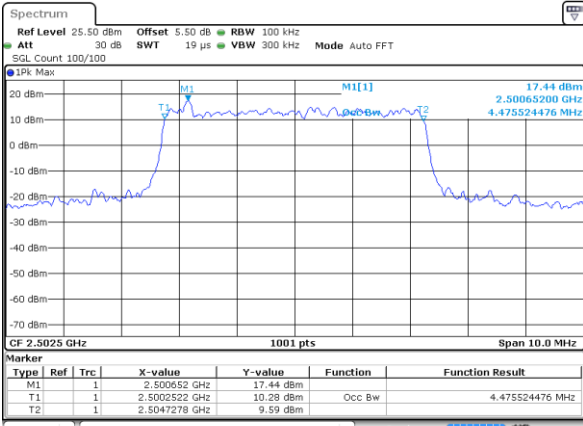

Highest Channel / 10MHz / 16QAM

Date: 1 JUL 2017 18:24:10

LTE Band 7

Lowest Channel / 5MHz / QPSK

Date: 2 JUL 2017 09:41:42

Lowest Channel / 5MHz / 16QAM

Date: 2 JUL 2017 09:42:02

Middle Channel / 5MHz / QPSK

Date: 2 JUL 2017 09:42:42

Middle Channel / 5MHz / 16QAM

Date: 2 JUL 2017 09:42:22

Highest Channel / 5MHz / QPSK

Date: 2 JUL 2017 09:43:01

Highest Channel / 5MHz / 16QAM

Date: 2 JUL 2017 09:43:21

LTE Band 7