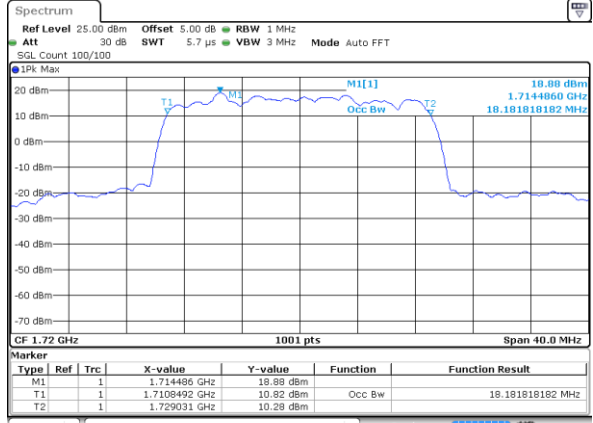

Date: 1 JUL 2017 15:42:08

LTE Band 4

Lowest Channel / 20MHz / QPSK

Date: 1 JUL 2017 15:48:58

Lowest Channel / 20MHz / 16QAM

Date: 1 JUL 2017 15:49:08

Middle Channel / 20MHz / QPSK

Date: 1 JUL 2017 15:55:58

Middle Channel / 20MHz / 16QAM

Date: 1 JUL 2017 15:56:08

Highest Channel / 20MHz / QPSK

Date: 1 JUL 2017 15:58:28

Highest Channel / 20MHz / 16QAM

Date: 1 JUL 2017 15:58:38

LTE Band 5

Lowest Channel / 1.4MHz / QPSK