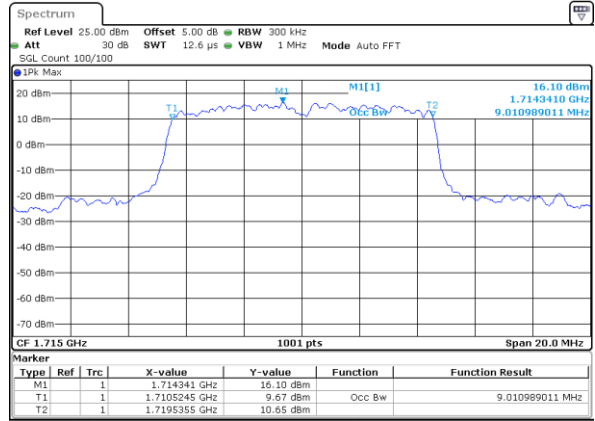

Lowest Channel / 10MHz / 16QAM

Date: 1 JUL 2017 15:16:09