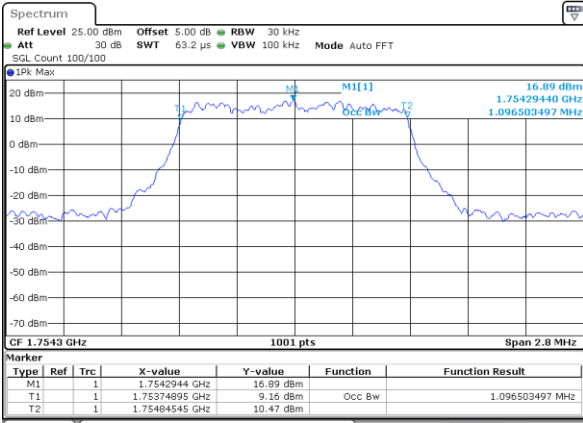

Mode	LTE Band 38 : 99%OBW(MHz)											
	1.4MHz		3MHz		5MHz		10MHz		15MHz		20MHz	
Mod.	QPSK	16QAM	QPSK	16QAM	QPSK	16QAM	QPSK	16QAM	QPSK	16QAM	QPSK	16QAM
Lowest CH	-	-	-	-	4.5	4.46	9.01	9.03	13.46	13.4	18.3	18.02
Middle CH	-	-	-	-	4.48	4.51	9.07	9.03	13.43	13.43	18.38	18.42
Highest CH	-	-	-	-	4.49	4.47	9.03	8.95	13.43	13.46	18.26	18.3

LTE Band 4

Lowest Channel / 1.4MHz / QPSK

Date: 1 JUL 2017 14:28:30

Lowest Channel / 1.4MHz / 16QAM

Date: 1 JUL 2017 14:28:40

Middle Channel / 1.4MHz / QPSK

Date: 1 JUL 2017 14:33:31

Middle Channel / 1.4MHz / 16QAM

Date: 1 JUL 2017 14:33:41

Highest Channel / 1.4MHz / QPSK

Date: 1 JUL 2017 14:36:00

Highest Channel / 1.4MHz / 16QAM

Date: 1 JUL 2017 14:36:10

LTE Band 4

Lowest Channel / 3MHz / QPSK

Date: 1 JUL 2017 14:43:00