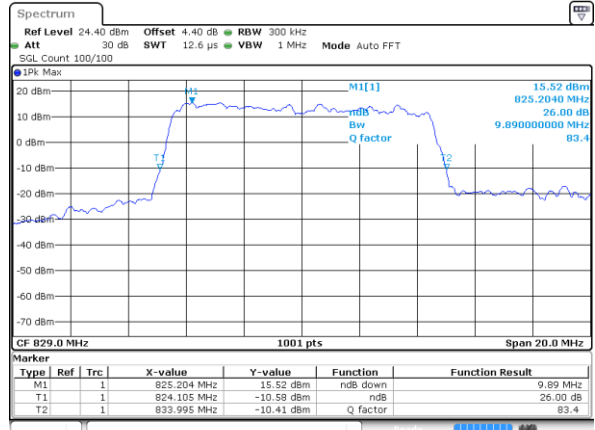

LTE Band 5

Lowest Channel / 10MHz / QPSK

Date: 1 JUL 2017 18:12:51

Lowest Channel / 10MHz / 16QAM

Date: 1 JUL 2017 18:13:01

Middle Channel / 10MHz / QPSK

Date: 1 JUL 2017 18:21:51

Middle Channel / 10MHz / 16QAM

Date: 1 JUL 2017 18:22:01

Highest Channel / 10MHz / QPSK

Date: 1 JUL 2017 18:24:20

Highest Channel / 10MHz / 16QAM

Date: 1 JUL 2017 18:24:30

LTE Band 7

Lowest Channel / 5MHz / QPSK

Date: 2 JUL 2017 09:41:52