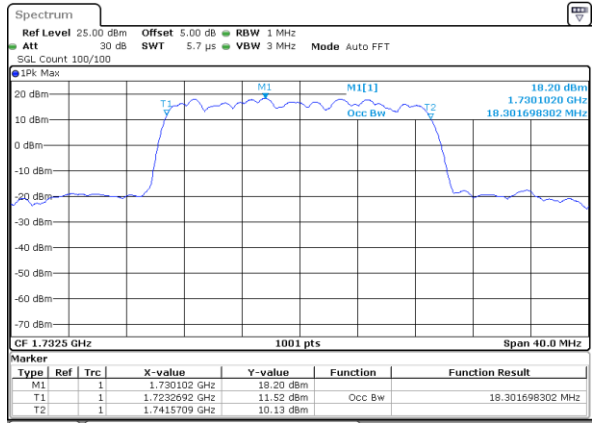

Highest Channel / 10MHz / QPSK

Date: 1 JUL 2017 15:25:29

Highest Channel / 10MHz / 16QAM

Date: 1 JUL 2017 15:25:39

LTE Band 4

Lowest Channel / 15MHz / QPSK

Date: 1 JUL 2017 15:32:29

Lowest Channel / 15MHz / 16QAM

Date: 1 JUL 2017 15:32:39

Middle Channel / 15MHz / QPSK

Date: 1 JUL 2017 15:39:28

Middle Channel / 15MHz / 16QAM

Date: 1 JUL 2017 15:39:38

Highest Channel / 15MHz / QPSK

Date: 1 JUL 2017 15:41:58

Highest Channel / 15MHz / 16QAM

Date: 1 JUL 2017 15:42:08

LTE Band 4

Lowest Channel / 20MHz / QPSK

Date: 1 JUL 2017 15:48:58

Lowest Channel / 20MHz / 16QAM

Date: 1 JUL 2017 15:49:08

Middle Channel / 20MHz / QPSK

Date: 1 JUL 2017 15:55:58

Middle Channel / 20MHz / 16QAM

Date: 1 JUL 2017 15:56:08

Highest Channel / 20MHz / QPSK

Date: 1 JUL 2017 15:58:28

Highest Channel / 20MHz / 16QAM

Date: 1 JUL 2017 15:58:38

LTE Band 5

Lowest Channel / 1.4MHz / QPSK