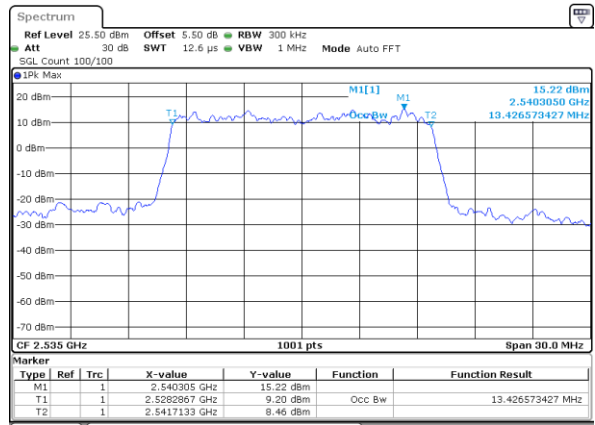

Middle Channel / 15MHz / 16QAM

Date: 2 JUL 2017 10:15:31