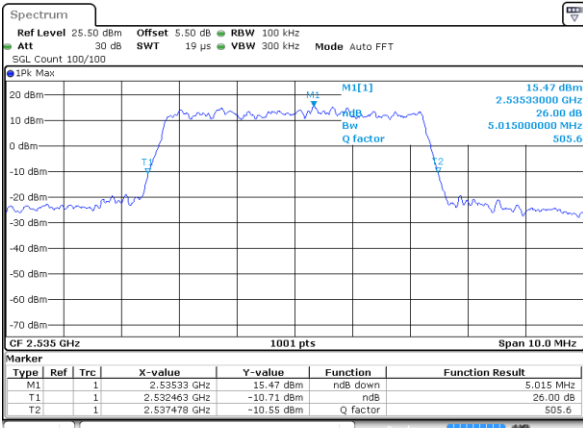

Middle Channel / 5MHz / QPSK

Date: 2 JUL 2017 09:42:52