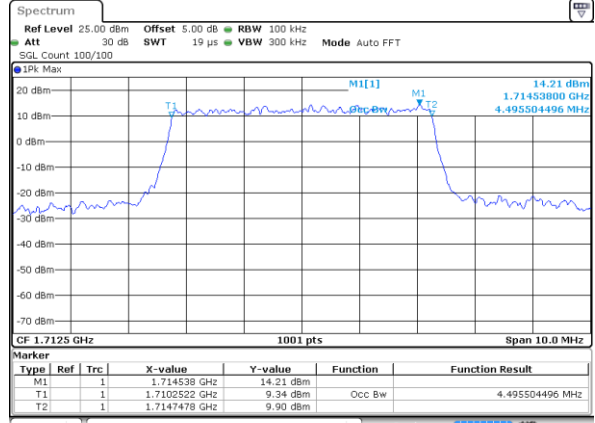

Highest Channel / 3MHz / 16QAM

Date: 1 JUL 2017 14:52:40

LTE Band 4

Lowest Channel / 5MHz / QPSK

Date: 1 JUL 2017 14:59:30

Lowest Channel / 5MHz / 16QAM

Date: 1 JUL 2017 14:59:40

Middle Channel / 5MHz / QPSK

Date: 1 JUL 2017 15:06:30

Middle Channel / 5MHz / 16QAM

Date: 1 JUL 2017 15:06:40

Highest Channel / 5MHz / QPSK

Date: 1 JUL 2017 15:09:00

Highest Channel / 5MHz / 16QAM

Date: 1 JUL 2017 15:09:10

LTE Band 4