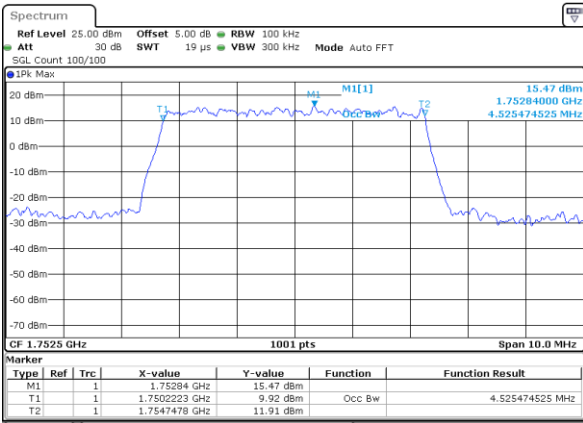

Highest Channel / 3MHz / 16QAM

Date: 1 JUL 2017 14:52:40

LTE Band 4

Lowest Channel / 5MHz / QPSK

Date: 1 JUL 2017 14:59:30

Lowest Channel / 5MHz / 16QAM

Date: 1 JUL 2017 14:59:40

Middle Channel / 5MHz / QPSK

Date: 1 JUL 2017 15:06:30

Middle Channel / 5MHz / 16QAM

Date: 1 JUL 2017 15:06:40

Highest Channel / 5MHz / QPSK

Date: 1 JUL 2017 15:09:00

Highest Channel / 5MHz / 16QAM

Date: 1 JUL 2017 15:09:10

LTE Band 4