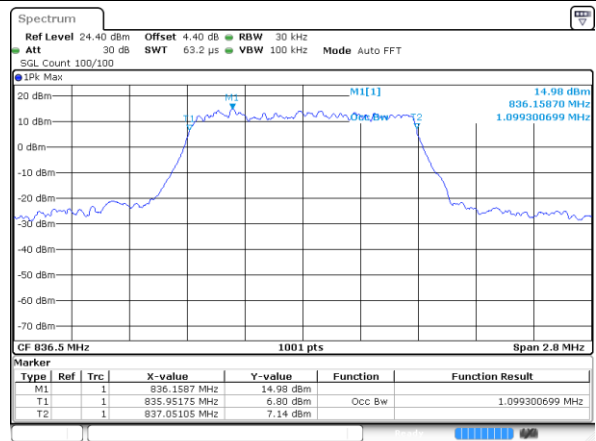

Middle Channel / 20MHz / 16QAM

Date: 1 JUL 2017 15:56:08

Highest Channel / 20MHz / QPSK

Date: 1 JUL 2017 15:58:28

Highest Channel / 20MHz / 16QAM

Date: 1 JUL 2017 15:58:38

LTE Band 5

Lowest Channel / 1.4MHz / QPSK

Date: 1 JUL 2017 17:11:07

Lowest Channel / 1.4MHz / 16QAM

Date: 1 JUL 2017 17:11:17

Middle Channel / 1.4MHz / QPSK

Date: 1 JUL 2017 17:20:07

Middle Channel / 1.4MHz / 16QAM

Date: 1 JUL 2017 17:20:17

Highest Channel / 1.4MHz / QPSK

Date: 1 JUL 2017 17:22:36

Highest Channel / 1.4MHz / 16QAM

Date: 1 JUL 2017 17:22:46

LTE Band 5

Lowest Channel / 3MHz / QPSK

Date: 1 JUL 2017 17:31:35

Lowest Channel / 3MHz / 16QAM

Date: 1 JUL 2017 17:31:45