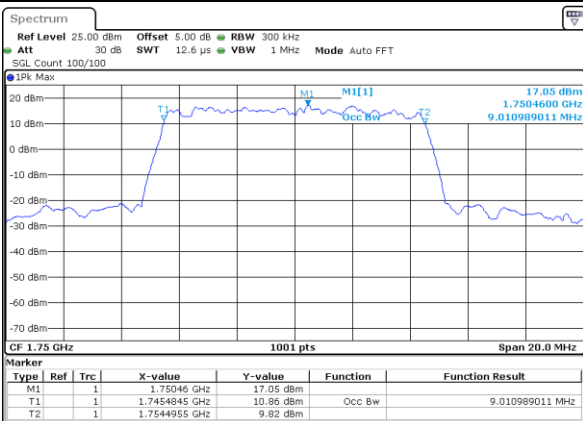

Date: 1 JUL 2017 15:06:30

Middle Channel / 5MHz / 16QAM

Date: 1 JUL 2017 15:06:40

Highest Channel / 5MHz / QPSK

Date: 1 JUL 2017 15:09:00

Highest Channel / 5MHz / 16QAM

Date: 1 JUL 2017 15:09:10

LTE Band 4

Lowest Channel / 10MHz / QPSK

Date: 1 JUL 2017 15:15:59

Lowest Channel / 10MHz / 16QAM

Date: 1 JUL 2017 15:16:09

Middle Channel / 10MHz / QPSK

Date: 1 JUL 2017 15:22:59

Middle Channel / 10MHz / 16QAM

Date: 1 JUL 2017 15:23:09

Highest Channel / 10MHz / QPSK

Date: 1 JUL 2017 15:25:29

Highest Channel / 10MHz / 16QAM

Date: 1 JUL 2017 15:25:39

LTE Band 4

Lowest Channel / 15MHz / QPSK

Date: 1 JUL 2017 15:32:29

Lowest Channel / 15MHz / 16QAM