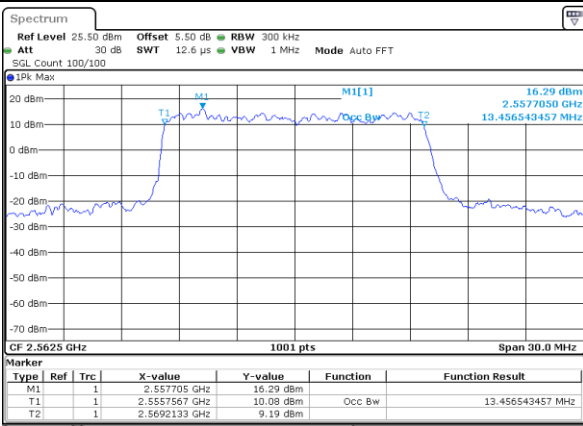

Highest Channel / 10MHz / QPSK

Date: 2 JUL 2017 09:59:26

Highest Channel / 10MHz / 16QAM

Date: 2 JUL 2017 09:59:46

LTE Band 7

Lowest Channel / 15MHz / QPSK

Date: 2 JUL 2017 10:14:51

Lowest Channel / 15MHz / 16QAM

Date: 2 JUL 2017 10:14:31

Middle Channel / 15MHz / QPSK

Date: 2 JUL 2017 10:15:11

Middle Channel / 15MHz / 16QAM

Date: 2 JUL 2017 10:15:31

Highest Channel / 15MHz / QPSK

Date: 2 JUL 2017 10:16:10

Highest Channel / 15MHz / 16QAM