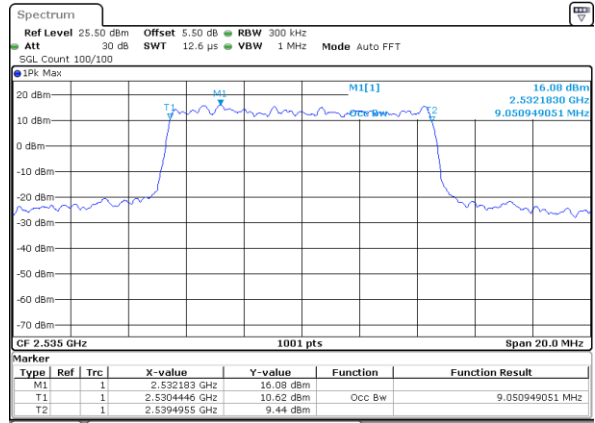

Highest Channel / 10MHz / 16QAM

Date: 1 JUL 2017 18:24:10

LTE Band 7

Lowest Channel / 5MHz / QPSK

Date: 2 JUL 2017 09:41:42

Lowest Channel / 5MHz / 16QAM

Date: 2 JUL 2017 09:42:02

Middle Channel / 5MHz / QPSK

Date: 2 JUL 2017 09:42:42

Middle Channel / 5MHz / 16QAM

Date: 2 JUL 2017 09:42:22

Highest Channel / 5MHz / QPSK

Date: 2 JUL 2017 09:43:01

Highest Channel / 5MHz / 16QAM

Date: 2 JUL 2017 09:43:21

LTE Band 7

Lowest Channel / 10MHz / QPSK

Date: 2 JUL 2017 09:58:07

Lowest Channel / 10MHz / 16QAM

Date: 2 JUL 2017 09:58:27

Middle Channel / 10MHz / QPSK

Date: 2 JUL 2017 09:59:06

Middle Channel / 10MHz / 16QAM

Date: 2 JUL 2017 09:58:47

Highest Channel / 10MHz / QPSK

Date: 2 JUL 2017 09:59:26

Highest Channel / 10MHz / 16QAM

Date: 2 JUL 2017 09:59:46

LTE Band 7

Lowest Channel / 15MHz / QPSK

Date: 2 JUL 2017 10:14:51

Lowest Channel / 15MHz / 16QAM