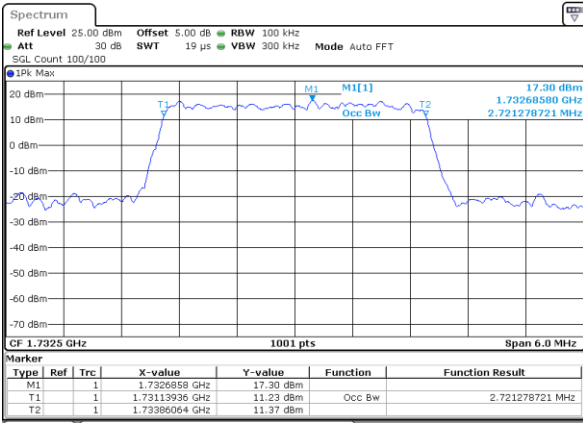

LTE Band 4

Lowest Channel / 1.4MHz / QPSK

Date: 1 JUL 2017 14:28:30

Lowest Channel / 1.4MHz / 16QAM

Date: 1 JUL 2017 14:28:40

Middle Channel / 1.4MHz / QPSK

Date: 1 JUL 2017 14:33:31

Middle Channel / 1.4MHz / 16QAM

Date: 1 JUL 2017 14:33:41

Highest Channel / 1.4MHz / QPSK

Date: 1 JUL 2017 14:36:00

Highest Channel / 1.4MHz / 16QAM

Date: 1 JUL 2017 14:36:10

LTE Band 4

Lowest Channel / 3MHz / QPSK

Date: 1 JUL 2017 14:43:00

Lowest Channel / 3MHz / 16QAM

Date: 1 JUL 2017 14:43:10

Middle Channel / 3MHz / QPSK

Date: 1 JUL 2017 14:50:00

Middle Channel / 3MHz / 16QAM

Date: 1 JUL 2017 14:50:10

Highest Channel / 3MHz / QPSK

Date: 1 JUL 2017 14:52:30

Highest Channel / 3MHz / 16QAM

Date: 1 JUL 2017 14:52:40

LTE Band 4

Lowest Channel / 5MHz / QPSK

Date: 1 JUL 2017 14:59:30

Lowest Channel / 5MHz / 16QAM

Date: 1 JUL 2017 14:59:40

Middle Channel / 5MHz / QPSK