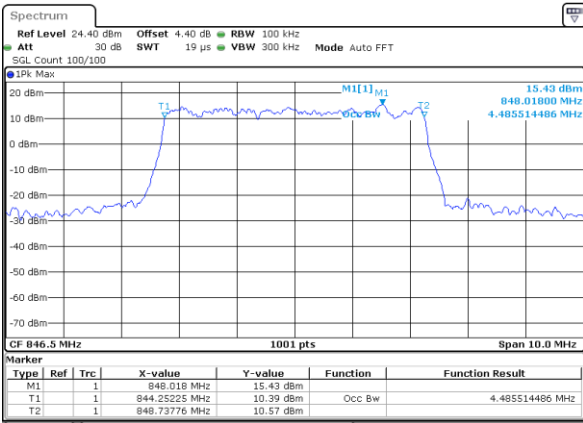

Date: 1 JUL 2017 17:22:36

Highest Channel / 1.4MHz / 16QAM

Date: 1 JUL 2017 17:22:46

LTE Band 5

Lowest Channel / 3MHz / QPSK

Date: 1 JUL 2017 17:31:35

Lowest Channel / 3MHz / 16QAM

Date: 1 JUL 2017 17:31:45

LTE Band 5

Lowest Channel / 5MHz / QPSK

Date: 1 JUL 2017 17:52:03

Lowest Channel / 5MHz / 16QAM

Date: 1 JUL 2017 17:52:13

Middle Channel / 5MHz / QPSK

Date: 1 JUL 2017 18:01:03

Middle Channel / 5MHz / 16QAM

Date: 1 JUL 2017 18:01:13

Highest Channel / 5MHz / QPSK

Date: 1 JUL 2017 18:03:32

Highest Channel / 5MHz / 16QAM

Date: 1 JUL 2017 18:03:42

LTE Band 5

Lowest Channel / 10MHz / QPSK

Date: 1 JUL 2017 18:12:31