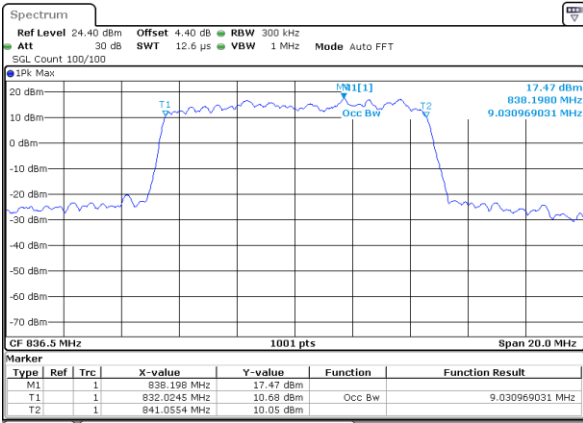

LTE Band 5

Lowest Channel / 5MHz / QPSK

Date: 1 JUL 2017 17:52:03

Lowest Channel / 5MHz / 16QAM

Date: 1 JUL 2017 17:52:13

Middle Channel / 5MHz / QPSK

Date: 1 JUL 2017 18:01:03

Middle Channel / 5MHz / 16QAM

Date: 1 JUL 2017 18:01:13

Highest Channel / 5MHz / QPSK

Date: 1 JUL 2017 18:03:32

Highest Channel / 5MHz / 16QAM

Date: 1 JUL 2017 18:03:42

LTE Band 5

Lowest Channel / 10MHz / QPSK

Date: 1 JUL 2017 18:12:31

Lowest Channel / 10MHz / 16QAM

Date: 1 JUL 2017 18:12:41

Middle Channel / 10MHz / QPSK

Date: 1 JUL 2017 18:21:31

Middle Channel / 10MHz / 16QAM

Date: 1 JUL 2017 18:21:41

Highest Channel / 10MHz / QPSK

Date: 1 JUL 2017 18:24:00

Highest Channel / 10MHz / 16QAM

Date: 1 JUL 2017 18:24:10

LTE Band 7

Lowest Channel / 5MHz / QPSK

Date: 2 JUL 2017 09:41:42

Lowest Channel / 5MHz / 16QAM

Date: 2 JUL 2017 09:42:02

Middle Channel / 5MHz / QPSK