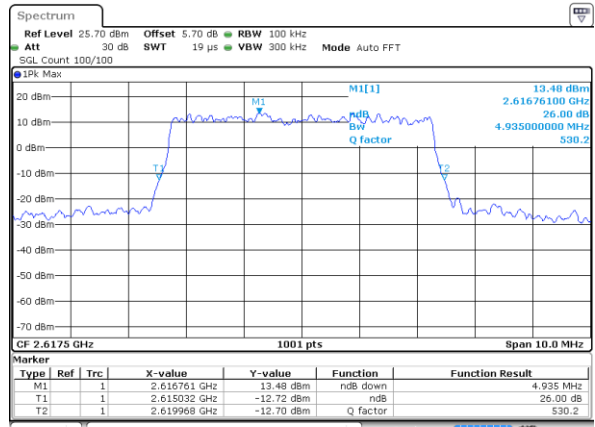

Date: 2 JUL 2017 10:32:25

LTE Band 38

Lowest Channel / 5MHz / QPSK

Date: 3 JUL 2017 20:27:31

Lowest Channel / 5MHz / 16QAM

Date: 3 JUL 2017 20:09:38

Middle Channel / 5MHz / QPSK

Date: 3 JUL 2017 20:10:08

Middle Channel / 5MHz / 16QAM

Date: 3 JUL 2017 20:11:18

Highest Channel / 5MHz / QPSK

Date: 3 JUL 2017 20:10:48

Highest Channel / 5MHz / 16QAM

Date: 3 JUL 2017 20:10:57

LTE Band 38

Lowest Channel / 10MHz / QPSK