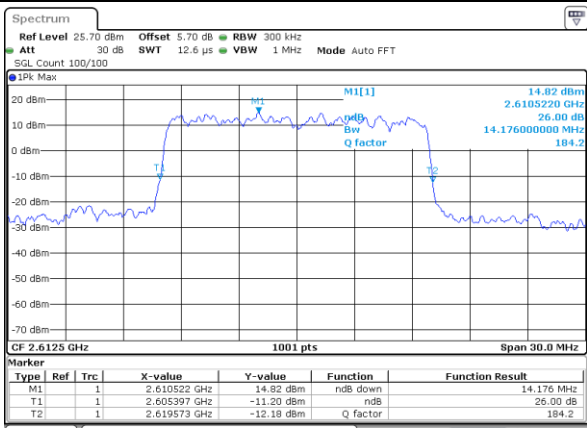

Date: 3 JUL 2017 20:12:46

Highest Channel / 10MHz / 16QAM

Date: 3 JUL 2017 20:12:56

LTE Band 38

Lowest Channel / 15MHz / QPSK

Date: 3 JUL 2017 20:13:26

Lowest Channel / 15MHz / 16QAM

Date: 3 JUL 2017 20:13:36

Middle Channel / 15MHz / QPSK

Date: 3 JUL 2017 20:14:06

Middle Channel / 15MHz / 16QAM

Date: 3 JUL 2017 20:31:27

Highest Channel / 15MHz / QPSK

Date: 3 JUL 2017 20:14:45

Highest Channel / 15MHz / 16QAM

Date: 3 JUL 2017 20:14:55