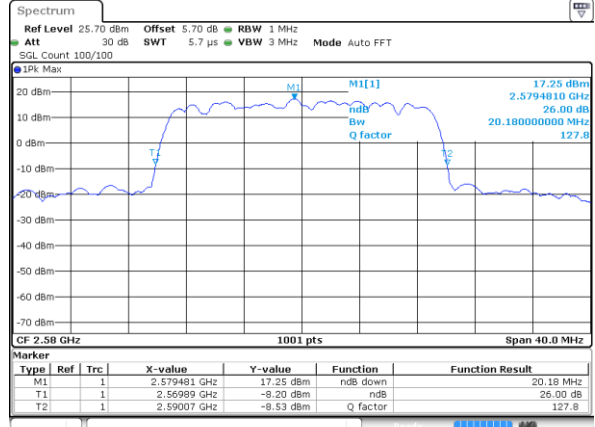

Date: 3 JUL 2017 20:12:46

Highest Channel / 10MHz / 16QAM

Date: 3 JUL 2017 20:12:56

LTE Band 38

Lowest Channel / 15MHz / QPSK

Date: 3 JUL 2017 20:13:26

Lowest Channel / 15MHz / 16QAM

Date: 3 JUL 2017 20:13:36

Middle Channel / 15MHz / QPSK

Date: 3 JUL 2017 20:14:06

Middle Channel / 15MHz / 16QAM

Date: 3 JUL 2017 20:31:27

Highest Channel / 15MHz / QPSK

Date: 3 JUL 2017 20:14:45

Highest Channel / 15MHz / 16QAM

Date: 3 JUL 2017 20:14:55

LTE Band 38

Lowest Channel / 20MHz / QPSK

Date: 3 JUL 2017 20:15:25

Lowest Channel / 20MHz / 16QAM

Date: 3 JUL 2017 20:15:34

Middle Channel / 20MHz / QPSK

Date: 3 JUL 2017 20:16:04

Middle Channel / 20MHz / 16QAM

Date: 3 JUL 2017 20:32:44

Highest Channel / 20MHz / QPSK

Date: 3 JUL 2017 20:16:44

Highest Channel / 20MHz / 16QAM

Date: 3 JUL 2017 20:16:54

Occupied Bandwidth

Mode	LTE Band 4 : 99%OBW(MHz)											
	1.4MHz		3MHz		5MHz		10MHz		15MHz		20MHz	
Mod.	QPSK	16QAM	QPSK	16QAM	QPSK	16QAM	QPSK	16QAM	QPSK	16QAM	QPSK	16QAM
Lowest CH	1.09	1.08	2.73	2.7	4.48	4.5	8.97	9.01	13.37	13.31	18.22	18.18
Middle CH	1.1	1.09	2.72	2.7	4.53	4.47	8.97	8.99	13.4	13.43	18.14	18.3
Highest CH	1.1	1.09	2.72	2.72	4.53	4.48	9.01	8.99	13.43	13.43	18.26	18.1