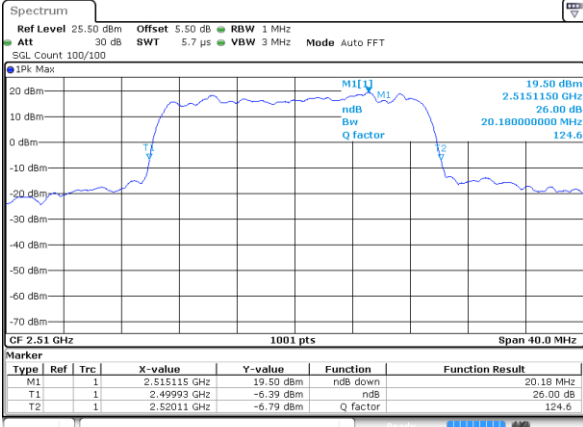

Highest Channel / 15MHz / QPSK

Date: 2 JUL 2017 10:16:20

Highest Channel / 15MHz / 16QAM

Date: 2 JUL 2017 10:16:00

LTE Band 7

Lowest Channel / 20MHz / QPSK

Date: 2 JUL 2017 10:31:25

Lowest Channel / 20MHz / 16QAM