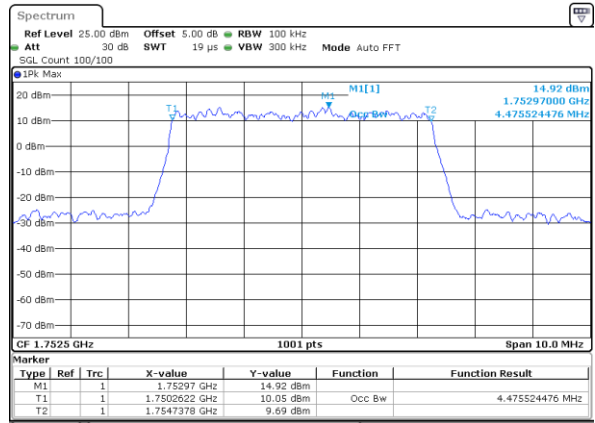

Highest Channel / 3MHz / 16QAM

Date: 1 JUL 2017 14:52:40

LTE Band 4

Lowest Channel / 5MHz / QPSK

Date: 1 JUL 2017 14:59:30

Lowest Channel / 5MHz / 16QAM

Date: 1 JUL 2017 14:59:40

Middle Channel / 5MHz / QPSK

Date: 1 JUL 2017 15:06:30

Middle Channel / 5MHz / 16QAM

Date: 1 JUL 2017 15:06:40

Highest Channel / 5MHz / QPSK

Date: 1 JUL 2017 15:09:00

Highest Channel / 5MHz / 16QAM

Date: 1 JUL 2017 15:09:10

LTE Band 4

Lowest Channel / 10MHz / QPSK

Date: 1 JUL 2017 15:15:59

Lowest Channel / 10MHz / 16QAM

Date: 1 JUL 2017 15:16:09

Middle Channel / 10MHz / QPSK

Date: 1 JUL 2017 15:22:59

Middle Channel / 10MHz / 16QAM

Date: 1 JUL 2017 15:23:09