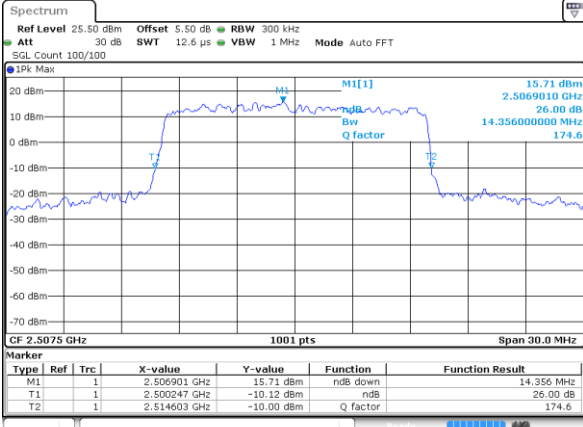

LTE Band 7

Lowest Channel / 15MHz / QPSK

Date: 2 JUL 2017 10:15:01