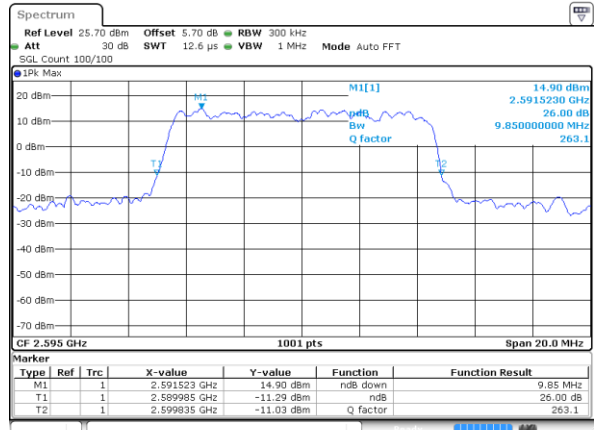

Middle Channel / 5MHz / 16QAM

Date: 3 JUL 2017 20:11:18

Highest Channel / 5MHz / QPSK

Date: 3 JUL 2017 20:10:48

Highest Channel / 5MHz / 16QAM

Date: 3 JUL 2017 20:10:57

LTE Band 38

Lowest Channel / 10MHz / QPSK

Date: 3 JUL 2017 20:11:27

Lowest Channel / 10MHz / 16QAM

Date: 3 JUL 2017 20:11:37

Middle Channel / 10MHz / QPSK

Date: 3 JUL 2017 20:12:07

Middle Channel / 10MHz / 16QAM

Date: 3 JUL 2017 20:12:17

Highest Channel / 10MHz / QPSK

Date: 3 JUL 2017 20:12:46

Highest Channel / 10MHz / 16QAM

Date: 3 JUL 2017 20:12:56

LTE Band 38

Lowest Channel / 15MHz / QPSK

Date: 3 JUL 2017 20:13:26

Lowest Channel / 15MHz / 16QAM

Date: 3 JUL 2017 20:13:36