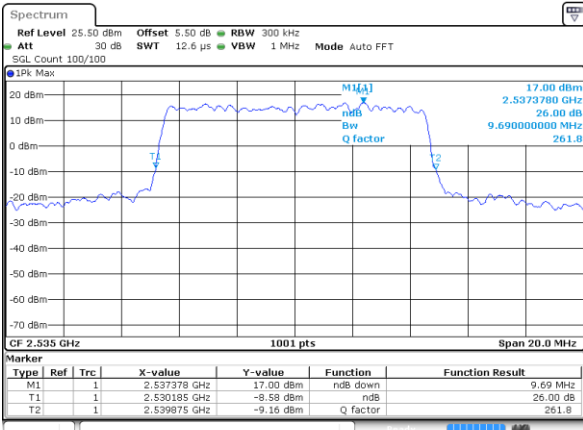

Highest Channel / 5MHz / 16QAM

Date: 2 JUL 2017 09:43:31

LTE Band 7

Lowest Channel / 10MHz / QPSK

Date: 2 JUL 2017 09:58:17

Lowest Channel / 10MHz / 16QAM

Date: 2 JUL 2017 09:58:37

Middle Channel / 10MHz / QPSK

Date: 2 JUL 2017 09:59:16

Middle Channel / 10MHz / 16QAM

Date: 2 JUL 2017 09:59:56

Highest Channel / 10MHz / QPSK

Date: 2 JUL 2017 09:59:36

Highest Channel / 10MHz / 16QAM

Date: 2 JUL 2017 09:59:56

LTE Band 7