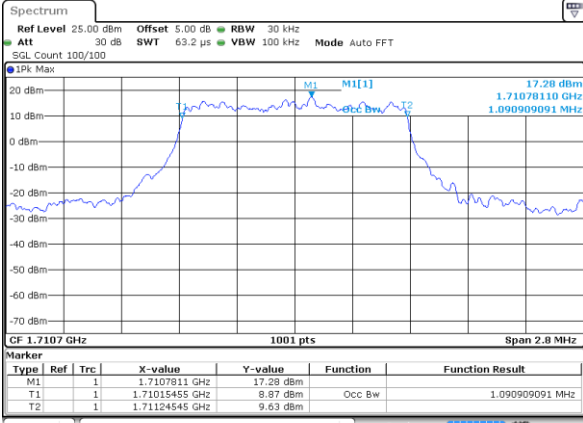

LTE Band 4

Lowest Channel / 1.4MHz / QPSK

Date: 1 JUL 2017 14:28:30