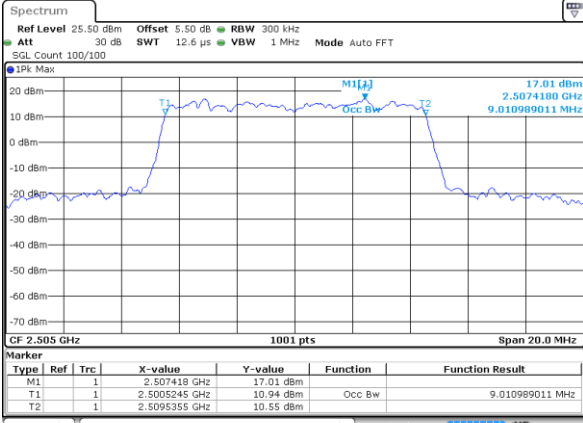

Highest Channel / 10MHz / 16QAM

Date: 1 JUL 2017 18:24:10

LTE Band 7

Lowest Channel / 5MHz / QPSK

Date: 2 JUL 2017 09:41:42

Lowest Channel / 5MHz / 16QAM

Date: 2 JUL 2017 09:42:02

Middle Channel / 5MHz / QPSK

Date: 2 JUL 2017 09:42:42

Middle Channel / 5MHz / 16QAM

Date: 2 JUL 2017 09:42:22

Highest Channel / 5MHz / QPSK

Date: 2 JUL 2017 09:43:01

Highest Channel / 5MHz / 16QAM

Date: 2 JUL 2017 09:43:21

LTE Band 7

Lowest Channel / 10MHz / QPSK

Date: 2 JUL 2017 09:58:07

Lowest Channel / 10MHz / 16QAM

Date: 2 JUL 2017 09:58:27

Middle Channel / 10MHz / QPSK

Date: 2 JUL 2017 09:59:06

Middle Channel / 10MHz / 16QAM

Date: 2 JUL 2017 09:58:47