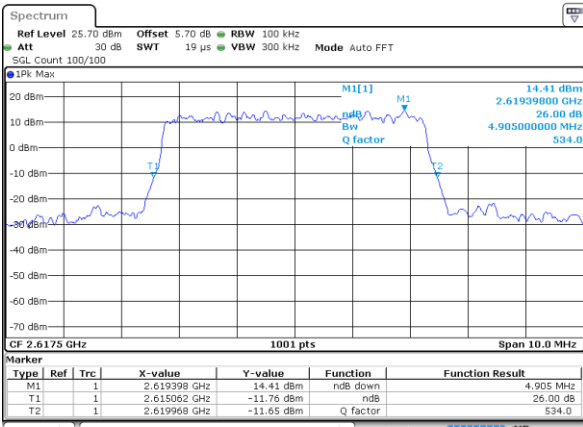

Date: 2 JUL 2017 10:32:25

LTE Band 38

Lowest Channel / 5MHz / QPSK

Date: 3 JUL 2017 20:27:31

Lowest Channel / 5MHz / 16QAM

Date: 3 JUL 2017 20:09:38

Middle Channel / 5MHz / QPSK

Date: 3 JUL 2017 20:10:08

Middle Channel / 5MHz / 16QAM

Date: 3 JUL 2017 20:11:18

Highest Channel / 5MHz / QPSK

Date: 3 JUL 2017 20:10:48

Highest Channel / 5MHz / 16QAM

Date: 3 JUL 2017 20:10:57

LTE Band 38

Lowest Channel / 10MHz / QPSK