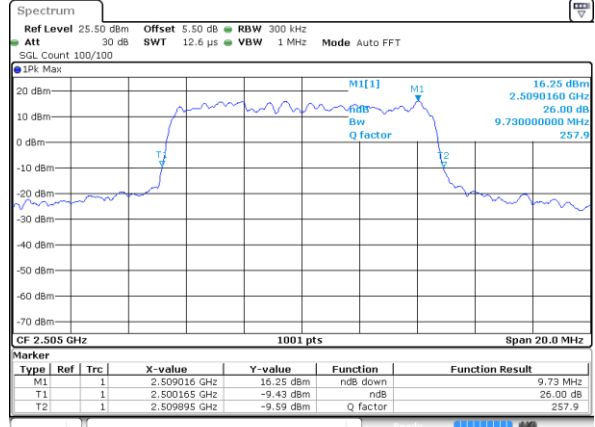

Highest Channel / 5MHz / 16QAM

Date: 2 JUL 2017 09:43:31

LTE Band 7

Lowest Channel / 10MHz / QPSK

Date: 2 JUL 2017 09:58:17

Lowest Channel / 10MHz / 16QAM

Date: 2 JUL 2017 09:58:37

Middle Channel / 10MHz / QPSK

Date: 2 JUL 2017 09:59:16

Middle Channel / 10MHz / 16QAM

Date: 2 JUL 2017 09:59:56

Highest Channel / 10MHz / QPSK

Date: 2 JUL 2017 09:59:36

Highest Channel / 10MHz / 16QAM

Date: 2 JUL 2017 09:59:56

LTE Band 7