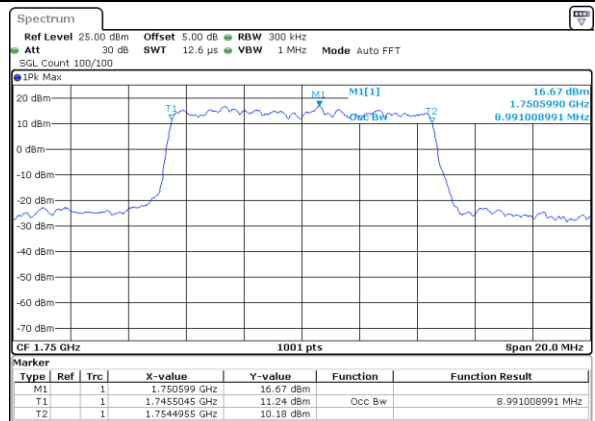

Date: 1 JUL 2017 15:06:30

Middle Channel / 5MHz / 16QAM

Date: 1 JUL 2017 15:06:40

Highest Channel / 5MHz / QPSK

Date: 1 JUL 2017 15:09:00

Highest Channel / 5MHz / 16QAM

Date: 1 JUL 2017 15:09:10

LTE Band 4

Lowest Channel / 10MHz / QPSK

Date: 1 JUL 2017 15:15:59

Lowest Channel / 10MHz / 16QAM

Date: 1 JUL 2017 15:16:09

Middle Channel / 10MHz / QPSK

Date: 1 JUL 2017 15:22:59

Middle Channel / 10MHz / 16QAM

Date: 1 JUL 2017 15:23:09

Highest Channel / 10MHz / QPSK

Date: 1 JUL 2017 15:25:29

Highest Channel / 10MHz / 16QAM

Date: 1 JUL 2017 15:25:39

LTE Band 4

Lowest Channel / 15MHz / QPSK

Date: 1 JUL 2017 15:32:29

Lowest Channel / 15MHz / 16QAM