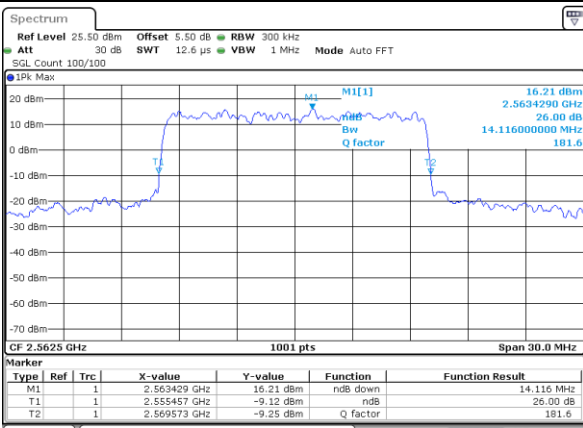

Date: 2 JUL 2017 09:59:16

Middle Channel / 10MHz / 16QAM

Date: 2 JUL 2017 09:59:56

Highest Channel / 10MHz / QPSK

Date: 2 JUL 2017 09:59:36

Highest Channel / 10MHz / 16QAM

Date: 2 JUL 2017 09:59:56

LTE Band 7

Lowest Channel / 15MHz / QPSK

Date: 2 JUL 2017 10:15:01

Lowest Channel / 15MHz / 16QAM

Date: 2 JUL 2017 10:14:41

Middle Channel / 15MHz / QPSK

Date: 2 JUL 2017 10:15:21

Middle Channel / 15MHz / 16QAM

Date: 2 JUL 2017 10:15:41

Highest Channel / 15MHz / QPSK

Date: 2 JUL 2017 10:16:20

Highest Channel / 15MHz / 16QAM

Date: 2 JUL 2017 10:16:00

LTE Band 7

Lowest Channel / 20MHz / QPSK

Date: 2 JUL 2017 10:31:25

Lowest Channel / 20MHz / 16QAM