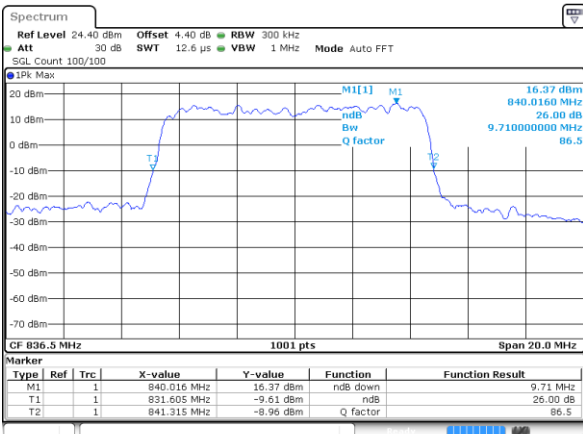

LTE Band 5

Lowest Channel / 10MHz / QPSK

Date: 1 JUL 2017 18:12:51

Lowest Channel / 10MHz / 16QAM

Date: 1 JUL 2017 18:13:01

Middle Channel / 10MHz / QPSK

Date: 1 JUL 2017 18:21:51

Middle Channel / 10MHz / 16QAM

Date: 1 JUL 2017 18:22:01

Highest Channel / 10MHz / QPSK

Date: 1 JUL 2017 18:24:20

Highest Channel / 10MHz / 16QAM

Date: 1 JUL 2017 18:24:30

LTE Band 7

Lowest Channel / 5MHz / QPSK

Date: 2 JUL 2017 09:41:52