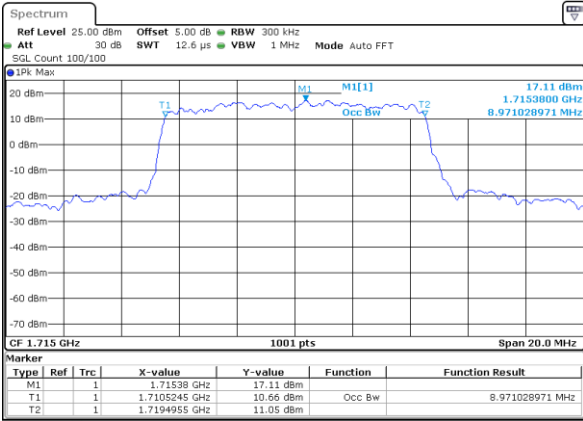

Highest Channel / 3MHz / 16QAM

Date: 1 JUL 2017 14:52:40

LTE Band 4

Lowest Channel / 5MHz / QPSK

Date: 1 JUL 2017 14:59:30

Lowest Channel / 5MHz / 16QAM

Date: 1 JUL 2017 14:59:40

Middle Channel / 5MHz / QPSK

Date: 1 JUL 2017 15:06:30

Middle Channel / 5MHz / 16QAM

Date: 1 JUL 2017 15:06:40

Highest Channel / 5MHz / QPSK

Date: 1 JUL 2017 15:09:00

Highest Channel / 5MHz / 16QAM

Date: 1 JUL 2017 15:09:10

LTE Band 4

Lowest Channel / 10MHz / QPSK

Date: 1 JUL 2017 15:15:59

Lowest Channel / 10MHz / 16QAM

Date: 1 JUL 2017 15:16:09

Middle Channel / 10MHz / QPSK

Date: 1 JUL 2017 15:22:59

Middle Channel / 10MHz / 16QAM

Date: 1 JUL 2017 15:23:09

Highest Channel / 10MHz / QPSK

Date: 1 JUL 2017 15:25:29

Highest Channel / 10MHz / 16QAM

Date: 1 JUL 2017 15:25:39

LTE Band 4

Lowest Channel / 15MHz / QPSK

Date: 1 JUL 2017 15:32:29

Lowest Channel / 15MHz / 16QAM