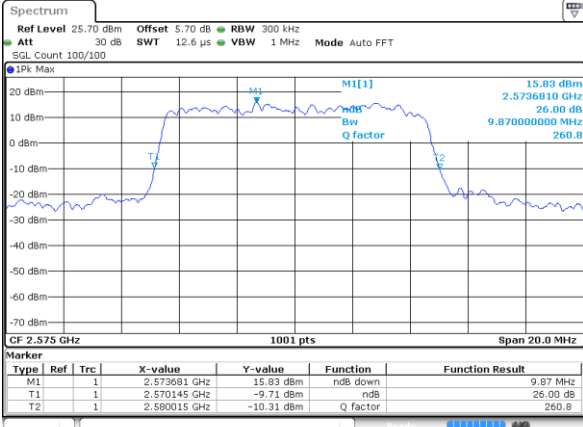

Middle Channel / 5MHz / 16QAM

Date: 3 JUL 2017 20:11:18

Highest Channel / 5MHz / QPSK

Date: 3 JUL 2017 20:10:48

Highest Channel / 5MHz / 16QAM

Date: 3 JUL 2017 20:10:57

LTE Band 38

Lowest Channel / 10MHz / QPSK