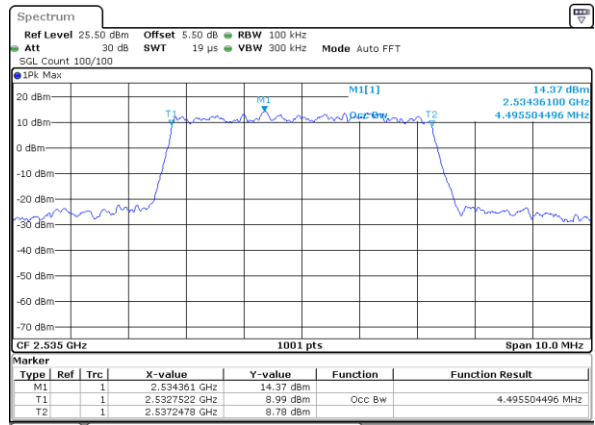

Lowest Channel / 10MHz / 16QAM

Date: 1 JUL 2017 18:12:41

Middle Channel / 10MHz / QPSK

Date: 1 JUL 2017 18:21:31

Middle Channel / 10MHz / 16QAM

Date: 1 JUL 2017 18:21:41

Highest Channel / 10MHz / QPSK

Date: 1 JUL 2017 18:24:00

Highest Channel / 10MHz / 16QAM

Date: 1 JUL 2017 18:24:10

LTE Band 7

Lowest Channel / 5MHz / QPSK

Date: 2 JUL 2017 09:41:42

Lowest Channel / 5MHz / 16QAM

Date: 2 JUL 2017 09:42:02

Middle Channel / 5MHz / QPSK

Date: 2 JUL 2017 09:42:42

Middle Channel / 5MHz / 16QAM

Date: 2 JUL 2017 09:42:22

Highest Channel / 5MHz / QPSK

Date: 2 JUL 2017 09:43:01

Highest Channel / 5MHz / 16QAM

Date: 2 JUL 2017 09:43:21

LTE Band 7