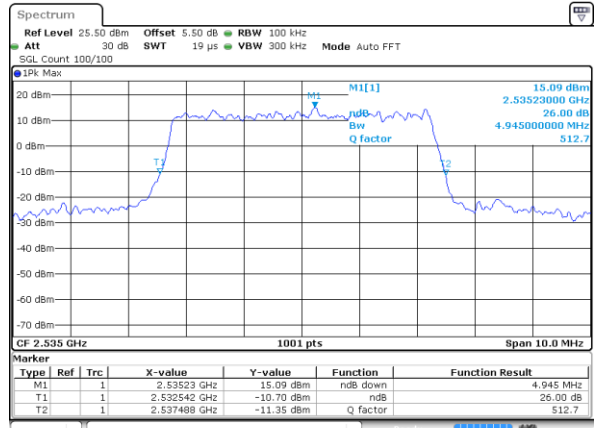

Date: 1 JUL 2017 18:22:01

Highest Channel / 10MHz / QPSK

Date: 1 JUL 2017 18:24:20

Highest Channel / 10MHz / 16QAM

Date: 1 JUL 2017 18:24:30

LTE Band 7

Lowest Channel / 5MHz / QPSK

Date: 2 JUL 2017 09:41:52

Lowest Channel / 5MHz / 16QAM

Date: 2 JUL 2017 09:42:12

Middle Channel / 5MHz / QPSK

Date: 2 JUL 2017 09:42:52

Middle Channel / 5MHz / 16QAM

Date: 2 JUL 2017 09:42:32

Highest Channel / 5MHz / QPSK

Date: 2 JUL 2017 09:43:11

Highest Channel / 5MHz / 16QAM

Date: 2 JUL 2017 09:43:31

LTE Band 7

Lowest Channel / 10MHz / QPSK

Date: 2 JUL 2017 09:58:17

Lowest Channel / 10MHz / 16QAM

Date: 2 JUL 2017 09:58:37

Middle Channel / 10MHz / QPSK

Date: 2 JUL 2017 09:59:16

Middle Channel / 10MHz / 16QAM

Date: 2 JUL 2017 09:59:56

Highest Channel / 10MHz / QPSK

Date: 2 JUL 2017 09:59:36

Highest Channel / 10MHz / 16QAM

Date: 2 JUL 2017 09:59:56

LTE Band 7