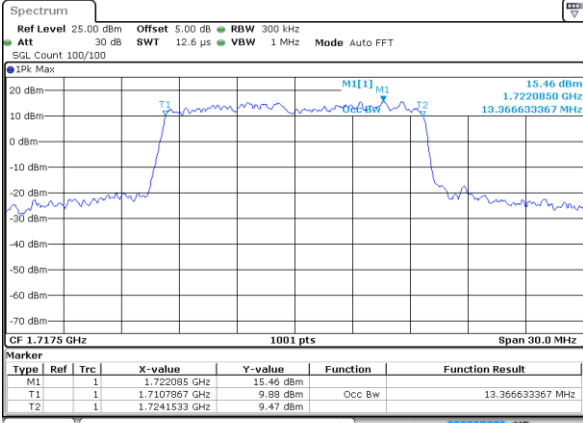

Lowest Channel / 10MHz / QPSK

Date: 1 JUL 2017 15:15:59

Lowest Channel / 10MHz / 16QAM

Date: 1 JUL 2017 15:16:09

Middle Channel / 10MHz / QPSK

Date: 1 JUL 2017 15:22:59

Middle Channel / 10MHz / 16QAM

Date: 1 JUL 2017 15:23:09

Highest Channel / 10MHz / QPSK

Date: 1 JUL 2017 15:25:29

Highest Channel / 10MHz / 16QAM

Date: 1 JUL 2017 15:25:39

LTE Band 4

Lowest Channel / 15MHz / QPSK

Date: 1 JUL 2017 15:32:29

Lowest Channel / 15MHz / 16QAM

Date: 1 JUL 2017 15:32:39

Middle Channel / 15MHz / QPSK

Date: 1 JUL 2017 15:39:28

Middle Channel / 15MHz / 16QAM

Date: 1 JUL 2017 15:39:38

Highest Channel / 15MHz / QPSK

Date: 1 JUL 2017 15:41:58

Highest Channel / 15MHz / 16QAM