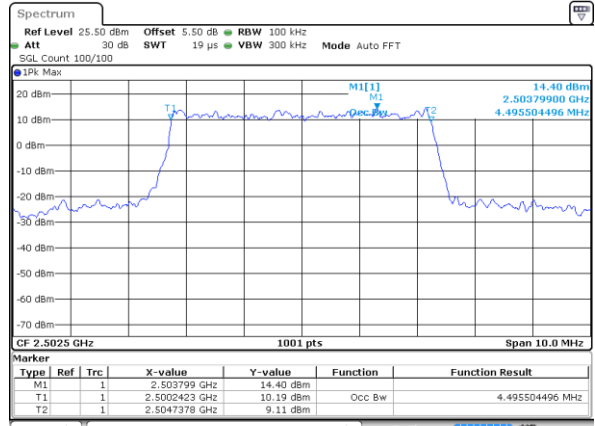

Highest Channel / 10MHz / 16QAM

Date: 1 JUL 2017 18:24:10

LTE Band 7

Lowest Channel / 5MHz / QPSK

Date: 2 JUL 2017 09:41:42

Lowest Channel / 5MHz / 16QAM

Date: 2 JUL 2017 09:42:02

Middle Channel / 5MHz / QPSK

Date: 2 JUL 2017 09:42:42

Middle Channel / 5MHz / 16QAM

Date: 2 JUL 2017 09:42:22

Highest Channel / 5MHz / QPSK

Date: 2 JUL 2017 09:43:01

Highest Channel / 5MHz / 16QAM

Date: 2 JUL 2017 09:43:21

LTE Band 7