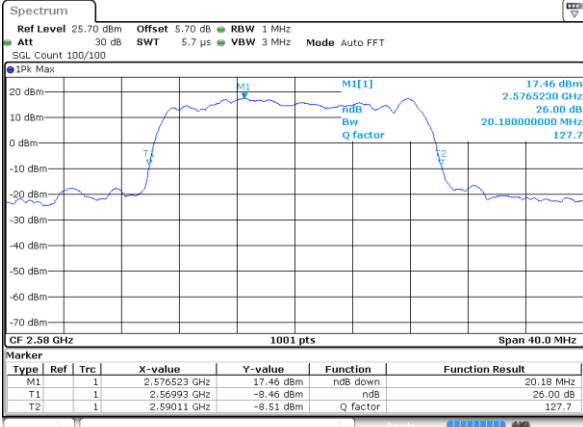

Date: 3 JUL 2017 20:12:46

Highest Channel / 10MHz / 16QAM

Date: 3 JUL 2017 20:12:56

LTE Band 38

Lowest Channel / 15MHz / QPSK

Date: 3 JUL 2017 20:13:26

Lowest Channel / 15MHz / 16QAM

Date: 3 JUL 2017 20:13:36

Middle Channel / 15MHz / QPSK

Date: 3 JUL 2017 20:14:06

Middle Channel / 15MHz / 16QAM

Date: 3 JUL 2017 20:31:27

Highest Channel / 15MHz / QPSK

Date: 3 JUL 2017 20:14:45

Highest Channel / 15MHz / 16QAM

Date: 3 JUL 2017 20:14:55

LTE Band 38

Lowest Channel / 20MHz / QPSK

Date: 3 JUL 2017 20:15:25

Lowest Channel / 20MHz / 16QAM

Date: 3 JUL 2017 20:15:34

Middle Channel / 20MHz / QPSK

Date: 3 JUL 2017 20:16:04

Middle Channel / 20MHz / 16QAM