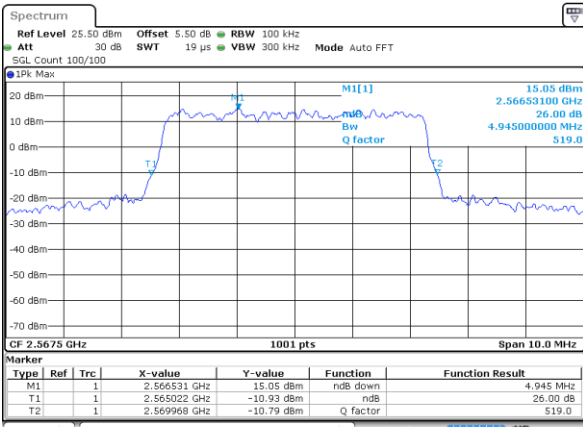

Highest Channel / 5MHz / QPSK

Date: 2 JUL 2017 09:43:11