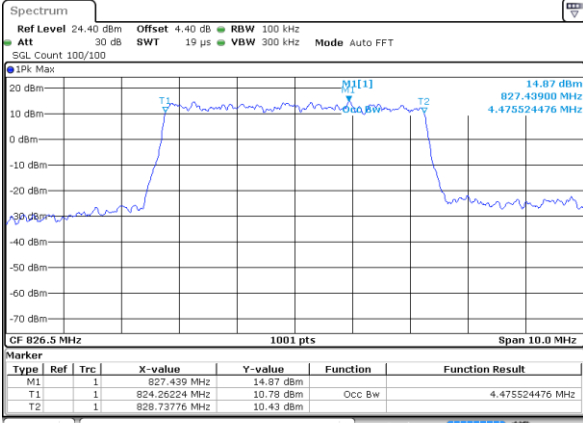

Date: 1 JUL 2017 17:22:36

Highest Channel / 1.4MHz / 16QAM

Date: 1 JUL 2017 17:22:46

LTE Band 5

Lowest Channel / 3MHz / QPSK

Date: 1 JUL 2017 17:31:35

Lowest Channel / 3MHz / 16QAM

Date: 1 JUL 2017 17:31:45

Middle Channel / 3MHz / QPSK

Date: 1 JUL 2017 17:40:35

Middle Channel / 3MHz / 16QAM

Date: 1 JUL 2017 17:40:45

Highest Channel / 3MHz / QPSK

Date: 1 JUL 2017 17:43:04

Highest Channel / 3MHz / 16QAM

Date: 1 JUL 2017 17:43:14

LTE Band 5

Lowest Channel / 5MHz / QPSK

Date: 1 JUL 2017 17:52:03

Lowest Channel / 5MHz / 16QAM

Date: 1 JUL 2017 17:52:13

Middle Channel / 5MHz / QPSK

Date: 1 JUL 2017 18:01:03

Middle Channel / 5MHz / 16QAM