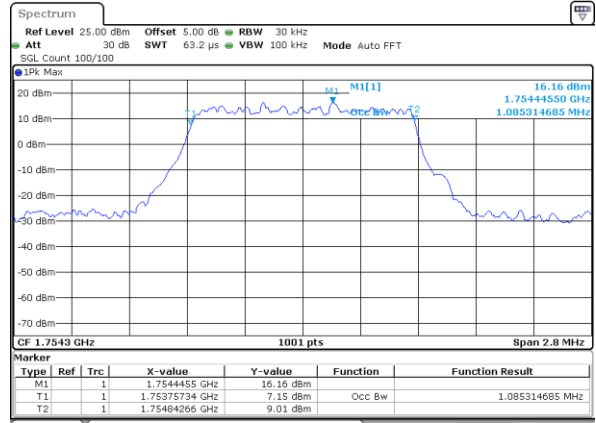

Mode	LTE Band 38 : 99%OBW(MHz)											
	1.4MHz		3MHz		5MHz		10MHz		15MHz		20MHz	
Mod.	QPSK	16QAM	QPSK	16QAM	QPSK	16QAM	QPSK	16QAM	QPSK	16QAM	QPSK	16QAM
Lowest CH	-	-	-	-	4.5	4.46	9.01	9.03	13.46	13.4	18.3	18.02
Middle CH	-	-	-	-	4.48	4.51	9.07	9.03	13.43	13.43	18.38	18.42
Highest CH	-	-	-	-	4.49	4.47	9.03	8.95	13.43	13.46	18.26	18.3

LTE Band 4

Lowest Channel / 1.4MHz / QPSK

Date: 1 JUL 2017 14:28:30

Lowest Channel / 1.4MHz / 16QAM

Date: 1 JUL 2017 14:28:40

Middle Channel / 1.4MHz / QPSK

Date: 1 JUL 2017 14:33:31

Middle Channel / 1.4MHz / 16QAM

Date: 1 JUL 2017 14:33:41

Highest Channel / 1.4MHz / QPSK

Date: 1 JUL 2017 14:36:00

Highest Channel / 1.4MHz / 16QAM

Date: 1 JUL 2017 14:36:10

LTE Band 4

Lowest Channel / 3MHz / QPSK

Date: 1 JUL 2017 14:43:00