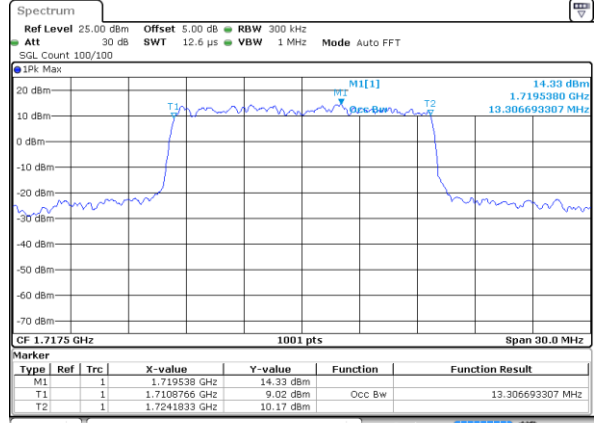

Lowest Channel / 10MHz / QPSK

Date: 1 JUL 2017 15:15:59

Lowest Channel / 10MHz / 16QAM

Date: 1 JUL 2017 15:16:09

Middle Channel / 10MHz / QPSK

Date: 1 JUL 2017 15:22:59

Middle Channel / 10MHz / 16QAM

Date: 1 JUL 2017 15:23:09

Highest Channel / 10MHz / QPSK

Date: 1 JUL 2017 15:25:29

Highest Channel / 10MHz / 16QAM

Date: 1 JUL 2017 15:25:39

LTE Band 4

Lowest Channel / 15MHz / QPSK

Date: 1 JUL 2017 15:32:29

Lowest Channel / 15MHz / 16QAM

Date: 1 JUL 2017 15:32:39

Middle Channel / 15MHz / QPSK

Date: 1 JUL 2017 15:39:28

Middle Channel / 15MHz / 16QAM

Date: 1 JUL 2017 15:39:38

Highest Channel / 15MHz / QPSK

Date: 1 JUL 2017 15:41:58

Highest Channel / 15MHz / 16QAM