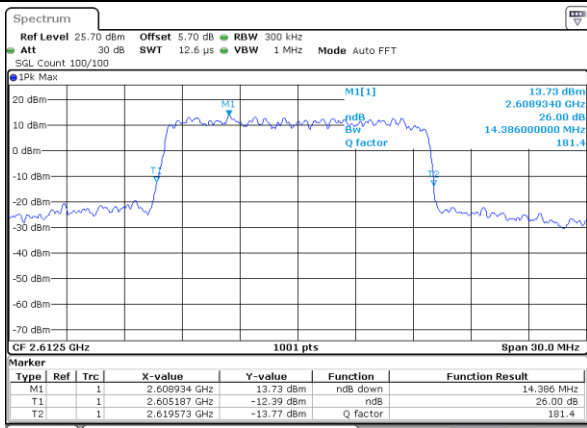

Middle Channel / 15MHz / QPSK

Date: 3 JUL 2017 20:14:06

Middle Channel / 15MHz / 16QAM

Date: 3 JUL 2017 20:31:27

Highest Channel / 15MHz / QPSK

Date: 3 JUL 2017 20:14:45

Highest Channel / 15MHz / 16QAM

Date: 3 JUL 2017 20:14:55