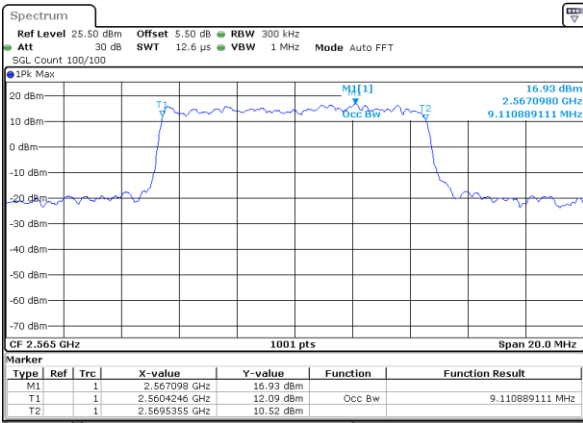

Date: 2 JUL 2017 09:42:42

Middle Channel / 5MHz / 16QAM

Date: 2 JUL 2017 09:42:22

Highest Channel / 5MHz / QPSK

Date: 2 JUL 2017 09:43:01

Highest Channel / 5MHz / 16QAM

Date: 2 JUL 2017 09:43:21

LTE Band 7

Lowest Channel / 10MHz / QPSK

Date: 2 JUL 2017 09:58:07

Lowest Channel / 10MHz / 16QAM

Date: 2 JUL 2017 09:58:27

Middle Channel / 10MHz / QPSK

Date: 2 JUL 2017 09:59:06

Middle Channel / 10MHz / 16QAM

Date: 2 JUL 2017 09:58:47

Highest Channel / 10MHz / QPSK

Date: 2 JUL 2017 09:59:26

Highest Channel / 10MHz / 16QAM

Date: 2 JUL 2017 09:59:46

LTE Band 7

Lowest Channel / 15MHz / QPSK

Date: 2 JUL 2017 10:14:51

Lowest Channel / 15MHz / 16QAM