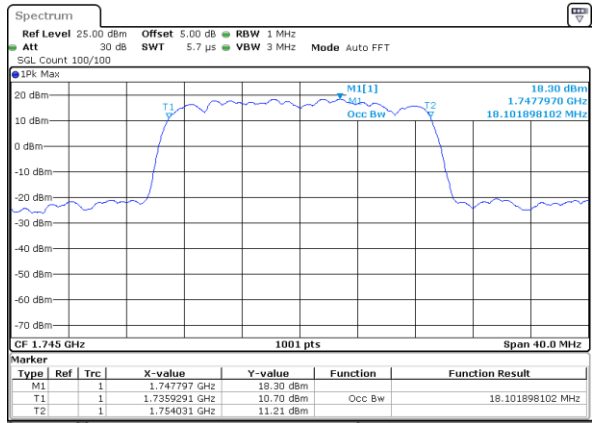

Date: 1 JUL 2017 15:42:08

LTE Band 4

Lowest Channel / 20MHz / QPSK

Date: 1 JUL 2017 15:48:58

Lowest Channel / 20MHz / 16QAM

Date: 1 JUL 2017 15:49:08

Middle Channel / 20MHz / QPSK

Date: 1 JUL 2017 15:55:58

Middle Channel / 20MHz / 16QAM

Date: 1 JUL 2017 15:56:08

Highest Channel / 20MHz / QPSK

Date: 1 JUL 2017 15:58:28

Highest Channel / 20MHz / 16QAM

Date: 1 JUL 2017 15:58:38

LTE Band 5

Lowest Channel / 1.4MHz / QPSK

Date: 1 JUL 2017 17:11:07

Lowest Channel / 1.4MHz / 16QAM

Date: 1 JUL 2017 17:11:17

Middle Channel / 1.4MHz / QPSK

Date: 1 JUL 2017 17:20:07

Middle Channel / 1.4MHz / 16QAM

Date: 1 JUL 2017 17:20:17

Highest Channel / 1.4MHz / QPSK

Date: 1 JUL 2017 17:22:36

Highest Channel / 1.4MHz / 16QAM

Date: 1 JUL 2017 17:22:46

LTE Band 5

Lowest Channel / 3MHz / QPSK

Date: 1 JUL 2017 17:31:35

Lowest Channel / 3MHz / 16QAM

Date: 1 JUL 2017 17:31:45