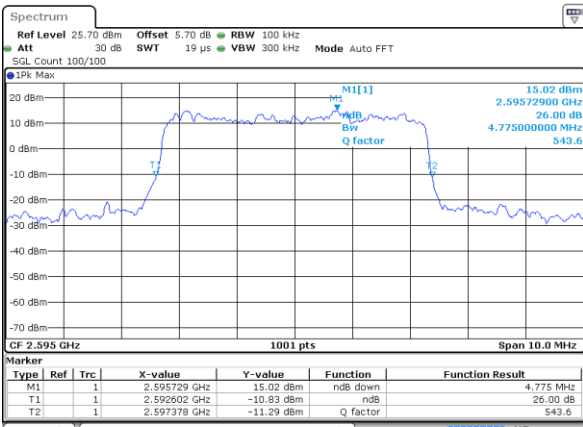

Date: 2 JUL 2017 10:32:25

LTE Band 38

Lowest Channel / 5MHz / QPSK

Date: 3 JUL 2017 20:27:31

Lowest Channel / 5MHz / 16QAM

Date: 3 JUL 2017 20:09:38

Middle Channel / 5MHz / QPSK

Date: 3 JUL 2017 20:10:08

Middle Channel / 5MHz / 16QAM

Date: 3 JUL 2017 20:11:18

Highest Channel / 5MHz / QPSK

Date: 3 JUL 2017 20:10:48

Highest Channel / 5MHz / 16QAM

Date: 3 JUL 2017 20:10:57

LTE Band 38

Lowest Channel / 10MHz / QPSK