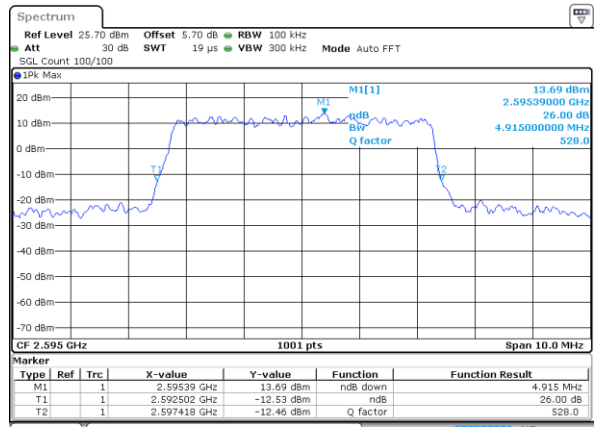

Date: 2 JUL 2017 10:32:25

LTE Band 38

Lowest Channel / 5MHz / QPSK

Date: 3 JUL 2017 20:27:31

Lowest Channel / 5MHz / 16QAM

Date: 3 JUL 2017 20:09:38

Middle Channel / 5MHz / QPSK

Date: 3 JUL 2017 20:10:08

Middle Channel / 5MHz / 16QAM

Date: 3 JUL 2017 20:11:18

Highest Channel / 5MHz / QPSK

Date: 3 JUL 2017 20:10:48

Highest Channel / 5MHz / 16QAM

Date: 3 JUL 2017 20:10:57

LTE Band 38

Lowest Channel / 10MHz / QPSK