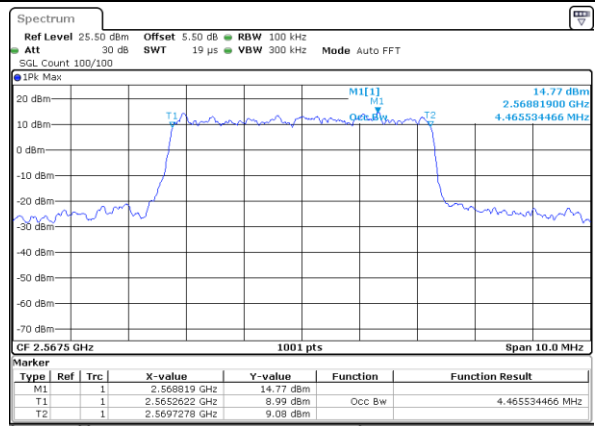

Highest Channel / 10MHz / 16QAM

Date: 1 JUL 2017 18:24:10

LTE Band 7

Lowest Channel / 5MHz / QPSK

Date: 2 JUL 2017 09:41:42

Lowest Channel / 5MHz / 16QAM

Date: 2 JUL 2017 09:42:02

Middle Channel / 5MHz / QPSK

Date: 2 JUL 2017 09:42:42

Middle Channel / 5MHz / 16QAM

Date: 2 JUL 2017 09:42:22

Highest Channel / 5MHz / QPSK

Date: 2 JUL 2017 09:43:01

Highest Channel / 5MHz / 16QAM

Date: 2 JUL 2017 09:43:21

LTE Band 7