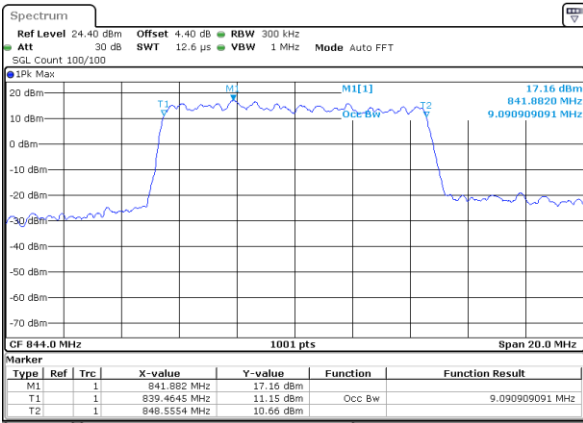

Date: 1 JUL 2017 18:01:13

Highest Channel / 5MHz / QPSK

Date: 1 JUL 2017 18:03:32

Highest Channel / 5MHz / 16QAM

Date: 1 JUL 2017 18:03:42

LTE Band 5

Lowest Channel / 10MHz / QPSK

Date: 1 JUL 2017 18:12:31

Lowest Channel / 10MHz / 16QAM

Date: 1 JUL 2017 18:12:41

Middle Channel / 10MHz / QPSK

Date: 1 JUL 2017 18:21:31

Middle Channel / 10MHz / 16QAM

Date: 1 JUL 2017 18:21:41

Highest Channel / 10MHz / QPSK

Date: 1 JUL 2017 18:24:00

Highest Channel / 10MHz / 16QAM

Date: 1 JUL 2017 18:24:10

LTE Band 7

Lowest Channel / 5MHz / QPSK

Date: 2 JUL 2017 09:41:42

Lowest Channel / 5MHz / 16QAM

Date: 2 JUL 2017 09:42:02

Middle Channel / 5MHz / QPSK