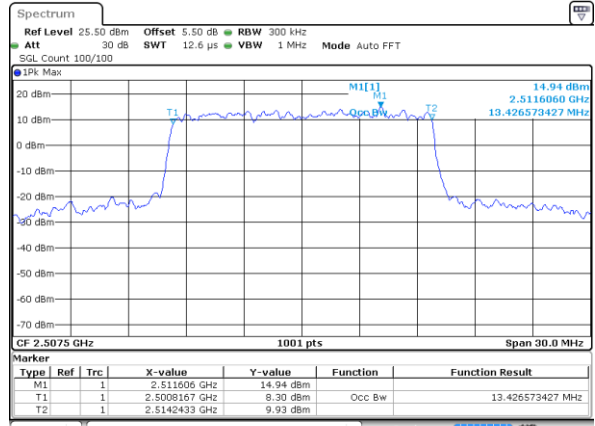

Highest Channel / 10MHz / QPSK

Date: 2 JUL 2017 09:59:26

Highest Channel / 10MHz / 16QAM

Date: 2 JUL 2017 09:59:46

LTE Band 7

Lowest Channel / 15MHz / QPSK

Date: 2 JUL 2017 10:14:51

Lowest Channel / 15MHz / 16QAM