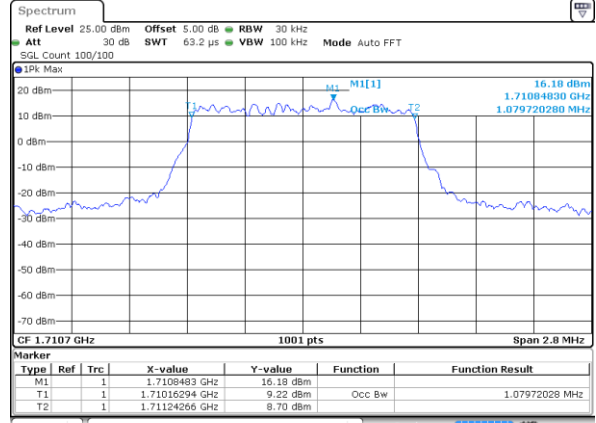

Mode	LTE Band 7 : 99%OBW(MHz)											
	1.4MHz		3MHz		5MHz		10MHz		15MHz		20MHz	
Mod.	QPSK	16QAM	QPSK	16QAM	QPSK	16QAM	QPSK	16QAM	QPSK	16QAM	QPSK	16QAM
Lowest CH	-	-	-	-	4.48	4.5	9.01	9.03	13.37	13.43	18.42	18.34
Middle CH	-	-	-	-	4.49	4.5	9.05	9.05	13.43	13.43	18.26	18.26
Highest CH	-	-	-	-	4.49	4.47	9.11	9.01	13.46	13.52	18.26	18.42

Mode	LTE Band 38 : 99%OBW(MHz)											
	1.4MHz		3MHz		5MHz		10MHz		15MHz		20MHz	
Mod.	QPSK	16QAM	QPSK	16QAM	QPSK	16QAM	QPSK	16QAM	QPSK	16QAM	QPSK	16QAM
Lowest CH	-	-	-	-	4.5	4.46	9.01	9.03	13.46	13.4	18.3	18.02
Middle CH	-	-	-	-	4.48	4.51	9.07	9.03	13.43	13.43	18.38	18.42
Highest CH	-	-	-	-	4.49	4.47	9.03	8.95	13.43	13.46	18.26	18.3

LTE Band 4

Lowest Channel / 1.4MHz / QPSK

Date: 1 JUL 2017 14:28:30

Lowest Channel / 1.4MHz / 16QAM

Date: 1 JUL 2017 14:28:40

Middle Channel / 1.4MHz / QPSK

Date: 1 JUL 2017 14:33:31

Middle Channel / 1.4MHz / 16QAM

Date: 1 JUL 2017 14:33:41

Highest Channel / 1.4MHz / QPSK

Date: 1 JUL 2017 14:36:00

Highest Channel / 1.4MHz / 16QAM

Date: 1 JUL 2017 14:36:10

LTE Band 4

Lowest Channel / 3MHz / QPSK

Date: 1 JUL 2017 14:43:00