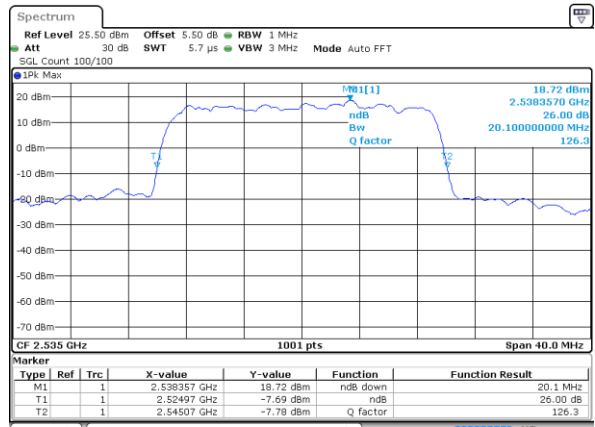

Highest Channel / 15MHz / QPSK

Date: 2 JUL 2017 10:16:20

Highest Channel / 15MHz / 16QAM

Date: 2 JUL 2017 10:16:00

LTE Band 7

Lowest Channel / 20MHz / QPSK

Date: 2 JUL 2017 10:31:25

Lowest Channel / 20MHz / 16QAM

Date: 2 JUL 2017 10:31:05

Middle Channel / 20MHz / QPSK

Date: 2 JUL 2017 10:31:45

Middle Channel / 20MHz / 16QAM

Date: 2 JUL 2017 10:32:05

Highest Channel / 20MHz / QPSK

Date: 2 JUL 2017 10:32:45

Highest Channel / 20MHz / 16QAM