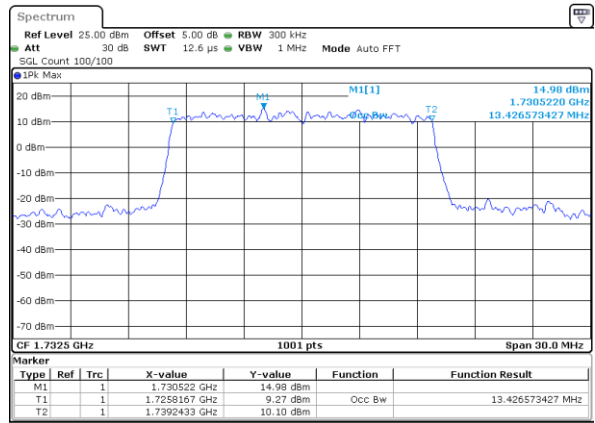

Lowest Channel / 10MHz / QPSK

Date: 1 JUL 2017 15:15:59

Lowest Channel / 10MHz / 16QAM

Date: 1 JUL 2017 15:16:09

Middle Channel / 10MHz / QPSK

Date: 1 JUL 2017 15:22:59

Middle Channel / 10MHz / 16QAM

Date: 1 JUL 2017 15:23:09

Highest Channel / 10MHz / QPSK

Date: 1 JUL 2017 15:25:29

Highest Channel / 10MHz / 16QAM

Date: 1 JUL 2017 15:25:39

LTE Band 4

Lowest Channel / 15MHz / QPSK

Date: 1 JUL 2017 15:32:29

Lowest Channel / 15MHz / 16QAM

Date: 1 JUL 2017 15:32:39

Middle Channel / 15MHz / QPSK

Date: 1 JUL 2017 15:39:28

Middle Channel / 15MHz / 16QAM

Date: 1 JUL 2017 15:39:38

Highest Channel / 15MHz / QPSK

Date: 1 JUL 2017 15:41:58

Highest Channel / 15MHz / 16QAM