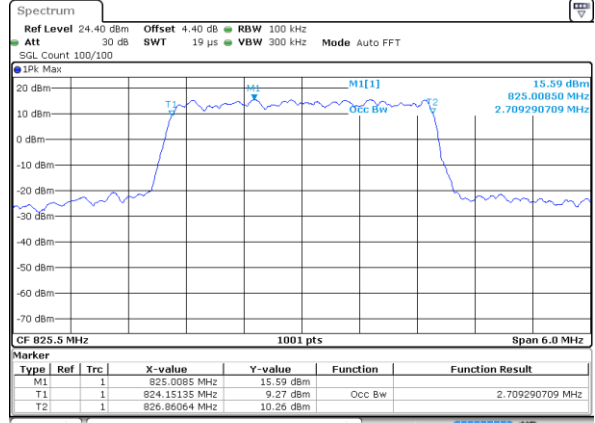

Date: 1 JUL 2017 17:11:07

Lowest Channel / 1.4MHz / 16QAM

Date: 1 JUL 2017 17:11:17

Middle Channel / 1.4MHz / QPSK

Date: 1 JUL 2017 17:20:07

Middle Channel / 1.4MHz / 16QAM

Date: 1 JUL 2017 17:20:17

Highest Channel / 1.4MHz / QPSK

Date: 1 JUL 2017 17:22:36

Highest Channel / 1.4MHz / 16QAM

Date: 1 JUL 2017 17:22:46

LTE Band 5

Lowest Channel / 3MHz / QPSK

Date: 1 JUL 2017 17:31:35

Lowest Channel / 3MHz / 16QAM

Date: 1 JUL 2017 17:31:45