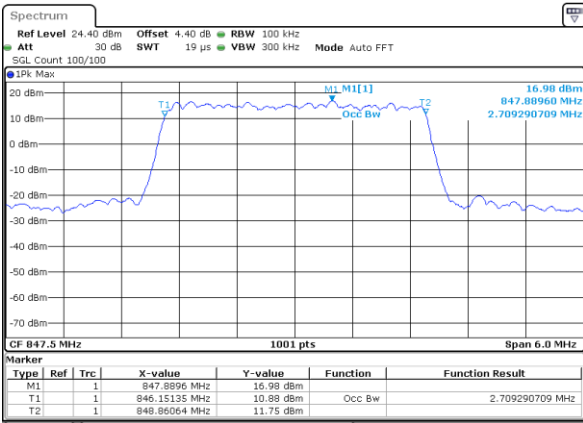

Date: 1 JUL 2017 17:22:36

Highest Channel / 1.4MHz / 16QAM

Date: 1 JUL 2017 17:22:46

LTE Band 5

Lowest Channel / 3MHz / QPSK

Date: 1 JUL 2017 17:31:35

Lowest Channel / 3MHz / 16QAM

Date: 1 JUL 2017 17:31:45

Middle Channel / 3MHz / QPSK

Date: 1 JUL 2017 17:40:35

Middle Channel / 3MHz / 16QAM

Date: 1 JUL 2017 17:40:45

Highest Channel / 3MHz / QPSK

Date: 1 JUL 2017 17:43:04

Highest Channel / 3MHz / 16QAM

Date: 1 JUL 2017 17:43:14

LTE Band 5

Lowest Channel / 5MHz / QPSK

Date: 1 JUL 2017 17:52:03

Lowest Channel / 5MHz / 16QAM

Date: 1 JUL 2017 17:52:13

Middle Channel / 5MHz / QPSK

Date: 1 JUL 2017 18:01:03

Middle Channel / 5MHz / 16QAM

Date: 1 JUL 2017 18:01:13

Highest Channel / 5MHz / QPSK

Date: 1 JUL 2017 18:03:32

Highest Channel / 5MHz / 16QAM

Date: 1 JUL 2017 18:03:42

LTE Band 5

Lowest Channel / 10MHz / QPSK

Date: 1 JUL 2017 18:12:31