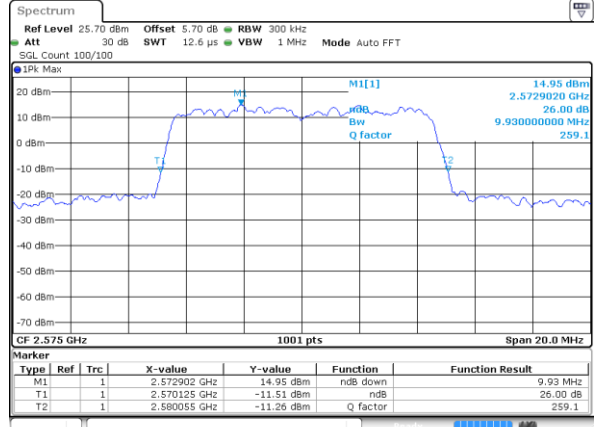

Lowest Channel / 10MHz / 16QAM

Date: 3 JUL 2017 20:11:37