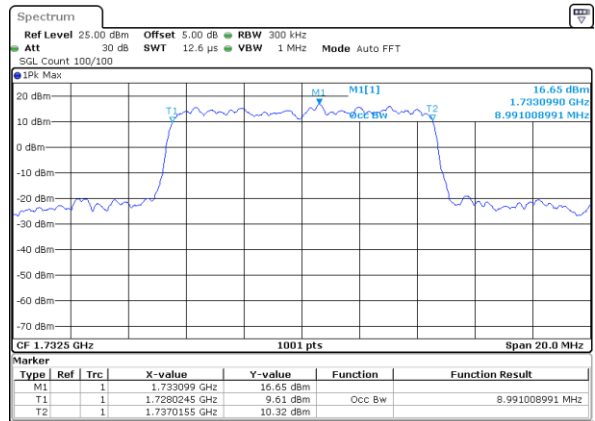

Date: 1 JUL 2017 15:06:30

Middle Channel / 5MHz / 16QAM

Date: 1 JUL 2017 15:06:40

Highest Channel / 5MHz / QPSK

Date: 1 JUL 2017 15:09:00

Highest Channel / 5MHz / 16QAM

Date: 1 JUL 2017 15:09:10

LTE Band 4

Lowest Channel / 10MHz / QPSK

Date: 1 JUL 2017 15:15:59

Lowest Channel / 10MHz / 16QAM

Date: 1 JUL 2017 15:16:09

Middle Channel / 10MHz / QPSK

Date: 1 JUL 2017 15:22:59

Middle Channel / 10MHz / 16QAM

Date: 1 JUL 2017 15:23:09

Highest Channel / 10MHz / QPSK

Date: 1 JUL 2017 15:25:29

Highest Channel / 10MHz / 16QAM

Date: 1 JUL 2017 15:25:39

LTE Band 4

Lowest Channel / 15MHz / QPSK

Date: 1 JUL 2017 15:32:29

Lowest Channel / 15MHz / 16QAM