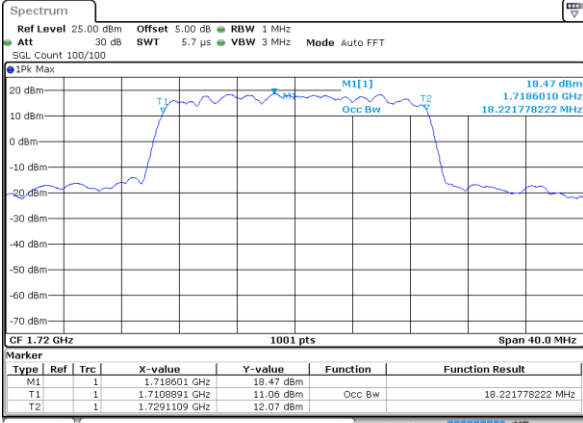

Highest Channel / 10MHz / QPSK

Date: 1 JUL 2017 15:25:29

Highest Channel / 10MHz / 16QAM

Date: 1 JUL 2017 15:25:39

LTE Band 4

Lowest Channel / 15MHz / QPSK

Date: 1 JUL 2017 15:32:29

Lowest Channel / 15MHz / 16QAM

Date: 1 JUL 2017 15:32:39

Middle Channel / 15MHz / QPSK

Date: 1 JUL 2017 15:39:28

Middle Channel / 15MHz / 16QAM

Date: 1 JUL 2017 15:39:38

Highest Channel / 15MHz / QPSK

Date: 1 JUL 2017 15:41:58

Highest Channel / 15MHz / 16QAM

Date: 1 JUL 2017 15:42:08

LTE Band 4

Lowest Channel / 20MHz / QPSK

Date: 1 JUL 2017 15:48:58

Lowest Channel / 20MHz / 16QAM

Date: 1 JUL 2017 15:49:08

Middle Channel / 20MHz / QPSK

Date: 1 JUL 2017 15:55:58