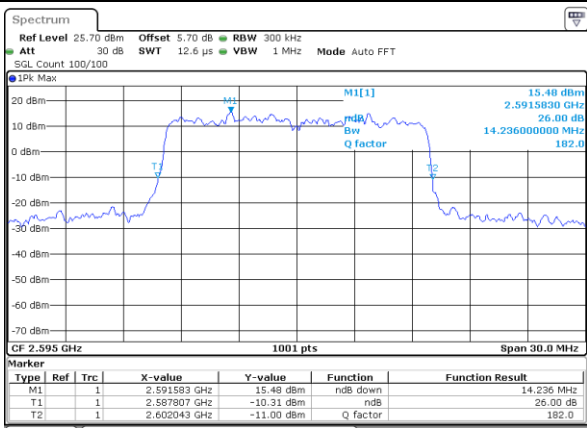

Middle Channel / 15MHz / QPSK

Date: 3 JUL 2017 20:14:06