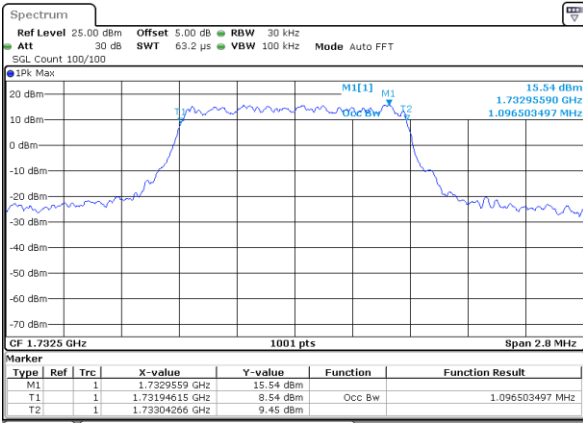

Mode	LTE Band 38 : 99%OBW(MHz)											
	1.4MHz		3MHz		5MHz		10MHz		15MHz		20MHz	
Mod.	QPSK	16QAM	QPSK	16QAM	QPSK	16QAM	QPSK	16QAM	QPSK	16QAM	QPSK	16QAM
Lowest CH	-	-	-	-	4.5	4.46	9.01	9.03	13.46	13.4	18.3	18.02
Middle CH	-	-	-	-	4.48	4.51	9.07	9.03	13.43	13.43	18.38	18.42
Highest CH	-	-	-	-	4.49	4.47	9.03	8.95	13.43	13.46	18.26	18.3

LTE Band 4

Lowest Channel / 1.4MHz / QPSK

Date: 1 JUL 2017 14:28:30

Lowest Channel / 1.4MHz / 16QAM

Date: 1 JUL 2017 14:28:40

Middle Channel / 1.4MHz / QPSK

Date: 1 JUL 2017 14:33:31

Middle Channel / 1.4MHz / 16QAM

Date: 1 JUL 2017 14:33:41

Highest Channel / 1.4MHz / QPSK

Date: 1 JUL 2017 14:36:00

Highest Channel / 1.4MHz / 16QAM

Date: 1 JUL 2017 14:36:10

LTE Band 4

Lowest Channel / 3MHz / QPSK

Date: 1 JUL 2017 14:43:00