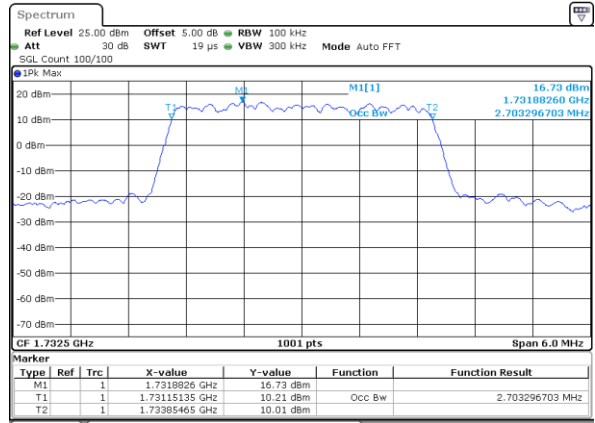

Date: 1 JUL 2017 14:33:41

Highest Channel / 1.4MHz / QPSK

Date: 1 JUL 2017 14:36:00

Highest Channel / 1.4MHz / 16QAM

Date: 1 JUL 2017 14:36:10

LTE Band 4

Lowest Channel / 3MHz / QPSK

Date: 1 JUL 2017 14:43:00

Lowest Channel / 3MHz / 16QAM

Date: 1 JUL 2017 14:43:10

Middle Channel / 3MHz / QPSK

Date: 1 JUL 2017 14:50:00

Middle Channel / 3MHz / 16QAM

Date: 1 JUL 2017 14:50:10

Highest Channel / 3MHz / QPSK

Date: 1 JUL 2017 14:52:30

Highest Channel / 3MHz / 16QAM

Date: 1 JUL 2017 14:52:40

LTE Band 4

Lowest Channel / 5MHz / QPSK

Date: 1 JUL 2017 14:59:30

Lowest Channel / 5MHz / 16QAM

Date: 1 JUL 2017 14:59:40

Middle Channel / 5MHz / QPSK

Date: 1 JUL 2017 15:06:30

Middle Channel / 5MHz / 16QAM

Date: 1 JUL 2017 15:06:40

Highest Channel / 5MHz / QPSK

Date: 1 JUL 2017 15:09:00

Highest Channel / 5MHz / 16QAM

Date: 1 JUL 2017 15:09:10

LTE Band 4