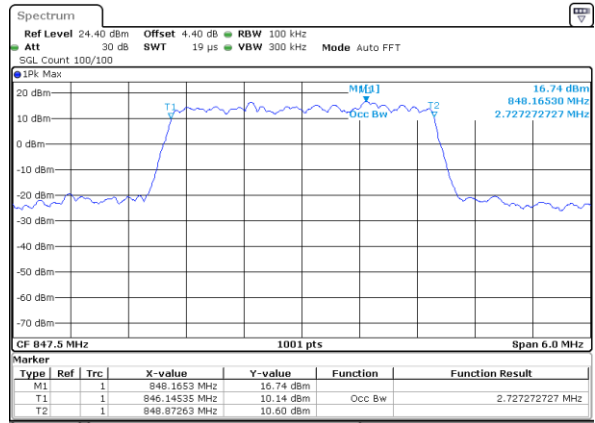

Date: 1 JUL 2017 17:22:36

Highest Channel / 1.4MHz / 16QAM

Date: 1 JUL 2017 17:22:46

LTE Band 5

Lowest Channel / 3MHz / QPSK

Date: 1 JUL 2017 17:31:35

Lowest Channel / 3MHz / 16QAM

Date: 1 JUL 2017 17:31:45

Middle Channel / 3MHz / QPSK

Date: 1 JUL 2017 17:40:35

Middle Channel / 3MHz / 16QAM

Date: 1 JUL 2017 17:40:45

Highest Channel / 3MHz / QPSK

Date: 1 JUL 2017 17:43:04

Highest Channel / 3MHz / 16QAM

Date: 1 JUL 2017 17:43:14

LTE Band 5

Lowest Channel / 5MHz / QPSK

Date: 1 JUL 2017 17:52:03

Lowest Channel / 5MHz / 16QAM

Date: 1 JUL 2017 17:52:13

Middle Channel / 5MHz / QPSK

Date: 1 JUL 2017 18:01:03

Middle Channel / 5MHz / 16QAM