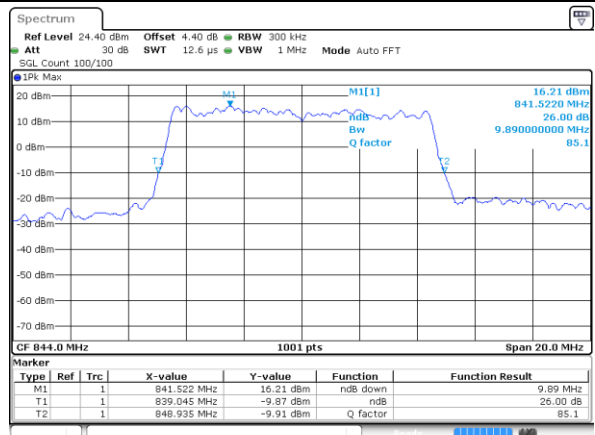

LTE Band 5

Lowest Channel / 10MHz / QPSK

Date: 1 JUL 2017 18:12:51

Lowest Channel / 10MHz / 16QAM

Date: 1 JUL 2017 18:13:01

Middle Channel / 10MHz / QPSK

Date: 1 JUL 2017 18:21:51

Middle Channel / 10MHz / 16QAM

Date: 1 JUL 2017 18:22:01

Highest Channel / 10MHz / QPSK

Date: 1 JUL 2017 18:24:20

Highest Channel / 10MHz / 16QAM

Date: 1 JUL 2017 18:24:30

LTE Band 7

Lowest Channel / 5MHz / QPSK

Date: 2 JUL 2017 09:41:52