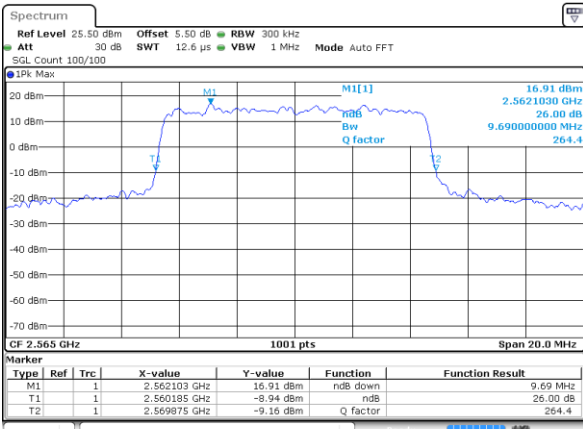

Highest Channel / 5MHz / 16QAM

Date: 2 JUL 2017 09:43:31

LTE Band 7

Lowest Channel / 10MHz / QPSK

Date: 2 JUL 2017 09:58:17

Lowest Channel / 10MHz / 16QAM

Date: 2 JUL 2017 09:58:37

Middle Channel / 10MHz / QPSK

Date: 2 JUL 2017 09:59:16

Middle Channel / 10MHz / 16QAM

Date: 2 JUL 2017 09:59:56

Highest Channel / 10MHz / QPSK

Date: 2 JUL 2017 09:59:36

Highest Channel / 10MHz / 16QAM

Date: 2 JUL 2017 09:59:56

LTE Band 7