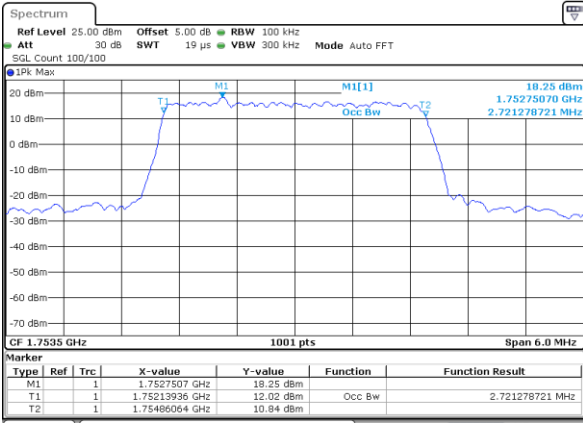

Date: 1 JUL 2017 14:33:41

Highest Channel / 1.4MHz / QPSK

Date: 1 JUL 2017 14:36:00

Highest Channel / 1.4MHz / 16QAM

Date: 1 JUL 2017 14:36:10

LTE Band 4

Lowest Channel / 3MHz / QPSK

Date: 1 JUL 2017 14:43:00

Lowest Channel / 3MHz / 16QAM

Date: 1 JUL 2017 14:43:10

Middle Channel / 3MHz / QPSK

Date: 1 JUL 2017 14:50:00

Middle Channel / 3MHz / 16QAM

Date: 1 JUL 2017 14:50:10

Highest Channel / 3MHz / QPSK

Date: 1 JUL 2017 14:52:30

Highest Channel / 3MHz / 16QAM

Date: 1 JUL 2017 14:52:40

LTE Band 4

Lowest Channel / 5MHz / QPSK

Date: 1 JUL 2017 14:59:30

Lowest Channel / 5MHz / 16QAM

Date: 1 JUL 2017 14:59:40

Middle Channel / 5MHz / QPSK

Date: 1 JUL 2017 15:06:30

Middle Channel / 5MHz / 16QAM

Date: 1 JUL 2017 15:06:40

Highest Channel / 5MHz / QPSK

Date: 1 JUL 2017 15:09:00

Highest Channel / 5MHz / 16QAM

Date: 1 JUL 2017 15:09:10

LTE Band 4