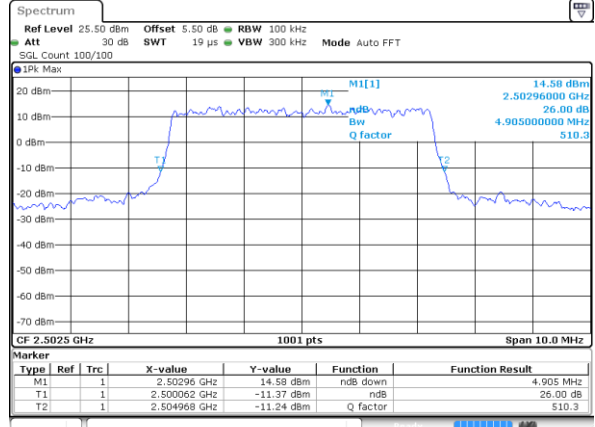

Lowest Channel / 5MHz / 16QAM

Date: 2 JUL 2017 09:42:12