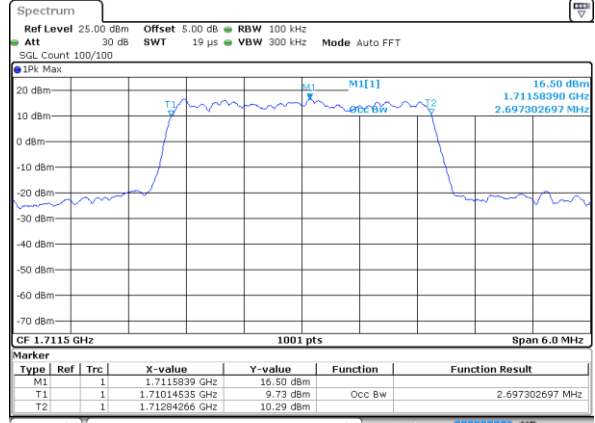

LTE Band 4

Lowest Channel / 1.4MHz / QPSK

Date: 1 JUL 2017 14:28:30

Lowest Channel / 1.4MHz / 16QAM

Date: 1 JUL 2017 14:28:40

Middle Channel / 1.4MHz / QPSK

Date: 1 JUL 2017 14:33:31

Middle Channel / 1.4MHz / 16QAM

Date: 1 JUL 2017 14:33:41

Highest Channel / 1.4MHz / QPSK

Date: 1 JUL 2017 14:36:00

Highest Channel / 1.4MHz / 16QAM

Date: 1 JUL 2017 14:36:10

LTE Band 4

Lowest Channel / 3MHz / QPSK

Date: 1 JUL 2017 14:43:00

Lowest Channel / 3MHz / 16QAM

Date: 1 JUL 2017 14:43:10

Middle Channel / 3MHz / QPSK

Date: 1 JUL 2017 14:50:00

Middle Channel / 3MHz / 16QAM

Date: 1 JUL 2017 14:50:10

Highest Channel / 3MHz / QPSK

Date: 1 JUL 2017 14:52:30