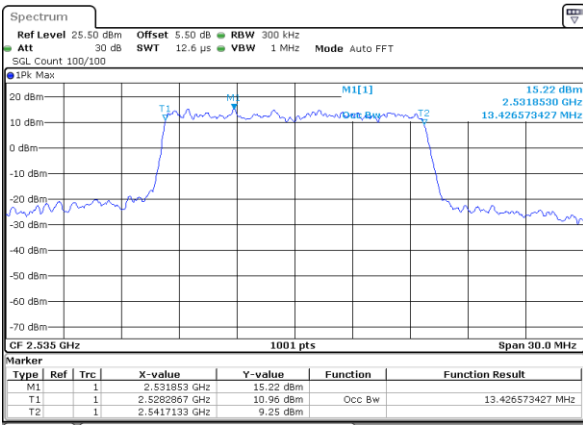

Middle Channel / 15MHz / QPSK

Date: 2 JUL 2017 10:15:11