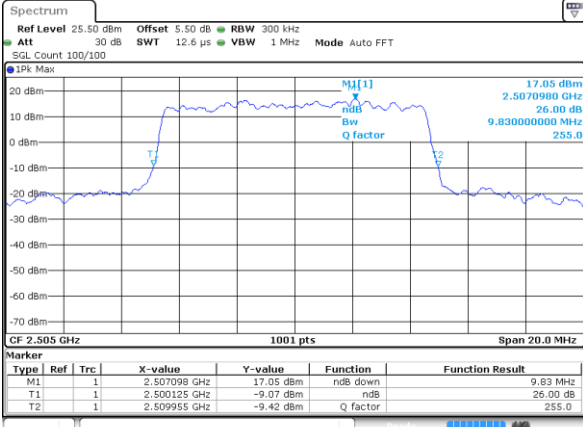

Highest Channel / 5MHz / 16QAM

Date: 2 JUL 2017 09:43:31

LTE Band 7

Lowest Channel / 10MHz / QPSK

Date: 2 JUL 2017 09:58:17

Lowest Channel / 10MHz / 16QAM

Date: 2 JUL 2017 09:58:37

Middle Channel / 10MHz / QPSK

Date: 2 JUL 2017 09:59:16

Middle Channel / 10MHz / 16QAM

Date: 2 JUL 2017 09:59:56

Highest Channel / 10MHz / QPSK

Date: 2 JUL 2017 09:59:36

Highest Channel / 10MHz / 16QAM

Date: 2 JUL 2017 09:59:56

LTE Band 7