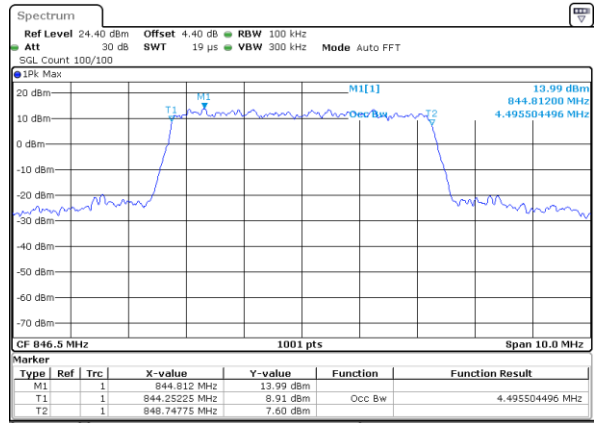

LTE Band 5

Lowest Channel / 5MHz / QPSK

Date: 1 JUL 2017 17:52:03

Lowest Channel / 5MHz / 16QAM

Date: 1 JUL 2017 17:52:13

Middle Channel / 5MHz / QPSK

Date: 1 JUL 2017 18:01:03

Middle Channel / 5MHz / 16QAM

Date: 1 JUL 2017 18:01:13

Highest Channel / 5MHz / QPSK

Date: 1 JUL 2017 18:03:32

Highest Channel / 5MHz / 16QAM

Date: 1 JUL 2017 18:03:42

LTE Band 5

Lowest Channel / 10MHz / QPSK

Date: 1 JUL 2017 18:12:31