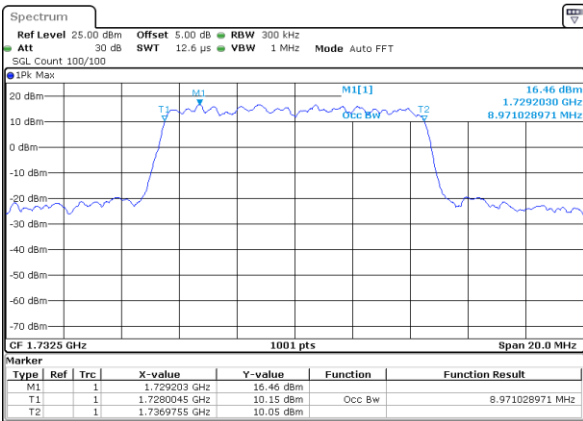

Date: 1 JUL 2017 15:06:30

Middle Channel / 5MHz / 16QAM

Date: 1 JUL 2017 15:06:40

Highest Channel / 5MHz / QPSK

Date: 1 JUL 2017 15:09:00

Highest Channel / 5MHz / 16QAM

Date: 1 JUL 2017 15:09:10

LTE Band 4

Lowest Channel / 10MHz / QPSK

Date: 1 JUL 2017 15:15:59

Lowest Channel / 10MHz / 16QAM

Date: 1 JUL 2017 15:16:09

Middle Channel / 10MHz / QPSK

Date: 1 JUL 2017 15:22:59

Middle Channel / 10MHz / 16QAM

Date: 1 JUL 2017 15:23:09

Highest Channel / 10MHz / QPSK

Date: 1 JUL 2017 15:25:29

Highest Channel / 10MHz / 16QAM

Date: 1 JUL 2017 15:25:39

LTE Band 4

Lowest Channel / 15MHz / QPSK

Date: 1 JUL 2017 15:32:29

Lowest Channel / 15MHz / 16QAM