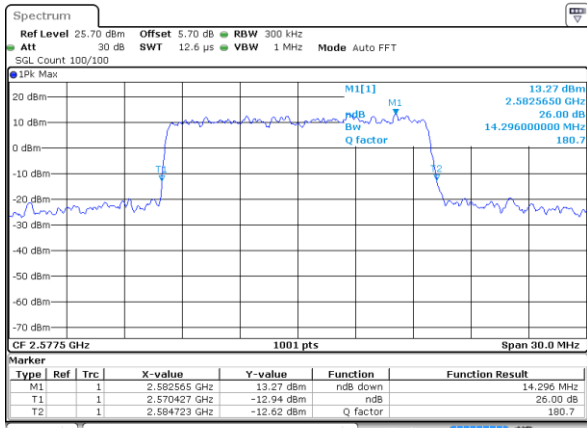

Date: 3 JUL 2017 20:12:46

Highest Channel / 10MHz / 16QAM

Date: 3 JUL 2017 20:12:56

LTE Band 38

Lowest Channel / 15MHz / QPSK

Date: 3 JUL 2017 20:13:26

Lowest Channel / 15MHz / 16QAM

Date: 3 JUL 2017 20:13:36