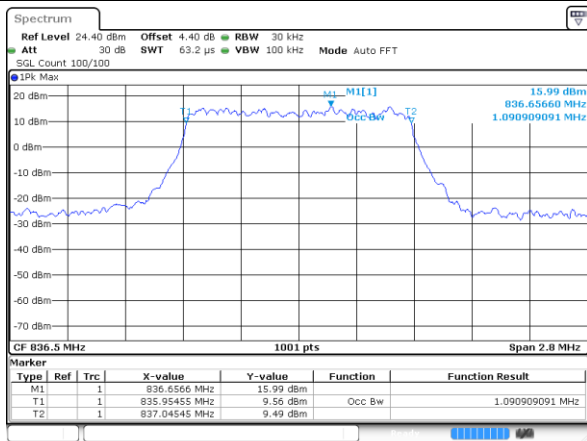

Date: 1 JUL 2017 15:42:08

LTE Band 4

Lowest Channel / 20MHz / QPSK

Date: 1 JUL 2017 15:48:58

Lowest Channel / 20MHz / 16QAM

Date: 1 JUL 2017 15:49:08

Middle Channel / 20MHz / QPSK

Date: 1 JUL 2017 15:55:58

Middle Channel / 20MHz / 16QAM

Date: 1 JUL 2017 15:56:08

Highest Channel / 20MHz / QPSK

Date: 1 JUL 2017 15:58:28

Highest Channel / 20MHz / 16QAM

Date: 1 JUL 2017 15:58:38

LTE Band 5

Lowest Channel / 1.4MHz / QPSK

Date: 1 JUL 2017 17:11:07

Lowest Channel / 1.4MHz / 16QAM

Date: 1 JUL 2017 17:11:17

Middle Channel / 1.4MHz / QPSK

Date: 1 JUL 2017 17:20:07

Middle Channel / 1.4MHz / 16QAM

Date: 1 JUL 2017 17:20:17

Highest Channel / 1.4MHz / QPSK