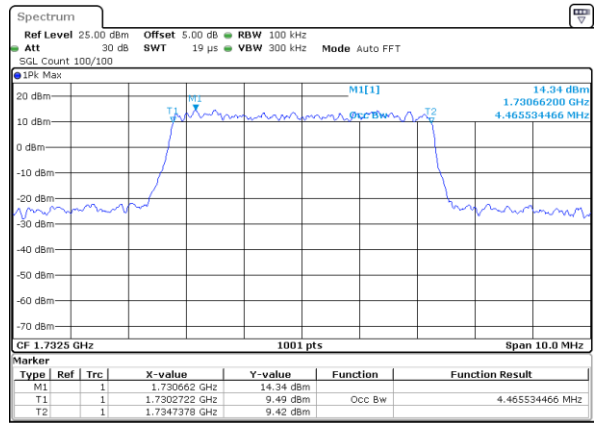

Highest Channel / 3MHz / 16QAM

Date: 1 JUL 2017 14:52:40

LTE Band 4

Lowest Channel / 5MHz / QPSK

Date: 1 JUL 2017 14:59:30

Lowest Channel / 5MHz / 16QAM

Date: 1 JUL 2017 14:59:40

Middle Channel / 5MHz / QPSK

Date: 1 JUL 2017 15:06:30

Middle Channel / 5MHz / 16QAM

Date: 1 JUL 2017 15:06:40

Highest Channel / 5MHz / QPSK

Date: 1 JUL 2017 15:09:00

Highest Channel / 5MHz / 16QAM

Date: 1 JUL 2017 15:09:10

LTE Band 4