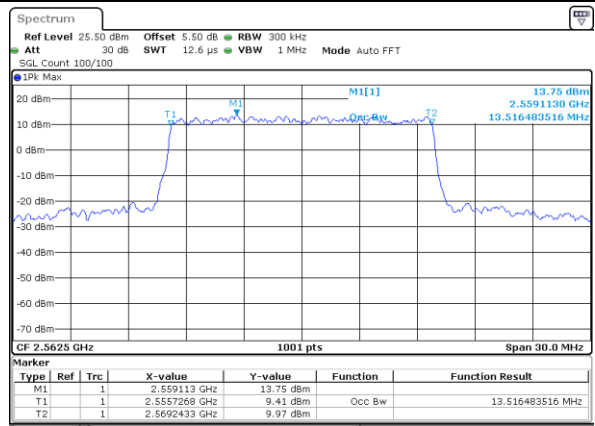

Highest Channel / 10MHz / QPSK

Date: 2 JUL 2017 09:59:26

Highest Channel / 10MHz / 16QAM

Date: 2 JUL 2017 09:59:46

LTE Band 7

Lowest Channel / 15MHz / QPSK

Date: 2 JUL 2017 10:14:51

Lowest Channel / 15MHz / 16QAM

Date: 2 JUL 2017 10:14:31

Middle Channel / 15MHz / QPSK

Date: 2 JUL 2017 10:15:11

Middle Channel / 15MHz / 16QAM

Date: 2 JUL 2017 10:15:31

Highest Channel / 15MHz / QPSK

Date: 2 JUL 2017 10:16:10

Highest Channel / 15MHz / 16QAM