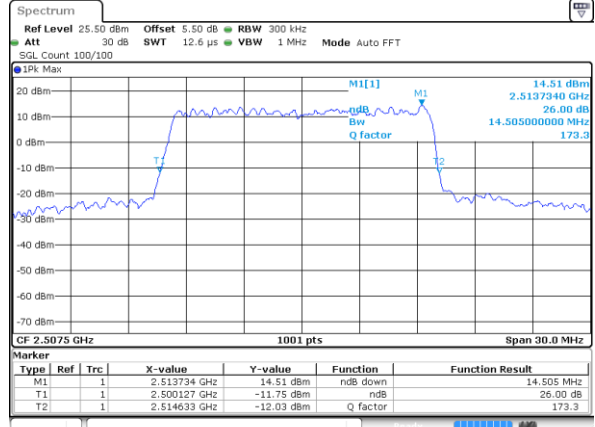

Lowest Channel / 15MHz / 16QAM

Date: 2 JUL 2017 10:14:41