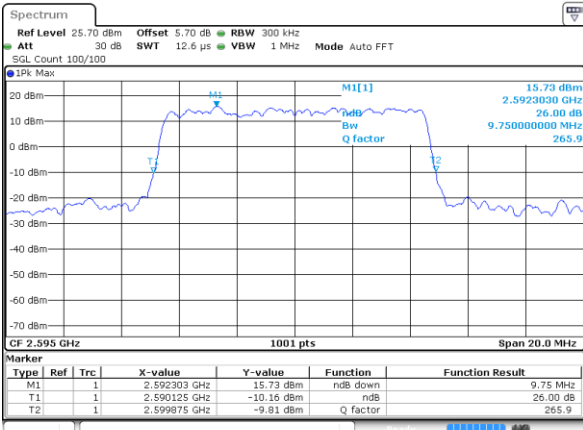

Middle Channel / 10MHz / QPSK

Date: 3 JUL 2017 20:12:07