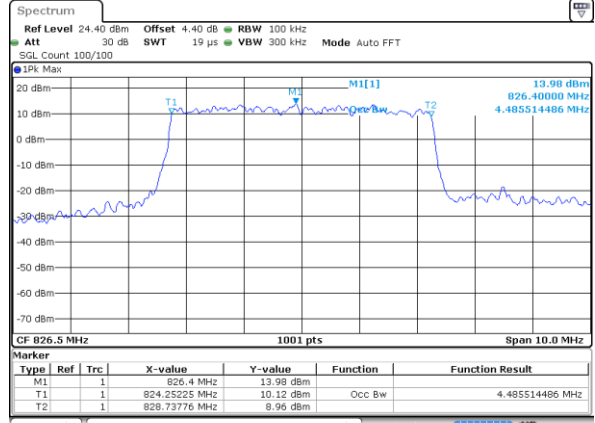

Date: 1 JUL 2017 17:22:36

Highest Channel / 1.4MHz / 16QAM

Date: 1 JUL 2017 17:22:46

LTE Band 5

Lowest Channel / 3MHz / QPSK

Date: 1 JUL 2017 17:31:35

Lowest Channel / 3MHz / 16QAM

Date: 1 JUL 2017 17:31:45

Middle Channel / 3MHz / QPSK

Date: 1 JUL 2017 17:40:35

Middle Channel / 3MHz / 16QAM

Date: 1 JUL 2017 17:40:45

Highest Channel / 3MHz / QPSK

Date: 1 JUL 2017 17:43:04

Highest Channel / 3MHz / 16QAM

Date: 1 JUL 2017 17:43:14

LTE Band 5

Lowest Channel / 5MHz / QPSK

Date: 1 JUL 2017 17:52:03

Lowest Channel / 5MHz / 16QAM

Date: 1 JUL 2017 17:52:13

Middle Channel / 5MHz / QPSK

Date: 1 JUL 2017 18:01:03

Middle Channel / 5MHz / 16QAM