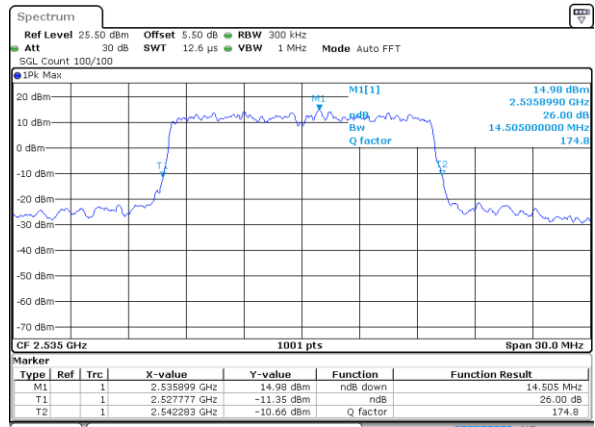

Date: 2 JUL 2017 09:59:16

Middle Channel / 10MHz / 16QAM

Date: 2 JUL 2017 09:59:56

Highest Channel / 10MHz / QPSK

Date: 2 JUL 2017 09:59:36

Highest Channel / 10MHz / 16QAM

Date: 2 JUL 2017 09:59:56

LTE Band 7

Lowest Channel / 15MHz / QPSK

Date: 2 JUL 2017 10:15:01

Lowest Channel / 15MHz / 16QAM

Date: 2 JUL 2017 10:14:41

Middle Channel / 15MHz / QPSK

Date: 2 JUL 2017 10:15:21

Middle Channel / 15MHz / 16QAM

Date: 2 JUL 2017 10:15:41

Highest Channel / 15MHz / QPSK

Date: 2 JUL 2017 10:16:20

Highest Channel / 15MHz / 16QAM

Date: 2 JUL 2017 10:16:00

LTE Band 7

Lowest Channel / 20MHz / QPSK

Date: 2 JUL 2017 10:31:25

Lowest Channel / 20MHz / 16QAM