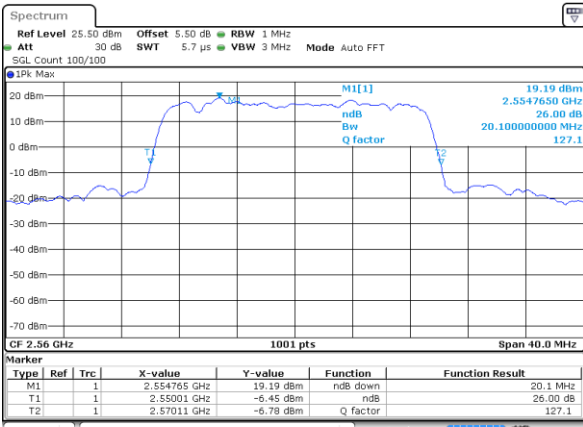

Date: 2 JUL 2017 10:31:05

Middle Channel / 20MHz / QPSK

Date: 2 JUL 2017 10:31:45

Middle Channel / 20MHz / 16QAM

Date: 2 JUL 2017 10:32:05

Highest Channel / 20MHz / QPSK

Date: 2 JUL 2017 10:32:45

Highest Channel / 20MHz / 16QAM