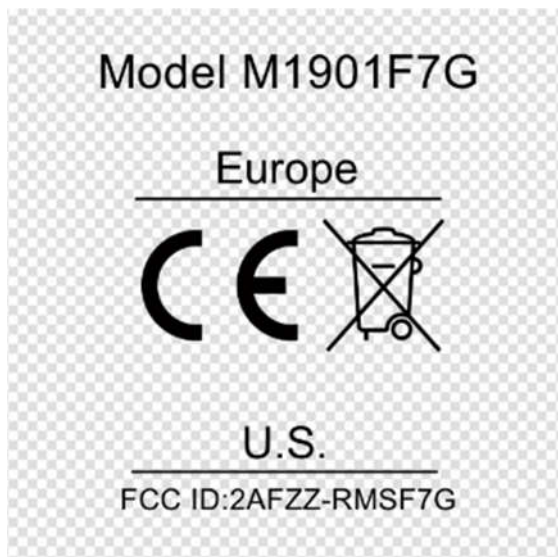

FCC E-Label Information

A. Images of the e-label screen are provided below:

B. Access to the required information on the e-label

Users are able to access the information in no more than three steps in a device's menu.

The actual steps are:

Settings> About Phone >Certification or

select Setting, then type "Certification" into the search bar.