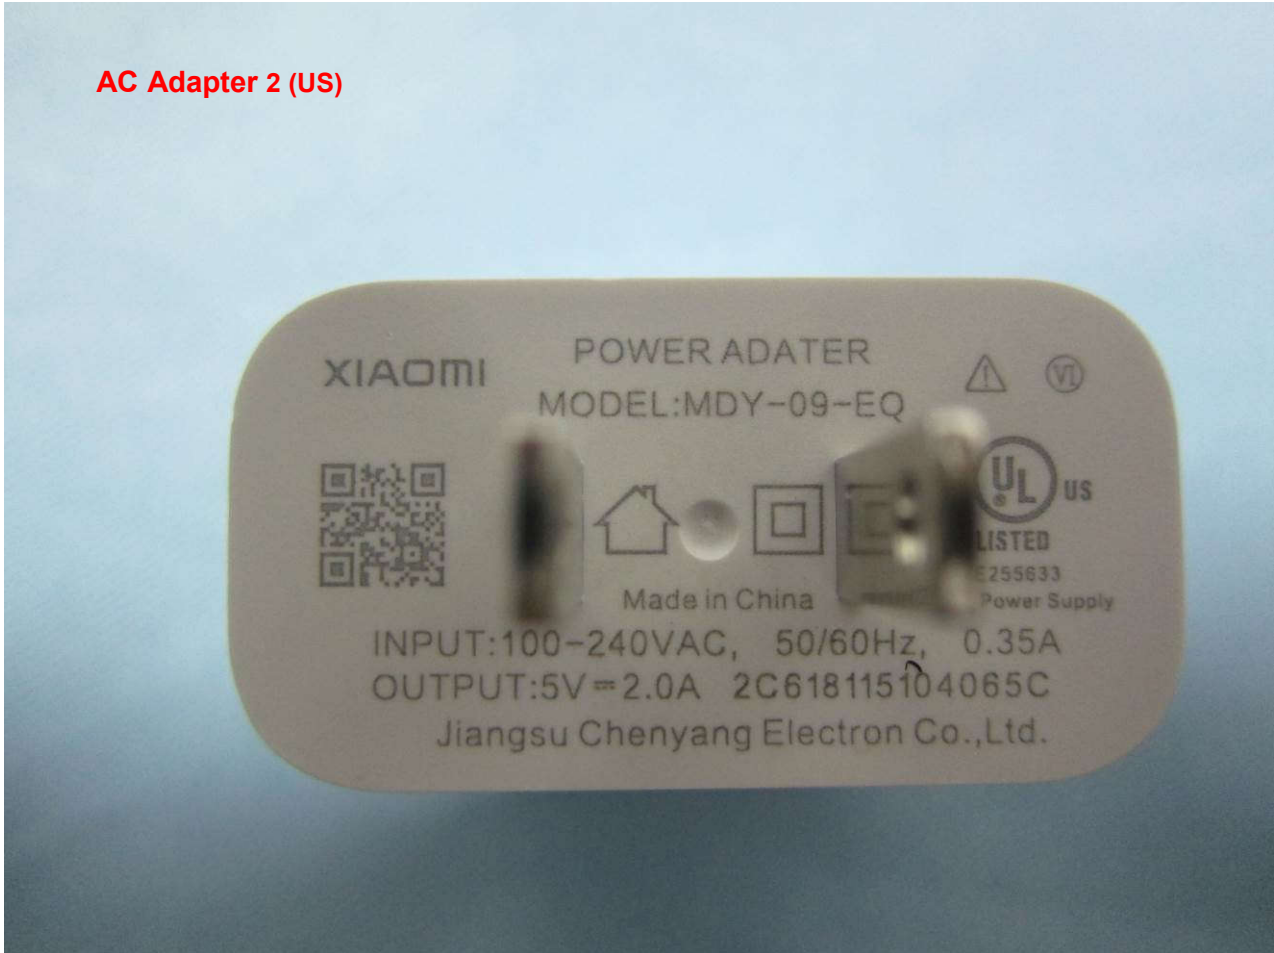

Brand Name: Redmi; Model Name: M1901F7G

AC Adapter 2 (US)