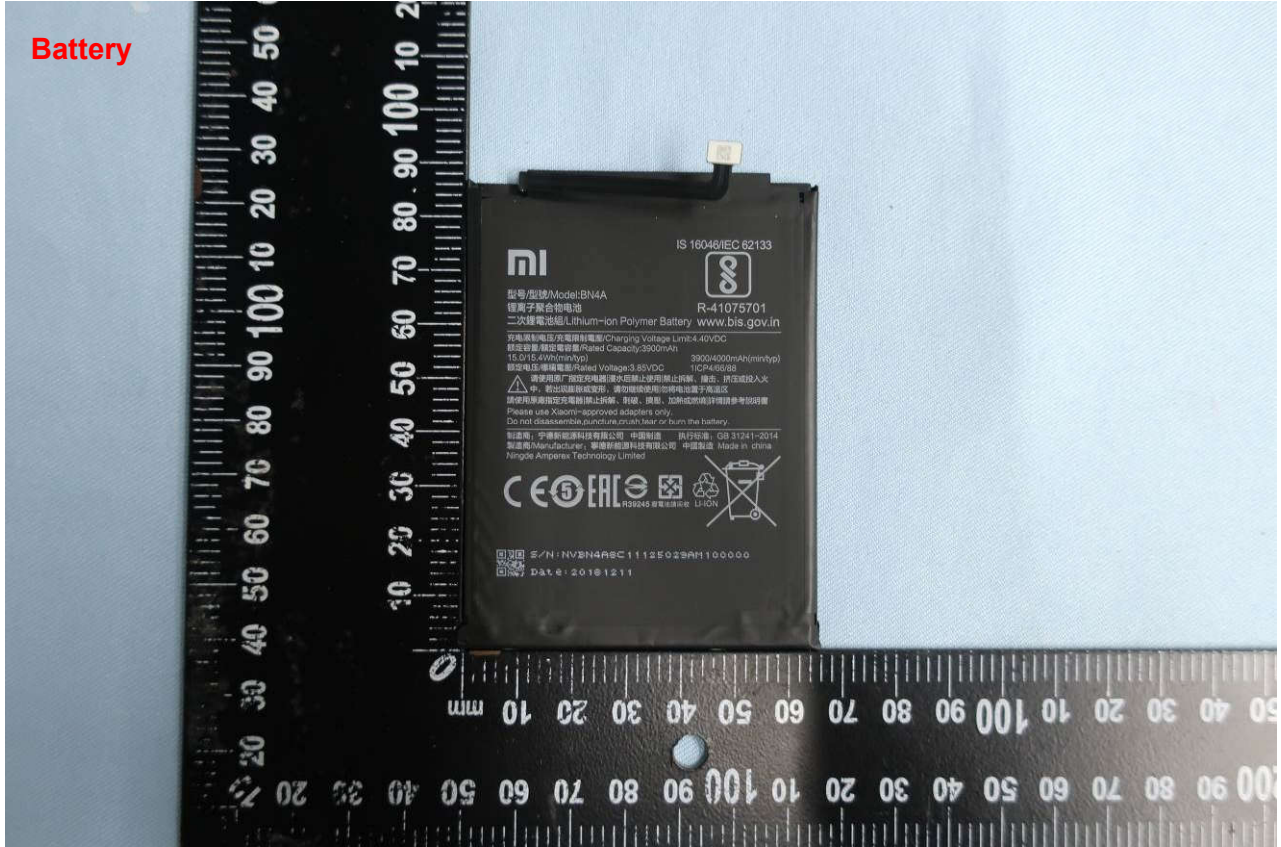

Brand Name: Redmi; Model Name: M1901F7G