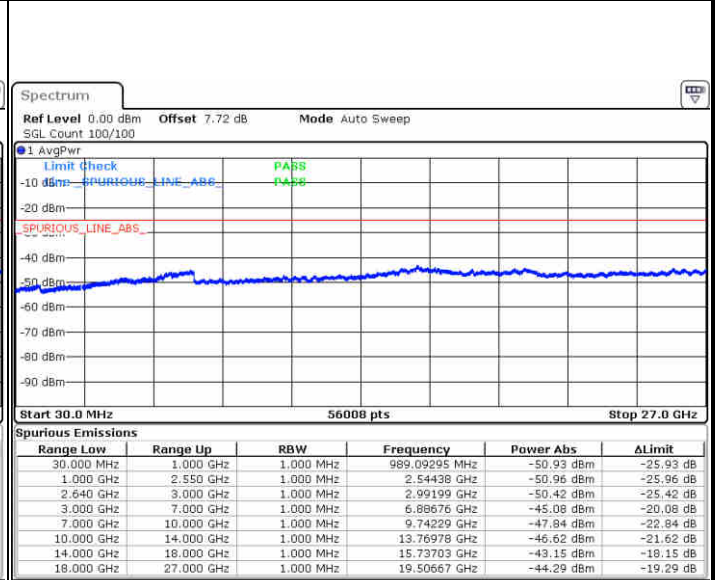

Lowest Channel / 16QAM

Date: 18 NOV 2018 10:04:12

LTE Band 38 / 20MHz

Middle Channel / QPSK

Middle Channel / 16QAM

Date: 18 NOV 2018 10:07:27

Date: 18 NOV 2018 10:06:38

Highest Channel / QPSK

Highest Channel / 16QAM

Date: 18 NOV 2018 10:08:18

Date: 18 NOV 2018 10:09:18

LTE Band 38 / 5MHz

Lowest Channel / 64QAM

Date: 18 NOV 2018 09:50:51

Middle Channel / 64QAM

Date: 18 NOV 2018 09:51:39

Highest Channel / 64QAM

Date: 18 NOV 2018 09:33:20

LTE Band 38 / 10MHz

Lowest Channel / 64QAM

Date: 18 NOV 2018 09:40:34

Middle Channel / 64QAM

Date: 18 NOV 2018 09:44:18

Highest Channel / 64QAM