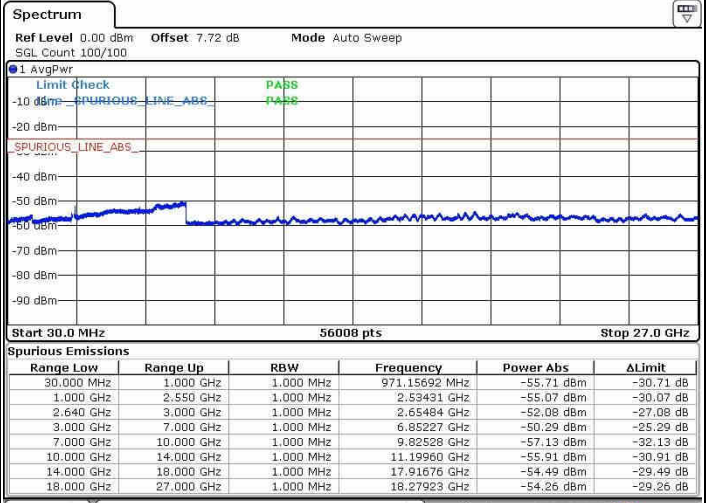

LTE Band 7 / 20MHz+20MHz

Highest Channel / QPSK

Date: 8 JAN 2019 17:38:16

Highest Channel / 16QAM

Date: 8 JAN 2019 17:39:19

Highest Channel / 64QAM

Date: 8 JAN 2019 17:40:09

LTE Band 38 / 15MHz+15MHz

QPSK

Lowest Channel

Middle Channel

Highest Channel

N/A

LTE Band 38 / 15MHz+15MHz

16QAM

Lowest Channel