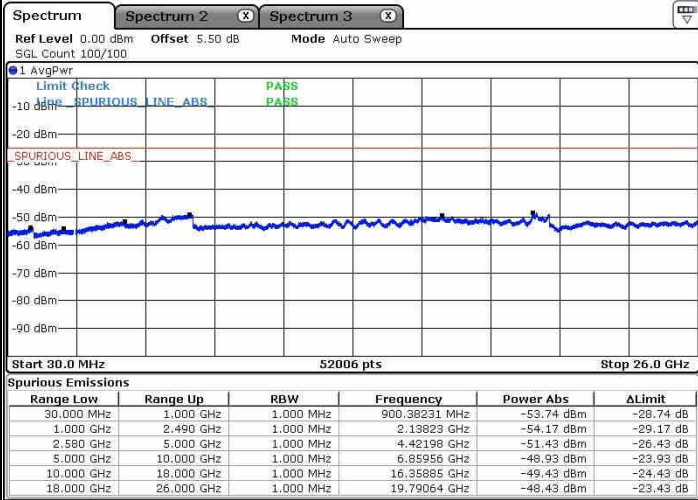

Date: 8 JAN 2019 17:02:51

Date: 8 JAN 2019 17:00:55

Lowest Channel / 64QAM

Date: 8 JAN 2019 17:00:02

LTE Band 7 / 20MHz+15MHz

Middle Channel / QPSK

Middle Channel / 16QAM

Date: 8 JAN 2019 17:04:08

Date: 8 JAN 2019 17:05:00

Middle Channel / 64QAM

Date: 8 JAN 2019 17:07:50

LTE Band 7 / 20MHz+15MHz

Highest Channel / QPSK

Highest Channel / 16QAM

Date: 8 JAN 2019 17:19:40

Date: 8 JAN 2019 17:18:46

Highest Channel / 64QAM

Date: 8 JAN 2019 17:17:51

LTE Band 7 / 20MHz+20MHz

Lowest Channel / QPSK

Lowest Channel / 16QAM

Date: 8 JAN 2019 17:22:11

Date: 8 JAN 2019 17:23:09

Lowest Channel / 64QAM