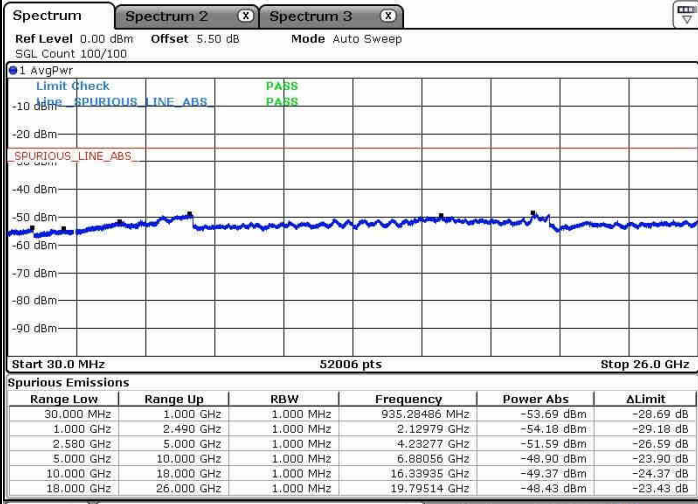

Middle Channel / 64QAM

Date: 8 JAN 2019 18:25:59

LTE Band 7 / 15MHz+10MHz

Highest Channel / QPSK

Highest Channel / 16QAM

Date: 8 JAN 2019 18:36:32

Date: 8 JAN 2019 18:35:43

Highest Channel / 64QAM

Date: 8 JAN 2019 18:34:47

LTE Band 7 / 15MHz+15MHz

Lowest Channel / QPSK

Lowest Channel / 16QAM

Date: 8 JAN 2019 16:01:56

Date: 8 JAN 2019 15:59:44

Lowest Channel / 64QAM

Date: 8 JAN 2019 15:56:34