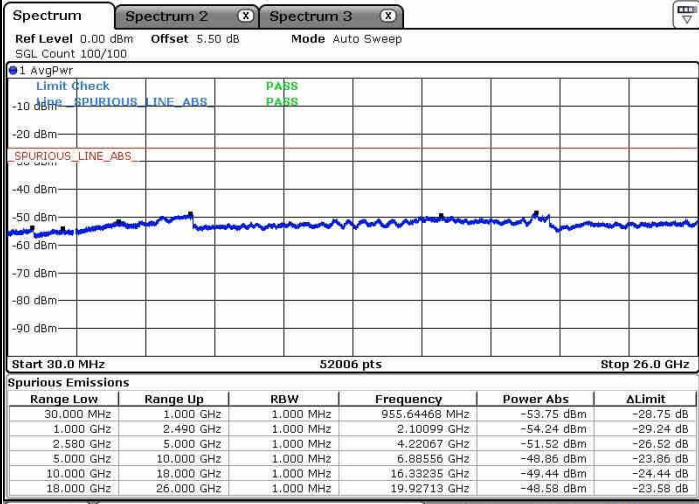

Highest Channel / 16QAM

Date: 8 JAN 2019 15:45:35

Date: 8 JAN 2019 15:46:30

Highest Channel / 64QAM

Date: 8 JAN 2019 15:47:39

LTE Band 7 / 20MHz+15MHz

Lowest Channel / QPSK

Lowest Channel / 16QAM

Date: 8 JAN 2019 17:02:51

Date: 8 JAN 2019 17:00:55

Lowest Channel / 64QAM

Date: 8 JAN 2019 17:00:02

LTE Band 7 / 20MHz+15MHz

Middle Channel / QPSK

Middle Channel / 16QAM

Date: 8 JAN 2019 17:04:08

Date: 8 JAN 2019 17:05:00

Middle Channel / 64QAM

Date: 8 JAN 2019 17:07:50

LTE Band 7 / 20MHz+15MHz

Highest Channel / QPSK

Highest Channel / 16QAM

Date: 8 JAN 2019 17:19:40

Date: 8 JAN 2019 17:18:46

Highest Channel / 64QAM

Date: 8 JAN 2019 17:17:51

LTE Band 7 / 20MHz+20MHz

Lowest Channel / QPSK

Lowest Channel / 16QAM

Date: 8 JAN 2019 17:22:11

Date: 8 JAN 2019 17:23:09

Lowest Channel / 64QAM