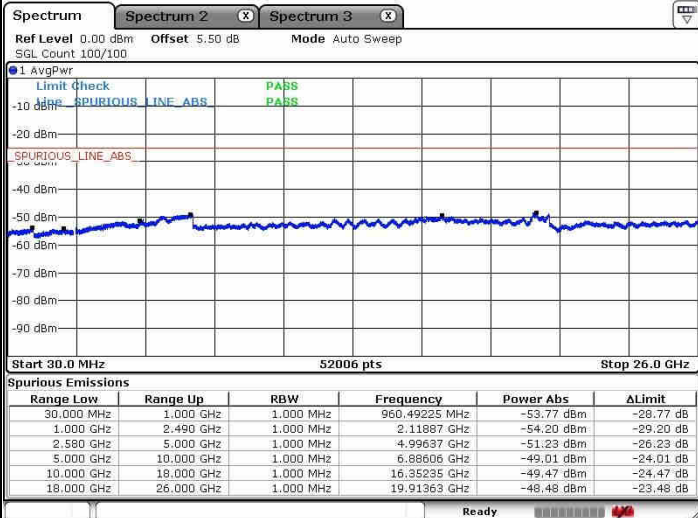

Middle Channel / 64QAM

Date: 8 JAN 2019 18:25:59

LTE Band 7 / 15MHz+10MHz

Highest Channel / QPSK

Highest Channel / 16QAM

Date: 8 JAN 2019 18:36:32

Date: 8 JAN 2019 18:35:43

Highest Channel / 64QAM