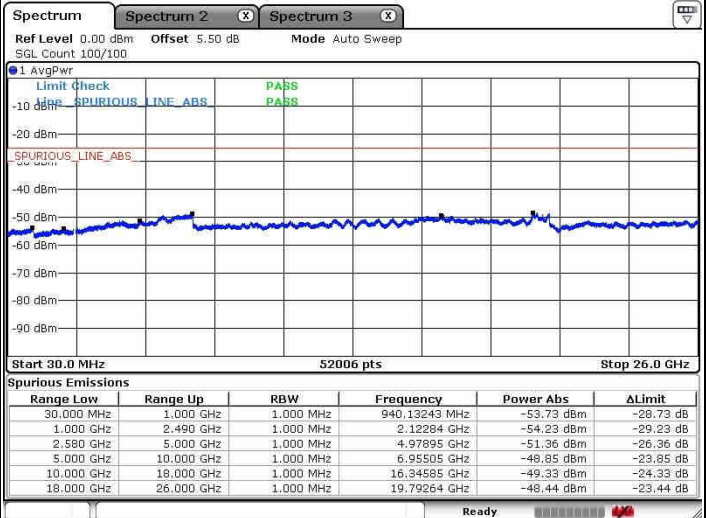

Middle Channel / 16QAM

Date: 8 JAN 2019 15:18:23

Date: 8 JAN 2019 15:19:13

Middle Channel / 64QAM

Date: 8 JAN 2019 15:20:00

LTE Band 7 / 10MHz+20MHz

Highest Channel / QPSK

Highest Channel / 16QAM

Date: 8 JAN 2019 15:28:27

Date: 8 JAN 2019 15:27:36

Highest Channel / 64QAM

Date: 8 JAN 2019 15:26:43

LTE Band 7 / 15MHz+10MHz

Lowest Channel / QPSK

Lowest Channel / 16QAM

Date: 8 JAN 2019 18:22:48