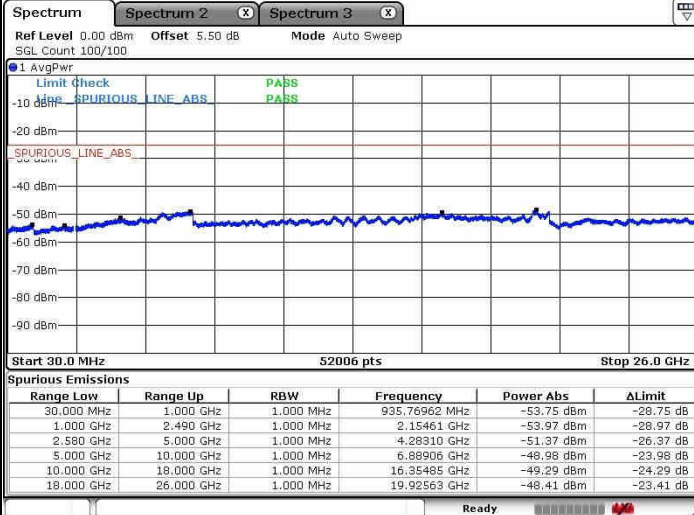

Date: 8 JAN 2019 17:05:00

Middle Channel / 64QAM

Date: 8 JAN 2019 17:07:50

LTE Band 7 / 20MHz+15MHz

Highest Channel / QPSK

Highest Channel / 16QAM

Date: 8 JAN 2019 17:19:40

Date: 8 JAN 2019 17:18:46

Highest Channel / 64QAM

Date: 8 JAN 2019 17:17:51

LTE Band 7 / 20MHz+20MHz

Lowest Channel / QPSK

Lowest Channel / 16QAM

Date: 8 JAN 2019 17:22:11

Date: 8 JAN 2019 17:23:09

Lowest Channel / 64QAM

Date: 8 JAN 2019 17:24:01

LTE Band 7 / 20MHz+20MHz

Middle Channel / QPSK

Middle Channel / 16QAM

Date: 8 JAN 2019 17:36:37

Date: 8 JAN 2019 17:35:27

Middle Channel / 64QAM

Date: 8 JAN 2019 17:34:35

LTE Band 7 / 20MHz+20MHz

Highest Channel / QPSK

Date: 8 JAN 2019 17:38:16

Highest Channel / 16QAM

Date: 8 JAN 2019 17:39:19

Highest Channel / 64QAM

Date: 8 JAN 2019 17:40:09

LTE Band 38 / 15MHz+15MHz