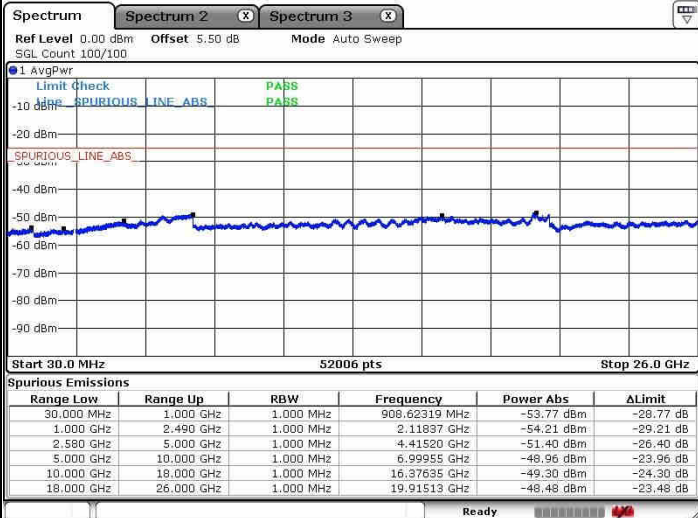

Date: 8 JAN 2019 16:42:42

Highest Channel / 64QAM

Date: 8 JAN 2019 16:43:31

LTE Band 7 / 20MHz+10MHz

Lowest Channel / QPSK

Lowest Channel / 16QAM

Lowest Channel / 64QAM

LTE Band 7 / 20MHz+10MHz

Middle Channel / QPSK

Middle Channel / 16QAM

Date: 8 JAN 2019 15:43:22

Date: 8 JAN 2019 15:42:21

Middle Channel / 64QAM

Date: 8 JAN 2019 15:41:21

LTE Band 7 / 20MHz+10MHz

Highest Channel / QPSK