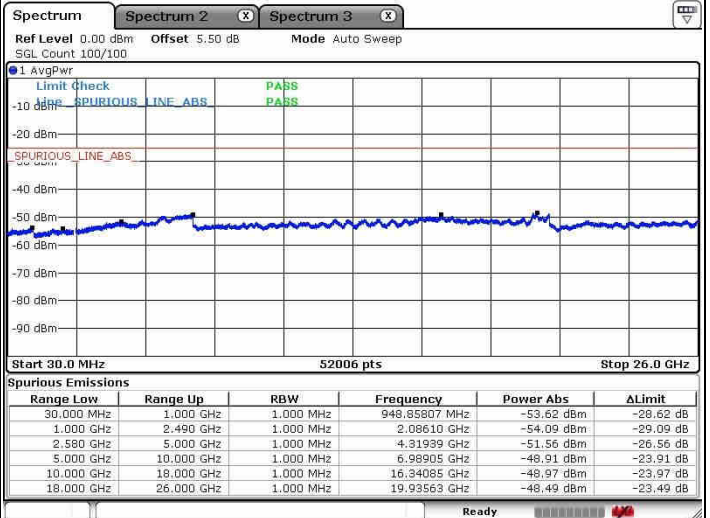

Highest Channel / 64QAM

Date: 8 JAN 2019 17:17:51

LTE Band 7 / 20MHz+20MHz

Lowest Channel / QPSK

Lowest Channel / 16QAM

Date: 8 JAN 2019 17:22:11

Date: 8 JAN 2019 17:23:09

Lowest Channel / 64QAM

Date: 8 JAN 2019 17:24:01

LTE Band 7 / 20MHz+20MHz

Middle Channel / QPSK

Middle Channel / 16QAM

Date: 8 JAN 2019 17:36:37

Date: 8 JAN 2019 17:35:27

Middle Channel / 64QAM

Date: 8 JAN 2019 17:34:35

LTE Band 7 / 20MHz+20MHz

Highest Channel / QPSK

Date: 8 JAN 2019 17:38:16

Highest Channel / 16QAM

Date: 8 JAN 2019 17:39:19

Highest Channel / 64QAM

Date: 8 JAN 2019 17:40:09

LTE Band 38 / 15MHz+15MHz