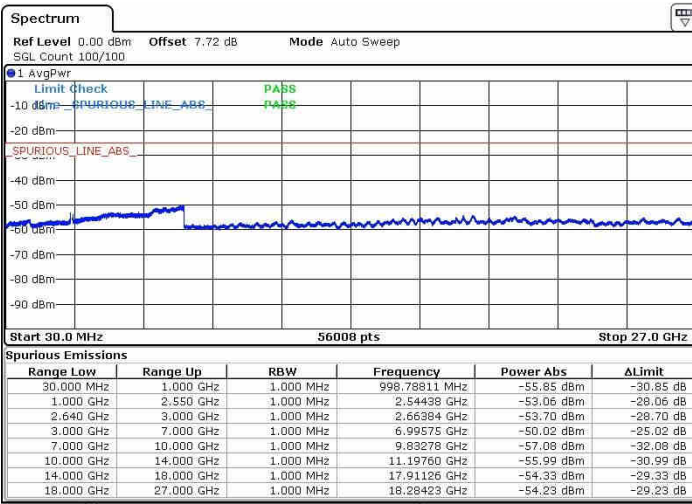

QPSK

Lowest Channel

Middle Channel

Highest Channel

N/A

LTE Band 38 / 15MHz+15MHz

16QAM

Lowest Channel

Middle Channel

Date: 8 JAN 2019 09:35:12

Date: 8 JAN 2019 09:38:16

Highest Channel

N/A

Date: 8 JAN 2019 09:41:39

LTE Band 38 / 15MHz+15MHz

64QAM

Lowest Channel

Middle Channel

Highest Channel

N/A