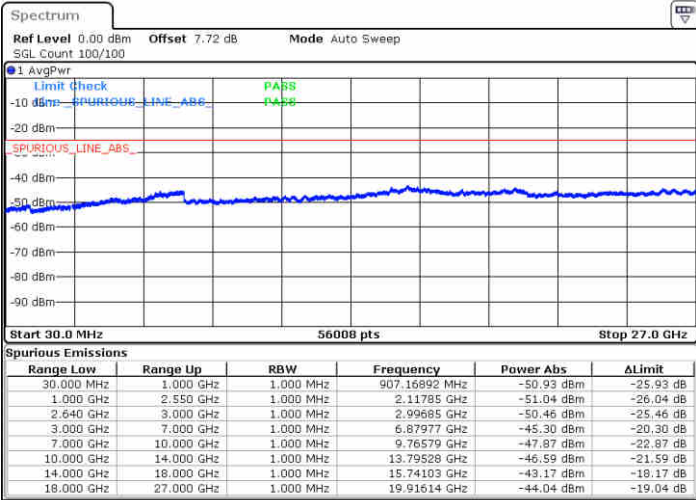

LTE Band 38 / 15MHz

Highest Channel / QPSK

Date: 18 NOV 2018 10:00:53

Highest Channel / 16QAM

Date: 18 NOV 2018 10:01:41

LTE Band 38 / 20MHz

Lowest Channel / QPSK

Date: 18 NOV 2018 10:03:21

Lowest Channel / 16QAM

Date: 18 NOV 2018 10:04:12

LTE Band 38 / 20MHz

Middle Channel / QPSK

Middle Channel / 16QAM

Date: 18 NOV 2018 10:07:27

Date: 18 NOV 2018 10:06:38

Highest Channel / QPSK

Highest Channel / 16QAM

Date: 18 NOV 2018 10:08:18

Date: 18 NOV 2018 10:09:18

LTE Band 38 / 5MHz

Lowest Channel / 64QAM

Date: 18 NOV 2018 09:50:51

Middle Channel / 64QAM

Date: 18 NOV 2018 09:51:39