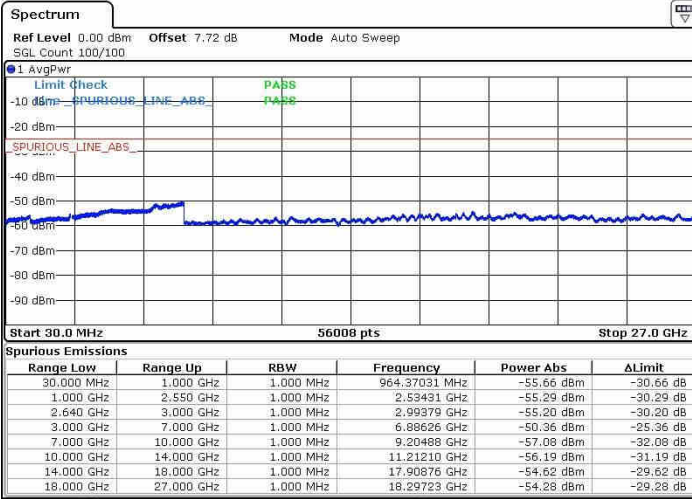

Middle Channel

Date: 8 JAN 2019 09:35:12

Date: 8 JAN 2019 09:38:16

Highest Channel

N/A

Date: 8 JAN 2019 09:41:39

LTE Band 38 / 15MHz+15MHz

64QAM

Lowest Channel

Middle Channel

Highest Channel

N/A