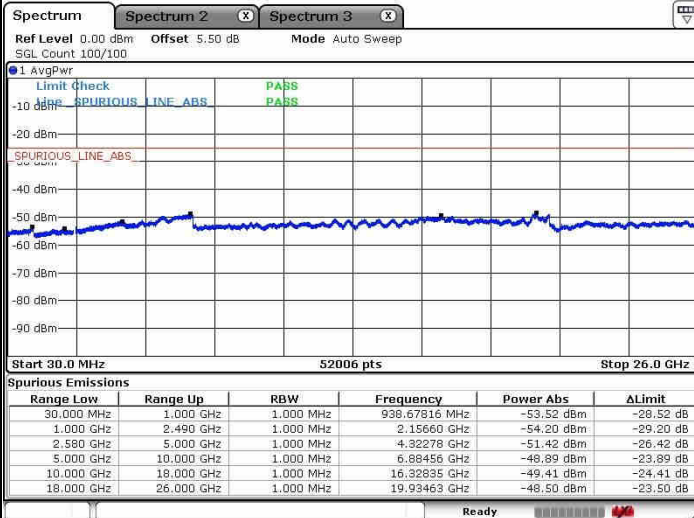

Middle Channel / 16QAM

Date: 8 JAN 2019 15:18:23

Date: 8 JAN 2019 15:19:13

Middle Channel / 64QAM

Date: 8 JAN 2019 15:20:00

LTE Band 7 / 10MHz+20MHz

Highest Channel / QPSK

Highest Channel / 16QAM

Date: 8 JAN 2019 15:28:27

Date: 8 JAN 2019 15:27:36

Highest Channel / 64QAM

Date: 8 JAN 2019 15:26:43

LTE Band 7 / 15MHz+10MHz

Lowest Channel / QPSK

Lowest Channel / 16QAM

Date: 8 JAN 2019 18:22:48