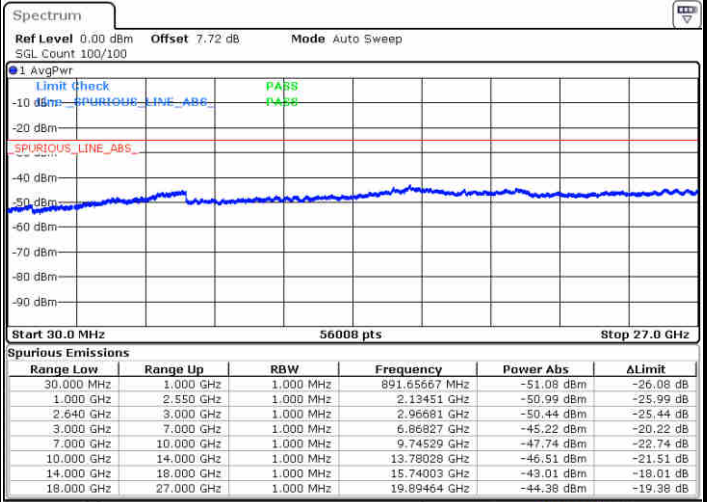

Highest Channel / 64QAM

Date: 18 NOV 2018 09:33:20

LTE Band 38 / 10MHz

Lowest Channel / 64QAM

Date: 18 NOV 2018 09:40:34

Middle Channel / 64QAM

Date: 18 NOV 2018 09:44:18

Highest Channel / 64QAM

Date: 18 NOV 2018 09:45:05

LTE Band 38 / 15MHz

Lowest Channel / 64QAM

Middle Channel / 64QAM

Date: 18 NOV 2018 09:55:47

Date: 18 NOV 2018 09:56:34

Highest Channel / 64QAM

Date: 18 NOV 2018 10:02:29

LTE Band 38 / 20MHz

Lowest Channel / 64QAM

Middle Channel / 64QAM

Date: 18 NOV 2018 10:04:59

Date: 18 NOV 2018 10:05:51

Highest Channel / 64QAM

Date: 18 NOV 2018 10:10:09

LTE Band 7 / 10MHz+20MHz