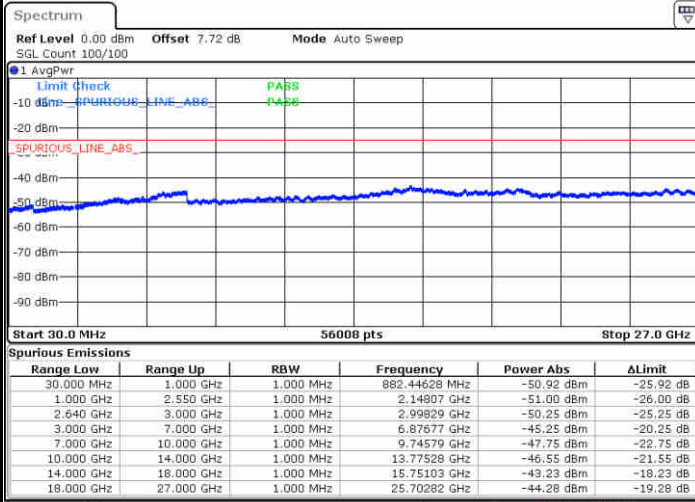

LTE Band 38 / 15MHz

Highest Channel / QPSK

Date: 18 NOV 2018 10:00:53

Highest Channel / 16QAM

Date: 18 NOV 2018 10:01:41

LTE Band 38 / 20MHz

Lowest Channel / QPSK

Date: 18 NOV 2018 10:03:21

Lowest Channel / 16QAM

Date: 18 NOV 2018 10:04:12

LTE Band 38 / 20MHz

Middle Channel / QPSK

Middle Channel / 16QAM

Date: 18 NOV 2018 10:07:27

Date: 18 NOV 2018 10:06:38

Highest Channel / QPSK