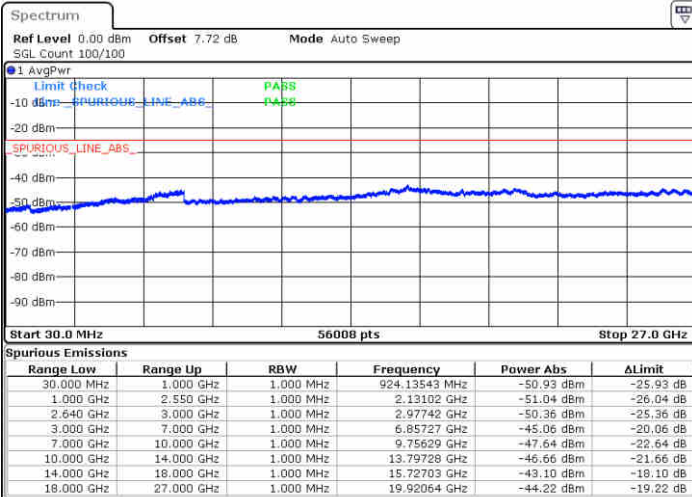

Highest Channel / 64QAM

Date: 18 NOV 2018 09:33:20

LTE Band 38 / 10MHz

Lowest Channel / 64QAM

Date: 18 NOV 2018 09:40:34

Middle Channel / 64QAM

Date: 18 NOV 2018 09:44:18

Highest Channel / 64QAM

Date: 18 NOV 2018 09:45:05

LTE Band 38 / 15MHz

Lowest Channel / 64QAM

Middle Channel / 64QAM

Date: 18 NOV 2018 09:55:47

Date: 18 NOV 2018 09:56:34

Highest Channel / 64QAM

Date: 18 NOV 2018 10:02:29

LTE Band 38 / 20MHz

Lowest Channel / 64QAM

Middle Channel / 64QAM

Date: 18 NOV 2018 10:04:59

Date: 18 NOV 2018 10:05:51

Highest Channel / 64QAM

Date: 18 NOV 2018 10:10:09

LTE Band 7 / 10MHz+20MHz