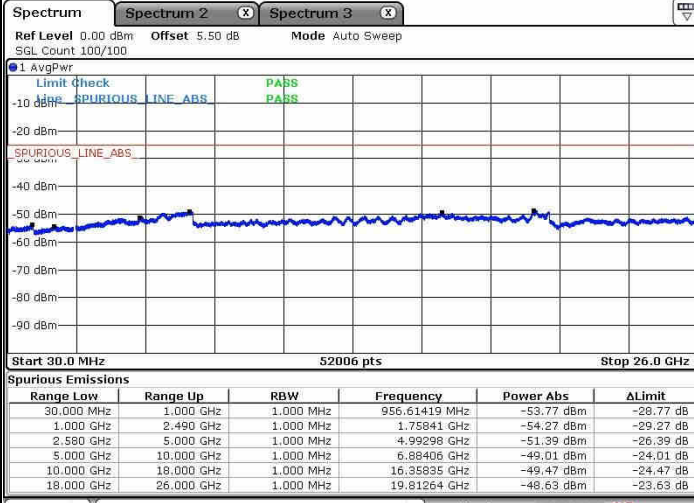

Date: 8 JAN 2019 16:40:13

Date: 8 JAN 2019 16:39:25

Middle Channel / 64QAM

Date: 8 JAN 2019 16:38:32

LTE Band 7 / 15MHz+20MHz

Highest Channel / QPSK

Highest Channel / 16QAM

Date: 8 JAN 2019 16:41:55

Date: 8 JAN 2019 16:42:42

Highest Channel / 64QAM

Date: 8 JAN 2019 16:43:31

LTE Band 7 / 20MHz+10MHz

Lowest Channel / QPSK

Lowest Channel / 16QAM

Lowest Channel / 64QAM

LTE Band 7 / 20MHz+10MHz