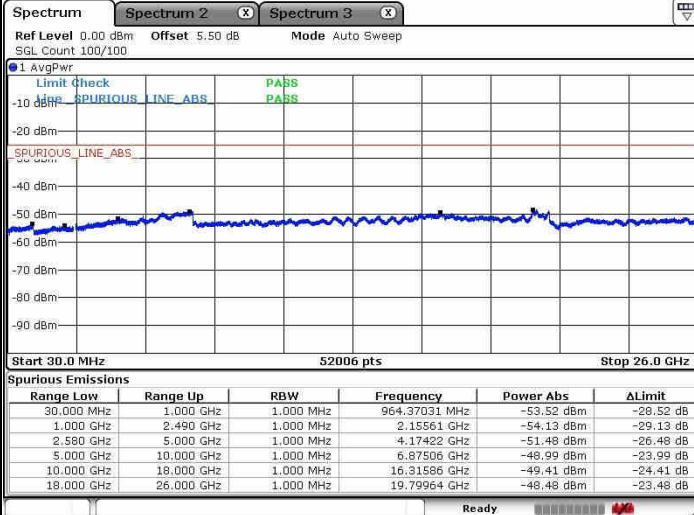

Date: 8 JAN 2019 16:42:42

Highest Channel / 64QAM

Date: 8 JAN 2019 16:43:31

LTE Band 7 / 20MHz+10MHz

Lowest Channel / QPSK

Lowest Channel / 16QAM

Lowest Channel / 64QAM

LTE Band 7 / 20MHz+10MHz

Middle Channel / QPSK

Middle Channel / 16QAM

Date: 8 JAN 2019 15:43:22

Date: 8 JAN 2019 15:42:21

Middle Channel / 64QAM

Date: 8 JAN 2019 15:41:21

LTE Band 7 / 20MHz+10MHz

Highest Channel / QPSK

Highest Channel / 16QAM

Date: 8 JAN 2019 15:45:35

Date: 8 JAN 2019 15:46:30

Highest Channel / 64QAM

Date: 8 JAN 2019 15:47:39

LTE Band 7 / 20MHz+15MHz

Lowest Channel / QPSK

Lowest Channel / 16QAM