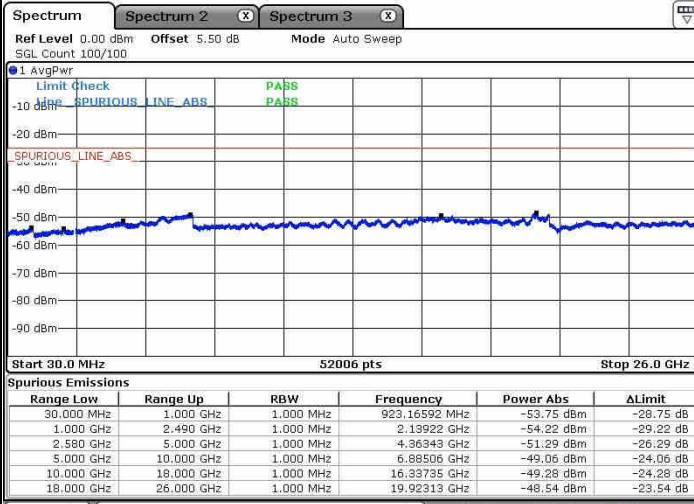

Lowest Channel / 16QAM

Date: 8 JAN 2019 16:15:45

Date: 8 JAN 2019 16:16:43

Lowest Channel / 64QAM

Date: 8 JAN 2019 16:17:58

LTE Band 7 / 15MHz+20MHz

Middle Channel / QPSK

Middle Channel / 16QAM

Date: 8 JAN 2019 16:40:13

Date: 8 JAN 2019 16:39:25

Middle Channel / 64QAM

Date: 8 JAN 2019 16:38:32

LTE Band 7 / 15MHz+20MHz

Highest Channel / QPSK

Highest Channel / 16QAM

Date: 8 JAN 2019 16:41:55

Date: 8 JAN 2019 16:42:42

Highest Channel / 64QAM

Date: 8 JAN 2019 16:43:31

LTE Band 7 / 20MHz+10MHz

Lowest Channel / QPSK

Lowest Channel / 16QAM

Lowest Channel / 64QAM

LTE Band 7 / 20MHz+10MHz