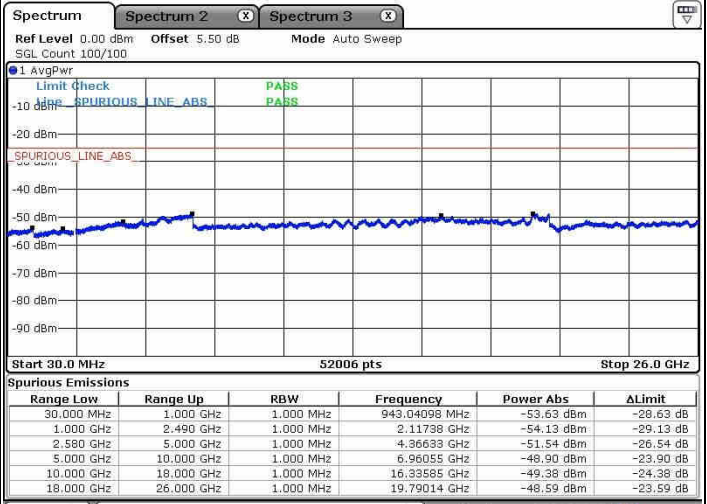

LTE Band 7 / 15MHz+15MHz

Middle Channel / QPSK

Middle Channel / 16QAM

Date: 8 JAN 2019 16:03:25

Date: 8 JAN 2019 16:04:15

Middle Channel / 64QAM

Date: 8 JAN 2019 16:05:09

LTE Band 7 / 15MHz+15MHz

Highest Channel / QPSK

Highest Channel / 16QAM

Date: 8 JAN 2019 16:13:58

Date: 8 JAN 2019 16:13:03

Highest Channel / 64QAM

Date: 8 JAN 2019 16:12:09

LTE Band 7 / 15MHz+20MHz

Lowest Channel / QPSK