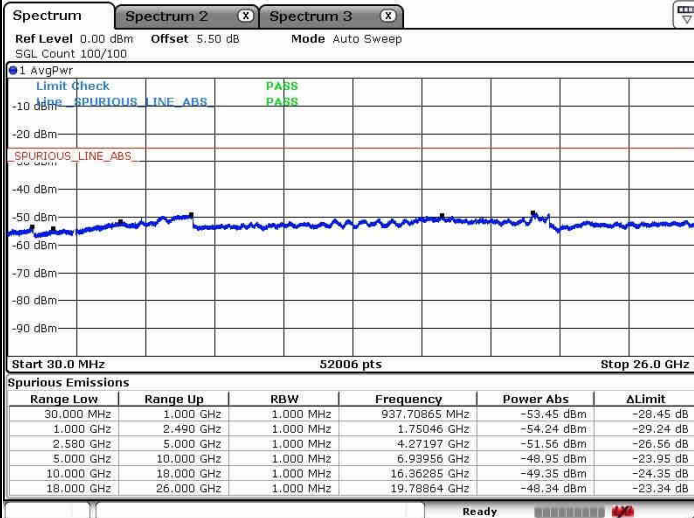

LTE Band 7 / 20MHz+20MHz

Middle Channel / QPSK

Middle Channel / 16QAM

Date: 8 JAN 2019 17:36:37