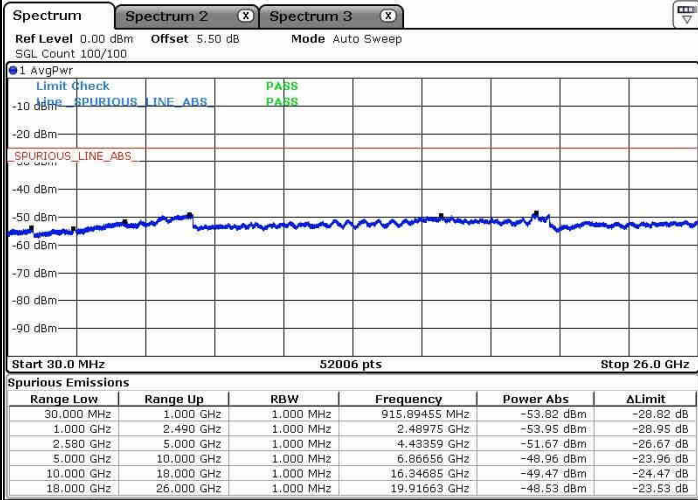

Date: 18 NOV 2018 09:45:05

LTE Band 38 / 15MHz

Lowest Channel / 64QAM

Middle Channel / 64QAM

Date: 18 NOV 2018 09:55:47

Date: 18 NOV 2018 09:56:34

Highest Channel / 64QAM

Date: 18 NOV 2018 10:02:29

LTE Band 38 / 20MHz

Lowest Channel / 64QAM

Middle Channel / 64QAM

Date: 18 NOV 2018 10:04:59

Date: 18 NOV 2018 10:05:51

Highest Channel / 64QAM

Date: 18 NOV 2018 10:10:09

LTE Band 7 / 10MHz+20MHz

Lowest Channel / QPSK

Lowest Channel / 16QAM

Date: 8 JAN 2019 15:17:00

Date: 8 JAN 2019 15:15:42

Lowest Channel / 64QAM

Date: 8 JAN 2019 15:14:49

LTE Band 7 / 10MHz+20MHz

Middle Channel / QPSK

Middle Channel / 16QAM

Date: 8 JAN 2019 15:18:23

Date: 8 JAN 2019 15:19:13

Middle Channel / 64QAM

Date: 8 JAN 2019 15:20:00

LTE Band 7 / 10MHz+20MHz

Highest Channel / QPSK

Highest Channel / 16QAM