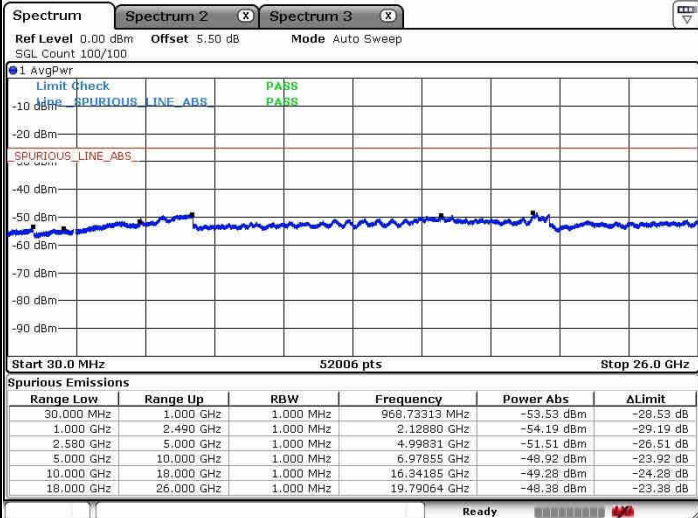

Middle Channel / 16QAM

Date: 8 JAN 2019 15:18:23

Date: 8 JAN 2019 15:19:13

Middle Channel / 64QAM

Date: 8 JAN 2019 15:20:00

LTE Band 7 / 10MHz+20MHz

Highest Channel / QPSK

Highest Channel / 16QAM

Date: 8 JAN 2019 15:28:27

Date: 8 JAN 2019 15:27:36

Highest Channel / 64QAM

Date: 8 JAN 2019 15:26:43

LTE Band 7 / 15MHz+10MHz

Lowest Channel / QPSK

Lowest Channel / 16QAM

Date: 8 JAN 2019 18:22:48