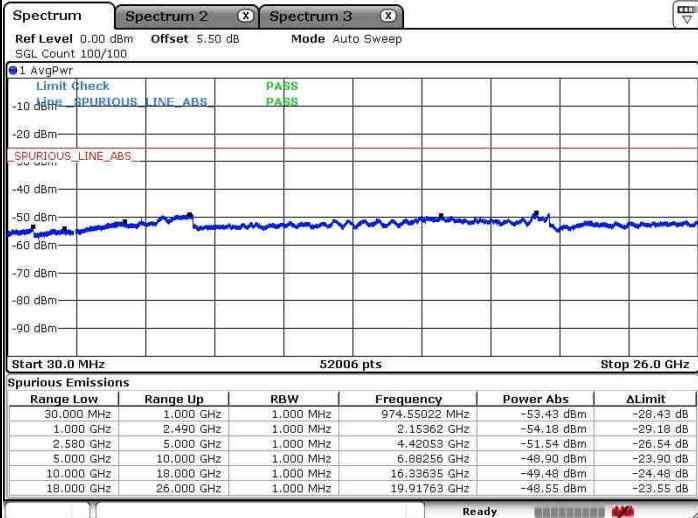

LTE Band 7 / 15MHz+15MHz

Middle Channel / QPSK

Middle Channel / 16QAM

Date: 8 JAN 2019 16:03:25