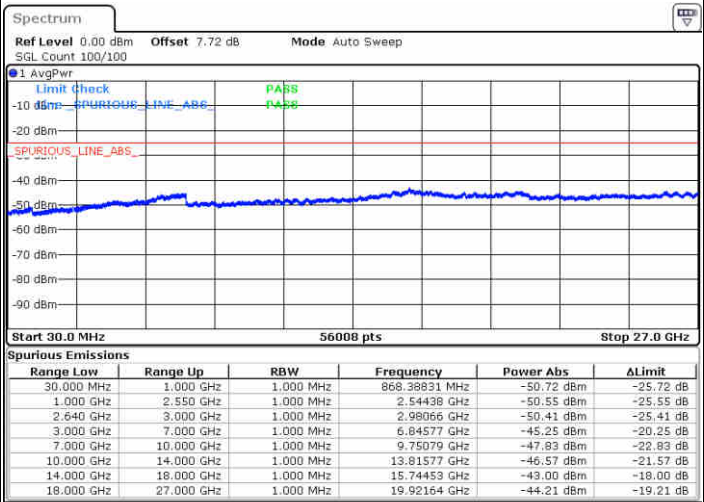

LTE Band 38 / 15MHz

Highest Channel / QPSK

Date: 18 NOV 2018 10:00:53

Highest Channel / 16QAM

Date: 18 NOV 2018 10:01:41

LTE Band 38 / 20MHz

Lowest Channel / QPSK

Date: 18 NOV 2018 10:03:21

Lowest Channel / 16QAM

Date: 18 NOV 2018 10:04:12

LTE Band 38 / 20MHz

Middle Channel / QPSK

Middle Channel / 16QAM

Date: 18 NOV 2018 10:07:27

Date: 18 NOV 2018 10:06:38

Highest Channel / QPSK

Highest Channel / 16QAM

Date: 18 NOV 2018 10:08:18

Date: 18 NOV 2018 10:09:18

LTE Band 38 / 5MHz

Lowest Channel / 64QAM

Date: 18 NOV 2018 09:50:51

Middle Channel / 64QAM

Date: 18 NOV 2018 09:51:39