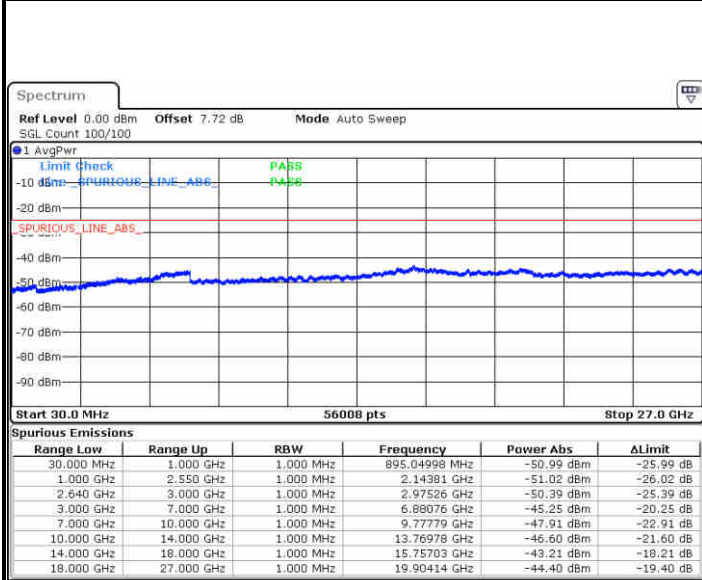

Highest Channel / 16QAM

Date: 18 NOV 2018 10:08:18

Date: 18 NOV 2018 10:09:18

LTE Band 38 / 5MHz

Lowest Channel / 64QAM

Date: 18 NOV 2018 09:50:51

Middle Channel / 64QAM

Date: 18 NOV 2018 09:51:39

Highest Channel / 64QAM

Date: 18 NOV 2018 09:33:20

LTE Band 38 / 10MHz

Lowest Channel / 64QAM

Date: 18 NOV 2018 09:40:34

Middle Channel / 64QAM

Date: 18 NOV 2018 09:44:18

Highest Channel / 64QAM

Date: 18 NOV 2018 09:45:05

LTE Band 38 / 15MHz

Lowest Channel / 64QAM

Middle Channel / 64QAM

Date: 18 NOV 2018 09:55:47

Date: 18 NOV 2018 09:56:34

Highest Channel / 64QAM

Date: 18 NOV 2018 10:02:29

LTE Band 38 / 20MHz

Lowest Channel / 64QAM

Middle Channel / 64QAM

Date: 18 NOV 2018 10:04:59

Date: 18 NOV 2018 10:05:51

Highest Channel / 64QAM

Date: 18 NOV 2018 10:10:09

LTE Band 7 / 10MHz+20MHz