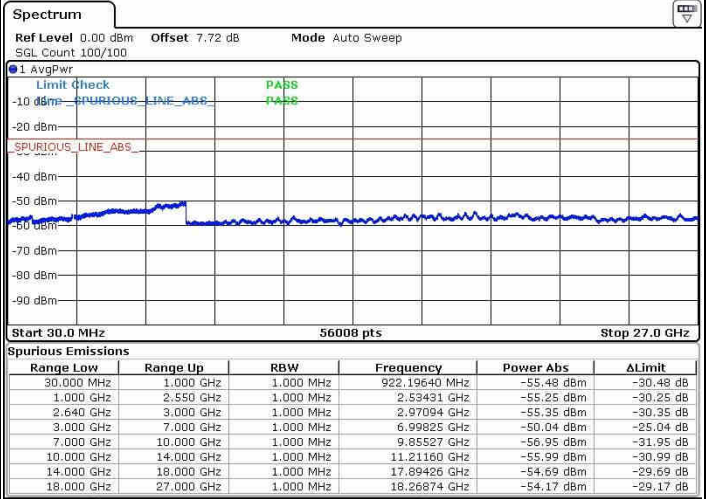

LTE Band 7 / 20MHz+20MHz

Highest Channel / QPSK

Date: 8 JAN 2019 17:38:16

Highest Channel / 16QAM

Date: 8 JAN 2019 17:39:19

Highest Channel / 64QAM

Date: 8 JAN 2019 17:40:09

LTE Band 38 / 15MHz+15MHz

Middle Channel

Date: 8 JAN 2019 09:35:12

Date: 8 JAN 2019 09:38:16

Highest Channel

N/A

Date: 8 JAN 2019 09:41:39

LTE Band 38 / 15MHz+15MHz

64QAM

Lowest Channel

Middle Channel

Highest Channel

N/A