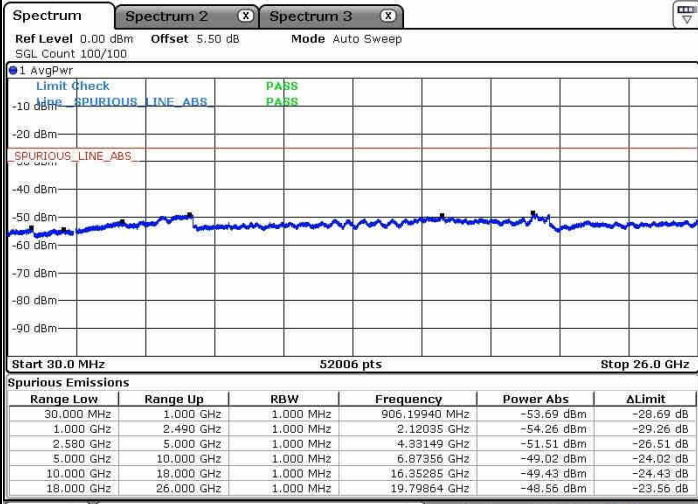

Highest Channel / QPSK

Highest Channel / 16QAM

Date: 8 JAN 2019 16:13:58

Date: 8 JAN 2019 16:13:03

Highest Channel / 64QAM

Date: 8 JAN 2019 16:12:09

LTE Band 7 / 15MHz+20MHz

Lowest Channel / QPSK

Lowest Channel / 16QAM

Date: 8 JAN 2019 16:15:45

Date: 8 JAN 2019 16:16:43

Lowest Channel / 64QAM

Date: 8 JAN 2019 16:17:58

LTE Band 7 / 15MHz+20MHz

Middle Channel / QPSK

Middle Channel / 16QAM