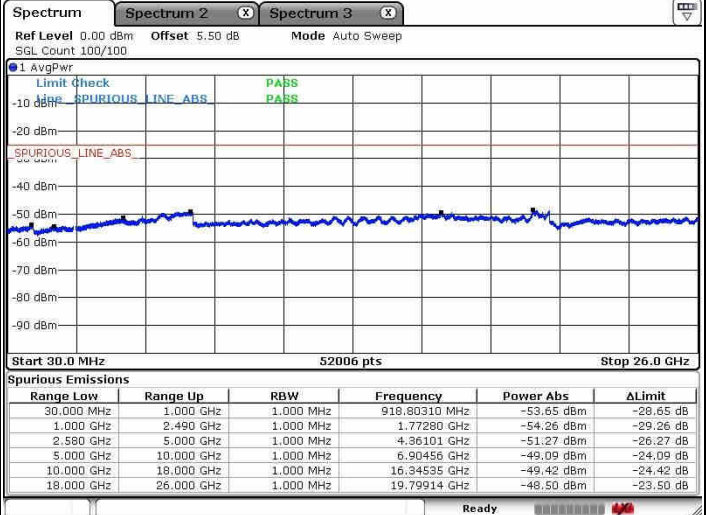

Date: 8 JAN 2019 16:40:13

Date: 8 JAN 2019 16:39:25

Middle Channel / 64QAM

Date: 8 JAN 2019 16:38:32

LTE Band 7 / 15MHz+20MHz

Highest Channel / QPSK

Highest Channel / 16QAM

Date: 8 JAN 2019 16:41:55

Date: 8 JAN 2019 16:42:42

Highest Channel / 64QAM

Date: 8 JAN 2019 16:43:31

LTE Band 7 / 20MHz+10MHz

Lowest Channel / QPSK

Lowest Channel / 16QAM

Lowest Channel / 64QAM

LTE Band 7 / 20MHz+10MHz

Middle Channel / QPSK

Middle Channel / 16QAM

Date: 8 JAN 2019 15:43:22

Date: 8 JAN 2019 15:42:21

Middle Channel / 64QAM

Date: 8 JAN 2019 15:41:21

LTE Band 7 / 20MHz+10MHz

Highest Channel / QPSK