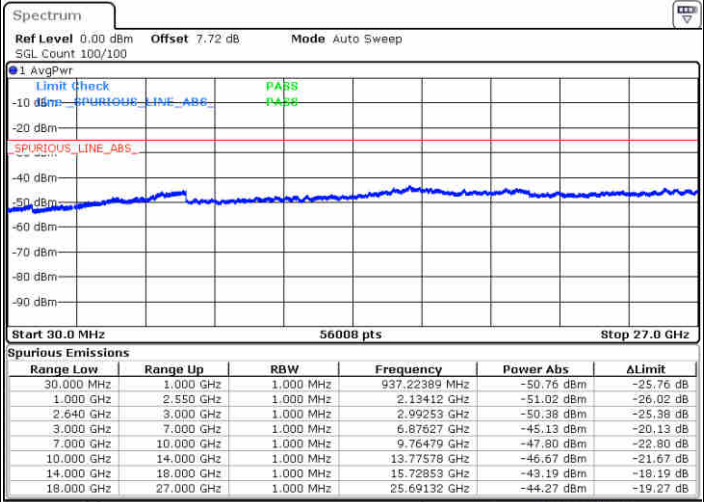

LTE Band 38 / 15MHz

Highest Channel / QPSK

Date: 18 NOV 2018 10:00:53

Highest Channel / 16QAM

Date: 18 NOV 2018 10:01:41

LTE Band 38 / 20MHz

Lowest Channel / QPSK

Date: 18 NOV 2018 10:03:21

Lowest Channel / 16QAM

Date: 18 NOV 2018 10:04:12

LTE Band 38 / 20MHz

Middle Channel / QPSK

Middle Channel / 16QAM

Date: 18 NOV 2018 10:07:27

Date: 18 NOV 2018 10:06:38

Highest Channel / QPSK

Highest Channel / 16QAM

Date: 18 NOV 2018 10:08:18

Date: 18 NOV 2018 10:09:18

LTE Band 38 / 5MHz

Lowest Channel / 64QAM

Date: 18 NOV 2018 09:50:51

Middle Channel / 64QAM

Date: 18 NOV 2018 09:51:39