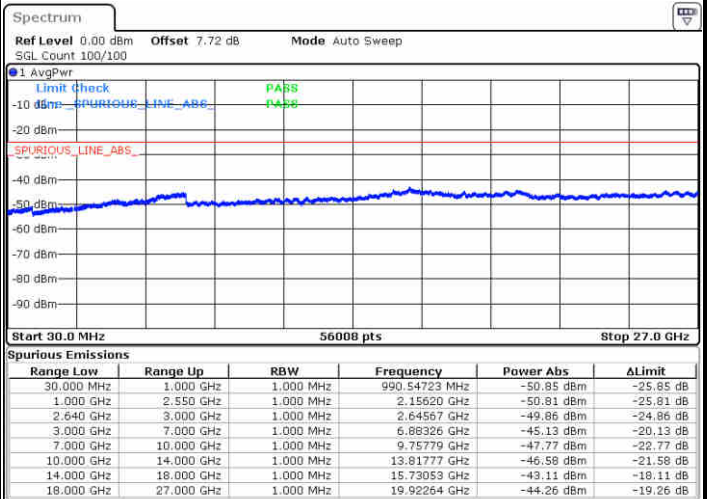

LTE Band 38 / 15MHz

Highest Channel / QPSK

Date: 18 NOV 2018 10:00:53

Highest Channel / 16QAM

Date: 18 NOV 2018 10:01:41

LTE Band 38 / 20MHz

Lowest Channel / QPSK

Date: 18 NOV 2018 10:03:21

Lowest Channel / 16QAM

Date: 18 NOV 2018 10:04:12

LTE Band 38 / 20MHz

Middle Channel / QPSK

Middle Channel / 16QAM

Date: 18 NOV 2018 10:07:27

Date: 18 NOV 2018 10:06:38

Highest Channel / QPSK

Highest Channel / 16QAM

Date: 18 NOV 2018 10:08:18

Date: 18 NOV 2018 10:09:18

LTE Band 38 / 5MHz

Lowest Channel / 64QAM

Date: 18 NOV 2018 09:50:51

Middle Channel / 64QAM

Date: 18 NOV 2018 09:51:39