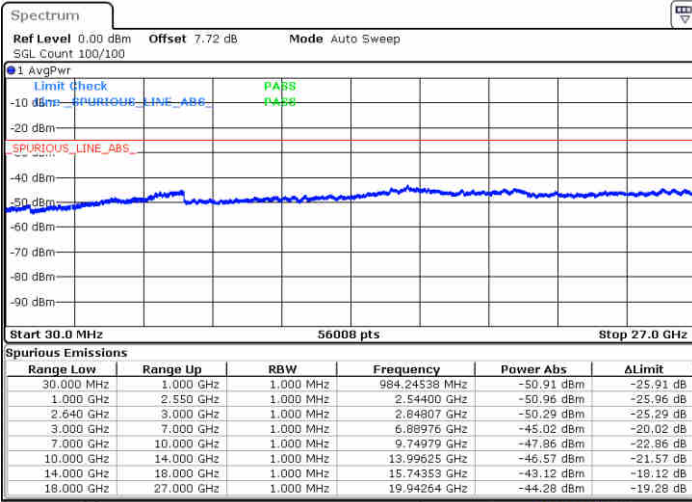

Highest Channel / 64QAM

Date: 18 NOV 2018 09:33:20

LTE Band 38 / 10MHz

Lowest Channel / 64QAM

Date: 18 NOV 2018 09:40:34

Middle Channel / 64QAM

Date: 18 NOV 2018 09:44:18

Highest Channel / 64QAM

Date: 18 NOV 2018 09:45:05

LTE Band 38 / 15MHz

Lowest Channel / 64QAM

Middle Channel / 64QAM

Date: 18 NOV 2018 09:55:47

Date: 18 NOV 2018 09:56:34

Highest Channel / 64QAM

Date: 18 NOV 2018 10:02:29

LTE Band 38 / 20MHz

Lowest Channel / 64QAM

Middle Channel / 64QAM

Date: 18 NOV 2018 10:04:59

Date: 18 NOV 2018 10:05:51

Highest Channel / 64QAM

Date: 18 NOV 2018 10:10:09

LTE Band 7 / 10MHz+20MHz