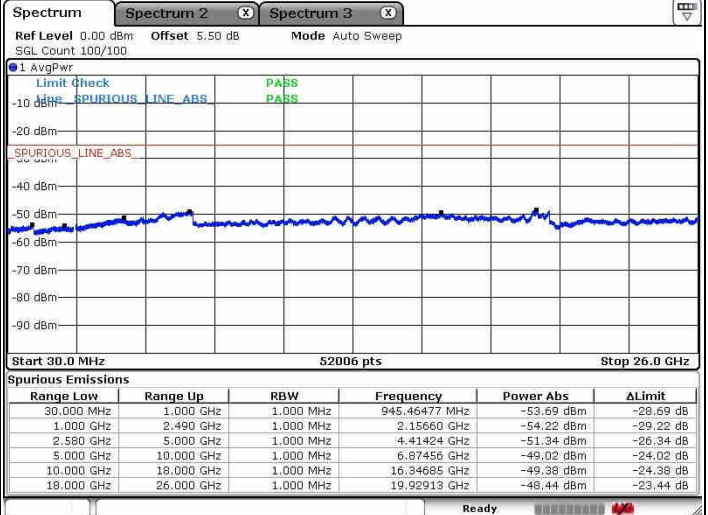

Date: 8 JAN 2019 16:42:42

Highest Channel / 64QAM

Date: 8 JAN 2019 16:43:31

LTE Band 7 / 20MHz+10MHz

Lowest Channel / QPSK

Lowest Channel / 16QAM

Lowest Channel / 64QAM

LTE Band 7 / 20MHz+10MHz

Middle Channel / QPSK

Middle Channel / 16QAM

Date: 8 JAN 2019 15:43:22

Date: 8 JAN 2019 15:42:21

Middle Channel / 64QAM

Date: 8 JAN 2019 15:41:21

LTE Band 7 / 20MHz+10MHz

Highest Channel / QPSK

Highest Channel / 16QAM

Date: 8 JAN 2019 15:45:35

Date: 8 JAN 2019 15:46:30

Highest Channel / 64QAM

Date: 8 JAN 2019 15:47:39

LTE Band 7 / 20MHz+15MHz

Lowest Channel / QPSK

Lowest Channel / 16QAM