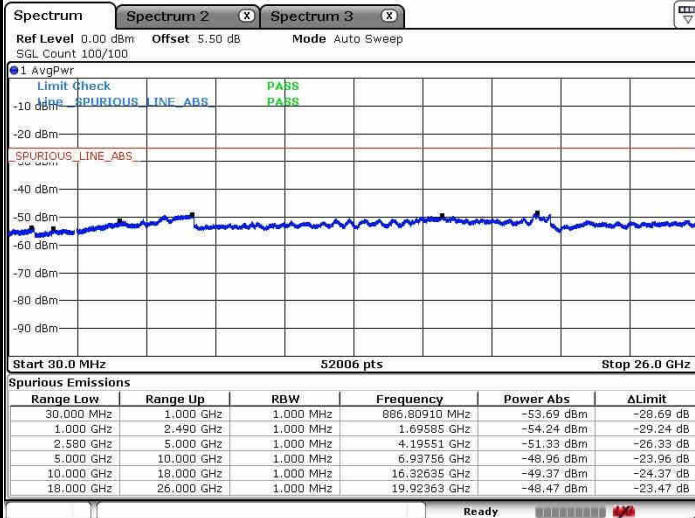

Highest Channel / 64QAM

Date: 8 JAN 2019 17:17:51

LTE Band 7 / 20MHz+20MHz

Lowest Channel / QPSK

Lowest Channel / 16QAM

Date: 8 JAN 2019 17:22:11

Date: 8 JAN 2019 17:23:09

Lowest Channel / 64QAM

Date: 8 JAN 2019 17:24:01

LTE Band 7 / 20MHz+20MHz

Middle Channel / QPSK

Middle Channel / 16QAM

Date: 8 JAN 2019 17:36:37

Date: 8 JAN 2019 17:35:27

Middle Channel / 64QAM

Date: 8 JAN 2019 17:34:35

LTE Band 7 / 20MHz+20MHz

Highest Channel / QPSK

Date: 8 JAN 2019 17:38:16

Highest Channel / 16QAM

Date: 8 JAN 2019 17:39:19

Highest Channel / 64QAM

Date: 8 JAN 2019 17:40:09

LTE Band 38 / 15MHz+15MHz