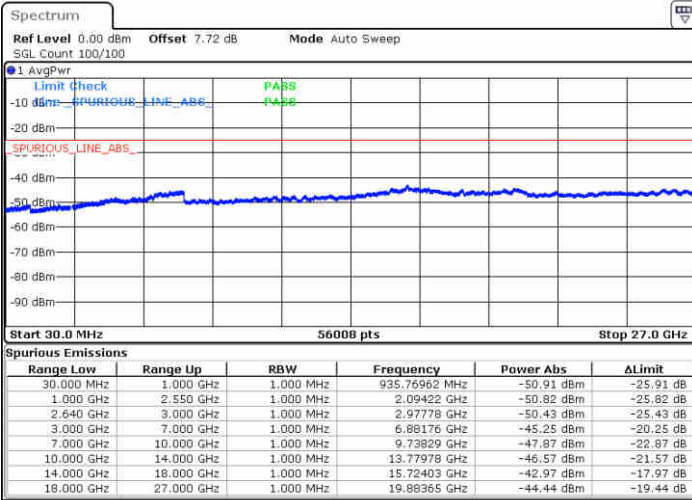

Highest Channel / 16QAM

Date: 18 NOV 2018 10:08:18

Date: 18 NOV 2018 10:09:18

LTE Band 38 / 5MHz

Lowest Channel / 64QAM

Date: 18 NOV 2018 09:50:51

Middle Channel / 64QAM

Date: 18 NOV 2018 09:51:39

Highest Channel / 64QAM

Date: 18 NOV 2018 09:33:20

LTE Band 38 / 10MHz

Lowest Channel / 64QAM

Date: 18 NOV 2018 09:40:34

Middle Channel / 64QAM

Date: 18 NOV 2018 09:44:18

Highest Channel / 64QAM

Date: 18 NOV 2018 09:45:05

LTE Band 38 / 15MHz

Lowest Channel / 64QAM

Middle Channel / 64QAM

Date: 18 NOV 2018 09:55:47

Date: 18 NOV 2018 09:56:34

Highest Channel / 64QAM

Date: 18 NOV 2018 10:02:29