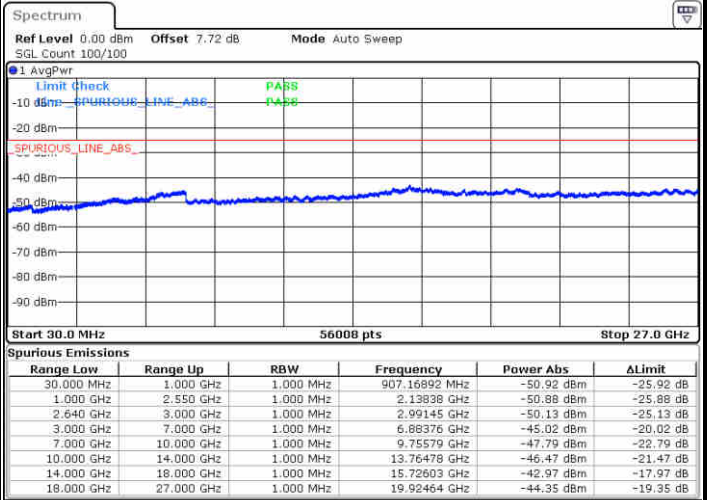

LTE Band 38 / 15MHz

Highest Channel / QPSK

Date: 18 NOV 2018 10:00:53

Highest Channel / 16QAM

Date: 18 NOV 2018 10:01:41

LTE Band 38 / 20MHz

Lowest Channel / QPSK

Date: 18 NOV 2018 10:03:21

Lowest Channel / 16QAM

Date: 18 NOV 2018 10:04:12

LTE Band 38 / 20MHz

Middle Channel / QPSK

Middle Channel / 16QAM

Date: 18 NOV 2018 10:07:27

Date: 18 NOV 2018 10:06:38

Highest Channel / QPSK

Highest Channel / 16QAM

Date: 18 NOV 2018 10:08:18

Date: 18 NOV 2018 10:09:18

LTE Band 38 / 5MHz

Lowest Channel / 64QAM

Date: 18 NOV 2018 09:50:51

Middle Channel / 64QAM

Date: 18 NOV 2018 09:51:39