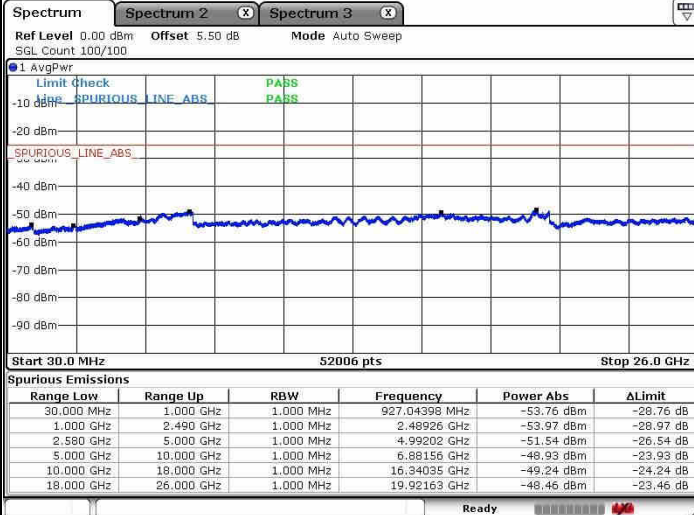

Highest Channel / QPSK

Highest Channel / 16QAM

Date: 8 JAN 2019 16:13:58

Date: 8 JAN 2019 16:13:03

Highest Channel / 64QAM

Date: 8 JAN 2019 16:12:09

LTE Band 7 / 15MHz+20MHz

Lowest Channel / QPSK

Lowest Channel / 16QAM

Date: 8 JAN 2019 16:15:45

Date: 8 JAN 2019 16:16:43

Lowest Channel / 64QAM

Date: 8 JAN 2019 16:17:58

LTE Band 7 / 15MHz+20MHz

Middle Channel / QPSK

Middle Channel / 16QAM