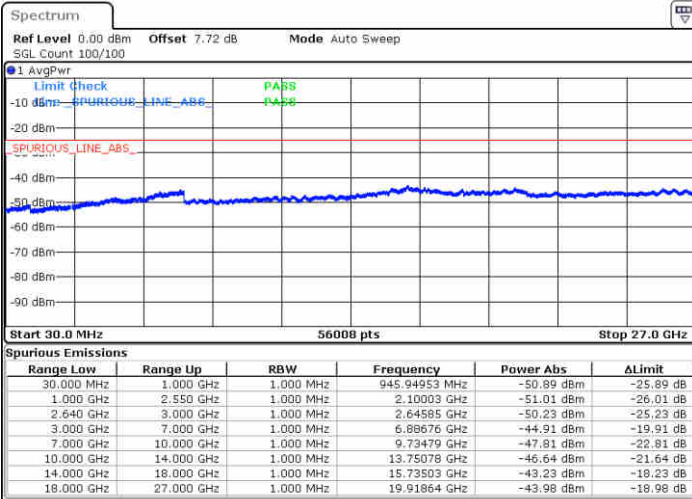

LTE Band 38 / 20MHz

Lowest Channel / 64QAM

Middle Channel / 64QAM

Date: 18 NOV 2018 10:04:59

Date: 18 NOV 2018 10:05:51

Highest Channel / 64QAM

Date: 18 NOV 2018 10:10:09

LTE Band 7 / 10MHz+20MHz

Lowest Channel / QPSK

Lowest Channel / 16QAM

Date: 8 JAN 2019 15:17:00

Date: 8 JAN 2019 15:15:42

Lowest Channel / 64QAM

Date: 8 JAN 2019 15:14:49

LTE Band 7 / 10MHz+20MHz

Middle Channel / QPSK