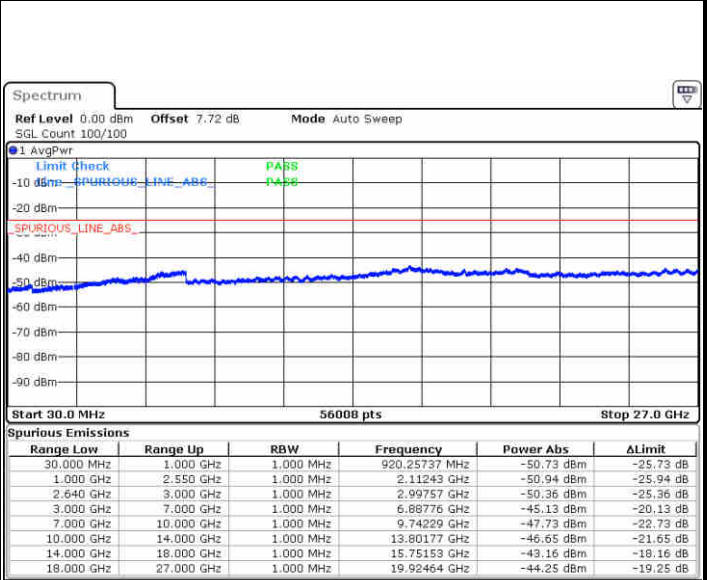

Highest Channel / 16QAM

Date: 18 NOV 2018 10:08:18

Date: 18 NOV 2018 10:09:18

LTE Band 38 / 5MHz

Lowest Channel / 64QAM

Date: 18 NOV 2018 09:50:51

Middle Channel / 64QAM

Date: 18 NOV 2018 09:51:39

Highest Channel / 64QAM

Date: 18 NOV 2018 09:33:20

LTE Band 38 / 10MHz

Lowest Channel / 64QAM

Date: 18 NOV 2018 09:40:34

Middle Channel / 64QAM

Date: 18 NOV 2018 09:44:18

Highest Channel / 64QAM

Date: 18 NOV 2018 09:45:05

LTE Band 38 / 15MHz

Lowest Channel / 64QAM

Middle Channel / 64QAM

Date: 18 NOV 2018 09:55:47

Date: 18 NOV 2018 09:56:34

Highest Channel / 64QAM

Date: 18 NOV 2018 10:02:29

LTE Band 38 / 20MHz

Lowest Channel / 64QAM

Middle Channel / 64QAM

Date: 18 NOV 2018 10:04:59

Date: 18 NOV 2018 10:05:51

Highest Channel / 64QAM

Date: 18 NOV 2018 10:10:09

LTE Band 7 / 10MHz+20MHz