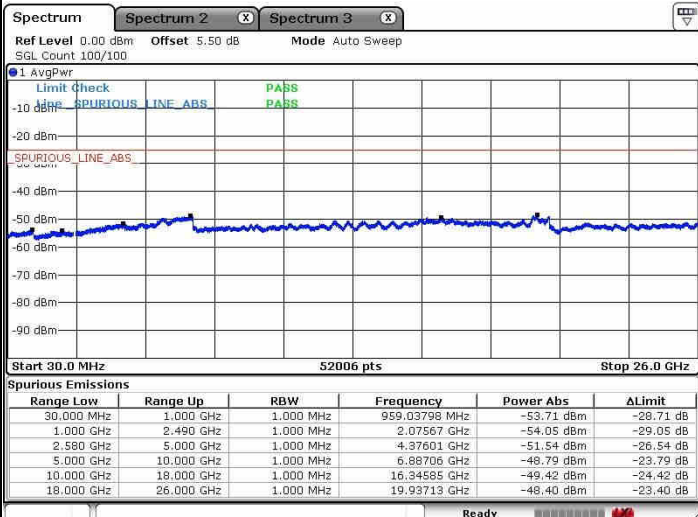

Middle Channel / 64QAM

Date: 8 JAN 2019 18:25:59

LTE Band 7 / 15MHz+10MHz

Highest Channel / QPSK

Highest Channel / 16QAM

Date: 8 JAN 2019 18:36:32

Date: 8 JAN 2019 18:35:43

Highest Channel / 64QAM