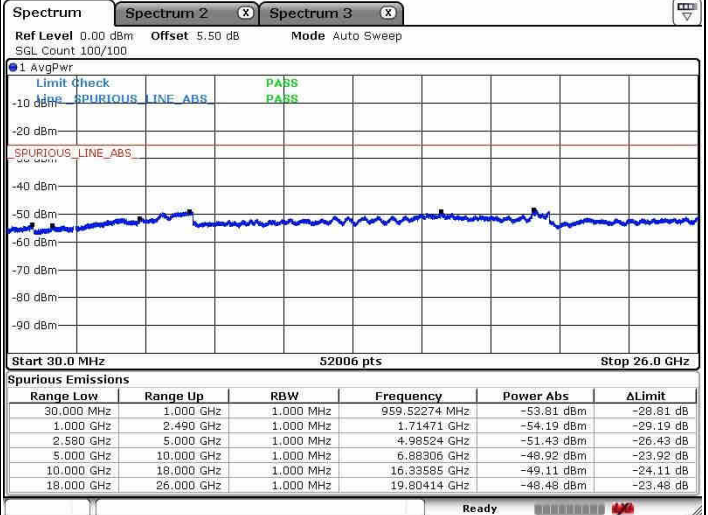

Highest Channel / QPSK

Highest Channel / 16QAM

Date: 8 JAN 2019 16:13:58

Date: 8 JAN 2019 16:13:03

Highest Channel / 64QAM

Date: 8 JAN 2019 16:12:09

LTE Band 7 / 15MHz+20MHz

Lowest Channel / QPSK

Lowest Channel / 16QAM

Date: 8 JAN 2019 16:15:45

Date: 8 JAN 2019 16:16:43

Lowest Channel / 64QAM

Date: 8 JAN 2019 16:17:58

LTE Band 7 / 15MHz+20MHz

Middle Channel / QPSK

Middle Channel / 16QAM