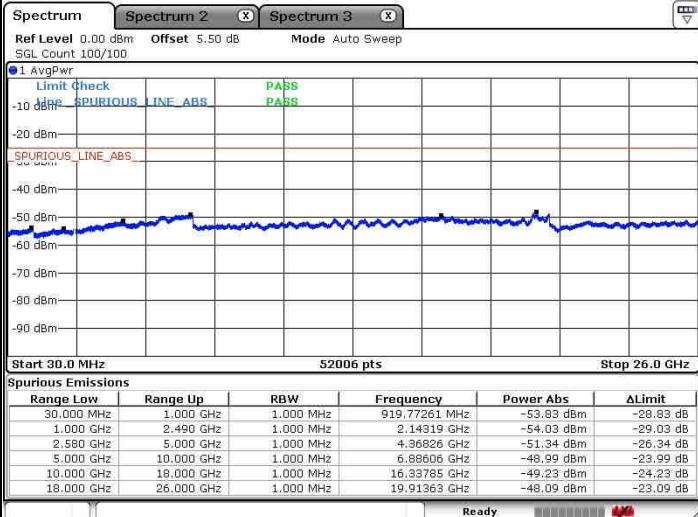

Date: 8 JAN 2019 16:40:13

Date: 8 JAN 2019 16:39:25

Middle Channel / 64QAM

Date: 8 JAN 2019 16:38:32

LTE Band 7 / 15MHz+20MHz

Highest Channel / QPSK

Highest Channel / 16QAM

Date: 8 JAN 2019 16:41:55

Date: 8 JAN 2019 16:42:42

Highest Channel / 64QAM

Date: 8 JAN 2019 16:43:31

LTE Band 7 / 20MHz+10MHz

Lowest Channel / QPSK

Lowest Channel / 16QAM

Lowest Channel / 64QAM

LTE Band 7 / 20MHz+10MHz

Middle Channel / QPSK

Middle Channel / 16QAM

Date: 8 JAN 2019 15:43:22

Date: 8 JAN 2019 15:42:21

Middle Channel / 64QAM

Date: 8 JAN 2019 15:41:21

LTE Band 7 / 20MHz+10MHz

Highest Channel / QPSK