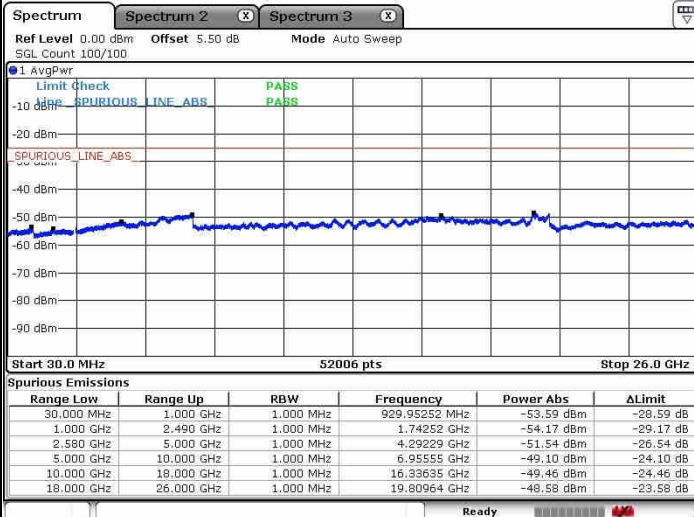

Middle Channel / 16QAM

Date: 8 JAN 2019 15:18:23

Date: 8 JAN 2019 15:19:13

Middle Channel / 64QAM

Date: 8 JAN 2019 15:20:00

LTE Band 7 / 10MHz+20MHz

Highest Channel / QPSK

Highest Channel / 16QAM

Date: 8 JAN 2019 15:28:27

Date: 8 JAN 2019 15:27:36

Highest Channel / 64QAM

Date: 8 JAN 2019 15:26:43

LTE Band 7 / 15MHz+10MHz

Lowest Channel / QPSK

Lowest Channel / 16QAM

Date: 8 JAN 2019 18:22:48