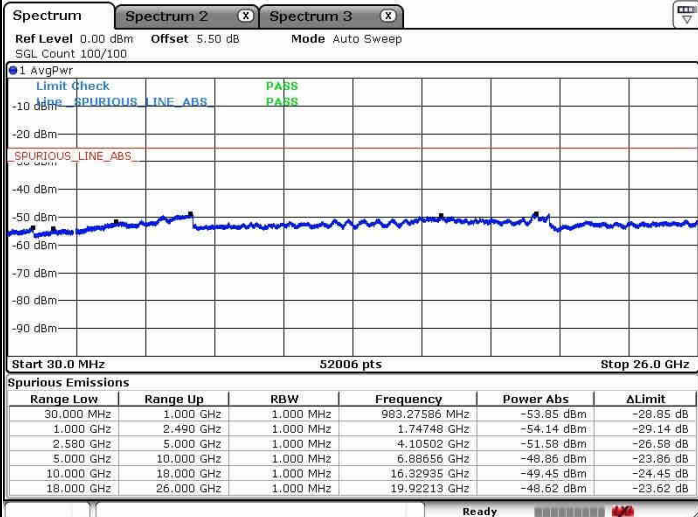

LTE Band 7 / 15MHz+15MHz

Middle Channel / QPSK

Middle Channel / 16QAM

Date: 8 JAN 2019 16:03:25

Date: 8 JAN 2019 16:04:15

Middle Channel / 64QAM

Date: 8 JAN 2019 16:05:09

LTE Band 7 / 15MHz+15MHz

Highest Channel / QPSK

Highest Channel / 16QAM

Date: 8 JAN 2019 16:13:58

Date: 8 JAN 2019 16:13:03

Highest Channel / 64QAM

Date: 8 JAN 2019 16:12:09

LTE Band 7 / 15MHz+20MHz

Lowest Channel / QPSK