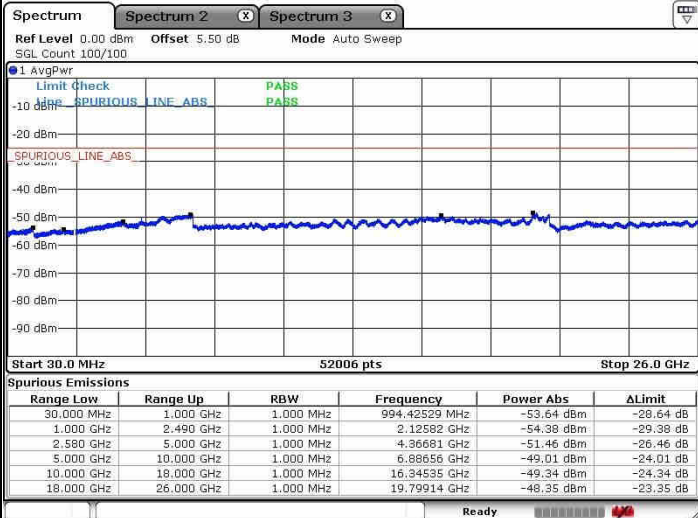

Lowest Channel / QPSK

Lowest Channel / 16QAM

Date: 8 JAN 2019 15:17:00

Date: 8 JAN 2019 15:15:42

Lowest Channel / 64QAM

Date: 8 JAN 2019 15:14:49

LTE Band 7 / 10MHz+20MHz

Middle Channel / QPSK

Middle Channel / 16QAM

Date: 8 JAN 2019 15:18:23

Date: 8 JAN 2019 15:19:13

Middle Channel / 64QAM

Date: 8 JAN 2019 15:20:00

LTE Band 7 / 10MHz+20MHz

Highest Channel / QPSK

Highest Channel / 16QAM