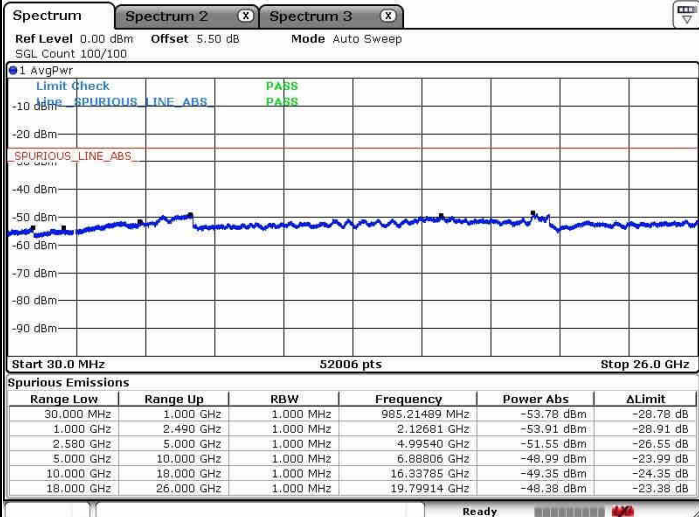

Lowest Channel / 64QAM

Date: 8 JAN 2019 17:00:02