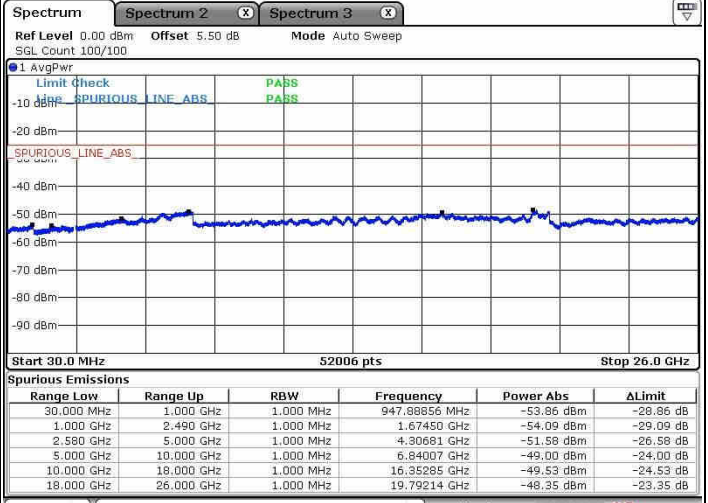

Date: 8 JAN 2019 16:40:13

Date: 8 JAN 2019 16:39:25

Middle Channel / 64QAM

Date: 8 JAN 2019 16:38:32

LTE Band 7 / 15MHz+20MHz

Highest Channel / QPSK

Highest Channel / 16QAM

Date: 8 JAN 2019 16:41:55

Date: 8 JAN 2019 16:42:42

Highest Channel / 64QAM

Date: 8 JAN 2019 16:43:31

LTE Band 7 / 20MHz+10MHz

Lowest Channel / QPSK

Lowest Channel / 16QAM

Lowest Channel / 64QAM

LTE Band 7 / 20MHz+10MHz