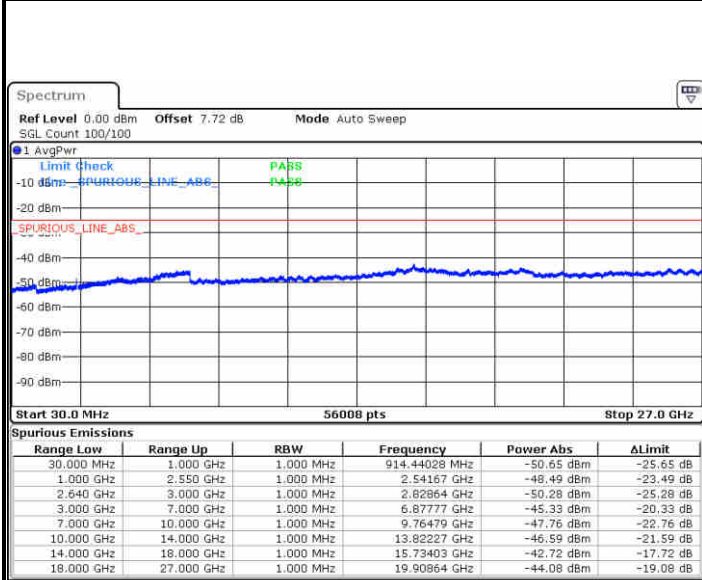

Lowest Channel / 16QAM

Date: 18 NOV 2018 10:04:12

LTE Band 38 / 20MHz

Middle Channel / QPSK

Middle Channel / 16QAM

Date: 18 NOV 2018 10:07:27

Date: 18 NOV 2018 10:06:38

Highest Channel / QPSK

Highest Channel / 16QAM

Date: 18 NOV 2018 10:08:18

Date: 18 NOV 2018 10:09:18

LTE Band 38 / 5MHz

Lowest Channel / 64QAM

Date: 18 NOV 2018 09:50:51

Middle Channel / 64QAM

Date: 18 NOV 2018 09:51:39

Highest Channel / 64QAM

Date: 18 NOV 2018 09:33:20

LTE Band 38 / 10MHz

Lowest Channel / 64QAM

Date: 18 NOV 2018 09:40:34

Middle Channel / 64QAM

Date: 18 NOV 2018 09:44:18

Highest Channel / 64QAM