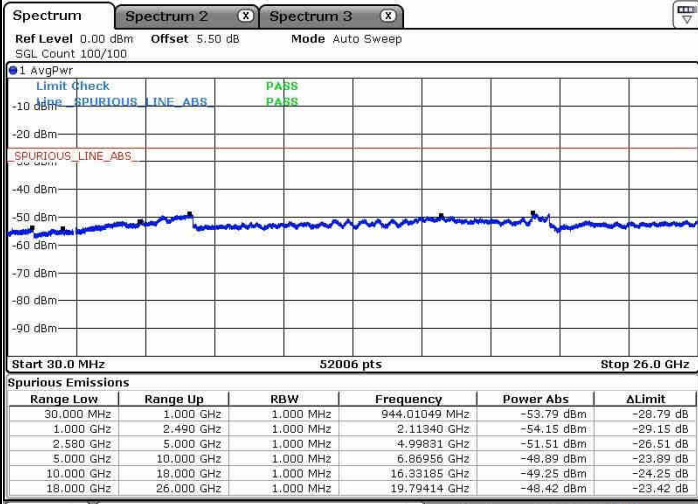

Date: 8 JAN 2019 18:34:47

LTE Band 7 / 15MHz+15MHz

Lowest Channel / QPSK

Lowest Channel / 16QAM

Date: 8 JAN 2019 16:01:56

Date: 8 JAN 2019 15:59:44

Lowest Channel / 64QAM

Date: 8 JAN 2019 15:56:34

LTE Band 7 / 15MHz+15MHz

Middle Channel / QPSK

Middle Channel / 16QAM

Date: 8 JAN 2019 16:03:25

Date: 8 JAN 2019 16:04:15

Middle Channel / 64QAM

Date: 8 JAN 2019 16:05:09

LTE Band 7 / 15MHz+15MHz

Highest Channel / QPSK

Highest Channel / 16QAM

Date: 8 JAN 2019 16:13:58

Date: 8 JAN 2019 16:13:03

Highest Channel / 64QAM

Date: 8 JAN 2019 16:12:09

LTE Band 7 / 15MHz+20MHz

Lowest Channel / QPSK