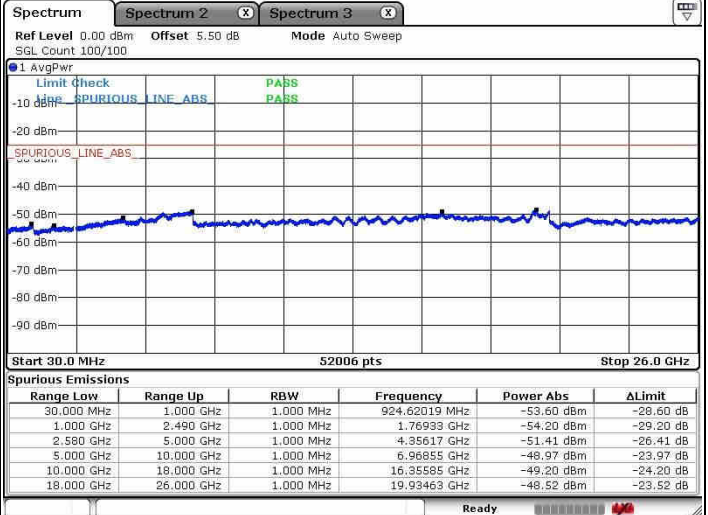

Date: 8 JAN 2019 17:05:00

Middle Channel / 64QAM

Date: 8 JAN 2019 17:07:50

LTE Band 7 / 20MHz+15MHz

Highest Channel / QPSK

Highest Channel / 16QAM

Date: 8 JAN 2019 17:19:40

Date: 8 JAN 2019 17:18:46

Highest Channel / 64QAM

Date: 8 JAN 2019 17:17:51

LTE Band 7 / 20MHz+20MHz

Lowest Channel / QPSK

Lowest Channel / 16QAM

Date: 8 JAN 2019 17:22:11

Date: 8 JAN 2019 17:23:09

Lowest Channel / 64QAM

Date: 8 JAN 2019 17:24:01

LTE Band 7 / 20MHz+20MHz

Middle Channel / QPSK

Middle Channel / 16QAM

Date: 8 JAN 2019 17:36:37

Date: 8 JAN 2019 17:35:27

Middle Channel / 64QAM

Date: 8 JAN 2019 17:34:35

LTE Band 7 / 20MHz+20MHz

Highest Channel / QPSK

Date: 8 JAN 2019 17:38:16

Highest Channel / 16QAM

Date: 8 JAN 2019 17:39:19

Highest Channel / 64QAM

Date: 8 JAN 2019 17:40:09

LTE Band 38 / 15MHz+15MHz