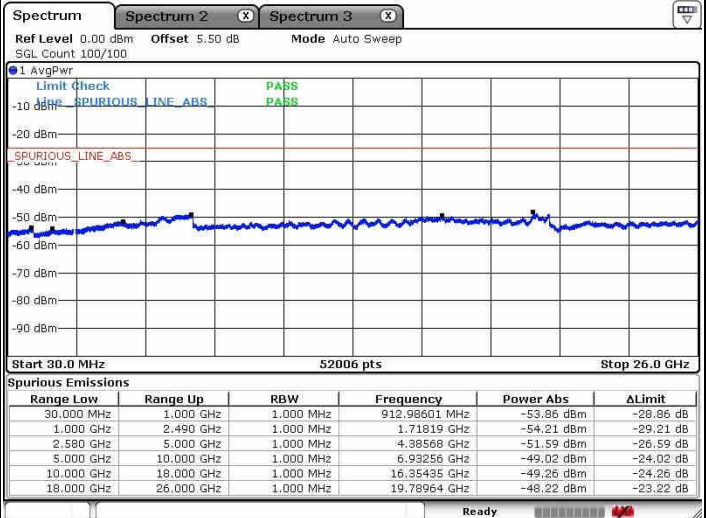

Date: 8 JAN 2019 16:40:13

Date: 8 JAN 2019 16:39:25

Middle Channel / 64QAM

Date: 8 JAN 2019 16:38:32

LTE Band 7 / 15MHz+20MHz

Highest Channel / QPSK

Highest Channel / 16QAM

Date: 8 JAN 2019 16:41:55

Date: 8 JAN 2019 16:42:42

Highest Channel / 64QAM

Date: 8 JAN 2019 16:43:31

LTE Band 7 / 20MHz+10MHz

Lowest Channel / QPSK

Lowest Channel / 16QAM

Lowest Channel / 64QAM

LTE Band 7 / 20MHz+10MHz

Middle Channel / QPSK

Middle Channel / 16QAM

Date: 8 JAN 2019 15:43:22

Date: 8 JAN 2019 15:42:21

Middle Channel / 64QAM

Date: 8 JAN 2019 15:41:21

LTE Band 7 / 20MHz+10MHz

Highest Channel / QPSK