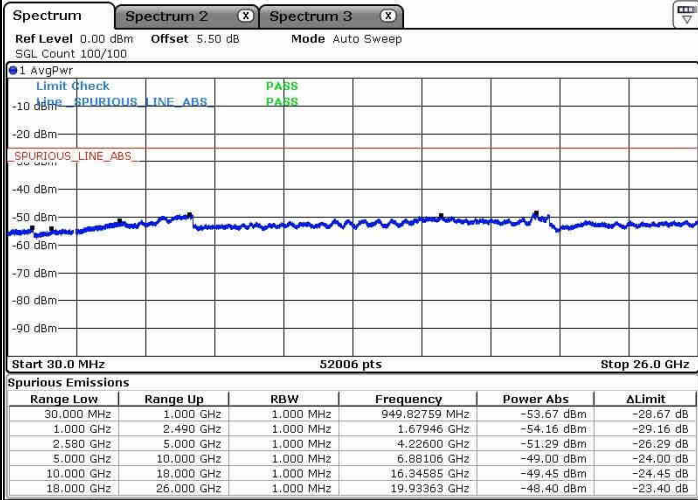

Highest Channel / QPSK

Highest Channel / 16QAM

Date: 8 JAN 2019 16:13:58

Date: 8 JAN 2019 16:13:03

Highest Channel / 64QAM

Date: 8 JAN 2019 16:12:09

LTE Band 7 / 15MHz+20MHz

Lowest Channel / QPSK

Lowest Channel / 16QAM

Date: 8 JAN 2019 16:15:45

Date: 8 JAN 2019 16:16:43

Lowest Channel / 64QAM

Date: 8 JAN 2019 16:17:58

LTE Band 7 / 15MHz+20MHz

Middle Channel / QPSK

Middle Channel / 16QAM

Date: 8 JAN 2019 16:40:13

Date: 8 JAN 2019 16:39:25

Middle Channel / 64QAM

Date: 8 JAN 2019 16:38:32

LTE Band 7 / 15MHz+20MHz

Highest Channel / QPSK

Highest Channel / 16QAM

Date: 8 JAN 2019 16:41:55

Date: 8 JAN 2019 16:42:42

Highest Channel / 64QAM

Date: 8 JAN 2019 16:43:31

LTE Band 7 / 20MHz+10MHz

Lowest Channel / QPSK

Lowest Channel / 16QAM

Lowest Channel / 64QAM

LTE Band 7 / 20MHz+10MHz