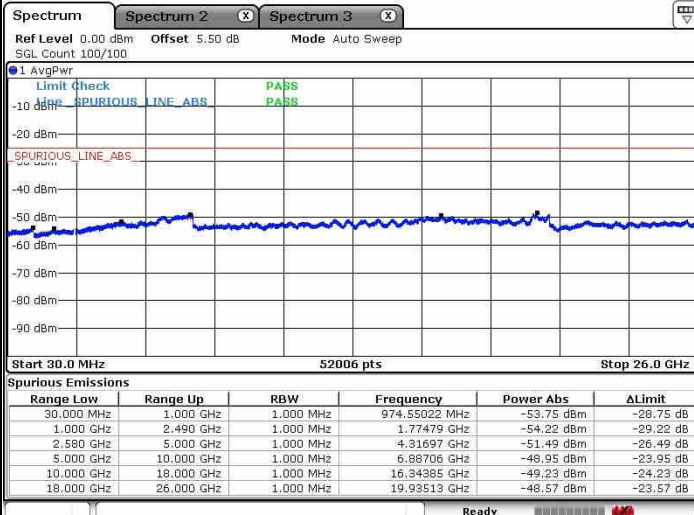

Highest Channel / QPSK

Highest Channel / 16QAM

Date: 8 JAN 2019 16:13:58

Date: 8 JAN 2019 16:13:03

Highest Channel / 64QAM

Date: 8 JAN 2019 16:12:09

LTE Band 7 / 15MHz+20MHz

Lowest Channel / QPSK

Lowest Channel / 16QAM

Date: 8 JAN 2019 16:15:45

Date: 8 JAN 2019 16:16:43

Lowest Channel / 64QAM

Date: 8 JAN 2019 16:17:58

LTE Band 7 / 15MHz+20MHz

Middle Channel / QPSK

Middle Channel / 16QAM

Date: 8 JAN 2019 16:40:13

Date: 8 JAN 2019 16:39:25

Middle Channel / 64QAM

Date: 8 JAN 2019 16:38:32

LTE Band 7 / 15MHz+20MHz

Highest Channel / QPSK

Highest Channel / 16QAM

Date: 8 JAN 2019 16:41:55