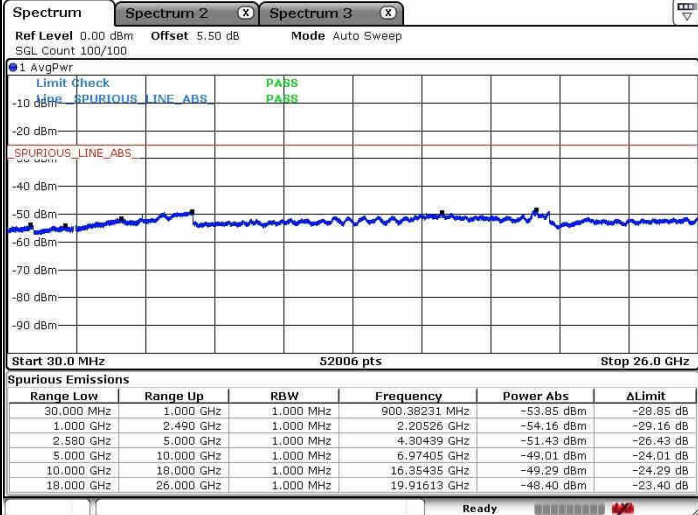

Date: 8 JAN 2019 16:40:13

Date: 8 JAN 2019 16:39:25

Middle Channel / 64QAM

Date: 8 JAN 2019 16:38:32

LTE Band 7 / 15MHz+20MHz

Highest Channel / QPSK

Highest Channel / 16QAM

Date: 8 JAN 2019 16:41:55

Date: 8 JAN 2019 16:42:42

Highest Channel / 64QAM

Date: 8 JAN 2019 16:43:31

LTE Band 7 / 20MHz+10MHz

Lowest Channel / QPSK

Lowest Channel / 16QAM

Lowest Channel / 64QAM

LTE Band 7 / 20MHz+10MHz

Middle Channel / QPSK

Middle Channel / 16QAM

Date: 8 JAN 2019 15:43:22

Date: 8 JAN 2019 15:42:21

Middle Channel / 64QAM

Date: 8 JAN 2019 15:41:21

LTE Band 7 / 20MHz+10MHz

Highest Channel / QPSK

Highest Channel / 16QAM

Date: 8 JAN 2019 15:45:35

Date: 8 JAN 2019 15:46:30

Highest Channel / 64QAM

Date: 8 JAN 2019 15:47:39

LTE Band 7 / 20MHz+15MHz

Lowest Channel / QPSK

Lowest Channel / 16QAM