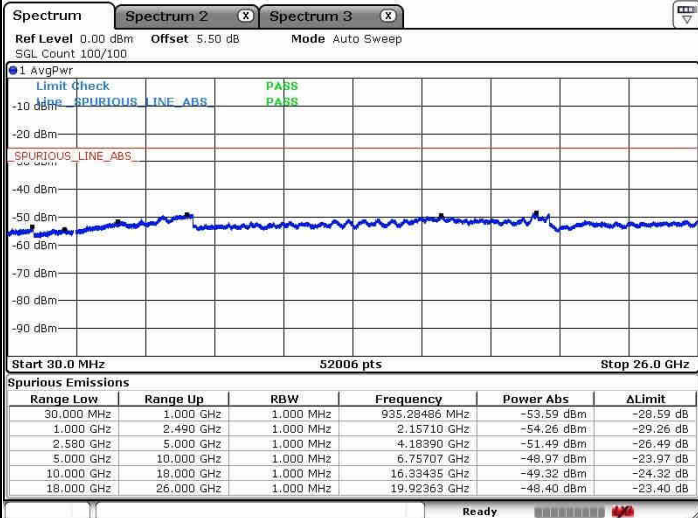

Date: 8 JAN 2019 15:28:27

Date: 8 JAN 2019 15:27:36

Highest Channel / 64QAM

Date: 8 JAN 2019 15:26:43

LTE Band 7 / 15MHz+10MHz

Lowest Channel / QPSK

Lowest Channel / 16QAM

Date: 8 JAN 2019 18:22:48

Date: 8 JAN 2019 18:21:30

Lowest Channel / 64QAM

Date: 8 JAN 2019 18:20:29

LTE Band 7 / 15MHz+10MHz

Middle Channel / QPSK

Middle Channel / 16QAM

Date: 8 JAN 2019 18:24:16

Date: 8 JAN 2019 18:25:06

Middle Channel / 64QAM

Date: 8 JAN 2019 18:25:59

LTE Band 7 / 15MHz+10MHz

Highest Channel / QPSK

Highest Channel / 16QAM

Date: 8 JAN 2019 18:36:32

Date: 8 JAN 2019 18:35:43

Highest Channel / 64QAM