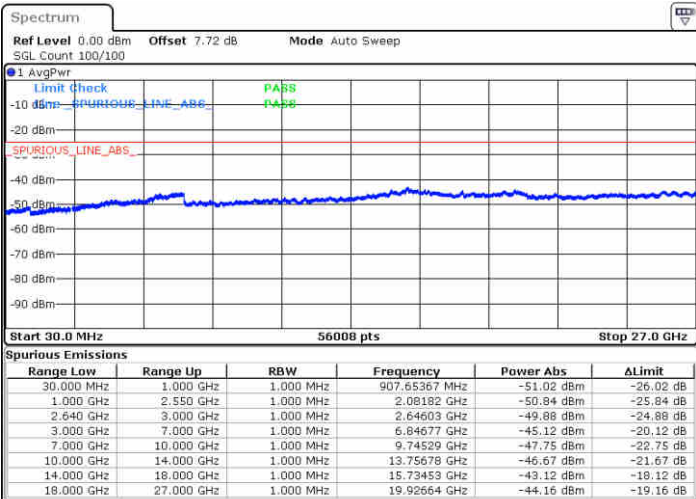

Lowest Channel / 16QAM

Date: 18 NOV 2018 10:04:12

LTE Band 38 / 20MHz

Middle Channel / QPSK

Middle Channel / 16QAM

Date: 18 NOV 2018 10:07:27

Date: 18 NOV 2018 10:06:38

Highest Channel / QPSK

Highest Channel / 16QAM

Date: 18 NOV 2018 10:08:18

Date: 18 NOV 2018 10:09:18

LTE Band 38 / 5MHz

Lowest Channel / 64QAM

Date: 18 NOV 2018 09:50:51

Middle Channel / 64QAM

Date: 18 NOV 2018 09:51:39