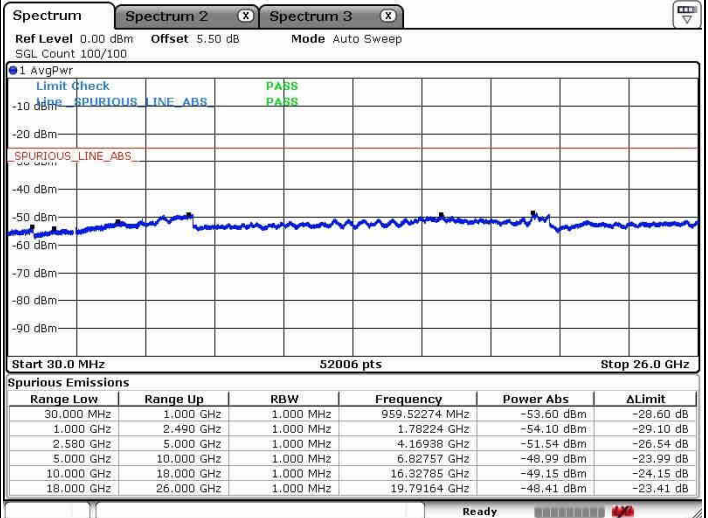

Lowest Channel / QPSK

Lowest Channel / 16QAM

Date: 8 JAN 2019 15:17:00

Date: 8 JAN 2019 15:15:42

Lowest Channel / 64QAM

Date: 8 JAN 2019 15:14:49

LTE Band 7 / 10MHz+20MHz

Middle Channel / QPSK

Middle Channel / 16QAM

Date: 8 JAN 2019 15:18:23

Date: 8 JAN 2019 15:19:13

Middle Channel / 64QAM

Date: 8 JAN 2019 15:20:00

LTE Band 7 / 10MHz+20MHz

Highest Channel / QPSK

Highest Channel / 16QAM

Date: 8 JAN 2019 15:28:27

Date: 8 JAN 2019 15:27:36

Highest Channel / 64QAM

Date: 8 JAN 2019 15:26:43

LTE Band 7 / 15MHz+10MHz

Lowest Channel / QPSK

Lowest Channel / 16QAM

Date: 8 JAN 2019 18:22:48