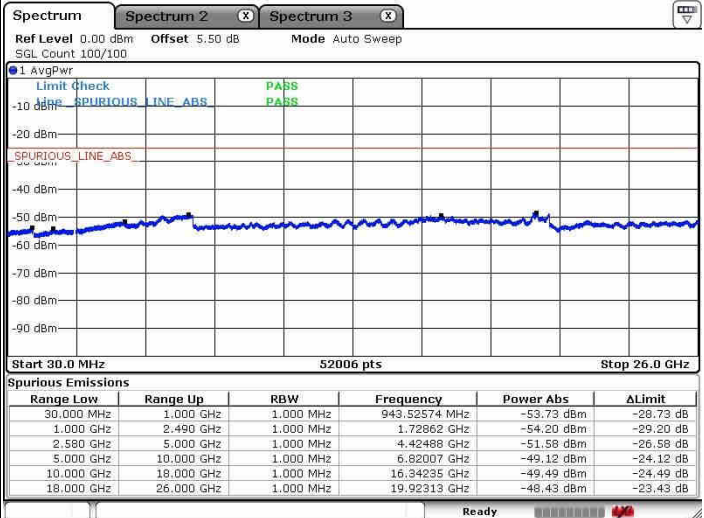

Highest Channel / 16QAM

Date: 8 JAN 2019 15:45:35

Date: 8 JAN 2019 15:46:30

Highest Channel / 64QAM

Date: 8 JAN 2019 15:47:39

LTE Band 7 / 20MHz+15MHz

Lowest Channel / QPSK

Lowest Channel / 16QAM

Date: 8 JAN 2019 17:02:51

Date: 8 JAN 2019 17:00:55

Lowest Channel / 64QAM

Date: 8 JAN 2019 17:00:02

LTE Band 7 / 20MHz+15MHz

Middle Channel / QPSK

Middle Channel / 16QAM

Date: 8 JAN 2019 17:04:08