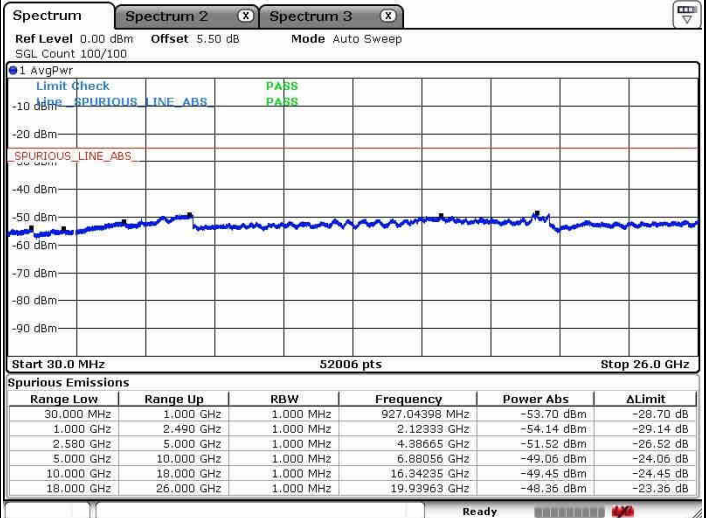

Date: 8 JAN 2019 18:21:30

Lowest Channel / 64QAM

Date: 8 JAN 2019 18:20:29

LTE Band 7 / 15MHz+10MHz

Middle Channel / QPSK

Middle Channel / 16QAM

Date: 8 JAN 2019 18:24:16

Date: 8 JAN 2019 18:25:06

Middle Channel / 64QAM

Date: 8 JAN 2019 18:25:59

LTE Band 7 / 15MHz+10MHz

Highest Channel / QPSK

Highest Channel / 16QAM

Date: 8 JAN 2019 18:36:32

Date: 8 JAN 2019 18:35:43

Highest Channel / 64QAM