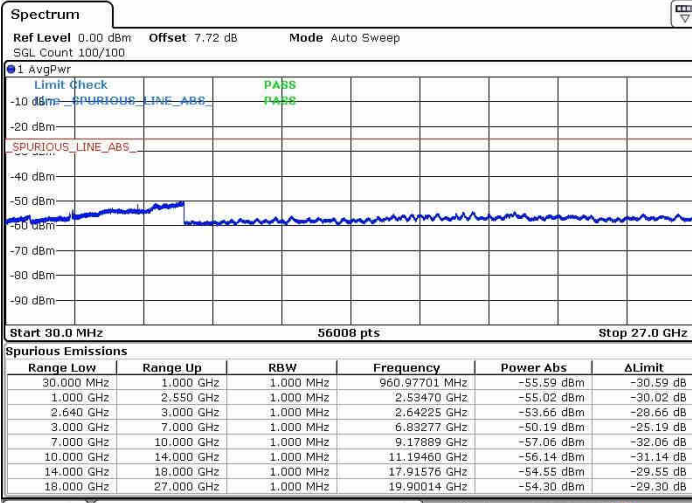

Date: 8 JAN 2019 17:24:01

LTE Band 7 / 20MHz+20MHz

Middle Channel / QPSK

Middle Channel / 16QAM

Date: 8 JAN 2019 17:36:37

Date: 8 JAN 2019 17:35:27

Middle Channel / 64QAM

Date: 8 JAN 2019 17:34:35

LTE Band 7 / 20MHz+20MHz

Highest Channel / QPSK

Date: 8 JAN 2019 17:38:16

Highest Channel / 16QAM

Date: 8 JAN 2019 17:39:19

Highest Channel / 64QAM

Date: 8 JAN 2019 17:40:09

LTE Band 38 / 15MHz+15MHz

QPSK

Lowest Channel

Middle Channel

Highest Channel

N/A

LTE Band 38 / 15MHz+15MHz

16QAM

Lowest Channel