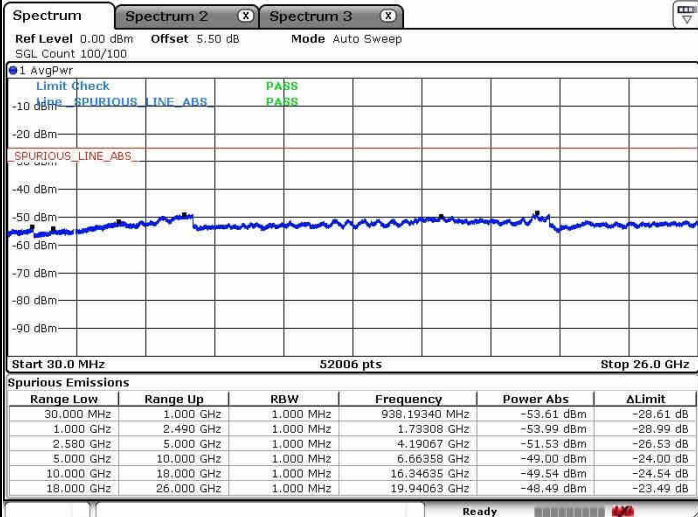

Middle Channel / 16QAM

Date: 8 JAN 2019 15:18:23

Date: 8 JAN 2019 15:19:13

Middle Channel / 64QAM

Date: 8 JAN 2019 15:20:00

LTE Band 7 / 10MHz+20MHz

Highest Channel / QPSK

Highest Channel / 16QAM

Date: 8 JAN 2019 15:28:27

Date: 8 JAN 2019 15:27:36

Highest Channel / 64QAM

Date: 8 JAN 2019 15:26:43

LTE Band 7 / 15MHz+10MHz

Lowest Channel / QPSK

Lowest Channel / 16QAM

Date: 8 JAN 2019 18:22:48