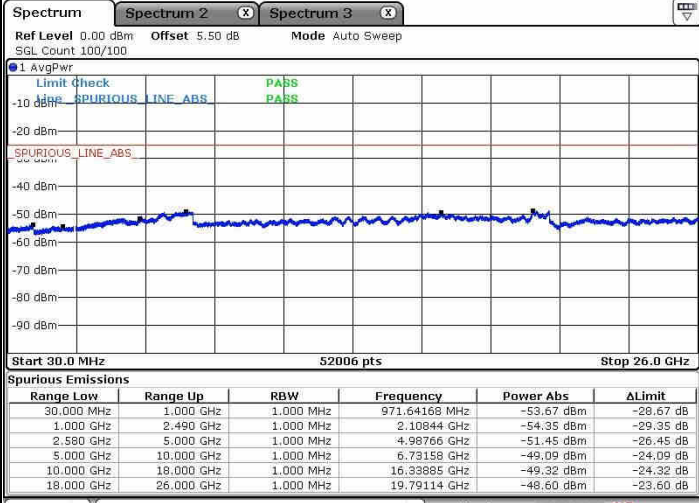

Highest Channel / 16QAM

Date: 8 JAN 2019 15:45:35

Date: 8 JAN 2019 15:46:30

Highest Channel / 64QAM

Date: 8 JAN 2019 15:47:39

LTE Band 7 / 20MHz+15MHz

Lowest Channel / QPSK

Lowest Channel / 16QAM

Date: 8 JAN 2019 17:02:51

Date: 8 JAN 2019 17:00:55

Lowest Channel / 64QAM

Date: 8 JAN 2019 17:00:02

LTE Band 7 / 20MHz+15MHz

Middle Channel / QPSK

Middle Channel / 16QAM

Date: 8 JAN 2019 17:04:08

Date: 8 JAN 2019 17:05:00

Middle Channel / 64QAM

Date: 8 JAN 2019 17:07:50

LTE Band 7 / 20MHz+15MHz

Highest Channel / QPSK

Highest Channel / 16QAM

Date: 8 JAN 2019 17:19:40

Date: 8 JAN 2019 17:18:46