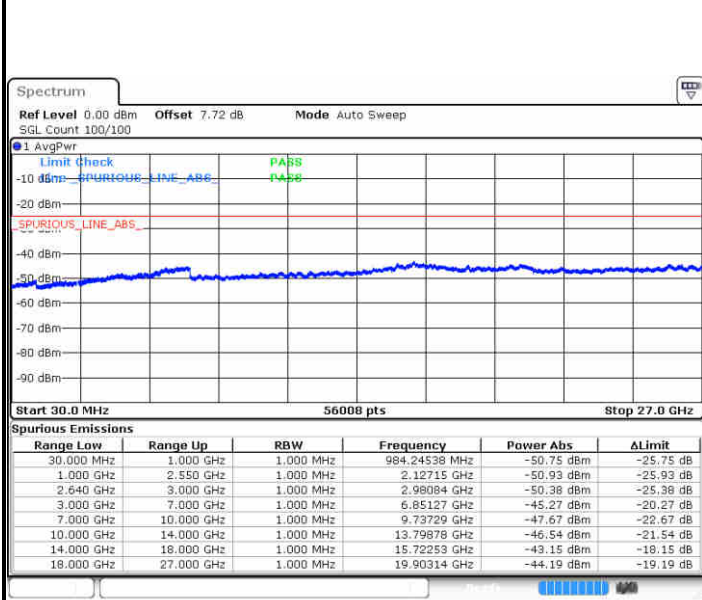

Highest Channel / 16QAM

Date: 18 NOV 2018 10:08:18

Date: 18 NOV 2018 10:09:18

LTE Band 38 / 5MHz

Lowest Channel / 64QAM

Date: 18 NOV 2018 09:50:51

Middle Channel / 64QAM

Date: 18 NOV 2018 09:51:39

Highest Channel / 64QAM

Date: 18 NOV 2018 09:33:20

LTE Band 38 / 10MHz

Lowest Channel / 64QAM

Date: 18 NOV 2018 09:40:34

Middle Channel / 64QAM

Date: 18 NOV 2018 09:44:18

Highest Channel / 64QAM

Date: 18 NOV 2018 09:45:05

LTE Band 38 / 15MHz

Lowest Channel / 64QAM

Middle Channel / 64QAM

Date: 18 NOV 2018 09:55:47

Date: 18 NOV 2018 09:56:34

Highest Channel / 64QAM

Date: 18 NOV 2018 10:02:29

LTE Band 38 / 20MHz

Lowest Channel / 64QAM

Middle Channel / 64QAM

Date: 18 NOV 2018 10:04:59

Date: 18 NOV 2018 10:05:51

Highest Channel / 64QAM

Date: 18 NOV 2018 10:10:09

LTE Band 7 / 10MHz+20MHz