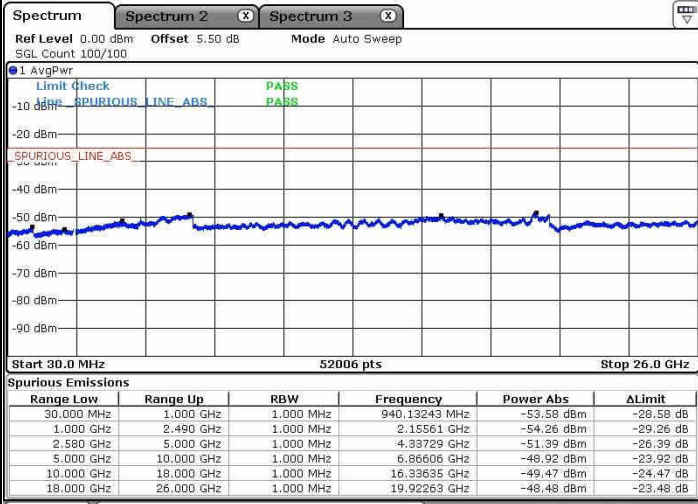

Middle Channel / 64QAM

Date: 8 JAN 2019 18:25:59

LTE Band 7 / 15MHz+10MHz

Highest Channel / QPSK

Highest Channel / 16QAM

Date: 8 JAN 2019 18:36:32

Date: 8 JAN 2019 18:35:43

Highest Channel / 64QAM

Date: 8 JAN 2019 18:34:47

LTE Band 7 / 15MHz+15MHz

Lowest Channel / QPSK

Lowest Channel / 16QAM

Date: 8 JAN 2019 16:01:56

Date: 8 JAN 2019 15:59:44

Lowest Channel / 64QAM

Date: 8 JAN 2019 15:56:34