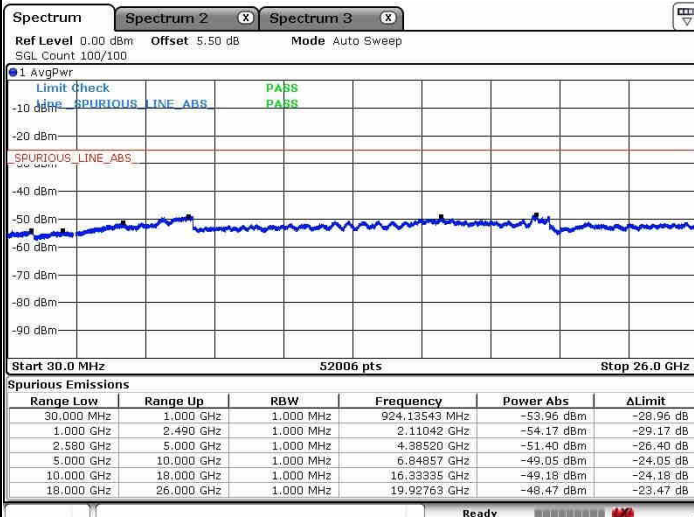

Highest Channel / 64QAM

Date: 8 JAN 2019 17:17:51

LTE Band 7 / 20MHz+20MHz

Lowest Channel / QPSK

Lowest Channel / 16QAM

Date: 8 JAN 2019 17:22:11

Date: 8 JAN 2019 17:23:09

Lowest Channel / 64QAM

Date: 8 JAN 2019 17:24:01

LTE Band 7 / 20MHz+20MHz

Middle Channel / QPSK

Middle Channel / 16QAM

Date: 8 JAN 2019 17:36:37

Date: 8 JAN 2019 17:35:27

Middle Channel / 64QAM

Date: 8 JAN 2019 17:34:35

LTE Band 7 / 20MHz+20MHz

Highest Channel / QPSK

Date: 8 JAN 2019 17:38:16

Highest Channel / 16QAM

Date: 8 JAN 2019 17:39:19

Highest Channel / 64QAM

Date: 8 JAN 2019 17:40:09

LTE Band 38 / 15MHz+15MHz