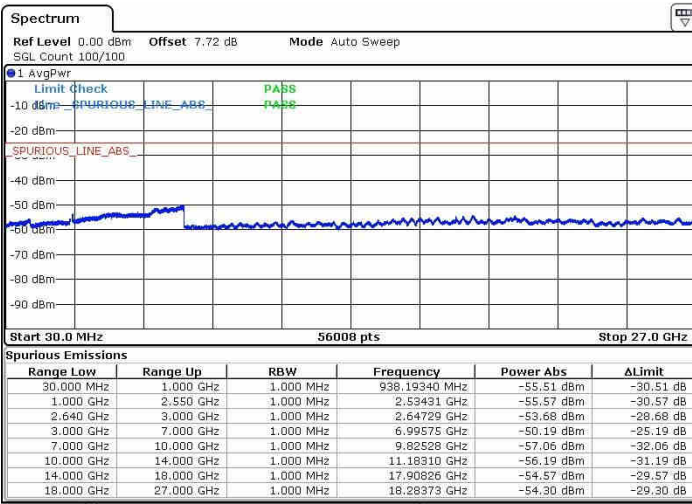

LTE Band 7 / 20MHz+20MHz

Highest Channel / QPSK

Date: 8 JAN 2019 17:38:16

Highest Channel / 16QAM

Date: 8 JAN 2019 17:39:19

Highest Channel / 64QAM

Date: 8 JAN 2019 17:40:09

LTE Band 38 / 15MHz+15MHz

QPSK

Lowest Channel

Middle Channel

Highest Channel

N/A

LTE Band 38 / 15MHz+15MHz

16QAM

Lowest Channel

Middle Channel

Date: 8 JAN 2019 09:35:12

Date: 8 JAN 2019 09:38:16

Highest Channel

N/A

Date: 8 JAN 2019 09:41:39

LTE Band 38 / 15MHz+15MHz

64QAM