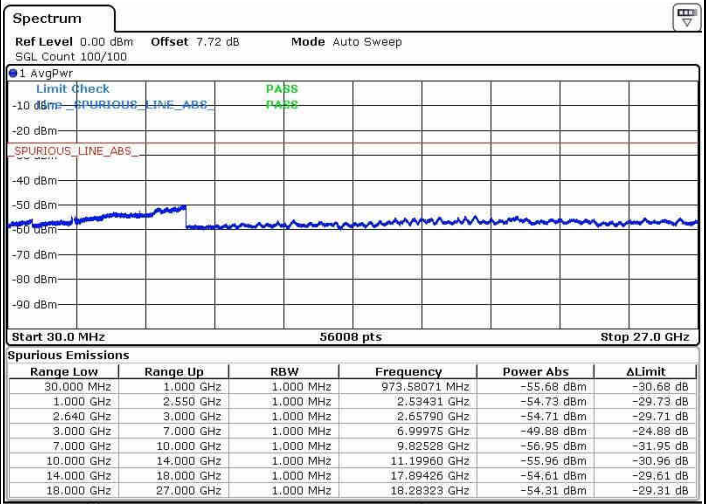

LTE Band 7 / 20MHz+20MHz

Highest Channel / QPSK

Date: 8 JAN 2019 17:38:16

Highest Channel / 16QAM

Date: 8 JAN 2019 17:39:19

Highest Channel / 64QAM

Date: 8 JAN 2019 17:40:09

LTE Band 38 / 15MHz+15MHz

QPSK

Lowest Channel

Middle Channel

Highest Channel

N/A

LTE Band 38 / 15MHz+15MHz

16QAM

Lowest Channel

Middle Channel

Date: 8 JAN 2019 09:35:12

Date: 8 JAN 2019 09:38:16

Highest Channel

N/A

Date: 8 JAN 2019 09:41:39

LTE Band 38 / 15MHz+15MHz

64QAM