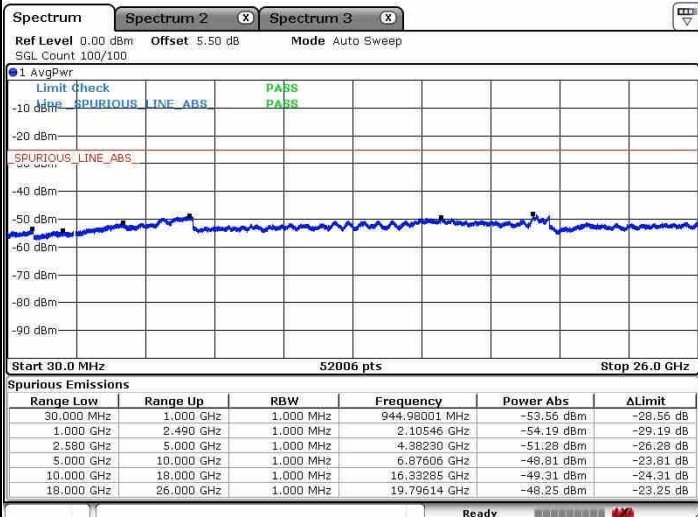

Lowest Channel / 64QAM

Date: 8 JAN 2019 18:20:29