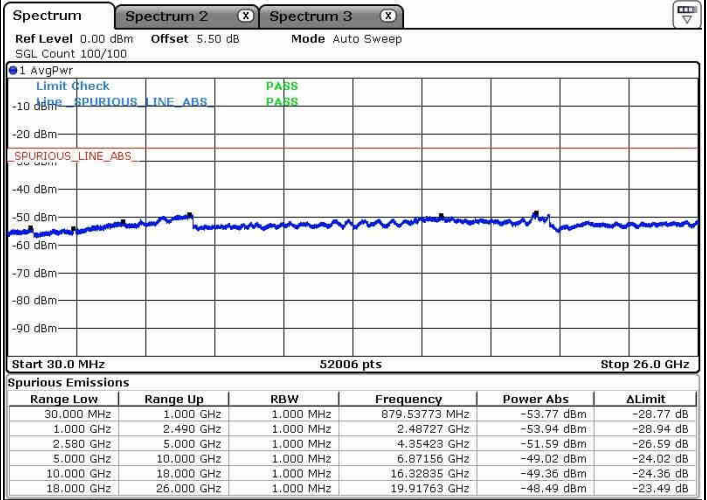

LTE Band 38 / 20MHz

Lowest Channel / 64QAM

Middle Channel / 64QAM

Date: 18 NOV 2018 10:04:59

Date: 18 NOV 2018 10:05:51

Highest Channel / 64QAM

Date: 18 NOV 2018 10:10:09

LTE Band 7 / 10MHz+20MHz

Lowest Channel / QPSK

Lowest Channel / 16QAM

Date: 8 JAN 2019 15:17:00

Date: 8 JAN 2019 15:15:42

Lowest Channel / 64QAM

Date: 8 JAN 2019 15:14:49

LTE Band 7 / 10MHz+20MHz

Middle Channel / QPSK