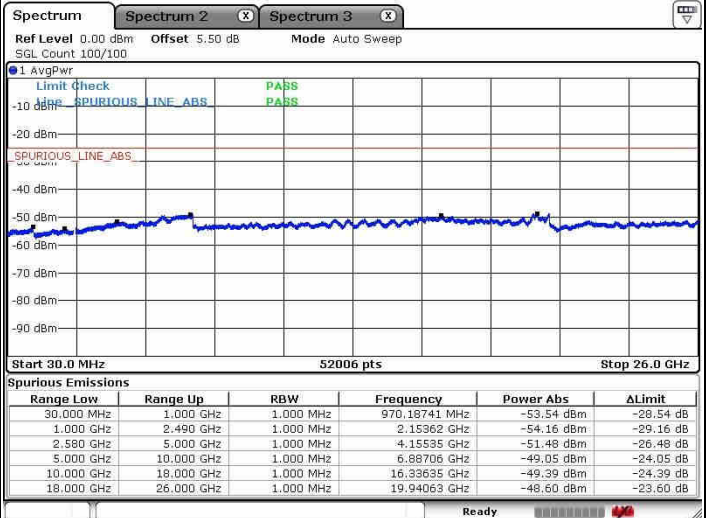

Middle Channel / 64QAM

Date: 8 JAN 2019 18:25:59

LTE Band 7 / 15MHz+10MHz

Highest Channel / QPSK

Highest Channel / 16QAM

Date: 8 JAN 2019 18:36:32

Date: 8 JAN 2019 18:35:43

Highest Channel / 64QAM