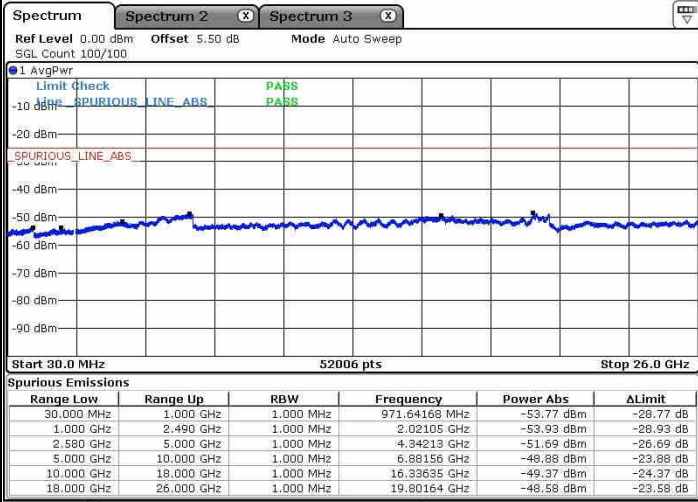

Date: 8 JAN 2019 17:02:51

Date: 8 JAN 2019 17:00:55

Lowest Channel / 64QAM

Date: 8 JAN 2019 17:00:02

LTE Band 7 / 20MHz+15MHz

Middle Channel / QPSK

Middle Channel / 16QAM

Date: 8 JAN 2019 17:04:08

Date: 8 JAN 2019 17:05:00

Middle Channel / 64QAM

Date: 8 JAN 2019 17:07:50

LTE Band 7 / 20MHz+15MHz

Highest Channel / QPSK

Highest Channel / 16QAM

Date: 8 JAN 2019 17:19:40

Date: 8 JAN 2019 17:18:46

Highest Channel / 64QAM

Date: 8 JAN 2019 17:17:51

LTE Band 7 / 20MHz+20MHz

Lowest Channel / QPSK

Lowest Channel / 16QAM

Date: 8 JAN 2019 17:22:11

Date: 8 JAN 2019 17:23:09

Lowest Channel / 64QAM