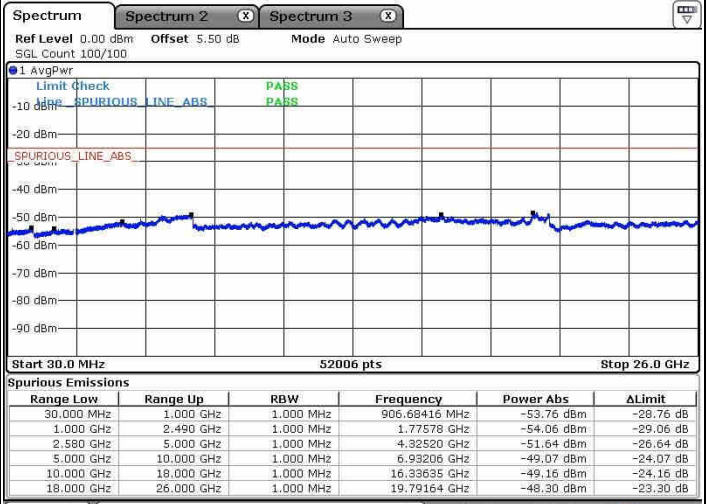

Middle Channel / 64QAM

Date: 8 JAN 2019 18:25:59

LTE Band 7 / 15MHz+10MHz

Highest Channel / QPSK

Highest Channel / 16QAM

Date: 8 JAN 2019 18:36:32

Date: 8 JAN 2019 18:35:43

Highest Channel / 64QAM

Date: 8 JAN 2019 18:34:47

LTE Band 7 / 15MHz+15MHz

Lowest Channel / QPSK

Lowest Channel / 16QAM

Date: 8 JAN 2019 16:01:56

Date: 8 JAN 2019 15:59:44

Lowest Channel / 64QAM

Date: 8 JAN 2019 15:56:34

LTE Band 7 / 15MHz+15MHz

Middle Channel / QPSK

Middle Channel / 16QAM

Date: 8 JAN 2019 16:03:25

Date: 8 JAN 2019 16:04:15

Middle Channel / 64QAM

Date: 8 JAN 2019 16:05:09

LTE Band 7 / 15MHz+15MHz