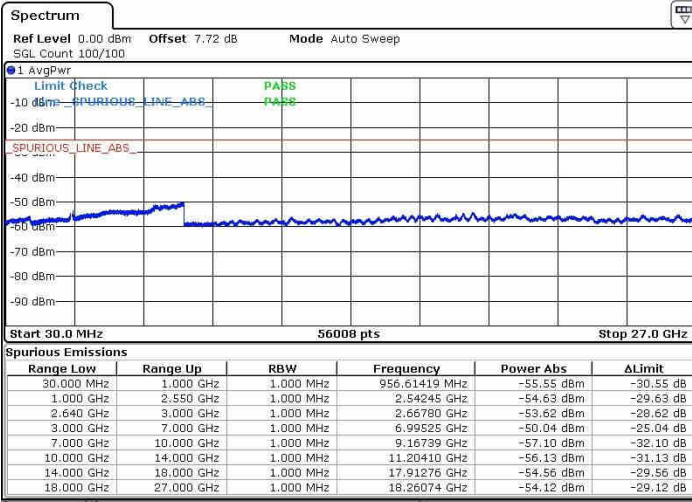

LTE Band 7 / 20MHz+20MHz

Highest Channel / QPSK

Date: 8 JAN 2019 17:38:16

Highest Channel / 16QAM

Date: 8 JAN 2019 17:39:19

Highest Channel / 64QAM

Date: 8 JAN 2019 17:40:09

LTE Band 38 / 15MHz+15MHz

QPSK

Lowest Channel

Middle Channel

Highest Channel

N/A

LTE Band 38 / 15MHz+15MHz

16QAM

Lowest Channel

Middle Channel

Date: 8 JAN 2019 09:35:12

Date: 8 JAN 2019 09:38:16

Highest Channel

N/A

Date: 8 JAN 2019 09:41:39

LTE Band 38 / 15MHz+15MHz

64QAM