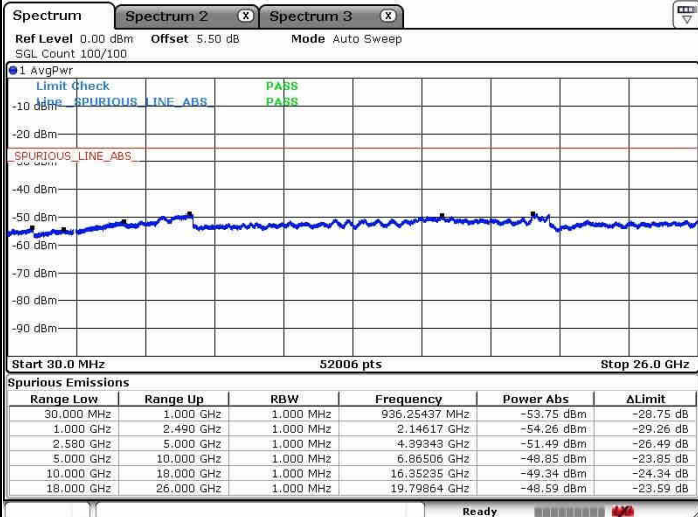

Date: 8 JAN 2019 18:21:30

Lowest Channel / 64QAM

Date: 8 JAN 2019 18:20:29

LTE Band 7 / 15MHz+10MHz

Middle Channel / QPSK

Middle Channel / 16QAM

Date: 8 JAN 2019 18:24:16

Date: 8 JAN 2019 18:25:06

Middle Channel / 64QAM

Date: 8 JAN 2019 18:25:59

LTE Band 7 / 15MHz+10MHz

Highest Channel / QPSK

Highest Channel / 16QAM

Date: 8 JAN 2019 18:36:32

Date: 8 JAN 2019 18:35:43

Highest Channel / 64QAM