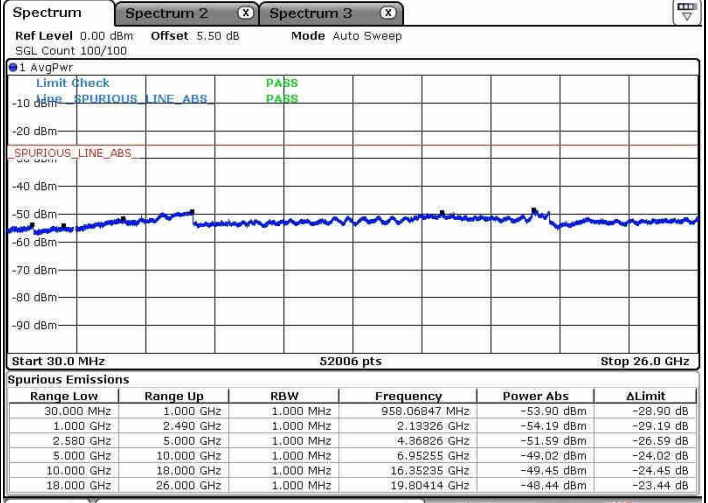

Highest Channel / 16QAM

Date: 8 JAN 2019 15:45:35

Date: 8 JAN 2019 15:46:30

Highest Channel / 64QAM

Date: 8 JAN 2019 15:47:39

LTE Band 7 / 20MHz+15MHz

Lowest Channel / QPSK

Lowest Channel / 16QAM

Date: 8 JAN 2019 17:02:51

Date: 8 JAN 2019 17:00:55

Lowest Channel / 64QAM

Date: 8 JAN 2019 17:00:02

LTE Band 7 / 20MHz+15MHz

Middle Channel / QPSK

Middle Channel / 16QAM

Date: 8 JAN 2019 17:04:08

Date: 8 JAN 2019 17:05:00

Middle Channel / 64QAM

Date: 8 JAN 2019 17:07:50

LTE Band 7 / 20MHz+15MHz

Highest Channel / QPSK

Highest Channel / 16QAM

Date: 8 JAN 2019 17:19:40

Date: 8 JAN 2019 17:18:46