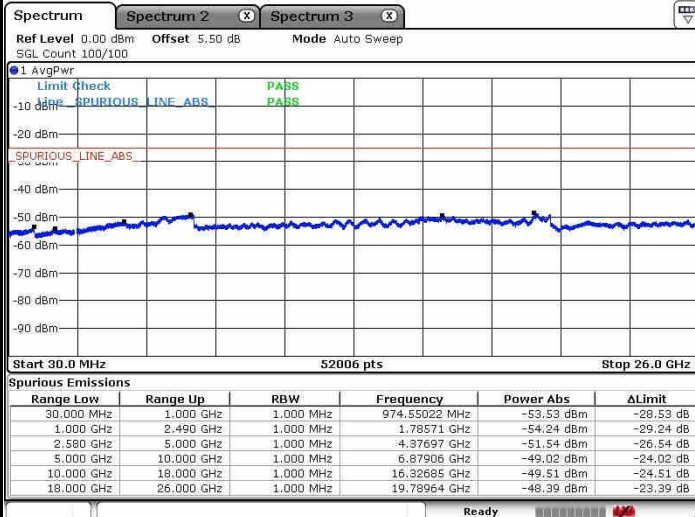

LTE Band 7 / 20MHz+20MHz

Highest Channel / QPSK

Date: 8 JAN 2019 17:38:16

Highest Channel / 16QAM

Date: 8 JAN 2019 17:39:19

Highest Channel / 64QAM

Date: 8 JAN 2019 17:40:09

LTE Band 38 / 15MHz+15MHz