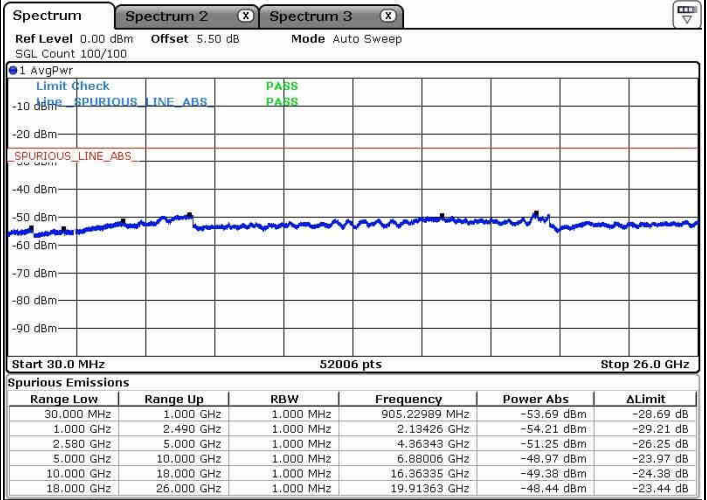

Highest Channel / QPSK

Highest Channel / 16QAM

Date: 8 JAN 2019 16:13:58

Date: 8 JAN 2019 16:13:03

Highest Channel / 64QAM

Date: 8 JAN 2019 16:12:09

LTE Band 7 / 15MHz+20MHz

Lowest Channel / QPSK

Lowest Channel / 16QAM

Date: 8 JAN 2019 16:15:45

Date: 8 JAN 2019 16:16:43

Lowest Channel / 64QAM

Date: 8 JAN 2019 16:17:58

LTE Band 7 / 15MHz+20MHz

Middle Channel / QPSK

Middle Channel / 16QAM

Date: 8 JAN 2019 16:40:13

Date: 8 JAN 2019 16:39:25

Middle Channel / 64QAM

Date: 8 JAN 2019 16:38:32

LTE Band 7 / 15MHz+20MHz

Highest Channel / QPSK

Highest Channel / 16QAM

Date: 8 JAN 2019 16:41:55