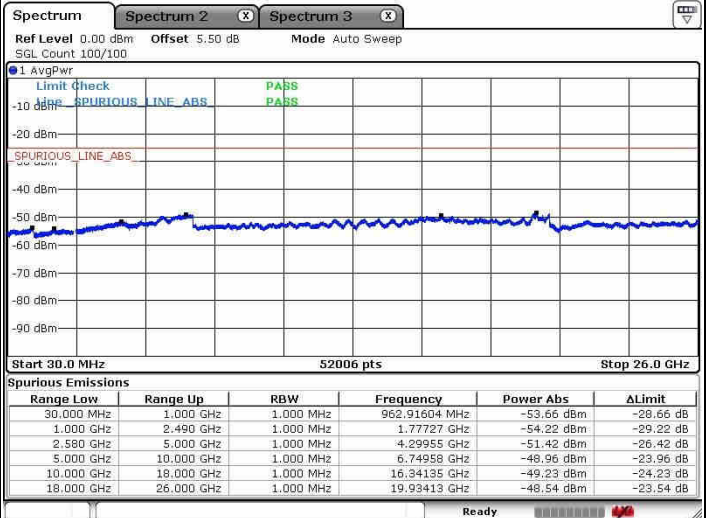

Date: 8 JAN 2019 16:04:15