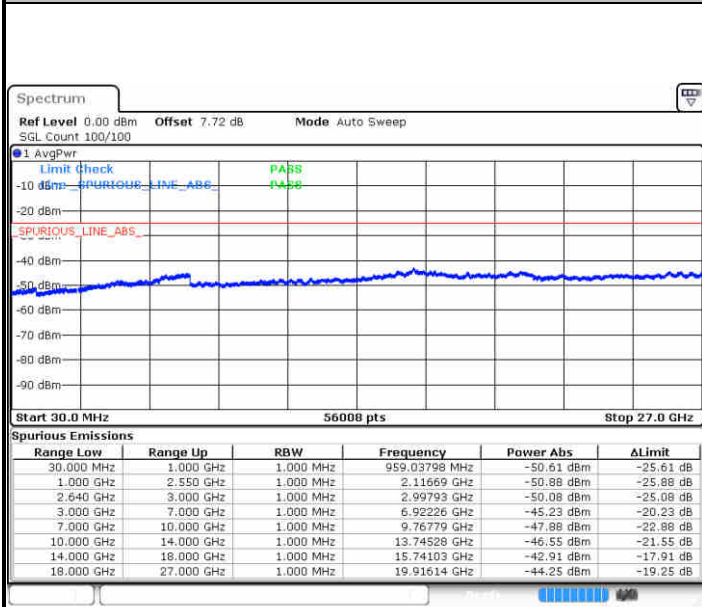

Lowest Channel / 16QAM

Date: 18 NOV 2018 10:04:12

LTE Band 38 / 20MHz

Middle Channel / QPSK

Middle Channel / 16QAM

Date: 18 NOV 2018 10:07:27

Date: 18 NOV 2018 10:06:38

Highest Channel / QPSK

Highest Channel / 16QAM

Date: 18 NOV 2018 10:08:18

Date: 18 NOV 2018 10:09:18

LTE Band 38 / 5MHz

Lowest Channel / 64QAM

Date: 18 NOV 2018 09:50:51

Middle Channel / 64QAM

Date: 18 NOV 2018 09:51:39

Highest Channel / 64QAM

Date: 18 NOV 2018 09:33:20

LTE Band 38 / 10MHz

Lowest Channel / 64QAM

Date: 18 NOV 2018 09:40:34

Middle Channel / 64QAM

Date: 18 NOV 2018 09:44:18

Highest Channel / 64QAM

Date: 18 NOV 2018 09:45:05

LTE Band 38 / 15MHz

Lowest Channel / 64QAM

Middle Channel / 64QAM

Date: 18 NOV 2018 09:55:47

Date: 18 NOV 2018 09:56:34

Highest Channel / 64QAM

Date: 18 NOV 2018 10:02:29