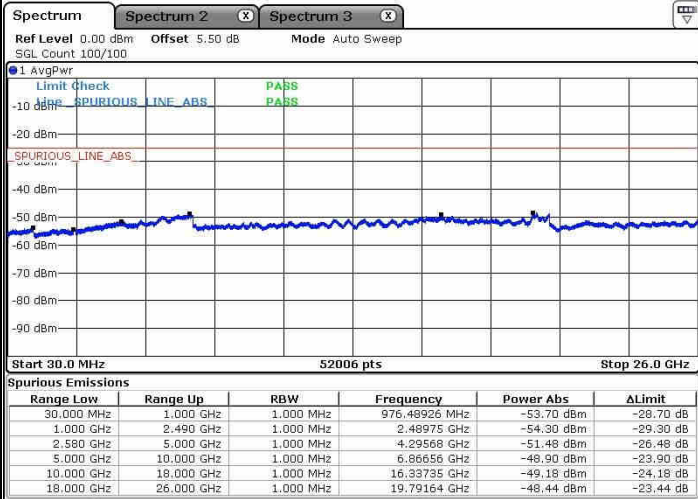

LTE Band 38 / 20MHz

Lowest Channel / 64QAM

Middle Channel / 64QAM

Date: 18 NOV 2018 10:04:59

Date: 18 NOV 2018 10:05:51

Highest Channel / 64QAM

Date: 18 NOV 2018 10:10:09

LTE Band 7 / 10MHz+20MHz

Lowest Channel / QPSK

Lowest Channel / 16QAM

Date: 8 JAN 2019 15:17:00

Date: 8 JAN 2019 15:15:42

Lowest Channel / 64QAM

Date: 8 JAN 2019 15:14:49

LTE Band 7 / 10MHz+20MHz

Middle Channel / QPSK

Middle Channel / 16QAM

Date: 8 JAN 2019 15:18:23

Date: 8 JAN 2019 15:19:13

Middle Channel / 64QAM

Date: 8 JAN 2019 15:20:00

LTE Band 7 / 10MHz+20MHz

Highest Channel / QPSK

Highest Channel / 16QAM