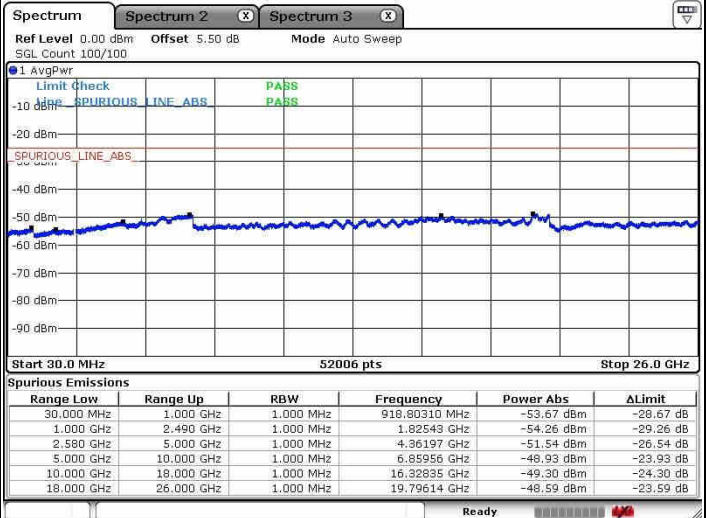

Lowest Channel / QPSK

Lowest Channel / 16QAM

Date: 8 JAN 2019 15:17:00

Date: 8 JAN 2019 15:15:42

Lowest Channel / 64QAM

Date: 8 JAN 2019 15:14:49

LTE Band 7 / 10MHz+20MHz

Middle Channel / QPSK

Middle Channel / 16QAM

Date: 8 JAN 2019 15:18:23

Date: 8 JAN 2019 15:19:13

Middle Channel / 64QAM

Date: 8 JAN 2019 15:20:00

LTE Band 7 / 10MHz+20MHz

Highest Channel / QPSK

Highest Channel / 16QAM