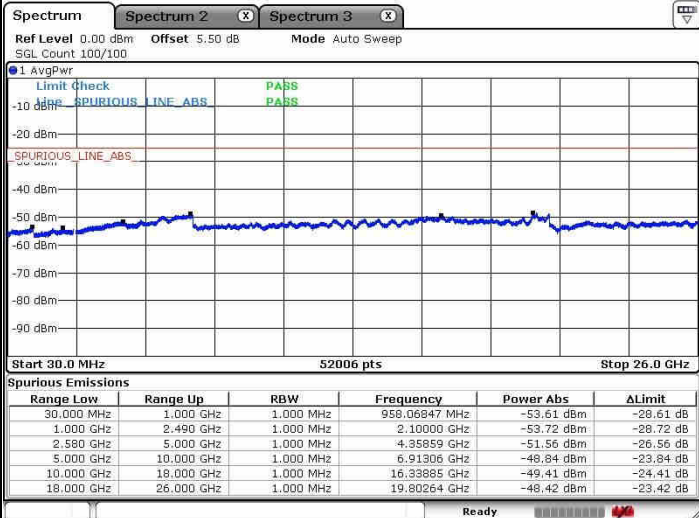

Highest Channel / 16QAM

Date: 8 JAN 2019 15:45:35

Date: 8 JAN 2019 15:46:30

Highest Channel / 64QAM

Date: 8 JAN 2019 15:47:39

LTE Band 7 / 20MHz+15MHz

Lowest Channel / QPSK

Lowest Channel / 16QAM

Date: 8 JAN 2019 17:02:51

Date: 8 JAN 2019 17:00:55

Lowest Channel / 64QAM

Date: 8 JAN 2019 17:00:02

LTE Band 7 / 20MHz+15MHz

Middle Channel / QPSK

Middle Channel / 16QAM

Date: 8 JAN 2019 17:04:08