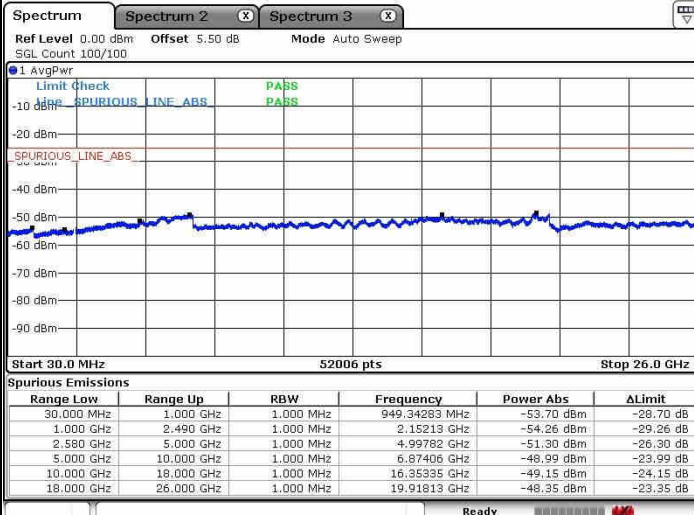

Highest Channel / 16QAM

Date: 8 JAN 2019 15:45:35

Date: 8 JAN 2019 15:46:30

Highest Channel / 64QAM

Date: 8 JAN 2019 15:47:39

LTE Band 7 / 20MHz+15MHz

Lowest Channel / QPSK

Lowest Channel / 16QAM