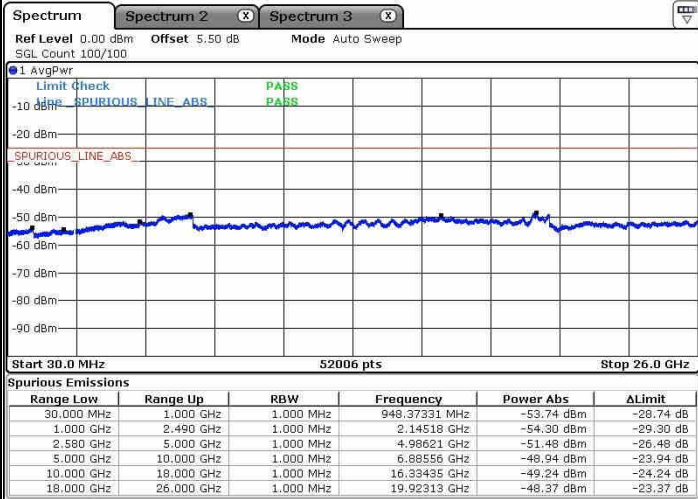

Highest Channel / QPSK

Highest Channel / 16QAM

Date: 8 JAN 2019 16:13:58

Date: 8 JAN 2019 16:13:03

Highest Channel / 64QAM

Date: 8 JAN 2019 16:12:09

LTE Band 7 / 15MHz+20MHz

Lowest Channel / QPSK

Lowest Channel / 16QAM

Date: 8 JAN 2019 16:15:45

Date: 8 JAN 2019 16:16:43

Lowest Channel / 64QAM

Date: 8 JAN 2019 16:17:58

LTE Band 7 / 15MHz+20MHz

Middle Channel / QPSK

Middle Channel / 16QAM

Date: 8 JAN 2019 16:40:13

Date: 8 JAN 2019 16:39:25

Middle Channel / 64QAM

Date: 8 JAN 2019 16:38:32

LTE Band 7 / 15MHz+20MHz

Highest Channel / QPSK

Highest Channel / 16QAM

Date: 8 JAN 2019 16:41:55