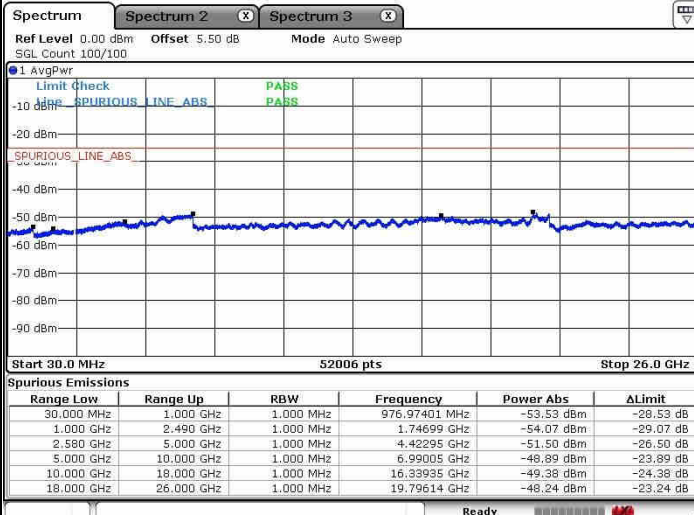

Highest Channel / 64QAM

Date: 8 JAN 2019 17:17:51

LTE Band 7 / 20MHz+20MHz

Lowest Channel / QPSK

Lowest Channel / 16QAM

Date: 8 JAN 2019 17:22:11

Date: 8 JAN 2019 17:23:09

Lowest Channel / 64QAM