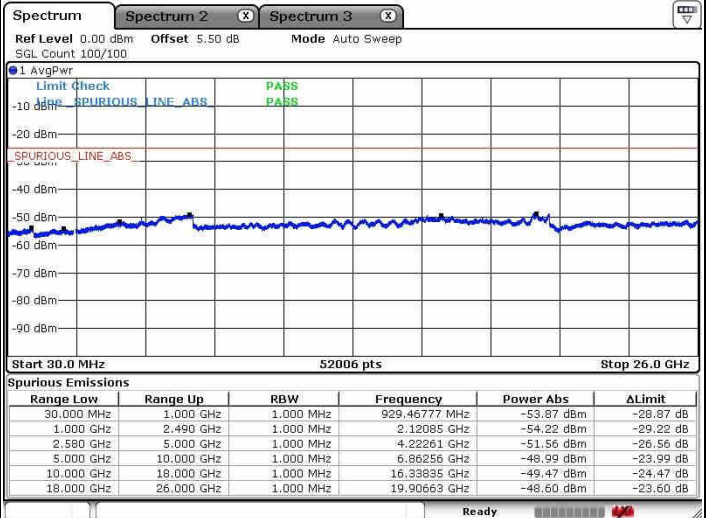

Highest Channel / 64QAM

Date: 8 JAN 2019 17:17:51

LTE Band 7 / 20MHz+20MHz

Lowest Channel / QPSK

Lowest Channel / 16QAM

Date: 8 JAN 2019 17:22:11

Date: 8 JAN 2019 17:23:09

Lowest Channel / 64QAM

Date: 8 JAN 2019 17:24:01

LTE Band 7 / 20MHz+20MHz

Middle Channel / QPSK

Middle Channel / 16QAM

Date: 8 JAN 2019 17:36:37

Date: 8 JAN 2019 17:35:27

Middle Channel / 64QAM

Date: 8 JAN 2019 17:34:35

LTE Band 7 / 20MHz+20MHz

Highest Channel / QPSK

Date: 8 JAN 2019 17:38:16

Highest Channel / 16QAM

Date: 8 JAN 2019 17:39:19

Highest Channel / 64QAM

Date: 8 JAN 2019 17:40:09

LTE Band 38 / 15MHz+15MHz