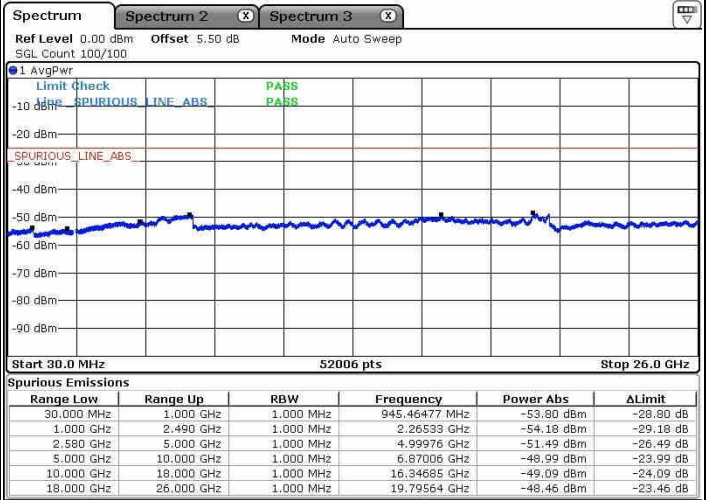

Date: 8 JAN 2019 17:02:51

Date: 8 JAN 2019 17:00:55

Lowest Channel / 64QAM

Date: 8 JAN 2019 17:00:02

LTE Band 7 / 20MHz+15MHz

Middle Channel / QPSK

Middle Channel / 16QAM

Date: 8 JAN 2019 17:04:08

Date: 8 JAN 2019 17:05:00

Middle Channel / 64QAM

Date: 8 JAN 2019 17:07:50

LTE Band 7 / 20MHz+15MHz

Highest Channel / QPSK

Highest Channel / 16QAM

Date: 8 JAN 2019 17:19:40

Date: 8 JAN 2019 17:18:46

Highest Channel / 64QAM

Date: 8 JAN 2019 17:17:51

LTE Band 7 / 20MHz+20MHz

Lowest Channel / QPSK

Lowest Channel / 16QAM

Date: 8 JAN 2019 17:22:11

Date: 8 JAN 2019 17:23:09

Lowest Channel / 64QAM