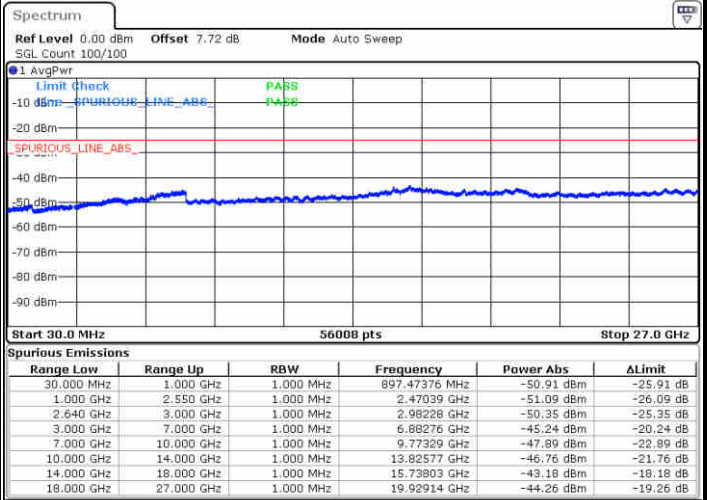

Highest Channel / 16QAM

Date: 18 NOV 2018 10:08:18

Date: 18 NOV 2018 10:09:18

LTE Band 38 / 5MHz

Lowest Channel / 64QAM

Date: 18 NOV 2018 09:50:51

Middle Channel / 64QAM

Date: 18 NOV 2018 09:51:39

Highest Channel / 64QAM

Date: 18 NOV 2018 09:33:20

LTE Band 38 / 10MHz

Lowest Channel / 64QAM

Date: 18 NOV 2018 09:40:34

Middle Channel / 64QAM

Date: 18 NOV 2018 09:44:18

Highest Channel / 64QAM

Date: 18 NOV 2018 09:45:05

LTE Band 38 / 15MHz

Lowest Channel / 64QAM

Middle Channel / 64QAM

Date: 18 NOV 2018 09:55:47

Date: 18 NOV 2018 09:56:34

Highest Channel / 64QAM

Date: 18 NOV 2018 10:02:29