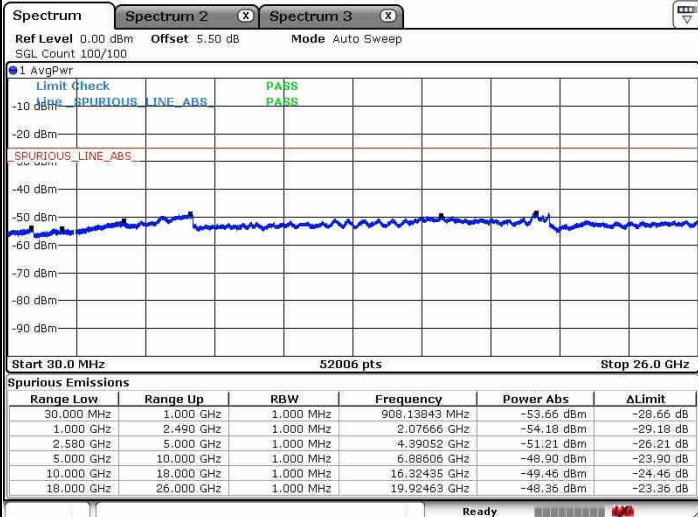

Date: 8 JAN 2019 16:42:42

Highest Channel / 64QAM

Date: 8 JAN 2019 16:43:31

LTE Band 7 / 20MHz+10MHz

Lowest Channel / QPSK

Lowest Channel / 16QAM

Lowest Channel / 64QAM

LTE Band 7 / 20MHz+10MHz

Middle Channel / QPSK

Middle Channel / 16QAM

Date: 8 JAN 2019 15:43:22

Date: 8 JAN 2019 15:42:21

Middle Channel / 64QAM

Date: 8 JAN 2019 15:41:21

LTE Band 7 / 20MHz+10MHz

Highest Channel / QPSK

Highest Channel / 16QAM

Date: 8 JAN 2019 15:45:35

Date: 8 JAN 2019 15:46:30

Highest Channel / 64QAM

Date: 8 JAN 2019 15:47:39

LTE Band 7 / 20MHz+15MHz

Lowest Channel / QPSK

Lowest Channel / 16QAM