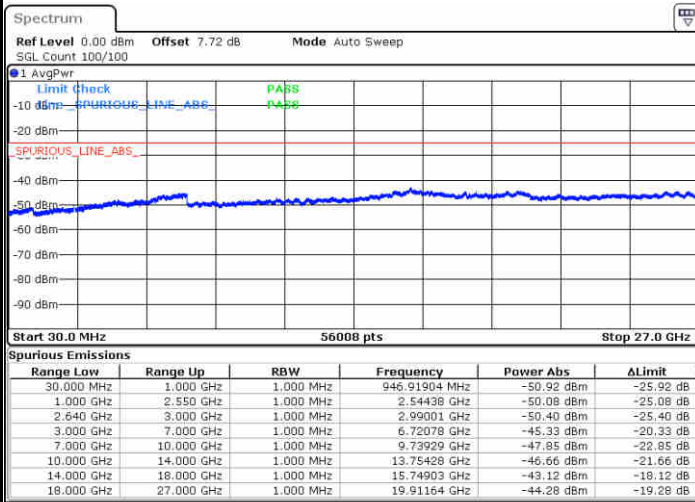

LTE Band 38 / 15MHz

Highest Channel / QPSK

Date: 18 NOV 2018 10:00:53

Highest Channel / 16QAM

Date: 18 NOV 2018 10:01:41

LTE Band 38 / 20MHz

Lowest Channel / QPSK

Date: 18 NOV 2018 10:03:21

Lowest Channel / 16QAM

Date: 18 NOV 2018 10:04:12

LTE Band 38 / 20MHz

Middle Channel / QPSK

Middle Channel / 16QAM

Date: 18 NOV 2018 10:07:27

Date: 18 NOV 2018 10:06:38

Highest Channel / QPSK