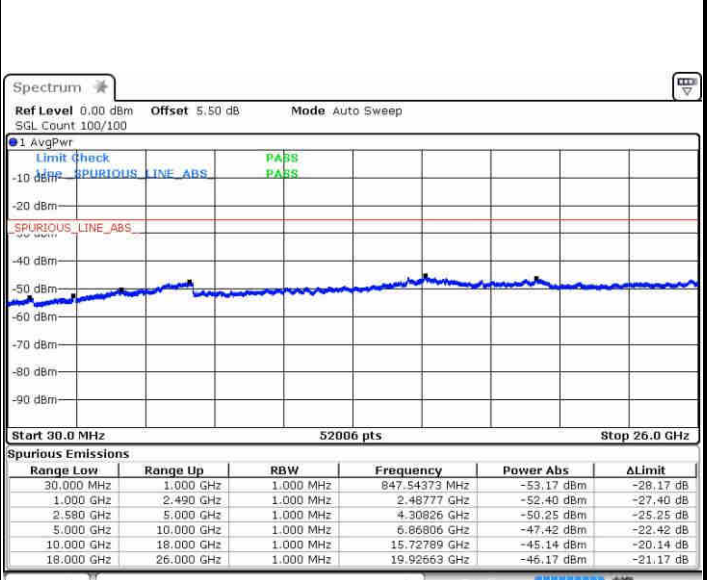

Date: 5.NOV.2018 16:42:30

LTE Band 7 / 5MHz

Lowest Channel / QPSK

Lowest Channel / 16QAM

Date: 10.NOV.2018 12:43:06

Date: 10.NOV.2018 12:43:53

Middle Channel / QPSK

Middle Channel / 16QAM

Date: 10.NOV.2018 12:47:49

Date: 10.NOV.2018 12:47:03

LTE Band 7 / 5MHz

Highest Channel / QPSK

Date: 10.NOV.2018 12:48:35

Highest Channel / 16QAM

Date: 10.NOV.2018 12:49:23

LTE Band 7 / 10MHz

Lowest Channel / QPSK

Date: 10.NOV.2018 12:52:55

Lowest Channel / 16QAM

Date: 10.NOV.2018 12:54:08

LTE Band 7 / 10MHz

Middle Channel / QPSK

Date: 10.NOV.2018 12:55:43

Middle Channel / 16QAM

Date: 10.NOV.2018 12:54:55

Highest Channel / QPSK

Date: 10.NOV.2018 12:56:30

Highest Channel / 16QAM

Date: 10.NOV.2018 12:57:17

LTE Band 7 / 15MHz

Lowest Channel / QPSK

Lowest Channel / 16QAM