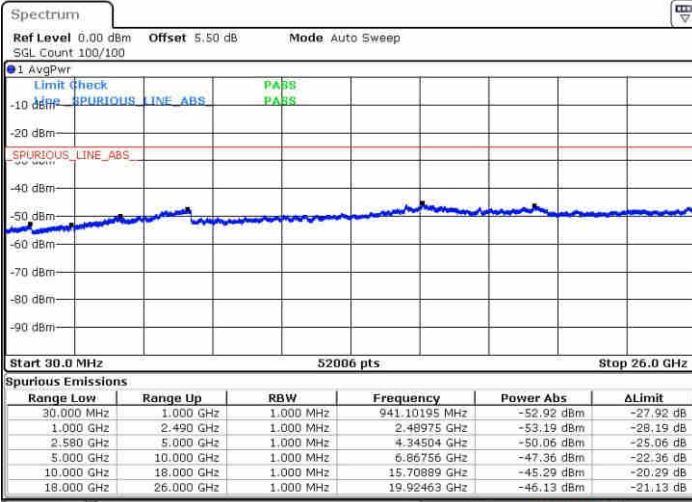

Date: 10.NOV.2018 13:08:48

Highest Channel / 16QAM

Date: 10.NOV.2018 13:09:43

LTE Band 7 / 20MHz

Lowest Channel / QPSK

Date: 10.NOV.2018 13:11:21

Lowest Channel / 16QAM

Date: 10.NOV.2018 13:12:08

LTE Band 7 / 20MHz

Middle Channel / QPSK

Middle Channel / 16QAM

Date: 10.NOV.2018 13:15:55

Date: 10.NOV.2018 13:14:38

Highest Channel / QPSK

Highest Channel / 16QAM

Date: 10.NOV.2018 13:17:31

Date: 10.NOV.2018 13:18:17

LTE Band 7 / 5MHz

Lowest Channel / 64QAM

Middle Channel / 64QAM

Date: 10.NOV.2018 12:44:46

Date: 10.NOV.2018 12:46:12

Highest Channel / 64QAM

Date: 10.NOV.2018 12:50:10