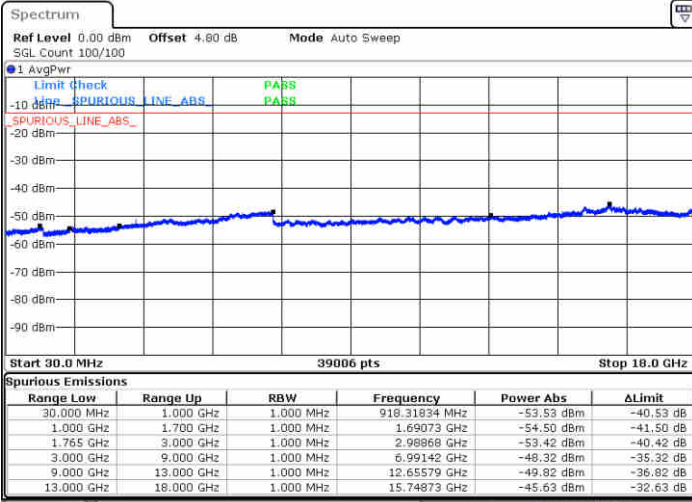

Date: 10 NOV 2018 04:03:17

Highest Channel / 16QAM

Date: 10 NOV 2018 04:04:12

LTE Band 4 / 1.4MHz

Lowest Channel / 64QAM

Middle Channel / 64QAM

Date: 10 NOV 2018 04:13:12

Date: 10 NOV 2018 04:14:27

Highest Channel / 64QAM

Date: 10 NOV 2018 04:17:56

LTE Band 4 / 3MHz

Lowest Channel / 64QAM

Middle Channel / 64QAM

Date: 10.NOV.2018 04:21:26

Date: 10.NOV.2018 04:22:41

Highest Channel / 64QAM

Date: 10.NOV.2018 04:26:11

LTE Band 4 / 5MHz

Lowest Channel / 64QAM

Middle Channel / 64QAM

Date: 10 NOV.2018 04:29:41

Date: 10 NOV.2018 04:30:56

Highest Channel / 64QAM

Date: 10 NOV.2018 04:34:26