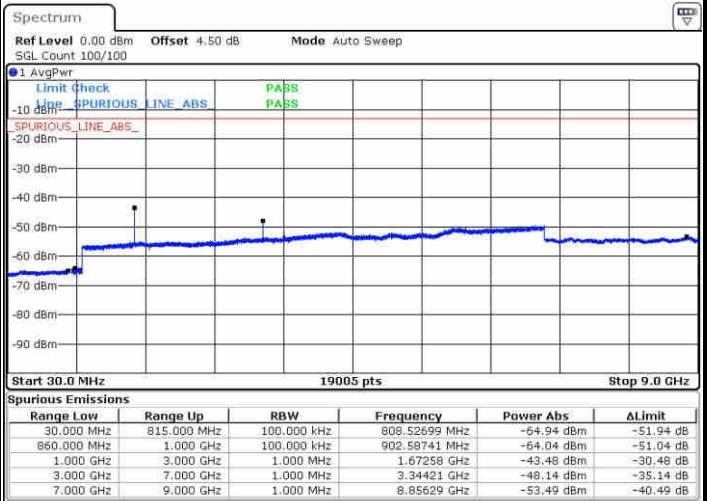

Lowest Channel / 64QAM

Middle Channel / 64QAM

Date: 10.NOV.2018 04:46:12

Date: 10.NOV.2018 04:47:27

Highest Channel / 64QAM

Date: 10.NOV.2018 04:50:56

LTE Band 4 / 20MHz

Lowest Channel / 64QAM

Middle Channel / 64QAM

Date: 10 NOV 2018 04:54:27

Date: 10 NOV 2018 04:55:42

Highest Channel / 64QAM

Date: 10 NOV 2018 04:59:12

LTE Band 5 / 1.4MHz

Lowest Channel / QPSK

Lowest Channel / 16QAM

Date: 5.NOV.2018 14:05:45

Date: 5.NOV.2018 14:06:07

Middle Channel / QPSK

Middle Channel / 16QAM

Date: 5.NOV.2018 14:06:30

Date: 5.NOV.2018 14:06:53

LTE Band 5 / 1.4MHz

Highest Channel / QPSK

Date: 5.NOV.2018 14:16:38

Highest Channel / 16QAM

Date: 5.NOV.2018 14:17:04

LTE Band 5 / 3MHz

Lowest Channel / QPSK

Date: 5.NOV.2018 14:53:57

Lowest Channel / 16QAM

Date: 5.NOV.2018 14:54:22