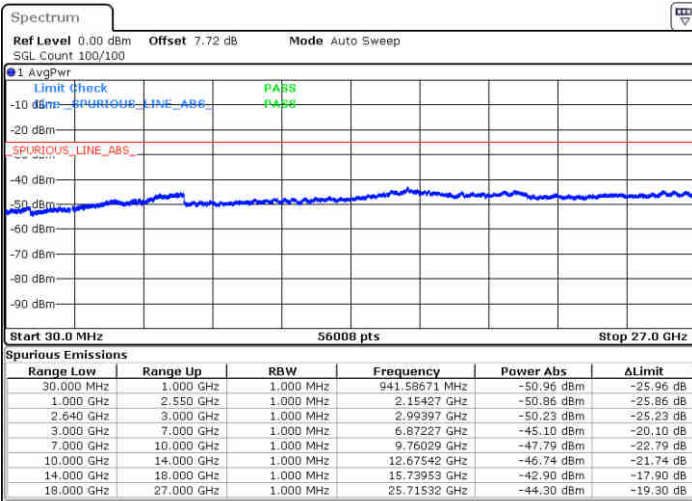

Date: 18 NOV 2018 09:31:42

Highest Channel / 16QAM

Date: 18 NOV 2018 09:47:59

LTE Band 38 / 10MHz

Lowest Channel / QPSK

Date: 18 NOV 2018 09:41:41

Lowest Channel / 16QAM

Date: 18 NOV 2018 09:39:46

LTE Band 38 / 10MHz

Middle Channel / QPSK

Middle Channel / 16QAM

Date: 18 NOV 2018 09:42:31

Date: 18 NOV 2018 09:43:20

Highest Channel / QPSK

Highest Channel / 16QAM

Date: 18 NOV 2018 09:46:50

Date: 18 NOV 2018 09:45:58

LTE Band 38 / 15MHz

Lowest Channel / QPSK

Lowest Channel / 16QAM

Date: 18 NOV 2018 09:54:06

Date: 18 NOV 2018 09:54:57

Middle Channel / QPSK

Middle Channel / 16QAM