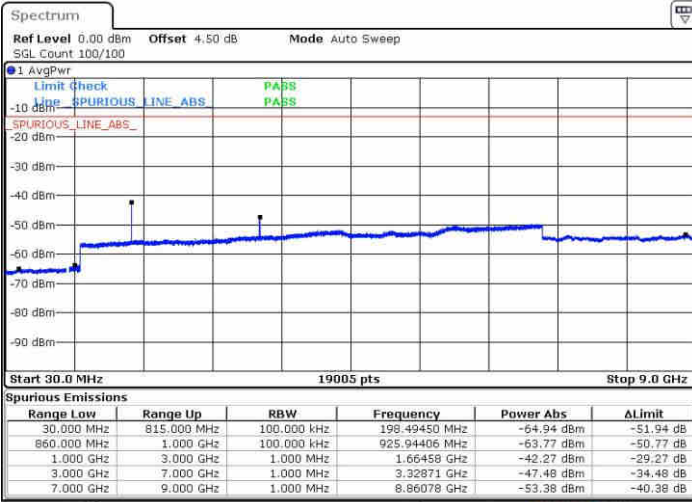

Middle Channel / 16QAM

Date: 5.NOV.2018 15:07:39

LTE Band 5 / 5MHz

Highest Channel / QPSK

Date: 5.NOV.2018 15:15:30

Highest Channel / 16QAM

Date: 5.NOV.2018 15:20:55

LTE Band 5 / 10MHz

Lowest Channel / QPSK

Date: 5.NOV.2018 15:29:25

Lowest Channel / 16QAM

Date: 5.NOV.2018 15:31:04

LTE Band 5 / 10MHz

Middle Channel / QPSK

Middle Channel / 16QAM

Date: 5.NOV.2018 15:34:39

Date: 5.NOV.2018 15:35:09

Highest Channel / QPSK

Highest Channel / 16QAM

Date: 5.NOV.2018 15:43:05

Date: 5.NOV.2018 15:44:39

LTE Band 5 / 1.4MHz

Lowest Channel / 64QAM

Middle Channel / 64QAM