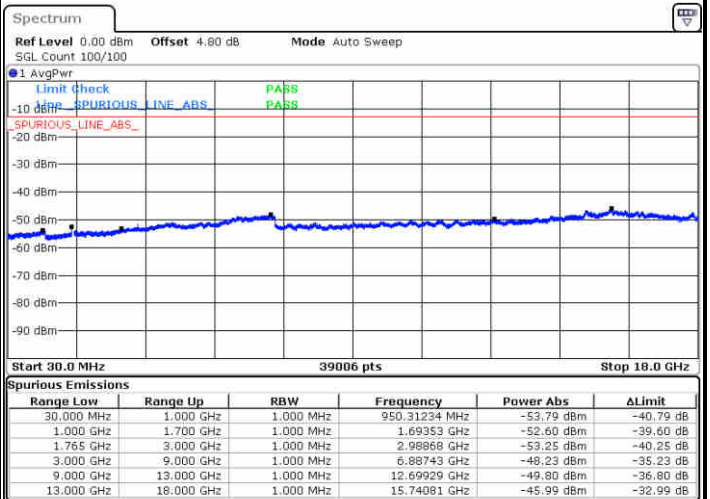

LTE Band 4 / 15MHz

Highest Channel / QPSK

Date: 10 NOV 2018 03:46:48

Highest Channel / 16QAM

Date: 10 NOV 2018 03:47:42

LTE Band 4 / 20MHz

Lowest Channel / QPSK

Date: 10 NOV 2018 03:53:48

Lowest Channel / 16QAM

Date: 10 NOV 2018 03:54:42

LTE Band 4 / 20MHz

Middle Channel / QPSK

Date: 10 NOV 2018 03:56:18

Middle Channel / 16QAM

Date: 10 NOV 2018 03:57:12

Highest Channel / QPSK