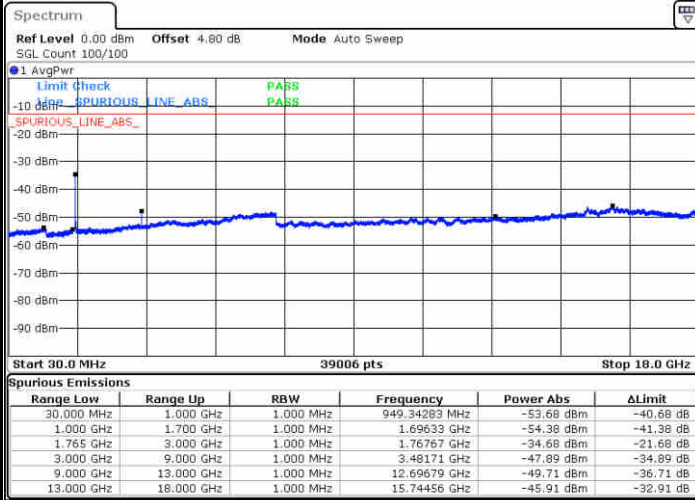

LTE Band 4 / 15MHz

Highest Channel / QPSK

Date: 10 NOV 2018 03:46:48

Highest Channel / 16QAM

Date: 10 NOV 2018 03:47:42

LTE Band 4 / 20MHz

Lowest Channel / QPSK

Date: 10 NOV 2018 03:53:48

Lowest Channel / 16QAM

Date: 10 NOV 2018 03:54:42

LTE Band 4 / 20MHz

Middle Channel / QPSK

Date: 10 NOV 2018 03:56:18

Middle Channel / 16QAM

Date: 10 NOV 2018 03:57:12

Highest Channel / QPSK

Date: 10 NOV 2018 04:03:17

Highest Channel / 16QAM

Date: 10 NOV 2018 04:04:12

LTE Band 4 / 1.4MHz

Lowest Channel / 64QAM

Middle Channel / 64QAM

Date: 10 NOV 2018 04:13:12

Date: 10 NOV 2018 04:14:27