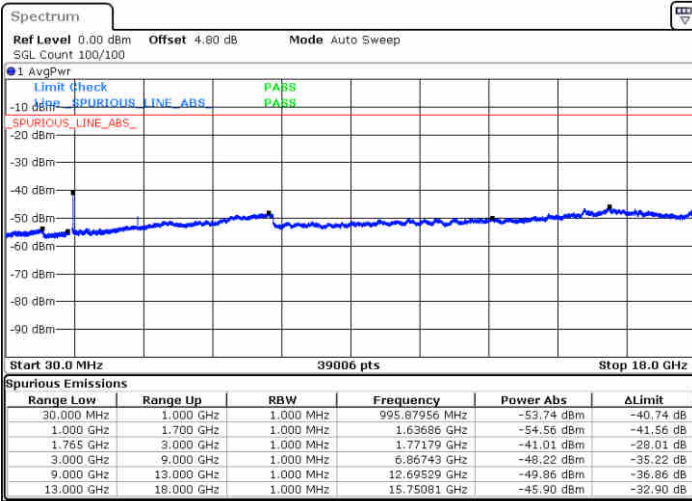

Lowest Channel / 64QAM

Middle Channel / 64QAM

Date: 10.NOV.2018 04:46:12

Date: 10.NOV.2018 04:47:27

Highest Channel / 64QAM

Date: 10.NOV.2018 04:50:56

LTE Band 4 / 20MHz

Lowest Channel / 64QAM

Middle Channel / 64QAM

Date: 10 NOV 2018 04:54:27

Date: 10 NOV 2018 04:55:42

Highest Channel / 64QAM

Date: 10 NOV 2018 04:59:12

LTE Band 5 / 1.4MHz

Lowest Channel / QPSK

Lowest Channel / 16QAM

Date: 5.NOV.2018 14:05:45

Date: 5.NOV.2018 14:06:07

Middle Channel / QPSK

Middle Channel / 16QAM

Date: 5.NOV.2018 14:06:30

Date: 5.NOV.2018 14:06:53

LTE Band 5 / 1.4MHz

Highest Channel / QPSK