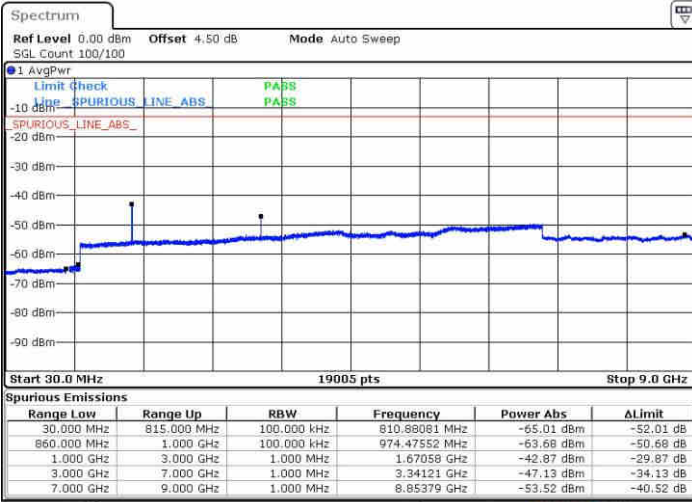

Date: 5.NOV.2018 14:05:45

Date: 5.NOV.2018 14:06:07

Middle Channel / QPSK

Middle Channel / 16QAM

Date: 5.NOV.2018 14:06:30

Date: 5.NOV.2018 14:06:53

LTE Band 5 / 1.4MHz

Highest Channel / QPSK

Date: 5.NOV.2018 14:16:38

Highest Channel / 16QAM

Date: 5.NOV.2018 14:17:04

LTE Band 5 / 3MHz

Lowest Channel / QPSK

Date: 5.NOV.2018 14:53:57

Lowest Channel / 16QAM

Date: 5.NOV.2018 14:54:22

LTE Band 5 / 3MHz

Middle Channel / QPSK

Middle Channel / 16QAM

Date: 5.NOV.2018 14:54:48

Date: 5.NOV.2018 14:55:13

Highest Channel / QPSK

Highest Channel / 16QAM

Date: 5.NOV.2018 14:55:38