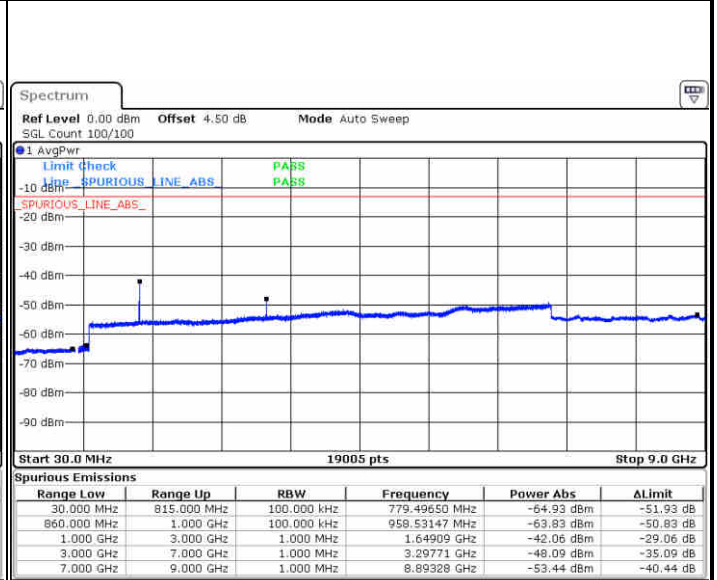

LTE Band 5 / 3MHz

Middle Channel / QPSK

Middle Channel / 16QAM

Date: 5.NOV.2018 14:54:48

Date: 5.NOV.2018 14:55:13

Highest Channel / QPSK

Highest Channel / 16QAM

Date: 5.NOV.2018 14:55:38

Date: 5.NOV.2018 14:56:04

LTE Band 5 / 5MHz

Lowest Channel / QPSK

Date: 5.NOV.2018 15:03:55

Lowest Channel / 16QAM

Date: 5.NOV.2018 18:18:48

Middle Channel / QPSK

Date: 5.NOV.2018 15:07:13

Middle Channel / 16QAM

Date: 5.NOV.2018 15:07:39

LTE Band 5 / 5MHz

Highest Channel / QPSK

Date: 5.NOV.2018 15:15:30

Highest Channel / 16QAM

Date: 5.NOV.2018 15:20:55

LTE Band 5 / 10MHz