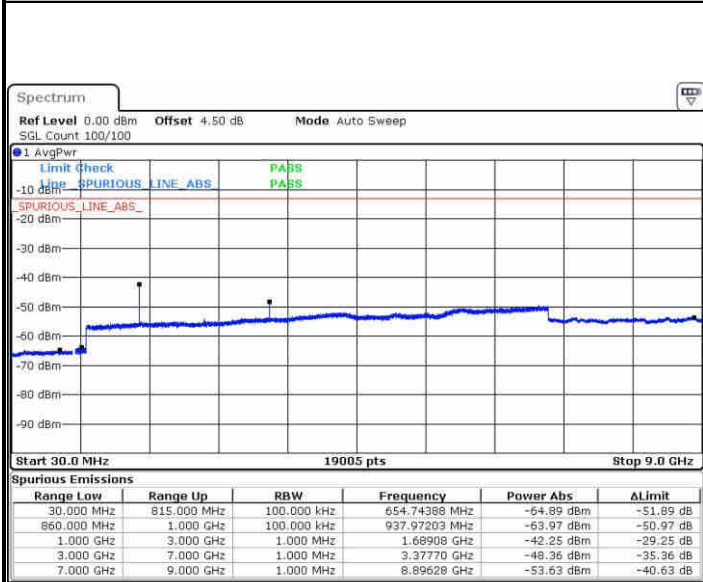

Date: 5.NOV.2018 14:56:04

LTE Band 5 / 5MHz

Lowest Channel / QPSK

Date: 5.NOV.2018 15:03:55

Lowest Channel / 16QAM

Date: 5.NOV.2018 18:18:48

Middle Channel / QPSK

Date: 5.NOV.2018 15:07:13

Middle Channel / 16QAM

Date: 5.NOV.2018 15:07:39

LTE Band 5 / 5MHz

Highest Channel / QPSK

Date: 5.NOV.2018 15:15:30

Highest Channel / 16QAM

Date: 5.NOV.2018 15:20:55

LTE Band 5 / 10MHz

Lowest Channel / QPSK

Date: 5.NOV.2018 15:29:25

Lowest Channel / 16QAM

Date: 5.NOV.2018 15:31:04

LTE Band 5 / 10MHz

Middle Channel / QPSK

Middle Channel / 16QAM

Date: 5.NOV.2018 15:34:39

Date: 5.NOV.2018 15:35:09

Highest Channel / QPSK

Highest Channel / 16QAM

Date: 5.NOV.2018 15:43:05

Date: 5.NOV.2018 15:44:39

LTE Band 5 / 1.4MHz

Lowest Channel / 64QAM

Middle Channel / 64QAM