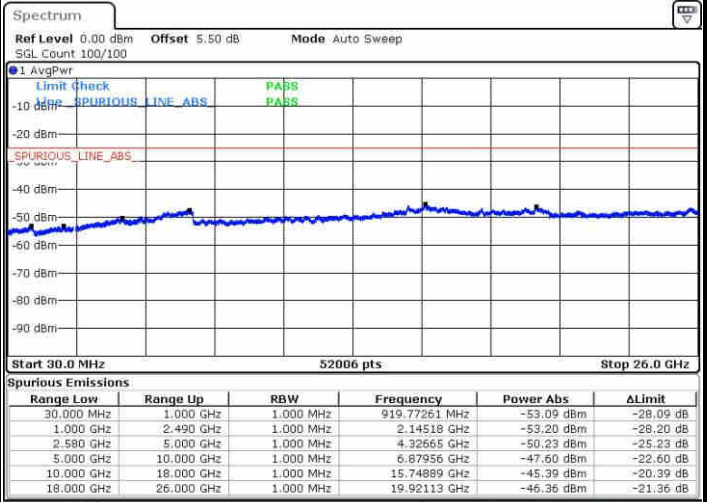

Date: 10.NOV.2018 13:04:08

Date: 10.NOV.2018 13:04:55

Middle Channel / QPSK

Middle Channel / 16QAM

Date: 10.NOV.2018 13:08:02

Date: 10.NOV.2018 13:07:15

LTE Band 7 / 15MHz

Highest Channel / QPSK

Date: 10.NOV.2018 13:08:48

Highest Channel / 16QAM

Date: 10.NOV.2018 13:09:43

LTE Band 7 / 20MHz

Lowest Channel / QPSK

Date: 10.NOV.2018 13:11:21

Lowest Channel / 16QAM

Date: 10.NOV.2018 13:12:08

LTE Band 7 / 20MHz

Middle Channel / QPSK

Middle Channel / 16QAM

Date: 10.NOV.2018 13:15:55

Date: 10.NOV.2018 13:14:38

Highest Channel / QPSK

Highest Channel / 16QAM

Date: 10.NOV.2018 13:17:31