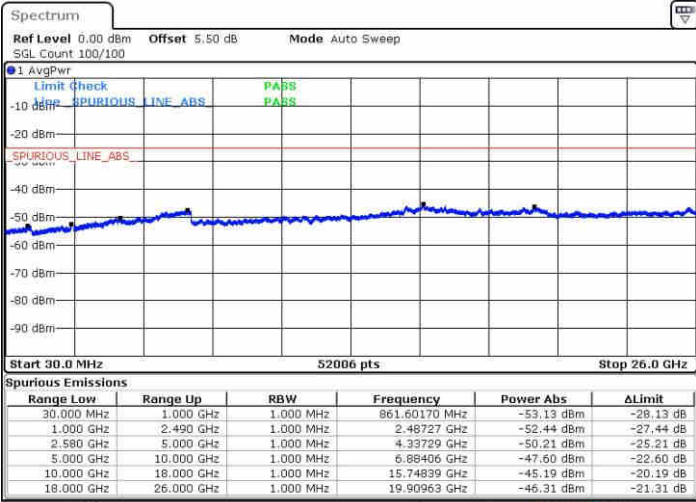

LTE Band 7 / 20MHz

Middle Channel / QPSK

Middle Channel / 16QAM

Date: 10.NOV.2018 13:15:55

Date: 10.NOV.2018 13:14:38

Highest Channel / QPSK

Highest Channel / 16QAM

Date: 10.NOV.2018 13:17:31

Date: 10.NOV.2018 13:18:17

LTE Band 7 / 5MHz

Lowest Channel / 64QAM

Middle Channel / 64QAM

Date: 10.NOV.2018 12:44:46

Date: 10.NOV.2018 12:46:12

Highest Channel / 64QAM

Date: 10.NOV.2018 12:50:10

LTE Band 7 / 10MHz

Lowest Channel / 64QAM

Middle Channel / 64QAM

Date: 10.NOV.2018 12:59:47

Date: 10.NOV.2018 12:59:01

Highest Channel / 64QAM

Date: 10.NOV.2018 12:58:13

LTE Band 7 / 15MHz