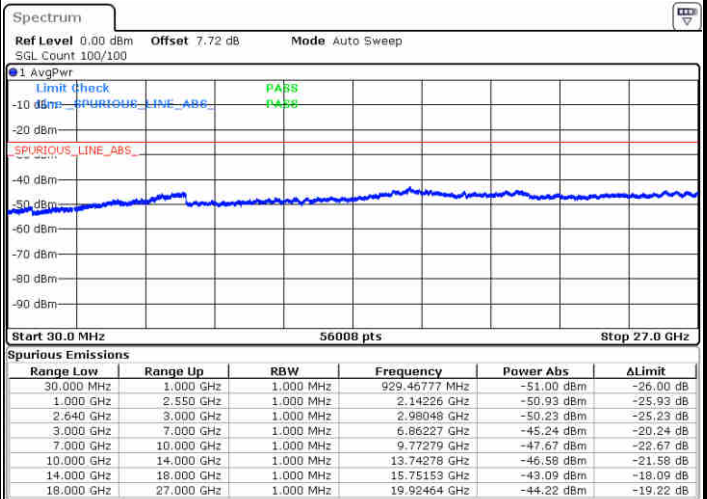

Date: 18 NOV 2018 09:31:42

Highest Channel / 16QAM

Date: 18 NOV 2018 09:47:59

LTE Band 38 / 10MHz

Lowest Channel / QPSK

Date: 18 NOV 2018 09:41:41

Lowest Channel / 16QAM

Date: 18 NOV 2018 09:39:46

LTE Band 38 / 10MHz

Middle Channel / QPSK

Middle Channel / 16QAM

Date: 18 NOV 2018 09:42:31

Date: 18 NOV 2018 09:43:20

Highest Channel / QPSK

Highest Channel / 16QAM

Date: 18 NOV 2018 09:46:50

Date: 18 NOV 2018 09:45:58

LTE Band 38 / 15MHz

Lowest Channel / QPSK

Lowest Channel / 16QAM

Date: 18 NOV 2018 09:54:06

Date: 18 NOV 2018 09:54:57

Middle Channel / QPSK

Middle Channel / 16QAM