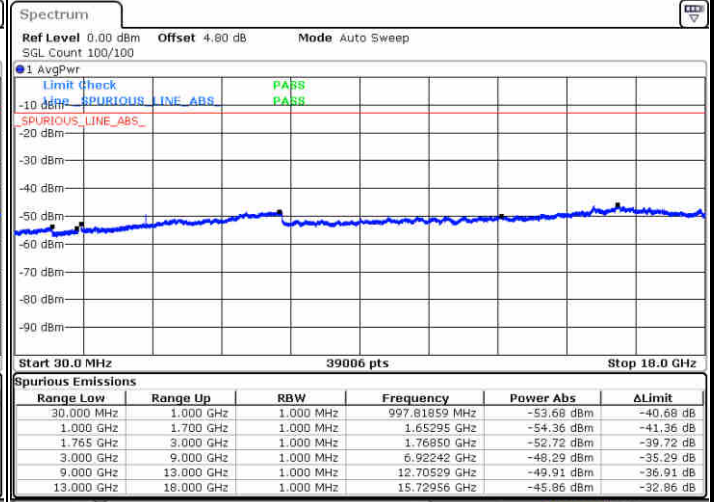

LTE Band 4 / 10MHz

Lowest Channel / 64QAM

Middle Channel / 64QAM

Date: 10 NOV 2018 04:37:56

Date: 10 NOV 2018 04:39:11

Highest Channel / 64QAM

Date: 10 NOV 2018 04:42:41

LTE Band 4 / 15MHz

Lowest Channel / 64QAM

Middle Channel / 64QAM

Date: 10.NOV.2018 04:46:12

Date: 10.NOV.2018 04:47:27

Highest Channel / 64QAM

Date: 10.NOV.2018 04:50:56

LTE Band 4 / 20MHz

Lowest Channel / 64QAM

Middle Channel / 64QAM

Date: 10 NOV 2018 04:54:27

Date: 10 NOV 2018 04:55:42

Highest Channel / 64QAM

Date: 10 NOV 2018 04:59:12

LTE Band 5 / 1.4MHz

Lowest Channel / QPSK

Lowest Channel / 16QAM