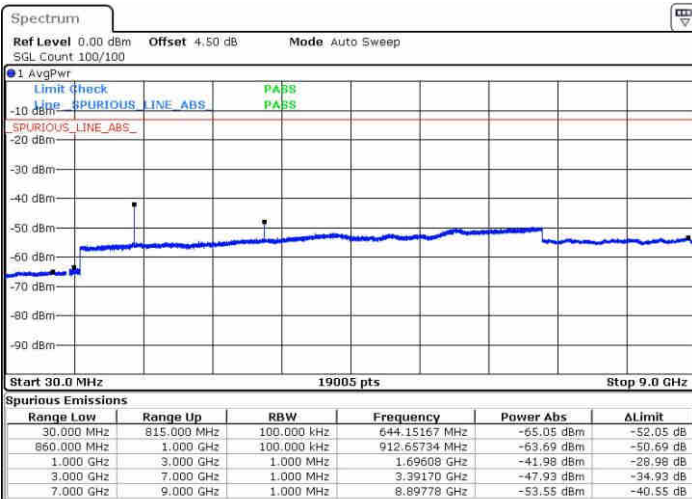

Lowest Channel / QPSK

Date: 5.NOV.2018 15:29:25

Lowest Channel / 16QAM

Date: 5.NOV.2018 15:31:04

LTE Band 5 / 10MHz

Middle Channel / QPSK

Middle Channel / 16QAM

Date: 5.NOV.2018 15:34:39

Date: 5.NOV.2018 15:35:09

Highest Channel / QPSK

Highest Channel / 16QAM

Date: 5.NOV.2018 15:43:05

Date: 5.NOV.2018 15:44:39

LTE Band 5 / 1.4MHz

Lowest Channel / 64QAM

Middle Channel / 64QAM

Date: 5.NOV.2018 16:35:43

Date: 5.NOV.2018 16:37:12

Highest Channel / 64QAM

Date: 5.NOV.2018 16:37:47

LTE Band 5 / 3MHz

Lowest Channel / 64QAM

Date: 5.NOV.2018 16:38:24

Middle Channel / 64QAM