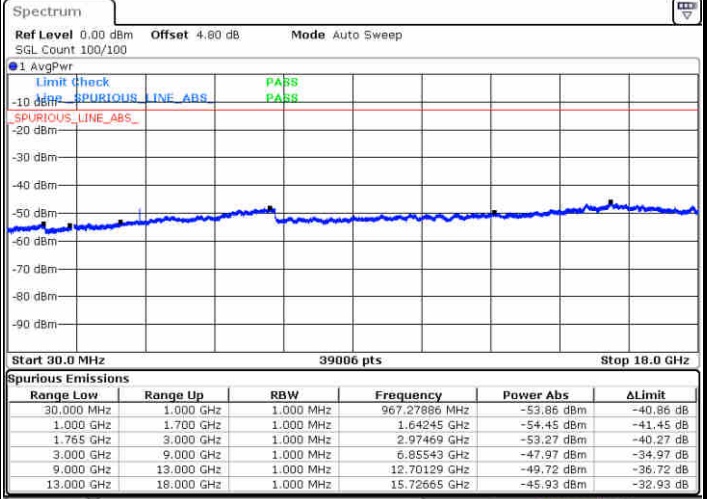

Highest Channel / 64QAM

Date: 10 NOV 2018 04:17:56

LTE Band 4 / 3MHz

Lowest Channel / 64QAM

Middle Channel / 64QAM

Date: 10.NOV.2018 04:21:26

Date: 10.NOV.2018 04:22:41

Highest Channel / 64QAM

Date: 10.NOV.2018 04:26:11

LTE Band 4 / 5MHz

Lowest Channel / 64QAM

Middle Channel / 64QAM

Date: 10 NOV.2018 04:29:41

Date: 10 NOV.2018 04:30:56

Highest Channel / 64QAM

Date: 10 NOV.2018 04:34:26

LTE Band 4 / 10MHz

Lowest Channel / 64QAM

Middle Channel / 64QAM

Date: 10 NOV 2018 04:37:56

Date: 10 NOV 2018 04:39:11

Highest Channel / 64QAM

Date: 10 NOV 2018 04:42:41

LTE Band 4 / 15MHz