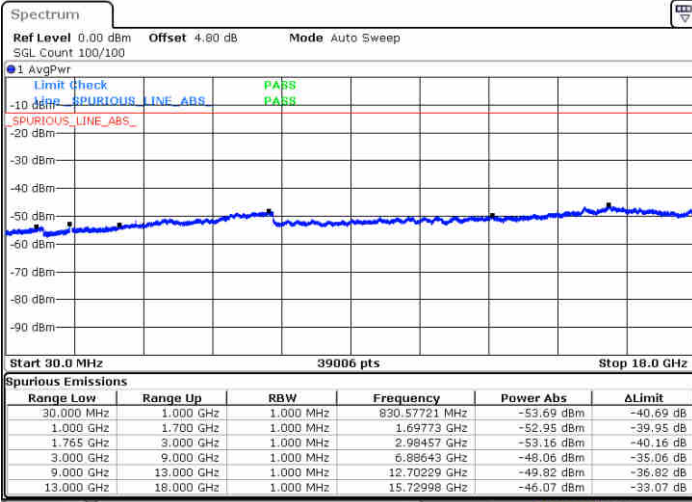

Date: 10.NOV.2018 04:26:11

LTE Band 4 / 5MHz

Lowest Channel / 64QAM

Middle Channel / 64QAM

Date: 10 NOV.2018 04:29:41

Date: 10 NOV.2018 04:30:56

Highest Channel / 64QAM

Date: 10 NOV.2018 04:34:26

LTE Band 4 / 10MHz

Lowest Channel / 64QAM

Middle Channel / 64QAM

Date: 10 NOV 2018 04:37:56

Date: 10 NOV 2018 04:39:11

Highest Channel / 64QAM

Date: 10 NOV 2018 04:42:41

LTE Band 4 / 15MHz

Lowest Channel / 64QAM

Middle Channel / 64QAM

Date: 10.NOV.2018 04:46:12

Date: 10.NOV.2018 04:47:27

Highest Channel / 64QAM

Date: 10.NOV.2018 04:50:56

LTE Band 4 / 20MHz

Lowest Channel / 64QAM