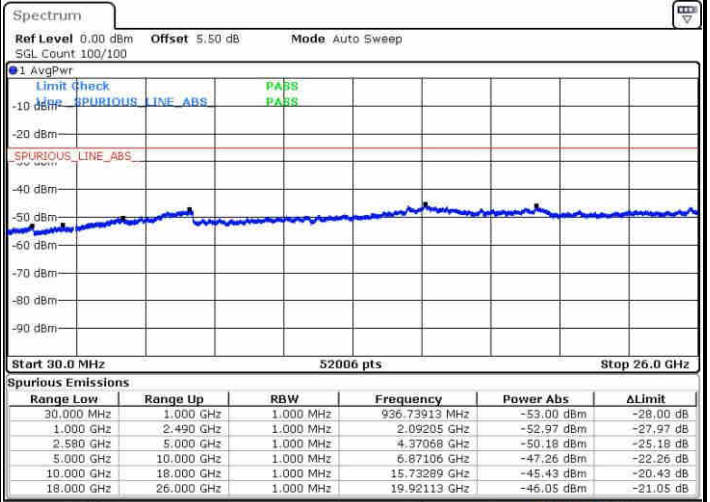

LTE Band 7 / 20MHz

Middle Channel / QPSK

Middle Channel / 16QAM

Date: 10.NOV.2018 13:15:55

Date: 10.NOV.2018 13:14:38

Highest Channel / QPSK

Highest Channel / 16QAM

Date: 10.NOV.2018 13:17:31

Date: 10.NOV.2018 13:18:17

LTE Band 7 / 5MHz

Lowest Channel / 64QAM

Middle Channel / 64QAM

Date: 10.NOV.2018 12:44:46

Date: 10.NOV.2018 12:46:12

Highest Channel / 64QAM

Date: 10.NOV.2018 12:50:10

LTE Band 7 / 10MHz

Lowest Channel / 64QAM

Middle Channel / 64QAM

Date: 10.NOV.2018 12:59:47

Date: 10.NOV.2018 12:59:01

Highest Channel / 64QAM

Date: 10.NOV.2018 12:58:13

LTE Band 7 / 15MHz