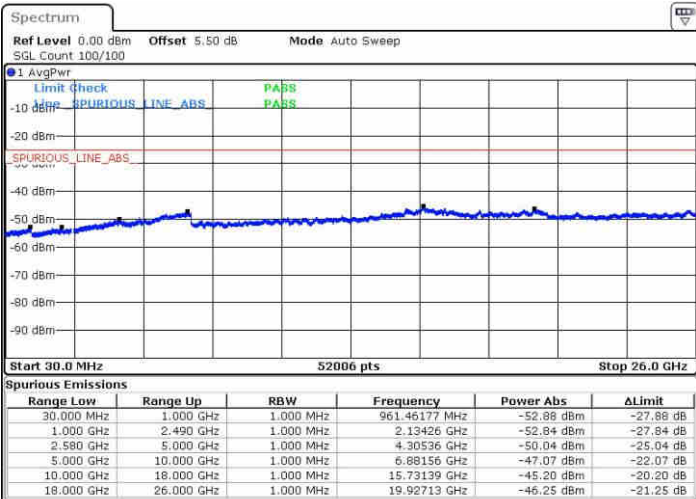

Highest Channel / 64QAM

Date: 5.NOV.2018 16:41:08

LTE Band 5 / 10MHz

Lowest Channel / 64QAM

Date: 5.NOV.2018 16:41:35

Middle Channel / 64QAM

Date: 5.NOV.2018 16:42:01

Highest Channel / 64QAM

Date: 5.NOV.2018 16:42:30

LTE Band 7 / 5MHz

Lowest Channel / QPSK

Lowest Channel / 16QAM

Date: 10.NOV.2018 12:43:06

Date: 10.NOV.2018 12:43:53

Middle Channel / QPSK

Middle Channel / 16QAM

Date: 10.NOV.2018 12:47:49

Date: 10.NOV.2018 12:47:03

LTE Band 7 / 5MHz

Highest Channel / QPSK

Date: 10.NOV.2018 12:48:35

Highest Channel / 16QAM

Date: 10.NOV.2018 12:49:23

LTE Band 7 / 10MHz