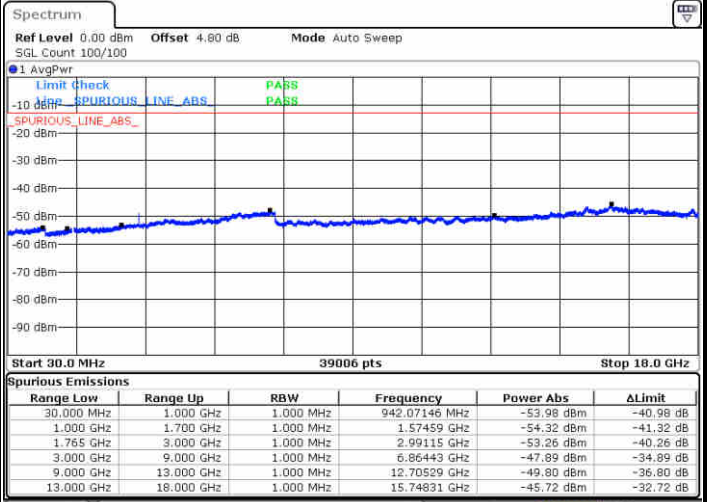

Date: 10.NOV.2018 04:26:11

LTE Band 4 / 5MHz

Lowest Channel / 64QAM

Middle Channel / 64QAM

Date: 10 NOV.2018 04:29:41

Date: 10 NOV.2018 04:30:56

Highest Channel / 64QAM

Date: 10 NOV.2018 04:34:26

LTE Band 4 / 10MHz

Lowest Channel / 64QAM

Middle Channel / 64QAM

Date: 10 NOV 2018 04:37:56

Date: 10 NOV 2018 04:39:11

Highest Channel / 64QAM

Date: 10 NOV 2018 04:42:41

LTE Band 4 / 15MHz

Lowest Channel / 64QAM

Middle Channel / 64QAM

Date: 10.NOV.2018 04:46:12

Date: 10.NOV.2018 04:47:27

Highest Channel / 64QAM

Date: 10.NOV.2018 04:50:56

LTE Band 4 / 20MHz

Lowest Channel / 64QAM