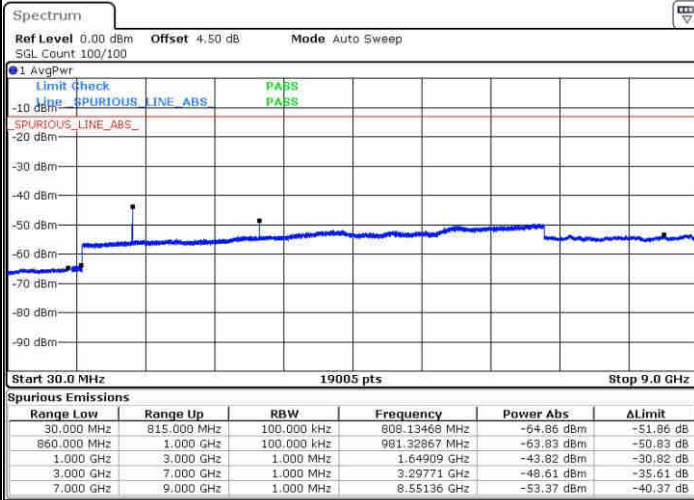

Date: 5.NOV.2018 16:35:43

Date: 5.NOV.2018 16:37:12

Highest Channel / 64QAM

Date: 5.NOV.2018 16:37:47

LTE Band 5 / 3MHz

Lowest Channel / 64QAM

Date: 5.NOV.2018 16:38:24

Middle Channel / 64QAM

Date: 5.NOV.2018 16:38:57

Highest Channel / 64QAM

Date: 5.NOV.2018 16:39:34

LTE Band 5 / 5MHz

Lowest Channel / 64QAM

Middle Channel / 64QAM

Date: 5.NOV.2018 16:40:09

Date: 5.NOV.2018 16:40:42

Highest Channel / 64QAM

Date: 5.NOV.2018 16:41:08

LTE Band 5 / 10MHz

Lowest Channel / 64QAM

Date: 5.NOV.2018 16:41:35

Middle Channel / 64QAM

Date: 5.NOV.2018 16:42:01

Highest Channel / 64QAM