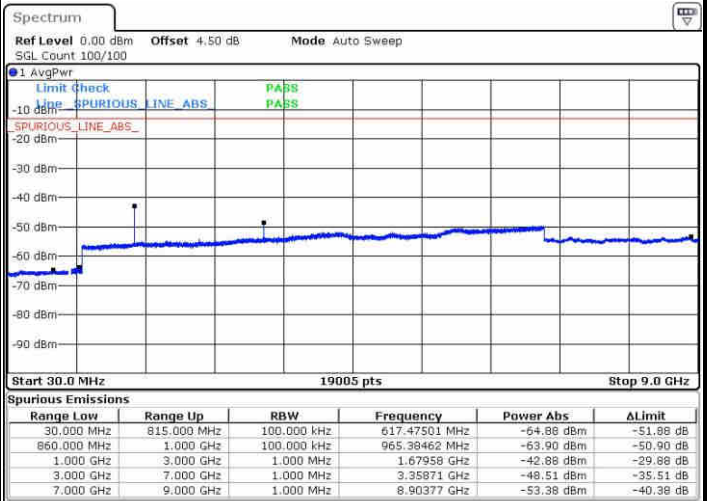

Middle Channel / 16QAM

Date: 5.NOV.2018 15:07:39

LTE Band 5 / 5MHz

Highest Channel / QPSK

Date: 5.NOV.2018 15:15:30

Highest Channel / 16QAM

Date: 5.NOV.2018 15:20:55

LTE Band 5 / 10MHz

Lowest Channel / QPSK

Date: 5.NOV.2018 15:29:25

Lowest Channel / 16QAM

Date: 5.NOV.2018 15:31:04

LTE Band 5 / 10MHz

Middle Channel / QPSK

Middle Channel / 16QAM

Date: 5.NOV.2018 15:34:39

Date: 5.NOV.2018 15:35:09

Highest Channel / QPSK

Highest Channel / 16QAM

Date: 5.NOV.2018 15:43:05

Date: 5.NOV.2018 15:44:39

LTE Band 5 / 1.4MHz

Lowest Channel / 64QAM

Middle Channel / 64QAM