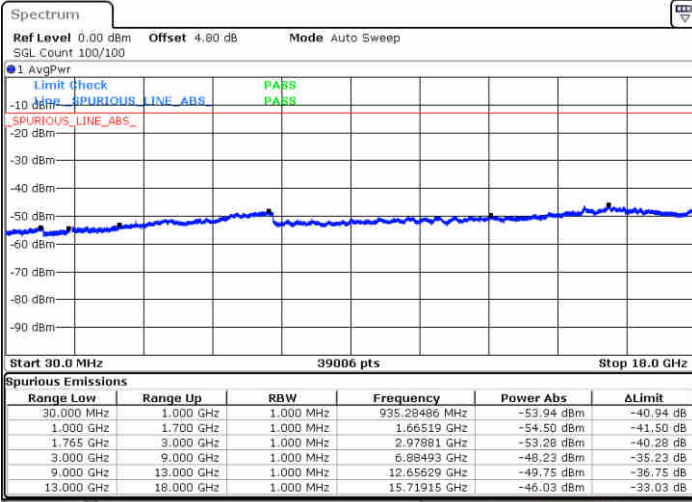

Date: 10 NOV 2018 04:03:17

Highest Channel / 16QAM

Date: 10 NOV 2018 04:04:12

LTE Band 4 / 1.4MHz

Lowest Channel / 64QAM

Middle Channel / 64QAM

Date: 10 NOV 2018 04:13:12

Date: 10 NOV 2018 04:14:27

Highest Channel / 64QAM

Date: 10 NOV 2018 04:17:56

LTE Band 4 / 3MHz

Lowest Channel / 64QAM

Middle Channel / 64QAM

Date: 10.NOV.2018 04:21:26

Date: 10.NOV.2018 04:22:41

Highest Channel / 64QAM

Date: 10.NOV.2018 04:26:11

LTE Band 4 / 5MHz

Lowest Channel / 64QAM

Middle Channel / 64QAM

Date: 10 NOV.2018 04:29:41

Date: 10 NOV.2018 04:30:56

Highest Channel / 64QAM

Date: 10 NOV.2018 04:34:26