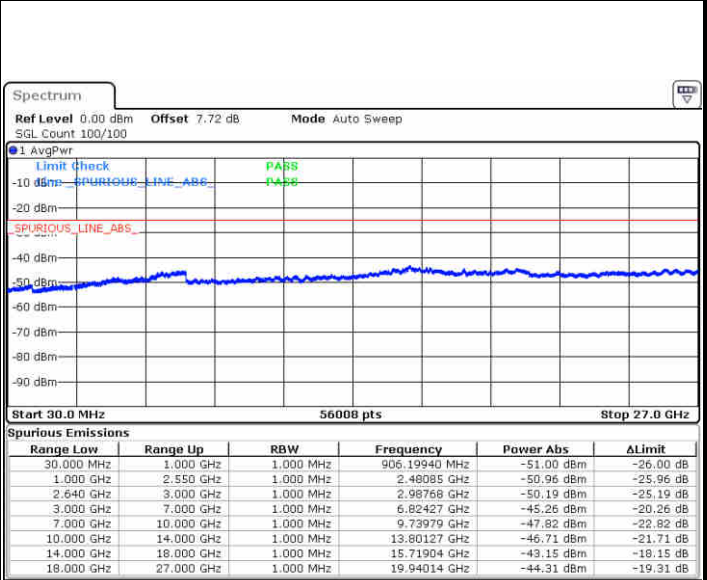

Lowest Channel / 64QAM

Middle Channel / 64QAM

Date: 10.NOV.2018 13:05:41

Date: 10.NOV.2018 13:05:28

Highest Channel / 64QAM

Date: 10.NOV.2018 13:10:30

LTE Band 7 / 20MHz

Lowest Channel / 64QAM

Middle Channel / 64QAM

Date: 10.NOV.2018 13:12:54

Date: 10.NOV.2018 13:13:40

Highest Channel / 64QAM

Date: 10.NOV.2018 13:19:19

LTE Band 38 / 5MHz

Lowest Channel / QPSK

Date: 18 NOV 2018 09:49:08

Lowest Channel / 16QAM

Date: 18 NOV 2018 09:49:58

Middle Channel / QPSK

Date: 18 NOV 2018 09:53:16

Middle Channel / 16QAM

Date: 18 NOV 2018 09:52:28

LTE Band 38 / 5MHz

Highest Channel / QPSK

Date: 18 NOV 2018 09:31:42

Highest Channel / 16QAM

Date: 18 NOV 2018 09:47:59

LTE Band 38 / 10MHz

Lowest Channel / QPSK

Date: 18 NOV 2018 09:41:41

Lowest Channel / 16QAM

Date: 18 NOV 2018 09:39:46