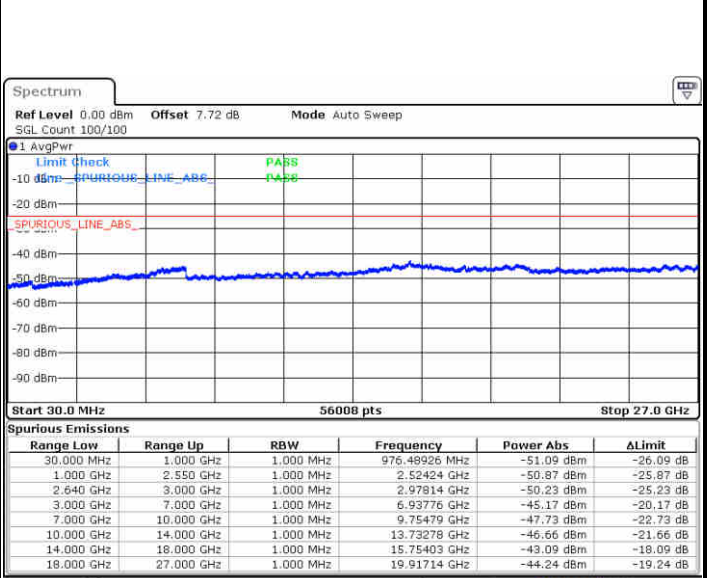

Lowest Channel / 64QAM

Middle Channel / 64QAM

Date: 10.NOV.2018 13:05:41

Date: 10.NOV.2018 13:05:28

Highest Channel / 64QAM

Date: 10.NOV.2018 13:10:30

LTE Band 7 / 20MHz

Lowest Channel / 64QAM

Middle Channel / 64QAM

Date: 10.NOV.2018 13:12:54

Date: 10.NOV.2018 13:13:40

Highest Channel / 64QAM

Date: 10.NOV.2018 13:19:19

LTE Band 38 / 5MHz

Lowest Channel / QPSK

Date: 18 NOV 2018 09:49:08

Lowest Channel / 16QAM

Date: 18 NOV 2018 09:49:58

Middle Channel / QPSK

Date: 18 NOV 2018 09:53:16

Middle Channel / 16QAM

Date: 18 NOV 2018 09:52:28

LTE Band 38 / 5MHz

Highest Channel / QPSK

Date: 18 NOV 2018 09:31:42

Highest Channel / 16QAM

Date: 18 NOV 2018 09:47:59

LTE Band 38 / 10MHz

Lowest Channel / QPSK

Date: 18 NOV 2018 09:41:41

Lowest Channel / 16QAM

Date: 18 NOV 2018 09:39:46