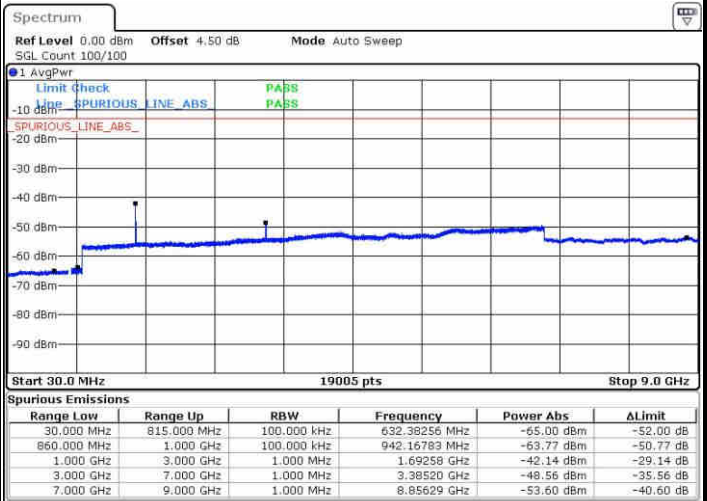

Date: 5.NOV.2018 14:16:38

Highest Channel / 16QAM

Date: 5.NOV.2018 14:17:04

LTE Band 5 / 3MHz

Lowest Channel / QPSK

Date: 5.NOV.2018 14:53:57

Lowest Channel / 16QAM

Date: 5.NOV.2018 14:54:22

LTE Band 5 / 3MHz

Middle Channel / QPSK

Middle Channel / 16QAM

Date: 5.NOV.2018 14:54:48

Date: 5.NOV.2018 14:55:13

Highest Channel / QPSK

Highest Channel / 16QAM

Date: 5.NOV.2018 14:55:38

Date: 5.NOV.2018 14:56:04

LTE Band 5 / 5MHz

Lowest Channel / QPSK

Date: 5.NOV.2018 15:03:55

Lowest Channel / 16QAM

Date: 5.NOV.2018 18:18:48

Middle Channel / QPSK

Date: 5.NOV.2018 15:07:13