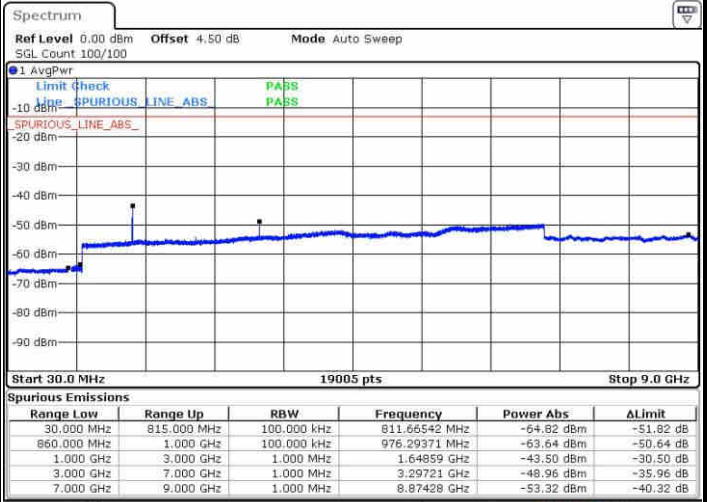

Lowest Channel / 64QAM

Middle Channel / 64QAM

Date: 10.NOV.2018 04:46:12

Date: 10.NOV.2018 04:47:27

Highest Channel / 64QAM

Date: 10.NOV.2018 04:50:56

LTE Band 4 / 20MHz

Lowest Channel / 64QAM

Middle Channel / 64QAM

Date: 10 NOV 2018 04:54:27

Date: 10 NOV 2018 04:55:42

Highest Channel / 64QAM

Date: 10 NOV 2018 04:59:12

LTE Band 5 / 1.4MHz

Lowest Channel / QPSK

Lowest Channel / 16QAM

Date: 5.NOV.2018 14:05:45

Date: 5.NOV.2018 14:06:07

Middle Channel / QPSK

Middle Channel / 16QAM

Date: 5.NOV.2018 14:06:30

Date: 5.NOV.2018 14:06:53

LTE Band 5 / 1.4MHz

Highest Channel / QPSK