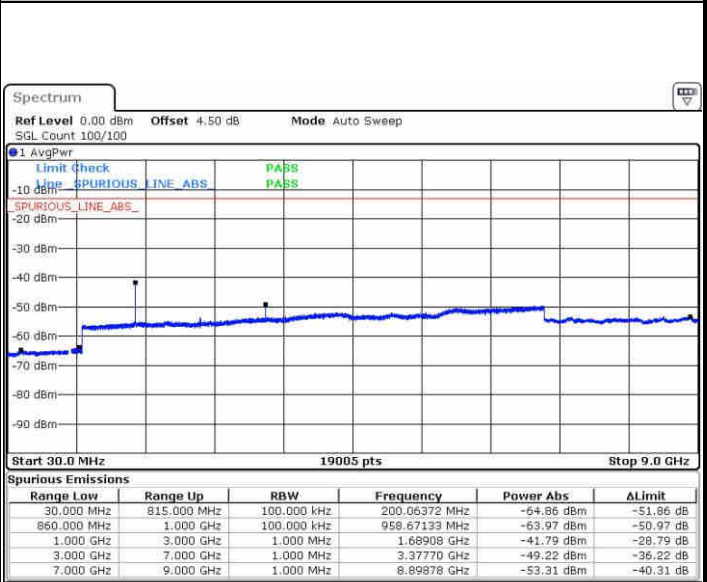

Date: 5.NOV.2018 14:56:04

LTE Band 5 / 5MHz

Lowest Channel / QPSK

Date: 5.NOV.2018 15:03:55

Lowest Channel / 16QAM

Date: 5.NOV.2018 18:18:48

Middle Channel / QPSK

Date: 5.NOV.2018 15:07:13

Middle Channel / 16QAM

Date: 5.NOV.2018 15:07:39

LTE Band 5 / 5MHz

Highest Channel / QPSK

Date: 5.NOV.2018 15:15:30

Highest Channel / 16QAM

Date: 5.NOV.2018 15:20:55

LTE Band 5 / 10MHz

Lowest Channel / QPSK

Date: 5.NOV.2018 15:29:25

Lowest Channel / 16QAM

Date: 5.NOV.2018 15:31:04

LTE Band 5 / 10MHz

Middle Channel / QPSK

Middle Channel / 16QAM

Date: 5.NOV.2018 15:34:39

Date: 5.NOV.2018 15:35:09

Highest Channel / QPSK

Highest Channel / 16QAM

Date: 5.NOV.2018 15:43:05

Date: 5.NOV.2018 15:44:39

LTE Band 5 / 1.4MHz

Lowest Channel / 64QAM

Middle Channel / 64QAM