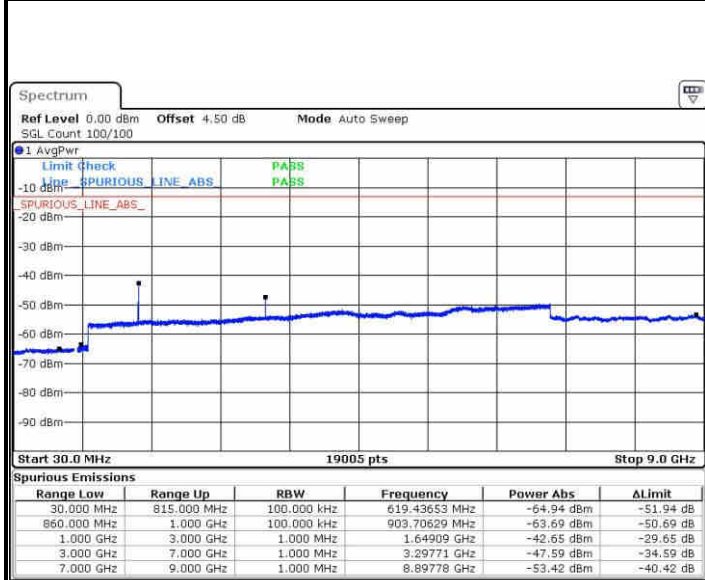

Date: 5.NOV.2018 14:16:38

Highest Channel / 16QAM

Date: 5.NOV.2018 14:17:04

LTE Band 5 / 3MHz

Lowest Channel / QPSK

Date: 5.NOV.2018 14:53:57

Lowest Channel / 16QAM

Date: 5.NOV.2018 14:54:22

LTE Band 5 / 3MHz

Middle Channel / QPSK

Middle Channel / 16QAM

Date: 5.NOV.2018 14:54:48

Date: 5.NOV.2018 14:55:13

Highest Channel / QPSK

Highest Channel / 16QAM

Date: 5.NOV.2018 14:55:38

Date: 5.NOV.2018 14:56:04

LTE Band 5 / 5MHz

Lowest Channel / QPSK

Date: 5.NOV.2018 15:03:55

Lowest Channel / 16QAM

Date: 5.NOV.2018 18:18:48

Middle Channel / QPSK

Date: 5.NOV.2018 15:07:13

Middle Channel / 16QAM

Date: 5.NOV.2018 15:07:39

LTE Band 5 / 5MHz

Highest Channel / QPSK

Date: 5.NOV.2018 15:15:30

Highest Channel / 16QAM

Date: 5.NOV.2018 15:20:55

LTE Band 5 / 10MHz