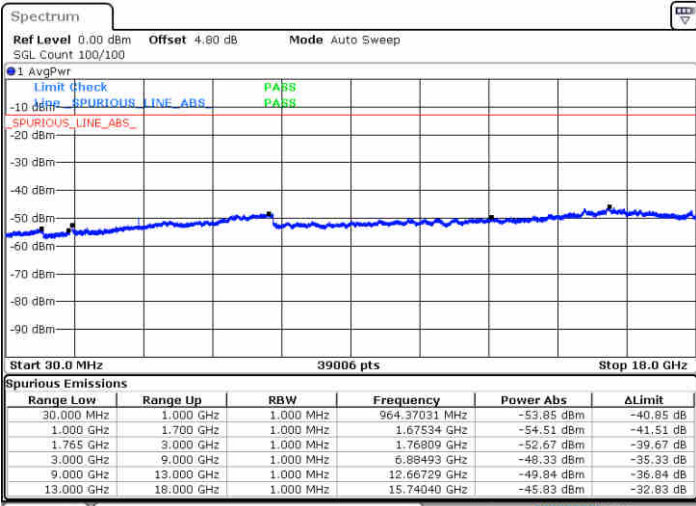

Date: 10.NOV.2018 04:26:11

LTE Band 4 / 5MHz

Lowest Channel / 64QAM

Middle Channel / 64QAM

Date: 10 NOV.2018 04:29:41

Date: 10 NOV.2018 04:30:56

Highest Channel / 64QAM

Date: 10 NOV.2018 04:34:26

LTE Band 4 / 10MHz

Lowest Channel / 64QAM

Middle Channel / 64QAM

Date: 10 NOV 2018 04:37:56

Date: 10 NOV 2018 04:39:11

Highest Channel / 64QAM

Date: 10 NOV 2018 04:42:41

LTE Band 4 / 15MHz

Lowest Channel / 64QAM

Middle Channel / 64QAM

Date: 10.NOV.2018 04:46:12

Date: 10.NOV.2018 04:47:27

Highest Channel / 64QAM

Date: 10.NOV.2018 04:50:56

LTE Band 4 / 20MHz

Lowest Channel / 64QAM