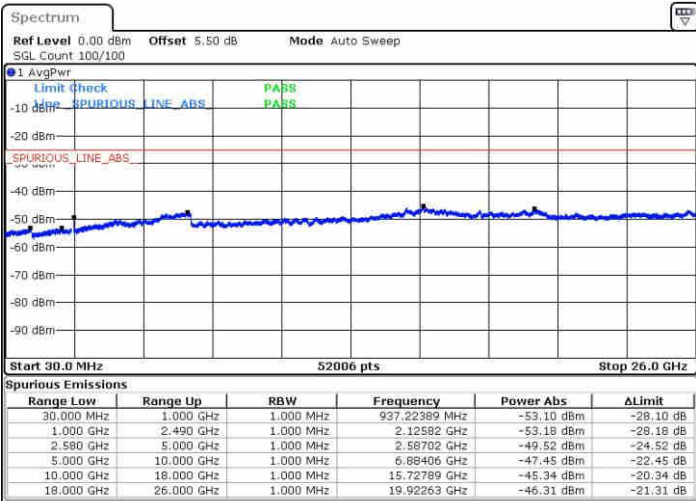

Date: 10.NOV.2018 13:18:17

LTE Band 7 / 5MHz

Lowest Channel / 64QAM

Middle Channel / 64QAM

Date: 10.NOV.2018 12:44:46

Date: 10.NOV.2018 12:46:12

Highest Channel / 64QAM

Date: 10.NOV.2018 12:50:10

LTE Band 7 / 10MHz

Lowest Channel / 64QAM

Middle Channel / 64QAM

Date: 10.NOV.2018 12:59:47

Date: 10.NOV.2018 12:59:01

Highest Channel / 64QAM

Date: 10.NOV.2018 12:58:13

LTE Band 7 / 15MHz

Lowest Channel / 64QAM

Middle Channel / 64QAM

Date: 10.NOV.2018 13:05:41

Date: 10.NOV.2018 13:05:28

Highest Channel / 64QAM

Date: 10.NOV.2018 13:10:30

LTE Band 7 / 20MHz

Lowest Channel / 64QAM

Middle Channel / 64QAM

Date: 10.NOV.2018 13:12:54

Date: 10.NOV.2018 13:13:40

Highest Channel / 64QAM

Date: 10.NOV.2018 13:19:19

LTE Band 38 / 5MHz

Lowest Channel / QPSK

Date: 18 NOV 2018 09:49:08