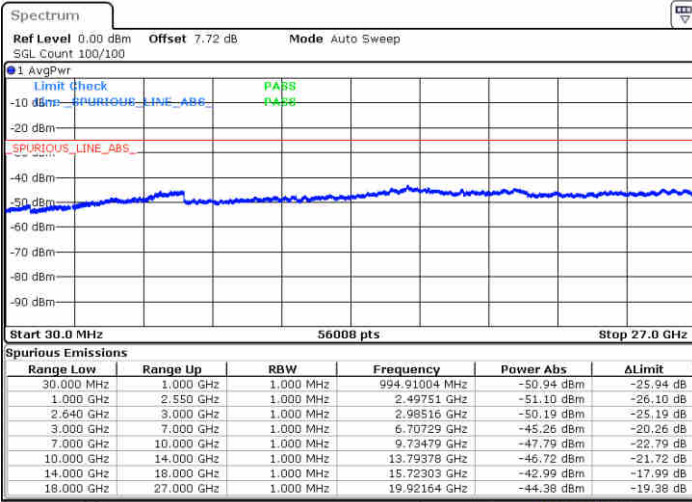

Date: 18 NOV 2018 09:31:42

Highest Channel / 16QAM

Date: 18 NOV 2018 09:47:59

LTE Band 38 / 10MHz

Lowest Channel / QPSK

Date: 18 NOV 2018 09:41:41

Lowest Channel / 16QAM

Date: 18 NOV 2018 09:39:46

LTE Band 38 / 10MHz

Middle Channel / QPSK

Middle Channel / 16QAM

Date: 18 NOV 2018 09:42:31

Date: 18 NOV 2018 09:43:20

Highest Channel / QPSK

Highest Channel / 16QAM

Date: 18 NOV 2018 09:46:50

Date: 18 NOV 2018 09:45:58

LTE Band 38 / 15MHz

Lowest Channel / QPSK

Lowest Channel / 16QAM

Date: 18 NOV 2018 09:54:06

Date: 18 NOV 2018 09:54:57

Middle Channel / QPSK

Middle Channel / 16QAM