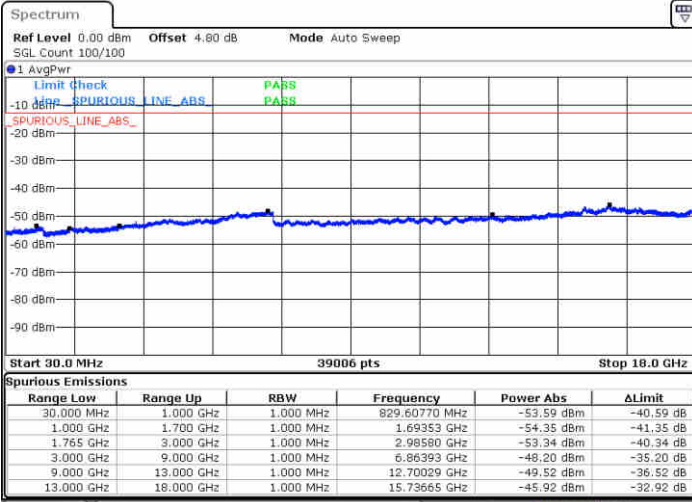

LTE Band 4 / 10MHz

Lowest Channel / 64QAM

Middle Channel / 64QAM

Date: 10 NOV 2018 04:37:56

Date: 10 NOV 2018 04:39:11

Highest Channel / 64QAM

Date: 10 NOV 2018 04:42:41

LTE Band 4 / 15MHz

Lowest Channel / 64QAM

Middle Channel / 64QAM

Date: 10.NOV.2018 04:46:12

Date: 10.NOV.2018 04:47:27

Highest Channel / 64QAM

Date: 10.NOV.2018 04:50:56

LTE Band 4 / 20MHz

Lowest Channel / 64QAM

Middle Channel / 64QAM

Date: 10 NOV 2018 04:54:27

Date: 10 NOV 2018 04:55:42

Highest Channel / 64QAM

Date: 10 NOV 2018 04:59:12

LTE Band 5 / 1.4MHz

Lowest Channel / QPSK

Lowest Channel / 16QAM