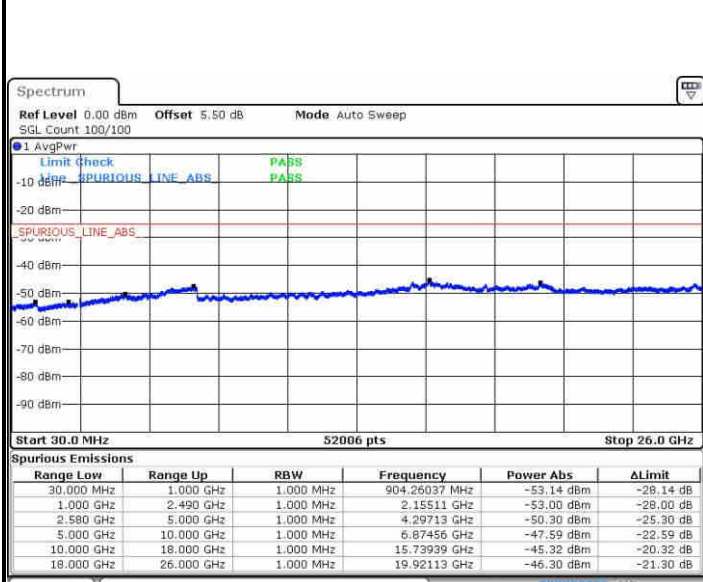

Date: 10.NOV.2018 12:47:49

Date: 10.NOV.2018 12:47:03

LTE Band 7 / 5MHz

Highest Channel / QPSK

Date: 10.NOV.2018 12:48:35

Highest Channel / 16QAM

Date: 10.NOV.2018 12:49:23

LTE Band 7 / 10MHz

Lowest Channel / QPSK

Date: 10.NOV.2018 12:52:55

Lowest Channel / 16QAM

Date: 10.NOV.2018 12:54:08

LTE Band 7 / 10MHz

Middle Channel / QPSK

Date: 10.NOV.2018 12:55:43

Middle Channel / 16QAM

Date: 10.NOV.2018 12:54:55

Highest Channel / QPSK

Date: 10.NOV.2018 12:56:30

Highest Channel / 16QAM

Date: 10.NOV.2018 12:57:17

LTE Band 7 / 15MHz

Lowest Channel / QPSK

Lowest Channel / 16QAM