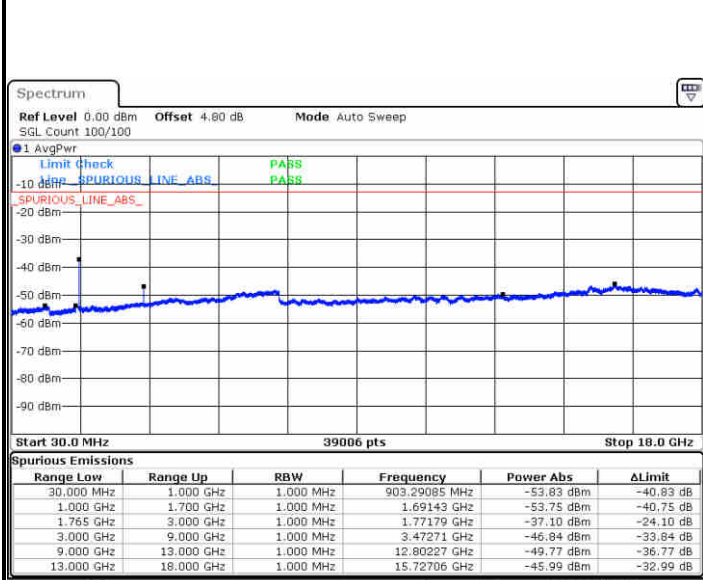

LTE Band 4 / 15MHz

Highest Channel / QPSK

Date: 10 NOV 2018 03:46:48

Highest Channel / 16QAM

Date: 10 NOV 2018 03:47:42

LTE Band 4 / 20MHz

Lowest Channel / QPSK

Date: 10 NOV 2018 03:53:48

Lowest Channel / 16QAM

Date: 10 NOV 2018 03:54:42

LTE Band 4 / 20MHz

Middle Channel / QPSK

Date: 10 NOV 2018 03:56:18

Middle Channel / 16QAM

Date: 10 NOV 2018 03:57:12

Highest Channel / QPSK

Date: 10 NOV 2018 04:03:17

Highest Channel / 16QAM

Date: 10 NOV 2018 04:04:12

LTE Band 4 / 1.4MHz

Lowest Channel / 64QAM

Middle Channel / 64QAM

Date: 10 NOV 2018 04:13:12

Date: 10 NOV 2018 04:14:27

Highest Channel / 64QAM

Date: 10 NOV 2018 04:17:56

LTE Band 4 / 3MHz

Lowest Channel / 64QAM

Middle Channel / 64QAM

Date: 10.NOV.2018 04:21:26

Date: 10.NOV.2018 04:22:41

Highest Channel / 64QAM