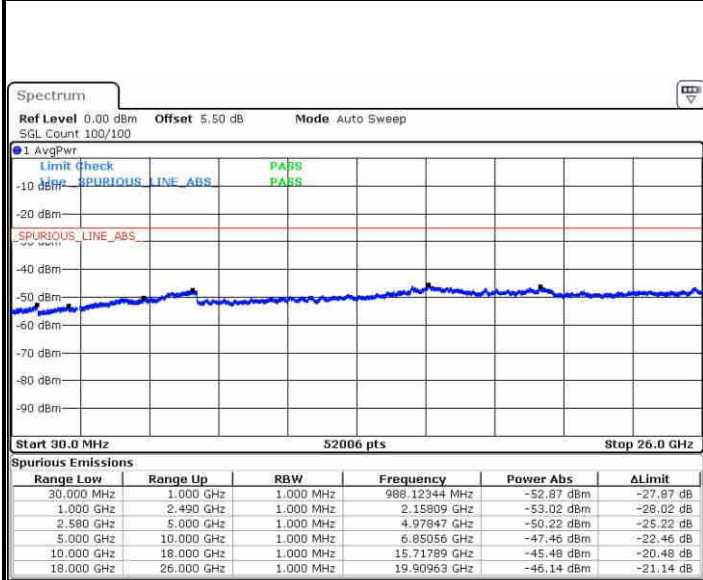

Highest Channel / 64QAM

Date: 5.NOV.2018 16:41:08

LTE Band 5 / 10MHz

Lowest Channel / 64QAM

Date: 5.NOV.2018 16:41:35

Middle Channel / 64QAM

Date: 5.NOV.2018 16:42:01

Highest Channel / 64QAM

Date: 5.NOV.2018 16:42:30

LTE Band 7 / 5MHz

Lowest Channel / QPSK

Lowest Channel / 16QAM

Date: 10.NOV.2018 12:43:06

Date: 10.NOV.2018 12:43:53

Middle Channel / QPSK

Middle Channel / 16QAM

Date: 10.NOV.2018 12:47:49

Date: 10.NOV.2018 12:47:03

LTE Band 7 / 5MHz

Highest Channel / QPSK

Date: 10.NOV.2018 12:48:35

Highest Channel / 16QAM

Date: 10.NOV.2018 12:49:23

LTE Band 7 / 10MHz