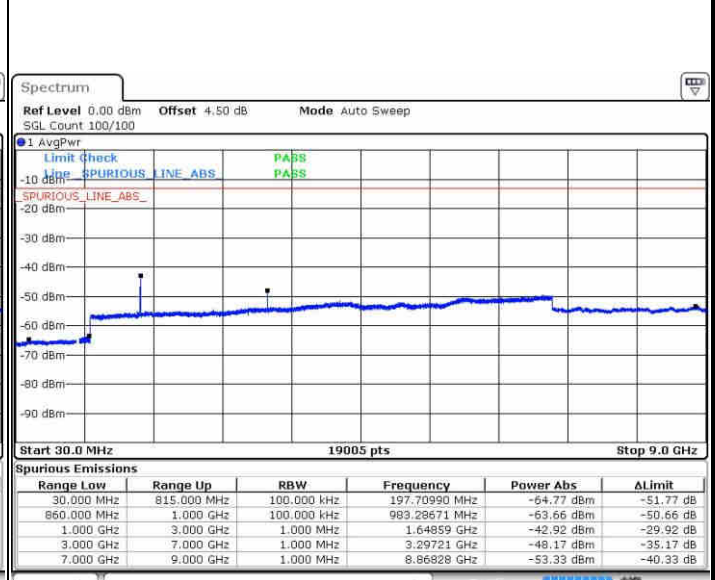

Date: 5.NOV.2018 14:05:45

Date: 5.NOV.2018 14:06:07

Middle Channel / QPSK

Middle Channel / 16QAM

Date: 5.NOV.2018 14:06:30

Date: 5.NOV.2018 14:06:53

LTE Band 5 / 1.4MHz

Highest Channel / QPSK

Date: 5.NOV.2018 14:16:38

Highest Channel / 16QAM

Date: 5.NOV.2018 14:17:04

LTE Band 5 / 3MHz

Lowest Channel / QPSK

Date: 5.NOV.2018 14:53:57

Lowest Channel / 16QAM

Date: 5.NOV.2018 14:54:22

LTE Band 5 / 3MHz

Middle Channel / QPSK

Middle Channel / 16QAM

Date: 5.NOV.2018 14:54:48

Date: 5.NOV.2018 14:55:13

Highest Channel / QPSK

Highest Channel / 16QAM

Date: 5.NOV.2018 14:55:38