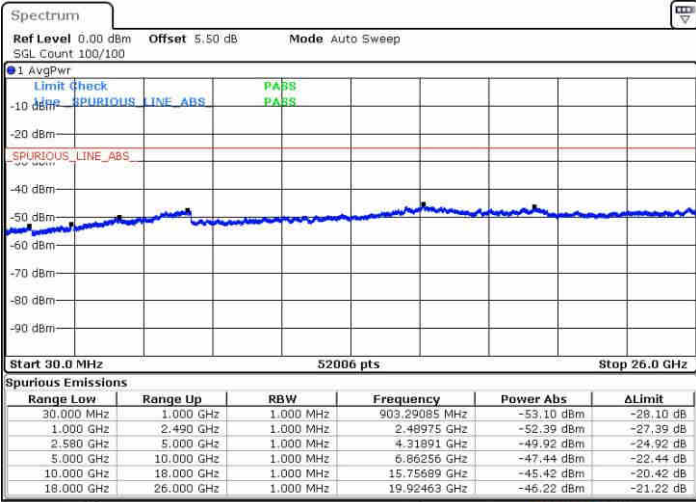

LTE Band 7 / 10MHz

Lowest Channel / 64QAM

Middle Channel / 64QAM

Date: 10.NOV.2018 12:59:47

Date: 10.NOV.2018 12:59:01

Highest Channel / 64QAM

Date: 10.NOV.2018 12:58:13

LTE Band 7 / 15MHz

Lowest Channel / 64QAM

Middle Channel / 64QAM

Date: 10.NOV.2018 13:05:41

Date: 10.NOV.2018 13:05:28

Highest Channel / 64QAM

Date: 10.NOV.2018 13:10:30

LTE Band 7 / 20MHz

Lowest Channel / 64QAM

Middle Channel / 64QAM

Date: 10.NOV.2018 13:12:54

Date: 10.NOV.2018 13:13:40

Highest Channel / 64QAM

Date: 10.NOV.2018 13:19:19

LTE Band 38 / 5MHz

Lowest Channel / QPSK

Date: 18 NOV 2018 09:49:08