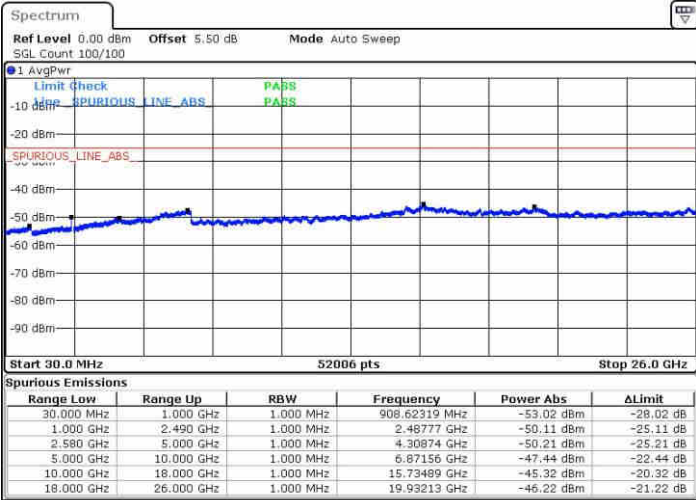

Lowest Channel / QPSK

Date: 10.NOV.2018 12:52:55

Lowest Channel / 16QAM

Date: 10.NOV.2018 12:54:08

LTE Band 7 / 10MHz

Middle Channel / QPSK

Date: 10.NOV.2018 12:55:43

Middle Channel / 16QAM

Date: 10.NOV.2018 12:54:55

Highest Channel / QPSK

Date: 10.NOV.2018 12:56:30

Highest Channel / 16QAM

Date: 10.NOV.2018 12:57:17

LTE Band 7 / 15MHz

Lowest Channel / QPSK

Lowest Channel / 16QAM

Date: 10.NOV.2018 13:04:08

Date: 10.NOV.2018 13:04:55

Middle Channel / QPSK

Middle Channel / 16QAM

Date: 10.NOV.2018 13:08:02

Date: 10.NOV.2018 13:07:15

LTE Band 7 / 15MHz

Highest Channel / QPSK

Date: 10.NOV.2018 13:08:48

Highest Channel / 16QAM

Date: 10.NOV.2018 13:09:43

LTE Band 7 / 20MHz

Lowest Channel / QPSK

Date: 10.NOV.2018 13:11:21

Lowest Channel / 16QAM

Date: 10.NOV.2018 13:12:08