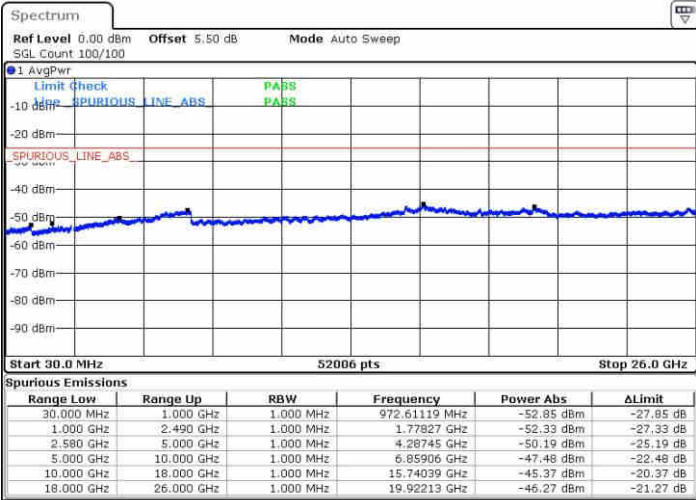

Date: 5.NOV.2018 16:38:57

Highest Channel / 64QAM

Date: 5.NOV.2018 16:39:34

LTE Band 5 / 5MHz

Lowest Channel / 64QAM

Middle Channel / 64QAM

Date: 5.NOV.2018 16:40:09

Date: 5.NOV.2018 16:40:42

Highest Channel / 64QAM

Date: 5.NOV.2018 16:41:08

LTE Band 5 / 10MHz

Lowest Channel / 64QAM

Date: 5.NOV.2018 16:41:35

Middle Channel / 64QAM

Date: 5.NOV.2018 16:42:01

Highest Channel / 64QAM

Date: 5.NOV.2018 16:42:30

LTE Band 7 / 5MHz

Lowest Channel / QPSK

Lowest Channel / 16QAM

Date: 10.NOV.2018 12:43:06

Date: 10.NOV.2018 12:43:53

Middle Channel / QPSK

Middle Channel / 16QAM

Date: 10.NOV.2018 12:47:49

Date: 10.NOV.2018 12:47:03

LTE Band 7 / 5MHz

Highest Channel / QPSK

Date: 10.NOV.2018 12:48:35

Highest Channel / 16QAM

Date: 10.NOV.2018 12:49:23

LTE Band 7 / 10MHz