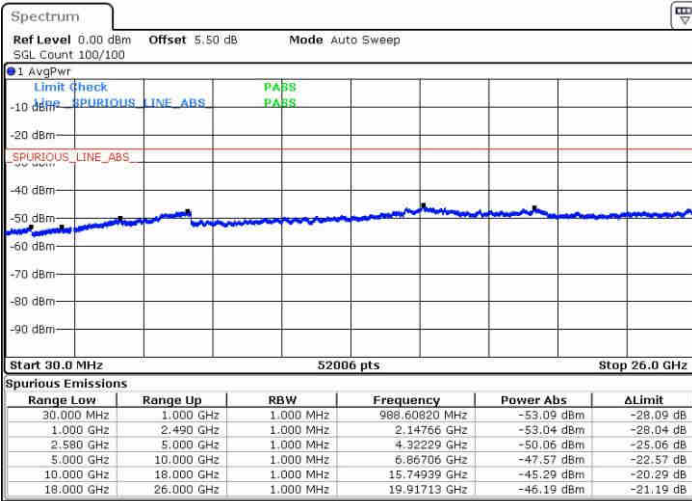

LTE Band 7 / 20MHz

Middle Channel / QPSK

Middle Channel / 16QAM

Date: 10.NOV.2018 13:15:55

Date: 10.NOV.2018 13:14:38

Highest Channel / QPSK

Highest Channel / 16QAM

Date: 10.NOV.2018 13:17:31

Date: 10.NOV.2018 13:18:17

LTE Band 7 / 5MHz

Lowest Channel / 64QAM

Middle Channel / 64QAM

Date: 10.NOV.2018 12:44:46

Date: 10.NOV.2018 12:46:12

Highest Channel / 64QAM

Date: 10.NOV.2018 12:50:10

LTE Band 7 / 10MHz

Lowest Channel / 64QAM

Middle Channel / 64QAM

Date: 10.NOV.2018 12:59:47

Date: 10.NOV.2018 12:59:01

Highest Channel / 64QAM

Date: 10.NOV.2018 12:58:13

LTE Band 7 / 15MHz