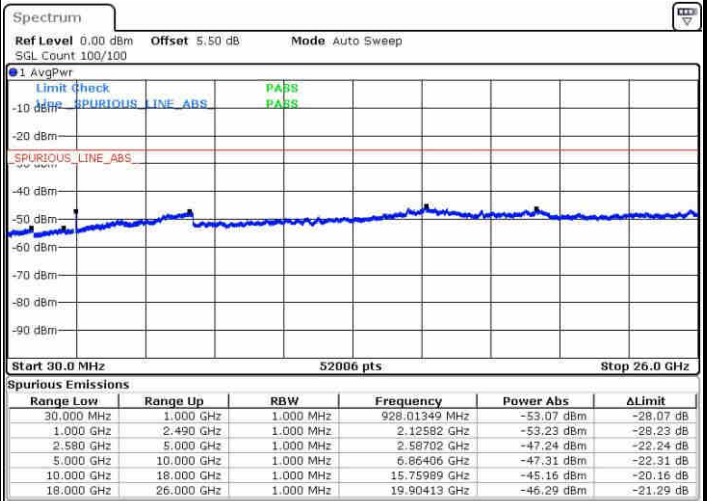

Date: 10.NOV.2018 13:08:48

Highest Channel / 16QAM

Date: 10.NOV.2018 13:09:43

LTE Band 7 / 20MHz

Lowest Channel / QPSK

Date: 10.NOV.2018 13:11:21

Lowest Channel / 16QAM

Date: 10.NOV.2018 13:12:08

LTE Band 7 / 20MHz

Middle Channel / QPSK

Middle Channel / 16QAM

Date: 10.NOV.2018 13:15:55

Date: 10.NOV.2018 13:14:38

Highest Channel / QPSK

Highest Channel / 16QAM

Date: 10.NOV.2018 13:17:31

Date: 10.NOV.2018 13:18:17

LTE Band 7 / 5MHz

Lowest Channel / 64QAM

Middle Channel / 64QAM

Date: 10.NOV.2018 12:44:46

Date: 10.NOV.2018 12:46:12

Highest Channel / 64QAM

Date: 10.NOV.2018 12:50:10

LTE Band 7 / 10MHz

Lowest Channel / 64QAM

Middle Channel / 64QAM

Date: 10.NOV.2018 12:59:47

Date: 10.NOV.2018 12:59:01

Highest Channel / 64QAM

Date: 10.NOV.2018 12:58:13

LTE Band 7 / 15MHz