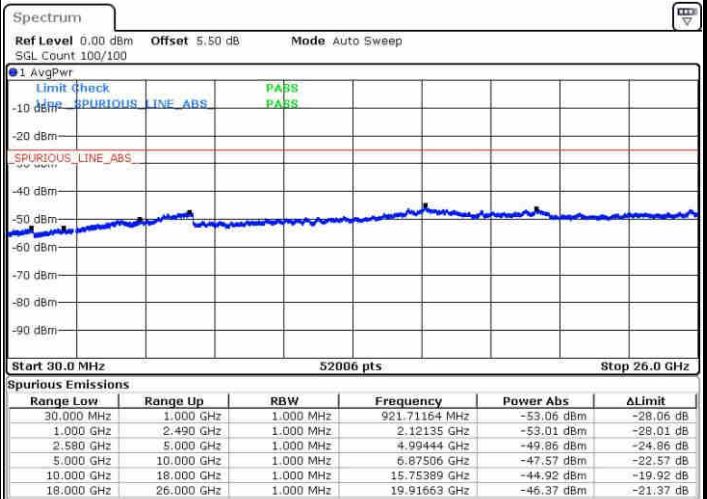

Date: 10.NOV.2018 12:54:55

Highest Channel / QPSK

Date: 10.NOV.2018 12:56:30

Highest Channel / 16QAM

Date: 10.NOV.2018 12:57:17

LTE Band 7 / 15MHz

Lowest Channel / QPSK

Lowest Channel / 16QAM

Date: 10.NOV.2018 13:04:08

Date: 10.NOV.2018 13:04:55

Middle Channel / QPSK

Middle Channel / 16QAM

Date: 10.NOV.2018 13:08:02

Date: 10.NOV.2018 13:07:15

LTE Band 7 / 15MHz

Highest Channel / QPSK

Date: 10.NOV.2018 13:08:48

Highest Channel / 16QAM

Date: 10.NOV.2018 13:09:43

LTE Band 7 / 20MHz

Lowest Channel / QPSK

Date: 10.NOV.2018 13:11:21

Lowest Channel / 16QAM

Date: 10.NOV.2018 13:12:08