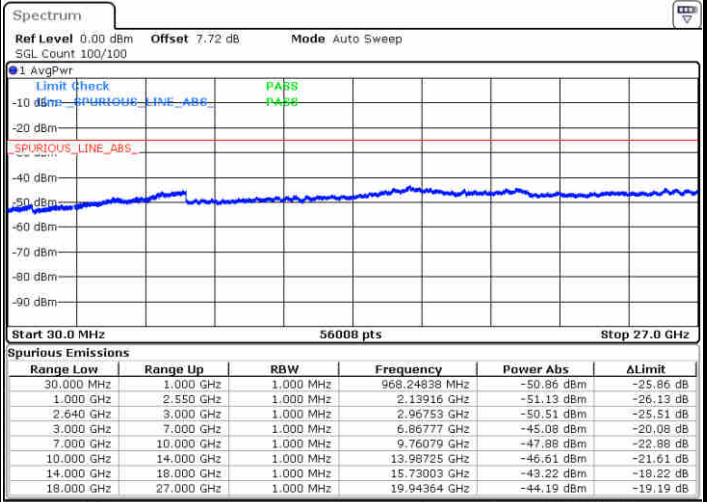

Date: 18 NOV 2018 09:31:42

Highest Channel / 16QAM

Date: 18 NOV 2018 09:47:59

LTE Band 38 / 10MHz

Lowest Channel / QPSK

Date: 18 NOV 2018 09:41:41

Lowest Channel / 16QAM

Date: 18 NOV 2018 09:39:46

LTE Band 38 / 10MHz

Middle Channel / QPSK

Middle Channel / 16QAM

Date: 18 NOV 2018 09:42:31

Date: 18 NOV 2018 09:43:20

Highest Channel / QPSK

Highest Channel / 16QAM

Date: 18 NOV 2018 09:46:50

Date: 18 NOV 2018 09:45:58

LTE Band 38 / 15MHz

Lowest Channel / QPSK

Lowest Channel / 16QAM

Date: 18 NOV 2018 09:54:06

Date: 18 NOV 2018 09:54:57

Middle Channel / QPSK

Middle Channel / 16QAM