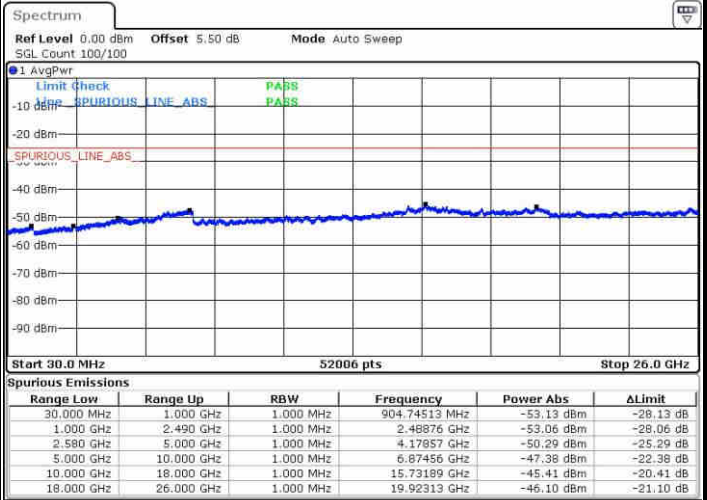

Date: 5.NOV.2018 16:38:57

Highest Channel / 64QAM

Date: 5.NOV.2018 16:39:34

LTE Band 5 / 5MHz

Lowest Channel / 64QAM

Middle Channel / 64QAM

Date: 5.NOV.2018 16:40:09

Date: 5.NOV.2018 16:40:42

Highest Channel / 64QAM

Date: 5.NOV.2018 16:41:08

LTE Band 5 / 10MHz

Lowest Channel / 64QAM

Date: 5.NOV.2018 16:41:35

Middle Channel / 64QAM

Date: 5.NOV.2018 16:42:01

Highest Channel / 64QAM

Date: 5.NOV.2018 16:42:30

LTE Band 7 / 5MHz

Lowest Channel / QPSK

Lowest Channel / 16QAM

Date: 10.NOV.2018 12:43:06

Date: 10.NOV.2018 12:43:53

Middle Channel / QPSK

Middle Channel / 16QAM

Date: 10.NOV.2018 12:47:49

Date: 10.NOV.2018 12:47:03

LTE Band 7 / 5MHz

Highest Channel / QPSK

Date: 10.NOV.2018 12:48:35

Highest Channel / 16QAM

Date: 10.NOV.2018 12:49:23

LTE Band 7 / 10MHz