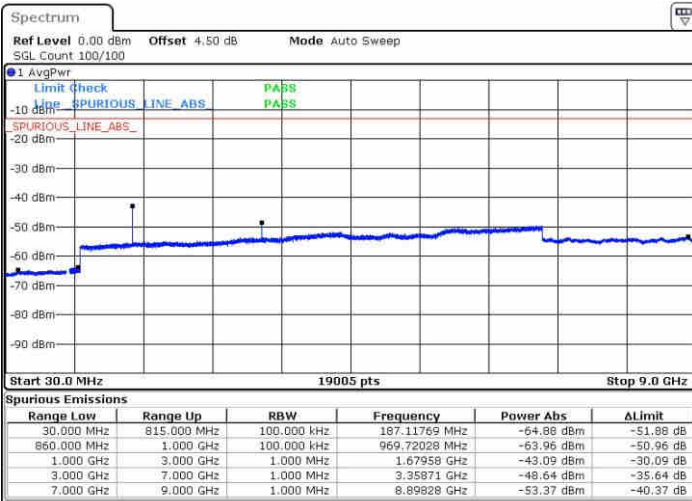

Middle Channel / 16QAM

Date: 5.NOV.2018 15:07:39

LTE Band 5 / 5MHz

Highest Channel / QPSK

Date: 5.NOV.2018 15:15:30

Highest Channel / 16QAM

Date: 5.NOV.2018 15:20:55

LTE Band 5 / 10MHz

Lowest Channel / QPSK

Date: 5.NOV.2018 15:29:25

Lowest Channel / 16QAM

Date: 5.NOV.2018 15:31:04

LTE Band 5 / 10MHz

Middle Channel / QPSK

Middle Channel / 16QAM

Date: 5.NOV.2018 15:34:39

Date: 5.NOV.2018 15:35:09

Highest Channel / QPSK

Highest Channel / 16QAM

Date: 5.NOV.2018 15:43:05

Date: 5.NOV.2018 15:44:39

LTE Band 5 / 1.4MHz

Lowest Channel / 64QAM

Middle Channel / 64QAM