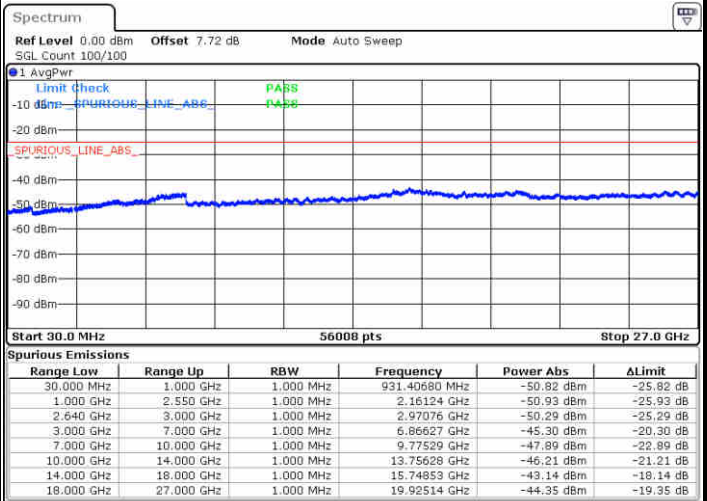

Date: 18 NOV 2018 09:31:42

Highest Channel / 16QAM

Date: 18 NOV 2018 09:47:59

LTE Band 38 / 10MHz

Lowest Channel / QPSK

Date: 18 NOV 2018 09:41:41

Lowest Channel / 16QAM

Date: 18 NOV 2018 09:39:46

LTE Band 38 / 10MHz

Middle Channel / QPSK

Middle Channel / 16QAM

Date: 18 NOV 2018 09:42:31

Date: 18 NOV 2018 09:43:20

Highest Channel / QPSK

Highest Channel / 16QAM

Date: 18 NOV 2018 09:46:50

Date: 18 NOV 2018 09:45:58

LTE Band 38 / 15MHz

Lowest Channel / QPSK

Lowest Channel / 16QAM

Date: 18 NOV 2018 09:54:06

Date: 18 NOV 2018 09:54:57

Middle Channel / QPSK

Middle Channel / 16QAM