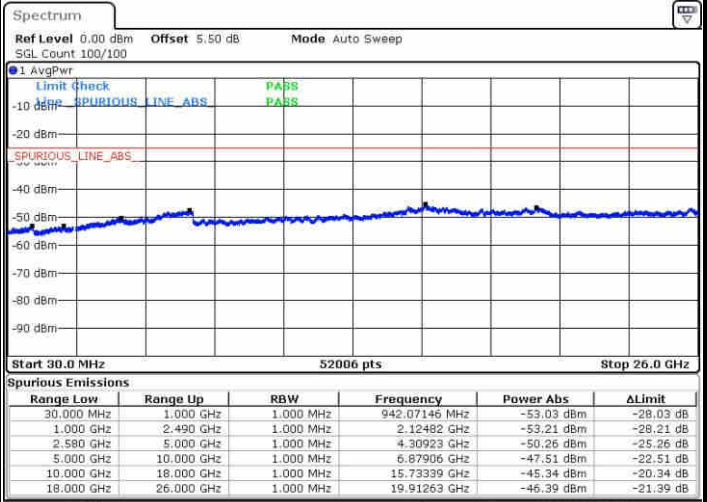

LTE Band 7 / 10MHz

Lowest Channel / 64QAM

Middle Channel / 64QAM

Date: 10.NOV.2018 12:59:47

Date: 10.NOV.2018 12:59:01

Highest Channel / 64QAM

Date: 10.NOV.2018 12:58:13

LTE Band 7 / 15MHz

Lowest Channel / 64QAM

Middle Channel / 64QAM

Date: 10.NOV.2018 13:05:41

Date: 10.NOV.2018 13:05:28

Highest Channel / 64QAM

Date: 10.NOV.2018 13:10:30

LTE Band 7 / 20MHz

Lowest Channel / 64QAM

Middle Channel / 64QAM

Date: 10.NOV.2018 13:12:54

Date: 10.NOV.2018 13:13:40

Highest Channel / 64QAM

Date: 10.NOV.2018 13:19:19

LTE Band 38 / 5MHz

Lowest Channel / QPSK

Date: 18 NOV 2018 09:49:08