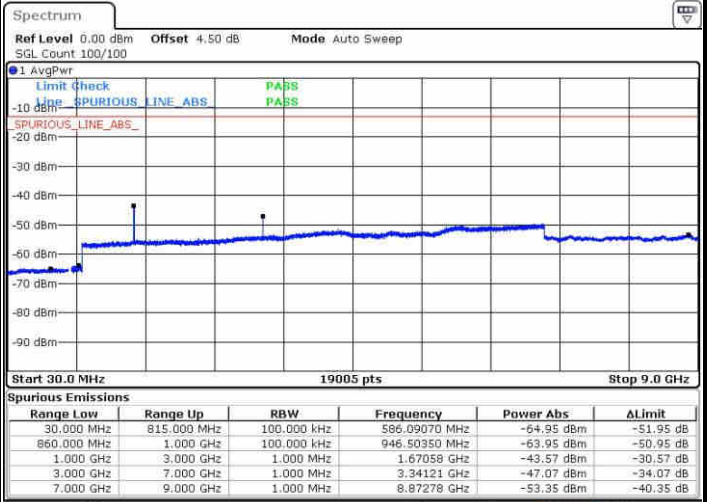

Date: 5.NOV.2018 14:05:45

Date: 5.NOV.2018 14:06:07

Middle Channel / QPSK

Middle Channel / 16QAM

Date: 5.NOV.2018 14:06:30

Date: 5.NOV.2018 14:06:53

LTE Band 5 / 1.4MHz

Highest Channel / QPSK

Date: 5.NOV.2018 14:16:38

Highest Channel / 16QAM

Date: 5.NOV.2018 14:17:04

LTE Band 5 / 3MHz

Lowest Channel / QPSK

Date: 5.NOV.2018 14:53:57

Lowest Channel / 16QAM

Date: 5.NOV.2018 14:54:22

LTE Band 5 / 3MHz

Middle Channel / QPSK

Middle Channel / 16QAM

Date: 5.NOV.2018 14:54:48

Date: 5.NOV.2018 14:55:13

Highest Channel / QPSK

Highest Channel / 16QAM

Date: 5.NOV.2018 14:55:38