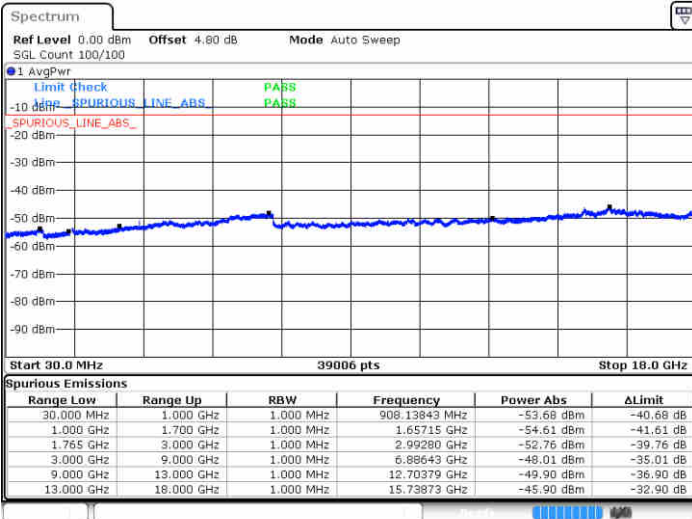

Date: 10 NOV 2018 04:03:17

Highest Channel / 16QAM

Date: 10 NOV 2018 04:04:12

LTE Band 4 / 1.4MHz

Lowest Channel / 64QAM

Middle Channel / 64QAM

Date: 10 NOV 2018 04:13:12

Date: 10 NOV 2018 04:14:27

Highest Channel / 64QAM

Date: 10 NOV 2018 04:17:56

LTE Band 4 / 3MHz

Lowest Channel / 64QAM

Middle Channel / 64QAM

Date: 10.NOV.2018 04:21:26

Date: 10.NOV.2018 04:22:41

Highest Channel / 64QAM