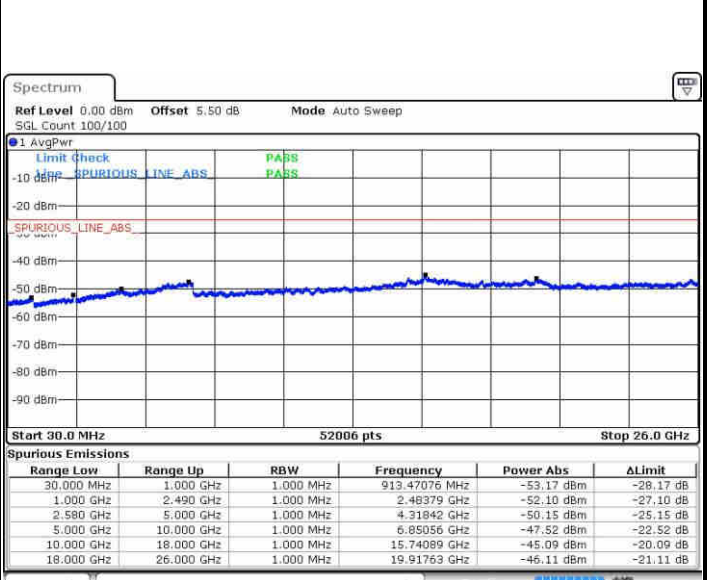

Date: 10.NOV.2018 12:54:55

Highest Channel / QPSK

Date: 10.NOV.2018 12:56:30

Highest Channel / 16QAM

Date: 10.NOV.2018 12:57:17

LTE Band 7 / 15MHz

Lowest Channel / QPSK

Lowest Channel / 16QAM

Date: 10.NOV.2018 13:04:08

Date: 10.NOV.2018 13:04:55

Middle Channel / QPSK

Middle Channel / 16QAM

Date: 10.NOV.2018 13:08:02

Date: 10.NOV.2018 13:07:15

LTE Band 7 / 15MHz

Highest Channel / QPSK

Date: 10.NOV.2018 13:08:48

Highest Channel / 16QAM

Date: 10.NOV.2018 13:09:43

LTE Band 7 / 20MHz

Lowest Channel / QPSK

Date: 10.NOV.2018 13:11:21

Lowest Channel / 16QAM

Date: 10.NOV.2018 13:12:08

LTE Band 7 / 20MHz

Middle Channel / QPSK

Middle Channel / 16QAM

Date: 10.NOV.2018 13:15:55

Date: 10.NOV.2018 13:14:38

Highest Channel / QPSK

Highest Channel / 16QAM

Date: 10.NOV.2018 13:17:31