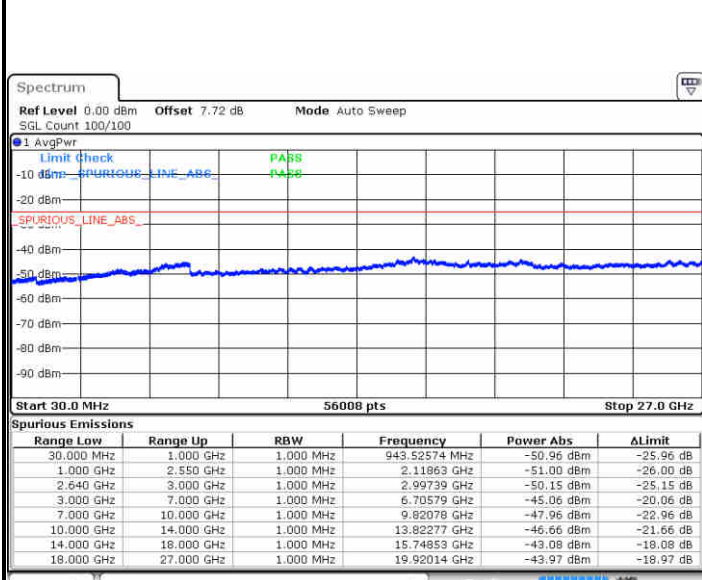

Middle Channel / 64QAM

Date: 10.NOV.2018 13:12:54

Date: 10.NOV.2018 13:13:40

Highest Channel / 64QAM

Date: 10.NOV.2018 13:19:19

LTE Band 38 / 5MHz

Lowest Channel / QPSK

Date: 18 NOV 2018 09:49:08

Lowest Channel / 16QAM

Date: 18 NOV 2018 09:49:58

Middle Channel / QPSK

Date: 18 NOV 2018 09:53:16

Middle Channel / 16QAM

Date: 18 NOV 2018 09:52:28

LTE Band 38 / 5MHz

Highest Channel / QPSK

Date: 18 NOV 2018 09:31:42

Highest Channel / 16QAM

Date: 18 NOV 2018 09:47:59

LTE Band 38 / 10MHz

Lowest Channel / QPSK

Date: 18 NOV 2018 09:41:41

Lowest Channel / 16QAM

Date: 18 NOV 2018 09:39:46

LTE Band 38 / 10MHz

Middle Channel / QPSK

Middle Channel / 16QAM

Date: 18 NOV 2018 09:42:31

Date: 18 NOV 2018 09:43:20

Highest Channel / QPSK

Highest Channel / 16QAM

Date: 18 NOV 2018 09:46:50