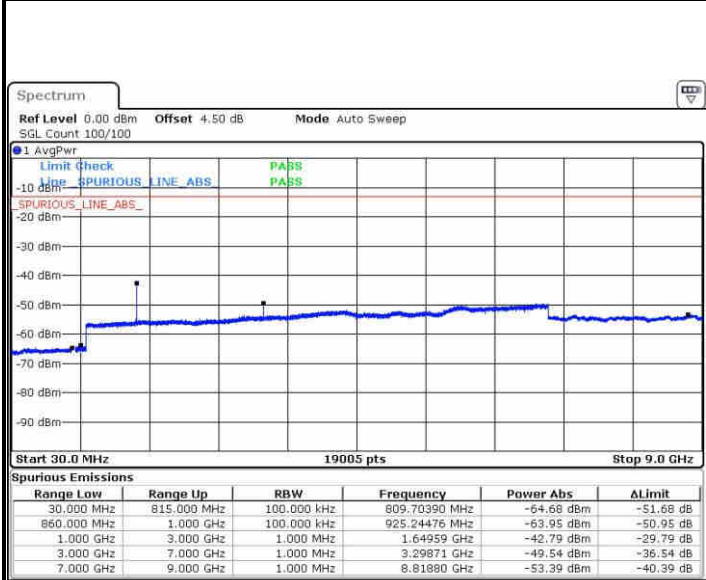

Date: 5.NOV.2018 16:38:57

Highest Channel / 64QAM

Date: 5.NOV.2018 16:39:34

LTE Band 5 / 5MHz

Lowest Channel / 64QAM

Middle Channel / 64QAM

Date: 5.NOV.2018 16:40:09

Date: 5.NOV.2018 16:40:42

Highest Channel / 64QAM

Date: 5.NOV.2018 16:41:08

LTE Band 5 / 10MHz

Lowest Channel / 64QAM

Date: 5.NOV.2018 16:41:35

Middle Channel / 64QAM

Date: 5.NOV.2018 16:42:01

Highest Channel / 64QAM

Date: 5.NOV.2018 16:42:30

LTE Band 7 / 5MHz

Lowest Channel / QPSK

Lowest Channel / 16QAM

Date: 10.NOV.2018 12:43:06

Date: 10.NOV.2018 12:43:53

Middle Channel / QPSK

Middle Channel / 16QAM