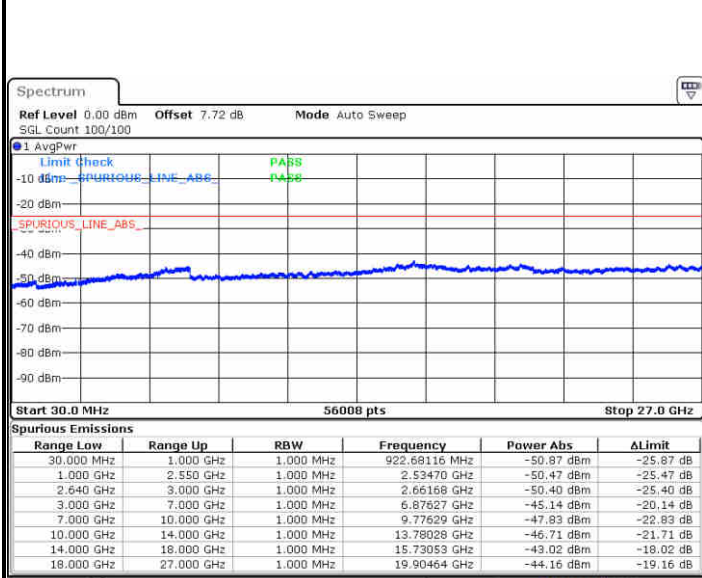

Lowest Channel / 64QAM

Middle Channel / 64QAM

Date: 10.NOV.2018 13:05:41

Date: 10.NOV.2018 13:05:28

Highest Channel / 64QAM

Date: 10.NOV.2018 13:10:30

LTE Band 7 / 20MHz

Lowest Channel / 64QAM

Middle Channel / 64QAM

Date: 10.NOV.2018 13:12:54

Date: 10.NOV.2018 13:13:40

Highest Channel / 64QAM

Date: 10.NOV.2018 13:19:19

LTE Band 38 / 5MHz

Lowest Channel / QPSK

Date: 18 NOV 2018 09:49:08

Lowest Channel / 16QAM

Date: 18 NOV 2018 09:49:58

Middle Channel / QPSK

Date: 18 NOV 2018 09:53:16

Middle Channel / 16QAM

Date: 18 NOV 2018 09:52:28

LTE Band 38 / 5MHz

Highest Channel / QPSK

Date: 18 NOV 2018 09:31:42

Highest Channel / 16QAM

Date: 18 NOV 2018 09:47:59

LTE Band 38 / 10MHz

Lowest Channel / QPSK

Date: 18 NOV 2018 09:41:41

Lowest Channel / 16QAM

Date: 18 NOV 2018 09:39:46