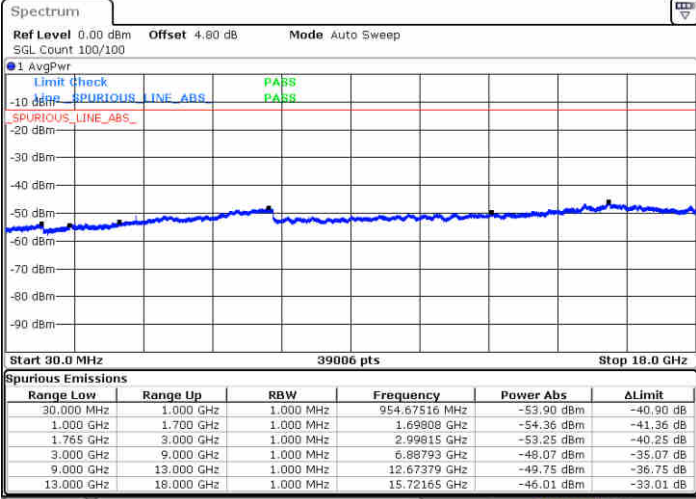

Highest Channel / 64QAM

Date: 10 NOV 2018 04:17:56

LTE Band 4 / 3MHz

Lowest Channel / 64QAM

Middle Channel / 64QAM

Date: 10.NOV.2018 04:21:26

Date: 10.NOV.2018 04:22:41

Highest Channel / 64QAM

Date: 10.NOV.2018 04:26:11

LTE Band 4 / 5MHz

Lowest Channel / 64QAM

Middle Channel / 64QAM

Date: 10 NOV.2018 04:29:41

Date: 10 NOV.2018 04:30:56

Highest Channel / 64QAM

Date: 10 NOV.2018 04:34:26

LTE Band 4 / 10MHz

Lowest Channel / 64QAM

Middle Channel / 64QAM

Date: 10 NOV 2018 04:37:56

Date: 10 NOV 2018 04:39:11

Highest Channel / 64QAM

Date: 10 NOV 2018 04:42:41

LTE Band 4 / 15MHz

Lowest Channel / 64QAM

Middle Channel / 64QAM

Date: 10.NOV.2018 04:46:12

Date: 10.NOV.2018 04:47:27

Highest Channel / 64QAM

Date: 10.NOV.2018 04:50:56

LTE Band 4 / 20MHz

Lowest Channel / 64QAM