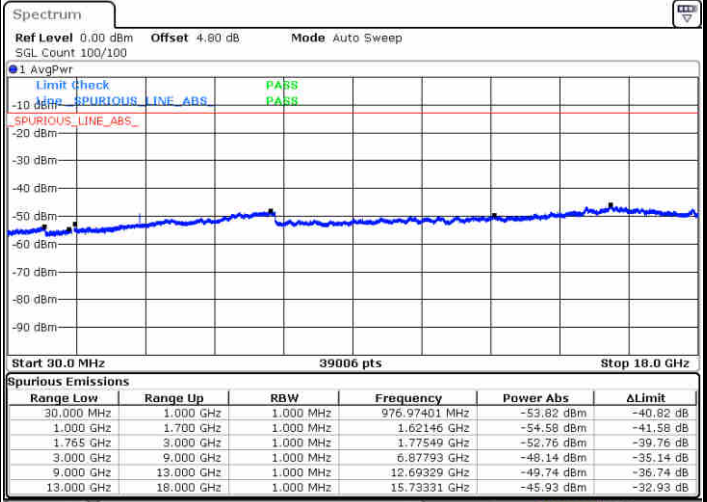

Date: 10 NOV 2018 04:03:17

Highest Channel / 16QAM

Date: 10 NOV 2018 04:04:12

LTE Band 4 / 1.4MHz

Lowest Channel / 64QAM

Middle Channel / 64QAM

Date: 10 NOV 2018 04:13:12

Date: 10 NOV 2018 04:14:27

Highest Channel / 64QAM

Date: 10 NOV 2018 04:17:56

LTE Band 4 / 3MHz

Lowest Channel / 64QAM

Middle Channel / 64QAM

Date: 10.NOV.2018 04:21:26

Date: 10.NOV.2018 04:22:41

Highest Channel / 64QAM

Date: 10.NOV.2018 04:26:11

LTE Band 4 / 5MHz

Lowest Channel / 64QAM

Middle Channel / 64QAM

Date: 10 NOV.2018 04:29:41

Date: 10 NOV.2018 04:30:56

Highest Channel / 64QAM

Date: 10 NOV.2018 04:34:26