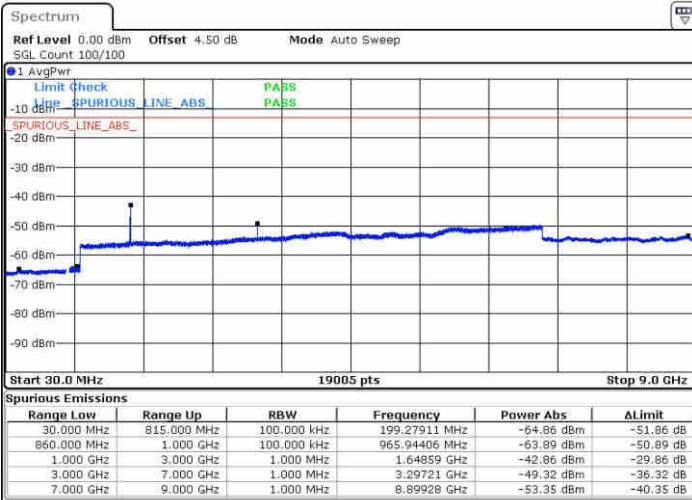

Lowest Channel / QPSK

Date: 5.NOV.2018 15:29:25

Lowest Channel / 16QAM

Date: 5.NOV.2018 15:31:04

LTE Band 5 / 10MHz

Middle Channel / QPSK

Middle Channel / 16QAM

Date: 5.NOV.2018 15:34:39

Date: 5.NOV.2018 15:35:09

Highest Channel / QPSK

Highest Channel / 16QAM

Date: 5.NOV.2018 15:43:05

Date: 5.NOV.2018 15:44:39

LTE Band 5 / 1.4MHz

Lowest Channel / 64QAM

Middle Channel / 64QAM

Date: 5.NOV.2018 16:35:43

Date: 5.NOV.2018 16:37:12

Highest Channel / 64QAM

Date: 5.NOV.2018 16:37:47

LTE Band 5 / 3MHz

Lowest Channel / 64QAM

Date: 5.NOV.2018 16:38:24

Middle Channel / 64QAM