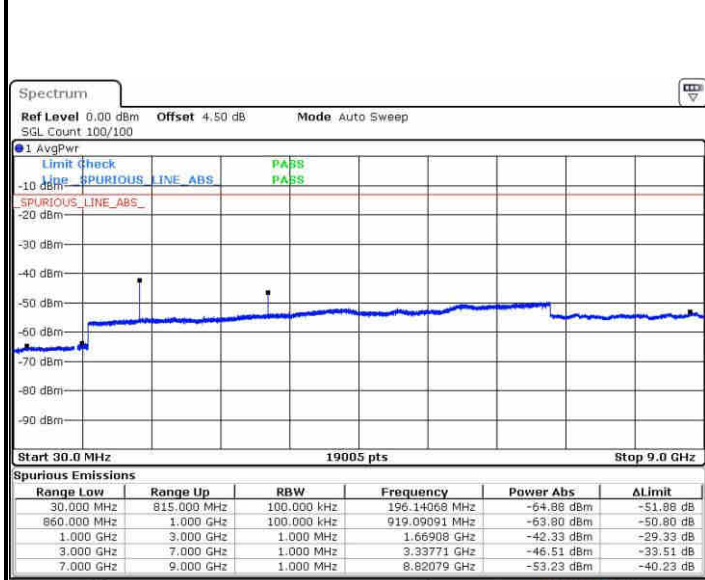

LTE Band 5 / 3MHz

Middle Channel / QPSK

Middle Channel / 16QAM

Date: 5.NOV.2018 14:54:48

Date: 5.NOV.2018 14:55:13

Highest Channel / QPSK

Highest Channel / 16QAM

Date: 5.NOV.2018 14:55:38

Date: 5.NOV.2018 14:56:04

LTE Band 5 / 5MHz

Lowest Channel / QPSK

Date: 5.NOV.2018 15:03:55

Lowest Channel / 16QAM

Date: 5.NOV.2018 18:18:48

Middle Channel / QPSK

Date: 5.NOV.2018 15:07:13

Middle Channel / 16QAM

Date: 5.NOV.2018 15:07:39

LTE Band 5 / 5MHz

Highest Channel / QPSK

Date: 5.NOV.2018 15:15:30

Highest Channel / 16QAM

Date: 5.NOV.2018 15:20:55

LTE Band 5 / 10MHz