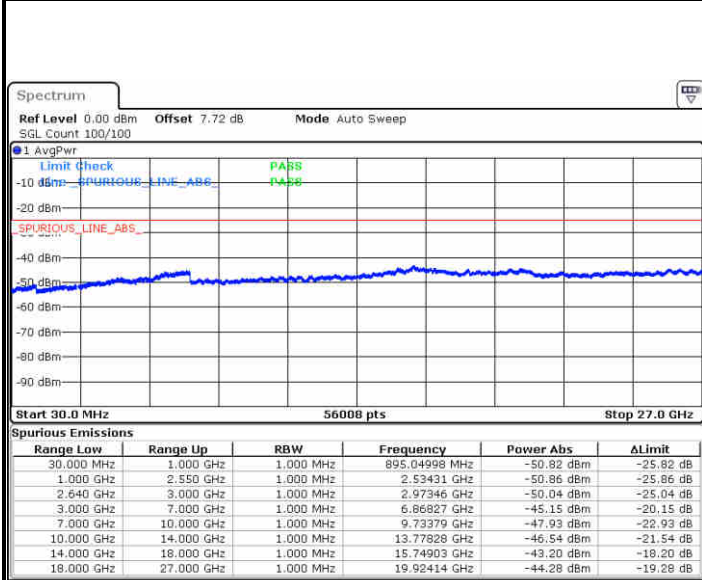

Lowest Channel / 64QAM

Middle Channel / 64QAM

Date: 10.NOV.2018 13:05:41

Date: 10.NOV.2018 13:05:28

Highest Channel / 64QAM

Date: 10.NOV.2018 13:10:30

LTE Band 7 / 20MHz

Lowest Channel / 64QAM

Middle Channel / 64QAM

Date: 10.NOV.2018 13:12:54

Date: 10.NOV.2018 13:13:40

Highest Channel / 64QAM

Date: 10.NOV.2018 13:19:19

LTE Band 38 / 5MHz

Lowest Channel / QPSK

Date: 18 NOV 2018 09:49:08

Lowest Channel / 16QAM

Date: 18 NOV 2018 09:49:58

Middle Channel / QPSK

Date: 18 NOV 2018 09:53:16

Middle Channel / 16QAM

Date: 18 NOV 2018 09:52:28

LTE Band 38 / 5MHz

Highest Channel / QPSK

Date: 18 NOV 2018 09:31:42

Highest Channel / 16QAM

Date: 18 NOV 2018 09:47:59

LTE Band 38 / 10MHz

Lowest Channel / QPSK

Date: 18 NOV 2018 09:41:41

Lowest Channel / 16QAM

Date: 18 NOV 2018 09:39:46