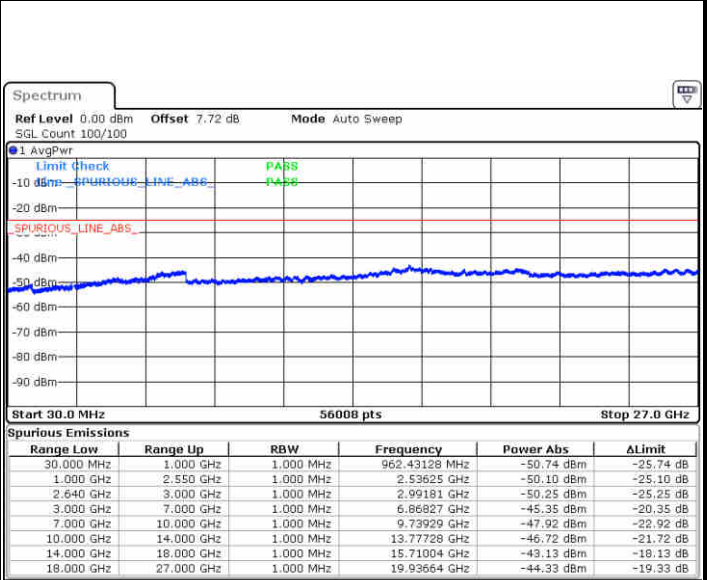

Lowest Channel / 64QAM

Middle Channel / 64QAM

Date: 10.NOV.2018 13:05:41

Date: 10.NOV.2018 13:05:28

Highest Channel / 64QAM

Date: 10.NOV.2018 13:10:30

LTE Band 7 / 20MHz

Lowest Channel / 64QAM

Middle Channel / 64QAM

Date: 10.NOV.2018 13:12:54

Date: 10.NOV.2018 13:13:40

Highest Channel / 64QAM

Date: 10.NOV.2018 13:19:19

LTE Band 38 / 5MHz

Lowest Channel / QPSK

Date: 18 NOV 2018 09:49:08

Lowest Channel / 16QAM

Date: 18 NOV 2018 09:49:58

Middle Channel / QPSK

Date: 18 NOV 2018 09:53:16

Middle Channel / 16QAM

Date: 18 NOV 2018 09:52:28

LTE Band 38 / 5MHz

Highest Channel / QPSK

Date: 18 NOV 2018 09:31:42

Highest Channel / 16QAM

Date: 18 NOV 2018 09:47:59

LTE Band 38 / 10MHz

Lowest Channel / QPSK

Date: 18 NOV 2018 09:41:41

Lowest Channel / 16QAM

Date: 18 NOV 2018 09:39:46