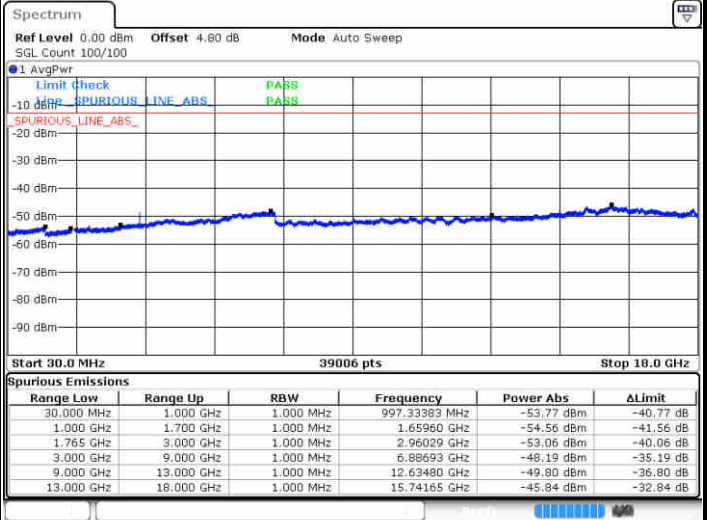

Date: 10 NOV 2018 04:03:17

Highest Channel / 16QAM

Date: 10 NOV 2018 04:04:12

LTE Band 4 / 1.4MHz

Lowest Channel / 64QAM

Middle Channel / 64QAM

Date: 10 NOV 2018 04:13:12

Date: 10 NOV 2018 04:14:27

Highest Channel / 64QAM

Date: 10 NOV 2018 04:17:56

LTE Band 4 / 3MHz

Lowest Channel / 64QAM

Middle Channel / 64QAM

Date: 10.NOV.2018 04:21:26

Date: 10.NOV.2018 04:22:41

Highest Channel / 64QAM