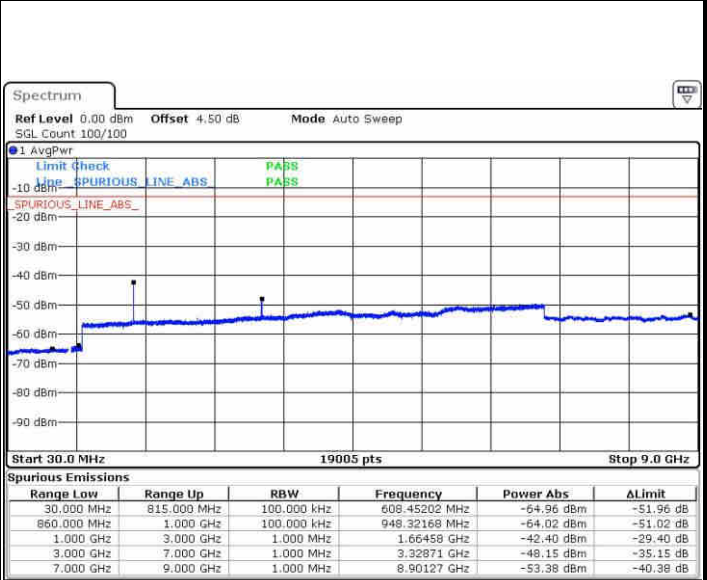

Date: 5.NOV.2018 16:38:57

Highest Channel / 64QAM

Date: 5.NOV.2018 16:39:34

LTE Band 5 / 5MHz

Lowest Channel / 64QAM

Middle Channel / 64QAM

Date: 5.NOV.2018 16:40:09

Date: 5.NOV.2018 16:40:42

Highest Channel / 64QAM

Date: 5.NOV.2018 16:41:08

LTE Band 5 / 10MHz

Lowest Channel / 64QAM

Date: 5.NOV.2018 16:41:35

Middle Channel / 64QAM

Date: 5.NOV.2018 16:42:01

Highest Channel / 64QAM

Date: 5.NOV.2018 16:42:30

LTE Band 7 / 5MHz

Lowest Channel / QPSK

Lowest Channel / 16QAM

Date: 10.NOV.2018 12:43:06

Date: 10.NOV.2018 12:43:53

Middle Channel / QPSK

Middle Channel / 16QAM

Date: 10.NOV.2018 12:47:49

Date: 10.NOV.2018 12:47:03

LTE Band 7 / 5MHz

Highest Channel / QPSK

Date: 10.NOV.2018 12:48:35

Highest Channel / 16QAM

Date: 10.NOV.2018 12:49:23

LTE Band 7 / 10MHz