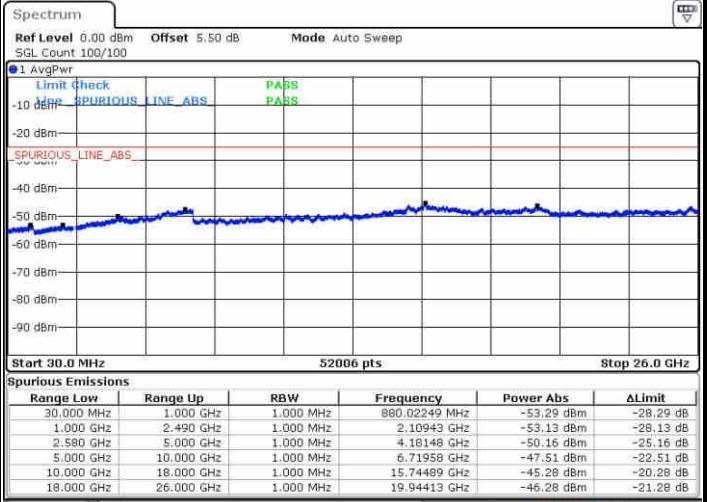

Date: 10.NOV.2018 13:08:48

Highest Channel / 16QAM

Date: 10.NOV.2018 13:09:43

LTE Band 7 / 20MHz

Lowest Channel / QPSK

Date: 10.NOV.2018 13:11:21

Lowest Channel / 16QAM

Date: 10.NOV.2018 13:12:08

LTE Band 7 / 20MHz

Middle Channel / QPSK

Middle Channel / 16QAM

Date: 10.NOV.2018 13:15:55

Date: 10.NOV.2018 13:14:38

Highest Channel / QPSK

Highest Channel / 16QAM

Date: 10.NOV.2018 13:17:31

Date: 10.NOV.2018 13:18:17

LTE Band 7 / 5MHz

Lowest Channel / 64QAM

Middle Channel / 64QAM

Date: 10.NOV.2018 12:44:46

Date: 10.NOV.2018 12:46:12

Highest Channel / 64QAM

Date: 10.NOV.2018 12:50:10