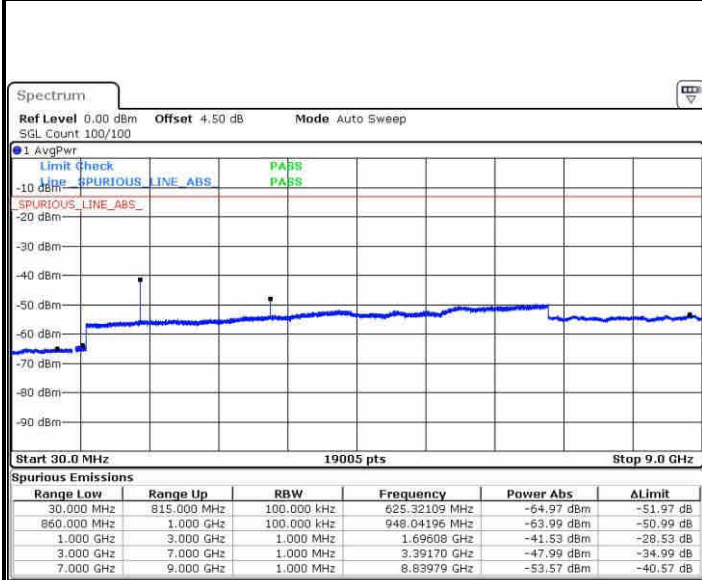

Middle Channel / 64QAM

Date: 10 NOV 2018 04:54:27

Date: 10 NOV 2018 04:55:42

Highest Channel / 64QAM

Date: 10 NOV 2018 04:59:12

LTE Band 5 / 1.4MHz

Lowest Channel / QPSK

Lowest Channel / 16QAM

Date: 5.NOV.2018 14:05:45

Date: 5.NOV.2018 14:06:07

Middle Channel / QPSK

Middle Channel / 16QAM

Date: 5.NOV.2018 14:06:30

Date: 5.NOV.2018 14:06:53

LTE Band 5 / 1.4MHz

Highest Channel / QPSK

Date: 5.NOV.2018 14:16:38

Highest Channel / 16QAM

Date: 5.NOV.2018 14:17:04

LTE Band 5 / 3MHz

Lowest Channel / QPSK

Date: 5.NOV.2018 14:53:57

Lowest Channel / 16QAM

Date: 5.NOV.2018 14:54:22