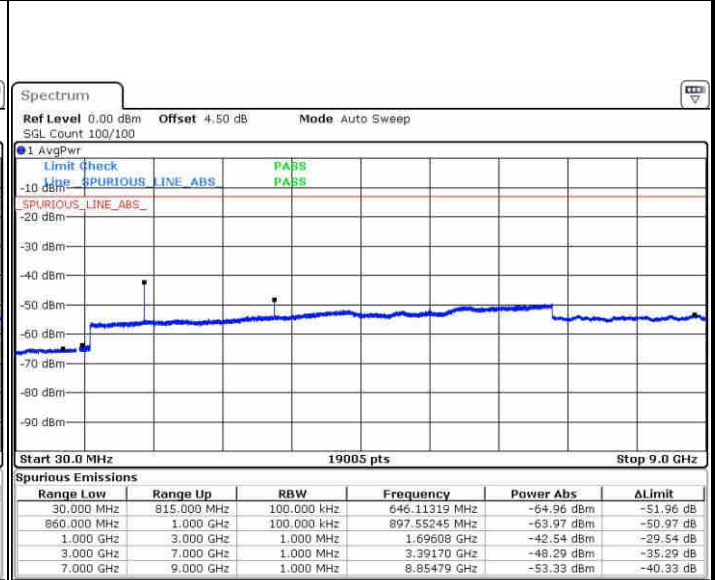

Middle Channel / 64QAM

Date: 10 NOV 2018 04:54:27

Date: 10 NOV 2018 04:55:42

Highest Channel / 64QAM

Date: 10 NOV 2018 04:59:12

LTE Band 5 / 1.4MHz

Lowest Channel / QPSK

Lowest Channel / 16QAM

Date: 5.NOV.2018 14:05:45

Date: 5.NOV.2018 14:06:07

Middle Channel / QPSK

Middle Channel / 16QAM

Date: 5.NOV.2018 14:06:30

Date: 5.NOV.2018 14:06:53

LTE Band 5 / 1.4MHz

Highest Channel / QPSK

Date: 5.NOV.2018 14:16:38

Highest Channel / 16QAM

Date: 5.NOV.2018 14:17:04

LTE Band 5 / 3MHz

Lowest Channel / QPSK

Date: 5.NOV.2018 14:53:57

Lowest Channel / 16QAM

Date: 5.NOV.2018 14:54:22