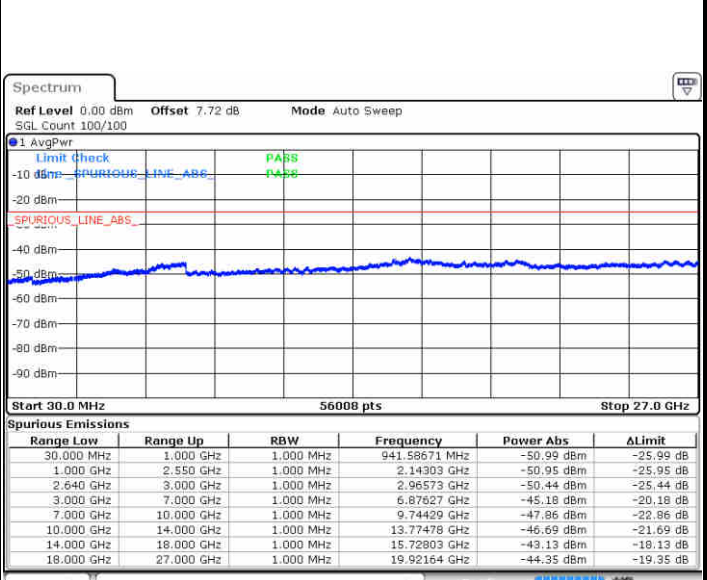

Middle Channel / 64QAM

Date: 10.NOV.2018 13:12:54

Date: 10.NOV.2018 13:13:40

Highest Channel / 64QAM

Date: 10.NOV.2018 13:19:19

LTE Band 38 / 5MHz

Lowest Channel / QPSK

Date: 18 NOV 2018 09:49:08

Lowest Channel / 16QAM

Date: 18 NOV 2018 09:49:58

Middle Channel / QPSK

Date: 18 NOV 2018 09:53:16

Middle Channel / 16QAM

Date: 18 NOV 2018 09:52:28

LTE Band 38 / 5MHz

Highest Channel / QPSK

Date: 18 NOV 2018 09:31:42

Highest Channel / 16QAM

Date: 18 NOV 2018 09:47:59

LTE Band 38 / 10MHz

Lowest Channel / QPSK

Date: 18 NOV 2018 09:41:41

Lowest Channel / 16QAM

Date: 18 NOV 2018 09:39:46

LTE Band 38 / 10MHz

Middle Channel / QPSK

Middle Channel / 16QAM

Date: 18 NOV 2018 09:42:31

Date: 18 NOV 2018 09:43:20

Highest Channel / QPSK

Highest Channel / 16QAM

Date: 18 NOV 2018 09:46:50