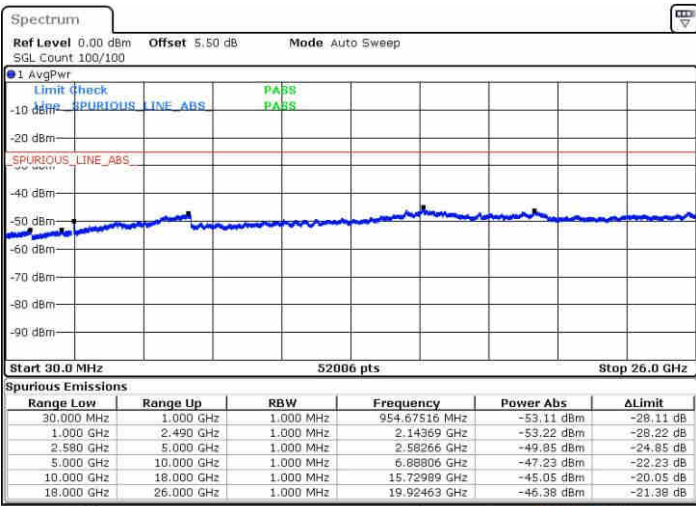

LTE Band 7 / 10MHz

Lowest Channel / 64QAM

Middle Channel / 64QAM

Date: 10.NOV.2018 12:59:47

Date: 10.NOV.2018 12:59:01

Highest Channel / 64QAM

Date: 10.NOV.2018 12:58:13

LTE Band 7 / 15MHz

Lowest Channel / 64QAM

Middle Channel / 64QAM

Date: 10.NOV.2018 13:05:41

Date: 10.NOV.2018 13:05:28

Highest Channel / 64QAM

Date: 10.NOV.2018 13:10:30

LTE Band 7 / 20MHz

Lowest Channel / 64QAM

Middle Channel / 64QAM

Date: 10.NOV.2018 13:12:54

Date: 10.NOV.2018 13:13:40

Highest Channel / 64QAM

Date: 10.NOV.2018 13:19:19

LTE Band 38 / 5MHz

Lowest Channel / QPSK

Date: 18 NOV 2018 09:49:08