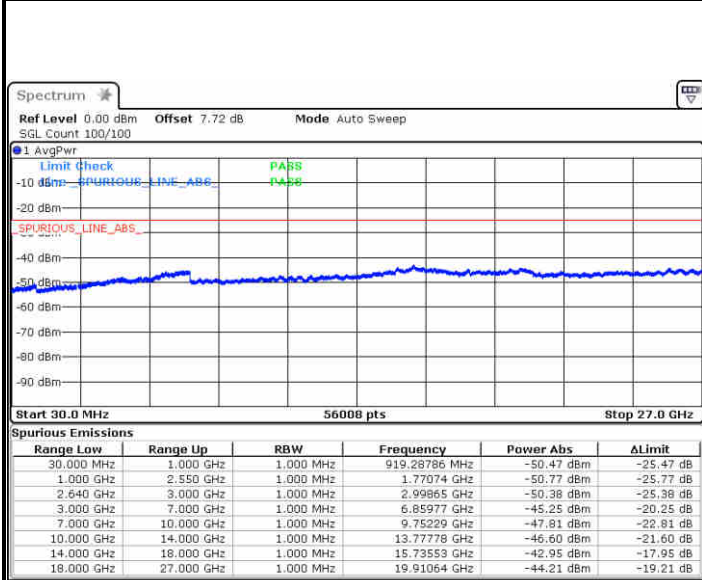

Lowest Channel / 64QAM

Middle Channel / 64QAM

Date: 10.NOV.2018 13:05:41

Date: 10.NOV.2018 13:05:28

Highest Channel / 64QAM

Date: 10.NOV.2018 13:10:30

LTE Band 7 / 20MHz

Lowest Channel / 64QAM

Middle Channel / 64QAM

Date: 10.NOV.2018 13:12:54

Date: 10.NOV.2018 13:13:40

Highest Channel / 64QAM

Date: 10.NOV.2018 13:19:19

LTE Band 38 / 5MHz

Lowest Channel / QPSK

Date: 18 NOV 2018 09:49:08

Lowest Channel / 16QAM

Date: 18 NOV 2018 09:49:58

Middle Channel / QPSK

Date: 18 NOV 2018 09:53:16

Middle Channel / 16QAM

Date: 18 NOV 2018 09:52:28

LTE Band 38 / 5MHz

Highest Channel / QPSK

Date: 18 NOV 2018 09:31:42

Highest Channel / 16QAM

Date: 18 NOV 2018 09:47:59

LTE Band 38 / 10MHz

Lowest Channel / QPSK

Date: 18 NOV 2018 09:41:41

Lowest Channel / 16QAM

Date: 18 NOV 2018 09:39:46