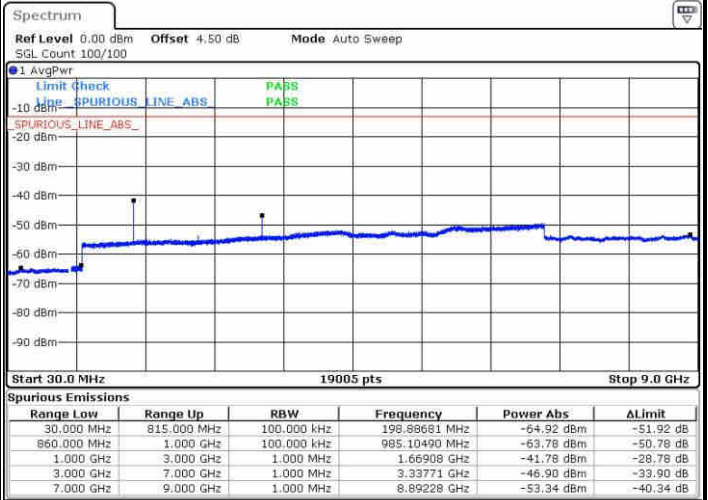

Date: 5.NOV.2018 16:35:43

Date: 5.NOV.2018 16:37:12

Highest Channel / 64QAM

Date: 5.NOV.2018 16:37:47

LTE Band 5 / 3MHz

Lowest Channel / 64QAM

Date: 5.NOV.2018 16:38:24

Middle Channel / 64QAM

Date: 5.NOV.2018 16:38:57

Highest Channel / 64QAM

Date: 5.NOV.2018 16:39:34

LTE Band 5 / 5MHz

Lowest Channel / 64QAM

Middle Channel / 64QAM

Date: 5.NOV.2018 16:40:09

Date: 5.NOV.2018 16:40:42

Highest Channel / 64QAM

Date: 5.NOV.2018 16:41:08

LTE Band 5 / 10MHz

Lowest Channel / 64QAM

Date: 5.NOV.2018 16:41:35

Middle Channel / 64QAM

Date: 5.NOV.2018 16:42:01

Highest Channel / 64QAM