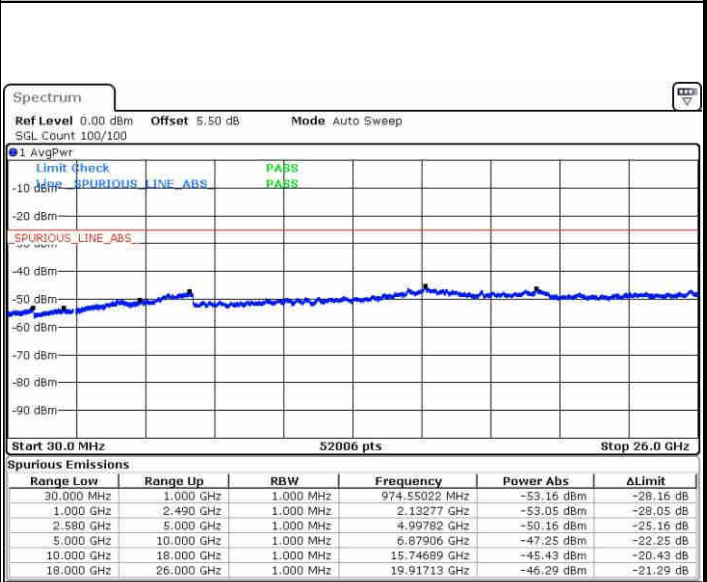

Date: 10.NOV.2018 12:47:49

Date: 10.NOV.2018 12:47:03

LTE Band 7 / 5MHz

Highest Channel / QPSK

Date: 10.NOV.2018 12:48:35

Highest Channel / 16QAM

Date: 10.NOV.2018 12:49:23

LTE Band 7 / 10MHz

Lowest Channel / QPSK

Date: 10.NOV.2018 12:52:55

Lowest Channel / 16QAM

Date: 10.NOV.2018 12:54:08

LTE Band 7 / 10MHz

Middle Channel / QPSK

Date: 10.NOV.2018 12:55:43

Middle Channel / 16QAM

Date: 10.NOV.2018 12:54:55

Highest Channel / QPSK

Date: 10.NOV.2018 12:56:30

Highest Channel / 16QAM

Date: 10.NOV.2018 12:57:17

LTE Band 7 / 15MHz

Lowest Channel / QPSK

Lowest Channel / 16QAM