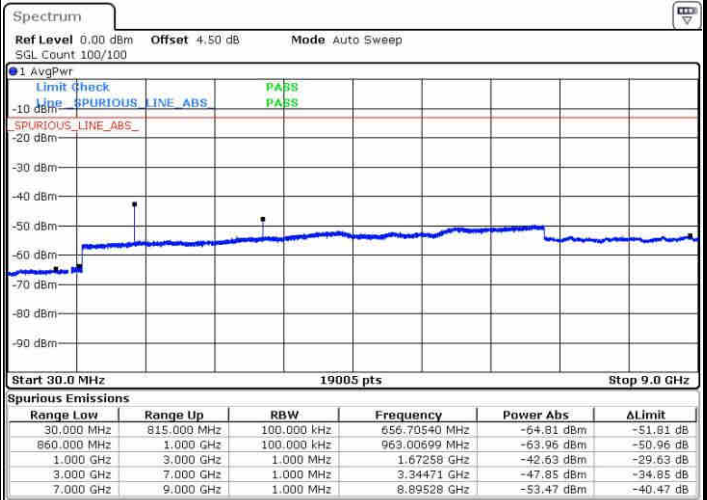

Lowest Channel / QPSK

Date: 5.NOV.2018 15:29:25

Lowest Channel / 16QAM

Date: 5.NOV.2018 15:31:04

LTE Band 5 / 10MHz

Middle Channel / QPSK

Middle Channel / 16QAM

Date: 5.NOV.2018 15:34:39

Date: 5.NOV.2018 15:35:09

Highest Channel / QPSK

Highest Channel / 16QAM

Date: 5.NOV.2018 15:43:05

Date: 5.NOV.2018 15:44:39

LTE Band 5 / 1.4MHz

Lowest Channel / 64QAM

Middle Channel / 64QAM

Date: 5.NOV.2018 16:35:43

Date: 5.NOV.2018 16:37:12

Highest Channel / 64QAM

Date: 5.NOV.2018 16:37:47

LTE Band 5 / 3MHz

Lowest Channel / 64QAM

Date: 5.NOV.2018 16:38:24

Middle Channel / 64QAM