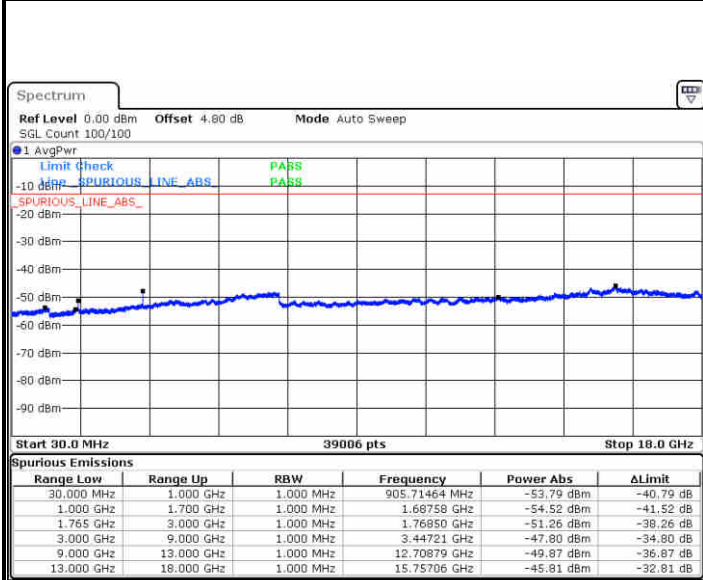

LTE Band 4 / 15MHz

Highest Channel / QPSK

Date: 10 NOV 2018 03:46:48

Highest Channel / 16QAM

Date: 10 NOV 2018 03:47:42

LTE Band 4 / 20MHz

Lowest Channel / QPSK

Date: 10 NOV 2018 03:53:48

Lowest Channel / 16QAM

Date: 10 NOV 2018 03:54:42

LTE Band 4 / 20MHz

Middle Channel / QPSK

Date: 10 NOV 2018 03:56:18

Middle Channel / 16QAM

Date: 10 NOV 2018 03:57:12

Highest Channel / QPSK

Date: 10 NOV 2018 04:03:17

Highest Channel / 16QAM

Date: 10 NOV 2018 04:04:12

LTE Band 4 / 1.4MHz

Lowest Channel / 64QAM

Middle Channel / 64QAM

Date: 10 NOV 2018 04:13:12

Date: 10 NOV 2018 04:14:27