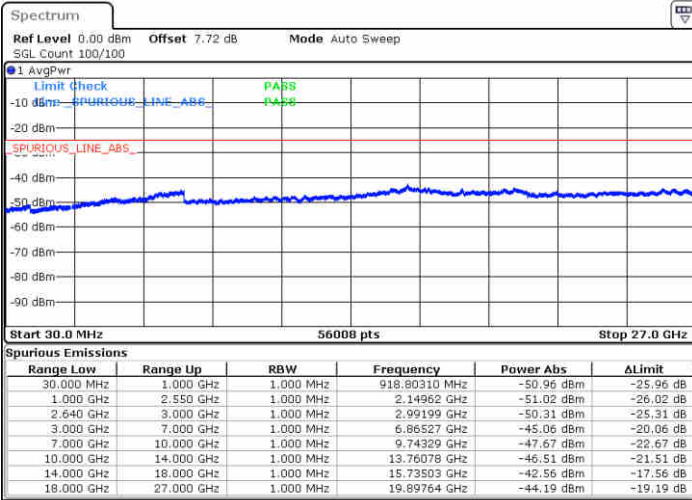

Lowest Channel / 16QAM

Date: 18 NOV 2018 09:49:58

Middle Channel / QPSK

Date: 18 NOV 2018 09:53:16

Middle Channel / 16QAM

Date: 18 NOV 2018 09:52:28

LTE Band 38 / 5MHz

Highest Channel / QPSK

Date: 18 NOV 2018 09:31:42

Highest Channel / 16QAM

Date: 18 NOV 2018 09:47:59

LTE Band 38 / 10MHz

Lowest Channel / QPSK

Date: 18 NOV 2018 09:41:41

Lowest Channel / 16QAM

Date: 18 NOV 2018 09:39:46

LTE Band 38 / 10MHz

Middle Channel / QPSK

Middle Channel / 16QAM

Date: 18 NOV 2018 09:42:31

Date: 18 NOV 2018 09:43:20

Highest Channel / QPSK

Highest Channel / 16QAM

Date: 18 NOV 2018 09:46:50