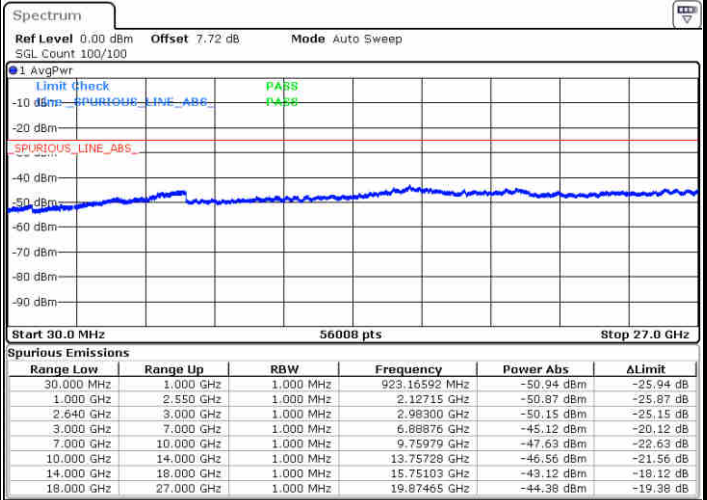

Lowest Channel / 16QAM

Date: 18 NOV 2018 09:49:58

Middle Channel / QPSK

Date: 18 NOV 2018 09:53:16

Middle Channel / 16QAM

Date: 18 NOV 2018 09:52:28

LTE Band 38 / 5MHz

Highest Channel / QPSK

Date: 18 NOV 2018 09:31:42

Highest Channel / 16QAM

Date: 18 NOV 2018 09:47:59

LTE Band 38 / 10MHz

Lowest Channel / QPSK

Date: 18 NOV 2018 09:41:41

Lowest Channel / 16QAM

Date: 18 NOV 2018 09:39:46

LTE Band 38 / 10MHz

Middle Channel / QPSK

Middle Channel / 16QAM

Date: 18 NOV 2018 09:42:31

Date: 18 NOV 2018 09:43:20

Highest Channel / QPSK

Highest Channel / 16QAM

Date: 18 NOV 2018 09:46:50