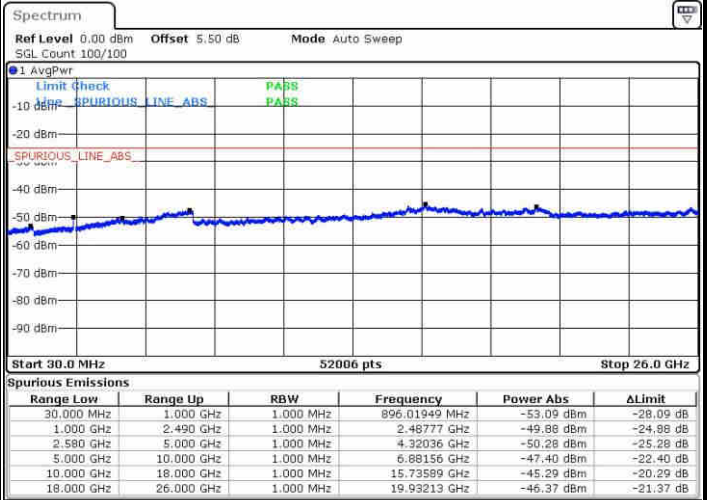

Lowest Channel / QPSK

Date: 10.NOV.2018 12:52:55

Lowest Channel / 16QAM

Date: 10.NOV.2018 12:54:08

LTE Band 7 / 10MHz

Middle Channel / QPSK

Date: 10.NOV.2018 12:55:43

Middle Channel / 16QAM

Date: 10.NOV.2018 12:54:55

Highest Channel / QPSK

Date: 10.NOV.2018 12:56:30

Highest Channel / 16QAM

Date: 10.NOV.2018 12:57:17

LTE Band 7 / 15MHz

Lowest Channel / QPSK

Lowest Channel / 16QAM

Date: 10.NOV.2018 13:04:08

Date: 10.NOV.2018 13:04:55

Middle Channel / QPSK

Middle Channel / 16QAM

Date: 10.NOV.2018 13:08:02

Date: 10.NOV.2018 13:07:15

LTE Band 7 / 15MHz

Highest Channel / QPSK

Date: 10.NOV.2018 13:08:48

Highest Channel / 16QAM

Date: 10.NOV.2018 13:09:43

LTE Band 7 / 20MHz

Lowest Channel / QPSK

Date: 10.NOV.2018 13:11:21

Lowest Channel / 16QAM

Date: 10.NOV.2018 13:12:08