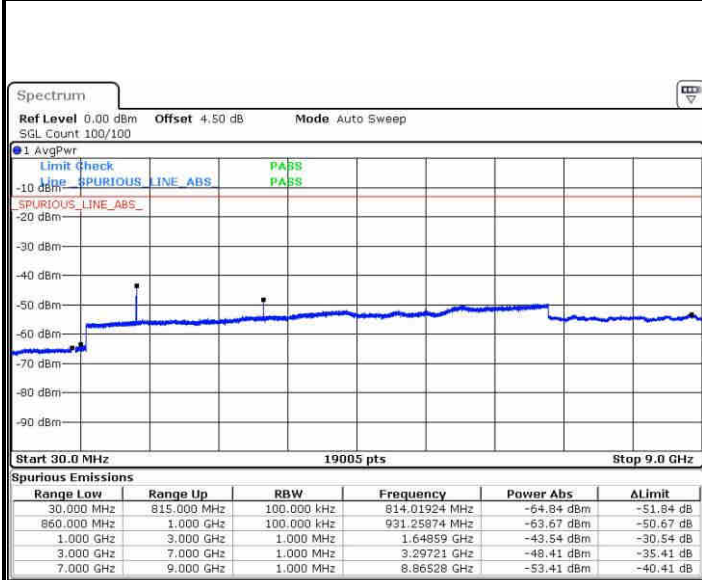

Date: 5.NOV.2018 15:35:09

Highest Channel / QPSK

Highest Channel / 16QAM

Date: 5.NOV.2018 15:43:05

Date: 5.NOV.2018 15:44:39

LTE Band 5 / 1.4MHz

Lowest Channel / 64QAM

Middle Channel / 64QAM

Date: 5.NOV.2018 16:35:43

Date: 5.NOV.2018 16:37:12

Highest Channel / 64QAM

Date: 5.NOV.2018 16:37:47

LTE Band 5 / 3MHz

Lowest Channel / 64QAM

Date: 5.NOV.2018 16:38:24

Middle Channel / 64QAM

Date: 5.NOV.2018 16:38:57

Highest Channel / 64QAM

Date: 5.NOV.2018 16:39:34

LTE Band 5 / 5MHz

Lowest Channel / 64QAM

Middle Channel / 64QAM

Date: 5.NOV.2018 16:40:09

Date: 5.NOV.2018 16:40:42

Highest Channel / 64QAM

Date: 5.NOV.2018 16:41:08

LTE Band 5 / 10MHz

Lowest Channel / 64QAM

Date: 5.NOV.2018 16:41:35

Middle Channel / 64QAM

Date: 5.NOV.2018 16:42:01

Highest Channel / 64QAM