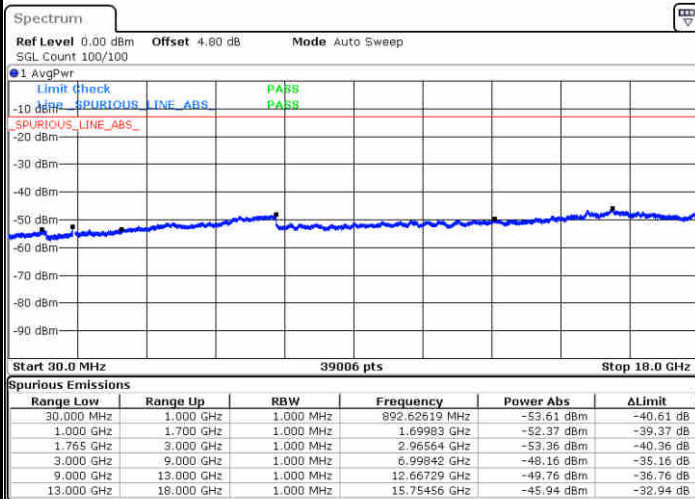

LTE Band 4 / 15MHz

Highest Channel / QPSK

Date: 10 NOV 2018 03:46:48

Highest Channel / 16QAM

Date: 10 NOV 2018 03:47:42

LTE Band 4 / 20MHz

Lowest Channel / QPSK

Date: 10 NOV 2018 03:53:48

Lowest Channel / 16QAM

Date: 10 NOV 2018 03:54:42

LTE Band 4 / 20MHz

Middle Channel / QPSK

Date: 10 NOV 2018 03:56:18

Middle Channel / 16QAM

Date: 10 NOV 2018 03:57:12

Highest Channel / QPSK