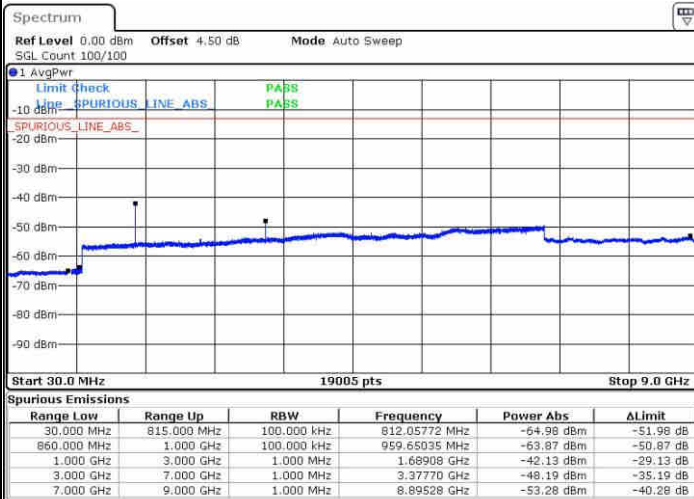

Date: 5.NOV.2018 16:35:43

Date: 5.NOV.2018 16:37:12

Highest Channel / 64QAM

Date: 5.NOV.2018 16:37:47

LTE Band 5 / 3MHz

Lowest Channel / 64QAM

Date: 5.NOV.2018 16:38:24

Middle Channel / 64QAM

Date: 5.NOV.2018 16:38:57

Highest Channel / 64QAM

Date: 5.NOV.2018 16:39:34

LTE Band 5 / 5MHz

Lowest Channel / 64QAM

Middle Channel / 64QAM

Date: 5.NOV.2018 16:40:09

Date: 5.NOV.2018 16:40:42

Highest Channel / 64QAM

Date: 5.NOV.2018 16:41:08

LTE Band 5 / 10MHz

Lowest Channel / 64QAM

Date: 5.NOV.2018 16:41:35

Middle Channel / 64QAM

Date: 5.NOV.2018 16:42:01

Highest Channel / 64QAM