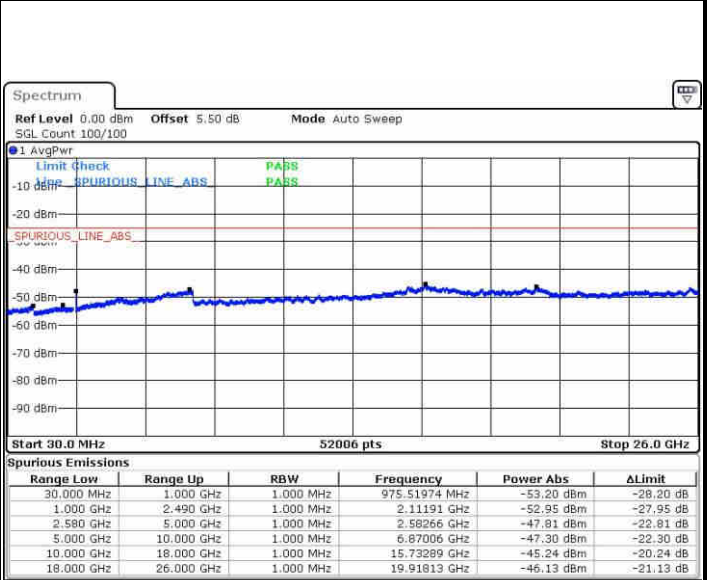

Date: 10.NOV.2018 12:54:55

Highest Channel / QPSK

Date: 10.NOV.2018 12:56:30

Highest Channel / 16QAM

Date: 10.NOV.2018 12:57:17

LTE Band 7 / 15MHz

Lowest Channel / QPSK

Lowest Channel / 16QAM

Date: 10.NOV.2018 13:04:08

Date: 10.NOV.2018 13:04:55

Middle Channel / QPSK

Middle Channel / 16QAM

Date: 10.NOV.2018 13:08:02

Date: 10.NOV.2018 13:07:15

LTE Band 7 / 15MHz

Highest Channel / QPSK

Date: 10.NOV.2018 13:08:48

Highest Channel / 16QAM

Date: 10.NOV.2018 13:09:43

LTE Band 7 / 20MHz

Lowest Channel / QPSK

Date: 10.NOV.2018 13:11:21

Lowest Channel / 16QAM

Date: 10.NOV.2018 13:12:08