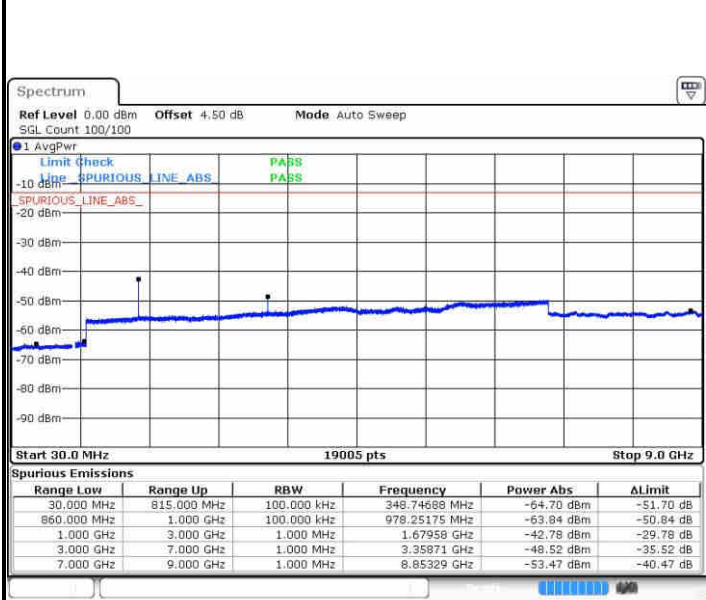

Date: 5.NOV.2018 16:38:57

Highest Channel / 64QAM

Date: 5.NOV.2018 16:39:34

LTE Band 5 / 5MHz

Lowest Channel / 64QAM

Middle Channel / 64QAM

Date: 5.NOV.2018 16:40:09

Date: 5.NOV.2018 16:40:42

Highest Channel / 64QAM

Date: 5.NOV.2018 16:41:08

LTE Band 5 / 10MHz

Lowest Channel / 64QAM

Date: 5.NOV.2018 16:41:35

Middle Channel / 64QAM

Date: 5.NOV.2018 16:42:01

Highest Channel / 64QAM

Date: 5.NOV.2018 16:42:30

LTE Band 7 / 5MHz

Lowest Channel / QPSK

Lowest Channel / 16QAM

Date: 10.NOV.2018 12:43:06

Date: 10.NOV.2018 12:43:53

Middle Channel / QPSK

Middle Channel / 16QAM

Date: 10.NOV.2018 12:47:49

Date: 10.NOV.2018 12:47:03

LTE Band 7 / 5MHz

Highest Channel / QPSK

Date: 10.NOV.2018 12:48:35

Highest Channel / 16QAM

Date: 10.NOV.2018 12:49:23

LTE Band 7 / 10MHz