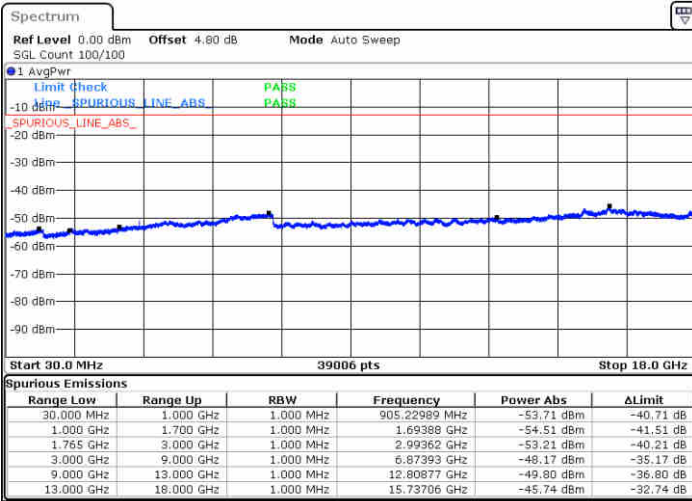

Date: 10 NOV 2018 04:03:17

Highest Channel / 16QAM

Date: 10 NOV 2018 04:04:12

LTE Band 4 / 1.4MHz

Lowest Channel / 64QAM

Middle Channel / 64QAM

Date: 10 NOV 2018 04:13:12

Date: 10 NOV 2018 04:14:27

Highest Channel / 64QAM

Date: 10 NOV 2018 04:17:56

LTE Band 4 / 3MHz

Lowest Channel / 64QAM

Middle Channel / 64QAM

Date: 10.NOV.2018 04:21:26

Date: 10.NOV.2018 04:22:41

Highest Channel / 64QAM

Date: 10.NOV.2018 04:26:11

LTE Band 4 / 5MHz

Lowest Channel / 64QAM

Middle Channel / 64QAM

Date: 10 NOV.2018 04:29:41

Date: 10 NOV.2018 04:30:56

Highest Channel / 64QAM

Date: 10 NOV.2018 04:34:26