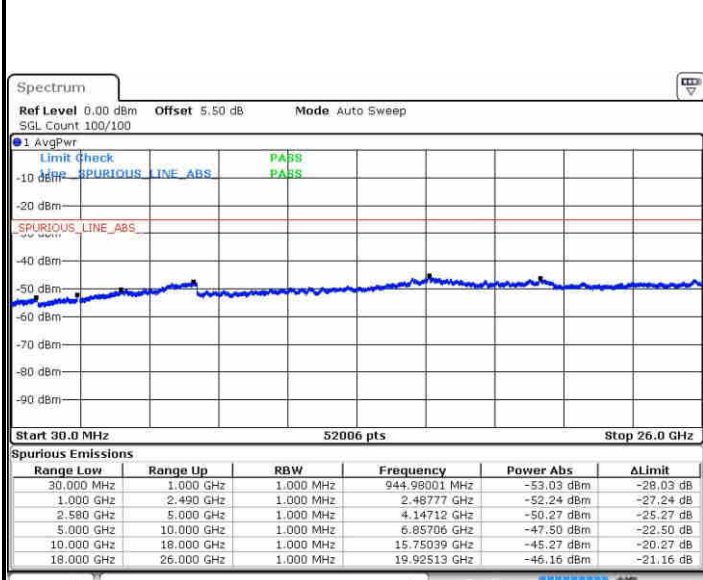

Highest Channel / 64QAM

Date: 5.NOV.2018 16:41:08

LTE Band 5 / 10MHz

Lowest Channel / 64QAM

Date: 5.NOV.2018 16:41:35

Middle Channel / 64QAM

Date: 5.NOV.2018 16:42:01

Highest Channel / 64QAM

Date: 5.NOV.2018 16:42:30

LTE Band 7 / 5MHz

Lowest Channel / QPSK

Lowest Channel / 16QAM

Date: 10.NOV.2018 12:43:06

Date: 10.NOV.2018 12:43:53

Middle Channel / QPSK

Middle Channel / 16QAM

Date: 10.NOV.2018 12:47:49

Date: 10.NOV.2018 12:47:03

LTE Band 7 / 5MHz

Highest Channel / QPSK

Date: 10.NOV.2018 12:48:35

Highest Channel / 16QAM

Date: 10.NOV.2018 12:49:23

LTE Band 7 / 10MHz

Lowest Channel / QPSK

Date: 10.NOV.2018 12:52:55

Lowest Channel / 16QAM

Date: 10.NOV.2018 12:54:08

LTE Band 7 / 10MHz

Middle Channel / QPSK

Date: 10.NOV.2018 12:55:43

Middle Channel / 16QAM