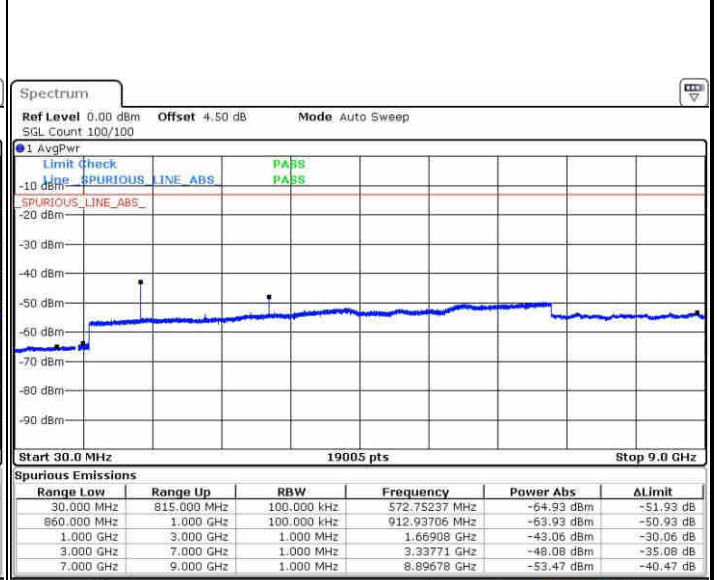

LTE Band 5 / 3MHz

Middle Channel / QPSK

Middle Channel / 16QAM

Date: 5.NOV.2018 14:54:48

Date: 5.NOV.2018 14:55:13

Highest Channel / QPSK

Highest Channel / 16QAM

Date: 5.NOV.2018 14:55:38

Date: 5.NOV.2018 14:56:04

LTE Band 5 / 5MHz

Lowest Channel / QPSK

Date: 5.NOV.2018 15:03:55

Lowest Channel / 16QAM

Date: 5.NOV.2018 18:18:48

Middle Channel / QPSK

Date: 5.NOV.2018 15:07:13

Middle Channel / 16QAM

Date: 5.NOV.2018 15:07:39

LTE Band 5 / 5MHz

Highest Channel / QPSK

Date: 5.NOV.2018 15:15:30

Highest Channel / 16QAM

Date: 5.NOV.2018 15:20:55

LTE Band 5 / 10MHz