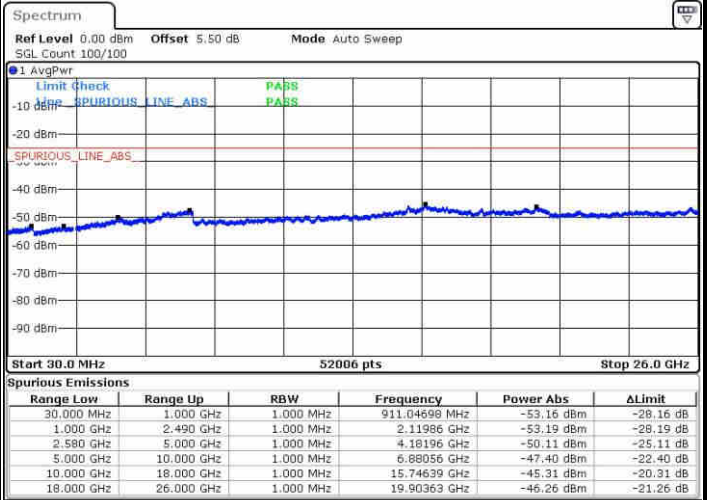

Date: 10.NOV.2018 13:18:17

LTE Band 7 / 5MHz

Lowest Channel / 64QAM

Middle Channel / 64QAM

Date: 10.NOV.2018 12:44:46

Date: 10.NOV.2018 12:46:12

Highest Channel / 64QAM

Date: 10.NOV.2018 12:50:10

LTE Band 7 / 10MHz

Lowest Channel / 64QAM

Middle Channel / 64QAM

Date: 10.NOV.2018 12:59:47

Date: 10.NOV.2018 12:59:01

Highest Channel / 64QAM

Date: 10.NOV.2018 12:58:13

LTE Band 7 / 15MHz

Lowest Channel / 64QAM

Middle Channel / 64QAM

Date: 10.NOV.2018 13:05:41

Date: 10.NOV.2018 13:05:28

Highest Channel / 64QAM

Date: 10.NOV.2018 13:10:30

LTE Band 7 / 20MHz

Lowest Channel / 64QAM

Middle Channel / 64QAM

Date: 10.NOV.2018 13:12:54

Date: 10.NOV.2018 13:13:40

Highest Channel / 64QAM

Date: 10.NOV.2018 13:19:19

LTE Band 38 / 5MHz

Lowest Channel / QPSK

Date: 18 NOV 2018 09:49:08