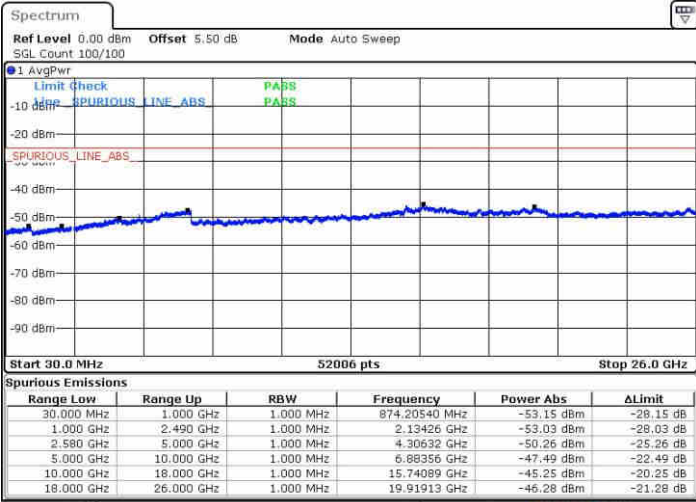

Date: 10.NOV.2018 13:04:08

Date: 10.NOV.2018 13:04:55

Middle Channel / QPSK

Middle Channel / 16QAM

Date: 10.NOV.2018 13:08:02

Date: 10.NOV.2018 13:07:15

LTE Band 7 / 15MHz

Highest Channel / QPSK

Date: 10.NOV.2018 13:08:48

Highest Channel / 16QAM

Date: 10.NOV.2018 13:09:43

LTE Band 7 / 20MHz

Lowest Channel / QPSK

Date: 10.NOV.2018 13:11:21

Lowest Channel / 16QAM

Date: 10.NOV.2018 13:12:08

LTE Band 7 / 20MHz

Middle Channel / QPSK

Middle Channel / 16QAM

Date: 10.NOV.2018 13:15:55

Date: 10.NOV.2018 13:14:38

Highest Channel / QPSK

Highest Channel / 16QAM

Date: 10.NOV.2018 13:17:31