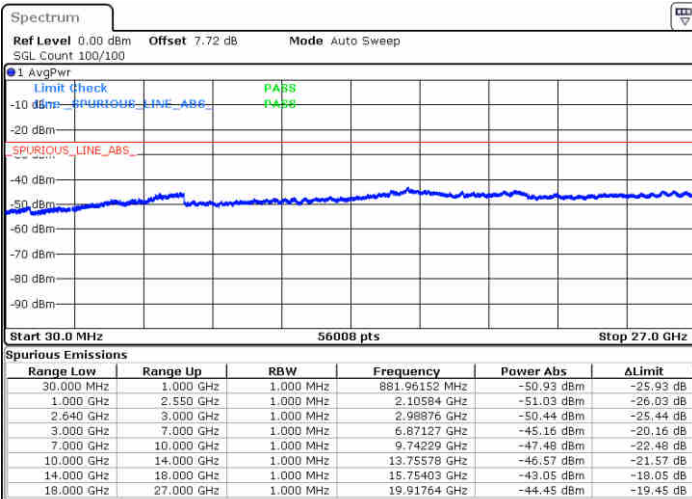

Date: 18 NOV 2018 09:31:42

Highest Channel / 16QAM

Date: 18 NOV 2018 09:47:59

LTE Band 38 / 10MHz

Lowest Channel / QPSK

Date: 18 NOV 2018 09:41:41

Lowest Channel / 16QAM

Date: 18 NOV 2018 09:39:46

LTE Band 38 / 10MHz

Middle Channel / QPSK

Middle Channel / 16QAM

Date: 18 NOV 2018 09:42:31

Date: 18 NOV 2018 09:43:20

Highest Channel / QPSK

Highest Channel / 16QAM

Date: 18 NOV 2018 09:46:50

Date: 18 NOV 2018 09:45:58

LTE Band 38 / 15MHz

Lowest Channel / QPSK

Lowest Channel / 16QAM

Date: 18 NOV 2018 09:54:06

Date: 18 NOV 2018 09:54:57

Middle Channel / QPSK

Middle Channel / 16QAM