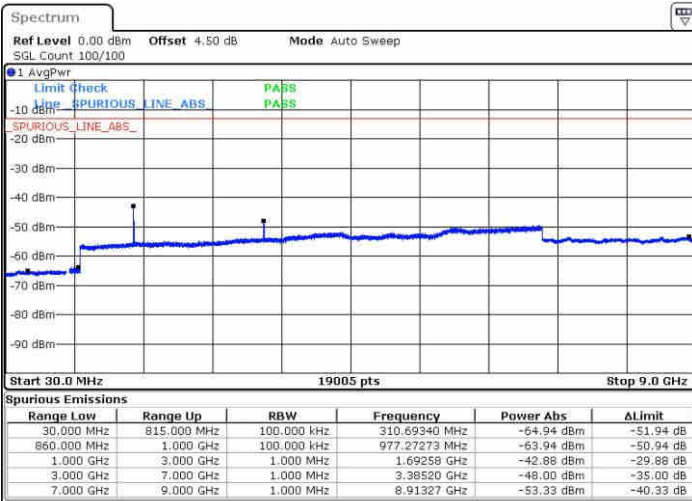

Date: 5.NOV.2018 14:16:38

Highest Channel / 16QAM

Date: 5.NOV.2018 14:17:04

LTE Band 5 / 3MHz

Lowest Channel / QPSK

Date: 5.NOV.2018 14:53:57

Lowest Channel / 16QAM

Date: 5.NOV.2018 14:54:22

LTE Band 5 / 3MHz

Middle Channel / QPSK

Middle Channel / 16QAM

Date: 5.NOV.2018 14:54:48

Date: 5.NOV.2018 14:55:13

Highest Channel / QPSK

Highest Channel / 16QAM

Date: 5.NOV.2018 14:55:38

Date: 5.NOV.2018 14:56:04

LTE Band 5 / 5MHz

Lowest Channel / QPSK

Date: 5.NOV.2018 15:03:55

Lowest Channel / 16QAM

Date: 5.NOV.2018 18:18:48

Middle Channel / QPSK

Date: 5.NOV.2018 15:07:13