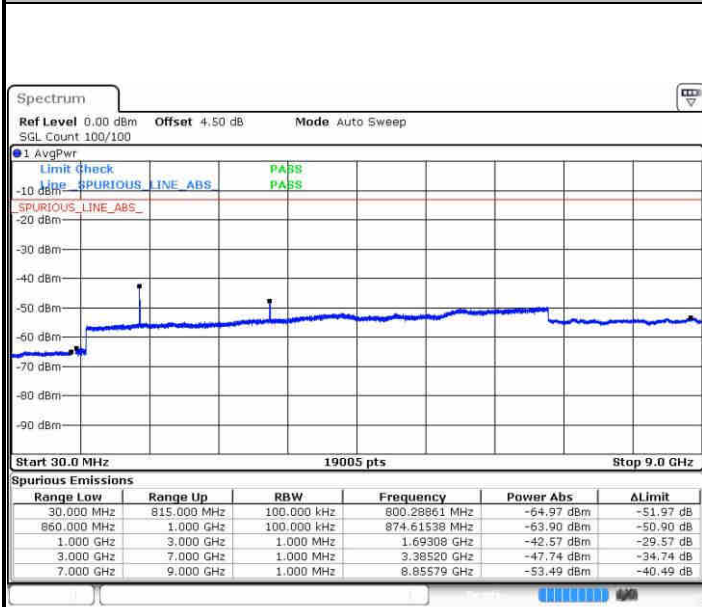

Date: 5.NOV.2018 15:35:09

Highest Channel / QPSK

Highest Channel / 16QAM

Date: 5.NOV.2018 15:43:05

Date: 5.NOV.2018 15:44:39

LTE Band 5 / 1.4MHz

Lowest Channel / 64QAM

Middle Channel / 64QAM

Date: 5.NOV.2018 16:35:43

Date: 5.NOV.2018 16:37:12

Highest Channel / 64QAM

Date: 5.NOV.2018 16:37:47

LTE Band 5 / 3MHz

Lowest Channel / 64QAM

Date: 5.NOV.2018 16:38:24

Middle Channel / 64QAM

Date: 5.NOV.2018 16:38:57

Highest Channel / 64QAM

Date: 5.NOV.2018 16:39:34

LTE Band 5 / 5MHz

Lowest Channel / 64QAM

Middle Channel / 64QAM

Date: 5.NOV.2018 16:40:09

Date: 5.NOV.2018 16:40:42

Highest Channel / 64QAM

Date: 5.NOV.2018 16:41:08

LTE Band 5 / 10MHz

Lowest Channel / 64QAM

Date: 5.NOV.2018 16:41:35

Middle Channel / 64QAM

Date: 5.NOV.2018 16:42:01

Highest Channel / 64QAM