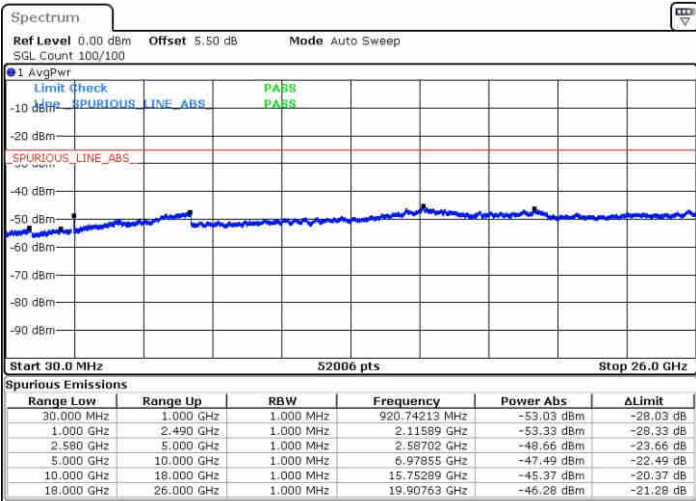

Date: 10.NOV.2018 13:08:48

Highest Channel / 16QAM

Date: 10.NOV.2018 13:09:43

LTE Band 7 / 20MHz

Lowest Channel / QPSK

Date: 10.NOV.2018 13:11:21

Lowest Channel / 16QAM

Date: 10.NOV.2018 13:12:08

LTE Band 7 / 20MHz

Middle Channel / QPSK

Middle Channel / 16QAM

Date: 10.NOV.2018 13:15:55

Date: 10.NOV.2018 13:14:38

Highest Channel / QPSK

Highest Channel / 16QAM

Date: 10.NOV.2018 13:17:31

Date: 10.NOV.2018 13:18:17

LTE Band 7 / 5MHz

Lowest Channel / 64QAM

Middle Channel / 64QAM

Date: 10.NOV.2018 12:44:46

Date: 10.NOV.2018 12:46:12

Highest Channel / 64QAM

Date: 10.NOV.2018 12:50:10

LTE Band 7 / 10MHz

Lowest Channel / 64QAM

Middle Channel / 64QAM

Date: 10.NOV.2018 12:59:47

Date: 10.NOV.2018 12:59:01

Highest Channel / 64QAM

Date: 10.NOV.2018 12:58:13

LTE Band 7 / 15MHz