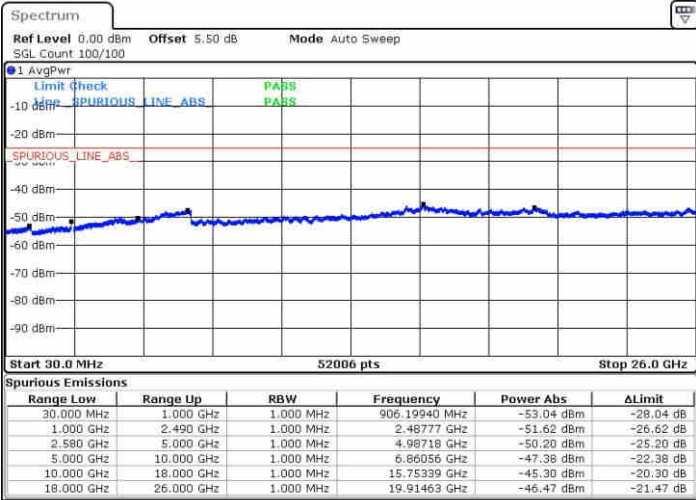

Date: 10.NOV.2018 13:18:17

LTE Band 7 / 5MHz

Lowest Channel / 64QAM

Middle Channel / 64QAM

Date: 10.NOV.2018 12:44:46

Date: 10.NOV.2018 12:46:12

Highest Channel / 64QAM

Date: 10.NOV.2018 12:50:10

LTE Band 7 / 10MHz

Lowest Channel / 64QAM

Middle Channel / 64QAM

Date: 10.NOV.2018 12:59:47

Date: 10.NOV.2018 12:59:01

Highest Channel / 64QAM

Date: 10.NOV.2018 12:58:13

LTE Band 7 / 15MHz

Lowest Channel / 64QAM

Middle Channel / 64QAM

Date: 10.NOV.2018 13:05:41

Date: 10.NOV.2018 13:05:28

Highest Channel / 64QAM

Date: 10.NOV.2018 13:10:30

LTE Band 7 / 20MHz

Lowest Channel / 64QAM

Middle Channel / 64QAM

Date: 10.NOV.2018 13:12:54

Date: 10.NOV.2018 13:13:40

Highest Channel / 64QAM

Date: 10.NOV.2018 13:19:19

LTE Band 38 / 5MHz

Lowest Channel / QPSK

Date: 18 NOV 2018 09:49:08