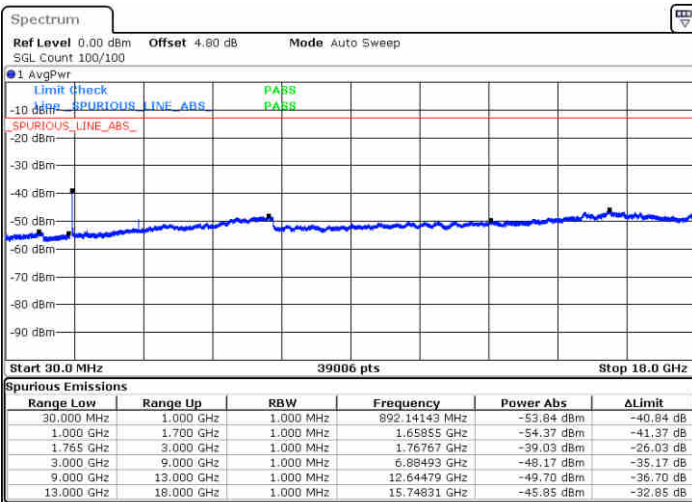

Lowest Channel / 64QAM

Middle Channel / 64QAM

Date: 10.NOV.2018 04:46:12

Date: 10.NOV.2018 04:47:27

Highest Channel / 64QAM

Date: 10.NOV.2018 04:50:56

LTE Band 4 / 20MHz

Lowest Channel / 64QAM

Middle Channel / 64QAM

Date: 10 NOV 2018 04:54:27

Date: 10 NOV 2018 04:55:42

Highest Channel / 64QAM

Date: 10 NOV 2018 04:59:12

LTE Band 5 / 1.4MHz

Lowest Channel / QPSK

Lowest Channel / 16QAM