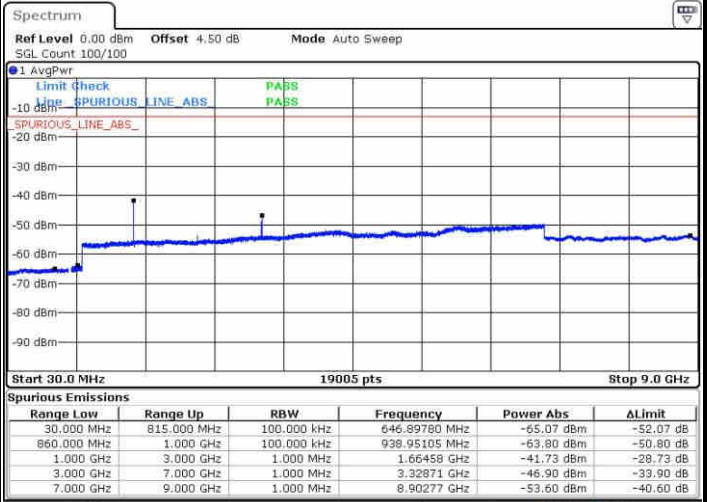

Middle Channel / 16QAM

Date: 5.NOV.2018 15:07:39

LTE Band 5 / 5MHz

Highest Channel / QPSK

Date: 5.NOV.2018 15:15:30

Highest Channel / 16QAM

Date: 5.NOV.2018 15:20:55

LTE Band 5 / 10MHz

Lowest Channel / QPSK

Date: 5.NOV.2018 15:29:25

Lowest Channel / 16QAM

Date: 5.NOV.2018 15:31:04

LTE Band 5 / 10MHz

Middle Channel / QPSK

Middle Channel / 16QAM

Date: 5.NOV.2018 15:34:39

Date: 5.NOV.2018 15:35:09

Highest Channel / QPSK

Highest Channel / 16QAM

Date: 5.NOV.2018 15:43:05

Date: 5.NOV.2018 15:44:39

LTE Band 5 / 1.4MHz

Lowest Channel / 64QAM

Middle Channel / 64QAM