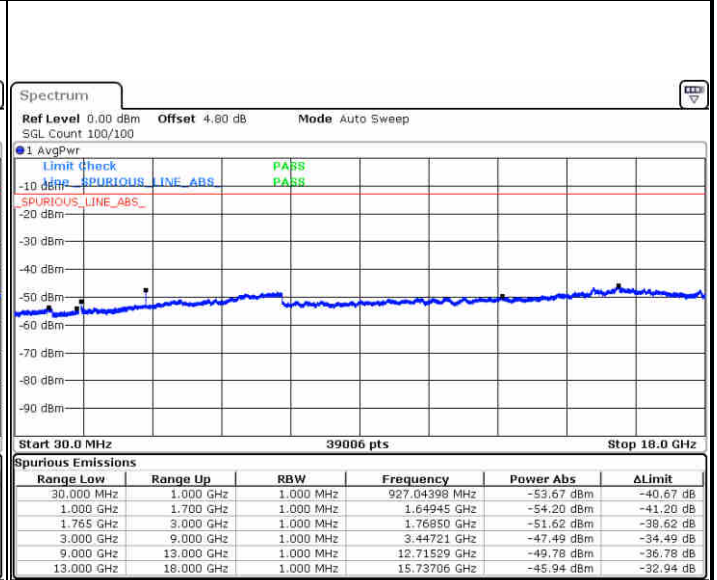

LTE Band 4 / 15MHz

Highest Channel / QPSK

Date: 10 NOV 2018 03:46:48

Highest Channel / 16QAM

Date: 10 NOV 2018 03:47:42

LTE Band 4 / 20MHz

Lowest Channel / QPSK

Date: 10 NOV 2018 03:53:48

Lowest Channel / 16QAM

Date: 10 NOV 2018 03:54:42

LTE Band 4 / 20MHz

Middle Channel / QPSK

Date: 10 NOV 2018 03:56:18

Middle Channel / 16QAM

Date: 10 NOV 2018 03:57:12

Highest Channel / QPSK

Date: 10 NOV 2018 04:03:17

Highest Channel / 16QAM

Date: 10 NOV 2018 04:04:12

LTE Band 4 / 1.4MHz

Lowest Channel / 64QAM

Middle Channel / 64QAM

Date: 10 NOV 2018 04:13:12

Date: 10 NOV 2018 04:14:27