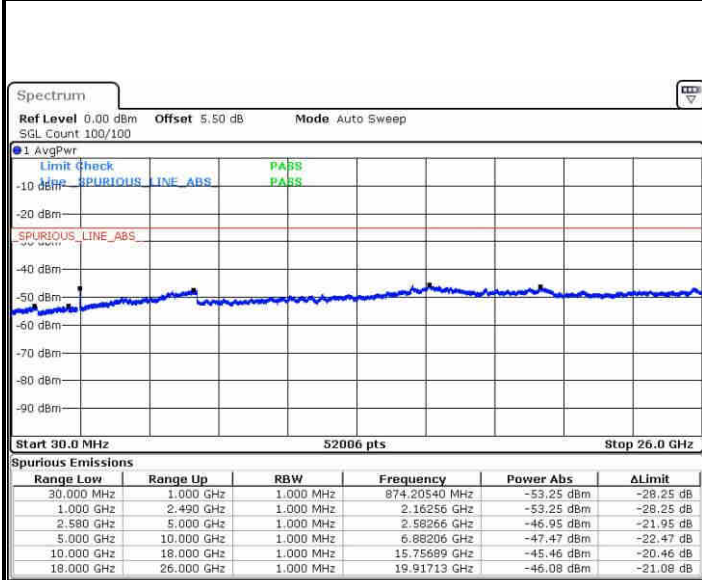

Date: 10.NOV.2018 12:54:55

Highest Channel / QPSK

Date: 10.NOV.2018 12:56:30

Highest Channel / 16QAM

Date: 10.NOV.2018 12:57:17

LTE Band 7 / 15MHz

Lowest Channel / QPSK

Lowest Channel / 16QAM

Date: 10.NOV.2018 13:04:08

Date: 10.NOV.2018 13:04:55

Middle Channel / QPSK

Middle Channel / 16QAM

Date: 10.NOV.2018 13:08:02

Date: 10.NOV.2018 13:07:15

LTE Band 7 / 15MHz

Highest Channel / QPSK

Date: 10.NOV.2018 13:08:48

Highest Channel / 16QAM

Date: 10.NOV.2018 13:09:43

LTE Band 7 / 20MHz

Lowest Channel / QPSK

Date: 10.NOV.2018 13:11:21

Lowest Channel / 16QAM

Date: 10.NOV.2018 13:12:08