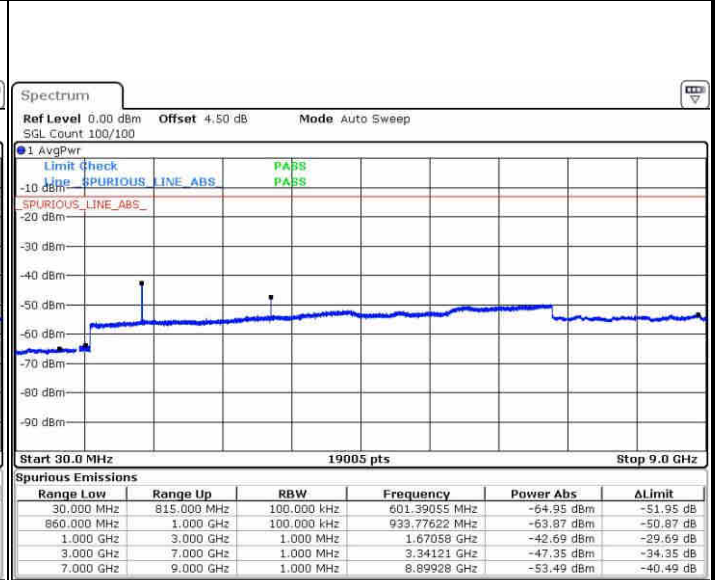

Date: 5.NOV.2018 15:35:09

Highest Channel / QPSK

Highest Channel / 16QAM

Date: 5.NOV.2018 15:43:05

Date: 5.NOV.2018 15:44:39

LTE Band 5 / 1.4MHz

Lowest Channel / 64QAM

Middle Channel / 64QAM

Date: 5.NOV.2018 16:35:43

Date: 5.NOV.2018 16:37:12

Highest Channel / 64QAM

Date: 5.NOV.2018 16:37:47

LTE Band 5 / 3MHz

Lowest Channel / 64QAM

Date: 5.NOV.2018 16:38:24

Middle Channel / 64QAM

Date: 5.NOV.2018 16:38:57

Highest Channel / 64QAM

Date: 5.NOV.2018 16:39:34

LTE Band 5 / 5MHz

Lowest Channel / 64QAM

Middle Channel / 64QAM

Date: 5.NOV.2018 16:40:09

Date: 5.NOV.2018 16:40:42

Highest Channel / 64QAM

Date: 5.NOV.2018 16:41:08

LTE Band 5 / 10MHz

Lowest Channel / 64QAM

Date: 5.NOV.2018 16:41:35

Middle Channel / 64QAM

Date: 5.NOV.2018 16:42:01

Highest Channel / 64QAM