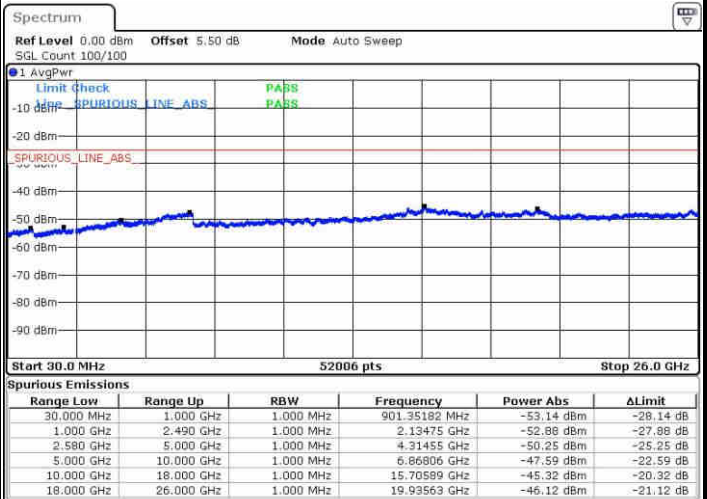

Highest Channel / 64QAM

Date: 5.NOV.2018 16:41:08

LTE Band 5 / 10MHz

Lowest Channel / 64QAM

Date: 5.NOV.2018 16:41:35

Middle Channel / 64QAM

Date: 5.NOV.2018 16:42:01

Highest Channel / 64QAM

Date: 5.NOV.2018 16:42:30

LTE Band 7 / 5MHz

Lowest Channel / QPSK

Lowest Channel / 16QAM

Date: 10.NOV.2018 12:43:06

Date: 10.NOV.2018 12:43:53

Middle Channel / QPSK

Middle Channel / 16QAM

Date: 10.NOV.2018 12:47:49

Date: 10.NOV.2018 12:47:03

LTE Band 7 / 5MHz

Highest Channel / QPSK

Date: 10.NOV.2018 12:48:35

Highest Channel / 16QAM

Date: 10.NOV.2018 12:49:23

LTE Band 7 / 10MHz