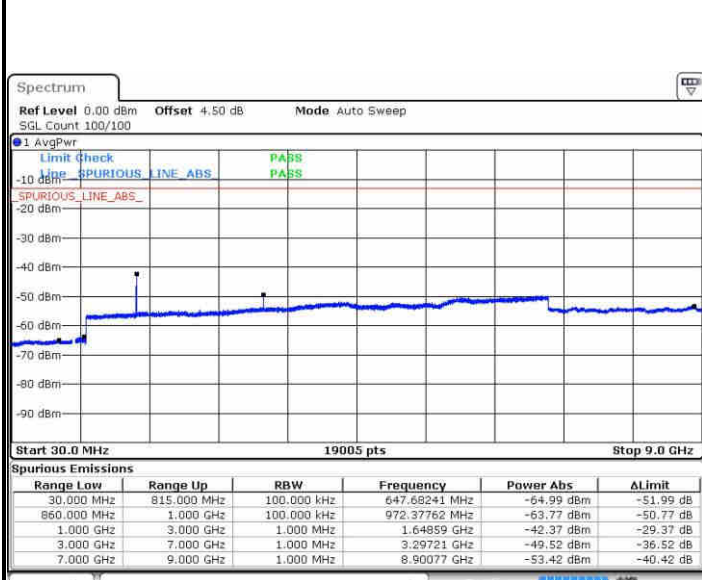

Middle Channel / 64QAM

Date: 10 NOV 2018 04:54:27

Date: 10 NOV 2018 04:55:42

Highest Channel / 64QAM

Date: 10 NOV 2018 04:59:12

LTE Band 5 / 1.4MHz

Lowest Channel / QPSK

Lowest Channel / 16QAM

Date: 5.NOV.2018 14:05:45

Date: 5.NOV.2018 14:06:07

Middle Channel / QPSK

Middle Channel / 16QAM

Date: 5.NOV.2018 14:06:30

Date: 5.NOV.2018 14:06:53

LTE Band 5 / 1.4MHz

Highest Channel / QPSK

Date: 5.NOV.2018 14:16:38

Highest Channel / 16QAM

Date: 5.NOV.2018 14:17:04

LTE Band 5 / 3MHz

Lowest Channel / QPSK

Date: 5.NOV.2018 14:53:57

Lowest Channel / 16QAM

Date: 5.NOV.2018 14:54:22

LTE Band 5 / 3MHz

Middle Channel / QPSK

Middle Channel / 16QAM

Date: 5.NOV.2018 14:54:48

Date: 5.NOV.2018 14:55:13

Highest Channel / QPSK

Highest Channel / 16QAM

Date: 5.NOV.2018 14:55:38