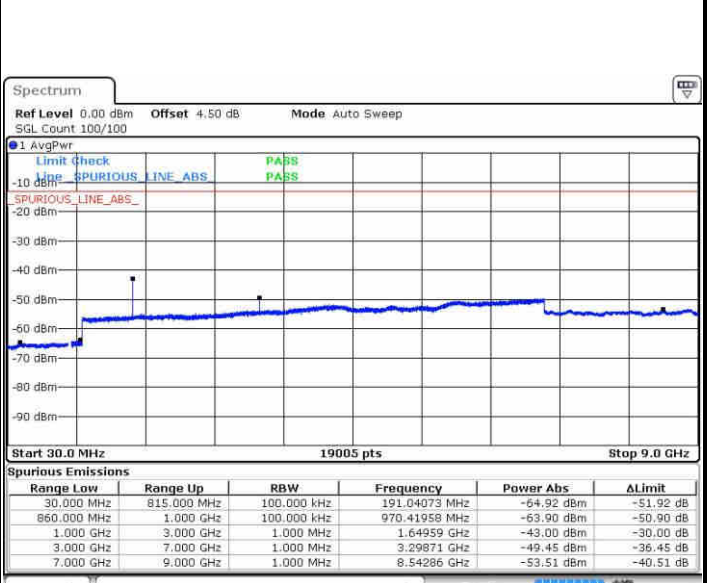

Date: 5.NOV.2018 14:56:04

LTE Band 5 / 5MHz

Lowest Channel / QPSK

Date: 5.NOV.2018 15:03:55

Lowest Channel / 16QAM

Date: 5.NOV.2018 18:18:48

Middle Channel / QPSK

Date: 5.NOV.2018 15:07:13

Middle Channel / 16QAM

Date: 5.NOV.2018 15:07:39

LTE Band 5 / 5MHz

Highest Channel / QPSK

Date: 5.NOV.2018 15:15:30

Highest Channel / 16QAM

Date: 5.NOV.2018 15:20:55

LTE Band 5 / 10MHz

Lowest Channel / QPSK

Date: 5.NOV.2018 15:29:25

Lowest Channel / 16QAM

Date: 5.NOV.2018 15:31:04

LTE Band 5 / 10MHz

Middle Channel / QPSK

Middle Channel / 16QAM

Date: 5.NOV.2018 15:34:39

Date: 5.NOV.2018 15:35:09

Highest Channel / QPSK

Highest Channel / 16QAM

Date: 5.NOV.2018 15:43:05

Date: 5.NOV.2018 15:44:39

LTE Band 5 / 1.4MHz

Lowest Channel / 64QAM

Middle Channel / 64QAM