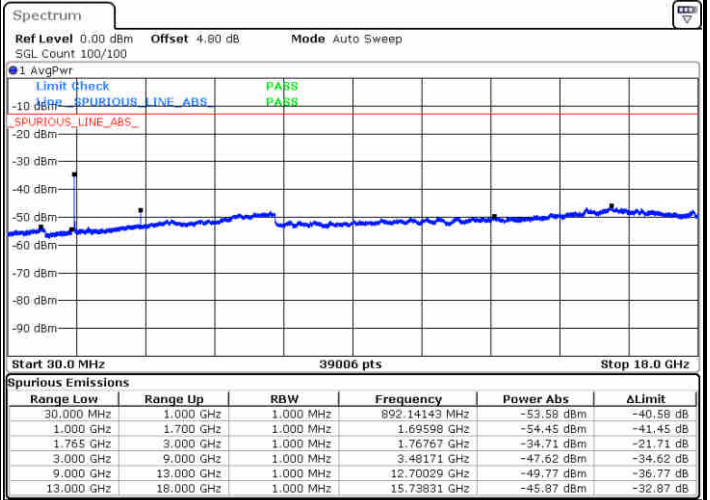

LTE Band 4 / 15MHz

Highest Channel / QPSK

Date: 10 NOV 2018 03:46:48

Highest Channel / 16QAM

Date: 10 NOV 2018 03:47:42

LTE Band 4 / 20MHz

Lowest Channel / QPSK

Date: 10 NOV 2018 03:53:48

Lowest Channel / 16QAM

Date: 10 NOV 2018 03:54:42

LTE Band 4 / 20MHz

Middle Channel / QPSK

Date: 10 NOV 2018 03:56:18

Middle Channel / 16QAM

Date: 10 NOV 2018 03:57:12

Highest Channel / QPSK

Date: 10 NOV 2018 04:03:17

Highest Channel / 16QAM

Date: 10 NOV 2018 04:04:12

LTE Band 4 / 1.4MHz

Lowest Channel / 64QAM

Middle Channel / 64QAM

Date: 10 NOV 2018 04:13:12

Date: 10 NOV 2018 04:14:27