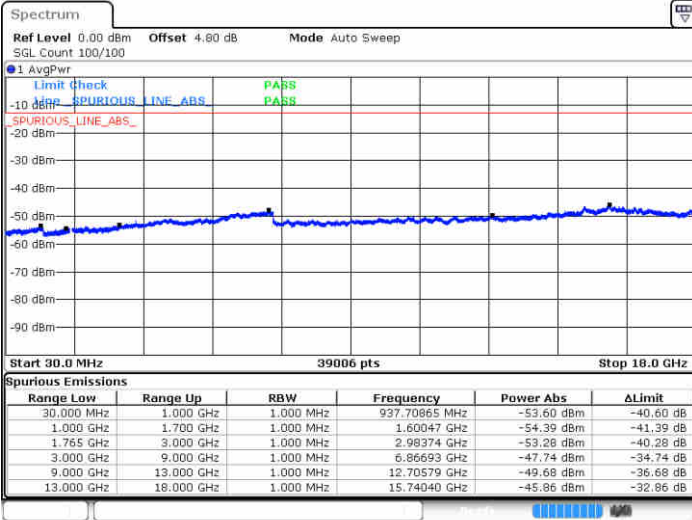

Date: 10 NOV 2018 04:03:17

Highest Channel / 16QAM

Date: 10 NOV 2018 04:04:12

LTE Band 4 / 1.4MHz

Lowest Channel / 64QAM

Middle Channel / 64QAM

Date: 10 NOV 2018 04:13:12

Date: 10 NOV 2018 04:14:27

Highest Channel / 64QAM

Date: 10 NOV 2018 04:17:56

LTE Band 4 / 3MHz

Lowest Channel / 64QAM

Middle Channel / 64QAM

Date: 10.NOV.2018 04:21:26

Date: 10.NOV.2018 04:22:41

Highest Channel / 64QAM