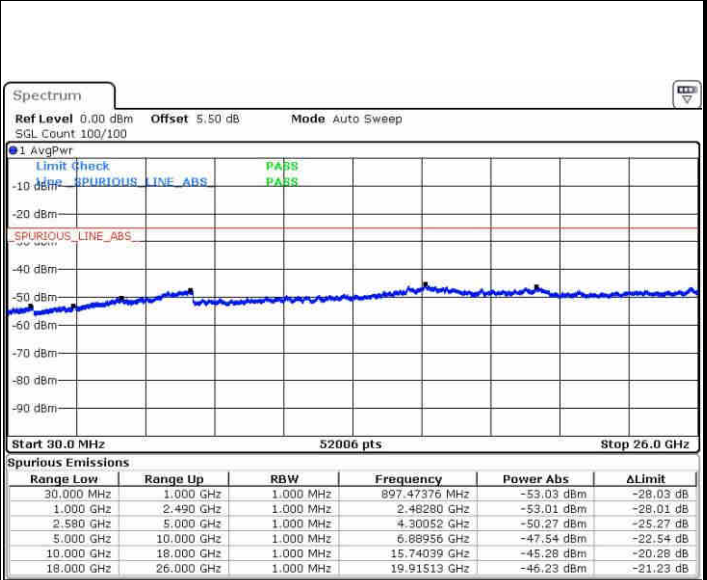

Date: 5.NOV.2018 16:42:30

LTE Band 7 / 5MHz

Lowest Channel / QPSK

Lowest Channel / 16QAM

Date: 10.NOV.2018 12:43:06

Date: 10.NOV.2018 12:43:53

Middle Channel / QPSK

Middle Channel / 16QAM

Date: 10.NOV.2018 12:47:49

Date: 10.NOV.2018 12:47:03

LTE Band 7 / 5MHz

Highest Channel / QPSK

Date: 10.NOV.2018 12:48:35

Highest Channel / 16QAM

Date: 10.NOV.2018 12:49:23

LTE Band 7 / 10MHz

Lowest Channel / QPSK

Date: 10.NOV.2018 12:52:55

Lowest Channel / 16QAM

Date: 10.NOV.2018 12:54:08

LTE Band 7 / 10MHz

Middle Channel / QPSK

Date: 10.NOV.2018 12:55:43

Middle Channel / 16QAM

Date: 10.NOV.2018 12:54:55

Highest Channel / QPSK

Date: 10.NOV.2018 12:56:30

Highest Channel / 16QAM

Date: 10.NOV.2018 12:57:17

LTE Band 7 / 15MHz

Lowest Channel / QPSK

Lowest Channel / 16QAM