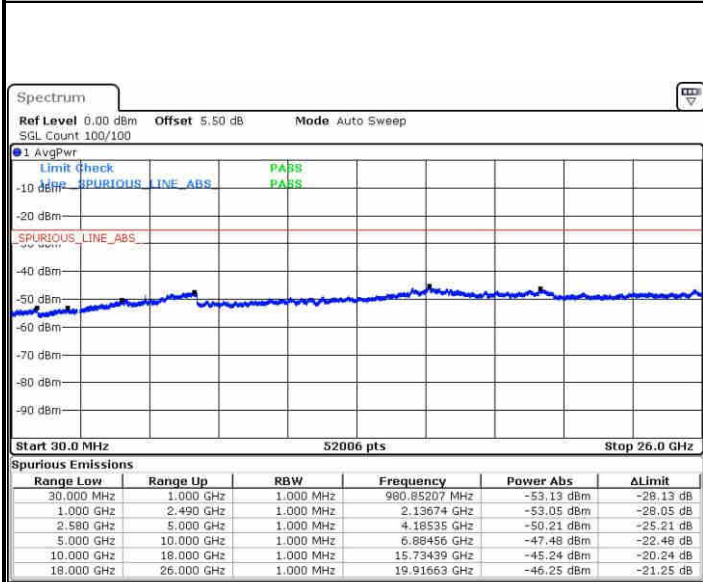

Date: 10.NOV.2018 12:47:49

Date: 10.NOV.2018 12:47:03

LTE Band 7 / 5MHz

Highest Channel / QPSK

Date: 10.NOV.2018 12:48:35

Highest Channel / 16QAM

Date: 10.NOV.2018 12:49:23

LTE Band 7 / 10MHz

Lowest Channel / QPSK

Date: 10.NOV.2018 12:52:55

Lowest Channel / 16QAM

Date: 10.NOV.2018 12:54:08

LTE Band 7 / 10MHz

Middle Channel / QPSK

Date: 10.NOV.2018 12:55:43

Middle Channel / 16QAM

Date: 10.NOV.2018 12:54:55

Highest Channel / QPSK

Date: 10.NOV.2018 12:56:30

Highest Channel / 16QAM

Date: 10.NOV.2018 12:57:17

LTE Band 7 / 15MHz

Lowest Channel / QPSK

Lowest Channel / 16QAM