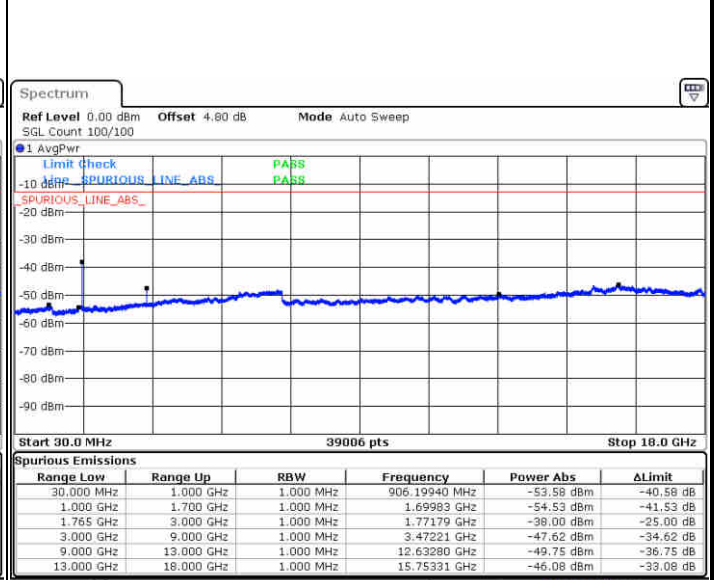

LTE Band 4 / 15MHz

Highest Channel / QPSK

Date: 10 NOV 2018 03:46:48

Highest Channel / 16QAM

Date: 10 NOV 2018 03:47:42

LTE Band 4 / 20MHz

Lowest Channel / QPSK

Date: 10 NOV 2018 03:53:48

Lowest Channel / 16QAM

Date: 10 NOV 2018 03:54:42

LTE Band 4 / 20MHz

Middle Channel / QPSK

Date: 10 NOV 2018 03:56:18

Middle Channel / 16QAM

Date: 10 NOV 2018 03:57:12

Highest Channel / QPSK

Date: 10 NOV 2018 04:03:17

Highest Channel / 16QAM

Date: 10 NOV 2018 04:04:12

LTE Band 4 / 1.4MHz

Lowest Channel / 64QAM

Middle Channel / 64QAM

Date: 10 NOV 2018 04:13:12

Date: 10 NOV 2018 04:14:27

Highest Channel / 64QAM

Date: 10 NOV 2018 04:17:56

LTE Band 4 / 3MHz

Lowest Channel / 64QAM

Middle Channel / 64QAM

Date: 10.NOV.2018 04:21:26

Date: 10.NOV.2018 04:22:41

Highest Channel / 64QAM