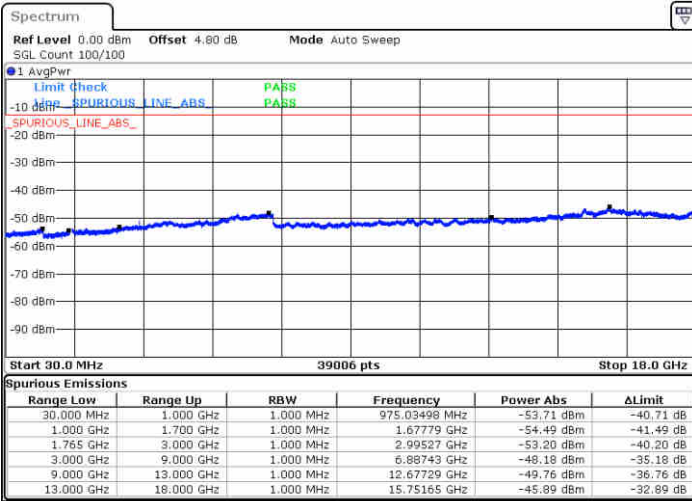

Highest Channel / 64QAM

Date: 10 NOV 2018 04:17:56

LTE Band 4 / 3MHz

Lowest Channel / 64QAM

Middle Channel / 64QAM

Date: 10.NOV.2018 04:21:26

Date: 10.NOV.2018 04:22:41

Highest Channel / 64QAM

Date: 10.NOV.2018 04:26:11

LTE Band 4 / 5MHz

Lowest Channel / 64QAM

Middle Channel / 64QAM

Date: 10 NOV.2018 04:29:41

Date: 10 NOV.2018 04:30:56

Highest Channel / 64QAM

Date: 10 NOV.2018 04:34:26

LTE Band 4 / 10MHz

Lowest Channel / 64QAM

Middle Channel / 64QAM

Date: 10 NOV 2018 04:37:56

Date: 10 NOV 2018 04:39:11

Highest Channel / 64QAM

Date: 10 NOV 2018 04:42:41

LTE Band 4 / 15MHz