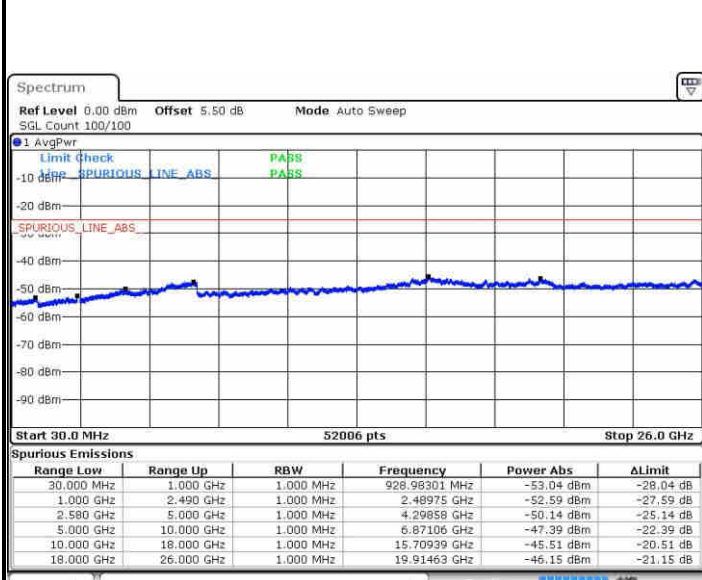

Date: 10.NOV.2018 13:04:08

Date: 10.NOV.2018 13:04:55

Middle Channel / QPSK

Middle Channel / 16QAM

Date: 10.NOV.2018 13:08:02

Date: 10.NOV.2018 13:07:15

LTE Band 7 / 15MHz

Highest Channel / QPSK

Date: 10.NOV.2018 13:08:48

Highest Channel / 16QAM

Date: 10.NOV.2018 13:09:43

LTE Band 7 / 20MHz

Lowest Channel / QPSK

Date: 10.NOV.2018 13:11:21

Lowest Channel / 16QAM

Date: 10.NOV.2018 13:12:08

LTE Band 7 / 20MHz

Middle Channel / QPSK

Middle Channel / 16QAM

Date: 10.NOV.2018 13:15:55

Date: 10.NOV.2018 13:14:38

Highest Channel / QPSK

Highest Channel / 16QAM

Date: 10.NOV.2018 13:17:31