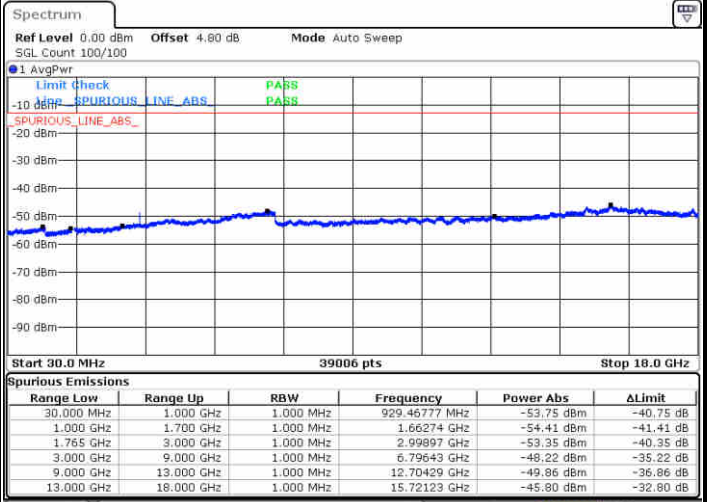

Highest Channel / 64QAM

Date: 10 NOV 2018 04:17:56

LTE Band 4 / 3MHz

Lowest Channel / 64QAM

Middle Channel / 64QAM

Date: 10.NOV.2018 04:21:26

Date: 10.NOV.2018 04:22:41

Highest Channel / 64QAM

Date: 10.NOV.2018 04:26:11

LTE Band 4 / 5MHz

Lowest Channel / 64QAM

Middle Channel / 64QAM

Date: 10 NOV.2018 04:29:41

Date: 10 NOV.2018 04:30:56

Highest Channel / 64QAM

Date: 10 NOV.2018 04:34:26

LTE Band 4 / 10MHz

Lowest Channel / 64QAM

Middle Channel / 64QAM

Date: 10 NOV 2018 04:37:56

Date: 10 NOV 2018 04:39:11

Highest Channel / 64QAM

Date: 10 NOV 2018 04:42:41

LTE Band 4 / 15MHz