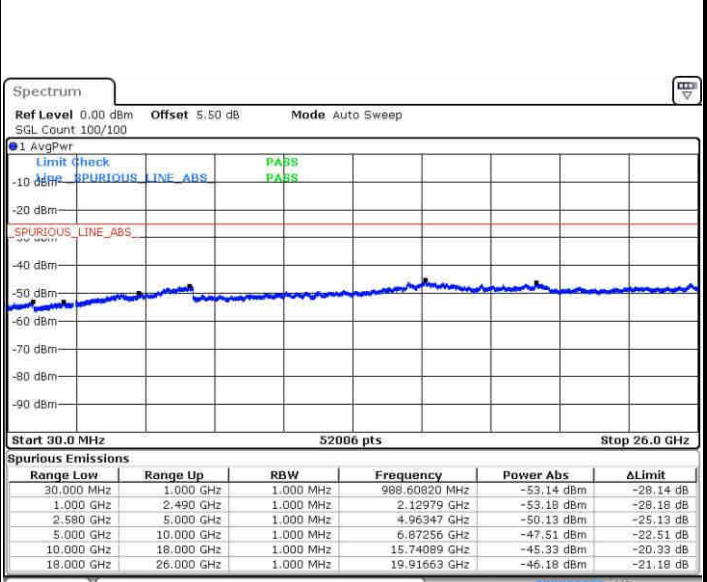

Date: 10.NOV.2018 12:47:49

Date: 10.NOV.2018 12:47:03

LTE Band 7 / 5MHz

Highest Channel / QPSK

Date: 10.NOV.2018 12:48:35

Highest Channel / 16QAM

Date: 10.NOV.2018 12:49:23

LTE Band 7 / 10MHz

Lowest Channel / QPSK

Date: 10.NOV.2018 12:52:55

Lowest Channel / 16QAM

Date: 10.NOV.2018 12:54:08

LTE Band 7 / 10MHz

Middle Channel / QPSK

Date: 10.NOV.2018 12:55:43

Middle Channel / 16QAM

Date: 10.NOV.2018 12:54:55

Highest Channel / QPSK

Date: 10.NOV.2018 12:56:30

Highest Channel / 16QAM

Date: 10.NOV.2018 12:57:17

LTE Band 7 / 15MHz

Lowest Channel / QPSK

Lowest Channel / 16QAM