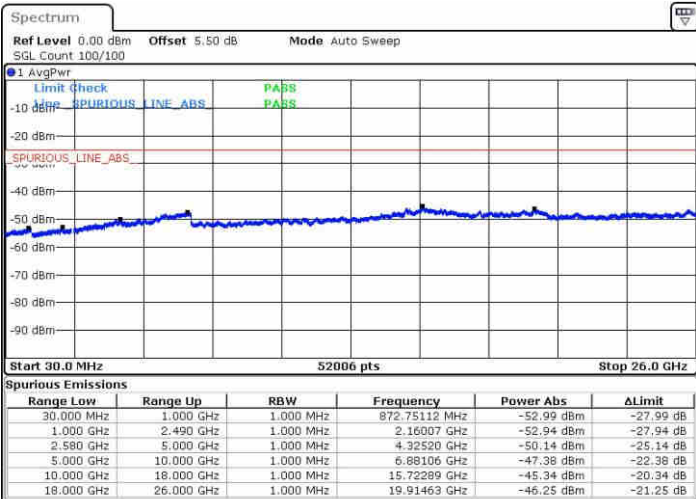

Lowest Channel / QPSK

Date: 10.NOV.2018 12:52:55

Lowest Channel / 16QAM

Date: 10.NOV.2018 12:54:08

LTE Band 7 / 10MHz

Middle Channel / QPSK

Date: 10.NOV.2018 12:55:43

Middle Channel / 16QAM

Date: 10.NOV.2018 12:54:55

Highest Channel / QPSK

Date: 10.NOV.2018 12:56:30

Highest Channel / 16QAM

Date: 10.NOV.2018 12:57:17

LTE Band 7 / 15MHz

Lowest Channel / QPSK

Lowest Channel / 16QAM

Date: 10.NOV.2018 13:04:08

Date: 10.NOV.2018 13:04:55

Middle Channel / QPSK

Middle Channel / 16QAM

Date: 10.NOV.2018 13:08:02

Date: 10.NOV.2018 13:07:15

LTE Band 7 / 15MHz

Highest Channel / QPSK

Date: 10.NOV.2018 13:08:48

Highest Channel / 16QAM

Date: 10.NOV.2018 13:09:43

LTE Band 7 / 20MHz

Lowest Channel / QPSK

Date: 10.NOV.2018 13:11:21

Lowest Channel / 16QAM

Date: 10.NOV.2018 13:12:08