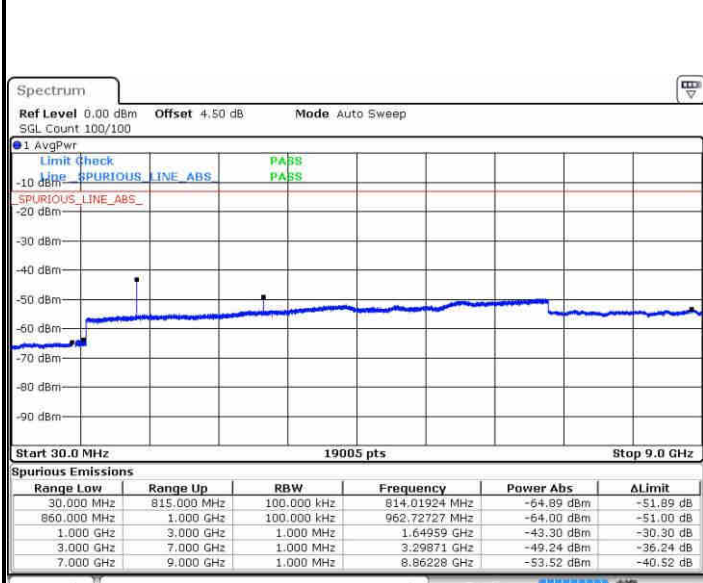

Date: 5.NOV.2018 14:56:04

LTE Band 5 / 5MHz

Lowest Channel / QPSK

Date: 5.NOV.2018 15:03:55

Lowest Channel / 16QAM

Date: 5.NOV.2018 18:18:48

Middle Channel / QPSK

Date: 5.NOV.2018 15:07:13

Middle Channel / 16QAM

Date: 5.NOV.2018 15:07:39

LTE Band 5 / 5MHz

Highest Channel / QPSK

Date: 5.NOV.2018 15:15:30

Highest Channel / 16QAM

Date: 5.NOV.2018 15:20:55

LTE Band 5 / 10MHz

Lowest Channel / QPSK

Date: 5.NOV.2018 15:29:25

Lowest Channel / 16QAM

Date: 5.NOV.2018 15:31:04

LTE Band 5 / 10MHz

Middle Channel / QPSK

Middle Channel / 16QAM

Date: 5.NOV.2018 15:34:39

Date: 5.NOV.2018 15:35:09

Highest Channel / QPSK

Highest Channel / 16QAM

Date: 5.NOV.2018 15:43:05

Date: 5.NOV.2018 15:44:39

LTE Band 5 / 1.4MHz

Lowest Channel / 64QAM

Middle Channel / 64QAM