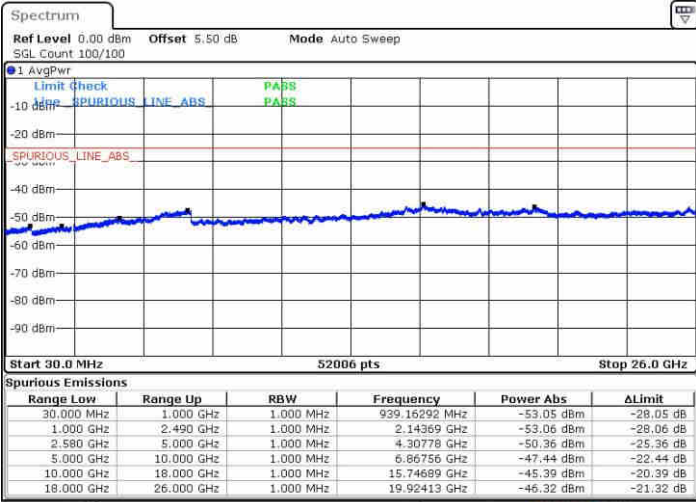

Date: 10.NOV.2018 13:18:17

LTE Band 7 / 5MHz

Lowest Channel / 64QAM

Middle Channel / 64QAM

Date: 10.NOV.2018 12:44:46

Date: 10.NOV.2018 12:46:12

Highest Channel / 64QAM

Date: 10.NOV.2018 12:50:10

LTE Band 7 / 10MHz

Lowest Channel / 64QAM

Middle Channel / 64QAM

Date: 10.NOV.2018 12:59:47

Date: 10.NOV.2018 12:59:01

Highest Channel / 64QAM

Date: 10.NOV.2018 12:58:13

LTE Band 7 / 15MHz

Lowest Channel / 64QAM

Middle Channel / 64QAM

Date: 10.NOV.2018 13:05:41

Date: 10.NOV.2018 13:05:28

Highest Channel / 64QAM

Date: 10.NOV.2018 13:10:30

LTE Band 7 / 20MHz

Lowest Channel / 64QAM