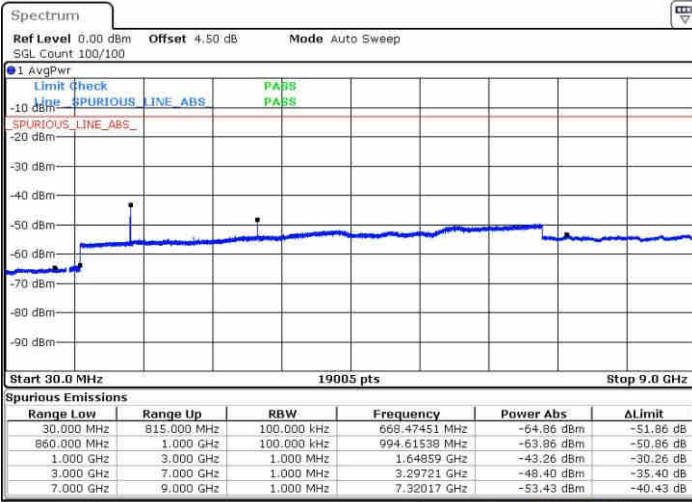

Lowest Channel / 64QAM

Middle Channel / 64QAM

Date: 10.NOV.2018 04:46:12

Date: 10.NOV.2018 04:47:27

Highest Channel / 64QAM

Date: 10.NOV.2018 04:50:56

LTE Band 4 / 20MHz

Lowest Channel / 64QAM

Middle Channel / 64QAM

Date: 10 NOV 2018 04:54:27

Date: 10 NOV 2018 04:55:42

Highest Channel / 64QAM

Date: 10 NOV 2018 04:59:12

LTE Band 5 / 1.4MHz

Lowest Channel / QPSK

Lowest Channel / 16QAM

Date: 5.NOV.2018 14:05:45

Date: 5.NOV.2018 14:06:07

Middle Channel / QPSK

Middle Channel / 16QAM

Date: 5.NOV.2018 14:06:30

Date: 5.NOV.2018 14:06:53

LTE Band 5 / 1.4MHz

Highest Channel / QPSK