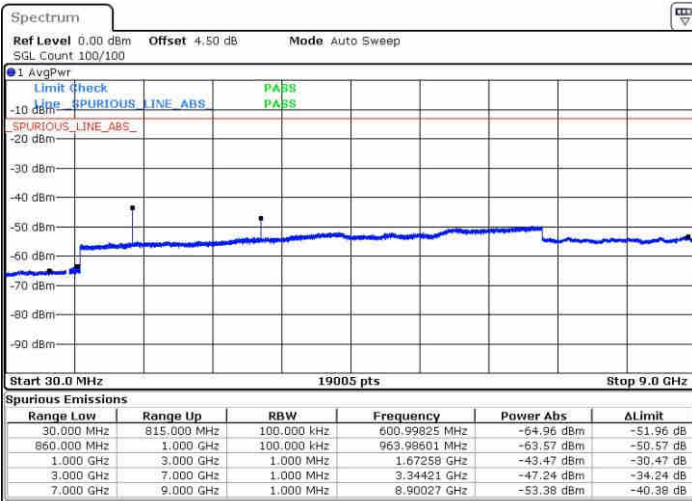

Lowest Channel / 64QAM

Middle Channel / 64QAM

Date: 10.NOV.2018 04:46:12

Date: 10.NOV.2018 04:47:27

Highest Channel / 64QAM

Date: 10.NOV.2018 04:50:56

LTE Band 4 / 20MHz

Lowest Channel / 64QAM

Middle Channel / 64QAM

Date: 10 NOV 2018 04:54:27

Date: 10 NOV 2018 04:55:42

Highest Channel / 64QAM

Date: 10 NOV 2018 04:59:12

LTE Band 5 / 1.4MHz

Lowest Channel / QPSK

Lowest Channel / 16QAM

Date: 5.NOV.2018 14:05:45

Date: 5.NOV.2018 14:06:07

Middle Channel / QPSK

Middle Channel / 16QAM

Date: 5.NOV.2018 14:06:30

Date: 5.NOV.2018 14:06:53

LTE Band 5 / 1.4MHz

Highest Channel / QPSK