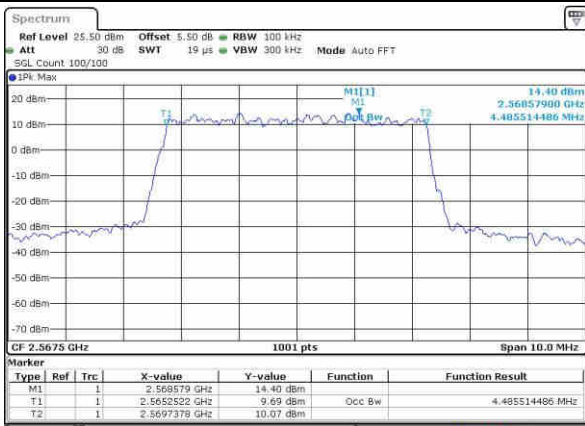

Date: 5 NOV 2018 18:23:29

LTE Band 7

Lowest Channel / 5MHz / QPSK

Date: 10 NOV 2018 11:40:09

Lowest Channel / 5MHz / 16QAM

Date: 10 NOV 2018 11:40:31

Middle Channel / 5MHz / QPSK

Date: 10 NOV 2018 11:41:14

Middle Channel / 5MHz / 16QAM

Date: 10 NOV 2018 11:40:52

Highest Channel / 5MHz / QPSK

Date: 10 NOV 2018 11:41:36

Highest Channel / 5MHz / 16QAM

Date: 10 NOV 2018 11:41:57

LTE Band 7

Lowest Channel / 10MHz / QPSK