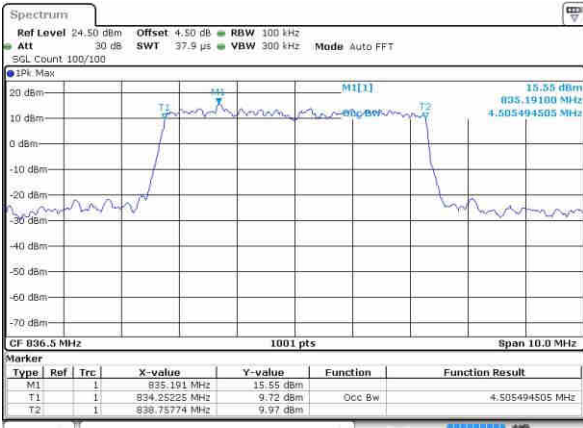

Middle Channel / 5MHz / 64QAM

Date: 5 NOV 2018 18:15:21