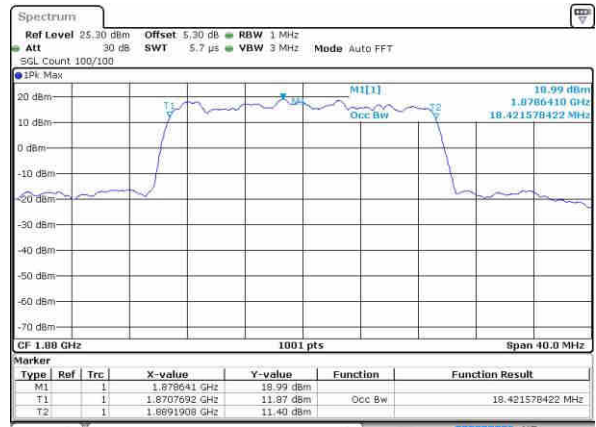

LTE Band 2

Lowest Channel / 15MHz / 64QAM

Date: 6 NOV 2018 10:20:12

Lowest Channel / 20MHz / 64QAM

Date: 6 NOV 2018 10:20:48

Middle Channel / 15MHz / 64QAM

Date: 6 NOV 2018 10:20:23

Middle Channel / 20MHz / 64QAM

Date: 6 NOV 2018 10:20:58

Highest Channel / 15MHz / 64QAM

Date: 6 NOV 2018 10:20:35

Highest Channel / 20MHz / 64QAM

Date: 6 NOV 2018 10:21:09

LTE Band 4

Lowest Channel / 1.4MHz / QPSK

Date: 10 NOV 2018 02:21:34