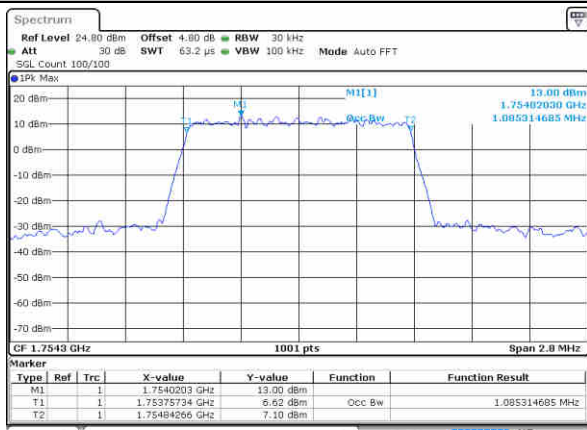

Highest Channel / 20MHz / QPSK

Date: 10 NOV 2018 03:57:23

Highest Channel / 20MHz / 16QAM

Date: 10 NOV 2018 03:57:33

LTE Band 4

Lowest Channel / 1.4MHz / 64QAM

Date: 10 NOV 2018 04:09:53

Lowest Channel / 3MHz / 64QAM

Date: 10 NOV 2018 04:18:07

Middle Channel / 1.4MHz / 64QAM

Date: 10 NOV 2018 04:13:23

Middle Channel / 3MHz / 64QAM

Date: 10 NOV 2018 04:21:37

Highest Channel / 1.4MHz / 64QAM

Date: 10 NOV 2018 04:14:38

Highest Channel / 3MHz / 64QAM