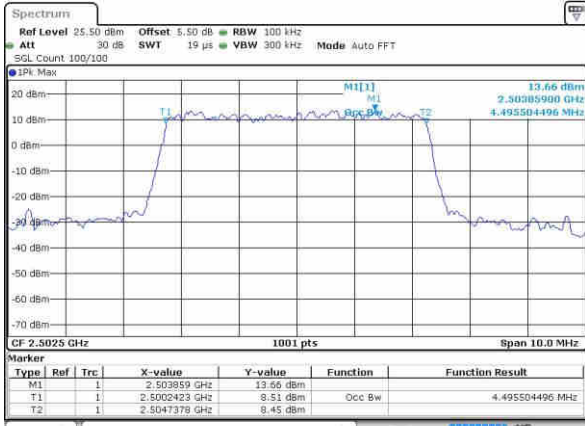

LTE Band 7

Lowest Channel / 5MHz / QPSK

Date: 10 NOV 2018 11:40:09