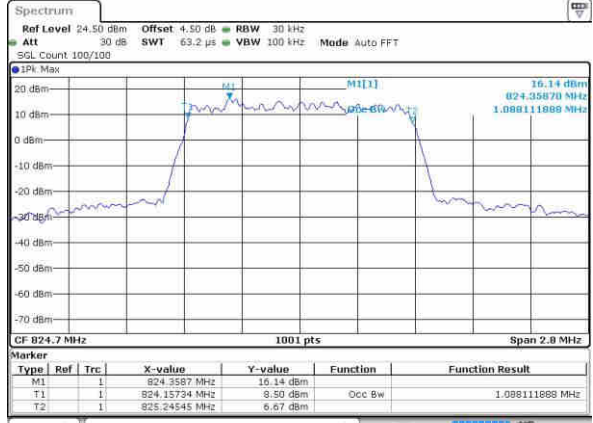

Date: 10 NOV 2018 04:47:38

Highest Channel / 20MHz / 64QAM

Date: 10 NOV 2018 04:55:53

LTE Band 5

Lowest Channel / 1.4MHz / QPSK

Date: 5 NOV 2018 13:39:54

Lowest Channel / 1.4MHz / 16QAM

Date: 5 NOV 2018 13:40:06