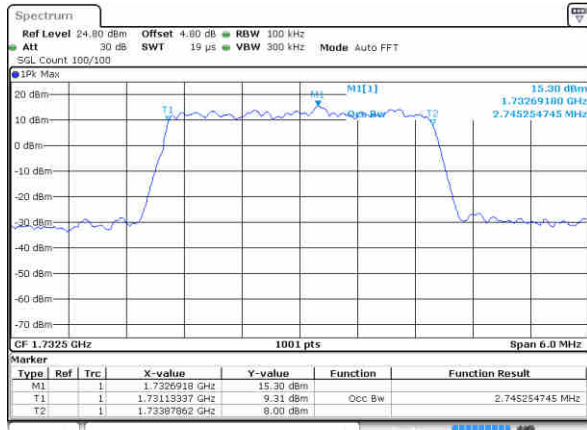

Highest Channel / 20MHz / QPSK

Date: 10 NOV 2018 03:57:23

Highest Channel / 20MHz / 16QAM

Date: 10 NOV 2018 03:57:33

LTE Band 4

Lowest Channel / 1.4MHz / 64QAM

Date: 10 NOV 2018 04:09:53

Lowest Channel / 3MHz / 64QAM

Date: 10 NOV 2018 04:18:07

Middle Channel / 1.4MHz / 64QAM

Date: 10 NOV 2018 04:13:23

Middle Channel / 3MHz / 64QAM

Date: 10 NOV 2018 04:21:37

Highest Channel / 1.4MHz / 64QAM

Date: 10 NOV 2018 04:14:38

Highest Channel / 3MHz / 64QAM