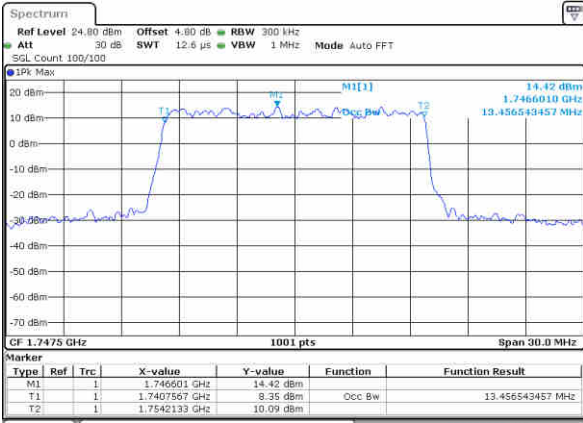

Highest Channel / 10MHz / 16QAM

Date: 10 NOV 2018 03:24:34

LTE Band 4

Lowest Channel / 15MHz / QPSK

Date: 10 NOV 2018 03:31:24

Lowest Channel / 15MHz / 16QAM

Date: 10 NOV 2018 03:31:34

Middle Channel / 15MHz / QPSK

Date: 10 NOV 2018 03:38:24

Middle Channel / 15MHz / 16QAM

Date: 10 NOV 2018 03:38:34

Highest Channel / 15MHz / QPSK

Date: 10 NOV 2018 03:40:54

Highest Channel / 15MHz / 16QAM

Date: 10 NOV 2018 03:41:04

LTE Band 4