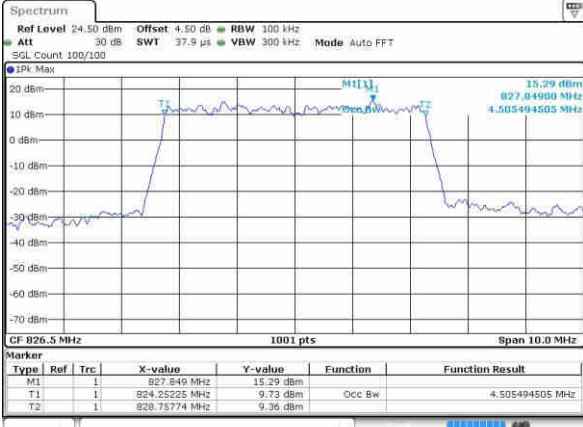

Highest Channel / 1.4MHz / 64QAM

Date: 5 NOV 2018 16:00:11

Highest Channel / 3MHz / 64QAM

Date: 5 NOV 2018 16:07:57

LTE Band 5

Lowest Channel / 5MHz / 64QAM

Date: 5 NOV 2018 18:11:39

Lowest Channel / 10MHz / 64QAM