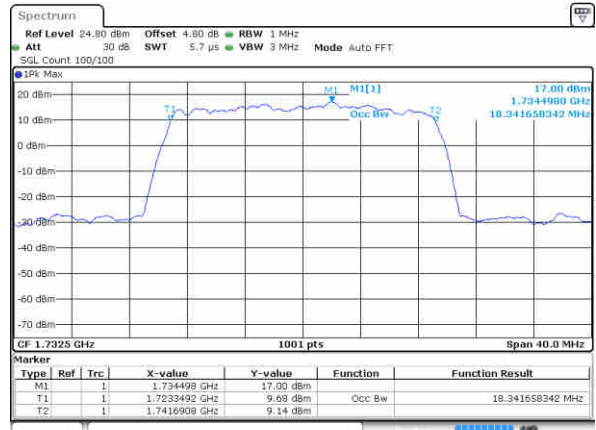

Middle Channel / 10MHz / 64QAM

Date: 10 NOV 2018 04:38:07

Highest Channel / 5MHz / 64QAM

Date: 10 NOV 2018 04:31:07

Highest Channel / 10MHz / 64QAM

Date: 10 NOV 2018 04:39:22

LTE Band 4

Lowest Channel / 15MHz / 64QAM

Date: 10 NOV 2018 04:42:52

Lowest Channel / 20MHz / 64QAM

Date: 10 NOV 2018 04:51:07

Middle Channel / 15MHz / 64QAM

Date: 10 NOV 2018 04:48:22

Middle Channel / 20MHz / 64QAM

Date: 10 NOV 2018 04:54:38

Highest Channel / 15MHz / 64QAM

Date: 10 NOV 2018 04:47:38

Highest Channel / 20MHz / 64QAM

Date: 10 NOV 2018 04:55:53

LTE Band 5

Lowest Channel / 1.4MHz / QPSK

Date: 5 NOV 2018 13:39:54

Lowest Channel / 1.4MHz / 16QAM

Date: 5 NOV 2018 13:40:06