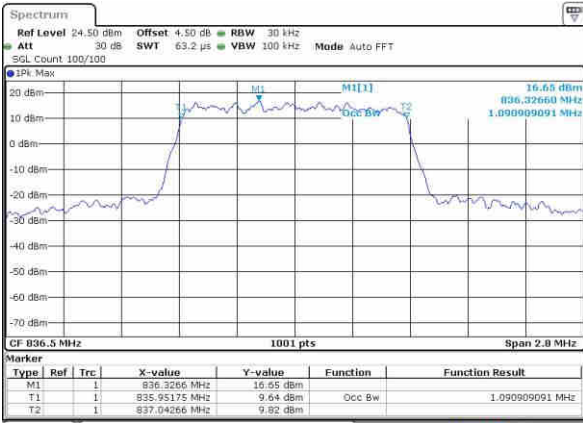

Middle Channel / 1.4MHz / QPSK

Date: 5 NOV 2018 14:03:32