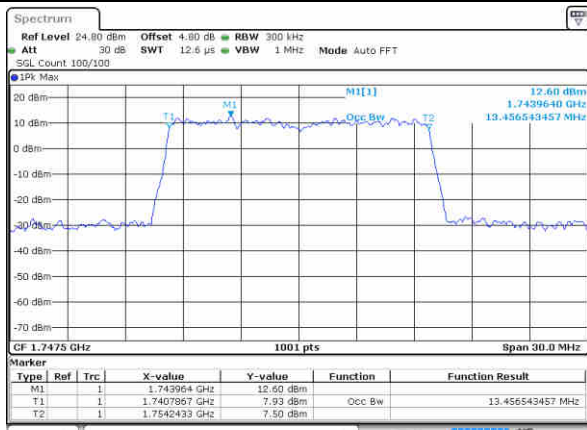

Middle Channel / 10MHz / 64QAM

Date: 10 NOV 2018 04:38:07

Highest Channel / 5MHz / 64QAM

Date: 10 NOV 2018 04:31:07

Highest Channel / 10MHz / 64QAM

Date: 10 NOV 2018 04:39:22

LTE Band 4

Lowest Channel / 15MHz / 64QAM

Date: 10 NOV 2018 04:42:52

Lowest Channel / 20MHz / 64QAM

Date: 10 NOV 2018 04:51:07

Middle Channel / 15MHz / 64QAM

Date: 10 NOV 2018 04:48:22

Middle Channel / 20MHz / 64QAM

Date: 10 NOV 2018 04:54:38

Highest Channel / 15MHz / 64QAM

Date: 10 NOV 2018 04:47:38

Highest Channel / 20MHz / 64QAM

Date: 10 NOV 2018 04:55:53

LTE Band 5

Lowest Channel / 1.4MHz / QPSK

Date: 5 NOV 2018 13:39:54

Lowest Channel / 1.4MHz / 16QAM

Date: 5 NOV 2018 13:40:06