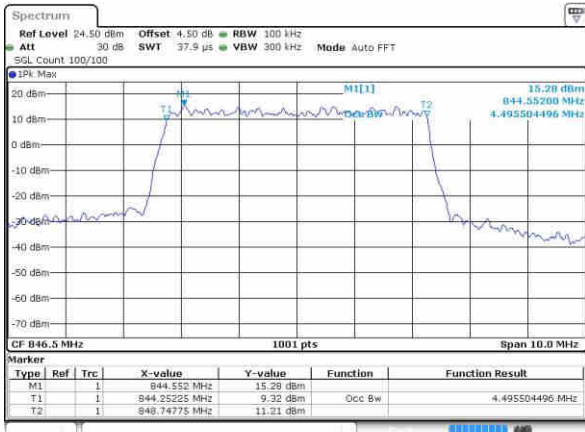

Date: 5 NOV 2018 14:29:23

Highest Channel / 3MHz / QPSK

Date: 5 NOV 2018 14:35:33

Highest Channel / 3MHz / 16QAM

Date: 5 NOV 2018 14:35:44

LTE Band 5

Lowest Channel / 5MHz / QPSK

Date: 5 NOV 2018 14:56:15

Lowest Channel / 5MHz / 16QAM

Date: 5 NOV 2018 14:56:28

Middle Channel / 5MHz / QPSK

Date: 5 NOV 2018 15:16:44

Middle Channel / 5MHz / 16QAM

Date: 5 NOV 2018 15:16:24

Highest Channel / 5MHz / QPSK

Date: 5 NOV 2018 15:17:39

Highest Channel / 5MHz / 16QAM

Date: 5 NOV 2018 15:18:02

LTE Band 5

Lowest Channel / 10MHz / QPSK

Date: 5 NOV 2018 15:21:45

Lowest Channel / 10MHz / 16QAM

Date: 5 NOV 2018 15:21:58

Middle Channel / 10MHz / QPSK