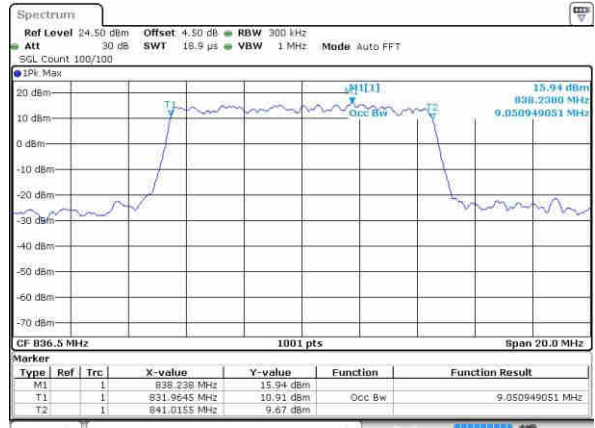

Middle Channel / 10MHz / 64QAM

Date: 5 NOV 2018 18:23:07