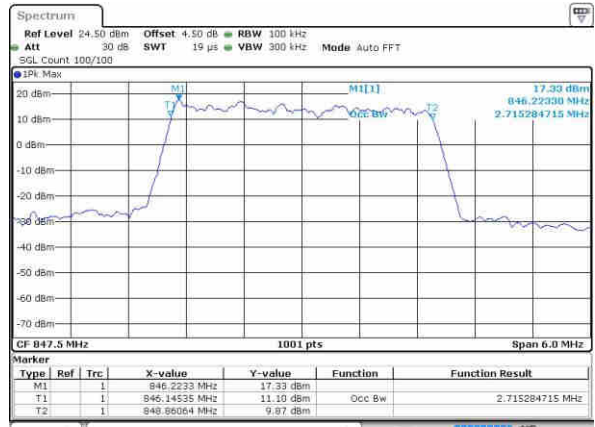

LTE Band 5

Lowest Channel / 3MHz / QPSK

Date: 5 NOV 2018 14:17:15

Lowest Channel / 3MHz / 16QAM

Date: 5 NOV 2018 14:17:28

Middle Channel / 3MHz / QPSK

Date: 5 NOV 2018 14:29:11

Middle Channel / 3MHz / 16QAM

Date: 5 NOV 2018 14:29:23

Highest Channel / 3MHz / QPSK

Date: 5 NOV 2018 14:35:33

Highest Channel / 3MHz / 16QAM

Date: 5 NOV 2018 14:35:44

LTE Band 5

Lowest Channel / 5MHz / QPSK

Date: 5 NOV 2018 14:56:15