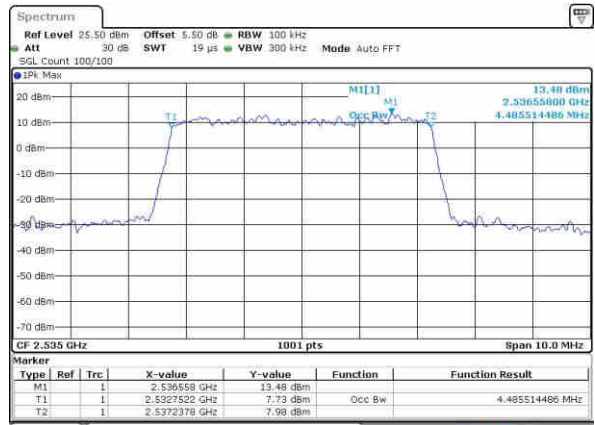

Date: 5 NOV 2018 18:23:29

LTE Band 7

Lowest Channel / 5MHz / QPSK

Date: 10 NOV 2018 11:40:09

Lowest Channel / 5MHz / 16QAM

Date: 10 NOV 2018 11:40:31

Middle Channel / 5MHz / QPSK

Date: 10 NOV 2018 11:41:14

Middle Channel / 5MHz / 16QAM

Date: 10 NOV 2018 11:40:52

Highest Channel / 5MHz / QPSK

Date: 10 NOV 2018 11:41:36

Highest Channel / 5MHz / 16QAM

Date: 10 NOV 2018 11:41:57

LTE Band 7

Lowest Channel / 10MHz / QPSK