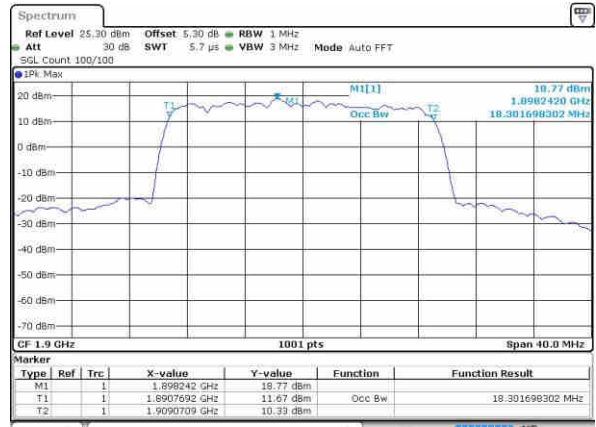

LTE Band 2

Lowest Channel / 15MHz / 64QAM

Date: 6 NOV 2018 10:20:12

Lowest Channel / 20MHz / 64QAM

Date: 6 NOV 2018 10:20:48

Middle Channel / 15MHz / 64QAM

Date: 6 NOV 2018 10:20:23

Middle Channel / 20MHz / 64QAM

Date: 6 NOV 2018 10:20:58

Highest Channel / 15MHz / 64QAM

Date: 6 NOV 2018 10:20:35

Highest Channel / 20MHz / 64QAM

Date: 6 NOV 2018 10:21:09

LTE Band 4

Lowest Channel / 1.4MHz / QPSK

Date: 10 NOV 2018 02:21:34