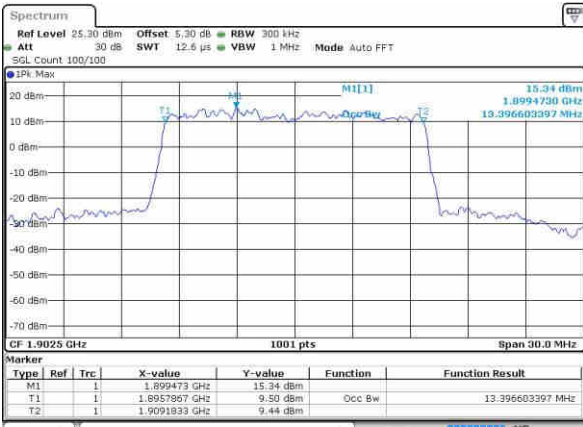

LTE Band 2

Lowest Channel / 15MHz / 64QAM

Date: 6 NOV 2018 10:20:12

Lowest Channel / 20MHz / 64QAM

Date: 6 NOV 2018 10:20:48

Middle Channel / 15MHz / 64QAM

Date: 6 NOV 2018 10:20:23

Middle Channel / 20MHz / 64QAM

Date: 6 NOV 2018 10:20:58

Highest Channel / 15MHz / 64QAM

Date: 6 NOV 2018 10:20:35

Highest Channel / 20MHz / 64QAM

Date: 6 NOV 2018 10:21:09

LTE Band 4

Lowest Channel / 1.4MHz / QPSK

Date: 10 NOV 2018 02:21:34