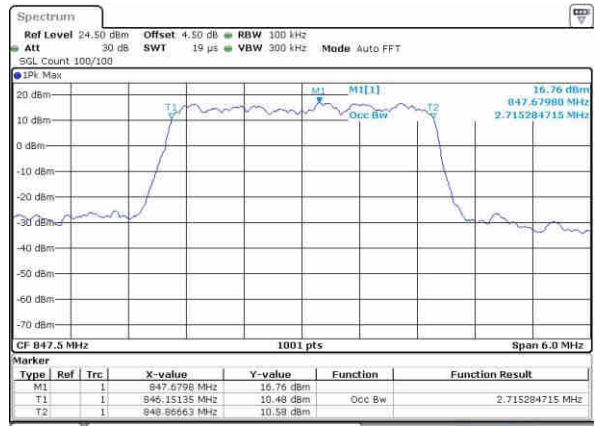

Date: 5 NOV 2018 15:31:15

Middle Channel / 10MHz / 16QAM

Date: 5 NOV 2018 15:31:26

Highest Channel / 10MHz / QPSK

Date: 5 NOV 2018 15:35:20

Highest Channel / 10MHz / 16QAM

Date: 5 NOV 2018 15:35:32

LTE Band 5

Lowest Channel / 1.4MHz / 64QAM

Date: 5 NOV 2018 15:56:07

Lowest Channel / 3MHz / 64QAM

Date: 5 NOV 2018 16:03:53

Middle Channel / 1.4MHz / 64QAM

Date: 5 NOV 2018 15:59:49

Middle Channel / 3MHz / 64QAM

Date: 5 NOV 2018 16:07:35

Highest Channel / 1.4MHz / 64QAM

Date: 5 NOV 2018 16:00:11

Highest Channel / 3MHz / 64QAM

Date: 5 NOV 2018 16:07:57

LTE Band 5

Lowest Channel / 5MHz / 64QAM

Date: 5 NOV 2018 18:11:39

Lowest Channel / 10MHz / 64QAM