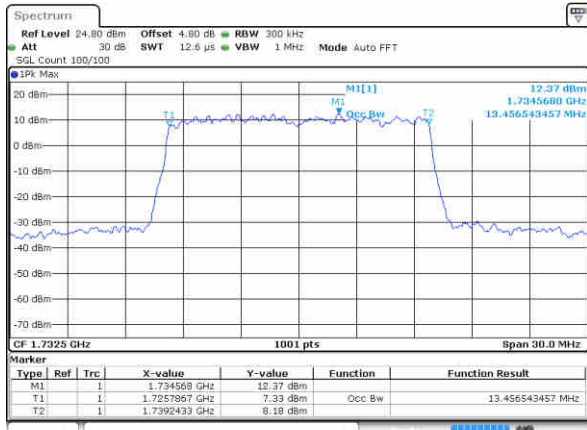

Middle Channel / 15MHz / 64QAM

Date: 10 NOV 2018 04:48:22