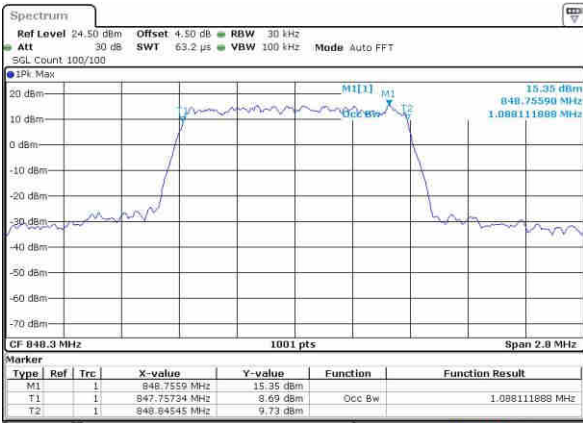

Date: 10 NOV 2018 04:47:38

Highest Channel / 20MHz / 64QAM

Date: 10 NOV 2018 04:55:53

LTE Band 5

Lowest Channel / 1.4MHz / QPSK

Date: 5 NOV 2018 13:39:54

Lowest Channel / 1.4MHz / 16QAM

Date: 5 NOV 2018 13:40:06

Middle Channel / 1.4MHz / QPSK

Date: 5 NOV 2018 14:03:32

Middle Channel / 1.4MHz / 16QAM

Date: 5 NOV 2018 14:03:43

Highest Channel / 1.4MHz / QPSK

Date: 5 NOV 2018 14:07:04

Highest Channel / 1.4MHz / 16QAM

Date: 5 NOV 2018 14:07:16

LTE Band 5

Lowest Channel / 3MHz / QPSK

Date: 5 NOV 2018 14:17:15

Lowest Channel / 3MHz / 16QAM

Date: 5 NOV 2018 14:17:28

Middle Channel / 3MHz / QPSK

Date: 5 NOV 2018 14:29:11

Middle Channel / 3MHz / 16QAM