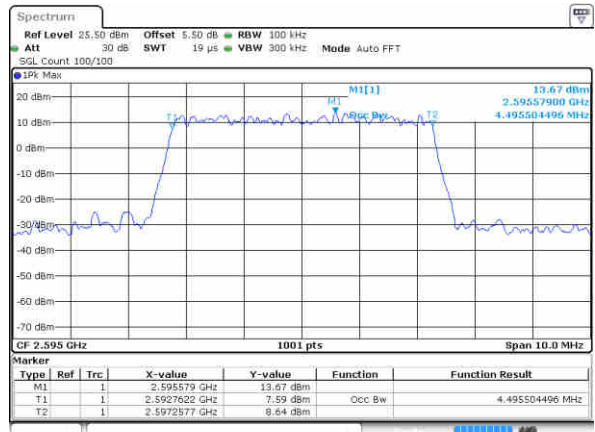

Date: 10 NOV 2018 13:33:26

Middle Channel / 20MHz / 64QAM

Date: 10 NOV 2018 13:34:35

Highest Channel / 15MHz / 64QAM

Date: 10 NOV 2018 13:33:38

Highest Channel / 20MHz / 64QAM

Date: 10 NOV 2018 13:34:46

LTE Band 38

Lowest Channel / 5MHz / QPSK

Date: 18 NOV 2018 10:19:52

Lowest Channel / 5MHz / 16QAM

Date: 18 NOV 2018 10:20:10

Middle Channel / 5MHz / QPSK

Date: 18 NOV 2018 10:21:46

Middle Channel / 5MHz / 16QAM

Date: 18 NOV 2018 10:21:23

Highest Channel / 5MHz / QPSK

Date: 18 NOV 2018 10:22:18

Highest Channel / 5MHz / 16QAM

Date: 18 NOV 2018 10:23:11

LTE Band 38

Lowest Channel / 10MHz / QPSK

Date: 18 NOV 2018 10:30:53

Lowest Channel / 10MHz / 16QAM