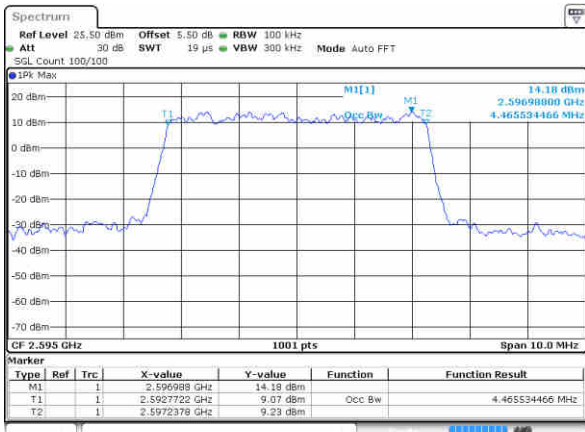

Date: 10 NOV 2018 13:33:26

Middle Channel / 20MHz / 64QAM

Date: 10 NOV 2018 13:34:35

Highest Channel / 15MHz / 64QAM

Date: 10 NOV 2018 13:33:38

Highest Channel / 20MHz / 64QAM

Date: 10 NOV 2018 13:34:46

LTE Band 38

Lowest Channel / 5MHz / QPSK

Date: 18 NOV 2018 10:19:52

Lowest Channel / 5MHz / 16QAM

Date: 18 NOV 2018 10:20:10

Middle Channel / 5MHz / QPSK

Date: 18 NOV 2018 10:21:46

Middle Channel / 5MHz / 16QAM

Date: 18 NOV 2018 10:21:23

Highest Channel / 5MHz / QPSK

Date: 18 NOV 2018 10:22:18

Highest Channel / 5MHz / 16QAM

Date: 18 NOV 2018 10:23:11

LTE Band 38

Lowest Channel / 10MHz / QPSK

Date: 18 NOV 2018 10:30:53

Lowest Channel / 10MHz / 16QAM