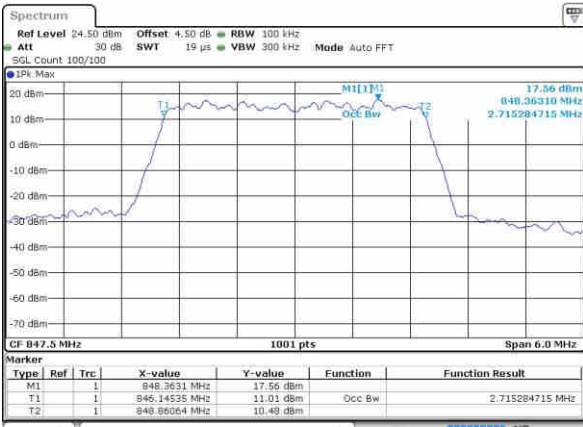

LTE Band 5

Lowest Channel / 3MHz / QPSK

Date: 5 NOV 2018 14:17:15

Lowest Channel / 3MHz / 16QAM

Date: 5 NOV 2018 14:17:28

Middle Channel / 3MHz / QPSK

Date: 5 NOV 2018 14:29:11

Middle Channel / 3MHz / 16QAM

Date: 5 NOV 2018 14:29:23

Highest Channel / 3MHz / QPSK

Date: 5 NOV 2018 14:35:33

Highest Channel / 3MHz / 16QAM

Date: 5 NOV 2018 14:35:44

LTE Band 5

Lowest Channel / 5MHz / QPSK

Date: 5 NOV 2018 14:56:15