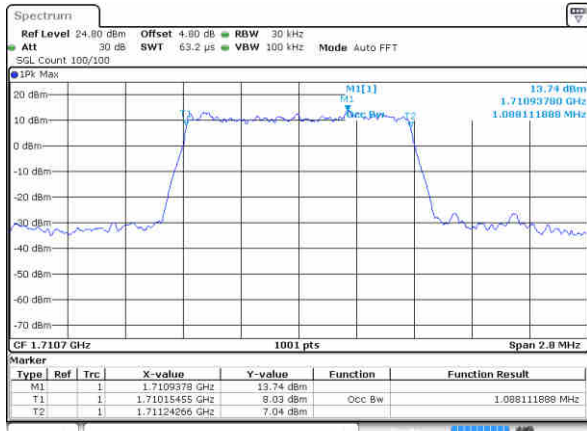

Highest Channel / 20MHz / QPSK

Date: 10 NOV 2018 03:57:23

Highest Channel / 20MHz / 16QAM

Date: 10 NOV 2018 03:57:33

LTE Band 4

Lowest Channel / 1.4MHz / 64QAM

Date: 10 NOV 2018 04:09:53

Lowest Channel / 3MHz / 64QAM