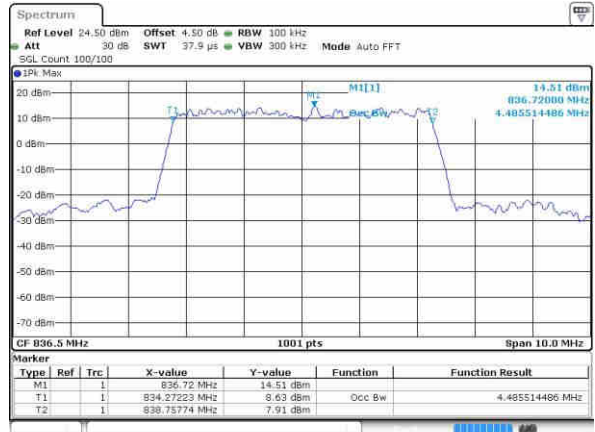

Date: 5 NOV 2018 14:29:23

Highest Channel / 3MHz / QPSK

Date: 5 NOV 2018 14:35:33

Highest Channel / 3MHz / 16QAM

Date: 5 NOV 2018 14:35:44

LTE Band 5

Lowest Channel / 5MHz / QPSK

Date: 5 NOV 2018 14:56:15

Lowest Channel / 5MHz / 16QAM

Date: 5 NOV 2018 14:56:28

Middle Channel / 5MHz / QPSK

Date: 5 NOV 2018 15:16:44

Middle Channel / 5MHz / 16QAM

Date: 5 NOV 2018 15:16:24

Highest Channel / 5MHz / QPSK

Date: 5 NOV 2018 15:17:39

Highest Channel / 5MHz / 16QAM

Date: 5 NOV 2018 15:18:02

LTE Band 5

Lowest Channel / 10MHz / QPSK

Date: 5 NOV 2018 15:21:45

Lowest Channel / 10MHz / 16QAM

Date: 5 NOV 2018 15:21:58

Middle Channel / 10MHz / QPSK