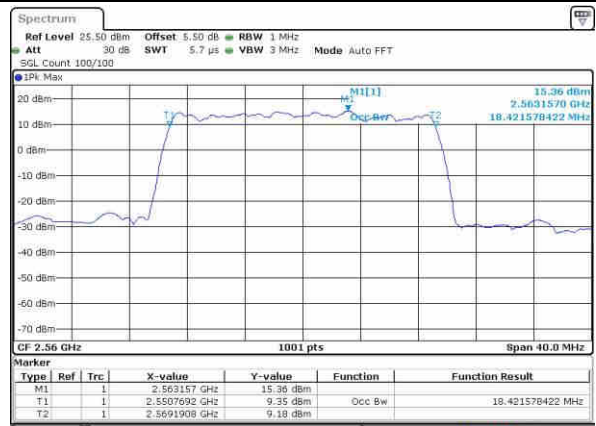

Highest Channel / 10MHz / 64QAM

Date: 10 NOV 2018 13:32:29

LTE Band 7

Lowest Channel / 15MHz / 64QAM

Date: 10 NOV 2018 13:33:15

Lowest Channel / 20MHz / 64QAM

Date: 10 NOV 2018 13:34:23

Middle Channel / 15MHz / 64QAM

Date: 10 NOV 2018 13:33:26

Middle Channel / 20MHz / 64QAM

Date: 10 NOV 2018 13:34:35

Highest Channel / 15MHz / 64QAM

Date: 10 NOV 2018 13:33:38

Highest Channel / 20MHz / 64QAM

Date: 10 NOV 2018 13:34:46

LTE Band 38