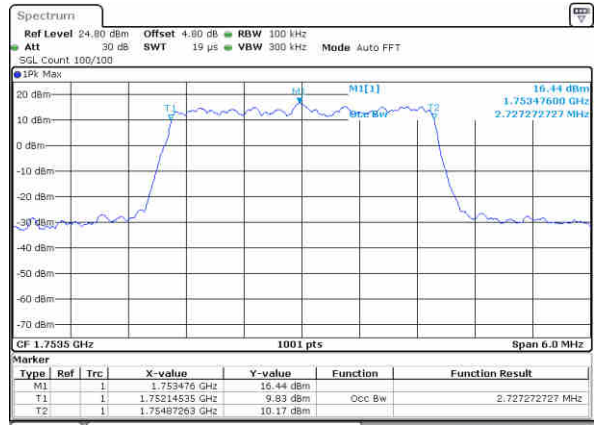

Date: 10 NOV 2018 02:31:05

Highest Channel / 1.4MHz / 16QAM

Date: 10 NOV 2018 02:31:15

LTE Band 4

Lowest Channel / 3MHz / QPSK

Date: 10 NOV 2018 02:38:04

Lowest Channel / 3MHz / 16QAM

Date: 10 NOV 2018 02:38:15

Middle Channel / 3MHz / QPSK

Date: 10 NOV 2018 02:45:04

Middle Channel / 3MHz / 16QAM

Date: 10 NOV 2018 02:45:14

Highest Channel / 3MHz / QPSK

Date: 10 NOV 2018 02:47:34

Highest Channel / 3MHz / 16QAM

Date: 10 NOV 2018 02:47:44

LTE Band 4

Lowest Channel / 5MHz / QPSK

Date: 10 NOV 2018 02:58:25

Lowest Channel / 5MHz / 16QAM

Date: 10 NOV 2018 02:58:35

Middle Channel / 5MHz / QPSK

Date: 10 NOV 2018 03:05:24

Middle Channel / 5MHz / 16QAM