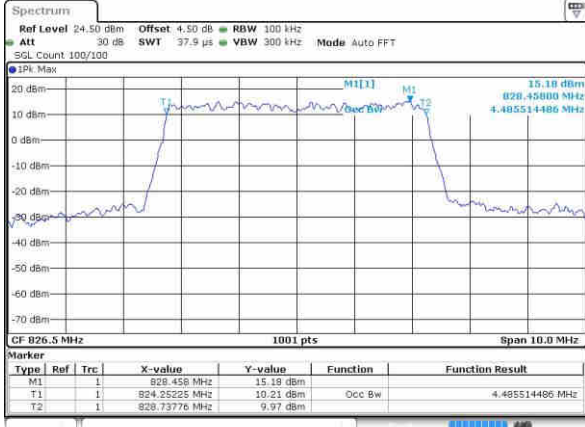

Date: 5 NOV 2018 14:29:23

Highest Channel / 3MHz / QPSK

Date: 5 NOV 2018 14:35:33

Highest Channel / 3MHz / 16QAM

Date: 5 NOV 2018 14:35:44

LTE Band 5

Lowest Channel / 5MHz / QPSK

Date: 5 NOV 2018 14:56:15