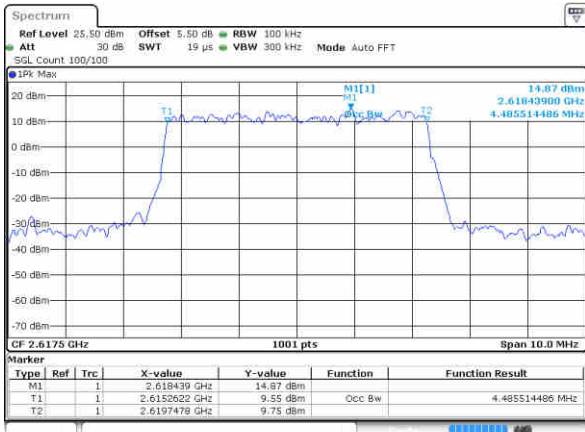

Date: 10 NOV 2018 13:33:26

Middle Channel / 20MHz / 64QAM

Date: 10 NOV 2018 13:34:35

Highest Channel / 15MHz / 64QAM

Date: 10 NOV 2018 13:33:38

Highest Channel / 20MHz / 64QAM

Date: 10 NOV 2018 13:34:46

LTE Band 38

Lowest Channel / 5MHz / QPSK

Date: 18 NOV 2018 10:19:52

Lowest Channel / 5MHz / 16QAM

Date: 18 NOV 2018 10:20:10

Middle Channel / 5MHz / QPSK

Date: 18 NOV 2018 10:21:46

Middle Channel / 5MHz / 16QAM

Date: 18 NOV 2018 10:21:23

Highest Channel / 5MHz / QPSK

Date: 18 NOV 2018 10:22:18

Highest Channel / 5MHz / 16QAM

Date: 18 NOV 2018 10:23:11

LTE Band 38

Lowest Channel / 10MHz / QPSK

Date: 18 NOV 2018 10:30:53

Lowest Channel / 10MHz / 16QAM