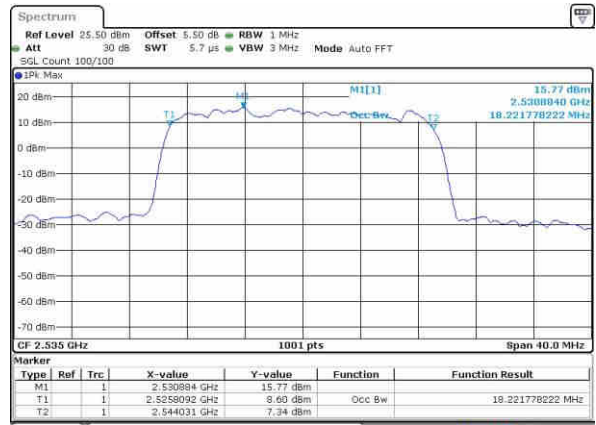

Highest Channel / 10MHz / 64QAM

Date: 10 NOV 2018 13:32:29

LTE Band 7

Lowest Channel / 15MHz / 64QAM

Date: 10 NOV 2018 13:33:15

Lowest Channel / 20MHz / 64QAM

Date: 10 NOV 2018 13:34:23

Middle Channel / 15MHz / 64QAM

Date: 10 NOV 2018 13:33:26

Middle Channel / 20MHz / 64QAM

Date: 10 NOV 2018 13:34:35

Highest Channel / 15MHz / 64QAM

Date: 10 NOV 2018 13:33:38

Highest Channel / 20MHz / 64QAM

Date: 10 NOV 2018 13:34:46

LTE Band 38