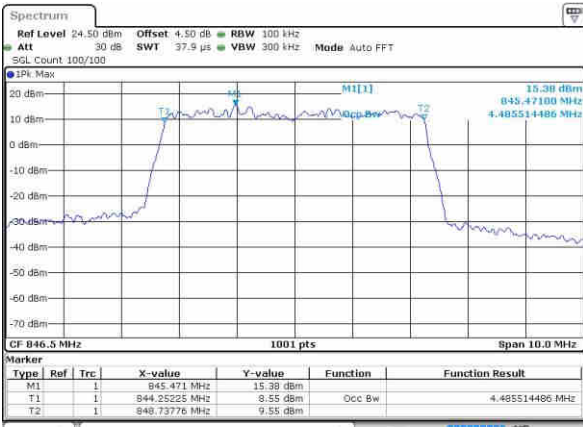

Highest Channel / 1.4MHz / 64QAM

Date: 5 NOV 2018 16:00:11

Highest Channel / 3MHz / 64QAM

Date: 5 NOV 2018 16:07:57

LTE Band 5

Lowest Channel / 5MHz / 64QAM

Date: 5 NOV 2018 18:11:39

Lowest Channel / 10MHz / 64QAM

Date: 5 NOV 2018 18:19:25

Middle Channel / 5MHz / 64QAM

Date: 5 NOV 2018 18:15:21

Middle Channel / 10MHz / 64QAM

Date: 5 NOV 2018 18:23:07

Highest Channel / 5MHz / 64QAM

Date: 5 NOV 2018 18:15:43

Highest Channel / 10MHz / 64QAM