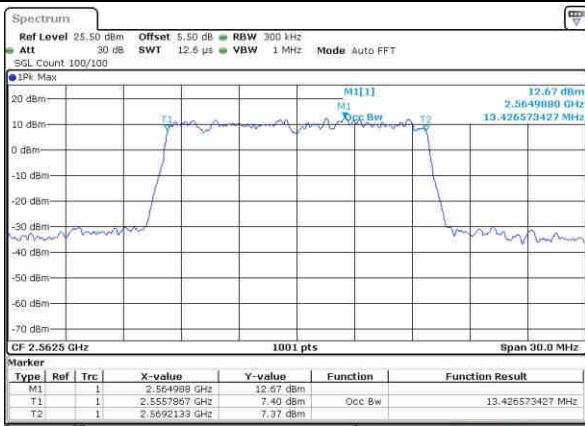

Highest Channel / 10MHz / 64QAM

Date: 10 NOV 2018 13:32:29

LTE Band 7

Lowest Channel / 15MHz / 64QAM

Date: 10 NOV 2018 13:33:15

Lowest Channel / 20MHz / 64QAM

Date: 10 NOV 2018 13:34:23

Middle Channel / 15MHz / 64QAM

Date: 10 NOV 2018 13:33:26

Middle Channel / 20MHz / 64QAM

Date: 10 NOV 2018 13:34:35

Highest Channel / 15MHz / 64QAM

Date: 10 NOV 2018 13:33:38

Highest Channel / 20MHz / 64QAM

Date: 10 NOV 2018 13:34:46

LTE Band 38