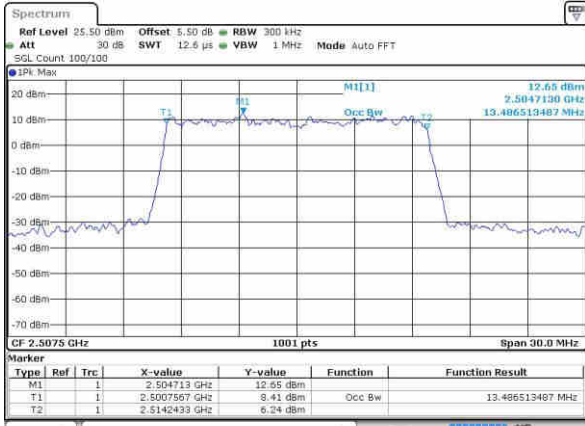

Highest Channel / 10MHz / 64QAM

Date: 10 NOV 2018 13:32:29

LTE Band 7

Lowest Channel / 15MHz / 64QAM

Date: 10 NOV 2018 13:33:15

Lowest Channel / 20MHz / 64QAM

Date: 10 NOV 2018 13:34:23

Middle Channel / 15MHz / 64QAM

Date: 10 NOV 2018 13:33:26

Middle Channel / 20MHz / 64QAM

Date: 10 NOV 2018 13:34:35

Highest Channel / 15MHz / 64QAM

Date: 10 NOV 2018 13:33:38

Highest Channel / 20MHz / 64QAM

Date: 10 NOV 2018 13:34:46

LTE Band 38