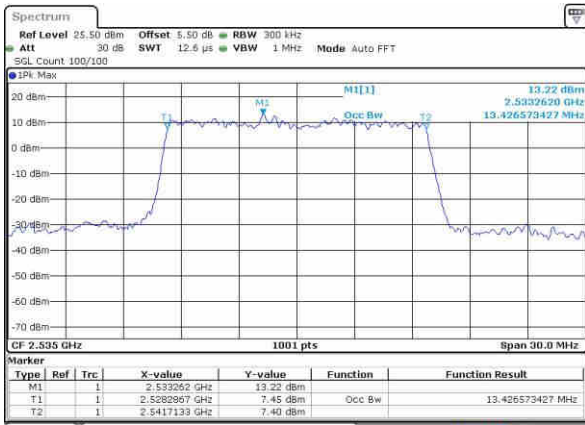

Highest Channel / 10MHz / 64QAM

Date: 10 NOV 2018 13:32:29

LTE Band 7

Lowest Channel / 15MHz / 64QAM

Date: 10 NOV 2018 13:33:15

Lowest Channel / 20MHz / 64QAM

Date: 10 NOV 2018 13:34:23

Middle Channel / 15MHz / 64QAM

Date: 10 NOV 2018 13:33:26

Middle Channel / 20MHz / 64QAM

Date: 10 NOV 2018 13:34:35

Highest Channel / 15MHz / 64QAM

Date: 10 NOV 2018 13:33:38

Highest Channel / 20MHz / 64QAM

Date: 10 NOV 2018 13:34:46

LTE Band 38