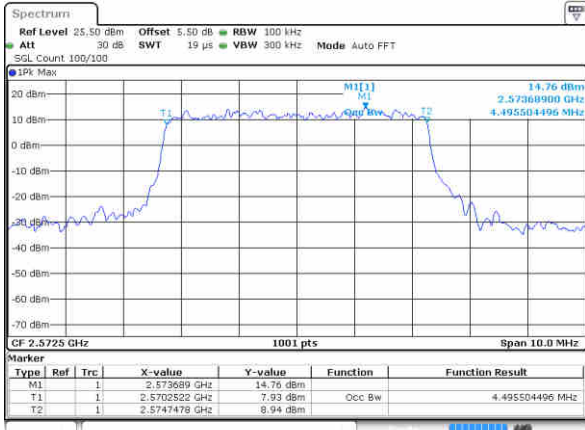

LTE Band 38

Lowest Channel / 5MHz / QPSK

Date: 18 NOV 2018 10:19:52