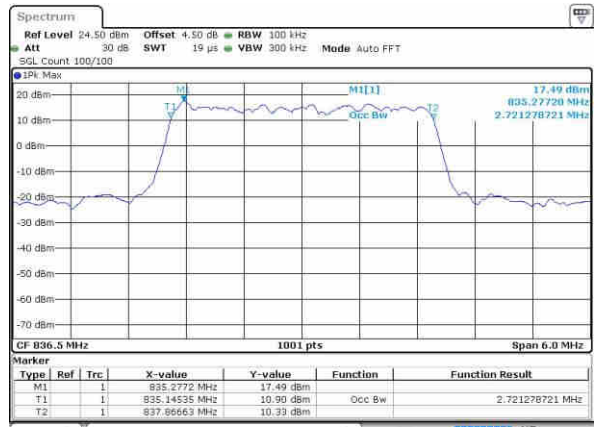

Date: 10 NOV 2018 04:47:38

Highest Channel / 20MHz / 64QAM

Date: 10 NOV 2018 04:55:53

LTE Band 5

Lowest Channel / 1.4MHz / QPSK

Date: 5 NOV 2018 13:39:54

Lowest Channel / 1.4MHz / 16QAM

Date: 5 NOV 2018 13:40:06

Middle Channel / 1.4MHz / QPSK

Date: 5 NOV 2018 14:03:32

Middle Channel / 1.4MHz / 16QAM

Date: 5 NOV 2018 14:03:43

Highest Channel / 1.4MHz / QPSK

Date: 5 NOV 2018 14:07:04

Highest Channel / 1.4MHz / 16QAM

Date: 5 NOV 2018 14:07:16

LTE Band 5

Lowest Channel / 3MHz / QPSK

Date: 5 NOV 2018 14:17:15

Lowest Channel / 3MHz / 16QAM

Date: 5 NOV 2018 14:17:28

Middle Channel / 3MHz / QPSK

Date: 5 NOV 2018 14:29:11

Middle Channel / 3MHz / 16QAM

Date: 5 NOV 2018 14:29:23

Highest Channel / 3MHz / QPSK

Date: 5 NOV 2018 14:35:33

Highest Channel / 3MHz / 16QAM

Date: 5 NOV 2018 14:35:44

LTE Band 5

Lowest Channel / 5MHz / QPSK

Date: 5 NOV 2018 14:56:15