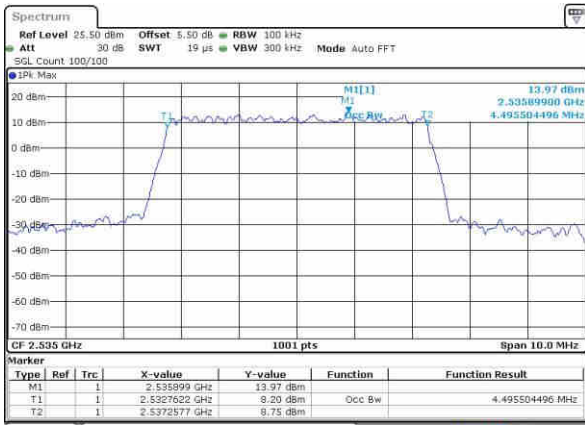

Date: 5 NOV 2018 18:23:29

LTE Band 7

Lowest Channel / 5MHz / QPSK

Date: 10 NOV 2018 11:40:09

Lowest Channel / 5MHz / 16QAM

Date: 10 NOV 2018 11:40:31

Middle Channel / 5MHz / QPSK

Date: 10 NOV 2018 11:41:14

Middle Channel / 5MHz / 16QAM

Date: 10 NOV 2018 11:40:52

Highest Channel / 5MHz / QPSK

Date: 10 NOV 2018 11:41:36

Highest Channel / 5MHz / 16QAM

Date: 10 NOV 2018 11:41:57

LTE Band 7

Lowest Channel / 10MHz / QPSK