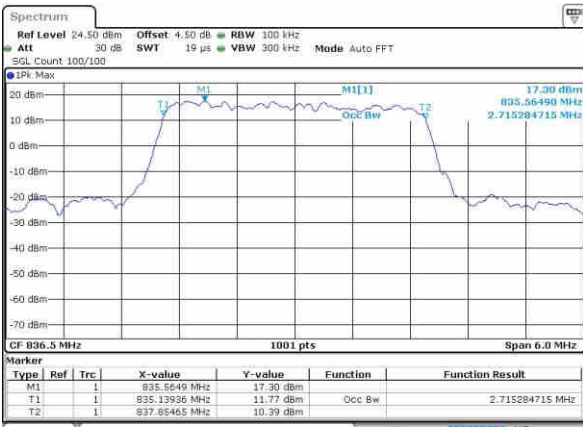

LTE Band 5

Lowest Channel / 3MHz / QPSK

Date: 5 NOV 2018 14:17:15

Lowest Channel / 3MHz / 16QAM

Date: 5 NOV 2018 14:17:28

Middle Channel / 3MHz / QPSK

Date: 5 NOV 2018 14:29:11

Middle Channel / 3MHz / 16QAM

Date: 5 NOV 2018 14:29:23

Highest Channel / 3MHz / QPSK

Date: 5 NOV 2018 14:35:33

Highest Channel / 3MHz / 16QAM

Date: 5 NOV 2018 14:35:44

LTE Band 5

Lowest Channel / 5MHz / QPSK

Date: 5 NOV 2018 14:56:15