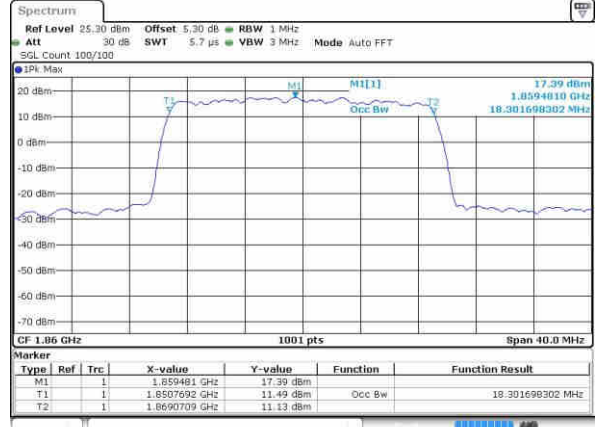

LTE Band 2

Lowest Channel / 15MHz / 64QAM

Date: 6 NOV 2018 10:20:12

Lowest Channel / 20MHz / 64QAM

Date: 6 NOV 2018 10:20:48

Middle Channel / 15MHz / 64QAM

Date: 6 NOV 2018 10:20:23

Middle Channel / 20MHz / 64QAM

Date: 6 NOV 2018 10:20:58

Highest Channel / 15MHz / 64QAM

Date: 6 NOV 2018 10:20:35

Highest Channel / 20MHz / 64QAM

Date: 6 NOV 2018 10:21:09

LTE Band 4

Lowest Channel / 1.4MHz / QPSK

Date: 10 NOV 2018 02:21:34