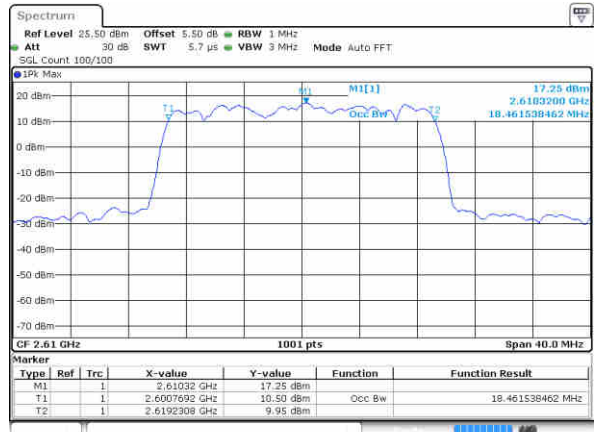

Middle Channel / 15MHz / 16QAM

Date: 18 NOV 2018 10:38:38

Highest Channel / 15MHz / QPSK

Date: 18 NOV 2018 10:39:39

Highest Channel / 15MHz / 16QAM

Date: 18 NOV 2018 10:40:02

LTE Band 38

Lowest Channel / 20MHz / QPSK

Date: 18 NOV 2018 10:40:55

Lowest Channel / 20MHz / 16QAM

Date: 18 NOV 2018 10:41:16

Middle Channel / 20MHz / QPSK

Date: 18 NOV 2018 10:43:21

Middle Channel / 20MHz / 16QAM

Date: 18 NOV 2018 10:42:29

Highest Channel / 20MHz / QPSK

Date: 18 NOV 2018 10:43:59

Highest Channel / 20MHz / 16QAM

Date: 18 NOV 2018 10:44:30

LTE Band 38

Lowest Channel / 5MHz / 64QAM

Date: 18 NOV 2018 10:20:30

Lowest Channel / 10MHz / 64QAM

Date: 18 NOV 2018 10:31:39