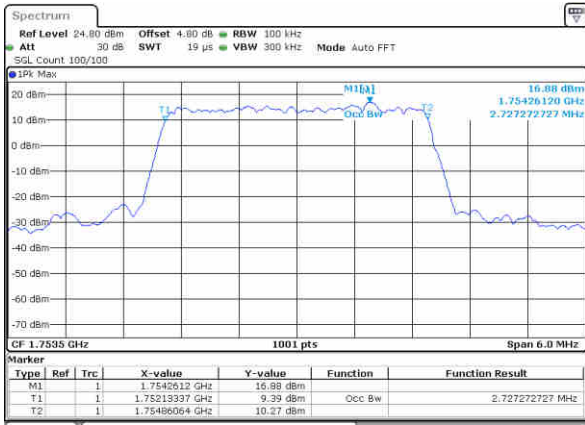

Highest Channel / 3MHz / QPSK

Date: 10 NOV 2018 02:47:34