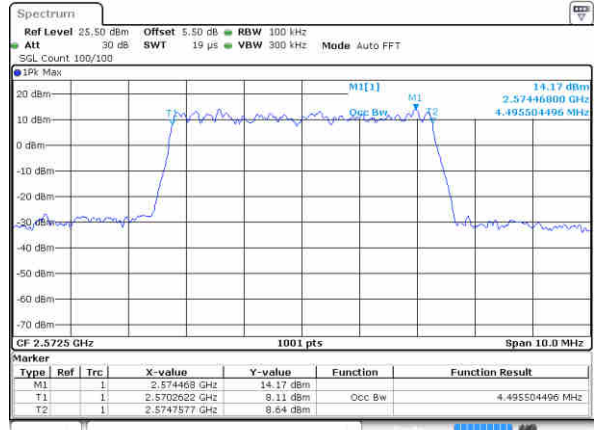

Lowest Channel / 5MHz / 16QAM

Date: 18 NOV 2018 10:20:10