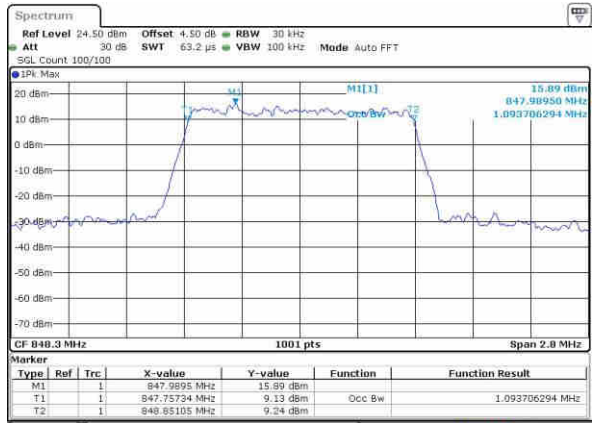

Date: 10 NOV 2018 04:47:38

Highest Channel / 20MHz / 64QAM

Date: 10 NOV 2018 04:55:53

LTE Band 5

Lowest Channel / 1.4MHz / QPSK

Date: 5 NOV 2018 13:39:54

Lowest Channel / 1.4MHz / 16QAM

Date: 5 NOV 2018 13:40:06

Middle Channel / 1.4MHz / QPSK

Date: 5 NOV 2018 14:03:32

Middle Channel / 1.4MHz / 16QAM

Date: 5 NOV 2018 14:03:43

Highest Channel / 1.4MHz / QPSK

Date: 5 NOV 2018 14:07:04

Highest Channel / 1.4MHz / 16QAM

Date: 5 NOV 2018 14:07:16

LTE Band 5

Lowest Channel / 3MHz / QPSK

Date: 5 NOV 2018 14:17:15

Lowest Channel / 3MHz / 16QAM

Date: 5 NOV 2018 14:17:28

Middle Channel / 3MHz / QPSK

Date: 5 NOV 2018 14:29:11

Middle Channel / 3MHz / 16QAM