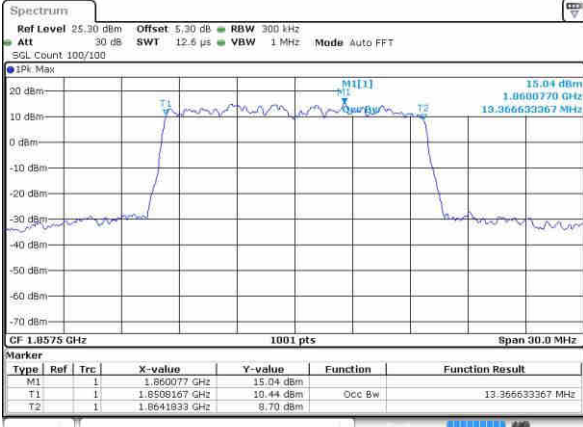

LTE Band 2

Lowest Channel / 15MHz / 64QAM

Date: 6 NOV 2018 10:20:12

Lowest Channel / 20MHz / 64QAM

Date: 6 NOV 2018 10:20:48

Middle Channel / 15MHz / 64QAM

Date: 6 NOV 2018 10:20:23

Middle Channel / 20MHz / 64QAM

Date: 6 NOV 2018 10:20:58

Highest Channel / 15MHz / 64QAM

Date: 6 NOV 2018 10:20:35

Highest Channel / 20MHz / 64QAM

Date: 6 NOV 2018 10:21:09

LTE Band 4

Lowest Channel / 1.4MHz / QPSK

Date: 10 NOV 2018 02:21:34