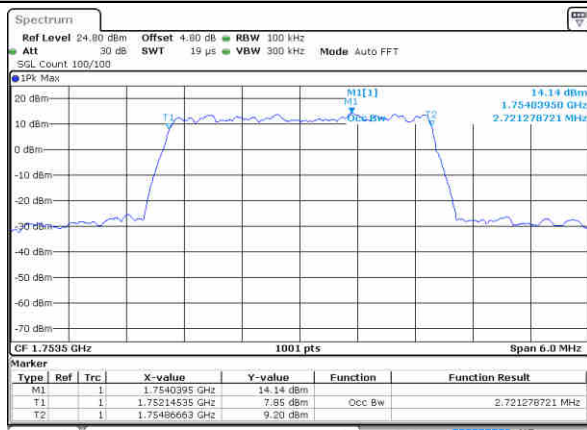

Highest Channel / 20MHz / QPSK

Date: 10 NOV 2018 03:57:23

Highest Channel / 20MHz / 16QAM

Date: 10 NOV 2018 03:57:33

LTE Band 4

Lowest Channel / 1.4MHz / 64QAM

Date: 10 NOV 2018 04:09:53

Lowest Channel / 3MHz / 64QAM

Date: 10 NOV 2018 04:18:07

Middle Channel / 1.4MHz / 64QAM

Date: 10 NOV 2018 04:13:23

Middle Channel / 3MHz / 64QAM

Date: 10 NOV 2018 04:21:37

Highest Channel / 1.4MHz / 64QAM

Date: 10 NOV 2018 04:14:38

Highest Channel / 3MHz / 64QAM

Date: 10 NOV 2018 04:22:52

LTE Band 4

Lowest Channel / 5MHz / 64QAM

Date: 10 NOV 2018 04:26:22

Lowest Channel / 10MHz / 64QAM

Date: 10 NOV 2018 04:34:37

Middle Channel / 5MHz / 64QAM

Date: 10 NOV 2018 04:29:52