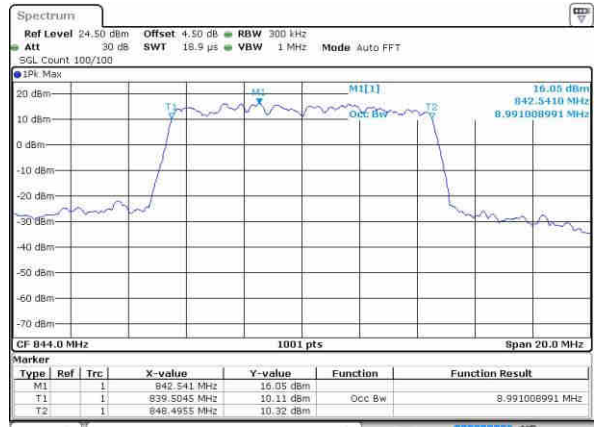

Highest Channel / 1.4MHz / 64QAM

Date: 5 NOV 2018 16:00:11

Highest Channel / 3MHz / 64QAM

Date: 5 NOV 2018 16:07:57

LTE Band 5

Lowest Channel / 5MHz / 64QAM

Date: 5 NOV 2018 18:11:39

Lowest Channel / 10MHz / 64QAM

Date: 5 NOV 2018 18:19:25

Middle Channel / 5MHz / 64QAM

Date: 5 NOV 2018 18:15:21

Middle Channel / 10MHz / 64QAM

Date: 5 NOV 2018 18:23:07

Highest Channel / 5MHz / 64QAM

Date: 5 NOV 2018 18:15:43

Highest Channel / 10MHz / 64QAM