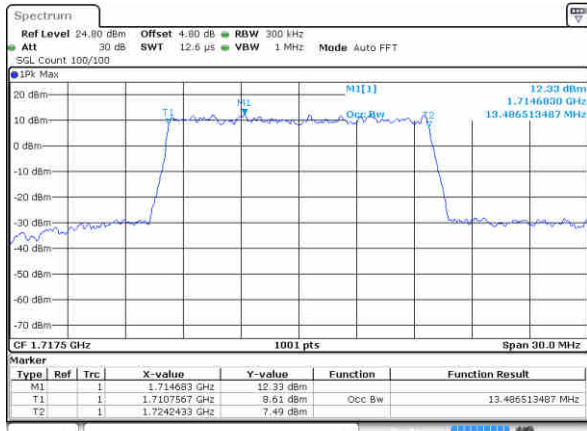

Middle Channel / 10MHz / 64QAM

Date: 10 NOV 2018 04:38:07

Highest Channel / 5MHz / 64QAM

Date: 10 NOV 2018 04:31:07

Highest Channel / 10MHz / 64QAM

Date: 10 NOV 2018 04:39:22

LTE Band 4

Lowest Channel / 15MHz / 64QAM