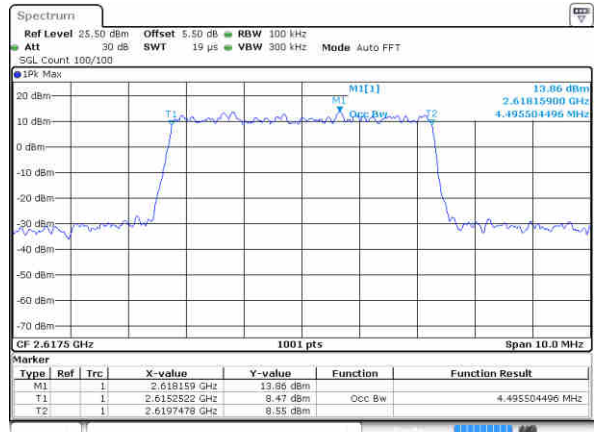

Date: 10 NOV 2018 13:33:26

Middle Channel / 20MHz / 64QAM

Date: 10 NOV 2018 13:34:35

Highest Channel / 15MHz / 64QAM

Date: 10 NOV 2018 13:33:38

Highest Channel / 20MHz / 64QAM

Date: 10 NOV 2018 13:34:46

LTE Band 38

Lowest Channel / 5MHz / QPSK

Date: 18 NOV 2018 10:19:52

Lowest Channel / 5MHz / 16QAM

Date: 18 NOV 2018 10:20:10

Middle Channel / 5MHz / QPSK

Date: 18 NOV 2018 10:21:46

Middle Channel / 5MHz / 16QAM

Date: 18 NOV 2018 10:21:23

Highest Channel / 5MHz / QPSK

Date: 18 NOV 2018 10:22:18

Highest Channel / 5MHz / 16QAM

Date: 18 NOV 2018 10:23:11

LTE Band 38

Lowest Channel / 10MHz / QPSK

Date: 18 NOV 2018 10:30:53

Lowest Channel / 10MHz / 16QAM