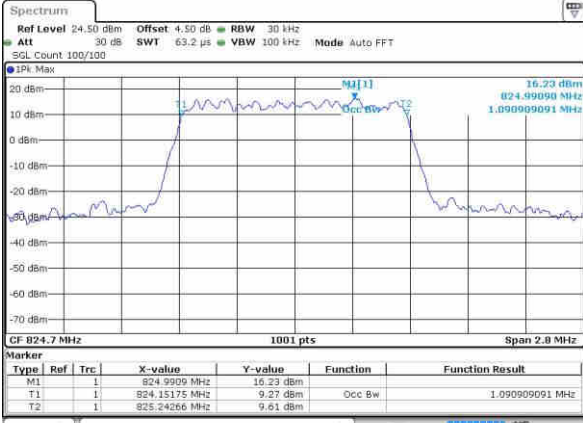

Date: 10 NOV 2018 04:47:38

Highest Channel / 20MHz / 64QAM

Date: 10 NOV 2018 04:55:53

LTE Band 5

Lowest Channel / 1.4MHz / QPSK

Date: 5 NOV 2018 13:39:54

Lowest Channel / 1.4MHz / 16QAM

Date: 5 NOV 2018 13:40:06