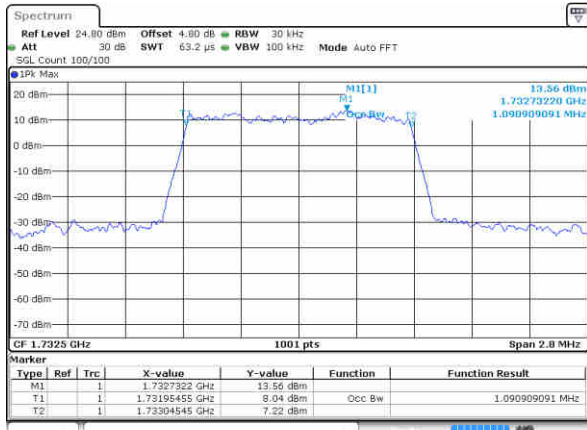

Middle Channel / 1.4MHz / 64QAM

Date: 10 NOV 2018 04:13:23