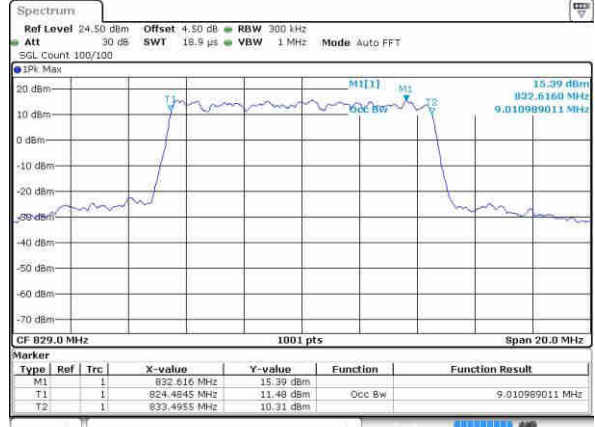

Highest Channel / 1.4MHz / 64QAM

Date: 5 NOV 2018 16:00:11

Highest Channel / 3MHz / 64QAM

Date: 5 NOV 2018 16:07:57

LTE Band 5

Lowest Channel / 5MHz / 64QAM

Date: 5 NOV 2018 18:11:39

Lowest Channel / 10MHz / 64QAM