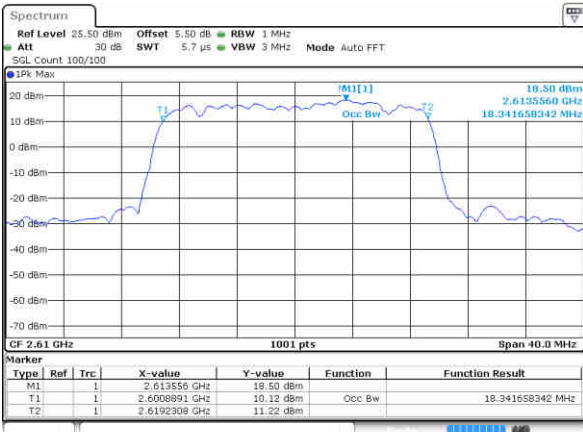

Middle Channel / 15MHz / 16QAM

Date: 18 NOV 2018 10:38:38

Highest Channel / 15MHz / QPSK

Date: 18 NOV 2018 10:39:39

Highest Channel / 15MHz / 16QAM

Date: 18 NOV 2018 10:40:02

LTE Band 38

Lowest Channel / 20MHz / QPSK

Date: 18 NOV 2018 10:40:55

Lowest Channel / 20MHz / 16QAM

Date: 18 NOV 2018 10:41:16

Middle Channel / 20MHz / QPSK

Date: 18 NOV 2018 10:43:21

Middle Channel / 20MHz / 16QAM

Date: 18 NOV 2018 10:42:29

Highest Channel / 20MHz / QPSK

Date: 18 NOV 2018 10:43:59

Highest Channel / 20MHz / 16QAM

Date: 18 NOV 2018 10:44:30

LTE Band 38

Lowest Channel / 5MHz / 64QAM

Date: 18 NOV 2018 10:20:30

Lowest Channel / 10MHz / 64QAM

Date: 18 NOV 2018 10:31:39