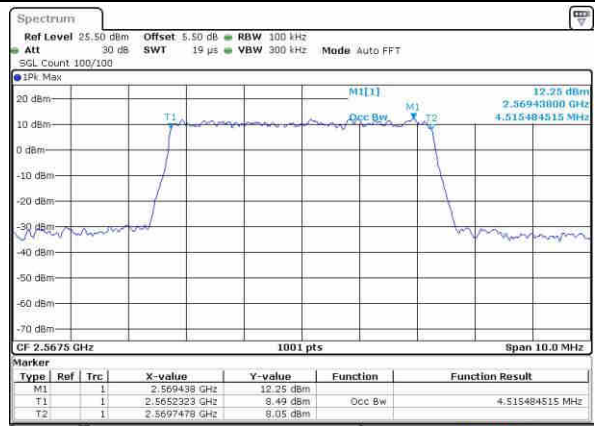

Date: 5 NOV 2018 18:23:29

LTE Band 7

Lowest Channel / 5MHz / QPSK

Date: 10 NOV 2018 11:40:09

Lowest Channel / 5MHz / 16QAM

Date: 10 NOV 2018 11:40:31

Middle Channel / 5MHz / QPSK

Date: 10 NOV 2018 11:41:14

Middle Channel / 5MHz / 16QAM

Date: 10 NOV 2018 11:40:52

Highest Channel / 5MHz / QPSK

Date: 10 NOV 2018 11:41:36

Highest Channel / 5MHz / 16QAM

Date: 10 NOV 2018 11:41:57

LTE Band 7

Lowest Channel / 10MHz / QPSK