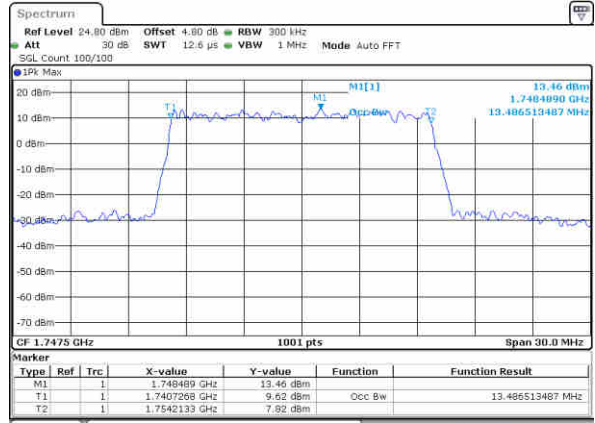

Date: 10 NOV 2018 03:38:24

Middle Channel / 15MHz / 16QAM

Date: 10 NOV 2018 03:38:34

Highest Channel / 15MHz / QPSK

Date: 10 NOV 2018 03:40:54

Highest Channel / 15MHz / 16QAM

Date: 10 NOV 2018 03:41:04

LTE Band 4