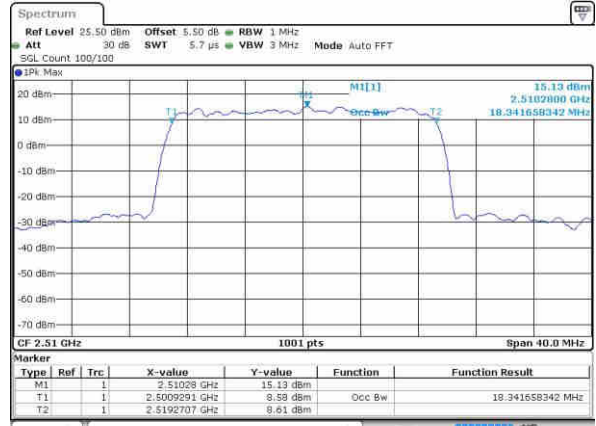

Highest Channel / 10MHz / 64QAM

Date: 10 NOV 2018 13:32:29

LTE Band 7

Lowest Channel / 15MHz / 64QAM

Date: 10 NOV 2018 13:33:15

Lowest Channel / 20MHz / 64QAM

Date: 10 NOV 2018 13:34:23

Middle Channel / 15MHz / 64QAM

Date: 10 NOV 2018 13:33:26

Middle Channel / 20MHz / 64QAM

Date: 10 NOV 2018 13:34:35

Highest Channel / 15MHz / 64QAM

Date: 10 NOV 2018 13:33:38

Highest Channel / 20MHz / 64QAM

Date: 10 NOV 2018 13:34:46

LTE Band 38