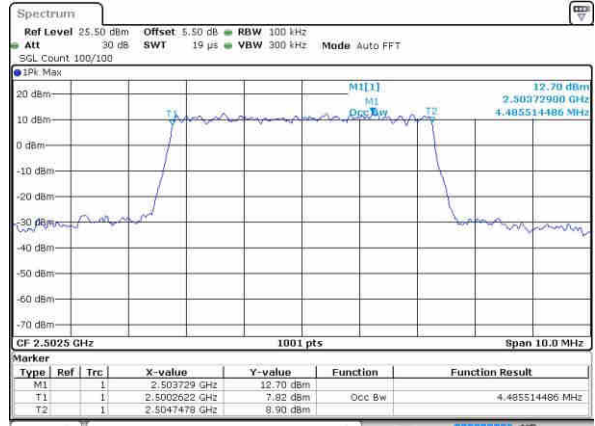

Date: 5 NOV 2018 18:23:29

LTE Band 7

Lowest Channel / 5MHz / QPSK

Date: 10 NOV 2018 11:40:09

Lowest Channel / 5MHz / 16QAM

Date: 10 NOV 2018 11:40:31

Middle Channel / 5MHz / QPSK

Date: 10 NOV 2018 11:41:14

Middle Channel / 5MHz / 16QAM

Date: 10 NOV 2018 11:40:52

Highest Channel / 5MHz / QPSK

Date: 10 NOV 2018 11:41:36

Highest Channel / 5MHz / 16QAM

Date: 10 NOV 2018 11:41:57

LTE Band 7

Lowest Channel / 10MHz / QPSK