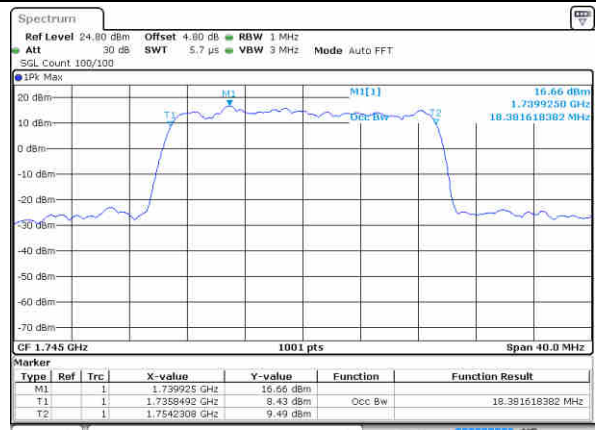

Date: 10 NOV 2018 04:42:52

Lowest Channel / 20MHz / 64QAM

Date: 10 NOV 2018 04:51:07

Middle Channel / 15MHz / 64QAM

Date: 10 NOV 2018 04:48:22

Middle Channel / 20MHz / 64QAM

Date: 10 NOV 2018 04:54:38

Highest Channel / 15MHz / 64QAM

Date: 10 NOV 2018 04:47:38

Highest Channel / 20MHz / 64QAM

Date: 10 NOV 2018 04:55:53

LTE Band 5

Lowest Channel / 1.4MHz / QPSK

Date: 5 NOV 2018 13:39:54

Lowest Channel / 1.4MHz / 16QAM

Date: 5 NOV 2018 13:40:06