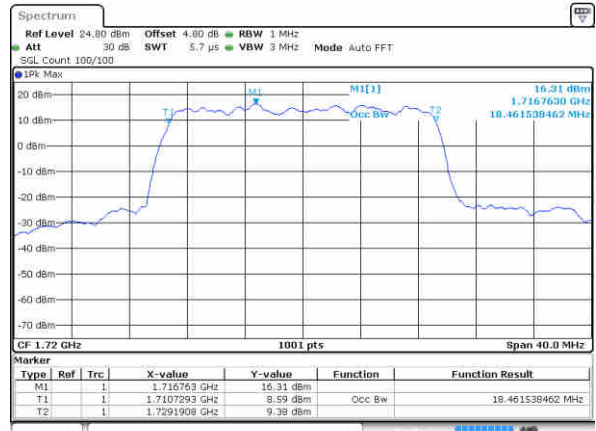

Date: 10 NOV 2018 04:22:52

LTE Band 4

Lowest Channel / 5MHz / 64QAM

Date: 10 NOV 2018 04:26:22

Lowest Channel / 10MHz / 64QAM

Date: 10 NOV 2018 04:34:37

Middle Channel / 5MHz / 64QAM

Date: 10 NOV 2018 04:29:52

Middle Channel / 10MHz / 64QAM

Date: 10 NOV 2018 04:38:07

Highest Channel / 5MHz / 64QAM

Date: 10 NOV 2018 04:31:07

Highest Channel / 10MHz / 64QAM

Date: 10 NOV 2018 04:39:22

LTE Band 4

Lowest Channel / 15MHz / 64QAM

Date: 10 NOV 2018 04:42:52

Lowest Channel / 20MHz / 64QAM

Date: 10 NOV 2018 04:51:07

Middle Channel / 15MHz / 64QAM

Date: 10 NOV 2018 04:48:22

Middle Channel / 20MHz / 64QAM

Date: 10 NOV 2018 04:54:38

Highest Channel / 15MHz / 64QAM