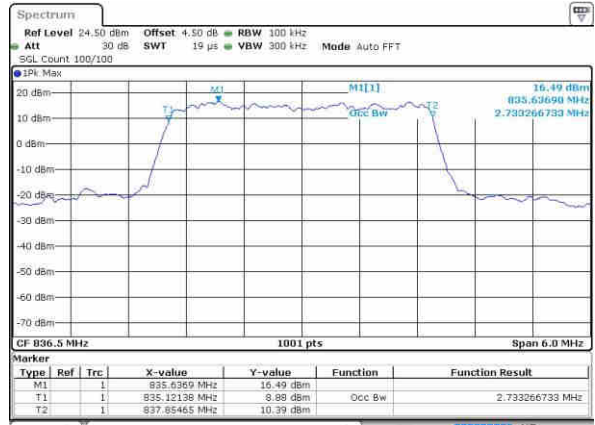

Date: 5 NOV 2018 15:31:15

Middle Channel / 10MHz / 16QAM

Date: 5 NOV 2018 15:31:26

Highest Channel / 10MHz / QPSK

Date: 5 NOV 2018 15:35:20

Highest Channel / 10MHz / 16QAM

Date: 5 NOV 2018 15:35:32

LTE Band 5

Lowest Channel / 1.4MHz / 64QAM

Date: 5 NOV 2018 15:56:07

Lowest Channel / 3MHz / 64QAM

Date: 5 NOV 2018 16:03:53

Middle Channel / 1.4MHz / 64QAM

Date: 5 NOV 2018 15:59:49

Middle Channel / 3MHz / 64QAM

Date: 5 NOV 2018 16:07:35

Highest Channel / 1.4MHz / 64QAM

Date: 5 NOV 2018 16:00:11

Highest Channel / 3MHz / 64QAM

Date: 5 NOV 2018 16:07:57

LTE Band 5

Lowest Channel / 5MHz / 64QAM

Date: 5 NOV 2018 18:11:39

Lowest Channel / 10MHz / 64QAM