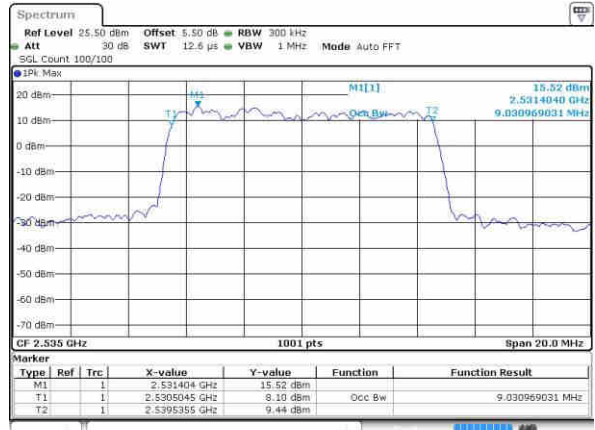

Middle Channel / 5MHz / 16QAM

Date: 10 NOV 2018 11:40:52

Highest Channel / 5MHz / QPSK

Date: 10 NOV 2018 11:41:36

Highest Channel / 5MHz / 16QAM

Date: 10 NOV 2018 11:41:57

LTE Band 7

Lowest Channel / 10MHz / QPSK

Date: 10 NOV 2018 12:35:29

Lowest Channel / 10MHz / 16QAM

Date: 10 NOV 2018 12:35:50

Middle Channel / 10MHz / QPSK

Date: 10 NOV 2018 12:36:33

Middle Channel / 10MHz / 16QAM

Date: 10 NOV 2018 12:36:12

Highest Channel / 10MHz / QPSK

Date: 10 NOV 2018 12:36:55

Highest Channel / 10MHz / 16QAM

Date: 10 NOV 2018 12:37:17

LTE Band 7

Lowest Channel / 15MHz / QPSK

Date: 10 NOV 2018 13:24:11

Lowest Channel / 15MHz / 16QAM

Date: 10 NOV 2018 13:23:49