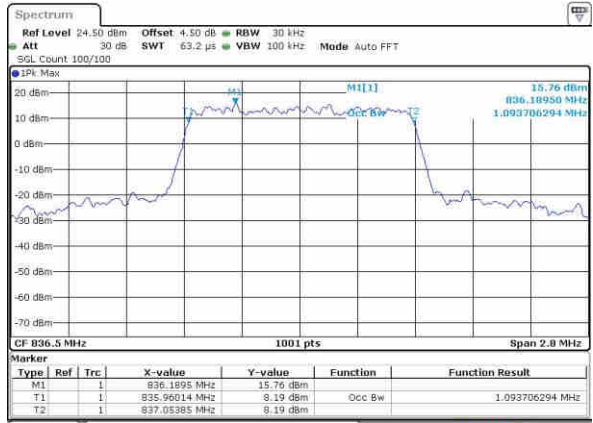

Middle Channel / 1.4MHz / 16QAM

Date: 5 NOV 2018 14:03:43