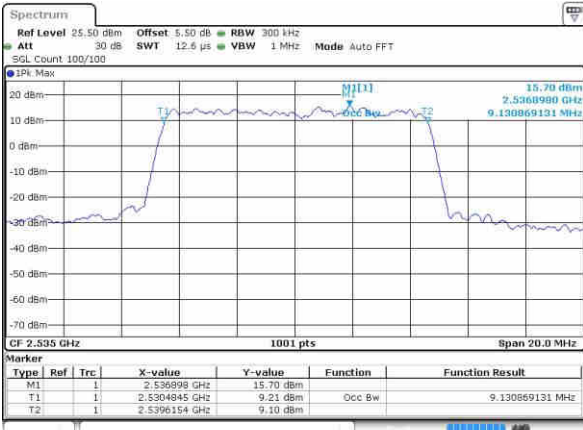

Middle Channel / 10MHz / QPSK

Date: 10 NOV 2018 12:36:33