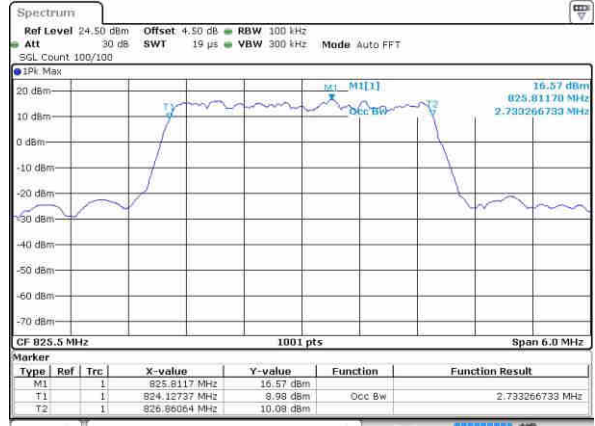

Lowest Channel / 3MHz / 64QAM

Date: 5 NOV 2018 16:03:53