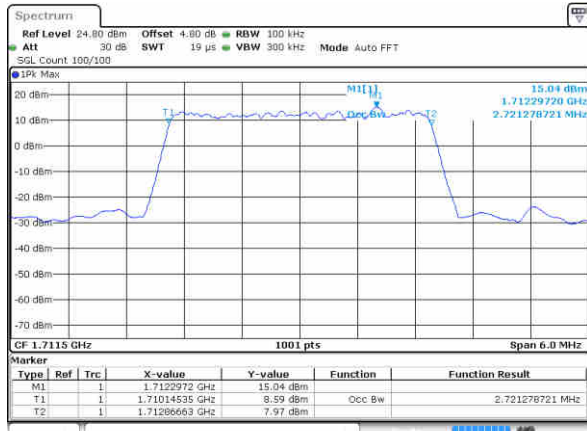

Highest Channel / 20MHz / QPSK

Date: 10 NOV 2018 03:57:23

Highest Channel / 20MHz / 16QAM

Date: 10 NOV 2018 03:57:33

LTE Band 4

Lowest Channel / 1.4MHz / 64QAM

Date: 10 NOV 2018 04:09:53

Lowest Channel / 3MHz / 64QAM