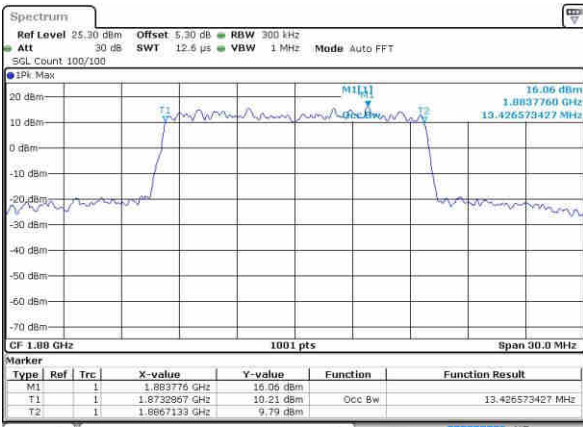

Middle Channel / 15MHz / 64QAM

Date: 6 NOV 2018 10:20:23