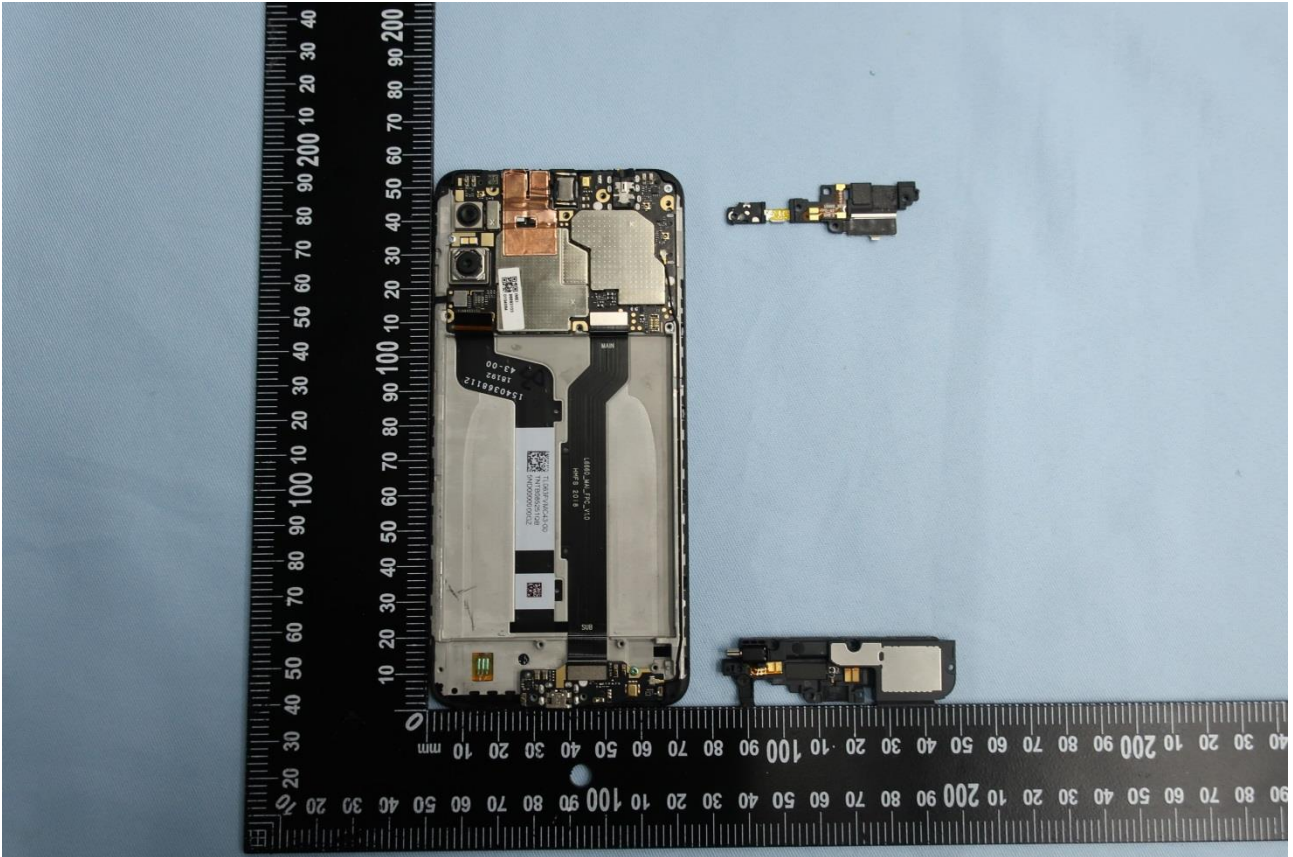

3. Internal Photograph of EUT

Brand Name: MI / Model Name: M1806E7TG

Brand Name: MI / Model Name: M1806E7TG

Brand Name: MI / Model Name: M1806E7TG

Brand Name: MI / Model Name: M1806E7TG

Brand Name: MI / Model Name: M1806E7TG

Brand Name: MI / Model Name: M1806E7TG

Brand Name: MI / Model Name: M1806E7TG

Brand Name: MI / Model Name: M1806E7TG

Brand Name: MI / Model Name: M1806E7TG

Brand Name: MI / Model Name: M1806E7TG

Brand Name: MI / Model Name: M1806E7TG