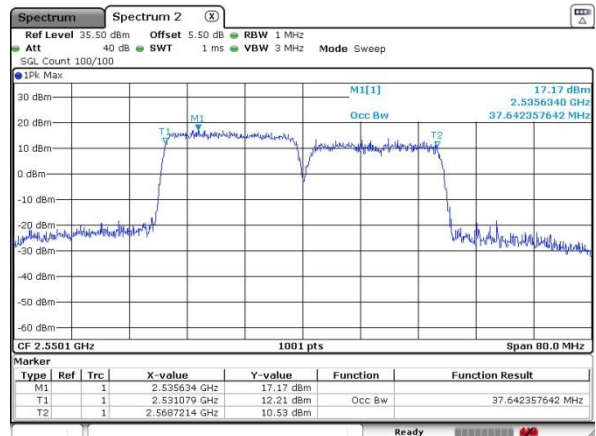

Lowest Channel / 20MHz+10MHz

Date: 5 JUL 2016 00:29:02

Middle Channel / 15MHz+20MHz

Date: 4 JUL 2016 23:39:36

Middle Channel / 20MHz+10MHz

Date: 5 JUL 2016 01:02:54

Highest Channel / 15MHz+20MHz

Date: 4 JUL 2016 23:41:24

Highest Channel / 20MHz+10MHz

Date: 5 JUL 2016 01:04:05

LTE Band 7

QPSK

Lowest Channel / 20MHz+15MHz

Lowest Channel / 20MHz+20MHz

Middle Channel / 20MHz+15MHz

Middle Channel / 20MHz+20MHz

Highest Channel / 20MHz+15MHz

Highest Channel / 20MHz+20MHz

LTE Band 7

16QAM

Lowest Channel / 15MHz+10MHz

Date: 4 JUL 2016 23:48:18

Lowest Channel / 15MHz+15MHz

Date: 5 JUL 2016 01:16:08