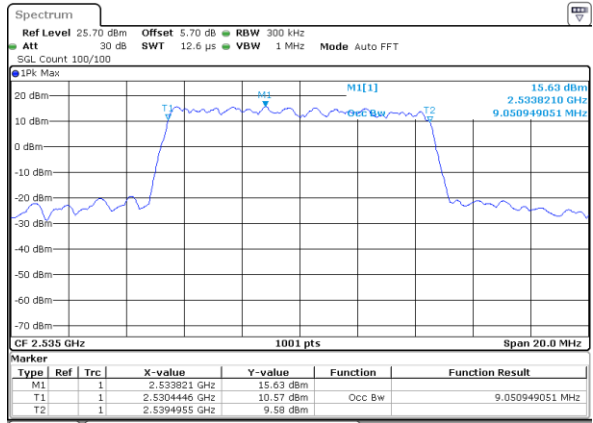

Date: 2 JUL 2018 16:21:45

Highest Channel / 20MHz / QPSK

Date: 2 JUL 2018 16:22:27

Highest Channel / 20MHz / 16QAM

Date: 2 JUL 2018 16:22:48

LTE Band 7

Lowest Channel / 5MHz / 64QAM

Date: 2 JUL 2018 16:32:20

Lowest Channel / 10MHz / 64QAM

Date: 2 JUL 2018 16:33:24

Middle Channel / 5MHz / 64QAM

Date: 2 JUL 2018 16:32:41

Middle Channel / 10MHz / 64QAM

Date: 2 JUL 2018 16:33:46

Highest Channel / 5MHz / 64QAM

Date: 2 JUL 2018 16:33:03

Highest Channel / 10MHz / 64QAM

Date: 2 JUL 2018 16:34:07

LTE Band 7

Lowest Channel / 15MHz / 64QAM

Date: 2 JUL 2018 16:34:28

Lowest Channel / 20MHz / 64QAM

Date: 2 JUL 2018 16:35:33

Middle Channel / 15MHz / 64QAM

Date: 2 JUL 2018 16:34:50

Middle Channel / 20MHz / 64QAM

Date: 2 JUL 2018 16:35:54

Highest Channel / 15MHz / 64QAM

Date: 2 JUL 2018 16:35:11

Highest Channel / 20MHz / 64QAM

Date: 2 JUL 2018 16:36:15

LTE Band 38