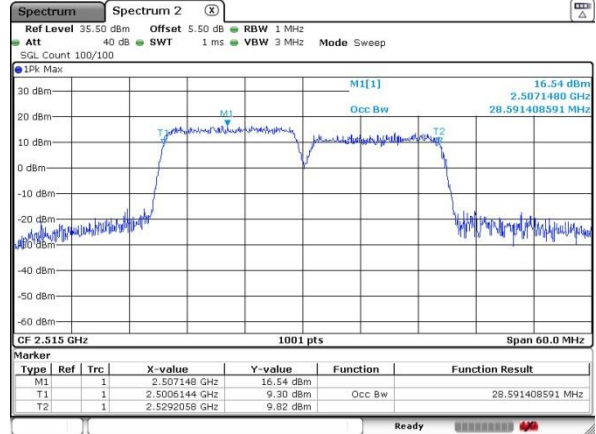

Highest Channel / 20MHz+10MHz

Date: 5 JUL 2016 01:04:05

LTE Band 7

QPSK

Lowest Channel / 20MHz+15MHz

Lowest Channel / 20MHz+20MHz

Middle Channel / 20MHz+15MHz

Middle Channel / 20MHz+20MHz

Highest Channel / 20MHz+15MHz

Highest Channel / 20MHz+20MHz

LTE Band 7

16QAM

Lowest Channel / 15MHz+10MHz

Date: 4 JUL 2016 23:48:18

Lowest Channel / 15MHz+15MHz

Date: 5 JUL 2016 01:16:08

Middle Channel / 15MHz+10MHz

Date: 4 JUL 2016 23:53:30

Middle Channel / 15MHz+15MHz

Date: 5 JUL 2016 01:16:21

Highest Channel / 15MHz+10MHz

Date: 4 JUL 2016 23:57:00

Highest Channel / 15MHz+15MHz

Date: 5 JUL 2016 01:19:55