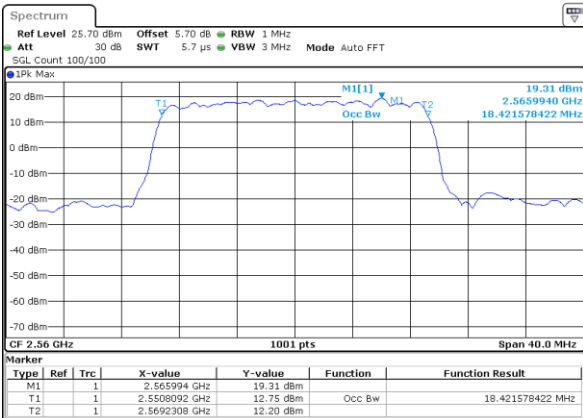

LTE Band 7

Lowest Channel / 20MHz / QPSK

Date: 2 JUL 2018 16:12:46

Lowest Channel / 20MHz / 16QAM

Date: 2 JUL 2018 16:13:07

Middle Channel / 20MHz / QPSK

Date: 2 JUL 2018 16:22:06

Middle Channel / 20MHz / 16QAM

Date: 2 JUL 2018 16:21:45

Highest Channel / 20MHz / QPSK

Date: 2 JUL 2018 16:22:27

Highest Channel / 20MHz / 16QAM

Date: 2 JUL 2018 16:22:48

LTE Band 7

Lowest Channel / 5MHz / 64QAM

Date: 2 JUL 2018 16:32:20