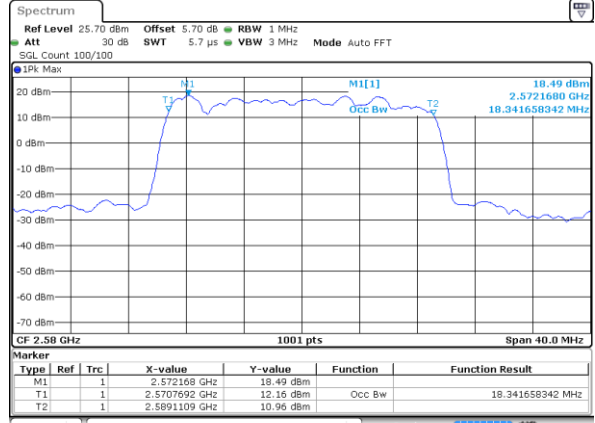

Date: 2 JUL 2018 11:52:02

LTE Band 38

Lowest Channel / 15MHz / QPSK

Date: 2 JUL 2018 11:52:33

Lowest Channel / 15MHz / 16QAM

Date: 2 JUL 2018 11:55:56

Middle Channel / 15MHz / QPSK

Date: 2 JUL 2018 11:57:08

Middle Channel / 15MHz / 16QAM

Date: 2 JUL 2018 11:57:19

Highest Channel / 15MHz / QPSK

Date: 2 JUL 2018 11:57:51

Highest Channel / 15MHz / 16QAM

Date: 2 JUL 2018 11:58:02

LTE Band 38

Lowest Channel / 20MHz / QPSK

Date: 2 JUL 2018 11:58:33

Lowest Channel / 20MHz / 16QAM

Date: 2 JUL 2018 11:58:44

Middle Channel / 20MHz / QPSK

Date: 2 JUL 2018 11:59:16

Middle Channel / 20MHz / 16QAM

Date: 2 JUL 2018 11:59:27

Highest Channel / 20MHz / QPSK

Date: 2 JUL 2018 11:59:59

Highest Channel / 20MHz / 16QAM

Date: 2 JUL 2018 12:00:09

LTE Band 38

Lowest Channel / 5MHz / 64QAM

Date: 2 JUL 2018 14:20:26

Lowest Channel / 10MHz / 64QAM

Date: 2 JUL 2018 14:21:30