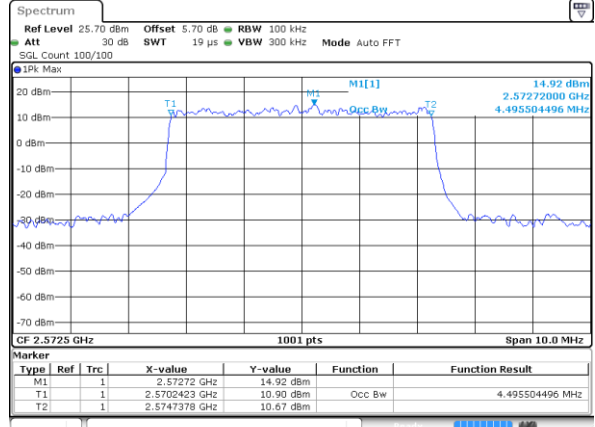

Lowest Channel / 5MHz / 16QAM

Date: 2 JUL 2018 11:48:26