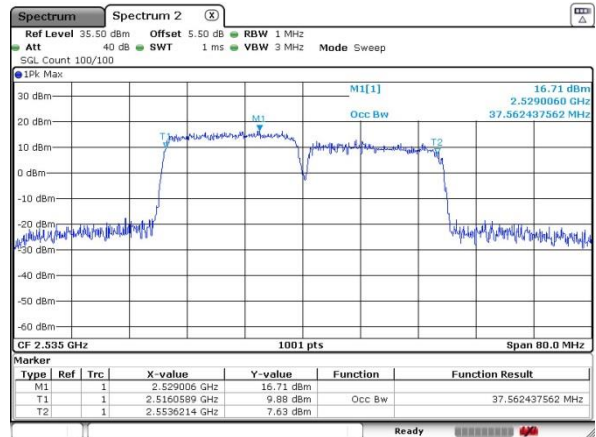

Middle Channel / 20MHz+10MHz

Date: 5 JUL 2016 01:01:35

Highest Channel / 15MHz+20MHz

Date: 4 JUL 2016 23:43:06

Highest Channel / 20MHz+10MHz

Date: 5 JUL 2016 01:05:49

LTE Band 7

16QAM

Lowest Channel / 20MHz+15MHz

Date: 4 JUL 2016 23:21:35

Lowest Channel / 20MHz+20MHz

Date: 5 JUL 2016 00:02:50

Middle Channel / 20MHz+15MHz

Date: 4 JUL 2016 23:16:57

Middle Channel / 20MHz+20MHz

Date: 5 JUL 2016 00:07:06

Highest Channel / 20MHz+15MHz

Date: 4 JUL 2016 23:10:14

Highest Channel / 20MHz+20MHz

Date: 5 JUL 2016 00:11:31

LTE Band 7

64QAM

Lowest Channel / 15MHz+10MHz

Date: 4 JUL 2016 23:47:30