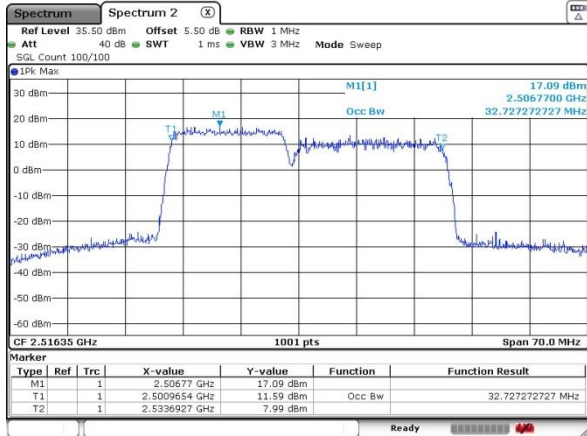

LTE Band 7

16QAM

Lowest Channel / 15MHz+20MHz

Date: 4 JUL 2016 23:30:10