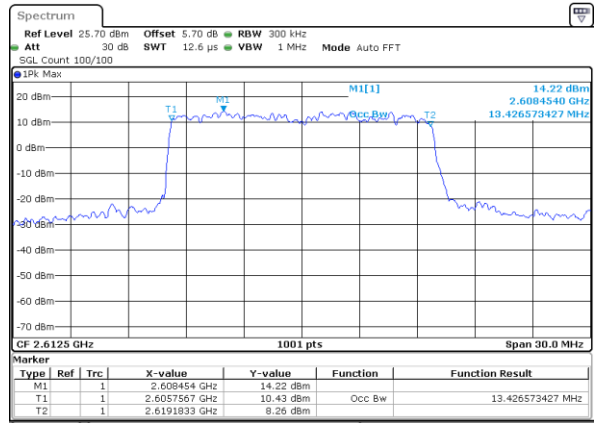

Date: 2 JUL 2018 11:52:02

LTE Band 38

Lowest Channel / 15MHz / QPSK

Date: 2 JUL 2018 11:52:33

Lowest Channel / 15MHz / 16QAM

Date: 2 JUL 2018 11:55:56

Middle Channel / 15MHz / QPSK

Date: 2 JUL 2018 11:57:08

Middle Channel / 15MHz / 16QAM

Date: 2 JUL 2018 11:57:19

Highest Channel / 15MHz / QPSK

Date: 2 JUL 2018 11:57:51

Highest Channel / 15MHz / 16QAM

Date: 2 JUL 2018 11:58:02

LTE Band 38

Lowest Channel / 20MHz / QPSK

Date: 2 JUL 2018 11:58:33

Lowest Channel / 20MHz / 16QAM

Date: 2 JUL 2018 11:58:44

Middle Channel / 20MHz / QPSK

Date: 2 JUL 2018 11:59:16

Middle Channel / 20MHz / 16QAM

Date: 2 JUL 2018 11:59:27

Highest Channel / 20MHz / QPSK