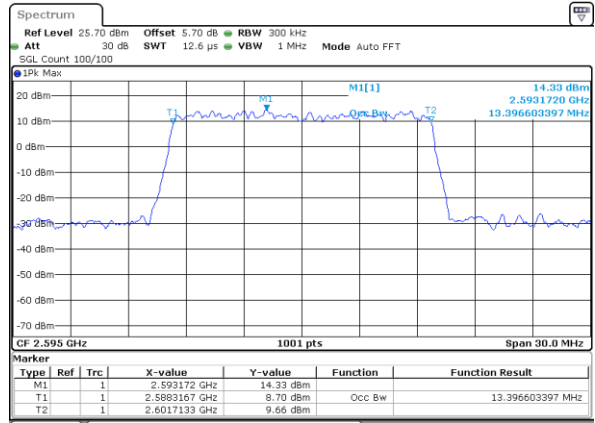

Date: 2 JUL 2018 11:52:02

LTE Band 38

Lowest Channel / 15MHz / QPSK

Date: 2 JUL 2018 11:52:33

Lowest Channel / 15MHz / 16QAM

Date: 2 JUL 2018 11:55:56

Middle Channel / 15MHz / QPSK

Date: 2 JUL 2018 11:57:08

Middle Channel / 15MHz / 16QAM

Date: 2 JUL 2018 11:57:19

Highest Channel / 15MHz / QPSK

Date: 2 JUL 2018 11:57:51

Highest Channel / 15MHz / 16QAM

Date: 2 JUL 2018 11:58:02

LTE Band 38

Lowest Channel / 20MHz / QPSK