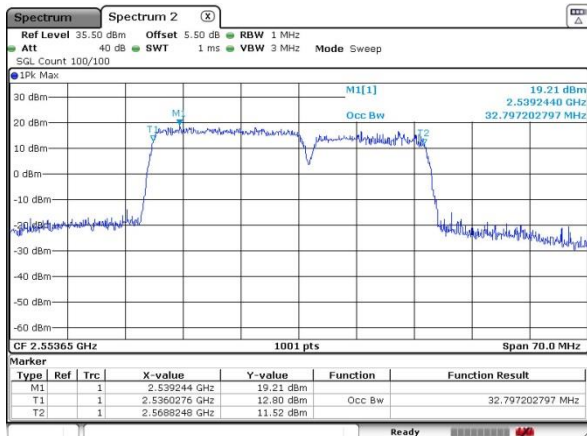

Lowest Channel / 20MHz+10MHz

Date: 5 JUL 2016 00:29:02

Middle Channel / 15MHz+20MHz

Date: 4 JUL 2016 23:39:36

Middle Channel / 20MHz+10MHz

Date: 5 JUL 2016 01:02:54

Highest Channel / 15MHz+20MHz

Date: 4 JUL 2016 23:41:24

Highest Channel / 20MHz+10MHz

Date: 5 JUL 2016 01:04:05

LTE Band 7

QPSK

Lowest Channel / 20MHz+15MHz

Lowest Channel / 20MHz+20MHz

Middle Channel / 20MHz+15MHz

Middle Channel / 20MHz+20MHz

Highest Channel / 20MHz+15MHz

Highest Channel / 20MHz+20MHz

LTE Band 7

16QAM

Lowest Channel / 15MHz+10MHz

Date: 4 JUL 2016 23:48:18

Lowest Channel / 15MHz+15MHz

Date: 5 JUL 2016 01:16:08