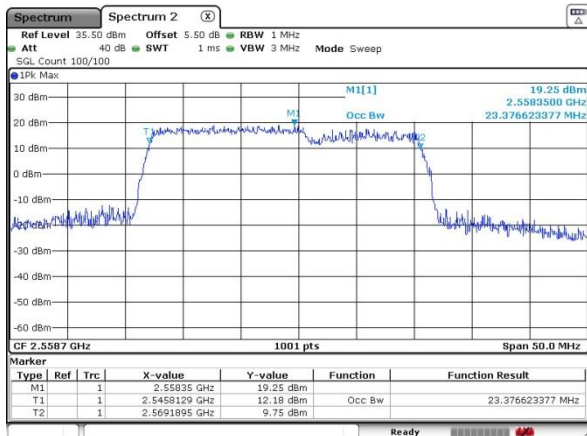

Highest Channel / 20MHz+15MHz

Date: 4 JUL 2016 23:10:14

Highest Channel / 20MHz+20MHz

Date: 5 JUL 2016 00:11:31

LTE Band 7

64QAM

Lowest Channel / 15MHz+10MHz

Date: 4 JUL 2016 23:47:30

Lowest Channel / 15MHz+15MHz

Date: 5 JUL 2016 01:10:28

Middle Channel / 15MHz+10MHz

Date: 4 JUL 2016 23:54:09

Middle Channel / 15MHz+15MHz

Date: 5 JUL 2016 01:17:02

Highest Channel / 15MHz+10MHz

Date: 4 JUL 2016 23:56:18

Highest Channel / 15MHz+15MHz

Date: 5 JUL 2016 01:19:19