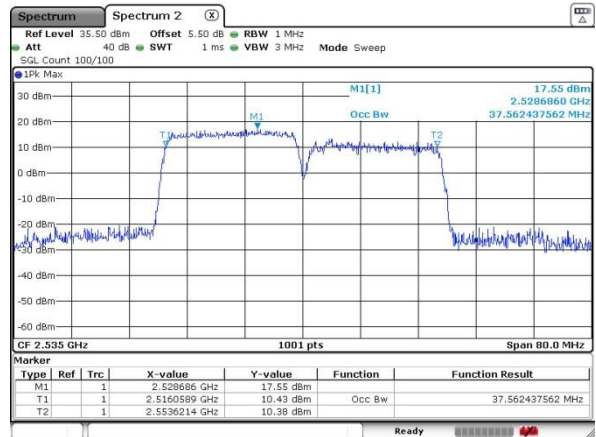

Highest Channel / 20MHz+10MHz

Date: 5 JUL 2016 01:04:05

LTE Band 7

QPSK

Lowest Channel / 20MHz+15MHz

Lowest Channel / 20MHz+20MHz

Middle Channel / 20MHz+15MHz

Middle Channel / 20MHz+20MHz

Highest Channel / 20MHz+15MHz

Highest Channel / 20MHz+20MHz

LTE Band 7

16QAM

Lowest Channel / 15MHz+10MHz

Date: 4 JUL 2016 23:48:18

Lowest Channel / 15MHz+15MHz

Date: 5 JUL 2016 01:16:08