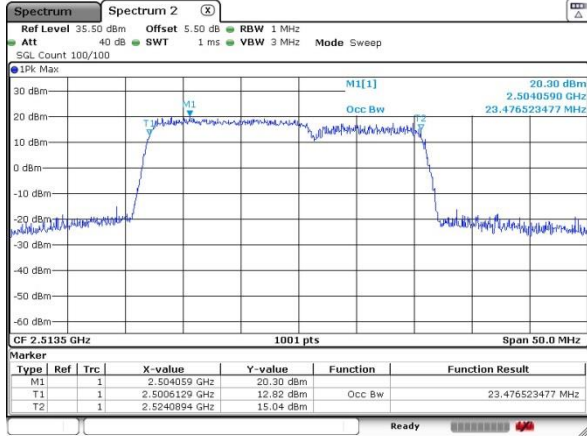

LTE Band 7

QPSK

Lowest Channel / 15MHz+10MHz

Date: 4 JUL 2016 23:49:44