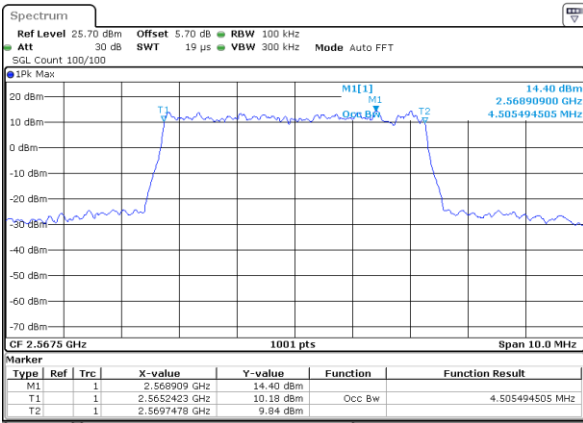

Date: 2 JUL 2018 16:21:45

Highest Channel / 20MHz / QPSK

Date: 2 JUL 2018 16:22:27

Highest Channel / 20MHz / 16QAM

Date: 2 JUL 2018 16:22:48

LTE Band 7

Lowest Channel / 5MHz / 64QAM

Date: 2 JUL 2018 16:32:20

Lowest Channel / 10MHz / 64QAM

Date: 2 JUL 2018 16:33:24

Middle Channel / 5MHz / 64QAM

Date: 2 JUL 2018 16:32:41

Middle Channel / 10MHz / 64QAM

Date: 2 JUL 2018 16:33:46

Highest Channel / 5MHz / 64QAM

Date: 2 JUL 2018 16:33:03

Highest Channel / 10MHz / 64QAM

Date: 2 JUL 2018 16:34:07

LTE Band 7

Lowest Channel / 15MHz / 64QAM

Date: 2 JUL 2018 16:34:28

Lowest Channel / 20MHz / 64QAM

Date: 2 JUL 2018 16:35:33

Middle Channel / 15MHz / 64QAM