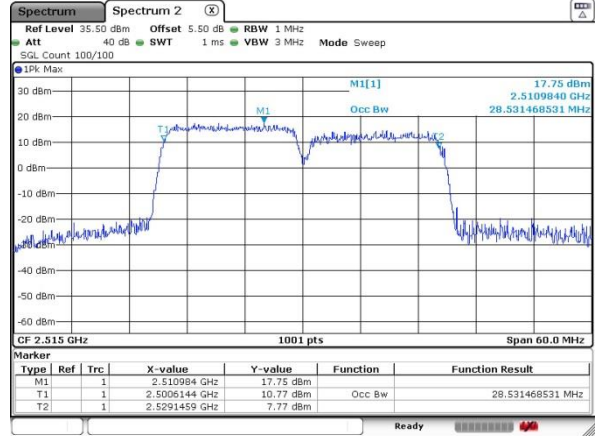

Lowest Channel / 15MHz+15MHz

Date: 5 JUL 2016 01:13:16