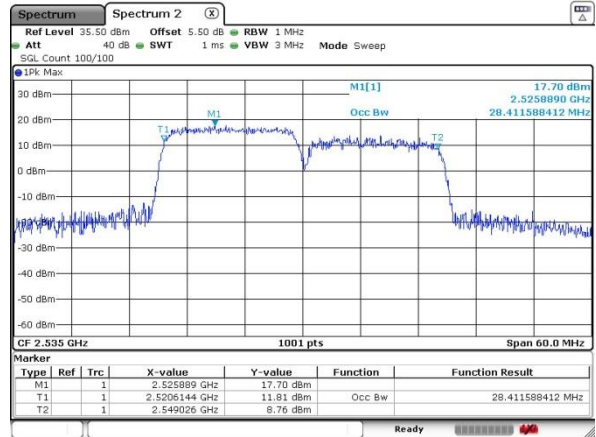

Highest Channel / 20MHz+15MHz

Date: 4 JUL 2016 23:10:14

Highest Channel / 20MHz+20MHz

Date: 5 JUL 2016 00:11:31

LTE Band 7

64QAM

Lowest Channel / 15MHz+10MHz

Date: 4 JUL 2016 23:47:30

Lowest Channel / 15MHz+15MHz

Date: 5 JUL 2016 01:10:28

Middle Channel / 15MHz+10MHz

Date: 4 JUL 2016 23:54:09

Middle Channel / 15MHz+15MHz

Date: 5 JUL 2016 01:17:02

Highest Channel / 15MHz+10MHz

Date: 4 JUL 2016 23:56:18

Highest Channel / 15MHz+15MHz

Date: 5 JUL 2016 01:19:19