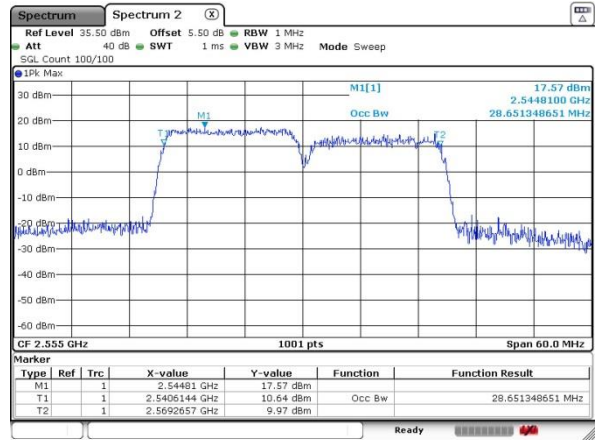

Lowest Channel / 15MHz+10MHz

Date: 4 JUL 2016 23:49:44

Lowest Channel / 15MHz+15MHz

Date: 5 JUL 2016 01:13:16

Middle Channel / 15MHz+10MHz

Date: 4 JUL 2016 23:51:55

Middle Channel / 15MHz+15MHz

Date: 5 JUL 2016 01:14:46

Highest Channel / 15MHz+10MHz

Date: 4 JUL 2016 23:58:23

Highest Channel / 15MHz+15MHz

Date: 5 JUL 2016 01:21:09

LTE Band 7

QPSK

Lowest Channel / 15MHz+20MHz

Date: 4 JUL 2016 23:27:50