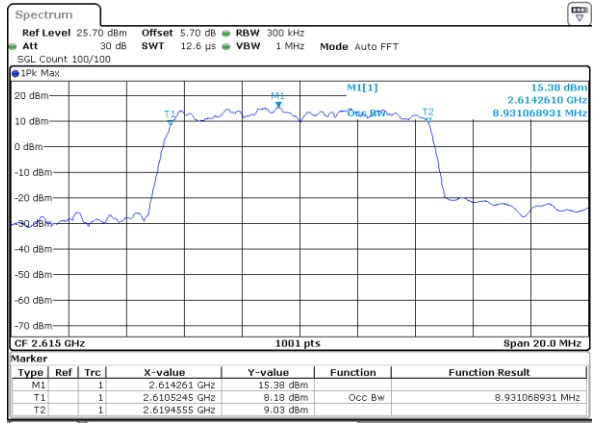

Date: 2 JUL 2018 11:59:59

Highest Channel / 20MHz / 16QAM

Date: 2 JUL 2018 12:00:09

LTE Band 38

Lowest Channel / 5MHz / 64QAM

Date: 2 JUL 2018 14:20:26

Lowest Channel / 10MHz / 64QAM

Date: 2 JUL 2018 14:21:30

Middle Channel / 5MHz / 64QAM

Date: 2 JUL 2018 14:20:48

Middle Channel / 10MHz / 64QAM

Date: 2 JUL 2018 14:21:52

Highest Channel / 5MHz / 64QAM

Date: 2 JUL 2018 14:21:09

Highest Channel / 10MHz / 64QAM

Date: 2 JUL 2018 14:22:13

LTE Band 38

Lowest Channel / 15MHz / 64QAM

Date: 2 JUL 2018 14:28:36

Lowest Channel / 20MHz / 64QAM

Date: 2 JUL 2018 14:29:42

Middle Channel / 15MHz / 64QAM

Date: 2 JUL 2018 14:28:57

Middle Channel / 20MHz / 64QAM