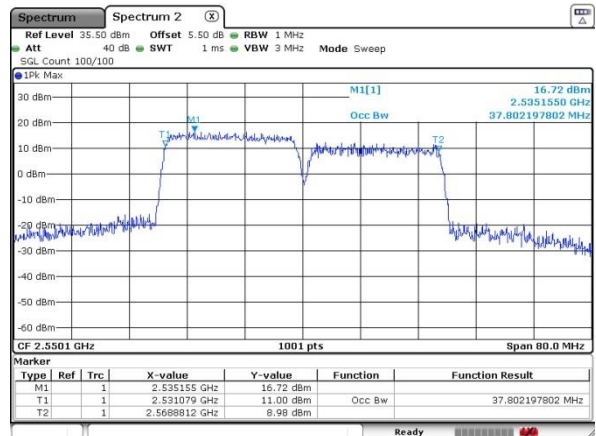

Middle Channel / 20MHz+10MHz

Date: 5 JUL 2016 01:01:35

Highest Channel / 15MHz+20MHz

Date: 4 JUL 2016 23:43:06

Highest Channel / 20MHz+10MHz

Date: 5 JUL 2016 01:05:49

LTE Band 7

16QAM

Lowest Channel / 20MHz+15MHz

Date: 4 JUL 2016 23:21:35

Lowest Channel / 20MHz+20MHz

Date: 5 JUL 2016 00:02:50

Middle Channel / 20MHz+15MHz

Date: 4 JUL 2016 23:16:57

Middle Channel / 20MHz+20MHz

Date: 5 JUL 2016 00:07:06

Highest Channel / 20MHz+15MHz

Date: 4 JUL 2016 23:10:14

Highest Channel / 20MHz+20MHz

Date: 5 JUL 2016 00:11:31

LTE Band 7

64QAM

Lowest Channel / 15MHz+10MHz

Date: 4 JUL 2016 23:47:30