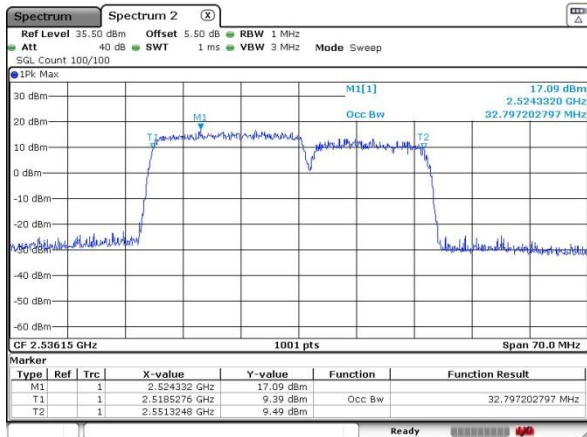

Middle Channel / 20MHz+10MHz

Date: 5 JUL 2016 01:01:35

Highest Channel / 15MHz+20MHz

Date: 4 JUL 2016 23:43:06

Highest Channel / 20MHz+10MHz

Date: 5 JUL 2016 01:05:49

LTE Band 7

16QAM

Lowest Channel / 20MHz+15MHz

Date: 4 JUL 2016 23:21:35

Lowest Channel / 20MHz+20MHz

Date: 5 JUL 2016 00:02:50

Middle Channel / 20MHz+15MHz

Date: 4 JUL 2016 23:16:57

Middle Channel / 20MHz+20MHz

Date: 5 JUL 2016 00:07:06

Highest Channel / 20MHz+15MHz

Date: 4 JUL 2016 23:10:14

Highest Channel / 20MHz+20MHz

Date: 5 JUL 2016 00:11:31

LTE Band 7

64QAM

Lowest Channel / 15MHz+10MHz

Date: 4 JUL 2016 23:47:30