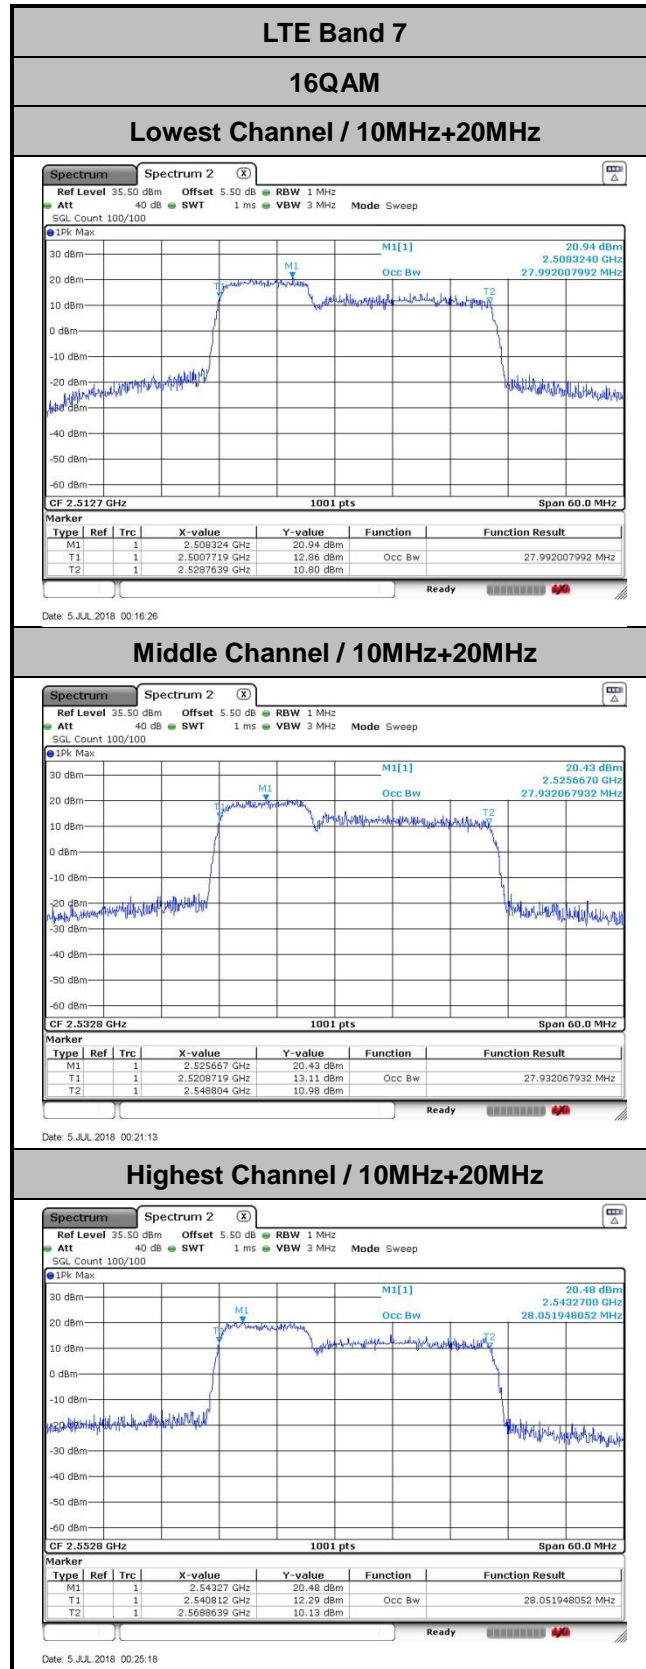

Highest Channel / 20MHz+10MHz

Date: 5 JUL 2016 01:04:05

LTE Band 7

QPSK

Lowest Channel / 20MHz+15MHz

Lowest Channel / 20MHz+20MHz

Middle Channel / 20MHz+15MHz

Middle Channel / 20MHz+20MHz

Highest Channel / 20MHz+15MHz

Highest Channel / 20MHz+20MHz

LTE Band 7

16QAM

Lowest Channel / 15MHz+10MHz

Date: 4 JUL 2016 23:48:18

Lowest Channel / 15MHz+15MHz

Date: 5 JUL 2016 01:16:08