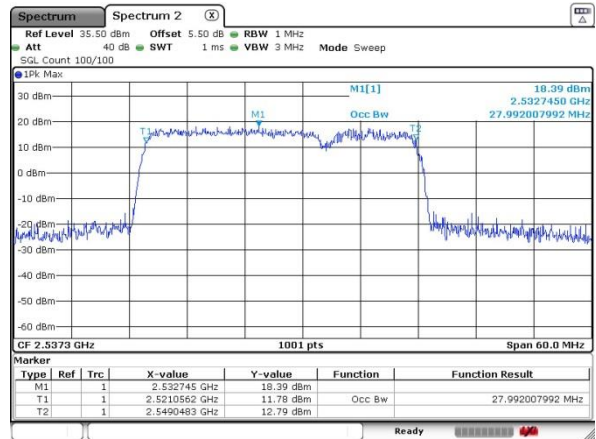

LTE Band 7

16QAM

Lowest Channel / 15MHz+20MHz

Date: 4 JUL 2016 23:30:10

Lowest Channel / 20MHz+10MHz

Date: 5 JUL 2016 00:30:51

Middle Channel / 15MHz+20MHz

Date: 4 JUL 2016 23:38:16

Middle Channel / 20MHz+10MHz

Date: 5 JUL 2016 01:01:35

Highest Channel / 15MHz+20MHz

Date: 4 JUL 2016 23:43:06

Highest Channel / 20MHz+10MHz

Date: 5 JUL 2016 01:05:49

LTE Band 7

16QAM