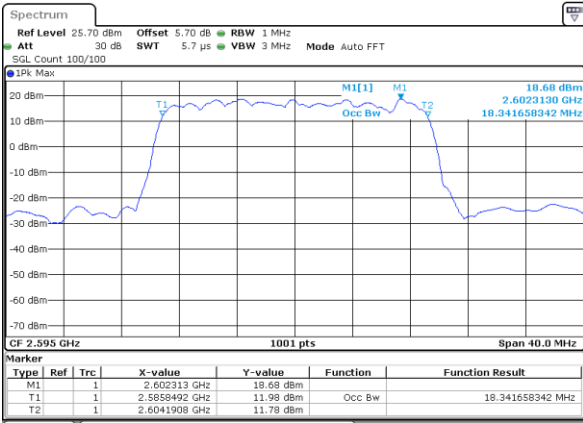

Date: 2 JUL 2018 11:52:02

LTE Band 38

Lowest Channel / 15MHz / QPSK

Date: 2 JUL 2018 11:52:33

Lowest Channel / 15MHz / 16QAM

Date: 2 JUL 2018 11:55:56

Middle Channel / 15MHz / QPSK

Date: 2 JUL 2018 11:57:08

Middle Channel / 15MHz / 16QAM

Date: 2 JUL 2018 11:57:19

Highest Channel / 15MHz / QPSK

Date: 2 JUL 2018 11:57:51

Highest Channel / 15MHz / 16QAM

Date: 2 JUL 2018 11:58:02

LTE Band 38

Lowest Channel / 20MHz / QPSK

Date: 2 JUL 2018 11:58:33

Lowest Channel / 20MHz / 16QAM

Date: 2 JUL 2018 11:58:44

Middle Channel / 20MHz / QPSK

Date: 2 JUL 2018 11:59:16

Middle Channel / 20MHz / 16QAM

Date: 2 JUL 2018 11:59:27

Highest Channel / 20MHz / QPSK

Date: 2 JUL 2018 11:59:59

Highest Channel / 20MHz / 16QAM

Date: 2 JUL 2018 12:00:09

LTE Band 38

Lowest Channel / 5MHz / 64QAM

Date: 2 JUL 2018 14:20:26

Lowest Channel / 10MHz / 64QAM

Date: 2 JUL 2018 14:21:30