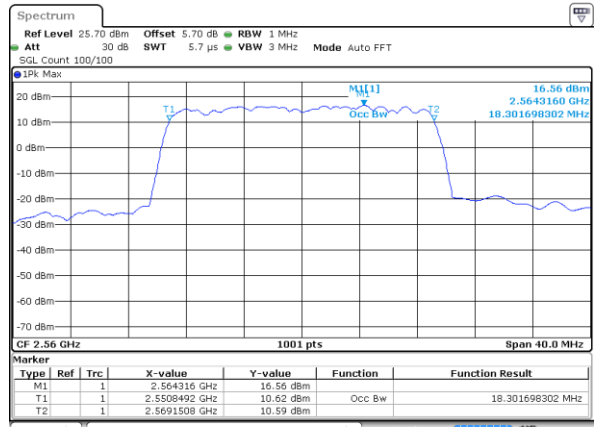

Highest Channel / 10MHz / 64QAM

Date: 2 JUL 2018 16:34:07

LTE Band 7

Lowest Channel / 15MHz / 64QAM

Date: 2 JUL 2018 16:34:28

Lowest Channel / 20MHz / 64QAM

Date: 2 JUL 2018 16:35:33

Middle Channel / 15MHz / 64QAM

Date: 2 JUL 2018 16:34:50

Middle Channel / 20MHz / 64QAM

Date: 2 JUL 2018 16:35:54

Highest Channel / 15MHz / 64QAM

Date: 2 JUL 2018 16:35:11

Highest Channel / 20MHz / 64QAM

Date: 2 JUL 2018 16:36:15

LTE Band 38