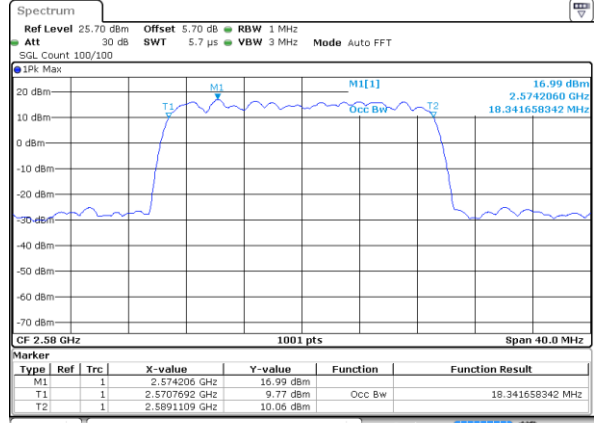

Date: 2 JUL 2018 11:59:59

Highest Channel / 20MHz / 16QAM

Date: 2 JUL 2018 12:00:09

LTE Band 38

Lowest Channel / 5MHz / 64QAM

Date: 2 JUL 2018 14:20:26

Lowest Channel / 10MHz / 64QAM

Date: 2 JUL 2018 14:21:30

Middle Channel / 5MHz / 64QAM

Date: 2 JUL 2018 14:20:48

Middle Channel / 10MHz / 64QAM

Date: 2 JUL 2018 14:21:52

Highest Channel / 5MHz / 64QAM

Date: 2 JUL 2018 14:21:09

Highest Channel / 10MHz / 64QAM

Date: 2 JUL 2018 14:22:13

LTE Band 38

Lowest Channel / 15MHz / 64QAM

Date: 2 JUL 2018 14:28:36

Lowest Channel / 20MHz / 64QAM

Date: 2 JUL 2018 14:29:42

Middle Channel / 15MHz / 64QAM

Date: 2 JUL 2018 14:28:57

Middle Channel / 20MHz / 64QAM