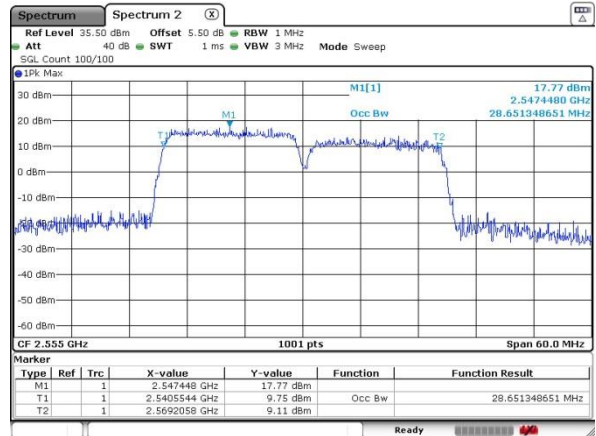

Middle Channel / 15MHz+10MHz

Date: 4 JUL 2016 23:53:30

Middle Channel / 15MHz+15MHz

Date: 5 JUL 2016 01:16:21

Highest Channel / 15MHz+10MHz

Date: 4 JUL 2016 23:57:00

Highest Channel / 15MHz+15MHz

Date: 5 JUL 2016 01:19:55