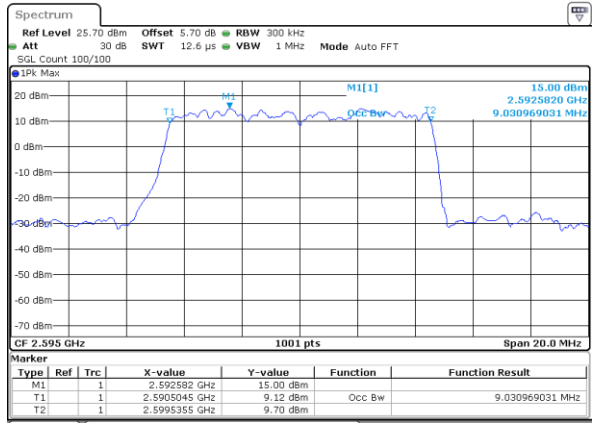

Date: 2 JUL 2018 11:59:59

Highest Channel / 20MHz / 16QAM

Date: 2 JUL 2018 12:00:09

LTE Band 38

Lowest Channel / 5MHz / 64QAM

Date: 2 JUL 2018 14:20:26

Lowest Channel / 10MHz / 64QAM

Date: 2 JUL 2018 14:21:30

Middle Channel / 5MHz / 64QAM

Date: 2 JUL 2018 14:20:48

Middle Channel / 10MHz / 64QAM

Date: 2 JUL 2018 14:21:52

Highest Channel / 5MHz / 64QAM

Date: 2 JUL 2018 14:21:09

Highest Channel / 10MHz / 64QAM

Date: 2 JUL 2018 14:22:13