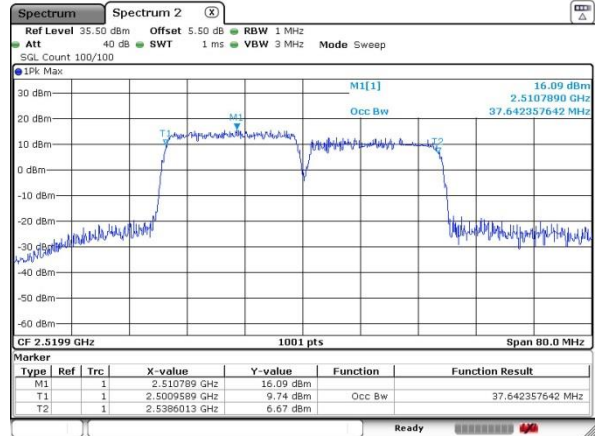

Middle Channel / 20MHz+10MHz

Date: 5 JUL 2016 01:01:35

Highest Channel / 15MHz+20MHz

Date: 4 JUL 2016 23:43:06

Highest Channel / 20MHz+10MHz

Date: 5 JUL 2016 01:05:49

LTE Band 7

16QAM

Lowest Channel / 20MHz+15MHz

Date: 4 JUL 2016 23:21:35

Lowest Channel / 20MHz+20MHz

Date: 5 JUL 2016 00:02:50

Middle Channel / 20MHz+15MHz

Date: 4 JUL 2016 23:16:57

Middle Channel / 20MHz+20MHz

Date: 5 JUL 2016 00:07:06