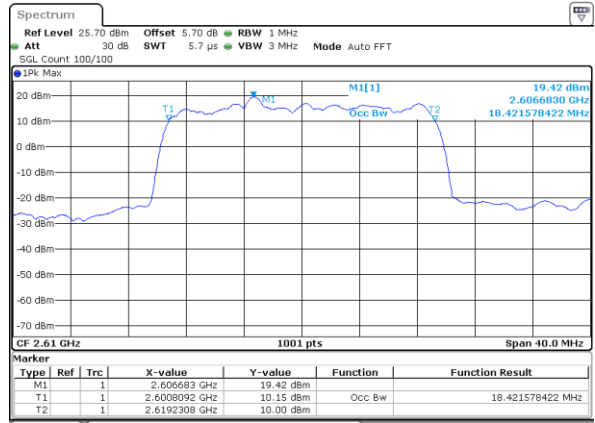

Middle Channel / 5MHz / 64QAM

Date: 2 JUL 2018 14:20:48

Middle Channel / 10MHz / 64QAM

Date: 2 JUL 2018 14:21:52

Highest Channel / 5MHz / 64QAM

Date: 2 JUL 2018 14:21:09

Highest Channel / 10MHz / 64QAM

Date: 2 JUL 2018 14:22:13

LTE Band 38

Lowest Channel / 15MHz / 64QAM

Date: 2 JUL 2018 14:28:36

Lowest Channel / 20MHz / 64QAM

Date: 2 JUL 2018 14:29:42

Middle Channel / 15MHz / 64QAM

Date: 2 JUL 2018 14:28:57

Middle Channel / 20MHz / 64QAM

Date: 2 JUL 2018 14:30:05

Highest Channel / 15MHz / 64QAM

Date: 2 JUL 2018 14:29:19

Highest Channel / 20MHz / 64QAM

Date: 2 JUL 2018 14:30:26

For CA

LTE Band 7

QPSK

Lowest Channel / 15MHz+10MHz

Date: 4 JUL 2016 23:49:44

Lowest Channel / 15MHz+15MHz

Date: 5 JUL 2016 01:13:16

Middle Channel / 15MHz+10MHz

Date: 4 JUL 2016 23:51:55

Middle Channel / 15MHz+15MHz

Date: 5 JUL 2016 01:14:46