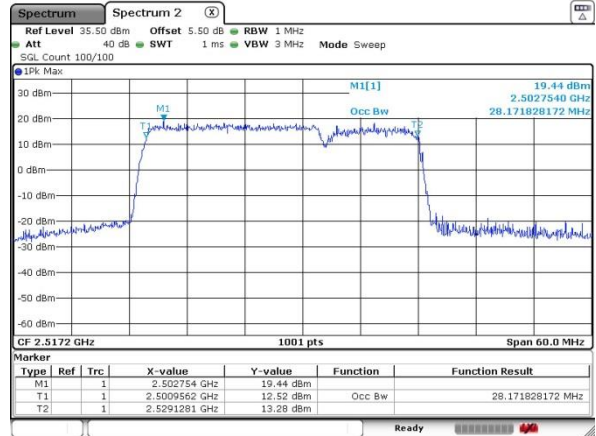

Highest Channel / 15MHz+10MHz

Date: 4 JUL 2016 23:58:23

Highest Channel / 15MHz+15MHz

Date: 5 JUL 2016 01:21:09

LTE Band 7

QPSK

Lowest Channel / 15MHz+20MHz

Date: 4 JUL 2016 23:27:50

Lowest Channel / 20MHz+10MHz

Date: 5 JUL 2016 00:29:02

Middle Channel / 15MHz+20MHz

Date: 4 JUL 2016 23:39:36

Middle Channel / 20MHz+10MHz

Date: 5 JUL 2016 01:02:54

Highest Channel / 15MHz+20MHz

Date: 4 JUL 2016 23:41:24