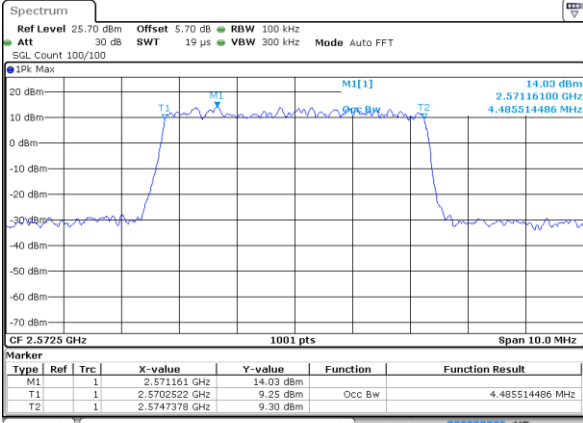

Date: 2 JUL 2018 11:59:59

Highest Channel / 20MHz / 16QAM

Date: 2 JUL 2018 12:00:09

LTE Band 38

Lowest Channel / 5MHz / 64QAM

Date: 2 JUL 2018 14:20:26

Lowest Channel / 10MHz / 64QAM

Date: 2 JUL 2018 14:21:30

Middle Channel / 5MHz / 64QAM

Date: 2 JUL 2018 14:20:48

Middle Channel / 10MHz / 64QAM

Date: 2 JUL 2018 14:21:52

Highest Channel / 5MHz / 64QAM

Date: 2 JUL 2018 14:21:09

Highest Channel / 10MHz / 64QAM

Date: 2 JUL 2018 14:22:13