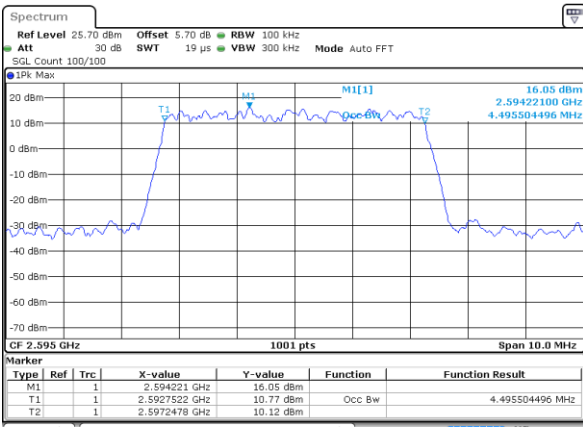

Middle Channel / 5MHz / QPSK

Date: 2 JUL 2018 11:48:59