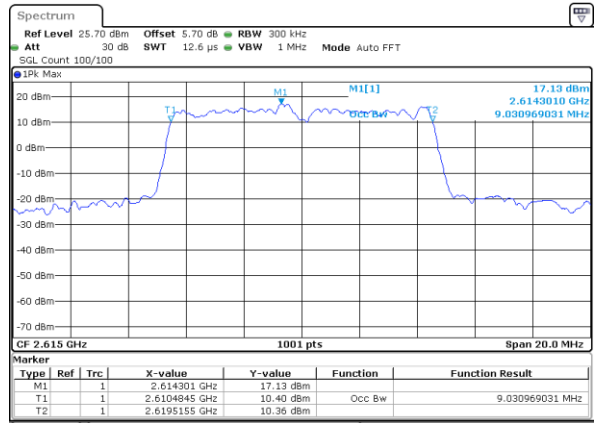

Highest Channel / 5MHz / QPSK

Date: 2 JUL 2018 11:49:42

Highest Channel / 5MHz / 16QAM

Date: 2 JUL 2018 11:49:52

LTE Band 38

Lowest Channel / 10MHz / QPSK

Date: 2 JUL 2018 11:50:24

Lowest Channel / 10MHz / 16QAM

Date: 2 JUL 2018 11:50:36

Middle Channel / 10MHz / QPSK

Date: 2 JUL 2018 11:51:08

Middle Channel / 10MHz / 16QAM

Date: 2 JUL 2018 11:51:19

Highest Channel / 10MHz / QPSK

Date: 2 JUL 2018 11:51:51

Highest Channel / 10MHz / 16QAM

Date: 2 JUL 2018 11:52:02

LTE Band 38

Lowest Channel / 15MHz / QPSK

Date: 2 JUL 2018 11:52:33

Lowest Channel / 15MHz / 16QAM

Date: 2 JUL 2018 11:55:56

Middle Channel / 15MHz / QPSK

Date: 2 JUL 2018 11:57:08