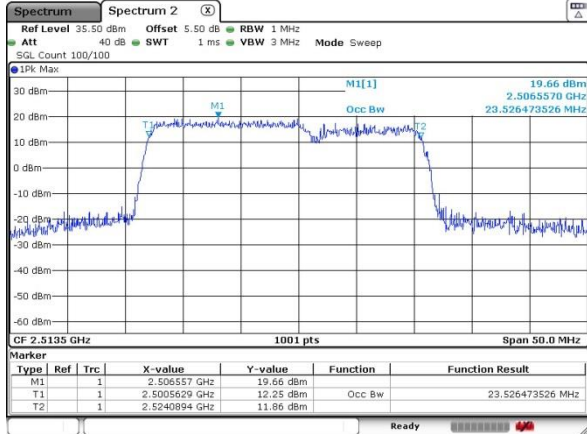

Highest Channel / 20MHz+15MHz

Highest Channel / 20MHz+20MHz

LTE Band 7

16QAM

Lowest Channel / 15MHz+10MHz

Date: 4 JUL 2016 23:48:18

Lowest Channel / 15MHz+15MHz

Date: 5 JUL 2016 01:16:08