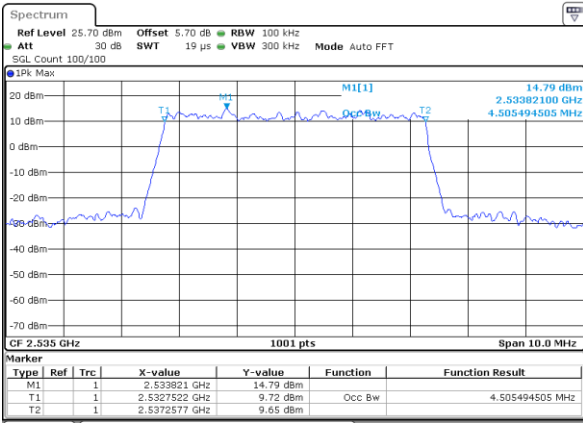

LTE Band 7

Lowest Channel / 20MHz / QPSK

Date: 2 JUL 2018 16:12:46

Lowest Channel / 20MHz / 16QAM

Date: 2 JUL 2018 16:13:07

Middle Channel / 20MHz / QPSK

Date: 2 JUL 2018 16:22:06

Middle Channel / 20MHz / 16QAM

Date: 2 JUL 2018 16:21:45

Highest Channel / 20MHz / QPSK

Date: 2 JUL 2018 16:22:27

Highest Channel / 20MHz / 16QAM

Date: 2 JUL 2018 16:22:48

LTE Band 7

Lowest Channel / 5MHz / 64QAM

Date: 2 JUL 2018 16:32:20

Lowest Channel / 10MHz / 64QAM

Date: 2 JUL 2018 16:33:24

Middle Channel / 5MHz / 64QAM

Date: 2 JUL 2018 16:32:41

Middle Channel / 10MHz / 64QAM

Date: 2 JUL 2018 16:33:46

Highest Channel / 5MHz / 64QAM

Date: 2 JUL 2018 16:33:03

Highest Channel / 10MHz / 64QAM

Date: 2 JUL 2018 16:34:07

LTE Band 7

Lowest Channel / 15MHz / 64QAM

Date: 2 JUL 2018 16:34:28

Lowest Channel / 20MHz / 64QAM

Date: 2 JUL 2018 16:35:33

Middle Channel / 15MHz / 64QAM