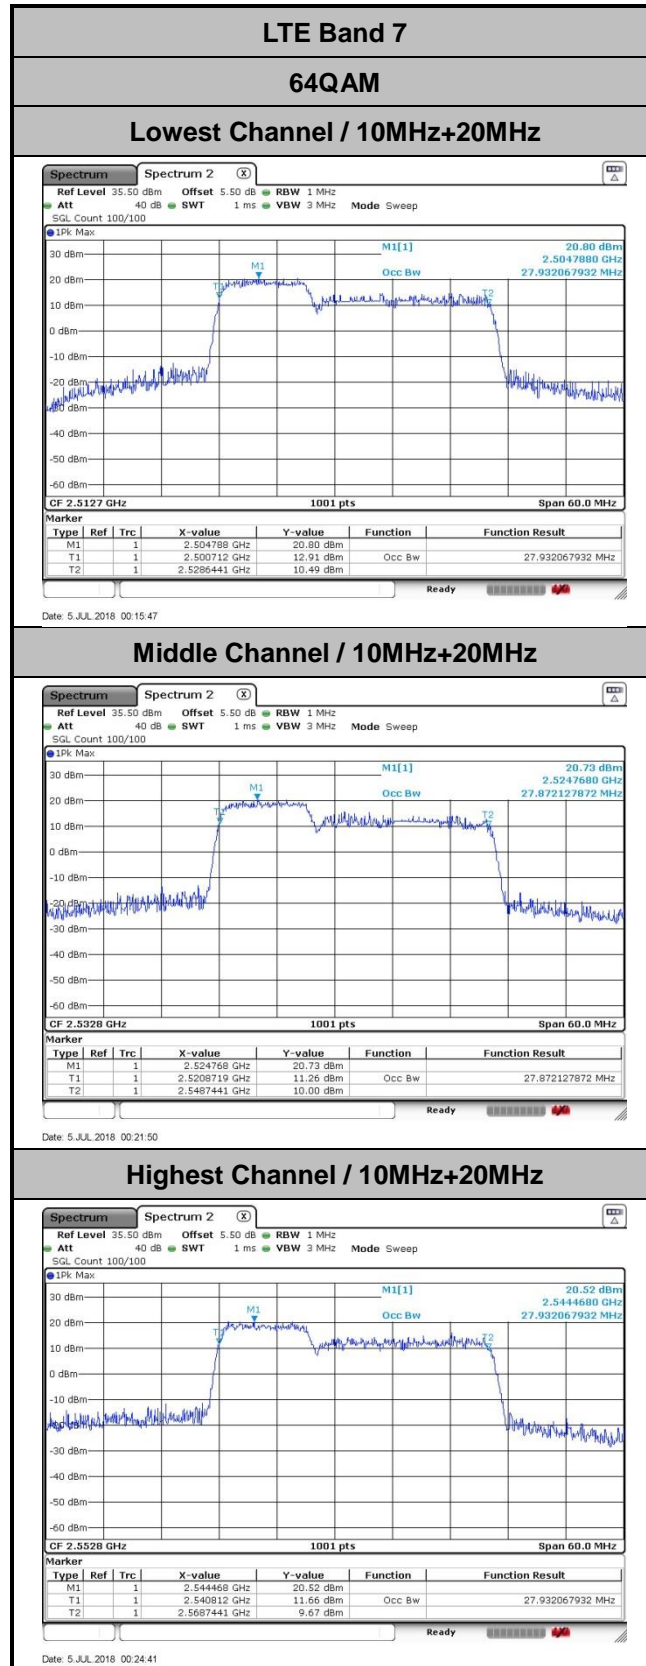

Highest Channel / 20MHz+15MHz

Date: 4 JUL 2016 23:10:14

Highest Channel / 20MHz+20MHz

Date: 5 JUL 2016 00:11:31

LTE Band 7

64QAM

Lowest Channel / 15MHz+10MHz

Date: 4 JUL 2016 23:47:30