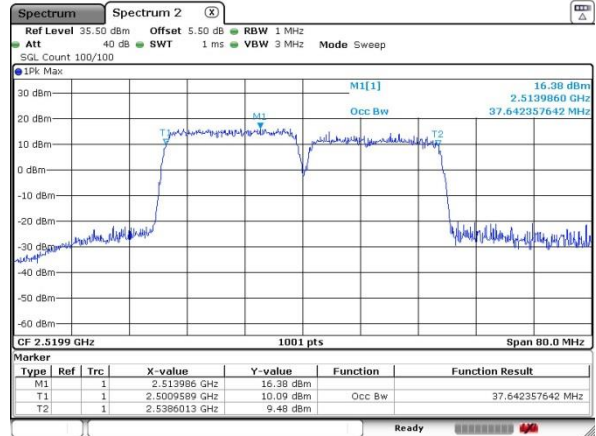

Lowest Channel / 20MHz+10MHz

Date: 5 JUL 2016 00:29:02

Middle Channel / 15MHz+20MHz

Date: 4 JUL 2016 23:39:36

Middle Channel / 20MHz+10MHz

Date: 5 JUL 2016 01:02:54

Highest Channel / 15MHz+20MHz

Date: 4 JUL 2016 23:41:24

Highest Channel / 20MHz+10MHz

Date: 5 JUL 2016 01:04:05

LTE Band 7

QPSK

Lowest Channel / 20MHz+15MHz

Lowest Channel / 20MHz+20MHz

Middle Channel / 20MHz+15MHz

Middle Channel / 20MHz+20MHz

Highest Channel / 20MHz+15MHz

Highest Channel / 20MHz+20MHz

LTE Band 7

16QAM

Lowest Channel / 15MHz+10MHz

Date: 4 JUL 2016 23:48:18

Lowest Channel / 15MHz+15MHz

Date: 5 JUL 2016 01:16:08