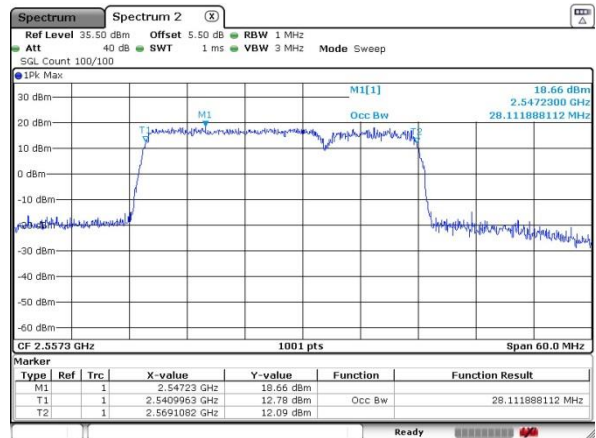

Highest Channel / 15MHz+10MHz

Date: 4 JUL 2016 23:58:23

Highest Channel / 15MHz+15MHz

Date: 5 JUL 2016 01:21:09

LTE Band 7

QPSK

Lowest Channel / 15MHz+20MHz

Date: 4 JUL 2016 23:27:50

Lowest Channel / 20MHz+10MHz

Date: 5 JUL 2016 00:29:02

Middle Channel / 15MHz+20MHz

Date: 4 JUL 2016 23:39:36

Middle Channel / 20MHz+10MHz

Date: 5 JUL 2016 01:02:54

Highest Channel / 15MHz+20MHz

Date: 4 JUL 2016 23:41:24

Highest Channel / 20MHz+10MHz

Date: 5 JUL 2016 01:04:05

LTE Band 7

QPSK

Lowest Channel / 20MHz+15MHz

Lowest Channel / 20MHz+20MHz

Middle Channel / 20MHz+15MHz

Middle Channel / 20MHz+20MHz