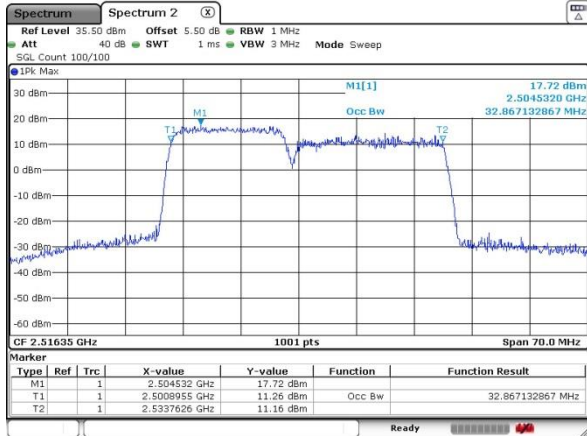

Highest Channel / 15MHz+10MHz

Date: 4 JUL 2016 23:58:23

Highest Channel / 15MHz+15MHz

Date: 5 JUL 2016 01:21:09

LTE Band 7

QPSK

Lowest Channel / 15MHz+20MHz

Date: 4 JUL 2016 23:27:50

Lowest Channel / 20MHz+10MHz

Date: 5 JUL 2016 00:29:02

Middle Channel / 15MHz+20MHz

Date: 4 JUL 2016 23:39:36

Middle Channel / 20MHz+10MHz

Date: 5 JUL 2016 01:02:54

Highest Channel / 15MHz+20MHz

Date: 4 JUL 2016 23:41:24