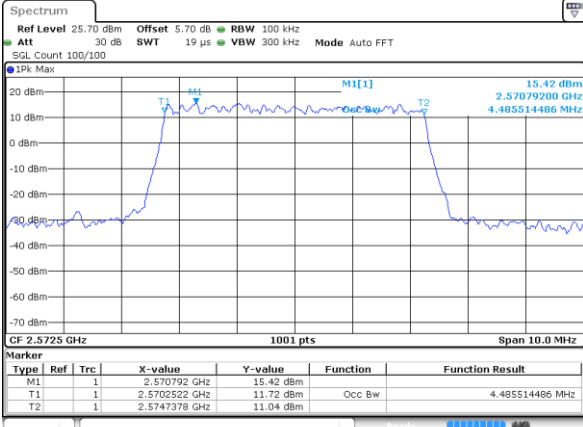

LTE Band 38

Lowest Channel / 5MHz / QPSK

Date: 2 JUL 2018 11:48:16