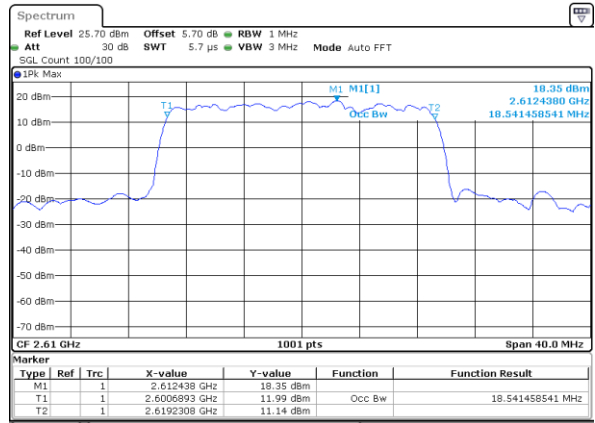

Middle Channel / 15MHz / 16QAM

Date: 2 JUL 2018 11:57:19

Highest Channel / 15MHz / QPSK

Date: 2 JUL 2018 11:57:51

Highest Channel / 15MHz / 16QAM

Date: 2 JUL 2018 11:58:02

LTE Band 38

Lowest Channel / 20MHz / QPSK

Date: 2 JUL 2018 11:58:33

Lowest Channel / 20MHz / 16QAM

Date: 2 JUL 2018 11:58:44

Middle Channel / 20MHz / QPSK

Date: 2 JUL 2018 11:59:16

Middle Channel / 20MHz / 16QAM

Date: 2 JUL 2018 11:59:27

Highest Channel / 20MHz / QPSK

Date: 2 JUL 2018 11:59:59

Highest Channel / 20MHz / 16QAM

Date: 2 JUL 2018 12:00:09

LTE Band 38

Lowest Channel / 5MHz / 64QAM

Date: 2 JUL 2018 14:20:26

Lowest Channel / 10MHz / 64QAM

Date: 2 JUL 2018 14:21:30