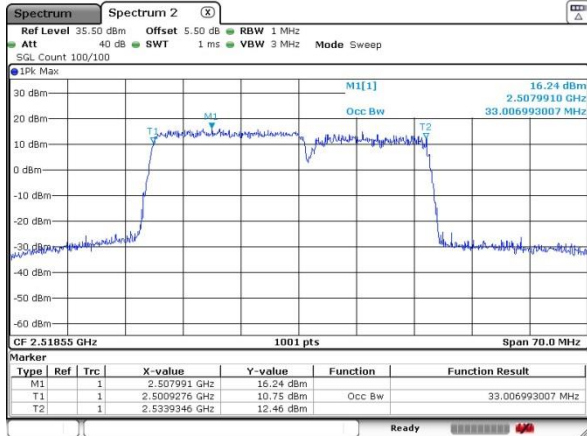

Lowest Channel / 20MHz+10MHz

Date: 5 JUL 2016 00:29:02

Middle Channel / 15MHz+20MHz

Date: 4 JUL 2016 23:39:36

Middle Channel / 20MHz+10MHz

Date: 5 JUL 2016 01:02:54

Highest Channel / 15MHz+20MHz

Date: 4 JUL 2016 23:41:24

Highest Channel / 20MHz+10MHz

Date: 5 JUL 2016 01:04:05

LTE Band 7

QPSK

Lowest Channel / 20MHz+15MHz

Lowest Channel / 20MHz+20MHz

Middle Channel / 20MHz+15MHz

Middle Channel / 20MHz+20MHz

Highest Channel / 20MHz+15MHz

Highest Channel / 20MHz+20MHz

LTE Band 7

16QAM

Lowest Channel / 15MHz+10MHz

Date: 4 JUL 2016 23:48:18

Lowest Channel / 15MHz+15MHz

Date: 5 JUL 2016 01:16:08