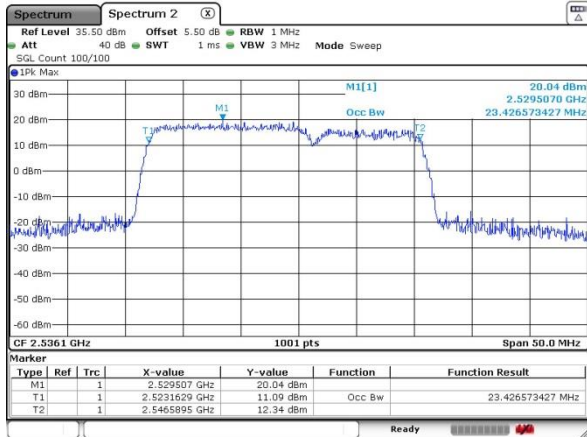

Highest Channel / 20MHz+10MHz

Date: 5 JUL 2016 01:04:05

LTE Band 7

QPSK

Lowest Channel / 20MHz+15MHz

Lowest Channel / 20MHz+20MHz

Middle Channel / 20MHz+15MHz

Middle Channel / 20MHz+20MHz

Highest Channel / 20MHz+15MHz

Highest Channel / 20MHz+20MHz

LTE Band 7

16QAM

Lowest Channel / 15MHz+10MHz

Date: 4 JUL 2016 23:48:18

Lowest Channel / 15MHz+15MHz

Date: 5 JUL 2016 01:16:08

Middle Channel / 15MHz+10MHz

Date: 4 JUL 2016 23:53:30

Middle Channel / 15MHz+15MHz

Date: 5 JUL 2016 01:16:21

Highest Channel / 15MHz+10MHz

Date: 4 JUL 2016 23:57:00

Highest Channel / 15MHz+15MHz

Date: 5 JUL 2016 01:19:55