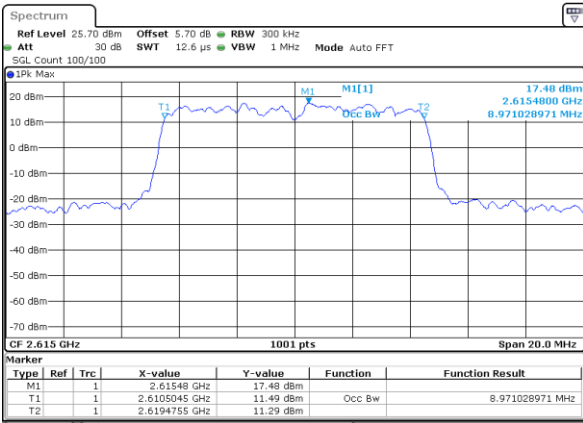

Highest Channel / 5MHz / QPSK

Date: 2 JUL 2018 11:49:42

Highest Channel / 5MHz / 16QAM

Date: 2 JUL 2018 11:49:52

LTE Band 38

Lowest Channel / 10MHz / QPSK

Date: 2 JUL 2018 11:50:24

Lowest Channel / 10MHz / 16QAM

Date: 2 JUL 2018 11:50:36

Middle Channel / 10MHz / QPSK

Date: 2 JUL 2018 11:51:08

Middle Channel / 10MHz / 16QAM

Date: 2 JUL 2018 11:51:19

Highest Channel / 10MHz / QPSK

Date: 2 JUL 2018 11:51:51

Highest Channel / 10MHz / 16QAM

Date: 2 JUL 2018 11:52:02

LTE Band 38

Lowest Channel / 15MHz / QPSK

Date: 2 JUL 2018 11:52:33

Lowest Channel / 15MHz / 16QAM

Date: 2 JUL 2018 11:55:56

Middle Channel / 15MHz / QPSK

Date: 2 JUL 2018 11:57:08