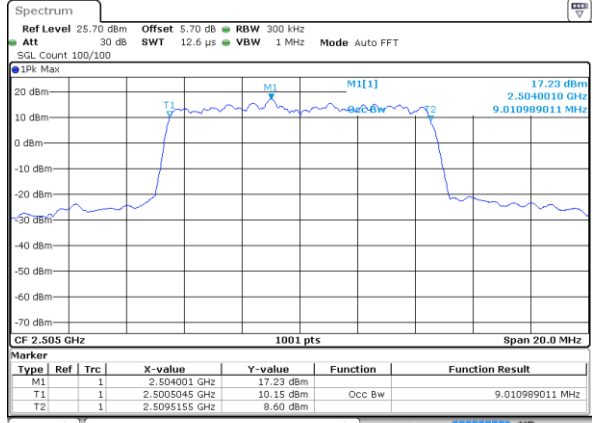

Date: 2 JUL 2018 16:21:45

Highest Channel / 20MHz / QPSK

Date: 2 JUL 2018 16:22:27

Highest Channel / 20MHz / 16QAM

Date: 2 JUL 2018 16:22:48

LTE Band 7

Lowest Channel / 5MHz / 64QAM

Date: 2 JUL 2018 16:32:20

Lowest Channel / 10MHz / 64QAM

Date: 2 JUL 2018 16:33:24

Middle Channel / 5MHz / 64QAM

Date: 2 JUL 2018 16:32:41

Middle Channel / 10MHz / 64QAM

Date: 2 JUL 2018 16:33:46

Highest Channel / 5MHz / 64QAM

Date: 2 JUL 2018 16:33:03