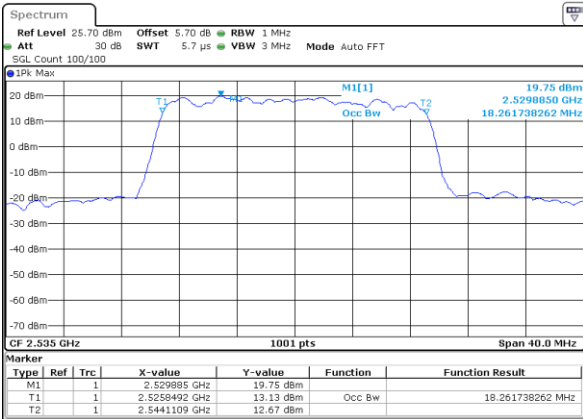

LTE Band 7

Lowest Channel / 20MHz / QPSK

Date: 2 JUL 2018 16:12:46

Lowest Channel / 20MHz / 16QAM

Date: 2 JUL 2018 16:13:07

Middle Channel / 20MHz / QPSK

Date: 2 JUL 2018 16:22:06

Middle Channel / 20MHz / 16QAM

Date: 2 JUL 2018 16:21:45

Highest Channel / 20MHz / QPSK

Date: 2 JUL 2018 16:22:27

Highest Channel / 20MHz / 16QAM

Date: 2 JUL 2018 16:22:48

LTE Band 7

Lowest Channel / 5MHz / 64QAM

Date: 2 JUL 2018 16:32:20