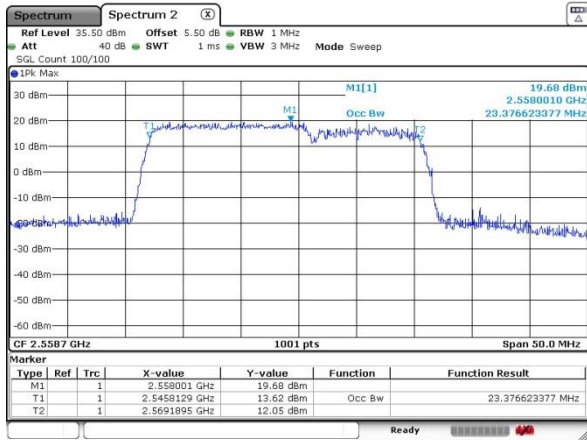

Lowest Channel / 15MHz+10MHz

Date: 4 JUL 2016 23:49:44

Lowest Channel / 15MHz+15MHz

Date: 5 JUL 2016 01:13:16

Middle Channel / 15MHz+10MHz

Date: 4 JUL 2016 23:51:55

Middle Channel / 15MHz+15MHz

Date: 5 JUL 2016 01:14:46

Highest Channel / 15MHz+10MHz

Date: 4 JUL 2016 23:58:23

Highest Channel / 15MHz+15MHz

Date: 5 JUL 2016 01:21:09

LTE Band 7

QPSK

Lowest Channel / 15MHz+20MHz

Date: 4 JUL 2016 23:27:50