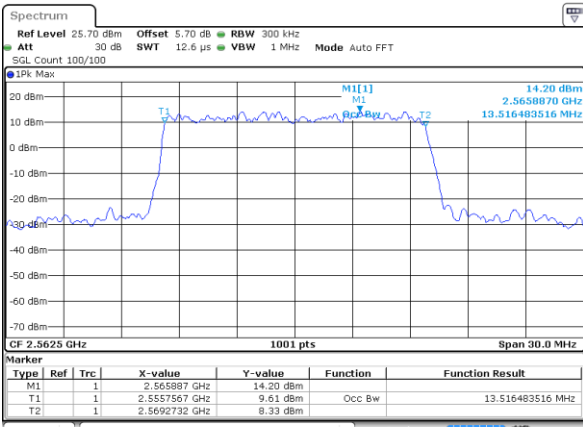

Highest Channel / 10MHz / 64QAM

Date: 2 JUL 2018 16:34:07

LTE Band 7

Lowest Channel / 15MHz / 64QAM

Date: 2 JUL 2018 16:34:28

Lowest Channel / 20MHz / 64QAM

Date: 2 JUL 2018 16:35:33

Middle Channel / 15MHz / 64QAM

Date: 2 JUL 2018 16:34:50

Middle Channel / 20MHz / 64QAM

Date: 2 JUL 2018 16:35:54

Highest Channel / 15MHz / 64QAM

Date: 2 JUL 2018 16:35:11

Highest Channel / 20MHz / 64QAM

Date: 2 JUL 2018 16:36:15

LTE Band 38