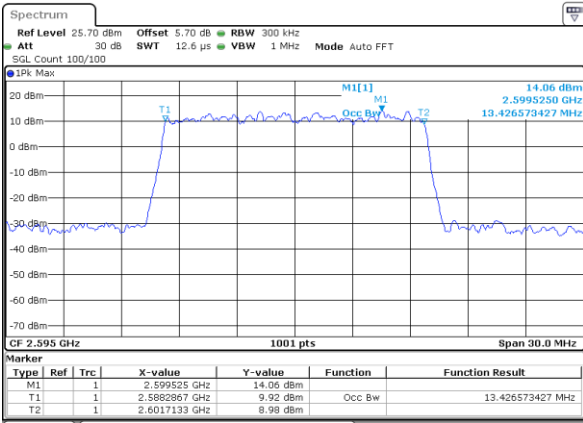

LTE Band 38

Lowest Channel / 15MHz / 64QAM

Date: 2 JUL 2018 14:28:36

Lowest Channel / 20MHz / 64QAM

Date: 2 JUL 2018 14:29:42

Middle Channel / 15MHz / 64QAM

Date: 2 JUL 2018 14:28:57

Middle Channel / 20MHz / 64QAM

Date: 2 JUL 2018 14:30:05

Highest Channel / 15MHz / 64QAM

Date: 2 JUL 2018 14:29:19

Highest Channel / 20MHz / 64QAM

Date: 2 JUL 2018 14:30:26

For CA

LTE Band 7

QPSK