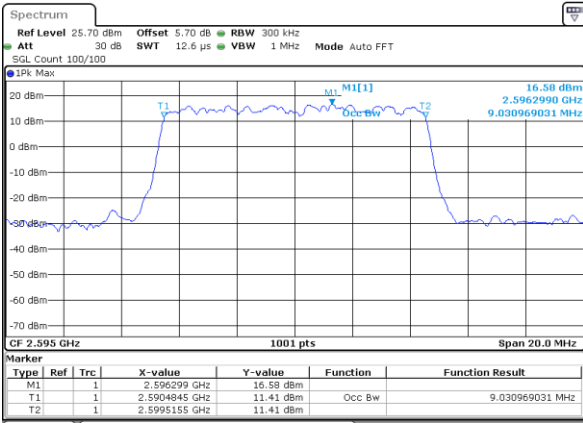

Middle Channel / 10MHz / QPSK

Date: 2 JUL 2018 11:51:08