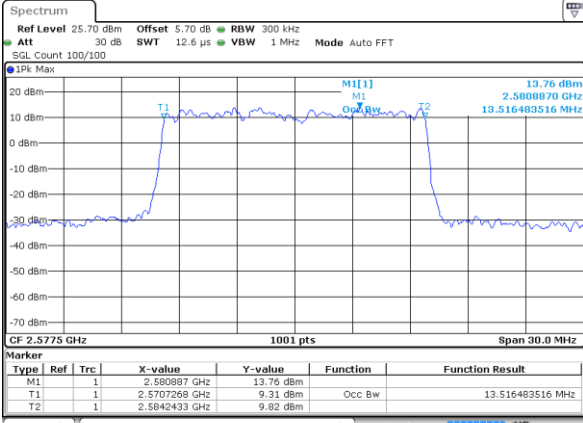

Date: 2 JUL 2018 11:59:59

Highest Channel / 20MHz / 16QAM

Date: 2 JUL 2018 12:00:09

LTE Band 38

Lowest Channel / 5MHz / 64QAM

Date: 2 JUL 2018 14:20:26

Lowest Channel / 10MHz / 64QAM

Date: 2 JUL 2018 14:21:30

Middle Channel / 5MHz / 64QAM

Date: 2 JUL 2018 14:20:48

Middle Channel / 10MHz / 64QAM

Date: 2 JUL 2018 14:21:52

Highest Channel / 5MHz / 64QAM

Date: 2 JUL 2018 14:21:09

Highest Channel / 10MHz / 64QAM

Date: 2 JUL 2018 14:22:13

LTE Band 38

Lowest Channel / 15MHz / 64QAM

Date: 2 JUL 2018 14:28:36

Lowest Channel / 20MHz / 64QAM

Date: 2 JUL 2018 14:29:42

Middle Channel / 15MHz / 64QAM

Date: 2 JUL 2018 14:28:57

Middle Channel / 20MHz / 64QAM