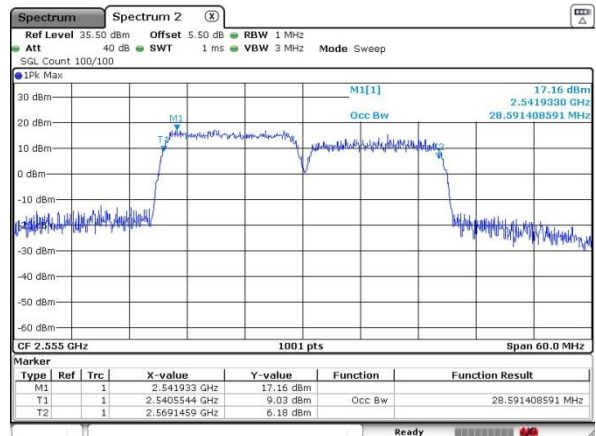

Highest Channel / 20MHz+15MHz

Date: 4 JUL 2016 23:10:14

Highest Channel / 20MHz+20MHz

Date: 5 JUL 2016 00:11:31

LTE Band 7

64QAM

Lowest Channel / 15MHz+10MHz

Date: 4 JUL 2016 23:47:30

Lowest Channel / 15MHz+15MHz

Date: 5 JUL 2016 01:10:28

Middle Channel / 15MHz+10MHz

Date: 4 JUL 2016 23:54:09

Middle Channel / 15MHz+15MHz

Date: 5 JUL 2016 01:17:02

Highest Channel / 15MHz+10MHz

Date: 4 JUL 2016 23:56:18

Highest Channel / 15MHz+15MHz

Date: 5 JUL 2016 01:19:19