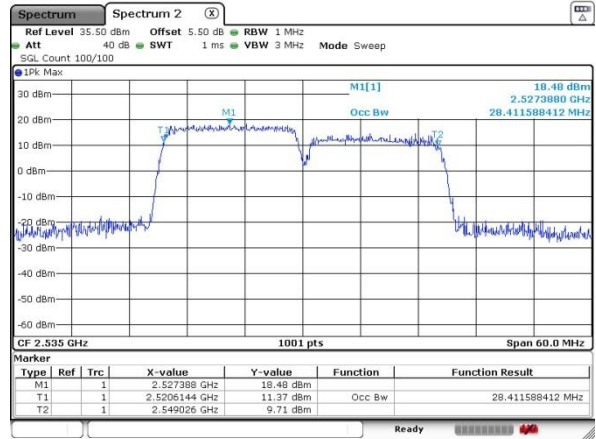

Lowest Channel / 15MHz+10MHz

Date: 4 JUL 2016 23:49:44

Lowest Channel / 15MHz+15MHz

Date: 5 JUL 2016 01:13:16

Middle Channel / 15MHz+10MHz

Date: 4 JUL 2016 23:51:55

Middle Channel / 15MHz+15MHz

Date: 5 JUL 2016 01:14:46

Highest Channel / 15MHz+10MHz

Date: 4 JUL 2016 23:58:23

Highest Channel / 15MHz+15MHz

Date: 5 JUL 2016 01:21:09

LTE Band 7

QPSK

Lowest Channel / 15MHz+20MHz

Date: 4 JUL 2016 23:27:50