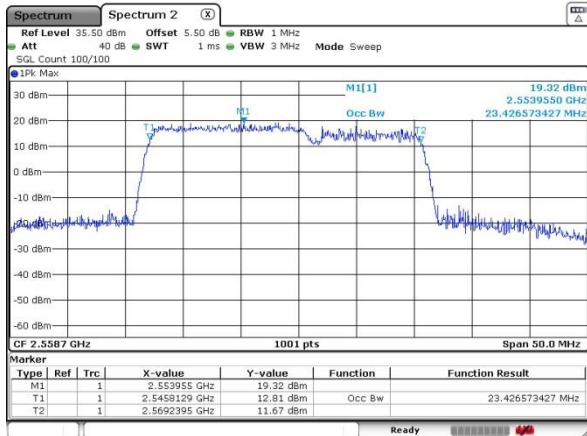

Highest Channel / 20MHz+15MHz

Highest Channel / 20MHz+20MHz

LTE Band 7

16QAM

Lowest Channel / 15MHz+10MHz

Date: 4 JUL 2016 23:48:18

Lowest Channel / 15MHz+15MHz

Date: 5 JUL 2016 01:16:08

Middle Channel / 15MHz+10MHz

Date: 4 JUL 2016 23:53:30

Middle Channel / 15MHz+15MHz

Date: 5 JUL 2016 01:16:21

Highest Channel / 15MHz+10MHz

Date: 4 JUL 2016 23:57:00

Highest Channel / 15MHz+15MHz

Date: 5 JUL 2016 01:19:55