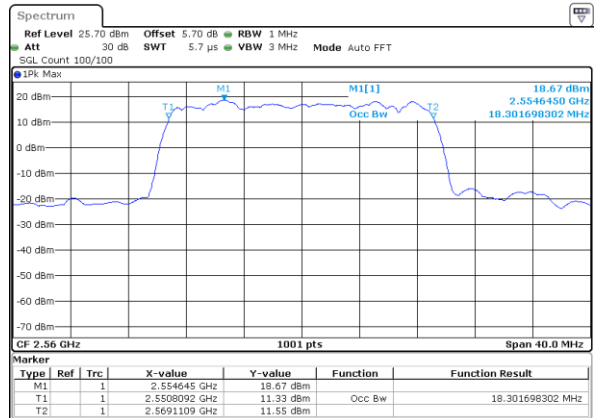

LTE Band 7

Lowest Channel / 20MHz / QPSK

Date: 2 JUL 2018 16:12:46

Lowest Channel / 20MHz / 16QAM

Date: 2 JUL 2018 16:13:07

Middle Channel / 20MHz / QPSK

Date: 2 JUL 2018 16:22:06

Middle Channel / 20MHz / 16QAM

Date: 2 JUL 2018 16:21:45

Highest Channel / 20MHz / QPSK

Date: 2 JUL 2018 16:22:27

Highest Channel / 20MHz / 16QAM

Date: 2 JUL 2018 16:22:48

LTE Band 7

Lowest Channel / 5MHz / 64QAM

Date: 2 JUL 2018 16:32:20