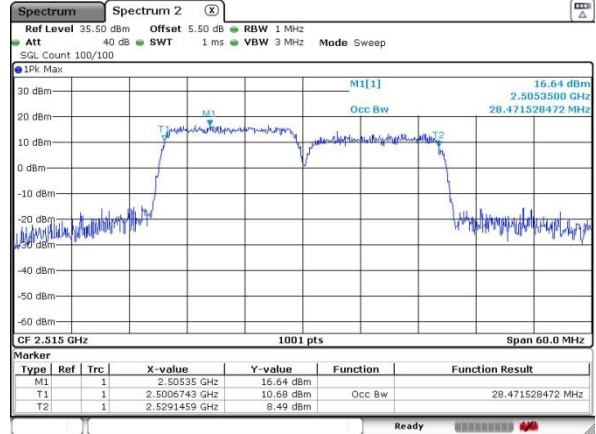

Lowest Channel / 20MHz+15MHz

Date: 4 JUL 2016 23:21:35

Lowest Channel / 20MHz+20MHz

Date: 5 JUL 2016 00:02:50

Middle Channel / 20MHz+15MHz

Date: 4 JUL 2016 23:16:57

Middle Channel / 20MHz+20MHz

Date: 5 JUL 2016 00:07:06

Highest Channel / 20MHz+15MHz

Date: 4 JUL 2016 23:10:14

Highest Channel / 20MHz+20MHz

Date: 5 JUL 2016 00:11:31

LTE Band 7

64QAM

Lowest Channel / 15MHz+10MHz

Date: 4 JUL 2016 23:47:30

Lowest Channel / 15MHz+15MHz

Date: 5 JUL 2016 01:10:28

Middle Channel / 15MHz+10MHz

Date: 4 JUL 2016 23:54:09

Middle Channel / 15MHz+15MHz

Date: 5 JUL 2016 01:17:02

Highest Channel / 15MHz+10MHz

Date: 4 JUL 2016 23:56:18

Highest Channel / 15MHz+15MHz

Date: 5 JUL 2016 01:19:19