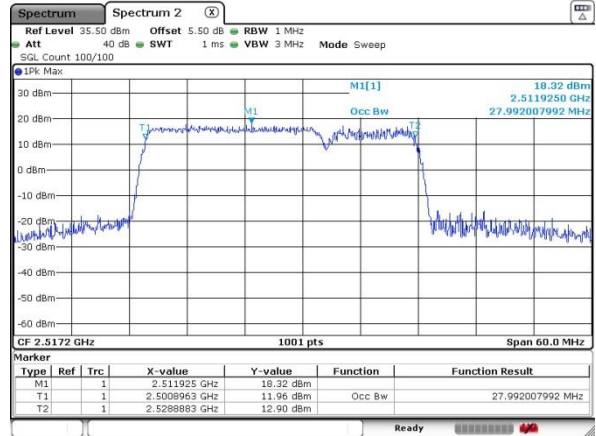

LTE Band 7

16QAM

Lowest Channel / 15MHz+20MHz

Date: 4 JUL 2016 23:30:10

Lowest Channel / 20MHz+10MHz

Date: 5 JUL 2016 00:30:51

Middle Channel / 15MHz+20MHz

Date: 4 JUL 2016 23:38:16

Middle Channel / 20MHz+10MHz

Date: 5 JUL 2016 01:01:35

Highest Channel / 15MHz+20MHz

Date: 4 JUL 2016 23:43:06

Highest Channel / 20MHz+10MHz

Date: 5 JUL 2016 01:05:49

LTE Band 7

16QAM