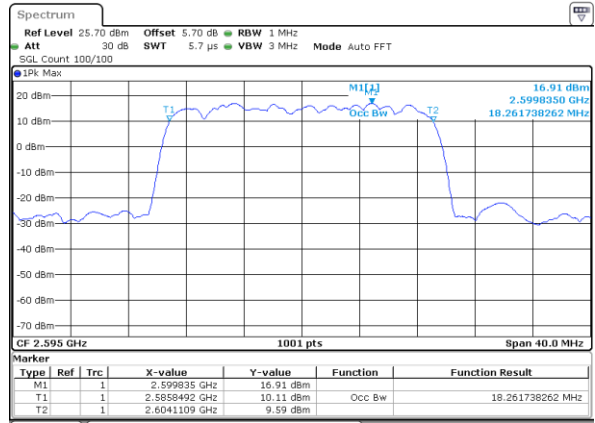

LTE Band 38

Lowest Channel / 15MHz / 64QAM

Date: 2 JUL 2018 14:28:36

Lowest Channel / 20MHz / 64QAM

Date: 2 JUL 2018 14:29:42

Middle Channel / 15MHz / 64QAM

Date: 2 JUL 2018 14:28:57

Middle Channel / 20MHz / 64QAM

Date: 2 JUL 2018 14:30:05

Highest Channel / 15MHz / 64QAM

Date: 2 JUL 2018 14:29:19

Highest Channel / 20MHz / 64QAM

Date: 2 JUL 2018 14:30:26

For CA

LTE Band 7

QPSK