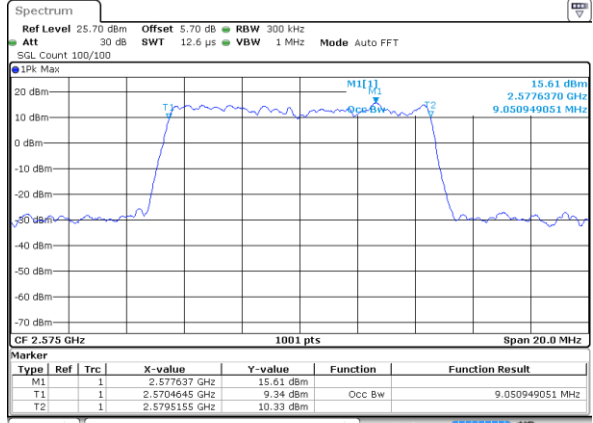

Date: 2 JUL 2018 11:59:59

Highest Channel / 20MHz / 16QAM

Date: 2 JUL 2018 12:00:09

LTE Band 38

Lowest Channel / 5MHz / 64QAM

Date: 2 JUL 2018 14:20:26

Lowest Channel / 10MHz / 64QAM

Date: 2 JUL 2018 14:21:30

Middle Channel / 5MHz / 64QAM

Date: 2 JUL 2018 14:20:48

Middle Channel / 10MHz / 64QAM

Date: 2 JUL 2018 14:21:52

Highest Channel / 5MHz / 64QAM

Date: 2 JUL 2018 14:21:09

Highest Channel / 10MHz / 64QAM

Date: 2 JUL 2018 14:22:13