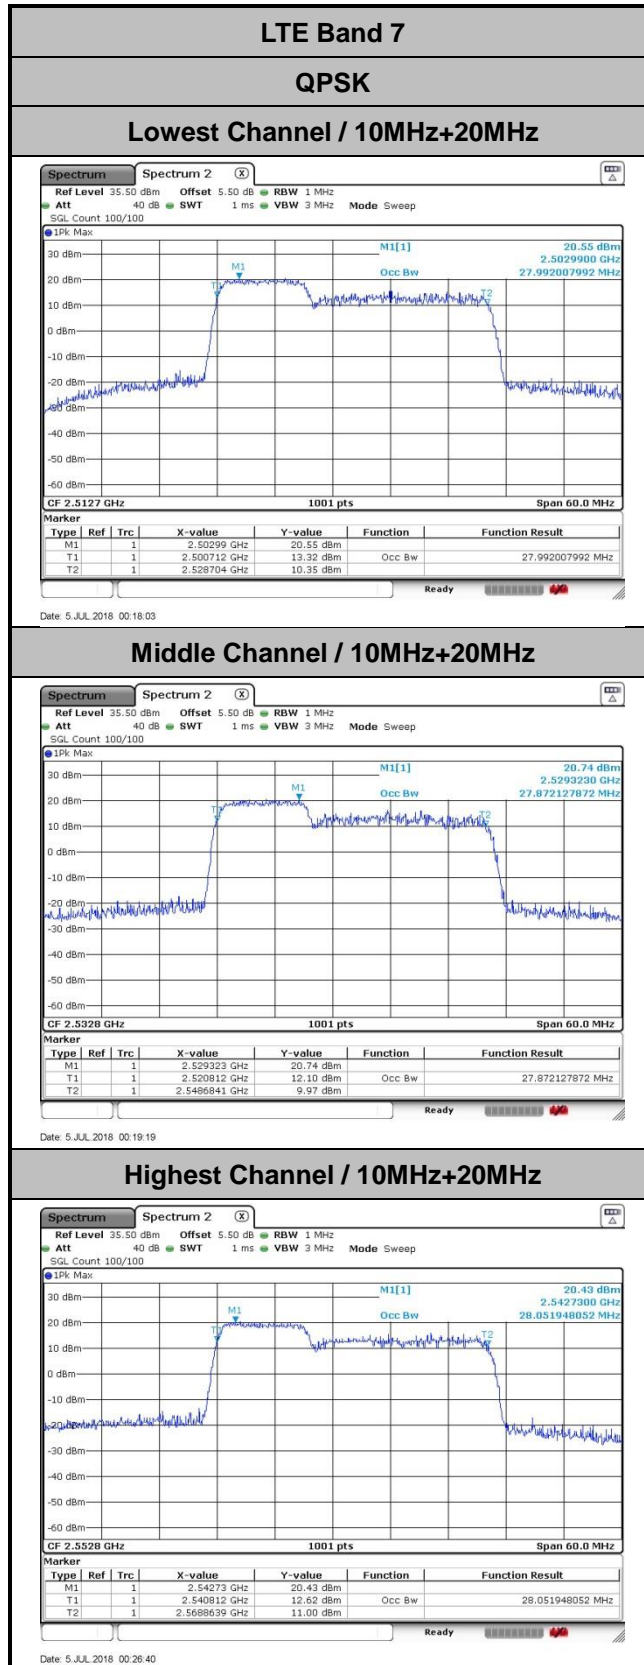

Date: 2 JUL 2018 14:30:05

Highest Channel / 15MHz / 64QAM

Date: 2 JUL 2018 14:29:19

Highest Channel / 20MHz / 64QAM

Date: 2 JUL 2018 14:30:26

For CA

LTE Band 7

QPSK