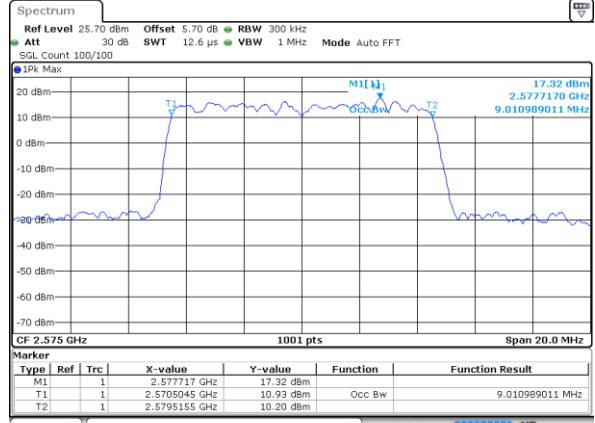

Highest Channel / 5MHz / QPSK

Date: 2 JUL 2018 11:49:42

Highest Channel / 5MHz / 16QAM

Date: 2 JUL 2018 11:49:52

LTE Band 38

Lowest Channel / 10MHz / QPSK

Date: 2 JUL 2018 11:50:24

Lowest Channel / 10MHz / 16QAM