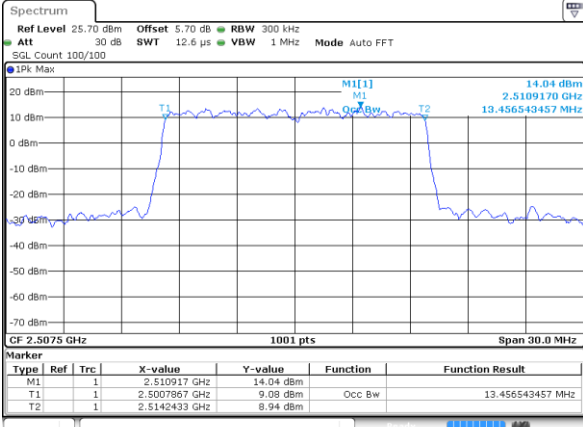

Highest Channel / 10MHz / 64QAM

Date: 2 JUL 2018 16:34:07

LTE Band 7

Lowest Channel / 15MHz / 64QAM

Date: 2 JUL 2018 16:34:28

Lowest Channel / 20MHz / 64QAM

Date: 2 JUL 2018 16:35:33

Middle Channel / 15MHz / 64QAM