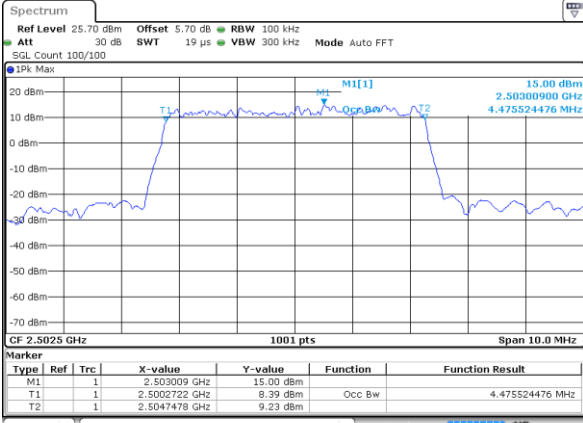

Date: 2 JUL 2018 16:21:45

Highest Channel / 20MHz / QPSK

Date: 2 JUL 2018 16:22:27

Highest Channel / 20MHz / 16QAM

Date: 2 JUL 2018 16:22:48

LTE Band 7

Lowest Channel / 5MHz / 64QAM

Date: 2 JUL 2018 16:32:20

Lowest Channel / 10MHz / 64QAM

Date: 2 JUL 2018 16:33:24

Middle Channel / 5MHz / 64QAM

Date: 2 JUL 2018 16:32:41

Middle Channel / 10MHz / 64QAM

Date: 2 JUL 2018 16:33:46

Highest Channel / 5MHz / 64QAM

Date: 2 JUL 2018 16:33:03