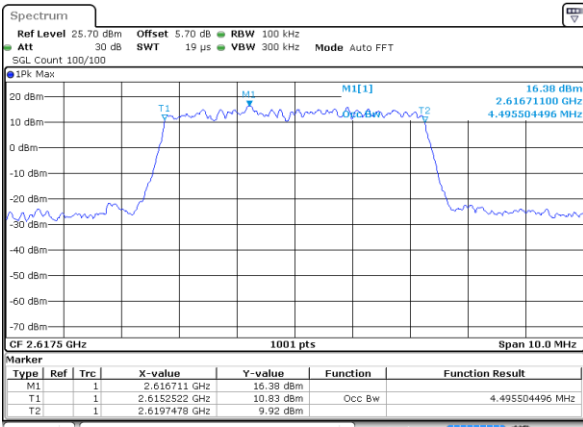

Highest Channel / 5MHz / QPSK

Date: 2 JUL 2018 11:49:42

Highest Channel / 5MHz / 16QAM

Date: 2 JUL 2018 11:49:52

LTE Band 38

Lowest Channel / 10MHz / QPSK

Date: 2 JUL 2018 11:50:24

Lowest Channel / 10MHz / 16QAM