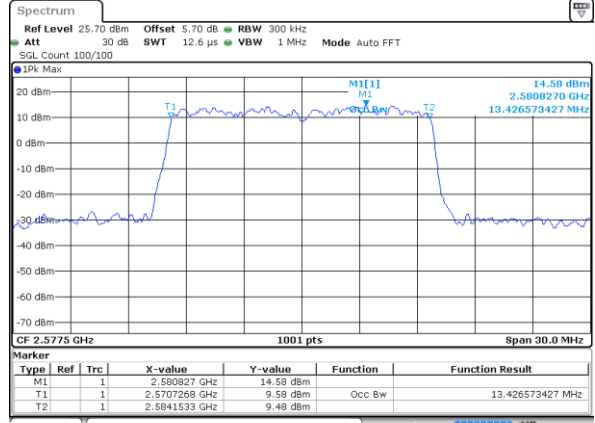

Date: 2 JUL 2018 11:52:02

LTE Band 38

Lowest Channel / 15MHz / QPSK

Date: 2 JUL 2018 11:52:33

Lowest Channel / 15MHz / 16QAM

Date: 2 JUL 2018 11:55:56

Middle Channel / 15MHz / QPSK

Date: 2 JUL 2018 11:57:08

Middle Channel / 15MHz / 16QAM

Date: 2 JUL 2018 11:57:19

Highest Channel / 15MHz / QPSK

Date: 2 JUL 2018 11:57:51

Highest Channel / 15MHz / 16QAM

Date: 2 JUL 2018 11:58:02

LTE Band 38

Lowest Channel / 20MHz / QPSK