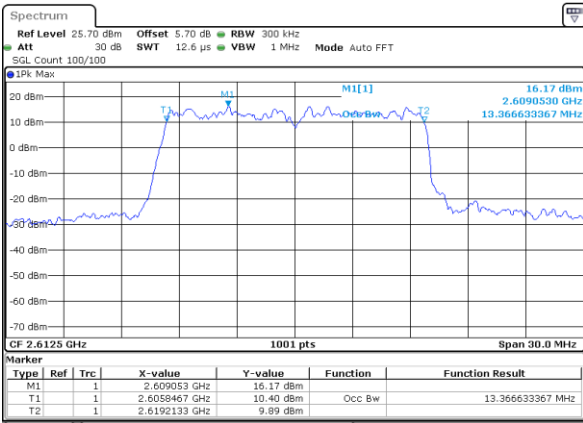

Date: 2 JUL 2018 11:52:02

LTE Band 38

Lowest Channel / 15MHz / QPSK

Date: 2 JUL 2018 11:52:33

Lowest Channel / 15MHz / 16QAM

Date: 2 JUL 2018 11:55:56

Middle Channel / 15MHz / QPSK

Date: 2 JUL 2018 11:57:08

Middle Channel / 15MHz / 16QAM

Date: 2 JUL 2018 11:57:19

Highest Channel / 15MHz / QPSK

Date: 2 JUL 2018 11:57:51

Highest Channel / 15MHz / 16QAM

Date: 2 JUL 2018 11:58:02

LTE Band 38

Lowest Channel / 20MHz / QPSK