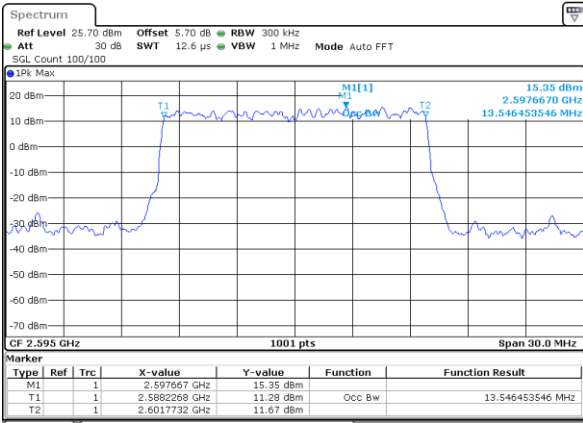

Date: 2 JUL 2018 11:52:02

LTE Band 38

Lowest Channel / 15MHz / QPSK

Date: 2 JUL 2018 11:52:33

Lowest Channel / 15MHz / 16QAM

Date: 2 JUL 2018 11:55:56

Middle Channel / 15MHz / QPSK

Date: 2 JUL 2018 11:57:08

Middle Channel / 15MHz / 16QAM

Date: 2 JUL 2018 11:57:19

Highest Channel / 15MHz / QPSK

Date: 2 JUL 2018 11:57:51

Highest Channel / 15MHz / 16QAM

Date: 2 JUL 2018 11:58:02

LTE Band 38

Lowest Channel / 20MHz / QPSK