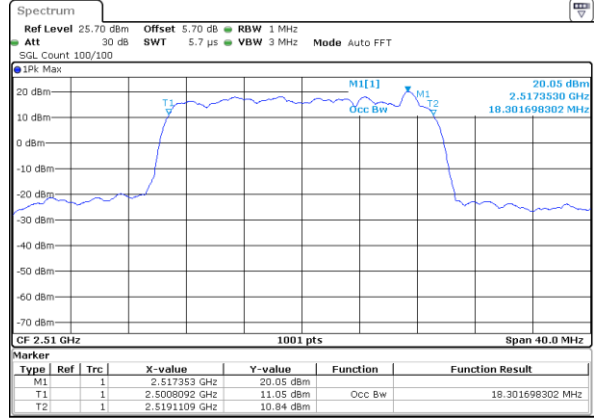

LTE Band 7

Lowest Channel / 20MHz / QPSK

Date: 2 JUL 2018 16:12:46

Lowest Channel / 20MHz / 16QAM

Date: 2 JUL 2018 16:13:07

Middle Channel / 20MHz / QPSK

Date: 2 JUL 2018 16:22:06

Middle Channel / 20MHz / 16QAM

Date: 2 JUL 2018 16:21:45

Highest Channel / 20MHz / QPSK

Date: 2 JUL 2018 16:22:27

Highest Channel / 20MHz / 16QAM

Date: 2 JUL 2018 16:22:48

LTE Band 7

Lowest Channel / 5MHz / 64QAM

Date: 2 JUL 2018 16:32:20