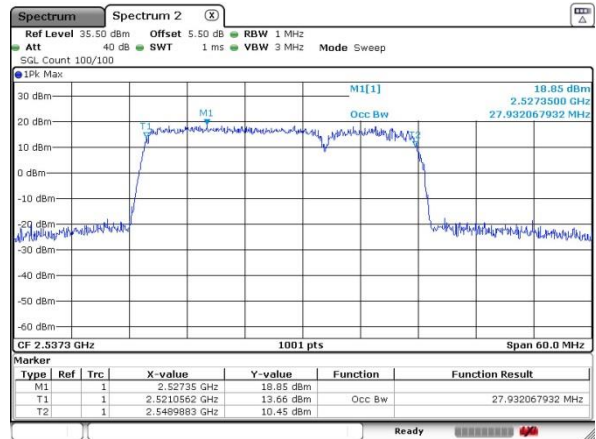

Highest Channel / 15MHz+10MHz

Date: 4 JUL 2016 23:58:23

Highest Channel / 15MHz+15MHz

Date: 5 JUL 2016 01:21:09

LTE Band 7

QPSK

Lowest Channel / 15MHz+20MHz

Date: 4 JUL 2016 23:27:50

Lowest Channel / 20MHz+10MHz

Date: 5 JUL 2016 00:29:02

Middle Channel / 15MHz+20MHz

Date: 4 JUL 2016 23:39:36

Middle Channel / 20MHz+10MHz

Date: 5 JUL 2016 01:02:54

Highest Channel / 15MHz+20MHz

Date: 4 JUL 2016 23:41:24