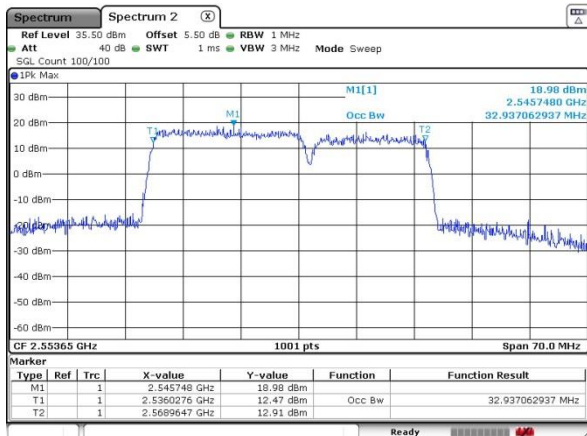

Middle Channel / 20MHz+10MHz

Date: 5 JUL 2016 01:01:35

Highest Channel / 15MHz+20MHz

Date: 4 JUL 2016 23:43:06

Highest Channel / 20MHz+10MHz

Date: 5 JUL 2016 01:05:49

LTE Band 7

16QAM

Lowest Channel / 20MHz+15MHz

Date: 4 JUL 2016 23:21:35

Lowest Channel / 20MHz+20MHz

Date: 5 JUL 2016 00:02:50

Middle Channel / 20MHz+15MHz

Date: 4 JUL 2016 23:16:57

Middle Channel / 20MHz+20MHz

Date: 5 JUL 2016 00:07:06

Highest Channel / 20MHz+15MHz

Date: 4 JUL 2016 23:10:14

Highest Channel / 20MHz+20MHz

Date: 5 JUL 2016 00:11:31

LTE Band 7

64QAM

Lowest Channel / 15MHz+10MHz

Date: 4 JUL 2016 23:47:30