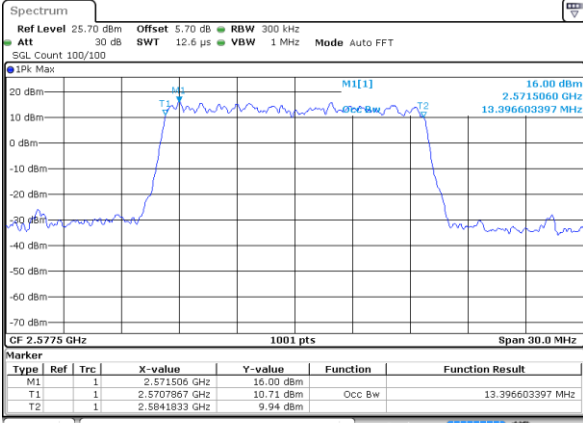

Highest Channel / 5MHz / QPSK

Date: 2 JUL 2018 11:49:42

Highest Channel / 5MHz / 16QAM

Date: 2 JUL 2018 11:49:52

LTE Band 38

Lowest Channel / 10MHz / QPSK

Date: 2 JUL 2018 11:50:24

Lowest Channel / 10MHz / 16QAM

Date: 2 JUL 2018 11:50:36

Middle Channel / 10MHz / QPSK

Date: 2 JUL 2018 11:51:08

Middle Channel / 10MHz / 16QAM

Date: 2 JUL 2018 11:51:19

Highest Channel / 10MHz / QPSK

Date: 2 JUL 2018 11:51:51

Highest Channel / 10MHz / 16QAM

Date: 2 JUL 2018 11:52:02

LTE Band 38

Lowest Channel / 15MHz / QPSK

Date: 2 JUL 2018 11:52:33

Lowest Channel / 15MHz / 16QAM

Date: 2 JUL 2018 11:55:56

Middle Channel / 15MHz / QPSK

Date: 2 JUL 2018 11:57:08