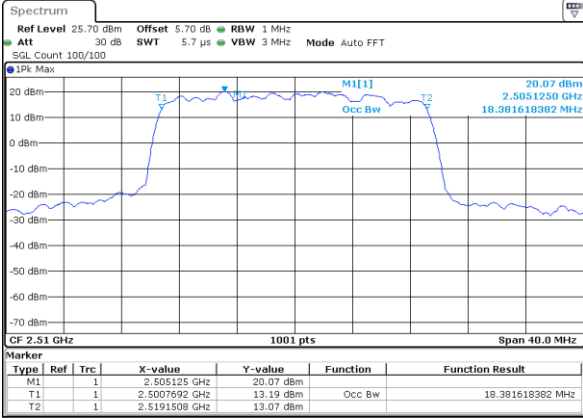

LTE Band 7

Lowest Channel / 20MHz / QPSK

Date: 2 JUL 2018 16:12:46

Lowest Channel / 20MHz / 16QAM

Date: 2 JUL 2018 16:13:07

Middle Channel / 20MHz / QPSK

Date: 2 JUL 2018 16:22:06

Middle Channel / 20MHz / 16QAM

Date: 2 JUL 2018 16:21:45

Highest Channel / 20MHz / QPSK

Date: 2 JUL 2018 16:22:27

Highest Channel / 20MHz / 16QAM

Date: 2 JUL 2018 16:22:48

LTE Band 7

Lowest Channel / 5MHz / 64QAM

Date: 2 JUL 2018 16:32:20