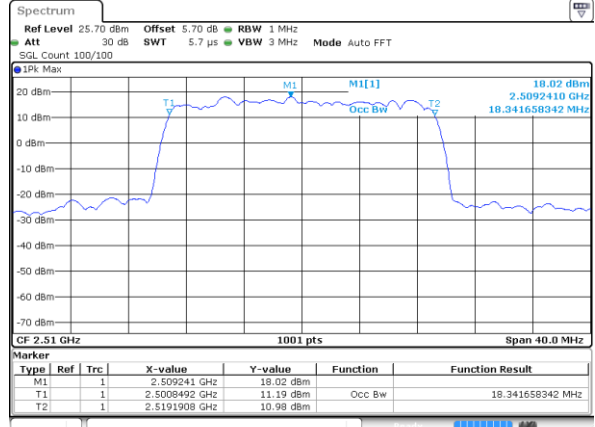

Highest Channel / 10MHz / 64QAM

Date: 2 JUL 2018 16:34:07

LTE Band 7

Lowest Channel / 15MHz / 64QAM

Date: 2 JUL 2018 16:34:28

Lowest Channel / 20MHz / 64QAM

Date: 2 JUL 2018 16:35:33

Middle Channel / 15MHz / 64QAM

Date: 2 JUL 2018 16:34:50

Middle Channel / 20MHz / 64QAM

Date: 2 JUL 2018 16:35:54

Highest Channel / 15MHz / 64QAM

Date: 2 JUL 2018 16:35:11

Highest Channel / 20MHz / 64QAM

Date: 2 JUL 2018 16:36:15

LTE Band 38