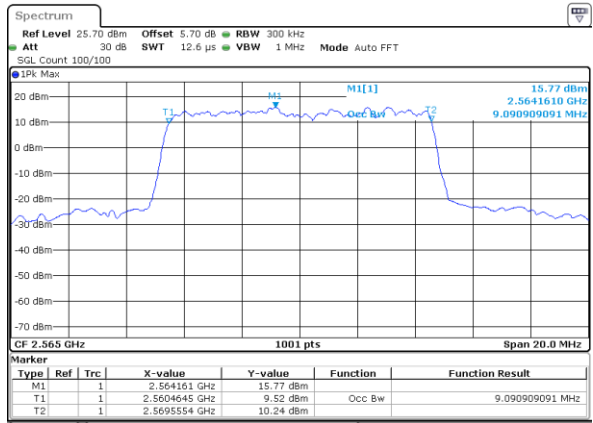

Date: 2 JUL 2018 16:21:45

Highest Channel / 20MHz / QPSK

Date: 2 JUL 2018 16:22:27

Highest Channel / 20MHz / 16QAM

Date: 2 JUL 2018 16:22:48

LTE Band 7

Lowest Channel / 5MHz / 64QAM

Date: 2 JUL 2018 16:32:20

Lowest Channel / 10MHz / 64QAM

Date: 2 JUL 2018 16:33:24

Middle Channel / 5MHz / 64QAM

Date: 2 JUL 2018 16:32:41

Middle Channel / 10MHz / 64QAM

Date: 2 JUL 2018 16:33:46

Highest Channel / 5MHz / 64QAM

Date: 2 JUL 2018 16:33:03

Highest Channel / 10MHz / 64QAM

Date: 2 JUL 2018 16:34:07

LTE Band 7

Lowest Channel / 15MHz / 64QAM

Date: 2 JUL 2018 16:34:28

Lowest Channel / 20MHz / 64QAM

Date: 2 JUL 2018 16:35:33

Middle Channel / 15MHz / 64QAM