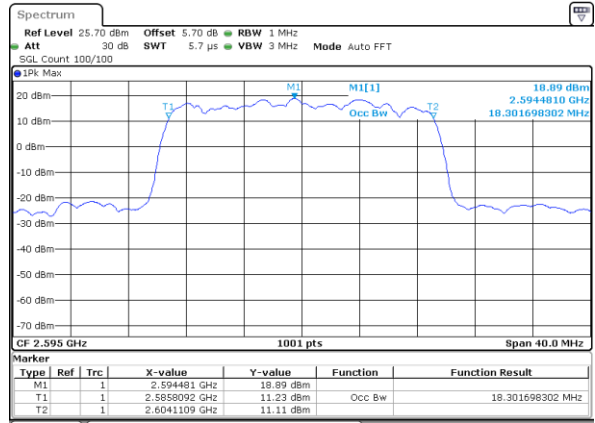

Middle Channel / 15MHz / 16QAM

Date: 2 JUL 2018 11:57:19

Highest Channel / 15MHz / QPSK

Date: 2 JUL 2018 11:57:51

Highest Channel / 15MHz / 16QAM

Date: 2 JUL 2018 11:58:02

LTE Band 38

Lowest Channel / 20MHz / QPSK

Date: 2 JUL 2018 11:58:33

Lowest Channel / 20MHz / 16QAM

Date: 2 JUL 2018 11:58:44

Middle Channel / 20MHz / QPSK

Date: 2 JUL 2018 11:59:16

Middle Channel / 20MHz / 16QAM

Date: 2 JUL 2018 11:59:27

Highest Channel / 20MHz / QPSK

Date: 2 JUL 2018 11:59:59

Highest Channel / 20MHz / 16QAM

Date: 2 JUL 2018 12:00:09

LTE Band 38

Lowest Channel / 5MHz / 64QAM

Date: 2 JUL 2018 14:20:26

Lowest Channel / 10MHz / 64QAM

Date: 2 JUL 2018 14:21:30