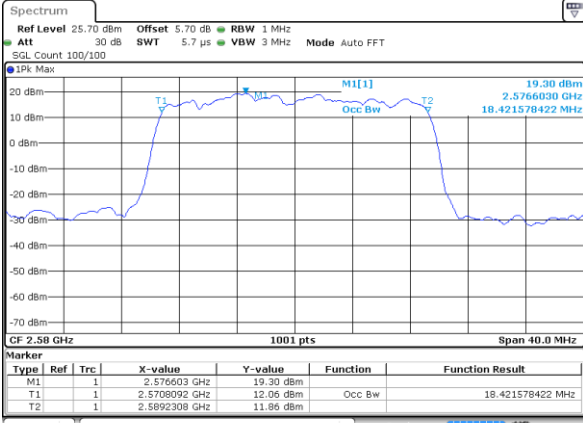

Date: 2 JUL 2018 11:52:02

LTE Band 38

Lowest Channel / 15MHz / QPSK

Date: 2 JUL 2018 11:52:33

Lowest Channel / 15MHz / 16QAM

Date: 2 JUL 2018 11:55:56

Middle Channel / 15MHz / QPSK

Date: 2 JUL 2018 11:57:08

Middle Channel / 15MHz / 16QAM

Date: 2 JUL 2018 11:57:19

Highest Channel / 15MHz / QPSK

Date: 2 JUL 2018 11:57:51

Highest Channel / 15MHz / 16QAM

Date: 2 JUL 2018 11:58:02

LTE Band 38

Lowest Channel / 20MHz / QPSK

Date: 2 JUL 2018 11:58:33

Lowest Channel / 20MHz / 16QAM

Date: 2 JUL 2018 11:58:44

Middle Channel / 20MHz / QPSK

Date: 2 JUL 2018 11:59:16

Middle Channel / 20MHz / 16QAM

Date: 2 JUL 2018 11:59:27

Highest Channel / 20MHz / QPSK