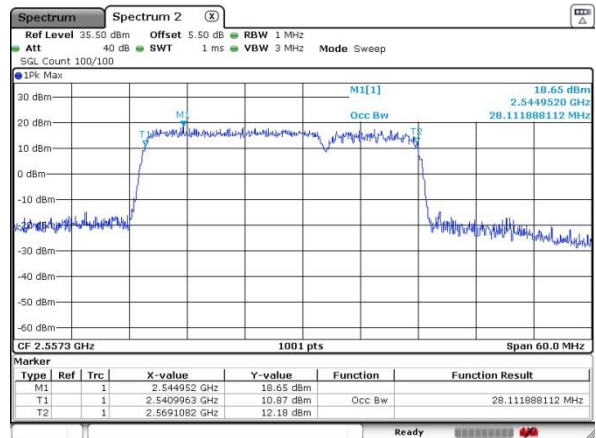

Middle Channel / 20MHz+10MHz

Date: 5 JUL 2016 01:01:35

Highest Channel / 15MHz+20MHz

Date: 4 JUL 2016 23:43:06

Highest Channel / 20MHz+10MHz

Date: 5 JUL 2016 01:05:49

LTE Band 7

16QAM

Lowest Channel / 20MHz+15MHz

Date: 4 JUL 2016 23:21:35

Lowest Channel / 20MHz+20MHz

Date: 5 JUL 2016 00:02:50

Middle Channel / 20MHz+15MHz

Date: 4 JUL 2016 23:16:57

Middle Channel / 20MHz+20MHz

Date: 5 JUL 2016 00:07:06