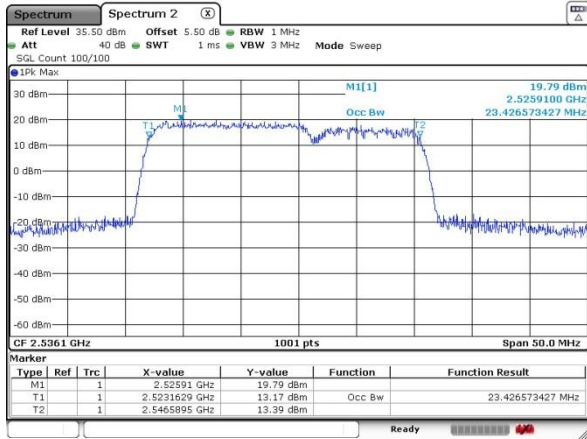

Lowest Channel / 15MHz+10MHz

Date: 4 JUL 2016 23:49:44

Lowest Channel / 15MHz+15MHz

Date: 5 JUL 2016 01:13:16

Middle Channel / 15MHz+10MHz

Date: 4 JUL 2016 23:51:55

Middle Channel / 15MHz+15MHz

Date: 5 JUL 2016 01:14:46

Highest Channel / 15MHz+10MHz

Date: 4 JUL 2016 23:58:23

Highest Channel / 15MHz+15MHz

Date: 5 JUL 2016 01:21:09

LTE Band 7

QPSK

Lowest Channel / 15MHz+20MHz

Date: 4 JUL 2016 23:27:50