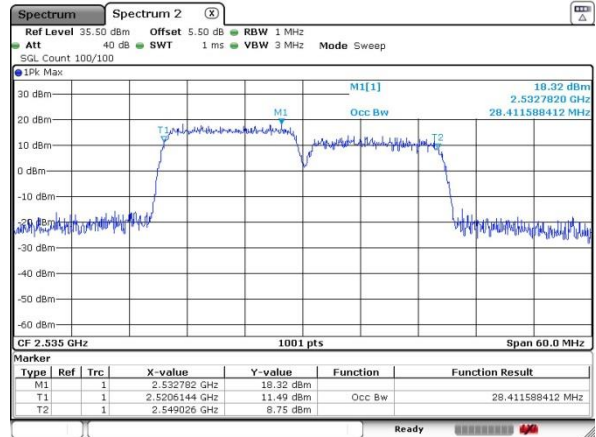

Middle Channel / 15MHz+15MHz

Date: 5 JUL 2016 01:16:21