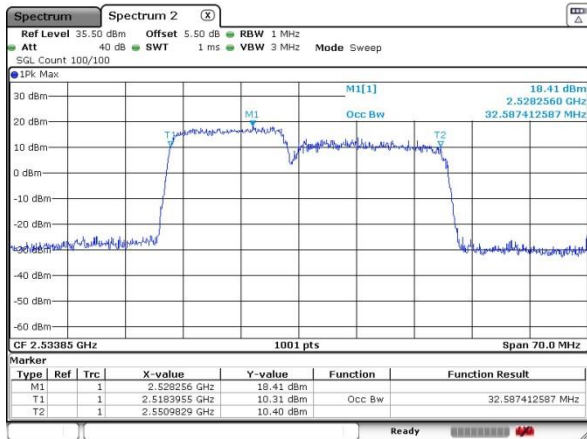

Lowest Channel / 15MHz+10MHz

Date: 4 JUL 2016 23:49:44

Lowest Channel / 15MHz+15MHz

Date: 5 JUL 2016 01:13:16

Middle Channel / 15MHz+10MHz

Date: 4 JUL 2016 23:51:55

Middle Channel / 15MHz+15MHz

Date: 5 JUL 2016 01:14:46

Highest Channel / 15MHz+10MHz

Date: 4 JUL 2016 23:58:23

Highest Channel / 15MHz+15MHz

Date: 5 JUL 2016 01:21:09

LTE Band 7

QPSK

Lowest Channel / 15MHz+20MHz

Date: 4 JUL 2016 23:27:50

Lowest Channel / 20MHz+10MHz

Date: 5 JUL 2016 00:29:02

Middle Channel / 15MHz+20MHz

Date: 4 JUL 2016 23:39:36

Middle Channel / 20MHz+10MHz

Date: 5 JUL 2016 01:02:54

Highest Channel / 15MHz+20MHz

Date: 4 JUL 2016 23:41:24