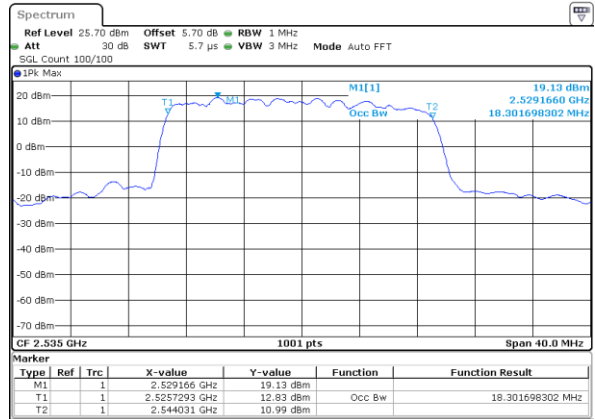

LTE Band 7

Lowest Channel / 20MHz / QPSK

Date: 2 JUL 2018 16:12:46

Lowest Channel / 20MHz / 16QAM

Date: 2 JUL 2018 16:13:07

Middle Channel / 20MHz / QPSK

Date: 2 JUL 2018 16:22:06

Middle Channel / 20MHz / 16QAM

Date: 2 JUL 2018 16:21:45

Highest Channel / 20MHz / QPSK

Date: 2 JUL 2018 16:22:27

Highest Channel / 20MHz / 16QAM

Date: 2 JUL 2018 16:22:48

LTE Band 7

Lowest Channel / 5MHz / 64QAM

Date: 2 JUL 2018 16:32:20