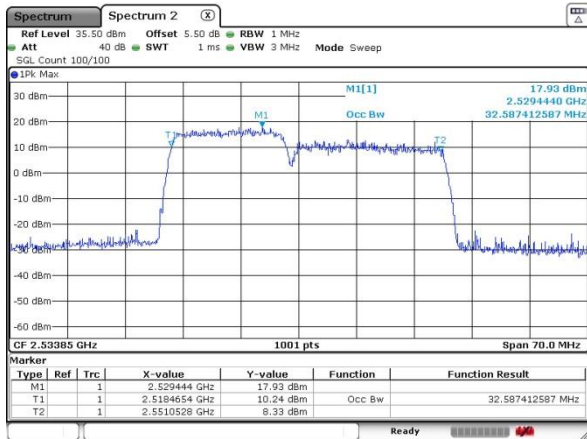

LTE Band 7

16QAM

Lowest Channel / 15MHz+20MHz

Date: 4 JUL 2016 23:30:10

Lowest Channel / 20MHz+10MHz

Date: 5 JUL 2016 00:30:51

Middle Channel / 15MHz+20MHz

Date: 4 JUL 2016 23:38:16

Middle Channel / 20MHz+10MHz

Date: 5 JUL 2016 01:01:35

Highest Channel / 15MHz+20MHz

Date: 4 JUL 2016 23:43:06

Highest Channel / 20MHz+10MHz

Date: 5 JUL 2016 01:05:49

LTE Band 7

16QAM