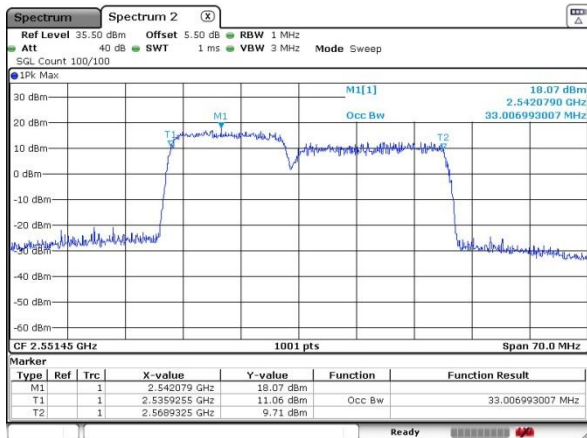

LTE Band 7

16QAM

Lowest Channel / 15MHz+20MHz

Date: 4 JUL 2016 23:30:10

Lowest Channel / 20MHz+10MHz

Date: 5 JUL 2016 00:30:51

Middle Channel / 15MHz+20MHz

Date: 4 JUL 2016 23:38:16

Middle Channel / 20MHz+10MHz

Date: 5 JUL 2016 01:01:35

Highest Channel / 15MHz+20MHz

Date: 4 JUL 2016 23:43:06

Highest Channel / 20MHz+10MHz

Date: 5 JUL 2016 01:05:49

LTE Band 7

16QAM