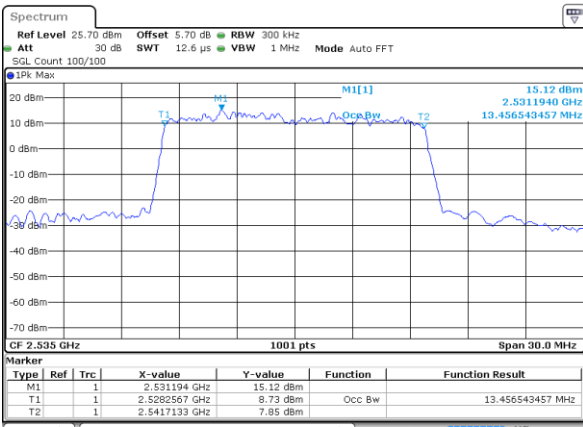

Highest Channel / 10MHz / 64QAM

Date: 2 JUL 2018 16:34:07

LTE Band 7

Lowest Channel / 15MHz / 64QAM

Date: 2 JUL 2018 16:34:28

Lowest Channel / 20MHz / 64QAM

Date: 2 JUL 2018 16:35:33

Middle Channel / 15MHz / 64QAM

Date: 2 JUL 2018 16:34:50

Middle Channel / 20MHz / 64QAM

Date: 2 JUL 2018 16:35:54

Highest Channel / 15MHz / 64QAM

Date: 2 JUL 2018 16:35:11

Highest Channel / 20MHz / 64QAM

Date: 2 JUL 2018 16:36:15

LTE Band 38