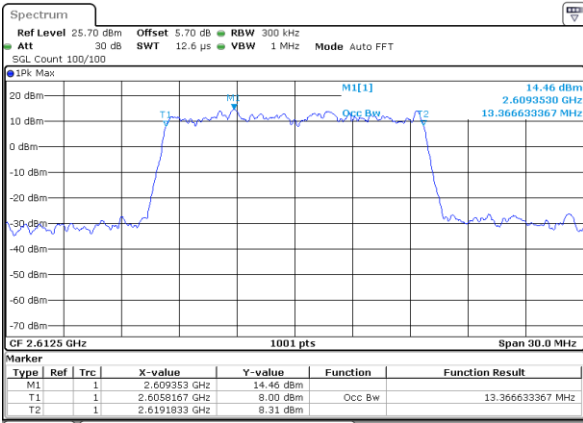

LTE Band 38

Lowest Channel / 15MHz / 64QAM

Date: 2 JUL 2018 14:28:36

Lowest Channel / 20MHz / 64QAM

Date: 2 JUL 2018 14:29:42

Middle Channel / 15MHz / 64QAM

Date: 2 JUL 2018 14:28:57

Middle Channel / 20MHz / 64QAM

Date: 2 JUL 2018 14:30:05

Highest Channel / 15MHz / 64QAM

Date: 2 JUL 2018 14:29:19

Highest Channel / 20MHz / 64QAM

Date: 2 JUL 2018 14:30:26

For CA

LTE Band 7

QPSK