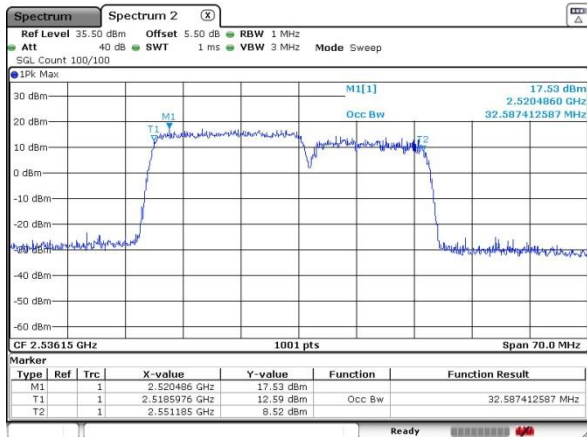

Lowest Channel / 20MHz+10MHz

Date: 5 JUL 2016 00:29:02

Middle Channel / 15MHz+20MHz

Date: 4 JUL 2016 23:39:36

Middle Channel / 20MHz+10MHz

Date: 5 JUL 2016 01:02:54

Highest Channel / 15MHz+20MHz

Date: 4 JUL 2016 23:41:24

Highest Channel / 20MHz+10MHz

Date: 5 JUL 2016 01:04:05

LTE Band 7

QPSK

Lowest Channel / 20MHz+15MHz

Lowest Channel / 20MHz+20MHz

Middle Channel / 20MHz+15MHz

Middle Channel / 20MHz+20MHz

Highest Channel / 20MHz+15MHz

Highest Channel / 20MHz+20MHz

LTE Band 7

16QAM

Lowest Channel / 15MHz+10MHz

Date: 4 JUL 2016 23:48:18

Lowest Channel / 15MHz+15MHz

Date: 5 JUL 2016 01:16:08