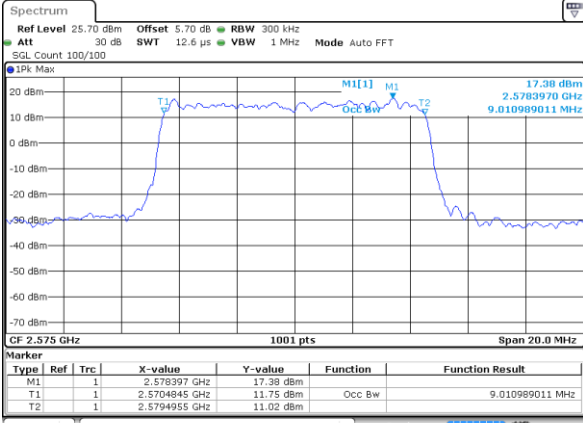

Highest Channel / 5MHz / QPSK

Date: 2 JUL 2018 11:49:42

Highest Channel / 5MHz / 16QAM

Date: 2 JUL 2018 11:49:52

LTE Band 38

Lowest Channel / 10MHz / QPSK

Date: 2 JUL 2018 11:50:24

Lowest Channel / 10MHz / 16QAM