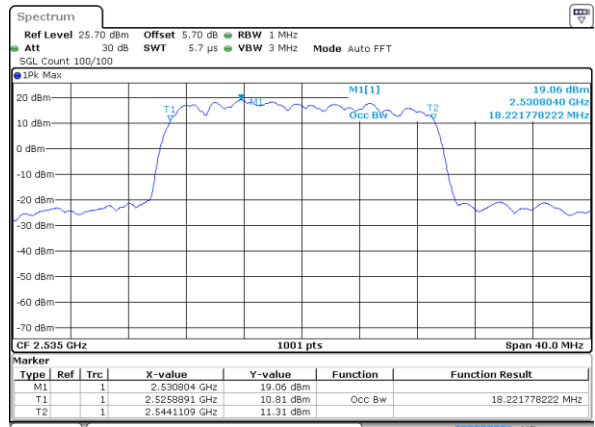

Lowest Channel / 10MHz / 64QAM

Date: 2 JUL 2018 16:33:24

Middle Channel / 5MHz / 64QAM

Date: 2 JUL 2018 16:32:41

Middle Channel / 10MHz / 64QAM

Date: 2 JUL 2018 16:33:46

Highest Channel / 5MHz / 64QAM

Date: 2 JUL 2018 16:33:03

Highest Channel / 10MHz / 64QAM

Date: 2 JUL 2018 16:34:07

LTE Band 7

Lowest Channel / 15MHz / 64QAM

Date: 2 JUL 2018 16:34:28

Lowest Channel / 20MHz / 64QAM

Date: 2 JUL 2018 16:35:33

Middle Channel / 15MHz / 64QAM

Date: 2 JUL 2018 16:34:50

Middle Channel / 20MHz / 64QAM

Date: 2 JUL 2018 16:35:54

Highest Channel / 15MHz / 64QAM

Date: 2 JUL 2018 16:35:11

Highest Channel / 20MHz / 64QAM

Date: 2 JUL 2018 16:36:15

LTE Band 38