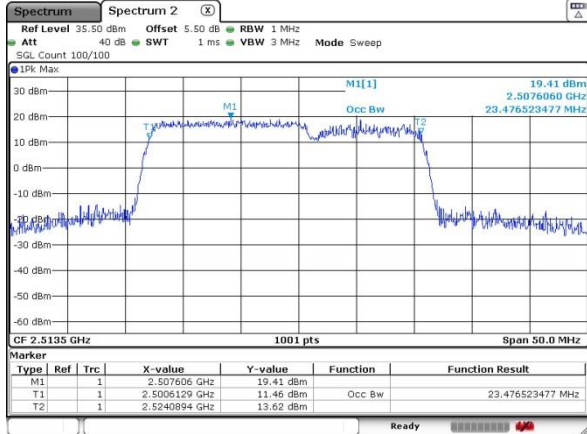

Lowest Channel / 20MHz+15MHz

Date: 4 JUL 2016 23:21:35

Lowest Channel / 20MHz+20MHz

Date: 5 JUL 2016 00:02:50

Middle Channel / 20MHz+15MHz

Date: 4 JUL 2016 23:16:57

Middle Channel / 20MHz+20MHz

Date: 5 JUL 2016 00:07:06

Highest Channel / 20MHz+15MHz

Date: 4 JUL 2016 23:10:14

Highest Channel / 20MHz+20MHz

Date: 5 JUL 2016 00:11:31

LTE Band 7

64QAM

Lowest Channel / 15MHz+10MHz

Date: 4 JUL 2016 23:47:30

Lowest Channel / 15MHz+15MHz

Date: 5 JUL 2016 01:10:28

Middle Channel / 15MHz+10MHz

Date: 4 JUL 2016 23:54:09

Middle Channel / 15MHz+15MHz

Date: 5 JUL 2016 01:17:02

Highest Channel / 15MHz+10MHz

Date: 4 JUL 2016 23:56:18

Highest Channel / 15MHz+15MHz

Date: 5 JUL 2016 01:19:19