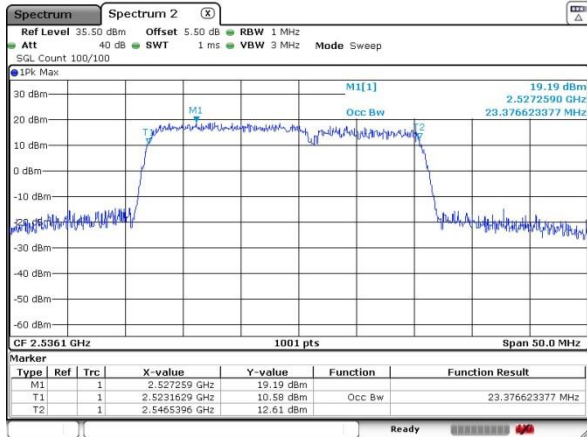

Lowest Channel / 20MHz+15MHz

Date: 4 JUL 2016 23:21:35

Lowest Channel / 20MHz+20MHz

Date: 5 JUL 2016 00:02:50

Middle Channel / 20MHz+15MHz

Date: 4 JUL 2016 23:16:57

Middle Channel / 20MHz+20MHz

Date: 5 JUL 2016 00:07:06

Highest Channel / 20MHz+15MHz

Date: 4 JUL 2016 23:10:14

Highest Channel / 20MHz+20MHz

Date: 5 JUL 2016 00:11:31

LTE Band 7

64QAM

Lowest Channel / 15MHz+10MHz

Date: 4 JUL 2016 23:47:30

Lowest Channel / 15MHz+15MHz

Date: 5 JUL 2016 01:10:28

Middle Channel / 15MHz+10MHz

Date: 4 JUL 2016 23:54:09

Middle Channel / 15MHz+15MHz

Date: 5 JUL 2016 01:17:02

Highest Channel / 15MHz+10MHz

Date: 4 JUL 2016 23:56:18

Highest Channel / 15MHz+15MHz

Date: 5 JUL 2016 01:19:19