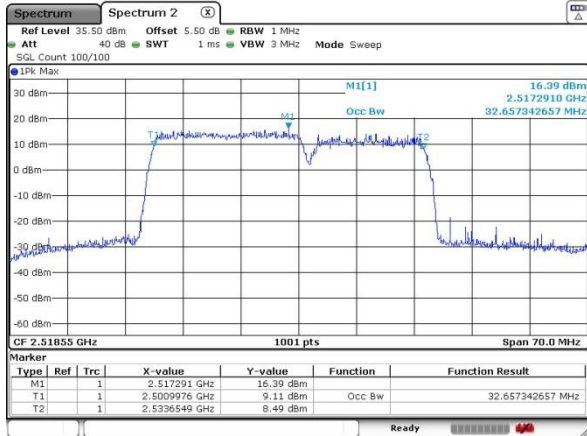

Middle Channel / 20MHz+10MHz

Date: 5 JUL 2016 01:01:35

Highest Channel / 15MHz+20MHz

Date: 4 JUL 2016 23:43:06

Highest Channel / 20MHz+10MHz

Date: 5 JUL 2016 01:05:49

LTE Band 7

16QAM

Lowest Channel / 20MHz+15MHz

Date: 4 JUL 2016 23:21:35

Lowest Channel / 20MHz+20MHz

Date: 5 JUL 2016 00:02:50

Middle Channel / 20MHz+15MHz

Date: 4 JUL 2016 23:16:57

Middle Channel / 20MHz+20MHz

Date: 5 JUL 2016 00:07:06