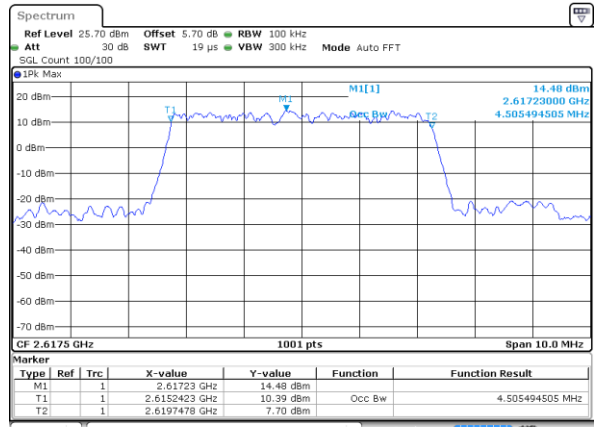

Lowest Channel / 5MHz / QPSK

Date: 2 JUL 2018 11:48:16

Lowest Channel / 5MHz / 16QAM

Date: 2 JUL 2018 11:48:26

Middle Channel / 5MHz / QPSK

Date: 2 JUL 2018 11:48:59

Middle Channel / 5MHz / 16QAM

Date: 2 JUL 2018 11:49:09

Highest Channel / 5MHz / QPSK

Date: 2 JUL 2018 11:49:42

Highest Channel / 5MHz / 16QAM

Date: 2 JUL 2018 11:49:52

LTE Band 38

Lowest Channel / 10MHz / QPSK

Date: 2 JUL 2018 11:50:24

Lowest Channel / 10MHz / 16QAM