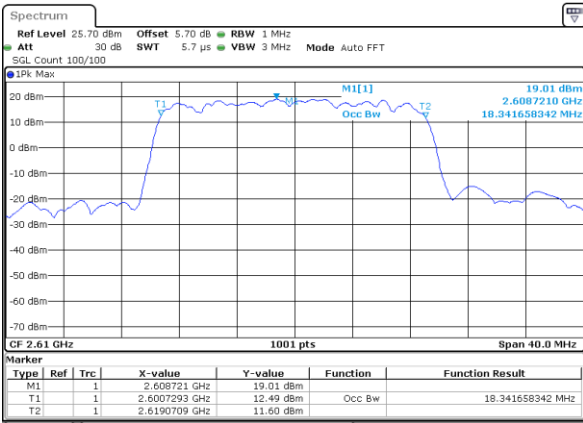

Middle Channel / 15MHz / 16QAM

Date: 2 JUL 2018 11:57:19

Highest Channel / 15MHz / QPSK

Date: 2 JUL 2018 11:57:51

Highest Channel / 15MHz / 16QAM

Date: 2 JUL 2018 11:58:02

LTE Band 38

Lowest Channel / 20MHz / QPSK

Date: 2 JUL 2018 11:58:33

Lowest Channel / 20MHz / 16QAM

Date: 2 JUL 2018 11:58:44

Middle Channel / 20MHz / QPSK

Date: 2 JUL 2018 11:59:16

Middle Channel / 20MHz / 16QAM

Date: 2 JUL 2018 11:59:27

Highest Channel / 20MHz / QPSK

Date: 2 JUL 2018 11:59:59

Highest Channel / 20MHz / 16QAM

Date: 2 JUL 2018 12:00:09

LTE Band 38

Lowest Channel / 5MHz / 64QAM

Date: 2 JUL 2018 14:20:26

Lowest Channel / 10MHz / 64QAM

Date: 2 JUL 2018 14:21:30