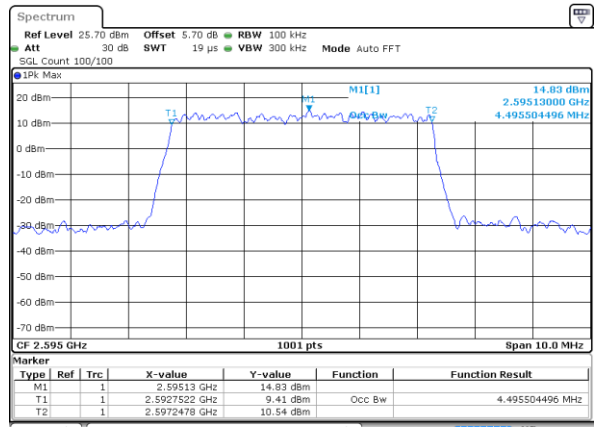

Lowest Channel / 5MHz / QPSK

Date: 2 JUL 2018 11:48:16

Lowest Channel / 5MHz / 16QAM

Date: 2 JUL 2018 11:48:26

Middle Channel / 5MHz / QPSK

Date: 2 JUL 2018 11:48:59

Middle Channel / 5MHz / 16QAM

Date: 2 JUL 2018 11:49:09

Highest Channel / 5MHz / QPSK

Date: 2 JUL 2018 11:49:42

Highest Channel / 5MHz / 16QAM

Date: 2 JUL 2018 11:49:52

LTE Band 38

Lowest Channel / 10MHz / QPSK

Date: 2 JUL 2018 11:50:24

Lowest Channel / 10MHz / 16QAM