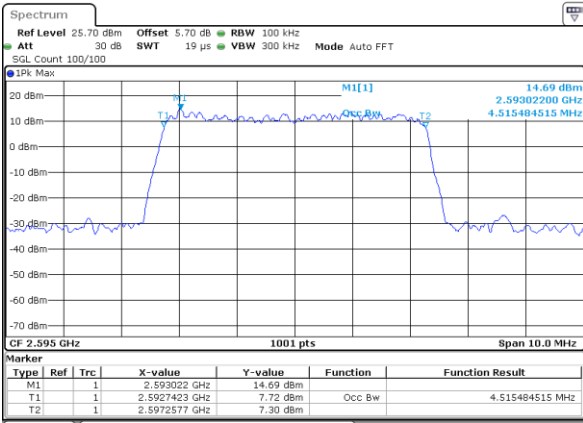

Date: 2 JUL 2018 11:59:59

Highest Channel / 20MHz / 16QAM

Date: 2 JUL 2018 12:00:09

LTE Band 38

Lowest Channel / 5MHz / 64QAM

Date: 2 JUL 2018 14:20:26

Lowest Channel / 10MHz / 64QAM

Date: 2 JUL 2018 14:21:30

Middle Channel / 5MHz / 64QAM

Date: 2 JUL 2018 14:20:48

Middle Channel / 10MHz / 64QAM

Date: 2 JUL 2018 14:21:52

Highest Channel / 5MHz / 64QAM

Date: 2 JUL 2018 14:21:09

Highest Channel / 10MHz / 64QAM

Date: 2 JUL 2018 14:22:13