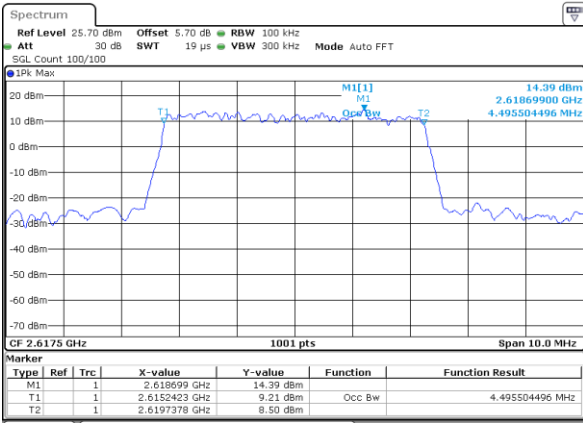

Date: 2 JUL 2018 11:59:59

Highest Channel / 20MHz / 16QAM

Date: 2 JUL 2018 12:00:09

LTE Band 38

Lowest Channel / 5MHz / 64QAM

Date: 2 JUL 2018 14:20:26

Lowest Channel / 10MHz / 64QAM

Date: 2 JUL 2018 14:21:30

Middle Channel / 5MHz / 64QAM

Date: 2 JUL 2018 14:20:48

Middle Channel / 10MHz / 64QAM

Date: 2 JUL 2018 14:21:52

Highest Channel / 5MHz / 64QAM

Date: 2 JUL 2018 14:21:09

Highest Channel / 10MHz / 64QAM

Date: 2 JUL 2018 14:22:13

LTE Band 38

Lowest Channel / 15MHz / 64QAM

Date: 2 JUL 2018 14:28:36

Lowest Channel / 20MHz / 64QAM

Date: 2 JUL 2018 14:29:42

Middle Channel / 15MHz / 64QAM

Date: 2 JUL 2018 14:28:57

Middle Channel / 20MHz / 64QAM