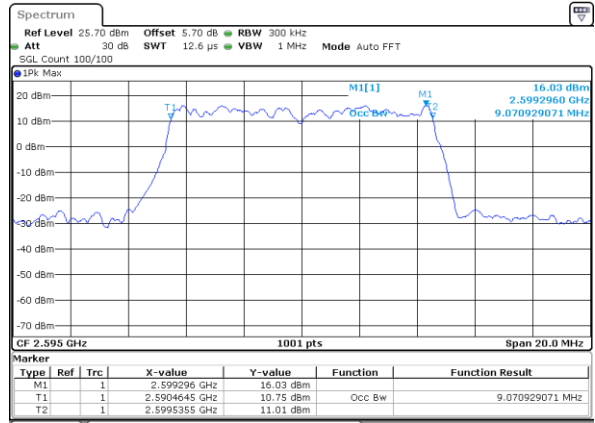

Highest Channel / 5MHz / QPSK

Date: 2 JUL 2018 11:49:42

Highest Channel / 5MHz / 16QAM

Date: 2 JUL 2018 11:49:52

LTE Band 38

Lowest Channel / 10MHz / QPSK

Date: 2 JUL 2018 11:50:24

Lowest Channel / 10MHz / 16QAM

Date: 2 JUL 2018 11:50:36

Middle Channel / 10MHz / QPSK

Date: 2 JUL 2018 11:51:08

Middle Channel / 10MHz / 16QAM

Date: 2 JUL 2018 11:51:19

Highest Channel / 10MHz / QPSK

Date: 2 JUL 2018 11:51:51

Highest Channel / 10MHz / 16QAM