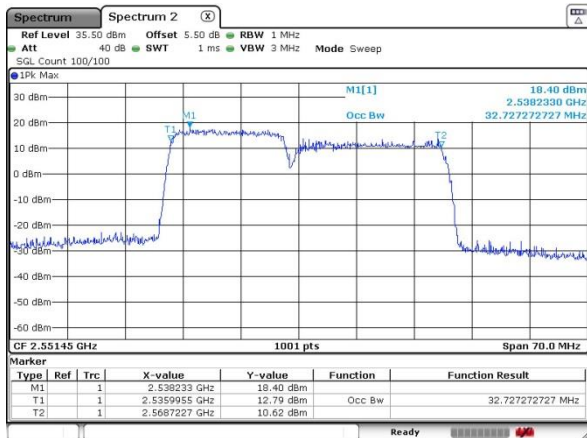

Highest Channel / 15MHz+10MHz

Date: 4 JUL 2016 23:58:23

Highest Channel / 15MHz+15MHz

Date: 5 JUL 2016 01:21:09

LTE Band 7

QPSK

Lowest Channel / 15MHz+20MHz

Date: 4 JUL 2016 23:27:50

Lowest Channel / 20MHz+10MHz

Date: 5 JUL 2016 00:29:02

Middle Channel / 15MHz+20MHz

Date: 4 JUL 2016 23:39:36

Middle Channel / 20MHz+10MHz

Date: 5 JUL 2016 01:02:54

Highest Channel / 15MHz+20MHz

Date: 4 JUL 2016 23:41:24

Highest Channel / 20MHz+10MHz

Date: 5 JUL 2016 01:04:05

LTE Band 7

QPSK

Lowest Channel / 20MHz+15MHz

Lowest Channel / 20MHz+20MHz

Middle Channel / 20MHz+15MHz

Middle Channel / 20MHz+20MHz