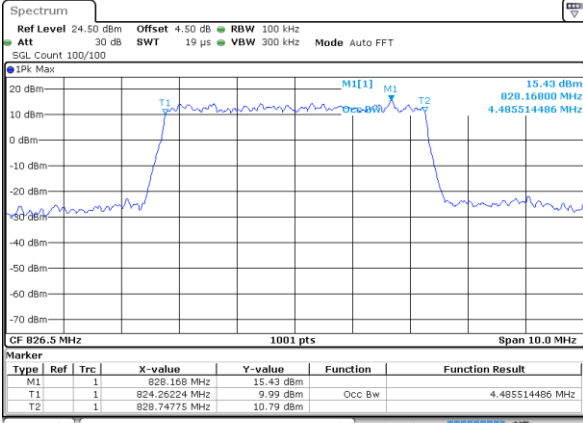

Lowest Channel / 1.4MHz / 64QAM

Date: 2 JUL 2018 10:58:45

Lowest Channel / 3MHz / 64QAM

Date: 2 JUL 2018 11:09:09

Middle Channel / 1.4MHz / 64QAM

Date: 2 JUL 2018 11:03:16

Middle Channel / 3MHz / 64QAM

Date: 2 JUL 2018 11:13:42

Highest Channel / 1.4MHz / 64QAM

Date: 2 JUL 2018 11:04:35

Highest Channel / 3MHz / 64QAM

Date: 2 JUL 2018 11:14:58

LTE Band 5

Lowest Channel / 5MHz / 64QAM

Date: 2 JUL 2018 11:19:31

Lowest Channel / 10MHz / 64QAM

Date: 2 JUL 2018 11:29:54

Middle Channel / 5MHz / 64QAM

Date: 2 JUL 2018 11:24:04

Middle Channel / 10MHz / 64QAM

Date: 2 JUL 2018 11:34:27

Highest Channel / 5MHz / 64QAM

Date: 2 JUL 2018 11:25:21

Highest Channel / 10MHz / 64QAM