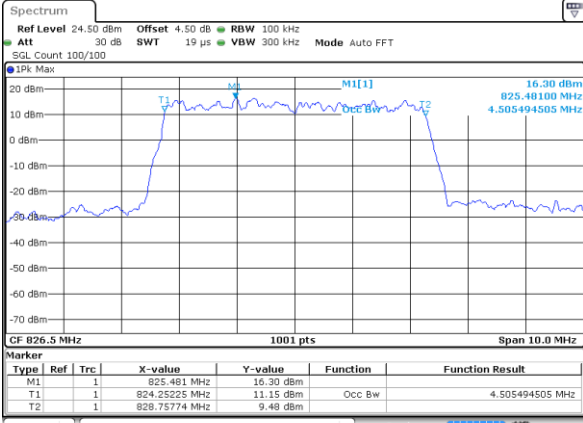

LTE Band 5

Lowest Channel / 3MHz / QPSK

Date: 2 JUL 2018 09:49:35

Lowest Channel / 3MHz / 16QAM

Date: 2 JUL 2018 09:49:45

Middle Channel / 3MHz / QPSK

Date: 2 JUL 2018 09:58:41

Middle Channel / 3MHz / 16QAM

Date: 2 JUL 2018 09:58:51

Highest Channel / 3MHz / QPSK

Date: 2 JUL 2018 10:01:14

Highest Channel / 3MHz / 16QAM

Date: 2 JUL 2018 10:01:25

LTE Band 5

Lowest Channel / 5MHz / QPSK

Date: 2 JUL 2018 10:10:20

Lowest Channel / 5MHz / 16QAM

Date: 2 JUL 2018 10:10:31

Middle Channel / 5MHz / QPSK

Date: 2 JUL 2018 10:19:26

Middle Channel / 5MHz / 16QAM

Date: 2 JUL 2018 10:19:36

Highest Channel / 5MHz / QPSK

Date: 2 JUL 2018 10:21:59