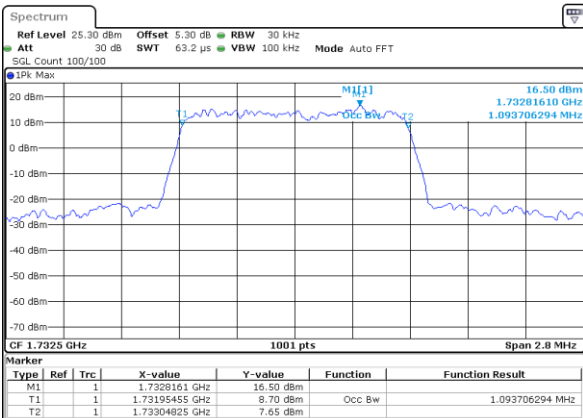

Highest Channel / 20MHz / QPSK

Date: 29 JUN 2018 16:53:09

Highest Channel / 20MHz / 16QAM

Date: 29 JUN 2018 16:53:19

LTE Band 4

Lowest Channel / 1.4MHz / 64QAM

Date: 29 JUN 2018 17:02:07

Lowest Channel / 3MHz / 64QAM

Date: 29 JUN 2018 17:03:07

Middle Channel / 1.4MHz / 64QAM

Date: 29 JUN 2018 17:02:27

Middle Channel / 3MHz / 64QAM

Date: 29 JUN 2018 17:03:27

Highest Channel / 1.4MHz / 64QAM

Date: 29 JUN 2018 17:02:47

Highest Channel / 3MHz / 64QAM