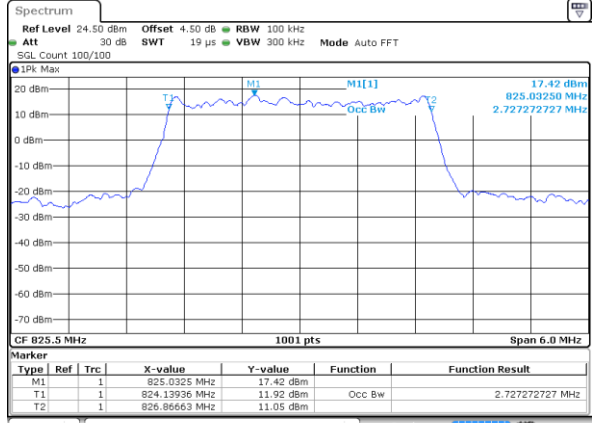

Highest Channel / 5MHz / 16QAM

Date: 2 JUL 2018 10:22:10

LTE Band 5

Lowest Channel / 10MHz / QPSK

Date: 2 JUL 2018 10:31:05

Lowest Channel / 10MHz / 16QAM

Date: 2 JUL 2018 10:31:16

Middle Channel / 10MHz / QPSK

Date: 2 JUL 2018 10:40:11

Middle Channel / 10MHz / 16QAM

Date: 2 JUL 2018 10:40:21

Highest Channel / 10MHz / QPSK

Date: 2 JUL 2018 10:42:44

Highest Channel / 10MHz / 16QAM

Date: 2 JUL 2018 10:42:55

LTE Band 5

Lowest Channel / 1.4MHz / 64QAM

Date: 2 JUL 2018 10:58:45

Lowest Channel / 3MHz / 64QAM

Date: 2 JUL 2018 11:09:09

Middle Channel / 1.4MHz / 64QAM

Date: 2 JUL 2018 11:03:16

Middle Channel / 3MHz / 64QAM

Date: 2 JUL 2018 11:13:42

Highest Channel / 1.4MHz / 64QAM

Date: 2 JUL 2018 11:04:35

Highest Channel / 3MHz / 64QAM

Date: 2 JUL 2018 11:14:58

LTE Band 5

Lowest Channel / 5MHz / 64QAM

Date: 2 JUL 2018 11:19:31

Lowest Channel / 10MHz / 64QAM