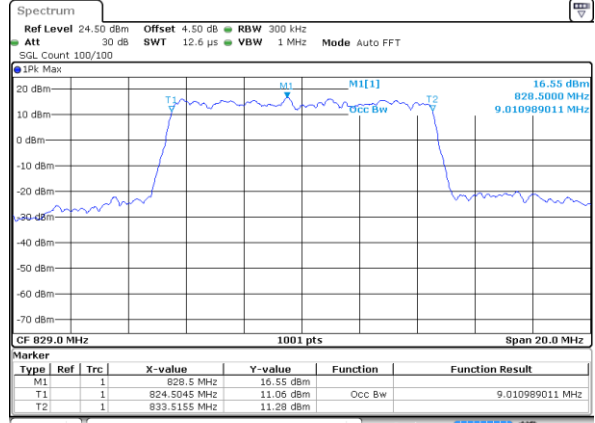

Lowest Channel / 1.4MHz / 64QAM

Date: 2 JUL 2018 10:58:45

Lowest Channel / 3MHz / 64QAM

Date: 2 JUL 2018 11:09:09

Middle Channel / 1.4MHz / 64QAM

Date: 2 JUL 2018 11:03:16

Middle Channel / 3MHz / 64QAM

Date: 2 JUL 2018 11:13:42

Highest Channel / 1.4MHz / 64QAM

Date: 2 JUL 2018 11:04:35

Highest Channel / 3MHz / 64QAM

Date: 2 JUL 2018 11:14:58

LTE Band 5

Lowest Channel / 5MHz / 64QAM

Date: 2 JUL 2018 11:19:31

Lowest Channel / 10MHz / 64QAM

Date: 2 JUL 2018 11:29:54

Middle Channel / 5MHz / 64QAM

Date: 2 JUL 2018 11:24:04

Middle Channel / 10MHz / 64QAM

Date: 2 JUL 2018 11:34:27

Highest Channel / 5MHz / 64QAM

Date: 2 JUL 2018 11:25:21

Highest Channel / 10MHz / 64QAM