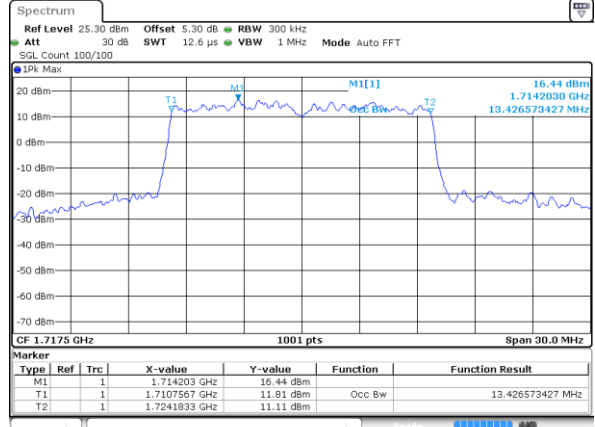

Highest Channel / 10MHz / 16QAM

Date: 29 JUN 2018 16:20:26

LTE Band 4

Lowest Channel / 15MHz / QPSK

Date: 29 JUN 2018 16:27:15

Lowest Channel / 15MHz / 16QAM

Date: 29 JUN 2018 16:27:25

Middle Channel / 15MHz / QPSK

Date: 29 JUN 2018 16:34:14

Middle Channel / 15MHz / 16QAM

Date: 29 JUN 2018 16:34:24

Highest Channel / 15MHz / QPSK

Date: 29 JUN 2018 16:36:43

Highest Channel / 15MHz / 16QAM

Date: 29 JUN 2018 16:36:53

LTE Band 4