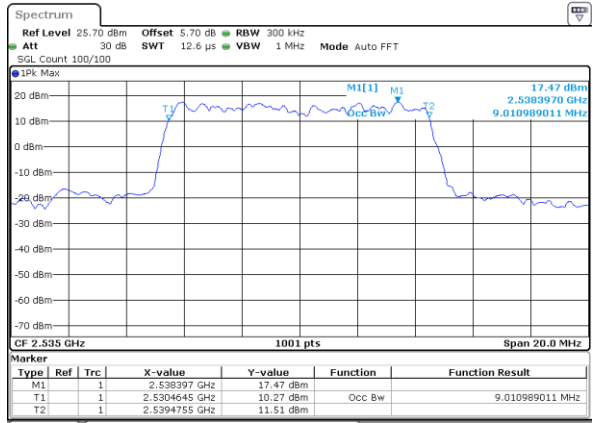

Middle Channel / 5MHz / 16QAM

Date: 2 JUL 2018 15:31:22

Highest Channel / 5MHz / QPSK

Date: 2 JUL 2018 15:32:04

Highest Channel / 5MHz / 16QAM

Date: 2 JUL 2018 15:32:25

LTE Band 7

Lowest Channel / 10MHz / QPSK

Date: 2 JUL 2018 15:39:10

Lowest Channel / 10MHz / 16QAM

Date: 2 JUL 2018 15:39:32

Middle Channel / 10MHz / QPSK

Date: 2 JUL 2018 15:48:30

Middle Channel / 10MHz / 16QAM

Date: 2 JUL 2018 15:48:08

Highest Channel / 10MHz / QPSK

Date: 2 JUL 2018 15:48:52

Highest Channel / 10MHz / 16QAM

Date: 2 JUL 2018 15:49:13

LTE Band 7

Lowest Channel / 15MHz / QPSK

Date: 2 JUL 2018 15:55:59

Lowest Channel / 15MHz / 16QAM

Date: 2 JUL 2018 15:56:20