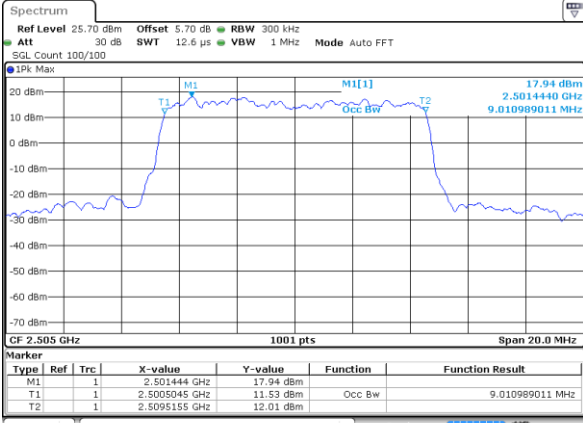

Date: 2 JUL 2018 11:35:46

LTE Band 7

Lowest Channel / 5MHz / QPSK

Date: 2 JUL 2018 15:22:24

Lowest Channel / 5MHz / 16QAM

Date: 2 JUL 2018 15:22:45

Middle Channel / 5MHz / QPSK

Date: 2 JUL 2018 15:31:43

Middle Channel / 5MHz / 16QAM

Date: 2 JUL 2018 15:31:22

Highest Channel / 5MHz / QPSK

Date: 2 JUL 2018 15:32:04

Highest Channel / 5MHz / 16QAM

Date: 2 JUL 2018 15:32:25

LTE Band 7

Lowest Channel / 10MHz / QPSK

Date: 2 JUL 2018 15:39:10

Lowest Channel / 10MHz / 16QAM

Date: 2 JUL 2018 15:39:32

Middle Channel / 10MHz / QPSK

Date: 2 JUL 2018 15:48:30

Middle Channel / 10MHz / 16QAM

Date: 2 JUL 2018 15:48:08

Highest Channel / 10MHz / QPSK

Date: 2 JUL 2018 15:48:52

Highest Channel / 10MHz / 16QAM

Date: 2 JUL 2018 15:49:13

LTE Band 7

Lowest Channel / 15MHz / QPSK

Date: 2 JUL 2018 15:55:59

Lowest Channel / 15MHz / 16QAM

Date: 2 JUL 2018 15:56:20