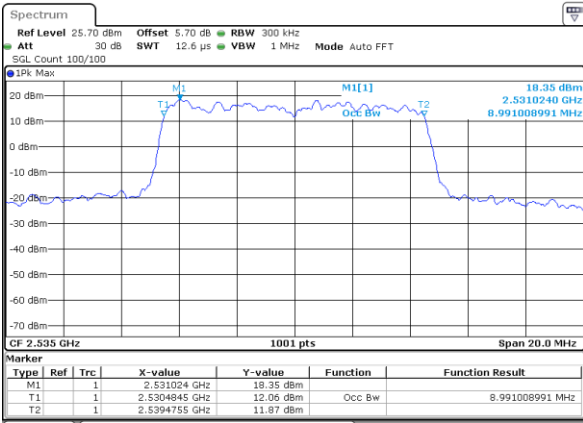

Date: 2 JUL 2018 11:35:46

LTE Band 7

Lowest Channel / 5MHz / QPSK

Date: 2 JUL 2018 15:22:24

Lowest Channel / 5MHz / 16QAM

Date: 2 JUL 2018 15:22:45

Middle Channel / 5MHz / QPSK

Date: 2 JUL 2018 15:31:43

Middle Channel / 5MHz / 16QAM

Date: 2 JUL 2018 15:31:22

Highest Channel / 5MHz / QPSK

Date: 2 JUL 2018 15:32:04

Highest Channel / 5MHz / 16QAM

Date: 2 JUL 2018 15:32:25

LTE Band 7

Lowest Channel / 10MHz / QPSK

Date: 2 JUL 2018 15:39:10

Lowest Channel / 10MHz / 16QAM

Date: 2 JUL 2018 15:39:32

Middle Channel / 10MHz / QPSK

Date: 2 JUL 2018 15:48:30

Middle Channel / 10MHz / 16QAM

Date: 2 JUL 2018 15:48:08

Highest Channel / 10MHz / QPSK

Date: 2 JUL 2018 15:48:52

Highest Channel / 10MHz / 16QAM

Date: 2 JUL 2018 15:49:13

LTE Band 7

Lowest Channel / 15MHz / QPSK

Date: 2 JUL 2018 15:55:59

Lowest Channel / 15MHz / 16QAM

Date: 2 JUL 2018 15:56:20