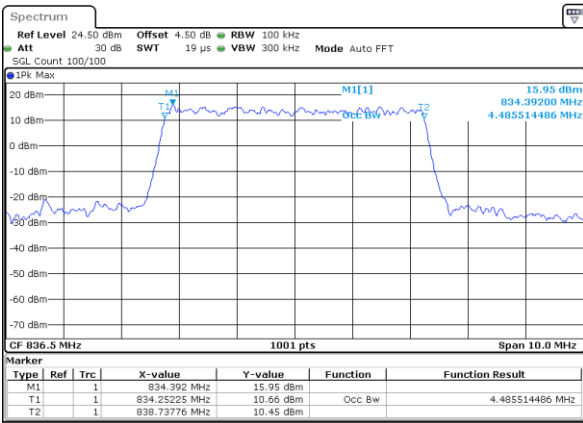

LTE Band 5

Lowest Channel / 3MHz / QPSK

Date: 2 JUL 2018 09:49:35

Lowest Channel / 3MHz / 16QAM

Date: 2 JUL 2018 09:49:45

Middle Channel / 3MHz / QPSK

Date: 2 JUL 2018 09:58:41

Middle Channel / 3MHz / 16QAM

Date: 2 JUL 2018 09:58:51

Highest Channel / 3MHz / QPSK

Date: 2 JUL 2018 10:01:14

Highest Channel / 3MHz / 16QAM

Date: 2 JUL 2018 10:01:25

LTE Band 5

Lowest Channel / 5MHz / QPSK

Date: 2 JUL 2018 10:10:20

Lowest Channel / 5MHz / 16QAM

Date: 2 JUL 2018 10:10:31

Middle Channel / 5MHz / QPSK

Date: 2 JUL 2018 10:19:26

Middle Channel / 5MHz / 16QAM

Date: 2 JUL 2018 10:19:36

Highest Channel / 5MHz / QPSK

Date: 2 JUL 2018 10:21:59