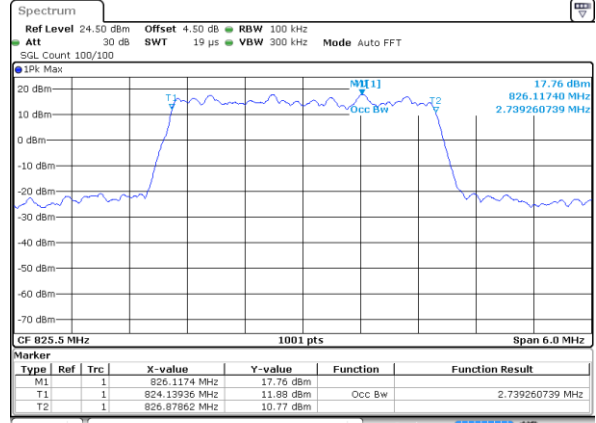

Date: 29 JUN 2018 17:07:29

Highest Channel / 20MHz / 64QAM

Date: 29 JUN 2018 17:08:29

LTE Band 5

Lowest Channel / 1.4MHz / QPSK

Date: 2 JUL 2018 10:55:51

Lowest Channel / 1.4MHz / 16QAM

Date: 2 JUL 2018 10:56:01

Middle Channel / 1.4MHz / QPSK

Date: 2 JUL 2018 09:37:56

Middle Channel / 1.4MHz / 16QAM

Date: 2 JUL 2018 09:38:06

Highest Channel / 1.4MHz / QPSK

Date: 2 JUL 2018 09:40:29

Highest Channel / 1.4MHz / 16QAM

Date: 2 JUL 2018 09:40:40

LTE Band 5

Lowest Channel / 3MHz / QPSK

Date: 2 JUL 2018 09:49:35

Lowest Channel / 3MHz / 16QAM

Date: 2 JUL 2018 09:49:45

Middle Channel / 3MHz / QPSK

Date: 2 JUL 2018 09:58:41

Middle Channel / 3MHz / 16QAM