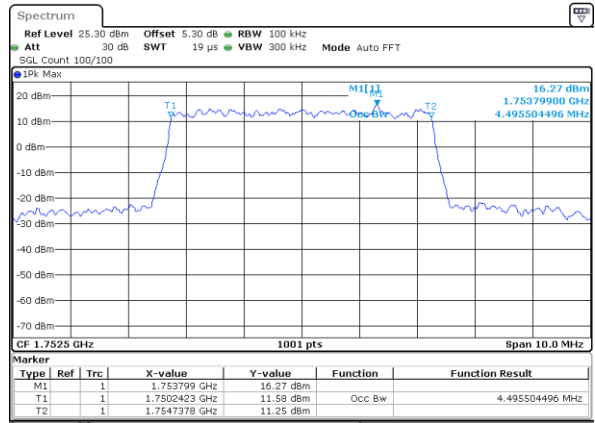

LTE Band 4

Lowest Channel / 5MHz / QPSK

Date: 29 JUN 2018 15:54:23

Lowest Channel / 5MHz / 16QAM

Date: 29 JUN 2018 15:54:33

Middle Channel / 5MHz / QPSK

Date: 29 JUN 2018 16:01:21

Middle Channel / 5MHz / 16QAM

Date: 29 JUN 2018 16:01:31

Highest Channel / 5MHz / QPSK

Date: 29 JUN 2018 16:03:50

Highest Channel / 5MHz / 16QAM

Date: 29 JUN 2018 16:04:00

LTE Band 4

Lowest Channel / 10MHz / QPSK

Date: 29 JUN 2018 16:10:49