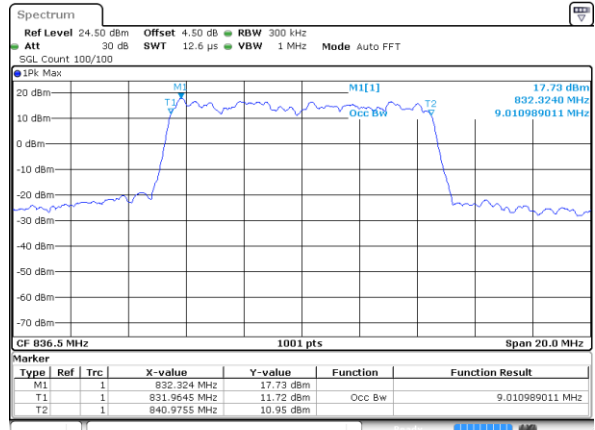

Lowest Channel / 5MHz / 16QAM

Date: 2 JUL 2018 10:10:31

Middle Channel / 5MHz / QPSK

Date: 2 JUL 2018 10:19:26

Middle Channel / 5MHz / 16QAM

Date: 2 JUL 2018 10:19:36

Highest Channel / 5MHz / QPSK

Date: 2 JUL 2018 10:21:59

Highest Channel / 5MHz / 16QAM

Date: 2 JUL 2018 10:22:10

LTE Band 5

Lowest Channel / 10MHz / QPSK

Date: 2 JUL 2018 10:31:05

Lowest Channel / 10MHz / 16QAM

Date: 2 JUL 2018 10:31:16

Middle Channel / 10MHz / QPSK

Date: 2 JUL 2018 10:40:11

Middle Channel / 10MHz / 16QAM

Date: 2 JUL 2018 10:40:21

Highest Channel / 10MHz / QPSK

Date: 2 JUL 2018 10:42:44

Highest Channel / 10MHz / 16QAM

Date: 2 JUL 2018 10:42:55

LTE Band 5