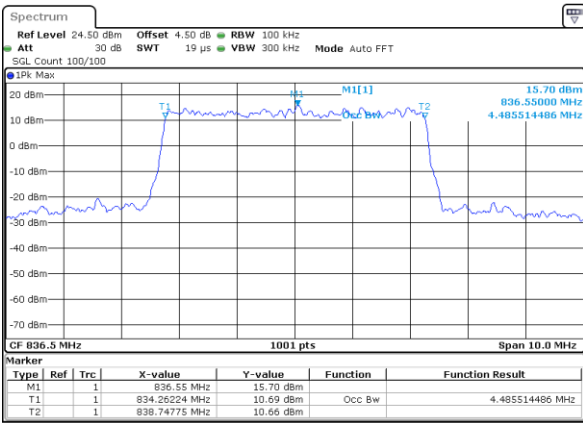

Lowest Channel / 1.4MHz / 64QAM

Date: 2 JUL 2018 10:58:45

Lowest Channel / 3MHz / 64QAM

Date: 2 JUL 2018 11:09:09

Middle Channel / 1.4MHz / 64QAM

Date: 2 JUL 2018 11:03:16

Middle Channel / 3MHz / 64QAM

Date: 2 JUL 2018 11:13:42

Highest Channel / 1.4MHz / 64QAM

Date: 2 JUL 2018 11:04:35

Highest Channel / 3MHz / 64QAM

Date: 2 JUL 2018 11:14:58

LTE Band 5

Lowest Channel / 5MHz / 64QAM

Date: 2 JUL 2018 11:19:31

Lowest Channel / 10MHz / 64QAM

Date: 2 JUL 2018 11:29:54

Middle Channel / 5MHz / 64QAM

Date: 2 JUL 2018 11:24:04

Middle Channel / 10MHz / 64QAM

Date: 2 JUL 2018 11:34:27

Highest Channel / 5MHz / 64QAM

Date: 2 JUL 2018 11:25:21

Highest Channel / 10MHz / 64QAM