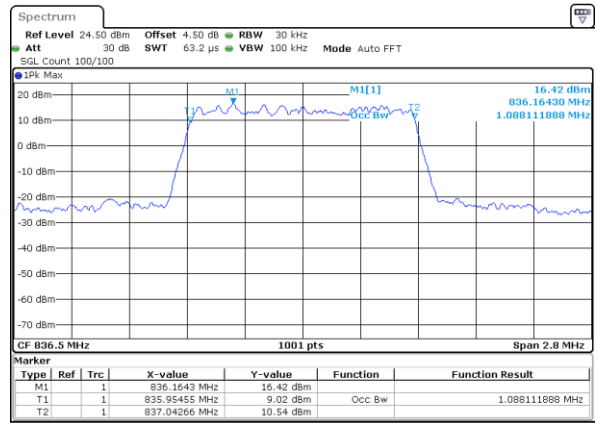

Middle Channel / 1.4MHz / 16QAM

Date: 2 JUL 2018 09:38:06