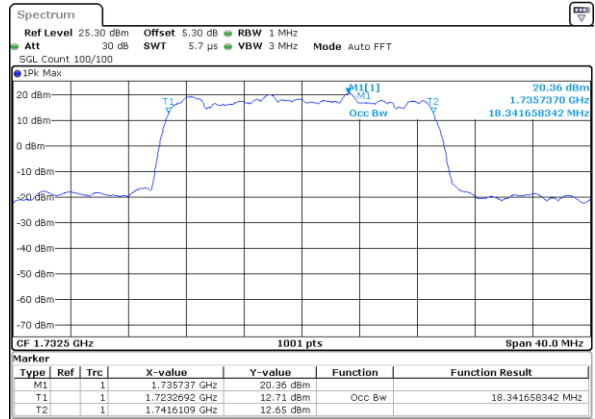

Highest Channel / 10MHz / 16QAM

Date: 29 JUN 2018 16:20:26

LTE Band 4

Lowest Channel / 15MHz / QPSK

Date: 29 JUN 2018 16:27:15

Lowest Channel / 15MHz / 16QAM

Date: 29 JUN 2018 16:27:25

Middle Channel / 15MHz / QPSK

Date: 29 JUN 2018 16:34:14

Middle Channel / 15MHz / 16QAM

Date: 29 JUN 2018 16:34:24

Highest Channel / 15MHz / QPSK

Date: 29 JUN 2018 16:36:43

Highest Channel / 15MHz / 16QAM

Date: 29 JUN 2018 16:36:53

LTE Band 4

Lowest Channel / 20MHz / QPSK

Date: 29 JUN 2018 16:43:42

Lowest Channel / 20MHz / 16QAM

Date: 29 JUN 2018 16:43:52

Middle Channel / 20MHz / QPSK

Date: 29 JUN 2018 16:50:40

Middle Channel / 20MHz / 16QAM

Date: 29 JUN 2018 16:50:50

Highest Channel / 20MHz / QPSK

Date: 29 JUN 2018 16:53:09

Highest Channel / 20MHz / 16QAM

Date: 29 JUN 2018 16:53:19

LTE Band 4

Lowest Channel / 1.4MHz / 64QAM

Date: 29 JUN 2018 17:02:07

Lowest Channel / 3MHz / 64QAM