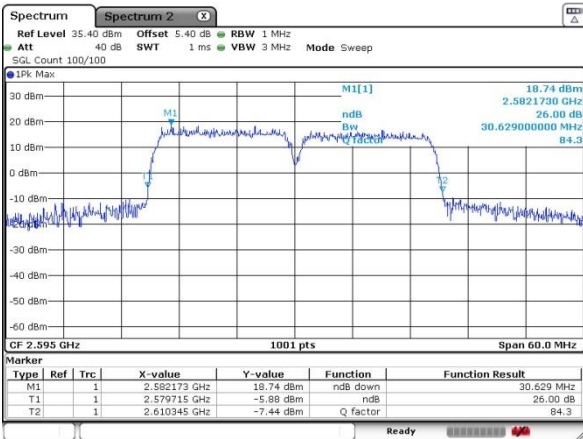

Lowest Channel / 15MHz+15MHz

Date: 5 JUL 2016 11:32:38

Lowest Channel / 20MHz+20MHz

Date: 5 JUL 2016 13:58:11

Middle Channel / 15MHz+15MHz

Date: 5 JUL 2016 11:38:20

Middle Channel / 20MHz+20MHz

Date: 5 JUL 2016 11:22:57

Highest Channel / 15MHz+15MHz

Date: 5 JUL 2016 11:39:11

Highest Channel / 20MHz+20MHz

Date: 5 JUL 2016 11:21:16

Occupied Bandwidth

Mode	LTE Band 4 : 99%OBW(MHz)											
BW	1.4MHz		3MHz		5MHz		10MHz		15MHz		20MHz	
Mod.	QPSK	16QAM	QPSK	16QAM	QPSK	16QAM	QPSK	16QAM	QPSK	16QAM	QPSK	16QAM
Lowest CH	1.09	1.09	2.73	2.75	4.49	4.49	9.03	9.01	13.46	13.43	18.26	18.18
Middle CH	1.09	1.09	2.72	2.72	4.49	4.52	9.01	9.01	13.46	13.40	18.22	18.34
Highest CH	1.09	1.09	2.71	2.73	4.50	4.50	9.07	9.03	13.46	13.43	18.54	18.34
BW	1.4MHz		3MHz		5MHz		10MHz		15MHz		20MHz	
Mod.	64QAM		64QAM		64QAM		64QAM		64QAM		64QAM	
Lowest CH	1.09		2.73		4.49		8.99		13.46		18.46	
Middle CH	1.09		2.72		4.49		9.01		13.43		18.18	
Highest CH	1.09		2.73		4.50		9.05		13.43		18.26	