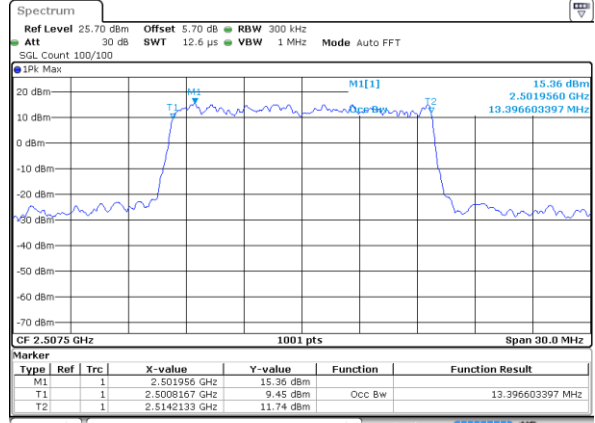

Date: 2 JUL 2018 15:48:52

Highest Channel / 10MHz / 16QAM

Date: 2 JUL 2018 15:49:13

LTE Band 7

Lowest Channel / 15MHz / QPSK

Date: 2 JUL 2018 15:55:59

Lowest Channel / 15MHz / 16QAM

Date: 2 JUL 2018 15:56:20