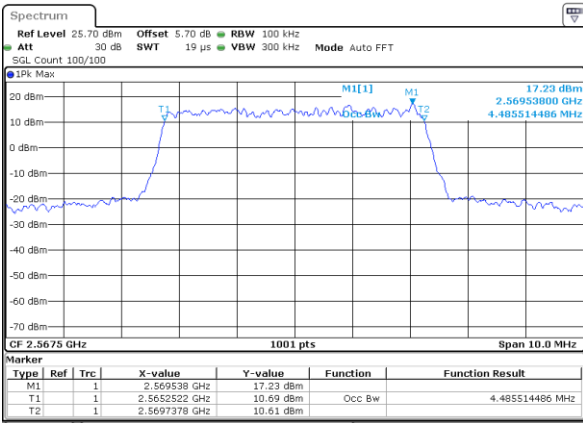

Highest Channel / 1.4MHz / 64QAM

Date: 2 JUL 2018 11:04:35

Highest Channel / 3MHz / 64QAM

Date: 2 JUL 2018 11:14:58

LTE Band 5

Lowest Channel / 5MHz / 64QAM

Date: 2 JUL 2018 11:19:31

Lowest Channel / 10MHz / 64QAM

Date: 2 JUL 2018 11:29:54

Middle Channel / 5MHz / 64QAM

Date: 2 JUL 2018 11:24:04

Middle Channel / 10MHz / 64QAM

Date: 2 JUL 2018 11:34:27

Highest Channel / 5MHz / 64QAM

Date: 2 JUL 2018 11:25:21

Highest Channel / 10MHz / 64QAM

Date: 2 JUL 2018 11:35:46

LTE Band 7

Lowest Channel / 5MHz / QPSK

Date: 2 JUL 2018 15:22:24

Lowest Channel / 5MHz / 16QAM

Date: 2 JUL 2018 15:22:45

Middle Channel / 5MHz / QPSK

Date: 2 JUL 2018 15:31:43

Middle Channel / 5MHz / 16QAM

Date: 2 JUL 2018 15:31:22

Highest Channel / 5MHz / QPSK

Date: 2 JUL 2018 15:32:04

Highest Channel / 5MHz / 16QAM

Date: 2 JUL 2018 15:32:25

LTE Band 7

Lowest Channel / 10MHz / QPSK