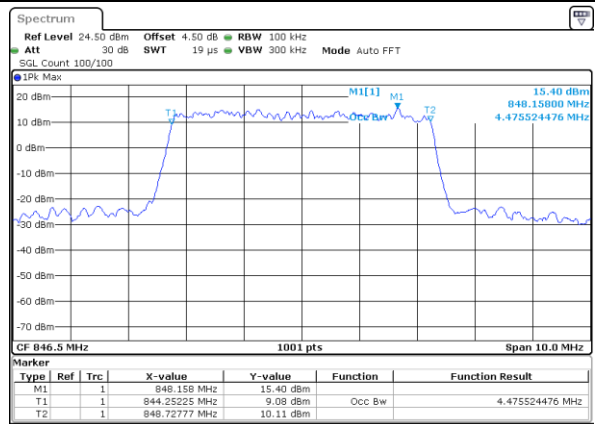

Date: 2 JUL 2018 09:58:51

Highest Channel / 3MHz / QPSK

Date: 2 JUL 2018 10:01:14

Highest Channel / 3MHz / 16QAM

Date: 2 JUL 2018 10:01:25

LTE Band 5

Lowest Channel / 5MHz / QPSK

Date: 2 JUL 2018 10:10:20

Lowest Channel / 5MHz / 16QAM

Date: 2 JUL 2018 10:10:31

Middle Channel / 5MHz / QPSK

Date: 2 JUL 2018 10:19:26

Middle Channel / 5MHz / 16QAM

Date: 2 JUL 2018 10:19:36

Highest Channel / 5MHz / QPSK

Date: 2 JUL 2018 10:21:59

Highest Channel / 5MHz / 16QAM

Date: 2 JUL 2018 10:22:10

LTE Band 5

Lowest Channel / 10MHz / QPSK

Date: 2 JUL 2018 10:31:05

Lowest Channel / 10MHz / 16QAM

Date: 2 JUL 2018 10:31:16

Middle Channel / 10MHz / QPSK