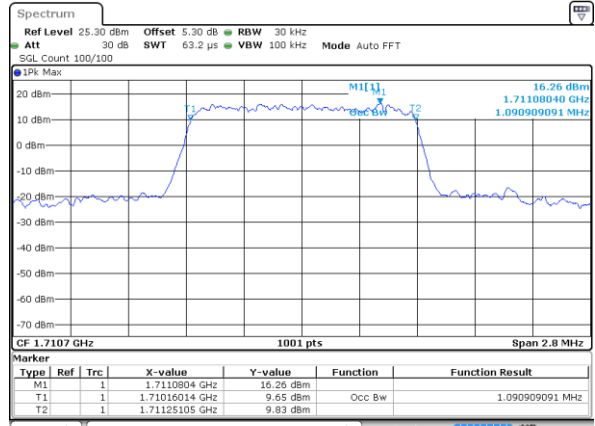

Mode	LTE Band 38 : 99%OBW(MHz)			
Mod.	QPSK		16QAM	
BW	15MHz+15MHz	20MHz+20MHz	15MHz+15MHz	20MHz+20MHz
Lowest CH	28.65	37.72	28.65	37.80
Middle CH	28.59	37.72	28.71	37.88
Highest CH	28.65	37.80	28.71	37.80

Mode	LTE Band 38 : 99%OBW(MHz)			
Mod.	64QAM		-	
BW	15MHz+15MHz	20MHz+20MHz	-	-
Lowest CH	28.65	37.72	-	-
Middle CH	28.59	37.72	-	-
Highest CH	28.71	37.80	-	--

LTE Band 4

Lowest Channel / 1.4MHz / QPSK

Date: 29 JUN 2018 15:21:29

Lowest Channel / 1.4MHz / 16QAM

Date: 29 JUN 2018 15:21:39

Middle Channel / 1.4MHz / QPSK

Date: 29 JUN 2018 15:28:28

Middle Channel / 1.4MHz / 16QAM

Date: 29 JUN 2018 15:28:38

Highest Channel / 1.4MHz / QPSK