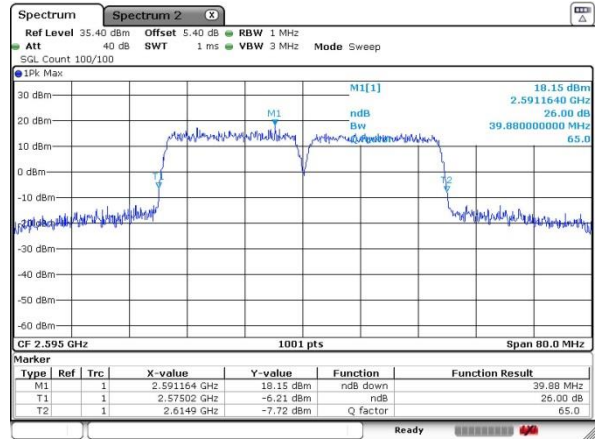

Middle Channel / 20MHz+20MHz

Date: 5 JUL 2016 11:24:33