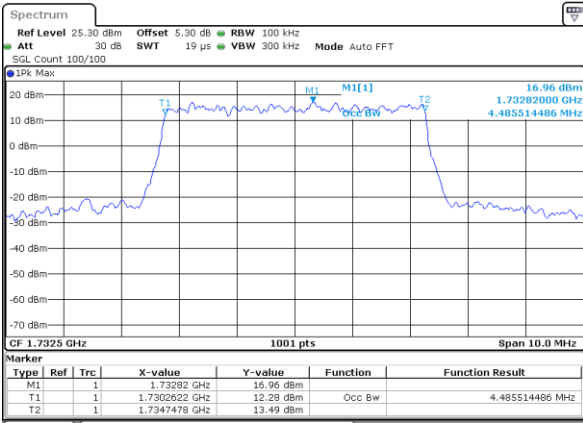

LTE Band 4

Lowest Channel / 5MHz / QPSK

Date: 29 JUN 2018 15:54:23

Lowest Channel / 5MHz / 16QAM

Date: 29 JUN 2018 15:54:33

Middle Channel / 5MHz / QPSK

Date: 29 JUN 2018 16:01:21

Middle Channel / 5MHz / 16QAM

Date: 29 JUN 2018 16:01:31

Highest Channel / 5MHz / QPSK

Date: 29 JUN 2018 16:03:50

Highest Channel / 5MHz / 16QAM

Date: 29 JUN 2018 16:04:00

LTE Band 4

Lowest Channel / 10MHz / QPSK

Date: 29 JUN 2018 16:10:49