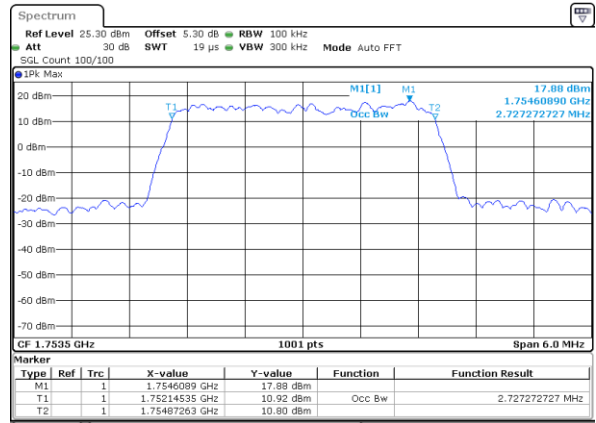

Date: 29 JUN 2018 15:30:58

Highest Channel / 1.4MHz / 16QAM

Date: 29 JUN 2018 15:31:08

LTE Band 4

Lowest Channel / 3MHz / QPSK

Date: 29 JUN 2018 15:37:56

Lowest Channel / 3MHz / 16QAM

Date: 29 JUN 2018 15:38:06

Middle Channel / 3MHz / QPSK

Date: 29 JUN 2018 15:44:55

Middle Channel / 3MHz / 16QAM

Date: 29 JUN 2018 15:45:05

Highest Channel / 3MHz / QPSK

Date: 29 JUN 2018 15:47:24

Highest Channel / 3MHz / 16QAM

Date: 29 JUN 2018 15:47:34

LTE Band 4

Lowest Channel / 5MHz / QPSK

Date: 29 JUN 2018 15:54:23

Lowest Channel / 5MHz / 16QAM

Date: 29 JUN 2018 15:54:33

Middle Channel / 5MHz / QPSK

Date: 29 JUN 2018 16:01:21

Middle Channel / 5MHz / 16QAM

Date: 29 JUN 2018 16:01:31

Highest Channel / 5MHz / QPSK

Date: 29 JUN 2018 16:03:50

Highest Channel / 5MHz / 16QAM

Date: 29 JUN 2018 16:04:00

LTE Band 4

Lowest Channel / 10MHz / QPSK

Date: 29 JUN 2018 16:10:49