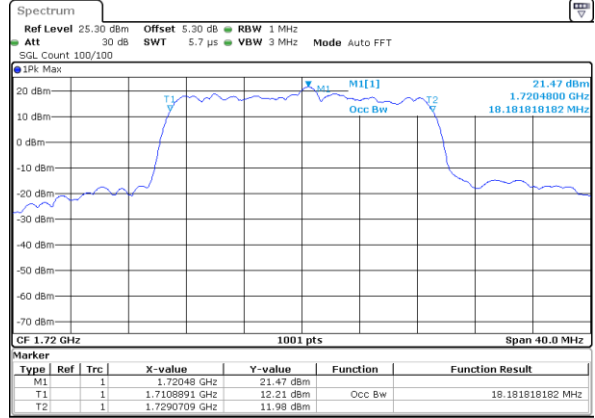

Highest Channel / 10MHz / 16QAM

Date: 29 JUN 2018 16:20:26

LTE Band 4

Lowest Channel / 15MHz / QPSK

Date: 29 JUN 2018 16:27:15

Lowest Channel / 15MHz / 16QAM

Date: 29 JUN 2018 16:27:25

Middle Channel / 15MHz / QPSK

Date: 29 JUN 2018 16:34:14

Middle Channel / 15MHz / 16QAM

Date: 29 JUN 2018 16:34:24

Highest Channel / 15MHz / QPSK

Date: 29 JUN 2018 16:36:43

Highest Channel / 15MHz / 16QAM

Date: 29 JUN 2018 16:36:53

LTE Band 4

Lowest Channel / 20MHz / QPSK

Date: 29 JUN 2018 16:43:42

Lowest Channel / 20MHz / 16QAM

Date: 29 JUN 2018 16:43:52

Middle Channel / 20MHz / QPSK

Date: 29 JUN 2018 16:50:40

Middle Channel / 20MHz / 16QAM

Date: 29 JUN 2018 16:50:50