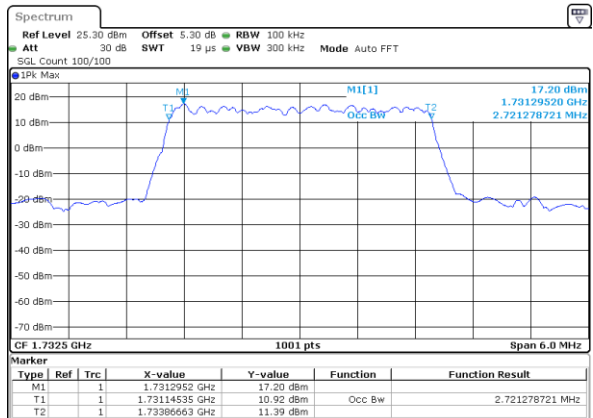

Highest Channel / 20MHz / QPSK

Date: 29 JUN 2018 16:53:09

Highest Channel / 20MHz / 16QAM

Date: 29 JUN 2018 16:53:19

LTE Band 4

Lowest Channel / 1.4MHz / 64QAM

Date: 29 JUN 2018 17:02:07

Lowest Channel / 3MHz / 64QAM

Date: 29 JUN 2018 17:03:07

Middle Channel / 1.4MHz / 64QAM

Date: 29 JUN 2018 17:02:27

Middle Channel / 3MHz / 64QAM

Date: 29 JUN 2018 17:03:27

Highest Channel / 1.4MHz / 64QAM

Date: 29 JUN 2018 17:02:47

Highest Channel / 3MHz / 64QAM