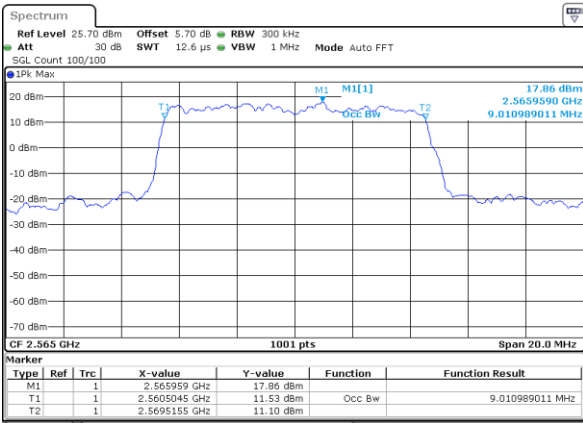

Middle Channel / 5MHz / 16QAM

Date: 2 JUL 2018 15:31:22

Highest Channel / 5MHz / QPSK

Date: 2 JUL 2018 15:32:04

Highest Channel / 5MHz / 16QAM

Date: 2 JUL 2018 15:32:25

LTE Band 7

Lowest Channel / 10MHz / QPSK

Date: 2 JUL 2018 15:39:10

Lowest Channel / 10MHz / 16QAM

Date: 2 JUL 2018 15:39:32

Middle Channel / 10MHz / QPSK

Date: 2 JUL 2018 15:48:30

Middle Channel / 10MHz / 16QAM

Date: 2 JUL 2018 15:48:08

Highest Channel / 10MHz / QPSK

Date: 2 JUL 2018 15:48:52

Highest Channel / 10MHz / 16QAM

Date: 2 JUL 2018 15:49:13

LTE Band 7

Lowest Channel / 15MHz / QPSK

Date: 2 JUL 2018 15:55:59

Lowest Channel / 15MHz / 16QAM

Date: 2 JUL 2018 15:56:20