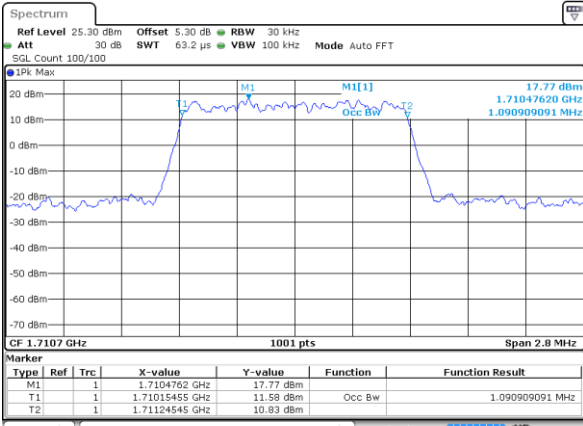

LTE Band 4

Lowest Channel / 1.4MHz / QPSK

Date: 29 JUN 2018 15:21:29