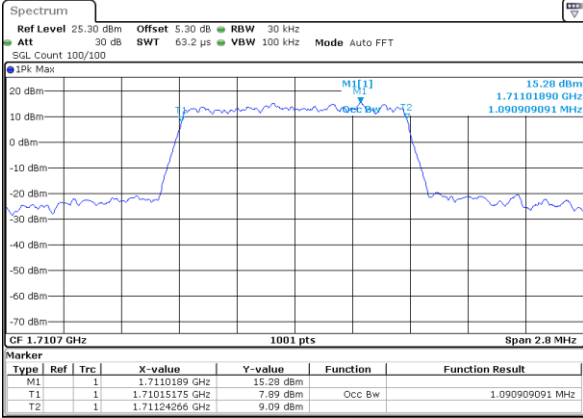

Highest Channel / 20MHz / QPSK

Date: 29 JUN 2018 16:53:09

Highest Channel / 20MHz / 16QAM

Date: 29 JUN 2018 16:53:19

LTE Band 4

Lowest Channel / 1.4MHz / 64QAM

Date: 29 JUN 2018 17:02:07

Lowest Channel / 3MHz / 64QAM

Date: 29 JUN 2018 17:03:07

Middle Channel / 1.4MHz / 64QAM

Date: 29 JUN 2018 17:02:27

Middle Channel / 3MHz / 64QAM

Date: 29 JUN 2018 17:03:27

Highest Channel / 1.4MHz / 64QAM

Date: 29 JUN 2018 17:02:47

Highest Channel / 3MHz / 64QAM