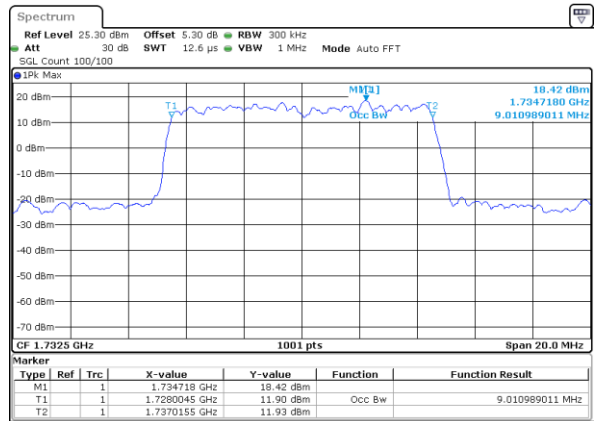

Date: 29 JUN 2018 16:01:31

Highest Channel / 5MHz / QPSK

Date: 29 JUN 2018 16:03:50

Highest Channel / 5MHz / 16QAM

Date: 29 JUN 2018 16:04:00

LTE Band 4

Lowest Channel / 10MHz / QPSK

Date: 29 JUN 2018 16:10:49

Lowest Channel / 10MHz / 16QAM

Date: 29 JUN 2018 16:10:59

Middle Channel / 10MHz / QPSK

Date: 29 JUN 2018 16:17:47

Middle Channel / 10MHz / 16QAM

Date: 29 JUN 2018 16:17:58

Highest Channel / 10MHz / QPSK

Date: 29 JUN 2018 16:20:16

Highest Channel / 10MHz / 16QAM

Date: 29 JUN 2018 16:20:26

LTE Band 4

Lowest Channel / 15MHz / QPSK

Date: 29 JUN 2018 16:27:15

Lowest Channel / 15MHz / 16QAM

Date: 29 JUN 2018 16:27:25

Middle Channel / 15MHz / QPSK