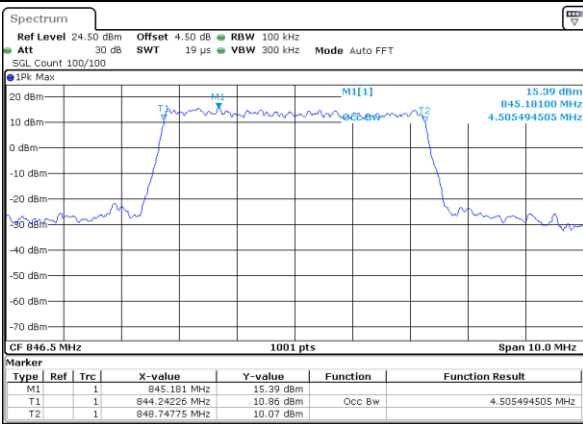

Date: 2 JUL 2018 09:58:51

Highest Channel / 3MHz / QPSK

Date: 2 JUL 2018 10:01:14

Highest Channel / 3MHz / 16QAM

Date: 2 JUL 2018 10:01:25

LTE Band 5

Lowest Channel / 5MHz / QPSK

Date: 2 JUL 2018 10:10:20

Lowest Channel / 5MHz / 16QAM

Date: 2 JUL 2018 10:10:31

Middle Channel / 5MHz / QPSK

Date: 2 JUL 2018 10:19:26

Middle Channel / 5MHz / 16QAM

Date: 2 JUL 2018 10:19:36

Highest Channel / 5MHz / QPSK

Date: 2 JUL 2018 10:21:59

Highest Channel / 5MHz / 16QAM

Date: 2 JUL 2018 10:22:10

LTE Band 5

Lowest Channel / 10MHz / QPSK

Date: 2 JUL 2018 10:31:05

Lowest Channel / 10MHz / 16QAM

Date: 2 JUL 2018 10:31:16

Middle Channel / 10MHz / QPSK