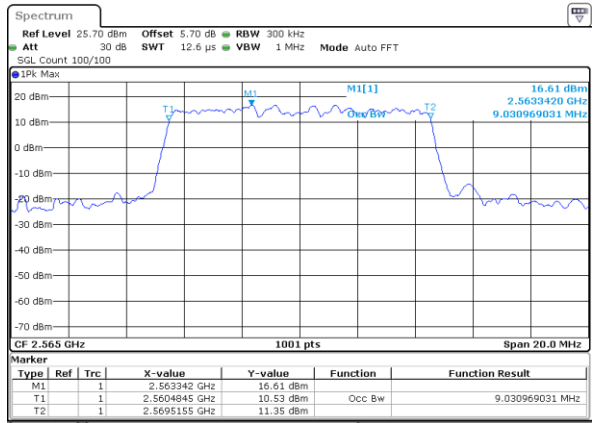

Middle Channel / 5MHz / 16QAM

Date: 2 JUL 2018 15:31:22

Highest Channel / 5MHz / QPSK

Date: 2 JUL 2018 15:32:04

Highest Channel / 5MHz / 16QAM

Date: 2 JUL 2018 15:32:25

LTE Band 7

Lowest Channel / 10MHz / QPSK

Date: 2 JUL 2018 15:39:10

Lowest Channel / 10MHz / 16QAM

Date: 2 JUL 2018 15:39:32

Middle Channel / 10MHz / QPSK

Date: 2 JUL 2018 15:48:30

Middle Channel / 10MHz / 16QAM

Date: 2 JUL 2018 15:48:08

Highest Channel / 10MHz / QPSK

Date: 2 JUL 2018 15:48:52

Highest Channel / 10MHz / 16QAM

Date: 2 JUL 2018 15:49:13

LTE Band 7

Lowest Channel / 15MHz / QPSK

Date: 2 JUL 2018 15:55:59

Lowest Channel / 15MHz / 16QAM

Date: 2 JUL 2018 15:56:20