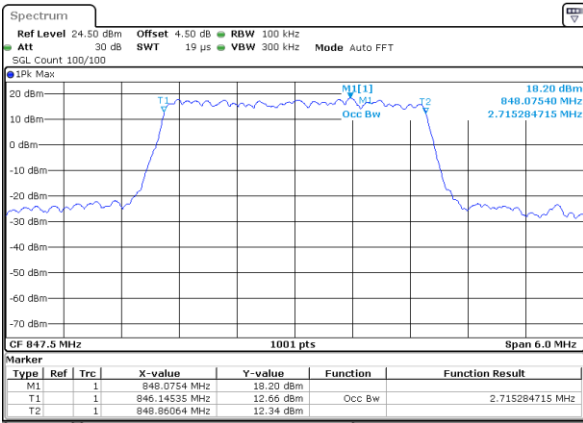

Date: 29 JUN 2018 17:07:29

Highest Channel / 20MHz / 64QAM

Date: 29 JUN 2018 17:08:29

LTE Band 5

Lowest Channel / 1.4MHz / QPSK

Date: 2 JUL 2018 10:55:51

Lowest Channel / 1.4MHz / 16QAM

Date: 2 JUL 2018 10:56:01

Middle Channel / 1.4MHz / QPSK

Date: 2 JUL 2018 09:37:56

Middle Channel / 1.4MHz / 16QAM

Date: 2 JUL 2018 09:38:06

Highest Channel / 1.4MHz / QPSK

Date: 2 JUL 2018 09:40:29

Highest Channel / 1.4MHz / 16QAM

Date: 2 JUL 2018 09:40:40

LTE Band 5

Lowest Channel / 3MHz / QPSK

Date: 2 JUL 2018 09:49:35

Lowest Channel / 3MHz / 16QAM

Date: 2 JUL 2018 09:49:45

Middle Channel / 3MHz / QPSK

Date: 2 JUL 2018 09:58:41

Middle Channel / 3MHz / 16QAM

Date: 2 JUL 2018 09:58:51

Highest Channel / 3MHz / QPSK

Date: 2 JUL 2018 10:01:14

Highest Channel / 3MHz / 16QAM

Date: 2 JUL 2018 10:01:25

LTE Band 5

Lowest Channel / 5MHz / QPSK

Date: 2 JUL 2018 10:10:20