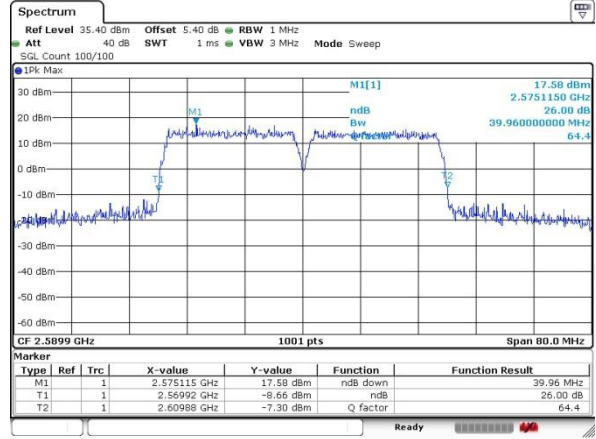

LTE Band 38

16QAM

Lowest Channel / 15MHz+15MHz

Date: 5 JUL 2016 11:34:21

Lowest Channel / 20MHz+20MHz

Date: 5 JUL 2016 13:57:34

Middle Channel / 15MHz+15MHz

Date: 5 JUL 2016 11:37:04