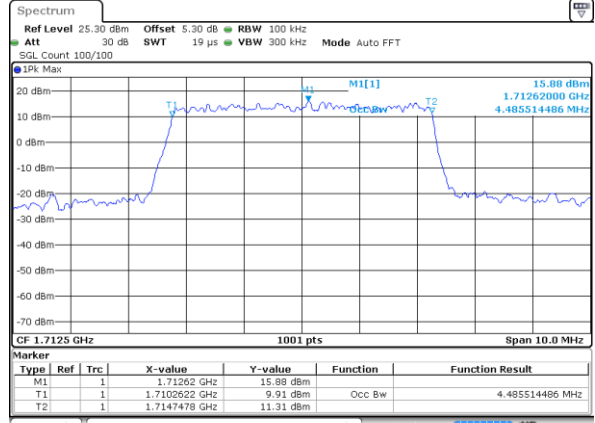

Date: 29 JUN 2018 15:30:58

Highest Channel / 1.4MHz / 16QAM

Date: 29 JUN 2018 15:31:08

LTE Band 4

Lowest Channel / 3MHz / QPSK

Date: 29 JUN 2018 15:37:56

Lowest Channel / 3MHz / 16QAM

Date: 29 JUN 2018 15:38:06

Middle Channel / 3MHz / QPSK

Date: 29 JUN 2018 15:44:55

Middle Channel / 3MHz / 16QAM

Date: 29 JUN 2018 15:45:05

Highest Channel / 3MHz / QPSK

Date: 29 JUN 2018 15:47:24

Highest Channel / 3MHz / 16QAM

Date: 29 JUN 2018 15:47:34

LTE Band 4

Lowest Channel / 5MHz / QPSK

Date: 29 JUN 2018 15:54:23

Lowest Channel / 5MHz / 16QAM

Date: 29 JUN 2018 15:54:33

Middle Channel / 5MHz / QPSK

Date: 29 JUN 2018 16:01:21

Middle Channel / 5MHz / 16QAM

Date: 29 JUN 2018 16:01:31

Highest Channel / 5MHz / QPSK

Date: 29 JUN 2018 16:03:50

Highest Channel / 5MHz / 16QAM

Date: 29 JUN 2018 16:04:00

LTE Band 4

Lowest Channel / 10MHz / QPSK

Date: 29 JUN 2018 16:10:49