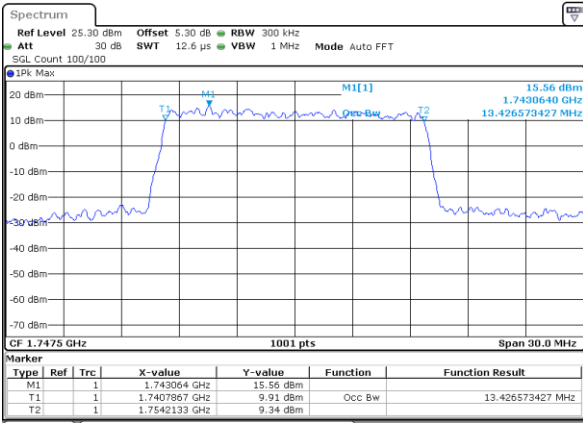

Middle Channel / 10MHz / 64QAM

Date: 29 JUN 2018 17:06:10

Highest Channel / 5MHz / 64QAM

Date: 29 JUN 2018 17:05:30

Highest Channel / 10MHz / 64QAM

Date: 29 JUN 2018 17:06:30

LTE Band 4

Lowest Channel / 15MHz / 64QAM

Date: 29 JUN 2018 17:06:50

Lowest Channel / 20MHz / 64QAM

Date: 29 JUN 2018 17:07:49

Middle Channel / 15MHz / 64QAM

Date: 29 JUN 2018 17:07:09

Middle Channel / 20MHz / 64QAM

Date: 29 JUN 2018 17:08:09

Highest Channel / 15MHz / 64QAM

Date: 29 JUN 2018 17:07:29

Highest Channel / 20MHz / 64QAM

Date: 29 JUN 2018 17:08:29

LTE Band 5

Lowest Channel / 1.4MHz / QPSK

Date: 2 JUL 2018 10:55:51

Lowest Channel / 1.4MHz / 16QAM

Date: 2 JUL 2018 10:56:01