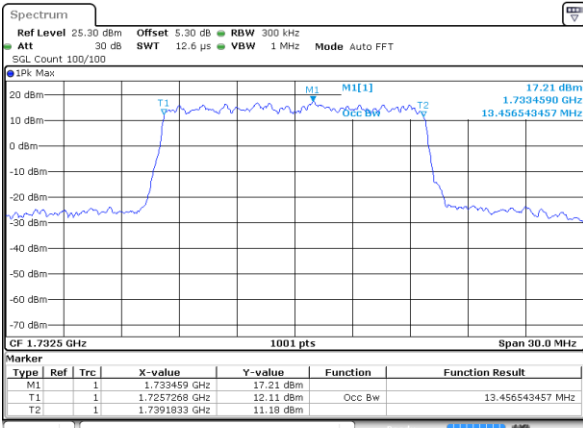

Highest Channel / 10MHz / 16QAM

Date: 29 JUN 2018 16:20:26

LTE Band 4

Lowest Channel / 15MHz / QPSK

Date: 29 JUN 2018 16:27:15

Lowest Channel / 15MHz / 16QAM

Date: 29 JUN 2018 16:27:25

Middle Channel / 15MHz / QPSK

Date: 29 JUN 2018 16:34:14

Middle Channel / 15MHz / 16QAM

Date: 29 JUN 2018 16:34:24

Highest Channel / 15MHz / QPSK

Date: 29 JUN 2018 16:36:43

Highest Channel / 15MHz / 16QAM

Date: 29 JUN 2018 16:36:53

LTE Band 4