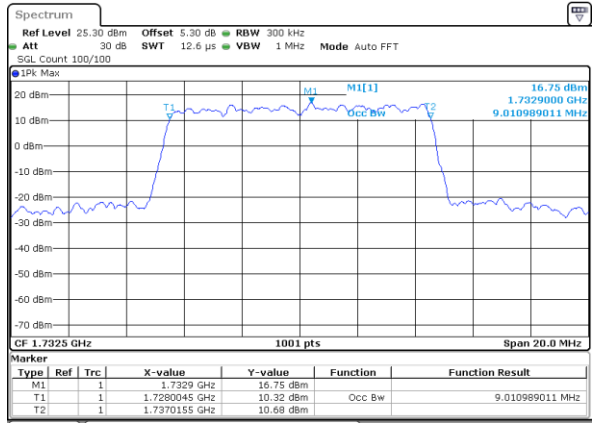

Date: 29 JUN 2018 17:03:07

Middle Channel / 1.4MHz / 64QAM

Date: 29 JUN 2018 17:02:27

Middle Channel / 3MHz / 64QAM

Date: 29 JUN 2018 17:03:27

Highest Channel / 1.4MHz / 64QAM

Date: 29 JUN 2018 17:02:47

Highest Channel / 3MHz / 64QAM

Date: 29 JUN 2018 17:03:47

LTE Band 4

Lowest Channel / 5MHz / 64QAM

Date: 29 JUN 2018 17:04:50

Lowest Channel / 10MHz / 64QAM

Date: 29 JUN 2018 17:05:50

Middle Channel / 5MHz / 64QAM

Date: 29 JUN 2018 17:05:10

Middle Channel / 10MHz / 64QAM

Date: 29 JUN 2018 17:06:10

Highest Channel / 5MHz / 64QAM

Date: 29 JUN 2018 17:05:30

Highest Channel / 10MHz / 64QAM

Date: 29 JUN 2018 17:06:30

LTE Band 4

Lowest Channel / 15MHz / 64QAM