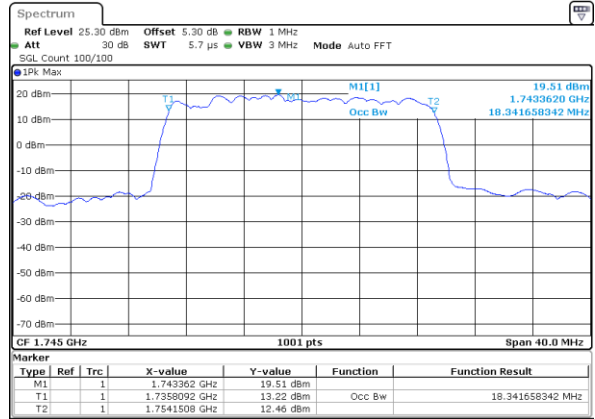

Date: 29 JUN 2018 16:34:14

Middle Channel / 15MHz / 16QAM

Date: 29 JUN 2018 16:34:24

Highest Channel / 15MHz / QPSK

Date: 29 JUN 2018 16:36:43

Highest Channel / 15MHz / 16QAM

Date: 29 JUN 2018 16:36:53

LTE Band 4

Lowest Channel / 20MHz / QPSK

Date: 29 JUN 2018 16:43:42

Lowest Channel / 20MHz / 16QAM

Date: 29 JUN 2018 16:43:52

Middle Channel / 20MHz / QPSK

Date: 29 JUN 2018 16:50:40

Middle Channel / 20MHz / 16QAM

Date: 29 JUN 2018 16:50:50

Highest Channel / 20MHz / QPSK

Date: 29 JUN 2018 16:53:09

Highest Channel / 20MHz / 16QAM

Date: 29 JUN 2018 16:53:19

LTE Band 4

Lowest Channel / 1.4MHz / 64QAM

Date: 29 JUN 2018 17:02:07

Lowest Channel / 3MHz / 64QAM