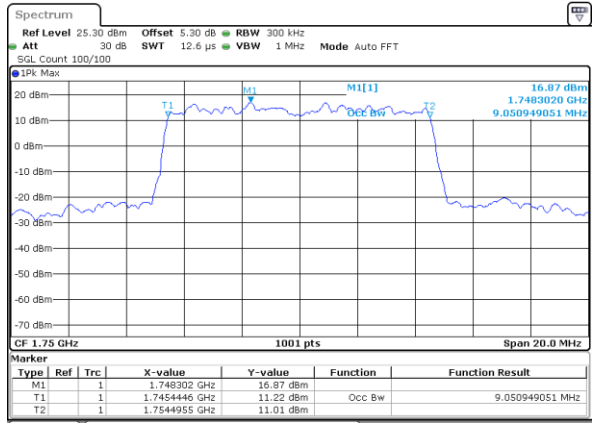

Date: 29 JUN 2018 17:03:47

LTE Band 4

Lowest Channel / 5MHz / 64QAM

Date: 29 JUN 2018 17:04:50

Lowest Channel / 10MHz / 64QAM

Date: 29 JUN 2018 17:05:50

Middle Channel / 5MHz / 64QAM

Date: 29 JUN 2018 17:05:10

Middle Channel / 10MHz / 64QAM

Date: 29 JUN 2018 17:06:10

Highest Channel / 5MHz / 64QAM

Date: 29 JUN 2018 17:05:30

Highest Channel / 10MHz / 64QAM

Date: 29 JUN 2018 17:06:30

LTE Band 4

Lowest Channel / 15MHz / 64QAM

Date: 29 JUN 2018 17:06:50

Lowest Channel / 20MHz / 64QAM

Date: 29 JUN 2018 17:07:49

Middle Channel / 15MHz / 64QAM

Date: 29 JUN 2018 17:07:09

Middle Channel / 20MHz / 64QAM

Date: 29 JUN 2018 17:08:09

Highest Channel / 15MHz / 64QAM

Date: 29 JUN 2018 17:07:29

Highest Channel / 20MHz / 64QAM

Date: 29 JUN 2018 17:08:29

LTE Band 5

Lowest Channel / 1.4MHz / QPSK

Date: 2 JUL 2018 10:55:51

Lowest Channel / 1.4MHz / 16QAM

Date: 2 JUL 2018 10:56:01