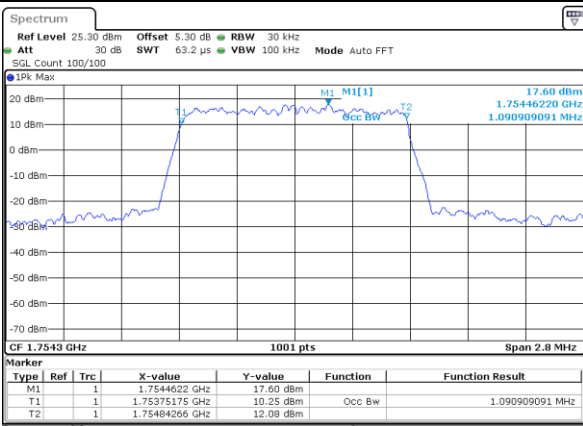

Mode	LTE Band 38 : 99%OBW(MHz)			
Mod.	64QAM		-	
BW	15MHz+15MHz	20MHz+20MHz	-	-
Lowest CH	28.65	37.72	-	-
Middle CH	28.59	37.72	-	-
Highest CH	28.71	37.80	-	--

LTE Band 4

Lowest Channel / 1.4MHz / QPSK

Date: 29 JUN 2018 15:21:29

Lowest Channel / 1.4MHz / 16QAM

Date: 29 JUN 2018 15:21:39

Middle Channel / 1.4MHz / QPSK

Date: 29 JUN 2018 15:28:28

Middle Channel / 1.4MHz / 16QAM

Date: 29 JUN 2018 15:28:38

Highest Channel / 1.4MHz / QPSK

Date: 29 JUN 2018 15:30:58

Highest Channel / 1.4MHz / 16QAM

Date: 29 JUN 2018 15:31:08

LTE Band 4

Lowest Channel / 3MHz / QPSK

Date: 29 JUN 2018 15:37:56

Lowest Channel / 3MHz / 16QAM

Date: 29 JUN 2018 15:38:06