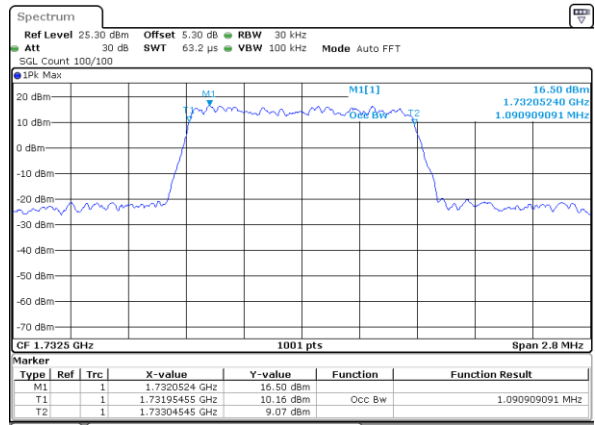

Mode	LTE Band 38 : 99%OBW(MHz)			
Mod.	64QAM		-	
BW	15MHz+15MHz	20MHz+20MHz	-	-
Lowest CH	28.65	37.72	-	-
Middle CH	28.59	37.72	-	-
Highest CH	28.71	37.80	-	--

LTE Band 4

Lowest Channel / 1.4MHz / QPSK

Date: 29 JUN 2018 15:21:29

Lowest Channel / 1.4MHz / 16QAM

Date: 29 JUN 2018 15:21:39

Middle Channel / 1.4MHz / QPSK

Date: 29 JUN 2018 15:28:28

Middle Channel / 1.4MHz / 16QAM

Date: 29 JUN 2018 15:28:38

Highest Channel / 1.4MHz / QPSK

Date: 29 JUN 2018 15:30:58

Highest Channel / 1.4MHz / 16QAM

Date: 29 JUN 2018 15:31:08

LTE Band 4

Lowest Channel / 3MHz / QPSK

Date: 29 JUN 2018 15:37:56

Lowest Channel / 3MHz / 16QAM

Date: 29 JUN 2018 15:38:06