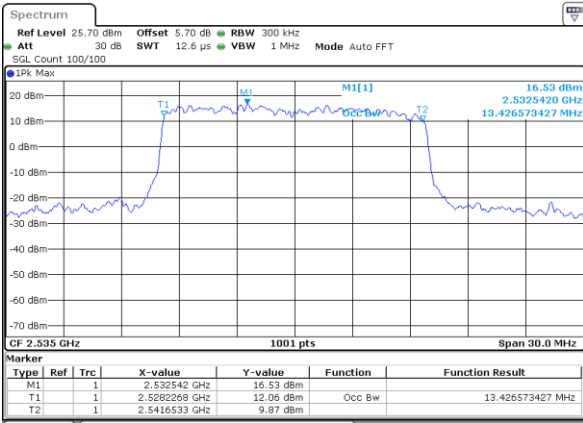

Date: 2 JUL 2018 15:39:10

Lowest Channel / 10MHz / 16QAM

Date: 2 JUL 2018 15:39:32

Middle Channel / 10MHz / QPSK

Date: 2 JUL 2018 15:48:30

Middle Channel / 10MHz / 16QAM

Date: 2 JUL 2018 15:48:08

Highest Channel / 10MHz / QPSK

Date: 2 JUL 2018 15:48:52

Highest Channel / 10MHz / 16QAM

Date: 2 JUL 2018 15:49:13

LTE Band 7

Lowest Channel / 15MHz / QPSK

Date: 2 JUL 2018 15:55:59

Lowest Channel / 15MHz / 16QAM

Date: 2 JUL 2018 15:56:20

Middle Channel / 15MHz / QPSK

Date: 2 JUL 2018 16:05:18

Middle Channel / 15MHz / 16QAM

Date: 2 JUL 2018 16:04:57

Highest Channel / 15MHz / QPSK

Date: 2 JUL 2018 16:05:40

Highest Channel / 15MHz / 16QAM

Date: 2 JUL 2018 16:06:01