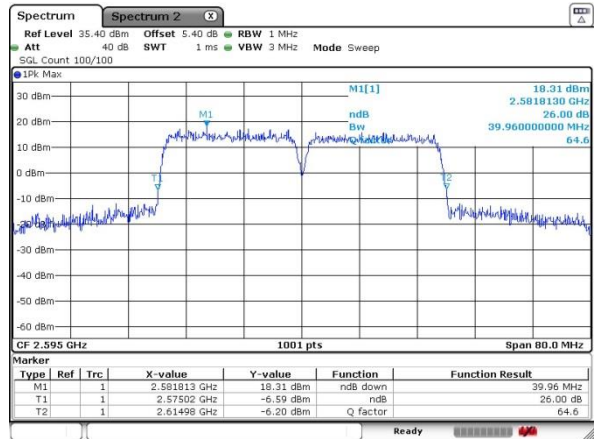

Lowest Channel / 15MHz+15MHz

Date: 5 JUL 2016 11:32:38

Lowest Channel / 20MHz+20MHz

Date: 5 JUL 2016 13:58:11

Middle Channel / 15MHz+15MHz

Date: 5 JUL 2016 11:38:20

Middle Channel / 20MHz+20MHz

Date: 5 JUL 2016 11:22:57

Highest Channel / 15MHz+15MHz

Date: 5 JUL 2016 11:39:11

Highest Channel / 20MHz+20MHz

Date: 5 JUL 2016 11:21:16

Occupied Bandwidth

Mode	LTE Band 4 : 99%OBW(MHz)											
BW	1.4MHz		3MHz		5MHz		10MHz		15MHz		20MHz	
Mod.	QPSK	16QAM	QPSK	16QAM	QPSK	16QAM	QPSK	16QAM	QPSK	16QAM	QPSK	16QAM
Lowest CH	1.09	1.09	2.73	2.75	4.49	4.49	9.03	9.01	13.46	13.43	18.26	18.18
Middle CH	1.09	1.09	2.72	2.72	4.49	4.52	9.01	9.01	13.46	13.40	18.22	18.34
Highest CH	1.09	1.09	2.71	2.73	4.50	4.50	9.07	9.03	13.46	13.43	18.54	18.34
BW	1.4MHz		3MHz		5MHz		10MHz		15MHz		20MHz	
Mod.	64QAM		64QAM		64QAM		64QAM		64QAM		64QAM	
Lowest CH	1.09		2.73		4.49		8.99		13.46		18.46	
Middle CH	1.09		2.72		4.49		9.01		13.43		18.18	
Highest CH	1.09		2.73		4.50		9.05		13.43		18.26	