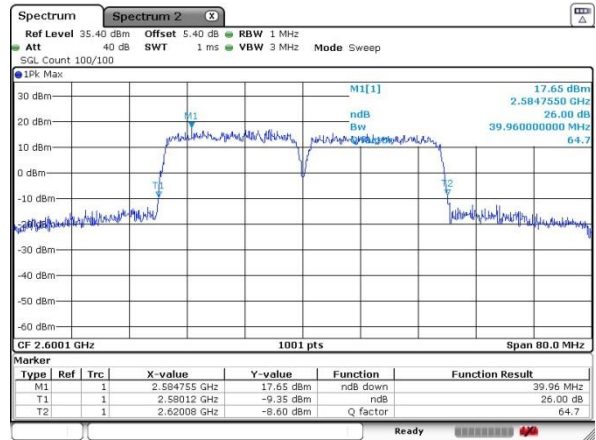

Middle Channel / 20MHz+20MHz

Date: 5 JUL 2016 11:24:33

Highest Channel / 15MHz+15MHz

Date: 5 JUL 2016 11:40:20

Highest Channel / 20MHz+20MHz

Date: 5 JUL 2016 11:11:36

LTE Band 38

64QAM