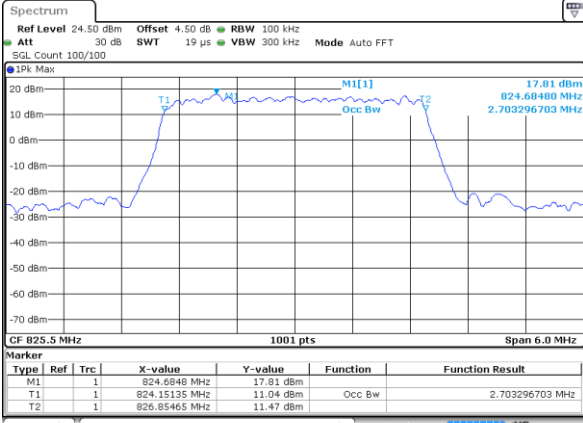

Date: 29 JUN 2018 17:07:29

Highest Channel / 20MHz / 64QAM

Date: 29 JUN 2018 17:08:29

LTE Band 5

Lowest Channel / 1.4MHz / QPSK

Date: 2 JUL 2018 10:55:51

Lowest Channel / 1.4MHz / 16QAM

Date: 2 JUL 2018 10:56:01

Middle Channel / 1.4MHz / QPSK

Date: 2 JUL 2018 09:37:56

Middle Channel / 1.4MHz / 16QAM

Date: 2 JUL 2018 09:38:06

Highest Channel / 1.4MHz / QPSK

Date: 2 JUL 2018 09:40:29

Highest Channel / 1.4MHz / 16QAM

Date: 2 JUL 2018 09:40:40

LTE Band 5

Lowest Channel / 3MHz / QPSK

Date: 2 JUL 2018 09:49:35

Lowest Channel / 3MHz / 16QAM

Date: 2 JUL 2018 09:49:45

Middle Channel / 3MHz / QPSK

Date: 2 JUL 2018 09:58:41

Middle Channel / 3MHz / 16QAM

Date: 2 JUL 2018 09:58:51

Highest Channel / 3MHz / QPSK

Date: 2 JUL 2018 10:01:14

Highest Channel / 3MHz / 16QAM

Date: 2 JUL 2018 10:01:25

LTE Band 5

Lowest Channel / 5MHz / QPSK

Date: 2 JUL 2018 10:10:20