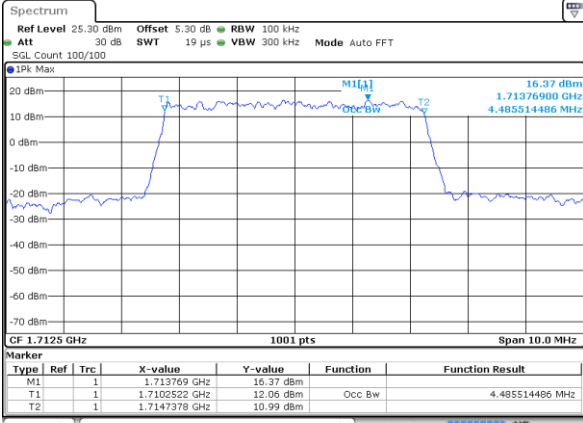

Date: 29 JUN 2018 15:30:58

Highest Channel / 1.4MHz / 16QAM

Date: 29 JUN 2018 15:31:08

LTE Band 4

Lowest Channel / 3MHz / QPSK

Date: 29 JUN 2018 15:37:56

Lowest Channel / 3MHz / 16QAM

Date: 29 JUN 2018 15:38:06

Middle Channel / 3MHz / QPSK

Date: 29 JUN 2018 15:44:55

Middle Channel / 3MHz / 16QAM

Date: 29 JUN 2018 15:45:05

Highest Channel / 3MHz / QPSK

Date: 29 JUN 2018 15:47:24

Highest Channel / 3MHz / 16QAM

Date: 29 JUN 2018 15:47:34

LTE Band 4

Lowest Channel / 5MHz / QPSK

Date: 29 JUN 2018 15:54:23

Lowest Channel / 5MHz / 16QAM

Date: 29 JUN 2018 15:54:33

Middle Channel / 5MHz / QPSK

Date: 29 JUN 2018 16:01:21

Middle Channel / 5MHz / 16QAM

Date: 29 JUN 2018 16:01:31

Highest Channel / 5MHz / QPSK

Date: 29 JUN 2018 16:03:50

Highest Channel / 5MHz / 16QAM

Date: 29 JUN 2018 16:04:00

LTE Band 4

Lowest Channel / 10MHz / QPSK

Date: 29 JUN 2018 16:10:49