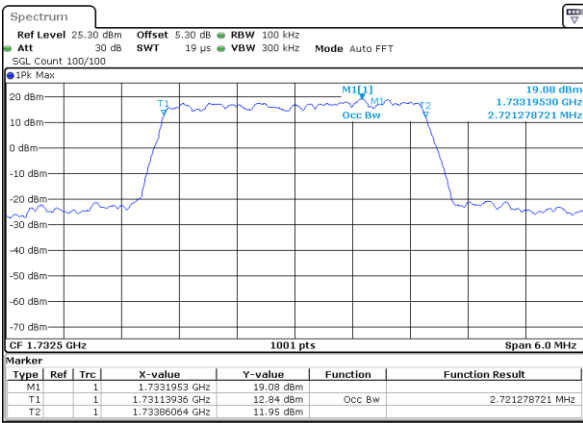

Lowest Channel / 1.4MHz / 16QAM

Date: 29 JUN 2018 15:21:39

Middle Channel / 1.4MHz / QPSK

Date: 29 JUN 2018 15:28:28

Middle Channel / 1.4MHz / 16QAM

Date: 29 JUN 2018 15:28:38

Highest Channel / 1.4MHz / QPSK

Date: 29 JUN 2018 15:30:58

Highest Channel / 1.4MHz / 16QAM

Date: 29 JUN 2018 15:31:08

LTE Band 4

Lowest Channel / 3MHz / QPSK

Date: 29 JUN 2018 15:37:56

Lowest Channel / 3MHz / 16QAM

Date: 29 JUN 2018 15:38:06

Middle Channel / 3MHz / QPSK

Date: 29 JUN 2018 15:44:55

Middle Channel / 3MHz / 16QAM

Date: 29 JUN 2018 15:45:05

Highest Channel / 3MHz / QPSK

Date: 29 JUN 2018 15:47:24

Highest Channel / 3MHz / 16QAM

Date: 29 JUN 2018 15:47:34