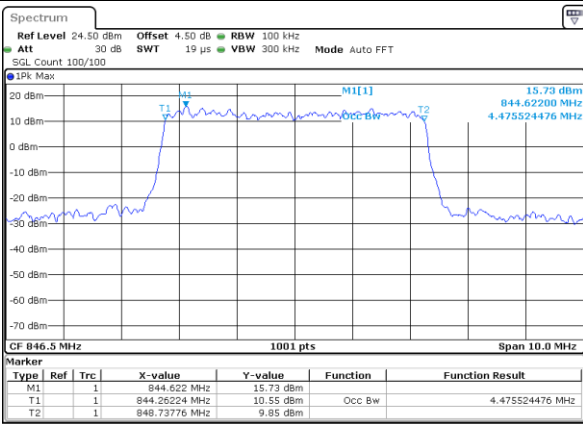

Highest Channel / 1.4MHz / 64QAM

Date: 2 JUL 2018 11:04:35

Highest Channel / 3MHz / 64QAM

Date: 2 JUL 2018 11:14:58

LTE Band 5

Lowest Channel / 5MHz / 64QAM

Date: 2 JUL 2018 11:19:31

Lowest Channel / 10MHz / 64QAM

Date: 2 JUL 2018 11:29:54

Middle Channel / 5MHz / 64QAM

Date: 2 JUL 2018 11:24:04

Middle Channel / 10MHz / 64QAM

Date: 2 JUL 2018 11:34:27

Highest Channel / 5MHz / 64QAM

Date: 2 JUL 2018 11:25:21

Highest Channel / 10MHz / 64QAM

Date: 2 JUL 2018 11:35:46

LTE Band 7

Lowest Channel / 5MHz / QPSK

Date: 2 JUL 2018 15:22:24

Lowest Channel / 5MHz / 16QAM

Date: 2 JUL 2018 15:22:45

Middle Channel / 5MHz / QPSK

Date: 2 JUL 2018 15:31:43