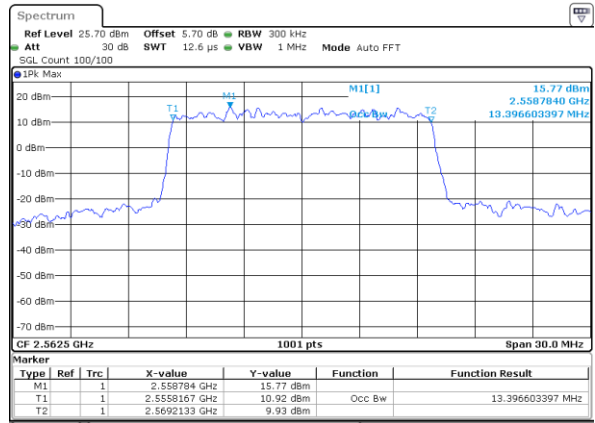

Date: 2 JUL 2018 15:48:52

Highest Channel / 10MHz / 16QAM

Date: 2 JUL 2018 15:49:13

LTE Band 7

Lowest Channel / 15MHz / QPSK

Date: 2 JUL 2018 15:55:59

Lowest Channel / 15MHz / 16QAM

Date: 2 JUL 2018 15:56:20

Middle Channel / 15MHz / QPSK

Date: 2 JUL 2018 16:05:18

Middle Channel / 15MHz / 16QAM

Date: 2 JUL 2018 16:04:57

Highest Channel / 15MHz / QPSK

Date: 2 JUL 2018 16:05:40

Highest Channel / 15MHz / 16QAM

Date: 2 JUL 2018 16:06:01