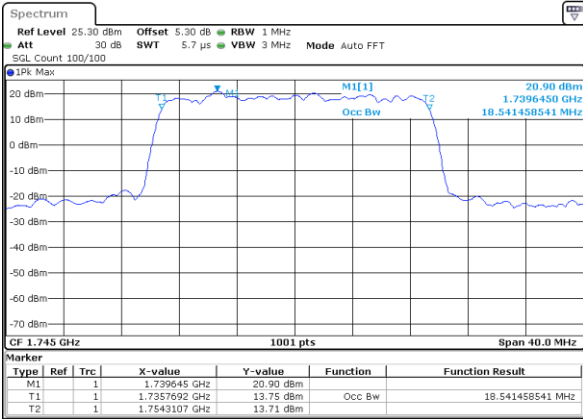

Date: 29 JUN 2018 16:34:14

Middle Channel / 15MHz / 16QAM

Date: 29 JUN 2018 16:34:24

Highest Channel / 15MHz / QPSK

Date: 29 JUN 2018 16:36:43

Highest Channel / 15MHz / 16QAM

Date: 29 JUN 2018 16:36:53

LTE Band 4

Lowest Channel / 20MHz / QPSK

Date: 29 JUN 2018 16:43:42

Lowest Channel / 20MHz / 16QAM

Date: 29 JUN 2018 16:43:52

Middle Channel / 20MHz / QPSK

Date: 29 JUN 2018 16:50:40

Middle Channel / 20MHz / 16QAM

Date: 29 JUN 2018 16:50:50

Highest Channel / 20MHz / QPSK

Date: 29 JUN 2018 16:53:09

Highest Channel / 20MHz / 16QAM

Date: 29 JUN 2018 16:53:19

LTE Band 4

Lowest Channel / 1.4MHz / 64QAM

Date: 29 JUN 2018 17:02:07

Lowest Channel / 3MHz / 64QAM