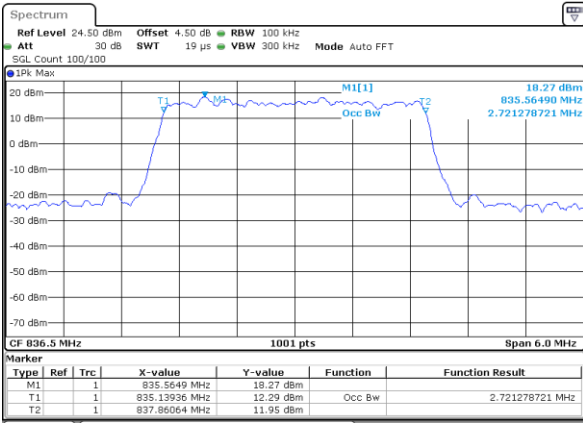

Date: 29 JUN 2018 17:07:29

Highest Channel / 20MHz / 64QAM

Date: 29 JUN 2018 17:08:29

LTE Band 5

Lowest Channel / 1.4MHz / QPSK

Date: 2 JUL 2018 10:55:51

Lowest Channel / 1.4MHz / 16QAM

Date: 2 JUL 2018 10:56:01

Middle Channel / 1.4MHz / QPSK

Date: 2 JUL 2018 09:37:56

Middle Channel / 1.4MHz / 16QAM

Date: 2 JUL 2018 09:38:06

Highest Channel / 1.4MHz / QPSK

Date: 2 JUL 2018 09:40:29

Highest Channel / 1.4MHz / 16QAM

Date: 2 JUL 2018 09:40:40

LTE Band 5

Lowest Channel / 3MHz / QPSK

Date: 2 JUL 2018 09:49:35

Lowest Channel / 3MHz / 16QAM

Date: 2 JUL 2018 09:49:45

Middle Channel / 3MHz / QPSK

Date: 2 JUL 2018 09:58:41

Middle Channel / 3MHz / 16QAM

Date: 2 JUL 2018 09:58:51

Highest Channel / 3MHz / QPSK

Date: 2 JUL 2018 10:01:14

Highest Channel / 3MHz / 16QAM

Date: 2 JUL 2018 10:01:25

LTE Band 5

Lowest Channel / 5MHz / QPSK

Date: 2 JUL 2018 10:10:20