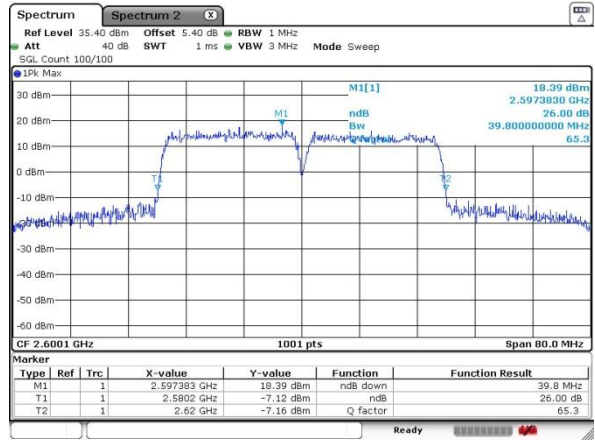

Lowest Channel / 15MHz+15MHz

Date: 5 JUL 2016 11:32:38

Lowest Channel / 20MHz+20MHz

Date: 5 JUL 2016 13:58:11

Middle Channel / 15MHz+15MHz

Date: 5 JUL 2016 11:38:20

Middle Channel / 20MHz+20MHz

Date: 5 JUL 2016 11:22:57

Highest Channel / 15MHz+15MHz

Date: 5 JUL 2016 11:39:11

Highest Channel / 20MHz+20MHz

Date: 5 JUL 2016 11:21:16

Occupied Bandwidth

Mode	LTE Band 4 : 99%OBW(MHz)											
BW	1.4MHz		3MHz		5MHz		10MHz		15MHz		20MHz	
Mod.	QPSK	16QAM	QPSK	16QAM	QPSK	16QAM	QPSK	16QAM	QPSK	16QAM	QPSK	16QAM
Lowest CH	1.09	1.09	2.73	2.75	4.49	4.49	9.03	9.01	13.46	13.43	18.26	18.18
Middle CH	1.09	1.09	2.72	2.72	4.49	4.52	9.01	9.01	13.46	13.40	18.22	18.34
Highest CH	1.09	1.09	2.71	2.73	4.50	4.50	9.07	9.03	13.46	13.43	18.54	18.34
BW	1.4MHz		3MHz		5MHz		10MHz		15MHz		20MHz	
Mod.	64QAM		64QAM		64QAM		64QAM		64QAM		64QAM	
Lowest CH	1.09		2.73		4.49		8.99		13.46		18.46	
Middle CH	1.09		2.72		4.49		9.01		13.43		18.18	
Highest CH	1.09		2.73		4.50		9.05		13.43		18.26	