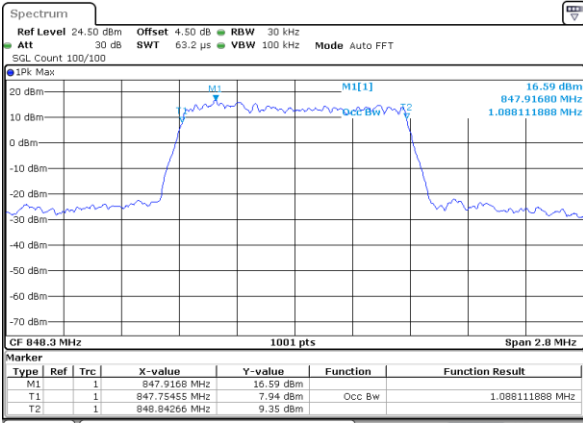

Date: 2 JUL 2018 10:40:11

Middle Channel / 10MHz / 16QAM

Date: 2 JUL 2018 10:40:21

Highest Channel / 10MHz / QPSK

Date: 2 JUL 2018 10:42:44

Highest Channel / 10MHz / 16QAM

Date: 2 JUL 2018 10:42:55

LTE Band 5

Lowest Channel / 1.4MHz / 64QAM

Date: 2 JUL 2018 10:58:45

Lowest Channel / 3MHz / 64QAM

Date: 2 JUL 2018 11:09:09

Middle Channel / 1.4MHz / 64QAM

Date: 2 JUL 2018 11:03:16

Middle Channel / 3MHz / 64QAM

Date: 2 JUL 2018 11:13:42

Highest Channel / 1.4MHz / 64QAM

Date: 2 JUL 2018 11:04:35

Highest Channel / 3MHz / 64QAM

Date: 2 JUL 2018 11:14:58

LTE Band 5

Lowest Channel / 5MHz / 64QAM

Date: 2 JUL 2018 11:19:31

Lowest Channel / 10MHz / 64QAM