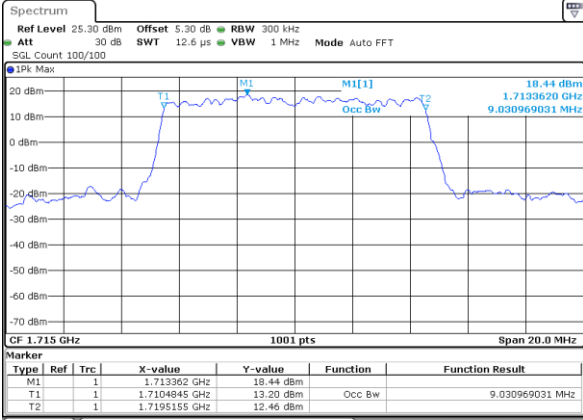

LTE Band 4

Lowest Channel / 5MHz / QPSK

Date: 29 JUN 2018 15:54:23

Lowest Channel / 5MHz / 16QAM

Date: 29 JUN 2018 15:54:33

Middle Channel / 5MHz / QPSK

Date: 29 JUN 2018 16:01:21

Middle Channel / 5MHz / 16QAM

Date: 29 JUN 2018 16:01:31

Highest Channel / 5MHz / QPSK

Date: 29 JUN 2018 16:03:50

Highest Channel / 5MHz / 16QAM

Date: 29 JUN 2018 16:04:00

LTE Band 4

Lowest Channel / 10MHz / QPSK

Date: 29 JUN 2018 16:10:49

Lowest Channel / 10MHz / 16QAM

Date: 29 JUN 2018 16:10:59

Middle Channel / 10MHz / QPSK

Date: 29 JUN 2018 16:17:47

Middle Channel / 10MHz / 16QAM

Date: 29 JUN 2018 16:17:58

Highest Channel / 10MHz / QPSK

Date: 29 JUN 2018 16:20:16