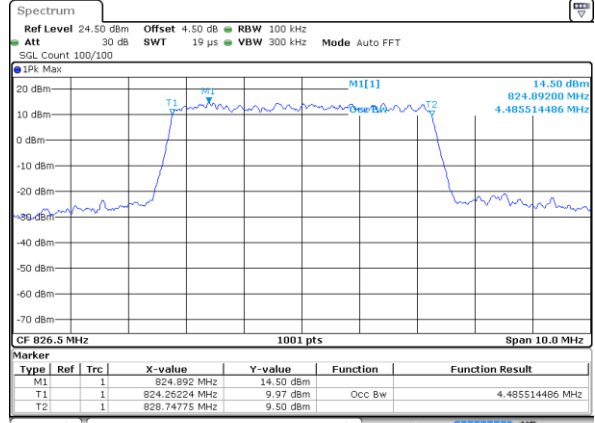

LTE Band 5

Lowest Channel / 3MHz / QPSK

Date: 2 JUL 2018 09:49:35

Lowest Channel / 3MHz / 16QAM

Date: 2 JUL 2018 09:49:45

Middle Channel / 3MHz / QPSK

Date: 2 JUL 2018 09:58:41

Middle Channel / 3MHz / 16QAM

Date: 2 JUL 2018 09:58:51

Highest Channel / 3MHz / QPSK

Date: 2 JUL 2018 10:01:14

Highest Channel / 3MHz / 16QAM

Date: 2 JUL 2018 10:01:25

LTE Band 5

Lowest Channel / 5MHz / QPSK

Date: 2 JUL 2018 10:10:20

Lowest Channel / 5MHz / 16QAM

Date: 2 JUL 2018 10:10:31

Middle Channel / 5MHz / QPSK

Date: 2 JUL 2018 10:19:26

Middle Channel / 5MHz / 16QAM

Date: 2 JUL 2018 10:19:36

Highest Channel / 5MHz / QPSK

Date: 2 JUL 2018 10:21:59