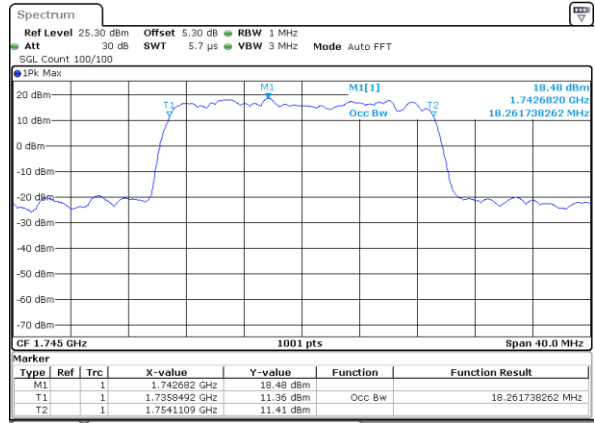

Middle Channel / 10MHz / 64QAM

Date: 29 JUN 2018 17:06:10

Highest Channel / 5MHz / 64QAM

Date: 29 JUN 2018 17:05:30

Highest Channel / 10MHz / 64QAM

Date: 29 JUN 2018 17:06:30

LTE Band 4

Lowest Channel / 15MHz / 64QAM

Date: 29 JUN 2018 17:06:50

Lowest Channel / 20MHz / 64QAM

Date: 29 JUN 2018 17:07:49

Middle Channel / 15MHz / 64QAM

Date: 29 JUN 2018 17:07:09

Middle Channel / 20MHz / 64QAM

Date: 29 JUN 2018 17:08:09

Highest Channel / 15MHz / 64QAM

Date: 29 JUN 2018 17:07:29

Highest Channel / 20MHz / 64QAM

Date: 29 JUN 2018 17:08:29

LTE Band 5

Lowest Channel / 1.4MHz / QPSK

Date: 2 JUL 2018 10:55:51

Lowest Channel / 1.4MHz / 16QAM

Date: 2 JUL 2018 10:56:01