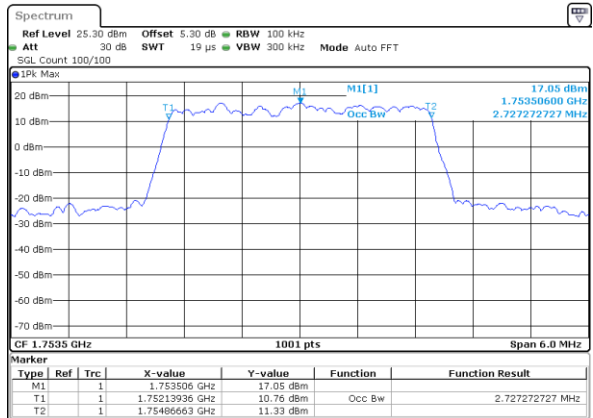

Highest Channel / 20MHz / QPSK

Date: 29 JUN 2018 16:53:09

Highest Channel / 20MHz / 16QAM

Date: 29 JUN 2018 16:53:19

LTE Band 4

Lowest Channel / 1.4MHz / 64QAM

Date: 29 JUN 2018 17:02:07

Lowest Channel / 3MHz / 64QAM

Date: 29 JUN 2018 17:03:07

Middle Channel / 1.4MHz / 64QAM

Date: 29 JUN 2018 17:02:27

Middle Channel / 3MHz / 64QAM

Date: 29 JUN 2018 17:03:27

Highest Channel / 1.4MHz / 64QAM

Date: 29 JUN 2018 17:02:47

Highest Channel / 3MHz / 64QAM

Date: 29 JUN 2018 17:03:47

LTE Band 4

Lowest Channel / 5MHz / 64QAM

Date: 29 JUN 2018 17:04:50

Lowest Channel / 10MHz / 64QAM

Date: 29 JUN 2018 17:05:50

Middle Channel / 5MHz / 64QAM

Date: 29 JUN 2018 17:05:10