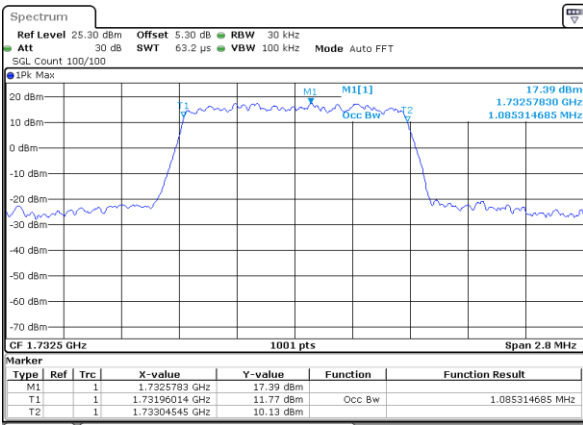

Mode	LTE Band 38 : 99%OBW(MHz)			
Mod.	QPSK		16QAM	
BW	15MHz+15MHz	20MHz+20MHz	15MHz+15MHz	20MHz+20MHz
Lowest CH	28.65	37.72	28.65	37.80
Middle CH	28.59	37.72	28.71	37.88
Highest CH	28.65	37.80	28.71	37.80

Mode	LTE Band 38 : 99%OBW(MHz)			
Mod.	64QAM		-	
BW	15MHz+15MHz	20MHz+20MHz	-	-
Lowest CH	28.65	37.72	-	-
Middle CH	28.59	37.72	-	-
Highest CH	28.71	37.80	-	--

LTE Band 4

Lowest Channel / 1.4MHz / QPSK

Date: 29 JUN 2018 15:21:29

Lowest Channel / 1.4MHz / 16QAM

Date: 29 JUN 2018 15:21:39

Middle Channel / 1.4MHz / QPSK

Date: 29 JUN 2018 15:28:28

Middle Channel / 1.4MHz / 16QAM

Date: 29 JUN 2018 15:28:38

Highest Channel / 1.4MHz / QPSK

Date: 29 JUN 2018 15:30:58

Highest Channel / 1.4MHz / 16QAM

Date: 29 JUN 2018 15:31:08

LTE Band 4

Lowest Channel / 3MHz / QPSK

Date: 29 JUN 2018 15:37:56

Lowest Channel / 3MHz / 16QAM

Date: 29 JUN 2018 15:38:06