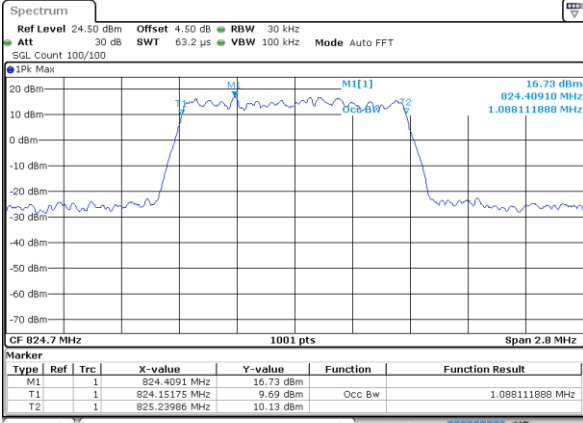

Date: 29 JUN 2018 17:06:50

Lowest Channel / 20MHz / 64QAM

Date: 29 JUN 2018 17:07:49

Middle Channel / 15MHz / 64QAM

Date: 29 JUN 2018 17:07:09

Middle Channel / 20MHz / 64QAM

Date: 29 JUN 2018 17:08:09

Highest Channel / 15MHz / 64QAM

Date: 29 JUN 2018 17:07:29

Highest Channel / 20MHz / 64QAM

Date: 29 JUN 2018 17:08:29

LTE Band 5

Lowest Channel / 1.4MHz / QPSK

Date: 2 JUL 2018 10:55:51

Lowest Channel / 1.4MHz / 16QAM

Date: 2 JUL 2018 10:56:01