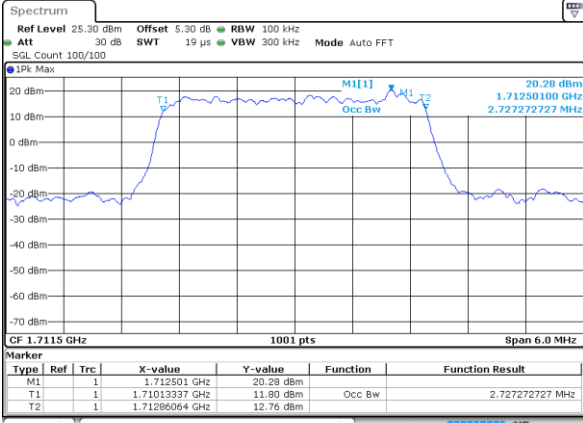

Lowest Channel / 1.4MHz / 16QAM

Date: 29 JUN 2018 15:21:39

Middle Channel / 1.4MHz / QPSK

Date: 29 JUN 2018 15:28:28

Middle Channel / 1.4MHz / 16QAM

Date: 29 JUN 2018 15:28:38

Highest Channel / 1.4MHz / QPSK

Date: 29 JUN 2018 15:30:58

Highest Channel / 1.4MHz / 16QAM

Date: 29 JUN 2018 15:31:08

LTE Band 4

Lowest Channel / 3MHz / QPSK

Date: 29 JUN 2018 15:37:56

Lowest Channel / 3MHz / 16QAM

Date: 29 JUN 2018 15:38:06

Middle Channel / 3MHz / QPSK

Date: 29 JUN 2018 15:44:55

Middle Channel / 3MHz / 16QAM

Date: 29 JUN 2018 15:45:05

Highest Channel / 3MHz / QPSK

Date: 29 JUN 2018 15:47:24

Highest Channel / 3MHz / 16QAM

Date: 29 JUN 2018 15:47:34