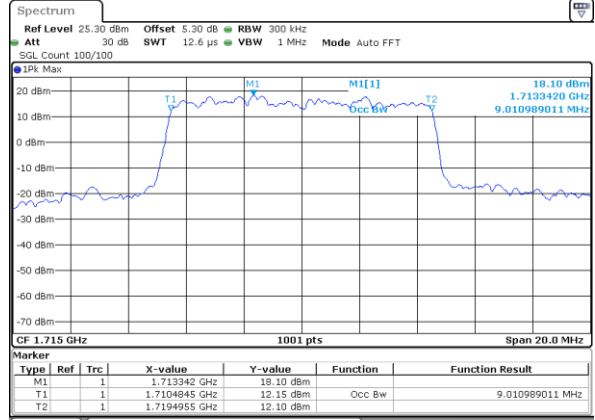

LTE Band 4

Lowest Channel / 5MHz / QPSK

Date: 29 JUN 2018 15:54:23

Lowest Channel / 5MHz / 16QAM

Date: 29 JUN 2018 15:54:33

Middle Channel / 5MHz / QPSK

Date: 29 JUN 2018 16:01:21

Middle Channel / 5MHz / 16QAM

Date: 29 JUN 2018 16:01:31

Highest Channel / 5MHz / QPSK

Date: 29 JUN 2018 16:03:50

Highest Channel / 5MHz / 16QAM

Date: 29 JUN 2018 16:04:00

LTE Band 4

Lowest Channel / 10MHz / QPSK

Date: 29 JUN 2018 16:10:49

Lowest Channel / 10MHz / 16QAM

Date: 29 JUN 2018 16:10:59

Middle Channel / 10MHz / QPSK

Date: 29 JUN 2018 16:17:47

Middle Channel / 10MHz / 16QAM

Date: 29 JUN 2018 16:17:58

Highest Channel / 10MHz / QPSK

Date: 29 JUN 2018 16:20:16