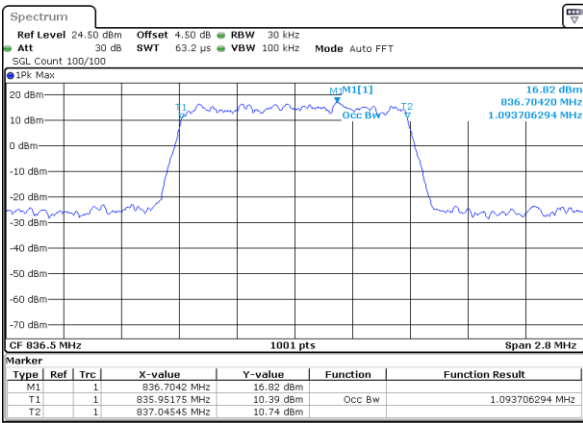

Date: 29 JUN 2018 17:06:50

Lowest Channel / 20MHz / 64QAM

Date: 29 JUN 2018 17:07:49

Middle Channel / 15MHz / 64QAM

Date: 29 JUN 2018 17:07:09

Middle Channel / 20MHz / 64QAM

Date: 29 JUN 2018 17:08:09

Highest Channel / 15MHz / 64QAM

Date: 29 JUN 2018 17:07:29

Highest Channel / 20MHz / 64QAM

Date: 29 JUN 2018 17:08:29

LTE Band 5

Lowest Channel / 1.4MHz / QPSK

Date: 2 JUL 2018 10:55:51

Lowest Channel / 1.4MHz / 16QAM

Date: 2 JUL 2018 10:56:01

Middle Channel / 1.4MHz / QPSK

Date: 2 JUL 2018 09:37:56

Middle Channel / 1.4MHz / 16QAM

Date: 2 JUL 2018 09:38:06

Highest Channel / 1.4MHz / QPSK

Date: 2 JUL 2018 09:40:29

Highest Channel / 1.4MHz / 16QAM

Date: 2 JUL 2018 09:40:40