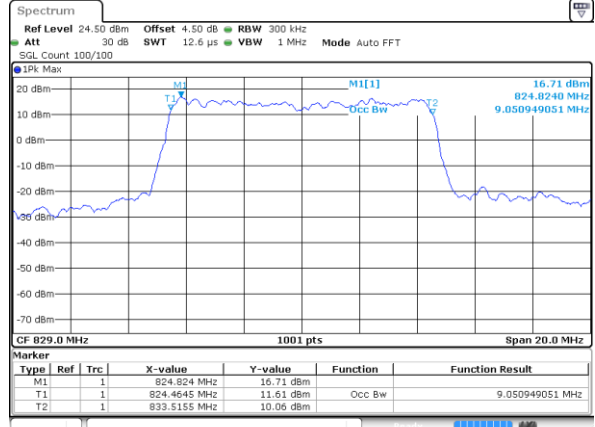

Lowest Channel / 5MHz / 16QAM

Date: 2 JUL 2018 10:10:31

Middle Channel / 5MHz / QPSK

Date: 2 JUL 2018 10:19:26

Middle Channel / 5MHz / 16QAM

Date: 2 JUL 2018 10:19:36

Highest Channel / 5MHz / QPSK

Date: 2 JUL 2018 10:21:59

Highest Channel / 5MHz / 16QAM

Date: 2 JUL 2018 10:22:10

LTE Band 5

Lowest Channel / 10MHz / QPSK

Date: 2 JUL 2018 10:31:05

Lowest Channel / 10MHz / 16QAM

Date: 2 JUL 2018 10:31:16

Middle Channel / 10MHz / QPSK

Date: 2 JUL 2018 10:40:11

Middle Channel / 10MHz / 16QAM

Date: 2 JUL 2018 10:40:21

Highest Channel / 10MHz / QPSK

Date: 2 JUL 2018 10:42:44

Highest Channel / 10MHz / 16QAM

Date: 2 JUL 2018 10:42:55

LTE Band 5