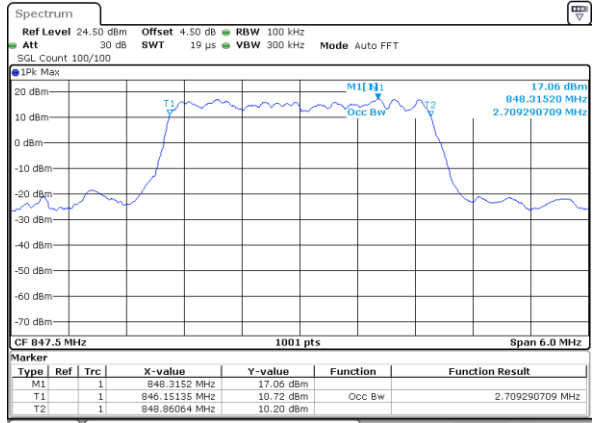

Date: 2 JUL 2018 10:40:11

Middle Channel / 10MHz / 16QAM

Date: 2 JUL 2018 10:40:21

Highest Channel / 10MHz / QPSK

Date: 2 JUL 2018 10:42:44

Highest Channel / 10MHz / 16QAM

Date: 2 JUL 2018 10:42:55

LTE Band 5

Lowest Channel / 1.4MHz / 64QAM

Date: 2 JUL 2018 10:58:45

Lowest Channel / 3MHz / 64QAM

Date: 2 JUL 2018 11:09:09

Middle Channel / 1.4MHz / 64QAM

Date: 2 JUL 2018 11:03:16

Middle Channel / 3MHz / 64QAM

Date: 2 JUL 2018 11:13:42

Highest Channel / 1.4MHz / 64QAM

Date: 2 JUL 2018 11:04:35

Highest Channel / 3MHz / 64QAM

Date: 2 JUL 2018 11:14:58

LTE Band 5

Lowest Channel / 5MHz / 64QAM

Date: 2 JUL 2018 11:19:31

Lowest Channel / 10MHz / 64QAM