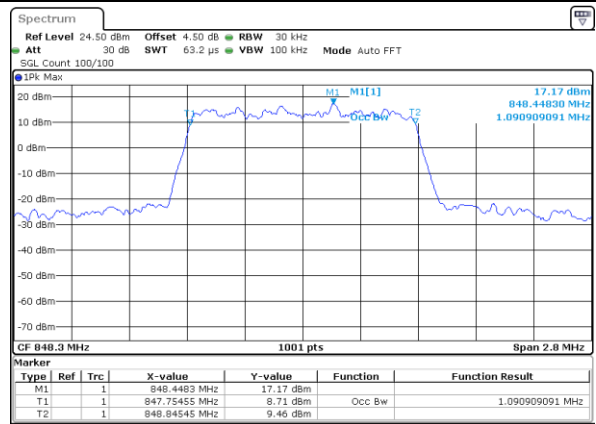

Date: 29 JUN 2018 17:07:29

Highest Channel / 20MHz / 64QAM

Date: 29 JUN 2018 17:08:29

LTE Band 5

Lowest Channel / 1.4MHz / QPSK

Date: 2 JUL 2018 10:55:51

Lowest Channel / 1.4MHz / 16QAM

Date: 2 JUL 2018 10:56:01

Middle Channel / 1.4MHz / QPSK

Date: 2 JUL 2018 09:37:56

Middle Channel / 1.4MHz / 16QAM

Date: 2 JUL 2018 09:38:06

Highest Channel / 1.4MHz / QPSK

Date: 2 JUL 2018 09:40:29

Highest Channel / 1.4MHz / 16QAM

Date: 2 JUL 2018 09:40:40

LTE Band 5

Lowest Channel / 3MHz / QPSK

Date: 2 JUL 2018 09:49:35

Lowest Channel / 3MHz / 16QAM

Date: 2 JUL 2018 09:49:45

Middle Channel / 3MHz / QPSK

Date: 2 JUL 2018 09:58:41

Middle Channel / 3MHz / 16QAM