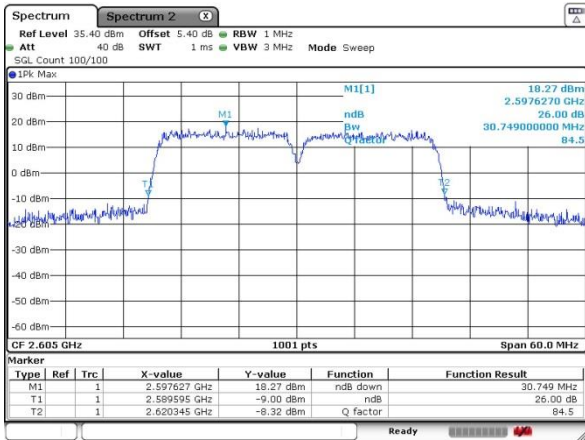

Highest Channel / 15MHz+15MHz

Date: 5 JUL 2016 11:40:20