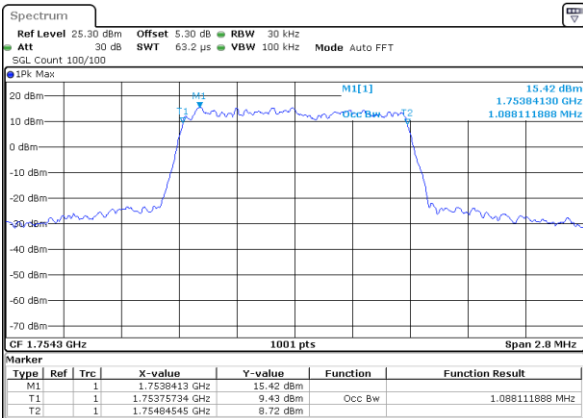

Highest Channel / 20MHz / QPSK

Date: 29 JUN 2018 16:53:09

Highest Channel / 20MHz / 16QAM

Date: 29 JUN 2018 16:53:19

LTE Band 4

Lowest Channel / 1.4MHz / 64QAM

Date: 29 JUN 2018 17:02:07

Lowest Channel / 3MHz / 64QAM

Date: 29 JUN 2018 17:03:07

Middle Channel / 1.4MHz / 64QAM

Date: 29 JUN 2018 17:02:27

Middle Channel / 3MHz / 64QAM

Date: 29 JUN 2018 17:03:27

Highest Channel / 1.4MHz / 64QAM

Date: 29 JUN 2018 17:02:47

Highest Channel / 3MHz / 64QAM

Date: 29 JUN 2018 17:03:47

LTE Band 4

Lowest Channel / 5MHz / 64QAM

Date: 29 JUN 2018 17:04:50

Lowest Channel / 10MHz / 64QAM

Date: 29 JUN 2018 17:05:50

Middle Channel / 5MHz / 64QAM

Date: 29 JUN 2018 17:05:10

Middle Channel / 10MHz / 64QAM

Date: 29 JUN 2018 17:06:10

Highest Channel / 5MHz / 64QAM

Date: 29 JUN 2018 17:05:30

Highest Channel / 10MHz / 64QAM

Date: 29 JUN 2018 17:06:30

LTE Band 4

Lowest Channel / 15MHz / 64QAM