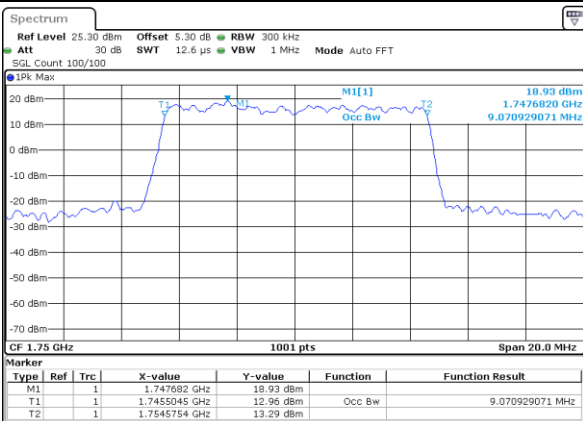

Date: 29 JUN 2018 16:01:31

Highest Channel / 5MHz / QPSK

Date: 29 JUN 2018 16:03:50

Highest Channel / 5MHz / 16QAM

Date: 29 JUN 2018 16:04:00

LTE Band 4

Lowest Channel / 10MHz / QPSK

Date: 29 JUN 2018 16:10:49

Lowest Channel / 10MHz / 16QAM

Date: 29 JUN 2018 16:10:59

Middle Channel / 10MHz / QPSK

Date: 29 JUN 2018 16:17:47

Middle Channel / 10MHz / 16QAM

Date: 29 JUN 2018 16:17:58

Highest Channel / 10MHz / QPSK

Date: 29 JUN 2018 16:20:16

Highest Channel / 10MHz / 16QAM

Date: 29 JUN 2018 16:20:26

LTE Band 4

Lowest Channel / 15MHz / QPSK

Date: 29 JUN 2018 16:27:15

Lowest Channel / 15MHz / 16QAM

Date: 29 JUN 2018 16:27:25

Middle Channel / 15MHz / QPSK