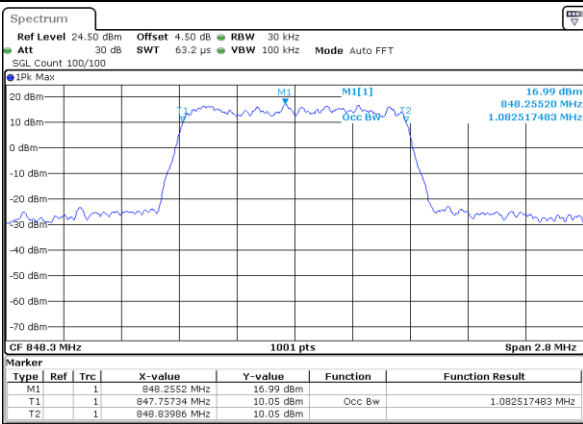

Date: 29 JUN 2018 17:07:29

Highest Channel / 20MHz / 64QAM

Date: 29 JUN 2018 17:08:29

LTE Band 5

Lowest Channel / 1.4MHz / QPSK

Date: 2 JUL 2018 10:55:51

Lowest Channel / 1.4MHz / 16QAM

Date: 2 JUL 2018 10:56:01

Middle Channel / 1.4MHz / QPSK

Date: 2 JUL 2018 09:37:56

Middle Channel / 1.4MHz / 16QAM

Date: 2 JUL 2018 09:38:06

Highest Channel / 1.4MHz / QPSK

Date: 2 JUL 2018 09:40:29

Highest Channel / 1.4MHz / 16QAM

Date: 2 JUL 2018 09:40:40

LTE Band 5

Lowest Channel / 3MHz / QPSK

Date: 2 JUL 2018 09:49:35

Lowest Channel / 3MHz / 16QAM

Date: 2 JUL 2018 09:49:45

Middle Channel / 3MHz / QPSK

Date: 2 JUL 2018 09:58:41

Middle Channel / 3MHz / 16QAM