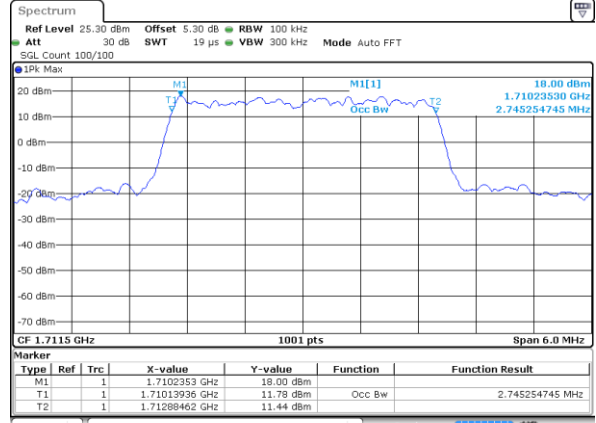

Lowest Channel / 1.4MHz / 16QAM

Date: 29 JUN 2018 15:21:39

Middle Channel / 1.4MHz / QPSK

Date: 29 JUN 2018 15:28:28

Middle Channel / 1.4MHz / 16QAM

Date: 29 JUN 2018 15:28:38

Highest Channel / 1.4MHz / QPSK

Date: 29 JUN 2018 15:30:58

Highest Channel / 1.4MHz / 16QAM

Date: 29 JUN 2018 15:31:08

LTE Band 4

Lowest Channel / 3MHz / QPSK

Date: 29 JUN 2018 15:37:56

Lowest Channel / 3MHz / 16QAM

Date: 29 JUN 2018 15:38:06