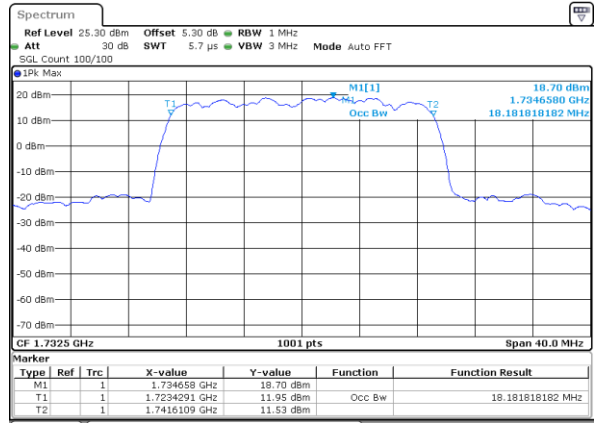

Middle Channel / 10MHz / 64QAM

Date: 29 JUN 2018 17:06:10

Highest Channel / 5MHz / 64QAM

Date: 29 JUN 2018 17:05:30

Highest Channel / 10MHz / 64QAM

Date: 29 JUN 2018 17:06:30

LTE Band 4

Lowest Channel / 15MHz / 64QAM

Date: 29 JUN 2018 17:06:50

Lowest Channel / 20MHz / 64QAM

Date: 29 JUN 2018 17:07:49

Middle Channel / 15MHz / 64QAM

Date: 29 JUN 2018 17:07:09

Middle Channel / 20MHz / 64QAM

Date: 29 JUN 2018 17:08:09

Highest Channel / 15MHz / 64QAM

Date: 29 JUN 2018 17:07:29

Highest Channel / 20MHz / 64QAM

Date: 29 JUN 2018 17:08:29

LTE Band 5

Lowest Channel / 1.4MHz / QPSK

Date: 2 JUL 2018 10:55:51

Lowest Channel / 1.4MHz / 16QAM

Date: 2 JUL 2018 10:56:01