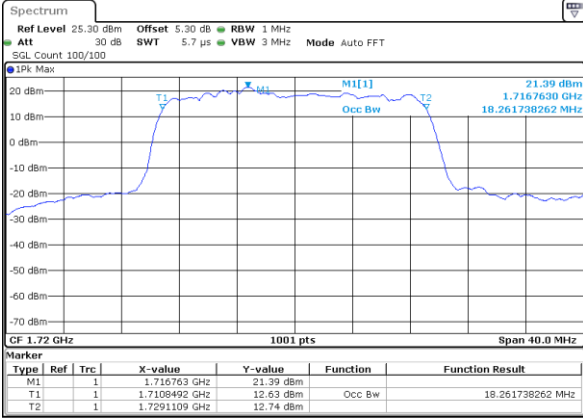

Highest Channel / 10MHz / 16QAM

Date: 29 JUN 2018 16:20:26

LTE Band 4

Lowest Channel / 15MHz / QPSK

Date: 29 JUN 2018 16:27:15

Lowest Channel / 15MHz / 16QAM

Date: 29 JUN 2018 16:27:25

Middle Channel / 15MHz / QPSK

Date: 29 JUN 2018 16:34:14

Middle Channel / 15MHz / 16QAM

Date: 29 JUN 2018 16:34:24

Highest Channel / 15MHz / QPSK

Date: 29 JUN 2018 16:36:43

Highest Channel / 15MHz / 16QAM

Date: 29 JUN 2018 16:36:53

LTE Band 4

Lowest Channel / 20MHz / QPSK

Date: 29 JUN 2018 16:43:42

Lowest Channel / 20MHz / 16QAM

Date: 29 JUN 2018 16:43:52

Middle Channel / 20MHz / QPSK

Date: 29 JUN 2018 16:50:40

Middle Channel / 20MHz / 16QAM

Date: 29 JUN 2018 16:50:50

Highest Channel / 20MHz / QPSK

Date: 29 JUN 2018 16:53:09

Highest Channel / 20MHz / 16QAM

Date: 29 JUN 2018 16:53:19

LTE Band 4

Lowest Channel / 1.4MHz / 64QAM

Date: 29 JUN 2018 17:02:07

Lowest Channel / 3MHz / 64QAM