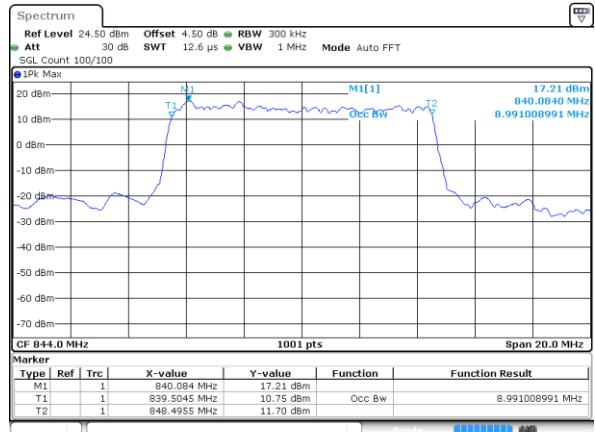

Highest Channel / 5MHz / 16QAM

Date: 2 JUL 2018 10:22:10

LTE Band 5

Lowest Channel / 10MHz / QPSK

Date: 2 JUL 2018 10:31:05

Lowest Channel / 10MHz / 16QAM

Date: 2 JUL 2018 10:31:16

Middle Channel / 10MHz / QPSK

Date: 2 JUL 2018 10:40:11

Middle Channel / 10MHz / 16QAM

Date: 2 JUL 2018 10:40:21

Highest Channel / 10MHz / QPSK

Date: 2 JUL 2018 10:42:44

Highest Channel / 10MHz / 16QAM

Date: 2 JUL 2018 10:42:55

LTE Band 5

Lowest Channel / 1.4MHz / 64QAM

Date: 2 JUL 2018 10:58:45

Lowest Channel / 3MHz / 64QAM

Date: 2 JUL 2018 11:09:09

Middle Channel / 1.4MHz / 64QAM

Date: 2 JUL 2018 11:03:16

Middle Channel / 3MHz / 64QAM

Date: 2 JUL 2018 11:13:42

Highest Channel / 1.4MHz / 64QAM

Date: 2 JUL 2018 11:04:35

Highest Channel / 3MHz / 64QAM

Date: 2 JUL 2018 11:14:58

LTE Band 5

Lowest Channel / 5MHz / 64QAM

Date: 2 JUL 2018 11:19:31

Lowest Channel / 10MHz / 64QAM