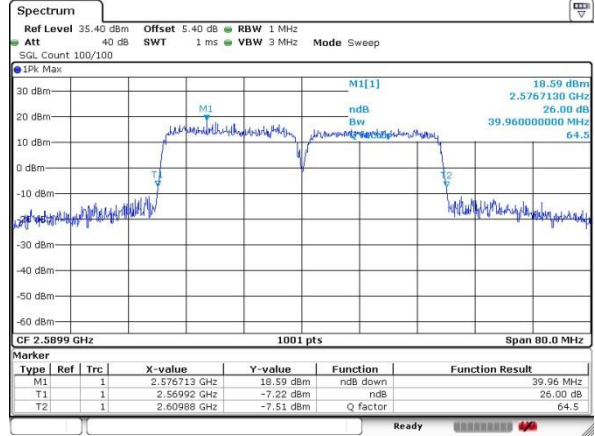

Lowest Channel / 20MHz+20MHz

Date: 5 JUL 2016 13:58:11