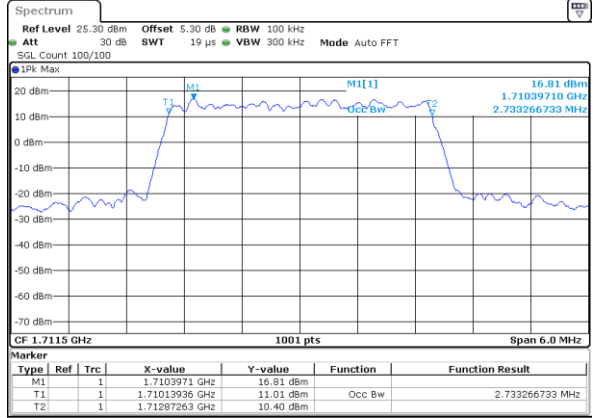

Highest Channel / 20MHz / QPSK

Date: 29 JUN 2018 16:53:09

Highest Channel / 20MHz / 16QAM

Date: 29 JUN 2018 16:53:19

LTE Band 4

Lowest Channel / 1.4MHz / 64QAM

Date: 29 JUN 2018 17:02:07

Lowest Channel / 3MHz / 64QAM

Date: 29 JUN 2018 17:03:07

Middle Channel / 1.4MHz / 64QAM

Date: 29 JUN 2018 17:02:27

Middle Channel / 3MHz / 64QAM

Date: 29 JUN 2018 17:03:27

Highest Channel / 1.4MHz / 64QAM

Date: 29 JUN 2018 17:02:47

Highest Channel / 3MHz / 64QAM