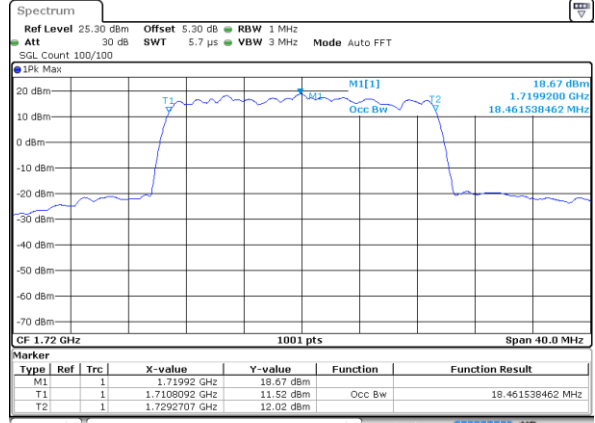

Date: 29 JUN 2018 17:03:47

LTE Band 4

Lowest Channel / 5MHz / 64QAM

Date: 29 JUN 2018 17:04:50

Lowest Channel / 10MHz / 64QAM

Date: 29 JUN 2018 17:05:50

Middle Channel / 5MHz / 64QAM

Date: 29 JUN 2018 17:05:10

Middle Channel / 10MHz / 64QAM

Date: 29 JUN 2018 17:06:10

Highest Channel / 5MHz / 64QAM

Date: 29 JUN 2018 17:05:30

Highest Channel / 10MHz / 64QAM

Date: 29 JUN 2018 17:06:30

LTE Band 4

Lowest Channel / 15MHz / 64QAM

Date: 29 JUN 2018 17:06:50

Lowest Channel / 20MHz / 64QAM

Date: 29 JUN 2018 17:07:49

Middle Channel / 15MHz / 64QAM

Date: 29 JUN 2018 17:07:09

Middle Channel / 20MHz / 64QAM

Date: 29 JUN 2018 17:08:09

Highest Channel / 15MHz / 64QAM

Date: 29 JUN 2018 17:07:29

Highest Channel / 20MHz / 64QAM

Date: 29 JUN 2018 17:08:29

LTE Band 5

Lowest Channel / 1.4MHz / QPSK

Date: 2 JUL 2018 10:55:51

Lowest Channel / 1.4MHz / 16QAM

Date: 2 JUL 2018 10:56:01