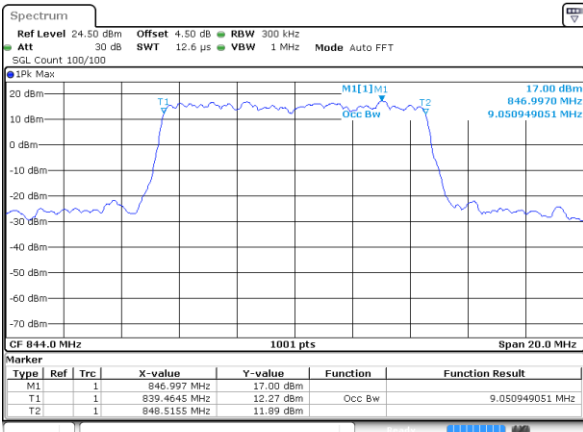

Lowest Channel / 5MHz / 16QAM

Date: 2 JUL 2018 10:10:31

Middle Channel / 5MHz / QPSK

Date: 2 JUL 2018 10:19:26

Middle Channel / 5MHz / 16QAM

Date: 2 JUL 2018 10:19:36

Highest Channel / 5MHz / QPSK

Date: 2 JUL 2018 10:21:59

Highest Channel / 5MHz / 16QAM

Date: 2 JUL 2018 10:22:10

LTE Band 5

Lowest Channel / 10MHz / QPSK

Date: 2 JUL 2018 10:31:05

Lowest Channel / 10MHz / 16QAM

Date: 2 JUL 2018 10:31:16

Middle Channel / 10MHz / QPSK

Date: 2 JUL 2018 10:40:11

Middle Channel / 10MHz / 16QAM

Date: 2 JUL 2018 10:40:21

Highest Channel / 10MHz / QPSK

Date: 2 JUL 2018 10:42:44

Highest Channel / 10MHz / 16QAM

Date: 2 JUL 2018 10:42:55

LTE Band 5