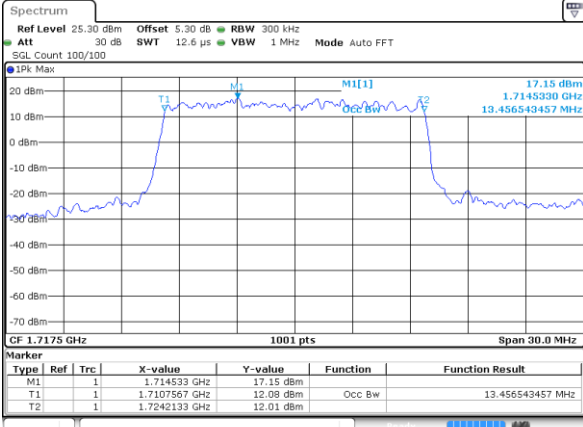

Highest Channel / 10MHz / 16QAM

Date: 29 JUN 2018 16:20:26

LTE Band 4

Lowest Channel / 15MHz / QPSK

Date: 29 JUN 2018 16:27:15

Lowest Channel / 15MHz / 16QAM

Date: 29 JUN 2018 16:27:25

Middle Channel / 15MHz / QPSK

Date: 29 JUN 2018 16:34:14

Middle Channel / 15MHz / 16QAM

Date: 29 JUN 2018 16:34:24

Highest Channel / 15MHz / QPSK

Date: 29 JUN 2018 16:36:43

Highest Channel / 15MHz / 16QAM

Date: 29 JUN 2018 16:36:53

LTE Band 4