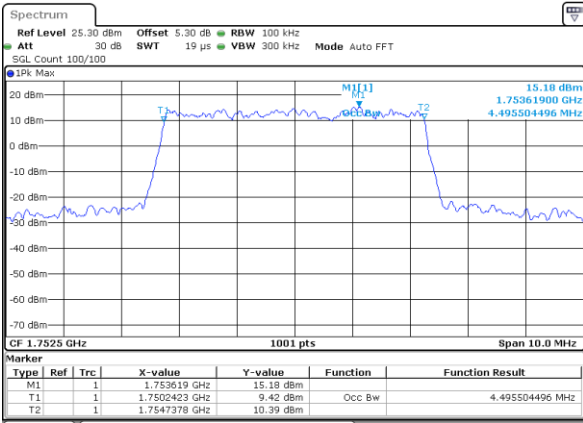

Date: 29 JUN 2018 17:03:07

Middle Channel / 1.4MHz / 64QAM

Date: 29 JUN 2018 17:02:27

Middle Channel / 3MHz / 64QAM

Date: 29 JUN 2018 17:03:27

Highest Channel / 1.4MHz / 64QAM

Date: 29 JUN 2018 17:02:47

Highest Channel / 3MHz / 64QAM

Date: 29 JUN 2018 17:03:47

LTE Band 4

Lowest Channel / 5MHz / 64QAM

Date: 29 JUN 2018 17:04:50

Lowest Channel / 10MHz / 64QAM

Date: 29 JUN 2018 17:05:50

Middle Channel / 5MHz / 64QAM

Date: 29 JUN 2018 17:05:10

Middle Channel / 10MHz / 64QAM

Date: 29 JUN 2018 17:06:10

Highest Channel / 5MHz / 64QAM

Date: 29 JUN 2018 17:05:30

Highest Channel / 10MHz / 64QAM

Date: 29 JUN 2018 17:06:30

LTE Band 4

Lowest Channel / 15MHz / 64QAM