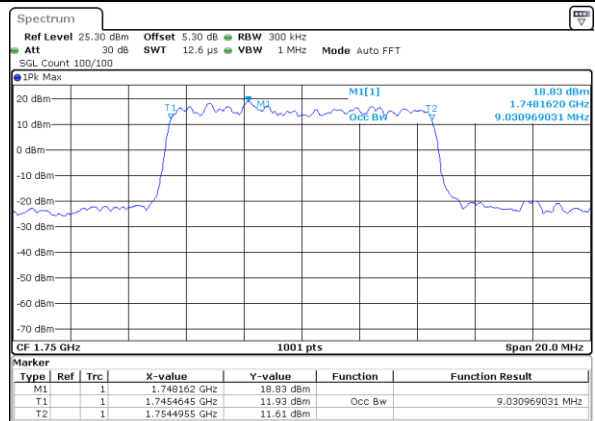

Date: 29 JUN 2018 16:01:31

Highest Channel / 5MHz / QPSK

Date: 29 JUN 2018 16:03:50

Highest Channel / 5MHz / 16QAM

Date: 29 JUN 2018 16:04:00

LTE Band 4

Lowest Channel / 10MHz / QPSK

Date: 29 JUN 2018 16:10:49

Lowest Channel / 10MHz / 16QAM

Date: 29 JUN 2018 16:10:59

Middle Channel / 10MHz / QPSK

Date: 29 JUN 2018 16:17:47

Middle Channel / 10MHz / 16QAM

Date: 29 JUN 2018 16:17:58

Highest Channel / 10MHz / QPSK

Date: 29 JUN 2018 16:20:16

Highest Channel / 10MHz / 16QAM

Date: 29 JUN 2018 16:20:26

LTE Band 4

Lowest Channel / 15MHz / QPSK

Date: 29 JUN 2018 16:27:15

Lowest Channel / 15MHz / 16QAM

Date: 29 JUN 2018 16:27:25

Middle Channel / 15MHz / QPSK

Date: 29 JUN 2018 16:34:14

Middle Channel / 15MHz / 16QAM

Date: 29 JUN 2018 16:34:24

Highest Channel / 15MHz / QPSK

Date: 29 JUN 2018 16:36:43

Highest Channel / 15MHz / 16QAM

Date: 29 JUN 2018 16:36:53

LTE Band 4