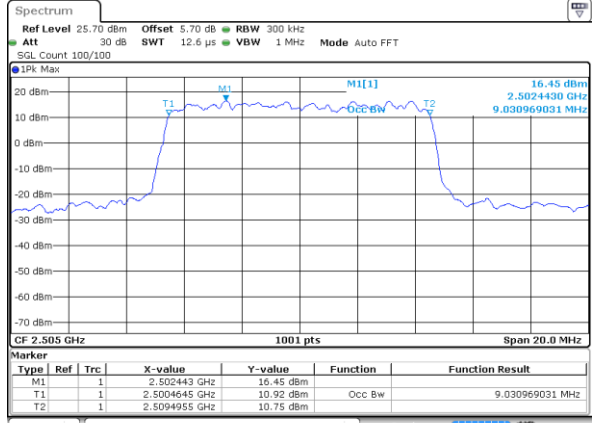

Lowest Channel / 10MHz / 16QAM

Date: 2 JUL 2018 15:39:32