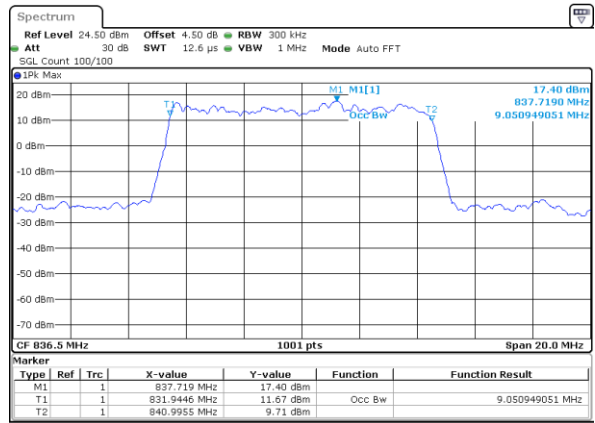

Lowest Channel / 1.4MHz / 64QAM

Date: 2 JUL 2018 10:58:45

Lowest Channel / 3MHz / 64QAM

Date: 2 JUL 2018 11:09:09

Middle Channel / 1.4MHz / 64QAM

Date: 2 JUL 2018 11:03:16

Middle Channel / 3MHz / 64QAM

Date: 2 JUL 2018 11:13:42

Highest Channel / 1.4MHz / 64QAM

Date: 2 JUL 2018 11:04:35

Highest Channel / 3MHz / 64QAM

Date: 2 JUL 2018 11:14:58

LTE Band 5

Lowest Channel / 5MHz / 64QAM

Date: 2 JUL 2018 11:19:31

Lowest Channel / 10MHz / 64QAM

Date: 2 JUL 2018 11:29:54

Middle Channel / 5MHz / 64QAM

Date: 2 JUL 2018 11:24:04

Middle Channel / 10MHz / 64QAM

Date: 2 JUL 2018 11:34:27

Highest Channel / 5MHz / 64QAM

Date: 2 JUL 2018 11:25:21

Highest Channel / 10MHz / 64QAM