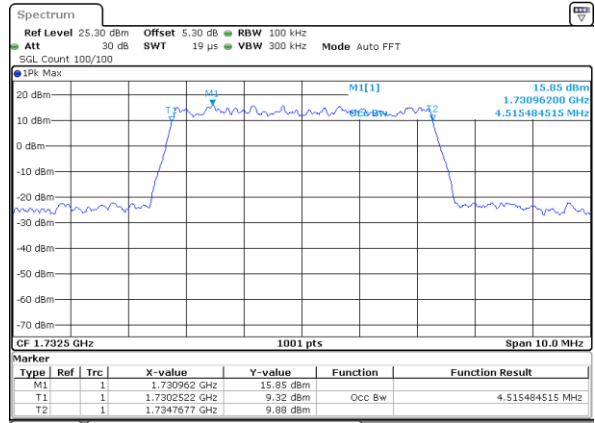

LTE Band 4

Lowest Channel / 5MHz / QPSK

Date: 29 JUN 2018 15:54:23

Lowest Channel / 5MHz / 16QAM

Date: 29 JUN 2018 15:54:33

Middle Channel / 5MHz / QPSK

Date: 29 JUN 2018 16:01:21

Middle Channel / 5MHz / 16QAM

Date: 29 JUN 2018 16:01:31

Highest Channel / 5MHz / QPSK

Date: 29 JUN 2018 16:03:50

Highest Channel / 5MHz / 16QAM

Date: 29 JUN 2018 16:04:00

LTE Band 4

Lowest Channel / 10MHz / QPSK

Date: 29 JUN 2018 16:10:49