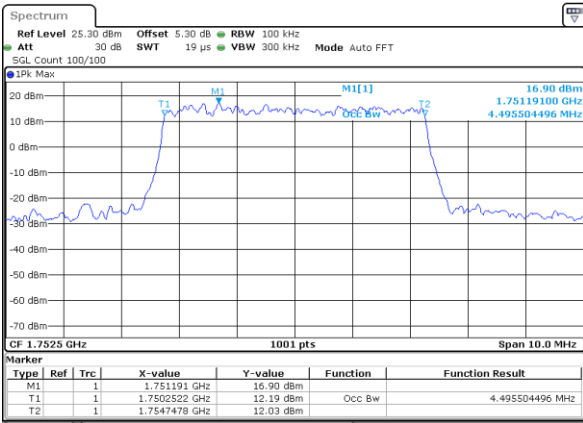

LTE Band 4

Lowest Channel / 5MHz / QPSK

Date: 29 JUN 2018 15:54:23

Lowest Channel / 5MHz / 16QAM

Date: 29 JUN 2018 15:54:33

Middle Channel / 5MHz / QPSK

Date: 29 JUN 2018 16:01:21

Middle Channel / 5MHz / 16QAM

Date: 29 JUN 2018 16:01:31

Highest Channel / 5MHz / QPSK

Date: 29 JUN 2018 16:03:50

Highest Channel / 5MHz / 16QAM

Date: 29 JUN 2018 16:04:00

LTE Band 4

Lowest Channel / 10MHz / QPSK

Date: 29 JUN 2018 16:10:49