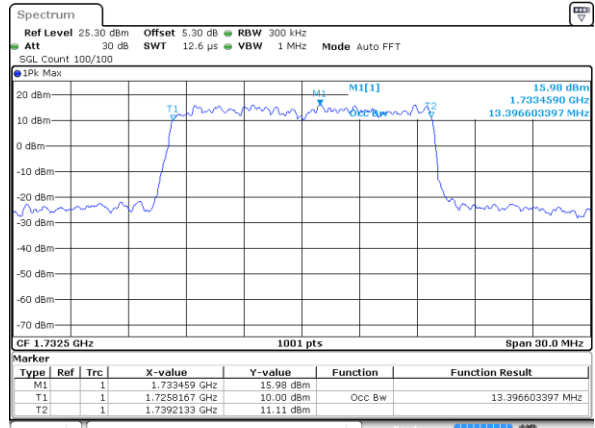

Highest Channel / 10MHz / 16QAM

Date: 29 JUN 2018 16:20:26

LTE Band 4

Lowest Channel / 15MHz / QPSK

Date: 29 JUN 2018 16:27:15

Lowest Channel / 15MHz / 16QAM

Date: 29 JUN 2018 16:27:25

Middle Channel / 15MHz / QPSK

Date: 29 JUN 2018 16:34:14

Middle Channel / 15MHz / 16QAM

Date: 29 JUN 2018 16:34:24

Highest Channel / 15MHz / QPSK

Date: 29 JUN 2018 16:36:43

Highest Channel / 15MHz / 16QAM

Date: 29 JUN 2018 16:36:53

LTE Band 4