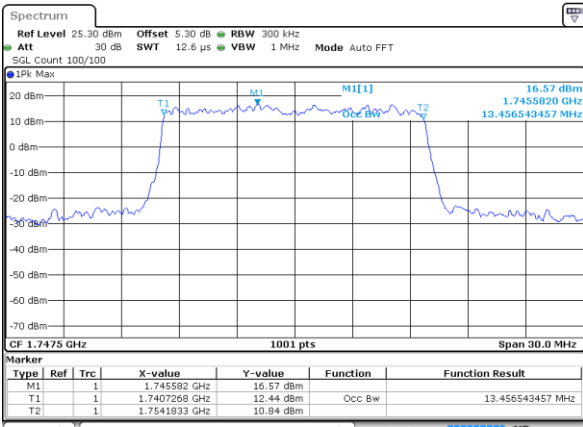

Highest Channel / 10MHz / 16QAM

Date: 29 JUN 2018 16:20:26

LTE Band 4

Lowest Channel / 15MHz / QPSK

Date: 29 JUN 2018 16:27:15

Lowest Channel / 15MHz / 16QAM

Date: 29 JUN 2018 16:27:25

Middle Channel / 15MHz / QPSK

Date: 29 JUN 2018 16:34:14

Middle Channel / 15MHz / 16QAM

Date: 29 JUN 2018 16:34:24

Highest Channel / 15MHz / QPSK

Date: 29 JUN 2018 16:36:43

Highest Channel / 15MHz / 16QAM

Date: 29 JUN 2018 16:36:53

LTE Band 4