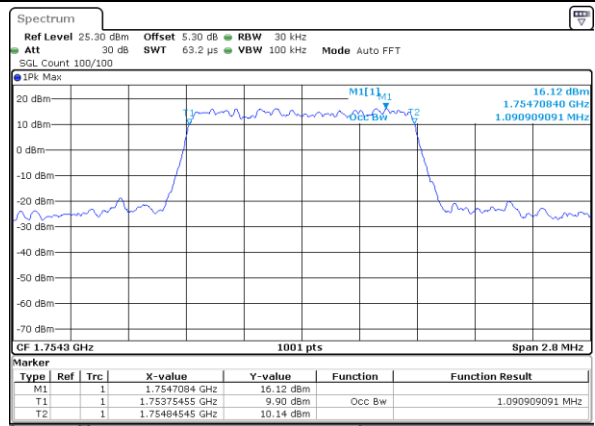

Lowest Channel / 1.4MHz / 16QAM

Date: 29 JUN 2018 15:21:39

Middle Channel / 1.4MHz / QPSK

Date: 29 JUN 2018 15:28:28

Middle Channel / 1.4MHz / 16QAM

Date: 29 JUN 2018 15:28:38

Highest Channel / 1.4MHz / QPSK

Date: 29 JUN 2018 15:30:58

Highest Channel / 1.4MHz / 16QAM

Date: 29 JUN 2018 15:31:08

LTE Band 4

Lowest Channel / 3MHz / QPSK

Date: 29 JUN 2018 15:37:56

Lowest Channel / 3MHz / 16QAM

Date: 29 JUN 2018 15:38:06