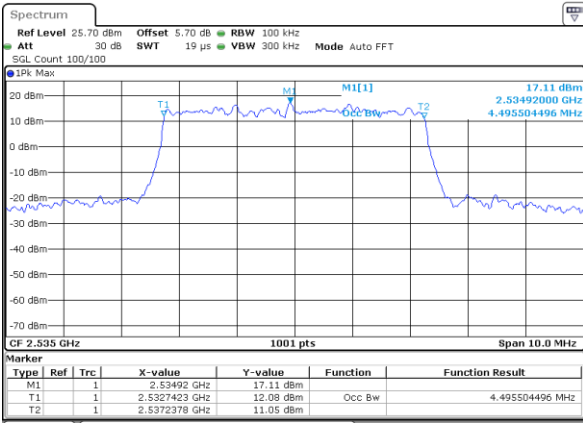

Highest Channel / 1.4MHz / 64QAM

Date: 2 JUL 2018 11:04:35

Highest Channel / 3MHz / 64QAM

Date: 2 JUL 2018 11:14:58

LTE Band 5

Lowest Channel / 5MHz / 64QAM

Date: 2 JUL 2018 11:19:31

Lowest Channel / 10MHz / 64QAM

Date: 2 JUL 2018 11:29:54

Middle Channel / 5MHz / 64QAM

Date: 2 JUL 2018 11:24:04

Middle Channel / 10MHz / 64QAM

Date: 2 JUL 2018 11:34:27

Highest Channel / 5MHz / 64QAM

Date: 2 JUL 2018 11:25:21

Highest Channel / 10MHz / 64QAM

Date: 2 JUL 2018 11:35:46

LTE Band 7

Lowest Channel / 5MHz / QPSK

Date: 2 JUL 2018 15:22:24

Lowest Channel / 5MHz / 16QAM

Date: 2 JUL 2018 15:22:45

Middle Channel / 5MHz / QPSK

Date: 2 JUL 2018 15:31:43

Middle Channel / 5MHz / 16QAM

Date: 2 JUL 2018 15:31:22

Highest Channel / 5MHz / QPSK

Date: 2 JUL 2018 15:32:04

Highest Channel / 5MHz / 16QAM

Date: 2 JUL 2018 15:32:25

LTE Band 7

Lowest Channel / 10MHz / QPSK