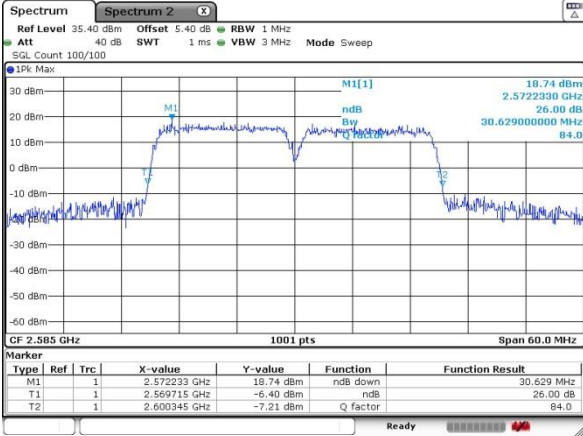

Middle Channel / 20MHz+20MHz

Date: 5 JUL 2016 11:24:33

Highest Channel / 15MHz+15MHz

Date: 5 JUL 2016 11:40:20

Highest Channel / 20MHz+20MHz

Date: 5 JUL 2016 11:11:36

LTE Band 38

64QAM

Lowest Channel / 15MHz+15MHz

Date: 5 JUL 2016 11:32:38

Lowest Channel / 20MHz+20MHz

Date: 5 JUL 2016 13:58:11

Middle Channel / 15MHz+15MHz

Date: 5 JUL 2016 11:38:20

Middle Channel / 20MHz+20MHz

Date: 5 JUL 2016 11:22:57