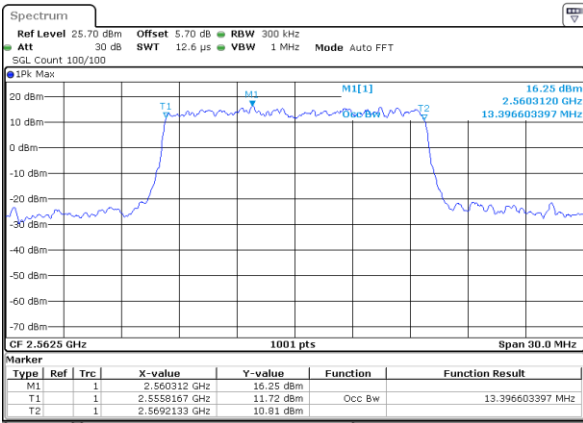

Date: 2 JUL 2018 15:48:52

Highest Channel / 10MHz / 16QAM

Date: 2 JUL 2018 15:49:13

LTE Band 7

Lowest Channel / 15MHz / QPSK

Date: 2 JUL 2018 15:55:59

Lowest Channel / 15MHz / 16QAM

Date: 2 JUL 2018 15:56:20

Middle Channel / 15MHz / QPSK

Date: 2 JUL 2018 16:05:18

Middle Channel / 15MHz / 16QAM

Date: 2 JUL 2018 16:04:57

Highest Channel / 15MHz / QPSK

Date: 2 JUL 2018 16:05:40

Highest Channel / 15MHz / 16QAM

Date: 2 JUL 2018 16:06:01