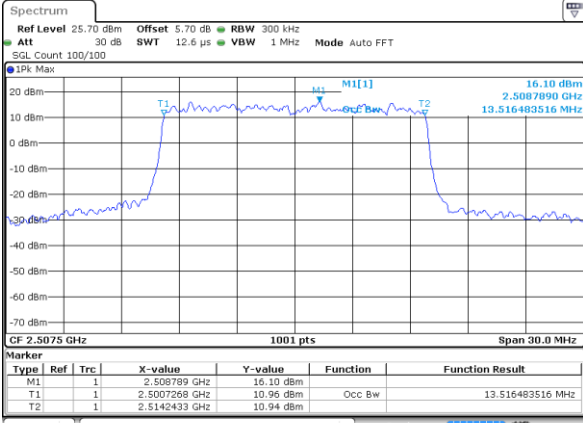

Date: 2 JUL 2018 15:39:10

Lowest Channel / 10MHz / 16QAM

Date: 2 JUL 2018 15:39:32

Middle Channel / 10MHz / QPSK

Date: 2 JUL 2018 15:48:30

Middle Channel / 10MHz / 16QAM

Date: 2 JUL 2018 15:48:08

Highest Channel / 10MHz / QPSK

Date: 2 JUL 2018 15:48:52

Highest Channel / 10MHz / 16QAM

Date: 2 JUL 2018 15:49:13

LTE Band 7

Lowest Channel / 15MHz / QPSK

Date: 2 JUL 2018 15:55:59

Lowest Channel / 15MHz / 16QAM

Date: 2 JUL 2018 15:56:20