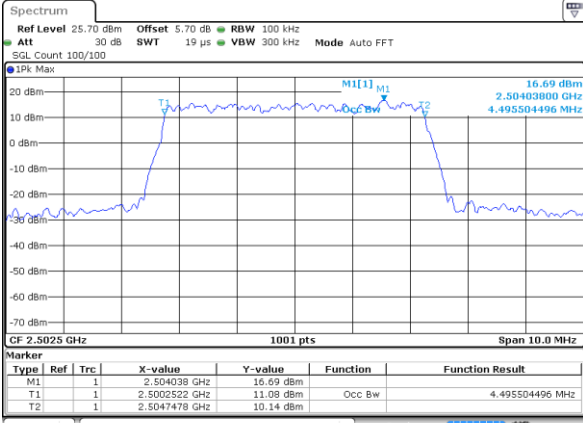

Highest Channel / 1.4MHz / 64QAM

Date: 2 JUL 2018 11:04:35

Highest Channel / 3MHz / 64QAM

Date: 2 JUL 2018 11:14:58

LTE Band 5

Lowest Channel / 5MHz / 64QAM

Date: 2 JUL 2018 11:19:31

Lowest Channel / 10MHz / 64QAM

Date: 2 JUL 2018 11:29:54

Middle Channel / 5MHz / 64QAM

Date: 2 JUL 2018 11:24:04

Middle Channel / 10MHz / 64QAM

Date: 2 JUL 2018 11:34:27

Highest Channel / 5MHz / 64QAM

Date: 2 JUL 2018 11:25:21

Highest Channel / 10MHz / 64QAM

Date: 2 JUL 2018 11:35:46

LTE Band 7

Lowest Channel / 5MHz / QPSK

Date: 2 JUL 2018 15:22:24

Lowest Channel / 5MHz / 16QAM

Date: 2 JUL 2018 15:22:45

Middle Channel / 5MHz / QPSK

Date: 2 JUL 2018 15:31:43