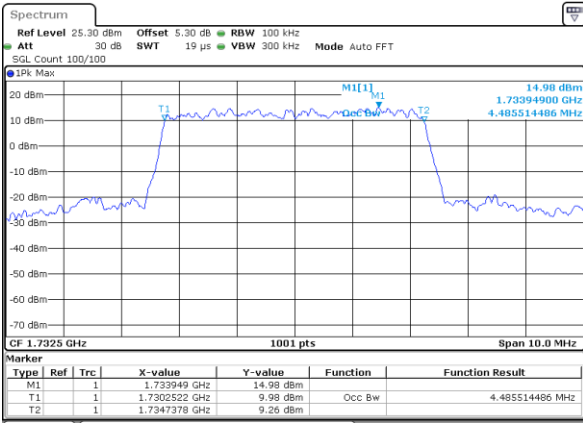

Highest Channel / 20MHz / QPSK

Date: 29 JUN 2018 16:53:09

Highest Channel / 20MHz / 16QAM

Date: 29 JUN 2018 16:53:19

LTE Band 4

Lowest Channel / 1.4MHz / 64QAM

Date: 29 JUN 2018 17:02:07

Lowest Channel / 3MHz / 64QAM

Date: 29 JUN 2018 17:03:07

Middle Channel / 1.4MHz / 64QAM

Date: 29 JUN 2018 17:02:27

Middle Channel / 3MHz / 64QAM

Date: 29 JUN 2018 17:03:27

Highest Channel / 1.4MHz / 64QAM

Date: 29 JUN 2018 17:02:47

Highest Channel / 3MHz / 64QAM

Date: 29 JUN 2018 17:03:47

LTE Band 4

Lowest Channel / 5MHz / 64QAM

Date: 29 JUN 2018 17:04:50

Lowest Channel / 10MHz / 64QAM

Date: 29 JUN 2018 17:05:50

Middle Channel / 5MHz / 64QAM

Date: 29 JUN 2018 17:05:10

Middle Channel / 10MHz / 64QAM

Date: 29 JUN 2018 17:06:10

Highest Channel / 5MHz / 64QAM

Date: 29 JUN 2018 17:05:30

Highest Channel / 10MHz / 64QAM

Date: 29 JUN 2018 17:06:30

LTE Band 4

Lowest Channel / 15MHz / 64QAM