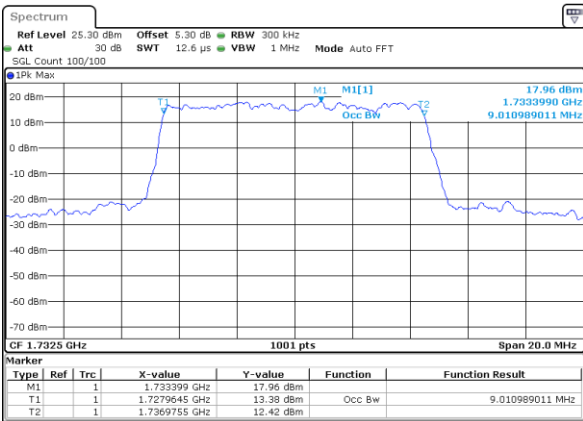

LTE Band 4

Lowest Channel / 5MHz / QPSK

Date: 29 JUN 2018 15:54:23

Lowest Channel / 5MHz / 16QAM

Date: 29 JUN 2018 15:54:33

Middle Channel / 5MHz / QPSK

Date: 29 JUN 2018 16:01:21

Middle Channel / 5MHz / 16QAM

Date: 29 JUN 2018 16:01:31

Highest Channel / 5MHz / QPSK

Date: 29 JUN 2018 16:03:50

Highest Channel / 5MHz / 16QAM

Date: 29 JUN 2018 16:04:00

LTE Band 4

Lowest Channel / 10MHz / QPSK

Date: 29 JUN 2018 16:10:49

Lowest Channel / 10MHz / 16QAM

Date: 29 JUN 2018 16:10:59

Middle Channel / 10MHz / QPSK

Date: 29 JUN 2018 16:17:47

Middle Channel / 10MHz / 16QAM

Date: 29 JUN 2018 16:17:58

Highest Channel / 10MHz / QPSK

Date: 29 JUN 2018 16:20:16

Highest Channel / 10MHz / 16QAM

Date: 29 JUN 2018 16:20:26

LTE Band 4

Lowest Channel / 15MHz / QPSK

Date: 29 JUN 2018 16:27:15

Lowest Channel / 15MHz / 16QAM

Date: 29 JUN 2018 16:27:25

Middle Channel / 15MHz / QPSK