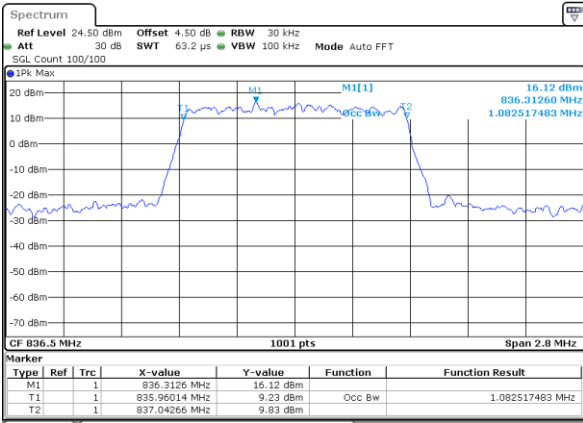

Date: 2 JUL 2018 10:40:11

Middle Channel / 10MHz / 16QAM

Date: 2 JUL 2018 10:40:21

Highest Channel / 10MHz / QPSK

Date: 2 JUL 2018 10:42:44

Highest Channel / 10MHz / 16QAM

Date: 2 JUL 2018 10:42:55

LTE Band 5

Lowest Channel / 1.4MHz / 64QAM

Date: 2 JUL 2018 10:58:45

Lowest Channel / 3MHz / 64QAM

Date: 2 JUL 2018 11:09:09

Middle Channel / 1.4MHz / 64QAM

Date: 2 JUL 2018 11:03:16

Middle Channel / 3MHz / 64QAM

Date: 2 JUL 2018 11:13:42

Highest Channel / 1.4MHz / 64QAM

Date: 2 JUL 2018 11:04:35

Highest Channel / 3MHz / 64QAM

Date: 2 JUL 2018 11:14:58

LTE Band 5

Lowest Channel / 5MHz / 64QAM

Date: 2 JUL 2018 11:19:31

Lowest Channel / 10MHz / 64QAM