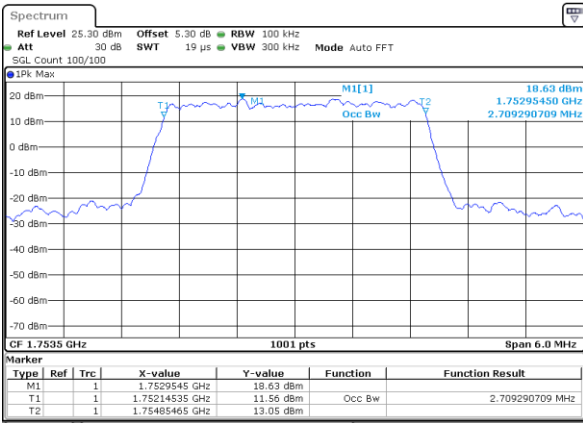

Date: 29 JUN 2018 15:30:58

Highest Channel / 1.4MHz / 16QAM

Date: 29 JUN 2018 15:31:08

LTE Band 4

Lowest Channel / 3MHz / QPSK

Date: 29 JUN 2018 15:37:56

Lowest Channel / 3MHz / 16QAM

Date: 29 JUN 2018 15:38:06

Middle Channel / 3MHz / QPSK

Date: 29 JUN 2018 15:44:55

Middle Channel / 3MHz / 16QAM

Date: 29 JUN 2018 15:45:05

Highest Channel / 3MHz / QPSK

Date: 29 JUN 2018 15:47:24

Highest Channel / 3MHz / 16QAM

Date: 29 JUN 2018 15:47:34

LTE Band 4

Lowest Channel / 5MHz / QPSK

Date: 29 JUN 2018 15:54:23

Lowest Channel / 5MHz / 16QAM

Date: 29 JUN 2018 15:54:33

Middle Channel / 5MHz / QPSK

Date: 29 JUN 2018 16:01:21

Middle Channel / 5MHz / 16QAM

Date: 29 JUN 2018 16:01:31

Highest Channel / 5MHz / QPSK

Date: 29 JUN 2018 16:03:50

Highest Channel / 5MHz / 16QAM

Date: 29 JUN 2018 16:04:00

LTE Band 4

Lowest Channel / 10MHz / QPSK

Date: 29 JUN 2018 16:10:49