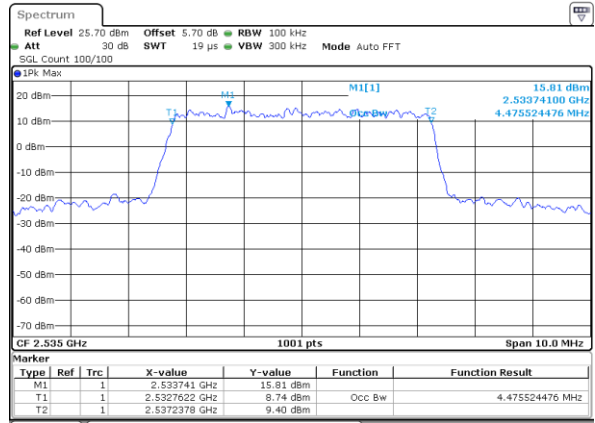

Highest Channel / 1.4MHz / 64QAM

Date: 2 JUL 2018 11:04:35

Highest Channel / 3MHz / 64QAM

Date: 2 JUL 2018 11:14:58

LTE Band 5

Lowest Channel / 5MHz / 64QAM

Date: 2 JUL 2018 11:19:31

Lowest Channel / 10MHz / 64QAM

Date: 2 JUL 2018 11:29:54

Middle Channel / 5MHz / 64QAM

Date: 2 JUL 2018 11:24:04

Middle Channel / 10MHz / 64QAM

Date: 2 JUL 2018 11:34:27

Highest Channel / 5MHz / 64QAM

Date: 2 JUL 2018 11:25:21

Highest Channel / 10MHz / 64QAM

Date: 2 JUL 2018 11:35:46

LTE Band 7

Lowest Channel / 5MHz / QPSK

Date: 2 JUL 2018 15:22:24

Lowest Channel / 5MHz / 16QAM

Date: 2 JUL 2018 15:22:45

Middle Channel / 5MHz / QPSK

Date: 2 JUL 2018 15:31:43

Middle Channel / 5MHz / 16QAM

Date: 2 JUL 2018 15:31:22

Highest Channel / 5MHz / QPSK

Date: 2 JUL 2018 15:32:04

Highest Channel / 5MHz / 16QAM

Date: 2 JUL 2018 15:32:25

LTE Band 7

Lowest Channel / 10MHz / QPSK