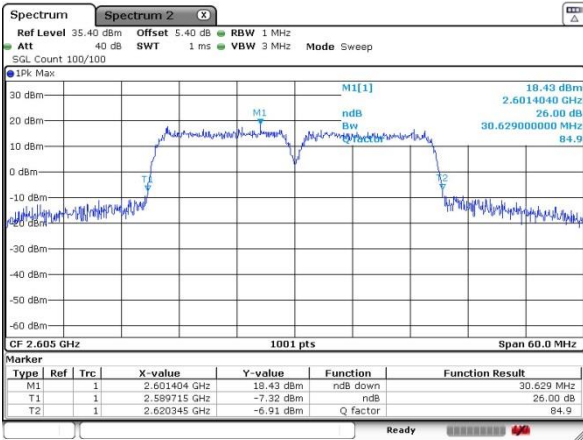

Lowest Channel / 15MHz+15MHz

Date: 5 JUL 2016 11:32:38

Lowest Channel / 20MHz+20MHz

Date: 5 JUL 2016 13:58:11

Middle Channel / 15MHz+15MHz

Date: 5 JUL 2016 11:38:20

Middle Channel / 20MHz+20MHz

Date: 5 JUL 2016 11:22:57

Highest Channel / 15MHz+15MHz

Date: 5 JUL 2016 11:39:11

Highest Channel / 20MHz+20MHz

Date: 5 JUL 2016 11:21:16

Occupied Bandwidth

Mode	LTE Band 4 : 99%OBW(MHz)											
BW	1.4MHz		3MHz		5MHz		10MHz		15MHz		20MHz	
Mod.	QPSK	16QAM	QPSK	16QAM	QPSK	16QAM	QPSK	16QAM	QPSK	16QAM	QPSK	16QAM
Lowest CH	1.09	1.09	2.73	2.75	4.49	4.49	9.03	9.01	13.46	13.43	18.26	18.18
Middle CH	1.09	1.09	2.72	2.72	4.49	4.52	9.01	9.01	13.46	13.40	18.22	18.34
Highest CH	1.09	1.09	2.71	2.73	4.50	4.50	9.07	9.03	13.46	13.43	18.54	18.34
BW	1.4MHz		3MHz		5MHz		10MHz		15MHz		20MHz	
Mod.	64QAM		64QAM		64QAM		64QAM		64QAM		64QAM	
Lowest CH	1.09		2.73		4.49		8.99		13.46		18.46	
Middle CH	1.09		2.72		4.49		9.01		13.43		18.18	
Highest CH	1.09		2.73		4.50		9.05		13.43		18.26	