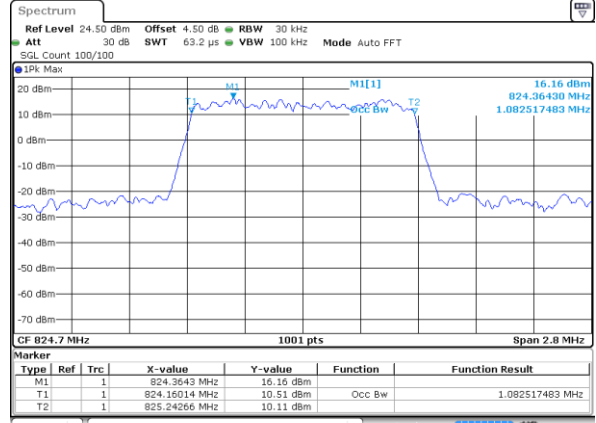

Date: 29 JUN 2018 17:06:50

Lowest Channel / 20MHz / 64QAM

Date: 29 JUN 2018 17:07:49

Middle Channel / 15MHz / 64QAM

Date: 29 JUN 2018 17:07:09

Middle Channel / 20MHz / 64QAM

Date: 29 JUN 2018 17:08:09

Highest Channel / 15MHz / 64QAM

Date: 29 JUN 2018 17:07:29

Highest Channel / 20MHz / 64QAM

Date: 29 JUN 2018 17:08:29

LTE Band 5

Lowest Channel / 1.4MHz / QPSK

Date: 2 JUL 2018 10:55:51

Lowest Channel / 1.4MHz / 16QAM

Date: 2 JUL 2018 10:56:01

Middle Channel / 1.4MHz / QPSK

Date: 2 JUL 2018 09:37:56

Middle Channel / 1.4MHz / 16QAM

Date: 2 JUL 2018 09:38:06

Highest Channel / 1.4MHz / QPSK

Date: 2 JUL 2018 09:40:29

Highest Channel / 1.4MHz / 16QAM

Date: 2 JUL 2018 09:40:40