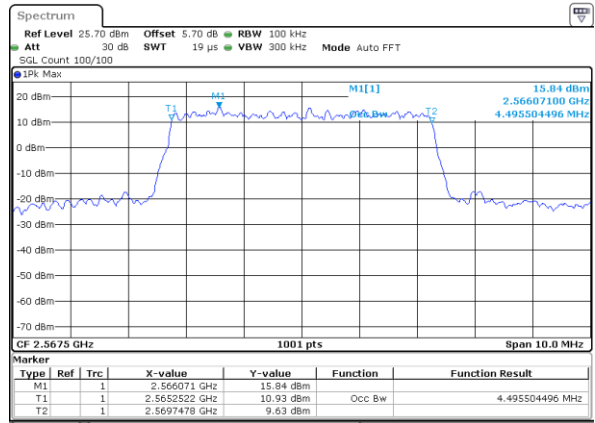

Date: 2 JUL 2018 11:35:46

LTE Band 7

Lowest Channel / 5MHz / QPSK

Date: 2 JUL 2018 15:22:24

Lowest Channel / 5MHz / 16QAM

Date: 2 JUL 2018 15:22:45

Middle Channel / 5MHz / QPSK

Date: 2 JUL 2018 15:31:43

Middle Channel / 5MHz / 16QAM

Date: 2 JUL 2018 15:31:22

Highest Channel / 5MHz / QPSK

Date: 2 JUL 2018 15:32:04

Highest Channel / 5MHz / 16QAM

Date: 2 JUL 2018 15:32:25

LTE Band 7

Lowest Channel / 10MHz / QPSK