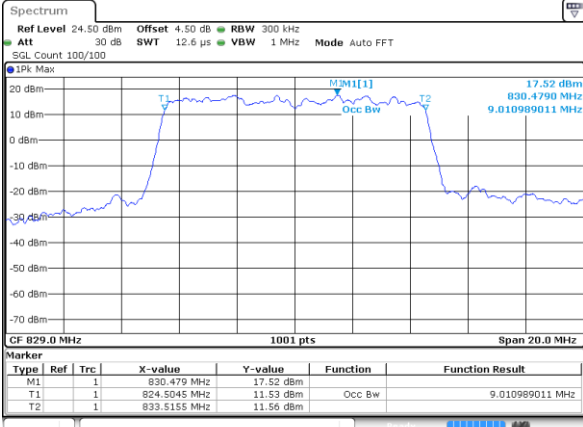

Highest Channel / 5MHz / 16QAM

Date: 2 JUL 2018 10:22:10

LTE Band 5

Lowest Channel / 10MHz / QPSK

Date: 2 JUL 2018 10:31:05

Lowest Channel / 10MHz / 16QAM

Date: 2 JUL 2018 10:31:16

Middle Channel / 10MHz / QPSK

Date: 2 JUL 2018 10:40:11

Middle Channel / 10MHz / 16QAM

Date: 2 JUL 2018 10:40:21

Highest Channel / 10MHz / QPSK

Date: 2 JUL 2018 10:42:44

Highest Channel / 10MHz / 16QAM

Date: 2 JUL 2018 10:42:55

LTE Band 5