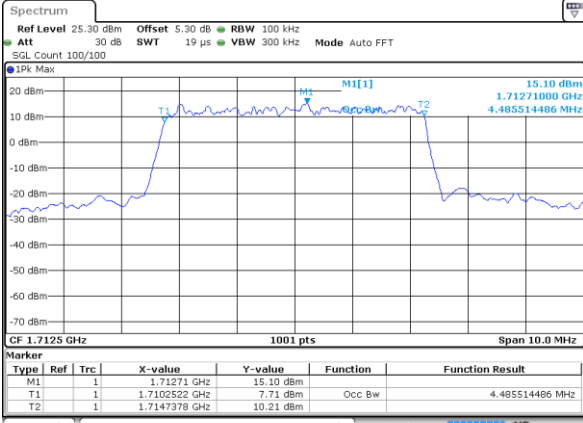

Highest Channel / 20MHz / QPSK

Date: 29 JUN 2018 16:53:09

Highest Channel / 20MHz / 16QAM

Date: 29 JUN 2018 16:53:19

LTE Band 4

Lowest Channel / 1.4MHz / 64QAM

Date: 29 JUN 2018 17:02:07

Lowest Channel / 3MHz / 64QAM

Date: 29 JUN 2018 17:03:07

Middle Channel / 1.4MHz / 64QAM

Date: 29 JUN 2018 17:02:27

Middle Channel / 3MHz / 64QAM

Date: 29 JUN 2018 17:03:27

Highest Channel / 1.4MHz / 64QAM

Date: 29 JUN 2018 17:02:47

Highest Channel / 3MHz / 64QAM

Date: 29 JUN 2018 17:03:47

LTE Band 4

Lowest Channel / 5MHz / 64QAM

Date: 29 JUN 2018 17:04:50

Lowest Channel / 10MHz / 64QAM

Date: 29 JUN 2018 17:05:50

Middle Channel / 5MHz / 64QAM

Date: 29 JUN 2018 17:05:10