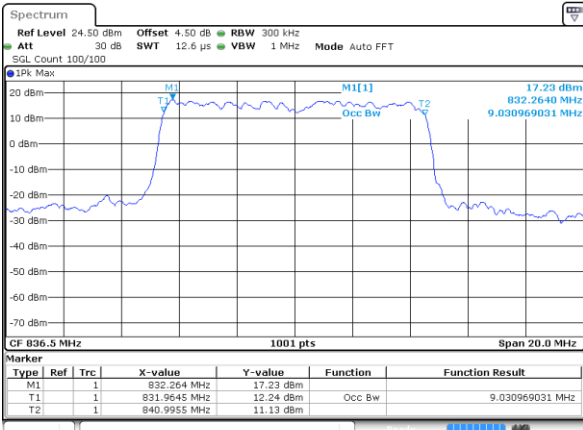

Highest Channel / 5MHz / 16QAM

Date: 2 JUL 2018 10:22:10

LTE Band 5

Lowest Channel / 10MHz / QPSK

Date: 2 JUL 2018 10:31:05

Lowest Channel / 10MHz / 16QAM

Date: 2 JUL 2018 10:31:16

Middle Channel / 10MHz / QPSK

Date: 2 JUL 2018 10:40:11

Middle Channel / 10MHz / 16QAM

Date: 2 JUL 2018 10:40:21

Highest Channel / 10MHz / QPSK

Date: 2 JUL 2018 10:42:44

Highest Channel / 10MHz / 16QAM

Date: 2 JUL 2018 10:42:55

LTE Band 5