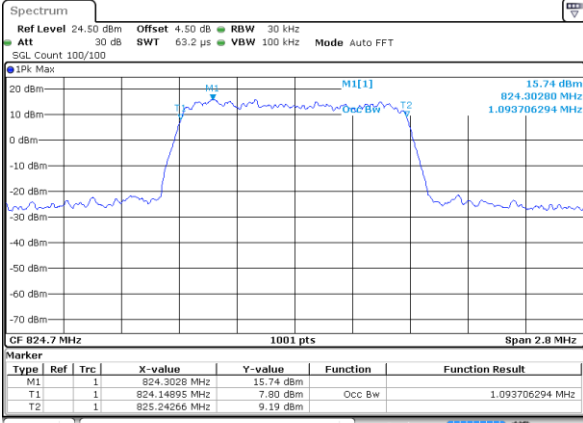

Highest Channel / 5MHz / 16QAM

Date: 2 JUL 2018 10:22:10

LTE Band 5

Lowest Channel / 10MHz / QPSK

Date: 2 JUL 2018 10:31:05

Lowest Channel / 10MHz / 16QAM

Date: 2 JUL 2018 10:31:16

Middle Channel / 10MHz / QPSK

Date: 2 JUL 2018 10:40:11

Middle Channel / 10MHz / 16QAM

Date: 2 JUL 2018 10:40:21

Highest Channel / 10MHz / QPSK

Date: 2 JUL 2018 10:42:44

Highest Channel / 10MHz / 16QAM

Date: 2 JUL 2018 10:42:55

LTE Band 5

Lowest Channel / 1.4MHz / 64QAM

Date: 2 JUL 2018 10:58:45

Lowest Channel / 3MHz / 64QAM

Date: 2 JUL 2018 11:09:09

Middle Channel / 1.4MHz / 64QAM

Date: 2 JUL 2018 11:03:16

Middle Channel / 3MHz / 64QAM

Date: 2 JUL 2018 11:13:42