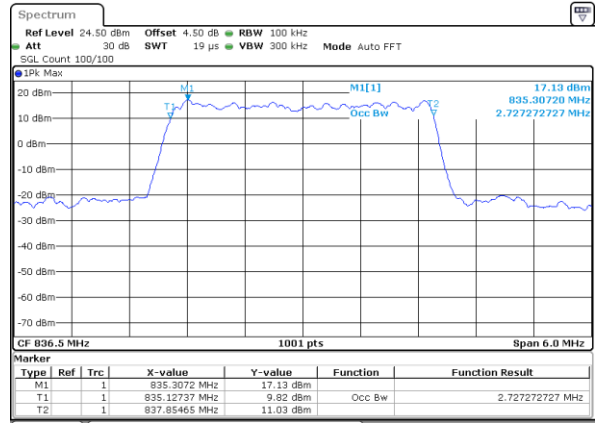

Date: 29 JUN 2018 17:07:29

Highest Channel / 20MHz / 64QAM

Date: 29 JUN 2018 17:08:29

LTE Band 5

Lowest Channel / 1.4MHz / QPSK

Date: 2 JUL 2018 10:55:51

Lowest Channel / 1.4MHz / 16QAM

Date: 2 JUL 2018 10:56:01

Middle Channel / 1.4MHz / QPSK

Date: 2 JUL 2018 09:37:56

Middle Channel / 1.4MHz / 16QAM

Date: 2 JUL 2018 09:38:06

Highest Channel / 1.4MHz / QPSK

Date: 2 JUL 2018 09:40:29

Highest Channel / 1.4MHz / 16QAM

Date: 2 JUL 2018 09:40:40

LTE Band 5

Lowest Channel / 3MHz / QPSK

Date: 2 JUL 2018 09:49:35

Lowest Channel / 3MHz / 16QAM

Date: 2 JUL 2018 09:49:45

Middle Channel / 3MHz / QPSK

Date: 2 JUL 2018 09:58:41

Middle Channel / 3MHz / 16QAM

Date: 2 JUL 2018 09:58:51

Highest Channel / 3MHz / QPSK

Date: 2 JUL 2018 10:01:14

Highest Channel / 3MHz / 16QAM

Date: 2 JUL 2018 10:01:25

LTE Band 5

Lowest Channel / 5MHz / QPSK

Date: 2 JUL 2018 10:10:20