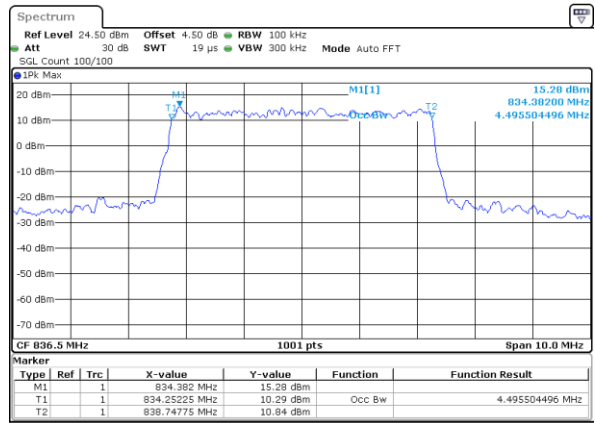

Date: 2 JUL 2018 09:58:51

Highest Channel / 3MHz / QPSK

Date: 2 JUL 2018 10:01:14

Highest Channel / 3MHz / 16QAM

Date: 2 JUL 2018 10:01:25

LTE Band 5

Lowest Channel / 5MHz / QPSK

Date: 2 JUL 2018 10:10:20

Lowest Channel / 5MHz / 16QAM

Date: 2 JUL 2018 10:10:31

Middle Channel / 5MHz / QPSK

Date: 2 JUL 2018 10:19:26

Middle Channel / 5MHz / 16QAM

Date: 2 JUL 2018 10:19:36

Highest Channel / 5MHz / QPSK

Date: 2 JUL 2018 10:21:59

Highest Channel / 5MHz / 16QAM

Date: 2 JUL 2018 10:22:10

LTE Band 5

Lowest Channel / 10MHz / QPSK

Date: 2 JUL 2018 10:31:05

Lowest Channel / 10MHz / 16QAM

Date: 2 JUL 2018 10:31:16

Middle Channel / 10MHz / QPSK