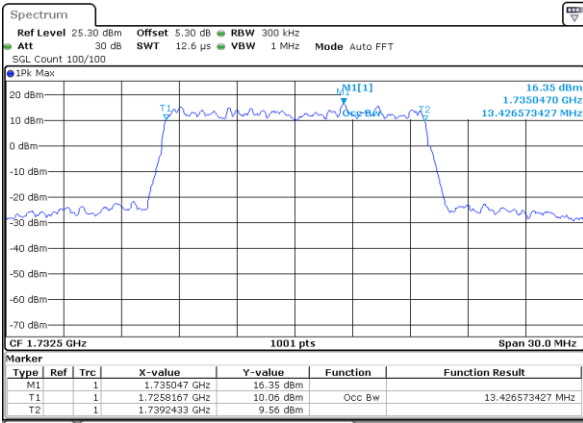

Date: 29 JUN 2018 17:03:47

LTE Band 4

Lowest Channel / 5MHz / 64QAM

Date: 29 JUN 2018 17:04:50

Lowest Channel / 10MHz / 64QAM

Date: 29 JUN 2018 17:05:50

Middle Channel / 5MHz / 64QAM

Date: 29 JUN 2018 17:05:10

Middle Channel / 10MHz / 64QAM

Date: 29 JUN 2018 17:06:10

Highest Channel / 5MHz / 64QAM

Date: 29 JUN 2018 17:05:30

Highest Channel / 10MHz / 64QAM

Date: 29 JUN 2018 17:06:30

LTE Band 4

Lowest Channel / 15MHz / 64QAM

Date: 29 JUN 2018 17:06:50

Lowest Channel / 20MHz / 64QAM

Date: 29 JUN 2018 17:07:49

Middle Channel / 15MHz / 64QAM

Date: 29 JUN 2018 17:07:09

Middle Channel / 20MHz / 64QAM

Date: 29 JUN 2018 17:08:09

Highest Channel / 15MHz / 64QAM

Date: 29 JUN 2018 17:07:29

Highest Channel / 20MHz / 64QAM

Date: 29 JUN 2018 17:08:29

LTE Band 5

Lowest Channel / 1.4MHz / QPSK

Date: 2 JUL 2018 10:55:51

Lowest Channel / 1.4MHz / 16QAM

Date: 2 JUL 2018 10:56:01