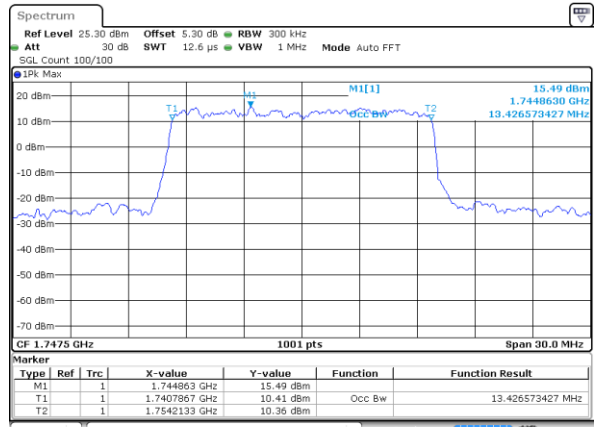

Highest Channel / 10MHz / 16QAM

Date: 29 JUN 2018 16:20:26

LTE Band 4

Lowest Channel / 15MHz / QPSK

Date: 29 JUN 2018 16:27:15

Lowest Channel / 15MHz / 16QAM

Date: 29 JUN 2018 16:27:25

Middle Channel / 15MHz / QPSK

Date: 29 JUN 2018 16:34:14

Middle Channel / 15MHz / 16QAM

Date: 29 JUN 2018 16:34:24

Highest Channel / 15MHz / QPSK

Date: 29 JUN 2018 16:36:43

Highest Channel / 15MHz / 16QAM

Date: 29 JUN 2018 16:36:53

LTE Band 4