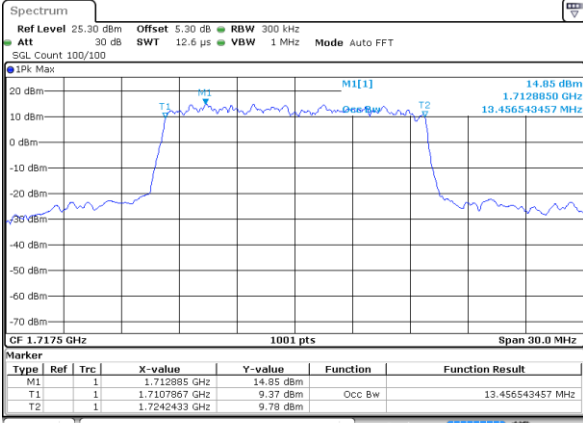

Date: 29 JUN 2018 17:03:47

LTE Band 4

Lowest Channel / 5MHz / 64QAM

Date: 29 JUN 2018 17:04:50

Lowest Channel / 10MHz / 64QAM

Date: 29 JUN 2018 17:05:50

Middle Channel / 5MHz / 64QAM

Date: 29 JUN 2018 17:05:10

Middle Channel / 10MHz / 64QAM

Date: 29 JUN 2018 17:06:10

Highest Channel / 5MHz / 64QAM

Date: 29 JUN 2018 17:05:30

Highest Channel / 10MHz / 64QAM

Date: 29 JUN 2018 17:06:30

LTE Band 4

Lowest Channel / 15MHz / 64QAM

Date: 29 JUN 2018 17:06:50

Lowest Channel / 20MHz / 64QAM

Date: 29 JUN 2018 17:07:49

Middle Channel / 15MHz / 64QAM

Date: 29 JUN 2018 17:07:09

Middle Channel / 20MHz / 64QAM

Date: 29 JUN 2018 17:08:09

Highest Channel / 15MHz / 64QAM

Date: 29 JUN 2018 17:07:29

Highest Channel / 20MHz / 64QAM

Date: 29 JUN 2018 17:08:29

LTE Band 5

Lowest Channel / 1.4MHz / QPSK

Date: 2 JUL 2018 10:55:51

Lowest Channel / 1.4MHz / 16QAM

Date: 2 JUL 2018 10:56:01