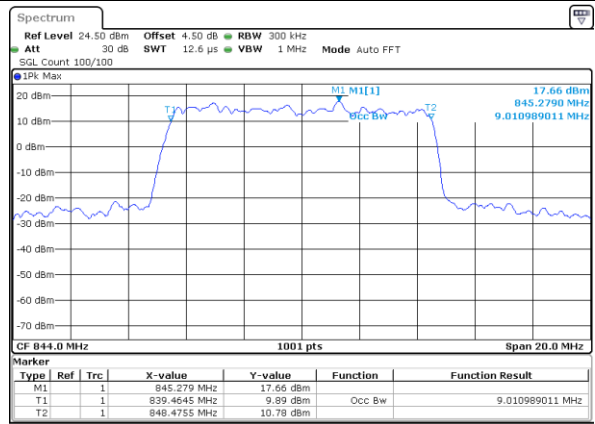

Highest Channel / 1.4MHz / 64QAM

Date: 2 JUL 2018 11:04:35

Highest Channel / 3MHz / 64QAM

Date: 2 JUL 2018 11:14:58

LTE Band 5

Lowest Channel / 5MHz / 64QAM

Date: 2 JUL 2018 11:19:31

Lowest Channel / 10MHz / 64QAM

Date: 2 JUL 2018 11:29:54

Middle Channel / 5MHz / 64QAM

Date: 2 JUL 2018 11:24:04

Middle Channel / 10MHz / 64QAM

Date: 2 JUL 2018 11:34:27

Highest Channel / 5MHz / 64QAM

Date: 2 JUL 2018 11:25:21

Highest Channel / 10MHz / 64QAM