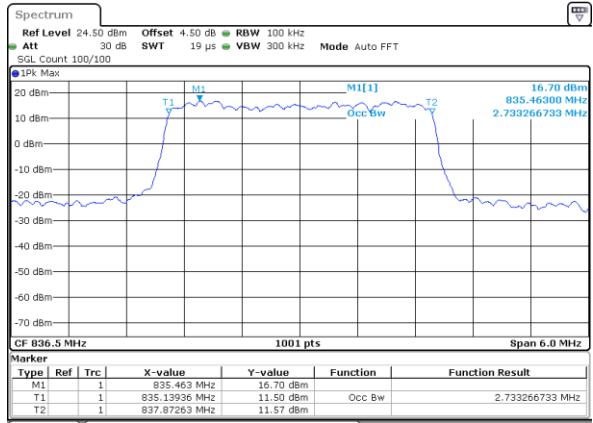

Date: 2 JUL 2018 10:40:11

Middle Channel / 10MHz / 16QAM

Date: 2 JUL 2018 10:40:21

Highest Channel / 10MHz / QPSK

Date: 2 JUL 2018 10:42:44

Highest Channel / 10MHz / 16QAM

Date: 2 JUL 2018 10:42:55

LTE Band 5

Lowest Channel / 1.4MHz / 64QAM

Date: 2 JUL 2018 10:58:45

Lowest Channel / 3MHz / 64QAM

Date: 2 JUL 2018 11:09:09

Middle Channel / 1.4MHz / 64QAM

Date: 2 JUL 2018 11:03:16

Middle Channel / 3MHz / 64QAM

Date: 2 JUL 2018 11:13:42

Highest Channel / 1.4MHz / 64QAM

Date: 2 JUL 2018 11:04:35

Highest Channel / 3MHz / 64QAM

Date: 2 JUL 2018 11:14:58

LTE Band 5

Lowest Channel / 5MHz / 64QAM

Date: 2 JUL 2018 11:19:31

Lowest Channel / 10MHz / 64QAM