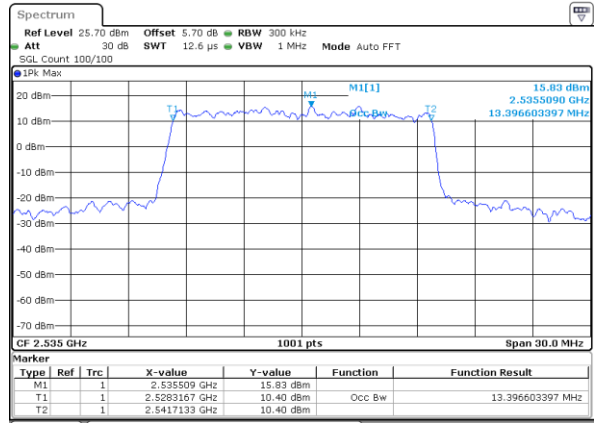

Date: 2 JUL 2018 15:39:10

Lowest Channel / 10MHz / 16QAM

Date: 2 JUL 2018 15:39:32

Middle Channel / 10MHz / QPSK

Date: 2 JUL 2018 15:48:30

Middle Channel / 10MHz / 16QAM

Date: 2 JUL 2018 15:48:08

Highest Channel / 10MHz / QPSK

Date: 2 JUL 2018 15:48:52

Highest Channel / 10MHz / 16QAM

Date: 2 JUL 2018 15:49:13

LTE Band 7

Lowest Channel / 15MHz / QPSK

Date: 2 JUL 2018 15:55:59

Lowest Channel / 15MHz / 16QAM

Date: 2 JUL 2018 15:56:20

Middle Channel / 15MHz / QPSK

Date: 2 JUL 2018 16:05:18

Middle Channel / 15MHz / 16QAM

Date: 2 JUL 2018 16:04:57

Highest Channel / 15MHz / QPSK

Date: 2 JUL 2018 16:05:40

Highest Channel / 15MHz / 16QAM

Date: 2 JUL 2018 16:06:01