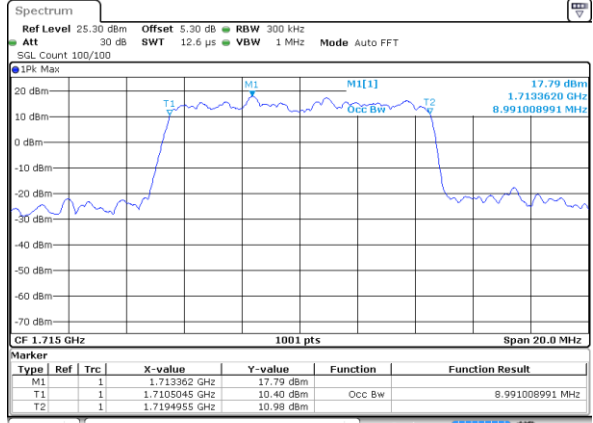

Date: 29 JUN 2018 17:03:07

Middle Channel / 1.4MHz / 64QAM

Date: 29 JUN 2018 17:02:27

Middle Channel / 3MHz / 64QAM

Date: 29 JUN 2018 17:03:27

Highest Channel / 1.4MHz / 64QAM

Date: 29 JUN 2018 17:02:47

Highest Channel / 3MHz / 64QAM

Date: 29 JUN 2018 17:03:47

LTE Band 4

Lowest Channel / 5MHz / 64QAM

Date: 29 JUN 2018 17:04:50

Lowest Channel / 10MHz / 64QAM

Date: 29 JUN 2018 17:05:50

Middle Channel / 5MHz / 64QAM

Date: 29 JUN 2018 17:05:10

Middle Channel / 10MHz / 64QAM

Date: 29 JUN 2018 17:06:10

Highest Channel / 5MHz / 64QAM

Date: 29 JUN 2018 17:05:30

Highest Channel / 10MHz / 64QAM

Date: 29 JUN 2018 17:06:30

LTE Band 4

Lowest Channel / 15MHz / 64QAM