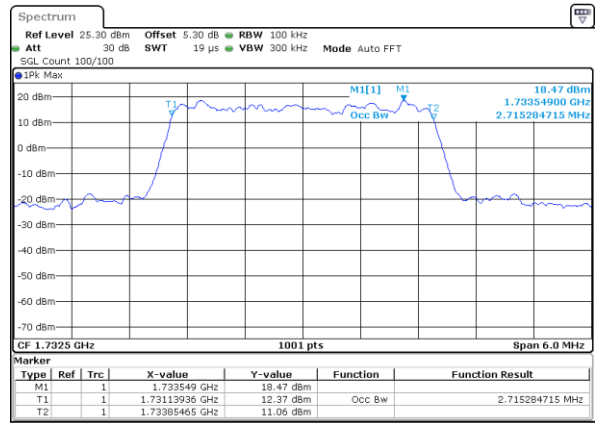

Middle Channel / 3MHz / 16QAM

Date: 29 JUN 2018 15:45:05