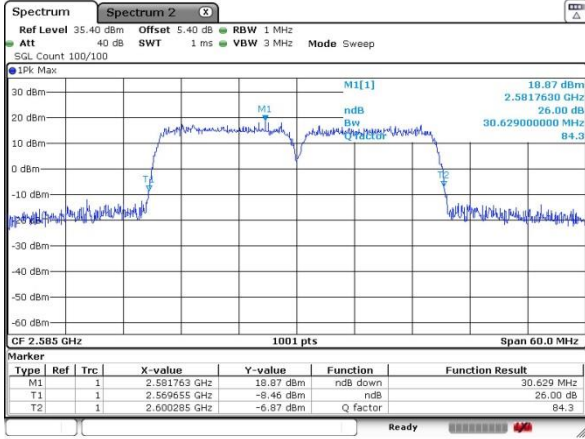

LTE Band 38

16QAM

Lowest Channel / 15MHz+15MHz

Date: 5 JUL 2016 11:34:21

Lowest Channel / 20MHz+20MHz

Date: 5 JUL 2016 13:57:34

Middle Channel / 15MHz+15MHz

Date: 5 JUL 2016 11:37:04