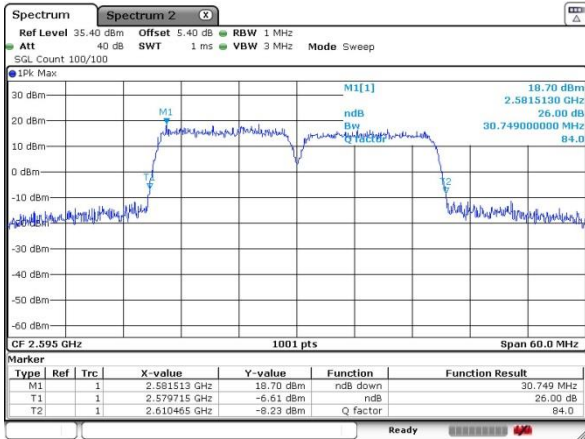

LTE Band 38

16QAM

Lowest Channel / 15MHz+15MHz

Date: 5 JUL 2016 11:34:21

Lowest Channel / 20MHz+20MHz

Date: 5 JUL 2016 13:57:34

Middle Channel / 15MHz+15MHz

Date: 5 JUL 2016 11:37:04

Middle Channel / 20MHz+20MHz

Date: 5 JUL 2016 11:24:33

Highest Channel / 15MHz+15MHz

Date: 5 JUL 2016 11:40:20

Highest Channel / 20MHz+20MHz

Date: 5 JUL 2016 11:11:36

LTE Band 38

64QAM