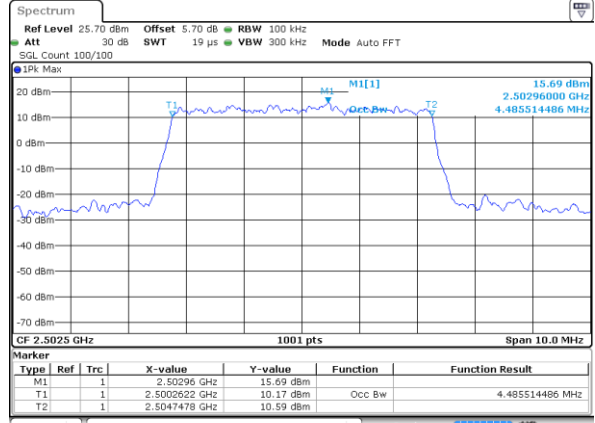

Date: 2 JUL 2018 11:29:54

Middle Channel / 5MHz / 64QAM

Date: 2 JUL 2018 11:24:04

Middle Channel / 10MHz / 64QAM

Date: 2 JUL 2018 11:34:27

Highest Channel / 5MHz / 64QAM

Date: 2 JUL 2018 11:25:21

Highest Channel / 10MHz / 64QAM

Date: 2 JUL 2018 11:35:46

LTE Band 7

Lowest Channel / 5MHz / QPSK

Date: 2 JUL 2018 15:22:24

Lowest Channel / 5MHz / 16QAM

Date: 2 JUL 2018 15:22:45

Middle Channel / 5MHz / QPSK

Date: 2 JUL 2018 15:31:43

Middle Channel / 5MHz / 16QAM

Date: 2 JUL 2018 15:31:22

Highest Channel / 5MHz / QPSK

Date: 2 JUL 2018 15:32:04

Highest Channel / 5MHz / 16QAM

Date: 2 JUL 2018 15:32:25

LTE Band 7

Lowest Channel / 10MHz / QPSK