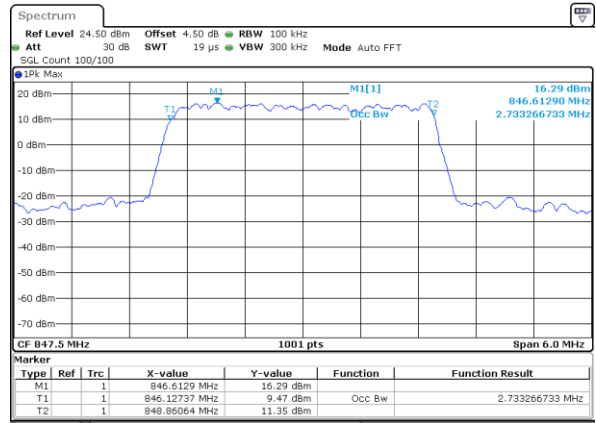

Date: 29 JUN 2018 17:07:29

Highest Channel / 20MHz / 64QAM

Date: 29 JUN 2018 17:08:29

LTE Band 5

Lowest Channel / 1.4MHz / QPSK

Date: 2 JUL 2018 10:55:51

Lowest Channel / 1.4MHz / 16QAM

Date: 2 JUL 2018 10:56:01

Middle Channel / 1.4MHz / QPSK

Date: 2 JUL 2018 09:37:56

Middle Channel / 1.4MHz / 16QAM

Date: 2 JUL 2018 09:38:06

Highest Channel / 1.4MHz / QPSK

Date: 2 JUL 2018 09:40:29

Highest Channel / 1.4MHz / 16QAM

Date: 2 JUL 2018 09:40:40

LTE Band 5

Lowest Channel / 3MHz / QPSK

Date: 2 JUL 2018 09:49:35

Lowest Channel / 3MHz / 16QAM

Date: 2 JUL 2018 09:49:45

Middle Channel / 3MHz / QPSK

Date: 2 JUL 2018 09:58:41

Middle Channel / 3MHz / 16QAM

Date: 2 JUL 2018 09:58:51

Highest Channel / 3MHz / QPSK

Date: 2 JUL 2018 10:01:14

Highest Channel / 3MHz / 16QAM

Date: 2 JUL 2018 10:01:25

LTE Band 5

Lowest Channel / 5MHz / QPSK

Date: 2 JUL 2018 10:10:20