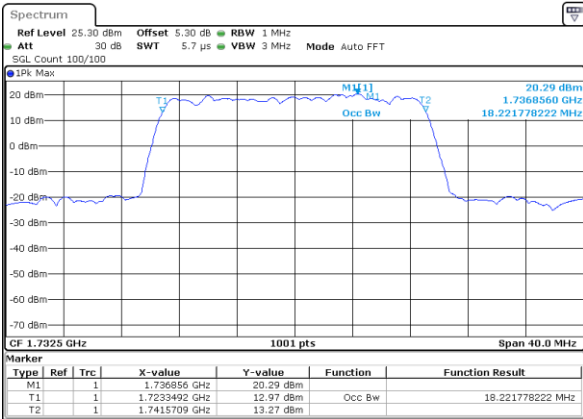

Date: 29 JUN 2018 16:34:14

Middle Channel / 15MHz / 16QAM

Date: 29 JUN 2018 16:34:24

Highest Channel / 15MHz / QPSK

Date: 29 JUN 2018 16:36:43

Highest Channel / 15MHz / 16QAM

Date: 29 JUN 2018 16:36:53

LTE Band 4

Lowest Channel / 20MHz / QPSK

Date: 29 JUN 2018 16:43:42

Lowest Channel / 20MHz / 16QAM

Date: 29 JUN 2018 16:43:52

Middle Channel / 20MHz / QPSK

Date: 29 JUN 2018 16:50:40

Middle Channel / 20MHz / 16QAM

Date: 29 JUN 2018 16:50:50

Highest Channel / 20MHz / QPSK

Date: 29 JUN 2018 16:53:09

Highest Channel / 20MHz / 16QAM

Date: 29 JUN 2018 16:53:19

LTE Band 4

Lowest Channel / 1.4MHz / 64QAM

Date: 29 JUN 2018 17:02:07

Lowest Channel / 3MHz / 64QAM